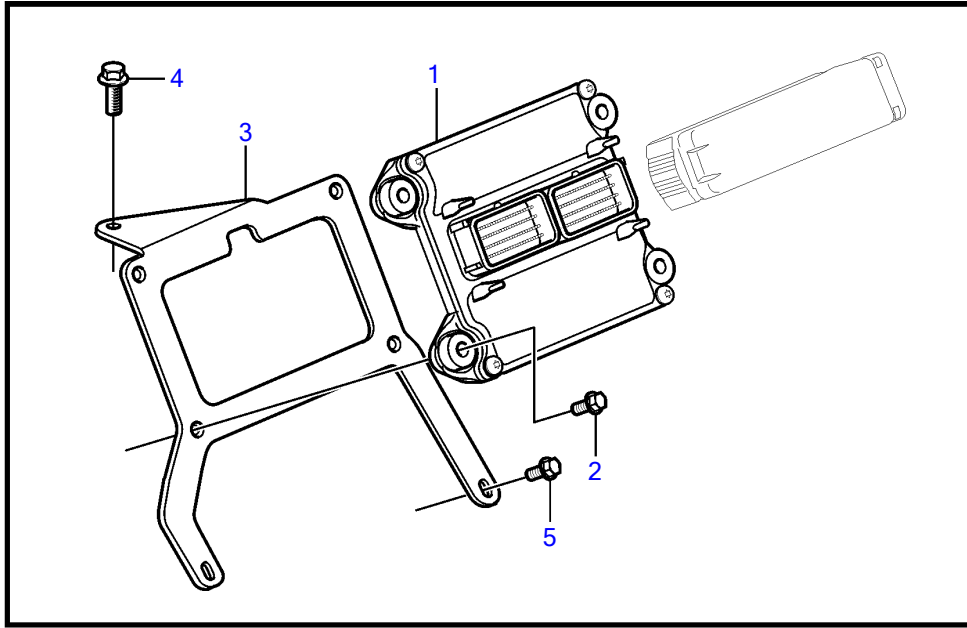

V8-380-CE-A

V8-380-CE-A

REF	PART NO.	QTY	DESCRIPTION	NOTES
1	21660031	1	Module	
2	948356	4	Flange screw	
3	21333459	1	Bracket	
4	946544	1	Flange screw	
5	947542	2	Flange screw	
6	21742808	1	Body, throttle	
			• Sensor, idle validation	
			• Sensor, throttle position	
7		1	Flame arrestor	
8	21713355	1	• Sensor, intake air temp	
9	21789059	1	Sensor, camshaft position	
10		1	• O-ring	not sold separately
11	21883714	1	Sensor, coolant water temp.	
12	21789058	2	Sensor	
13		2	• Bolt	not sold separately
14	21841179	1	Sensor, oil pressure	
15		1	• O-ring	not sold separately
16	21789060	1	Sensor, crankshaft position	
17		1	• O-ring	not sold separately
18	21841181	1	Sensor, manifold air pressure (map)	
19		1	• Seal	not sold separately
20	21883752	1	Retainer	
21	21697906	2	Sensor, temperature	Exhaust
22	21552128	2	Sensor, oxygen	
23	3883724	2	Sensor, oxygen	