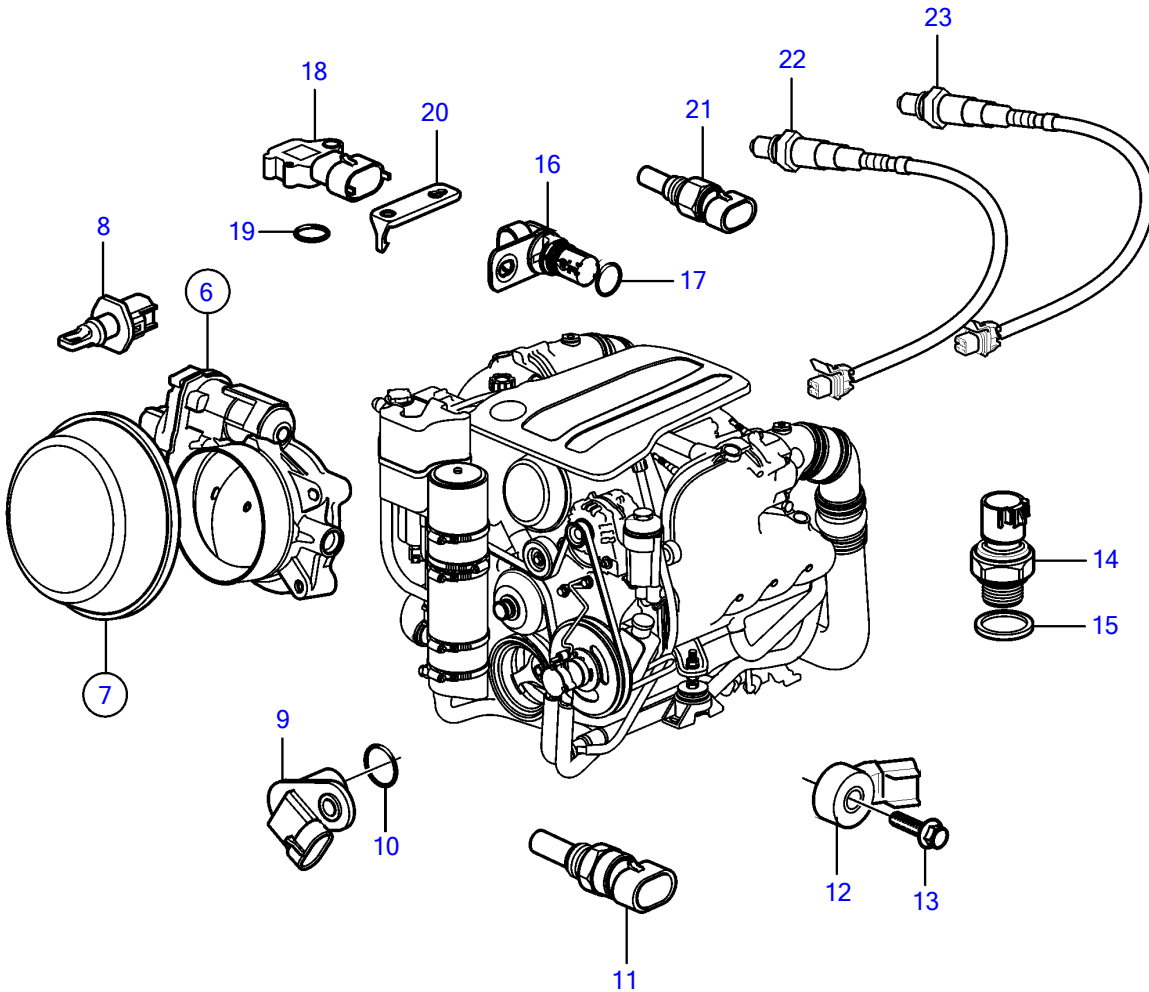

V8-380-CE-A

V8-380-CE-A

REF	PART NO.	QTY	DESCRIPTION	NOTES
1	21660031	1	Module	
2	948356	4	Flange screw	
3	21333459	1	Bracket	
4	946544	1	Flange screw	
5	947542	2	Flange screw	
6	21742808	1	Body, throttle	
			• Sensor, idle validation	
			• Sensor, throttle position	
7		1	Flame arrestor	
8	21713355	1	• Sensor, intake air temp	
9	21789059	1	Sensor, camshaft position	
10		1	• O-ring	not sold separately
11	21883714	1	Sensor, coolant water temp.	
12	21789058	2	Sensor	
13		2	• Bolt	not sold separately
14	21841179	1	Sensor, oil pressure	
15		1	• O-ring	not sold separately
16	21789060	1	Sensor, crankshaft position	
17		1	• O-ring	not sold separately
18	21841181	1	Sensor, manifold air pressure (map)	
19		1	• Seal	not sold separately
20	21883752	1	Retainer	
21	21697906	2	Sensor, temperature	Exhaust
22	21552128	2	Sensor, oxygen	
23	3883724	2	Sensor, oxygen	