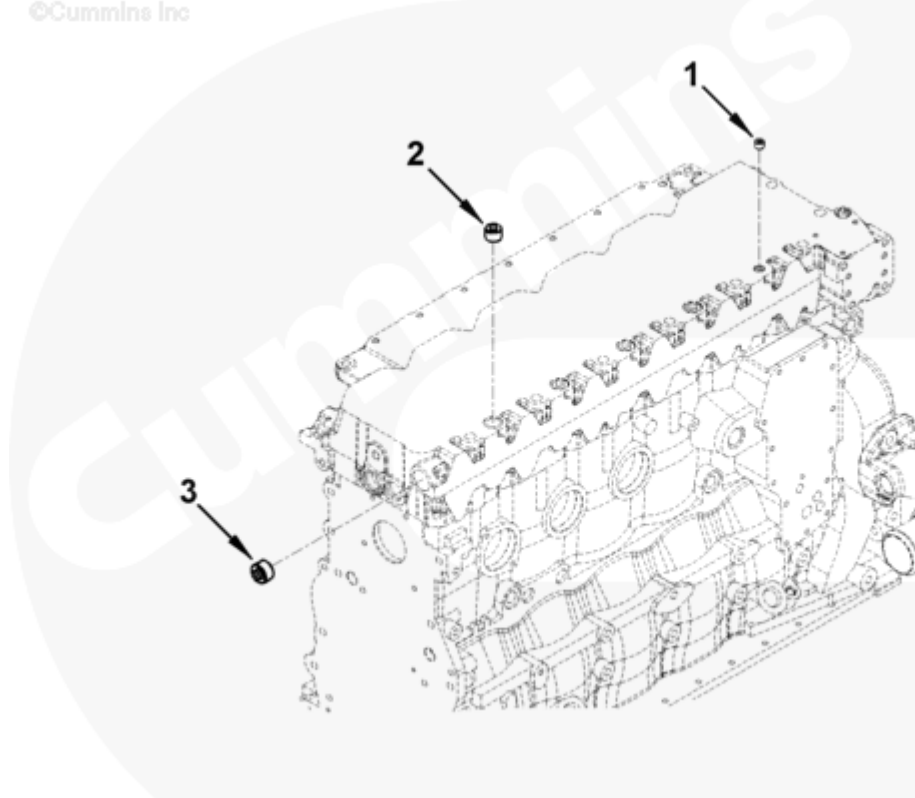

Parts Catalog - Option Detail

Electronic Parts Catalog - Option Detail				
Option	Group	Graphic	Film Card	Date
HC9065-01	08.13.1	hc900gy	T	22-MAY-06
Engines	4B3.9, 6A3.4, 6B5.9, B GAS INTERNATIONAL CM556, B4.5, B4.5 CM2350 B129B, B4.5 CM2350 B146C, B4.5 CM2350 B147B, B4.5 RGT, B4.5S, B5.9 G, B5.9 GAS PLUS CM556, B5.9 LPG, B5.9 LPG PLUS CM556, B6.7 CM2350 B121B, B6.7 CM2350 B135B, B6.7 CM2350 B136C, B6.7 CM2350 B148B, B6.7 G CMOH6.0 B125, B6.7N CM2380 B150B, B6.7S, F3.8 CM2350 F120B, F3.8 CM2350 F128C, F3.8 CM2350 F132B, F3.8 F102, G3.9, G5.9, G5.9 CM558, ISB (CHRYSLER), ISB CM2150, ISB CM2150 E, ISB CM550, ISB CM850, ISB/ISD4.5 CM2150 B119, ISB/ISD4.5 CM2150 SN, ISB/ISD6.7 CM2150 B120, ISB/ISD6.7 CM2150 SN, ISB/ISD6.7 CM2880 B126, ISB3.9 CM2220 B107, ISB4.5 CM2150, ISB5.9G CM2180, ISB6.7 2010 DCX PICKUP, ISB6.7 2013 DCX CHASSIS CAB, ISB6.7 CM2150 SQ, ISB6.7 CM2250, ISB6.7 CM2350 B101, ISB6.7 CM2350 B103, ISB6.7 CM2350 B142, ISB6.7 CM2670 B153B, ISB6.7 G CM2180 B118, ISBE CM2150, ISBE CM800, ISBE2/ISBE3 CM850, ISBE4 CM850, ISD4.5 CM2150, ISD6.7 CM2880 D101, ISF2.8 CM2220, ISF2.8 CM2220 AN, ISF2.8 CM2220 EC, ISF2.8 CM2220 ECF2, ISF2.8 CM2220 F101, ISF2.8 CM2220 F117, ISF2.8 CM2220 F122, ISF2.8 CM2220 F126, ISF2.8 CM2220 F129, ISF2.8 CM2220 IAN, ISF3.8 CM2220, ISF3.8 CM2220 AN, ISF3.8 CM2220 F103, ISF3.8 CM2220 F110, ISF3.8 CM2220 F116, ISF3.8 CM2220 F134B, ISF3.8 CM2220 IAN, ISF3.8 CM2350 F109, ISF4.5 CM2220 F123, ISG11 CM2880 G106, ISG11 CM2880 G108, ISG12 CM2880 G107, ISG12 CM2880 G109, ISG12 G CMOH6.0 G111, QSB3.9 30 CM550, QSB3.9 CM2880 B138, QSB4.5 30 CM550, QSB4.5 CM2150 B108, QSB4.5 CM2250 B131, QSB4.5 CM2250 EC, QSB4.5 CM2350 B106, QSB4.5 CM2350 B122			

©Cummins Inc

hc900gy

[SMALL](#) | [MEDIUM](#) | [LARGE](#)

Cart	Ref No	Part Number	Part Description	Required	Remarks
<input type="button" value="View My Cart"/>					
		HC9065-01	Cabin Heater Plumbing		Cabin Heater Plumbing...(More)