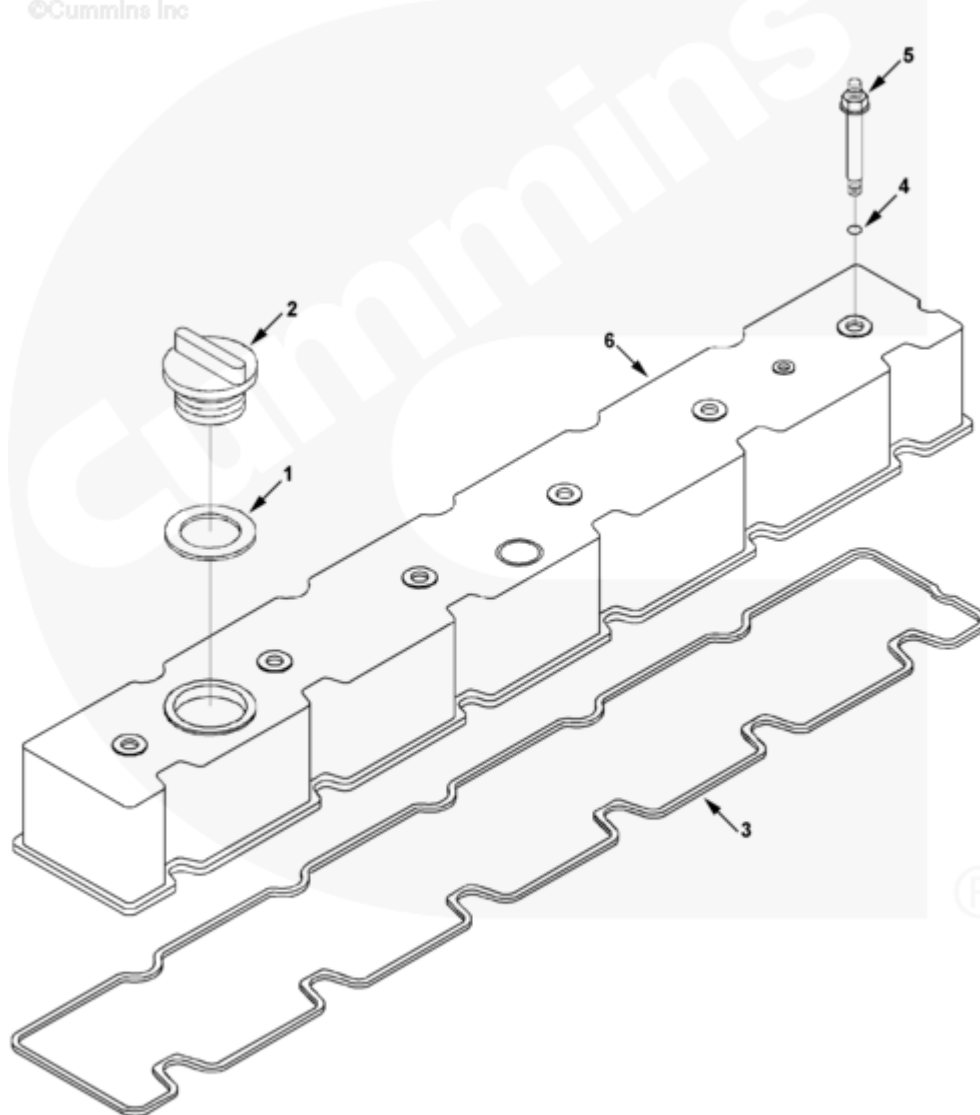

Parts Catalog - Option Detail

Electronic Parts Catalog - Option Detail				
Option	Group	Graphic	Film Card	Date
VC9073	03.01.1	vc921ga	Z	02-NOV-96
Engines	6C8.3, C GAS PLUS CM556, G8.3, G8.3 CM558, GTA8.3 CM558, ISC CM2150, ISC CM554, ISC CM850, ISC8.3 CM2250, ISC8.3 G CM2180 C101, ISL CM2150, ISL CM554, ISL CM850, ISL G CM2180, ISL8.9 CM2150 L110, ISL8.9 CM2880 L112, ISL9 CM2150 SN, ISL9 CM2250, ISL9 CM2350 L101, ISL9 CM2350 L111, ISLE4 CM850, L GAS PLUS CM556, L8.9, L8.9 L121, L8.9G CMOH2.0 L125B, L9 CM2350 L116B, L9 CM2350 L119B, L9 CM2350 L120C, L9 CM2350 L123B, L9.3 L105, L9.5 L117, L9N CM2380 L124B, QSC8.3 CM2250, QSC8.3 CM2880 C102, QSC8.3 CM554, QSC8.3 CM850(CM2850), QSL9 CM2250, QSL9 CM2250 L115, QSL9 CM2350 L102, QSL9 CM2350 L107, QSL9 CM2350 L118, QSL9 CM2350 L122, QSL9 CM554, QSL9 CM850(CM2850), QSL9 G CM558, QSL9 M CM2250 L106, QSL9.3 CM2880 L113			

vc921ga

SMALL | MEDIUM | LARGE

Cart	Ref No	Part Number	Part Description	Required	Remarks
View My Cart					
		VC9073	Valve Cover		
					Family: C Series
					Cylinders: 6
					Oil Fill Cylinder: Between 1
					& 2
					Noise Supression Provision:
					No
					Breather Location: Between 3
					& 4
					Fuel Type: Diesel
					Breather Mounting:
					22.26 mm diameter
					Structure Code: 02 EBM
<input type="checkbox"/>	1	3902466	Rectangular Ring Seal	1	
<input type="checkbox"/>	2	3902468	Filler Cap	1	
<input type="checkbox"/>	3	3905449	Rocker Lever Cover Seal	1	
<input type="checkbox"/>	4	3910824	O-Ring Seal	6	9.25 x 1.78
<input type="checkbox"/>	5	3916585	Hexagon Flange Head Cap Screw	6	M8 x 1.25 x 56
<input type="checkbox"/>	6	3930903	Valve Cover	1	