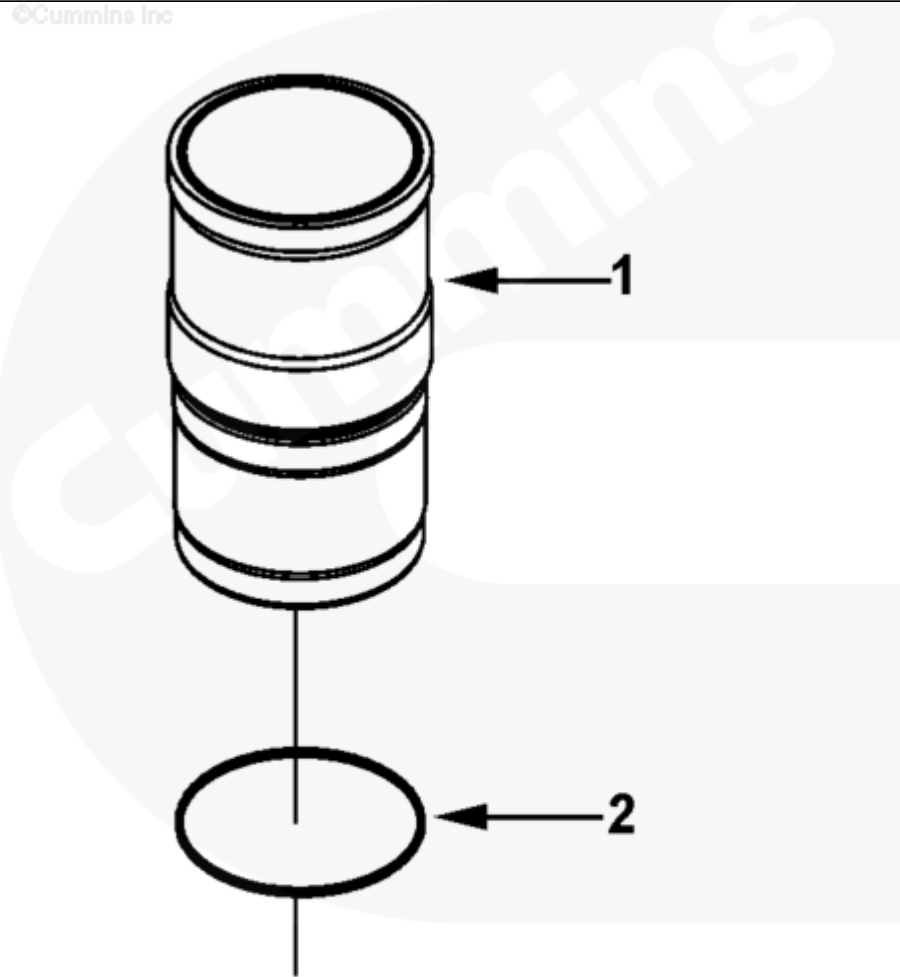

**bp953gb**

SMALL | MEDIUM | LARGE

Cart	Ref No	Part Number	Part Description	Required	Remarks
<a href="#">View My Cart</a>					
		<a href="#">BP97003</a>	Cylinder Liner Kit		<a href="#">MR - LINER, CYLINDER...(More)</a>
					Engine Family: C Series
					Cylinders: 6
					Aspiration: Sea Water
					Aftercooled
					Turbo Exhaust Outlet
					Location: RMSO
					Fuel Type: Diesel
					Tapped Fittings: NPT
					DEP May Use 3282987 or
					3629497 Draincock In Place of
					S923E
<input type="checkbox"/>		<a href="#">3800328</a>	Liner Kit	6	
<input type="checkbox"/>	1	<a href="#">3948095</a>	Cylinder Liner	1	
<input type="checkbox"/>	2	<a href="#">3907177</a>	Rectangular Ring Seal	1	
<input type="checkbox"/>		<a href="#">3924445</a>	Shim	A/R	0.25mm Oversize (0.010 in.)
<input type="checkbox"/>		<a href="#">3924446</a>	Shim	A/R	0.38mm Oversize (0.015 in.)
<input type="checkbox"/>		<a href="#">3924447</a>	Shim	A/R	0.51mm Oversize (0.020 in.)
<input type="checkbox"/>		<a href="#">3924448</a>	Shim	A/R	0.75mm Oversize (0.030 in.)
<input type="checkbox"/>		<a href="#">3924449</a>	Shim	A/R	1.00mm Oversize (0.040 in.)