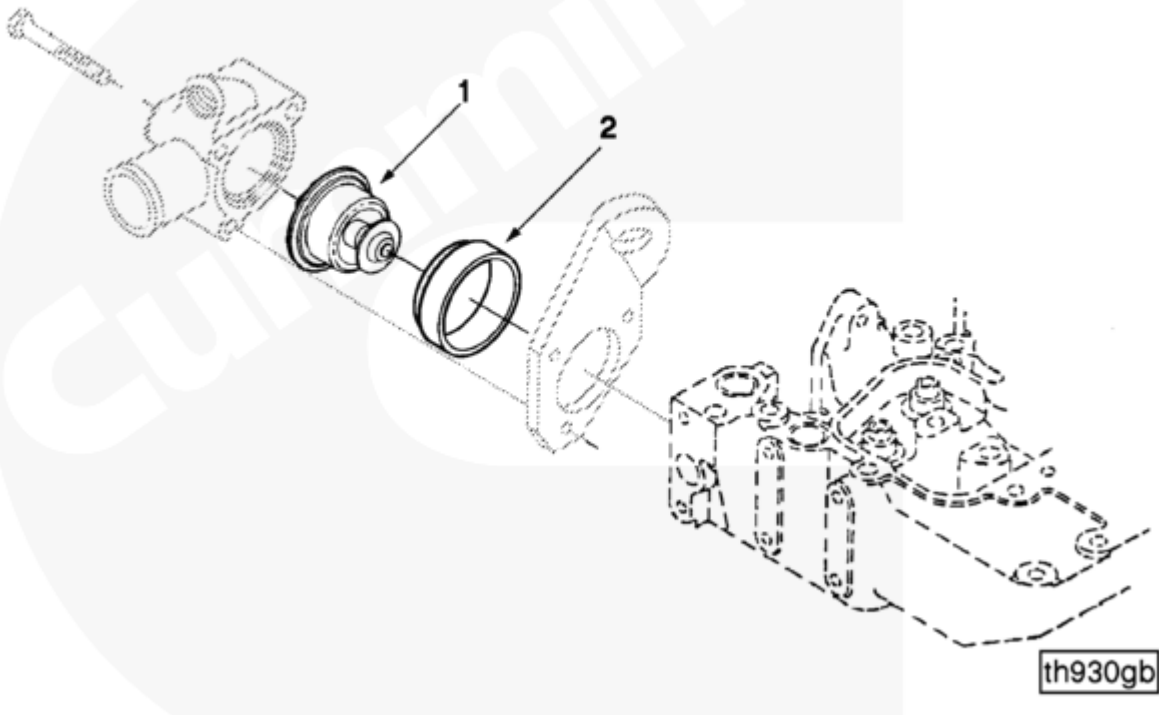

©Cummins Inc

[SMALL](#) | [MEDIUM](#) | [LARGE](#)

Cart	Ref No	Part Number	Part Description	Required	Remarks
<input type="button" value="View My Cart"/>					

		EC9001-01	Thermostat		Vented thermostat, opens at...(More)
					83 degrees (C).
<input type="checkbox"/>		3802273	Thermostat Kit		
<input type="checkbox"/>	1	3917324	Thermostat	1	
<input type="checkbox"/>	2	3920020	Thermostat Housing Cover Gasket	1	