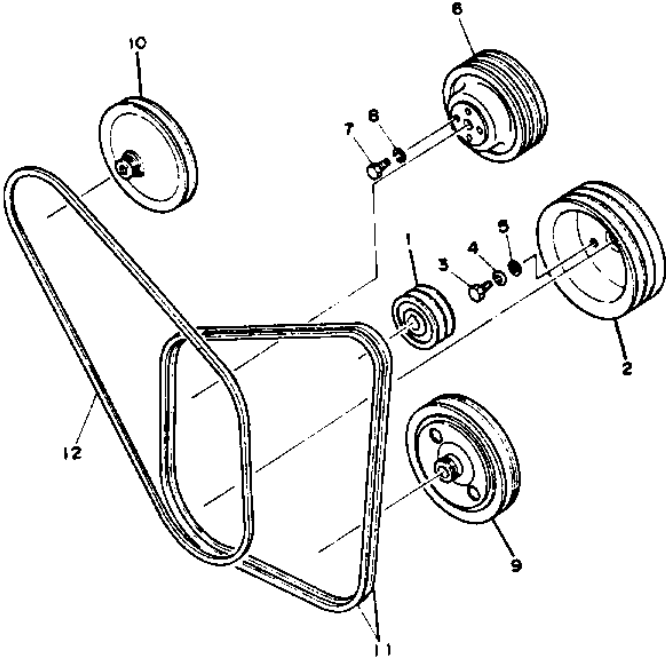

FWD

Part List

V8_7.4_ENGINE_EST 1992 / BELTS - PULLEYS

REF - NO	PART NUMBER	PART NAME	QUANTITY	REMARKS
1	UNA-VAILA-BL-EI	CARBURETOR ASSEMBLY	1	PART OF ALTERNATOR ASSY
2	YSC-22251-10-0C	PULLEY, CRANKSHAFT	1	
3	YSC-90315-20-0C	BOLT, HEXAGON (3/8-24X2")	3	
4	YSC-93300-00-0C	WASHER, LOCK (3/8")	3	
5	YSC-92300-00-0C	WASHER, FLAT (5/16")	3	
6	YSC-22251-20-0C	PULLEY, CIRCULATION WATER PUMP	1	
7	YSC-90215-10-0C	BOLT, HEXAGON (5/16- 24X1")	4	
8	YSC-93200-00-0C	WASHER, LOCK (5/16")	4	
9	YSC-10251-30-00	PULLEY, RAW WATER PUMP	1	PART OF RAW WATER PUMP ASSY
10	YSC-10251-40-0C	PULLEY, POWER STEERING PUMP	1	
11	YSC-22260-00-0C	BELT	2	
12	YSC-22260-10-0C	BELT	1