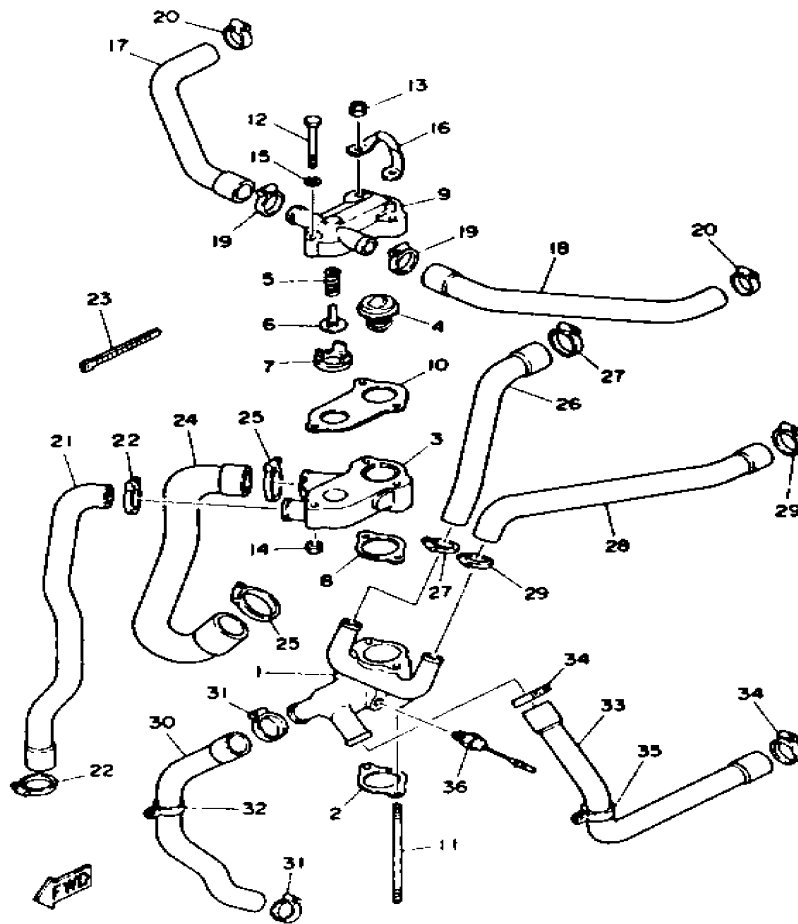

Part List

V8_7.4_ENGINE_EST 1992 / THERMOSTAT HOUSING

REF - NO	PART NUMBER	PART NAME	QUANTITY	REMARKS
1	YSC-22081-20-0C	HOUSING, EXHAUST MANIFOLD	1	
2	6T0-12435-00-00	GASKET THERMOSTAT HOUSING	1	
3	YSC-22081-30-0C	HOUSING, THERMOSTAT	1	
4	YSC-10090-00-AC	THERMOSTAT	1	
5	YSC-10080-20-0C	SPRING, PRESSURE RELIEF	1	
6	YSC-10080-30-0C	VALVE, PRESSURE RELIEF	1	
7	YSC-10080-40-0C	SEAT, PRESSURE RELIEF	1	
8	6T0-12435-00-00	GASKET THERMOSTAT HOUSING	1	
9	YSC-22081-40-0C	COVER, THERMOSTAT HOUSING	1	
10	6T9-12414-00-00	GASKET, THERMOSTAT HOUSING COVER	1	
11	YSC-22081-50-0C	STUD, THERMOSTAT HOUSING COVER	2	
12	YSC-90305-35-0C	BOLT, HEXAGON (3/8-16X3- 1/2")	1	
13	YSC-95302-00-0C	NUT, HEXAGON (3/8-16 NYLOCK)	2	
14	YSC-95300-00-0C	NUT, HEXAGON	1	
15	YSC-93300-00-0C	WASHER, LOCK (3/8")	1	
16	YSC-10281-70-0C	HANGER, ENGINE	1	
17	YSC-22081-60-0C	HOSE	1	
18	YSC-22081-60-0C	HOSE	1	
19	YSC-10091-30-0C	CLAMP (#20)	2	1-1/4 ID
20	YSC-10091-20-0C	CLAMP (#16)	2	1 ID
21	YSC-22081-70-0C	HOSE	1	
22	YSC-10091-30-0C	CLAMP (#20)	2	1-1/4 ID
23	YSC-10122-70-0C	TIE WRAP	2	
24	YSC-22081-80-BC	HOSE	1	
25	YSC-10091-40-0C	CLAMP (#32)	2	1-3/4 ID
26	YSC-22081-91-0C	HOSE (RIGHT HAND)	1	
27	YSC-10091-30-0C	CLAMP (#20)	2	1-1/4 ID
28	YSC-22081-92-0C	HOSE (LEFT HAND)	1	
29	YSC-10091-30-0C	CLAMP (#20)	2	1-1/4 ID
30	YSC-22082-01-0C	HOSE (RIGHT HAND)	1	
31	YSC-10091-30-0C	CLAMP (#20)	2	1-1/4 ID
32	YSC-22093-60-0C	CLAMP, SUPPORT (1-7/16")	1	
33	YSC-22082-02-0C	HOSE (LEFT HAND)	1	
34	YSC-10091-30-0C	CLAMP (#20)	2	1-1/4 ID
35	YSC-22093-60-0C	CLAMP, SUPPORT (1-7/16")	1	
36	717-82560-01-00	SWITCH, WATER TEMPERATURE	1