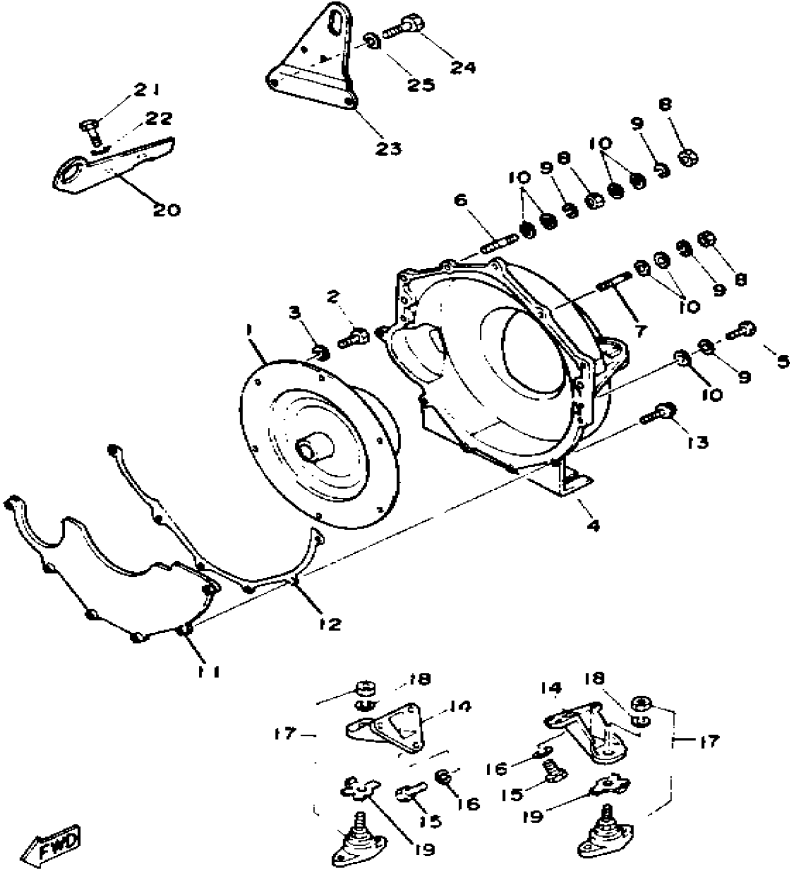

Part List

V8_7.4_ENGINE_EST 1992 / MOUNTING - FLYWHEEL HOUSING

REF - NO	PART NUMBER	PART NAME	QUANTITY	REMARKS
1	YSC-22251-60-0C	COUPLING ASSEMBLY, ENGINE DRIVE	1	
2	YSC-22260-30-0C	BOLT, HEXAGON	6	
3	YSC-92300-00-1C	WASHER, FLAT (3/8")	6	
4	YSC-22281-10-0C	HOUSING, FLYWHEEL	1	
5	YSC-90305-12-5C	BOLT, HEXAGON (3/8-16X1- 1/4")	4	
6	YSC-10110-00-0C	STUD, (3/8-16X2-3/4")	1	
7	YSC-22110-10-0C	STUD, GROUNDING (SHORT)	1	
8	YSC-95300-00-0C	NUT, HEXAGON	3	
9	YSC-93300-00-0C	WASHER, LOCK (3/8")	7	
10	YSC-92300-00-0C	WASHER, FLAT (5/16")	10	
11	YSC-10281-20-BC	UNDERCOVER, FLYWHEEL HOUSING	1	
12	YSC-10281-30-AC	GASKET, UNDERCOVER	1	
13	YSC-91100-10-0C	SCREW, SELF TAPPING (1/4- 20X1")	6	
14	YSC-10281-40-0C	SUPPORT, FRONT V8	2	
15	YSC-90305-12-5C	BOLT, HEXAGON (3/8-16X1- 1/4")	6	
16	YSC-93300-00-0C	WASHER, LOCK (3/8")	6	
17	YSC-10290-00-AC	MOUNT, FRONT V8	2	
18	YSC-10282-50-0C	WASHER, LOCKING (STAR)	2	
19	YSC-93700-00-0C	WASHER, LOCK (3/4")	2	
20	YSC-22281-50-0C	HANGER, ENGINE FRONT	1	
21	YSC-90308-17-5C	BOLT, HEXAGON (3/8-16X1- 3/4")	2	
22	YSC-93300-00-0C	WASHER, LOCK (3/8")	2	
23	YSC-22281-60-0C	HANGER, ENGINE REAR	1	
24	YSC-90305-10-0C	BOLT, HEXAGON (3/8-16X1")	1	
25	YSC-93300-00-0C	WASHER, LOCK (3/8")	1