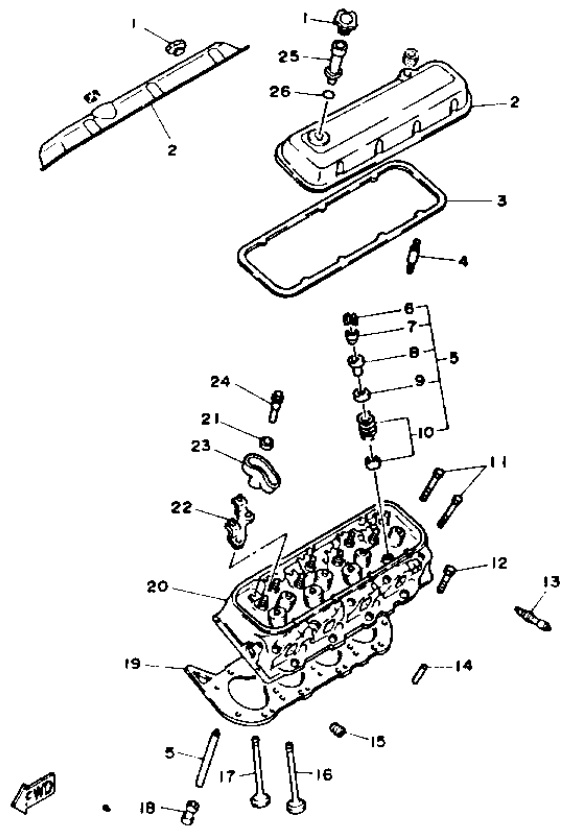

Part List

V8_7.4_ENGINE_EST 1992 / CYLINDER - CAMSHAFT

REF - NO	PART NUMBER	PART NAME	QUANTITY	REMARKS
1	YSG-12508-09-8G	ENGINE, PARTIAL	1	
2	YSG-44477-7G-00	PLUG, AUTO HEXAGON SOCKET DRAIN	1	
3	YSG-39992-00-G0	PLUG, CAMSHAFT BEARING HOLE	1	
4	YSG-44477-7G-00	PLUG, AUTO HEXAGON SOCKET DRAIN	4	
5	YSG-14090-91-1G	PLUG ASSY, MAIN OIL GALLERY	3	3/8-18X4.2
6	YSG-14090-91-1G	PLUG ASSY, MAIN OIL GALLERY	2	3/8-18X4.2
7	YSG-44461-3G-00	PLUG (1/8-27)	1	
8	YSG-38893-30-G0	PLUG, HEXAGON	1	1/4-18X0.56
9	YSG-38265-04-G0	PLUG, WATER JACKET	6	
10	YSG-38893-30-G0	PLUG, HEXAGON	1	1/4-18X0.56
11	YSG-12508-99-6G	BEARING, CAMSHAFT (#1)	1	
12	YSG-12508-99-7G	BEARING, CAMSHAFT (#2 & REAR)	2	
13	YSG-12508-99-8G	BEARING, CAMSHAFT (#3 & #4)	2	
14	YSG-94248-77-G0	BOLT	3	
15	YSG-24361-62-G0	WASHER, FLAT (5/16X5/8X1/16 ZP)	3	
16	YSG-10106-42-9G	SPROCKET, CAMSHAFT	1	
17	YSG-10114-17-7G	CHAIN, CAMSHAFT TIMING	1	
18	YSG-10105-87-9G	PIN (1/4 X 5/8")	2	
19	YSG-39043-59-G0	CAMSHAFT, ENGINE	1	
20	YSG-36199-7G-00	PLUG, ENGINE BLOCK OIL GALLERY	2	
21	YSG-44461-3G-00	PLUG (1/8-27)	3	
22	YSC-22172-50-0C	SWITCH, OIL PRESSR	1	
23	YS-C2217-26-0A	BOOT, OIL PRESSURE SWITCH	1	NA
24	YSC-22172-70-0C	ADAPTER, OIL PRESSURE SWITCH	1	
25	YSC-10201-50-0C	DRAIN COCK, EXHAUST MANIFOLD	2	