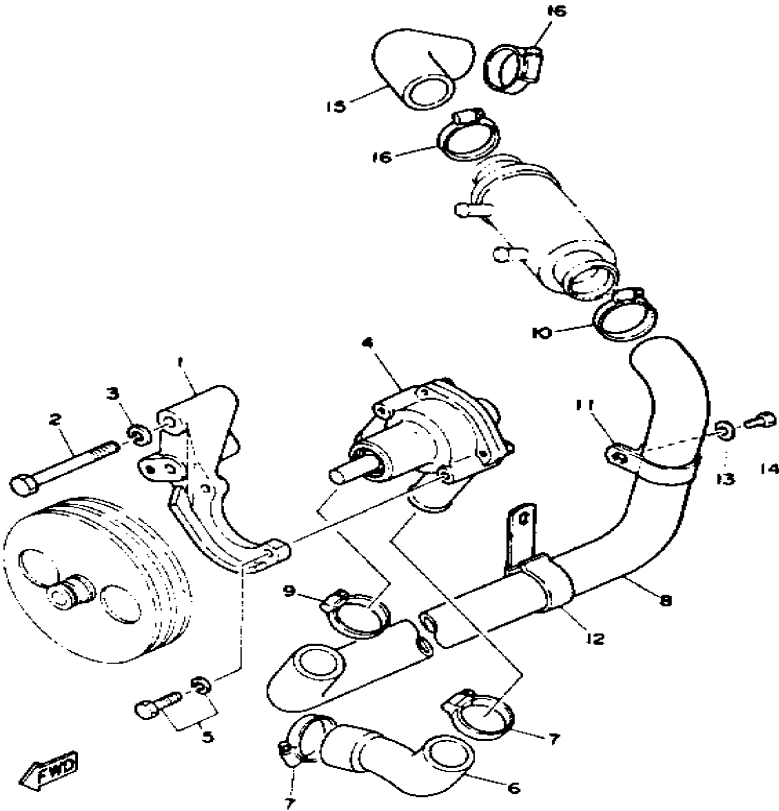

Part List

V8_7.4_ENGINE_EST 1992 / WATER PUMP

REF - NO	PART NUMBER	PART NAME	QUANTITY	REMARKS
1	YSC-22081-10-0C	BRACKET, RAW WATER PUMP	1	
2	YSC-90405-32-5C	BOLT, HEXAGON (7/16-14/3-1/4")	2	
3	YSC-93400-00-0C	WASHER, LOCK (7/16")	2	
4	YSC-10330-00-0C	PUMP ASSY, RAW WATER	1	
5	YSC-10091-60-0C	BOLT ASSY, HEXAGON (5/16-18X1")	2	5/16-18X1"
6	YSC-22082-10-0C	HOSE	1	
7	YSC-10091-30-0C	CLAMP (#20)	2	1-1/4 ID
8	YSC-22082-20-0C	HOSE	1	
9	YSC-10091-30-0C	CLAMP (#20)	1	1-1/4 ID
10	YSC-22092-60-0C	CLAMP (#28)	1	1-1/2 ID
11	YSC-22093-50-0C	CLAMP, HOSE SUPPORT (1-15/16")	1	
12	YSC-10082-50-0C	CLAMP, SUPPORT HOSE (1-7/16")	1	
13	YSC-92300-00-0C	WASHER, FLAT (5/16")	1	
14	YSC-90305-15-0C	BOLT, HEXAGON (3/8-16X1-1/2")	1	
15	YSC-22083-50-0C	HOSE	1	
16	YSC-10091-30-0C	CLAMP (#20)	2	1-1/4 ID