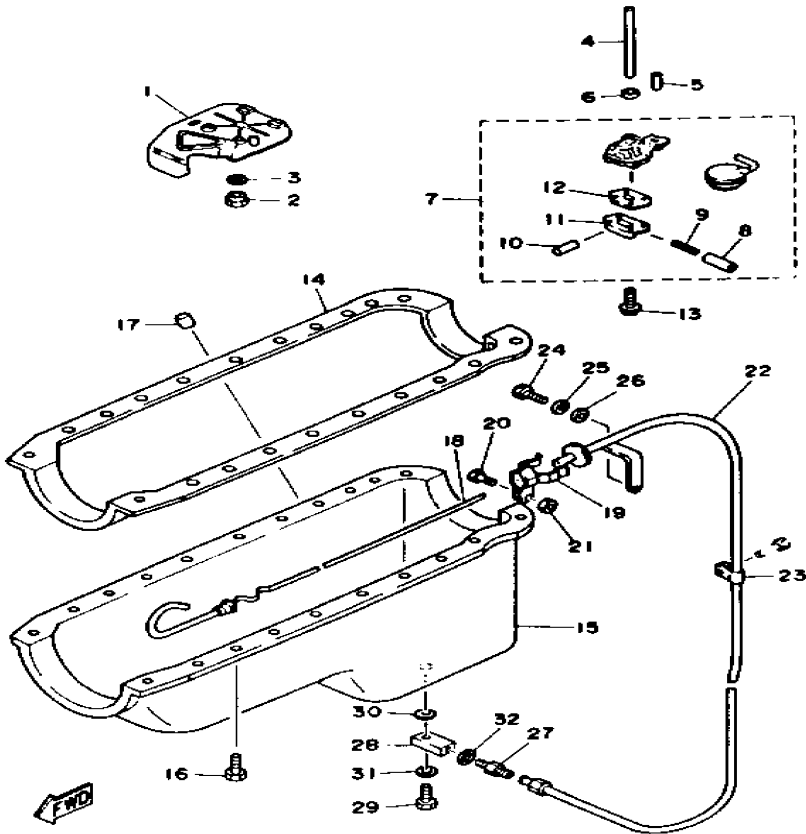

Part List

V8_7.4_ENGINE_EST 1992 / WATER PUMP

REF - NO	PART NUMBER	PART NAME	QUANTITY	REMARKS
1	YSC-22081-10-0C	BRACKET, RAW WATER PUMP	1	
2	YSC-90405-32-5C	BOLT, HEXAGON (7/16-14/3-1/4")	2	
3	YSC-93400-00-0C	WASHER, LOCK (7/16")	2	
4	YSC-10330-00-0C	PUMP ASSY, RAW WATER	1	
5	YSC-10091-60-0C	BOLT ASSY, HEXAGON (5/16-18X1")	2	5/16-18X1"
6	YSC-22082-10-0C	HOSE	1	
7	YSC-10091-30-0C	CLAMP (#20)	2	1-1/4 ID
8	YSC-22082-20-0C	HOSE	1	
9	YSC-10091-30-0C	CLAMP (#20)	1	1-1/4 ID
10	YSC-22092-60-0C	CLAMP (#28)	1	1-1/2 ID
11	YSC-22093-50-0C	CLAMP, HOSE SUPPORT (1-15/16")	1	
12	YSC-10082-50-0C	CLAMP, SUPPORT HOSE (1-7/16")	1	
13	YSC-92300-00-0C	WASHER, FLAT (5/16")	1	
14	YSC-90305-15-0C	BOLT, HEXAGON (3/8-16X1-1/2")	1	
15	YSC-22083-50-0C	HOSE	1	
16	YSC-10091-30-0C	CLAMP (#20)	2	1-1/4 ID

Part List

V8_7.4_ENGINE_EST 1992 / RAW WATER PUMP ASSEMBLY

REF - NO	PART NUMBER	PART NAME	QUANTITY	REMARKS
1	YSC-10330-00-0C	PUMP ASSY, RAW WATER	1	
2	YSC-10101-90-0C	.COVER ASSY	1	
3	YSC-10101-30-0C	..BUSHING	1	
4	YSC-10101-80-0C	.SEAL & SEAT ASSY	1	
5	YSC-10100-40-0C	.BEARING, BALL	1	
6	YSC-10101-50-0C	.CAM	1	
7	YSC-10103-10-0C	.IMPELLER KIT	1	
8	YSC-10100-90-0C	..O-RING	1	
9	YSC-10100-10-0C	.SHAFT	1	
10	YSC-10100-20-0C	.SNAP RING, EXTERNAL	3	
11	YSC-10100-30-0C	.SNAP RING, INTERNAL	1	
12	YSC-10100-80-0C	.HOUSING	1	
13	YSC-10101-10-0C	.WASHER, LOCK	1	
14	YSC-10101-20-0C	.BOLT, CAP	3	
15	YSC-10101-40-0C	.KEY, WOODRUFF	1	
16	YSC-10101-60-0C	.SCREW, CAM	1	
17	YSC-10103-00-0C	MAJOR REPAIR KIT	1	