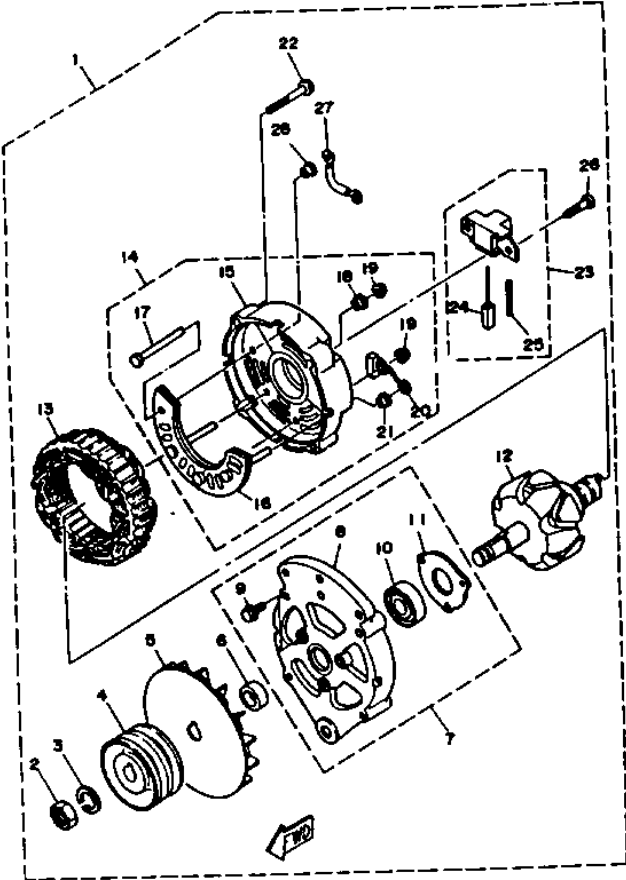

Part List

V8_7.4_ENGINE_EST 1992 / IGNITION INTERRUPTION UNIT

REF - NO	PART NUMBER	PART NAME	QUANTITY	REMARKS
1	6T9-45693-00-33	PLATE, SHIFT 1	1	
2	6T0-44178-00-00	BOLT, STUD	1	
3	90201-08M02-00	WASHER, PLAIN	2	
4	6T9-46382-00-00	LEVER, SHIFT 1 (6T9-46382-00-33)	1	
5	95780-08300-00	NUT, FLANGE	1	
6	6T0-42195-00-00	PIN, JOINT	1	
7	90201-06M62-00	WASHER, PLATE	1	
8	90173-06M05-00	NUT, SQUARE	1	
9	6G8-26363-00-00	.END, WIRE 1	1	
10	6G8-26364-00-00	.END, CABLE	1	
11	92990-06600-00	WASHER, PLATE	2	
12	91490-20015-00	PIN. COTTER	2	
13	6T0-48531-00-00	BRACKET, REMOTE CONTROL	2	
14	6E5-48538-00-00	CLAMP, CABLE	2	
15	91690-30012-00	PIN, SPRING	2	
16	97395-08016-00	BOLT	2	
17	92995-08100-00	WASHER	2	
18	92995-08600-00	WASHER	2	
19	YSC-90300-10-0C	BOLT, HEXAGON (3/8-16X1")	3	
20	YSC-93340-00-0C	WASHER, LOCK (3/8")	3	
21	YSC-92340-00-0C	WASHER, FLAT (3/8" SUS)	3	
22	YSC-14052-00-0C	BRACKET, THROTTLE CONTROL	1	
23	6T0-48531-00-00	BRACKET, REMOTE CONTROL	1	
24	6E5-48538-00-00	CLAMP, CABLE	1	
25	91690-30012-00	PIN, SPRING	1	
26	YSC-90200-06-3C	BOLT, HEXAGON (5/16-18X5/8" SUS)	1	
27	YSC-93240-00-0C	WASHER, LOCK (5/16" SUS)	1	

Part List

V8_7.4_ENGINE_EST 1992 / ALTERNATOR

REF - NO	PART NUMBER	PART NAME	QUANTITY	REMARKS
1	YSC-22111-10-0C	BRACKET, ALTERNATOR MOUNTING	1	
2	YSC-10112-80-0C	BUSHING, ALTERNATOR ADJUSTING	1	
3	YSC-10112-90-AC	WASHER (YSC-10112-90-0C)	2	
4	YSC-90305-15-0C	BOLT, HEXAGON (3/8-16X1- 1/2")	3	
5	YSC-93300-00-0C	WASHER, LOCK (3/8")	3	
6	YSC-22111-20-0C	STRAP, ALTERNATOR ADJUSTING	1	
7	YSC-90305-22-5C	BOLT, HEXAGON (3/8-16X2- 1/4")	2	
8	YSC-93300-00-0C	WASHER, LOCK (3/8")	2	
9	YSC-92300-00-0C	WASHER, FLAT (5/16")	2	
10	YSC-90200-10-0C	BOLT, HEXAGON (5/16- 18X1" SUS)	1	
11	YSC-93240-00-0C	WASHER, LOCK (5/16" SUS)	1	
12	YSC-92841-20-0C	WASHER, FLAT SPECIAL (11/32" SUS)	1	
13	YSC-10140-01-AC	ALTERNATOR ASSY (YSC- 10140-00-0C)	1	MANDO
14	YSC-90508-30-0C	BOLT, HEXAGON (1/2-13X3")	1	
15	YSC-93500-00-0C	WASHER, LOCK (1/2")	1	