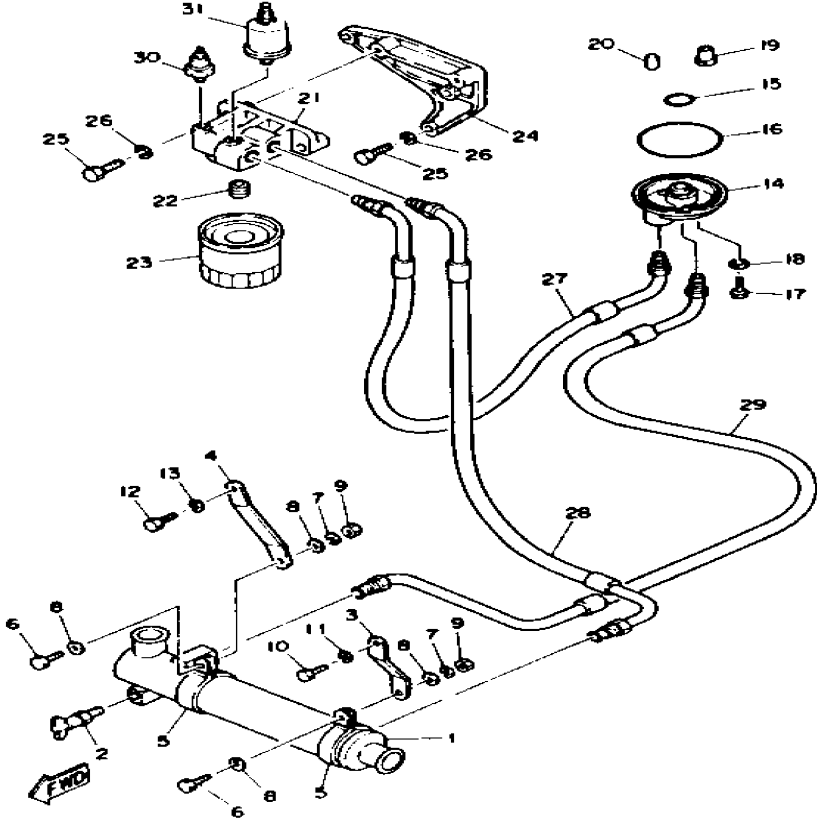

Part List

V8_7.4_ENGINE_EST 1992 / OIL FILTER - COOLER (ENGINE)

REF - NO	PART NUMBER	PART NAME	QUANTITY	REMARKS
1	YSC-22222-50-0C	OIL COOLER ASSEMBLY, ENGINE	1	
2	YSC-10201-50-0C	DRAIN COCK, EXHAUST MANIFOLD	1	
3	YSC-22222-70-AC	SUPPORT, ENGINE OIL COOLER	1	OUTLET
4	YSC-22222-80-0C	SUPPORT, ENGINE OIL COOLER	1	INLET
5	YSC-22230-70-0C	CLAMP, OIL COOLER MOUNTING	2	
6	YSC-90205-10-0C	BOLT, HEXAGON (5/16- 18X1")	2	
7	YSC-93200-00-0C	WASHER, LOCK (5/16")	2	
8	YSC-92200-00-0C	WASHER, FLAT (5/16")	4	
9	YSC-95200-00-0C	NUT, HEXAGON (5/6-18 BRASS)	2	
10	YSC-90305-10-0C	BOLT, HEXAGON (3/8-16X1")	1	
11	YSC-93300-00-0C	WASHER, LOCK (3/8")	1	
12	YSC-90405-10-0C	BOLT, HEXAGON (7/16- 14X1")	1	
13	YSC-93400-00-0C	WASHER, LOCK (7/16")	1	
14	YSC-22220-10-0C	ADAPTER, CRANKCASE	1	
15	YSC-22231-70-0C	O-RING (.139X1.387)	1	
16	YSC-22231-80-0C	O-RING (.139X3.637)	1	
17	YSC-90205-15-0C	BOLT HEXAGON (516-18X1- 1/2")	2	
18	YSC-92220-00-0C	WASHER, FLAT (5/16")	2	
19	YSG-55754-16-G0	VALVE, OIL FILTER BYPASS	1	
20	YSC-22223-20-0C	PLUG, OIL FLOW BLOCK-OFF	1	
21	YSC-22221-40-0C	HEADER, OIL FILTER REMOTE	1	
22	YSC-10220-00-0C	NIPPLE, OIL FILTER MOUNTING	1	
23	YSC-10231-20-0C	OIL FILTER	1	
24	YSC-22222-00-0C	BRACKET, REMOTE OIL FILTER	1	
25	YSC-90305-12-5C	BOLT, HEXAGON (3/8-16X1- 1/4")	3	
26	YSC-93300-00-0C	WASHER, LOCK (3/8")	3	
27	YSC-22221-10-AC	OIL LINE	1	
28	YSC-22222-10-0C	OIL LINE	1	
29	YSC-22222-20-0C	OIL LINE	1	
30	YSC-10120-10-0C	SENDER, OIL PRESSURE	1	
31	YSC-10120-20-0C	SWITCH, OIL PRESSURE	1