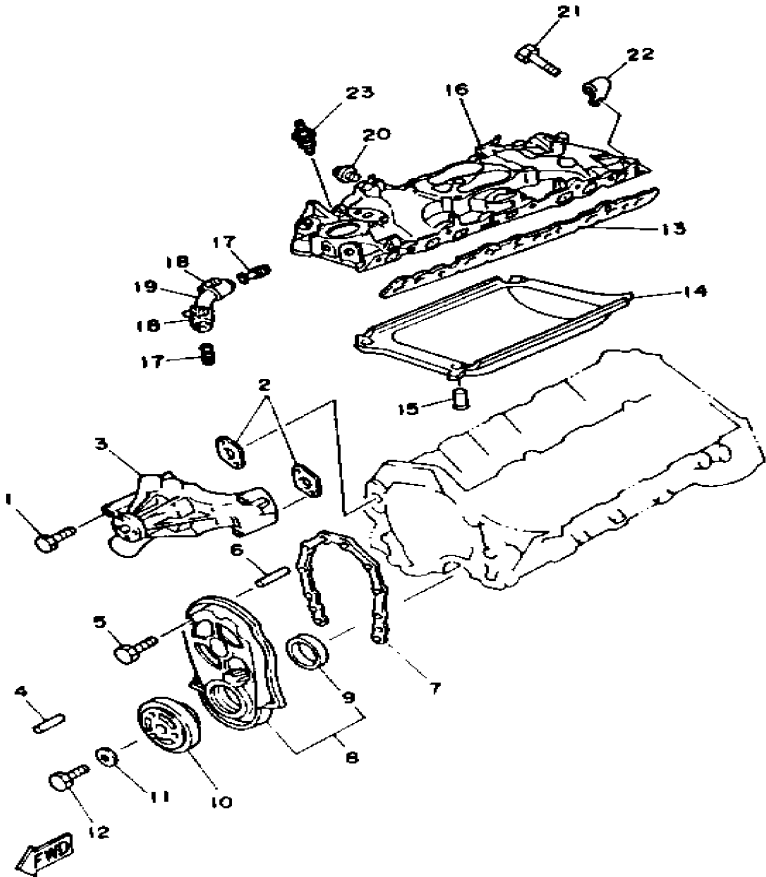

Part List

V8_7.4_ENGINE_EST 1992 / INTAKE MANIFOLD - FRONT COVER

REF - NO	PART NUMBER	PART NAME	QUANTITY	REMARKS
1	YSG-94415-60-G0	BOLT, FLANG (3/8-16 X 1.75 300M)	4	
2	YSG-38600-39-G0	GASKET, WATER PUMP	2	
3	YSG-12508-70-1G	PUMP KIT, COOLER (YSG- 10117-81-9G)	1	
4	YSG-27458-4G-00	PIN, GROOVE (.312 X .375)	1	
5	YSG-94399-30-G0	BOLT	10	
6	YSG-10105-87-9G	PIN (1/4 X 5/8")	2	
7	YSG-10114-16-1G	GASKET, CRANK CASE FRONT END	1	
8	YSG-10191-66-8G	COVER, CRANK CASE FRONT END (YSG-10181-25-7G)	1	
9	YSG-38600-95-G0	.SEAL, CRANK SHAFT FRONT OIL	1	
10	YSG-10101-16-0G	DAMPER, CRANK SHAFT TORSIONAL	1	
11	YSG-38648-14-G0	WASHER, TORSIONAL DAMPER BOLT	1	
12	YSG-10126-79-6G	BOLT, TORSIONAL DAMPER	1	
13	YSG-10181-40-0G	GASKET, INTAKE MANIFOLD	2	
14	YSG-34624-3G-00	SHIELD, INTAKE MANIFOLD	1	
15	YSG-39595-44-G0	STUD	4	
16	YSG-14097-09-1G	MANIFOLD, INTAKE (YSG- 33383-9G-00)	1	
17	YSG-62729-59-G0	CONNECTOR, THERMAL BYPASS	2	
18	YSG-12337-89-1G	CLAMP, WORM GEAR (YSG- 22537-53-3G)	2	
19	YSG-14855-52-G0	HOSE, THERMAL BYPASS	1	
20	YSG-25522-46-6G	PLUG	1	1/2-14X39/64"
21	YSG-94399-18-G0	BOLT, FLANGE (3/8-16X1.38 280M)	2	
21	YSG-94402-49-G0	BOLT	14	
22	YSC-10112-30-0C	CLAMP, WIRE HARNESS (3/4")	6	
23	YSC-10120-00-0C	SENDER, WATER TEMPERATURE	1