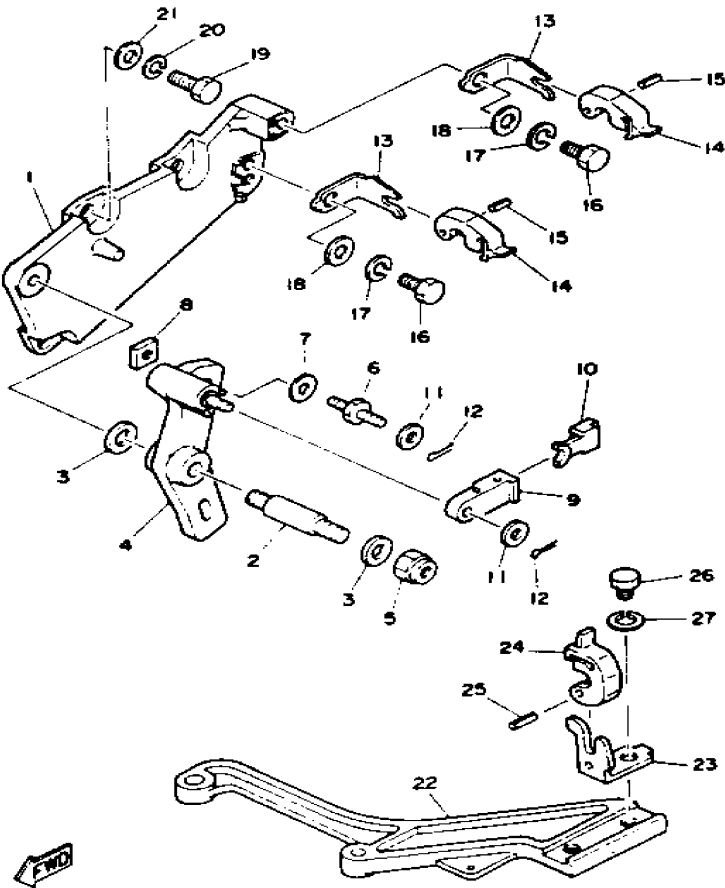

Part List

V8_7.4_ENGINE_EST 1992 / MOUNTING - FLYWHEEL HOUSING

REF - NO	PART NUMBER	PART NAME	QUANTITY	REMARKS
1	YSC-22251-60-0C	COUPLING ASSEMBLY, ENGINE DRIVE	1	
2	YSC-22260-30-0C	BOLT, HEXAGON	6	
3	YSC-92300-00-1C	WASHER, FLAT (3/8")	6	
4	YSC-22281-10-0C	HOUSING, FLYWHEEL	1	
5	YSC-90305-12-5C	BOLT, HEXAGON (3/8-16X1- 1/4")	4	
6	YSC-10110-00-0C	STUD, (3/8-16X2-3/4")	1	
7	YSC-22110-10-0C	STUD, GROUNDING (SHORT)	1	
8	YSC-95300-00-0C	NUT, HEXAGON	3	
9	YSC-93300-00-0C	WASHER, LOCK (3/8")	7	
10	YSC-92300-00-0C	WASHER, FLAT (5/16")	10	
11	YSC-10281-20-BC	UNDERCOVER, FLYWHEEL HOUSING	1	
12	YSC-10281-30-AC	GASKET, UNDERCOVER	1	
13	YSC-91100-10-0C	SCREW, SELF TAPPING (1/4- 20X1")	6	
14	YSC-10281-40-0C	SUPPORT, FRONT V8	2	
15	YSC-90305-12-5C	BOLT, HEXAGON (3/8-16X1- 1/4")	6	
16	YSC-93300-00-0C	WASHER, LOCK (3/8")	6	
17	YSC-10290-00-AC	MOUNT, FRONT V8	2	
18	YSC-10282-50-0C	WASHER, LOCKING (STAR)	2	
19	YSC-93700-00-0C	WASHER, LOCK (3/4")	2	
20	YSC-22281-50-0C	HANGER, ENGINE FRONT	1	
21	YSC-90308-17-5C	BOLT, HEXAGON (3/8-16X1- 3/4")	2	
22	YSC-93300-00-0C	WASHER, LOCK (3/8")	2	
23	YSC-22281-60-0C	HANGER, ENGINE REAR	1	
24	YSC-90305-10-0C	BOLT, HEXAGON (3/8-16X1")	1	
25	YSC-93300-00-0C	WASHER, LOCK (3/8")	1	

FWD

Part List

V8_7.4_ENGINE_EST 1992 / BELTS - PULLEYS

REF - NO	PART NUMBER	PART NAME	QUANTITY	REMARKS
1	UNA-VAILA-BL-EI	CARBURETOR ASSEMBLY	1	PART OF ALTERNATOR ASSY
2	YSC-22251-10-0C	PULLEY, CRANKSHAFT	1	
3	YSC-90315-20-0C	BOLT, HEXAGON (3/8-24X2")	3	
4	YSC-93300-00-0C	WASHER, LOCK (3/8")	3	
5	YSC-92300-00-0C	WASHER, FLAT (5/16")	3	
6	YSC-22251-20-0C	PULLEY, CIRCULATION WATER PUMP	1	
7	YSC-90215-10-0C	BOLT, HEXAGON (5/16- 24X1")	4	
8	YSC-93200-00-0C	WASHER, LOCK (5/16")	4	
9	YSC-10251-30-00	PULLEY, RAW WATER PUMP	1	PART OF RAW WATER PUMP ASSY
10	YSC-10251-40-0C	PULLEY, POWER STEERING PUMP	1	
11	YSC-22260-00-0C	BELT	2	
12	YSC-22260-10-0C	BELT	1	