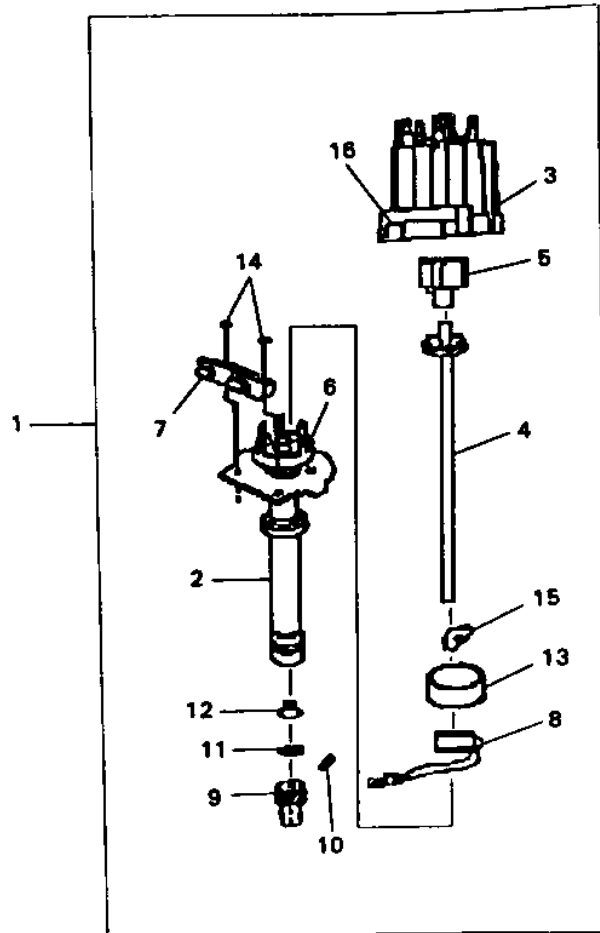

Part List

V8_7.4_ENGINE_EST 1992 / STARTER MOTOR ASSEMBLY

REF - NO	PART NUMBER	PART NAME	QUANTITY	REMARKS
1	YSC-22130-00-0C	STARTER MOTOR	1	
2	YSC-22130-10-0C	.FRAME, CE	1	
3	YSC-22134-60-0C	.BALL BEARING, CE	1	
4	YSC-22130-20-0C	.BRUSH HOLDER ASSEMBLY	1	
5	YSC-22130-50-0C	.SPRING, BRUSH	1	
6	YSC-22130-80-0C	.FRAME & FIELD ASSEMBLY	1	
7	YSC-22131-00-0C	.ARMATURE	1	
8	YSC-22134-40-0C	.SHIELD	1	
9	YSC-22134-50-0C	.GEAR & BEARING ASSEMBLY	1	
10	YSC-22134-70-0C	.SHAFT & GEAR ASSEMBLY	1	
11	YSC-22131-20-0C	.DIVIDE ASSEMBLY	1	
12	YSC-10131-30-0C	.COLLAR, PINION STOP DRIVE END	1	
13	YSC-10131-40-0C	.RING, PINION STOP	1	
14	YSC-22131-50-0C	.COLLAR, THRUST	1	
15	YSC-22131-60-0C	.DRIVE HOUSING & SOLENOID	1	
16	YSC-22133-40-0C	.BEARING, DE	1	
17	YSC-22133-30-0C	.BOLT, FRAME & FIELD	2	
18	YSC-22134-80-0C	.NUT	1	
19	YSC-22134-20-0C	.SCREW	2	
20	YSC-22133-50-0C	.BEARING, ROLLER	1	

Part List

V8_7.4_ENGINE_EST 1992 / ELECTIC PARTS 1

REF - NO	PART NUMBER	PART NAME	QUANTITY	REMARKS
1	YSC-22121-60-AC	COIL, IGNITION (YSC-22121-60-0C)	1	
2	YSC-90205-07-5C	BOLT, HEXAGON (5/16-18X3/4")	2	
3	YSC-93200-00-0C	WASHER, LOCK (5/16")	2	
4	YSC-14132-00-0C	DISTRIBUTOR ASSY	1	
5	YSG-14007-38-5G	CLAMP, DISTRIBUTOR HOLD-DOWN	1	
6	YSG-10108-44-5G	GASKET, DISTRIBUTOR HOLE (YSG-10066-01-8G)	1	
7	YSC-10123-10-0C	BOLT, HEXAGON (3/8-16X1")	1	
8	YSC-14150-81-0C	WIRE, LEAD	1	
9	YSC-22122-50-AC	WIRE SET, IGNITION (7.4L)	1	
10	YSC-10120-70-0C	RETAINER, IGNITION WIRE	4	
11	YSC-10111-91-0C	BOLT & ROLL PIN ASSY (1")	2	
12	YSC-22111-90-0C	BOLT & ROLL PIN ASSY	2	
13	YSC-93300-00-0C	WASHER, LOCK (3/8")	2	
14	YSC-93400-00-0C	WASHER, LOCK (7/16")	2	
15	YSC-92300-00-0C	WASHER, FLAT (5/16")	1	
16	YSC-92400-00-0C	WASHER, FLAT SPECIAL (7/16") (YSC-10260-40-0C)	1	