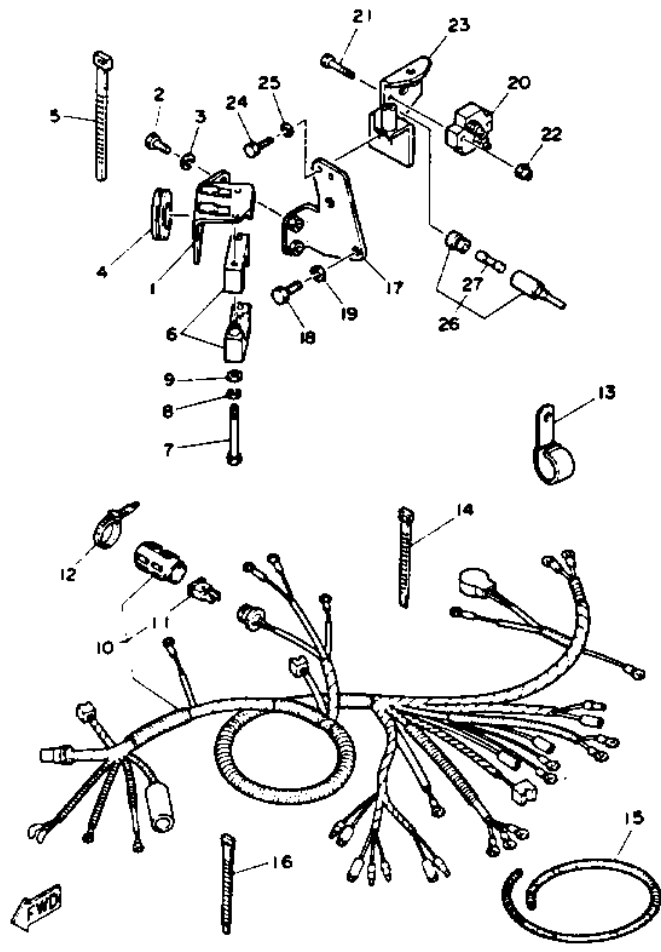

Part List

V8_7.4_ENGINE_EST 1992 / ELECTRIC 3

REF - NO	PART NUMBER	PART NAME	QUANTITY	REMARKS
1	YSC-22111-80-0C	BRACKET, 9-PIN ROUND CONNECTING	1	
2	YSC-90200-07-5C	BOLT, HEXAGON (5/16- 18X3/4")	2	
3	YSC-93240-00-0C	WASHER, LOCK (5/16" SUS)	2	
4	YSC-10121-30-0C	GROMMET, 9-PIN ROUND CONNECTOR	1	
5	YSC-10122-60-0C	TIE WRAP (5-3/8")	1	BLACK
6	YSC-10111-30-0C	ANCHOR, 9-PIN ROUND CONNECTOR	2	
7	YSC-90105-25-0C	BOLT, HEXAGON (1/4-20X2- 1/2")	2	
8	YSC-93100-00-0C	WASHER, LOCK (1/4")	2	
9	YSC-92100-00-0C	WASHER, FLAT (1/4")	2	
10	YSC-22150-00-BC	WIRE HARNESS ASSY (7.4L)	1	
11	6T0-82151-00-00	.FUSE (100A)	1	
12	YSC-10122-70-0C	TIE WRAP	1	
13	YSC-10120-90-0C	CLAMP, WIRE HARNESS (1/2")	1	
14	YSC-10122-60-0C	TIE WRAP (5-3/8")	6	BLACK
15	6Y5-82105-00-00	JUMPER, WIRE	1	
16	YSC-10122-60-0C	TIE WRAP (5-3/8")	1	BLACK
17	YSC-10112-20-BC	BRACKET, CIRCUIT BREAKER	1	
18	YSC-90100-07-5C	BOLT, HEXAGON (1/4- 20X3/4")	2	
19	YSC-93140-00-0C	WASHER, LOCK (1/4")	2	
20	YSC-10120-40-0C	CIRCUIT BREAKER (60A)	1	
21	YSC-91000-08-8C	SCREW (#10-24X7/8")	2	
22	YSC-96000-01-0C	NUT, CELP (#10-24 SUS)	2	
23	YSC-22113-40-0C	BRACKET, CIRCUIT BREAKER MOUNT	1	
24	YSC-90300-08-8C	BOLT, HEXAGON (3/8- 16X7/8")	2	
25	YSC-93340-00-0C	WASHER, LOCK (3/8")	2	
26	YSC-10122-20-AC	FUSE HOLDER (10A)	1	
27	YSC-10122-30-0C	.FUSE (10A)	1