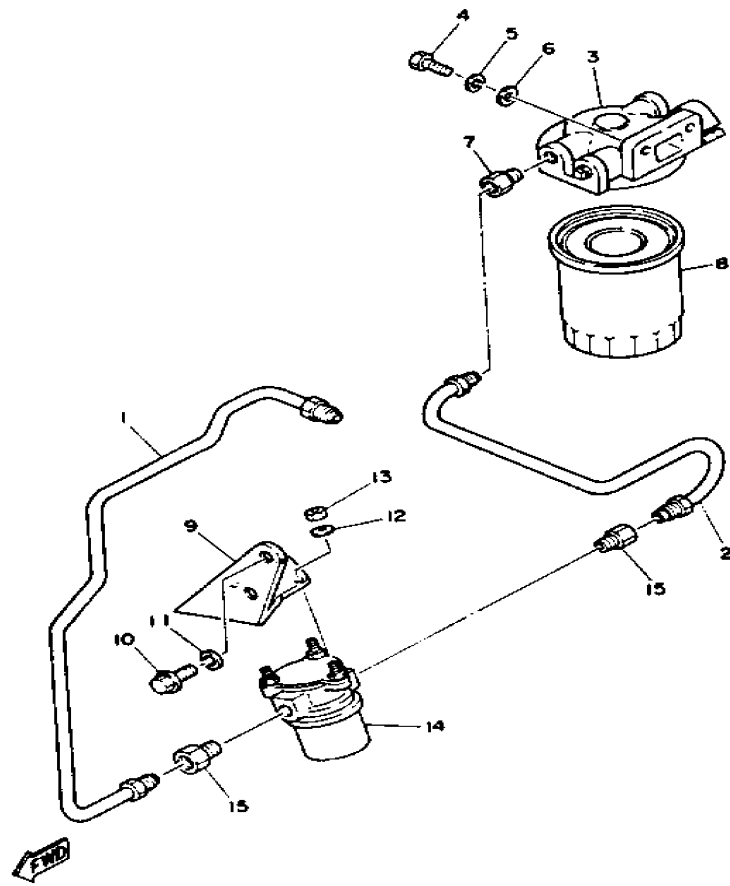

Part List

V8_7.4_ENGINE_EST 1992 / FUEL PUMP - FUEL FILTER

REF - NO	PART NUMBER	PART NAME	QUANTITY	REMARKS
1	YSC-22161-20-0C	FUEL LINE, PUMP TO CARBURETOR	1	
2	YSC-22161-30-0C	FUEL LINE, FILTER TO PUMP	1	
3	YSC-10171-10-0C	HEADER, FUEL FILTER	1	
4	YSC-90205-10-0C	BOLT, HEXAGON (5/16- 18X1")	2	
5	YSC-93200-00-0C	WASHER, LOCK (5/16")	2	
6	YSC-92200-00-0C	WASHER, FLAT (5/16")	2	
7	YSC-13171-90-0C	CONNECTOR, FUEL PUMP TO FUEL LINE	1	
8	ABA-FUELF-IL-TR	FUEL FILTER ASSY	1	
9	YSC-22162-30-0C	BRACKET, FUEL PUMP MOUNTING	1	
10	YSC-90405-07-5C	BOLT (7/16-14X3/4")	1	
11	YSC-93400-00-0C	WASHER, LOCK (7/16")	1	
12	YSC-92100-00-0C	WASHER, FLAT (1/4")	3	
13	YSC-95102-00-0C	NUT, HEXAGON (1/4-20)	3	
14	YSC-22172-40-AC	PUMP, ELECTRIC FUEL (YSC- 22172-40-0C)	1	
15	YSC-13171-90-0C	CONNECTOR, FUEL PUMP TO FUEL LINE	2