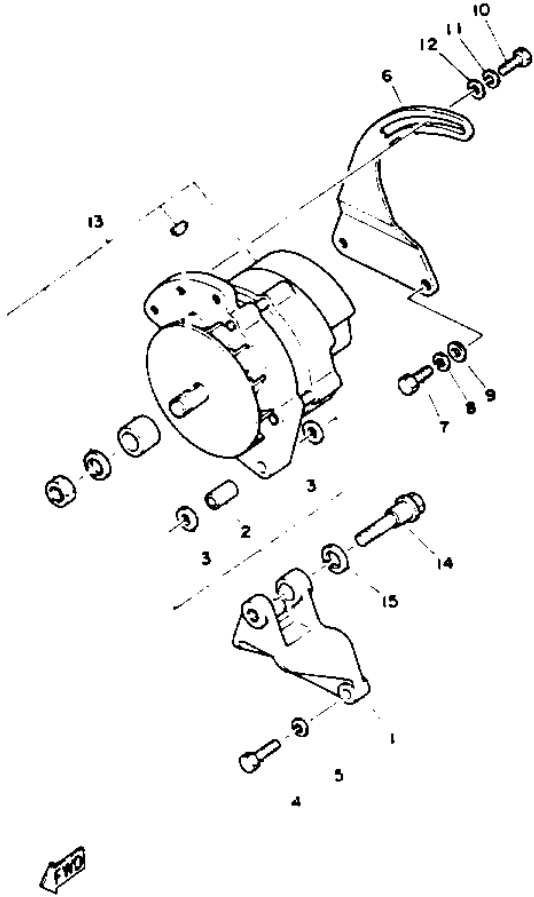

Part List

V8_7.4_ENGINE_EST 1992 / ALTERNATOR

REF - NO	PART NUMBER	PART NAME	QUANTITY	REMARKS
1	YSC-22111-10-0C	BRACKET, ALTERNATOR MOUNTING	1	
2	YSC-10112-80-0C	BUSHING, ALTERNATOR ADJUSTING	1	
3	YSC-10112-90-AC	WASHER (YSC-10112-90-0C)	2	
4	YSC-90305-15-0C	BOLT, HEXAGON (3/8-16X1- 1/2")	3	
5	YSC-93300-00-0C	WASHER, LOCK (3/8")	3	
6	YSC-22111-20-0C	STRAP, ALTERNATOR ADJUSTING	1	
7	YSC-90305-22-5C	BOLT, HEXAGON (3/8-16X2- 1/4")	2	
8	YSC-93300-00-0C	WASHER, LOCK (3/8")	2	
9	YSC-92300-00-0C	WASHER, FLAT (5/16")	2	
10	YSC-90200-10-0C	BOLT, HEXAGON (5/16- 18X1" SUS)	1	
11	YSC-93240-00-0C	WASHER, LOCK (5/16" SUS)	1	
12	YSC-92841-20-0C	WASHER, FLAT SPECIAL (11/32" SUS)	1	
13	YSC-10140-01-AC	ALTERNATOR ASSY (YSC- 10140-00-0C)	1	MANDO
14	YSC-90508-30-0C	BOLT, HEXAGON (1/2-13X3")	1	
15	YSC-93500-00-0C	WASHER, LOCK (1/2")	1