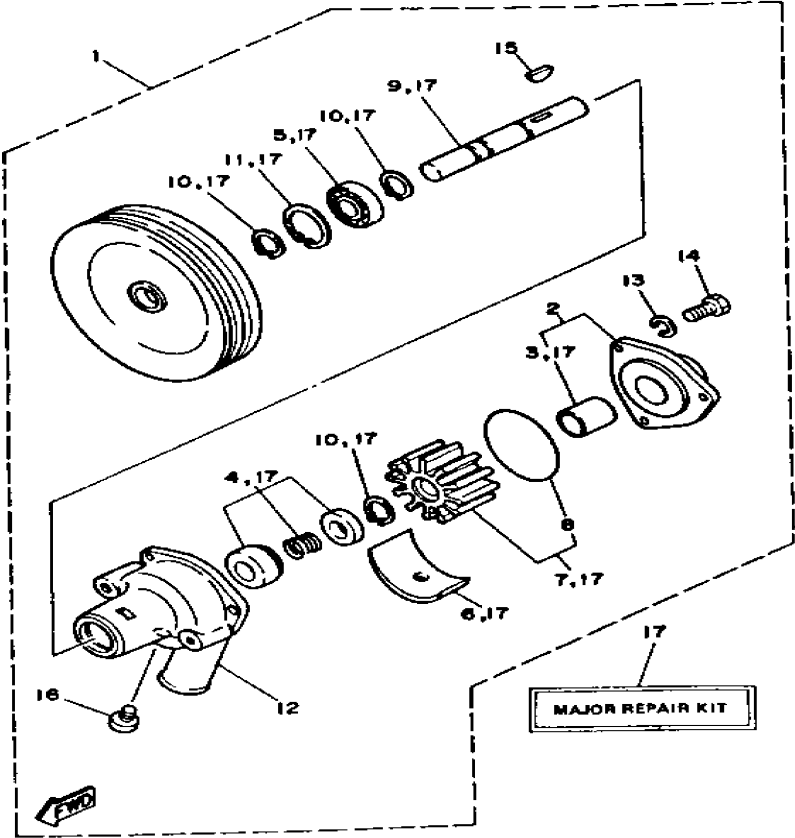

Part List

V8_7.4_ENGINE_EST 1992 / CRANK - PISTON

REF - NO	PART NUMBER	PART NAME	QUANTITY	REMARKS
1	YSG-10174-80-7G	RING KIT, PISTON (STD) (YSG-14089-09-5G)	8	
2	YSG-10174-80-8G	RING KIT, PISTON (.030 O/S) (YSG-14089-09-6G)	8	
3	YSG-10126-74-6G	PISTON, W/PIN (STD)	8	
3	YSG-10181-37-7G	PISTON, W/PIN (.030 O/S)	8	AP
4	YSG-14075-62-4G	ROD, CONNECTING	8	
5	YSG-14075-62-3G	.BOLT, CONNECTING ROD	2	
6	YSG-22585-4G-00	.NUT, CONNECTING ROD	2	
7	YSG-10181-27-7G	BEARING, CONNECTING ROD	16	
8	YSG-10114-16-6G	KEY, TORSIONAL DAMPER	1	
9	YSG-10181-30-6G	BEARING KIT, CRANKSHAFT	4	#1, 2, 3, 4
10	YSG-10181-30-7G	BEARING KIT, CRANKSHAFT	1	REAR
11	YSG-10101-16-4G	SEAL, CRANKSHAFT REAR OIL	1	
12	YSG-83975-6G-00	BOLT, FLYWHEEL	6	
13	YSG-46058-3G-00	GEAR, FLYWHEEL RING	1	
14	YSG-10101-16-2G	CRANKSHAFT	1	
15	YSG-37016-79-G0	.PIN	1	
16	YSG-37524-87-G0	.BEARING	1	
17	YSG-62649-02-G0	SEAL, CRANKSHAFT (YSG- 86162-80-G0)	1	REAR MAIN BEARING
18	YSG-10106-46-0G	BOLT, CRANKSHAFT BEARING CAP	10	OUT-BOARD
18	YSG-10191-62-9G	STUD, CRANKSHAFT BEARING CAP	4	IN-BOARD
19	YSG-10106-43-0G	SPROCKET, CRANKSHAFT	1	NORMAL ROTATION

Part List

V8_7.4_ENGINE_EST 1992 / WATER PUMP

REF - NO	PART NUMBER	PART NAME	QUANTITY	REMARKS
1	YSC-22081-10-0C	BRACKET, RAW WATER PUMP	1	
2	YSC-90405-32-5C	BOLT, HEXAGON (7/16-14/3-1/4")	2	
3	YSC-93400-00-0C	WASHER, LOCK (7/16")	2	
4	YSC-10330-00-0C	PUMP ASSY, RAW WATER	1	
5	YSC-10091-60-0C	BOLT ASSY, HEXAGON (5/16-18X1")	2	5/16-18X1"
6	YSC-22082-10-0C	HOSE	1	
7	YSC-10091-30-0C	CLAMP (#20)	2	1-1/4 ID
8	YSC-22082-20-0C	HOSE	1	
9	YSC-10091-30-0C	CLAMP (#20)	1	1-1/4 ID
10	YSC-22092-60-0C	CLAMP (#28)	1	1-1/2 ID
11	YSC-22093-50-0C	CLAMP, HOSE SUPPORT (1-15/16")	1	
12	YSC-10082-50-0C	CLAMP, SUPPORT HOSE (1-7/16")	1	
13	YSC-92300-00-0C	WASHER, FLAT (5/16")	1	
14	YSC-90305-15-0C	BOLT, HEXAGON (3/8-16X1-1/2")	1	
15	YSC-22083-50-0C	HOSE	1	
16	YSC-10091-30-0C	CLAMP (#20)	2	1-1/4 ID