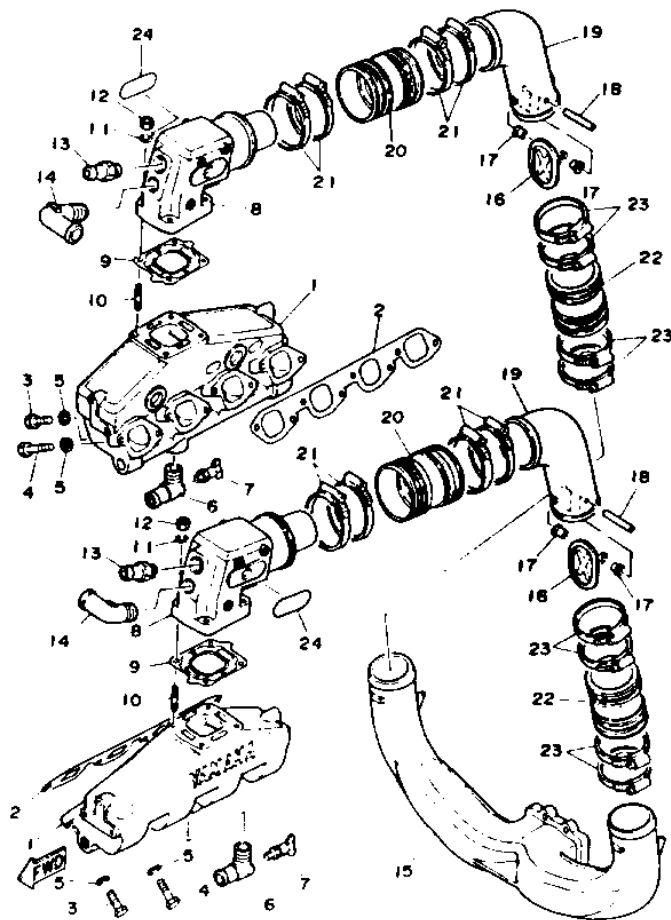

Part List

V8_7.4_ENGINE_EST 1992 / EXHAUST SYSTEM

REF - NO	PART NUMBER	PART NAME	QUANTITY	REMARKS
1	YSC-22191-10-0C	MANIFOLD, EXHAUST (7.4L)	2	
2	YSC-22190-00-0C	GASKET, EXHAUST MANIFOLD (7.4L)	2	
3	YSC-90305-15-0C	BOLT, HEXAGON (3/8-16X1- 1/2")	8	
4	YSC-90305-12-5C	BOLT, HEXAGON (3/8-16X1- 1/4")	8	
5	YSC-93300-00-0C	WASHER, LOCK (3/8")	16	
6	YSC-22191-50-0C	ELBOW, EXHAUST MANIFOLD	2	
7	YSC-10201-50-0C	DRAIN COCK, EXHAUST MANIFOLD	2	
8	YSC-22191-20-0C	ELBOW, EXHAUST MIXING	2	
9	6T9-14643-00-00	GASKET, EXHAUST MIXING ELBOW (YSC-10192-00-0C)	2	
10	YSC-22192-70-0C	STUD (3/8-1/6X1.80")	8	
11	YSC-93300-00-0C	WASHER, LOCK (3/8")	8	
12	YSC-95300-00-0C	NUT, HEXAGON	8	
13	YSC-10191-60-0C	ELBOW, EXHAUST MIXING	2	
14	YSC-10191-70-0C	ADAPTER, EXHAUST MIXING	2	
15	YSC-22191-40-0C	PIPE, EXHAUST COLLECTER	1	
16	6T9-14673-00-00	VALVE, WATER SHUT	2	
17	6T0-14664-00-00	GROMMET, WATER SHUTTER	4	
18	6T9-14745-00-00	SHAFT	2	
19	YSC-22191-30-0C	ELBOW, EXHAUST INTERMEDIATE	2	
20	YSC-10192-20-0C	HOSE, EXHAUST CONNECTING (4")	2	
21	YSC-10201-70-0C	CLAMP, HOSE (#72)	8	
22	YSC-22192-30-0C	HOSE, EXHAUST (3.5")	2	
23	YSC-22093-40-0C	CLAMP (#60)	8	
24	6T9-42688-00-00	EMBLEM, SIDE 1	2