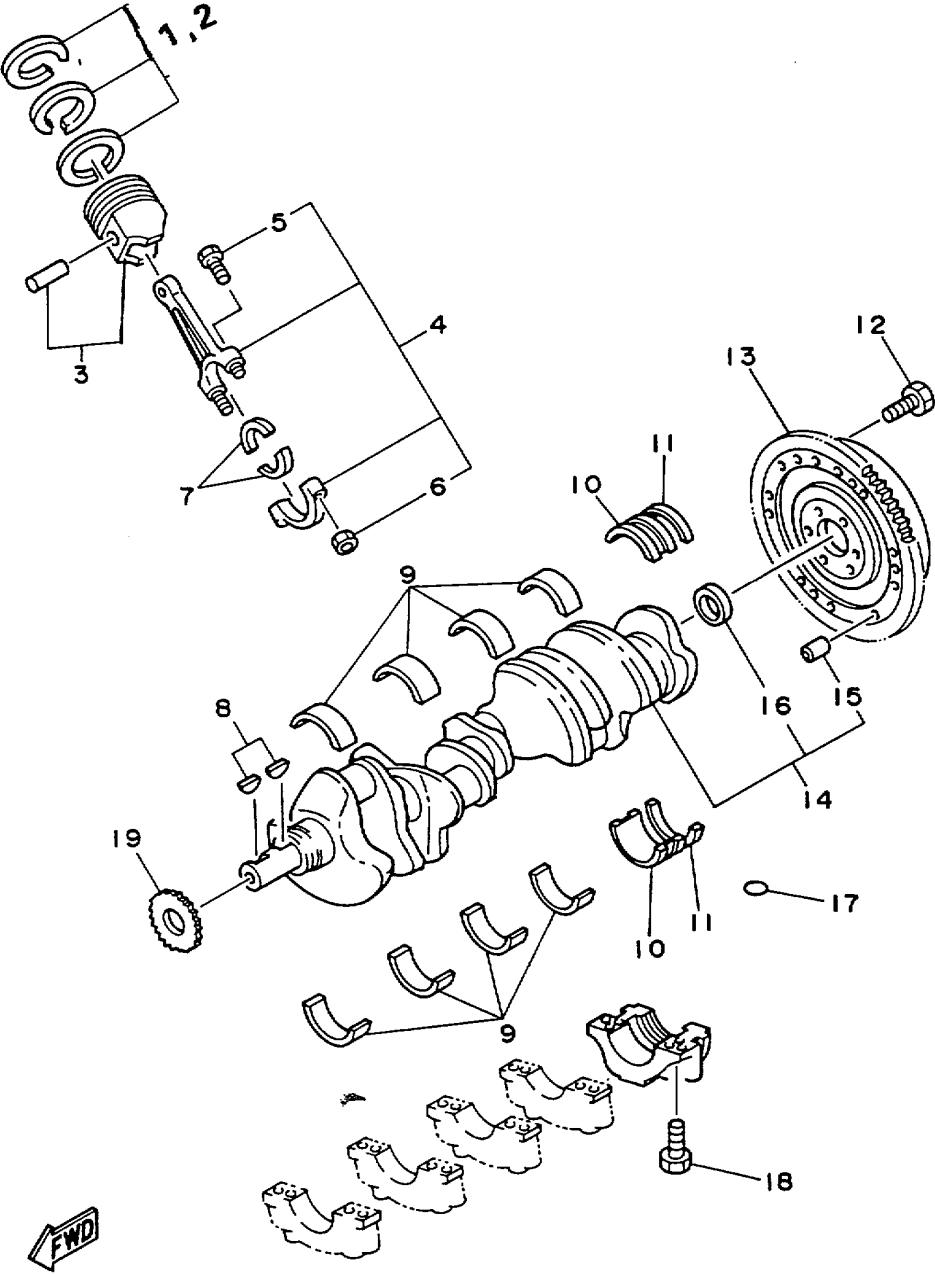

Part List

V8_7.4_ENGINE_EST 1992 / CRANK - PISTON

REF - NO	PART NUMBER	PART NAME	QUANTITY	REMARKS
1	YSG-10174-80-7G	RING KIT, PISTON (STD) (YSG-14089-09-5G)	8	
2	YSG-10174-80-8G	RING KIT, PISTON (.030 O/S) (YSG-14089-09-6G)	8	
3	YSG-10126-74-6G	PISTON, W/PIN (STD)	8	
3	YSG-10181-37-7G	PISTON, W/PIN (.030 O/S)	8	AP
4	YSG-14075-62-4G	ROD, CONNECTING	8	
5	YSG-14075-62-3G	.BOLT, CONNECTING ROD	2	
6	YSG-22585-4G-00	.NUT, CONNECTING ROD	2	
7	YSG-10181-27-7G	BEARING, CONNECTING ROD	16	
8	YSG-10114-16-6G	KEY, TORSIONAL DAMPER	1	
9	YSG-10181-30-6G	BEARING KIT, CRANKSHAFT	4	#1, 2, 3, 4
10	YSG-10181-30-7G	BEARING KIT, CRANKSHAFT	1	REAR
11	YSG-10101-16-4G	SEAL, CRANKSHAFT REAR OIL	1	
12	YSG-83975-6G-00	BOLT, FLYWHEEL	6	
13	YSG-46058-3G-00	GEAR, FLYWHEEL RING	1	
14	YSG-10101-16-2G	CRANKSHAFT	1	
15	YSG-37016-79-G0	.PIN	1	
16	YSG-37524-87-G0	.BEARING	1	
17	YSG-62649-02-G0	SEAL, CRANKSHAFT (YSG- 86162-80-G0)	1	REAR MAIN BEARING
18	YSG-10106-46-0G	BOLT, CRANKSHAFT BEARING CAP	10	OUT-BOARD
18	YSG-10191-62-9G	STUD, CRANKSHAFT BEARING CAP	4	IN-BOARD
19	YSG-10106-43-0G	SPROCKET, CRANKSHAFT	1	NORMAL ROTATION