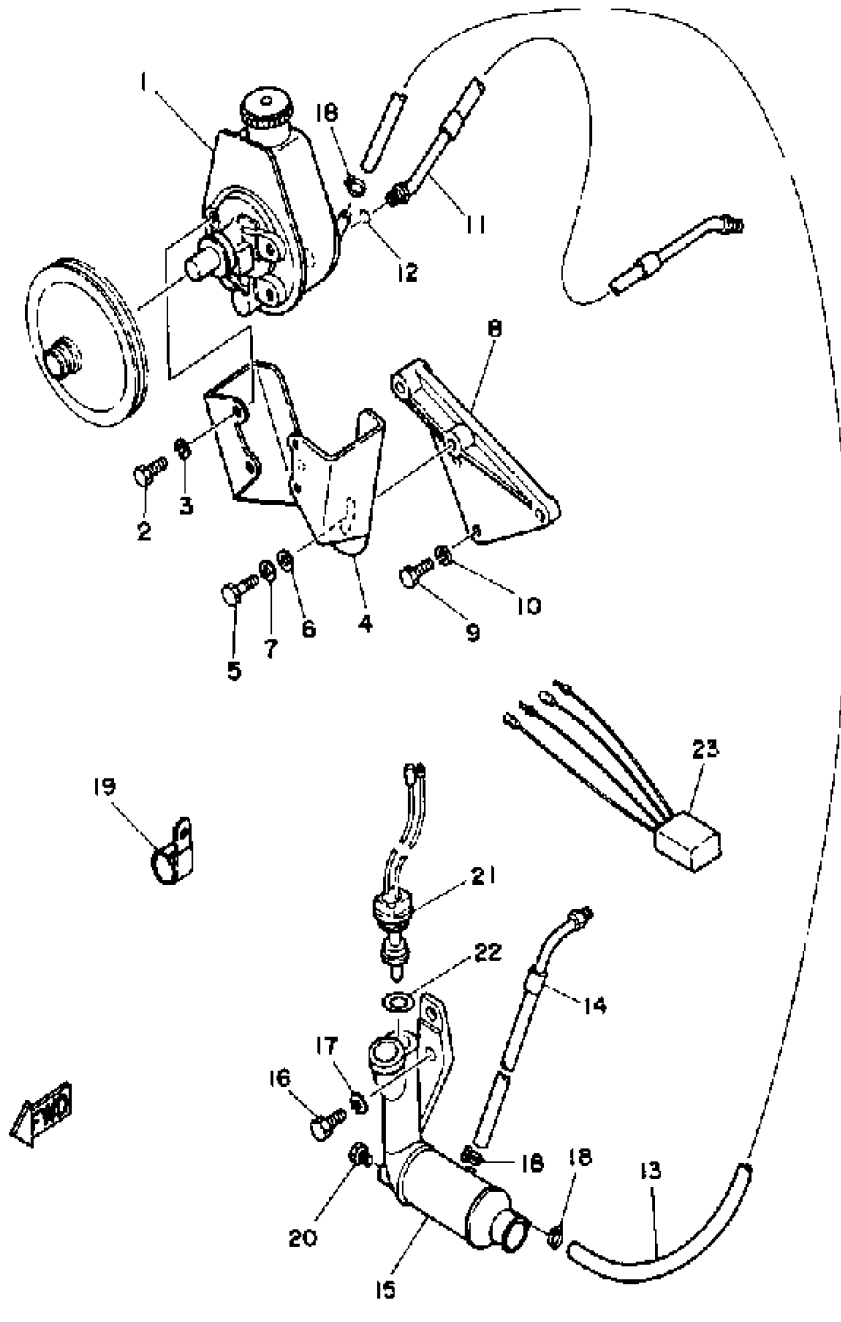

Part List

ENGINE_V8_5.0_YEMS 1989 / OIL PAN-OIL PUMP

REF - NO	PART NUMBER	PART NAME	QUANTITY	REMARKS
1	YSC-10231-10-0C	OIL PAN ASSEMBLY	1	
2	YSG-14088-50-2G	REINFORCEMENT, OIL PAN (RIGHT)	1	
2	YSG-14088-50-1G	REINFORCEMENT, OIL PAN (LEFT)	1	
3	YSG-14088-50-5G	GASKET, OIL PAN	1	
4	YSG-94394-93-G0	NUT, OIL PAN	2	
5	YSG-44389-9G-00	BOLT	2	
5	YSG-94400-33-G0	BOLT	14	
5	YSG-18001-8G-00	BOLT	14	
6	YSG-37641-13-G0	SCREEN ASSY, OIL PUMP	1	
7	YSG-10055-84-9G	OIL PUMP ASSY	1	
8	YSG-10055-88-7G	COVER ASSEMBLY, OIL PUMP	1	
9	YSG-37023-66-G0	VALVE, OIL PRESS REG	1	
10	YSG-38489-11-G0	SPRING, OIL PRESS REG VALVE	1	
11	YSG-10367-7G-00	PIN, OIL PRESS REG VALVE SPRING	1	
12	YSG-39982-87-G0	SHAFT	1	
13	YSG-37645-54-G0	RETAINER	1	
14	YSG-10046-00-7G	BOLT	1	

Part List

ENGINE_V8_5.0_YEMS 1989 / OIL FILTER-OIL GAUGE

REF - NO	PART NUMBER	PART NAME	QUANTITY	REMARKS
1	YSC-10220-10-0C	ADAPTER, REMOTE OIL FILTER	1	
2	YSC-10220-20-0C	O-RING (1/8" SQ. RING)	1	
3	YSC-90205-25-0C	BOLT (5/16-18X2-1/2")	2	
4	YSC-92220-00-0C	WASHER, FLAT (5/16")	2	
5	YSC-10221-10-0C	OIL LINE, ADAPTER TO HEADER	2	
6	YSC-10221-40-BC	HEADER, OIL FILTER REMOTE	1	
7	YSC-10220-00-0C	NIPPLE, OIL FILTER MOUNTING	1	
8	YSC-10231-20-0C	OIL FILTER	1	
9	YSC-10220-30-0C	BLOCK, OIL DIPSTICK	1	
10	YSC-10220-40-0C	SCREW, OIL ADAPTER BLOCK	1	
11	YSC-10220-50-0C	WASHER, ADAPTER TO OIL PAN	1	
12	YSC-10220-60-0C	WASHER, OIL ADAPTER BLOCK	1	
13	YSC-10221-90-AC	OIL DIPSTICK TUBE ASSY	1	
14	YSC-90305-07-5C	BOLT, HEXAGON (3/8- 16X3/4")	1	
15	YSC-93300-00-0C	WASHER, LOCK (3/8")	1	
16	YSC-10230-10-0C	GAUGE, OIL LEVEL	1	
17	YSC-10231-30-0C	ADAPTOR, TUBE TO ADAPTER BLOCK	1	
18	YSC-10120-10-0C	SENDER, OIL PRESSURE	1	
19	YSC-10120-20-0C	SWITCH, OIL PRESSURE	1	
20	YSG-14090-90-8G	GASKET, OIL PAN SCREW (YSC-10231-40-0C)	1	
21	YSC-10231-50-0C	O-RING	2	NEW PART # ACTIVATED FROM 10/01/89.
22	YSC-10082-30-0C	CLAMP, SUPPORT HOSE (1- 7/16")	1	