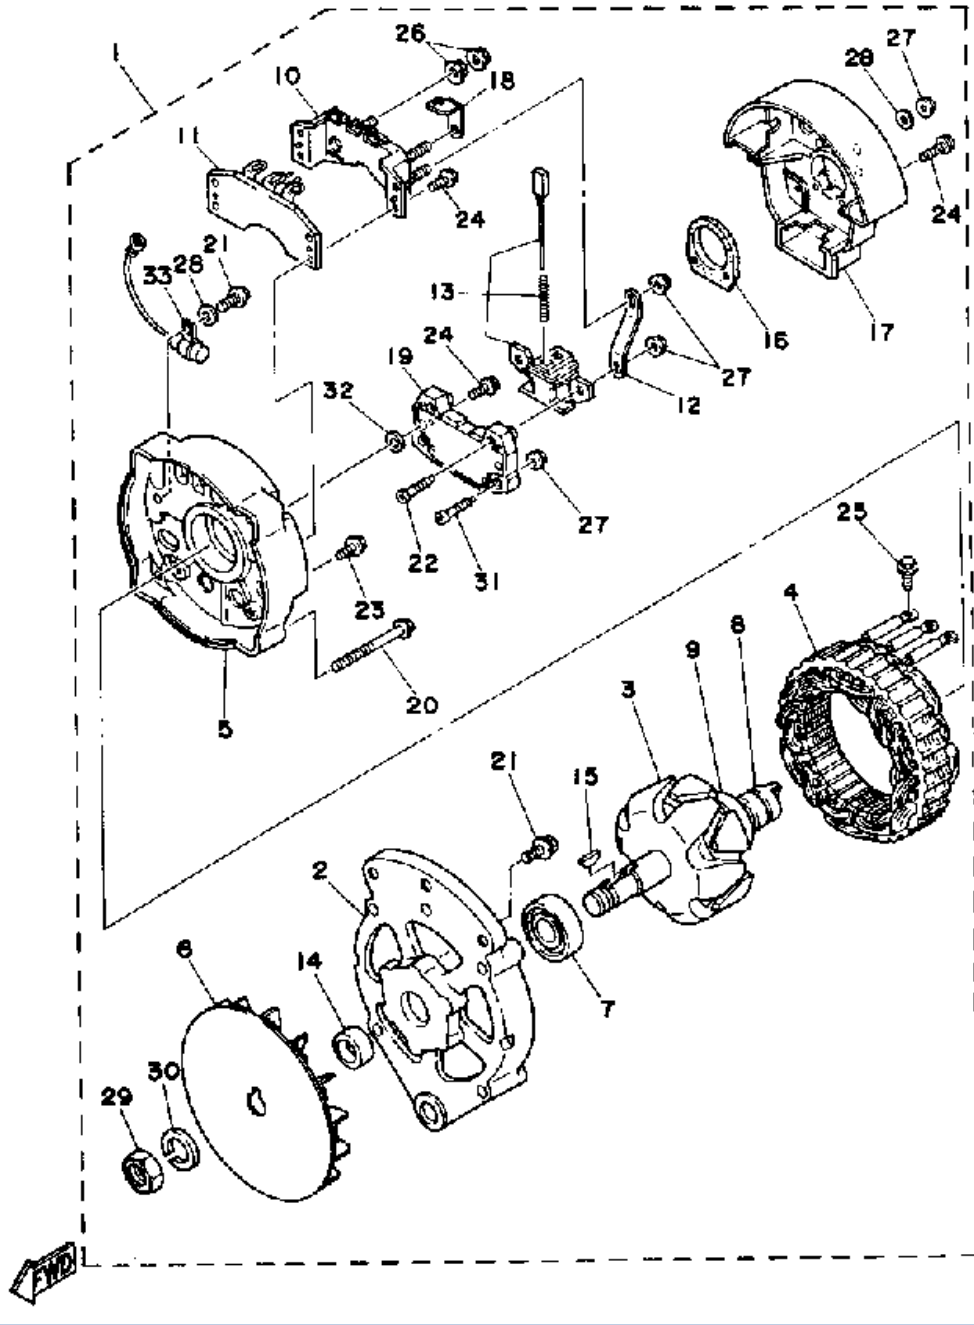

Part List

ENGINE_V8_5.0_YEMS 1989 / ALTERNATOR ASSEMBLY

REF - NO	PART NUMBER	PART NAME	QUANTITY	REMARKS
1	YSC-10140-00-0C	ALTERNATOR ASSY	1	
2	YSC-10140-50-0C	.HOUSING, FRONT ALTERNATOR	1	
3	YSC-10140-60-0C	.ROTOR ASSY	1	
4	YSC-10140-70-0C	.STATOR ASSY	1	
5	YSC-10140-80-0C	.HOUSING, REAR	1	
6	YSC-10140-90-0C	.FAN	1	
7	YSC-10141-00-0C	.BEARING	1	
8	YSC-10141-10-0C	.SLIP RING	1	
9	YSC-10141-20-0C	.RETAINER, ROTOR BEARING	1	
10	YSC-10141-30-0C	.FIELD DIODE	1	
11	YSC-10141-40-0C	.BRIDGE RECTIFIER	1	
12	YSC-10141-50-0C	.D-STRAP	1	
13	YSC-10141-60-0C	.BRUSH ASSY	1	
14	YSC-10141-70-0C	.FAN SPACER	1	
15	YSC-10141-80-0C	.KEY	1	
16	YSC-10141-90-0C	.FELT GASKET	1	
17	YSC-10142-00-0C	.COVER ASSY	1	
18	YSC-10142-10-0C	.LUG, AC TAP	1	
19	YSC-10142-20-0C	.VOLTAGE REGULATOR	1	
20	YSC-10142-30-0C	.BOLT, THRU (10-32X230")	4	
21	YSC-10142-40-0C	.BOLT, THRU (10-32X1/2")	4	
22	YSC-10142-50-0C	.SCREW (10-24X7/8")	2	
23	YSC-10142-60-0C	.SCREW, TAPPING (10- 24X3/8")	1	
24	YSC-10142-70-0C	.SCREW, TAPPING (10- 32X5/8")	8	
25	YSC-10142-80-0C	.SCREW, TAPPING (8- 32X5/16")	3	
26	YSC-10142-90-0C	.NUT, HEXAGON (1/4- 20X7/16")	2	
27	YSC-10143-00-0C	.LOCK NUT, HEXAGON (10- 24X3/8")	6	
28	YSC-10143-10-0C	.WASHER, FLAT (#10)	3	
29	YSC-10143-20-0C	.NUT, PULLEY MOUNTING	1	
30	YSC-10143-30-0C	.WASHER, SPLIT LOCK (5/8")	1	
31	YSC-10143-40-0C	.SCREW (10-24X3/4")	1	
32	YSC-10143-50-0C	.WASHER, INSULATOR	2	
33	YSC-10140-10-0C	.CAPACITOR, 5 MFD, KIT	1