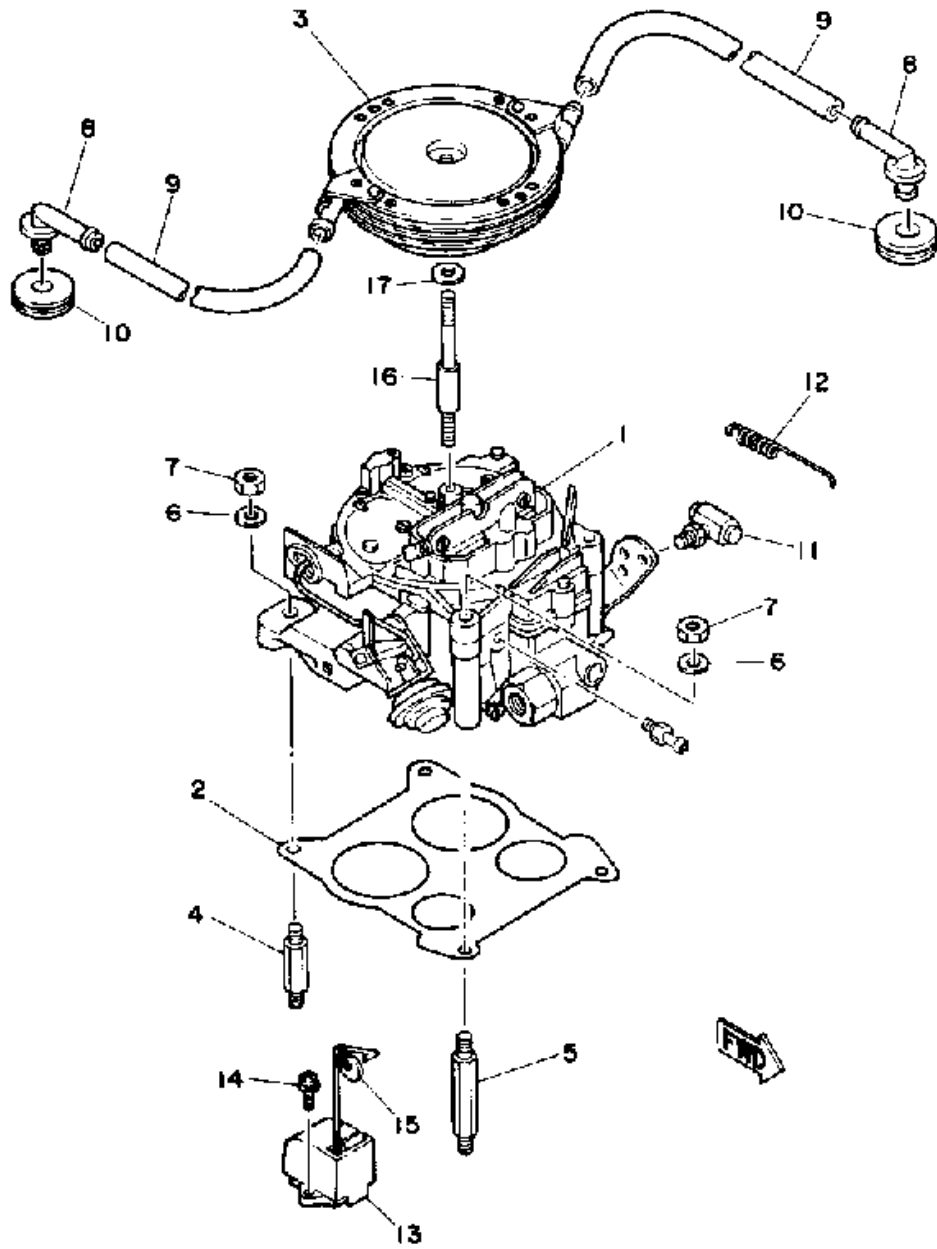

Part List

ENGINE_V8_5.0_YEMS 1989 / CARBURETOR

REF - NO	PART NUMBER	PART NAME	QUANTITY	REMARKS
1	YSC-11180-00-0C	CARBURETOR ASSY	1	
2	YSC-10161-40-0C	GASKET, CARBURETOR MOUNTING	1	
3	YSC-10170-00-0C	FLAME ARRESTOR	1	
4	YSC-10160-10-0C	STUD, CARBURETOR MOUNTING (5/16-18X1-5/8")	2	SHORT
5	YSC-10160-11-0C	STUD, CARBURETOR MOUNTING (5/16-18X4-5/8")	2	LONG
6	YSC-92200-00-0C	WASHER, FLAT (5/16")	4	
7	YSC-95202-00-0C	NUT, HEXAGON (5/16-18 ESNA)	4	
8	YSC-10191-90-0C	ELBOW, VENTILATION	2	
9	YSC-10192-11-0C	HOSE, VENTILATION	2	
10	YSC-10190-10-0C	GROMMET, BREATHER	2	
11	YSC-10060-00-0C	BALL JOINT ASSEMBLY	1	
12	YSC-10161-10-0C	SPRING, THROTTLE RETURN	1	
13	YSG-62699-18-G0	CHOKE ASSEMBLY	1	NEW PART # ACTIVATED FROM 10/01/89.
14	YSG-27351-3G-00	SCREW & WASHER, CHOKE MOUNTING	1	NEW PART # ACTIVATED FROM 10/01/89.
15	YSG-39890-67-G0	CLIP, AUTO CHOKE ROD	1	
16	YSC-10160-00-AC	STUD, FLAME ARRESTER (4") (YSC-101600-00-0C)	1	
17	YSC-92100-00-0C	WASHER, FLAT (1/4")	1	~000289
17	YSC-94140-00-0C	WASHER, SEALING (1/4")	1	000290~