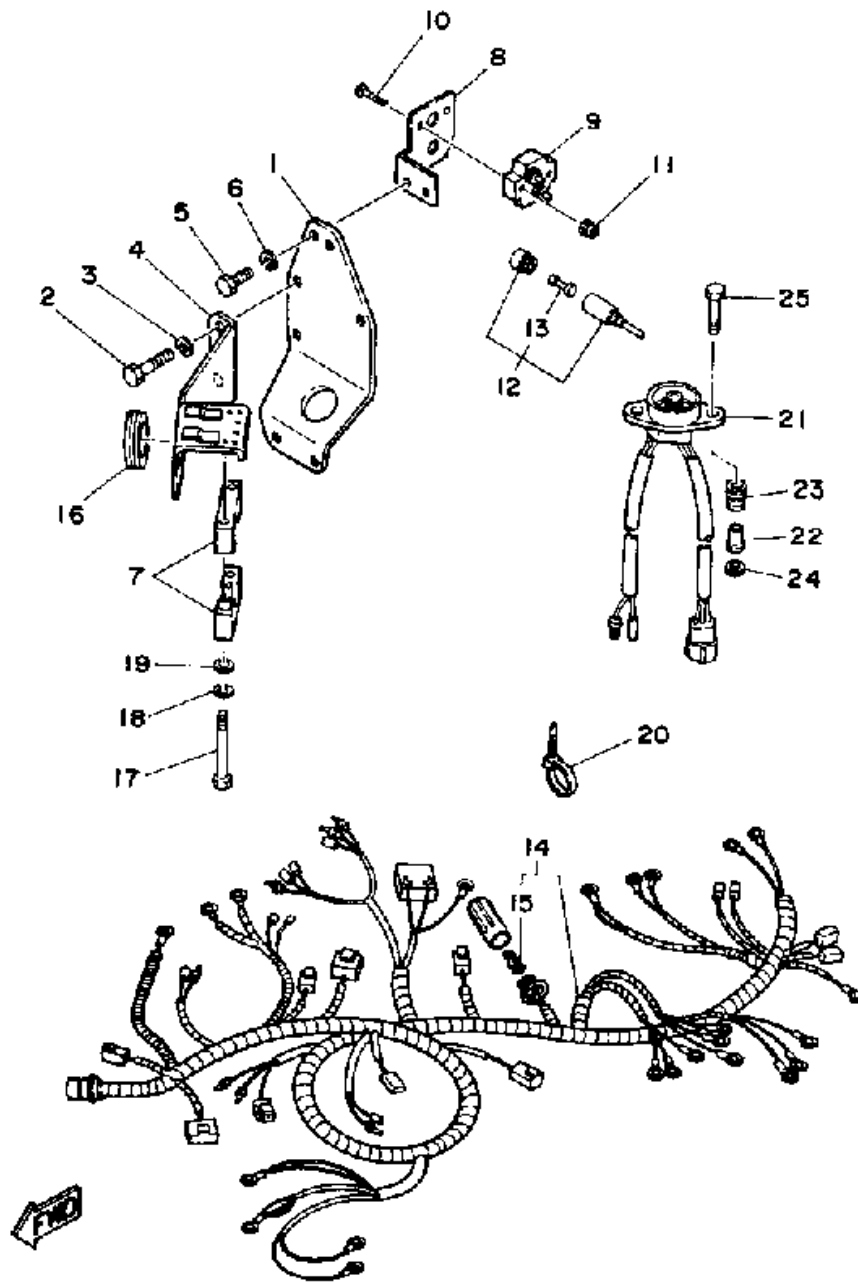

Part List

ENGINE_V8_5.0_YEMS 1989 / ELECTRIC PARTS 3

REF - NO	PART NUMBER	PART NAME	QUANTITY	REMARKS
1	YSC-10161-50-0C	BRACKET, FUEL FILTER MOUNTING	1	
2	YSC-90305-10-0C	BOLT, HEXAGON (3/8-16X1")	3	
3	YSC-93300-00-0C	WASHER, LOCK (3/8")	3	
4	YSC-10111-80-0C	BRACKET, 9-PIN ROUND CONNECTOR	1	
5	YSC-90105-10-0C	BOLT, HEXAGON (1/4-20X1")	2	
6	YSC-93100-00-0C	WASHER, LOCK (1/4")	2	
7	YSC-10111-30-0C	ANCHOR, 9-PIN ROUND CONNECTOR	2	
8	YSC-10112-20-BC	BRACKET, CIRCUIT BREAKER	1	
9	YSC-10120-40-0C	CIRCUIT BREAKER (60A)	1	
10	YSC-91001-08-8C	BOLT, SLOT PAN (#10- 24X1/8")	2	
11	YSC-96000-00-0C	NUT (#10-32 KEPS)	1	
12	YSC-10122-20-AC	FUSE HOLDER (10A)	1	
13	YSC-10122-30-0C	.FUSE (10A)	1	
14	YSC-10150-00-AC	WIRE HARNESS ASSY	1	
15	6T0-82151-00-00	.FUSE (100A)	1	
16	YSC-10121-30-0C	GROMMET, 9-PIN ROUND CONNECTOR	1	
17	YSC-90105-25-0C	BOLT, HEXAGON (1/4-20X2- 1/2")	2	
18	YSC-93100-00-0C	WASHER, LOCK (1/4")	2	
19	YSC-92100-00-0C	WASHER, FLAT (1/4")	2	
20	YSC-10122-60-0C	TIE WRAP (5-3/8")	2	
21	6T0-83677-00-00	TRIM CONTROL UNIT	1	
22	624-42542-00-00	PIPE	2	
23	6A0-82317-00-00	DAMPER, IGNITION COIL	2	
24	90201-06M62-00	WASHER, PLATE	2	
25	YSC-90105-10-0C	BOLT, HEXAGON (1/4-20X1")	2