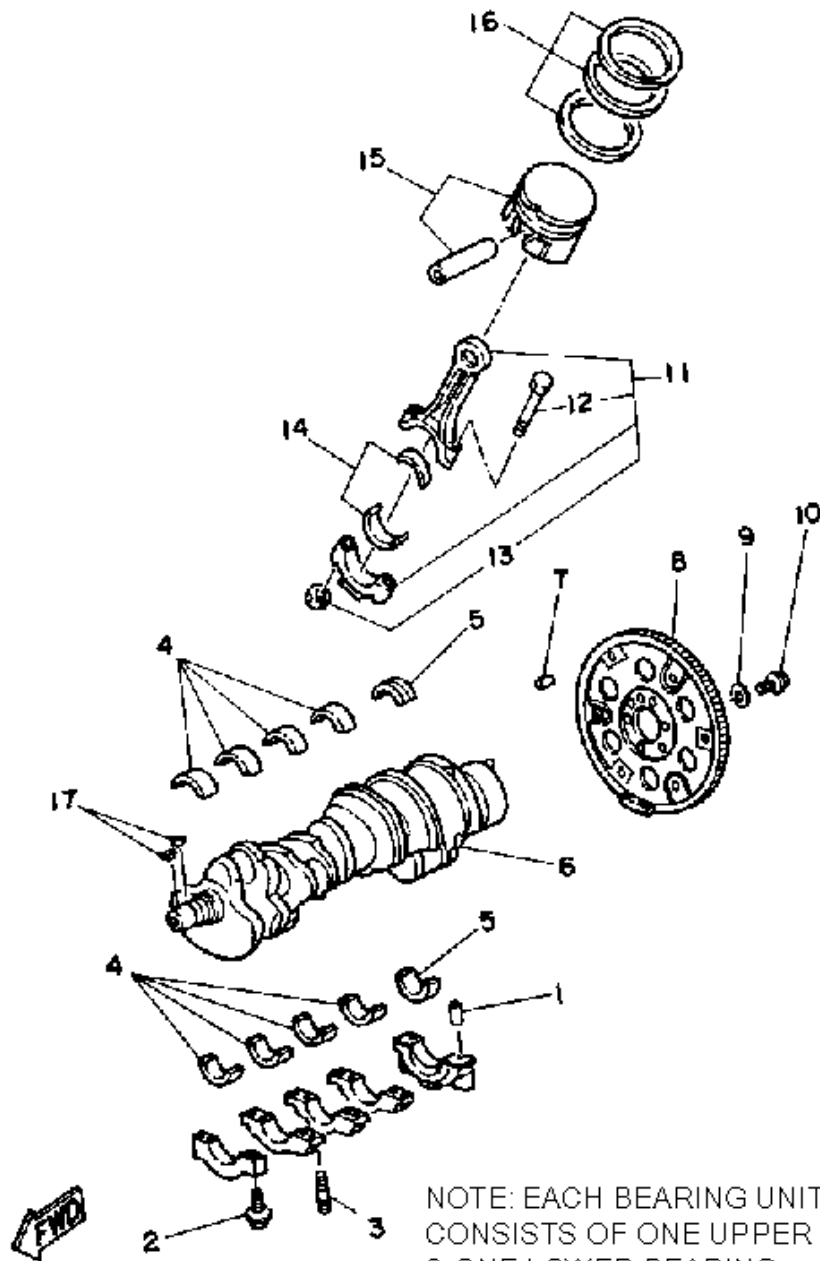

NOTE: EACH BEARING UNIT
CONSISTS OF ONE UPPER
& ONE LOWER BEARING

Part List

ENGINE_V8_5.0_YEMS 1989 / CRANK-PISTON

REF - NO	PART NUMBER	PART NAME	QUANTITY	REMARKS
1	YSG-38369-03-G0	PIN	2	
2	YSG-39324-80-G0	BOLT, CRANKSHAFT BEARING CAP	5	
3	YSG-14087-50-8G	STUD, CRANKSHAFT BEARING CAP	5	
4	YSG-12329-75-7G	BEARING UNIT-CRANKSHAFT MAIN	4	AP.001 US SEE NOTE
4	YSG-12329-42-9G	BEARING UNIT-CRANKSHAFT MAIN	4	AP .020 US SEE NOTE
4	YSG-12329-75-6G	BEARING UNIT-CRANKSHAFT MAIN	4	STD SEE NOTE
5	YSG-12329-79-0G	BRG UNITCRANK MAIN, REAR (YSG-12329-79-G)	1	STD SEE NOTE
5	YSG-12329-79-1G	BEARING UNIT-CRANK MAIN, REAR	1	AP .001 US SEE NOTE
5	YSG-12329-79-4G	BEARING UNIT-CRANK MAIN, REAR	1	AP .020 US SEE NOTE
5	YSG-12329-79-3G	BEARING UNIT-CRANK MAIN, REAR	1	AP .010 US SEE NOTE
6	YSG-14088-53-6G	CRANKSHAFT ASSEMBLY	1	
7	YSG-37016-79-G0	PIN	1	
8	YSG-14088-65-0G	FLYWHEEL ASSEMBLY	1	
9	YSG-49234-6G-00	WASHER	6	
10	YSG-83975-6G-00	BOLT, FLYWHEEL	6	
11	YSG-14031-31-0G	CONNECTING ROD ASSEMBLY	8	
12	YSG-46137-2G-00	BOLT	2	
13	YSG-22585-4G-00	NUT, CONNECTING ROD	2	
14	YSG-12329-42-7G	BEARING, CONNECTING ROD (YSG-39105-59-G0)	16	AP .020 US SEE NOTE
14	YSG-12329-74-7G	BEARING, CONNECTING ROD (YSG-39105-55-G0)	16	STD SEE NOTE
14	YSG-12329-74-9G	BEARING, CONNECTING ROD (YSG-39105-58-G0)	16	AP .010 US SEE NOTE
14	YSG-139105-56-G0	BEARING, CONNECTING ROD	16	AP .001 US SEE NOTE
14	YSG-39105-57-G0	BEARING, CONNECTING ROD	16	AP .002 US SEE NOTE
15	YSG-14094-01-5G	PISTON ASSEMBLY	8	AP .030 OS
15	YSG-14094-01-3G	PISTON ASSEMBLY	8	UR STD
16	YSG-37040-9G-00	PISTON RING	8	STD
16	YSG-37041-9G-00	PISTON RING	8	AP .030 OS
17	YSG-10675-1G-00	KEY	2