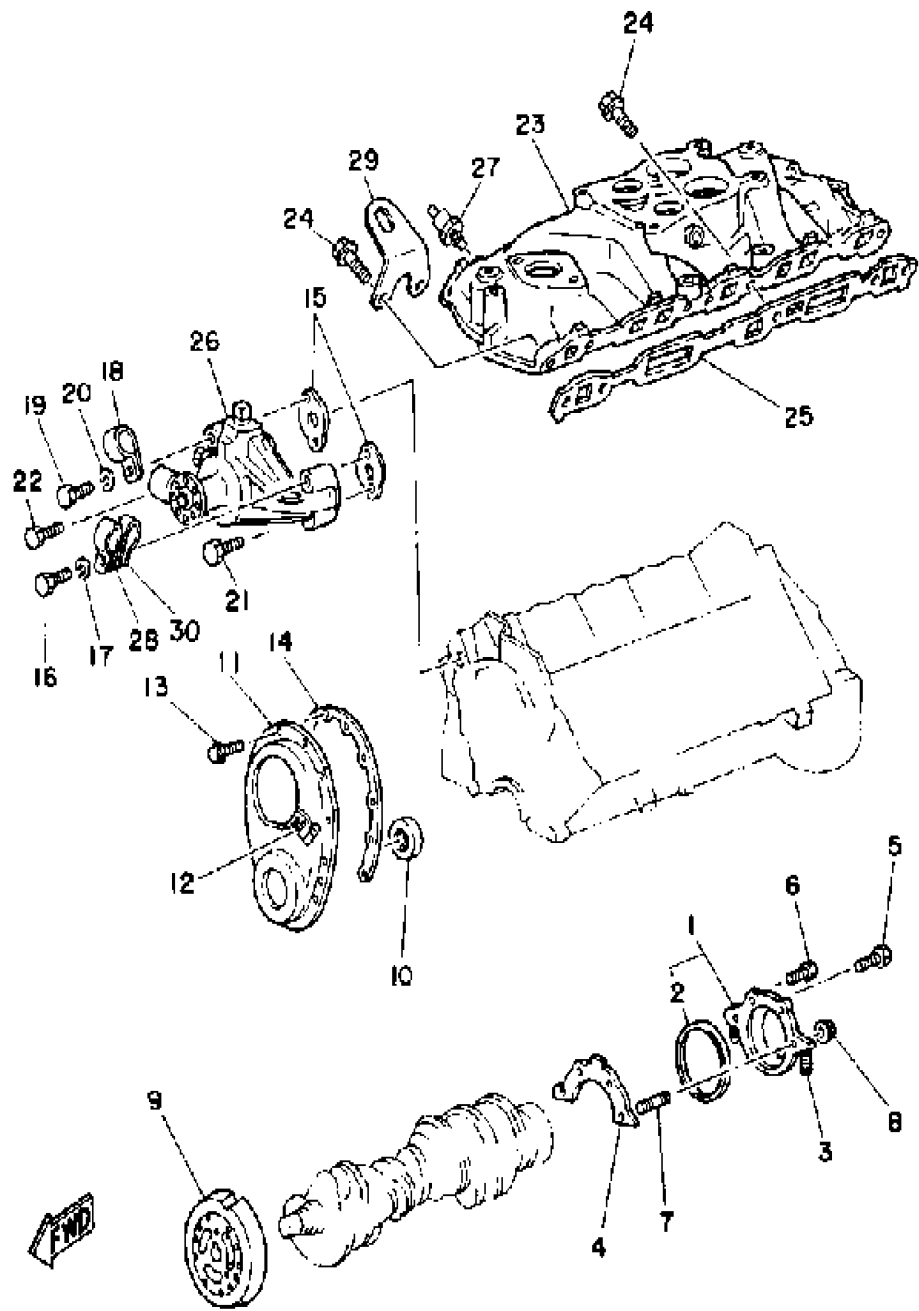

Part List

ENGINE_V8_5.0_YEMS 1989 / INTAKE MANIFOLD-FRONT COVER

REF - NO	PART NUMBER	PART NAME	QUANTITY	REMARKS
1	YSG-14088-55-6G	RETAINER ASSY	1	
2	YSG-14088-55-9G	.SEAL	1	
3	YSG-14080-36-2G	STUD	2	
4	YSG-14101-06-0G	GASKET	1	
5	YSG-14088-56-1G	BOLT	2	
6	YSG-14088-56-2G	BOLT	1	
7	YSG-14101-05-8G	STUD	1	
8	YSG-94399-15-G0	NUT	1	
9	YSG-10066-04-5G	DAMPER ASSEMBLY	1	
10	YSG-10111-76-9G	SEAL ASSY	1	
11	YSG-10046-16-9G	COVER, FRONT	1	
12	YSG-39914-35-G0	POINTER, TIMING	1	
13	YSG-94399-30-G0	BOLT	10	
14	YSG-10108-43-5G	GASKET	1	
15	YSG-37545-87-G0	GASKET, WATER PUMP	2	
16	YSC-90308-17-5C	BOLT, HEXAGON (3/8-16X1-3/4")	1	UPPER LH
17	YSC-93300-00-0C	WASHER, LOCK (3/8")	1	UPPER LH
18	YSC-10082-30-0C	CLAMP, SUPPORT HOSE (1-7/16")	2	UPPER RH
19	YSC-90308-17-5C	BOLT, HEXAGON (3/8-16X1-3/4")	1	UPPER RH
20	YSC-93300-00-0C	WASHER, LOCK (3/8")	1	UPPER RH
21	YSG-94396-37-G0	BOLT	1	
22	YSG-45490-8G-00	BOLT	1	
23	YSG-14096-24-3G	MANIFOLD ASSEMBLY, INLET (YSG-14096-24-3G)	1	
24	YSG-94399-21-G0	BOLT	5	
24	YSG-14091-54-4G	BOLT	9	
24	YSG-94402-49-G0	BOLT	2	
25	YSG-10074-16-8G	GASKET	2	
26	YSG-10081-94-4G	PUMP, CIRCULATING	1	
27	YSC-10120-00-0C	SENDER, WATER TEMPERATURE	1	
28	YSC-10091-50-0C	CLAMP, SUPPORT HOSE (1-7/16")	1	
29	YSC-10281-50-0C	HANGER, ENGINE FRONT	1	
30	YSC-10061-60-0C	CLAMP, HYDRAULIC LINE SUPPORT	1