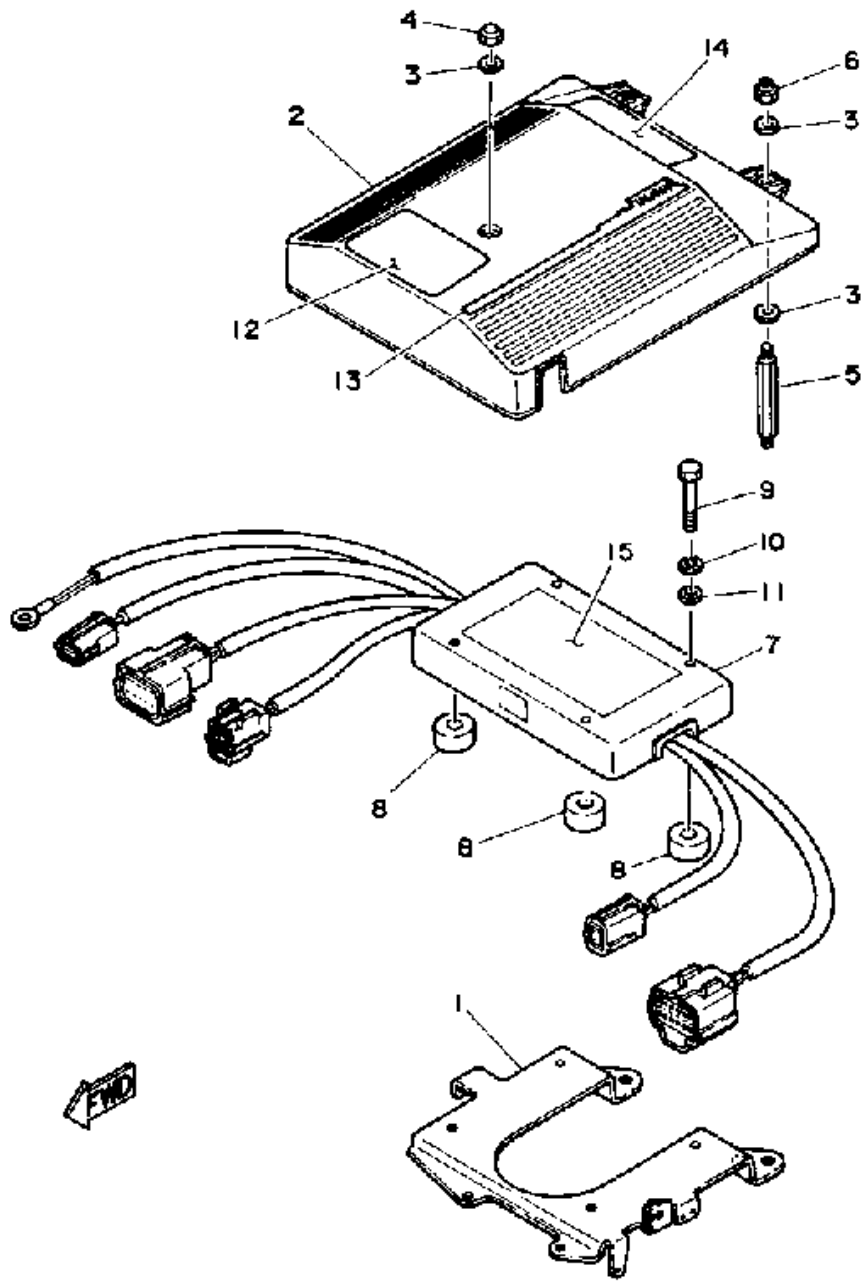

Part List

ENGINE_V8_5.0_YEMS 1989 / COVER - COMPUTER

REF - NO	PART NUMBER	PART NAME	QUANTITY	REMARKS
1	YSC-10111-50-0C	BRACKET ASSY	1	
2	6T0-1444E-00-00	COVER, FLAME ARRESTOR	1	
3	YSC-92100-00-0C	WASHER, FLAT (1/4")	5	
4	YSC-95104-00-0C	NUT (YSC-95103-00-0C)	1	
5	YSC-10191-80-0C	SUPPORT, FLAME ARRESTOR	2	
6	YSC-95102-00-0C	NUT, HEXAGON (1/4-20)	2	
7	6T0-82305-00-00	E.C.U (COMPUTER)	1	
8	YSC-10121-20-0C	ISOLATOR, RUBBER ECU MOUNTING	4	
9	YSC-90205-20-0C	BOLT, HEXAGON (5/16- 18X2")	4	
10	YSC-93200-00-0C	WASHER, LOCK (5/16")	4	
11	YSC-92200-00-0C	WASHER, FLAT (5/16")	4	
12	6T1-1441K-00-00	EMBLEM 1	1	~000993
12	6T1-1441K-10-00	EMBLEM 1 001	1	000994~
13	6T0-1442K-00-00	EMBLEM 2	1	
14	6T0-14488-00-00	STICKER, CAUTION	1	
15	YSC-11310-50-0C	LABEL, SRVC DATA	1