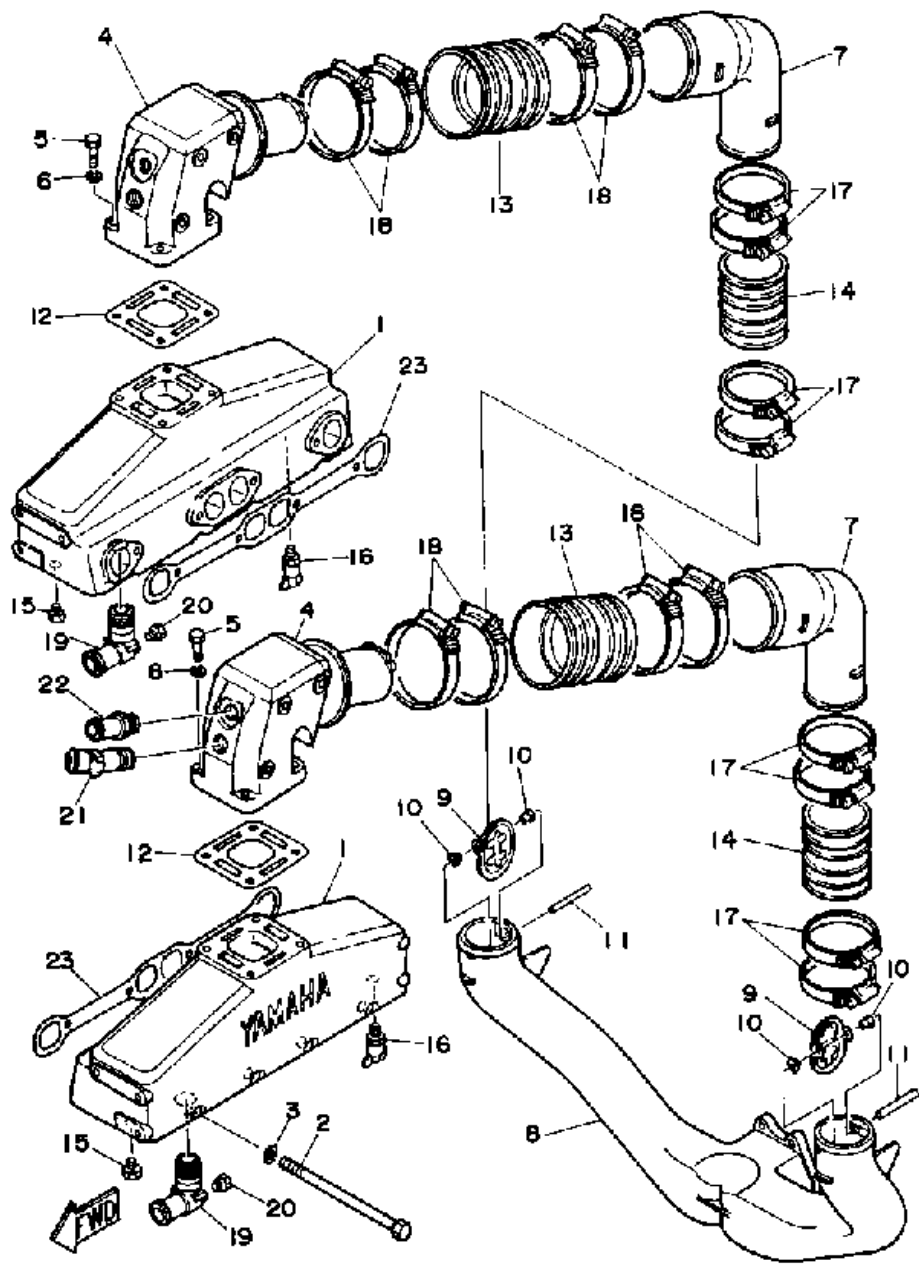

Part List

ENGINE_V8_5.0_YEMS 1989 / CARBURETOR

REF - NO	PART NUMBER	PART NAME	QUANTITY	REMARKS
1	YSC-11180-00-0C	CARBURETOR ASSY	1	
2	YSC-10161-40-0C	GASKET, CARBURETOR MOUNTING	1	
3	YSC-10170-00-0C	FLAME ARRESTOR	1	
4	YSC-10160-10-0C	STUD, CARBURETOR MOUNTING (5/16-18X1-5/8")	2	SHORT
5	YSC-10160-11-0C	STUD, CARBURETOR MOUNTING (5/16-18X4-5/8")	2	LONG
6	YSC-92200-00-0C	WASHER, FLAT (5/16")	4	
7	YSC-95202-00-0C	NUT, HEXAGON (5/16-18 ESNA)	4	
8	YSC-10191-90-0C	ELBOW, VENTILATION	2	
9	YSC-10192-11-0C	HOSE, VENTILATION	2	
10	YSC-10190-10-0C	GROMMET, BREATHER	2	
11	YSC-10060-00-0C	BALL JOINT ASSEMBLY	1	
12	YSC-10161-10-0C	SPRING, THROTTLE RETURN	1	
13	YSG-62699-18-G0	CHOKE ASSEMBLY	1	NEW PART # ACTIVATED FROM 10/01/89.
14	YSG-27351-3G-00	SCREW & WASHER, CHOKE MOUNTING	1	NEW PART # ACTIVATED FROM 10/01/89.
15	YSG-39890-67-G0	CLIP, AUTO CHOKE ROD	1	
16	YSC-10160-00-AC	STUD, FLAME ARRESTER (4") (YSC-101600-00-0C)	1	
17	YSC-92100-00-0C	WASHER, FLAT (1/4")	1	~000289
17	YSC-94140-00-0C	WASHER, SEALING (1/4")	1	000290~

Part List

ENGINE_V8_5.0_YEMS 1989 / CARBURETOR KIT

REF - NO	PART NUMBER	PART NAME	QUANTITY	REMARKS
1	YSC-11180-80-0C	AIR HORN KIT	1	
2	YSC-11181-00-0C	FLOAT BOWL KIT	1	
3	YSC-10181-10-0C	THROTTLE BODY KIT	1	
4	YSC-10181-20-0C	CHOKE LINK & LEVER KIT	1	
5	YSC-12181-30-00	PRIMARY VACUUM KIT	1	
6	YSC-12181-40-0C	POWER PISTON KIT	1	
7	YSC-12181-50-0C	METERING JET & ROD KIT	1	
8	YSC-10181-60-0C	FUEL FILTER KIT	1	
9	YSC-10181-70-0C	FLOAT KIT	1	
10	YSC-10181-80-0C	PUMP KIT	1	
11	YSC-10180-50-0C	NEEDLE & SEAT KIT	1	
12	YSC-10180-60-0C	CARBURETOR REPAIR KIT	1	
13	000-00000-00-00	TEST	1	NA
14	YSC-10180-10-0C	GASKET, INLET FILTER NUT	1	
15	YSC-10181-90-0C	SCREW KIT, AIR HORN / THROTTLE BODY	1	
16	YSC-10180-30-0C	NUT, FUEL INLET	1	
17	YSC-10181-20-0C	CHOKE LINK & LEVER KIT	1	
18	YSC-11180-00-0C	CARBURETOR ASSY	1	