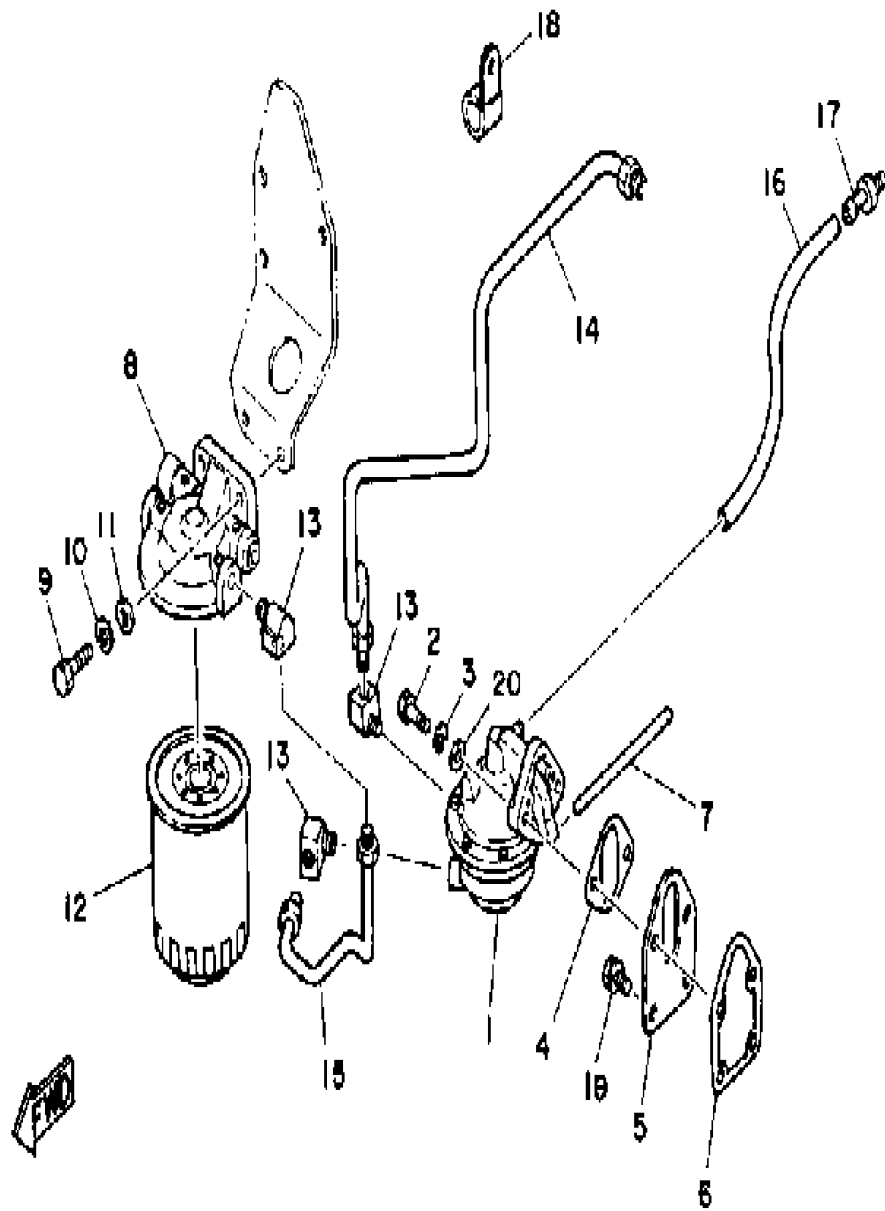

Part List

ENGINE_V8_5.0_YEMS 1989 / FUEL PUMP-FUEL FILTER

REF - NO	PART NUMBER	PART NAME	QUANTITY	REMARKS
1	YSC-10170-10-0C	PUMP, FUEL	1	
2	YSC-90305-15-0C	BOLT, HEXAGON (3/8-16X1-1/2")	2	
3	YSC-93300-00-0C	WASHER, LOCK (3/8")	2	
4	YSG-10114-14-1G	GASKET, FUEL PUMP (YSG-37050-42-G0)	1	
5	YSG-37195-99-G0	PLATE, FUEL PUMP TO BLOCK	1	
6	YSG-10108-43-8G	GASKET, FUEL PLATE (YSG-37050-44-G0)	1	
7	YSG-37048-17-G0	ROD, FUEL PUMP PUSH	1	
8	YSC-10171-10-0C	HEADER, FUEL FILTER	1	
9	YSC-90205-12-5C	BOLT, HEXAGON (5/16"-18X1-1/4")	2	
10	YSC-93200-00-0C	WASHER, LOCK (5/16")	2	
11	YSC-92200-00-0C	WASHER, FLAT (5/16")	2	
12	ABA-FUELF-IL-TR	FUEL FILTER ASSY	1	
13	YSC-10170-20-0C	ELBOW, FUEL LINE CONNECTOR	3	
14	YSC-10161-20-AC	FUEL LINE, FUEL PUMP TO CARBURETOR (YSC-10161-20-0C)	1	
15	YSC-10161-30-AC	FUEL LINE, FUEL PUMP TO FILTER (YSC-10161-30-0C)	1	
16	YSC-10330-10-0C	HOSE, FUEL FUME BYPASS (YSC-10170-30-0C)	1	
17	YSC-10160-20-0C	ADAPTER, FUEL FUME BYPASS	1	
18	YSC-10171-70-0C	CLAMP, FUEL LINE SUPPORT	1	
19	YSC-10171-60-0C	BOLT, ASSY (1/4-20X3/8")	2	
20	YSC-92300-00-0C	WASHER, FLAT (5/16")	2