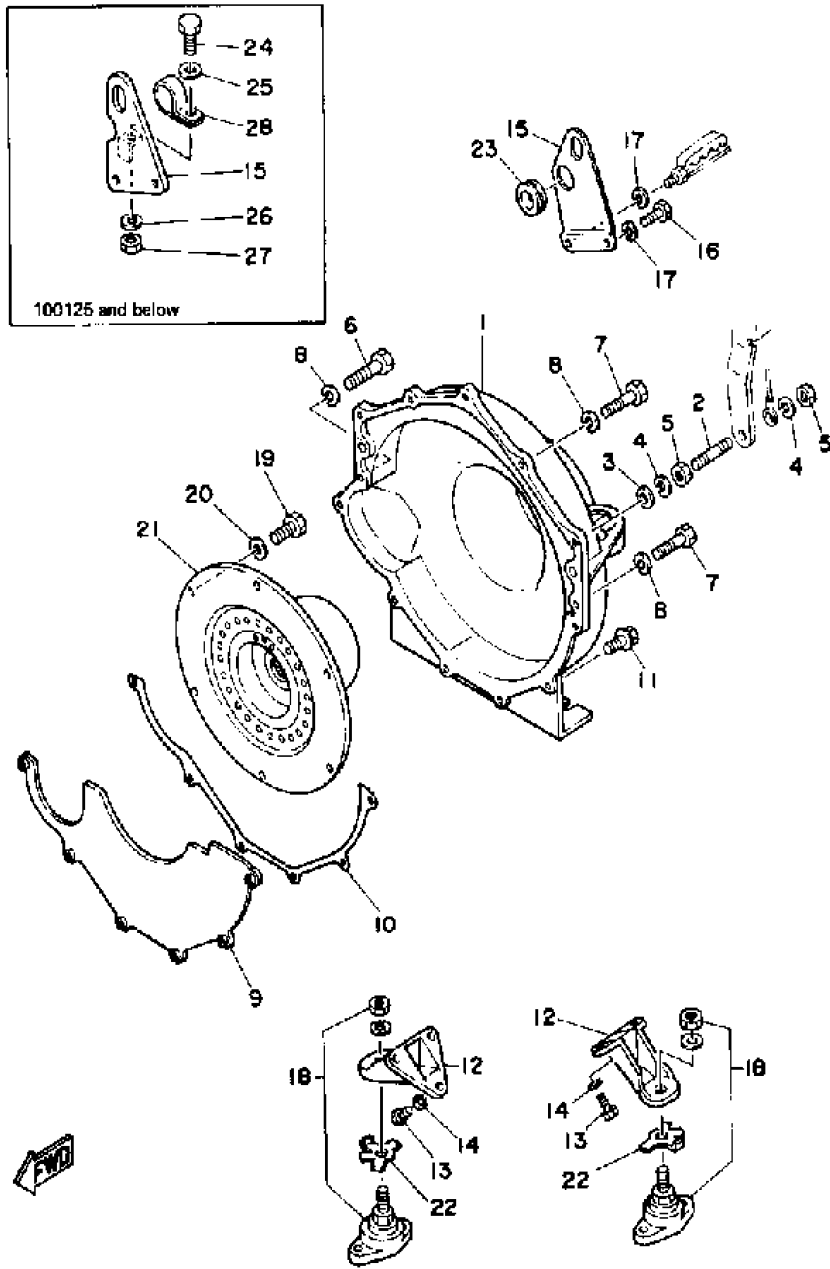

Part List

ENGINE_V8_5.0_YEMS 1989 / MOUNTING-FLYWHEEL HOUSING

REF - NO	PART NUMBER	PART NAME	QUANTITY	REMARKS
1	YSC-10281-10-BC	HOUSING, FLYWHEEL	1	000126~
1	YSC-10281-10-AC	HOUSING, FLYWHEEL (YSC-10281-10-0C)	1	000879~ 100125
1	YSC-10281-10-AC	HOUSING, FLYWHEEL (YSC-10281-10-0C)	1	~000878
2	YSC-10110-00-0C	STUD, (3/8-16X2-3/4")	2	
3	YSC-92300-00-0C	WASHER, FLAT (5/16")	2	
4	YSC-93300-00-0C	WASHER, LOCK (3/8")	4	
5	YSC-95300-00-0C	NUT, HEXAGON	4	
6	YSC-90305-12-5C	BOLT, HEXAGON (3/8-16X1-1/4")	1	
7	YSC-90305-15-0C	BOLT, HEXAGON (3/8-16X1-1/2")	3	
8	YSC-93300-00-0C	WASHER, LOCK (3/8")	4	
9	YSC-10281-20-0C	UNDERCOVER, FLYWHEEL HOUSING	1	~100125
9	YSC-10281-20-BC	UNDERCOVER, FLYWHEEL HOUSING	1	100126~
10	YSC-10281-30-0C	GASKET, UNDERCOVER	1	~100125
10	YSC-10281-30-AC	GASKET, UNDERCOVER	1	100126~
11	YSC-91100-08-8C	SCREW, SELF TAPPING (1/4-20X7/8")	2	~000878
11	YSC-91100-10-0C	SCREW, SELF TAPPING (1/4-20X1")	6	000879~
11	YSC-91100-10-0C	SCREW, SELF TAPPING (1/4-20X1")	4	~000878
12	YSC-10281-40-0C	SUPPORT, FRONT V8	2	
13	YSC-90305-12-5C	BOLT, HEXAGON (3/8-16X1-1/4")	6	
14	YSC-93300-00-0C	WASHER, LOCK (3/8")	6	
15	YSC-10281-60-BC	HANGER, ENGINE REAR (YSC-10281-60-AC)	1	
15	YSC-10281-60-BC	HANGER, ENGINE REAR (YSC-10281-60-AC)	1	
16	YSC-90305-10-0C	BOLT, HEXAGON (3/8-16X1")	1	
17	YSC-93300-00-0C	WASHER, LOCK (3/8")	2	
18	YSC-10290-00-AC	MOUNT, FRONT V8	2	
19	YSC-90305-10-0C	BOLT, HEXAGON (3/8-16X1")	6	
20	YSC-92300-00-1C	WASHER, FLAT (3/8")	6	
21	YSC-10251-60-0C	COUPLING, ENGINE DRIVE	1	
22	YSC-10282-50-0C	WASHER, LOCKING (STAR)	2	100290~
22	YSC-93700-00-0C	WASHER, LOCK (3/4")	2	~100289
23	YSC-10290-40-0C	GROMMET	1	100126~
24	YSC-90305-10-0C	BOLT, HEXAGON (3/8-16X1")	1	~199125
25	YSC-92300-00-0C	WASHER, FLAT (5/16")	1	~100125
26	YSC-93300-00-0C	WASHER, LOCK (3/8")	1	~100125
27	YSC-95300-00-0C	NUT, HEXAGON	1	~100125
28	YSC-10061-60-0C	CLAMP, HYDRAULIC LINE SUPPORT	1	~100125