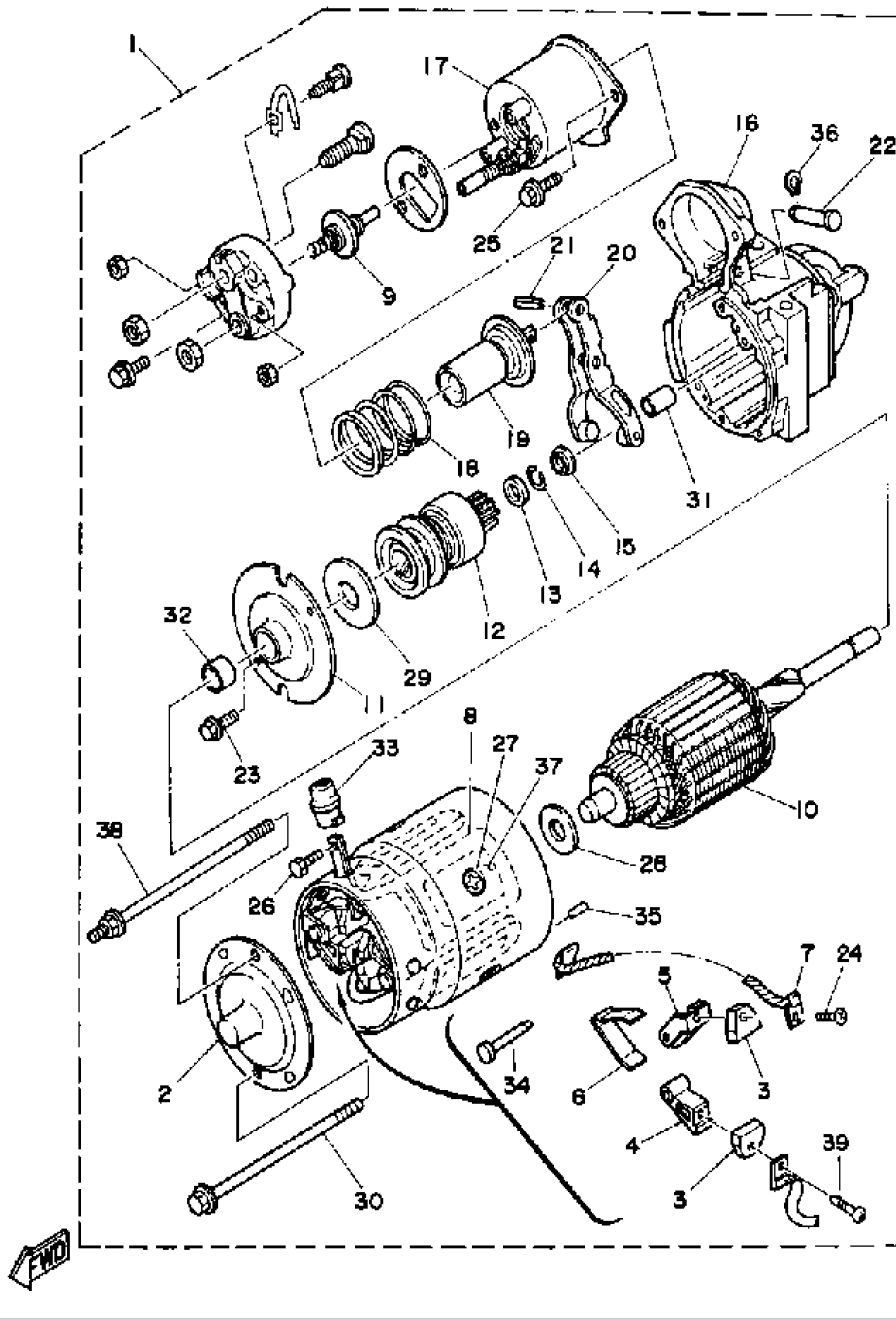

Part List

ENGINE_V8_5.0_YEMS 1989 / STARTER ASSEMBLY

REF - NO	PART NUMBER	PART NAME	QUANTITY	REMARKS
1	YSC-10130-00-0C	STARTER ASSY	1	
2	YSC-10130-10-0C	.FRAME, COMMUTATOR END	1	
3	YSC-10130-20-0C	.BRUSH	4	
4	YSC-10130-30-0C	.HOLDER, BRUSH GROUND	2	
5	YSC-10130-40-0C	.HOLDER, BRUSH INSULATED	2	
6	YSC-10130-50-0C	.SPRING, BRUSH	2	
7	YSC-10130-70-0C	.LEAD, BRUSH GROUND	2	
8	YSC-10130-80-0C	.FIELD COIL ASSY (4 COILS)	1	
9	YSC-10130-90-0C	.CONTACT ASSY	1	
10	YSC-10131-00-0C	.ARMATURE	1	
11	YSC-10131-10-0C	.CENTER BEARING PLATE	1	
12	YSC-10131-20-0C	.DRIVE ASSEMBLY	1	
13	YSC-10131-30-0C	.COLLAR, PINION STOP DRIVE END	1	
14	YSC-10131-40-0C	.RING, PINION STOP	1	
15	YSC-10131-50-0C	.WASHER, THRUST DRIVE END	1	
16	YSC-10131-60-0C	.HOUSING, DRIVE	1	
17	YSC-10131-70-0C	.SOLENOID SWITCH	1	
18	YSC-10131-80-0C	.SPRING, PLUNGER RETURN	1	
19	YSC-10131-90-0C	.PLUNGER	1	
20	YSC-10132-00-0C	.LEVER, SHIFT	1	
21	YSC-10132-10-0C	.PIN, PLUNGER	1	
22	YSC-10132-20-0C	.STUD, SHIFT LEVER	1	
23	YSC-10132-50-0C	.SCREW & LOCK, CENTER BEARING	2	
24	YSC-10132-60-0C	.SCREW, INSULATED BRUSH ATTACHING	2	
25	YSC-10132-70-0C	.SCREW, SUPPORT ATTACHING	2	
26	YSC-10132-80-0C	.SCREW, FIELD LEAD ATTACHING	1	
27	YSC-10132-90-0C	.SCREW, POLE SHOE	4	
28	YSC-10133-10-0C	.WASHER, BRAKE COMMUTATOR END	1	
29	YSC-10133-20-0C	.WASHER	1	
30	YSC-10133-30-0C	.THRU BOLT	1	
31	YSC-10133-40-0C	.BUSHING, DRIVE END	1	
32	YSC-10133-50-0C	.BUSHING, CENTER BEARING	1	
33	YSC-10133-60-0C	.GROMMET (IN FIELD FRAME)	1	
34	YSC-10133-70-0C	.PIN, SUPORT ATTACHING	2	
35	YSC-10133-80-0C	.PIN, DOWEL DRIVE END	1	
36	YSC-10133-90-0C	.RING, RETAINING SHIFT LEVER	1	
37	YSC-10134-00-0C	.POLE SHOE	4	
38	YSC-10134-10-0C	.THRU BOLT, WITH EXTENSION	1	
39	YSC-10134-20-0C	.SCREW, GROUND BRUSH ATTACHING	2