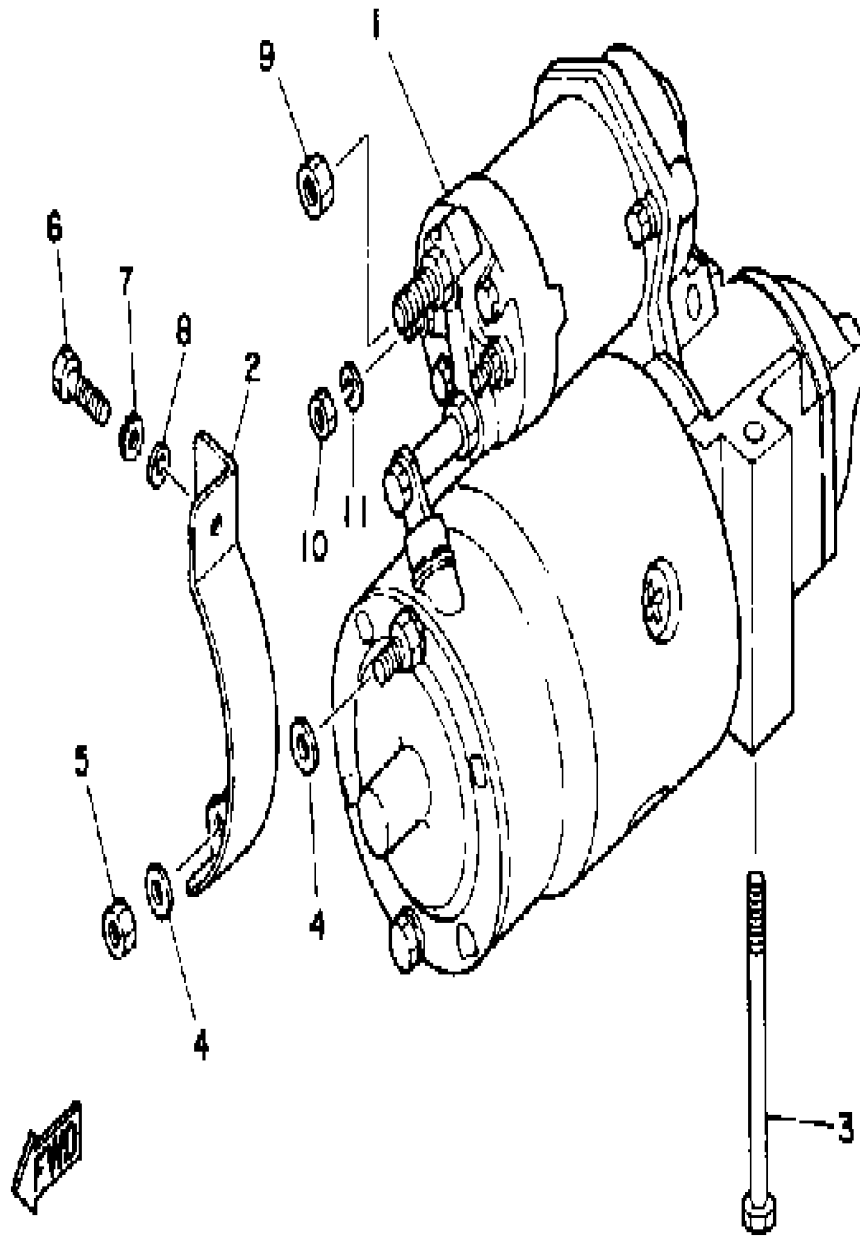

Part List

ENGINE_V8_5.0_YEMS 1989 / STARTING MOTOR

REF - NO	PART NUMBER	PART NAME	QUANTITY	REMARKS
1	YSC-10130-00-0C	STARTER ASSY	1	
2	YSG-39655-89-G0	STAY, STARTER MOTOR REAR	1	
3	YSG-14057-09-9G	BOLT, STARTER MOTOR MOUNTING	2	
4	YSC-92100-00-0C	WASHER, FLAT (1/4")	2	
5	YSC-95102-00-0C	NUT, HEXAGON (1/4-20)	1	
6	YSC-90205-06-3C	BOLT, HEXAGON (5/16- 18X5/8")	1	
7	YSC-94200-00-0C	WASHER, EXTERNAL TOOTH (5/16")	1	
8	YSC-92200-00-0C	WASHER, FLAT (5/16")	1	
9	YSC-95912-00-0C	NUT, HEXAGON (M10X1.5 BRASS)	1	
10	YSC-95902-00-0C	NUT, HEXAGON (M5X0.8 BRASS)	1	
11	YSC-93903-00-0C	WASHER, LOCK (M5)	1