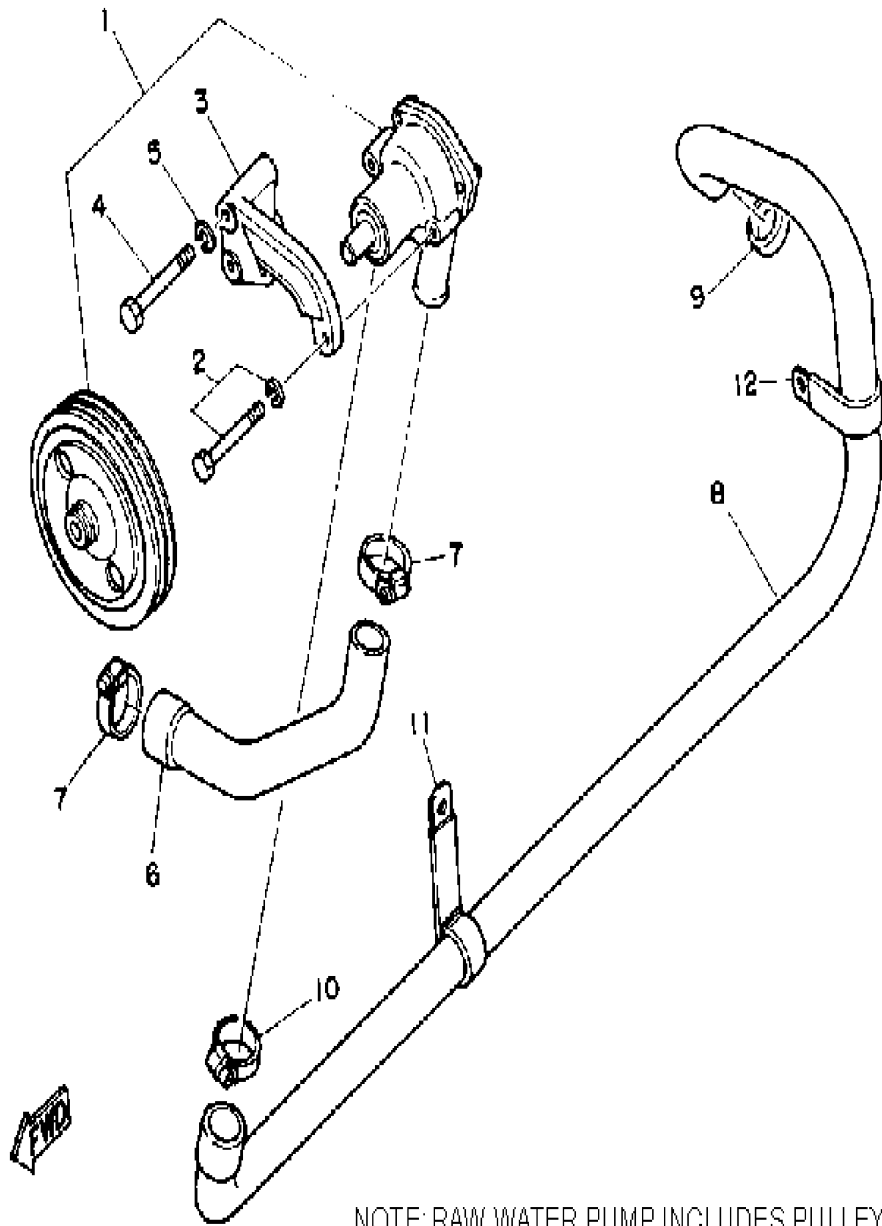

NOTE: RAW WATER PUMP INCLUDES PULLEY.

Part List

ENGINE_V8_5.0_YEMS 1989 / WATER PUMP

REF - NO	PART NUMBER	PART NAME	QUANTITY	REMARKS
1	YSC-10330-00-0C	PUMP ASSY, RAW WATER	1	SEE NOTE
2	YSC-90205-15-0C	BOLT HEXAGON (516-18X1-1/2")	2	~000438
2	YSC-93200-00-0C	WASHER, LOCK (5/16")	2	~000438
2	YSC-10091-60-0C	BOLT ASSY, HEXAGON (5/16-18X1")	2	000439-
3	YSC-10081-10-0C	BRACKET, RAW WATER PUMP	1	
4	YSC-90308-32-5C	BOLT, HEXAGON (3/8-16X3-1/4")	2	
5	YSC-93300-00-0C	WASHER, LOCK (3/8")	2	
6	YSC-10082-10-0C	HOSE	1	
7	YSC-10091-30-0C	CLAMP (#20)	2	
8	YSC-10082-20-AC	HOSE	1	
9	YSC-10091-20-0C	CLAMP (#16)	1	
10	YSC-10091-30-0C	CLAMP (#20)	1	
11	YSC-10082-50-0C	CLAMP, SUPPORT HOSE (1-7/16")	1	
12	YSC-10091-70-0C	CLAMP, SUPPORT HOSE (1-5/8")	1