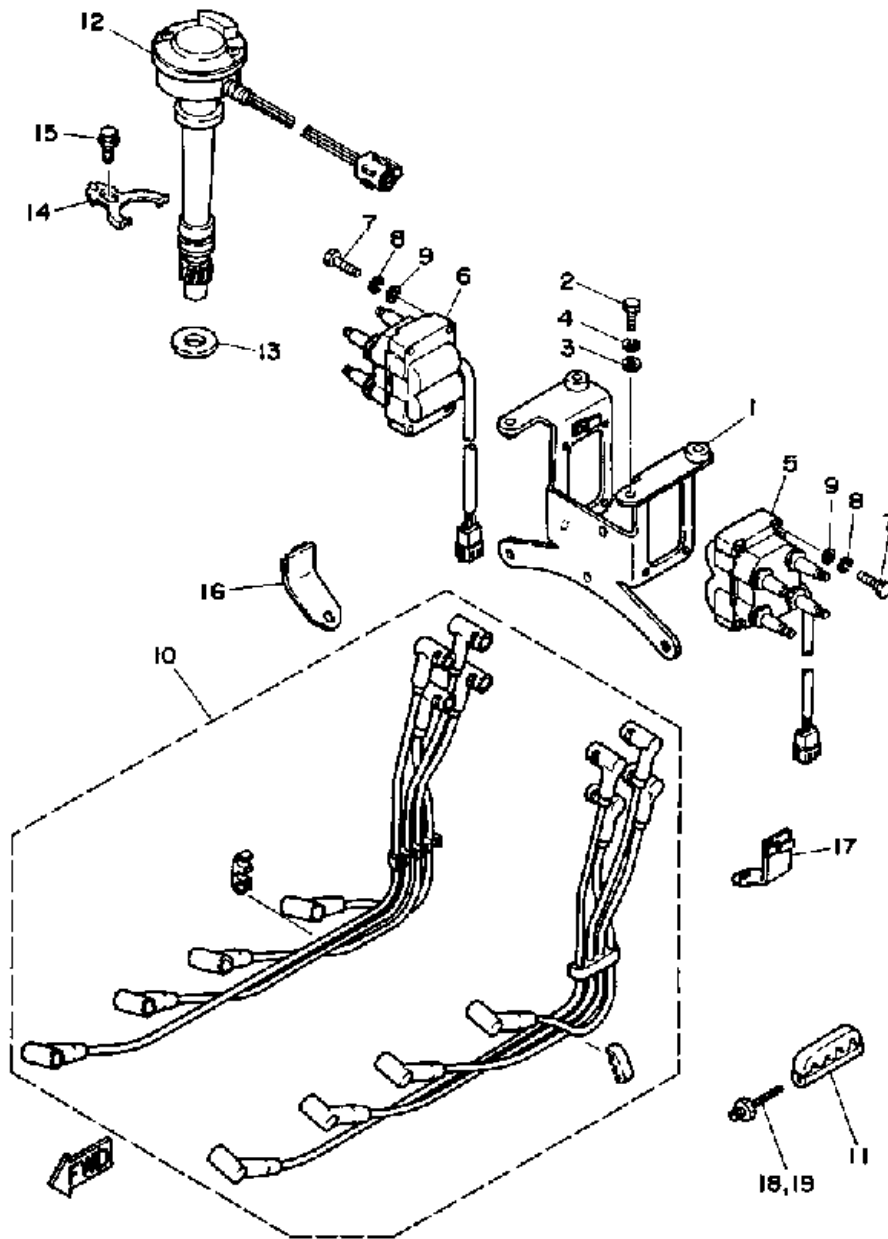

Part List

ENGINE_V8_5.0_YEMS 1989 / ELECTRIC PARTS 1

REF - NO	PART NUMBER	PART NAME	QUANTITY	REMARKS
1	YSC-10111-60-BC	BRACKET ASSY	1	
2	YSC-90205-10-0C	BOLT, HEXAGON (5/16-18X1")	2	
3	YSC-92200-00-0C	WASHER, FLAT (5/16")	2	
4	YSC-93200-00-0C	WASHER, LOCK (5/16")	2	
5	6T0-82310-00-00	COIL, IGNITION (CYL 1, 4, 6 & 7)	1	
6	6T0-82320-00-00	COIL, IGNITION (CYL 2, 3, 5 & 8)	1	
7	YSC-90005-12-5C	BOLT, HEXAGON (#10-32X1-1/4")	8	
8	YSC-93000-00-0C	WASHER, LOCK (#10)	8	
9	YSC-92000-00-0C	WASHER, FLAT (#10)	8	
10	6T0-82340-00-00	WIRE SET, IGNITION	1	
11	YSC-10120-70-0C	RETAINER, IGNITION WIRE	3	
12	6T0-81670-00-00	PULSER, REVOLUTION PICK-UP	1	
13	YSG-10108-44-5G	GASKET, DISTRIBUTOR HOLE (YSG-10066-01-8G)	1	
14	YSG-14007-38-5G	CLAMP, DISTRIBUTOR HOLD-DOWN	1	
15	YSC-10123-10-0C	BOLT, HEXAGON (3/8-16X1")	1	
16	YSC-10112-00-0C	BRACKET ASSY (RIGHT)	1	
17	YSC-10112-10-0C	BRACKET ASSY (LEFT)	1	
18	YSC-10111-90-0C	BOLT & ROLL PIN ASSY (5/8")	2	SHORT
19	YSC-10111-91-0C	BOLT & ROLL PIN ASSY (1")	1	LONG