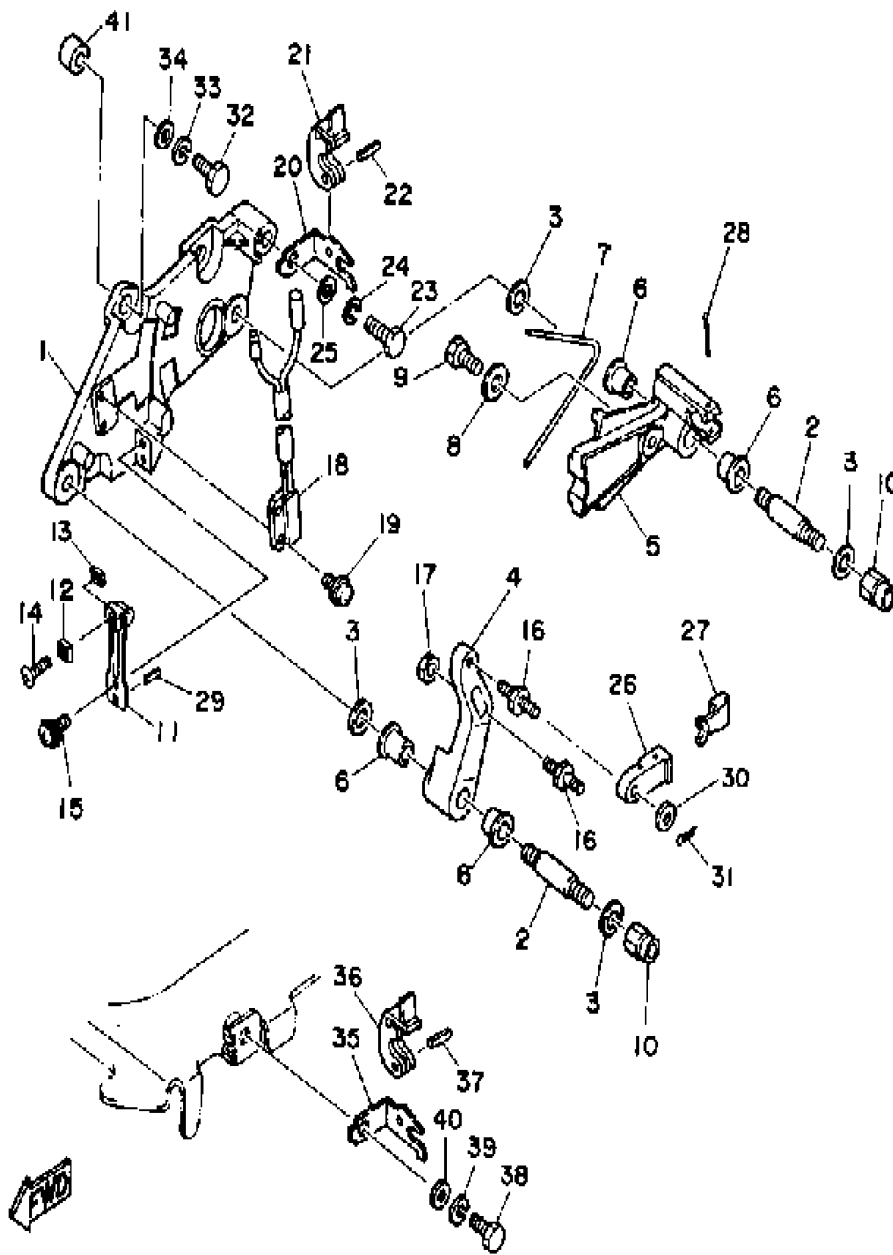

Part List

ENGINE_V8_5.0_YEMS 1989 / BELTS-PULLEYS

REF - NO	PART NUMBER	PART NAME	QUANTITY	REMARKS
1	YSC-10251-40-0C	PULLEY, POWER STEERING PUMP	1	
2	YSC-10251-10-0C	PULLEY, CRANKSHAFT	1	
3	YSC-90315-12-5C	BOLT, HEXAGON (3/8-24X1- 1/4")	3	
4	YSC-92300-00-0C	WASHER, FLAT (5/16")	3	
5	YSC-93300-00-0C	WASHER, LOCK (3/8")	3	
6	YSC-90415-25-0C	BOLT, HEXAGON (7/16- 20X2-1/2")	1	
7	YSC-94400-00-0C	WASHER, LOCK (7/16")	1	
8	YSC-10251-20-0C	PULLEY, WATER PUMP	1	
9	YSC-90215-07-5C	BOLT, HEXAGON (5/16- 24X3/4")	4	
10	YSC-93300-00-0C	WASHER, LOCK (3/8")	4	
11	YSC-10251-50-0C	PULLEY, ALTERNATOR (2 GROOVE)	1	
12	YSC-10260-00-0C	BELT, CRANK/PUMP ALTERNATOR	2	
13	YSC-10260-10-0C	BELT, CRANK/P.S. PUMP	1	
14	YSC-10260-40-0C	WASHER, FLAT SPECIAL (7/16") (YSC-10260-40-0C)	1	