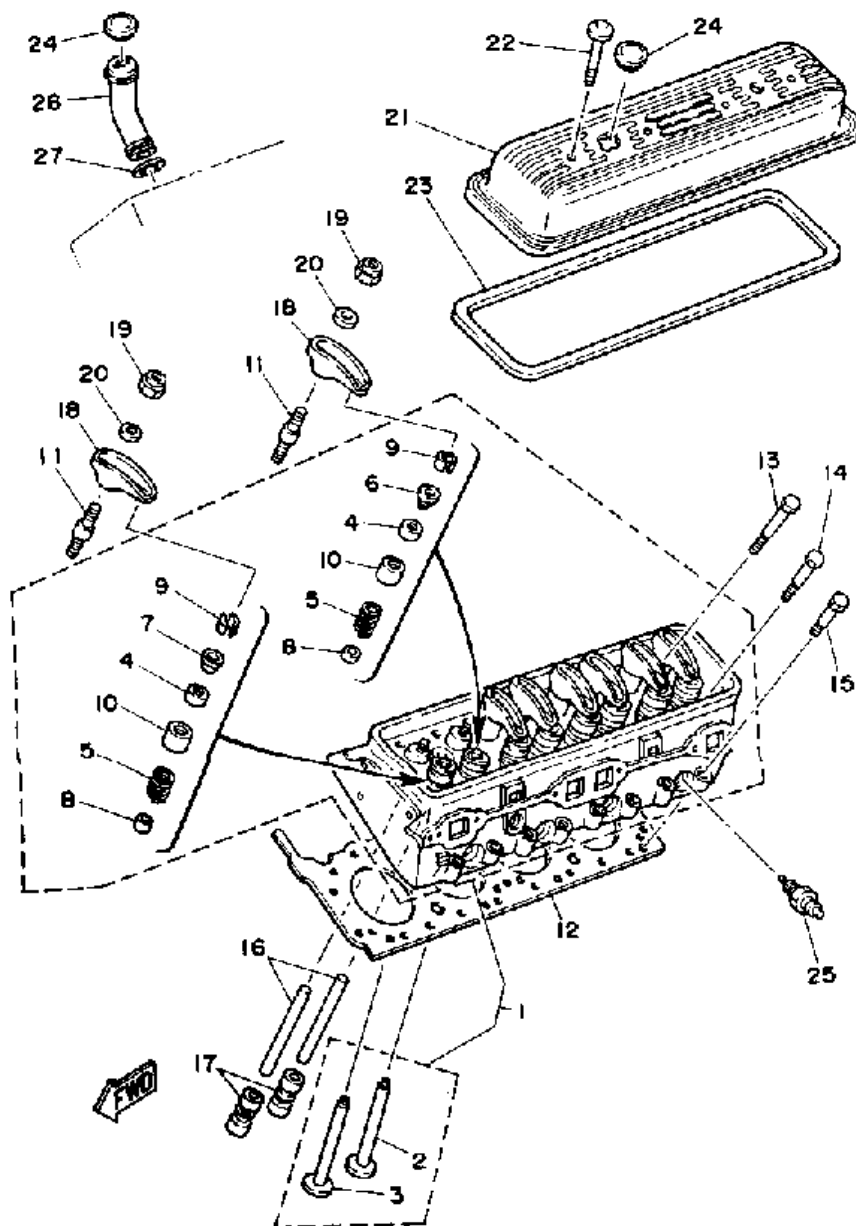

Part List

ENGINE_V8_5.0_YEMS 1989 / CYLINDER-CAMSHAFT

REF - NO	PART NUMBER	PART NAME	QUANTITY	REMARKS
1	YSG-10104-43-1G	CYLINDER & CASE ASSY	1	
2	YSG-38265-04-G0	PLUG, WATER JACKET	8	
3	YSG-44477-6G-00	PLUG	3	
3	YSG-14091-56-3G	PLUG	1	
3	YSG-14091-56-3G	PLUG	3	OPPOSITE OF REF. 3
4	YSG-47400-5G-00	BEARING, CAMSHAFT (#1)	1	
5	YSG-47400-6G-00	BEARING, CAMSHAFT (#2 & RR)	2	
6	YSG-47400-7G-00	BEARING, CAMSHAFT (#3 & 4)	2	
7	YSG-58592-7G-00	PIN	4	
8	YSG-14536-58-G0	PIN	2	
9	YSG-34028-4G-00	CAMSHAFT ASSEMBLY	1	
10	YSG-38369-03-G0	PIN	1	
11	YSG-14088-78-5G	SPROCKET, CAMSHAFT	1	
12	YSG-14088-78-4G	SPROCKET, CRANKSHAFT	1	
13	YSG-44389-9G-00	BOLT	3	
14	YSG-38345-60-G0	WASHER	3	
15	YSG-14088-78-3G	CHAIN, CAMSHAFT DRIVE	1	
16	YSC-10201-50-0C	DRAIN COCK, EXHAUST MANIFOLD	2	
17	YSC-10221-30-0C	PLUG, CYLINDER CASE OIL TUBE	1	
18	YSC-10230-20-0C	PLUG, HEXAGON (18" NPT BRASS)	1	