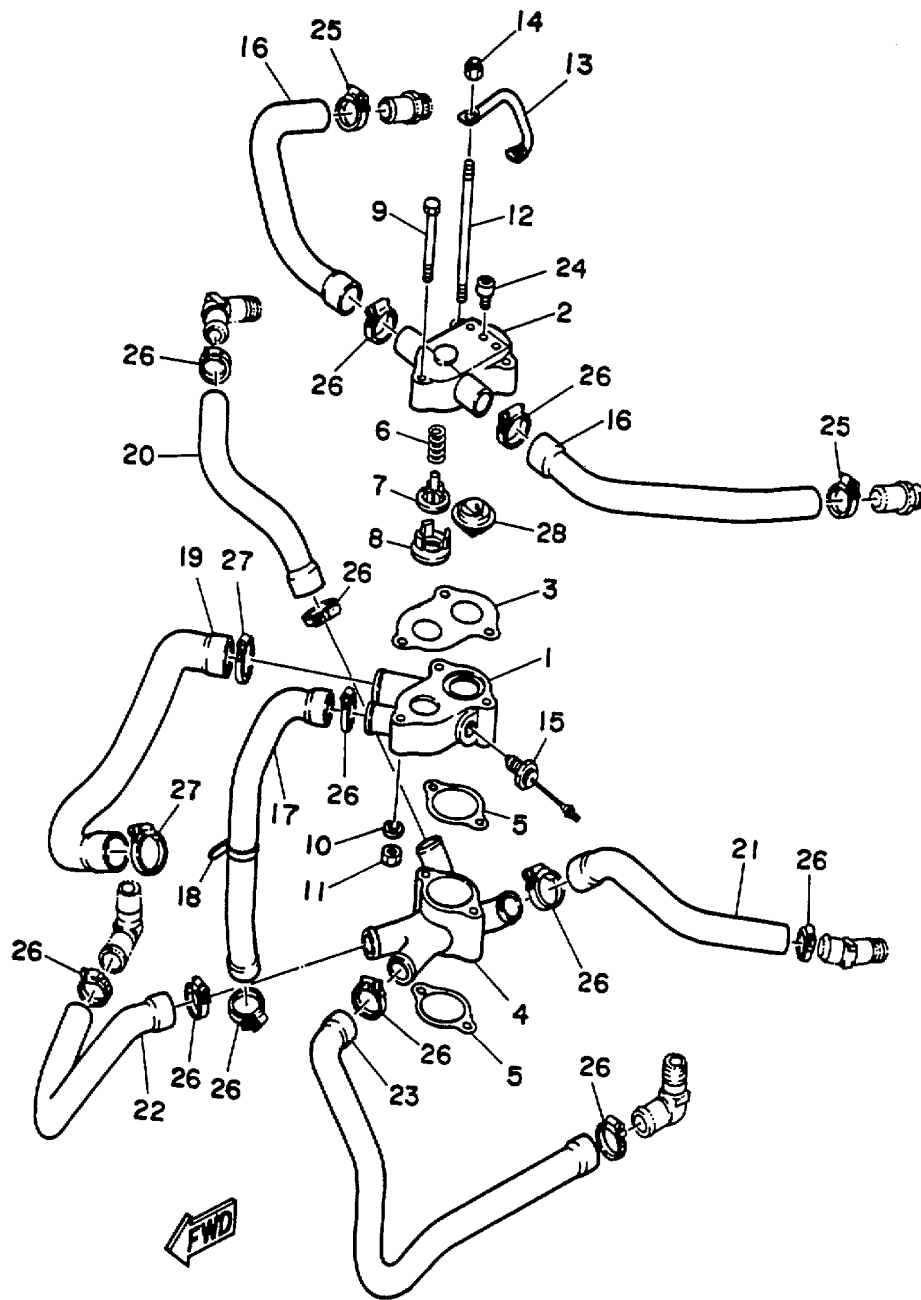

Part List

ENGINE_V8_5.0_YEMS 1989 / THERMOSTAT HOUSING

REF - NO	PART NUMBER	PART NAME	QUANTITY	REMARKS
1	YSC-10081-30-0C	HOUSING, THERMOSTAT	1	
2	YSC-10081-40-0C	COVER, THERMOSTAT HOUSING	1	
3	YSC-10080-10-0C	GASKET, THERMOSTAT HOUSING COVER	1	
4	YSC-10081-20-0C	HOUSING, EXHAUST MANIFOLD	1	
5	YSC-10080-00-0C	GASKET THERMOSTAT HOUSING	2	
6	YSC-10080-20-0C	SPRING, PRESSURE RELIEF	1	
7	YSC-10080-30-0C	VALVE, PRESSURE RELIEF	1	
8	YSC-10080-40-0C	SEAT, PRESSURE RELIEF	1	
9	YSC-90305-35-0C	BOLT, HEXAGON (3/8-16X3- 1/2")	1	
10	YSC-93300-00-0C	WASHER, LOCK (3/8")	1	
11	YSC-95300-00-0C	NUT, HEXAGON	1	
12	YSC-10081-50-0C	STUD	2	
13	YSC-10281-70-0C	HANGER, ENGINE	1	
14	YSC-95302-00-0C	NUT, HEXAGON (3/8-16 NYLOCK)	2	
15	6T0-82560-00-00	SWITCH, WATER TEMPERATURE	1	
16	YSC-10081-61-0C	HOSE	2	
17	YSC-10081-70-0C	HOSE	1	
18	YSC-10122-70-0C	TIE WRAP	1	
19	YSC-10081-80-0C	HOSE	1	
20	YSC-10081-91-0C	HOSE	1	
21	YSC-10081-92-0C	HOSE	1	
22	YSC-10082-01-0C	HOSE	1	
23	YSC-10082-02-0C	HOSE	1	
24	YSC-10091-10-0C	PLUG, HOUSING COVER VENT	1	
25	YSC-10091-20-0C	CLAMP (#16)	2	
26	YSC-10091-30-0C	CLAMP (#20)	12	
27	YSC-10091-40-0C	CLAMP (#32)	2	
28	YSC-10090-00-AC	THERMOSTAT	1