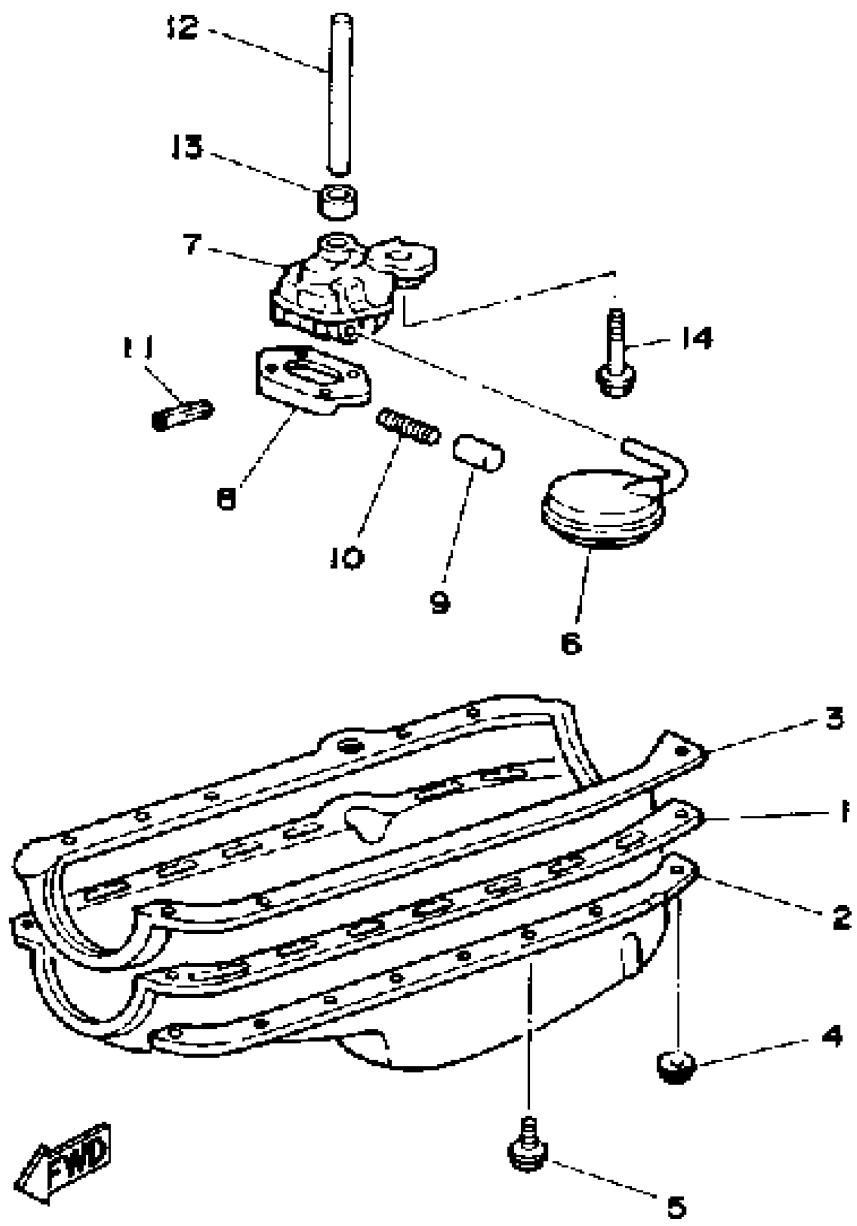

NOTE: RAW WATER PUMP INCLUDES PULLEY.

Part List

ENGINE_V8_5.0_YEMS 1989 / WATER PUMP

REF - NO	PART NUMBER	PART NAME	QUANTITY	REMARKS
1	YSC-10330-00-0C	PUMP ASSY, RAW WATER	1	SEE NOTE
2	YSC-90205-15-0C	BOLT HEXAGON (516-18X1-1/2")	2	~000438
2	YSC-93200-00-0C	WASHER, LOCK (5/16")	2	~000438
2	YSC-10091-60-0C	BOLT ASSY, HEXAGON (5/16-18X1")	2	000439-
3	YSC-10081-10-0C	BRACKET, RAW WATER PUMP	1	
4	YSC-90308-32-5C	BOLT, HEXAGON (3/8-16X3-1/4")	2	
5	YSC-93300-00-0C	WASHER, LOCK (3/8")	2	
6	YSC-10082-10-0C	HOSE	1	
7	YSC-10091-30-0C	CLAMP (#20)	2	
8	YSC-10082-20-AC	HOSE	1	
9	YSC-10091-20-0C	CLAMP (#16)	1	
10	YSC-10091-30-0C	CLAMP (#20)	1	
11	YSC-10082-50-0C	CLAMP, SUPPORT HOSE (1-7/16")	1	
12	YSC-10091-70-0C	CLAMP, SUPPORT HOSE (1-5/8")	1	

Part List

ENGINE_V8_5.0_YEMS 1989 / RAW WATER PUMP ASSEMBLY

REF - NO	PART NUMBER	PART NAME	QUANTITY	REMARKS
1	YSC-10330-00-0C	PUMP ASSY, RAW WATER	1	
2	YSC-10101-90-0C	.COVER ASSY	1	
3	YSC-10101-30-0C	..BUSHING	1	SEE NOTE
4	YSC-10101-80-0C	.SEAL & SEAT ASSY	1	SEE NOTE
5	YSC-10100-40-0C	.BEARING, BALL	1	SEE NOTE
6	YSC-10101-50-0C	.CAM	1	SEE NOTE
7	YSC-10103-10-0C	.IMPELLER KIT	1	SEE NOTE
8	YSC-10100-90-0C	..O-RING	1	
9	YSC-10100-10-0C	.SHAFT	1	SEE NOTE
10	YSC-10100-20-0C	.SNAP RING, EXTERNAL	3	SEE NOTE
11	YSC-10100-30-0C	.SNAP RING, INTERNAL	1	SEE NOTE
12	YSC-10100-80-0C	.HOUSING	1	
13	YSC-10101-10-0C	.WASHER, LOCK	1	
14	YSC-10101-20-0C	.BOLT, CAP	3	
15	YSC-10101-40-0C	.KEY, WOODRUFF	1	
16	YSC-10101-60-0C	.SCREW, CAM	1	
17	YSC-10103-00-0C	MAJOR REPAIR KIT	1	