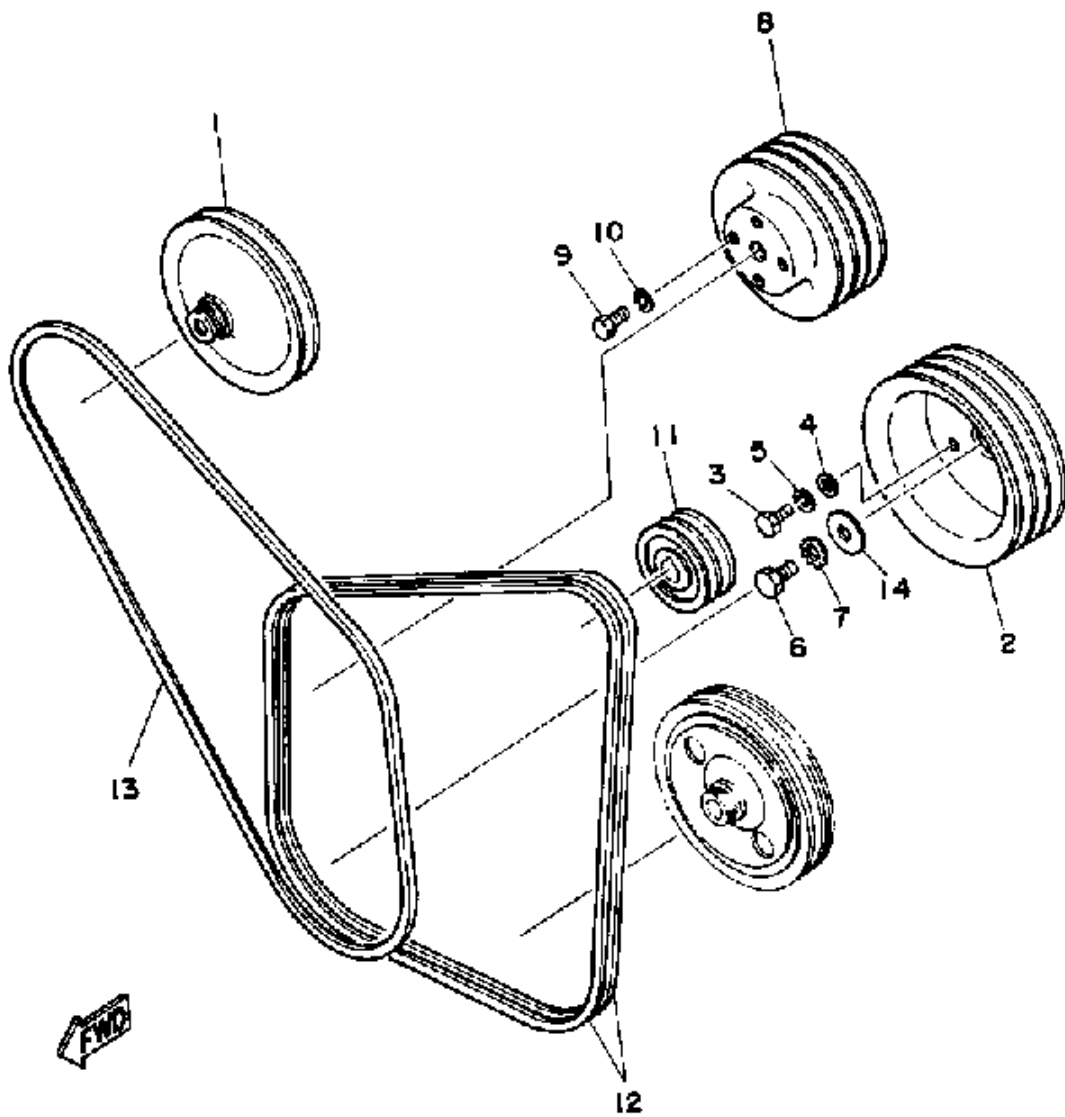

Part List

ENGINE_V8_5.0_YEMS 1989 / BELTS-PULLEYS

REF - NO	PART NUMBER	PART NAME	QUANTITY	REMARKS
1	YSC-10251-40-0C	PULLEY, POWER STEERING PUMP	1	
2	YSC-10251-10-0C	PULLEY, CRANKSHAFT	1	
3	YSC-90315-12-5C	BOLT, HEXAGON (3/8-24X1- 1/4")	3	
4	YSC-92300-00-0C	WASHER, FLAT (5/16")	3	
5	YSC-93300-00-0C	WASHER, LOCK (3/8")	3	
6	YSC-90415-25-0C	BOLT, HEXAGON (7/16- 20X2-1/2")	1	
7	YSC-94400-00-0C	WASHER, LOCK (7/16")	1	
8	YSC-10251-20-0C	PULLEY, WATER PUMP	1	
9	YSC-90215-07-5C	BOLT, HEXAGON (5/16- 24X3/4")	4	
10	YSC-93300-00-0C	WASHER, LOCK (3/8")	4	
11	YSC-10251-50-0C	PULLEY, ALTERNATOR (2 GROOVE)	1	
12	YSC-10260-00-0C	BELT, CRANK/PUMP ALTERNATOR	2	
13	YSC-10260-10-0C	BELT, CRANK/P.S. PUMP	1	
14	YSC-10260-40-0C	WASHER, FLAT SPECIAL (7/16") (YSC-10260-40-0C)	1