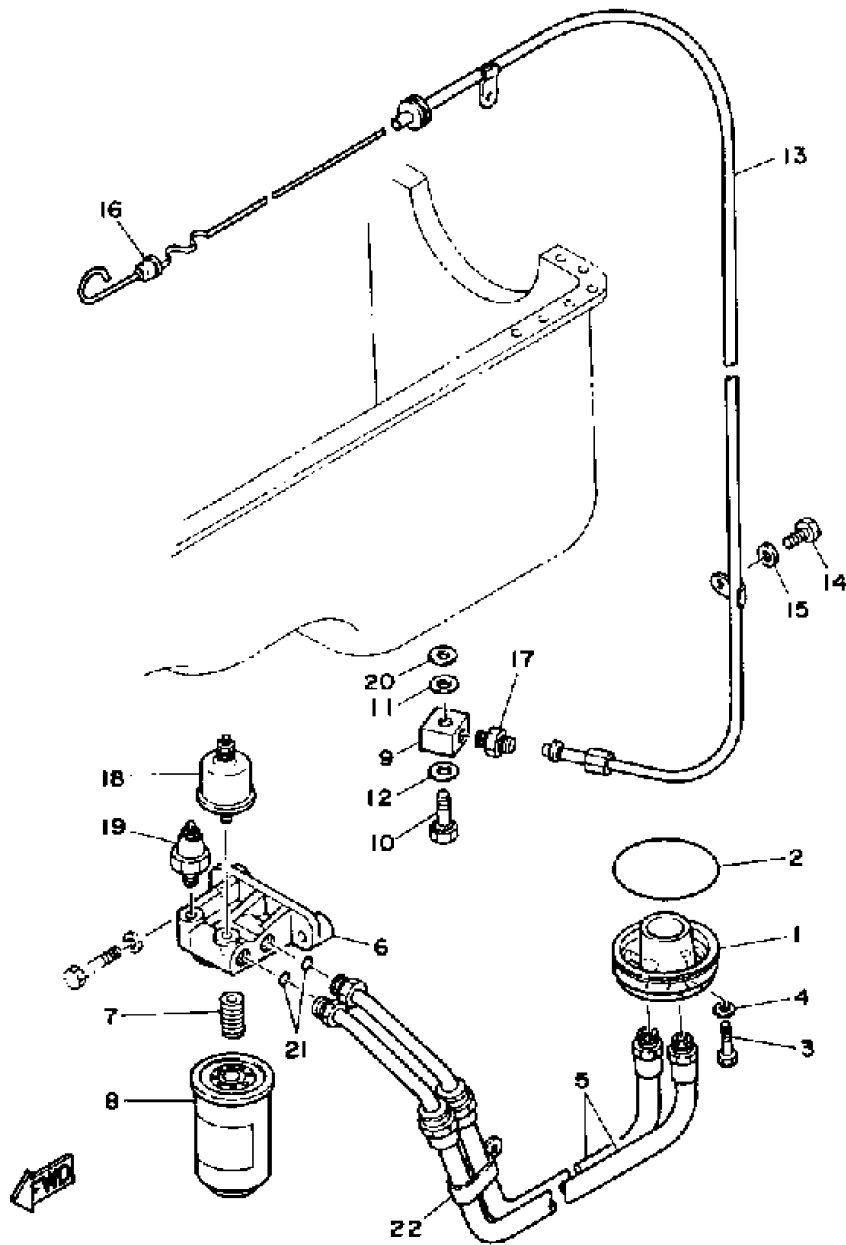

Part List

ENGINE_V8_5.0_YEMS 1989 / OIL FILTER-OIL GAUGE

REF - NO	PART NUMBER	PART NAME	QUANTITY	REMARKS
1	YSC-10220-10-0C	ADAPTER, REMOTE OIL FILTER	1	
2	YSC-10220-20-0C	O-RING (1/8" SQ. RING)	1	
3	YSC-90205-25-0C	BOLT (5/16-18X2-1/2")	2	
4	YSC-92220-00-0C	WASHER, FLAT (5/16")	2	
5	YSC-10221-10-0C	OIL LINE, ADAPTER TO HEADER	2	
6	YSC-10221-40-BC	HEADER, OIL FILTER REMOTE	1	
7	YSC-10220-00-0C	NIPPLE, OIL FILTER MOUNTING	1	
8	YSC-10231-20-0C	OIL FILTER	1	
9	YSC-10220-30-0C	BLOCK, OIL DIPSTICK	1	
10	YSC-10220-40-0C	SCREW, OIL ADAPTER BLOCK	1	
11	YSC-10220-50-0C	WASHER, ADAPTER TO OIL PAN	1	
12	YSC-10220-60-0C	WASHER, OIL ADAPTER BLOCK	1	
13	YSC-10221-90-AC	OIL DIPSTICK TUBE ASSY	1	
14	YSC-90305-07-5C	BOLT, HEXAGON (3/8- 16X3/4")	1	
15	YSC-93300-00-0C	WASHER, LOCK (3/8")	1	
16	YSC-10230-10-0C	GAUGE, OIL LEVEL	1	
17	YSC-10231-30-0C	ADAPTOR, TUBE TO ADAPTER BLOCK	1	
18	YSC-10120-10-0C	SENDER, OIL PRESSURE	1	
19	YSC-10120-20-0C	SWITCH, OIL PRESSURE	1	
20	YSG-14090-90-8G	GASKET, OIL PAN SCREW (YSC-10231-40-0C)	1	
21	YSC-10231-50-0C	O-RING	2	NEW PART # ACTIVATED FROM 10/01/89.
22	YSC-10082-30-0C	CLAMP, SUPPORT HOSE (1- 7/16")	1