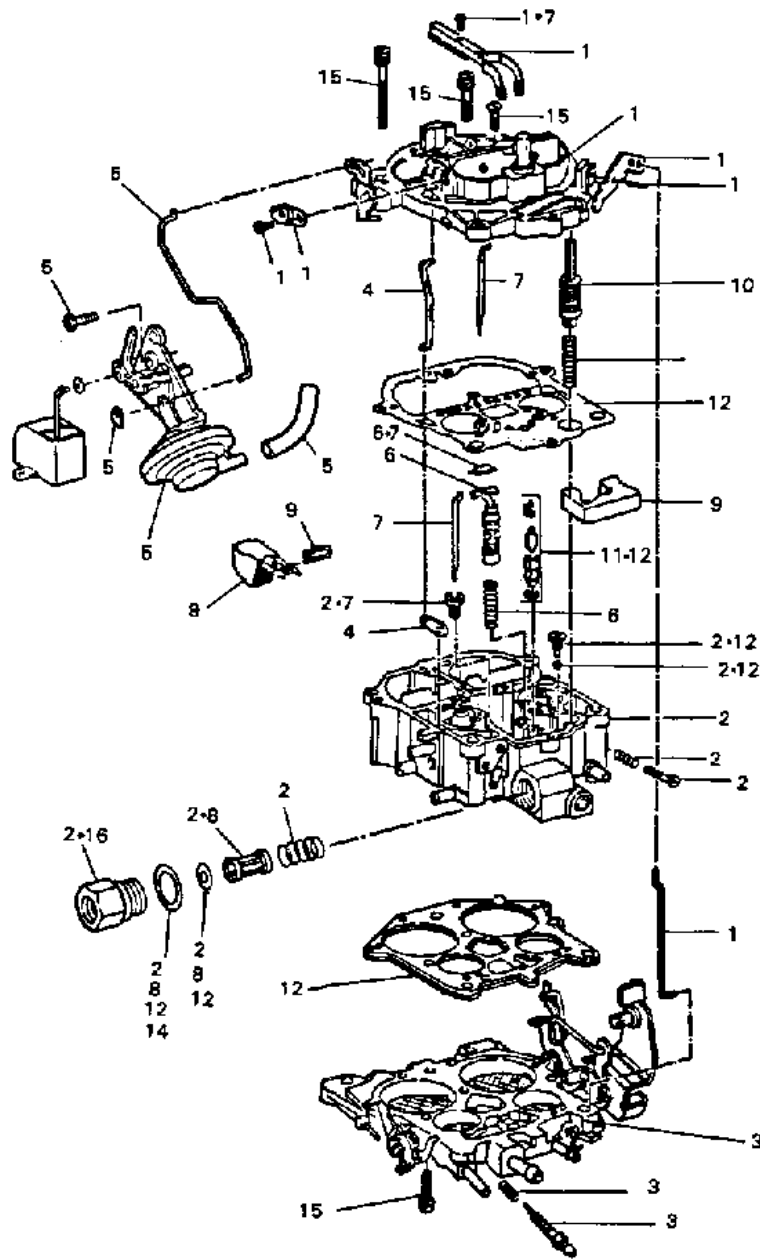

Part List

ENGINE_V8_5.0_YEMS 1989 / CARBURETOR

REF - NO	PART NUMBER	PART NAME	QUANTITY	REMARKS
1	YSC-11180-00-0C	CARBURETOR ASSY	1	
2	YSC-10161-40-0C	GASKET, CARBURETOR MOUNTING	1	
3	YSC-10170-00-0C	FLAME ARRESTOR	1	
4	YSC-10160-10-0C	STUD, CARBURETOR MOUNTING (5/16-18X1-5/8")	2	SHORT
5	YSC-10160-11-0C	STUD, CARBURETOR MOUNTING (5/16-18X4-5/8")	2	LONG
6	YSC-92200-00-0C	WASHER, FLAT (5/16")	4	
7	YSC-95202-00-0C	NUT, HEXAGON (5/16-18 ESNA)	4	
8	YSC-10191-90-0C	ELBOW, VENTILATION	2	
9	YSC-10192-11-0C	HOSE, VENTILATION	2	
10	YSC-10190-10-0C	GROMMET, BREATHER	2	
11	YSC-10060-00-0C	BALL JOINT ASSEMBLY	1	
12	YSC-10161-10-0C	SPRING, THROTTLE RETURN	1	
13	YSG-62699-18-G0	CHOKE ASSEMBLY	1	NEW PART # ACTIVATED FROM 10/01/89.
14	YSG-27351-3G-00	SCREW & WASHER, CHOKE MOUNTING	1	NEW PART # ACTIVATED FROM 10/01/89.
15	YSG-39890-67-G0	CLIP, AUTO CHOKE ROD	1	
16	YSC-10160-00-AC	STUD, FLAME ARRESTER (4") (YSC-101600-00-0C)	1	
17	YSC-92100-00-0C	WASHER, FLAT (1/4")	1	~000289
17	YSC-94140-00-0C	WASHER, SEALING (1/4")	1	000290~