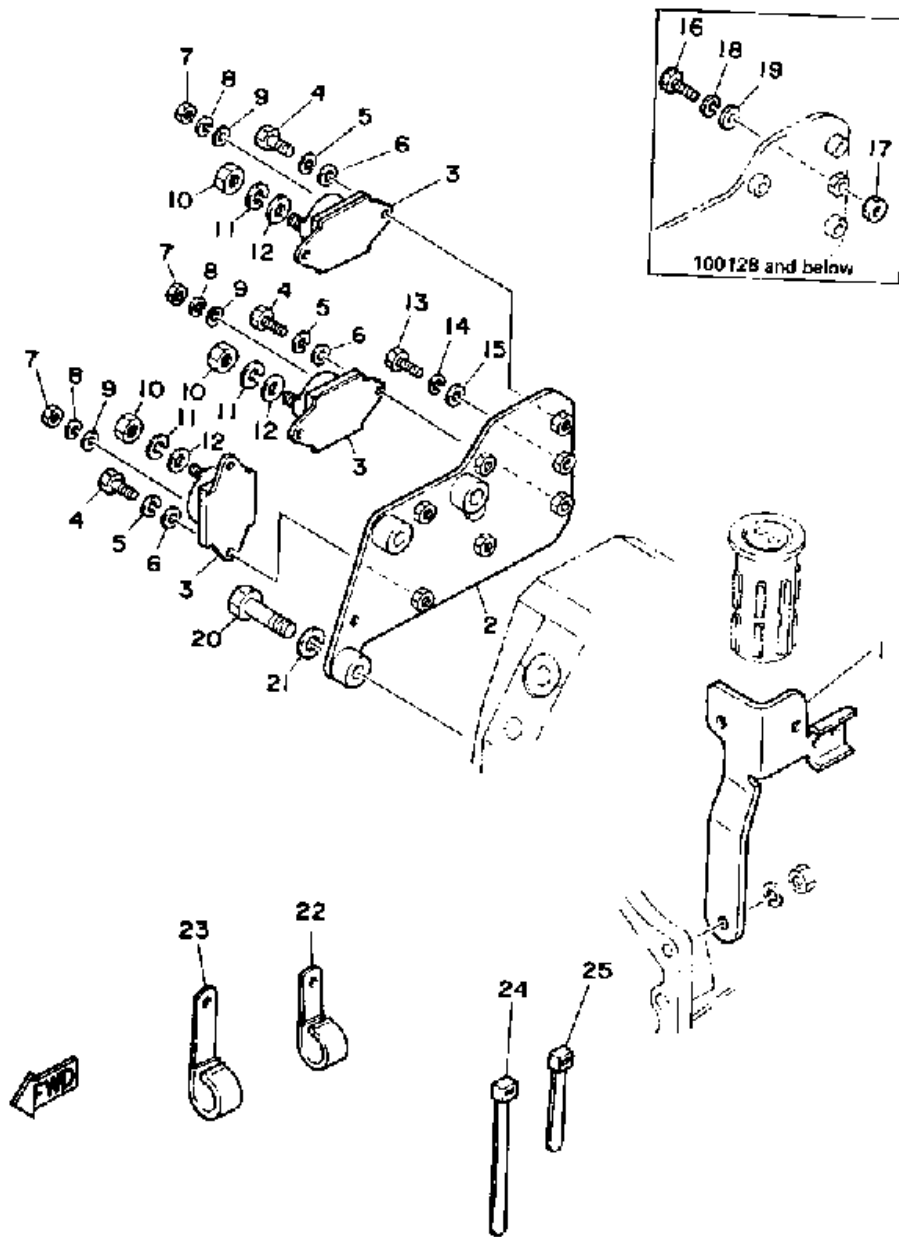

Part List

ENGINE_V8_5.0_YEMS 1989 / ELECTRIC PARTS 1

REF - NO	PART NUMBER	PART NAME	QUANTITY	REMARKS
1	YSC-10111-60-BC	BRACKET ASSY	1	
2	YSC-90205-10-0C	BOLT, HEXAGON (5/16-18X1")	2	
3	YSC-92200-00-0C	WASHER, FLAT (5/16")	2	
4	YSC-93200-00-0C	WASHER, LOCK (5/16")	2	
5	6T0-82310-00-00	COIL, IGNITION (CYL 1, 4, 6 & 7)	1	
6	6T0-82320-00-00	COIL, IGNITION (CYL 2, 3, 5 & 8)	1	
7	YSC-90005-12-5C	BOLT, HEXAGON (#10-32X1-1/4")	8	
8	YSC-93000-00-0C	WASHER, LOCK (#10)	8	
9	YSC-92000-00-0C	WASHER, FLAT (#10)	8	
10	6T0-82340-00-00	WIRE SET, IGNITION	1	
11	YSC-10120-70-0C	RETAINER, IGNITION WIRE	3	
12	6T0-81670-00-00	PULSER, REVOLUTION PICK-UP	1	
13	YSG-10108-44-5G	GASKET, DISTRIBUTOR HOLE (YSG-10066-01-8G)	1	
14	YSG-14007-38-5G	CLAMP, DISTRIBUTOR HOLD-DOWN	1	
15	YSC-10123-10-0C	BOLT, HEXAGON (3/8-16X1")	1	
16	YSC-10112-00-0C	BRACKET ASSY (RIGHT)	1	
17	YSC-10112-10-0C	BRACKET ASSY (LEFT)	1	
18	YSC-10111-90-0C	BOLT & ROLL PIN ASSY (5/8")	2	SHORT
19	YSC-10111-91-0C	BOLT & ROLL PIN ASSY (1")	1	LONG