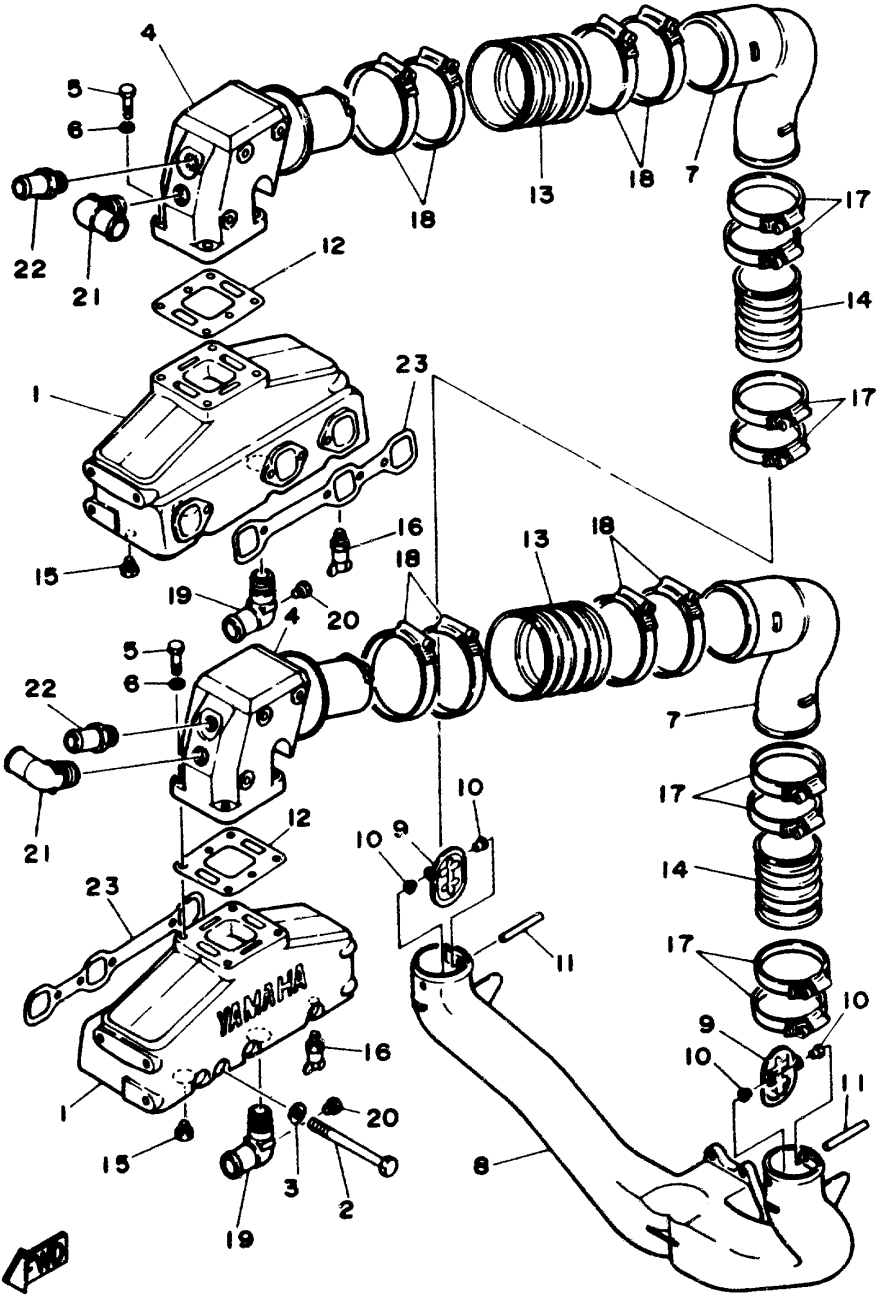

Part List

V6_4.3_ENGINE_YEMS 1989 / CARBURETOR

REF - NO	PART NUMBER	PART NAME	QUANTITY	REMARKS
1	YSC-12180-00-0C	CARBURETOR ASSY	1	
2	YSC-10170-00-0C	FLAME ARRESTOR	1	
3	YSC-12160-10-0C	STUD, CARBURETOR MOUNTING (5/16-18X1-5/8")	2	SHORT
4	YSC-10160-11-0C	STUD, CARBURETOR MOUNTING (5/16-18X4-5/8")	2	LONG
5	YSC-92200-00-0C	WASHER, FLAT (5/16")	4	
6	YSC-95202-00-0C	NUT, HEXAGON (5/16-18 ESNA)	4	
7	YSC-10191-90-0C	ELBOW, VENTILATION	2	
8	YSC-12192-11-0C	HOSE, VENT (RIGHT)	1	
9	YSC-10190-10-0C	GROMMET, BREATHER	2	
10	YSC-10060-00-0C	BALL JOINT ASSEMBLY	1	
11	YSC-10161-10-0C	SPRING, THROTTLE RETURN	1	
12	YSG-62699-18-G0	CHOKE ASSEMBLY	1	
13	YSG-27351-3G-00	SCREW & WASHER, CHOKE MOUNTING	1	
14	YSG-39890-67-G0	CLIP, AUTO CHOKE ROD	1	
15	YSG-10069-98-4G	INSULATOR, CARBURETOR MOUNTING	1	
16	YSC-12192-12-0C	HOSE, VENTILATION (LEFT)	1	
17	YSC-10160-00-AC	STUD, FLAME ARRESTER (4") (YSC-101600-00-0C)	1	
18	YSC-94140-00-0C	WASHER, SEALING (1/4")	1	000430~
18	YSC-92100-00-0C)	WASHER, FLAT	1	~000429

Part List

V6_4.3_ENGINE_YEMS 1989 / CARBURETOR KIT

REF - NO	PART NUMBER	PART NAME	QUANTITY	REMARKS
0	YSC-12180-00-0C	CARBURETOR ASSY	1	
1	YSC-12180-80-0C	.AIR HORN KIT	1	
2	YSC-12181-00-0C	.FLOAT BOWL KIT	1	
3	YSC-10181-10-0C	.THROTTLE BODY KIT	1	
4	YSC-10181-20-0C	.CHOKE LINK & LEVER KIT	1	
5	YSC-12181-30-0C	.PRIMARY VACUUM KIT	1	
6	YSC-12181-40-0C	.POWER PISTON KIT	1	
7	YSC-12181-50-0C	.METERING JET & ROD KIT	1	
8	YSC-10181-60-0C	.FUEL FILTER KIT	1	
9	YSC-10181-70-0C	.FLOAT KIT	1	
10	YSC-10181-80-0C	.PUMP KIT	1	
11	YSC-10180-50-0C	.NEEDLE & SEAT KIT	1	
12	YSC-10180-60-0C	.CARBURETOR REPAIR KIT	1	
13	000-00000-00-00	.TEST	1	N/A
14	YSC-10180-10-0C	GASKET, INLET FILTER NUT	1	
15	YSC-10181-90-0C	.SCREW KIT, AIR HORN / THROTTLE BODY	1	
16	YSC-10180-30-0C	.NUT, FUEL INLET	1	
17	YSC-10181-20-0C	.CHOKE LINK & LEVER KIT	1	