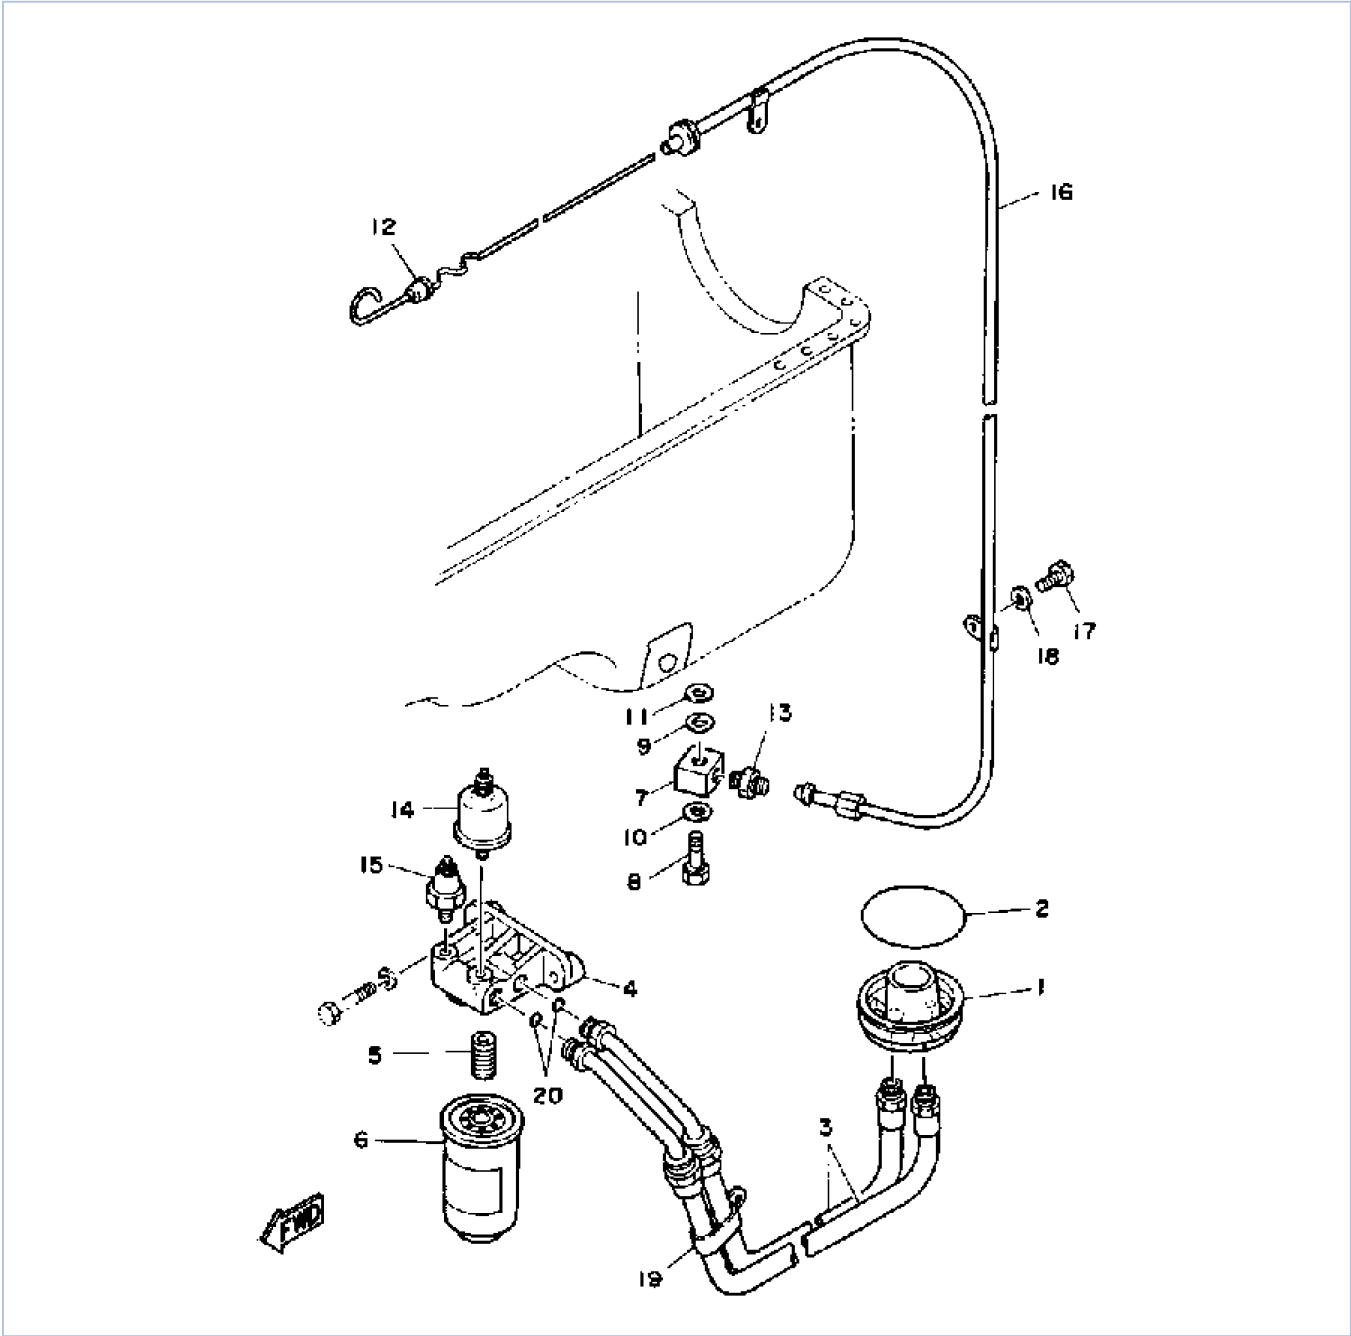

Part List

V6_4.3_ENGINE_YEMS 1989 / OIL FILTER - OIL GUAGE

REF - NO	PART NUMBER	PART NAME	QUANTITY	REMARKS
1	YSC-12220-10-0C	ADAPTER, REMOTE OIL FILTER	1	
2	YSC-10220-20-0C	O-RING (1/8" SQ. RING)	1	
3	YSC-10221-10-0C	OIL LINE, ADAPTER TO HEADER	2	
4	YSC-10221-40-BC	HEADER, OIL FILTER REMOTE	1	
5	YSC-10220-00-0C	NIPPLE, OIL FILTER MOUNTING	1	
6	YSG-10231-20-0C	FILTER, OIL	1	
7	YSC-12220-30-0C	BLOCK, OIL DIPSTICK	1	
8	YSC-10220-40-0C	SCREW, OIL ADAPTER BLOCK	1	
9	YSC-10220-50-0C	WASHER, ADAPTER TO OIL PAN	1	
10	YSC-1220-60-0C	WASHER, OIL ADAPTER BLOCK	1	
11	YSC-14090-90-8G	GASKET, OIL DRAIN SCREW (YSC-10231-41-0C)	1	
12	YSC-12230-10-0C	GAUGE, OIL LEVEL	1	
13	YSC-10231-30-0C	ADAPTOR, TUBE TO ADAPTER BLOCK	1	
14	YSC-10120-10-0C	SENDER, OIL PRESSURE	1	
15	YSC-10120-20-0C	SWITCH, OIL PRESSURE	1	
16	YSC-12221-90-0C	TUBE ASSY	1	
17	YSC-90305-07-5C	BOLT, HEXAGON (3/8- 16X3/4")	1	
18	YSC-93300-00-0C	WASHER, LOCK (3/8")	1	
19	YSC-10082-30-0C	CLAMP, SUPPORT HOSE (1- 7/16")	1	
20	YSC-10231-50-0C	O-RING	2