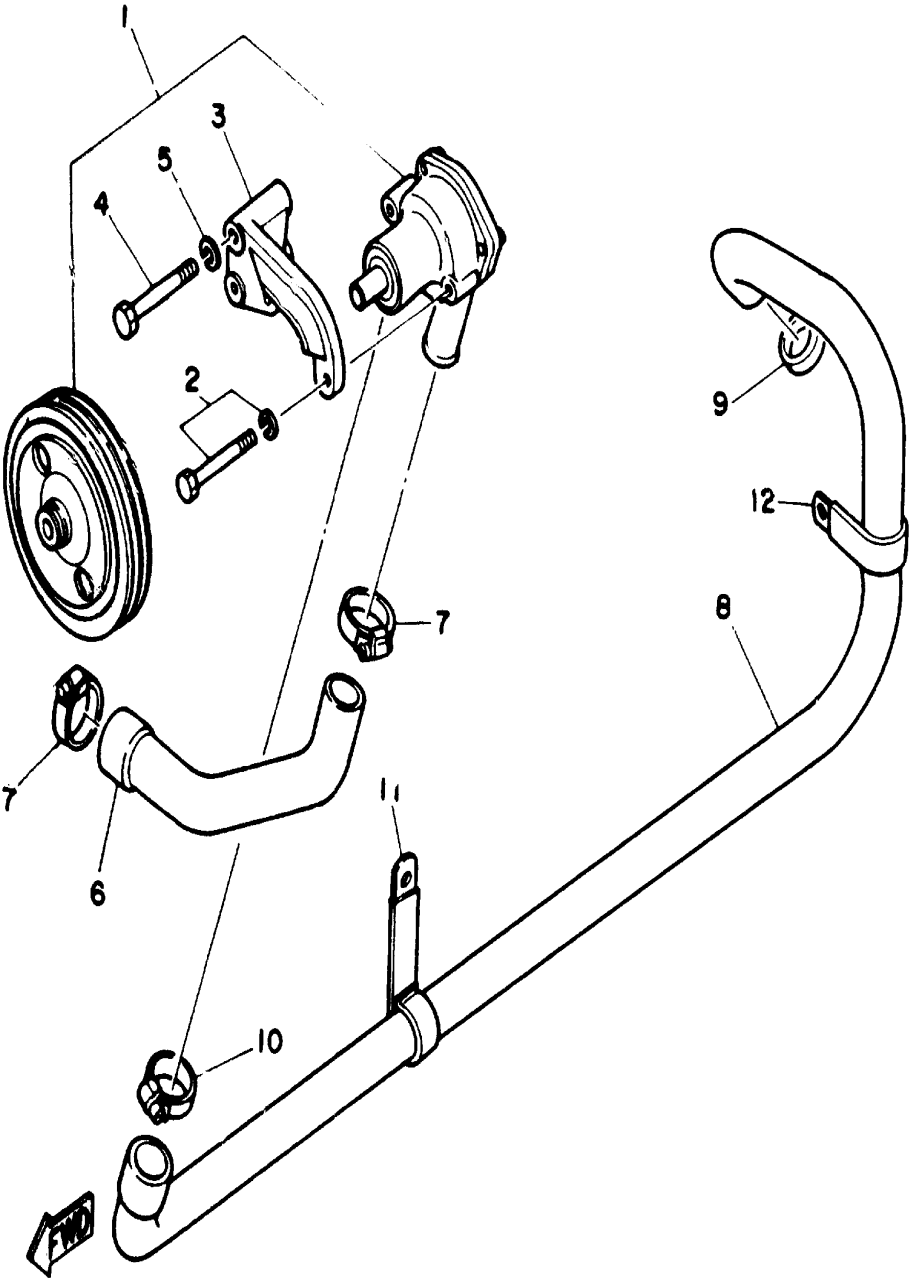

Part List

V6_4.3_ENGINE_YEMS 1989 / WATER PUMP

REF - NO	PART NUMBER	PART NAME	QUANTITY	REMARKS
1	YSC-10330-00-0C	PUMP ASSY, RAW WATER	1	SEE NOTE
2	YSC-90205-15-0C	BOLT HEXAGON (516-18X1-1/2")	2	~000622
2	YSC-93200-00-0C	WASHER, LOCK (5/16")	2	~000622
2	YSC-10091-60-0C	BOLT ASSY, HEXAGON (5/16-18X1")	2	000623~
3	YSC-10081-10-0C	BRACKET, RAW WATER PUMP	1	
4	YSC-90308-32-5C	BOLT, HEXAGON (3/8-16X3-1/4")	2	
5	YSC-93300-00-0C	WASHER, LOCK (3/8")	2	
6	YSC-10082-10-0C	HOSE	1	
7	YSC-10091-30-0C	CLAMP (#20)	2	
8	YSC-12082-20-AC	HOSE	1	
9	YSC-10091-20-0C	CLAMP (#16)	1	
10	YSC-10091-30-0C	CLAMP (#20)	1	
11	YSC-10082-50-0C	CLAMP, SUPPORT HOSE (1-7/16")	1	
12	YSC-10091-70-0C	CLAMP, SUPPORT HOSE (1-5/8")	1