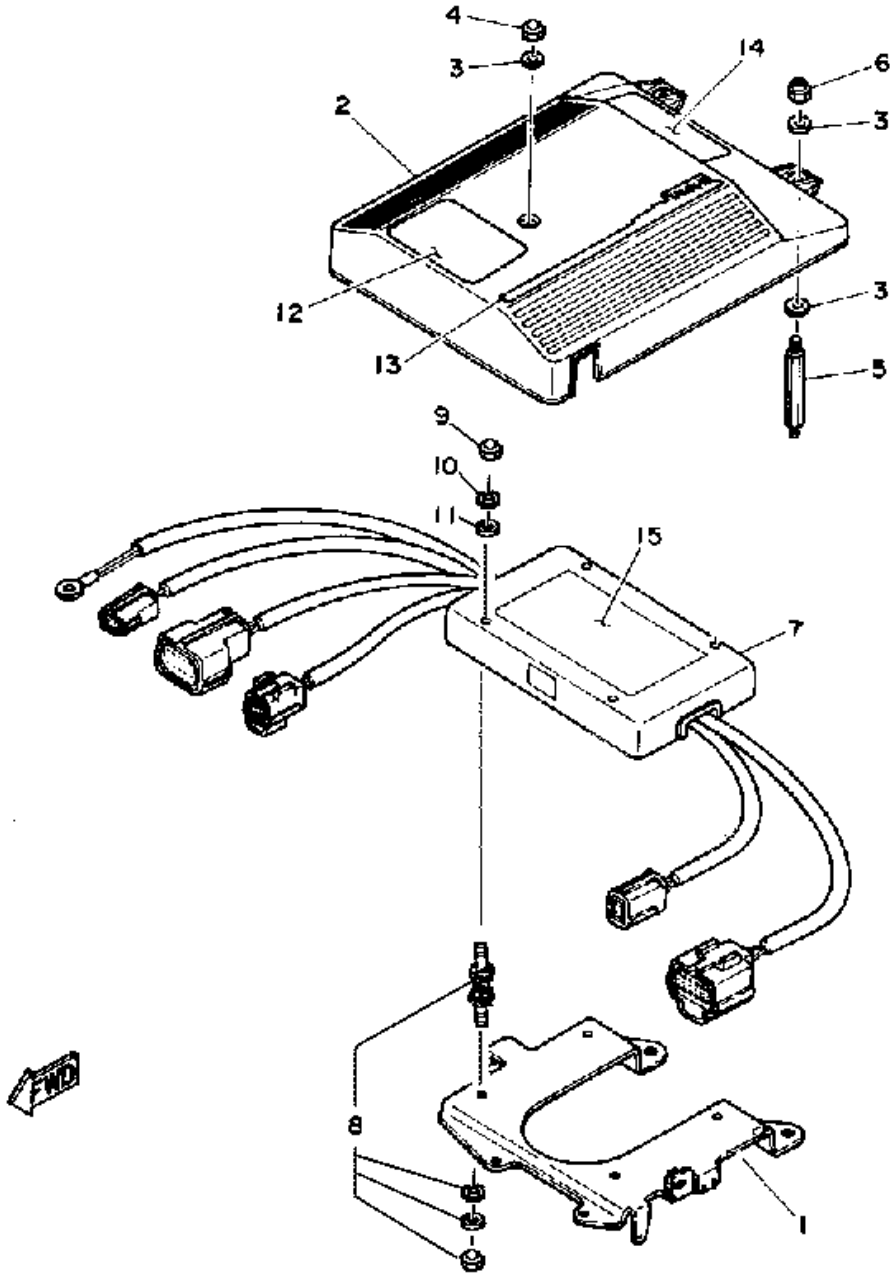

Part List

V6_4.3_ENGINE_YEMS 1989 / COVER-COMPUTER

REF - NO	PART NUMBER	PART NAME	QUANTITY	REMARKS
1	YSC-12111-50-0C	BRACKET ASSY	1	
2	6T0-1444E-00-00	COVER, FLAME ARRESTOR	1	
3	YSC-92100-00-0C	WASHER, FLAT (1/4")	5	
4	YSC-95104-00-0C	NUT (YSC-95103-00-0C)	1	
5	YSC-10191-80-0C	SUPPORT, FLAME ARRESTOR	2	
6	YSC-95104-00-0C	NUT (YSC-95103-00-0C)	2	
7	6T2-82305-00-00	E.C.U. COMPUTER	1	
8	6T2-5150A-00-00	MOUNTING RUBBER KIT	4	
9	YSC-95102-00-0C	NUT, HEXAGON (1/4-20)	4	
10	YSC-93100-00-0C	WASHER, LOCK (1/4")	4	
11	YSC-92100-00-0C	WASHER, FLAT (1/4")	4	
12	6T2-1441K-00-00	EMBLEM 1	1	~001832
12	6T2-1441K-10-00	EMBLEM 1	1	001833~
13	6T0-1442K-00-00	EMBLEM 2	1	
14	6T0-14488-00-00	STICKER, CAUTION	1	
15	YSC-12310-50-0C	LABEL, SERVICE DATA	1