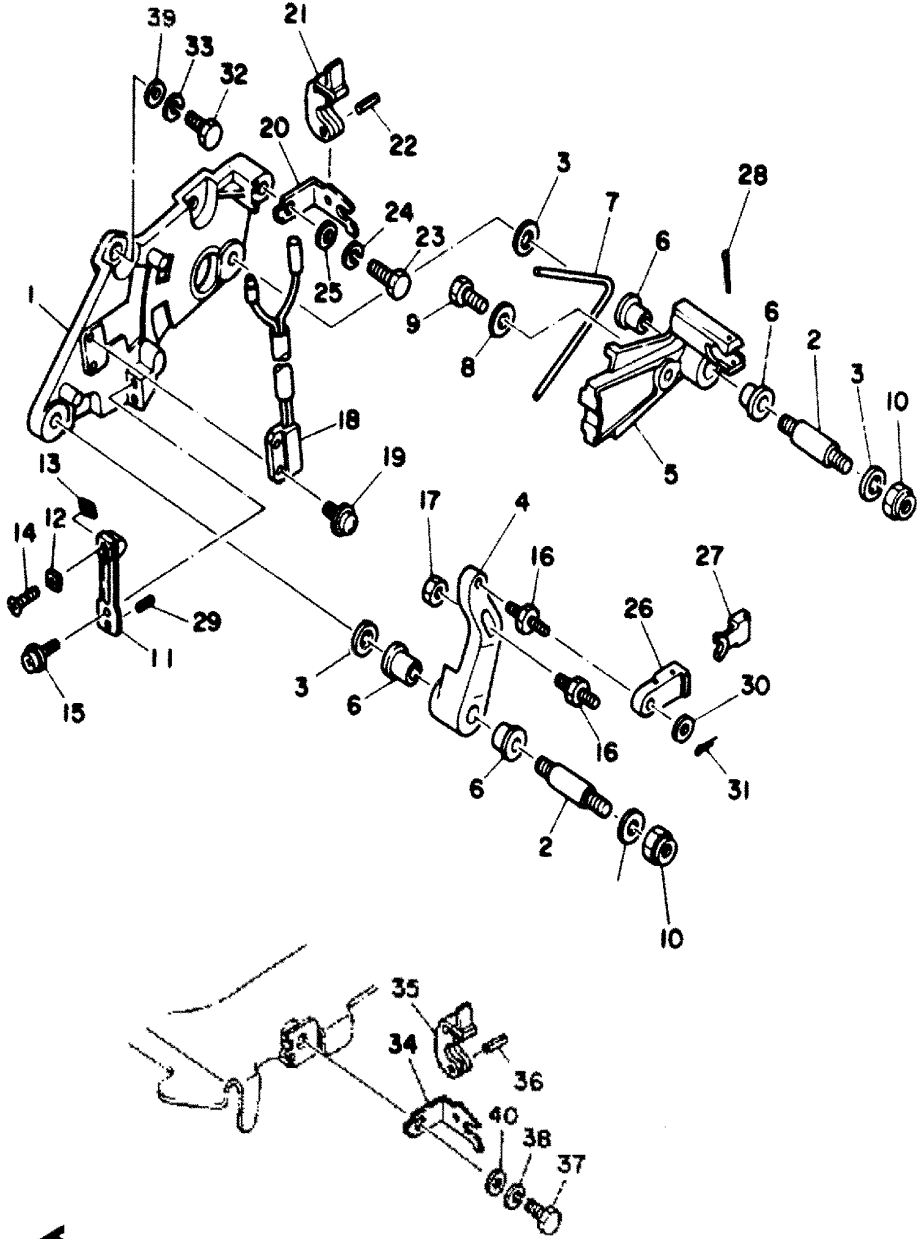

Part List

V6_4.3_ENGINE_YEMS 1989 / BELTS - PULLEYS

REF - NO	PART NUMBER	PART NAME	QUANTITY	REMARKS
1	YSC-10251-40-0C	PULLEY, POWER STEERING PUMP	1	
2	YSC-10251-10-0C	PULLEY, CRANKSHAFT	1	
3	YSC-90305-12-5C	BOLT, HEXAGON (3/8-16X1- 1/4")	3	
4	YSC-92300-00-0C	WASHER, FLAT (5/16")	3	
5	YSC-93300-00-0C	WASHER, LOCK (3/8")	3	
6	YSC-90415-25-0C	BOLT, HEXAGON (7/16- 20X2-1/2")	1	
7	YSC-94400-00-0C	WASHER, LOCK (7/16")	1	
8	YSC-10251-20-0C	PULLEY, WATER PUMP	1	
9	YSC-90215-07-5C	BOLT, HEXAGON (5/16- 24X3/4")	4	
10	YSC-93300-00-0C	WASHER, LOCK (3/8")	4	
11	YSC-10251-50-0C	PULLEY, ALTERNATOR (2 GROOVE)	1	
12	YSC-10260-00-0C	BELT, CRANK/PUMP ALTERNATOR	2	
13	YSC-10260-10-0C	BELT, CRANK/P.S. PUMP	1	
14	YSC-92400-00-0C	WASHER, FLAT SPECIAL (7/16") (YSC-10260-40-0C)	1	