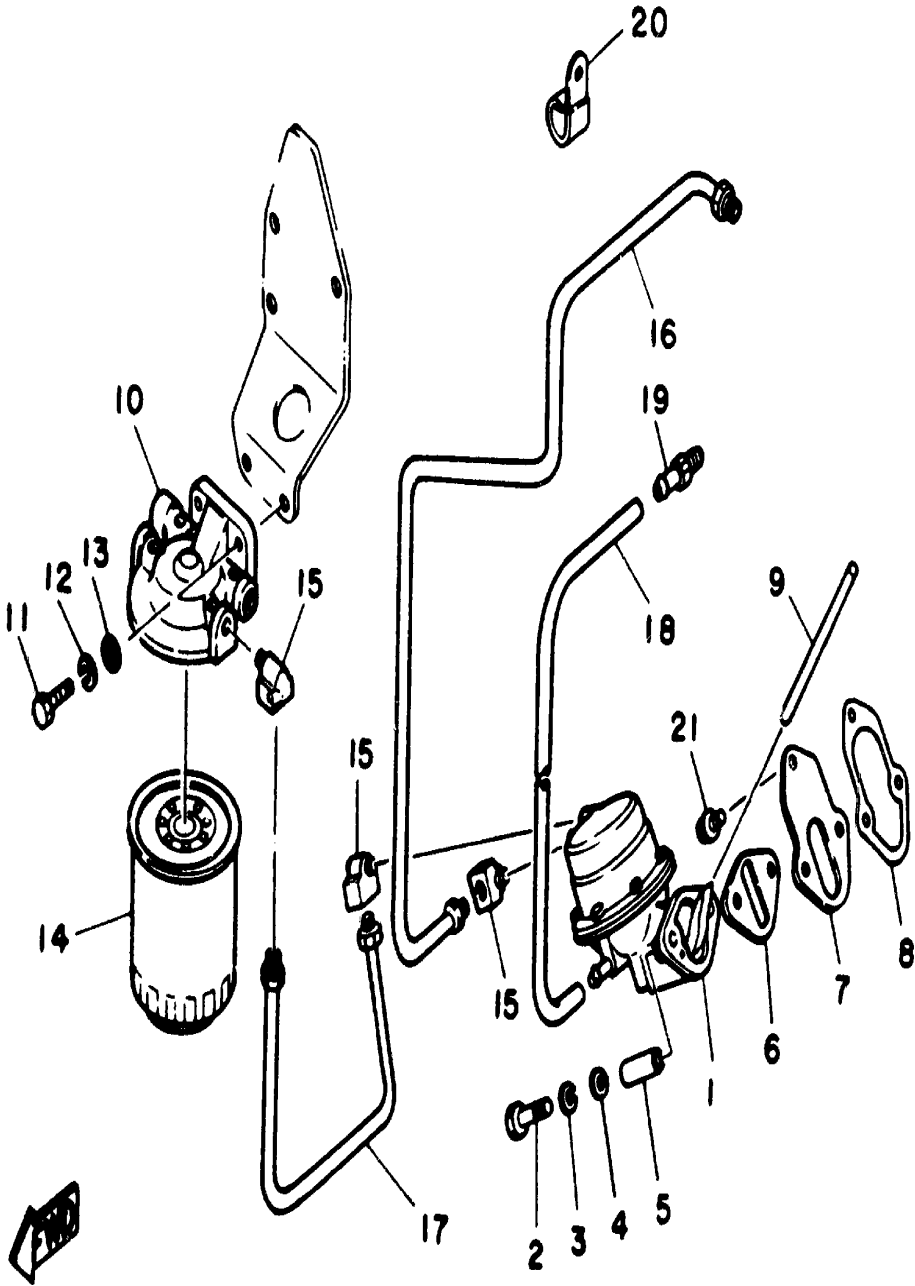

Part List

V6_4.3_ENGINE_YEMS 1989 / FUEL PUMP - FUEL FILTER

REF - NO	PART NUMBER	PART NAME	QUANTITY	REMARKS
1	YSC-12170-10-0C	PUMP, FUEL	1	
2	YSC-90205-15-0C	BOLT HEXAGON (516-18X1-1/2")	2	
3	YSC-93300-00-0C	WASHER, LOCK (3/8")	2	
4	YSC-92300-00-0C	WASHER, FLAT (5/16")	2	
5	YSC-12160-30-0C	SLEEVE, FUEL PUMP MOUNTING	2	
6	YSG-10114-14-1G	GASKET, FUEL PUMP (YSG-37050-42-G0)	1	
7	YSG-14006-70-1G	PLATE, FUEL PUMP TO BLOCK	1	
8	YSG-14096-60-9G	GASKET, FUEL PUMP (YSG-46263-2G-00)	1	
9	YSG-14096-30-2G	ROD, FUEL PUMP PUSH	1	
10	YSC-10171-10-0C	HEADER, FUEL FILTER	1	
11	YSC-90205-12-5C	BOLT, HEXAGON (5/16"-18X1-1/4")	1	
12	YSC-93200-00-0C	WASHER, LOCK (5/16")	2	
13	YSC-92200-00-0C	WASHER, FLAT (5/16")	2	
14	ABA-FUELF-IL-TR	FUEL FILTER ASSY	1	
15	YSC-10170-20-0C	ELBOW, FUEL LINE CONNECTOR	3	
16	YSC-12161-20-BC	FUEL LINE, PUMP TO CARBURETOR (YSC-12161-20-AC)	1	
17	YSC-12161-30-AC	FUEL LINE, PUMP TO FILTER	1	
18	YSC-10330-10-0C	HOSE, FUEL FUME BYPASS (YSC-10170-30-0C)	1	
19	YSC-10160-20-0C	ADAPTER, FUEL FUME BYPASS	1	
20	YSC-10171-70-0C	CLAMP, FUEL LINE SUPPORT	1	
21	YSC-10171-60-0C	BOLT, ASSY (1/4-20X3/8")	1