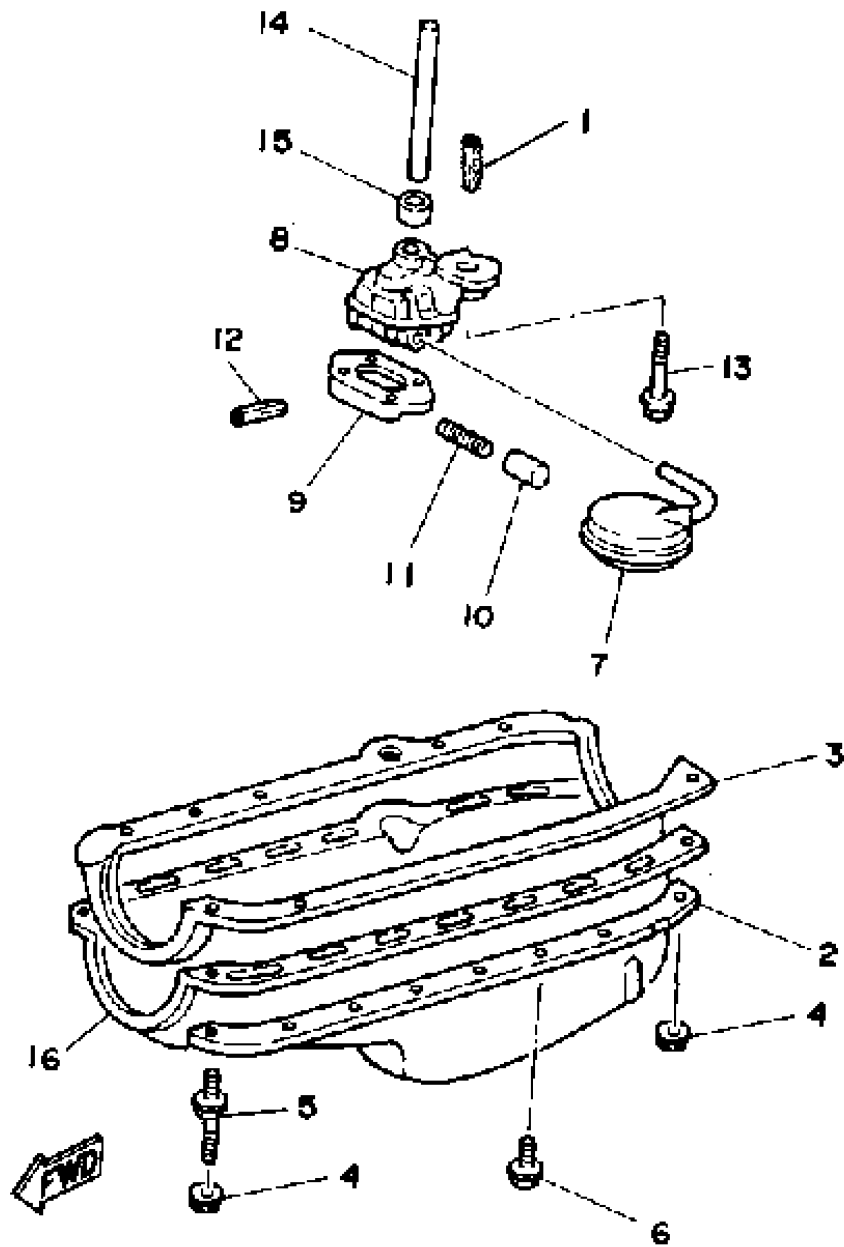

Part List

V6_4.3_ENGINE_YEMS 1989 / WATER PUMP

REF - NO	PART NUMBER	PART NAME	QUANTITY	REMARKS
1	YSC-10330-00-0C	PUMP ASSY, RAW WATER	1	SEE NOTE
2	YSC-90205-15-0C	BOLT HEXAGON (516-18X1-1/2")	2	~000622
2	YSC-93200-00-0C	WASHER, LOCK (5/16")	2	~000622
2	YSC-10091-60-0C	BOLT ASSY, HEXAGON (5/16-18X1")	2	000623~
3	YSC-10081-10-0C	BRACKET, RAW WATER PUMP	1	
4	YSC-90308-32-5C	BOLT, HEXAGON (3/8-16X3-1/4")	2	
5	YSC-93300-00-0C	WASHER, LOCK (3/8")	2	
6	YSC-10082-10-0C	HOSE	1	
7	YSC-10091-30-0C	CLAMP (#20)	2	
8	YSC-12082-20-AC	HOSE	1	
9	YSC-10091-20-0C	CLAMP (#16)	1	
10	YSC-10091-30-0C	CLAMP (#20)	1	
11	YSC-10082-50-0C	CLAMP, SUPPORT HOSE (1-7/16")	1	
12	YSC-10091-70-0C	CLAMP, SUPPORT HOSE (1-5/8")	1	

NOTE: THESE PARTS (& O-RINGS) ARE INCLUDED IN THE MAJOR REPAIR KIT, YSC-10103-00-0C.

Part List

V6_4.3_ENGINE_YEMS 1989 / RAW WATER PUMP ASSEMBLY

REF - NO	PART NUMBER	PART NAME	QUANTITY	REMARKS
1	YSC-10330-00-0C	PUMP ASSY, RAW WATER	1	
2	YSC-10101-90-0C	.COVER ASSY	1	
3	YSC-10101-30-0C	..BUSHING	1	SEE NOTE
4	YSC-10101-80-0C	.SEAL & SEAT ASSY	1	SEE NOTE
5	YSC-10100-40-0C	.BEARING, BALL	1	SEE NOTE
6	YSC-10101-50-0C	.CAM	1	SEE NOTE
7	YSC-10103-10-0C	.IMPELLER KIT	1	SEE NOTE
8	YSC-10100-90-0C	..O-RING	1	
9	YSC-10100-10-0C	.SHAFT	1	SEE NOTE
10	YSC-10100-20-0C	.SNAP RING, EXTERNAL	3	SEE NOTE
11	YSC-10100-30-0C	.SNAP RING, INTERNAL	1	SEE NOTE
12	YSC-10100-80-0C	.HOUSING	1	
13	YSC-10101-10-0C	.WASHER, LOCK	1	
14	YSC-10101-20-0C	.BOLT, CAP	3	
15	YSC-10101-40-0C	.KEY, WOODRUFF	1	
16	YSC-10101-60-0C	.SCREW, CAM	1	
17	YSC-10103-00-0C	MAJOR REPAIR KIT	1	