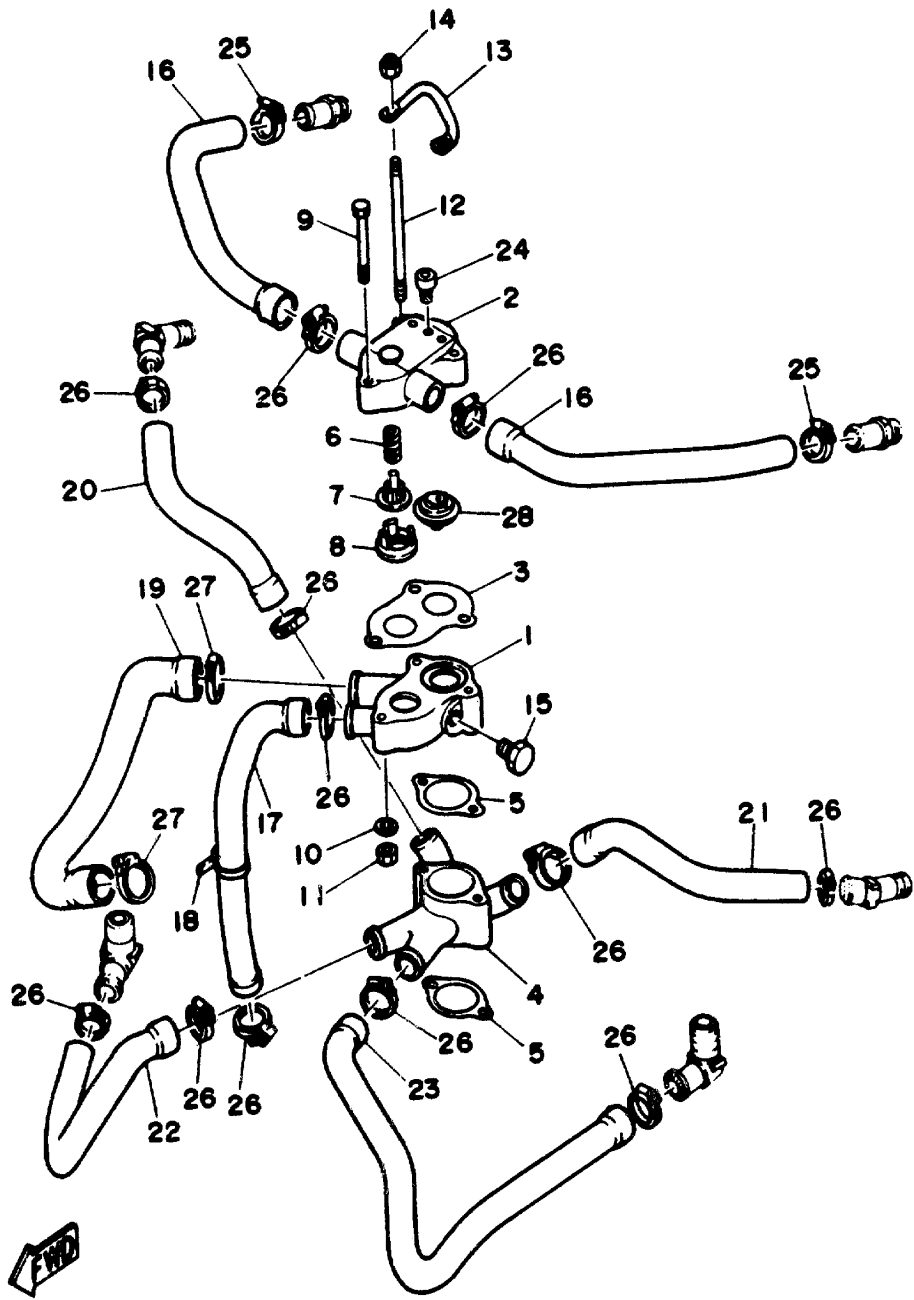

Part List

V6_4.3_ENGINE_YEMS 1989 / THERMOSTAT HOUSING

REF - NO	PART NUMBER	PART NAME	QUANTITY	REMARKS
1	YSC-10081-30-0C	HOUSING, THERMOSTAT	1	
2	YSC-10081-40-0C	COVER, THERMOSTAT HOUSING	1	
3	6T0-12414-00-00	GASKET, THERMOSTAT HOUSING COVER (YSC- 10080-10-0C)	1	
4	YSC-10081-20-0C	HOUSING, EXHAUST MANIFOLD	1	
5	YSC-10080-00-0C	GASKET THERMOSTAT HOUSING	2	
6	YSC-10080-20-0C	SPRING, PRESSURE RELIEF	1	
7	YSC-10080-30-0C	VALVE, PRESSURE RELIEF	1	
8	YSC-10080-40-0C	SEAT, PRESSURE RELIEF	1	
9	YSC-90305-35-0C	BOLT, HEXAGON (3/8-16X3- 1/2")	1	
10	YSC-93300-00-0C	WASHER, LOCK (3/8")	1	
11	YSC-95300-00-0C	NUT, HEXAGON	1	
12	YSC-10081-50-0C	STUD	2	
13	YSC-10281-70-0C	HANGER, ENGINE	1	
14	YSC-95302-00-0C	NUT, HEXAGON (3/8-16 NYLOCK)	2	
15	6T0-82560-00-00	SWITCH, WATER TEMPERATURE	1	
16	YSC-10081-61-0C	HOSE	2	
17	YSC-10081-70-0C	HOSE	1	
18	YSC-10122-70-0C	TIE WRAP	1	
19	YSC-10081-80-0C	HOSE	1	
20	YSC-10081-91-0C	HOSE	1	
21	YSC-10081-92-0C	HOSE	1	
22	YSC-10082-01-0C	HOSE	1	
23	YSC-12082-02-0C	HOSE	1	
24	YSC-10091-10-0C	PLUG, HOUSING COVER VENT	1	
25	YSC-10091-20-0C	CLAMP (#16)	2	
26	YSC-10091-30-0C	CLAMP (#20)	12	
27	YSC-10091-40-0C	CLAMP (#32)	2	
28	YSC-10090-00-AC	THERMOSTAT	1