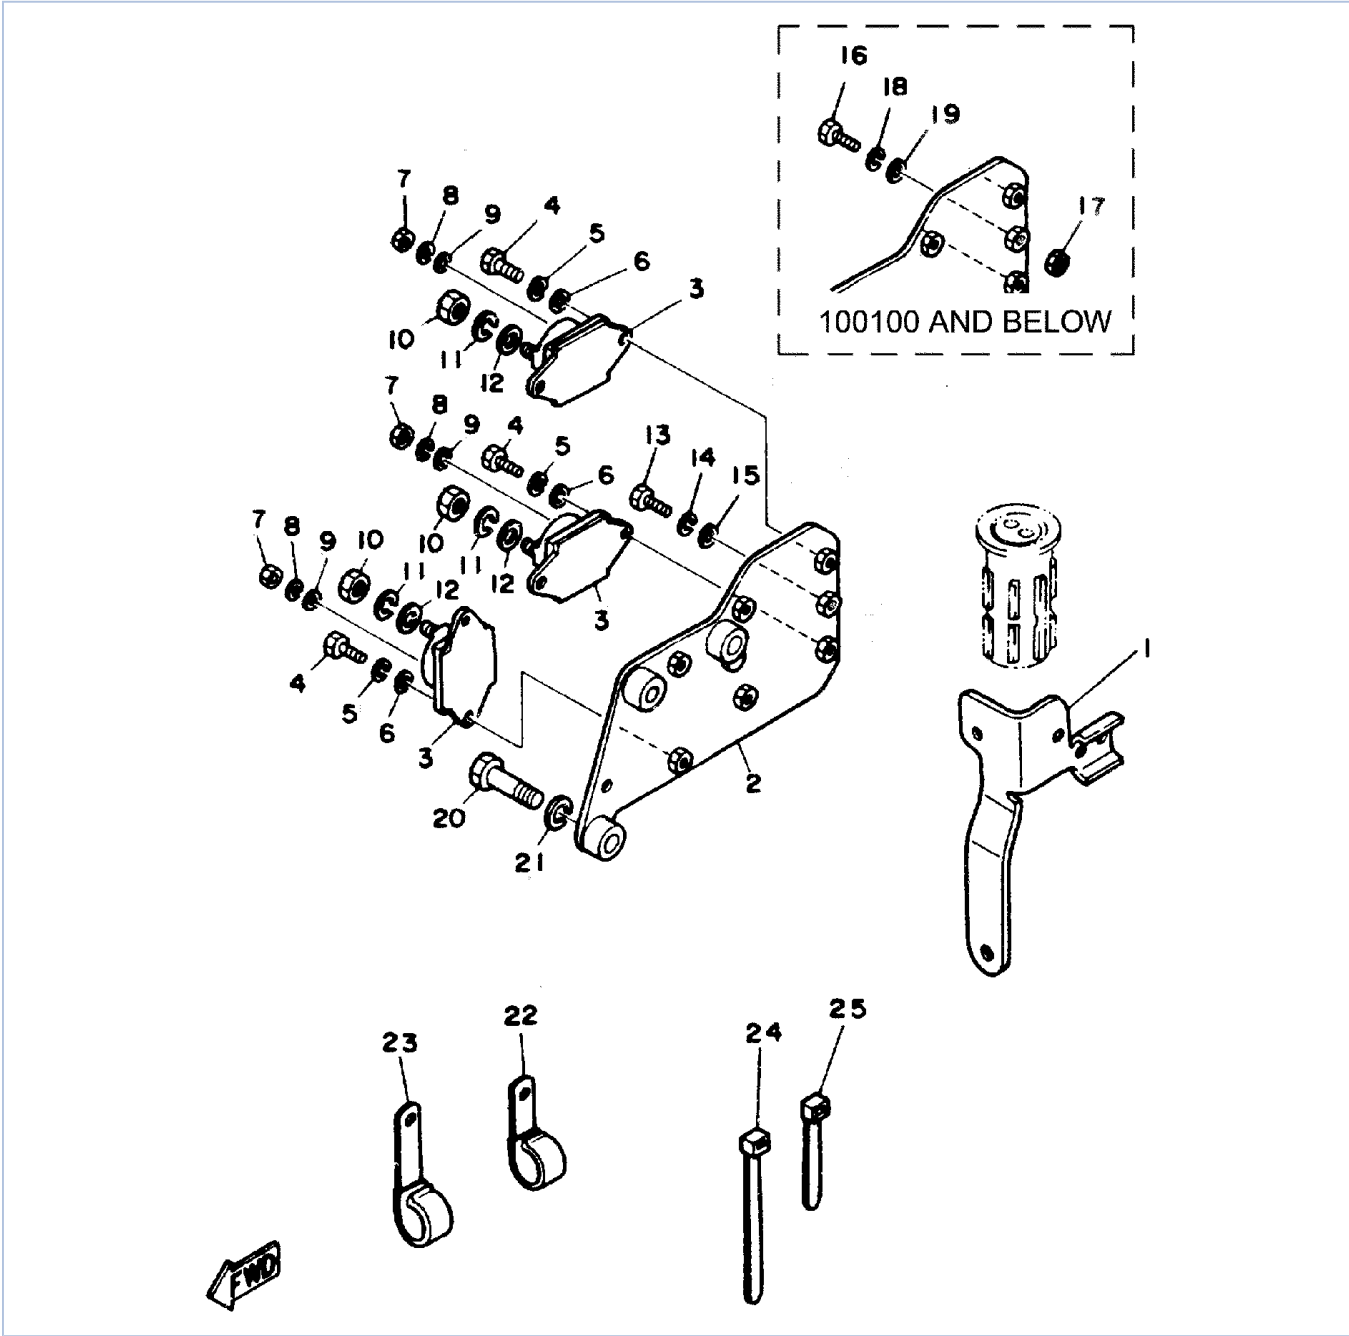

Part List

V6_4.3_ENGINE_YEMS 1989 / ELECTRIC PARTS 2

REF - NO	PART NUMBER	PART NAME	QUANTITY	REMARKS
1	YSC-10111-40-0C	BRACKET (100A FUSE)	1	
2	YSC-10111-70-BC	BRACKET, RELAY SOLENOID	1	
3	YSC-10122-40-0C	SOLENOID, RELAY	3	
4	YSC-90105-07-5C	BOLT, HEXAGON (1/4-20X3/4")	6	
5	YSC-93100-00-0C	WASHER, LOCK (1/4")	2	
6	YSC-92100-00-0C	WASHER, FLAT (1/4")	6	
7	YSC-95200-00-0C	NUT, HEXAGON (5/6-18 BRASS)	6	
8	YSC-93230-00-0C	WASHER, LOCK (5/16")	6	
9	YSC-92220-00-0C	WASHER, FLAT (5/16")	6	
10	YSC-95011-00-0C	NUT, HEXAGON (#10-32 BRASS)	6	
11	YSC-93000-00-0C	WASHER, LOCK (#10)	6	
12	YSC-92011-10-0C	WASHER, FLAT (#10)	6	
13	YSC-90205-06-3C	BOLT, HEXAGON (5/16-18X5/8")	1	100101~
14	YSC-93300-00-0C	WASHER, LOCK (3/8")	1	100101~
15	YSC-92300-00-0C	WASHER, FLAT (5/16")	1	100101~
16	YSC-90105-10-0C	BOLT, HEXAGON (1/4-20X1")	1	~100101
17	YSC-95102-00-0C	NUT, HEXAGON (1/4-20)	1	~100101
18	YSC-93100-00-0C	WASHER, LOCK (1/4")	1	~100101
19	YSC-92100-00-0C	WASHER, FLAT (1/4")	2	~100101
20	YSC-90305-15-0C	BOLT, HEXAGON (3/8-16X1-1/2")	3	
21	YSC-93300-00-0C	WASHER, LOCK (3/8")	3	
22	YSC-10112-30-0C	CLAMP, WIRE HARNESS (3/4")	2	
23	YSC-10120-90-0C	CLAMP, WIRE HARNESS (1/2")	1	
24	YSC-10122-60-0C	TIE WRAP (5-3/8")	12	
25	YSC-10122-70-0C	TIE WRAP	3