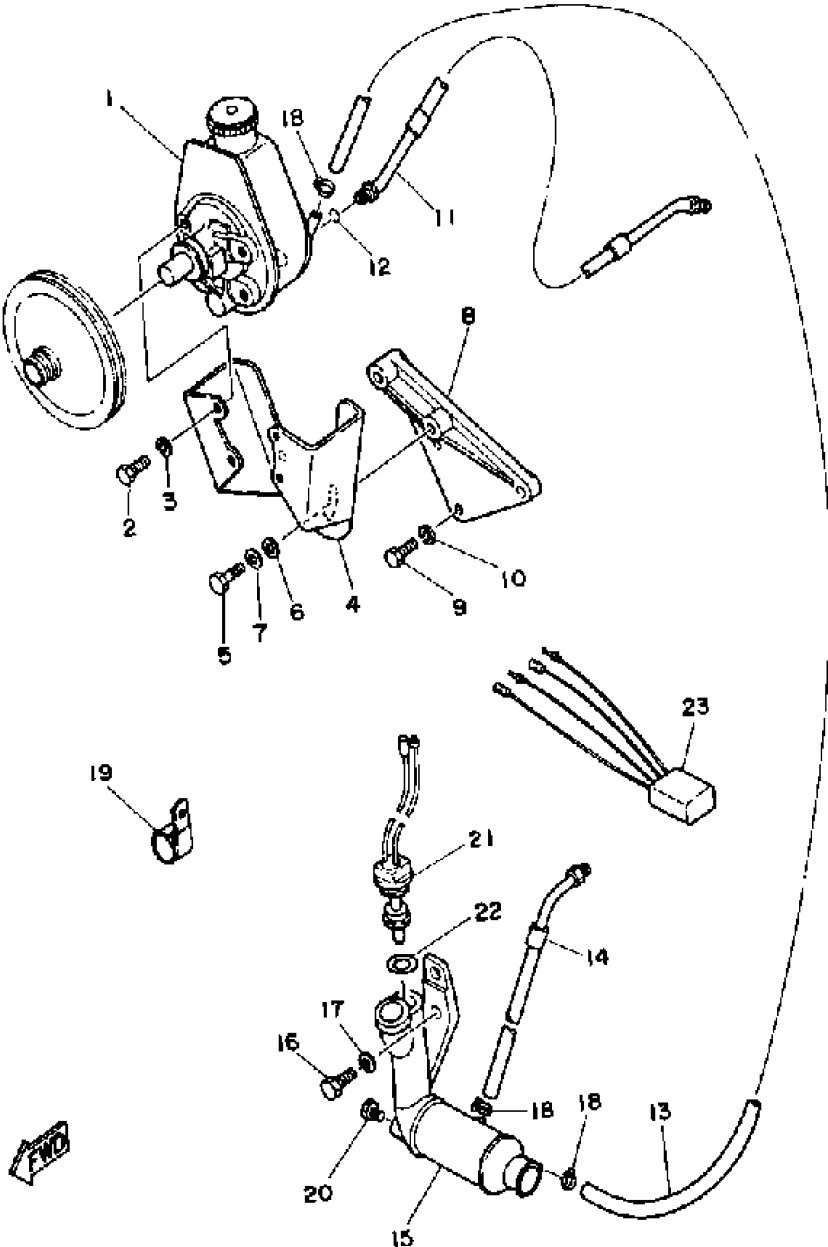

Part List

V6_4.3_ENGINE_YEMS 1989 / POWER STEERING PUMP - OIL COOLER

REF - NO	PART NUMBER	PART NAME	QUANTITY	REMARKS
1	YSC-10070-00-0C	PUMP, POWER STEERING	1	
2	YSC-90915-02-0C	BOLT, HEXAGON (M10X1.5X20MM)	4	
3	YSC-93913-00-0C	WASHER, LOCK (M10)	4	
4	YSC-10051-10-0C	BRACKET, POWER STEERING PUMP	1	
5	YSC-90505-10-0C	BOLT, HEXAGON (1/2-13X1")	2	
6	YSC-92500-00-0C	WASHER, FLAT (1/2")	1	
7	YSC-93500-00-0C	WASHER, LOCK (1/2")	2	
8	YSC-10051-20-AC	SUPPORT, POWER STEERING PUMP	1	
9	YSC-90305-12-5C	BOLT, HEXAGON (3/8-16X1- 1/4")	3	
10	YSC-93300-00-0C	WASHER, LOCK (3/8")	3	
11	YSC-12051-30-0C	HYDRAULIC LINE	1	HIGH PRESSURE
12	YSC-10060-10-0C	O-RING (.301 ID X .070 DIA)	1	
13	YSC-10051-40-0C	HYDRAULIC LINE ASSY	1	P.S.PUMP/ OIL COOLER
14	YSC-12051-50-0C	HYDRAULIC LINE ASSY	1	LOW PRESSURE
15	YSC-10051-60-0C	OIL COOLER ASSY (YSC- 10051-60-0C)	1	
16	YSC-90305-10-0C	BOLT, HEXAGON (3/8-16X1")	2	
17	YSC-93300-00-0C	WASHER, LOCK (3/8")	2	
18	YSC-10061-50-0C	CLAMP, HOSE (#2)	3	
19	YSC-10061-60-0C	CLAMP, HYDRAULIC LINE SUPPORT	2	
20	YSC-10230-20-0C	PLUG, HEXAGON (18" NPT BRASS)	1	
21	6T0-83605-00-00	SWITCH, SEA WATER FLOW	1	
22	90430-26191-00	GASKET, SEA WATER FLOW	1	
23	6T0-81325-00-00	CONDENSER, WATER FLOW SWITCH	1