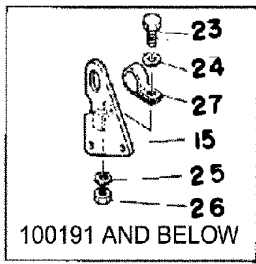

Part List

V6_4.3_ENGINE_YEMS 1989 / MOUNTING - FLYWHEEL HOUSING

REF - NO	PART NUMBER	PART NAME	QUANTITY	REMARKS
1	YSC-10281-10-BC	HOUSING, FLYWHEEL	1	100179~
1	YSC-10281-10-AC	HOUSING, FLYWHEEL (YSC-10281-10-0C)	1	~100178
1	YSC-10281-10-1C	HOUSING, FLYWHEEL (YSC-10281-10-0C)	1	
2	YSC-10110-00-0C	STUD, (3/8-16X2-3/4")	2	
3	YSC-92300-00-0C	WASHER, FLAT (5/16")	2	
4	YSC-93300-00-0C	WASHER, LOCK (3/8")	4	
5	YSC-95300-00-0C	NUT, HEXAGON	4	
6	YSC-90305-12-5C	BOLT, HEXAGON (3/8-16X1-1/4")	1	
7	YSC-90305-15-0C	BOLT, HEXAGON (3/8-16X1-1/2")	1	
8	YSC-93300-00-0C	WASHER, LOCK (3/8")	2	
9	YSC-10281-20-BC	UNDERCOVER, FLYWHEEL HOUSING	1	100179~
9	YSC-10281-20-0C	UNDERCOVER, FLYWHEEL HOUSING	1	~100178
10	YSC-10281-30-AC	GASKET, UNDERCOVER	1	100179~
10	YSC-10281-30-0C	GASKET, UNDERCOVER	1	~100178
11	YSC-91100-10-0C	SCREW, SELF TAPPING (1/4-20X1")	2	~100178
11	YSC-91100-10-0C	SCREW, SELF TAPPING (1/4-20X1")	4	~100178
11	YSC-91100-10-0C	SCREW, SELF TAPPING (1/4-20X1")	6	100179~
12	YSC-12281-40-0C	SUPPORT, FRONT V-6	2	
13	YSC-90305-12-5C	BOLT, HEXAGON (3/8-16X1-1/4")	6	
14	YSC-93300-00-0C	WASHER, LOCK (3/8")	6	
15	YSC-10281-60-BC	HANGER, ENGINE REAR (YSC-10281-60-AC)	1	
15	YSC-10281-60-BC	HANGER, ENGINE REAR (YSC-10281-60-AC)	1	
15	YSC-10281-60-BC	HANGER, ENGINE REAR (YSC-10281-60-AC)	1	
16	YSC-90305-10-0C	BOLT, HEXAGON (3/8-16X1")	1	
17	YSC-93300-00-0C	WASHER, LOCK (3/8")	2	
18	YSC-12290-00-AC	MOUNT KIT ASSY	2	
19	YSC-90305-10-0C	BOLT, HEXAGON (3/8-16X1")	6	
20	YSC-92300-00-1C	WASHER, FLAT (3/8")	6	
21	YSC-10251-60-0C	COUPLING, ENGINE DRIVE	1	
22	YSC-10290-40-0C	GROMMET	1	100192~
23	YSC-90305-10-0C	BOLT, HEXAGON (3/8-16X1")	1	~100191
24	YSC-92300-00-0C	WASHER, FLAT (5/16")	1	~100191
25	YSC-93300-00-0C	WASHER, LOCK (3/8")	1	~100191
26	YSC-95300-00-0C	NUT, HEXAGON	1	~100191
27	YSC-10061-00-0C	CLAMP, HYDRAULIC LINE SUPPORT	1	~100191