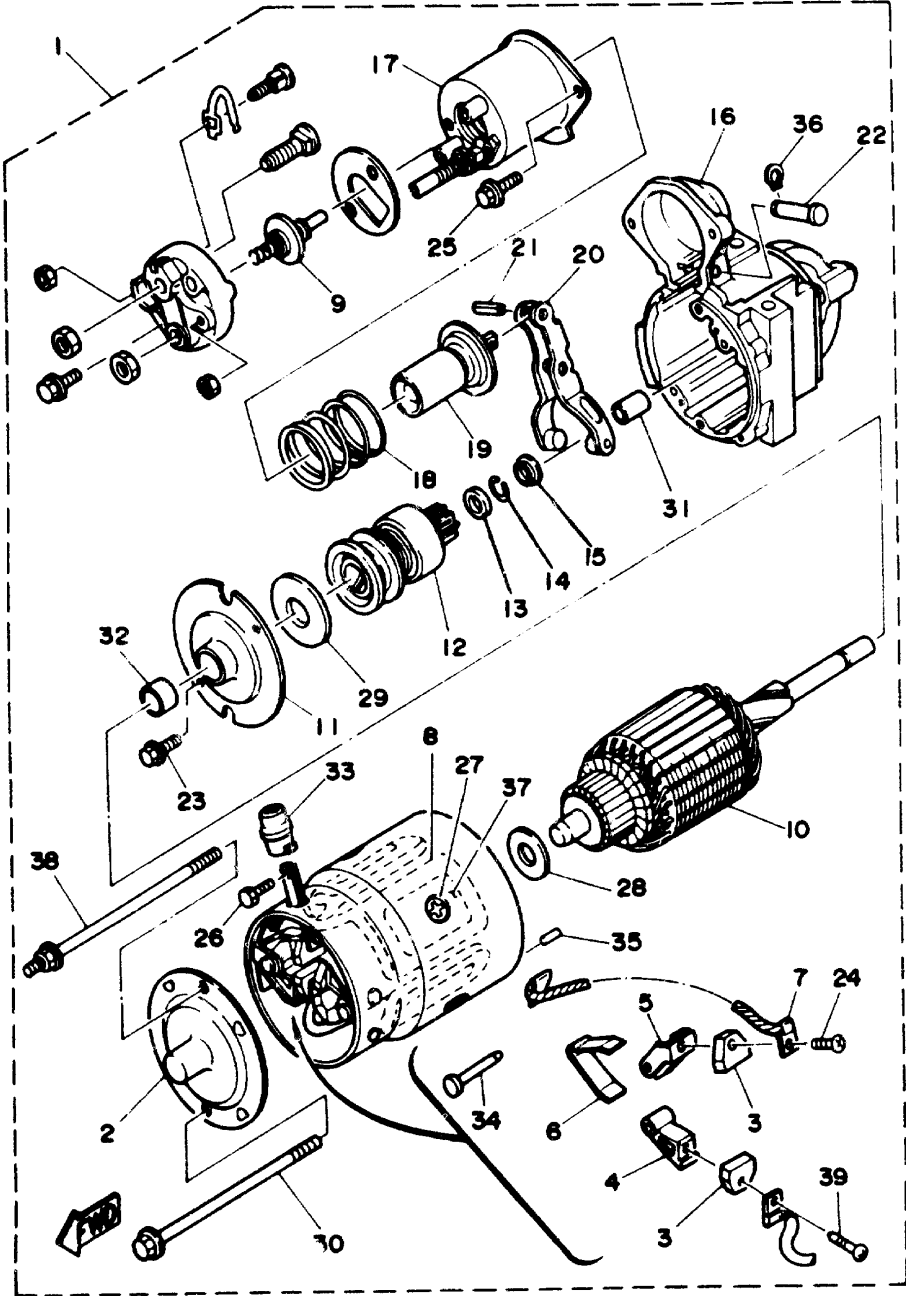

Part List

V6_4.3_ENGINE_YEMS 1989 / STARTING_MOTOR_ASSEMBLY

REF - NO	PART NUMBER	PART NAME	QUANTITY	REMARKS
1	YSC-10130-00-0C	STARTER ASSY	1	
2	YSC-10130-10-0C	.FRAME, COMMUTATOR END	1	
3	YSC-10130-20-0C	.BRUSH	4	
4	YSC-10130-30-0C	.HOLDER, BRUSH GROUND	2	
5	YSC-10130-40-0C	.HOLDER, BRUSH INSULATED	2	
6	YSC-10130-50-0C	.SPRING, BRUSH	2	
7	YSC-10130-70-0C	.LEAD, BRUSH GROUND	2	
8	YSC-10130-80-0C	.FIELD COIL ASSY (4 COILS)	1	
9	YSC-10130-90-0C	.CONTACT ASSY	1	
10	YSC-10131-00-0C	.ARMATURE	1	
11	YSC-10131-10-0C	.CENTER BEARING PLATE	1	
12	YSC-10131-20-0C	.DRIVE ASSEMBLY	1	
13	YSC-10131-30-0C	.COLLAR, PINION STOP DRIVE END	1	
14	YSC-10131-40-0C	.RING, PINION STOP	1	
15	YSC-10131-50-0C	.WASHER, THRUST DRIVE END	1	
16	YSC-10131-60-0C	.HOUSING, DRIVE	1	
17	YSC-10131-70-0C	.SOLENOID SWITCH	1	
18	YSC-10131-80-0C	.SPRING, PLUNGER RETURN	1	
19	YSC-10131-90-0C	.PLUNGER	1	
20	YSC-10132-00-0C	.LEVER, SHIFT	1	
21	YSC-10132-10-0C	.PIN, PLUNGER	1	
22	YSC-10132-20-0C	.STUD, SHIFT LEVER	1	
23	YSC-10132-50-0C	.SCREW & LOCK, CENTER BEARING	2	
24	YSC-10132-60-0C	.SCREW, INSULATED BRUSH ATTACHING	2	
25	YSC-10132-70-0C	.SCREW, SUPPORT ATTACHING	2	
26	YSC-10132-80-0C	.SCREW, FIELD LEAD ATTACHING	1	
27	YSC-10132-90-0C	.SCREW, POLE SHOE	4	
28	YSC-10133-10-0C	.WASHER, BRAKE COMMUTATOR END	1	
29	YSC-10133-20-0C	.WASHER	1	
30	YSC-10133-30-0C	.THRU BOLT	1	
31	YSC-10133-40-0C	.BUSHING, DRIVE END	1	
32	YSC-10133-50-0C	.BUSHING, CENTER BEARING	1	
33	YSC-10133-60-0C	.GROMMET (IN FIELD FRAME)	1	
34	YSC-10133-70-0C	.PIN, SUPORT ATTACHING	2	
35	YSC-10133-80-0C	PIN, DOWEL DRIVE END	1	
36	YSC-10133-90-0C	.RING, RETAINING SHIFT LEVER	1	
37	YSC-10134-00-0C	.POLE SHOE	4	
38	YSC-10134-10-0C	.THRU BOLT, WITH EXTENSION	1	
39	YSC-10134-20-0C	SCREW, GROUND BRUSH ATTACHING	2