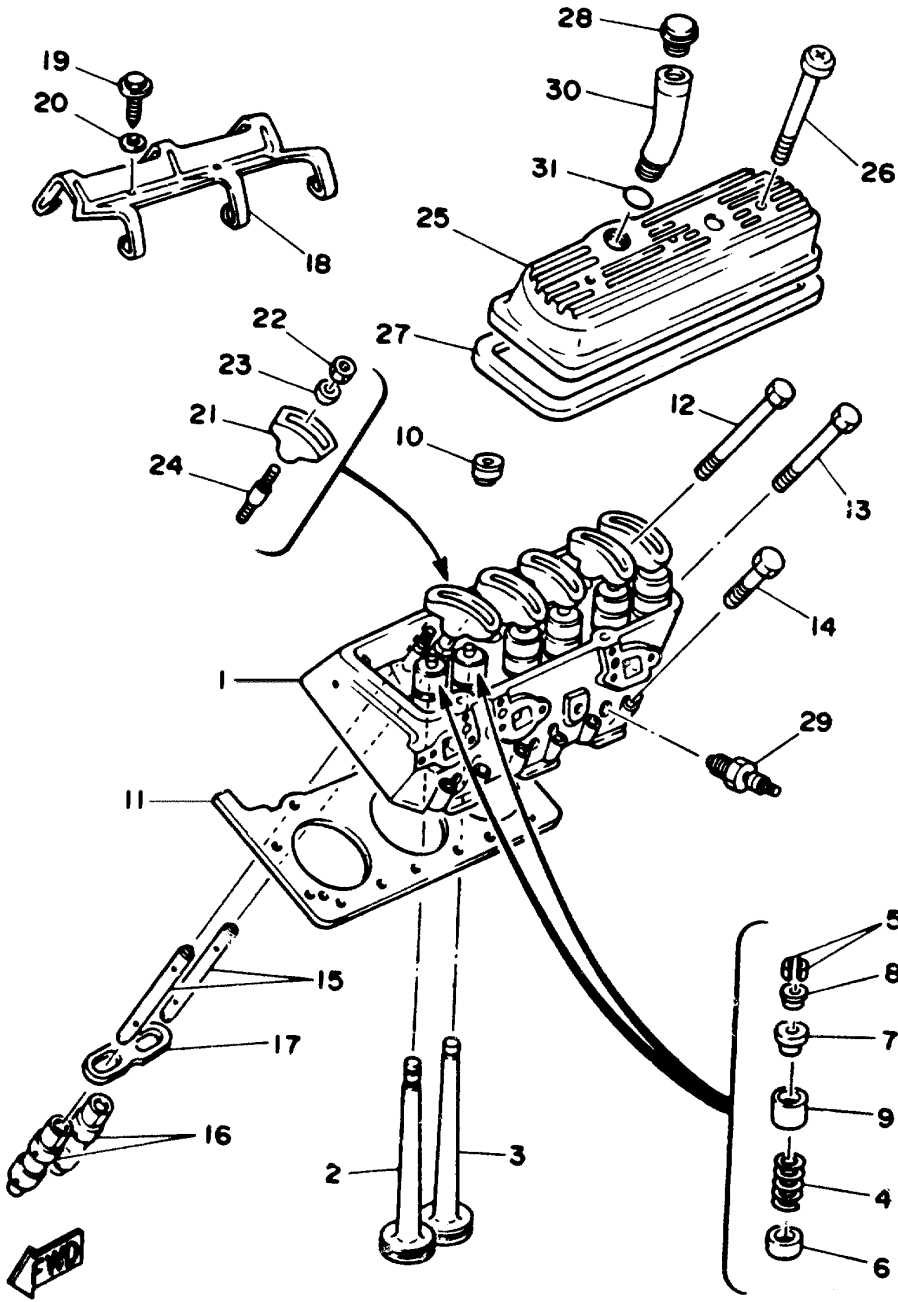

Part List

V6_4.3_ENGINE_YEMS 1989 / CYLINDER - CAMSHAFT

REF - NO	PART NUMBER	PART NAME	QUANTITY	REMARKS
1	YSG-10104-42-5G	CYLINDER & CASE ASSY	1	
2	YSG-38265-04-G0	PLUG, WATER JACKET	8	
3	YSG-46134-5G-00	PLUG	1	
4	YSG-14091-56-3G	PLUG	1	
5	YSG-14091-56-3G	PLUG	1	
6	YSG-38369-03-G0	PIN	2	
7	YSG-14096-23-3G	CAMSHAFT ASSEMBLY	1	
7	YSG-38369-03-G0	PIN	1	
8	YSG-47400-5G-00	BEARING, CAMSHAFT (#1)	1	
9	YSG-47400-6G-00	BEARING, CAMSHAFT (#2 & RR)	2	
10	YSG-47400-7G-00	BEARING, CAMSHAFT (#3 & 4)	1	
11	YSG-14096-26-2G	SPROCKET, CAMSHAFT	1	
12	YSG-14088-78-4G	SPROCKET, CRANKSHAFT	1	
13	YSG-94248-77-G0	BOLT	3	
14	YSG-14088-78-3G	CHAIN, CAMSHAFT DRIVE	1	
15	YSG-14093-63-6G	RETAINER, CAMSHAFT	1	
16	YSG-14093-63-7G	BOLT	2	
17	YSC-10201-50-0C	DRAIN COCK, EXHAUST MANIFOLD	2	
18	YSC-10221-30-0C	PLUG, CYLINDER CASE OIL TUBE	1	
19	YSC-10230-20-0C	PLUG, HEXAGON (18" NPT BRASS)	1	