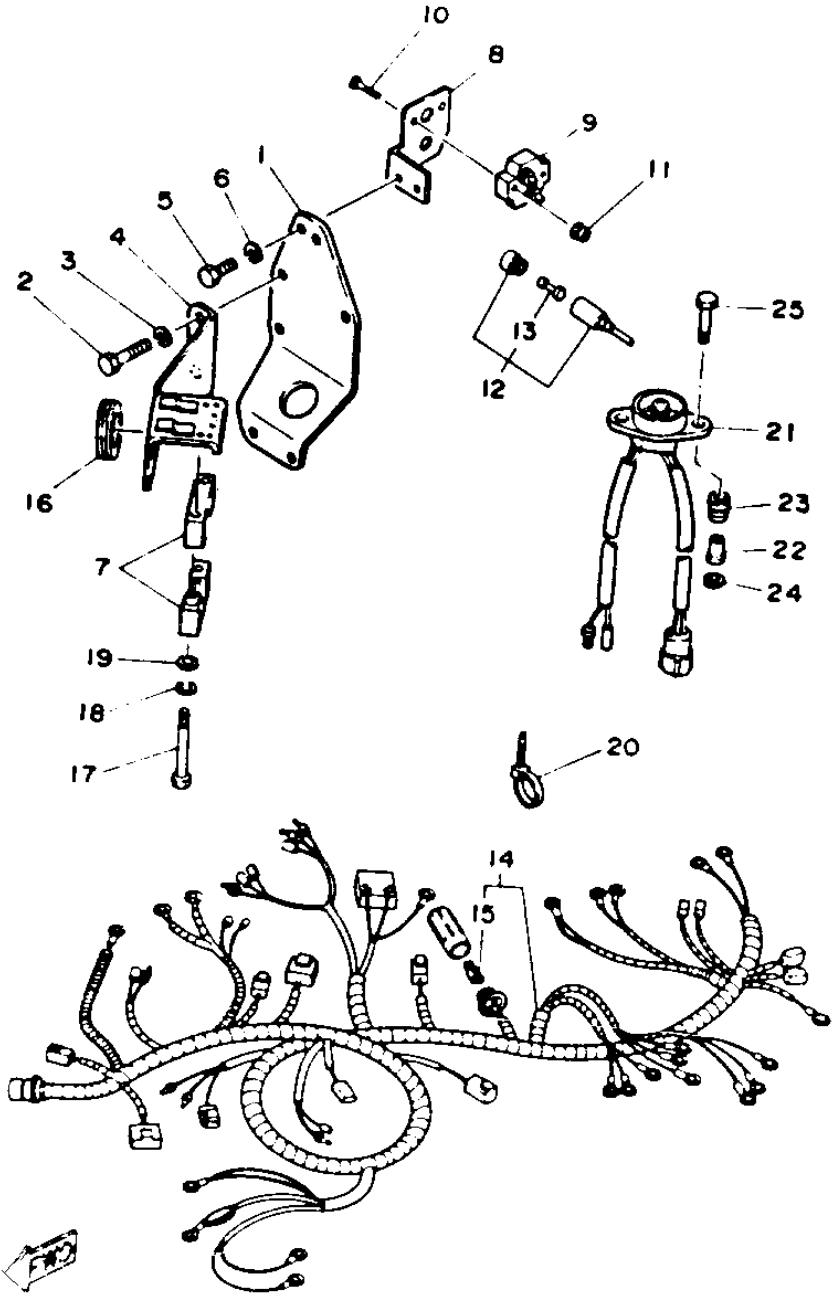

Part List

V6_4.3_ENGINE_YEMS 1989 / ELECTRIC PARTS 3

REF - NO	PART NUMBER	PART NAME	QUANTITY	REMARKS
1	YSC-10161-50-0C	BRACKET, FUEL FILTER MOUNTING	1	
2	YSC-90305-10-0C	BOLT, HEXAGON (3/8-16X1")	3	
3	YSC-93300-00-0C	WASHER, LOCK (3/8")	3	
4	YSC-10111-80-0C	BRACKET, 9-PIN ROUND CONNECTOR	1	
5	YSC-90305-10-0C	BOLT, HEXAGON (3/8-16X1")	2	
6	YSC-93300-00-0C	WASHER, LOCK (3/8")	2	
7	YSC-10111-30-0C	ANCHOR, 9-PIN ROUND CONNECTOR	2	
8	YSC-10112-20-BC	BRACKET, CIRCUIT BREAKER	1	
9	YSC-10120-40-0C	CIRCUIT BREAKER (60A)	1	
10	YSC-91001-08-8C	BOLT, SLOT PAN (#10- 24X1/8")	2	
11	YSC-96000-00-0C	NUT (#10-32 KEPS)	2	
12	YSC-10122-20-AC	FUSE HOLDER (10A)	1	
13	YSC-10122-30-0C	.FUSE (10A)	1	
14	YSC-12150-00-AC	WIRE HARNESS ASSY (YSC- 12150-00-0C)	1	
15	6T0-82151-00-00	.FUSE (100A)	1	
16	YSC-10121-30-0C	GROMMET, 9-PIN ROUND CONNECTOR	1	
17	YSC-90105-25-0C	BOLT, HEXAGON (1/4-20X2- 1/2")	2	
18	YSC-93100-00-0C	WASHER, LOCK (1/4")	2	
19	YSC-92100-00-0C	WASHER, FLAT (1/4")	2	
20	YSC-10122-60-0C	TIE WRAP (5-3/8")	2	
21	6T0-83677-00-00	TRIM CONTROL UNIT	1	
22	624-42542-00-00	PIPE	2	
23	6A0-82317-00-00	DAMPER, IGNITION COIL	2	
24	90201-06M62-00	WASHER, PLATE	2	
25	YSC-90105-10-0C	BOLT, HEXAGON (1/4-20X1")	2