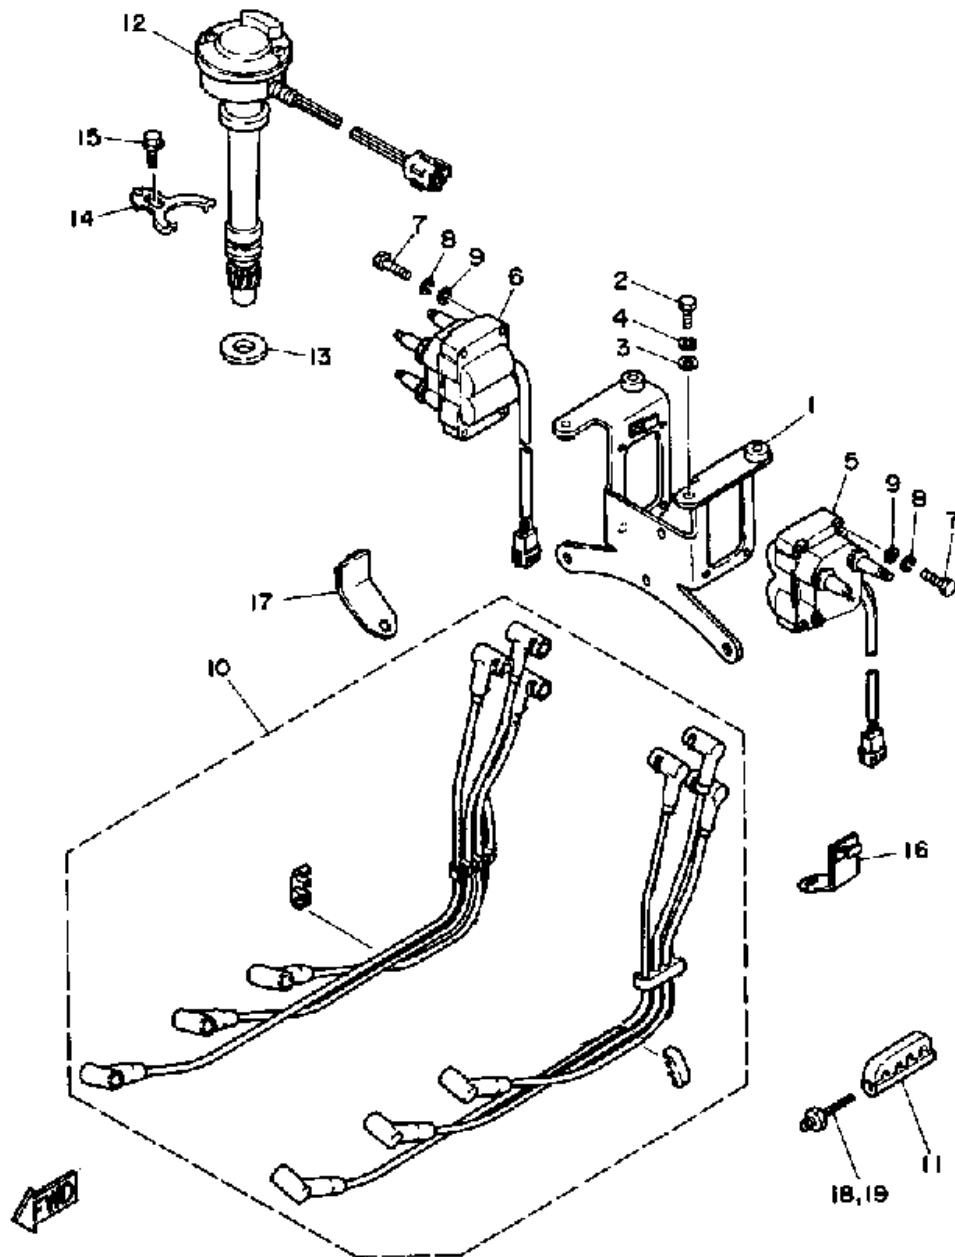

Part List

V6_4.3_ENGINE_YEMS 1989 / ELECTRIC PARTS 1

REF - NO	PART NUMBER	PART NAME	QUANTITY	REMARKS
1	YSC-10111-60-BC	BRACKET ASSY	1	
2	YSC-90205-10-0C	BOLT, HEXAGON (5/16-18X1")	2	
3	YSC-92200-00-0C	WASHER, FLAT (5/16")	2	
4	YSC-93200-00-0C	WASHER, LOCK (5/16")	2	
5	6T2-82310-00-0C	COIL, IGNITION (CYL 1, 2, 4 & 5)	1	
6	6T2-82320-00-00	COIL, IGNITION (CYL 3 & 6)	1	
7	YSC-90005-12-5C	BOLT, HEXAGON (#10-32X1-1/4")	8	
8	YSG-93000-00-0C	WASHER, LOCK (#10)	8	
9	YSG-92000-00-0C	WASHER, FLAT (#10)	8	
10	6T2-82340-00-00	WIRE SET, IGNITION	1	
11	YSC-10120-80-0C	RETAINER, IGNITION WIRE	3	
12	6T2-81670-00-00	PULSER, REVOLUTION PICK-UP	1	
13	YSG-10108-44-5G	GASKET, DISTRIBUTOR HOLE (YSG-10066-01-8G)	1	
14	YSG-14007-38-5G	CLAMP, DISTRIBUTOR HOLD-DOWN	1	
15	YSC-10123-10-0C	BOLT, HEXAGON (3/8-16X1")	1	
16	YSC-10112-00-0C	BRACKET ASSY (RIGHT)	1	
17	YSC-10112-10-0C	BRACKET ASSY (LEFT)	1	
18	YSC-10111-90-0C	BOLT & ROLL PIN ASSY (5/8")	2	SHORT
19	YSC-10111-91-0C	BOLT & ROLL PIN ASSY (1")	1	LONG