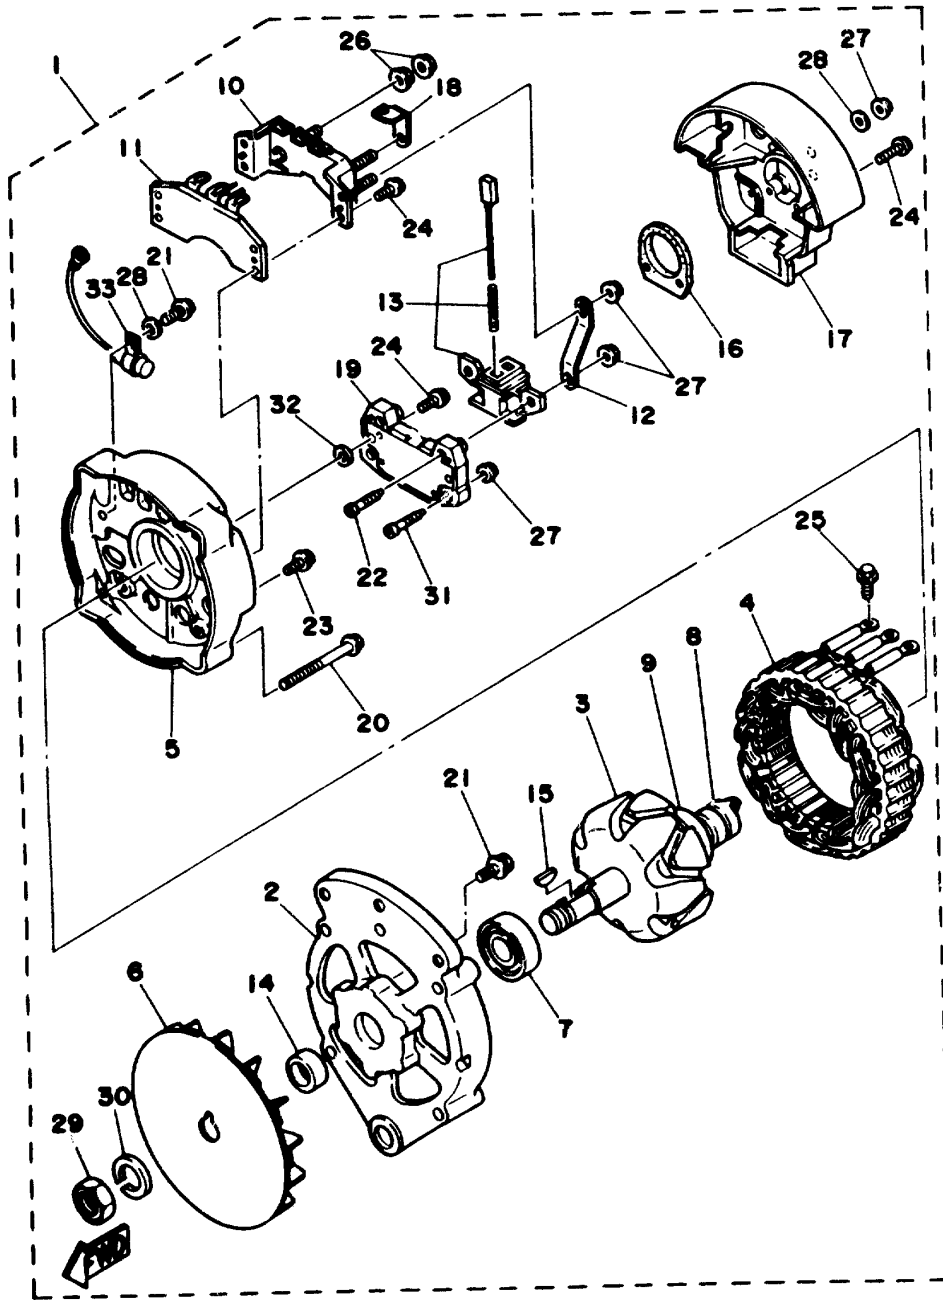

Part List

V6_4.3_ENGINE_YEMS 1989 / ALTERNATOR ASSY

REF - NO	PART NUMBER	PART NAME	QUANTITY	REMARKS
1	YSC-10140-01-AC	ALTERNATOR ASSY (YSC-10140-00-0C)	1	
2	YSC-10140-50-0C	.HOUSING, FRONT ALTERNATOR	1	
3	YSC-10140-60-0C	.ROTOR ASSY	1	
4	YSC-10140-70-0C	STATOR ASSY	1	
5	YSC-10140-80-0C	.HOUSING, REAR	1	
6	YSC-10140-90-0C	.FAN	1	
7	YSC-10140-01-AC	.ALTERNATOR ASSY (YSC-10140-00-0C)	1	
8	YSC-10141-10-0C	.SLIP RING	1	
9	YSC-10141-20-0C	.RETAINER, ROTOR BEARING	1	
10	YSC-10141-30-0C	.FIELD DIODE	1	
11	YSC-10141-40-0C	.BRIDGE RECTIFIER	1	
12	YSC-10141-50-0C	.D-STRAP	1	
13	YSC-10141-60-0C	.BRUSH ASSY	1	
14	YSC-10141-70-0C	.FAN SPACER	1	
15	YSC-10141-80-0C	.KEY	1	
16	YSC-10141-90-0C	.FELT GASKET	1	
17	YSC-10142-00-0C	.COVER ASSY	1	
18	YSC-10142-10-0C	.LUG, AC TAP	1	
19	YSC-10142-20-0C	.VOLTAGE REGULATOR	1	
20	YSC-10142-30-0C	.BOLT, THRU (10-32X230")	4	
21	YSC-10142-40-0C	.BOLT, THRU (10-32X1/2")	4	
22	YSC-10142-50-0C	.SCREW (10-24X7/8")	4	
23	YSC-10142-60-0C	.SCREW, TAPPING (10-24X3/8")	1	
24	YSC-10142-70-0C	.SCREW, TAPPING (10-32X5/8")	8	
25	YSC-10142-80-0C	.SCREW, TAPPING (8-32X5/16")	3	
26	YSC-10142-90-0C	.NUT, HEXAGON (1/4-20X7/16")	2	
27	YSC-10143-00-0C	.LOCK NUT, HEXAGON (10-24X3/8")	6	
28	YSC-10143-10-0C	.WASHER, FLAT (#10)	3	
29	YSC-10143-20-0C	.NUT, PULLEY MOUNTING	1	
30	YSC-10143-30-0C	.WASHER, SPLIT LOCK (5/8")	1	
31	YSC-10143-40-0C	.SCREW (10-24X3/4")	1	
32	YSC-10143-50-0C	.WASHER, INSULATOR	2	
333	YSC-10140-10-0C	CAPACITOR, 5 MFD, KIT	1