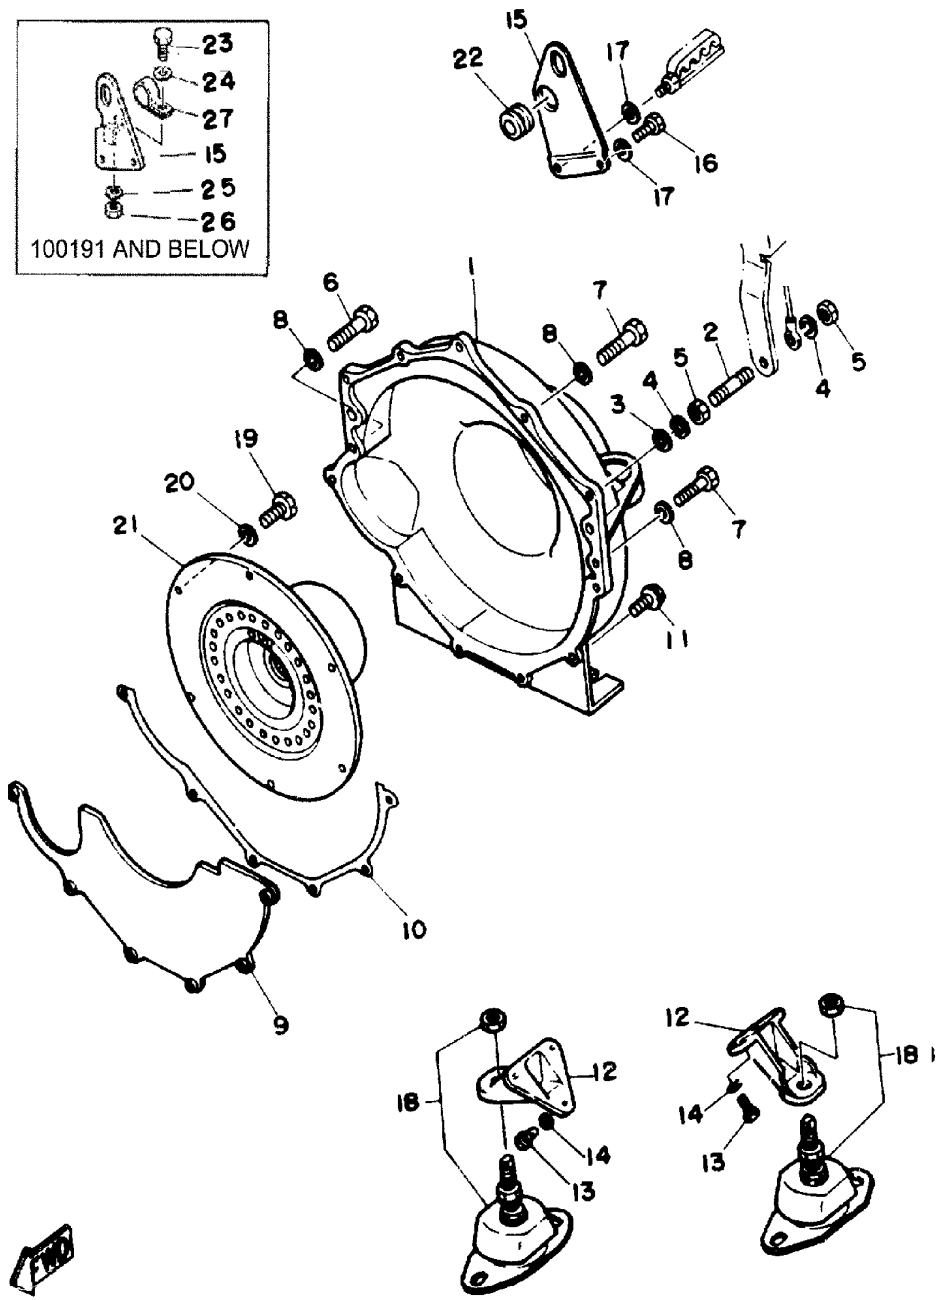

Part List

V6_4.3_ENGINE_YEMS 1989 / MOUNTING - FLYWHEEL HOUSING

REF - NO	PART NUMBER	PART NAME	QUANTITY	REMARKS
1	YSC-10281-10-BC	HOUSING, FLYWHEEL	1	100179~
1	YSC-10281-10-AC	HOUSING, FLYWHEEL (YSC-10281-10-0C)	1	~100178
1	YSC-10281-10-1C	HOUSING, FLYWHEEL (YSC-10281-10-0C)	1	
2	YSC-10110-00-0C	STUD, (3/8-16X2-3/4")	2	
3	YSC-92300-00-0C	WASHER, FLAT (5/16")	2	
4	YSC-93300-00-0C	WASHER, LOCK (3/8")	4	
5	YSC-95300-00-0C	NUT, HEXAGON	4	
6	YSC-90305-12-5C	BOLT, HEXAGON (3/8-16X1-1/4")	1	
7	YSC-90305-15-0C	BOLT, HEXAGON (3/8-16X1-1/2")	1	
8	YSC-93300-00-0C	WASHER, LOCK (3/8")	2	
9	YSC-10281-20-BC	UNDERCOVER, FLYWHEEL HOUSING	1	100179~
9	YSC-10281-20-0C	UNDERCOVER, FLYWHEEL HOUSING	1	~100178
10	YSC-10281-30-AC	GASKET, UNDERCOVER	1	100179~
10	YSC-10281-30-0C	GASKET, UNDERCOVER	1	~100178
11	YSC-91100-10-0C	SCREW, SELF TAPPING (1/4-20X1")	2	~100178
11	YSC-91100-10-0C	SCREW, SELF TAPPING (1/4-20X1")	4	~100178
11	YSC-91100-10-0C	SCREW, SELF TAPPING (1/4-20X1")	6	100179~
12	YSC-12281-40-0C	SUPPORT, FRONT V-6	2	
13	YSC-90305-12-5C	BOLT, HEXAGON (3/8-16X1-1/4")	6	
14	YSC-93300-00-0C	WASHER, LOCK (3/8")	6	
15	YSC-10281-60-BC	HANGER, ENGINE REAR (YSC-10281-60-AC)	1	
15	YSC-10281-60-BC	HANGER, ENGINE REAR (YSC-10281-60-AC)	1	
15	YSC-10281-60-BC	HANGER, ENGINE REAR (YSC-10281-60-AC)	1	
16	YSC-90305-10-0C	BOLT, HEXAGON (3/8-16X1")	1	
17	YSC-93300-00-0C	WASHER, LOCK (3/8")	2	
18	YSC-12290-00-AC	MOUNT KIT ASSY	2	
19	YSC-90305-10-0C	BOLT, HEXAGON (3/8-16X1")	6	
20	YSC-92300-00-1C	WASHER, FLAT (3/8")	6	
21	YSC-10251-60-0C	COUPLING, ENGINE DRIVE	1	
22	YSC-10290-40-0C	GROMMET	1	100192~
23	YSC-90305-10-0C	BOLT, HEXAGON (3/8-16X1")	1	~100191
24	YSC-92300-00-0C	WASHER, FLAT (5/16")	1	~100191
25	YSC-93300-00-0C	WASHER, LOCK (3/8")	1	~100191
26	YSC-95300-00-0C	NUT, HEXAGON	1	~100191
27	YSC-10061-00-0C	CLAMP, HYDRAULIC LINE SUPPORT	1	~100191