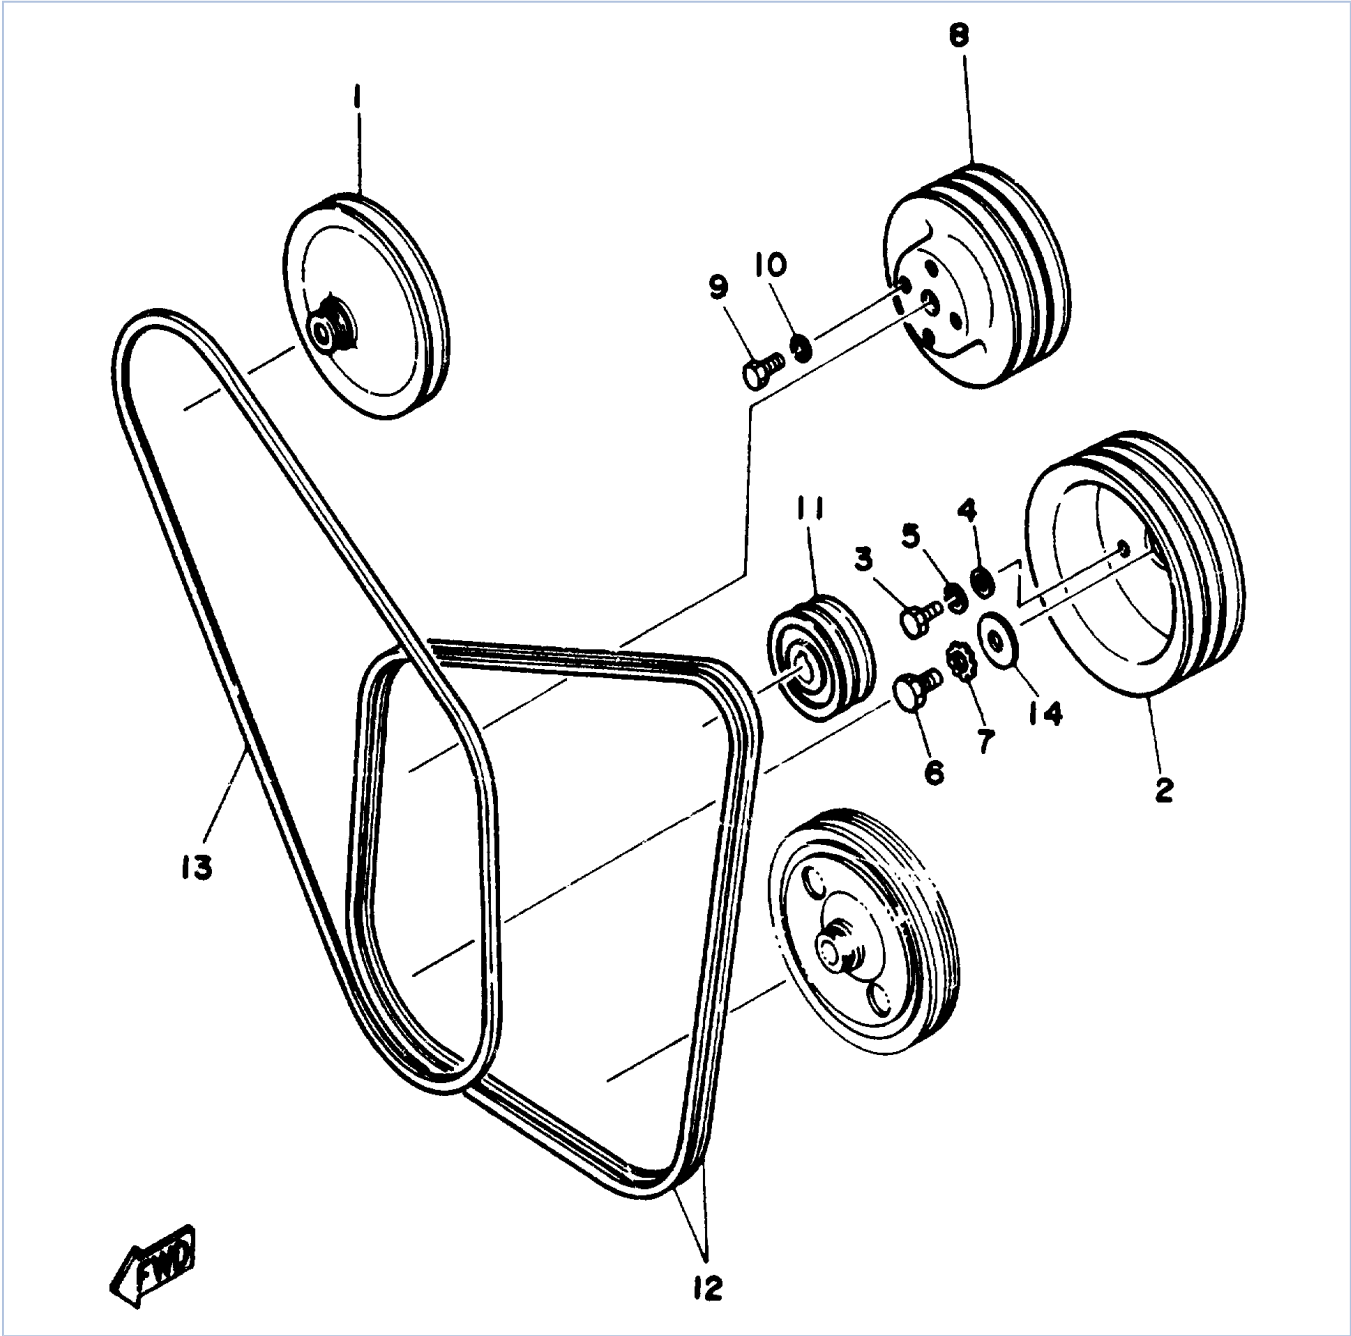

Part List

V6_4.3_ENGINE_YEMS 1989 / BELTS - PULLEYS

REF - NO	PART NUMBER	PART NAME	QUANTITY	REMARKS
1	YSC-10251-40-0C	PULLEY, POWER STEERING PUMP	1	
2	YSC-10251-10-0C	PULLEY, CRANKSHAFT	1	
3	YSC-90305-12-5C	BOLT, HEXAGON (3/8-16X1- 1/4")	3	
4	YSC-92300-00-0C	WASHER, FLAT (5/16")	3	
5	YSC-93300-00-0C	WASHER, LOCK (3/8")	3	
6	YSC-90415-25-0C	BOLT, HEXAGON (7/16- 20X2-1/2")	1	
7	YSC-94400-00-0C	WASHER, LOCK (7/16")	1	
8	YSC-10251-20-0C	PULLEY, WATER PUMP	1	
9	YSC-90215-07-5C	BOLT, HEXAGON (5/16- 24X3/4")	4	
10	YSC-93300-00-0C	WASHER, LOCK (3/8")	4	
11	YSC-10251-50-0C	PULLEY, ALTERNATOR (2 GROOVE)	1	
12	YSC-10260-00-0C	BELT, CRANK/PUMP ALTERNATOR	2	
13	YSC-10260-10-0C	BELT, CRANK/P.S. PUMP	1	
14	YSC-92400-00-0C	WASHER, FLAT SPECIAL (7/16") (YSC-10260-40-0C)	1