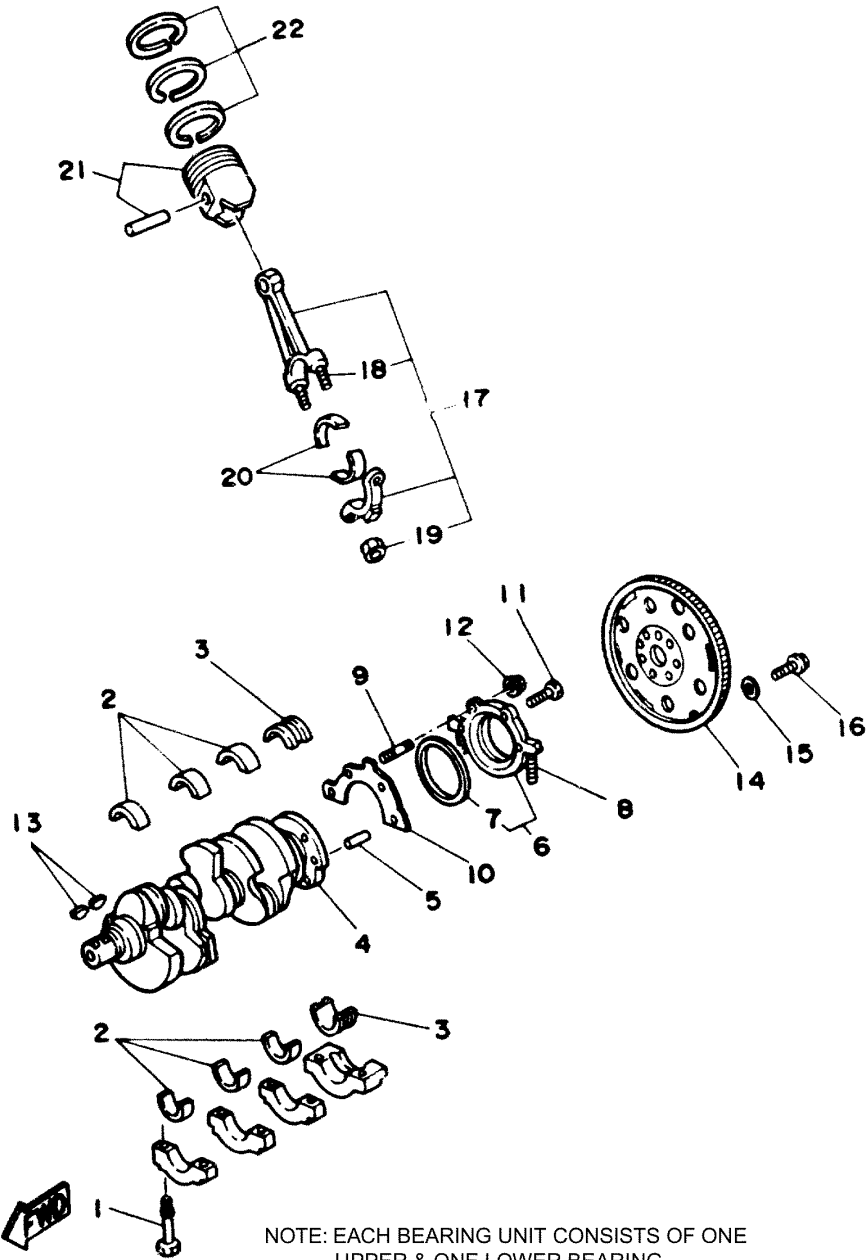

Part List

V6_4.3_ENGINE_YEMS 1989 / CRANK - PISTON

REF - NO	PART NUMBER	PART NAME	QUANTITY	REMARKS
1	YSG-39324-80-G0	BOLT, CRANKSHAFT BEARING CAP	8	
2	YSG-12329-42-9G	BEARING UNIT-CRANKSHAFT MAIN	3	AP .020 US SEE NOTE
2	YSG-12329-42-8G	BEARING UNIT-CRANK MAIN, REAR	3	AP .010 US SEE NOTE
2	YSG-12329-75-7G	BEARING UNIT-CRANKSHAFT MAIN	3	AP .001 US SEE NOTE
2	YSG-12329-75-6G	BEARING UNIT-CRANKSHAFT MAIN	3	STD
3	YSG-12379-79-0G	BEARING UNIT-CRANK MAIN, REAR	1	STD
3	YSG-12329-79-1G	BEARING UNIT-CRANK MAIN, REAR	1	AP .001 US SEE NOTE
3	YSG-12329-79-3G	BEARING UNIT-CRANK MAIN, REAR	1	AP .010 US SEE NOTE
3	YSG-12329-79-4G	BEARING UNIT-CRANK MAIN, REAR	1	AP .020 US SEE NOTE
4	YSG-14088-63-9G	CRANKSHAFT ASSY	1	
5	YSG-37016-79-G0	PIN	1	
6	YSG-14088-55-6G	RETAINER ASSY	1	
7	YSG-14088-55-9G	.SEAL	1	
8	YSG-14080-36-2G	STUD	2	
9	YSG-14101-05-8G	STUD	1	
10	YSG-14101-06-0G	GASKET	1	
11	YSG-14088-56-2G	BOLT	1	
12	YSG-94399-15-G0	NUT	1	
13	YSG-10675-1G-00	KEY	2	
14	YSG-14096-02-1G	FLYWHEEL ASSY	1	
15	YSG-49234-6G-00	WASHER	1	
16	YSG-83975-6G-00	BOLT, FLYWHEEL	6	
17	YSG-14077-94-4G	CON-ROD ASSY	6	
18	YSG-14077-94-1G	.BOLT	2	
19	YSG-22585-4G-00	.NUT, CONNECTING ROD	2	
20	YSG-18012-48-1G	BEARING UNIT-CON ROD	2	AP STD SEE NOTE
20	YSG-18012-48-2G	BEARING UNIT-CON ROD (0.014MM)	2	AP SEE NOTE
21	YSG-10049-07-5G	PISTON ASSY	6	AP
21	YSG-10049-07-3G	PISTON ASSY	6	STD
22	YSG-14089-02-6G	PISTON RING	6	AP
22	YSG-14089-02-5G	PISTON RING	6	STD