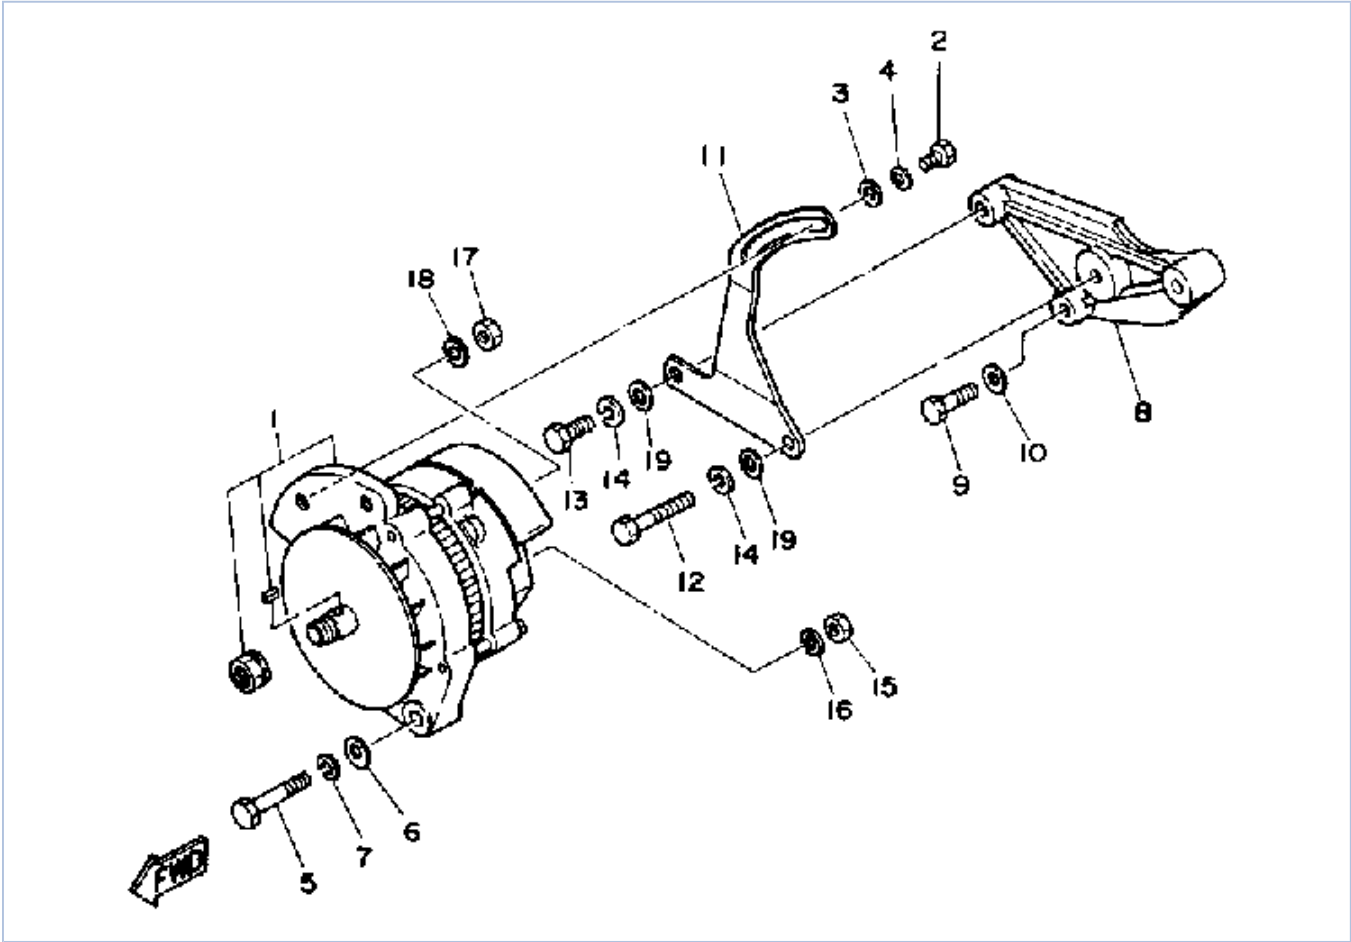

Part List

V6_4.3_ENGINE_YEMS 1989 / ALTERNATOR

REF - NO	PART NUMBER	PART NAME	QUANTITY	REMARKS
1	YSC-10140-01-AC	ALTERNATOR ASSY (YSC-10140-00-0C)	1	SEE NOTE
2	YSC-90205-10-0C	BOLT, HEXAGON (5/16-18X1")	1	
3	YSC-92801-20-0C	WASHER, FLAT (11/32")	1	
4	YSC-93200-00-0C	WASHER, LOCK (5/16")	1	
5	YSC-990508-00-0C	BOLT, HEXAGON (1/2-13X2-1/4")	1	
6	YSC-92500-00-0C	WASHER, FLAT (1/2")	1	
7	YSC-93500-00-0C	WASHER, LOCK (1/2")	1	
8	YSC-10111-10-0C	BRACKET, ALTERNATING MOUNTING	1	
9	YSC-90308-15-0C	BOLT, HEXAGON 3/8-16X1-3/4"	1	
10	YSC-92300-0C-90-0C	WASHER, FLAT (3/8")	1	
11	YSC-10111-20-AC	STRAP, ALTERNATING MOUNTING (YSC-10111-20-0C)	1	
12	YSC-90305-22-5C	BOLT, HEXAGON (3/8-16X2-1/4")	1	
13	YSC-90308-32-5C	BOLT, HEXAGON (3/8-16X3-1/4")	1	
14	YSC-93300-00-0C	WASHER, LOCK (3/8")	2	
15	YSC-95101-00-0C	NUT, HEXAGON (1/4-20)	1	
16	YSC-93130-00-0C	WASHER, LOCK (1/4")	1	
17	YSC-95001-00-0C	NUT, HEXAGON (#10-24)	1	
18	YSC-93030-00-0C	WASHER, LOCK (#10)	1	
19	YSC-92300-00-0C	WASHER, FLAT (5/16")	2