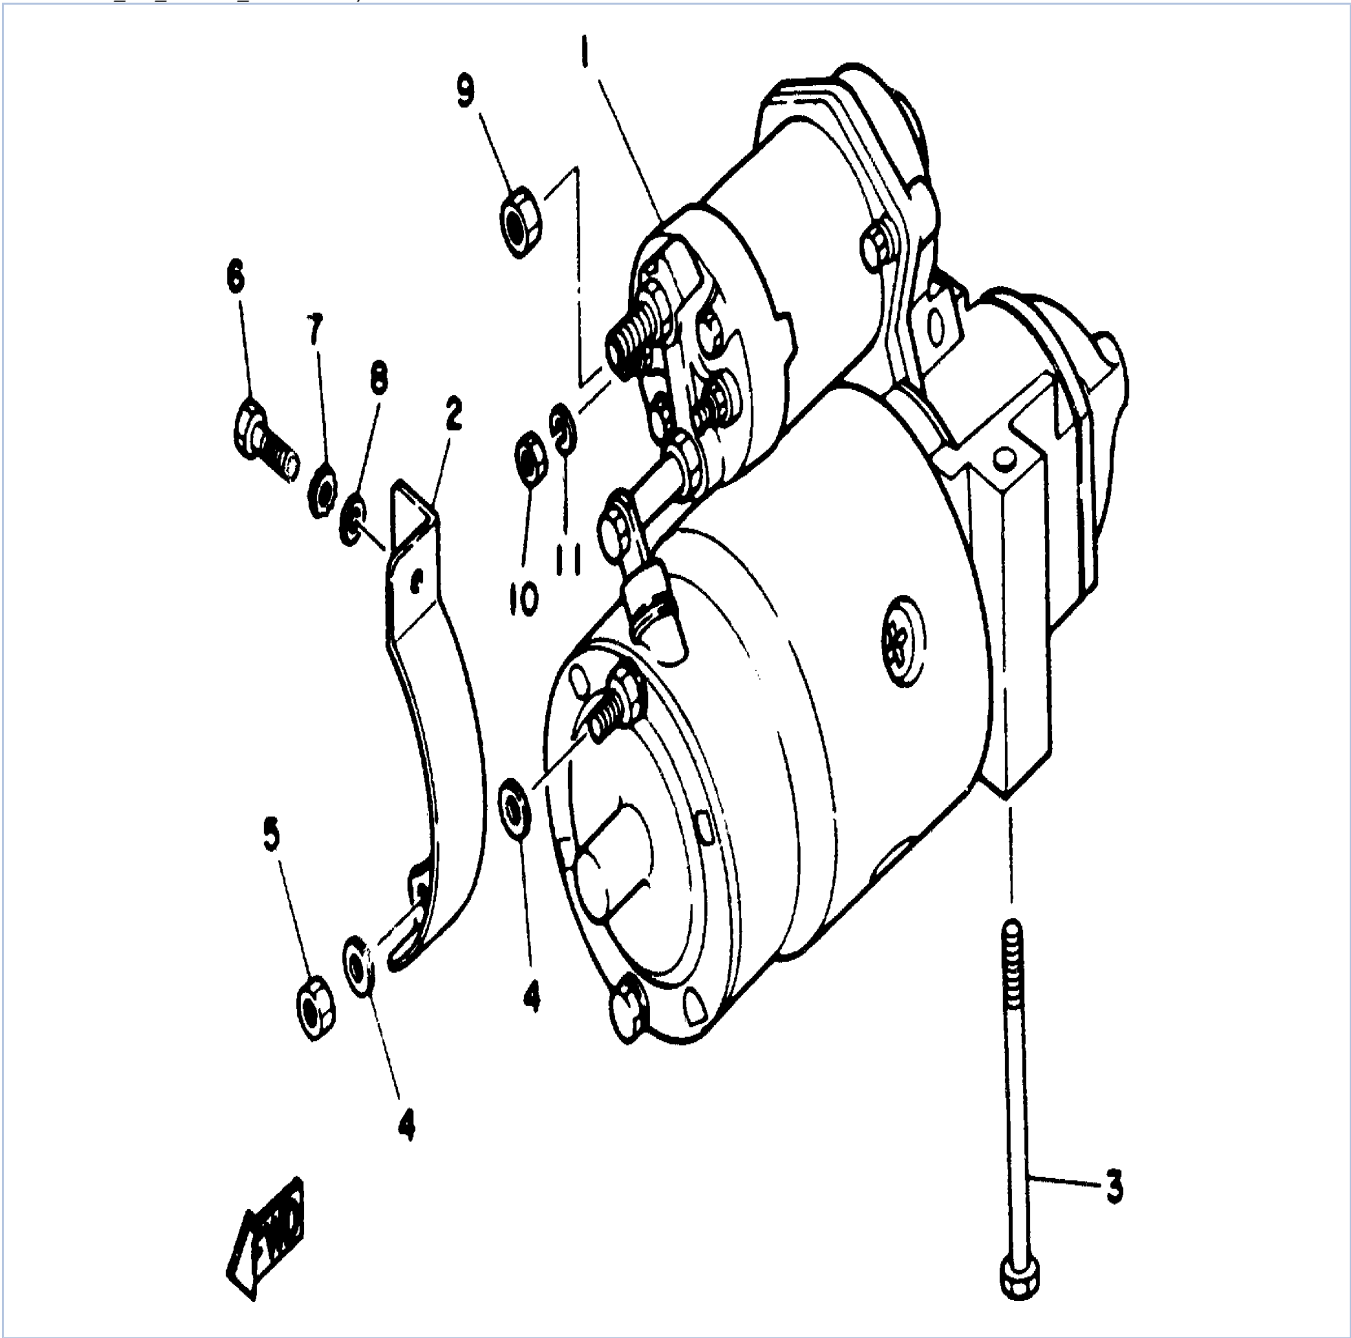

Part List

V6_4.3_ENGINE_YEMS 1989 / STARTING MOTOR

REF - NO	PART NUMBER	PART NAME	QUANTITY	REMARKS
1	YSC-10130-00-0C	STARTER ASSY	1	
2	YSG-39655-89-G0	STAY, STARTER MOTOR REAR	1	
3	YSG-14057-09-9G	BOLT, STARTER MOTOR MOUNTING	2	
4	YSC-92100-00-0C	WASHER, FLAT (1/4")	2	
5	YSC-95102-00-0C	NUT, HEXAGON (1/4-20)	1	
6	YSC-90205-06-3C	BOLT, HEXAGON (5/16- 18X5/8")	1	
7	YSC-94200-00-0C	WASHER, EXTERNAL TOOTH (5/16")	1	
8	YSC-92200-00-0C	WASHER, FLAT (5/16")	1	
9	YSC-95912-00-0C	NUT, HEXAGON (M10X1.5 BRASS)	1	
10	YSC-95902-00-0C	NUT, HEXAGON (M5X0.8 BRASS)	1	
11	YSC-93903-00-0C	WASHER, LOCK (M5)	2