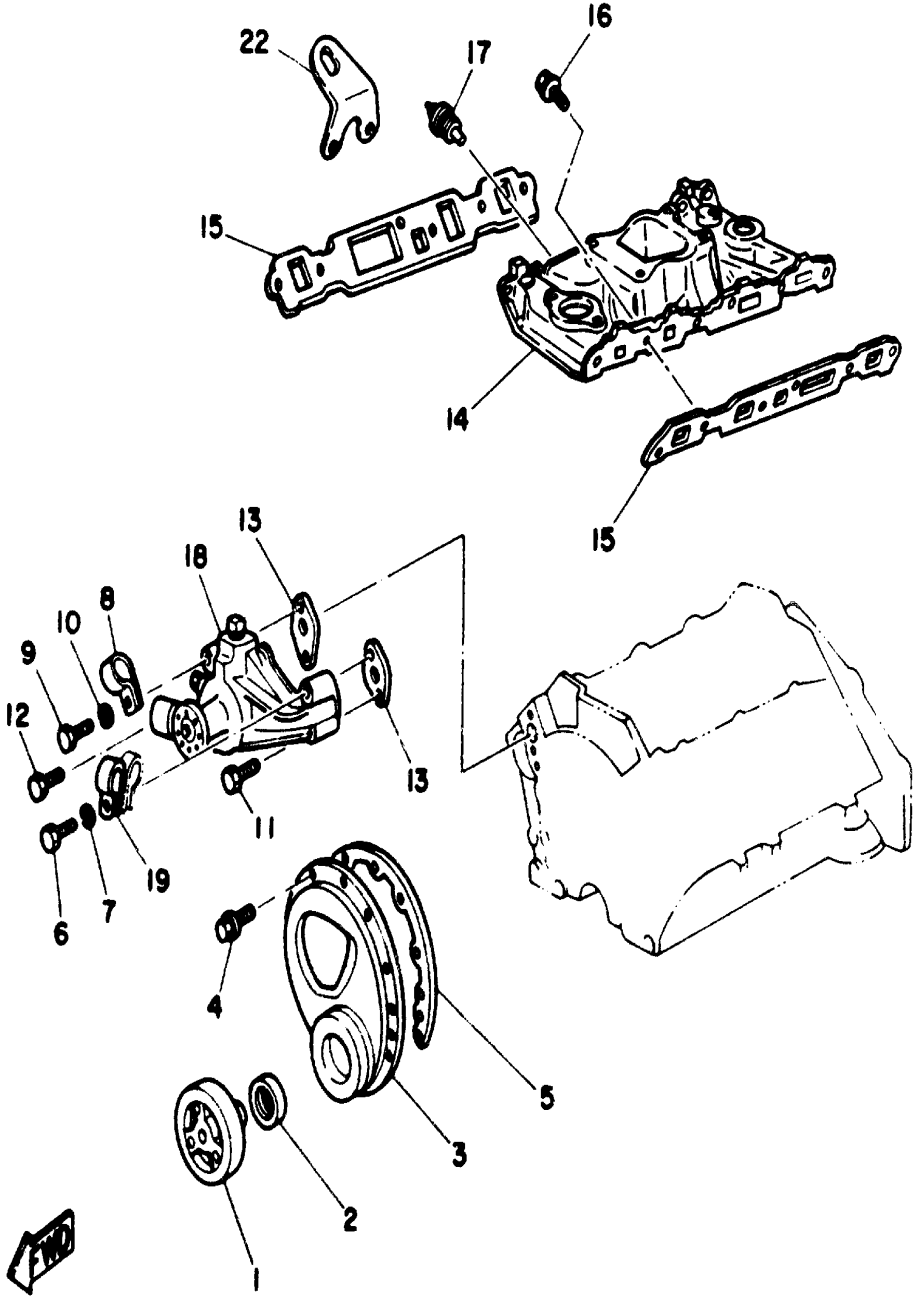

Part List

V6_4.3_ENGINE_YEMS 1989 / INTAKE MANIFOLD - FRONT COVER

REF - NO	PART NUMBER	PART NAME	QUANTITY	REMARKS
1	YSG-14095-91-6G	DAMPER ASSY	1	
2	YSG-10111-76-9G	SEAL ASSY	1	
3	YSG-10046-16-9G	COVER, FRONT	1	
3	YSG-39914-35-G0	POINTER, TIMING	1	
4	YSG-94399-30-G0	BOLT	10	
5	YSG-10108-43-5G	GASKET	1	
6	YSC-90308-17-5C	BOLT, HEXAGON (3/8-16X1-3/4")	1	UPPER LH
7	YSC-93300-00-0C	WASHER, LOCK (3/8")	1	UPPER LH
8	YSC-10082-30-0C	CLAMP, SUPPORT HOSE (1-7/16")	1	UPPER RH
9	YSC-90308-17-5C	BOLT, HEXAGON (3/8-16X1-3/4")	1	UPPER RH
10	YSC-93300-00-0C	WASHER, LOCK (3/8")	1	UPPER RH
11	YSG-94396-37-G0	BOLT	1	LOWER LH
12	YSG-45490-8G-00	BOLT	1	LOWER RH
13	YSG-37545-87-G0	GASKET, WATER PUMP	2	
14	YSG-44466-2G-00	.PLUG	1	
14	YSG-25522-46-6G	.PLUG	1	
14	YSG-39595-44-G0	.STUD	4	
14	YSG-14097-28-G0	MANIFOLD ASSY, INLET (YSG-62697-31-G0)	1	
14	YSG-46138-6G-00	.GUARD, INL MANIF OIL SPH	1	
15	YSG-14089-02-0G	GASKET, INLET MANIFOLD	2	
16	YSG-94399-21-G0	BOLT	4	
16	YSG-94402-49-G0	BOLT	1	
16	YSG-94402-49-G0	BOLT	4	
16	YSG-14091-54-4G	BOLT	8	
16	YSG-94399-21-G0	BOLT	4	
16	YSG-14091-54-4G	BOLT	8	
17	YSC-10120-00-0C	SENDER, WATER TEMPERATURE	1	
18	YSG-10081-94-4G	PUMP, CIRCULATING	1	
19	YSC-10091-50-0C	CLAMP, SUPPORT HOSE (1-7/16")	1	
20	YSC-10281-50-0C	HANGER, ENGINE FRONT	1	
21	YSC-10061-60-0C	CLAMP, HYDRAULIC LINE SUPPORT	1