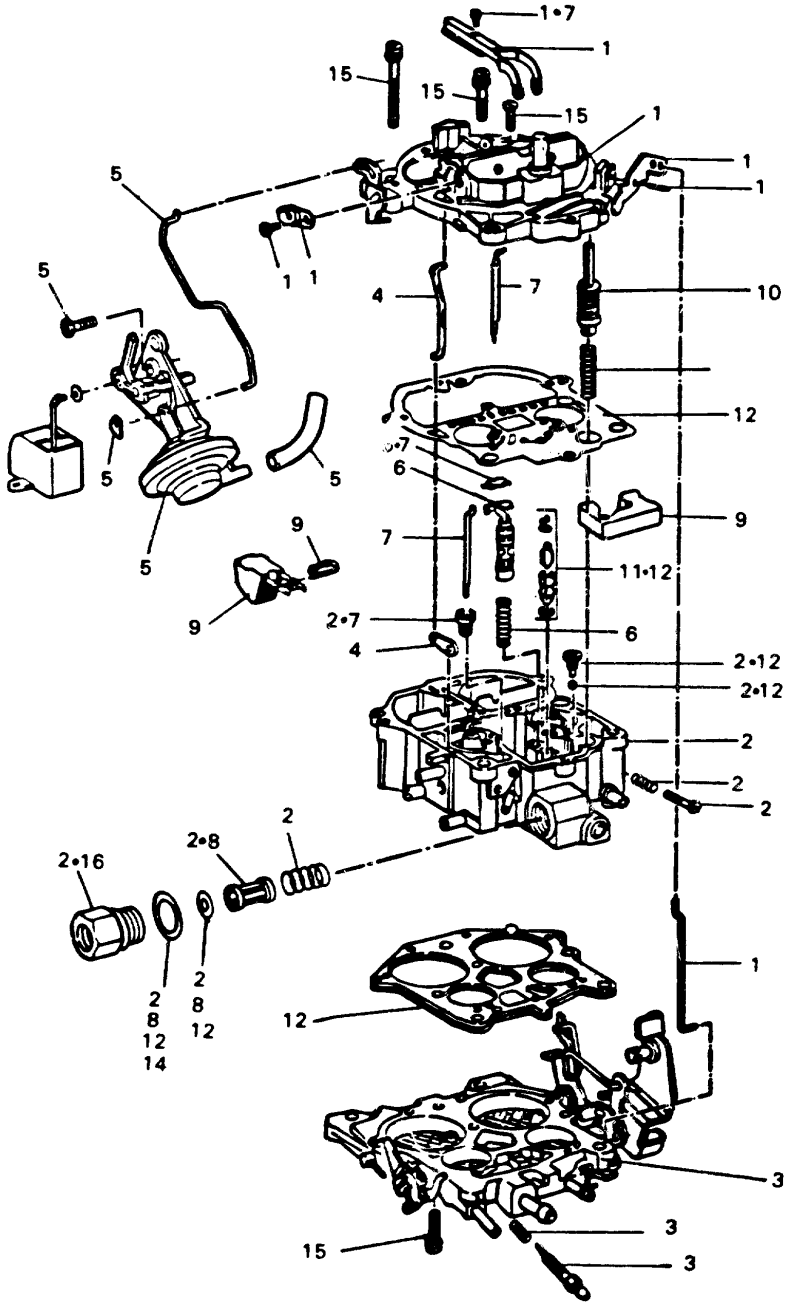

Part List

V6_4.3_ENGINE_YEMS 1989 / CARBURETOR KIT

REF - NO	PART NUMBER	PART NAME	QUANTITY	REMARKS
0	YSC-12180-00-0C	CARBURETOR ASSY	1	
1	YSC-12180-80-0C	.AIR HORN KIT	1	
2	YSC-12181-00-0C	.FLOAT BOWL KIT	1	
3	YSC-10181-10-0C	.THROTTLE BODY KIT	1	
4	YSC-10181-20-0C	.CHOKE LINK & LEVER KIT	1	
5	YSC-12181-30-0C	.PRIMARY VACUUM KIT	1	
6	YSC-12181-40-0C	.POWER PISTON KIT	1	
7	YSC-12181-50-0C	.METERING JET & ROD KIT	1	
8	YSC-10181-60-0C	.FUEL FILTER KIT	1	
9	YSC-10181-70-0C	.FLOAT KIT	1	
10	YSC-10181-80-0C	.PUMP KIT	1	
11	YSC-10180-50-0C	.NEEDLE & SEAT KIT	1	
12	YSC-10180-60-0C	.CARBURETOR REPAIR KIT	1	
13	000-00000-00-00	.TEST	1	N/A
14	YSC-10180-10-0C	GASKET, INLET FILTER NUT	1	
15	YSC-10181-90-0C	.SCREW KIT, AIR HORN / THROTTLE BODY	1	
16	YSC-10180-30-0C	.NUT, FUEL INLET	1	
17	YSC-10181-20-0C	.CHOKE LINK & LEVER KIT	1