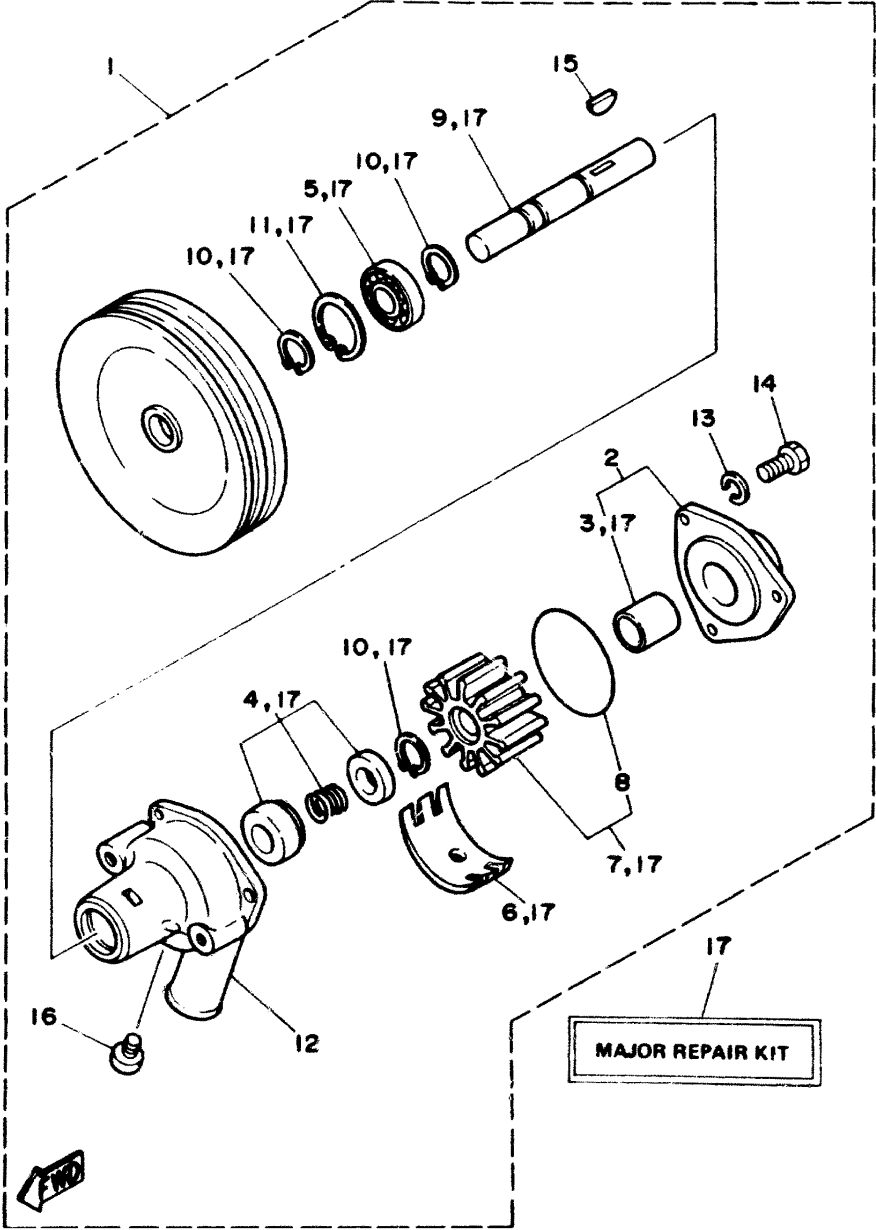

NOTE: THESE PARTS (& O-RINGS) ARE INCLUDED IN THE MAJOR REPAIR KIT, YSC-10103-00-0C.

Part List

V6_4.3_ENGINE_YEMS 1989 / RAW WATER PUMP ASSEMBLY

REF - NO	PART NUMBER	PART NAME	QUANTITY	REMARKS
1	YSC-10330-00-0C	PUMP ASSY, RAW WATER	1	
2	YSC-10101-90-0C	.COVER ASSY	1	
3	YSC-10101-30-0C	..BUSHING	1	SEE NOTE
4	YSC-10101-80-0C	.SEAL & SEAT ASSY	1	SEE NOTE
5	YSC-10100-40-0C	.BEARING, BALL	1	SEE NOTE
6	YSC-10101-50-0C	.CAM	1	SEE NOTE
7	YSC-10103-10-0C	.IMPELLER KIT	1	SEE NOTE
8	YSC-10100-90-0C	..O-RING	1	
9	YSC-10100-10-0C	.SHAFT	1	SEE NOTE
10	YSC-10100-20-0C	.SNAP RING, EXTERNAL	3	SEE NOTE
11	YSC-10100-30-0C	.SNAP RING, INTERNAL	1	SEE NOTE
12	YSC-10100-80-0C	.HOUSING	1	
13	YSC-10101-10-0C	.WASHER, LOCK	1	
14	YSC-10101-20-0C	.BOLT, CAP	3	
15	YSC-10101-40-0C	.KEY, WOODRUFF	1	
16	YSC-10101-60-0C	.SCREW, CAM	1	
17	YSC-10103-00-0C	MAJOR REPAIR KIT	1