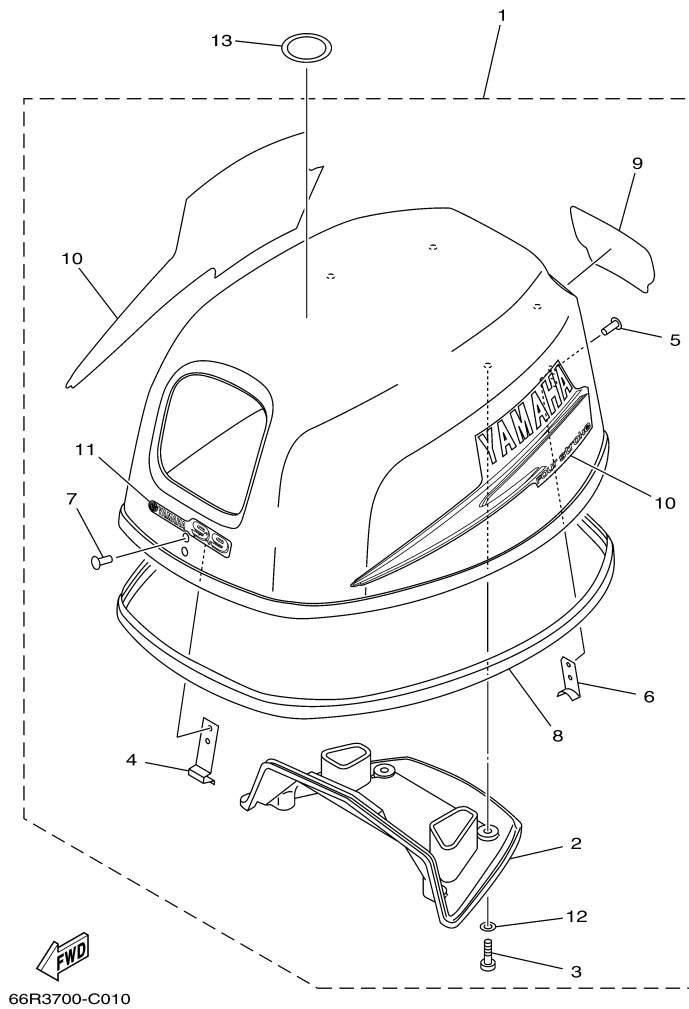

T9.9ELH2 0405 / TOP COWLING

©2014 Yamaha Motor Corporation, U.S.A. All rights reserved.

Part List

T9.9ELH2 0405 / TOP COWLING

REF - NO	PART NUMBER	PART NAME	QUANTITY	REMARKS
1	66R-42610-12-4D	TOP COWLING ASSY	1	
2	66M-42613-00-00	.MOLDING, AIR DUCT	1	
3	97780-60520-00	.SCREW, TAPPING	4	
4	65W-42651-01-00	.HOOK	1	
5	90266-06M02-00	.RIVET	2	
6	66M-42652-00-00	.HOOK	1	
7	90266-06M02-00	.RIVET	2	
8	6D4-42615-00-00	.SEAL	1	
9	66R-42678-20-00	.GRAPHIC, REAR	1	
10	66M-W0070-20-00	.GRAPHIC SET	1	
11	66N-42677-00-00	.GRAPHIC, FRONT	1	
12	90202-05M38-00	.WASHER, PLATE	4	
13	67F-13434-03-00	LABEL, CAUTION	1	