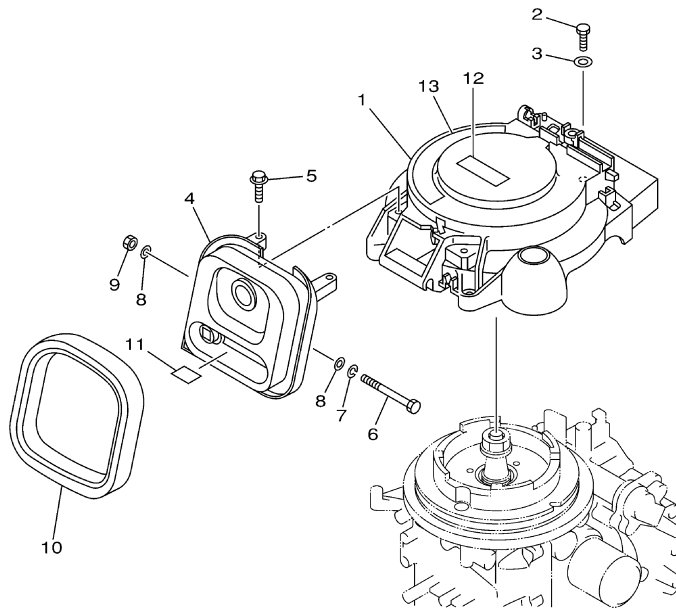

T9.9ELH2 0405 / STARTER

66R1700-2100

Part List

T9.9ELH2 0405 / STARTER

REF - NO	PART NUMBER	PART NAME	QUANTITY	REMARKS
1	66M-15711-10-00	CASE, STARTER	1	
2	97095-06020-00	BOLT	3	
3	92995-06600-00	WASHER	3	
4	66M-15758-10-00	GUIDE, ROPE	1	
5	90119-06M59-00	BOLT, WITH WASHER	2	
6	97095-06090-00	BOLT	1	
7	92995-06100-00	WASHER, SPRING	1	
8	90201-06M05-00	WASHER, PLATE	2	
9	95380-06700-00	NUT	1	
10	66M-15762-00-00	SEAL, RUBBER 2	1	
11	66M-84342-00-00	SEAT, EMBLEM	1	
12	6A1-83625-41-00	MARK 5	1	
13	66M-14427-40-00	LABEL, INSTRUCTION	1