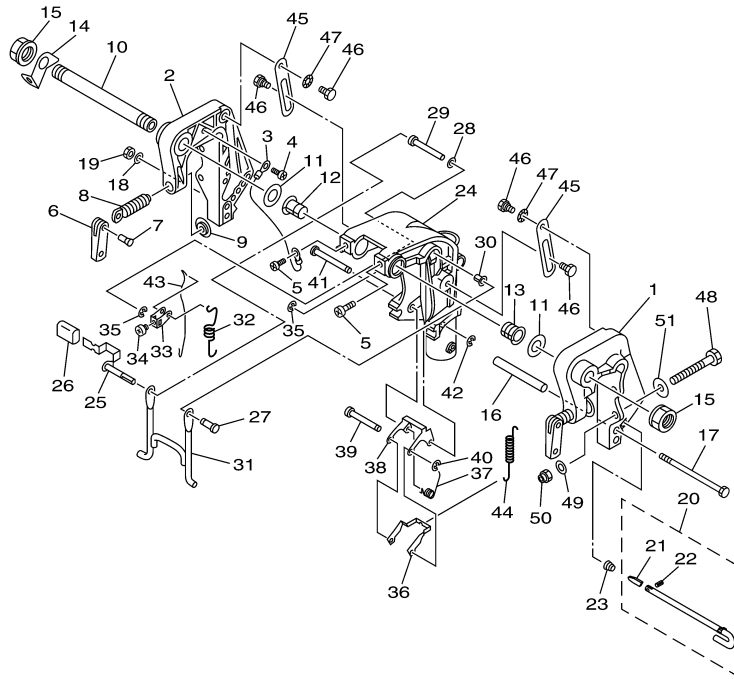

T9.9ELH2 0405 / BRACKET 1

66R4110-D210

Part List

T9.9ELH2 0405 / BRACKET 1

REF - NO	PART NUMBER	PART NAME	QUANTITY	REMARKS
1	63V-43111-06-4D	BRACKET, CLAMP 1	1	
2	63V-43112-07-4D	BRACKET, CLAMP 2	1	
3	66M-82148-00-00	WIRE, LEAD 4	1	
4	97885-06008-00	SCREW, PAN HEAD	1	
5	97885-08010-00	SCREW, PAN HEAD	2	
6	6E0-43118-01-00	HANDLE, TRANSOM CLAMP	2	
7	90243-04M01-00	PIN	2	
8	6E7-43116-00-00	SCREW, TRANSOM CLAMP	2	
9	648-43114-01-00	PAD, TRANSOM CLAMP	2	
10	63W-43131-10-00	BOLT, CLAMP BRACKET	1	FOR RIDE GUIDE
10	63W-43131-01-00	BOLT, CLAMP BRACKET	1	
11	90202-22M54-00	WASHER, PLATE	2	
12	90386-22M94-00	BUSH	1	
13	90386-22M94-00	BUSH	1	
14	66R-43113-00-00	PLATE, CLAMP BRACKET	1	
15	90185-22043-00	NUT, SELF-LOCKING	2	
16	90387-06M13-00	COLLAR	1	
17	90101-06M29-00	BOLT	1	
18	92995-06600-00	WASHER	1	
19	95380-06700-00	NUT	1	
20	66M-43160-01-00	TILT ROD ASSY	1	
21	689-43165-00-00	.PLATE, TILT LOCK	1	
22	91690-30008-00	.PIN, SPRING	1	
23	90502-10M07-00	SPRING, CONICAL	1	
24	66M-43311-10-4D	BRACKET, SWIVEL 1	1	L
25	66M-43630-01-00	TILT LEVER ASSY	1	
26	682-43318-01-00	COVER	1	
27	63V-43191-00-00	SHAFT, STOPPER	1	
28	90202-07M60-00	WASHER, PLATE	1	
29	90387-07M07-00	COLLAR	1	
30	90386-07M95-00	BUSH	1	
31	66M-43350-01-00	RECEIVER ASSY	1	
32	90507-20M00-00	SPRING, TENSION	1	
33	63V-43641-01-00	LEVER, TILT	1	
34	90157-05014-00	SCREW, PAN HEAD	1	
35	99080-05600-00	CIRCLIP	2	
36	66R-43614-00-00	PLATE, TILT LOCK	1	
37	90508-18M41-00	SPRING, TORSION	1	
38	66R-43615-00-00	PLATE, TILT LOCK	1	
39	66R-43611-00-00	SHAFT, TILT LOCK	1	
40	93430-04M03-00	CIRCLIP	1	
41	63V-43659-00-00	SHAFT, REVERSE LOCK	1	
42	99080-05600-00	CIRCLIP	1	
43	66R-43617-00-00	ROD, TILT LOCK	1	
44	90506-26M38-00	SPRING, TENSION	1	
45	63V-43181-00-00	LEVER, TILT STOP	2	
46	90109-06M84-00	BOLT	4	
47	90206-10M24-00	WASHER, WAVE	2	
48	90101-08M88-00	BOLT	2	
49	92990-08600-00	..WASHER, PLATE	2	
50	90185-08057-00	NUT, SELF-LOCKING	2	
51	90201-08MA4-00	WASHER, PLATE	2