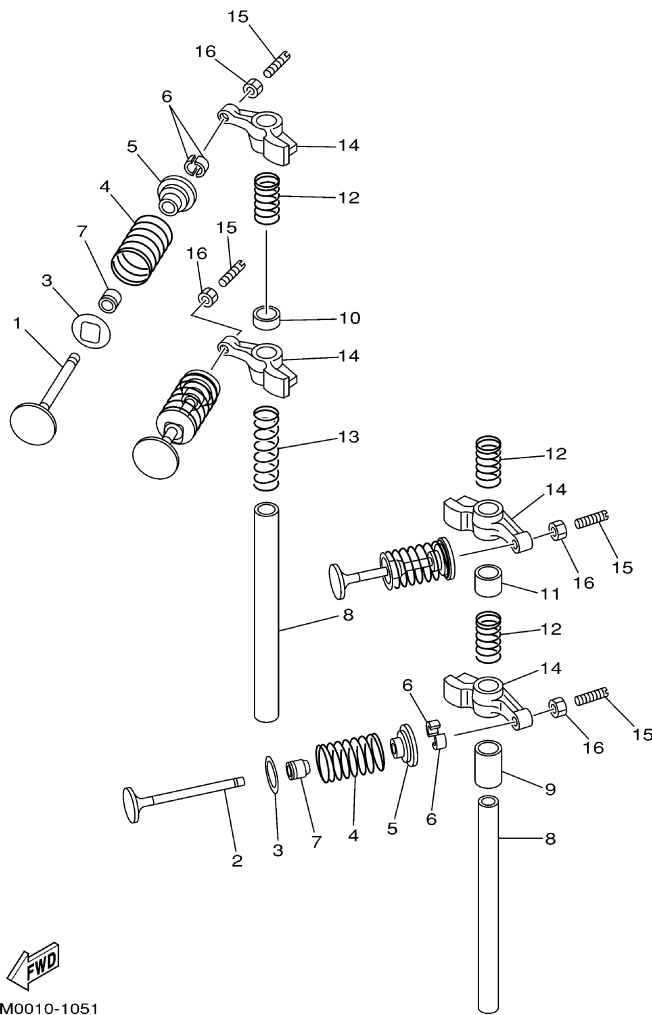

T9.9ELH2 0405 / CYLINDER CRANKCASE 2

Part List

T9.9ELH2 0405 / CYLINDER CRANKCASE 2

REF - NO	PART NUMBER	PART NAME	QUANTITY	REMARKS
1	66M-W009A-02-1S	CYLINDER HEAD COMPLETE	1	
2	66M-11111-01-1S	HEAD, CYLINDER 1	1	
3	66M-11133-29-00	.GUIDE, VALVE 1	4	
4	93450-09M01-00	.CIRCLIP	4	
5	66M-11181-10-00	.GASKET, CYLINDER HEAD 1	1	
6	99510-10114-00	PIN, DOWEL	2	
7	90105-08M78-00	BOLT, FLANGE	6	
8	90119-06MA3-00	BOLT, WITH WASHER	3	
9	66M-11191-00-1S	COVER, CYLINDER HEAD 1	1	
10	66M-11356-00-00	.SEAL, CYLINDER 2	1	
11	97095-06020-00	BOLT	4	
12	92995-06600-00	WASHER	4	
13	6G8-15363-00-00	PLUG, OIL	1	
14	93210-24M79-00	.O-RING	1	
15	66M-12138-40-00	MARK, CAUTION	1	
16	NGK-DPR6E-A9-00	PLUG, SPARK (NGK DPR6EA-9)	2	

T9.9ELH2 0405 / VALVE

66M0010-1051

Part List

T9.9ELH2 0405 / VALVE

REF - NO	PART NUMBER	PART NAME	QUANTITY	REMARKS
1	66M-12111-00-00	VALVE, INTAKE	2	
2	66M-12121-00-00	VALVE, EXHAUST	2	
3	66M-12116-00-00	SEAT, VALVE SPRING	4	
4	66M-12113-00-00	SPRING, VALVE INNER	4	
5	30X-12117-00-00	RETAINER, VALVE SPRING	4	
6	30X-12118-00-00	LOCK, VALVE SPRING RETAINER	8	
7	51Y-12119-00-00	SEAL, VALVE STEM	4	
8	66M-12146-00-00	SHAFT, ROCKER	2	
9	90387-13M56-00	COLLAR	1	
10	90387-13001-00	COLLAR	1	
11	90387-13002-00	COLLAR	1	
12	90501-12M40-00	SPRING, COMPRESSION	3	
13	90501-12M41-00	SPRING, COMPRESSION	1	
14	66M-12151-10-00	ARM, VALVE ROCKER	4	
15	62Y-12159-00-00	SCREW, VALVE ADJUSTING	4	
16	62Y-12158-00-00	NUT, LOCK	4	