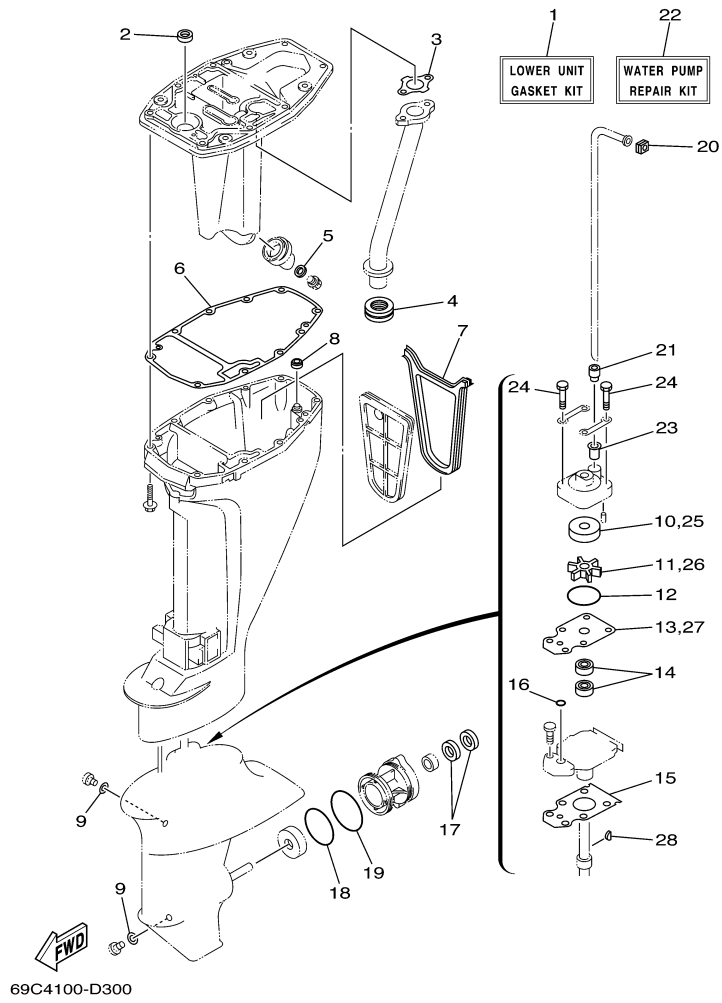

T9.9ELH2 0405 / REPAIR KIT 3

©2014 Yamaha Motor Corporation, U.S.A. All rights reserved.

Part List

T9.9ELH2 0405 / REPAIR KIT 3

REF - NO	PART NUMBER	PART NAME	QUANTITY	REMARKS
1	66R-W0001-21-00	LOWER UNIT GASKET KIT	1	
2	93101-12M63-00	.OIL SEAL	1	
3	66M-41133-01-00	.GASKET, EXHAUST MANIFOLD 1	1	
4	6D4-41138-00-00	.SEAL, EXT 1	1	
5	90430-14M09-00	.GASKET	1	
6	66M-45113-00-00	.GASKET, UPPER CASING	1	
7	66M-45115-00-00	.GASKET, UPPER CASING	1	
8	66M-45128-00-00	.SEAL 2	1	
9	90430-08020-00	.GASKET	2	
10	63V-44322-00-00	.INSERT, CARTRIDGE	1	
11	63V-44352-01-00	.IMPELLER	1	
12	93210-44398-00	.O-RING	1	
13	63V-44323-00-00	.OUTER PLATE, CARTRIDGE	1	
14	93101-20001-00	.OIL SEAL	2	
15	63V-45315-A0-00	.PACKING, LOWER CASING	1	
16	93210-06ME6-00	.O-RING	1	
17	93101-17054-00	.OIL SEAL	2	
18	93210-74M68-00	.O-RING	1	
19	93210-74316-00	.O-RING	1	
20	63V-44365-10-00	.DAMPER, WATER SEAL 1	1	
21	63V-44368-00-00	.RUBBER, WATER SEAL 4	1	
22	63V-W0078-00-00	WATER PUMP REPAIR KIT	1	
23	647-44366-00-00	.DAMPER, WATER SEAL	1	
24	97080-08045-00	.BOLT	4	
25	63V-44322-00-00	.INSERT, CARTRIDGE	1	
26	63V-44352-01-00	.IMPELLER	1	
27	63V-44323-00-00	.OUTER PLATE, CARTRIDGE	1	
28	664-44338-00-00	.KEY, WOODRUFF	1	

Part Notes

T9.9ELH2 0405 / REPAIR KIT 3

PART NUMBER		NOTE TEXT
90430-14M09-00		OEM: This part number is among the Top 100 Most Popular Marine Maintenance Parts as of March 2014.
90430-08020-00		OEM: This part number is among the Top 100 Most Popular Marine Maintenance Parts as of March 2014.

©2014 Yamaha Motor Corporation, U.S.A. All rights reserved.