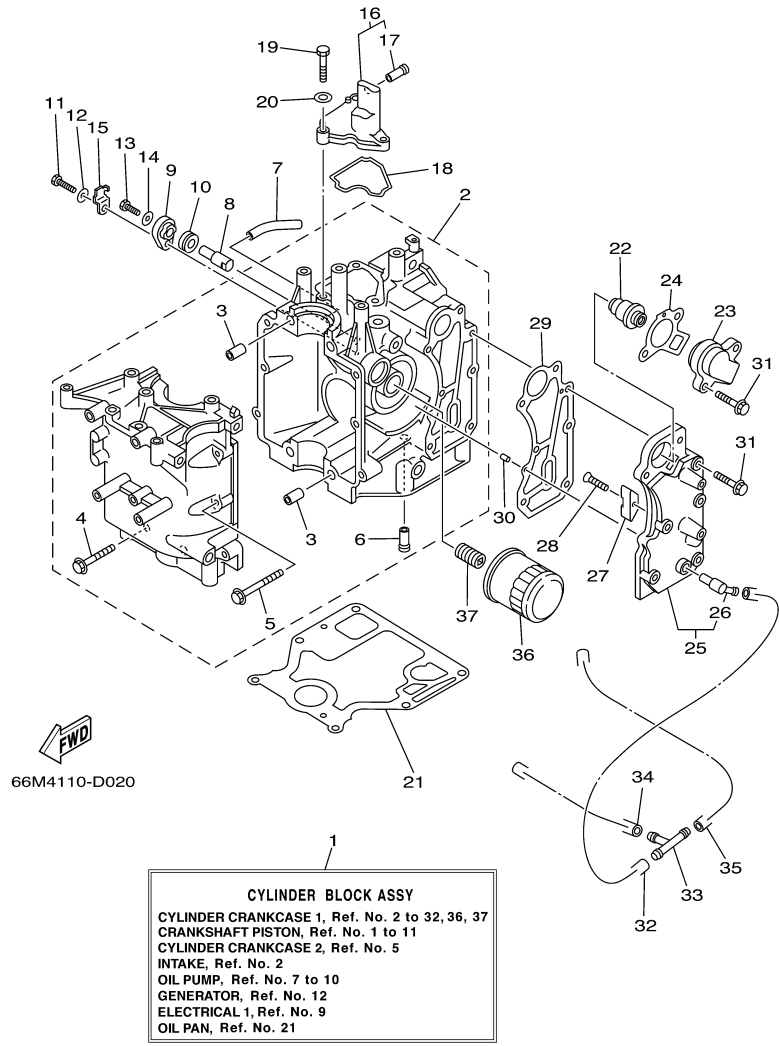

T9.9ELH2 0405 / CYLINDER CRANKCASE 1

Part List

T9.9ELH2 0405 / CYLINDER CRANKCASE 1

REF - NO	PART NUMBER	PART NAME	QUANTITY	REMARKS
1	66M-W009B-12-1S	CYLINDER BLOCK ASSY	1	FLUSHING KIT
2	66M-15100-02-1S	CRANKCASE ASSY	1	
3	99510-10114-00	.PIN, DOWEL	2	
4	90119-08M66-00	.BOLT, WITH WASHER	4	
5	90119-06M14-00	.BOLT, WITH WASHER	6	
6	6E5-24377-00-00	.PIPE, JOINT 2	1	
7	90445-10M46-00	HOSE (L65)	1	
8	66M-11325-00-00	ANODE	1	
9	66M-11327-00-94	COVER, ANODE	1	
10	66M-11328-00-00	GROMMET, ANODE	1	
11	97095-06020-00	BOLT	1	
12	92995-06600-00	WASHER	1	
13	97095-05012-00	BOLT	1	
14	92995-05600-00	WASHER	1	
15	66M-12535-00-00	PLATE	1	
16	66M-11168-00-1S	COVER, BREATHER	1	
17	6E5-24377-00-00	.PIPE, JOINT 2	1	
18	66M-11357-00-00	.SEAL, CYLINDER 3	1	
19	97095-06020-00	BOLT	3	
20	92995-06600-00	WASHER	3	
21	66M-11351-10-00	.GASKET, CYLINDER	1	
22	66M-12411-01-00	THERMOSTAT	1	
23	6H3-12413-00-1S	COVER, THERMOSTAT	1	
24	62Y-12414-00-00	.GASKET, COVER	1	
25	66M-41113-30-1S	OUTER COVER, EXHAUST	1	FLUSHING KIT
26	676-11372-00-00	.NIPPLE, HOSE	1	
27	6E5-11325-00-00	ANODE	1	
28	98780-04015-00	SCREW, FLAT HEAD	1	
29	66M-41114-01-00	.GASKET, EXHAUST OUTER COVER	1	
30	93604-12M07-00	PIN, DOWEL	2	
31	90119-06MA4-00	BOLT, WITH WASHER	7	
32	90445-09061-00	HOSE (L65)	1	
33	688-24378-00-00	PIPE, JOINT 3	1	
34	90445-09086-00	HOSE (L170)	1	
35	90445-09104-00	HOSE (L300)	1	
36	5GH-13440-00-00	ELEMENT ASSY, OIL CLEANER	1	
37	90401-20M00-00	BOLT, UNION	1	

Part Notes

T9.9ELH2 0405 / CYLINDER CRANKCASE 1

PART NUMBER	NOTE TEXT
66M-12411-01-00	OEM: This part number is among the Top 100 Most Popular Marine Maintenance Parts as of March 2014.
62Y-12414-00-00	OEM: This part number is among the Top 100 Most Popular Marine Maintenance Parts as of March 2014.

©2014 Yamaha Motor Corporation, U.S.A. All rights reserved.