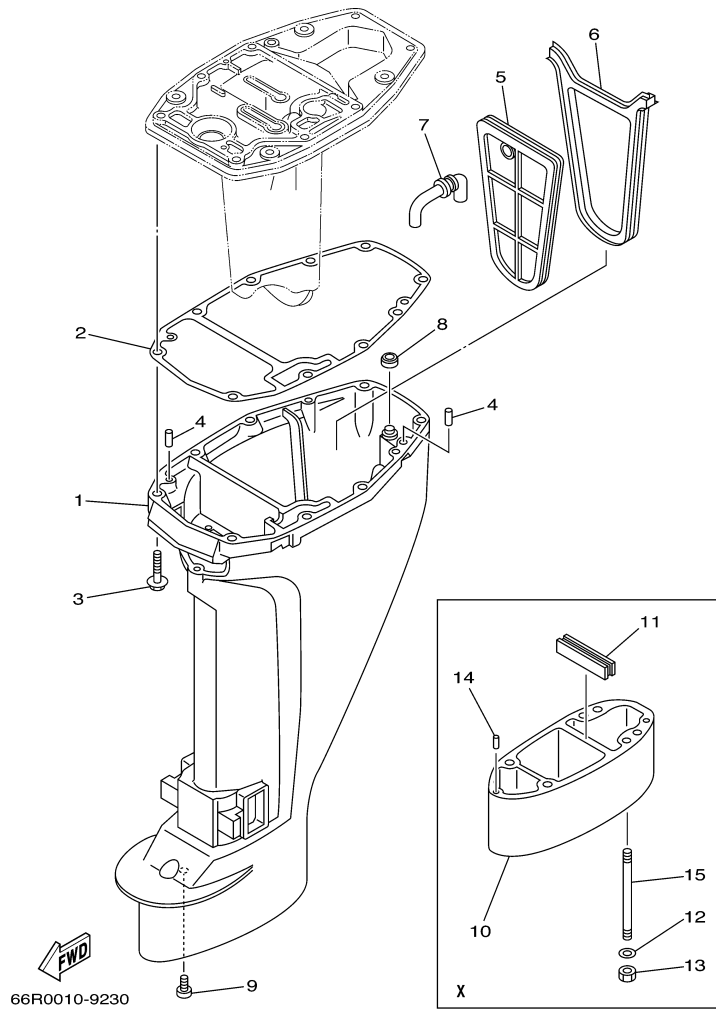

T9.9ELH2 0405 / UPPER CASING

©2014 Yamaha Motor Corporation, U.S.A. All rights reserved.

Part List

T9.9ELH2 0405 / UPPER CASING

REF - NO	PART NUMBER	PART NAME	QUANTITY	REMARKS
1	66M-45111-10-4D	CASING, UPPER	1	
2	66M-45113-00-00	.GASKET, UPPER CASING	1	
3	97575-08545-00	BOLT, WITH WASHER	6	
4	93606-12019-00	.PIN, DOWEL	2	
5	66M-45126-00-00	PLATE, SEAL DAMPER	1	
6	66M-45115-00-00	.GASKET, UPPER CASING	1	
7	66M-45136-00-00	PIPE	1	
8	66M-45128-00-00	.SEAL 2	1	
9	90157-06M06-00	SCREW, PAN HEAD	1	
10	66R-45211-20-4D	EXTENSION	1	X (25.0")
11	63V-45127-00-00	SEAL	1	X (25.0")
12	92990-08600-00	..WASHER, PLATE	4	X (25.0")
13	95380-08600-00	NUT	4	X (25.0")
14	93604-12M07-00	PIN, DOWEL	2	X (25.0")
15	90116-08M62-00	BOLT, STUD	4	X (25.0")