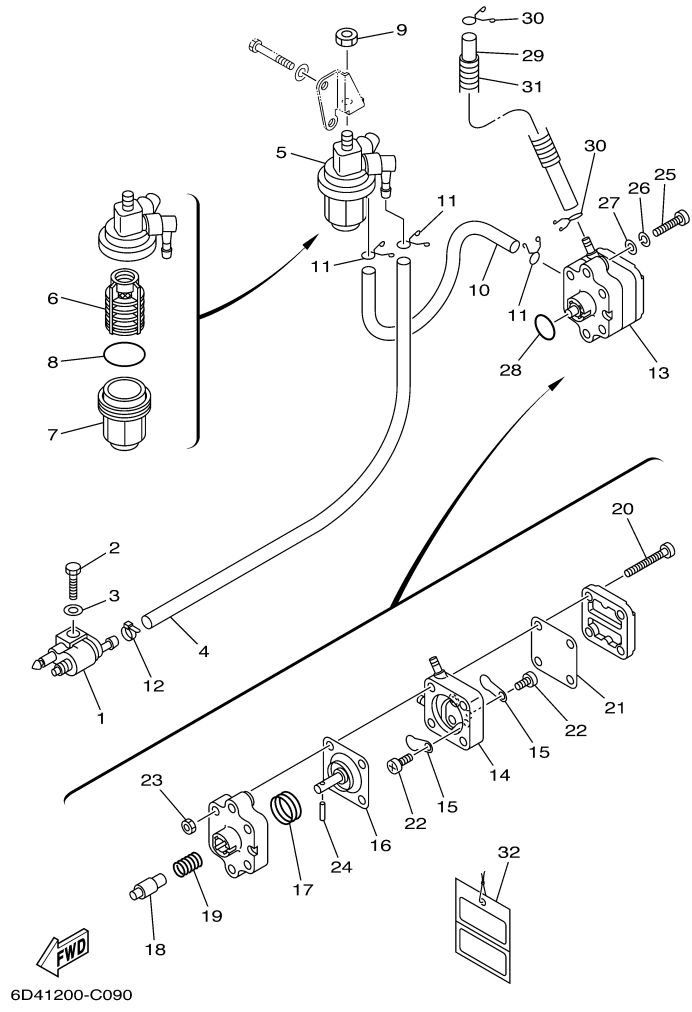

T9.9ELH2 0405 / FUEL 1

©2014 Yamaha Motor Corporation, U.S.A. All rights reserved.

Part List

T9.9ELH2 0405 / FUEL 1

REF - NO	PART NUMBER	PART NAME	QUANTITY	REMARKS
1	6G1-24304-02-00	FUEL PIPE JOINT COMP. 1	1	
2	97095-06020-00	BOLT	1	
3	92995-06600-00	WASHER	1	
4	90445-10M19-00	HOSE (L500)	1	
5	61N-24560-00-00	FILTER ASSY	1	
6	61N-24563-00-00	.ELEMENT, FILTER	1	
7	61N-24521-00-00	.CUP, FILTER	1	
8	93210-32738-00	.O-RING	1	
9	95380-08600-00	NUT	1	
10	90445-10M15-00	HOSE (L140)	1	
11	90467-09M17-00	CLIP	3	
12	90465-11M10-00	CLAMP	1	
13	66M-24410-10-00	FUEL PUMP ASSY	1	
14	66M-24413-01-00	.BODY 2	1	
15	6A0-24421-01-00	.VALVE, CHECK	2	
16	66M-24411-10-00	.DIAPHRAGM	1	
17	66M-24423-00-00	.SPRING, DIAPHRAGM	1	
18	66M-13131-10-00	.PLUNGER	1	
19	66M-24454-00-00	.SPRING	1	
20	66M-24444-00-00	.SCREW	4	
21	66M-24471-00-00	.DIAPHRAGM	1	
22	6E7-14325-00-00	.SCREW, PAN HEAD	2	
23	95380-04600-00	.NUT	4	
24	66M-24374-00-00	.PIN	1	
25	97880-06030-00	SCREW, PAN HEAD	2	
26	92990-06100-00	..WASHER, SPRING	2	
27	92990-06600-00	WASHER, PLATE	2	
28	93210-20M65-00	.O-RING	1	
29	90445-10M93-00	HOSE (L370)	1	
30	90467-09M17-00	CLIP	2	
31	90446-14M51-00	HOSE	1	
32	61H-2819R-31-00	TAG, WARNING	1	

Part Notes

T9.9ELH2 0405 / FUEL 1

PART NUMBER	NOTE TEXT
92990-06600-00	OEM: This part number is among the Top 100 Most Popular Marine Maintenance Parts as of March 2014.

©2014 Yamaha Motor Corporation, U.S.A. All rights reserved.