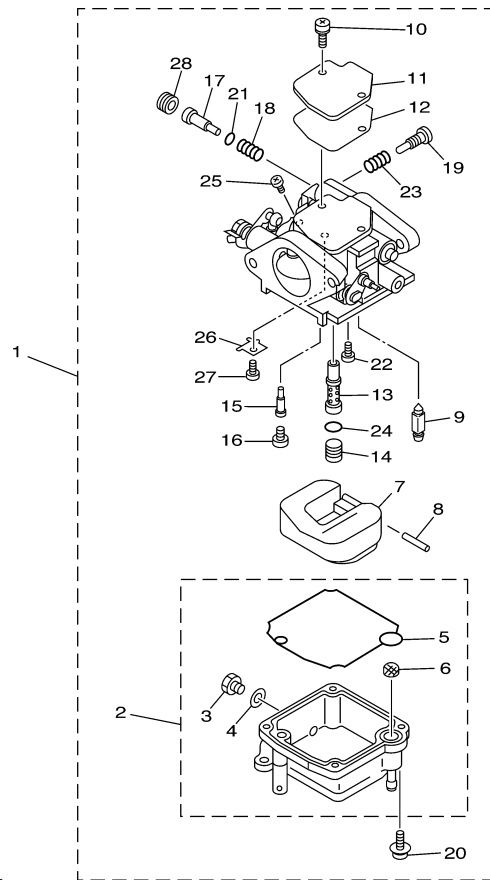

T9.9ELH2 0405 / CARBURETOR

69C4100-D070

Part List

T9.9ELH2 0405 / CARBURETOR

REF - NO	PART NUMBER	PART NAME	QUANTITY	REMARKS
1	66R-14301-11-00	CARBURETOR ASSY 1	1	
2	66N-14381-00-00	.BODY, FLOAT CHAMBER	1	
3	62Y-14383-00-00	..SCREW, DRAIN	1	
4	66M-14398-00-00	..GASKET	1	
5	66M-14384-00-00	..GASKET, FLOAT CHAMBER	1	
6	66M-14827-00-00	..FILTER	1	
7	6L2-14385-00-00	.FLOAT	1	
8	6E5-14386-01-00	.PIN, FLOAT	1	
9	6L2-14392-00-00	.VALVE	1	
10	97980-04110-00	.SCREW, WITH WASHER	2	
11	6L2-14157-00-00	.COVER, MIXING	1	
12	62Y-14399-00-00	.GASKET	1	
13	66N-14341-00-00	.NOZZLE, MAIN	1	
14	66N-14343-34-00	.JET, MAIN (# 68)	1	
15	66M-14342-23-00	.JET, PILOT (#45)	1	
16	62Y-14355-00-00	.PLUG	1	
17	5H0-14323-00-00	.SCREW, AIR ADJUSTING	1	
18	30X-14334-00-00	.SPRING, AIR ADJUSTING	1	
19	62Y-14321-00-00	.SCREW, THROTTLE	1	
20	97980-04112-00	.SCREW, WITH WASHER	4	
21	62Y-14397-00-00	.O-RING	1	
22	98980-04006-00	.SCREW, BIND	1	
23	646-14212-01-00	.SPRING, PILOT ADJUSTING	1	
24	6F5-14397-00-00	.O-RING	1	
25	97890-04005-00	.SCREW, PAN HEAD	1	
26	66M-14157-00-00	.PLATE	1	
27	98580-03005-00	.SCREW, PAN HEAD	1	
28	66L-1432A-00-00	.PLUG	1