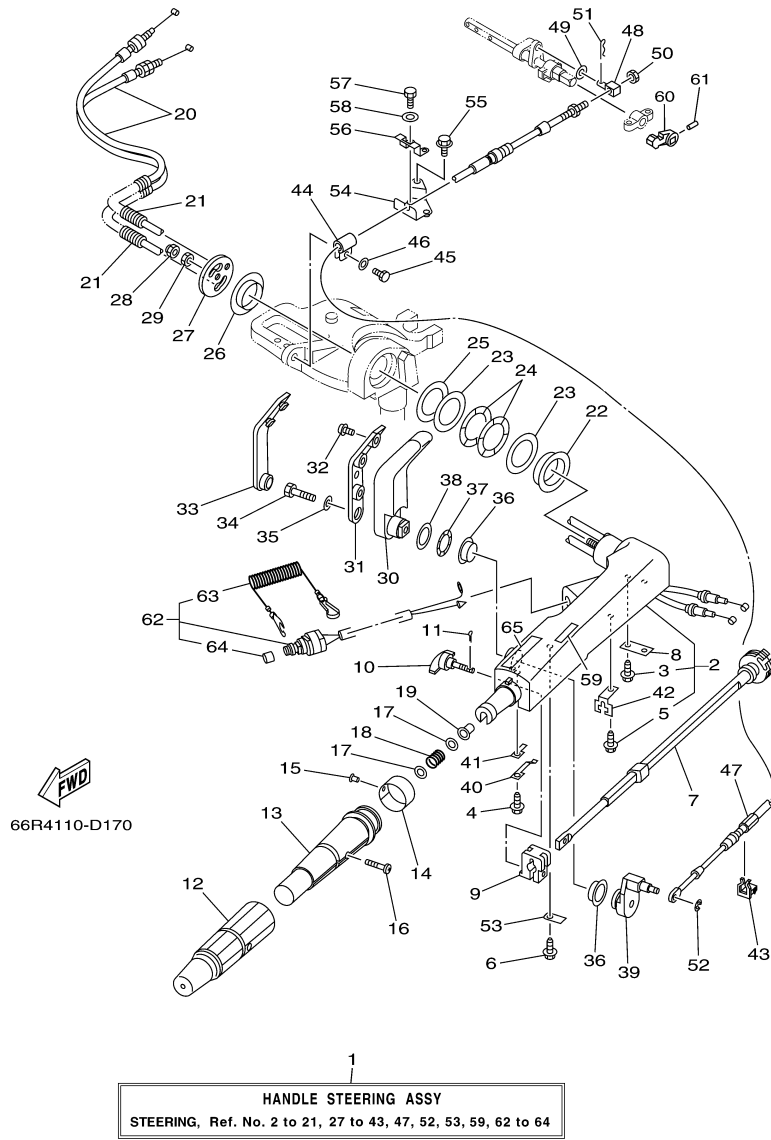

T9.9ELH2 0405 / STEERING

Part List

T9.9ELH2 0405 / STEERING

REF - NO	PART NUMBER	PART NAME	QUANTITY	REMARKS
1	66R-W0084-01-4D	HANDLE STEERING ASSY	1	
2	66R-42101-01-4D	HANDLE, STEERING	1	
3	90109-06M86-00	.BOLT	2	INCLUDED WITH THE HANDLE, STEERING
4	90109-06M80-00	..BOLT	1	INCLUDED WITH THE HANDLE, STEERING
5	90109-06M80-00	..BOLT	1	INCLUDED WITH THE HANDLE, STEERING
6	90109-06M80-00	..BOLT	1	INCLUDED WITH THE HANDLE, STEERING
7	66R-42138-00-00	LEVER, THROTTLE	1	
8	65W-42159-00-00	STAY	1	
9	6G1-42126-00-00	FRICTION, STEERING HANDLE GRIP	1	
10	65W-42125-00-00	BOLT, FRICTION ADJUSTING	1	
11	91490-16010-00	PIN. COTTER	1	
12	66M-42177-00-00	RUBBER, HANDLE	1	
13	66M-42119-00-00	GRIP, STEERING HANDLE	1	
14	689-42137-20-00	INDICATOR, THROTTLE	1	
15	90269-02M09-00	RIVET	1	
16	90149-05M13-00	SCREW	1	
17	90201-10M02-00	WASHER, PLATE	2	
18	90501-23215-00	SPRING, COMPRESSION	1	
19	90386-08032-00	BUSH	1	
20	66M-26311-00-00	CABLE, THROTTLE 1	2	
21	90446-10M87-00	HOSE (L75)	2	
22	66R-42171-00-00	BUSHING	1	
23	90201-43M00-00	WASHER, PLATE	2	
24	90206-43M22-00	WASHER, WAVE	2	
25	90202-43M57-00	WASHER, PLATE	1	
26	90386-40M99-00	BUSH	1	
27	66M-42131-01-00	COVER, HANDLE STEERING	1	
28	95780-10300-00	NUT, FLANGE	1	
29	95380-10700-00	NUT	1	
30	66R-44111-00-4D	HANDLE, GEAR SHIFT	1	
31	66R-44173-00-00	LEVER, SHIFT CONTROL	1	
32	90159-06M18-00	SCREW, WITH WASHER	3	
33	66R-42129-00-00	BUSHING, RUBBER	1	
34	97095-08030-00	BOLT	1	
35	92995-08600-00	WASHER	1	
36	90386-26MA3-00	BUSH	2	
37	90206-26M25-00	WASHER, WAVE	1	
38	90202-26M59-00	WASHER, PLATE	1	
39	66R-44113-01-00	CAM PLATE, HANDLE	1	
40	66R-44116-00-00	SPRING	1	
41	66R-44118-00-00	BRACKET	1	
42	66R-48538-00-00	CLAMP, CABLE 1	1	
43	63D-48538-00-00	CLAMP, CABLE 1	1	
44	90465-08M79-00	CLAMP	1	
45	97095-06012-00	BOLT	1	
46	92995-06600-00	WASHER	1	
47	66R-48321-00-00	CABLE	1	
48	66R-48344-00-00	CABLE END, REMOTE CONTROL	1	
49	90201-06M31-00	.WASHER, PLATE	1	
50	90170-05M38-00	NUT	1	
51	90468-18008-00	CLIP	1	
52	99080-04600-00	CIRCLIP	1	
53	66R-44114-00-00	STOPPER	1	
54	66R-48531-00-00	BRACKET, REMOTE CONTROL 1	1	
55	90109-06M86-00	BOLT	1	
56	66R-48532-00-00	BRACKET, REMOTE CONTROL 2	1	
57	97095-06010-00	BOLT	2