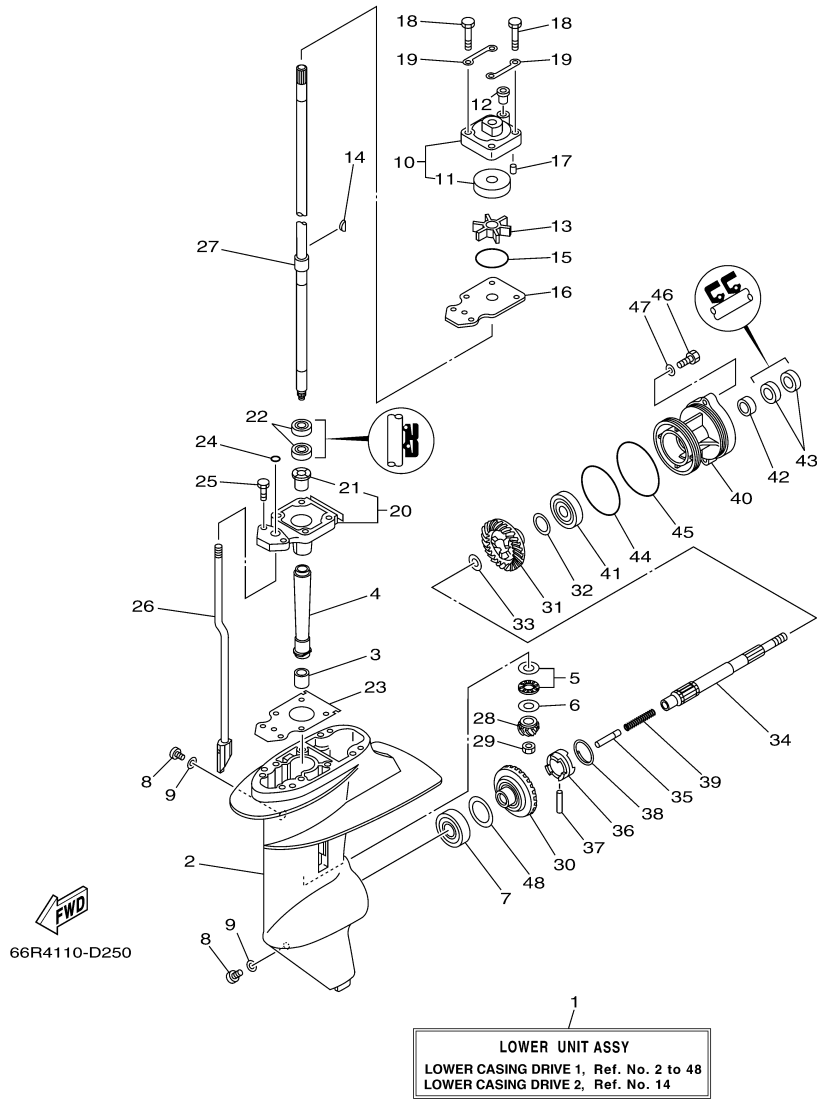

T9.9ELH2 0405 / LOWER CASING DRIVE 1

Part List

T9.9ELH2 0405 / LOWER CASING DRIVE 1

REF - NO	PART NUMBER	PART NAME	QUANTITY	REMARKS
1	66R-45300-22-4D	LOWER UNIT ASSY	1	X (25.0")
1	66R-45300-12-4D	LOWER UNIT ASSY	1	L (22.3")
2	66R-45311-01-4D	CASING, LOWER	1	
3	93315-314V8-00	BEARING	1	
4	66R-45536-00-00	SLEEVE, DRIVE SHAFT	1	
5	93341-41416-00	BEARING	1	
6	66R-45587-10-00	SHIM (T:1.20MM)	1	UR
6	66R-45587-00-00	SHIM (T:1.13MM)	1	UR
7	93332-00005-00	BEARING	1	
8	90340-08002-00	PLUG, STRAIGHT SCREW	2	
9	90430-08020-00	.GASKET	2	
10	63V-44301-00-00	WATER PUMP HOUSING COMP.	1	
11	63V-44322-00-00	.INSERT, CARTRIDGE	1	
12	647-44366-00-00	.DAMPER, WATER SEAL	1	
13	63V-44352-01-00	.IMPELLER	1	
14	664-44338-00-00	.KEY, WOODRUFF	1	
15	93210-44398-00	.O-RING	1	
16	63V-44323-00-00	.OUTER PLATE, CARTRIDGE	1	
17	93604-12M07-00	PIN, DOWEL	2	
18	97080-08045-00	BOLT	4	
19	63V-44328-00-00	PLATE	2	
20	63V-45331-00-5B	HOUSING, BEARING	1	
21	626-45316-09-00	.BUSHING, DRIVE SHAFT	1	
22	93101-20001-00	.OIL SEAL	2	
23	63V-45315-A0-00	.PACKING, LOWER CASING	1	
24	93210-06ME6-00	.O-RING	1	
25	97080-08025-00	BOLT	2	
26	66R-44150-20-00	SHIFT CAM ASSY	1	X (25.0")
26	66R-44150-10-00	SHIFT CAM ASSY	1	L (22.3")
27	66R-45510-20-00	DRIVE SHAFT ASSY	1	X (25.0")
27	66R-45510-10-00	DRIVE SHAFT ASSY	1	L (22.3")
28	66R-45551-00-00	PINION (13T)	1	
29	90179-08M06-00	NUT	1	
30	66R-45560-01-00	GEAR 1 (38T)	1	
31	66R-45571-00-00	GEAR 2 (38T)	1	
32	626-45577-00-00	SHIM (T:0.10MM)	1	UR
32	626-45577-10-00	SHIM (T:0.20MM)	1	UR
32	626-45577-40-00	SHIM (T:0.50MM)	1	UR
32	626-45577-30-00	SHIM (T:0.40MM)	1	UR
32	626-45577-20-00	SHIM (T:0.30MM)	1	UR
33	90201-17682-00	WASHER, PLATE	1	
34	683-45611-00-00	SHAFT, PROPELLER	1	
35	650-45635-00-00	PLUNGER, SHIFT	1	
36	682-45631-00-00	CLUTCH, DOG	1	
37	90250-05010-00	PIN, STRAIGHT	1	
38	648-45633-00-00	RING, CROSS PIN	1	
39	90501-14M09-00	SPRING, COMPRESSION	1	
40	66R-45361-00-4D	CAP, LOWER CASING	1	
41	93306-00501-00	BEARING	1	
42	93315-317U2-00	BEARING	1	
43	93101-17054-00	.OIL SEAL	2	
44	93210-74M68-00	.O-RING	1	
45	93210-74316-00	.O-RING	1	
46	97095-06025-00	BOLT	2	
47	92995-06600-00	WASHER	2	
48	626-45577-00-00	SHIM (T:0.10MM)	1	UR
48	626-45577-10-00	SHIM (T:0.20MM)	1	UR
48	626-45577-40-00	SHIM (T:0.50MM)	1	UR
48	626-45577-30-00	SHIM (T:0.40MM)	1	UR