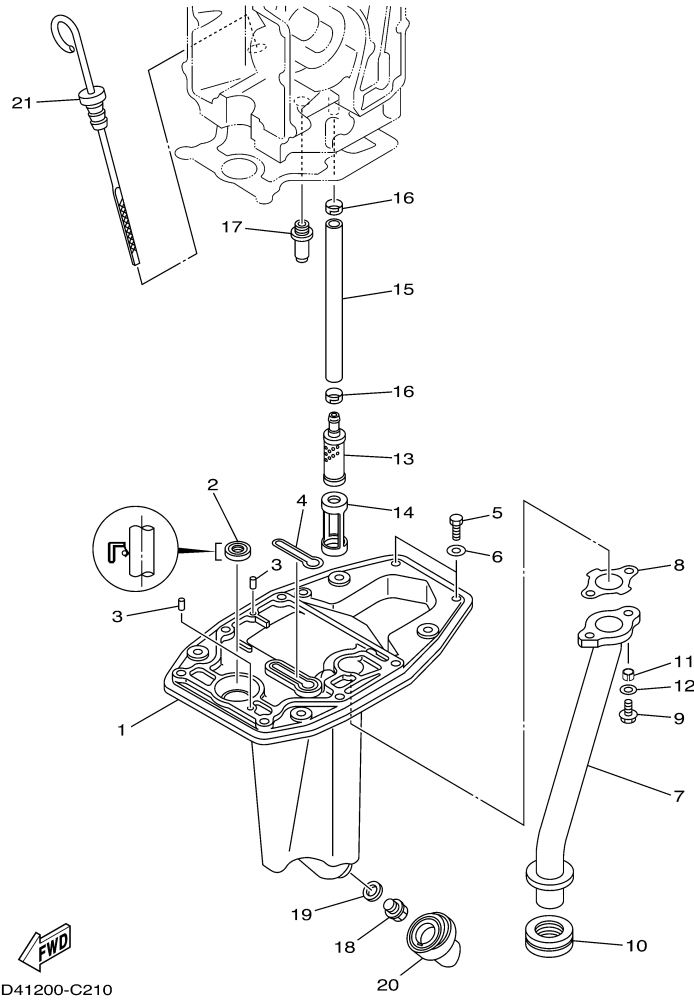

T9.9ELH2 0405 / UPPER CASING

©2014 Yamaha Motor Corporation, U.S.A. All rights reserved.

Part List

T9.9ELH2 0405 / UPPER CASING

REF - NO	PART NUMBER	PART NAME	QUANTITY	REMARKS
1	66M-45111-10-4D	CASING, UPPER	1	
2	66M-45113-00-00	.GASKET, UPPER CASING	1	
3	97575-08545-00	BOLT, WITH WASHER	6	
4	93606-12019-00	.PIN, DOWEL	2	
5	66M-45126-00-00	PLATE, SEAL DAMPER	1	
6	66M-45115-00-00	.GASKET, UPPER CASING	1	
7	66M-45136-00-00	PIPE	1	
8	66M-45128-00-00	.SEAL 2	1	
9	90157-06M06-00	SCREW, PAN HEAD	1	
10	66R-45211-20-4D	EXTENSION	1	X (25.0")
11	63V-45127-00-00	SEAL	1	X (25.0")
12	92990-08600-00	..WASHER, PLATE	4	X (25.0")
13	95380-08600-00	NUT	4	X (25.0")
14	93604-12M07-00	PIN, DOWEL	2	X (25.0")
15	90116-08M62-00	BOLT, STUD	4	X (25.0")

T9.9ELH2 0405 / OIL PAN

©2014 Yamaha Motor Corporation, U.S.A. All rights reserved.

Part List

T9.9ELH2 0405 / OIL PAN

REF - NO	PART NUMBER	PART NAME	QUANTITY	REMARKS
1	66M-41137-00-5B	GUIDE, EXHAUST	1	
2	93101-12M63-00	.OIL SEAL	1	
3	93606-12019-00	.PIN, DOWEL	2	
4	66M-11355-00-00	SEAL, CYLINDER 1	1	
5	97095-06020-00	BOLT	2	
6	92995-06600-00	WASHER	2	
7	6D4-41131-00-94	MANIFOLD, EXT. 1	1	
8	66M-41133-01-00	.GASKET, EXHAUST MANIFOLD 1	1	
9	90119-06090-00	BOLT, WITH WASHER	2	
10	6D4-41138-00-00	.SEAL, EXT. 1	1	
11	90387-05008-00	COLLAR	2	
12	90201-06015-00	WASHER, PLATE	2	
13	66M-13421-00-00	STRAINER 2	1	
14	66M-13417-00-00	COVER, STRAINER	1	
15	66M-13416-00-00	PIPE, OIL 1	1	
16	66M-24351-00-00	BAND 1	2	
17	6G8-11575-00-00	RELIEF VALVE ASSY	1	
18	90340-14M06-00	PLUG, STRAIGHT SCREW	1	
19	90430-14M09-00	.GASKET	1	
20	66M-15316-00-00	DAMPER, ENGINE MOUNT 1	1	
21	66M-15362-00-00	PLUG, OIL LEVEL	1	