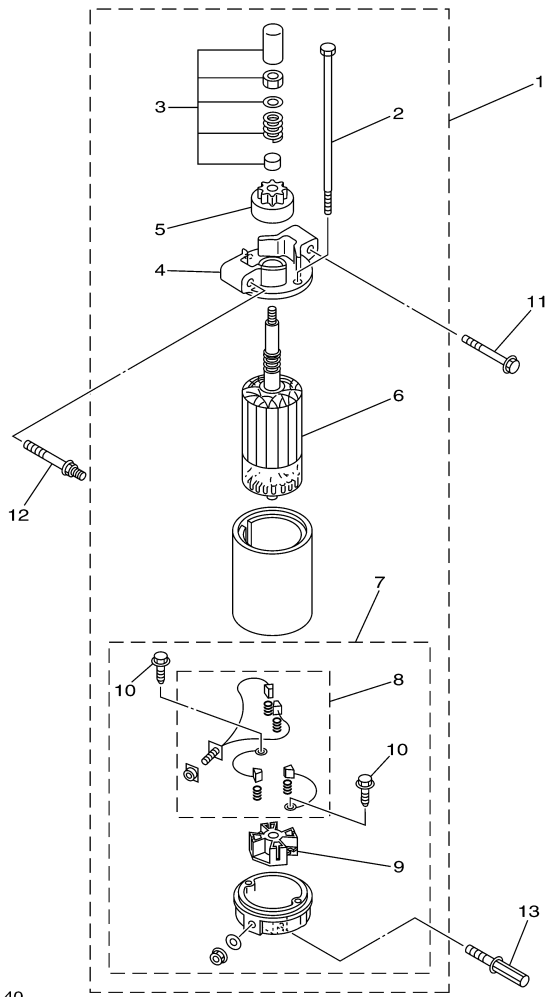

T9.9ELH2 0405 / ELECTRICAL 2

©2014 Yamaha Motor Corporation, U.S.A. All rights reserved.

Part List

T9.9ELH2 0405 / ELECTRICAL 2

REF - NO	PART NUMBER	PART NAME	QUANTITY	REMARKS
1	6G1-81941-10-00	STARTER RELAY ASSY	1	
2	6G1-81952-00-00	HOLDER, RELAY	1	
3	66M-82117-00-00	WIRE, LEAD	1	
4	65W-8182B-00-00	NUT, SPECIAL	1	
5	66R-82105-00-00	BATTERY CABLE	1	
6	95380-08700-00	NUT	1	
7	92990-08600-00	..WASHER, PLATE	1	
8	65W-81870-00-00	STARTING SWITCH ASSY	1	
8	6G1-42725-00-00	GROMMET	1	
9	6H3-82540-00-00	NEUTRAL SWITCH ASSY	1	
10	6J8-82554-00-00	STAY, NEUTRAL SWITCH	1	
11	90109-06M86-00	BOLT	2	
12	66M-86111-00-00	COIL, SOLENOID	1	
13	66M-86116-00-00	.WIRE, PULL	1	
14	66M-86112-00-00	STAY, SOLENOID	1	
15	97880-05008-00	SCREW, PAN HEAD	2	
16	92990-05600-00	WASHER, PLATE	2	
17	97095-06016-00	BOLT	2	
18	92995-06600-00	WASHER	2	
19	90480-10M13-00	GROMMET	1	
20	66M-86117-00-00	HOOK, WIRE PULL	1	
21	93210-03261-00	O-RING	1	
22	66M-82590-10-00	WIRE HARNESS ASSY (10P)	1	

T9.9ELH2 0405 / STARTING MOTOR

66M0010-0140

Part List

T9.9ELH2 0405 / STARTING MOTOR

REF - NO	PART NUMBER	PART NAME	QUANTITY	REMARKS
1	66M-81800-01-00	STARTING MOTOR ASSY	1	
2	65W-81826-00-00	.BOLT	2	
3	65W-81857-01-00	.RETAINER	1	
4	66M-81830-00-00	.FRONT BRACKET ASSY	1	
5	65W-81807-00-00	.GEAR ASSY, STARTING MOTOR	1	
6	65W-81850-01-00	.ARMATURE ASSY	1	
7	66M-81820-00-00	.REAR BRACKET ASSY	1	
8	65W-81801-00-00	..BRUSH SET	1	
9	65W-81840-00-00	..BRUSH HOLDER ASSY	1	
10	65W-8182S-00-00	..SCREW	2	
11	90119-08M39-00	BOLT, WITH WASHER	1	
12	90109-08M78-00	BOLT	1	
13	90109-08M85-00	BOLT	1	