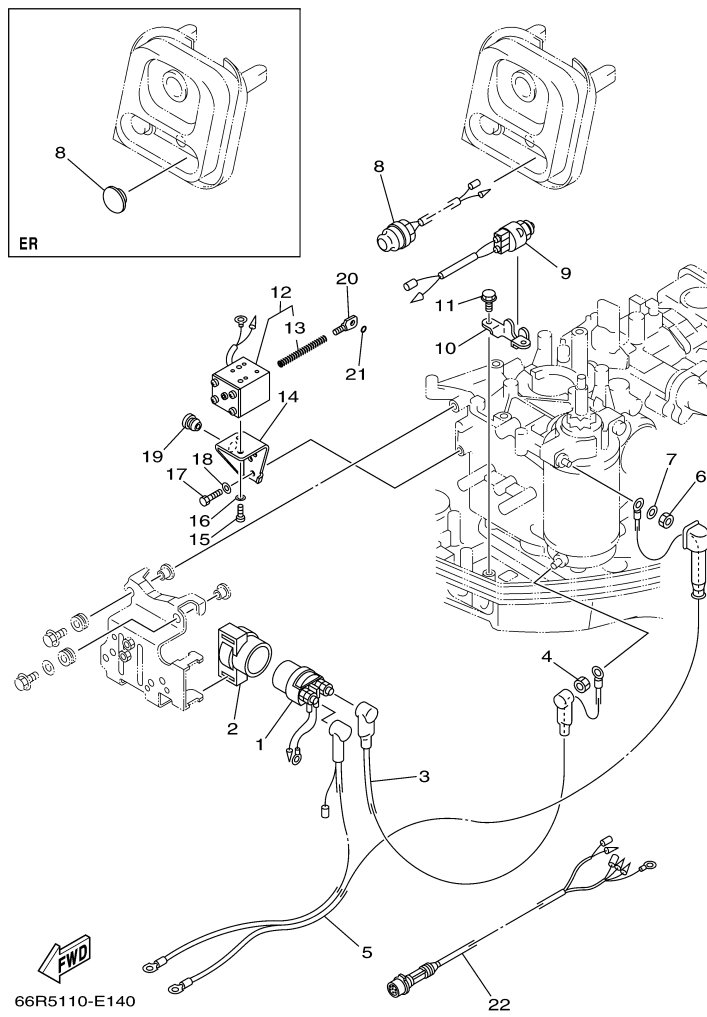

T9.9ELH2 0405 / ELECTRICAL 1

66R0700-1120

Part List

T9.9ELH2 0405 / ELECTRICAL 1

REF - NO	PART NUMBER	PART NAME	QUANTITY	REMARKS
1	66M-85540-01-00	C.D.I. UNIT ASSY	1	
2	97095-06020-00	BOLT	2	
3	92995-06600-00	WASHER	2	
4	66M-85570-00-00	IGNITION COIL ASSY	1	
5	90480-25161-00	GROMMET	2	
6	97095-06020-00	BOLT	2	
7	92995-06600-00	WASHER	2	
8	6G8-82370-30-00	PLUG CAP ASSY	2	
9	62Y-82504-10-00	OIL PRESSURE SWITCH ASSY	1	
10	66M-82127-10-00	WIRE, LEAD 2	1	
11	65W-85410-01-00	EMERGENCY SIGNAL LIGHT ASSY	1	
12	6H1-83557-00-00	TUBE	1	
13	66M-85542-10-00	BRACKET	1	
14	90387-06M05-00	COLLAR	4	
15	90480-13M24-00	GROMMET	4	
16	95895-06020-00	BOLT, FLANGE	3	
17	90201-06M05-00	WASHER, PLATE	1	
18	97095-06025-00	BOLT	1	
19	92995-06600-00	WASHER	1	
20	90464-09M13-00	CLAMP	2	
21	6G8-81960-A1-00	RECTIFIER ASSY	1	
22	97095-06016-00	BOLT	3	
23	92995-06600-00	WASHER	3	
24	6G8-82150-00-00	FUSE HOLDER ASSY	1	
25	663-82151-00-00	.FUSE (12V-20A)	1	
26	6G5-82152-00-00	HOLDER, FUSE	1	

T9.9ELH2 0405 / ELECTRICAL 2

©2014 Yamaha Motor Corporation, U.S.A. All rights reserved.

Part List

T9.9ELH2 0405 / ELECTRICAL 2

REF - NO	PART NUMBER	PART NAME	QUANTITY	REMARKS
1	6G1-81941-10-00	STARTER RELAY ASSY	1	
2	6G1-81952-00-00	HOLDER, RELAY	1	
3	66M-82117-00-00	WIRE, LEAD	1	
4	65W-8182B-00-00	NUT, SPECIAL	1	
5	66R-82105-00-00	BATTERY CABLE	1	
6	95380-08700-00	NUT	1	
7	92990-08600-00	..WASHER, PLATE	1	
8	65W-81870-00-00	STARTING SWITCH ASSY	1	
8	6G1-42725-00-00	GROMMET	1	
9	6H3-82540-00-00	NEUTRAL SWITCH ASSY	1	
10	6J8-82554-00-00	STAY, NEUTRAL SWITCH	1	
11	90109-06M86-00	BOLT	2	
12	66M-86111-00-00	COIL, SOLENOID	1	
13	66M-86116-00-00	.WIRE, PULL	1	
14	66M-86112-00-00	STAY, SOLENOID	1	
15	97880-05008-00	SCREW, PAN HEAD	2	
16	92990-05600-00	WASHER, PLATE	2	
17	97095-06016-00	BOLT	2	
18	92995-06600-00	WASHER	2	
19	90480-10M13-00	GROMMET	1	
20	66M-86117-00-00	HOOK, WIRE PULL	1	
21	93210-03261-00	O-RING	1	
22	66M-82590-10-00	WIRE HARNESS ASSY (10P)	1	