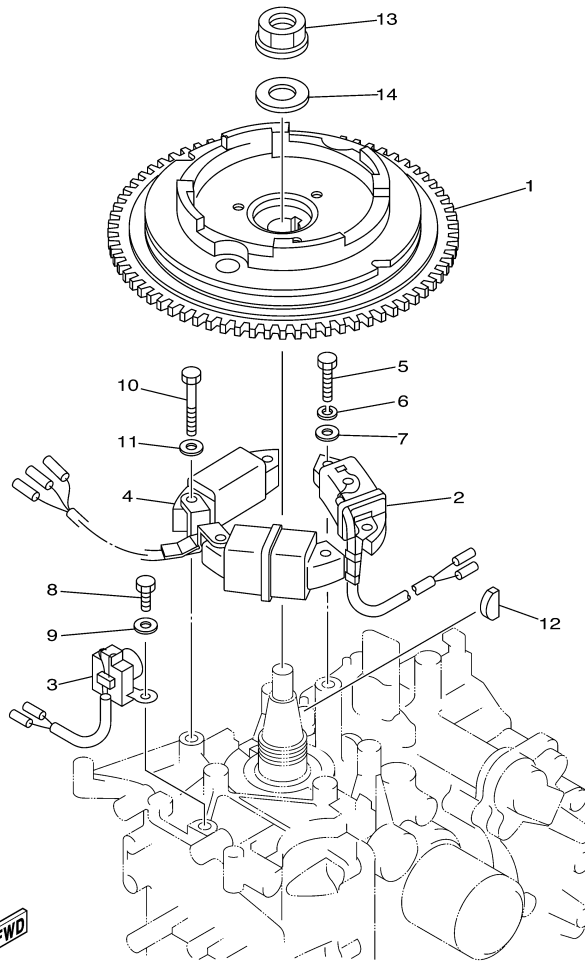

T9.9ELH2 0405 / OIL PUMP

66R4700-D080

Part List

T9.9ELH2 0405 / OIL PUMP

REF - NO	PART NUMBER	PART NAME	QUANTITY	REMARKS
1	93102-18M21-00	.OIL SEAL	1	
2	66M-12171-10-00	CAMSHAFT 1	1	
3	66M-11537-00-94	GEAR, DRIVEN	1	
4	90105-06M14-00	BOLT FLANGE	1	
5	90201-13201-00	WASHER, PLATE	1	
6	90201-06M94-00	WASHER, PLATE	1	
7	66M-11536-10-00	GEAR, DRIVE	1	
8	66M-11557-00-00	WASHER 1	1	
9	90170-28M37-00	NUT	1	
10	90280-03M01-00	.KEY, WOODRUFF	2	
11	66M-46241-00-00	V-BELT	1	
12	66M-46297-00-00	COVER, DUST	1	
13	90480-10M16-00	.GROMMET	2	
14	90480-12072-00	GROMMET	1	
15	66M-13300-10-00	OIL PUMP ASSY	1	
16	66M-13329-10-00	.GASKET, PUMP COVER	1	
17	97095-06035-00	BOLT	3	
18	92995-06600-00	WASHER	3	
19	6G8-13437-45-00	MARK, CAUTION	1	

T9.9ELH2 0405 / STARTER

66R1700-2100

Part List

T9.9ELH2 0405 / STARTER

REF - NO	PART NUMBER	PART NAME	QUANTITY	REMARKS
1	66M-15711-10-00	CASE, STARTER	1	
2	97095-06020-00	BOLT	3	
3	92995-06600-00	WASHER	3	
4	66M-15758-10-00	GUIDE, ROPE	1	
5	90119-06M59-00	BOLT, WITH WASHER	2	
6	97095-06090-00	BOLT	1	
7	92995-06100-00	WASHER, SPRING	1	
8	90201-06M05-00	WASHER, PLATE	2	
9	95380-06700-00	NUT	1	
10	66M-15762-00-00	SEAL, RUBBER 2	1	
11	66M-84342-00-00	SEAT, EMBLEM	1	
12	6A1-83625-41-00	MARK 5	1	
13	66M-14427-40-00	LABEL, INSTRUCTION	1	

T9.9ELH2 0405 / GENERATOR

 69B0010-0110

Part List

T9.9ELH2 0405 / GENERATOR

REF - NO	PART NUMBER	PART NAME	QUANTITY	REMARKS
1	66M-85550-10-00	ROTOR ASSY (WITH RING GEAR)	1	
2	66M-85520-00-00	COIL, CHARGE	1	
3	66M-85580-00-00	COIL, PULSER	1	
4	66M-85533-10-00	COIL, LIGHTING	1	10A
5	97095-06025-00	BOLT	2	
6	92995-06100-00	WASHER, SPRING	2	
7	92995-06600-00	WASHER	2	
8	97095-06016-00	BOLT	2	
9	92995-06600-00	WASHER	2	
10	97095-06040-00	.BOLT	4	
11	92995-06600-00	WASHER	4	
12	90280-05013-00	KEY, WOODRUFF	1	
13	90179-16M05-00	NUT	1	
14	90201-16M44-00	WASHER, PLATE	1	