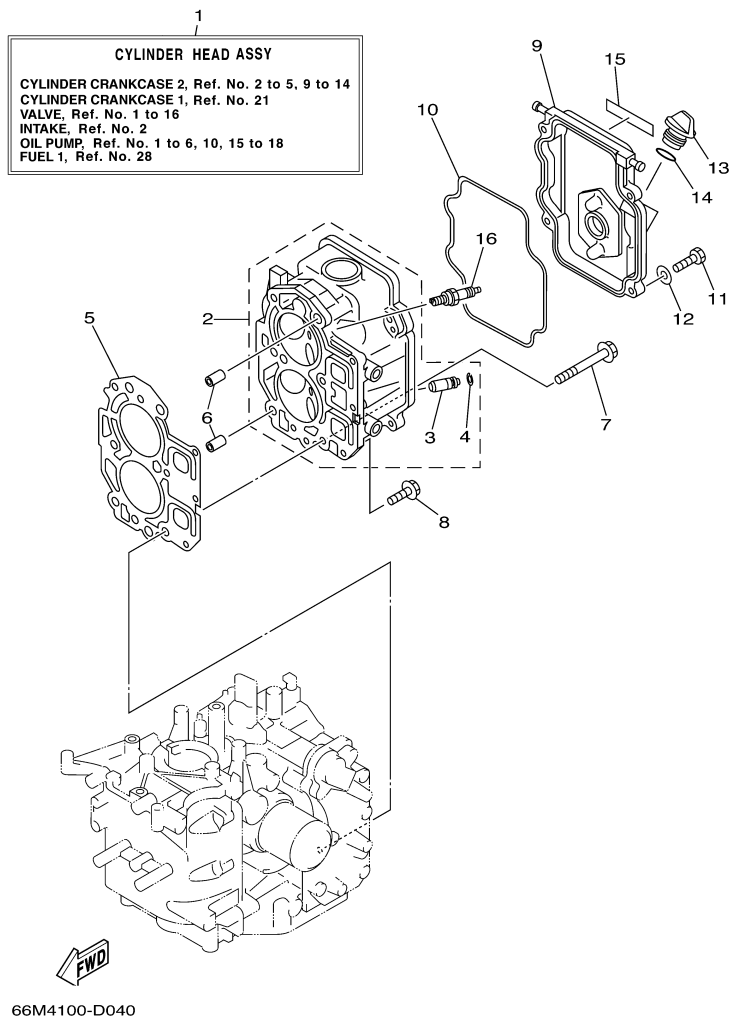

©2014 Yamaha Motor Corporation, U.S.A. All rights reserved.

T9.9ELH2 0405 / CRANKSHAFT PISTON

66M0010-8031

Part List

T9.9ELH2 0405 / CRANKSHAFT PISTON

REF - NO	PART NUMBER	PART NAME	QUANTITY	REMARKS
1	93102-35M51-00	.OIL SEAL	1	
2	93102-25M52-00	.OIL SEAL	1	
3	66M-11411-00-00	CRANKSHAFT	1	
4	66M-11416-00-00	PLANE BEARING, CRANKSHAFT 1	4	UR BROWN
4	66M-11416-20-00	PLANE BEARING, CRANKSHAFT 1	4	UR BLUE
4	66M-11416-10-00	PLANE BEARING, CRANKSHAFT 1	4	UR BLACK
5	66M-11650-00-00	CONNECTING ROD ASSY	2	
6	66M-11654-00-00	.BOLT, CONNECTING ROD	2	
7	90201-07M01-00	.WASHER, PLATE	2	
8	66M-11631-00-96	PISTON (STD)	2	
8	66M-11636-00-00	PISTON (0.50MM O/S)	2	AP
8	66M-11635-00-00	PISTON (0.25MM O/S)	2	AP
9	66N-11603-00-00	PISTON RING SET (STD)	2	
9	66N-11605-00-00	PISTON RING SET (0.50MM O/S)	2	AP
9	66N-11604-00-00	PISTON RING SET (0.25MM O/S)	2	AP
10	634-11633-00-00	PIN, PISTON	2	
11	93450-15023-00	CIRCLIP	4	

T9.9ELH2 0405 / CYLINDER CRANKCASE 2

Part List

T9.9ELH2 0405 / CYLINDER CRANKCASE 2

REF - NO	PART NUMBER	PART NAME	QUANTITY	REMARKS
1	66M-W009A-02-1S	CYLINDER HEAD COMPLETE	1	
2	66M-11111-01-1S	HEAD, CYLINDER 1	1	
3	66M-11133-29-00	.GUIDE, VALVE 1	4	
4	93450-09M01-00	.CIRCLIP	4	
5	66M-11181-10-00	.GASKET, CYLINDER HEAD 1	1	
6	99510-10114-00	PIN, DOWEL	2	
7	90105-08M78-00	BOLT, FLANGE	6	
8	90119-06MA3-00	BOLT, WITH WASHER	3	
9	66M-11191-00-1S	COVER, CYLINDER HEAD 1	1	
10	66M-11356-00-00	.SEAL, CYLINDER 2	1	
11	97095-06020-00	BOLT	4	
12	92995-06600-00	WASHER	4	
13	6G8-15363-00-00	PLUG, OIL	1	
14	93210-24M79-00	.O-RING	1	
15	66M-12138-40-00	MARK, CAUTION	1	
16	NGK-DPR6E-A9-00	PLUG, SPARK (NGK DPR6EA-9)	2	