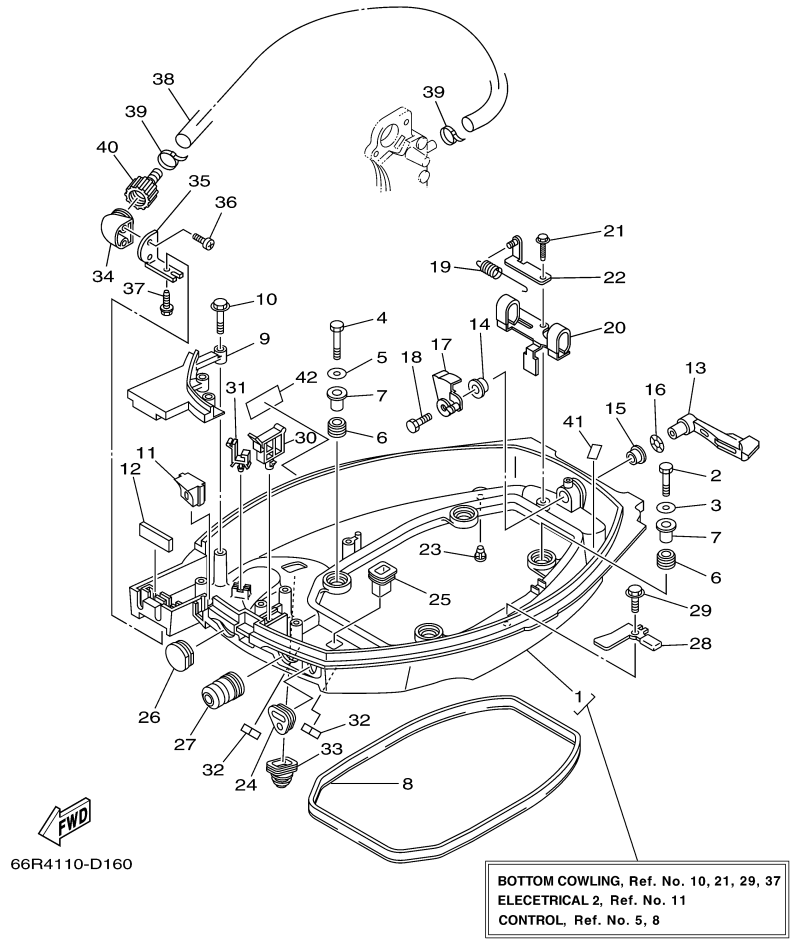

T9.9ELH2 0405 / BOTTOM COWLING

Part List

T9.9ELH2 0405 / BOTTOM COWLING

REF - NO	PART NUMBER	PART NAME	QUANTITY	REMARKS
1	66M-42710-05-4D	BOTTOM COWLING ASSY	1	WITH TAPPING BOLT
2	97095-06035-00	BOLT	2	
3	92995-06600-00	WASHER	2	
4	97095-06025-00	BOLT	2	
5	92995-06600-00	WASHER	2	
6	90480-15M31-00	GROMMET	4	
7	90387-06034-00	COLLAR	4	
8	66M-42716-00-00	RUBBER, SEAL 1	1	
9	66M-42738-00-4D	PLATE, FITTING	1	
10	90109-06M82-00	BOLT	3	
11	66M-42725-20-00	.GROMMET	1	
11	66M-42725-10-00	GROMMET	1	
12	65W-42727-00-00	GROMMET	1	
12	62Y-42727-00-00	GROMMET	1	
13	6D4-42815-00-4D	LEVER, CLAMP	1	
14	90386-12M37-00	BUSH	1	
15	90386-12MA2-00	BUSH	1	
16	90206-12052-00	WASHER, WAVE	1	
17	6D4-42816-00-00	LEVER, CLAMP	1	
18	97095-06012-00	BOLT	1	
19	90506-18010-00	SPRING, TENSION	1	
20	6D4-42766-00-00	BRACKET 2	1	
21	90109-06M81-00	BOLT	1	
22	6D4-43144-00-00	HOOK, SPRING	1	
23	6H3-44391-01-00	NIPPLE, HOSE	1	
24	66M-26326-00-00	GROMMET	1	
24	65W-26326-10-00	.GROMMET	1	
25	682-42727-00-00	GROMMET	1	
26	682-42724-00-00	GROMMET	1	
27	65W-42726-10-00	.GROMMET	1	
27	65W-42726-00-00	GROMMET	1	
28	66M-42743-00-00	BRACKET	2	
29	90109-06M86-00	BOLT	2	
30	90465-25M57-00	CLAMP	1	
31	90464-09M13-00	CLAMP	1	
32	66R-44532-00-00	STOPPER, UPPER MOUNT	2	
33	688-42726-10-00	GROMMET	1	FLUSHING KIT
34	68T-12572-00-00	ADAPTER	1	FLUSHING KIT
35	69W-12535-00-00	PLATE	1	FLUSHING KIT
36	90167-06002-00	SCREW, TAPPING	2	FLUSHING KIT
37	90109-06M86-00	BOLT	1	FLUSHING KIT
38	66M-12481-00-00	PIPE 1	1	FLUSHING KIT
39	90465-11M10-00	CLAMP	2	FLUSHING KIT
40	6R3-12580-00-00	JOINT ASSY	1	FLUSHING KIT
41	62Y-82377-00-00	LABEL	1	
42	6G8-13444-41-00	MARK	1