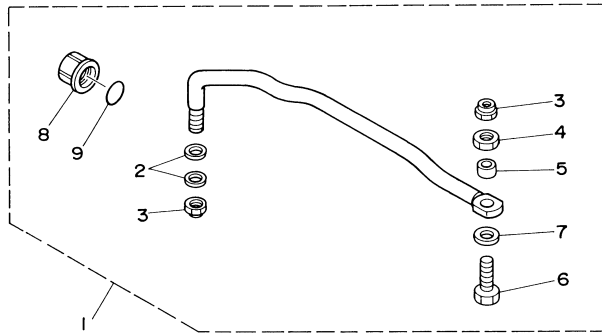

©2014 Yamaha Motor Corporation, U.S.A. All rights reserved.

T9.9ELH2 0405 / LOWER CASING DRIVE 2

©2014 Yamaha Motor Corporation, U.S.A. All rights reserved.

Part List

T9.9ELH2 0405 / LOWER CASING DRIVE 2

REF - NO	PART NUMBER	PART NAME	QUANTITY	REMARKS
1	66R-44361-20-00	TUBE, WATER	1	X (25.0")
1	66M-44361-10-00	TUBE, WATER	1	L (22.3")
2	63V-44365-10-00	DAMPER, WATER SEAL 1	1	
3	63V-44368-00-00	.RUBBER, WATER SEAL 4	1	
4	93604-12M07-00	PIN, DOWEL	2	
5	97075-08035-00	BOLT	4	L (22.3")
6	92995-08600-00	WASHER	4	L (22.3")
7	6G1-45214-00-00	COVER, WATER INLET 1	1	
8	63V-45215-00-00	COVER, WATER INLET 2	1	
9	90152-05M04-00	SCREW, COUNTERSUNK	1	
10	90185-05002-00	NUT, NYLON	1	
11	61N-45251-01-00	ANODE	1	
12	95895-06030-00	BOLT, FLANGE	1	
13	92990-06300-00	WASHER, INTERNAL TOOTH	1	
14	63V-45375-00-00	DAMPER, SEAL	1	
15	6G8-45987-02-00	SPACER 1	1	
16	93450-10M04-00	CIRCLIP	1	
17	90201-31MA3-00	WASHER, PLATE	1	
18	6G8-45986-00-00	RING, DEFLECTOR	1	
19	90201-10M02-00	WASHER, PLATE	1	
20	90171-10M07-00	NUT, CASTLE	1	
21	91490-30025-00	PIN. COTTER	1	
22	6G8-45941-00-00	PROPELLER (3X11" X 11-3/4"-R)	1	UR
22	6G8-45947-00-EL	PROPELLER (3X11-3/4"X9-1/4"-R)	1	UR ALUMINIUM
22	6G8-45945-00-00	PROPELLER(3X11-3/4"X12-1/4"-R)	1	UR
22	6G8-45943-00-00	PROPELLER (3X11-3/4"X9-1/4"-R)	1	UR

T9.9ELH2 0405 / STEERING GUIDE

63V0100-5210

Part List

T9.9ELH2 0405 / STEERING GUIDE

REF - NO	PART NUMBER	PART NAME	QUANTITY	REMARKS
1	63V-61350-00-00	STEERING GUIDE ATTACHMENT KIT	1	AP
2	90201-10M20-00	.WASHER, PLATE	2	
3	90185-09M01-00	.NUT, SELF-LOCKING	2	
4	90170-09M03-00	.NUT	1	
5	90387-10M42-00	.COLLAR	1	
6	6E5-61355-00-00	.BOLT	1	
7	90201-10M63-00	.WASHER, PLATE	1	
8	6E5-43145-01-00	.CAP, CLAMP BRACKET	1	
9	93210-16275-00	.O-RING	1	