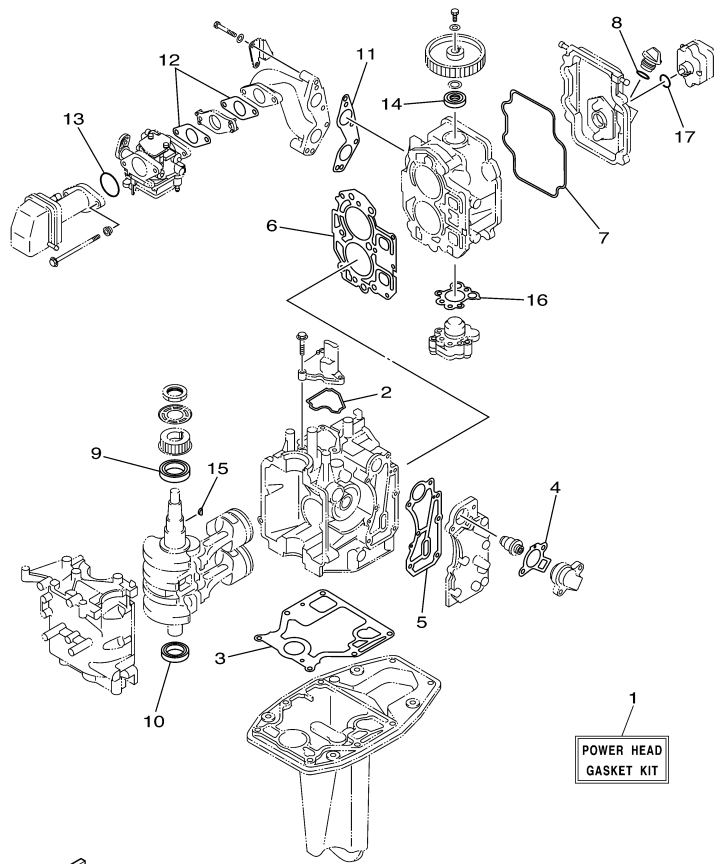

T9.9ELH2 0405 / REPAIR KIT 1

6D41200-C280

Part List

T9.9ELH2 0405 / REPAIR KIT 1

REF - NO	PART NUMBER	PART NAME	QUANTITY	REMARKS
1	66M-W0001-02-00	POWER HEAD GASKET KIT	1	
2	66M-11357-00-00	.SEAL, CYLINDER 3	1	
3	66M-11351-10-00	.GASKET, CYLINDER	1	
4	62Y-12414-00-00	.GASKET, COVER	1	
5	66M-41114-01-00	.GASKET, EXHAUST OUTER COVER	1	
6	66M-11181-10-00	.GASKET, CYLINDER HEAD 1	1	
7	66M-11356-00-00	.SEAL, CYLINDER 2	1	
8	93210-24M79-00	.O-RING	1	
9	93102-35M51-00	.OIL SEAL	1	
10	93102-25M52-00	.OIL SEAL	1	
11	66M-13645-00-00	.GASKET, MANIFOLD 1	1	
12	66M-13646-00-00	.GASKET, MANIFOLD 2	2	
13	93210-35M86-00	.O-RING	1	
14	93102-18M21-00	.OIL SEAL	1	
15	90280-03M01-00	.KEY, WOODRUFF	1	
16	66M-13329-10-00	.GASKET, PUMP COVER	1	
17	93210-20M65-00	.O-RING	1	

Part Notes

T9.9ELH2 0405 / REPAIR KIT 1

PART NUMBER	NOTE TEXT
62Y-12414-00-00	OEM: This part number is among the Top 100 Most Popular Marine Maintenance Parts as of March 2014.

©2014 Yamaha Motor Corporation, U.S.A. All rights reserved.