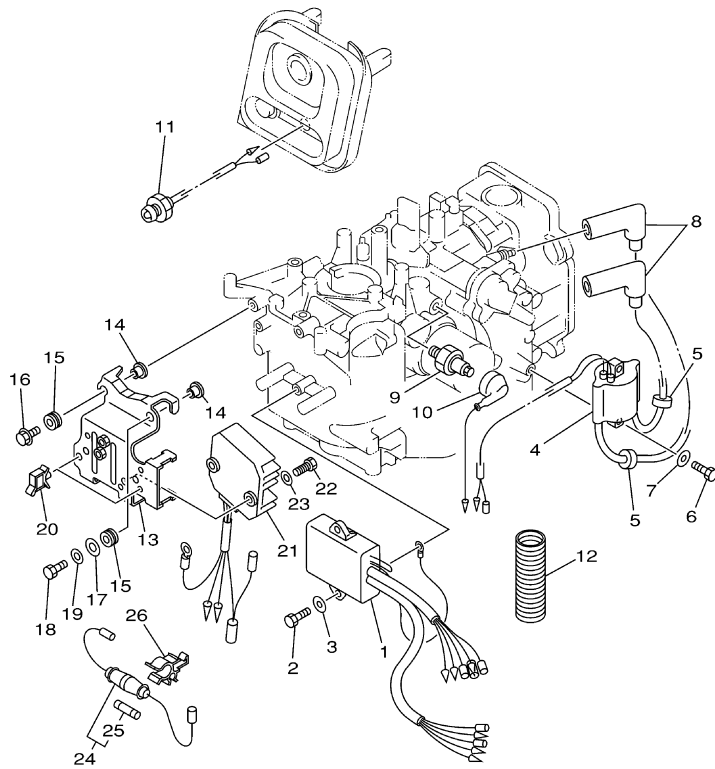

T9.9ELH2 0405 / GENERATOR

 69B0010-0110

Part List

T9.9ELH2 0405 / GENERATOR

REF - NO	PART NUMBER	PART NAME	QUANTITY	REMARKS
1	66M-85550-10-00	ROTOR ASSY (WITH RING GEAR)	1	
2	66M-85520-00-00	COIL, CHARGE	1	
3	66M-85580-00-00	COIL, PULSER	1	
4	66M-85533-10-00	COIL, LIGHTING	1	10A
5	97095-06025-00	BOLT	2	
6	92995-06100-00	WASHER, SPRING	2	
7	92995-06600-00	WASHER	2	
8	97095-06016-00	BOLT	2	
9	92995-06600-00	WASHER	2	
10	97095-06040-00	.BOLT	4	
11	92995-06600-00	WASHER	4	
12	90280-05013-00	KEY, WOODRUFF	1	
13	90179-16M05-00	NUT	1	
14	90201-16M44-00	WASHER, PLATE	1	

T9.9ELH2 0405 / ELECTRICAL 1

66R0700-1120

Part List

T9.9ELH2 0405 / ELECTRICAL 1

REF - NO	PART NUMBER	PART NAME	QUANTITY	REMARKS
1	66M-85540-01-00	C.D.I. UNIT ASSY	1	
2	97095-06020-00	BOLT	2	
3	92995-06600-00	WASHER	2	
4	66M-85570-00-00	IGNITION COIL ASSY	1	
5	90480-25161-00	GROMMET	2	
6	97095-06020-00	BOLT	2	
7	92995-06600-00	WASHER	2	
8	6G8-82370-30-00	PLUG CAP ASSY	2	
9	62Y-82504-10-00	OIL PRESSURE SWITCH ASSY	1	
10	66M-82127-10-00	WIRE, LEAD 2	1	
11	65W-85410-01-00	EMERGENCY SIGNAL LIGHT ASSY	1	
12	6H1-83557-00-00	TUBE	1	
13	66M-85542-10-00	BRACKET	1	
14	90387-06M05-00	COLLAR	4	
15	90480-13M24-00	GROMMET	4	
16	95895-06020-00	BOLT, FLANGE	3	
17	90201-06M05-00	WASHER, PLATE	1	
18	97095-06025-00	BOLT	1	
19	92995-06600-00	WASHER	1	
20	90464-09M13-00	CLAMP	2	
21	6G8-81960-A1-00	RECTIFIER ASSY	1	
22	97095-06016-00	BOLT	3	
23	92995-06600-00	WASHER	3	
24	6G8-82150-00-00	FUSE HOLDER ASSY	1	
25	663-82151-00-00	.FUSE (12V-20A)	1	
26	6G5-82152-00-00	HOLDER, FUSE	1	