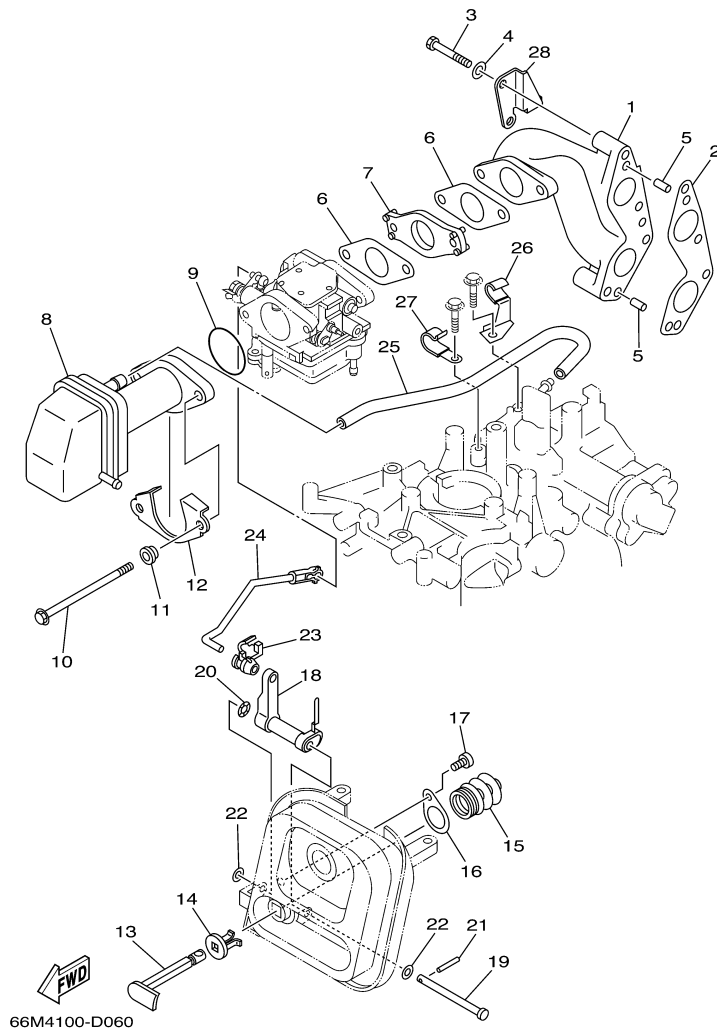

T9.9ELH2 0405 / INTAKE

©2014 Yamaha Motor Corporation, U.S.A. All rights reserved.

Part List

T9.9ELH2 0405 / INTAKE

REF - NO	PART NUMBER	PART NAME	QUANTITY	REMARKS
1	66M-13641-10-94	MANIFOLD 1	1	
2	66M-13645-00-00	.GASKET, MANIFOLD 1	1	
3	97095-06040-00	.BOLT	4	
4	92995-06600-00	WASHER	4	
5	93606-12019-00	.PIN, DOWEL	2	
6	66M-13646-00-00	.GASKET, MANIFOLD 2	2	
7	66M-14271-00-00	INSULATOR	1	
8	66M-14440-00-00	SILENCER ASSY, INTAKE	1	
9	93210-35M86-00	.O-RING	1	
10	90119-06M76-00	BOLT, WITH WASHER	2	
11	90387-06M79-00	COLLAR	2	
12	66M-14477-00-00	PLATE	1	
13	66M-41271-00-00	KNOB, CHOKE	1	
14	689-41273-00-00	GROMMET	1	
15	66M-41292-00-00	BUSH 2	1	
16	66M-41298-00-00	WASHER 2	1	
17	97780-50510-00	SCREW, TAPPING	1	
18	66M-41252-00-00	LEVER, CHOKE 1	1	
19	90240-05M20-00	PIN, CLEVIS	1	
20	90206-05005-00	WASHER, WAVE	1	
21	91690-20016-00	PIN, SPRING	1	
22	90202-05088-00	WASHER, PLATE	2	
23	6R5-41237-00-00	JOINT, LINK	1	
24	66M-41256-00-00	ROD, CHOKE 1	1	
25	66M-15373-00-00	PIPE, BREATHER	1	
26	90465-08M82-00	CLAMP	1	
27	90465-08M83-00	CLAMP	1	
28	6D4-24566-00-00	BRACKET, FILTER	1