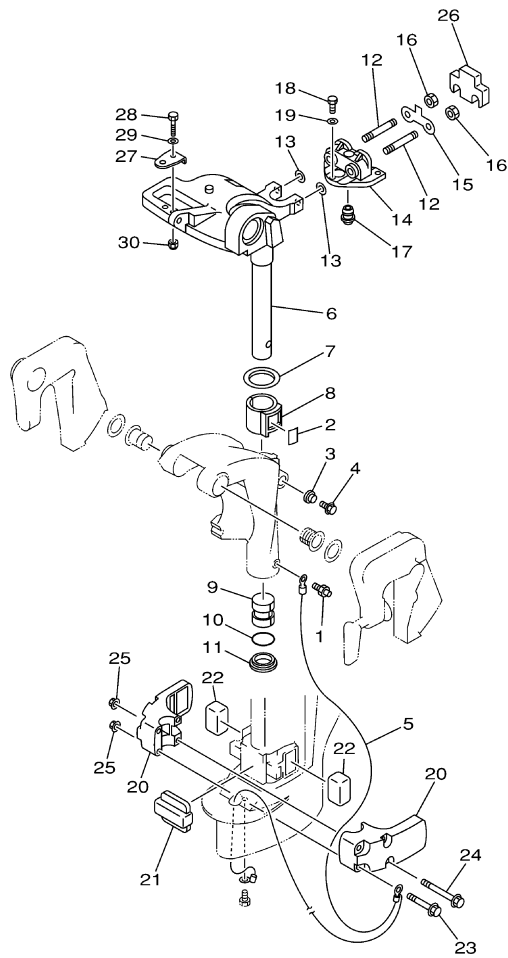

T9.9ELH2 0405 / BRACKET 2

66R0010-1220

Part List

T9.9ELH2 0405 / BRACKET 2

REF - NO	PART NUMBER	PART NAME	QUANTITY	REMARKS
1	93700-06M03-00	NIPPLE, GREASE	1	
2	63V-42528-00-00	PLATE, FRICTION	1	
3	689-43373-01-00	SEAL, DAMPER	1	
4	90105-06M07-00	.BOLT, FLANGE	1	
5	66M-82127-00-00	WIRE, LEAD 2	1	
6	66M-42511-11-4D	BRACKET, STEERING	1	
7	90209-40008-00	WASHER	1	
8	65F-42537-00-00	BUSHING, PIVOT SHAFT	1	
9	90386-30048-00	BUSH	1	
10	93210-29M94-00	O-RING	1	
11	90386-30M60-00	BUSH	1	
12	90116-08M54-00	BOLT, STUD	2	
13	90201-08M06-00	WASHER, PLATE	2	
14	66M-44514-00-4D	MOUNT DAMPER, UPPER SIDE	1	
15	66M-44526-00-00	PLATE	1	
16	95380-08600-00	NUT	2	
17	66M-44366-00-00	DAMPER, WATER SEAL	1	
18	97075-06025-00	BOLT	3	
19	92995-06600-00	WASHER	3	
20	66M-44551-00-4D	HOUSING, LOWER MOUNT RUBBER	2	
21	66M-44557-00-00	MOUNT DAMPER, LOWER FRONT	1	
22	682-44555-30-00	MOUNT DAMPER, LOWER SIDE	2	
23	90119-08M45-00	BOLT, WITH WASHER	2	
24	90119-08M46-00	BOLT, WITH WASHER	2	
25	90179-08M34-00	NUT	4	
26	66R-44533-00-00	DAMPER, UPPER MOUNT RUBBER	1	
27	63V-48511-01-00	HOOK, STEERING	1	
28	97075-08035-00	BOLT	1	
29	92995-08600-00	WASHER	1	
30	90185-08057-00	NUT, SELF-LOCKING	1