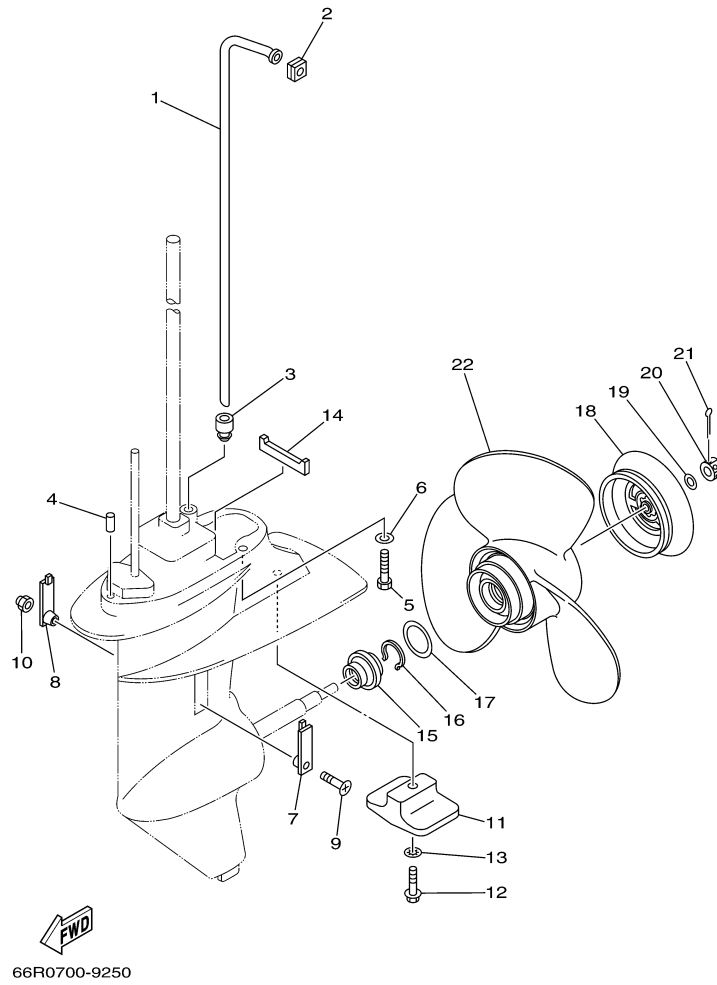

T9.9ELH2 0405 / LOWER CASING DRIVE 2

©2014 Yamaha Motor Corporation, U.S.A. All rights reserved.

Part List

T9.9ELH2 0405 / LOWER CASING DRIVE 2

REF - NO	PART NUMBER	PART NAME	QUANTITY	REMARKS
1	66R-44361-20-00	TUBE, WATER	1	X (25.0")
1	66M-44361-10-00	TUBE, WATER	1	L (22.3")
2	63V-44365-10-00	DAMPER, WATER SEAL 1	1	
3	63V-44368-00-00	.RUBBER, WATER SEAL 4	1	
4	93604-12M07-00	PIN, DOWEL	2	
5	97075-08035-00	BOLT	4	L (22.3")
6	92995-08600-00	WASHER	4	L (22.3")
7	6G1-45214-00-00	COVER, WATER INLET 1	1	
8	63V-45215-00-00	COVER, WATER INLET 2	1	
9	90152-05M04-00	SCREW, COUNTERSUNK	1	
10	90185-05002-00	NUT, NYLON	1	
11	61N-45251-01-00	ANODE	1	
12	95895-06030-00	BOLT, FLANGE	1	
13	92990-06300-00	WASHER, INTERNAL TOOTH	1	
14	63V-45375-00-00	DAMPER, SEAL	1	
15	6G8-45987-02-00	SPACER 1	1	
16	93450-10M04-00	CIRCLIP	1	
17	90201-31MA3-00	WASHER, PLATE	1	
18	6G8-45986-00-00	RING, DEFLECTOR	1	
19	90201-10M02-00	WASHER, PLATE	1	
20	90171-10M07-00	NUT, CASTLE	1	
21	91490-30025-00	PIN. COTTER	1	
22	6G8-45941-00-00	PROPELLER (3X11" X 11-3/4"-R)	1	UR
22	6G8-45947-00-EL	PROPELLER (3X11-3/4"X9-1/4"-R)	1	UR ALUMINIUM
22	6G8-45945-00-00	PROPELLER(3X11-3/4"X12-1/4"-R)	1	UR
22	6G8-45943-00-00	PROPELLER (3X11-3/4"X9-1/4"-R)	1	UR