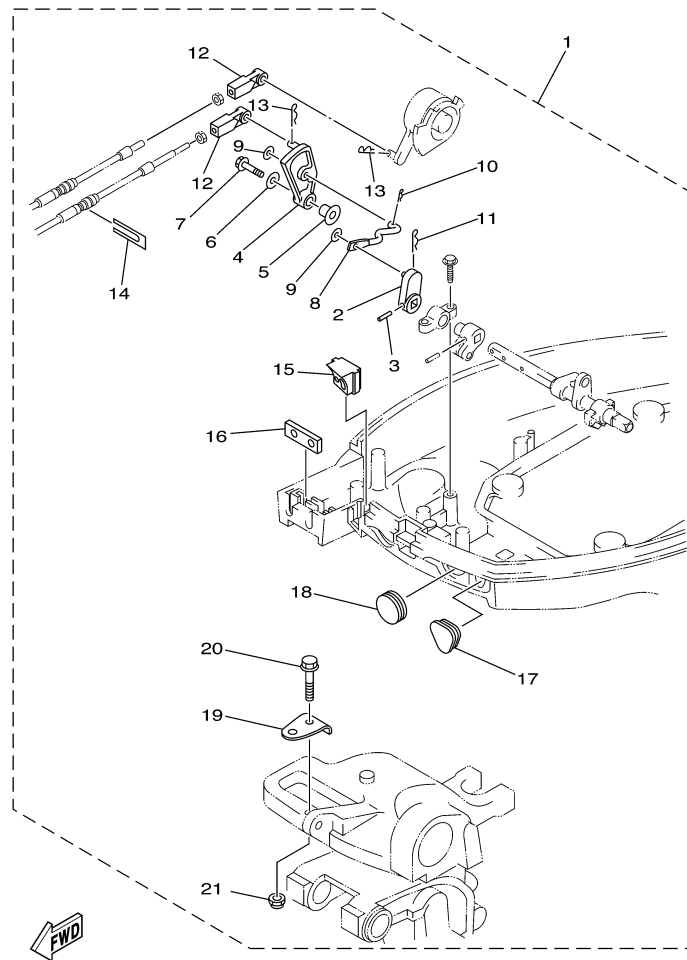

T9.9ELH2 0405 / REMO CON ATTACHMENT

66M0010-9190

Part List

T9.9ELH2 0405 / REMO CON ATTACHMENT

REF - NO	PART NUMBER	PART NAME	QUANTITY	REMARKS
1	66M-48501-00-00	REMOTE CONT. ATTACHMENT ASSY.	1	AP
2	65W-44142-00-00	.JOINT	1	
3	90254-03M05-00	.PIN, SPRING	1	
4	65W-44125-00-00	.LEVER, SHIFT ROD	1	
5	90387-06M29-00	.COLLAR	1	
6	90201-06M31-00	.WASHER, PLATE	1	
7	97595-06525-00	.BOLT, WITH WASHER	1	
8	66M-44192-00-00	.JOINT, ROD 1	1	
9	90201-05M06-00	.WASHER, PLATE	2	
10	90468-10005-00	.CLIP	1	
11	90468-18008-00	.CLIP	1	
12	663-48344-00-00	.CABLE END, REMOTE CONTROL	2	
13	90468-18008-00	.CLIP	2	
14	6H3-48538-00-00	.CLAMP, CABLE 1	1	
15	66M-42725-20-00	.GROMMET	1	
16	62Y-42727-00-00	.GROMMET	1	
17	65W-26326-10-00	.GROMMET	1	
18	65W-42726-10-00	.GROMMET	1	
19	63V-48511-01-00	.HOOK, STEERING	1	
20	97575-08535-00	.BOLT, WITH WASHER	1	
21	90185-08057-00	.NUT, SELF-LOCKING	1	

Part Notes

T9.9ELH2 0405 / REMO CON ATTACHMENT

PART NUMBER		NOTE TEXT
90468-18008-00		OEM: This part number is among the Top 100 Most Popular Marine Maintenance Parts as of March 2014.
90468-18008-00		OEM: This part number is among the Top 100 Most Popular Marine Maintenance Parts as of March 2014.

©2014 Yamaha Motor Corporation, U.S.A. All rights reserved.