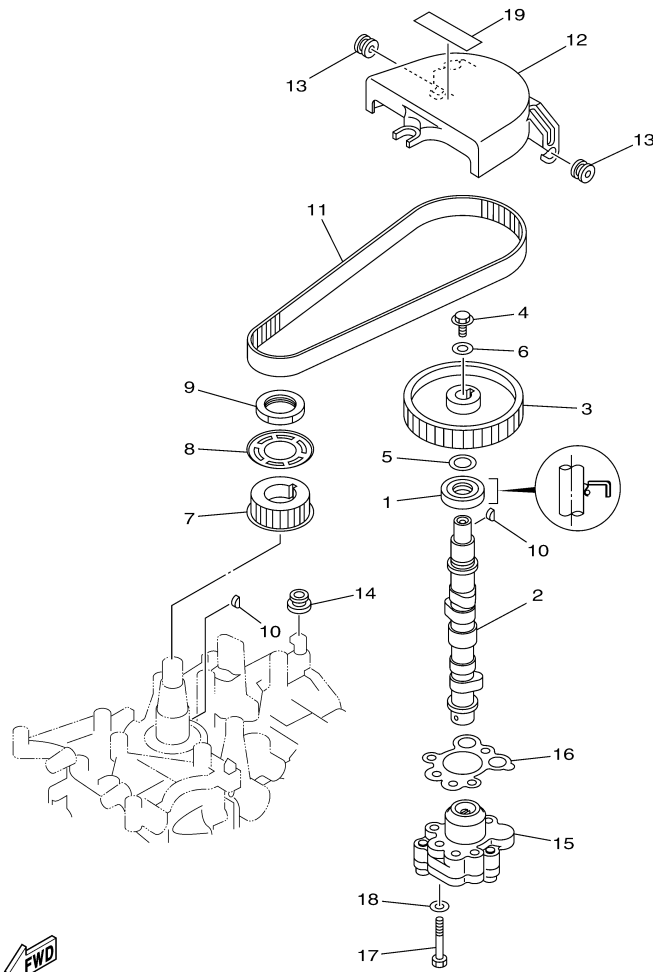

T9.9ELH2 0405 / CARBURETOR

69C4100-D070

Part List

T9.9ELH2 0405 / CARBURETOR

REF - NO	PART NUMBER	PART NAME	QUANTITY	REMARKS
1	66R-14301-11-00	CARBURETOR ASSY 1	1	
2	66N-14381-00-00	.BODY, FLOAT CHAMBER	1	
3	62Y-14383-00-00	..SCREW, DRAIN	1	
4	66M-14398-00-00	..GASKET	1	
5	66M-14384-00-00	..GASKET, FLOAT CHAMBER	1	
6	66M-14827-00-00	..FILTER	1	
7	6L2-14385-00-00	.FLOAT	1	
8	6E5-14386-01-00	.PIN, FLOAT	1	
9	6L2-14392-00-00	.VALVE	1	
10	97980-04110-00	.SCREW, WITH WASHER	2	
11	6L2-14157-00-00	.COVER, MIXING	1	
12	62Y-14399-00-00	.GASKET	1	
13	66N-14341-00-00	.NOZZLE, MAIN	1	
14	66N-14343-34-00	.JET, MAIN (# 68)	1	
15	66M-14342-23-00	.JET, PILOT (#45)	1	
16	62Y-14355-00-00	.PLUG	1	
17	5H0-14323-00-00	.SCREW, AIR ADJUSTING	1	
18	30X-14334-00-00	.SPRING, AIR ADJUSTING	1	
19	62Y-14321-00-00	.SCREW, THROTTLE	1	
20	97980-04112-00	.SCREW, WITH WASHER	4	
21	62Y-14397-00-00	.O-RING	1	
22	98980-04006-00	.SCREW, BIND	1	
23	646-14212-01-00	.SPRING, PILOT ADJUSTING	1	
24	6F5-14397-00-00	.O-RING	1	
25	97890-04005-00	.SCREW, PAN HEAD	1	
26	66M-14157-00-00	.PLATE	1	
27	98580-03005-00	.SCREW, PAN HEAD	1	
28	66L-1432A-00-00	.PLUG	1	

T9.9ELH2 0405 / OIL PUMP

66R4700-D080

Part List

T9.9ELH2 0405 / OIL PUMP

REF - NO	PART NUMBER	PART NAME	QUANTITY	REMARKS
1	93102-18M21-00	.OIL SEAL	1	
2	66M-12171-10-00	CAMSHAFT 1	1	
3	66M-11537-00-94	GEAR, DRIVEN	1	
4	90105-06M14-00	BOLT FLANGE	1	
5	90201-13201-00	WASHER, PLATE	1	
6	90201-06M94-00	WASHER, PLATE	1	
7	66M-11536-10-00	GEAR, DRIVE	1	
8	66M-11557-00-00	WASHER 1	1	
9	90170-28M37-00	NUT	1	
10	90280-03M01-00	.KEY, WOODRUFF	2	
11	66M-46241-00-00	V-BELT	1	
12	66M-46297-00-00	COVER, DUST	1	
13	90480-10M16-00	.GROMMET	2	
14	90480-12072-00	GROMMET	1	
15	66M-13300-10-00	OIL PUMP ASSY	1	
16	66M-13329-10-00	.GASKET, PUMP COVER	1	
17	97095-06035-00	BOLT	3	
18	92995-06600-00	WASHER	3	
19	6G8-13437-45-00	MARK, CAUTION	1	