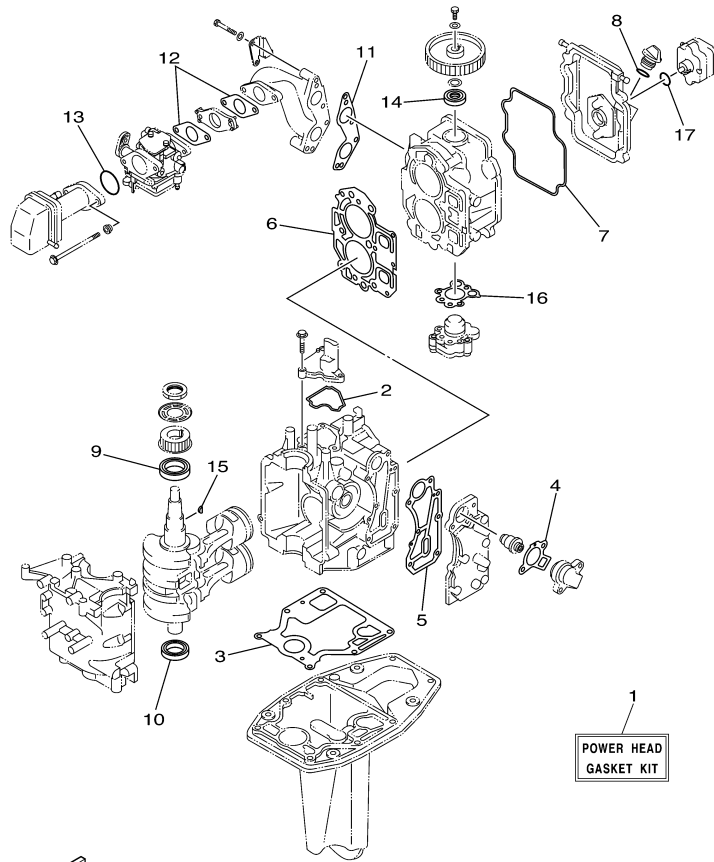

T9.9ELH2K 0406 / REPAIR KIT 1

6D41200-C280

Part List

T9.9ELH2K 0406 / REPAIR KIT 1

REF - NO	PART NUMBER	PART NAME	QUANTITY	REMARKS
1	66M-W0001-02-00	POWER HEAD GASKET KIT	1	
2	66M-11357-00-00	.SEAL, CYLINDER 3	1	
3	66M-11351-10-00	.GASKET, CYLINDER	1	
4	62Y-12414-00-00	.GASKET, COVER	1	
5	66M-41114-01-00	.GASKET, EXHAUST OUTER COVER	1	
6	66M-11181-10-00	.GASKET, CYLINDER HEAD 1	1	
7	66M-11356-00-00	.SEAL, CYLINDER 2	1	
8	93210-24M79-00	.O-RING	1	
9	93102-35M51-00	.OIL SEAL	1	
10	93102-25M52-00	.OIL SEAL	1	
11	66M-13645-00-00	.GASKET, MANIFOLD 1	1	
12	66M-13646-00-00	.GASKET, MANIFOLD 2	2	
13	93210-35M86-00	.O-RING	1	
14	93102-18M21-00	.OIL SEAL	1	
15	90280-03M01-00	.KEY, WOODRUFF	1	
16	66M-13329-10-00	.GASKET, PUMP COVER	1	
17	93210-20M65-00	.O-RING	1	

Part Notes

T9.9ELH2K 0406 / REPAIR KIT 1

PART NUMBER	NOTE TEXT
62Y-12414-00-00	OEM: This part number is among the Top 100 Most Popular Marine Maintenance Parts as of March 2014.

©2014 Yamaha Motor Corporation, U.S.A. All rights reserved.