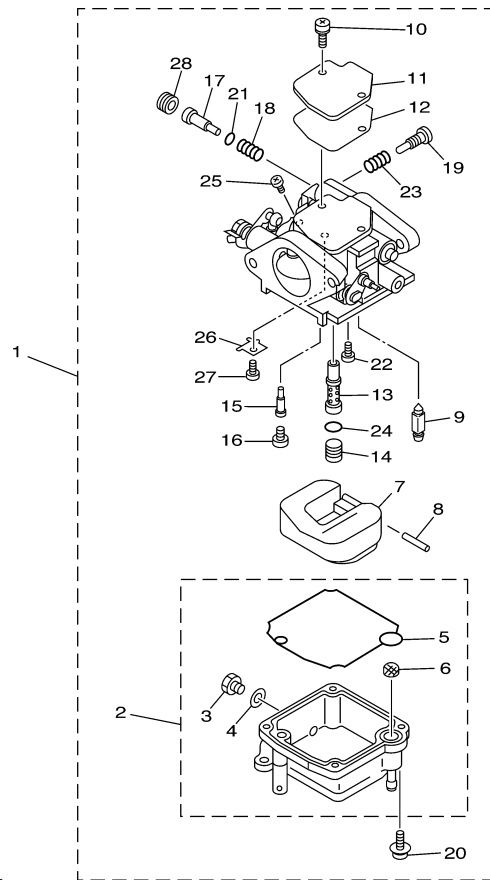

T9.9ELH2K 0406 / CARBURETOR

69C4100-D070

Part List

T9.9ELH2K 0406 / CARBURETOR

REF - NO	PART NUMBER	PART NAME	QUANTITY	REMARKS
1	66R-14301-11-00	CARBURETOR ASSY 1	1	
2	66N-14381-00-00	.BODY, FLOAT CHAMBER	1	
3	62Y-14383-00-00	..SCREW, DRAIN	1	
4	66M-14398-00-00	..GASKET	1	
5	66M-14384-00-00	..GASKET, FLOAT CHAMBER	1	
6	66M-14827-00-00	..FILTER	1	
7	6L2-14385-00-00	.FLOAT	1	
8	6E5-14386-01-00	.PIN, FLOAT	1	
9	6L2-14392-00-00	.VALVE	1	
10	97980-04110-00	.SCREW, WITH WASHER	2	
11	6L2-14157-00-00	.COVER, MIXING	1	
12	62Y-14399-00-00	.GASKET	1	
13	66N-14341-00-00	.NOZZLE, MAIN	1	
14	66N-14343-34-00	.JET, MAIN (# 68)	1	
15	66M-14342-23-00	.JET, PILOT (#45)	1	
16	62Y-14355-00-00	.PLUG	1	
17	5H0-14323-00-00	.SCREW, AIR ADJUSTING	1	
18	30X-14334-00-00	.SPRING, AIR ADJUSTING	1	
19	62Y-14321-00-00	.SCREW, THROTTLE	1	
20	97980-04112-00	.SCREW, WITH WASHER	4	
21	62Y-14397-00-00	.O-RING	1	
22	98980-04006-00	.SCREW, BIND	1	
23	646-14212-01-00	.SPRING, PILOT ADJUSTING	1	
24	6F5-14397-00-00	.O-RING	1	
25	97890-04005-00	.SCREW, PAN HEAD	1	
26	66M-14157-00-00	.PLATE	1	
27	98580-03005-00	.SCREW, PAN HEAD	1	
28	66L-1432A-00-00	.PLUG	1