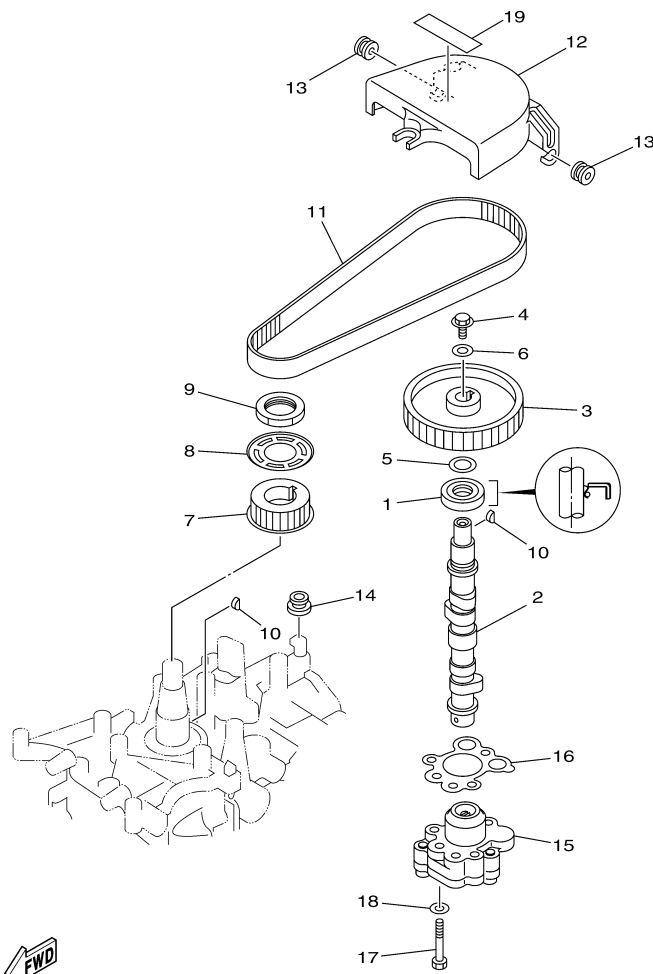

T9.9ELH2K 0406 / CARBURETOR

69C4100-D070

Part List

T9.9ELH2K 0406 / CARBURETOR

REF - NO	PART NUMBER	PART NAME	QUANTITY	REMARKS
1	66R-14301-11-00	CARBURETOR ASSY 1	1	
2	66N-14381-00-00	.BODY, FLOAT CHAMBER	1	
3	62Y-14383-00-00	..SCREW, DRAIN	1	
4	66M-14398-00-00	..GASKET	1	
5	66M-14384-00-00	..GASKET, FLOAT CHAMBER	1	
6	66M-14827-00-00	..FILTER	1	
7	6L2-14385-00-00	.FLOAT	1	
8	6E5-14386-01-00	.PIN, FLOAT	1	
9	6L2-14392-00-00	.VALVE	1	
10	97980-04110-00	.SCREW, WITH WASHER	2	
11	6L2-14157-00-00	.COVER, MIXING	1	
12	62Y-14399-00-00	.GASKET	1	
13	66N-14341-00-00	.NOZZLE, MAIN	1	
14	66N-14343-34-00	.JET, MAIN (# 68)	1	
15	66M-14342-23-00	.JET, PILOT (#45)	1	
16	62Y-14355-00-00	.PLUG	1	
17	5H0-14323-00-00	.SCREW, AIR ADJUSTING	1	
18	30X-14334-00-00	.SPRING, AIR ADJUSTING	1	
19	62Y-14321-00-00	.SCREW, THROTTLE	1	
20	97980-04112-00	.SCREW, WITH WASHER	4	
21	62Y-14397-00-00	.O-RING	1	
22	98980-04006-00	.SCREW, BIND	1	
23	646-14212-01-00	.SPRING, PILOT ADJUSTING	1	
24	6F5-14397-00-00	.O-RING	1	
25	97890-04005-00	.SCREW, PAN HEAD	1	
26	66M-14157-00-00	.PLATE	1	
27	98580-03005-00	.SCREW, PAN HEAD	1	
28	66L-1432A-00-00	.PLUG	1	

T9.9ELH2K 0406 / OIL PUMP

66R4700-D080

Part List

T9.9ELH2K 0406 / OIL PUMP

REF - NO	PART NUMBER	PART NAME	QUANTITY	REMARKS
1	93102-18M21-00	.OIL SEAL	1	
2	66M-12171-10-00	CAMSHAFT 1	1	
3	66M-11537-00-94	GEAR, DRIVEN	1	
4	90105-06M14-00	BOLT FLANGE	1	
5	90201-13201-00	WASHER, PLATE	1	
6	90201-06M94-00	WASHER, PLATE	1	
7	66M-11536-10-00	GEAR, DRIVE	1	
8	66M-11557-00-00	WASHER 1	1	
9	90170-28M37-00	NUT	1	
10	90280-03M01-00	.KEY, WOODRUFF	2	
11	66M-46241-00-00	V-BELT	1	
12	66M-46297-00-00	COVER, DUST	1	
13	90480-10M16-00	.GROMMET	2	
14	90480-12072-00	GROMMET	1	
15	66M-13300-10-00	OIL PUMP ASSY	1	
16	66M-13329-10-00	.GASKET, PUMP COVER	1	
17	97095-06035-00	BOLT	3	
18	92995-06600-00	WASHER	3	
19	6G8-13437-45-00	MARK, CAUTION	1	