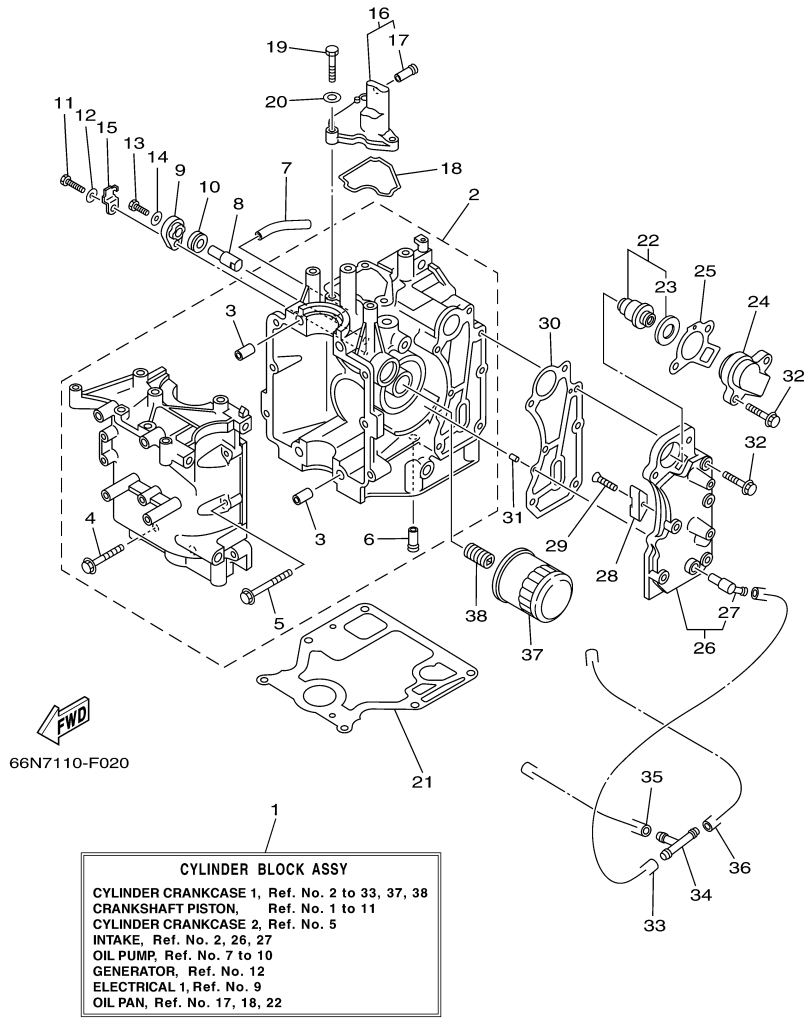

T9.9ELH2K 0406 / CYLINDER CRANKCASE 1

Part List

T9.9ELH2K 0406 / CYLINDER CRANKCASE 1

REF - NO	PART NUMBER	PART NAME	QUANTITY	REMARKS
1	66M-W009B-13-1S	CYLINDER BLOCK ASSY	1	FLUSHING KIT
2	66M-15100-03-1S	CRANKCASE ASSY	1	
3	99510-10114-00	.PIN, DOWEL	2	
4	90119-08M66-00	.BOLT, WITH WASHER	4	
5	90119-06M14-00	.BOLT, WITH WASHER	6	
6	6E5-24377-00-00	.PIPE, JOINT 2	1	
7	90445-10M46-00	HOSE (L65)	1	
8	66M-11325-00-00	ANODE	1	
9	66M-11327-00-94	COVER, ANODE	1	
10	66M-11328-00-00	GROMMET, ANODE	1	
11	97095-06020-00	BOLT	1	
12	92995-06600-00	WASHER	1	
13	97095-05012-00	BOLT	1	
14	92995-05600-00	WASHER	1	
15	66M-12535-00-00	PLATE	1	
16	66M-11168-00-1S	COVER, BREATHER	1	
17	6E5-24377-00-00	.PIPE, JOINT 2	1	
18	66M-11357-00-00	.SEAL, CYLINDER 3	1	
19	97095-06020-00	BOLT	3	
20	92995-06600-00	WASHER	3	
21	66M-11351-10-00	.GASKET, CYLINDER	1	
22	66M-12411-01-00	THERMOSTAT	1	
23	688-12412-00-00	.SEAL, THERMOSTAT	1	
24	6H3-12413-00-1S	COVER, THERMOSTAT	1	
25	62Y-12414-00-00	.GASKET, COVER	1	
26	66M-41113-30-1S	OUTER COVER, EXHAUST	1	FLUSHING KIT
27	676-11372-00-00	.NIPPLE, HOSE	1	
28	6E5-11325-00-00	ANODE	1	
29	98780-04015-00	SCREW, FLAT HEAD	1	
30	66M-41114-01-00	.GASKET, EXHAUST OUTER COVER	1	
31	93604-12M07-00	PIN, DOWEL	2	
32	90119-06MA4-00	BOLT, WITH WASHER	7	
33	90445-09061-00	HOSE (L65)	1	
34	688-24378-00-00	PIPE, JOINT 3	1	
35	90445-09086-00	HOSE (L170)	1	
36	90445-09104-00	HOSE (L300)	1	
37	5GH-13440-00-00	ELEMENT ASSY, OIL CLEANER	1	
38	90401-20M00-00	BOLT, UNION	1	

Part Notes

T9.9ELH2K 0406 / CYLINDER CRANKCASE 1

PART NUMBER	NOTE TEXT
66M-12411-01-00	OEM: This part number is among the Top 100 Most Popular Marine Maintenance Parts as of March 2014.
62Y-12414-00-00	OEM: This part number is among the Top 100 Most Popular Marine Maintenance Parts as of March 2014.

©2014 Yamaha Motor Corporation, U.S.A. All rights reserved.