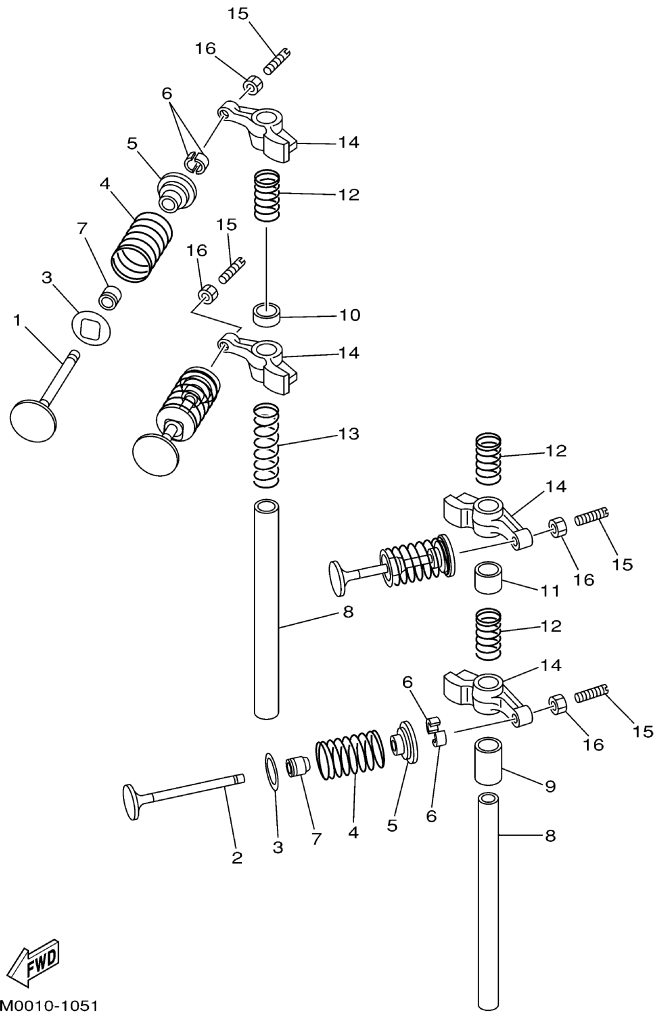

T9.9ELH2K 0406 / CYLINDER CRANKCASE 2

66M4100-D040

Part List

T9.9ELH2K 0406 / CYLINDER CRANKCASE 2

REF - NO	PART NUMBER	PART NAME	QUANTITY	REMARKS
1	66M-W009A-02-1S	CYLINDER HEAD COMPLETE	1	
2	66M-11111-01-1S	HEAD, CYLINDER 1	1	
3	66M-11133-29-00	.GUIDE, VALVE 1	4	
4	93450-09M01-00	.CIRCLIP	4	
5	66M-11181-10-00	.GASKET, CYLINDER HEAD 1	1	
6	99510-10114-00	PIN, DOWEL	2	
7	90105-08M78-00	BOLT, FLANGE	6	
8	90119-06MA3-00	BOLT, WITH WASHER	3	
9	66M-11191-00-1S	COVER, CYLINDER HEAD 1	1	
10	66M-11356-00-00	.SEAL, CYLINDER 2	1	
11	97095-06020-00	BOLT	4	
12	92995-06600-00	WASHER	4	
13	6G8-15363-00-00	PLUG, OIL	1	
14	93210-24M79-00	.O-RING	1	
15	66M-12138-40-00	MARK, CAUTION	1	
16	NGK-DPR6E-A9-00	PLUG, SPARK (NGK DPR6EA-9)	2	

T9.9ELH2K 0406 / VALVE

66M0010-1051

©2014 Yamaha Motor Corporation, U.S.A. All rights reserved.

Part List

T9.9ELH2K 0406 / VALVE

REF - NO	PART NUMBER	PART NAME	QUANTITY	REMARKS
1	66M-12111-00-00	VALVE, INTAKE	2	
2	66M-12121-00-00	VALVE, EXHAUST	2	
3	66M-12116-00-00	SEAT, VALVE SPRING	4	
4	66M-12113-00-00	SPRING, VALVE INNER	4	
5	30X-12117-00-00	RETAINER, VALVE SPRING	4	
6	30X-12118-00-00	LOCK, VALVE SPRING RETAINER	8	
7	51Y-12119-00-00	SEAL, VALVE STEM	4	
8	66M-12146-00-00	SHAFT, ROCKER	2	
9	90387-13M56-00	COLLAR	1	
10	90387-13001-00	COLLAR	1	
11	90387-13002-00	COLLAR	1	
12	90501-12M40-00	SPRING, COMPRESSION	3	
13	90501-12M41-00	SPRING, COMPRESSION	1	
14	66M-12151-10-00	ARM, VALVE ROCKER	4	
15	62Y-12159-00-00	SCREW, VALVE ADJUSTING	4	
16	62Y-12158-00-00	NUT, LOCK	4	