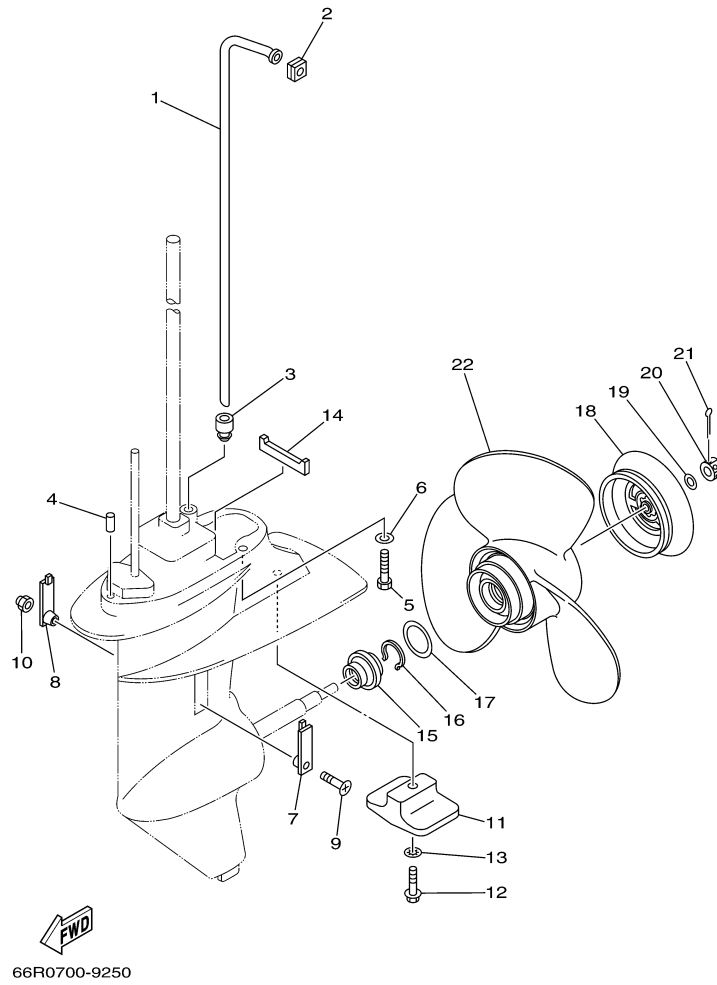

T9.9ELH2K 0406 / LOWER CASING DRIVE 2

©2014 Yamaha Motor Corporation, U.S.A. All rights reserved.

Part List

T9.9ELH2K 0406 / LOWER CASING DRIVE 2

REF - NO	PART NUMBER	PART NAME	QUANTITY	REMARKS
1	66R-44361-20-00	TUBE, WATER	1	X (25.0")
1	66M-44361-10-00	TUBE, WATER	1	L (22.3")
2	63V-44365-10-00	DAMPER, WATER SEAL 1	1	
3	63V-44368-00-00	.RUBBER, WATER SEAL 4	1	
4	93604-12M07-00	PIN, DOWEL	2	
5	97075-08035-00	BOLT	4	L (22.3")
6	92995-08600-00	WASHER	4	L (22.3")
7	6G1-45214-00-00	COVER, WATER INLET 1	1	
8	63V-45215-00-00	COVER, WATER INLET 2	1	
9	90152-05M04-00	SCREW, COUNTERSUNK	1	
10	90185-05002-00	NUT, NYLON	1	
11	61N-45251-01-00	ANODE	1	
12	95895-06030-00	BOLT, FLANGE	1	
13	92990-06300-00	WASHER, INTERNAL TOOTH	1	
14	63V-45375-00-00	DAMPER, SEAL	1	
15	6G8-45987-02-00	SPACER 1	1	
16	93450-10M04-00	CIRCLIP	1	
17	90201-31MA3-00	WASHER, PLATE	1	
18	6G8-45986-00-00	RING, DEFLECTOR	1	
19	90201-10M02-00	WASHER, PLATE	1	
20	90171-10M07-00	NUT, CASTLE	1	
21	91490-30025-00	PIN. COTTER	1	
22	6G8-45941-00-00	PROPELLER (3X11" X 11-3/4"-R)	1	UR
22	6G8-45947-00-EL	PROPELLER (3X11-3/4"X9-1/4"-R)	1	UR ALUMINIUM
22	6G8-45945-00-00	PROPELLER(3X11-3/4"X12-1/4"-R)	1	UR
22	6G8-45943-00-00	PROPELLER (3X11-3/4"X9-1/4"-R)	1	UR