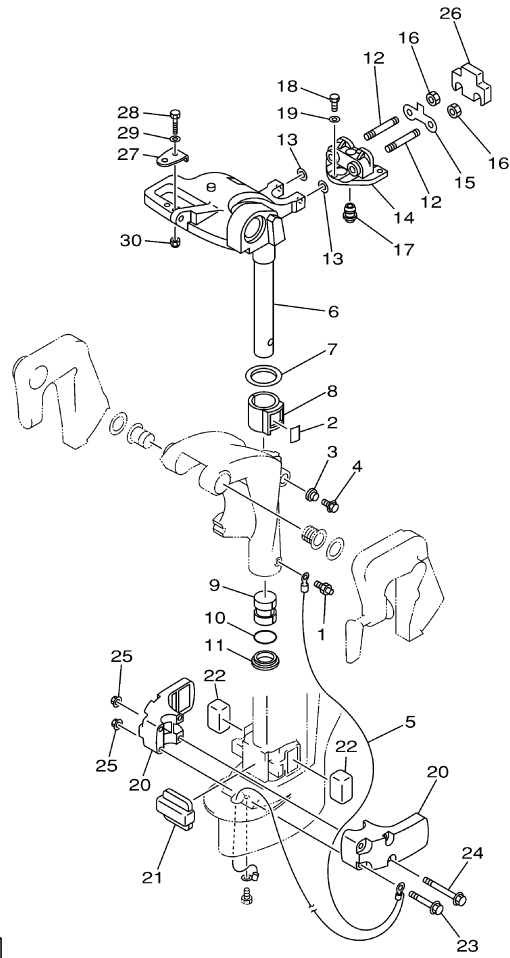

T9.9ELH2K 0406 / BRACKET 2

66R0010-1220

Part List

T9.9ELH2K 0406 / BRACKET 2

REF - NO	PART NUMBER	PART NAME	QUANTITY	REMARKS
1	93700-06M03-00	NIPPLE, GREASE	1	
2	63V-42528-00-00	PLATE, FRICTION	1	
3	689-43373-01-00	SEAL, DAMPER	1	
4	90105-06M07-00	.BOLT, FLANGE	1	
5	66M-82127-00-00	WIRE, LEAD 2	1	
6	66M-42511-11-4D	BRACKET, STEERING	1	
7	90209-40008-00	WASHER	1	
8	65F-42537-00-00	BUSHING, PIVOT SHAFT	1	
9	90386-30048-00	BUSH	1	
10	93210-29M94-00	O-RING	1	
11	90386-30M60-00	BUSH	1	
12	90116-08M54-00	BOLT, STUD	2	
13	90201-08M06-00	WASHER, PLATE	2	
14	66M-44514-00-4D	MOUNT DAMPER, UPPER SIDE	1	
15	66M-44526-00-00	PLATE	1	
16	95380-08600-00	NUT	2	
17	66M-44366-00-00	DAMPER, WATER SEAL	1	
18	97075-06025-00	BOLT	3	
19	92995-06600-00	WASHER	3	
20	66M-44551-00-4D	HOUSING, LOWER MOUNT RUBBER	2	
21	66M-44557-00-00	MOUNT DAMPER, LOWER FRONT	1	
22	682-44555-30-00	MOUNT DAMPER, LOWER SIDE	2	
23	90119-08M45-00	BOLT, WITH WASHER	2	
24	90119-08M46-00	BOLT, WITH WASHER	2	
25	90179-08M34-00	NUT	4	
26	66R-44533-00-00	DAMPER, UPPER MOUNT RUBBER	1	
27	63V-48511-01-00	HOOK, STEERING	1	
28	97075-08035-00	BOLT	1	
29	92995-08600-00	WASHER	1	
30	90185-08057-00	NUT, SELF-LOCKING	1