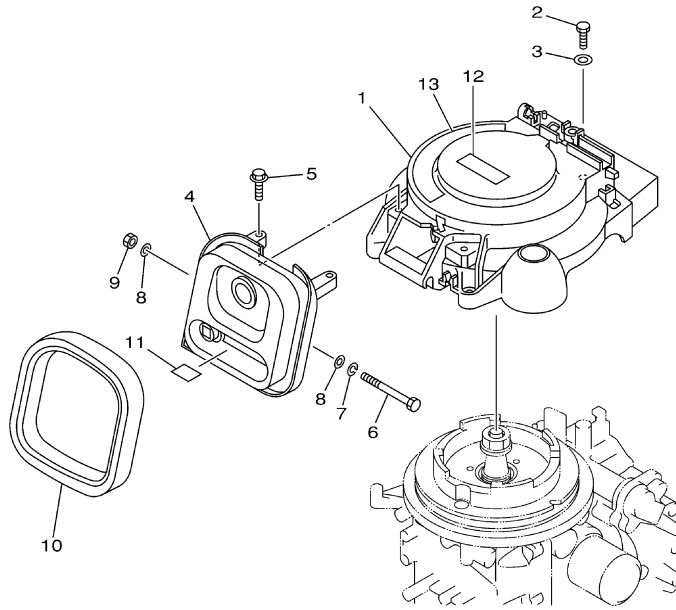

T9.9ELH2K 0406 / STARTER

66R1700-2100

Part List

T9.9ELH2K 0406 / STARTER

REF - NO	PART NUMBER	PART NAME	QUANTITY	REMARKS
1	66M-15711-10-00	CASE, STARTER	1	
2	97095-06020-00	BOLT	3	
3	92995-06600-00	WASHER	3	
4	66M-15758-10-00	GUIDE, ROPE	1	
5	90119-06M59-00	BOLT, WITH WASHER	2	
6	97095-06090-00	BOLT	1	
7	92995-06100-00	WASHER, SPRING	1	
8	90201-06M05-00	WASHER, PLATE	2	
9	95380-06700-00	NUT	1	
10	66M-15762-00-00	SEAL, RUBBER 2	1	
11	66M-84342-00-00	SEAT, EMBLEM	1	
12	6A1-83625-41-00	MARK 5	1	
13	66M-14427-40-00	LABEL, INSTRUCTION	1