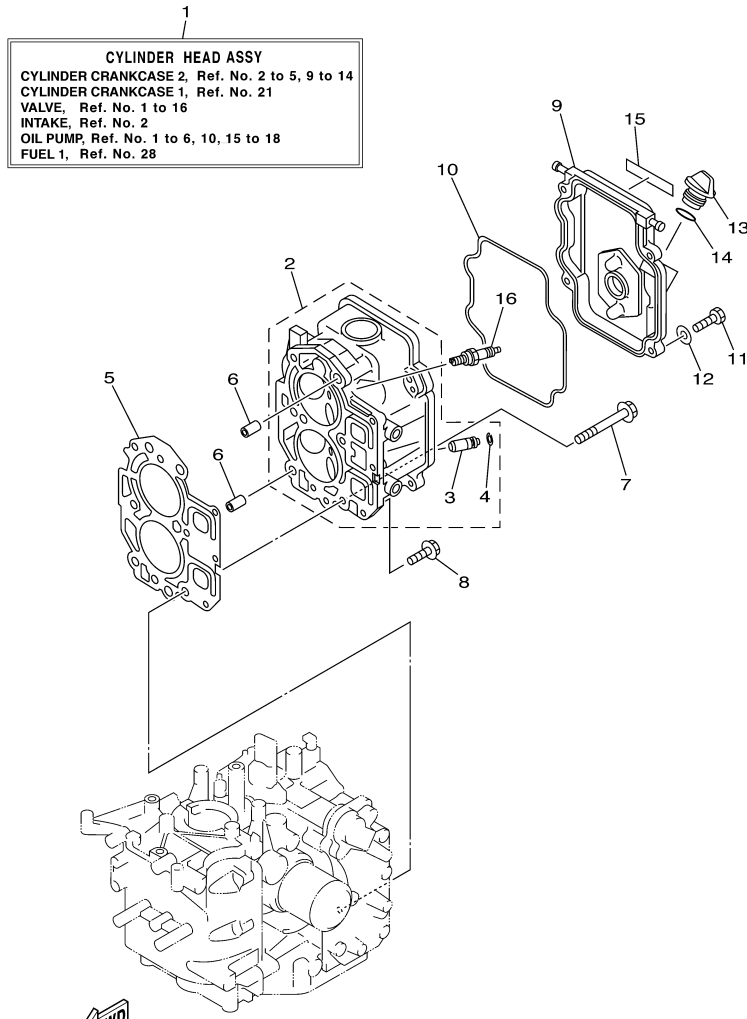

©2014 Yamaha Motor Corporation, U.S.A. All rights reserved.

T9.9ELH2K 0406 / CRANKSHAFT PISTON

66M0010-8031

Part List

T9.9ELH2K 0406 / CRANKSHAFT PISTON

REF - NO	PART NUMBER	PART NAME	QUANTITY	REMARKS
1	93102-35M51-00	.OIL SEAL	1	
2	93102-25M52-00	.OIL SEAL	1	
3	66M-11411-00-00	CRANKSHAFT	1	
4	66M-11416-00-00	PLANE BEARING, CRANKSHAFT 1	4	UR BROWN
4	66M-11416-20-00	PLANE BEARING, CRANKSHAFT 1	4	UR BLUE
4	66M-11416-10-00	PLANE BEARING, CRANKSHAFT 1	4	UR BLACK
5	66M-11650-00-00	CONNECTING ROD ASSY	2	
6	66M-11654-00-00	.BOLT, CONNECTING ROD	2	
7	90201-07M01-00	.WASHER, PLATE	2	
8	66M-11631-00-96	PISTON (STD)	2	
8	66M-11636-00-00	PISTON (0.50MM O/S)	2	AP
8	66M-11635-00-00	PISTON (0.25MM O/S)	2	AP
9	66N-11603-00-00	PISTON RING SET (STD)	2	
9	66N-11605-00-00	PISTON RING SET (0.50MM O/S)	2	AP
9	66N-11604-00-00	PISTON RING SET (0.25MM O/S)	2	AP
10	634-11633-00-00	PIN, PISTON	2	
11	93450-15023-00	CIRCLIP	4	

T9.9ELH2K 0406 / CYLINDER CRANKCASE 2

66M4100-D040

Part List

T9.9ELH2K 0406 / CYLINDER CRANKCASE 2

REF - NO	PART NUMBER	PART NAME	QUANTITY	REMARKS
1	66M-W009A-02-1S	CYLINDER HEAD COMPLETE	1	
2	66M-11111-01-1S	HEAD, CYLINDER 1	1	
3	66M-11133-29-00	.GUIDE, VALVE 1	4	
4	93450-09M01-00	.CIRCLIP	4	
5	66M-11181-10-00	.GASKET, CYLINDER HEAD 1	1	
6	99510-10114-00	PIN, DOWEL	2	
7	90105-08M78-00	BOLT, FLANGE	6	
8	90119-06MA3-00	BOLT, WITH WASHER	3	
9	66M-11191-00-1S	COVER, CYLINDER HEAD 1	1	
10	66M-11356-00-00	.SEAL, CYLINDER 2	1	
11	97095-06020-00	BOLT	4	
12	92995-06600-00	WASHER	4	
13	6G8-15363-00-00	PLUG, OIL	1	
14	93210-24M79-00	.O-RING	1	
15	66M-12138-40-00	MARK, CAUTION	1	
16	NGK-DPR6E-A9-00	PLUG, SPARK (NGK DPR6EA-9)	2	