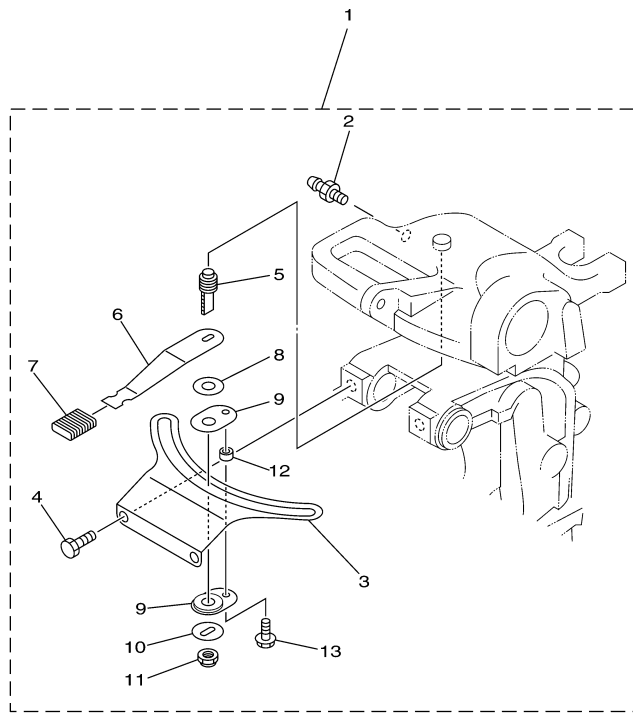

T9.9ELH2K 0406 / STEERING FRICTION

66M0010-8170

Part List

T9.9ELH2K 0406 / STEERING FRICTION

REF - NO	PART NUMBER	PART NAME	QUANTITY	REMARKS
1	66M-42508-01-00	STEERING FRICTION ASSY	1	
2	93700-06M03-00	.NIPPLE, GREASE	1	
3	66M-42527-00-00	.PLATE, FRICTION	1	
4	90109-08M91-00	.BOLT	2	
5	65W-42562-00-00	.SHAFT, STEERING LOCK	1	
6	66M-42561-00-00	.KNOB, STEERING LOCK	1	
7	689-43633-00-00	.COVER, TILT LEVER	1	
8	90202-10M56-00	.WASHER, PLATE	1	
9	65W-42528-00-00	.PLATE, FRICTION	2	
10	90209-10M26-00	.WASHER	1	
11	90185-10M14-00	.NUT, SELF-LOCKING	1	
12	90387-05M11-00	.COLLAR	1	
13	90119-05M03-00	.BOLT, WITH WASHER	1