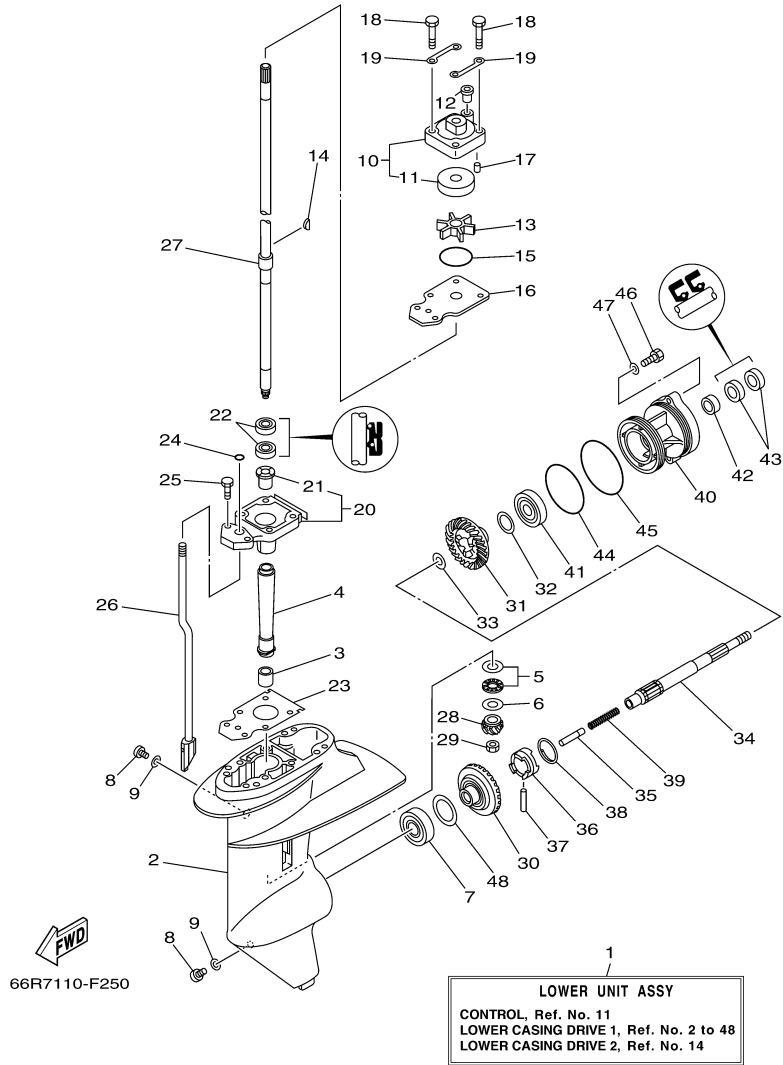

T9.9ELH2K 0406 / LOWER CASING DRIVE 1

Part List

T9.9ELH2K 0406 / LOWER CASING DRIVE 1

REF - NO	PART NUMBER	PART NAME	QUANTITY	REMARKS
1	66R-45300-22-4D	LOWER UNIT ASSY	1	X (25.0")
1	66R-45300-12-4D	LOWER UNIT ASSY	1	L (22.3")
2	66R-45311-01-4D	CASING, LOWER	1	
3	93315-314V8-00	BEARING	1	
4	66R-45536-00-00	SLEEVE, DRIVE SHAFT	1	
5	93341-41416-00	BEARING	1	
6	66R-45587-10-00	SHIM (T:1.20MM)	1	UR
6	66R-45587-00-00	SHIM (T:1.13MM)	1	UR
7	93332-00005-00	BEARING	1	
8	90340-08002-00	PLUG, STRAIGHT SCREW	2	
9	90430-08020-00	.GASKET	2	
10	63V-44301-00-00	WATER PUMP HOUSING COMP.	1	
11	63V-44322-00-00	.INSERT, CARTRIDGE	1	
12	647-44366-00-00	.DAMPER, WATER SEAL	1	
13	63V-44352-01-00	.IMPELLER	1	
14	664-44338-00-00	.KEY, WOODRUFF	1	
15	93210-44398-00	.O-RING	1	
16	63V-44323-00-00	.OUTER PLATE, CARTRIDGE	1	
17	93604-12M07-00	PIN, DOWEL	2	
18	97080-08045-00	BOLT	4	
19	63V-44328-00-00	PLATE	2	
20	63V-45331-00-5B	HOUSING, BEARING	1	
21	626-45316-09-00	.BUSHING, DRIVE SHAFT	1	
22	93101-20001-00	.OIL SEAL	2	
23	63V-45315-A0-00	.PACKING, LOWER CASING	1	
24	93210-06ME6-00	.O-RING	1	
25	97080-08025-00	BOLT	2	
26	66R-44150-20-00	SHIFT CAM ASSY	1	X (25.0")
26	66R-44150-10-00	SHIFT CAM ASSY	1	L (22.3")
27	66R-45510-20-00	DRIVE SHAFT ASSY	1	X (25.0")
27	66R-45510-10-00	DRIVE SHAFT ASSY	1	L (22.3")
28	66R-45551-00-00	PINION (13T)	1	
29	90179-08M06-00	NUT	1	
30	66R-45560-01-00	GEAR 1 (38T)	1	
31	66R-45571-00-00	GEAR 2 (38T)	1	
32	626-45577-00-00	SHIM (T:0.10MM)	1	UR
32	626-45577-10-00	SHIM (T:0.20MM)	1	UR
32	626-45577-40-00	SHIM (T:0.50MM)	1	UR
32	626-45577-30-00	SHIM (T:0.40MM)	1	UR
32	626-45577-20-00	SHIM (T:0.30MM)	1	UR
33	90201-17682-00	WASHER, PLATE	1	
34	683-45611-00-00	SHAFT, PROPELLER	1	
35	650-45635-00-00	PLUNGER, SHIFT	1	
36	682-45631-00-00	CLUTCH, DOG	1	
37	90250-05010-00	PIN, STRAIGHT	1	
38	648-45633-00-00	RING, CROSS PIN	1	
39	90501-14M09-00	SPRING, COMPRESSION	1	
40	66R-45361-00-4D	CAP, LOWER CASING	1	
41	93306-00501-00	BEARING	1	
42	93315-317U2-00	BEARING	1	
43	93101-17054-00	.OIL SEAL	2	
44	93210-74M68-00	.O-RING	1	
45	93210-74316-00	.O-RING	1	
46	97095-06025-00	BOLT	2	
47	92995-06600-00	WASHER	2	
48	626-45577-00-00	SHIM (T:0.10MM)	1	UR
48	626-45577-10-00	SHIM (T:0.20MM)	1	UR
48	626-45577-40-00	SHIM (T:0.50MM)	1	UR
48	626-45577-30-00	SHIM (T:0.40MM)	1	UR