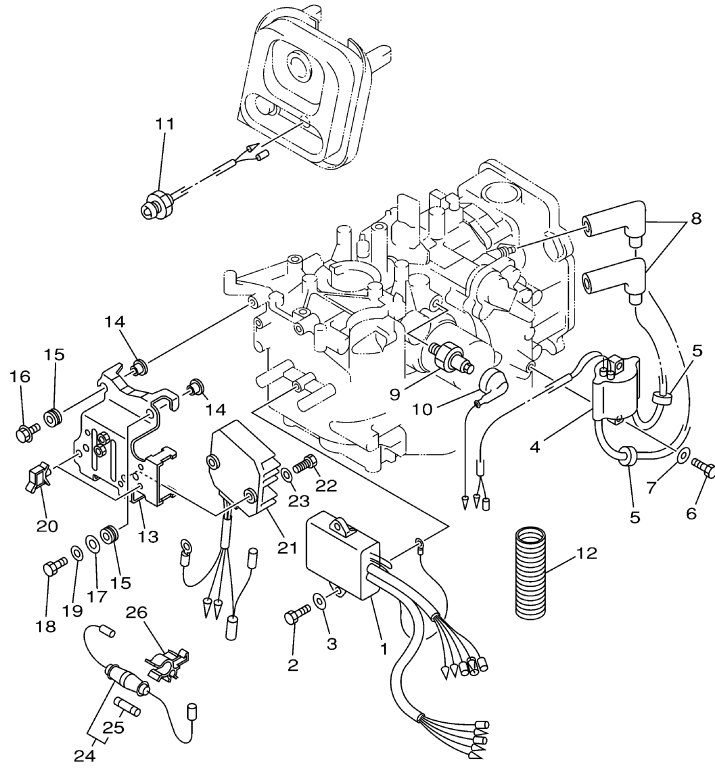

T9.9ELH2K 0406 / GENERATOR

 69B0010-0110

Part List

T9.9ELH2K 0406 / GENERATOR

REF - NO	PART NUMBER	PART NAME	QUANTITY	REMARKS
1	66M-85550-10-00	ROTOR ASSY (WITH RING GEAR)	1	
2	66M-85520-00-00	COIL, CHARGE	1	
3	66M-85580-00-00	COIL, PULSER	1	
4	66M-85533-10-00	COIL, LIGHTING	1	10A
5	97095-06025-00	BOLT	2	
6	92995-06100-00	WASHER, SPRING	2	
7	92995-06600-00	WASHER	2	
8	97095-06016-00	BOLT	2	
9	92995-06600-00	WASHER	2	
10	97095-06040-00	.BOLT	4	
11	92995-06600-00	WASHER	4	
12	90280-05013-00	KEY, WOODRUFF	1	
13	90179-16M05-00	NUT	1	
14	90201-16M44-00	WASHER, PLATE	1	

T9.9ELH2K 0406 / ELECTRICAL 1

66R0700-1120

Part List

T9.9ELH2K 0406 / ELECTRICAL 1

REF - NO	PART NUMBER	PART NAME	QUANTITY	REMARKS
1	66M-85540-01-00	C.D.I. UNIT ASSY	1	
2	97095-06020-00	BOLT	2	
3	92995-06600-00	WASHER	2	
4	66M-85570-00-00	IGNITION COIL ASSY	1	
5	90480-25161-00	GROMMET	2	
6	97095-06020-00	BOLT	2	
7	92995-06600-00	WASHER	2	
8	6G8-82370-30-00	PLUG CAP ASSY	2	
9	62Y-82504-10-00	OIL PRESSURE SWITCH ASSY	1	
10	66M-82127-10-00	WIRE, LEAD 2	1	
11	65W-85410-01-00	EMERGENCY SIGNAL LIGHT ASSY	1	
12	6H1-83557-00-00	TUBE	1	
13	66M-85542-10-00	BRACKET	1	
14	90387-06M05-00	COLLAR	4	
15	90480-13M24-00	GROMMET	4	
16	95895-06020-00	BOLT, FLANGE	3	
17	90201-06M05-00	WASHER, PLATE	1	
18	97095-06025-00	BOLT	1	
19	92995-06600-00	WASHER	1	
20	90464-09M13-00	CLAMP	2	
21	6G8-81960-A1-00	RECTIFIER ASSY	1	
22	97095-06016-00	BOLT	3	
22	97095-06016-00	BOLT	2	
23	92995-06600-00	WASHER	3	
23	92995-06600-00	WASHER	2	
24	6G8-82150-00-00	FUSE HOLDER ASSY	1	
25	663-82151-00-00	.FUSE (12V-20A)	1	
26	6G5-82152-00-00	HOLDER, FUSE	1	