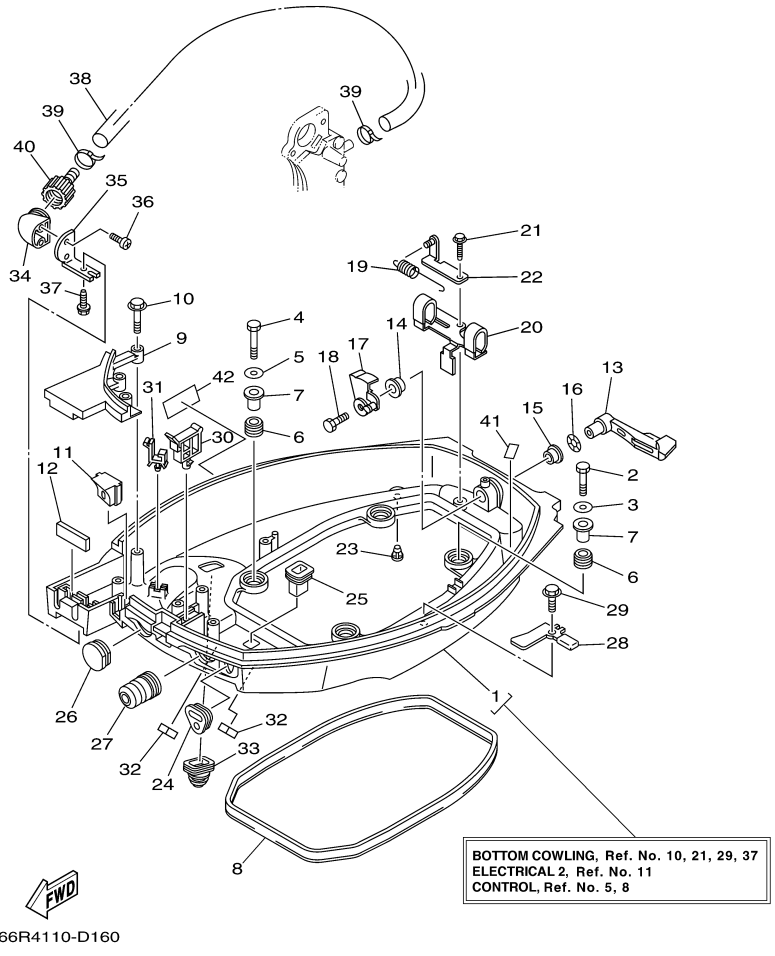

T9.9ELH2K 0406 / BOTTOM COWLING

Part List

T9.9ELH2K 0406 / BOTTOM COWLING

REF - NO	PART NUMBER	PART NAME	QUANTITY	REMARKS
1	66M-42710-05-4D	BOTTOM COWLING ASSY	1	WITH TAPPING BOLT
2	97095-06035-00	BOLT	2	
3	92995-06600-00	WASHER	2	
4	97095-06025-00	BOLT	2	
5	92995-06600-00	WASHER	2	
6	90480-15M31-00	GROMMET	4	
7	90387-06034-00	COLLAR	4	
8	66M-42716-00-00	RUBBER, SEAL 1	1	
9	66M-42738-00-4D	PLATE, FITTING	1	
10	90109-06M82-00	BOLT	3	
11	66M-42725-20-00	.GROMMET	1	
11	66M-42725-10-00	GROMMET	1	
12	65W-42727-00-00	GROMMET	1	
12	62Y-42727-00-00	GROMMET	1	
13	6D4-42815-00-4D	LEVER, CLAMP	1	
14	90386-12M37-00	BUSH	1	
15	90386-12MA2-00	BUSH	1	
16	90206-12052-00	WASHER, WAVE	1	
17	6D4-42816-00-00	LEVER, CLAMP	1	
18	97095-06012-00	BOLT	1	
19	90506-18010-00	SPRING, TENSION	1	
20	6D4-42766-00-00	BRACKET 2	1	
21	90109-06M81-00	BOLT	1	
22	6D4-43144-00-00	HOOK, SPRING	1	
23	6H3-44391-01-00	NIPPLE, HOSE	1	
24	66M-26326-00-00	GROMMET	1	
24	65W-26326-10-00	.GROMMET	1	
25	682-42727-00-00	GROMMET	1	
26	682-42724-00-00	GROMMET	1	
27	65W-42726-10-00	.GROMMET	1	
27	65W-42726-00-00	GROMMET	1	
28	66M-42743-00-00	BRACKET	2	
29	90109-06M86-00	BOLT	2	
30	90465-25M57-00	CLAMP	1	
31	90464-09M13-00	CLAMP	1	
32	66R-44532-00-00	STOPPER, UPPER MOUNT	2	
33	688-42726-10-00	GROMMET	1	FLUSHING KIT
34	68T-12572-00-00	ADAPTER	1	FLUSHING KIT
35	69W-12535-00-00	PLATE	1	FLUSHING KIT
36	90167-06002-00	SCREW, TAPPING	2	FLUSHING KIT
37	90109-06M86-00	BOLT	1	FLUSHING KIT
38	66M-12481-00-00	PIPE 1	1	FLUSHING KIT
39	90465-11M10-00	CLAMP	2	FLUSHING KIT
40	6R3-12580-00-00	JOINT ASSY	1	FLUSHING KIT
41	62Y-82377-00-00	LABEL	1	
42	6G8-13444-41-00	MARK	1