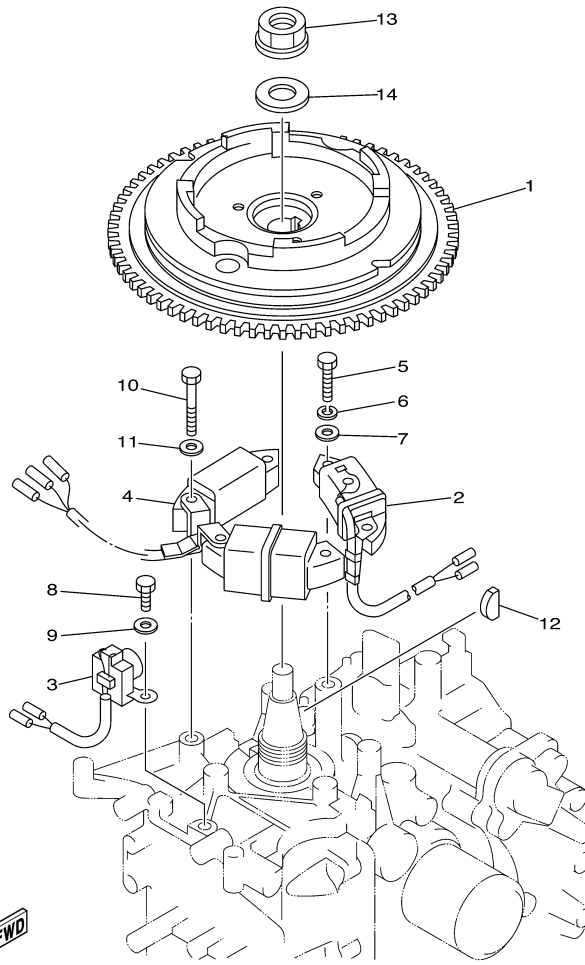

T9.9ELH2K 0406 / OIL PUMP

66R4700-D080

Part List

T9.9ELH2K 0406 / OIL PUMP

REF - NO	PART NUMBER	PART NAME	QUANTITY	REMARKS
1	93102-18M21-00	.OIL SEAL	1	
2	66M-12171-10-00	CAMSHAFT 1	1	
3	66M-11537-00-94	GEAR, DRIVEN	1	
4	90105-06M14-00	BOLT FLANGE	1	
5	90201-13201-00	WASHER, PLATE	1	
6	90201-06M94-00	WASHER, PLATE	1	
7	66M-11536-10-00	GEAR, DRIVE	1	
8	66M-11557-00-00	WASHER 1	1	
9	90170-28M37-00	NUT	1	
10	90280-03M01-00	.KEY, WOODRUFF	2	
11	66M-46241-00-00	V-BELT	1	
12	66M-46297-00-00	COVER, DUST	1	
13	90480-10M16-00	.GROMMET	2	
14	90480-12072-00	GROMMET	1	
15	66M-13300-10-00	OIL PUMP ASSY	1	
16	66M-13329-10-00	.GASKET, PUMP COVER	1	
17	97095-06035-00	BOLT	3	
18	92995-06600-00	WASHER	3	
19	6G8-13437-45-00	MARK, CAUTION	1	

T9.9ELH2K 0406 / STARTER

66R1700-2100

Part List

T9.9ELH2K 0406 / STARTER

REF - NO	PART NUMBER	PART NAME	QUANTITY	REMARKS
1	66M-15711-10-00	CASE, STARTER	1	
2	97095-06020-00	BOLT	3	
3	92995-06600-00	WASHER	3	
4	66M-15758-10-00	GUIDE, ROPE	1	
5	90119-06M59-00	BOLT, WITH WASHER	2	
6	97095-06090-00	BOLT	1	
7	92995-06100-00	WASHER, SPRING	1	
8	90201-06M05-00	WASHER, PLATE	2	
9	95380-06700-00	NUT	1	
10	66M-15762-00-00	SEAL, RUBBER 2	1	
11	66M-84342-00-00	SEAT, EMBLEM	1	
12	6A1-83625-41-00	MARK 5	1	
13	66M-14427-40-00	LABEL, INSTRUCTION	1	

T9.9ELH2K 0406 / GENERATOR

 69B0010-0110

Part List

T9.9ELH2K 0406 / GENERATOR

REF - NO	PART NUMBER	PART NAME	QUANTITY	REMARKS
1	66M-85550-10-00	ROTOR ASSY (WITH RING GEAR)	1	
2	66M-85520-00-00	COIL, CHARGE	1	
3	66M-85580-00-00	COIL, PULSER	1	
4	66M-85533-10-00	COIL, LIGHTING	1	10A
5	97095-06025-00	BOLT	2	
6	92995-06100-00	WASHER, SPRING	2	
7	92995-06600-00	WASHER	2	
8	97095-06016-00	BOLT	2	
9	92995-06600-00	WASHER	2	
10	97095-06040-00	.BOLT	4	
11	92995-06600-00	WASHER	4	
12	90280-05013-00	KEY, WOODRUFF	1	
13	90179-16M05-00	NUT	1	
14	90201-16M44-00	WASHER, PLATE	1	