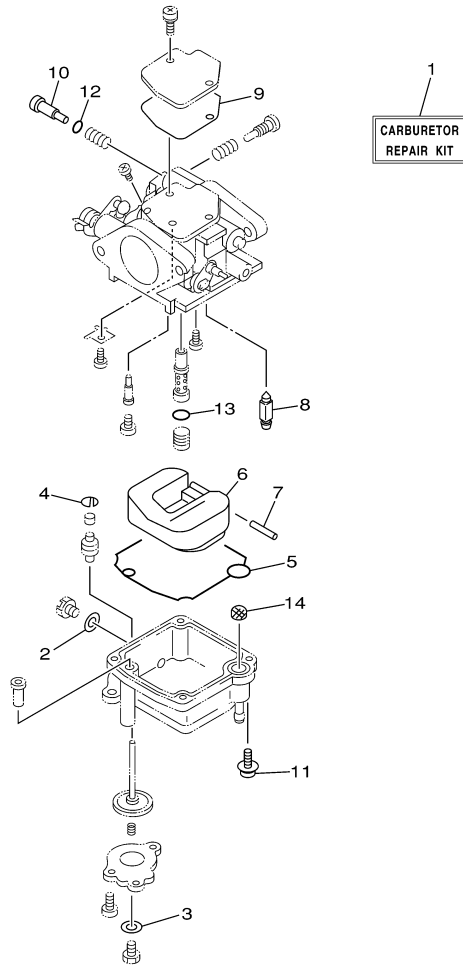

T9.9ELH2K 0406 / REPAIR KIT 2

66M0100-8280

Part List

T9.9ELH2K 0406 / REPAIR KIT 2

REF - NO	PART NUMBER	PART NAME	QUANTITY	REMARKS
1	66M-W0093-01-00	CARBURETOR REPAIR KIT	1	
2	66M-14398-00-00	.GASKET	1	
3	6L2-14398-00-00	.GASKET	1	
4	66M-14377-00-00	.STOPPER	1	
5	66M-14384-00-00	.GASKET, FLOAT CHAMBER	1	
6	6L2-14385-00-00	.FLOAT	1	
7	6E5-14386-01-00	.PIN, FLOAT	1	
8	6L2-14392-00-00	.VALVE	1	
9	62Y-14399-00-00	.GASKET	1	
10	5H0-14323-00-00	.SCREW, AIR ADJUSTING	1	
11	97980-04112-00	.SCREW, WITH WASHER	4	
12	62Y-14397-00-00	.O-RING	1	
13	6F5-14397-00-00	.O-RING	1	
14	66M-14827-00-00	.FILTER	1