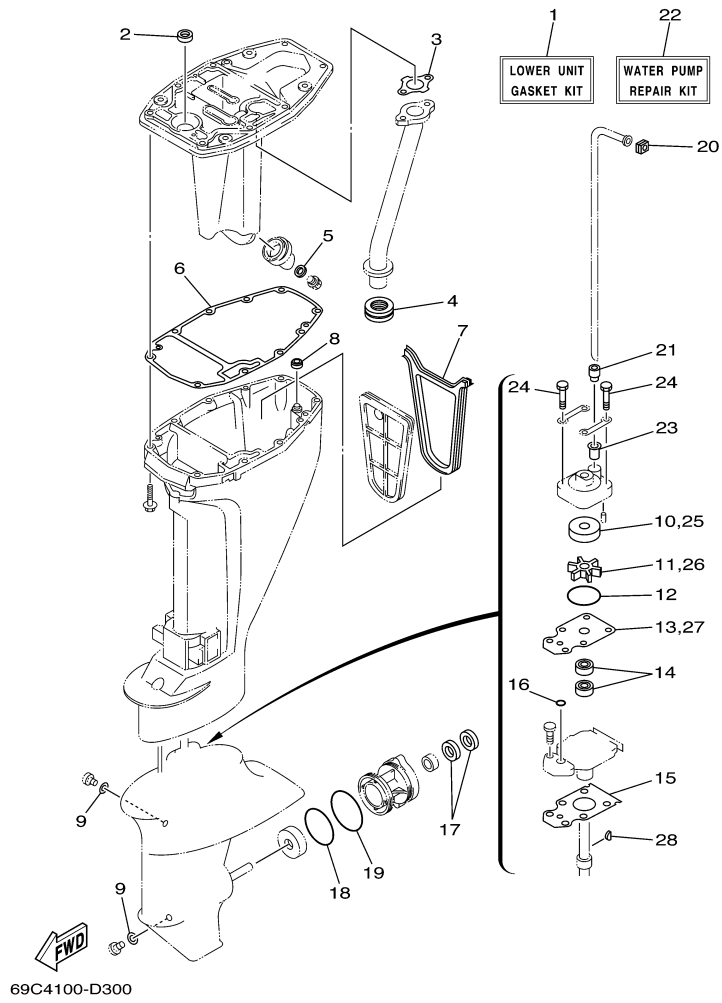

T9.9ELH2K 0406 / REPAIR KIT 3

©2014 Yamaha Motor Corporation, U.S.A. All rights reserved.

Part List

T9.9ELH2K 0406 / REPAIR KIT 3

REF - NO	PART NUMBER	PART NAME	QUANTITY	REMARKS
1	66R-W0001-21-00	LOWER UNIT GASKET KIT	1	
2	93101-12M63-00	.OIL SEAL	1	
3	66M-41133-01-00	.GASKET, EXHAUST MANIFOLD 1	1	
4	6D4-41138-00-00	.SEAL, EXT 1	1	
5	90430-14M09-00	.GASKET	1	
6	66M-45113-00-00	.GASKET, UPPER CASING	1	
7	66M-45115-00-00	.GASKET, UPPER CASING	1	
8	66M-45128-00-00	.SEAL 2	1	
9	90430-08020-00	.GASKET	2	
10	63V-44322-00-00	.INSERT, CARTRIDGE	1	
11	63V-44352-01-00	.IMPELLER	1	
12	93210-44398-00	.O-RING	1	
13	63V-44323-00-00	.OUTER PLATE, CARTRIDGE	1	
14	93101-20001-00	.OIL SEAL	2	
15	63V-45315-A0-00	.PACKING, LOWER CASING	1	
16	93210-06ME6-00	.O-RING	1	
17	93101-17054-00	.OIL SEAL	2	
18	93210-74M68-00	.O-RING	1	
19	93210-74316-00	.O-RING	1	
20	63V-44365-10-00	.DAMPER, WATER SEAL 1	1	
21	63V-44368-00-00	.RUBBER, WATER SEAL 4	1	
22	63V-W0078-00-00	WATER PUMP REPAIR KIT	1	
23	647-44366-00-00	.DAMPER, WATER SEAL	1	
24	97080-08045-00	.BOLT	4	
25	63V-44322-00-00	.INSERT, CARTRIDGE	1	
26	63V-44352-01-00	.IMPELLER	1	
27	63V-44323-00-00	.OUTER PLATE, CARTRIDGE	1	
28	664-44338-00-00	.KEY, WOODRUFF	1	

Part Notes

T9.9ELH2K 0406 / REPAIR KIT 3

PART NUMBER		NOTE TEXT
90430-14M09-00		OEM: This part number is among the Top 100 Most Popular Marine Maintenance Parts as of March 2014.
90430-08020-00		OEM: This part number is among the Top 100 Most Popular Marine Maintenance Parts as of March 2014.

©2014 Yamaha Motor Corporation, U.S.A. All rights reserved.