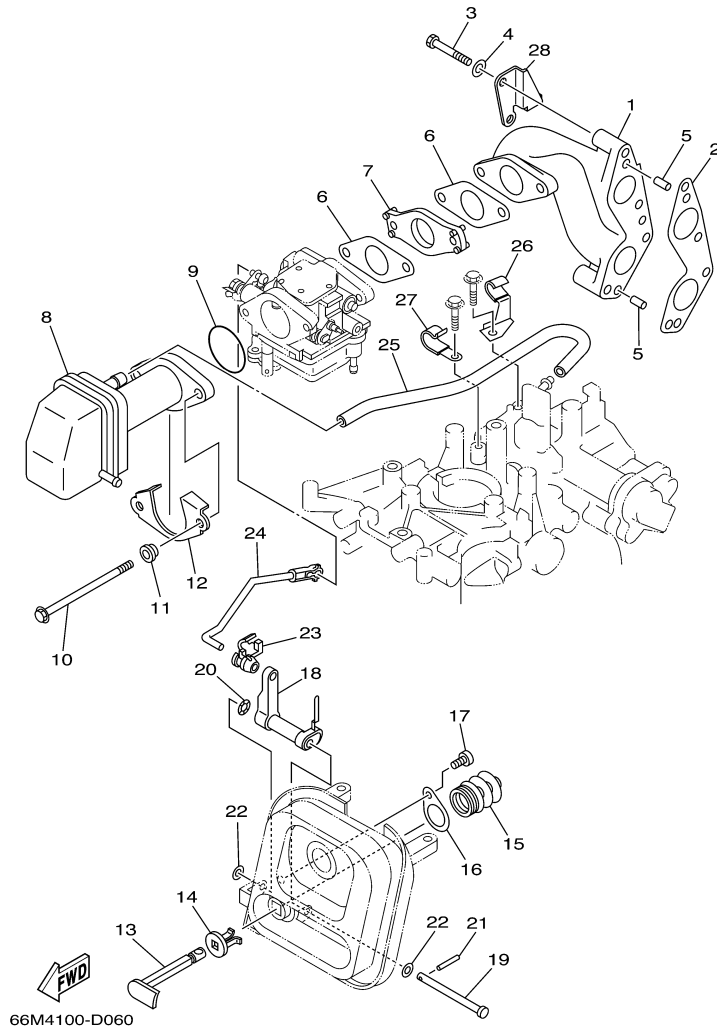

T9.9ELH2K 0406 / INTAKE

©2014 Yamaha Motor Corporation, U.S.A. All rights reserved.

Part List

T9.9ELH2K 0406 / INTAKE

REF - NO	PART NUMBER	PART NAME	QUANTITY	REMARKS
1	66M-13641-10-94	MANIFOLD 1	1	
2	66M-13645-00-00	.GASKET, MANIFOLD 1	1	
3	97095-06040-00	.BOLT	4	
4	92995-06600-00	WASHER	4	
5	93606-12019-00	.PIN, DOWEL	2	
6	66M-13646-00-00	.GASKET, MANIFOLD 2	2	
7	66M-14271-00-00	INSULATOR	1	
8	66M-14440-00-00	SILENCER ASSY, INTAKE	1	
9	93210-35M86-00	.O-RING	1	
10	90119-06M76-00	BOLT, WITH WASHER	2	
11	90387-06M79-00	COLLAR	2	
12	66M-14477-00-00	PLATE	1	
13	66M-41271-00-00	KNOB, CHOKE	1	
14	689-41273-00-00	GROMMET	1	
15	66M-41292-00-00	BUSH 2	1	
16	66M-41298-00-00	WASHER 2	1	
17	97780-50510-00	SCREW, TAPPING	1	
18	66M-41252-00-00	LEVER, CHOKE 1	1	
19	90240-05M20-00	PIN, CLEVIS	1	
20	90206-05005-00	WASHER, WAVE	1	
21	91690-20016-00	PIN, SPRING	1	
22	90202-05088-00	WASHER, PLATE	2	
23	6R5-41237-00-00	JOINT, LINK	1	
24	66M-41256-00-00	ROD, CHOKE 1	1	
25	66M-15373-00-00	PIPE, BREATHER	1	
26	90465-08M82-00	CLAMP	1	
27	90465-08M83-00	CLAMP	1	
28	6D4-24566-00-00	BRACKET, FILTER	1