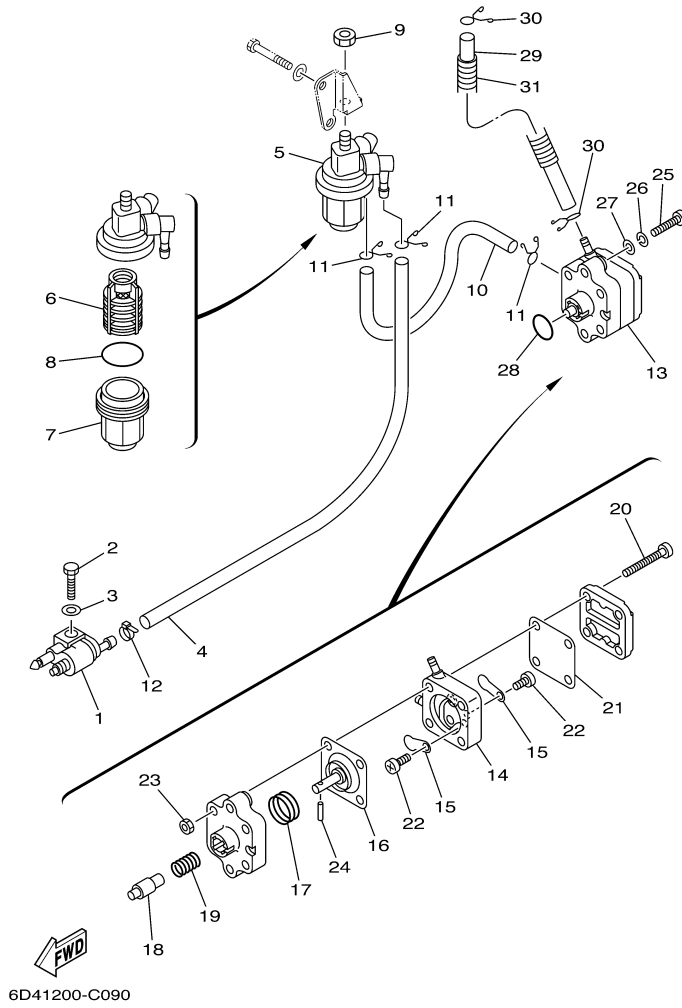

T9.9ELH2K 0406 / FUEL 1

Part List

T9.9ELH2K 0406 / FUEL 1

REF - NO	PART NUMBER	PART NAME	QUANTITY	REMARKS
1	6G1-24304-02-00	FUEL PIPE JOINT COMP. 1	1	
2	97095-06020-00	BOLT	1	
3	92995-06600-00	WASHER	1	
4	90445-10M19-00	HOSE (L500)	1	
5	61N-24560-00-00	FILTER ASSY	1	
6	61N-24563-00-00	.ELEMENT, FILTER	1	
7	61N-24521-00-00	.CUP, FILTER	1	
8	93210-32738-00	.O-RING	1	
9	95380-08600-00	NUT	1	
10	90445-10M15-00	HOSE (L140)	1	
11	90467-09M17-00	CLIP	3	
12	90465-11M10-00	CLAMP	1	
13	66M-24410-11-00	FUEL PUMP ASSY	1	
14	66M-24413-01-00	.BODY 2	1	
15	6A0-24421-01-00	.VALVE, CHECK	2	
16	66M-24411-11-00	.DIAPHRAGM	1	
17	66M-24423-00-00	.SPRING, DIAPHRAGM	1	
18	66M-13131-10-00	.PLUNGER	1	
19	66M-24454-00-00	.SPRING	1	
20	66M-24444-00-00	.SCREW	4	
21	66M-24471-01-00	.DIAPHRAGM	1	
22	6E7-14325-00-00	.SCREW, PAN HEAD	2	
23	95380-04600-00	.NUT	4	
24	66M-24374-00-00	.PIN	1	
25	97880-06030-00	SCREW, PAN HEAD	2	
26	92990-06100-00	..WASHER, SPRING	2	
27	92990-06600-00	WASHER, PLATE	2	
28	93210-20M65-00	.O-RING	1	
29	90445-10M93-00	HOSE (L370)	1	
30	90467-09M17-00	CLIP	2	
31	90446-14M51-00	HOSE	1	

Part Notes

T9.9ELH2K 0406 / FUEL 1

PART NUMBER	NOTE TEXT
92990-06600-00	OEM: This part number is among the Top 100 Most Popular Marine Maintenance Parts as of March 2014.

©2014 Yamaha Motor Corporation, U.S.A. All rights reserved.