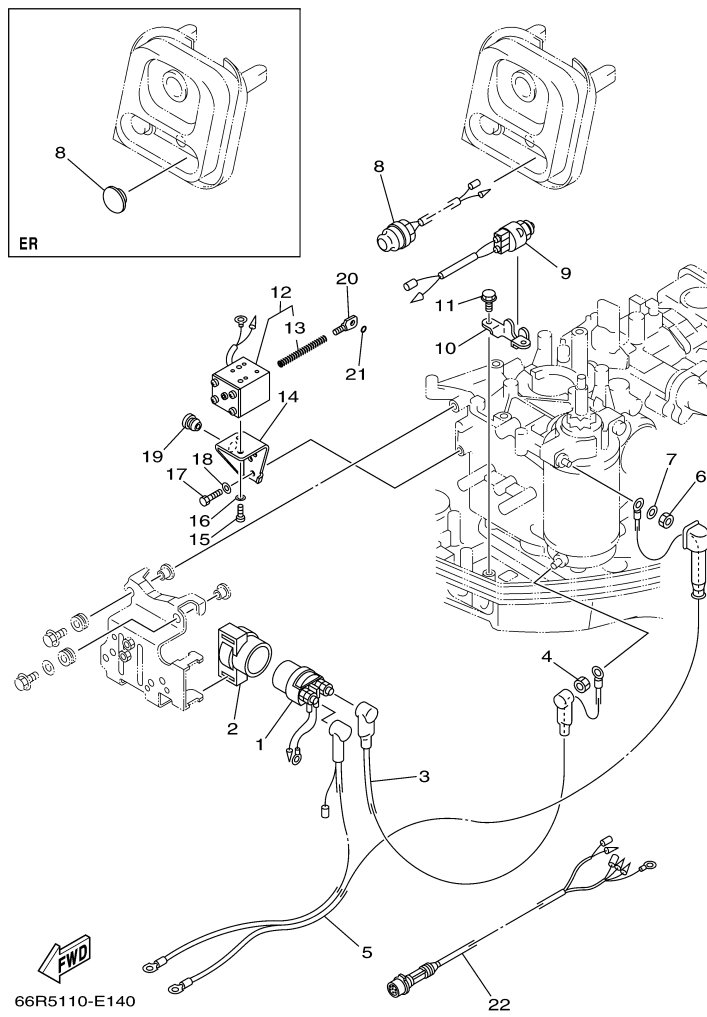

T9.9ELH2K 0406 / ELECTRICAL 2

©2014 Yamaha Motor Corporation, U.S.A. All rights reserved.

Part List

T9.9ELH2K 0406 / ELECTRICAL 2

REF - NO	PART NUMBER	PART NAME	QUANTITY	REMARKS
1	6G1-81941-10-00	STARTER RELAY ASSY	1	
2	6G1-81952-00-00	HOLDER, RELAY	1	
3	66M-82117-00-00	WIRE, LEAD	1	
4	65W-8182B-00-00	NUT, SPECIAL	1	
5	66R-82105-00-00	BATTERY CABLE	1	
6	95380-08700-00	NUT	1	
7	92990-08600-00	..WASHER, PLATE	1	
8	65W-81870-00-00	STARTING SWITCH ASSY	1	
8	6G1-42725-00-00	GROMMET	1	
9	6H3-82540-00-00	NEUTRAL SWITCH ASSY	1	
10	6J8-82554-00-00	STAY, NEUTRAL SWITCH	1	
11	90109-06M86-00	BOLT	2	
12	66M-86111-00-00	COIL, SOLENOID	1	
13	66M-86116-00-00	.WIRE, PULL	1	
14	66M-86112-00-00	STAY, SOLENOID	1	
15	97880-05008-00	SCREW, PAN HEAD	2	
16	92990-05600-00	WASHER, PLATE	2	
17	97095-06016-00	BOLT	2	
18	92995-06600-00	WASHER	2	
19	90480-10M13-00	GROMMET	1	
20	66M-86117-00-00	HOOK, WIRE PULL	1	
21	93210-03261-00	O-RING	1	
22	66M-82590-10-00	WIRE HARNESS ASSY (10P)	1