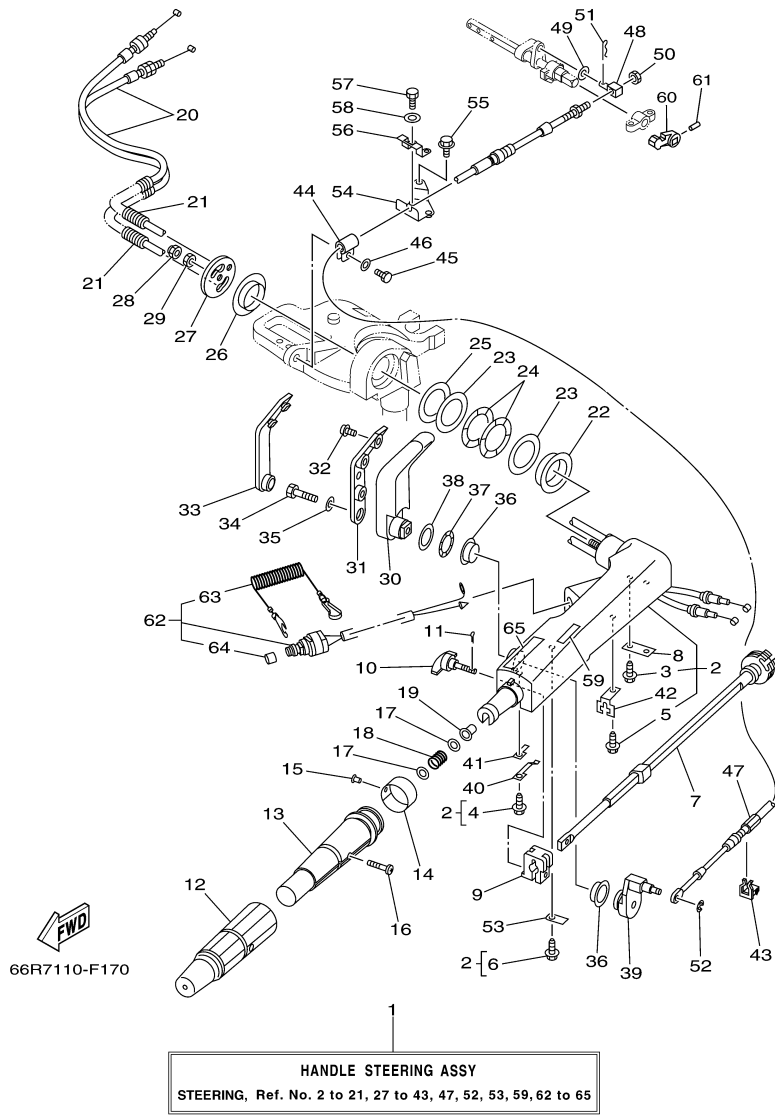

T9.9ELH2K 0406 / STEERING

Part List

T9.9ELH2K 0406 / STEERING

REF - NO	PART NUMBER	PART NAME	QUANTITY	REMARKS
1	66R-W0084-01-4D	HANDLE STEERING ASSY	1	
2	66R-42101-01-4D	HANDLE, STEERING	1	
3	90109-06M86-00	.BOLT	2	
4	90109-06M80-00	.BOLT	1	
5	90109-06M80-00	.BOLT	1	
6	90109-06M80-00	.BOLT	1	
7	66R-42138-00-00	LEVER, THROTTLE	1	
8	65W-42159-00-00	STAY	1	
9	6G1-42126-00-00	FRICTION, STEERING HANDLE GRIP	1	
10	65W-42125-00-00	BOLT, FRICTION ADJUSTING	1	
11	91490-16010-00	PIN. COTTER	1	
12	66M-42177-00-00	RUBBER, HANDLE	1	
13	66M-42119-00-00	GRIP, STEERING HANDLE	1	
14	689-42137-20-00	INDICATOR, THROTTLE	1	
15	90269-02M09-00	RIVET	1	
16	90149-05M13-00	SCREW	1	
17	90201-10M02-00	WASHER, PLATE	2	
18	90501-23215-00	SPRING, COMPRESSION	1	
19	90386-08032-00	BUSH	1	
20	66M-26311-00-00	CABLE, THROTTLE 1	2	
21	90446-10M87-00	HOSE (L75)	2	
22	66R-42171-00-00	BUSHING	1	
23	90201-43M00-00	WASHER, PLATE	2	
24	90206-43M22-00	WASHER, WAVE	2	
25	90202-43M57-00	WASHER, PLATE	1	
26	90386-40M99-00	BUSH	1	
27	66M-42131-01-00	COVER, HANDLE STEERING	1	
28	95780-10300-00	NUT, FLANGE	1	
29	95380-10700-00	NUT	1	
30	66R-44111-00-4D	HANDLE, GEAR SHIFT	1	
31	66R-44173-00-00	LEVER, SHIFT CONTROL	1	
32	90159-06M18-00	SCREW, WITH WASHER	3	
33	66R-42129-00-00	BUSHING, RUBBER	1	
34	97095-08030-00	BOLT	1	
35	92995-08600-00	WASHER	1	
36	90386-26MA3-00	BUSH	2	
37	90206-26M25-00	WASHER, WAVE	1	
38	90202-26M59-00	WASHER, PLATE	1	
39	66R-44113-01-00	CAM PLATE, HANDLE	1	
40	66R-44116-00-00	SPRING	1	
41	66R-44118-00-00	BRACKET	1	
42	66R-48538-00-00	CLAMP, CABLE 1	1	
43	63D-48538-00-00	CLAMP, CABLE 1	1	
44	90465-08M79-00	CLAMP	1	
45	97095-06012-00	BOLT	1	
46	92995-06600-00	WASHER	1	
47	66R-48321-00-00	CABLE	1	
48	66R-48344-00-00	CABLE END, REMOTE CONTROL	1	
49	90201-06M31-00	.WASHER, PLATE	1	
50	90170-05M38-00	NUT	1	
51	90468-18008-00	CLIP	1	
52	99080-04600-00	CIRCLIP	1	
53	66R-44114-00-00	STOPPER	1	
54	66R-48531-00-00	BRACKET, REMOTE CONTROL 1	1	
55	90109-06M86-00	BOLT	1	
56	66R-48532-00-00	BRACKET, REMOTE CONTROL 2	1	
57	97095-06010-00	BOLT	2	