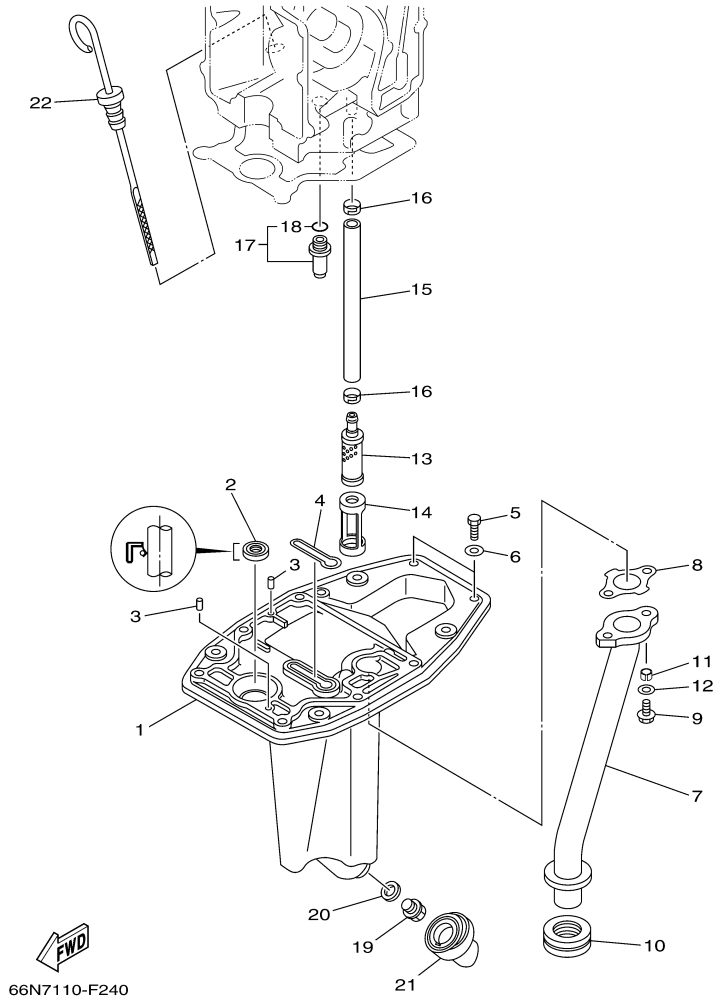

T9.9ELH2K 0406 / UPPER CASING

©2014 Yamaha Motor Corporation, U.S.A. All rights reserved.

Part List

T9.9ELH2K 0406 / UPPER CASING

REF - NO	PART NUMBER	PART NAME	QUANTITY	REMARKS
1	66M-45111-10-4D	CASING, UPPER	1	
2	66M-45113-00-00	.GASKET, UPPER CASING	1	
3	97575-08545-00	BOLT, WITH WASHER	6	
4	93606-12019-00	.PIN, DOWEL	2	
5	66M-45126-00-00	PLATE, SEAL DAMPER	1	
6	66M-45115-00-00	.GASKET, UPPER CASING	1	
7	66M-45136-00-00	PIPE	1	
8	66M-45128-00-00	.SEAL 2	1	
9	90157-06M06-00	SCREW, PAN HEAD	1	
10	66R-45211-20-4D	EXTENSION	1	X (25.0")
11	63V-45127-00-00	SEAL	1	X (25.0")
12	92990-08600-00	..WASHER, PLATE	4	X (25.0")
13	95380-08600-00	NUT	4	X (25.0")
14	93604-12M07-00	PIN, DOWEL	2	X (25.0")
15	90116-08M62-00	BOLT, STUD	4	X (25.0")

T9.9ELH2K 0406 / OIL PAN

©2014 Yamaha Motor Corporation, U.S.A. All rights reserved.

Part List

T9.9ELH2K 0406 / OIL PAN

REF - NO	PART NUMBER	PART NAME	QUANTITY	REMARKS
1	66M-41137-00-5B	GUIDE, EXHAUST	1	
2	93101-12M63-00	.OIL SEAL	1	
3	93606-12019-00	.PIN, DOWEL	2	
4	66M-11355-00-00	SEAL, CYLINDER 1	1	
5	97095-06020-00	BOLT	2	
6	92995-06600-00	WASHER	2	
7	6D4-41131-00-94	MANIFOLD, EXT. 1	1	
8	66M-41133-01-00	.GASKET, EXHAUST MANIFOLD 1	1	
9	90119-06090-00	BOLT, WITH WASHER	2	
10	6D4-41138-00-00	.SEAL, EXT. 1	1	
11	90387-05008-00	COLLAR	2	
12	90201-06015-00	WASHER, PLATE	2	
13	66M-13421-00-00	STRAINER 2	1	
14	66M-13417-00-00	COVER, STRAINER	1	
15	66M-13416-00-00	PIPE, OIL 1	1	
16	66M-24351-00-00	BAND 1	2	
17	6G8-11575-00-00	RELIEF VALVE ASSY	1	
18	93210-12M62-00	.O-RING	1	
19	90340-14M06-00	PLUG, STRAIGHT SCREW	1	
20	90430-14M09-00	.GASKET	1	
21	66M-15316-00-00	DAMPER, ENGINE MOUNT 1	1	
22	66M-15362-00-00	PLUG, OIL LEVEL	1	