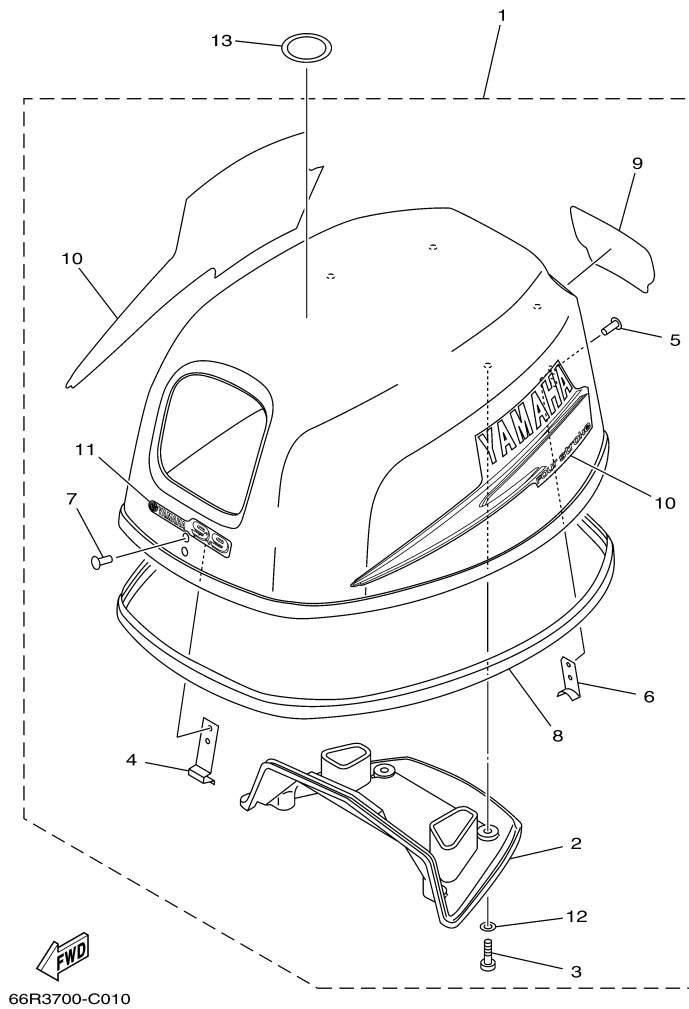

T9.9ELH2K 0406 / TOP COWLING

©2014 Yamaha Motor Corporation, U.S.A. All rights reserved.

Part List

T9.9ELH2K 0406 / TOP COWLING

REF - NO	PART NUMBER	PART NAME	QUANTITY	REMARKS
1	66R-42610-12-4D	TOP COWLING ASSY	1	
2	66M-42613-00-00	.MOLDING, AIR DUCT	1	
3	97780-60520-00	.SCREW, TAPPING	4	
4	65W-42651-01-00	.HOOK	1	
5	90266-06M02-00	.RIVET	2	
6	66M-42652-00-00	.HOOK	1	
7	90266-06M02-00	.RIVET	2	
8	6D4-42615-00-00	.SEAL	1	
9	66R-42678-20-00	.GRAPHIC, REAR	1	
10	66M-W0070-20-00	.GRAPHIC SET	1	
11	66N-42677-00-00	.GRAPHIC, FRONT	1	
12	90202-05M38-00	.WASHER, PLATE	4	
13	67F-13434-03-00	LABEL, CAUTION	1	