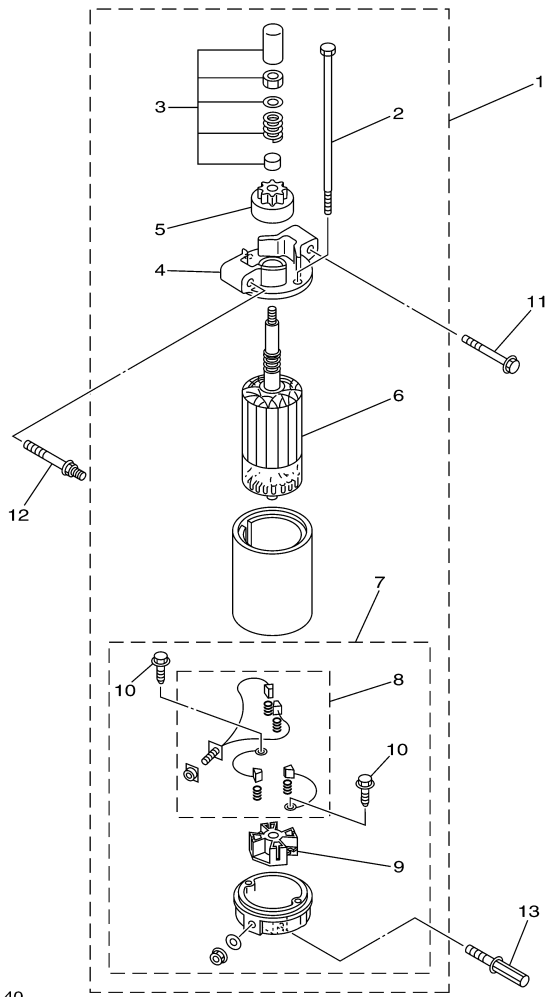

T9.9ELH2K 0406 / ELECTRICAL 2

©2014 Yamaha Motor Corporation, U.S.A. All rights reserved.

Part List

T9.9ELH2K 0406 / ELECTRICAL 2

REF - NO	PART NUMBER	PART NAME	QUANTITY	REMARKS
1	6G1-81941-10-00	STARTER RELAY ASSY	1	
2	6G1-81952-00-00	HOLDER, RELAY	1	
3	66M-82117-00-00	WIRE, LEAD	1	
4	65W-8182B-00-00	NUT, SPECIAL	1	
5	66R-82105-00-00	BATTERY CABLE	1	
6	95380-08700-00	NUT	1	
7	92990-08600-00	..WASHER, PLATE	1	
8	65W-81870-00-00	STARTING SWITCH ASSY	1	
8	6G1-42725-00-00	GROMMET	1	
9	6H3-82540-00-00	NEUTRAL SWITCH ASSY	1	
10	6J8-82554-00-00	STAY, NEUTRAL SWITCH	1	
11	90109-06M86-00	BOLT	2	
12	66M-86111-00-00	COIL, SOLENOID	1	
13	66M-86116-00-00	.WIRE, PULL	1	
14	66M-86112-00-00	STAY, SOLENOID	1	
15	97880-05008-00	SCREW, PAN HEAD	2	
16	92990-05600-00	WASHER, PLATE	2	
17	97095-06016-00	BOLT	2	
18	92995-06600-00	WASHER	2	
19	90480-10M13-00	GROMMET	1	
20	66M-86117-00-00	HOOK, WIRE PULL	1	
21	93210-03261-00	O-RING	1	
22	66M-82590-10-00	WIRE HARNESS ASSY (10P)	1	

T9.9ELH2K 0406 / STARTING MOTOR

66M0010-0140

Part List

T9.9ELH2K 0406 / STARTING MOTOR

REF - NO	PART NUMBER	PART NAME	QUANTITY	REMARKS
1	66M-81800-02-00	STARTING MOTOR ASSY	1	
2	65W-81826-00-00	.BOLT	2	
3	65W-81857-01-00	.RETAINER	1	
4	66M-81830-00-00	.FRONT BRACKET ASSY	1	
5	65W-81807-00-00	.GEAR ASSY, STARTING MOTOR	1	
6	65W-81850-01-00	.ARMATURE ASSY	1	
7	66M-81820-00-00	.REAR BRACKET ASSY	1	
8	65W-81801-00-00	..BRUSH SET	1	
9	65W-81840-00-00	..BRUSH HOLDER ASSY	1	
10	65W-8182S-00-00	..SCREW	2	
11	90119-08M39-00	BOLT, WITH WASHER	1	
12	90109-08M78-00	BOLT	1	
13	90109-08M85-00	BOLT	1	