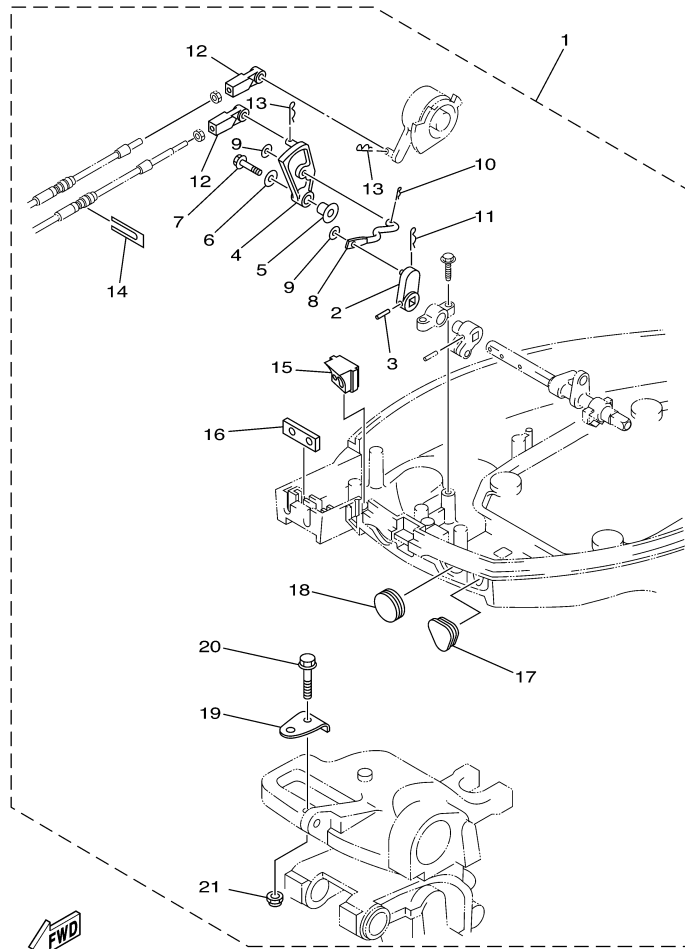

T9.9ELH2K 0406 / REMO CON ATTACHMENT

66M0010-9190

Part List

T9.9ELH2K 0406 / REMO CON ATTACHMENT

REF - NO	PART NUMBER	PART NAME	QUANTITY	REMARKS
1	66M-48501-00-00	REMOTE CONT. ATTACHMENT ASSY.	1	AP
2	65W-44142-00-00	.JOINT	1	
3	90254-03M05-00	.PIN, SPRING	1	
4	65W-44125-00-00	.LEVER, SHIFT ROD	1	
5	90387-06M29-00	.COLLAR	1	
6	90201-06M31-00	.WASHER, PLATE	1	
7	97595-06525-00	.BOLT, WITH WASHER	1	
8	66M-44192-00-00	.JOINT, ROD 1	1	
9	90201-05M06-00	.WASHER, PLATE	2	
10	90468-10005-00	.CLIP	1	
11	90468-18008-00	.CLIP	1	
12	663-48344-00-00	.CABLE END, REMOTE CONTROL	2	
13	90468-18008-00	.CLIP	2	
14	6H3-48538-00-00	.CLAMP, CABLE 1	1	
15	66M-42725-20-00	.GROMMET	1	
16	62Y-42727-00-00	.GROMMET	1	
17	65W-26326-10-00	.GROMMET	1	
18	65W-42726-10-00	.GROMMET	1	
19	63V-48511-01-00	.HOOK, STEERING	1	
20	97575-08535-00	.BOLT, WITH WASHER	1	
21	90185-08057-00	.NUT, SELF-LOCKING	1	

Part Notes

T9.9ELH2K 0406 / REMO CON ATTACHMENT

PART NUMBER		NOTE TEXT
90468-18008-00		OEM: This part number is among the Top 100 Most Popular Marine Maintenance Parts as of March 2014.
90468-18008-00		OEM: This part number is among the Top 100 Most Popular Marine Maintenance Parts as of March 2014.

©2014 Yamaha Motor Corporation, U.S.A. All rights reserved.