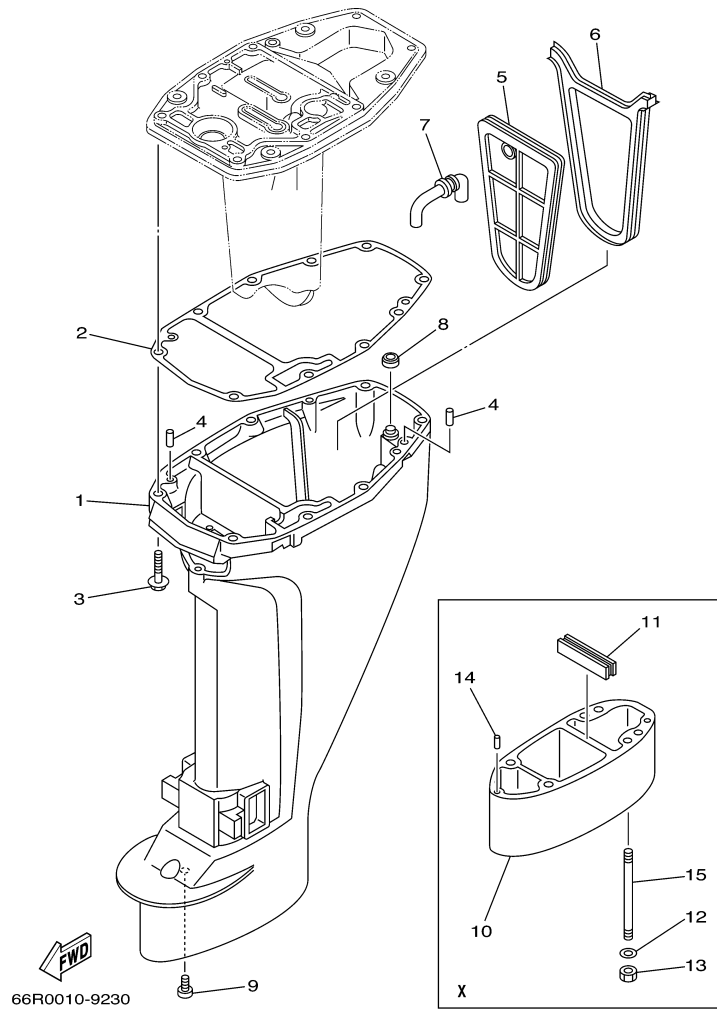

T9.9ELH2K 0406 / UPPER CASING

©2014 Yamaha Motor Corporation, U.S.A. All rights reserved.

Part List

T9.9ELH2K 0406 / UPPER CASING

REF - NO	PART NUMBER	PART NAME	QUANTITY	REMARKS
1	66M-45111-10-4D	CASING, UPPER	1	
2	66M-45113-00-00	.GASKET, UPPER CASING	1	
3	97575-08545-00	BOLT, WITH WASHER	6	
4	93606-12019-00	.PIN, DOWEL	2	
5	66M-45126-00-00	PLATE, SEAL DAMPER	1	
6	66M-45115-00-00	.GASKET, UPPER CASING	1	
7	66M-45136-00-00	PIPE	1	
8	66M-45128-00-00	.SEAL 2	1	
9	90157-06M06-00	SCREW, PAN HEAD	1	
10	66R-45211-20-4D	EXTENSION	1	X (25.0")
11	63V-45127-00-00	SEAL	1	X (25.0")
12	92990-08600-00	..WASHER, PLATE	4	X (25.0")
13	95380-08600-00	NUT	4	X (25.0")
14	93604-12M07-00	PIN, DOWEL	2	X (25.0")
15	90116-08M62-00	BOLT, STUD	4	X (25.0")