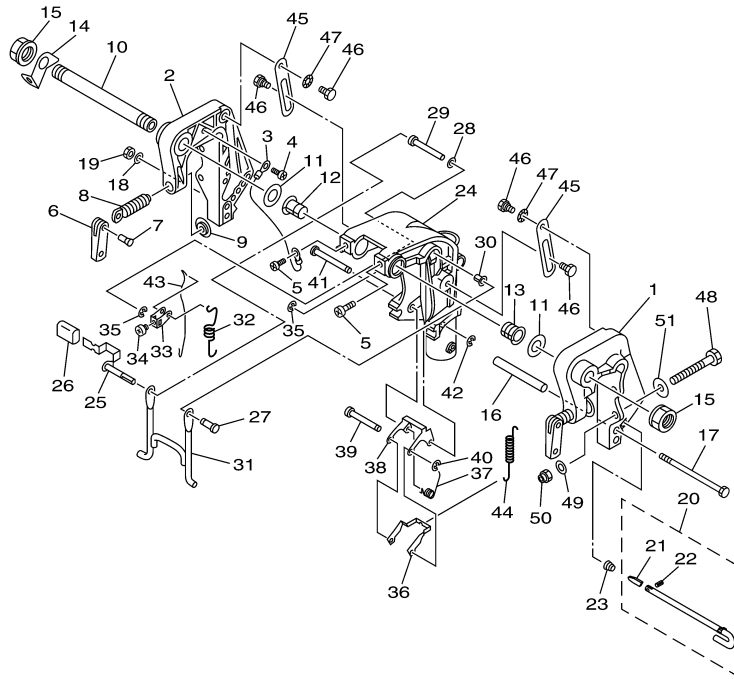

T9.9ELH2K 0406 / BRACKET 1

66R4110-D210

Part List

T9.9ELH2K 0406 / BRACKET 1

REF - NO	PART NUMBER	PART NAME	QUANTITY	REMARKS
1	63V-43111-06-4D	BRACKET, CLAMP 1	1	
2	63V-43112-07-4D	BRACKET, CLAMP 2	1	
3	66M-82148-00-00	WIRE, LEAD 4	1	
4	97885-06008-00	SCREW, PAN HEAD	1	
5	97885-08010-00	SCREW, PAN HEAD	2	
6	6E0-43118-01-00	HANDLE, TRANSOM CLAMP	2	
7	90243-04M01-00	PIN	2	
8	6E7-43116-00-00	SCREW, TRANSOM CLAMP	2	
9	648-43114-01-00	PAD, TRANSOM CLAMP	2	
10	63W-43131-10-00	BOLT, CLAMP BRACKET	1	FOR RIDE GUIDE
10	63W-43131-01-00	BOLT, CLAMP BRACKET	1	
11	90202-22M54-00	WASHER, PLATE	2	
12	90386-22M94-00	BUSH	1	
13	90386-22M94-00	BUSH	1	
14	66R-43113-00-00	PLATE, CLAMP BRACKET	1	
15	90185-22043-00	NUT, SELF-LOCKING	2	
16	90387-06M13-00	COLLAR	1	
17	90101-06M29-00	BOLT	1	
18	92995-06600-00	WASHER	1	
19	95380-06700-00	NUT	1	
20	66M-43160-01-00	TILT ROD ASSY	1	
21	689-43165-00-00	.PLATE, TILT LOCK	1	
22	91690-30008-00	.PIN, SPRING	1	
23	90502-10M07-00	SPRING, CONICAL	1	
24	66M-43311-10-4D	BRACKET, SWIVEL 1	1	
25	66M-43630-01-00	TILT LEVER ASSY	1	
26	682-43318-01-00	COVER	1	
27	63V-43191-00-00	SHAFT, STOPPER	1	
28	90202-07M60-00	WASHER, PLATE	1	
29	90387-07M07-00	COLLAR	1	
30	90386-07M95-00	BUSH	1	
31	66M-43350-01-00	RECEIVER ASSY	1	
32	90507-20M00-00	SPRING, TENSION	1	
33	63V-43641-01-00	LEVER, TILT	1	
34	90157-05014-00	SCREW, PAN HEAD	1	
35	99080-05600-00	CIRCLIP	2	
36	66R-43614-00-00	PLATE, TILT LOCK	1	
37	90508-18M41-00	SPRING, TORSION	1	
38	66R-43615-00-00	PLATE, TILT LOCK	1	
39	66R-43611-00-00	SHAFT, TILT LOCK	1	
40	93430-04M03-00	CIRCLIP	1	
41	63V-43659-00-00	SHAFT, REVERSE LOCK	1	
42	99080-05600-00	CIRCLIP	1	
43	66R-43617-00-00	ROD, TILT LOCK	1	
44	90506-26M38-00	SPRING, TENSION	1	
45	63V-43181-00-00	LEVER, TILT STOP	2	
46	90109-06M84-00	BOLT	4	
47	90206-10M24-00	WASHER, WAVE	2	
48	90101-08M88-00	BOLT	2	
49	92990-08600-00	..WASHER, PLATE	2	
50	90185-08057-00	NUT, SELF-LOCKING	2	
51	90201-08MA4-00	WASHER, PLATE	2