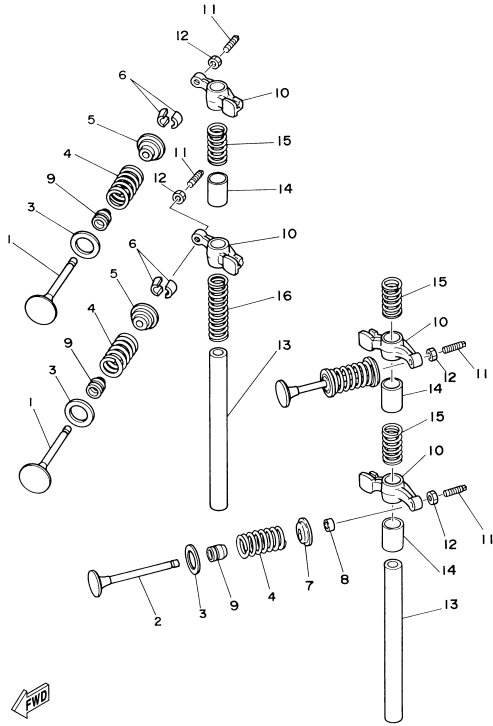

T9.9EXRZ 2001 / CRANKSHAFT PISTON

©2014 Yamaha Motor Corporation, U.S.A. All rights reserved.

Part List

T9.9EXRZ 2001 / CRANKSHAFT PISTON

REF - NO	PART NUMBER	PART NAME	QUANTITY	REMARKS
1	6G8-11411-04-00	CRANKSHAFT	1	
2	93102-30M22-00	.OIL SEAL	1	
3	93101-25M24-00	OIL SEAL	1	
4	6G8-11416-00-00	PLANE BEARING, CRANKSHAFT 1	4	UR BROWN
4	6G8-11416-20-00	PLANE BEARING, CRANKSHAFT 1	4	UR BLUE
4	6G8-11416-10-00	PLANE BEARING, CRANKSHAFT 1	4	UR BLACK
5	6G8-11650-03-00	CONNECTING ROD ASSY	2	
6	6G8-11654-00-00	BOLT, CONNECTING ROD	4	
7	90201-06M00-00	WASHER, PLATE	4	
8	6G8-11426-00-00	PLANE BEARING, CRANKSHAFT 1	2	
9	6G8-11631-03-96	PISTON (STD)	2	
9	6G8-11635-03-00	PISTON (0.25MM O/S)	2	AP
9	6G8-11636-03-00	PISTON (0.50MM O/S)	2	AP
10	6G8-11610-22-00	PISTON RING SET (0.50MM O/S)	2	AP
10	6G8-11610-12-00	PISTON RING SET (0.25MM O/S)	2	AP
10	6G8-11610-02-00	PISTON RING SET (STD)	2	
11	634-11633-00-00	PIN, PISTON	2	
12	93450-15023-00	CIRCLIP	4	

T9.9EXRZ 2001 / VALVE

FWD
6G90010-4040

©2014 Yamaha Motor Corporation, U.S.A. All rights reserved.

Part List

T9.9EXRZ 2001 / VALVE

REF - NO	PART NUMBER	PART NAME	QUANTITY	REMARKS
1	6G8-12111-00-00	VALVE, INTAKE	2	
2	6G8-12121-01-00	VALVE, EXHAUST	2	
3	6G8-12116-00-00	SEAT, VALVE SPRING	4	
4	6G8-12113-00-00	SPRING, VALVE INNER	4	
5	6G8-12117-00-00	RETAINER, VALVE SPRING	2	
6	30X-12118-00-00	LOCK, VALVE SPRING RETAINER	4	
7	6G8-12117-10-00	RETAINER, VALVE SPRING	2	
8	6G8-12153-00-00	LIFTER, VALVE	2	
9	51Y-12119-00-00	SEAL, VALVE STEM	4	
10	6G8-12151-00-00	ARM, VALVE ROCKER	4	
11	6G8-12159-00-00	SCREW, VALVE ADJUSTING	4	
12	6G8-12158-00-00	NUT, LOCK	4	
13	6G8-12146-00-00	SHAFT, ROCKER	2	
14	90387-13M56-00	COLLAR	3	
15	90501-12M40-00	SPRING, COMPRESSION	3	
16	90501-12M41-00	SPRING, COMPRESSION	1	