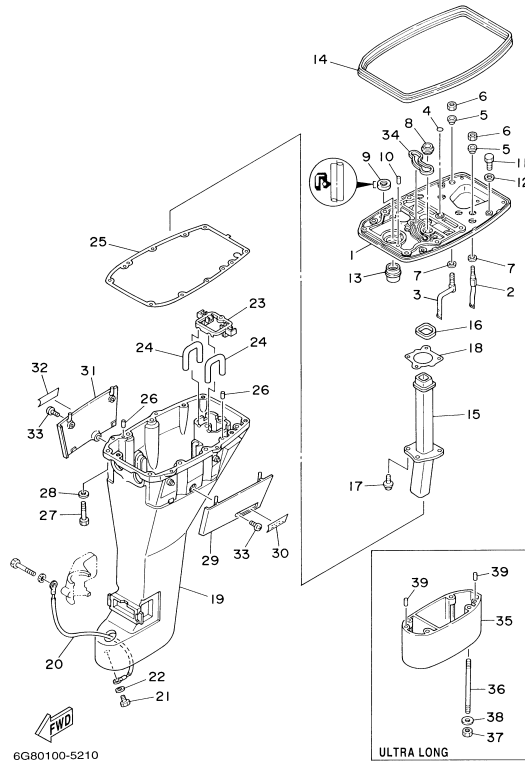

T9.9EXRZ 2001 / UPPER CASING

Part List

T9.9EXRZ 2001 / UPPER CASING

REF - NO	PART NUMBER	PART NAME	QUANTITY	REMARKS
1	6G8-41137-04-94	GUIDE, EXHAUST	1	
2	6G8-12483-00-00	PIPE 3	1	
3	6G8-12484-00-00	PIPE 4	1	
4	93210-08M60-00	O-RING	1	
5	90386-10M70-00	BUSH	2	
6	95380-10700-00	NUT	2	
7	90202-10M03-00	WASHER, PLATE	2	
8	6G8-44367-00-00	DAMPER, WATER SEAL	1	
9	93101-13M27-00	O-RING	1	
10	93606-12019-00	.PIN, DOWEL	2	
11	97013-06020-00	BOLT	2	
12	92903-06600-00	WASHER, PLATE	2	
13	6G8-45135-00-00	PIPE	1	
14	6G8-42716-00-00	RUBBER, SEAL 1	1	
15	6G8-41131-01-00	MANIFOLD, EXT. 1	1	
16	6G8-41138-00-00	SEAL, EXT. 1	1	
17	90105-06M33-00	BOLT, FLANGE	4	
18	6G8-41133-A0-00	GASKET, EXHAUST MANIFOLD 1	1	
19	6G8-45111-13-4D	CASING, UPPER	1	
20	6G8-82149-00-00	WIRE, LEAD 3	1	
21	97095-06012-00	BOLT	1	
22	92995-06600-00	WASHER	1	
23	6G8-45151-10-00	COVER, UPPER CASING	1	
24	6G8-45136-00-00	PIPE	2	
25	6G8-45113-A1-00	.GASKET, UPPER CASING	1	
26	93606-12019-00	.PIN, DOWEL	2	
27	97095-08040-00	BOLT	6	
28	92995-08600-00	WASHER	6	
29	6G8-42741-00-4D	APRON	1	
30	6G8-42791-00-00	MARK 1	1	
31	6G8-42771-00-4D	APRON	1	
32	6G8-42792-00-00	MARK	1	
33	90157-06M04-00	SCREW, PAN HEAD	2	
34	6G8-11355-00-00	SEAL, CYLINDER 1	1	
35	6G8-45211-20-4D	EXTENSION	1	X
36	90116-08M19-00	BOLT, STUD	4	X
37	95380-08600-00	NUT	4	X
38	92990-08600-00	..WASHER, PLATE	4	X
39	93606-12019-00	.PIN, DOWEL	2	X