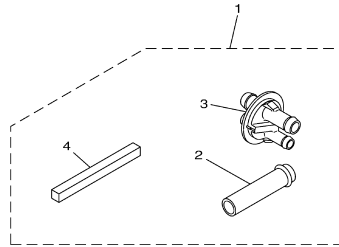

T9.9EXRZ 2001 / OPTIONAL PARTS 1

6G80100-1310

Part List

T9.9EXRZ 2001 / OPTIONAL PARTS 1

REF - NO	PART NUMBER	PART NAME	QUANTITY	REMARKS
1	6G8-W4537-00-00	WELL-TYPE EXHAUST KIT	1	AP
2	6G8-14611-00-00	.PIPE, EXHAUST 1	1	
3	6G8-44391-10-00	.NIPPLE, HOSE	1	
4	6G8-45375-10-00	.DAMPER, SEAL	1