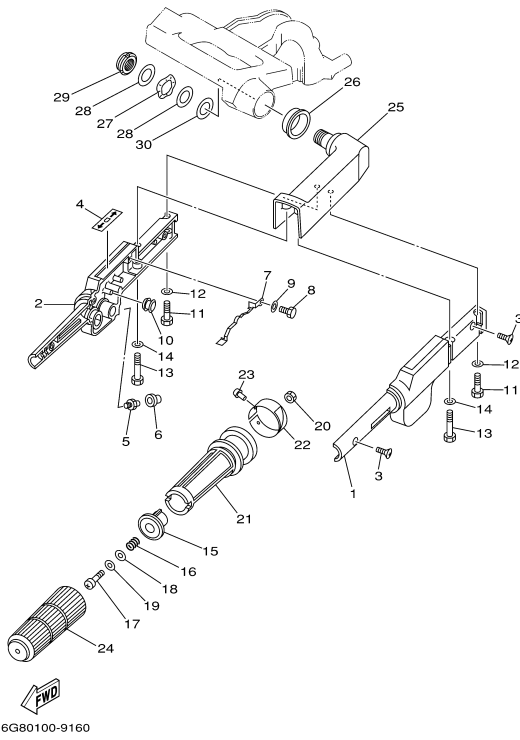

T9.9EXRZ 2001 / STEERING FOR EH

©2014 Yamaha Motor Corporation, U.S.A. All rights reserved.

Part List

T9.9EXRZ 2001 / STEERING FOR EH

REF - NO	PART NUMBER	PART NAME	QUANTITY	REMARKS
1	6G8-42111-01-4D	HANDLE, STEERING	1	(EH)
2	6G8-42112-02-4D	HANDLE, STEERING	1	(EH)
3	98780-05016-00	.SCREW, FLAT HEAD	2	(EH)
4	6G8-44191-00-00	INDICATOR, SHIFT	1	(EH)
5	93700-06M03-00	NIPPLE, GREASE	1	(EH)
6	663-45119-00-00	CAP, GREASE NIPPLE	1	AP (EH)
7	6G8-42147-01-00	SPRING	1	(EH)
8	97095-05012-00	BOLT	1	(EH)
9	92995-05600-00	WASHER	1	(EH)
10	6H4-42725-00-00	GROMMET	1	(EH)
11	97095-06025-00	BOLT	2	(EH)
12	92995-06600-00	WASHER	2	(EH)
13	97095-06040-00	.BOLT	2	(EH)
14	92995-06600-00	WASHER	2	(EH)
15	6G8-42126-01-94	FRICITION, STEERING HANDLE GRIP	1	(EH)
16	90501-23M42-00	SPRING, COMPRESSION	1	(EH)
17	97880-06030-00	SCREW, PAN HEAD	1	(EH)
18	90201-06049-00	WASHER, PLATE	1	(EH)
19	90202-06007-00	WASHER, PLATE	1	(EH)
20	95380-06700-00	NUT	1	(EH)
21	6G8-42119-00-00	GRIP, STEERING HANDLE	1	(EH)
22	6G8-42137-01-00	INDICATOR, THROTTLE	1	(EH)
23	90269-02M09-00	RIVET	1	(EH)
24	6G8-42177-00-00	RUBBER, HANDLE	1	(EH)
25	6G8-42113-02-4D	HANDLE, STEERING 3	1	(EH)
26	90386-33M56-00	BUSH	1	(EH)
27	90206-20M14-00	WASHER, WAVE	1	(EH)
28	90201-20M00-00	WASHER, PLATE	2	(EH)
29	90185-20M03-00	NUT, SELF-LOCKING	1	(EH)
30	90202-20M33-00	WASHER, PLATE	1	(EH)