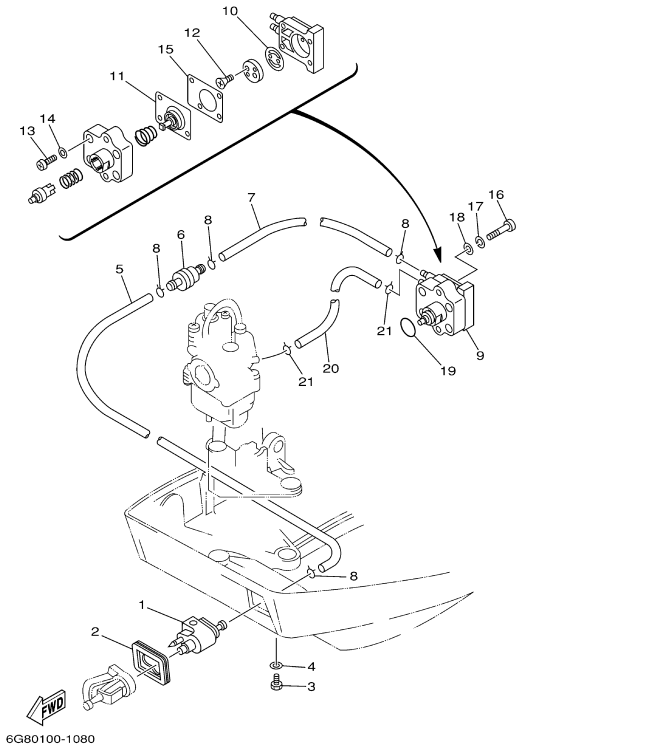

T9.9EXRZ 2001 / FUEL

©2014 Yamaha Motor Corporation, U.S.A. All rights reserved.

Part List

T9.9EXRZ 2001 / FUEL

REF - NO	PART NUMBER	PART NAME	QUANTITY	REMARKS
1	6G1-24304-02-00	FUEL PIPE JOINT COMP. 1	1	
2	6G8-24329-00-00	SEAL	1	
3	97095-06020-00	BOLT	1	
4	92995-06600-00	WASHER	1	
5	6G8-24311-00-00	PIPE, FUEL 1	1	
6	646-24251-02-00	.STRAINER 1	1	
7	90445-09065-00	HOSE (L90)	1	
8	90467-08004-00	CLIP	4	
9	6G8-24410-03-00	FUEL PUMP ASSY	1	
10	6G8-24421-00-00	.VALVE, CHECK	1	
11	6G8-24411-02-00	.DIAPHRAGM	1	
12	98780-03008-00	.SCREW, FLAT HEAD	2	
13	98503-04014-00	.SCREW, PAN HEAD	4	
14	92903-04600-00	.WASHER	4	
15	6G8-24471-00-00	.DIAPHRAGM	1	
16	97880-06025-00	SCREW, PAN HEAD	2	
17	92990-06100-00	..WASHER, SPRING	2	
18	92990-06600-00	WASHER, PLATE	2	
19	93210-20M65-00	.O-RING	1	
20	90445-09105-00	HOSE (L300)	1	
21	90467-08004-00	CLIP	2	

Part Notes

T9.9EXRZ 2001 / FUEL

PART NUMBER	NOTE TEXT
646-24251-02-00	OEM: This part number is among the Top 100 Most Popular Marine Maintenance Parts as of March 2014.
6G8-24410-03-00	OEM: The new pump has two additional barbs installed in the base so that cooling water from the overboard water pump indicator can be routed through the fuel pump to prevent vapor lock condit
92990-06600-00	OEM: This part number is among the Top 100 Most Popular Marine Maintenance Parts as of March 2014.

©2014 Yamaha Motor Corporation, U.S.A. All rights reserved.