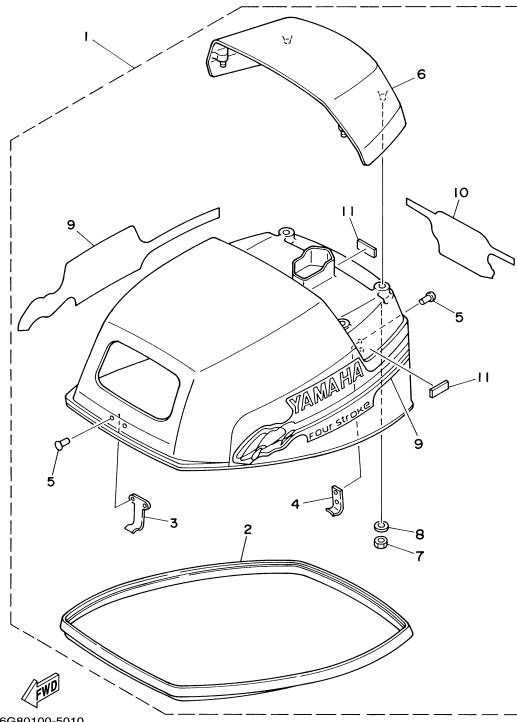

T9.9EXRZ 2001 / TOP COWLING

6G80100-5010

Part List

T9.9EXRZ 2001 / TOP COWLING

REF - NO	PART NUMBER	PART NAME	QUANTITY	REMARKS
1	6G8-42610-51-4D	TOP COWLING ASSY	1	
2	6G8-42615-01-00	.SEAL	1	
3	6G8-42651-00-00	.HOOK	1	
4	6G8-42652-00-00	.HOOK	1	
5	90266-04M04-00	.RIVET	4	
6	6G8-42613-01-4D	.MOLDING, AIR DUCT	1	
7	95303-06700-00	.NUT	4	
8	92903-06200-00	.WASHER, PLAIN	4	
9	6G9-W0070-13-00	.GRAPHIC SET	1	
10	6G8-42678-51-00	.GRAPHIC, REAR	1	
11	6G8-42662-00-00	.DAMPER	3	