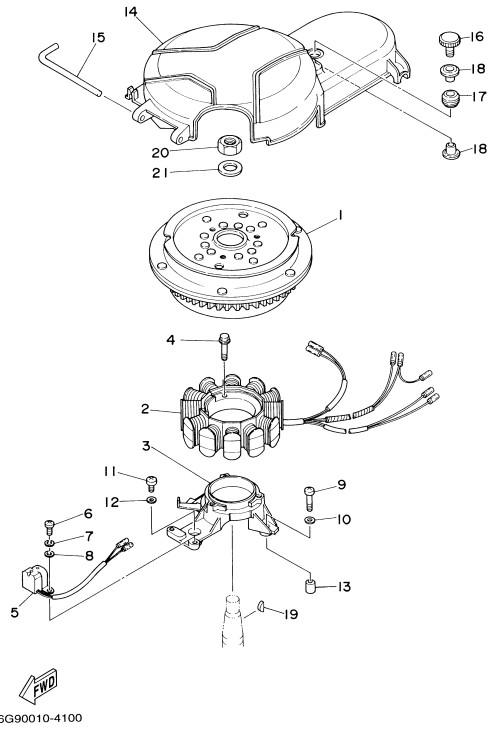

Part Notes

T9.9EXRZ 2001 / FUEL

PART NUMBER	NOTE TEXT
646-24251-02-00	 OEM: This part number is among the Top 100 Most Popular Marine Maintenance Parts as of March 2014.
6G8-24410-03-00	 OEM: The new pump has two additional barbs installed in the base so that cooling water from the overboard water pump indicator can be routed through the fuel pump to prevent vapor lock condit
92990-06600-00	 OEM: This part number is among the Top 100 Most Popular Marine Maintenance Parts as of March 2014.

©2014 Yamaha Motor Corporation, U.S.A. All rights reserved.

T9.9EXRZ 2001 / FUEL 2

6960100-0050

Part List

T9.9EXRZ 2001 / FUEL 2

REF - NO	PART NUMBER	PART NAME	QUANTITY	REMARKS
1	6Y1-24306-53-00	FUEL PIPE COMP. 1	1	AP
2	90445-11M06-00	.HOSE (L2050)	1	
3	6Y1-24360-52-00	.PRIMER PUMP ASSY	1	
4	90445-11M05-00	.HOSE (L850)	1	
5	650-24351-51-00	.BAND 1	4	
6	6G1-24305-03-00	.FUEL PIPE JOINT COMP 2	1	
7	93210-08287-00	..O-RING	1	
8	6Y1-24305-04-00	.FUEL PIPE JOINT COMP 2	1	
9	93210-08287-00	..O-RING	1	

T9.9EXRZ 2001 / GENERATOR

©2014 Yamaha Motor Corporation, U.S.A. All rights reserved.

Part List

T9.9EXRZ 2001 / GENERATOR

REF - NO	PART NUMBER	PART NAME	QUANTITY	REMARKS
1	6G8-85550-01-00	ROTOR ASSY	1	
2	6G8-85510-01-00	STATOR ASSY	1	
3	6G8-85561-00-94	BASE, MAGNETO	1	
4	95023-06025-00	BOLT	3	
5	6G8-85580-02-00	COIL, PULSER	1	
6	97880-05012-00	SCREW, PAN HEAD	2	
7	92990-05100-00	.WASHER, SPRING	2	
8	92990-05600-00	WASHER, PLATE	2	
9	97880-06025-00	SCREW, PAN HEAD	2	
10	92990-06600-00	WASHER, PLATE	2	
11	97880-06020-00	SCREW, PAN HEAD	1	
12	92990-06600-00	WASHER, PLATE	1	
13	99530-08012-00	PIN, DOWEL	2	
14	6G8-81337-01-00	COVER, FLYWHEEL	1	
15	6G8-42752-00-00	SHAFT	1	
16	6G8-81323-00-00	SCREW 1	1	
17	90480-15M31-00	GROMMET	1	
18	90387-06M71-00	COLLAR	2	
19	90280-05013-00	KEY, WOODRUFF	1	
20	90170-12066-00	NUT	1	
21	90201-12472-00	WASHER, PLATE	1	