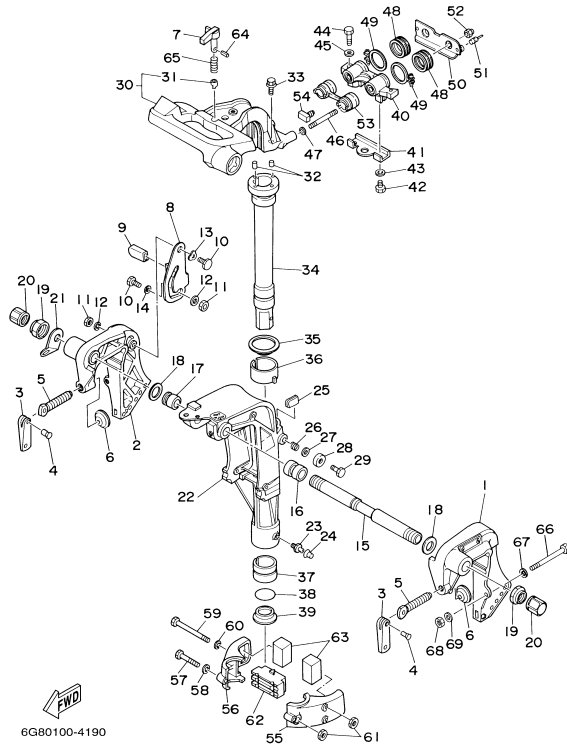

T9.9EXRZ 2001 / BRACKET 1

©2014 Yamaha Motor Corporation, U.S.A. All rights reserved.

Part List

T9.9EXRZ 2001 / BRACKET 1

REF - NO	PART NUMBER	PART NAME	QUANTITY	REMARKS
1	6G8-43111-04-4D	BRACKET, CLAMP 1	1	
2	6G8-43112-04-4D	BRACKET, CLAMP 2	1	
3	6E0-43118-01-00	HANDLE, TRANSOM CLAMP	2	
4	90243-04M01-00	PIN	2	
5	6E7-43116-00-00	SCREW, TRANSOM CLAMP	2	
6	648-43114-01-00	PAD, TRANSOM CLAMP	2	
7	6G8-42561-00-00	KNOB, STEERING LOCK	1	EH (EH)
8	6G8-43181-00-00	LEVER, TILT STOP	1	
9	682-43318-01-00	COVER	1	
10	90109-06M25-00	BOLT	2	
11	95680-06100-00	NUT, U	2	
12	92990-06600-00	WASHER, PLATE	2	
13	90206-10M15-00	WASHER, WAVE	1	
14	682-43339-01-00	WASHER	1	
15	6G8-43131-00-00	BOLT, CLAMP BRACKET	1	
16	90386-22M92-00	BUSH	1	
17	90386-22M93-00	BUSH	1	
18	90201-22M03-00	WASHER, PLATE	2	
19	90185-22043-00	NUT, SELF-LOCKING	2	
20	6G5-43145-00-00	CAP, CLAMP BRACKET	2	
21	6J8-43113-01-00	PLATE, CLAMP BRACKET	1	
22	6G8-43311-15-4D	BRACKET, SWIVEL 1	1	
23	93700-06M03-00	NIPPLE, GREASE	1	
24	663-45119-00-00	CAP, GREASE NIPPLE	1	AP
25	6G8-42528-00-00	PLATE, FRICTION	1	
26	90501-18M00-00	SPRING, COMPRESSION	1	
27	90201-06M31-00	.WASHER, PLATE	1	
28	6G8-43373-00-00	SEAL, DAMPER	1	
29	97095-06025-00	BOLT	1	
30	6G8-42511-02-4D	BRACKET, STEERING	1	
31	6G8-42534-00-00	.PIN, DOWEL	1	
32	93605-15065-00	PIN, DOWEL	2	
33	90119-06M06-00	BOLT, WITH WASHER	2	
34	6G8-42521-10-94	SHAFT, STEERING PIVOT	1	
35	90209-45M09-00	WASHER	1	
36	6G8-42537-00-00	BUSHING, PIVOT SHAFT	1	
37	90386-37M47-00	BUSH	1	
38	93210-37M67-00	O-RING	1	
39	90386-37M48-00	BUSH	1	
40	6G8-44517-00-94	MOUNT RUBBER	1	
41	6G8-44526-00-00	PLATE	1	
42	97095-06012-00	BOLT	2	
43	92995-06600-00	WASHER	2	
44	97095-08030-00	BOLT	2	
45	92995-08600-00	WASHER	2	
46	90116-08M28-00	BOLT, STUD	2	
47	90201-08M12-00	.WASHER, PLATE	2	
48	6G8-44522-00-00	SEAL	2	
49	90460-38M06-00	CLAMP, HOSE	2	
50	6G8-44518-00-00	BRACKET COMP.	1	
51	6G8-44533-00-00	DAMPER, UPPER MOUNT RUBBER	2	
52	90185-08057-00	NUT, SELF-LOCKING	2	
53	6G8-44521-00-00	SEAL	1	
54	6G8-44532-00-00	STOPPER, UPPER MOUNT	1	
55	6G8-44551-01-4D	HOUSING, LOWER MOUNT RUBBER	1	
56	6G8-44552-02-4D	HOUSING, LOWER MOUNT RUBBER	1	
57	97095-06045-00	.BOLT	1	
58	92995-06600-00	WASHER	1	
59	97095-06095-00	BOLT	2	
60	92995-06600-00	WASHER	2	
61	95380-06700-00	NUT	3	
62	6G8-44557-00-00	MOUNT DAMPER, LOWER FRONT	1	
63	682-44555-00-00	MOUNT DAMPER, LOWER SIDE	2	
64	91690-30012-00	.PIN, SPRING	1	EH (EH)
65	90501-10071-00	..SPRING, COMPRESSION	1	EH (EH)
66	90101-08M88-00	BOLT	2	
67	92995-08600-00	WASHER	2	
68	90185-08057-00	NUT, SELF-LOCKING	2	
69	90201-08MA4-00	WASHER, PLATE	2	

Part Notes

T9.9EXRZ 2001 / BRACKET 1

PART NUMBER	NOTE TEXT
92990-06600-00	OEM: This part number is among the Top 100 Most Popular Marine Maintenance Parts as of March 2014.

©2014 Yamaha Motor Corporation, U.S.A. All rights reserved.