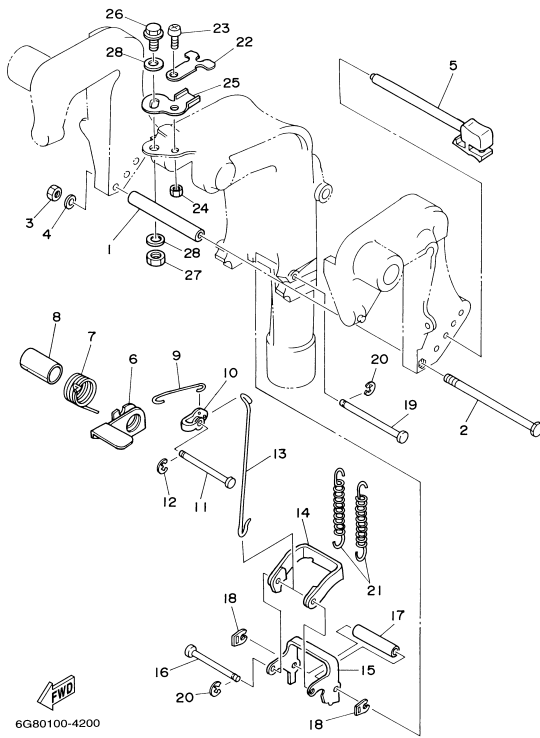

T9.9EXRZ 2001 / BRACKET 2

©2014 Yamaha Motor Corporation, U.S.A. All rights reserved.

Part List

T9.9EXRZ 2001 / BRACKET 2

REF - NO	PART NUMBER	PART NAME	QUANTITY	REMARKS
1	90387-06M09-00	COLLAR	1	
2	97095-06135-00	BOLT	1	
3	95380-06700-00	NUT	1	
4	92990-06600-00	WASHER, PLATE	1	
5	6G8-43160-01-00	TILT ROD ASSY	1	
6	6G8-43631-03-00	LEVER, TILT	1	
7	90508-18M33-00	SPRING, TORSION	1	
8	90386-20M94-00	BUSH	1	
9	6G8-43616-00-00	ROD, TILT LOCK	1	
10	682-43641-00-00	LEVER, TILT	1	
11	90249-06M20-00	PIN	1	
12	99080-05600-00	CIRCLIP	1	
13	6G8-43617-00-00	ROD, TILT LOCK	1	
14	682-43614-00-00	PLATE, TILT LOCK	1	
15	682-43615-01-00	PLATE, TILT LOCK	1	
16	682-43611-01-00	SHAFT, TILT LOCK	1	
17	90387-06M20-00	COLLAR	1	
18	682-43673-00-00	WASHER 1	2	WITHOUT SHALLOW WATER DRIVE
19	682-43659-00-00	SHAFT, REVERSE LOCK	1	
20	99080-05600-00	CIRCLIP	2	
21	90506-29M16-00	SPRING, TENSION	2	
22	6G8-43319-03-94	PLATE	1	EH (EH)
23	90157-06M18-00	SCREW, PAN HEAD	1	EH (EH)
24	95380-06600-00	NUT, HEXAGON	1	EH (EH)
25	6G8-42512-02-94	PLATE, CONTROL	1	EH (EH)
26	97095-10020-00	BOLT	1	EH (EH)
27	95380-10700-00	NUT	1	EH (EH)
28	90201-10M76-00	.WASHER, PLATE	2	EH (EH)

Part Notes

T9.9EXRZ 2001 / BRACKET 2

PART NUMBER	NOTE TEXT
92990-06600-00	OEM: This part number is among the Top 100 Most Popular Marine Maintenance Parts as of March 2014.

©2014 Yamaha Motor Corporation, U.S.A. All rights reserved.