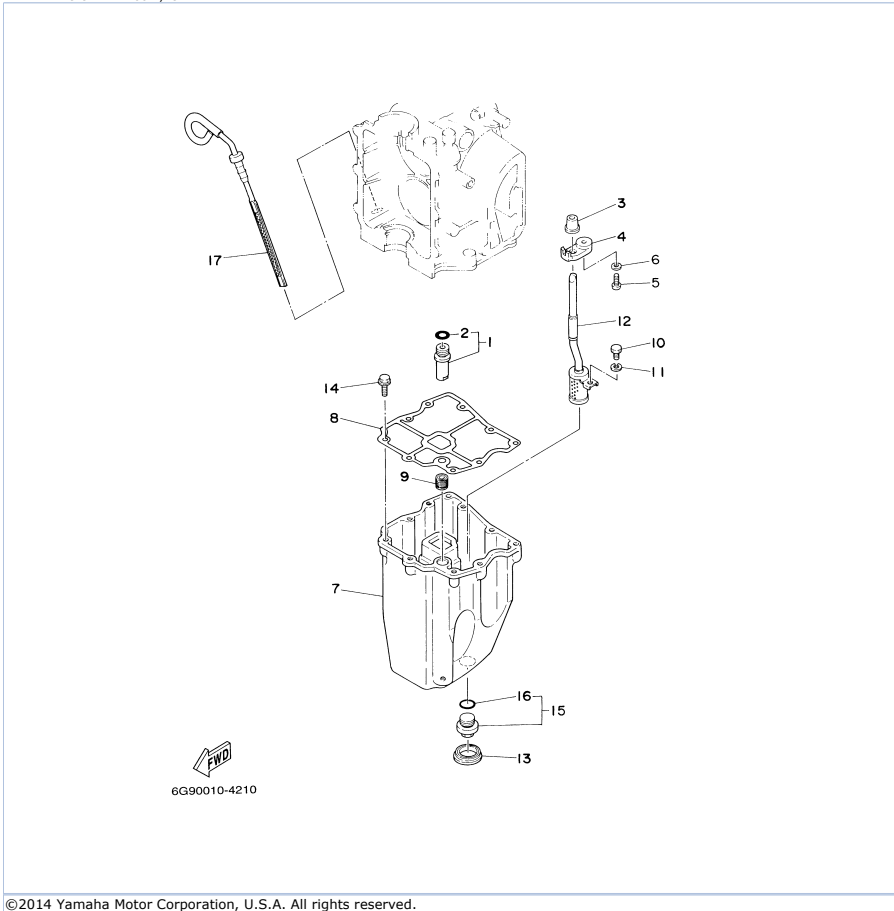

T9.9EXRZ 2001 / OIL PAN

©2014 Yamaha Motor Corporation, U.S.A. All rights reserved.

Part List

T9.9EXRZ 2001 / OIL PAN

REF - NO	PART NUMBER	PART NAME	QUANTITY	REMARKS
1	6G8-11575-00-00	RELIEF VALVE ASSY	1	
2	93210-12M62-00	.O-RING	1	
3	6G8-15379-00-00	SEAL, CRANKCASE	1	
4	6G8-13487-00-00	GUIDE, OIL HOSE	1	
5	97880-05012-00	SCREW, PAN HEAD	1	
6	92990-05600-00	WASHER, PLATE	1	
7	6G8-15311-03-0D	OIL PAN	1	
8	6G8-15312-A1-00	.GASKET, OIL PAN	1	
9	6G8-45127-00-00	SEAL	1	
10	97013-06010-00	BOLT	1	
11	92903-06100-00	WASHER, SPRING	1	
12	6G8-13421-00-00	STRAINER 2	1	
13	6G8-15316-00-00	DAMPER, ENGINE MOUNT 1	1	
14	90105-06M33-00	BOLT, FLANGE	9	
15	6G8-13471-00-00	PLUG, DRAIN	1	
16	93210-16M64-00	.O-RING	1	
17	6G8-15362-04-00	PLUG, OIL LEVEL	1