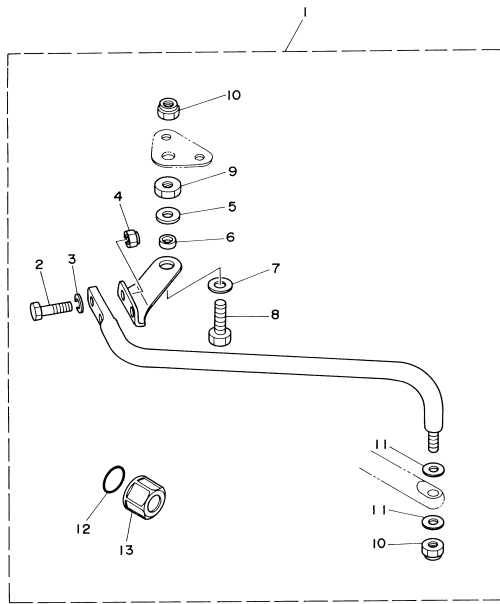

T9.9EXRZ 2001 / LOWER CASING DRIVE 2

6G80100-4240

Part List

T9.9EXRZ 2001 / LOWER CASING DRIVE 2

REF - NO	PART NUMBER	PART NAME	QUANTITY	REMARKS
1	93606-12019-00	.PIN, DOWEL	2	
2	97075-08035-00	BOLT	4	
3	92995-08600-00	WASHER	4	
4	6G8-45251-00-00	ANODE	1	
5	95895-06020-00	BOLT, FLANGE	1	
6	92990-06300-00	WASHER, INTERNAL TOOTH	1	
7	6G8-45214-00-00	COVER, WATER INLET 1	1	
8	6G8-45215-00-00	COVER, WATER INLET 2	1	
9	90152-05M04-00	SCREW, COUNTERSUNK	1	
10	90185-05002-00	NUT, NYLON	1	
11	682-45375-01-00	DAMPER, SEAL	1	
12	682-45376-01-00	GUIDE, SEAL DAMPER	1	
13	6G8-44361-20-00	TUBE, WATER	1	X
13	6G8-44361-10-00	TUBE, WATER	1	L
14	626-44365-01-00	DAMPER, WATER SEAL	1	
15	6G8-45986-00-00	RING, DEFLECTOR	1	
16	90171-10M07-00	NUT, CASTLE	1	
17	91490-30025-00	PIN. COTTER	1	
18	6G8-45941-00-00	PROPELLER (3X11" X 11-3/4"-R)	1	UR
18	6G8-45947-00-EL	PROPELLER (3X11-3/4"X9-1/4"-R)	1	UR ALUMINIUM
18	6G8-45945-00-00	PROPELLER(3X11-3/4"X12-1/4"-R)	1	UR
18	6G8-45943-00-00	PROPELLER (3X11-3/4"X9-1/4"-R)	1	UR
19	6G8-45987-02-00	SPACER 1	1	
20	90201-31MA3-00	WASHER, PLATE	1	
21	93450-10M04-00	CIRCLIP	1	

T9.9EXRZ 2001 / STEERING GUIDE

6G80100-9270

©2014 Yamaha Motor Corporation, U.S.A. All rights reserved.

Part List

T9.9EXRZ 2001 / STEERING GUIDE

REF - NO	PART NUMBER	PART NAME	QUANTITY	REMARKS
1	6G8-61350-00-00	STEERING GUIDE ATTACHMENT KIT	1	AP ER (ER)
2	97075-08025-00	.BOLT	2	(ER)
3	92995-08600-00	.WASHER	2	(ER)
4	90185-08057-00	.NUT, SELF-LOCKING	2	(ER)
5	90201-10M04-00	.WASHER, PLATE	1	(ER)
6	90387-10M06-00	.COLLAR	1	(ER)
7	90201-10M63-00	.WASHER, PLATE	1	(ER)
8	6E5-61355-00-00	.BOLT	1	(ER)
9	90170-09M03-00	.NUT	1	(ER)
10	90185-09M01-00	.NUT, SELF-LOCKING	2	(ER)
11	90201-10M20-00	.WASHER, PLATE	2	(ER)
12	93210-16275-00	.O-RING	1	(ER)
13	6E5-43145-01-00	.CAP, CLAMP BRACKET	1	(ER)