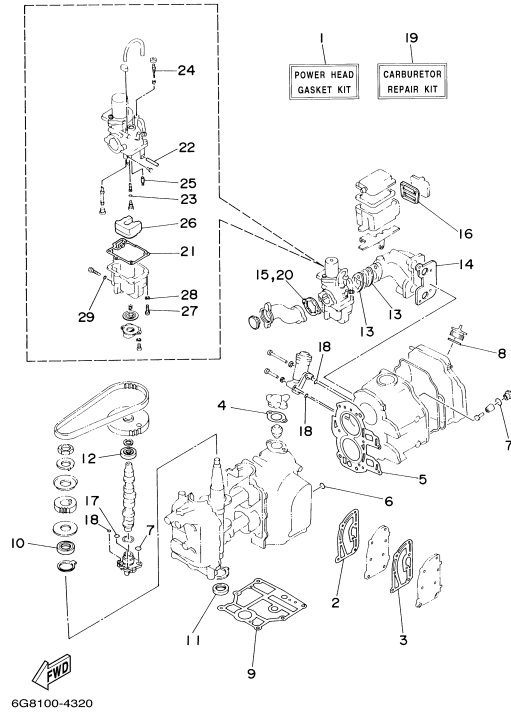

T9.9EXRZ 2001 / REPAIR KIT 1

6G8100-4320

Part List

T9.9EXRZ 2001 / REPAIR KIT 1

REF - NO	PART NUMBER	PART NAME	QUANTITY	REMARKS
1	6G8-W0001-A3-00	POWER HEAD GASKET KIT	1	
2	6G8-41112-02-00	.GASKET, EXHAUST INNER COVER	1	
3	6G8-41114-00-00	.GASKET, EXHAUST OUTER COVER	1	
4	6G8-12414-A0-00	.GASKET, COVER	1	
5	6G8-11181-A1-00	.GASKET, CYLINDER HEAD 1	1	
6	93210-11M59-00	.O-RING	1	
7	93210-13M63-00	.O-RING	3	
8	93210-24M79-00	.O-RING	1	
9	6G8-11351-A0-00	.GASKET, CYLINDER	1	
10	93102-30M22-00	.OIL SEAL	1	
11	93101-25M24-00	.OIL SEAL	1	
12	93102-18M21-00	.OIL SEAL	1	
13	6G8-13646-A0-00	.GASKET, MANIFOLD 2	2	
14	6G8-13645-00-00	.GASKET, MANIFOLD 1	1	
15	6G8-14198-A0-00	.GASKET	1	
16	6G8-15374-00-00	.GASKET, BREATHER	1	
17	93210-10M61-00	.O-RING	1	
18	93210-09M01-00	.O-RING	3	
19	6G8-W0093-03-00	CARBURETOR REPAIR KIT	1	
20	6G8-14198-A0-00	.GASKET	1	
21	6G8-14384-01-00	.GASKET, FLOAT CHAMBER	1	
22	647-14386-00-00	.PIN, FLOAT	1	
23	654-14198-00-00	.GASKET	1	
24	6G8-14323-00-00	.SCREW, AIR ADJUSTING	1	
25	6G8-14392-00-00	.VALVE, NEEDLE	1	
26	6G8-14385-00-00	.FLOAT	1	
27	98580-04016-00	.SCREW, PAN HEAD	1	
28	92903-04100-00	.WASHER	1	
29	5Y1-14397-00-00	.O-RING	1