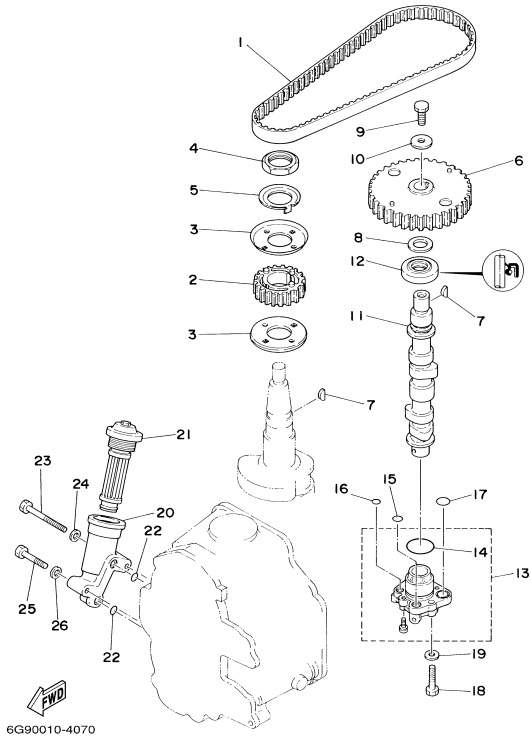

T9.9EXRZ 2001 / OIL PUMP

6G90010-4070

©2014 Yamaha Motor Corporation, U.S.A. All rights reserved.

Part List

T9.9EXRZ 2001 / OIL PUMP

REF - NO	PART NUMBER	PART NAME	QUANTITY	REMARKS
1	6G8-46241-00-00	V-BELT	1	
2	6G8-11536-00-94	GEAR, DRIVE	1	
3	6G8-11557-00-00	WASHER 1	2	
4	90170-24M09-00	NUT	1	
5	6G8-11587-01-00	WASHER, LOCK	1	
6	6G8-11537-00-94	GEAR, DRIVEN	1	
7	90280-03M01-00	.KEY, WOODRUFF	2	
8	90201-13201-00	WASHER, PLATE	1	
9	97013-06016-00	BOLT	1	
10	90201-06M94-00	WASHER, PLATE	1	
11	6G8-12171-00-00	CAMSHAFT 1	1	
12	93102-18M21-00	.OIL SEAL	1	
13	6G8-13300-02-00	OIL PUMP ASSY	1	
14	93210-27ME3-00	.O-RING	1	
15	93210-10M61-00	.O-RING	1	
16	93210-09M01-00	.O-RING	1	
17	93210-13M63-00	.O-RING	2	
18	97095-06025-00	BOLT	3	
19	92995-06600-00	WASHER	3	
20	6G8-13442-00-1S	HOUSING, OIL FILTER	1	
21	6G8-13440-00-00	ELEMENT ASSY,OIL CLEANER	1	
22	93210-09M01-00	.O-RING	2	
23	97013-06050-00	BOLT	1	
24	92903-06600-00	WASHER, PLATE	1	
25	97013-06030-00	BOLT	1	
26	92903-06600-00	WASHER, PLATE	1	