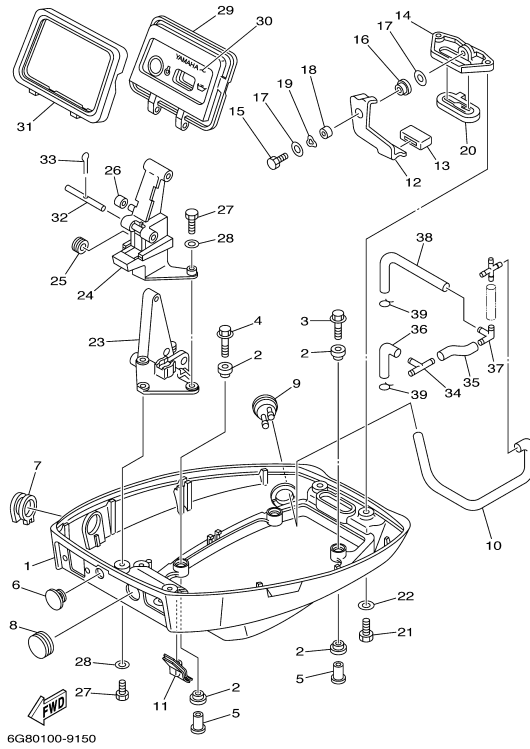

T9.9EXRZ 2001 / BOTTOM COWLING

©2014 Yamaha Motor Corporation, U.S.A. All rights reserved.

Part List

T9.9EXRZ 2001 / BOTTOM COWLING

REF - NO	PART NUMBER	PART NAME	QUANTITY	REMARKS
1	6G8-42711-02-4D	COWLING, BOTTOM 1	1	
2	90480-09M35-00	GROMMET	8	
3	90119-06M56-00	BOLT, WITH WASHER	2	
4	90119-06M55-00	BOLT, WITH WASHER	2	
5	90387-06M15-00	COLLAR	4	
6	90480-17165-00	GROMMET	1	ER (ER)
7	6G8-42724-00-00	GROMMET	1	
8	6G8-42724-40-00	GROMMET	1	EH (EH)
9	6G8-44391-00-00	NIPPLE, HOSE	1	
10	90445-09163-00	HOSE (L235)	1	
11	6G8-42727-00-00	GROMMET	1	
12	6G8-42815-00-00	LEVER, CLAMP	1	
13	6G8-42831-00-00	BUSHING	1	
14	6G8-42811-00-94	STAY	1	
15	97013-06016-00	BOLT	1	
16	90386-08M49-00	BUSH	1	
17	90201-06M31-00	.WASHER, PLATE	2	
18	90387-06M72-00	COLLAR	1	
19	90206-08M13-00	WASHER, WAVE	1	
20	6G8-42748-00-00	GROMMET	1	
21	97095-06016-00	BOLT	2	
22	92995-06600-00	WASHER	2	
23	6G8-42738-00-94	PLATE, FITTING	1	
24	6G8-42719-00-94	PANEL, FRONT LOWER	1	
25	90480-19031-00	GROMMET	1	
26	90445-05ME6-00	HOSE (L8)	1	
27	97095-06016-00	BOLT	4	
28	92995-06600-00	WASHER	4	
29	6G8-42614-12-00	PANEL, FRONT UPPER	1	
30	6G8-42677-20-00	GRAPHIC, FRONT	1	UR ER (ER)
30	6G8-42677-10-00	GRAPHIC, FRONT	1	UR EH (EH)
31	6G8-42629-02-00	SEAL	1	
32	6G8-42755-00-00	HINGE, COWLING	1	
33	91490-16010-00	PIN. COTTER	1	
34	6G8-24379-00-00	PIPE, JOINT 4	1	
35	90445-10M78-00	HOSE (L50)	1	
36	6G8-12476-00-00	PIPE 6	1	
37	6G8-24378-01-00	PIPE, JOINT 3	1	
38	6G8-12485-00-00	PIPE 5	1	
39	90467-10M04-00	CLIP	2