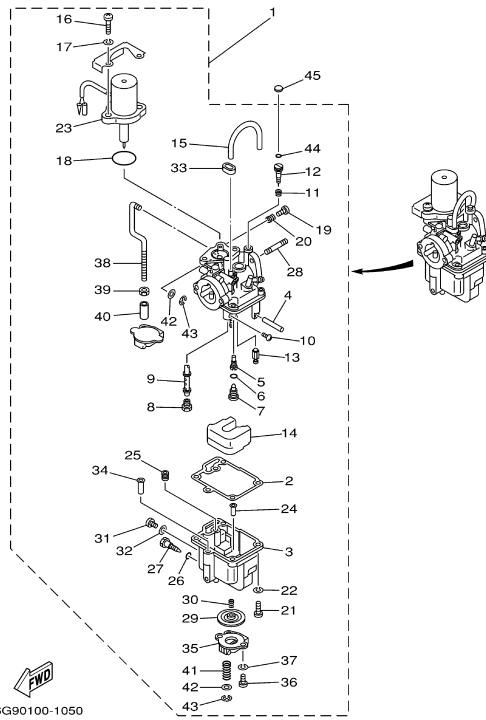

T9.9EXRZ 2001 / CARBURETOR

Part List

T9.9EXRZ 2001 / CARBURETOR

REF - NO	PART NUMBER	PART NAME	QUANTITY	REMARKS
1	6G8-14301-21-00	CARBURETOR ASSY 1	1	
2	6G8-14384-01-00	.GASKET, FLOAT CHAMBER	1	
3	6G8-14381-02-00	.BODY, FLOAT CHAMBER	1	
4	647-14386-00-00	.PIN, FLOAT	1	
5	6G8-14342-24-00	.JET, PILOT (#48)	1	
6	654-14198-00-00	.GASKET	1	
7	6G8-14345-00-00	.PLUG, MAIN NOZZLE	1	
8	648-14343-43-00	.JET, MAIN (#86)	1	
9	6G8-14341-20-00	.NOZZLE, MAIN	1	
10	6G8-14216-00-00	.SCREW	1	
11	647-14334-00-00	.SPRING	1	
12	6G8-14323-20-00	.SCREW, AIR ADJUSTING	1	
13	6G8-14392-00-00	.VALVE, NEEDLE	1	
14	6G8-14385-00-00	.FLOAT	1	
15	6G8-14197-01-00	.PIPE	1	
16	98580-06018-00	.SCREW, PAN HEAD	2	
17	92990-06100-00	.WASHER, SPRING	2	
18	1HV-14147-00-00	.O-RING	1	
19	664-14321-01-00	.SCREW, THROTTLE	1	
20	646-14212-00-00	.SPRING, PILOT ADJUSTING	1	
21	98580-04016-00	.SCREW, PAN HEAD	4	
22	92990-04100-00	.WASHER, SPRING	4	
23	6G8-1410A-01-00	.STARTER SET	1	
24	6G8-14827-00-00	.FILTER	1	
25	6A4-14344-30-00	.JET, STARTER (#60)	1	
26	5Y1-14397-00-00	.O-RING	1	
27	6G8-14383-00-00	.SCREW, DRAIN	1	
28	90116-06M26-00	.BOLT, STUD	2	
29	6G8-14368-02-00	.DIAPHRAGM ASSEMBLY	1	
30	6G8-14275-01-00	.SPRING	1	
31	97890-05006-00	.SCREW, PAN HEAD	1	
32	646-14198-01-00	.GASKET	1	
33	6G8-14349-00-00	.PIPE	1	
34	6G8-14217-00-00	.VALVE, CHOKE	1	
35	6G8-14293-03-00	.COVER 1	1	
36	98580-04010-00	.SCREW, PAN HEAD	2	
37	92990-04100-00	.WASHER, SPRING	2	
38	6G8-14379-00-00	.ROD, STARTER	1	
39	98813-03100-00	.NUT	1	
40	6G8-14229-00-00	.SHAFT, CHOKE	1	
41	6G8-14286-01-00	.SPRING	1	
42	6G8-14357-00-00	.WASHER, PLAIN	2	
43	389-14137-00-00	.CLIP	2	
44	5H0-14397-00-00	.O-RING	1	
45	6G8-1432A-10-00	PLUG	1