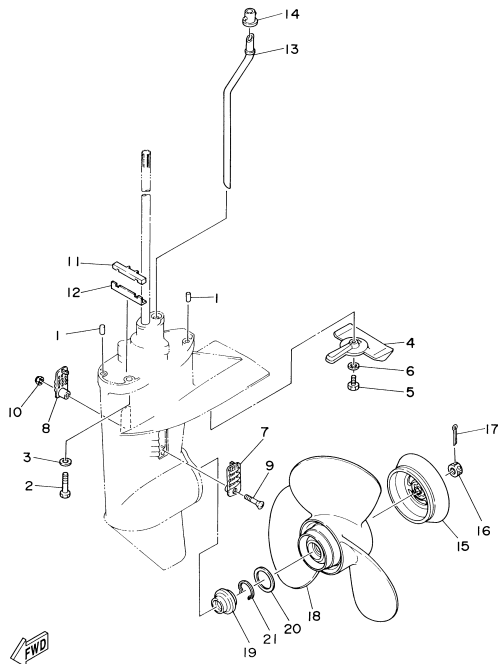

T9.9EXRZ 2001 / LOWER CASING DRIVE 2

6G80100-4240

Part List

T9.9EXRZ 2001 / LOWER CASING DRIVE 2

REF - NO	PART NUMBER	PART NAME	QUANTITY	REMARKS
1	93606-12019-00	.PIN, DOWEL	2	
2	97075-08035-00	BOLT	4	
3	92995-08600-00	WASHER	4	
4	6G8-45251-00-00	ANODE	1	
5	95895-06020-00	BOLT, FLANGE	1	
6	92990-06300-00	WASHER, INTERNAL TOOTH	1	
7	6G8-45214-00-00	COVER, WATER INLET 1	1	
8	6G8-45215-00-00	COVER, WATER INLET 2	1	
9	90152-05M04-00	SCREW, COUNTERSUNK	1	
10	90185-05002-00	NUT, NYLON	1	
11	682-45375-01-00	DAMPER, SEAL	1	
12	682-45376-01-00	GUIDE, SEAL DAMPER	1	
13	6G8-44361-20-00	TUBE, WATER	1	X
13	6G8-44361-10-00	TUBE, WATER	1	L
14	626-44365-01-00	DAMPER, WATER SEAL	1	
15	6G8-45986-00-00	RING, DEFLECTOR	1	
16	90171-10M07-00	NUT, CASTLE	1	
17	91490-30025-00	PIN. COTTER	1	
18	6G8-45941-00-00	PROPELLER (3X11" X 11-3/4"-R)	1	UR
18	6G8-45947-00-EL	PROPELLER (3X11-3/4"X9-1/4"-R)	1	UR ALUMINIUM
18	6G8-45945-00-00	PROPELLER(3X11-3/4"X12-1/4"-R)	1	UR
18	6G8-45943-00-00	PROPELLER (3X11-3/4"X9-1/4"-R)	1	UR
19	6G8-45987-02-00	SPACER 1	1	
20	90201-31MA3-00	WASHER, PLATE	1	
21	93450-10M04-00	CIRCLIP	1