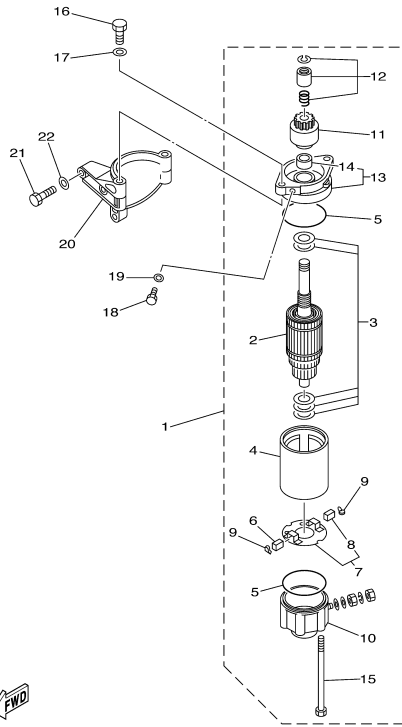

©2014 Yamaha Motor Corporation, U.S.A. All rights reserved.

T9.9EXRZ 2001 / ELECTRICAL 2

©2014 Yamaha Motor Corporation, U.S.A. All rights reserved.

Part List

T9.9EXRZ 2001 / ELECTRICAL 2

REF - NO	PART NUMBER	PART NAME	QUANTITY	REMARKS
1	6J0-81941-10-00	STARTER RELY ASSY	1	
2	6G1-81952-00-00	HOLDER, RELAY	1	
3	6G8-81953-00-00	STAY, RELAY	1	
4	97095-06012-00	BOLT	1	
5	92995-06600-00	WASHER	1	
6	6G8-81870-00-00	STARTING SWITCH ASSY	1	EH (EH)
7	6G8-82105-01-00	BATTERY CABLE	1	EH (EH)
8	6G8-82117-00-00	WIRE, LEAD	1	
9	6G8-82150-00-00	FUSE HOLDER ASSY	1	
10	663-82151-00-00	.FUSE (12V-20A)	1	
11	6H3-82540-00-00	NEUTRAL SWITCH ASSY	1	EH (EH)
12	6G8-82554-00-00	STAY, NEUTRAL SWITCH	1	EH (EH)
13	97095-06012-00	BOLT	1	EH (EH)
14	92995-06600-00	WASHER	1	EH (EH)
15	6G8-82580-00-00	WIRE HARNESS ASSY 2	1	ER (ER)
16	6G8-82590-00-00	.WIRE HARNESS ASSY	1	(ER)
17	6G8-82105-01-00	.BATTERY CABLE	1	(ER)
18	6G8-42724-50-00	.GROMMET	1	(ER)
19	6G8-83530-00-00	PILOT LIGHT ASSY	1	ER (ER)
20	6G8-82541-00-00	WIRE, LEAD	1	ER (ER)

T9.9EXRZ 2001 / STARTING MOTOR

FWD
6G80100-8140

Part List

T9.9EXRZ 2001 / STARTING MOTOR

REF - NO	PART NUMBER	PART NAME	QUANTITY	REMARKS
1	6G8-81800-11-00	STARTING MOTOR ASSY	1	
2	689-81850-12-00	.ARMATURE ASSY	1	
3	689-81809-11-00	.WASHER KIT	1	
4	689-81810-11-00	.STATOR ASSY	1	
5	689-81847-11-00	.O-RING	2	
6	689-81811-11-00	.BRUSH 1	1	
7	689-81840-11-00	.BRUSH HOLDER ASSY	1	
8	689-81812-11-00	..BRUSH 2	1	
9	689-81813-10-00	.SPRING, BRUSH	2	
10	689-81820-11-00	.REAR BRACKET ASSY	1	
11	689-81807-12-00	.GEAR ASSY, STARTING MOTOR	1	
12	689-81857-11-00	.PINION STOPPER SET	1	
13	6F5-81830-11-00	.FRONT BRACKET ASSY	1	
14	689-81831-00-00	..METAL, FRONT	1	
15	689-81826-10-00	.BOLT	2	
16	97075-08025-00	BOLT	2	
17	92995-08600-00	WASHER	2	
18	97095-08016-00	BOLT	1	
19	92995-08600-00	WASHER	1	
20	6G8-81822-40-94	BRACKET, STARTING MOTOR	1	
21	97013-08030-00	BOLT	3	
22	92903-08600-00	WASHER, PLATE	3	