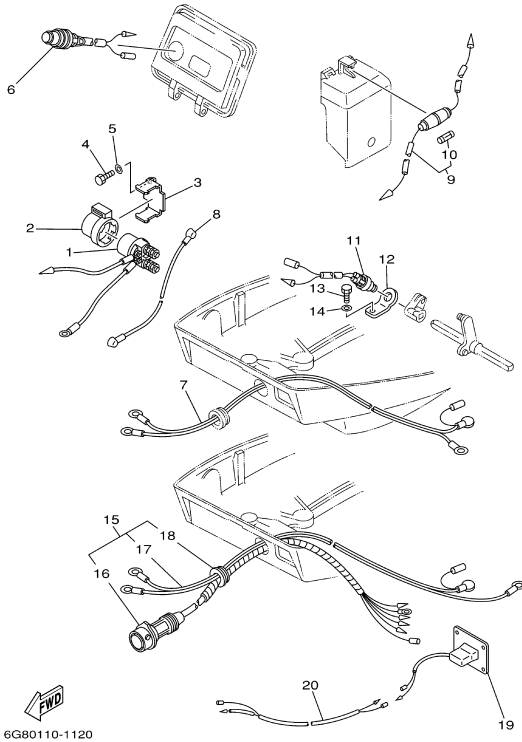

T9.9EXRZ 2001 / ELECTRICAL 2

©2014 Yamaha Motor Corporation, U.S.A. All rights reserved.

Part List

T9.9EXRZ 2001 / ELECTRICAL 2

REF - NO	PART NUMBER	PART NAME	QUANTITY	REMARKS
1	6J0-81941-10-00	STARTER RELY ASSY	1	
2	6G1-81952-00-00	HOLDER, RELAY	1	
3	6G8-81953-00-00	STAY, RELAY	1	
4	97095-06012-00	BOLT	1	
5	92995-06600-00	WASHER	1	
6	6G8-81870-00-00	STARTING SWITCH ASSY	1	EH (EH)
7	6G8-82105-01-00	BATTERY CABLE	1	EH (EH)
8	6G8-82117-00-00	WIRE, LEAD	1	
9	6G8-82150-00-00	FUSE HOLDER ASSY	1	
10	663-82151-00-00	.FUSE (12V-20A)	1	
11	6H3-82540-00-00	NEUTRAL SWITCH ASSY	1	EH (EH)
12	6G8-82554-00-00	STAY, NEUTRAL SWITCH	1	EH (EH)
13	97095-06012-00	BOLT	1	EH (EH)
14	92995-06600-00	WASHER	1	EH (EH)
15	6G8-82580-00-00	WIRE HARNESS ASSY 2	1	ER (ER)
16	6G8-82590-00-00	.WIRE HARNESS ASSY	1	(ER)
17	6G8-82105-01-00	.BATTERY CABLE	1	(ER)
18	6G8-42724-50-00	.GROMMET	1	(ER)
19	6G8-83530-00-00	PILOT LIGHT ASSY	1	ER (ER)
20	6G8-82541-00-00	WIRE, LEAD	1	ER (ER)