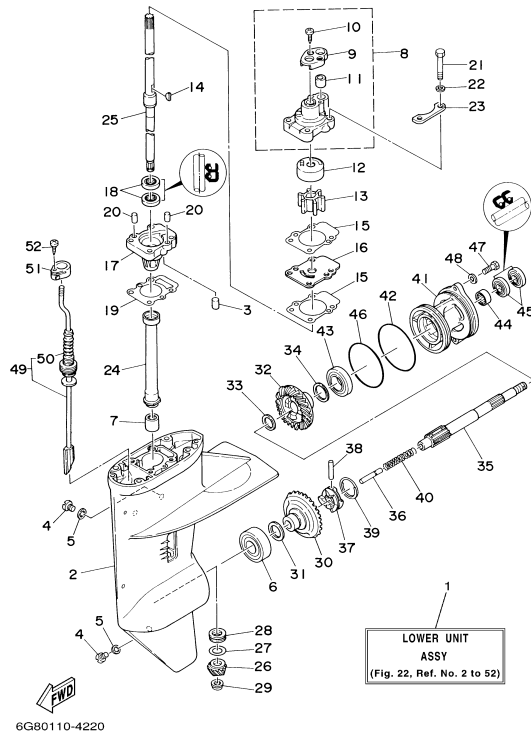

T9.9EXRZ 2001 / LOWER CASING DRIVE 1

©2014 Yamaha Motor Corporation, U.S.A. All rights reserved.

Part List

T9.9EXRZ 2001 / LOWER CASING DRIVE 1

REF - NO	PART NUMBER	PART NAME	QUANTITY	REMARKS
1	6G8-45300-26-4D	LOWER UNIT ASSY	1	X
1	6G8-45300-16-4D	LOWER UNIT ASSY	1	L
2	6G8-45311-04-4D	CASING, LOWER	1	
3	93604-08062-00	PIN, DOWEL	1	
4	90340-08M04-00	PLUG, STRAIGHT SCREW	3	
5	90430-08020-00	.GASKET	3	
6	93332-00005-00	BEARING	1	
7	93315-213V4-00	BEARING	1	
8	682-44300-01-00	HOUSING, WATER PUMP	1	
9	682-44312-00-00	.COVER, WATER PUMP HOUSING	1	
10	97780-40112-00	.SCREW, TAPPING	2	
11	682-44365-00-00	.DAMPER, WATER SEAL	1	
12	682-44322-00-00	INSERT, CARTRIDGE	1	
13	682-44323-01-00	IMPELLER	1	
14	90280-03024-00	.KEY, WOODRUFF	1	
15	682-44315-A0-00	GASKET, WATER PUMP	2	
16	682-44323-00-00	OUTER PLATE, CARTRIDGE	1	
17	6G8-45331-00-5B	HOUSING, BEARING	1	
18	93101-20048-00	.OIL SEAL	2	
19	6G8-45315-A0-00	PACKING, LOWER CASING	1	
20	93606-12019-00	.PIN, DOWEL	2	
21	97095-06045-00	.BOLT	4	
22	92995-06600-00	WASHER	4	
23	682-44328-00-00	PLATE	2	
24	6G8-45536-00-00	SLEEVE, DRIVE SHAFT	1	
25	6G8-45501-20-00	DRIVE SHAFT COMP.	1	X
25	6G8-45501-10-00	DRIVE SHAFT COMP.	1	L
26	6G8-45551-00-00	PINION (13T)	1	
27	6G8-45587-00-10	SHIM (T:0.10MM)	1	UR
27	6G8-45587-00-14	SHIM (T:0.14MM)	1	UR
27	6G8-45587-00-50	SHIM (T:0.50MM)	1	UR
27	6G8-45587-00-35	SHIM (T:0.35MM)	1	UR
27	6G8-45587-00-18	SHIM (T:0.18MM)	1	UR
28	93341-313U3-00	BEARING	1	
29	90179-08M06-00	NUT	1	
30	6G8-45560-00-00	GEAR	1	
31	626-45577-00-01	SHIM (T:0.10MM)	1	UR
31	626-45577-00-05	SHIM (T:0.50MM)	1	UR
31	626-45577-00-03	SHIM (T:0.30MM)	1	UR
32	6G8-45571-00-00	GEAR 2 (38T)	1	
33	90201-17682-00	WASHER, PLATE	1	
34	626-45577-00-01	SHIM (T:0.10MM)	1	UR
34	626-45577-00-05	SHIM (T:0.50MM)	1	UR
34	626-45577-00-03	SHIM (T:0.30MM)	1	UR
35	6G8-45611-00-00	SHAFT, PROPELLER	1	
36	650-45635-00-00	PLUNGER, SHIFT	1	
37	682-45631-00-00	CLUTCH, DOG	1	
38	90250-05010-00	PIN, STRAIGHT	1	
39	648-45633-00-00	RING, CROSS PIN	1	
40	90501-14M06-00	SPRING, COMPRESSION	1	
41	6G8-45361-01-4D	CAP, LOWER CASING	1	
42	93210-74316-00	.O-RING	1	
43	93306-00501-00	BEARING	1	
44	93315-317U2-00	BEARING	1	
45	93101-17054-00	.OIL SEAL	2	
46	93210-74M68-00	.O-RING	1	
47	97095-06020-00	BOLT	2	
48	92995-06600-00	WASHER	2	
49	6G8-44150-20-00	SHIFT CAM ASSY	1	X
49	6G8-44150-10-00	SHIFT CAM ASSY	1	L
50	682-44147-00-00	.BOOT, SHIFT ROD	1	
51	682-44176-00-00	BRACKET	1	
52	97780-50510-00	SCREW, TAPPING	1	

Part Notes

T9.9EXRZ 2001 / LOWER CASING DRIVE 1

PART NUMBER	NOTE TEXT
90430-08020-00	OEM: This part number is among the Top 100 Most Popular Marine Maintenance Parts as of March 2014.

©2014 Yamaha Motor Corporation, U.S.A. All rights reserved.