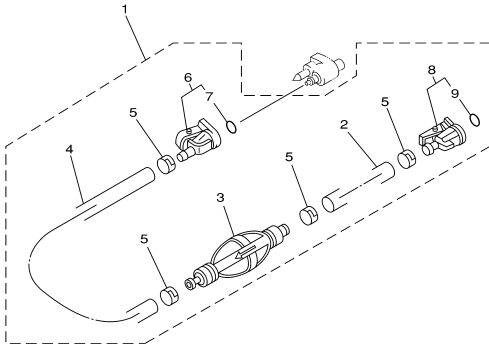

T9.9EXRZ 2001 / FUEL 2

6960100-0050

Part List

T9.9EXRZ 2001 / FUEL 2

REF - NO	PART NUMBER	PART NAME	QUANTITY	REMARKS
1	6Y1-24306-53-00	FUEL PIPE COMP. 1	1	AP
2	90445-11M06-00	.HOSE (L2050)	1	
3	6Y1-24360-52-00	.PRIMER PUMP ASSY	1	
4	90445-11M05-00	.HOSE (L850)	1	
5	650-24351-51-00	.BAND 1	4	
6	6G1-24305-03-00	.FUEL PIPE JOINT COMP 2	1	
7	93210-08287-00	..O-RING	1	
8	6Y1-24305-04-00	.FUEL PIPE JOINT COMP 2	1	
9	93210-08287-00	..O-RING	1