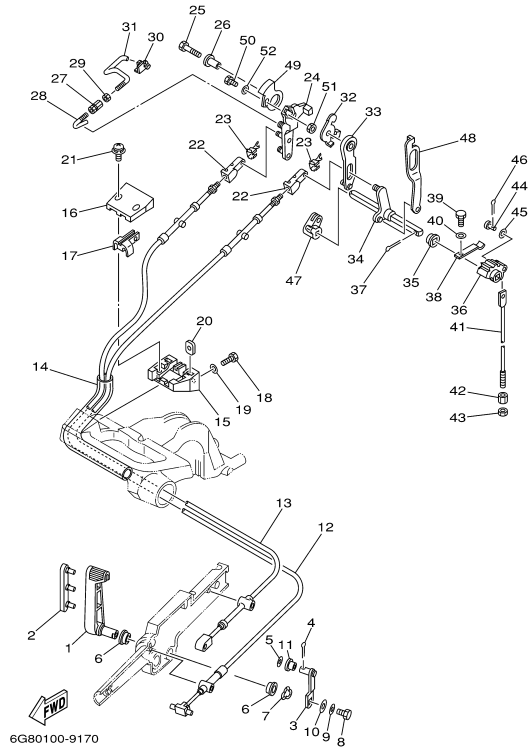

T9.9EXRZ 2001 / CONTROL

©2014 Yamaha Motor Corporation, U.S.A. All rights reserved.

Part List

T9.9EXRZ 2001 / CONTROL

REF - NO	PART NUMBER	PART NAME	QUANTITY	REMARKS
1	6G8-44121-00-98	LEVER, SHIFT ROD	1	EH (EH)
2	6G8-42129-00-00	BUSHING, RUBBER	1	EH (EH)
3	6G8-44123-00-00	ARM, SHIFT ROD	1	EH (EH)
4	91490-16010-00	PIN, COTTER	1	EH (EH)
5	92990-05200-00	.WASHER, PLAIN	1	EH (EH)
6	90386-12069-00	BUSH	2	EH (EH)
7	90206-12052-00	WASHER, WAVE	1	EH (EH)
8	97013-06016-00	BOLT	1	EH (EH)
9	92903-06600-00	WASHER, PLATE	1	EH (EH)
10	90201-06M94-00	WASHER, PLATE	1	EH (EH)
11	90386-05M54-00	BUSH	1	EH (EH)
12	6G8-48311-02-00	CABLE	1	EH (EH)
13	6G8-48321-01-00	CABLE	1	EH (EH)
14	90445-24M00-00	HOSE (L165)	1	EH (EH)
15	6G8-41661-00-98	BRACKET	1	EH (EH)
16	6G8-41662-00-98	BRACKET	1	EH (EH)
17	6G8-41663-00-00	BRACKET 3	1	EH (EH)
18	97095-06016-00	BOLT	2	EH (EH)
19	92995-06600-00	WASHER	2	EH (EH)
20	6G8-41654-00-00	NUT	2	EH (EH)
21	90159-05M06-00	SCREW, WITH WASHER	2	EH (EH)
22	6G8-26363-00-00	.END, WIRE 1	2	
23	6G8-26364-00-00	.END, CABLE	2	
24	6G8-41212-00-00	ARM, ACCEL.	1	
25	97013-06030-00	BOLT	1	
26	90387-06M58-00	COLLAR	1	
27	6G8-41238-01-00	JOINT, LINK	1	
28	6G8-41241-01-00	ROD, LINK	1	
29	95380-04600-00	.NUT	1	
30	6G8-41237-01-00	JOINT, LINK	1	
31	6G8-41242-01-00	ROD 2	1	
32	6G8-14493-00-00	STAY 1	1	
33	6G8-44111-00-00	HANDLE, GEAR SHIFT	1	
34	6G8-44159-00-00	HANDLE, GEAR SHIFT	1	
35	682-44132-00-00	BUSHING	1	
36	682-44121-01-00	LEVER, SHIFT ROD	1	
37	91490-25020-00	PIN, COTTER	1	
38	682-44116-01-00	SPRING	1	
39	97095-06014-00	BOLT	1	
40	92995-06600-00	WASHER	1	
41	6G8-44143-10-00	ROD, SHIFT	1	
42	90170-06015-00	NUT	1	
43	95380-06700-00	NUT	1	
44	91790-05020-00	PIN, CLEVIS	1	
45	92990-05600-00	WASHER, PLATE	1	
46	91490-16010-00	PIN, COTTER	1	
47	6G8-44125-00-00	LEVER, SHIFT ROD	1	
48	6G8-44124-11-00	LINK, SHIFT ROD	1	EH (EH)
49	6G8-41212-11-00	ARM, ACCEL.	1	EH (EH)
50	97013-06014-00	BOLT	1	EH (EH)
51	95380-06600-00	NUT, HEXAGON	1	EH (EH)
52	92990-06600-00	WASHER, PLATE	1	EH (EH)

Part Notes

T9.9EXRZ 2001 / CONTROL

PART NUMBER	NOTE TEXT
92990-06600-00	OEM: This part number is among the Top 100 Most Popular Marine Maintenance Parts as of March 2014.

©2014 Yamaha Motor Corporation, U.S.A. All rights reserved.