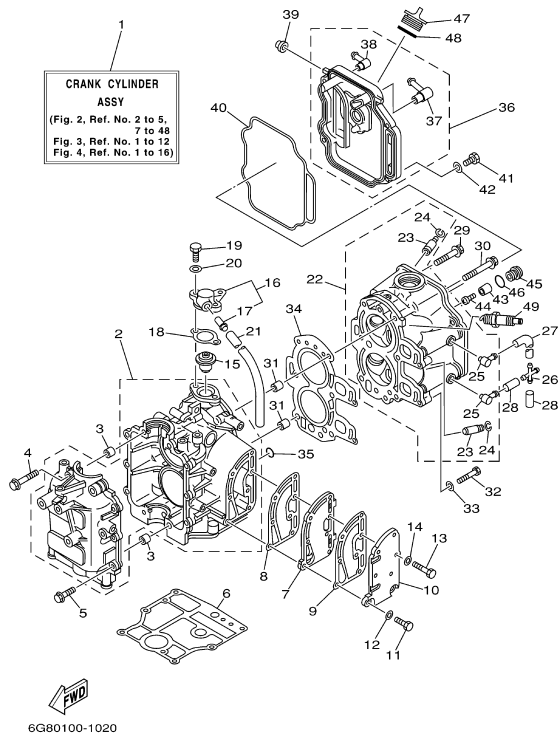

T9.9EXRZ 2001 / CYLINDER CRANKCASE

©2014 Yamaha Motor Corporation, U.S.A. All rights reserved.

Part List

T9.9EXRZ 2001 / CYLINDER CRANKCASE

REF - NO	PART NUMBER	PART NAME	QUANTITY	REMARKS
1	6G8-W0090-34-1S	CRANK CYLINDER ASSY	1	
2	6G8-15100-05-1S	CRANKCASE ASSY	1	
3	99510-10114-00	PIN, DOWEL	2	
4	90119-08M18-00	BOLT, WITH WASHER	4	
5	90119-06M12-00	BOLT, WITH WASHER	6	
6	6G8-11351-A0-00	GASKET, CYLINDER	1	
7	6G8-41111-02-1S	INNER COVER, EXHAUST	1	
8	6G8-41112-02-00	GASKET, EXHAUST INNER COVER	1	
9	6G8-41114-00-00	GASKET, EXHAUST OUTER COVER	1	
10	6G8-41113-10-1S	OUTER COVER, EXHAUST	1	
11	97013-06025-00	BOLT	2	
12	92903-06600-00	WASHER, PLATE	2	
13	97013-06030-00	BOLT	5	
14	92903-06600-00	WASHER, PLATE	5	
15	6G8-12411-02-00	THERMOSTAT	1	
16	6G8-12413-00-1S	COVER, THERMOSTAT	1	
17	6E5-24377-00-00	.PIPE, JOINT 2	1	
18	6G8-12414-A0-00	.GASKET, COVER	1	
19	97013-06020-00	BOLT	2	
20	92903-06600-00	WASHER, PLATE	2	
21	90445-11M66-00	.HOSE (L410)	1	
22	6G8-11111-03-1S	HEAD, CYLINDER 1	1	
23	6G8-11133-10-00	.GUIDE, VALVE 1	4	
24	93450-09M01-00	.CIRCLIP	4	
25	676-11372-00-00	.NIPPLE, HOSE	2	
26	6G9-24379-00-00	PIPE, JOINT 4	1	
27	6G8-12481-01-00	PIPE 1	1	
28	90445-09220-00	HOSE (L30)	2	
29	90105-08M37-00	BOLT, FLANGE	3	
30	90105-08M36-00	BOLT, FLANGE	3	
31	99510-10114-00	PIN, DOWEL	2	
32	97013-06035-00	BOLT	2	
33	92903-06600-00	WASHER, PLATE	2	
34	6G8-11181-A1-00	GASKET, CYLINDER HEAD 1	1	
35	93210-11M59-00	O-RING	1	
36	6G8-11191-01-1S	COVER, CYLINDER HEAD 1	1	
37	6G8-15373-00-00	.PIPE, BREATHER	1	
38	676-11372-00-00	.NIPPLE, HOSE	1	
39	6G8-81336-00-00	GROMMET	2	
40	6G8-11356-00-00	SEAL, CYLINDER 2	1	
41	97013-06020-00	BOLT	4	
42	92903-06600-00	WASHER, PLATE	4	
43	6G8-11325-00-00	ANODE	1	
44	97880-05025-00	SCREW, PAN HEAD	1	
45	6G8-11197-01-00	PLUG, BLIND	1	
46	93210-13M63-00	.O-RING	1	
47	6G8-15363-00-00	PLUG, OIL	1	
48	93210-24M79-00	.O-RING	1	
49	NGK-CR6HS-00-00	PLUG SPARK (NGK CR6HS)	2	