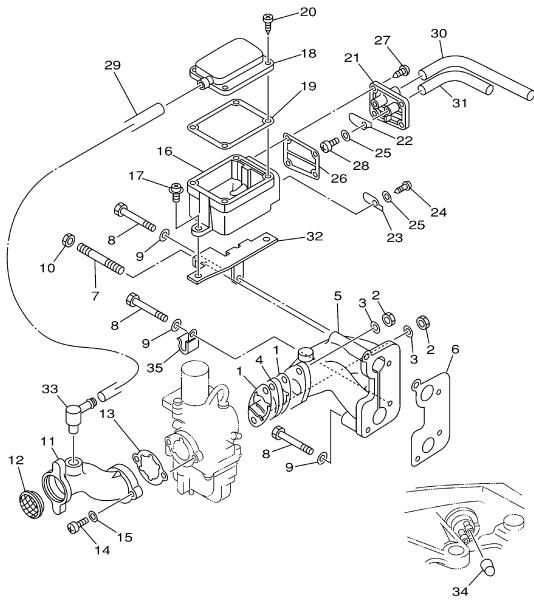

T9.9EXRZ 2001 / INTAKE

6G80110-1050

©2014 Yamaha Motor Corporation, U.S.A. All rights reserved.

Part List T9.9EXRZ 2001 / INTAKE

REF - NO	PART NUMBER	PART NAME	QUANTITY	REMARKS
1	6G8-13646-A0-00	GASKET, MANIFOLD 2	2	
2	95380-06700-00	NUT	2	
3	92990-06600-00	WASHER, PLATE	2	
4	6G8-13647-00-00	GASKET, MANIFOLD 3	1	
5	6G8-13641-01-94	MANIFOLD 1	1	
6	6G8-13645-00-00	GASKET, MANIFOLD 1	1	
7	90116-06M15-00	BOLT, STUD	1	
8	97095-06045-00	.BOLT	3	
9	92995-06600-00	WASHER	3	
10	95380-06700-00	NUT	1	
11	6G8-14479-10-94	FUNNEL	1	
12	6G8-14478-00-00	LOUVER	1	
13	6G8-14198-A0-00	.GASKET	1	
14	97880-05016-00	SCREW, PAN HEAD	2	
15	92990-05600-00	WASHER, PLATE	2	
16	6G8-15358-00-00	SEPARATOR, OIL	1	
17	90159-06M05-00	SCREW, WITH WASHER	2	
18	6G8-15368-00-94	SEPERATOR, OIL	1	
19	6G8-15369-00-00	GASKET, OIL SEAL HOUSING	1	
20	97780-40512-00	SCREW, TAPPING	4	
21	6G8-15371-00-94	BREATHER	1	
22	6G8-15346-00-00	BREATHER 1	1	
23	6G8-15347-00-00	BREATHER 2	1	
24	97780-40512-00	SCREW, TAPPING	1	
25	92990-04200-00	WASHER	2	
26	6G8-15374-00-00	GASKET, BREATHER	1	
27	97780-40512-00	SCREW, TAPPING	4	
28	98507-04010-00	SCREW, PAN HEAD	1	
29	6G8-15393-10-00	PIPE, BREATHER 2	1	
30	90445-11M52-00	HOSE (L150)	1	
31	90445-09065-00	HOSE (L90)	1	
32	6G8-15376-00-00	HOLDER, GUIDE	1	
33	6G8-15373-00-00	PIPE, BREATHER	1	
34	6G8-13448-00-00	CAP	1	
35	90465-08M75-00	CLAMP	1	

Part Notes T9.9EXRZ 2001 / INTAKE

PART NUMBER	NOTE TEXT
92990-06600-00	OEM: This part number is among the Top 100 Most Popular Marine Maintenance Parts as of March 2014.

©2014 Yamaha Motor Corporation, U.S.A. All rights reserved.