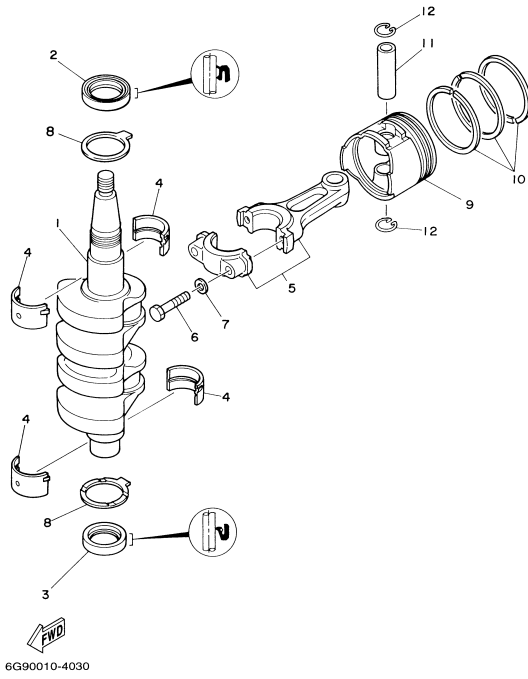

T9.9EXRZ 2001 / CRANKSHAFT PISTON

©2014 Yamaha Motor Corporation, U.S.A. All rights reserved.

Part List

T9.9EXRZ 2001 / CRANKSHAFT PISTON

REF - NO	PART NUMBER	PART NAME	QUANTITY	REMARKS
1	6G8-11411-04-00	CRANKSHAFT	1	
2	93102-30M22-00	.OIL SEAL	1	
3	93101-25M24-00	OIL SEAL	1	
4	6G8-11416-00-00	PLANE BEARING, CRANKSHAFT 1	4	UR BROWN
4	6G8-11416-20-00	PLANE BEARING, CRANKSHAFT 1	4	UR BLUE
4	6G8-11416-10-00	PLANE BEARING, CRANKSHAFT 1	4	UR BLACK
5	6G8-11650-03-00	CONNECTING ROD ASSY	2	
6	6G8-11654-00-00	BOLT, CONNECTING ROD	4	
7	90201-06M00-00	WASHER, PLATE	4	
8	6G8-11426-00-00	PLANE BEARING, CRANKSHAFT 1	2	
9	6G8-11631-03-96	PISTON (STD)	2	
9	6G8-11635-03-00	PISTON (0.25MM O/S)	2	AP
9	6G8-11636-03-00	PISTON (0.50MM O/S)	2	AP
10	6G8-11610-22-00	PISTON RING SET (0.50MM O/S)	2	AP
10	6G8-11610-12-00	PISTON RING SET (0.25MM O/S)	2	AP
10	6G8-11610-02-00	PISTON RING SET (STD)	2	
11	634-11633-00-00	PIN, PISTON	2	
12	93450-15023-00	CIRCLIP	4