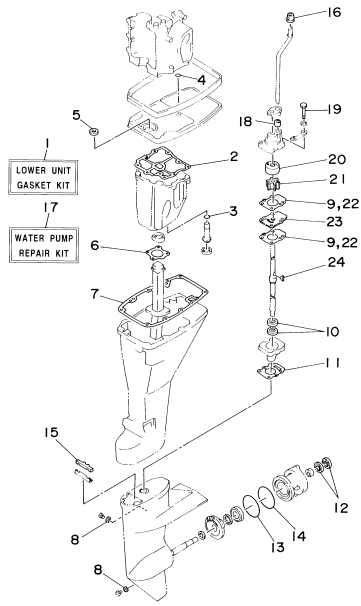

T9.9EXRZ 2001 / REPAIR KIT 2

6GB0100-4330

Part List

T9.9EXRZ 2001 / REPAIR KIT 2

REF - NO	PART NUMBER	PART NAME	QUANTITY	REMARKS
1	6G8-W0001-C6-00	LOWER UNIT GASKET KIT	1	
2	6G8-15312-A1-00	.GASKET, OIL PAN	1	
3	93210-16M64-00	.O-RING	1	
4	93210-08M60-00	.O-RING	1	
5	93101-13M27-00	.O-RING	1	
6	6G8-41133-A0-00	.GASKET, EXHAUST MANIFOLD 1	1	
7	6G8-45113-A1-00	.GASKET, UPPER CASING	1	
8	90430-08020-00	.GASKET	3	
9	682-44315-A0-00	.GASKET, WATER PUMP	2	
10	93101-20048-00	.OIL SEAL	2	
11	6G8-45315-A0-00	.PACKING, LOWER CASING	1	
12	93101-17054-00	.OIL SEAL	2	
13	93210-74M68-00	.O-RING	1	
14	93210-74316-00	.O-RING	1	
15	682-45375-01-00	.DAMPER, SEAL	1	
16	626-44365-01-00	.DAMPER, WATER SEAL	1	
17	682-W0078-A2-00	WATER PUMP REPAIR KIT	1	
18	682-44365-00-00	.DAMPER, WATER SEAL	1	
19	97095-06045-00	.BOLT	4	
20	682-44322-00-00	.INSERT, CARTRIDGE	1	
21	682-44352-01-00	.IMPELLER	1	
22	682-44315-A0-00	.GASKET, WATER PUMP	2	
23	682-44323-00-00	.OUTER PLATE, CARTRIDGE	1	
24	90280-03024-00	.KEY, WOODRUFF	1	

Part Notes

T9.9EXRZ 2001 / REPAIR KIT 2

PART NUMBER	NOTE TEXT
90430-08020-00	OEM: This part number is among the Top 100 Most Popular Marine Maintenance Parts as of March 2014.

©2014 Yamaha Motor Corporation, U.S.A. All rights reserved.