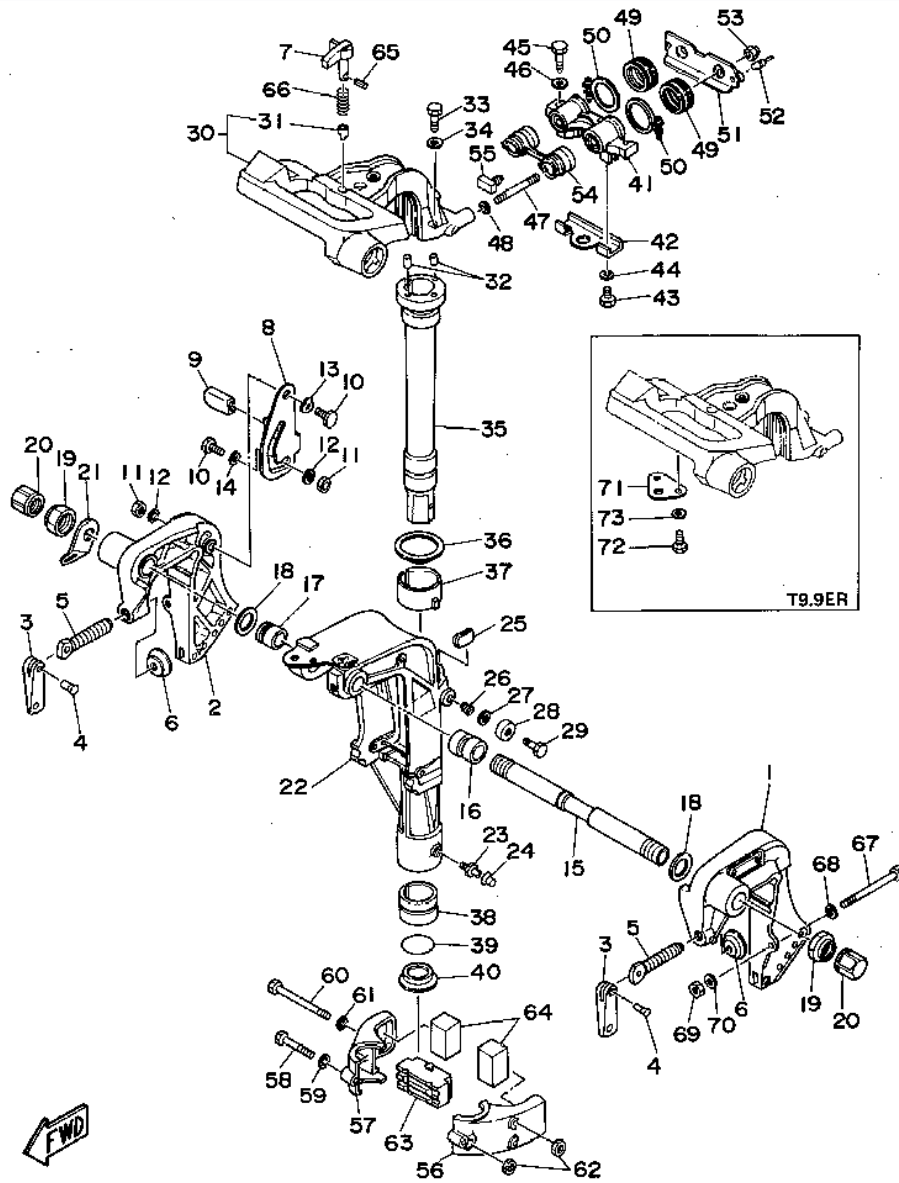

T9.9EXHS 1994 / BRACKET 1

©2014 Yamaha Motor Corporation, U.S.A. All rights reserved.

Part List

T9.9EXHS 1994 / BRACKET 1

REF - NO	PART NUMBER	PART NAME	QUANTITY	REMARKS
1	6G8-43111-03-4D	BRACKET, CLAMP	1	
2	6G8-43112-04-4D	BRACKET, CLAMP 2	1	
3	616-43118-00-4D	HANDLE, TRANSOM CLAMP	2	
4	90243-04M00-00	PIN	2	
5	6E7-43116-00-00	SCREW, TRANSOM CLAMP	2	
6	648-43114-01-00	PAD, TRANSOM CLAMP	2	
7	6G8-42561-00-00	KNOB, STEERING LOCK	1	
8	6G8-43181-00-00	LEVER, TILT STOP	1	
9	682-43318-01-00	COVER	1	
10	90109-06M25-00	BOLT	2	
11	95680-06100-00	NUT, U	2	
12	92990-06600-00	WASHER, PLATE	2	
13	90206-10M15-00	WASHER, WAVE	1	
14	682-43339-01-00	WASHER	1	
15	6G8-43131-00-00	BOLT, CLAMP BRACKET	1	
16	90386-22M92-00	BUSH	1	
17	90386-22M93-00	BUSH	1	
18	90201-22428-00	WASHER, PLATE	2	
19	90185-22M11-00	NUT, SELF-LOCKING	2	
20	6G5-43145-00-00	CAP, CLAMP BRACKET	1	
21	6J8-43113-01-00	PLATE, CLAMP BRACKET	1	
22	6G8-43311-14-4D	BRACKET, SWIVEL	1	
23	93700-06M03-00	NIPPLE, GREASE	1	
24	663-45119-00-00	CAP, GREASE NIPPLE	1	
25	6G8-42528-00-00	PLATE, FRICTION	1	
26	90501-18M00-00	SPRING, COMPRESSION	1	
27	90201-06M31-00	.WASHER, PLATE	1	
28	6G8-43373-00-00	SEAL, DAMPER	1	
29	97095-06025-00	BOLT	1	
30	6G8-42511-02-4D	BRACKET, STEERING	1	
31	6G8-42534-00-00	.PIN, DOWEL	1	
32	93605-15065-00	PIN, DOWEL	2	
33	97315-06030-00	BOLT	2	
34	92990-06600-00	WASHER, PLATE	2	
35	6G8-42521-10-94	SHAFT, STEERING PIVOT	1	
36	90209-45M09-00	WASHER	1	
37	6G8-42537-00-00	BUSHING, PIVOT SHAFT	1	
38	90386-37M47-00	BUSH	1	
39	93210-37M67-00	O-RING	1	
40	90386-37M48-00	BUSH	1	
41	6G8-44517-00-94	MOUNT RUBBER	1	
42	6G8-44526-00-00	PLATE	1	
43	97095-06012-00	BOLT	2	
44	92990-06600-00	WASHER, PLATE	2	
45	97395-08030-00	BOLT	2	
46	92990-08600-00	..WASHER, PLATE	2	
47	90116-08M28-00	BOLT, STUD	2	
48	90201-08M12-00	.WASHER, PLATE	2	
49	6G8-44522-00-00	SEAL	2	
50	90460-38M06-00	CLAMP, HOSE	2	
51	6G8-44518-00-00	BRACKET COMP.	1	
52	6G8-44533-00-00	DAMPER, UPPER MOUNT RUBBER	2	
53	95780-08300-00	..NUT, FLANGE	2	
54	6G8-44521-00-00	SEAL	1	
55	6G8-44532-00-00	STOPPER, UPPER MOUNT	1	
56	6G8-44551-01-4D	HOUSING, LOWER MOUNT RUBBER	1	
57	6G8-44552-02-4D	HOUSING, LOWER MOUNT RUBBER	1	
58	97095-06045-00	.BOLT	1