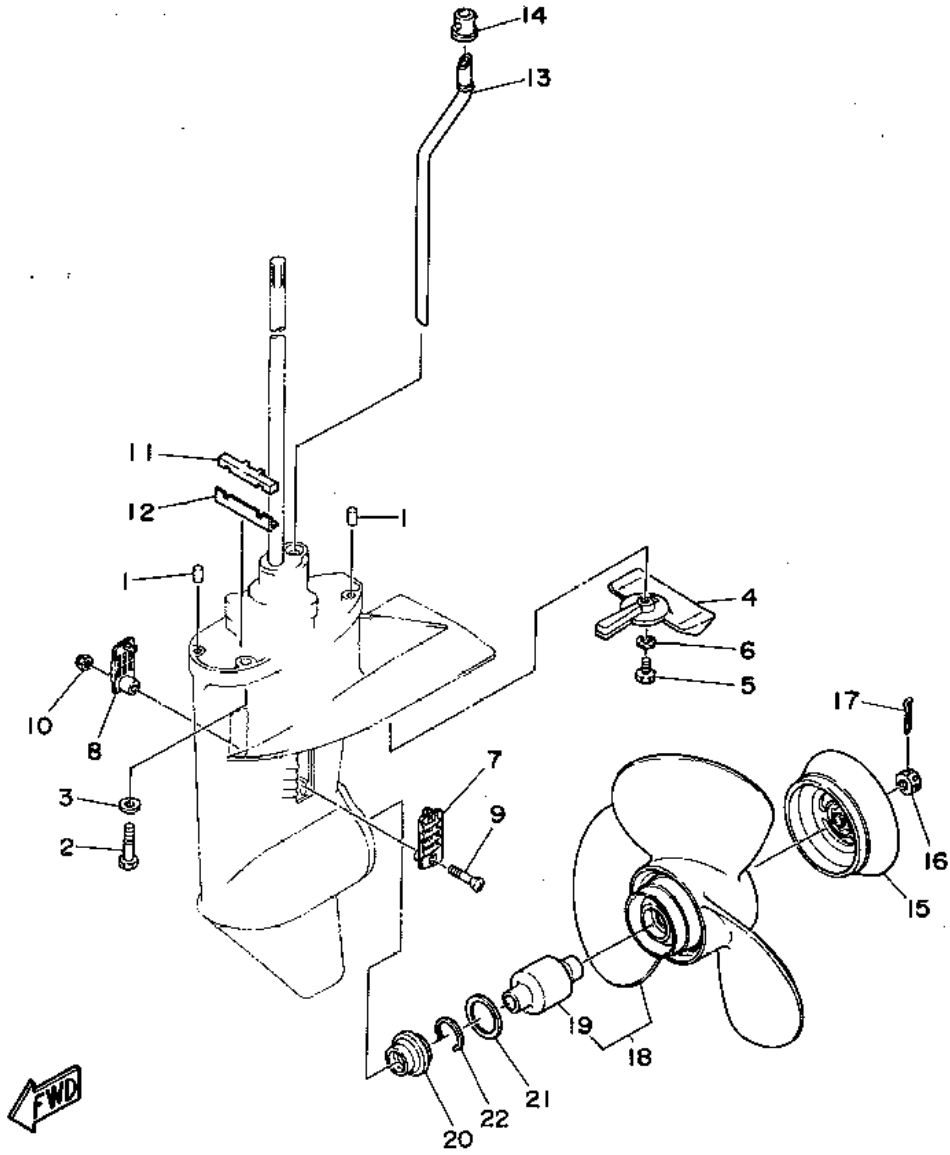

T9.9EXHS 1994 / LOWER CASING DRIVE 2

©2014 Yamaha Motor Corporation, U.S.A. All rights reserved.

Part List

T9.9EXHS 1994 / LOWER CASING DRIVE 2

REF - NO	PART NUMBER	PART NAME	QUANTITY	REMARKS
1	93606-12019-00	.PIN, DOWEL	2	
2	97090-08035-00	BOLT	4	
3	92990-08600-00	..WASHER, PLATE	4	
4	6G8-45251-00-00	ANODE	1	
5	97595-06520-00	BOLT, WITH WASHER	1	
6	92990-06300-00	WASHER, INTERNAL TOOTH	1	
7	6G8-45214-00-00	COVER, WATER INLET 1	1	
8	6G8-45215-00-00	COVER, WATER INLET 2	1	
9	98680-05525-00	SCREW.OVAL HEAD	1	
10	90185-05002-00	NUT, NYLON	1	
11	682-45375-01-00	DAMPER, SEAL	1	
12	682-45376-01-00	GUIDE, SEAL DAMPER	1	
13	6G8-44361-20-00	TUBE, WATER	1	UR ULTRA LONG
13	6G8-44361-10-00	TUBE, WATER	1	UR LONG
14	626-44365-01-00	DAMPER, WATER SEAL	1	
15	6G8-45986-00-00	RING, DEFLECTOR	1	
16	90171-10M07-00	NUT, CASTLE	1	
17	91490-30030-00	PIN, COTTER	1	
18	6G8-45947-00-EL	PROPELLER (3X11-3/4"X9-1/4"-R)	1	UR ALUMINUM
18	6G8-45945-00-00	PROPELLER(3X11-3/4"X12-1/4"-R)	1	UR
18	6G8-45941-00-00	PROPELLER (3X11" X 11-3/4"-R)	1	UR
18	6G8-45943-00-00	PROPELLER (3X11-3/4"X9-1/4"-R)	1	UR
19	683-45981-00-00	.DAMPER, PROPELLER	1	
20	6G8-45987-02-00	SPACER 1	1	
21	90201-31MA3-00	WASHER, PLATE	1	
22	93450-10M04-00	CIRCLIP	1