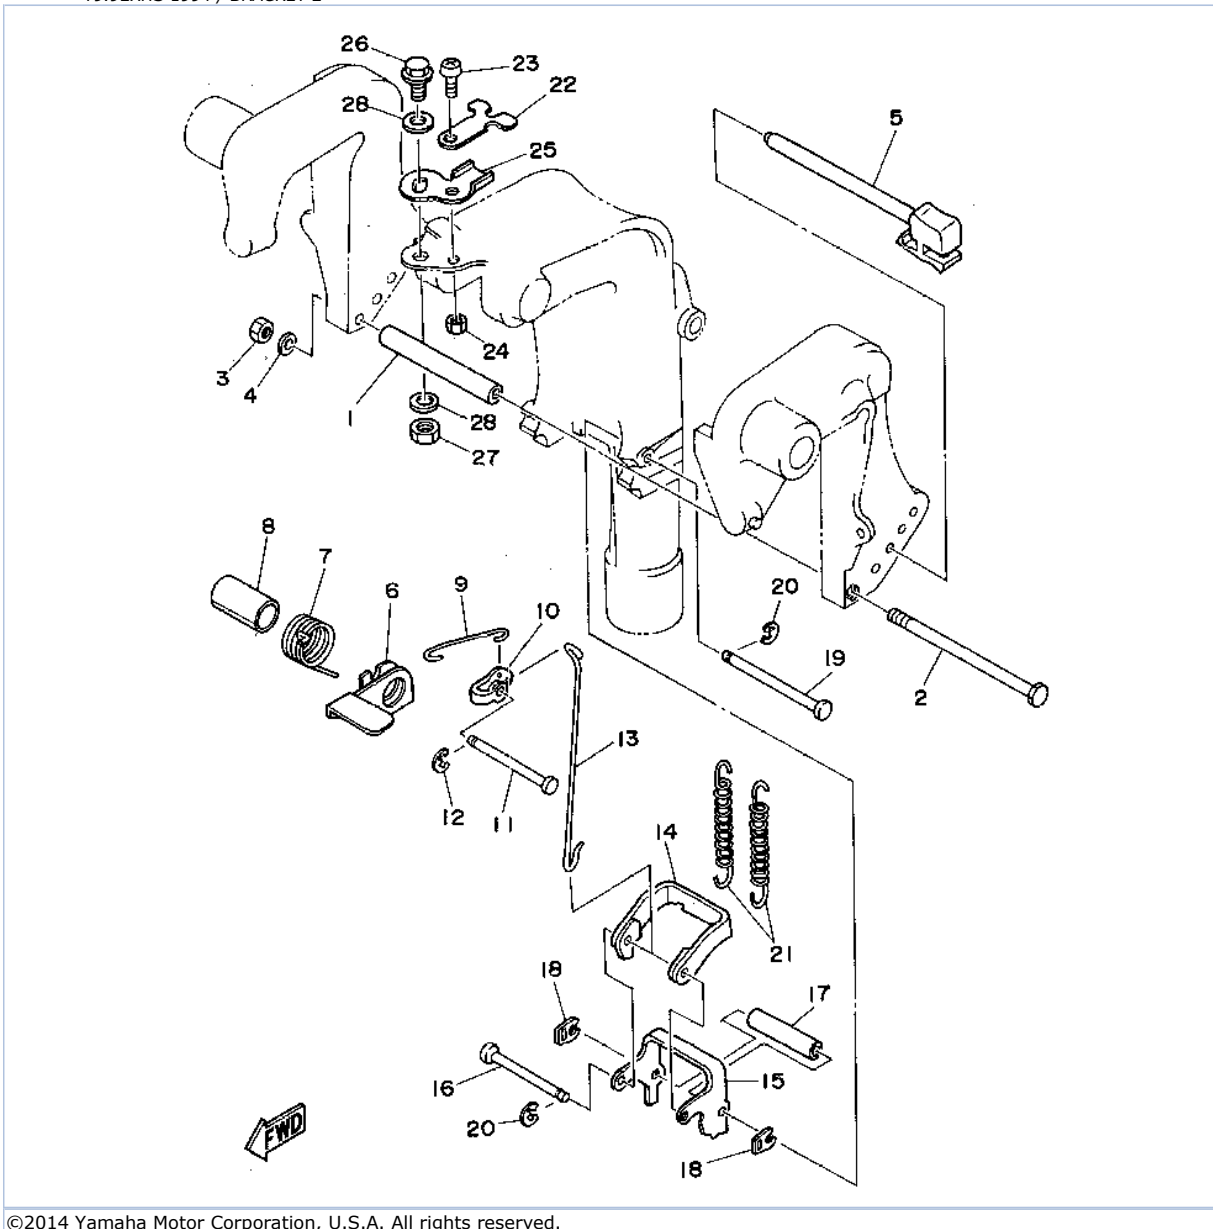

T9.9EXHS 1994 / BRACKET 2

©2014 Yamaha Motor Corporation, U.S.A. All rights reserved.

Part List

T9.9EXHS 1994 / BRACKET 2

REF - NO	PART NUMBER	PART NAME	QUANTITY	REMARKS
1	90387-06M09-00	COLLAR	1	
2	97095-06135-00	BOLT	1	
3	95380-06700-00	NUT	1	
4	92990-06600-00	WASHER, PLATE	1	
5	6G8-43160-01-00	TILT ROD ASSY	1	
6	6G8-43631-02-00	LEVER, TILT	1	
7	90508-18M33-00	SPRING, TORSION	1	
8	90386-20M94-00	BUSH	1	
9	6G8-43616-00-00	ROD, TILT LOCK	1	
10	682-43641-00-00	LEVER, TILT	1	
11	90249-06M20-00	PIN	1	
12	99080-05600-00	CIRCLIP	1	
13	6G8-43617-00-00	ROD, TILT LOCK	1	
14	682-43614-00-00	PLATE, TILT LOCK	1	
15	682-43615-01-00	PLATE, TILT LOCK	1	
16	682-43611-01-00	SHAFT, TILT LOCK	1	
17	90387-06M20-00	COLLAR	1	
18	682-43673-00-00	WASHER 1	2	
19	682-43659-00-00	SHAFT, REVERSE LOCK	1	
20	99080-05600-00	CIRCLIP	2	
21	90506-29M16-00	SPRING, TENSION	2	
22	6G8-43319-02-94	PLATE	1	
23	98580-06016-00	SCREW, PAN HEAD	1	
24	95601-06200-00	NUT, U-FLANGE	1	
25	6G8-42512-01-94	PLATE, CONTROL	1	
26	90105-10M30-00	BOLT, WASHER BASED	1	
27	95380-10700-00	NUT	1	
28	90201-10M76-00	.WASHER, PLATE	2	

Part Notes

T9.9EXHS 1994 / BRACKET 2

PART NUMBER	NOTE TEXT
92990-06600-00	OEM: This part number is among the Top 100 Most Popular Marine Maintenance Parts as of March 2014.

©2014 Yamaha Motor Corporation, U.S.A. All rights reserved.