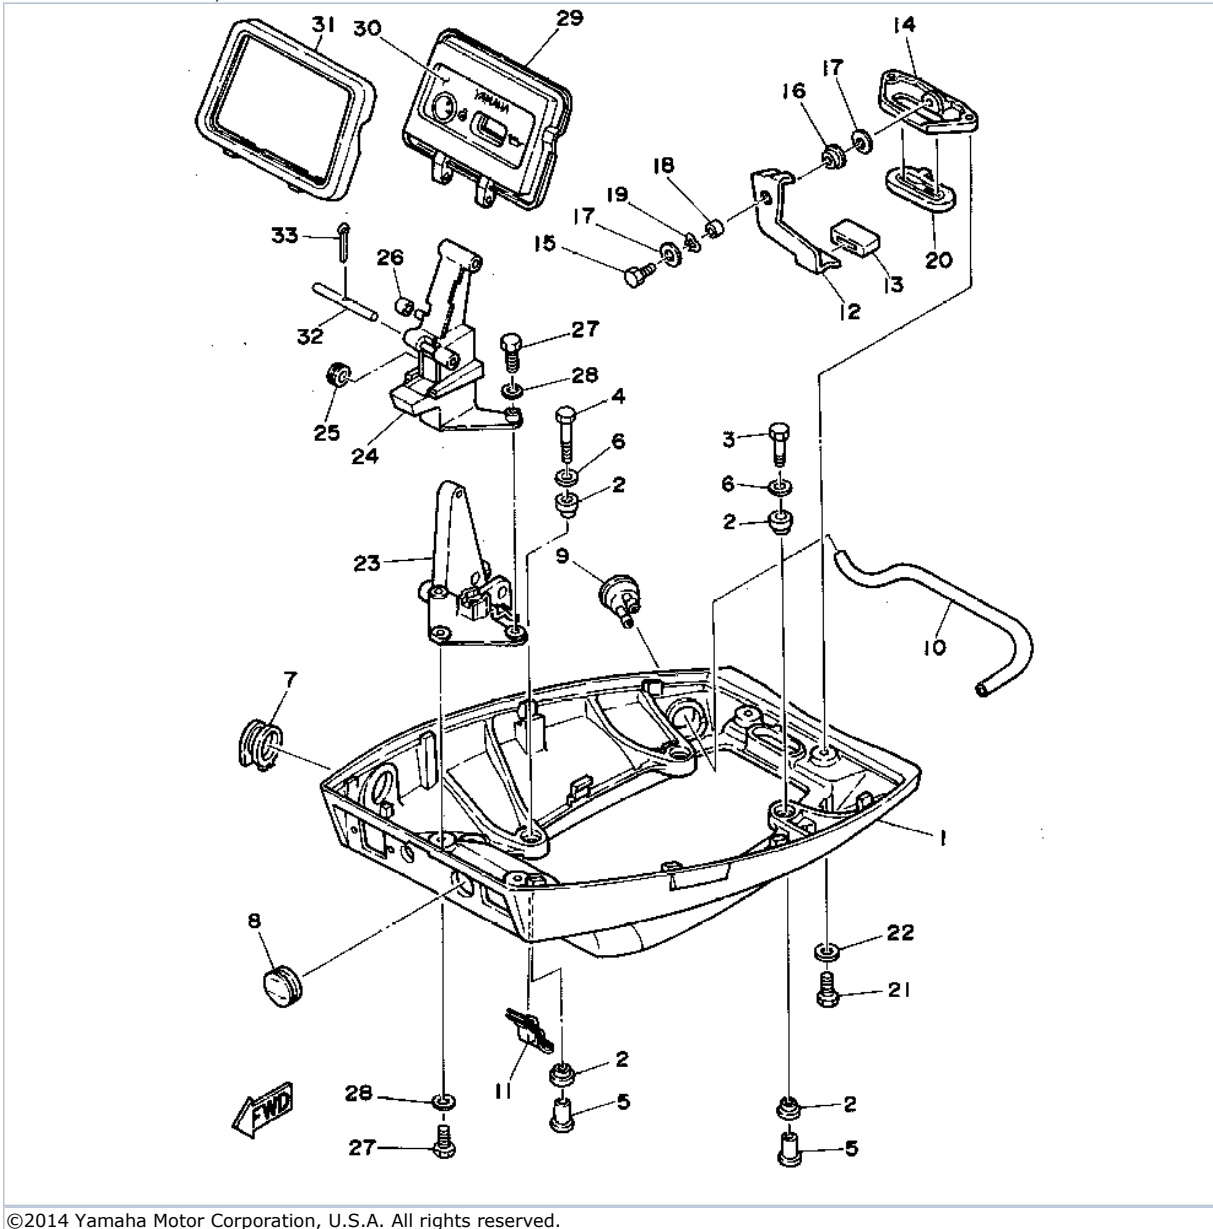

T9.9EXHS 1994 / BOTTOM COWLING

©2014 Yamaha Motor Corporation, U.S.A. All rights reserved.

Part List

T9.9EXHS 1994 / BOTTOM COWLING

REF - NO	PART NUMBER	PART NAME	QUANTITY	REMARKS
1	6G8-42711-01-4D	COWLING, BOTTOM	1	
2	90480-09M35-00	GROMMET	8	
3	97095-06030-00	BOLT	2	
4	97313-06040-00	BOLT, HEXAGON	2	
5	90387-06M15-00	COLLAR	4	
6	90201-06M31-00	.WASHER, PLATE	4	
7	6G8-42724-00-00	GROMMET	1	
8	6G8-42725-10-00	GROMMET	1	
9	6G8-44391-00-00	NIPPLE, HOSE	1	
10	90445-09163-00	HOSE (L235)	1	SEE NOTE A
10	6G8-12482-00-00	PIPE 2	1	SEE NOTE B
10	90445-09252-00	HOSE	1	SEE NOTE A
11	6G8-42727-00-00	GROMMET	1	
12	6G8-42815-00-00	LEVER, CLAMP	1	
13	6G8-42831-00-00	BUSHING	1	
14	6G8-42811-00-94	STAY	1	
15	97095-06016-00	BOLT	1	
16	90386-08M49-00	BUSH	1	
17	90201-06M31-00	.WASHER, PLATE	2	
18	90387-06M72-00	COLLAR	1	
19	90206-08M13-00	WASHER, WAVE	1	
20	6G8-42748-00-00	GROMMET	1	
21	97095-06016-00	BOLT	2	
22	92990-06600-00	WASHER, PLATE	2	
23	6G8-42738-00-94	PLATE, FITTING	1	
24	6G8-42719-00-94	PANEL, FRONT LOWER	1	
25	90480-19031-00	GROMMET	1	
26	90445-05ME6-00	HOSE (L8)	1	
27	97095-06016-00	BOLT	4	
28	92990-06600-00	WASHER, PLATE	4	
29	6G8-W4261-00-00	PANEL, FRONT UPPER	1	T9.9MH
30	6G8-42677-00-00	GRAPHIC, FRONT	1	T9.9MH
31	6G8-42629-01-00	SEAL	1	
32	6G8-42755-00-00	HINGE, COWLING	1	
33	91490-16010-00	PIN. COTTER	1	

Part Notes

T9.9EXHS 1994 / BOTTOM COWLING

PART NUMBER		NOTE TEXT
92990-06600-00		OEM: This part number is among the Top 100 Most Popular Marine Maintenance Parts as of March 2014.
92990-06600-00		OEM: This part number is among the Top 100 Most Popular Marine Maintenance Parts as of March 2014.

©2014 Yamaha Motor Corporation, U.S.A. All rights reserved.