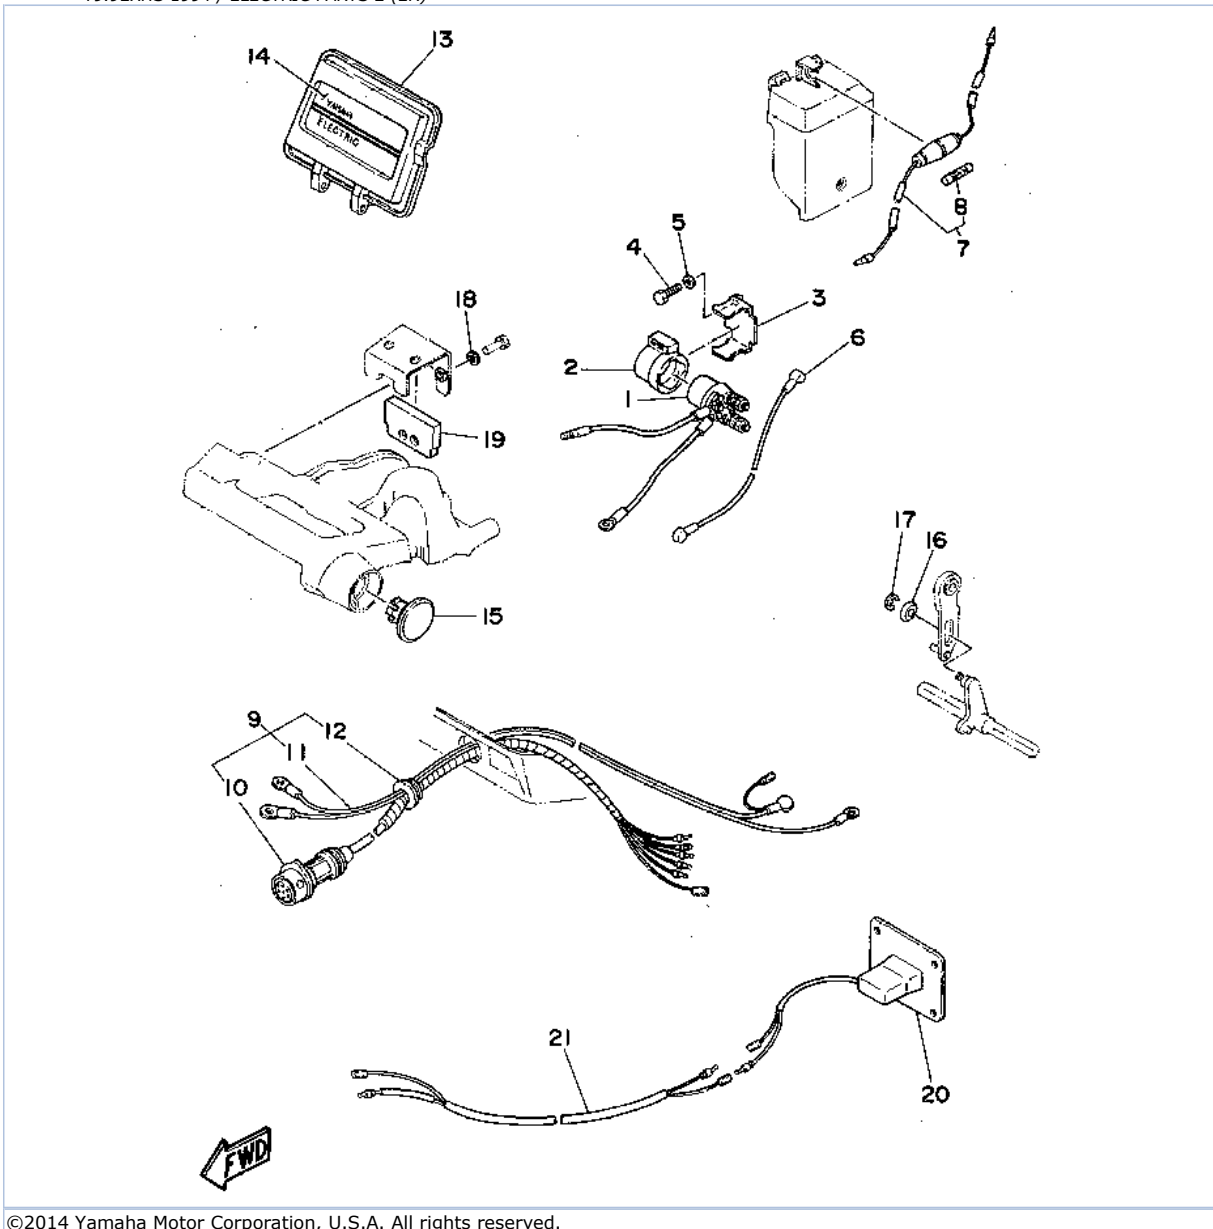

T9.9EXHS 1994 / ELECTRIC PARTS 2 (ER)

©2014 Yamaha Motor Corporation, U.S.A. All rights reserved.

Part List

T9.9EXHS 1994 / ELECTRIC PARTS 2 (ER)

REF - NO	PART NUMBER	PART NAME	QUANTITY	REMARKS
1	6J0-81941-10-00	STARTER RELY ASSY	1	
2	6G1-81952-00-00	HOLDER, RELAY	1	
3	6G8-81953-00-00	STAY, RELAY	1	
4	97013-06012-00	BOLT	1	
5	92990-06600-00	WASHER, PLATE	1	
6	6G8-82117-00-00	WIRE, LEAD	1	
7	6G8-82150-00-00	FUSE HOLDER ASSY	1	
8	682-82151-00-00	.FUSE (12V-20A)	1	
9	6G8-82580-00-00	WIRE HARNESS ASSY 2	1	
10	6G8-82590-00-00	.WIRE HARNESS ASSY	1	
11	6G8-82105-00-00	.BATTERY CABLE	1	
12	6G8-42724-50-00	.GROMMET	1	
13	6G8-W4261-10-00	PANEL, FRONT UPPER	1	
14	6G8-42677-20-00	GRAPHIC, FRONT	1	
15	6G8-42551-00-00	GROMMET	1	
16	90387-06M73-00	COLLAR	1	
17	93430-04M03-00	CIRCLIP	1	
18	92990-06600-00	WASHER, PLATE	2	
19	6G8-48351-51-00	SEAL RUBBER	1	
20	6G8-83530-00-00	PILOT LIGHT ASSY	1	
21	6G8-82541-00-00	WIRE, LEAD	1	

Part Notes

T9.9EXHS 1994 / ELECTRIC PARTS 2 (ER)

PART NUMBER	NOTE TEXT
92990-06600-00	OEM: This part number is among the Top 100 Most Popular Marine Maintenance Parts as of March 2014.
92990-06600-00	OEM: This part number is among the Top 100 Most Popular Marine Maintenance Parts as of March 2014.

©2014 Yamaha Motor Corporation, U.S.A. All rights reserved.