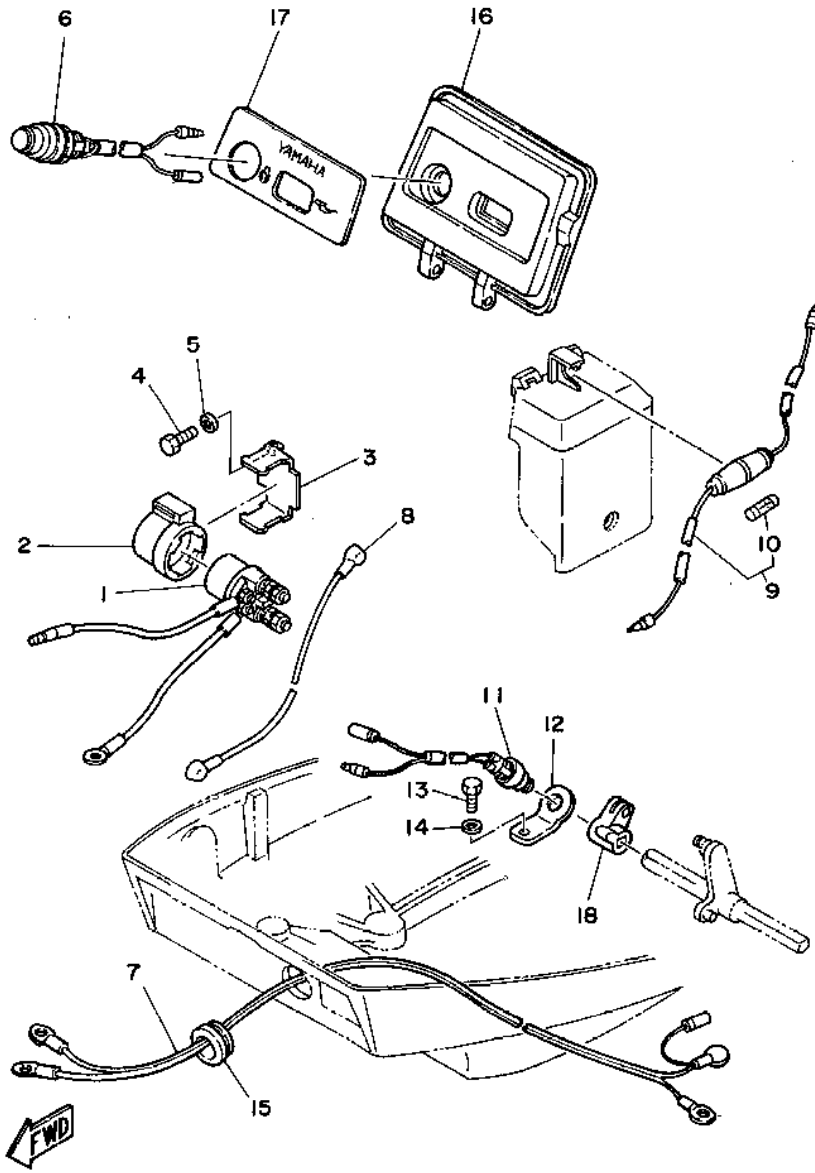

T9.9EXHS 1994 / ELECTRIC PARTS 1 (EH)

©2014 Yamaha Motor Corporation, U.S.A. All rights reserved.

Part List

T9.9EXHS 1994 / ELECTRIC PARTS 1 (EH)

REF - NO	PART NUMBER	PART NAME	QUANTITY	REMARKS
1	6J0-81941-10-00	STARTER RELY ASSY	1	
2	6G1-81952-00-00	HOLDER, RELAY	1	
3	6G8-81953-00-00	STAY, RELAY	1	
4	97013-06012-00	BOLT	1	
5	92990-06600-00	WASHER, PLATE	1	
6	6G8-81870-00-00	STARTING SWITCH ASSY	1	
7	6G8-82105-00-00	BATTERY CABLE	1	
8	6G8-82117-00-00	WIRE, LEAD	1	
9	6G8-82150-00-00	FUSE HOLDER ASSY	1	
10	682-82151-00-00	.FUSE (12V-20A)	1	
11	6H3-82540-00-00	NEUTRAL SWITCH ASSY	1	
12	6G8-82554-00-00	STAY, NEUTRAL SWITCH	1	
13	97013-06012-00	BOLT	1	
14	92990-06600-00	WASHER, PLATE	1	
15	6G8-42724-40-00	GROMMET	1	
16	6G8-W4261-10-00	PANEL, FRONT UPPER	1	
17	6G8-42677-10-00	GRAPHIC, FRONT	1	
18	6G8-44125-00-00	LEVER, SHIFT ROD	1	

Part Notes

T9.9EXHS 1994 / ELECTRIC PARTS 1 (EH)

PART NUMBER		NOTE TEXT
92990-06600-00		OEM: This part number is among the Top 100 Most Popular Marine Maintenance Parts as of March 2014.
92990-06600-00		OEM: This part number is among the Top 100 Most Popular Marine Maintenance Parts as of March 2014.

©2014 Yamaha Motor Corporation, U.S.A. All rights reserved.