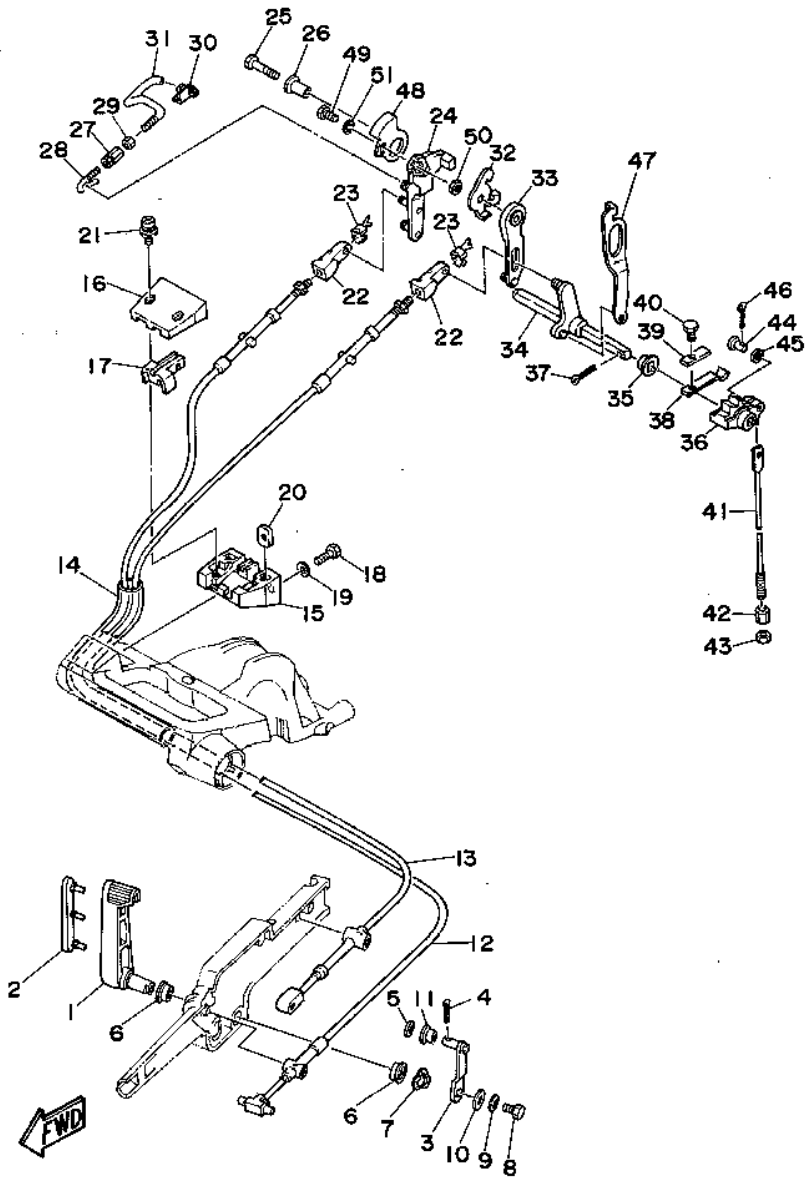

T9.9EXHS 1994 / CONTROL

©2014 Yamaha Motor Corporation, U.S.A. All rights reserved.

Part List

T9.9EXHS 1994 / CONTROL

REF - NO	PART NUMBER	PART NAME	QUANTITY	REMARKS
1	6G8-44121-00-98	LEVER, SHIFT ROD	1	
2	6G8-42129-00-00	BUSHING, RUBBER	1	
3	6G8-44123-00-00	ARM, SHIFT ROD	1	
4	91490-16010-00	PIN. COTTER	1	
5	92990-05200-00	.WASHER, PLAIN	1	
6	90386-12069-00	BUSH	2	
7	90206-12052-00	WASHER, WAVE	1	
8	97095-06016-00	BOLT	1	
9	92990-06600-00	WASHER, PLATE	1	
10	90201-06M94-00	WASHER, PLATE	1	
11	90386-05M54-00	BUSH	1	
12	6G8-48311-11-00	CABLE	1	AP FOR HANDY REMOTE CONTROL
12	6G8-48311-02-00	CABLE	1	
13	6G8-48321-01-00	CABLE	1	
13	6G8-48321-10-00	CABLE	1	AP FOR HANDY REMOTE CONTROL
14	90445-24M00-00	HOSE (L165)	1	
14	90445-20ME5-00	HOSE	1	AP FOR HANDY REMOTE CONTROL
15	6G8-41661-00-98	BRACKET	1	
16	6G8-41662-00-98	BRACKET	1	
17	6G8-41663-00-00	BRACKET 3	1	
18	97095-06016-00	BOLT	2	
19	92990-06600-00	WASHER, PLATE	2	
20	6G8-41654-00-00	NUT	2	
21	90159-05M06-00	SCREW, WITH WASHER	2	
22	6G8-26363-00-00	.END, WIRE 1	2	
23	6G8-26364-00-00	.END, CABLE	2	
24	6G8-41212-00-00	ARM, ACCEL.	1	
25	97095-06030-00	BOLT	1	
26	90387-06M58-00	COLLAR	1	
27	6G8-41238-01-00	JOINT, LINK	1	
28	6G8-41241-01-00	ROD, LINK	1	
29	95303-04600-00	.NUT	1	
30	6G8-41237-01-00	JOINT, LINK	1	
31	6G8-41242-01-00	ROD 2	1	
32	6G8-14493-00-00	STAY 1	1	
33	6G8-44111-00-00	HANDLE, GEAR SHIFT	1	
34	6G8-44159-00-00	HANDLE, GEAR SHIFT	1	
35	682-44132-00-00	BUSHING	1	
36	6G8-44141-00-00	LINK, SHIFT ROD	1	
37	91490-25020-00	PIN. COTTER	1	
38	682-44116-00-00	SPRING	1	
39	682-44117-00-00	BRACKET	1	
40	97013-06012-00	BOLT	1	
41	6G8-44143-10-00	ROD, SHIFT	1	
42	90170-06015-00	NUT	1	
43	95380-06700-00	NUT	1	
44	91790-05020-00	PIN, CLEVIS	1	
45	92990-05600-00	WASHER, PLATE	1	
46	91490-16010-00	PIN. COTTER	1	
47	6G8-44124-11-00	LINK, SHIFT ROD	1	
48	6G8-41212-11-00	ARM, ACCEL.	1	
49	97313-06014-00	BOLT, HEXAGON	1	
50	95601-06200-00	NUT, U-FLANGE	1	
51	92990-06600-00	WASHER, PLATE	1	

Part Notes

T9.9EXHS 1994 / CONTROL

PART NUMBER	NOTE TEXT
92990-06600-00	OEM: This part number is among the Top 100 Most Popular Marine Maintenance Parts as of March 2014.