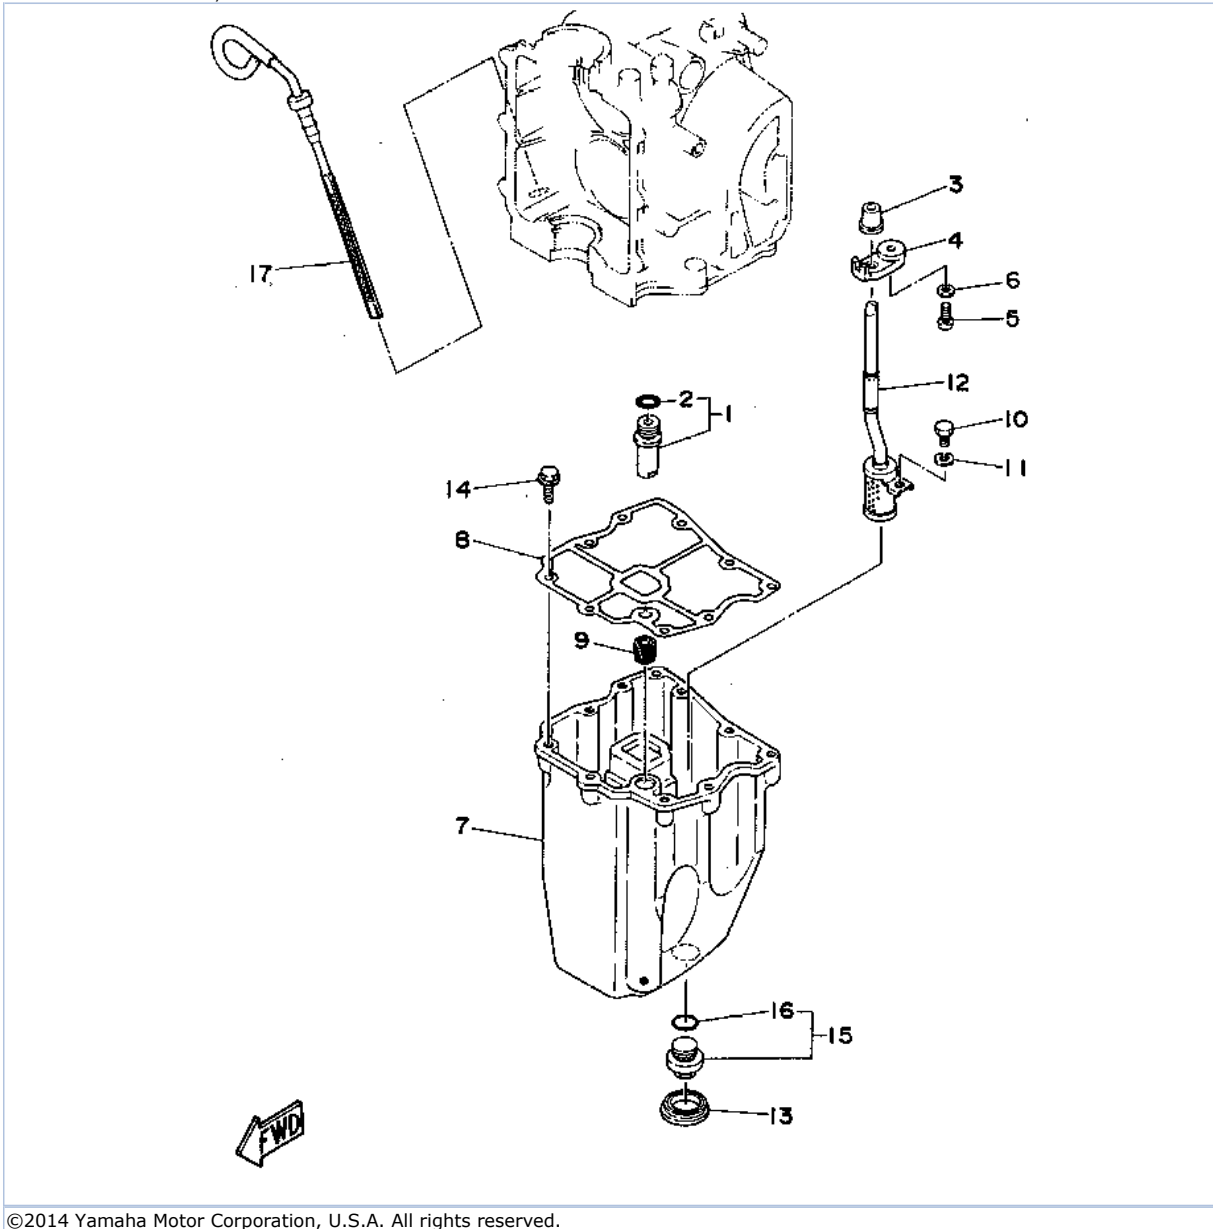

T9.9EXHS 1994 / OIL PAN

©2014 Yamaha Motor Corporation, U.S.A. All rights reserved.

Part List

T9.9EXHS 1994 / OIL PAN

REF - NO	PART NUMBER	PART NAME	QUANTITY	REMARKS
1	6G8-11575-00-00	RELIEF VALVE ASSY	1	
2	93210-12M62-00	.O-RING	1	
3	6G8-15379-00-00	SEAL, CRANKCASE	1	
4	6G8-13487-00-00	GUIDE, OIL HOSE	1	
5	98580-05012-00	.SCREW, PAN HEAD	1	
6	92901-05600-00	WASHER	1	
7	6G8-15311-02-0D	OIL PAN	1	
8	6G8-15312-A1-00	.GASKET, OIL PAN	1	
9	6G8-45127-00-00	SEAL	1	
10	97313-06010-00	BOLT, HEXAGON	1	
11	92995-06100-00	WASHER, SPRING	1	
12	6G8-13421-00-00	STRAINER 2	1	
13	6G8-15316-00-00	DAMPER, ENGINE MOUNT 1	1	
14	90105-06M33-00	BOLT, FLANGE	9	
15	6G8-13471-00-00	PLUG, DRAIN	1	
16	93210-16716-00	.O-RING	1	
17	6G8-15362-04-00	PLUG, OIL LEVEL	1