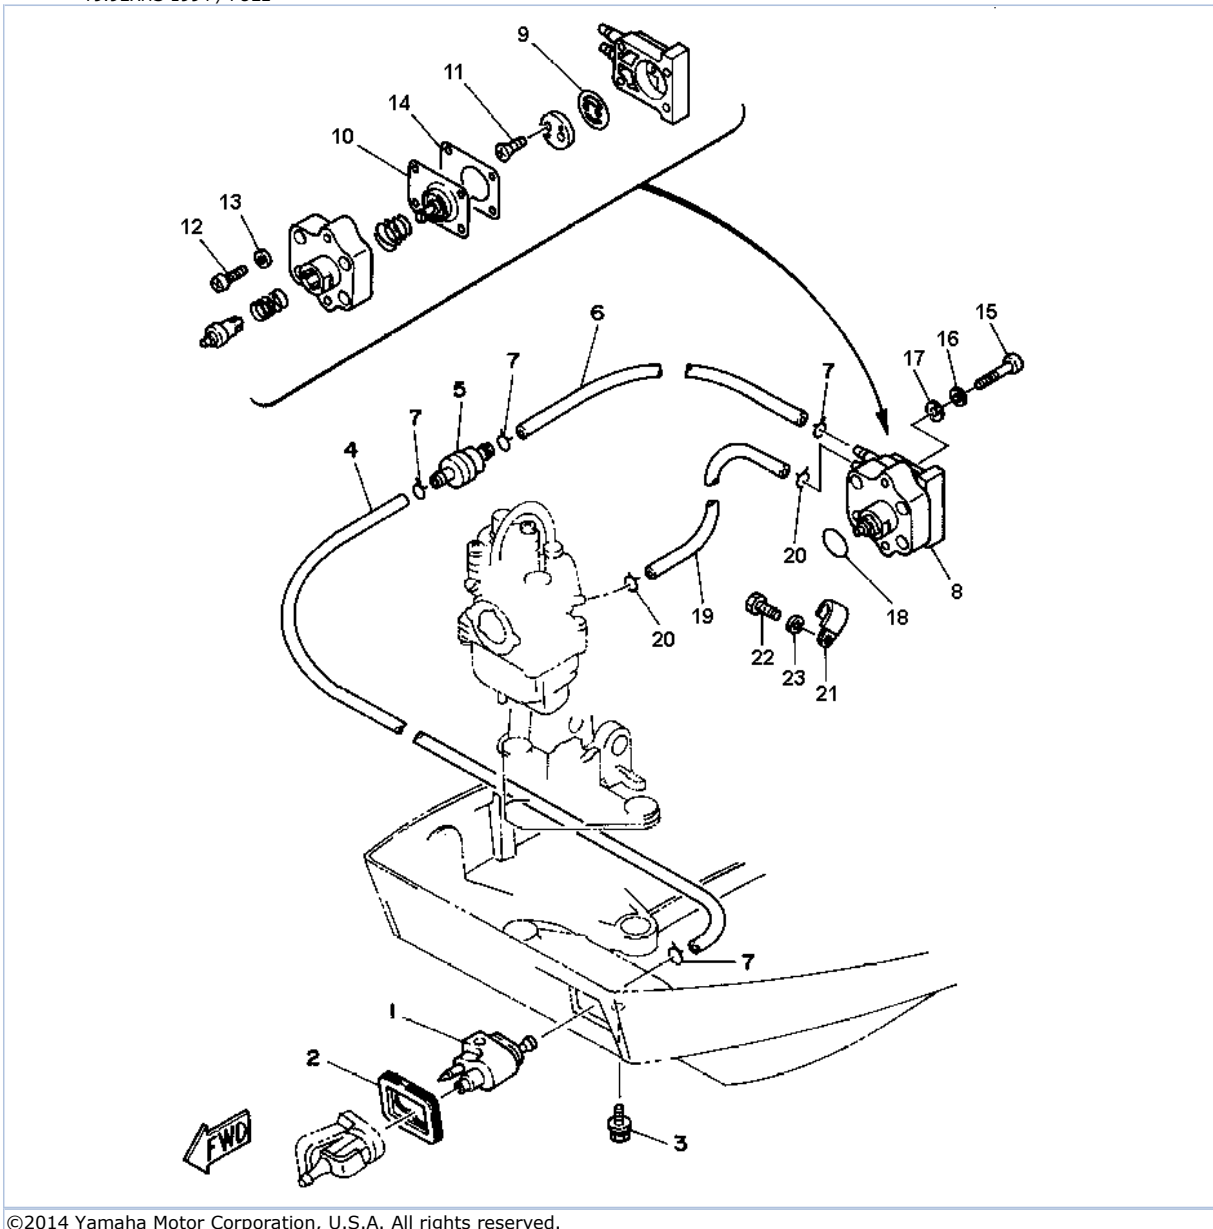

T9.9EXHS 1994 / FUEL

©2014 Yamaha Motor Corporation, U.S.A. All rights reserved.

Part List

T9.9EXHS 1994 / FUEL

REF - NO	PART NUMBER	PART NAME	QUANTITY	REMARKS
1	6G1-24304-02-00	FUEL PIPE JOINT COMP. 1	1	
2	6G8-24329-00-00	SEAL	1	
3	97595-06520-00	BOLT, WITH WASHER	1	
4	6G8-24311-00-00	PIPE, FUEL 1	1	
5	646-24251-02-00	.STRAINER 1	1	
6	90445-09065-00	HOSE (L90)	1	
7	90467-08004-00	CLIP	4	
8	6G8-24410-02-00	FUEL PUMP ASSEMBLY	1	
9	6G8-24421-00-00	.VALVE, CHECK	1	
10	6G8-24411-02-00	.DIAPHRAGM	1	
11	98780-03008-00	.SCREW, FLAT HEAD	2	
12	98503-04014-00	.SCREW, PAN HEAD	4	
13	92990-04200-00	.WASHER	4	
14	6G8-24471-00-00	.DIAPHRAGM	1	
15	98580-06025-00	SCREW, PAN HEAD	2	
16	92995-06100-00	WASHER, SPRING	2	
17	92990-06600-00	WASHER, PLATE	2	
18	93210-20M65-00	.O-RING	1	
19	90445-09105-00	HOSE (L300)	1	
19	90445-09225-00	HOSE	1	
20	90467-08004-00	CLIP	2	
21	90465-08028-00	CLAMP	1	
22	97013-06012-00	BOLT	1	
23	92990-06600-00	WASHER, PLATE	1	

Part Notes

T9.9EXHS 1994 / FUEL

PART NUMBER	NOTE TEXT
646-24251-02-00	OEM: This part number is among the Top 100 Most Popular Marine Maintenance Parts as of March 2014.
92990-06600-00	OEM: This part number is among the Top 100 Most Popular Marine Maintenance Parts as of March 2014.
92990-06600-00	OEM: This part number is among the Top 100 Most Popular Marine Maintenance Parts as of March 2014.

©2014 Yamaha Motor Corporation, U.S.A. All rights reserved.