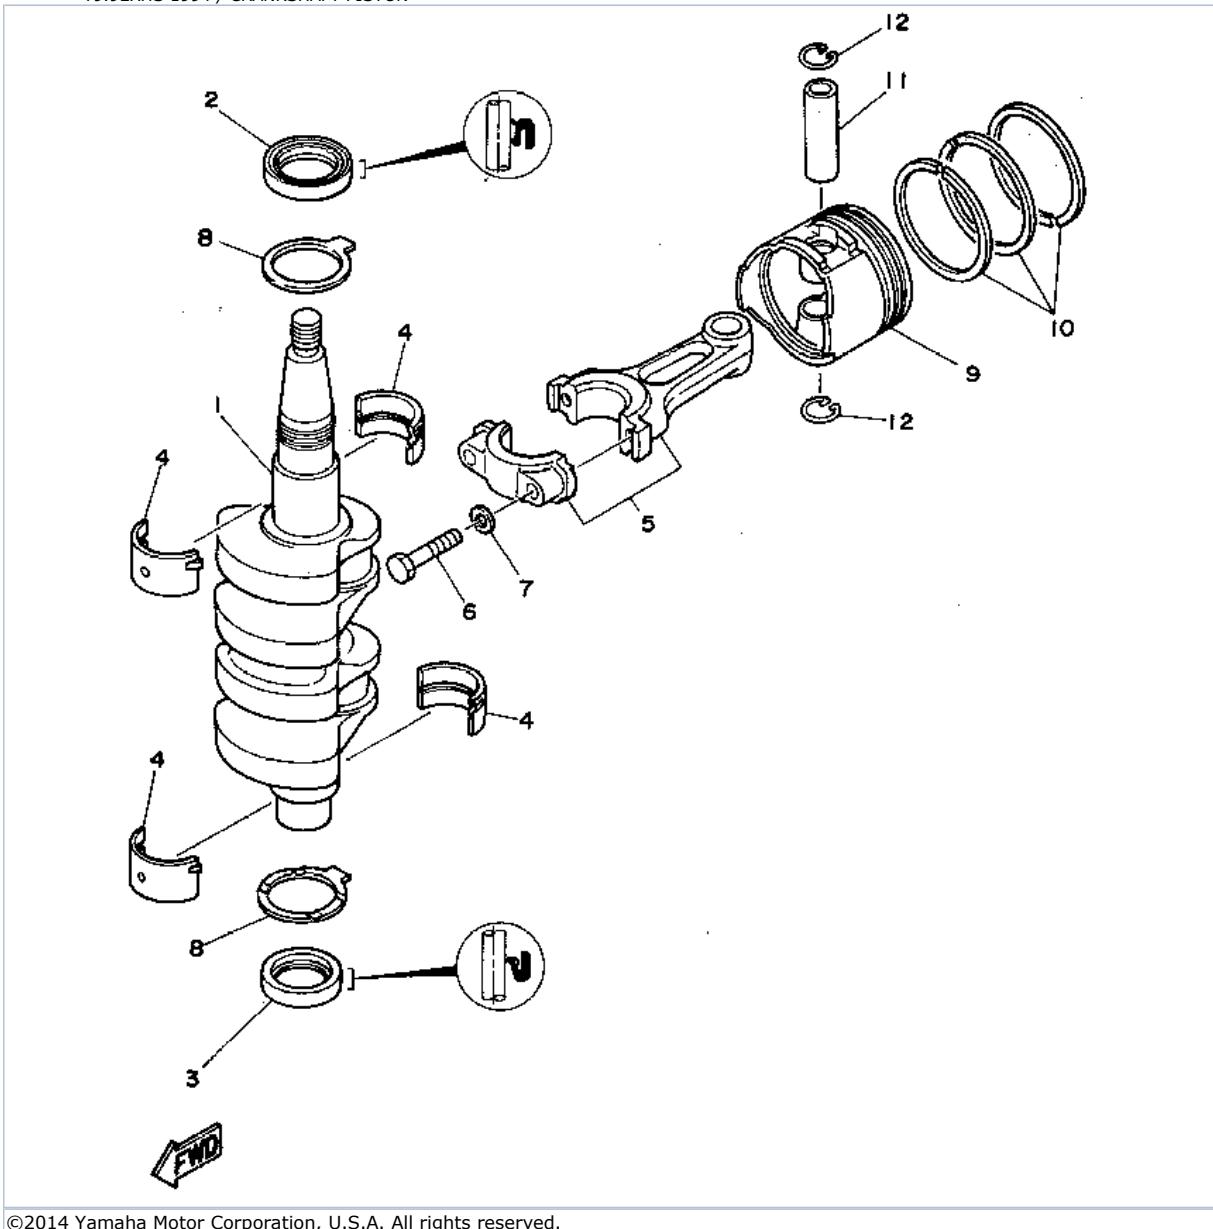

T9.9EXHS 1994 / CRANKSHAFT PISTON

©2014 Yamaha Motor Corporation, U.S.A. All rights reserved.

Part List

T9.9EXHS 1994 / CRANKSHAFT PISTON

REF - NO	PART NUMBER	PART NAME	QUANTITY	REMARKS
1	6G8-11411-04-00	CRANKSHAFT	1	
2	93102-30M22-00	.OIL SEAL	1	
3	93101-25M24-00	OIL SEAL	1	
4	6G8-11416-10-00	PLANE BEARING, CRANKSHAFT 1	4	UR BLACK
4	6G8-11416-00-00	PLANE BEARING, CRANKSHAFT 1	4	UR BROWN
4	6G8-11416-20-00	PLANE BEARING, CRANKSHAFT 1	4	UR BLUE
5	6G8-11650-03-00	CONNECTING ROD ASSY	2	
6	6G8-11654-00-00	BOLT, CONNECTING ROD	4	
7	90201-06M00-00	WASHER, PLATE	4	
8	6G8-11426-00-00	PLANE BEARING, CRANKSHAFT 1	2	
9	6G8-11631-03-96	PISTON (STD)	2	
9	6G8-11636-03-00	PISTON (0.50MM O/S)	2	
10	6G8-11610-02-00	PISTON RING SET (STD)	2	
10	6G8-11610-22-00	PISTON RING SET (0.50MM O/S)	2	
11	634-11633-00-00	PIN, PISTON	2	
12	93450-15023-00	CIRCLIP	4