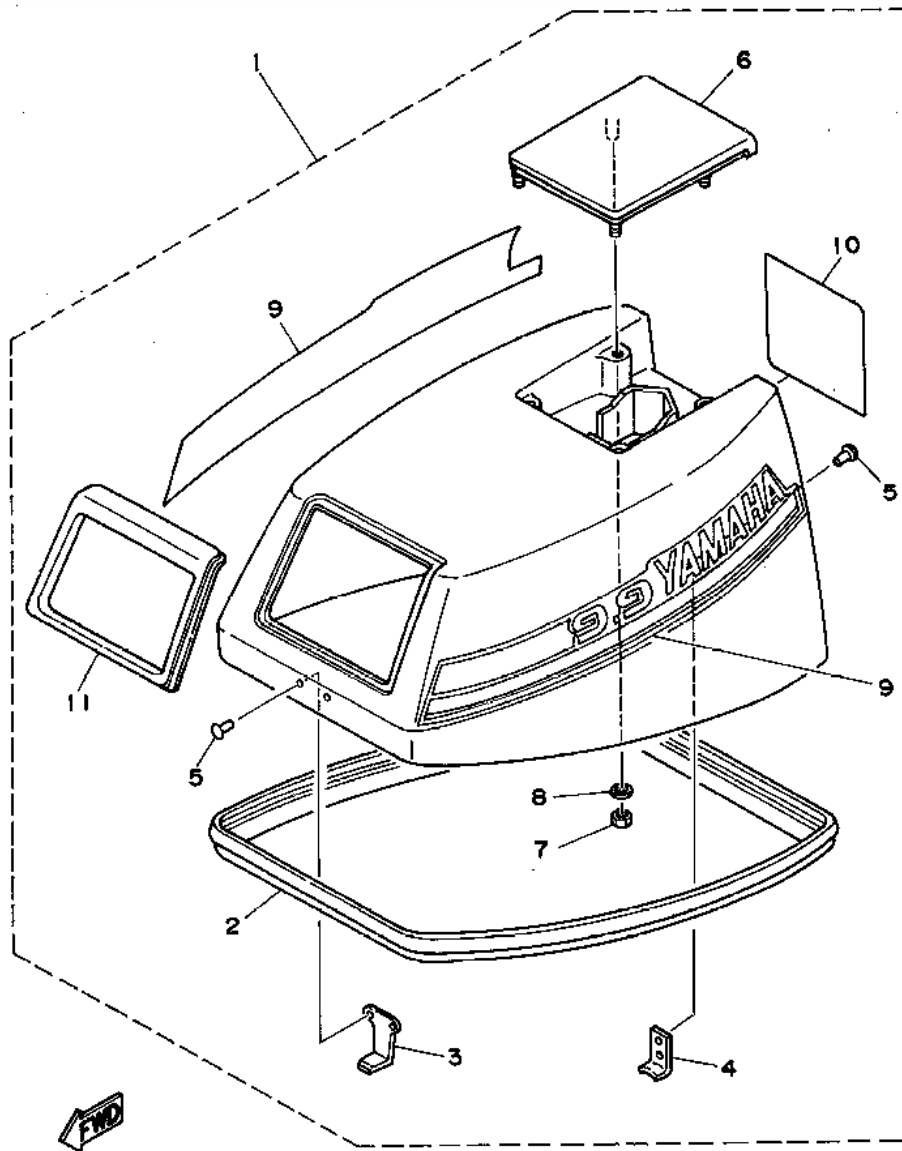

T9.9EXHS 1994 / TOP COWLING

©2014 Yamaha Motor Corporation, U.S.A. All rights reserved.

Part List

T9.9EXHS 1994 / TOP COWLING

REF - NO	PART NUMBER	PART NAME	QUANTITY	REMARKS
1	6G8-42610-13-4D	TOP COWLING ASSEMBLY	1	
2	6G8-42615-00-00	.SEAL	1	
3	6G8-42651-00-00	.HOOK	1	
4	6G8-42652-00-00	.HOOK	1	
5	90266-04M04-00	.RIVET	4	
6	6G8-42613-00-4D	.MOLDING, AIR DUCT	1	
7	95380-06700-00	.NUT	4	
8	92990-06200-00	.WASHER, PLAIN	4	
9	6G9-W0070-12-00	.GRAPHIC SET	1	
10	6G9-42678-12-00	.GRAPHIC, REAR	1	
11	6G8-42628-01-00	.SEAL	1