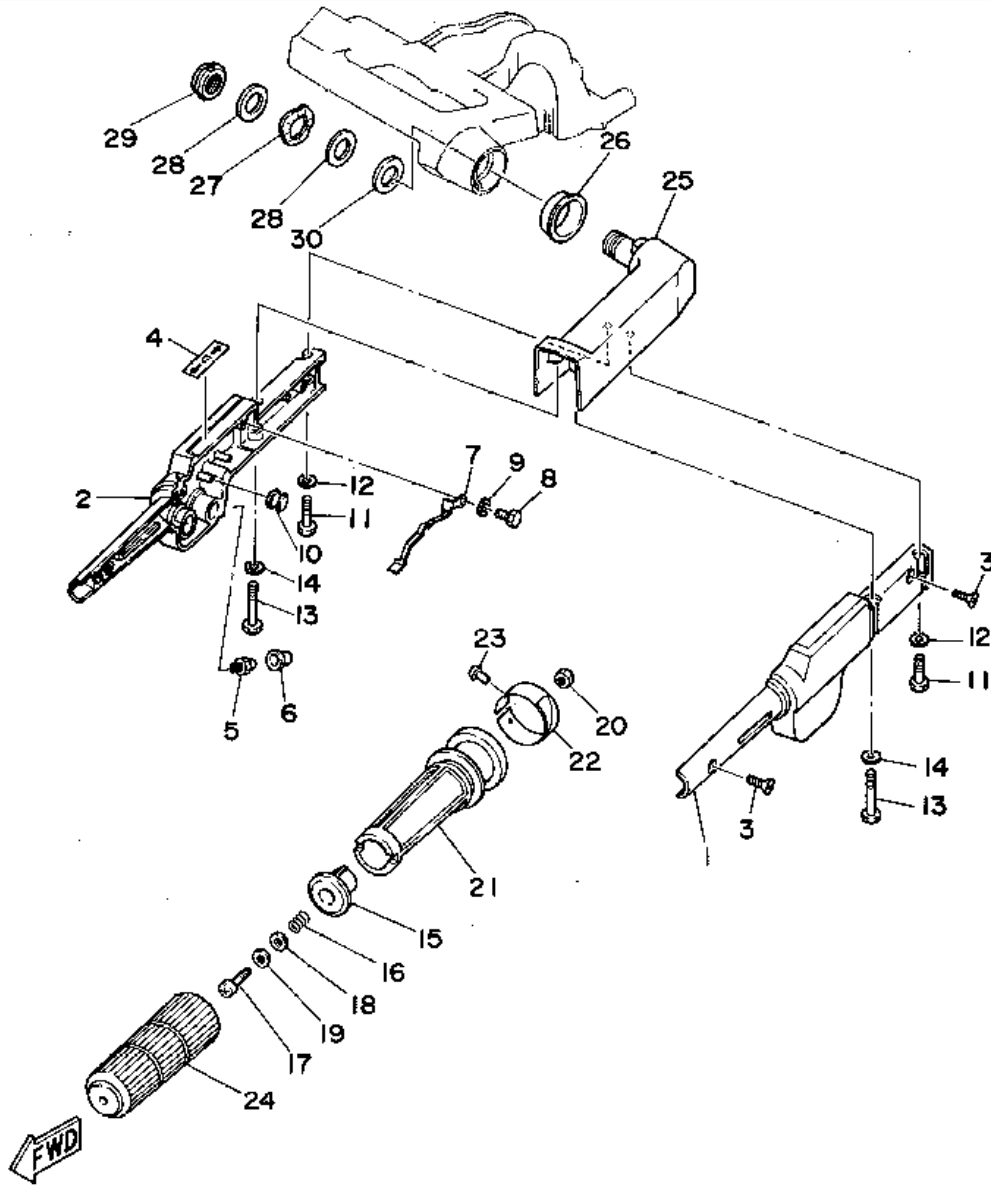

T9.9EXHS 1994 / STEERING (MH EH)

©2014 Yamaha Motor Corporation, U.S.A. All rights reserved.

Part List

T9.9EXHS 1994 / STEERING (MH EH)

REF - NO	PART NUMBER	PART NAME	QUANTITY	REMARKS
1	6G8-42111-01-4D	HANDLE, STEERING	1	
2	6G8-42112-02-4D	HANDLE, STEERING	1	
3	98780-05016-00	.SCREW, FLAT HEAD	2	
4	6G8-44191-00-00	INDICATOR, SHIFT	1	
5	93700-06M03-00	NIPPLE, GREASE	1	
6	663-45119-00-00	CAP, GREASE NIPPLE	1	
7	6G8-42147-01-00	SPRING	1	
8	97395-05016-00	BOLT	1	
9	92990-05600-00	WASHER, PLATE	1	
10	6H4-42725-00-00	GROMMET	1	
11	97095-06025-00	BOLT	2	
12	92990-06600-00	WASHER, PLATE	2	
13	97095-06040-00	.BOLT	2	
14	92990-06600-00	WASHER, PLATE	2	
15	6G8-42126-01-94	FRICTION, STEERING HANDLE GRIP	1	
16	90501-23M42-00	SPRING, COMPRESSION	1	
17	98580-06030-00	.SCREW, PAN HEAD	1	
18	90201-06049-00	WASHER, PLATE	1	
19	90202-06007-00	WASHER, PLATE	1	
20	95380-06700-00	NUT	1	
21	6G8-42119-00-00	GRIP, STEERING HANDLE	1	
22	6G8-42137-01-00	INDICATOR, THROTTLE	1	
23	90269-02M09-00	RIVET	1	
24	6G8-42177-00-00	RUBBER, HANDLE	1	
25	6G8-42113-01-4D	HANDLE, STEERING	1	
26	90386-33M56-00	BUSH	1	
27	90206-20M14-00	WASHER, WAVE	1	
28	90201-20M00-00	WASHER, PLATE	2	
29	90185-20M03-00	NUT, SELF-LOCKING	1	
30	90202-20M33-00	WASHER, PLATE	1	

Part Notes

T9.9EXHS 1994 / STEERING (MH EH)

PART NUMBER	NOTE TEXT
92990-06600-00	OEM: This part number is among the Top 100 Most Popular Marine Maintenance Parts as of March 2014.
92990-06600-00	OEM: This part number is among the Top 100 Most Popular Marine Maintenance Parts as of March 2014.

©2014 Yamaha Motor Corporation, U.S.A. All rights reserved.