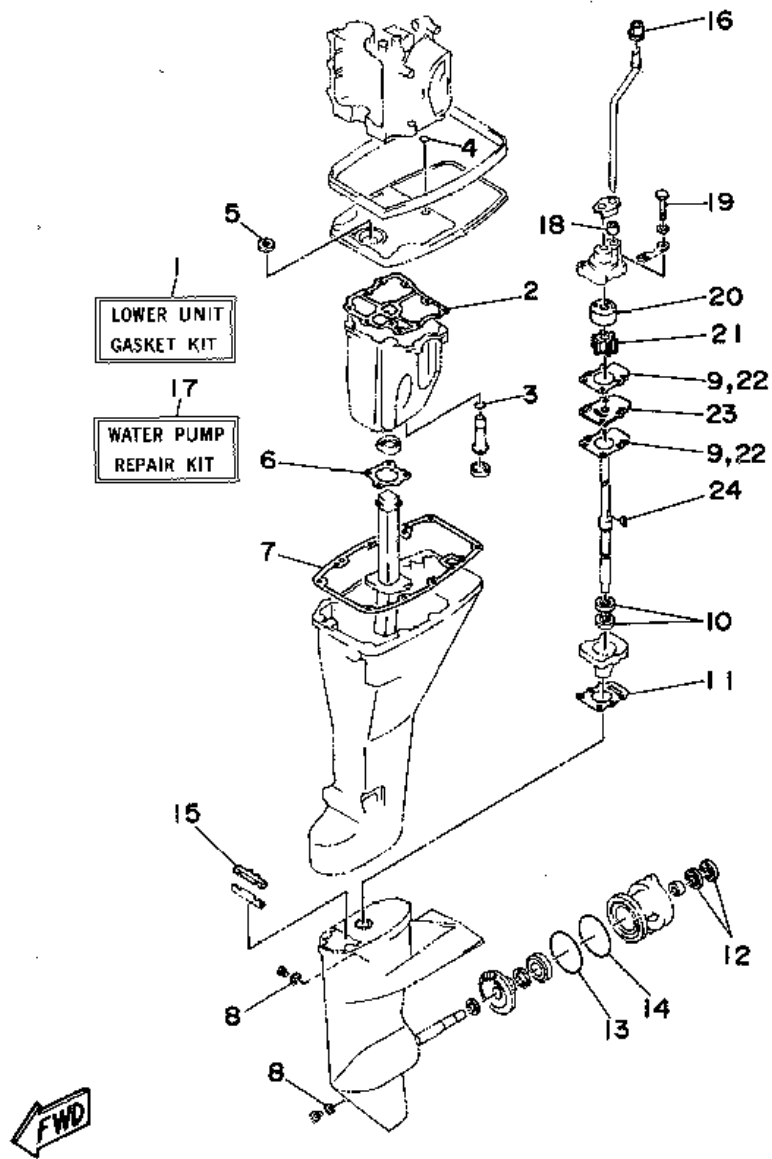

T9.9EXHS 1994 / REPAIR KIT 2

©2014 Yamaha Motor Corporation, U.S.A. All rights reserved.

Part List

T9.9EXHS 1994 / REPAIR KIT 2

REF - NO	PART NUMBER	PART NAME	QUANTITY	REMARKS
1	6G8-W0001-24-00	LOWER UNIT GASKET KIT	1	
2	6G8-15312-A1-00	.GASKET, OIL PAN	1	
3	93210-16716-00	.O-RING	1	
4	93210-08M60-00	.O-RING	1	
5	93101-13M27-00	.O-RING	1	
6	6G8-41133-A0-00	.GASKET, EXHAUST MANIFOLD 1	1	
7	6G8-45113-A0-00	.GASKET, UPPER CASING	1	
8	90430-08020-00	.GASKET	3	
9	682-44315-A0-00	.GASKET, WATER PUMP	2	
10	93101-20048-00	.OIL SEAL	2	
11	6G8-45315-A0-00	.PACKING, LOWER CASING	1	
12	93101-17054-00	.OIL SEAL	2	
13	93210-74M68-00	.O-RING	1	
14	93210-74316-00	.O-RING	1	
15	682-45375-01-00	.DAMPER, SEAL	1	
16	626-44365-01-00	.DAMPER, WATER SEAL	1	
17	682-W0078-01-00	WATER PUMP REPAIR KIT	1	
18	682-44365-00-00	.DAMPER, WATER SEAL	1	
19	97095-06040-00	.BOLT	4	
20	682-44322-00-00	.INSERT, CARTRIDGE	1	
21	682-44352-01-00	.IMPELLER	1	
22	682-44315-A0-00	.GASKET, WATER PUMP	2	
23	682-44323-00-00	.OUTER PLATE, CARTRIDGE	1	
24	90280-03024-00	.KEY, WOODRUFF	1	

Part Notes

T9.9EXHS 1994 / REPAIR KIT 2

PART NUMBER	NOTE TEXT
90430-08020-00	OEM: This part number is among the Top 100 Most Popular Marine Maintenance Parts as of March 2014.

©2014 Yamaha Motor Corporation, U.S.A. All rights reserved.

©2014 Yamaha Motor Corporation, U.S.A. All rights reserved.