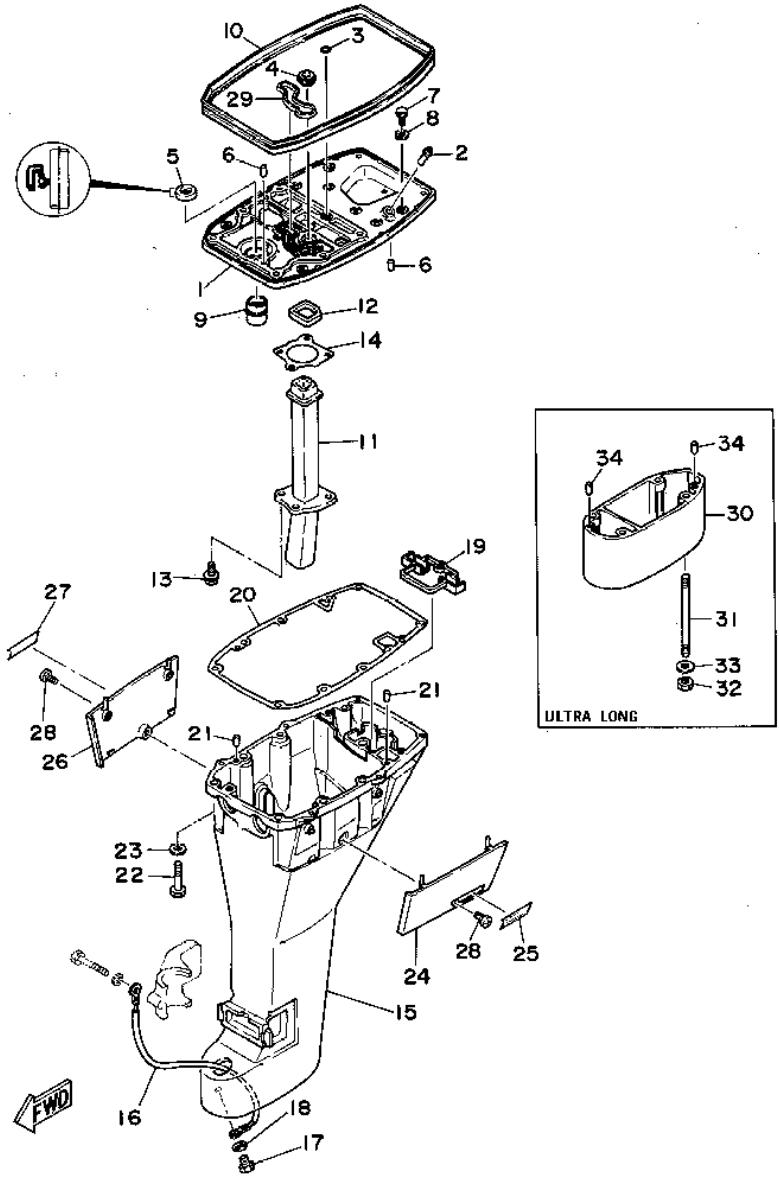

T9.9EXHS 1994 / UPPER CASING

©2014 Yamaha Motor Corporation, U.S.A. All rights reserved.

Part List

T9.9EXHS 1994 / UPPER CASING

REF - NO	PART NUMBER	PART NAME	QUANTITY	REMARKS
1	6G8-41137-03-94	GUIDE, EXHAUST	1	
2	6E5-24377-00-00	PIPE, JOINT 2	1	
3	93210-08M60-00	O-RING	1	
4	6G8-44367-00-00	DAMPER, WATER SEAL	1	
5	93101-13M27-00	O-RING	1	
6	93606-12019-00	.PIN, DOWEL	2	
7	97095-06020-00	BOLT	2	
8	92990-06600-00	WASHER, PLATE	2	
9	6G8-45135-00-00	PIPE	1	
10	6G8-42716-00-00	RUBBER, SEAL 1	1	
11	6G8-41131-01-00	MANIFOLD, EXT. 1	1	
12	6G8-41138-00-00	SEAL, EXT. 1	1	
13	90105-06M33-00	BOLT, FLANGE	4	
14	6G8-41133-A0-00	GASKET, EXHAUST MANIFOLD 1	1	
15	6G8-45111-12-4D	CASING, UPPER	1	
16	6G8-82149-00-00	WIRE, LEAD 3	1	
17	97095-06012-00	BOLT	1	
18	92990-06600-00	WASHER, PLATE	1	
19	6G8-45151-00-00	COVER, UPPER CASING	1	
20	6G8-45113-A0-00	GASKET, UPPER CASING	1	
21	93606-12019-00	.PIN, DOWEL	2	
22	97395-08040-00	BOLT	6	
23	92990-08600-00	..WASHER, PLATE	6	
24	6G8-42741-00-4D	APRON	1	
25	6G8-42791-00-00	MARK 1	1	
26	6G8-42771-00-4D	APRON	1	
27	6G8-42792-00-00	MARK	1	
28	90157-06M04-00	SCREW, PAN HEAD	2	
29	6G8-11355-00-00	SEAL, CYLINDER 1	1	
30	6G8-45211-20-4D	EXTENSION	1	ULTRA LONG
31	90116-08M19-00	BOLT, STUD	4	ULTRA LONG
32	95380-08600-00	NUT	4	ULTRA LONG
33	92990-08600-00	..WASHER, PLATE	4	ULTRA LONG
34	93606-12019-00	.PIN, DOWEL	2	ULTRA LONG

Part Notes

T9.9EXHS 1994 / UPPER CASING

PART NUMBER	NOTE TEXT
92990-06600-00	OEM: This part number is among the Top 100 Most Popular Marine Maintenance Parts as of March 2014.
92990-06600-00	OEM: This part number is among the Top 100 Most Popular Marine Maintenance Parts as of March 2014.

©2014 Yamaha Motor Corporation, U.S.A. All rights reserved.