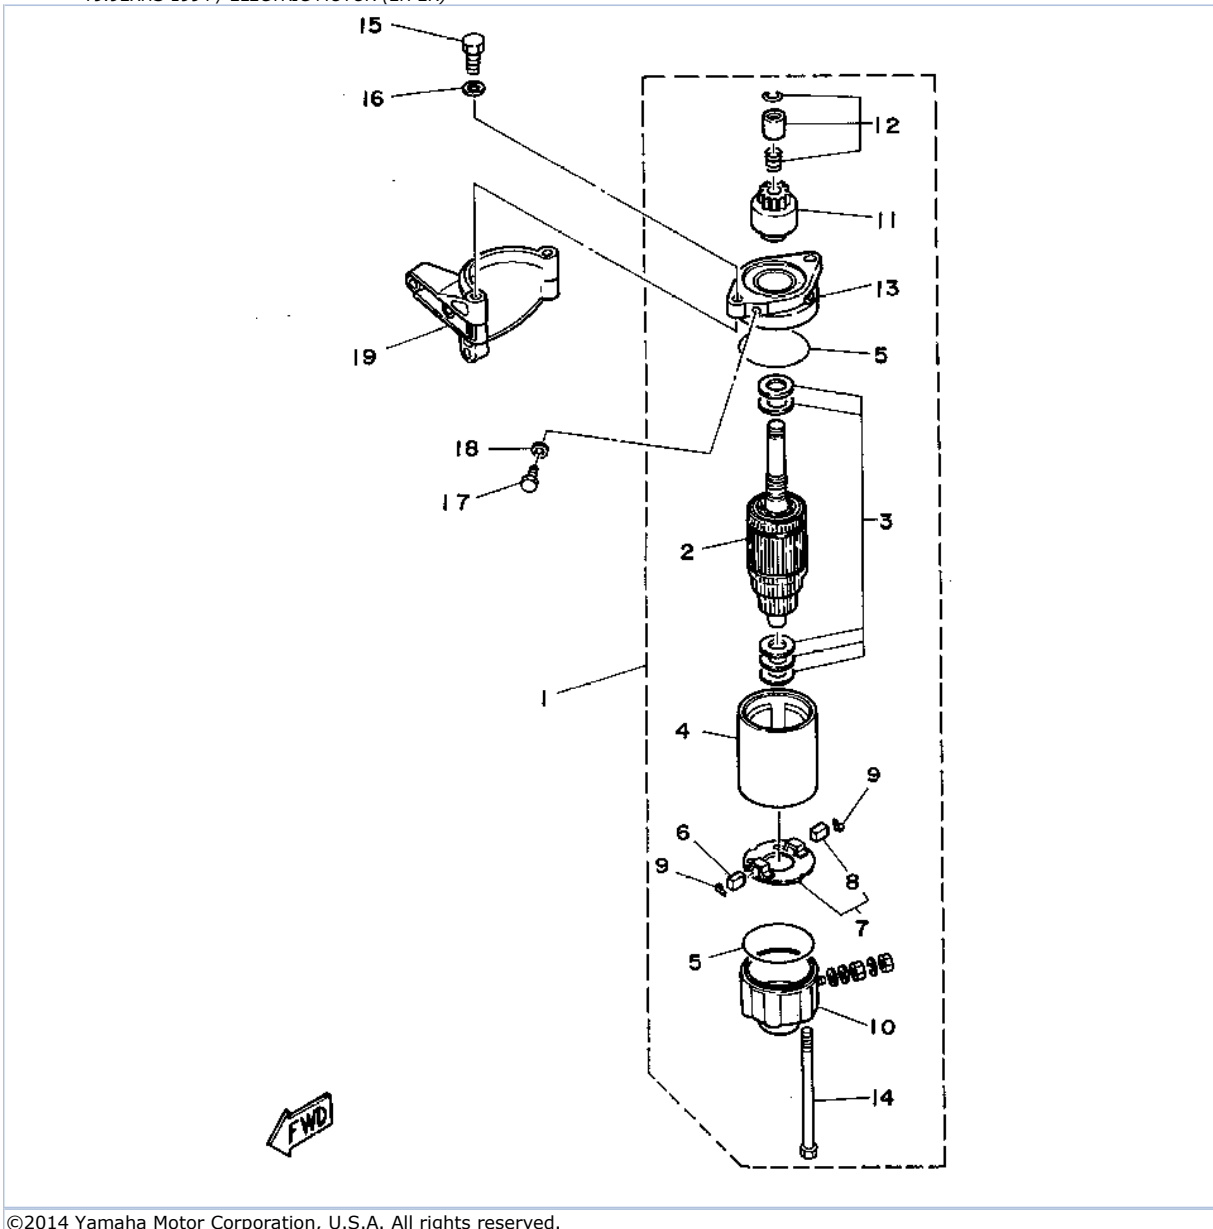

T9.9EXHS 1994 / ELECTRIC MOTOR (EH ER)

©2014 Yamaha Motor Corporation, U.S.A. All rights reserved.

Part List

T9.9EXHS 1994 / ELECTRIC MOTOR (EH ER)

REF - NO	PART NUMBER	PART NAME	QUANTITY	REMARKS
1	6G8-81800-11-00	STARTING MOTOR ASSY	1	
2	689-81850-12-00	.ARMATURE ASSY	1	
3	689-81809-11-00	.WASHER KIT	1	
4	689-81810-11-00	.STATOR ASSY	1	
5	689-81847-11-00	.O-RING	2	
6	689-81811-11-00	.BRUSH 1	1	
7	689-81840-11-00	.BRUSH HOLDER ASSY	1	
8	689-81812-11-00	..BRUSH 2	1	
9	689-81813-10-00	.SPRING, BRUSH	2	
10	689-81820-11-00	.REAR BRACKET ASSY	1	
11	689-81807-12-00	.GEAR ASSY, STARTING MOTOR	1	
12	689-81857-11-00	.PINION STOPPER SET	1	
13	6F5-81830-11-00	.FRONT BRACKET ASSY	1	
14	689-81826-10-00	.BOLT	2	
15	97013-08025-00	BOLT	2	
16	92990-08600-00	..WASHER, PLATE	2	
17	97395-08016-00	BOLT	1	
18	92990-08600-00	..WASHER, PLATE	1	
19	6G8-81822-40-94	BRACKET, STARTING MOTOR	1