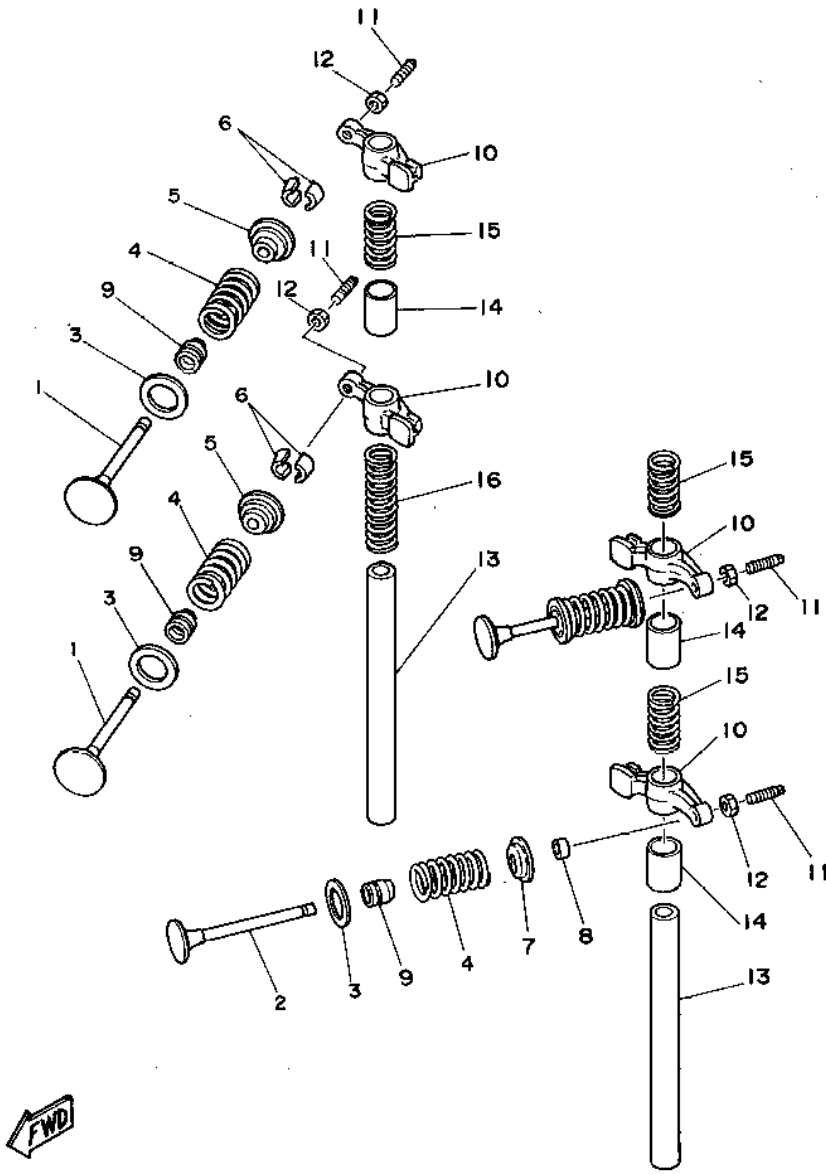

T9.9EXHS 1994 / VALVE

©2014 Yamaha Motor Corporation, U.S.A. All rights reserved.

Part List

T9.9EXHS 1994 / VALVE

REF - NO	PART NUMBER	PART NAME	QUANTITY	REMARKS
1	6G8-12111-00-00	VALVE, INTAKE	2	
2	6G8-12121-01-00	VALVE, EXHAUST	2	
3	6G8-12116-00-00	SEAT, VALVE SPRING	4	
4	6G8-12113-00-00	SPRING, VALVE INNER	4	
5	6G8-12117-00-00	RETAINER, VALVE SPRING	2	
6	30X-12118-00-00	LOCK, VALVE SPRING RETAINER	4	
7	6G8-12117-10-00	RETAINER, VALVE SPRING	2	
8	6G8-12153-00-00	LIFTER, VALVE	2	
9	51Y-12119-00-00	SEAL, VALVE STEM	4	
10	6G8-12151-00-00	ARM, VALVE ROCKER	4	
11	6G8-12159-00-00	SCREW, VALVE ADJUSTING	4	
12	6G8-12158-00-00	NUT, LOCK	4	
13	6G8-12146-00-00	SHAFT, ROCKER	2	
14	90387-13M56-00	COLLAR	3	
15	90501-12M40-00	SPRING, COMPRESSION	3	
16	90501-12M41-00	SPRING, COMPRESSION	1