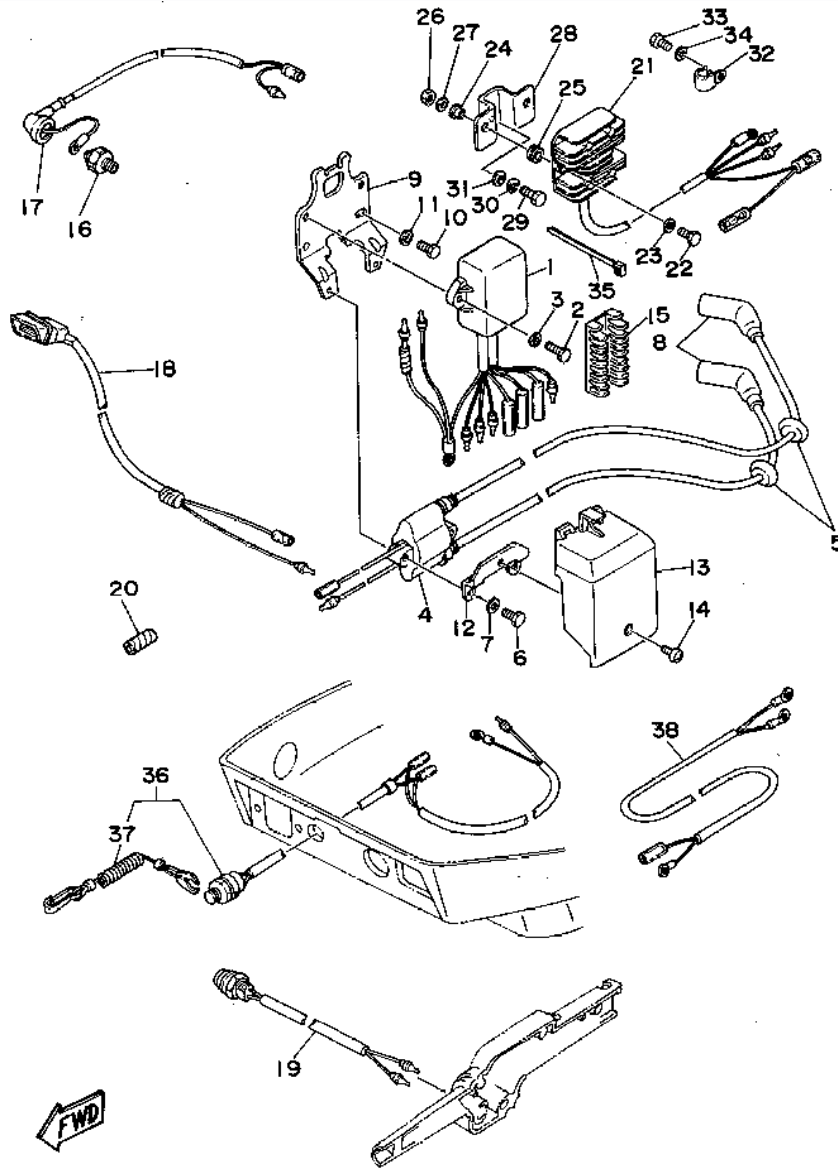

T9.9EXHS 1994 / ELECTRIC PARTS

©2014 Yamaha Motor Corporation, U.S.A. All rights reserved.

Part List

T9.9EXHS 1994 / ELECTRIC PARTS

REF - NO	PART NUMBER	PART NAME	QUANTITY	REMARKS
1	6G8-85540-22-00	C.D.I. UNIT ASSEMBLY	1	
2	97095-06020-00	BOLT	2	
3	92990-06600-00	WASHER, PLATE	2	
4	6G8-85570-21-00	IGNITION COIL ASSY	1	
5	90480-25161-00	GROMMET	2	
6	97095-06025-00	BOLT	2	
7	92990-06600-00	WASHER, PLATE	2	
8	6G8-82370-20-00	PLUG CAP ASSEMBLY	2	
9	6G8-85542-00-00	BRACKET	1	
10	97095-06020-00	BOLT	2	
11	92990-06600-00	WASHER, PLATE	2	
12	6G8-85525-00-00	PLATE	1	
13	6G8-81916-00-00	COVER, TERMINAL	1	
14	98980-06008-00	SCREW, BIND	1	
15	6G8-82522-00-00	CLAMP, COUPLER	1	
16	6G8-82504-00-00	OIL PRESSURE SWITCH ASSY	1	
17	6G8-82127-00-00	WIRE, LEAD 2	1	
18	6G8-83582-01-00	PILOT LIGHT ASSY	1	
19	6G8-82550-20-00	ENGINE STOP SWITCH ASSY	1	AP FOR HANDY REMOTE CONTROL
19	6G8-82550-10-00	ENGINE STOP SWITCH ASSY	1	
20	90446-10M02-00	HOSE	1	
21	6G8-81960-00-00	RECTIFIER & REGULATOR ASSY	1	
22	97095-06025-00	BOLT	2	
23	92990-06600-00	WASHER, PLATE	2	
24	90387-06M70-00	COLLAR	2	
25	90480-13M24-00	GROMMET	2	
26	95380-06700-00	NUT	2	
27	92990-06600-00	WASHER, PLATE	2	
28	6G8-81948-02-00	BRACKET	1	
29	97095-06020-00	BOLT	1	
30	92995-06100-00	WASHER, SPRING	1	
31	92990-06600-00	WASHER, PLATE	1	
32	90465-08028-00	CLAMP	1	
33	97013-06012-00	BOLT	1	
34	92990-06600-00	WASHER, PLATE	1	
35	90465-11M10-00	CLAMP	1	
36	6G8-82575-00-00	ENGINE STOP SWITCH ASSY	1	
37	682-82556-00-00	.LANYARD, STOP SWITCH	1	
38	6G8-81949-00-00	WIRE, LEAD	1	AP FOR CHARGING

Part Notes

T9.9EXHS 1994 / ELECTRIC PARTS

PART NUMBER		NOTE TEXT
92990-06600-00		OEM: This part number is among the Top 100 Most Popular Marine Maintenance Parts as of March 2014.
92990-06600-00		OEM: This part number is among the Top 100 Most Popular Marine Maintenance Parts as of March 2014.
92990-06600-00		OEM: This part number is among the Top 100 Most Popular Marine Maintenance Parts as of March 2014.
92990-06600-00		OEM: This part number is among the Top 100 Most Popular Marine Maintenance Parts as of March 2014.
92990-06600-00		OEM: This part number is among the Top 100 Most Popular Marine Maintenance Parts as of March 2014.
92990-06600-00		OEM: This part number is among the Top 100 Most Popular Marine Maintenance Parts as of March 2014.
92990-06600-00		OEM: This part number is among the Top 100 Most Popular Marine Maintenance Parts as of March 2014.
682-82556-00-00		OEM: This part number is among the Top 100 Most Popular Marine Maintenance Parts as of March 2014.

©2014 Yamaha Motor Corporation, U.S.A. All rights reserved.