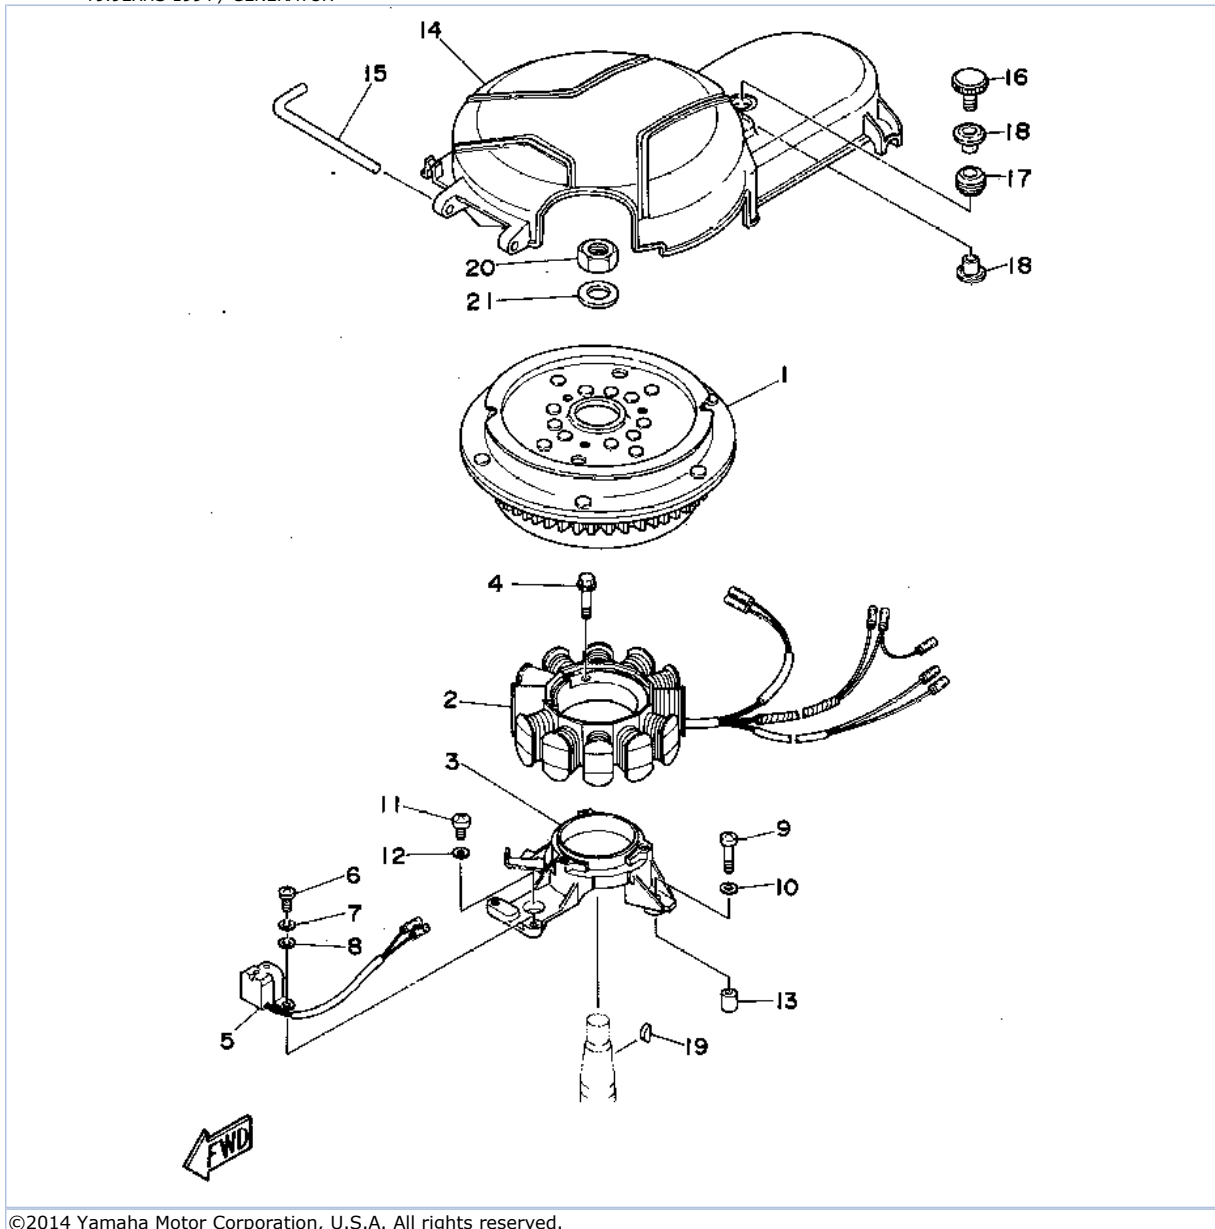

T9.9EXHS 1994 / GENERATOR

©2014 Yamaha Motor Corporation, U.S.A. All rights reserved.

Part List

T9.9EXHS 1994 / GENERATOR

REF - NO	PART NUMBER	PART NAME	QUANTITY	REMARKS
1	6G8-85550-11-00	ROTOR ASSY	1	UR T9.9MH
1	6G8-85550-01-00	ROTOR ASSY	1	UR T9.9EH/ER
2	6G8-85510-01-00	STATOR ASSY	1	
3	6G8-85561-00-94	BASE, MAGNETO	1	
4	95023-06025-00	BOLT	3	
5	6G8-85580-02-00	.COIL, PULSER	1	
6	98580-05012-00	.SCREW, PAN HEAD	2	
7	92990-05100-00	.WASHER, SPRING	2	
8	92990-05600-00	WASHER, PLATE	2	
9	98580-06025-00	SCREW, PAN HEAD	2	
10	92990-06600-00	WASHER, PLATE	2	
11	98580-06020-00	SCREW, PAN HEAD	1	
12	92990-06600-00	WASHER, PLATE	1	
13	99510-08012-00	PIN, DOWEL	2	
14	6G8-81337-00-00	COVER, FLYWHEEL	1	
15	6G8-42752-00-00	SHAFT	1	
16	6G8-81323-00-00	SCREW 1	1	
17	90480-15M31-00	GROMMET	1	
18	90387-06M71-00	COLLAR	2	
19	90280-16053-00	KEY, WOODRUFF	1	
20	90170-12066-00	NUT	1	
21	90201-12472-00	WASHER, PLATE	1	

Part Notes

T9.9EXHS 1994 / GENERATOR

PART NUMBER	NOTE TEXT
92990-06600-00	OEM: This part number is among the Top 100 Most Popular Marine Maintenance Parts as of March 2014.
92990-06600-00	OEM: This part number is among the Top 100 Most Popular Marine Maintenance Parts as of March 2014.

©2014 Yamaha Motor Corporation, U.S.A. All rights reserved.