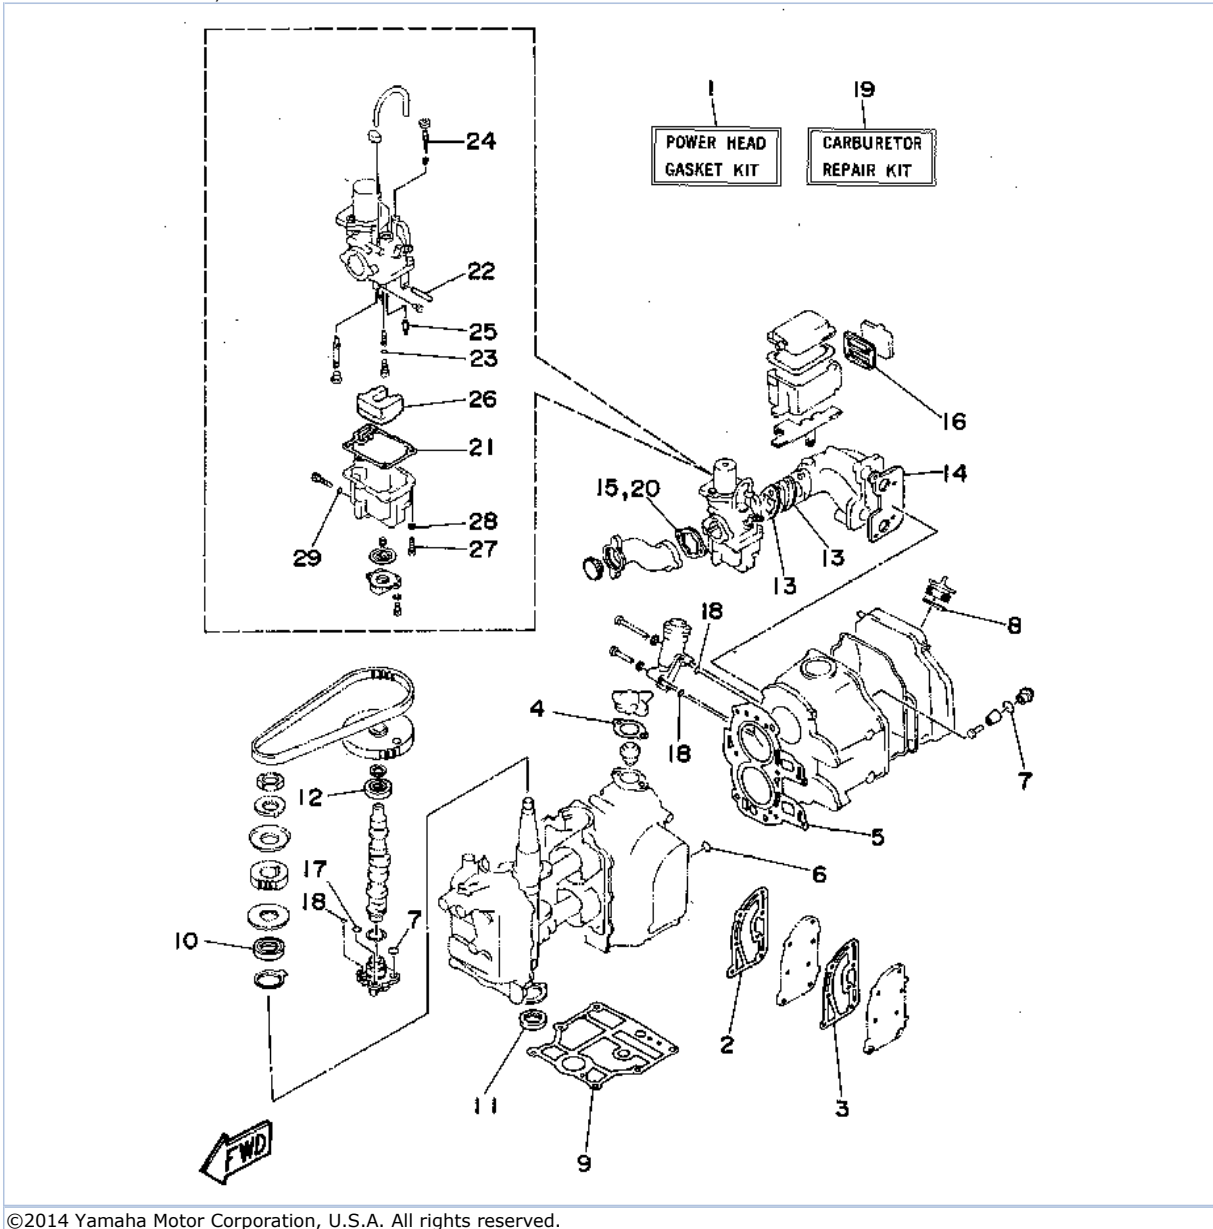

T9.9EXHS 1994 / REPAIR KIT 1

©2014 Yamaha Motor Corporation, U.S.A. All rights reserved.

Part List

T9.9EXHS 1994 / REPAIR KIT 1

REF - NO	PART NUMBER	PART NAME	QUANTITY	REMARKS
1	6G8-W0001-03-00	POWER HEAD GASKET KIT	1	
2	6G8-41112-02-00	.GASKET, EXHAUST INNER COVER	1	
3	6G8-41114-00-00	.GASKET, EXHAUST OUTER COVER	1	
4	6G8-12414-A0-00	.GASKET, COVER	1	
5	6G8-11181-A0-00	.GASKET, CYLINDER HEAD 1	1	
6	93210-11M59-00	.O-RING	1	
7	93210-13M63-00	.O-RING	3	
8	93210-25070-00	.O-RING	1	
9	6G8-11351-A0-00	.GASKET, CYLINDER	1	
10	93102-30M22-00	.OIL SEAL	1	
11	93101-25M24-00	.OIL SEAL	1	
12	93102-18M21-00	.OIL SEAL	1	
13	6G8-13646-A0-00	.GASKET, MANIFOLD 2	2	
14	6G8-13645-00-00	.GASKET, MANIFOLD 1	1	
15	6G8-14198-A0-00	.GASKET	1	
16	6G8-15374-00-00	.GASKET, BREATHER	1	
17	93210-10M61-00	.O-RING	1	
18	93210-09M01-00	.O-RING	3	
19	6G8-W0093-01-00	CARBURETOR REPAIR KIT	1	
20	6G8-14198-A0-00	.GASKET	1	
21	6G8-14384-01-00	.GASKET, FLOAT CHAMBER	1	
22	647-14386-10-00	.PIN, FLOAT	1	
23	654-14198-00-00	.GASKET	1	
24	6G8-14323-00-00	.SCREW, AIR ADJUSTING	1	
25	6G8-14392-00-00	.VALVE, NEEDLE	1	
26	6G8-14385-00-00	.FLOAT	1	
27	98503-04014-00	.SCREW, PAN HEAD	1	
28	92901-04100-00	.WASHER, SPRING	1	
29	5Y1-14397-00-00	.O-RING	1