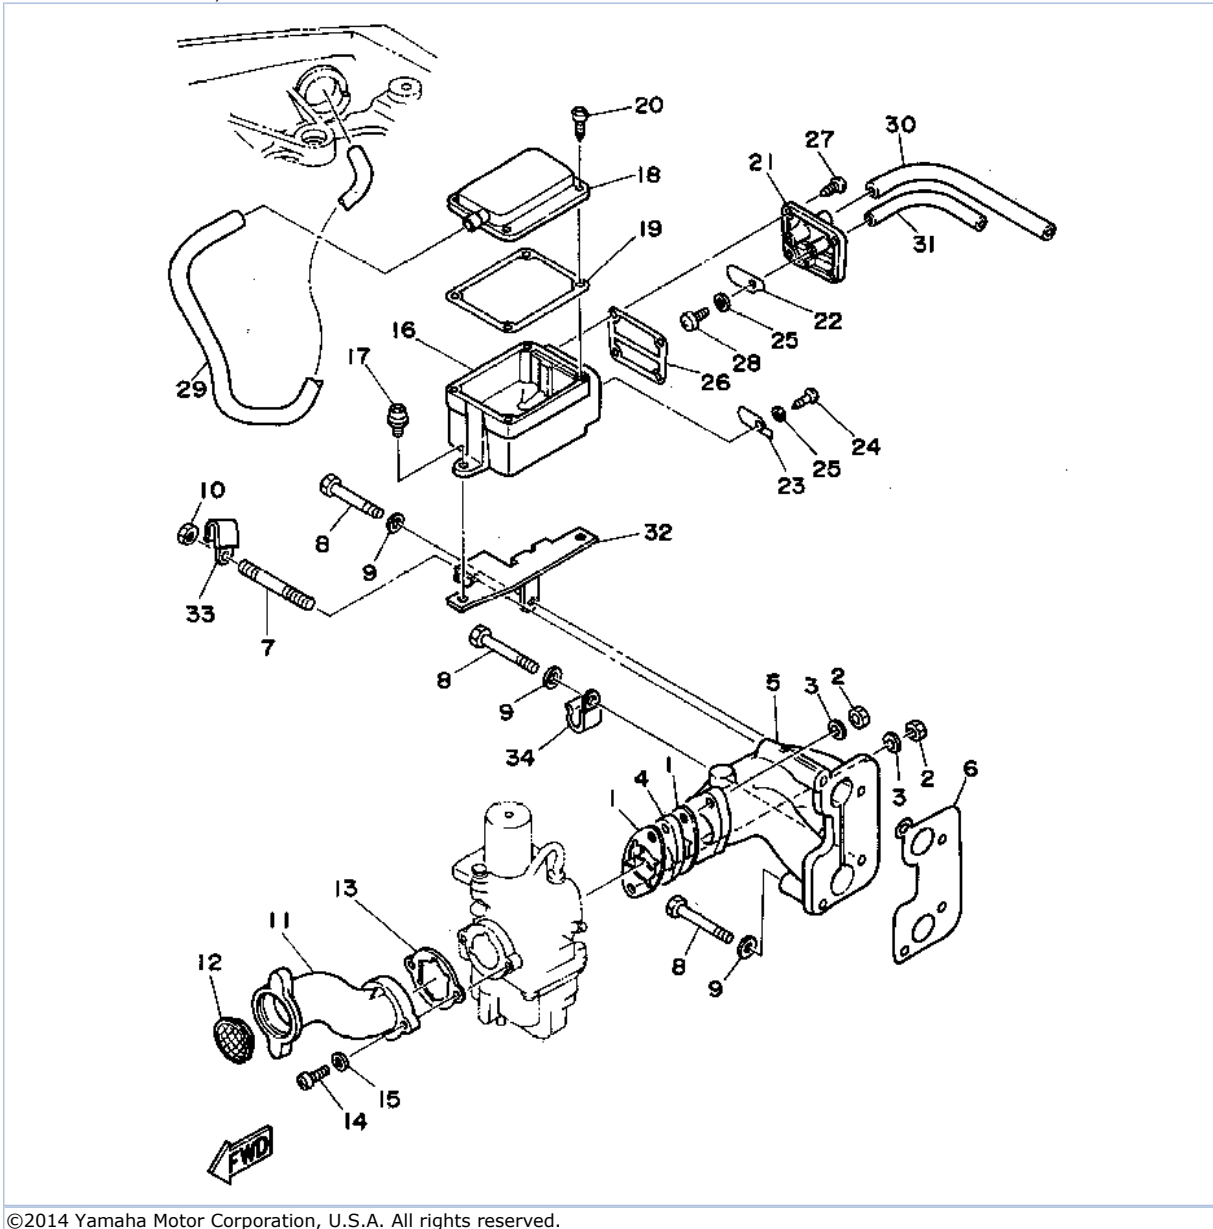

T9.9EXHS 1994 / INTAKE

©2014 Yamaha Motor Corporation, U.S.A. All rights reserved.

Part List

T9.9EXHS 1994 / INTAKE

REF - NO	PART NUMBER	PART NAME	QUANTITY	REMARKS
1	6G8-13646-A0-00	GASKET, MANIFOLD 2	2	
2	95380-06700-00	NUT	2	
3	92990-06600-00	WASHER, PLATE	2	
4	6G8-13647-00-00	GASKET, MANIFOLD 3	1	
5	6G8-13641-01-94	MANIFOLD 1	1	
6	6G8-13645-00-00	GASKET, MANIFOLD 1	1	
7	90116-06M15-00	BOLT, STUD	1	
8	97095-06045-00	.BOLT	3	
9	92990-06600-00	WASHER, PLATE	3	
10	95380-06700-00	NUT	1	
11	6G8-14479-02-94	FUNNEL	1	SEE NOTE B
11	6G8-14479-02-94	FUNNEL	1	SEE NOTE A
12	6G8-14478-00-00	LOUVER	1	
13	6G8-14198-A0-00	.GASKET	1	
14	98580-05016-00	SCREW, PAN HEAD	2	
15	92990-05600-00	WASHER, PLATE	2	
16	6G8-15358-00-00	SEPARATOR, OIL	1	
17	90159-06M05-00	SCREW, WITH WASHER	2	
18	6G8-15368-00-94	SEPERATOR, OIL	1	
19	6G8-15369-00-00	GASKET, OIL SEAL HOUSING	1	
20	97780-40112-00	SCREW, TAPPING	4	
21	6G8-15371-00-94	BREATHER	1	
22	6G8-15346-00-00	BREATHER 1	1	
23	6G8-15347-00-00	BREATHER 2	1	
24	97780-40112-00	SCREW, TAPPING	1	
25	92990-04200-00	WASHER	2	
26	6G8-15374-00-00	GASKET, BREATHER	1	
27	97780-40112-00	SCREW, TAPPING	4	
28	98580-04010-00	.SCREW, PAN HEAD	1	
29	6G8-15393-00-00	PIPE, BREATHER 2	1	
30	90445-11M52-00	HOSE (L150)	1	
31	90445-09065-00	HOSE (L90)	1	
32	6G8-15376-00-00	HOLDER, GUIDE	1	
33	90465-08028-00	CLAMP	1	
34	90465-08028-00	CLAMP	1	SEE NOTE A
34	90461-06M01-00	CLAMP	1	SEE NOTE B

Part Notes

T9.9EXHS 1994 / INTAKE

PART NUMBER		NOTE TEXT
92990-06600-00		OEM: This part number is among the Top 100 Most Popular Marine Maintenance Parts as of March 2014.
92990-06600-00		OEM: This part number is among the Top 100 Most Popular Marine Maintenance Parts as of March 2014.

©2014 Yamaha Motor Corporation, U.S.A. All rights reserved.