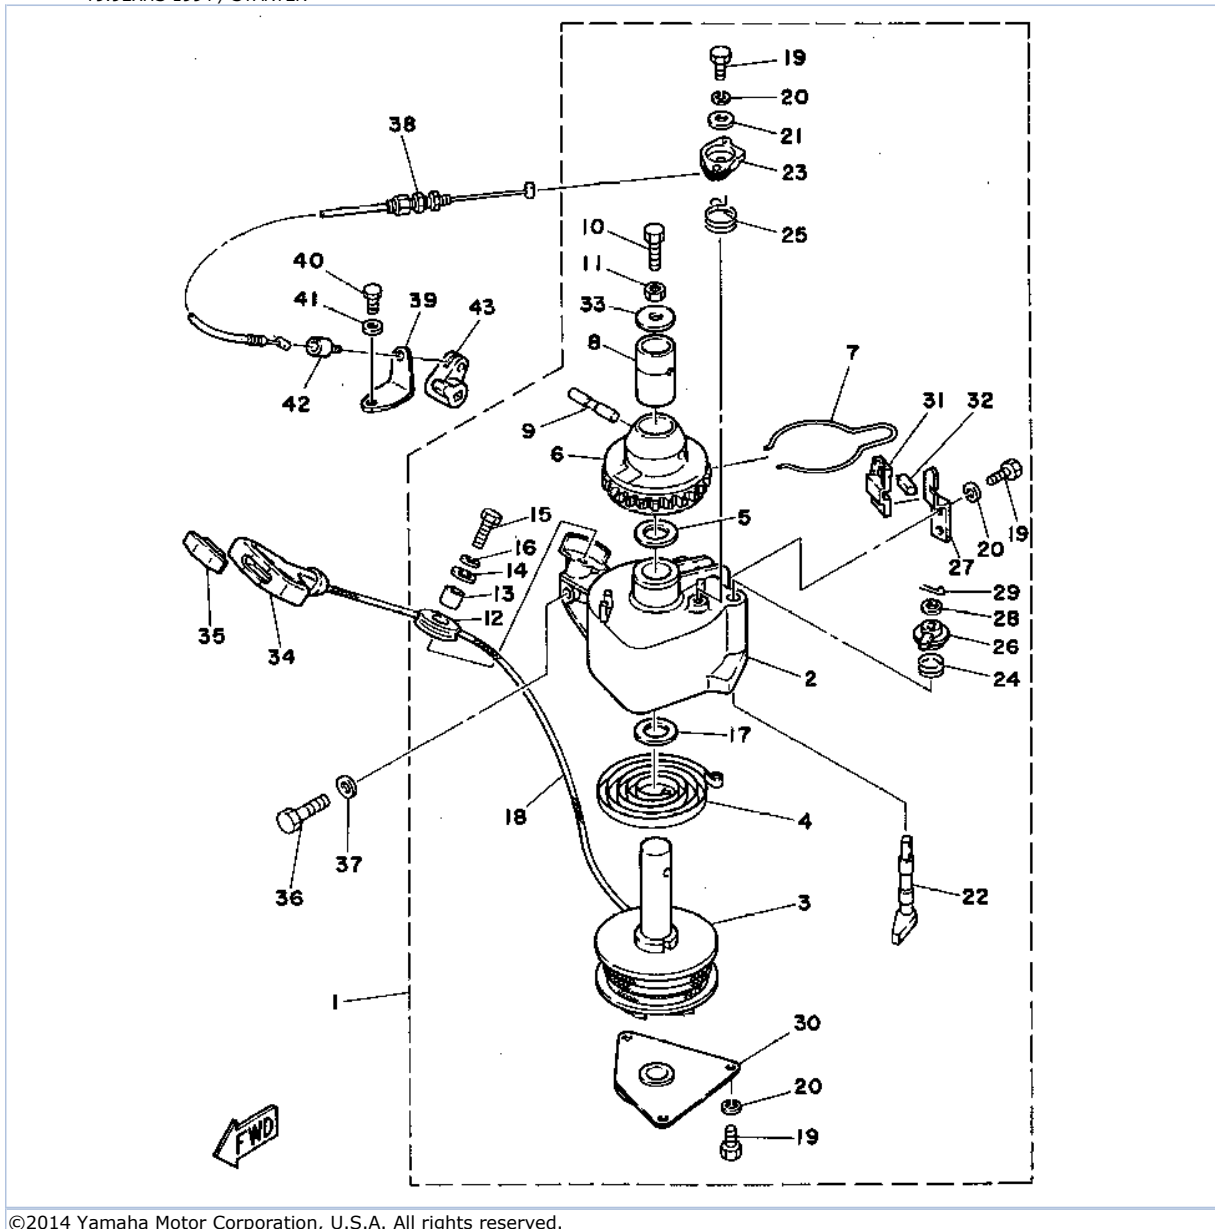

T9.9EXHS 1994 / STARTER

©2014 Yamaha Motor Corporation, U.S.A. All rights reserved.

Part List

T9.9EXHS 1994 / STARTER

REF - NO	PART NUMBER	PART NAME	QUANTITY	REMARKS
1	6G8-15710-10-00	STARTER ASSY	1	
2	6G8-15711-00-00	.CASE, STARTER	1	
3	6G8-15714-00-00	.DRUM, SHEAVE	1	
4	6G8-15713-00-00	.SPRING, STARTER	1	
5	6G8-15719-00-00	.WASHER, THRUST	1	
6	6G8-15723-00-00	.PULLEY, STARTER	1	
7	6G8-15715-00-00	.SPRING, FRICTION	1	
8	6G8-15754-00-00	.BUSH 2	1	
9	6G8-15727-00-00	.PIN	1	
10	6G8-15768-00-00	.BOLT	1	
11	95303-08700-00	.NUT	1	
12	6F5-15752-00-00	.ROLLER, WIRE	1	
13	6F5-15753-00-00	.BUSH	1	
14	6F5-15791-00-00	.WASHER, LOCK	1	
15	97315-06025-00	.BOLT	1	
16	92995-06100-00	.WASHER, SPRING	1	
17	6G8-15739-00-00	.WASHER, THRUST	1	
18	90580-50M01-00	.ROPE, STARTER	1	
19	97313-05012-00	.BOLT, HEXAGON	6	
20	92990-05100-00	.WASHER, SPRING	6	
21	6G8-15742-00-00	.WASHER, DRIVE PAWL	1	
22	6G8-15794-00-00	.STOPPER	1	
23	6G8-15746-00-00	.ARM	1	
24	6G8-15767-00-00	.SPRING	1	
25	6G8-15734-00-00	.SPRING, RETURN	1	
26	6G8-15747-00-00	.LINK	1	
27	6G8-15716-00-00	.PLATE, DRIVE	1	
28	92990-06200-00	.WASHER, PLAIN	1	
29	91490-16020-00	.PIN, COTTER	1	
30	6G8-15712-00-00	.COVER, STARTER CASE	1	
31	6G8-15779-00-00	.COVER	1	
32	6G8-15789-00-00	.DAMPER	1	
33	6G8-15742-00-00	.WASHER, DRIVE PAWL	1	
34	6G1-15755-00-00	.HANDLE, STARTER	1	
35	689-15779-01-00	COVER	1	
36	97313-08030-00	BOLT	3	
37	92990-08600-00	.WASHER, PLATE	3	
38	6G8-15770-00-00	CABLE COMP., STARTER STOP	1	
39	6G8-15771-00-00	STAY 1	1	
40	97095-06012-00	BOLT	1	
41	92990-06600-00	WASHER, PLATE	1	
42	6G8-15772-00-00	STAY 2	1	
43	6G8-44125-00-00	LEVER, SHIFT ROD	1	

Part Notes

T9.9EXHS 1994 / STARTER

PART NUMBER	NOTE TEXT
92990-06600-00	OEM: This part number is among the Top 100 Most Popular Marine Maintenance Parts as of March 2014.

©2014 Yamaha Motor Corporation, U.S.A. All rights reserved.