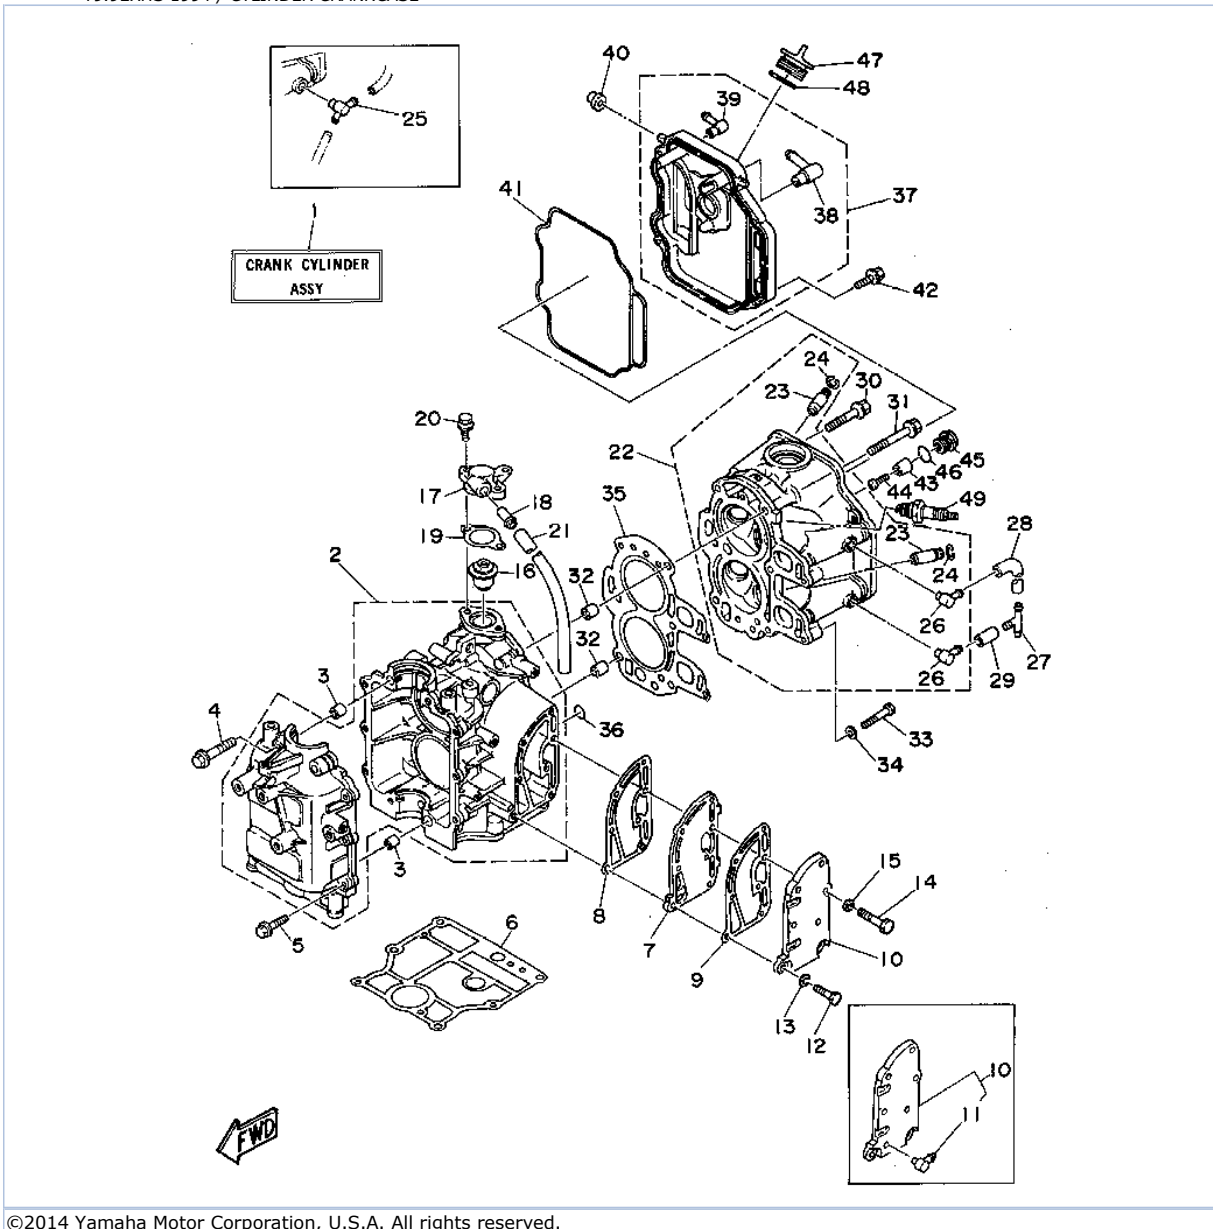

T9.9EXHS 1994 / CYLINDER CRANKCASE

Part List

T9.9EXHS 1994 / CYLINDER CRANKCASE

REF - NO	PART NUMBER	PART NAME	QUANTITY	REMARKS
1	6G8-W0090-31-4D	CRANK CYLINDER ASSEMBLY (REF. #2~5, 7~48, & CRANKSHAFT)	1	SEE NOTE A
1	6G8-W0090-31-4D	CRANK CYLINDER ASSEMBLY (REF. #2~5, 7~48, & CRANKSHAFT)	1	SEE NOTE B
1	6G8-W0090-32-4D	CRANK CYLINDER ASSEMBLY (REF. #2~5, 7~48, & CRANKSHAFT)	1	SEE NOTE A
2	6G8-15100-05-94	CRANKCASE ASSEMBLY	1	
3	99510-10114-00	PIN, DOWEL	2	
4	90119-08M18-00	BOLT, WITH WASHER	4	
5	90119-06M12-00	BOLT, WITH WASHER	6	
6	6G8-11351-A0-00	GASKET, CYLINDER	1	
7	6G8-41111-02-9M	INNER COVER, EXHAUST	1	
8	6G8-41112-02-00	GASKET, EXHAUST INNER COVER	1	
9	6G8-41114-00-00	GASKET, EXHAUST OUTER COVER	1	
10	6G8-41113-02-9M	OUTER COVER, EXHAUST	1	SEE NOTE A
10	6G8-41113-10-9M	OUTER COVER, EXHAUST	1	SEE NOTE A
10	6G8-41113-01-9M	OUTER COVER, EXHAUST	1	SEE NOTE B
11	676-11372-00-00	.NIPPLE, HOSE	1	SEE NOTE A
12	97095-06025-00	BOLT	2	
13	92990-06600-00	WASHER, PLATE	2	
14	97095-06030-00	BOLT	5	
15	92990-06600-00	WASHER, PLATE	5	
16	6G8-12411-02-00	THERMOSTAT	1	
17	6G8-12413-00-9M	COVER, THERMOSTAT	1	
18	6E5-24377-00-00	PIPE, JOINT 2	1	
19	6G8-12414-A0-00	.GASKET, COVER	1	
20	97595-06520-00	BOLT, WITH WASHER	2	
21	90445-11M66-00	.HOSE (L410)	1	
22	6G8-11111-03-94	HEAD, CYLINDER 1	1	SEE NOTE A
22	6G8-11111-02-94	HEAD, CYLINDER 1	1	SEE NOTE B
23	6G8-11133-10-00	.GUIDE, VALVE 1	4	
24	93450-09M01-00	.CIRCLIP	4	
25	6G8-11372-01-00	.NIPPLE, HOSE	1	SEE NOTE B
26	676-11372-00-00	.NIPPLE, HOSE	1	SEE NOTE B
26	676-11372-00-00	.NIPPLE, HOSE	2	SEE NOTE A
27	688-24378-00-00	PIPE, JOINT 3	1	SEE NOTE A
28	6G8-12481-01-00	PIPE 1	1	SEE NOTE B
28	6G8-12481-00-00	PIPE 1	1	SEE NOTE B
29	90445-09220-00	HOSE (L30)	1	SEE NOTE A
30	90105-08M37-00	BOLT, FLANGE	3	
31	90105-08M36-00	BOLT, FLANGE	3	
32	99510-10114-00	PIN, DOWEL	2	
33	97013-06035-00	BOLT	2	
34	92990-06600-00	WASHER, PLATE	2	
35	6G8-11181-A0-00	GASKET, CYLINDER HEAD 1	1	
36	93210-11M59-00	O-RING	1	
37	6G8-11191-01-94	COVER, CYLINDER HEAD 1	1	
38	6G8-15373-00-00	.PIPE, BREATHER	1	
39	676-11372-00-00	.NIPPLE, HOSE	1	
40	6G8-81336-00-00	GROMMET	2	
41	6G8-11356-00-00	SEAL, CYLINDER 2	1	
42	97595-06520-00	BOLT, WITH WASHER	4	
43	6G8-11325-00-00	ANODE	1	
44	98580-05525-00	SCREW, PAN HEAD	1	
45	6G8-11197-00-00	PLUG, BLIND	1	
46	93210-13M63-00	.O-RING	1	
47	6G8-15363-00-00	PLUG, OIL	1	
48	93210-25070-00	O-RING	1