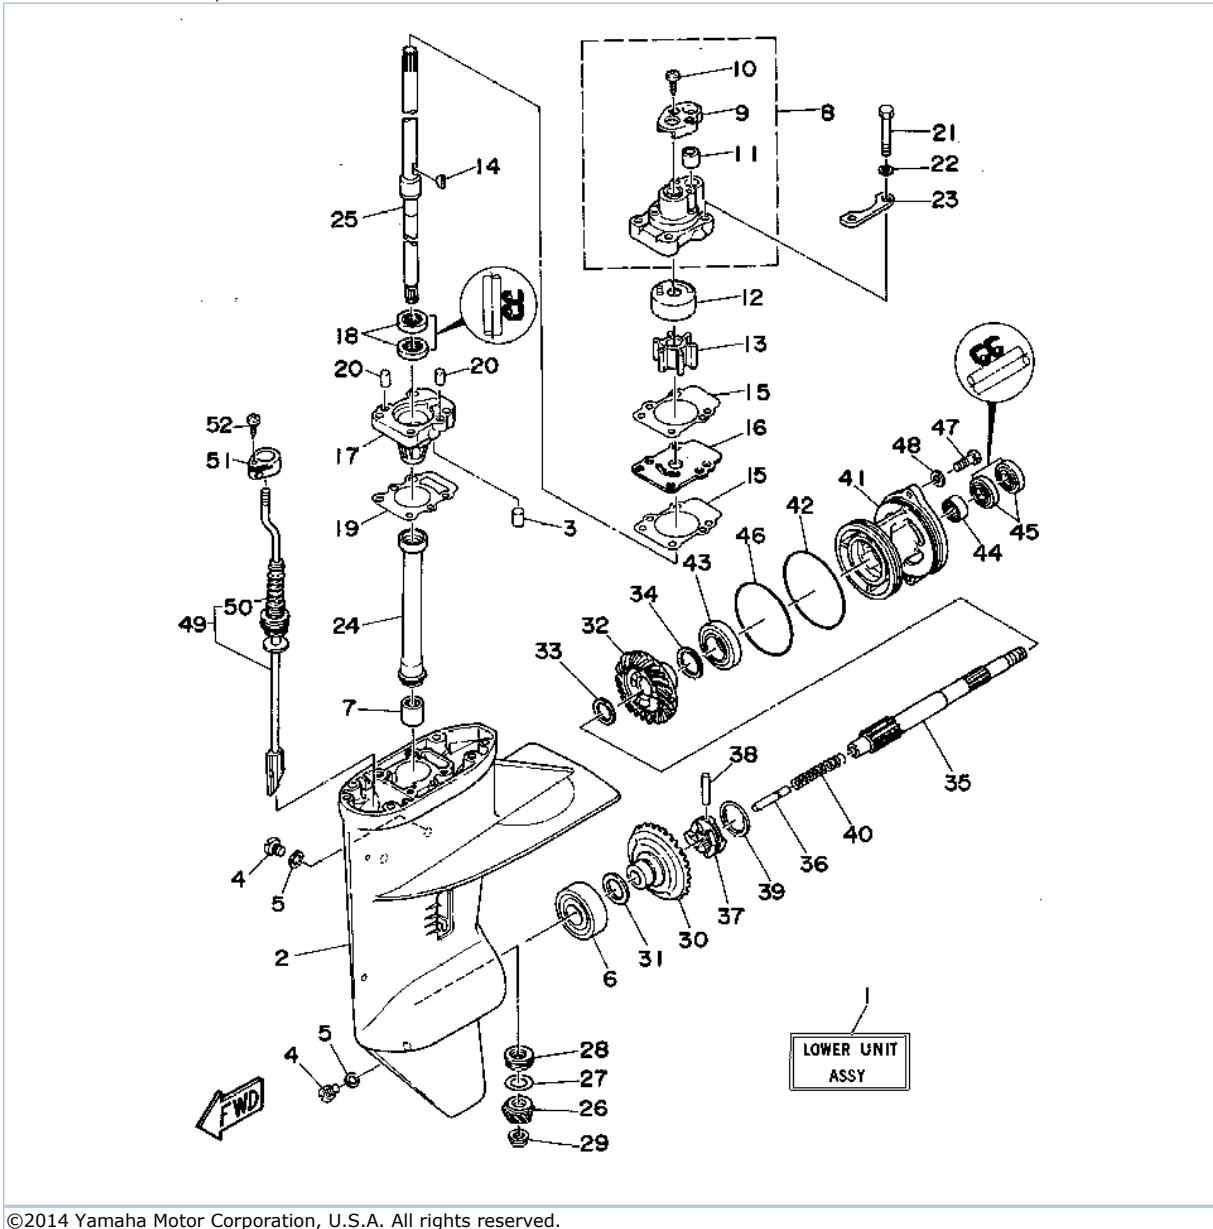

T9.9EXHS 1994 / LOWER CASING DRIVE 1

©2014 Yamaha Motor Corporation, U.S.A. All rights reserved.

Part List

T9.9EXHS 1994 / LOWER CASING DRIVE 1

REF - NO	PART NUMBER	PART NAME	QUANTITY	REMARKS
1	6G8-45300-16-4D	LOWER UNIT ASSY	1	UR LONG
1	6G8-45300-26-4D	LOWER UNIT ASSY	1	UR ULTRA LONG
2	6G8-45311-04-4D	CASING, LOWER	1	
3	93604-08062-00	PIN, DOWEL	1	
4	90340-08M04-00	PLUG, STRAIGHT SCREW	3	
5	90430-08020-00	.GASKET	3	
6	93332-00005-00	BEARING	1	
7	93315-213V4-00	BEARING	1	
8	682-44300-01-00	HOUSING, WATER PUMP	1	
9	682-44312-00-00	.COVER, WATER PUMP HOUSING	1	
10	97780-40112-00	.SCREW, TAPPING	2	
11	682-44365-00-00	.DAMPER, WATER SEAL	1	
12	682-44322-00-00	INSERT, CARTRIDGE	1	
13	682-44352-01-00	IMPELLER	1	
14	90280-03024-00	.KEY, WOODRUFF	1	
15	682-44315-A0-00	GASKET, WATER PUMP	2	
16	682-44323-00-00	OUTER PLATE, CARTRIDGE	1	
17	6G8-45331-00-5B	HOUSING, BEARING	1	
18	93101-20048-00	.OIL SEAL	2	
19	6G8-45315-A0-00	PACKING, LOWER CASING	1	
20	93606-12019-00	.PIN, DOWEL	2	
21	97095-06045-00	.BOLT	4	
22	92990-06600-00	WASHER, PLATE	4	
23	682-44328-00-00	PLATE	2	
24	6G8-45536-00-00	SLEEVE, DRIVE SHAFT	1	
25	6G8-45501-20-00	DRIVE SHAFT COMP.	1	UR ULTRA LONG
25	6G8-45501-10-00	DRIVE SHAFT COMP.	1	UR LONG
26	6G8-45551-00-00	PINION (13T)	1	
27	6G8-45587-00-10	SHIM (T:0.10MM)	1	UR
27	6G8-45587-00-14	SHIM (T:0.14MM)	1	UR
27	6G8-45587-00-18	SHIM (T:0.18MM)	1	UR
27	6G8-45587-00-35	SHIM (T:0.35MM)	1	UR
27	6G8-45587-00-50	SHIM (T:0.50MM)	1	UR
28	93341-313U3-00	BEARING	1	
29	90179-08M06-00	NUT	1	
30	6G8-45560-00-00	GEAR	1	
31	626-45577-00-01	SHIM (T:0.10MM)	1	UR
31	626-45577-00-03	SHIM (T:0.30MM)	1	UR
31	626-45577-00-05	SHIM (T:0.50MM)	1	UR
32	6G8-45571-00-00	GEAR 2 (38T)	1	
33	90201-17682-00	WASHER, PLATE	1	
34	626-45577-00-01	SHIM (T:0.10MM)	1	UR
34	626-45577-00-03	SHIM (T:0.30MM)	1	UR
34	626-45577-00-05	SHIM (T:0.50MM)	1	UR
35	6G8-45611-00-00	SHAFT, PROPELLER	1	
36	650-45635-00-00	PLUNGER, SHIFT	1	
37	682-45631-00-00	CLUTCH, DOG	1	
38	90250-05010-00	PIN, STRAIGHT	1	
39	648-45633-00-00	RING, CROSS PIN	1	
40	90501-14M06-00	SPRING, COMPRESSION	1	
41	6G8-45361-01-4D	CAP, LOWER CASING	1	
42	93210-74316-00	.O-RING	1	
43	93306-00518-00	BEARING	1	
44	93315-317U2-00	BEARING	1	
45	93101-17054-00	.OIL SEAL	2	
46	93210-74M68-00	.O-RING	1	
47	97095-06020-00	BOLT	2	
48	92990-06600-00	WASHER, PLATE	2	
49	6G8-44150-10-00	SHIFT CAM ASSY	1	UR LONG