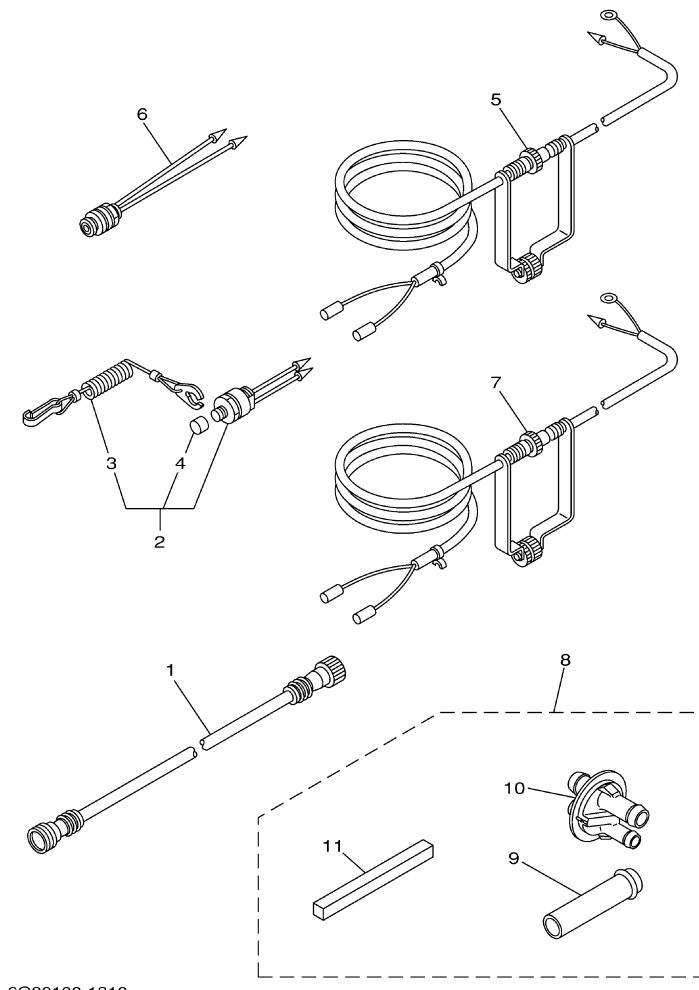

T9.9EXHD 2005 / OPTIONAL PARTS

6G80100-1310

Part List

T9.9EXHD 2005 / OPTIONAL PARTS

REF - NO	PART NUMBER	PART NAME	QUANTITY	REMARKS
1	689-82553-10-00	EXTENSION, WIRE LEAD	1	AP
2	689-82575-14-00	ENGINE STOP SWITCH ASSY	1	AP
3	682-82556-00-00	.LANYARD, STOP SWITCH	1	
4	689-8257Y-00-00	.CAP	1	
5	6A0-82553-20-00	EXTENSION, WIRE LEAD	1	AP
6	689-82550-11-00	ENGINE STOP SWITCH ASSY	1	AP
7	6A0-82553-20-00	EXTENSION, WIRE LEAD	1	AP
8	6G8-W4537-00-00	WELL-TYPE EXHAUST KIT	1	AP
9	6G8-14611-00-00	.PIPE, EXHAUST 1	1	
10	6G8-44391-10-00	.NIPPLE, HOSE	1	
11	6G8-45375-10-00	.DAMPER, SEAL	1	

Part Notes

T9.9EXHD 2005 / OPTIONAL PARTS

PART NUMBER	NOTE TEXT
682-82556-00-00	OEM: This part number is among the Top 100 Most Popular Marine Maintenance Parts as of March 2014.

©2014 Yamaha Motor Corporation, U.S.A. All rights reserved.