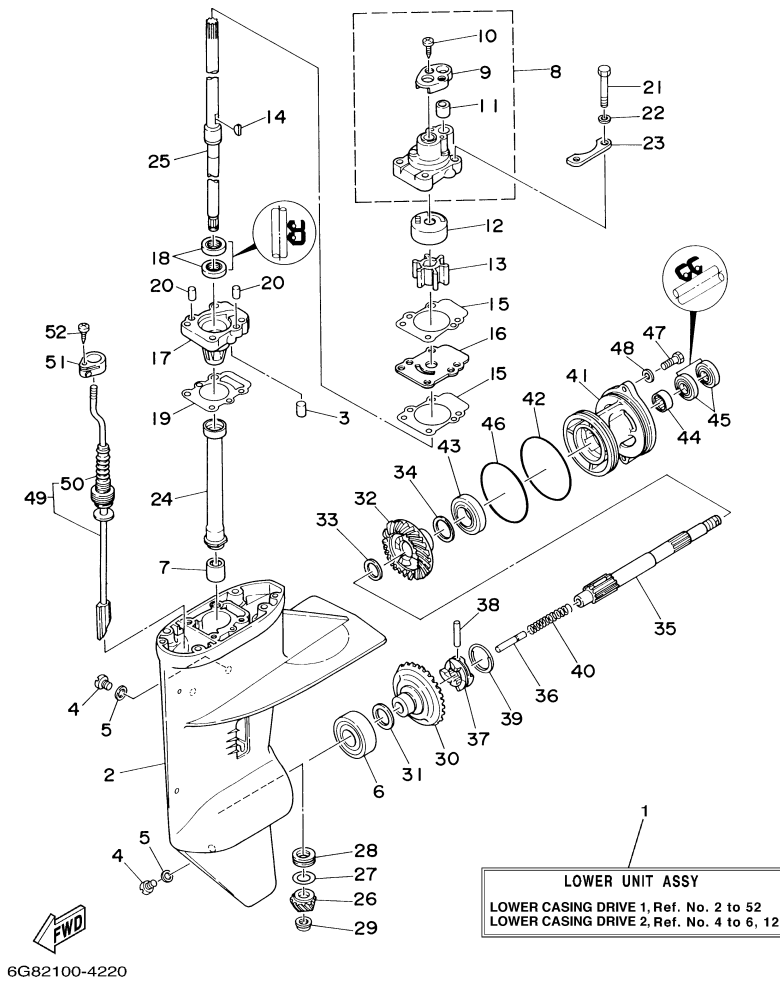

T9.9EXHD 2005 / LOWER CASING DRIVE 1

Part List

T9.9EXHD 2005 / LOWER CASING DRIVE 1

REF - NO	PART NUMBER	PART NAME	QUANTITY	REMARKS
1	6G8-45300-27-4D	LOWER UNIT ASSY	1	UR X
1	6G8-45300-17-4D	LOWER UNIT ASSY	1	UR L
2	6G8-45311-04-4D	CASING, LOWER	1	
3	93604-08062-00	PIN, DOWEL	1	
4	90340-08002-00	PLUG, STRAIGHT SCREW	3	
5	90430-08020-00	.GASKET	3	
6	93332-00005-00	BEARING	1	
7	93315-213V4-00	BEARING	1	
8	682-44300-01-00	HOUSING, WATER PUMP	1	
9	682-44312-00-00	.COVER, WATER PUMP HOUSING	1	
10	97780-40112-00	.SCREW, TAPPING	2	
11	682-44365-00-00	.DAMPER, WATER SEAL	1	
12	682-44322-00-00	INSERT, CARTRIDGE	1	
13	682-44352-03-00	.IMPELLER	1	
14	90280-03024-00	.KEY, WOODRUFF	1	
15	682-44315-A0-00	GASKET, WATER PUMP	2	
16	682-44323-00-00	OUTER PLATE, CARTRIDGE	1	
17	6G8-45331-00-5B	HOUSING, BEARING	1	
18	93101-20048-00	.OIL SEAL	2	
19	6G8-45315-A0-00	PACKING, LOWER CASING	1	
20	93606-12019-00	.PIN, DOWEL	2	
21	97095-06045-00	.BOLT	4	
22	92995-06600-00	WASHER	4	
23	682-44328-00-00	PLATE	2	
24	6G8-45536-00-00	SLEEVE, DRIVE SHAFT	1	
25	6G8-45501-20-00	DRIVE SHAFT COMP.	1	UR X
25	6G8-45501-10-00	DRIVE SHAFT COMP.	1	UR L
26	6G8-45551-00-00	PINION (13T)	1	
27	6G8-45587-00-00	SHIM (T:0.10MM)	1	UR
27	6G8-45587-10-00	SHIM (T:0.14MM)	1	UR
27	6G8-45587-40-00	SHIM (T:0.50MM)	1	UR
27	6G8-45587-30-00	SHIM (T:0.35MM)	1	UR
27	6G8-45587-20-00	SHIM (T:0.18MM)	1	UR
28	93341-313U3-00	BEARING	1	
29	90179-08M06-00	NUT	1	
30	6G8-45560-01-00	GEAR 1 (38T)	1	
31	626-45577-00-00	SHIM (T:0.10MM)	1	UR
31	626-45577-10-00	SHIM (T:0.20MM)	1	UR
31	626-45577-40-00	SHIM (T:0.50MM)	1	UR
31	626-45577-30-00	SHIM (T:0.40MM)	1	UR
31	626-45577-20-00	SHIM (T:0.30MM)	1	UR
32	6G8-45571-00-00	GEAR 2 (38T)	1	
33	90201-17682-00	WASHER, PLATE	1	
34	626-45577-00-00	SHIM (T:0.10MM)	1	UR
34	626-45577-10-00	SHIM (T:0.20MM)	1	UR
34	626-45577-40-00	SHIM (T:0.50MM)	1	UR
34	626-45577-30-00	SHIM (T:0.40MM)	1	UR
34	626-45577-20-00	SHIM (T:0.30MM)	1	UR
35	6G8-45611-00-00	SHAFT, PROPELLER	1	
36	650-45635-00-00	PLUNGER, SHIFT	1	
37	682-45631-00-00	CLUTCH, DOG	1	
38	90250-05010-00	PIN, STRAIGHT	1	
39	648-45633-00-00	RING, CROSS PIN	1	
40	90501-14M06-00	SPRING, COMPRESSION	1	
41	6G8-45361-01-4D	CAP, LOWER CASING	1	
42	93210-74316-00	.O-RING	1	
43	93306-00501-00	BEARING	1	
44	93315-317U2-00	BEARING	1	
45	93101-17054-00	.OIL SEAL	2