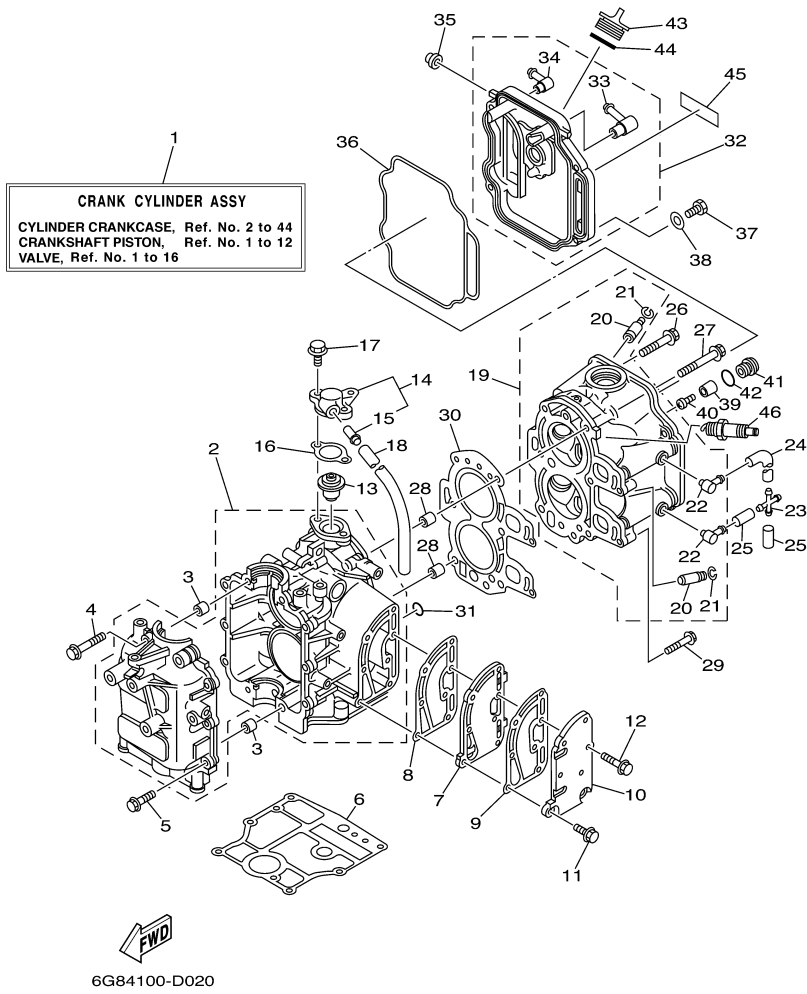

T9.9EXHD 2005 / CYLINDER CRANKCASE

Part List

T9.9EXHD 2005 / CYLINDER CRANKCASE

REF - NO	PART NUMBER	PART NAME	QUANTITY	REMARKS
1	6G8-W0090-34-1S	CRANK CYLINDER ASSY	1	
2	6G8-15100-05-1S	CRANKCASE ASSY	1	
3	99510-10114-00	PIN, DOWEL	2	
4	90119-08M18-00	BOLT, WITH WASHER	4	
5	90119-06M12-00	BOLT, WITH WASHER	6	
6	6G8-11351-A0-00	GASKET, CYLINDER	1	
7	6G8-41111-02-1S	INNER COVER, EXHAUST	1	
8	6G8-41112-02-00	GASKET, EXHAUST INNER COVER	1	
9	6G8-41114-00-00	GASKET, EXHAUST OUTER COVER	1	
10	6G8-41113-10-1S	OUTER COVER, EXHAUST	1	
11	90119-06MA3-00	BOLT, WITH WASHER	2	
12	90119-06MA4-00	BOLT, WITH WASHER	5	
13	6G8-12411-03-00	THERMOSTAT	1	
14	6G8-12413-00-1S	COVER, THERMOSTAT	1	
15	6E5-24377-00-00	.PIPE, JOINT 2	1	
16	6G8-12414-A0-00	.GASKET, COVER	1	
17	90119-06MA2-00	BOLT, WITH WASHER	2	
18	90445-11M66-00	.HOSE (L410)	1	
19	6G8-11111-03-1S	HEAD, CYLINDER 1	1	
20	6G8-11133-10-00	.GUIDE, VALVE 1	4	
21	93450-09M01-00	.CIRCLIP	4	
22	676-11372-00-00	.NIPPLE, HOSE	2	
23	6G9-24379-00-00	PIPE, JOINT 4	1	
24	6G8-12481-01-00	PIPE 1	1	
25	90445-09220-00	HOSE (L30)	2	
26	90105-08M37-00	BOLT, FLANGE	3	
27	90105-08M36-00	BOLT, FLANGE	3	
28	99510-10114-00	PIN, DOWEL	2	
29	90119-06MA5-00	BOLT, WITH WASHER	2	
30	6G8-11181-A1-00	GASKET, CYLINDER HEAD 1	1	
31	93210-11M59-00	O-RING	1	
32	6G8-11191-01-1S	COVER, CYLINDER HEAD 1	1	
33	6G8-15373-01-00	.PIPE, BREATHER	1	
34	676-11372-00-00	.NIPPLE, HOSE	1	
35	6G8-81336-00-00	GROMMET	2	
36	6G8-11356-00-00	SEAL, CYLINDER 2	1	
37	97095-06020-00	BOLT	4	
38	92995-06600-00	WASHER	4	
39	6G8-11325-00-00	ANODE	1	
40	97880-05025-00	SCREW, PAN HEAD	1	
41	6G8-11197-01-00	PLUG, BLIND	1	
42	93210-13M63-00	.O-RING	1	
43	6G8-15363-00-00	PLUG, OIL	1	
44	93210-24M79-00	.O-RING	1	
45	6G9-12138-40-00	MARK, CAUTION	1	
46	94701-00372-00	PLUG SPARK (NGK CR6HSA)	2