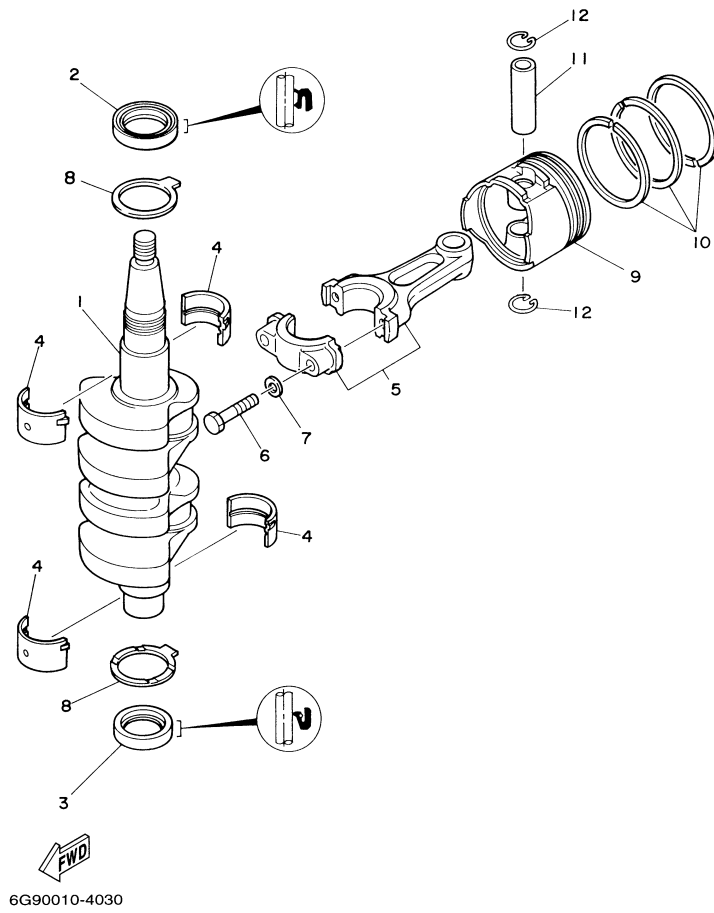

T9.9EXHD 2005 / CRANKSHAFT PISTON

Part List

T9.9EXHD 2005 / CRANKSHAFT PISTON

REF - NO	PART NUMBER	PART NAME	QUANTITY	REMARKS
1	6G8-11411-04-00	CRANKSHAFT	1	
2	93102-30M22-00	.OIL SEAL	1	
3	93101-25M24-00	OIL SEAL	1	
4	6G8-11416-00-00	PLANE BEARING, CRANKSHAFT 1	4	UR BROWN
4	6G8-11416-20-00	PLANE BEARING, CRANKSHAFT 1	4	UR BLUE
4	6G8-11416-10-00	PLANE BEARING, CRANKSHAFT 1	4	UR BLACK
5	6G8-11650-03-00	CONNECTING ROD ASSY	2	
6	6G8-11654-00-00	BOLT, CONNECTING ROD	4	
7	90201-06M00-00	WASHER, PLATE	4	
8	6G8-11426-00-00	PLANE BEARING, CRANKSHAFT 1	2	
9	6G8-11631-03-96	PISTON (STD)	2	
9	6G8-11635-03-00	PISTON (0.25MM O/S)	2	AP
9	6G8-11636-03-00	PISTON (0.50MM O/S)	2	AP
10	6G8-11610-22-00	PISTON RING SET (0.50MM O/S)	2	AP
10	6G8-11610-12-00	PISTON RING SET (0.25MM O/S)	2	AP
10	6G8-11610-02-00	PISTON RING SET (STD)	2	
11	634-11633-00-00	PIN, PISTON	2	
12	93450-15023-00	CIRCLIP	4	

T9.9EXHD 2005 / VALVE

6G90010-4040

Part List

T9.9EXHD 2005 / VALVE

REF - NO	PART NUMBER	PART NAME	QUANTITY	REMARKS
1	6G8-12111-00-00	VALVE, INTAKE	2	
2	6G8-12121-01-00	VALVE, EXHAUST	2	
3	6G8-12116-00-00	SEAT, VALVE SPRING	4	
4	6G8-12113-00-00	SPRING, VALVE INNER	4	
5	6G8-12117-00-00	RETAINER, VALVE SPRING	2	
6	30X-12118-00-00	LOCK, VALVE SPRING RETAINER	4	
7	6G8-12117-10-00	RETAINER, VALVE SPRING	2	
8	6G8-12153-00-00	LIFTER, VALVE	2	
9	51Y-12119-00-00	SEAL, VALVE STEM	4	
10	6G8-12151-00-00	ARM, VALVE ROCKER	4	
11	6G8-12159-00-00	SCREW, VALVE ADJUSTING	4	
12	6G8-12158-00-00	NUT, LOCK	4	
13	6G8-12146-00-00	SHAFT, ROCKER	2	
14	90387-13M56-00	COLLAR	3	
15	90501-12M40-00	SPRING, COMPRESSION	3	
16	90501-12M41-00	SPRING, COMPRESSION	1	