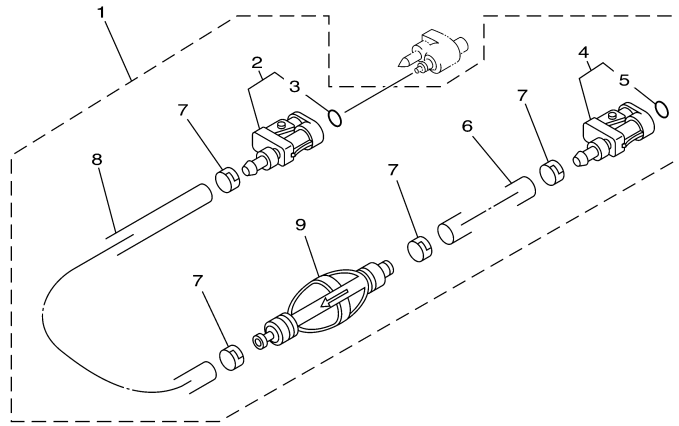

T9.9EXHD 2005 / FUEL 2

68R3100-C100

©2014 Yamaha Motor Corporation, U.S.A. All rights reserved.

Part List

T9.9EXHD 2005 / FUEL 2

REF - NO	PART NUMBER	PART NAME	QUANTITY	REMARKS
1	6Y2-24306-55-00	FUEL PIPE COMP. 1	1	AP
2	6E5-24305-05-00	.FUEL PIPE JOINT COMP 2	1	
3	93210-08287-00	..O-RING	1	
4	6Y2-24305-05-00	.FUEL PIPE JOINT COMP 2	1	
5	93210-08287-00	..O-RING	1	
6	90445-13M01-00	.HOSE (L2050)	1	
7	6E5-24351-51-00	.BAND 1	4	
8	90445-13M00-00	.HOSE (L850)	1	
9	6Y2-24360-60-00	.PRIMER PUMP ASSY	1