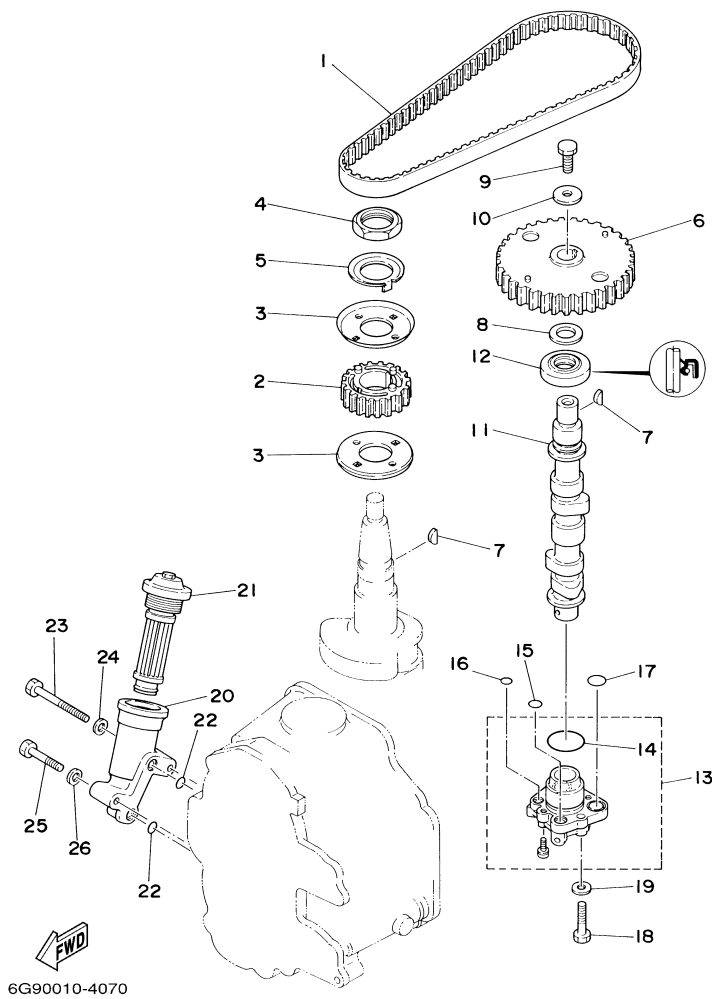

T9.9EXHD 2005 / OIL PUMP

©2014 Yamaha Motor Corporation, U.S.A. All rights reserved.

Part List

T9.9EXHD 2005 / OIL PUMP

REF - NO	PART NUMBER	PART NAME	QUANTITY	REMARKS
1	6G8-46241-00-00	V-BELT	1	
2	6G8-11536-00-94	GEAR, DRIVE	1	
3	6G8-11557-00-00	WASHER 1	2	
4	90170-24M09-00	NUT	1	
5	6G8-11587-01-00	WASHER, LOCK	1	
6	6G8-11537-00-94	GEAR, DRIVEN	1	
7	90280-03M01-00	.KEY, WOODRUFF	2	
8	90201-13201-00	WASHER, PLATE	1	
9	90105-06M14-00	BOLT FLANGE	1	
10	90201-06M94-00	WASHER, PLATE	1	
11	6G8-12171-00-00	CAMSHAFT 1	1	
12	93102-18M21-00	.OIL SEAL	1	
13	6G8-13300-02-00	OIL PUMP ASSY	1	
14	93210-27ME3-00	.O-RING	1	
15	93210-10M61-00	.O-RING	1	
16	93210-09M01-00	.O-RING	1	
17	93210-13M63-00	.O-RING	2	
18	97095-06025-00	BOLT	3	
19	92995-06600-00	WASHER	3	
20	6G8-13442-00-1S	HOUSING, OIL FILTER	1	
21	6G8-13440-00-00	ELEMENT ASSY,OIL CLEANER	1	
22	93210-09M01-00	.O-RING	2	
23	97013-06050-00	BOLT	1	
24	92903-06600-00	WASHER, PLATE	1	
25	97013-06030-00	BOLT	1	
26	92903-06600-00	WASHER, PLATE	1	