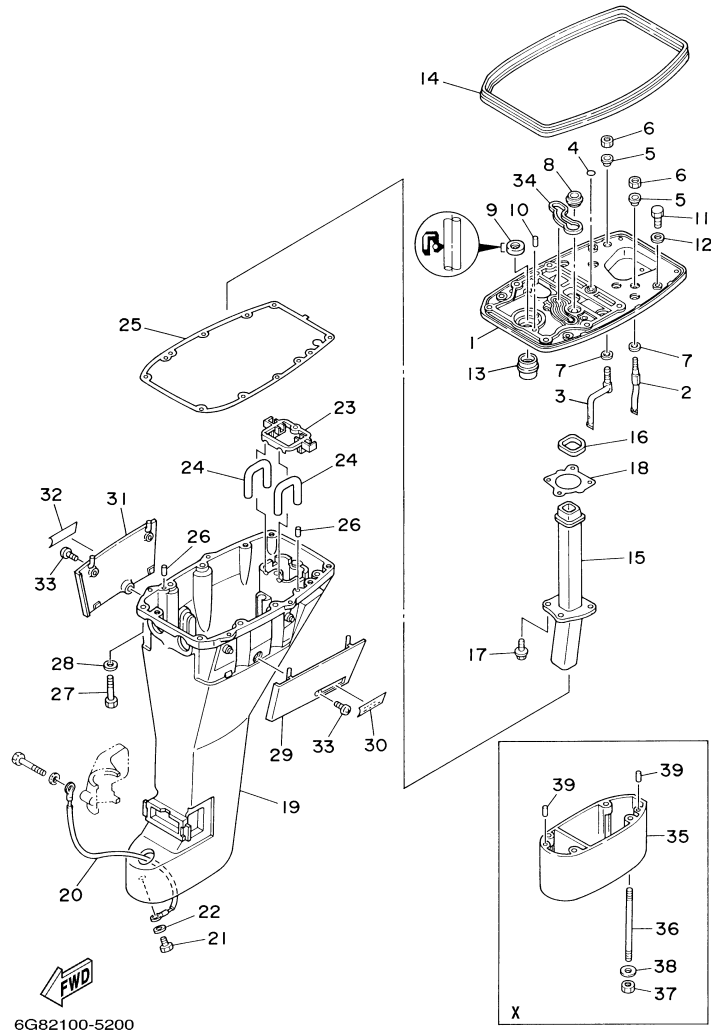

T9.9EXHD 2005 / UPPER CASING

Part List

T9.9EXHD 2005 / UPPER CASING

REF - NO	PART NUMBER	PART NAME	QUANTITY	REMARKS
1	6G8-41137-04-94	GUIDE, EXHAUST	1	
2	6G8-12483-00-00	PIPE 3	1	
3	6G8-12484-00-00	PIPE 4	1	
4	93210-08M60-00	O-RING	1	
5	90386-10M70-00	BUSH	2	
6	95380-10700-00	NUT	2	
7	90202-10M03-00	WASHER, PLATE	2	
8	6G8-44367-00-00	DAMPER, WATER SEAL	1	
9	93101-13M27-00	O-RING	1	
10	93606-12019-00	.PIN, DOWEL	2	
11	97013-06020-00	BOLT	2	
12	92903-06600-00	WASHER, PLATE	2	
13	6G8-45135-00-00	PIPE	1	
14	6G8-42716-00-00	RUBBER, SEAL 1	1	
15	6G8-41131-01-00	MANIFOLD, EXT. 1	1	
16	6G8-41138-00-00	SEAL, EXT. 1	1	
17	90105-06M33-00	BOLT, FLANGE	4	
18	6G8-41133-A0-00	GASKET, EXHAUST MANIFOLD 1	1	
19	6G8-45111-13-4D	CASING, UPPER	1	
20	6G8-82149-00-00	WIRE, LEAD 3	1	
21	97095-06012-00	BOLT	1	
22	92995-06600-00	WASHER	1	
23	6G8-45151-10-00	COVER, UPPER CASING	1	
24	6G8-45136-00-00	PIPE	2	
25	6G8-45113-A1-00	.GASKET, UPPER CASING	1	
26	93606-12019-00	.PIN, DOWEL	2	
27	97095-08040-00	BOLT	6	
28	92995-08600-00	WASHER	6	
29	6G8-42741-00-4D	APRON	1	
30	6G8-42791-00-00	MARK 1	1	
31	6G8-42771-00-4D	APRON	1	
32	6G8-42792-00-00	MARK	1	
33	90157-06M04-00	SCREW, PAN HEAD	2	
34	6G8-11355-00-00	SEAL, CYLINDER 1	1	
35	6G8-45211-20-4D	EXTENSION	1	X
36	90116-08M19-00	BOLT, STUD	4	X
37	95380-08600-00	NUT	4	X
38	92990-08600-00	..WASHER, PLATE	4	X
39	93606-12019-00	.PIN, DOWEL	2	X