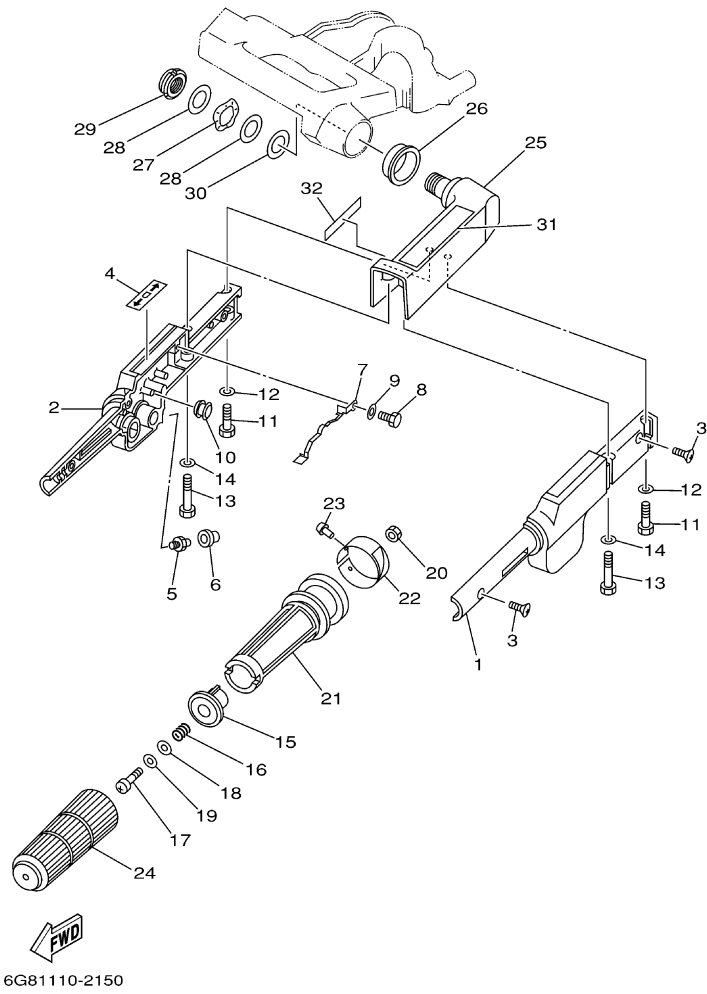

T9.9EXHD 2005 / STEERING EH

©2014 Yamaha Motor Corporation, U.S.A. All rights reserved.

Part List

T9.9EXHD 2005 / STEERING EH

REF - NO	PART NUMBER	PART NAME	QUANTITY	REMARKS
1	6G8-42111-01-4D	HANDLE, STEERING	1	
2	6G8-42112-02-4D	HANDLE, STEERING	1	
3	98780-05016-00	.SCREW, FLAT HEAD	2	
4	6G8-44191-00-00	INDICATOR, SHIFT	1	
5	93700-06M03-00	NIPPLE, GREASE	1	
6	663-45119-00-00	CAP, GREASE NIPPLE	1	AP
7	6G8-42147-01-00	SPRING	1	
8	97095-05012-00	BOLT	1	
9	92995-05600-00	WASHER	1	
10	6H4-42725-00-00	GROMMET	1	
11	97095-06025-00	BOLT	2	
12	92995-06600-00	WASHER	2	
13	97095-06040-00	.BOLT	2	
14	92995-06600-00	WASHER	2	
15	6G8-42126-01-94	FRICTION, STEERING HANDLE GRIP	1	
16	90501-23M42-00	SPRING, COMPRESSION	1	
17	97880-06030-00	SCREW, PAN HEAD	1	
18	90201-06049-00	WASHER, PLATE	1	
19	90202-06007-00	WASHER, PLATE	1	
20	95380-06700-00	NUT	1	
21	6G8-42119-00-00	GRIP, STEERING HANDLE	1	
22	6G8-42137-01-00	INDICATOR, THROTTLE	1	
23	90269-02M09-00	RIVET	1	
24	6G8-42177-00-00	RUBBER, HANDLE	1	
25	6G8-42113-02-4D	HANDLE, STEERING 3	1	
26	90386-33M56-00	BUSH	1	
27	90206-20M14-00	WASHER, WAVE	1	
28	90201-20M00-00	WASHER, PLATE	2	
29	90185-20M03-00	NUT, SELF-LOCKING	1	
30	90202-20M33-00	WASHER, PLATE	1	
31	6G9-1571Y-40-00	MARK, CAUTION	1	
32	6E0-83627-41-00	LABEL, CAUTION 7	1