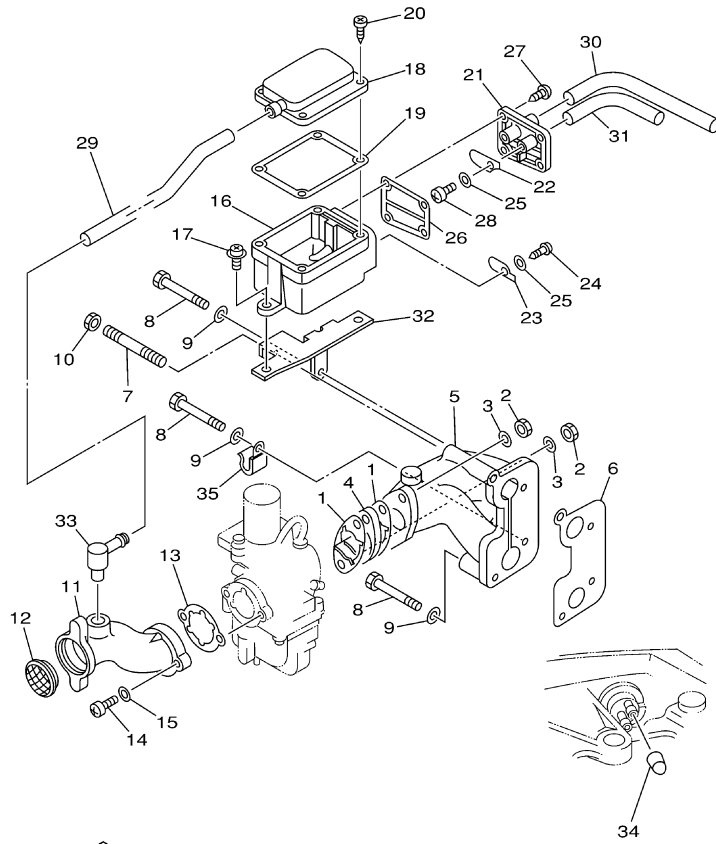

T9.9EXHD 2005 / INTAKE

6G91100-2050

Part List

T9.9EXHD 2005 / INTAKE

REF - NO	PART NUMBER	PART NAME	QUANTITY	REMARKS
1	6G8-13646-A0-00	GASKET, MANIFOLD 2	2	
2	95380-06700-00	NUT	2	
3	92990-06600-00	WASHER, PLATE	2	
4	6G8-13647-00-00	GASKET, MANIFOLD 3	1	
5	6G8-13641-01-94	MANIFOLD 1	1	
6	6G8-13645-00-00	GASKET, MANIFOLD 1	1	
7	90116-06M15-00	BOLT, STUD	1	
8	97095-06045-00	.BOLT	3	
9	92995-06600-00	WASHER	3	
10	95380-06700-00	NUT	1	
11	6G8-14479-10-94	FUNNEL	1	
12	6G8-14478-00-00	LOUVER	1	
13	6G8-14198-A0-00	.GASKET	1	
14	97880-05016-00	SCREW, PAN HEAD	2	
15	92990-05600-00	WASHER, PLATE	2	
16	6G8-15358-00-00	SEPARATOR, OIL	1	
17	90159-06M05-00	SCREW, WITH WASHER	2	
18	6G8-15368-00-94	SEPERATOR, OIL	1	
19	6G8-15369-00-00	GASKET, OIL SEAL HOUSING	1	
20	97780-40512-00	SCREW, TAPPING	4	
21	6G8-15371-00-94	BREATHER	1	
22	6G8-15346-00-00	BREATHER 1	1	
23	6G8-15347-00-00	BREATHER 2	1	
24	97780-40512-00	SCREW, TAPPING	1	
25	92990-04200-00	WASHER	2	
26	6G8-15374-00-00	GASKET, BREATHER	1	
27	97780-40512-00	SCREW, TAPPING	4	
28	98507-04010-00	SCREW, PAN HEAD	1	
29	6G8-15393-10-00	PIPE, BREATHER 2	1	
30	90445-11M52-00	HOSE (L150)	1	
31	90445-09065-00	HOSE (L90)	1	
32	6G8-15376-00-00	HOLDER, GUIDE	1	
33	6G8-15373-01-00	PIPE, BREATHER	1	
34	6G8-13448-00-00	CAP	1	
35	90465-06M86-00	.CLAMP	1	

Part Notes

T9.9EXHD 2005 / INTAKE

PART NUMBER	NOTE TEXT
92990-06600-00	OEM: This part number is among the Top 100 Most Popular Marine Maintenance Parts as of March 2014.

©2014 Yamaha Motor Corporation, U.S.A. All rights reserved.