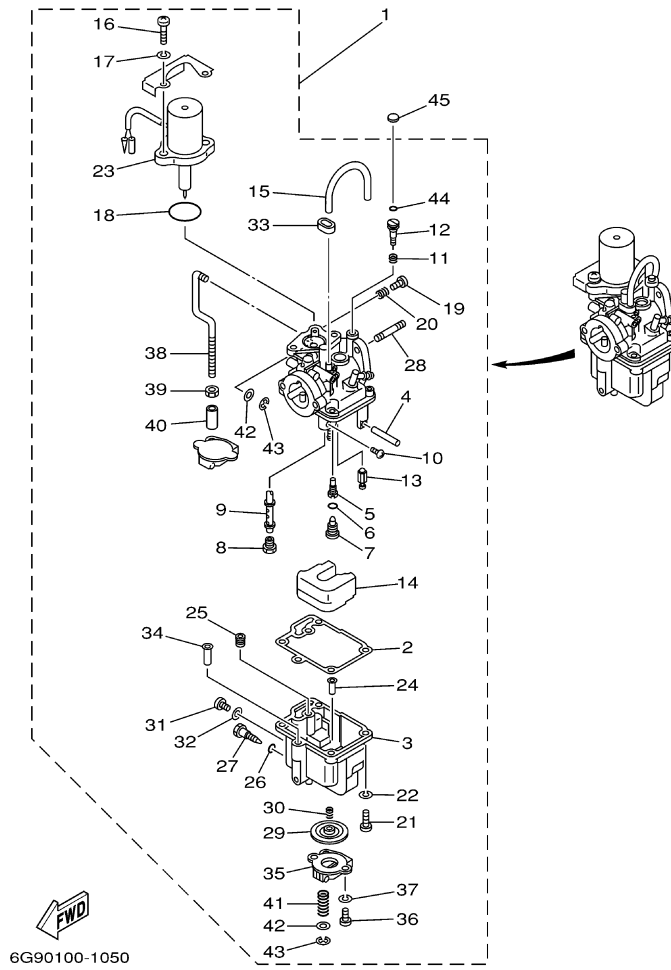

T9.9EXHD 2005 / CARBURETOR

Part List

T9.9EXHD 2005 / CARBURETOR

REF - NO	PART NUMBER	PART NAME	QUANTITY	REMARKS
1	6G8-14301-22-00	CARBURETOR ASSY 1	1	
2	6G8-14384-01-00	.GASKET, FLOAT CHAMBER	1	
3	6G8-14381-02-00	.BODY, FLOAT CHAMBER	1	
4	647-14386-00-00	.PIN, FLOAT	1	
5	6G8-14342-24-00	.JET, PILOT (#48)	1	
6	654-14198-00-00	.GASKET	1	
7	6G8-14345-00-00	.PLUG, MAIN NOZZLE	1	
8	648-14343-43-00	.JET, MAIN (#86)	1	
9	6G8-14341-20-00	.NOZZLE, MAIN	1	
10	6G8-14216-00-00	.SCREW	1	
11	647-14334-00-00	.SPRING	1	
12	6G8-14323-20-00	.SCREW, AIR ADJUSTING	1	
13	6G8-14392-00-00	.VALVE, NEEDLE	1	
14	6G8-14385-00-00	.FLOAT	1	
15	6G8-14197-01-00	.PIPE	1	
16	97880-06018-00	.SCREW, PAN HEAD	2	
17	92990-06100-00	.WASHER, SPRING	2	
18	1HV-14147-00-00	.O-RING	1	
19	664-14321-01-00	.SCREW, THROTTLE	1	
20	646-14212-00-00	.SPRING, PILOT ADJUSTING	1	
21	98580-04016-00	.SCREW, PAN HEAD	4	
22	92990-04100-00	.WASHER, SPRING	4	
23	6G8-1410A-01-00	.STARTER SET	1	
24	6G8-14827-00-00	.FILTER	1	
25	6A4-14344-30-00	.JET, STARTER (#60)	1	
26	5Y1-14397-00-00	.O-RING	1	
27	6G8-14383-00-00	.SCREW, DRAIN	1	
28	90116-06M26-00	.BOLT, STUD	2	
29	6G8-14368-02-00	.DIAPHRAGM ASSEMBLY	1	
30	6G8-14275-01-00	.SPRING	1	
31	97890-05006-00	.SCREW, PAN HEAD	1	
32	646-14198-01-00	.GASKET	1	
33	6G8-14349-00-00	.PIPE	1	
34	6G8-14217-00-00	.VALVE, CHOKE	1	
35	6G8-14293-03-00	.COVER 1	1	
36	98580-04010-00	.SCREW, PAN HEAD	2	
37	92990-04100-00	.WASHER, SPRING	2	
38	6G8-14379-00-00	.ROD, STARTER	1	
39	98813-03100-00	.NUT	1	
40	6G8-14229-00-00	.SHAFT, CHOKE	1	
41	6G8-14286-01-00	.SPRING	1	
42	6G8-14357-00-00	.WASHER, PLAIN	2	
43	389-14137-00-00	.CLIP	2	
44	5H0-14397-00-00	.O-RING	1	
45	6G8-1432A-10-00	PLUG	1