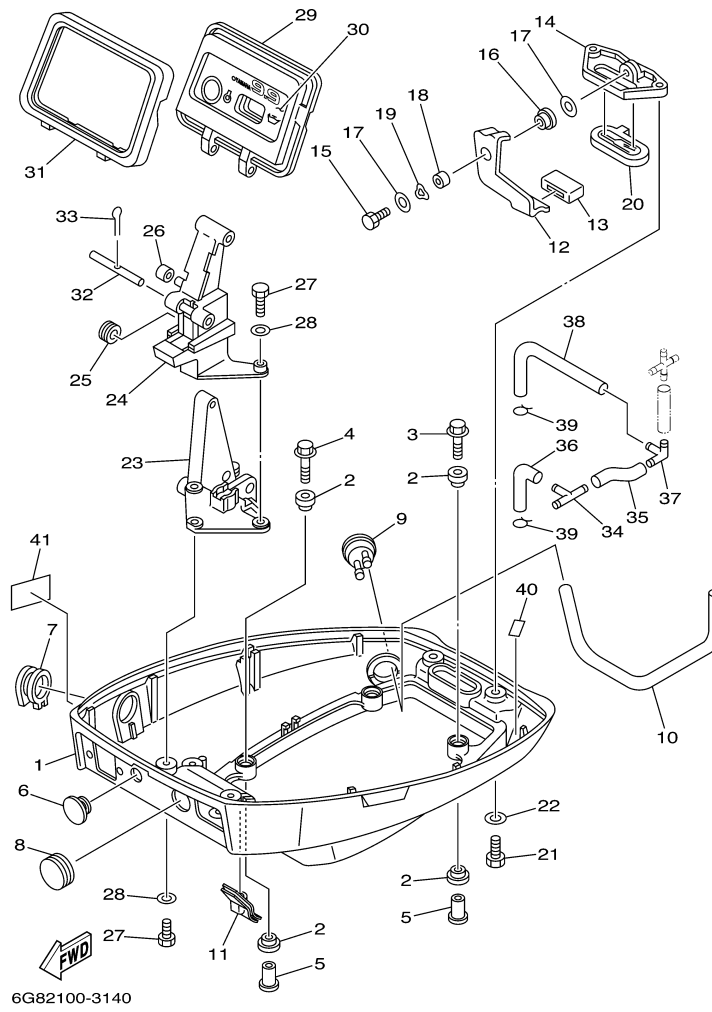

T9.9EXHD 2005 / BOTTOM COWLING

©2014 Yamaha Motor Corporation, U.S.A. All rights reserved.

Part List

T9.9EXHD 2005 / BOTTOM COWLING

REF - NO	PART NUMBER	PART NAME	QUANTITY	REMARKS
1	6G8-42711-02-4D	COWLING, BOTTOM 1	1	
2	90480-09M35-00	GROMMET	8	
3	90119-06M56-00	BOLT, WITH WASHER	2	
4	90119-06M55-00	BOLT, WITH WASHER	2	
5	90387-06M15-00	COLLAR	4	
6	90480-17165-00	GROMMET	1	ER
7	6G8-42724-00-00	GROMMET	1	
8	6G8-42724-40-00	GROMMET	1	EH
9	6G8-44391-00-00	NIPPLE, HOSE	1	
10	90445-09M00-00	HOSE (L180)	1	
11	6G8-42727-00-00	GROMMET	1	
12	6G8-42815-00-00	LEVER, CLAMP	1	
13	6G8-42831-00-00	BUSHING	1	
14	6G8-42811-00-94	STAY	1	
15	97013-06016-00	BOLT	1	
16	90386-08M49-00	BUSH	1	
17	90201-06M31-00	.WASHER, PLATE	2	
18	90387-06M72-00	COLLAR	1	
19	90206-08M13-00	WASHER, WAVE	1	
20	6G8-42748-00-00	GROMMET	1	
21	97095-06016-00	BOLT	2	
22	92995-06600-00	WASHER	2	
23	6G8-42738-00-94	PLATE, FITTING	1	
24	6G8-42719-00-94	PANEL, FRONT LOWER	1	
25	90480-19031-00	GROMMET	1	
26	90445-05ME6-00	HOSE (L8)	1	
27	97095-06016-00	BOLT	4	
28	92995-06600-00	WASHER	4	
29	6G8-42614-12-00	PANEL, FRONT UPPER	1	
30	6G8-42677-50-00	GRAPHIC, FRONT	1	UR ER
30	6G8-42677-40-00	GRAPHIC, FRONT	1	UR EH
31	6G8-42629-02-00	SEAL	1	
32	6G8-42755-00-00	HINGE, COWLING	1	
33	91490-16010-00	PIN. COTTER	1	
34	6G8-24379-00-00	PIPE, JOINT 4	1	
35	90445-10M78-00	HOSE (L50)	1	
36	6G8-12476-00-00	PIPE 6	1	
37	6G8-24378-01-00	PIPE, JOINT 3	1	
38	6G8-12485-00-00	PIPE 5	1	
39	90467-10M04-00	CLIP	2	
40	6G8-82377-20-00	LABEL	1	
41	6G8-13444-41-00	MARK	1	