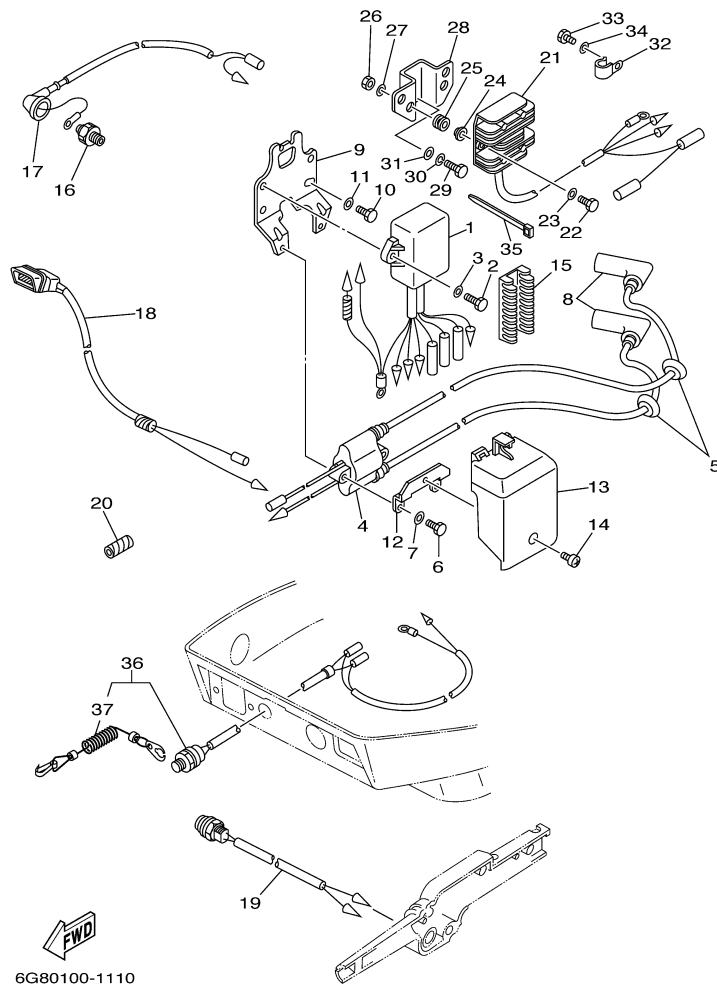

T9.9EXHD 2005 / ELECTRICAL 1

©2014 Yamaha Motor Corporation, U.S.A. All rights reserved.

Part List

T9.9EXHD 2005 / ELECTRICAL 1

REF - NO	PART NUMBER	PART NAME	QUANTITY	REMARKS
1	6G8-85540-23-00	C.D.I. UNIT ASSY	1	
2	97095-06020-00	BOLT	2	
3	92995-06600-00	WASHER	2	
4	6G8-85570-21-00	IGNITION COIL ASSY	1	
5	90480-25161-00	GROMMET	2	
6	97095-06025-00	BOLT	2	
7	92995-06600-00	WASHER	2	
8	6G8-82370-30-00	PLUG CAP ASSY	2	
9	6G8-85542-00-00	BRACKET	1	
10	97095-06020-00	BOLT	2	
11	92995-06600-00	WASHER	2	
12	6G8-85525-00-00	PLATE	1	
13	6G8-81916-00-00	COVER, TERMINAL	1	
14	98980-06008-00	SCREW, BIND	1	
15	6G8-82522-00-00	CLAMP, COUPLER	1	
16	6G8-82504-00-00	OIL PRESSURE SWITCH ASSY	1	
17	6G8-82127-00-00	WIRE, LEAD 2	1	
18	6G8-83582-01-00	PILOT LIGHT ASSY	1	EH
19	6G8-82550-10-00	ENGINE STOP SWITCH ASSY	1	EH
20	90446-10M02-00	HOSE	1	
21	6G8-81960-00-00	RECTIFIER & REGULATOR ASSY	1	
22	97095-06025-00	BOLT	2	
23	92995-06600-00	WASHER	2	
24	90387-06M70-00	COLLAR	2	
25	90480-13M24-00	GROMMET	2	
26	95380-06700-00	NUT	2	
27	92990-06600-00	WASHER, PLATE	2	
28	6G8-81948-02-00	BRACKET	1	
29	97095-06020-00	BOLT	1	
30	92995-06100-00	WASHER, SPRING	1	
31	92995-06600-00	WASHER	1	
32	90465-06M86-00	.CLAMP	1	
33	97013-06012-00	BOLT	1	
34	92903-06600-00	WASHER, PLATE	1	
35	90465-13M11-00	CLAMP	1	
36	6G8-82575-00-00	ENGINE STOP SWITCH ASSY	1	EH
37	682-82556-00-00	.LANYARD, STOP SWITCH	1	

Part Notes

T9.9EXHD 2005 / ELECTRICAL 1

PART NUMBER		NOTE TEXT
92990-06600-00		OEM: This part number is among the Top 100 Most Popular Marine Maintenance Parts as of March 2014.
682-82556-00-00		OEM: This part number is among the Top 100 Most Popular Marine Maintenance Parts as of March 2014.

©2014 Yamaha Motor Corporation, U.S.A. All rights reserved.