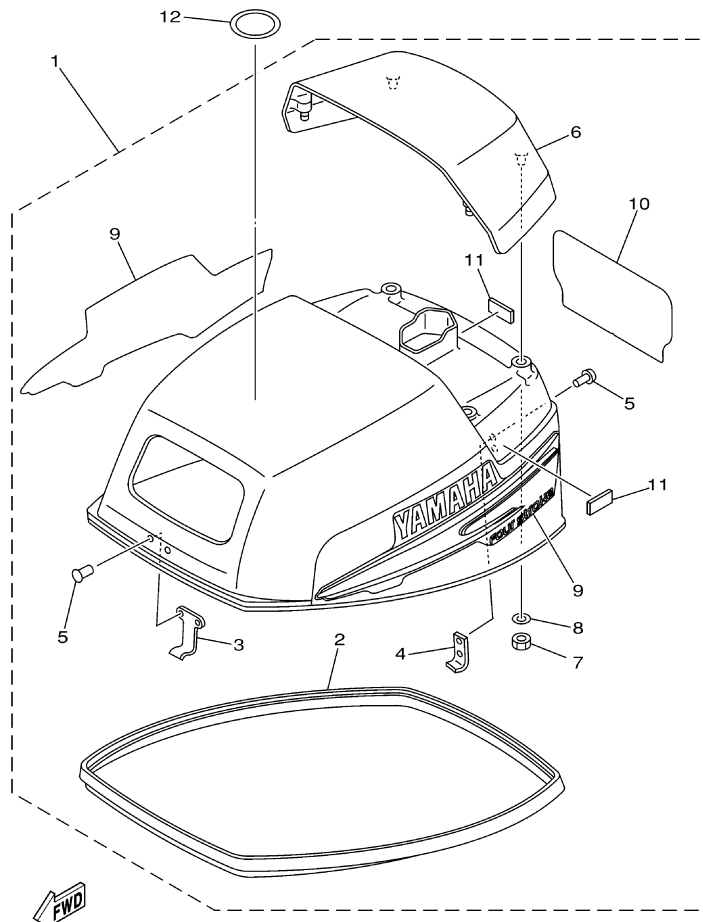

T9.9EXHD 2005 / TOP COWLING

6G81100-2010

Part List

T9.9EXHD 2005 / TOP COWLING

REF - NO	PART NUMBER	PART NAME	QUANTITY	REMARKS
1	6G8-42610-60-4D	TOP COWLING ASSY	1	
2	6G8-42615-01-00	.SEAL	1	
3	6G8-42651-00-00	.HOOK	1	
4	6G8-42652-00-00	.HOOK	1	
5	90266-04M04-00	.RIVET	4	
6	6G8-42613-01-4D	.MOLDING, AIR DUCT	1	
7	95303-06700-00	.NUT	4	
8	92903-06200-00	.WASHER, PLAIN	4	
9	6G9-W0070-30-00	.GRAPHIC SET	1	
10	6G8-42678-60-00	.GRAPHIC, REAR	1	
11	6G8-42662-00-00	.DAMPER	3	
12	67F-13434-02-00	LABEL, CAUTION	1