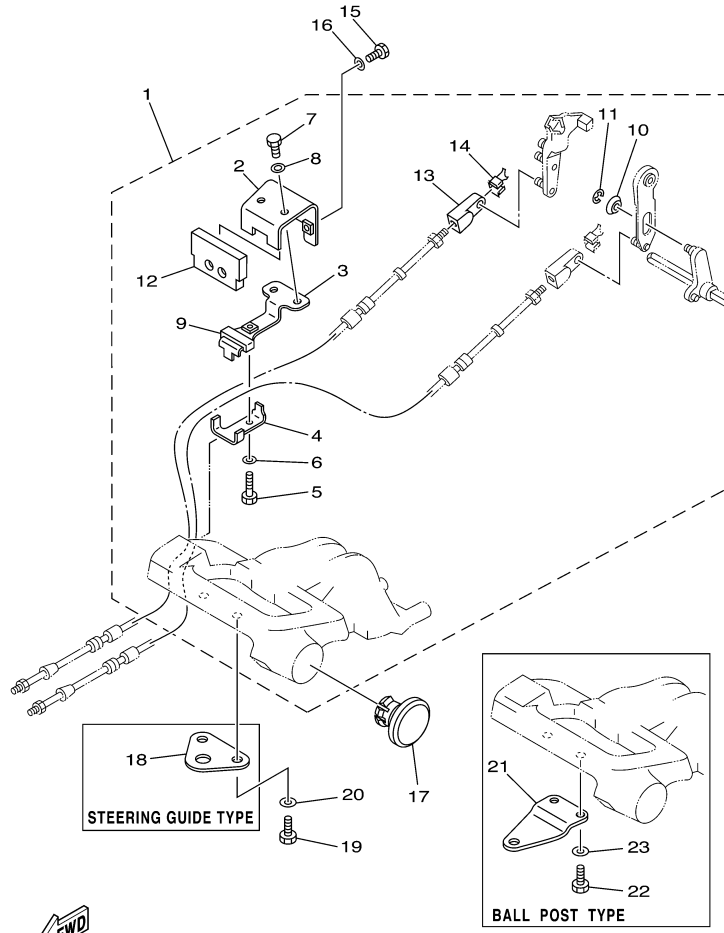

T9.9EXHD 2005 / REMO CON ATTACHMENT

6G83100-C170

Part List

T9.9EXHD 2005 / REMO CON ATTACHMENT

REF - NO	PART NUMBER	PART NAME	QUANTITY	REMARKS
1	6G8-48501-03-00	REMOTE CONT. ATTACHMENT ASSY	1	AP
2	6G8-48531-51-00	.BRACKET, REMOTE CONTROL 1	1	
3	6G8-48532-50-00	.BRACKET, REMOTE CONTROL 2	1	
4	6G8-48538-50-00	.CLAMP, CABLE 1	1	
5	97095-06030-00	.BOLT	1	
6	92995-06600-00	.WASHER	1	
7	97095-06012-00	.BOLT	2	
8	92995-06600-00	.WASHER	2	
9	6G8-48565-50-00	.GROMMET	1	
10	90387-06M73-00	.COLLAR	1	
11	93430-04M03-00	.CIRCLIP	1	
12	6G8-48351-51-00	.SEAL RUBBER	1	
13	6G8-26363-00-00	.END, WIRE 1	1	
14	6G8-26364-00-00	.END, CABLE	1	
15	97095-06016-00	BOLT	2	ER
16	92995-06600-00	WASHER	2	ER
17	6G8-42551-00-00	GROMMET	1	ER
18	6G8-48511-20-00	HOOK, STEERING	1	ER STEERING GUIDE
19	97095-06016-00	BOLT	2	ER
20	92995-06600-00	WASHER	2	ER
21	6G8-48511-10-00	HOOK, STEERING	1	AP ER BALL POST TYPE
22	97095-06016-00	BOLT	2	AP ER
23	92995-06600-00	WASHER	2	AP ER