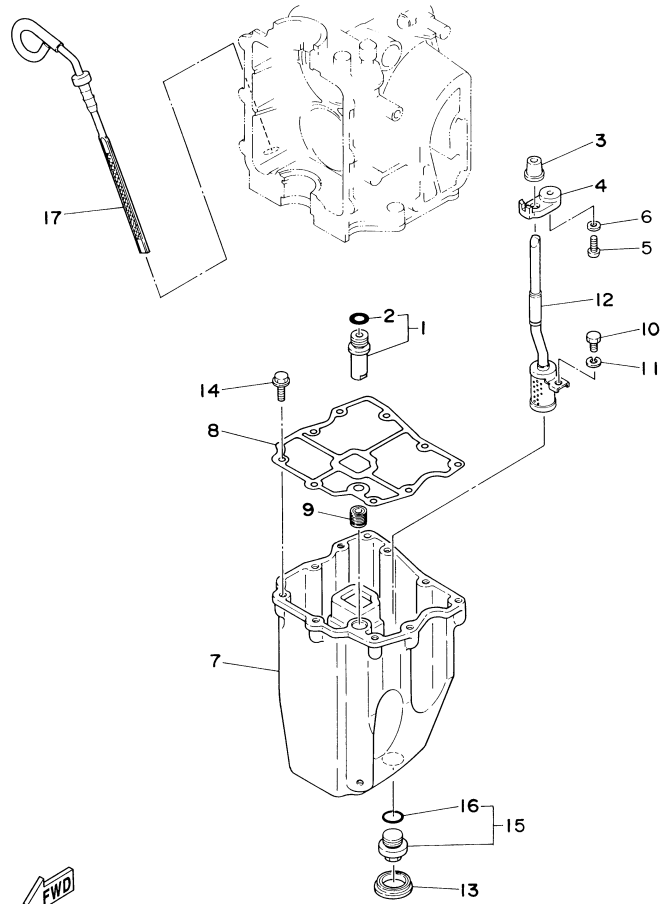

T9.9EXHD 2005 / OIL PAN

6G90010-4210

Part List

T9.9EXHD 2005 / OIL PAN

REF - NO	PART NUMBER	PART NAME	QUANTITY	REMARKS
1	6G8-11575-00-00	RELIEF VALVE ASSY	1	
2	93210-12M62-00	.O-RING	1	
3	6G8-15379-00-00	SEAL, CRANKCASE	1	
4	6G8-13487-00-00	GUIDE, OIL HOSE	1	
5	97880-05012-00	SCREW, PAN HEAD	1	
6	92990-05600-00	WASHER, PLATE	1	
7	6G8-15311-03-0D	OIL PAN	1	
8	6G8-15312-A1-00	.GASKET, OIL PAN	1	
9	6G8-45127-00-00	SEAL	1	
10	97013-06010-00	BOLT	1	
11	92903-06100-00	WASHER, SPRING	1	
12	6G8-13421-00-00	STRAINER 2	1	
13	6G8-15316-00-00	DAMPER, ENGINE MOUNT 1	1	
14	90105-06M33-00	BOLT, FLANGE	9	
15	6G8-13471-00-00	PLUG, DRAIN	1	
16	93210-16M64-00	.O-RING	1	
17	6G8-15362-04-00	PLUG, OIL LEVEL	1