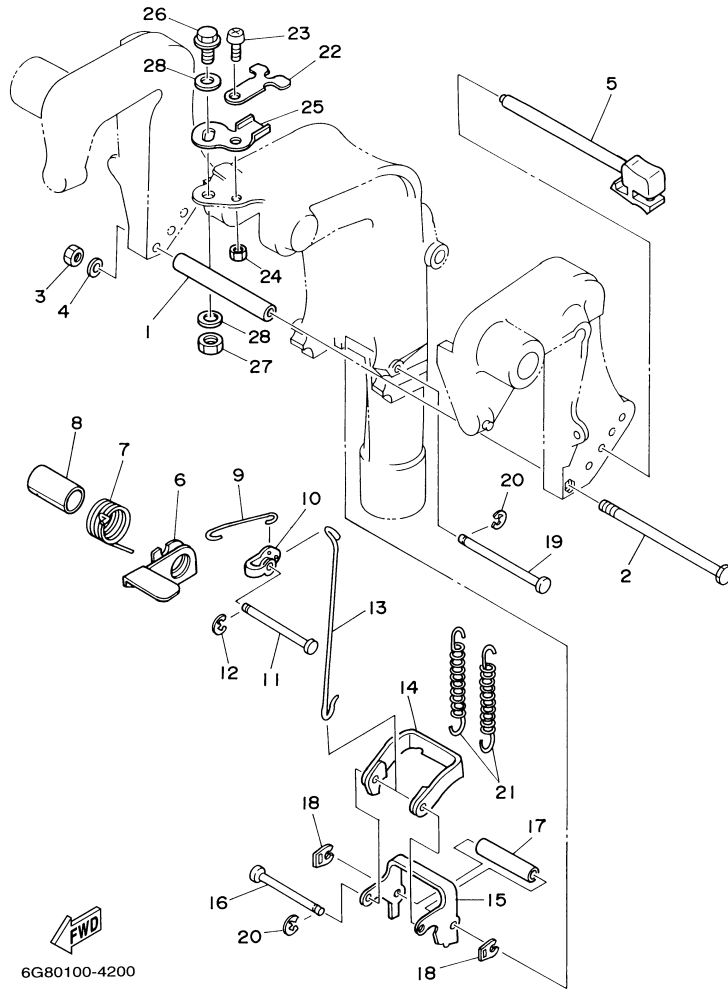

59	97095-06095-00	BOLT	2	
60	92995-06600-00	WASHER	2	
61	95380-06700-00	NUT	3	
62	6G8-44557-00-00	MOUNT DAMPER, LOWER FRONT	1	
63	682-44555-00-00	MOUNT DAMPER, LOWER SIDE	2	
64	91690-30012-00	.PIN, SPRING	1	EH
65	90501-10071-00	..SPRING, COMPRESSION	1	EH
66	90101-08M88-00	BOLT	2	
67	92990-08600-00	..WASHER, PLATE	2	
68	90185-08057-00	NUT, SELF-LOCKING	2	
69	90201-08MA4-00	WASHER, PLATE	2	

T9.9EXHD 2005 / BRACKET 2

©2014 Yamaha Motor Corporation, U.S.A. All rights reserved.

Part List

T9.9EXHD 2005 / BRACKET 2

REF - NO	PART NUMBER	PART NAME	QUANTITY	REMARKS
1	90387-06M09-00	COLLAR	1	
2	97095-06135-00	BOLT	1	
3	95380-06700-00	NUT	1	
4	92990-06600-00	WASHER, PLATE	1	
5	6G8-43160-01-00	TILT ROD ASSY	1	
6	6G8-43631-03-00	LEVER, TILT	1	
7	90508-18M33-00	SPRING, TORSION	1	
8	90386-20M94-00	BUSH	1	
9	6G8-43616-00-00	ROD, TILT LOCK	1	
10	682-43641-01-00	LEVER, TILT	1	
11	90249-06M20-00	PIN	1	
12	99080-05600-00	CIRCLIP	1	
13	6G8-43617-00-00	ROD, TILT LOCK	1	
14	682-43614-01-00	PLATE, TILT LOCK	1	
15	682-43615-02-00	PLATE, TILT LOCK	1	
16	682-43611-01-00	SHAFT, TILT LOCK	1	
17	90387-06M20-00	COLLAR	1	
18	682-43673-00-00	WASHER 1	2	
19	682-43659-01-00	SHAFT, REVERSE LOCK	1	
20	99080-05600-00	CIRCLIP	2	
21	90506-29M16-00	SPRING, TENSION	2	
22	6G8-43319-03-94	PLATE	1	EH
23	90157-06M18-00	SCREW, PAN HEAD	1	EH
24	95380-06600-00	NUT, HEXAGON	1	EH
25	6G8-42512-02-94	PLATE, CONTROL	1	EH
26	97095-10020-00	BOLT	1	EH
27	95380-10700-00	NUT	1	EH
28	90201-10M76-00	.WASHER, PLATE	2	EH