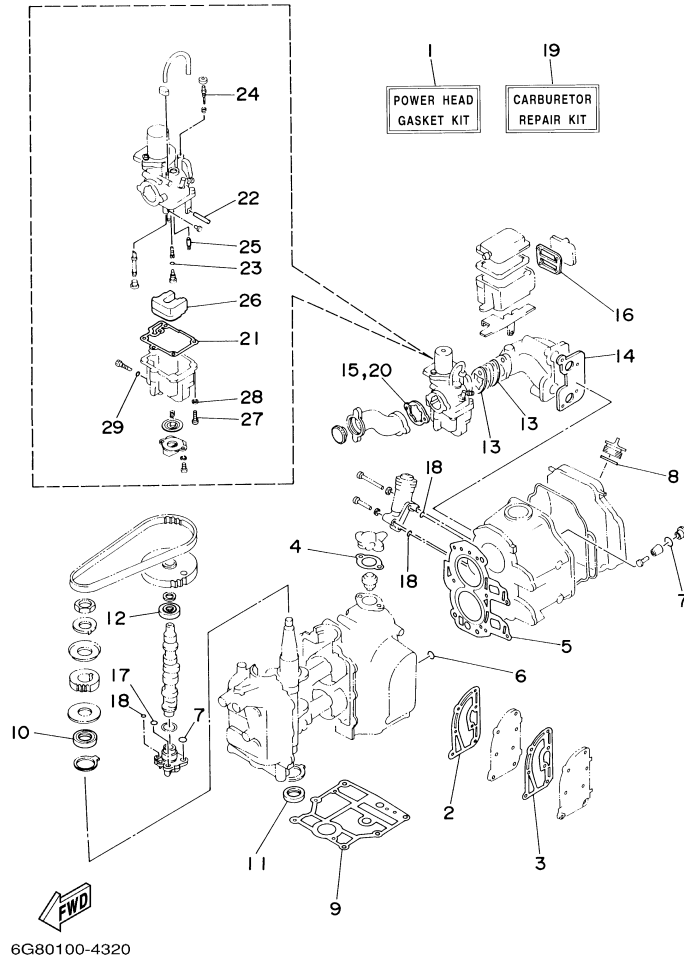

T9.9EXHD 2005 / REPAIR KIT 1

©2014 Yamaha Motor Corporation, U.S.A. All rights reserved.

Part List

T9.9EXHD 2005 / REPAIR KIT 1

REF - NO	PART NUMBER	PART NAME	QUANTITY	REMARKS
1	6G8-W0001-A3-00	POWER HEAD GASKET KIT	1	
2	6G8-41112-02-00	.GASKET, EXHAUST INNER COVER	1	
3	6G8-41114-00-00	.GASKET, EXHAUST OUTER COVER	1	
4	6G8-12414-A0-00	.GASKET, COVER	1	
5	6G8-11181-A1-00	.GASKET, CYLINDER HEAD 1	1	
6	93210-11M59-00	.O-RING	1	
7	93210-13M63-00	.O-RING	3	
8	93210-24M79-00	.O-RING	1	
9	6G8-11351-A0-00	.GASKET, CYLINDER	1	
10	93102-30M22-00	.OIL SEAL	1	
11	93101-25M24-00	.OIL SEAL	1	
12	93102-18M21-00	.OIL SEAL	1	
13	6G8-13646-A0-00	.GASKET, MANIFOLD 2	2	
14	6G8-13645-00-00	.GASKET, MANIFOLD 1	1	
15	6G8-14198-A0-00	.GASKET	1	
16	6G8-15374-00-00	.GASKET, BREATHER	1	
17	93210-10M61-00	.O-RING	1	
18	93210-09M01-00	.O-RING	3	
19	6G8-W0093-03-00	CARBURETOR REPAIR KIT	1	
20	6G8-14198-A0-00	.GASKET	1	
21	6G8-14384-01-00	.GASKET, FLOAT CHAMBER	1	
22	647-14386-00-00	.PIN, FLOAT	1	
23	654-14198-00-00	.GASKET	1	
24	6G8-14323-00-00	.SCREW, AIR ADJUSTING	1	
25	6G8-14392-00-00	.VALVE, NEEDLE	1	
26	6G8-14385-00-00	.FLOAT	1	
27	98580-04016-00	.SCREW, PAN HEAD	1	
28	92990-04100-00	.WASHER, SPRING	1	
29	5Y1-14397-00-00	.O-RING	1