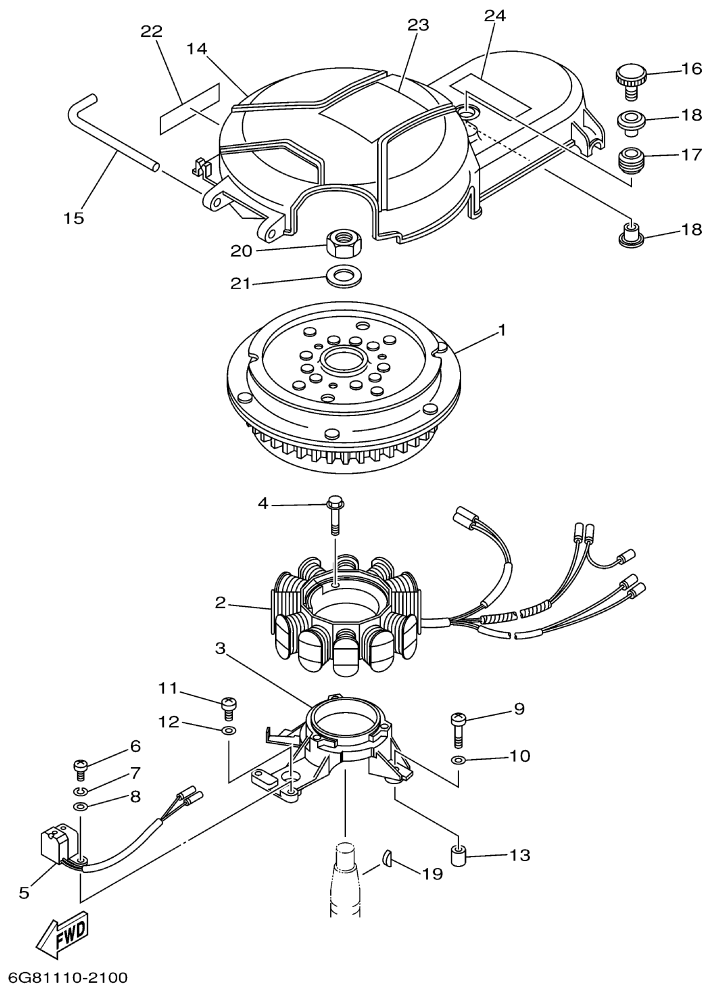

©2014 Yamaha Motor Corporation, U.S.A. All rights reserved.

T9.9EXHD 2005 / FUEL 2

68R3100-C100

©2014 Yamaha Motor Corporation, U.S.A. All rights reserved.

Part List

T9.9EXHD 2005 / FUEL 2

REF - NO	PART NUMBER	PART NAME	QUANTITY	REMARKS
1	6Y2-24306-55-00	FUEL PIPE COMP. 1	1	AP
2	6E5-24305-05-00	.FUEL PIPE JOINT COMP 2	1	
3	93210-08287-00	..O-RING	1	
4	6Y2-24305-05-00	.FUEL PIPE JOINT COMP 2	1	
5	93210-08287-00	..O-RING	1	
6	90445-13M01-00	.HOSE (L2050)	1	
7	6E5-24351-51-00	.BAND 1	4	
8	90445-13M00-00	.HOSE (L850)	1	
9	6Y2-24360-60-00	.PRIMER PUMP ASSY	1	

T9.9EXHD 2005 / GENERATOR

Part List

T9.9EXHD 2005 / GENERATOR

REF - NO	PART NUMBER	PART NAME	QUANTITY	REMARKS
1	6G8-85550-01-00	ROTOR ASSY	1	
2	6G8-85510-01-00	STATOR ASSY	1	
3	6G8-85561-00-94	BASE, MAGNETO	1	
4	95023-06025-00	BOLT	3	
5	6G8-85580-02-00	COIL, PULSER	1	
6	97880-05012-00	SCREW, PAN HEAD	2	
7	92990-05100-00	.WASHER, SPRING	2	
8	92990-05600-00	WASHER, PLATE	2	
9	97880-06025-00	SCREW, PAN HEAD	2	
10	92990-06600-00	WASHER, PLATE	2	
11	97880-06020-00	SCREW, PAN HEAD	1	
12	92990-06600-00	WASHER, PLATE	1	
13	99530-08012-00	PIN, DOWEL	2	
14	6G8-81337-01-00	COVER, FLYWHEEL	1	
15	6G8-42752-00-00	SHAFT	1	
16	6G8-81323-00-00	SCREW 1	1	
17	90480-15M31-00	GROMMET	1	
18	90387-06M71-00	COLLAR	2	
19	90280-05013-00	KEY, WOODRUFF	1	
20	90170-12066-00	NUT	1	
21	90201-12472-00	WASHER, PLATE	1	
22	6G8-13437-44-00	MARK, CAUTION	1	
23	6G8-14427-41-00	LABEL, INSTRUCTION	1	
24	6A1-83625-41-00	MARK 5	1	