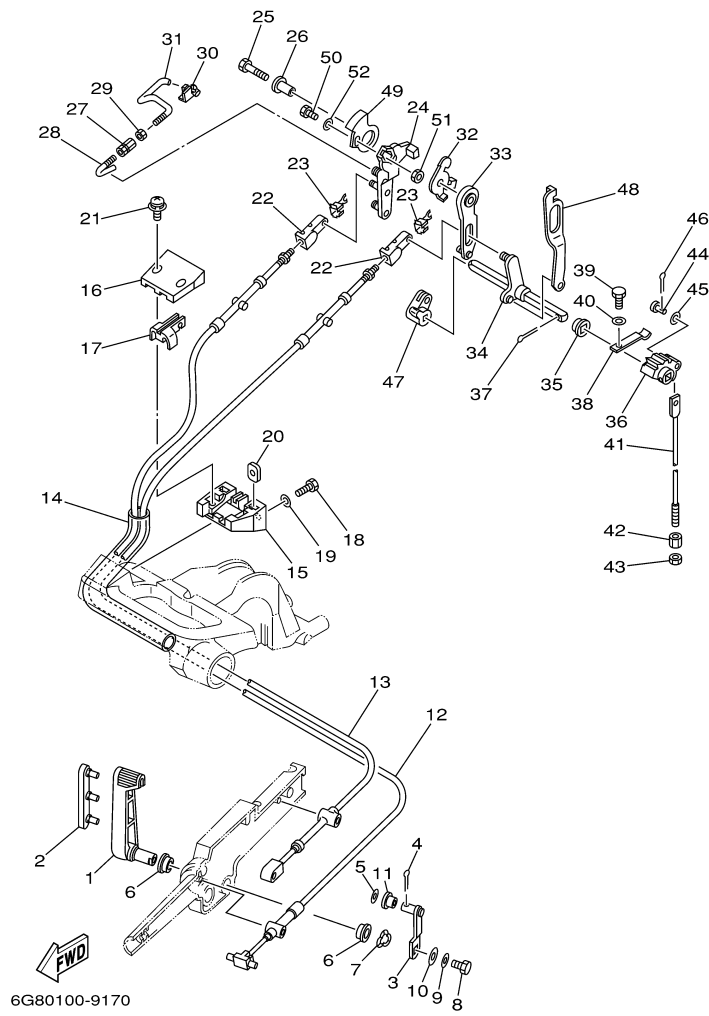

T9.9EXHD 2005 / CONTROL

©2014 Yamaha Motor Corporation, U.S.A. All rights reserved.

Part List

T9.9EXHD 2005 / CONTROL

REF - NO	PART NUMBER	PART NAME	QUANTITY	REMARKS
1	6G8-44121-00-98	LEVER, SHIFT ROD	1	EH
2	6G8-42129-00-00	BUSHING, RUBBER	1	EH
3	6G8-44123-00-00	ARM, SHIFT ROD	1	EH
4	91490-16010-00	PIN. COTTER	1	EH
5	92990-05200-00	.WASHER, PLAIN	1	EH
6	90386-12069-00	BUSH	2	EH
7	90206-12052-00	WASHER, WAVE	1	EH
8	97013-06016-00	BOLT	1	EH
9	92903-06600-00	WASHER, PLATE	1	EH
10	90201-06M94-00	WASHER, PLATE	1	EH
11	90386-05M54-00	BUSH	1	EH
12	6G8-48311-02-00	CABLE	1	EH
13	6G8-48321-01-00	CABLE	1	EH
14	90445-24M00-00	HOSE (L165)	1	EH
15	6G8-41661-00-98	BRACKET	1	EH
16	6G8-41662-00-98	BRACKET	1	EH
17	6G8-41663-00-00	BRACKET 3	1	EH
18	97095-06016-00	BOLT	2	EH
19	92995-06600-00	WASHER	2	EH
20	6G8-41654-00-00	NUT	2	EH
21	90159-05M06-00	SCREW, WITH WASHER	2	EH
22	6G8-26363-00-00	.END, WIRE 1	2	
23	6G8-26364-00-00	.END, CABLE	2	
24	6G8-41212-00-00	ARM, ACCEL.	1	
25	97013-06030-00	BOLT	1	
26	90387-06M58-00	COLLAR	1	
27	6G8-41238-01-00	JOINT, LINK	1	
28	6G8-41241-01-00	ROD, LINK	1	
29	95380-04600-00	.NUT	1	
30	6G8-41237-01-00	JOINT, LINK	1	
31	6G8-41242-01-00	ROD 2	1	
32	6G8-14493-00-00	STAY 1	1	
33	6G8-44111-00-00	HANDLE, GEAR SHIFT	1	
34	6G8-44159-00-00	HANDLE, GEAR SHIFT	1	
35	682-44132-00-00	BUSHING	1	
36	682-44121-01-00	LEVER, SHIFT ROD	1	
37	91490-25020-00	PIN. COTTER	1	
38	682-44116-01-00	SPRING	1	
39	97095-06014-00	BOLT	1	
40	92995-06600-00	WASHER	1	
41	6G8-44143-10-00	ROD, SHIFT	1	
42	90170-06015-00	NUT	1	
43	95380-06700-00	NUT	1	
44	91790-05020-00	PIN, CLEVIS	1	
45	92990-05600-00	WASHER, PLATE	1	
46	91490-16010-00	PIN. COTTER	1	
47	6G8-44125-00-00	LEVER, SHIFT ROD	1	
48	6G8-44124-11-00	LINK, SHIFT ROD	1	EH
49	6G8-41212-11-00	ARM, ACCEL.	1	EH
50	97013-06014-00	BOLT	1	EH
51	95380-06600-00	NUT, HEXAGON	1	EH
52	92990-06600-00	WASHER, PLATE	1	EH

Part Notes

T9.9EXHD 2005 / CONTROL

PART NUMBER	NOTE TEXT
92990-06600-00	OEM: This part number is among the Top 100 Most Popular Marine Maintenance Parts as of March 2014.

©2014 Yamaha Motor Corporation, U.S.A. All rights reserved.