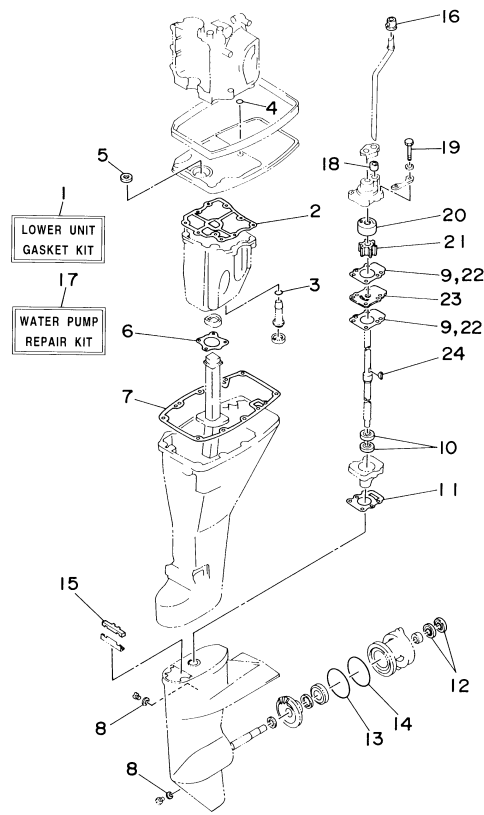

T9.9EXHD 2005 / REPAIR KIT 2

6G80100-4330

Part List

T9.9EXHD 2005 / REPAIR KIT 2

REF - NO	PART NUMBER	PART NAME	QUANTITY	REMARKS
1	6G8-W0001-C6-00	LOWER UNIT GASKET KIT	1	
2	6G8-15312-A1-00	.GASKET, OIL PAN	1	
3	93210-16M64-00	.O-RING	1	
4	93210-08M60-00	.O-RING	1	
5	93101-13M27-00	.O-RING	1	
6	6G8-41133-A0-00	.GASKET, EXHAUST MANIFOLD 1	1	
7	6G8-45113-A1-00	.GASKET, UPPER CASING	1	
8	90430-08020-00	.GASKET	3	
9	682-44315-A0-00	.GASKET, WATER PUMP	2	
10	93101-20048-00	.OIL SEAL	2	
11	6G8-45315-A0-00	.PACKING, LOWER CASING	1	
12	93101-17054-00	.OIL SEAL	2	
13	93210-74M68-00	.O-RING	1	
14	93210-74316-00	.O-RING	1	
15	682-45375-01-00	.DAMPER, SEAL	1	
16	626-44365-01-00	.DAMPER, WATER SEAL	1	
17	682-W0078-A3-00	WATER PUMP REPAIR KIT	1	
18	682-44365-00-00	.DAMPER, WATER SEAL	1	
19	97095-06045-00	.BOLT	4	
20	682-44322-00-00	.INSERT, CARTRIDGE	1	
21	682-44352-03-00	.IMPELLER	1	
22	682-44315-A0-00	.GASKET, WATER PUMP	2	
23	682-44323-00-00	.OUTER PLATE, CARTRIDGE	1	
24	90280-03024-00	.KEY, WOODRUFF	1	

Part Notes

T9.9EXHD 2005 / REPAIR KIT 2

PART NUMBER	NOTE TEXT
90430-08020-00	OEM: This part number is among the Top 100 Most Popular Marine Maintenance Parts as of March 2014.

©2014 Yamaha Motor Corporation, U.S.A. All rights reserved.

©2014 Yamaha Motor Corporation, U.S.A. All rights reserved.