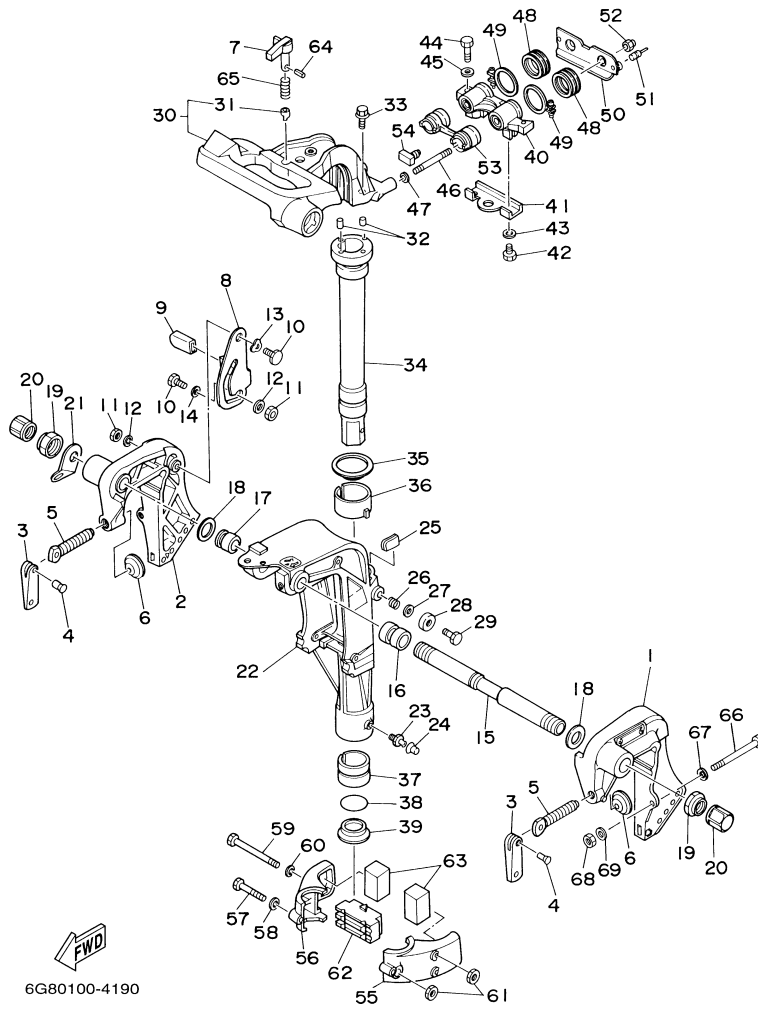

T9.9EXHD 2005 / BRACKET 1

©2014 Yamaha Motor Corporation, U.S.A. All rights reserved.

Part List

T9.9EXHD 2005 / BRACKET 1

REF - NO	PART NUMBER	PART NAME	QUANTITY	REMARKS
1	6G8-43111-04-4D	BRACKET, CLAMP 1	1	
2	6G8-43112-04-4D	BRACKET, CLAMP 2	1	
3	6E0-43118-01-00	HANDLE, TRANSOM CLAMP	2	
4	90243-04M01-00	PIN	2	
5	6E7-43116-00-00	SCREW, TRANSOM CLAMP	2	
6	648-43114-01-00	PAD, TRANSOM CLAMP	2	
7	6G8-42561-00-00	KNOB, STEERING LOCK	1	EH
8	6G8-43181-00-00	LEVER, TILT STOP	1	
9	682-43318-01-00	COVER	1	
10	90109-06M25-00	BOLT	2	
11	95680-06100-00	NUT, U	2	
12	92990-06600-00	WASHER, PLATE	2	
13	90206-10M15-00	WASHER, WAVE	1	
14	682-43339-01-00	WASHER	1	
15	6G8-43131-00-00	BOLT, CLAMP BRACKET	1	
16	90386-22M92-00	BUSH	1	
17	90386-22M93-00	BUSH	1	
18	90201-22M03-00	WASHER, PLATE	2	
19	90185-22043-00	NUT, SELF-LOCKING	2	
20	6G5-43145-01-00	CAP, CLAMP BRACKET	2	
21	6J8-43113-01-00	PLATE, CLAMP BRACKET	1	
22	6G8-43311-15-4D	BRACKET, SWIVEL 1	1	
23	93700-06M03-00	NIPPLE, GREASE	1	
24	663-45119-00-00	CAP, GREASE NIPPLE	1	AP
25	6G8-42528-00-00	PLATE, FRICTION	1	
26	90501-18M00-00	SPRING, COMPRESSION	1	
27	90201-06M31-00	.WASHER, PLATE	1	
28	6G8-43373-00-00	SEAL, DAMPER	1	
29	97095-06025-00	BOLT	1	
30	6G8-42511-02-4D	BRACKET, STEERING	1	
31	6G8-42534-00-00	.PIN, DOWEL	1	
32	93605-15065-00	PIN, DOWEL	2	
33	90119-06M06-00	BOLT, WITH WASHER	2	
34	6G8-42521-10-94	SHAFT, STEERING PIVOT	1	
35	90209-45M09-00	WASHER	1	
36	6G8-42537-00-00	BUSHING, PIVOT SHAFT	1	
37	90386-37M47-00	BUSH	1	
38	93210-37M67-00	O-RING	1	
39	90386-37M48-00	BUSH	1	
40	6G8-44517-00-94	MOUNT RUBBER	1	
41	6G8-44526-00-00	PLATE	1	
42	97095-06012-00	BOLT	2	
43	92995-06600-00	WASHER	2	
44	97095-08030-00	BOLT	2	
45	92995-08600-00	WASHER	2	
46	90116-08M28-00	BOLT, STUD	2	
47	90201-08M12-00	.WASHER, PLATE	2	
48	6G8-44522-00-00	SEAL	2	
49	90460-38M06-00	CLAMP, HOSE	2	
50	6G8-44518-00-00	BRACKET COMP.	1	
51	6G8-44533-00-00	DAMPER, UPPER MOUNT RUBBER	2	
52	90185-08057-00	NUT, SELF-LOCKING	2	
53	6G8-44521-00-00	SEAL	1	
54	6G8-44532-00-00	STOPPER, UPPER MOUNT	1	
55	6G8-44551-01-4D	HOUSING, LOWER MOUNT RUBBER	1	
56	6G8-44552-02-4D	HOUSING, LOWER MOUNT RUBBER	1	
57	97095-06045-00	.BOLT	1	
58	92995-06600-00	WASHER	1