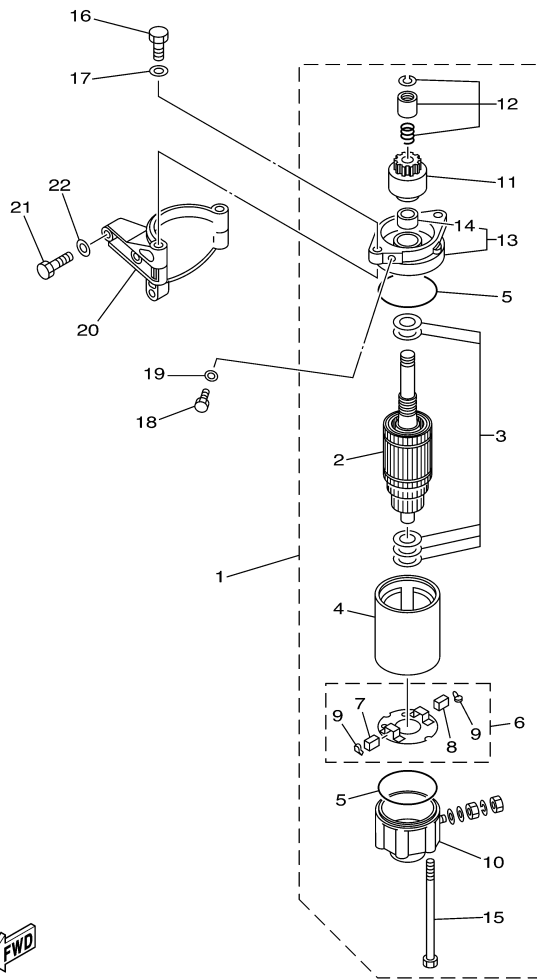

T9.9EXHD 2005 / STARTING MOTOR

6G83100-C130

Part List

T9.9EXHD 2005 / STARTING MOTOR

REF - NO	PART NUMBER	PART NAME	QUANTITY	REMARKS
1	6G8-81800-11-00	STARTING MOTOR ASSY	1	
2	689-81850-12-00	.ARMATURE ASSY	1	
3	689-81809-11-00	.WASHER KIT	1	
4	689-81810-11-00	.STATOR ASSY	1	
5	689-81847-11-00	.O-RING	2	
6	689-81840-11-00	.BRUSH HOLDER ASSY	1	
7	689-81811-11-00	..BRUSH 1	1	
8	689-81812-11-00	..BRUSH 2	1	
9	689-81813-10-00	..SPRING, BRUSH	2	
10	689-81820-11-00	.REAR BRACKET ASSY	1	
11	689-81807-12-00	.GEAR ASSY, STARTING MOTOR	1	
12	689-81857-11-00	.PINION STOPPER SET	1	
13	6F5-81830-11-00	.FRONT BRACKET ASSY	1	
14	689-81831-00-00	..METAL, FRONT	1	
15	689-81826-10-00	.BOLT	2	
16	97075-08025-00	BOLT	2	
17	92995-08600-00	WASHER	2	
18	97095-08016-00	BOLT	1	
19	92995-08600-00	WASHER	1	
20	6G8-81822-40-94	BRACKET, STARTING MOTOR	1	
21	97013-08030-00	BOLT	3	
22	92903-08600-00	WASHER, PLATE	3