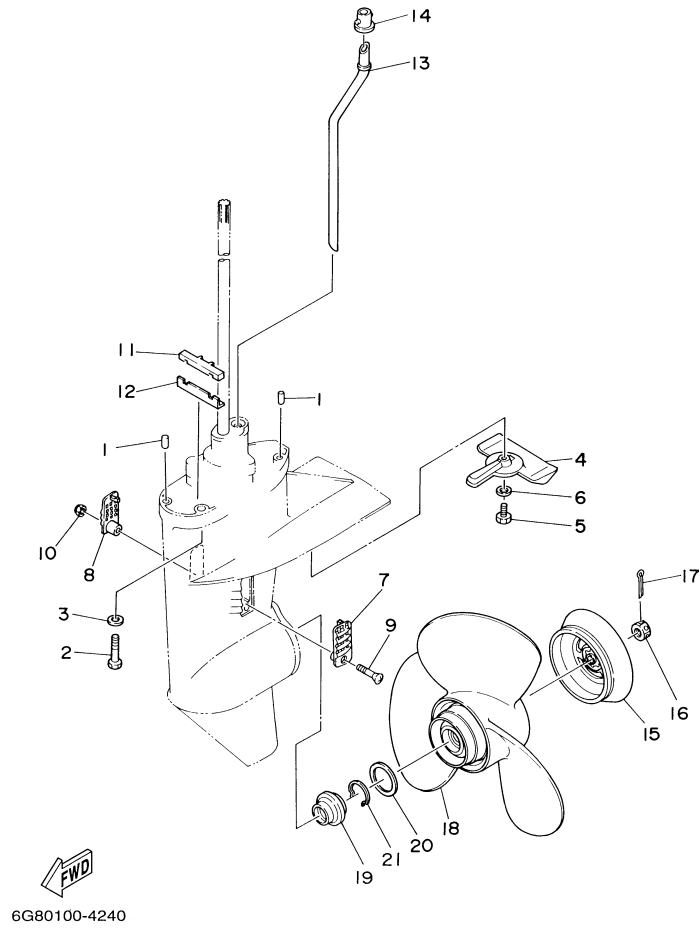

T9.9EXHD 2005 / LOWER CASING DRIVE 2

©2014 Yamaha Motor Corporation, U.S.A. All rights reserved.

Part List

T9.9EXHD 2005 / LOWER CASING DRIVE 2

REF - NO	PART NUMBER	PART NAME	QUANTITY	REMARKS
1	93606-12019-00	.PIN, DOWEL	2	
2	97075-08035-00	BOLT	4	L
3	92995-08600-00	WASHER	4	L
4	6G8-45251-00-00	ANODE	1	
5	95895-06020-00	BOLT, FLANGE	1	
6	92990-06300-00	WASHER, INTERNAL TOOTH	1	
7	6G8-45214-00-00	COVER, WATER INLET 1	1	
8	6G8-45215-00-00	COVER, WATER INLET 2	1	
9	90152-05M04-00	SCREW, COUNTERSUNK	1	
10	90185-05002-00	NUT, NYLON	1	
11	682-45375-01-00	DAMPER, SEAL	1	
12	682-45376-01-00	GUIDE, SEAL DAMPER	1	
13	6G8-44361-20-00	TUBE, WATER	1	UR X
13	6G8-44361-10-00	TUBE, WATER	1	UR L
14	626-44365-01-00	DAMPER, WATER SEAL	1	
15	6G8-45986-00-00	RING, DEFLECTOR	1	
16	90171-10M07-00	NUT, CASTLE	1	
17	91490-30025-00	PIN. COTTER	1	
18	6G8-45941-00-00	PROPELLER (3X11" X 11-3/4"-R)	1	UR
18	6G8-45947-00-EL	PROPELLER (3X11-3/4"X9-1/4"-R)	1	UR ALUMINIUM
18	6G8-45945-00-00	PROPELLER(3X11-3/4"X12-1/4"-R)	1	UR
18	6G8-45943-00-00	PROPELLER (3X11-3/4"X9-1/4"-R)	1	UR
19	6G8-45987-02-00	SPACER 1	1	
20	90201-31MA3-00	WASHER, PLATE	1	
21	93450-10M04-00	CIRCLIP	1