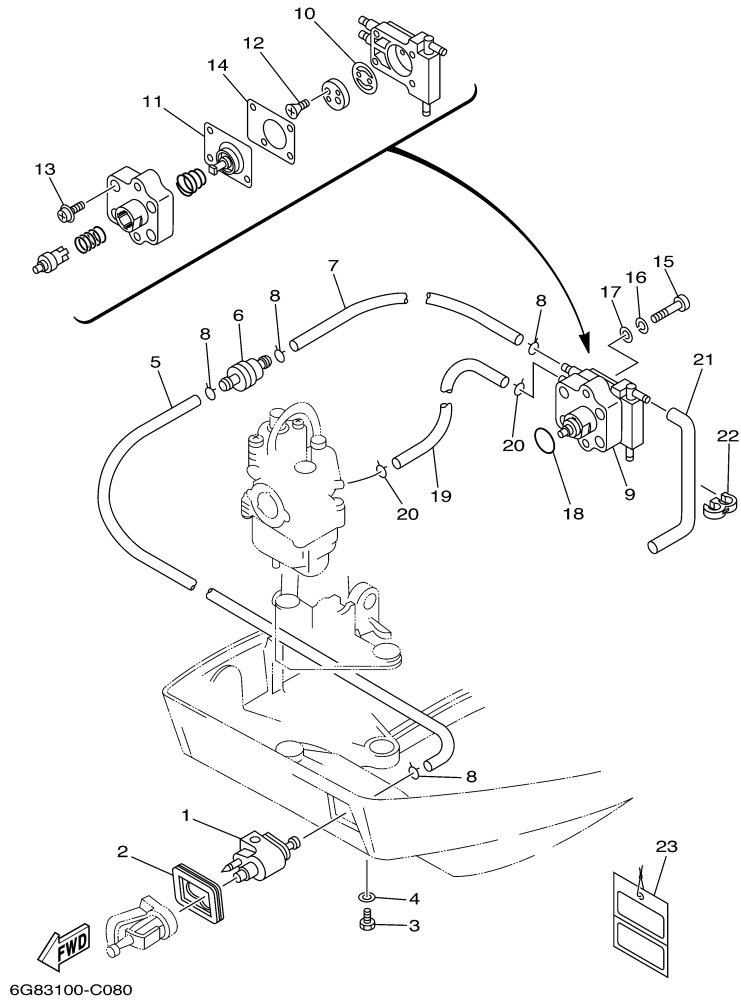

T9.9EXHD 2005 / FUEL 1

©2014 Yamaha Motor Corporation, U.S.A. All rights reserved.

Part List

T9.9EXHD 2005 / FUEL 1

REF - NO	PART NUMBER	PART NAME	QUANTITY	REMARKS
1	6G1-24304-02-00	FUEL PIPE JOINT COMP. 1	1	
2	6G8-24329-00-00	SEAL	1	
3	97095-06020-00	BOLT	1	
4	92995-06600-00	WASHER	1	
5	6G8-24311-00-00	PIPE, FUEL 1	1	
6	646-24251-02-00	.STRAINER 1	1	
7	90445-09065-00	HOSE (L90)	1	
8	90467-08004-00	CLIP	4	
9	6G8-24410-05-00	FUEL PUMP ASSY	1	
10	6G8-24421-10-00	.VALVE, CHECK	1	
11	6G8-24411-02-00	.DIAPHRAGM	1	
12	98780-03008-00	.SCREW, FLAT HEAD	2	
13	97603-04218-00	.SCREW, PAN HEAD WITH WASHER	4	
14	6G8-24471-00-00	.DIAPHRAGM	1	
15	97880-06025-00	SCREW, PAN HEAD	2	
16	92990-06100-00	..WASHER, SPRING	2	
17	92990-06600-00	WASHER, PLATE	2	
18	93210-20M65-00	.O-RING	1	
19	90445-09104-00	HOSE (L300)	1	
20	90467-08004-00	CLIP	2	
21	6J8-24311-00-00	PIPE, FUEL 1	1	
22	90464-09M21-00	CLAMP	1	
23	61H-2819R-31-00	TAG, WARNING	1	

Part Notes

T9.9EXHD 2005 / FUEL 1

PART NUMBER	NOTE TEXT
646-24251-02-00	OEM: This part number is among the Top 100 Most Popular Marine Maintenance Parts as of March 2014.
92990-06600-00	OEM: This part number is among the Top 100 Most Popular Marine Maintenance Parts as of March 2014.

©2014 Yamaha Motor Corporation, U.S.A. All rights reserved.