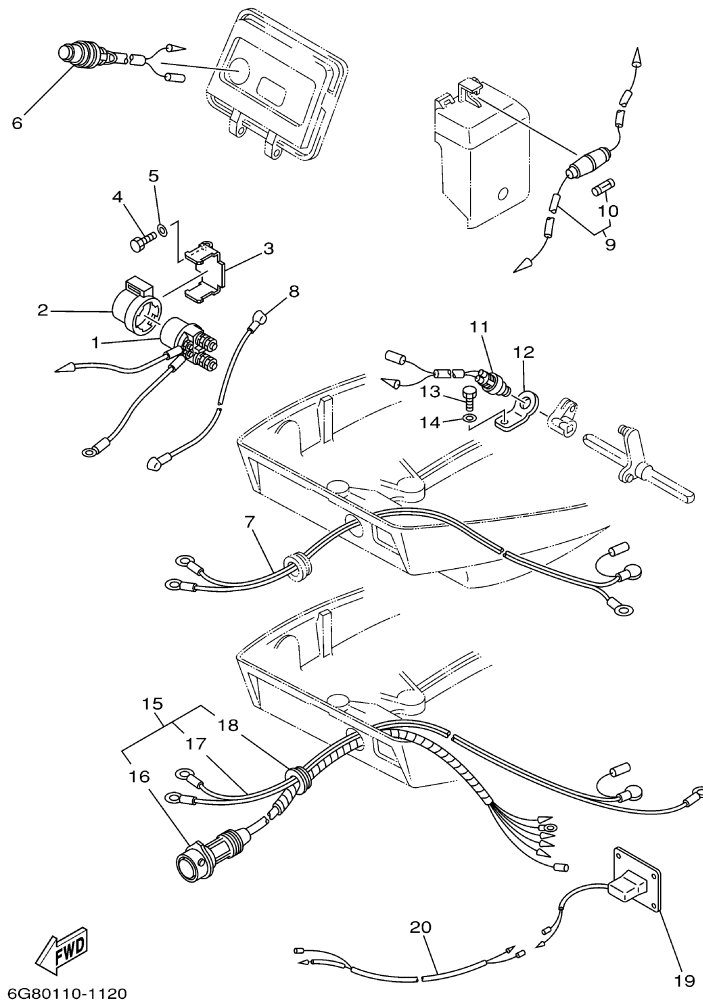

T9.9EXHD 2005 / ELECTRICAL 2

6G80110-1120

Part List

T9.9EXHD 2005 / ELECTRICAL 2

REF - NO	PART NUMBER	PART NAME	QUANTITY	REMARKS
1	6J0-81941-10-00	STARTER RELY ASSY	1	
2	6G1-81952-00-00	HOLDER, RELAY	1	
3	6G8-81953-00-00	STAY, RELAY	1	
4	97095-06012-00	BOLT	1	
5	92995-06600-00	WASHER	1	
6	6G8-81870-00-00	STARTING SWITCH ASSY	1	EH
7	6G8-82105-01-00	BATTERY CABLE	1	EH
8	6G8-82117-00-00	WIRE, LEAD	1	
9	6G8-82150-00-00	FUSE HOLDER ASSY	1	
10	663-82151-00-00	.FUSE (12V-20A)	1	
11	6H3-82540-00-00	NEUTRAL SWITCH ASSY	1	EH
12	6G8-82554-00-00	STAY, NEUTRAL SWITCH	1	EH
13	97095-06012-00	BOLT	1	EH
14	92995-06600-00	WASHER	1	EH
15	6G8-82580-00-00	WIRE HARNESS ASSY 2	1	ER
16	6G8-82590-00-00	.WIRE HARNESS ASSY	1	
17	6G8-82105-01-00	.BATTERY CABLE	1	
18	6G8-42724-50-00	.GROMMET	1	
19	6G8-83530-00-00	PILOT LIGHT ASSY	1	ER
20	6G8-82541-00-00	WIRE, LEAD	1	ER