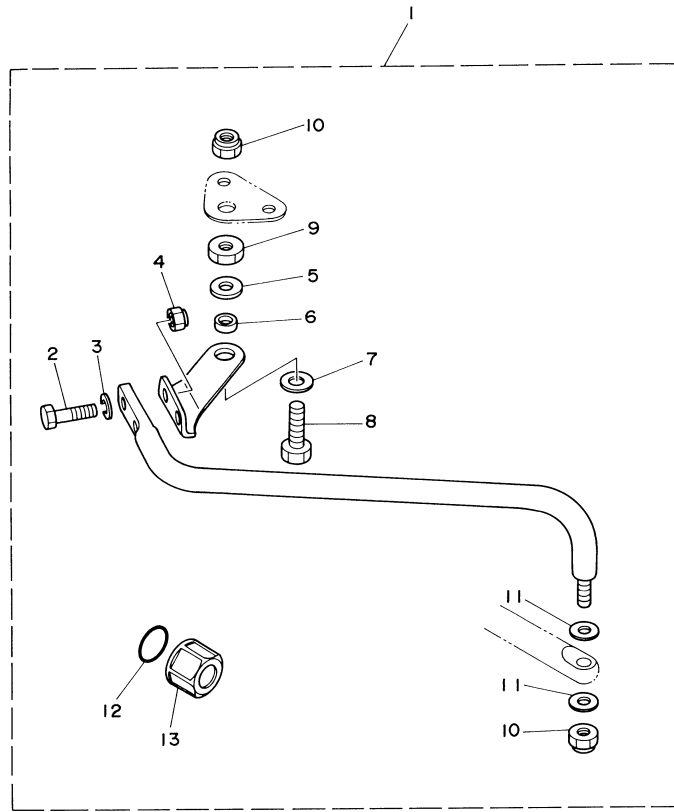

T9.9EXHD 2005 / LOWER CASING DRIVE 2

©2014 Yamaha Motor Corporation, U.S.A. All rights reserved.

Part List

T9.9EXHD 2005 / LOWER CASING DRIVE 2

REF - NO	PART NUMBER	PART NAME	QUANTITY	REMARKS
1	93606-12019-00	.PIN, DOWEL	2	
2	97075-08035-00	BOLT	4	L
3	92995-08600-00	WASHER	4	L
4	6G8-45251-00-00	ANODE	1	
5	95895-06020-00	BOLT, FLANGE	1	
6	92990-06300-00	WASHER, INTERNAL TOOTH	1	
7	6G8-45214-00-00	COVER, WATER INLET 1	1	
8	6G8-45215-00-00	COVER, WATER INLET 2	1	
9	90152-05M04-00	SCREW, COUNTERSUNK	1	
10	90185-05002-00	NUT, NYLON	1	
11	682-45375-01-00	DAMPER, SEAL	1	
12	682-45376-01-00	GUIDE, SEAL DAMPER	1	
13	6G8-44361-20-00	TUBE, WATER	1	UR X
13	6G8-44361-10-00	TUBE, WATER	1	UR L
14	626-44365-01-00	DAMPER, WATER SEAL	1	
15	6G8-45986-00-00	RING, DEFLECTOR	1	
16	90171-10M07-00	NUT, CASTLE	1	
17	91490-30025-00	PIN. COTTER	1	
18	6G8-45941-00-00	PROPELLER (3X11" X 11-3/4"-R)	1	UR
18	6G8-45947-00-EL	PROPELLER (3X11-3/4"X9-1/4"-R)	1	UR ALUMINIUM
18	6G8-45945-00-00	PROPELLER(3X11-3/4"X12-1/4"-R)	1	UR
18	6G8-45943-00-00	PROPELLER (3X11-3/4"X9-1/4"-R)	1	UR
19	6G8-45987-02-00	SPACER 1	1	
20	90201-31MA3-00	WASHER, PLATE	1	
21	93450-10M04-00	CIRCLIP	1	

T9.9EXHD 2005 / STEERING GUIDE

6G80100-9270

Part List

T9.9EXHD 2005 / STEERING GUIDE

REF - NO	PART NUMBER	PART NAME	QUANTITY	REMARKS
1	6G8-61350-00-00	STEERING GUIDE ATTACHMENT KIT	1	AP ER
2	97075-08025-00	.BOLT	2	
3	92995-08600-00	.WASHER	2	
4	90185-08057-00	.NUT, SELF-LOCKING	2	
5	90201-10M04-00	.WASHER, PLATE	1	
6	90387-10M06-00	.COLLAR	1	
7	90201-10M63-00	.WASHER, PLATE	1	
8	6E5-61355-00-00	.BOLT	1	
9	90170-09M03-00	.NUT	1	
10	90185-09M01-00	.NUT, SELF-LOCKING	2	
11	90201-10M20-00	.WASHER, PLATE	2	
12	93210-16275-00	.O-RING	1	
13	6E5-43145-01-00	.CAP, CLAMP BRACKET	1	