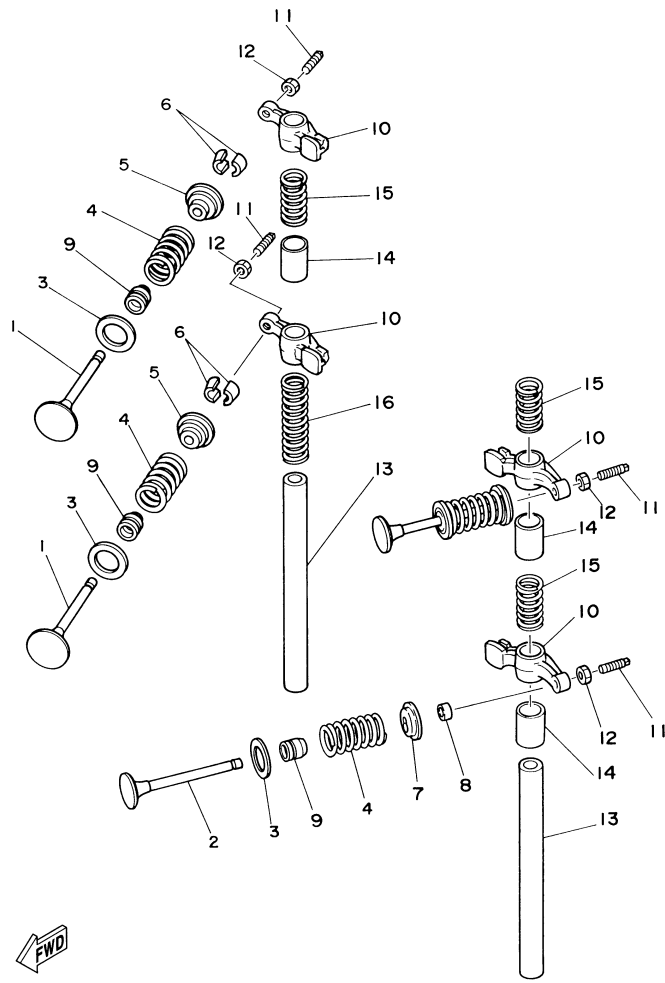

T9.9EXHD 2005 / CRANKSHAFT PISTON

Part List

T9.9EXHD 2005 / CRANKSHAFT PISTON

REF - NO	PART NUMBER	PART NAME	QUANTITY	REMARKS
1	6G8-11411-04-00	CRANKSHAFT	1	
2	93102-30M22-00	.OIL SEAL	1	
3	93101-25M24-00	OIL SEAL	1	
4	6G8-11416-00-00	PLANE BEARING, CRANKSHAFT 1	4	UR BROWN
4	6G8-11416-20-00	PLANE BEARING, CRANKSHAFT 1	4	UR BLUE
4	6G8-11416-10-00	PLANE BEARING, CRANKSHAFT 1	4	UR BLACK
5	6G8-11650-03-00	CONNECTING ROD ASSY	2	
6	6G8-11654-00-00	BOLT, CONNECTING ROD	4	
7	90201-06M00-00	WASHER, PLATE	4	
8	6G8-11426-00-00	PLANE BEARING, CRANKSHAFT 1	2	
9	6G8-11631-03-96	PISTON (STD)	2	
9	6G8-11635-03-00	PISTON (0.25MM O/S)	2	AP
9	6G8-11636-03-00	PISTON (0.50MM O/S)	2	AP
10	6G8-11610-22-00	PISTON RING SET (0.50MM O/S)	2	AP
10	6G8-11610-12-00	PISTON RING SET (0.25MM O/S)	2	AP
10	6G8-11610-02-00	PISTON RING SET (STD)	2	
11	634-11633-00-00	PIN, PISTON	2	
12	93450-15023-00	CIRCLIP	4	

T9.9EXHD 2005 / VALVE

6G90010-4040

Part List

T9.9EXHD 2005 / VALVE

REF - NO	PART NUMBER	PART NAME	QUANTITY	REMARKS
1	6G8-12111-00-00	VALVE, INTAKE	2	
2	6G8-12121-01-00	VALVE, EXHAUST	2	
3	6G8-12116-00-00	SEAT, VALVE SPRING	4	
4	6G8-12113-00-00	SPRING, VALVE INNER	4	
5	6G8-12117-00-00	RETAINER, VALVE SPRING	2	
6	30X-12118-00-00	LOCK, VALVE SPRING RETAINER	4	
7	6G8-12117-10-00	RETAINER, VALVE SPRING	2	
8	6G8-12153-00-00	LIFTER, VALVE	2	
9	51Y-12119-00-00	SEAL, VALVE STEM	4	
10	6G8-12151-00-00	ARM, VALVE ROCKER	4	
11	6G8-12159-00-00	SCREW, VALVE ADJUSTING	4	
12	6G8-12158-00-00	NUT, LOCK	4	
13	6G8-12146-00-00	SHAFT, ROCKER	2	
14	90387-13M56-00	COLLAR	3	
15	90501-12M40-00	SPRING, COMPRESSION	3	
16	90501-12M41-00	SPRING, COMPRESSION	1	