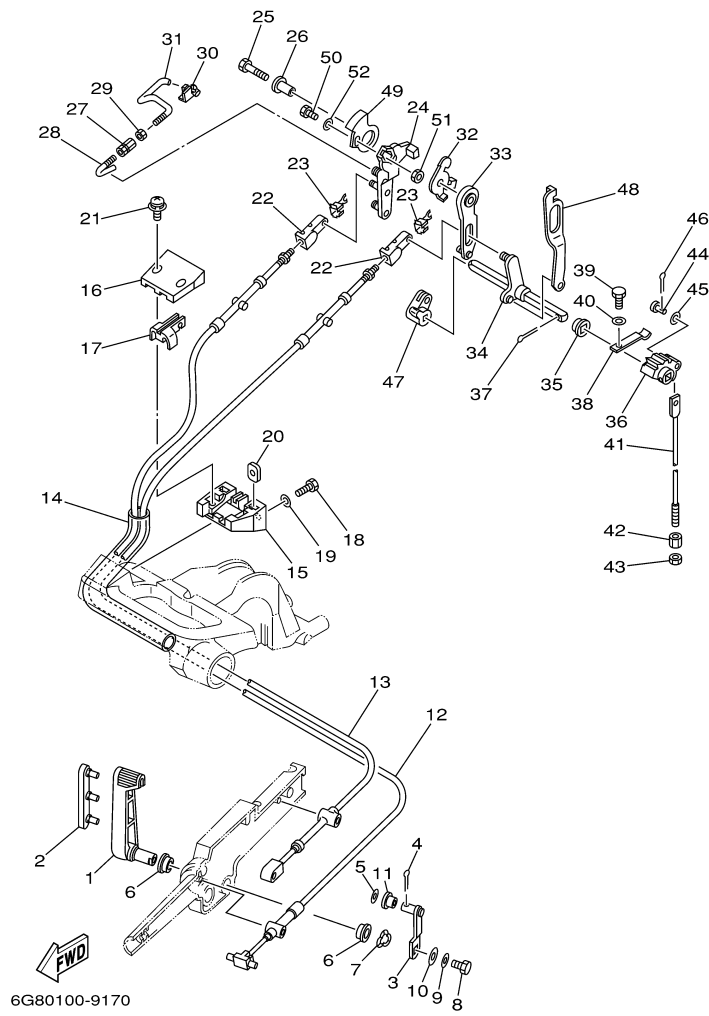

T9.9ELRD 2005 / CONTROL

©2014 Yamaha Motor Corporation, U.S.A. All rights reserved.

Part List

T9.9ELRD 2005 / CONTROL

REF - NO	PART NUMBER	PART NAME	QUANTITY	REMARKS
1	6G8-44121-00-98	LEVER, SHIFT ROD	1	EH
2	6G8-42129-00-00	BUSHING, RUBBER	1	EH
3	6G8-44123-00-00	ARM, SHIFT ROD	1	EH
4	91490-16010-00	PIN. COTTER	1	EH
5	92990-05200-00	.WASHER, PLAIN	1	EH
6	90386-12069-00	BUSH	2	EH
7	90206-12052-00	WASHER, WAVE	1	EH
8	97013-06016-00	BOLT	1	EH
9	92903-06600-00	WASHER, PLATE	1	EH
10	90201-06M94-00	WASHER, PLATE	1	EH
11	90386-05M54-00	BUSH	1	EH
12	6G8-48311-02-00	CABLE	1	EH
13	6G8-48321-01-00	CABLE	1	EH
14	90445-24M00-00	HOSE (L165)	1	EH
15	6G8-41661-00-98	BRACKET	1	EH
16	6G8-41662-00-98	BRACKET	1	EH
17	6G8-41663-00-00	BRACKET 3	1	EH
18	97095-06016-00	BOLT	2	EH
19	92995-06600-00	WASHER	2	EH
20	6G8-41654-00-00	NUT	2	EH
21	90159-05M06-00	SCREW, WITH WASHER	2	EH
22	6G8-26363-00-00	.END, WIRE 1	2	
23	6G8-26364-00-00	.END, CABLE	2	
24	6G8-41212-00-00	ARM, ACCEL.	1	
25	97013-06030-00	BOLT	1	
26	90387-06M58-00	COLLAR	1	
27	6G8-41238-01-00	JOINT, LINK	1	
28	6G8-41241-01-00	ROD, LINK	1	
29	95380-04600-00	.NUT	1	
30	6G8-41237-01-00	JOINT, LINK	1	
31	6G8-41242-01-00	ROD 2	1	
32	6G8-14493-00-00	STAY 1	1	
33	6G8-44111-00-00	HANDLE, GEAR SHIFT	1	
34	6G8-44159-00-00	HANDLE, GEAR SHIFT	1	
35	682-44132-00-00	BUSHING	1	
36	682-44121-01-00	LEVER, SHIFT ROD	1	
37	91490-25020-00	PIN. COTTER	1	
38	682-44116-01-00	SPRING	1	
39	97095-06014-00	BOLT	1	
40	92995-06600-00	WASHER	1	
41	6G8-44143-10-00	ROD, SHIFT	1	
42	90170-06015-00	NUT	1	
43	95380-06700-00	NUT	1	
44	91790-05020-00	PIN, CLEVIS	1	
45	92990-05600-00	WASHER, PLATE	1	
46	91490-16010-00	PIN. COTTER	1	
47	6G8-44125-00-00	LEVER, SHIFT ROD	1	
48	6G8-44124-11-00	LINK, SHIFT ROD	1	EH
49	6G8-41212-11-00	ARM, ACCEL.	1	EH
50	97013-06014-00	BOLT	1	EH
51	95380-06600-00	NUT, HEXAGON	1	EH
52	92990-06600-00	WASHER, PLATE	1	EH

Part Notes

T9.9ELRD 2005 / CONTROL

PART NUMBER	NOTE TEXT
92990-06600-00	OEM: This part number is among the Top 100 Most Popular Marine Maintenance Parts as of March 2014.

©2014 Yamaha Motor Corporation, U.S.A. All rights reserved.