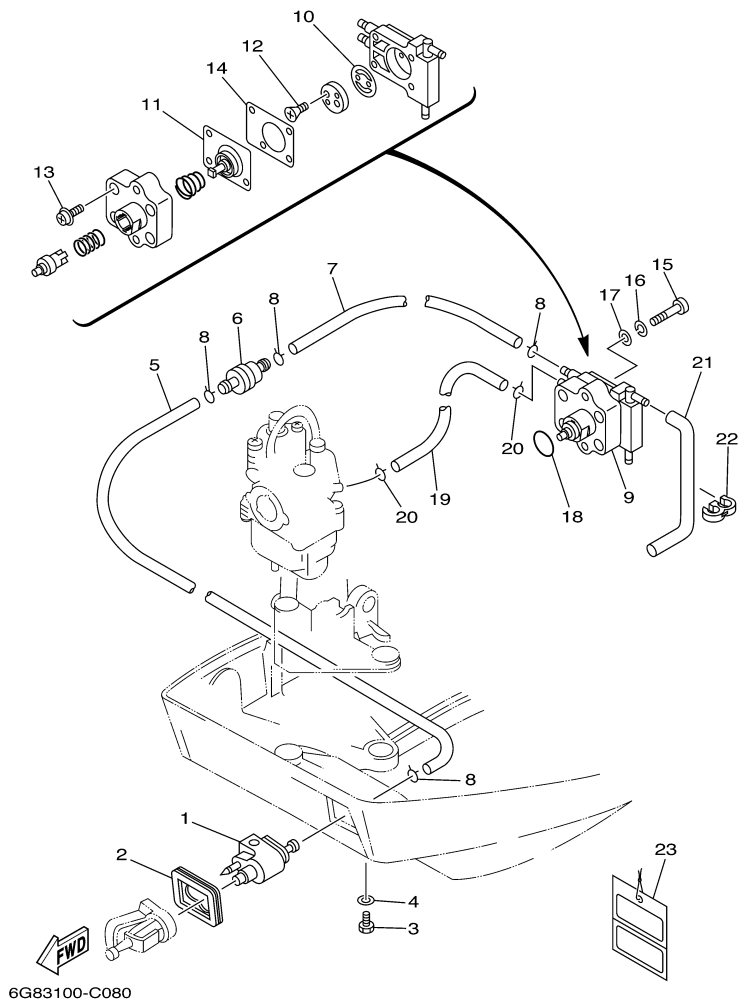

T9.9ELRD 2005 / FUEL 1

©2014 Yamaha Motor Corporation, U.S.A. All rights reserved.

Part List

T9.9ELRD 2005 / FUEL 1

REF - NO	PART NUMBER	PART NAME	QUANTITY	REMARKS
1	6G1-24304-02-00	FUEL PIPE JOINT COMP. 1	1	
2	6G8-24329-00-00	SEAL	1	
3	97095-06020-00	BOLT	1	
4	92995-06600-00	WASHER	1	
5	6G8-24311-00-00	PIPE, FUEL 1	1	
6	646-24251-02-00	.STRAINER 1	1	
7	90445-09065-00	HOSE (L90)	1	
8	90467-08004-00	CLIP	4	
9	6G8-24410-05-00	FUEL PUMP ASSY	1	
10	6G8-24421-10-00	.VALVE, CHECK	1	
11	6G8-24411-02-00	.DIAPHRAGM	1	
12	98780-03008-00	.SCREW, FLAT HEAD	2	
13	97603-04218-00	.SCREW, PAN HEAD WITH WASHER	4	
14	6G8-24471-00-00	.DIAPHRAGM	1	
15	97880-06025-00	SCREW, PAN HEAD	2	
16	92990-06100-00	..WASHER, SPRING	2	
17	92990-06600-00	WASHER, PLATE	2	
18	93210-20M65-00	.O-RING	1	
19	90445-09104-00	HOSE (L300)	1	
20	90467-08004-00	CLIP	2	
21	6J8-24311-00-00	PIPE, FUEL 1	1	
22	90464-09M21-00	CLAMP	1	
23	61H-2819R-31-00	TAG, WARNING	1	

Part Notes

T9.9ELRD 2005 / FUEL 1

PART NUMBER	NOTE TEXT
646-24251-02-00	OEM: This part number is among the Top 100 Most Popular Marine Maintenance Parts as of March 2014.
92990-06600-00	OEM: This part number is among the Top 100 Most Popular Marine Maintenance Parts as of March 2014.

©2014 Yamaha Motor Corporation, U.S.A. All rights reserved.