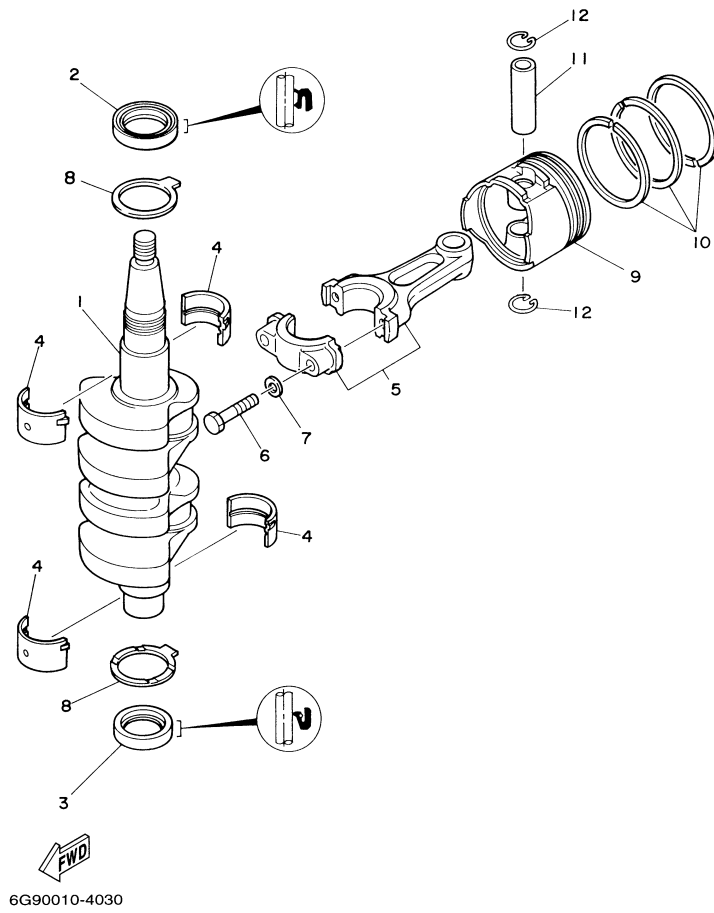

T9.9ELRD 2005 / CRANKSHAFT PISTON

Part List

T9.9ELRD 2005 / CRANKSHAFT PISTON

REF - NO	PART NUMBER	PART NAME	QUANTITY	REMARKS
1	6G8-11411-04-00	CRANKSHAFT	1	
2	93102-30M22-00	.OIL SEAL	1	
3	93101-25M24-00	OIL SEAL	1	
4	6G8-11416-00-00	PLANE BEARING, CRANKSHAFT 1	4	UR BROWN
4	6G8-11416-20-00	PLANE BEARING, CRANKSHAFT 1	4	UR BLUE
4	6G8-11416-10-00	PLANE BEARING, CRANKSHAFT 1	4	UR BLACK
5	6G8-11650-03-00	CONNECTING ROD ASSY	2	
6	6G8-11654-00-00	BOLT, CONNECTING ROD	4	
7	90201-06M00-00	WASHER, PLATE	4	
8	6G8-11426-00-00	PLANE BEARING, CRANKSHAFT 1	2	
9	6G8-11631-03-96	PISTON (STD)	2	
9	6G8-11635-03-00	PISTON (0.25MM O/S)	2	AP
9	6G8-11636-03-00	PISTON (0.50MM O/S)	2	AP
10	6G8-11610-22-00	PISTON RING SET (0.50MM O/S)	2	AP
10	6G8-11610-12-00	PISTON RING SET (0.25MM O/S)	2	AP
10	6G8-11610-02-00	PISTON RING SET (STD)	2	
11	634-11633-00-00	PIN, PISTON	2	
12	93450-15023-00	CIRCLIP	4