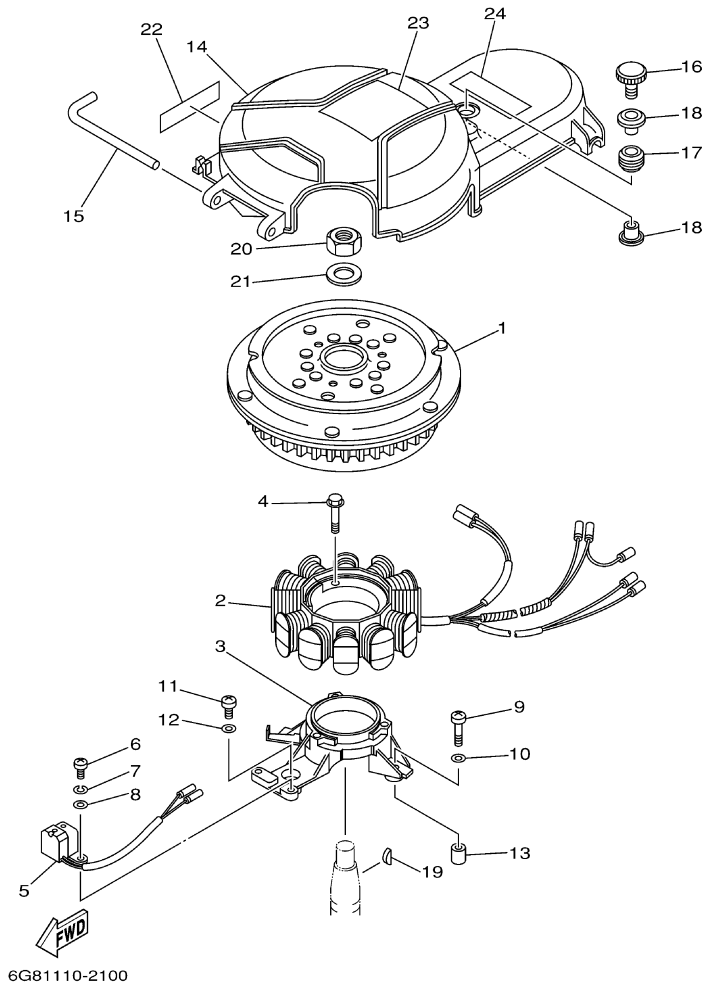

T9.9ELRD 2005 / GENERATOR

Part List

T9.9ELRD 2005 / GENERATOR

REF - NO	PART NUMBER	PART NAME	QUANTITY	REMARKS
1	6G8-85550-01-00	ROTOR ASSY	1	
2	6G8-85510-01-00	STATOR ASSY	1	
3	6G8-85561-00-94	BASE, MAGNETO	1	
4	95023-06025-00	BOLT	3	
5	6G8-85580-02-00	COIL, PULSER	1	
6	97880-05012-00	SCREW, PAN HEAD	2	
7	92990-05100-00	.WASHER, SPRING	2	
8	92990-05600-00	WASHER, PLATE	2	
9	97880-06025-00	SCREW, PAN HEAD	2	
10	92990-06600-00	WASHER, PLATE	2	
11	97880-06020-00	SCREW, PAN HEAD	1	
12	92990-06600-00	WASHER, PLATE	1	
13	99530-08012-00	PIN, DOWEL	2	
14	6G8-81337-01-00	COVER, FLYWHEEL	1	
15	6G8-42752-00-00	SHAFT	1	
16	6G8-81323-00-00	SCREW 1	1	
17	90480-15M31-00	GROMMET	1	
18	90387-06M71-00	COLLAR	2	
19	90280-05013-00	KEY, WOODRUFF	1	
20	90170-12066-00	NUT	1	
21	90201-12472-00	WASHER, PLATE	1	
22	6G8-13437-44-00	MARK, CAUTION	1	
23	6G8-14427-41-00	LABEL, INSTRUCTION	1	
24	6A1-83625-41-00	MARK 5	1	

Part Notes

T9.9ELRD 2005 / GENERATOR

PART NUMBER	NOTE TEXT
92990-06600-00	OEM: This part number is among the Top 100 Most Popular Marine Maintenance Parts as of March 2014.
92990-06600-00	OEM: This part number is among the Top 100 Most Popular Marine Maintenance Parts as of March 2014.

©2014 Yamaha Motor Corporation, U.S.A. All rights reserved.