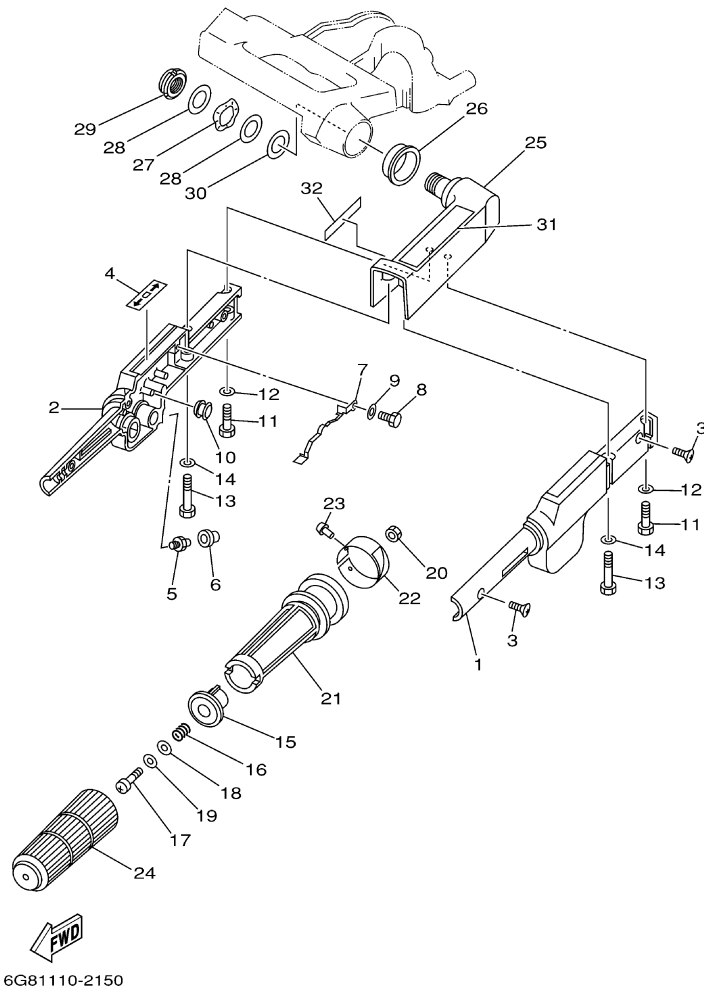

T9.9ELRD 2005 / STEERING EH

6G81110-2150

Part List

T9.9ELRD 2005 / STEERING EH

REF - NO	PART NUMBER	PART NAME	QUANTITY	REMARKS
1	6G8-42111-01-4D	HANDLE, STEERING	1	
2	6G8-42112-02-4D	HANDLE, STEERING	1	
3	98780-05016-00	.SCREW, FLAT HEAD	2	
4	6G8-44191-00-00	INDICATOR, SHIFT	1	
5	93700-06M03-00	NIPPLE, GREASE	1	
6	663-45119-00-00	CAP, GREASE NIPPLE	1	AP
7	6G8-42147-01-00	SPRING	1	
8	97095-05012-00	BOLT	1	
9	92995-05600-00	WASHER	1	
10	6H4-42725-00-00	GROMMET	1	
11	97095-06025-00	BOLT	2	
12	92995-06600-00	WASHER	2	
13	97095-06040-00	.BOLT	2	
14	92995-06600-00	WASHER	2	
15	6G8-42126-01-94	FRICTION, STEERING HANDLE GRIP	1	
16	90501-23M42-00	SPRING, COMPRESSION	1	
17	97880-06030-00	SCREW, PAN HEAD	1	
18	90201-06049-00	WASHER, PLATE	1	
19	90202-06007-00	WASHER, PLATE	1	
20	95380-06700-00	NUT	1	
21	6G8-42119-00-00	GRIP, STEERING HANDLE	1	
22	6G8-42137-01-00	INDICATOR, THROTTLE	1	
23	90269-02M09-00	RIVET	1	
24	6G8-42177-00-00	RUBBER, HANDLE	1	
25	6G8-42113-02-4D	HANDLE, STEERING 3	1	
26	90386-33M56-00	BUSH	1	
27	90206-20M14-00	WASHER, WAVE	1	
28	90201-20M00-00	WASHER, PLATE	2	
29	90185-20M03-00	NUT, SELF-LOCKING	1	
30	90202-20M33-00	WASHER, PLATE	1	
31	6G9-1571Y-40-00	MARK, CAUTION	1	
32	6E0-83627-41-00	LABEL, CAUTION 7	1