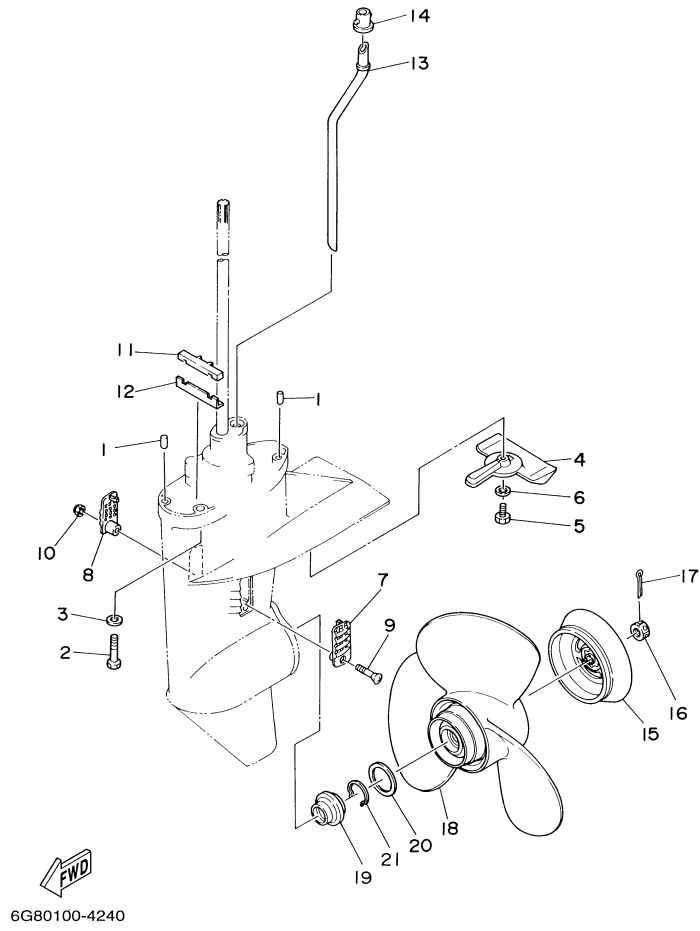

T9.9ELRD 2005 / LOWER CASING DRIVE 2

©2014 Yamaha Motor Corporation, U.S.A. All rights reserved.

Part List

T9.9ELRD 2005 / LOWER CASING DRIVE 2

REF - NO	PART NUMBER	PART NAME	QUANTITY	REMARKS
1	93606-12019-00	.PIN, DOWEL	2	
2	97075-08035-00	BOLT	4	L
3	92995-08600-00	WASHER	4	L
4	6G8-45251-00-00	ANODE	1	
5	95895-06020-00	BOLT, FLANGE	1	
6	92990-06300-00	WASHER, INTERNAL TOOTH	1	
7	6G8-45214-00-00	COVER, WATER INLET 1	1	
8	6G8-45215-00-00	COVER, WATER INLET 2	1	
9	90152-05M04-00	SCREW, COUNTERSUNK	1	
10	90185-05002-00	NUT, NYLON	1	
11	682-45375-01-00	DAMPER, SEAL	1	
12	682-45376-01-00	GUIDE, SEAL DAMPER	1	
13	6G8-44361-20-00	TUBE, WATER	1	UR X
13	6G8-44361-10-00	TUBE, WATER	1	UR L
14	626-44365-01-00	DAMPER, WATER SEAL	1	
15	6G8-45986-00-00	RING, DEFLECTOR	1	
16	90171-10M07-00	NUT, CASTLE	1	
17	91490-30025-00	PIN. COTTER	1	
18	6G8-45941-00-00	PROPELLER (3X11" X 11-3/4"-R)	1	UR
18	6G8-45947-00-EL	PROPELLER (3X11-3/4"X9-1/4"-R)	1	UR ALUMINIUM
18	6G8-45945-00-00	PROPELLER(3X11-3/4"X12-1/4"-R)	1	UR
18	6G8-45943-00-00	PROPELLER (3X11-3/4"X9-1/4"-R)	1	UR
19	6G8-45987-02-00	SPACER 1	1	
20	90201-31MA3-00	WASHER, PLATE	1	
21	93450-10M04-00	CIRCLIP	1