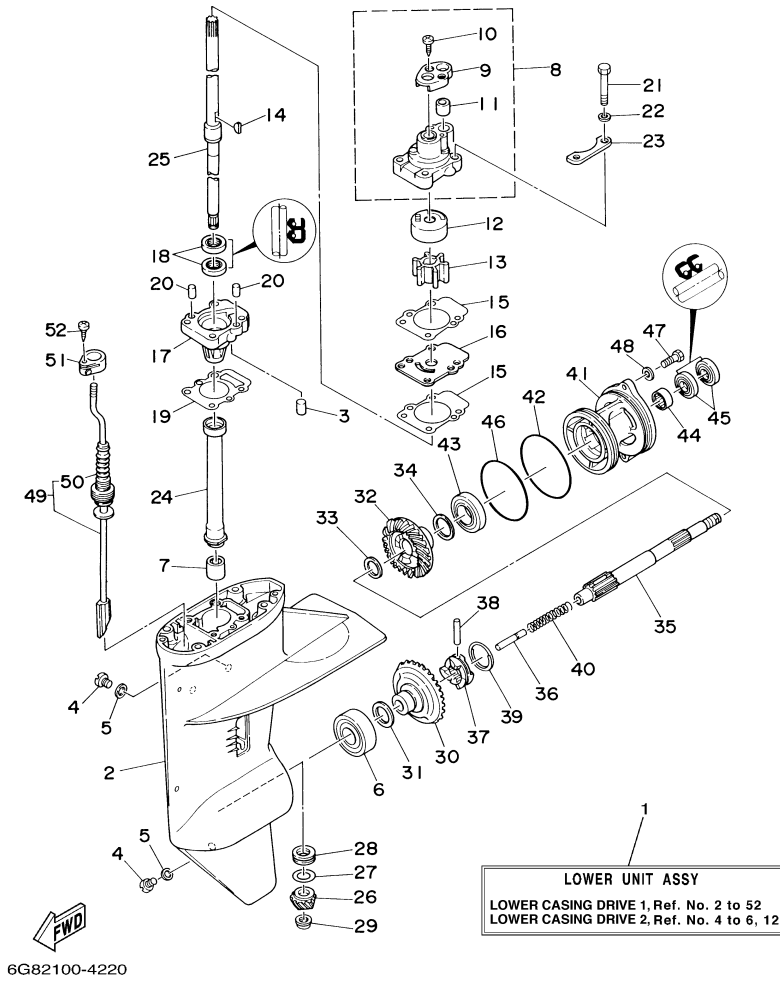

T9.9ELRD 2005 / LOWER CASING DRIVE 1

Part List

T9.9ELRD 2005 / LOWER CASING DRIVE 1

REF - NO	PART NUMBER	PART NAME	QUANTITY	REMARKS
1	6G8-45300-27-4D	LOWER UNIT ASSY	1	UR X
1	6G8-45300-17-4D	LOWER UNIT ASSY	1	UR L
2	6G8-45311-04-4D	CASING, LOWER	1	
3	93604-08062-00	PIN, DOWEL	1	
4	90340-08002-00	PLUG, STRAIGHT SCREW	3	
5	90430-08020-00	.GASKET	3	
6	93332-00005-00	BEARING	1	
7	93315-213V4-00	BEARING	1	
8	682-44300-01-00	HOUSING, WATER PUMP	1	
9	682-44312-00-00	.COVER, WATER PUMP HOUSING	1	
10	97780-40112-00	.SCREW, TAPPING	2	
11	682-44365-00-00	.DAMPER, WATER SEAL	1	
12	682-44322-00-00	INSERT, CARTRIDGE	1	
13	682-44352-03-00	.IMPELLER	1	
14	90280-03024-00	.KEY, WOODRUFF	1	
15	682-44315-A0-00	GASKET, WATER PUMP	2	
16	682-44323-00-00	OUTER PLATE, CARTRIDGE	1	
17	6G8-45331-00-5B	HOUSING, BEARING	1	
18	93101-20048-00	.OIL SEAL	2	
19	6G8-45315-A0-00	PACKING, LOWER CASING	1	
20	93606-12019-00	.PIN, DOWEL	2	
21	97095-06045-00	.BOLT	4	
22	92995-06600-00	WASHER	4	
23	682-44328-00-00	PLATE	2	
24	6G8-45536-00-00	SLEEVE, DRIVE SHAFT	1	
25	6G8-45501-20-00	DRIVE SHAFT COMP.	1	UR X
25	6G8-45501-10-00	DRIVE SHAFT COMP.	1	UR L
26	6G8-45551-00-00	PINION (13T)	1	
27	6G8-45587-00-00	SHIM (T:0.10MM)	1	UR
27	6G8-45587-10-00	SHIM (T:0.14MM)	1	UR
27	6G8-45587-40-00	SHIM (T:0.50MM)	1	UR
27	6G8-45587-30-00	SHIM (T:0.35MM)	1	UR
27	6G8-45587-20-00	SHIM (T:0.18MM)	1	UR
28	93341-313U3-00	BEARING	1	
29	90179-08M06-00	NUT	1	
30	6G8-45560-01-00	GEAR 1 (38T)	1	
31	626-45577-00-00	SHIM (T:0.10MM)	1	UR
31	626-45577-10-00	SHIM (T:0.20MM)	1	UR
31	626-45577-40-00	SHIM (T:0.50MM)	1	UR
31	626-45577-30-00	SHIM (T:0.40MM)	1	UR
31	626-45577-20-00	SHIM (T:0.30MM)	1	UR
32	6G8-45571-00-00	GEAR 2 (38T)	1	
33	90201-17682-00	WASHER, PLATE	1	
34	626-45577-00-00	SHIM (T:0.10MM)	1	UR
34	626-45577-10-00	SHIM (T:0.20MM)	1	UR
34	626-45577-40-00	SHIM (T:0.50MM)	1	UR
34	626-45577-30-00	SHIM (T:0.40MM)	1	UR
34	626-45577-20-00	SHIM (T:0.30MM)	1	UR
35	6G8-45611-00-00	SHAFT, PROPELLER	1	
36	650-45635-00-00	PLUNGER, SHIFT	1	
37	682-45631-00-00	CLUTCH, DOG	1	
38	90250-05010-00	PIN, STRAIGHT	1	
39	648-45633-00-00	RING, CROSS PIN	1	
40	90501-14M06-00	SPRING, COMPRESSION	1	
41	6G8-45361-01-4D	CAP, LOWER CASING	1	
42	93210-74316-00	.O-RING	1	
43	93306-00501-00	BEARING	1	
44	93315-317U2-00	BEARING	1	
45	93101-17054-00	.OIL SEAL	2