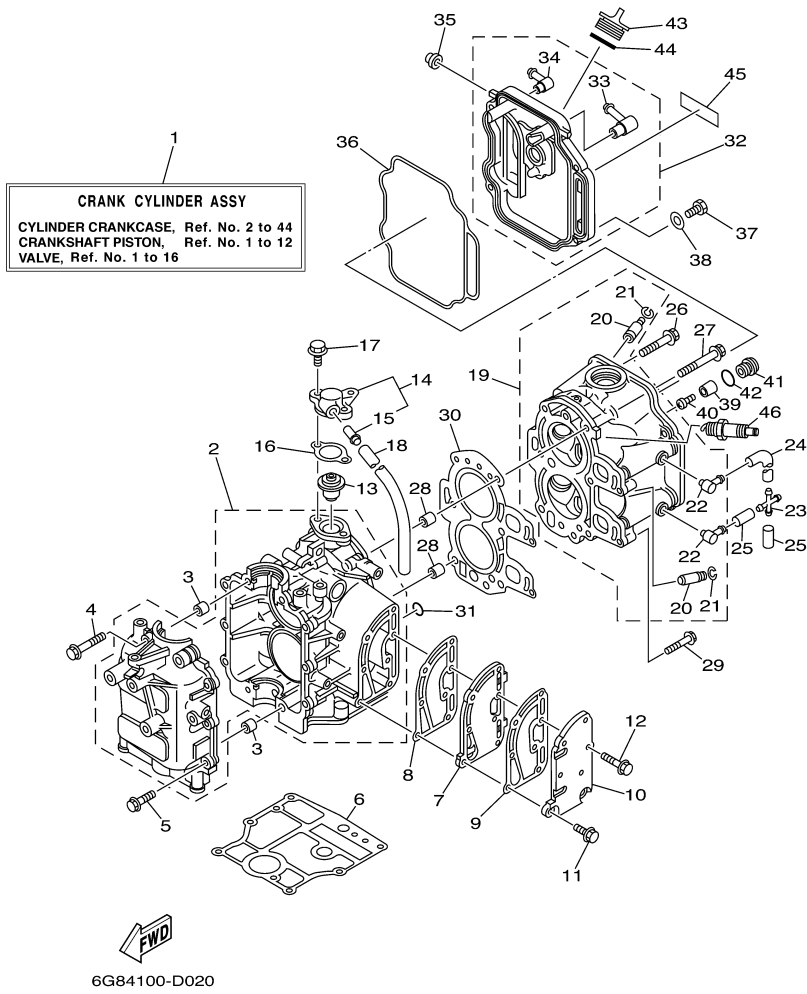

T9.9ELRD 2005 / CYLINDER CRANKCASE

Part List

T9.9ELRD 2005 / CYLINDER CRANKCASE

REF - NO	PART NUMBER	PART NAME	QUANTITY	REMARKS
1	6G8-W0090-34-1S	CRANK CYLINDER ASSY	1	
2	6G8-15100-05-1S	CRANKCASE ASSY	1	
3	99510-10114-00	PIN, DOWEL	2	
4	90119-08M18-00	BOLT, WITH WASHER	4	
5	90119-06M12-00	BOLT, WITH WASHER	6	
6	6G8-11351-A0-00	GASKET, CYLINDER	1	
7	6G8-41111-02-1S	INNER COVER, EXHAUST	1	
8	6G8-41112-02-00	GASKET, EXHAUST INNER COVER	1	
9	6G8-41114-00-00	GASKET, EXHAUST OUTER COVER	1	
10	6G8-41113-10-1S	OUTER COVER, EXHAUST	1	
11	90119-06MA3-00	BOLT, WITH WASHER	2	
12	90119-06MA4-00	BOLT, WITH WASHER	5	
13	6G8-12411-03-00	THERMOSTAT	1	
14	6G8-12413-00-1S	COVER, THERMOSTAT	1	
15	6E5-24377-00-00	.PIPE, JOINT 2	1	
16	6G8-12414-A0-00	.GASKET, COVER	1	
17	90119-06MA2-00	BOLT, WITH WASHER	2	
18	90445-11M66-00	.HOSE (L410)	1	
19	6G8-11111-03-1S	HEAD, CYLINDER 1	1	
20	6G8-11133-10-00	.GUIDE, VALVE 1	4	
21	93450-09M01-00	.CIRCLIP	4	
22	676-11372-00-00	.NIPPLE, HOSE	2	
23	6G9-24379-00-00	PIPE, JOINT 4	1	
24	6G8-12481-01-00	PIPE 1	1	
25	90445-09220-00	HOSE (L30)	2	
26	90105-08M37-00	BOLT, FLANGE	3	
27	90105-08M36-00	BOLT, FLANGE	3	
28	99510-10114-00	PIN, DOWEL	2	
29	90119-06MA5-00	BOLT, WITH WASHER	2	
30	6G8-11181-A1-00	GASKET, CYLINDER HEAD 1	1	
31	93210-11M59-00	O-RING	1	
32	6G8-11191-01-1S	COVER, CYLINDER HEAD 1	1	
33	6G8-15373-01-00	.PIPE, BREATHER	1	
34	676-11372-00-00	.NIPPLE, HOSE	1	
35	6G8-81336-00-00	GROMMET	2	
36	6G8-11356-00-00	SEAL, CYLINDER 2	1	
37	97095-06020-00	BOLT	4	
38	92995-06600-00	WASHER	4	
39	6G8-11325-00-00	ANODE	1	
40	97880-05025-00	SCREW, PAN HEAD	1	
41	6G8-11197-01-00	PLUG, BLIND	1	
42	93210-13M63-00	.O-RING	1	
43	6G8-15363-00-00	PLUG, OIL	1	
44	93210-24M79-00	.O-RING	1	
45	6G9-12138-40-00	MARK, CAUTION	1	
46	94701-00372-00	PLUG SPARK (NGK CR6HSA)	2