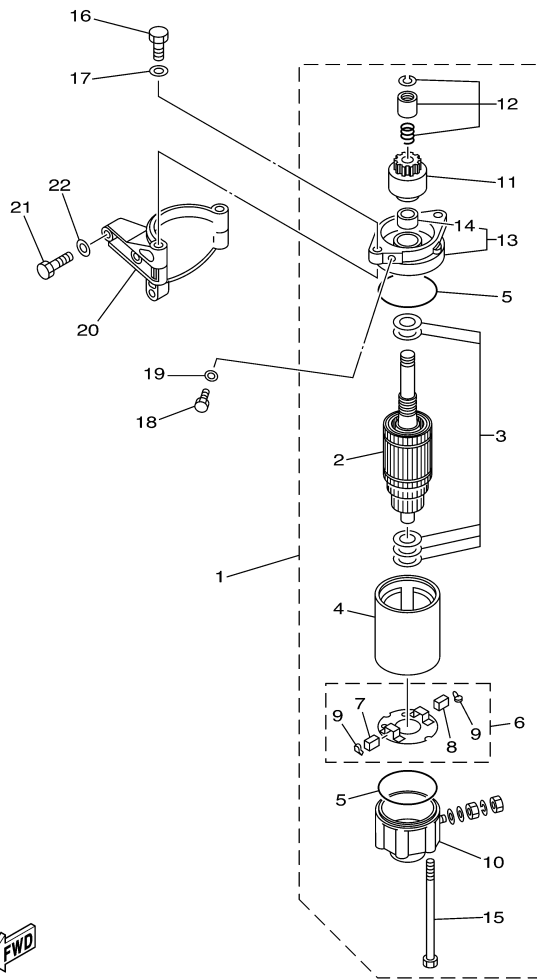

T9.9ELRD 2005 / STARTING MOTOR

6G83100-C130

Part List

T9.9ELRD 2005 / STARTING MOTOR

REF - NO	PART NUMBER	PART NAME	QUANTITY	REMARKS
1	6G8-81800-11-00	STARTING MOTOR ASSY	1	
2	689-81850-12-00	.ARMATURE ASSY	1	
3	689-81809-11-00	.WASHER KIT	1	
4	689-81810-11-00	.STATOR ASSY	1	
5	689-81847-11-00	.O-RING	2	
6	689-81840-11-00	.BRUSH HOLDER ASSY	1	
7	689-81811-11-00	..BRUSH 1	1	
8	689-81812-11-00	..BRUSH 2	1	
9	689-81813-10-00	..SPRING, BRUSH	2	
10	689-81820-11-00	.REAR BRACKET ASSY	1	
11	689-81807-12-00	.GEAR ASSY, STARTING MOTOR	1	
12	689-81857-11-00	.PINION STOPPER SET	1	
13	6F5-81830-11-00	.FRONT BRACKET ASSY	1	
14	689-81831-00-00	..METAL, FRONT	1	
15	689-81826-10-00	.BOLT	2	
16	97075-08025-00	BOLT	2	
17	92995-08600-00	WASHER	2	
18	97095-08016-00	BOLT	1	
19	92995-08600-00	WASHER	1	
20	6G8-81822-40-94	BRACKET, STARTING MOTOR	1	
21	97013-08030-00	BOLT	3	
22	92903-08600-00	WASHER, PLATE	3