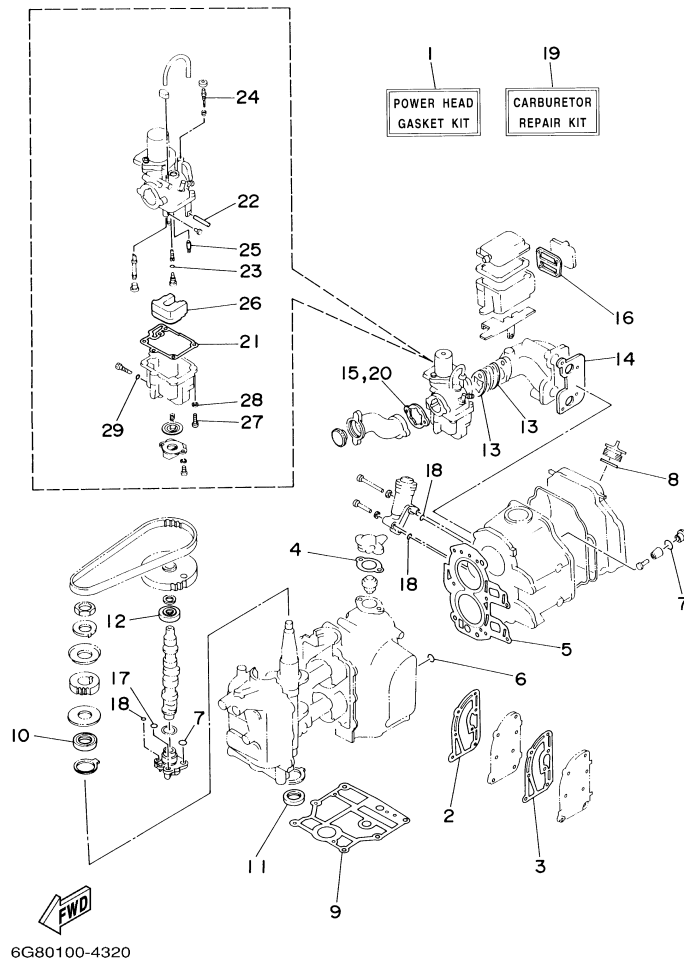

T9.9ELRD 2005 / REPAIR KIT 1

6G80100-4320

Part List

T9.9ELRD 2005 / REPAIR KIT 1

REF - NO	PART NUMBER	PART NAME	QUANTITY	REMARKS
1	6G8-W0001-A3-00	POWER HEAD GASKET KIT	1	
2	6G8-41112-02-00	.GASKET, EXHAUST INNER COVER	1	
3	6G8-41114-00-00	.GASKET, EXHAUST OUTER COVER	1	
4	6G8-12414-A0-00	.GASKET, COVER	1	
5	6G8-11181-A1-00	.GASKET, CYLINDER HEAD 1	1	
6	93210-11M59-00	.O-RING	1	
7	93210-13M63-00	.O-RING	3	
8	93210-24M79-00	.O-RING	1	
9	6G8-11351-A0-00	.GASKET, CYLINDER	1	
10	93102-30M22-00	.OIL SEAL	1	
11	93101-25M24-00	.OIL SEAL	1	
12	93102-18M21-00	.OIL SEAL	1	
13	6G8-13646-A0-00	.GASKET, MANIFOLD 2	2	
14	6G8-13645-00-00	.GASKET, MANIFOLD 1	1	
15	6G8-14198-A0-00	.GASKET	1	
16	6G8-15374-00-00	.GASKET, BREATHER	1	
17	93210-10M61-00	.O-RING	1	
18	93210-09M01-00	.O-RING	3	
19	6G8-W0093-03-00	CARBURETOR REPAIR KIT	1	
20	6G8-14198-A0-00	.GASKET	1	
21	6G8-14384-01-00	.GASKET, FLOAT CHAMBER	1	
22	647-14386-00-00	.PIN, FLOAT	1	
23	654-14198-00-00	.GASKET	1	
24	6G8-14323-00-00	.SCREW, AIR ADJUSTING	1	
25	6G8-14392-00-00	.VALVE, NEEDLE	1	
26	6G8-14385-00-00	.FLOAT	1	
27	98580-04016-00	.SCREW, PAN HEAD	1	
28	92990-04100-00	.WASHER, SPRING	1	
29	5Y1-14397-00-00	.O-RING	1