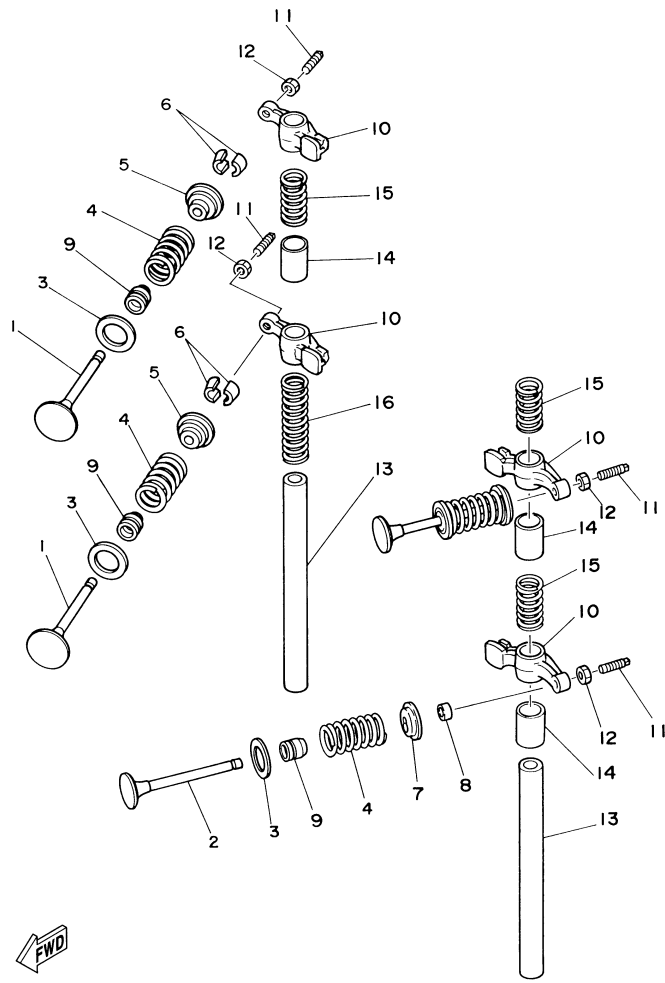

T9.9ELRD 2005 / VALVE

6G90010-4040

Part List

T9.9ELRD 2005 / VALVE

REF - NO	PART NUMBER	PART NAME	QUANTITY	REMARKS
1	6G8-12111-00-00	VALVE, INTAKE	2	
2	6G8-12121-01-00	VALVE, EXHAUST	2	
3	6G8-12116-00-00	SEAT, VALVE SPRING	4	
4	6G8-12113-00-00	SPRING, VALVE INNER	4	
5	6G8-12117-00-00	RETAINER, VALVE SPRING	2	
6	30X-12118-00-00	LOCK, VALVE SPRING RETAINER	4	
7	6G8-12117-10-00	RETAINER, VALVE SPRING	2	
8	6G8-12153-00-00	LIFTER, VALVE	2	
9	51Y-12119-00-00	SEAL, VALVE STEM	4	
10	6G8-12151-00-00	ARM, VALVE ROCKER	4	
11	6G8-12159-00-00	SCREW, VALVE ADJUSTING	4	
12	6G8-12158-00-00	NUT, LOCK	4	
13	6G8-12146-00-00	SHAFT, ROCKER	2	
14	90387-13M56-00	COLLAR	3	
15	90501-12M40-00	SPRING, COMPRESSION	3	
16	90501-12M41-00	SPRING, COMPRESSION	1