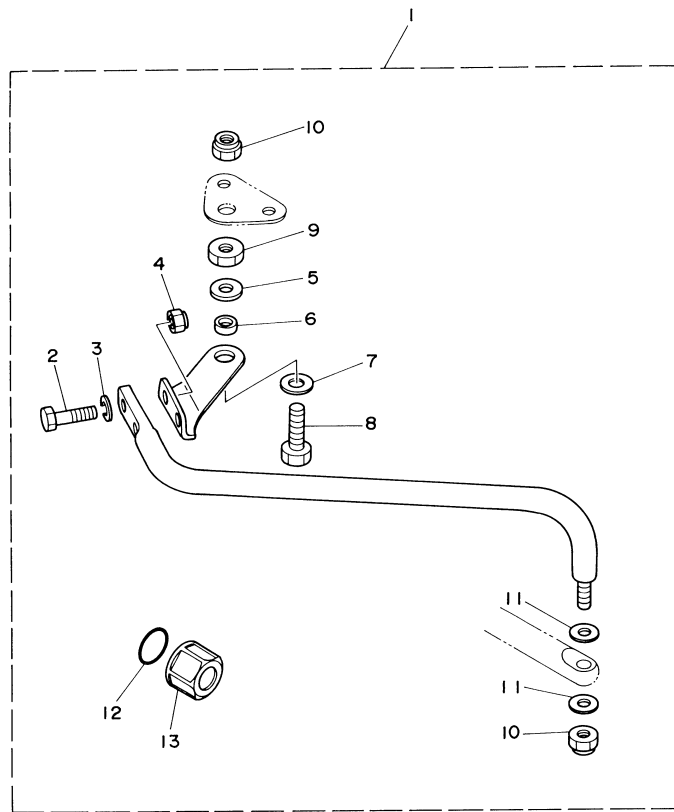

T9.9ELRD 2005 / STEERING GUIDE

6G80100-9270

Part List

T9.9ELRD 2005 / STEERING GUIDE

REF - NO	PART NUMBER	PART NAME	QUANTITY	REMARKS
1	6G8-61350-00-00	STEERING GUIDE ATTACHMENT KIT	1	AP ER
2	97075-08025-00	.BOLT	2	
3	92995-08600-00	.WASHER	2	
4	90185-08057-00	.NUT, SELF-LOCKING	2	
5	90201-10M04-00	.WASHER, PLATE	1	
6	90387-10M06-00	.COLLAR	1	
7	90201-10M63-00	.WASHER, PLATE	1	
8	6E5-61355-00-00	.BOLT	1	
9	90170-09M03-00	.NUT	1	
10	90185-09M01-00	.NUT, SELF-LOCKING	2	
11	90201-10M20-00	.WASHER, PLATE	2	
12	93210-16275-00	.O-RING	1	
13	6E5-43145-01-00	.CAP, CLAMP BRACKET	1