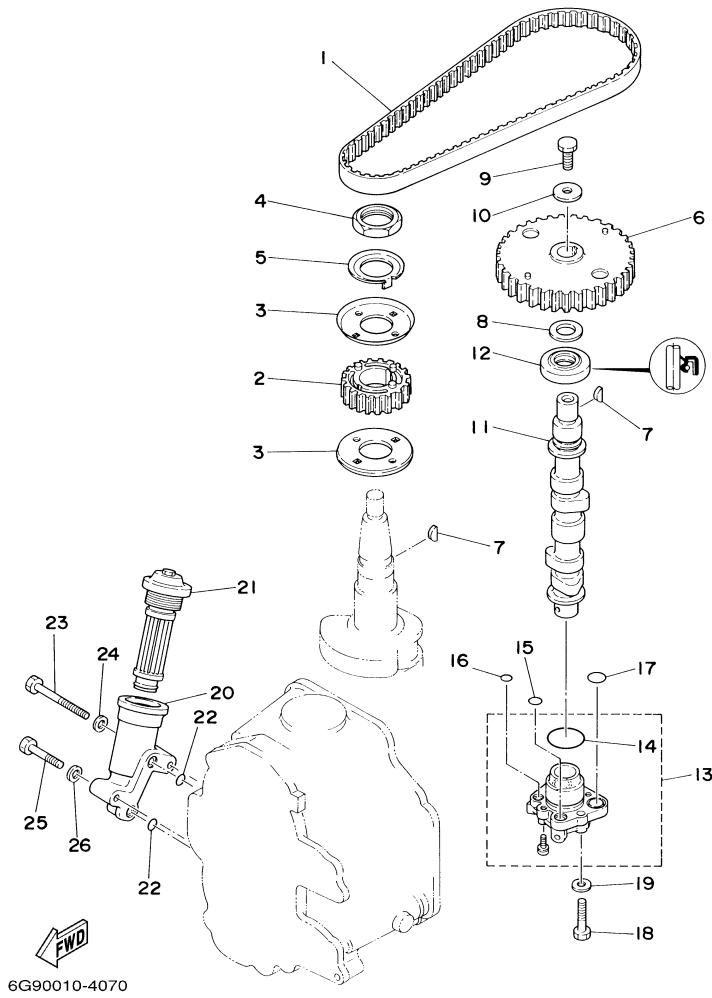

T9.9ELRD 2005 / OIL PUMP

©2014 Yamaha Motor Corporation, U.S.A. All rights reserved.

Part List

T9.9ELRD 2005 / OIL PUMP

REF - NO	PART NUMBER	PART NAME	QUANTITY	REMARKS
1	6G8-46241-00-00	V-BELT	1	
2	6G8-11536-00-94	GEAR, DRIVE	1	
3	6G8-11557-00-00	WASHER 1	2	
4	90170-24M09-00	NUT	1	
5	6G8-11587-01-00	WASHER, LOCK	1	
6	6G8-11537-00-94	GEAR, DRIVEN	1	
7	90280-03M01-00	.KEY, WOODRUFF	2	
8	90201-13201-00	WASHER, PLATE	1	
9	90105-06M14-00	BOLT FLANGE	1	
10	90201-06M94-00	WASHER, PLATE	1	
11	6G8-12171-00-00	CAMSHAFT 1	1	
12	93102-18M21-00	.OIL SEAL	1	
13	6G8-13300-02-00	OIL PUMP ASSY	1	
14	93210-27ME3-00	.O-RING	1	
15	93210-10M61-00	.O-RING	1	
16	93210-09M01-00	.O-RING	1	
17	93210-13M63-00	.O-RING	2	
18	97095-06025-00	BOLT	3	
19	92995-06600-00	WASHER	3	
20	6G8-13442-00-1S	HOUSING, OIL FILTER	1	
21	6G8-13440-00-00	ELEMENT ASSY,OIL CLEANER	1	
22	93210-09M01-00	.O-RING	2	
23	97013-06050-00	BOLT	1	
24	92903-06600-00	WASHER, PLATE	1	
25	97013-06030-00	BOLT	1	
26	92903-06600-00	WASHER, PLATE	1