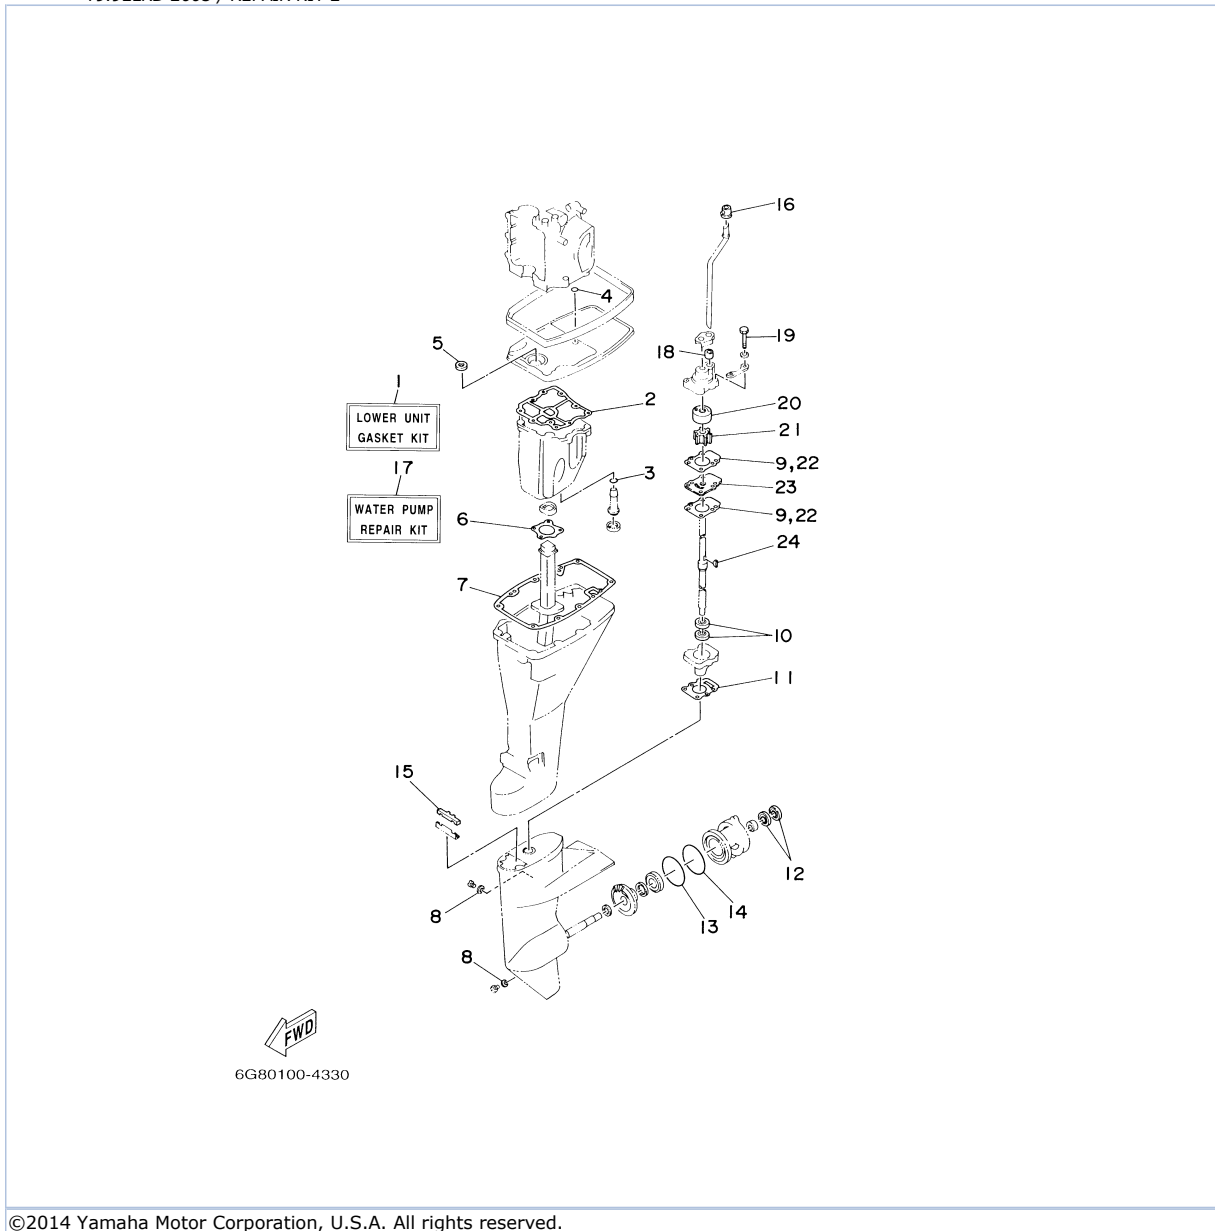

T9.9ELRD 2005 / REPAIR KIT 2

©2014 Yamaha Motor Corporation, U.S.A. All rights reserved.

Part List

T9.9ELRD 2005 / REPAIR KIT 2

REF - NO	PART NUMBER	PART NAME	QUANTITY	REMARKS
1	6G8-W0001-C6-00	LOWER UNIT GASKET KIT	1	
2	6G8-15312-A1-00	.GASKET, OIL PAN	1	
3	93210-16M64-00	.O-RING	1	
4	93210-08M60-00	.O-RING	1	
5	93101-13M27-00	.O-RING	1	
6	6G8-41133-A0-00	.GASKET, EXHAUST MANIFOLD 1	1	
7	6G8-45113-A1-00	.GASKET, UPPER CASING	1	
8	90430-08020-00	.GASKET	3	
9	682-44315-A0-00	.GASKET, WATER PUMP	2	
10	93101-20048-00	.OIL SEAL	2	
11	6G8-45315-A0-00	.PACKING, LOWER CASING	1	
12	93101-17054-00	.OIL SEAL	2	
13	93210-74M68-00	.O-RING	1	
14	93210-74316-00	.O-RING	1	
15	682-45375-01-00	.DAMPER, SEAL	1	
16	626-44365-01-00	.DAMPER, WATER SEAL	1	
17	682-W0078-A3-00	WATER PUMP REPAIR KIT	1	
18	682-44365-00-00	.DAMPER, WATER SEAL	1	
19	97095-06045-00	.BOLT	4	
20	682-44322-00-00	.INSERT, CARTRIDGE	1	
21	682-44352-03-00	.IMPELLER	1	
22	682-44315-A0-00	.GASKET, WATER PUMP	2	
23	682-44323-00-00	.OUTER PLATE, CARTRIDGE	1	
24	90280-03024-00	.KEY, WOODRUFF	1	

Part Notes

T9.9ELRD 2005 / REPAIR KIT 2

PART NUMBER	NOTE TEXT
90430-08020-00	OEM: This part number is among the Top 100 Most Popular Marine Maintenance Parts as of March 2014.

©2014 Yamaha Motor Corporation, U.S.A. All rights reserved.

©2014 Yamaha Motor Corporation, U.S.A. All rights reserved.