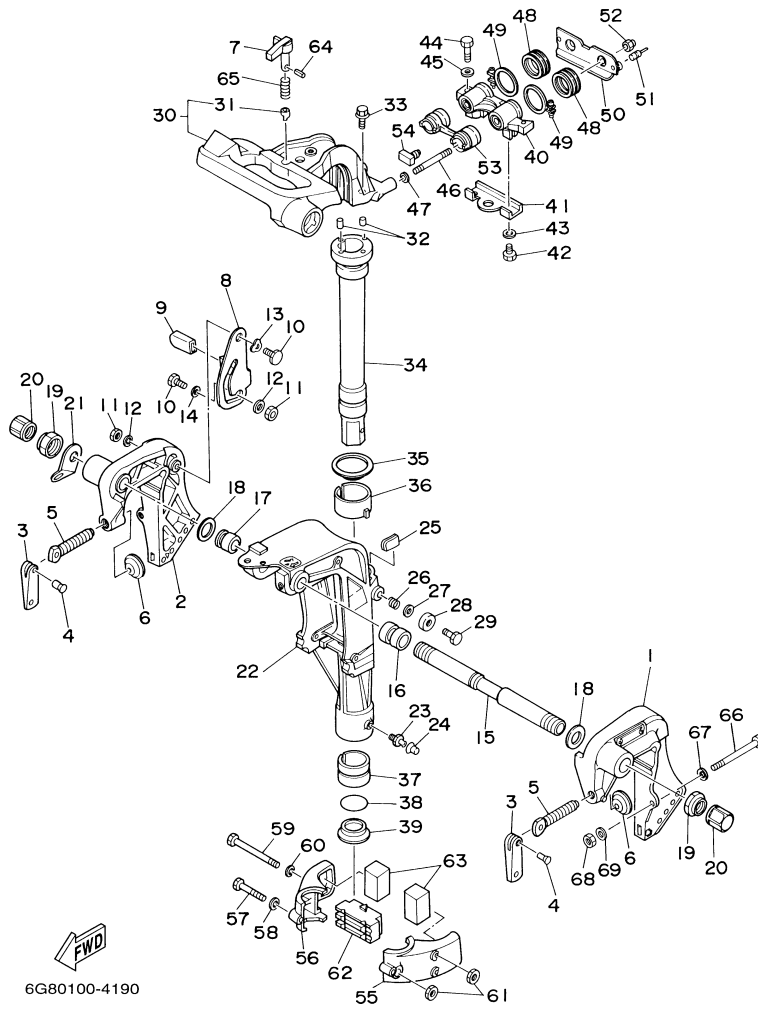

T9.9ELRD 2005 / BRACKET 1

6G80100-4190

Part List

T9.9ELRD 2005 / BRACKET 1

REF - NO	PART NUMBER	PART NAME	QUANTITY	REMARKS
1	6G8-43111-04-4D	BRACKET, CLAMP 1	1	
2	6G8-43112-04-4D	BRACKET, CLAMP 2	1	
3	6E0-43118-01-00	HANDLE, TRANSOM CLAMP	2	
4	90243-04M01-00	PIN	2	
5	6E7-43116-00-00	SCREW, TRANSOM CLAMP	2	
6	648-43114-01-00	PAD, TRANSOM CLAMP	2	
7	6G8-42561-00-00	KNOB, STEERING LOCK	1	EH
8	6G8-43181-00-00	LEVER, TILT STOP	1	
9	682-43318-01-00	COVER	1	
10	90109-06M25-00	BOLT	2	
11	95680-06100-00	NUT, U	2	
12	92990-06600-00	WASHER, PLATE	2	
13	90206-10M15-00	WASHER, WAVE	1	
14	682-43339-01-00	WASHER	1	
15	6G8-43131-00-00	BOLT, CLAMP BRACKET	1	
16	90386-22M92-00	BUSH	1	
17	90386-22M93-00	BUSH	1	
18	90201-22M03-00	WASHER, PLATE	2	
19	90185-22043-00	NUT, SELF-LOCKING	2	
20	6G5-43145-01-00	CAP, CLAMP BRACKET	2	
21	6J8-43113-01-00	PLATE, CLAMP BRACKET	1	
22	6G8-43311-15-4D	BRACKET, SWIVEL 1	1	
23	93700-06M03-00	NIPPLE, GREASE	1	
24	663-45119-00-00	CAP, GREASE NIPPLE	1	AP
25	6G8-42528-00-00	PLATE, FRICTION	1	
26	90501-18M00-00	SPRING, COMPRESSION	1	
27	90201-06M31-00	.WASHER, PLATE	1	
28	6G8-43373-00-00	SEAL, DAMPER	1	
29	97095-06025-00	BOLT	1	
30	6G8-42511-02-4D	BRACKET, STEERING	1	
31	6G8-42534-00-00	.PIN, DOWEL	1	
32	93605-15065-00	PIN, DOWEL	2	
33	90119-06M06-00	BOLT, WITH WASHER	2	
34	6G8-42521-10-94	SHAFT, STEERING PIVOT	1	
35	90209-45M09-00	WASHER	1	
36	6G8-42537-00-00	BUSHING, PIVOT SHAFT	1	
37	90386-37M47-00	BUSH	1	
38	93210-37M67-00	O-RING	1	
39	90386-37M48-00	BUSH	1	
40	6G8-44517-00-94	MOUNT RUBBER	1	
41	6G8-44526-00-00	PLATE	1	
42	97095-06012-00	BOLT	2	
43	92995-06600-00	WASHER	2	
44	97095-08030-00	BOLT	2	
45	92995-08600-00	WASHER	2	
46	90116-08M28-00	BOLT, STUD	2	
47	90201-08M12-00	.WASHER, PLATE	2	
48	6G8-44522-00-00	SEAL	2	
49	90460-38M06-00	CLAMP, HOSE	2	
50	6G8-44518-00-00	BRACKET COMP.	1	
51	6G8-44533-00-00	DAMPER, UPPER MOUNT RUBBER	2	
52	90185-08057-00	NUT, SELF-LOCKING	2	
53	6G8-44521-00-00	SEAL	1	
54	6G8-44532-00-00	STOPPER, UPPER MOUNT	1	
55	6G8-44551-01-4D	HOUSING, LOWER MOUNT RUBBER	1	
56	6G8-44552-02-4D	HOUSING, LOWER MOUNT RUBBER	1	
57	97095-06045-00	.BOLT	1	
58	92995-06600-00	WASHER	1