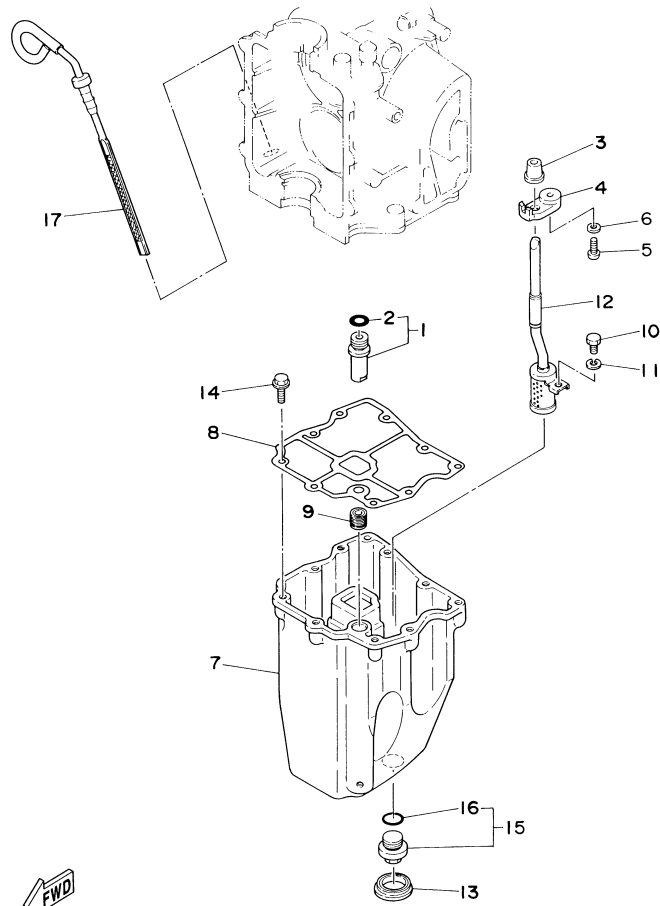

T9.9ELRD 2005 / OIL PAN

6G90010-4210

Part List

T9.9ELRD 2005 / OIL PAN

REF - NO	PART NUMBER	PART NAME	QUANTITY	REMARKS
1	6G8-11575-00-00	RELIEF VALVE ASSY	1	
2	93210-12M62-00	.O-RING	1	
3	6G8-15379-00-00	SEAL, CRANKCASE	1	
4	6G8-13487-00-00	GUIDE, OIL HOSE	1	
5	97880-05012-00	SCREW, PAN HEAD	1	
6	92990-05600-00	WASHER, PLATE	1	
7	6G8-15311-03-0D	OIL PAN	1	
8	6G8-15312-A1-00	.GASKET, OIL PAN	1	
9	6G8-45127-00-00	SEAL	1	
10	97013-06010-00	BOLT	1	
11	92903-06100-00	WASHER, SPRING	1	
12	6G8-13421-00-00	STRAINER 2	1	
13	6G8-15316-00-00	DAMPER, ENGINE MOUNT 1	1	
14	90105-06M33-00	BOLT, FLANGE	9	
15	6G8-13471-00-00	PLUG, DRAIN	1	
16	93210-16M64-00	.O-RING	1	
17	6G8-15362-04-00	PLUG, OIL LEVEL	1