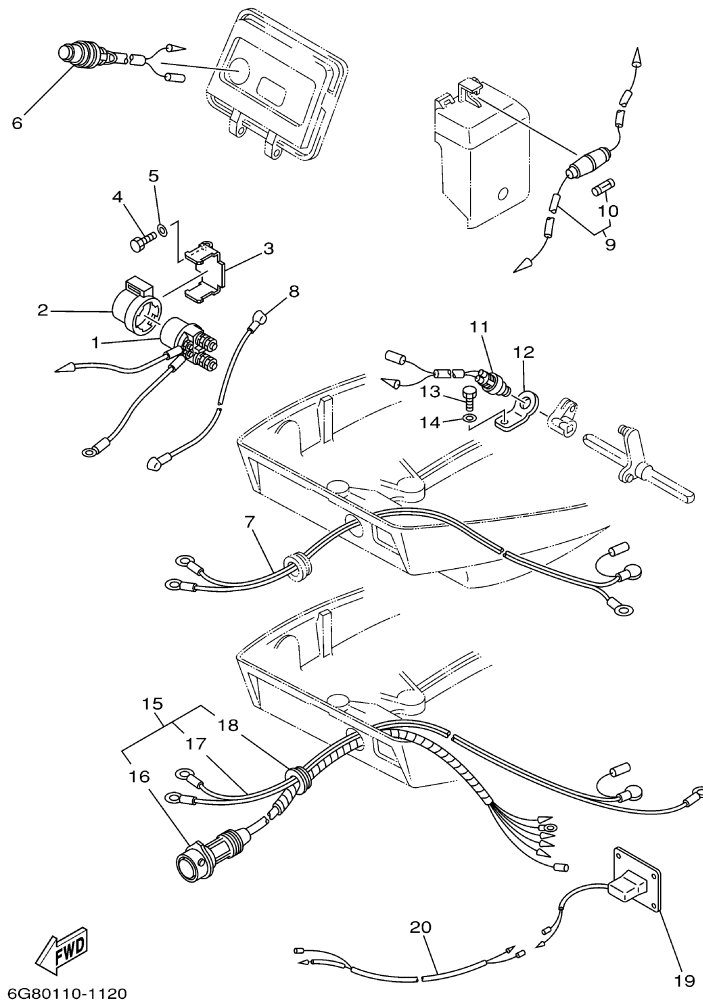

T9.9ELRD 2005 / ELECTRICAL 2

Part List

T9.9ELRD 2005 / ELECTRICAL 2

REF - NO	PART NUMBER	PART NAME	QUANTITY	REMARKS
1	6J0-81941-10-00	STARTER RELY ASSY	1	
2	6G1-81952-00-00	HOLDER, RELAY	1	
3	6G8-81953-00-00	STAY, RELAY	1	
4	97095-06012-00	BOLT	1	
5	92995-06600-00	WASHER	1	
6	6G8-81870-00-00	STARTING SWITCH ASSY	1	EH
7	6G8-82105-01-00	BATTERY CABLE	1	EH
8	6G8-82117-00-00	WIRE, LEAD	1	
9	6G8-82150-00-00	FUSE HOLDER ASSY	1	
10	663-82151-00-00	.FUSE (12V-20A)	1	
11	6H3-82540-00-00	NEUTRAL SWITCH ASSY	1	EH
12	6G8-82554-00-00	STAY, NEUTRAL SWITCH	1	EH
13	97095-06012-00	BOLT	1	EH
14	92995-06600-00	WASHER	1	EH
15	6G8-82580-00-00	WIRE HARNESS ASSY 2	1	ER
16	6G8-82590-00-00	.WIRE HARNESS ASSY	1	
17	6G8-82105-01-00	.BATTERY CABLE	1	
18	6G8-42724-50-00	.GROMMET	1	
19	6G8-83530-00-00	PILOT LIGHT ASSY	1	ER
20	6G8-82541-00-00	WIRE, LEAD	1	ER