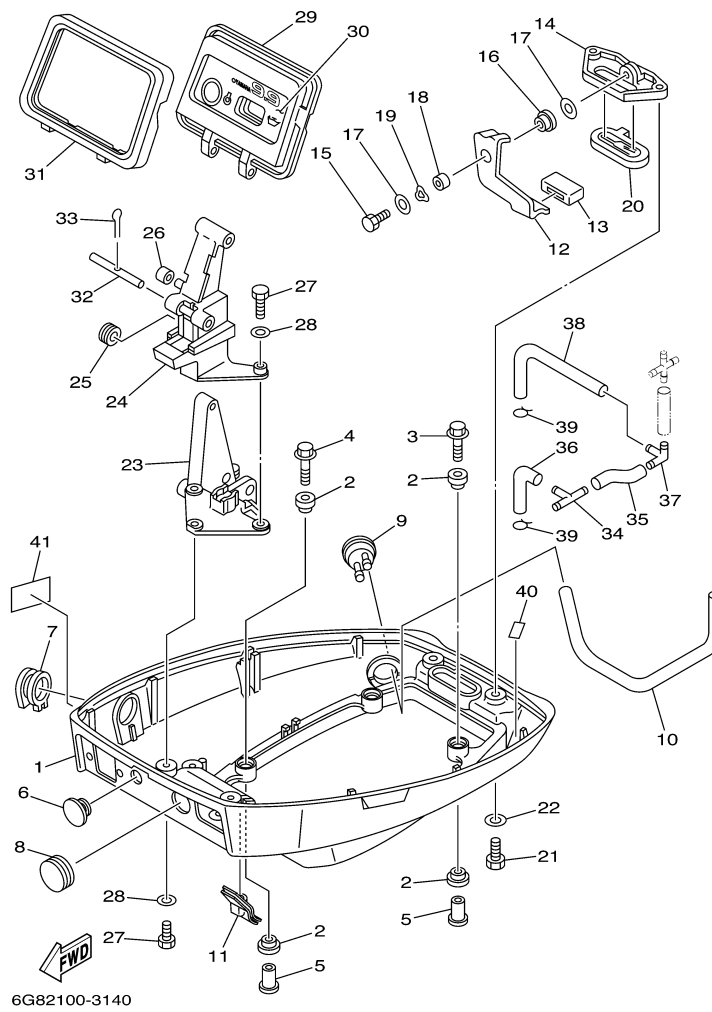

T9.9ELRD 2005 / BOTTOM COWLING

©2014 Yamaha Motor Corporation, U.S.A. All rights reserved.

Part List

T9.9ELRD 2005 / BOTTOM COWLING

REF - NO	PART NUMBER	PART NAME	QUANTITY	REMARKS
1	6G8-42711-02-4D	COWLING, BOTTOM 1	1	
2	90480-09M35-00	GROMMET	8	
3	90119-06M56-00	BOLT, WITH WASHER	2	
4	90119-06M55-00	BOLT, WITH WASHER	2	
5	90387-06M15-00	COLLAR	4	
6	90480-17165-00	GROMMET	1	ER
7	6G8-42724-00-00	GROMMET	1	
8	6G8-42724-40-00	GROMMET	1	EH
9	6G8-44391-00-00	NIPPLE, HOSE	1	
10	90445-09M00-00	HOSE (L180)	1	
11	6G8-42727-00-00	GROMMET	1	
12	6G8-42815-00-00	LEVER, CLAMP	1	
13	6G8-42831-00-00	BUSHING	1	
14	6G8-42811-00-94	STAY	1	
15	97013-06016-00	BOLT	1	
16	90386-08M49-00	BUSH	1	
17	90201-06M31-00	.WASHER, PLATE	2	
18	90387-06M72-00	COLLAR	1	
19	90206-08M13-00	WASHER, WAVE	1	
20	6G8-42748-00-00	GROMMET	1	
21	97095-06016-00	BOLT	2	
22	92995-06600-00	WASHER	2	
23	6G8-42738-00-94	PLATE, FITTING	1	
24	6G8-42719-00-94	PANEL, FRONT LOWER	1	
25	90480-19031-00	GROMMET	1	
26	90445-05ME6-00	HOSE (L8)	1	
27	97095-06016-00	BOLT	4	
28	92995-06600-00	WASHER	4	
29	6G8-42614-12-00	PANEL, FRONT UPPER	1	
30	6G8-42677-50-00	GRAPHIC, FRONT	1	UR ER
30	6G8-42677-40-00	GRAPHIC, FRONT	1	UR EH
31	6G8-42629-02-00	SEAL	1	
32	6G8-42755-00-00	HINGE, COWLING	1	
33	91490-16010-00	PIN. COTTER	1	
34	6G8-24379-00-00	PIPE, JOINT 4	1	
35	90445-10M78-00	HOSE (L50)	1	
36	6G8-12476-00-00	PIPE 6	1	
37	6G8-24378-01-00	PIPE, JOINT 3	1	
38	6G8-12485-00-00	PIPE 5	1	
39	90467-10M04-00	CLIP	2	
40	6G8-82377-20-00	LABEL	1	
41	6G8-13444-41-00	MARK	1