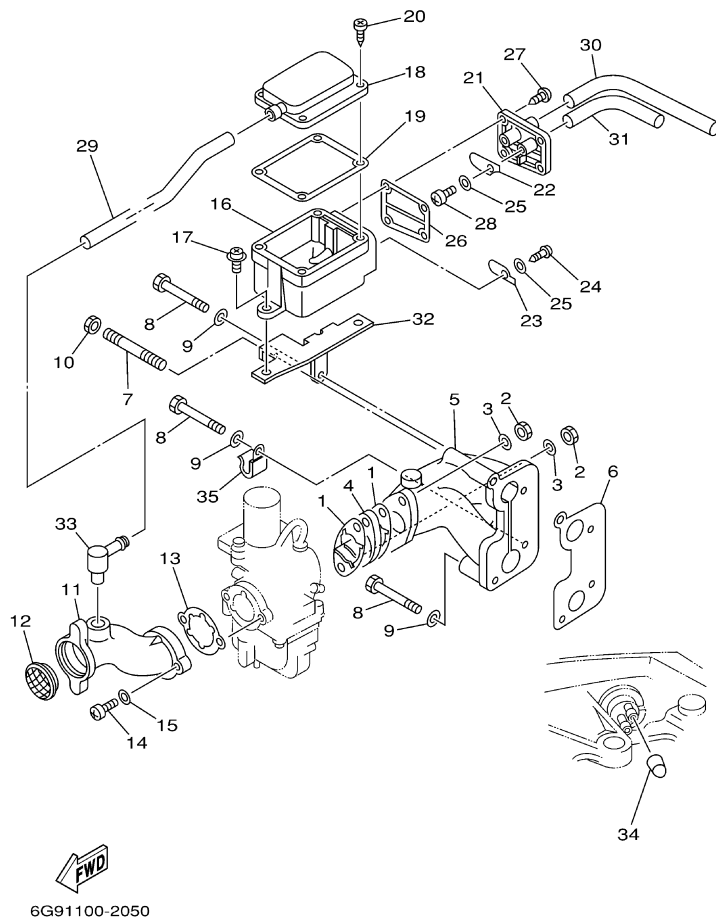

T9.9ELRD 2005 / INTAKE

Part List

T9.9ELRD 2005 / INTAKE

REF - NO	PART NUMBER	PART NAME	QUANTITY	REMARKS
1	6G8-13646-A0-00	GASKET, MANIFOLD 2	2	
2	95380-06700-00	NUT	2	
3	92990-06600-00	WASHER, PLATE	2	
4	6G8-13647-00-00	GASKET, MANIFOLD 3	1	
5	6G8-13641-01-94	MANIFOLD 1	1	
6	6G8-13645-00-00	GASKET, MANIFOLD 1	1	
7	90116-06M15-00	BOLT, STUD	1	
8	97095-06045-00	.BOLT	3	
9	92995-06600-00	WASHER	3	
10	95380-06700-00	NUT	1	
11	6G8-14479-10-94	FUNNEL	1	
12	6G8-14478-00-00	LOUVER	1	
13	6G8-14198-A0-00	.GASKET	1	
14	97880-05016-00	SCREW, PAN HEAD	2	
15	92990-05600-00	WASHER, PLATE	2	
16	6G8-15358-00-00	SEPARATOR, OIL	1	
17	90159-06M05-00	SCREW, WITH WASHER	2	
18	6G8-15368-00-94	SEPERATOR, OIL	1	
19	6G8-15369-00-00	GASKET, OIL SEAL HOUSING	1	
20	97780-40512-00	SCREW, TAPPING	4	
21	6G8-15371-00-94	BREATHER	1	
22	6G8-15346-00-00	BREATHER 1	1	
23	6G8-15347-00-00	BREATHER 2	1	
24	97780-40512-00	SCREW, TAPPING	1	
25	92990-04200-00	WASHER	2	
26	6G8-15374-00-00	GASKET, BREATHER	1	
27	97780-40512-00	SCREW, TAPPING	4	
28	98507-04010-00	SCREW, PAN HEAD	1	
29	6G8-15393-10-00	PIPE, BREATHER 2	1	
30	90445-11M52-00	HOSE (L150)	1	
31	90445-09065-00	HOSE (L90)	1	
32	6G8-15376-00-00	HOLDER, GUIDE	1	
33	6G8-15373-01-00	PIPE, BREATHER	1	
34	6G8-13448-00-00	CAP	1	
35	90465-06M86-00	.CLAMP	1	

Part Notes

T9.9ELRD 2005 / INTAKE

PART NUMBER	NOTE TEXT
92990-06600-00	OEM: This part number is among the Top 100 Most Popular Marine Maintenance Parts as of March 2014.

©2014 Yamaha Motor Corporation, U.S.A. All rights reserved.