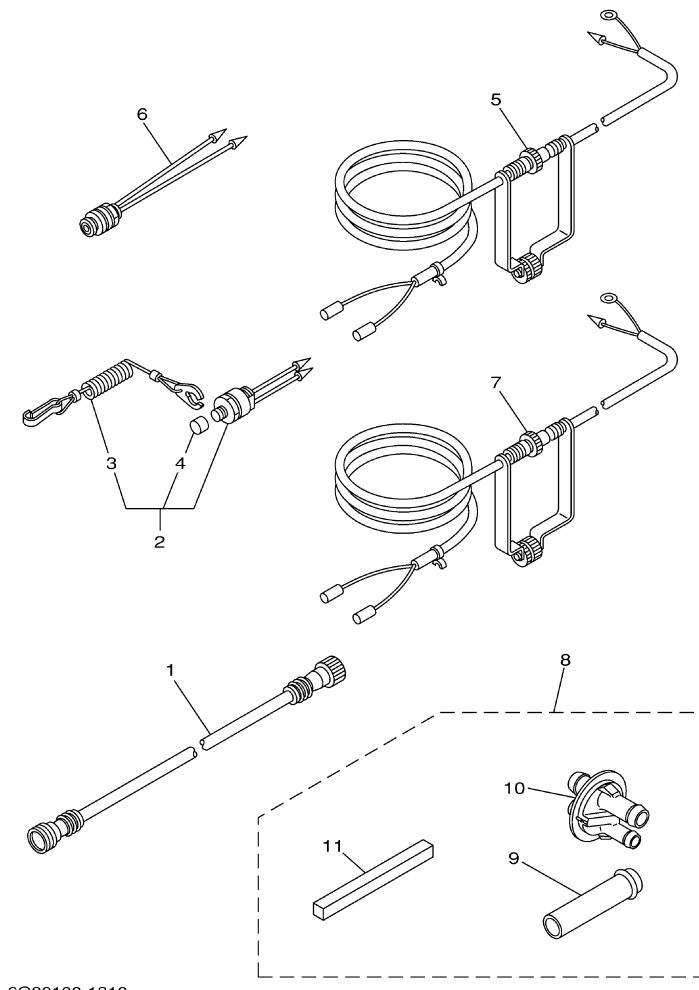

T9.9ELRD 2005 / OPTIONAL PARTS

6G80100-1310

Part List

T9.9ELRD 2005 / OPTIONAL PARTS

REF - NO	PART NUMBER	PART NAME	QUANTITY	REMARKS
1	689-82553-10-00	EXTENSION, WIRE LEAD	1	AP
2	689-82575-14-00	ENGINE STOP SWITCH ASSY	1	AP
3	682-82556-00-00	.LANYARD, STOP SWITCH	1	
4	689-8257Y-00-00	.CAP	1	
5	6A0-82553-20-00	EXTENSION, WIRE LEAD	1	AP
6	689-82550-11-00	ENGINE STOP SWITCH ASSY	1	AP
7	6A0-82553-20-00	EXTENSION, WIRE LEAD	1	AP
8	6G8-W4537-00-00	WELL-TYPE EXHAUST KIT	1	AP
9	6G8-14611-00-00	.PIPE, EXHAUST 1	1	
10	6G8-44391-10-00	.NIPPLE, HOSE	1	
11	6G8-45375-10-00	.DAMPER, SEAL	1	

Part Notes

T9.9ELRD 2005 / OPTIONAL PARTS

PART NUMBER	NOTE TEXT
682-82556-00-00	OEM: This part number is among the Top 100 Most Popular Marine Maintenance Parts as of March 2014.

©2014 Yamaha Motor Corporation, U.S.A. All rights reserved.