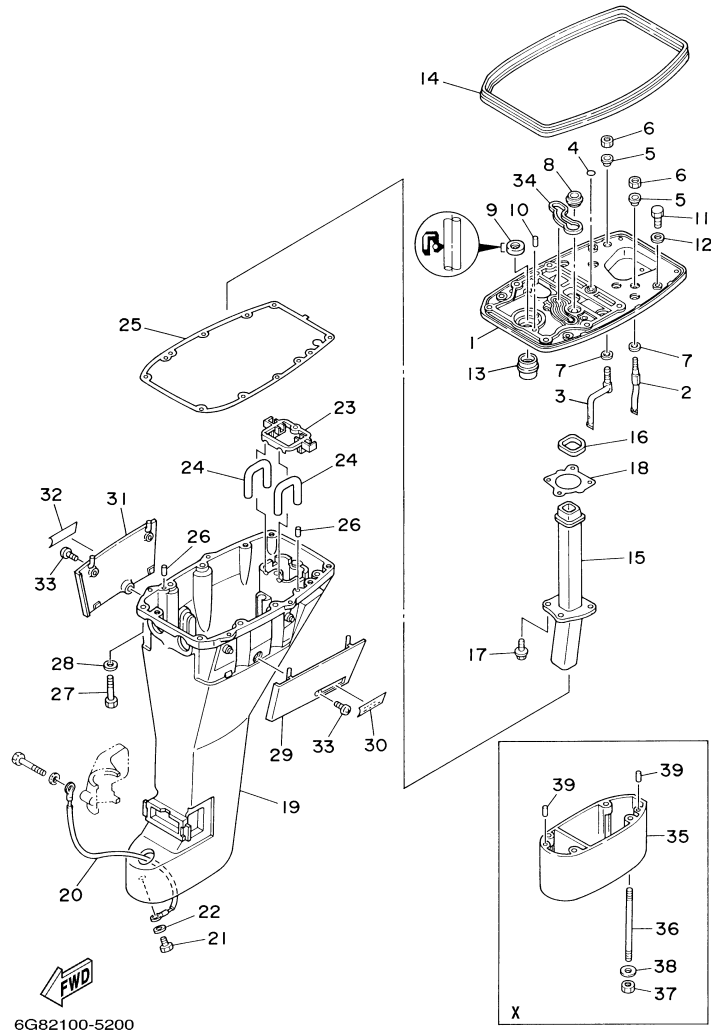

T9.9ELRD 2005 / UPPER CASING

Part List

T9.9ELRD 2005 / UPPER CASING

REF - NO	PART NUMBER	PART NAME	QUANTITY	REMARKS
1	6G8-41137-04-94	GUIDE, EXHAUST	1	
2	6G8-12483-00-00	PIPE 3	1	
3	6G8-12484-00-00	PIPE 4	1	
4	93210-08M60-00	O-RING	1	
5	90386-10M70-00	BUSH	2	
6	95380-10700-00	NUT	2	
7	90202-10M03-00	WASHER, PLATE	2	
8	6G8-44367-00-00	DAMPER, WATER SEAL	1	
9	93101-13M27-00	O-RING	1	
10	93606-12019-00	.PIN, DOWEL	2	
11	97013-06020-00	BOLT	2	
12	92903-06600-00	WASHER, PLATE	2	
13	6G8-45135-00-00	PIPE	1	
14	6G8-42716-00-00	RUBBER, SEAL 1	1	
15	6G8-41131-01-00	MANIFOLD, EXT. 1	1	
16	6G8-41138-00-00	SEAL, EXT. 1	1	
17	90105-06M33-00	BOLT, FLANGE	4	
18	6G8-41133-A0-00	GASKET, EXHAUST MANIFOLD 1	1	
19	6G8-45111-13-4D	CASING, UPPER	1	
20	6G8-82149-00-00	WIRE, LEAD 3	1	
21	97095-06012-00	BOLT	1	
22	92995-06600-00	WASHER	1	
23	6G8-45151-10-00	COVER, UPPER CASING	1	
24	6G8-45136-00-00	PIPE	2	
25	6G8-45113-A1-00	.GASKET, UPPER CASING	1	
26	93606-12019-00	.PIN, DOWEL	2	
27	97095-08040-00	BOLT	6	
28	92995-08600-00	WASHER	6	
29	6G8-42741-00-4D	APRON	1	
30	6G8-42791-00-00	MARK 1	1	
31	6G8-42771-00-4D	APRON	1	
32	6G8-42792-00-00	MARK	1	
33	90157-06M04-00	SCREW, PAN HEAD	2	
34	6G8-11355-00-00	SEAL, CYLINDER 1	1	
35	6G8-45211-20-4D	EXTENSION	1	X
36	90116-08M19-00	BOLT, STUD	4	X
37	95380-08600-00	NUT	4	X
38	92990-08600-00	..WASHER, PLATE	4	X
39	93606-12019-00	.PIN, DOWEL	2	X