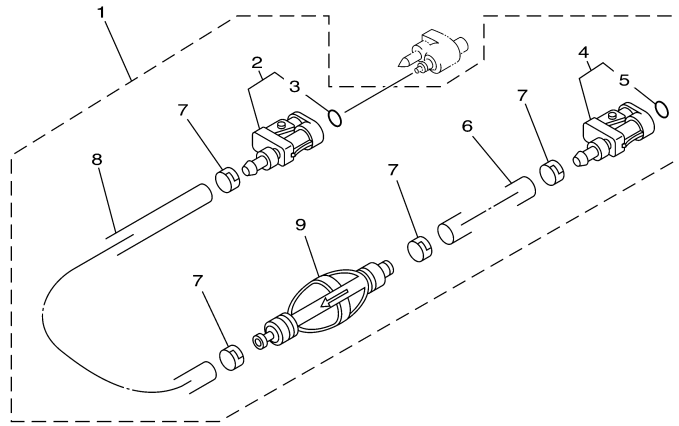

T9.9ELRD 2005 / FUEL 2

68R3100-C100

Part List

T9.9ELRD 2005 / FUEL 2

REF - NO	PART NUMBER	PART NAME	QUANTITY	REMARKS
1	6Y2-24306-55-00	FUEL PIPE COMP. 1	1	AP
2	6E5-24305-05-00	.FUEL PIPE JOINT COMP 2	1	
3	93210-08287-00	..O-RING	1	
4	6Y2-24305-05-00	.FUEL PIPE JOINT COMP 2	1	
5	93210-08287-00	..O-RING	1	
6	90445-13M01-00	.HOSE (L2050)	1	
7	6E5-24351-51-00	.BAND 1	4	
8	90445-13M00-00	.HOSE (L850)	1	
9	6Y2-24360-60-00	.PRIMER PUMP ASSY	1