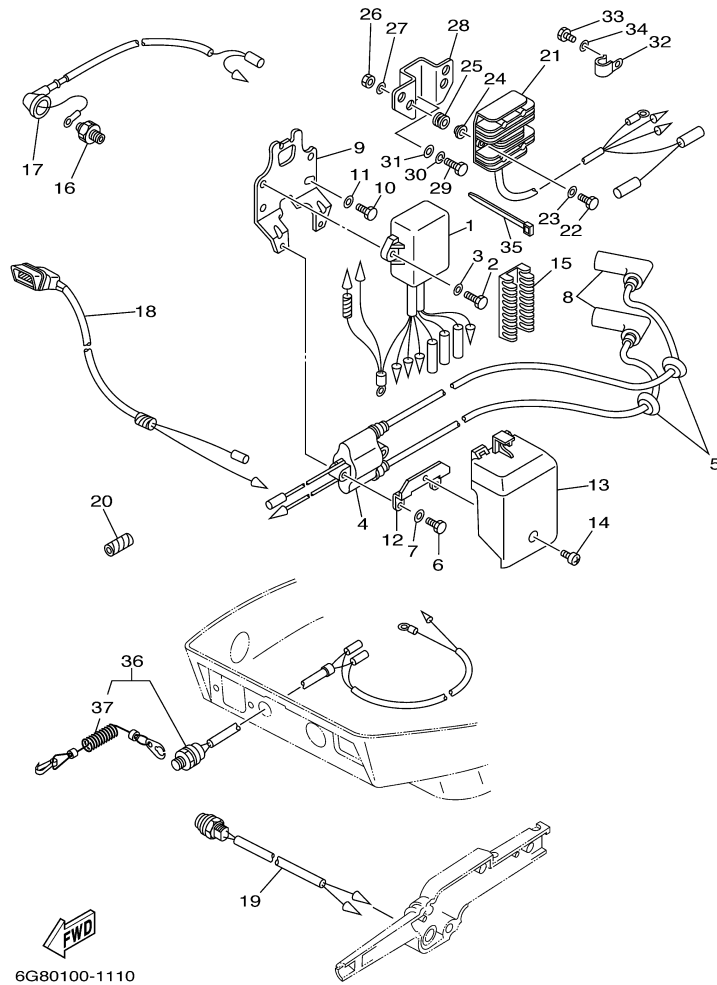

T9.9ELRD 2005 / ELECTRICAL 1

©2014 Yamaha Motor Corporation, U.S.A. All rights reserved.

Part List

T9.9ELRD 2005 / ELECTRICAL 1

REF - NO	PART NUMBER	PART NAME	QUANTITY	REMARKS
1	6G8-85540-23-00	C.D.I. UNIT ASSY	1	
2	97095-06020-00	BOLT	2	
3	92995-06600-00	WASHER	2	
4	6G8-85570-21-00	IGNITION COIL ASSY	1	
5	90480-25161-00	GROMMET	2	
6	97095-06025-00	BOLT	2	
7	92995-06600-00	WASHER	2	
8	6G8-82370-30-00	PLUG CAP ASSY	2	
9	6G8-85542-00-00	BRACKET	1	
10	97095-06020-00	BOLT	2	
11	92995-06600-00	WASHER	2	
12	6G8-85525-00-00	PLATE	1	
13	6G8-81916-00-00	COVER, TERMINAL	1	
14	98980-06008-00	SCREW, BIND	1	
15	6G8-82522-00-00	CLAMP, COUPLER	1	
16	6G8-82504-00-00	OIL PRESSURE SWITCH ASSY	1	
17	6G8-82127-00-00	WIRE, LEAD 2	1	
18	6G8-83582-01-00	PILOT LIGHT ASSY	1	EH
19	6G8-82550-10-00	ENGINE STOP SWITCH ASSY	1	EH
20	90446-10M02-00	HOSE	1	
21	6G8-81960-00-00	RECTIFIER & REGULATOR ASSY	1	
22	97095-06025-00	BOLT	2	
23	92995-06600-00	WASHER	2	
24	90387-06M70-00	COLLAR	2	
25	90480-13M24-00	GROMMET	2	
26	95380-06700-00	NUT	2	
27	92990-06600-00	WASHER, PLATE	2	
28	6G8-81948-02-00	BRACKET	1	
29	97095-06020-00	BOLT	1	
30	92995-06100-00	WASHER, SPRING	1	
31	92995-06600-00	WASHER	1	
32	90465-06M86-00	.CLAMP	1	
33	97013-06012-00	BOLT	1	
34	92903-06600-00	WASHER, PLATE	1	
35	90465-13M11-00	CLAMP	1	
36	6G8-82575-00-00	ENGINE STOP SWITCH ASSY	1	EH
37	682-82556-00-00	.LANYARD, STOP SWITCH	1	

Part Notes

T9.9ELRD 2005 / ELECTRICAL 1

PART NUMBER		NOTE TEXT
92990-06600-00		OEM: This part number is among the Top 100 Most Popular Marine Maintenance Parts as of March 2014.
682-82556-00-00		OEM: This part number is among the Top 100 Most Popular Marine Maintenance Parts as of March 2014.

©2014 Yamaha Motor Corporation, U.S.A. All rights reserved.