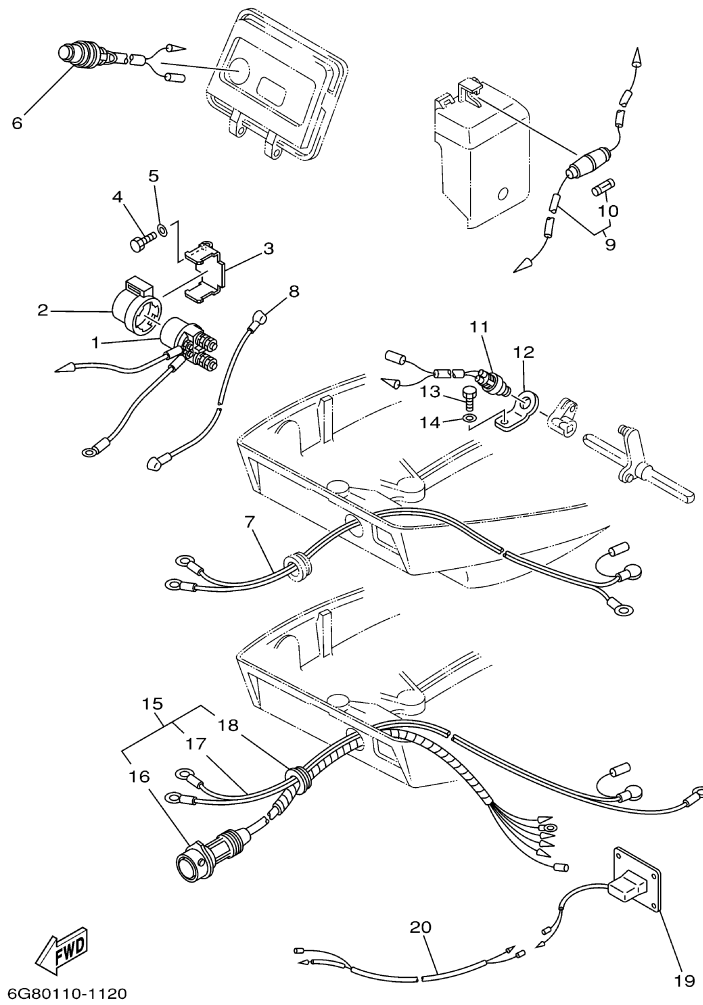

T9.9ELRC 2004 / ELECTRICAL 2

6G80110-1120

Part List

T9.9ELRC 2004 / ELECTRICAL 2

REF - NO	PART NUMBER	PART NAME	QUANTITY	REMARKS
1	6J0-81941-10-00	STARTER RELY ASSY	1	
2	6G1-81952-00-00	HOLDER, RELAY	1	
3	6G8-81953-00-00	STAY, RELAY	1	
4	97095-06012-00	BOLT	1	
5	92995-06600-00	WASHER	1	
6	6G8-81870-00-00	STARTING SWITCH ASSY	1	EH
7	6G8-82105-01-00	BATTERY CABLE	1	EH
8	6G8-82117-00-00	WIRE, LEAD	1	
9	6G8-82150-00-00	FUSE HOLDER ASSY	1	
10	663-82151-00-00	.FUSE (12V-20A)	1	
11	6H3-82540-00-00	NEUTRAL SWITCH ASSY	1	EH
12	6G8-82554-00-00	STAY, NEUTRAL SWITCH	1	EH
13	97095-06012-00	BOLT	1	EH
14	92995-06600-00	WASHER	1	EH
15	6G8-82580-00-00	WIRE HARNESS ASSY 2	1	ER
16	6G8-82590-00-00	.WIRE HARNESS ASSY	1	ER
17	6G8-82105-01-00	.BATTERY CABLE	1	ER
18	6G8-42724-50-00	.GROMMET	1	ER
19	6G8-83530-00-00	PILOT LIGHT ASSY	1	ER
20	6G8-82541-00-00	WIRE, LEAD	1	ER