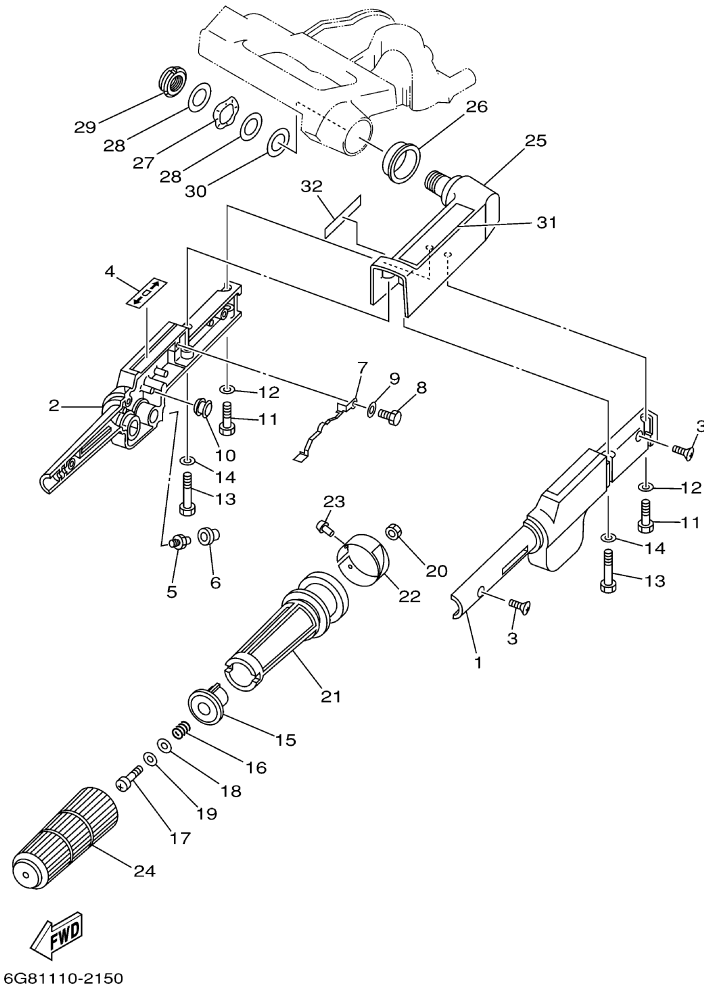

T9.9ELRC 2004 / STEERING

©2014 Yamaha Motor Corporation, U.S.A. All rights reserved.

Part List

T9.9ELRC 2004 / STEERING

REF - NO	PART NUMBER	PART NAME	QUANTITY	REMARKS
1	6G8-42111-01-4D	HANDLE, STEERING	1	EH
2	6G8-42112-02-4D	HANDLE, STEERING	1	EH
3	98780-05016-00	.SCREW, FLAT HEAD	2	EH
4	6G8-44191-00-00	INDICATOR, SHIFT	1	EH
5	93700-06M03-00	NIPPLE, GREASE	1	EH
6	663-45119-00-00	CAP, GREASE NIPPLE	1	AP EH
7	6G8-42147-01-00	SPRING	1	EH
8	97095-05012-00	BOLT	1	EH
9	92995-05600-00	WASHER	1	EH
10	6H4-42725-00-00	GROMMET	1	EH
11	97095-06025-00	BOLT	2	EH
12	92995-06600-00	WASHER	2	EH
13	97095-06040-00	.BOLT	2	EH
14	92995-06600-00	WASHER	2	EH
15	6G8-42126-01-94	FRICTION, STEERING HANDLE GRIP	1	EH
16	90501-23M42-00	SPRING, COMPRESSION	1	EH
17	97880-06030-00	SCREW, PAN HEAD	1	EH
18	90201-06049-00	WASHER, PLATE	1	EH
19	90202-06007-00	WASHER, PLATE	1	EH
20	95380-06700-00	NUT	1	EH
21	6G8-42119-00-00	GRIP, STEERING HANDLE	1	EH
22	6G8-42137-01-00	INDICATOR, THROTTLE	1	EH
23	90269-02M09-00	RIVET	1	EH
24	6G8-42177-00-00	RUBBER, HANDLE	1	EH
25	6G8-42113-02-4D	HANDLE, STEERING 3	1	EH
26	90386-33M56-00	BUSH	1	EH
27	90206-20M14-00	WASHER, WAVE	1	EH
28	90201-20M00-00	WASHER, PLATE	2	EH
29	90185-20M03-00	NUT, SELF-LOCKING	1	EH
30	90202-20M33-00	WASHER, PLATE	1	EH
31	6G9-1571Y-40-00	MARK, CAUTION	1	EH
32	6E0-83627-41-00	LABEL, CAUTION 7	1	EH