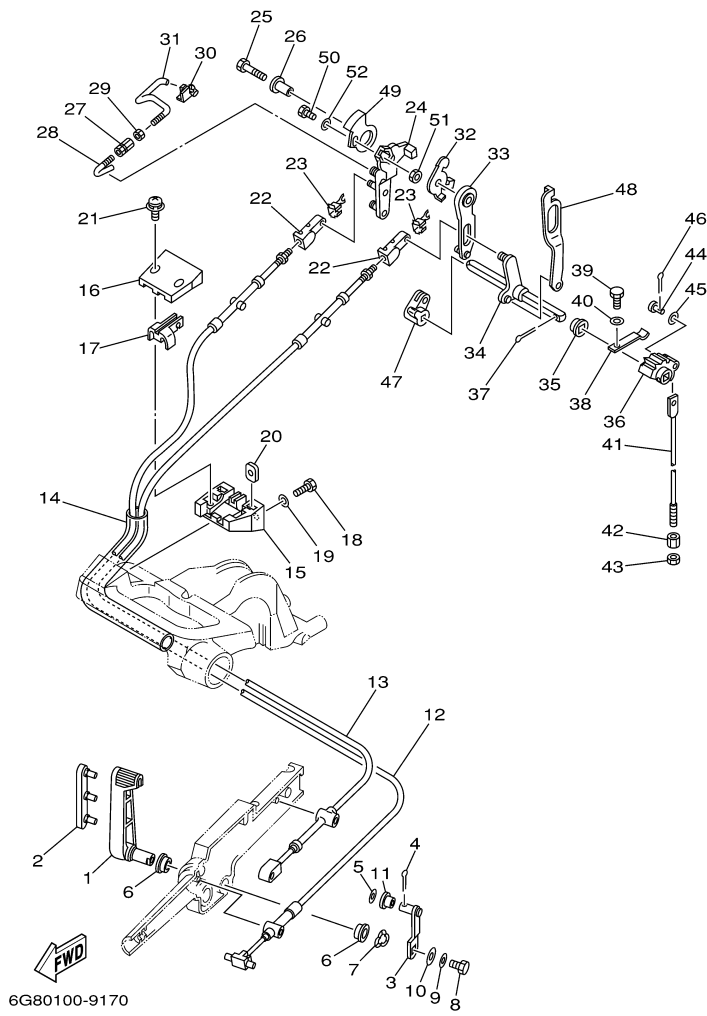

T9.9ELRC 2004 / CONTROL

©2014 Yamaha Motor Corporation, U.S.A. All rights reserved.

Part List

T9.9ELRC 2004 / CONTROL

REF - NO	PART NUMBER	PART NAME	QUANTITY	REMARKS
1	6G8-44121-00-98	LEVER, SHIFT ROD	1	EH
2	6G8-42129-00-00	BUSHING, RUBBER	1	EH
3	6G8-44123-00-00	ARM, SHIFT ROD	1	EH
4	91490-16010-00	PIN. COTTER	1	EH
5	92990-05200-00	.WASHER, PLAIN	1	EH
6	90386-12069-00	BUSH	2	EH
7	90206-12052-00	WASHER, WAVE	1	EH
8	97013-06016-00	BOLT	1	EH
9	92903-06600-00	WASHER, PLATE	1	EH
10	90201-06M94-00	WASHER, PLATE	1	EH
11	90386-05M54-00	BUSH	1	EH
12	6G8-48311-02-00	CABLE	1	EH
13	6G8-48321-01-00	CABLE	1	EH
14	90445-24M00-00	HOSE (L165)	1	EH
15	6G8-41661-00-98	BRACKET	1	EH
16	6G8-41662-00-98	BRACKET	1	EH
17	6G8-41663-00-00	BRACKET 3	1	EH
18	97095-06016-00	BOLT	2	EH
19	92995-06600-00	WASHER	2	EH
20	6G8-41654-00-00	NUT	2	EH
21	90159-05M06-00	SCREW, WITH WASHER	2	EH
22	6G8-26363-00-00	.END, WIRE 1	2	
23	6G8-26364-00-00	.END, CABLE	2	
24	6G8-41212-00-00	ARM, ACCEL.	1	
25	97013-06030-00	BOLT	1	
26	90387-06M58-00	COLLAR	1	
27	6G8-41238-01-00	JOINT, LINK	1	
28	6G8-41241-01-00	ROD, LINK	1	
29	95380-04600-00	.NUT	1	
30	6G8-41237-01-00	JOINT, LINK	1	
31	6G8-41242-01-00	ROD 2	1	
32	6G8-14493-00-00	STAY 1	1	
33	6G8-44111-00-00	HANDLE, GEAR SHIFT	1	
34	6G8-44159-00-00	HANDLE, GEAR SHIFT	1	
35	682-44132-00-00	BUSHING	1	
36	682-44121-01-00	LEVER, SHIFT ROD	1	
37	91490-25020-00	PIN. COTTER	1	
38	682-44116-01-00	SPRING	1	
39	97095-06014-00	BOLT	1	
40	92995-06600-00	WASHER	1	
41	6G8-44143-10-00	ROD, SHIFT	1	
42	90170-06015-00	NUT	1	
43	95380-06700-00	NUT	1	
44	91790-05020-00	PIN, CLEVIS	1	
45	92990-05600-00	WASHER, PLATE	1	
46	91490-16010-00	PIN. COTTER	1	
47	6G8-44125-00-00	LEVER, SHIFT ROD	1	
48	6G8-44124-11-00	LINK, SHIFT ROD	1	EH
49	6G8-41212-11-00	ARM, ACCEL.	1	EH
50	97013-06014-00	BOLT	1	EH
51	95380-06600-00	NUT, HEXAGON	1	EH
52	92990-06600-00	WASHER, PLATE	1	EH

Part Notes

T9.9ELRC 2004 / CONTROL

PART NUMBER	NOTE TEXT
92990-06600-00	OEM: This part number is among the Top 100 Most Popular Marine Maintenance Parts as of March 2014.

©2014 Yamaha Motor Corporation, U.S.A. All rights reserved.