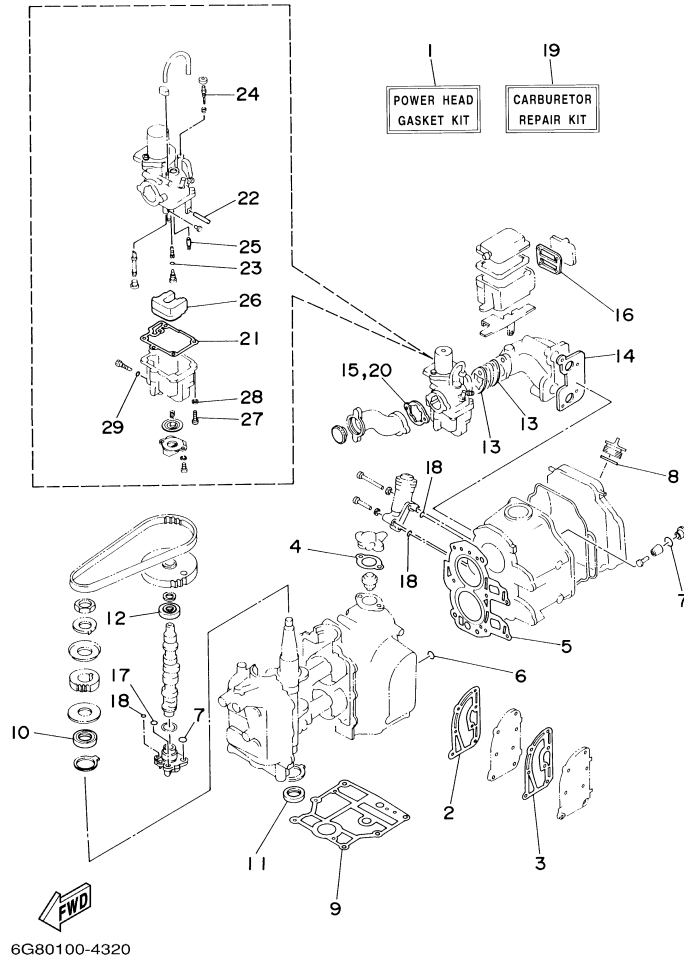

T9.9ELRC 2004 / REPAIR KIT 1

6G80100-4320

Part List

T9.9ELRC 2004 / REPAIR KIT 1

REF - NO	PART NUMBER	PART NAME	QUANTITY	REMARKS
1	6G8-W0001-A3-00	POWER HEAD GASKET KIT	1	
2	6G8-41112-02-00	.GASKET, EXHAUST INNER COVER	1	
3	6G8-41114-00-00	.GASKET, EXHAUST OUTER COVER	1	
4	6G8-12414-A0-00	.GASKET, COVER	1	
5	6G8-11181-A1-00	.GASKET, CYLINDER HEAD 1	1	
6	93210-11M59-00	.O-RING	1	
7	93210-13M63-00	.O-RING	3	
8	93210-24M79-00	.O-RING	1	
9	6G8-11351-A0-00	.GASKET, CYLINDER	1	
10	93102-30M22-00	.OIL SEAL	1	
11	93101-25M24-00	.OIL SEAL	1	
12	93102-18M21-00	.OIL SEAL	1	
13	6G8-13646-A0-00	.GASKET, MANIFOLD 2	2	
14	6G8-13645-00-00	.GASKET, MANIFOLD 1	1	
15	6G8-14198-A0-00	.GASKET	1	
16	6G8-15374-00-00	.GASKET, BREATHER	1	
17	93210-10M61-00	.O-RING	1	
18	93210-09M01-00	.O-RING	3	
19	6G8-W0093-03-00	CARBURETOR REPAIR KIT	1	
20	6G8-14198-A0-00	.GASKET	1	
21	6G8-14384-01-00	.GASKET, FLOAT CHAMBER	1	
22	647-14386-00-00	.PIN, FLOAT	1	
23	654-14198-00-00	.GASKET	1	
24	6G8-14323-00-00	.SCREW, AIR ADJUSTING	1	
25	6G8-14392-00-00	.VALVE, NEEDLE	1	
26	6G8-14385-00-00	.FLOAT	1	
27	98580-04016-00	.SCREW, PAN HEAD	1	
28	92990-04100-00	.WASHER, SPRING	1	
29	5Y1-14397-00-00	.O-RING	1