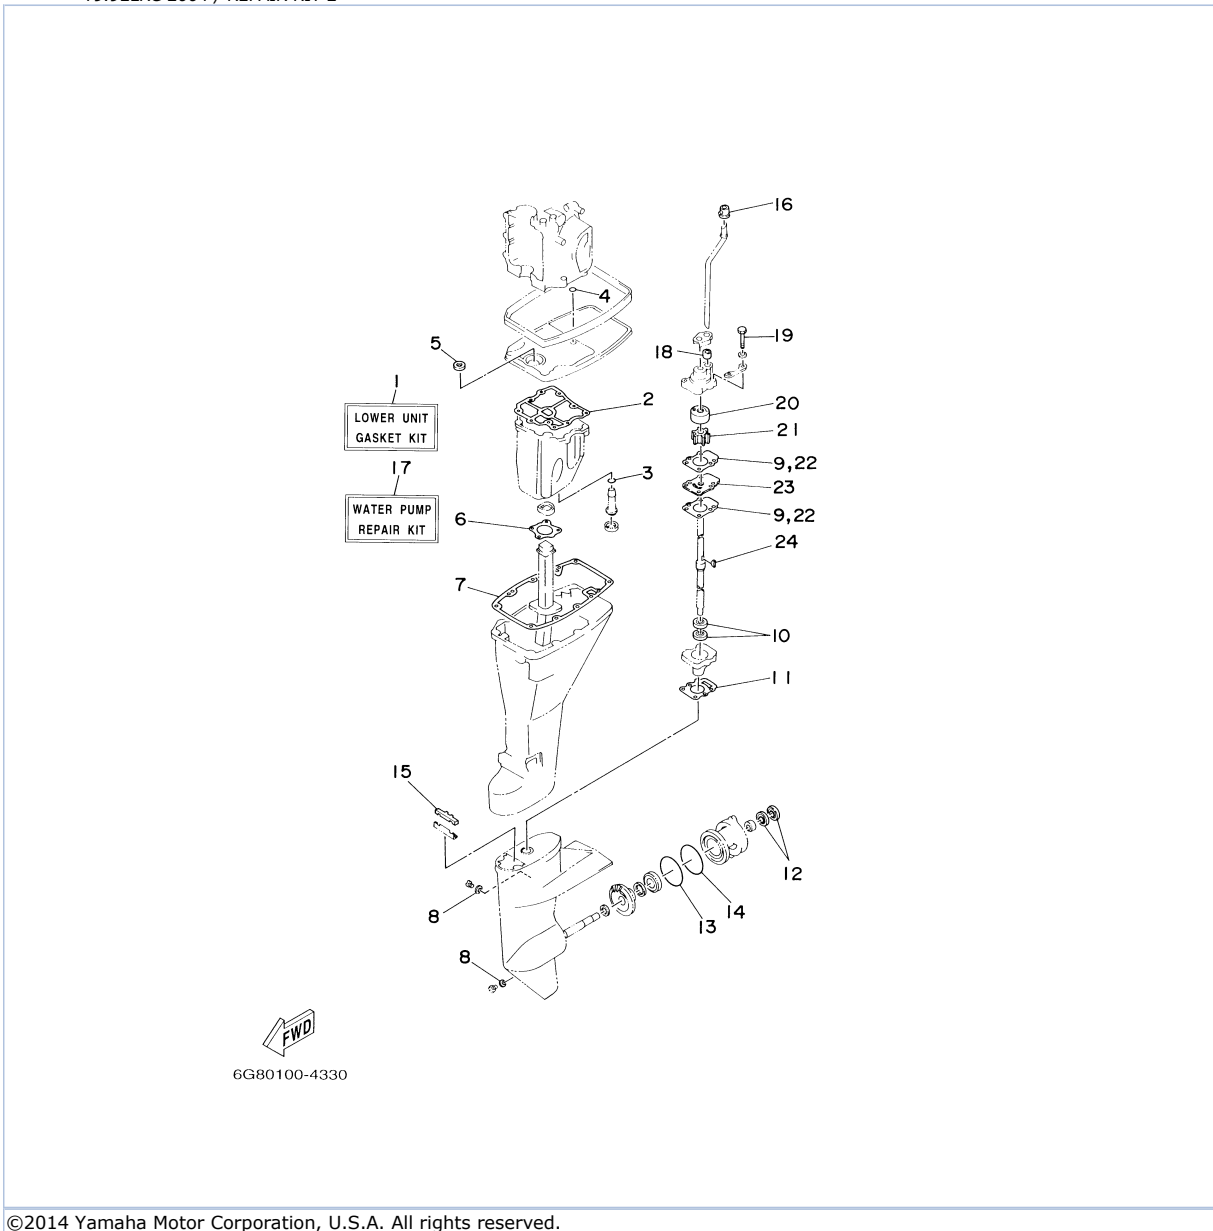

T9.9ELRC 2004 / REPAIR KIT 2

©2014 Yamaha Motor Corporation, U.S.A. All rights reserved.

Part List

T9.9ELRC 2004 / REPAIR KIT 2

REF - NO	PART NUMBER	PART NAME	QUANTITY	REMARKS
1	6G8-W0001-C6-00	LOWER UNIT GASKET KIT	1	
2	6G8-15312-A1-00	.GASKET, OIL PAN	1	
3	93210-16M64-00	.O-RING	1	
4	93210-08M60-00	.O-RING	1	
5	93101-13M27-00	.O-RING	1	
6	6G8-41133-A0-00	.GASKET, EXHAUST MANIFOLD 1	1	
7	6G8-45113-A1-00	.GASKET, UPPER CASING	1	
8	90430-08020-00	.GASKET	3	
9	682-44315-A0-00	.GASKET, WATER PUMP	2	
10	93101-20048-00	.OIL SEAL	2	
11	6G8-45315-A0-00	.PACKING, LOWER CASING	1	
12	93101-17054-00	.OIL SEAL	2	
13	93210-74M68-00	.O-RING	1	
14	93210-74316-00	.O-RING	1	
15	682-45375-01-00	.DAMPER, SEAL	1	
16	626-44365-01-00	.DAMPER, WATER SEAL	1	
17	682-W0078-A3-00	WATER PUMP REPAIR KIT	1	
18	682-44365-00-00	.DAMPER, WATER SEAL	1	
19	97095-06045-00	.BOLT	4	
20	682-44322-00-00	.INSERT, CARTRIDGE	1	
21	682-44352-03-00	.IMPELLER	1	
22	682-44315-A0-00	.GASKET, WATER PUMP	2	
23	682-44323-00-00	.OUTER PLATE, CARTRIDGE	1	
24	90280-03024-00	.KEY, WOODRUFF	1	

Part Notes

T9.9ELRC 2004 / REPAIR KIT 2

PART NUMBER	NOTE TEXT
90430-08020-00	OEM: This part number is among the Top 100 Most Popular Marine Maintenance Parts as of March 2014.

©2014 Yamaha Motor Corporation, U.S.A. All rights reserved.

©2014 Yamaha Motor Corporation, U.S.A. All rights reserved.