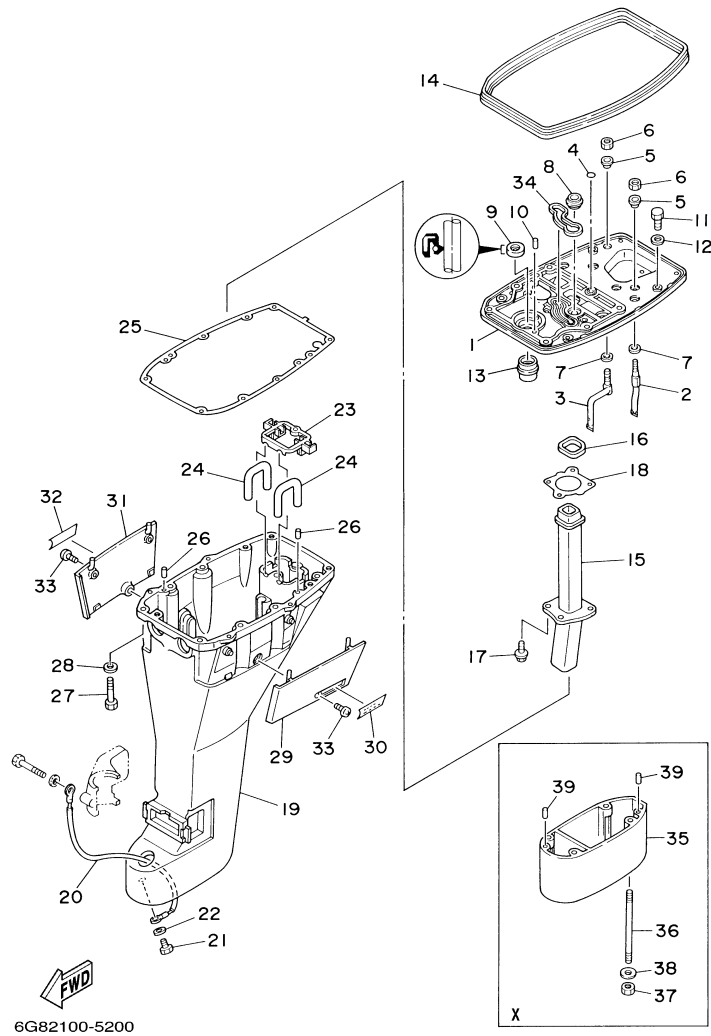

T9.9ELRC 2004 / UPPER CASING

Part List

T9.9ELRC 2004 / UPPER CASING

REF - NO	PART NUMBER	PART NAME	QUANTITY	REMARKS
1	6G8-41137-04-94	GUIDE, EXHAUST	1	
2	6G8-12483-00-00	PIPE 3	1	
3	6G8-12484-00-00	PIPE 4	1	
4	93210-08M60-00	O-RING	1	
5	90386-10M70-00	BUSH	2	
6	95380-10700-00	NUT	2	
7	90202-10M03-00	WASHER, PLATE	2	
8	6G8-44367-00-00	DAMPER, WATER SEAL	1	
9	93101-13M27-00	O-RING	1	
10	93606-12019-00	.PIN, DOWEL	2	
11	97013-06020-00	BOLT	2	
12	92903-06600-00	WASHER, PLATE	2	
13	6G8-45135-00-00	PIPE	1	
14	6G8-42716-00-00	RUBBER, SEAL 1	1	
15	6G8-41131-01-00	MANIFOLD, EXT. 1	1	
16	6G8-41138-00-00	SEAL, EXT. 1	1	
17	90105-06M33-00	BOLT, FLANGE	4	
18	6G8-41133-A0-00	GASKET, EXHAUST MANIFOLD 1	1	
19	6G8-45111-13-4D	CASING, UPPER	1	
20	6G8-82149-00-00	WIRE, LEAD 3	1	
21	97095-06012-00	BOLT	1	
22	92995-06600-00	WASHER	1	
23	6G8-45151-10-00	COVER, UPPER CASING	1	
24	6G8-45136-00-00	PIPE	2	
25	6G8-45113-A1-00	.GASKET, UPPER CASING	1	
26	93606-12019-00	.PIN, DOWEL	2	
27	97095-08040-00	BOLT	6	
28	92995-08600-00	WASHER	6	
29	6G8-42741-00-4D	APRON	1	
30	6G8-42791-00-00	MARK 1	1	
31	6G8-42771-00-4D	APRON	1	
32	6G8-42792-00-00	MARK	1	
33	90157-06M04-00	SCREW, PAN HEAD	2	
34	6G8-11355-00-00	SEAL, CYLINDER 1	1	
35	6G8-45211-20-4D	EXTENSION	1	X
36	90116-08M19-00	BOLT, STUD	4	X
37	95380-08600-00	NUT	4	X
38	92990-08600-00	..WASHER, PLATE	4	X
39	93606-12019-00	.PIN, DOWEL	2	X