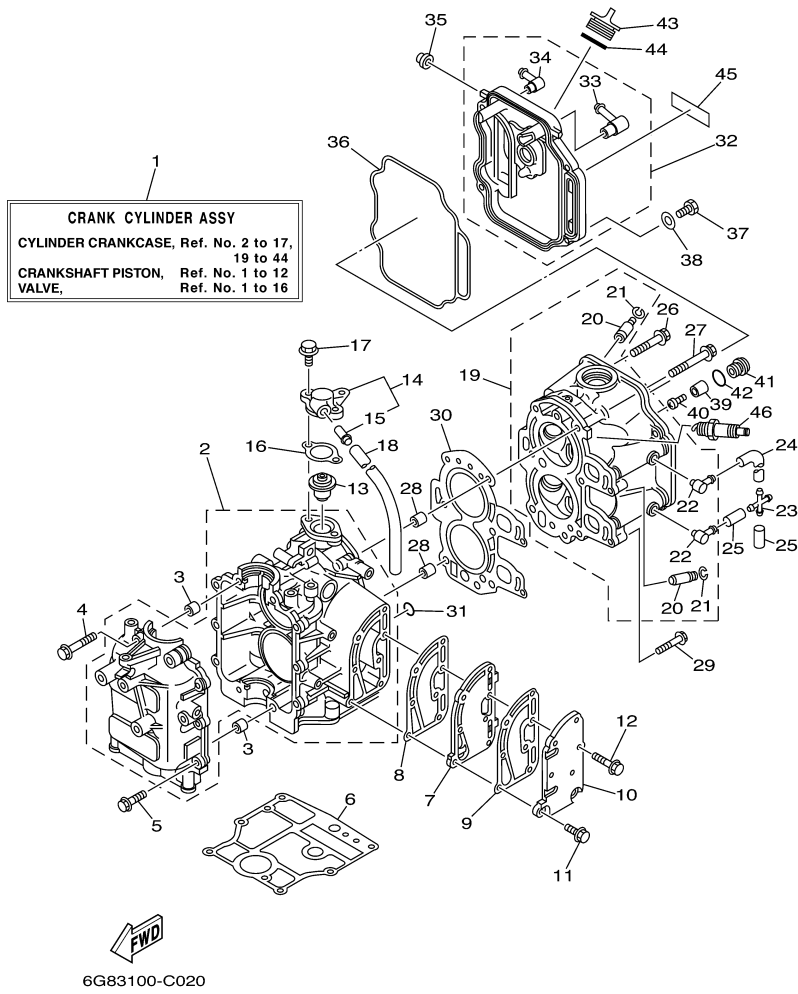

T9.9ELRC 2004 / CYLINDER CRANKCASE

Part List

T9.9ELRC 2004 / CYLINDER CRANKCASE

REF - NO	PART NUMBER	PART NAME	QUANTITY	REMARKS
1	6G8-W0090-34-1S	CRANK CYLINDER ASSY	1	
2	6G8-15100-05-1S	CRANKCASE ASSY	1	
3	99510-10114-00	PIN, DOWEL	2	
4	90119-08M18-00	BOLT, WITH WASHER	4	
5	90119-06M12-00	BOLT, WITH WASHER	6	
6	6G8-11351-A0-00	GASKET, CYLINDER	1	
7	6G8-41111-02-1S	INNER COVER, EXHAUST	1	
8	6G8-41112-02-00	GASKET, EXHAUST INNER COVER	1	
9	6G8-41114-00-00	GASKET, EXHAUST OUTER COVER	1	
10	6G8-41113-10-1S	OUTER COVER, EXHAUST	1	
11	90119-06MA3-00	BOLT, WITH WASHER	2	
12	90119-06MA4-00	BOLT, WITH WASHER	5	
13	6G8-12411-02-00	THERMOSTAT	1	
14	6G8-12413-00-1S	COVER, THERMOSTAT	1	
15	6E5-24377-00-00	.PIPE, JOINT 2	1	
16	6G8-12414-A0-00	.GASKET, COVER	1	
17	90119-06MA2-00	BOLT, WITH WASHER	2	
18	90445-11M66-00	.HOSE (L410)	1	
19	6G8-11111-03-1S	HEAD, CYLINDER 1	1	
20	6G8-11133-10-00	.GUIDE, VALVE 1	4	
21	93450-09M01-00	.CIRCLIP	4	
22	676-11372-00-00	.NIPPLE, HOSE	2	
23	6G9-24379-00-00	PIPE, JOINT 4	1	
24	6G8-12481-01-00	PIPE 1	1	
25	90445-09220-00	HOSE (L30)	2	
26	90105-08M37-00	BOLT, FLANGE	3	
27	90105-08M36-00	BOLT, FLANGE	3	
28	99510-10114-00	PIN, DOWEL	2	
29	90119-06MA5-00	BOLT, WITH WASHER	2	
30	6G8-11181-A1-00	GASKET, CYLINDER HEAD 1	1	
31	93210-11M59-00	O-RING	1	
32	6G8-11191-01-1S	COVER, CYLINDER HEAD 1	1	
33	6G8-15373-01-00	.PIPE, BREATHER	1	
34	676-11372-00-00	.NIPPLE, HOSE	1	
35	6G8-81336-00-00	GROMMET	2	
36	6G8-11356-00-00	SEAL, CYLINDER 2	1	
37	97095-06020-00	BOLT	4	
38	92995-06600-00	WASHER	4	
39	6G8-11325-00-00	ANODE	1	
40	97880-05025-00	SCREW, PAN HEAD	1	
41	6G8-11197-01-00	PLUG, BLIND	1	
42	93210-13M63-00	.O-RING	1	
43	6G8-15363-00-00	PLUG, OIL	1	
44	93210-24M79-00	.O-RING	1	
45	6G9-12138-40-00	MARK, CAUTION	1	
46	94701-00282-00	PLUG SPARK (NGK CR6HS)	2