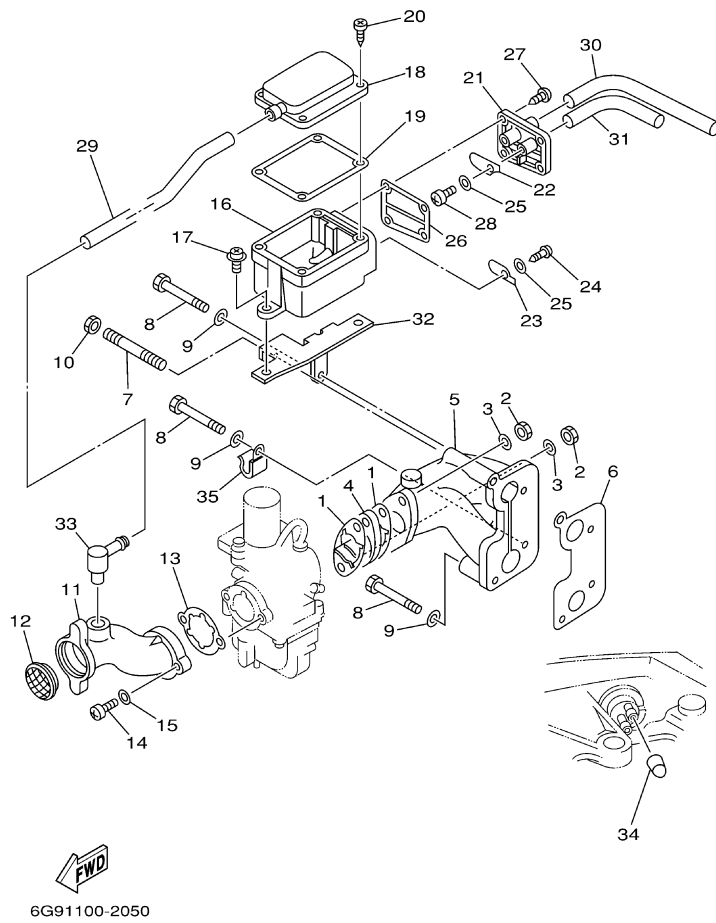

T9.9ELRC 2004 / INTAKE

Part List

T9.9ELRC 2004 / INTAKE

REF - NO	PART NUMBER	PART NAME	QUANTITY	REMARKS
1	6G8-13646-A0-00	GASKET, MANIFOLD 2	2	
2	95380-06700-00	NUT	2	
3	92990-06600-00	WASHER, PLATE	2	
4	6G8-13647-00-00	GASKET, MANIFOLD 3	1	
5	6G8-13641-01-94	MANIFOLD 1	1	
6	6G8-13645-00-00	GASKET, MANIFOLD 1	1	
7	90116-06M15-00	BOLT, STUD	1	
8	97095-06045-00	.BOLT	3	
9	92995-06600-00	WASHER	3	
10	95380-06700-00	NUT	1	
11	6G8-14479-10-94	FUNNEL	1	
12	6G8-14478-00-00	LOUVER	1	
13	6G8-14198-A0-00	.GASKET	1	
14	97880-05016-00	SCREW, PAN HEAD	2	
15	92990-05600-00	WASHER, PLATE	2	
16	6G8-15358-00-00	SEPARATOR, OIL	1	
17	90159-06M05-00	SCREW, WITH WASHER	2	
18	6G8-15368-00-94	SEPERATOR, OIL	1	
19	6G8-15369-00-00	GASKET, OIL SEAL HOUSING	1	
20	97780-40512-00	SCREW, TAPPING	4	
21	6G8-15371-00-94	BREATHER	1	
22	6G8-15346-00-00	BREATHER 1	1	
23	6G8-15347-00-00	BREATHER 2	1	
24	97780-40512-00	SCREW, TAPPING	1	
25	92990-04200-00	WASHER	2	
26	6G8-15374-00-00	GASKET, BREATHER	1	
27	97780-40512-00	SCREW, TAPPING	4	
28	98507-04010-00	SCREW, PAN HEAD	1	
29	6G8-15393-10-00	PIPE, BREATHER 2	1	
30	90445-11M52-00	HOSE (L150)	1	
31	90445-09065-00	HOSE (L90)	1	
32	6G8-15376-00-00	HOLDER, GUIDE	1	
33	6G8-15373-01-00	PIPE, BREATHER	1	
34	6G8-13448-00-00	CAP	1	
35	90465-06M86-00	.CLAMP	1	

Part Notes

T9.9ELRC 2004 / INTAKE

PART NUMBER	NOTE TEXT
92990-06600-00	OEM: This part number is among the Top 100 Most Popular Marine Maintenance Parts as of March 2014.

©2014 Yamaha Motor Corporation, U.S.A. All rights reserved.