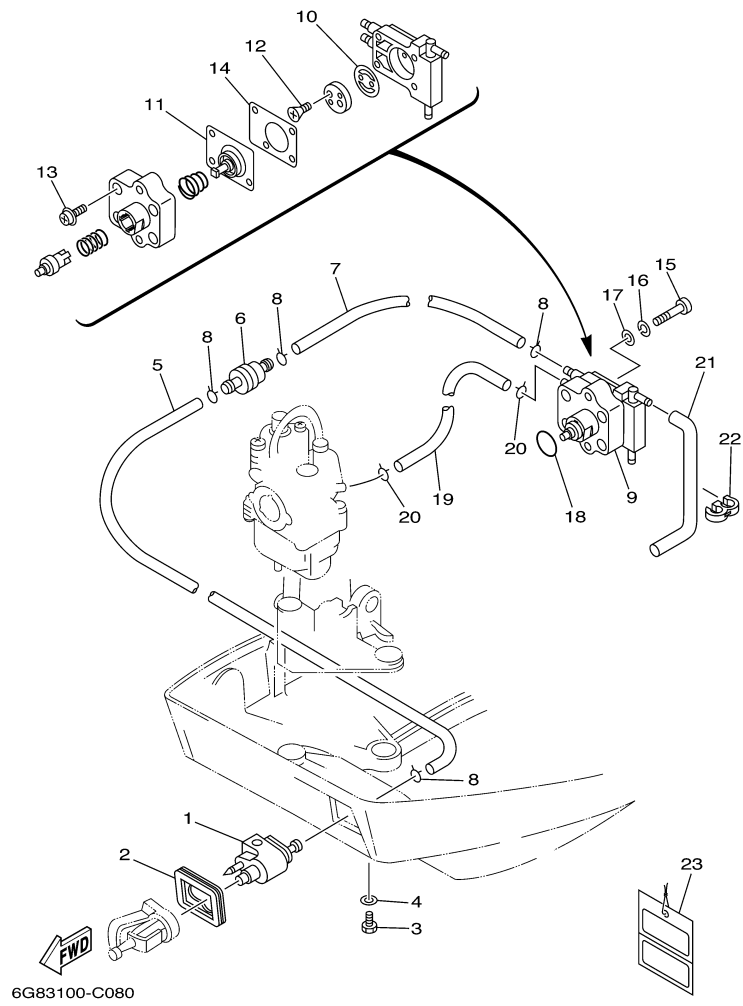

T9.9ELRC 2004 / FUEL 1

©2014 Yamaha Motor Corporation, U.S.A. All rights reserved.

Part List

T9.9ELRC 2004 / FUEL 1

REF - NO	PART NUMBER	PART NAME	QUANTITY	REMARKS
1	6G1-24304-02-00	FUEL PIPE JOINT COMP. 1	1	
2	6G8-24329-00-00	SEAL	1	
3	97095-06020-00	BOLT	1	
4	92995-06600-00	WASHER	1	
5	6G8-24311-00-00	PIPE, FUEL 1	1	
6	646-24251-02-00	.STRAINER 1	1	
7	90445-09065-00	HOSE (L90)	1	
8	90467-08004-00	CLIP	4	
9	6G8-24410-05-00	FUEL PUMP ASSY	1	
10	6G8-24421-10-00	.VALVE, CHECK	1	
11	6G8-24411-02-00	.DIAPHRAGM	1	
12	98780-03008-00	.SCREW, FLAT HEAD	2	
13	97603-04218-00	.SCREW, PAN HEAD WITH WASHER	4	
14	6G8-24471-00-00	.DIAPHRAGM	1	
15	97880-06025-00	SCREW, PAN HEAD	2	
16	92990-06100-00	..WASHER, SPRING	2	
17	92990-06600-00	WASHER, PLATE	2	
18	93210-20M65-00	.O-RING	1	
19	90445-09105-00	HOSE (L300)	1	
20	90467-08004-00	CLIP	2	
21	6J8-24311-00-00	PIPE, FUEL 1	1	
22	90464-09M21-00	CLAMP	1	
23	61H-2819R-31-00	TAG, WARNING	1	

Part Notes

T9.9ELRC 2004 / FUEL 1

PART NUMBER	NOTE TEXT
646-24251-02-00	OEM: This part number is among the Top 100 Most Popular Marine Maintenance Parts as of March 2014.
92990-06600-00	OEM: This part number is among the Top 100 Most Popular Marine Maintenance Parts as of March 2014.

©2014 Yamaha Motor Corporation, U.S.A. All rights reserved.