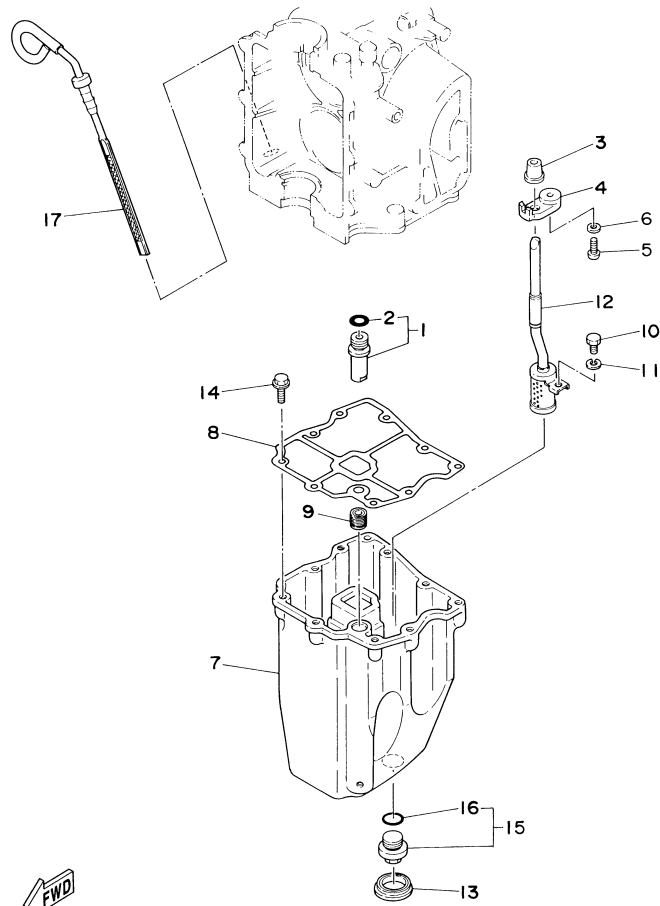

T9.9ELRC 2004 / OIL PAN

6G90010-4210

Part List

T9.9ELRC 2004 / OIL PAN

REF - NO	PART NUMBER	PART NAME	QUANTITY	REMARKS
1	6G8-11575-00-00	RELIEF VALVE ASSY	1	
2	93210-12M62-00	.O-RING	1	
3	6G8-15379-00-00	SEAL, CRANKCASE	1	
4	6G8-13487-00-00	GUIDE, OIL HOSE	1	
5	97880-05012-00	SCREW, PAN HEAD	1	
6	92990-05600-00	WASHER, PLATE	1	
7	6G8-15311-03-0D	OIL PAN	1	
8	6G8-15312-A1-00	.GASKET, OIL PAN	1	
9	6G8-45127-00-00	SEAL	1	
10	97013-06010-00	BOLT	1	
11	92903-06100-00	WASHER, SPRING	1	
12	6G8-13421-00-00	STRAINER 2	1	
13	6G8-15316-00-00	DAMPER, ENGINE MOUNT 1	1	
14	90105-06M33-00	BOLT, FLANGE	9	
15	6G8-13471-00-00	PLUG, DRAIN	1	
16	93210-16M64-00	.O-RING	1	
17	6G8-15362-04-00	PLUG, OIL LEVEL	1