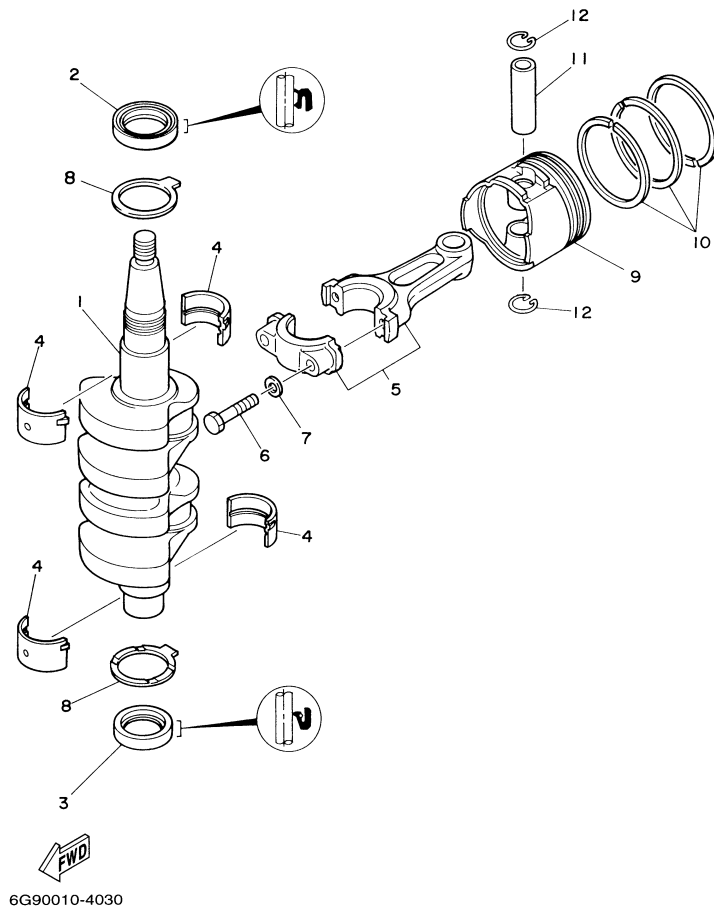

T9.9ELRC 2004 / CRANKSHAFT PISTON

©2014 Yamaha Motor Corporation, U.S.A. All rights reserved.

Part List

T9.9ELRC 2004 / CRANKSHAFT PISTON

REF - NO	PART NUMBER	PART NAME	QUANTITY	REMARKS
1	6G8-11411-04-00	CRANKSHAFT	1	
2	93102-30M22-00	.OIL SEAL	1	
3	93101-25M24-00	OIL SEAL	1	
4	6G8-11416-00-00	PLANE BEARING, CRANKSHAFT 1	4	UR BROWN
4	6G8-11416-20-00	PLANE BEARING, CRANKSHAFT 1	4	UR BLUE
4	6G8-11416-10-00	PLANE BEARING, CRANKSHAFT 1	4	UR BLACK
5	6G8-11650-03-00	CONNECTING ROD ASSY	2	
6	6G8-11654-00-00	BOLT, CONNECTING ROD	4	
7	90201-06M00-00	WASHER, PLATE	4	
8	6G8-11426-00-00	PLANE BEARING, CRANKSHAFT 1	2	
9	6G8-11631-03-96	PISTON (STD)	2	
9	6G8-11635-03-00	PISTON (0.25MM O/S)	2	AP
9	6G8-11636-03-00	PISTON (0.50MM O/S)	2	AP
10	6G8-11610-22-00	PISTON RING SET (0.50MM O/S)	2	AP
10	6G8-11610-12-00	PISTON RING SET (0.25MM O/S)	2	AP
10	6G8-11610-02-00	PISTON RING SET (STD)	2	
11	634-11633-00-00	PIN, PISTON	2	
12	93450-15023-00	CIRCLIP	4