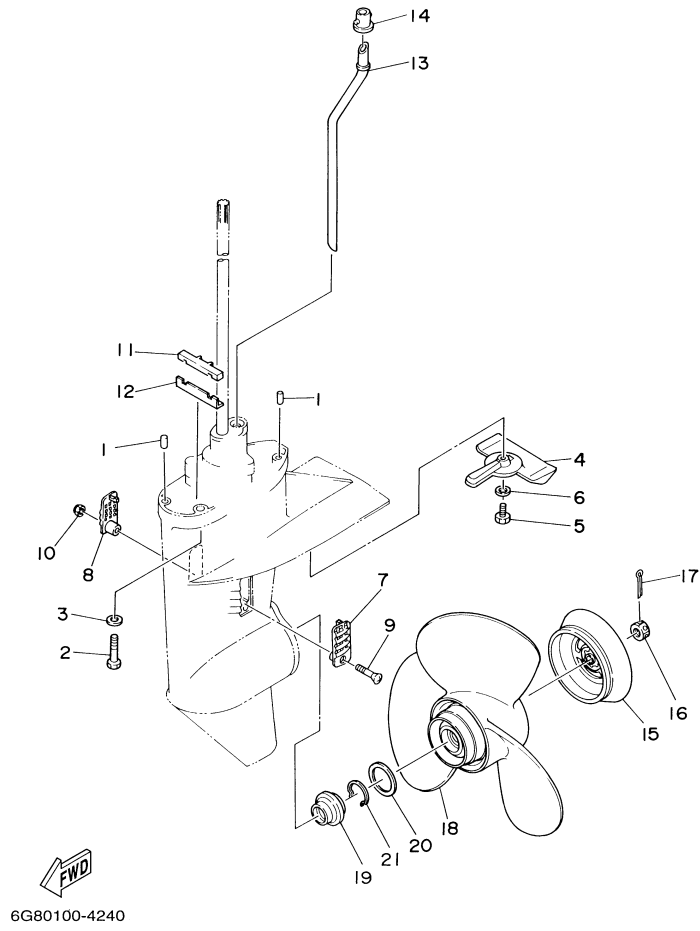

T9.9ELRC 2004 / LOWER CASING DRIVE 2

©2014 Yamaha Motor Corporation, U.S.A. All rights reserved.

Part List

T9.9ELRC 2004 / LOWER CASING DRIVE 2

REF - NO	PART NUMBER	PART NAME	QUANTITY	REMARKS
1	93606-12019-00	.PIN, DOWEL	2	
2	97075-08035-00	BOLT	4	
3	92995-08600-00	WASHER	4	
4	6G8-45251-00-00	ANODE	1	
5	95895-06020-00	BOLT, FLANGE	1	
6	92990-06300-00	WASHER, INTERNAL TOOTH	1	
7	6G8-45214-00-00	COVER, WATER INLET 1	1	
8	6G8-45215-00-00	COVER, WATER INLET 2	1	
9	90152-05M04-00	SCREW, COUNTERSUNK	1	
10	90185-05002-00	NUT, NYLON	1	
11	682-45375-01-00	DAMPER, SEAL	1	
12	682-45376-01-00	GUIDE, SEAL DAMPER	1	
13	6G8-44361-20-00	TUBE, WATER	1	UR X
13	6G8-44361-10-00	TUBE, WATER	1	UR L
14	626-44365-01-00	DAMPER, WATER SEAL	1	
15	6G8-45986-00-00	RING, DEFLECTOR	1	
16	90171-10M07-00	NUT, CASTLE	1	
17	91490-30025-00	PIN. COTTER	1	
18	6G8-45941-00-00	PROPELLER (3X11" X 11-3/4"-R)	1	UR
18	6G8-45947-00-EL	PROPELLER (3X11-3/4"X9-1/4"-R)	1	UR ALUMINIUM
18	6G8-45945-00-00	PROPELLER(3X11-3/4"X12-1/4"-R)	1	UR
18	6G8-45943-00-00	PROPELLER (3X11-3/4"X9-1/4"-R)	1	UR
19	6G8-45987-02-00	SPACER 1	1	
20	90201-31MA3-00	WASHER, PLATE	1	
21	93450-10M04-00	CIRCLIP	1