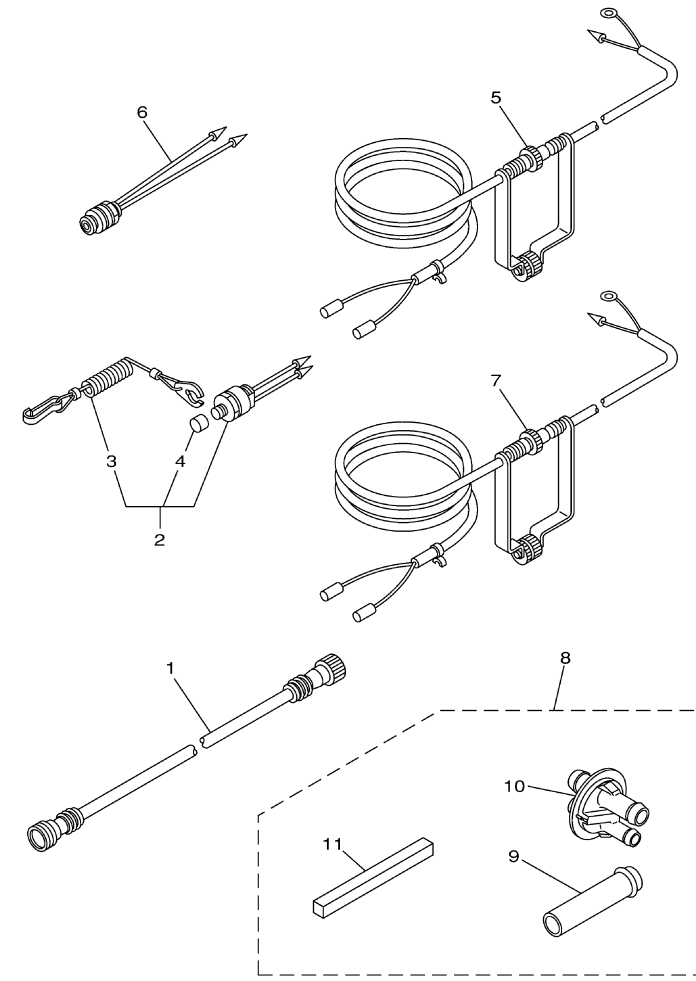

T9.9ELRC 2004 / STEERING GUIDE

6G80100-9270

Part List

T9.9ELRC 2004 / STEERING GUIDE

REF - NO	PART NUMBER	PART NAME	QUANTITY	REMARKS
1	6G8-61350-00-00	STEERING GUIDE ATTACHMENT KIT	1	AP ER
2	97075-08025-00	.BOLT	2	
3	92995-08600-00	.WASHER	2	
4	90185-08057-00	.NUT, SELF-LOCKING	2	
5	90201-10M04-00	.WASHER, PLATE	1	
6	90387-10M06-00	.COLLAR	1	
7	90201-10M63-00	.WASHER, PLATE	1	
8	6E5-61355-00-00	.BOLT	1	
9	90170-09M03-00	.NUT	1	
10	90185-09M01-00	.NUT, SELF-LOCKING	2	
11	90201-10M20-00	.WASHER, PLATE	2	
12	93210-16275-00	.O-RING	1	
13	6E5-43145-01-00	.CAP, CLAMP BRACKET	1	

T9.9ELRC 2004 / OPTIONAL PARTS

6G80100-1310

Part List

T9.9ELRC 2004 / OPTIONAL PARTS

REF - NO	PART NUMBER	PART NAME	QUANTITY	REMARKS
1	689-82553-10-00	EXTENSION, WIRE LEAD	1	AP
2	689-82575-14-00	ENGINE STOP SWITCH ASSY	1	AP
3	682-82556-00-00	.LANYARD, STOP SWITCH	1	
4	689-8257Y-00-00	.CAP	1	
5	6A0-82553-20-00	EXTENSION, WIRE LEAD	1	AP
6	689-82550-11-00	ENGINE STOP SWITCH ASSY	1	AP
7	6A0-82553-20-00	EXTENSION, WIRE LEAD	1	AP
8	6G8-W4537-00-00	WELL-TYPE EXHAUST KIT	1	AP
9	6G8-14611-00-00	.PIPE, EXHAUST 1	1	
10	6G8-44391-10-00	.NIPPLE, HOSE	1	
11	6G8-45375-10-00	.DAMPER, SEAL	1	