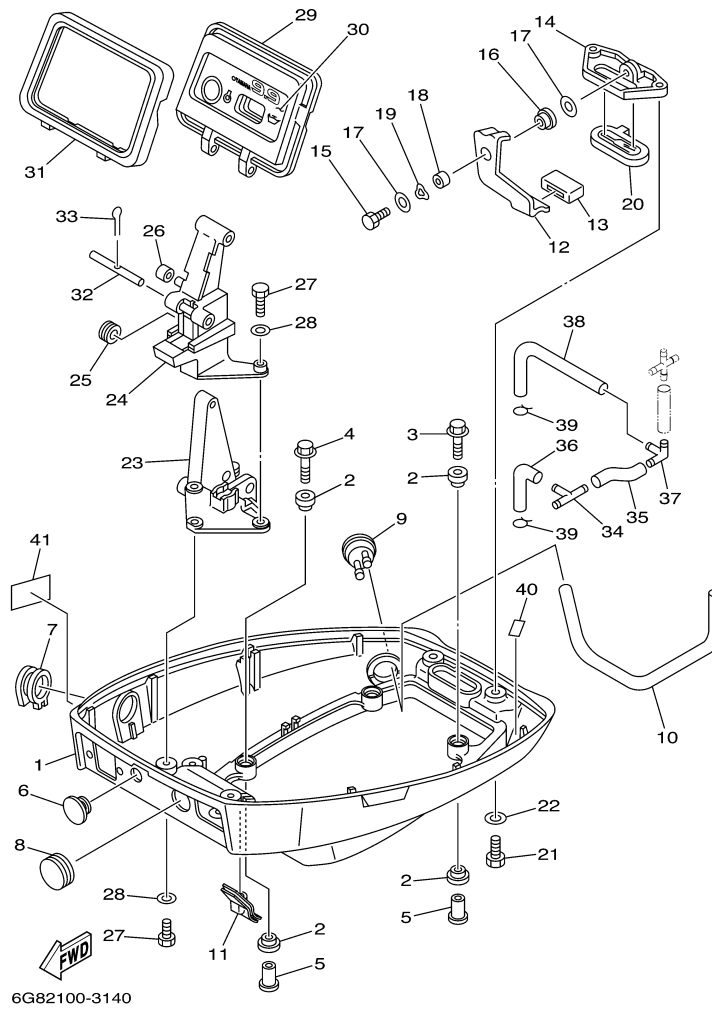

T9.9ELRC 2004 / BOTTOM COWLING

©2014 Yamaha Motor Corporation, U.S.A. All rights reserved.

Part List

T9.9ELRC 2004 / BOTTOM COWLING

REF - NO	PART NUMBER	PART NAME	QUANTITY	REMARKS
1	6G8-42711-02-4D	COWLING, BOTTOM 1	1	
2	90480-09M35-00	GROMMET	8	
3	90119-06M56-00	BOLT, WITH WASHER	2	
4	90119-06M55-00	BOLT, WITH WASHER	2	
5	90387-06M15-00	COLLAR	4	
6	90480-17165-00	GROMMET	1	ER
7	6G8-42724-00-00	GROMMET	1	
8	6G8-42724-40-00	GROMMET	1	EH
9	6G8-44391-00-00	NIPPLE, HOSE	1	
10	90445-09M00-00	HOSE (L180)	1	
11	6G8-42727-00-00	GROMMET	1	
12	6G8-42815-00-00	LEVER, CLAMP	1	
13	6G8-42831-00-00	BUSHING	1	
14	6G8-42811-00-94	STAY	1	
15	97013-06016-00	BOLT	1	
16	90386-08M49-00	BUSH	1	
17	90201-06M31-00	.WASHER, PLATE	2	
18	90387-06M72-00	COLLAR	1	
19	90206-08M13-00	WASHER, WAVE	1	
20	6G8-42748-00-00	GROMMET	1	
21	97095-06016-00	BOLT	2	
22	92995-06600-00	WASHER	2	
23	6G8-42738-00-94	PLATE, FITTING	1	
24	6G8-42719-00-94	PANEL, FRONT LOWER	1	
25	90480-19031-00	GROMMET	1	
26	90445-05ME6-00	HOSE (L8)	1	
27	97095-06016-00	BOLT	4	
28	92995-06600-00	WASHER	4	
29	6G8-42614-12-00	PANEL, FRONT UPPER	1	
30	6G8-42677-50-00	GRAPHIC, FRONT	1	UR ER
30	6G8-42677-40-00	GRAPHIC, FRONT	1	UR EH
31	6G8-42629-02-00	SEAL	1	
32	6G8-42755-00-00	HINGE, COWLING	1	
33	91490-16010-00	PIN. COTTER	1	
34	6G8-24379-00-00	PIPE, JOINT 4	1	
35	90445-10M78-00	HOSE (L50)	1	
36	6G8-12476-00-00	PIPE 6	1	
37	6G8-24378-01-00	PIPE, JOINT 3	1	
38	6G8-12485-00-00	PIPE 5	1	
39	90467-10M04-00	CLIP	2	
40	6G8-82377-10-00	LABEL	1	
41	6G8-13444-41-00	MARK	1