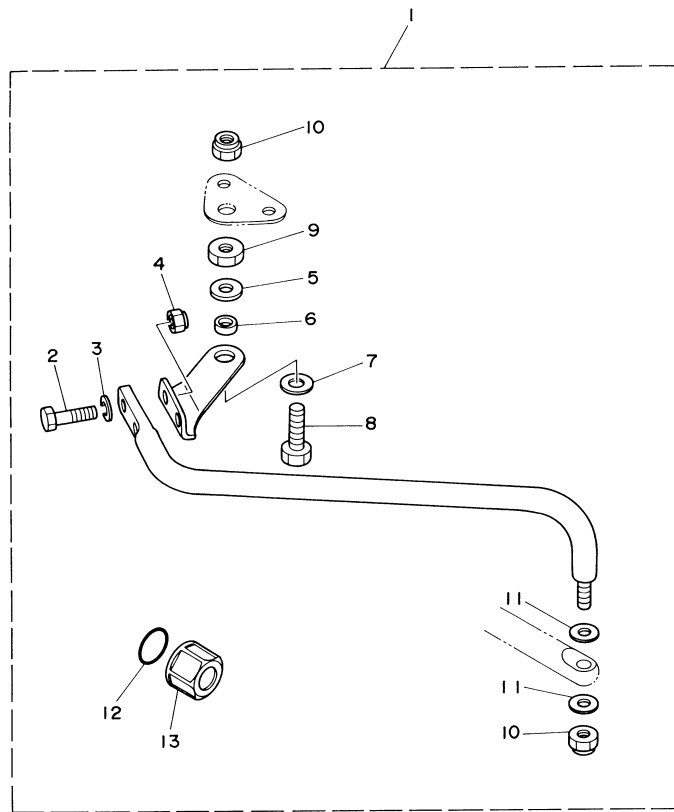

©2014 Yamaha Motor Corporation, U.S.A. All rights reserved.

T9.9ELRC 2004 / LOWER CASING DRIVE 2

©2014 Yamaha Motor Corporation, U.S.A. All rights reserved.

Part List

T9.9ELRC 2004 / LOWER CASING DRIVE 2

REF - NO	PART NUMBER	PART NAME	QUANTITY	REMARKS
1	93606-12019-00	.PIN, DOWEL	2	
2	97075-08035-00	BOLT	4	
3	92995-08600-00	WASHER	4	
4	6G8-45251-00-00	ANODE	1	
5	95895-06020-00	BOLT, FLANGE	1	
6	92990-06300-00	WASHER, INTERNAL TOOTH	1	
7	6G8-45214-00-00	COVER, WATER INLET 1	1	
8	6G8-45215-00-00	COVER, WATER INLET 2	1	
9	90152-05M04-00	SCREW, COUNTERSUNK	1	
10	90185-05002-00	NUT, NYLON	1	
11	682-45375-01-00	DAMPER, SEAL	1	
12	682-45376-01-00	GUIDE, SEAL DAMPER	1	
13	6G8-44361-20-00	TUBE, WATER	1	UR X
13	6G8-44361-10-00	TUBE, WATER	1	UR L
14	626-44365-01-00	DAMPER, WATER SEAL	1	
15	6G8-45986-00-00	RING, DEFLECTOR	1	
16	90171-10M07-00	NUT, CASTLE	1	
17	91490-30025-00	PIN. COTTER	1	
18	6G8-45941-00-00	PROPELLER (3X11" X 11-3/4"-R)	1	UR
18	6G8-45947-00-EL	PROPELLER (3X11-3/4"X9-1/4"-R)	1	UR ALUMINIUM
18	6G8-45945-00-00	PROPELLER(3X11-3/4"X12-1/4"-R)	1	UR
18	6G8-45943-00-00	PROPELLER (3X11-3/4"X9-1/4"-R)	1	UR
19	6G8-45987-02-00	SPACER 1	1	
20	90201-31MA3-00	WASHER, PLATE	1	
21	93450-10M04-00	CIRCLIP	1	

T9.9ELRC 2004 / STEERING GUIDE

6G80100-9270

Part List

T9.9ELRC 2004 / STEERING GUIDE

REF - NO	PART NUMBER	PART NAME	QUANTITY	REMARKS
1	6G8-61350-00-00	STEERING GUIDE ATTACHMENT KIT	1	AP ER
2	97075-08025-00	.BOLT	2	
3	92995-08600-00	.WASHER	2	
4	90185-08057-00	.NUT, SELF-LOCKING	2	
5	90201-10M04-00	.WASHER, PLATE	1	
6	90387-10M06-00	.COLLAR	1	
7	90201-10M63-00	.WASHER, PLATE	1	
8	6E5-61355-00-00	.BOLT	1	
9	90170-09M03-00	.NUT	1	
10	90185-09M01-00	.NUT, SELF-LOCKING	2	
11	90201-10M20-00	.WASHER, PLATE	2	
12	93210-16275-00	.O-RING	1	
13	6E5-43145-01-00	.CAP, CLAMP BRACKET	1	