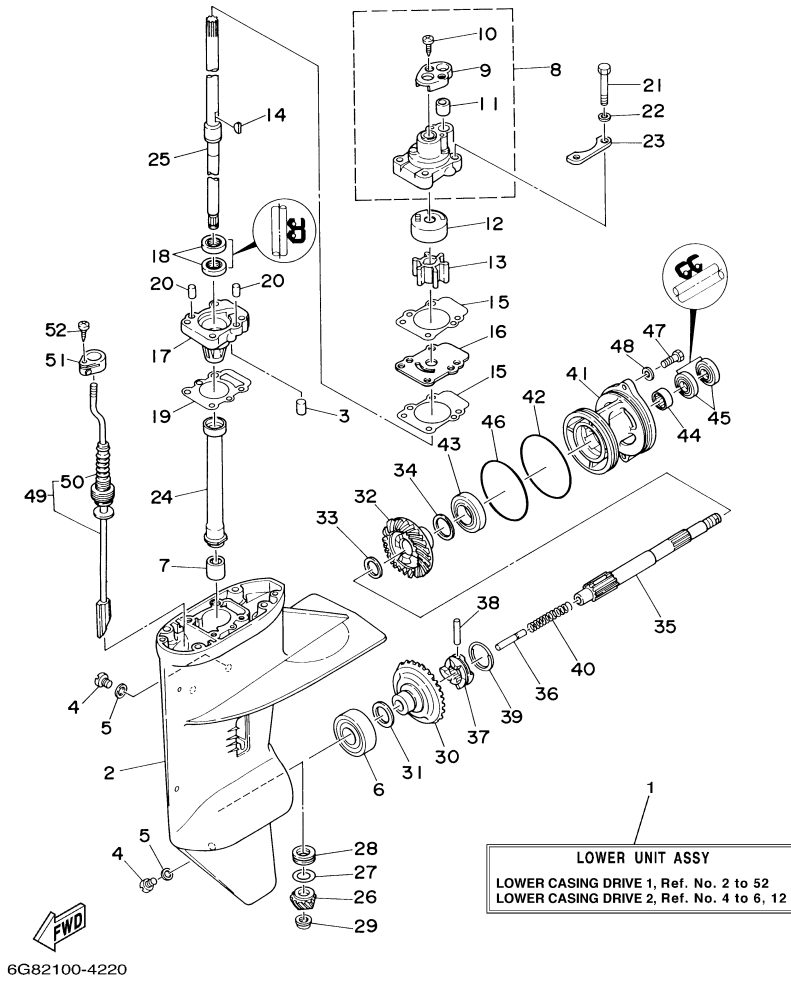

T9.9ELRC 2004 / LOWER CASING DRIVE 1

Part List

T9.9ELRC 2004 / LOWER CASING DRIVE 1

REF - NO	PART NUMBER	PART NAME	QUANTITY	REMARKS
1	6G8-45300-27-4D	LOWER UNIT ASSY	1	UR X
1	6G8-45300-17-4D	LOWER UNIT ASSY	1	UR L
2	6G8-45311-04-4D	CASING, LOWER	1	
3	93604-08062-00	PIN, DOWEL	1	
4	90340-08002-00	PLUG, STRAIGHT SCREW	3	
5	90430-08020-00	.GASKET	3	
6	93332-00005-00	BEARING	1	
7	93315-213V4-00	BEARING	1	
8	682-44300-01-00	HOUSING, WATER PUMP	1	
9	682-44312-00-00	.COVER, WATER PUMP HOUSING	1	
10	97780-40112-00	.SCREW, TAPPING	2	
11	682-44365-00-00	.DAMPER, WATER SEAL	1	
12	682-44322-00-00	INSERT, CARTRIDGE	1	
13	682-44352-03-00	.IMPELLER	1	
14	90280-03024-00	.KEY, WOODRUFF	1	
15	682-44315-A0-00	GASKET, WATER PUMP	2	
16	682-44323-00-00	OUTER PLATE, CARTRIDGE	1	
17	6G8-45331-00-5B	HOUSING, BEARING	1	
18	93101-20048-00	.OIL SEAL	2	
19	6G8-45315-A0-00	PACKING, LOWER CASING	1	
20	93606-12019-00	.PIN, DOWEL	2	
21	97095-06045-00	.BOLT	4	
22	92995-06600-00	WASHER	4	
23	682-44328-00-00	PLATE	2	
24	6G8-45536-00-00	SLEEVE, DRIVE SHAFT	1	
25	6G8-45501-20-00	DRIVE SHAFT COMP.	1	UR X
25	6G8-45501-10-00	DRIVE SHAFT COMP.	1	UR L
26	6G8-45551-00-00	PINION (13T)	1	
27	6G8-45587-00-10	SHIM (T:0.10MM)	1	UR
27	6G8-45587-00-14	SHIM (T:0.14MM)	1	UR
27	6G8-45587-00-50	SHIM (T:0.50MM)	1	UR
27	6G8-45587-00-35	SHIM (T:0.35MM)	1	UR
27	6G8-45587-00-18	SHIM (T:0.18MM)	1	UR
28	93341-313U3-00	BEARING	1	
29	90179-08M06-00	NUT	1	
30	6G8-45560-01-00	GEAR 1 (38T)	1	
31	626-45577-00-01	SHIM (T:0.10MM)	1	UR
31	626-45577-00-05	SHIM (T:0.50MM)	1	UR
31	626-45577-00-03	SHIM (T:0.30MM)	1	UR
32	6G8-45571-00-00	GEAR 2 (38T)	1	
33	90201-17682-00	WASHER, PLATE	1	
34	626-45577-00-01	SHIM (T:0.10MM)	1	UR
34	626-45577-00-05	SHIM (T:0.50MM)	1	UR
34	626-45577-00-03	SHIM (T:0.30MM)	1	UR
35	6G8-45611-00-00	SHAFT, PROPELLER	1	
36	650-45635-00-00	PLUNGER, SHIFT	1	
37	682-45631-00-00	CLUTCH, DOG	1	
38	90250-05010-00	PIN, STRAIGHT	1	
39	648-45633-00-00	RING, CROSS PIN	1	
40	90501-14M06-00	SPRING, COMPRESSION	1	
41	6G8-45361-01-4D	CAP, LOWER CASING	1	
42	93210-74316-00	.O-RING	1	
43	93306-00501-00	BEARING	1	
44	93315-317U2-00	BEARING	1	
45	93101-17054-00	.OIL SEAL	2	
46	93210-74M68-00	.O-RING	1	
47	97095-06020-00	BOLT	2	
48	92995-06600-00	WASHER	2	
49	6G8-44150-20-00	SHIFT CAM ASSY	1	UR X