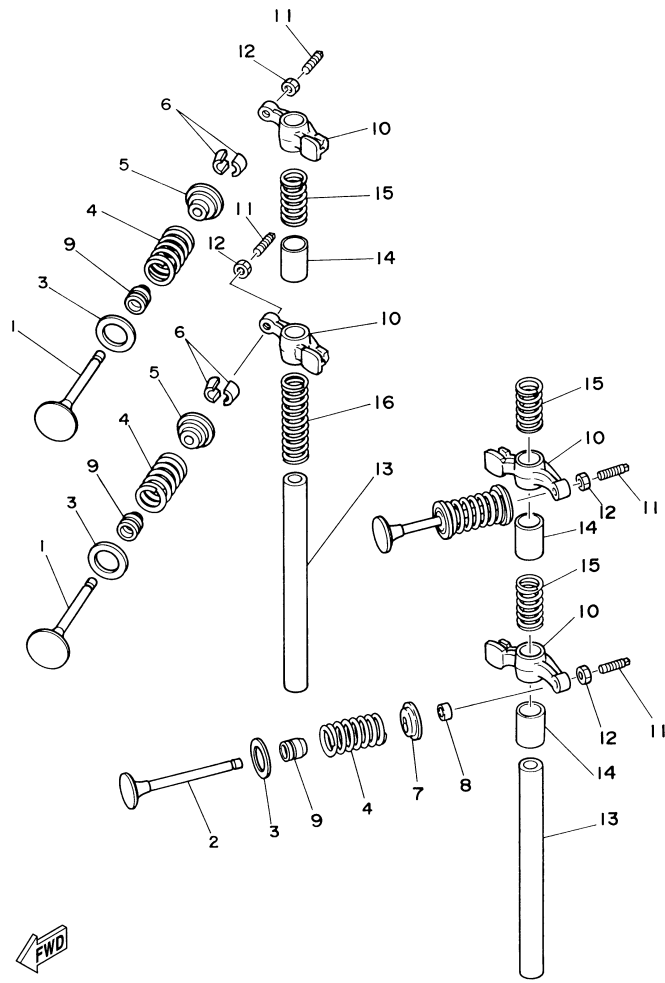

T9.9ELRC 2004 / CRANKSHAFT PISTON

©2014 Yamaha Motor Corporation, U.S.A. All rights reserved.

Part List

T9.9ELRC 2004 / CRANKSHAFT PISTON

REF - NO	PART NUMBER	PART NAME	QUANTITY	REMARKS
1	6G8-11411-04-00	CRANKSHAFT	1	
2	93102-30M22-00	.OIL SEAL	1	
3	93101-25M24-00	OIL SEAL	1	
4	6G8-11416-00-00	PLANE BEARING, CRANKSHAFT 1	4	UR BROWN
4	6G8-11416-20-00	PLANE BEARING, CRANKSHAFT 1	4	UR BLUE
4	6G8-11416-10-00	PLANE BEARING, CRANKSHAFT 1	4	UR BLACK
5	6G8-11650-03-00	CONNECTING ROD ASSY	2	
6	6G8-11654-00-00	BOLT, CONNECTING ROD	4	
7	90201-06M00-00	WASHER, PLATE	4	
8	6G8-11426-00-00	PLANE BEARING, CRANKSHAFT 1	2	
9	6G8-11631-03-96	PISTON (STD)	2	
9	6G8-11635-03-00	PISTON (0.25MM O/S)	2	AP
9	6G8-11636-03-00	PISTON (0.50MM O/S)	2	AP
10	6G8-11610-22-00	PISTON RING SET (0.50MM O/S)	2	AP
10	6G8-11610-12-00	PISTON RING SET (0.25MM O/S)	2	AP
10	6G8-11610-02-00	PISTON RING SET (STD)	2	
11	634-11633-00-00	PIN, PISTON	2	
12	93450-15023-00	CIRCLIP	4	

T9.9ELRC 2004 / VALVE

6G90010-4040

Part List

T9.9ELRC 2004 / VALVE

REF - NO	PART NUMBER	PART NAME	QUANTITY	REMARKS
1	6G8-12111-00-00	VALVE, INTAKE	2	
2	6G8-12121-01-00	VALVE, EXHAUST	2	
3	6G8-12116-00-00	SEAT, VALVE SPRING	4	
4	6G8-12113-00-00	SPRING, VALVE INNER	4	
5	6G8-12117-00-00	RETAINER, VALVE SPRING	2	
6	30X-12118-00-00	LOCK, VALVE SPRING RETAINER	4	
7	6G8-12117-10-00	RETAINER, VALVE SPRING	2	
8	6G8-12153-00-00	LIFTER, VALVE	2	
9	51Y-12119-00-00	SEAL, VALVE STEM	4	
10	6G8-12151-00-00	ARM, VALVE ROCKER	4	
11	6G8-12159-00-00	SCREW, VALVE ADJUSTING	4	
12	6G8-12158-00-00	NUT, LOCK	4	
13	6G8-12146-00-00	SHAFT, ROCKER	2	
14	90387-13M56-00	COLLAR	3	
15	90501-12M40-00	SPRING, COMPRESSION	3	
16	90501-12M41-00	SPRING, COMPRESSION	1	