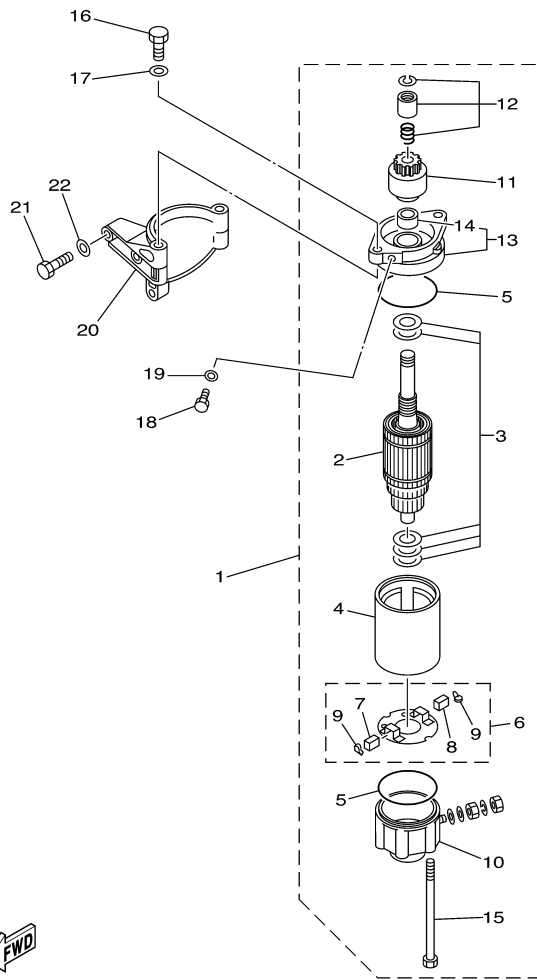

©2014 Yamaha Motor Corporation, U.S.A. All rights reserved.

T9.9ELRC 2004 / ELECTRICAL 2

6G80110-1120

Part List

T9.9ELRC 2004 / ELECTRICAL 2

REF - NO	PART NUMBER	PART NAME	QUANTITY	REMARKS
1	6J0-81941-10-00	STARTER RELY ASSY	1	
2	6G1-81952-00-00	HOLDER, RELAY	1	
3	6G8-81953-00-00	STAY, RELAY	1	
4	97095-06012-00	BOLT	1	
5	92995-06600-00	WASHER	1	
6	6G8-81870-00-00	STARTING SWITCH ASSY	1	EH
7	6G8-82105-01-00	BATTERY CABLE	1	EH
8	6G8-82117-00-00	WIRE, LEAD	1	
9	6G8-82150-00-00	FUSE HOLDER ASSY	1	
10	663-82151-00-00	.FUSE (12V-20A)	1	
11	6H3-82540-00-00	NEUTRAL SWITCH ASSY	1	EH
12	6G8-82554-00-00	STAY, NEUTRAL SWITCH	1	EH
13	97095-06012-00	BOLT	1	EH
14	92995-06600-00	WASHER	1	EH
15	6G8-82580-00-00	WIRE HARNESS ASSY 2	1	ER
16	6G8-82590-00-00	.WIRE HARNESS ASSY	1	ER
17	6G8-82105-01-00	.BATTERY CABLE	1	ER
18	6G8-42724-50-00	.GROMMET	1	ER
19	6G8-83530-00-00	PILOT LIGHT ASSY	1	ER
20	6G8-82541-00-00	WIRE, LEAD	1	ER

T9.9ELRC 2004 / STARTING MOTOR

6G83100-C130

Part List

T9.9ELRC 2004 / STARTING MOTOR

REF - NO	PART NUMBER	PART NAME	QUANTITY	REMARKS
1	6G8-81800-11-00	STARTING MOTOR ASSY	1	
2	689-81850-12-00	.ARMATURE ASSY	1	
3	689-81809-11-00	.WASHER KIT	1	
4	689-81810-11-00	.STATOR ASSY	1	
5	689-81847-11-00	.O-RING	2	
6	689-81840-11-00	.BRUSH HOLDER ASSY	1	
7	689-81811-11-00	..BRUSH 1	1	
8	689-81812-11-00	..BRUSH 2	1	
9	689-81813-10-00	..SPRING, BRUSH	2	
10	689-81820-11-00	.REAR BRACKET ASSY	1	
11	689-81807-12-00	.GEAR ASSY, STARTING MOTOR	1	
12	689-81857-11-00	.PINION STOPPER SET	1	
13	6F5-81830-11-00	.FRONT BRACKET ASSY	1	
14	689-81831-00-00	..METAL, FRONT	1	
15	689-81826-10-00	.BOLT	2	
16	97075-08025-00	BOLT	2	
17	92995-08600-00	WASHER	2	
18	97095-08016-00	BOLT	1	
19	92995-08600-00	WASHER	1	
20	6G8-81822-40-94	BRACKET, STARTING MOTOR	1	
21	97013-08030-00	BOLT	3	
22	92903-08600-00	WASHER, PLATE	3	