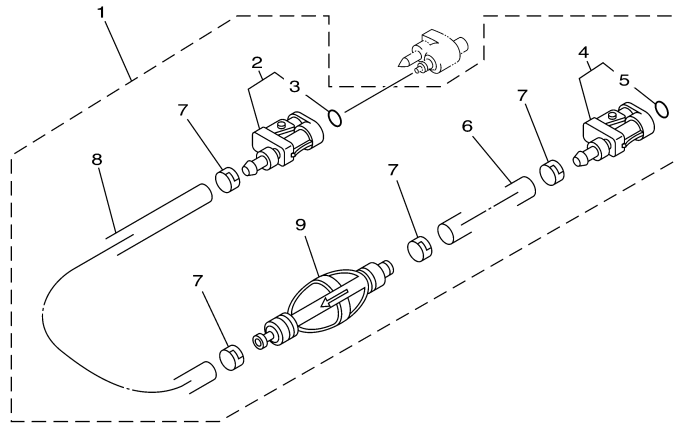

T9.9ELRC 2004 / FUEL 2

68R3100-C100

©2014 Yamaha Motor Corporation, U.S.A. All rights reserved.

Part List

T9.9ELRC 2004 / FUEL 2

REF - NO	PART NUMBER	PART NAME	QUANTITY	REMARKS
1	6Y2-24306-55-00	FUEL PIPE COMP. 1	1	AP
2	6E5-24305-05-00	.FUEL PIPE JOINT COMP 2	1	
3	93210-08287-00	..O-RING	1	
4	6Y2-24305-05-00	.FUEL PIPE JOINT COMP 2	1	
5	93210-08287-00	..O-RING	1	
6	90445-13M01-00	.HOSE (L2050)	1	
7	6E5-24351-51-00	.BAND 1	4	
8	90445-13M00-00	.HOSE (L850)	1	
9	6Y2-24360-60-00	.PRIMER PUMP ASSY	1