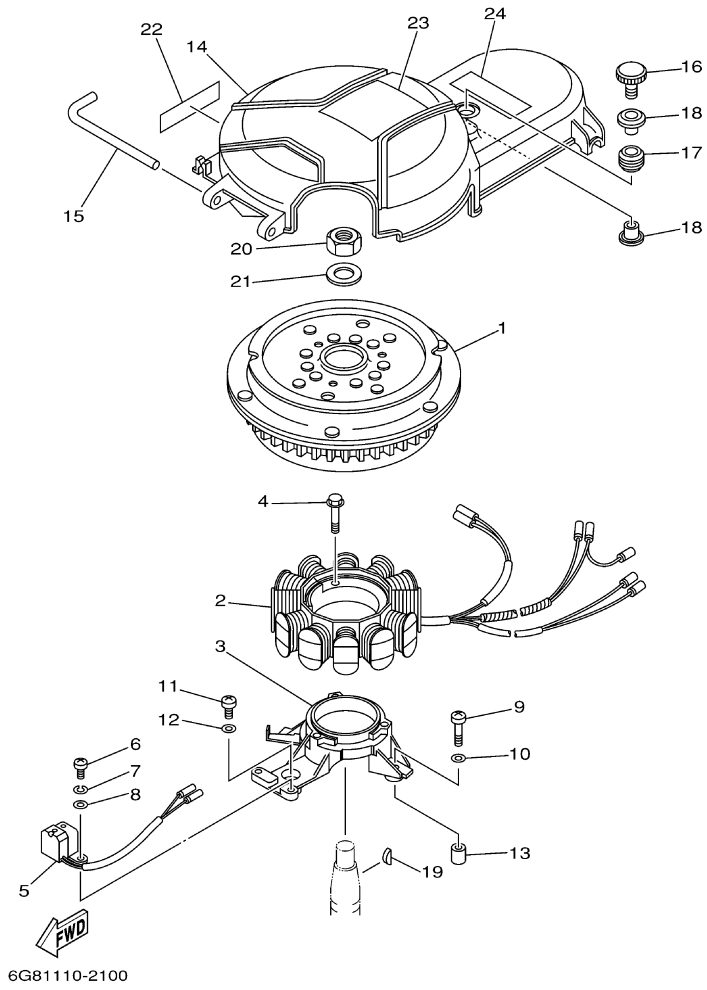

T9.9ELRC 2004 / GENERATOR

©2014 Yamaha Motor Corporation, U.S.A. All rights reserved.

Part List

T9.9ELRC 2004 / GENERATOR

REF - NO	PART NUMBER	PART NAME	QUANTITY	REMARKS
1	6G8-85550-01-00	ROTOR ASSY	1	
2	6G8-85510-01-00	STATOR ASSY	1	
3	6G8-85561-00-94	BASE, MAGNETO	1	
4	95023-06025-00	BOLT	3	
5	6G8-85580-02-00	COIL, PULSER	1	
6	97880-05012-00	SCREW, PAN HEAD	2	
7	92990-05100-00	.WASHER, SPRING	2	
8	92990-05600-00	WASHER, PLATE	2	
9	97880-06025-00	SCREW, PAN HEAD	2	
10	92990-06600-00	WASHER, PLATE	2	
11	97880-06020-00	SCREW, PAN HEAD	1	
12	92990-06600-00	WASHER, PLATE	1	
13	99530-08012-00	PIN, DOWEL	2	
14	6G8-81337-01-00	COVER, FLYWHEEL	1	
15	6G8-42752-00-00	SHAFT	1	
16	6G8-81323-00-00	SCREW 1	1	
17	90480-15M31-00	GROMMET	1	
18	90387-06M71-00	COLLAR	2	
19	90280-05013-00	KEY, WOODRUFF	1	
20	90170-12066-00	NUT	1	
21	90201-12472-00	WASHER, PLATE	1	
22	6G8-13437-44-00	MARK, CAUTION	1	
23	6G8-14427-41-00	LABEL, INSTRUCTION	1	
24	6A1-83625-41-00	MARK 5	1	

Part Notes

T9.9ELRC 2004 / GENERATOR

PART NUMBER	NOTE TEXT
92990-06600-00	OEM: This part number is among the Top 100 Most Popular Marine Maintenance Parts as of March 2014.
92990-06600-00	OEM: This part number is among the Top 100 Most Popular Marine Maintenance Parts as of March 2014.

©2014 Yamaha Motor Corporation, U.S.A. All rights reserved.