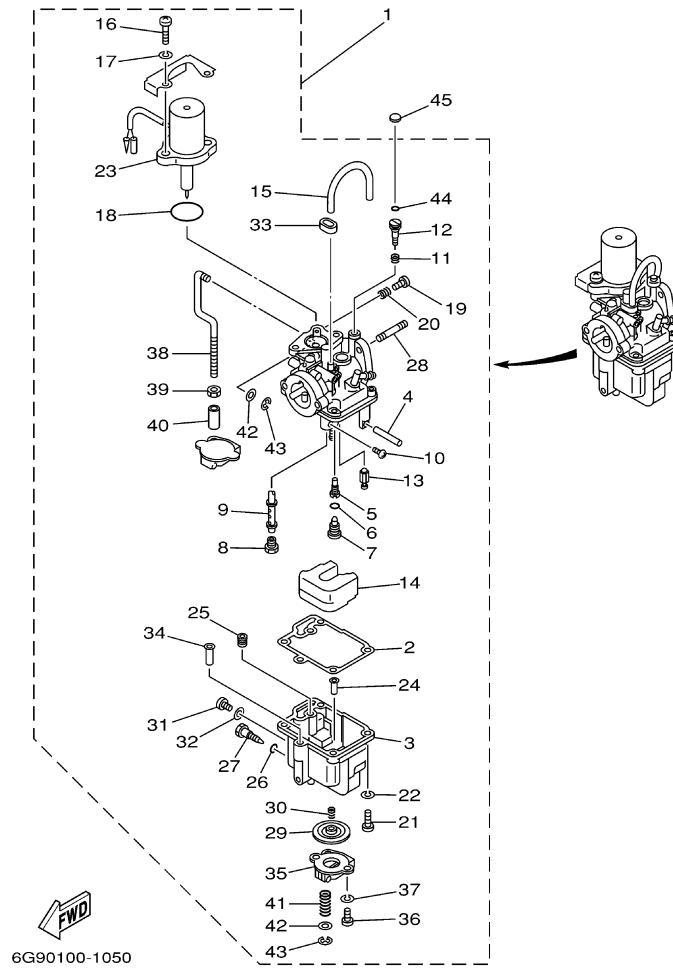

T9.9ELRC 2004 / CARBURETOR

Part List

T9.9ELRC 2004 / CARBURETOR

REF - NO	PART NUMBER	PART NAME	QUANTITY	REMARKS
1	6G8-14301-22-00	CARBURETOR ASSY 1	1	
2	6G8-14384-01-00	.GASKET, FLOAT CHAMBER	1	
3	6G8-14381-02-00	.BODY, FLOAT CHAMBER	1	
4	647-14386-00-00	.PIN, FLOAT	1	
5	6G8-14342-24-00	.JET, PILOT (#48)	1	
6	654-14198-00-00	.GASKET	1	
7	6G8-14345-00-00	.PLUG, MAIN NOZZLE	1	
8	648-14343-43-00	.JET, MAIN (#86)	1	
9	6G8-14341-20-00	.NOZZLE, MAIN	1	
10	6G8-14216-00-00	.SCREW	1	
11	647-14334-00-00	.SPRING	1	
12	6G8-14323-20-00	.SCREW, AIR ADJUSTING	1	
13	6G8-14392-00-00	.VALVE, NEEDLE	1	
14	6G8-14385-00-00	.FLOAT	1	
15	6G8-14197-01-00	.PIPE	1	
16	97880-06018-00	.SCREW, PAN HEAD	2	
17	92990-06100-00	.WASHER, SPRING	2	
18	1HV-14147-00-00	.O-RING	1	
19	664-14321-01-00	.SCREW, THROTTLE	1	
20	646-14212-00-00	.SPRING, PILOT ADJUSTING	1	
21	98580-04016-00	.SCREW, PAN HEAD	4	
22	92990-04100-00	.WASHER, SPRING	4	
23	6G8-1410A-01-00	.STARTER SET	1	
24	6G8-14827-00-00	.FILTER	1	
25	6A4-14344-30-00	.JET, STARTER (#60)	1	
26	5Y1-14397-00-00	.O-RING	1	
27	6G8-14383-00-00	.SCREW, DRAIN	1	
28	90116-06M26-00	.BOLT, STUD	2	
29	6G8-14368-02-00	.DIAPHRAGM ASSEMBLY	1	
30	6G8-14275-01-00	.SPRING	1	
31	97890-05006-00	.SCREW, PAN HEAD	1	
32	646-14198-01-00	.GASKET	1	
33	6G8-14349-00-00	.PIPE	1	
34	6G8-14217-00-00	.VALVE, CHOKE	1	
35	6G8-14293-03-00	.COVER 1	1	
36	98580-04010-00	.SCREW, PAN HEAD	2	
37	92990-04100-00	.WASHER, SPRING	2	
38	6G8-14379-00-00	.ROD, STARTER	1	
39	98813-03100-00	.NUT	1	
40	6G8-14229-00-00	.SHAFT, CHOKE	1	
41	6G8-14286-01-00	.SPRING	1	
42	6G8-14357-00-00	.WASHER, PLAIN	2	
43	389-14137-00-00	.CLIP	2	
44	5H0-14397-00-00	.O-RING	1	
45	6G8-1432A-10-00	PLUG	1