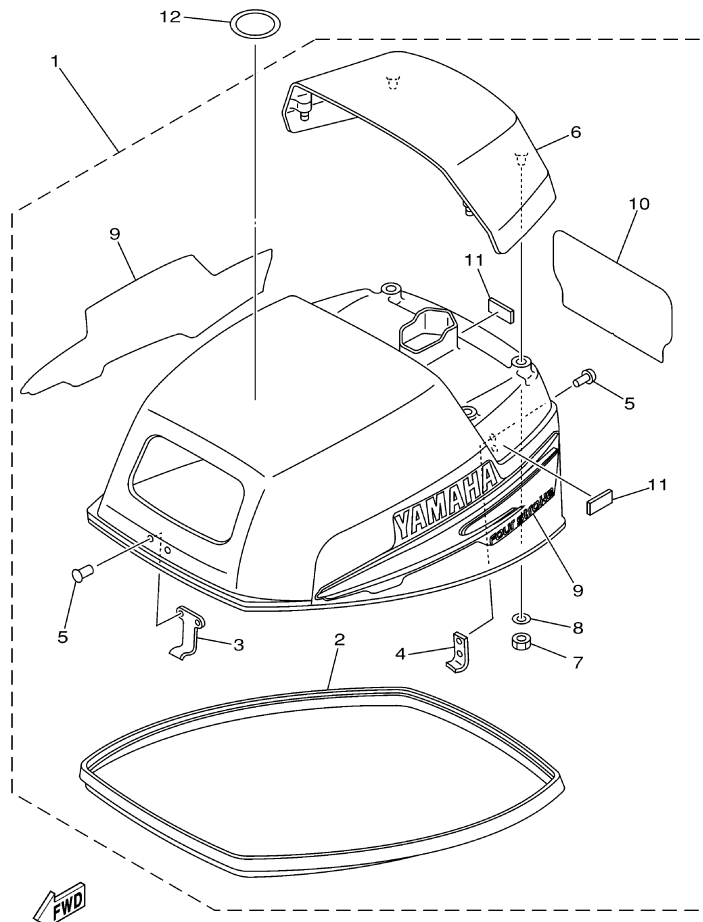

T9.9ELRC 2004 / TOP COWLING

6G81100-2010

Part List

T9.9ELRC 2004 / TOP COWLING

REF - NO	PART NUMBER	PART NAME	QUANTITY	REMARKS
1	6G8-42610-60-4D	TOP COWLING ASSY	1	
2	6G8-42615-01-00	.SEAL	1	
3	6G8-42651-00-00	.HOOK	1	
4	6G8-42652-00-00	.HOOK	1	
5	90266-04M04-00	.RIVET	4	
6	6G8-42613-01-4D	.MOLDING, AIR DUCT	1	
7	95303-06700-00	.NUT	4	
8	92903-06200-00	.WASHER, PLAIN	4	
9	6G9-W0070-30-00	.GRAPHIC SET	1	
10	6G8-42678-60-00	.GRAPHIC, REAR	1	
11	6G8-42662-00-00	.DAMPER	3	
12	67F-13434-02-00	LABEL, CAUTION	1	

T9.9ELRC 2004 / VALVE

6G90010-4040

Part List

T9.9ELRC 2004 / VALVE

REF - NO	PART NUMBER	PART NAME	QUANTITY	REMARKS
1	6G8-12111-00-00	VALVE, INTAKE	2	
2	6G8-12121-01-00	VALVE, EXHAUST	2	
3	6G8-12116-00-00	SEAT, VALVE SPRING	4	
4	6G8-12113-00-00	SPRING, VALVE INNER	4	
5	6G8-12117-00-00	RETAINER, VALVE SPRING	2	
6	30X-12118-00-00	LOCK, VALVE SPRING RETAINER	4	
7	6G8-12117-10-00	RETAINER, VALVE SPRING	2	
8	6G8-12153-00-00	LIFTER, VALVE	2	
9	51Y-12119-00-00	SEAL, VALVE STEM	4	
10	6G8-12151-00-00	ARM, VALVE ROCKER	4	
11	6G8-12159-00-00	SCREW, VALVE ADJUSTING	4	
12	6G8-12158-00-00	NUT, LOCK	4	
13	6G8-12146-00-00	SHAFT, ROCKER	2	
14	90387-13M56-00	COLLAR	3	
15	90501-12M40-00	SPRING, COMPRESSION	3	
16	90501-12M41-00	SPRING, COMPRESSION	1	