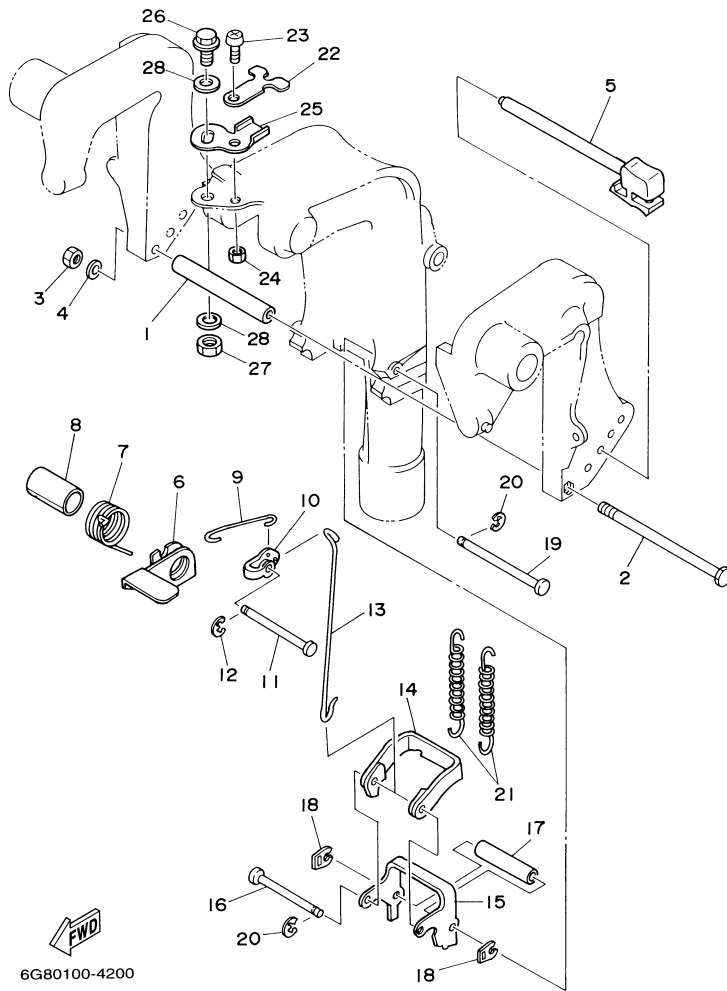

T9.9ELRC 2004 / BRACKET 2

©2014 Yamaha Motor Corporation, U.S.A. All rights reserved.

Part List

T9.9ELRC 2004 / BRACKET 2

REF - NO	PART NUMBER	PART NAME	QUANTITY	REMARKS
1	90387-06M09-00	COLLAR	1	
2	97095-06135-00	BOLT	1	
3	95380-06700-00	NUT	1	
4	92990-06600-00	WASHER, PLATE	1	
5	6G8-43160-01-00	TILT ROD ASSY	1	
6	6G8-43631-03-00	LEVER, TILT	1	
7	90508-18M33-00	SPRING, TORSION	1	
8	90386-20M94-00	BUSH	1	
9	6G8-43616-00-00	ROD, TILT LOCK	1	
10	682-43641-01-00	LEVER, TILT	1	
11	90249-06M20-00	PIN	1	
12	99080-05600-00	CIRCLIP	1	
13	6G8-43617-00-00	ROD, TILT LOCK	1	
14	682-43614-01-00	PLATE, TILT LOCK	1	
15	682-43615-02-00	PLATE, TILT LOCK	1	
16	682-43611-01-00	SHAFT, TILT LOCK	1	
17	90387-06M20-00	COLLAR	1	
18	682-43673-00-00	WASHER 1	2	
19	682-43659-01-00	SHAFT, REVERSE LOCK	1	
20	99080-05600-00	CIRCLIP	2	
21	90506-29M16-00	SPRING, TENSION	2	
22	6G8-43319-03-94	PLATE	1	EH
23	90157-06M18-00	SCREW, PAN HEAD	1	EH
24	95380-06600-00	NUT, HEXAGON	1	EH
25	6G8-42512-02-94	PLATE, CONTROL	1	EH
26	97095-10020-00	BOLT	1	EH
27	95380-10700-00	NUT	1	EH
28	90201-10M76-00	.WASHER, PLATE	2	EH