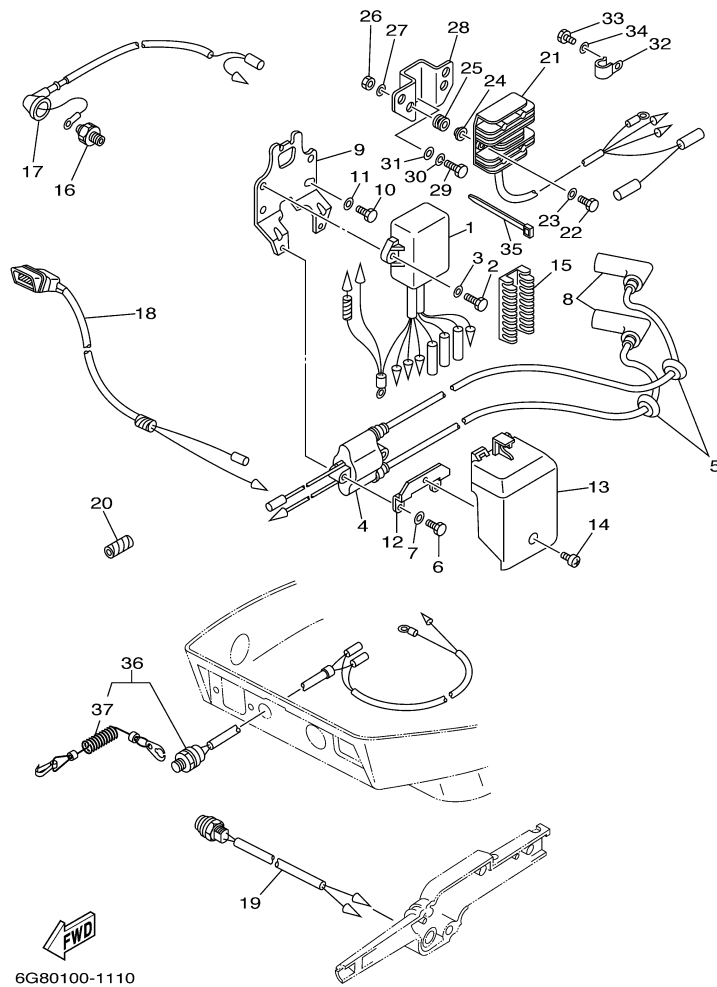

T9.9ELRC 2004 / ELECTRICAL 1

©2014 Yamaha Motor Corporation, U.S.A. All rights reserved.

Part List

T9.9ELRC 2004 / ELECTRICAL 1

REF - NO	PART NUMBER	PART NAME	QUANTITY	REMARKS
1	6G8-85540-23-00	C.D.I. UNIT ASSY	1	
2	97095-06020-00	BOLT	2	
3	92995-06600-00	WASHER	2	
4	6G8-85570-21-00	IGNITION COIL ASSY	1	
5	90480-25161-00	GROMMET	2	
6	97095-06025-00	BOLT	2	
7	92995-06600-00	WASHER	2	
8	6G8-82370-30-00	PLUG CAP ASSY	2	
9	6G8-85542-00-00	BRACKET	1	
10	97095-06020-00	BOLT	2	
11	92995-06600-00	WASHER	2	
12	6G8-85525-00-00	PLATE	1	
13	6G8-81916-00-00	COVER, TERMINAL	1	
14	98980-06008-00	SCREW, BIND	1	
15	6G8-82522-00-00	CLAMP, COUPLER	1	
16	6G8-82504-00-00	OIL PRESSURE SWITCH ASSY	1	
17	6G8-82127-00-00	WIRE, LEAD 2	1	
18	6G8-83582-01-00	PILOT LIGHT ASSY	1	EH
19	6G8-82550-10-00	ENGINE STOP SWITCH ASSY	1	EH
20	90446-10M02-00	HOSE	1	
21	6G8-81960-00-00	RECTIFIER & REGULATOR ASSY	1	
22	97095-06025-00	BOLT	2	
23	92995-06600-00	WASHER	2	
24	90387-06M70-00	COLLAR	2	
25	90480-13M24-00	GROMMET	2	
26	95380-06700-00	NUT	2	
27	92990-06600-00	WASHER, PLATE	2	
28	6G8-81948-02-00	BRACKET	1	
29	97095-06020-00	BOLT	1	
30	92995-06100-00	WASHER, SPRING	1	
31	92995-06600-00	WASHER	1	
32	90465-06M86-00	.CLAMP	1	
33	97013-06012-00	BOLT	1	
34	92903-06600-00	WASHER, PLATE	1	
35	90465-13M11-00	CLAMP	1	
36	6G8-82575-00-00	ENGINE STOP SWITCH ASSY	1	EH
37	682-82556-00-00	.LANYARD, STOP SWITCH	1	EH

Part Notes

T9.9ELRC 2004 / ELECTRICAL 1

PART NUMBER		NOTE TEXT
92990-06600-00		OEM: This part number is among the Top 100 Most Popular Marine Maintenance Parts as of March 2014.
682-82556-00-00		OEM: This part number is among the Top 100 Most Popular Marine Maintenance Parts as of March 2014.

©2014 Yamaha Motor Corporation, U.S.A. All rights reserved.