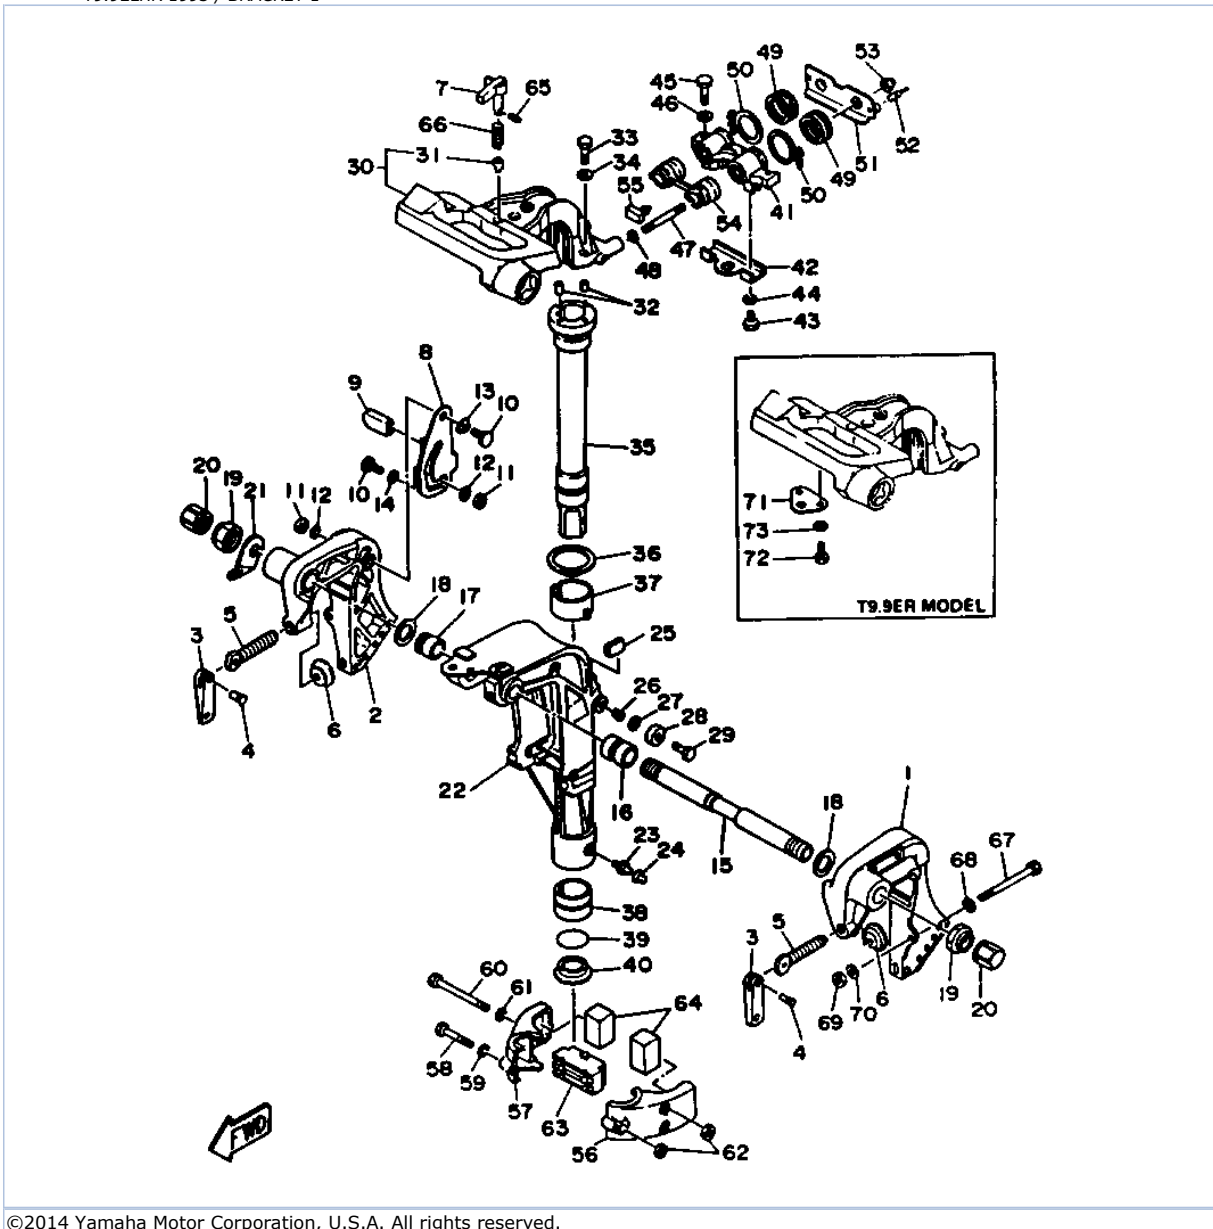

T9.9ELHR 1993 / BRACKET 1

©2014 Yamaha Motor Corporation, U.S.A. All rights reserved.

Part List

T9.9ELHR 1993 / BRACKET 1

REF - NO	PART NUMBER	PART NAME	QUANTITY	REMARKS
1	6G8-43111-03-EK	BRACKET, CLAMP	1	UR METALLIC MARINE SILVER
1	6G8-43111-03-EL	BRACKET, CLAMP	1	UR HARBOR WHITE
2	6G8-43112-04-EK	BRACKET, CLAMP	1	UR METALLIC MARINE SILVER
2	6G8-43112-04-EL	BRACKET, CLAMP	1	UR HARBOR WHITE
3	616-43118-00-EK	HANDLE, TRANSOM CLIP	2	UR METALLIC MARINE SILVER
3	616-43118-00-EL	HANDLE, TRANSOM CLIP	2	UR HARBOR WHITE
4	90243-04M00-00	PIN	2	
5	6E7-43116-00-00	SCREW, TRANSOM CLAMP	2	
6	648-43114-01-00	PAD, TRANSOM CLAMP	2	
7	6G8-42561-00-00	KNOB, STEERING LOCK	1	
8	6G8-43181-00-00	LEVER, TILT STOP	1	
9	682-43318-01-00	COVER	1	
10	90109-06M25-00	BOLT	2	
11	95680-06100-00	NUT, U	2	
12	92990-06600-00	WASHER, PLATE	2	
13	90206-10M15-00	WASHER, WAVE	1	
14	682-43339-01-00	WASHER	1	
15	6G8-43131-00-00	BOLT, CLAMP BRACKET	1	
16	90386-22M92-00	BUSH	1	
17	90386-22M93-00	BUSH	1	
18	90201-22428-00	WASHER, PLATE	2	
19	90185-22043-00	NUT, SELF-LOCKING	2	
20	6G5-43145-00-00	CAP, CLAMP BRACKET	1	
21	6J8-43113-01-00	PLATE, CLAMP BRACKET	1	
22	6G8-43311-14-EK	BRACKET, SWIVEL 1	1	UR METALLIC MARINE SILVER
22	6G8-43311-14-EL	BRACKET, SWIVEL 1	1	UR HARBOR WHITE
23	93700-06M03-00	NIPPLE, GREASE	1	
24	663-45119-00-00	CAP, GREASE NIPPLE	1	
25	6G8-42528-00-00	PLATE, FRICTION	1	
26	90501-18M00-00	SPRING, COMPRESSION	1	
27	90201-06M31-00	.WASHER, PLATE	1	
28	6G8-43373-00-00	SEAL, DAMPER	1	
29	97395-06025-00	BOLT	1	
30	6G8-42511-02-EK	BRACKET, STEERING	1	UR METALLIC MARINE SILVER
30	6G8-42511-02-EL	BRACKET, STEERING	1	UR HARBOR WHITE
31	6G8-42534-00-00	.PIN, DOWEL	1	
32	93605-15065-00	PIN, DOWEL	2	
33	97315-06030-00	BOLT	2	
34	92990-06600-00	WASHER, PLATE	2	
35	6G8-42521-10-94	SHAFT, STEERING PIVOT	1	
36	90209-45M09-00	WASHER	1	
37	6G8-42537-00-00	BUSHING, PIVOT SHAFT	1	
38	90386-37M47-00	BUSH	1	
39	93210-37M67-00	O-RING	1	
40	90386-37M48-00	BUSH	1	
41	6G8-44517-00-94	MOUNT RUBBER	1	
42	6G8-44526-00-00	PLATE	1	
43	97395-06012-00	BOLT	2	
44	92990-06600-00	WASHER, PLATE	2	
45	97395-08030-00	BOLT	2	
46	92990-08600-00	..WASHER, PLATE	2	
47	90116-08M28-00	BOLT, STUD	2	
48	90201-08M12-00	.WASHER, PLATE	2	
49	6G8-44522-00-00	SEAL	2	
50	90460-38M06-00	CLAMP, HOSE	2	
51	6G8-44518-00-00	BRACKET COMP.	1	
52	6G8-44533-00-00	DAMPER, UPPER MOUNT RUBBER	2	
53	95780-08300-00	..NUT, FLANGE	2	
54	6G8-44521-00-00	SEAL	1