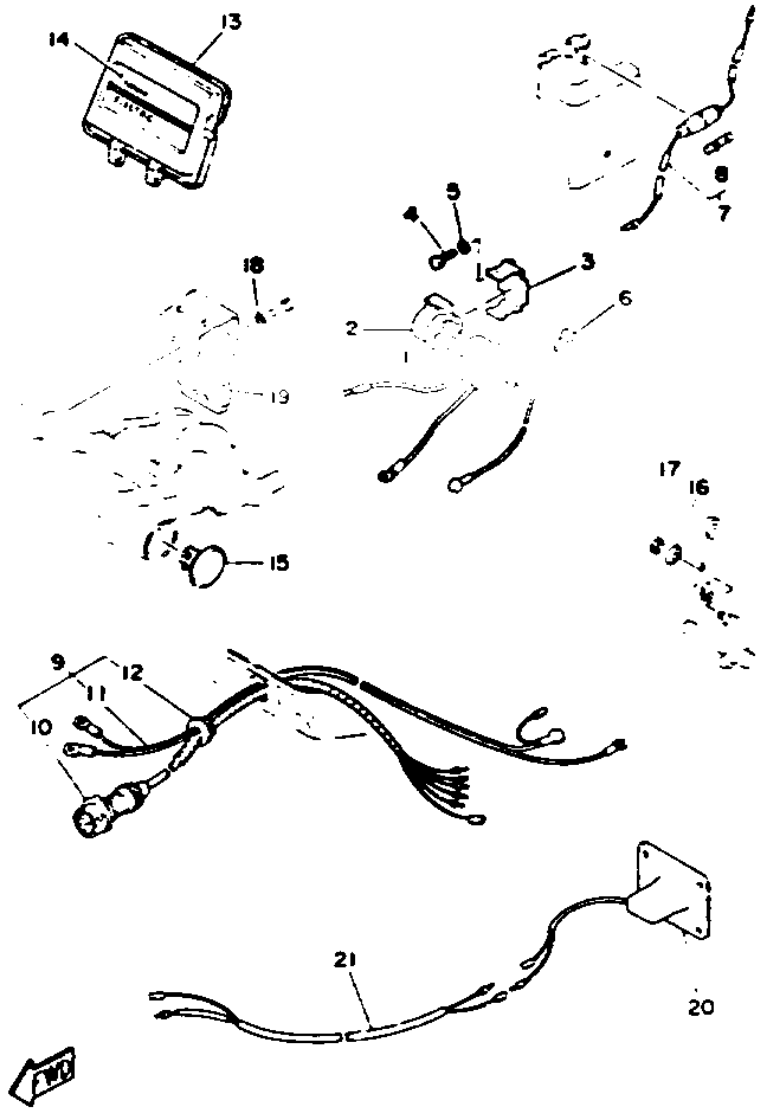

T9.9ELHR 1993 / ELECTRIC PARTS 2 (ER)

©2014 Yamaha Motor Corporation, U.S.A. All rights reserved.

Part List

T9.9ELHR 1993 / ELECTRIC PARTS 2 (ER)

REF - NO	PART NUMBER	PART NAME	QUANTITY	REMARKS
1	6J0-81941-10-00	STARTER RELY ASSY	1	
2	6G1-81952-00-00	HOLDER, RELAY	1	
3	6G8-81953-00-00	STAY, RELAY	1	
4	97013-06012-00	BOLT	1	
5	92990-06600-00	WASHER, PLATE	1	
6	6G8-82117-00-00	WIRE, LEAD	1	
7	6G8-82150-00-00	FUSE HOLDER ASSY	1	
8	682-82151-00-00	.FUSE (12V-20A)	1	
9	6G8-82580-00-00	WIRE HARNESS ASSY 2	1	
10	6G8-82590-00-00	.WIRE HARNESS ASSY	1	
11	6G8-82105-00-00	.BATTERY CABLE	1	
12	6G8-42724-50-00	.GROMMET	1	
13	6G8-W4261-10-00	PANEL, FRONT UPPER	1	
14	6G8-42677-20-00	GRAPHIC, FRONT	1	
15	6G8-42551-00-00	GROMMET	1	
16	90387-06M73-00	COLLAR	1	
17	93430-04M03-00	CIRCLIP	1	
18	92990-06600-00	WASHER, PLATE	2	
19	6G8-48351-51-00	SEAL RUBBER	1	
20	6G8-83530-00-00	PILOT LIGHT ASSY	1	
21	6G8-82541-00-00	WIRE, LEAD	1	

Part Notes

T9.9ELHR 1993 / ELECTRIC PARTS 2 (ER)

PART NUMBER	NOTE TEXT
92990-06600-00	OEM: This part number is among the Top 100 Most Popular Marine Maintenance Parts as of March 2014.
92990-06600-00	OEM: This part number is among the Top 100 Most Popular Marine Maintenance Parts as of March 2014.

©2014 Yamaha Motor Corporation, U.S.A. All rights reserved.