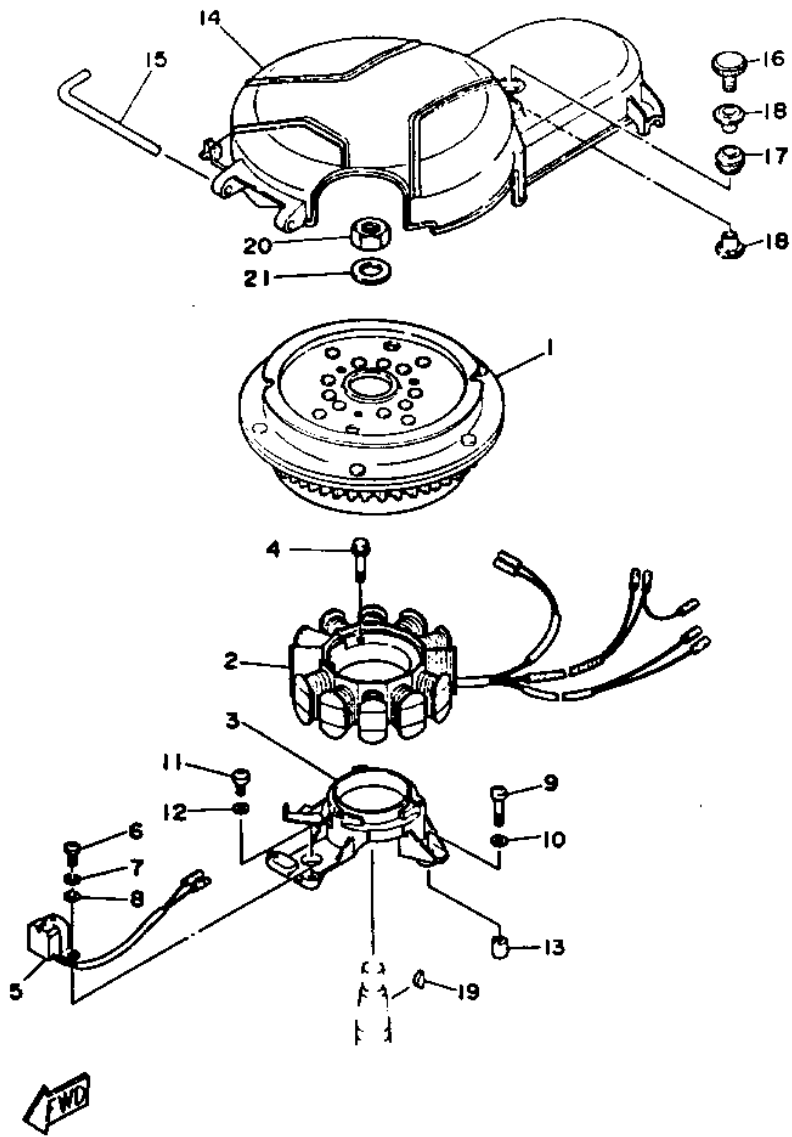

T9.9ELHR 1993 / CDI MAGNETO

©2014 Yamaha Motor Corporation, U.S.A. All rights reserved.

Part List

T9.9ELHR 1993 / CDI MAGNETO

REF - NO	PART NUMBER	PART NAME	QUANTITY	REMARKS
1	6G8-85550-11-00	ROTOR ASSY	1	
2	6G8-85510-01-00	STATOR ASSY	1	
3	6G8-85561-00-94	BASE, MAGNETO	1	
4	95023-06025-00	BOLT	3	
5	6G8-85580-02-00	.COIL, PULSER	1	
6	98580-05012-00	.SCREW, PAN HEAD	2	
7	92990-05100-00	.WASHER, SPRING	2	
8	92990-05600-00	WASHER, PLATE	2	
9	98580-06025-00	SCREW, PAN HEAD	2	
10	92990-06600-00	WASHER, PLATE	2	
11	98580-06020-00	SCREW, PAN HEAD	1	
12	92990-06600-00	WASHER, PLATE	1	
13	99510-08012-00	PIN, DOWEL	2	
14	6G8-81337-00-00	COVER, FLYWHEEL	1	
15	6G8-42752-00-00	SHAFT	1	
16	6G8-81323-00-00	SCREW 1	1	
17	90480-15M31-00	GROMMET	1	
18	90387-06M71-00	COLLAR	2	
19	90280-16053-00	KEY, WOODRUFF	1	
20	90170-12066-00	NUT	1	
21	90201-12472-00	WASHER, PLATE	1	

Part Notes

T9.9ELHR 1993 / CDI MAGNETO

PART NUMBER	NOTE TEXT
92990-06600-00	OEM: This part number is among the Top 100 Most Popular Marine Maintenance Parts as of March 2014.
92990-06600-00	OEM: This part number is among the Top 100 Most Popular Marine Maintenance Parts as of March 2014.

©2014 Yamaha Motor Corporation, U.S.A. All rights reserved.