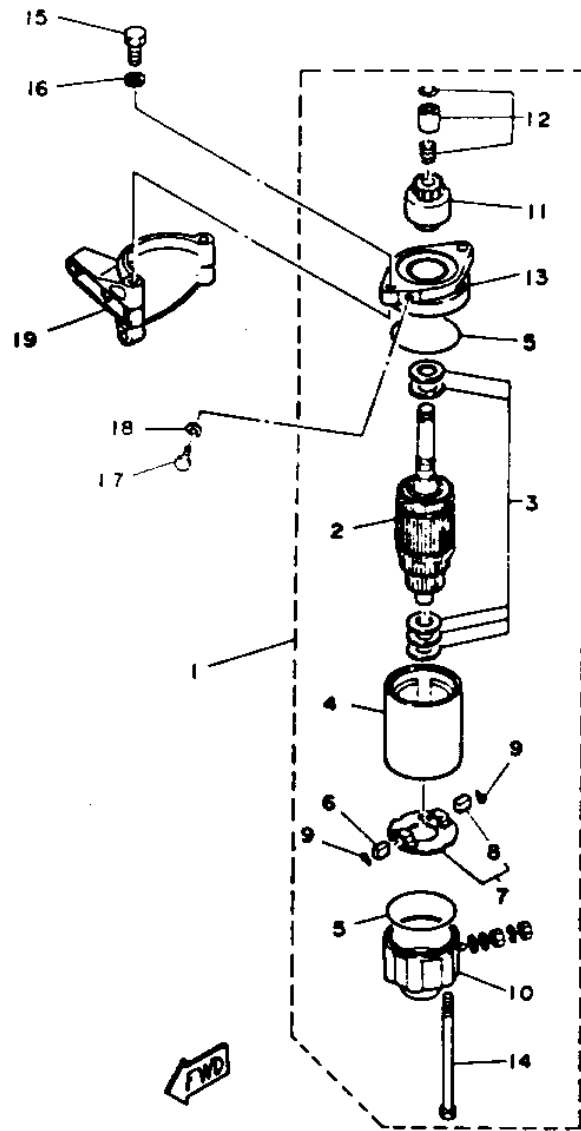

T9.9ELHR 1993 / STARTING MOTOR

©2014 Yamaha Motor Corporation, U.S.A. All rights reserved.

Part List

T9.9ELHR 1993 / STARTING MOTOR

REF - NO	PART NUMBER	PART NAME	QUANTITY	REMARKS
1	6G8-81800-11-00	STARTING MOTOR ASSY	1	
2	689-81850-12-00	.ARMATURE ASSY	1	
3	689-81809-11-00	.WASHER KIT	1	
4	689-81810-11-00	.STATOR ASSY	1	
5	689-81847-11-00	.O-RING	2	
6	689-81811-11-00	.BRUSH 1	1	
7	689-81840-11-00	.BRUSH HOLDER ASSY	1	
8	689-81812-11-00	..BRUSH 2	1	
9	689-81813-10-00	.SPRING, BRUSH	2	
10	689-81820-11-00	.REAR BRACKET ASSY	1	
11	689-81807-12-00	.GEAR ASSY, STARTING MOTOR	1	
12	689-81857-11-00	.PINION STOPPER SET	1	
13	6F5-81830-11-00	.FRONT BRACKET ASSY	1	
14	689-81826-10-00	.BOLT	2	
15	97013-08025-00	BOLT	2	
16	92990-08600-00	..WASHER, PLATE	2	
17	97395-08016-00	BOLT	1	
18	92990-08600-00	..WASHER, PLATE	1	
19	6G8-81822-40-94	BRACKET, STARTING MOTOR	1