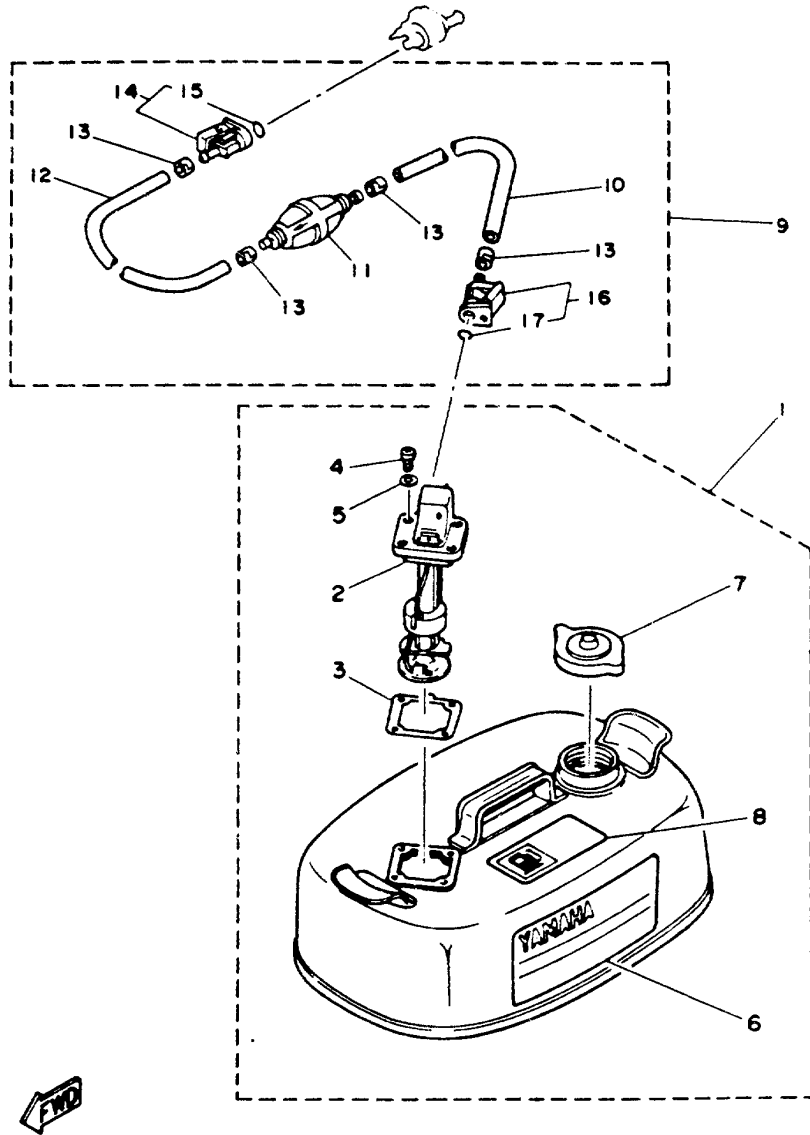

T9.9ELHR 1993 / FUEL TANK

©2014 Yamaha Motor Corporation, U.S.A. All rights reserved.

Part List

T9.9ELHR 1993 / FUEL TANK

REF - NO	PART NUMBER	PART NAME	QUANTITY	REMARKS
1	6Y4-W2420-42-24	FUEL TANK ASSEMBLY	1	
2	6Y4-24260-01-00	.FUEL METER ASSEMBLY	1	
3	6Y1-24268-00-00	.GASKET, FUEL METER	1	
4	98586-05016-00	.SCREW, PAN HEAD	4	
5	6Y1-24329-00-00	.SEAL	4	
6	6Y4-24244-50-00	.GRAPHIC, FUEL TNK 1	1	
7	6Y1-24610-00-00	.CAP ASSEMBLY	1	
8	6Y1-24256-50-00	.GRAPHIC, FUEL TANK	1	
9	6Y1-24306-51-00	FUEL PIPE COMP. 1	1	
10	90445-11M06-00	.HOSE (L2050)	1	
11	6Y1-24360-51-00	.PRIMER PUMP ASSY	1	
12	90445-11M05-00	.HOSE (L850)	1	
13	650-24351-51-00	.BAND 1	4	
14	6G1-24305-01-00	.FUEL PIPE JOINT COMP 2	1	
15	93210-08287-00	..O-RING	1	
16	6Y1-24305-02-00	.FUEL PIPE JOINT COMP 2	1	
17	93210-08287-00	..O-RING	1