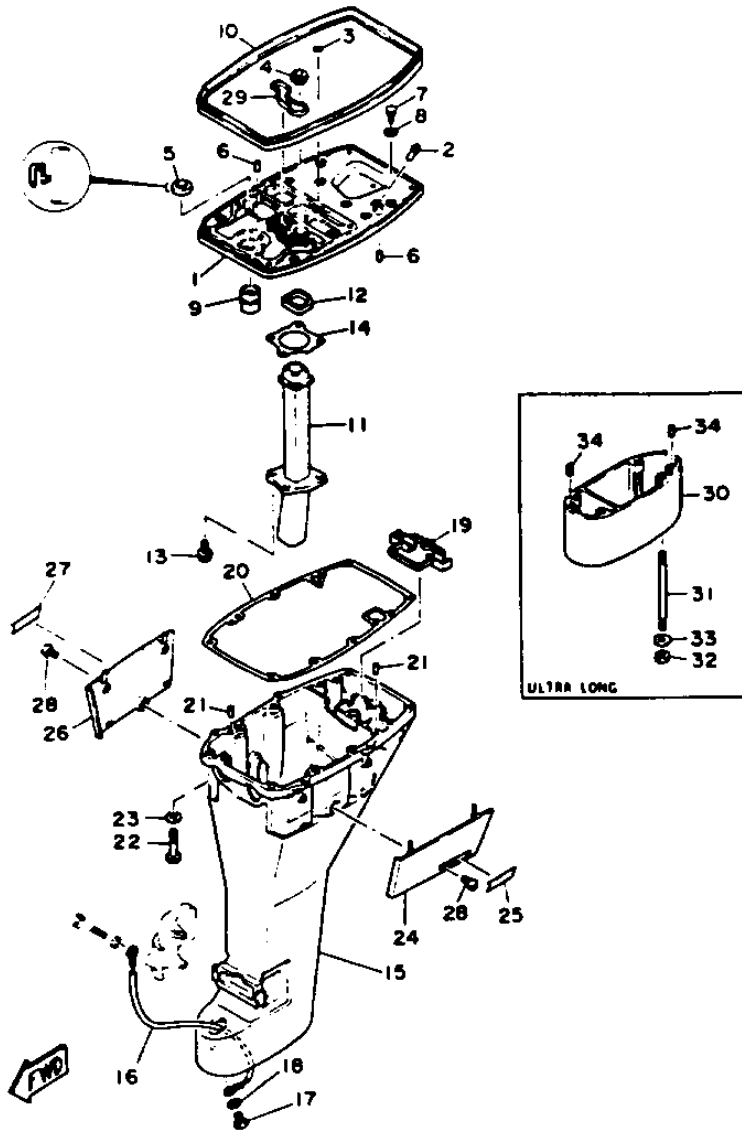

T9.9ELHR 1993 / UPPER CASING

©2014 Yamaha Motor Corporation, U.S.A. All rights reserved.

Part List

T9.9ELHR 1993 / UPPER CASING

REF - NO	PART NUMBER	PART NAME	QUANTITY	REMARKS
1	6G8-41137-03-94	GUIDE, EXHAUST	1	
2	6E5-24377-00-00	PIPE, JOINT 2	1	
3	93210-08M60-00	O-RING	1	
4	6G8-44367-00-00	DAMPER, WATER SEAL	1	
5	93101-13M27-00	O-RING	1	
6	93606-12019-00	.PIN, DOWEL	2	
7	97313-06020-00	BOLT, HEXAGON	2	
8	92990-06600-00	WASHER, PLATE	2	
9	6G8-45135-00-00	PIPE	1	
10	6G8-42716-00-00	RUBBER, SEAL 1	1	
11	6G8-41131-01-00	MANIFOLD, EXT. 1	1	
12	6G8-41138-00-00	SEAL, EXT. 1	1	
13	90105-06M33-00	BOLT, FLANGE	4	
14	6G8-41133-A0-00	GASKET, EXHAUST MANIFOLD 1	1	
15	6G8-45111-12-EL	CASING, UPPER (WH)	1	UR HARBOR WHITE
15	6G8-45111-12-EK	CASING, UPPER	1	UR METALLIC MARINE SILVER
16	6G8-82149-00-00	WIRE, LEAD 3	1	
17	97395-06012-00	BOLT	1	
18	92990-06600-00	WASHER, PLATE	1	
19	6G8-45151-00-00	COVER, UPPER CASING	1	
20	6G8-45113-A0-00	GASKET, UPPER CASING	1	
21	93606-12019-00	.PIN, DOWEL	2	
22	97395-08040-00	BOLT	6	
23	92990-08600-00	..WASHER, PLATE	6	
24	6G8-42741-00-EK	APRON 1	1	UR METALLIC MARINE SILVER
24	6G8-42741-00-EL	APRON 1	1	UR HARBOR WHITE
25	6G8-42791-00-00	MARK 1	1	
26	6G8-42771-00-EK	APRON 2	1	UR METALLIC MARINE SILVER
26	6G8-42771-00-EL	APRON 2	1	UR HARBOR WHITE
27	6G8-42792-00-00	MARK	1	
28	90157-06M04-00	SCREW, PAN HEAD	2	
29	6G8-11355-00-00	SEAL, CYLINDER 1	1	
30	6G8-45211-20-EL	EXTENSION	1	ULTRA LONG
31	90116-08M19-00	BOLT, STUD	4	ULTRA LONG
32	95380-08600-00	NUT	4	ULTRA LONG
33	92990-08600-00	..WASHER, PLATE	4	ULTRA LONG
34	93606-12019-00	.PIN, DOWEL	2	ULTRA LONG

Part Notes

T9.9ELHR 1993 / UPPER CASING

PART NUMBER		NOTE TEXT
92990-06600-00		OEM: This part number is among the Top 100 Most Popular Marine Maintenance Parts as of March 2014.
92990-06600-00		OEM: This part number is among the Top 100 Most Popular Marine Maintenance Parts as of March 2014.

©2014 Yamaha Motor Corporation, U.S.A. All rights reserved.