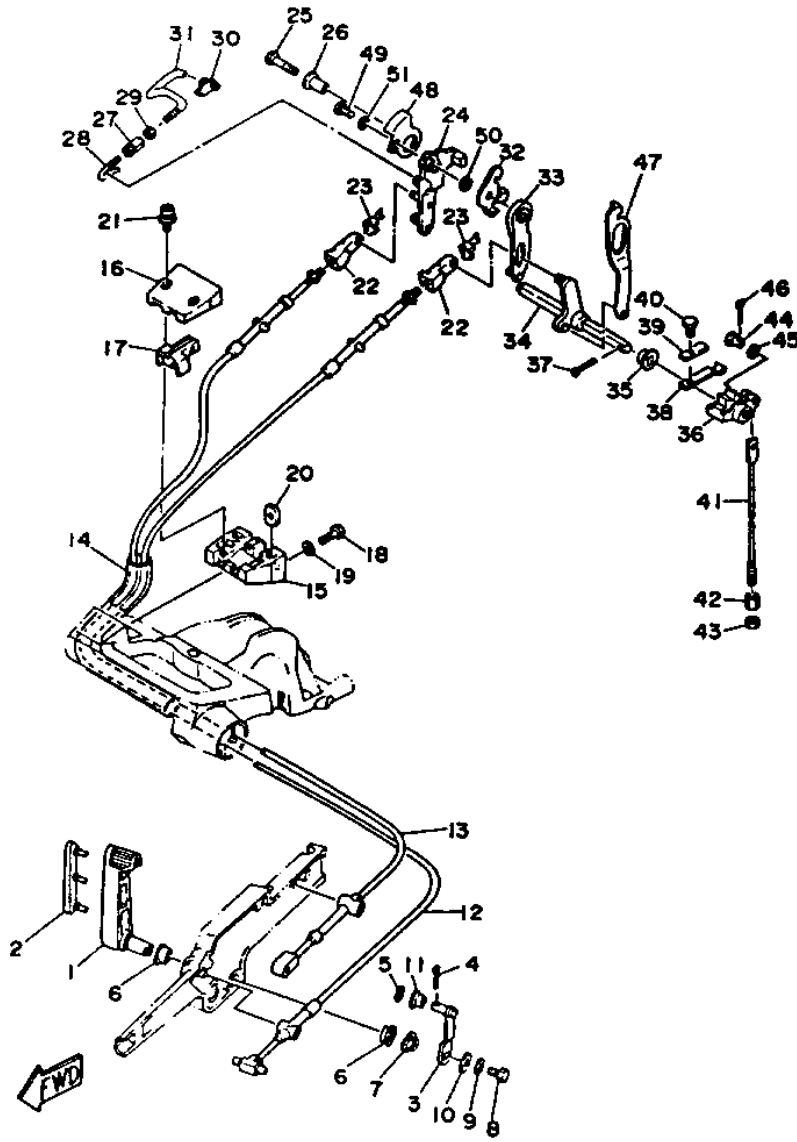

T9.9ELHR 1993 / CONTROL ENGINE

©2014 Yamaha Motor Corporation, U.S.A. All rights reserved.

Part List

T9.9ELHR 1993 / CONTROL ENGINE

REF - NO	PART NUMBER	PART NAME	QUANTITY	REMARKS
1	6G8-44121-00-98	LEVER, SHIFT ROD	1	
2	6G8-42129-00-00	BUSHING, RUBBER	1	
3	6G8-44123-00-00	ARM, SHIFT ROD	1	
4	91490-16010-00	PIN. COTTER	1	
5	92990-05200-00	.WASHER, PLAIN	1	
6	90386-12069-00	BUSH	2	
7	90206-12052-00	WASHER, WAVE	1	
8	97313-06016-00	BOLT, HEXAGON	1	
9	92990-06600-00	WASHER, PLATE	1	
10	90201-06M94-00	WASHER, PLATE	1	
11	90386-05M54-00	BUSH	1	
12	6G8-48311-11-00	CABLE	1	AP FOR HANDY REMOTE CONTROL
12	6G8-48311-02-00	CABLE	1	
13	6G8-48321-01-00	CABLE	1	
13	6G8-48321-10-00	CABLE	1	AP FOR HANDY REMOTE CONTROL
14	90445-24M00-00	HOSE (L165)	1	
14	90445-20ME5-00	HOSE	1	AP FOR HANDY REMOTE CONTROL
15	6G8-41661-00-98	BRACKET	1	
16	6G8-41662-00-98	BRACKET	1	
17	6G8-41663-00-00	BRACKET 3	1	
18	97395-06016-00	BOLT, HEX	2	
19	92990-06600-00	WASHER, PLATE	2	
20	6G8-41654-00-00	NUT	2	
21	90159-05M06-00	SCREW, WITH WASHER	2	
22	6G8-26363-00-00	.END, WIRE 1	2	
23	6G8-26364-00-00	.END, CABLE	2	
24	6G8-41212-00-00	ARM, ACCEL.	1	
25	97313-06030-00	BOLT	1	
26	90387-06M58-00	COLLAR	1	
27	6G8-41238-01-00	JOINT, LINK	1	
28	6G8-41241-01-00	ROD, LINK	1	
29	95303-04600-00	.NUT	1	
30	6G8-41237-01-00	JOINT, LINK	1	
31	6G8-41242-01-00	ROD 2	1	
32	6G8-14493-00-00	STAY 1	1	
33	6G8-44111-00-00	HANDLE, GEAR SHIFT	1	
34	6G8-44159-00-00	HANDLE, GEAR SHIFT	1	
35	682-44132-00-00	BUSHING	1	
36	6G8-44141-00-00	LINK, SHIFT ROD	1	
37	91490-25020-00	PIN. COTTER	1	
38	682-44116-00-00	SPRING	1	
39	682-44117-00-00	BRACKET	1	
40	97013-06012-00	BOLT	1	
41	6G8-44143-10-00	ROD, SHIFT	1	
42	90170-06015-00	NUT	1	
43	95380-06700-00	NUT	1	
44	91790-05020-00	PIN, CLEVIS	1	
45	92990-05600-00	WASHER, PLATE	1	
46	91490-16010-00	PIN. COTTER	1	
47	6G8-44124-11-00	LINK, SHIFT ROD	1	
48	6G8-41212-11-00	ARM, ACCEL.	1	
49	97313-06014-00	BOLT, HEXAGON	1	
50	95380-06600-00	NUT, HEXAGON	1	
51	92990-06600-00	WASHER, PLATE	1	

Part Notes

T9.9ELHR 1993 / CONTROL ENGINE

PART NUMBER	NOTE TEXT
92990-06600-00	OEM: This part number is among the Top 100 Most Popular Marine Maintenance Parts as of March 2014.