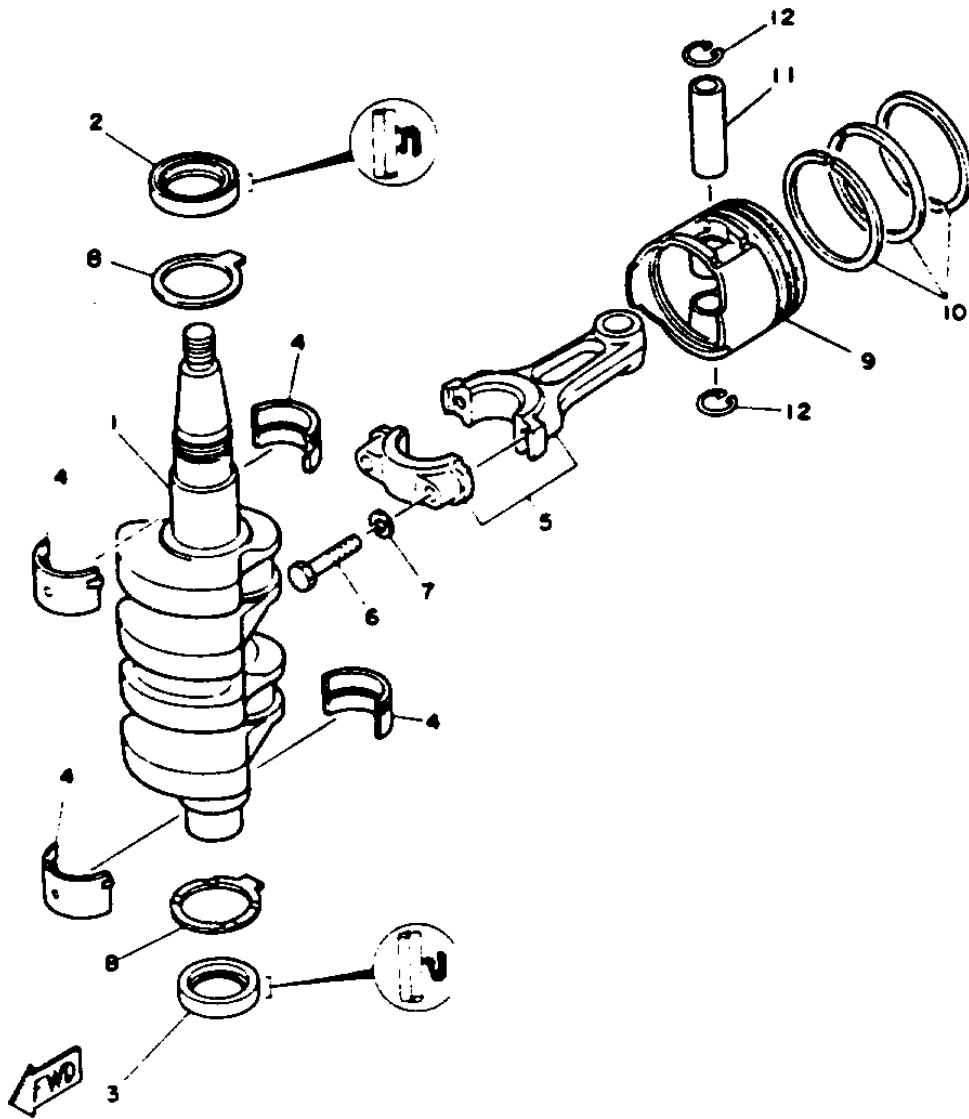

Part Notes

T9.9ELHR 1993 / CYLINDER CRANKCASE

PART NUMBER	NOTE TEXT
92990-06600-00 	OEM: This part number is among the Top 100 Most Popular Marine Maintenance Parts as of March 2014.
92990-06600-00 	OEM: This part number is among the Top 100 Most Popular Marine Maintenance Parts as of March 2014.
92990-06600-00	OEM: This part number is among the Top 100 Most Popular Marine Maintenance Parts as of March 2014.

©2014 Yamaha Motor Corporation, U.S.A. All rights reserved.

T9.9ELHR 1993 / CRANKSHAFT PISTON

©2014 Yamaha Motor Corporation, U.S.A. All rights reserved.

Part List

T9.9ELHR 1993 / CRANKSHAFT PISTON

REF - NO	PART NUMBER	PART NAME	QUANTITY	REMARKS
1	6G8-11411-04-00	CRANKSHAFT	1	
2	93102-30M22-00	.OIL SEAL	1	
3	93101-25M24-00	OIL SEAL	1	
4	6G8-11416-10-00	PLANE BEARING, CRANKSHAFT 1	4	UR BLACK
4	6G8-11416-00-00	PLANE BEARING, CRANKSHAFT 1	4	UR BROWN
4	6G8-11416-20-00	PLANE BEARING, CRANKSHAFT 1	4	UR BLUE
5	6G8-11650-03-00	CONNECTING ROD ASSY	2	
6	6G8-11654-00-00	BOLT, CONNECTING ROD	4	
7	90201-06M00-00	WASHER, PLATE	4	
8	6G8-11426-00-00	PLANE BEARING, CRANKSHAFT 1	2	
9	6G8-11631-03-96	PISTON (STD)	2	
9	6G8-11636-03-00	PISTON (0.50MM O/S)	2	AP
10	6G8-11610-02-00	PISTON RING SET (STD)	2	
10	6G8-11610-22-00	PISTON RING SET (0.50MM O/S)	2	AP
11	634-11633-00-00	PIN, PISTON	2	
12	93450-15023-00	CIRCLIP	4	