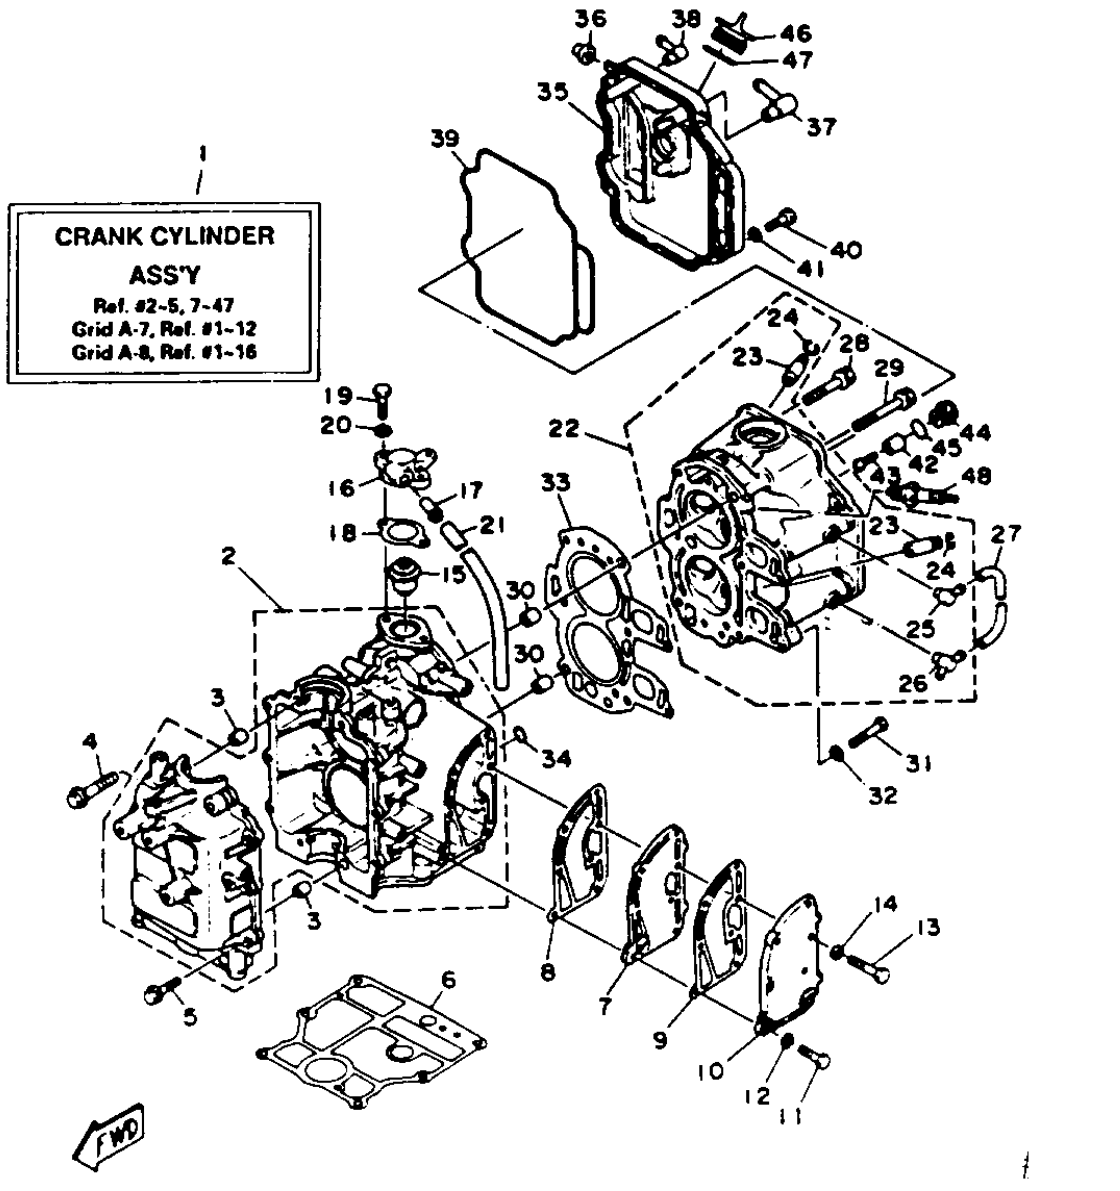

T9.9ELHR 1993 / CYLINDER CRANKCASE

©2014 Yamaha Motor Corporation, U.S.A. All rights reserved.

Part List

T9.9ELHR 1993 / CYLINDER CRANKCASE

REF - NO	PART NUMBER	PART NAME	QUANTITY	REMARKS
1	6G8-W0090-30-EK	CRANK-CYLINDER ASSEMBLY	1	UR METALLIC MARINE SILVER
1	6G8-W0090-30-EL	CRANK-CYLINDER ASSEMBLY	1	UR HARBOR WHITE
2	6G8-15100-05-94	CRANKCASE ASSEMBLY	1	
3	99510-10114-00	PIN, DOWEL	2	
4	90119-08M18-00	BOLT, WITH WASHER	4	
5	90119-06M12-00	BOLT, WITH WASHER	6	
6	6G8-11351-A0-00	GASKET, CYLINDER	1	
7	6G8-41111-02-9M	INNER COVER, EXHAUST	1	
8	6G8-41112-02-00	GASKET, EXHAUST INNER COVER	1	
9	6G8-41114-00-00	GASKET, EXHAUST OUTER COVER	1	
10	6G8-41113-01-9M	OUTER COVER, EXHAUST	1	
11	97313-06025-00	BOLT	2	
12	92990-06600-00	WASHER, PLATE	2	
13	97313-06030-00	BOLT	5	
14	92990-06600-00	WASHER, PLATE	5	
15	6G8-12411-02-00	THERMOSTAT	1	
16	6G8-12413-00-94	COVER, THERMOSTAT (6G8-12413-00-9M)	1	
17	6E5-24377-00-00	PIPE, JOINT 2	1	
18	6G8-12414-A0-00	.GASKET, COVER	1	
19	97313-06020-00	BOLT, HEXAGON	2	
20	92990-06600-00	WASHER, PLATE	2	
21	90445-11M66-00	.HOSE (L410)	1	
22	6G8-11111-02-94	HEAD, CYLINDER 1	1	
23	6G8-11133-10-00	.GUIDE, VALVE 1	4	
24	93450-09M01-00	.CIRCLIP	4	
25	676-11372-00-00	.NIPPLE, HOSE	1	
26	6G8-11372-01-00	.NIPPLE, HOSE	1	
27	6G8-12481-00-00	PIPE 1	1	
28	90105-08M37-00	BOLT, FLANGE	3	
29	90105-08M36-00	BOLT, FLANGE	3	
30	99510-10114-00	PIN, DOWEL	2	
31	97013-06035-00	BOLT	2	
32	92990-06600-00	WASHER, PLATE	2	
33	6G8-11181-A0-00	GASKET, CYLINDER HEAD 1	1	
34	93210-11M59-00	O-RING	1	
35	6G8-11191-01-94	COVER, CYLINDER HEAD 1	1	
36	6G8-81336-00-00	GROMMET	2	
37	6G8-15373-00-00	PIPE, BREATHER	1	
38	676-11372-00-00	.NIPPLE, HOSE	1	
39	6G8-11356-00-00	SEAL, CYLINDER 2	1	
40	97313-06020-00	BOLT, HEXAGON	4	
41	92990-06600-00	WASHER, PLATE	4	
42	6G8-11325-00-00	ANODE	1	
43	98580-05525-00	SCREW, PAN HEAD	1	
44	6G8-11197-00-00	PLUG, BLIND	1	
45	93210-13M63-00	.O-RING	1	
46	6G8-15363-00-00	PLUG, OIL	1	
47	93210-25070-00	O-RING	1	
48	NGK-CR6HS-00-00	PLUG SPARK (NGK CR6HS)	2	