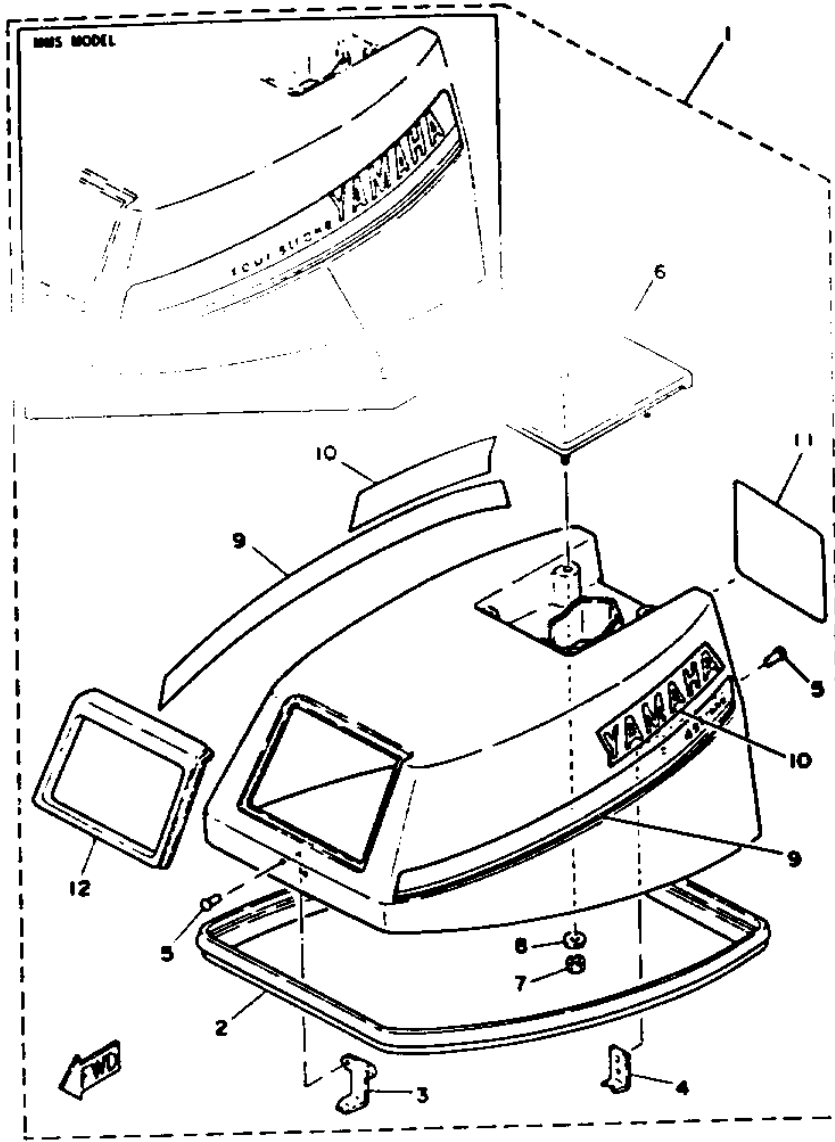

T9.9ELHR 1993 / TOP COWLING

©2014 Yamaha Motor Corporation, U.S.A. All rights reserved.

Part List

T9.9ELHR 1993 / TOP COWLING

REF - NO	PART NUMBER	PART NAME	QUANTITY	REMARKS
1	6G8-42610-12-EK	TOP COWLING ASSEMBLY	1	UR METALLIC MARINE SILVER
1	6G8-42610-01-EL	TOP COWLING ASSEMBLY	1	UR HARBOR WHITE
2	6G8-42615-00-00	.SEAL	1	
3	6G8-42651-00-00	.HOOK	1	
4	6G8-42652-00-00	.HOOK	1	
5	90266-04M04-00	.RIVET	4	
6	6G8-42613-00-EK	.MOLDING, AIR DUCT	1	UR METALLIC MARINE SILVER
6	6G8-42613-00-EL	.MOULDING, AIR DUCT	1	UR HARBOR WHITE
7	95380-06700-00	.NUT	4	
8	92990-06200-00	.WASHER, PLAIN	4	
9	6G8-W0070-00-00	.GRAPHIC SIDE SET	1	UR FOR HW
9	6G9-W0070-11-00	.GRAPHIC SET	1	UR FOR MMS
10	6G8-42681-00-00	.MARK, COWLING 1	2	UR FOR HW
11	6G9-42678-11-00	.GRAPHIC, REAR	1	UR FOR MMS
11	6G8-42678-00-00	.GRAPHIC, REAR	1	UR FOR HW
12	6G8-42628-01-00	.SEAL	1