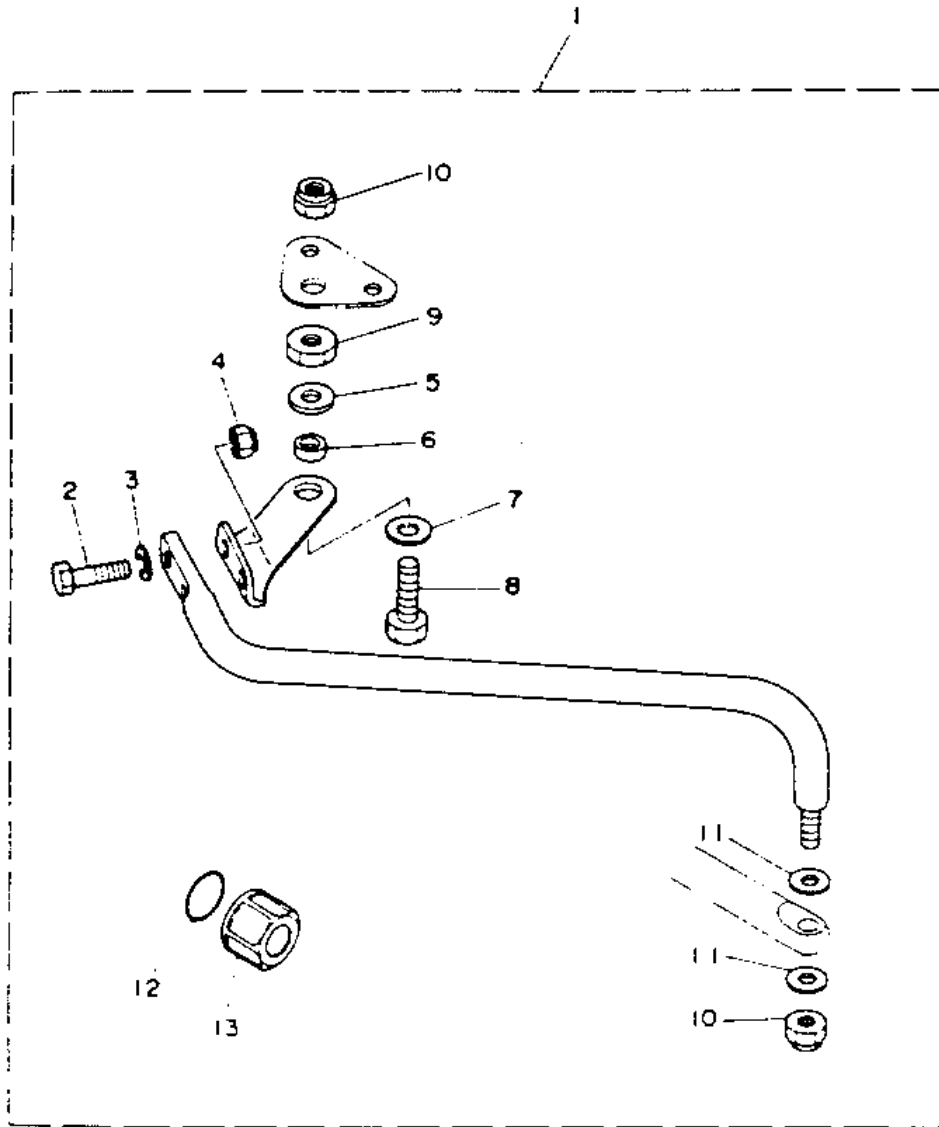

T9.9ELHR 1993 / STEERING GUIDE ATTACHMENT

©2014 Yamaha Motor Corporation, U.S.A. All rights reserved.

Part List

T9.9ELHR 1993 / STEERING GUIDE ATTACHMENT

REF - NO	PART NUMBER	PART NAME	QUANTITY	REMARKS
1	6G8-61350-00-00	STEERING GUIDE ATTACHMENT KIT	1	
2	97395-08025-00	.BOLT	2	
3	92990-08600-00	.WASHER, PLATE	2	
4	95780-08300-00	.NUT, FLANGE	2	
5	90201-10M04-00	.WASHER, PLATE	1	
6	90387-10M06-00	.COLLAR	1	
7	90201-10M63-00	.WASHER, PLATE	1	
8	6E5-61355-00-00	.BOLT	1	
9	90170-09M03-00	.NUT	1	
10	90185-09M01-00	.NUT, SELF-LOCKING	2	
11	90201-10M20-00	.WASHER, PLATE	2	
12	93210-16275-00	.O-RING	1	
13	6E5-43145-00-00	.CAP, CLAMP BRACKET	1