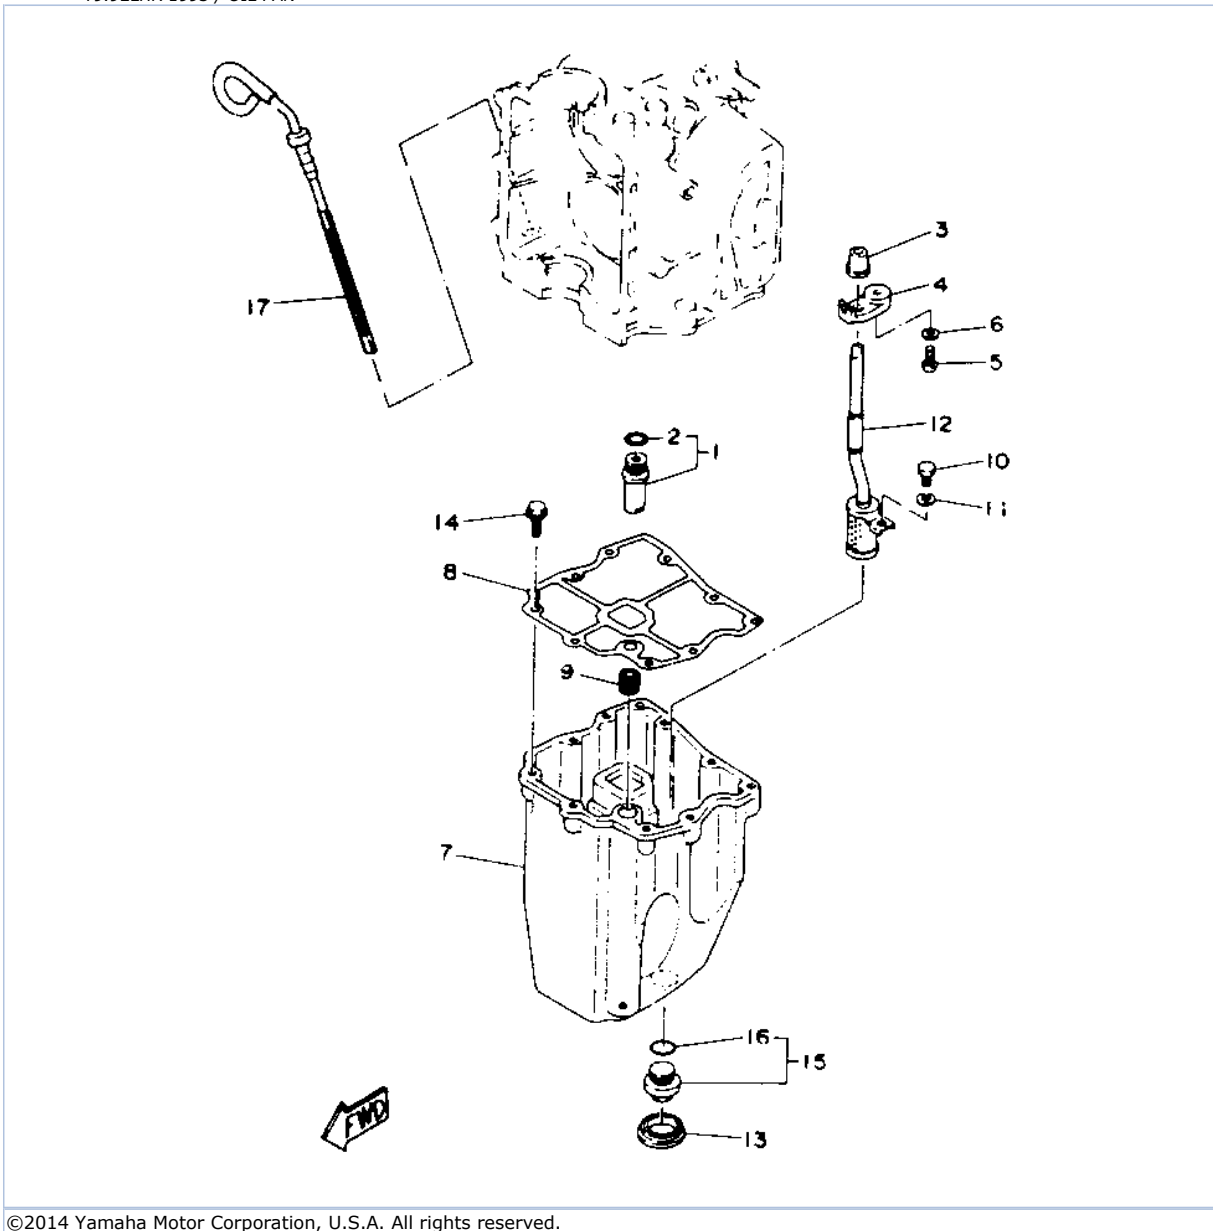

T9.9ELHR 1993 / OIL PAN

©2014 Yamaha Motor Corporation, U.S.A. All rights reserved.

Part List

T9.9ELHR 1993 / OIL PAN

REF - NO	PART NUMBER	PART NAME	QUANTITY	REMARKS
1	6G8-11575-00-00	RELIEF VALVE ASSY	1	
2	93210-12M62-00	.O-RING	1	
3	6G8-15379-00-00	SEAL, CRANKCASE	1	
4	6G8-13487-00-00	GUIDE, OIL HOSE	1	
5	98580-05012-00	.SCREW, PAN HEAD	1	
6	92901-05600-00	WASHER	1	
7	6G8-15311-02-0D	OIL PAN	1	
8	6G8-15312-A1-00	.GASKET, OIL PAN	1	
9	6G8-45127-00-00	SEAL	1	
10	97313-06010-00	BOLT, HEXAGON	1	
11	92995-06100-00	WASHER, SPRING	1	
12	6G8-13421-00-00	STRAINER 2	1	
13	6G8-15316-00-00	DAMPER, ENGINE MOUNT 1	1	
14	90105-06M33-00	BOLT, FLANGE	9	
15	6G8-13471-00-00	PLUG, DRAIN	1	
16	93210-16716-00	.O-RING	1	
17	6G8-15362-04-00	PLUG, OIL LEVEL	1