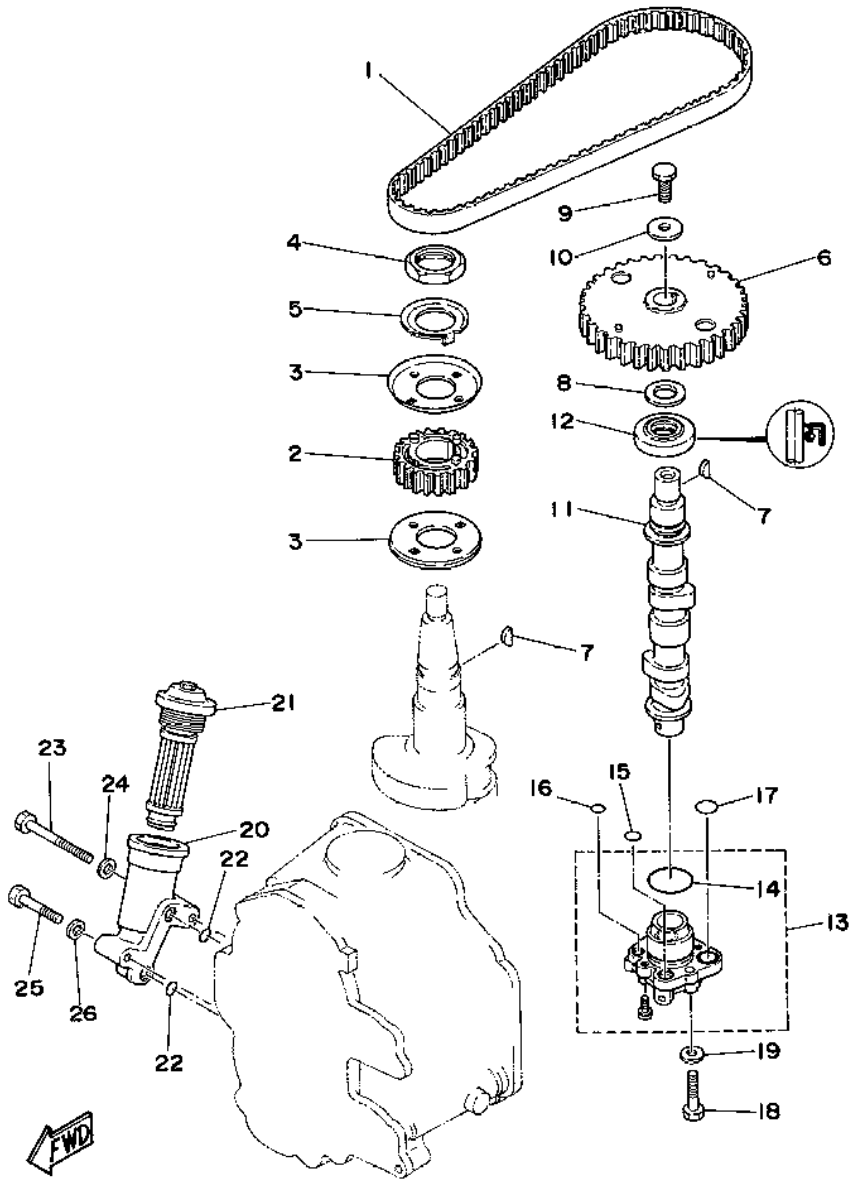

REF - NO	PART NUMBER	PART NAME	QUANTITY	REMARKS
1	6J0-81941-10-00	STARTER RELY ASSY	1	
2	6G1-81952-00-00	HOLDER, RELAY	1	
3	6G8-81953-00-00	STAY, RELAY	1	
4	97013-06012-00	BOLT	1	
5	92990-06600-00	WASHER, PLATE	1	
6	6G8-82117-00-00	WIRE, LEAD	1	
7	6G8-82150-00-00	FUSE HOLDER ASSY	1	
8	682-82151-00-00	.FUSE (12V-20A)	1	
9	6G8-82580-00-00	WIRE HARNESS ASSY 2	1	
10	6G8-82590-00-00	.WIRE HARNESS ASSY	1	
11	6G8-82105-00-00	.BATTERY CABLE	1	
12	6G8-42724-50-00	.GROMMET	1	
13	6G8-W4261-10-00	PANEL, FRONT UPPER	1	
14	6G8-42677-20-00	GRAPHIC, FRONT	1	
15	6G8-42551-00-00	GROMMET	1	
16	90387-06M73-00	COLLAR	1	
17	93430-04M03-00	CIRCLIP	1	
18	92990-06600-00	WASHER, PLATE	2	
19	6G8-48351-51-00	SEAL RUBBER	1	
20	6G8-83530-00-00	PILOT LIGHT ASSY	1	
21	6G8-82541-00-00	WIRE, LEAD	1	

©2014 Yamaha Motor Corporation, U.S.A. All rights reserved.

T9.9ELHR 1993 / OIL PUMP BELT

©2014 Yamaha Motor Corporation, U.S.A. All rights reserved.

Part List

T9.9ELHR 1993 / OIL PUMP BELT

REF - NO	PART NUMBER	PART NAME	QUANTITY	REMARKS
1	6G8-46241-00-00	V-BELT	1	
2	6G8-11536-00-94	GEAR, DRIVE	1	
3	6G8-11557-00-00	WASHER 1	2	
4	90170-24M09-00	NUT	1	
5	6G8-11587-00-00	WASHER, LOCK	1	
6	6G8-11537-00-94	GEAR, DRIVEN	1	
7	90280-03M01-00	.KEY, WOODRUFF	2	
8	90201-13201-00	WASHER, PLATE	1	
9	97313-06016-00	BOLT, HEXAGON	1	
10	90201-06M94-00	WASHER, PLATE	1	
11	6G8-12171-00-00	CAMSHAFT 1	1	
12	93102-18M21-00	.OIL SEAL	1	
13	6G8-13300-02-00	OIL PUMP ASSY	1	
14	93210-27ME3-00	.O-RING	1	
15	93210-10M61-00	.O-RING	1	
16	93210-09M01-00	.O-RING	1	
17	93210-13M63-00	.O-RING	2	
18	97395-06025-00	BOLT	3	
19	92990-06600-00	WASHER, PLATE	3	
20	6G8-13442-00-94	HOUSING, OIL FILTER	1	
21	6G8-13440-00-00	ELEMENT ASSY,OIL CLEANER	1	
22	93210-09M01-00	.O-RING	2	
23	97313-06050-00	BOLT	1	
24	92990-06600-00	WASHER, PLATE	1	
25	97313-06030-00	BOLT	1	
26	92990-06600-00	WASHER, PLATE	1	