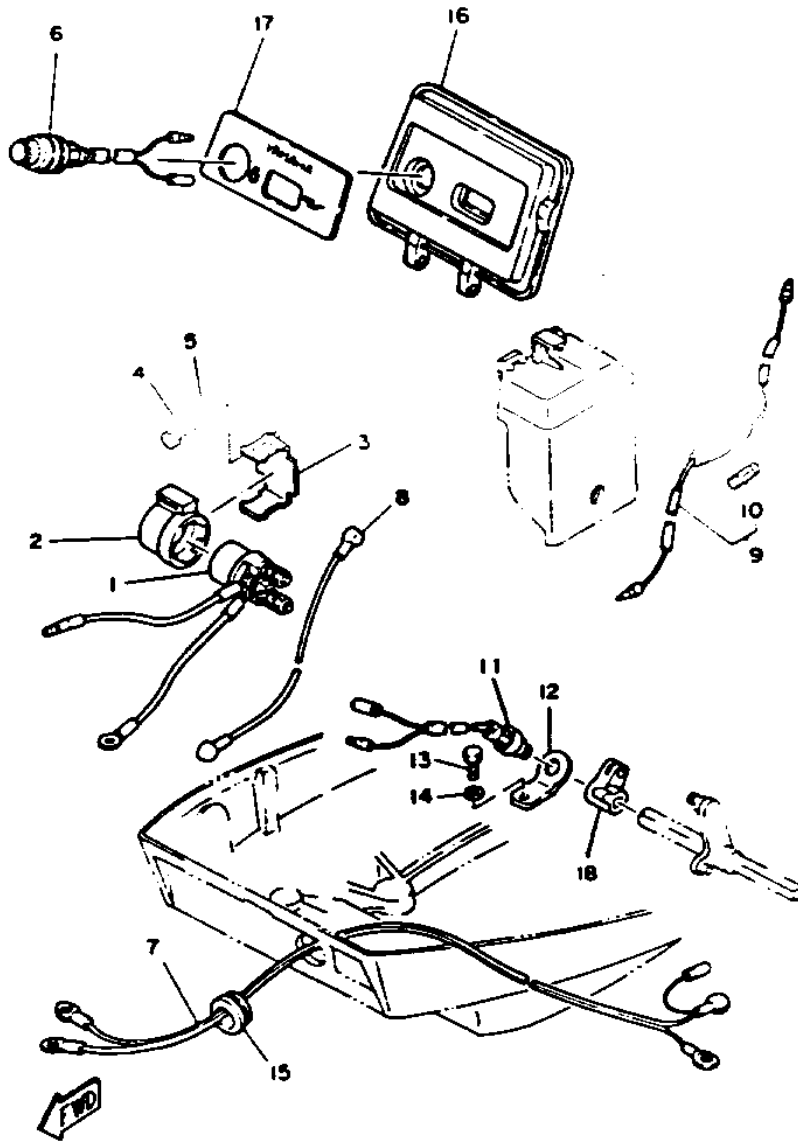

T9.9ELHR 1993 / ELECTRIC PARTS 1 (EH)

©2014 Yamaha Motor Corporation, U.S.A. All rights reserved.

Part List

T9.9ELHR 1993 / ELECTRIC PARTS 1 (EH)

REF - NO	PART NUMBER	PART NAME	QUANTITY	REMARKS
1	6J0-81941-10-00	STARTER RELY ASSY	1	
2	6G1-81952-00-00	HOLDER, RELAY	1	
3	6G8-81953-00-00	STAY, RELAY	1	
4	97013-06012-00	BOLT	1	
5	92990-06600-00	WASHER, PLATE	1	
6	6G8-81870-00-00	STARTING SWITCH ASSY	1	
7	6G8-82105-00-00	BATTERY CABLE	1	
8	6G8-82117-00-00	WIRE, LEAD	1	
9	6G8-82150-00-00	FUSE HOLDER ASSY	1	
10	682-82151-00-00	.FUSE (12V-20A)	1	
11	6H3-82540-00-00	NEUTRAL SWITCH ASSY	1	
12	6G8-82554-00-00	STAY, NEUTRAL SWITCH	1	
13	97013-06012-00	BOLT	1	
14	92990-06600-00	WASHER, PLATE	1	
15	6G8-42724-40-00	GROMMET	1	
16	6G8-W4261-10-00	PANEL, FRONT UPPER	1	
17	6G8-42677-10-00	GRAPHIC, FRONT	1	
18	6G8-44125-00-00	LEVER, SHIFT ROD	1	

Part Notes

T9.9ELHR 1993 / ELECTRIC PARTS 1 (EH)

PART NUMBER		NOTE TEXT
92990-06600-00		OEM: This part number is among the Top 100 Most Popular Marine Maintenance Parts as of March 2014.
92990-06600-00		OEM: This part number is among the Top 100 Most Popular Marine Maintenance Parts as of March 2014.

©2014 Yamaha Motor Corporation, U.S.A. All rights reserved.