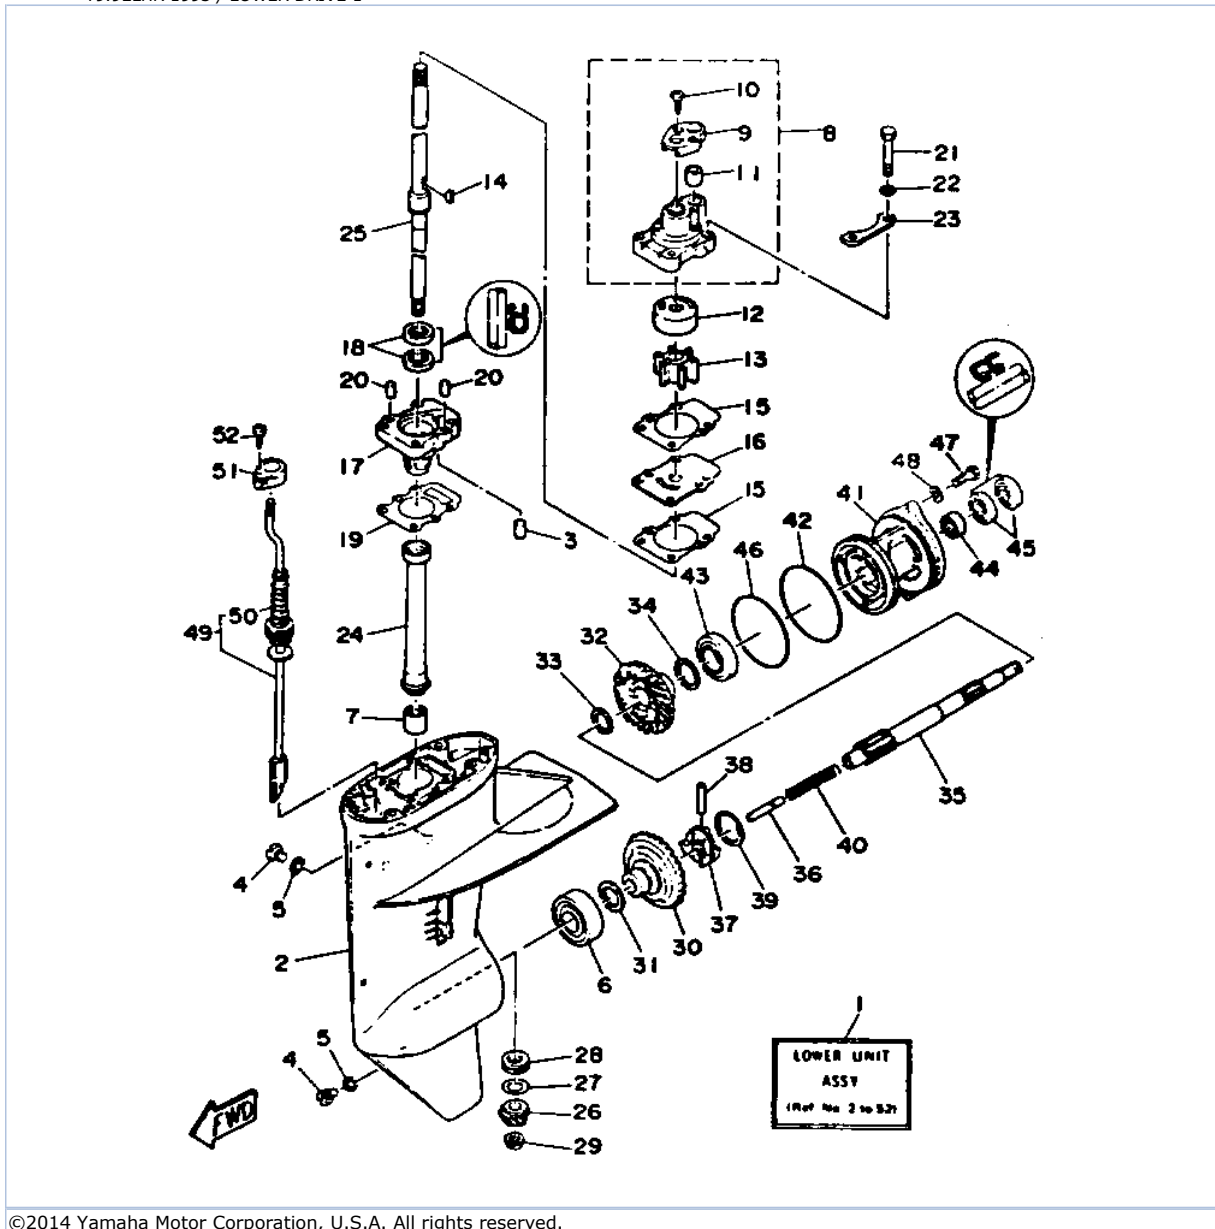

T9.9ELHR 1993 / LOWER DRIVE 1

©2014 Yamaha Motor Corporation, U.S.A. All rights reserved.

Part List

T9.9ELHR 1993 / LOWER DRIVE 1

REF - NO	PART NUMBER	PART NAME	QUANTITY	REMARKS
1	6G8-45300-16-EK	LOWER UNIT ASSEMBLY	1	UR METALLIC MARINE SILVER
1	6G8-45300-26-EL	LOWER UNIT ASSEMBLY	1	UR HARBOR WHITE
2	6G8-45311-04-EK	CASING, LOWER	1	UR METALLIC MARINE SILVER
2	6G8-45311-04-EL	CASING, LOWER	1	UR HARBOR WHITE
3	93604-08062-00	PIN, DOWEL	1	
4	90340-08M04-00	PLUG, STRAIGHT SCREW	3	
5	90430-08020-00	.GASKET	3	
6	93332-00005-00	BEARING	1	
7	93315-213V4-00	BEARING	1	
8	682-44300-01-00	HOUSING, WATER PUMP	1	
9	682-44312-00-00	.COVER, WATER PUMP HOUSING	1	
10	97780-40112-00	.SCREW, TAPPING	2	
11	682-44365-00-00	.DAMPER, WATER SEAL	1	
12	682-44322-00-00	INSERT, CARTRIDGE	1	
13	682-44352-01-00	IMPELLER	1	
14	90280-03024-00	.KEY, WOODRUFF	1	
15	682-44315-A0-00	GASKET, WATER PUMP	2	
16	682-44323-00-00	OUTER PLATE, CARTRIDGE	1	
17	6G8-45331-00-5B	HOUSING, BEARING	1	
18	93101-20048-00	.OIL SEAL	2	
19	6G8-45315-A0-00	PACKING, LOWER CASING	1	
20	93606-12019-00	.PIN, DOWEL	2	
21	97395-06045-00	BOLT, HEXAGON	4	
22	92990-06600-00	WASHER, PLATE	4	
23	682-44328-00-00	PLATE	2	
24	6G8-45536-00-00	SLEEVE, DRIVE SHAFT	1	
25	6G8-45501-10-00	DRIVE SHAFT COMP.	1	UR LONG
25	6G8-45501-20-00	DRIVE SHAFT COMP.	1	UR ULTRA LONG
26	6G8-45551-00-00	PINION (13T)	1	
27	6G8-45587-00-10	SHIM (T:0.10MM)	1	UR
27	6G8-45587-00-14	SHIM (T:0.14MM)	1	UR
27	6G8-45587-00-50	SHIM (T:0.50MM)	1	UR
27	6G8-45587-00-35	SHIM (T:0.35MM)	1	UR
27	6G8-45587-00-18	SHIM (T:0.18MM)	1	UR
28	93341-313U3-00	BEARING	1	
29	90179-08M06-00	NUT	1	
30	6G8-45560-00-00	GEAR	1	
31	626-45577-00-01	SHIM (T:0.10MM)	1	UR
31	626-45577-00-05	SHIM (T:0.50MM)	1	UR
31	626-45577-00-03	SHIM (T:0.30MM)	1	UR
32	6G8-45571-00-00	GEAR 2 (38T)	1	
33	90201-17682-00	WASHER, PLATE	1	
34	626-45577-00-01	SHIM (T:0.10MM)	1	UR
34	626-45577-00-03	SHIM (T:0.30MM)	1	UR
34	626-45577-00-05	SHIM (T:0.50MM)	1	UR
35	6G8-45611-00-00	SHAFT, PROPELLER	1	
36	650-45635-00-00	PLUNGER, SHIFT	1	
37	682-45631-00-00	CLUTCH, DOG	1	
38	90250-05010-00	PIN, STRAIGHT	1	
39	648-45633-00-00	RING, CROSS PIN	1	
40	90501-14M06-00	SPRING, COMPRESSION	1	
41	6G8-45361-01-EK	CAP, LOWER CASING	1	UR METALLIC MARINE SILVER
41	6G8-45361-01-EL	CAP, LOWER CASING	1	UR HARBOR WHITE
42	93210-74316-00	.O-RING	1	
43	93306-00501-00	BEARING	1	
44	93315-317U2-00	BEARING	1	
45	93101-17054-00	.OIL SEAL	2	
46	93210-74M68-00	.O-RING	1	
47	97395-06020-00	BOLT, HEXAGON	2