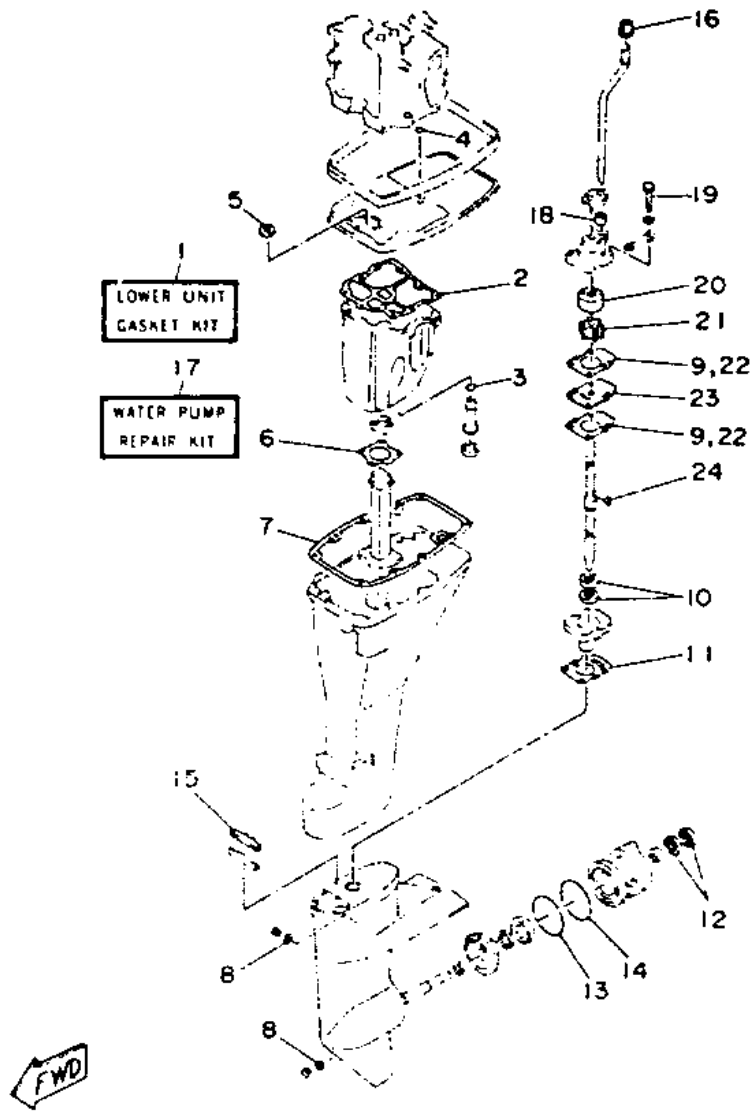

T9.9ELHR 1993 / REPAIR KIT 2

©2014 Yamaha Motor Corporation, U.S.A. All rights reserved.

Part List

T9.9ELHR 1993 / REPAIR KIT 2

REF - NO	PART NUMBER	PART NAME	QUANTITY	REMARKS
1	6G8-W0001-24-00	LOWER UNIT GASKET KIT	1	
2	6G8-15312-A1-00	.GASKET, OIL PAN	1	
3	93210-16716-00	.O-RING	1	
4	93210-08M60-00	.O-RING	1	
5	93101-13M27-00	.O-RING	1	
6	6G8-41133-A0-00	.GASKET, EXHAUST MANIFOLD 1	1	
7	6G8-45113-A0-00	.GASKET, UPPER CASING	1	
8	90430-08020-00	.GASKET	3	
9	682-44315-A0-00	.GASKET, WATER PUMP	2	
10	93101-20048-00	.OIL SEAL	2	
11	6G8-45315-A0-00	.PACKING, LOWER CASING	1	
12	93101-17054-00	.OIL SEAL	2	
13	93210-74M68-00	.O-RING	1	
14	93210-74316-00	.O-RING	1	
15	682-45375-01-00	.DAMPER, SEAL	1	
16	626-44365-01-00	.DAMPER, WATER SEAL	1	
17	682-W0078-01-00	WATER PUMP REPAIR KIT	1	
18	682-44365-00-00	.DAMPER, WATER SEAL	1	
19	97395-06040-00	.BOLT	4	
20	682-44322-00-00	.INSERT, CARTRIDGE	1	
21	682-44352-01-00	.IMPELLER	1	
22	682-44315-A0-00	.GASKET, WATER PUMP	2	
23	682-44323-00-00	.OUTER PLATE, CARTRIDGE	1	
24	90280-03024-00	.KEY, WOODRUFF	1	

Part Notes

T9.9ELHR 1993 / REPAIR KIT 2

PART NUMBER	NOTE TEXT
90430-08020-00	OEM: This part number is among the Top 100 Most Popular Marine Maintenance Parts as of March 2014.

©2014 Yamaha Motor Corporation, U.S.A. All rights reserved.

©2014 Yamaha Motor Corporation, U.S.A. All rights reserved.