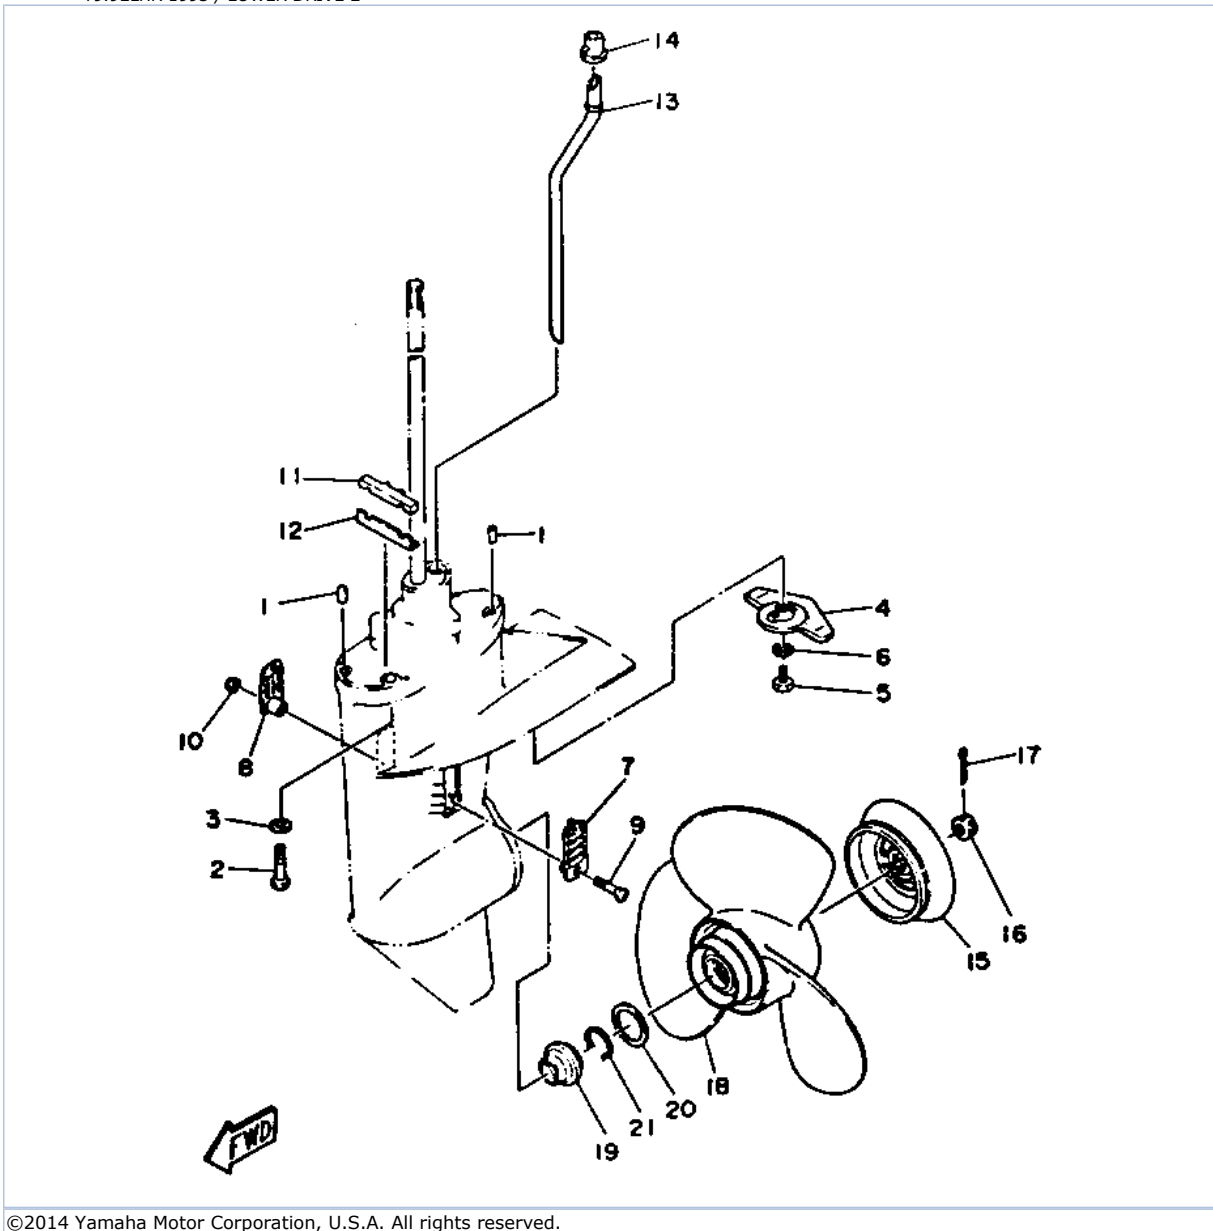

T9.9ELHR 1993 / LOWER DRIVE 2

©2014 Yamaha Motor Corporation, U.S.A. All rights reserved.

Part List

T9.9ELHR 1993 / LOWER DRIVE 2

REF - NO	PART NUMBER	PART NAME	QUANTITY	REMARKS
1	93606-12019-00	.PIN, DOWEL	2	
2	97090-08035-00	BOLT	4	
3	92990-08600-00	..WASHER, PLATE	4	
4	6E8-45251-01-00	ANODE	1	
5	97395-06020-00	BOLT, HEXAGON	1	
6	92990-06600-00	WASHER, PLATE	1	
7	6G8-45214-00-00	COVER, WATER INLET 1	1	
8	6G8-45215-00-00	COVER, WATER INLET 2	1	
9	98680-05525-00	SCREW.OVAL HEAD	1	
10	90185-05002-00	NUT, NYLON	1	
11	682-45375-01-00	DAMPER, SEAL	1	
12	682-45376-01-00	GUIDE, SEAL DAMPER	1	
13	6G8-44361-20-00	TUBE, WATER	1	UR ULTRA LONG
13	6G8-44361-10-00	TUBE, WATER	1	UR LONG
14	626-44365-01-00	DAMPER, WATER SEAL	1	
15	6G8-45986-00-00	RING, DEFLECTOR	1	
16	90171-10M07-00	NUT, CASTLE	1	
17	91490-30030-00	PIN, COTTER	1	
18	6G8-45947-00-EL	PROPELLER (3X11-3/4"X9-1/4"-R)	1	UR ALUM.
18	6G8-45945-00-00	PROPELLER(3X11-3/4"X12-1/4"-R)	1	UR
18	6G8-45941-00-00	PROPELLER (3X11" X 11-3/4"-R)	1	UR
18	6G8-45943-00-00	PROPELLER (3X11-3/4"X9-1/4"-R)	1	UR
19	6G8-45987-02-00	SPACER 1	1	
20	90201-31MA3-00	WASHER, PLATE	1	
21	93450-10M04-00	CIRCLIP	1	

Part Notes

T9.9ELHR 1993 / LOWER DRIVE 2

PART NUMBER	NOTE TEXT
92990-06600-00	OEM: This part number is among the Top 100 Most Popular Marine Maintenance Parts as of March 2014.

©2014 Yamaha Motor Corporation, U.S.A. All rights reserved.