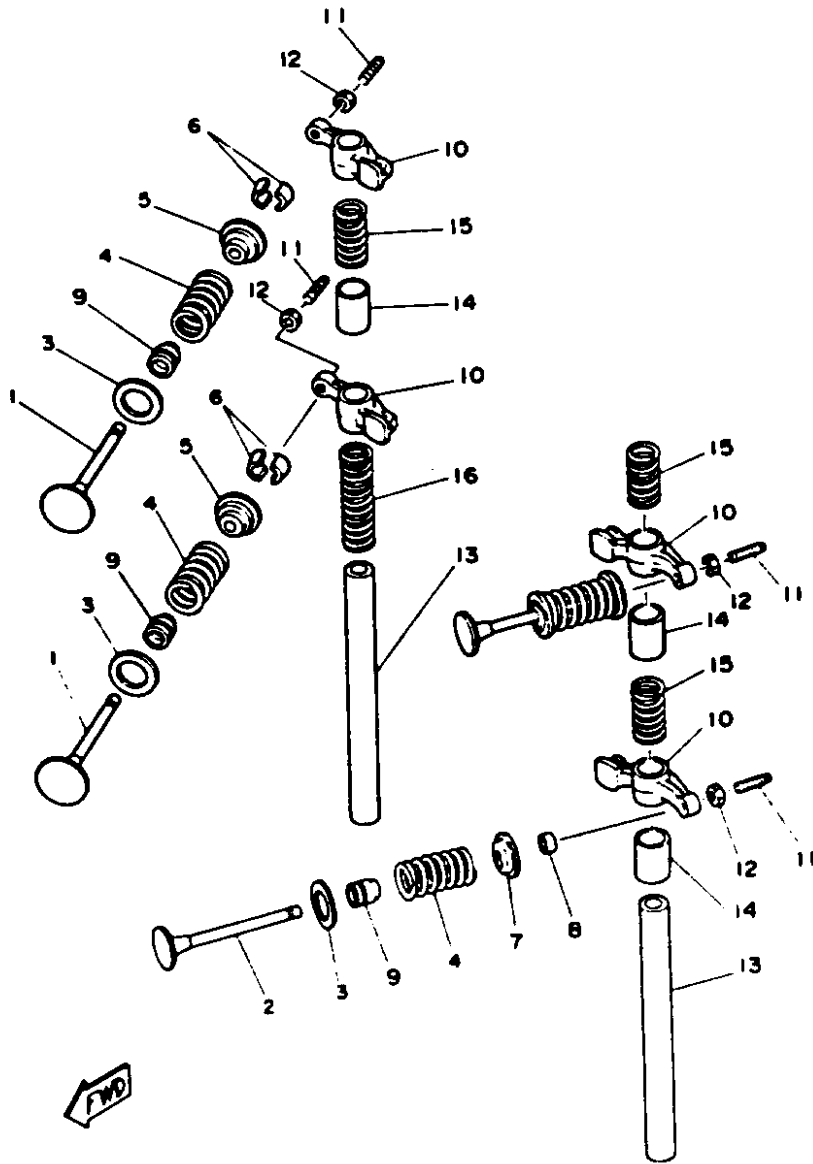

©2014 Yamaha Motor Corporation, U.S.A. All rights reserved.

T9.9ELHR 1993 / CRANKSHAFT PISTON

©2014 Yamaha Motor Corporation, U.S.A. All rights reserved.

Part List

T9.9ELHR 1993 / CRANKSHAFT PISTON

REF - NO	PART NUMBER	PART NAME	QUANTITY	REMARKS
1	6G8-11411-04-00	CRANKSHAFT	1	
2	93102-30M22-00	.OIL SEAL	1	
3	93101-25M24-00	OIL SEAL	1	
4	6G8-11416-10-00	PLANE BEARING, CRANKSHAFT 1	4	UR BLACK
4	6G8-11416-00-00	PLANE BEARING, CRANKSHAFT 1	4	UR BROWN
4	6G8-11416-20-00	PLANE BEARING, CRANKSHAFT 1	4	UR BLUE
5	6G8-11650-03-00	CONNECTING ROD ASSY	2	
6	6G8-11654-00-00	BOLT, CONNECTING ROD	4	
7	90201-06M00-00	WASHER, PLATE	4	
8	6G8-11426-00-00	PLANE BEARING, CRANKSHAFT 1	2	
9	6G8-11631-03-96	PISTON (STD)	2	
9	6G8-11636-03-00	PISTON (0.50MM O/S)	2	AP
10	6G8-11610-02-00	PISTON RING SET (STD)	2	
10	6G8-11610-22-00	PISTON RING SET (0.50MM O/S)	2	AP
11	634-11633-00-00	PIN, PISTON	2	
12	93450-15023-00	CIRCLIP	4	

T9.9ELHR 1993 / VALVE

©2014 Yamaha Motor Corporation, U.S.A. All rights reserved.

Part List

T9.9ELHR 1993 / VALVE

REF - NO	PART NUMBER	PART NAME	QUANTITY	REMARKS
1	6G8-12111-00-00	VALVE, INTAKE	2	
2	6G8-12121-01-00	VALVE, EXHAUST	2	
3	6G8-12116-00-00	SEAT, VALVE SPRING	4	
4	6G8-12113-00-00	SPRING, VALVE INNER	4	
5	6G8-12117-00-00	RETAINER, VALVE SPRING	2	
6	30X-12118-00-00	LOCK, VALVE SPRING RETAINER	4	
7	6G8-12117-10-00	RETAINER, VALVE SPRING	2	
8	6G8-12153-00-00	LIFTER, VALVE	2	
9	51Y-12119-00-00	SEAL, VALVE STEM	4	
10	6G8-12151-00-00	ARM, VALVE ROCKER	4	
11	6G8-12159-00-00	SCREW, VALVE ADJUSTING	4	
12	6G8-12158-00-00	NUT, LOCK	4	
13	6G8-12146-00-00	SHAFT, ROCKER	2	
14	90387-13M56-00	COLLAR	3	
15	90501-12M40-00	SPRING, COMPRESSION	3	
16	90501-12M41-00	SPRING, COMPRESSION	1	