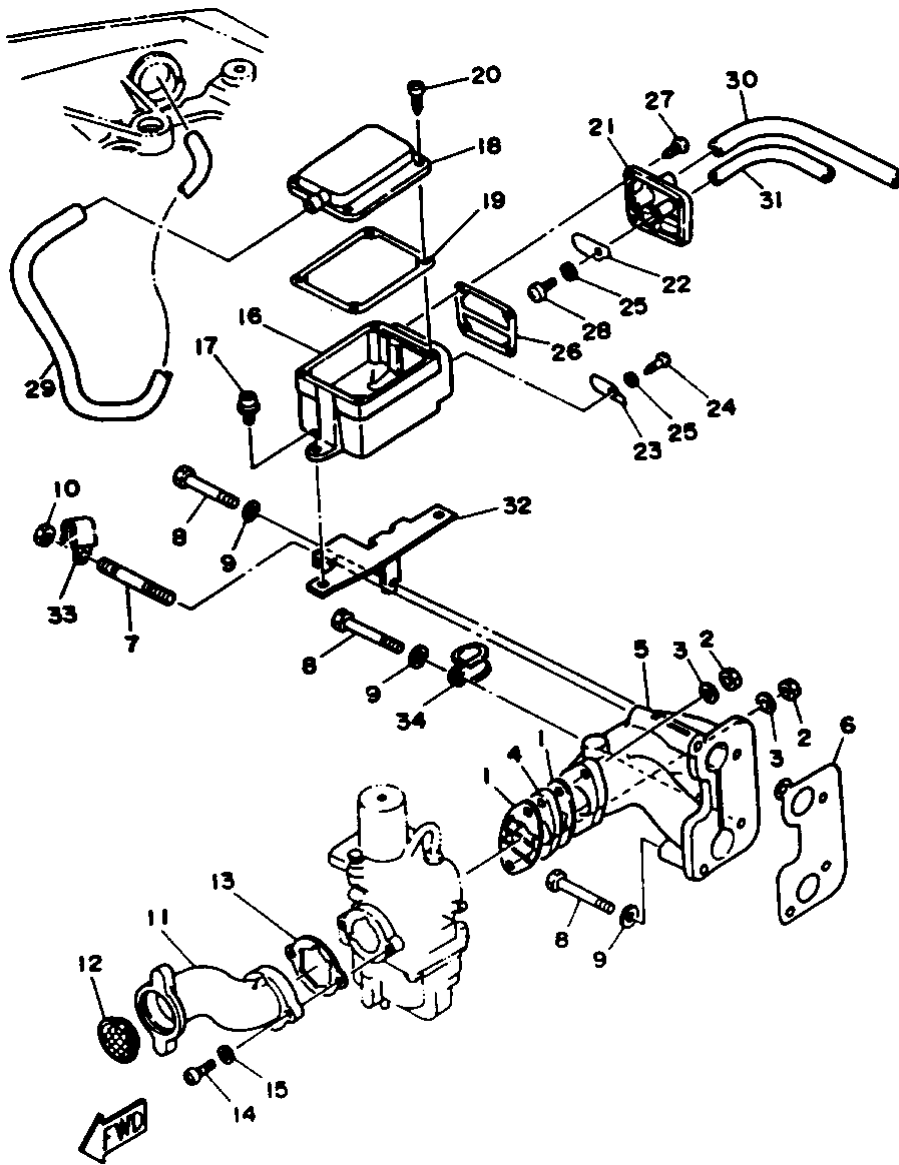

T9.9ELHR 1993 / INTAKE

©2014 Yamaha Motor Corporation, U.S.A. All rights reserved.

Part List

T9.9ELHR 1993 / INTAKE

REF - NO	PART NUMBER	PART NAME	QUANTITY	REMARKS
1	6G8-13646-A0-00	GASKET, MANIFOLD 2	2	
2	95380-06700-00	NUT	2	
3	92990-06600-00	WASHER, PLATE	2	
4	6G8-13647-00-00	GASKET, MANIFOLD 3	1	
5	6G8-13641-01-94	MANIFOLD 1	1	
6	6G8-13645-00-00	GASKET, MANIFOLD 1	1	
7	90116-06M15-00	BOLT, STUD	1	
8	97395-06045-00	BOLT, HEXAGON	3	
9	92990-06600-00	WASHER, PLATE	3	
10	95380-06700-00	NUT	1	
11	6G8-14479-01-94	FUNNEL	1	
12	6G8-14478-00-00	LOUVER	1	
13	6G8-14198-A0-00	.GASKET	1	
14	98580-05016-00	SCREW, PAN HEAD	2	
15	92990-05600-00	WASHER, PLATE	2	
16	6G8-15358-00-00	SEPARATOR, OIL	1	
17	90159-06M05-00	SCREW, WITH WASHER	2	
18	6G8-15368-00-94	SEPERATOR, OIL	1	
19	6G8-15369-00-00	GASKET, OIL SEAL HOUSING	1	
20	97780-40112-00	SCREW, TAPPING	4	
21	6G8-15371-00-94	BREATHER	1	
22	6G8-15346-00-00	BREATHER 1	1	
23	6G8-15347-00-00	BREATHER 2	1	
24	97780-40112-00	SCREW, TAPPING	1	
25	92990-04200-00	WASHER	2	
26	6G8-15374-00-00	GASKET, BREATHER	1	
27	97780-40112-00	SCREW, TAPPING	4	
28	98580-04010-00	.SCREW, PAN HEAD	1	
29	6G8-15393-00-00	PIPE, BREATHER 2	1	
30	90445-11M52-00	HOSE (L150)	1	
31	90445-09065-00	HOSE (L90)	1	
32	6G8-15376-00-00	HOLDER, GUIDE	1	
33	90465-08028-00	CLAMP	1	
34	90461-06M01-00	CLAMP	1	

Part Notes

T9.9ELHR 1993 / INTAKE

PART NUMBER		NOTE TEXT
92990-06600-00		OEM: This part number is among the Top 100 Most Popular Marine Maintenance Parts as of March 2014.
92990-06600-00		OEM: This part number is among the Top 100 Most Popular Marine Maintenance Parts as of March 2014.

©2014 Yamaha Motor Corporation, U.S.A. All rights reserved.