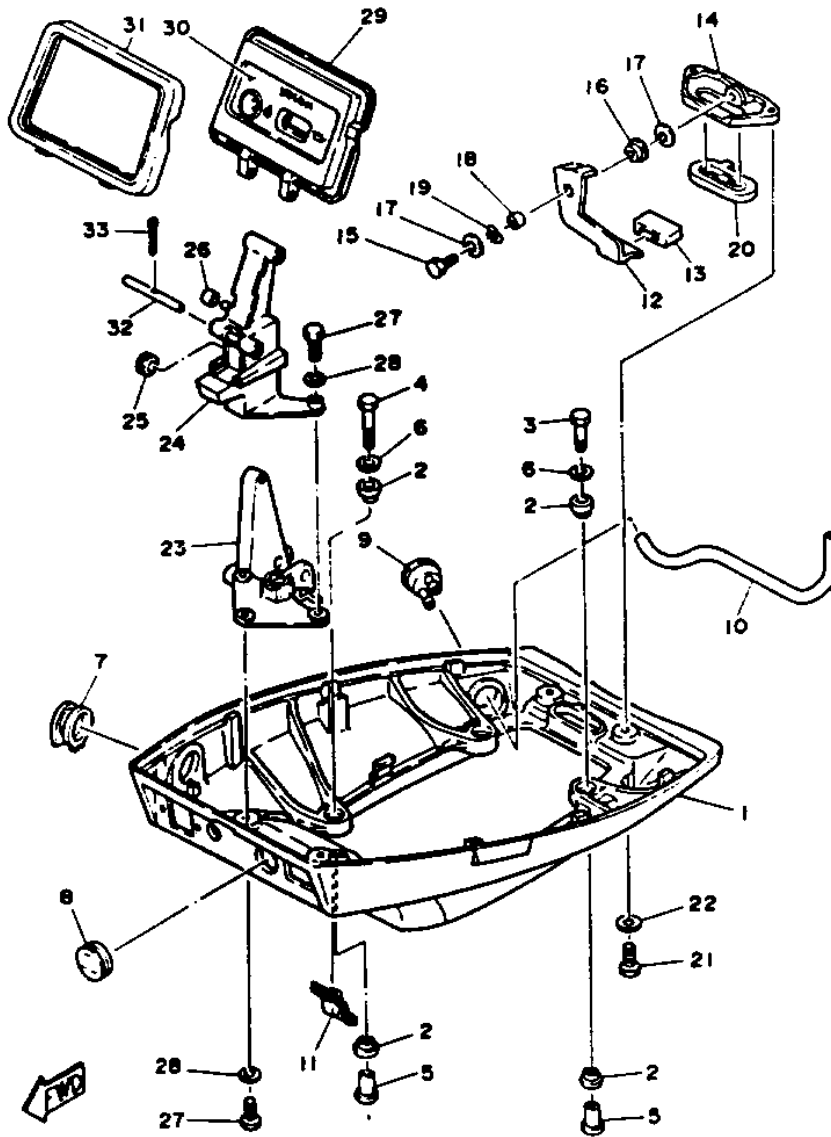

T9.9ELHR 1993 / BOTTOM COWLING

©2014 Yamaha Motor Corporation, U.S.A. All rights reserved.

Part List

T9.9ELHR 1993 / BOTTOM COWLING

REF - NO	PART NUMBER	PART NAME	QUANTITY	REMARKS
1	6G8-42711-01-EK	BOTTOM COWLING	1	UR METALLIC MARINE SILVER
1	6G8-42711-01-EL	BOTTOM COWLING	1	UR HARBOR WHITE
2	90480-09M35-00	GROMMET	8	
3	97313-06030-00	BOLT	2	
4	97313-06040-00	BOLT, HEXAGON	2	
5	90387-06M15-00	COLLAR	4	
6	90201-06M31-00	.WASHER, PLATE	4	
7	6G8-42724-00-00	GROMMET	1	
8	6G8-42725-10-00	GROMMET	1	
9	6G8-44391-00-00	NIPPLE, HOSE	1	
10	6G8-12482-00-00	PIPE 2	1	
11	6G8-42727-00-00	GROMMET	1	
12	6G8-42815-00-00	LEVER, CLAMP	1	
13	6G8-42831-00-00	BUSHING	1	
14	6G8-42811-00-94	STAY	1	
15	97313-06016-00	BOLT, HEXAGON	1	
16	90386-08M49-00	BUSH	1	
17	90201-06M31-00	.WASHER, PLATE	2	
18	90387-06M72-00	COLLAR	1	
19	90206-08M13-00	WASHER, WAVE	1	
20	6G8-42748-00-00	GROMMET	1	
21	97395-06016-00	BOLT, HEX	2	
22	92990-06600-00	WASHER, PLATE	2	
23	6G8-42738-00-94	PLATE, FITTING	1	
24	6G8-42719-00-94	PANEL, FRONT LOWER	1	
25	90480-19031-00	GROMMET	1	
26	90445-05ME6-00	HOSE (L8)	1	
27	97395-06016-00	BOLT, HEX	4	
28	92990-06600-00	WASHER, PLATE	4	
29	6G8-W4261-00-00	PANEL, FRONT UPPER	1	
30	6G8-42677-00-00	GRAPHIC, FRONT	1	
31	6G8-42629-01-00	SEAL	1	
32	6G8-42755-00-00	HINGE, COWLING	1	
33	91490-16010-00	PIN. COTTER	1	