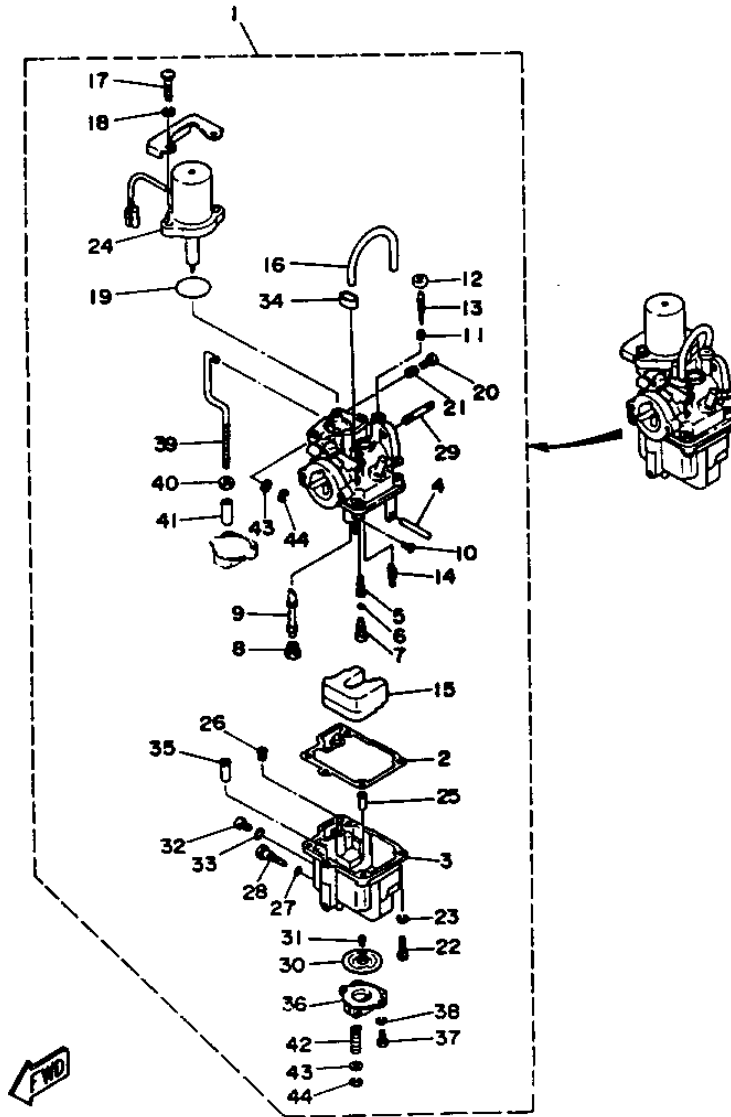

T9.9ELHR 1993 / CARBURETOR

©2014 Yamaha Motor Corporation, U.S.A. All rights reserved.

Part List

T9.9ELHR 1993 / CARBURETOR

REF - NO	PART NUMBER	PART NAME	QUANTITY	REMARKS
1	6G8-14301-03-00	CARBURETOR ASSEMBLY 1	1	UR
1	6G8-14301-04-00	CARBURETOR ASSEMBLY	1	UR
2	6G8-14384-01-00	.GASKET, FLOAT CHAMBER	1	
3	6G8-14381-01-00	.BODY, FLOAT CHAMBER	1	UR
3	6G8-14381-02-00	.BODY, FLOAT CHAMBER	1	UR
4	647-14386-10-00	.PIN, FLOAT	1	
5	6G8-14342-24-00	.JET, PILOT (#48)	1	UR
5	6G8-14342-22-00	.JET, PILOT (# 44)	1	UR
6	654-14198-00-00	.GASKET	1	
7	6G8-14345-00-00	.PLUG, MAIN NOZZLE	1	
8	648-14343-43-00	.JET, MAIN (#86)	1	UR
8	648-14343-42-00	.JET, MAIN (# 84)	1	UR
9	6G8-14341-10-00	.NOZZLE, MAIN	1	UR
9	6G8-14341-20-00	.NOZZLE, MAIN	1	UR
10	6G8-14216-00-00	.SCREW	1	
11	647-14334-00-00	.SPRING	1	
12	6G8-14997-00-00	.SEAL	1	
13	6G8-14323-00-00	.SCREW, AIR ADJUSTING	1	
14	6G8-14392-00-00	.VALVE, NEEDLE	1	
15	6G8-14385-00-00	.FLOAT	1	
16	6G8-14197-01-00	.PIPE	1	
17	98503-06014-00	.SCREW, PAN HEAD	2	
18	92995-06100-00	.WASHER, SPRING	2	
19	1HV-14147-00-00	.O-RING	1	
20	98503-04014-00	.SCREW, PAN HEAD	1	
21	646-14212-00-00	.SPRING, PILOT ADJUSTING	1	
22	98503-04014-00	.SCREW, PAN HEAD	4	
23	92901-04100-00	.WASHER, SPRING	4	
24	6G8-1410A-00-00	.STARTER SET	1	
25	6G8-14827-00-00	.FILTER	1	
26	6A4-14344-25-00	.JET, STARTER (# 50)	1	UR
26	6A4-14344-24-00	.JET, STARTER (#48) (# 48)	1	UR
27	5Y1-14397-00-00	.O-RING	1	
28	6G8-14383-00-00	.SCREW, DRAIN	1	
29	90116-06M26-00	.BOLT, STUD	2	
30	6G8-14368-02-00	.DIAPHRAGM ASSEMBLY	1	UR
31	6G8-14275-01-00	.SPRING	1	UR
31	6G8-14275-00-00	.SPRING	1	UR
32	97890-05006-00	.SCREW, PAN HEAD	1	
33	646-14198-01-00	.GASKET	1	
34	6G8-14349-00-00	.PIPE	1	
35	6G8-14217-01-00	.VALVE, CHOKE	1	UR
35	6G8-14217-00-00	.VALVE, CHOKE	1	UR
36	6G8-14293-02-00	.COVER 1	1	UR
36	6G8-14293-03-00	.COVER 1	1	UR
37	98580-04010-00	.SCREW, PAN HEAD	2	
38	92990-04100-00	.WASHER, SPRING	2	
39	6G8-14379-00-00	.ROD, STARTER	1	
40	98813-03100-00	.NUT	1	
41	6G8-14229-00-00	.SHAFT, CHOKE	1	
42	6G8-14286-01-00	.SPRING	1	
43	6G8-14357-00-00	.WASHER, PLAIN	2	
44	389-14137-00-00	.CLIP	2