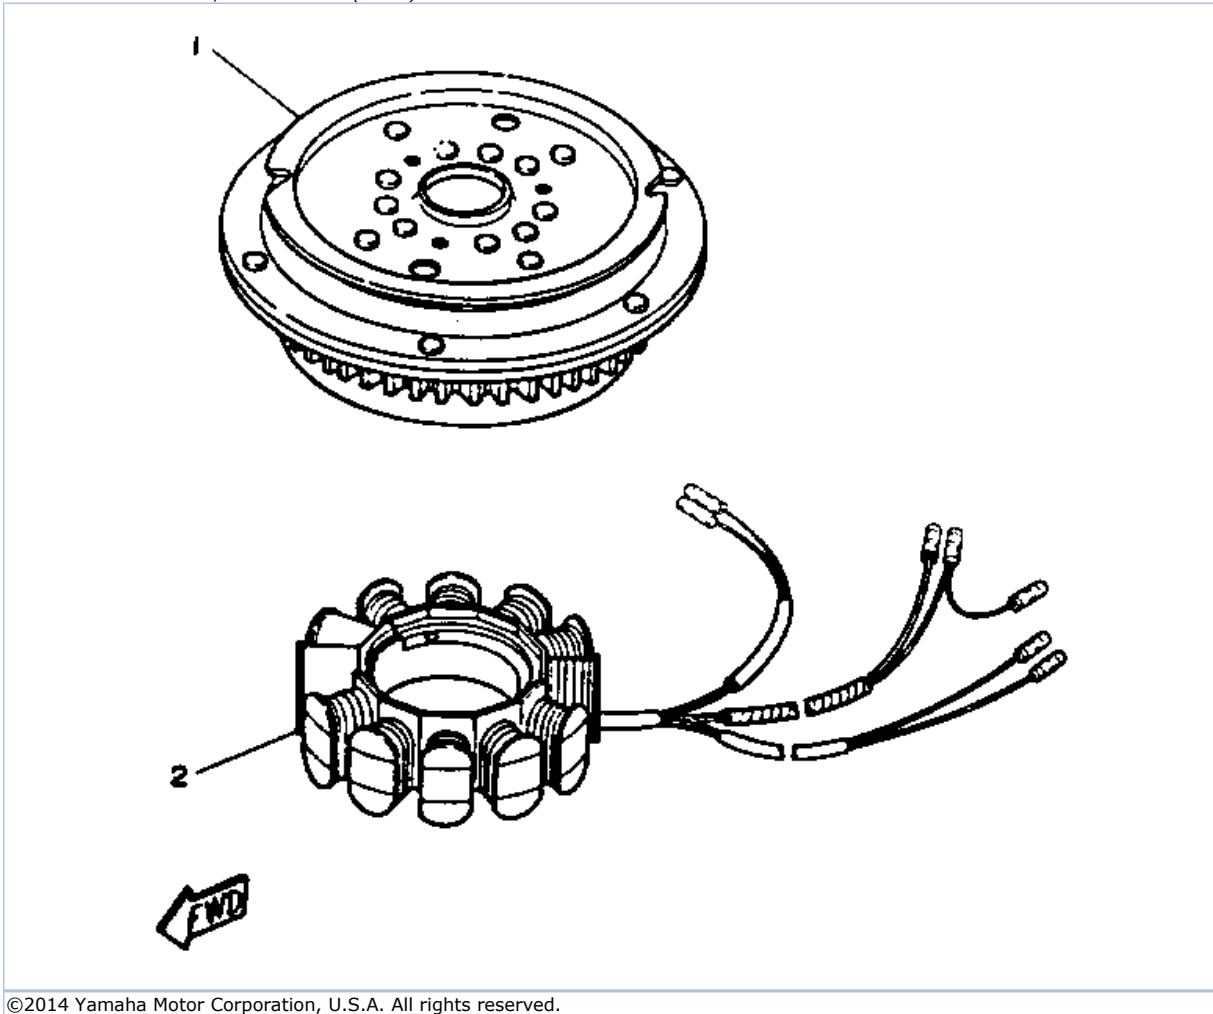

T9.9ELHR 1993 / CDI MAGNETO (EH ER)

©2014 Yamaha Motor Corporation, U.S.A. All rights reserved.

Part List

T9.9ELHR 1993 / CDI MAGNETO (EH ER)

REF - NO	PART NUMBER	PART NAME	QUANTITY	REMARKS
1	6G8-85550-01-00	ROTOR ASSY	1	
2	6G8-85510-01-00	STATOR ASSY	1