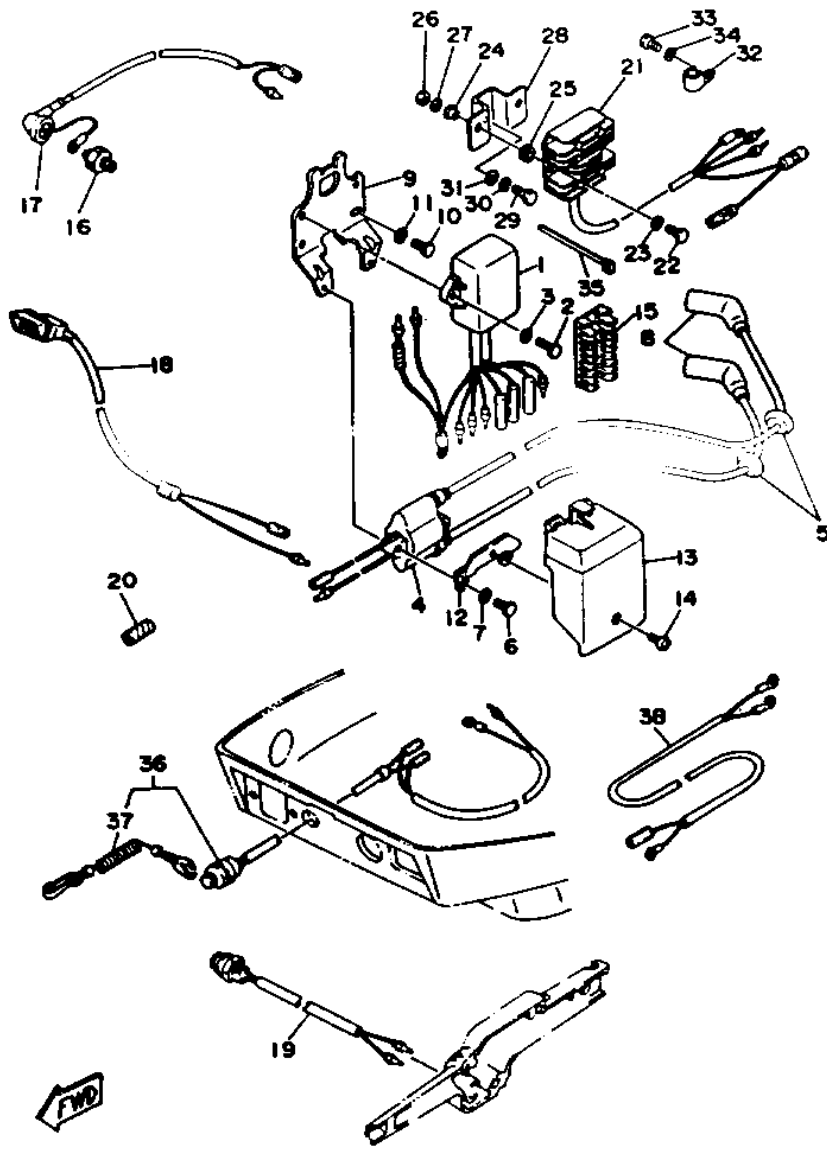

T9.9ELHR 1993 / ELECTRIC PARTS

©2014 Yamaha Motor Corporation, U.S.A. All rights reserved.

Part List

T9.9ELHR 1993 / ELECTRIC PARTS

REF - NO	PART NUMBER	PART NAME	QUANTITY	REMARKS
1	6G8-85540-22-00	C.D.I. UNIT ASSEMBLY	1	
2	97395-06020-00	BOLT, HEXAGON	2	
3	92990-06600-00	WASHER, PLATE	2	
4	6G8-85570-21-00	IGNITION COIL ASSY	1	
5	90480-25161-00	GROMMET	2	
6	97395-06025-00	BOLT	2	
7	92990-06600-00	WASHER, PLATE	2	
8	6G8-82370-20-00	PLUG CAP ASSEMBLY	2	
9	6G8-85542-00-00	BRACKET	1	
10	97395-06020-00	BOLT, HEXAGON	2	
11	92990-06600-00	WASHER, PLATE	2	
12	6G8-85525-00-00	PLATE	1	
13	6G8-81916-00-00	COVER, TERMINAL	1	
14	98980-06008-00	SCREW, BIND	1	
15	6G8-82522-00-00	CLAMP, COUPLER	1	
16	6G8-82504-00-00	OIL PRESSURE SWITCH ASSY	1	
17	6G8-82127-00-00	WIRE, LEAD 2	1	
18	6G8-83582-01-00	PILOT LIGHT ASSY	1	
19	6G8-82550-20-00	ENGINE STOP SWITCH ASSY	1	AP FOR HANDY REMOTE CONTROL
19	6G8-82550-10-00	ENGINE STOP SWITCH ASSY	1	
20	90446-10M02-00	HOSE	1	
21	6G8-81960-00-00	RECTIFIER & REGULATOR ASSY	1	
22	97395-06025-00	BOLT	2	
23	92990-06600-00	WASHER, PLATE	2	
24	90387-06M70-00	COLLAR	2	
25	90480-13M24-00	GROMMET	2	
26	95380-06700-00	NUT	2	
27	92990-06600-00	WASHER, PLATE	2	
28	6G8-81948-02-00	BRACKET	1	
29	97395-06020-00	BOLT, HEXAGON	1	
30	92995-06100-00	WASHER, SPRING	1	
31	92990-06600-00	WASHER, PLATE	1	
32	90465-08028-00	CLAMP	1	
33	97013-06012-00	BOLT	1	
34	92990-06600-00	WASHER, PLATE	1	
35	90465-11M10-00	CLAMP	1	
36	6G8-82575-00-00	ENGINE STOP SWITCH ASSY	1	
37	682-82556-00-00	.LANYARD, STOP SWITCH	1	
38	6G8-81949-00-00	WIRE, LEAD	1	AP

Part Notes

T9.9ELHR 1993 / ELECTRIC PARTS

PART NUMBER		NOTE TEXT
92990-06600-00		OEM: This part number is among the Top 100 Most Popular Marine Maintenance Parts as of March 2014.
92990-06600-00		OEM: This part number is among the Top 100 Most Popular Marine Maintenance Parts as of March 2014.
92990-06600-00		OEM: This part number is among the Top 100 Most Popular Marine Maintenance Parts as of March 2014.
92990-06600-00		OEM: This part number is among the Top 100 Most Popular Marine Maintenance Parts as of March 2014.
92990-06600-00		OEM: This part number is among the Top 100 Most Popular Marine Maintenance Parts as of March 2014.
92990-06600-00		OEM: This part number is among the Top 100 Most Popular Marine Maintenance Parts as of March 2014.
92990-06600-00		OEM: This part number is among the Top 100 Most Popular Marine Maintenance Parts as of March 2014.
682-82556-00-00		OEM: This part number is among the Top 100 Most Popular Marine Maintenance Parts as of March 2014.

©2014 Yamaha Motor Corporation, U.S.A. All rights reserved.