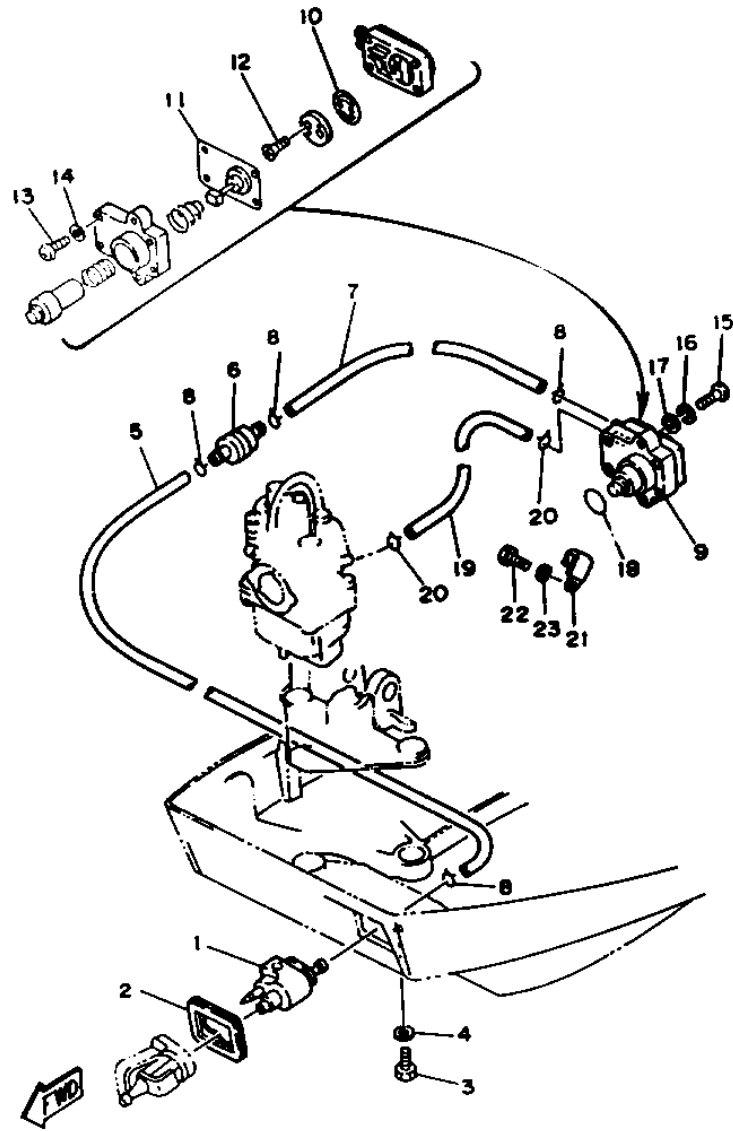

T9.9ELHR 1993 / FUEL SYSTEM

©2014 Yamaha Motor Corporation, U.S.A. All rights reserved.

Part List

T9.9ELHR 1993 / FUEL SYSTEM

REF - NO	PART NUMBER	PART NAME	QUANTITY	REMARKS
1	6G1-24304-02-00	FUEL PIPE JOINT COMP. 1	1	
2	6G8-24329-00-00	SEAL	1	
3	97395-06020-00	BOLT, HEXAGON	1	
4	92990-06600-00	WASHER, PLATE	1	
5	6G8-24311-00-00	PIPE, FUEL 1	1	
6	646-24251-02-00	.STRAINER 1	1	
7	90445-09065-00	HOSE (L90)	1	
8	90467-08004-00	CLIP	4	
9	6G8-24410-02-00	FUEL PUMP ASSEMBLY	1	
10	6G8-24421-00-00	.VALVE, CHECK	1	
11	6G8-24411-02-00	.DIAPHRAGM	1	
12	98780-03008-00	.SCREW, FLAT HEAD	2	
13	98503-04014-00	.SCREW, PAN HEAD	4	
14	92990-04200-00	.WASHER	4	
15	98580-06025-00	SCREW, PAN HEAD	2	
16	92995-06100-00	WASHER, SPRING	2	
17	92990-06600-00	WASHER, PLATE	2	
18	93210-20M65-00	.O-RING	1	
19	90445-09225-00	HOSE	1	
20	90467-08004-00	CLIP	2	
21	90465-08028-00	CLAMP	1	
22	97013-06012-00	BOLT	1	
23	92990-06600-00	WASHER, PLATE	1	

Part Notes

T9.9ELHR 1993 / FUEL SYSTEM

PART NUMBER		NOTE TEXT
92990-06600-00		OEM: This part number is among the Top 100 Most Popular Marine Maintenance Parts as of March 2014.
646-24251-02-00		OEM: This part number is among the Top 100 Most Popular Marine Maintenance Parts as of March 2014.
92990-06600-00		OEM: This part number is among the Top 100 Most Popular Marine Maintenance Parts as of March 2014.
92990-06600-00		OEM: This part number is among the Top 100 Most Popular Marine Maintenance Parts as of March 2014.

©2014 Yamaha Motor Corporation, U.S.A. All rights reserved.