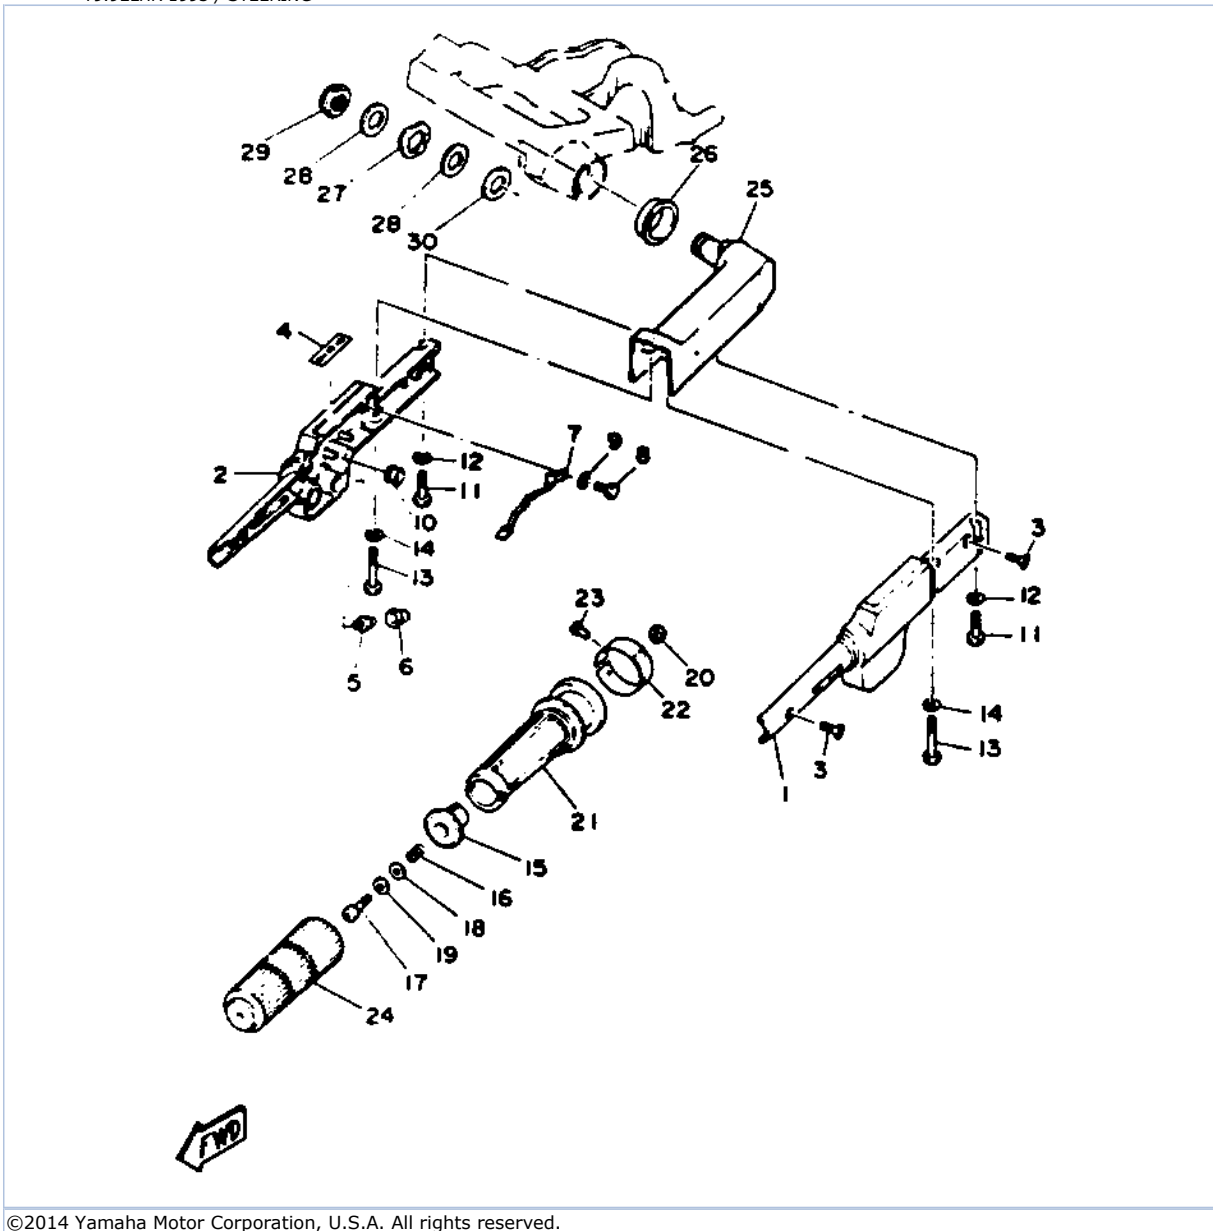

T9.9ELHR 1993 / STEERING

©2014 Yamaha Motor Corporation, U.S.A. All rights reserved.

Part List

T9.9ELHR 1993 / STEERING

REF - NO	PART NUMBER	PART NAME	QUANTITY	REMARKS
1	6G8-42111-01-EK	HANDLE, STEERING	1	UR METALLIC MARINE SILVER
1	6G8-42111-01-EL	HANDLE, STEERING	1	UR HARBOR WHITE
2	6G8-42112-02-EL	STEERING HANDLE 2	1	UR HARBOR WHITE
2	6G8-42112-02-EK	STEERING HANDLE 2	1	UR METALLIC MARINE SILVER
3	98780-05016-00	.SCREW, FLAT HEAD	2	
4	6G8-44191-00-00	INDICATOR, SHIFT	1	
5	93700-06M03-00	NIPPLE, GREASE	1	
6	663-45119-00-00	CAP, GREASE NIPPLE	1	
7	6G8-42147-01-00	SPRING	1	
8	97395-05012-00	.BOLT	1	
9	92990-05600-00	WASHER, PLATE	1	
10	6H4-42725-00-00	GROMMET	1	
11	97395-06025-00	BOLT	2	
12	92990-06600-00	WASHER, PLATE	2	
13	97395-06040-00	BOLT	2	
14	92990-06600-00	WASHER, PLATE	2	
15	6G8-42126-01-94	FRICTION, STEERING HANDLE GRIP	1	
16	90501-23M42-00	SPRING, COMPRESSION	1	
17	98580-06030-00	.SCREW, PAN HEAD	1	
18	90201-06049-00	WASHER, PLATE	1	
19	90202-06007-00	WASHER, PLATE	1	
20	95380-06700-00	NUT	1	
21	6G8-42119-00-00	GRIP, STEERING HANDLE	1	
22	6G8-42137-01-00	INDICATOR, THROTTLE	1	
23	90269-02M09-00	RIVET	1	
24	6G8-42177-00-00	RUBBER, HANDLE	1	
25	6G8-42113-01-EK	HANDLE, STEERING 3	1	UR METALLIC MARINE SILVER
25	6G8-42113-01-EL	HANDLE, STEERING 3	1	UR HARBOR WHITE
26	90386-33M56-00	BUSH	1	
27	90206-20M14-00	WASHER, WAVE	1	
28	90201-20M00-00	WASHER, PLATE	2	
29	90185-20M03-00	NUT, SELF-LOCKING	1	
30	90202-20M33-00	WASHER, PLATE	1	

Part Notes

T9.9ELHR 1993 / STEERING

PART NUMBER	NOTE TEXT
92990-06600-00	OEM: This part number is among the Top 100 Most Popular Marine Maintenance Parts as of March 2014.
92990-06600-00	OEM: This part number is among the Top 100 Most Popular Marine Maintenance Parts as of March 2014.

©2014 Yamaha Motor Corporation, U.S.A. All rights reserved.