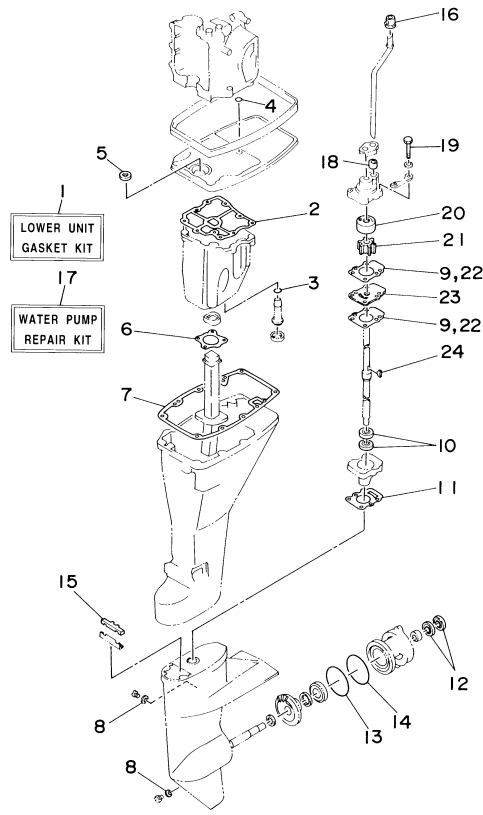

T9.9ELHD 2005 / REPAIR KIT 2

6G80100-4330

Part List

T9.9ELHD 2005 / REPAIR KIT 2

REF - NO	PART NUMBER	PART NAME	QUANTITY	REMARKS
1	6G8-W0001-C6-00	LOWER UNIT GASKET KIT	1	
2	6G8-15312-A1-00	.GASKET, OIL PAN	1	
3	93210-16M64-00	.O-RING	1	
4	93210-08M60-00	.O-RING	1	
5	93101-13M27-00	.O-RING	1	
6	6G8-41133-A0-00	.GASKET, EXHAUST MANIFOLD 1	1	
7	6G8-45113-A1-00	.GASKET, UPPER CASING	1	
8	90430-08020-00	.GASKET	3	
9	682-44315-A0-00	.GASKET, WATER PUMP	2	
10	93101-20048-00	.OIL SEAL	2	
11	6G8-45315-A0-00	.PACKING, LOWER CASING	1	
12	93101-17054-00	.OIL SEAL	2	
13	93210-74M68-00	.O-RING	1	
14	93210-74316-00	.O-RING	1	
15	682-45375-01-00	.DAMPER, SEAL	1	
16	626-44365-01-00	.DAMPER, WATER SEAL	1	
17	682-W0078-A3-00	WATER PUMP REPAIR KIT	1	
18	682-44365-00-00	.DAMPER, WATER SEAL	1	
19	97095-06045-00	.BOLT	4	
20	682-44322-00-00	.INSERT, CARTRIDGE	1	
21	682-44352-03-00	.IMPELLER	1	
22	682-44315-A0-00	.GASKET, WATER PUMP	2	
23	682-44323-00-00	.OUTER PLATE, CARTRIDGE	1	
24	90280-03024-00	.KEY, WOODRUFF	1	

Part Notes

T9.9ELHD 2005 / REPAIR KIT 2

PART NUMBER	NOTE TEXT
90430-08020-00	OEM: This part number is among the Top 100 Most Popular Marine Maintenance Parts as of March 2014.

©2014 Yamaha Motor Corporation, U.S.A. All rights reserved.

©2014 Yamaha Motor Corporation, U.S.A. All rights reserved.