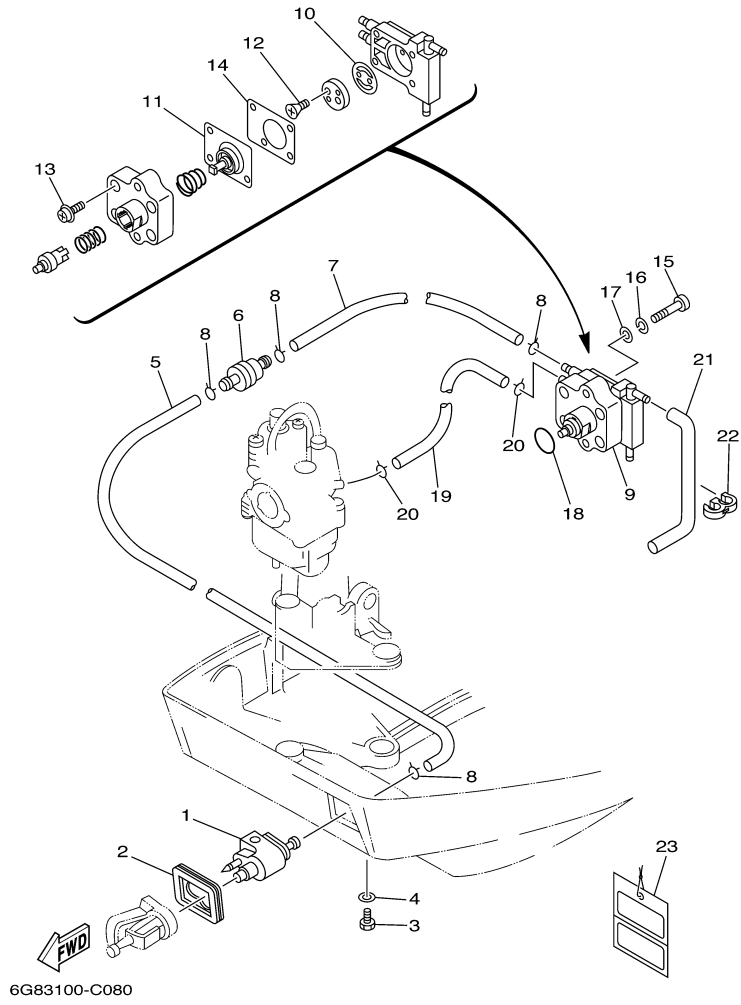

T9.9ELHD 2005 / FUEL 1

©2014 Yamaha Motor Corporation, U.S.A. All rights reserved.

Part List

T9.9ELHD 2005 / FUEL 1

REF - NO	PART NUMBER	PART NAME	QUANTITY	REMARKS
1	6G1-24304-02-00	FUEL PIPE JOINT COMP. 1	1	
2	6G8-24329-00-00	SEAL	1	
3	97095-06020-00	BOLT	1	
4	92995-06600-00	WASHER	1	
5	6G8-24311-00-00	PIPE, FUEL 1	1	
6	646-24251-02-00	.STRAINER 1	1	
7	90445-09065-00	HOSE (L90)	1	
8	90467-08004-00	CLIP	4	
9	6G8-24410-05-00	FUEL PUMP ASSY	1	
10	6G8-24421-10-00	.VALVE, CHECK	1	
11	6G8-24411-02-00	.DIAPHRAGM	1	
12	98780-03008-00	.SCREW, FLAT HEAD	2	
13	97603-04218-00	.SCREW, PAN HEAD WITH WASHER	4	
14	6G8-24471-00-00	.DIAPHRAGM	1	
15	97880-06025-00	SCREW, PAN HEAD	2	
16	92990-06100-00	..WASHER, SPRING	2	
17	92990-06600-00	WASHER, PLATE	2	
18	93210-20M65-00	.O-RING	1	
19	90445-09104-00	HOSE (L300)	1	
20	90467-08004-00	CLIP	2	
21	6J8-24311-00-00	PIPE, FUEL 1	1	
22	90464-09M21-00	CLAMP	1	
23	61H-2819R-31-00	TAG, WARNING	1	

Part Notes

T9.9ELHD 2005 / FUEL 1

PART NUMBER	NOTE TEXT
646-24251-02-00	OEM: This part number is among the Top 100 Most Popular Marine Maintenance Parts as of March 2014.
92990-06600-00	OEM: This part number is among the Top 100 Most Popular Marine Maintenance Parts as of March 2014.

©2014 Yamaha Motor Corporation, U.S.A. All rights reserved.