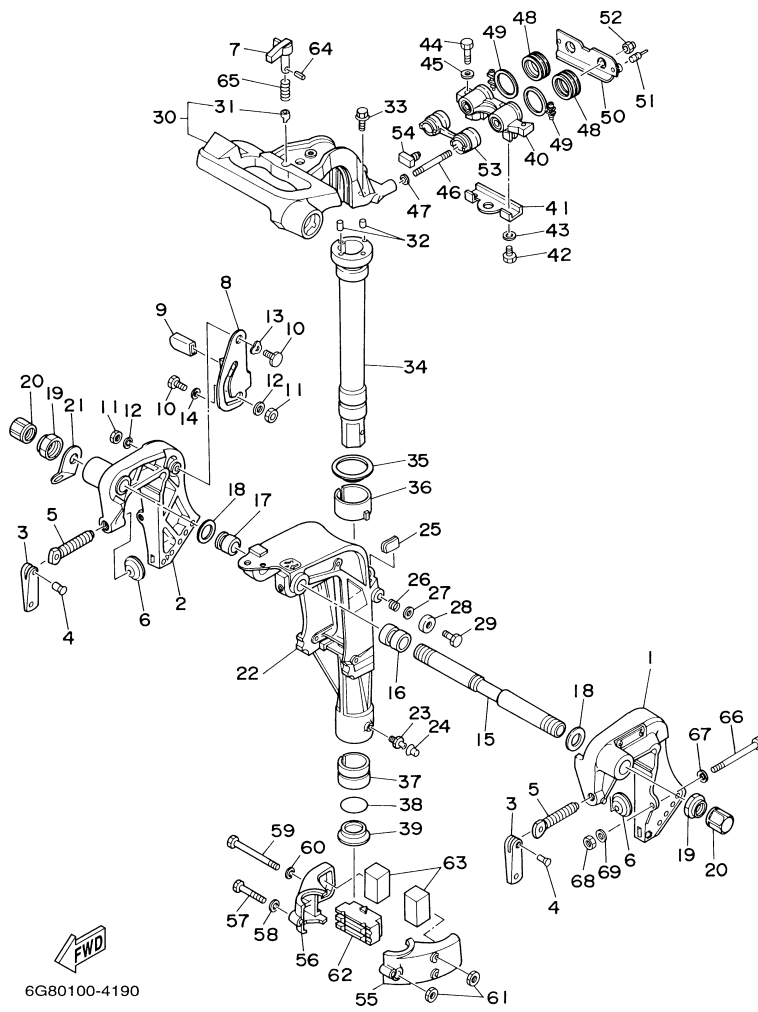

T9.9ELHD 2005 / BRACKET 1

©2014 Yamaha Motor Corporation, U.S.A. All rights reserved.

Part List

T9.9ELHD 2005 / BRACKET 1

REF - NO	PART NUMBER	PART NAME	QUANTITY	REMARKS
1	6G8-43111-04-4D	BRACKET, CLAMP 1	1	
2	6G8-43112-04-4D	BRACKET, CLAMP 2	1	
3	6E0-43118-01-00	HANDLE, TRANSOM CLAMP	2	
4	90243-04M01-00	PIN	2	
5	6E7-43116-00-00	SCREW, TRANSOM CLAMP	2	
6	648-43114-01-00	PAD, TRANSOM CLAMP	2	
7	6G8-42561-00-00	KNOB, STEERING LOCK	1	EH
8	6G8-43181-00-00	LEVER, TILT STOP	1	
9	682-43318-01-00	COVER	1	
10	90109-06M25-00	BOLT	2	
11	95680-06100-00	NUT, U	2	
12	92990-06600-00	WASHER, PLATE	2	
13	90206-10M15-00	WASHER, WAVE	1	
14	682-43339-01-00	WASHER	1	
15	6G8-43131-00-00	BOLT, CLAMP BRACKET	1	
16	90386-22M92-00	BUSH	1	
17	90386-22M93-00	BUSH	1	
18	90201-22M03-00	WASHER, PLATE	2	
19	90185-22043-00	NUT, SELF-LOCKING	2	
20	6G5-43145-01-00	CAP, CLAMP BRACKET	2	
21	6J8-43113-01-00	PLATE, CLAMP BRACKET	1	
22	6G8-43311-15-4D	BRACKET, SWIVEL 1	1	
23	93700-06M03-00	NIPPLE, GREASE	1	
24	663-45119-00-00	CAP, GREASE NIPPLE	1	AP
25	6G8-42528-00-00	PLATE, FRICTION	1	
26	90501-18M00-00	SPRING, COMPRESSION	1	
27	90201-06M31-00	.WASHER, PLATE	1	
28	6G8-43373-00-00	SEAL, DAMPER	1	
29	97095-06025-00	BOLT	1	
30	6G8-42511-02-4D	BRACKET, STEERING	1	
31	6G8-42534-00-00	.PIN, DOWEL	1	
32	93605-15065-00	PIN, DOWEL	2	
33	90119-06M06-00	BOLT, WITH WASHER	2	
34	6G8-42521-10-94	SHAFT, STEERING PIVOT	1	
35	90209-45M09-00	WASHER	1	
36	6G8-42537-00-00	BUSHING, PIVOT SHAFT	1	
37	90386-37M47-00	BUSH	1	
38	93210-37M67-00	O-RING	1	
39	90386-37M48-00	BUSH	1	
40	6G8-44517-00-94	MOUNT RUBBER	1	
41	6G8-44526-00-00	PLATE	1	
42	97095-06012-00	BOLT	2	
43	92995-06600-00	WASHER	2	
44	97095-08030-00	BOLT	2	
45	92995-08600-00	WASHER	2	
46	90116-08M28-00	BOLT, STUD	2	
47	90201-08M12-00	.WASHER, PLATE	2	
48	6G8-44522-00-00	SEAL	2	
49	90460-38M06-00	CLAMP, HOSE	2	
50	6G8-44518-00-00	BRACKET COMP.	1	
51	6G8-44533-00-00	DAMPER, UPPER MOUNT RUBBER	2	
52	90185-08057-00	NUT, SELF-LOCKING	2	
53	6G8-44521-00-00	SEAL	1	
54	6G8-44532-00-00	STOPPER, UPPER MOUNT	1	
55	6G8-44551-01-4D	HOUSING, LOWER MOUNT RUBBER	1	
56	6G8-44552-02-4D	HOUSING, LOWER MOUNT RUBBER	1	
57	97095-06045-00	.BOLT	1	
58	92995-06600-00	WASHER	1