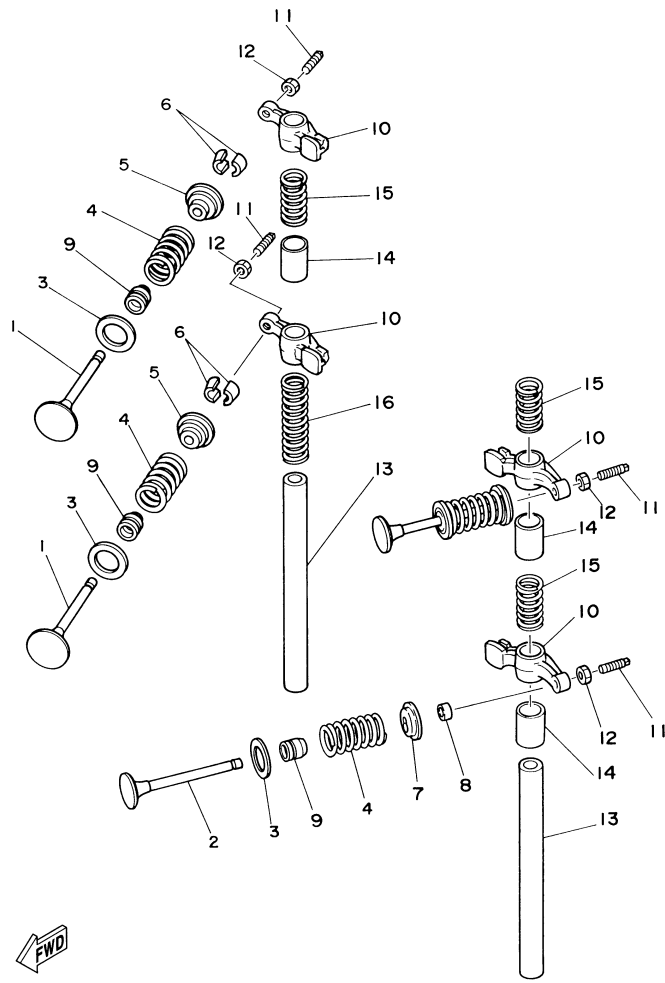

T9.9ELHD 2005 / VALVE

6G90010-4040

Part List

T9.9ELHD 2005 / VALVE

REF - NO	PART NUMBER	PART NAME	QUANTITY	REMARKS
1	6G8-12111-00-00	VALVE, INTAKE	2	
2	6G8-12121-01-00	VALVE, EXHAUST	2	
3	6G8-12116-00-00	SEAT, VALVE SPRING	4	
4	6G8-12113-00-00	SPRING, VALVE INNER	4	
5	6G8-12117-00-00	RETAINER, VALVE SPRING	2	
6	30X-12118-00-00	LOCK, VALVE SPRING RETAINER	4	
7	6G8-12117-10-00	RETAINER, VALVE SPRING	2	
8	6G8-12153-00-00	LIFTER, VALVE	2	
9	51Y-12119-00-00	SEAL, VALVE STEM	4	
10	6G8-12151-00-00	ARM, VALVE ROCKER	4	
11	6G8-12159-00-00	SCREW, VALVE ADJUSTING	4	
12	6G8-12158-00-00	NUT, LOCK	4	
13	6G8-12146-00-00	SHAFT, ROCKER	2	
14	90387-13M56-00	COLLAR	3	
15	90501-12M40-00	SPRING, COMPRESSION	3	
16	90501-12M41-00	SPRING, COMPRESSION	1