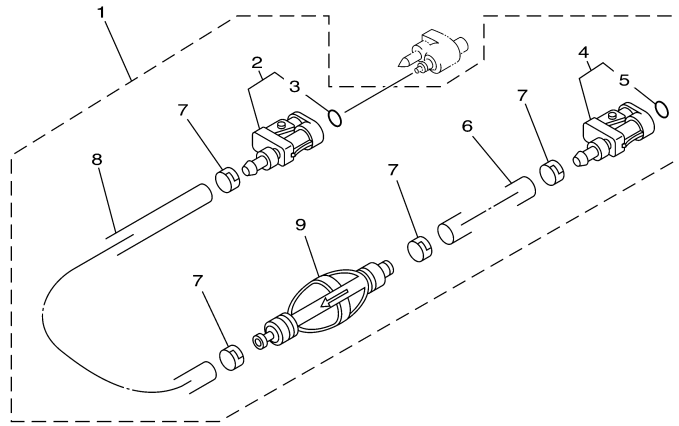

T9.9ELHD 2005 / FUEL 2

68R3100-C100

Part List

T9.9ELHD 2005 / FUEL 2

REF - NO	PART NUMBER	PART NAME	QUANTITY	REMARKS
1	6Y2-24306-55-00	FUEL PIPE COMP. 1	1	AP
2	6E5-24305-05-00	.FUEL PIPE JOINT COMP 2	1	
3	93210-08287-00	..O-RING	1	
4	6Y2-24305-05-00	.FUEL PIPE JOINT COMP 2	1	
5	93210-08287-00	..O-RING	1	
6	90445-13M01-00	.HOSE (L2050)	1	
7	6E5-24351-51-00	.BAND 1	4	
8	90445-13M00-00	.HOSE (L850)	1	
9	6Y2-24360-60-00	.PRIMER PUMP ASSY	1