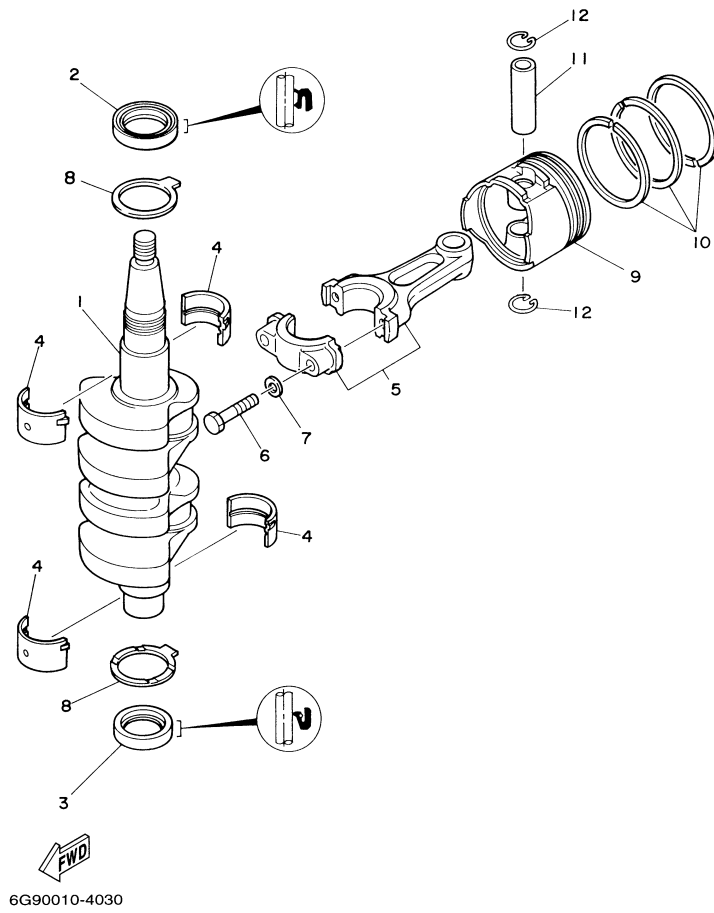

T9.9ELHD 2005 / CRANKSHAFT PISTON

Part List

T9.9ELHD 2005 / CRANKSHAFT PISTON

REF - NO	PART NUMBER	PART NAME	QUANTITY	REMARKS
1	6G8-11411-04-00	CRANKSHAFT	1	
2	93102-30M22-00	.OIL SEAL	1	
3	93101-25M24-00	OIL SEAL	1	
4	6G8-11416-00-00	PLANE BEARING, CRANKSHAFT 1	4	UR BROWN
4	6G8-11416-20-00	PLANE BEARING, CRANKSHAFT 1	4	UR BLUE
4	6G8-11416-10-00	PLANE BEARING, CRANKSHAFT 1	4	UR BLACK
5	6G8-11650-03-00	CONNECTING ROD ASSY	2	
6	6G8-11654-00-00	BOLT, CONNECTING ROD	4	
7	90201-06M00-00	WASHER, PLATE	4	
8	6G8-11426-00-00	PLANE BEARING, CRANKSHAFT 1	2	
9	6G8-11631-03-96	PISTON (STD)	2	
9	6G8-11635-03-00	PISTON (0.25MM O/S)	2	AP
9	6G8-11636-03-00	PISTON (0.50MM O/S)	2	AP
10	6G8-11610-22-00	PISTON RING SET (0.50MM O/S)	2	AP
10	6G8-11610-12-00	PISTON RING SET (0.25MM O/S)	2	AP
10	6G8-11610-02-00	PISTON RING SET (STD)	2	
11	634-11633-00-00	PIN, PISTON	2	
12	93450-15023-00	CIRCLIP	4