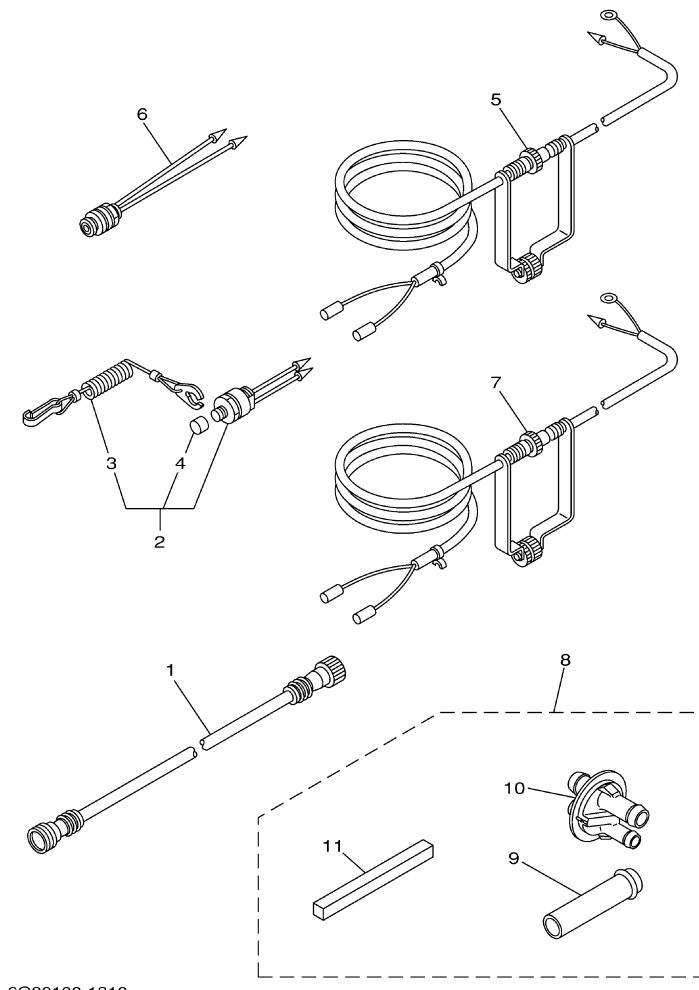

T9.9ELHD 2005 / OPTIONAL PARTS

6G80100-1310

Part List

T9.9ELHD 2005 / OPTIONAL PARTS

REF - NO	PART NUMBER	PART NAME	QUANTITY	REMARKS
1	689-82553-10-00	EXTENSION, WIRE LEAD	1	AP
2	689-82575-14-00	ENGINE STOP SWITCH ASSY	1	AP
3	682-82556-00-00	.LANYARD, STOP SWITCH	1	
4	689-8257Y-00-00	.CAP	1	
5	6A0-82553-20-00	EXTENSION, WIRE LEAD	1	AP
6	689-82550-11-00	ENGINE STOP SWITCH ASSY	1	AP
7	6A0-82553-20-00	EXTENSION, WIRE LEAD	1	AP
8	6G8-W4537-00-00	WELL-TYPE EXHAUST KIT	1	AP
9	6G8-14611-00-00	.PIPE, EXHAUST 1	1	
10	6G8-44391-10-00	.NIPPLE, HOSE	1	
11	6G8-45375-10-00	.DAMPER, SEAL	1	

Part Notes

T9.9ELHD 2005 / OPTIONAL PARTS

PART NUMBER	NOTE TEXT
682-82556-00-00	OEM: This part number is among the Top 100 Most Popular Marine Maintenance Parts as of March 2014.

©2014 Yamaha Motor Corporation, U.S.A. All rights reserved.