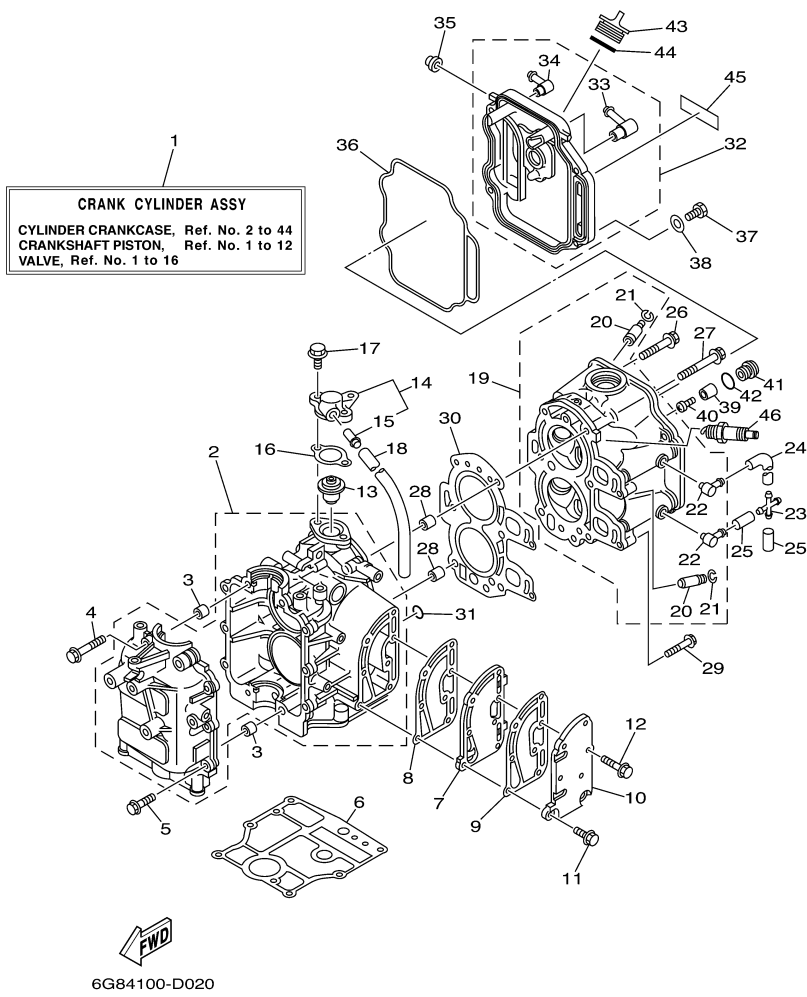

T9.9ELHD 2005 / CYLINDER CRANKCASE

Part List

T9.9ELHD 2005 / CYLINDER CRANKCASE

REF - NO	PART NUMBER	PART NAME	QUANTITY	REMARKS
1	6G8-W0090-34-1S	CRANK CYLINDER ASSY	1	
2	6G8-15100-05-1S	CRANKCASE ASSY	1	
3	99510-10114-00	PIN, DOWEL	2	
4	90119-08M18-00	BOLT, WITH WASHER	4	
5	90119-06M12-00	BOLT, WITH WASHER	6	
6	6G8-11351-A0-00	GASKET, CYLINDER	1	
7	6G8-41111-02-1S	INNER COVER, EXHAUST	1	
8	6G8-41112-02-00	GASKET, EXHAUST INNER COVER	1	
9	6G8-41114-00-00	GASKET, EXHAUST OUTER COVER	1	
10	6G8-41113-10-1S	OUTER COVER, EXHAUST	1	
11	90119-06MA3-00	BOLT, WITH WASHER	2	
12	90119-06MA4-00	BOLT, WITH WASHER	5	
13	6G8-12411-03-00	THERMOSTAT	1	
14	6G8-12413-00-1S	COVER, THERMOSTAT	1	
15	6E5-24377-00-00	.PIPE, JOINT 2	1	
16	6G8-12414-A0-00	.GASKET, COVER	1	
17	90119-06MA2-00	BOLT, WITH WASHER	2	
18	90445-11M66-00	.HOSE (L410)	1	
19	6G8-11111-03-1S	HEAD, CYLINDER 1	1	
20	6G8-11133-10-00	.GUIDE, VALVE 1	4	
21	93450-09M01-00	.CIRCLIP	4	
22	676-11372-00-00	.NIPPLE, HOSE	2	
23	6G9-24379-00-00	PIPE, JOINT 4	1	
24	6G8-12481-01-00	PIPE 1	1	
25	90445-09220-00	HOSE (L30)	2	
26	90105-08M37-00	BOLT, FLANGE	3	
27	90105-08M36-00	BOLT, FLANGE	3	
28	99510-10114-00	PIN, DOWEL	2	
29	90119-06MA5-00	BOLT, WITH WASHER	2	
30	6G8-11181-A1-00	GASKET, CYLINDER HEAD 1	1	
31	93210-11M59-00	O-RING	1	
32	6G8-11191-01-1S	COVER, CYLINDER HEAD 1	1	
33	6G8-15373-01-00	.PIPE, BREATHER	1	
34	676-11372-00-00	.NIPPLE, HOSE	1	
35	6G8-81336-00-00	GROMMET	2	
36	6G8-11356-00-00	SEAL, CYLINDER 2	1	
37	97095-06020-00	BOLT	4	
38	92995-06600-00	WASHER	4	
39	6G8-11325-00-00	ANODE	1	
40	97880-05025-00	SCREW, PAN HEAD	1	
41	6G8-11197-01-00	PLUG, BLIND	1	
42	93210-13M63-00	.O-RING	1	
43	6G8-15363-00-00	PLUG, OIL	1	
44	93210-24M79-00	.O-RING	1	
45	6G9-12138-40-00	MARK, CAUTION	1	
46	94701-00372-00	PLUG SPARK (NGK CR6HSA)	2