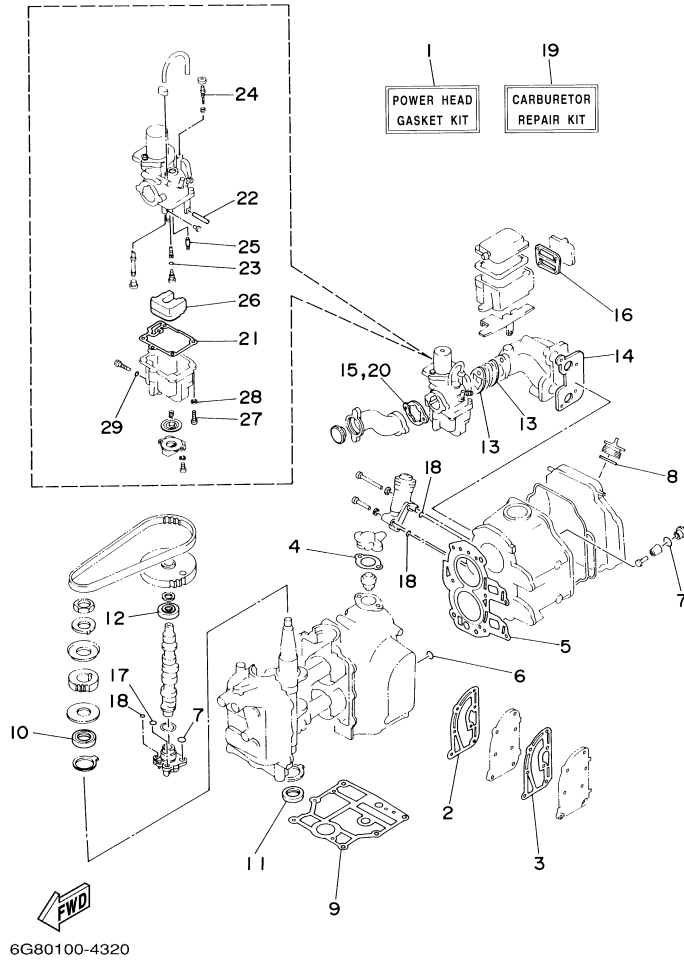

T9.9ELHD 2005 / REPAIR KIT 1

Part List

T9.9ELHD 2005 / REPAIR KIT 1

REF - NO	PART NUMBER	PART NAME	QUANTITY	REMARKS
1	6G8-W0001-A3-00	POWER HEAD GASKET KIT	1	
2	6G8-41112-02-00	.GASKET, EXHAUST INNER COVER	1	
3	6G8-41114-00-00	.GASKET, EXHAUST OUTER COVER	1	
4	6G8-12414-A0-00	.GASKET, COVER	1	
5	6G8-11181-A1-00	.GASKET, CYLINDER HEAD 1	1	
6	93210-11M59-00	.O-RING	1	
7	93210-13M63-00	.O-RING	3	
8	93210-24M79-00	.O-RING	1	
9	6G8-11351-A0-00	.GASKET, CYLINDER	1	
10	93102-30M22-00	.OIL SEAL	1	
11	93101-25M24-00	.OIL SEAL	1	
12	93102-18M21-00	.OIL SEAL	1	
13	6G8-13646-A0-00	.GASKET, MANIFOLD 2	2	
14	6G8-13645-00-00	.GASKET, MANIFOLD 1	1	
15	6G8-14198-A0-00	.GASKET	1	
16	6G8-15374-00-00	.GASKET, BREATHER	1	
17	93210-10M61-00	.O-RING	1	
18	93210-09M01-00	.O-RING	3	
19	6G8-W0093-03-00	CARBURETOR REPAIR KIT	1	
20	6G8-14198-A0-00	.GASKET	1	
21	6G8-14384-01-00	.GASKET, FLOAT CHAMBER	1	
22	647-14386-00-00	.PIN, FLOAT	1	
23	654-14198-00-00	.GASKET	1	
24	6G8-14323-00-00	.SCREW, AIR ADJUSTING	1	
25	6G8-14392-00-00	.VALVE, NEEDLE	1	
26	6G8-14385-00-00	.FLOAT	1	
27	98580-04016-00	.SCREW, PAN HEAD	1	
28	92990-04100-00	.WASHER, SPRING	1	
29	5Y1-14397-00-00	.O-RING	1