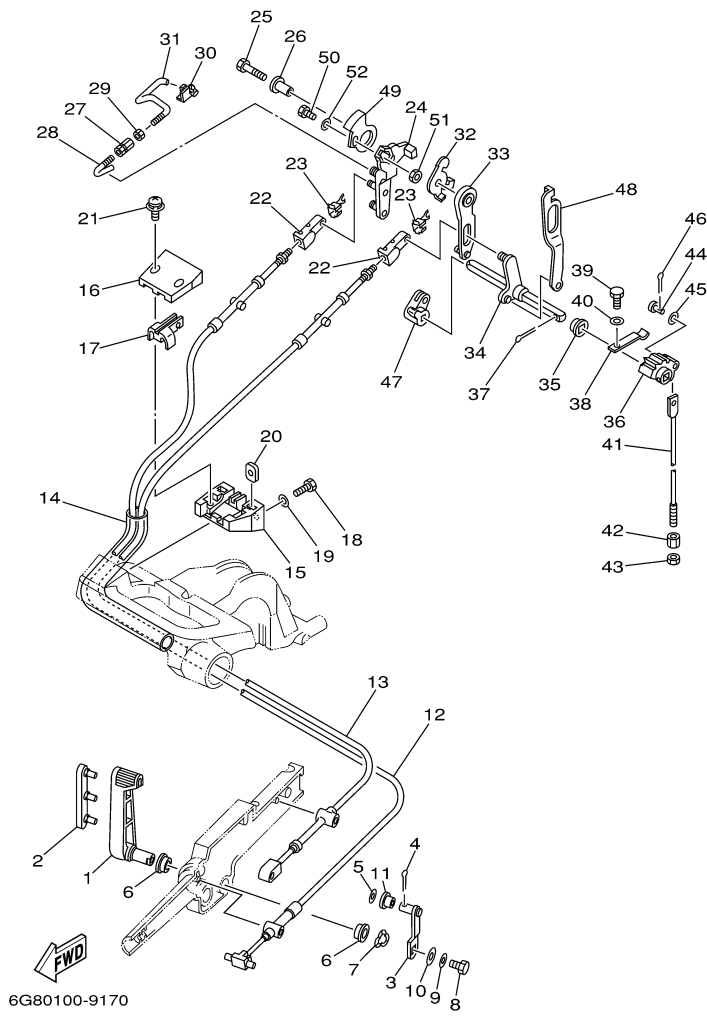

T9.9ELHD 2005 / CONTROL

©2014 Yamaha Motor Corporation, U.S.A. All rights reserved.

Part List

T9.9ELHD 2005 / CONTROL

REF - NO	PART NUMBER	PART NAME	QUANTITY	REMARKS
1	6G8-44121-00-98	LEVER, SHIFT ROD	1	EH
2	6G8-42129-00-00	BUSHING, RUBBER	1	EH
3	6G8-44123-00-00	ARM, SHIFT ROD	1	EH
4	91490-16010-00	PIN. COTTER	1	EH
5	92990-05200-00	.WASHER, PLAIN	1	EH
6	90386-12069-00	BUSH	2	EH
7	90206-12052-00	WASHER, WAVE	1	EH
8	97013-06016-00	BOLT	1	EH
9	92903-06600-00	WASHER, PLATE	1	EH
10	90201-06M94-00	WASHER, PLATE	1	EH
11	90386-05M54-00	BUSH	1	EH
12	6G8-48311-02-00	CABLE	1	EH
13	6G8-48321-01-00	CABLE	1	EH
14	90445-24M00-00	HOSE (L165)	1	EH
15	6G8-41661-00-98	BRACKET	1	EH
16	6G8-41662-00-98	BRACKET	1	EH
17	6G8-41663-00-00	BRACKET 3	1	EH
18	97095-06016-00	BOLT	2	EH
19	92995-06600-00	WASHER	2	EH
20	6G8-41654-00-00	NUT	2	EH
21	90159-05M06-00	SCREW, WITH WASHER	2	EH
22	6G8-26363-00-00	.END, WIRE 1	2	
23	6G8-26364-00-00	.END, CABLE	2	
24	6G8-41212-00-00	ARM, ACCEL.	1	
25	97013-06030-00	BOLT	1	
26	90387-06M58-00	COLLAR	1	
27	6G8-41238-01-00	JOINT, LINK	1	
28	6G8-41241-01-00	ROD, LINK	1	
29	95380-04600-00	.NUT	1	
30	6G8-41237-01-00	JOINT, LINK	1	
31	6G8-41242-01-00	ROD 2	1	
32	6G8-14493-00-00	STAY 1	1	
33	6G8-44111-00-00	HANDLE, GEAR SHIFT	1	
34	6G8-44159-00-00	HANDLE, GEAR SHIFT	1	
35	682-44132-00-00	BUSHING	1	
36	682-44121-01-00	LEVER, SHIFT ROD	1	
37	91490-25020-00	PIN. COTTER	1	
38	682-44116-01-00	SPRING	1	
39	97095-06014-00	BOLT	1	
40	92995-06600-00	WASHER	1	
41	6G8-44143-10-00	ROD, SHIFT	1	
42	90170-06015-00	NUT	1	
43	95380-06700-00	NUT	1	
44	91790-05020-00	PIN, CLEVIS	1	
45	92990-05600-00	WASHER, PLATE	1	
46	91490-16010-00	PIN. COTTER	1	
47	6G8-44125-00-00	LEVER, SHIFT ROD	1	
48	6G8-44124-11-00	LINK, SHIFT ROD	1	EH
49	6G8-41212-11-00	ARM, ACCEL.	1	EH
50	97013-06014-00	BOLT	1	EH
51	95380-06600-00	NUT, HEXAGON	1	EH
52	92990-06600-00	WASHER, PLATE	1	EH

Part Notes

T9.9ELHD 2005 / CONTROL

PART NUMBER	NOTE TEXT
92990-06600-00	OEM: This part number is among the Top 100 Most Popular Marine Maintenance Parts as of March 2014.

©2014 Yamaha Motor Corporation, U.S.A. All rights reserved.