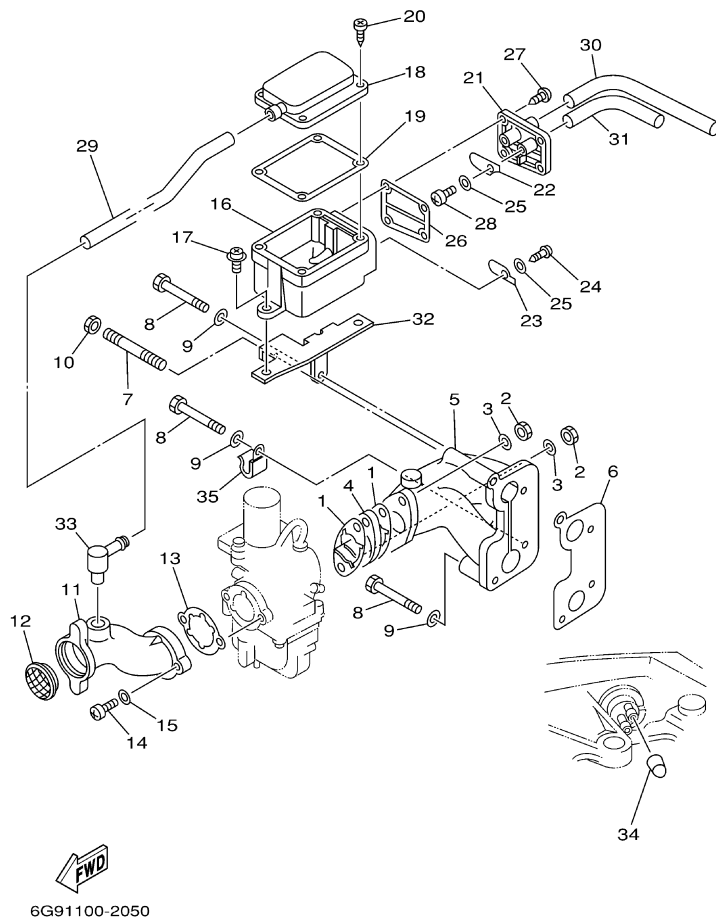

T9.9ELHD 2005 / INTAKE

Part List

T9.9ELHD 2005 / INTAKE

REF - NO	PART NUMBER	PART NAME	QUANTITY	REMARKS
1	6G8-13646-A0-00	GASKET, MANIFOLD 2	2	
2	95380-06700-00	NUT	2	
3	92990-06600-00	WASHER, PLATE	2	
4	6G8-13647-00-00	GASKET, MANIFOLD 3	1	
5	6G8-13641-01-94	MANIFOLD 1	1	
6	6G8-13645-00-00	GASKET, MANIFOLD 1	1	
7	90116-06M15-00	BOLT, STUD	1	
8	97095-06045-00	.BOLT	3	
9	92995-06600-00	WASHER	3	
10	95380-06700-00	NUT	1	
11	6G8-14479-10-94	FUNNEL	1	
12	6G8-14478-00-00	LOUVER	1	
13	6G8-14198-A0-00	.GASKET	1	
14	97880-05016-00	SCREW, PAN HEAD	2	
15	92990-05600-00	WASHER, PLATE	2	
16	6G8-15358-00-00	SEPARATOR, OIL	1	
17	90159-06M05-00	SCREW, WITH WASHER	2	
18	6G8-15368-00-94	SEPERATOR, OIL	1	
19	6G8-15369-00-00	GASKET, OIL SEAL HOUSING	1	
20	97780-40512-00	SCREW, TAPPING	4	
21	6G8-15371-00-94	BREATHER	1	
22	6G8-15346-00-00	BREATHER 1	1	
23	6G8-15347-00-00	BREATHER 2	1	
24	97780-40512-00	SCREW, TAPPING	1	
25	92990-04200-00	WASHER	2	
26	6G8-15374-00-00	GASKET, BREATHER	1	
27	97780-40512-00	SCREW, TAPPING	4	
28	98507-04010-00	SCREW, PAN HEAD	1	
29	6G8-15393-10-00	PIPE, BREATHER 2	1	
30	90445-11M52-00	HOSE (L150)	1	
31	90445-09065-00	HOSE (L90)	1	
32	6G8-15376-00-00	HOLDER, GUIDE	1	
33	6G8-15373-01-00	PIPE, BREATHER	1	
34	6G8-13448-00-00	CAP	1	
35	90465-06M86-00	.CLAMP	1	

Part Notes

T9.9ELHD 2005 / INTAKE

PART NUMBER	NOTE TEXT
92990-06600-00	OEM: This part number is among the Top 100 Most Popular Marine Maintenance Parts as of March 2014.

©2014 Yamaha Motor Corporation, U.S.A. All rights reserved.