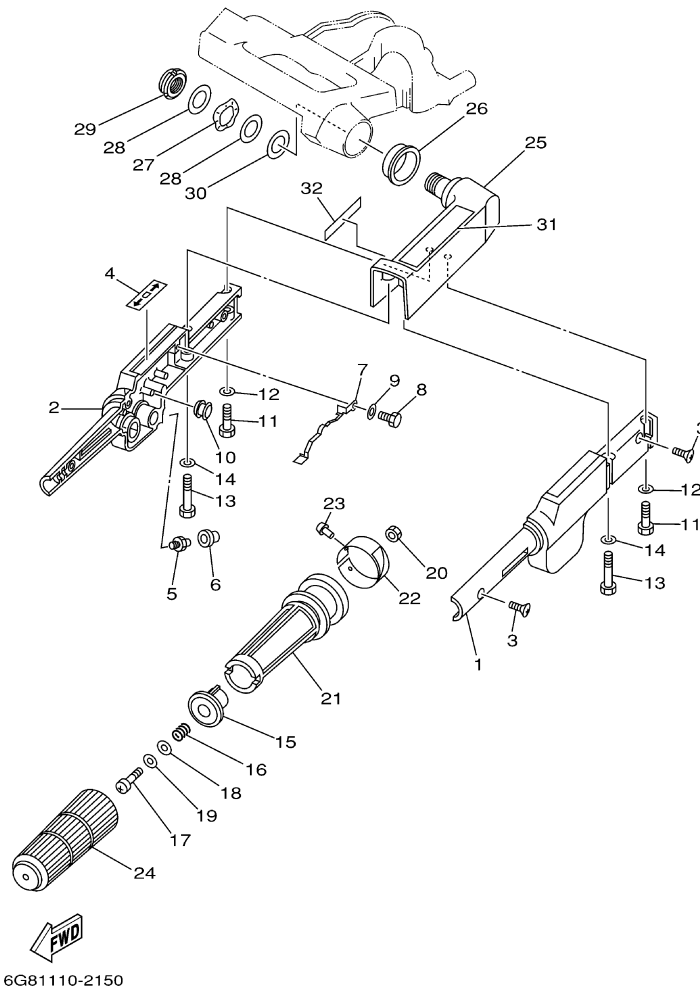

T9.9ELHD 2005 / STEERING EH

©2014 Yamaha Motor Corporation, U.S.A. All rights reserved.

Part List

T9.9ELHD 2005 / STEERING EH

REF - NO	PART NUMBER	PART NAME	QUANTITY	REMARKS
1	6G8-42111-01-4D	HANDLE, STEERING	1	
2	6G8-42112-02-4D	HANDLE, STEERING	1	
3	98780-05016-00	.SCREW, FLAT HEAD	2	
4	6G8-44191-00-00	INDICATOR, SHIFT	1	
5	93700-06M03-00	NIPPLE, GREASE	1	
6	663-45119-00-00	CAP, GREASE NIPPLE	1	AP
7	6G8-42147-01-00	SPRING	1	
8	97095-05012-00	BOLT	1	
9	92995-05600-00	WASHER	1	
10	6H4-42725-00-00	GROMMET	1	
11	97095-06025-00	BOLT	2	
12	92995-06600-00	WASHER	2	
13	97095-06040-00	.BOLT	2	
14	92995-06600-00	WASHER	2	
15	6G8-42126-01-94	FRICTION, STEERING HANDLE GRIP	1	
16	90501-23M42-00	SPRING, COMPRESSION	1	
17	97880-06030-00	SCREW, PAN HEAD	1	
18	90201-06049-00	WASHER, PLATE	1	
19	90202-06007-00	WASHER, PLATE	1	
20	95380-06700-00	NUT	1	
21	6G8-42119-00-00	GRIP, STEERING HANDLE	1	
22	6G8-42137-01-00	INDICATOR, THROTTLE	1	
23	90269-02M09-00	RIVET	1	
24	6G8-42177-00-00	RUBBER, HANDLE	1	
25	6G8-42113-02-4D	HANDLE, STEERING 3	1	
26	90386-33M56-00	BUSH	1	
27	90206-20M14-00	WASHER, WAVE	1	
28	90201-20M00-00	WASHER, PLATE	2	
29	90185-20M03-00	NUT, SELF-LOCKING	1	
30	90202-20M33-00	WASHER, PLATE	1	
31	6G9-1571Y-40-00	MARK, CAUTION	1	
32	6E0-83627-41-00	LABEL, CAUTION 7	1