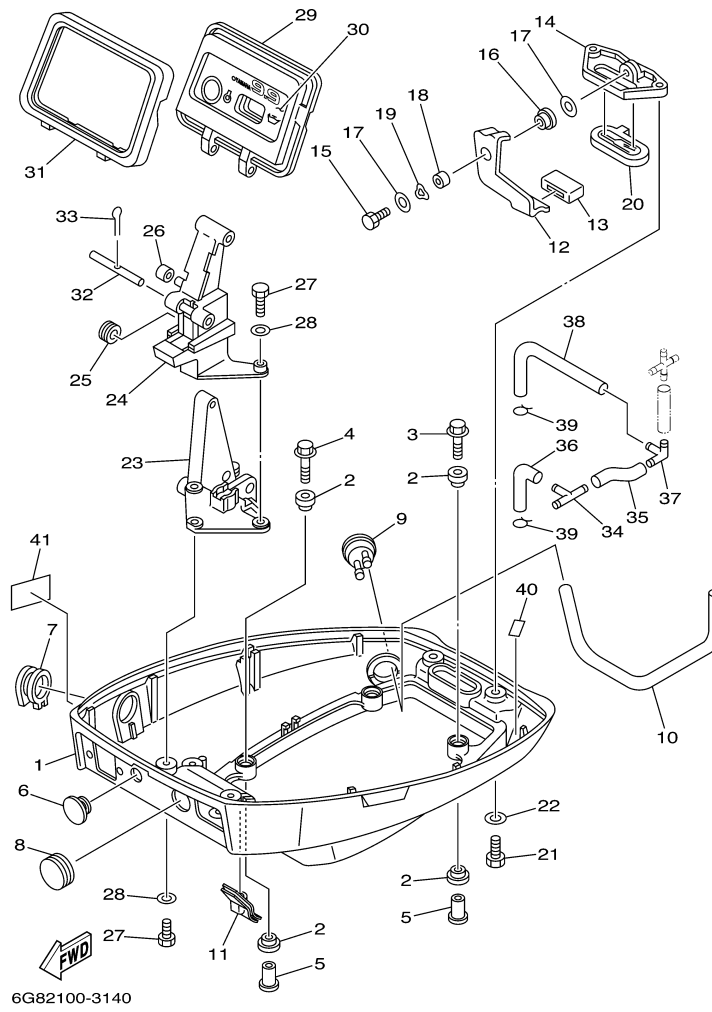

T9.9ELHD 2005 / BOTTOM COWLING

©2014 Yamaha Motor Corporation, U.S.A. All rights reserved.

Part List

T9.9ELHD 2005 / BOTTOM COWLING

REF - NO	PART NUMBER	PART NAME	QUANTITY	REMARKS
1	6G8-42711-02-4D	COWLING, BOTTOM 1	1	
2	90480-09M35-00	GROMMET	8	
3	90119-06M56-00	BOLT, WITH WASHER	2	
4	90119-06M55-00	BOLT, WITH WASHER	2	
5	90387-06M15-00	COLLAR	4	
6	90480-17165-00	GROMMET	1	ER
7	6G8-42724-00-00	GROMMET	1	
8	6G8-42724-40-00	GROMMET	1	EH
9	6G8-44391-00-00	NIPPLE, HOSE	1	
10	90445-09M00-00	HOSE (L180)	1	
11	6G8-42727-00-00	GROMMET	1	
12	6G8-42815-00-00	LEVER, CLAMP	1	
13	6G8-42831-00-00	BUSHING	1	
14	6G8-42811-00-94	STAY	1	
15	97013-06016-00	BOLT	1	
16	90386-08M49-00	BUSH	1	
17	90201-06M31-00	.WASHER, PLATE	2	
18	90387-06M72-00	COLLAR	1	
19	90206-08M13-00	WASHER, WAVE	1	
20	6G8-42748-00-00	GROMMET	1	
21	97095-06016-00	BOLT	2	
22	92995-06600-00	WASHER	2	
23	6G8-42738-00-94	PLATE, FITTING	1	
24	6G8-42719-00-94	PANEL, FRONT LOWER	1	
25	90480-19031-00	GROMMET	1	
26	90445-05ME6-00	HOSE (L8)	1	
27	97095-06016-00	BOLT	4	
28	92995-06600-00	WASHER	4	
29	6G8-42614-12-00	PANEL, FRONT UPPER	1	
30	6G8-42677-50-00	GRAPHIC, FRONT	1	UR ER
30	6G8-42677-40-00	GRAPHIC, FRONT	1	UR EH
31	6G8-42629-02-00	SEAL	1	
32	6G8-42755-00-00	HINGE, COWLING	1	
33	91490-16010-00	PIN. COTTER	1	
34	6G8-24379-00-00	PIPE, JOINT 4	1	
35	90445-10M78-00	HOSE (L50)	1	
36	6G8-12476-00-00	PIPE 6	1	
37	6G8-24378-01-00	PIPE, JOINT 3	1	
38	6G8-12485-00-00	PIPE 5	1	
39	90467-10M04-00	CLIP	2	
40	6G8-82377-20-00	LABEL	1	
41	6G8-13444-41-00	MARK	1