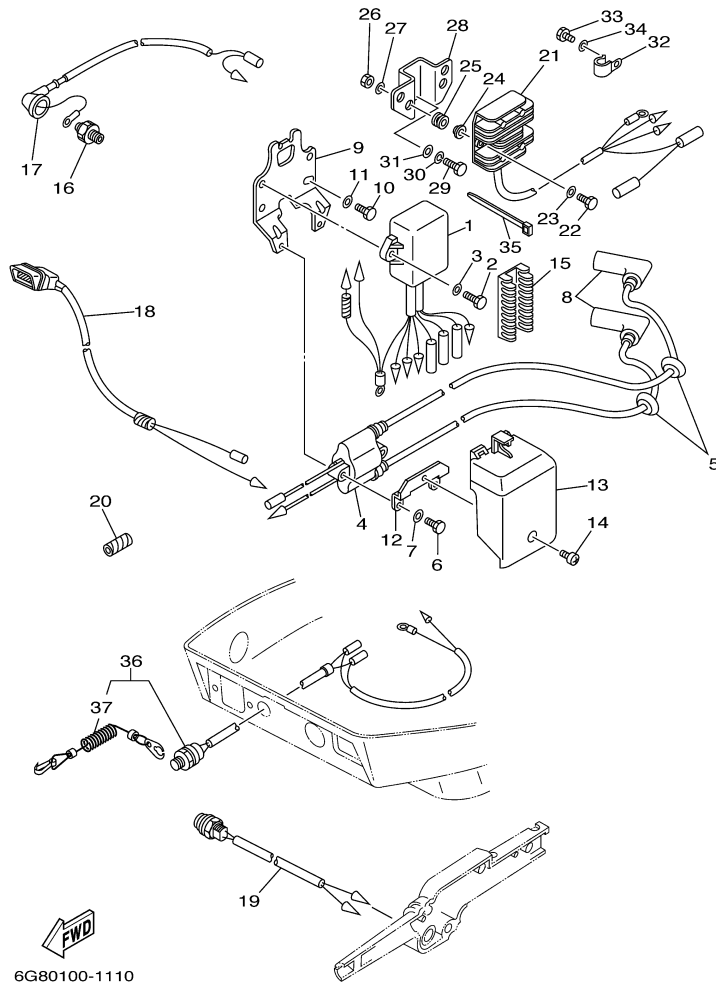

T9.9ELHD 2005 / ELECTRICAL 1

Part List

T9.9ELHD 2005 / ELECTRICAL 1

REF - NO	PART NUMBER	PART NAME	QUANTITY	REMARKS
1	6G8-85540-23-00	C.D.I. UNIT ASSY	1	
2	97095-06020-00	BOLT	2	
3	92995-06600-00	WASHER	2	
4	6G8-85570-21-00	IGNITION COIL ASSY	1	
5	90480-25161-00	GROMMET	2	
6	97095-06025-00	BOLT	2	
7	92995-06600-00	WASHER	2	
8	6G8-82370-30-00	PLUG CAP ASSY	2	
9	6G8-85542-00-00	BRACKET	1	
10	97095-06020-00	BOLT	2	
11	92995-06600-00	WASHER	2	
12	6G8-85525-00-00	PLATE	1	
13	6G8-81916-00-00	COVER, TERMINAL	1	
14	98980-06008-00	SCREW, BIND	1	
15	6G8-82522-00-00	CLAMP, COUPLER	1	
16	6G8-82504-00-00	OIL PRESSURE SWITCH ASSY	1	
17	6G8-82127-00-00	WIRE, LEAD 2	1	
18	6G8-83582-01-00	PILOT LIGHT ASSY	1	EH
19	6G8-82550-10-00	ENGINE STOP SWITCH ASSY	1	EH
20	90446-10M02-00	HOSE	1	
21	6G8-81960-00-00	RECTIFIER & REGULATOR ASSY	1	
22	97095-06025-00	BOLT	2	
23	92995-06600-00	WASHER	2	
24	90387-06M70-00	COLLAR	2	
25	90480-13M24-00	GROMMET	2	
26	95380-06700-00	NUT	2	
27	92990-06600-00	WASHER, PLATE	2	
28	6G8-81948-02-00	BRACKET	1	
29	97095-06020-00	BOLT	1	
30	92995-06100-00	WASHER, SPRING	1	
31	92995-06600-00	WASHER	1	
32	90465-06M86-00	.CLAMP	1	
33	97013-06012-00	BOLT	1	
34	92903-06600-00	WASHER, PLATE	1	
35	90465-13M11-00	CLAMP	1	
36	6G8-82575-00-00	ENGINE STOP SWITCH ASSY	1	EH
37	682-82556-00-00	.LANYARD, STOP SWITCH	1	

Part Notes

T9.9ELHD 2005 / ELECTRICAL 1

PART NUMBER		NOTE TEXT
92990-06600-00		OEM: This part number is among the Top 100 Most Popular Marine Maintenance Parts as of March 2014.
682-82556-00-00		OEM: This part number is among the Top 100 Most Popular Marine Maintenance Parts as of March 2014.

©2014 Yamaha Motor Corporation, U.S.A. All rights reserved.