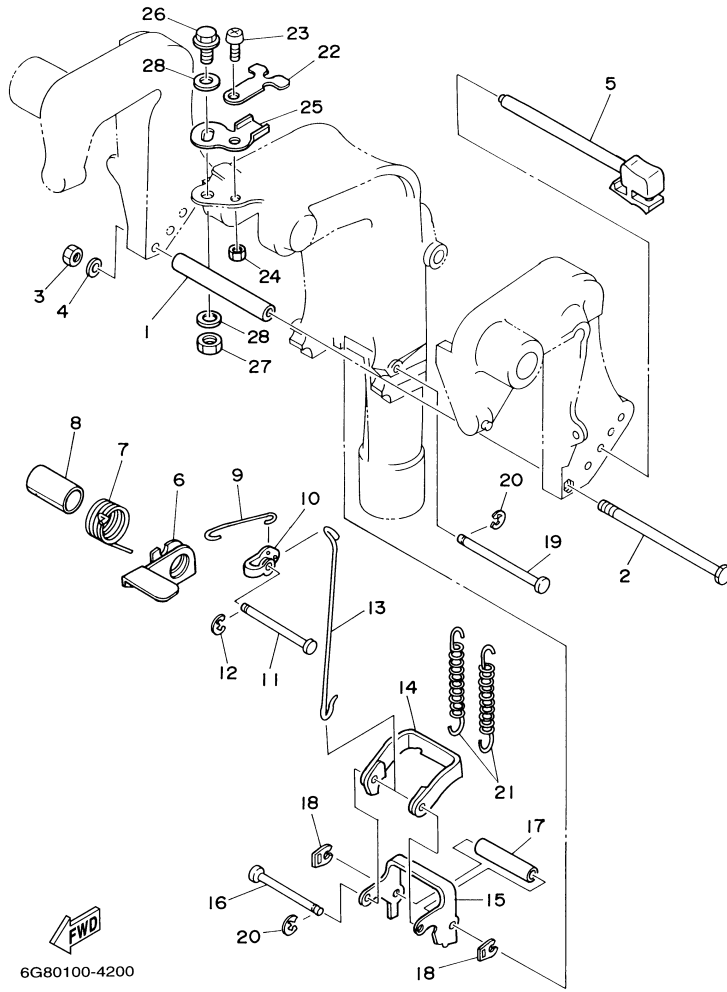

T9.9ELHD 2005 / BRACKET 2

©2014 Yamaha Motor Corporation, U.S.A. All rights reserved.

Part List

T9.9ELHD 2005 / BRACKET 2

REF - NO	PART NUMBER	PART NAME	QUANTITY	REMARKS
1	90387-06M09-00	COLLAR	1	
2	97095-06135-00	BOLT	1	
3	95380-06700-00	NUT	1	
4	92990-06600-00	WASHER, PLATE	1	
5	6G8-43160-01-00	TILT ROD ASSY	1	
6	6G8-43631-03-00	LEVER, TILT	1	
7	90508-18M33-00	SPRING, TORSION	1	
8	90386-20M94-00	BUSH	1	
9	6G8-43616-00-00	ROD, TILT LOCK	1	
10	682-43641-01-00	LEVER, TILT	1	
11	90249-06M20-00	PIN	1	
12	99080-05600-00	CIRCLIP	1	
13	6G8-43617-00-00	ROD, TILT LOCK	1	
14	682-43614-01-00	PLATE, TILT LOCK	1	
15	682-43615-02-00	PLATE, TILT LOCK	1	
16	682-43611-01-00	SHAFT, TILT LOCK	1	
17	90387-06M20-00	COLLAR	1	
18	682-43673-00-00	WASHER 1	2	
19	682-43659-01-00	SHAFT, REVERSE LOCK	1	
20	99080-05600-00	CIRCLIP	2	
21	90506-29M16-00	SPRING, TENSION	2	
22	6G8-43319-03-94	PLATE	1	EH
23	90157-06M18-00	SCREW, PAN HEAD	1	EH
24	95380-06600-00	NUT, HEXAGON	1	EH
25	6G8-42512-02-94	PLATE, CONTROL	1	EH
26	97095-10020-00	BOLT	1	EH
27	95380-10700-00	NUT	1	EH
28	90201-10M76-00	.WASHER, PLATE	2	EH

Part Notes

T9.9ELHD 2005 / BRACKET 2

PART NUMBER	NOTE TEXT
92990-06600-00	OEM: This part number is among the Top 100 Most Popular Marine Maintenance Parts as of March 2014.

©2014 Yamaha Motor Corporation, U.S.A. All rights reserved.