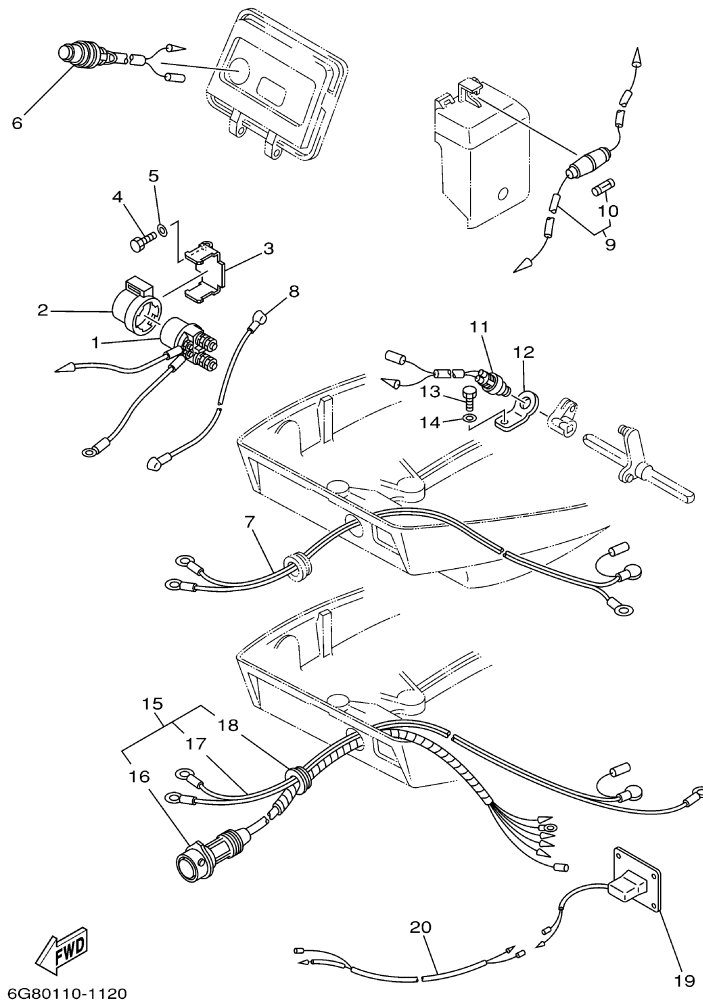

T9.9ELHD 2005 / ELECTRICAL 2

6G80110-1120

Part List

T9.9ELHD 2005 / ELECTRICAL 2

REF - NO	PART NUMBER	PART NAME	QUANTITY	REMARKS
1	6J0-81941-10-00	STARTER RELY ASSY	1	
2	6G1-81952-00-00	HOLDER, RELAY	1	
3	6G8-81953-00-00	STAY, RELAY	1	
4	97095-06012-00	BOLT	1	
5	92995-06600-00	WASHER	1	
6	6G8-81870-00-00	STARTING SWITCH ASSY	1	EH
7	6G8-82105-01-00	BATTERY CABLE	1	EH
8	6G8-82117-00-00	WIRE, LEAD	1	
9	6G8-82150-00-00	FUSE HOLDER ASSY	1	
10	663-82151-00-00	.FUSE (12V-20A)	1	
11	6H3-82540-00-00	NEUTRAL SWITCH ASSY	1	EH
12	6G8-82554-00-00	STAY, NEUTRAL SWITCH	1	EH
13	97095-06012-00	BOLT	1	EH
14	92995-06600-00	WASHER	1	EH
15	6G8-82580-00-00	WIRE HARNESS ASSY 2	1	ER
16	6G8-82590-00-00	.WIRE HARNESS ASSY	1	
17	6G8-82105-01-00	.BATTERY CABLE	1	
18	6G8-42724-50-00	.GROMMET	1	
19	6G8-83530-00-00	PILOT LIGHT ASSY	1	ER
20	6G8-82541-00-00	WIRE, LEAD	1	ER