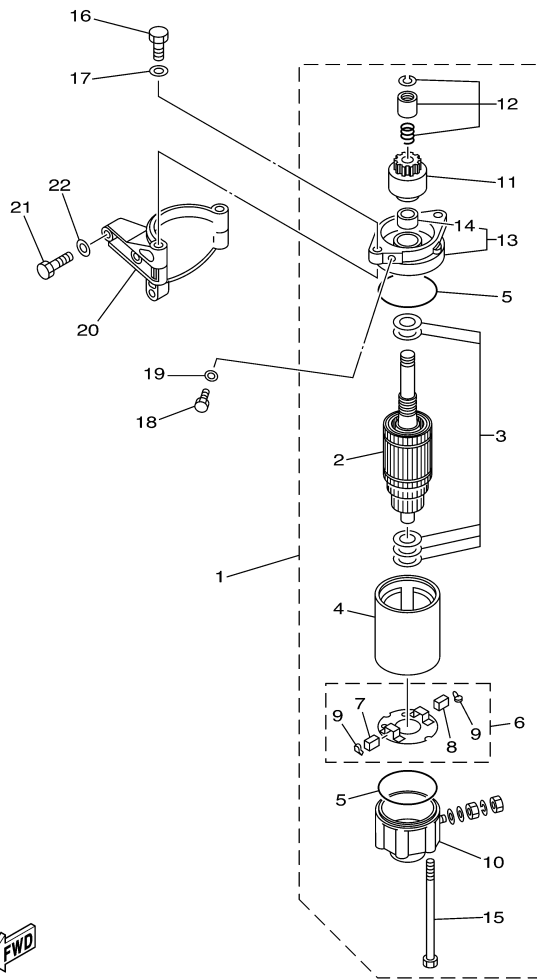

T9.9ELHD 2005 / STARTING MOTOR

6G83100-C130

Part List

T9.9ELHD 2005 / STARTING MOTOR

REF - NO	PART NUMBER	PART NAME	QUANTITY	REMARKS
1	6G8-81800-11-00	STARTING MOTOR ASSY	1	
2	689-81850-12-00	.ARMATURE ASSY	1	
3	689-81809-11-00	.WASHER KIT	1	
4	689-81810-11-00	.STATOR ASSY	1	
5	689-81847-11-00	.O-RING	2	
6	689-81840-11-00	.BRUSH HOLDER ASSY	1	
7	689-81811-11-00	..BRUSH 1	1	
8	689-81812-11-00	..BRUSH 2	1	
9	689-81813-10-00	..SPRING, BRUSH	2	
10	689-81820-11-00	.REAR BRACKET ASSY	1	
11	689-81807-12-00	.GEAR ASSY, STARTING MOTOR	1	
12	689-81857-11-00	.PINION STOPPER SET	1	
13	6F5-81830-11-00	.FRONT BRACKET ASSY	1	
14	689-81831-00-00	..METAL, FRONT	1	
15	689-81826-10-00	.BOLT	2	
16	97075-08025-00	BOLT	2	
17	92995-08600-00	WASHER	2	
18	97095-08016-00	BOLT	1	
19	92995-08600-00	WASHER	1	
20	6G8-81822-40-94	BRACKET, STARTING MOTOR	1	
21	97013-08030-00	BOLT	3	
22	92903-08600-00	WASHER, PLATE	3