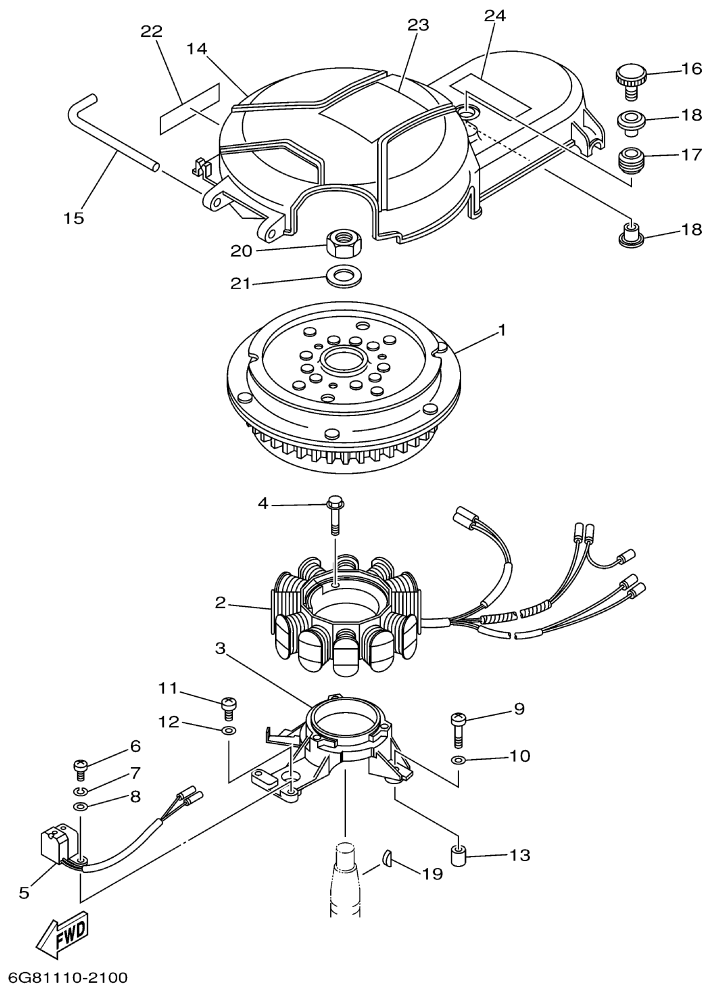

T9.9ELHD 2005 / GENERATOR

©2014 Yamaha Motor Corporation, U.S.A. All rights reserved.

Part List

T9.9ELHD 2005 / GENERATOR

REF - NO	PART NUMBER	PART NAME	QUANTITY	REMARKS
1	6G8-85550-01-00	ROTOR ASSY	1	
2	6G8-85510-01-00	STATOR ASSY	1	
3	6G8-85561-00-94	BASE, MAGNETO	1	
4	95023-06025-00	BOLT	3	
5	6G8-85580-02-00	COIL, PULSER	1	
6	97880-05012-00	SCREW, PAN HEAD	2	
7	92990-05100-00	.WASHER, SPRING	2	
8	92990-05600-00	WASHER, PLATE	2	
9	97880-06025-00	SCREW, PAN HEAD	2	
10	92990-06600-00	WASHER, PLATE	2	
11	97880-06020-00	SCREW, PAN HEAD	1	
12	92990-06600-00	WASHER, PLATE	1	
13	99530-08012-00	PIN, DOWEL	2	
14	6G8-81337-01-00	COVER, FLYWHEEL	1	
15	6G8-42752-00-00	SHAFT	1	
16	6G8-81323-00-00	SCREW 1	1	
17	90480-15M31-00	GROMMET	1	
18	90387-06M71-00	COLLAR	2	
19	90280-05013-00	KEY, WOODRUFF	1	
20	90170-12066-00	NUT	1	
21	90201-12472-00	WASHER, PLATE	1	
22	6G8-13437-44-00	MARK, CAUTION	1	
23	6G8-14427-41-00	LABEL, INSTRUCTION	1	
24	6A1-83625-41-00	MARK 5	1	

Part Notes

T9.9ELHD 2005 / GENERATOR

PART NUMBER	NOTE TEXT
92990-06600-00	OEM: This part number is among the Top 100 Most Popular Marine Maintenance Parts as of March 2014.
92990-06600-00	OEM: This part number is among the Top 100 Most Popular Marine Maintenance Parts as of March 2014.

©2014 Yamaha Motor Corporation, U.S.A. All rights reserved.