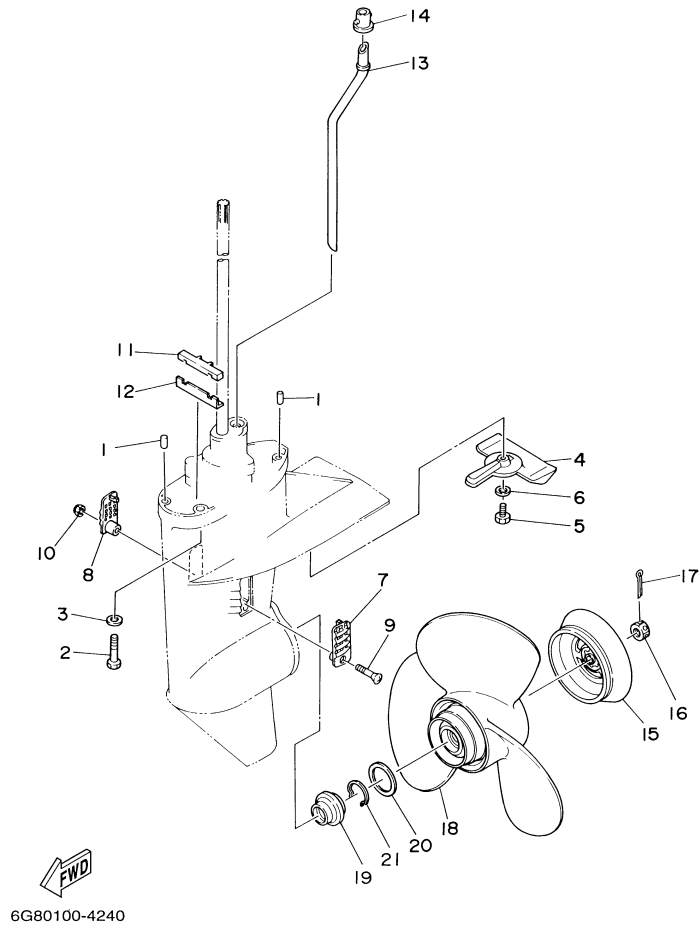

T9.9ELHD 2005 / LOWER CASING DRIVE 2

©2014 Yamaha Motor Corporation, U.S.A. All rights reserved.

Part List

T9.9ELHD 2005 / LOWER CASING DRIVE 2

REF - NO	PART NUMBER	PART NAME	QUANTITY	REMARKS
1	93606-12019-00	.PIN, DOWEL	2	
2	97075-08035-00	BOLT	4	L
3	92995-08600-00	WASHER	4	L
4	6G8-45251-00-00	ANODE	1	
5	95895-06020-00	BOLT, FLANGE	1	
6	92990-06300-00	WASHER, INTERNAL TOOTH	1	
7	6G8-45214-00-00	COVER, WATER INLET 1	1	
8	6G8-45215-00-00	COVER, WATER INLET 2	1	
9	90152-05M04-00	SCREW, COUNTERSUNK	1	
10	90185-05002-00	NUT, NYLON	1	
11	682-45375-01-00	DAMPER, SEAL	1	
12	682-45376-01-00	GUIDE, SEAL DAMPER	1	
13	6G8-44361-20-00	TUBE, WATER	1	UR X
13	6G8-44361-10-00	TUBE, WATER	1	UR L
14	626-44365-01-00	DAMPER, WATER SEAL	1	
15	6G8-45986-00-00	RING, DEFLECTOR	1	
16	90171-10M07-00	NUT, CASTLE	1	
17	91490-30025-00	PIN. COTTER	1	
18	6G8-45941-00-00	PROPELLER (3X11" X 11-3/4"-R)	1	UR
18	6G8-45947-00-EL	PROPELLER (3X11-3/4"X9-1/4"-R)	1	UR ALUMINIUM
18	6G8-45945-00-00	PROPELLER(3X11-3/4"X12-1/4"-R)	1	UR
18	6G8-45943-00-00	PROPELLER (3X11-3/4"X9-1/4"-R)	1	UR
19	6G8-45987-02-00	SPACER 1	1	
20	90201-31MA3-00	WASHER, PLATE	1	
21	93450-10M04-00	CIRCLIP	1