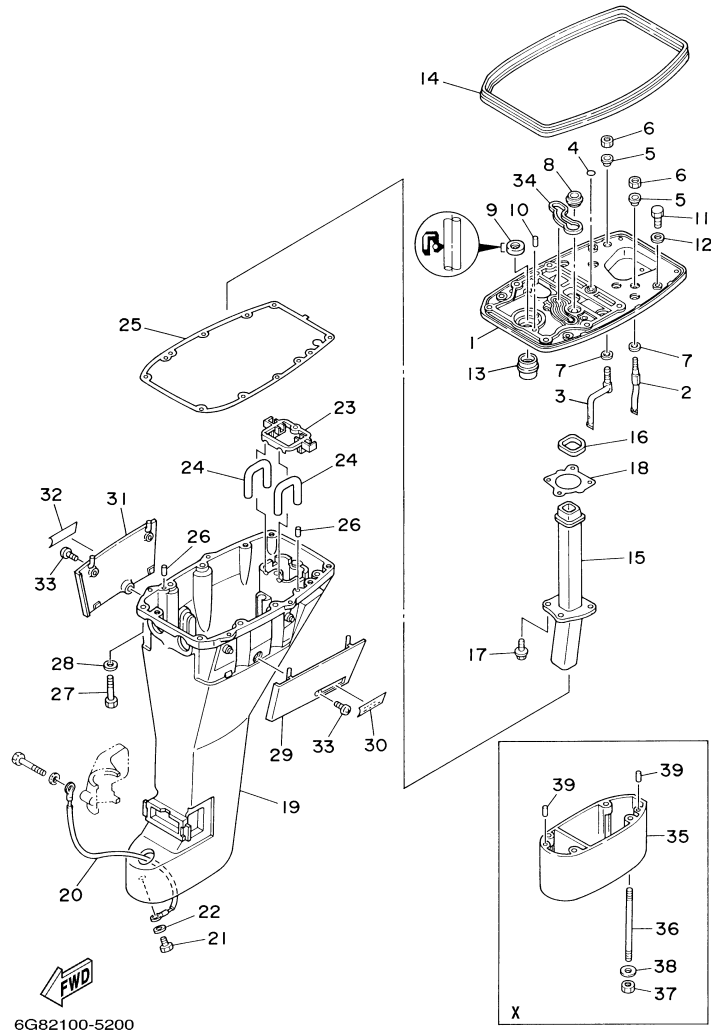

T9.9ELHD 2005 / UPPER CASING

Part List

T9.9ELHD 2005 / UPPER CASING

REF - NO	PART NUMBER	PART NAME	QUANTITY	REMARKS
1	6G8-41137-04-94	GUIDE, EXHAUST	1	
2	6G8-12483-00-00	PIPE 3	1	
3	6G8-12484-00-00	PIPE 4	1	
4	93210-08M60-00	O-RING	1	
5	90386-10M70-00	BUSH	2	
6	95380-10700-00	NUT	2	
7	90202-10M03-00	WASHER, PLATE	2	
8	6G8-44367-00-00	DAMPER, WATER SEAL	1	
9	93101-13M27-00	O-RING	1	
10	93606-12019-00	.PIN, DOWEL	2	
11	97013-06020-00	BOLT	2	
12	92903-06600-00	WASHER, PLATE	2	
13	6G8-45135-00-00	PIPE	1	
14	6G8-42716-00-00	RUBBER, SEAL 1	1	
15	6G8-41131-01-00	MANIFOLD, EXT. 1	1	
16	6G8-41138-00-00	SEAL, EXT. 1	1	
17	90105-06M33-00	BOLT, FLANGE	4	
18	6G8-41133-A0-00	GASKET, EXHAUST MANIFOLD 1	1	
19	6G8-45111-13-4D	CASING, UPPER	1	
20	6G8-82149-00-00	WIRE, LEAD 3	1	
21	97095-06012-00	BOLT	1	
22	92995-06600-00	WASHER	1	
23	6G8-45151-10-00	COVER, UPPER CASING	1	
24	6G8-45136-00-00	PIPE	2	
25	6G8-45113-A1-00	.GASKET, UPPER CASING	1	
26	93606-12019-00	.PIN, DOWEL	2	
27	97095-08040-00	BOLT	6	
28	92995-08600-00	WASHER	6	
29	6G8-42741-00-4D	APRON	1	
30	6G8-42791-00-00	MARK 1	1	
31	6G8-42771-00-4D	APRON	1	
32	6G8-42792-00-00	MARK	1	
33	90157-06M04-00	SCREW, PAN HEAD	2	
34	6G8-11355-00-00	SEAL, CYLINDER 1	1	
35	6G8-45211-20-4D	EXTENSION	1	X
36	90116-08M19-00	BOLT, STUD	4	X
37	95380-08600-00	NUT	4	X
38	92990-08600-00	..WASHER, PLATE	4	X
39	93606-12019-00	.PIN, DOWEL	2	X