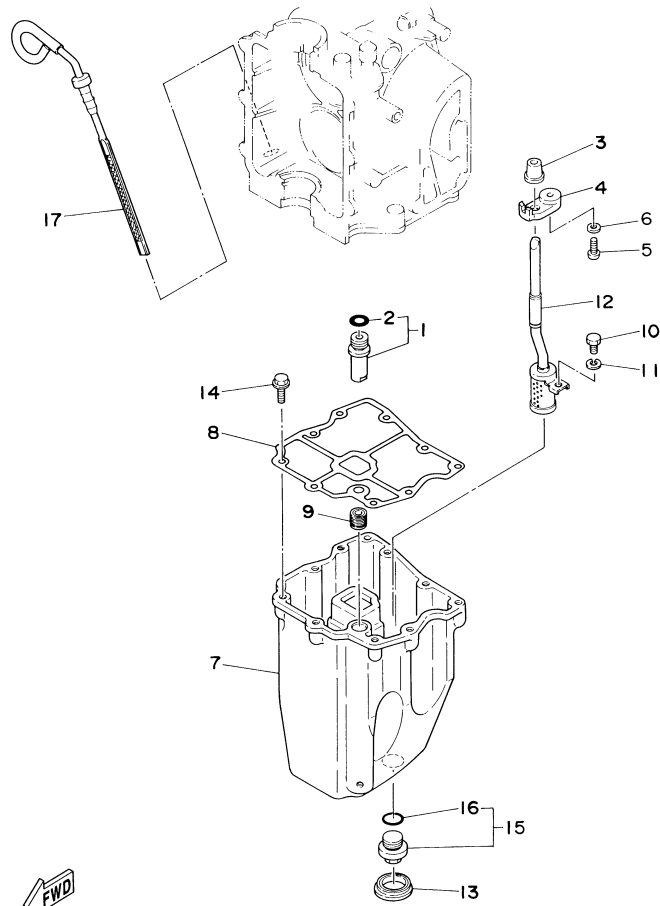

T9.9ELHD 2005 / OIL PAN

6G90010-4210

Part List

T9.9ELHD 2005 / OIL PAN

REF - NO	PART NUMBER	PART NAME	QUANTITY	REMARKS
1	6G8-11575-00-00	RELIEF VALVE ASSY	1	
2	93210-12M62-00	.O-RING	1	
3	6G8-15379-00-00	SEAL, CRANKCASE	1	
4	6G8-13487-00-00	GUIDE, OIL HOSE	1	
5	97880-05012-00	SCREW, PAN HEAD	1	
6	92990-05600-00	WASHER, PLATE	1	
7	6G8-15311-03-0D	OIL PAN	1	
8	6G8-15312-A1-00	.GASKET, OIL PAN	1	
9	6G8-45127-00-00	SEAL	1	
10	97013-06010-00	BOLT	1	
11	92903-06100-00	WASHER, SPRING	1	
12	6G8-13421-00-00	STRAINER 2	1	
13	6G8-15316-00-00	DAMPER, ENGINE MOUNT 1	1	
14	90105-06M33-00	BOLT, FLANGE	9	
15	6G8-13471-00-00	PLUG, DRAIN	1	
16	93210-16M64-00	.O-RING	1	
17	6G8-15362-04-00	PLUG, OIL LEVEL	1