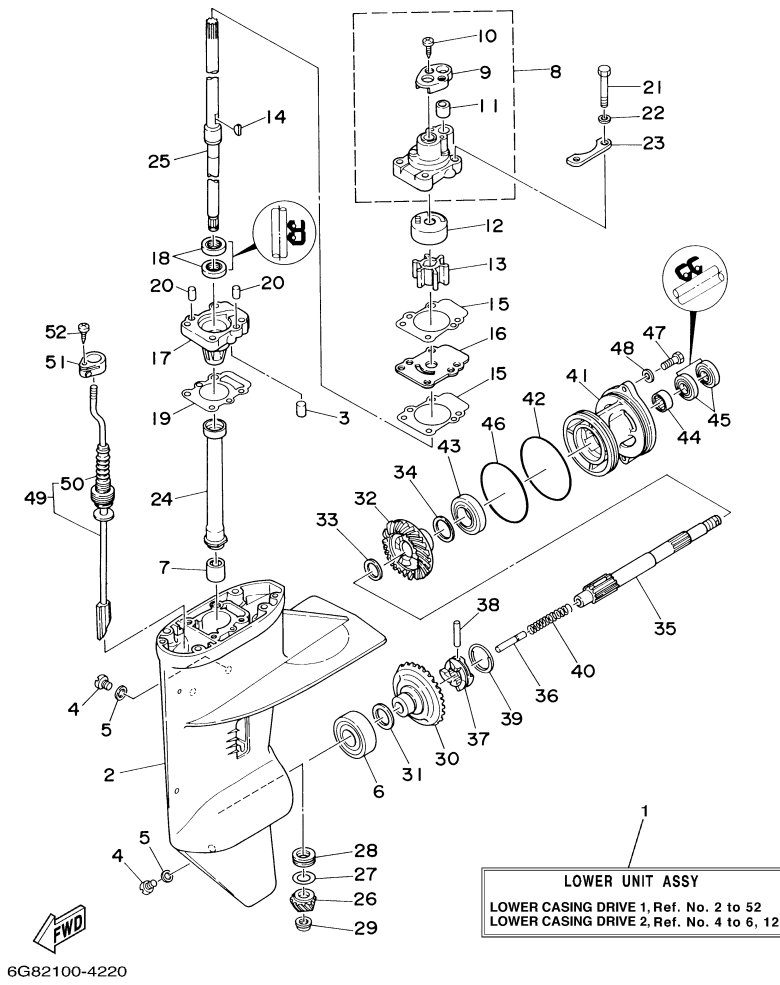

T9.9ELHD 2005 / LOWER CASING DRIVE 1

Part List

T9.9ELHD 2005 / LOWER CASING DRIVE 1

REF - NO	PART NUMBER	PART NAME	QUANTITY	REMARKS
1	6G8-45300-27-4D	LOWER UNIT ASSY	1	UR X
1	6G8-45300-17-4D	LOWER UNIT ASSY	1	UR L
2	6G8-45311-04-4D	CASING, LOWER	1	
3	93604-08062-00	PIN, DOWEL	1	
4	90340-08002-00	PLUG, STRAIGHT SCREW	3	
5	90430-08020-00	.GASKET	3	
6	93332-00005-00	BEARING	1	
7	93315-213V4-00	BEARING	1	
8	682-44300-01-00	HOUSING, WATER PUMP	1	
9	682-44312-00-00	.COVER, WATER PUMP HOUSING	1	
10	97780-40112-00	.SCREW, TAPPING	2	
11	682-44365-00-00	.DAMPER, WATER SEAL	1	
12	682-44322-00-00	INSERT, CARTRIDGE	1	
13	682-44352-03-00	.IMPELLER	1	
14	90280-03024-00	.KEY, WOODRUFF	1	
15	682-44315-A0-00	GASKET, WATER PUMP	2	
16	682-44323-00-00	OUTER PLATE, CARTRIDGE	1	
17	6G8-45331-00-5B	HOUSING, BEARING	1	
18	93101-20048-00	.OIL SEAL	2	
19	6G8-45315-A0-00	PACKING, LOWER CASING	1	
20	93606-12019-00	.PIN, DOWEL	2	
21	97095-06045-00	.BOLT	4	
22	92995-06600-00	WASHER	4	
23	682-44328-00-00	PLATE	2	
24	6G8-45536-00-00	SLEEVE, DRIVE SHAFT	1	
25	6G8-45501-20-00	DRIVE SHAFT COMP.	1	UR X
25	6G8-45501-10-00	DRIVE SHAFT COMP.	1	UR L
26	6G8-45551-00-00	PINION (13T)	1	
27	6G8-45587-00-00	SHIM (T:0.10MM)	1	UR
27	6G8-45587-10-00	SHIM (T:0.14MM)	1	UR
27	6G8-45587-40-00	SHIM (T:0.50MM)	1	UR
27	6G8-45587-30-00	SHIM (T:0.35MM)	1	UR
27	6G8-45587-20-00	SHIM (T:0.18MM)	1	UR
28	93341-313U3-00	BEARING	1	
29	90179-08M06-00	NUT	1	
30	6G8-45560-01-00	GEAR 1 (38T)	1	
31	626-45577-00-00	SHIM (T:0.10MM)	1	UR
31	626-45577-10-00	SHIM (T:0.20MM)	1	UR
31	626-45577-40-00	SHIM (T:0.50MM)	1	UR
31	626-45577-30-00	SHIM (T:0.40MM)	1	UR
31	626-45577-20-00	SHIM (T:0.30MM)	1	UR
32	6G8-45571-00-00	GEAR 2 (38T)	1	
33	90201-17682-00	WASHER, PLATE	1	
34	626-45577-00-00	SHIM (T:0.10MM)	1	UR
34	626-45577-10-00	SHIM (T:0.20MM)	1	UR
34	626-45577-40-00	SHIM (T:0.50MM)	1	UR
34	626-45577-30-00	SHIM (T:0.40MM)	1	UR
34	626-45577-20-00	SHIM (T:0.30MM)	1	UR
35	6G8-45611-00-00	SHAFT, PROPELLER	1	
36	650-45635-00-00	PLUNGER, SHIFT	1	
37	682-45631-00-00	CLUTCH, DOG	1	
38	90250-05010-00	PIN, STRAIGHT	1	
39	648-45633-00-00	RING, CROSS PIN	1	
40	90501-14M06-00	SPRING, COMPRESSION	1	
41	6G8-45361-01-4D	CAP, LOWER CASING	1	
42	93210-74316-00	.O-RING	1	
43	93306-00501-00	BEARING	1	
44	93315-317U2-00	BEARING	1	
45	93101-17054-00	.OIL SEAL	2