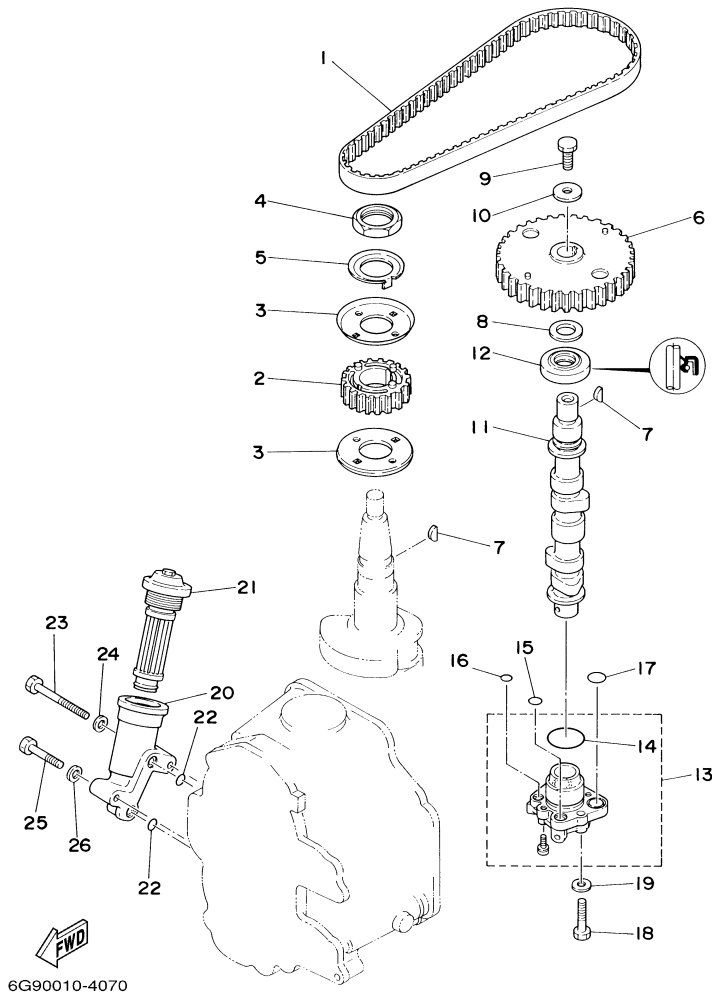

T9.9ELHD 2005 / OIL PUMP

©2014 Yamaha Motor Corporation, U.S.A. All rights reserved.

Part List

T9.9ELHD 2005 / OIL PUMP

REF - NO	PART NUMBER	PART NAME	QUANTITY	REMARKS
1	6G8-46241-00-00	V-BELT	1	
2	6G8-11536-00-94	GEAR, DRIVE	1	
3	6G8-11557-00-00	WASHER 1	2	
4	90170-24M09-00	NUT	1	
5	6G8-11587-01-00	WASHER, LOCK	1	
6	6G8-11537-00-94	GEAR, DRIVEN	1	
7	90280-03M01-00	.KEY, WOODRUFF	2	
8	90201-13201-00	WASHER, PLATE	1	
9	90105-06M14-00	BOLT FLANGE	1	
10	90201-06M94-00	WASHER, PLATE	1	
11	6G8-12171-00-00	CAMSHAFT 1	1	
12	93102-18M21-00	.OIL SEAL	1	
13	6G8-13300-02-00	OIL PUMP ASSY	1	
14	93210-27ME3-00	.O-RING	1	
15	93210-10M61-00	.O-RING	1	
16	93210-09M01-00	.O-RING	1	
17	93210-13M63-00	.O-RING	2	
18	97095-06025-00	BOLT	3	
19	92995-06600-00	WASHER	3	
20	6G8-13442-00-1S	HOUSING, OIL FILTER	1	
21	6G8-13440-00-00	ELEMENT ASSY,OIL CLEANER	1	
22	93210-09M01-00	.O-RING	2	
23	97013-06050-00	BOLT	1	
24	92903-06600-00	WASHER, PLATE	1	
25	97013-06030-00	BOLT	1	
26	92903-06600-00	WASHER, PLATE	1