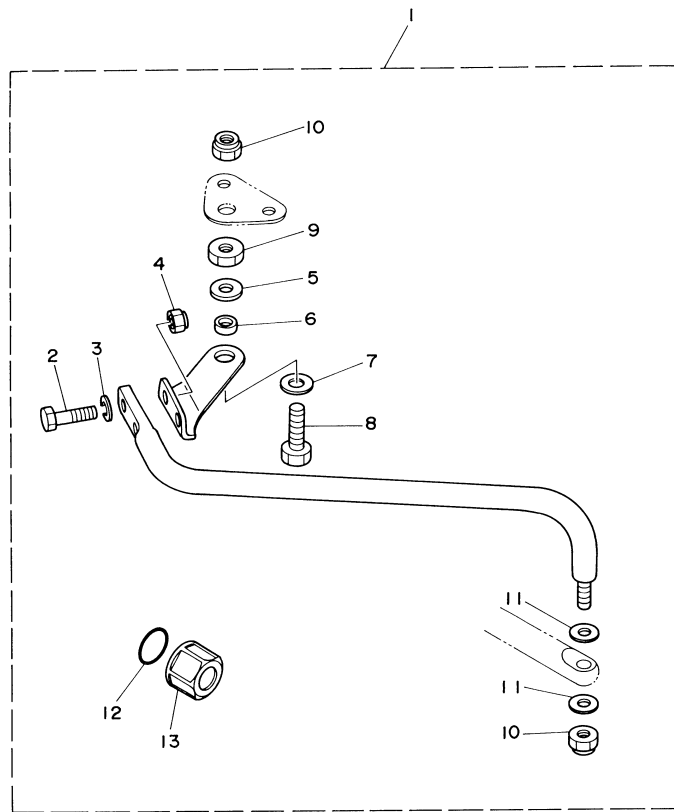

T9.9ELHD 2005 / STEERING GUIDE

6G80100-9270

Part List

T9.9ELHD 2005 / STEERING GUIDE

REF - NO	PART NUMBER	PART NAME	QUANTITY	REMARKS
1	6G8-61350-00-00	STEERING GUIDE ATTACHMENT KIT	1	AP ER
2	97075-08025-00	.BOLT	2	
3	92995-08600-00	.WASHER	2	
4	90185-08057-00	.NUT, SELF-LOCKING	2	
5	90201-10M04-00	.WASHER, PLATE	1	
6	90387-10M06-00	.COLLAR	1	
7	90201-10M63-00	.WASHER, PLATE	1	
8	6E5-61355-00-00	.BOLT	1	
9	90170-09M03-00	.NUT	1	
10	90185-09M01-00	.NUT, SELF-LOCKING	2	
11	90201-10M20-00	.WASHER, PLATE	2	
12	93210-16275-00	.O-RING	1	
13	6E5-43145-01-00	.CAP, CLAMP BRACKET	1