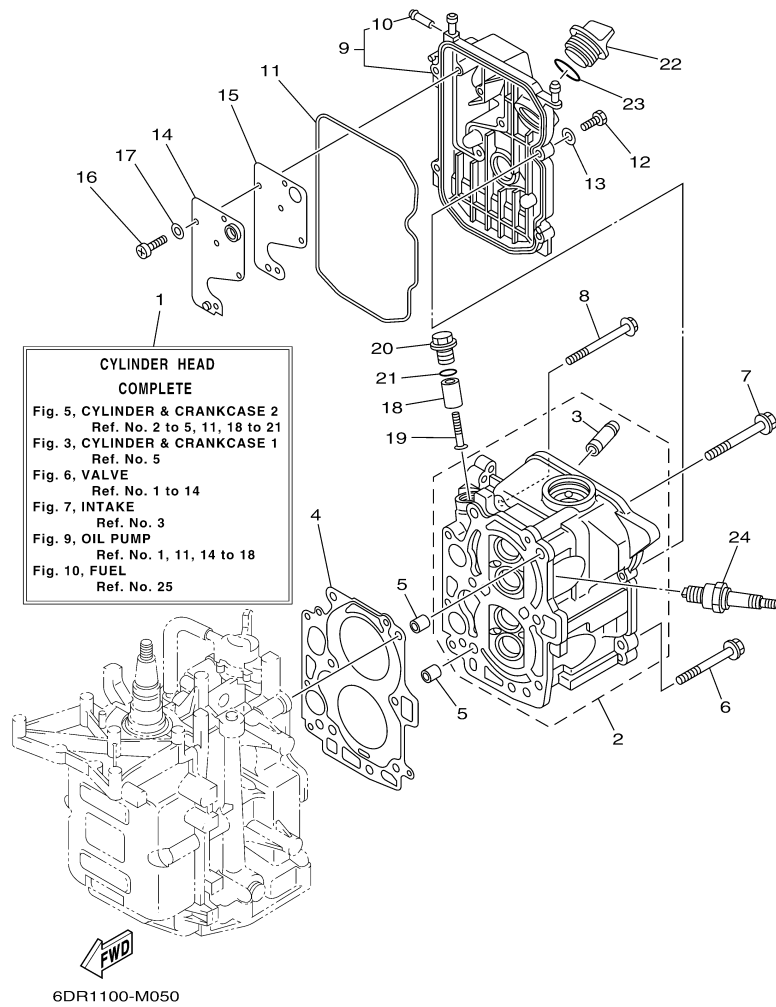

T9.9LPHB 0113 / CYLINDER CRANKCASE 2

Part List

T9.9LPHB 0113 / CYLINDER CRANKCASE 2

REF - NO	PART NUMBER	PART NAME	QUANTITY	REMARKS
1	6AU-W009A-01-1S	CYLINDER HEAD COMPLETE	1	
2	6AU-11111-00-1S	HEAD, CYLINDER 1	1	
3	6AU-11133-10-00	.GUIDE, VALVE 1	4	
4	68T-11181-00-00	.GASKET, CYLINDER HEAD 1	1	
5	99510-10114-00	PIN, DOWEL	2	
6	90105-08M36-00	BOLT, FLANGE	2	
7	90105-08M78-00	BOLT, FLANGE	4	
8	90119-06049-00	BOLT, WITH WASHER	3	
9	68T-11191-00-1S	COVER, CYLINDER HEAD 1	1	
10	650-24378-00-00	.PIPE, JOINT 4	1	
11	68T-11356-00-00	.SEAL, CYLINDER 2	1	
12	97095-06020-00	BOLT	4	
13	92995-06600-00	WASHER	4	
14	68T-11168-00-00	COVER, BREATHER	1	
15	68T-11169-A0-00	.GASKET, BREATHER COVER	1	
16	98507-04010-00	SCREW, PAN HEAD	5	
17	92907-04600-00	WASHER	5	
18	6G8-11325-00-00	ANODE	1	
19	97880-05025-00	SCREW, PAN HEAD	1	
20	6G8-11197-01-00	PLUG, BLIND	1	
21	93210-13M63-00	.O-RING	1	
22	6G8-15363-00-00	PLUG, OIL	1	
23	93210-24M79-00	.O-RING	1	
24	BR6-HS100-00-00	PLUG, SPARK (NGK BR6HS-10)	2