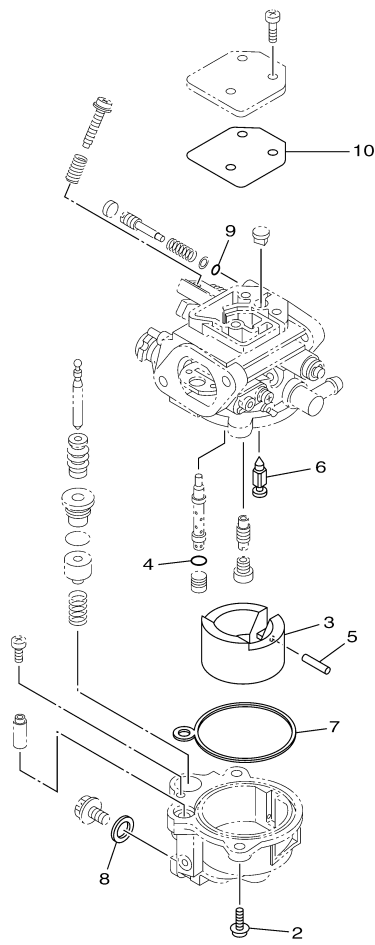

T9.9LPHB 0113 / REPAIR KIT 2

1
CARBURETOR
REPAIR KIT

6DR1100-M350

Part List

T9.9LPHB 0113 / REPAIR KIT 2

REF - NO	PART NUMBER	PART NAME	QUANTITY	REMARKS
1	6DR-W0093-00-00	CARBURETOR REPAIR KIT	1	
2	62Y-14321-00-00	.SCREW, THROTTLE	2	
3	6DR-14385-00-00	.FLOAT	1	
4	6DR-14561-00-00	.O-RING	1	
5	4FP-14386-00-00	.PIN, FLOAT	1	
6	6DR-14336-00-00	.NEEDLE	1	
7	6DR-14984-00-00	.GASKET, FLOAT CHAMBER	1	
8	652-14397-00-00	.O-RING	1	
9	6DR-14397-00-00	.O-RING	1	
10	6DR-14818-00-00	.COVER GASKET	1