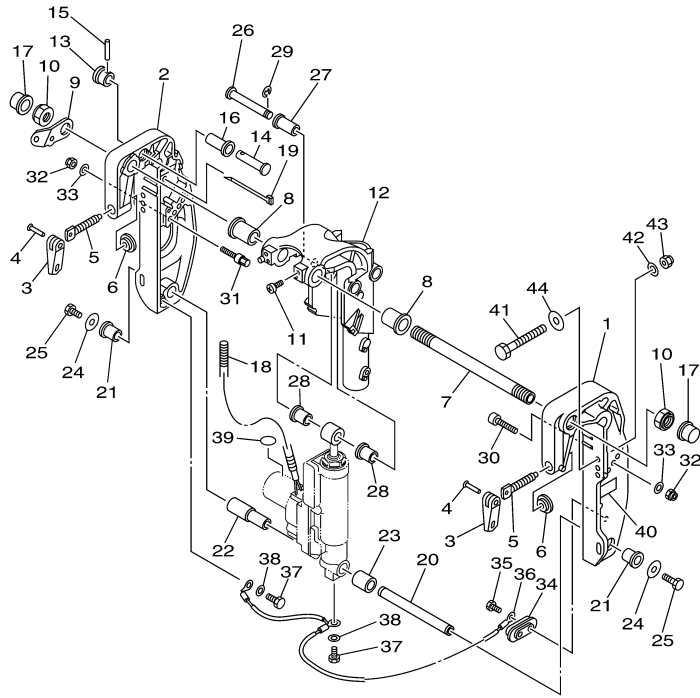

T9.9LPHB 0113 / BRACKET 1

6EA1100-M270

Part List

T9.9LPHB 0113 / BRACKET 1

REF - NO	PART NUMBER	PART NAME	QUANTITY	REMARKS
1	69A-43111-01-4D	BRACKET, CLAMP 1	1	
2	69A-43112-01-4D	BRACKET, CLAMP 2	1	
3	6E0-43118-01-00	HANDLE, TRANSOM CLAMP	2	
4	90243-04M01-00	PIN	2	
5	6E7-43116-00-00	SCREW, TRANSOM CLAMP	2	
6	648-43114-01-00	PAD, TRANSOM CLAMP	2	
7	69A-43131-00-00	BOLT, CLAMP BRACKET	1	FOR RIDE GUIDE
8	90386-22MA4-00	BUSH	2	
9	69A-43113-00-00	PLATE, CLAMP BRACKET	1	
10	90185-22043-00	NUT, SELF-LOCKING	2	
12	69G-43311-11-4D	BRACKET, SWIVEL 1	1	
13	65W-43192-00-00	KNOB, STOPPER	1	
14	65W-43191-00-00	SHAFT, STOPPER	1	
15	91690-30018-00	PIN, SPRING	1	
16	90386-14MA1-00	BUSH	1	
17	6G5-43145-01-00	CAP, CLAMP BRACKET	2	
18	90447-10001-00	TUBE	1	
19	90465-13M97-00	CLAMP	1	
20	69G-43818-00-00	PIN, LOWER SHOCK MOUNT	1	
21	90386-16MA7-00	BUSH	2	
22	90386-16MA8-00	BUSH	1	
23	90387-16M02-00	COLLAR	1	
24	90201-08M00-00	WASHER, PLATE	2	
25	97080-08016-00	BOLT	2	
26	90249-12M36-00	PIN	1	
27	90381-12M10-00	BUSH, SOLID	1	
28	90381-12M11-00	BUSH, SOLID	2	
29	99080-10600-00	CIRCLIP	1	
30	90110-08M05-00	BOLT, HEXAGON SOCKET HEAD	1	
31	90109-08010-00	BOLT	1	
32	90185-08057-00	NUT, SELF-LOCKING	2	
33	92990-08600-00	..WASHER, PLATE	2	
34	65W-45251-00-00	ANODE	1	
35	90101-06020-00	BOLT	2	
36	63V-82127-00-00	WIRE, LEAD 2	1	
37	97095-06010-00	BOLT	2	
38	92995-06600-00	WASHER	2	
39	69A-43155-00-00	MARK 1	1	
40	63V-82377-50-00	LABEL (SPARK,IGNITION)	1	
41	90101-08M88-00	BOLT	2	
42	92990-08600-00	..WASHER, PLATE	2	
43	90185-08057-00	NUT, SELF-LOCKING	2	
44	90201-08MA4-00	WASHER, PLATE	2	

Part Notes

T9.9LPHB 0113 / BRACKET 1

PART NUMBER	NOTE TEXT
65W-45251-00-00	OEM: This part number is among the Top 100 Most Popular Marine Maintenance Parts as of March 2014.

©2014 Yamaha Motor Corporation, U.S.A. All rights reserved.