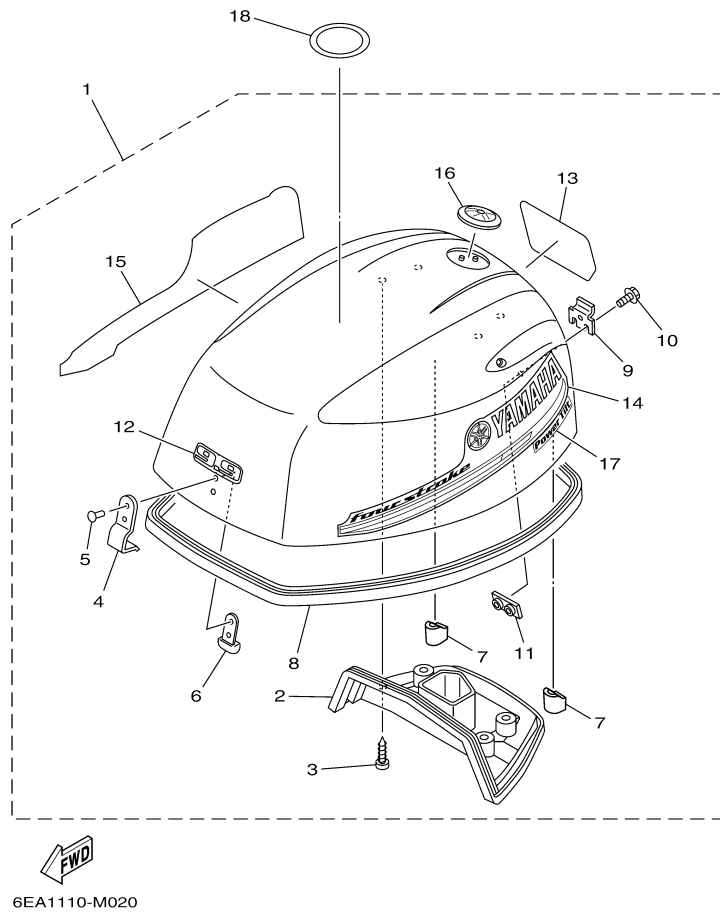

T9.9LPHB 0113 / TOP COWLING

©2014 Yamaha Motor Corporation, U.S.A. All rights reserved.

Part List

T9.9LPHB 0113 / TOP COWLING

REF - NO	PART NUMBER	PART NAME	QUANTITY	REMARKS
1	6EA-42610-20-00	TOP COWLING ASSY	1	
2	6DR-42613-00-00	.MOLDING, AIR DUCT	1	
3	90167-05017-00	.SCREW, TAPPING	4	
4	6DR-42651-00-00	.HOOK	1	
5	90266-04005-00	.RIVET	2	
6	6DR-42649-00-00	.HOLDER, CLAMP BAND	1	
7	6BG-42662-00-00	.DAMPER	2	
8	60R-42615-00-00	.SEAL	1	
9	60R-42652-00-00	.HOOK	1	
10	97595-05514-00	.BOLT, WITH WASHER	2	
11	68T-42649-00-00	.HOLDER, CLAMP BAND	1	
12	6AU-42678-10-00	.GRAPHIC, REAR	1	
13	6AV-42678-10-00	.GRAPHIC, REAR	1	
14	60R-42675-00-00	.GRAPHIC, SIDE 1	1	
15	60R-42676-10-00	.GRAPHIC, SIDE 2	1	
16	6AH-42697-10-00	.TUNING FORK MARK	1	
17	60S-42675-00-00	.GRAPHIC, SIDE 1	1	
18	67F-13434-20-00	LABEL, CAUTION	1