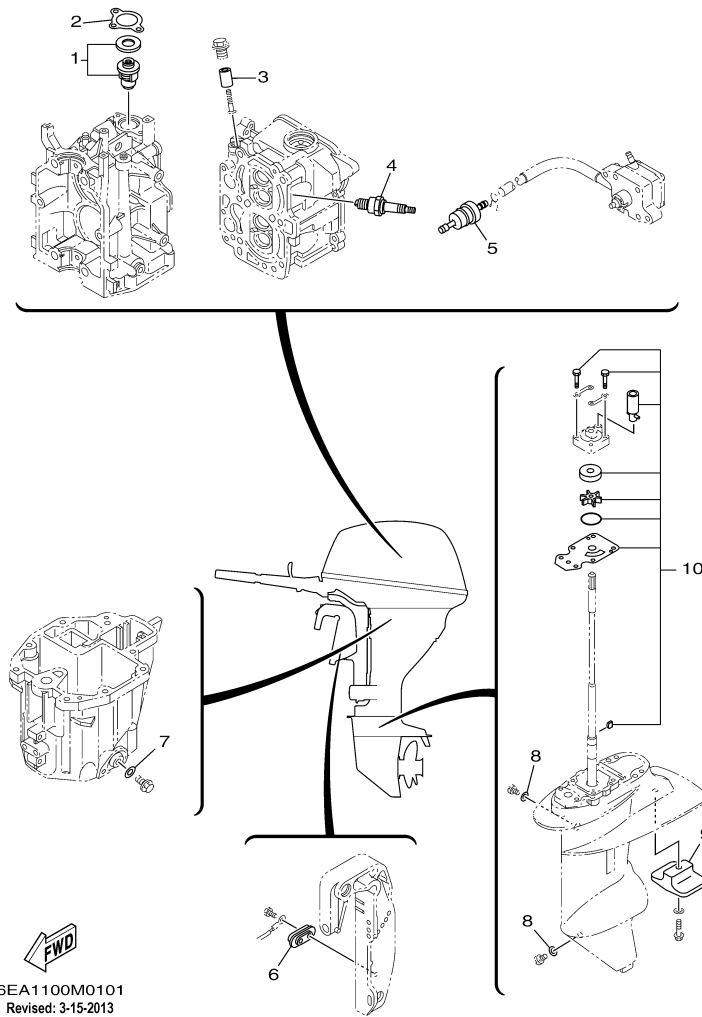

T9.9LPHB 0113 / SCHEDULED SERVICE PARTS

6EA1100M0101
Revised: 3-15-2013

Part List

T9.9LPHB 0113 / SCHEDULED SERVICE PARTS

REF - NO	PART NUMBER	PART NAME	QUANTITY	REMARKS
1	66M-12411-01-00	THERMOSTAT	1	
2	6G8-12414-A0-00	.GASKET, COVER	1	
3	6G8-11325-00-00	ANODE	1	
4	BR6-HS100-00-00	PLUG, SPARK (NGK BR6HS-10)	2	
5	68T-24251-01-00	STRAINER 1	1	
6	65W-45251-00-00	ANODE	1	
7	90430-10M11-00	.GASKET	1	
8	90430-08020-00	.GASKET	2	
9	61N-45251-01-00	ANODE	1	
10	69G-W0078-00-00	WATER PUMP REPAIR KIT	1	

©2014 Yamaha Motor Corporation, U.S.A. All rights reserved.

T9.9LPHB 0113 / TOP COWLING

©2014 Yamaha Motor Corporation, U.S.A. All rights reserved.

Part List

T9.9LPHB 0113 / TOP COWLING

REF - NO	PART NUMBER	PART NAME	QUANTITY	REMARKS
1	6EA-42610-20-00	TOP COWLING ASSY	1	
2	6DR-42613-00-00	.MOLDING, AIR DUCT	1	
3	90167-05017-00	.SCREW, TAPPING	4	
4	6DR-42651-00-00	.HOOK	1	
5	90266-04005-00	.RIVET	2	
6	6DR-42649-00-00	.HOLDER, CLAMP BAND	1	
7	6BG-42662-00-00	.DAMPER	2	
8	60R-42615-00-00	.SEAL	1	
9	60R-42652-00-00	.HOOK	1	
10	97595-05514-00	.BOLT, WITH WASHER	2	
11	68T-42649-00-00	.HOLDER, CLAMP BAND	1	
12	6AU-42678-10-00	.GRAPHIC, REAR	1	
13	6AV-42678-10-00	.GRAPHIC, REAR	1	
14	60R-42675-00-00	.GRAPHIC, SIDE 1	1	
15	60R-42676-10-00	.GRAPHIC, SIDE 2	1	
16	6AH-42697-10-00	.TUNING FORK MARK	1	
17	60S-42675-00-00	.GRAPHIC, SIDE 1	1	
18	67F-13434-20-00	LABEL, CAUTION	1	