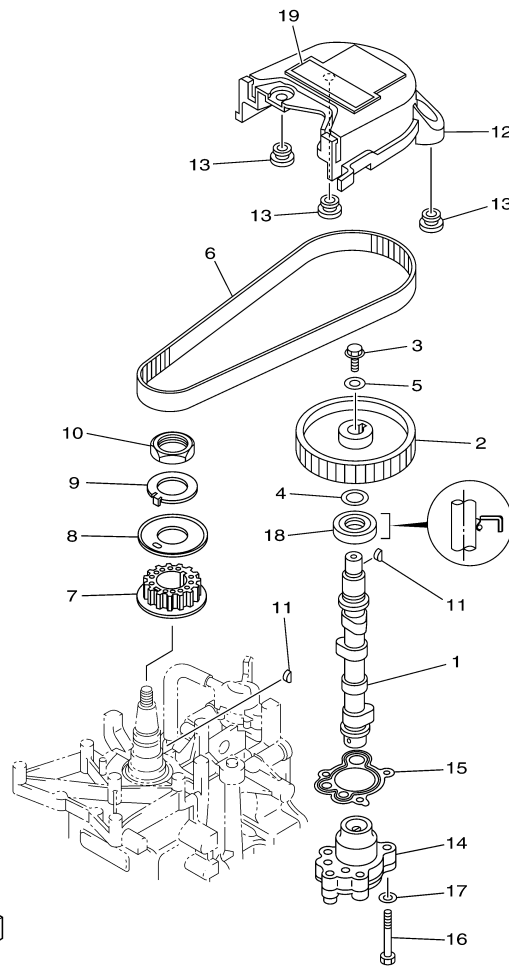

T9.9LPHB 0113 / OIL PUMP

6DR1100-M090

Part List

T9.9LPHB 0113 / OIL PUMP

REF - NO	PART NUMBER	PART NAME	QUANTITY	REMARKS
1	68T-12171-00-00	CAMSHAFT 1	1	
2	66M-11537-00-94	GEAR, DRIVEN	1	
3	90105-06M14-00	BOLT FLANGE	1	
4	90201-13201-00	WASHER, PLATE	1	
5	90201-06M94-00	WASHER, PLATE	1	
6	68T-46241-00-00	BELT	1	
7	68T-11536-00-00	GEAR, DRIVE	1	
8	68T-11557-00-00	WASHER 1	1	
9	6G8-11587-01-00	WASHER, LOCK	1	
10	90170-24M09-00	NUT	1	
11	90280-03M01-00	.KEY, WOODRUFF	2	
12	6AU-46297-00-00	COVER, DUST	1	
13	90480-10627-00	GROMMET	3	
14	68T-13300-00-00	OIL PUMP ASSY	1	
15	68T-13329-00-00	.GASKET, PUMP COVER	1	
16	97095-06030-00	BOLT	3	
17	92995-06600-00	WASHER	3	
18	93102-18M21-00	.OIL SEAL	1	
19	6AU-13437-50-00	MARK, CAUTION	1