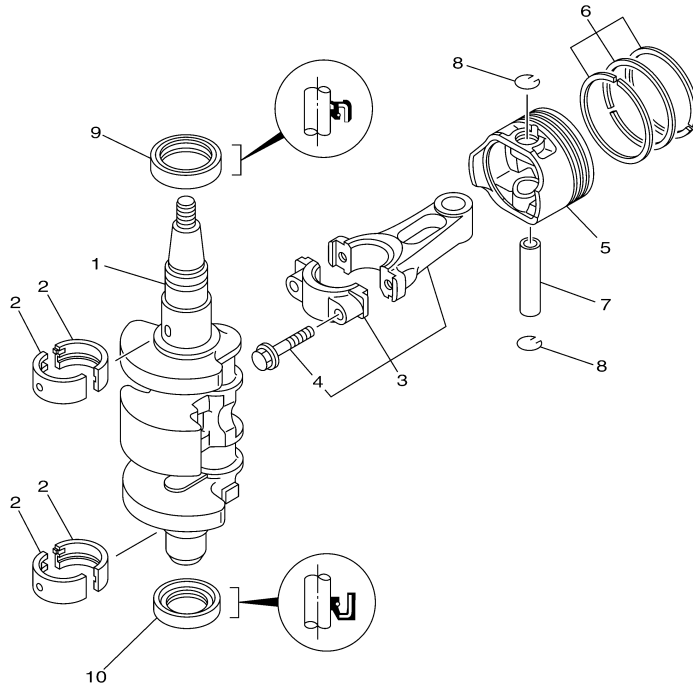

T9.9LPHB 0113 / CYLINDER CRANKCASE 1

Part List

T9.9LPHB 0113 / CYLINDER CRANKCASE 1

REF - NO	PART NUMBER	PART NAME	QUANTITY	REMARKS
1	6AU-W009B-00-1S	CYLINDER BLOCK ASSY	1	
2	6AU-15100-00-00	CRANKCASE ASSY	1	
3	99530-12016-00	.PIN, DOWEL	4	
4	90119-08M29-00	BOLT, WITH WASHER	6	
5	68T-11351-00-00	.GASKET, CYLINDER	1	
6	66M-12411-01-00	THERMOSTAT	1	
7	688-12412-00-00	.SEAL, THERMOSTAT	1	
8	68T-12413-00-1S	COVER, THERMOSTAT	1	
9	6G8-12414-A0-00	.GASKET, COVER	1	
10	90119-06MA2-00	BOLT, WITH WASHER	2	
11	68T-12481-00-00	PIPE 1	1	
12	90465-11M10-00	CLAMP	1	
13	6AU-41113-00-1S	OUTER COVER, EXHAUST	1	
14	68T-41114-A0-00	.GASKET, EXHAUST OUTER COVER	1	
15	90119-06MA3-00	BOLT, WITH WASHER	5	
16	68T-12482-00-00	PIPE 2	1	

T9.9LPHB 0113 / CRANKSHAFT PISTON

6DR1100-M040

Part List

T9.9LPHB 0113 / CRANKSHAFT PISTON

REF - NO	PART NUMBER	PART NAME	QUANTITY	REMARKS
1	6AU-11411-00-00	CRANKSHAFT	1	
2	68T-11416-01-00	PLANE BEARING, CRANKSHAFT 1	4	UR BROWN
2	68T-11416-21-00	PLANE BEARING, CRANKSHAFT 1	4	UR BLUE
2	68T-11416-11-00	PLANE BEARING, CRANKSHAFT 1	4	UR BLACK
3	6AU-11650-00-00	CONNECTING ROD ASSY	2	
4	67D-11654-00-00	.BOLT, CONNECTING ROD	2	
5	6AU-11631-00-96	PISTON (STD)	2	
5	6AU-11636-00-00	PISTON (0.50MM O/S)	2	AP
5	6AU-11635-00-00	PISTON (0.25MM O/S)	2	AP
6	68T-11603-01-00	PISTON RING SET (STD)	2	
6	68T-11605-01-00	PISTON RING SET (0.50MM O/S)	2	AP
6	68T-11604-01-00	PISTON RING SET (0.25MM O/S)	2	AP
7	68T-11633-00-00	PIN, PISTON	2	
8	93450-15023-00	CIRCLIP	4	
9	93102-30M22-00	.OIL SEAL	1	
10	93101-25M69-00	.OIL SEAL	1	