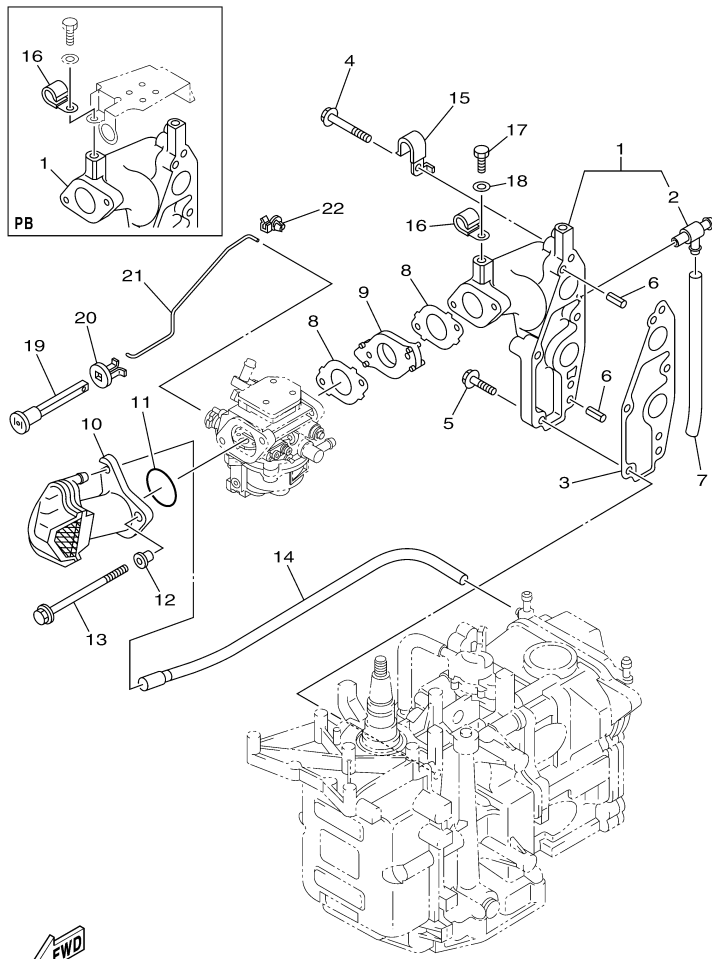

T9.9LPHB 0113 / INTAKE

6EA1110-M070

Part List

T9.9LPHB 0113 / INTAKE

REF - NO	PART NUMBER	PART NAME	QUANTITY	REMARKS
1	68T-13641-20-1S	MANIFOLD, INTAKE 1	1	FLUSHING KIT
2	67F-12482-00-00	.PIPE 2	1	
3	68T-13645-00-00	.GASKET, MANIFOLD 1	1	
4	90119-06MA5-00	BOLT, WITH WASHER	3	
5	90119-06MA3-00	BOLT, WITH WASHER	2	
6	91690-50014-00	PIN, SPRING	2	
7	90445-09M20-00	HOSE (L95)	1	FLUSHING KIT
8	68T-13646-A0-00	.GASKET, MANIFOLD 2	2	
9	68T-14271-00-00	INSULATOR	1	
10	6AU-14440-00-00	SILENCER ASSY, INTAKE	1	
11	93210-31MJ5-00	.O-RING	1	
12	90387-06M70-00	COLLAR	2	
13	97595-06585-00	BOLT, WITH WASHER	2	
14	68T-12483-00-00	PIPE 3	1	
15	90465-08M99-00	CLAMP	1	
16	90465-08M83-00	CLAMP	1	FLUSHING KIT
17	97095-06010-00	BOLT	1	FLUSHING KIT
18	92995-06600-00	WASHER	1	FLUSHING KIT
19	6H4-41271-02-00	KNOB, CHOKE	1	
20	689-41273-00-00	GROMMET	1	
21	68T-41256-00-00	ROD, CHOKE 1	1	
22	6J8-41262-00-00	JOINT, CHOKE LEVER	1