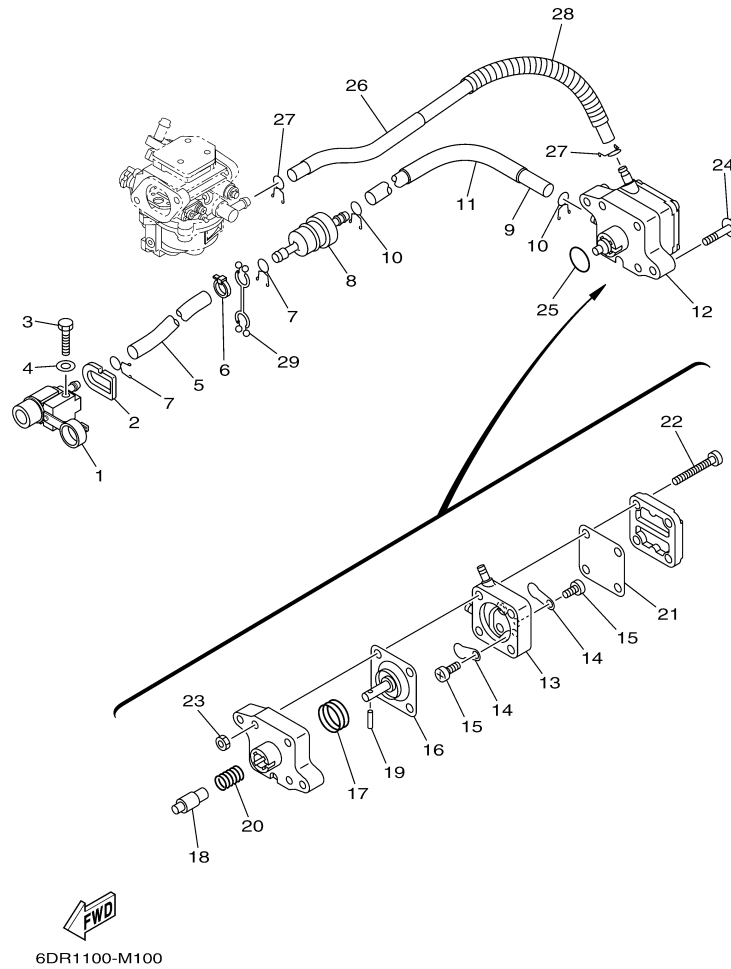

T9.9LPHB 0113 / FUEL

©2014 Yamaha Motor Corporation, U.S.A. All rights reserved.

Part List

T9.9LPHB 0113 / FUEL

REF - NO	PART NUMBER	PART NAME	QUANTITY	REMARKS
1	6YL-24304-01-00	FUEL PIPE JOINT COMP. 1	1	
2	61N-24329-00-00	SEAL	1	
3	97095-06025-00	BOLT	1	
4	92995-06600-00	WASHER	1	
5	90445-10052-00	HOSE (L295)	1	
6	90465-11M10-00	CLAMP	1	
7	90467-09M09-00	CLIP	2	
8	68T-24251-01-00	STRAINER 1	1	
9	90445-10051-00	HOSE (L170)	1	
10	90467-09M09-00	CLIP	2	
11	90445-16010-00	HOSE (L140)	1	
12	68T-24410-01-00	FUEL PUMP ASSY	1	
13	66M-24413-01-00	.BODY 2	1	
14	6A0-24421-01-00	.VALVE, CHECK	2	
15	6E7-14325-00-00	.SCREW, PAN HEAD	2	
16	66M-24411-01-00	.DIAPHRAGM	1	
17	66M-24423-00-00	.SPRING, DIAPHRAGM	1	
18	66M-13131-00-00	.PLUNGER	1	
19	66M-24374-00-00	.PIN	1	
20	66M-24454-00-00	.SPRING	1	
21	66M-24471-01-00	.DIAPHRAGM	1	
22	66M-24444-00-00	.SCREW	4	
23	95380-04600-00	.NUT	4	
24	97595-06630-00	BOLT, WITH WASHER	2	
25	93210-20M65-00	.O-RING	1	
26	6AU-24311-10-00	PIPE, FUEL 1	1	
27	90467-09M09-00	CLIP	2	
28	90447-13014-00	TUBE	1	
29	90464-10M53-00	CLAMP	1