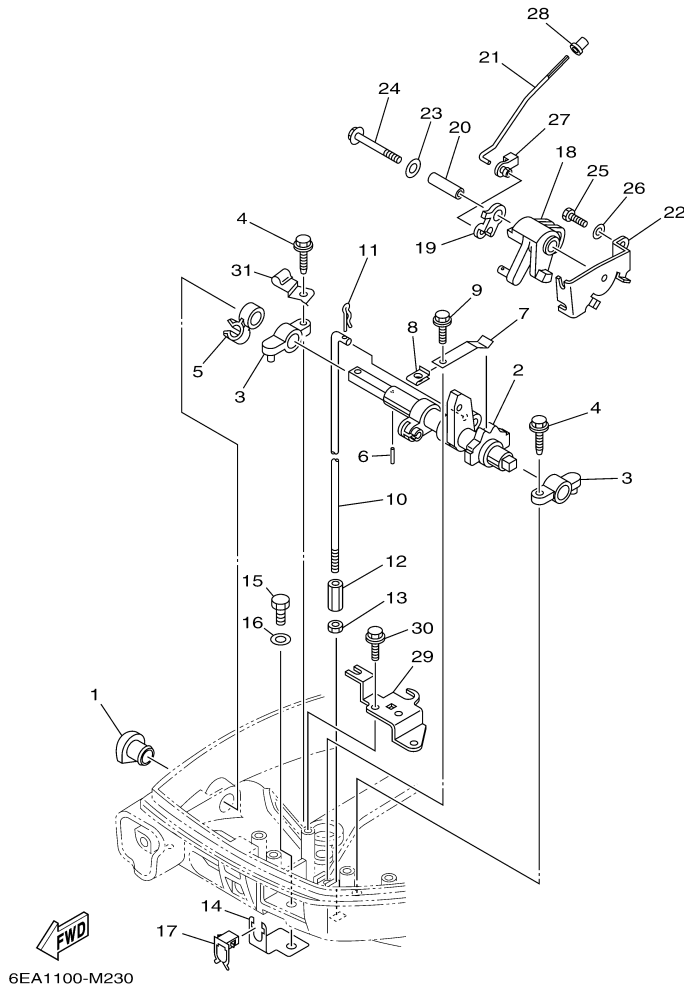

T9.9LPHB 0113 / STEERING FRICTION

6EA1110-M190

Part List

T9.9LPHB 0113 / STEERING FRICTION

REF - NO	PART NUMBER	PART NAME	QUANTITY	REMARKS
1	6AH-42508-11-00	STEERING FRICTION ASSY	1	
2	68T-42525-01-00	.PLATE, FRICTION	1	
3	90119-05018-00	.BOLT, WITH WASHER	2	
4	67C-42562-00-00	.SHAFT, STEERING LOCK	1	
5	90202-10M56-00	.WASHER, PLATE	1	
6	68T-42561-00-00	.KNOB, STEERING LOCK	1	
7	689-43633-00-00	.COVER, TILT LEVER	1	
8	65W-42528-00-00	.PLATE, FRICTION	2	
9	90387-05053-00	.COLLAR	1	
10	90387-05054-00	.COLLAR	1	
11	97095-05020-00	.BOLT	1	
12	92995-05600-00	.WASHER	1	
13	90209-10M26-00	.WASHER	1	
14	90185-10M14-00	.NUT, SELF-LOCKING	1	
15	6AH-42527-00-00	.PLATE, FRICTION	1	
16	90101-08022-00	.BOLT	2	
17	90201-08065-00	.WASHER, PLATE	2	
18	90201-106M5-00	.WASHER, PLATE	1	

T9.9LPHB 0113 / CONTROL 1

©2014 Yamaha Motor Corporation, U.S.A. All rights reserved.

Part List

T9.9LPHB 0113 / CONTROL 1

REF - NO	PART NUMBER	PART NAME	QUANTITY	REMARKS
1	68T-42726-00-00	GROMMET	1	
2	68T-44121-02-00	LEVER, SHIFT ROD	1	
3	6G1-41662-01-94	BRACKET 2	2	
4	90109-06M81-00	BOLT	2	
5	90464-10M60-00	CLAMP	1	
6	91690-30014-00	PIN, SPRING	1	
7	65W-44116-00-00	SPRING	1	
8	6DR-44117-00-00	BRACKET	1	
9	90109-06M86-00	BOLT	1	
10	68T-44143-10-00	ROD, SHIFT	1	
11	90468-18001-00	CLIP	1	
12	61N-44146-00-00	CONNECTOR, SHIFT ROD	1	
13	95380-06700-00	NUT	1	
14	68T-48538-00-00	CLAMP, CABLE 1	1	
15	97095-06012-00	BOLT	1	
16	92995-06600-00	WASHER	1	
17	63D-48538-00-00	CLAMP, CABLE 1	1	
18	68T-41638-00-00	PULLEY	1	
19	68T-41283-00-00	LEVER, FREE ACCEL.	1	
20	90387-06M59-00	COLLAR	1	
21	6AU-41211-00-00	LINK, ACCEL.	1	
22	68T-14497-00-00	STAY, THROTTLE WIRE	1	
23	90201-06M62-00	WASHER, PLATE	1	
24	97595-06545-00	BOLT, WITH WASHER	1	
25	97095-06012-00	BOLT	1	
26	92995-06600-00	WASHER	1	
27	6J8-41262-00-00	JOINT, CHOKE LEVER	1	
28	647-14395-60-00	CAP, OVERFLOW PIPE	1	
29	68T-15774-10-00	STAY 4	1	
30	90109-06M86-00	BOLT	2	
31	90465-08027-00	CLAMP	1	