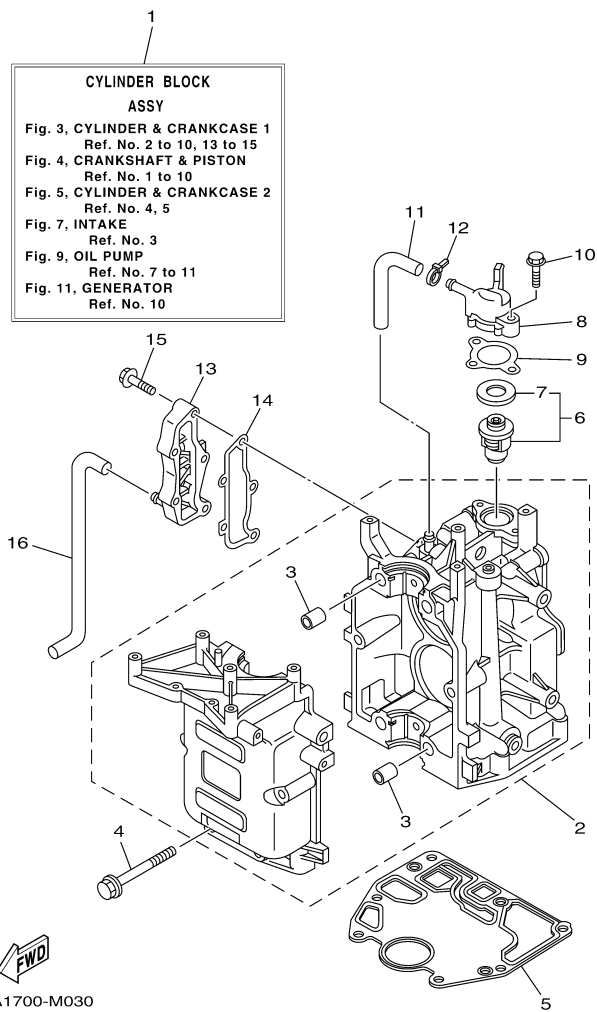

T9.9LPHB 0113 / CYLINDER CRANKCASE 1

Part List

T9.9LPHB 0113 / CYLINDER CRANKCASE 1

REF - NO	PART NUMBER	PART NAME	QUANTITY	REMARKS
1	6AU-W009B-00-1S	CYLINDER BLOCK ASSY	1	
2	6AU-15100-00-00	CRANKCASE ASSY	1	
3	99530-12016-00	.PIN, DOWEL	4	
4	90119-08M29-00	BOLT, WITH WASHER	6	
5	68T-11351-00-00	.GASKET, CYLINDER	1	
6	66M-12411-01-00	THERMOSTAT	1	
7	688-12412-00-00	.SEAL, THERMOSTAT	1	
8	68T-12413-00-1S	COVER, THERMOSTAT	1	
9	6G8-12414-A0-00	.GASKET, COVER	1	
10	90119-06MA2-00	BOLT, WITH WASHER	2	
11	68T-12481-00-00	PIPE 1	1	
12	90465-11M10-00	CLAMP	1	
13	6AU-41113-00-1S	OUTER COVER, EXHAUST	1	
14	68T-41114-A0-00	.GASKET, EXHAUST OUTER COVER	1	
15	90119-06MA3-00	BOLT, WITH WASHER	5	
16	68T-12482-00-00	PIPE 2	1	

Part Notes

T9.9LPHB 0113 / CYLINDER CRANKCASE 1

PART NUMBER	NOTE TEXT
66M-12411-01-00	OEM: This part number is among the Top 100 Most Popular Marine Maintenance Parts as of March 2014.

©2014 Yamaha Motor Corporation, U.S.A. All rights reserved.