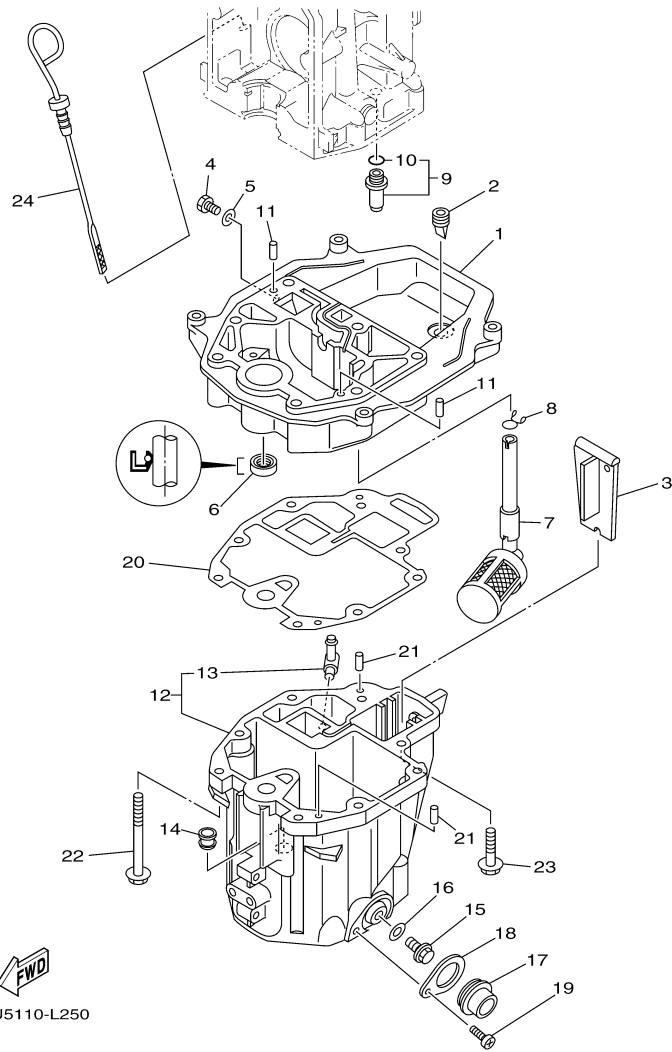

T9.9LPHB 0113 / OIL PAN

©2014 Yamaha Motor Corporation, U.S.A. All rights reserved.

Part List

T9.9LPHB 0113 / OIL PAN

REF - NO	PART NUMBER	PART NAME	QUANTITY	REMARKS
1	68T-41137-00-CA	GUIDE, EXHAUST	1	
2	65W-42717-00-00	RUBBER, SEAL 2	1	
3	68T-45181-00-00	PLATE	1	
4	97095-08014-00	BOLT	1	
5	90430-08143-00	GASKET	1	
6	93101-12M70-00	.OIL SEAL	1	
7	68T-13421-01-00	STRAINER 2	1	
8	90467-11M08-00	CLIP	1	
9	6G8-11575-00-00	RELIEF VALVE ASSY	1	
10	93210-12M62-00	.O-RING	1	
11	93606-19M23-00	PIN, DOWEL	2	
12	68T-15311-01-CA	OIL PAN	1	
13	6H1-11372-00-00	.NIPPLE, HOSE	1	
14	90480-10M28-00	GROMMET	1	
15	90340-10M10-00	PLUG, STRAIGHT SCREW	1	
16	90430-10M11-00	.GASKET	1	
17	68T-15316-00-00	DAMPER 1	1	
18	68T-15317-00-00	SPACER, ENGINE MOUNT	1	
19	97885-05008-00	SCREW, PAN HEAD	1	
20	68T-13475-00-00	.GASKET	1	
21	93604-12M07-00	PIN, DOWEL	2	
22	90119-08005-00	BOLT, WITH WASHER	6	
23	97575-08530-00	BOLT, WITH WASHER	2	
24	68T-15362-00-00	PLUG, OIL LEVEL	1	