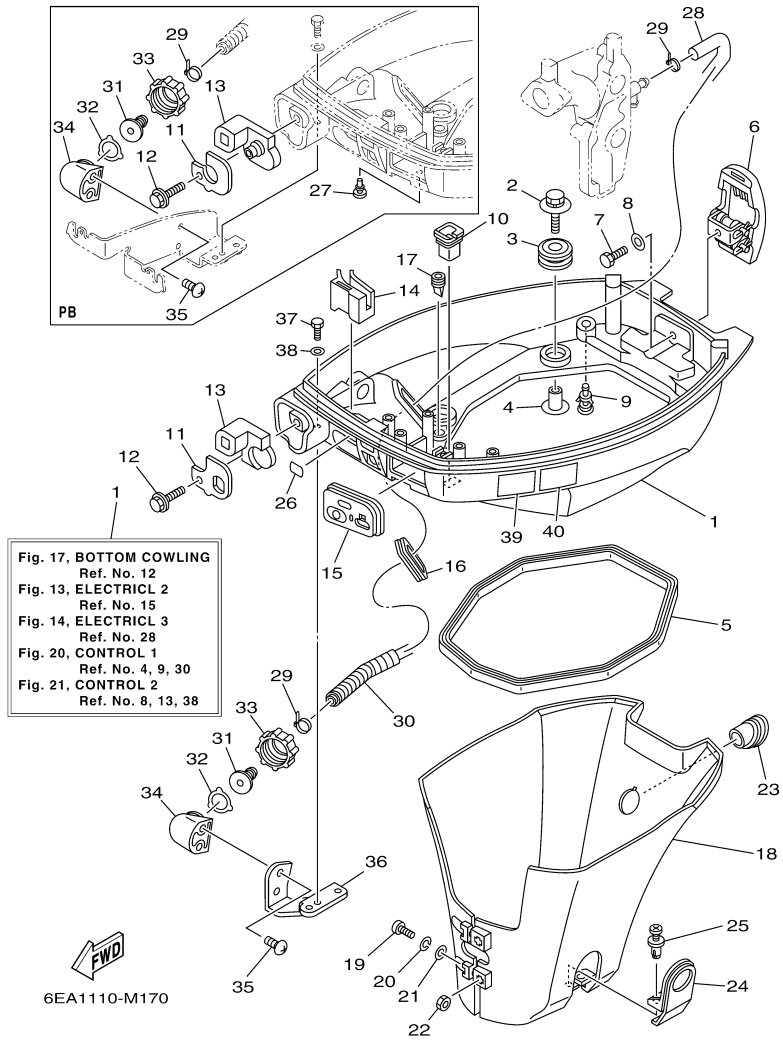

T9.9LPHB 0113 / BOTTOM COWLING

©2014 Yamaha Motor Corporation, U.S.A. All rights reserved.

Part List

T9.9LPHB 0113 / BOTTOM COWLING

REF - NO	PART NUMBER	PART NAME	QUANTITY	REMARKS
1	6DR-42710-00-4D	BOTTOM COWLING ASSY	1	
2	68F-85119-00-00	BOLT	4	
3	90480-21M82-00	GROMMET	4	
4	90387-06176-00	COLLAR	4	
5	68T-42716-10-00	RUBBER, SEAL 1	1	
6	6AU-42801-00-00	COWLING CLAMP COMP.	1	
7	97095-06012-00	BOLT	1	
8	92995-06600-00	WASHER	1	
9	6BL-44391-00-00	NIPPLE, HOSE	1	
10	682-42727-00-00	GROMMET	1	
11	6DR-42761-00-00	STOPPER	1	
12	90109-06M86-00	BOLT	1	
13	6DR-42725-00-00	GROMMET	1	
14	68T-26367-00-00	PROTECTOR	1	
15	69G-42724-50-00	GROMMET	1	
16	69G-42726-00-00	GROMMET	1	FLUSHING KIT
17	65W-42717-00-00	RUBBER, SEAL 2	2	
18	68T-42741-00-00	APRON	1	
19	97885-06030-00	SCREW, PAN HEAD	2	
20	92995-06100-00	WASHER, SPRING	2	
21	92995-06600-00	WASHER	2	
22	95380-06600-00	NUT, HEXAGON	2	
23	68T-42717-00-00	RUBBER, SEAL 2	1	
24	68T-42771-00-00	APRON	1	
25	90338-06M20-00	PLUG	2	
26	65W-84342-00-00	SEAT, EMBLEM	1	
28	6E5-12481-00-00	PIPE 1	1	FLUSHING KIT
29	90465-11M10-00	CLAMP	2	FLUSHING KIT
30	90447-13M00-00	TUBE	1	FLUSHING KIT
31	6R3-12582-00-00	JOINT, HOSE 2	1	FLUSHING KIT
32	6R3-12583-00-00	GASKET, HOSE JOINT	1	FLUSHING KIT
33	6R3-12581-00-00	JOINT, HOSE 1	1	FLUSHING KIT
34	6DR-12572-00-00	ADAPTER	1	FLUSHING KIT
35	90167-06002-00	SCREW, TAPPING	2	FLUSHING KIT
36	68T-12535-20-00	PLATE	1	FLUSHING KIT
37	97095-06012-00	BOLT	2	FLUSHING KIT
38	92995-06600-00	WASHER	2	FLUSHING KIT
39	6AH-42794-40-00	LABEL, WARNING (GENERAL)	1	
40	6AH-42794-50-00	LABEL, WARNING (GENERAL)	1