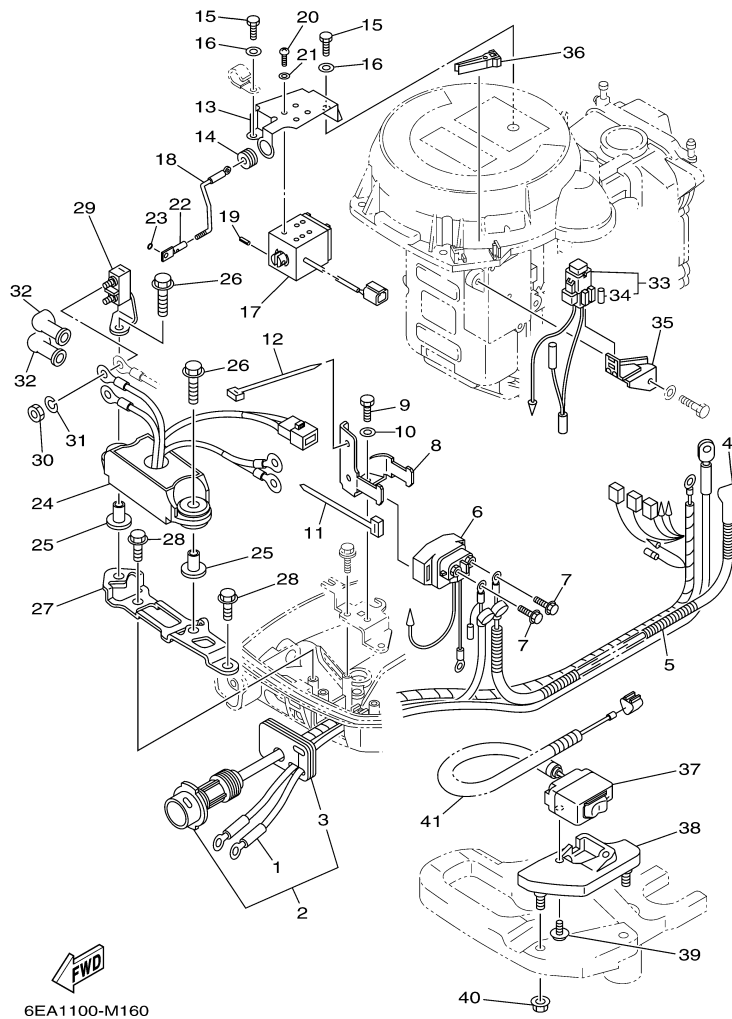

T9.9LPHB 0113 / ELECTRICAL 2

6EA1100-M150

Part List

T9.9LPHB 0113 / ELECTRICAL 2

REF - NO	PART NUMBER	PART NAME	QUANTITY	REMARKS
1	69G-82105-00-00	BATTERY CABLE (L: 3.0M)	1	
2	6G8-82117-00-00	WIRE, LEAD	1	
3	90446-10M86-00	HOSE (L140)	1	
4	68T-81940-00-00	STARTER RELAY ASSY	1	
5	97595-06610-00	BOLT, WITH WASHER	2	
6	68T-81945-01-00	PLATE, SWITCH FITTING	1	
7	97095-06012-00	BOLT	1	
8	92995-06600-00	WASHER	1	
9	90465-13M11-00	CLAMP	1	
10	90465-13M11-00	CLAMP	1	
11	69G-81950-00-00	RELAY ASSY	1	
12	90387-06M03-00	COLLAR	2	
13	90119-06M56-00	BOLT, WITH WASHER	2	
14	69G-81948-01-00	BRACKET	1	
15	90109-06M86-00	BOLT	2	
16	69G-81925-00-00	TERMINAL	1	
17	90170-06M30-00	NUT	2	
18	90204-06M00-00	WASHER, SPRING	2	
19	6G5-82119-00-00	COVER, LEAD WIRE	2	
20	68T-82150-00-00	FUSE HOLDER ASSY	1	
21	66V-82151-00-00	.FUSE (10A-BL)	2	
22	68T-82171-01-00	STAY, FUSE BOX	1	
23	67F-2812A-00-00	.PULLER, FUSE	1	

T9.9LPHB 0113 / ELECTRICAL 3

T9.9LPHB 0113 / ELECTRICAL 4

6EA1110-M150

Part List

T9.9LPHB 0113 / ELECTRICAL 4

REF - NO	PART NUMBER	PART NAME	QUANTITY	REMARKS
1	65W-82575-01-00	ENGINE STOP SWITCH ASSY	1	
2	682-82556-00-00	.LANYARD, STOP SWITCH	1	
3	689-8257Y-00-00	.CAP	1	
4	6F5-82540-01-00	NEUTRAL SWITCH ASSY	1	
5	68T-81870-00-00	STARTING SWITCH ASSY	1	
6	68T-81821-00-00	COVER, SWITCH	1	
7	90465-11M10-00	CLAMP	1	
8	69G-82563-00-00	TRIM & TILT SWITCH ASSY	1	
9	69C-42176-00-00	STAY 2	1	
10	97985-06220-00	SCREW, WITH WASHER	2	
11	90151-06004-00	SCREW, COUNTERSUNK	3	
12	90465-12M56-00	CLAMP	2	
13	90447-07012-00	TUBE	1	
14	90465-13M11-00	CLAMP	1	