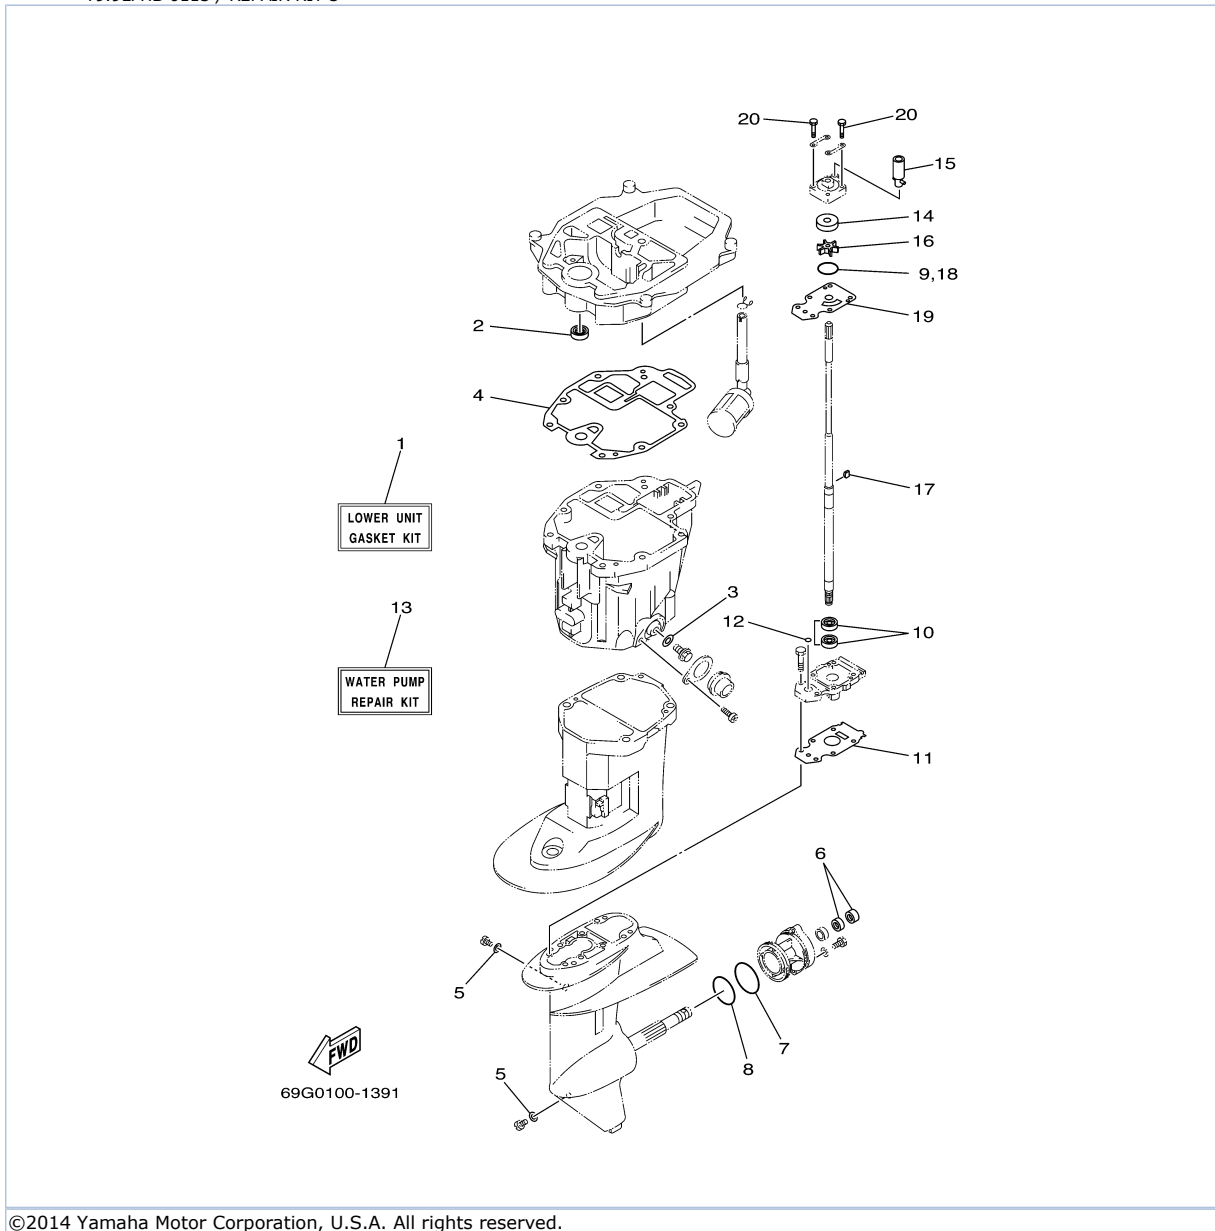

T9.9LPHB 0113 / REPAIR KIT 3

Part List

T9.9LPHB 0113 / REPAIR KIT 3

REF - NO	PART NUMBER	PART NAME	QUANTITY	REMARKS
1	69G-W0001-20-00	LOWER UNIT GASKET KIT	1	
2	93101-12M70-00	.OIL SEAL	1	
3	90430-10M11-00	.GASKET	1	
4	68T-13475-00-00	.GASKET	1	
5	90430-08020-00	.GASKET	2	
6	93101-17054-00	.OIL SEAL	2	
7	93210-74316-00	.O-RING	1	
8	93210-74M68-00	.O-RING	1	
9	93210-44398-00	.O-RING	1	
10	93101-20048-00	.OIL SEAL	2	
11	69G-45315-A0-00	.PACKING, LOWER CASING	1	
12	93210-06ME6-00	.O-RING	1	
13	69G-W0078-00-00	WATER PUMP REPAIR KIT	1	
14	63V-44322-00-00	.INSERT, CARTRIDGE	1	
15	68T-44366-00-00	.DAMPER, WATER SEAL 2	1	
16	63V-44352-01-00	.IMPELLER	1	
17	664-44338-00-00	.KEY, WOODRUFF	1	
18	93210-44398-00	.O-RING	1	
19	68T-44323-00-00	.OUTER PLATE, CARTRIDGE	1	
20	97095-08045-00	.BOLT	4	

Part Notes

T9.9LPHB 0113 / REPAIR KIT 3

PART NUMBER	NOTE TEXT
90430-08020-00	OEM: This part number is among the Top 100 Most Popular Marine Maintenance Parts as of March 2014.

©2014 Yamaha Motor Corporation, U.S.A. All rights reserved.

©2014 Yamaha Motor Corporation, U.S.A. All rights reserved.