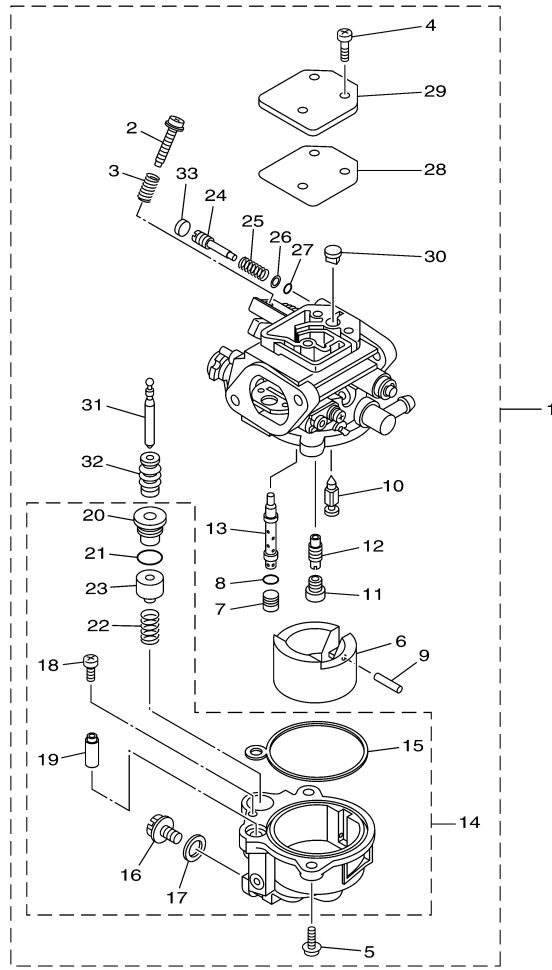

T9.9LPHB 0113 / CARBURETOR

6DR1100-M080

Part List

T9.9LPHB 0113 / CARBURETOR

REF - NO	PART NUMBER	PART NAME	QUANTITY	REMARKS
1	6DR-14301-10-00	CARBURETOR ASSY 1	1	
2	69W-14321-00-00	.SCREW, THROTTLE	1	
3	62Y-14212-00-00	.SPRING, PILOT ADJUSTING	1	
4	6DR-14321-00-00	.SCREW, THROTTLE	3	
5	62Y-14321-00-00	.SCREW, THROTTLE	2	
6	6DR-14385-00-00	.FLOAT	1	
7	6DR-1432A-00-00	.PLUG	1	
8	6DR-14561-00-00	.O-RING	1	
9	4FP-14386-00-00	.PIN, FLOAT	1	
10	6DR-14336-00-00	.NEEDLE	1	
11	6DR-14343-46-00	.JET, MAIN (#92)	1	
12	6DR-14342-71-00	.JET, PILOT (#43)	1	
13	6DR-14341-00-00	.NOZZLE, MAIN	1	
14	6DR-14381-00-00	.BODY, FLOAT CHAMBER	1	
15	6DR-14984-00-00	..GASKET, FLOAT CHAMBER	1	
16	62Y-14383-30-00	..SCREW, DRAIN	1	
17	652-14397-00-00	..O-RING	1	
18	6DR-14216-00-00	..SCREW	1	
19	6DR-14860-00-00	..CHECK VALVE ASSY	1	
20	6DR-14680-00-00	..STOPPER	1	
21	6DR-14147-00-00	..O-RING	1	
22	6DR-14335-00-00	..SPRING, PLUNGER	1	
23	6DR-14371-00-00	..PLUNGER, STARTER	1	
24	6DR-14323-00-00	.SCREW, AIR ADJUSTING	1	
25	6DR-14334-00-00	.SPRING, AIR ADJUSTING	1	
26	6DR-14285-00-00	.WASHER	1	
27	6DR-14397-00-00	.O-RING	1	
28	6DR-14818-00-00	.COVER GASKET	1	
29	6DR-14157-00-00	.COVER, MIXING	1	
30	6DR-14862-00-00	.PLUG	1	
31	6DR-14379-00-00	.ROD, STARTER	1	
32	6DR-14373-00-00	.COVER, PLUNGER CAP	1	
33	6G8-1432A-00-00	.PLUG	1