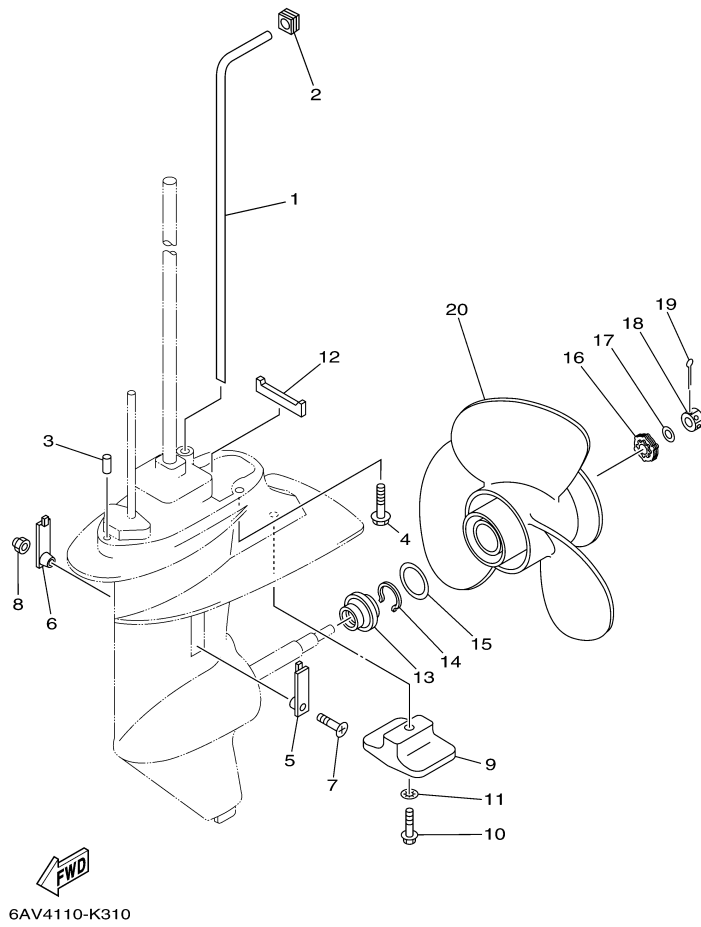

T9.9LPHB 0113 / LOWER CASING DRIVE 2

©2014 Yamaha Motor Corporation, U.S.A. All rights reserved.

Part List

T9.9LPHB 0113 / LOWER CASING DRIVE 2

REF - NO	PART NUMBER	PART NAME	QUANTITY	REMARKS
1	68T-44361-10-00	TUBE, WATER 1	1	L(21.7")
2	63V-44365-10-00	DAMPER, WATER SEAL 1	1	
3	93604-12M07-00	PIN, DOWEL	2	
4	97575-08535-00	BOLT, WITH WASHER	4	L(21.7")
5	6G1-45214-00-00	COVER, WATER INLET 1	1	
6	63V-45215-00-00	COVER, WATER INLET 2	1	
7	90152-05011-00	SCREW, COUNTERSUNK	1	
8	90185-05002-00	NUT, NYLON	1	
9	61N-45251-01-00	ANODE	1	
10	95895-06030-00	BOLT, FLANGE	1	
11	92990-06300-00	WASHER, INTERNAL TOOTH	1	
12	63V-45375-00-00	DAMPER, SEAL	1	
13	6G8-45987-02-00	SPACER 1	1	
14	93450-10M04-00	CIRCLIP	1	
15	90201-31MA3-00	WASHER, PLATE	1	
16	6G8-45997-00-00	SPACER 2	1	
17	90201-10M02-00	WASHER, PLATE	1	
18	90171-10M07-00	NUT, CASTLE	1	
19	91490-30025-00	PIN. COTTER	1	
20	69G-45943-00-00	PROPELLER (3X11-3/4"X7-R)	1