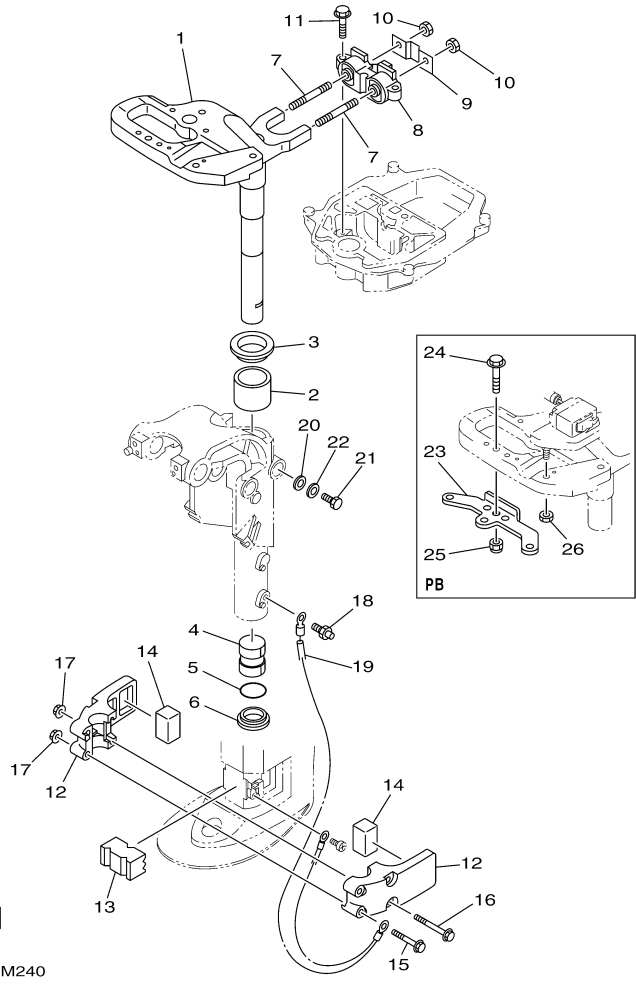

T9.9LPHB 0113 / BRACKET 2

©2014 Yamaha Motor Corporation, U.S.A. All rights reserved.

Part List

T9.9LPHB 0113 / BRACKET 2

REF - NO	PART NUMBER	PART NAME	QUANTITY	REMARKS
1	6AU-42511-10-4D	BRACKET, STEERING	1	
2	90386-40001-00	BUSH	1	
3	90209-40008-00	WASHER	1	
4	90386-30048-00	BUSH	1	
5	93210-29M94-00	O-RING	1	
6	90386-30M60-00	BUSH	1	
7	90116-08M54-00	BOLT, STUD	2	
8	68T-44517-10-00	MOUNT RUBBER	1	
9	68T-44526-00-00	PLATE	1	
10	95380-08600-00	NUT	2	
11	97575-06525-00	BOLT, WITH WASHER	2	
12	6AU-44551-00-4D	HOUSING, LOWER MOUNT RUBBER 1	2	
13	6AU-44557-00-00	MOUNT DAMPER, LOWER FRONT	1	
14	682-44555-30-00	MOUNT DAMPER, LOWER SIDE	2	
15	90119-06012-00	BOLT, WITH WASHER	2	
16	90119-06198-00	BOLT, WITH WASHER	2	
17	90179-06M28-00	NUT	4	
18	93700-06M03-00	NIPPLE, GREASE	1	
19	68T-82127-00-00	WIRE, LEAD 2	1	
20	92995-06600-00	WASHER	1	
21	97095-06014-00	BOLT	1	
22	92995-06600-00	WASHER	1