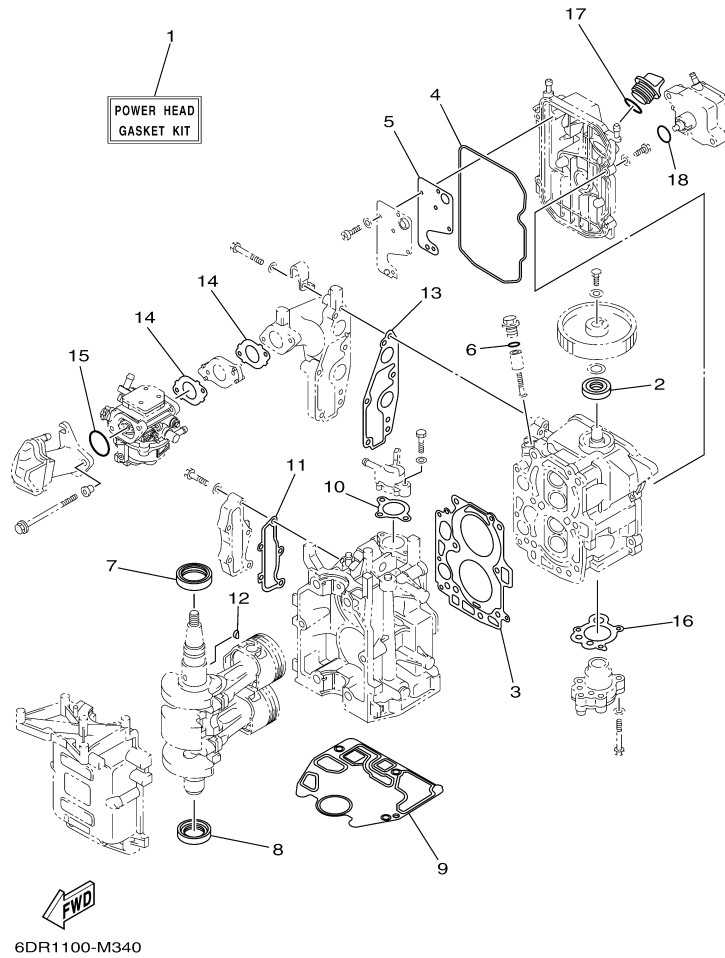

T9.9LPHB 0113 / REPAIR KIT 1

©2014 Yamaha Motor Corporation, U.S.A. All rights reserved.

Part List

T9.9LPHB 0113 / REPAIR KIT 1

REF - NO	PART NUMBER	PART NAME	QUANTITY	REMARKS
1	6AU-W0001-00-00	POWER HEAD GASKET KIT	1	
2	93102-18M21-00	.OIL SEAL	1	
3	68T-11181-00-00	.GASKET, CYLINDER HEAD 1	1	
4	68T-11356-00-00	.SEAL, CYLINDER 2	1	
5	68T-11169-A0-00	.GASKET, BREATHER COVER	1	
6	93210-13M63-00	.O-RING	1	
7	93102-30M22-00	.OIL SEAL	1	
8	93101-25M69-00	.OIL SEAL	1	
9	68T-11351-00-00	.GASKET, CYLINDER	1	
10	6G8-12414-A0-00	.GASKET, COVER	1	
11	68T-41114-A0-00	.GASKET, EXHAUST OUTER COVER	1	
12	90280-03M01-00	.KEY, WOODRUFF	1	
13	68T-13645-00-00	.GASKET, MANIFOLD 1	1	
14	68T-13646-A0-00	.GASKET, MANIFOLD 2	2	
15	93210-31MJ5-00	.O-RING	1	
16	68T-13329-00-00	.GASKET, PUMP COVER	1	
17	93210-24M79-00	.O-RING	1	
18	93210-20M65-00	.O-RING	1