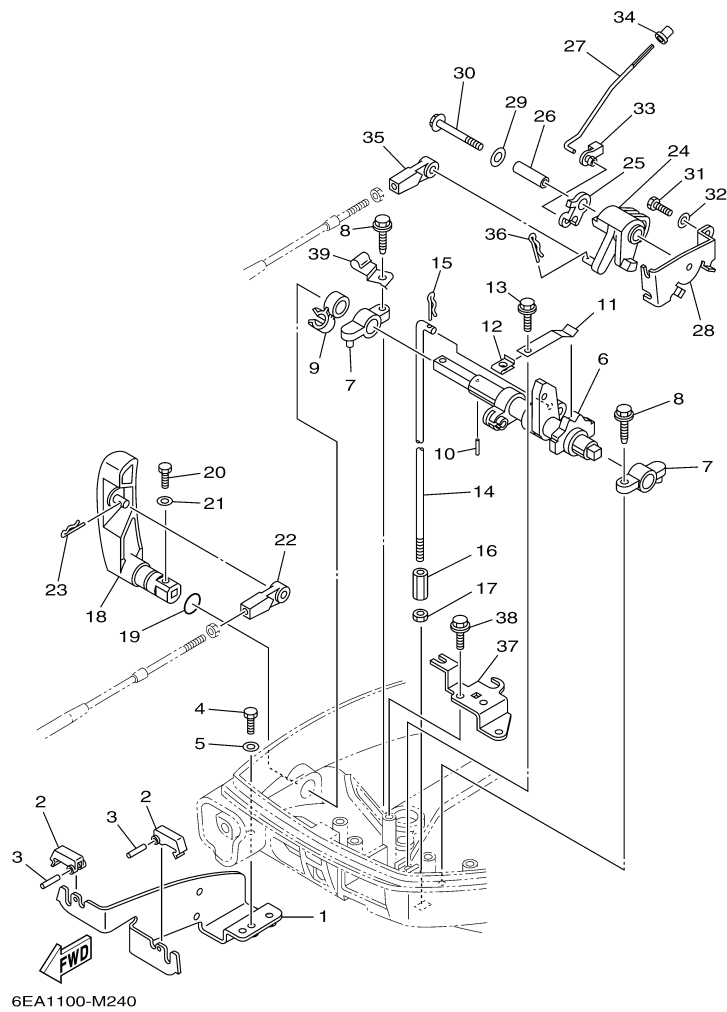

Part List

T9.9LPHB 0113 / CONTROL 1

REF - NO	PART NUMBER	PART NAME	QUANTITY	REMARKS
1	68T-42726-00-00	GROMMET	1	
2	68T-44121-02-00	LEVER, SHIFT ROD	1	
3	6G1-41662-01-94	BRACKET 2	2	
4	90109-06M81-00	BOLT	2	
5	90464-10M60-00	CLAMP	1	
6	91690-30014-00	PIN, SPRING	1	
7	65W-44116-00-00	SPRING	1	
8	6DR-44117-00-00	BRACKET	1	
9	90109-06M86-00	BOLT	1	
10	68T-44143-10-00	ROD, SHIFT	1	
11	90468-18001-00	CLIP	1	
12	61N-44146-00-00	CONNECTOR, SHIFT ROD	1	
13	95380-06700-00	NUT	1	
14	68T-48538-00-00	CLAMP, CABLE 1	1	
15	97095-06012-00	BOLT	1	
16	92995-06600-00	WASHER	1	
17	63D-48538-00-00	CLAMP, CABLE 1	1	
18	68T-41638-00-00	PULLEY	1	
19	68T-41283-00-00	LEVER, FREE ACCEL.	1	
20	90387-06M59-00	COLLAR	1	
21	6AU-41211-00-00	LINK, ACCEL.	1	
22	68T-14497-00-00	STAY, THROTTLE WIRE	1	
23	90201-06M62-00	WASHER, PLATE	1	
24	97595-06545-00	BOLT, WITH WASHER	1	
25	97095-06012-00	BOLT	1	
26	92995-06600-00	WASHER	1	
27	6J8-41262-00-00	JOINT, CHOKE LEVER	1	
28	647-14395-60-00	CAP, OVERFLOW PIPE	1	
29	68T-15774-10-00	STAY 4	1	
30	90109-06M86-00	BOLT	2	
31	90465-08027-00	CLAMP	1	

T9.9LPHB 0113 / CONTROL 2

©2014 Yamaha Motor Corporation, U.S.A. All rights reserved.