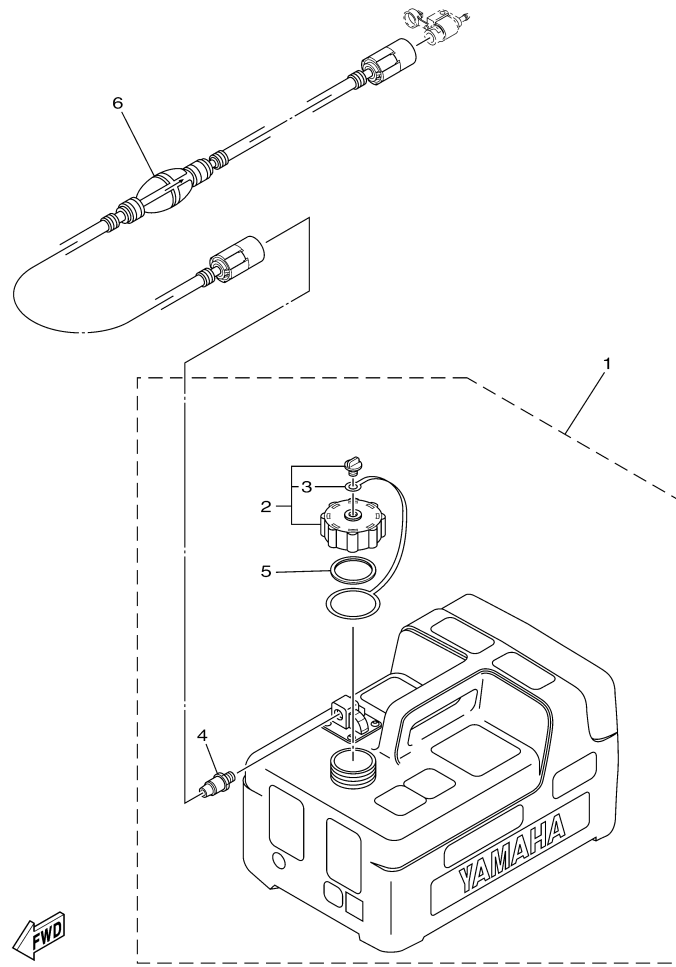

T9.9LPHB 0113 / FUEL TANK

6AU6110-L280

Part List

T9.9LPHB 0113 / FUEL TANK

REF - NO	PART NUMBER	PART NAME	QUANTITY	REMARKS
1	6YL-24201-22-00	FUEL TANK ASSY (12L)	1	AP
2	6YL-24610-10-00	.CAP ASSY	1	
3	6YL-24641-10-00	..GASKET, CAP 1	1	
4	6YL-24377-01-00	.PIPE, JOINT 2	1	
5	6YL-24629-00-00	.RING	1	
6	6YK-24306-73-00	FUEL PIPE COMP. 1	1	AP