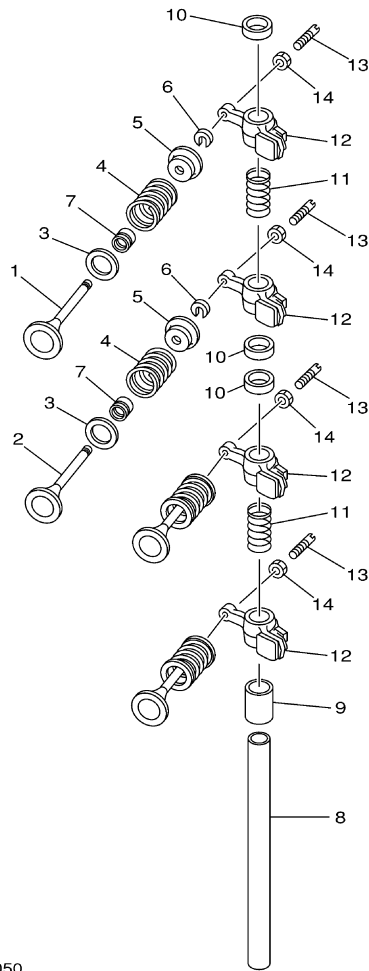

T9.9LPHB 0113 / VALVE

68R0010-0050

Part List

T9.9LPHB 0113 / VALVE

REF - NO	PART NUMBER	PART NAME	QUANTITY	REMARKS
1	6AU-12111-00-00	VALVE, INTAKE	2	
2	6AU-12121-00-00	VALVE, EXHAUST	2	
3	68T-12116-00-00	SEAT, VALVE SPRING	4	
4	60R-12113-00-00	SPRING, VALVE INNER	4	
5	7NJ-12117-00-00	RETAINER, VALVE SPRING	4	
6	7NJ-12118-00-00	LOCK, VALVE SPRING RETAINER	4	
7	51Y-12119-00-00	SEAL, VALVE STEM	4	
8	68T-12146-00-00	SHAFT, ROCKER	1	
9	90387-13M56-00	COLLAR	1	
10	90387-14M03-00	COLLAR	3	
11	90501-12M40-00	SPRING, COMPRESSION	2	
12	68T-12151-00-00	ARM, VALVE ROCKER	4	
13	6G8-12159-00-00	SCREW, VALVE ADJUSTING	4	
14	6G8-12158-00-00	NUT, LOCK	4