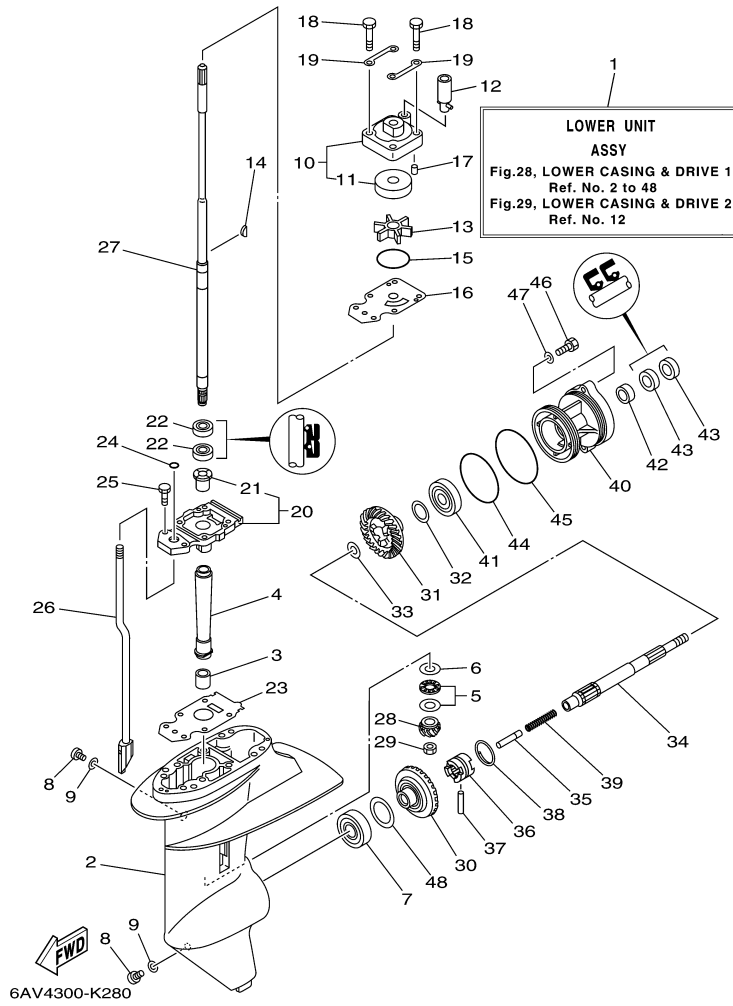

T9.9LPHB 0113 / LOWER CASING DRIVE 1

©2014 Yamaha Motor Corporation, U.S.A. All rights reserved.

Part List

T9.9LPHB 0113 / LOWER CASING DRIVE 1

REF - NO	PART NUMBER	PART NAME	QUANTITY	REMARKS
1	69G-45300-11-4D	LOWER UNIT ASSY	1	L(21.7")
2	66R-45311-01-4D	CASING, LOWER	1	
3	93315-314V8-00	BEARING	1	
4	66R-45536-00-00	SLEEVE, DRIVE SHAFT	1	
5	93341-41416-00	BEARING	1	
6	66R-45587-10-00	SHIM (T:1.20MM)	1	UR
6	66R-45587-00-00	SHIM (T:1.13MM)	1	UR
7	93332-00005-00	BEARING	1	
8	90340-08002-00	PLUG, STRAIGHT SCREW	2	
9	90430-08020-00	.GASKET	2	
10	63V-44301-00-00	WATER PUMP HOUSING COMP.	1	
11	63V-44322-00-00	.INSERT, CARTRIDGE	1	
12	68T-44366-00-00	.DAMPER, WATER SEAL 2	1	
13	63V-44352-01-00	.IMPELLER	1	
14	664-44338-00-00	.KEY, WOODRUFF	1	
15	93210-44398-00	.O-RING	1	
16	68T-44323-00-00	.OUTER PLATE, CARTRIDGE	1	
17	93604-12M07-00	PIN, DOWEL	2	
18	97095-08045-00	.BOLT	4	
19	63V-44328-01-00	PLATE	2	
20	69G-45331-01-CA	HOUSING, BEARING	1	
21	626-45316-09-00	.BUSHING, DRIVE SHAFT	1	
22	93101-20048-00	.OIL SEAL	2	
23	69G-45315-A0-00	.PACKING, LOWER CASING	1	
24	93210-06ME6-00	.O-RING	1	
25	97080-08025-00	BOLT	2	
26	69G-44150-10-00	SHIFT CAM ASSY	1	L(21.7")
27	69G-45510-10-00	DRIVE SHAFT ASSY	1	L(21.7")
28	66R-45551-00-00	PINION (13T)	1	
29	90179-08M06-00	NUT	1	
30	66R-45560-01-00	GEAR 1 (38T)	1	
31	66R-45571-00-00	GEAR 2 (38T)	1	
32	626-45577-00-00	SHIM (T:0.10MM)	1	UR
32	626-45577-10-00	SHIM (T:0.20MM)	1	UR
32	626-45577-40-00	SHIM (T:0.50MM)	1	UR
32	626-45577-30-00	SHIM (T:0.40MM)	1	UR
32	626-45577-20-00	SHIM (T:0.30MM)	1	UR
33	90201-17682-00	WASHER, PLATE	1	
34	683-45611-00-00	SHAFT, PROPELLER	1	
35	650-45635-00-00	PLUNGER, SHIFT	1	
36	69G-45631-00-00	CLUTCH, DOG	1	
37	90250-05010-00	PIN, STRAIGHT	1	
38	648-45633-00-00	RING, CROSS PIN	1	
39	90501-14M09-00	SPRING, COMPRESSION	1	
40	66R-45361-00-4D	CAP, LOWER CASING	1	
41	93306-00501-00	BEARING	1	
42	93315-317U2-00	BEARING	1	
43	93101-17054-00	.OIL SEAL	2	
44	93210-74M68-00	.O-RING	1	
45	93210-74316-00	.O-RING	1	
46	97095-06025-00	BOLT	2	
47	92995-06600-00	WASHER	2	
48	626-45577-00-00	SHIM (T:0.10MM)	1	UR
48	626-45577-10-00	SHIM (T:0.20MM)	1	UR
48	626-45577-40-00	SHIM (T:0.50MM)	1	UR
48	626-45577-30-00	SHIM (T:0.40MM)	1	UR
48	626-45577-20-00	SHIM (T:0.30MM)	1	UR

Part Notes

T9.9LPHB 0113 / LOWER CASING DRIVE 1