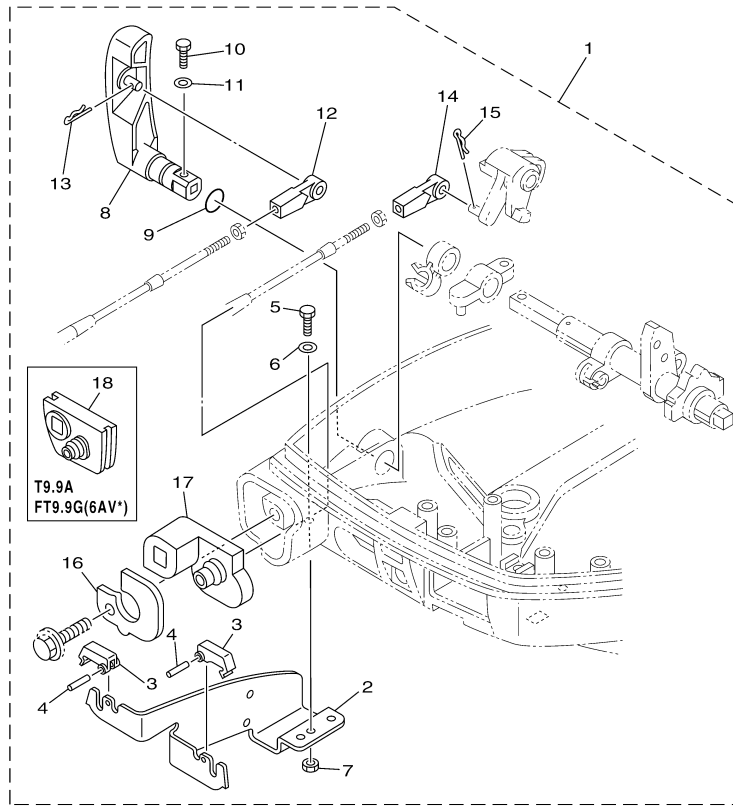

T9.9LPHB 0113 / REMO CON ATTACHMENT

18
T9.9A
FT9.9G(6AV*)

6EA1100-M250

Part List

T9.9LPHB 0113 / REMO CON ATTACHMENT

REF - NO	PART NUMBER	PART NAME	QUANTITY	REMARKS
1	6DR-48501-00-00	REMOTE CONT. ATTACHMENT ASSY.	1	AP
2	68T-48531-00-00	.BRACKET, REMOTE CONTROL 1	1	
3	682-48538-50-00	.CLAMP, CABLE 1	2	
4	91690-30012-00	.PIN, SPRING	2	
5	97095-06012-00	.BOLT	2	
6	92995-06600-00	.WASHER	2	
7	95380-06600-00	.NUT, HEXAGON	2	
8	6AU-44111-10-00	.HANDLE, GEAR SHIFT	1	
9	93210-12327-00	.O-RING	1	
10	97095-05016-00	.BOLT	1	
11	92995-05600-00	.WASHER	1	
12	663-48344-00-00	.CABLE END, REMOTE CONTROL	1	
13	90468-18008-00	.CLIP	1	
14	663-48344-00-00	.CABLE END, REMOTE CONTROL	1	
15	90468-18008-00	.CLIP	1	
16	6DR-42761-10-00	.STOPPER	1	
17	6DR-42725-10-00	.GROMMET	1	
18	68T-42725-10-00	.GROMMET	1	

Part Notes

T9.9LPHB 0113 / REMO CON ATTACHMENT

PART NUMBER		NOTE TEXT
90468-18008-00		OEM: This part number is among the Top 100 Most Popular Marine Maintenance Parts as of March 2014.
90468-18008-00		OEM: This part number is among the Top 100 Most Popular Marine Maintenance Parts as of March 2014.

©2014 Yamaha Motor Corporation, U.S.A. All rights reserved.