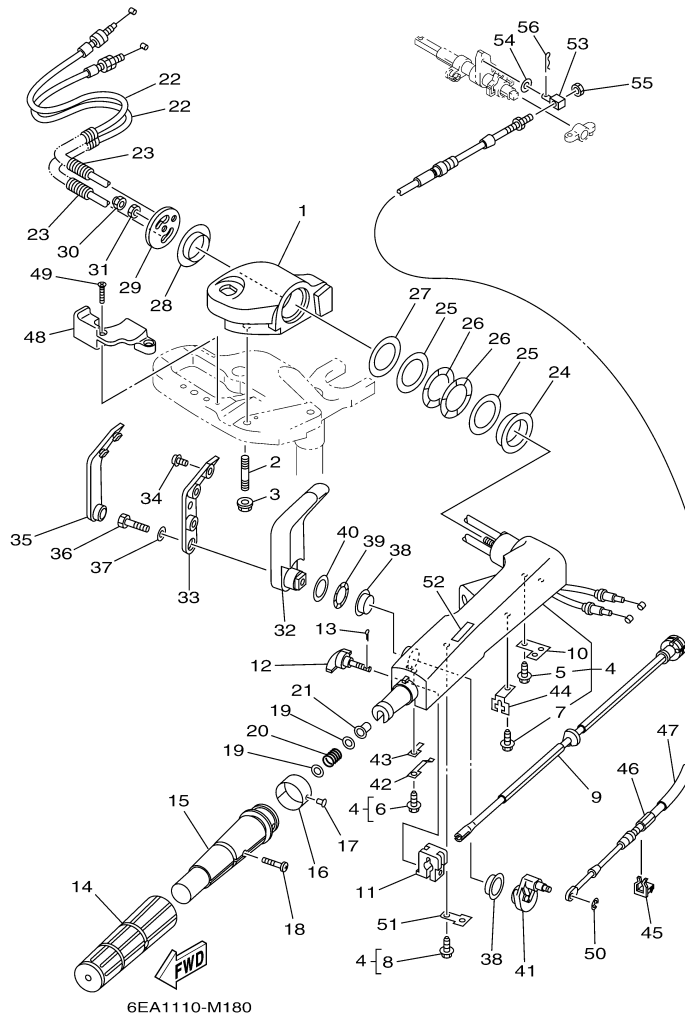

T9.9LPHB 0113 / STEERING

©2014 Yamaha Motor Corporation, U.S.A. All rights reserved.

Part List

T9.9LPHB 0113 / STEERING

REF - NO	PART NUMBER	PART NAME	QUANTITY	REMARKS
1	6AU-42121-10-4D	BRACKET	1	
2	90116-10040-00	BOLT, STUD	2	
3	90179-10M33-00	NUT	2	
4	69C-42101-01-4D	HANDLE, STEERING	1	
5	90109-06M86-00	.BOLT	2	
6	90109-06M80-00	.BOLT	1	
7	90109-06M80-00	.BOLT	1	
8	90109-06M80-00	.BOLT	1	
9	68T-42138-01-00	LEVER, THROTTLE	1	
10	69A-42159-00-00	STAY	1	
11	6G1-42126-00-00	FRICTION, STEERING HANDLE GRIP	1	
12	65W-42125-00-00	BOLT, FRICTION ADJUSTING	1	
13	91490-16010-00	PIN. COTTER	1	
14	67D-42177-00-00	RUBBER, HANDLE	1	
15	67D-42119-01-00	GRIP, STEERING HANDLE	1	
16	6AU-42137-01-00	INDICATOR, THROTTLE	1	
17	90269-02M09-00	RIVET	1	
18	90152-05011-00	SCREW, COUNTERSUNK	1	
19	90201-10M02-00	WASHER, PLATE	2	
20	90501-23215-00	SPRING, COMPRESSION	1	
21	90386-08032-00	BUSH	1	
22	6DR-26301-00-00	THROTTLE CABLE ASSY	2	
23	90447-07005-00	TUBE	2	
24	66R-42171-00-00	BUSHING	1	
25	90201-43M00-00	WASHER, PLATE	2	
26	90206-43M22-00	WASHER, WAVE	2	
27	90202-43M57-00	WASHER, PLATE	1	
28	90386-40M99-00	BUSH	1	
29	65W-42131-01-00	COVER, HANDLE STEERING	1	
30	95780-10300-00	NUT, FLANGE	1	
31	95380-10700-00	NUT	1	
32	66R-44111-00-4D	HANDLE, GEAR SHIFT	1	
33	66R-44173-00-00	LEVER, SHIFT CONTROL	1	
34	90159-06M18-00	SCREW, WITH WASHER	3	
35	66R-42129-00-00	BUSHING, RUBBER	1	
36	97095-08030-00	BOLT	1	
37	92995-08600-00	WASHER	1	
38	90386-26MA3-00	BUSH	2	
39	90206-26M25-00	WASHER, WAVE	1	
40	90202-26M59-00	WASHER, PLATE	1	
41	68T-44113-01-00	CAM PLATE, HANDLE	1	
42	66R-44116-00-00	SPRING	1	
43	66R-44118-00-00	BRACKET	1	
44	66R-48538-00-00	CLAMP, CABLE 1	1	
45	63D-48538-00-00	CLAMP, CABLE 1	1	
46	68T-48321-01-00	CABLE	1	
47	90446-15002-00	HOSE	1	
48	6DR-82594-00-00	CLAMP	1	
49	90151-05003-00	SCREW, COUNTERSUNK	2	
50	99080-04600-00	CIRCLIP	1	
51	69C-44114-00-00	STOPPER	1	
52	6E0-44191-11-00	INDICATOR, SHIFT	1	
53	66R-48344-00-00	CABLE END, REMOTE CONTROL	1	
54	90201-06M62-00	WASHER, PLATE	1	
55	90170-05M38-00	NUT	1	
56	91490-20012-00	PIN. COTTER	1