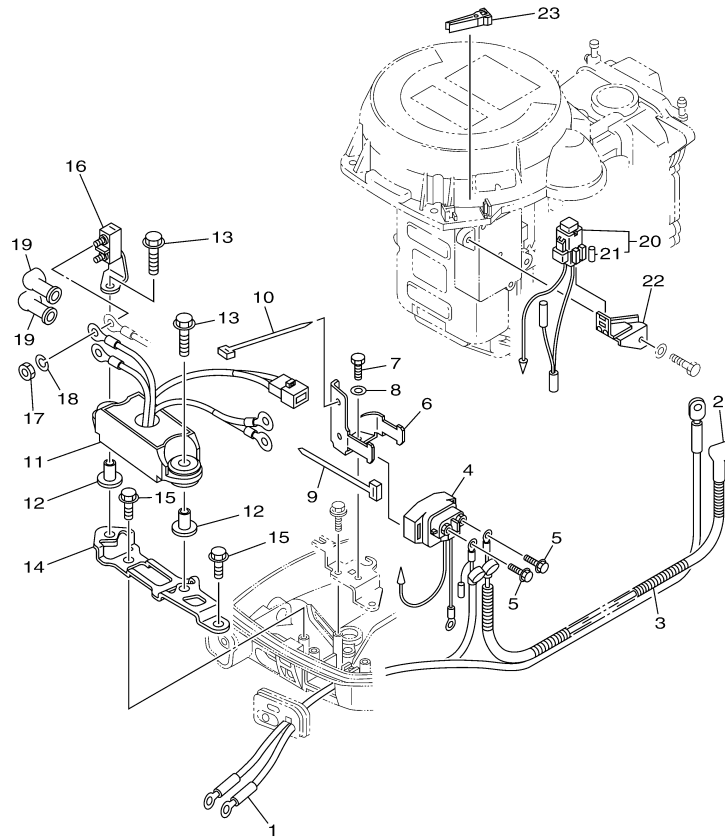

T9.9LPHB 0113 / ELECTRICAL 1

6DR1100-M130

Part List

T9.9LPHB 0113 / ELECTRICAL 1

REF - NO	PART NUMBER	PART NAME	QUANTITY	REMARKS
1	68T-85540-00-00	C.D.I. UNIT ASSY	1	
2	68T-82522-00-00	CLAMP, COUPLER	1	
3	97780-40512-00	SCREW, TAPPING	2	
4	97095-06020-00	BOLT	2	
5	92995-06600-00	WASHER	2	
6	97095-06012-00	BOLT	1	
7	92995-06600-00	WASHER	1	
8	680-85570-02-00	IGNITION COIL ASSY	1	
9	90480-25003-00	GROMMET	3	
10	97095-06025-00	BOLT	2	
11	92995-06600-00	WASHER	2	
12	6E3-82370-21-00	PLUG CAP ASSY	2	
13	68T-81960-00-00	RECTIFIER & REGULATOR ASSY	1	
14	97095-06012-00	BOLT	1	
15	92995-06600-00	WASHER	1	
16	67F-82504-00-00	OIL PRESSURE SWITCH ASSY	1	
17	68T-82127-10-00	WIRE, LEAD 2	1	
18	90465-11M10-00	CLAMP	1	
19	68T-85410-00-00	EMERGENCY SIGNAL LIGHT ASSY	1	

T9.9LPHB 0113 / ELECTRICAL 2

6EA1100-M150

Part List

T9.9LPHB 0113 / ELECTRICAL 2

REF - NO	PART NUMBER	PART NAME	QUANTITY	REMARKS
1	69G-82105-00-00	BATTERY CABLE (L: 3.0M)	1	
2	6G8-82117-00-00	WIRE, LEAD	1	
3	90446-10M86-00	HOSE (L140)	1	
4	68T-81940-00-00	STARTER RELAY ASSY	1	
5	97595-06610-00	BOLT, WITH WASHER	2	
6	68T-81945-01-00	PLATE, SWITCH FITTING	1	
7	97095-06012-00	BOLT	1	
8	92995-06600-00	WASHER	1	
9	90465-13M11-00	CLAMP	1	
10	90465-13M11-00	CLAMP	1	
11	69G-81950-00-00	RELAY ASSY	1	
12	90387-06M03-00	COLLAR	2	
13	90119-06M56-00	BOLT, WITH WASHER	2	
14	69G-81948-01-00	BRACKET	1	
15	90109-06M86-00	BOLT	2	
16	69G-81925-00-00	TERMINAL	1	
17	90170-06M30-00	NUT	2	
18	90204-06M00-00	WASHER, SPRING	2	
19	6G5-82119-00-00	COVER, LEAD WIRE	2	
20	68T-82150-00-00	FUSE HOLDER ASSY	1	
21	66V-82151-00-00	.FUSE (10A-BL)	2	
22	68T-82171-01-00	STAY, FUSE BOX	1	
23	67F-2812A-00-00	.PULLER, FUSE	1	