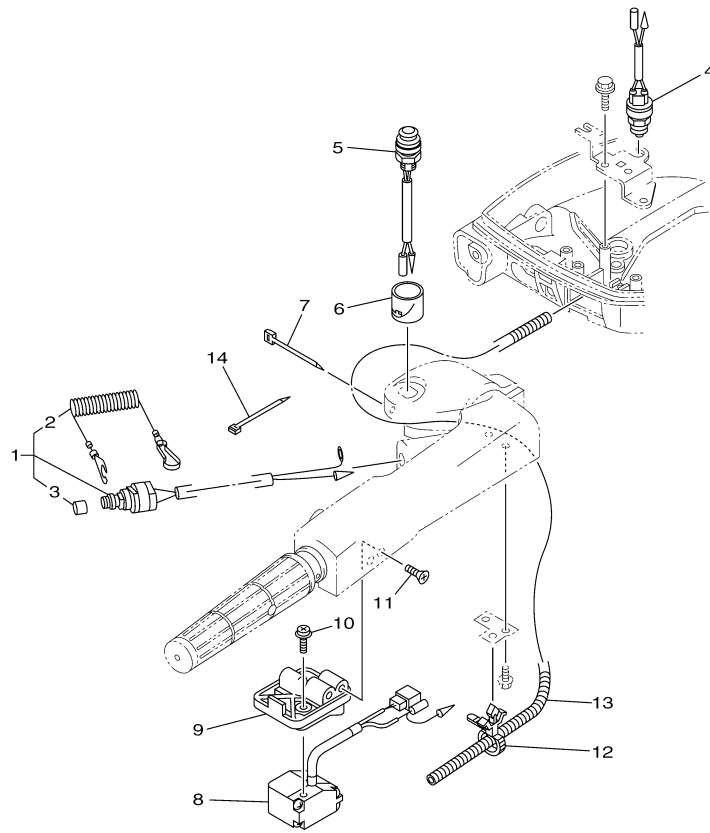

T9.9LPHB 0113 / ELECTRICAL 2

6EA1100-M150

Part List

T9.9LPHB 0113 / ELECTRICAL 2

REF - NO	PART NUMBER	PART NAME	QUANTITY	REMARKS
1	69G-82105-00-00	BATTERY CABLE (L: 3.0M)	1	
2	6G8-82117-00-00	WIRE, LEAD	1	
3	90446-10M86-00	HOSE (L140)	1	
4	68T-81940-00-00	STARTER RELAY ASSY	1	
5	97595-06610-00	BOLT, WITH WASHER	2	
6	68T-81945-01-00	PLATE, SWITCH FITTING	1	
7	97095-06012-00	BOLT	1	
8	92995-06600-00	WASHER	1	
9	90465-13M11-00	CLAMP	1	
10	90465-13M11-00	CLAMP	1	
11	69G-81950-00-00	RELAY ASSY	1	
12	90387-06M03-00	COLLAR	2	
13	90119-06M56-00	BOLT, WITH WASHER	2	
14	69G-81948-01-00	BRACKET	1	
15	90109-06M86-00	BOLT	2	
16	69G-81925-00-00	TERMINAL	1	
17	90170-06M30-00	NUT	2	
18	90204-06M00-00	WASHER, SPRING	2	
19	6G5-82119-00-00	COVER, LEAD WIRE	2	
20	68T-82150-00-00	FUSE HOLDER ASSY	1	
21	66V-82151-00-00	.FUSE (10A-BL)	2	
22	68T-82171-01-00	STAY, FUSE BOX	1	
23	67F-2812A-00-00	.PULLER, FUSE	1	

T9.9LPHB 0113 / ELECTRICAL 3

T9.9LPHB 0113 / ELECTRICAL 4

6EA1110-M150

Part List

T9.9LPHB 0113 / ELECTRICAL 4

REF - NO	PART NUMBER	PART NAME	QUANTITY	REMARKS
1	65W-82575-01-00	ENGINE STOP SWITCH ASSY	1	
2	682-82556-00-00	.LANYARD, STOP SWITCH	1	
3	689-8257Y-00-00	.CAP	1	
4	6F5-82540-01-00	NEUTRAL SWITCH ASSY	1	
5	68T-81870-00-00	STARTING SWITCH ASSY	1	
6	68T-81821-00-00	COVER, SWITCH	1	
7	90465-11M10-00	CLAMP	1	
8	69G-82563-00-00	TRIM & TILT SWITCH ASSY	1	
9	69C-42176-00-00	STAY 2	1	
10	97985-06220-00	SCREW, WITH WASHER	2	
11	90151-06004-00	SCREW, COUNTERSUNK	3	
12	90465-12M56-00	CLAMP	2	
13	90447-07012-00	TUBE	1	
14	90465-13M11-00	CLAMP	1	