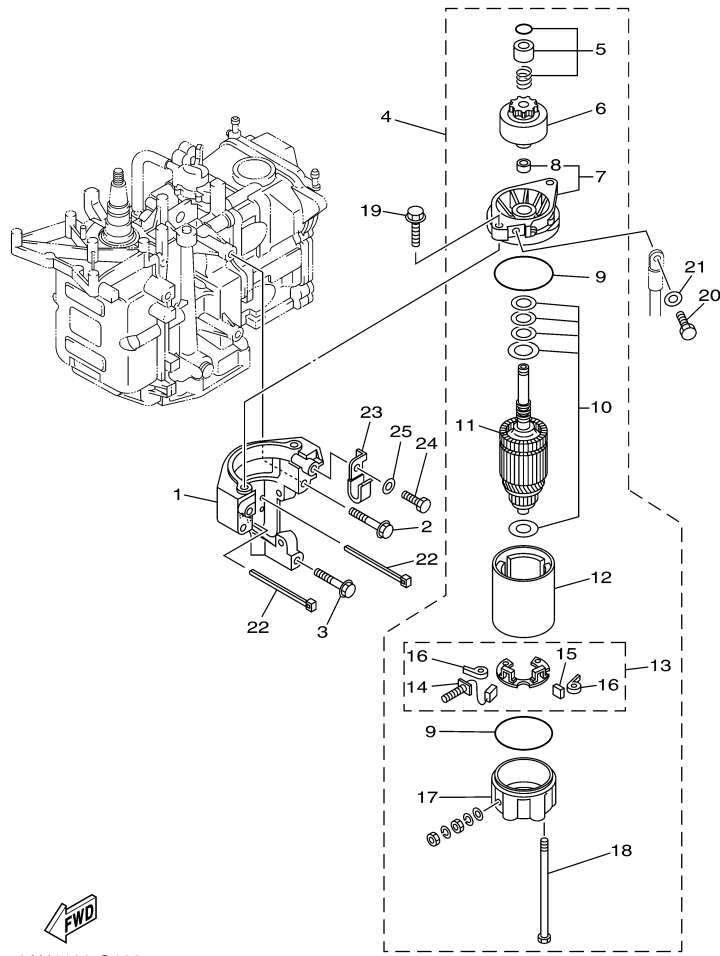

T9.9LPHB 0113 / STARTING MOTOR

6AU1100-G160

©2014 Yamaha Motor Corporation, U.S.A. All rights reserved.

Part List

T9.9LPHB 0113 / STARTING MOTOR

REF - NO	PART NUMBER	PART NAME	QUANTITY	REMARKS
1	68T-81822-01-94	BRACKET, STARTING MOTOR	1	
2	90119-08046-00	BOLT, WITH WASHER	2	
3	90119-08020-00	BOLT, WITH WASHER	1	
4	68T-81800-00-00	STARTING MOTOR ASSY	1	
5	68T-81857-00-00	.RETAINER	1	
6	689-81807-12-00	.GEAR ASSY, STARTING MOTOR	1	
7	6F5-81830-10-00	.FRONT BRACKET ASSY	1	
8	689-81831-00-00	..METAL, FRONT	1	
9	689-81847-11-00	.O-RING	2	
10	689-81809-11-00	.WASHER KIT	1	
11	689-81850-11-00	.ARMATURE ASSY	1	
12	689-81810-11-00	.STATOR ASSY	1	
13	689-81840-11-00	.BRUSH HOLDER ASSY	1	
14	689-81811-11-00	..BRUSH 1	1	
15	689-81812-11-00	..BRUSH 2	1	
16	689-81813-10-00	..SPRING, BRUSH	2	
17	689-81820-11-00	.REAR BRACKET ASSY	1	
18	689-81826-10-00	.BOLT	2	
19	90119-08M76-00	BOLT, WITH WASHER	2	
20	97095-08016-00	BOLT	1	
21	92995-08600-00	WASHER	1	
22	90465-11M10-00	CLAMP	2	
23	90465-08M99-00	CLAMP	1	
24	97095-06012-00	BOLT	1	
25	92995-06600-00	WASHER	1