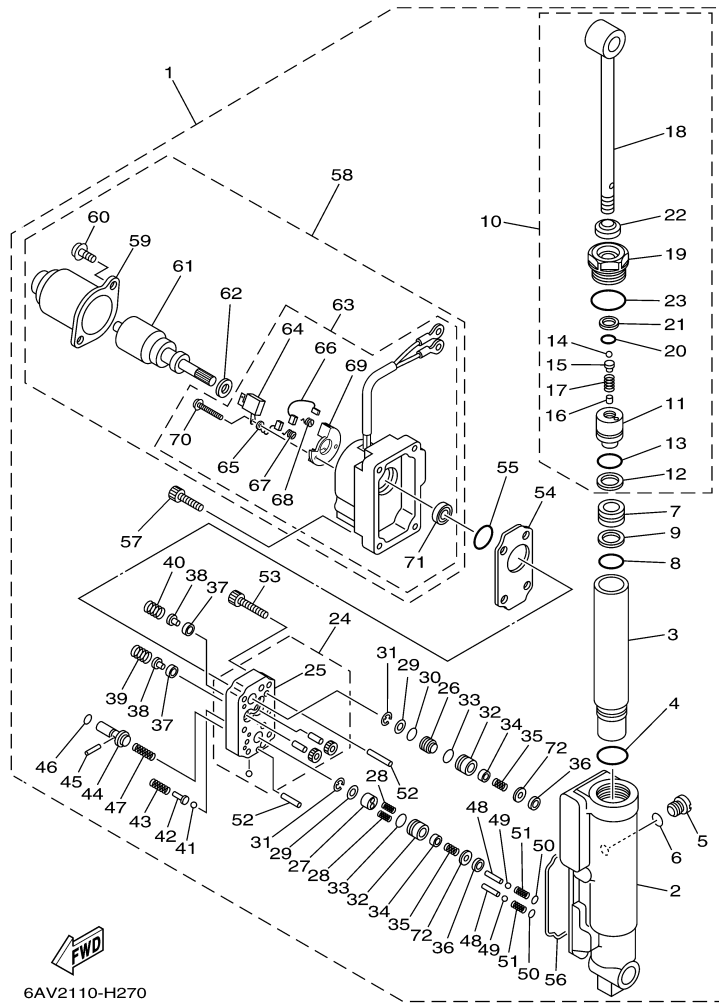

T9.9LPHB 0113 / POWER TILT ASSY

6AV2110-H270

Part List

T9.9LPHB 0113 / POWER TILT ASSY

REF - NO	PART NUMBER	PART NAME	QUANTITY	REMARKS
1	69G-43840-02-4D	POWER TILT ASSY	1	
2	69A-4380K-00-00	.CYLINDER, TILT SUB ASSY	1	
3	69A-22471-00-00	.CASE, CYLINDER	1	
4	93210-27666-00	.O-RING	1	
5	6H1-4388E-11-00	.PLUG, TAPER SCREW	1	
6	93210-07003-00	.O-RING	1	
7	69A-43814-00-00	.PISTON, FREE	1	
8	93210-21276-00	.O-RING	1	
9	69A-43872-00-00	.RING, BACK UP	1	
10	69A-43810-00-00	.TILT PISTON SUB ASSY	1	
11	69A-4380D-00-00	..PISTON COMP	1	
12	93210-21276-00	..O-RING	1	
13	69A-43872-00-00	..RING, BACK UP	1	
14	93505-32038-00	..BALL	1	
15	65W-4386A-00-00	..PIN, ABSORBER VALVE	1	
16	93604-06136-00	..PIN, DOWEL	1	
17	69A-43857-00-00	..SPRING, ABSORBER VALVE	1	
18	69A-43801-00-00	..ROD	1	
19	69A-43811-01-00	..SCREW, CYLINDER END	1	
20	6H1-43866-00-00	..O-RING	1	
21	69A-43871-00-00	..RING, BACK UP	1	
22	69A-43812-00-00	..SEAL, DUST	1	
23	69A-43869-00-00	..O-RING	1	
24	69A-43830-00-00	.GEAR PUMP ASSY	1	
25	69A-4380C-00-00	..GEAR HOUSING ASSY	1	
26	69A-43841-00-00	.PISTON, SHUTTLE	1	
27	69A-4384M-00-00	.PISTON, SHUTTLE 2	1	
28	62Y-43894-00-00	.SPRING, SHUTTLE RETURN	2	
29	69A-4384F-00-00	.SEAL, MAIN VALVE	2	
30	6H1-43883-00-00	.O-RING	1	
31	99002-03600-00	.CLIP	2	
32	69G-4382G-00-00	.VALVE SEAT	2	
33	93210-12N52-00	.O-RING	2	
34	6T4-43808-00-00	.SEAT VALVE COMP 1	2	
35	69G-43853-00-00	.SPRING, MAIN VALVE	2	
36	69J-4381C-00-00	.FILTER 3	2	
37	6H1-4384G-11-00	.SEAL, RELIEF VALVE	2	
38	6H1-43844-10-00	.PIN, VALVE SUPPORT	2	
39	69A-43855-00-00	.SPRING, UP RELIEF	1	
40	6H1-43856-10-00	.SPRING, DOWN RELIEF	1	
41	93501-08001-00	.BALL	2	
42	69A-4386A-00-00	.PIN, ABSORBER VALVE	2	
43	69A-43824-00-00	.SPRING, DOWN RELIEF 2	2	
44	69A-43848-00-00	.ROD, MANUAL RELEASE	1	
45	93602-15250-00	.PIN, DOWEL	1	
46	93210-06001-00	.O-RING	1	
47	69A-43854-00-00	.SPRING, MANUAL RELEASE	1	
48	69A-4381G-00-00	.PIN 1	2	
49	93501-08001-00	.BALL	2	
50	6H1-43883-00-00	.O-RING	2	
51	69A-4384H-00-00	.SPRING	2	
52	93606-14081-00	.PIN, DOWEL	2	
53	91318-05025-00	.BOLT	6	
54	69A-43816-01-00	.FILTER 1	1	
55	N35-43862-10-00	.O-RING	1	
56	69A-23129-00-00	.GASKET, DRAIN PLUG	1	
57	69A-43878-00-00	.BOLT, SOCKET	4	
58	69G-43880-01-00	.MOTOR ASSY	1	
59	65W-43804-01-00	..STATOR ASSY	1	
60	65W-43887-01-00	..BOLT	2