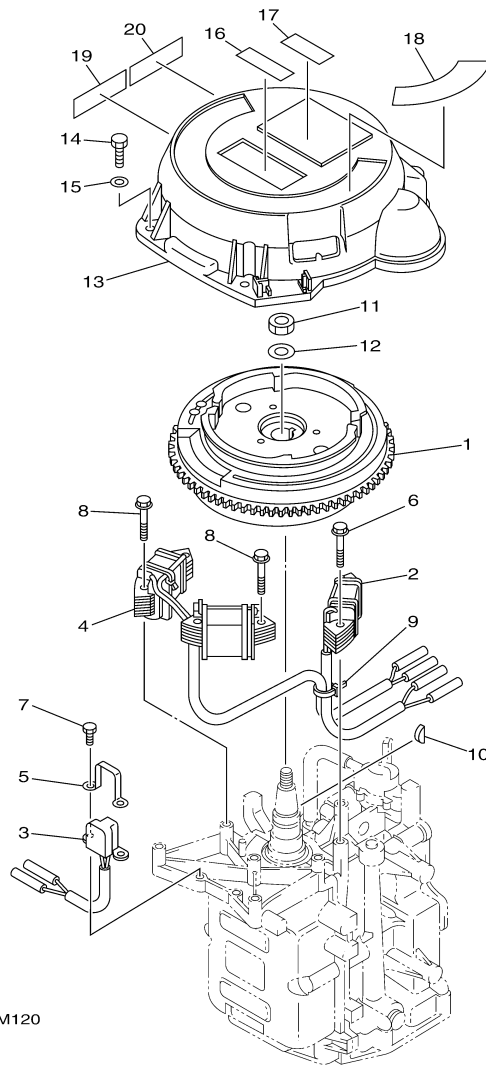

T9.9LPHB 0113 / GENERATOR

©2014 Yamaha Motor Corporation, U.S.A. All rights reserved.

Part List

T9.9LPHB 0113 / GENERATOR

REF - NO	PART NUMBER	PART NAME	QUANTITY	REMARKS
1	6DR-85550-10-00	ROTOR ASSY	1	
2	68T-85520-00-00	COIL, CHARGE	1	
3	68T-85580-01-00	COIL, PULSER	1	
4	68T-85533-10-00	COIL, LIGHTING	1	
5	6H2-85582-00-00	ATTACHMENT, PULSER	1	
6	90119-06014-00	BOLT, WITH WASHER	2	
7	97095-05010-00	BOLT	2	
8	90119-06MA1-00	BOLT, WITH WASHER	4	
9	90465-11M10-00	CLAMP	1	
10	90280-04M06-00	KEY, WOODRUFF	1	
11	90170-12066-00	NUT	1	
12	90201-12472-00	WASHER, PLATE	1	
13	6AV-81337-00-00	COVER, FLYWHEEL	1	
14	97095-06020-00	BOLT	3	
15	92995-06600-00	WASHER	3	
16	6AH-81995-40-00	LABEL, WARNING	1	
17	6AH-81995-50-00	LABEL, WARNING	1	
18	68T-85711-50-00	MARK, CAUTION	1	
19	6AH-81994-40-00	LABEL, SAFETY	1	
20	6AH-81994-50-00	LABEL, SAFETY	1