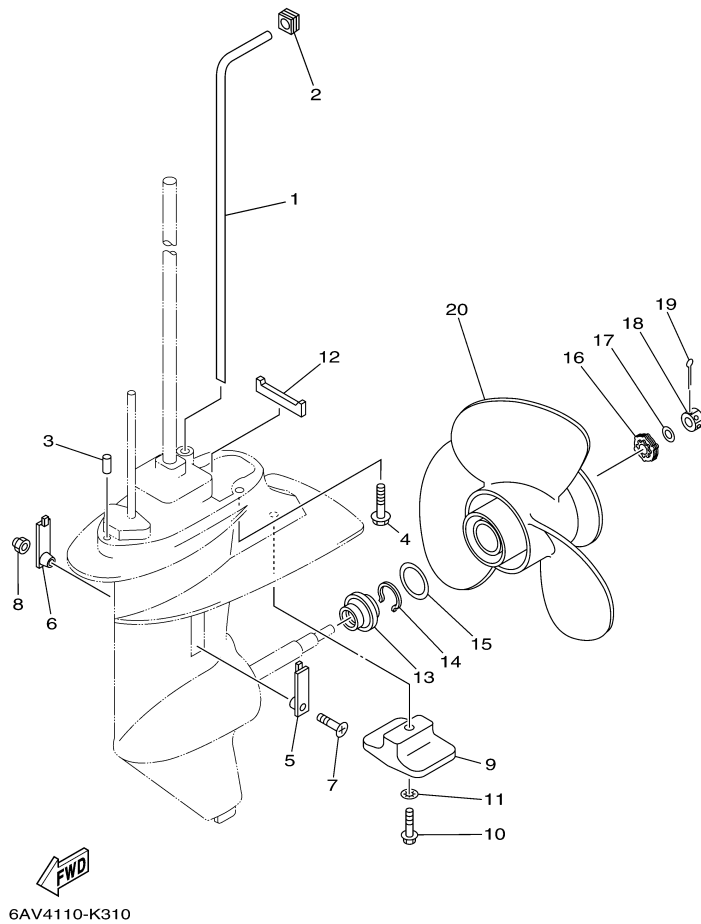

T9.9LPHA_0112 / LOWER CASING DRIVE 2

©2014 Yamaha Motor Corporation, U.S.A. All rights reserved.

Part List

T9.9LPHA_0112 / LOWER CASING DRIVE 2

REF - NO	PART NUMBER	PART NAME	QUANTITY	REMARKS
1	68T-44361-10-00	TUBE, WATER 1	1	L(21.7")
2	63V-44365-10-00	DAMPER, WATER SEAL 1	1	
3	93604-12M07-00	PIN, DOWEL	2	
4	97575-08535-00	BOLT, WITH WASHER	4	L(21.7")
5	6G1-45214-00-00	COVER, WATER INLET 1	1	
6	63V-45215-00-00	COVER, WATER INLET 2	1	
7	90152-05011-00	SCREW, COUNTERSUNK	1	
8	90185-05002-00	NUT, NYLON	1	
9	61N-45251-01-00	ANODE	1	
10	95895-06030-00	BOLT, FLANGE	1	
11	92990-06300-00	WASHER, INTERNAL TOOTH	1	
12	63V-45375-00-00	DAMPER, SEAL	1	
13	6G8-45987-02-00	SPACER 1	1	
14	93450-10M04-00	CIRCLIP	1	
15	90201-31MA3-00	WASHER, PLATE	1	
16	6G8-45997-00-00	SPACER 2	1	
17	90201-10M02-00	WASHER, PLATE	1	
18	90171-10M07-00	NUT, CASTLE	1	
19	91490-30025-00	PIN. COTTER	1	
20	69G-45943-00-00	PROPELLER (3X11-3/4"X7-R)	1