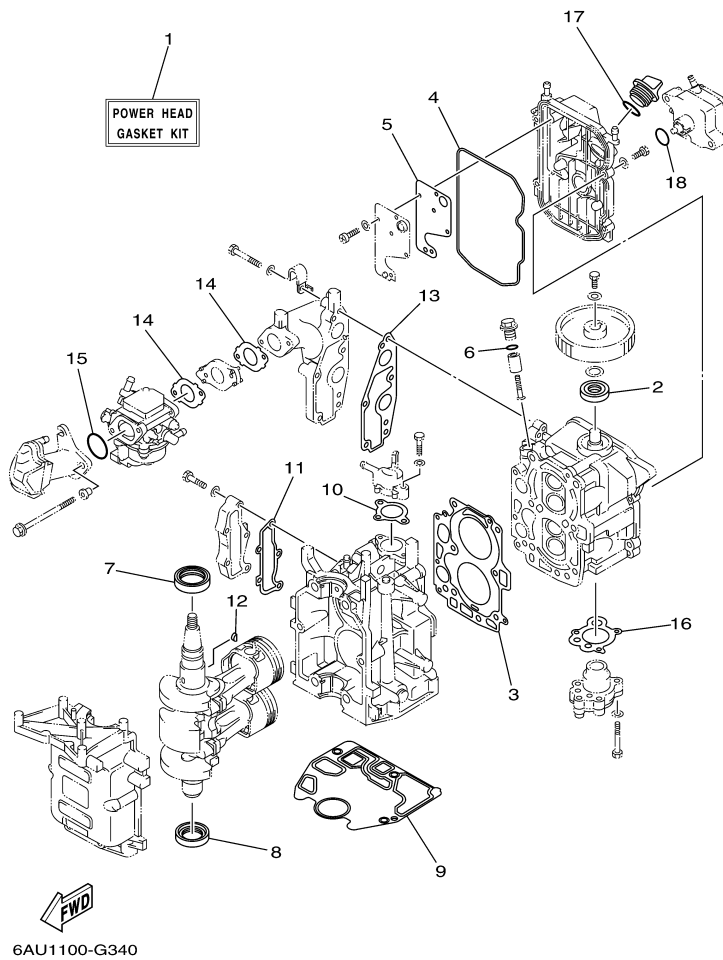

T9.9LPHA_0112 / REPAIR KIT 1

©2014 Yamaha Motor Corporation, U.S.A. All rights reserved.

Part List

T9.9LPHA_0112 / REPAIR KIT 1

REF - NO	PART NUMBER	PART NAME	QUANTITY	REMARKS
1	6AU-W0001-00-00	POWER HEAD GASKET KIT	1	
2	93102-18M21-00	.OIL SEAL	1	
3	68T-11181-00-00	.GASKET, CYLINDER HEAD 1	1	
4	68T-11356-00-00	.SEAL, CYLINDER 2	1	
5	68T-11169-A0-00	.GASKET, BREATHER COVER	1	
6	93210-13M63-00	.O-RING	1	
7	93102-30M22-00	.OIL SEAL	1	
8	93101-25M69-00	.OIL SEAL	1	
9	68T-11351-00-00	.GASKET, CYLINDER	1	
10	6G8-12414-A0-00	.GASKET, COVER	1	
11	68T-41114-A0-00	.GASKET, EXHAUST OUTER COVER	1	
12	90280-03M01-00	.KEY, WOODRUFF	1	
13	68T-13645-00-00	.GASKET, MANIFOLD 1	1	
14	68T-13646-A0-00	.GASKET, MANIFOLD 2	2	
15	93210-31MJ5-00	.O-RING	1	
16	68T-13329-00-00	.GASKET, PUMP COVER	1	
17	93210-24M79-00	.O-RING	1	
18	93210-20M65-00	.O-RING	1