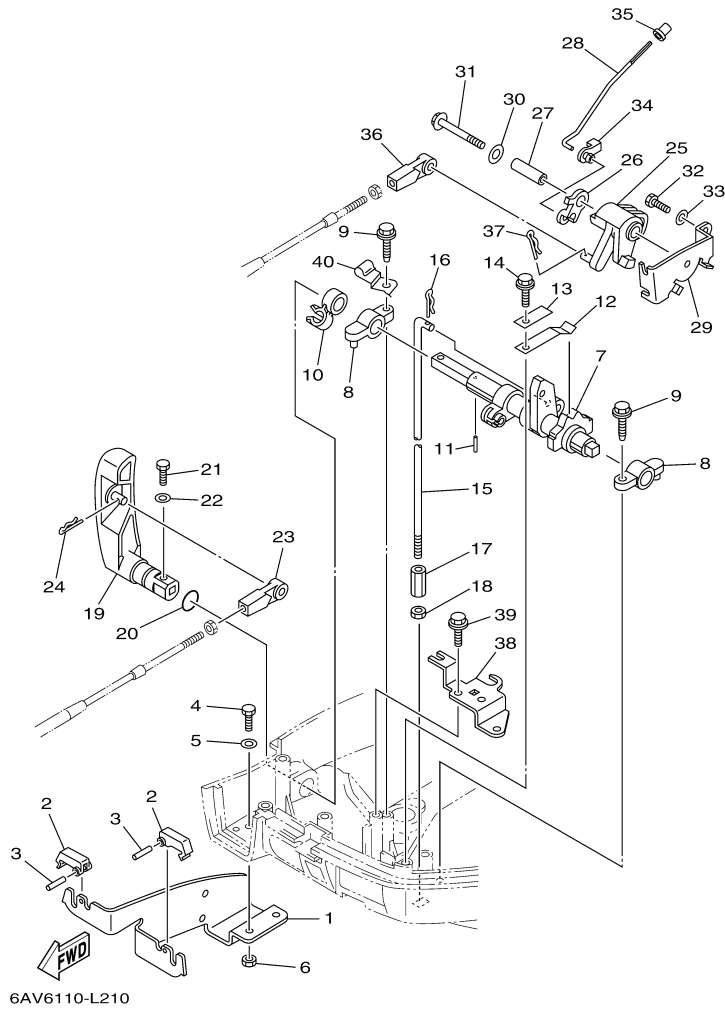

Part List

T9.9LPHA_0112 / CONTROL 1

REF - NO	PART NUMBER	PART NAME	QUANTITY	REMARKS
1	68T-42726-00-00	GROMMET	1	
2	68T-44121-02-00	LEVER, SHIFT ROD	1	
3	6G1-41662-01-94	BRACKET 2	2	
4	90109-06M81-00	BOLT	2	
5	90464-10M60-00	CLAMP	1	
6	91690-30014-00	PIN, SPRING	1	
7	65W-44116-00-00	SPRING	1	
8	66R-44117-00-00	BRACKET	1	
9	90109-06M86-00	BOLT	1	
10	68T-44143-10-00	ROD, SHIFT	1	
11	90468-18001-00	CLIP	1	
12	61N-44146-00-00	CONNECTOR, SHIFT ROD	1	
13	95380-06700-00	NUT	1	
14	68T-48538-00-00	CLAMP, CABLE 1	1	
15	97095-06012-00	BOLT	1	
16	92995-06600-00	WASHER	1	
17	63D-48538-00-00	CLAMP, CABLE 1	1	
18	68T-41638-00-00	PULLEY	1	
19	68T-41283-00-00	LEVER, FREE ACCEL.	1	
20	90387-06M59-00	COLLAR	1	
21	6AU-41211-00-00	LINK, ACCEL.	1	
22	68T-14497-00-00	STAY, THROTTLE WIRE	1	
23	90201-06M62-00	WASHER, PLATE	1	
24	97595-06545-00	BOLT, WITH WASHER	1	
25	97095-06012-00	BOLT	1	
26	92995-06600-00	WASHER	1	
27	661-41262-02-00	JOINT, CHOKE LEVER	1	
28	647-14395-60-00	CAP, OVERFLOW PIPE	1	
29	68T-15774-10-00	STAY 4	1	
30	90109-06M86-00	BOLT	2	
31	90465-08027-00	CLAMP	1	

T9.9LPHA_0112 / CONTROL 2

©2014 Yamaha Motor Corporation, U.S.A. All rights reserved.