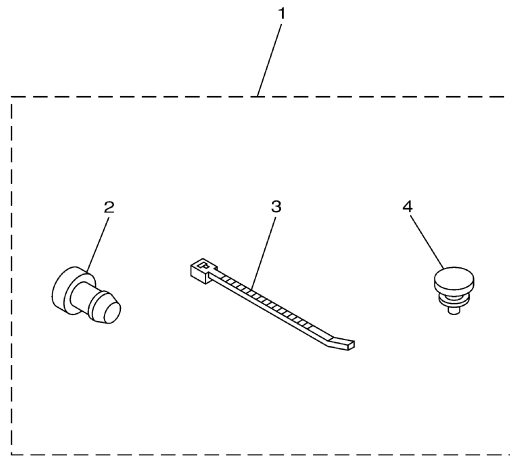

T9.9LPHA_0112 / OPTIONAL PARTS

68R1100-2290

Part List

T9.9LPHA_0112 / OPTIONAL PARTS

REF - NO	PART NUMBER	PART NAME	QUANTITY	REMARKS
1	69G-W1257-00-00	FLUSHING ELIMINATION KIT	1	AP
2	90338-07M16-00	.PLUG	1	
3	90465-11M10-00	.CLAMP	1	
4	90480-06M19-00	.GROMMET	2