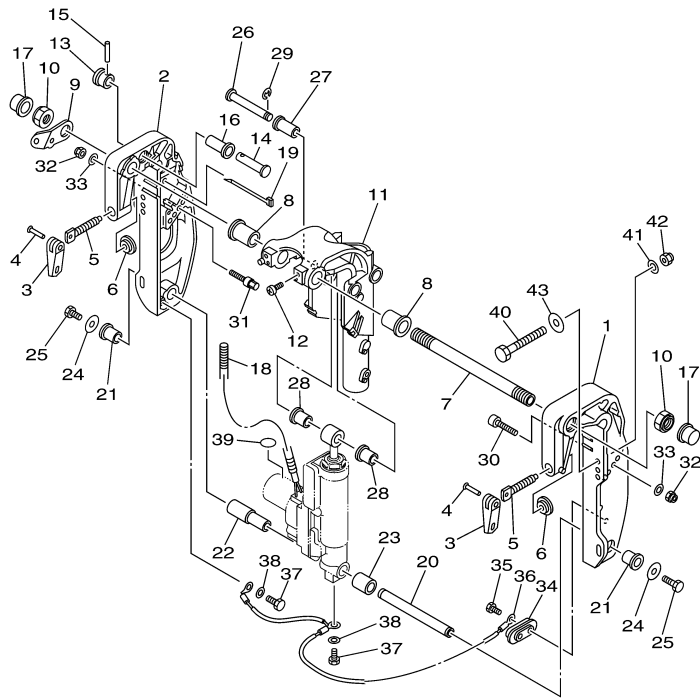

Part Notes

T9.9LPHA_0112 / REMO CON ATTACHMENT

PART NUMBER	NOTE TEXT
90468-18008-00 	OEM: This part number is among the Top 100 Most Popular Marine Maintenance Parts as of March 2014.
90468-18008-00 	OEM: This part number is among the Top 100 Most Popular Marine Maintenance Parts as of March 2014.

©2014 Yamaha Motor Corporation, U.S.A. All rights reserved.

T9.9LPHA_0112 / BRACKET 1

6AV1300-G220

T9.9LPHA_0112 / BRACKET 2

60S3110-F240

Part List

T9.9LPHA_0112 / BRACKET 2

REF - NO	PART NUMBER	PART NAME	QUANTITY	REMARKS
1	69A-43111-01-4D	BRACKET, CLAMP 1	1	
2	69A-43112-01-4D	BRACKET, CLAMP 2	1	
3	6E0-43118-01-00	HANDLE, TRANSOM CLAMP	2	
4	90243-04M01-00	PIN	2	
5	6E7-43116-00-00	SCREW, TRANSOM CLAMP	2	
6	648-43114-01-00	PAD, TRANSOM CLAMP	2	
7	69A-43131-00-00	BOLT, CLAMP BRACKET	1	FOR REMOTE CONTROL
8	90386-22MA4-00	BUSH	2	
9	69A-43113-00-00	PLATE, CLAMP BRACKET	1	
10	90185-22043-00	NUT, SELF-LOCKING	2	
11	69G-43311-11-4D	BRACKET, SWIVEL 1	1	
13	65W-43192-00-00	KNOB, STOPPER	1	
14	65W-43191-00-00	SHAFT, STOPPER	1	
15	91690-30018-00	PIN, SPRING	1	
16	90386-14MA1-00	BUSH	1	
17	6G5-43145-01-00	CAP, CLAMP BRACKET	2	
18	90447-10001-00	TUBE	1	
19	90465-13M97-00	CLAMP	1	
20	69G-43818-00-00	PIN, LOWER SHOCK MOUNT	1	
21	90386-16MA7-00	BUSH	2	
22	90386-16MA8-00	BUSH	1	
23	90387-16M02-00	COLLAR	1	
24	90201-08M00-00	WASHER, PLATE	2	
25	97080-08016-00	BOLT	2	
26	90249-12M36-00	PIN	1	
27	90381-12M10-00	BUSH, SOLID	1	
28	90381-12M11-00	BUSH, SOLID	2	
29	99080-10600-00	CIRCLIP	1	
30	90110-08M05-00	BOLT, HEXAGON SOCKET HEAD	1	
31	90109-08010-00	BOLT	1	
32	90185-08057-00	NUT, SELF-LOCKING	2	
33	92990-08600-00	..WASHER, PLATE	2	
34	65W-45251-00-00	ANODE	1	
35	90101-06020-00	BOLT	2	
36	63V-82127-00-00	WIRE, LEAD 2	1	
37	97095-06010-00	BOLT	2	
38	92995-06600-00	WASHER	2	
39	69A-43155-00-00	MARK 1	1	
40	90101-08M88-00	BOLT	2	
41	92990-08600-00	..WASHER, PLATE	2	
42	90185-08057-00	NUT, SELF-LOCKING	2	
43	90201-08MA4-00	WASHER, PLATE	2	