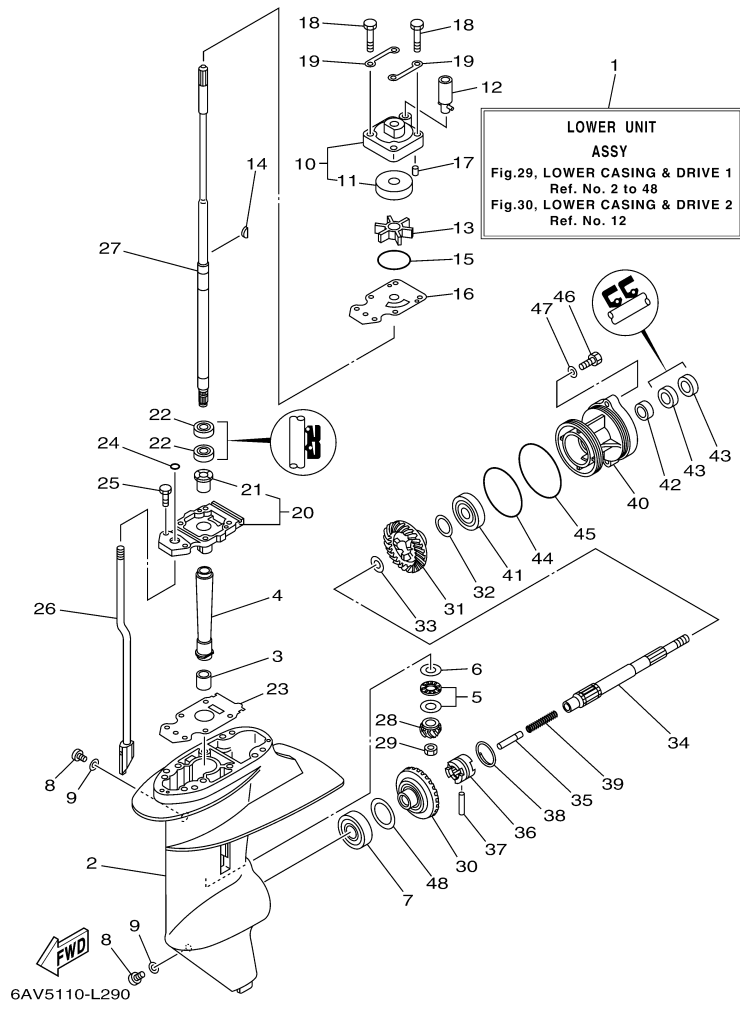

T9.9LPHA_0112 / LOWER CASING DRIVE 1

©2014 Yamaha Motor Corporation, U.S.A. All rights reserved.

Part List

T9.9LPHA_0112 / LOWER CASING DRIVE 1

REF - NO	PART NUMBER	PART NAME	QUANTITY	REMARKS
1	69G-45300-11-4D	LOWER UNIT ASSY	1	L(21.7")
2	66R-45311-01-4D	CASING, LOWER	1	
3	93315-314V8-00	BEARING	1	
4	66R-45536-00-00	SLEEVE, DRIVE SHAFT	1	
5	93341-41416-00	BEARING	1	
6	66R-45587-10-00	SHIM (T:1.20MM)	1	UR
6	66R-45587-00-00	SHIM (T:1.13MM)	1	UR
7	93332-00005-00	BEARING	1	
8	90340-08002-00	PLUG, STRAIGHT SCREW	2	
9	90430-08020-00	.GASKET	2	
10	63V-44301-00-00	WATER PUMP HOUSING COMP.	1	
11	63V-44322-00-00	.INSERT, CARTRIDGE	1	
12	68T-44366-00-00	.DAMPER, WATER SEAL 2	1	
13	63V-44352-01-00	.IMPELLER	1	
14	664-44338-00-00	.KEY, WOODRUFF	1	
15	93210-44398-00	.O-RING	1	
16	68T-44323-00-00	.OUTER PLATE, CARTRIDGE	1	
17	93604-12M07-00	PIN, DOWEL	2	
18	97095-08045-00	.BOLT	4	
19	63V-44328-01-00	PLATE	2	
20	69G-45331-01-CA	HOUSING, BEARING	1	
21	626-45316-09-00	.BUSHING, DRIVE SHAFT	1	
22	93101-20048-00	.OIL SEAL	2	
23	69G-45315-A0-00	.PACKING, LOWER CASING	1	
24	93210-06ME6-00	.O-RING	1	
25	97080-08025-00	BOLT	2	
26	69G-44150-10-00	SHIFT CAM ASSY	1	L(21.7")
27	69G-45510-10-00	DRIVE SHAFT ASSY	1	L(21.7")
28	66R-45551-00-00	PINION (13T)	1	
29	90179-08M06-00	NUT	1	
30	66R-45560-01-00	GEAR 1 (38T)	1	
31	66R-45571-00-00	GEAR 2 (38T)	1	
32	626-45577-00-00	SHIM (T:0.10MM)	1	UR
32	626-45577-10-00	SHIM (T:0.20MM)	1	UR
32	626-45577-40-00	SHIM (T:0.50MM)	1	UR
32	626-45577-30-00	SHIM (T:0.40MM)	1	UR
32	626-45577-20-00	SHIM (T:0.30MM)	1	UR
33	90201-17682-00	WASHER, PLATE	1	
34	683-45611-00-00	SHAFT, PROPELLER	1	
35	650-45635-00-00	PLUNGER, SHIFT	1	
36	69G-45631-00-00	CLUTCH, DOG	1	
37	90250-05010-00	PIN, STRAIGHT	1	
38	648-45633-00-00	RING, CROSS PIN	1	
39	90501-14M09-00	SPRING, COMPRESSION	1	
40	66R-45361-00-4D	CAP, LOWER CASING	1	
41	93306-00501-00	BEARING	1	
42	93315-317U2-00	BEARING	1	
43	93101-17054-00	.OIL SEAL	2	
44	93210-74M68-00	.O-RING	1	
45	93210-74316-00	.O-RING	1	
46	97095-06025-00	BOLT	2	
47	92995-06600-00	WASHER	2	
48	626-45577-00-00	SHIM (T:0.10MM)	1	UR
48	626-45577-10-00	SHIM (T:0.20MM)	1	UR
48	626-45577-40-00	SHIM (T:0.50MM)	1	UR
48	626-45577-30-00	SHIM (T:0.40MM)	1	UR
48	626-45577-20-00	SHIM (T:0.30MM)	1	UR

Part Notes

T9.9LPHA_0112 / LOWER CASING DRIVE 1