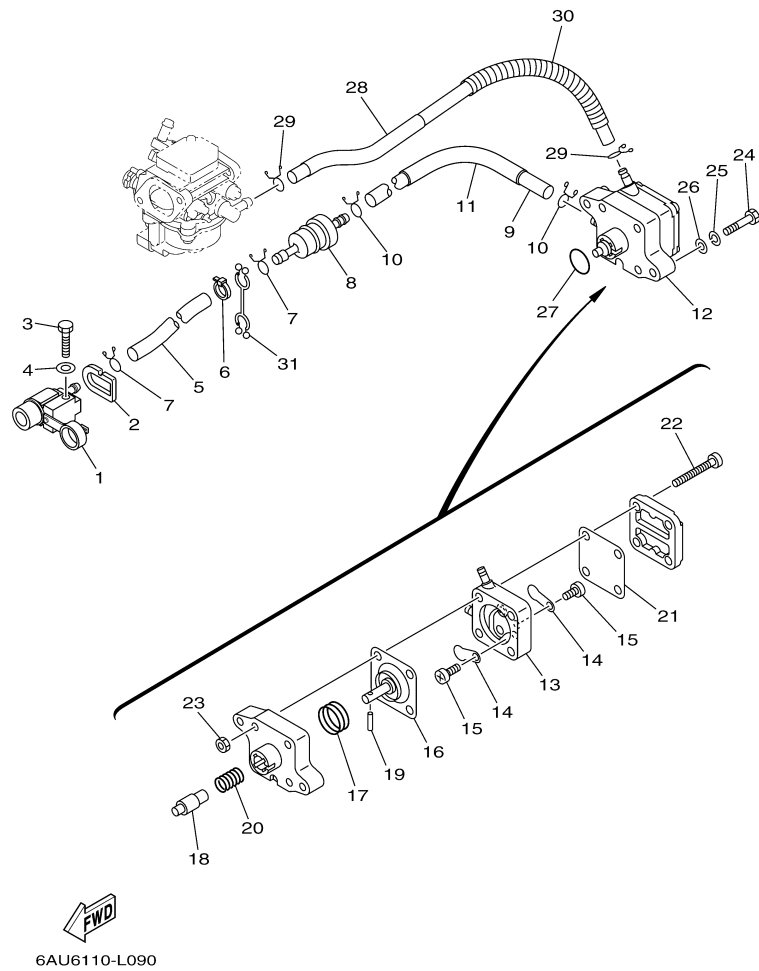

Part List

T9.9LPHA_0112 / OIL PUMP

REF - NO	PART NUMBER	PART NAME	QUANTITY	REMARKS
1	93102-18M21-00	.OIL SEAL	1	
2	68T-12171-00-00	CAMSHAFT 1	1	
3	66M-11537-00-94	GEAR, DRIVEN	1	
4	90105-06M14-00	BOLT FLANGE	1	
5	90201-13201-00	WASHER, PLATE	1	
6	90201-06M94-00	WASHER, PLATE	1	
7	68T-46241-00-00	BELT	1	
8	68T-11536-00-00	GEAR, DRIVE	1	
9	68T-11557-00-00	WASHER 1	1	
10	6G8-11587-01-00	WASHER, LOCK	1	
11	90170-24M09-00	NUT	1	
12	90280-03M01-00	.KEY, WOODRUFF	2	
13	6AU-46297-00-00	COVER, DUST	1	
14	90480-10627-00	GROMMET	3	
15	68T-13300-00-00	OIL PUMP ASSY	1	
16	68T-13329-00-00	.GASKET, PUMP COVER	1	
17	97095-06030-00	BOLT	3	
18	92995-06600-00	WASHER	3	
19	6AU-13437-40-00	MARK, CAUTION	1	

T9.9LPHA_0112 / FUEL

©2014 Yamaha Motor Corporation, U.S.A. All rights reserved.