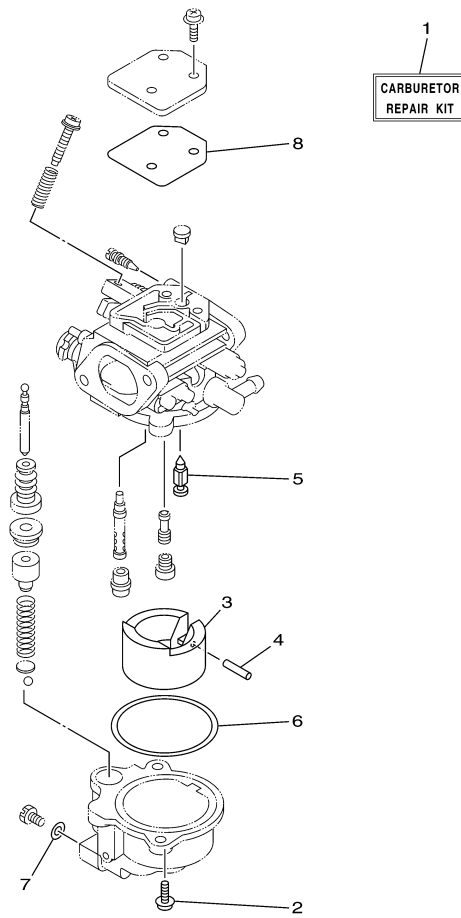

T9.9LPHA_0112 / REPAIR KIT 2

6AU1100-G350

Part List

T9.9LPHA_0112 / REPAIR KIT 2

REF - NO	PART NUMBER	PART NAME	QUANTITY	REMARKS
1	6AU-W0093-00-00	CARBURETOR REPAIR KIT	1	
2	97980-04112-00	.SCREW, WITH WASHER	2	
3	6AU-14385-00-00	.FLOAT	1	
4	67D-14386-00-00	.PIN, FLOAT	1	
5	68T-14546-00-00	.VALVE, NEEDLE	1	
6	6AU-14984-00-00	.GASKET, FLOAT CHAMBER	1	
7	6J8-14959-00-00	.GASKET	1	
8	67D-14536-00-00	.GASKET	1