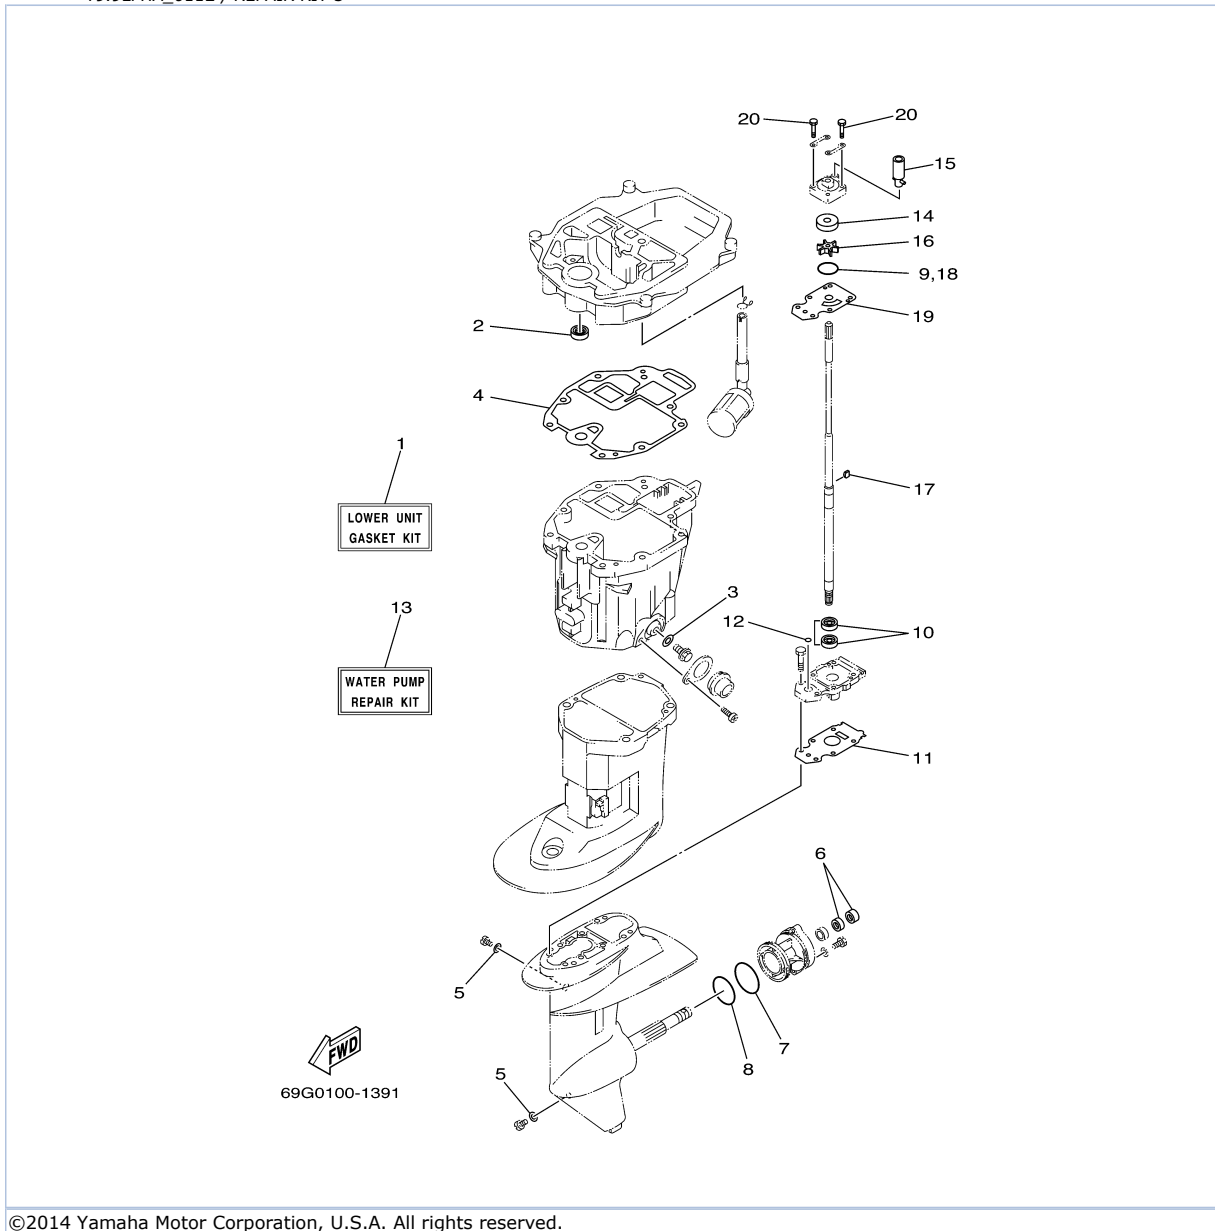

T9.9LPHA_0112 / REPAIR KIT 3

©2014 Yamaha Motor Corporation, U.S.A. All rights reserved.

Part List

T9.9LPHA_0112 / REPAIR KIT 3

REF - NO	PART NUMBER	PART NAME	QUANTITY	REMARKS
1	69G-W0001-20-00	LOWER UNIT GASKET KIT	1	
2	93101-12M70-00	.OIL SEAL	1	
3	90430-10M11-00	.GASKET	1	
4	68T-13475-00-00	.GASKET	1	
5	90430-08020-00	.GASKET	2	
6	93101-17054-00	.OIL SEAL	2	
7	93210-74316-00	.O-RING	1	
8	93210-74M68-00	.O-RING	1	
9	93210-44398-00	.O-RING	1	
10	93101-20048-00	.OIL SEAL	2	
11	69G-45315-A0-00	.PACKING, LOWER CASING	1	
12	93210-06ME6-00	.O-RING	1	
13	69G-W0078-00-00	WATER PUMP REPAIR KIT	1	
14	63V-44322-00-00	.INSERT, CARTRIDGE	1	
15	68T-44366-00-00	.DAMPER, WATER SEAL 2	1	
16	63V-44352-01-00	.IMPELLER	1	
17	664-44338-00-00	.KEY, WOODRUFF	1	
18	93210-44398-00	.O-RING	1	
19	68T-44323-00-00	.OUTER PLATE, CARTRIDGE	1	
20	97095-08045-00	.BOLT	4	

Part Notes

T9.9LPHA_0112 / REPAIR KIT 3

PART NUMBER	NOTE TEXT
90430-08020-00	OEM: This part number is among the Top 100 Most Popular Marine Maintenance Parts as of March 2014.

©2014 Yamaha Motor Corporation, U.S.A. All rights reserved.

©2014 Yamaha Motor Corporation, U.S.A. All rights reserved.