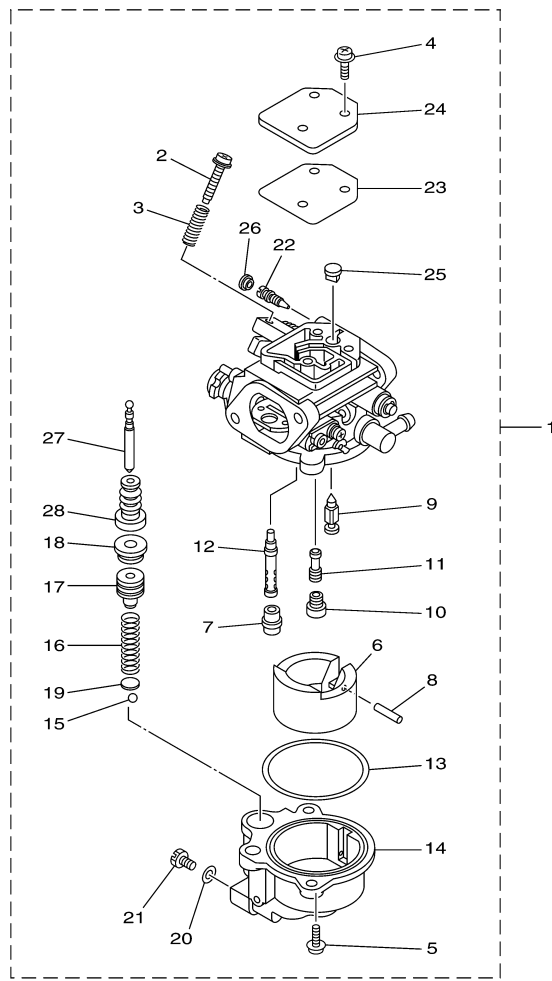

T9.9LPHA_0112 / VALVE

68R0010-0050

Part List

T9.9LPHA_0112 / VALVE

REF - NO	PART NUMBER	PART NAME	QUANTITY	REMARKS
1	6AU-12111-00-00	VALVE, INTAKE	2	
2	6AU-12121-00-00	VALVE, EXHAUST	2	
3	68T-12116-00-00	SEAT, VALVE SPRING	4	
4	60R-12113-00-00	SPRING, VALVE INNER	4	
5	7NJ-12117-00-00	RETAINER, VALVE SPRING	4	
6	7NJ-12118-00-00	LOCK, VALVE SPRING RETAINER	4	
7	51Y-12119-00-00	SEAL, VALVE STEM	4	
8	68T-12146-00-00	SHAFT, ROCKER	1	
9	90387-13M56-00	COLLAR	1	
10	90387-14M03-00	COLLAR	3	
11	90501-12M40-00	SPRING, COMPRESSION	2	
12	68T-12151-00-00	ARM, VALVE ROCKER	4	
13	6G8-12159-00-00	SCREW, VALVE ADJUSTING	4	
14	6G8-12158-00-00	NUT, LOCK	4	

T9.9LPHA_0112 / CARBURETOR

6AU3110-J070

Part List

T9.9LPHA_0112 / CARBURETOR

REF - NO	PART NUMBER	PART NAME	QUANTITY	REMARKS
1	6AU-14301-11-00	CARBURETOR ASSY 1	1	
2	6E5-14321-00-00	.SCREW, THROTTLE	1	
3	6J8-14334-00-00	.SPRING, THROTTLE	1	
4	97980-04110-00	.SCREW, WITH WASHER	3	
5	97980-04112-00	.SCREW, WITH WASHER	2	
6	6AU-14385-00-00	.FLOAT	1	
7	67D-14966-00-00	.RUBBER CAP	1	
8	67D-14386-00-00	.PIN, FLOAT	1	
9	68T-14546-00-00	.VALVE, NEEDLE	1	
10	6AU-1492E-46-00	.JET, MAIN (#92)	1	
11	6AU-1492F-20-00	.JET, AIR SLOW (#40)	1	
12	6AU-1492A-00-00	.NOZZLE, MAIN	1	
13	6AU-14984-00-00	.GASKET, FLOAT CHAMBER	1	
14	6AU-14982-00-00	.BODY, FLOAT CHAMBER	1	
15	6AU-1431B-00-00	.BALL	1	
16	6AU-14335-40-00	.SPRING, PLUNGER	1	
17	6AU-14371-40-00	.PLUNGER, STARTER	1	
18	6AU-1431A-30-00	.GUIDE	1	
19	6AU-14918-00-00	.RING	1	
20	6J8-14959-00-00	.GASKET	1	
21	66T-14991-00-00	.PLUG, DRAIN	1	
22	67D-14323-00-00	.SCREW, AIR ADJUSTING	1	
23	67D-14536-00-00	.GASKET	1	
24	67D-14527-00-00	.PLATE	1	
25	68T-14126-00-00	.PLUG	1	
26	67D-1432A-00-00	.PLUG	1	
27	6AU-14379-30-00	.ROD, STARTER	1	
28	6AU-14373-00-00	.COVER, PLUNGER CAP	1	