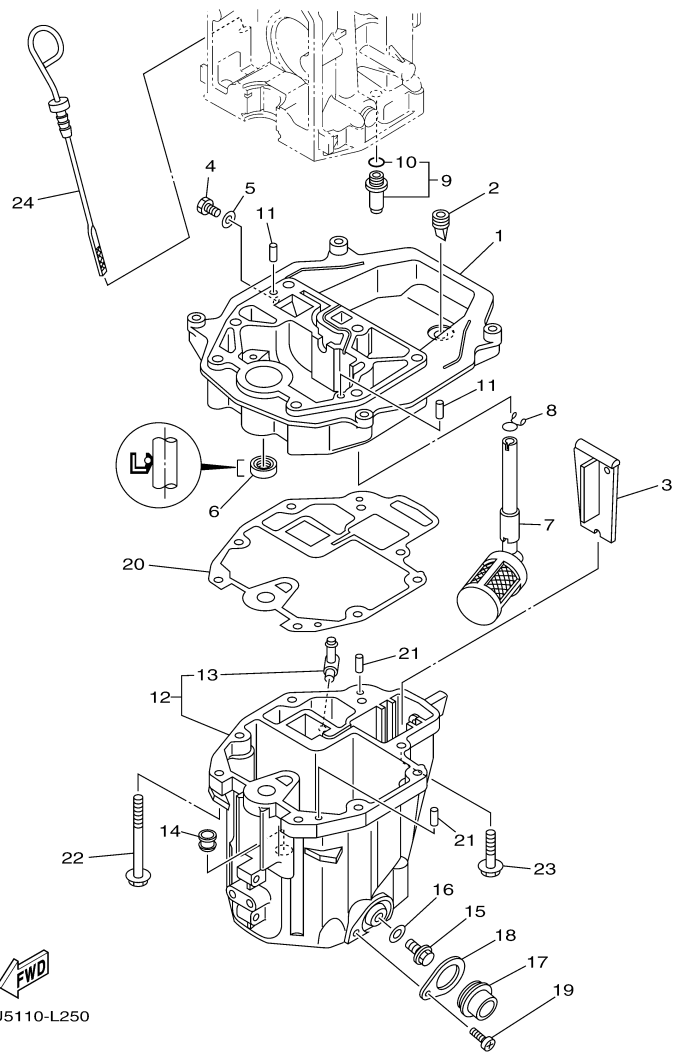

T9.9LPHA_0112 / OIL PAN

©2014 Yamaha Motor Corporation, U.S.A. All rights reserved.

Part List

T9.9LPHA_0112 / OIL PAN

REF - NO	PART NUMBER	PART NAME	QUANTITY	REMARKS
1	68T-41137-00-CA	GUIDE, EXHAUST	1	
2	65W-42717-00-00	RUBBER, SEAL 2	1	
3	68T-45181-00-00	PLATE	1	
4	97095-08014-00	BOLT	1	
5	90430-08143-00	GASKET	1	
6	93101-12M70-00	.OIL SEAL	1	
7	68T-13421-01-00	STRAINER 2	1	
8	90467-11M08-00	CLIP	1	
9	6G8-11575-00-00	RELIEF VALVE ASSY	1	
10	93210-12M62-00	.O-RING	1	
11	93606-19M23-00	PIN, DOWEL	2	
12	68T-15311-01-CA	OIL PAN	1	
13	6H1-11372-00-00	.NIPPLE, HOSE	1	
14	90480-10M28-00	GROMMET	1	
15	90340-10M10-00	PLUG, STRAIGHT SCREW	1	
16	90430-10M11-00	.GASKET	1	
17	68T-15316-00-00	DAMPER 1	1	
18	68T-15317-00-00	SPACER, ENGINE MOUNT	1	
19	97885-05008-00	SCREW, PAN HEAD	1	
20	68T-13475-00-00	.GASKET	1	
21	93604-12M07-00	PIN, DOWEL	2	
22	90119-08005-00	BOLT, WITH WASHER	6	
23	97575-08530-00	BOLT, WITH WASHER	2	
24	68T-15362-00-00	PLUG, OIL LEVEL	1	