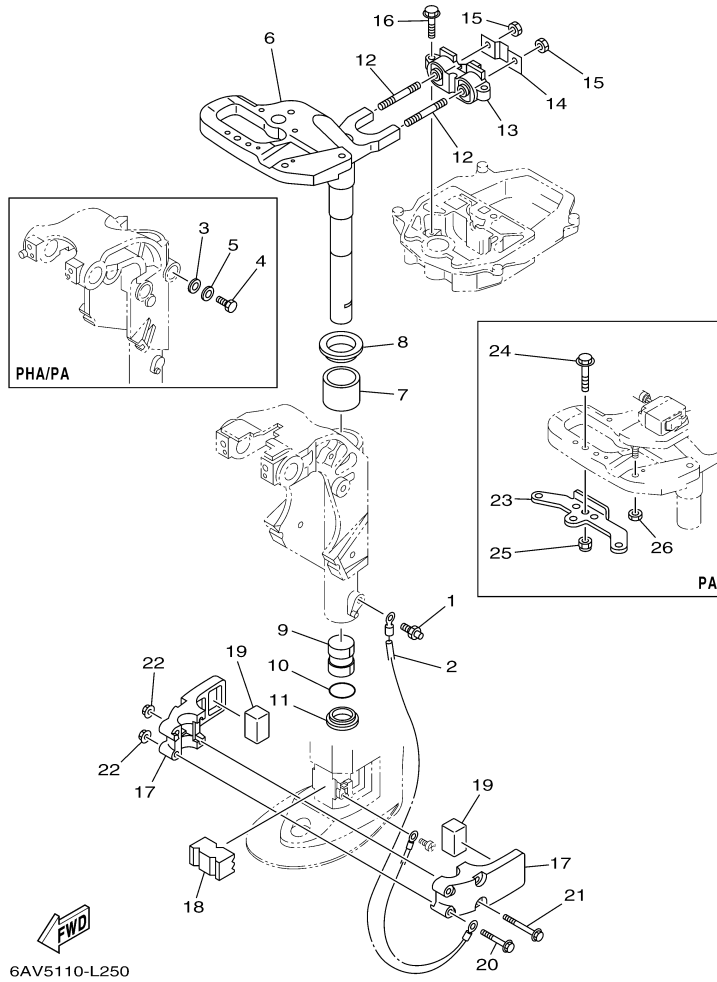

T9.9LPHA_0112 / BRACKET 3

©2014 Yamaha Motor Corporation, U.S.A. All rights reserved.

Part List

T9.9LPHA_0112 / BRACKET 3

REF - NO	PART NUMBER	PART NAME	QUANTITY	REMARKS
1	93700-06M03-00	NIPPLE, GREASE	1	
2	68T-82127-00-00	WIRE, LEAD 2	1	
3	92995-06600-00	WASHER	1	
4	97095-06014-00	BOLT	1	
5	92995-06600-00	WASHER	1	
6	6AU-42511-10-4D	BRACKET, STEERING	1	
7	90386-40001-00	BUSH	1	
8	90209-40008-00	WASHER	1	
9	90386-30048-00	BUSH	1	
10	93210-29M94-00	O-RING	1	
11	90386-30M60-00	BUSH	1	
12	90116-08M54-00	BOLT, STUD	2	
13	68T-44517-10-00	MOUNT RUBBER	1	
14	68T-44526-00-00	PLATE	1	
15	95380-08600-00	NUT	2	
16	97575-06525-00	BOLT, WITH WASHER	2	
17	6AU-44551-00-4D	HOUSING, LOWER MOUNT RUBBER 1	2	
18	6AU-44557-00-00	MOUNT DAMPER, LOWER FRONT	1	
19	682-44555-30-00	MOUNT DAMPER, LOWER SIDE	2	
20	90119-06012-00	BOLT, WITH WASHER	2	
21	90119-06198-00	BOLT, WITH WASHER	2	
22	90179-06M28-00	NUT	4