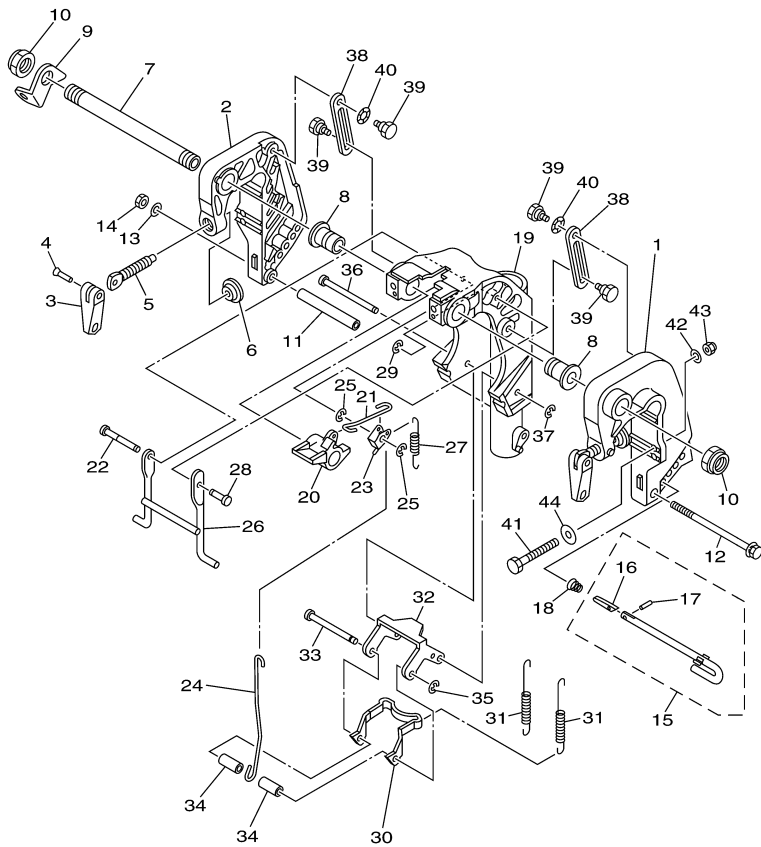

Part List

T9.9LPHA_0112 / REMO CON ATTACHMENT

REF - NO	PART NUMBER	PART NAME	QUANTITY	REMARKS
1	6AU-48501-00-00	REMOTE CONT. ATTACHMENT ASSY.	1	AP
2	68T-48531-00-00	.BRACKET, REMOTE CONTROL 1	1	
3	682-48538-50-00	.CLAMP, CABLE 1	2	
4	91690-30012-00	.PIN, SPRING	2	
5	97095-06012-00	.BOLT	2	
6	92995-06600-00	.WASHER	2	
7	95380-06600-00	.NUT, HEXAGON	2	
8	6AU-44111-10-00	.HANDLE, GEAR SHIFT	1	
9	93210-12327-00	.O-RING	1	
10	97095-05016-00	.BOLT	1	
11	92995-05600-00	.WASHER	1	
12	663-48344-00-00	.CABLE END, REMOTE CONTROL	1	
13	90468-18008-00	.CLIP	1	
14	663-48344-00-00	.CABLE END, REMOTE CONTROL	1	
15	90468-18008-00	.CLIP	1	
16	68T-42725-10-00	.GROMMET	1	

Part Notes

T9.9LPHA_0112 / REMO CON ATTACHMENT

PART NUMBER	NOTE TEXT
90468-18008-00	OEM: This part number is among the Top 100 Most Popular Marine Maintenance Parts as of March 2014.
90468-18008-00	OEM: This part number is among the Top 100 Most Popular Marine Maintenance Parts as of March 2014.

©2014 Yamaha Motor Corporation, U.S.A. All rights reserved.

T9.9LPHA_0112 / BRACKET 1

6AV1300-G220