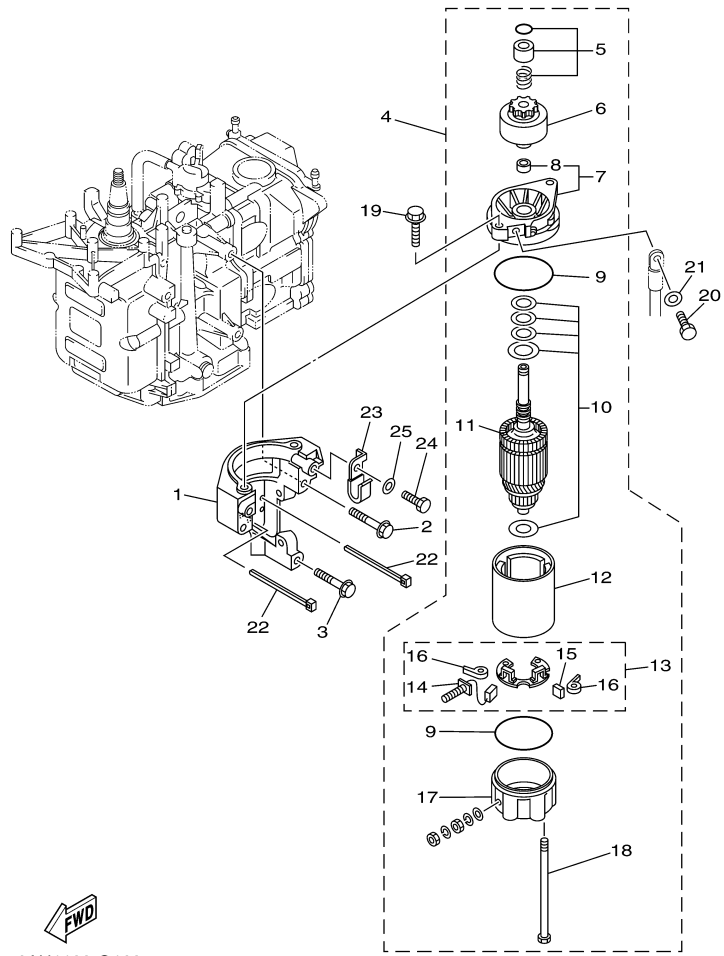

T9.9LPHA_0112 / STARTING MOTOR

6AU1100-G160

Part List

T9.9LPHA_0112 / STARTING MOTOR

REF - NO	PART NUMBER	PART NAME	QUANTITY	REMARKS
1	68T-81822-01-94	BRACKET, STARTING MOTOR	1	
2	90119-08046-00	BOLT, WITH WASHER	2	
3	90119-08020-00	BOLT, WITH WASHER	1	
4	68T-81800-00-00	STARTING MOTOR ASSY	1	
5	68T-81857-00-00	.RETAINER	1	
6	689-81807-12-00	.GEAR ASSY, STARTING MOTOR	1	
7	6F5-81830-10-00	.FRONT BRACKET ASSY	1	
8	689-81831-00-00	..METAL, FRONT	1	
9	689-81847-11-00	.O-RING	2	
10	689-81809-11-00	.WASHER KIT	1	
11	689-81850-11-00	.ARMATURE ASSY	1	
12	689-81810-11-00	.STATOR ASSY	1	
13	689-81840-11-00	.BRUSH HOLDER ASSY	1	
14	689-81811-11-00	..BRUSH 1	1	
15	689-81812-11-00	..BRUSH 2	1	
16	689-81813-10-00	..SPRING, BRUSH	2	
17	689-81820-11-00	.REAR BRACKET ASSY	1	
18	689-81826-10-00	.BOLT	2	
19	90119-08M76-00	BOLT, WITH WASHER	2	
20	97095-08016-00	BOLT	1	
21	92995-08600-00	WASHER	1	
22	90465-11M10-00	CLAMP	2	
23	90465-08M99-00	CLAMP	1	
24	97095-06012-00	BOLT	1	
25	92995-06600-00	WASHER	1