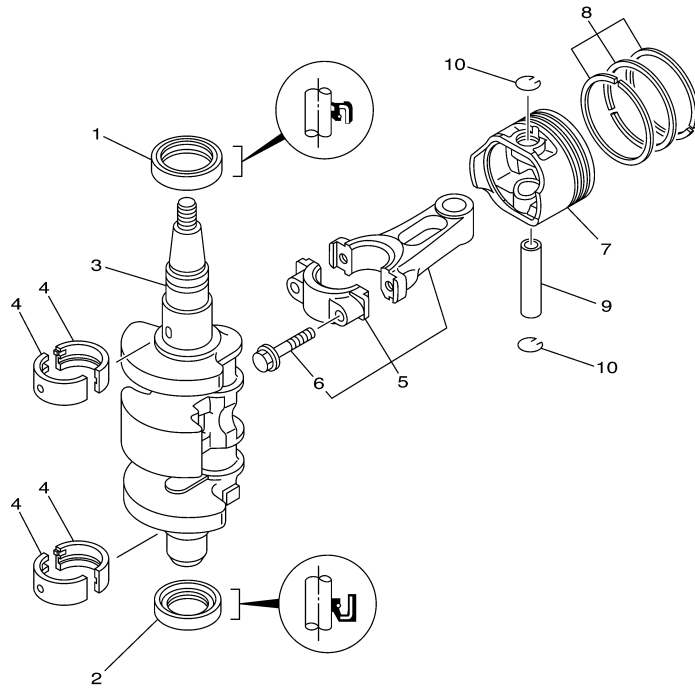

T9.9LPHA_0112 / CRANKSHAFT PISTON

68R0010-0031

Part List

T9.9LPHA_0112 / CRANKSHAFT PISTON

REF - NO	PART NUMBER	PART NAME	QUANTITY	REMARKS
1	93102-30M22-00	.OIL SEAL	1	
2	93101-25M69-00	.OIL SEAL	1	
3	6AU-11411-00-00	CRANKSHAFT	1	
4	68T-11416-01-00	PLANE BEARING, CRANKSHAFT 1	4	UR BROWN
4	68T-11416-21-00	PLANE BEARING, CRANKSHAFT 1	4	UR BLUE
4	68T-11416-11-00	PLANE BEARING, CRANKSHAFT 1	4	UR BLACK
5	6AU-11650-00-00	CONNECTING ROD ASSY	2	
6	67D-11654-00-00	.BOLT, CONNECTING ROD	2	
7	6AU-11631-00-96	PISTON (STD)	2	
7	6AU-11636-00-00	PISTON (0.50MM O/S)	2	AP
7	6AU-11635-00-00	PISTON (0.25MM O/S)	2	AP
8	68T-11603-01-00	PISTON RING SET (STD)	2	
8	68T-11605-01-00	PISTON RING SET (0.50MM O/S)	2	AP
8	68T-11604-01-00	PISTON RING SET (0.25MM O/S)	2	AP
9	68T-11633-00-00	PIN, PISTON	2	
10	93450-15023-00	CIRCLIP	4	