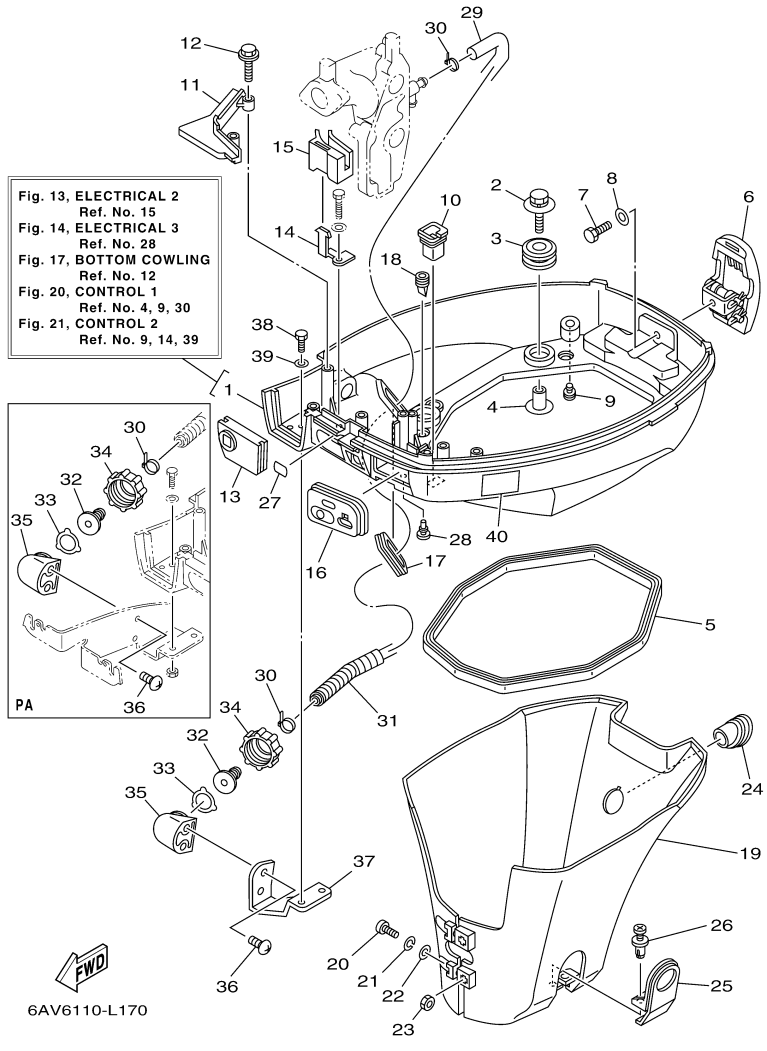

T9.9LPHA_0112 / BOTTOM COWLING

©2014 Yamaha Motor Corporation, U.S.A. All rights reserved.

Part List

T9.9LPHA_0112 / BOTTOM COWLING

REF - NO	PART NUMBER	PART NAME	QUANTITY	REMARKS
1	68T-42710-01-4D	BOTTOM COWLING ASSY	1	WITH TAPPING BOLT
2	68F-85119-00-00	BOLT	4	
3	90480-21M82-00	GROMMET	4	
4	90387-06176-00	COLLAR	4	
5	68T-42716-10-00	RUBBER, SEAL 1	1	
6	6AU-42801-00-00	COWLING CLAMP COMP.	1	
7	97095-06012-00	BOLT	1	
8	92995-06600-00	WASHER	1	
9	6BL-44391-00-00	NIPPLE, HOSE	1	
10	682-42727-00-00	GROMMET	1	
11	68T-42738-00-4D	PLATE, FITTING	1	
12	90109-06M81-00	BOLT	2	
13	68T-42725-00-00	GROMMET	1	
14	68T-26393-00-00	HOLDER	1	
15	68T-26367-00-00	PROTECTOR	1	
16	69G-42724-50-00	GROMMET	1	
17	69G-42726-00-00	GROMMET	1	FLUSHING KIT
18	65W-42717-00-00	RUBBER, SEAL 2	2	
19	68T-42741-00-00	APRON	1	
20	97885-06030-00	SCREW, PAN HEAD	2	
21	92995-06100-00	WASHER, SPRING	2	
22	92995-06600-00	WASHER	2	
23	95380-06600-00	NUT, HEXAGON	2	
24	68T-42717-00-00	RUBBER, SEAL 2	1	
25	68T-42771-00-00	APRON	1	
26	90338-06M20-00	PLUG	2	
27	65W-84342-00-00	SEAT, EMBLEM	1	
29	6E5-12481-00-00	PIPE 1	1	FLUSHING KIT
30	90465-11M10-00	CLAMP	2	FLUSHING KIT
31	90447-13M00-00	TUBE	1	FLUSHING KIT
32	6R3-12582-00-00	JOINT, HOSE 2	1	FLUSHING KIT
33	6R3-12583-00-00	GASKET, HOSE JOINT	1	FLUSHING KIT
34	6R3-12581-00-00	JOINT, HOSE 1	1	FLUSHING KIT
35	68T-12572-00-00	ADAPTER	1	FLUSHING KIT
36	90167-06002-00	SCREW, TAPPING	2	FLUSHING KIT
37	68T-12535-00-00	PLATE	1	FLUSHING KIT
38	97095-06012-00	BOLT	2	FLUSHING KIT
39	92995-06600-00	WASHER	2	FLUSHING KIT
40	6AH-42794-40-00	LABEL, WARNING (GENERAL)	1