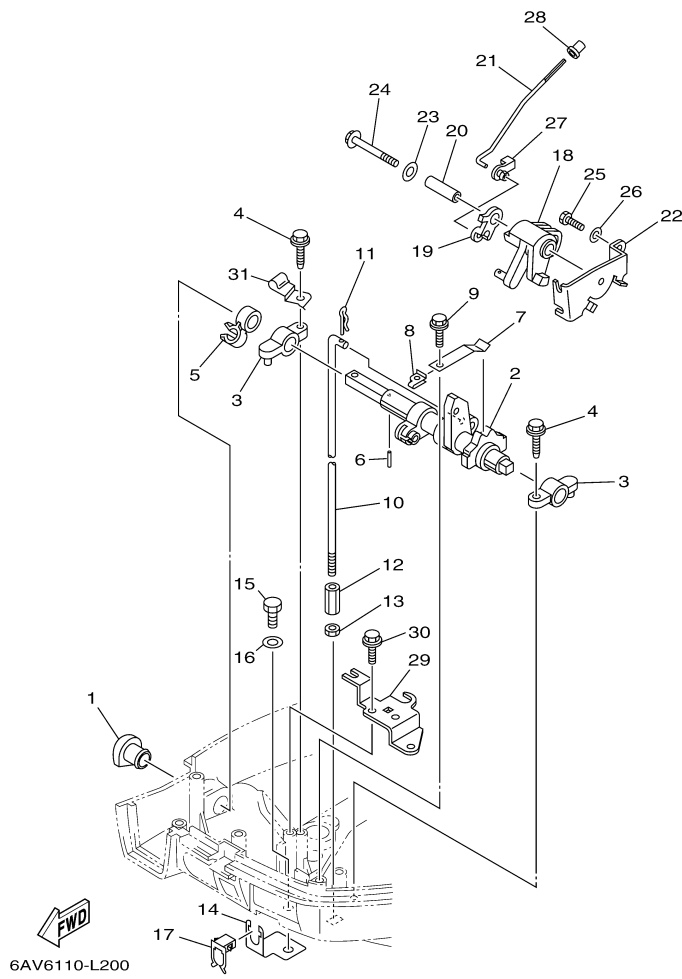

T9.9LPHA_0112 / STEERING FRICTION

6AU5110-L180

Part List

T9.9LPHA_0112 / STEERING FRICTION

REF - NO	PART NUMBER	PART NAME	QUANTITY	REMARKS
1	6AH-42508-11-00	STEERING FRICTION ASSY	1	
2	68T-42525-01-00	.PLATE, FRICTION	1	
3	90119-05018-00	.BOLT, WITH WASHER	2	
4	67C-42562-00-00	.SHAFT, STEERING LOCK	1	
5	90202-10M56-00	.WASHER, PLATE	1	
6	68T-42561-00-00	.KNOB, STEERING LOCK	1	
7	689-43633-00-00	.COVER, TILT LEVER	1	
8	65W-42528-00-00	.PLATE, FRICTION	2	
9	90387-05053-00	.COLLAR	1	
10	90387-05054-00	.COLLAR	1	
11	97095-05020-00	.BOLT	1	
12	92995-05600-00	.WASHER	1	
13	90209-10M26-00	.WASHER	1	
14	90185-10M14-00	.NUT, SELF-LOCKING	1	
15	6AH-42527-00-00	.PLATE, FRICTION	1	
16	90101-08022-00	.BOLT	2	
17	90201-08065-00	.WASHER, PLATE	2	
19	90201-106M5-00	.WASHER, PLATE	1	

T9.9LPHA_0112 / CONTROL 1

©2014 Yamaha Motor Corporation, U.S.A. All rights reserved.

Part List

T9.9LPHA_0112 / CONTROL 1

REF - NO	PART NUMBER	PART NAME	QUANTITY	REMARKS
1	68T-42726-00-00	GROMMET	1	
2	68T-44121-02-00	LEVER, SHIFT ROD	1	
3	6G1-41662-01-94	BRACKET 2	2	
4	90109-06M81-00	BOLT	2	
5	90464-10M60-00	CLAMP	1	
6	91690-30014-00	PIN, SPRING	1	
7	65W-44116-00-00	SPRING	1	
8	66R-44117-00-00	BRACKET	1	
9	90109-06M86-00	BOLT	1	
10	68T-44143-10-00	ROD, SHIFT	1	
11	90468-18001-00	CLIP	1	
12	61N-44146-00-00	CONNECTOR, SHIFT ROD	1	
13	95380-06700-00	NUT	1	
14	68T-48538-00-00	CLAMP, CABLE 1	1	
15	97095-06012-00	BOLT	1	
16	92995-06600-00	WASHER	1	
17	63D-48538-00-00	CLAMP, CABLE 1	1	
18	68T-41638-00-00	PULLEY	1	
19	68T-41283-00-00	LEVER, FREE ACCEL.	1	
20	90387-06M59-00	COLLAR	1	
21	6AU-41211-00-00	LINK, ACCEL.	1	
22	68T-14497-00-00	STAY, THROTTLE WIRE	1	
23	90201-06M62-00	WASHER, PLATE	1	
24	97595-06545-00	BOLT, WITH WASHER	1	
25	97095-06012-00	BOLT	1	
26	92995-06600-00	WASHER	1	
27	661-41262-02-00	JOINT, CHOKE LEVER	1	
28	647-14395-60-00	CAP, OVERFLOW PIPE	1	
29	68T-15774-10-00	STAY 4	1	
30	90109-06M86-00	BOLT	2	
31	90465-08027-00	CLAMP	1	