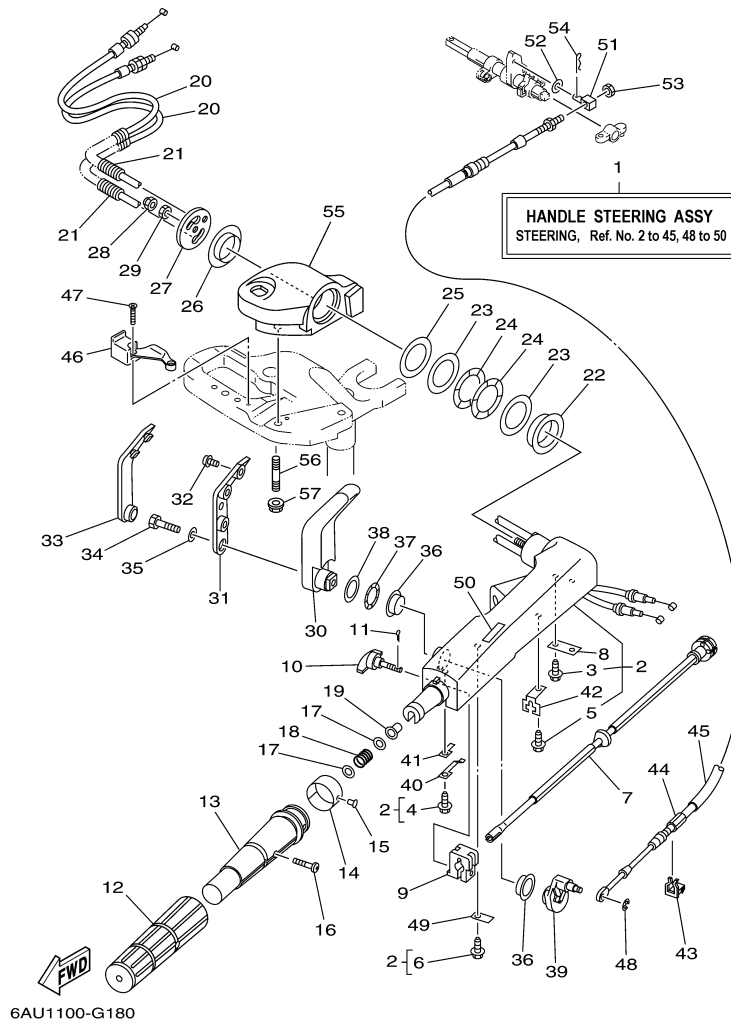

T9.9LPHA_0112 / STEERING

©2014 Yamaha Motor Corporation, U.S.A. All rights reserved.

Part List

T9.9LPHA_0112 / STEERING

REF - NO	PART NUMBER	PART NAME	QUANTITY	REMARKS
1	69C-W0084-01-4D	HANDLE STEERING ASSY	1	
2	69C-42101-01-4D	HANDLE, STEERING	1	
3	90109-06M86-00	.BOLT	2	
4	90109-06M80-00	.BOLT	1	
5	90109-06M80-00	.BOLT	1	
6	90109-06M80-00	.BOLT	1	
7	68T-42138-01-00	LEVER, THROTTLE	1	
8	69A-42159-00-00	STAY	1	
9	6G1-42126-00-00	FRICTION, STEERING HANDLE GRIP	1	
10	65W-42125-00-00	BOLT, FRICTION ADJUSTING	1	
11	91490-16010-00	PIN. COTTER	1	
12	67D-42177-00-00	RUBBER, HANDLE	1	
13	67D-42119-01-00	GRIP, STEERING HANDLE	1	
14	6AU-42137-01-00	INDICATOR, THROTTLE	1	
15	90269-02M09-00	RIVET	1	
16	90152-05011-00	SCREW, COUNTERSUNK	1	
17	90201-10M02-00	WASHER, PLATE	2	
18	90501-23215-00	SPRING, COMPRESSION	1	
19	90386-08032-00	BUSH	1	
20	68T-26301-11-00	THROTTLE CABLE ASSY	2	
21	90447-07005-00	TUBE	2	
22	66R-42171-00-00	BUSHING	1	
23	90201-43M00-00	WASHER, PLATE	2	
24	90206-43M22-00	WASHER, WAVE	2	
25	90202-43M57-00	WASHER, PLATE	1	
26	90386-40M99-00	BUSH	1	
27	65W-42131-01-00	COVER, HANDLE STEERING	1	
28	95780-10300-00	NUT, FLANGE	1	
29	95380-10700-00	NUT	1	
30	66R-44111-00-4D	HANDLE, GEAR SHIFT	1	
31	66R-44173-00-00	LEVER, SHIFT CONTROL	1	
32	90159-06M18-00	SCREW, WITH WASHER	3	
33	66R-42129-00-00	BUSHING, RUBBER	1	
34	97095-08030-00	BOLT	1	
35	92995-08600-00	WASHER	1	
36	90386-26MA3-00	BUSH	2	
37	90206-26M25-00	WASHER, WAVE	1	
38	90202-26M59-00	WASHER, PLATE	1	
39	68T-44113-01-00	CAM PLATE, HANDLE	1	
40	66R-44116-00-00	SPRING	1	
41	66R-44118-00-00	BRACKET	1	
42	66R-48538-00-00	CLAMP, CABLE 1	1	
43	63D-48538-00-00	CLAMP, CABLE 1	1	
44	68T-48321-01-00	CABLE	1	
45	90446-15002-00	HOSE	1	
46	68T-82594-10-00	CLAMP	1	
47	90151-05003-00	SCREW, COUNTERSUNK	2	
48	99080-04600-00	CIRCLIP	1	
49	69C-44114-00-00	STOPPER	1	
50	6E0-44191-11-00	INDICATOR, SHIFT	1	
51	66R-48344-00-00	CABLE END, REMOTE CONTROL	1	
52	90201-06M62-00	WASHER, PLATE	1	
53	90170-05M38-00	NUT	1	
54	91490-20012-00	PIN. COTTER	1	
55	6AU-42121-10-4D	BRACKET	1	
56	90116-10040-00	BOLT, STUD	2	
57	90179-10M33-00	NUT	2