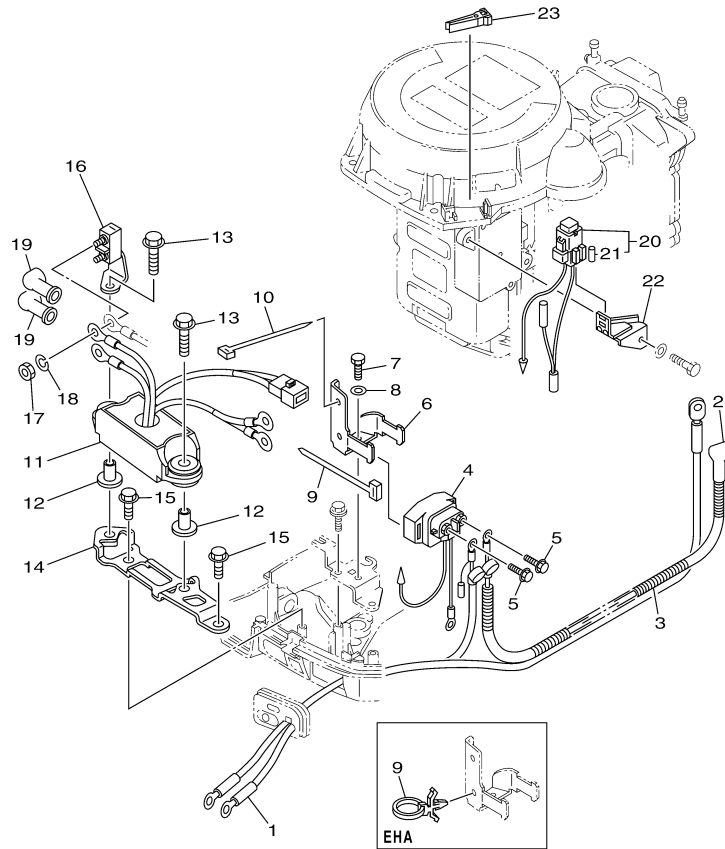

T9.9LPHA_0112 / ELECTRICAL 1

6AV1100-G130

Part List

T9.9LPHA_0112 / ELECTRICAL 1

REF - NO	PART NUMBER	PART NAME	QUANTITY	REMARKS
1	68T-85540-00-00	C.D.I. UNIT ASSY	1	
2	68T-82522-00-00	CLAMP, COUPLER	1	
3	97780-40512-00	SCREW, TAPPING	2	
4	97095-06020-00	BOLT	2	
5	92995-06600-00	WASHER	2	
6	97095-06012-00	BOLT	1	
7	92995-06600-00	WASHER	1	
8	680-85570-02-00	IGNITION COIL ASSY	1	
9	90480-25003-00	GROMMET	3	
10	97095-06025-00	BOLT	2	
11	92995-06600-00	WASHER	2	
12	6E3-82370-21-00	PLUG CAP ASSY	2	
13	68T-81960-00-00	RECTIFIER & REGULATOR ASSY	1	
14	97095-06012-00	BOLT	1	
15	92995-06600-00	WASHER	1	
16	67F-82504-00-00	OIL PRESSURE SWITCH ASSY	1	
17	68T-82127-10-00	WIRE, LEAD 2	1	
18	90465-11M10-00	CLAMP	1	
19	68T-85410-00-00	EMERGENCY SIGNAL LIGHT ASSY	1	

T9.9LPHA_0112 / ELECTRICAL 2

6AV5110-L130

Part List

T9.9LPHA_0112 / ELECTRICAL 2

REF - NO	PART NUMBER	PART NAME	QUANTITY	REMARKS
1	69G-82105-00-00	BATTERY CABLE (L: 3.0M)	1	
2	6G8-82117-00-00	WIRE, LEAD	1	
3	90446-10M86-00	HOSE (L140)	1	
4	68T-81940-00-00	STARTER RELAY ASSY	1	
5	97595-06610-00	BOLT, WITH WASHER	2	
6	68T-81945-01-00	PLATE, SWITCH FITTING	1	
7	97095-06012-00	BOLT	1	
8	92995-06600-00	WASHER	1	
9	90465-13M11-00	CLAMP	1	
10	90465-13M11-00	CLAMP	1	
11	69G-81950-00-00	RELAY ASSY	1	
12	90387-06M03-00	COLLAR	2	
13	90119-06M56-00	BOLT, WITH WASHER	2	
14	69G-81948-01-00	BRACKET	1	
15	90109-06M86-00	BOLT	2	
16	69G-81925-00-00	TERMINAL	1	
17	90170-06M30-00	NUT	2	
18	90204-06M00-00	WASHER, SPRING	2	
19	6G5-82119-00-00	COVER, LEAD WIRE	2	
20	68T-82150-00-00	FUSE HOLDER ASSY	1	
21	66V-82151-00-00	.FUSE (10A-BL)	2	
22	68T-82171-01-00	STAY, FUSE BOX	1	
23	67F-2812A-00-00	.PULLER, FUSE	1	