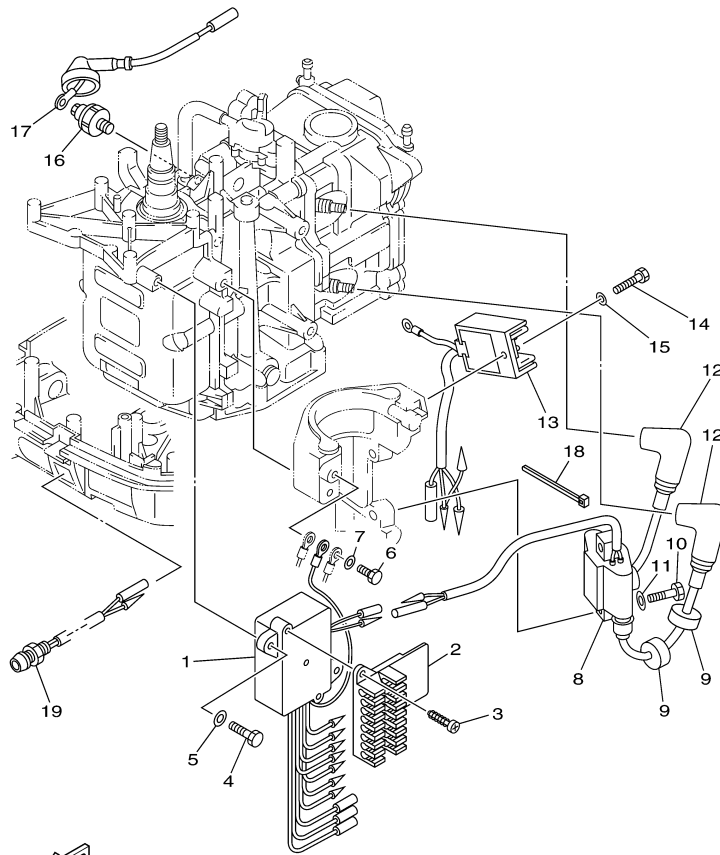

T9.9LPHA_0112 / STARTER

T9.9LPHA_0112 / GENERATOR

©2014 Yamaha Motor Corporation, U.S.A. All rights reserved.

Part List

T9.9LPHA_0112 / GENERATOR

REF - NO	PART NUMBER	PART NAME	QUANTITY	REMARKS
1	68T-85550-11-00	ROTOR ASSY	1	
2	68T-85520-00-00	COIL, CHARGE	1	
3	68T-85580-01-00	COIL, PULSER	1	
4	68T-85533-10-00	COIL, LIGHTING	1	
5	6H2-85582-00-00	ATTACHMENT, PULSER	1	
6	90119-06014-00	BOLT, WITH WASHER	2	
7	97095-05010-00	BOLT	2	
8	90119-06MA1-00	BOLT, WITH WASHER	4	
9	90465-11M10-00	CLAMP	1	
10	90280-04M06-00	KEY, WOODRUFF	1	
11	90170-12066-00	NUT	1	
12	90201-12472-00	WASHER, PLATE	1	
13	6AV-81337-00-00	COVER, FLYWHEEL	1	
14	97095-06020-00	BOLT	3	
15	92995-06600-00	WASHER	3	
16	6AH-81995-40-00	LABEL, WARNING	1	
17	68T-85711-40-00	MARK, CAUTION	1	
18	6AH-81994-40-00	LABEL, SAFETY	1	

T9.9LPHA_0112 / ELECTRICAL 1

6AV1100-G130

Part List

T9.9LPHA_0112 / ELECTRICAL 1

REF - NO	PART NUMBER	PART NAME	QUANTITY	REMARKS
1	68T-85540-00-00	C.D.I. UNIT ASSY	1	
2	68T-82522-00-00	CLAMP, COUPLER	1	
3	97780-40512-00	SCREW, TAPPING	2	
4	97095-06020-00	BOLT	2	
5	92995-06600-00	WASHER	2	
6	97095-06012-00	BOLT	1	
7	92995-06600-00	WASHER	1	
8	680-85570-02-00	IGNITION COIL ASSY	1	
9	90480-25003-00	GROMMET	3	
10	97095-06025-00	BOLT	2	
11	92995-06600-00	WASHER	2	
12	6E3-82370-21-00	PLUG CAP ASSY	2	
13	68T-81960-00-00	RECTIFIER & REGULATOR ASSY	1	
14	97095-06012-00	BOLT	1	
15	92995-06600-00	WASHER	1	
16	67F-82504-00-00	OIL PRESSURE SWITCH ASSY	1	
17	68T-82127-10-00	WIRE, LEAD 2	1	
18	90465-11M10-00	CLAMP	1	
19	68T-85410-00-00	EMERGENCY SIGNAL LIGHT ASSY	1	