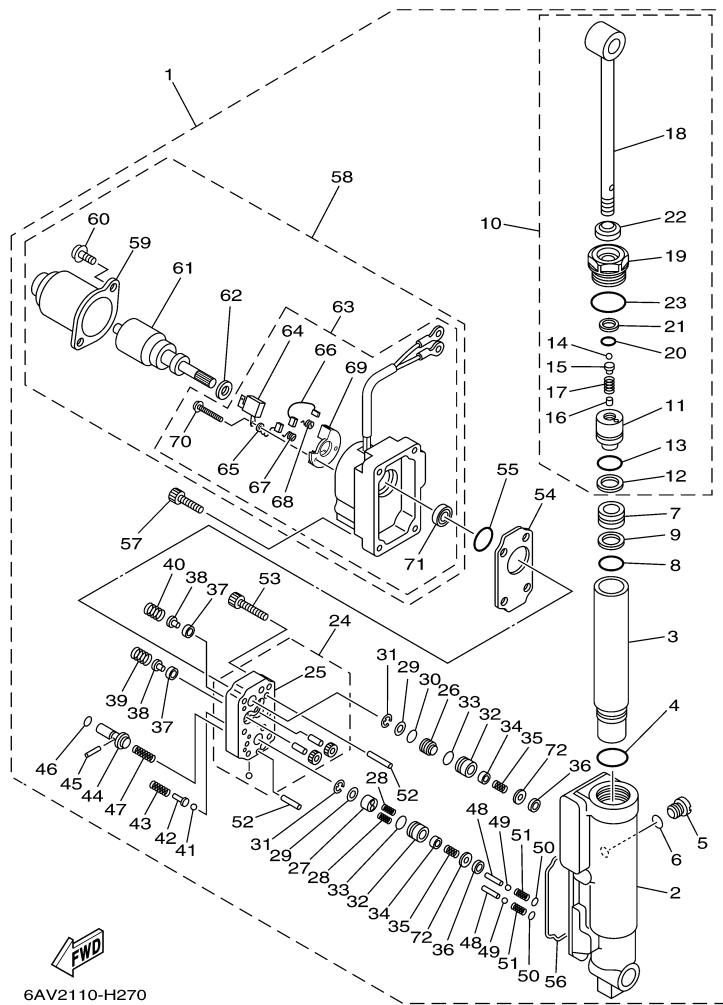

T9.9LPHA_0112 / POWER TILT ASSY

©2014 Yamaha Motor Corporation, U.S.A. All rights reserved.

Part List

T9.9LPHA_0112 / POWER TILT ASSY

REF - NO	PART NUMBER	PART NAME	QUANTITY	REMARKS
1	69G-43840-02-4D	POWER TILT ASSY	1	
2	69A-4380K-00-00	.CYLINDER, TILT SUB ASSY	1	
3	69A-22471-00-00	.CASE, CYLINDER	1	
4	93210-27666-00	.O-RING	1	
5	6H1-4388E-11-00	.PLUG, TAPER SCREW	1	
6	93210-07003-00	.O-RING	1	
7	69A-43814-00-00	.PISTON, FREE	1	
8	93210-21276-00	.O-RING	1	
9	69A-43872-00-00	.RING, BACK UP	1	
10	69A-43810-00-00	.TILT PISTON SUB ASSY	1	
11	69A-4380D-00-00	..PISTON COMP	1	
12	93210-21276-00	..O-RING	1	
13	69A-43872-00-00	..RING, BACK UP	1	
14	93505-32038-00	..BALL	1	
15	65W-4386A-00-00	..PIN, ABSORBER VALVE	1	
16	93604-06136-00	..PIN, DOWEL	1	
17	69A-43857-00-00	..SPRING, ABSORBER VALVE	1	
18	69A-43801-00-00	..ROD	1	
19	69A-43811-01-00	..SCREW, CYLINDER END	1	
20	6H1-43866-00-00	..O-RING	1	
21	69A-43871-00-00	..RING, BACK UP	1	
22	69A-43812-00-00	..SEAL, DUST	1	
23	69A-43869-00-00	..O-RING	1	
24	69A-43830-00-00	.GEAR PUMP ASSY	1	
25	69A-4380C-00-00	..GEAR HOUSING ASSY	1	
26	69A-43841-00-00	.PISTON, SHUTTLE	1	
27	69A-4384M-00-00	.PISTON, SHUTTLE 2	1	
28	62Y-43894-00-00	.SPRING, SHUTTLE RETURN	2	
29	69A-4384F-00-00	.SEAL, MAIN VALVE	2	
30	6H1-43883-00-00	.O-RING	1	
31	99002-03600-00	.CLIP	2	
32	69G-4382G-00-00	.VALVE SEAT	2	
33	93210-12N52-00	.O-RING	2	
34	6T4-43808-00-00	.SEAT VALVE COMP 1	2	
35	69G-43853-00-00	.SPRING, MAIN VALVE	2	
36	69J-4381C-00-00	.FILTER 3	2	
37	6H1-4384G-11-00	.SEAL, RELIEF VALVE	2	
38	6H1-43844-10-00	.PIN, VALVE SUPPORT	2	
39	69A-43855-00-00	.SPRING, UP RELIEF	1	
40	6H1-43856-10-00	.SPRING, DOWN RELIEF	1	
41	93501-08001-00	.BALL	2	
42	69A-4386A-00-00	.PIN, ABSORBER VALVE	2	
43	69A-43824-00-00	.SPRING, DOWN RELIEF 2	2	
44	69A-43848-00-00	.ROD, MANUAL RELEASE	1	
45	93602-15250-00	.PIN, DOWEL	1	
46	93210-06001-00	.O-RING	1	
47	69A-43854-00-00	.SPRING, MANUAL RELEASE	1	
48	69A-4381G-00-00	.PIN 1	2	
49	93501-08001-00	.BALL	2	
50	6H1-43883-00-00	.O-RING	2	
51	69A-4384H-00-00	.SPRING	2	
52	93606-14081-00	.PIN, DOWEL	2	
53	91318-05025-00	.BOLT	6	
54	69A-43816-01-00	.FILTER 1	1	
55	N35-43862-10-00	.O-RING	1	
56	69A-23129-00-00	.GASKET, DRAIN PLUG	1	
57	69A-43878-00-00	.BOLT, SOCKET	4	
58	69G-43880-01-00	.MOTOR ASSY	1	
59	65W-43804-01-00	..STATOR ASSY	1	
60	65W-43887-01-00	..BOLT	2