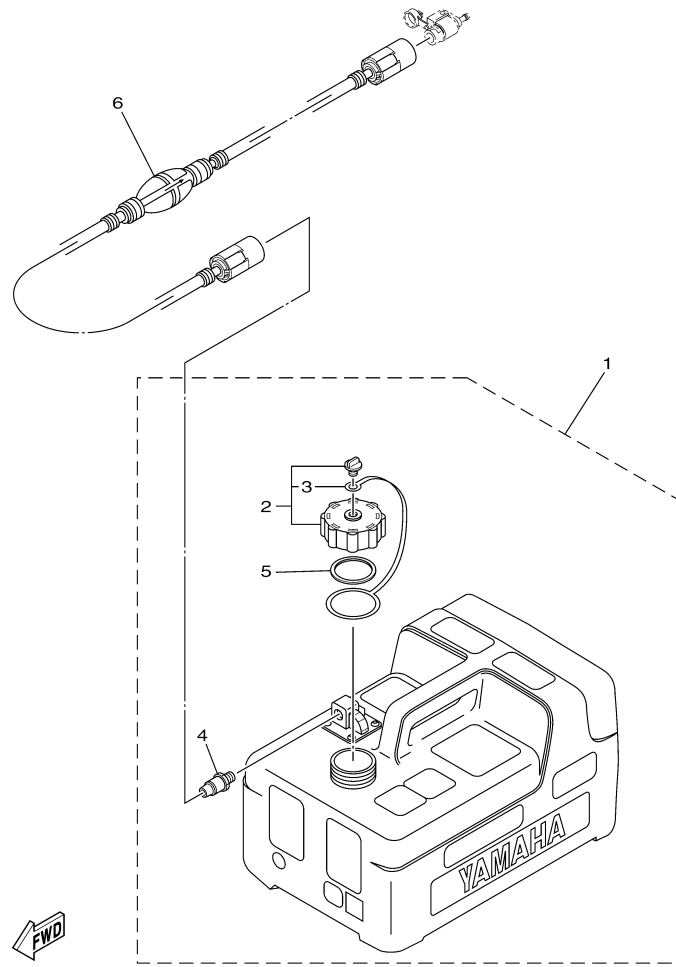

T9.9LPHA_0112 / FUEL TANK

6AU6110-L280

Part List

T9.9LPHA_0112 / FUEL TANK

REF - NO	PART NUMBER	PART NAME	QUANTITY	REMARKS
1	6YL-24201-21-00	FUEL TANK ASSY (12L)	1	AP
2	6YL-24610-10-00	.CAP ASSY	1	
3	6YL-24641-10-00	..GASKET, CAP 1	1	
4	6YL-24377-00-00	.PIPE, JOINT 2	1	
5	6YL-24629-00-00	.RING	1	
6	6YK-24306-72-00	FUEL PIPE COMP. 1	1	AP