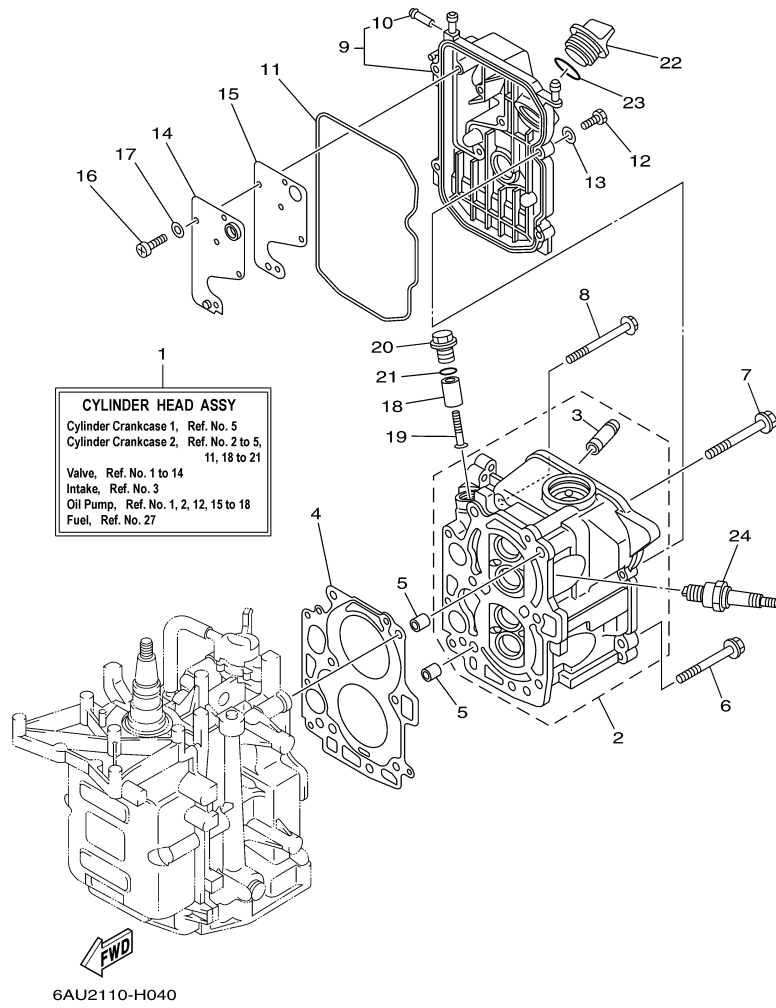

T9.9LPHA_0112 / CYLINDER CRANKCASE 2

Part List

T9.9LPHA_0112 / CYLINDER CRANKCASE 2

REF - NO	PART NUMBER	PART NAME	QUANTITY	REMARKS
1	6AU-W009A-01-1S	CYLINDER HEAD COMPLETE	1	
2	6AU-11111-00-1S	HEAD, CYLINDER 1	1	
3	6AU-11133-10-00	.GUIDE, VALVE 1	4	
4	68T-11181-00-00	.GASKET, CYLINDER HEAD 1	1	
5	99510-10114-00	PIN, DOWEL	2	
6	90105-08M36-00	BOLT, FLANGE	2	
7	90105-08M78-00	BOLT, FLANGE	4	
8	90119-06049-00	BOLT, WITH WASHER	3	
9	68T-11191-00-1S	COVER, CYLINDER HEAD 1	1	
10	650-24378-00-00	.PIPE, JOINT 4	1	
11	68T-11356-00-00	.SEAL, CYLINDER 2	1	
12	97095-06020-00	BOLT	4	
13	92995-06600-00	WASHER	4	
14	68T-11168-00-00	COVER, BREATHER	1	
15	68T-11169-A0-00	.GASKET, BREATHER COVER	1	
16	98507-04010-00	SCREW, PAN HEAD	5	
17	92907-04600-00	WASHER	5	
18	6G8-11325-00-00	ANODE	1	
19	97880-05025-00	SCREW, PAN HEAD	1	
20	6G8-11197-01-00	PLUG, BLIND	1	
21	93210-13M63-00	.O-RING	1	
22	6G8-15363-00-00	PLUG, OIL	1	
23	93210-24M79-00	.O-RING	1	
24	BR6-HS100-00-00	PLUG, SPARK (NGK BR6HS-10)	2