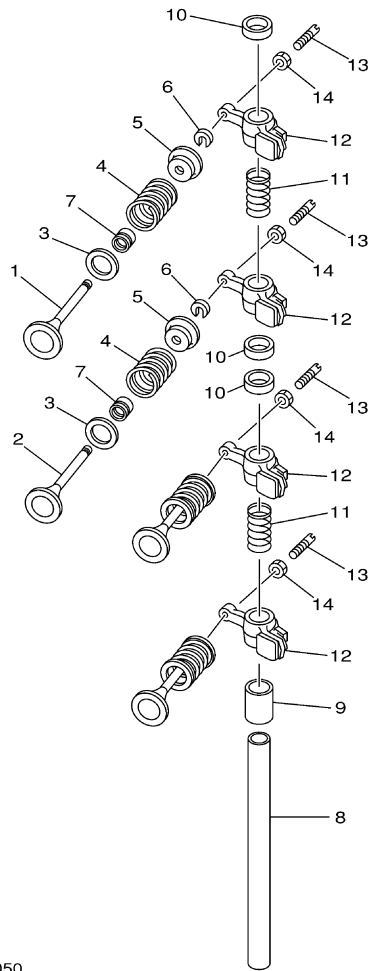

T9.9LPHA_0112 / CYLINDER CRANKCASE 2

Part List

T9.9LPHA_0112 / CYLINDER CRANKCASE 2

REF - NO	PART NUMBER	PART NAME	QUANTITY	REMARKS
1	6AU-W009A-01-1S	CYLINDER HEAD COMPLETE	1	
2	6AU-11111-00-1S	HEAD, CYLINDER 1	1	
3	6AU-11133-10-00	.GUIDE, VALVE 1	4	
4	68T-11181-00-00	.GASKET, CYLINDER HEAD 1	1	
5	99510-10114-00	PIN, DOWEL	2	
6	90105-08M36-00	BOLT, FLANGE	2	
7	90105-08M78-00	BOLT, FLANGE	4	
8	90119-06049-00	BOLT, WITH WASHER	3	
9	68T-11191-00-1S	COVER, CYLINDER HEAD 1	1	
10	650-24378-00-00	.PIPE, JOINT 4	1	
11	68T-11356-00-00	.SEAL, CYLINDER 2	1	
12	97095-06020-00	BOLT	4	
13	92995-06600-00	WASHER	4	
14	68T-11168-00-00	COVER, BREATHER	1	
15	68T-11169-A0-00	.GASKET, BREATHER COVER	1	
16	98507-04010-00	SCREW, PAN HEAD	5	
17	92907-04600-00	WASHER	5	
18	6G8-11325-00-00	ANODE	1	
19	97880-05025-00	SCREW, PAN HEAD	1	
20	6G8-11197-01-00	PLUG, BLIND	1	
21	93210-13M63-00	.O-RING	1	
22	6G8-15363-00-00	PLUG, OIL	1	
23	93210-24M79-00	.O-RING	1	
24	BR6-HS100-00-00	PLUG, SPARK (NGK BR6HS-10)	2	

T9.9LPHA_0112 / VALVE

68R0010-0050

Part List

T9.9LPHA_0112 / VALVE

REF - NO	PART NUMBER	PART NAME	QUANTITY	REMARKS
1	6AU-12111-00-00	VALVE, INTAKE	2	
2	6AU-12121-00-00	VALVE, EXHAUST	2	
3	68T-12116-00-00	SEAT, VALVE SPRING	4	
4	60R-12113-00-00	SPRING, VALVE INNER	4	
5	7NJ-12117-00-00	RETAINER, VALVE SPRING	4	
6	7NJ-12118-00-00	LOCK, VALVE SPRING RETAINER	4	
7	51Y-12119-00-00	SEAL, VALVE STEM	4	
8	68T-12146-00-00	SHAFT, ROCKER	1	
9	90387-13M56-00	COLLAR	1	
10	90387-14M03-00	COLLAR	3	
11	90501-12M40-00	SPRING, COMPRESSION	2	
12	68T-12151-00-00	ARM, VALVE ROCKER	4	
13	6G8-12159-00-00	SCREW, VALVE ADJUSTING	4	
14	6G8-12158-00-00	NUT, LOCK	4	