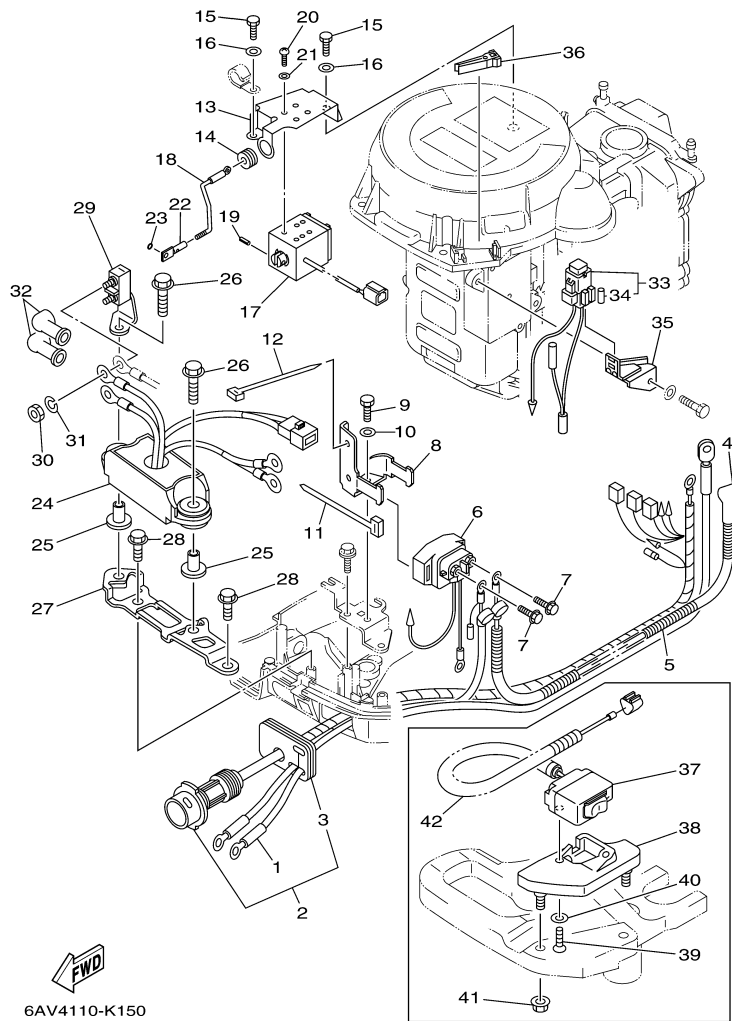

Part List

T9.9LPHA_0112 / ELECTRICAL 2

REF - NO	PART NUMBER	PART NAME	QUANTITY	REMARKS
1	69G-82105-00-00	BATTERY CABLE (L: 3.0M)	1	
2	6G8-82117-00-00	WIRE, LEAD	1	
3	90446-10M86-00	HOSE (L140)	1	
4	68T-81940-00-00	STARTER RELAY ASSY	1	
5	97595-06610-00	BOLT, WITH WASHER	2	
6	68T-81945-01-00	PLATE, SWITCH FITTING	1	
7	97095-06012-00	BOLT	1	
8	92995-06600-00	WASHER	1	
9	90465-13M11-00	CLAMP	1	
10	90465-13M11-00	CLAMP	1	
11	69G-81950-00-00	RELAY ASSY	1	
12	90387-06M03-00	COLLAR	2	
13	90119-06M56-00	BOLT, WITH WASHER	2	
14	69G-81948-01-00	BRACKET	1	
15	90109-06M86-00	BOLT	2	
16	69G-81925-00-00	TERMINAL	1	
17	90170-06M30-00	NUT	2	
18	90204-06M00-00	WASHER, SPRING	2	
19	6G5-82119-00-00	COVER, LEAD WIRE	2	
20	68T-82150-00-00	FUSE HOLDER ASSY	1	
21	66V-82151-00-00	.FUSE (10A-BL)	2	
22	68T-82171-01-00	STAY, FUSE BOX	1	
23	67F-2812A-00-00	.PULLER, FUSE	1	

T9.9LPHA_0112 / ELECTRICAL 3