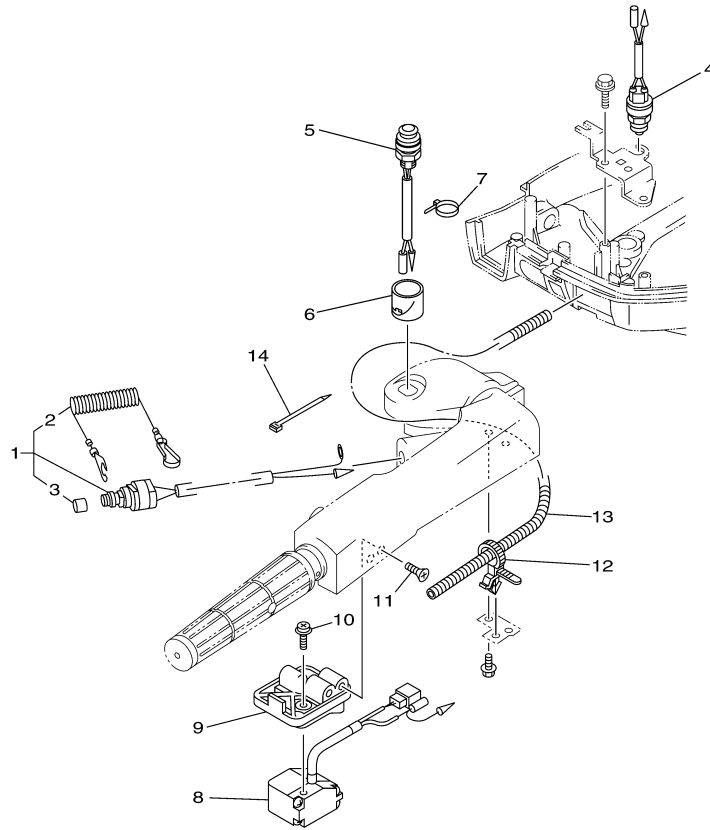

T9.9LPHA_0112 / ELECTRICAL 4

6AV3110-J160

Part List

T9.9LPHA_0112 / ELECTRICAL 4

REF - NO	PART NUMBER	PART NAME	QUANTITY	REMARKS
1	65W-82575-01-00	ENGINE STOP SWITCH ASSY	1	
2	682-82556-00-00	.LANYARD, STOP SWITCH	1	
3	689-8257Y-00-00	.CAP	1	
4	6F5-82540-01-00	NEUTRAL SWITCH ASSY	1	
5	68T-81870-00-00	STARTING SWITCH ASSY	1	
6	68T-81821-00-00	COVER, SWITCH	1	
7	90465-11M10-00	CLAMP	1	
8	69G-82563-00-00	TRIM & TILT SWITCH ASSY	1	
9	69C-42176-00-00	STAY 2	1	
10	97985-06220-00	SCREW, WITH WASHER	2	
11	90151-06004-00	SCREW, COUNTERSUNK	3	
12	90465-12M56-00	CLAMP	2	
13	90447-07012-00	TUBE	1	
14	90465-13M11-00	CLAMP	1	

Part Notes

T9.9LPHA_0112 / ELECTRICAL 4

PART NUMBER	NOTE TEXT
682-82556-00-00	OEM: This part number is among the Top 100 Most Popular Marine Maintenance Parts as of March 2014.

©2014 Yamaha Motor Corporation, U.S.A. All rights reserved.