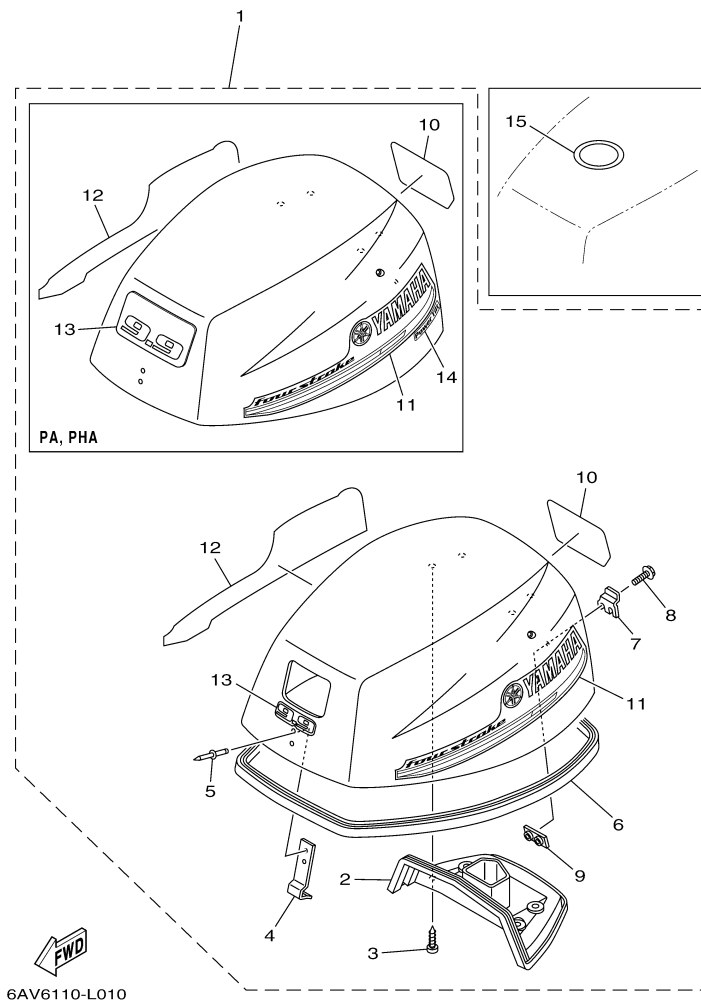

T9.9LPHA_0112 / TOP COWLING

©2014 Yamaha Motor Corporation, U.S.A. All rights reserved.

Part List

T9.9LPHA_0112 / TOP COWLING

REF - NO	PART NUMBER	PART NAME	QUANTITY	REMARKS
1	6AV-42610-B0-00	TOP COWLING ASSY	1	
2	6AU-42613-00-00	.MOLDING, AIR DUCT	1	
3	97780-60516-00	.SCREW, TAPPING	4	
4	6G1-42651-02-00	.HOOK	1	
5	90266-04M04-00	.RIVET	2	
6	68T-42615-00-00	.SEAL	1	
7	68T-42652-00-00	.HOOK	1	
8	97595-05514-00	.BOLT, WITH WASHER	2	
9	68T-42649-00-00	.HOLDER, CLAMP BAND	1	
10	6AV-42678-10-00	.GRAPHIC, REAR	1	
11	60R-42675-00-00	.GRAPHIC, SIDE 1	1	
12	60R-42676-10-00	.GRAPHIC, SIDE 2	1	
13	6AV-42686-20-00	.EMBLEM, FRONT	1	
14	60S-42675-00-00	.GRAPHIC, SIDE 1	1	
15	67F-13434-20-00	LABEL, CAUTION	1	