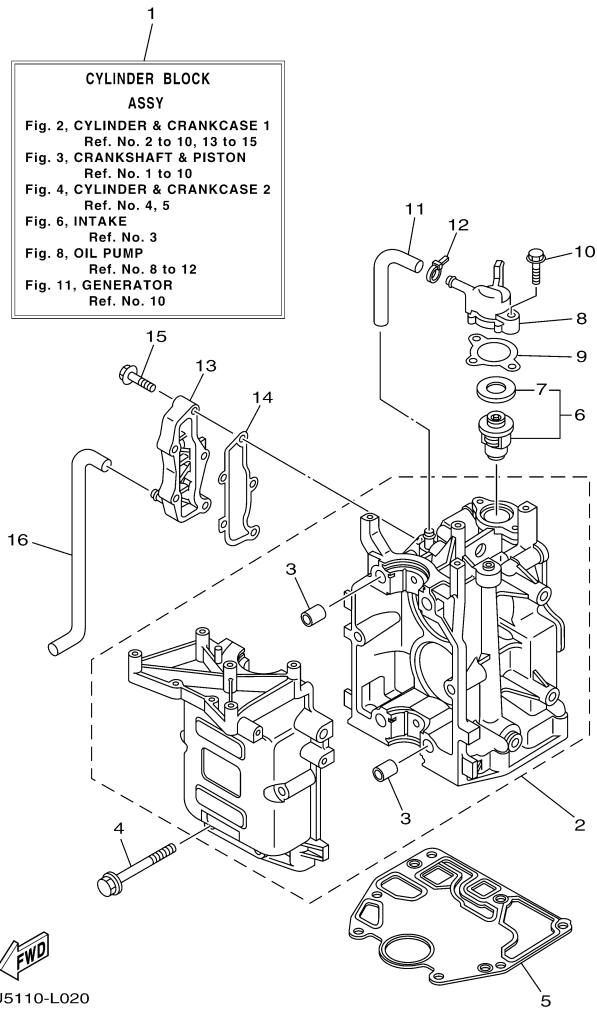

T9.9LPHA_0112 / CYLINDER CRANKCASE 1

Part List

T9.9LPHA_0112 / CYLINDER CRANKCASE 1

REF - NO	PART NUMBER	PART NAME	QUANTITY	REMARKS
1	6AU-W009B-00-1S	CYLINDER BLOCK ASSY	1	
2	6AU-15100-00-00	CRANKCASE ASSY	1	
3	99530-12016-00	.PIN, DOWEL	4	
4	90119-08M29-00	BOLT, WITH WASHER	6	
5	68T-11351-00-00	.GASKET, CYLINDER	1	
6	66M-12411-01-00	THERMOSTAT	1	
7	688-12412-00-00	.SEAL, THERMOSTAT	1	
8	68T-12413-00-1S	COVER, THERMOSTAT	1	
9	6G8-12414-A0-00	.GASKET, COVER	1	
10	90119-06MA2-00	BOLT, WITH WASHER	2	
11	68T-12481-00-00	PIPE 1	1	
12	90465-11M10-00	CLAMP	1	
13	6AU-41113-00-1S	OUTER COVER, EXHAUST	1	
14	68T-41114-A0-00	.GASKET, EXHAUST OUTER COVER	1	
15	90119-06MA3-00	BOLT, WITH WASHER	5	
16	68T-12482-00-00	PIPE 2	1	

Part Notes

T9.9LPHA_0112 / CYLINDER CRANKCASE 1

PART NUMBER	NOTE TEXT
66M-12411-01-00	OEM: This part number is among the Top 100 Most Popular Marine Maintenance Parts as of March 2014.

©2014 Yamaha Motor Corporation, U.S.A. All rights reserved.