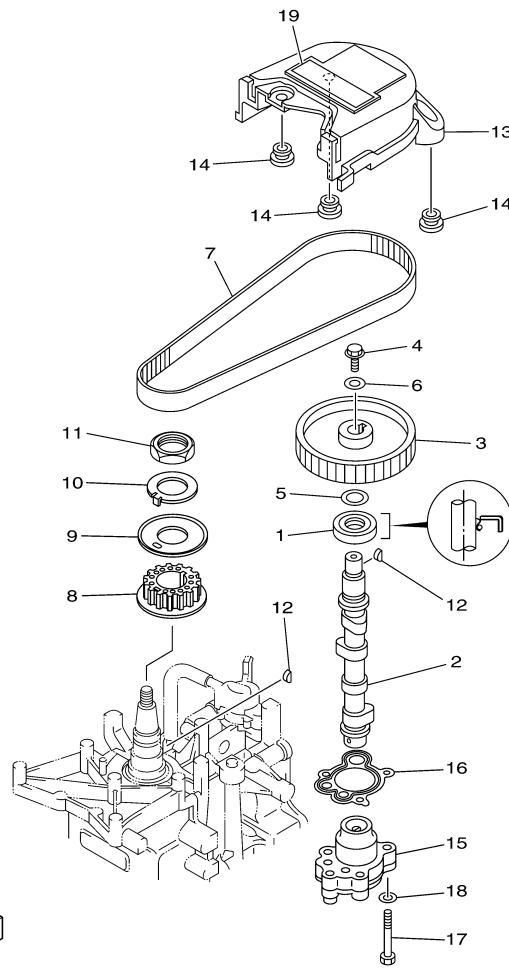

T9.9LPHA_0112 / CARBURETOR

6AU3110-J070

Part List

T9.9LPHA_0112 / CARBURETOR

REF - NO	PART NUMBER	PART NAME	QUANTITY	REMARKS
1	6AU-14301-11-00	CARBURETOR ASSY 1	1	
2	6E5-14321-00-00	.SCREW, THROTTLE	1	
3	6J8-14334-00-00	.SPRING, THROTTLE	1	
4	97980-04110-00	.SCREW, WITH WASHER	3	
5	97980-04112-00	.SCREW, WITH WASHER	2	
6	6AU-14385-00-00	.FLOAT	1	
7	67D-14966-00-00	.RUBBER CAP	1	
8	67D-14386-00-00	.PIN, FLOAT	1	
9	68T-14546-00-00	.VALVE, NEEDLE	1	
10	6AU-1492E-46-00	.JET, MAIN (#92)	1	
11	6AU-1492F-20-00	.JET, AIR SLOW (#40)	1	
12	6AU-1492A-00-00	.NOZZLE, MAIN	1	
13	6AU-14984-00-00	.GASKET, FLOAT CHAMBER	1	
14	6AU-14982-00-00	.BODY, FLOAT CHAMBER	1	
15	6AU-1431B-00-00	.BALL	1	
16	6AU-14335-40-00	.SPRING, PLUNGER	1	
17	6AU-14371-40-00	.PLUNGER, STARTER	1	
18	6AU-1431A-30-00	.GUIDE	1	
19	6AU-14918-00-00	.RING	1	
20	6J8-14959-00-00	.GASKET	1	
21	66T-14991-00-00	.PLUG, DRAIN	1	
22	67D-14323-00-00	.SCREW, AIR ADJUSTING	1	
23	67D-14536-00-00	.GASKET	1	
24	67D-14527-00-00	.PLATE	1	
25	68T-14126-00-00	.PLUG	1	
26	67D-1432A-00-00	.PLUG	1	
27	6AU-14379-30-00	.ROD, STARTER	1	
28	6AU-14373-00-00	.COVER, PLUNGER CAP	1	

T9.9LPHA_0112 / OIL PUMP

6AU4110-K080

Part List

T9.9LPHA_0112 / OIL PUMP

REF - NO	PART NUMBER	PART NAME	QUANTITY	REMARKS
1	93102-18M21-00	.OIL SEAL	1	
2	68T-12171-00-00	CAMSHAFT 1	1	
3	66M-11537-00-94	GEAR, DRIVEN	1	
4	90105-06M14-00	BOLT FLANGE	1	
5	90201-13201-00	WASHER, PLATE	1	
6	90201-06M94-00	WASHER, PLATE	1	
7	68T-46241-00-00	BELT	1	
8	68T-11536-00-00	GEAR, DRIVE	1	
9	68T-11557-00-00	WASHER 1	1	
10	6G8-11587-01-00	WASHER, LOCK	1	
11	90170-24M09-00	NUT	1	
12	90280-03M01-00	.KEY, WOODRUFF	2	
13	6AU-46297-00-00	COVER, DUST	1	
14	90480-10627-00	GROMMET	3	
15	68T-13300-00-00	OIL PUMP ASSY	1	
16	68T-13329-00-00	.GASKET, PUMP COVER	1	
17	97095-06030-00	BOLT	3	
18	92995-06600-00	WASHER	3	
19	6AU-13437-40-00	MARK, CAUTION	1	