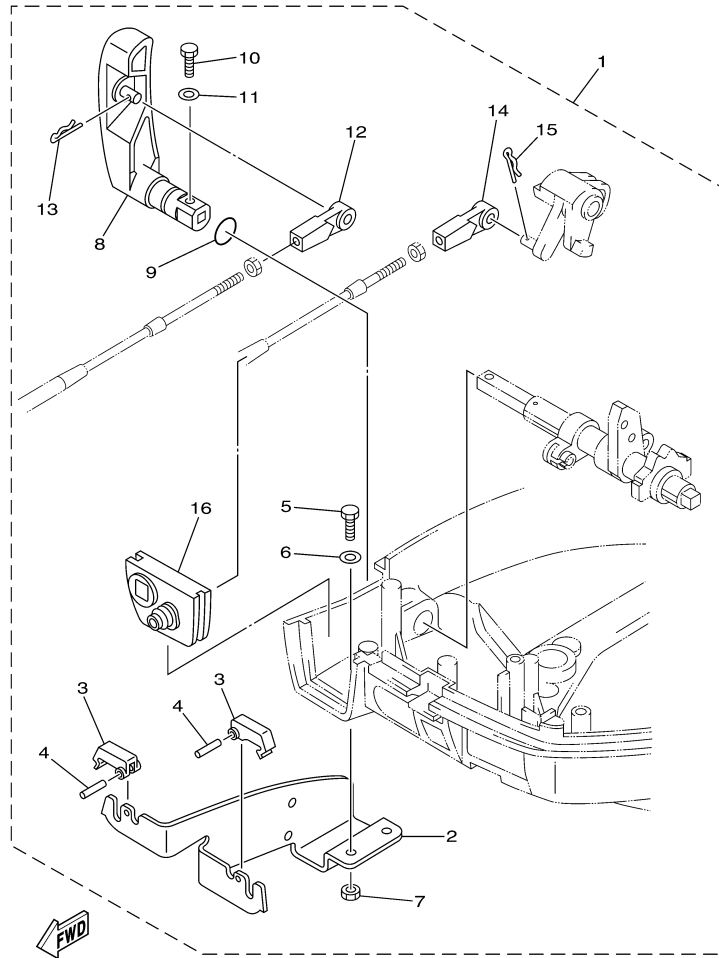

T9.9LPHA_0112 / CONTROL 1

©2014 Yamaha Motor Corporation, U.S.A. All rights reserved.

Part List

T9.9LPHA_0112 / CONTROL 1

REF - NO	PART NUMBER	PART NAME	QUANTITY	REMARKS
1	68T-42726-00-00	GROMMET	1	
2	68T-44121-02-00	LEVER, SHIFT ROD	1	
3	6G1-41662-01-94	BRACKET 2	2	
4	90109-06M81-00	BOLT	2	
5	90464-10M60-00	CLAMP	1	
6	91690-30014-00	PIN, SPRING	1	
7	65W-44116-00-00	SPRING	1	
8	66R-44117-00-00	BRACKET	1	
9	90109-06M86-00	BOLT	1	
10	68T-44143-10-00	ROD, SHIFT	1	
11	90468-18001-00	CLIP	1	
12	61N-44146-00-00	CONNECTOR, SHIFT ROD	1	
13	95380-06700-00	NUT	1	
14	68T-48538-00-00	CLAMP, CABLE 1	1	
15	97095-06012-00	BOLT	1	
16	92995-06600-00	WASHER	1	
17	63D-48538-00-00	CLAMP, CABLE 1	1	
18	68T-41638-00-00	PULLEY	1	
19	68T-41283-00-00	LEVER, FREE ACCEL.	1	
20	90387-06M59-00	COLLAR	1	
21	6AU-41211-00-00	LINK, ACCEL.	1	
22	68T-14497-00-00	STAY, THROTTLE WIRE	1	
23	90201-06M62-00	WASHER, PLATE	1	
24	97595-06545-00	BOLT, WITH WASHER	1	
25	97095-06012-00	BOLT	1	
26	92995-06600-00	WASHER	1	
27	661-41262-02-00	JOINT, CHOKE LEVER	1	
28	647-14395-60-00	CAP, OVERFLOW PIPE	1	
29	68T-15774-10-00	STAY 4	1	
30	90109-06M86-00	BOLT	2	
31	90465-08027-00	CLAMP	1	

T9.9LPHA_0112 / CONTROL 2

©2014 Yamaha Motor Corporation, U.S.A. All rights reserved.

T9.9LPHA_0112 / REMO CON ATTACHMENT

6AV1100-G240

Part List

T9.9LPHA_0112 / REMO CON ATTACHMENT

REF - NO	PART NUMBER	PART NAME	QUANTITY	REMARKS
1	6AU-48501-00-00	REMOTE CONT. ATTACHMENT ASSY.	1	AP
2	68T-48531-00-00	.BRACKET, REMOTE CONTROL 1	1	
3	682-48538-50-00	.CLAMP, CABLE 1	2	
4	91690-30012-00	.PIN, SPRING	2	
5	97095-06012-00	.BOLT	2	
6	92995-06600-00	.WASHER	2	
7	95380-06600-00	.NUT, HEXAGON	2	
8	6AU-44111-10-00	.HANDLE, GEAR SHIFT	1	
9	93210-12327-00	.O-RING	1	
10	97095-05016-00	.BOLT	1	
11	92995-05600-00	.WASHER	1	
12	663-48344-00-00	.CABLE END, REMOTE CONTROL	1	
13	90468-18008-00	.CLIP	1	
14	663-48344-00-00	.CABLE END, REMOTE CONTROL	1	
15	90468-18008-00	.CLIP	1	
16	68T-42725-10-00	.GROMMET	1	