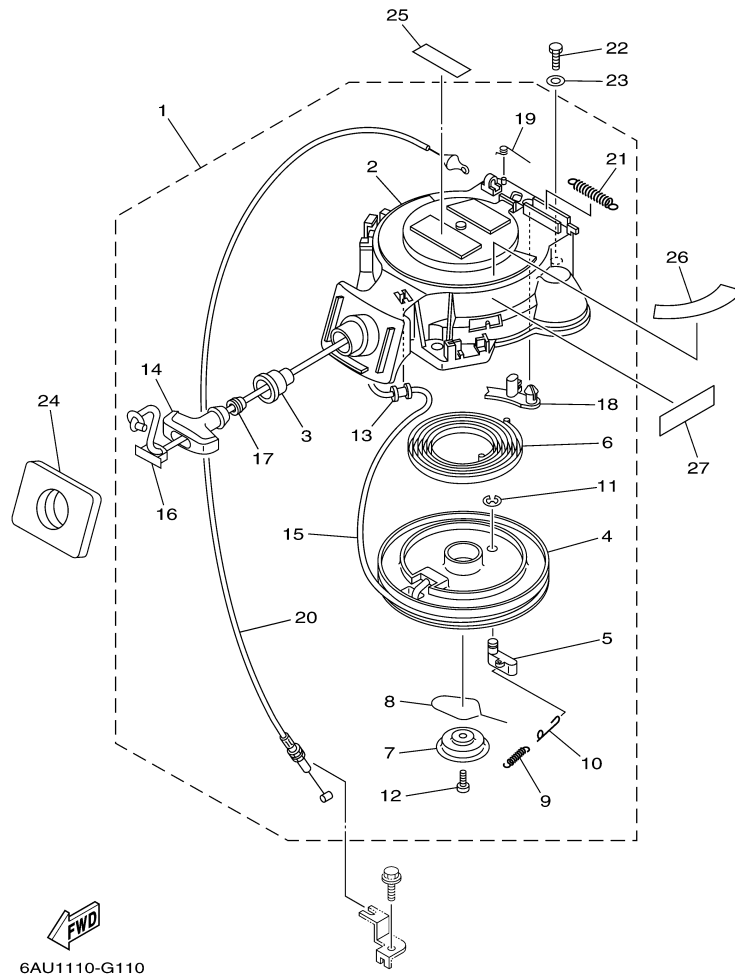

Part List

T9.9LPHA_0112 / FUEL

REF - NO	PART NUMBER	PART NAME	QUANTITY	REMARKS
1	6YL-24304-00-00	FUEL PIPE JOINT COMP. 1	1	
2	61N-24329-00-00	SEAL	1	
3	97095-06025-00	BOLT	1	
4	92995-06600-00	WASHER	1	
5	90445-10052-00	HOSE (L295)	1	
6	90465-11M10-00	CLAMP	1	
7	90467-09M09-00	CLIP	2	
8	68T-24251-01-00	STRAINER 1	1	
9	90445-10051-00	HOSE (L170)	1	
10	90467-09M09-00	CLIP	2	
11	90445-16010-00	HOSE (L140)	1	
12	68T-24410-01-00	FUEL PUMP ASSY	1	
13	66M-24413-01-00	.BODY 2	1	
14	6A0-24421-01-00	.VALVE, CHECK	2	
15	6E7-14325-00-00	.SCREW, PAN HEAD	2	
16	66M-24411-01-00	.DIAPHRAGM	1	
17	66M-24423-00-00	.SPRING, DIAPHRAGM	1	
18	66M-13131-00-00	.PLUNGER	1	
19	66M-24374-00-00	.PIN	1	
20	66M-24454-00-00	.SPRING	1	
21	66M-24471-01-00	.DIAPHRAGM	1	
22	66M-24444-00-00	.SCREW	4	
23	95380-04600-00	.NUT	4	
24	97095-06030-00	BOLT	2	
25	92995-06100-00	WASHER, SPRING	2	
26	92995-06600-00	WASHER	2	
27	93210-20M65-00	.O-RING	1	
28	6AU-24311-10-00	PIPE, FUEL 1	1	
29	90467-09M09-00	CLIP	2	
30	90447-10009-00	TUBE	1	
31	90464-10M53-00	CLAMP	1	

T9.9LPHA_0112 / STARTER