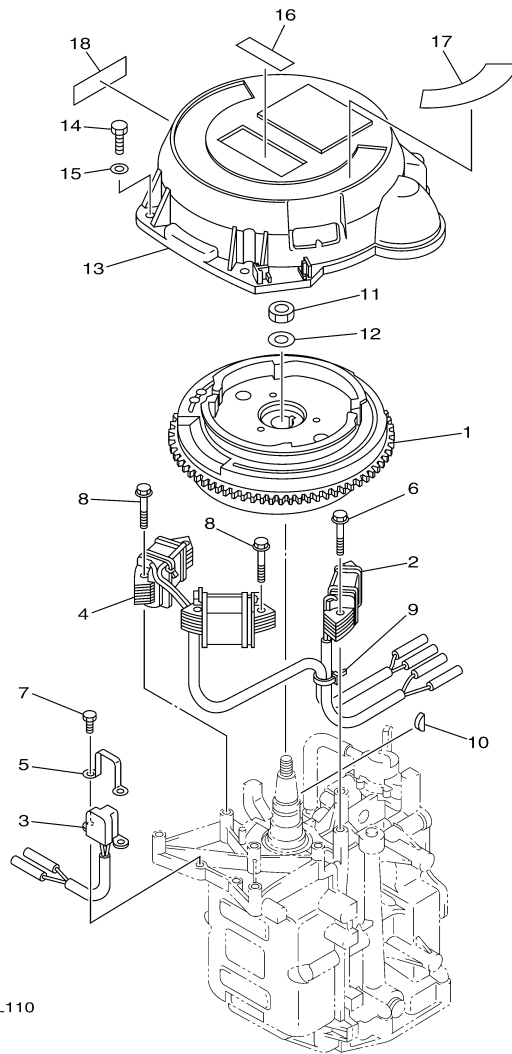

T9.9LPHA_0112 / GENERATOR

©2014 Yamaha Motor Corporation, U.S.A. All rights reserved.

Part List

T9.9LPHA_0112 / GENERATOR

REF - NO	PART NUMBER	PART NAME	QUANTITY	REMARKS
1	68T-85550-11-00	ROTOR ASSY	1	
2	68T-85520-00-00	COIL, CHARGE	1	
3	68T-85580-01-00	COIL, PULSER	1	
4	68T-85533-10-00	COIL, LIGHTING	1	
5	6H2-85582-00-00	ATTACHMENT, PULSER	1	
6	90119-06014-00	BOLT, WITH WASHER	2	
7	97095-05010-00	BOLT	2	
8	90119-06MA1-00	BOLT, WITH WASHER	4	
9	90465-11M10-00	CLAMP	1	
10	90280-04M06-00	KEY, WOODRUFF	1	
11	90170-12066-00	NUT	1	
12	90201-12472-00	WASHER, PLATE	1	
13	6AV-81337-00-00	COVER, FLYWHEEL	1	
14	97095-06020-00	BOLT	3	
15	92995-06600-00	WASHER	3	
16	6AH-81995-40-00	LABEL, WARNING	1	
17	68T-85711-40-00	MARK, CAUTION	1	
18	6AH-81994-40-00	LABEL, SAFETY	1