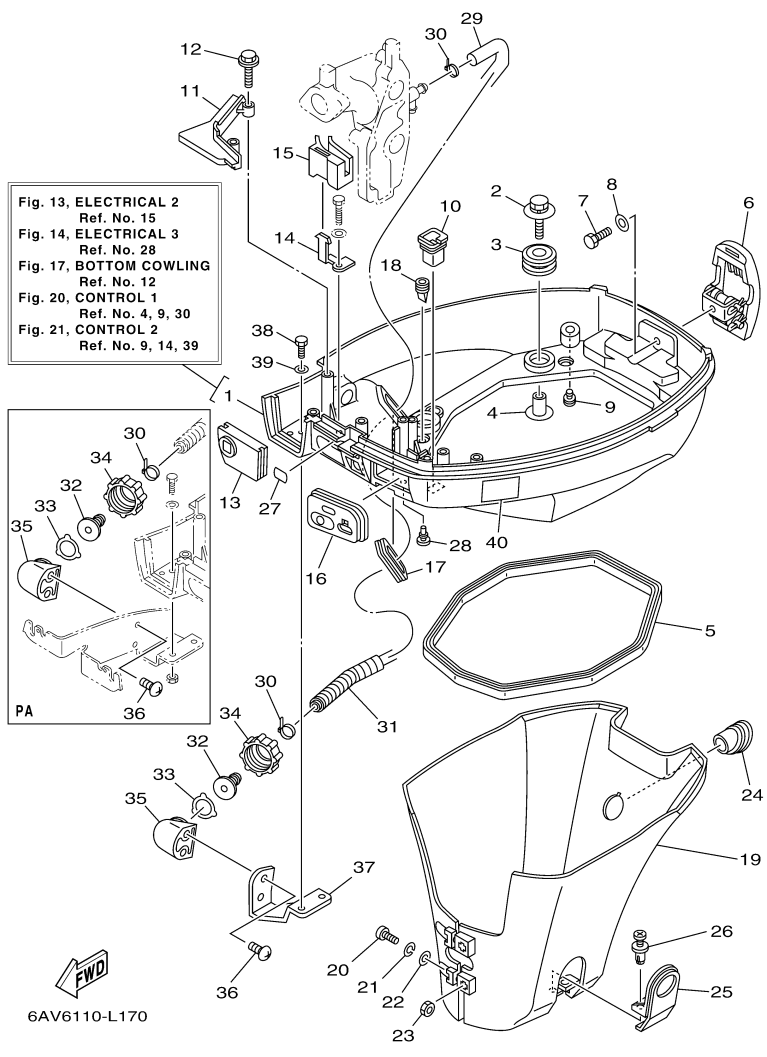

Part List

T9.9LPA_0112 / STARTING MOTOR

REF - NO	PART NUMBER	PART NAME	QUANTITY	REMARKS
1	68T-81822-01-94	BRACKET, STARTING MOTOR	1	
2	90119-08046-00	BOLT, WITH WASHER	2	
3	90119-08020-00	BOLT, WITH WASHER	1	
4	68T-81800-00-00	STARTING MOTOR ASSY	1	
5	68T-81857-00-00	.RETAINER	1	
6	689-81807-12-00	.GEAR ASSY, STARTING MOTOR	1	
7	6F5-81830-10-00	.FRONT BRACKET ASSY	1	
8	689-81831-00-00	..METAL, FRONT	1	
9	689-81847-11-00	.O-RING	2	
10	689-81809-11-00	.WASHER KIT	1	
11	689-81850-11-00	.ARMATURE ASSY	1	
12	689-81810-11-00	.STATOR ASSY	1	
13	689-81840-11-00	.BRUSH HOLDER ASSY	1	
14	689-81811-11-00	..BRUSH 1	1	
15	689-81812-11-00	..BRUSH 2	1	
16	689-81813-10-00	..SPRING, BRUSH	2	
17	689-81820-11-00	.REAR BRACKET ASSY	1	
18	689-81826-10-00	.BOLT	2	
19	90119-08M76-00	BOLT, WITH WASHER	2	
20	97095-08016-00	BOLT	1	
21	92995-08600-00	WASHER	1	
22	90465-11M10-00	CLAMP	2	
23	90465-08M99-00	CLAMP	1	
24	97095-06012-00	BOLT	1	
25	92995-06600-00	WASHER	1	

T9.9LPA_0112 / BOTTOM COWLING

©2014 Yamaha Motor Corporation, U.S.A. All rights reserved.