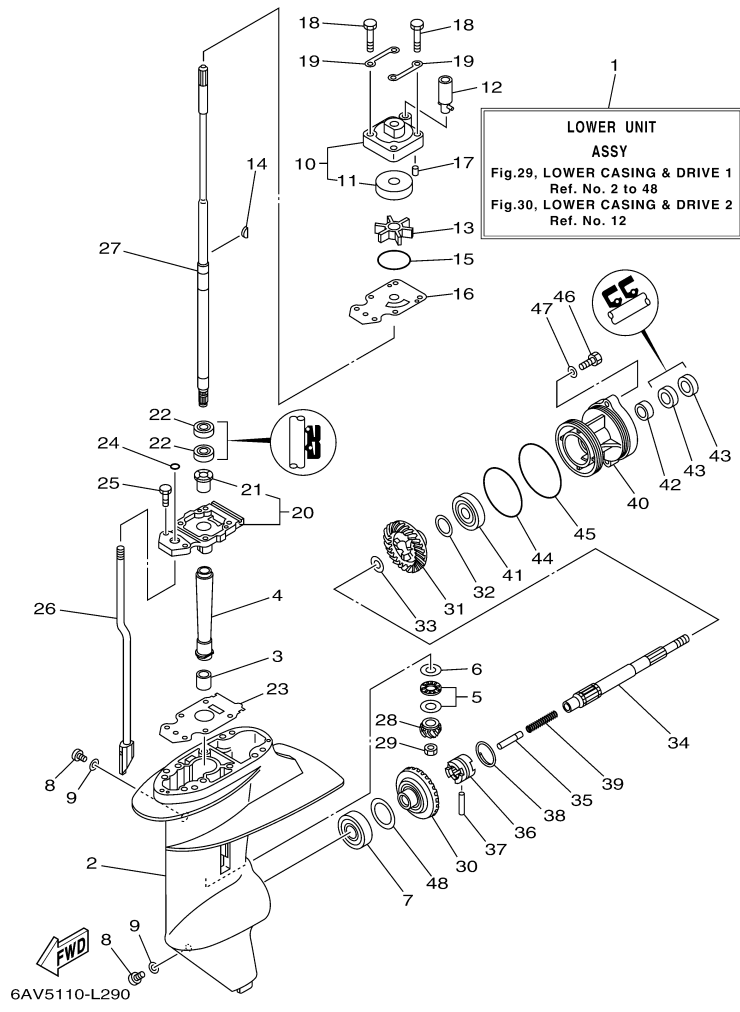

T9.9LPA_0112 / LOWER CASING DRIVE 1

©2014 Yamaha Motor Corporation, U.S.A. All rights reserved.

Part List

T9.9LPA_0112 / LOWER CASING DRIVE 1

REF - NO	PART NUMBER	PART NAME	QUANTITY	REMARKS
1	69G-45300-11-4D	LOWER UNIT ASSY	1	L(21.7")
2	66R-45311-01-4D	CASING, LOWER	1	
3	93315-314V8-00	BEARING	1	
4	66R-45536-00-00	SLEEVE, DRIVE SHAFT	1	
5	93341-41416-00	BEARING	1	
6	66R-45587-10-00	SHIM (T:1.20MM)	1	UR
6	66R-45587-00-00	SHIM (T:1.13MM)	1	UR
7	93332-00005-00	BEARING	1	
8	90340-08002-00	PLUG, STRAIGHT SCREW	2	
9	90430-08020-00	.GASKET	2	
10	63V-44301-00-00	WATER PUMP HOUSING COMP.	1	
11	63V-44322-00-00	.INSERT, CARTRIDGE	1	
12	68T-44366-00-00	.DAMPER, WATER SEAL 2	1	
13	63V-44352-01-00	.IMPELLER	1	
14	664-44338-00-00	.KEY, WOODRUFF	1	
15	93210-44398-00	.O-RING	1	
16	68T-44323-00-00	.OUTER PLATE, CARTRIDGE	1	
17	93604-12M07-00	PIN, DOWEL	2	
18	97095-08045-00	.BOLT	4	
19	63V-44328-01-00	PLATE	2	
20	69G-45331-01-CA	HOUSING, BEARING	1	
21	626-45316-09-00	.BUSHING, DRIVE SHAFT	1	
22	93101-20048-00	.OIL SEAL	2	
23	69G-45315-A0-00	.PACKING, LOWER CASING	1	
24	93210-06ME6-00	.O-RING	1	
25	97080-08025-00	BOLT	2	
26	69G-44150-10-00	SHIFT CAM ASSY	1	L(21.7")
27	69G-45510-10-00	DRIVE SHAFT ASSY	1	L(21.7")
28	66R-45551-00-00	PINION (13T)	1	
29	90179-08M06-00	NUT	1	
30	66R-45560-01-00	GEAR 1 (38T)	1	
31	66R-45571-00-00	GEAR 2 (38T)	1	
32	626-45577-00-00	SHIM (T:0.10MM)	1	UR
32	626-45577-10-00	SHIM (T:0.20MM)	1	UR
32	626-45577-40-00	SHIM (T:0.50MM)	1	UR
32	626-45577-30-00	SHIM (T:0.40MM)	1	UR
32	626-45577-20-00	SHIM (T:0.30MM)	1	UR
33	90201-17682-00	WASHER, PLATE	1	
34	683-45611-00-00	SHAFT, PROPELLER	1	
35	650-45635-00-00	PLUNGER, SHIFT	1	
36	69G-45631-00-00	CLUTCH, DOG	1	
37	90250-05010-00	PIN, STRAIGHT	1	
38	648-45633-00-00	RING, CROSS PIN	1	
39	90501-14M09-00	SPRING, COMPRESSION	1	
40	66R-45361-00-4D	CAP, LOWER CASING	1	
41	93306-00501-00	BEARING	1	
42	93315-317U2-00	BEARING	1	
43	93101-17054-00	.OIL SEAL	2	
44	93210-74M68-00	.O-RING	1	
45	93210-74316-00	.O-RING	1	
46	97095-06025-00	BOLT	2	
47	92995-06600-00	WASHER	2	
48	626-45577-00-00	SHIM (T:0.10MM)	1	UR
48	626-45577-10-00	SHIM (T:0.20MM)	1	UR
48	626-45577-40-00	SHIM (T:0.50MM)	1	UR
48	626-45577-30-00	SHIM (T:0.40MM)	1	UR
48	626-45577-20-00	SHIM (T:0.30MM)	1	UR

Part Notes

T9.9LPA_0112 / LOWER CASING DRIVE 1