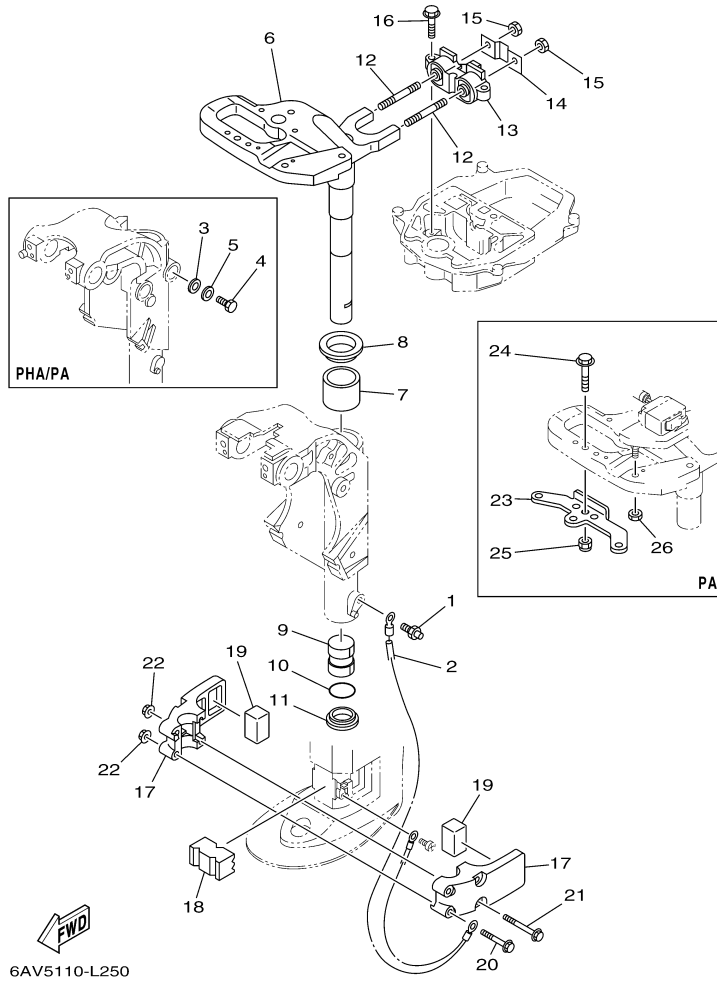

T9.9LPA_0112 / BRACKET 3

©2014 Yamaha Motor Corporation, U.S.A. All rights reserved.

Part List

T9.9LPA_0112 / BRACKET 3

REF - NO	PART NUMBER	PART NAME	QUANTITY	REMARKS
1	93700-06M03-00	NIPPLE, GREASE	1	
2	68T-82127-00-00	WIRE, LEAD 2	1	
3	92995-06600-00	WASHER	1	
4	97095-06014-00	BOLT	1	
5	92995-06600-00	WASHER	1	
6	6AU-42511-10-4D	BRACKET, STEERING	1	
7	90386-40001-00	BUSH	1	
8	90209-40008-00	WASHER	1	
9	90386-30048-00	BUSH	1	
10	93210-29M94-00	O-RING	1	
11	90386-30M60-00	BUSH	1	
12	90116-08M54-00	BOLT, STUD	2	
13	68T-44517-10-00	MOUNT RUBBER	1	
14	68T-44526-00-00	PLATE	1	
15	95380-08600-00	NUT	2	
16	97575-06525-00	BOLT, WITH WASHER	2	
17	6AU-44551-00-4D	HOUSING, LOWER MOUNT RUBBER 1	2	
18	6AU-44557-00-00	MOUNT DAMPER, LOWER FRONT	1	
19	682-44555-30-00	MOUNT DAMPER, LOWER SIDE	2	
20	90119-06012-00	BOLT, WITH WASHER	2	
21	90119-06198-00	BOLT, WITH WASHER	2	
22	90179-06M28-00	NUT	4	
23	69G-48511-10-00	HOOK, STEERING	1	
24	97575-08535-00	BOLT, WITH WASHER	1	
25	90185-08057-00	NUT, SELF-LOCKING	1	
26	90185-06M07-00	NUT, SELF-LOCKING	1