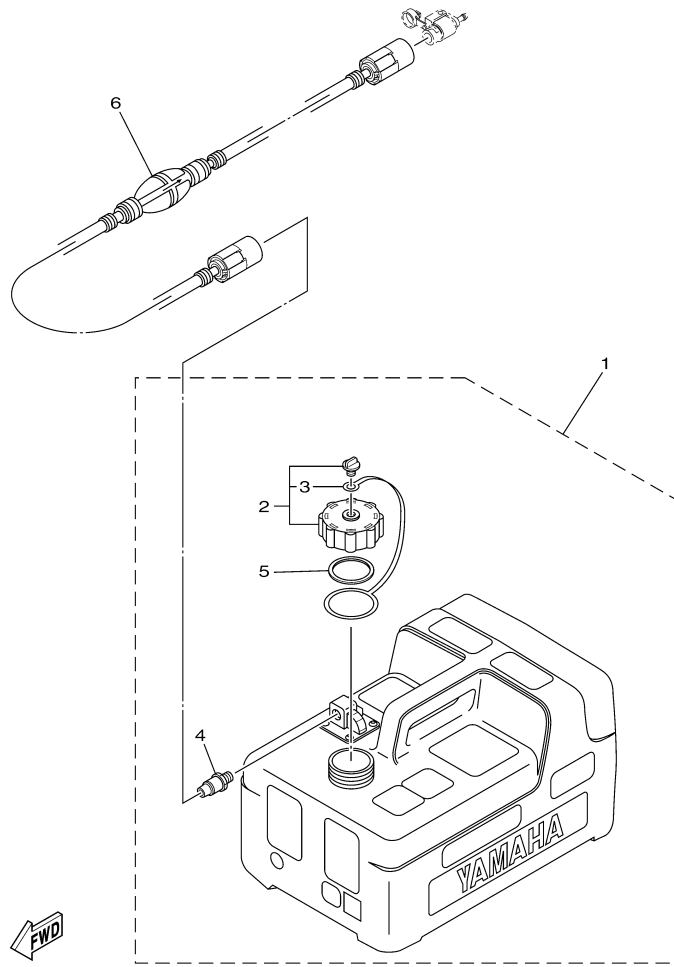

T9.9LPA_0112 / FUEL TANK

6AU6110-L280

Part List

T9.9LPA_0112 / FUEL TANK

REF - NO	PART NUMBER	PART NAME	QUANTITY	REMARKS
1	6YL-24201-21-00	FUEL TANK ASSY (12L)	1	AP
2	6YL-24610-10-00	.CAP ASSY	1	
3	6YL-24641-10-00	..GASKET, CAP 1	1	
4	6YL-24377-00-00	.PIPE, JOINT 2	1	
5	6YL-24629-00-00	.RING	1	
6	6YK-24306-72-00	FUEL PIPE COMP. 1	1	AP