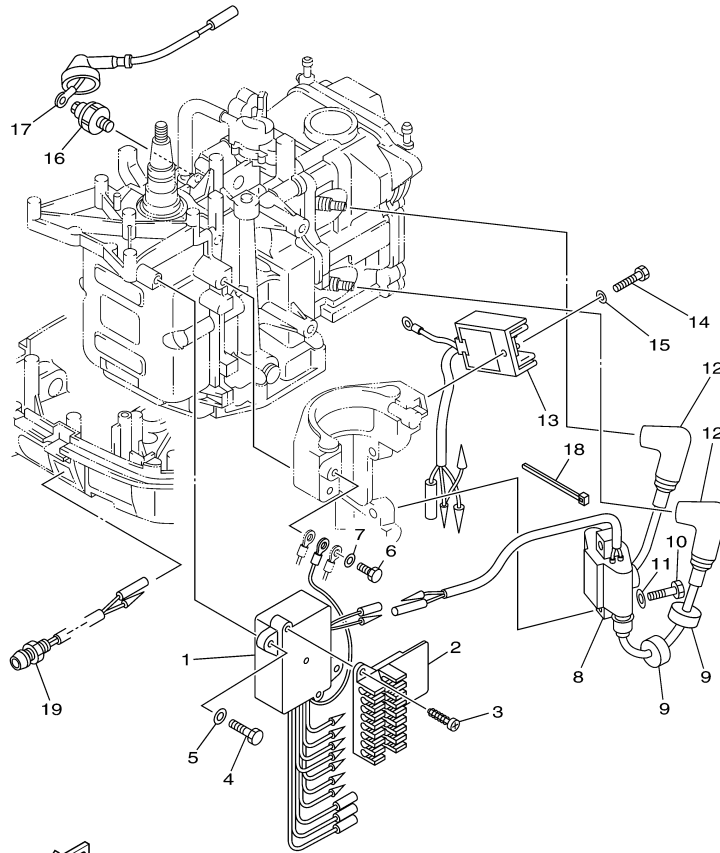

T9.9LPA_0112 / STARTER

©2014 Yamaha Motor Corporation, U.S.A. All rights reserved.

T9.9LPA_0112 / GENERATOR

©2014 Yamaha Motor Corporation, U.S.A. All rights reserved.

Part List

T9.9LPA_0112 / GENERATOR

REF - NO	PART NUMBER	PART NAME	QUANTITY	REMARKS
1	68T-85550-11-00	ROTOR ASSY	1	
2	68T-85520-00-00	COIL, CHARGE	1	
3	68T-85580-01-00	COIL, PULSER	1	
4	68T-85533-10-00	COIL, LIGHTING	1	
5	6H2-85582-00-00	ATTACHMENT, PULSER	1	
6	90119-06014-00	BOLT, WITH WASHER	2	
7	97095-05010-00	BOLT	2	
8	90119-06MA1-00	BOLT, WITH WASHER	4	
9	90465-11M10-00	CLAMP	1	
10	90280-04M06-00	KEY, WOODRUFF	1	
11	90170-12066-00	NUT	1	
12	90201-12472-00	WASHER, PLATE	1	
13	6AV-81337-00-00	COVER, FLYWHEEL	1	
14	97095-06020-00	BOLT	3	
15	92995-06600-00	WASHER	3	
16	6AH-81995-40-00	LABEL, WARNING	1	
17	68T-85711-40-00	MARK, CAUTION	1	
18	6AH-81994-40-00	LABEL, SAFETY	1	

T9.9LPA_0112 / ELECTRICAL 1

6AV1100-G130

Part List

T9.9LPA_0112 / ELECTRICAL 1

REF - NO	PART NUMBER	PART NAME	QUANTITY	REMARKS
1	68T-85540-00-00	C.D.I. UNIT ASSY	1	
2	68T-82522-00-00	CLAMP, COUPLER	1	
3	97780-40512-00	SCREW, TAPPING	2	
4	97095-06020-00	BOLT	2	
5	92995-06600-00	WASHER	2	
6	97095-06012-00	BOLT	1	
7	92995-06600-00	WASHER	1	
8	680-85570-02-00	IGNITION COIL ASSY	1	
9	90480-25003-00	GROMMET	3	
10	97095-06025-00	BOLT	2	
11	92995-06600-00	WASHER	2	
12	6E3-82370-21-00	PLUG CAP ASSY	2	
13	68T-81960-00-00	RECTIFIER & REGULATOR ASSY	1	
14	97095-06012-00	BOLT	1	
15	92995-06600-00	WASHER	1	
16	67F-82504-00-00	OIL PRESSURE SWITCH ASSY	1	
17	68T-82127-10-00	WIRE, LEAD 2	1	
18	90465-11M10-00	CLAMP	1	
19	68T-85410-00-00	EMERGENCY SIGNAL LIGHT ASSY	1	