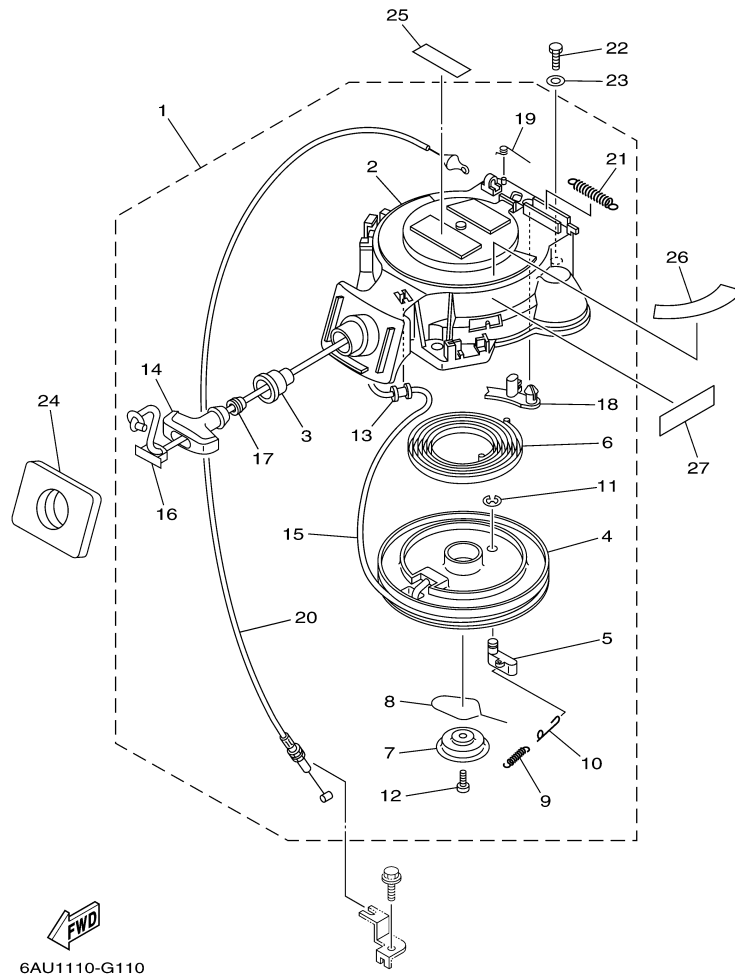

Part List

T9.9LPA_0112 / FUEL

REF - NO	PART NUMBER	PART NAME	QUANTITY	REMARKS
1	6YL-24304-00-00	FUEL PIPE JOINT COMP. 1	1	
2	61N-24329-00-00	SEAL	1	
3	97095-06025-00	BOLT	1	
4	92995-06600-00	WASHER	1	
5	90445-10052-00	HOSE (L295)	1	
6	90465-11M10-00	CLAMP	1	
7	90467-09M09-00	CLIP	2	
8	68T-24251-01-00	STRAINER 1	1	
9	90445-10051-00	HOSE (L170)	1	
10	90467-09M09-00	CLIP	2	
11	90445-16010-00	HOSE (L140)	1	
12	68T-24410-01-00	FUEL PUMP ASSY	1	
13	66M-24413-01-00	.BODY 2	1	
14	6A0-24421-01-00	.VALVE, CHECK	2	
15	6E7-14325-00-00	.SCREW, PAN HEAD	2	
16	66M-24411-01-00	.DIAPHRAGM	1	
17	66M-24423-00-00	.SPRING, DIAPHRAGM	1	
18	66M-13131-00-00	.PLUNGER	1	
19	66M-24374-00-00	.PIN	1	
20	66M-24454-00-00	.SPRING	1	
21	66M-24471-01-00	.DIAPHRAGM	1	
22	66M-24444-00-00	.SCREW	4	
23	95380-04600-00	.NUT	4	
24	97095-06030-00	BOLT	2	
25	92995-06100-00	WASHER, SPRING	2	
26	92995-06600-00	WASHER	2	
27	93210-20M65-00	.O-RING	1	
28	6AU-24311-10-00	PIPE, FUEL 1	1	
29	90467-09M09-00	CLIP	2	
30	90447-10009-00	TUBE	1	
31	90464-10M53-00	CLAMP	1	

T9.9LPA_0112 / STARTER

©2014 Yamaha Motor Corporation, U.S.A. All rights reserved.