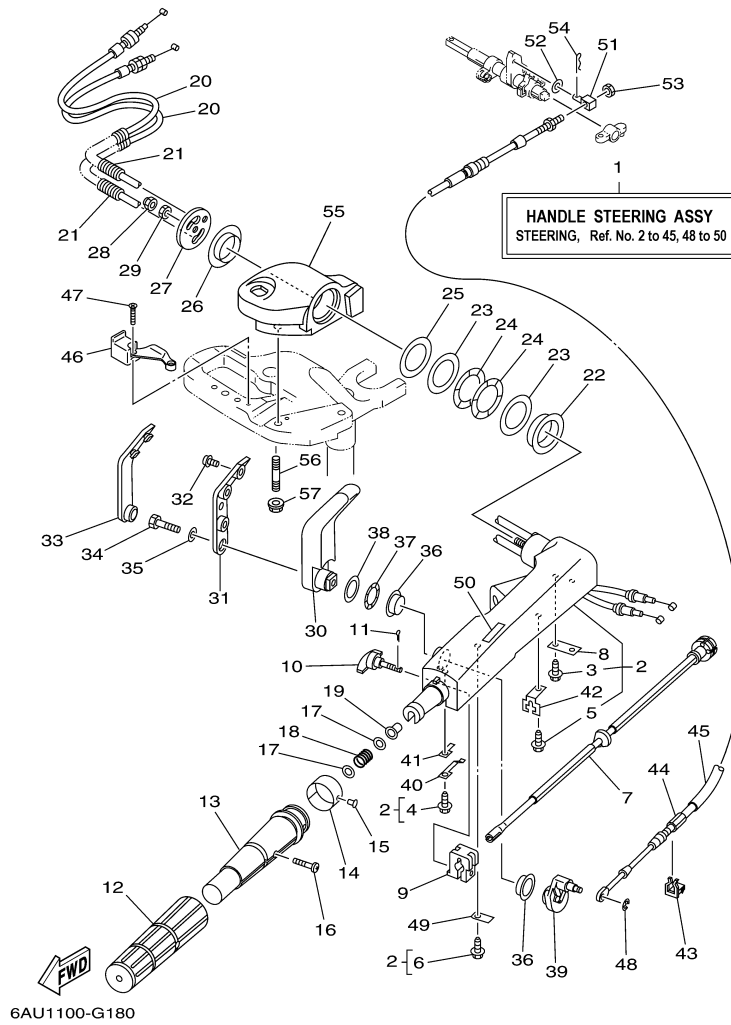

Part List

T9.9LPA_0112 / BOTTOM COWLING

REF - NO	PART NUMBER	PART NAME	QUANTITY	REMARKS
1	68T-42710-01-4D	BOTTOM COWLING ASSY	1	WITH TAPPING BOLT
2	68F-85119-00-00	BOLT	4	
3	90480-21M82-00	GROMMET	4	
4	90387-06176-00	COLLAR	4	
5	68T-42716-10-00	RUBBER, SEAL 1	1	
6	6AU-42801-00-00	COWLING CLAMP COMP.	1	
7	97095-06012-00	BOLT	1	
8	92995-06600-00	WASHER	1	
9	6BL-44391-00-00	NIPPLE, HOSE	1	
10	682-42727-00-00	GROMMET	1	
11	68T-42738-00-4D	PLATE, FITTING	1	
12	90109-06M81-00	BOLT	2	
13	68T-42725-10-00	.GROMMET	1	
17	69G-42726-00-00	GROMMET	1	FLUSHING KIT
18	65W-42717-00-00	RUBBER, SEAL 2	2	
19	68T-42741-00-00	APRON	1	
20	97885-06030-00	SCREW, PAN HEAD	2	
21	92995-06100-00	WASHER, SPRING	2	
22	92995-06600-00	WASHER	2	
23	95380-06600-00	NUT, HEXAGON	2	
24	68T-42717-00-00	RUBBER, SEAL 2	1	
25	68T-42771-00-00	APRON	1	
26	90338-06M20-00	PLUG	2	
27	65W-84342-00-00	SEAT, EMBLEM	1	
28	90480-06M19-00	GROMMET	1	
29	6E5-12481-00-00	PIPE 1	1	FLUSHING KIT
30	90465-11M10-00	CLAMP	2	FLUSHING KIT
31	90447-13M00-00	TUBE	1	FLUSHING KIT
32	6R3-12582-00-00	JOINT, HOSE 2	1	FLUSHING KIT
33	6R3-12583-00-00	GASKET, HOSE JOINT	1	FLUSHING KIT
34	6R3-12581-00-00	JOINT, HOSE 1	1	FLUSHING KIT
35	68T-12572-00-00	ADAPTER	1	FLUSHING KIT
36	90167-06002-00	SCREW, TAPPING	2	FLUSHING KIT
40	6AH-42794-40-00	LABEL, WARNING (GENERAL)	1	

T9.9LPA_0112 / STEERING

©2014 Yamaha Motor Corporation, U.S.A. All rights reserved.