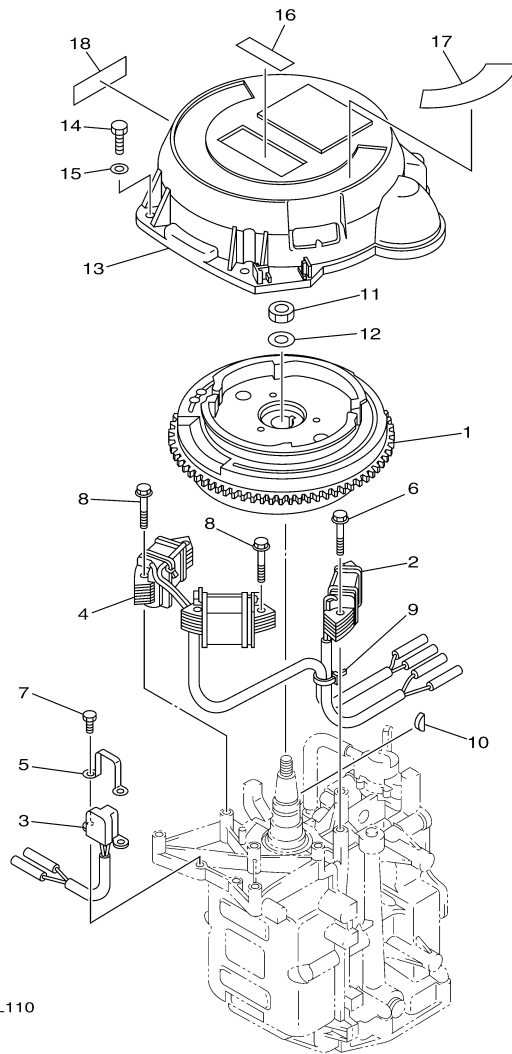

T9.9LPA_0112 / GENERATOR

©2014 Yamaha Motor Corporation, U.S.A. All rights reserved.

Part List

T9.9LPA_0112 / GENERATOR

REF - NO	PART NUMBER	PART NAME	QUANTITY	REMARKS
1	68T-85550-11-00	ROTOR ASSY	1	
2	68T-85520-00-00	COIL, CHARGE	1	
3	68T-85580-01-00	COIL, PULSER	1	
4	68T-85533-10-00	COIL, LIGHTING	1	
5	6H2-85582-00-00	ATTACHMENT, PULSER	1	
6	90119-06014-00	BOLT, WITH WASHER	2	
7	97095-05010-00	BOLT	2	
8	90119-06MA1-00	BOLT, WITH WASHER	4	
9	90465-11M10-00	CLAMP	1	
10	90280-04M06-00	KEY, WOODRUFF	1	
11	90170-12066-00	NUT	1	
12	90201-12472-00	WASHER, PLATE	1	
13	6AV-81337-00-00	COVER, FLYWHEEL	1	
14	97095-06020-00	BOLT	3	
15	92995-06600-00	WASHER	3	
16	6AH-81995-40-00	LABEL, WARNING	1	
17	68T-85711-40-00	MARK, CAUTION	1	
18	6AH-81994-40-00	LABEL, SAFETY	1