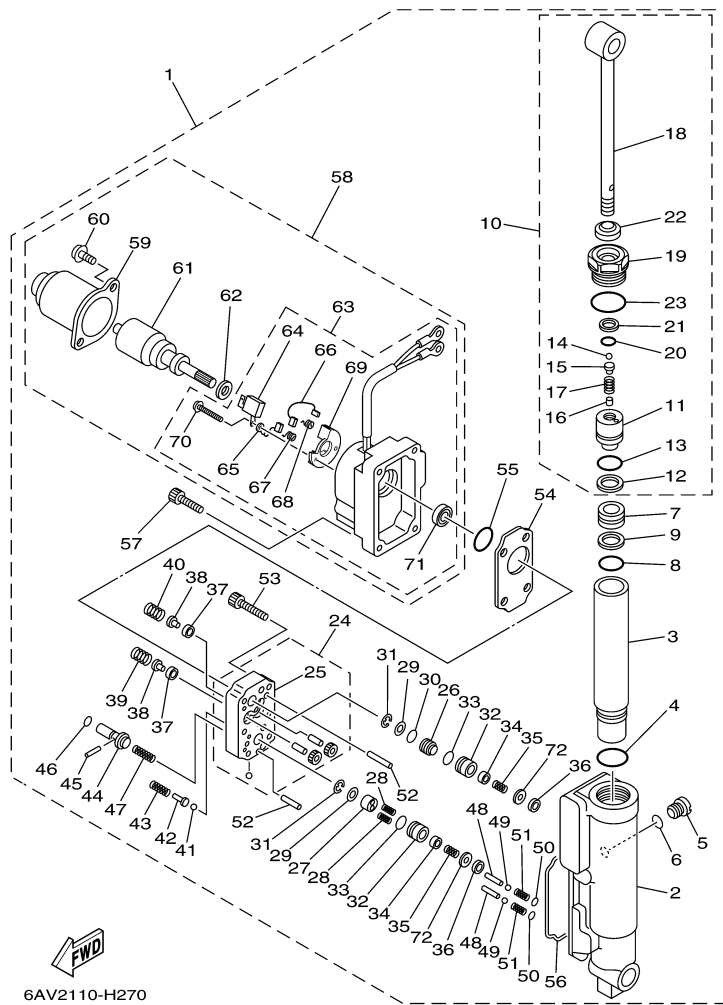

T9.9LPA_0112 / POWER TILT ASSY

©2014 Yamaha Motor Corporation, U.S.A. All rights reserved.

Part List

T9.9LPA_0112 / POWER TILT ASSY

REF - NO	PART NUMBER	PART NAME	QUANTITY	REMARKS
1	69G-43840-02-4D	POWER TILT ASSY	1	
2	69A-4380K-00-00	.CYLINDER, TILT SUB ASSY	1	
3	69A-22471-00-00	.CASE, CYLINDER	1	
4	93210-27666-00	.O-RING	1	
5	6H1-4388E-11-00	.PLUG, TAPER SCREW	1	
6	93210-07003-00	.O-RING	1	
7	69A-43814-00-00	.PISTON, FREE	1	
8	93210-21276-00	.O-RING	1	
9	69A-43872-00-00	.RING, BACK UP	1	
10	69A-43810-00-00	.TILT PISTON SUB ASSY	1	
11	69A-4380D-00-00	..PISTON COMP	1	
12	93210-21276-00	..O-RING	1	
13	69A-43872-00-00	..RING, BACK UP	1	
14	93505-32038-00	..BALL	1	
15	65W-4386A-00-00	..PIN, ABSORBER VALVE	1	
16	93604-06136-00	..PIN, DOWEL	1	
17	69A-43857-00-00	..SPRING, ABSORBER VALVE	1	
18	69A-43801-00-00	..ROD	1	
19	69A-43811-01-00	..SCREW, CYLINDER END	1	
20	6H1-43866-00-00	..O-RING	1	
21	69A-43871-00-00	..RING, BACK UP	1	
22	69A-43812-00-00	..SEAL, DUST	1	
23	69A-43869-00-00	..O-RING	1	
24	69A-43830-00-00	.GEAR PUMP ASSY	1	
25	69A-4380C-00-00	..GEAR HOUSING ASSY	1	
26	69A-43841-00-00	.PISTON, SHUTTLE	1	
27	69A-4384M-00-00	.PISTON, SHUTTLE 2	1	
28	62Y-43894-00-00	.SPRING, SHUTTLE RETURN	2	
29	69A-4384F-00-00	.SEAL, MAIN VALVE	2	
30	6H1-43883-00-00	.O-RING	1	
31	99002-03600-00	.CLIP	2	
32	69G-4382G-00-00	.VALVE SEAT	2	
33	93210-12N52-00	.O-RING	2	
34	6T4-43808-00-00	.SEAT VALVE COMP 1	2	
35	69G-43853-00-00	.SPRING, MAIN VALVE	2	
36	69J-4381C-00-00	.FILTER 3	2	
37	6H1-4384G-11-00	.SEAL, RELIEF VALVE	2	
38	6H1-43844-10-00	.PIN, VALVE SUPPORT	2	
39	69A-43855-00-00	.SPRING, UP RELIEF	1	
40	6H1-43856-10-00	.SPRING, DOWN RELIEF	1	
41	93501-08001-00	.BALL	2	
42	69A-4386A-00-00	.PIN, ABSORBER VALVE	2	
43	69A-43824-00-00	.SPRING, DOWN RELIEF 2	2	
44	69A-43848-00-00	.ROD, MANUAL RELEASE	1	
45	93602-15250-00	.PIN, DOWEL	1	
46	93210-06001-00	.O-RING	1	
47	69A-43854-00-00	.SPRING, MANUAL RELEASE	1	
48	69A-4381G-00-00	.PIN 1	2	
49	93501-08001-00	.BALL	2	
50	6H1-43883-00-00	.O-RING	2	
51	69A-4384H-00-00	.SPRING	2	
52	93606-14081-00	.PIN, DOWEL	2	
53	91318-05025-00	.BOLT	6	
54	69A-43816-01-00	.FILTER 1	1	
55	N35-43862-10-00	.O-RING	1	
56	69A-23129-00-00	.GASKET, DRAIN PLUG	1	
57	69A-43878-00-00	.BOLT, SOCKET	4	
58	69G-43880-01-00	.MOTOR ASSY	1	
59	65W-43804-01-00	..STATOR ASSY	1	
60	65W-43887-01-00	..BOLT	2