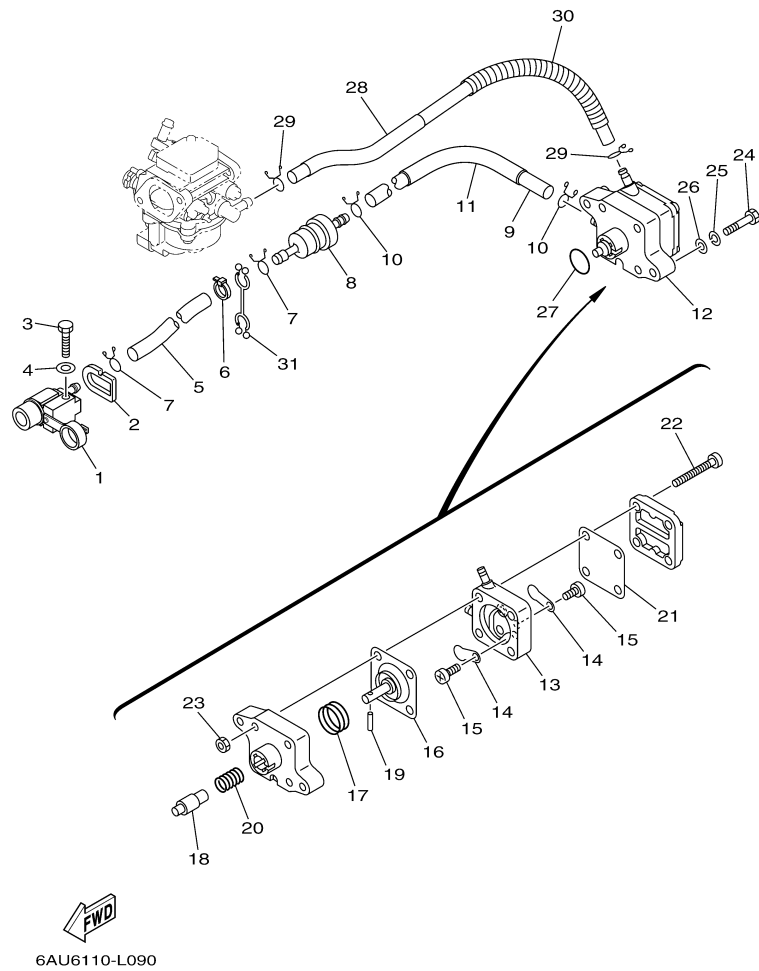

Part List

T9.9LPA_0112 / OIL PUMP

REF - NO	PART NUMBER	PART NAME	QUANTITY	REMARKS
1	93102-18M21-00	.OIL SEAL	1	
2	68T-12171-00-00	CAMSHAFT 1	1	
3	66M-11537-00-94	GEAR, DRIVEN	1	
4	90105-06M14-00	BOLT FLANGE	1	
5	90201-13201-00	WASHER, PLATE	1	
6	90201-06M94-00	WASHER, PLATE	1	
7	68T-46241-00-00	BELT	1	
8	68T-11536-00-00	GEAR, DRIVE	1	
9	68T-11557-00-00	WASHER 1	1	
10	6G8-11587-01-00	WASHER, LOCK	1	
11	90170-24M09-00	NUT	1	
12	90280-03M01-00	.KEY, WOODRUFF	2	
13	6AU-46297-00-00	COVER, DUST	1	
14	90480-10627-00	GROMMET	3	
15	68T-13300-00-00	OIL PUMP ASSY	1	
16	68T-13329-00-00	.GASKET, PUMP COVER	1	
17	97095-06030-00	BOLT	3	
18	92995-06600-00	WASHER	3	
19	6AU-13437-40-00	MARK, CAUTION	1	

T9.9LPA_0112 / FUEL

©2014 Yamaha Motor Corporation, U.S.A. All rights reserved.