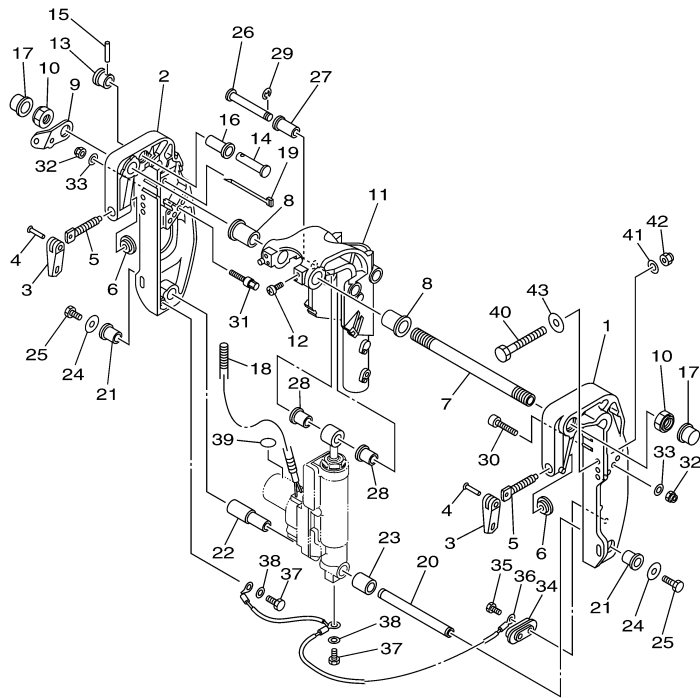

60S3110-F240

©2014 Yamaha Motor Corporation, U.S.A. All rights reserved.

Part List

T9.9LPA_0112 / BRACKET 2

REF - NO	PART NUMBER	PART NAME	QUANTITY	REMARKS
1	69A-43111-01-4D	BRACKET, CLAMP 1	1	
2	69A-43112-01-4D	BRACKET, CLAMP 2	1	
3	6E0-43118-01-00	HANDLE, TRANSOM CLAMP	2	
4	90243-04M01-00	PIN	2	
5	6E7-43116-00-00	SCREW, TRANSOM CLAMP	2	
6	648-43114-01-00	PAD, TRANSOM CLAMP	2	
7	69A-43131-00-00	BOLT, CLAMP BRACKET	1	FOR REMOTE CONTROL
8	90386-22MA4-00	BUSH	2	
9	69A-43113-00-00	PLATE, CLAMP BRACKET	1	
10	90185-22043-00	NUT, SELF-LOCKING	2	
11	69G-43311-11-4D	BRACKET, SWIVEL 1	1	
12	97885-08010-00	SCREW, PAN HEAD	2	
13	65W-43192-00-00	KNOB, STOPPER	1	
14	65W-43191-00-00	SHAFT, STOPPER	1	
15	91690-30018-00	PIN, SPRING	1	
16	90386-14MA1-00	BUSH	1	
17	6G5-43145-01-00	CAP, CLAMP BRACKET	2	
18	90447-10001-00	TUBE	1	
19	90465-13M97-00	CLAMP	1	
20	69G-43818-00-00	PIN, LOWER SHOCK MOUNT	1	
21	90386-16MA7-00	BUSH	2	
22	90386-16MA8-00	BUSH	1	
23	90387-16M02-00	COLLAR	1	
24	90201-08M00-00	WASHER, PLATE	2	
25	97080-08016-00	BOLT	2	
26	90249-12M36-00	PIN	1	
27	90381-12M10-00	BUSH, SOLID	1	
28	90381-12M11-00	BUSH, SOLID	2	
29	99080-10600-00	CIRCLIP	1	
30	90110-08M05-00	BOLT, HEXAGON SOCKET HEAD	1	
31	90109-08010-00	BOLT	1	
32	90185-08057-00	NUT, SELF-LOCKING	2	
33	92990-08600-00	..WASHER, PLATE	2	
34	65W-45251-00-00	ANODE	1	
35	90101-06020-00	BOLT	2	
36	63V-82127-00-00	WIRE, LEAD 2	1	
37	97095-06010-00	BOLT	2	
38	92995-06600-00	WASHER	2	
39	69A-43155-00-00	MARK 1	1	
40	90101-08M88-00	BOLT	2	
41	92990-08600-00	..WASHER, PLATE	2	
42	90185-08057-00	NUT, SELF-LOCKING	2	
43	90201-08MA4-00	WASHER, PLATE	2	