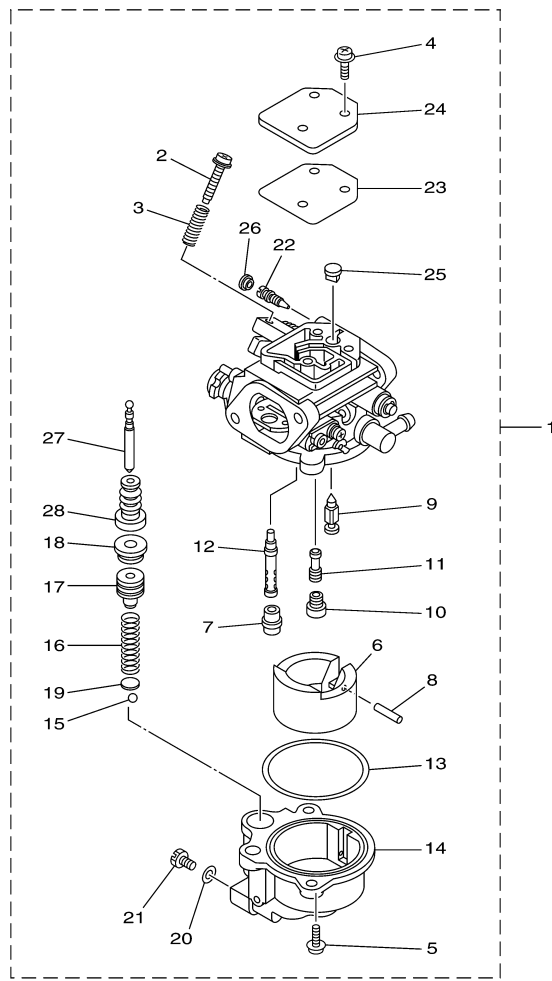

T9.9LPA_0112 / CARBURETOR

6AU3110-J070

©2014 Yamaha Motor Corporation, U.S.A. All rights reserved.

Part List

T9.9LPA_0112 / CARBURETOR

REF - NO	PART NUMBER	PART NAME	QUANTITY	REMARKS
1	6AU-14301-41-00	CARBURETOR ASSY 1	1	
2	6E5-14321-00-00	.SCREW, THROTTLE	1	
3	6J8-14334-00-00	.SPRING, THROTTLE	1	
4	97980-04110-00	.SCREW, WITH WASHER	3	
5	97980-04112-00	.SCREW, WITH WASHER	2	
6	6AU-14385-00-00	.FLOAT	1	
7	67D-14966-00-00	.RUBBER CAP	1	
8	67D-14386-00-00	.PIN, FLOAT	1	
9	68T-14546-00-00	.VALVE, NEEDLE	1	
10	6AU-1492E-46-00	.JET, MAIN (#92)	1	
11	6AU-1492F-20-00	.JET, AIR SLOW (#40)	1	
12	6AU-1492A-00-00	.NOZZLE, MAIN	1	
13	6AU-14984-00-00	.GASKET, FLOAT CHAMBER	1	
14	6AU-14982-00-00	.BODY, FLOAT CHAMBER	1	
15	6AU-1431B-00-00	.BALL	1	
16	6AU-14335-40-00	.SPRING, PLUNGER	1	
17	6AU-14371-40-00	.PLUNGER, STARTER	1	
18	6AU-1431A-30-00	.GUIDE	1	
19	6AU-14918-00-00	.RING	1	
20	6J8-14959-00-00	.GASKET	1	
21	66T-14991-00-00	.PLUG, DRAIN	1	
22	67D-14323-00-00	.SCREW, AIR ADJUSTING	1	
23	67D-14536-00-00	.GASKET	1	
24	67D-14527-00-00	.PLATE	1	
25	68T-14126-00-00	.PLUG	1	
26	67D-1432A-00-00	.PLUG	1	
27	6AU-14379-30-00	.ROD, STARTER	1	
28	6AU-14373-00-00	.COVER, PLUNGER CAP	1