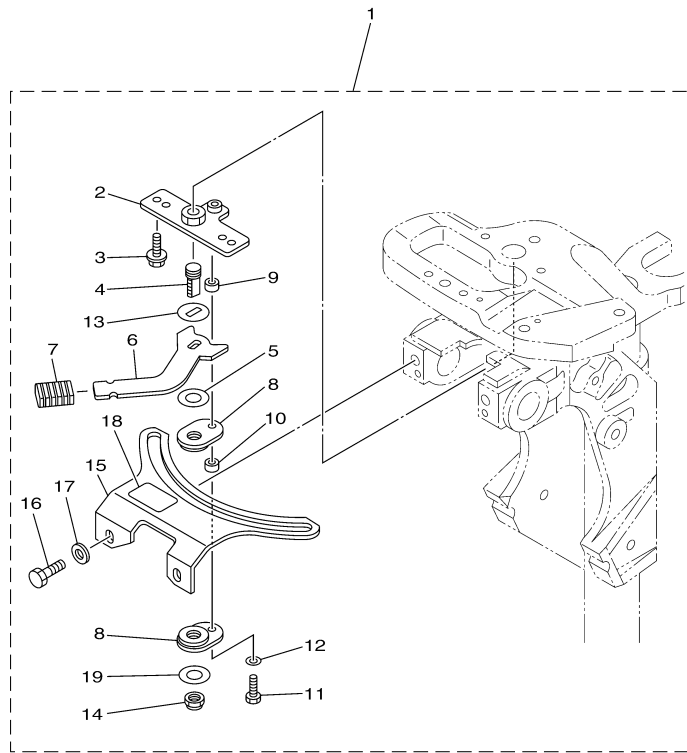

T9.9LPA_0112 / STEERING FRICTION

6AU5110-L180