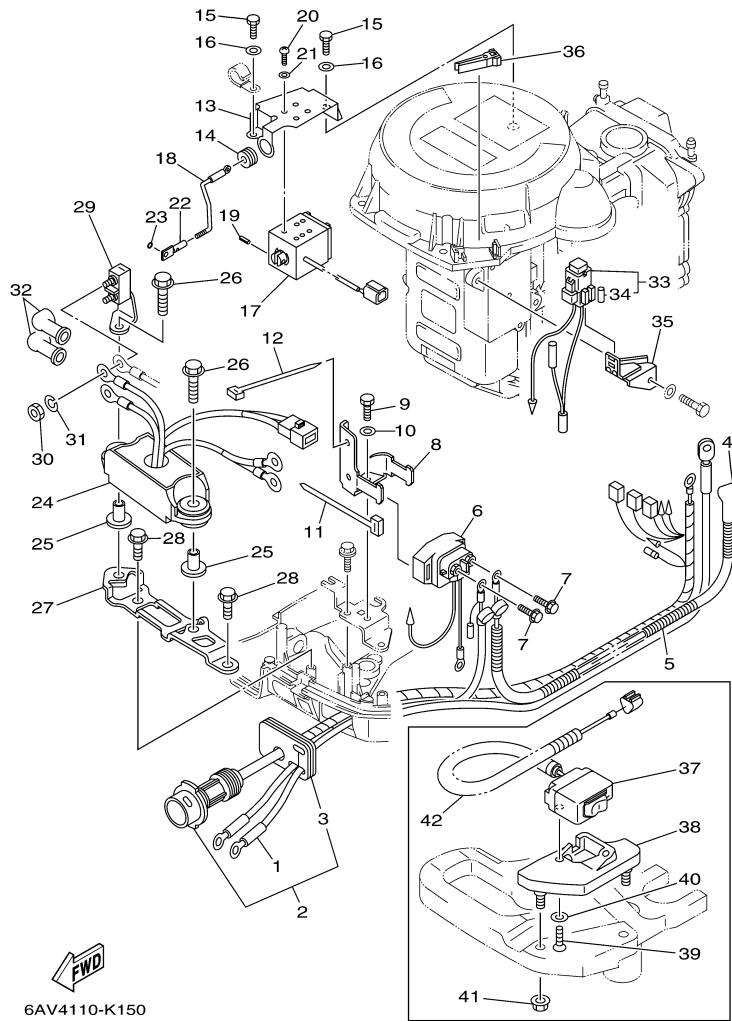

T9.9LPA_0112 / ELECTRICAL 3

©2014 Yamaha Motor Corporation, U.S.A. All rights reserved.

Part List

T9.9LPA_0112 / ELECTRICAL 3

REF - NO	PART NUMBER	PART NAME	QUANTITY	REMARKS
1	69G-82105-00-00	BATTERY CABLE (L: 3.0M)	1	
2	69G-82590-00-00	WIRE HARNESS ASSY	1	
3	69G-42724-60-00	.GROMMET	1	
4	6G8-82117-00-00	WIRE, LEAD	1	
5	90446-10M86-00	HOSE (L140)	1	
6	68T-81940-00-00	STARTER RELAY ASSY	1	
7	97595-06610-00	BOLT, WITH WASHER	2	
8	68T-81945-01-00	PLATE, SWITCH FITTING	1	
9	97095-06012-00	BOLT	1	
10	92995-06600-00	WASHER	1	
11	90465-13M11-00	CLAMP	1	
12	90465-13M11-00	CLAMP	1	
13	68T-86112-00-00	STAY, SOLENOID	1	
14	90480-13018-00	GROMMET	1	
15	97095-06012-00	BOLT	2	
16	92995-06600-00	WASHER	2	
17	68T-86111-00-00	COIL, SOLENOID	1	
18	68T-41237-00-00	JOINT, LINK	1	
19	91690-30010-00	PIN, SPRING	1	
20	97880-04008-00	SCREW, PAN HEAD	4	
21	92990-04600-00	WASHER, PLATE	4	
22	68T-86117-00-00	HOOK, WIRE PULL	1	
23	93210-03261-00	O-RING	1	
24	69G-81950-00-00	RELAY ASSY	1	
25	90387-06M03-00	COLLAR	2	
26	90119-06M56-00	BOLT, WITH WASHER	2	
27	69G-81948-01-00	BRACKET	1	
28	90109-06M86-00	BOLT	2	
29	69G-81925-00-00	TERMINAL	1	
30	90170-06M30-00	NUT	2	
31	90204-06M00-00	WASHER, SPRING	2	
32	6G5-82119-00-00	COVER, LEAD WIRE	2	
33	68T-82150-00-00	FUSE HOLDER ASSY	1	
34	66V-82151-00-00	.FUSE (10A-BL)	2	
35	68T-82171-01-00	STAY, FUSE BOX	1	
36	67F-2812A-00-00	.PULLER, FUSE	1	
37	69G-82563-10-00	TRIM & TILT SWITCH ASSY	1	
38	69G-83773-10-00	BRACKET, SWITCH	1	
39	97880-06020-00	SCREW, PAN HEAD	2	
40	92990-06600-00	WASHER, PLATE	2	
41	90179-06M24-00	NUT	2	
42	90447-07006-00	TUBE	1	

Part Notes

T9.9LPA_0112 / ELECTRICAL 3

PART NUMBER	NOTE TEXT
92990-06600-00	OEM: This part number is among the Top 100 Most Popular Marine Maintenance Parts as of March 2014.

©2014 Yamaha Motor Corporation, U.S.A. All rights reserved.