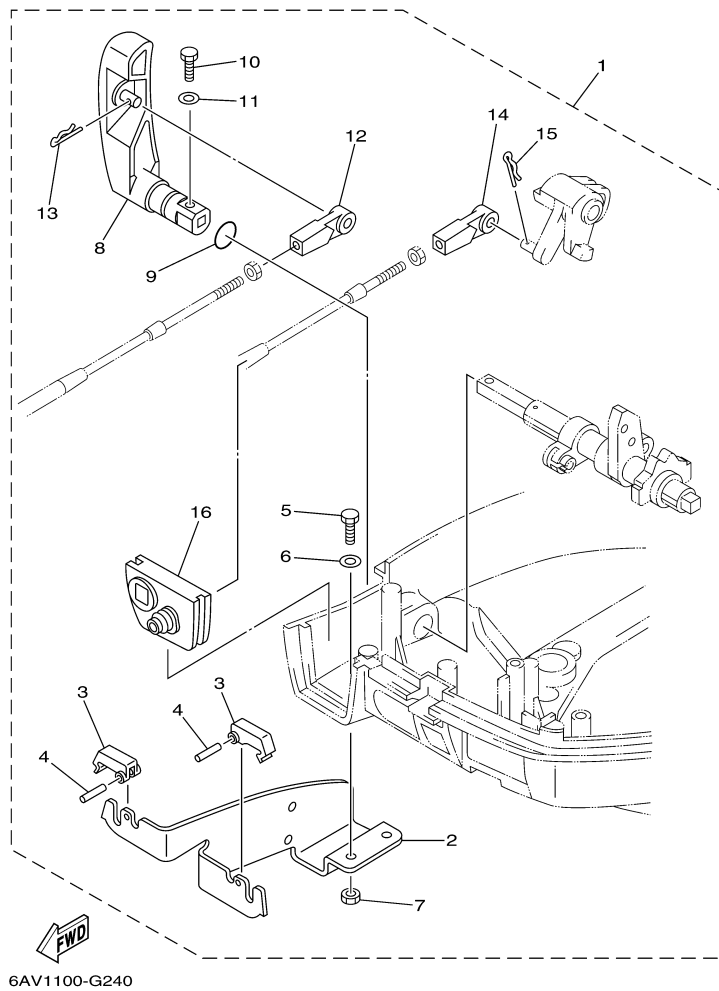

Part List

T9.9LPA_0112 / CONTROL 2

REF - NO	PART NUMBER	PART NAME	QUANTITY	REMARKS
1	68T-48531-00-00	.BRACKET, REMOTE CONTROL 1	1	
2	682-48538-50-00	.CLAMP, CABLE 1	2	
3	91690-30012-00	.PIN, SPRING	2	
4	97095-06012-00	BOLT	2	
5	92995-06600-00	WASHER	2	
6	95380-06600-00	NUT, HEXAGON	2	
7	68T-44121-02-00	LEVER, SHIFT ROD	1	
8	6G1-41662-01-94	BRACKET 2	2	
9	90109-06M81-00	BOLT	2	
10	90464-10M60-00	CLAMP	1	
11	91690-30014-00	PIN, SPRING	1	
12	65W-44116-00-00	SPRING	1	
13	66R-44114-00-00	STOPPER	1	
14	90109-06M86-00	BOLT	1	
15	68T-44143-10-00	ROD, SHIFT	1	
16	90468-18001-00	CLIP	1	
17	61N-44146-00-00	CONNECTOR, SHIFT ROD	1	
18	95380-06700-00	NUT	1	
19	6AU-44111-10-00	.HANDLE, GEAR SHIFT	1	
20	93210-12327-00	.O-RING	1	
21	97095-05016-00	.BOLT	1	
22	92995-05600-00	WASHER	1	
23	663-48344-00-00	.CABLE END, REMOTE CONTROL	1	
24	90468-18008-00	CLIP	1	
25	68T-41638-00-00	PULLEY	1	
26	68T-41283-00-00	LEVER, FREE ACCEL.	1	
27	90387-06M59-00	COLLAR	1	
28	6AU-41211-00-00	LINK, ACCEL.	1	
29	68T-14497-00-00	STAY, THROTTLE WIRE	1	
30	90201-06M62-00	WASHER, PLATE	1	
31	97595-06545-00	BOLT, WITH WASHER	1	
32	97095-06012-00	BOLT	1	
33	92995-06600-00	WASHER	1	
34	661-41262-02-00	JOINT, CHOKE LEVER	1	
35	647-14395-60-00	CAP, OVERFLOW PIPE	1	
36	663-48344-00-00	.CABLE END, REMOTE CONTROL	1	
37	90468-18008-00	CLIP	1	
38	68T-15774-10-00	STAY 4	1	
39	90109-06M86-00	BOLT	2	
40	90465-08027-00	CLAMP	1	

Part Notes

T9.9LPA_0112 / CONTROL 2

PART NUMBER		NOTE TEXT
90468-18008-00		OEM: This part number is among the Top 100 Most Popular Marine Maintenance Parts as of March 2014.
90468-18008-00		OEM: This part number is among the Top 100 Most Popular Marine Maintenance Parts as of March 2014.

©2014 Yamaha Motor Corporation, U.S.A. All rights reserved.

T9.9LPA_0112 / REMO CON ATTACHMENT