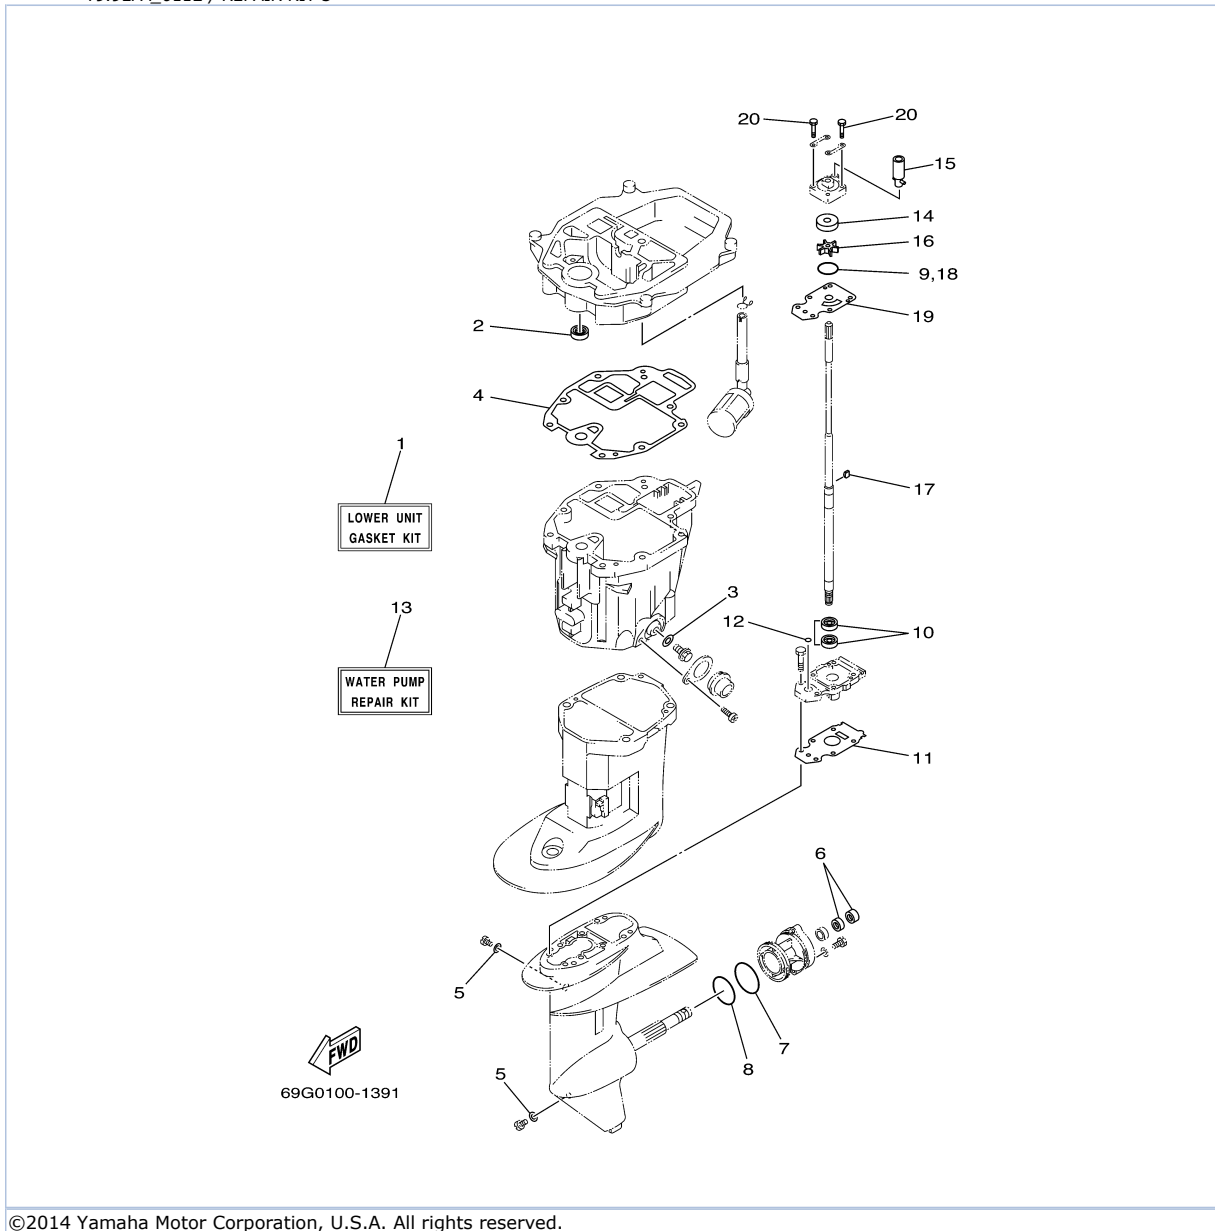

T9.9LPA_0112 / REPAIR KIT 3

©2014 Yamaha Motor Corporation, U.S.A. All rights reserved.

Part List

T9.9LPA_0112 / REPAIR KIT 3

REF - NO	PART NUMBER	PART NAME	QUANTITY	REMARKS
1	69G-W0001-20-00	LOWER UNIT GASKET KIT	1	
2	93101-12M70-00	.OIL SEAL	1	
3	90430-10M11-00	.GASKET	1	
4	68T-13475-00-00	.GASKET	1	
5	90430-08020-00	.GASKET	2	
6	93101-17054-00	.OIL SEAL	2	
7	93210-74316-00	.O-RING	1	
8	93210-74M68-00	.O-RING	1	
9	93210-44398-00	.O-RING	1	
10	93101-20048-00	.OIL SEAL	2	
11	69G-45315-A0-00	.PACKING, LOWER CASING	1	
12	93210-06ME6-00	.O-RING	1	
13	69G-W0078-00-00	WATER PUMP REPAIR KIT	1	
14	63V-44322-00-00	.INSERT, CARTRIDGE	1	
15	68T-44366-00-00	.DAMPER, WATER SEAL 2	1	
16	63V-44352-01-00	.IMPELLER	1	
17	664-44338-00-00	.KEY, WOODRUFF	1	
18	93210-44398-00	.O-RING	1	
19	68T-44323-00-00	.OUTER PLATE, CARTRIDGE	1	
20	97095-08045-00	.BOLT	4	

Part Notes

T9.9LPA_0112 / REPAIR KIT 3

PART NUMBER	NOTE TEXT
90430-08020-00	OEM: This part number is among the Top 100 Most Popular Marine Maintenance Parts as of March 2014.

©2014 Yamaha Motor Corporation, U.S.A. All rights reserved.

©2014 Yamaha Motor Corporation, U.S.A. All rights reserved.