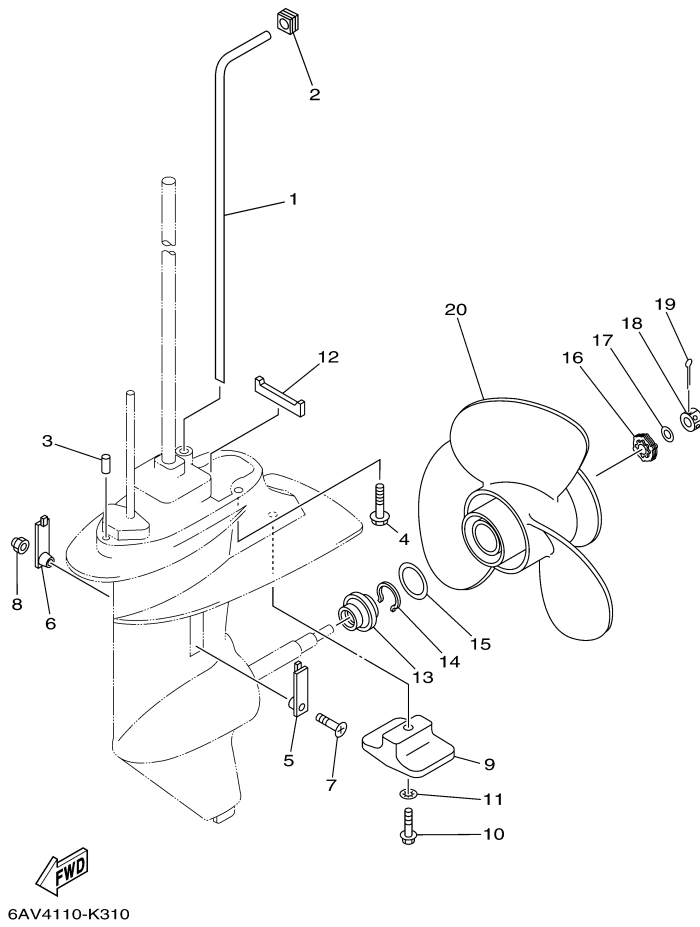

T9.9LPA_0112 / LOWER CASING DRIVE 2

Part List

T9.9LPA_0112 / LOWER CASING DRIVE 2

REF - NO	PART NUMBER	PART NAME	QUANTITY	REMARKS
1	68T-44361-10-00	TUBE, WATER 1	1	L(21.7")
2	63V-44365-10-00	DAMPER, WATER SEAL 1	1	
3	93604-12M07-00	PIN, DOWEL	2	
4	97575-08535-00	BOLT, WITH WASHER	4	L(21.7")
5	6G1-45214-00-00	COVER, WATER INLET 1	1	
6	63V-45215-00-00	COVER, WATER INLET 2	1	
7	90152-05011-00	SCREW, COUNTERSUNK	1	
8	90185-05002-00	NUT, NYLON	1	
9	61N-45251-01-00	ANODE	1	
10	95895-06030-00	BOLT, FLANGE	1	
11	92990-06300-00	WASHER, INTERNAL TOOTH	1	
12	63V-45375-00-00	DAMPER, SEAL	1	
13	6G8-45987-02-00	SPACER 1	1	
14	93450-10M04-00	CIRCLIP	1	
15	90201-31MA3-00	WASHER, PLATE	1	
16	6G8-45997-00-00	SPACER 2	1	
17	90201-10M02-00	WASHER, PLATE	1	
18	90171-10M07-00	NUT, CASTLE	1	
19	91490-30025-00	PIN. COTTER	1	
20	69G-45943-00-00	PROPELLER (3X11-3/4"X7-R)	1