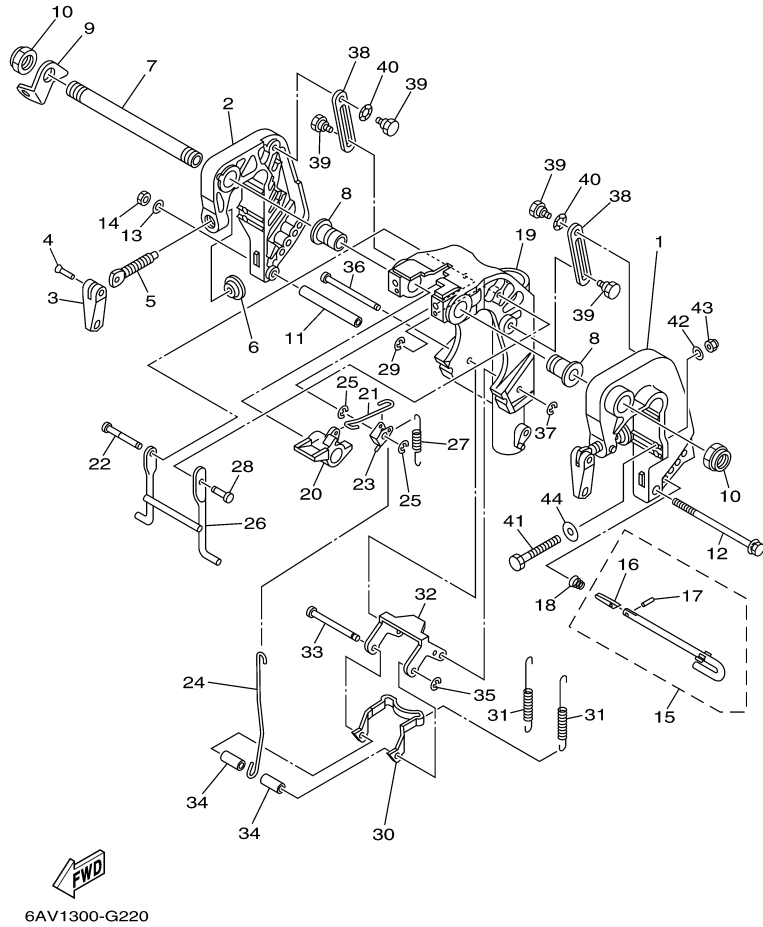

T9.9LPA_0112 / BRACKET 1

©2014 Yamaha Motor Corporation, U.S.A. All rights reserved.