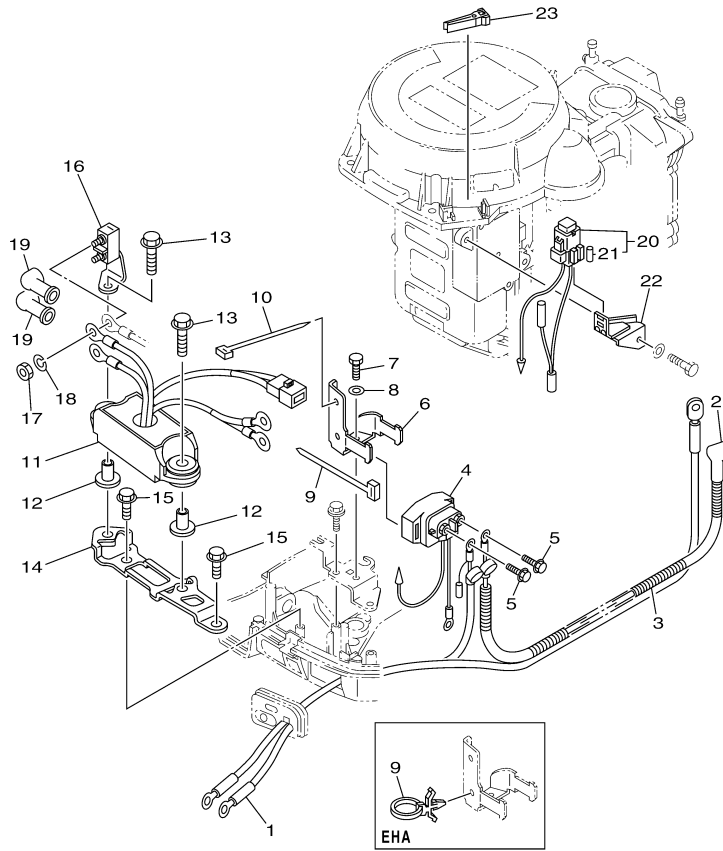

Part List

T9.9LPA_0112 / ELECTRICAL 1

REF - NO	PART NUMBER	PART NAME	QUANTITY	REMARKS
1	68T-85540-00-00	C.D.I. UNIT ASSY	1	
2	68T-82522-00-00	CLAMP, COUPLER	1	
3	97780-40512-00	SCREW, TAPPING	2	
4	97095-06020-00	BOLT	2	
5	92995-06600-00	WASHER	2	
6	97095-06012-00	BOLT	1	
7	92995-06600-00	WASHER	1	
8	680-85570-02-00	IGNITION COIL ASSY	1	
9	90480-25003-00	GROMMET	3	
10	97095-06025-00	BOLT	2	
11	92995-06600-00	WASHER	2	
12	6E3-82370-21-00	PLUG CAP ASSY	2	
13	68T-81960-00-00	RECTIFIER & REGULATOR ASSY	1	
14	97095-06012-00	BOLT	1	
15	92995-06600-00	WASHER	1	
16	67F-82504-00-00	OIL PRESSURE SWITCH ASSY	1	
17	68T-82127-10-00	WIRE, LEAD 2	1	
18	90465-11M10-00	CLAMP	1	
19	68T-85410-00-00	EMERGENCY SIGNAL LIGHT ASSY	1	

T9.9LPA_0112 / ELECTRICAL 2

6AV5110-L130