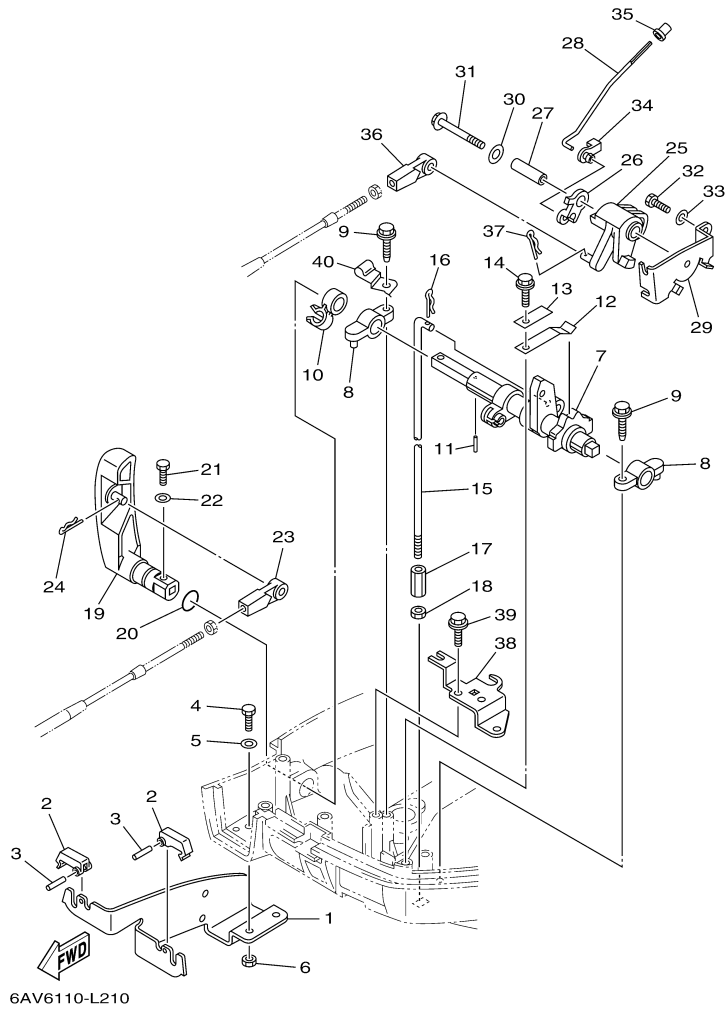

T9.9LPA_0112 / CONTROL 2

©2014 Yamaha Motor Corporation, U.S.A. All rights reserved.

Part List

T9.9LPA_0112 / CONTROL 2

REF - NO	PART NUMBER	PART NAME	QUANTITY	REMARKS
1	68T-48531-00-00	.BRACKET, REMOTE CONTROL 1	1	
2	682-48538-50-00	.CLAMP, CABLE 1	2	
3	91690-30012-00	.PIN, SPRING	2	
4	97095-06012-00	BOLT	2	
5	92995-06600-00	WASHER	2	
6	95380-06600-00	NUT, HEXAGON	2	
7	68T-44121-02-00	LEVER, SHIFT ROD	1	
8	6G1-41662-01-94	BRACKET 2	2	
9	90109-06M81-00	BOLT	2	
10	90464-10M60-00	CLAMP	1	
11	91690-30014-00	PIN, SPRING	1	
12	65W-44116-00-00	SPRING	1	
13	66R-44114-00-00	STOPPER	1	
14	90109-06M86-00	BOLT	1	
15	68T-44143-10-00	ROD, SHIFT	1	
16	90468-18001-00	CLIP	1	
17	61N-44146-00-00	CONNECTOR, SHIFT ROD	1	
18	95380-06700-00	NUT	1	
19	6AU-44111-10-00	.HANDLE, GEAR SHIFT	1	
20	93210-12327-00	.O-RING	1	
21	97095-05016-00	.BOLT	1	
22	92995-05600-00	WASHER	1	
23	663-48344-00-00	.CABLE END, REMOTE CONTROL	1	
24	90468-18008-00	CLIP	1	
25	68T-41638-00-00	PULLEY	1	
26	68T-41283-00-00	LEVER, FREE ACCEL.	1	
27	90387-06M59-00	COLLAR	1	
28	6AU-41211-00-00	LINK, ACCEL.	1	
29	68T-14497-00-00	STAY, THROTTLE WIRE	1	
30	90201-06M62-00	WASHER, PLATE	1	
31	97595-06545-00	BOLT, WITH WASHER	1	
32	97095-06012-00	BOLT	1	
33	92995-06600-00	WASHER	1	
34	661-41262-02-00	JOINT, CHOKE LEVER	1	
35	647-14395-60-00	CAP, OVERFLOW PIPE	1	
36	663-48344-00-00	.CABLE END, REMOTE CONTROL	1	
37	90468-18008-00	CLIP	1	
38	68T-15774-10-00	STAY 4	1	
39	90109-06M86-00	BOLT	2	
40	90465-08027-00	CLAMP	1	