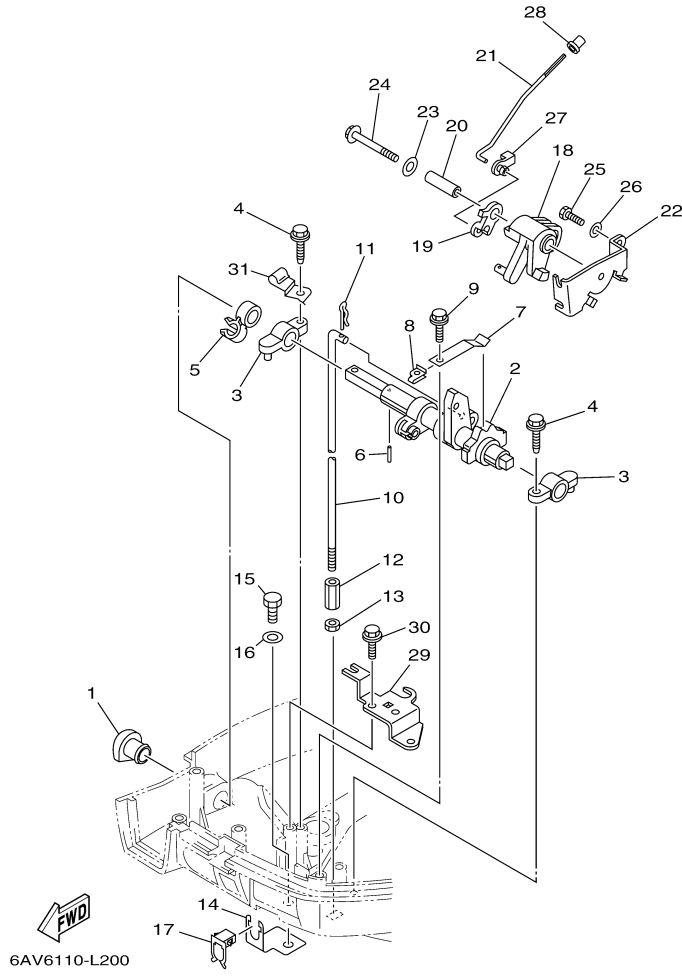

T9.9LPA_0112 / CONTROL 1

©2014 Yamaha Motor Corporation, U.S.A. All rights reserved.