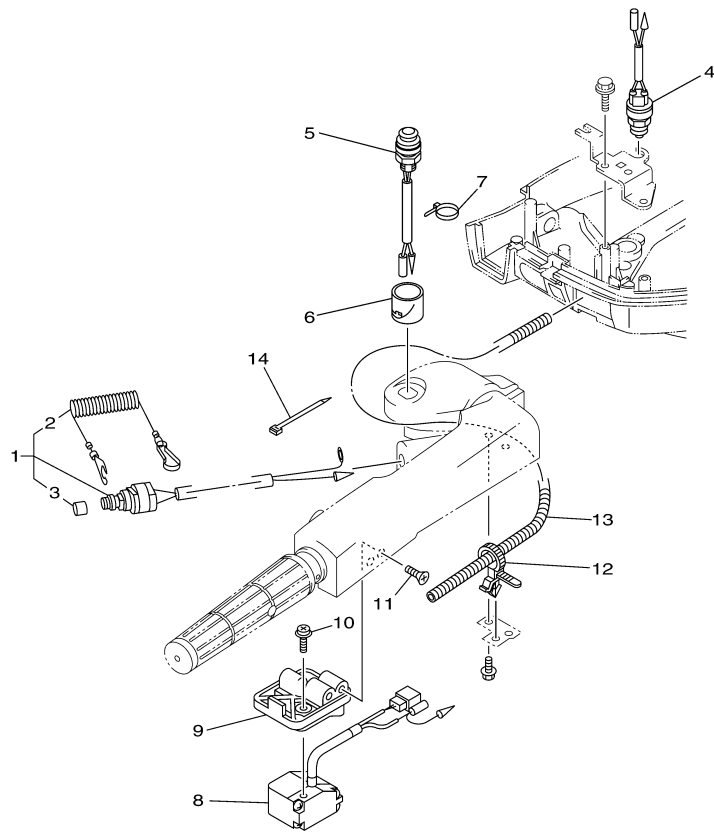

Part List

T9.9LPA_0112 / ELECTRICAL 3

REF - NO	PART NUMBER	PART NAME	QUANTITY	REMARKS
1	69G-82105-00-00	BATTERY CABLE (L: 3.0M)	1	
2	69G-82590-00-00	WIRE HARNESS ASSY	1	
3	69G-42724-60-00	.GROMMET	1	
4	6G8-82117-00-00	WIRE, LEAD	1	
5	90446-10M86-00	HOSE (L140)	1	
6	68T-81940-00-00	STARTER RELAY ASSY	1	
7	97595-06610-00	BOLT, WITH WASHER	2	
8	68T-81945-01-00	PLATE, SWITCH FITTING	1	
9	97095-06012-00	BOLT	1	
10	92995-06600-00	WASHER	1	
11	90465-13M11-00	CLAMP	1	
12	90465-13M11-00	CLAMP	1	
13	68T-86112-00-00	STAY, SOLENOID	1	
14	90480-13018-00	GROMMET	1	
15	97095-06012-00	BOLT	2	
16	92995-06600-00	WASHER	2	
17	68T-86111-00-00	COIL, SOLENOID	1	
18	68T-41237-00-00	JOINT, LINK	1	
19	91690-30010-00	PIN, SPRING	1	
20	97880-04008-00	SCREW, PAN HEAD	4	
21	92990-04600-00	WASHER, PLATE	4	
22	68T-86117-00-00	HOOK, WIRE PULL	1	
23	93210-03261-00	O-RING	1	
24	69G-81950-00-00	RELAY ASSY	1	
25	90387-06M03-00	COLLAR	2	
26	90119-06M56-00	BOLT, WITH WASHER	2	
27	69G-81948-01-00	BRACKET	1	
28	90109-06M86-00	BOLT	2	
29	69G-81925-00-00	TERMINAL	1	
30	90170-06M30-00	NUT	2	
31	90204-06M00-00	WASHER, SPRING	2	
32	6G5-82119-00-00	COVER, LEAD WIRE	2	
33	68T-82150-00-00	FUSE HOLDER ASSY	1	
34	66V-82151-00-00	.FUSE (10A-BL)	2	
35	68T-82171-01-00	STAY, FUSE BOX	1	
36	67F-2812A-00-00	.PULLER, FUSE	1	
37	69G-82563-10-00	TRIM & TILT SWITCH ASSY	1	
38	69G-83773-10-00	BRACKET, SWITCH	1	
39	97880-06020-00	SCREW, PAN HEAD	2	
40	92990-06600-00	WASHER, PLATE	2	
41	90179-06M24-00	NUT	2	
42	90447-07006-00	TUBE	1	

Part Notes

T9.9LPA_0112 / ELECTRICAL 3

PART NUMBER	NOTE TEXT
92990-06600-00	OEM: This part number is among the Top 100 Most Popular Marine Maintenance Parts as of March 2014.

©2014 Yamaha Motor Corporation, U.S.A. All rights reserved.

T9.9LPA_0112 / ELECTRICAL 4

6AV3110-J160