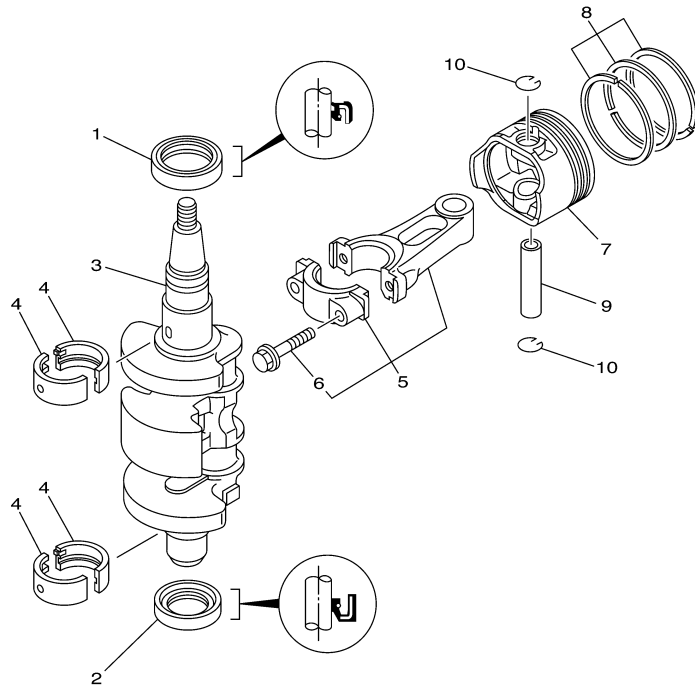

T9.9LPA_0112 / CYLINDER CRANKCASE 1

Part List

T9.9LPA_0112 / CYLINDER CRANKCASE 1

REF - NO	PART NUMBER	PART NAME	QUANTITY	REMARKS
1	6AU-W009B-00-1S	CYLINDER BLOCK ASSY	1	
2	6AU-15100-00-00	CRANKCASE ASSY	1	
3	99530-12016-00	.PIN, DOWEL	4	
4	90119-08M29-00	BOLT, WITH WASHER	6	
5	68T-11351-00-00	.GASKET, CYLINDER	1	
6	66M-12411-01-00	THERMOSTAT	1	
7	688-12412-00-00	.SEAL, THERMOSTAT	1	
8	68T-12413-00-1S	COVER, THERMOSTAT	1	
9	6G8-12414-A0-00	.GASKET, COVER	1	
10	90119-06MA2-00	BOLT, WITH WASHER	2	
11	68T-12481-00-00	PIPE 1	1	
12	90465-11M10-00	CLAMP	1	
13	6AU-41113-00-1S	OUTER COVER, EXHAUST	1	
14	68T-41114-A0-00	.GASKET, EXHAUST OUTER COVER	1	
15	90119-06MA3-00	BOLT, WITH WASHER	5	
16	68T-12482-00-00	PIPE 2	1	

T9.9LPA_0112 / CRANKSHAFT PISTON

68R0010-0031

Part List

T9.9LPA_0112 / CRANKSHAFT PISTON

REF - NO	PART NUMBER	PART NAME	QUANTITY	REMARKS
1	93102-30M22-00	.OIL SEAL	1	
2	93101-25M69-00	.OIL SEAL	1	
3	6AU-11411-00-00	CRANKSHAFT	1	
4	68T-11416-01-00	PLANE BEARING, CRANKSHAFT 1	4	UR BROWN
4	68T-11416-21-00	PLANE BEARING, CRANKSHAFT 1	4	UR BLUE
4	68T-11416-11-00	PLANE BEARING, CRANKSHAFT 1	4	UR BLACK
5	6AU-11650-00-00	CONNECTING ROD ASSY	2	
6	67D-11654-00-00	.BOLT, CONNECTING ROD	2	
7	6AU-11631-00-96	PISTON (STD)	2	
7	6AU-11636-00-00	PISTON (0.50MM O/S)	2	AP
7	6AU-11635-00-00	PISTON (0.25MM O/S)	2	AP
8	68T-11603-01-00	PISTON RING SET (STD)	2	
8	68T-11605-01-00	PISTON RING SET (0.50MM O/S)	2	AP
8	68T-11604-01-00	PISTON RING SET (0.25MM O/S)	2	AP
9	68T-11633-00-00	PIN, PISTON	2	
10	93450-15023-00	CIRCLIP	4	