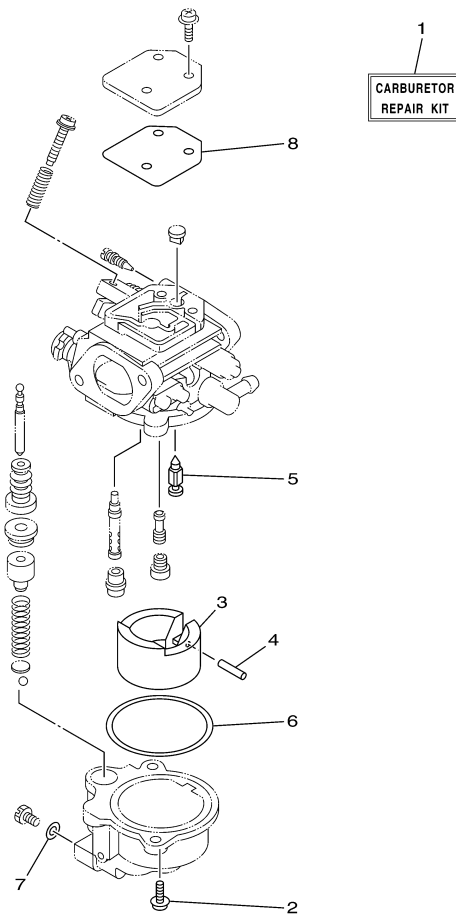

T9.9LPA_0112 / REPAIR KIT 2

6AU1100-G350

Part List

T9.9LPA_0112 / REPAIR KIT 2

REF - NO	PART NUMBER	PART NAME	QUANTITY	REMARKS
1	6AU-W0093-00-00	CARBURETOR REPAIR KIT	1	
2	97980-04112-00	.SCREW, WITH WASHER	2	
3	6AU-14385-00-00	.FLOAT	1	
4	67D-14386-00-00	.PIN, FLOAT	1	
5	68T-14546-00-00	.VALVE, NEEDLE	1	
6	6AU-14984-00-00	.GASKET, FLOAT CHAMBER	1	
7	6J8-14959-00-00	.GASKET	1	
8	67D-14536-00-00	.GASKET	1