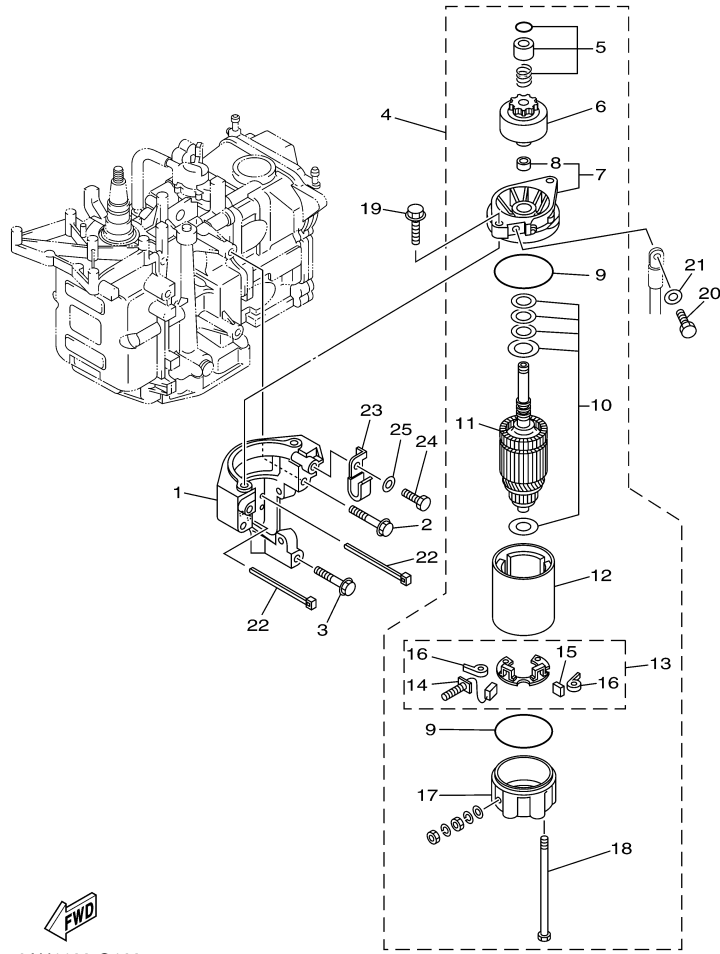

T9.9LPA_0112 / STARTING MOTOR

6AU1100-G160

Part List

T9.9LPA_0112 / STARTING MOTOR

REF - NO	PART NUMBER	PART NAME	QUANTITY	REMARKS
1	68T-81822-01-94	BRACKET, STARTING MOTOR	1	
2	90119-08046-00	BOLT, WITH WASHER	2	
3	90119-08020-00	BOLT, WITH WASHER	1	
4	68T-81800-00-00	STARTING MOTOR ASSY	1	
5	68T-81857-00-00	.RETAINER	1	
6	689-81807-12-00	.GEAR ASSY, STARTING MOTOR	1	
7	6F5-81830-10-00	.FRONT BRACKET ASSY	1	
8	689-81831-00-00	..METAL, FRONT	1	
9	689-81847-11-00	.O-RING	2	
10	689-81809-11-00	.WASHER KIT	1	
11	689-81850-11-00	.ARMATURE ASSY	1	
12	689-81810-11-00	.STATOR ASSY	1	
13	689-81840-11-00	.BRUSH HOLDER ASSY	1	
14	689-81811-11-00	..BRUSH 1	1	
15	689-81812-11-00	..BRUSH 2	1	
16	689-81813-10-00	..SPRING, BRUSH	2	
17	689-81820-11-00	.REAR BRACKET ASSY	1	
18	689-81826-10-00	.BOLT	2	
19	90119-08M76-00	BOLT, WITH WASHER	2	
20	97095-08016-00	BOLT	1	
21	92995-08600-00	WASHER	1	
22	90465-11M10-00	CLAMP	2	
23	90465-08M99-00	CLAMP	1	
24	97095-06012-00	BOLT	1	
25	92995-06600-00	WASHER	1