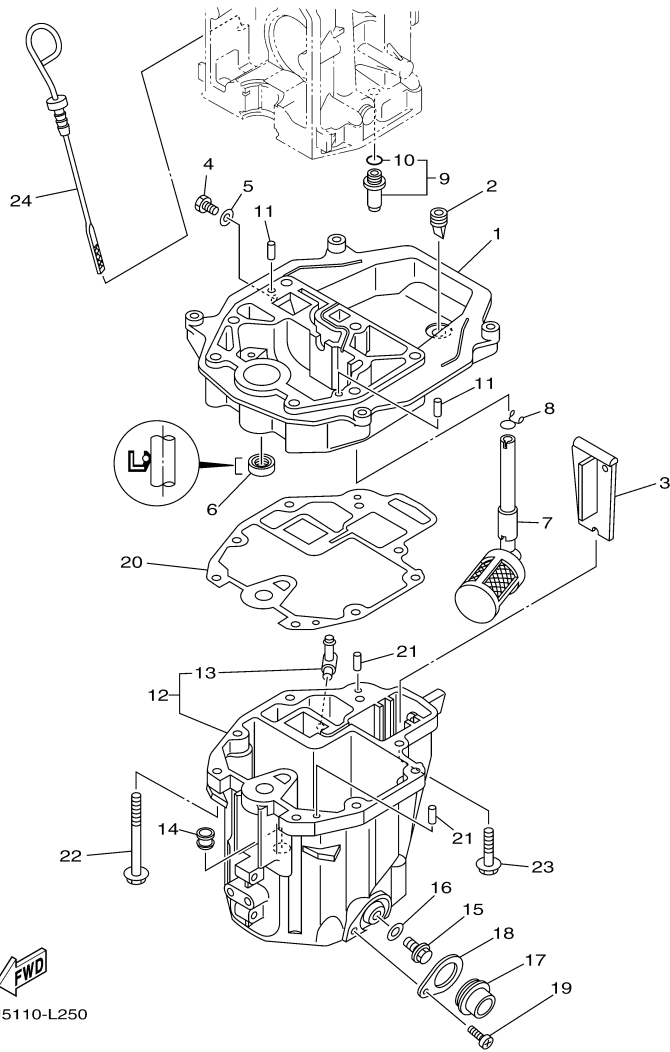

T9.9LPA_0112 / OIL PAN

©2014 Yamaha Motor Corporation, U.S.A. All rights reserved.

Part List

T9.9LPA_0112 / OIL PAN

REF - NO	PART NUMBER	PART NAME	QUANTITY	REMARKS
1	68T-41137-00-CA	GUIDE, EXHAUST	1	
2	65W-42717-00-00	RUBBER, SEAL 2	1	
3	68T-45181-00-00	PLATE	1	
4	97095-08014-00	BOLT	1	
5	90430-08143-00	GASKET	1	
6	93101-12M70-00	.OIL SEAL	1	
7	68T-13421-01-00	STRAINER 2	1	
8	90467-11M08-00	CLIP	1	
9	6G8-11575-00-00	RELIEF VALVE ASSY	1	
10	93210-12M62-00	.O-RING	1	
11	93606-19M23-00	PIN, DOWEL	2	
12	68T-15311-01-CA	OIL PAN	1	
13	6H1-11372-00-00	.NIPPLE, HOSE	1	
14	90480-10M28-00	GROMMET	1	
15	90340-10M10-00	PLUG, STRAIGHT SCREW	1	
16	90430-10M11-00	.GASKET	1	
17	68T-15316-00-00	DAMPER 1	1	
18	68T-15317-00-00	SPACER, ENGINE MOUNT	1	
19	97885-05008-00	SCREW, PAN HEAD	1	
20	68T-13475-00-00	.GASKET	1	
21	93604-12M07-00	PIN, DOWEL	2	
22	90119-08005-00	BOLT, WITH WASHER	6	
23	97575-08530-00	BOLT, WITH WASHER	2	
24	68T-15362-00-00	PLUG, OIL LEVEL	1	