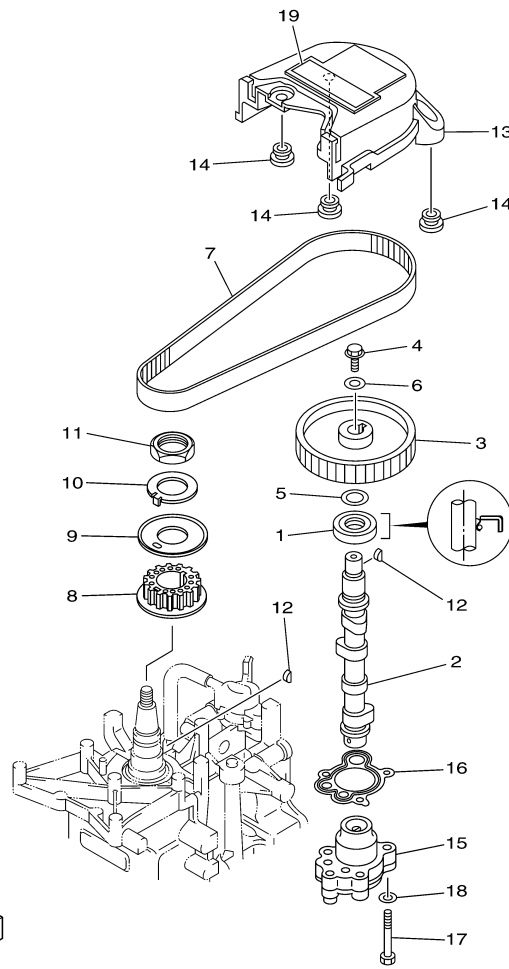

T9.9LPA_0112 / CARBURETOR

6AU3110-J070

©2014 Yamaha Motor Corporation, U.S.A. All rights reserved.

Part List

T9.9LPA_0112 / CARBURETOR

REF - NO	PART NUMBER	PART NAME	QUANTITY	REMARKS
1	6AU-14301-41-00	CARBURETOR ASSY 1	1	
2	6E5-14321-00-00	.SCREW, THROTTLE	1	
3	6J8-14334-00-00	.SPRING, THROTTLE	1	
4	97980-04110-00	.SCREW, WITH WASHER	3	
5	97980-04112-00	.SCREW, WITH WASHER	2	
6	6AU-14385-00-00	.FLOAT	1	
7	67D-14966-00-00	.RUBBER CAP	1	
8	67D-14386-00-00	.PIN, FLOAT	1	
9	68T-14546-00-00	.VALVE, NEEDLE	1	
10	6AU-1492E-46-00	.JET, MAIN (#92)	1	
11	6AU-1492F-20-00	.JET, AIR SLOW (#40)	1	
12	6AU-1492A-00-00	.NOZZLE, MAIN	1	
13	6AU-14984-00-00	.GASKET, FLOAT CHAMBER	1	
14	6AU-14982-00-00	.BODY, FLOAT CHAMBER	1	
15	6AU-1431B-00-00	.BALL	1	
16	6AU-14335-40-00	.SPRING, PLUNGER	1	
17	6AU-14371-40-00	.PLUNGER, STARTER	1	
18	6AU-1431A-30-00	.GUIDE	1	
19	6AU-14918-00-00	.RING	1	
20	6J8-14959-00-00	.GASKET	1	
21	66T-14991-00-00	.PLUG, DRAIN	1	
22	67D-14323-00-00	.SCREW, AIR ADJUSTING	1	
23	67D-14536-00-00	.GASKET	1	
24	67D-14527-00-00	.PLATE	1	
25	68T-14126-00-00	.PLUG	1	
26	67D-1432A-00-00	.PLUG	1	
27	6AU-14379-30-00	.ROD, STARTER	1	
28	6AU-14373-00-00	.COVER, PLUNGER CAP	1	

T9.9LPA_0112 / OIL PUMP

6AU4110-K080

Part List

T9.9LPA_0112 / OIL PUMP

REF - NO	PART NUMBER	PART NAME	QUANTITY	REMARKS
1	93102-18M21-00	.OIL SEAL	1	
2	68T-12171-00-00	CAMSHAFT 1	1	
3	66M-11537-00-94	GEAR, DRIVEN	1	
4	90105-06M14-00	BOLT FLANGE	1	
5	90201-13201-00	WASHER, PLATE	1	
6	90201-06M94-00	WASHER, PLATE	1	
7	68T-46241-00-00	BELT	1	
8	68T-11536-00-00	GEAR, DRIVE	1	
9	68T-11557-00-00	WASHER 1	1	
10	6G8-11587-01-00	WASHER, LOCK	1	
11	90170-24M09-00	NUT	1	
12	90280-03M01-00	.KEY, WOODRUFF	2	
13	6AU-46297-00-00	COVER, DUST	1	
14	90480-10627-00	GROMMET	3	
15	68T-13300-00-00	OIL PUMP ASSY	1	
16	68T-13329-00-00	.GASKET, PUMP COVER	1	
17	97095-06030-00	BOLT	3	
18	92995-06600-00	WASHER	3	
19	6AU-13437-40-00	MARK, CAUTION	1	