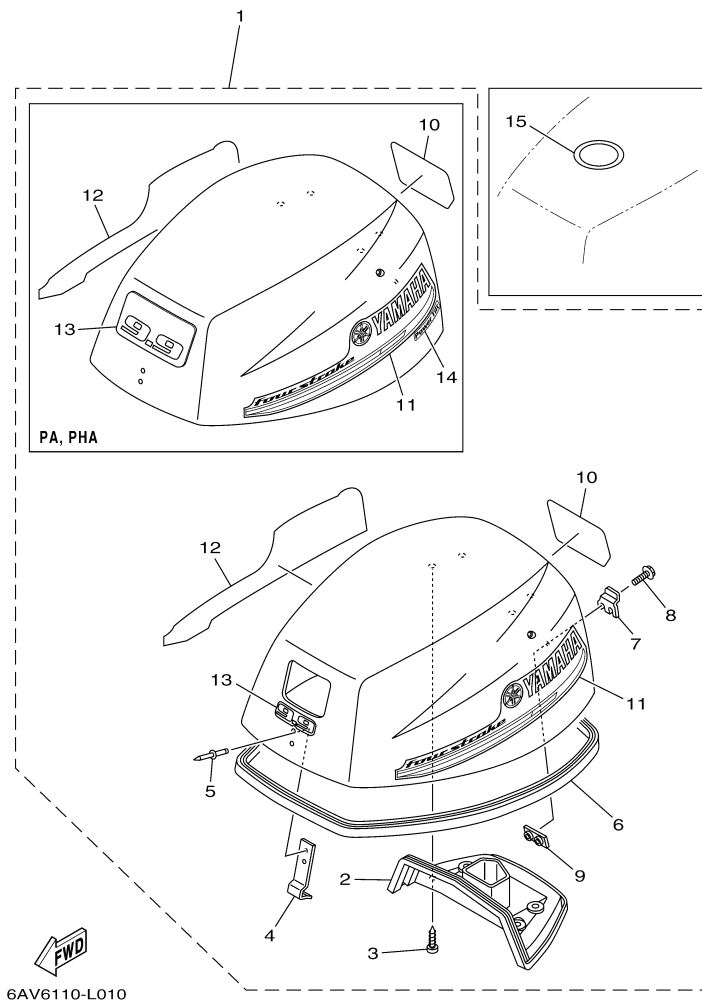

T9.9LPA_0112 / TOP COWLING

©2014 Yamaha Motor Corporation, U.S.A. All rights reserved.

Part List

T9.9LPA_0112 / TOP COWLING

REF - NO	PART NUMBER	PART NAME	QUANTITY	REMARKS
1	6AV-42610-C0-00	TOP COWLING ASSY	1	
2	6AU-42613-00-00	.MOLDING, AIR DUCT	1	
3	97780-60516-00	.SCREW, TAPPING	4	
4	6G1-42651-02-00	.HOOK	1	
5	90266-04M04-00	.RIVET	2	
6	68T-42615-00-00	.SEAL	1	
7	68T-42652-00-00	.HOOK	1	
8	97595-05514-00	.BOLT, WITH WASHER	2	
9	68T-42649-00-00	.HOLDER, CLAMP BAND	1	
10	6AV-42678-10-00	.GRAPHIC, REAR	1	
11	60R-42675-00-00	.GRAPHIC, SIDE 1	1	
12	60R-42676-00-00	.GRAPHIC, SIDE 2	1	
13	6AV-42686-20-00	.EMBLEM, FRONT	1	
14	60S-42675-00-00	.GRAPHIC, SIDE 1	1	
15	67F-13434-20-00	LABEL, CAUTION	1	