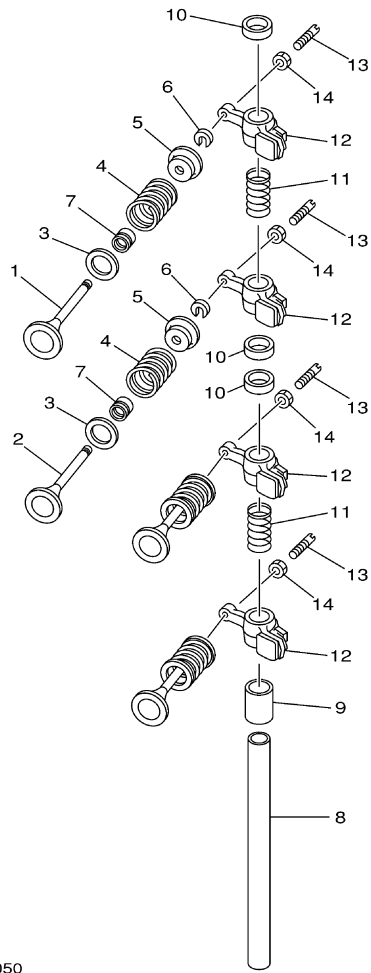

T9.9LPA_0112 / CYLINDER CRANKCASE 2

Part List

T9.9LPA_0112 / CYLINDER CRANKCASE 2

REF - NO	PART NUMBER	PART NAME	QUANTITY	REMARKS
1	6AU-W009A-01-1S	CYLINDER HEAD COMPLETE	1	
2	6AU-11111-00-1S	HEAD, CYLINDER 1	1	
3	6AU-11133-10-00	.GUIDE, VALVE 1	4	
4	68T-11181-00-00	.GASKET, CYLINDER HEAD 1	1	
5	99510-10114-00	PIN, DOWEL	2	
6	90105-08M36-00	BOLT, FLANGE	2	
7	90105-08M78-00	BOLT, FLANGE	4	
8	90119-06049-00	BOLT, WITH WASHER	3	
9	68T-11191-00-1S	COVER, CYLINDER HEAD 1	1	
10	650-24378-00-00	.PIPE, JOINT 4	1	
11	68T-11356-00-00	.SEAL, CYLINDER 2	1	
12	97095-06020-00	BOLT	4	
13	92995-06600-00	WASHER	4	
14	68T-11168-00-00	COVER, BREATHER	1	
15	68T-11169-A0-00	.GASKET, BREATHER COVER	1	
16	98507-04010-00	SCREW, PAN HEAD	5	
17	92907-04600-00	WASHER	5	
18	6G8-11325-00-00	ANODE	1	
19	97880-05025-00	SCREW, PAN HEAD	1	
20	6G8-11197-01-00	PLUG, BLIND	1	
21	93210-13M63-00	.O-RING	1	
22	6G8-15363-00-00	PLUG, OIL	1	
23	93210-24M79-00	.O-RING	1	
24	BR6-HS100-00-00	PLUG, SPARK (NGK BR6HS-10)	2	

T9.9LPA_0112 / VALVE

68R0010-0050

Part List

T9.9LPA_0112 / VALVE

REF - NO	PART NUMBER	PART NAME	QUANTITY	REMARKS
1	6AU-12111-00-00	VALVE, INTAKE	2	
2	6AU-12121-00-00	VALVE, EXHAUST	2	
3	68T-12116-00-00	SEAT, VALVE SPRING	4	
4	60R-12113-00-00	SPRING, VALVE INNER	4	
5	7NJ-12117-00-00	RETAINER, VALVE SPRING	4	
6	7NJ-12118-00-00	LOCK, VALVE SPRING RETAINER	4	
7	51Y-12119-00-00	SEAL, VALVE STEM	4	
8	68T-12146-00-00	SHAFT, ROCKER	1	
9	90387-13M56-00	COLLAR	1	
10	90387-14M03-00	COLLAR	3	
11	90501-12M40-00	SPRING, COMPRESSION	2	
12	68T-12151-00-00	ARM, VALVE ROCKER	4	
13	6G8-12159-00-00	SCREW, VALVE ADJUSTING	4	
14	6G8-12158-00-00	NUT, LOCK	4	