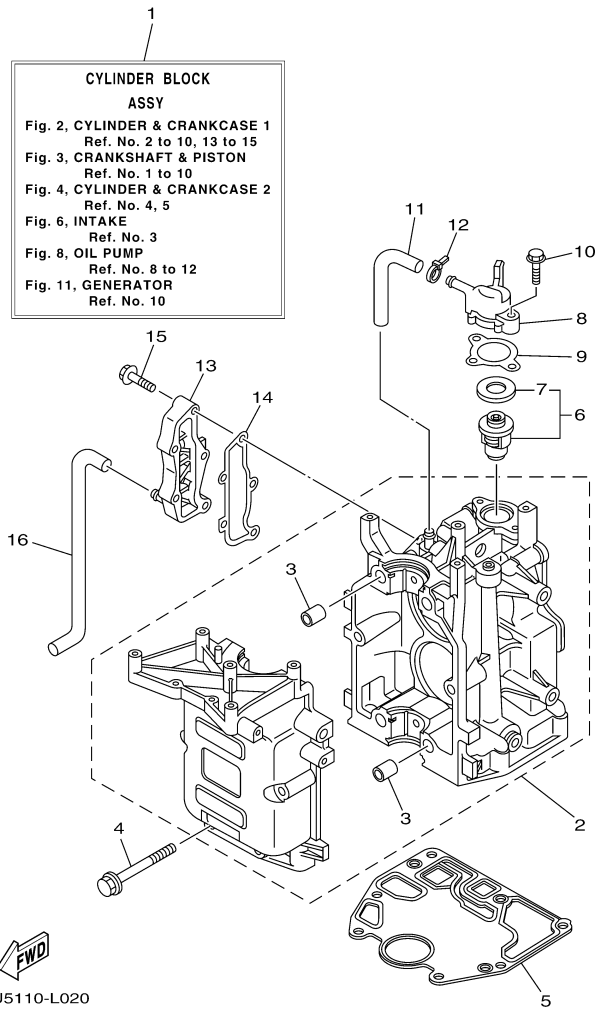

T9.9LPA_0112 / CYLINDER CRANKCASE 1

Part List

T9.9LPA_0112 / CYLINDER CRANKCASE 1

REF - NO	PART NUMBER	PART NAME	QUANTITY	REMARKS
1	6AU-W009B-00-1S	CYLINDER BLOCK ASSY	1	
2	6AU-15100-00-00	CRANKCASE ASSY	1	
3	99530-12016-00	.PIN, DOWEL	4	
4	90119-08M29-00	BOLT, WITH WASHER	6	
5	68T-11351-00-00	.GASKET, CYLINDER	1	
6	66M-12411-01-00	THERMOSTAT	1	
7	688-12412-00-00	.SEAL, THERMOSTAT	1	
8	68T-12413-00-1S	COVER, THERMOSTAT	1	
9	6G8-12414-A0-00	.GASKET, COVER	1	
10	90119-06MA2-00	BOLT, WITH WASHER	2	
11	68T-12481-00-00	PIPE 1	1	
12	90465-11M10-00	CLAMP	1	
13	6AU-41113-00-1S	OUTER COVER, EXHAUST	1	
14	68T-41114-A0-00	.GASKET, EXHAUST OUTER COVER	1	
15	90119-06MA3-00	BOLT, WITH WASHER	5	
16	68T-12482-00-00	PIPE 2	1	

Part Notes

T9.9LPA_0112 / CYLINDER CRANKCASE 1

PART NUMBER	NOTE TEXT
66M-12411-01-00	OEM: This part number is among the Top 100 Most Popular Marine Maintenance Parts as of March 2014.

©2014 Yamaha Motor Corporation, U.S.A. All rights reserved.