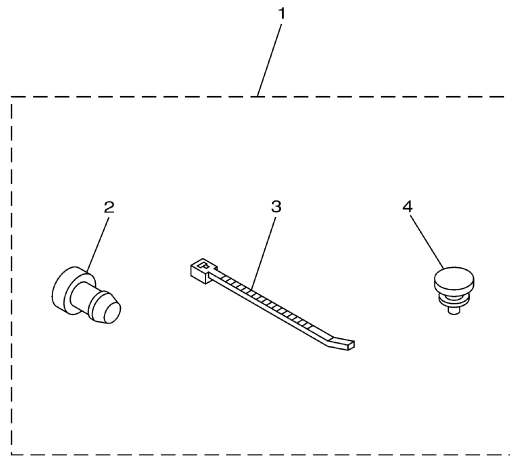

T9.9LPA_0112 / OPTIONAL PARTS

68R1100-2290

Part List

T9.9LPA_0112 / OPTIONAL PARTS

REF - NO	PART NUMBER	PART NAME	QUANTITY	REMARKS
1	69G-W1257-00-00	FLUSHING ELIMINATION KIT	1	AP
2	90338-07M16-00	.PLUG	1	
3	90465-11M10-00	.CLAMP	1	
4	90480-06M19-00	.GROMMET	2