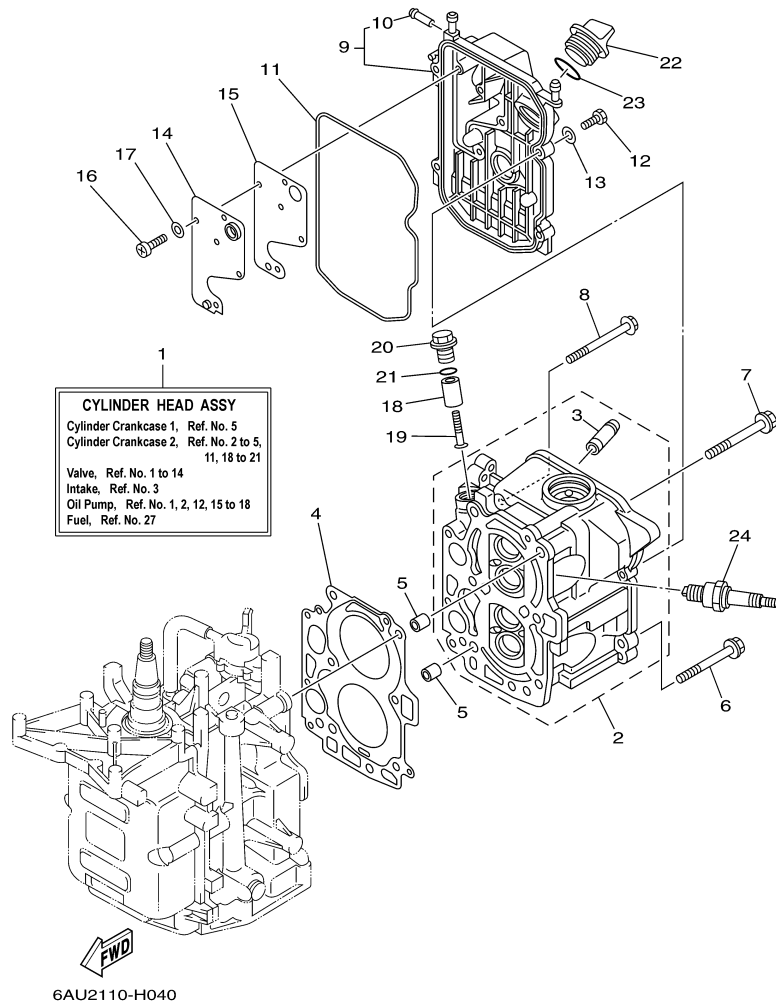

T9.9LPA_0112 / CYLINDER CRANKCASE 2

Part List

T9.9LPA_0112 / CYLINDER CRANKCASE 2

REF - NO	PART NUMBER	PART NAME	QUANTITY	REMARKS
1	6AU-W009A-01-1S	CYLINDER HEAD COMPLETE	1	
2	6AU-11111-00-1S	HEAD, CYLINDER 1	1	
3	6AU-11133-10-00	.GUIDE, VALVE 1	4	
4	68T-11181-00-00	.GASKET, CYLINDER HEAD 1	1	
5	99510-10114-00	PIN, DOWEL	2	
6	90105-08M36-00	BOLT, FLANGE	2	
7	90105-08M78-00	BOLT, FLANGE	4	
8	90119-06049-00	BOLT, WITH WASHER	3	
9	68T-11191-00-1S	COVER, CYLINDER HEAD 1	1	
10	650-24378-00-00	.PIPE, JOINT 4	1	
11	68T-11356-00-00	.SEAL, CYLINDER 2	1	
12	97095-06020-00	BOLT	4	
13	92995-06600-00	WASHER	4	
14	68T-11168-00-00	COVER, BREATHER	1	
15	68T-11169-A0-00	.GASKET, BREATHER COVER	1	
16	98507-04010-00	SCREW, PAN HEAD	5	
17	92907-04600-00	WASHER	5	
18	6G8-11325-00-00	ANODE	1	
19	97880-05025-00	SCREW, PAN HEAD	1	
20	6G8-11197-01-00	PLUG, BLIND	1	
21	93210-13M63-00	.O-RING	1	
22	6G8-15363-00-00	PLUG, OIL	1	
23	93210-24M79-00	.O-RING	1	
24	BR6-HS100-00-00	PLUG, SPARK (NGK BR6HS-10)	2