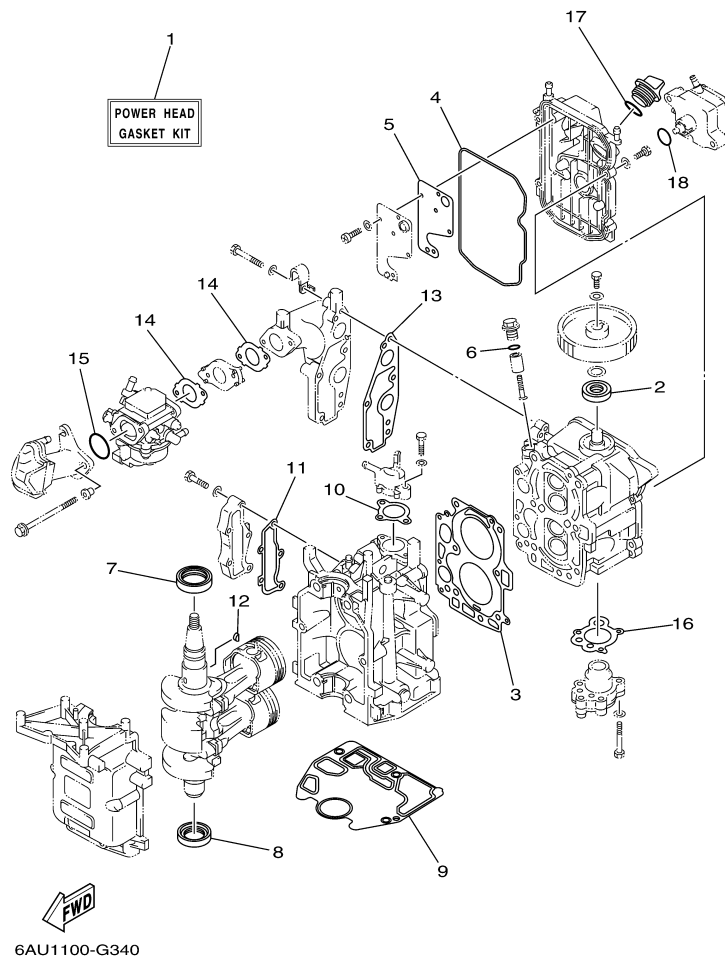

T9.9LPA_0112 / REPAIR KIT 1

©2014 Yamaha Motor Corporation, U.S.A. All rights reserved.

Part List

T9.9LPA_0112 / REPAIR KIT 1

REF - NO	PART NUMBER	PART NAME	QUANTITY	REMARKS
1	6AU-W0001-00-00	POWER HEAD GASKET KIT	1	
2	93102-18M21-00	.OIL SEAL	1	
3	68T-11181-00-00	.GASKET, CYLINDER HEAD 1	1	
4	68T-11356-00-00	.SEAL, CYLINDER 2	1	
5	68T-11169-A0-00	.GASKET, BREATHER COVER	1	
6	93210-13M63-00	.O-RING	1	
7	93102-30M22-00	.OIL SEAL	1	
8	93101-25M69-00	.OIL SEAL	1	
9	68T-11351-00-00	.GASKET, CYLINDER	1	
10	6G8-12414-A0-00	.GASKET, COVER	1	
11	68T-41114-A0-00	.GASKET, EXHAUST OUTER COVER	1	
12	90280-03M01-00	.KEY, WOODRUFF	1	
13	68T-13645-00-00	.GASKET, MANIFOLD 1	1	
14	68T-13646-A0-00	.GASKET, MANIFOLD 2	2	
15	93210-31MJ5-00	.O-RING	1	
16	68T-13329-00-00	.GASKET, PUMP COVER	1	
17	93210-24M79-00	.O-RING	1	
18	93210-20M65-00	.O-RING	1