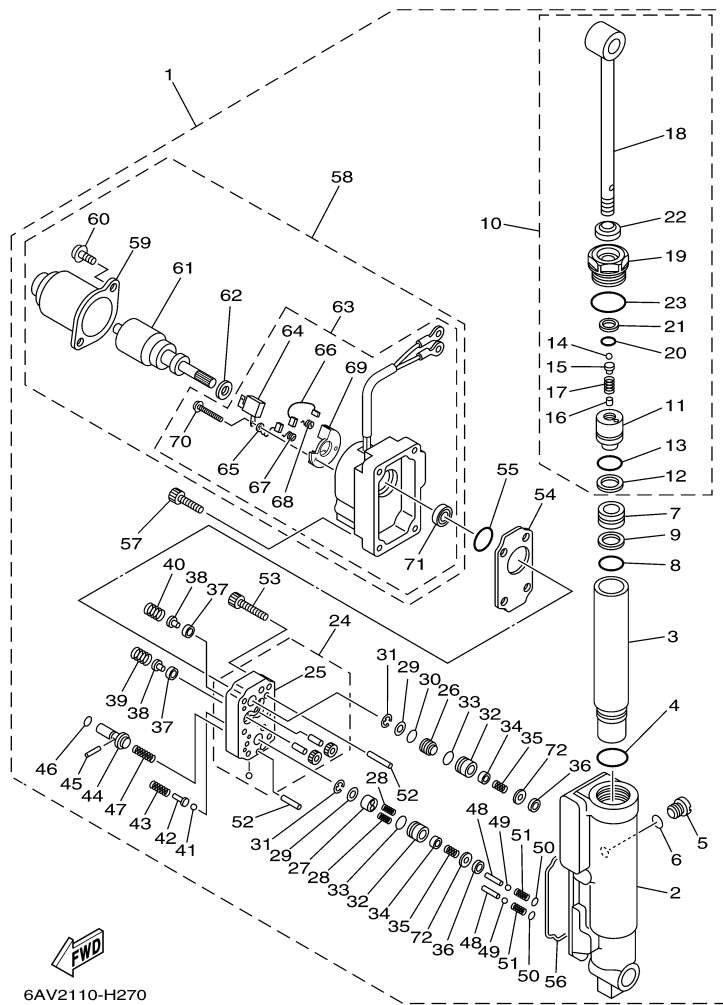

Part List

T9.9LEHA_0112 / BRACKET 3

REF - NO	PART NUMBER	PART NAME	QUANTITY	REMARKS
1	93700-06M03-00	NIPPLE, GREASE	1	
2	68T-82127-00-00	WIRE, LEAD 2	1	
6	6AU-42511-10-4D	BRACKET, STEERING	1	
7	90386-40001-00	BUSH	1	
8	90209-40008-00	WASHER	1	
9	90386-30048-00	BUSH	1	
10	93210-29M94-00	O-RING	1	
11	90386-30M60-00	BUSH	1	
12	90116-08M54-00	BOLT, STUD	2	
13	68T-44517-10-00	MOUNT RUBBER	1	
14	68T-44526-00-00	PLATE	1	
15	95380-08600-00	NUT	2	
16	97575-06525-00	BOLT, WITH WASHER	2	
17	6AU-44551-00-4D	HOUSING, LOWER MOUNT RUBBER 1	2	
18	6AU-44557-00-00	MOUNT DAMPER, LOWER FRONT	1	
19	682-44555-30-00	MOUNT DAMPER, LOWER SIDE	2	
20	90119-06012-00	BOLT, WITH WASHER	2	
21	90119-06198-00	BOLT, WITH WASHER	2	
22	90179-06M28-00	NUT	4	

T9.9LEHA_0112 / POWER TILT ASSY

©2014 Yamaha Motor Corporation, U.S.A. All rights reserved.