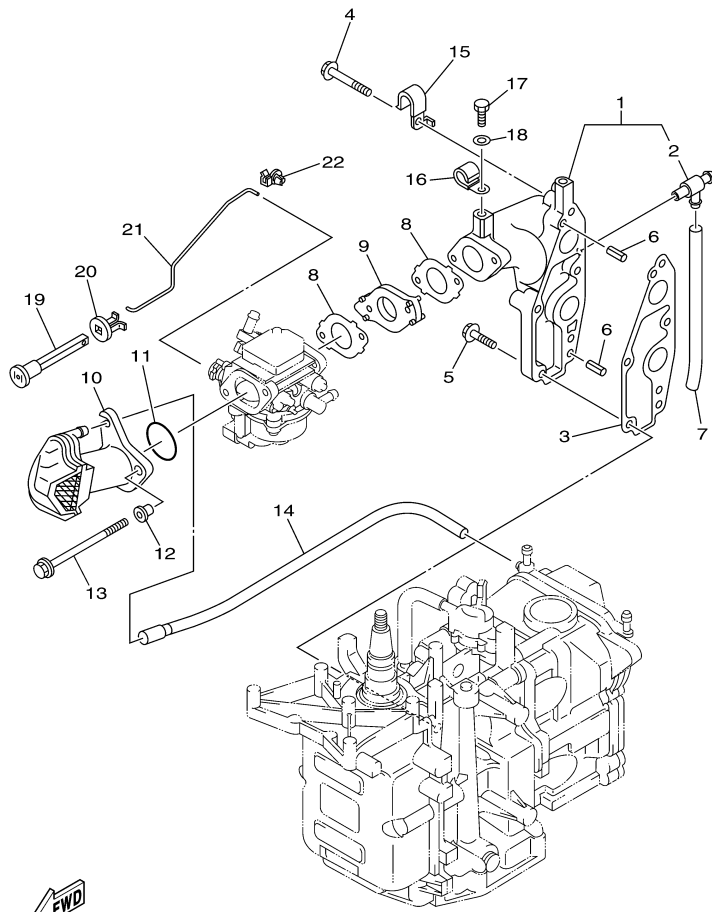

T9.9LEHA_0112 / INTAKE

6AU1300-G060

Part List

T9.9LEHA_0112 / INTAKE

REF - NO	PART NUMBER	PART NAME	QUANTITY	REMARKS
1	68T-13641-20-1S	MANIFOLD, INTAKE 1	1	FLUSHING KIT
2	67F-12482-00-00	.PIPE 2	1	
3	68T-13645-00-00	.GASKET, MANIFOLD 1	1	
4	90119-06MA5-00	BOLT, WITH WASHER	3	
5	90119-06MA3-00	BOLT, WITH WASHER	2	
6	91690-50014-00	PIN, SPRING	2	
7	90445-09M20-00	HOSE (L95)	1	FLUSHING KIT
8	68T-13646-A0-00	.GASKET, MANIFOLD 2	2	
9	68T-14271-00-00	INSULATOR	1	
10	6AU-14440-00-00	SILENCER ASSY, INTAKE	1	
11	93210-31MJ5-00	.O-RING	1	
12	90387-06M70-00	COLLAR	2	
13	97595-06585-00	BOLT, WITH WASHER	2	
14	68T-12483-00-00	PIPE 3	1	
15	90465-08M99-00	CLAMP	1	
16	90465-08M83-00	CLAMP	1	FLUSHING KIT
17	97095-06010-00	BOLT	1	FLUSHING KIT
18	92995-06600-00	WASHER	1	FLUSHING KIT
19	6H4-41271-02-00	KNOB, CHOKE	1	
20	689-41273-00-00	GROMMET	1	
21	68T-41256-00-00	ROD, CHOKE 1	1	
22	6J8-41262-00-00	JOINT, CHOKE LEVER	1