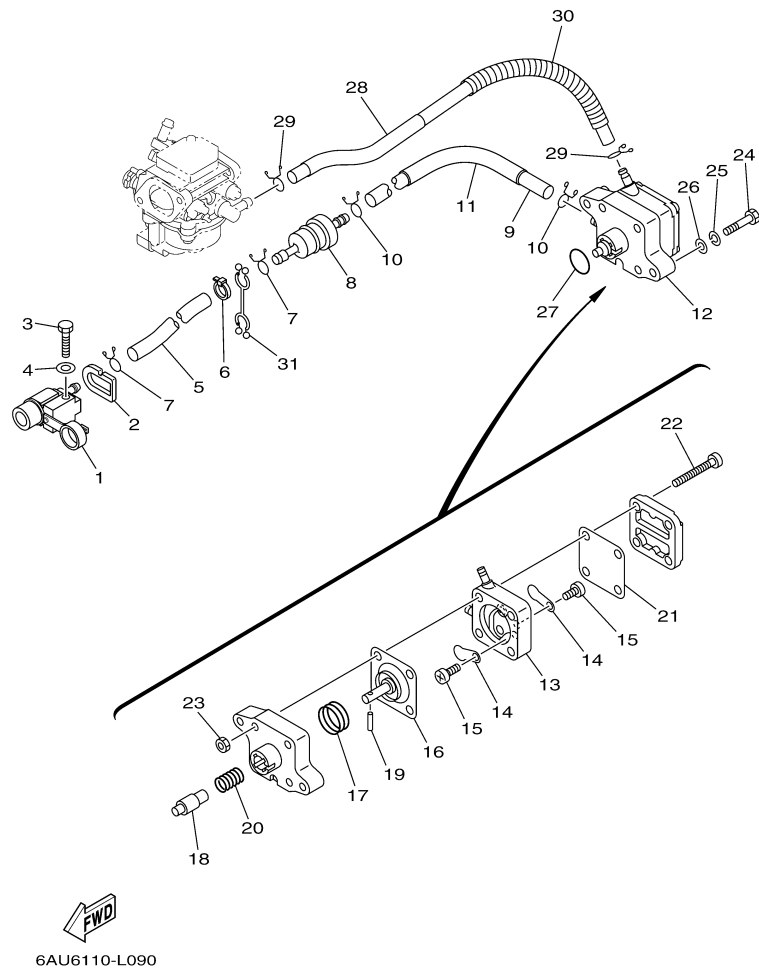

T9.9LEHA_0112 / FUEL

6AU6110-L090

©2014 Yamaha Motor Corporation, U.S.A. All rights reserved.

Part List

T9.9LEHA_0112 / FUEL

REF - NO	PART NUMBER	PART NAME	QUANTITY	REMARKS
1	6YL-24304-00-00	FUEL PIPE JOINT COMP. 1	1	
2	61N-24329-00-00	SEAL	1	
3	97095-06025-00	BOLT	1	
4	92995-06600-00	WASHER	1	
5	90445-10052-00	HOSE (L295)	1	
6	90465-11M10-00	CLAMP	1	
7	90467-09M09-00	CLIP	2	
8	68T-24251-01-00	STRAINER 1	1	
9	90445-10051-00	HOSE (L170)	1	
10	90467-09M09-00	CLIP	2	
11	90445-16010-00	HOSE (L140)	1	
12	68T-24410-01-00	FUEL PUMP ASSY	1	
13	66M-24413-01-00	.BODY 2	1	
14	6A0-24421-01-00	.VALVE, CHECK	2	
15	6E7-14325-00-00	.SCREW, PAN HEAD	2	
16	66M-24411-01-00	.DIAPHRAGM	1	
17	66M-24423-00-00	.SPRING, DIAPHRAGM	1	
18	66M-13131-00-00	.PLUNGER	1	
19	66M-24374-00-00	.PIN	1	
20	66M-24454-00-00	.SPRING	1	
21	66M-24471-01-00	.DIAPHRAGM	1	
22	66M-24444-00-00	.SCREW	4	
23	95380-04600-00	.NUT	4	
24	97095-06030-00	BOLT	2	
25	92995-06100-00	WASHER, SPRING	2	
26	92995-06600-00	WASHER	2	
27	93210-20M65-00	.O-RING	1	
28	6AU-24311-10-00	PIPE, FUEL 1	1	
29	90467-09M09-00	CLIP	2	
30	90447-10009-00	TUBE	1	
31	90464-10M53-00	CLAMP	1