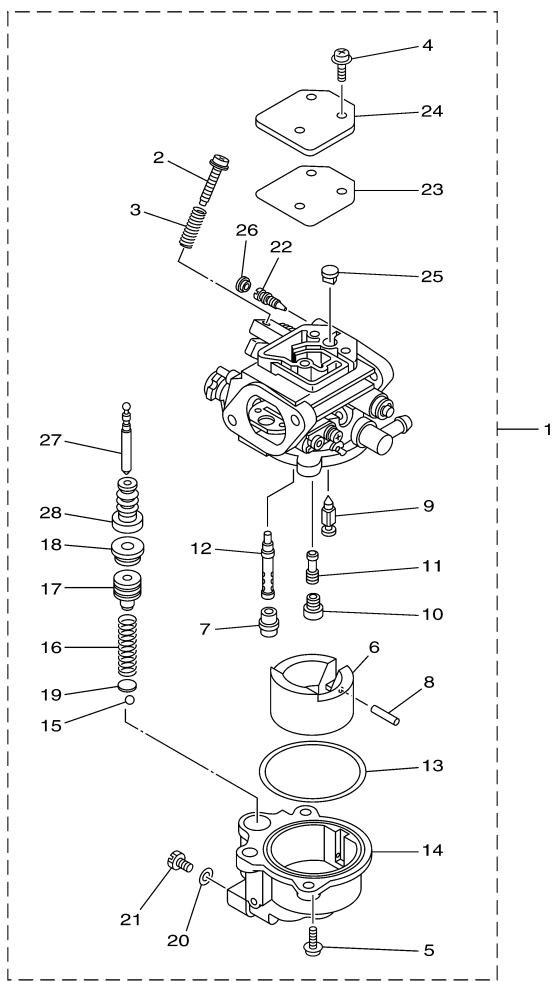

T9.9LEHA_0112 / VALVE

68R0010-0050

Part List

T9.9LEHA_0112 / VALVE

REF - NO	PART NUMBER	PART NAME	QUANTITY	REMARKS
1	6AU-12111-00-00	VALVE, INTAKE	2	
2	6AU-12121-00-00	VALVE, EXHAUST	2	
3	68T-12116-00-00	SEAT, VALVE SPRING	4	
4	60R-12113-00-00	SPRING, VALVE INNER	4	
5	7NJ-12117-00-00	RETAINER, VALVE SPRING	4	
6	7NJ-12118-00-00	LOCK, VALVE SPRING RETAINER	4	
7	51Y-12119-00-00	SEAL, VALVE STEM	4	
8	68T-12146-00-00	SHAFT, ROCKER	1	
9	90387-13M56-00	COLLAR	1	
10	90387-14M03-00	COLLAR	3	
11	90501-12M40-00	SPRING, COMPRESSION	2	
12	68T-12151-00-00	ARM, VALVE ROCKER	4	
13	6G8-12159-00-00	SCREW, VALVE ADJUSTING	4	
14	6G8-12158-00-00	NUT, LOCK	4	

T9.9LEHA_0112 / CARBURETOR

6AU3110-J070

©2014 Yamaha Motor Corporation, U.S.A. All rights reserved.

Part List

T9.9LEHA_0112 / CARBURETOR

REF - NO	PART NUMBER	PART NAME	QUANTITY	REMARKS
1	6AU-14301-11-00	CARBURETOR ASSY 1	1	
2	6E5-14321-00-00	.SCREW, THROTTLE	1	
3	6J8-14334-00-00	.SPRING, THROTTLE	1	
4	97980-04110-00	.SCREW, WITH WASHER	3	
5	97980-04112-00	.SCREW, WITH WASHER	2	
6	6AU-14385-00-00	.FLOAT	1	
7	67D-14966-00-00	.RUBBER CAP	1	
8	67D-14386-00-00	.PIN, FLOAT	1	
9	68T-14546-00-00	.VALVE, NEEDLE	1	
10	6AU-1492E-46-00	.JET, MAIN (#92)	1	
11	6AU-1492F-20-00	.JET, AIR SLOW (#40)	1	
12	6AU-1492A-00-00	.NOZZLE, MAIN	1	
13	6AU-14984-00-00	.GASKET, FLOAT CHAMBER	1	
14	6AU-14982-00-00	.BODY, FLOAT CHAMBER	1	
15	6AU-1431B-00-00	.BALL	1	
16	6AU-14335-40-00	.SPRING, PLUNGER	1	
17	6AU-14371-40-00	.PLUNGER, STARTER	1	
18	6AU-1431A-30-00	.GUIDE	1	
19	6AU-14918-00-00	.RING	1	
20	6J8-14959-00-00	.GASKET	1	
21	66T-14991-00-00	.PLUG, DRAIN	1	
22	67D-14323-00-00	.SCREW, AIR ADJUSTING	1	
23	67D-14536-00-00	.GASKET	1	
24	67D-14527-00-00	.PLATE	1	
25	68T-14126-00-00	.PLUG	1	
26	67D-1432A-00-00	.PLUG	1	
27	6AU-14379-30-00	.ROD, STARTER	1	
28	6AU-14373-00-00	.COVER, PLUNGER CAP	1	