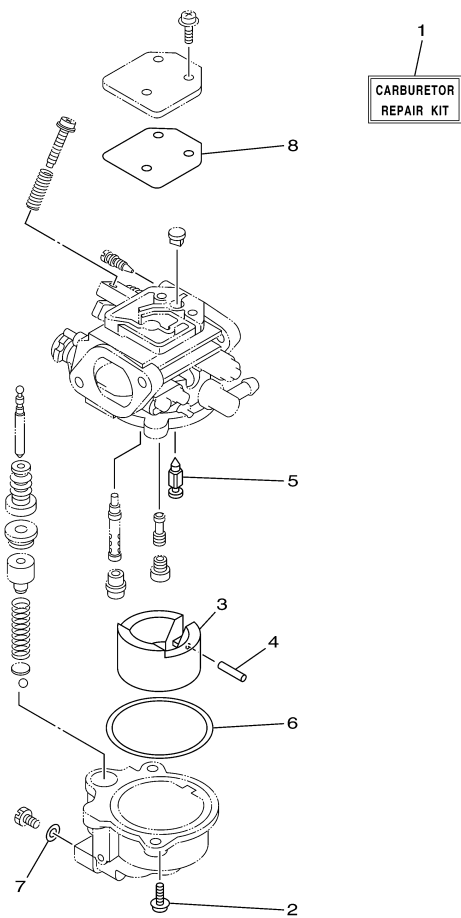

T9.9LEHA_0112 / REPAIR KIT 2

6AU1100-G350

Part List

T9.9LEHA_0112 / REPAIR KIT 2

REF - NO	PART NUMBER	PART NAME	QUANTITY	REMARKS
1	6AU-W0093-00-00	CARBURETOR REPAIR KIT	1	
2	97980-04112-00	.SCREW, WITH WASHER	2	
3	6AU-14385-00-00	.FLOAT	1	
4	67D-14386-00-00	.PIN, FLOAT	1	
5	68T-14546-00-00	.VALVE, NEEDLE	1	
6	6AU-14984-00-00	.GASKET, FLOAT CHAMBER	1	
7	6J8-14959-00-00	.GASKET	1	
8	67D-14536-00-00	.GASKET	1