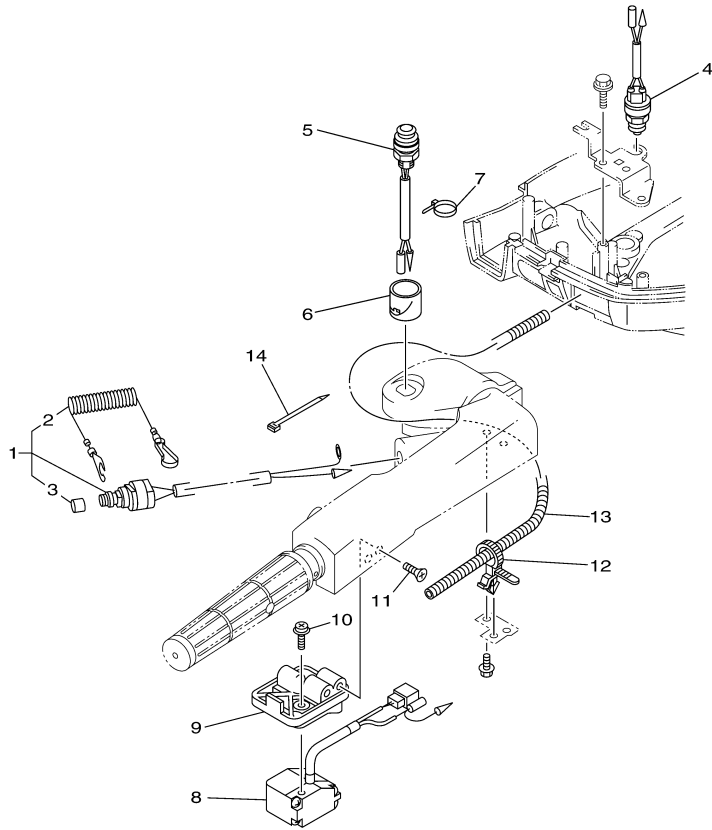

T9.9LEHA_0112 / ELECTRICAL 4

6AV3110-J160

Part List

T9.9LEHA_0112 / ELECTRICAL 4

REF - NO	PART NUMBER	PART NAME	QUANTITY	REMARKS
1	65W-82575-01-00	ENGINE STOP SWITCH ASSY	1	
2	682-82556-00-00	.LANYARD, STOP SWITCH	1	
3	689-8257Y-00-00	.CAP	1	
4	6F5-82540-01-00	NEUTRAL SWITCH ASSY	1	
5	68T-81870-00-00	STARTING SWITCH ASSY	1	
6	68T-81821-00-00	COVER, SWITCH	1	
7	90465-11M10-00	CLAMP	1	

Part Notes

T9.9LEHA_0112 / ELECTRICAL 4

PART NUMBER	NOTE TEXT
682-82556-00-00	OEM: This part number is among the Top 100 Most Popular Marine Maintenance Parts as of March 2014.

©2014 Yamaha Motor Corporation, U.S.A. All rights reserved.