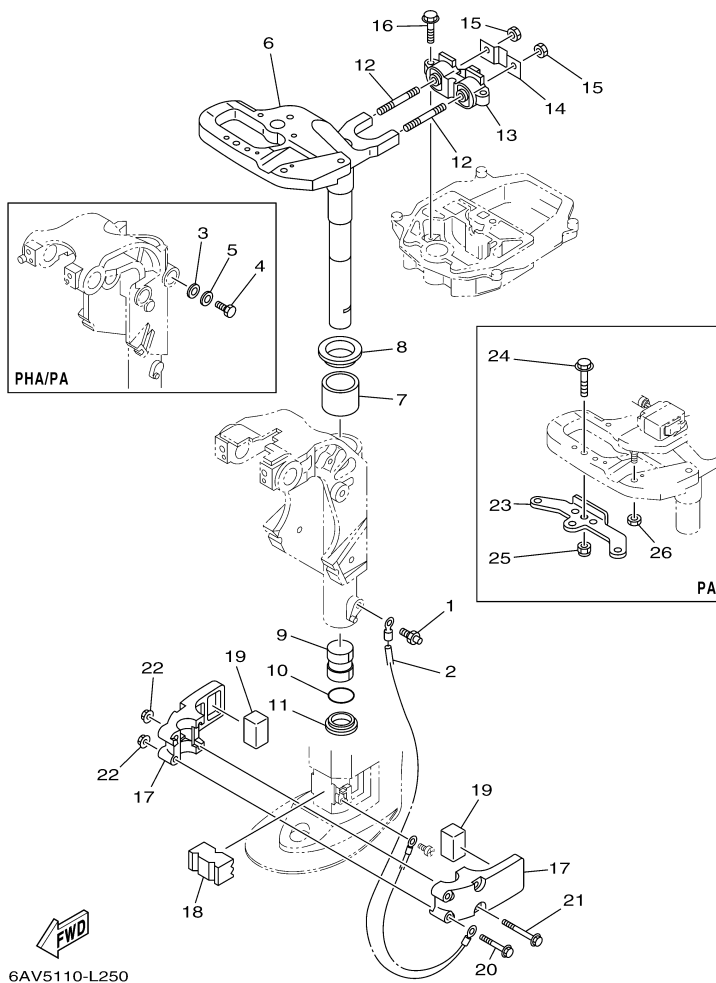

T9.9LEHA_0112 / BRACKET 3

Part List

T9.9LEHA_0112 / BRACKET 3

REF - NO	PART NUMBER	PART NAME	QUANTITY	REMARKS
1	93700-06M03-00	NIPPLE, GREASE	1	
2	68T-82127-00-00	WIRE, LEAD 2	1	
6	6AU-42511-10-4D	BRACKET, STEERING	1	
7	90386-40001-00	BUSH	1	
8	90209-40008-00	WASHER	1	
9	90386-30048-00	BUSH	1	
10	93210-29M94-00	O-RING	1	
11	90386-30M60-00	BUSH	1	
12	90116-08M54-00	BOLT, STUD	2	
13	68T-44517-10-00	MOUNT RUBBER	1	
14	68T-44526-00-00	PLATE	1	
15	95380-08600-00	NUT	2	
16	97575-06525-00	BOLT, WITH WASHER	2	
17	6AU-44551-00-4D	HOUSING, LOWER MOUNT RUBBER 1	2	
18	6AU-44557-00-00	MOUNT DAMPER, LOWER FRONT	1	
19	682-44555-30-00	MOUNT DAMPER, LOWER SIDE	2	
20	90119-06012-00	BOLT, WITH WASHER	2	
21	90119-06198-00	BOLT, WITH WASHER	2	
22	90179-06M28-00	NUT	4