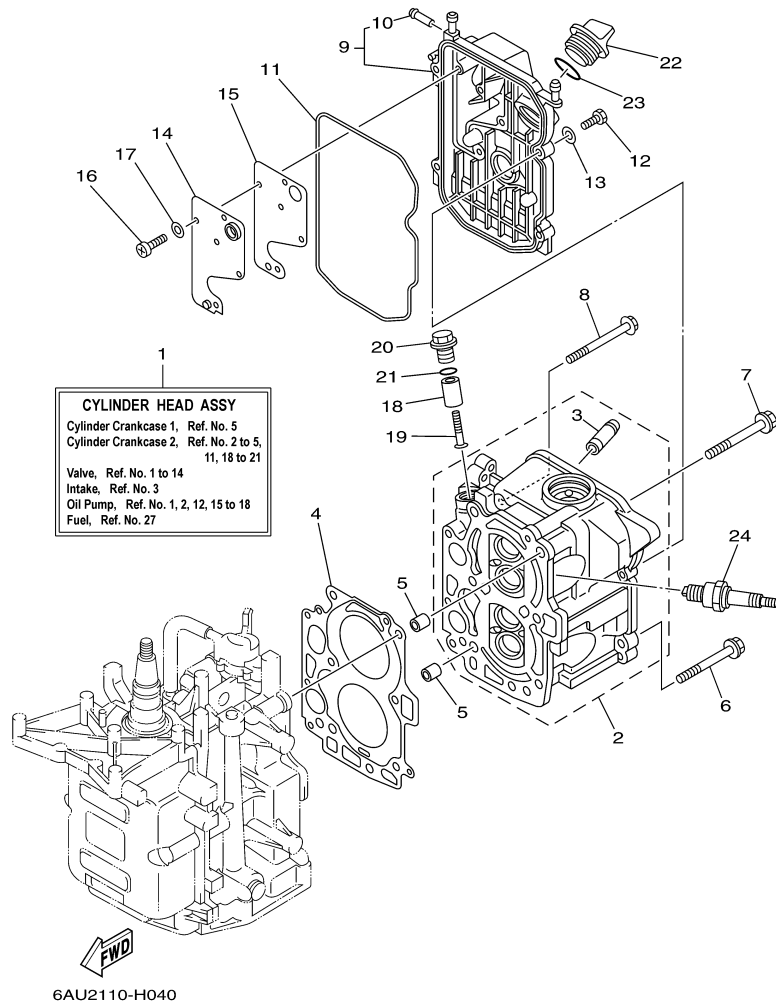

T9.9LEHA_0112 / CRANKSHAFT PISTON

68R0010-0031

Part List

T9.9LEHA_0112 / CRANKSHAFT PISTON

REF - NO	PART NUMBER	PART NAME	QUANTITY	REMARKS
1	93102-30M22-00	.OIL SEAL	1	
2	93101-25M69-00	.OIL SEAL	1	
3	6AU-11411-00-00	CRANKSHAFT	1	
4	68T-11416-01-00	PLANE BEARING, CRANKSHAFT 1	4	UR BROWN
4	68T-11416-21-00	PLANE BEARING, CRANKSHAFT 1	4	UR BLUE
4	68T-11416-11-00	PLANE BEARING, CRANKSHAFT 1	4	UR BLACK
5	6AU-11650-00-00	CONNECTING ROD ASSY	2	
6	67D-11654-00-00	.BOLT, CONNECTING ROD	2	
7	6AU-11631-00-96	PISTON (STD)	2	
7	6AU-11636-00-00	PISTON (0.50MM O/S)	2	AP
7	6AU-11635-00-00	PISTON (0.25MM O/S)	2	AP
8	68T-11603-01-00	PISTON RING SET (STD)	2	
8	68T-11605-01-00	PISTON RING SET (0.50MM O/S)	2	AP
8	68T-11604-01-00	PISTON RING SET (0.25MM O/S)	2	AP
9	68T-11633-00-00	PIN, PISTON	2	
10	93450-15023-00	CIRCLIP	4	

T9.9LEHA_0112 / CYLINDER CRANKCASE 2

Part List

T9.9LEHA_0112 / CYLINDER CRANKCASE 2

REF - NO	PART NUMBER	PART NAME	QUANTITY	REMARKS
1	6AU-W009A-01-1S	CYLINDER HEAD COMPLETE	1	
2	6AU-11111-00-1S	HEAD, CYLINDER 1	1	
3	6AU-11133-10-00	.GUIDE, VALVE 1	4	
4	68T-11181-00-00	.GASKET, CYLINDER HEAD 1	1	
5	99510-10114-00	PIN, DOWEL	2	
6	90105-08M36-00	BOLT, FLANGE	2	
7	90105-08M78-00	BOLT, FLANGE	4	
8	90119-06049-00	BOLT, WITH WASHER	3	
9	68T-11191-00-1S	COVER, CYLINDER HEAD 1	1	
10	650-24378-00-00	.PIPE, JOINT 4	1	
11	68T-11356-00-00	.SEAL, CYLINDER 2	1	
12	97095-06020-00	BOLT	4	
13	92995-06600-00	WASHER	4	
14	68T-11168-00-00	COVER, BREATHER	1	
15	68T-11169-A0-00	.GASKET, BREATHER COVER	1	
16	98507-04010-00	SCREW, PAN HEAD	5	
17	92907-04600-00	WASHER	5	
18	6G8-11325-00-00	ANODE	1	
19	97880-05025-00	SCREW, PAN HEAD	1	
20	6G8-11197-01-00	PLUG, BLIND	1	
21	93210-13M63-00	.O-RING	1	
22	6G8-15363-00-00	PLUG, OIL	1	
23	93210-24M79-00	.O-RING	1	
24	BR6-HS100-00-00	PLUG, SPARK (NGK BR6HS-10)	2	