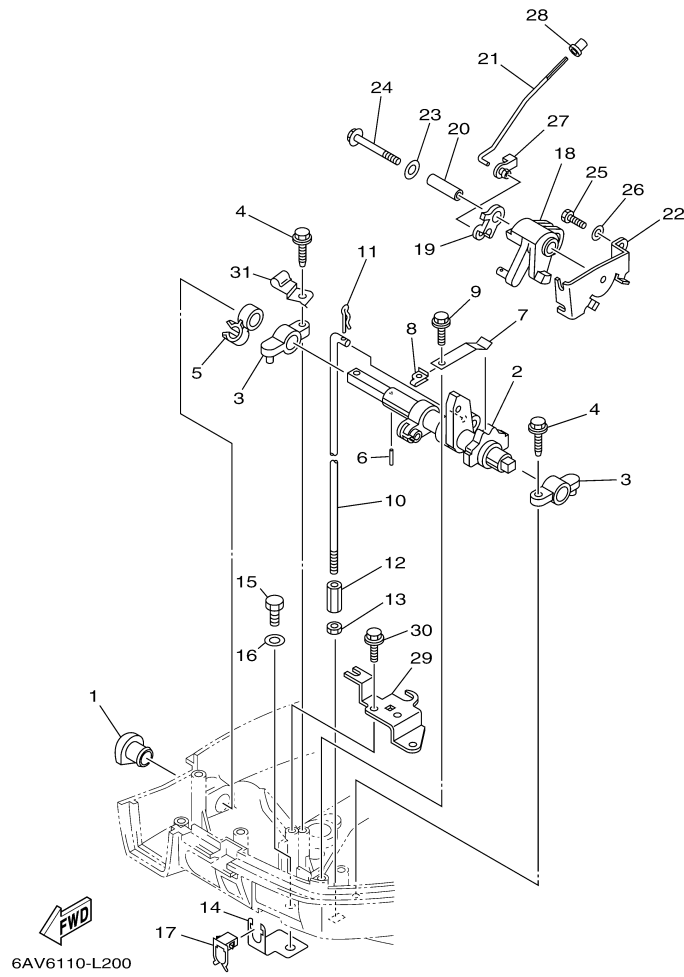

T9.9LEHA_0112 / STEERING FRICTION

6AU5110-L180

Part List

T9.9LEHA_0112 / STEERING FRICTION

REF - NO	PART NUMBER	PART NAME	QUANTITY	REMARKS
1	6AH-42508-01-00	STEERING FRICTION ASSY	1	
2	68T-42525-01-00	.PLATE, FRICTION	1	
3	90119-05018-00	.BOLT, WITH WASHER	2	
4	67C-42562-00-00	.SHAFT, STEERING LOCK	1	
5	90202-10M56-00	.WASHER, PLATE	1	
6	68T-42561-00-00	.KNOB, STEERING LOCK	1	
7	689-43633-00-00	.COVER, TILT LEVER	1	
8	65W-42528-00-00	.PLATE, FRICTION	2	
9	90387-05053-00	.COLLAR	1	
10	90387-05054-00	.COLLAR	1	
11	97095-05020-00	.BOLT	1	
12	92995-05600-00	.WASHER	1	
13	90209-10M26-00	.WASHER	1	
14	90185-10M14-00	.NUT, SELF-LOCKING	1	
15	6AH-42527-00-00	.PLATE, FRICTION	1	
16	90101-08022-00	.BOLT	2	
17	90201-08065-00	.WASHER, PLATE	2	
18	68T-43155-00-00	.MARK 1	1	FOR 6AH-42508-01
19	90201-106M5-00	.WASHER, PLATE	1	

T9.9LEHA_0112 / CONTROL 1

©2014 Yamaha Motor Corporation, U.S.A. All rights reserved.

Part List

T9.9LEHA_0112 / CONTROL 1

REF - NO	PART NUMBER	PART NAME	QUANTITY	REMARKS
1	68T-42726-00-00	GROMMET	1	
2	68T-44121-02-00	LEVER, SHIFT ROD	1	
3	6G1-41662-01-94	BRACKET 2	2	
4	90109-06M81-00	BOLT	2	
5	90464-10M60-00	CLAMP	1	
6	91690-30014-00	PIN, SPRING	1	
7	65W-44116-00-00	SPRING	1	
8	66R-44117-00-00	BRACKET	1	
9	90109-06M86-00	BOLT	1	
10	68T-44143-10-00	ROD, SHIFT	1	
11	90468-18001-00	CLIP	1	
12	61N-44146-00-00	CONNECTOR, SHIFT ROD	1	
13	95380-06700-00	NUT	1	
14	68T-48538-00-00	CLAMP, CABLE 1	1	
15	97095-06012-00	BOLT	1	
16	92995-06600-00	WASHER	1	
17	63D-48538-00-00	CLAMP, CABLE 1	1	
18	68T-41638-00-00	PULLEY	1	
19	68T-41283-00-00	LEVER, FREE ACCEL.	1	
20	90387-06M59-00	COLLAR	1	
21	6AU-41211-00-00	LINK, ACCEL.	1	
22	68T-14497-00-00	STAY, THROTTLE WIRE	1	
23	90201-06M62-00	WASHER, PLATE	1	
24	97595-06545-00	BOLT, WITH WASHER	1	
25	97095-06012-00	BOLT	1	
26	92995-06600-00	WASHER	1	
27	661-41262-02-00	JOINT, CHOKE LEVER	1	
28	647-14395-60-00	CAP, OVERFLOW PIPE	1	
29	68T-15774-10-00	STAY 4	1	
30	90109-06M86-00	BOLT	2	