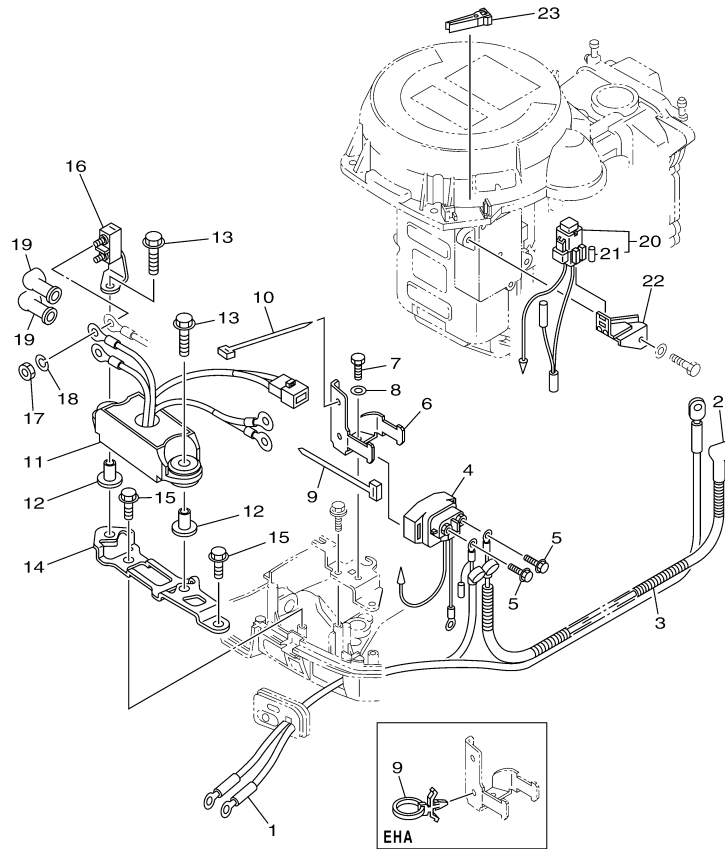

T9.9LEHA_0112 / ELECTRICAL 1

FWD
6AV1100-G130

Part List

T9.9LEHA_0112 / ELECTRICAL 1

REF - NO	PART NUMBER	PART NAME	QUANTITY	REMARKS
1	68T-85540-00-00	C.D.I. UNIT ASSY	1	
2	68T-82522-00-00	CLAMP, COUPLER	1	
3	97780-40512-00	SCREW, TAPPING	2	
4	97095-06020-00	BOLT	2	
5	92995-06600-00	WASHER	2	
6	97095-06012-00	BOLT	1	
7	92995-06600-00	WASHER	1	
8	680-85570-02-00	IGNITION COIL ASSY	1	
9	90480-25003-00	GROMMET	3	
10	97095-06025-00	BOLT	2	
11	92995-06600-00	WASHER	2	
12	6E3-82370-21-00	PLUG CAP ASSY	2	
13	68T-81960-00-00	RECTIFIER & REGULATOR ASSY	1	
14	97095-06012-00	BOLT	1	
15	92995-06600-00	WASHER	1	
16	67F-82504-00-00	OIL PRESSURE SWITCH ASSY	1	
17	68T-82127-10-00	WIRE, LEAD 2	1	
18	90465-11M10-00	CLAMP	1	
19	68T-85410-00-00	EMERGENCY SIGNAL LIGHT ASSY	1	

T9.9LEHA_0112 / ELECTRICAL 2

6AV5110-L130

Part List

T9.9LEHA_0112 / ELECTRICAL 2

REF - NO	PART NUMBER	PART NAME	QUANTITY	REMARKS
1	69G-82105-00-00	BATTERY CABLE (L: 3.0M)	1	
2	6G8-82117-00-00	WIRE, LEAD	1	
3	90446-10M86-00	HOSE (L140)	1	
4	68T-81940-00-00	STARTER RELAY ASSY	1	
5	97595-06610-00	BOLT, WITH WASHER	2	
6	68T-81945-01-00	PLATE, SWITCH FITTING	1	
7	97095-06012-00	BOLT	1	
8	92995-06600-00	WASHER	1	
9	90465-12M56-00	CLAMP	1	
20	68T-82150-00-00	FUSE HOLDER ASSY	1	
21	66V-82151-00-00	.FUSE (10A-BL)	2	
22	68T-82171-01-00	STAY, FUSE BOX	1	
23	67F-2812A-00-00	.PULLER, FUSE	1	