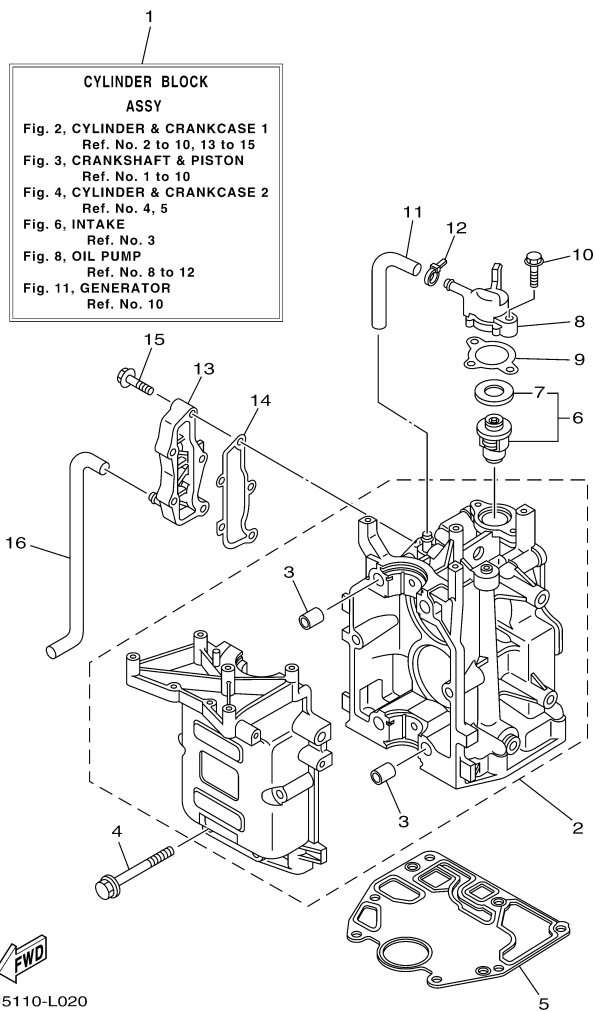

T9.9LEHA_0112 / CYLINDER CRANKCASE 1

Part List

T9.9LEHA_0112 / CYLINDER CRANKCASE 1

REF - NO	PART NUMBER	PART NAME	QUANTITY	REMARKS
1	6AU-W009B-00-1S	CYLINDER BLOCK ASSY	1	
2	6AU-15100-00-00	CRANKCASE ASSY	1	
3	99530-12016-00	.PIN, DOWEL	4	
4	90119-08M29-00	BOLT, WITH WASHER	6	
5	68T-11351-00-00	.GASKET, CYLINDER	1	
6	66M-12411-01-00	THERMOSTAT	1	
7	688-12412-00-00	.SEAL, THERMOSTAT	1	
8	68T-12413-00-1S	COVER, THERMOSTAT	1	
9	6G8-12414-A0-00	.GASKET, COVER	1	
10	90119-06MA2-00	BOLT, WITH WASHER	2	
11	68T-12481-00-00	PIPE 1	1	
12	90465-11M10-00	CLAMP	1	
13	6AU-41113-00-1S	OUTER COVER, EXHAUST	1	
14	68T-41114-A0-00	.GASKET, EXHAUST OUTER COVER	1	
15	90119-06MA3-00	BOLT, WITH WASHER	5	
16	68T-12482-00-00	PIPE 2	1	

Part Notes

T9.9LEHA_0112 / CYLINDER CRANKCASE 1

PART NUMBER	NOTE TEXT
66M-12411-01-00	OEM: This part number is among the Top 100 Most Popular Marine Maintenance Parts as of March 2014.

©2014 Yamaha Motor Corporation, U.S.A. All rights reserved.