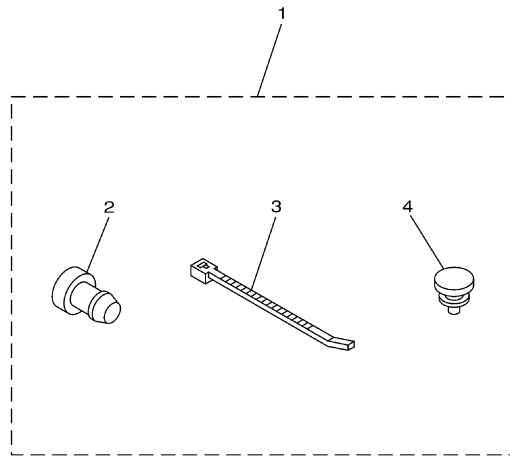

T9.9LEHA_0112 / OPTIONAL PARTS

68R1100-2290

Part List

T9.9LEHA_0112 / OPTIONAL PARTS

REF - NO	PART NUMBER	PART NAME	QUANTITY	REMARKS
1	69G-W1257-00-00	FLUSHING ELIMINATION KIT	1	AP
2	90338-07M16-00	.PLUG	1	
3	90465-11M10-00	.CLAMP	1	
4	90480-06M19-00	.GROMMET	2