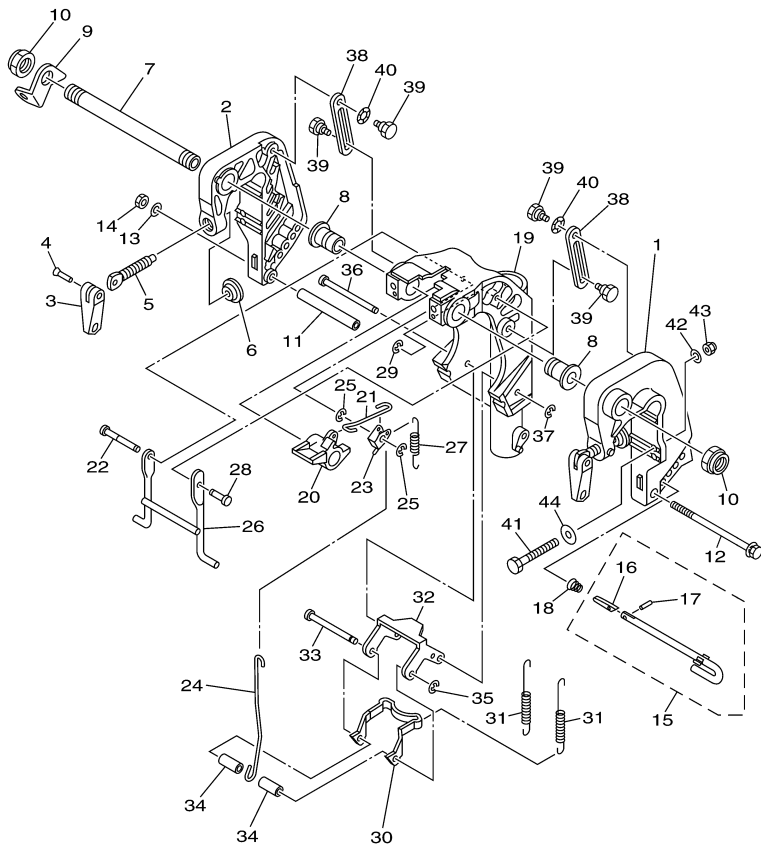

T9.9LEHA_0112 / BRACKET 1

6AV1300-G220

Part List

T9.9LEHA_0112 / BRACKET 1

REF - NO	PART NUMBER	PART NAME	QUANTITY	REMARKS
1	6AH-43111-00-4D	BRACKET, CLAMP 1	1	
2	6AH-43112-00-4D	BRACKET, CLAMP 2	1	
3	6E0-43118-01-00	HANDLE, TRANSOM CLAMP	2	
4	90243-04M01-00	PIN	2	
5	6E7-43116-00-00	SCREW, TRANSOM CLAMP	2	
6	648-43114-01-00	PAD, TRANSOM CLAMP	2	
7	63W-43131-01-00	BOLT, CLAMP BRACKET	1	
8	90386-22MA4-00	BUSH	2	
9	66R-43113-00-00	PLATE, CLAMP BRACKET	1	
10	90185-22043-00	NUT, SELF-LOCKING	2	
11	90387-06M13-00	COLLAR	1	
12	90101-06M18-00	BOLT	1	
13	92990-06600-00	WASHER, PLATE	1	
14	95380-06700-00	NUT	1	
15	6L2-43160-01-00	TILT ROD ASSY	1	
16	689-43165-00-00	.PLATE, TILT LOCK	1	
17	91690-30008-00	.PIN, SPRING	1	
18	90502-10M07-00	SPRING, CONICAL	1	
19	6AU-43311-10-4D	BRACKET, SWIVEL 1	1	
20	6AH-43631-00-00	LEVER, TILT	1	
21	6AH-43616-00-00	ROD, TILT LOCK	1	
22	68T-43646-00-00	SHAFT, LEVER	1	
23	6AH-43641-00-00	LEVER, TILT	1	
24	6AH-43617-00-00	ROD, TILT LOCK	1	
25	99080-05600-00	CIRCLIP	2	
26	6AH-43350-00-00	RECEIVER ASSY	1	
27	90506-20025-00	SPRING, TENSION	1	
28	63V-43191-00-00	SHAFT, STOPPER	1	
29	99080-05600-00	CIRCLIP	1	
30	6AH-43614-00-00	PLATE, TILT LOCK	1	
31	90506-23016-00	SPRING, TENSION	2	
32	6AH-43615-00-00	PLATE, TILT LOCK	1	
33	68T-43611-00-00	SHAFT, TILT LOCK	1	
34	90387-06138-00	COLLAR	2	
35	93430-04M03-00	CIRCLIP	1	
36	68T-43659-00-00	SHAFT, REVERSE LOCK	1	
37	99080-05600-00	CIRCLIP	1	
38	6AH-43627-00-00	STOPPER	2	
39	90109-06M84-00	BOLT	4	
40	90206-10M24-00	WASHER, WAVE	2	
41	90101-08M88-00	BOLT	2	
42	92990-08600-00	..WASHER, PLATE	2	
43	90185-08057-00	NUT, SELF-LOCKING	2	
44	90201-08MA4-00	WASHER, PLATE	2	

Part Notes

T9.9LEHA_0112 / BRACKET 1

PART NUMBER	NOTE TEXT
92990-06600-00	OEM: This part number is among the Top 100 Most Popular Marine Maintenance Parts as of March 2014.

©2014 Yamaha Motor Corporation, U.S.A. All rights reserved.