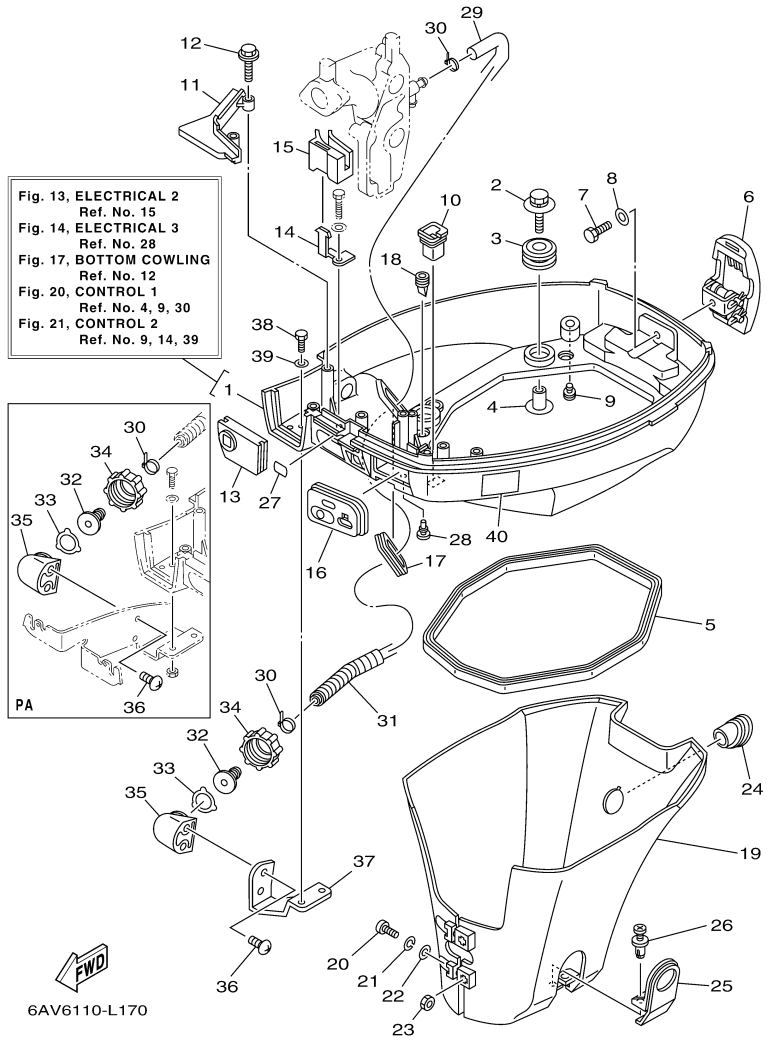

T9.9LEHA_0112 / BOTTOM COWLING

©2014 Yamaha Motor Corporation, U.S.A. All rights reserved.

Part List

T9.9LEHA_0112 / BOTTOM COWLING

REF - NO	PART NUMBER	PART NAME	QUANTITY	REMARKS
1	68T-42710-01-4D	BOTTOM COWLING ASSY	1	WITH TAPPING BOLT
2	68F-85119-00-00	BOLT	4	
3	90480-21M82-00	GROMMET	4	
4	90387-06176-00	COLLAR	4	
5	68T-42716-10-00	RUBBER, SEAL 1	1	
6	6AU-42801-00-00	COWLING CLAMP COMP.	1	
7	97095-06012-00	BOLT	1	
8	92995-06600-00	WASHER	1	
9	6BL-44391-00-00	NIPPLE, HOSE	1	
10	682-42727-00-00	GROMMET	1	
11	68T-42738-00-4D	PLATE, FITTING	1	
12	90109-06M81-00	BOLT	2	
13	68T-42725-00-00	GROMMET	1	
14	68T-26393-00-00	HOLDER	1	
15	68T-26367-00-00	PROTECTOR	1	
16	68T-42724-30-00	GROMMET	1	
17	688-42726-10-00	GROMMET	1	FLUSHING KIT
18	65W-42717-00-00	RUBBER, SEAL 2	2	
19	68T-42741-00-00	APRON	1	
20	97885-06030-00	SCREW, PAN HEAD	2	
21	92995-06100-00	WASHER, SPRING	2	
22	92995-06600-00	WASHER	2	
23	95380-06600-00	NUT, HEXAGON	2	
24	68T-42717-00-00	RUBBER, SEAL 2	1	
25	68T-42771-00-00	APRON	1	
26	90338-06M20-00	PLUG	2	
27	65W-84342-00-00	SEAT, EMBLEM	1	
29	6E5-12481-00-00	PIPE 1	1	FLUSHING KIT
30	90465-11M10-00	CLAMP	2	FLUSHING KIT
31	90447-13M00-00	TUBE	1	FLUSHING KIT
32	6R3-12582-00-00	JOINT, HOSE 2	1	FLUSHING KIT
33	6R3-12583-00-00	GASKET, HOSE JOINT	1	FLUSHING KIT
34	6R3-12581-00-00	JOINT, HOSE 1	1	FLUSHING KIT
35	68T-12572-00-00	ADAPTER	1	FLUSHING KIT
36	90167-06002-00	SCREW, TAPPING	2	FLUSHING KIT
37	68T-12535-00-00	PLATE	1	FLUSHING KIT
38	97095-06012-00	BOLT	2	FLUSHING KIT
39	92995-06600-00	WASHER	2	FLUSHING KIT
40	6AH-42794-40-00	LABEL, WARNING (GENERAL)	1