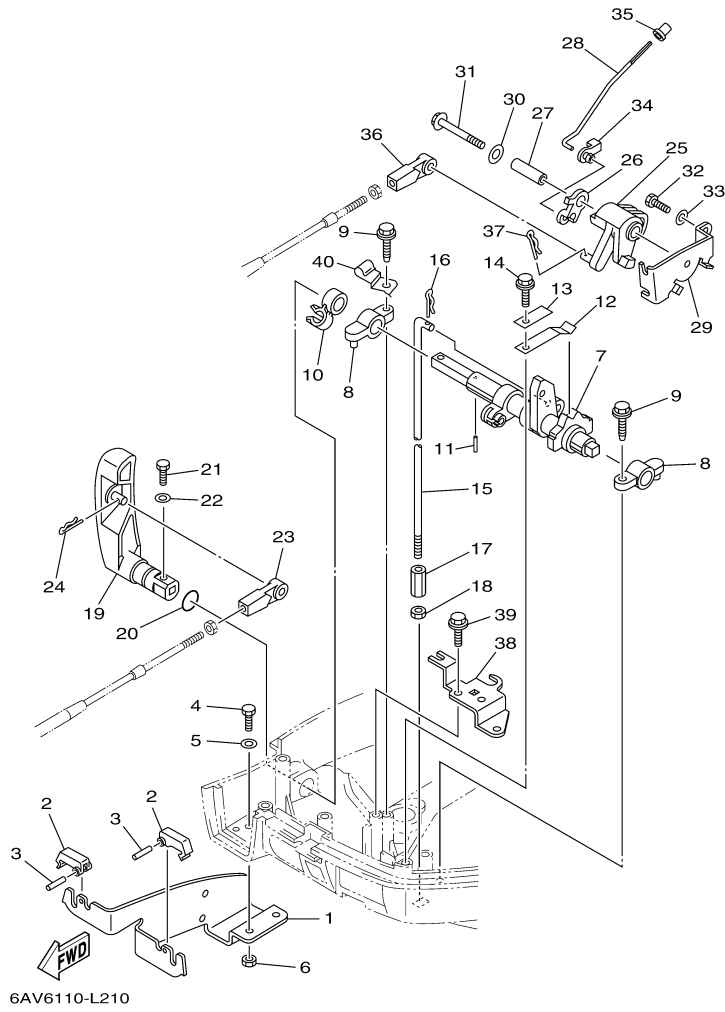

T9.9LEHA_0112 / CONTROL 1

©2014 Yamaha Motor Corporation, U.S.A. All rights reserved.

Part List

T9.9LEHA_0112 / CONTROL 1

REF - NO	PART NUMBER	PART NAME	QUANTITY	REMARKS
1	68T-42726-00-00	GROMMET	1	
2	68T-44121-02-00	LEVER, SHIFT ROD	1	
3	6G1-41662-01-94	BRACKET 2	2	
4	90109-06M81-00	BOLT	2	
5	90464-10M60-00	CLAMP	1	
6	91690-30014-00	PIN, SPRING	1	
7	65W-44116-00-00	SPRING	1	
8	66R-44117-00-00	BRACKET	1	
9	90109-06M86-00	BOLT	1	
10	68T-44143-10-00	ROD, SHIFT	1	
11	90468-18001-00	CLIP	1	
12	61N-44146-00-00	CONNECTOR, SHIFT ROD	1	
13	95380-06700-00	NUT	1	
14	68T-48538-00-00	CLAMP, CABLE 1	1	
15	97095-06012-00	BOLT	1	
16	92995-06600-00	WASHER	1	
17	63D-48538-00-00	CLAMP, CABLE 1	1	
18	68T-41638-00-00	PULLEY	1	
19	68T-41283-00-00	LEVER, FREE ACCEL.	1	
20	90387-06M59-00	COLLAR	1	
21	6AU-41211-00-00	LINK, ACCEL.	1	
22	68T-14497-00-00	STAY, THROTTLE WIRE	1	
23	90201-06M62-00	WASHER, PLATE	1	
24	97595-06545-00	BOLT, WITH WASHER	1	
25	97095-06012-00	BOLT	1	
26	92995-06600-00	WASHER	1	
27	661-41262-02-00	JOINT, CHOKE LEVER	1	
28	647-14395-60-00	CAP, OVERFLOW PIPE	1	
29	68T-15774-10-00	STAY 4	1	
30	90109-06M86-00	BOLT	2	

T9.9LEHA_0112 / CONTROL 2

©2014 Yamaha Motor Corporation, U.S.A. All rights reserved.

T9.9LEHA_0112 / REMO CON ATTACHMENT

6AV1100-G240

Part List

T9.9LEHA_0112 / REMO CON ATTACHMENT

REF - NO	PART NUMBER	PART NAME	QUANTITY	REMARKS
1	6AU-48501-00-00	REMOTE CONT. ATTACHMENT ASSY.	1	AP
2	68T-48531-00-00	.BRACKET, REMOTE CONTROL 1	1	
3	682-48538-50-00	.CLAMP, CABLE 1	2	
4	91690-30012-00	.PIN, SPRING	2	
5	97095-06012-00	.BOLT	2	
6	92995-06600-00	.WASHER	2	
7	95380-06600-00	.NUT, HEXAGON	2	
8	6AU-44111-10-00	.HANDLE, GEAR SHIFT	1	
9	93210-12327-00	.O-RING	1	
10	97095-05016-00	.BOLT	1	
11	92995-05600-00	.WASHER	1	
12	663-48344-00-00	.CABLE END, REMOTE CONTROL	1	
13	90468-18008-00	.CLIP	1	
14	663-48344-00-00	.CABLE END, REMOTE CONTROL	1	
15	90468-18008-00	.CLIP	1	
16	68T-42725-10-00	.GROMMET	1	