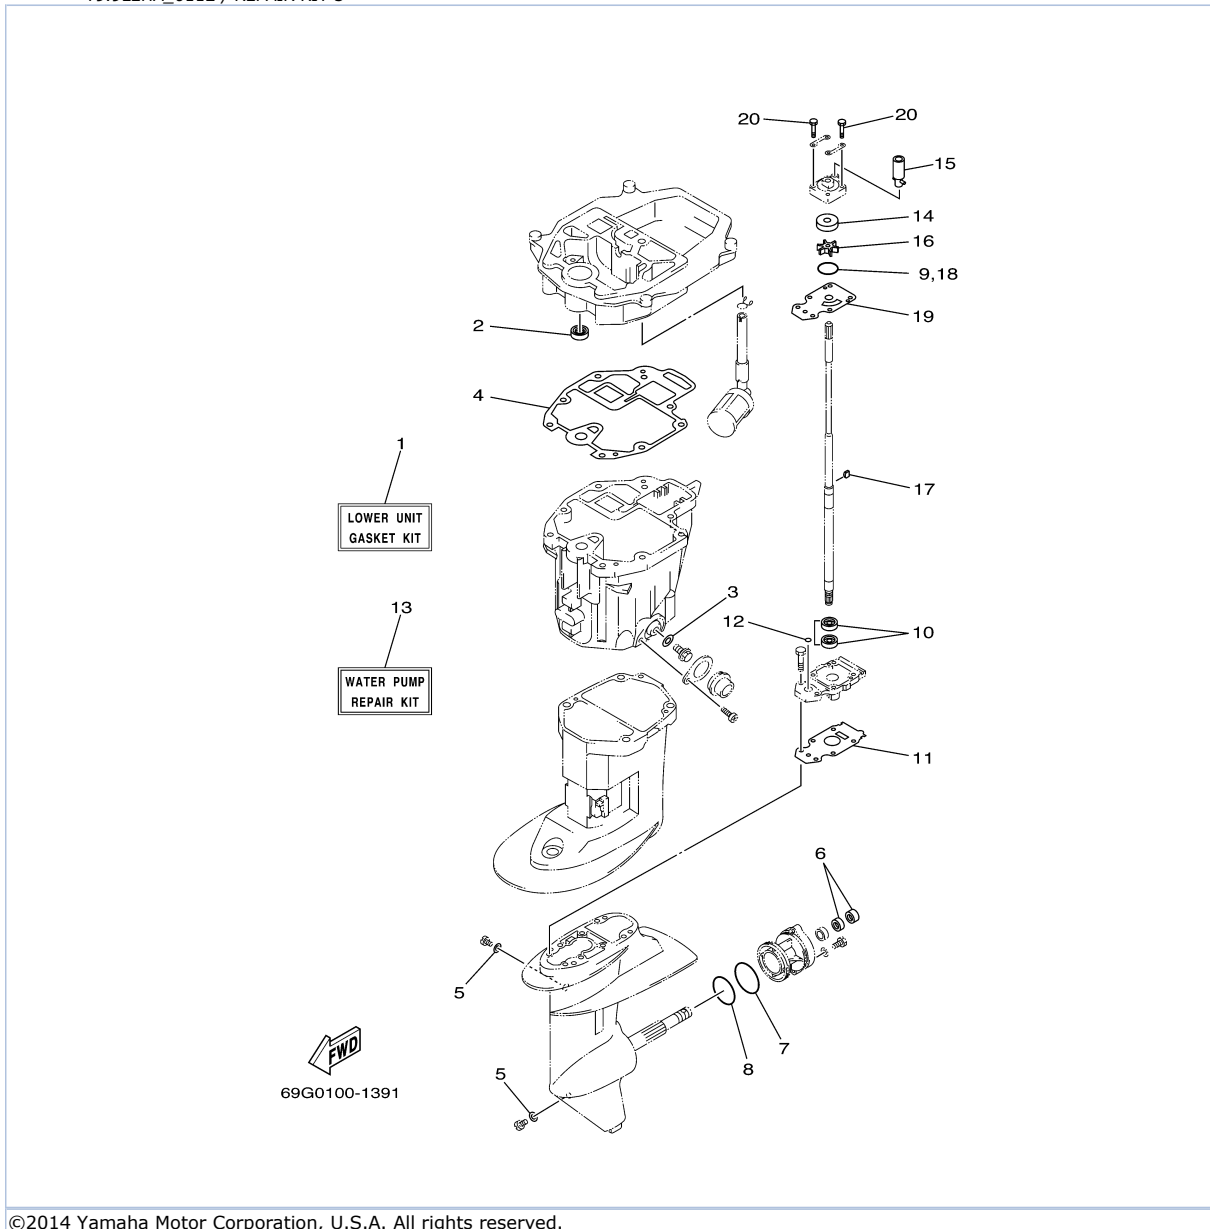

T9.9LEHA_0112 / REPAIR KIT 3

©2014 Yamaha Motor Corporation, U.S.A. All rights reserved.

Part List

T9.9LEHA_0112 / REPAIR KIT 3

REF - NO	PART NUMBER	PART NAME	QUANTITY	REMARKS
1	69G-W0001-20-00	LOWER UNIT GASKET KIT	1	
2	93101-12M70-00	.OIL SEAL	1	
3	90430-10M11-00	.GASKET	1	
4	68T-13475-00-00	.GASKET	1	
5	90430-08020-00	.GASKET	2	
6	93101-17054-00	.OIL SEAL	2	
7	93210-74316-00	.O-RING	1	
8	93210-74M68-00	.O-RING	1	
9	93210-44398-00	.O-RING	1	
10	93101-20048-00	.OIL SEAL	2	
11	69G-45315-A0-00	.PACKING, LOWER CASING	1	
12	93210-06ME6-00	.O-RING	1	
13	69G-W0078-00-00	WATER PUMP REPAIR KIT	1	
14	63V-44322-00-00	.INSERT, CARTRIDGE	1	
15	68T-44366-00-00	.DAMPER, WATER SEAL 2	1	
16	63V-44352-01-00	.IMPELLER	1	
17	664-44338-00-00	.KEY, WOODRUFF	1	
18	93210-44398-00	.O-RING	1	
19	68T-44323-00-00	.OUTER PLATE, CARTRIDGE	1	
20	97095-08045-00	.BOLT	4	

Part Notes

T9.9LEHA_0112 / REPAIR KIT 3

PART NUMBER	NOTE TEXT
90430-08020-00	OEM: This part number is among the Top 100 Most Popular Marine Maintenance Parts as of March 2014.

©2014 Yamaha Motor Corporation, U.S.A. All rights reserved.

©2014 Yamaha Motor Corporation, U.S.A. All rights reserved.