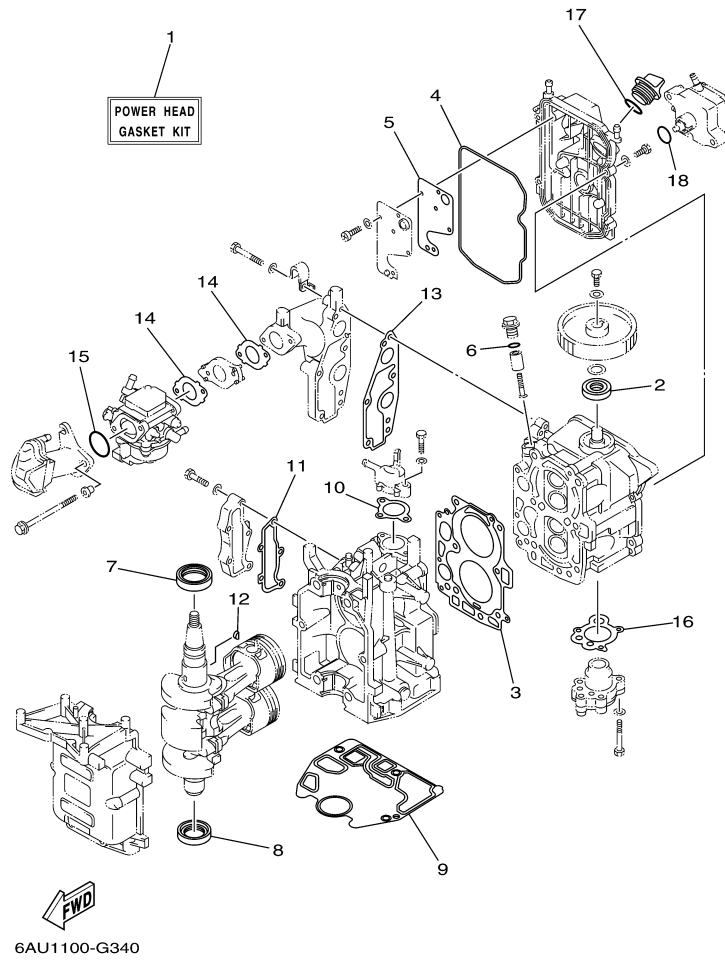

T9.9LEHA_0112 / REPAIR KIT 1

©2014 Yamaha Motor Corporation, U.S.A. All rights reserved.

Part List

T9.9LEHA_0112 / REPAIR KIT 1

REF - NO	PART NUMBER	PART NAME	QUANTITY	REMARKS
1	6AU-W0001-00-00	POWER HEAD GASKET KIT	1	
2	93102-18M21-00	.OIL SEAL	1	
3	68T-11181-00-00	.GASKET, CYLINDER HEAD 1	1	
4	68T-11356-00-00	.SEAL, CYLINDER 2	1	
5	68T-11169-A0-00	.GASKET, BREATHER COVER	1	
6	93210-13M63-00	.O-RING	1	
7	93102-30M22-00	.OIL SEAL	1	
8	93101-25M69-00	.OIL SEAL	1	
9	68T-11351-00-00	.GASKET, CYLINDER	1	
10	6G8-12414-A0-00	.GASKET, COVER	1	
11	68T-41114-A0-00	.GASKET, EXHAUST OUTER COVER	1	
12	90280-03M01-00	.KEY, WOODRUFF	1	
13	68T-13645-00-00	.GASKET, MANIFOLD 1	1	
14	68T-13646-A0-00	.GASKET, MANIFOLD 2	2	
15	93210-31MJ5-00	.O-RING	1	
16	68T-13329-00-00	.GASKET, PUMP COVER	1	
17	93210-24M79-00	.O-RING	1	
18	93210-20M65-00	.O-RING	1