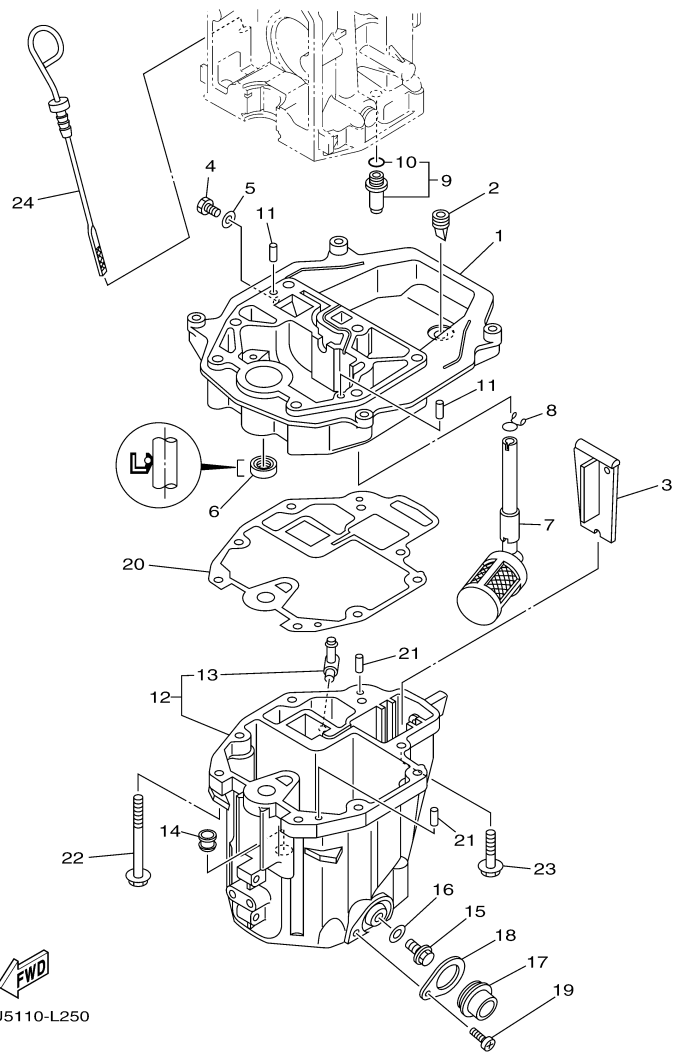

T9.9LEHA_0112 / POWER TILT ASSY

©2014 Yamaha Motor Corporation, U.S.A. All rights reserved.

T9.9LEHA_0112 / UPPER CASING

Part List

T9.9LEHA_0112 / UPPER CASING

REF - NO	PART NUMBER	PART NAME	QUANTITY	REMARKS
1	6AU-45111-10-4D	CASING, UPPER	1	
2	6AU-14711-00-CA	MUFFLER 1	1	
3	97575-06514-00	BOLT, WITH WASHER	2	
4	90480-14M54-00	GROMMET	1	
5	68T-45321-00-00	PLATE	1	
6	97095-06008-00	BOLT	1	
7	97885-05008-00	SCREW, PAN HEAD	1	
8	93604-12M07-00	PIN, DOWEL	2	
9	97575-08535-00	BOLT, WITH WASHER	4	

T9.9LEHA_0112 / OIL PAN

©2014 Yamaha Motor Corporation, U.S.A. All rights reserved.

Part List

T9.9LEHA_0112 / OIL PAN

REF - NO	PART NUMBER	PART NAME	QUANTITY	REMARKS
1	68T-41137-00-CA	GUIDE, EXHAUST	1	
2	65W-42717-00-00	RUBBER, SEAL 2	1	
3	68T-45181-00-00	PLATE	1	
4	97095-08014-00	BOLT	1	
5	90430-08143-00	GASKET	1	
6	93101-12M70-00	.OIL SEAL	1	
7	68T-13421-01-00	STRAINER 2	1	
8	90467-11M08-00	CLIP	1	
9	6G8-11575-00-00	RELIEF VALVE ASSY	1	
10	93210-12M62-00	.O-RING	1	
11	93606-19M23-00	PIN, DOWEL	2	
12	68T-15311-01-CA	OIL PAN	1	
13	6H1-11372-00-00	.NIPPLE, HOSE	1	
14	90480-10M28-00	GROMMET	1	
15	90340-10M10-00	PLUG, STRAIGHT SCREW	1	
16	90430-10M11-00	.GASKET	1	
17	68T-15316-00-00	DAMPER 1	1	
18	68T-15317-00-00	SPACER, ENGINE MOUNT	1	
19	97885-05008-00	SCREW, PAN HEAD	1	
20	68T-13475-00-00	.GASKET	1	
21	93604-12M07-00	PIN, DOWEL	2	
22	90119-08005-00	BOLT, WITH WASHER	6	
23	97575-08530-00	BOLT, WITH WASHER	2	
24	68T-15362-00-00	PLUG, OIL LEVEL	1	