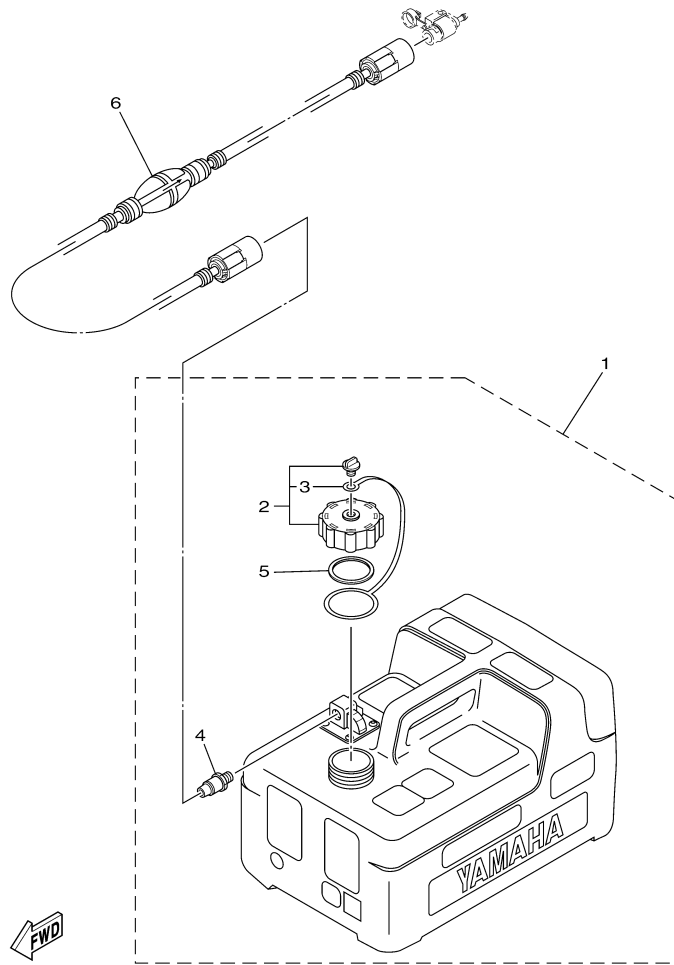

T9.9LEHA_0112 / FUEL TANK

6AU6110-L280

Part List

T9.9LEHA_0112 / FUEL TANK

REF - NO	PART NUMBER	PART NAME	QUANTITY	REMARKS
1	6YL-24201-21-00	FUEL TANK ASSY (12L)	1	AP
2	6YL-24610-10-00	.CAP ASSY	1	
3	6YL-24641-10-00	..GASKET, CAP 1	1	
4	6YL-24377-00-00	.PIPE, JOINT 2	1	
5	6YL-24629-00-00	.RING	1	
6	6YK-24306-72-00	FUEL PIPE COMP. 1	1	AP