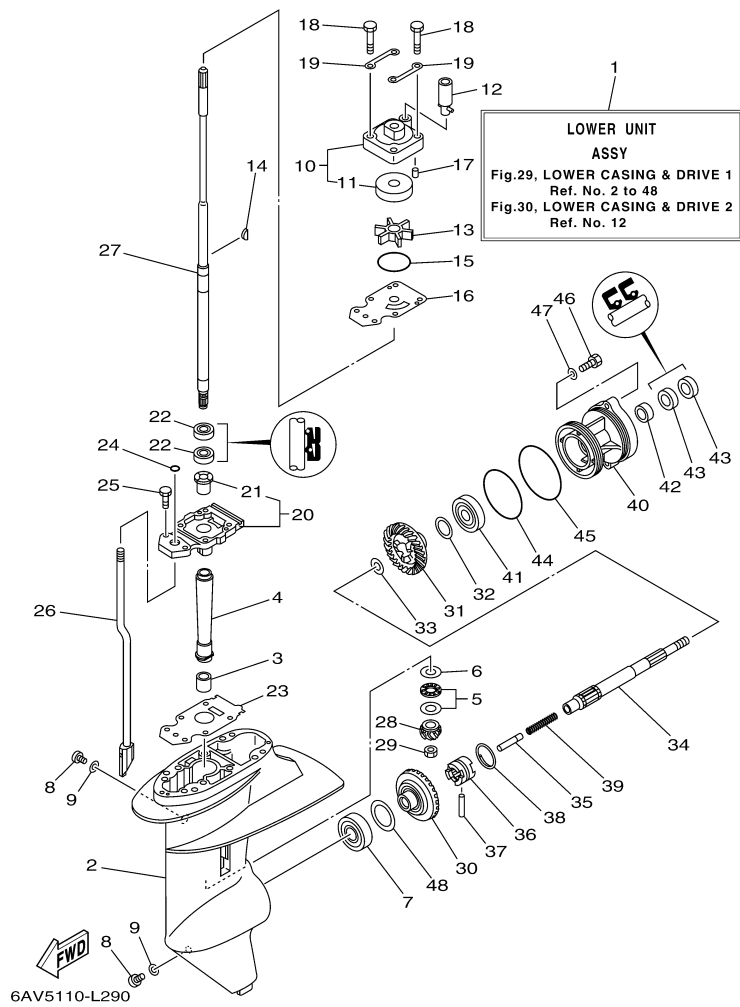

T9.9LEHA_0112 / LOWER CASING DRIVE 1

Part List

T9.9LEHA_0112 / LOWER CASING DRIVE 1

REF - NO	PART NUMBER	PART NAME	QUANTITY	REMARKS
1	69G-45300-11-4D	LOWER UNIT ASSY	1	L(21.7")
2	66R-45311-01-4D	CASING, LOWER	1	
3	93315-314V8-00	BEARING	1	
4	66R-45536-00-00	SLEEVE, DRIVE SHAFT	1	
5	93341-41416-00	BEARING	1	
6	66R-45587-10-00	SHIM (T:1.20MM)	1	UR
6	66R-45587-00-00	SHIM (T:1.13MM)	1	UR
7	93332-00005-00	BEARING	1	
8	90340-08002-00	PLUG, STRAIGHT SCREW	2	
9	90430-08020-00	.GASKET	2	
10	63V-44301-00-00	WATER PUMP HOUSING COMP.	1	
11	63V-44322-00-00	.INSERT, CARTRIDGE	1	
12	68T-44366-00-00	.DAMPER, WATER SEAL 2	1	
13	63V-44352-01-00	.IMPELLER	1	
14	664-44338-00-00	.KEY, WOODRUFF	1	
15	93210-44398-00	.O-RING	1	
16	68T-44323-00-00	.OUTER PLATE, CARTRIDGE	1	
17	93604-12M07-00	PIN, DOWEL	2	
18	97095-08045-00	.BOLT	4	
19	63V-44328-01-00	PLATE	2	
20	69G-45331-01-CA	HOUSING, BEARING	1	
21	626-45316-09-00	.BUSHING, DRIVE SHAFT	1	
22	93101-20048-00	.OIL SEAL	2	
23	69G-45315-A0-00	.PACKING, LOWER CASING	1	
24	93210-06ME6-00	.O-RING	1	
25	97080-08025-00	BOLT	2	
26	69G-44150-10-00	SHIFT CAM ASSY	1	L(21.7")
27	69G-45510-10-00	DRIVE SHAFT ASSY	1	L(21.7")
28	66R-45551-00-00	PINION (13T)	1	
29	90179-08M06-00	NUT	1	
30	66R-45560-01-00	GEAR 1 (38T)	1	
31	66R-45571-00-00	GEAR 2 (38T)	1	
32	626-45577-00-00	SHIM (T:0.10MM)	1	UR
32	626-45577-10-00	SHIM (T:0.20MM)	1	UR
32	626-45577-40-00	SHIM (T:0.50MM)	1	UR
32	626-45577-30-00	SHIM (T:0.40MM)	1	UR
32	626-45577-20-00	SHIM (T:0.30MM)	1	UR
33	90201-17682-00	WASHER, PLATE	1	
34	683-45611-00-00	SHAFT, PROPELLER	1	
35	650-45635-00-00	PLUNGER, SHIFT	1	
36	69G-45631-00-00	CLUTCH, DOG	1	
37	90250-05010-00	PIN, STRAIGHT	1	
38	648-45633-00-00	RING, CROSS PIN	1	
39	90501-14M09-00	SPRING, COMPRESSION	1	
40	66R-45361-00-4D	CAP, LOWER CASING	1	
41	93306-00501-00	BEARING	1	
42	93315-317U2-00	BEARING	1	
43	93101-17054-00	.OIL SEAL	2	
44	93210-74M68-00	.O-RING	1	
45	93210-74316-00	.O-RING	1	
46	97095-06025-00	BOLT	2	
47	92995-06600-00	WASHER	2	
48	626-45577-00-00	SHIM (T:0.10MM)	1	UR
48	626-45577-10-00	SHIM (T:0.20MM)	1	UR
48	626-45577-40-00	SHIM (T:0.50MM)	1	UR
48	626-45577-30-00	SHIM (T:0.40MM)	1	UR
48	626-45577-20-00	SHIM (T:0.30MM)	1	UR

Part Notes

T9.9LEHA_0112 / LOWER CASING DRIVE 1