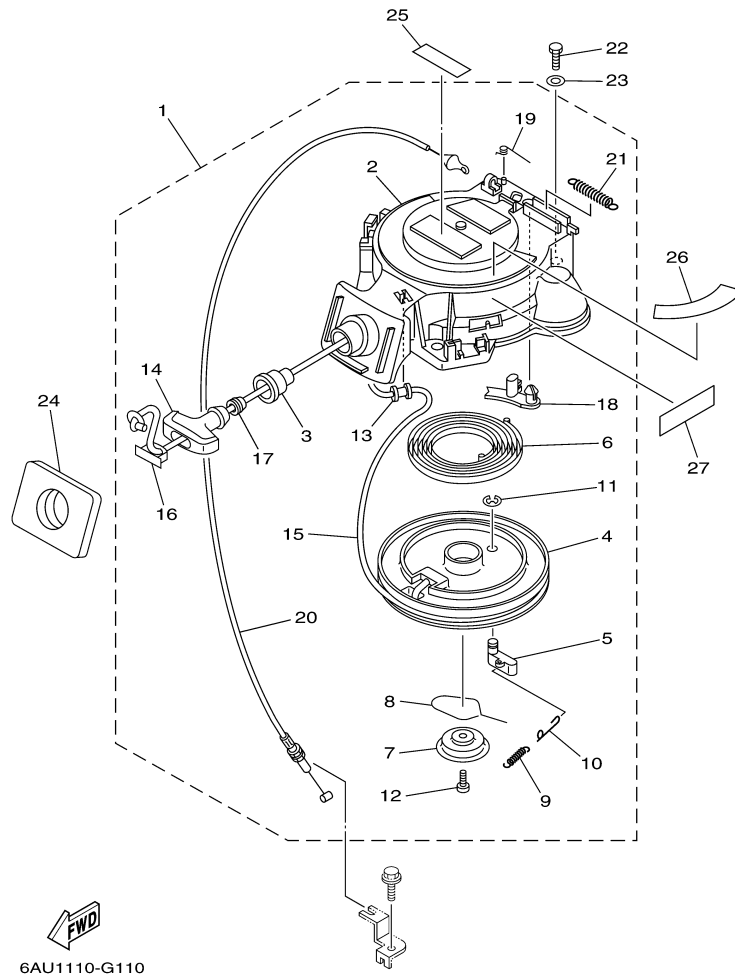

T9.9LEHA_0112 / STARTER

©2014 Yamaha Motor Corporation, U.S.A. All rights reserved.

Part List

T9.9LEHA_0112 / STARTER

REF - NO	PART NUMBER	PART NAME	QUANTITY	REMARKS
1	68T-15710-13-00	STARTER ASSY	1	
2	68T-15711-03-00	.CASE, STARTER	1	
3	68T-15795-00-00	.GUIDE, ROPE	1	
4	63V-15714-00-00	.DRUM, SHEAVE	1	
5	63V-15741-00-00	.PAWL, DRIVE	1	
6	63V-15713-00-00	.SPRING, STARTER	1	
7	68T-15716-00-00	.PLATE, DRIVE	1	
8	63V-15705-01-00	.SPRING, DRIVE PAWL	1	
9	63V-15767-01-00	.SPRING	1	
10	68T-15784-00-00	.SPRING, RETURN	1	
11	63V-15744-00-00	.CIRCLIP	1	
12	68T-15793-00-00	.SCREW	1	
13	68T-15764-00-00	.COLLAR 1	1	
14	6G1-15755-00-00	.HANDLE, STARTER	1	
15	90890-44373-00	.ROPE, STARTER	1	UNAVAILABLE - OBTAIN LOCALLY, CUT TO 1.8M
16	6G1-15779-00-00	.COVER	1	
17	6A0-15789-00-00	.DAMPER	1	
18	68T-15794-00-00	.STOPPER	1	
19	66T-15734-00-00	.SPRING, RETURN	1	
20	68T-15770-00-00	.CABLE COMP, STARTER STOP	1	
21	66T-15731-00-00	.SPRING, RETURN	1	
22	97095-06020-00	BOLT	3	
23	92995-06600-00	WASHER	3	
24	68T-15762-00-00	SEAL, RUBBER 2	1	
25	6AH-81995-40-00	LABEL, WARNING	1	
26	68T-85711-40-00	MARK, CAUTION	1	
27	6AH-81994-40-00	LABEL, SAFETY	1