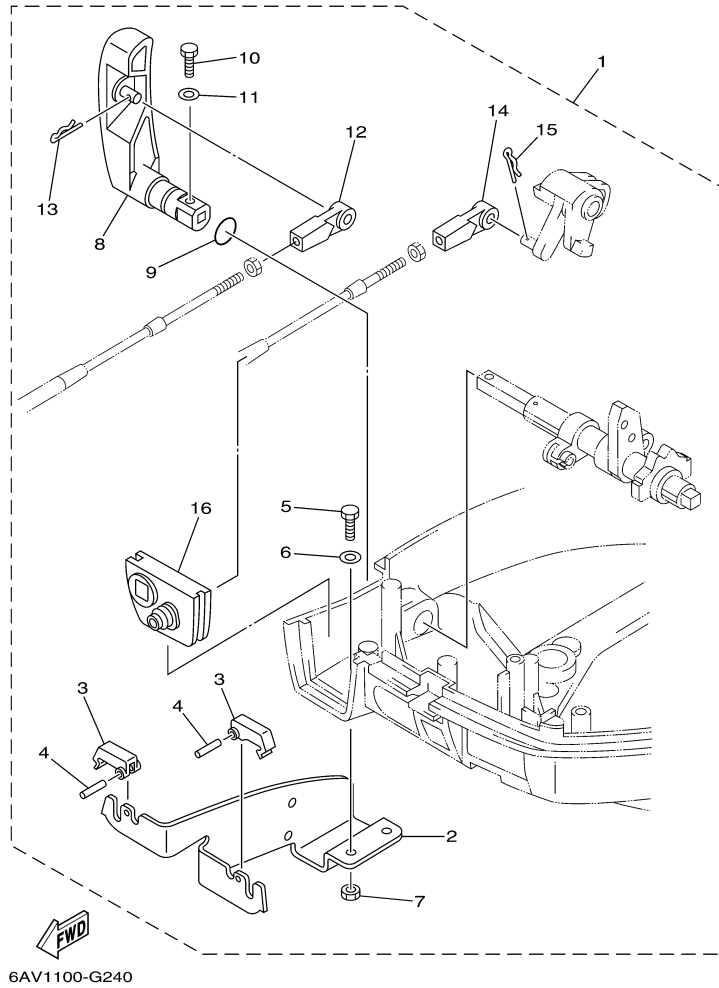

T9.9LEHA_0112 / CONTROL 1

©2014 Yamaha Motor Corporation, U.S.A. All rights reserved.

Part List

T9.9LEHA_0112 / CONTROL 1

REF - NO	PART NUMBER	PART NAME	QUANTITY	REMARKS
1	68T-42726-00-00	GROMMET	1	
2	68T-44121-02-00	LEVER, SHIFT ROD	1	
3	6G1-41662-01-94	BRACKET 2	2	
4	90109-06M81-00	BOLT	2	
5	90464-10M60-00	CLAMP	1	
6	91690-30014-00	PIN, SPRING	1	
7	65W-44116-00-00	SPRING	1	
8	66R-44117-00-00	BRACKET	1	
9	90109-06M86-00	BOLT	1	
10	68T-44143-10-00	ROD, SHIFT	1	
11	90468-18001-00	CLIP	1	
12	61N-44146-00-00	CONNECTOR, SHIFT ROD	1	
13	95380-06700-00	NUT	1	
14	68T-48538-00-00	CLAMP, CABLE 1	1	
15	97095-06012-00	BOLT	1	
16	92995-06600-00	WASHER	1	
17	63D-48538-00-00	CLAMP, CABLE 1	1	
18	68T-41638-00-00	PULLEY	1	
19	68T-41283-00-00	LEVER, FREE ACCEL.	1	
20	90387-06M59-00	COLLAR	1	
21	6AU-41211-00-00	LINK, ACCEL.	1	
22	68T-14497-00-00	STAY, THROTTLE WIRE	1	
23	90201-06M62-00	WASHER, PLATE	1	
24	97595-06545-00	BOLT, WITH WASHER	1	
25	97095-06012-00	BOLT	1	
26	92995-06600-00	WASHER	1	
27	661-41262-02-00	JOINT, CHOKE LEVER	1	
28	647-14395-60-00	CAP, OVERFLOW PIPE	1	
29	68T-15774-10-00	STAY 4	1	
30	90109-06M86-00	BOLT	2	

T9.9LEHA_0112 / CONTROL 2

©2014 Yamaha Motor Corporation, U.S.A. All rights reserved.

T9.9LEHA_0112 / REMO CON ATTACHMENT

6AV1100-G240

Part List

T9.9LEHA_0112 / REMO CON ATTACHMENT

REF - NO	PART NUMBER	PART NAME	QUANTITY	REMARKS
1	6AU-48501-00-00	REMOTE CONT. ATTACHMENT ASSY.	1	AP
2	68T-48531-00-00	.BRACKET, REMOTE CONTROL 1	1	
3	682-48538-50-00	.CLAMP, CABLE 1	2	
4	91690-30012-00	.PIN, SPRING	2	
5	97095-06012-00	.BOLT	2	
6	92995-06600-00	.WASHER	2	
7	95380-06600-00	.NUT, HEXAGON	2	
8	6AU-44111-10-00	.HANDLE, GEAR SHIFT	1	
9	93210-12327-00	.O-RING	1	
10	97095-05016-00	.BOLT	1	
11	92995-05600-00	.WASHER	1	
12	663-48344-00-00	.CABLE END, REMOTE CONTROL	1	
13	90468-18008-00	.CLIP	1	
14	663-48344-00-00	.CABLE END, REMOTE CONTROL	1	
15	90468-18008-00	.CLIP	1	
16	68T-42725-10-00	.GROMMET	1	