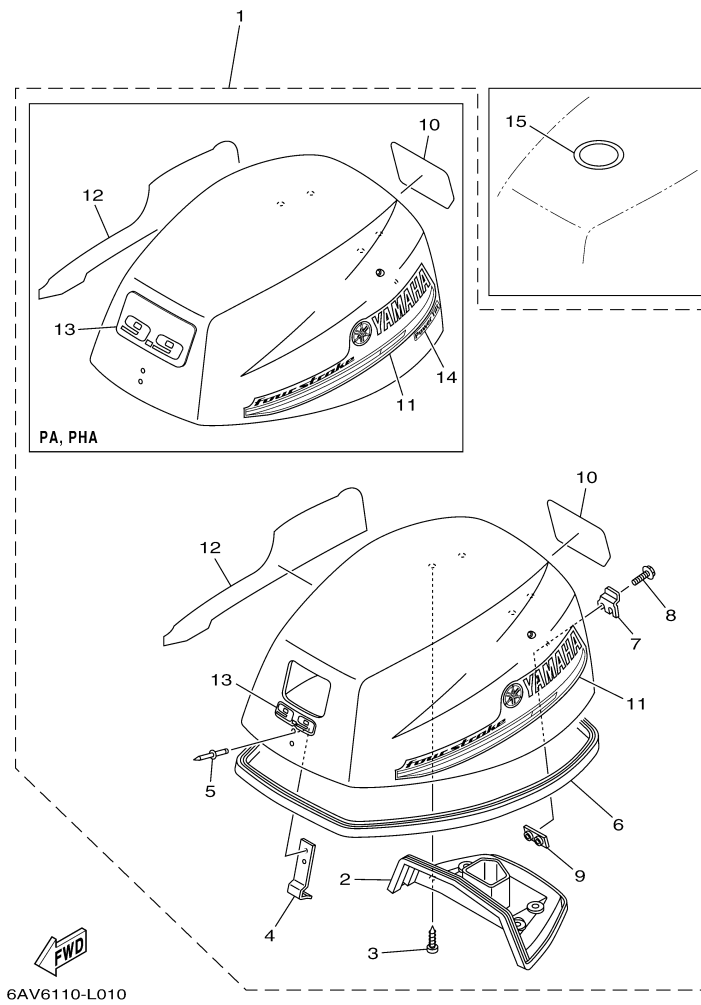

T9.9LEHA_0112 / TOP COWLING

Part List

T9.9LEHA_0112 / TOP COWLING

REF - NO	PART NUMBER	PART NAME	QUANTITY	REMARKS
1	6AV-42610-90-00	TOP COWLING ASSY	1	
2	6AU-42613-00-00	.MOLDING, AIR DUCT	1	
3	97780-60516-00	.SCREW, TAPPING	4	
4	6G1-42651-02-00	.HOOK	1	
5	90266-04M04-00	.RIVET	2	
6	68T-42615-00-00	.SEAL	1	
7	68T-42652-00-00	.HOOK	1	
8	97595-05514-00	.BOLT, WITH WASHER	2	
9	68T-42649-00-00	.HOLDER, CLAMP BAND	1	
10	6AV-42678-10-00	.GRAPHIC, REAR	1	
11	60R-42675-00-00	.GRAPHIC, SIDE 1	1	
12	60R-42676-10-00	.GRAPHIC, SIDE 2	1	
13	6AU-42677-20-00	.GRAPHIC, FRONT	1	
15	67F-13434-20-00	LABEL, CAUTION	1	