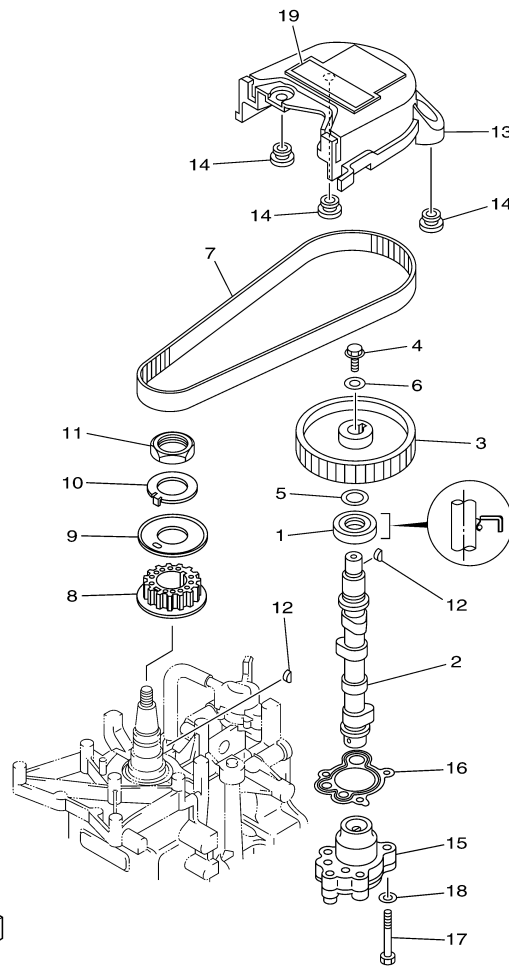

T9.9LEHA_0112 / CARBURETOR

6AU3110-J070

©2014 Yamaha Motor Corporation, U.S.A. All rights reserved.

Part List

T9.9LEHA_0112 / CARBURETOR

REF - NO	PART NUMBER	PART NAME	QUANTITY	REMARKS
1	6AU-14301-11-00	CARBURETOR ASSY 1	1	
2	6E5-14321-00-00	.SCREW, THROTTLE	1	
3	6J8-14334-00-00	.SPRING, THROTTLE	1	
4	97980-04110-00	.SCREW, WITH WASHER	3	
5	97980-04112-00	.SCREW, WITH WASHER	2	
6	6AU-14385-00-00	.FLOAT	1	
7	67D-14966-00-00	.RUBBER CAP	1	
8	67D-14386-00-00	.PIN, FLOAT	1	
9	68T-14546-00-00	.VALVE, NEEDLE	1	
10	6AU-1492E-46-00	.JET, MAIN (#92)	1	
11	6AU-1492F-20-00	.JET, AIR SLOW (#40)	1	
12	6AU-1492A-00-00	.NOZZLE, MAIN	1	
13	6AU-14984-00-00	.GASKET, FLOAT CHAMBER	1	
14	6AU-14982-00-00	.BODY, FLOAT CHAMBER	1	
15	6AU-1431B-00-00	.BALL	1	
16	6AU-14335-40-00	.SPRING, PLUNGER	1	
17	6AU-14371-40-00	.PLUNGER, STARTER	1	
18	6AU-1431A-30-00	.GUIDE	1	
19	6AU-14918-00-00	.RING	1	
20	6J8-14959-00-00	.GASKET	1	
21	66T-14991-00-00	.PLUG, DRAIN	1	
22	67D-14323-00-00	.SCREW, AIR ADJUSTING	1	
23	67D-14536-00-00	.GASKET	1	
24	67D-14527-00-00	.PLATE	1	
25	68T-14126-00-00	.PLUG	1	
26	67D-1432A-00-00	.PLUG	1	
27	6AU-14379-30-00	.ROD, STARTER	1	
28	6AU-14373-00-00	.COVER, PLUNGER CAP	1	

T9.9LEHA_0112 / OIL PUMP

6AU4110-K080

Part List

T9.9LEHA_0112 / OIL PUMP

REF - NO	PART NUMBER	PART NAME	QUANTITY	REMARKS
1	93102-18M21-00	.OIL SEAL	1	
2	68T-12171-00-00	CAMSHAFT 1	1	
3	66M-11537-00-94	GEAR, DRIVEN	1	
4	90105-06M14-00	BOLT FLANGE	1	
5	90201-13201-00	WASHER, PLATE	1	
6	90201-06M94-00	WASHER, PLATE	1	
7	68T-46241-00-00	BELT	1	
8	68T-11536-00-00	GEAR, DRIVE	1	
9	68T-11557-00-00	WASHER 1	1	
10	6G8-11587-01-00	WASHER, LOCK	1	
11	90170-24M09-00	NUT	1	
12	90280-03M01-00	.KEY, WOODRUFF	2	
13	6AU-46297-00-00	COVER, DUST	1	
14	90480-10627-00	GROMMET	3	
15	68T-13300-00-00	OIL PUMP ASSY	1	
16	68T-13329-00-00	.GASKET, PUMP COVER	1	
17	97095-06030-00	BOLT	3	
18	92995-06600-00	WASHER	3	
19	6AU-13437-40-00	MARK, CAUTION	1	