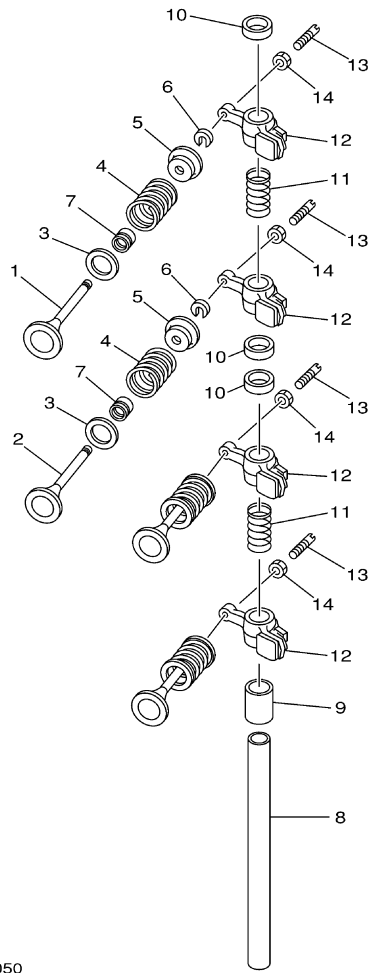

T9.9LEHA_0112 / CYLINDER CRANKCASE 2

Part List

T9.9LEHA_0112 / CYLINDER CRANKCASE 2

REF - NO	PART NUMBER	PART NAME	QUANTITY	REMARKS
1	6AU-W009A-01-1S	CYLINDER HEAD COMPLETE	1	
2	6AU-11111-00-1S	HEAD, CYLINDER 1	1	
3	6AU-11133-10-00	.GUIDE, VALVE 1	4	
4	68T-11181-00-00	.GASKET, CYLINDER HEAD 1	1	
5	99510-10114-00	PIN, DOWEL	2	
6	90105-08M36-00	BOLT, FLANGE	2	
7	90105-08M78-00	BOLT, FLANGE	4	
8	90119-06049-00	BOLT, WITH WASHER	3	
9	68T-11191-00-1S	COVER, CYLINDER HEAD 1	1	
10	650-24378-00-00	.PIPE, JOINT 4	1	
11	68T-11356-00-00	.SEAL, CYLINDER 2	1	
12	97095-06020-00	BOLT	4	
13	92995-06600-00	WASHER	4	
14	68T-11168-00-00	COVER, BREATHER	1	
15	68T-11169-A0-00	.GASKET, BREATHER COVER	1	
16	98507-04010-00	SCREW, PAN HEAD	5	
17	92907-04600-00	WASHER	5	
18	6G8-11325-00-00	ANODE	1	
19	97880-05025-00	SCREW, PAN HEAD	1	
20	6G8-11197-01-00	PLUG, BLIND	1	
21	93210-13M63-00	.O-RING	1	
22	6G8-15363-00-00	PLUG, OIL	1	
23	93210-24M79-00	.O-RING	1	
24	BR6-HS100-00-00	PLUG, SPARK (NGK BR6HS-10)	2	

T9.9LEHA_0112 / VALVE

68R0010-0050

Part List

T9.9LEHA_0112 / VALVE

REF - NO	PART NUMBER	PART NAME	QUANTITY	REMARKS
1	6AU-12111-00-00	VALVE, INTAKE	2	
2	6AU-12121-00-00	VALVE, EXHAUST	2	
3	68T-12116-00-00	SEAT, VALVE SPRING	4	
4	60R-12113-00-00	SPRING, VALVE INNER	4	
5	7NJ-12117-00-00	RETAINER, VALVE SPRING	4	
6	7NJ-12118-00-00	LOCK, VALVE SPRING RETAINER	4	
7	51Y-12119-00-00	SEAL, VALVE STEM	4	
8	68T-12146-00-00	SHAFT, ROCKER	1	
9	90387-13M56-00	COLLAR	1	
10	90387-14M03-00	COLLAR	3	
11	90501-12M40-00	SPRING, COMPRESSION	2	
12	68T-12151-00-00	ARM, VALVE ROCKER	4	
13	6G8-12159-00-00	SCREW, VALVE ADJUSTING	4	
14	6G8-12158-00-00	NUT, LOCK	4	