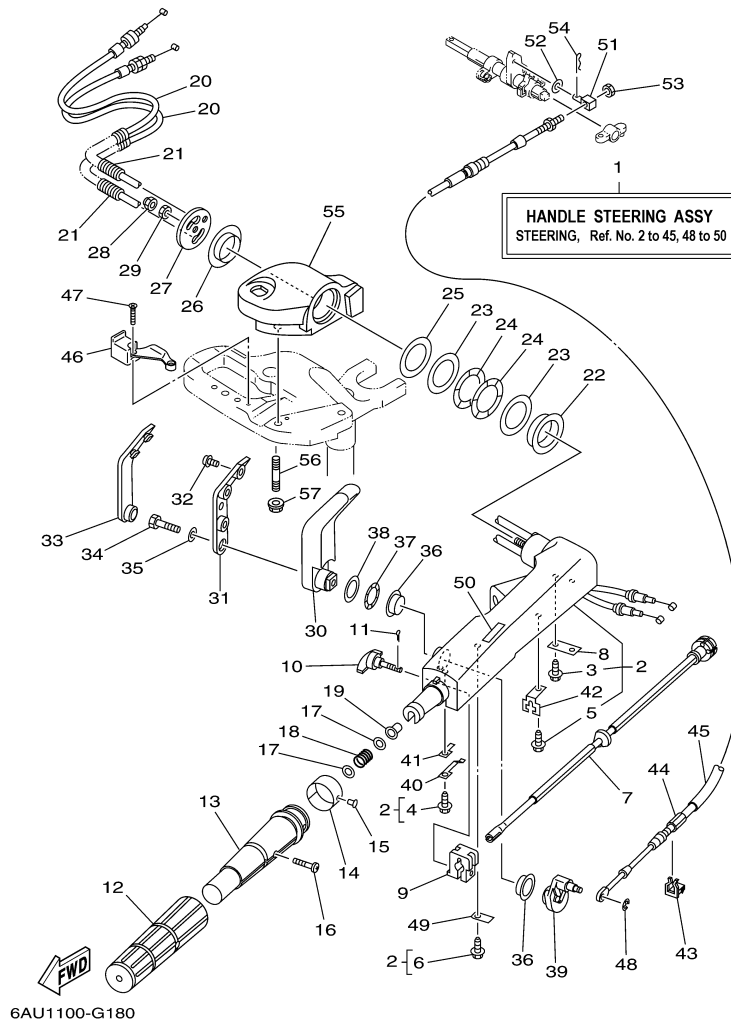

T9.9LEHA_0112 / STEERING

©2014 Yamaha Motor Corporation, U.S.A. All rights reserved.

Part List

T9.9LEHA_0112 / STEERING

REF - NO	PART NUMBER	PART NAME	QUANTITY	REMARKS
1	69G-W0084-01-4D	HANDLE STEERING ASSY	1	
2	66R-42101-01-4D	HANDLE, STEERING	1	
3	90109-06M86-00	.BOLT	2	
4	90109-06M80-00	.BOLT	1	
5	90109-06M80-00	.BOLT	1	
6	90109-06M80-00	.BOLT	1	
7	68T-42138-01-00	LEVER, THROTTLE	1	
8	65W-42159-00-00	STAY	1	
9	6G1-42126-00-00	FRICTION, STEERING HANDLE GRIP	1	
10	65W-42125-00-00	BOLT, FRICTION ADJUSTING	1	
11	91490-16010-00	PIN. COTTER	1	
12	67D-42177-00-00	RUBBER, HANDLE	1	
13	67D-42119-01-00	GRIP, STEERING HANDLE	1	
14	6AU-42137-01-00	INDICATOR, THROTTLE	1	
15	90269-02M09-00	RIVET	1	
16	90152-05011-00	SCREW, COUNTERSUNK	1	
17	90201-10M02-00	WASHER, PLATE	2	
18	90501-23215-00	SPRING, COMPRESSION	1	
19	90386-08032-00	BUSH	1	
20	68T-26301-11-00	THROTTLE CABLE ASSY	2	
21	90447-07005-00	TUBE	2	
22	66R-42171-00-00	BUSHING	1	
23	90201-43M00-00	WASHER, PLATE	2	
24	90206-43M22-00	WASHER, WAVE	2	
25	90202-43M57-00	WASHER, PLATE	1	
26	90386-40M99-00	BUSH	1	
27	65W-42131-01-00	COVER, HANDLE STEERING	1	
28	95780-10300-00	NUT, FLANGE	1	
29	95380-10700-00	NUT	1	
30	66R-44111-00-4D	HANDLE, GEAR SHIFT	1	
31	66R-44173-00-00	LEVER, SHIFT CONTROL	1	
32	90159-06M18-00	SCREW, WITH WASHER	3	
33	66R-42129-00-00	BUSHING, RUBBER	1	
34	97095-08030-00	BOLT	1	
35	92995-08600-00	WASHER	1	
36	90386-26MA3-00	BUSH	2	
37	90206-26M25-00	WASHER, WAVE	1	
38	90202-26M59-00	WASHER, PLATE	1	
39	68T-44113-01-00	CAM PLATE, HANDLE	1	
40	66R-44116-00-00	SPRING	1	
41	66R-44118-00-00	BRACKET	1	
42	66R-48538-00-00	CLAMP, CABLE 1	1	
43	63D-48538-00-00	CLAMP, CABLE 1	1	
44	68T-48321-01-00	CABLE	1	
45	90446-15002-00	HOSE	1	
46	68T-82594-10-00	CLAMP	1	
47	90151-05003-00	SCREW, COUNTERSUNK	2	
48	99080-04600-00	CIRCLIP	1	
49	66R-44114-00-00	STOPPER	1	
50	6E0-44191-11-00	INDICATOR, SHIFT	1	
51	66R-48344-00-00	CABLE END, REMOTE CONTROL	1	
52	90201-06M62-00	WASHER, PLATE	1	
53	90170-05M38-00	NUT	1	
54	91490-20012-00	PIN. COTTER	1	
55	6AU-42121-10-4D	BRACKET	1	
56	90116-10040-00	BOLT, STUD	2	
57	90179-10M33-00	NUT	2