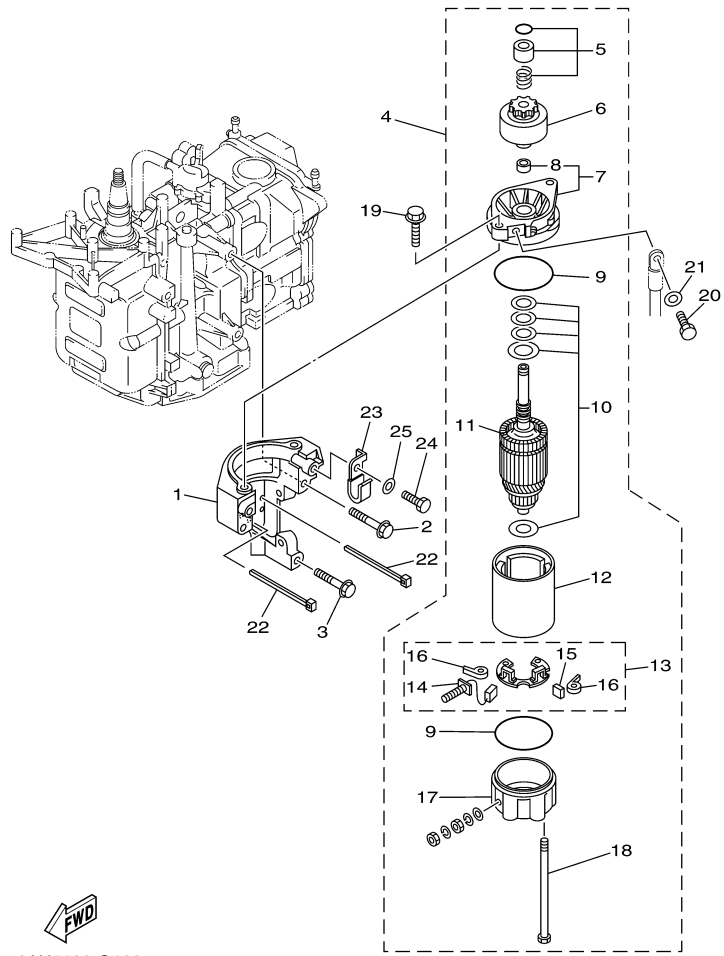

T9.9LEHA_0112 / STARTING MOTOR

6AU1100-G160

Part List

T9.9LEHA_0112 / STARTING MOTOR

REF - NO	PART NUMBER	PART NAME	QUANTITY	REMARKS
1	68T-81822-01-94	BRACKET, STARTING MOTOR	1	
2	90119-08046-00	BOLT, WITH WASHER	2	
3	90119-08020-00	BOLT, WITH WASHER	1	
4	68T-81800-00-00	STARTING MOTOR ASSY	1	
5	68T-81857-00-00	.RETAINER	1	
6	689-81807-12-00	.GEAR ASSY, STARTING MOTOR	1	
7	6F5-81830-10-00	.FRONT BRACKET ASSY	1	
8	689-81831-00-00	..METAL, FRONT	1	
9	689-81847-11-00	.O-RING	2	
10	689-81809-11-00	.WASHER KIT	1	
11	689-81850-11-00	.ARMATURE ASSY	1	
12	689-81810-11-00	.STATOR ASSY	1	
13	689-81840-11-00	.BRUSH HOLDER ASSY	1	
14	689-81811-11-00	..BRUSH 1	1	
15	689-81812-11-00	..BRUSH 2	1	
16	689-81813-10-00	..SPRING, BRUSH	2	
17	689-81820-11-00	.REAR BRACKET ASSY	1	
18	689-81826-10-00	.BOLT	2	
19	90119-08M76-00	BOLT, WITH WASHER	2	
20	97095-08016-00	BOLT	1	
21	92995-08600-00	WASHER	1	
22	90465-11M10-00	CLAMP	2	
23	90465-08M99-00	CLAMP	1	
24	97095-06012-00	BOLT	1	
25	92995-06600-00	WASHER	1