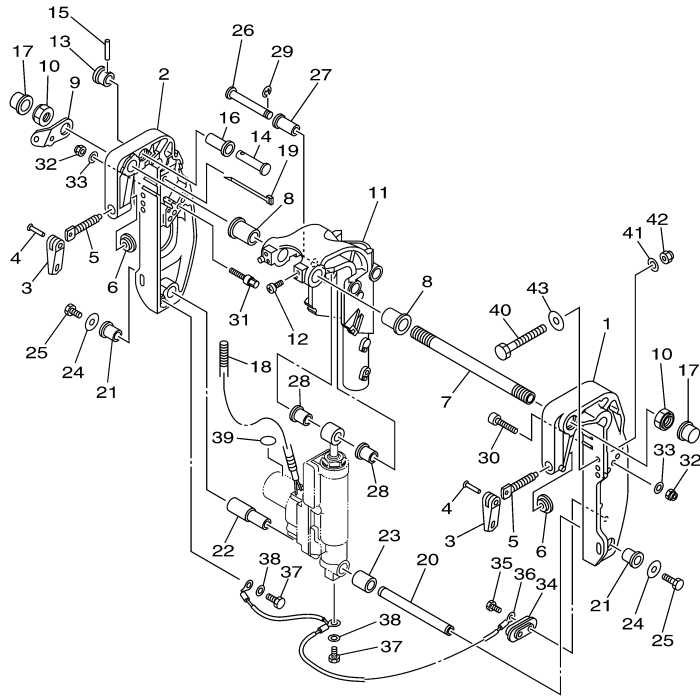

Part List

T9.9LEHA_0112 / BRACKET 1

REF - NO	PART NUMBER	PART NAME	QUANTITY	REMARKS
1	6AH-43111-00-4D	BRACKET, CLAMP 1	1	
2	6AH-43112-00-4D	BRACKET, CLAMP 2	1	
3	6E0-43118-01-00	HANDLE, TRANSOM CLAMP	2	
4	90243-04M01-00	PIN	2	
5	6E7-43116-00-00	SCREW, TRANSOM CLAMP	2	
6	648-43114-01-00	PAD, TRANSOM CLAMP	2	
7	63W-43131-01-00	BOLT, CLAMP BRACKET	1	
8	90386-22MA4-00	BUSH	2	
9	66R-43113-00-00	PLATE, CLAMP BRACKET	1	
10	90185-22043-00	NUT, SELF-LOCKING	2	
11	90387-06M13-00	COLLAR	1	
12	90101-06M18-00	BOLT	1	
13	92990-06600-00	WASHER, PLATE	1	
14	95380-06700-00	NUT	1	
15	6L2-43160-01-00	TILT ROD ASSY	1	
16	689-43165-00-00	.PLATE, TILT LOCK	1	
17	91690-30008-00	.PIN, SPRING	1	
18	90502-10M07-00	SPRING, CONICAL	1	
19	6AU-43311-10-4D	BRACKET, SWIVEL 1	1	
20	6AH-43631-00-00	LEVER, TILT	1	
21	6AH-43616-00-00	ROD, TILT LOCK	1	
22	68T-43646-00-00	SHAFT, LEVER	1	
23	6AH-43641-00-00	LEVER, TILT	1	
24	6AH-43617-00-00	ROD, TILT LOCK	1	
25	99080-05600-00	CIRCLIP	2	
26	6AH-43350-00-00	RECEIVER ASSY	1	
27	90506-20025-00	SPRING, TENSION	1	
28	63V-43191-00-00	SHAFT, STOPPER	1	
29	99080-05600-00	CIRCLIP	1	
30	6AH-43614-00-00	PLATE, TILT LOCK	1	
31	90506-23016-00	SPRING, TENSION	2	
32	6AH-43615-00-00	PLATE, TILT LOCK	1	
33	68T-43611-00-00	SHAFT, TILT LOCK	1	
34	90387-06138-00	COLLAR	2	
35	93430-04M03-00	CIRCLIP	1	
36	68T-43659-00-00	SHAFT, REVERSE LOCK	1	
37	99080-05600-00	CIRCLIP	1	
38	6AH-43627-00-00	STOPPER	2	
39	90109-06M84-00	BOLT	4	
40	90206-10M24-00	WASHER, WAVE	2	
41	90101-08M88-00	BOLT	2	
42	92990-08600-00	..WASHER, PLATE	2	
43	90185-08057-00	NUT, SELF-LOCKING	2	
44	90201-08MA4-00	WASHER, PLATE	2	

Part Notes

T9.9LEHA_0112 / BRACKET 1

PART NUMBER	NOTE TEXT
92990-06600-00	OEM: This part number is among the Top 100 Most Popular Marine Maintenance Parts as of March 2014.

©2014 Yamaha Motor Corporation, U.S.A. All rights reserved.

T9.9LEHA_0112 / BRACKET 2

60S3110-F240