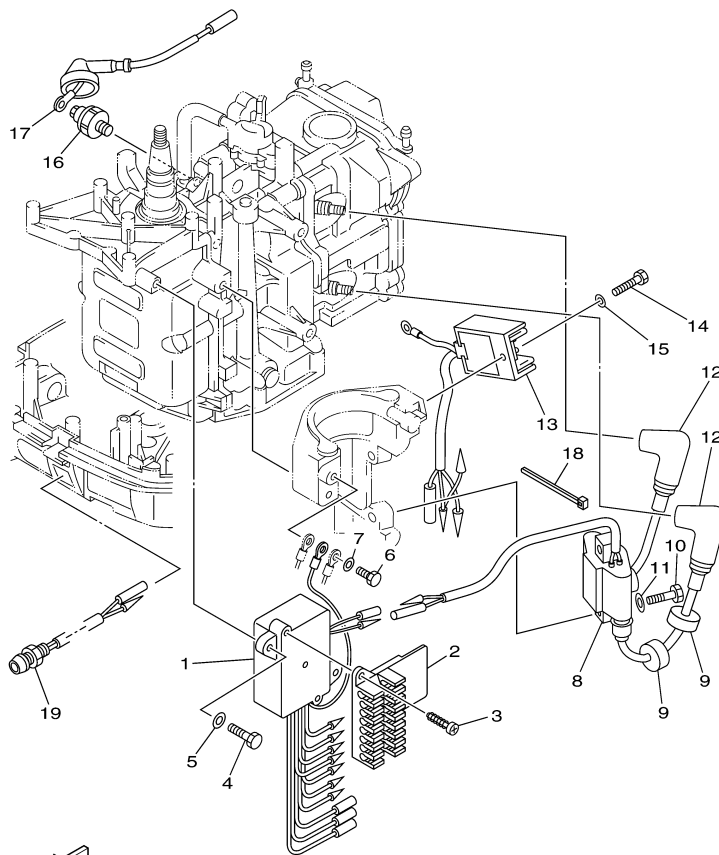

T9.9LEHA_0112 / GENERATOR

©2014 Yamaha Motor Corporation, U.S.A. All rights reserved.

Part List

T9.9LEHA_0112 / GENERATOR

REF - NO	PART NUMBER	PART NAME	QUANTITY	REMARKS
1	68T-85550-11-00	ROTOR ASSY	1	
2	68T-85520-00-00	COIL, CHARGE	1	
3	68T-85580-01-00	COIL, PULSER	1	
4	68T-85533-10-00	COIL, LIGHTING	1	
5	6H2-85582-00-00	ATTACHMENT, PULSER	1	
6	90119-06014-00	BOLT, WITH WASHER	2	
7	97095-05010-00	BOLT	2	
8	90119-06MA1-00	BOLT, WITH WASHER	4	
9	90465-11M10-00	CLAMP	1	
10	90280-04M06-00	KEY, WOODRUFF	1	
11	90170-12066-00	NUT	1	
12	90201-12472-00	WASHER, PLATE	1	

T9.9LEHA_0112 / ELECTRICAL 1

FWD
6AV1100-G130

Part List

T9.9LEHA_0112 / ELECTRICAL 1

REF - NO	PART NUMBER	PART NAME	QUANTITY	REMARKS
1	68T-85540-00-00	C.D.I. UNIT ASSY	1	
2	68T-82522-00-00	CLAMP, COUPLER	1	
3	97780-40512-00	SCREW, TAPPING	2	
4	97095-06020-00	BOLT	2	
5	92995-06600-00	WASHER	2	
6	97095-06012-00	BOLT	1	
7	92995-06600-00	WASHER	1	
8	680-85570-02-00	IGNITION COIL ASSY	1	
9	90480-25003-00	GROMMET	3	
10	97095-06025-00	BOLT	2	
11	92995-06600-00	WASHER	2	
12	6E3-82370-21-00	PLUG CAP ASSY	2	
13	68T-81960-00-00	RECTIFIER & REGULATOR ASSY	1	
14	97095-06012-00	BOLT	1	
15	92995-06600-00	WASHER	1	
16	67F-82504-00-00	OIL PRESSURE SWITCH ASSY	1	
17	68T-82127-10-00	WIRE, LEAD 2	1	
18	90465-11M10-00	CLAMP	1	
19	68T-85410-00-00	EMERGENCY SIGNAL LIGHT ASSY	1	

T9.9LEHA_0112 / ELECTRICAL 2

6AV5110-L130

Part List

T9.9LEHA_0112 / ELECTRICAL 2

REF - NO	PART NUMBER	PART NAME	QUANTITY	REMARKS
1	69G-82105-00-00	BATTERY CABLE (L: 3.0M)	1	
2	6G8-82117-00-00	WIRE, LEAD	1	
3	90446-10M86-00	HOSE (L140)	1	
4	68T-81940-00-00	STARTER RELAY ASSY	1	
5	97595-06610-00	BOLT, WITH WASHER	2	
6	68T-81945-01-00	PLATE, SWITCH FITTING	1	
7	97095-06012-00	BOLT	1	
8	92995-06600-00	WASHER	1	
9	90465-12M56-00	CLAMP	1	
20	68T-82150-00-00	FUSE HOLDER ASSY	1	
21	66V-82151-00-00	.FUSE (10A-BL)	2	
22	68T-82171-01-00	STAY, FUSE BOX	1	
23	67F-2812A-00-00	.PULLER, FUSE	1	