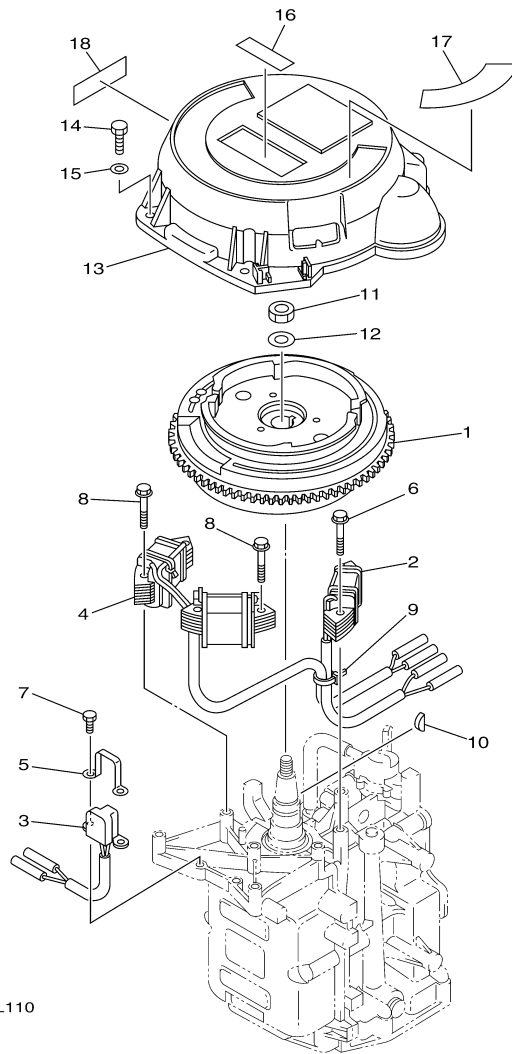

T9.9LEHA_0112 / GENERATOR

©2014 Yamaha Motor Corporation, U.S.A. All rights reserved.

Part List

T9.9LEHA_0112 / GENERATOR

REF - NO	PART NUMBER	PART NAME	QUANTITY	REMARKS
1	68T-85550-11-00	ROTOR ASSY	1	
2	68T-85520-00-00	COIL, CHARGE	1	
3	68T-85580-01-00	COIL, PULSER	1	
4	68T-85533-10-00	COIL, LIGHTING	1	
5	6H2-85582-00-00	ATTACHMENT, PULSER	1	
6	90119-06014-00	BOLT, WITH WASHER	2	
7	97095-05010-00	BOLT	2	
8	90119-06MA1-00	BOLT, WITH WASHER	4	
9	90465-11M10-00	CLAMP	1	
10	90280-04M06-00	KEY, WOODRUFF	1	
11	90170-12066-00	NUT	1	
12	90201-12472-00	WASHER, PLATE	1