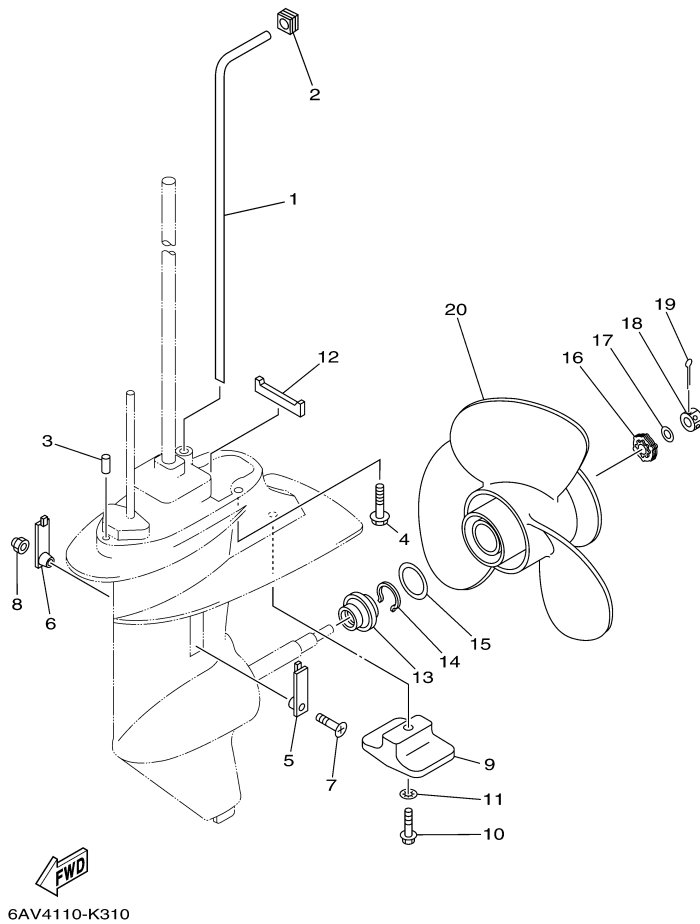

T9.9LEHA_0112 / LOWER CASING DRIVE 2

©2014 Yamaha Motor Corporation, U.S.A. All rights reserved.

Part List

T9.9LEHA_0112 / LOWER CASING DRIVE 2

REF - NO	PART NUMBER	PART NAME	QUANTITY	REMARKS
1	68T-44361-10-00	TUBE, WATER 1	1	L(21.7")
2	63V-44365-10-00	DAMPER, WATER SEAL 1	1	
3	93604-12M07-00	PIN, DOWEL	2	
4	97575-08535-00	BOLT, WITH WASHER	4	L(21.7")
5	6G1-45214-00-00	COVER, WATER INLET 1	1	
6	63V-45215-00-00	COVER, WATER INLET 2	1	
7	90152-05011-00	SCREW, COUNTERSUNK	1	
8	90185-05002-00	NUT, NYLON	1	
9	61N-45251-01-00	ANODE	1	
10	95895-06030-00	BOLT, FLANGE	1	
11	92990-06300-00	WASHER, INTERNAL TOOTH	1	
12	63V-45375-00-00	DAMPER, SEAL	1	
13	6G8-45987-02-00	SPACER 1	1	
14	93450-10M04-00	CIRCLIP	1	
15	90201-31MA3-00	WASHER, PLATE	1	
16	6G8-45997-00-00	SPACER 2	1	
17	90201-10M02-00	WASHER, PLATE	1	
18	90171-10M07-00	NUT, CASTLE	1	
19	91490-30025-00	PIN. COTTER	1	
20	69G-45943-00-00	PROPELLER (3X11-3/4"X7-R)	1