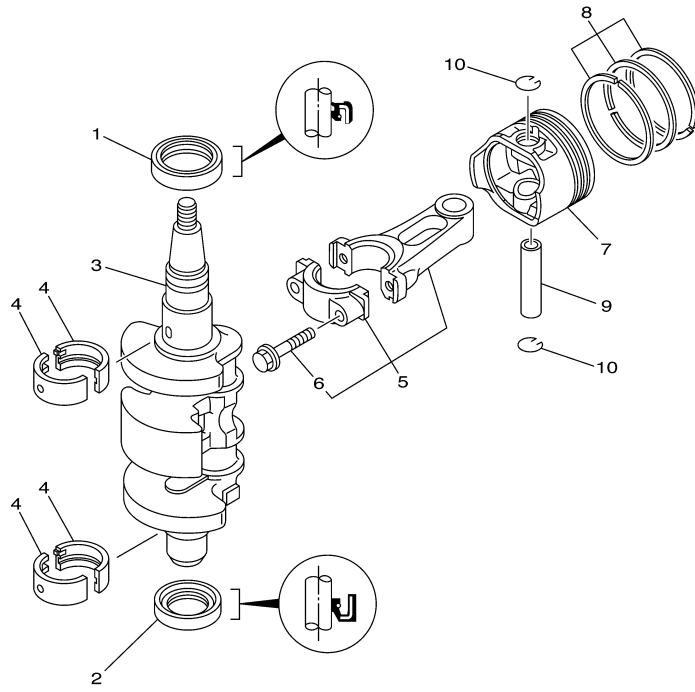

T9.9LEHA_0112 / TOP COWLING

Part List

T9.9LEHA_0112 / TOP COWLING

REF - NO	PART NUMBER	PART NAME	QUANTITY	REMARKS
1	6AV-42610-90-00	TOP COWLING ASSY	1	
2	6AU-42613-00-00	.MOLDING, AIR DUCT	1	
3	97780-60516-00	.SCREW, TAPPING	4	
4	6G1-42651-02-00	.HOOK	1	
5	90266-04M04-00	.RIVET	2	
6	68T-42615-00-00	.SEAL	1	
7	68T-42652-00-00	.HOOK	1	
8	97595-05514-00	.BOLT, WITH WASHER	2	
9	68T-42649-00-00	.HOLDER, CLAMP BAND	1	
10	6AV-42678-10-00	.GRAPHIC, REAR	1	
11	60R-42675-00-00	.GRAPHIC, SIDE 1	1	
12	60R-42676-10-00	.GRAPHIC, SIDE 2	1	
13	6AU-42677-20-00	.GRAPHIC, FRONT	1	
15	67F-13434-20-00	LABEL, CAUTION	1	

T9.9LEHA_0112 / CRANKSHAFT PISTON

68R0010-0031

Part List

T9.9LEHA_0112 / CRANKSHAFT PISTON

REF - NO	PART NUMBER	PART NAME	QUANTITY	REMARKS
1	93102-30M22-00	.OIL SEAL	1	
2	93101-25M69-00	.OIL SEAL	1	
3	6AU-11411-00-00	CRANKSHAFT	1	
4	68T-11416-01-00	PLANE BEARING, CRANKSHAFT 1	4	UR BROWN
4	68T-11416-21-00	PLANE BEARING, CRANKSHAFT 1	4	UR BLUE
4	68T-11416-11-00	PLANE BEARING, CRANKSHAFT 1	4	UR BLACK
5	6AU-11650-00-00	CONNECTING ROD ASSY	2	
6	67D-11654-00-00	.BOLT, CONNECTING ROD	2	
7	6AU-11631-00-96	PISTON (STD)	2	
7	6AU-11636-00-00	PISTON (0.50MM O/S)	2	AP
7	6AU-11635-00-00	PISTON (0.25MM O/S)	2	AP
8	68T-11603-01-00	PISTON RING SET (STD)	2	
8	68T-11605-01-00	PISTON RING SET (0.50MM O/S)	2	AP
8	68T-11604-01-00	PISTON RING SET (0.25MM O/S)	2	AP
9	68T-11633-00-00	PIN, PISTON	2	
10	93450-15023-00	CIRCLIP	4	