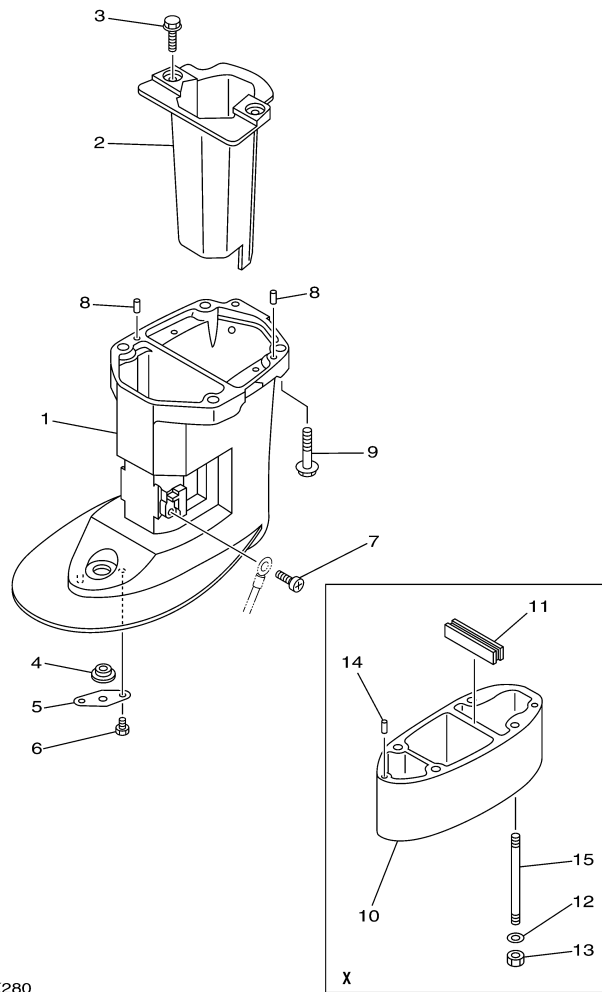

T9.9LEHA_0112 / UPPER CASING

Part List

T9.9LEHA_0112 / UPPER CASING

REF - NO	PART NUMBER	PART NAME	QUANTITY	REMARKS
1	6AU-45111-10-4D	CASING, UPPER	1	
2	6AU-14711-00-CA	MUFFLER 1	1	
3	97575-06514-00	BOLT, WITH WASHER	2	
4	90480-14M54-00	GROMMET	1	
5	68T-45321-00-00	PLATE	1	
6	97095-06008-00	BOLT	1	
7	97885-05008-00	SCREW, PAN HEAD	1	
8	93604-12M07-00	PIN, DOWEL	2	
9	97575-08535-00	BOLT, WITH WASHER	4