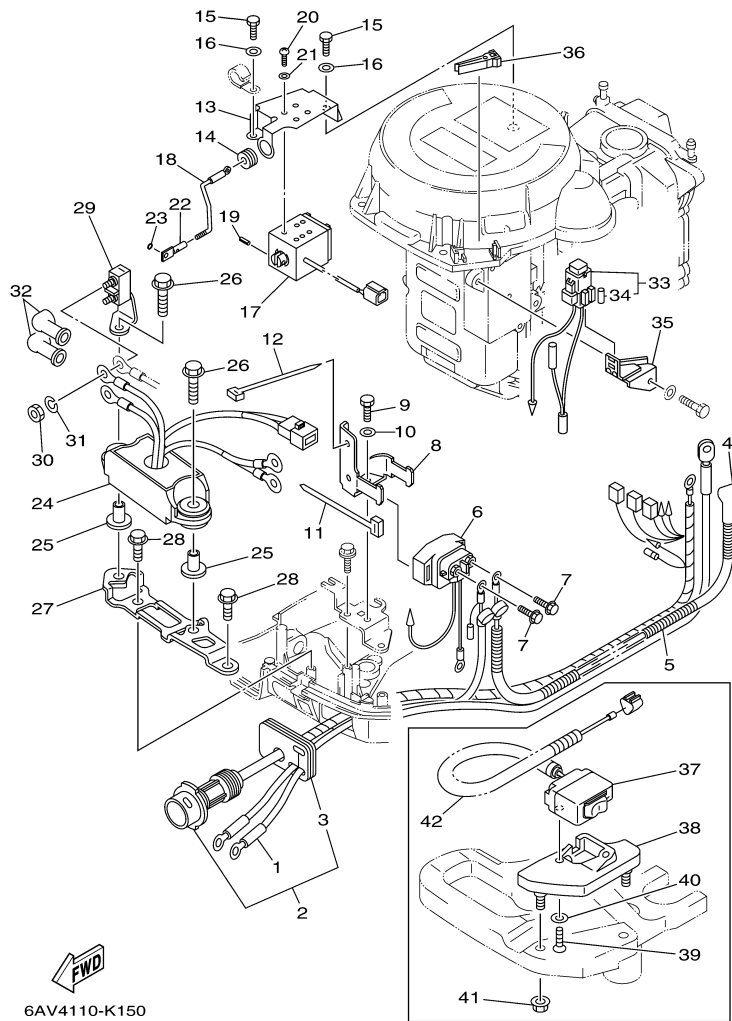

Part List

T9.9LEHA_0112 / ELECTRICAL 2

REF - NO	PART NUMBER	PART NAME	QUANTITY	REMARKS
1	69G-82105-00-00	BATTERY CABLE (L: 3.0M)	1	
2	6G8-82117-00-00	WIRE, LEAD	1	
3	90446-10M86-00	HOSE (L140)	1	
4	68T-81940-00-00	STARTER RELAY ASSY	1	
5	97595-06610-00	BOLT, WITH WASHER	2	
6	68T-81945-01-00	PLATE, SWITCH FITTING	1	
7	97095-06012-00	BOLT	1	
8	92995-06600-00	WASHER	1	
9	90465-12M56-00	CLAMP	1	
20	68T-82150-00-00	FUSE HOLDER ASSY	1	
21	66V-82151-00-00	.FUSE (10A-BL)	2	
22	68T-82171-01-00	STAY, FUSE BOX	1	
23	67F-2812A-00-00	.PULLER, FUSE	1	

T9.9LEHA_0112 / ELECTRICAL 3

6AV4110-K150