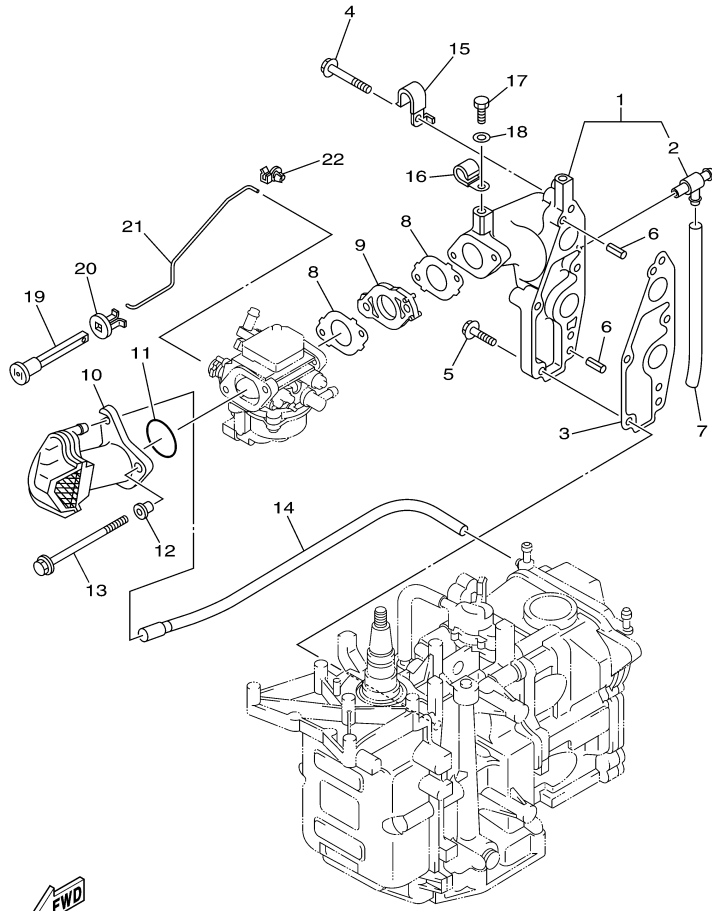

T9.9GPXR 0409 / INTAKE

6AU3110-J060

Part List

T9.9GPXR 0409 / INTAKE

REF - NO	PART NUMBER	PART NAME	QUANTITY	REMARKS
1	68T-13641-20-1S	MANIFOLD, INTAKE 1	1	FLUSHING KIT
2	67F-12482-00-00	.PIPE 2	1	
3	68T-13645-00-00	.GASKET, MANIFOLD 1	1	
4	90119-06MA5-00	BOLT, WITH WASHER	3	
5	90119-06MA3-00	BOLT, WITH WASHER	2	
6	91690-50014-00	PIN, SPRING	2	
7	90445-09M20-00	HOSE (L95)	1	FLUSHING KIT
8	68T-13646-A0-00	.GASKET, MANIFOLD 2	2	
9	6AU-14271-00-00	INSULATOR	1	
10	6AU-14440-00-00	SILENCER ASSY, INTAKE	1	
11	93210-31MJ5-00	.O-RING	1	
12	90387-06M70-00	COLLAR	2	
13	90105-06188-00	BOLT, FLANGE	2	
14	68T-12483-00-00	PIPE 3	1	
15	90465-08M99-00	CLAMP	1	
16	90465-08M83-00	CLAMP	1	FLUSHING KIT
19	6H4-41271-01-00	KNOB, CHOKE	1	
20	689-41273-00-00	GROMMET	1	
21	68T-41256-00-00	ROD, CHOKE 1	1	
22	6J8-41262-00-00	JOINT, CHOKE LEVER	1