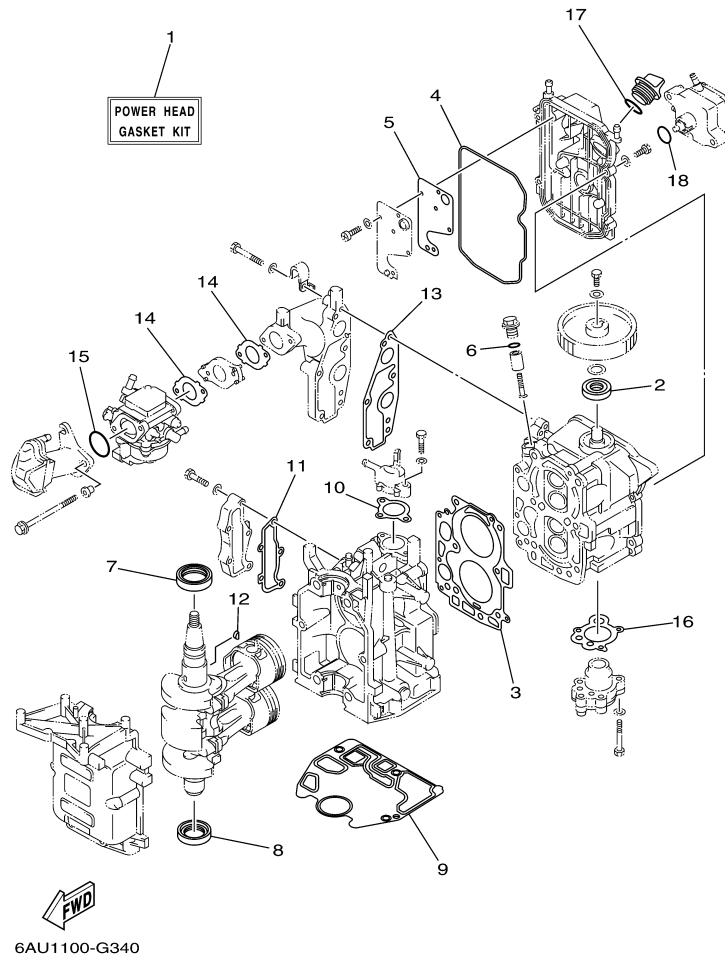

T9.9GPXR 0409 / REPAIR KIT 1

©2014 Yamaha Motor Corporation, U.S.A. All rights reserved.

Part List

T9.9GPXR 0409 / REPAIR KIT 1

REF - NO	PART NUMBER	PART NAME	QUANTITY	REMARKS
1	6AU-W0001-00-00	POWER HEAD GASKET KIT	1	
2	93102-18M21-00	.OIL SEAL	1	
3	68T-11181-00-00	.GASKET, CYLINDER HEAD 1	1	
4	68T-11356-00-00	.SEAL, CYLINDER 2	1	
5	68T-11169-A0-00	.GASKET, BREATHER COVER	1	
6	93210-13M63-00	.O-RING	1	
7	93102-30M22-00	.OIL SEAL	1	
8	93101-25M69-00	.OIL SEAL	1	
9	68T-11351-00-00	.GASKET, CYLINDER	1	
10	6G8-12414-A0-00	.GASKET, COVER	1	
11	68T-41114-A0-00	.GASKET, EXHAUST OUTER COVER	1	
12	90280-03M01-00	.KEY, WOODRUFF	1	
13	68T-13645-00-00	.GASKET, MANIFOLD 1	1	
14	68T-13646-A0-00	.GASKET, MANIFOLD 2	2	
15	93210-31MJ5-00	.O-RING	1	
16	68T-13329-00-00	.GASKET, PUMP COVER	1	
17	93210-24M79-00	.O-RING	1	
18	93210-20M65-00	.O-RING	1