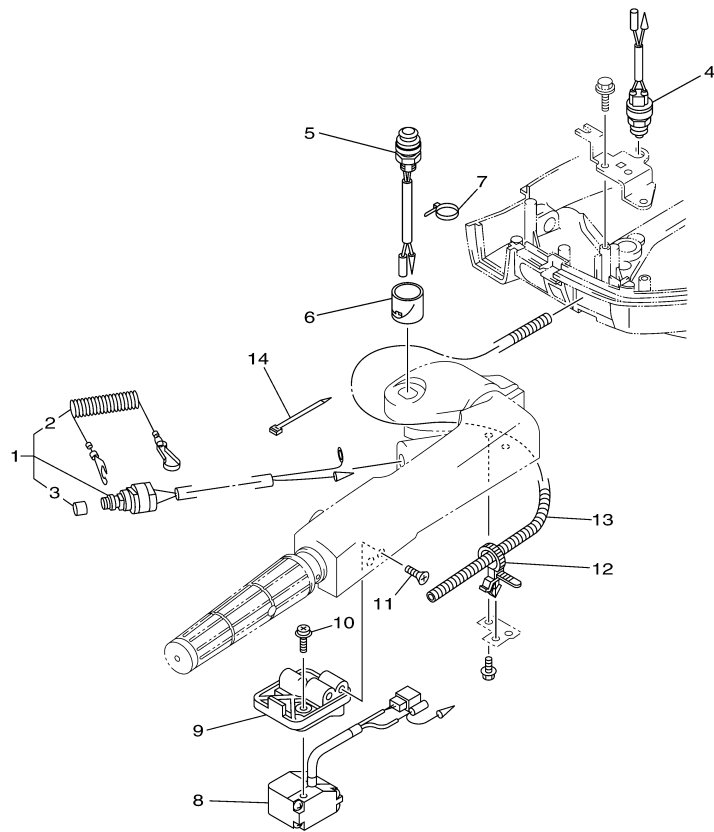

Part List

T9.9GPXR 0409 / ELECTRICAL 3

REF - NO	PART NUMBER	PART NAME	QUANTITY	REMARKS
1	69G-82105-00-00	BATTERY CABLE (L: 3.0M)	1	
2	69G-82590-00-00	WIRE HARNESS ASSY	1	
3	69G-42724-60-00	.GROMMET	1	
4	6G8-82117-00-00	WIRE, LEAD	1	
5	90446-10M86-00	HOSE (L140)	1	
6	68T-81940-00-00	STARTER RELAY ASSY	1	
7	97095-06010-00	BOLT	2	
8	92995-06100-00	WASHER, SPRING	2	
9	92995-06600-00	WASHER	2	
10	68T-81945-01-00	PLATE, SWITCH FITTING	1	
11	97095-06012-00	BOLT	1	
12	92995-06600-00	WASHER	1	
13	90465-13M11-00	CLAMP	1	
14	90465-13M11-00	CLAMP	1	
15	68T-86112-00-00	STAY, SOLENOID	1	
16	90480-13018-00	GROMMET	1	
17	97095-06012-00	BOLT	2	
18	92995-06600-00	WASHER	2	
19	68T-86111-00-00	COIL, SOLENOID	1	
20	68T-41237-00-00	JOINT, LINK	1	
21	91690-30010-00	PIN, SPRING	1	
22	97880-04008-00	SCREW, PAN HEAD	4	
23	92990-04600-00	WASHER, PLATE	4	
24	68T-86117-00-00	HOOK, WIRE PULL	1	
25	93210-03261-00	O-RING	1	
26	69G-81950-00-00	RELAY ASSY	1	
27	90387-06M03-00	COLLAR	2	
28	90119-06M56-00	BOLT, WITH WASHER	2	
29	69G-81948-01-00	BRACKET	1	
30	90109-06M86-00	BOLT	2	
31	69G-81925-00-00	TERMINAL	1	
32	90170-06M30-00	NUT	2	
33	90204-06M00-00	WASHER, SPRING	2	
34	6G5-82119-00-00	COVER, LEAD WIRE	2	
35	68T-82150-00-00	FUSE HOLDER ASSY	1	
36	66V-82151-00-00	.FUSE (10A-BL)	2	
37	68T-82171-01-00	STAY, FUSE BOX	1	
38	67F-2812A-00-00	.PULLER, FUSE	1	
39	69G-82563-10-00	TRIM & TILT SWITCH ASSY	1	
40	69G-83773-10-00	BRACKET, SWITCH	1	
41	97880-06020-00	SCREW, PAN HEAD	2	
42	92990-06600-00	WASHER, PLATE	2	
43	90179-06M24-00	NUT	2	
44	90447-07006-00	TUBE	1	

Part Notes

T9.9GPXR 0409 / ELECTRICAL 3

PART NUMBER	NOTE TEXT
92990-06600-00	OEM: This part number is among the Top 100 Most Popular Marine Maintenance Parts as of March 2014.

©2014 Yamaha Motor Corporation, U.S.A. All rights reserved.

T9.9GPXR 0409 / ELECTRICAL 4

6AV3110-J160