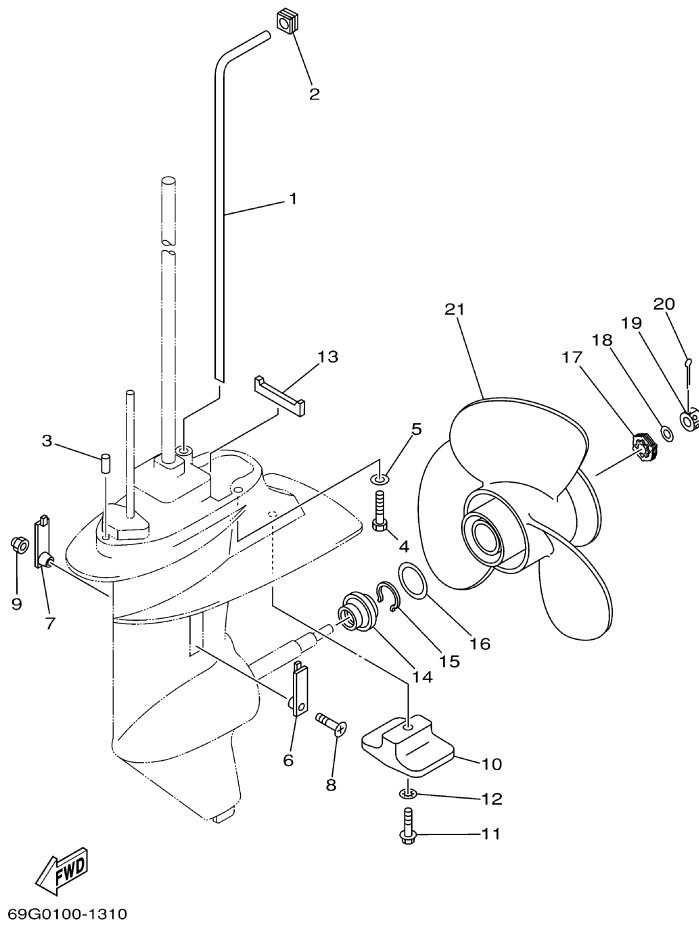

T9.9GPXR 0409 / LOWER CASING DRIVE 2

Part List

T9.9GPXR 0409 / LOWER CASING DRIVE 2

REF - NO	PART NUMBER	PART NAME	QUANTITY	REMARKS
1	69G-44361-20-00	TUBE, WATER 1	1	X(24.3")
2	63V-44365-10-00	DAMPER, WATER SEAL 1	1	
3	93604-12M07-00	PIN, DOWEL	2	
6	6G1-45214-00-00	COVER, WATER INLET 1	1	
7	63V-45215-00-00	COVER, WATER INLET 2	1	
8	90152-05M04-00	SCREW, COUNTERSUNK	1	
9	90185-05002-00	NUT, NYLON	1	
10	61N-45251-01-00	ANODE	1	
11	95895-06030-00	BOLT, FLANGE	1	
12	92990-06300-00	WASHER, INTERNAL TOOTH	1	
13	63V-45375-00-00	DAMPER, SEAL	1	
14	6G8-45987-02-00	SPACER 1	1	
15	93450-10M04-00	CIRCLIP	1	
16	90201-31MA3-00	WASHER, PLATE	1	
17	6G8-45997-00-00	SPACER 2	1	
18	90201-10M02-00	WASHER, PLATE	1	
19	90171-10M07-00	NUT, CASTLE	1	
20	91490-30025-00	PIN. COTTER	1	
21	69G-45943-00-EL	PROPELLER (3X11-3/4"X7-R)	1