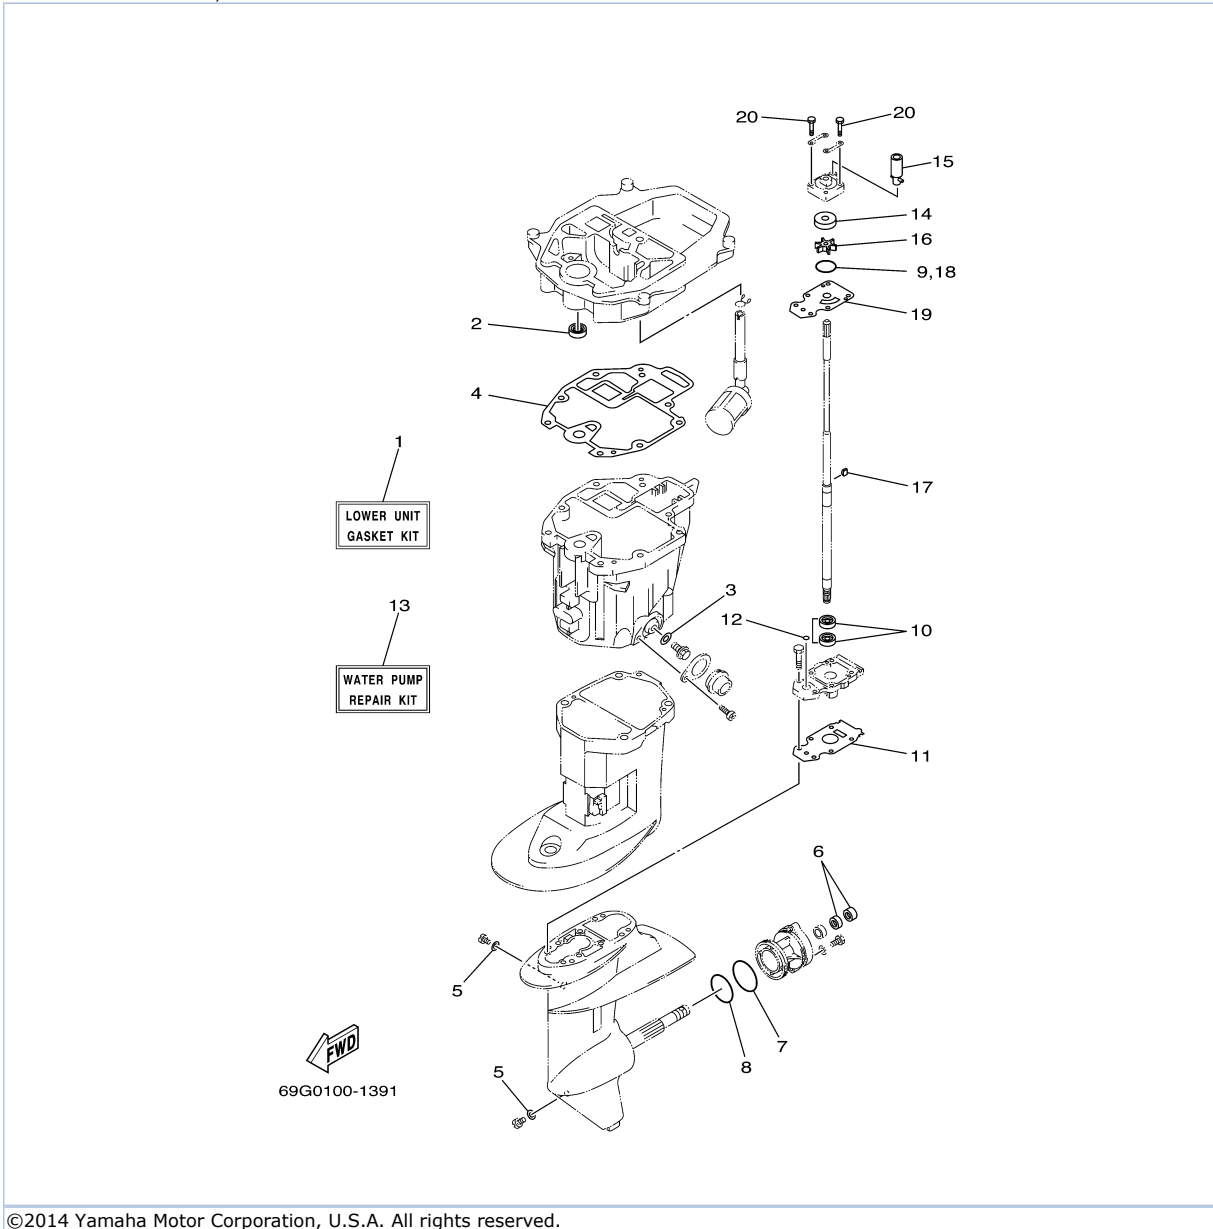

T9.9GPXR 0409 / REPAIR KIT 3

©2014 Yamaha Motor Corporation, U.S.A. All rights reserved.

Part List

T9.9GPXR 0409 / REPAIR KIT 3

REF - NO	PART NUMBER	PART NAME	QUANTITY	REMARKS
1	69G-W0001-20-00	LOWER UNIT GASKET KIT	1	
2	93101-12M70-00	.OIL SEAL	1	
3	90430-10M11-00	.GASKET	1	
4	68T-13475-00-00	.GASKET	1	
5	90430-08020-00	.GASKET	2	
6	93101-17054-00	.OIL SEAL	2	
7	93210-74316-00	.O-RING	1	
8	93210-74M68-00	.O-RING	1	
9	93210-44398-00	.O-RING	1	
10	93101-20048-00	.OIL SEAL	2	
11	69G-45315-A0-00	.PACKING, LOWER CASING	1	
12	93210-06ME6-00	.O-RING	1	
13	69G-W0078-00-00	WATER PUMP REPAIR KIT	1	
14	63V-44322-00-00	.INSERT, CARTRIDGE	1	
15	68T-44366-00-00	.DAMPER, WATER SEAL 2	1	
16	63V-44352-01-00	.IMPELLER	1	
17	664-44338-00-00	.KEY, WOODRUFF	1	
18	93210-44398-00	.O-RING	1	
19	68T-44323-00-00	.OUTER PLATE, CARTRIDGE	1	
20	97080-08045-00	.BOLT	4	

Part Notes

T9.9GPXR 0409 / REPAIR KIT 3

PART NUMBER	NOTE TEXT
90430-08020-00	OEM: This part number is among the Top 100 Most Popular Marine Maintenance Parts as of March 2014.

©2014 Yamaha Motor Corporation, U.S.A. All rights reserved.

©2014 Yamaha Motor Corporation, U.S.A. All rights reserved.