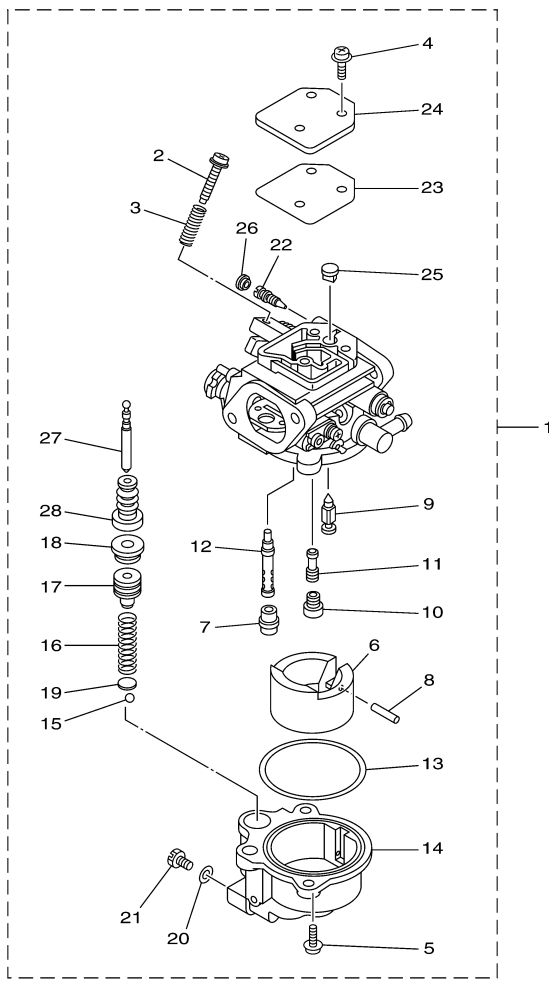

T9.9GPXR 0409 / CARBURETOR

6AU3110-J070

Part List

T9.9GPXR 0409 / CARBURETOR

REF - NO	PART NUMBER	PART NAME	QUANTITY	REMARKS
1	6AU-14301-41-00	CARBURETOR ASSY 1	1	
2	6E5-14321-00-00	.SCREW, THROTTLE	1	
3	6J8-14334-00-00	.SPRING, THROTTLE	1	
4	97980-04110-00	.SCREW, WITH WASHER	3	
5	97980-04112-00	.SCREW, WITH WASHER	2	
6	6AU-14385-00-00	.FLOAT	1	
7	67D-14966-00-00	.RUBBER CAP	1	
8	67D-14386-00-00	.PIN, FLOAT	1	
9	68T-14546-00-00	.VALVE, NEEDLE	1	
10	6AU-1492E-46-00	.JET, MAIN (#92)	1	
11	6AU-1492F-20-00	.JET, AIR SLOW (#40)	1	
12	6AU-1492A-00-00	.NOZZLE, MAIN	1	
13	6AU-14984-00-00	.GASKET, FLOAT CHAMBER	1	
14	6AU-14982-00-00	.BODY, FLOAT CHAMBER	1	
15	6AU-1431B-00-00	.BALL	1	
16	6AU-14335-40-00	.SPRING, PLUNGER	1	
17	6AU-14371-40-00	.PLUNGER, STARTER	1	
18	6AU-1431A-30-00	.GUIDE	1	
19	6AU-14918-00-00	.RING	1	
20	6J8-14959-00-00	.GASKET	1	
21	66T-14991-00-00	.PLUG, DRAIN	1	
22	67D-14323-00-00	.SCREW, AIR ADJUSTING	1	
23	67D-14536-00-00	.GASKET	1	
24	67D-14527-00-00	.PLATE	1	
25	68T-14126-00-00	.PLUG	1	
26	67D-1432A-00-00	.PLUG	1	
27	6AU-14379-30-00	.ROD, STARTER	1	
28	6AU-14373-00-00	.COVER, PLUNGER CAP	1