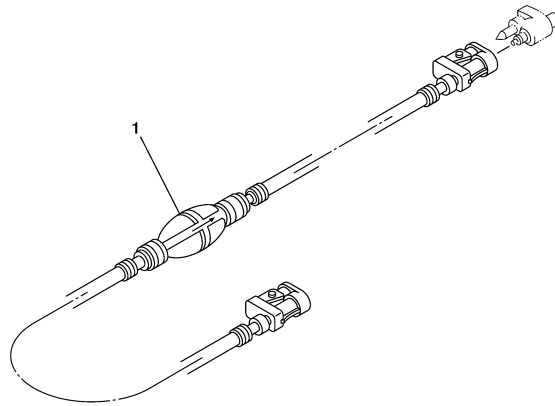

Part List

T9.9GPXR 0409 / FUEL 1

REF - NO	PART NUMBER	PART NAME	QUANTITY	REMARKS
1	6G1-24304-02-00	FUEL PIPE JOINT COMP. 1	1	
2	61N-24329-00-00	SEAL	1	
3	97095-06025-00	BOLT	1	
4	92995-06600-00	WASHER	1	
5	90445-10046-00	HOSE (L295)	1	
6	90465-11M10-00	CLAMP	1	
7	90467-09M09-00	CLIP	2	
8	68T-24251-01-00	STRAINER 1	1	
9	90445-10M50-00	HOSE (L170)	1	
10	90467-09M09-00	CLIP	2	
11	90445-16010-00	HOSE (L140)	1	
12	68T-24410-01-00	FUEL PUMP ASSY	1	
13	66M-24413-01-00	.BODY 2	1	
14	6A0-24421-01-00	.VALVE, CHECK	2	
15	6E7-14325-00-00	.SCREW, PAN HEAD	2	
16	66M-24411-01-00	.DIAPHRAGM	1	
17	66M-24423-00-00	.SPRING, DIAPHRAGM	1	
18	66M-13131-00-00	.PLUNGER	1	
19	66M-24374-00-00	.PIN	1	
20	66M-24454-00-00	.SPRING	1	
21	66M-24471-01-00	.DIAPHRAGM	1	
22	66M-24444-00-00	.SCREW	4	
23	95380-04600-00	.NUT	4	
24	97095-06030-00	BOLT	2	
25	92995-06100-00	WASHER, SPRING	2	
26	92995-06600-00	WASHER	2	
27	93210-20M65-00	.O-RING	1	
28	6AU-24311-00-00	PIPE, FUEL 1	1	
29	90467-09M09-00	CLIP	2	
30	90446-14M66-00	HOSE (L40)	1	
31	90465-11M10-00	CLAMP	1	
32	90464-10M53-00	CLAMP	1	

T9.9GPXR 0409 / FUEL 2

6BP1110-H100