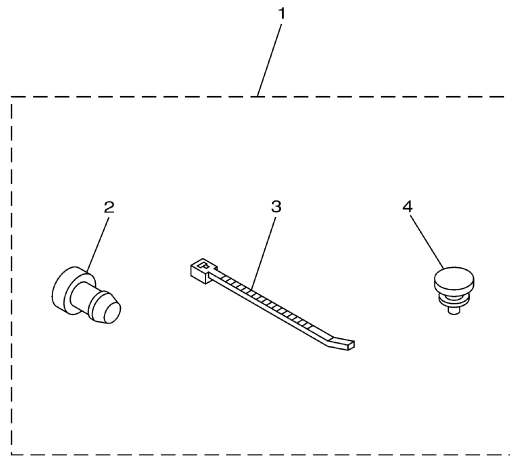

T9.9GPXR 0409 / OPTIONAL PARTS

68R1100-2290

Part List

T9.9GPXR 0409 / OPTIONAL PARTS

REF - NO	PART NUMBER	PART NAME	QUANTITY	REMARKS
1	69G-W1257-00-00	FLUSHING ELIMINATION KIT	1	AP
2	90338-07M16-00	.PLUG	1	
3	90465-11M10-00	.CLAMP	1	
4	90480-06M19-00	.GROMMET	2