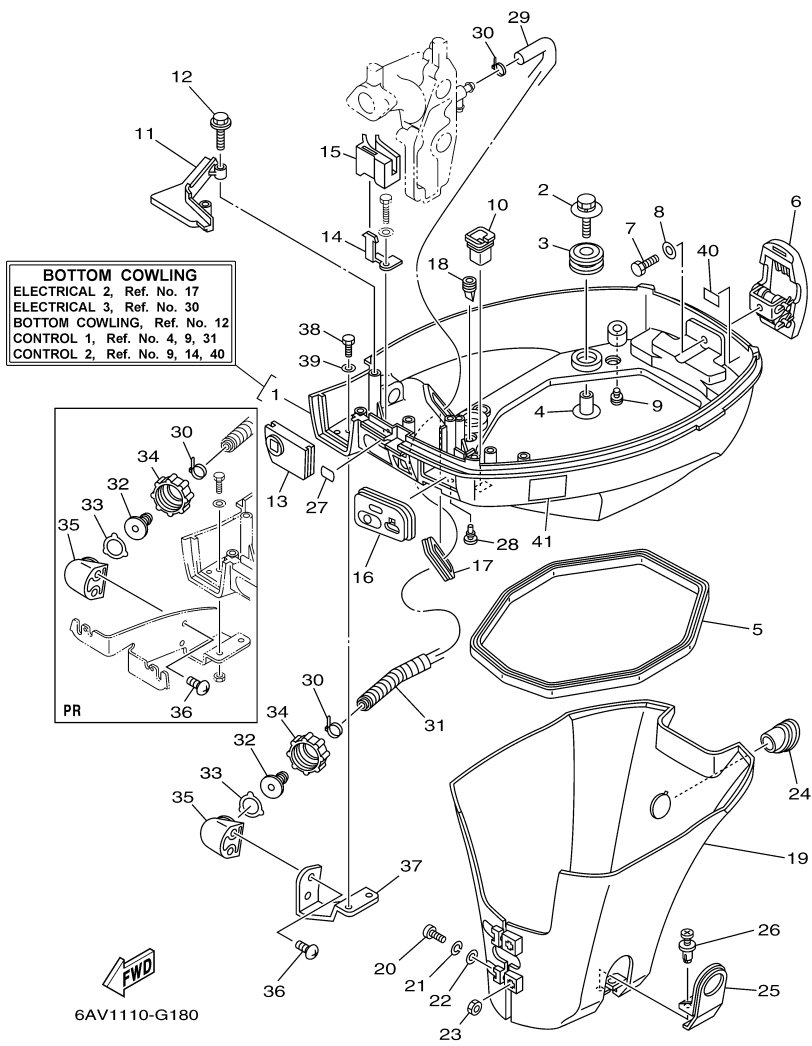

Part List

T9.9GPXR 0409 / STARTING MOTOR

REF - NO	PART NUMBER	PART NAME	QUANTITY	REMARKS
1	68T-81822-01-94	BRACKET, STARTING MOTOR	1	
2	90119-08046-00	BOLT, WITH WASHER	2	
3	90119-08020-00	BOLT, WITH WASHER	1	
4	68T-81800-00-00	STARTING MOTOR ASSY	1	
5	68T-81857-00-00	.RETAINER	1	
6	689-81807-12-00	.GEAR ASSY, STARTING MOTOR	1	
7	6F5-81830-10-00	.FRONT BRACKET ASSY	1	
8	689-81831-00-00	..METAL, FRONT	1	
9	689-81847-11-00	.O-RING	2	
10	689-81809-11-00	.WASHER KIT	1	
11	689-81850-11-00	.ARMATURE ASSY	1	
12	689-81810-11-00	.STATOR ASSY	1	
13	689-81840-11-00	.BRUSH HOLDER ASSY	1	
14	689-81811-11-00	..BRUSH 1	1	
15	689-81812-11-00	..BRUSH 2	1	
16	689-81813-10-00	..SPRING, BRUSH	2	
17	689-81820-11-00	.REAR BRACKET ASSY	1	
18	689-81826-10-00	.BOLT	2	
19	90119-08M76-00	BOLT, WITH WASHER	2	
20	97095-08016-00	BOLT	1	
21	92995-08600-00	WASHER	1	
22	90465-11M10-00	CLAMP	2	
23	90465-08M99-00	CLAMP	1	
24	97095-06012-00	BOLT	1	
25	92995-06600-00	WASHER	1	

T9.9GPXR 0409 / BOTTOM COWLING

©2014 Yamaha Motor Corporation, U.S.A. All rights reserved.