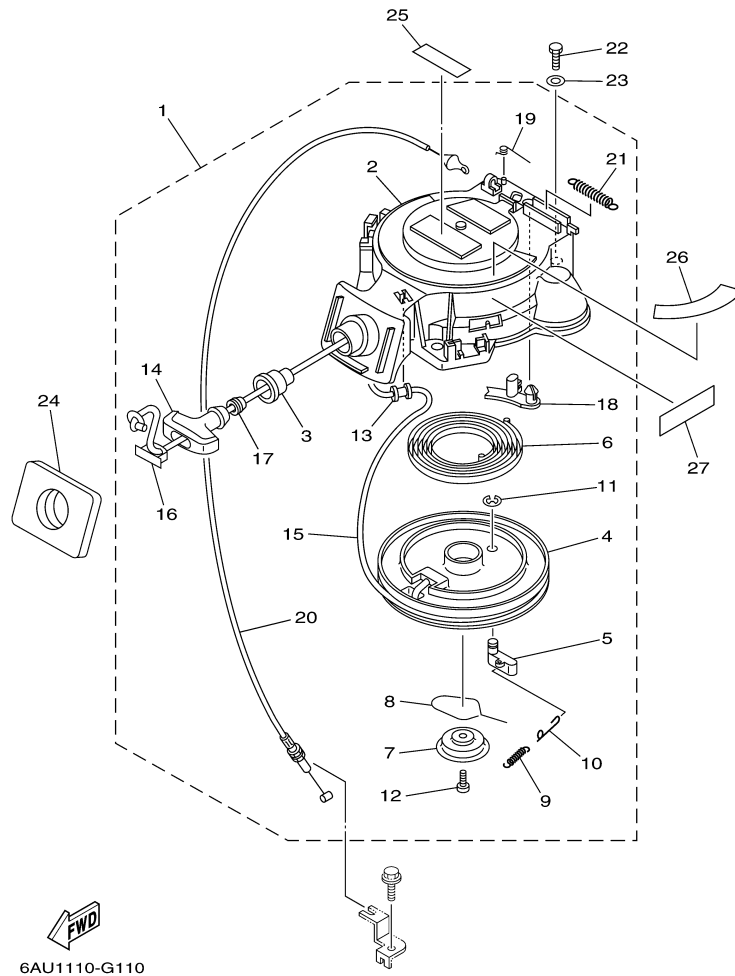

T9.9GPXR 0409 / STARTER

©2014 Yamaha Motor Corporation, U.S.A. All rights reserved.