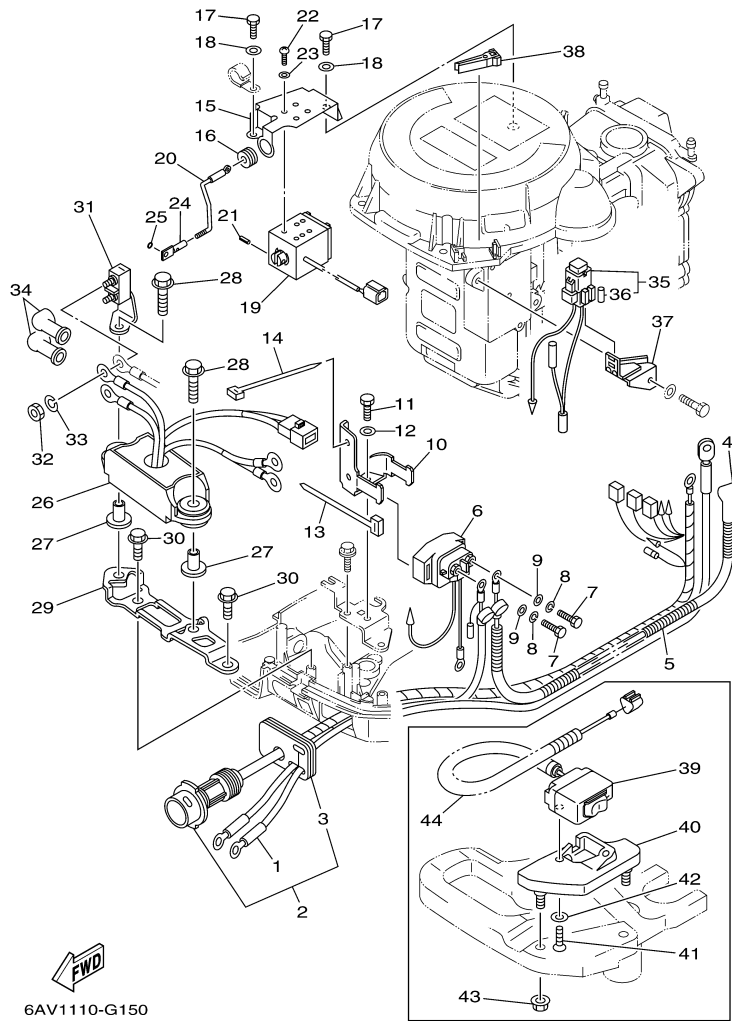

T9.9GPXR 0409 / ELECTRICAL 3

Part List

T9.9GPXR 0409 / ELECTRICAL 3

REF - NO	PART NUMBER	PART NAME	QUANTITY	REMARKS
1	69G-82105-00-00	BATTERY CABLE (L: 3.0M)	1	
2	69G-82590-00-00	WIRE HARNESS ASSY	1	
3	69G-42724-60-00	.GROMMET	1	
4	6G8-82117-00-00	WIRE, LEAD	1	
5	90446-10M86-00	HOSE (L140)	1	
6	68T-81940-00-00	STARTER RELAY ASSY	1	
7	97095-06010-00	BOLT	2	
8	92995-06100-00	WASHER, SPRING	2	
9	92995-06600-00	WASHER	2	
10	68T-81945-01-00	PLATE, SWITCH FITTING	1	
11	97095-06012-00	BOLT	1	
12	92995-06600-00	WASHER	1	
13	90465-13M11-00	CLAMP	1	
14	90465-13M11-00	CLAMP	1	
15	68T-86112-00-00	STAY, SOLENOID	1	
16	90480-13018-00	GROMMET	1	
17	97095-06012-00	BOLT	2	
18	92995-06600-00	WASHER	2	
19	68T-86111-00-00	COIL, SOLENOID	1	
20	68T-41237-00-00	JOINT, LINK	1	
21	91690-30010-00	PIN, SPRING	1	
22	97880-04008-00	SCREW, PAN HEAD	4	
23	92990-04600-00	WASHER, PLATE	4	
24	68T-86117-00-00	HOOK, WIRE PULL	1	
25	93210-03261-00	O-RING	1	
26	69G-81950-00-00	RELAY ASSY	1	
27	90387-06M03-00	COLLAR	2	
28	90119-06M56-00	BOLT, WITH WASHER	2	
29	69G-81948-01-00	BRACKET	1	
30	90109-06M86-00	BOLT	2	
31	69G-81925-00-00	TERMINAL	1	
32	90170-06M30-00	NUT	2	
33	90204-06M00-00	WASHER, SPRING	2	
34	6G5-82119-00-00	COVER, LEAD WIRE	2	
35	68T-82150-00-00	FUSE HOLDER ASSY	1	
36	66V-82151-00-00	.FUSE (10A-BL)	2	
37	68T-82171-01-00	STAY, FUSE BOX	1	
38	67F-2812A-00-00	.PULLER, FUSE	1	
39	69G-82563-10-00	TRIM & TILT SWITCH ASSY	1	
40	69G-83773-10-00	BRACKET, SWITCH	1	
41	97880-06020-00	SCREW, PAN HEAD	2	
42	92990-06600-00	WASHER, PLATE	2	
43	90179-06M24-00	NUT	2	
44	90447-07006-00	TUBE	1	

Part Notes

T9.9GPXR 0409 / ELECTRICAL 3

PART NUMBER	NOTE TEXT
92990-06600-00	OEM: This part number is among the Top 100 Most Popular Marine Maintenance Parts as of March 2014.

©2014 Yamaha Motor Corporation, U.S.A. All rights reserved.