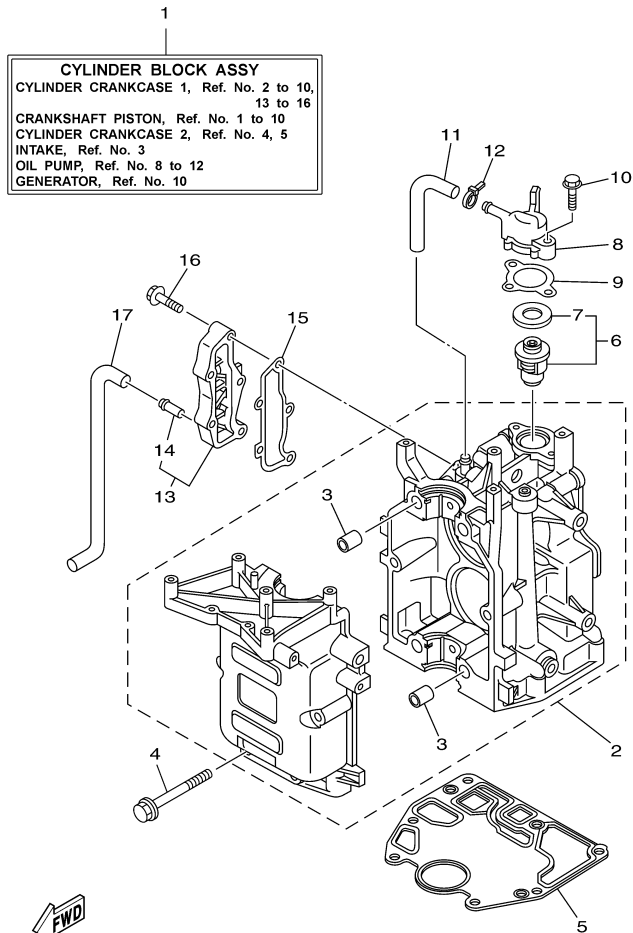

T9.9GPXR 0409 / CYLINDER CRANKCASE 1

6AV1100-G020

Part List

T9.9GPXR 0409 / CYLINDER CRANKCASE 1

REF - NO	PART NUMBER	PART NAME	QUANTITY	REMARKS
1	6AU-W009B-00-1S	CYLINDER BLOCK ASSY	1	
2	6AU-15100-00-1S	CRANKCASE ASSY	1	
3	99530-12016-00	.PIN, DOWEL	4	
4	90119-08M29-00	BOLT, WITH WASHER	6	
5	68T-11351-00-00	.GASKET, CYLINDER	1	
6	66M-12411-01-00	THERMOSTAT	1	
7	688-12412-00-00	.SEAL, THERMOSTAT	1	
8	68T-12413-00-1S	COVER, THERMOSTAT	1	
9	6G8-12414-A0-00	.GASKET, COVER	1	
10	90119-06MA2-00	BOLT, WITH WASHER	2	
11	68T-12481-00-00	PIPE 1	1	
12	90465-11M10-00	CLAMP	1	
13	6AU-41113-00-1S	OUTER COVER, EXHAUST	1	
14	6E9-24378-00-00	.PIPE, JOINT 3	1	
15	68T-41114-A0-00	.GASKET, EXHAUST OUTER COVER	1	
16	90119-06MA3-00	BOLT, WITH WASHER	5	
17	68T-12482-00-00	PIPE 2	1	

Part Notes

T9.9GPXR 0409 / CYLINDER CRANKCASE 1

PART NUMBER	NOTE TEXT
66M-12411-01-00	OEM: This part number is among the Top 100 Most Popular Marine Maintenance Parts as of March 2014.

©2014 Yamaha Motor Corporation, U.S.A. All rights reserved.