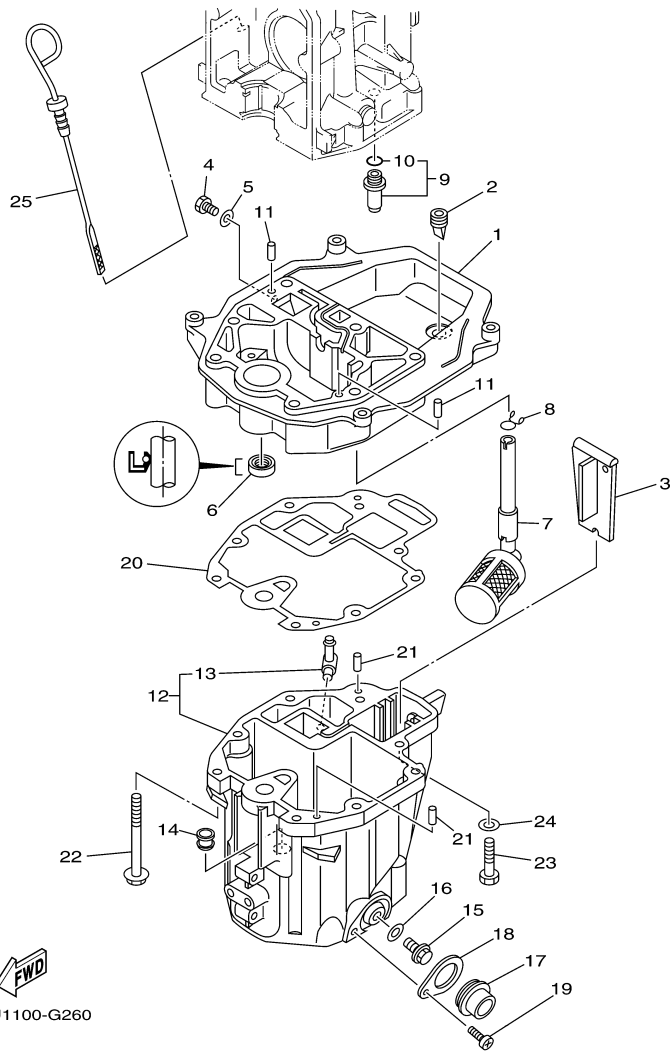

T9.9GPXR 0409 / OIL PAN

©2014 Yamaha Motor Corporation, U.S.A. All rights reserved.

Part List

T9.9GPXR 0409 / OIL PAN

REF - NO	PART NUMBER	PART NAME	QUANTITY	REMARKS
1	68T-41137-00-94	GUIDE, EXHAUST	1	
2	65W-42717-00-00	RUBBER, SEAL 2	1	
3	68T-45181-00-00	PLATE	1	
4	97095-08014-00	BOLT	1	
5	90430-08143-00	GASKET	1	
6	93101-12M70-00	.OIL SEAL	1	
7	68T-13421-01-00	STRAINER 2	1	
8	90467-11M08-00	CLIP	1	
9	6G8-11575-00-00	RELIEF VALVE ASSY	1	
10	93210-12M62-00	.O-RING	1	
11	93606-19M23-00	PIN, DOWEL	2	
12	68T-15311-01-5B	OIL PAN	1	
13	6H1-11372-00-00	.NIPPLE, HOSE	1	
14	90480-10M28-00	GROMMET	1	
15	90340-10M10-00	PLUG, STRAIGHT SCREW	1	
16	90430-10M11-00	.GASKET	1	
17	68T-15316-00-00	DAMPER 1	1	
18	68T-15317-00-00	SPACER, ENGINE MOUNT	1	
19	97885-05008-00	SCREW, PAN HEAD	1	
20	68T-13475-00-00	.GASKET	1	
21	93604-12M07-00	PIN, DOWEL	2	
22	90119-08005-00	BOLT, WITH WASHER	6	
23	97075-08030-00	BOLT	2	
24	92995-08600-00	WASHER	2	
25	68T-15362-00-00	PLUG, OIL LEVEL	1