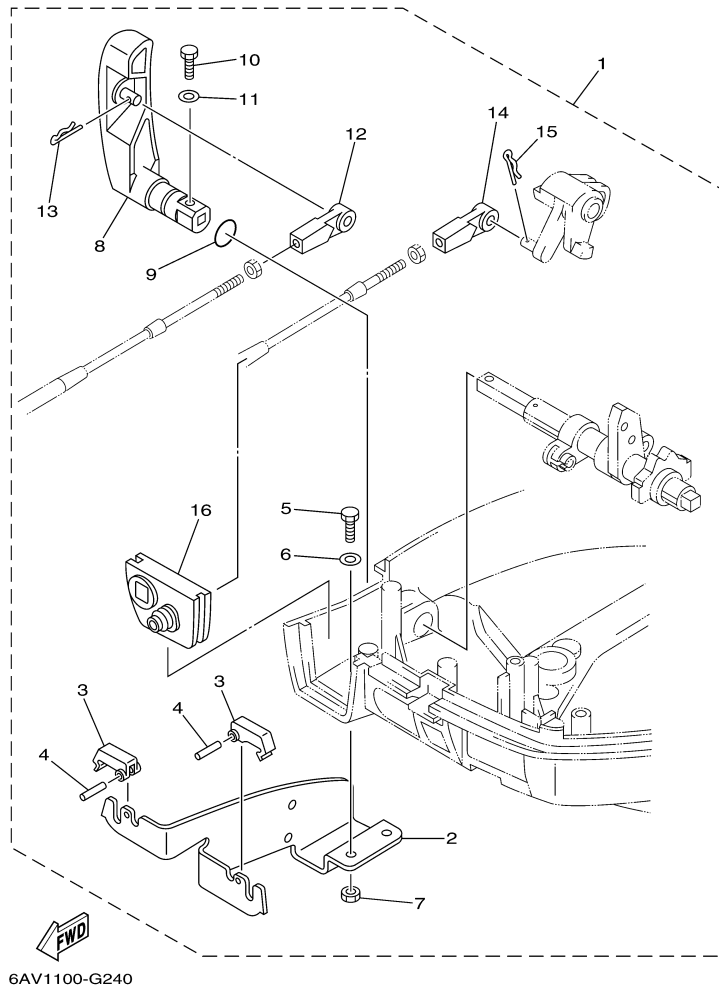

Part List

T9.9GPXR 0409 / CONTROL 2

REF - NO	PART NUMBER	PART NAME	QUANTITY	REMARKS
1	68T-48531-00-00	.BRACKET, REMOTE CONTROL 1	1	
2	682-48538-50-00	.CLAMP, CABLE 1	2	
3	91690-30012-00	.PIN, SPRING	2	
4	97095-06012-00	BOLT	2	
5	92995-06600-00	WASHER	2	
6	95380-06600-00	NUT, HEXAGON	2	
7	68T-44121-02-00	LEVER, SHIFT ROD	1	
8	6G1-41662-01-94	BRACKET 2	2	
9	90109-06M81-00	BOLT	2	
10	90464-10M60-00	CLAMP	1	
11	91690-30014-00	PIN, SPRING	1	
12	65W-44116-00-00	SPRING	1	
13	66R-44114-00-00	STOPPER	1	
14	90109-06M86-00	BOLT	1	
15	68T-44143-10-00	ROD, SHIFT	1	
16	90468-18001-00	CLIP	1	
17	90170-06015-00	NUT	1	
18	95380-06700-00	NUT	1	
19	6AU-44111-10-00	.HANDLE, GEAR SHIFT	1	
20	93210-12327-00	.O-RING	1	
21	97095-05016-00	.BOLT	1	
22	92995-05600-00	WASHER	1	
23	663-48344-00-00	.CABLE END, REMOTE CONTROL	1	
24	90468-18008-00	CLIP	1	
25	68T-41638-00-00	PULLEY	1	
26	68T-41283-00-00	LEVER, FREE ACCEL.	1	
27	90387-06M59-00	COLLAR	1	
28	6AU-41211-00-00	LINK, ACCEL.	1	
29	68T-14497-00-00	STAY, THROTTLE WIRE	1	
30	90201-06M62-00	WASHER, PLATE	1	
31	97095-06045-00	.BOLT	1	
32	92995-06600-00	WASHER	1	
33	97095-06012-00	BOLT	1	
34	92995-06600-00	WASHER	1	
35	661-41262-02-00	JOINT, CHOKE LEVER	1	
36	647-14395-60-00	CAP, OVERFLOW PIPE	1	
37	663-48344-00-00	.CABLE END, REMOTE CONTROL	1	
38	90468-18008-00	CLIP	1	
39	68T-15774-10-00	STAY 4	1	
40	90109-06M86-00	BOLT	2	
41	90465-08027-00	CLAMP	1	

Part Notes

T9.9GPXR 0409 / CONTROL 2

PART NUMBER		NOTE TEXT
90468-18008-00		OEM: This part number is among the Top 100 Most Popular Marine Maintenance Parts as of March 2014.
90468-18008-00		OEM: This part number is among the Top 100 Most Popular Marine Maintenance Parts as of March 2014.

©2014 Yamaha Motor Corporation, U.S.A. All rights reserved.

T9.9GPXR 0409 / REMO CON ATTACHMENT

©2014 Yamaha Motor Corporation, U.S.A. All rights reserved.