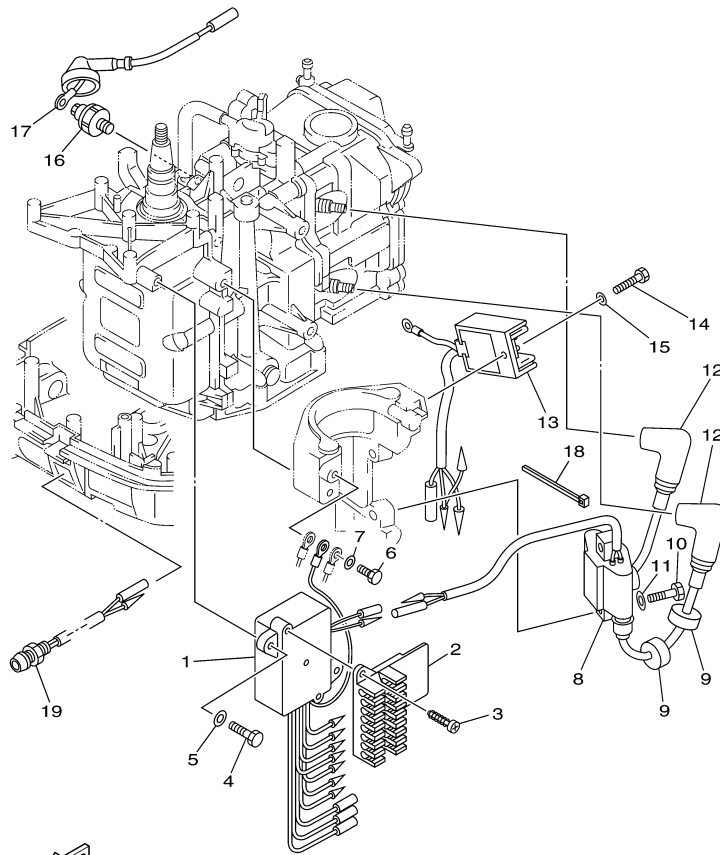

T9.9GPXR 0409 / ELECTRICAL 1

6AV1100-G130

Part List

T9.9GPXR 0409 / ELECTRICAL 1

REF - NO	PART NUMBER	PART NAME	QUANTITY	REMARKS
1	68T-85540-00-00	C.D.I. UNIT ASSY	1	
2	68T-82522-00-00	CLAMP, COUPLER	1	
3	97780-40512-00	SCREW, TAPPING	2	
4	97095-06020-00	BOLT	2	
5	92995-06600-00	WASHER	2	
6	97095-06012-00	BOLT	1	
7	92995-06600-00	WASHER	1	
8	680-85570-02-00	IGNITION COIL ASSY	1	
9	90480-25003-00	GROMMET	3	
10	97095-06025-00	BOLT	2	
11	92995-06600-00	WASHER	2	
12	6E3-82370-21-00	PLUG CAP ASSY	2	
13	68T-81960-00-00	RECTIFIER & REGULATOR ASSY	1	
14	97095-06012-00	BOLT	1	
15	92995-06600-00	WASHER	1	
16	67F-82504-00-00	OIL PRESSURE SWITCH ASSY	1	
17	68T-82127-10-00	WIRE, LEAD 2	1	
18	90465-11M10-00	CLAMP	1	
19	68T-85410-00-00	EMERGENCY SIGNAL LIGHT ASSY	1