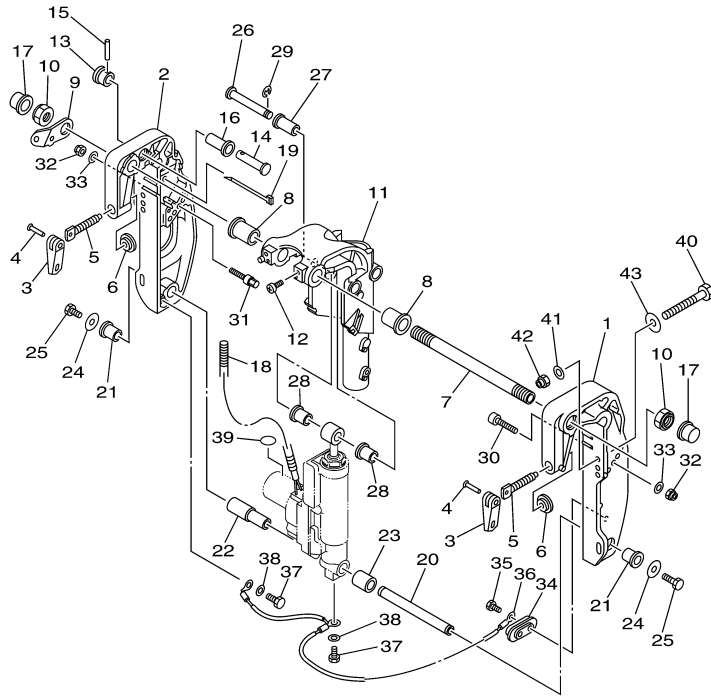

T9.9GPXR 0409 / BRACKET 2

60S3110-F240

Part List

T9.9GPXR 0409 / BRACKET 2

REF - NO	PART NUMBER	PART NAME	QUANTITY	REMARKS
1	69A-43111-01-4D	BRACKET, CLAMP 1	1	
2	69A-43112-01-4D	BRACKET, CLAMP 2	1	
3	6E0-43118-01-00	HANDLE, TRANSOM CLAMP	2	
4	90243-04M01-00	PIN	2	
5	6E7-43116-00-00	SCREW, TRANSOM CLAMP	2	
6	648-43114-01-00	PAD, TRANSOM CLAMP	2	
7	69A-43131-00-00	BOLT, CLAMP BRACKET	1	FOR REMOTE CONTROL
8	90386-22MA4-00	BUSH	2	
9	69A-43113-00-00	PLATE, CLAMP BRACKET	1	
10	90185-22043-00	NUT, SELF-LOCKING	2	
11	69G-43311-11-4D	BRACKET, SWIVEL 1	1	
12	97885-08010-00	SCREW, PAN HEAD	2	
13	65W-43192-00-00	KNOB, STOPPER	1	
14	65W-43191-00-00	SHAFT, STOPPER	1	
15	91690-30018-00	PIN, SPRING	1	
16	90386-14MA1-00	BUSH	1	
17	6G5-43145-01-00	CAP, CLAMP BRACKET	2	
18	90447-10001-00	TUBE	1	
19	90465-13M97-00	CLAMP	1	
20	69G-43818-00-00	PIN, LOWER SHOCK MOUNT	1	
21	90386-16MA7-00	BUSH	2	
22	90386-16MA8-00	BUSH	1	
23	90387-16M02-00	COLLAR	1	
24	90201-08M00-00	WASHER, PLATE	2	
25	97080-08016-00	BOLT	2	
26	90249-12M36-00	PIN	1	
27	90381-12M10-00	BUSH, SOLID	1	
28	90381-12M11-00	BUSH, SOLID	2	
29	99080-10600-00	CIRCLIP	1	
30	90110-08M05-00	BOLT, HEXAGON SOCKET HEAD	1	
31	90109-08010-00	BOLT	1	
32	90185-08057-00	NUT, SELF-LOCKING	2	
33	92990-08600-00	..WASHER, PLATE	2	
34	65W-45251-00-00	ANODE	1	
35	90101-06020-00	BOLT	2	
36	63V-82127-00-00	WIRE, LEAD 2	1	
37	97095-06010-00	BOLT	2	
38	92995-06600-00	WASHER	2	
39	69A-43155-00-00	MARK 1	1	
40	90101-08M88-00	BOLT	2	
41	92990-08600-00	..WASHER, PLATE	2	
42	90185-08057-00	NUT, SELF-LOCKING	2	
43	90201-08MA4-00	WASHER, PLATE	2	

Part Notes

T9.9GPXR 0409 / BRACKET 2

PART NUMBER	NOTE TEXT
65W-45251-00-00	OEM: This part number is among the Top 100 Most Popular Marine Maintenance Parts as of March 2014.

©2014 Yamaha Motor Corporation, U.S.A. All rights reserved.