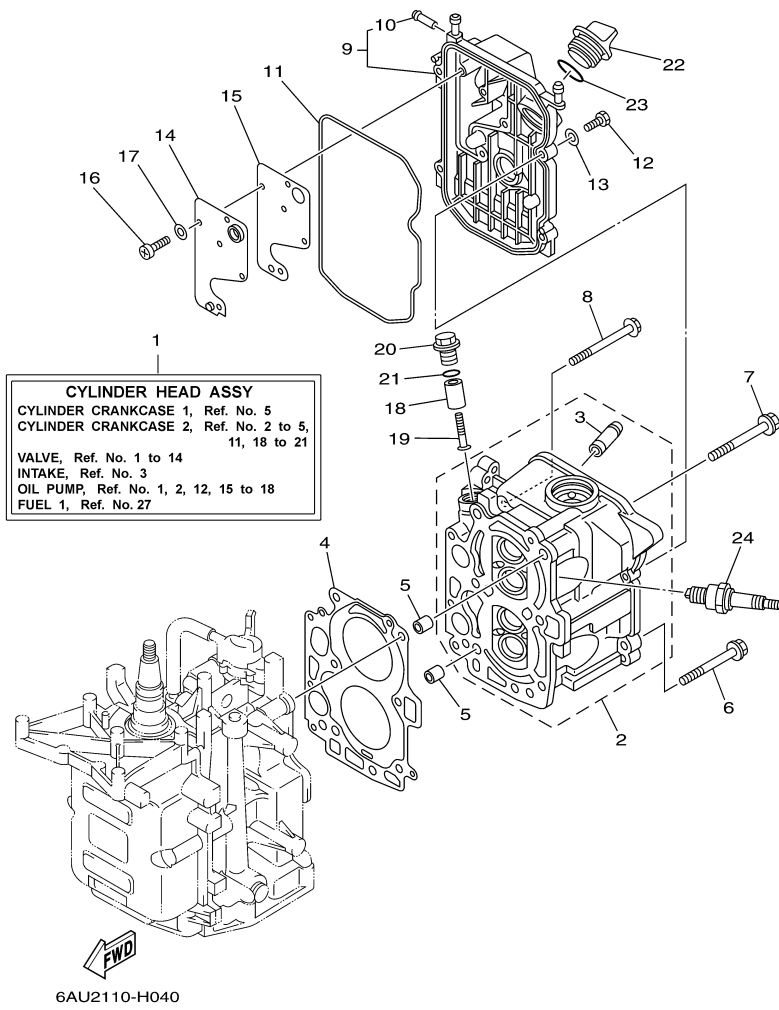

T9.9GPXR 0409 / CYLINDER CRANKCASE 2

Part List

T9.9GPXR 0409 / CYLINDER CRANKCASE 2

REF - NO	PART NUMBER	PART NAME	QUANTITY	REMARKS
1	6AU-W009A-01-1S	CYLINDER HEAD COMPLETE	1	
2	6AU-11111-00-1S	HEAD, CYLINDER 1	1	
3	6AU-11133-10-00	.GUIDE, VALVE 1	4	
4	68T-11181-00-00	.GASKET, CYLINDER HEAD 1	1	
5	99510-10114-00	PIN, DOWEL	2	
6	90105-08M36-00	BOLT, FLANGE	2	
7	90105-08M78-00	BOLT, FLANGE	4	
8	90119-06049-00	BOLT, WITH WASHER	3	
9	68T-11191-00-1S	COVER, CYLINDER HEAD 1	1	
10	650-24378-00-00	.PIPE, JOINT 4	1	
11	68T-11356-00-00	.SEAL, CYLINDER 2	1	
12	97095-06020-00	BOLT	4	
13	92995-06600-00	WASHER	4	
14	68T-11168-00-00	COVER, BREATHER	1	
15	68T-11169-A0-00	.GASKET, BREATHER COVER	1	
16	98507-04010-00	SCREW, PAN HEAD	5	
17	92907-04600-00	WASHER	5	
18	6G8-11325-00-00	ANODE	1	
19	97880-05025-00	SCREW, PAN HEAD	1	
20	6G8-11197-01-00	PLUG, BLIND	1	
21	93210-13M63-00	.O-RING	1	
22	6G8-15363-00-00	PLUG, OIL	1	
23	93210-24M79-00	.O-RING	1	
24	NGK-BR6HS1-00-00	PLUG, SPARK (NGK BR6HS-10)	2