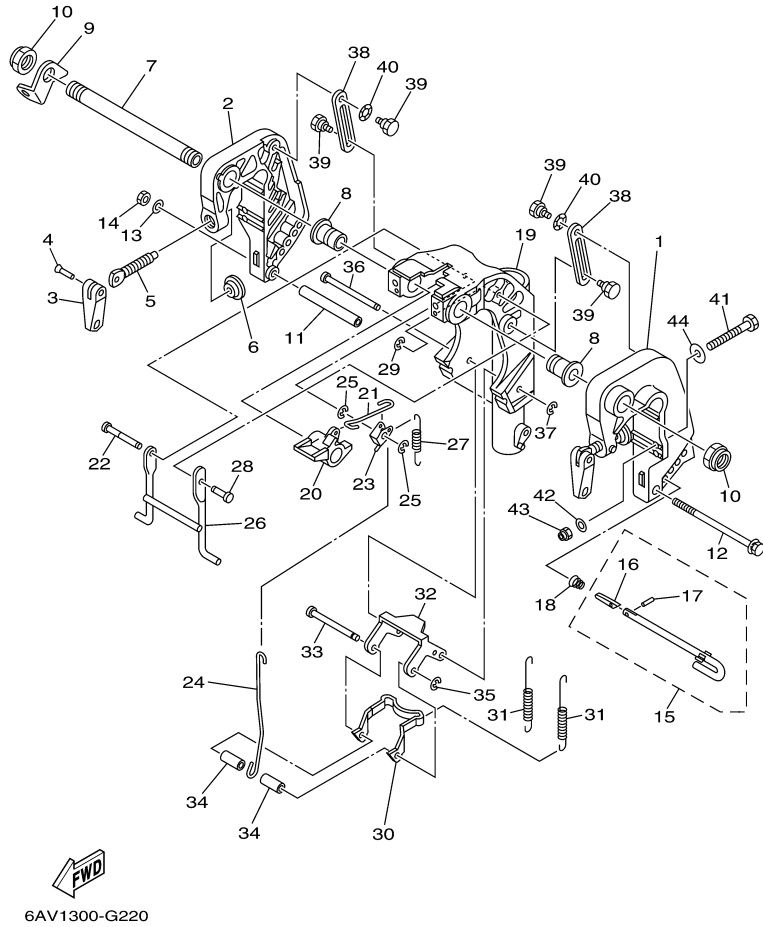

T9.9GPXR 0409 / BRACKET 1

©2014 Yamaha Motor Corporation, U.S.A. All rights reserved.