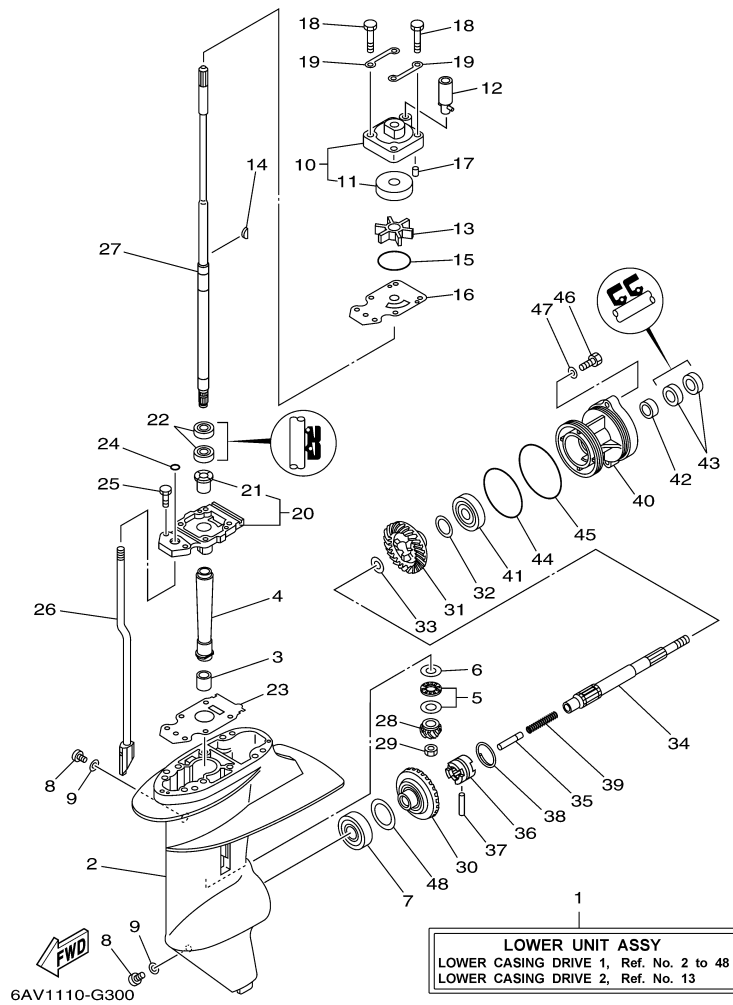

T9.9GPXR 0409 / LOWER CASING DRIVE 1

Part List

T9.9GPXR 0409 / LOWER CASING DRIVE 1

REF - NO	PART NUMBER	PART NAME	QUANTITY	REMARKS
1	69G-45300-21-4D	LOWER UNIT ASSY	1	X(24.3")
2	66R-45311-01-4D	CASING, LOWER	1	
3	93315-314V8-00	BEARING	1	
4	66R-45536-00-00	SLEEVE, DRIVE SHAFT	1	
5	93341-41416-00	BEARING	1	
6	66R-45587-10-00	SHIM (T:1.20MM)	1	UR
6	66R-45587-00-00	SHIM (T:1.13MM)	1	UR
7	93332-00005-00	BEARING	1	
8	90340-08002-00	PLUG, STRAIGHT SCREW	2	
9	90430-08020-00	.GASKET	2	
10	63V-44301-00-00	WATER PUMP HOUSING COMP.	1	
11	63V-44322-00-00	.INSERT, CARTRIDGE	1	
12	68T-44366-00-00	.DAMPER, WATER SEAL 2	1	
13	63V-44352-01-00	.IMPELLER	1	
14	664-44338-00-00	.KEY, WOODRUFF	1	
15	93210-44398-00	.O-RING	1	
16	68T-44323-00-00	.OUTER PLATE, CARTRIDGE	1	
17	93604-12M07-00	PIN, DOWEL	2	
18	97080-08045-00	BOLT	4	
19	63V-44328-00-00	PLATE	2	
20	69G-45331-01-5B	HOUSING, BEARING	1	
21	626-45316-09-00	.BUSHING, DRIVE SHAFT	1	
22	93101-20048-00	.OIL SEAL	2	
23	69G-45315-A0-00	.PACKING, LOWER CASING	1	
24	93210-06ME6-00	.O-RING	1	
25	97080-08025-00	BOLT	2	
26	69G-44150-20-00	SHIFT CAM ASSY	1	X(24.3")
27	69G-45510-20-00	DRIVE SHAFT ASSY	1	X(24.3")
28	66R-45551-00-00	PINION (13T)	1	
29	90179-08M06-00	NUT	1	
30	66R-45560-01-00	GEAR 1 (38T)	1	
31	66R-45571-00-00	GEAR 2 (38T)	1	
32	626-45577-00-00	SHIM (T:0.10MM)	1	UR
32	626-45577-10-00	SHIM (T:0.20MM)	1	UR
32	626-45577-40-00	SHIM (T:0.50MM)	1	UR
32	626-45577-30-00	SHIM (T:0.40MM)	1	UR
32	626-45577-20-00	SHIM (T:0.30MM)	1	UR
33	90201-17682-00	WASHER, PLATE	1	
34	683-45611-00-00	SHAFT, PROPELLER	1	
35	650-45635-00-00	PLUNGER, SHIFT	1	
36	69G-45631-00-00	CLUTCH, DOG	1	
37	90250-05010-00	PIN, STRAIGHT	1	
38	648-45633-00-00	RING, CROSS PIN	1	
39	90501-14M09-00	SPRING, COMPRESSION	1	
40	66R-45361-00-4D	CAP, LOWER CASING	1	
41	93306-00501-00	BEARING	1	
42	93315-317U2-00	BEARING	1	
43	93101-17054-00	.OIL SEAL	2	
44	93210-74M68-00	.O-RING	1	
45	93210-74316-00	.O-RING	1	
46	97095-06025-00	BOLT	2	
47	92995-06600-00	WASHER	2	
48	626-45577-00-00	SHIM (T:0.10MM)	1	UR
48	626-45577-10-00	SHIM (T:0.20MM)	1	UR
48	626-45577-40-00	SHIM (T:0.50MM)	1	UR
48	626-45577-30-00	SHIM (T:0.40MM)	1	UR
48	626-45577-20-00	SHIM (T:0.30MM)	1	UR

Part Notes

T9.9GPXR 0409 / LOWER CASING DRIVE 1