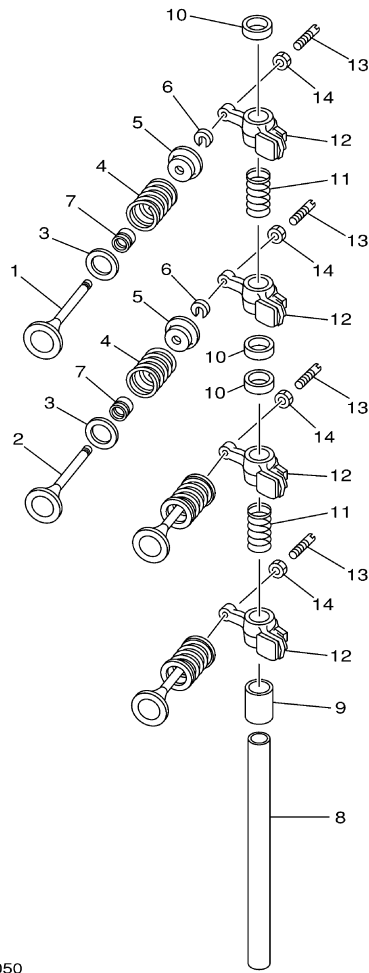

T9.9GPXR 0409 / VALVE

68R0010-0050

Part List

T9.9GPXR 0409 / VALVE

REF - NO	PART NUMBER	PART NAME	QUANTITY	REMARKS
1	67D-12111-00-00	VALVE, INTAKE	2	
2	67D-12121-00-00	VALVE, EXHAUST	2	
3	68T-12116-00-00	SEAT, VALVE SPRING	4	
4	60R-12113-00-00	SPRING, VALVE INNER	4	
5	7NJ-12117-00-00	RETAINER, VALVE SPRING	4	
6	7NJ-12118-00-00	LOCK, VALVE SPRING RETAINER	4	
7	51Y-12119-00-00	SEAL, VALVE STEM	4	
8	68T-12146-00-00	SHAFT, ROCKER	1	
9	90387-13M56-00	COLLAR	1	
10	90387-14M03-00	COLLAR	3	
11	90501-12M40-00	SPRING, COMPRESSION	2	
12	68T-12151-00-00	ARM, VALVE ROCKER	4	
13	6G8-12159-00-00	SCREW, VALVE ADJUSTING	4	
14	6G8-12158-00-00	NUT, LOCK	4