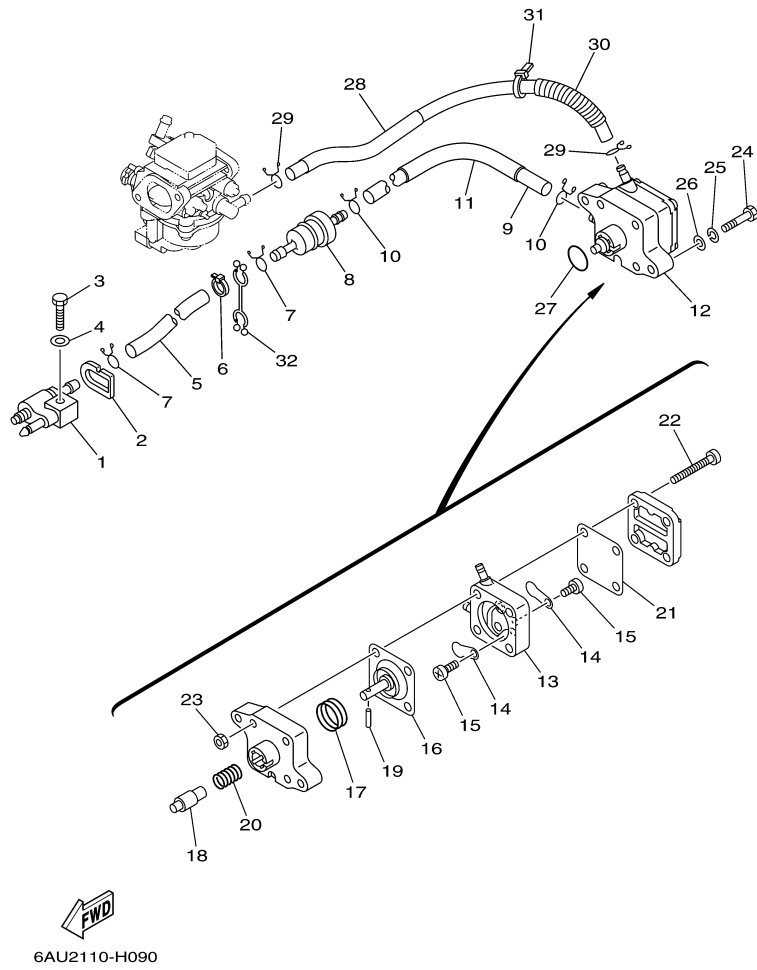

T9.9GPXR 0409 / FUEL 1

©2014 Yamaha Motor Corporation, U.S.A. All rights reserved.

Part List

T9.9GPXR 0409 / FUEL 1

REF - NO	PART NUMBER	PART NAME	QUANTITY	REMARKS
1	6G1-24304-02-00	FUEL PIPE JOINT COMP. 1	1	
2	61N-24329-00-00	SEAL	1	
3	97095-06025-00	BOLT	1	
4	92995-06600-00	WASHER	1	
5	90445-10046-00	HOSE (L295)	1	
6	90465-11M10-00	CLAMP	1	
7	90467-09M09-00	CLIP	2	
8	68T-24251-01-00	STRAINER 1	1	
9	90445-10M50-00	HOSE (L170)	1	
10	90467-09M09-00	CLIP	2	
11	90445-16010-00	HOSE (L140)	1	
12	68T-24410-01-00	FUEL PUMP ASSY	1	
13	66M-24413-01-00	.BODY 2	1	
14	6A0-24421-01-00	.VALVE, CHECK	2	
15	6E7-14325-00-00	.SCREW, PAN HEAD	2	
16	66M-24411-01-00	.DIAPHRAGM	1	
17	66M-24423-00-00	.SPRING, DIAPHRAGM	1	
18	66M-13131-00-00	.PLUNGER	1	
19	66M-24374-00-00	.PIN	1	
20	66M-24454-00-00	.SPRING	1	
21	66M-24471-01-00	.DIAPHRAGM	1	
22	66M-24444-00-00	.SCREW	4	
23	95380-04600-00	.NUT	4	
24	97095-06030-00	BOLT	2	
25	92995-06100-00	WASHER, SPRING	2	
26	92995-06600-00	WASHER	2	
27	93210-20M65-00	.O-RING	1	
28	6AU-24311-00-00	PIPE, FUEL 1	1	
29	90467-09M09-00	CLIP	2	
30	90446-14M66-00	HOSE (L40)	1	
31	90465-11M10-00	CLAMP	1	
32	90464-10M53-00	CLAMP	1