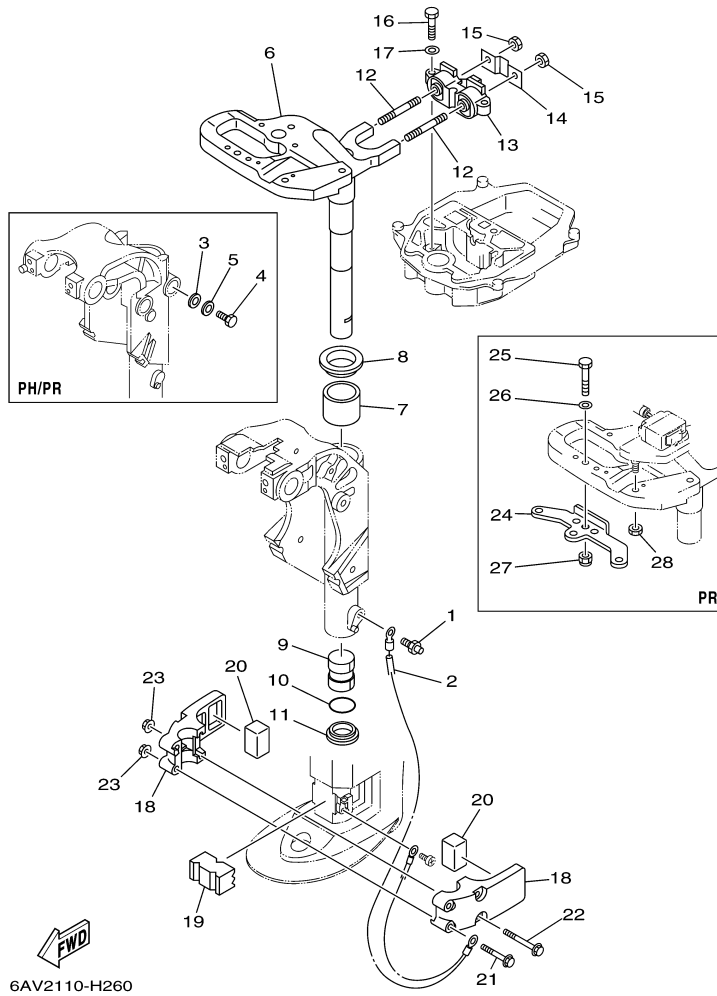

T9.9GPXR 0409 / BRACKET 3

©2014 Yamaha Motor Corporation, U.S.A. All rights reserved.

Part List

T9.9GPXR 0409 / BRACKET 3

REF - NO	PART NUMBER	PART NAME	QUANTITY	REMARKS
1	93700-06M03-00	NIPPLE, GREASE	1	
2	68T-82127-00-00	WIRE, LEAD 2	1	
3	92995-06600-00	WASHER	1	
4	97095-06014-00	BOLT	1	
5	92995-06600-00	WASHER	1	
6	6AU-42511-10-4D	BRACKET, STEERING	1	
7	90386-40001-00	BUSH	1	
8	90209-40008-00	WASHER	1	
9	90386-30048-00	BUSH	1	
10	93210-29M94-00	O-RING	1	
11	90386-30M60-00	BUSH	1	
12	90116-08M54-00	BOLT, STUD	2	
13	68T-44517-10-94	MOUNT RUBBER	1	
14	68T-44526-00-00	PLATE	1	
15	95380-08600-00	NUT	2	
16	97075-06025-00	BOLT	2	
17	92995-06600-00	WASHER	2	
18	6AU-44551-00-4D	HOUSING, LOWER MOUNT RUBBER 1	2	
19	6AU-44557-00-00	MOUNT DAMPER, LOWER FRONT	1	
20	682-44555-30-00	MOUNT DAMPER, LOWER SIDE	2	
21	90119-06012-00	BOLT, WITH WASHER	2	
22	90119-06198-00	BOLT, WITH WASHER	2	
23	90179-06M28-00	NUT	4	
24	69G-48511-10-00	HOOK, STEERING	1	
25	97075-08035-00	BOLT	1	
26	92995-08600-00	WASHER	1	
27	90185-08057-00	NUT, SELF-LOCKING	1	
28	90185-06M07-00	NUT, SELF-LOCKING	1