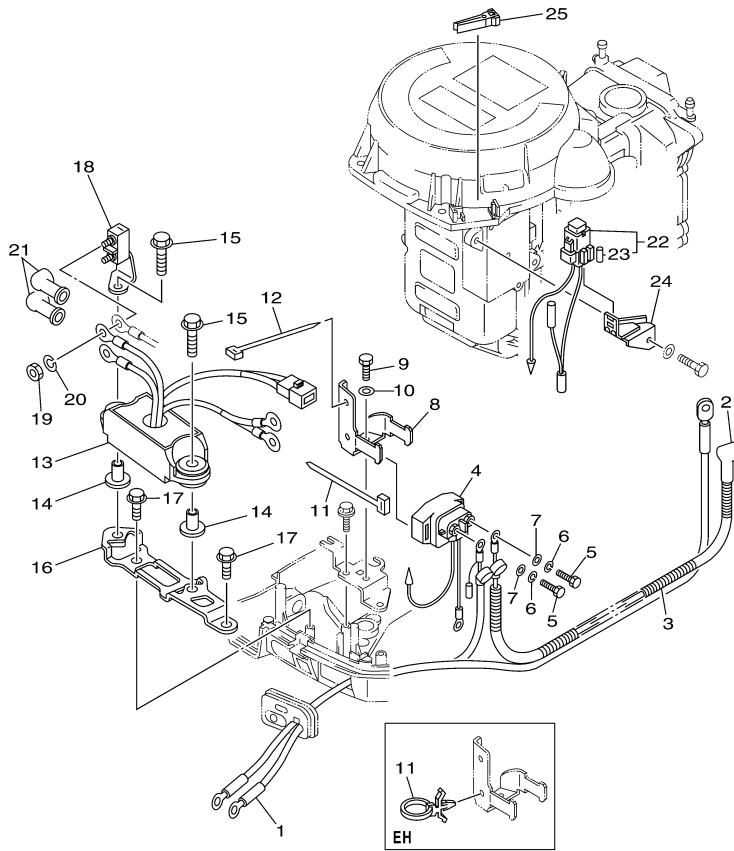

Part List

T9.9GPXR 0409 / ELECTRICAL 1

REF - NO	PART NUMBER	PART NAME	QUANTITY	REMARKS
1	68T-85540-00-00	C.D.I. UNIT ASSY	1	
2	68T-82522-00-00	CLAMP, COUPLER	1	
3	97780-40512-00	SCREW, TAPPING	2	
4	97095-06020-00	BOLT	2	
5	92995-06600-00	WASHER	2	
6	97095-06012-00	BOLT	1	
7	92995-06600-00	WASHER	1	
8	680-85570-02-00	IGNITION COIL ASSY	1	
9	90480-25003-00	GROMMET	3	
10	97095-06025-00	BOLT	2	
11	92995-06600-00	WASHER	2	
12	6E3-82370-21-00	PLUG CAP ASSY	2	
13	68T-81960-00-00	RECTIFIER & REGULATOR ASSY	1	
14	97095-06012-00	BOLT	1	
15	92995-06600-00	WASHER	1	
16	67F-82504-00-00	OIL PRESSURE SWITCH ASSY	1	
17	68T-82127-10-00	WIRE, LEAD 2	1	
18	90465-11M10-00	CLAMP	1	
19	68T-85410-00-00	EMERGENCY SIGNAL LIGHT ASSY	1	

T9.9GPXR 0409 / ELECTRICAL 2

6AV1100-G140