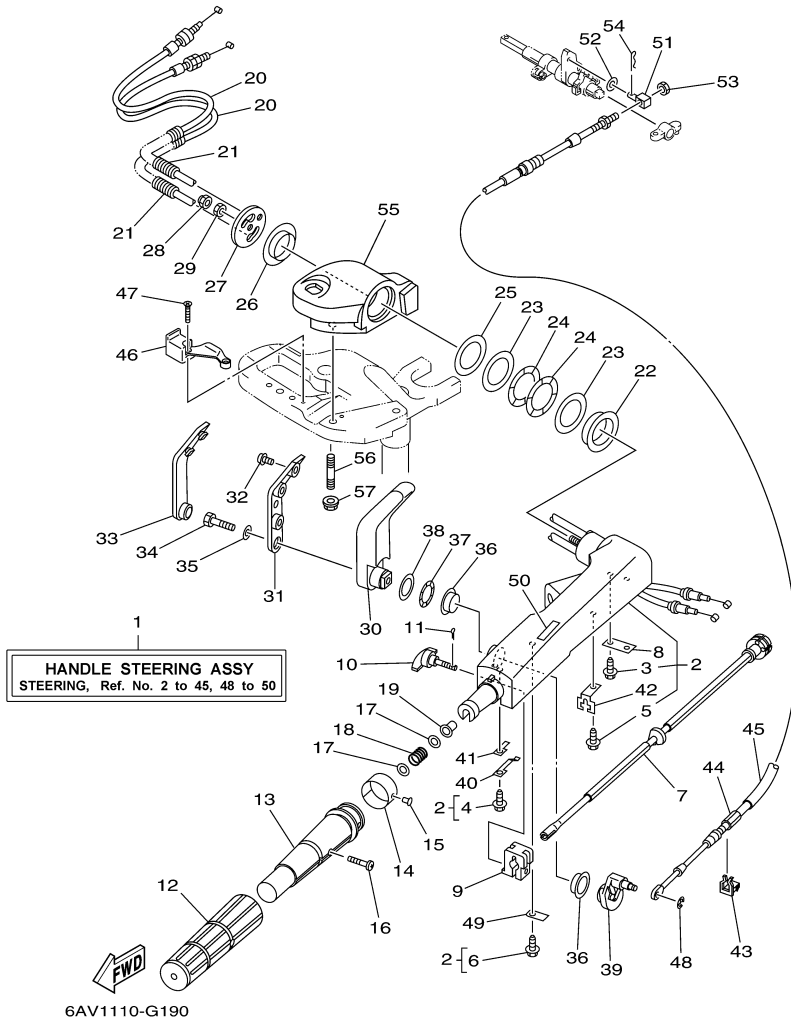

Part List

T9.9GPXR 0409 / BOTTOM COWLING

REF - NO	PART NUMBER	PART NAME	QUANTITY	REMARKS
1	68T-42710-01-4D	BOTTOM COWLING ASSY	1	WITH TAPPING BOLT
2	68F-85119-00-00	BOLT	4	
3	90480-21M82-00	GROMMET	4	
4	90387-06176-00	COLLAR	4	
5	68T-42716-10-00	RUBBER, SEAL 1	1	
6	6AU-42801-00-00	COWLING CLAMP COMP.	1	
7	97095-06012-00	BOLT	1	
8	92995-06600-00	WASHER	1	
9	6BL-44391-00-00	NIPPLE, HOSE	1	
10	682-42727-00-00	GROMMET	1	
11	68T-42738-00-4D	PLATE, FITTING	1	
12	90109-06M81-00	BOLT	2	
13	68T-42725-10-00	.GROMMET	1	
17	69G-42726-00-00	GROMMET	1	FLUSHING KIT
18	65W-42717-00-00	RUBBER, SEAL 2	2	
19	68T-42741-00-00	APRON	1	
20	97885-06030-00	SCREW, PAN HEAD	2	
21	92995-06100-00	WASHER, SPRING	2	
22	92995-06600-00	WASHER	2	
23	95380-06600-00	NUT, HEXAGON	2	
24	68T-42717-00-00	RUBBER, SEAL 2	1	
25	68T-42771-00-00	APRON	1	
26	90338-06M20-00	PLUG	2	
27	65W-84342-00-00	SEAT, EMBLEM	1	
28	90480-06M19-00	GROMMET	1	
29	6E5-12481-00-00	PIPE 1	1	FLUSHING KIT
30	90465-11M10-00	CLAMP	2	FLUSHING KIT
31	90447-13M00-00	TUBE	1	FLUSHING KIT
32	6R3-12582-00-00	JOINT, HOSE 2	1	FLUSHING KIT
33	6R3-12583-00-00	GASKET, HOSE JOINT	1	FLUSHING KIT
34	6R3-12581-00-00	JOINT, HOSE 1	1	FLUSHING KIT
35	68T-12572-00-00	ADAPTER	1	FLUSHING KIT
36	90167-06002-00	SCREW, TAPPING	2	FLUSHING KIT
40	6H8-42791-10-00	MARK 1	1	
41	6AH-42794-40-00	LABEL, WARNING (GENERAL)	1	

T9.9GPXR 0409 / STEERING