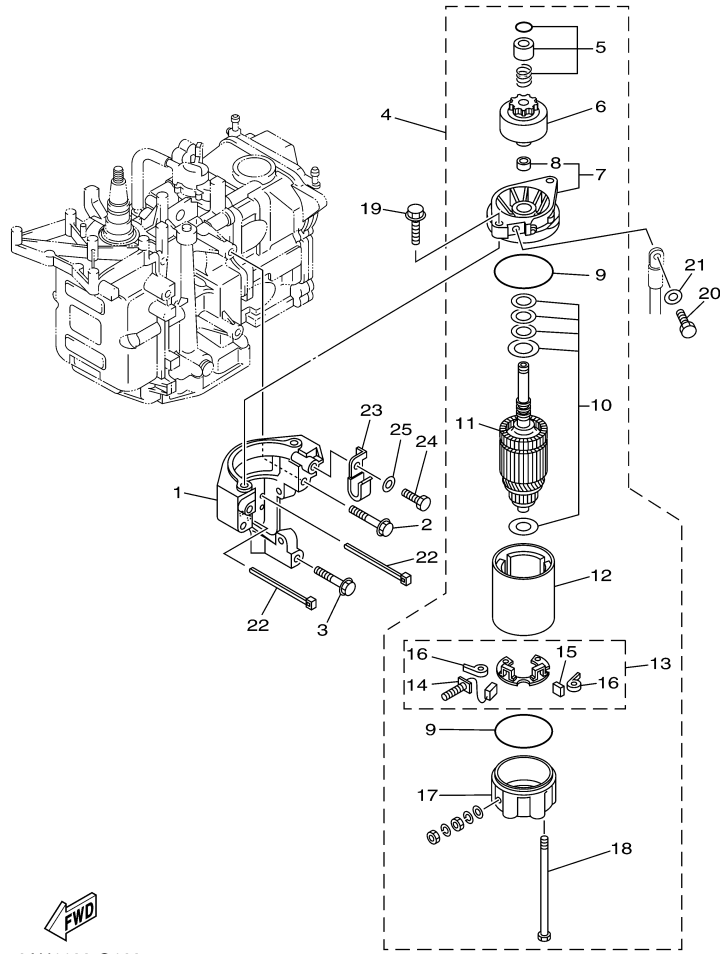

T9.9GPXR 0409 / STARTING MOTOR

6AU1100-G160

Part List

T9.9GPXR 0409 / STARTING MOTOR

REF - NO	PART NUMBER	PART NAME	QUANTITY	REMARKS
1	68T-81822-01-94	BRACKET, STARTING MOTOR	1	
2	90119-08046-00	BOLT, WITH WASHER	2	
3	90119-08020-00	BOLT, WITH WASHER	1	
4	68T-81800-00-00	STARTING MOTOR ASSY	1	
5	68T-81857-00-00	.RETAINER	1	
6	689-81807-12-00	.GEAR ASSY, STARTING MOTOR	1	
7	6F5-81830-10-00	.FRONT BRACKET ASSY	1	
8	689-81831-00-00	..METAL, FRONT	1	
9	689-81847-11-00	.O-RING	2	
10	689-81809-11-00	.WASHER KIT	1	
11	689-81850-11-00	.ARMATURE ASSY	1	
12	689-81810-11-00	.STATOR ASSY	1	
13	689-81840-11-00	.BRUSH HOLDER ASSY	1	
14	689-81811-11-00	..BRUSH 1	1	
15	689-81812-11-00	..BRUSH 2	1	
16	689-81813-10-00	..SPRING, BRUSH	2	
17	689-81820-11-00	.REAR BRACKET ASSY	1	
18	689-81826-10-00	.BOLT	2	
19	90119-08M76-00	BOLT, WITH WASHER	2	
20	97095-08016-00	BOLT	1	
21	92995-08600-00	WASHER	1	
22	90465-11M10-00	CLAMP	2	
23	90465-08M99-00	CLAMP	1	
24	97095-06012-00	BOLT	1	
25	92995-06600-00	WASHER	1