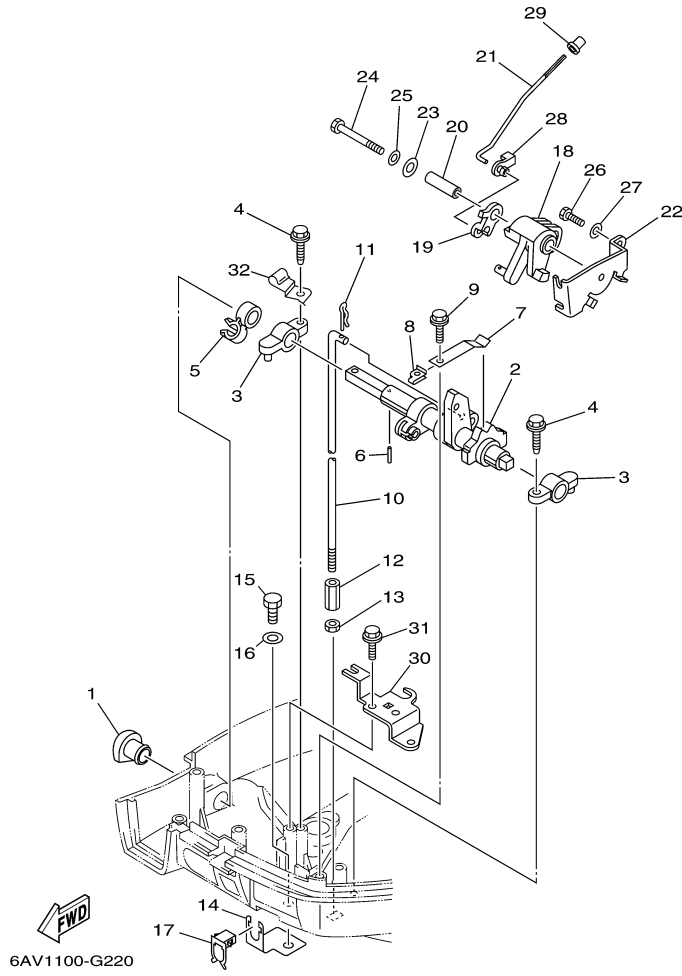

T9.9GPXR 0409 / CONTROL 1

©2014 Yamaha Motor Corporation, U.S.A. All rights reserved.