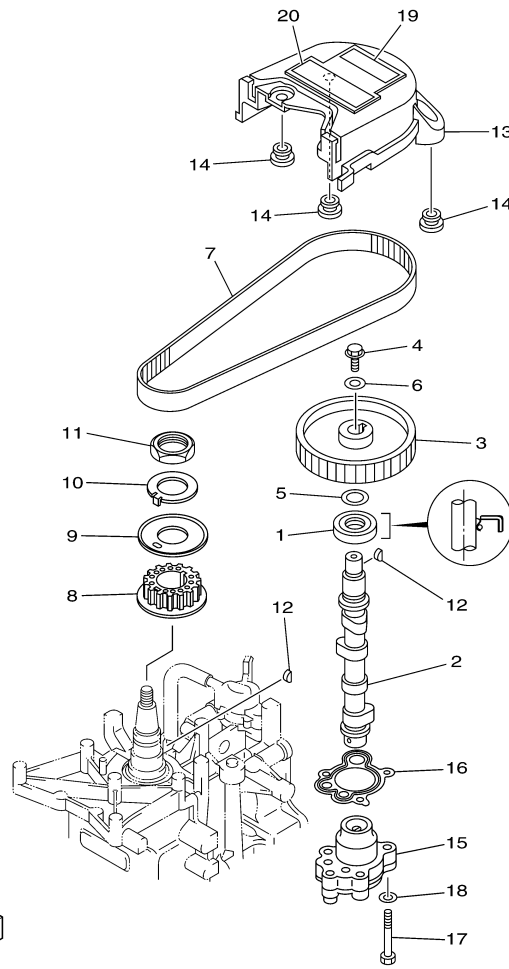

T9.9GPXR 0409 / OIL PUMP

60N2100-E080

Part List

T9.9GPXR 0409 / OIL PUMP

REF - NO	PART NUMBER	PART NAME	QUANTITY	REMARKS
1	93102-18M21-00	.OIL SEAL	1	
2	68T-12171-00-00	CAMSHAFT 1	1	
3	66M-11537-00-94	GEAR, DRIVEN	1	
4	90105-06M14-00	BOLT FLANGE	1	
5	90201-13201-00	WASHER, PLATE	1	
6	90201-06M94-00	WASHER, PLATE	1	
7	68T-46241-00-00	BELT	1	
8	68T-11536-00-00	GEAR, DRIVE	1	
9	68T-11557-00-00	WASHER 1	1	
10	6G8-11587-01-00	WASHER, LOCK	1	
11	90170-24M09-00	NUT	1	
12	90280-03M01-00	.KEY, WOODRUFF	2	
13	6AU-46297-00-00	COVER, DUST	1	
14	90480-10627-00	GROMMET	3	
15	68T-13300-00-00	OIL PUMP ASSY	1	
16	68T-13329-00-00	.GASKET, PUMP COVER	1	
17	97095-06030-00	BOLT	3	
18	92995-06600-00	WASHER	3	
19	6G9-12138-40-00	MARK, CAUTION	1	
20	6AU-13437-40-00	MARK, CAUTION	1