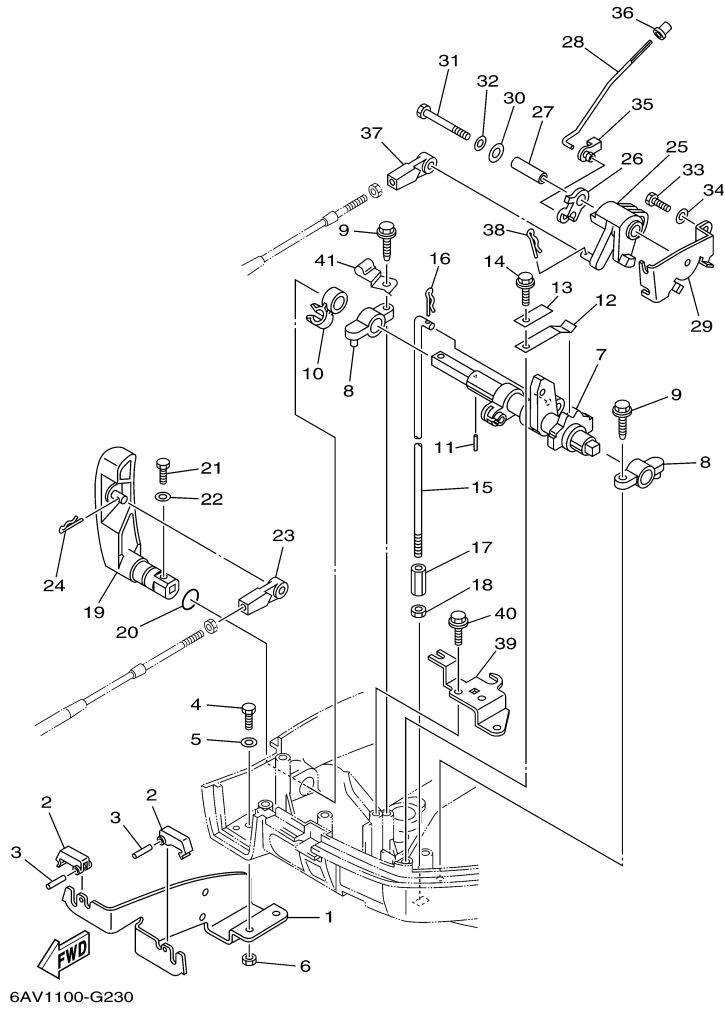

T9.9GPXR 0409 / CONTROL 2

©2014 Yamaha Motor Corporation, U.S.A. All rights reserved.

Part List

T9.9GPXR 0409 / CONTROL 2

REF - NO	PART NUMBER	PART NAME	QUANTITY	REMARKS
1	68T-48531-00-00	.BRACKET, REMOTE CONTROL 1	1	
2	682-48538-50-00	.CLAMP, CABLE 1	2	
3	91690-30012-00	.PIN, SPRING	2	
4	97095-06012-00	BOLT	2	
5	92995-06600-00	WASHER	2	
6	95380-06600-00	NUT, HEXAGON	2	
7	68T-44121-02-00	LEVER, SHIFT ROD	1	
8	6G1-41662-01-94	BRACKET 2	2	
9	90109-06M81-00	BOLT	2	
10	90464-10M60-00	CLAMP	1	
11	91690-30014-00	PIN, SPRING	1	
12	65W-44116-00-00	SPRING	1	
13	66R-44114-00-00	STOPPER	1	
14	90109-06M86-00	BOLT	1	
15	68T-44143-10-00	ROD, SHIFT	1	
16	90468-18001-00	CLIP	1	
17	90170-06015-00	NUT	1	
18	95380-06700-00	NUT	1	
19	6AU-44111-10-00	.HANDLE, GEAR SHIFT	1	
20	93210-12327-00	.O-RING	1	
21	97095-05016-00	.BOLT	1	
22	92995-05600-00	WASHER	1	
23	663-48344-00-00	.CABLE END, REMOTE CONTROL	1	
24	90468-18008-00	CLIP	1	
25	68T-41638-00-00	PULLEY	1	
26	68T-41283-00-00	LEVER, FREE ACCEL.	1	
27	90387-06M59-00	COLLAR	1	
28	6AU-41211-00-00	LINK, ACCEL.	1	
29	68T-14497-00-00	STAY, THROTTLE WIRE	1	
30	90201-06M62-00	WASHER, PLATE	1	
31	97095-06045-00	.BOLT	1	
32	92995-06600-00	WASHER	1	
33	97095-06012-00	BOLT	1	
34	92995-06600-00	WASHER	1	
35	661-41262-02-00	JOINT, CHOKE LEVER	1	
36	647-14395-60-00	CAP, OVERFLOW PIPE	1	
37	663-48344-00-00	.CABLE END, REMOTE CONTROL	1	
38	90468-18008-00	CLIP	1	
39	68T-15774-10-00	STAY 4	1	
40	90109-06M86-00	BOLT	2	
41	90465-08027-00	CLAMP	1	

Part Notes

T9.9GPXR 0409 / CONTROL 2

PART NUMBER		NOTE TEXT
90468-18008-00		OEM: This part number is among the Top 100 Most Popular Marine Maintenance Parts as of March 2014.
90468-18008-00		OEM: This part number is among the Top 100 Most Popular Marine Maintenance Parts as of March 2014.

©2014 Yamaha Motor Corporation, U.S.A. All rights reserved.