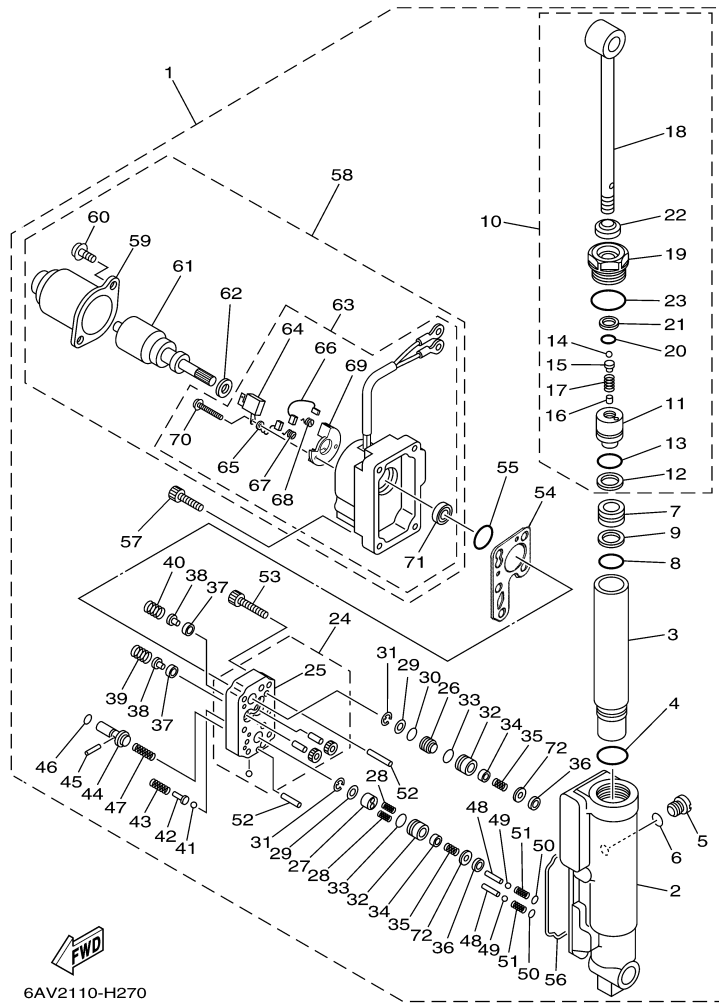

T9.9GPXR 0409 / POWER TILT ASSY

©2014 Yamaha Motor Corporation, U.S.A. All rights reserved.

Part List

T9.9GPXR 0409 / POWER TILT ASSY

REF - NO	PART NUMBER	PART NAME	QUANTITY	REMARKS
1	69G-43840-02-4D	POWER TILT ASSY	1	
2	69A-4380K-00-00	.CYLINDER, TILT SUB ASSY	1	
3	69A-22471-00-00	.CASE, CYLINDER	1	
4	93210-27666-00	.O-RING	1	
5	6H1-4388E-11-00	.PLUG, TAPER SCREW	1	
6	93210-07003-00	.O-RING	1	
7	69A-43814-00-00	.PISTON, FREE	1	
8	93210-21276-00	.O-RING	1	
9	69A-43872-00-00	.RING, BACK UP	1	
10	69A-43810-00-00	.TILT PISTON SUB ASSY	1	
11	69A-4380D-00-00	..PISTON COMP	1	
12	93210-21276-00	..O-RING	1	
13	69A-43872-00-00	..RING, BACK UP	1	
14	93505-32038-00	..BALL	1	
15	65W-4386A-00-00	..PIN, ABSORBER VALVE	1	
16	93604-06136-00	..PIN, DOWEL	1	
17	69A-43857-00-00	..SPRING, ABSORBER VALVE	1	
18	69A-43801-00-00	..ROD	1	
19	69A-43811-01-00	..SCREW, CYLINDER END	1	
20	6H1-43866-00-00	..O-RING	1	
21	69A-43871-00-00	..RING, BACK UP	1	
22	69A-43812-00-00	..SEAL, DUST	1	
23	69A-43869-00-00	..O-RING	1	
24	69A-43830-00-00	.GEAR PUMP ASSY	1	
25	69A-4380C-00-00	..GEAR HOUSING ASSY	1	
26	69A-43841-00-00	.PISTON, SHUTTLE	1	
27	69A-4384M-00-00	.PISTON, SHUTTLE 2	1	
28	62Y-43894-00-00	.SPRING, SHUTTLE RETURN	2	
29	69A-4384F-00-00	.SEAL, MAIN VALVE	2	
30	6H1-43883-00-00	.O-RING	1	
31	99002-03600-00	.CLIP	2	
32	69G-4382G-00-00	.VALVE SEAT	2	
33	93210-12N52-00	.O-RING	2	
34	6T4-43808-00-00	.SEAT VALVE COMP 1	2	
35	69G-43853-00-00	.SPRING, MAIN VALVE	2	
36	69J-4381C-00-00	.FILTER 3	2	
37	6H1-4384G-11-00	.SEAL, RELIEF VALVE	2	
38	6H1-43844-10-00	.PIN, VALVE SUPPORT	2	
39	69A-43855-00-00	.SPRING, UP RELIEF	1	
40	6H1-43856-10-00	.SPRING, DOWN RELIEF	1	
41	93501-08001-00	.BALL	2	
42	69A-4386A-00-00	.PIN, ABSORBER VALVE	2	
43	69A-43824-00-00	.SPRING, DOWN RELIEF 2	2	
44	69A-43848-00-00	.ROD, MANUAL RELEASE	1	
45	93602-15250-00	.PIN, DOWEL	1	
46	93210-06001-00	.O-RING	1	
47	69A-43854-00-00	.SPRING, MANUAL RELEASE	1	
48	69A-4381G-00-00	.PIN 1	2	
49	93501-08001-00	.BALL	2	
50	6H1-43883-00-00	.O-RING	2	
51	69A-4384H-00-00	.SPRING	2	
52	93606-14081-00	.PIN, DOWEL	2	
53	91312-05025-00	.BOLT	6	
54	69A-43816-01-00	.FILTER 1	1	
55	N35-43862-10-00	.O-RING	1	
56	69A-23129-00-00	.GASKET, DRAIN PLUG	1	
57	69A-43878-00-00	.BOLT, SOCKET	4	
58	69G-43880-01-00	.MOTOR ASSY	1	
59	65W-43804-01-00	..STATOR ASSY	1	
60	65W-43887-01-00	..BOLT	2