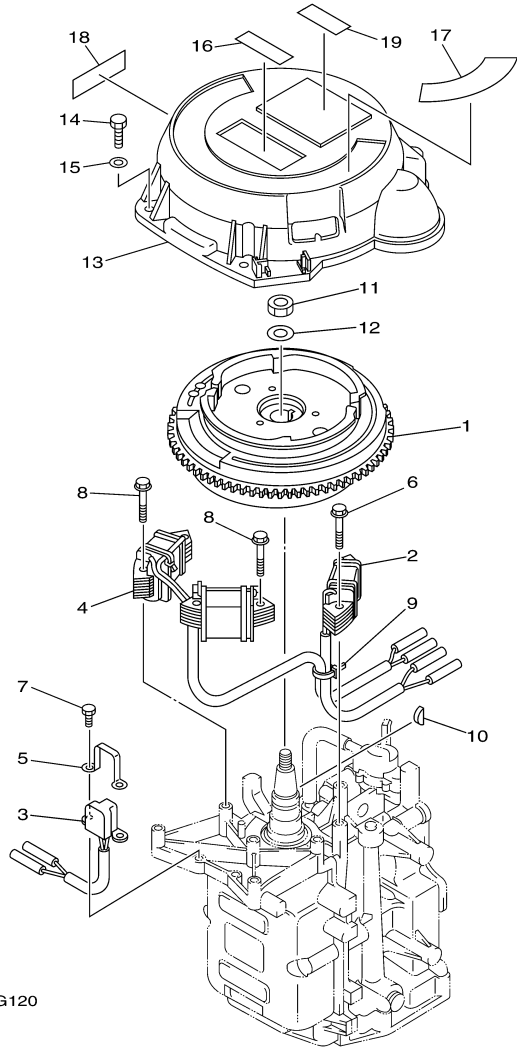

T9.9GPXR 0409 / GENERATOR

6AU1110-G120

©2014 Yamaha Motor Corporation, U.S.A. All rights reserved.

Part List

T9.9GPXR 0409 / GENERATOR

REF - NO	PART NUMBER	PART NAME	QUANTITY	REMARKS
1	68T-85550-11-00	ROTOR ASSY	1	
2	68T-85520-00-00	COIL, CHARGE	1	
3	68T-85580-01-00	COIL, PULSER	1	
4	68T-85533-10-00	COIL, LIGHTING	1	
5	6H2-85582-00-00	ATTACHMENT, PULSER	1	
6	90119-06014-00	BOLT, WITH WASHER	2	
7	97095-05010-00	BOLT	2	
8	90119-06MA1-00	BOLT, WITH WASHER	4	
9	90465-11M10-00	CLAMP	1	
10	90280-04M06-00	KEY, WOODRUFF	1	
11	90170-12066-00	NUT	1	
12	90201-12472-00	WASHER, PLATE	1	
13	6AV-81337-00-00	COVER, FLYWHEEL	1	
14	97095-06020-00	BOLT	3	
15	92995-06600-00	WASHER	3	
16	6AH-81995-40-00	LABEL, WARNING	1	
17	68T-85711-40-00	MARK, CAUTION	1	
18	6AH-81994-40-00	LABEL, SAFETY	1	
19	6AG-81996-00-00	MARK	1