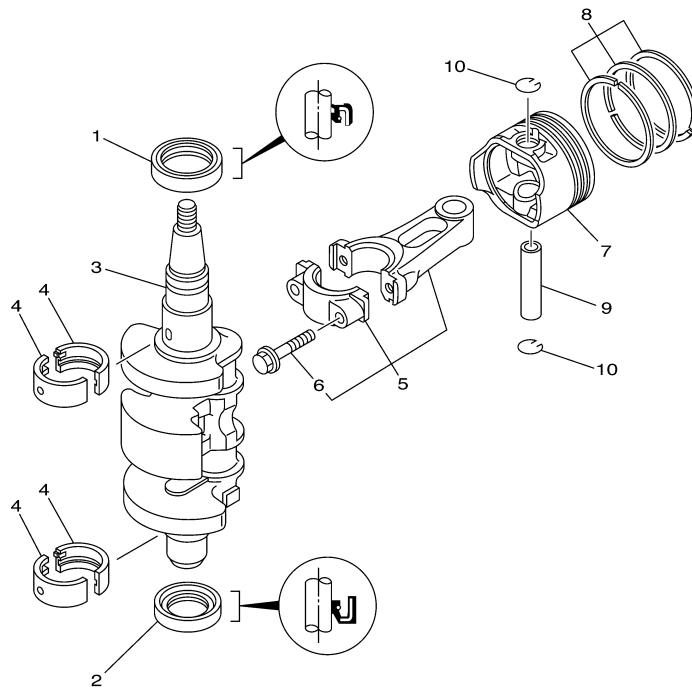

T9.9GPXR 0409 / CRANKSHAFT PISTON

68R0010-0031

Part List

T9.9GPXR 0409 / CRANKSHAFT PISTON

REF - NO	PART NUMBER	PART NAME	QUANTITY	REMARKS
1	93102-30M22-00	.OIL SEAL	1	
2	93101-25M69-00	.OIL SEAL	1	
3	6AU-11411-00-00	CRANKSHAFT	1	
4	68T-11416-00-00	PLANE BEARING, CRANKSHAFT 1	4	UR BROWN
4	68T-11416-20-00	PLANE BEARING, CRANKSHAFT 1	4	UR BLUE
4	68T-11416-10-00	PLANE BEARING, CRANKSHAFT 1	4	UR BLACK
5	6AU-11650-00-00	CONNECTING ROD ASSY	2	
6	67D-11654-00-00	.BOLT, CONNECTING ROD	2	
7	6AU-11631-00-96	PISTON (STD)	2	
7	6AU-11636-00-00	PISTON (0.50MM O/S)	2	AP
7	6AU-11635-00-00	PISTON (0.25MM O/S)	2	AP
8	68T-11603-01-00	PISTON RING SET (STD)	2	
8	68T-11605-01-00	PISTON RING SET (0.50MM O/S)	2	AP
8	68T-11604-01-00	PISTON RING SET (0.25MM O/S)	2	AP
9	68T-11633-00-00	PIN, PISTON	2	
10	93450-15023-00	CIRCLIP	4