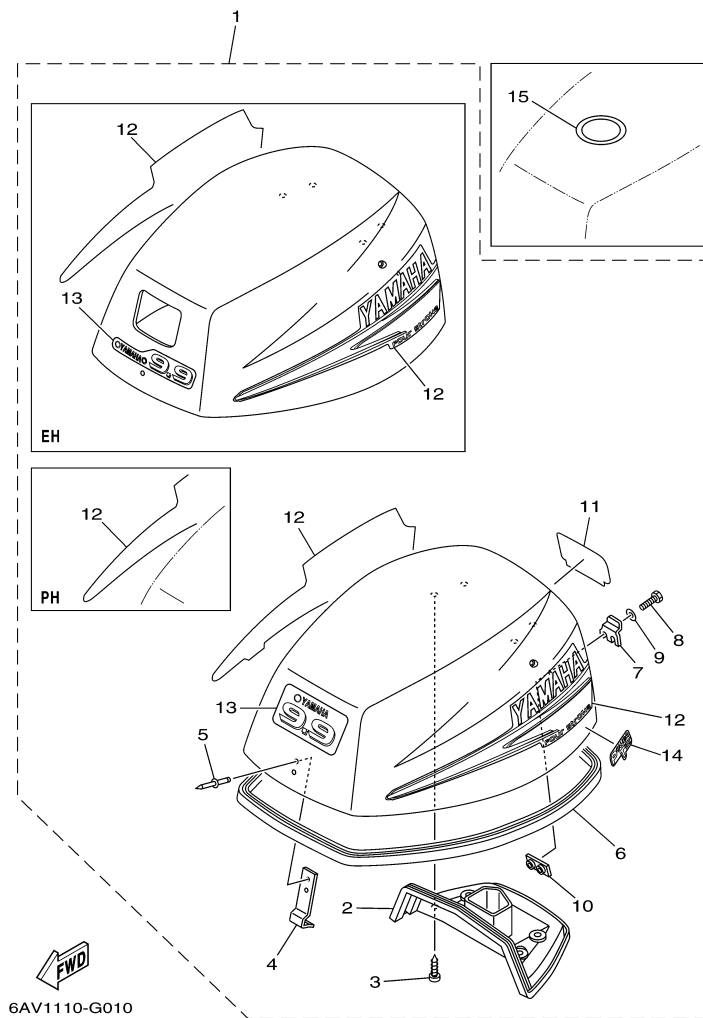

T9.9GPXR 0409 / TOP COWLING

©2014 Yamaha Motor Corporation, U.S.A. All rights reserved.

Part List

T9.9GPXR 0409 / TOP COWLING

REF - NO	PART NUMBER	PART NAME	QUANTITY	REMARKS
1	6AV-42610-30-4D	TOP COWLING ASSY	1	
2	6AU-42613-00-00	.MOLDING, AIR DUCT	1	
3	97780-60516-00	.SCREW, TAPPING	4	
4	6G1-42651-02-00	.HOOK	1	
5	90266-04M04-00	.RIVET	2	
6	68T-42615-00-00	.SEAL	1	
7	68T-42652-00-00	.HOOK	1	
8	97095-05014-00	.BOLT	2	
9	92995-05600-00	.WASHER	2	
10	68T-42649-00-00	.HOLDER, CLAMP BAND	1	
11	66R-42678-20-00	.GRAPHIC, REAR	1	
12	68T-W0070-60-00	.GRAPHIC SET	1	
13	6AV-42686-00-00	.EMBLEM, FRONT	1	
14	69A-42675-00-00	.GRAPHIC, SIDE 1	1	
15	67F-13434-10-00	LABEL, CAUTION	1