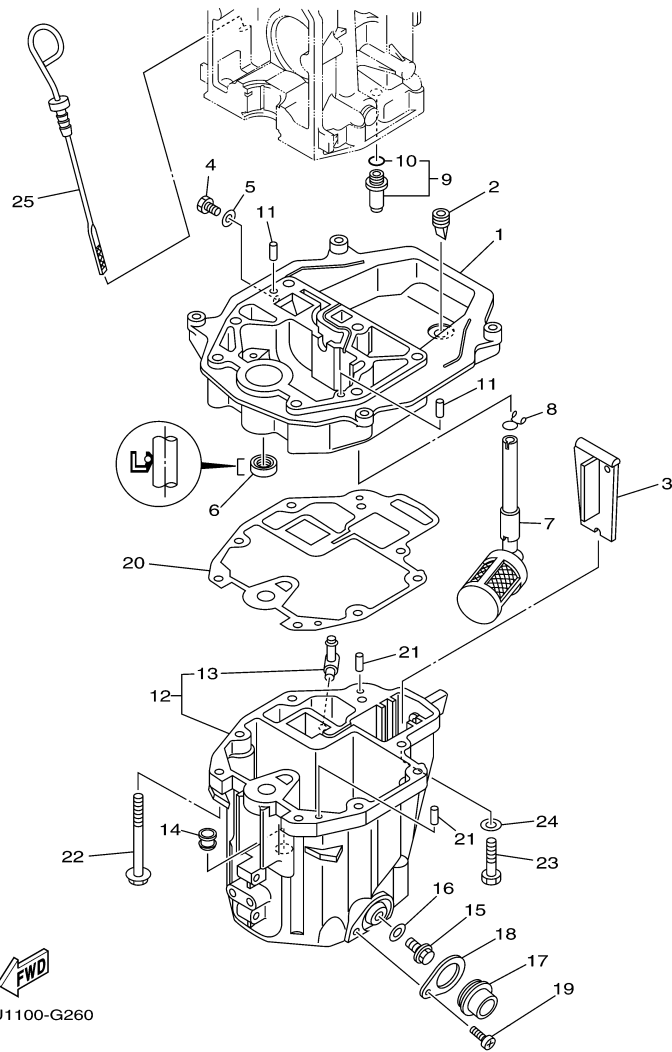

T9.9GPXR 0408 / OIL PAN

©2014 Yamaha Motor Corporation, U.S.A. All rights reserved.

Part List

T9.9GPXR 0408 / OIL PAN

REF - NO	PART NUMBER	PART NAME	QUANTITY	REMARKS
1	68T-41137-00-94	GUIDE, EXHAUST	1	
2	65W-42717-00-00	RUBBER, SEAL 2	1	
3	68T-45181-00-00	PLATE	1	
4	97095-08014-00	BOLT	1	
5	90430-08143-00	GASKET	1	
6	93101-12M70-00	.OIL SEAL	1	
7	68T-13421-01-00	STRAINER 2	1	
8	90467-11M08-00	CLIP	1	
9	6G8-11575-00-00	RELIEF VALVE ASSY	1	
10	93210-12M62-00	.O-RING	1	
11	93606-19M23-00	PIN, DOWEL	2	
12	68T-15311-01-5B	OIL PAN	1	
13	6H1-11372-00-00	.NIPPLE, HOSE	1	
14	90480-10M28-00	GROMMET	1	
15	90340-10M10-00	PLUG, STRAIGHT SCREW	1	
16	90430-10M11-00	.GASKET	1	
17	68T-15316-00-00	DAMPER 1	1	
18	68T-15317-00-00	SPACER, ENGINE MOUNT	1	
19	97885-05008-00	SCREW, PAN HEAD	1	
20	68T-13475-00-00	.GASKET	1	
21	93604-12M07-00	PIN, DOWEL	2	
22	90119-08005-00	BOLT, WITH WASHER	6	
23	97075-08030-00	BOLT	2	
24	92995-08600-00	WASHER	2	
25	68T-15362-00-00	PLUG, OIL LEVEL	1	