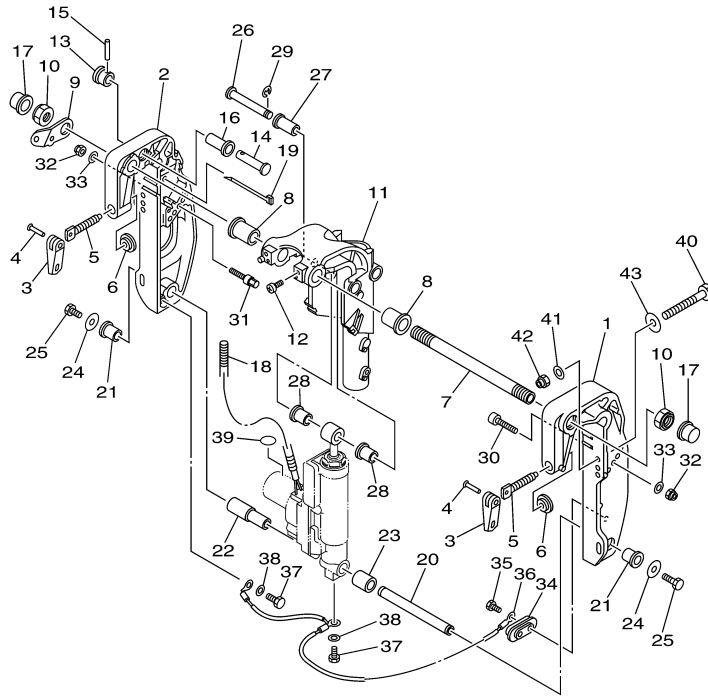

T9.9GPXR 0408 / BRACKET 2 (PH/PR)

60S3110-F240

Part List

T9.9GPXR 0408 / BRACKET 2 (PH/PR)

REF - NO	PART NUMBER	PART NAME	QUANTITY	REMARKS
1	69A-43111-01-4D	BRACKET, CLAMP 1	1	
2	69A-43112-01-4D	BRACKET, CLAMP 2	1	
3	6E0-43118-01-00	HANDLE, TRANSOM CLAMP	2	
4	90243-04M01-00	PIN	2	
5	6E7-43116-00-00	SCREW, TRANSOM CLAMP	2	
6	648-43114-01-00	PAD, TRANSOM CLAMP	2	
7	69A-43131-00-00	BOLT, CLAMP BRACKET	1	FOR RIDE GUIDE
8	90386-22MA4-00	BUSH	2	
9	69A-43113-00-00	PLATE, CLAMP BRACKET	1	
10	90185-22043-00	NUT, SELF-LOCKING	2	
11	69G-43311-11-4D	BRACKET, SWIVEL 1	1	
12	97885-08010-00	SCREW, PAN HEAD	2	PR
13	65W-43192-00-00	KNOB, STOPPER	1	
14	65W-43191-00-00	SHAFT, STOPPER	1	
15	91690-30018-00	PIN, SPRING	1	
16	90386-14MA1-00	BUSH	1	
17	6G5-43145-01-00	CAP, CLAMP BRACKET	2	
18	90447-10001-00	TUBE	1	
19	90465-13M97-00	CLAMP	1	
20	69G-43818-00-00	PIN, LOWER SHOCK MOUNT	1	
21	90386-16MA7-00	BUSH	2	
22	90386-16MA8-00	BUSH	1	
23	90387-16M02-00	COLLAR	1	
24	90201-08M00-00	WASHER, PLATE	2	
25	97080-08016-00	BOLT	2	
26	90249-12M36-00	PIN	1	
27	90381-12M10-00	BUSH, SOLID	1	
28	90381-12M11-00	BUSH, SOLID	2	
29	99080-10600-00	CIRCLIP	1	
30	90110-08M05-00	BOLT, HEXAGON SOCKET HEAD	1	
31	90109-08010-00	BOLT	1	
32	90185-08057-00	NUT, SELF-LOCKING	2	
33	92990-08600-00	..WASHER, PLATE	2	
34	65W-45251-00-00	ANODE	1	
35	90101-06020-00	BOLT	2	
36	63V-82127-00-00	WIRE, LEAD 2	1	
37	97095-06010-00	BOLT	2	
38	92995-06600-00	WASHER	2	
39	69A-43155-00-00	MARK 1	1	
40	90101-08M88-00	BOLT	2	
41	92990-08600-00	..WASHER, PLATE	2	
42	90185-08057-00	NUT, SELF-LOCKING	2	
43	90201-08MA4-00	WASHER, PLATE	2	

Part Notes

T9.9GPXR 0408 / BRACKET 2 (PH/PR)

PART NUMBER	NOTE TEXT
65W-45251-00-00	OEM: This part number is among the Top 100 Most Popular Marine Maintenance Parts as of March 2014.

©2014 Yamaha Motor Corporation, U.S.A. All rights reserved.