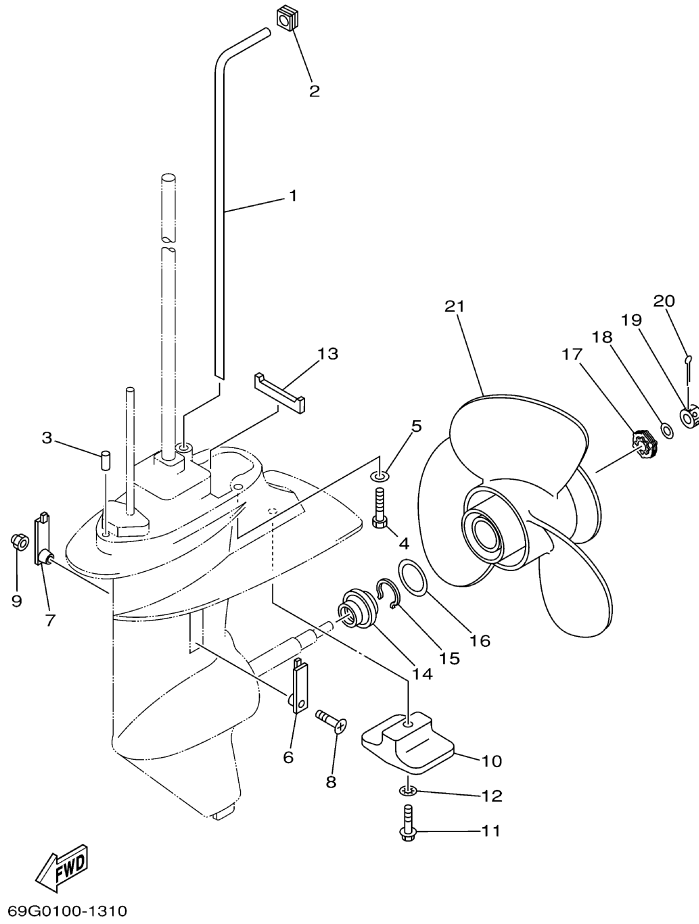

T9.9GPXR 0408 / LOWER CASING DRIVE 2

Part List

T9.9GPXR 0408 / LOWER CASING DRIVE 2

REF - NO	PART NUMBER	PART NAME	QUANTITY	REMARKS
1	69G-44361-20-00	TUBE, WATER 1	1	X(24.3")
2	63V-44365-10-00	DAMPER, WATER SEAL 1	1	
3	93604-12M07-00	PIN, DOWEL	2	
6	6G1-45214-00-00	COVER, WATER INLET 1	1	
7	63V-45215-00-00	COVER, WATER INLET 2	1	
8	90152-05M04-00	SCREW, COUNTERSUNK	1	
9	90185-05002-00	NUT, NYLON	1	
10	61N-45251-01-00	ANODE	1	
11	95895-06030-00	BOLT, FLANGE	1	
12	92990-06300-00	WASHER, INTERNAL TOOTH	1	
13	63V-45375-00-00	DAMPER, SEAL	1	
14	6G8-45987-02-00	SPACER 1	1	
15	93450-10M04-00	CIRCLIP	1	
16	90201-31MA3-00	WASHER, PLATE	1	
17	6G8-45997-00-00	SPACER 2	1	
18	90201-10M02-00	WASHER, PLATE	1	
19	90171-10M07-00	NUT, CASTLE	1	
20	91490-30025-00	PIN. COTTER	1	
21	69G-45943-00-EL	PROPELLER (3X11-3/4"X7-R)	1