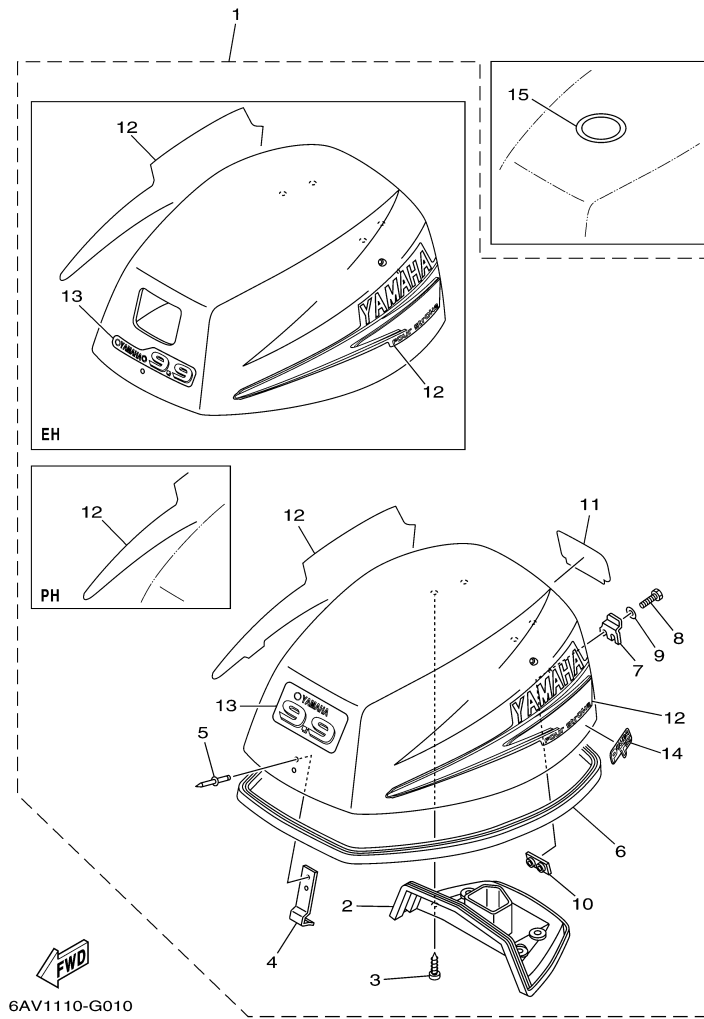

T9.9GPXR 0408 / TOP COWLING

©2014 Yamaha Motor Corporation, U.S.A. All rights reserved.

Part List

T9.9GPXR 0408 / TOP COWLING

REF - NO	PART NUMBER	PART NAME	QUANTITY	REMARKS
1	6AV-42610-30-4D	TOP COWLING ASSY	1	PR
2	6AU-42613-00-00	.MOLDING, AIR DUCT	1	
3	97780-60516-00	.SCREW, TAPPING	4	
4	6G1-42651-02-00	.HOOK	1	
5	90266-04M04-00	.RIVET	2	
6	60R-42615-00-00	.SEAL	1	
7	68T-42652-00-00	.HOOK	1	
8	97095-05014-00	.BOLT	2	
9	92995-05600-00	.WASHER	2	
10	68T-42649-00-00	.HOLDER, CLAMP BAND	1	
11	66R-42678-20-00	.GRAPHIC, REAR	1	
12	68T-W0070-60-00	.GRAPHIC SET	1	PR
13	6AV-42686-00-00	.EMBLEM, FRONT	1	PH/PR
14	69A-42675-00-00	.GRAPHIC, SIDE 1	1	PH/PR
15	67F-13434-10-00	LABEL, CAUTION	1	