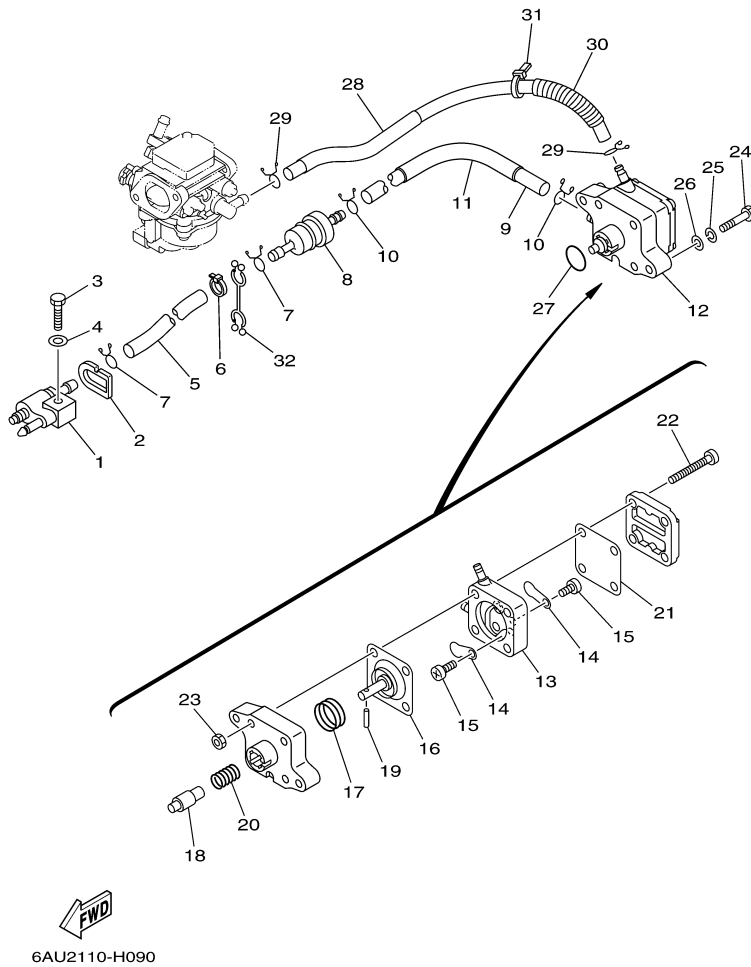

T9.9GPXR 0408 / FUEL 1

©2014 Yamaha Motor Corporation, U.S.A. All rights reserved.

Part List

T9.9GPXR 0408 / FUEL 1

REF - NO	PART NUMBER	PART NAME	QUANTITY	REMARKS
1	6G1-24304-02-00	FUEL PIPE JOINT COMP. 1	1	
2	61N-24329-00-00	SEAL	1	
3	97095-06025-00	BOLT	1	
4	92995-06600-00	WASHER	1	
5	90445-10046-00	HOSE (L295)	1	
6	90465-11M10-00	CLAMP	1	
7	90467-09M09-00	CLIP	2	
8	68T-24251-00-00	STRAINER 1	1	
9	90445-10M50-00	HOSE (L170)	1	
10	90467-09M09-00	CLIP	2	
11	90445-16010-00	HOSE (L140)	1	
12	68T-24410-01-00	FUEL PUMP ASSY	1	
13	66M-24413-01-00	.BODY 2	1	
14	6A0-24421-01-00	.VALVE, CHECK	2	
15	6E7-14325-00-00	.SCREW, PAN HEAD	2	
16	66M-24411-01-00	.DIAPHRAGM	1	
17	66M-24423-00-00	.SPRING, DIAPHRAGM	1	
18	66M-13131-00-00	.PLUNGER	1	
19	66M-24374-00-00	.PIN	1	
20	66M-24454-00-00	.SPRING	1	
21	66M-24471-01-00	.DIAPHRAGM	1	
22	66M-24444-00-00	.SCREW	4	
23	95380-04600-00	.NUT	4	
24	97095-06030-00	BOLT	2	
25	92995-06100-00	WASHER, SPRING	2	
26	92995-06600-00	WASHER	2	
27	93210-20M65-00	.O-RING	1	
28	6AU-24311-00-00	PIPE, FUEL 1	1	
29	90467-09M09-00	CLIP	2	
30	90446-14M66-00	HOSE (L40)	1	
31	90465-11M10-00	CLAMP	1	
32	90464-10M53-00	CLAMP	1