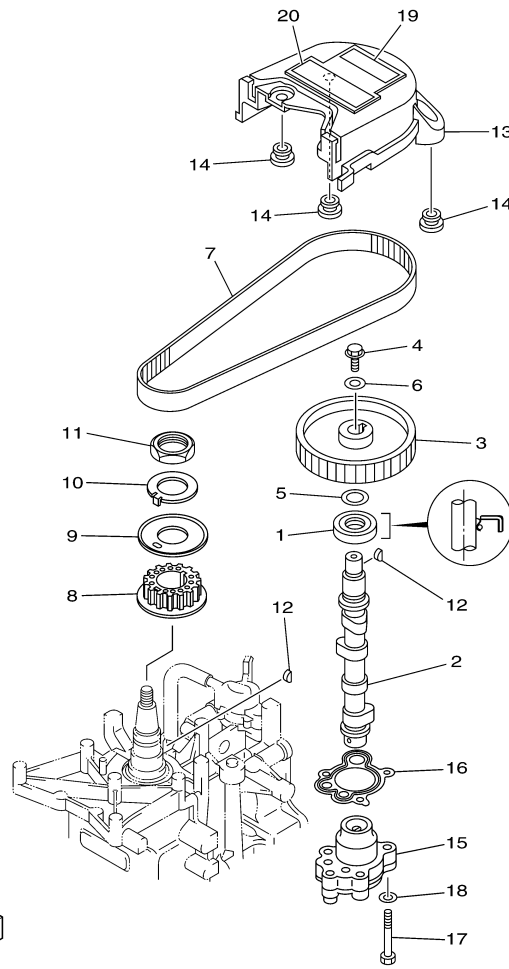

T9.9GPXR 0408 / CARBURETOR

6AU1100-G070

Part List

T9.9GPXR 0408 / CARBURETOR

REF - NO	PART NUMBER	PART NAME	QUANTITY	REMARKS
1	6AU-14301-40-00	CARBURETOR ASSY 1	1	PR
2	6E5-14321-00-00	.SCREW, THROTTLE	1	
3	6J8-14334-00-00	.SPRING, THROTTLE	1	
4	97980-04112-00	.SCREW, WITH WASHER	5	
5	6AU-14385-00-00	.FLOAT	1	
6	67D-14966-00-00	.RUBBER CAP	1	
7	67D-14386-00-00	.PIN, FLOAT	1	
8	68T-14546-00-00	.VALVE, NEEDLE	1	
9	6AU-1492E-46-00	.JET, MAIN (#92)	1	
10	6AU-1492F-20-00	.JET, AIR SLOW (#40)	1	
11	6AU-1492A-00-00	.NOZZLE, MAIN	1	
12	6AU-14984-00-00	.GASKET, FLOAT CHAMBER	1	
13	6AU-14982-00-00	.BODY, FLOAT CHAMBER	1	
14	6AU-1431B-00-00	.BALL	1	
15	6AU-14335-00-00	.SPRING, PLUNGER	1	
16	6AU-14371-10-00	.PLUNGER, STARTER	1	
17	6AU-1431A-00-00	.GUIDE	1	
18	6AU-14918-00-00	.RING	1	
19	6J8-14959-00-00	.GASKET	1	
20	66T-14991-00-00	.PLUG, DRAIN	1	
21	67D-14323-00-00	.SCREW, AIR ADJUSTING	1	
22	67D-14536-00-00	.GASKET	1	
23	67D-14527-00-00	.PLATE	1	
24	68T-14126-00-00	.PLUG	1	
25	67D-1432A-00-00	.PLUG	1	
26	6AU-14379-00-00	.ROD, STARTER	1	
27	6AU-14373-00-00	.COVER, PLUNGER CAP	1	

T9.9GPXR 0408 / OIL PUMP

60N2100-E080

Part List

T9.9GPXR 0408 / OIL PUMP

REF - NO	PART NUMBER	PART NAME	QUANTITY	REMARKS
1	93102-18M21-00	.OIL SEAL	1	
2	68T-12171-00-00	CAMSHAFT 1	1	
3	66M-11537-00-94	GEAR, DRIVEN	1	
4	90105-06M14-00	BOLT FLANGE	1	
5	90201-13201-00	WASHER, PLATE	1	
6	90201-06M94-00	WASHER, PLATE	1	
7	68T-46241-00-00	BELT	1	
8	68T-11536-00-00	GEAR, DRIVE	1	
9	68T-11557-00-00	WASHER 1	1	
10	6G8-11587-01-00	WASHER, LOCK	1	
11	90170-24M09-00	NUT	1	
12	90280-03M01-00	.KEY, WOODRUFF	2	
13	6AU-46297-00-00	COVER, DUST	1	
14	90480-10627-00	GROMMET	3	
15	68T-13300-00-00	OIL PUMP ASSY	1	
16	68T-13329-00-00	.GASKET, PUMP COVER	1	
17	97095-06030-00	BOLT	3	
18	92995-06600-00	WASHER	3	
19	6G9-12138-40-00	MARK, CAUTION	1	
20	6AU-13437-40-00	MARK, CAUTION	1	