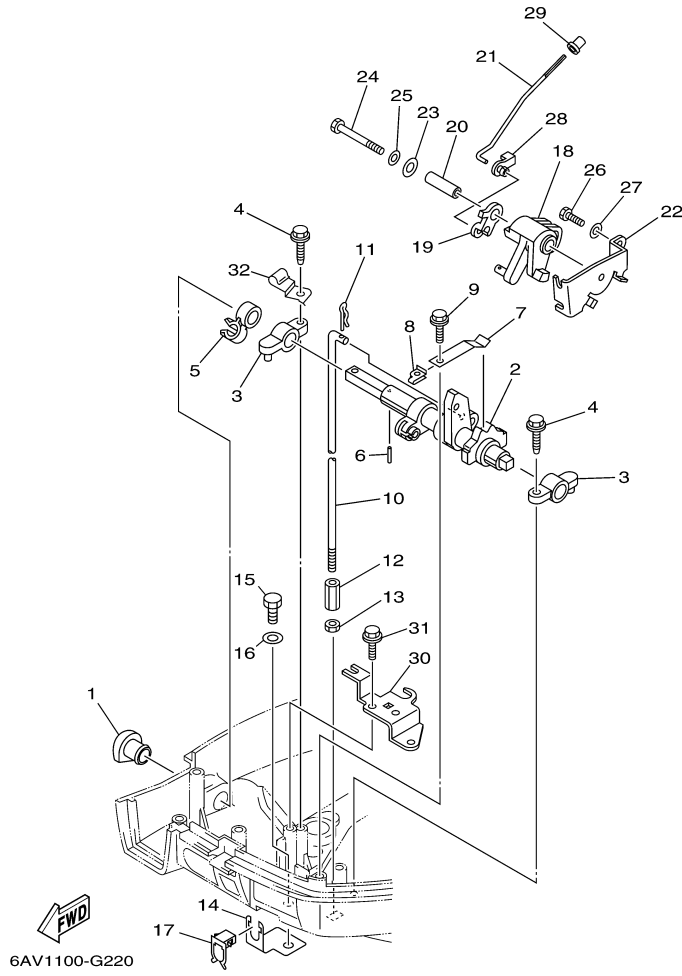

T9.9GPXR 0408 / CONTROL 1 (EH/PH)

©2014 Yamaha Motor Corporation, U.S.A. All rights reserved.