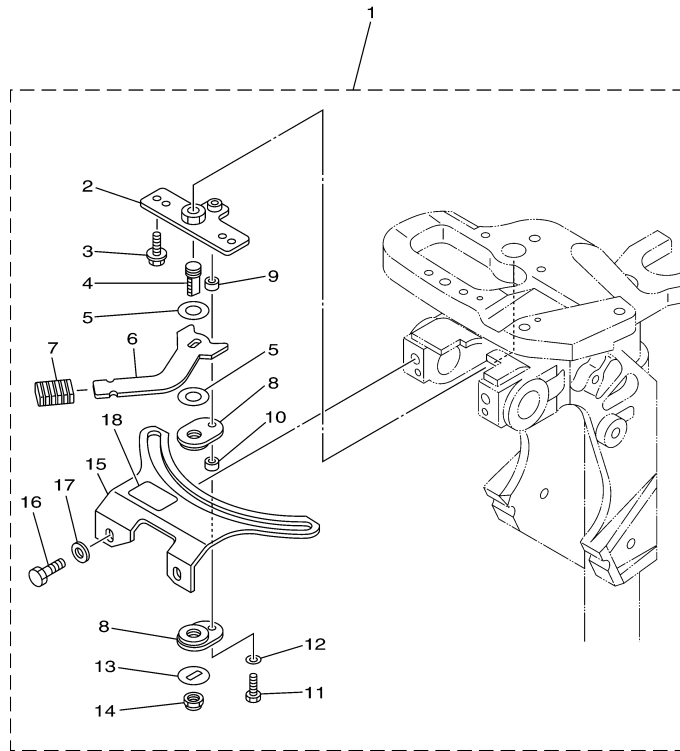

T9.9GPXR 0408 / STEERING FRICTION

6AU1100-G190