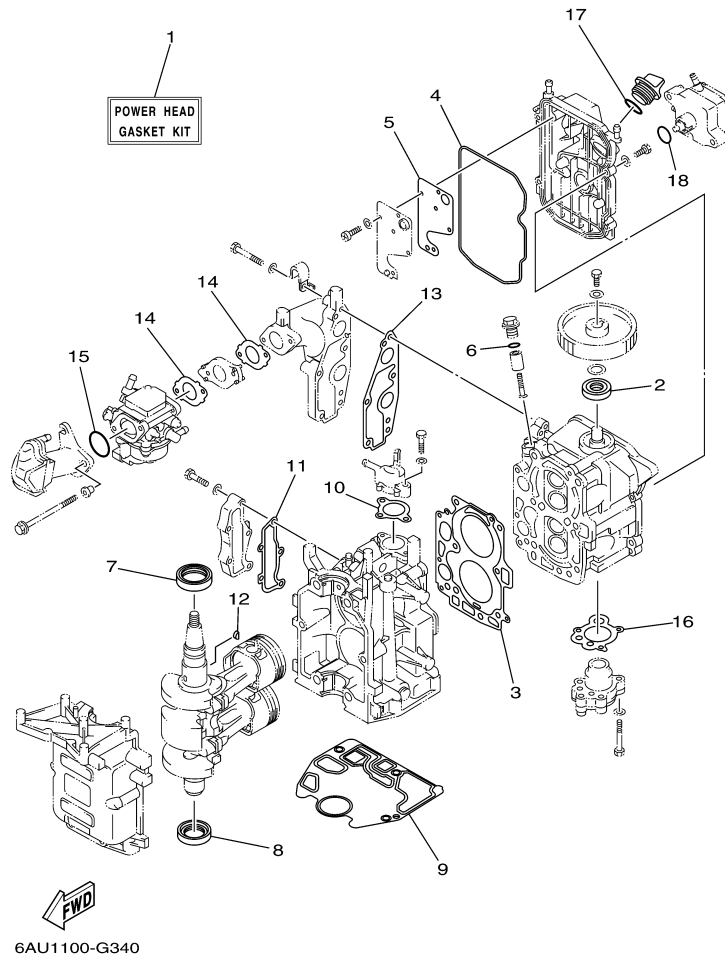

T9.9GPXR 0408 / REPAIR KIT 1

©2014 Yamaha Motor Corporation, U.S.A. All rights reserved.

Part List

T9.9GPXR 0408 / REPAIR KIT 1

REF - NO	PART NUMBER	PART NAME	QUANTITY	REMARKS
1	6AU-W0001-00-00	POWER HEAD GASKET KIT	1	
2	93102-18M21-00	.OIL SEAL	1	
3	68T-11181-00-00	.GASKET, CYLINDER HEAD 1	1	
4	68T-11356-00-00	.SEAL, CYLINDER 2	1	
5	68T-11169-A0-00	.GASKET, BREATHER COVER	1	
6	93210-13M63-00	.O-RING	1	
7	93102-30M22-00	.OIL SEAL	1	
8	93101-25M69-00	.OIL SEAL	1	
9	68T-11351-00-00	.GASKET, CYLINDER	1	
10	6G8-12414-A0-00	.GASKET, COVER	1	
11	68T-41114-A0-00	.GASKET, EXHAUST OUTER COVER	1	
12	90280-03M01-00	.KEY, WOODRUFF	1	
13	68T-13645-00-00	.GASKET, MANIFOLD 1	1	
14	68T-13646-A0-00	.GASKET, MANIFOLD 2	2	
15	93210-31MJ5-00	.O-RING	1	
16	68T-13329-00-00	.GASKET, PUMP COVER	1	
17	93210-24M79-00	.O-RING	1	
18	93210-20M65-00	.O-RING	1