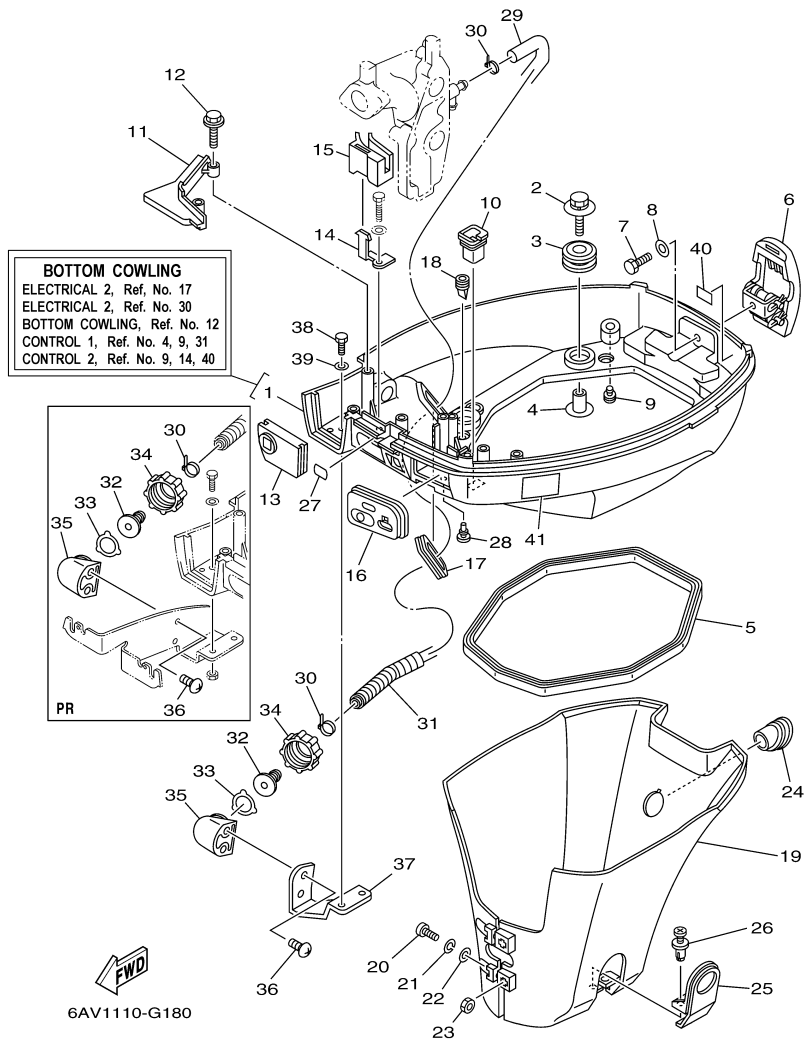

T9.9GPXR 0408 / BOTTOM COWLING

©2014 Yamaha Motor Corporation, U.S.A. All rights reserved.

Part List

T9.9GPXR 0408 / BOTTOM COWLING

REF - NO	PART NUMBER	PART NAME	QUANTITY	REMARKS
1	68T-42710-01-4D	BOTTOM COWLING ASSY	1	WITH TAPPING BOLT
2	68F-85119-00-00	BOLT	4	
3	90480-21M82-00	GROMMET	4	
4	90387-06176-00	COLLAR	4	
5	68T-42716-10-00	RUBBER, SEAL 1	1	
6	6AU-42801-00-00	COWLING CLAMP COMP.	1	
7	97095-06012-00	BOLT	1	
8	92995-06600-00	WASHER	1	
9	6H3-44391-01-00	NIPPLE, HOSE	1	
10	682-42727-00-00	GROMMET	1	
11	68T-42738-00-4D	PLATE, FITTING	1	
12	90109-06M81-00	BOLT	2	
13	68T-42725-10-00	.GROMMET	1	PR
17	69G-42726-00-00	GROMMET	1	PH/PR
18	65W-42717-00-00	RUBBER, SEAL 2	2	
19	68T-42741-00-00	APRON	1	
20	97885-06030-00	SCREW, PAN HEAD	2	
21	92995-06100-00	WASHER, SPRING	2	
22	92995-06600-00	WASHER	2	
23	95380-06600-00	NUT, HEXAGON	2	
24	68T-42717-00-00	RUBBER, SEAL 2	1	
25	68T-42771-00-00	APRON	1	
26	90338-06M20-00	PLUG	2	
27	65W-84342-00-00	SEAT, EMBLEM	1	
28	90480-06M19-00	GROMMET	1	PR
29	6E5-12481-00-00	PIPE 1	1	FLUSHING KIT
30	90465-11M10-00	CLAMP	2	FLUSHING KIT
31	90447-13M00-00	TUBE	1	FLUSHING KIT
32	6R3-12582-00-00	JOINT, HOSE 2	1	FLUSHING KIT
33	6R3-12583-00-00	GASKET, HOSE JOINT	1	FLUSHING KIT
34	6R3-12581-00-00	JOINT, HOSE 1	1	FLUSHING KIT
35	68T-12572-00-00	ADAPTER	1	FLUSHING KIT
36	90167-06002-00	SCREW, TAPPING	2	FLUSHING KIT
40	6H8-42791-10-00	MARK 1	1	
41	6AH-42794-40-00	LABEL, WARNING (GENERAL)	1