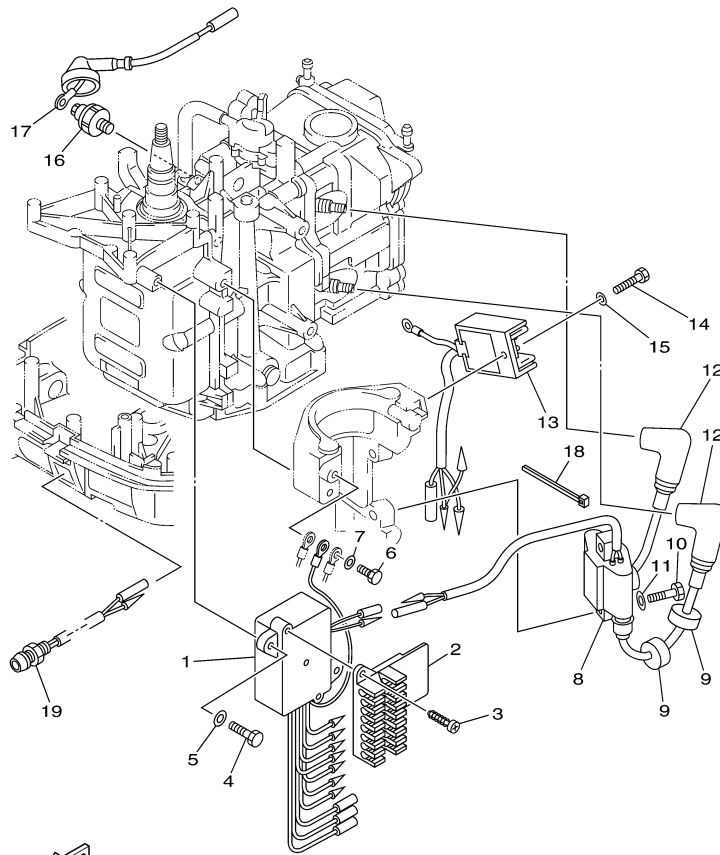

T9.9GPXR 0408 / ELECTRICAL 1

6AV1100-G130

Part List

T9.9GPXR 0408 / ELECTRICAL 1

REF - NO	PART NUMBER	PART NAME	QUANTITY	REMARKS
1	68T-85540-00-00	C.D.I. UNIT ASSY	1	
2	68T-82522-00-00	CLAMP, COUPLER	1	
3	97780-40512-00	SCREW, TAPPING	2	
4	97095-06020-00	BOLT	2	
5	92995-06600-00	WASHER	2	
6	97095-06012-00	BOLT	1	
7	92995-06600-00	WASHER	1	
8	680-85570-01-00	IGNITION COIL ASSY	1	
9	90480-25003-00	GROMMET	3	
10	97095-06025-00	BOLT	2	
11	92995-06600-00	WASHER	2	
12	6E3-82370-21-00	PLUG CAP ASSY	2	
13	68T-81960-00-00	RECTIFIER & REGULATOR ASSY	1	
14	97095-06012-00	BOLT	1	
15	92995-06600-00	WASHER	1	
16	67F-82504-00-00	OIL PRESSURE SWITCH ASSY	1	
17	68T-82127-10-00	WIRE, LEAD 2	1	
18	90465-11M10-00	CLAMP	1	
19	68T-85410-00-00	EMERGENCY SIGNAL LIGHT ASSY	1