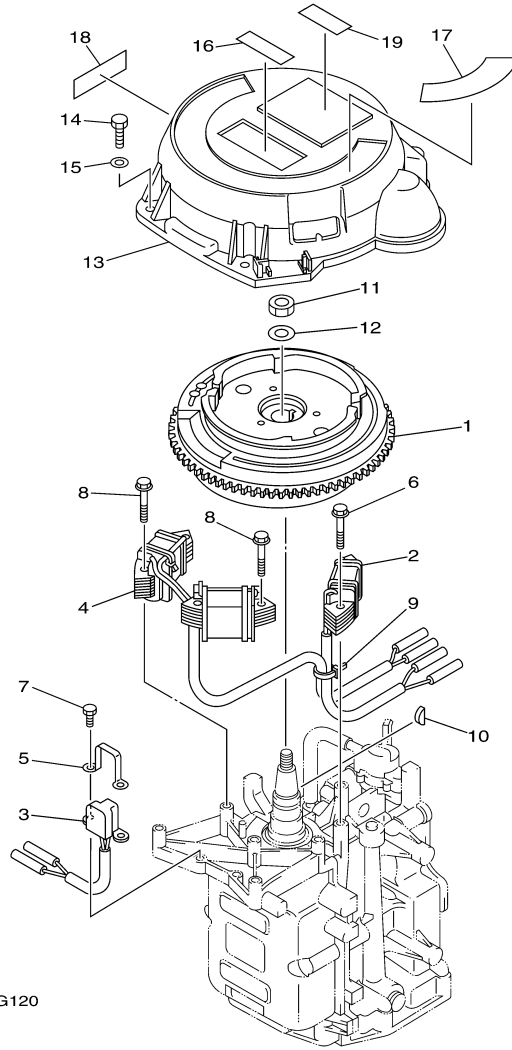

T9.9GPXR 0408 / GENERATOR

©2014 Yamaha Motor Corporation, U.S.A. All rights reserved.

Part List

T9.9GPXR 0408 / GENERATOR

REF - NO	PART NUMBER	PART NAME	QUANTITY	REMARKS
1	68T-85550-11-00	ROTOR ASSY	1	
2	68T-85520-00-00	COIL, CHARGE	1	
3	68T-85580-01-00	COIL, PULSER	1	
4	68T-85533-10-00	COIL, LIGHTING	1	
5	6H2-85582-00-00	ATTACHMENT, PULSER	1	
6	90119-06014-00	BOLT, WITH WASHER	2	
7	97095-05010-00	BOLT	2	
8	90119-06MA1-00	BOLT, WITH WASHER	4	
9	90465-11M10-00	CLAMP	1	
10	90280-04M06-00	KEY, WOODRUFF	1	
11	90170-12066-00	NUT	1	
12	90201-12472-00	WASHER, PLATE	1	
13	6AV-81337-00-00	COVER, FLYWHEEL	1	PH/PR
14	97095-06020-00	BOLT	3	PH/PR
15	92995-06600-00	WASHER	3	PH/PR
16	6AH-81995-40-00	LABEL, WARNING	1	PH/PR
17	68T-85711-40-00	MARK, CAUTION	1	PH/PR
18	6AH-81994-40-00	LABEL, SAFETY	1	PH/PR
19	6AG-81996-00-00	MARK	1	PR