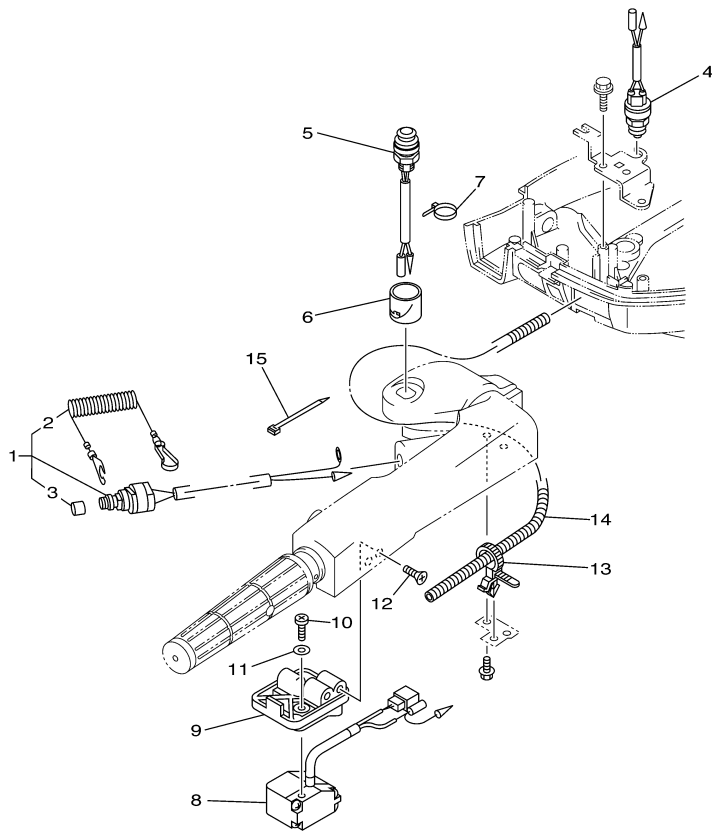

Part List

T9.9GPXR 0408 / ELECTRICAL 3 (PR)

REF - NO	PART NUMBER	PART NAME	QUANTITY	REMARKS
1	69G-82105-00-00	BATTERY CABLE (L: 3.0M)	1	
2	69G-82590-00-00	WIRE HARNESS ASSY	1	
3	69G-42724-60-00	.GROMMET	1	
4	6G8-82117-00-00	WIRE, LEAD	1	
5	90446-10M86-00	HOSE (L140)	1	
6	68T-81940-00-00	STARTER RELAY ASSY	1	
7	97095-06010-00	BOLT	2	
8	92995-06100-00	WASHER, SPRING	2	
9	92995-06600-00	WASHER	2	
10	68T-81945-01-00	PLATE, SWITCH FITTING	1	
11	97095-06012-00	BOLT	1	
12	92995-06600-00	WASHER	1	
13	90465-13M11-00	CLAMP	1	
14	90465-13M11-00	CLAMP	1	
15	68T-86112-00-00	STAY, SOLENOID	1	
16	90480-13018-00	GROMMET	1	
17	97095-06012-00	BOLT	2	
18	92995-06600-00	WASHER	2	
19	68T-86111-00-00	COIL, SOLENOID	1	
20	68T-41237-00-00	JOINT, LINK	1	
21	91690-30010-00	PIN, SPRING	1	
22	97880-04008-00	SCREW, PAN HEAD	4	
23	92990-04600-00	WASHER, PLATE	4	
24	68T-86117-00-00	HOOK, WIRE PULL	1	
25	93210-03261-00	O-RING	1	
26	69G-81950-00-00	RELAY ASSY	1	
27	90387-06M03-00	COLLAR	2	
28	90119-06M56-00	BOLT, WITH WASHER	2	
29	69G-81948-01-00	BRACKET	1	
30	90109-06M86-00	BOLT	2	
31	69G-81925-00-00	TERMINAL	1	
32	90170-06M30-00	NUT	2	
33	90204-06M00-00	WASHER, SPRING	2	
34	6G5-82119-00-00	COVER, LEAD WIRE	2	
35	68T-82150-00-00	FUSE HOLDER ASSY	1	
36	66V-82151-00-00	.FUSE (10A-BL)	2	
37	68T-82171-01-00	STAY, FUSE BOX	1	
38	67F-2812A-00-00	.PULLER, FUSE	1	
39	69G-82563-10-00	TRIM & TILT SWITCH ASSY	1	
40	69G-83773-10-00	BRACKET, SWITCH	1	
41	97880-06020-00	SCREW, PAN HEAD	2	
42	92990-06600-00	WASHER, PLATE	2	
43	90179-06M24-00	NUT	2	
44	90447-07006-00	TUBE	1	

Part Notes

T9.9GPXR 0408 / ELECTRICAL 3 (PR)

PART NUMBER	NOTE TEXT
92990-06600-00	OEM: This part number is among the Top 100 Most Popular Marine Maintenance Parts as of March 2014.

©2014 Yamaha Motor Corporation, U.S.A. All rights reserved.

T9.9GPXR 0408 / ELECTRICAL 4

69G4110-C150