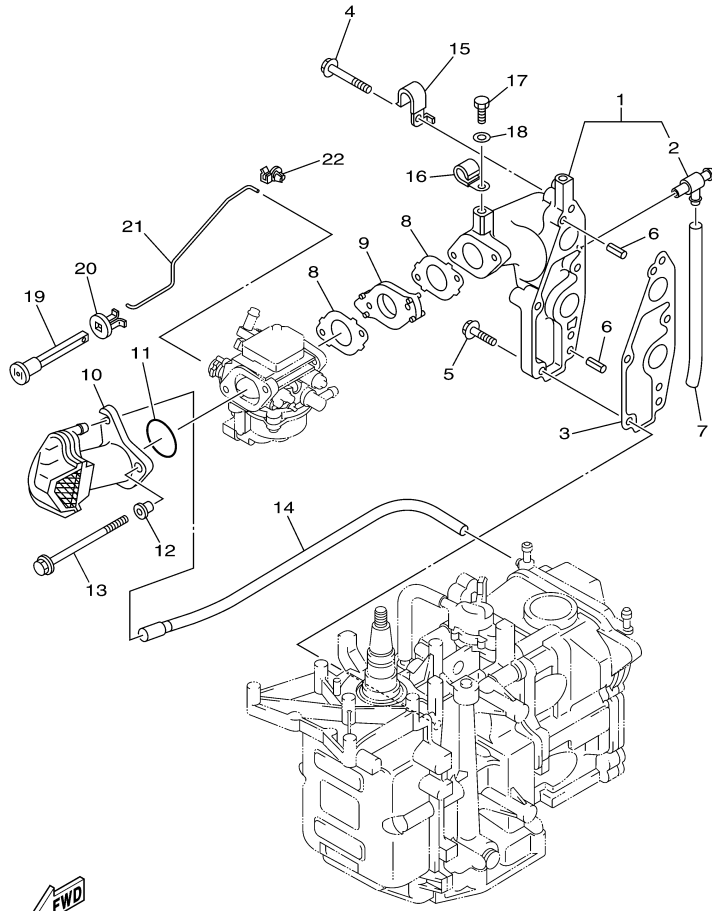

T9.9GPXR 0408 / INTAKE

6AU1300-G060

Part List

T9.9GPXR 0408 / INTAKE

REF - NO	PART NUMBER	PART NAME	QUANTITY	REMARKS
1	68T-13641-20-1S	MANIFOLD, INTAKE 1	1	FLUSHING KIT
2	67F-12482-00-00	.PIPE 2	1	
3	68T-13645-00-00	.GASKET, MANIFOLD 1	1	
4	90119-06MA5-00	BOLT, WITH WASHER	3	
5	90119-06MA3-00	BOLT, WITH WASHER	2	
6	91690-50014-00	PIN, SPRING	2	
7	90445-09M20-00	HOSE (L95)	1	FLUSHING KIT
8	68T-13646-A0-00	.GASKET, MANIFOLD 2	2	
9	68T-14271-00-00	INSULATOR	1	
10	6AU-14440-00-00	SILENCER ASSY, INTAKE	1	
11	93210-31MJ5-00	.O-RING	1	
12	90387-06M70-00	COLLAR	2	
13	97595-06585-00	BOLT, WITH WASHER	2	
14	68T-12483-00-00	PIPE 3	1	
15	90465-08M99-00	CLAMP	1	
16	90465-08M83-00	CLAMP	1	FLUSHING KIT
19	6H4-41271-01-00	KNOB, CHOKE	1	
20	689-41273-00-00	GROMMET	1	
21	68T-41256-00-00	ROD, CHOKE 1	1	
22	6J8-41262-00-00	JOINT, CHOKE LEVER	1