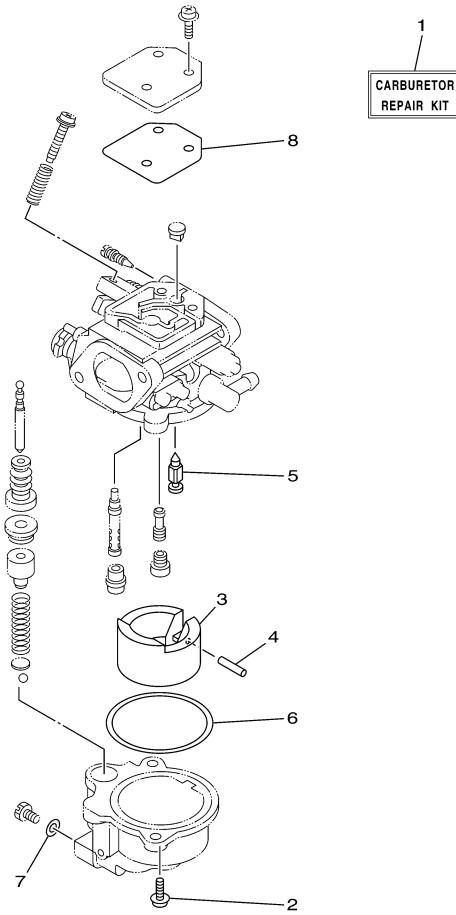

T9.9GPXR 0408 / REPAIR KIT 2

6AU1100-G350

Part List

T9.9GPXR 0408 / REPAIR KIT 2

REF - NO	PART NUMBER	PART NAME	QUANTITY	REMARKS
1	6AU-W0093-00-00	CARBURETOR REPAIR KIT	1	
2	97980-04112-00	.SCREW, WITH WASHER	2	
3	6AU-14385-00-00	.FLOAT	1	
4	67D-14386-00-00	.PIN, FLOAT	1	
5	68T-14546-00-00	.VALVE, NEEDLE	1	
6	6AU-14984-00-00	.GASKET, FLOAT CHAMBER	1	
7	6J8-14959-00-00	.GASKET	1	
8	67D-14536-00-00	.GASKET	1