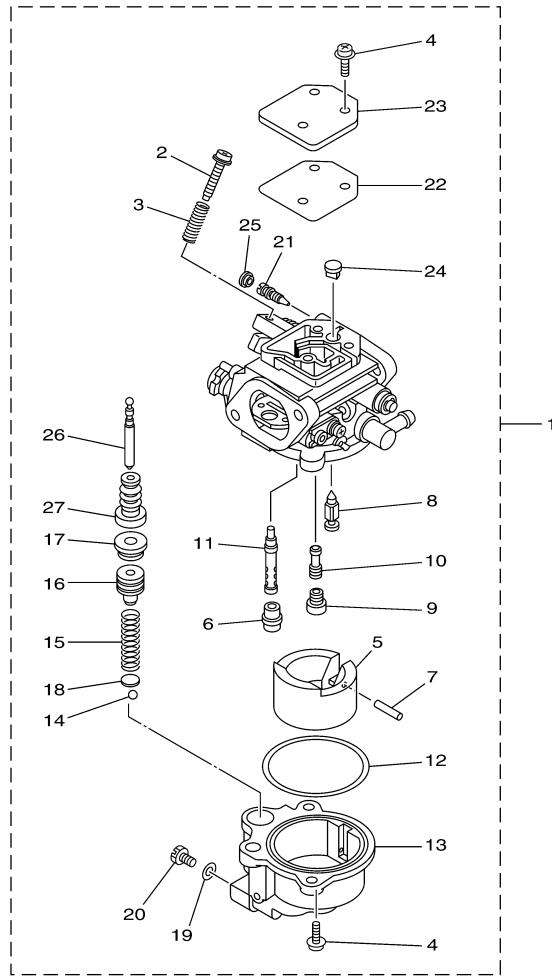

Part List

T9.9GPXR 0408 / VALVE

REF - NO	PART NUMBER	PART NAME	QUANTITY	REMARKS
1	67D-12111-00-00	VALVE, INTAKE	2	
2	67D-12121-00-00	VALVE, EXHAUST	2	
3	68T-12116-00-00	SEAT, VALVE SPRING	4	
4	60R-12113-00-00	SPRING, VALVE INNER	4	
5	7NJ-12117-00-00	RETAINER, VALVE SPRING	4	
6	7NJ-12118-00-00	LOCK, VALVE SPRING RETAINER	4	
7	51Y-12119-00-00	SEAL, VALVE STEM	4	
8	68T-12146-00-00	SHAFT, ROCKER	1	
9	90387-13M56-00	COLLAR	1	
10	90387-14M03-00	COLLAR	3	
11	90501-12M40-00	SPRING, COMPRESSION	2	
12	68T-12151-00-00	ARM, VALVE ROCKER	4	
13	6G8-12159-00-00	SCREW, VALVE ADJUSTING	4	
14	6G8-12158-00-00	NUT, LOCK	4	

T9.9GPXR 0408 / CARBURETOR

6AU1100-G070

Part List

T9.9GPXR 0408 / CARBURETOR

REF - NO	PART NUMBER	PART NAME	QUANTITY	REMARKS
1	6AU-14301-40-00	CARBURETOR ASSY 1	1	PR
2	6E5-14321-00-00	.SCREW, THROTTLE	1	
3	6J8-14334-00-00	.SPRING, THROTTLE	1	
4	97980-04112-00	.SCREW, WITH WASHER	5	
5	6AU-14385-00-00	.FLOAT	1	
6	67D-14966-00-00	.RUBBER CAP	1	
7	67D-14386-00-00	.PIN, FLOAT	1	
8	68T-14546-00-00	.VALVE, NEEDLE	1	
9	6AU-1492E-46-00	.JET, MAIN (#92)	1	
10	6AU-1492F-20-00	.JET, AIR SLOW (#40)	1	
11	6AU-1492A-00-00	.NOZZLE, MAIN	1	
12	6AU-14984-00-00	.GASKET, FLOAT CHAMBER	1	
13	6AU-14982-00-00	.BODY, FLOAT CHAMBER	1	
14	6AU-1431B-00-00	.BALL	1	
15	6AU-14335-00-00	.SPRING, PLUNGER	1	
16	6AU-14371-10-00	.PLUNGER, STARTER	1	
17	6AU-1431A-00-00	.GUIDE	1	
18	6AU-14918-00-00	.RING	1	
19	6J8-14959-00-00	.GASKET	1	
20	66T-14991-00-00	.PLUG, DRAIN	1	
21	67D-14323-00-00	.SCREW, AIR ADJUSTING	1	
22	67D-14536-00-00	.GASKET	1	
23	67D-14527-00-00	.PLATE	1	
24	68T-14126-00-00	.PLUG	1	
25	67D-1432A-00-00	.PLUG	1	
26	6AU-14379-00-00	.ROD, STARTER	1	
27	6AU-14373-00-00	.COVER, PLUNGER CAP	1	