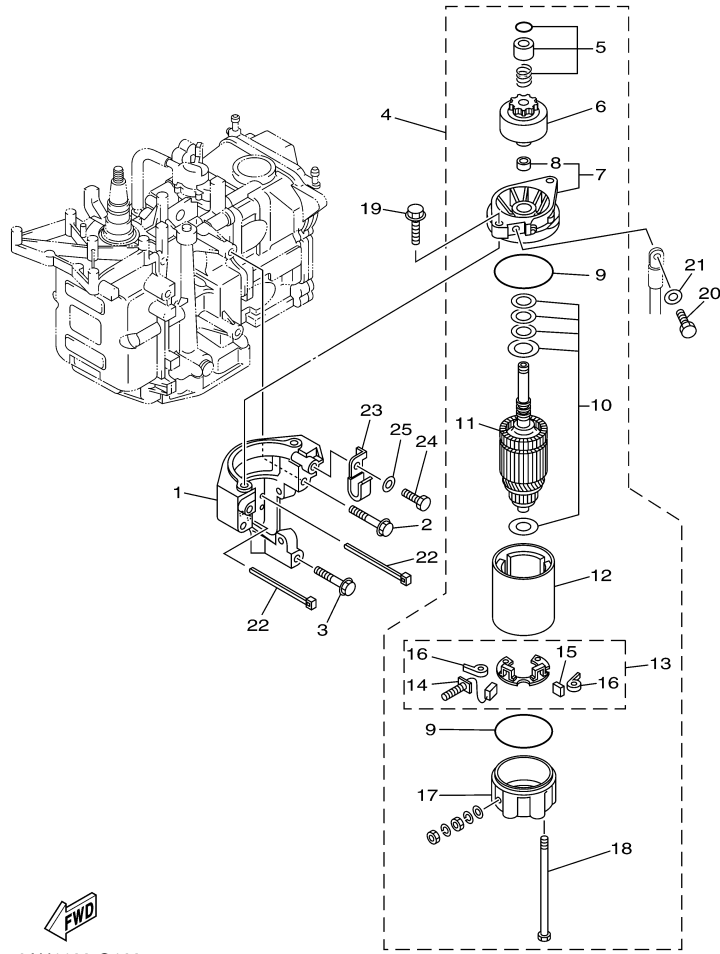

T9.9GPXR 0408 / STARTING MOTOR

6AU1100-G160

Part List

T9.9GPXR 0408 / STARTING MOTOR

REF - NO	PART NUMBER	PART NAME	QUANTITY	REMARKS
1	68T-81822-01-94	BRACKET, STARTING MOTOR	1	
2	90119-08046-00	BOLT, WITH WASHER	2	
3	90119-08020-00	BOLT, WITH WASHER	1	
4	68T-81800-00-00	STARTING MOTOR ASSY	1	
5	68T-81857-00-00	.RETAINER	1	
6	689-81807-12-00	.GEAR ASSY, STARTING MOTOR	1	
7	6F5-81830-10-00	.FRONT BRACKET ASSY	1	
8	689-81831-00-00	..METAL, FRONT	1	
9	689-81847-11-00	.O-RING	2	
10	689-81809-11-00	.WASHER KIT	1	
11	689-81850-11-00	.ARMATURE ASSY	1	
12	689-81810-11-00	.STATOR ASSY	1	
13	689-81840-11-00	.BRUSH HOLDER ASSY	1	
14	689-81811-11-00	..BRUSH 1	1	
15	689-81812-11-00	..BRUSH 2	1	
16	689-81813-10-00	..SPRING, BRUSH	2	
17	689-81820-11-00	.REAR BRACKET ASSY	1	
18	689-81826-10-00	.BOLT	2	
19	90119-08M76-00	BOLT, WITH WASHER	2	
20	97095-08016-00	BOLT	1	
21	92995-08600-00	WASHER	1	
22	90465-11M10-00	CLAMP	2	
23	90465-08M99-00	CLAMP	1	
24	97095-06012-00	BOLT	1	
25	92995-06600-00	WASHER	1