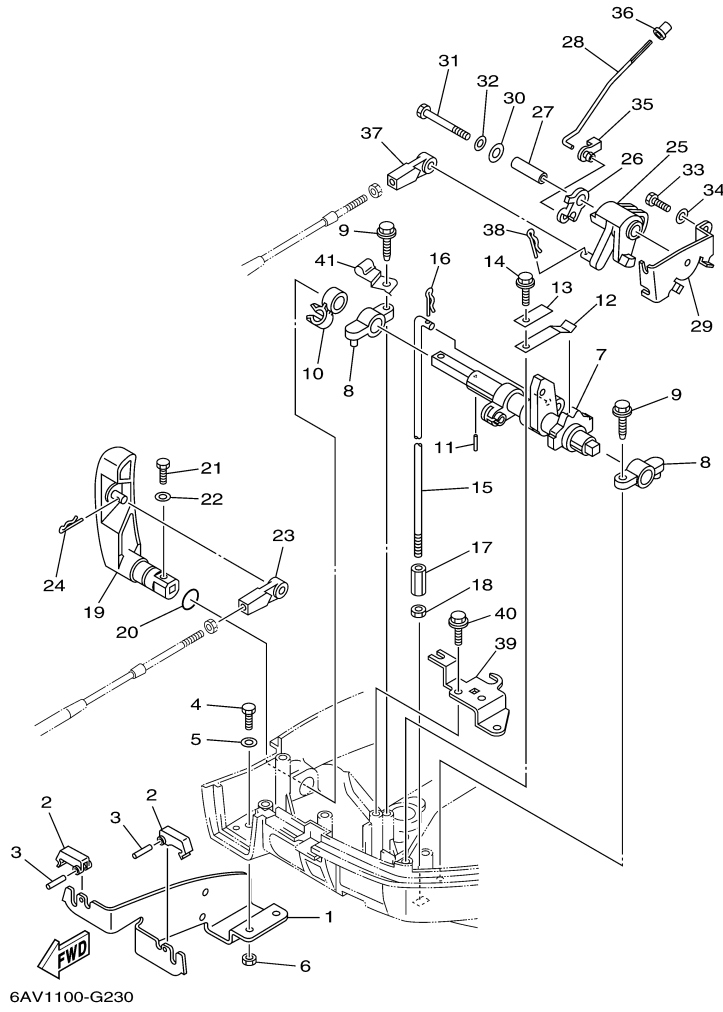

T9.9GPXR 0408 / CONTROL 2 (PR)

©2014 Yamaha Motor Corporation, U.S.A. All rights reserved.

Part List

T9.9GPXR 0408 / CONTROL 2 (PR)

REF - NO	PART NUMBER	PART NAME	QUANTITY	REMARKS
1	68T-48531-00-00	.BRACKET, REMOTE CONTROL 1	1	
2	682-48538-50-00	.CLAMP, CABLE 1	2	
3	91690-30012-00	.PIN, SPRING	2	
4	97095-06012-00	BOLT	2	
5	92995-06600-00	WASHER	2	
6	95380-06600-00	NUT, HEXAGON	2	
7	68T-44121-02-00	LEVER, SHIFT ROD	1	
8	6G1-41662-01-94	BRACKET 2	2	
9	90109-06M81-00	BOLT	2	
10	90464-10M60-00	CLAMP	1	
11	91690-30014-00	PIN, SPRING	1	
12	65W-44116-00-00	SPRING	1	
13	66R-44114-00-00	STOPPER	1	
14	90109-06M86-00	BOLT	1	
15	68T-44143-10-00	ROD, SHIFT	1	
16	90468-18001-00	CLIP	1	
17	90170-06015-00	NUT	1	
18	95380-06700-00	NUT	1	
19	6AU-44111-10-00	.HANDLE, GEAR SHIFT	1	
20	93210-12327-00	.O-RING	1	
21	97095-05016-00	.BOLT	1	
22	92995-05600-00	WASHER	1	
23	663-48344-00-00	.CABLE END, REMOTE CONTROL	1	
24	90468-18008-00	CLIP	1	
25	68T-41638-00-00	PULLEY	1	
26	68T-41283-00-00	LEVER, FREE ACCEL.	1	
27	90387-06M59-00	COLLAR	1	
28	6AU-41211-00-00	LINK, ACCEL.	1	
29	68T-14497-00-00	STAY, THROTTLE WIRE	1	
30	90201-06M62-00	WASHER, PLATE	1	
31	97095-06045-00	.BOLT	1	
32	92995-06600-00	WASHER	1	
33	97095-06012-00	BOLT	1	
34	92995-06600-00	WASHER	1	
35	661-41262-02-00	JOINT, CHOKE LEVER	1	
36	647-14395-60-00	CAP, OVERFLOW PIPE	1	
37	663-48344-00-00	.CABLE END, REMOTE CONTROL	1	
38	90468-18008-00	CLIP	1	
39	68T-15774-10-00	STAY 4	1	
40	90109-06M86-00	BOLT	2	
41	90465-08027-00	CLAMP	1	

Part Notes

T9.9GPXR 0408 / CONTROL 2 (PR)

PART NUMBER		NOTE TEXT
90468-18008-00		OEM: This part number is among the Top 100 Most Popular Marine Maintenance Parts as of March 2014.
90468-18008-00		OEM: This part number is among the Top 100 Most Popular Marine Maintenance Parts as of March 2014.

©2014 Yamaha Motor Corporation, U.S.A. All rights reserved.