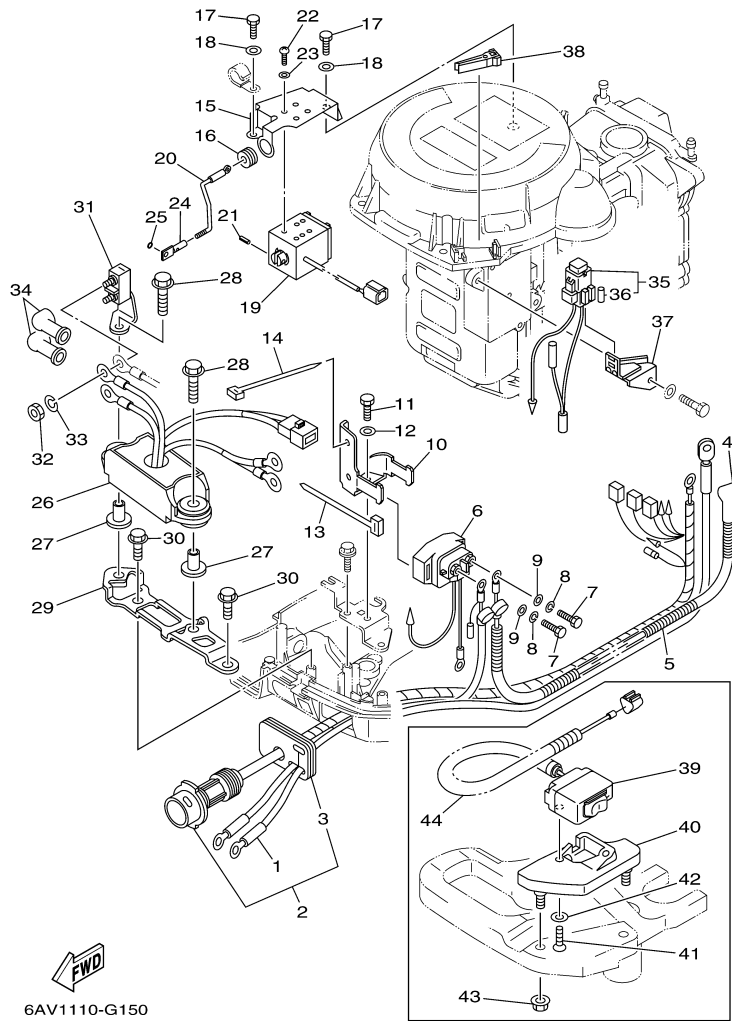

T9.9GPXR 0408 / ELECTRICAL 3 (PR)

Part List

T9.9GPXR 0408 / ELECTRICAL 3 (PR)

REF - NO	PART NUMBER	PART NAME	QUANTITY	REMARKS
1	69G-82105-00-00	BATTERY CABLE (L: 3.0M)	1	
2	69G-82590-00-00	WIRE HARNESS ASSY	1	
3	69G-42724-60-00	.GROMMET	1	
4	6G8-82117-00-00	WIRE, LEAD	1	
5	90446-10M86-00	HOSE (L140)	1	
6	68T-81940-00-00	STARTER RELAY ASSY	1	
7	97095-06010-00	BOLT	2	
8	92995-06100-00	WASHER, SPRING	2	
9	92995-06600-00	WASHER	2	
10	68T-81945-01-00	PLATE, SWITCH FITTING	1	
11	97095-06012-00	BOLT	1	
12	92995-06600-00	WASHER	1	
13	90465-13M11-00	CLAMP	1	
14	90465-13M11-00	CLAMP	1	
15	68T-86112-00-00	STAY, SOLENOID	1	
16	90480-13018-00	GROMMET	1	
17	97095-06012-00	BOLT	2	
18	92995-06600-00	WASHER	2	
19	68T-86111-00-00	COIL, SOLENOID	1	
20	68T-41237-00-00	JOINT, LINK	1	
21	91690-30010-00	PIN, SPRING	1	
22	97880-04008-00	SCREW, PAN HEAD	4	
23	92990-04600-00	WASHER, PLATE	4	
24	68T-86117-00-00	HOOK, WIRE PULL	1	
25	93210-03261-00	O-RING	1	
26	69G-81950-00-00	RELAY ASSY	1	
27	90387-06M03-00	COLLAR	2	
28	90119-06M56-00	BOLT, WITH WASHER	2	
29	69G-81948-01-00	BRACKET	1	
30	90109-06M86-00	BOLT	2	
31	69G-81925-00-00	TERMINAL	1	
32	90170-06M30-00	NUT	2	
33	90204-06M00-00	WASHER, SPRING	2	
34	6G5-82119-00-00	COVER, LEAD WIRE	2	
35	68T-82150-00-00	FUSE HOLDER ASSY	1	
36	66V-82151-00-00	.FUSE (10A-BL)	2	
37	68T-82171-01-00	STAY, FUSE BOX	1	
38	67F-2812A-00-00	.PULLER, FUSE	1	
39	69G-82563-10-00	TRIM & TILT SWITCH ASSY	1	
40	69G-83773-10-00	BRACKET, SWITCH	1	
41	97880-06020-00	SCREW, PAN HEAD	2	
42	92990-06600-00	WASHER, PLATE	2	
43	90179-06M24-00	NUT	2	
44	90447-07006-00	TUBE	1	

Part Notes

T9.9GPXR 0408 / ELECTRICAL 3 (PR)

PART NUMBER	NOTE TEXT
92990-06600-00	OEM: This part number is among the Top 100 Most Popular Marine Maintenance Parts as of March 2014.

©2014 Yamaha Motor Corporation, U.S.A. All rights reserved.