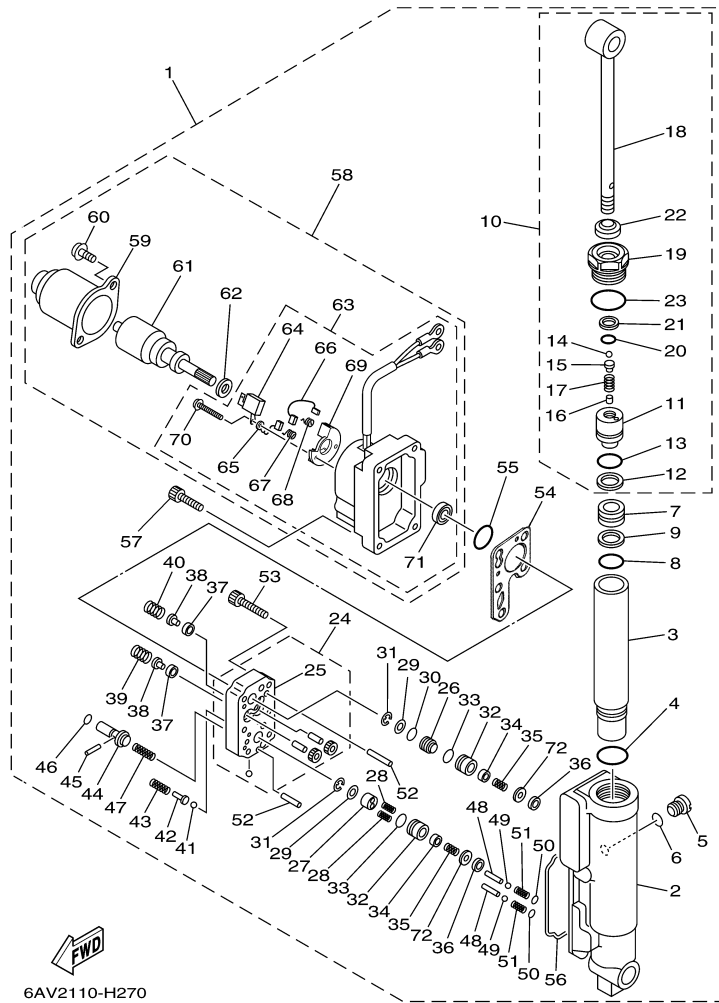

T9.9GPXR 0408 / POWER TILT ASSY

FWD
6AV2110-H270

Part List

T9.9GPXR 0408 / POWER TILT ASSY

REF - NO	PART NUMBER	PART NAME	QUANTITY	REMARKS
1	69G-43840-02-4D	POWER TILT ASSY	1	PH/PR
2	69A-4380K-00-00	.CYLINDER, TILT SUB ASSY	1	
3	69A-22471-00-00	.CASE, CYLINDER	1	
4	93210-27666-00	.O-RING	1	
5	6H1-4388E-11-00	.PLUG, TAPER SCREW	1	
6	93210-07003-00	.O-RING	1	
7	69A-43814-00-00	.PISTON, FREE	1	
8	93210-21276-00	.O-RING	1	
9	69A-43872-00-00	.RING, BACK UP	1	
10	69A-43810-00-00	.TILT PISTON SUB ASSY	1	
11	69A-4380D-00-00	..PISTON COMP	1	
12	93210-21276-00	..O-RING	1	
13	69A-43872-00-00	..RING, BACK UP	1	
14	93505-32038-00	..BALL	1	
15	65W-4386A-00-00	..PIN, ABSORBER VALVE	1	
16	93604-06136-00	..PIN, DOWEL	1	
17	69A-43857-00-00	..SPRING, ABSORBER VALVE	1	
18	69A-43801-00-00	..ROD	1	
19	69A-43811-01-00	..SCREW, CYLINDER END	1	
20	6H1-43866-00-00	..O-RING	1	
21	69A-43871-00-00	..RING, BACK UP	1	
22	69A-43812-00-00	..SEAL, DUST	1	
23	69A-43869-00-00	..O-RING	1	
24	69A-43830-00-00	.GEAR PUMP ASSY	1	
25	69A-4380C-00-00	..GEAR HOUSING ASSY	1	
26	69A-43841-00-00	.PISTON, SHUTTLE	1	
27	69A-4384M-00-00	.PISTON, SHUTTLE 2	1	
28	62Y-43894-00-00	.SPRING, SHUTTLE RETURN	2	
29	69A-4384F-00-00	.SEAL, MAIN VALVE	2	
30	6H1-43883-00-00	.O-RING	1	
31	99002-03600-00	.CLIP	2	
32	69G-4382G-00-00	.VALVE SEAT	2	
33	93210-12N52-00	.O-RING	2	
34	6T4-43808-00-00	.SEAT VALVE COMP 1	2	
35	69G-43853-00-00	.SPRING, MAIN VALVE	2	
36	69J-4381C-00-00	.FILTER 3	2	
37	6H1-4384G-11-00	.SEAL, RELIEF VALVE	2	
38	6H1-43844-10-00	.PIN, VALVE SUPPORT	2	
39	69A-43855-00-00	.SPRING, UP RELIEF	1	
40	6H1-43856-10-00	.SPRING, DOWN RELIEF	1	
41	93501-08001-00	.BALL	2	
42	69A-4386A-00-00	.PIN, ABSORBER VALVE	2	
43	69A-43824-00-00	.SPRING, DOWN RELIEF 2	2	
44	69A-43848-00-00	.ROD, MANUAL RELEASE	1	
45	93602-15250-00	.PIN, DOWEL	1	
46	93210-06001-00	.O-RING	1	
47	69A-43854-00-00	.SPRING, MANUAL RELEASE	1	
48	69A-4381G-00-00	.PIN 1	2	
49	93501-08001-00	.BALL	2	
50	6H1-43883-00-00	.O-RING	2	
51	69A-4384H-00-00	.SPRING	2	
52	93606-14081-00	.PIN, DOWEL	2	
53	91312-05025-00	.BOLT	6	
54	69A-43816-01-00	.FILTER 1	1	
55	N35-43862-10-00	.O-RING	1	
56	69A-23129-00-00	.GASKET, DRAIN PLUG	1	
57	69A-43878-00-00	.BOLT, SOCKET	4	
58	69G-43880-01-00	.MOTOR ASSY	1	
59	65W-43804-01-00	..STATOR ASSY	1	
60	65W-43887-01-00	..BOLT	2