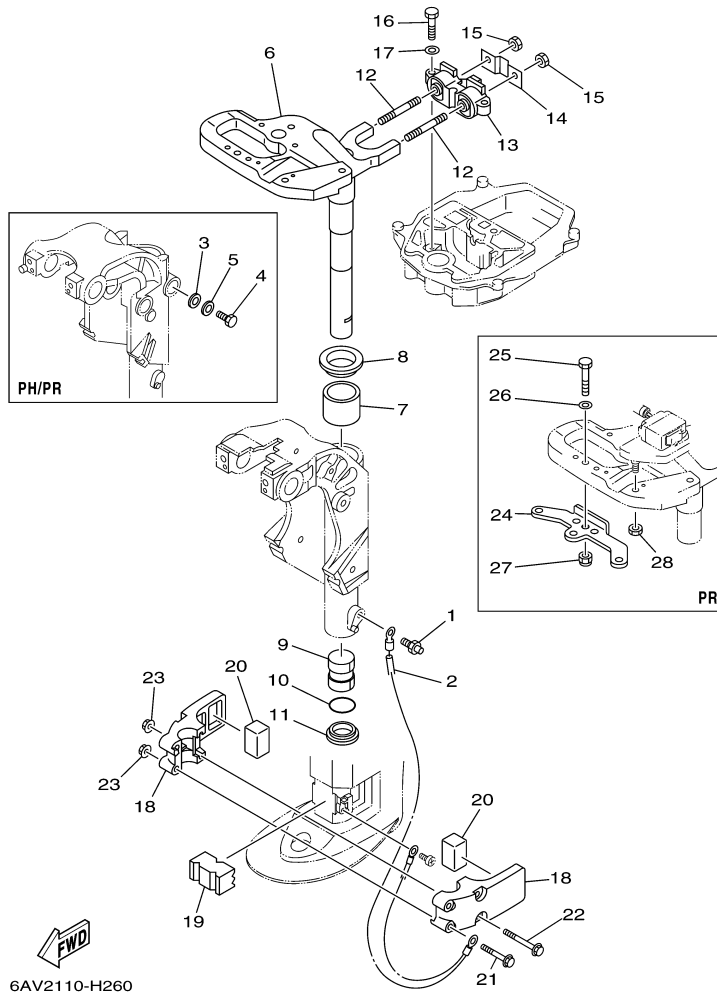

T9.9GPXR 0408 / BRACKET 3

©2014 Yamaha Motor Corporation, U.S.A. All rights reserved.

Part List

T9.9GPXR 0408 / BRACKET 3

REF - NO	PART NUMBER	PART NAME	QUANTITY	REMARKS
1	93700-06M03-00	NIPPLE, GREASE	1	
2	68T-82127-00-00	WIRE, LEAD 2	1	
3	92995-06600-00	WASHER	1	PH/PR
4	97095-06014-00	BOLT	1	PH/PR
5	92995-06600-00	WASHER	1	PH/PR
6	6AU-42511-10-4D	BRACKET, STEERING	1	
7	90386-40001-00	BUSH	1	
8	90209-40008-00	WASHER	1	
9	90386-30048-00	BUSH	1	
10	93210-29M94-00	O-RING	1	
11	90386-30M60-00	BUSH	1	
12	90116-08M54-00	BOLT, STUD	2	
13	68T-44517-10-94	MOUNT RUBBER	1	
14	68T-44526-00-00	PLATE	1	
15	95380-08600-00	NUT	2	
16	97075-06025-00	BOLT	2	
17	92995-06600-00	WASHER	2	
18	6AU-44551-00-4D	HOUSING, LOWER MOUNT RUBBER 1	2	
19	6AU-44557-00-00	MOUNT DAMPER, LOWER FRONT	1	
20	682-44555-30-00	MOUNT DAMPER, LOWER SIDE	2	
21	90119-06012-00	BOLT, WITH WASHER	2	
22	90119-06198-00	BOLT, WITH WASHER	2	
23	90179-06M28-00	NUT	4	
24	69G-48511-10-00	HOOK, STEERING	1	PR
25	97075-08035-00	BOLT	1	PR
26	92995-08600-00	WASHER	1	PR
27	90185-08057-00	NUT, SELF-LOCKING	1	PR
28	90185-06M07-00	NUT, SELF-LOCKING	1	PR