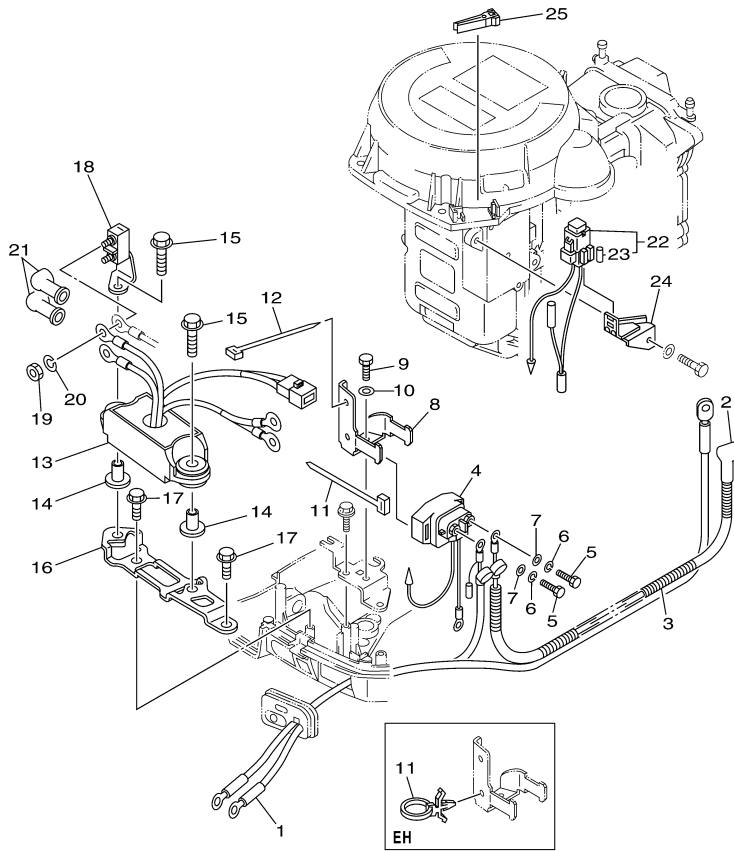

Part List

T9.9GPXR 0408 / ELECTRICAL 1

REF - NO	PART NUMBER	PART NAME	QUANTITY	REMARKS
1	68T-85540-00-00	C.D.I. UNIT ASSY	1	
2	68T-82522-00-00	CLAMP, COUPLER	1	
3	97780-40512-00	SCREW, TAPPING	2	
4	97095-06020-00	BOLT	2	
5	92995-06600-00	WASHER	2	
6	97095-06012-00	BOLT	1	
7	92995-06600-00	WASHER	1	
8	680-85570-01-00	IGNITION COIL ASSY	1	
9	90480-25003-00	GROMMET	3	
10	97095-06025-00	BOLT	2	
11	92995-06600-00	WASHER	2	
12	6E3-82370-21-00	PLUG CAP ASSY	2	
13	68T-81960-00-00	RECTIFIER & REGULATOR ASSY	1	
14	97095-06012-00	BOLT	1	
15	92995-06600-00	WASHER	1	
16	67F-82504-00-00	OIL PRESSURE SWITCH ASSY	1	
17	68T-82127-10-00	WIRE, LEAD 2	1	
18	90465-11M10-00	CLAMP	1	
19	68T-85410-00-00	EMERGENCY SIGNAL LIGHT ASSY	1	

T9.9GPXR 0408 / ELECTRICAL 2 (EH/PH)

6AV1100-G140