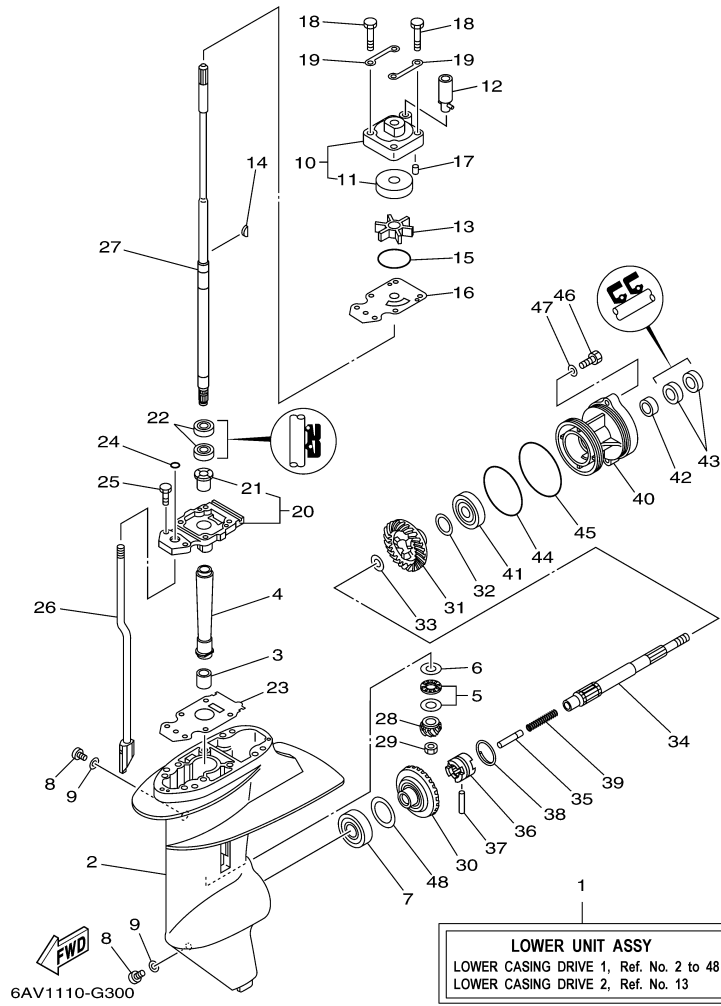

T9.9GPXR 0408 / LOWER CASING DRIVE 1

Part List

T9.9GPXR 0408 / LOWER CASING DRIVE 1

REF - NO	PART NUMBER	PART NAME	QUANTITY	REMARKS
1	69G-45300-21-4D	LOWER UNIT ASSY	1	X(24.3")
2	66R-45311-01-4D	CASING, LOWER	1	
3	93315-314V8-00	BEARING	1	
4	66R-45536-00-00	SLEEVE, DRIVE SHAFT	1	
5	93341-41416-00	BEARING	1	
6	66R-45587-10-00	SHIM (T:1.20MM)	1	UR
6	66R-45587-00-00	SHIM (T:1.13MM)	1	UR
7	93332-00005-00	BEARING	1	
8	90340-08002-00	PLUG, STRAIGHT SCREW	2	
9	90430-08020-00	.GASKET	2	
10	63V-44301-00-00	WATER PUMP HOUSING COMP.	1	
11	63V-44322-00-00	.INSERT, CARTRIDGE	1	
12	68T-44366-00-00	.DAMPER, WATER SEAL 2	1	
13	63V-44352-01-00	.IMPELLER	1	
14	664-44338-00-00	.KEY, WOODRUFF	1	
15	93210-44398-00	.O-RING	1	
16	68T-44323-00-00	.OUTER PLATE, CARTRIDGE	1	
17	93604-12M07-00	PIN, DOWEL	2	
18	97080-08045-00	BOLT	4	
19	63V-44328-00-00	PLATE	2	
20	69G-45331-01-5B	HOUSING, BEARING	1	
21	626-45316-09-00	.BUSHING, DRIVE SHAFT	1	
22	93101-20048-00	.OIL SEAL	2	
23	69G-45315-A0-00	.PACKING, LOWER CASING	1	
24	93210-06ME6-00	.O-RING	1	
25	97080-08025-00	BOLT	2	
26	69G-44150-20-00	SHIFT CAM ASSY	1	X(24.3")
27	69G-45510-20-00	DRIVE SHAFT ASSY	1	X(24.3")
28	66R-45551-00-00	PINION (13T)	1	
29	90179-08M06-00	NUT	1	
30	66R-45560-01-00	GEAR 1 (38T)	1	
31	66R-45571-00-00	GEAR 2 (38T)	1	
32	626-45577-00-00	SHIM (T:0.10MM)	1	UR
32	626-45577-10-00	SHIM (T:0.20MM)	1	UR
32	626-45577-40-00	SHIM (T:0.50MM)	1	UR
32	626-45577-30-00	SHIM (T:0.40MM)	1	UR
32	626-45577-20-00	SHIM (T:0.30MM)	1	UR
33	90201-17682-00	WASHER, PLATE	1	
34	683-45611-00-00	SHAFT, PROPELLER	1	
35	650-45635-00-00	PLUNGER, SHIFT	1	
36	69G-45631-00-00	CLUTCH, DOG	1	
37	90250-05010-00	PIN, STRAIGHT	1	
38	648-45633-00-00	RING, CROSS PIN	1	
39	90501-14M09-00	SPRING, COMPRESSION	1	
40	66R-45361-00-4D	CAP, LOWER CASING	1	
41	93306-00501-00	BEARING	1	
42	93315-317U2-00	BEARING	1	
43	93101-17054-00	.OIL SEAL	2	
44	93210-74M68-00	.O-RING	1	
45	93210-74316-00	.O-RING	1	
46	97095-06025-00	BOLT	2	
47	92995-06600-00	WASHER	2	
48	626-45577-00-00	SHIM (T:0.10MM)	1	UR
48	626-45577-10-00	SHIM (T:0.20MM)	1	UR
48	626-45577-40-00	SHIM (T:0.50MM)	1	UR
48	626-45577-30-00	SHIM (T:0.40MM)	1	UR
48	626-45577-20-00	SHIM (T:0.30MM)	1	UR

Part Notes

T9.9GPXR 0408 / LOWER CASING DRIVE 1