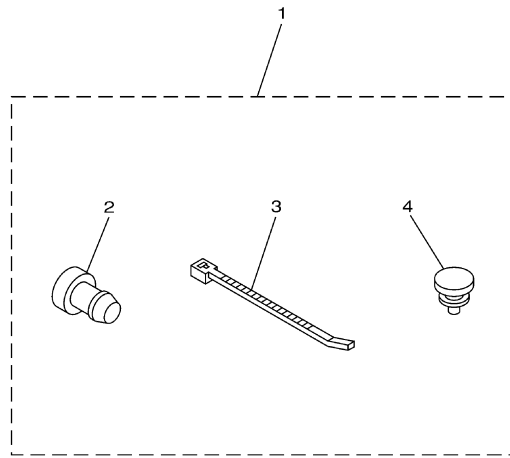

T9.9GPXR 0408 / OPTIONAL PARTS

68R1100-2290

Part List

T9.9GPXR 0408 / OPTIONAL PARTS

REF - NO	PART NUMBER	PART NAME	QUANTITY	REMARKS
1	69G-W1257-00-00	FLUSHING ELIMINATION KIT	1	AP
2	90338-07M16-00	.PLUG	1	
3	90465-11M10-00	.CLAMP	1	
4	90480-06M19-00	.GROMMET	2