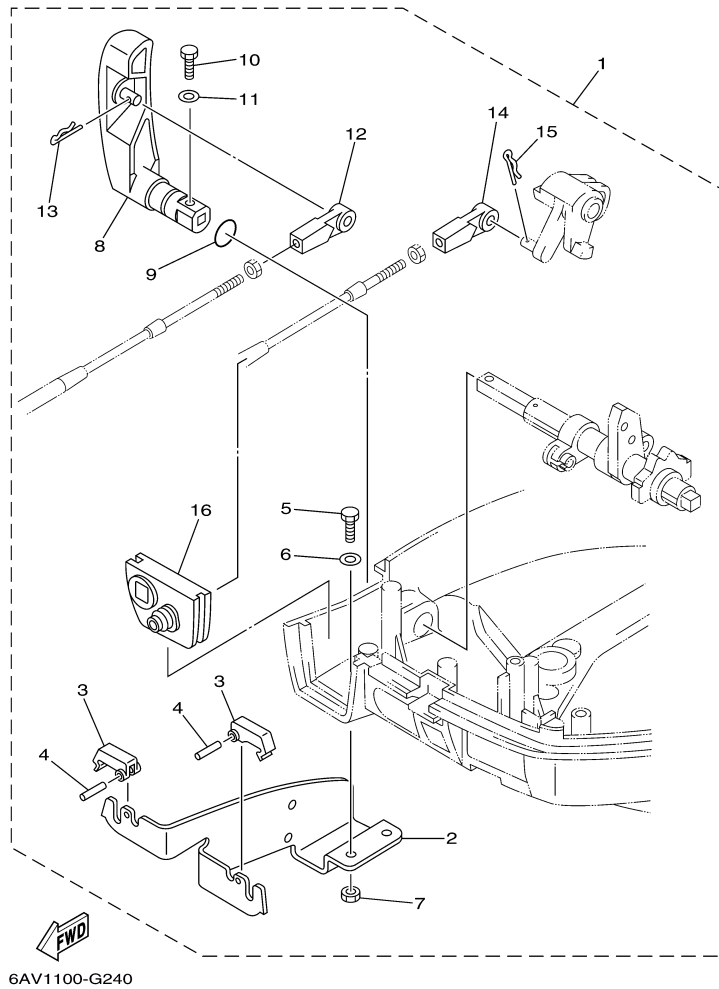

Part List

T9.9GPXR 0408 / CONTROL 2 (PR)

REF - NO	PART NUMBER	PART NAME	QUANTITY	REMARKS
1	68T-48531-00-00	.BRACKET, REMOTE CONTROL 1	1	
2	682-48538-50-00	.CLAMP, CABLE 1	2	
3	91690-30012-00	.PIN, SPRING	2	
4	97095-06012-00	BOLT	2	
5	92995-06600-00	WASHER	2	
6	95380-06600-00	NUT, HEXAGON	2	
7	68T-44121-02-00	LEVER, SHIFT ROD	1	
8	6G1-41662-01-94	BRACKET 2	2	
9	90109-06M81-00	BOLT	2	
10	90464-10M60-00	CLAMP	1	
11	91690-30014-00	PIN, SPRING	1	
12	65W-44116-00-00	SPRING	1	
13	66R-44114-00-00	STOPPER	1	
14	90109-06M86-00	BOLT	1	
15	68T-44143-10-00	ROD, SHIFT	1	
16	90468-18001-00	CLIP	1	
17	90170-06015-00	NUT	1	
18	95380-06700-00	NUT	1	
19	6AU-44111-10-00	.HANDLE, GEAR SHIFT	1	
20	93210-12327-00	.O-RING	1	
21	97095-05016-00	.BOLT	1	
22	92995-05600-00	WASHER	1	
23	663-48344-00-00	.CABLE END, REMOTE CONTROL	1	
24	90468-18008-00	CLIP	1	
25	68T-41638-00-00	PULLEY	1	
26	68T-41283-00-00	LEVER, FREE ACCEL.	1	
27	90387-06M59-00	COLLAR	1	
28	6AU-41211-00-00	LINK, ACCEL.	1	
29	68T-14497-00-00	STAY, THROTTLE WIRE	1	
30	90201-06M62-00	WASHER, PLATE	1	
31	97095-06045-00	.BOLT	1	
32	92995-06600-00	WASHER	1	
33	97095-06012-00	BOLT	1	
34	92995-06600-00	WASHER	1	
35	661-41262-02-00	JOINT, CHOKE LEVER	1	
36	647-14395-60-00	CAP, OVERFLOW PIPE	1	
37	663-48344-00-00	.CABLE END, REMOTE CONTROL	1	
38	90468-18008-00	CLIP	1	
39	68T-15774-10-00	STAY 4	1	
40	90109-06M86-00	BOLT	2	
41	90465-08027-00	CLAMP	1	

Part Notes

T9.9GPXR 0408 / CONTROL 2 (PR)

PART NUMBER		NOTE TEXT
90468-18008-00		OEM: This part number is among the Top 100 Most Popular Marine Maintenance Parts as of March 2014.
90468-18008-00		OEM: This part number is among the Top 100 Most Popular Marine Maintenance Parts as of March 2014.

©2014 Yamaha Motor Corporation, U.S.A. All rights reserved.

T9.9GPXR 0408 / REMO CON ATTACHMENT

©2014 Yamaha Motor Corporation, U.S.A. All rights reserved.