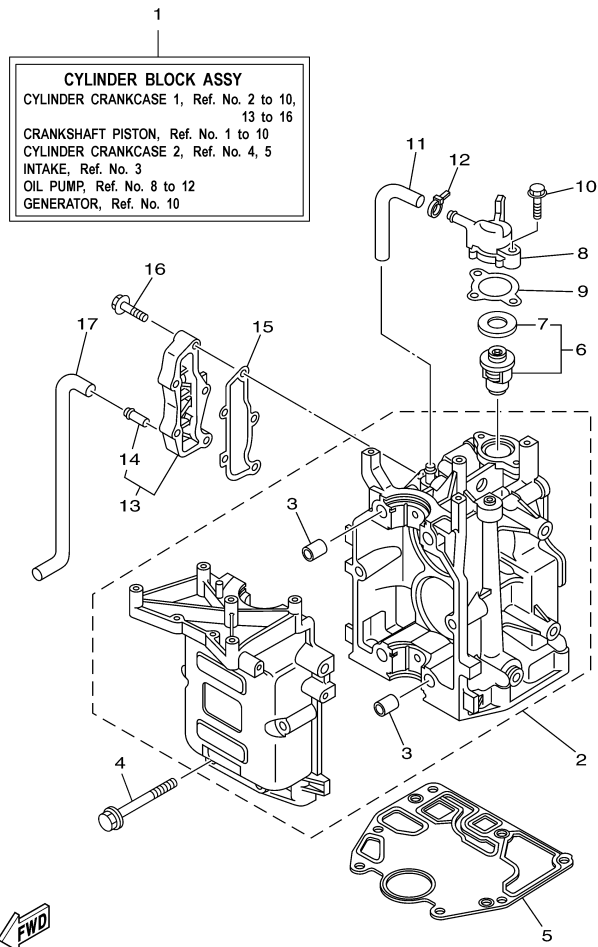

T9.9GPXR 0408 / TOP COWLING

©2014 Yamaha Motor Corporation, U.S.A. All rights reserved.

Part List

T9.9GPXR 0408 / TOP COWLING

REF - NO	PART NUMBER	PART NAME	QUANTITY	REMARKS
1	6AV-42610-30-4D	TOP COWLING ASSY	1	PR
2	6AU-42613-00-00	.MOLDING, AIR DUCT	1	
3	97780-60516-00	.SCREW, TAPPING	4	
4	6G1-42651-02-00	.HOOK	1	
5	90266-04M04-00	.RIVET	2	
6	60R-42615-00-00	.SEAL	1	
7	68T-42652-00-00	.HOOK	1	
8	97095-05014-00	.BOLT	2	
9	92995-05600-00	.WASHER	2	
10	68T-42649-00-00	.HOLDER, CLAMP BAND	1	
11	66R-42678-20-00	.GRAPHIC, REAR	1	
12	68T-W0070-60-00	.GRAPHIC SET	1	PR
13	6AV-42686-00-00	.EMBLEM, FRONT	1	PH/PR
14	69A-42675-00-00	.GRAPHIC, SIDE 1	1	PH/PR
15	67F-13434-10-00	LABEL, CAUTION	1	

T9.9GPXR 0408 / CYLINDER CRANKCASE 1

6AV1100-G020

Part List

T9.9GPXR 0408 / CYLINDER CRANKCASE 1

REF - NO	PART NUMBER	PART NAME	QUANTITY	REMARKS
1	6AU-W009B-00-1S	CYLINDER BLOCK ASSY	1	
2	6AU-15100-00-1S	CRANKCASE ASSY	1	
3	99530-12016-00	.PIN, DOWEL	4	
4	90119-08M29-00	BOLT, WITH WASHER	6	
5	68T-11351-00-00	.GASKET, CYLINDER	1	
6	66M-12411-01-00	THERMOSTAT	1	
7	688-12412-00-00	.SEAL, THERMOSTAT	1	
8	68T-12413-00-1S	COVER, THERMOSTAT	1	
9	6G8-12414-A0-00	.GASKET, COVER	1	
10	90119-06MA2-00	BOLT, WITH WASHER	2	
11	68T-12481-00-00	PIPE 1	1	
12	90465-11M10-00	CLAMP	1	
13	6AU-41113-00-1S	OUTER COVER, EXHAUST	1	
14	6E9-24378-00-00	.PIPE, JOINT 3	1	
15	68T-41114-A0-00	.GASKET, EXHAUST OUTER COVER	1	
16	90119-06MA3-00	BOLT, WITH WASHER	5	
17	68T-12482-00-00	PIPE 2	1	