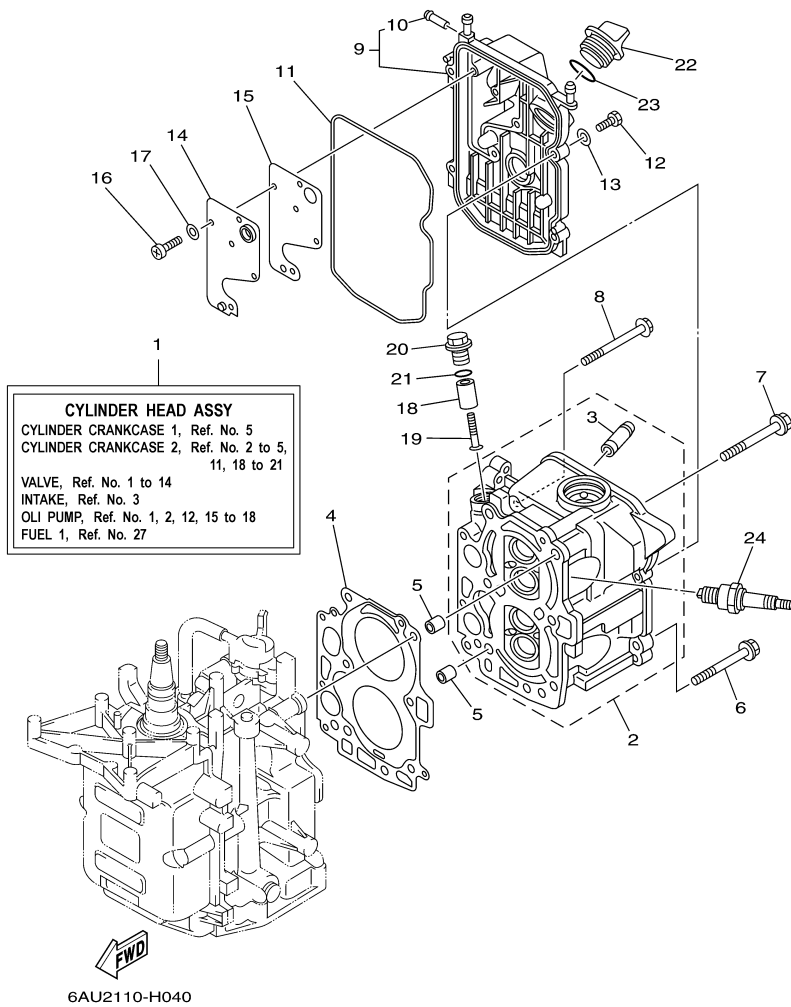

T9.9GPXR 0408 / CYLINDER CRANKCASE 2

Part List

T9.9GPXR 0408 / CYLINDER CRANKCASE 2

REF - NO	PART NUMBER	PART NAME	QUANTITY	REMARKS
1	6AU-W009A-01-1S	CYLINDER HEAD COMPLETE	1	
2	6AU-11111-00-1S	HEAD, CYLINDER 1	1	
3	6AU-11133-10-00	.GUIDE, VALVE 1	4	
4	68T-11181-00-00	.GASKET, CYLINDER HEAD 1	1	
5	99510-10114-00	PIN, DOWEL	2	
6	90105-08M36-00	BOLT, FLANGE	2	
7	90105-08M78-00	BOLT, FLANGE	4	
8	90119-06049-00	BOLT, WITH WASHER	3	
9	68T-11191-00-1S	COVER, CYLINDER HEAD 1	1	
10	650-24378-00-00	.PIPE, JOINT 4	1	
11	68T-11356-00-00	.SEAL, CYLINDER 2	1	
12	97095-06020-00	BOLT	4	
13	92995-06600-00	WASHER	4	
14	68T-11168-00-00	COVER, BREATHER	1	
15	68T-11169-A0-00	.GASKET, BREATHER COVER	1	
16	98507-04010-00	SCREW, PAN HEAD	5	
17	92907-04600-00	WASHER	5	
18	6G8-11325-00-00	ANODE	1	
19	97880-05025-00	SCREW, PAN HEAD	1	
20	6G8-11197-01-00	PLUG, BLIND	1	
21	93210-13M63-00	.O-RING	1	
22	6G8-15363-00-00	PLUG, OIL	1	
23	93210-24M79-00	.O-RING	1	
24	NGK_BR6HS-10-00	PLUG, SPARK (NGK BR6HS-10)	2