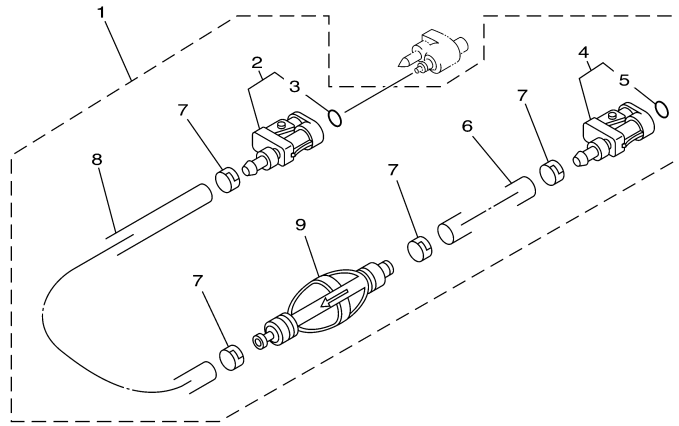

Part List

T9.9GPXR 0408 / FUEL 1

REF - NO	PART NUMBER	PART NAME	QUANTITY	REMARKS
1	6G1-24304-02-00	FUEL PIPE JOINT COMP. 1	1	
2	61N-24329-00-00	SEAL	1	
3	97095-06025-00	BOLT	1	
4	92995-06600-00	WASHER	1	
5	90445-10046-00	HOSE (L295)	1	
6	90465-11M10-00	CLAMP	1	
7	90467-09M09-00	CLIP	2	
8	68T-24251-00-00	STRAINER 1	1	
9	90445-10M50-00	HOSE (L170)	1	
10	90467-09M09-00	CLIP	2	
11	90445-16010-00	HOSE (L140)	1	
12	68T-24410-01-00	FUEL PUMP ASSY	1	
13	66M-24413-01-00	.BODY 2	1	
14	6A0-24421-01-00	.VALVE, CHECK	2	
15	6E7-14325-00-00	.SCREW, PAN HEAD	2	
16	66M-24411-01-00	.DIAPHRAGM	1	
17	66M-24423-00-00	.SPRING, DIAPHRAGM	1	
18	66M-13131-00-00	.PLUNGER	1	
19	66M-24374-00-00	.PIN	1	
20	66M-24454-00-00	.SPRING	1	
21	66M-24471-01-00	.DIAPHRAGM	1	
22	66M-24444-00-00	.SCREW	4	
23	95380-04600-00	.NUT	4	
24	97095-06030-00	BOLT	2	
25	92995-06100-00	WASHER, SPRING	2	
26	92995-06600-00	WASHER	2	
27	93210-20M65-00	.O-RING	1	
28	6AU-24311-00-00	PIPE, FUEL 1	1	
29	90467-09M09-00	CLIP	2	
30	90446-14M66-00	HOSE (L40)	1	
31	90465-11M10-00	CLAMP	1	
32	90464-10M53-00	CLAMP	1	

T9.9GPXR 0408 / FUEL 2

68R3100-C100