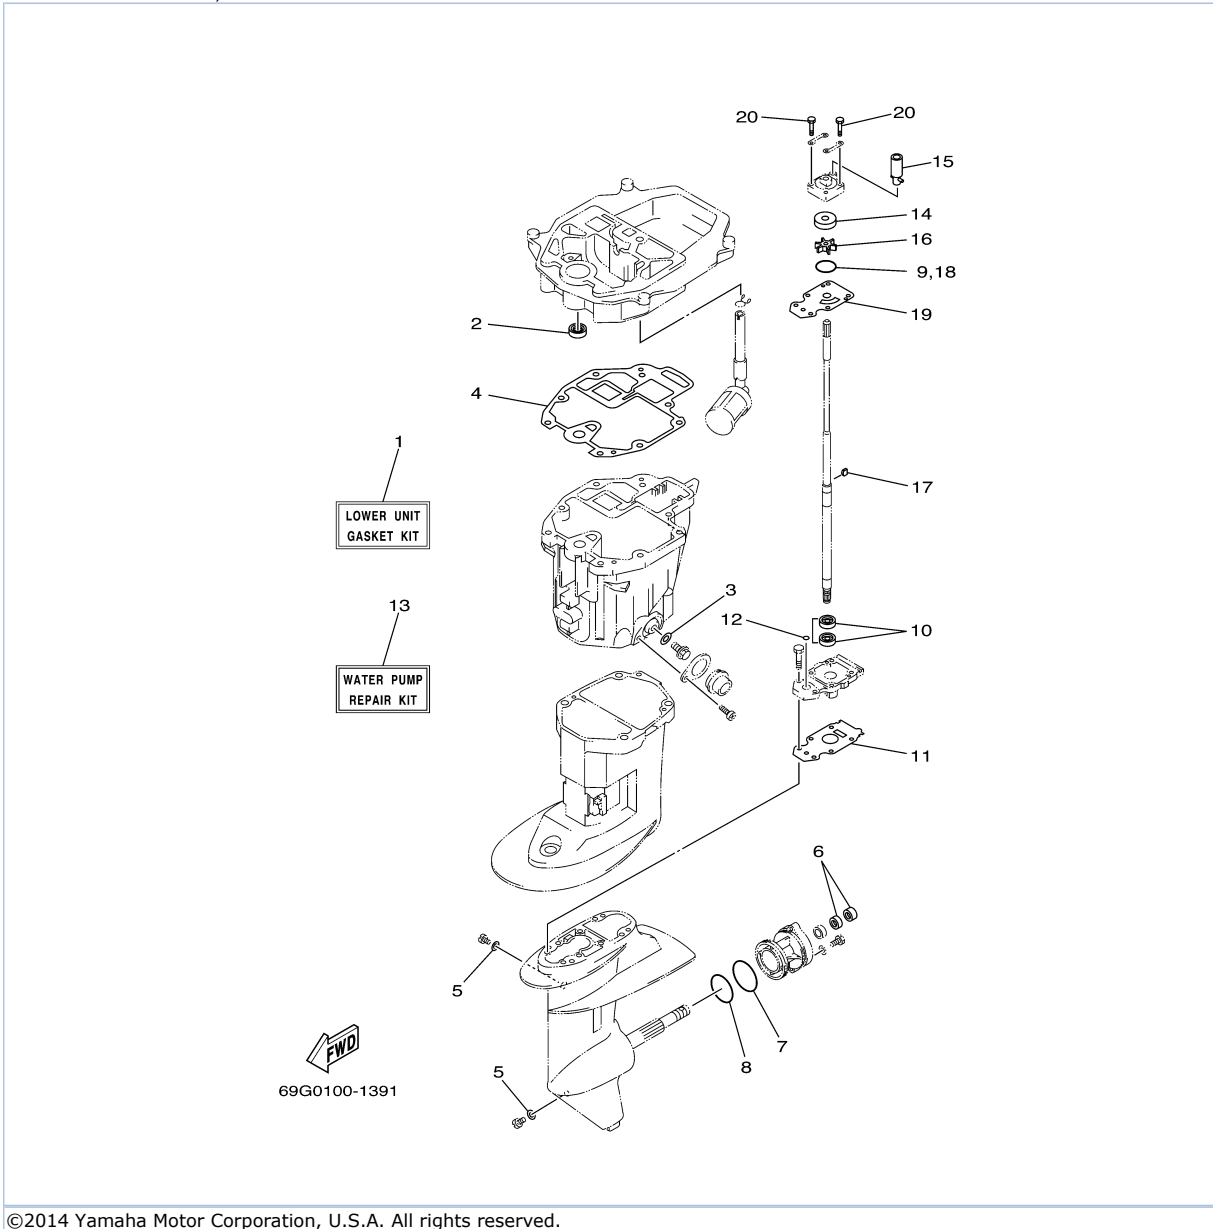

T9.9GPXR 0408 / REPAIR KIT 3

©2014 Yamaha Motor Corporation, U.S.A. All rights reserved.

Part List

T9.9GPXR 0408 / REPAIR KIT 3

REF - NO	PART NUMBER	PART NAME	QUANTITY	REMARKS
1	69G-W0001-20-00	LOWER UNIT GASKET KIT	1	
2	93101-12M70-00	.OIL SEAL	1	
3	90430-10M11-00	.GASKET	1	
4	68T-13475-00-00	.GASKET	1	
5	90430-08020-00	.GASKET	2	
6	93101-17054-00	.OIL SEAL	2	
7	93210-74316-00	.O-RING	1	
8	93210-74M68-00	.O-RING	1	
9	93210-44398-00	.O-RING	1	
10	93101-20048-00	.OIL SEAL	2	
11	69G-45315-A0-00	.PACKING, LOWER CASING	1	
12	93210-06ME6-00	.O-RING	1	
13	69G-W0078-00-00	WATER PUMP REPAIR KIT	1	
14	63V-44322-00-00	.INSERT, CARTRIDGE	1	
15	68T-44366-00-00	.DAMPER, WATER SEAL 2	1	
16	63V-44352-01-00	.IMPELLER	1	
17	664-44338-00-00	.KEY, WOODRUFF	1	
18	93210-44398-00	.O-RING	1	
19	68T-44323-00-00	.OUTER PLATE, CARTRIDGE	1	
20	97080-08045-00	.BOLT	4	

Part Notes

T9.9GPXR 0408 / REPAIR KIT 3

PART NUMBER	NOTE TEXT
90430-08020-00	OEM: This part number is among the Top 100 Most Popular Marine Maintenance Parts as of March 2014.

©2014 Yamaha Motor Corporation, U.S.A. All rights reserved.

©2014 Yamaha Motor Corporation, U.S.A. All rights reserved.