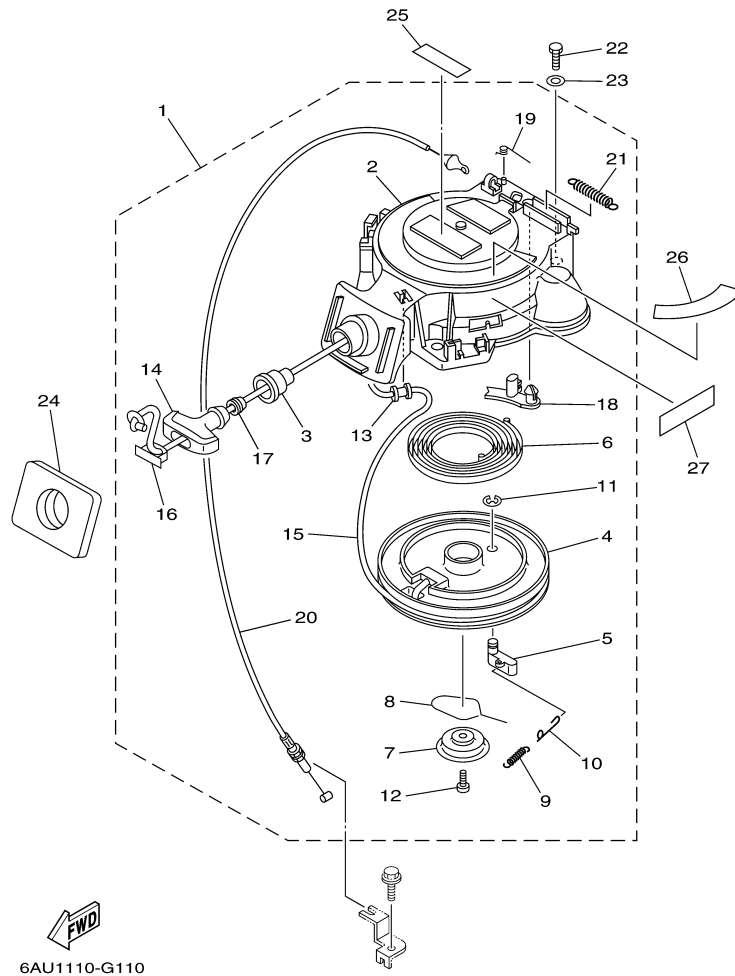

Part List

T9.9GPXR 0408 / FUEL 2

REF - NO	PART NUMBER	PART NAME	QUANTITY	REMARKS
1	6Y2-24306-56-00	FUEL PIPE COMP. 1	1	AP
2	6E5-24305-06-00	.FUEL PIPE JOINT COMP 2	1	
3	93210-08287-00	..O-RING	1	
4	6Y2-24305-06-00	.FUEL PIPE JOINT COMP 2	1	
5	93210-08287-00	..O-RING	1	
6	90445-13M01-00	.HOSE (L2050)	1	
7	6E5-24351-51-00	.BAND 1	4	
8	90445-13M00-00	.HOSE (L850)	1	
9	6Y2-24360-60-00	.PRIMER PUMP ASSY	1	

T9.9GPXR 0408 / STARTER

©2014 Yamaha Motor Corporation, U.S.A. All rights reserved.