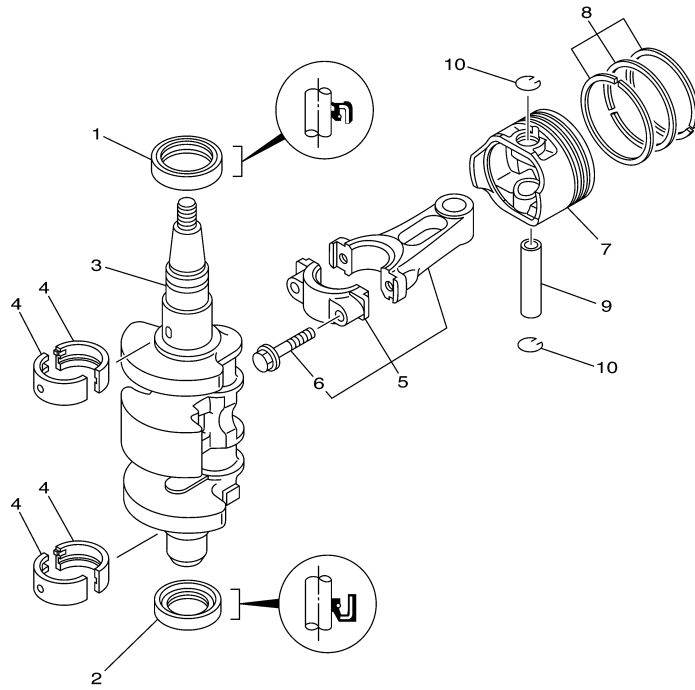

T9.9GPXR 0408 / CYLINDER CRANKCASE 1

6AV1100-G020

Part List

T9.9GPXR 0408 / CYLINDER CRANKCASE 1

REF - NO	PART NUMBER	PART NAME	QUANTITY	REMARKS
1	6AU-W009B-00-1S	CYLINDER BLOCK ASSY	1	
2	6AU-15100-00-1S	CRANKCASE ASSY	1	
3	99530-12016-00	.PIN, DOWEL	4	
4	90119-08M29-00	BOLT, WITH WASHER	6	
5	68T-11351-00-00	.GASKET, CYLINDER	1	
6	66M-12411-01-00	THERMOSTAT	1	
7	688-12412-00-00	.SEAL, THERMOSTAT	1	
8	68T-12413-00-1S	COVER, THERMOSTAT	1	
9	6G8-12414-A0-00	.GASKET, COVER	1	
10	90119-06MA2-00	BOLT, WITH WASHER	2	
11	68T-12481-00-00	PIPE 1	1	
12	90465-11M10-00	CLAMP	1	
13	6AU-41113-00-1S	OUTER COVER, EXHAUST	1	
14	6E9-24378-00-00	.PIPE, JOINT 3	1	
15	68T-41114-A0-00	.GASKET, EXHAUST OUTER COVER	1	
16	90119-06MA3-00	BOLT, WITH WASHER	5	
17	68T-12482-00-00	PIPE 2	1	

T9.9GPXR 0408 / CRANKSHAFT PISTON

68R0010-0031

Part List

T9.9GPXR 0408 / CRANKSHAFT PISTON

REF - NO	PART NUMBER	PART NAME	QUANTITY	REMARKS
1	93102-30M22-00	.OIL SEAL	1	
2	93101-25M69-00	.OIL SEAL	1	
3	6AU-11411-00-00	CRANKSHAFT	1	
4	68T-11416-00-00	PLANE BEARING, CRANKSHAFT 1	4	UR BROWN
4	68T-11416-20-00	PLANE BEARING, CRANKSHAFT 1	4	UR BLUE
4	68T-11416-10-00	PLANE BEARING, CRANKSHAFT 1	4	UR BLACK
5	6AU-11650-00-00	CONNECTING ROD ASSY	2	
6	67D-11654-00-00	.BOLT, CONNECTING ROD	2	
7	6AU-11631-00-96	PISTON (STD)	2	
7	6AU-11636-00-00	PISTON (0.50MM O/S)	2	AP
7	6AU-11635-00-00	PISTON (0.25MM O/S)	2	AP
8	68T-11603-01-00	PISTON RING SET (STD)	2	
8	68T-11605-01-00	PISTON RING SET (0.50MM O/S)	2	AP
8	68T-11604-01-00	PISTON RING SET (0.25MM O/S)	2	AP
9	68T-11633-00-00	PIN, PISTON	2	
10	93450-15023-00	CIRCLIP	4	