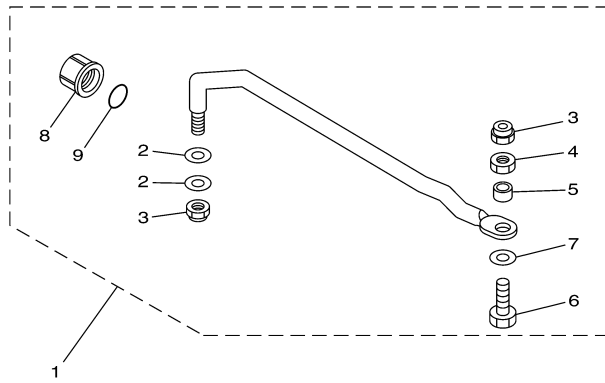

T9.9GPXR 0407 / STEERING GUIDE

6AU1100-G300

Part List

T9.9GPXR 0407 / STEERING GUIDE

REF - NO	PART NUMBER	PART NAME	QUANTITY	REMARKS
1	68T-61350-10-00	STEERING GUIDE ATTACHMENT KIT	1	AP PR
2	90201-10M20-00	.WASHER, PLATE	2	
3	90185-09M01-00	.NUT, SELF-LOCKING	2	
4	90170-09M03-00	.NUT	1	
5	90387-10M42-00	.COLLAR	1	
6	6E5-61355-00-00	.BOLT	1	
7	90201-10M63-00	.WASHER, PLATE	1	
8	6E5-43145-01-00	.CAP, CLAMP BRACKET	1	
9	93210-16275-00	.O-RING	1