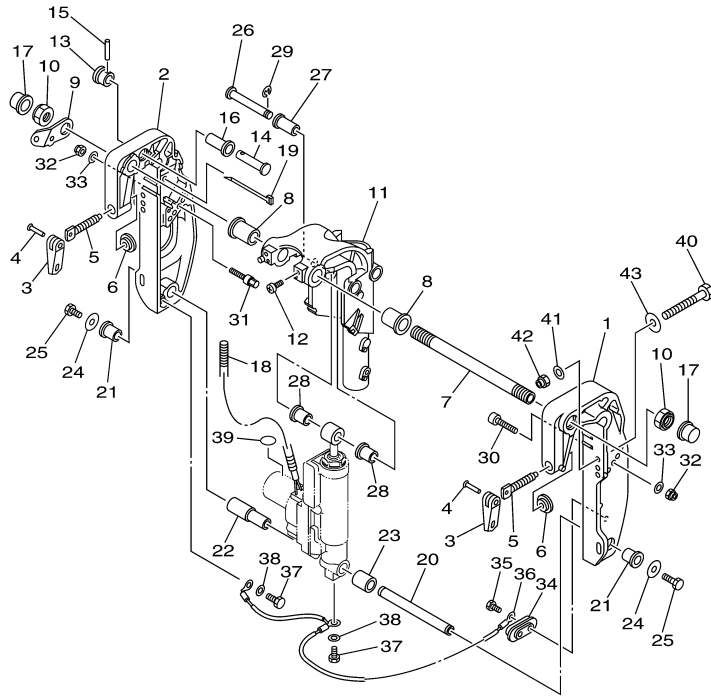

T9.9GPXR 0407 / BRACKET 2 PH PR

60S3110-F240

Part List

T9.9GPXR 0407 / BRACKET 2 PH PR

REF - NO	PART NUMBER	PART NAME	QUANTITY	REMARKS
1	69A-43111-01-4D	BRACKET, CLAMP 1	1	
2	69A-43112-01-4D	BRACKET, CLAMP 2	1	
3	6E0-43118-01-00	HANDLE, TRANSOM CLAMP	2	
4	90243-04M01-00	PIN	2	
5	6E7-43116-00-00	SCREW, TRANSOM CLAMP	2	
6	648-43114-01-00	PAD, TRANSOM CLAMP	2	
7	69A-43131-00-00	BOLT, CLAMP BRACKET	1	
8	90386-22MA4-00	BUSH	2	
9	69A-43113-00-00	PLATE, CLAMP BRACKET	1	
10	90185-22043-00	NUT, SELF-LOCKING	2	
11	69G-43311-11-4D	BRACKET, SWIVEL 1	1	
12	97885-08010-00	SCREW, PAN HEAD	2	PR
13	65W-43192-00-00	KNOB, STOPPER	1	
14	65W-43191-00-00	SHAFT, STOPPER	1	
15	91690-30018-00	PIN, SPRING	1	
16	90386-14MA1-00	BUSH	1	
17	6G5-43145-01-00	CAP, CLAMP BRACKET	2	
18	90447-10001-00	TUBE	1	
19	90465-13M97-00	CLAMP	1	
20	69G-43818-00-00	PIN, LOWER SHOCK MOUNT	1	
21	90386-16MA7-00	BUSH	2	
22	90386-16MA8-00	BUSH	1	
23	90387-16M02-00	COLLAR	1	
24	90201-08M00-00	WASHER, PLATE	2	
25	97080-08016-00	BOLT	2	
26	90249-12M36-00	PIN	1	
27	90381-12M10-00	BUSH, SOLID	1	
28	90381-12M11-00	BUSH, SOLID	2	
29	93430-10M00-00	CIRCLIP	1	
30	90110-08M05-00	BOLT, HEXAGON SOCKET HEAD	1	
31	90109-08010-00	BOLT	1	
32	90185-08057-00	NUT, SELF-LOCKING	2	
33	92990-08600-00	..WASHER, PLATE	2	
34	65W-45251-00-00	ANODE	1	
35	90101-06020-00	BOLT	2	
36	63V-82127-00-00	WIRE, LEAD 2	1	
37	97095-06010-00	BOLT	2	
38	92995-06600-00	WASHER	2	
39	69A-43155-00-00	MARK 1	1	
40	90101-08M88-00	BOLT	2	
41	92990-08600-00	..WASHER, PLATE	2	
42	90185-08057-00	NUT, SELF-LOCKING	2	
43	90201-08MA4-00	WASHER, PLATE	2	

Part Notes

T9.9GPXR 0407 / BRACKET 2 PH PR

PART NUMBER	NOTE TEXT
65W-45251-00-00	OEM: This part number is among the Top 100 Most Popular Marine Maintenance Parts as of March 2014.

©2014 Yamaha Motor Corporation, U.S.A. All rights reserved.