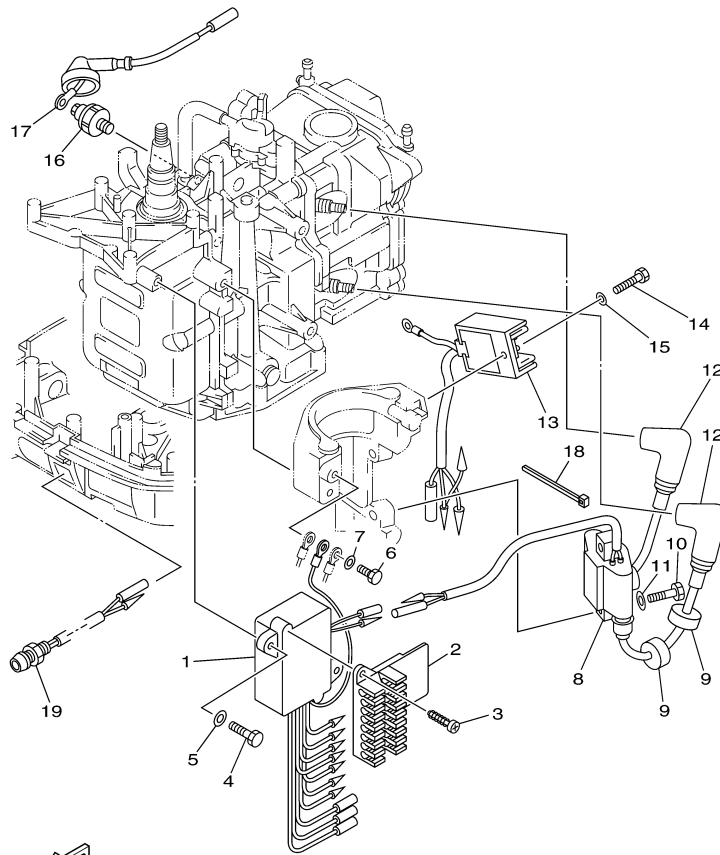

T9.9GPXR 0407 / ELECTRICAL 1

6AV1100-G130

Part List

T9.9GPXR 0407 / ELECTRICAL 1

REF - NO	PART NUMBER	PART NAME	QUANTITY	REMARKS
1	68T-85540-00-00	C.D.I. UNIT ASSY	1	
2	68T-82522-00-00	CLAMP, COUPLER	1	
3	97780-40512-00	SCREW, TAPPING	2	
4	97095-06020-00	BOLT	2	
5	92995-06600-00	WASHER	2	
6	97095-06012-00	BOLT	1	
7	92995-06600-00	WASHER	1	
8	680-85570-01-00	IGNITION COIL ASSY	1	
9	90480-25003-00	GROMMET	3	
10	97095-06025-00	BOLT	2	
11	92995-06600-00	WASHER	2	
12	6E3-82370-21-00	PLUG CAP ASSY	2	
13	68T-81960-00-00	RECTIFIER & REGULATOR ASSY	1	
14	97095-06012-00	BOLT	1	
15	92995-06600-00	WASHER	1	
16	67F-82504-00-00	OIL PRESSURE SWITCH ASSY	1	
17	68T-82127-10-00	WIRE, LEAD 2	1	
18	90465-11M10-00	CLAMP	1	
19	68T-85410-00-00	EMERGENCY SIGNAL LIGHT ASSY	1