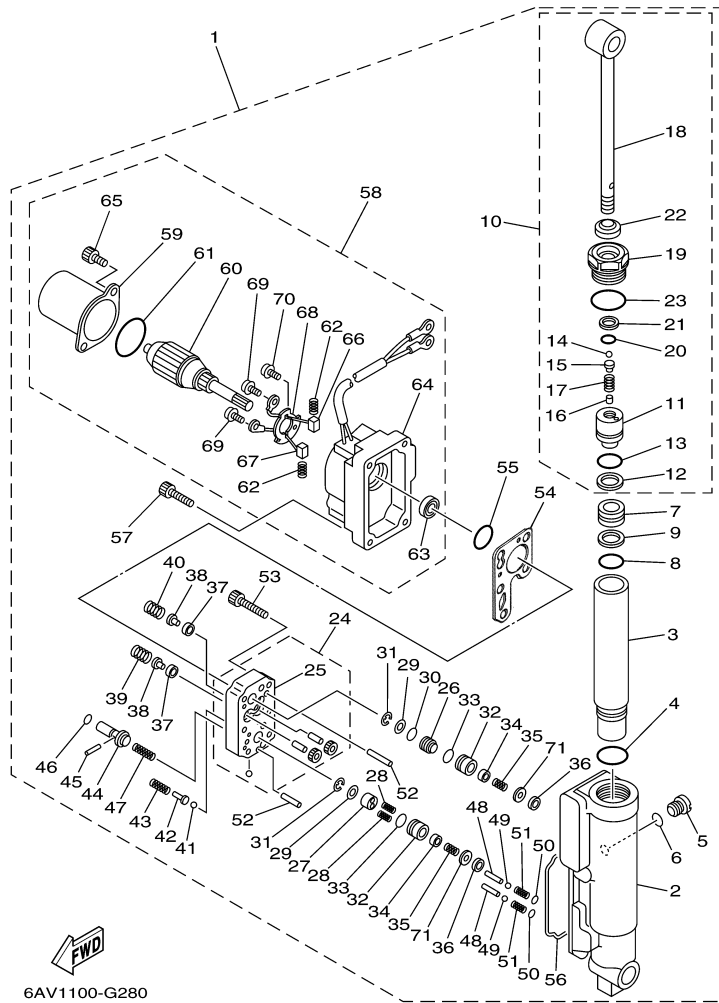

T9.9GPXR 0407 / POWER TILT ASSY

6AV1100-G280

Part List

T9.9GPXR 0407 / POWER TILT ASSY

REF - NO	PART NUMBER	PART NAME	QUANTITY	REMARKS
1	69G-43840-01-4D	POWER TILT ASSY	1	PH/PR
2	69A-4380K-00-00	.CYLINDER, TILT SUB ASSY	1	
3	69A-22471-00-00	.CASE, CYLINDER	1	
4	93210-27666-00	.O-RING	1	
5	6H1-4388E-11-00	.PLUG, TAPER SCREW	1	
6	93210-07003-00	.O-RING	1	
7	69A-43814-00-00	.PISTON, FREE	1	
8	93210-21276-00	.O-RING	1	
9	69A-43872-00-00	.RING, BACK UP	1	
10	69A-43810-00-00	.TILT PISTON SUB ASSY	1	
11	69A-4380D-00-00	..PISTON COMP	1	
12	93210-21276-00	..O-RING	1	
13	69A-43872-00-00	..RING, BACK UP	1	
14	93505-32038-00	..BALL	1	
15	65W-4386A-00-00	..PIN, ABSORBER VALVE	1	
16	93604-06136-00	..PIN, DOWEL	1	
17	69A-43857-00-00	..SPRING, ABSORBER VALVE	1	
18	69A-43801-00-00	..ROD	1	
19	69A-43811-01-00	..SCREW, CYLINDER END	1	
20	6H1-43866-00-00	..O-RING	1	
21	69A-43871-00-00	..RING, BACK UP	1	
22	69A-43812-00-00	..SEAL, DUST	1	
23	69A-43869-00-00	..O-RING	1	
24	69A-43830-00-00	.GEAR PUMP ASSY	1	
25	69A-4380C-00-00	..GEAR HOUSING ASSY	1	
26	69A-43841-00-00	.PISTON, SHUTTLE	1	
27	69A-4384M-00-00	.PISTON, SHUTTLE 2	1	
28	62Y-43894-00-00	.SPRING, SHUTTLE RETURN	2	
29	69A-4384F-00-00	.SEAL, MAIN VALVE	2	
30	6H1-43883-00-00	.O-RING	1	
31	99002-03600-00	.CLIP	2	
32	69G-4382G-00-00	.VALVE SEAT	2	
33	93210-12N52-00	.O-RING	2	
34	6T4-43808-00-00	.SEAT VALVE COMP 1	2	
35	69G-43853-00-00	.SPRING, MAIN VALVE	2	
36	69J-4381C-00-00	.FILTER 3	2	
37	6H1-4384G-11-00	.SEAL, RELIEF VALVE	2	
38	6H1-43844-10-00	.PIN, VALVE SUPPORT	2	
39	69A-43855-00-00	.SPRING, UP RELIEF	1	
40	6H1-43856-10-00	.SPRING, DOWN RELIEF	1	
41	93501-08001-00	.BALL	2	
42	69A-4386A-00-00	.PIN, ABSORBER VALVE	2	
43	69A-43824-00-00	.SPRING, DOWN RELIEF 2	2	
44	69A-43848-00-00	.ROD, MANUAL RELEASE	1	
45	93602-15250-00	.PIN, DOWEL	1	
46	93210-06001-00	.O-RING	1	
47	69A-43854-00-00	.SPRING, MANUAL RELEASE	1	
48	69A-4381G-00-00	.PIN 1	2	
49	93501-08001-00	.BALL	2	
50	6H1-43883-00-00	.O-RING	2	
51	69A-4384H-00-00	.SPRING	2	
52	93606-14081-00	.PIN, DOWEL	2	
53	91312-05025-00	.BOLT	6	
54	69A-43816-01-00	.FILTER 1	1	
55	N35-43862-10-00	.O-RING	1	
56	69A-23129-00-00	.GASKET, DRAIN PLUG	1	
57	69A-43878-00-00	.BOLT, SOCKET	4	
58	69G-43880-00-00	.MOTOR ASSY	1	
59	65W-43804-00-00	..STATOR ASSY	1	
60	65W-43805-00-00	..ARMATURE ASSY	1