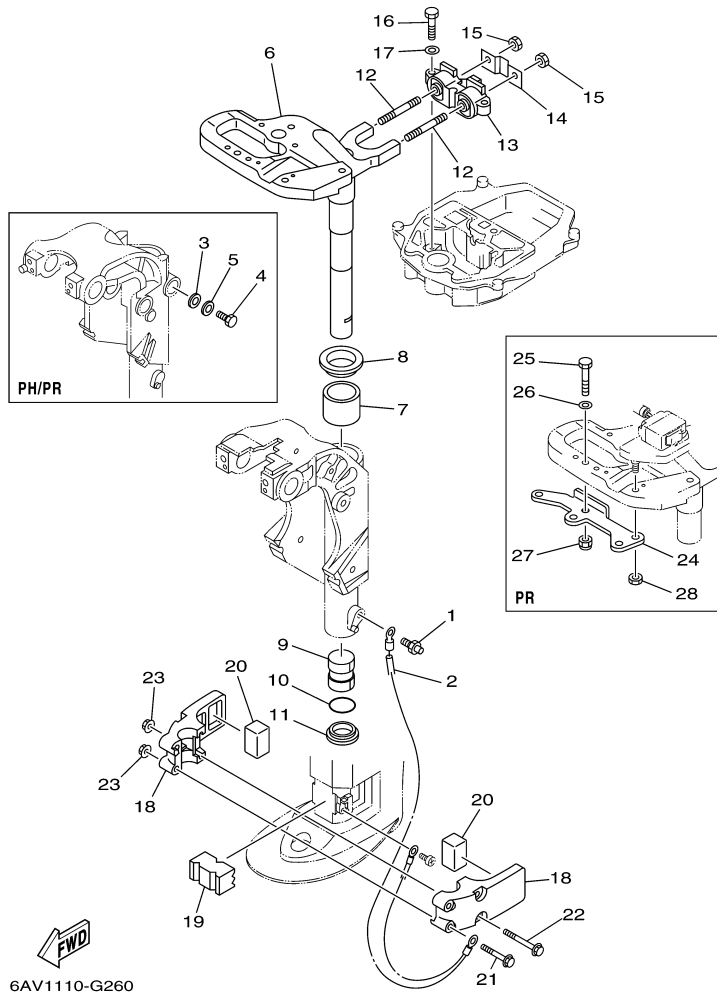

T9.9GPXR 0407 / BRACKET 3

©2014 Yamaha Motor Corporation, U.S.A. All rights reserved.

Part List

T9.9GPXR 0407 / BRACKET 3

REF - NO	PART NUMBER	PART NAME	QUANTITY	REMARKS
1	93700-06M03-00	NIPPLE, GREASE	1	
2	68T-82127-00-00	WIRE, LEAD 2	1	
3	92995-06600-00	WASHER	1	PH/PR
4	97095-06014-00	BOLT	1	PH/PR
5	92995-06600-00	WASHER	1	PH/PR
6	6AU-42511-10-4D	BRACKET, STEERING	1	
7	90386-40001-00	BUSH	1	
8	90209-40008-00	WASHER	1	
9	90386-30048-00	BUSH	1	
10	93210-29M94-00	O-RING	1	
11	90386-30M60-00	BUSH	1	
12	90116-08M54-00	BOLT, STUD	2	
13	68T-44517-10-94	MOUNT RUBBER	1	
14	68T-44526-00-00	PLATE	1	
15	95380-08600-00	NUT	2	
16	97075-06025-00	BOLT	2	
17	92995-06600-00	WASHER	2	
18	6AU-44551-00-4D	HOUSING, LOWER MOUNT RUBBER 1	2	
19	6AU-44557-00-00	MOUNT DAMPER, LOWER FRONT	1	
20	682-44555-30-00	MOUNT DAMPER, LOWER SIDE	2	
21	90119-06012-00	BOLT, WITH WASHER	2	
22	90119-06198-00	BOLT, WITH WASHER	2	
23	90179-06M28-00	NUT	4	
24	69G-48511-10-00	HOOK, STEERING	1	PR
25	97075-08035-00	BOLT	1	PR
26	92995-08600-00	WASHER	1	PR
27	90185-08057-00	NUT, SELF-LOCKING	1	PR
28	90185-06M07-00	NUT, SELF-LOCKING	1	PR