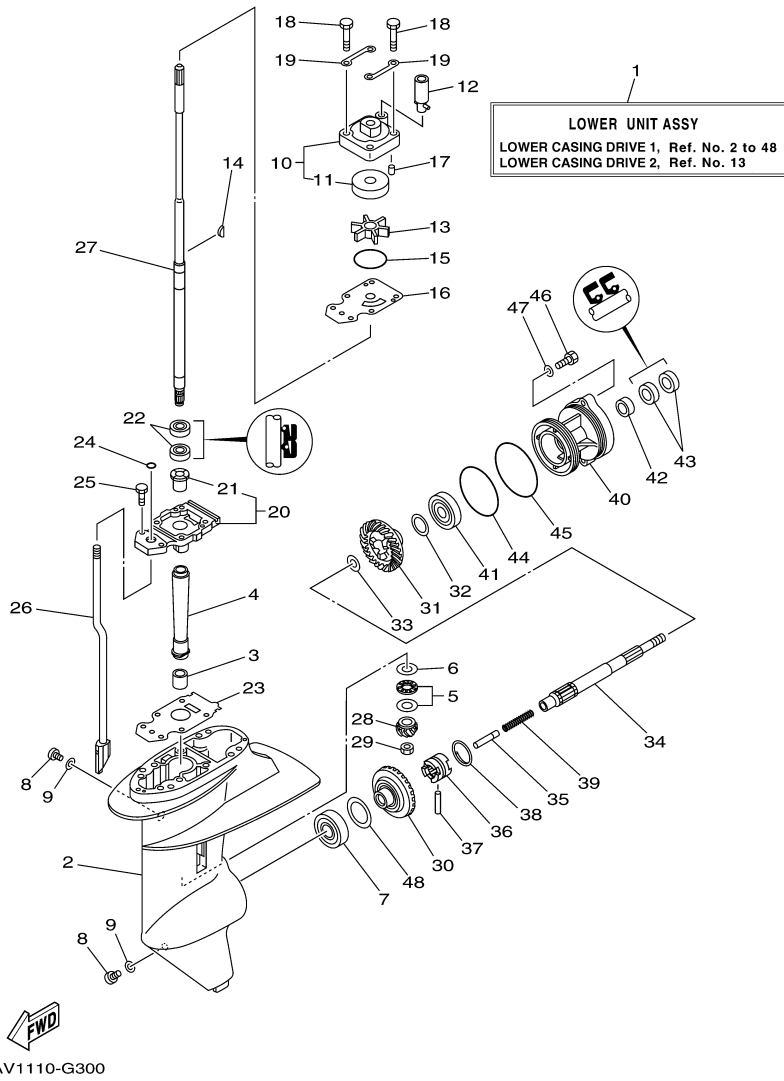

T9.9GPXR 0407 / LOWER CASING DRIVE 1

©2014 Yamaha Motor Corporation, U.S.A. All rights reserved.

Part List

T9.9GPXR 0407 / LOWER CASING DRIVE 1

REF - NO	PART NUMBER	PART NAME	QUANTITY	REMARKS
1	69G-45300-21-4D	LOWER UNIT ASSY	1	UR X(24.3")
1	69G-45300-11-4D	LOWER UNIT ASSY	1	UR L(21.7")
2	66R-45311-01-4D	CASING, LOWER	1	
3	93315-314V8-00	BEARING	1	
4	66R-45536-00-00	SLEEVE, DRIVE SHAFT	1	
5	93341-41416-00	BEARING	1	
6	66R-45587-10-00	SHIM (T:1.20MM)	1	UR
6	66R-45587-00-00	SHIM (T:1.13MM)	1	UR
7	93332-00005-00	BEARING	1	
8	90340-08002-00	PLUG, STRAIGHT SCREW	2	
9	90430-08020-00	.GASKET	2	
10	63V-44301-00-00	WATER PUMP HOUSING COMP.	1	
11	63V-44322-00-00	.INSERT, CARTRIDGE	1	
12	68T-44366-00-00	.DAMPER, WATER SEAL 2	1	
13	63V-44352-01-00	.IMPELLER	1	
14	664-44338-00-00	.KEY, WOODRUFF	1	
15	93210-44398-00	.O-RING	1	
16	68T-44323-00-00	.OUTER PLATE, CARTRIDGE	1	
17	93604-12M07-00	PIN, DOWEL	2	
18	97080-08045-00	BOLT	4	
19	63V-44328-00-00	PLATE	2	
20	69G-45331-01-5B	HOUSING, BEARING	1	
21	626-45316-09-00	.BUSHING, DRIVE SHAFT	1	
22	93101-20048-00	.OIL SEAL	2	
23	69G-45315-A0-00	.PACKING, LOWER CASING	1	
24	93210-06ME6-00	.O-RING	1	
25	97080-08025-00	BOLT	2	
26	69G-44150-20-00	SHIFT CAM ASSY	1	UR X(24.3")
26	69G-44150-10-00	SHIFT CAM ASSY	1	UR L(21.7")
27	69G-45510-20-00	DRIVE SHAFT ASSY	1	UR X(24.3")
27	69G-45510-10-00	DRIVE SHAFT ASSY	1	UR L(21.7")
28	66R-45551-00-00	PINION (13T)	1	
29	90179-08M06-00	NUT	1	
30	66R-45560-01-00	GEAR 1 (38T)	1	
31	66R-45571-00-00	GEAR 2 (38T)	1	
32	626-45577-00-00	SHIM (T:0.10MM)	1	UR
32	626-45577-10-00	SHIM (T:0.20MM)	1	UR
32	626-45577-40-00	SHIM (T:0.50MM)	1	UR
32	626-45577-30-00	SHIM (T:0.40MM)	1	UR
32	626-45577-20-00	SHIM (T:0.30MM)	1	UR
33	90201-17682-00	WASHER, PLATE	1	
34	683-45611-00-00	SHAFT, PROPELLER	1	
35	650-45635-00-00	PLUNGER, SHIFT	1	
36	69G-45631-00-00	CLUTCH, DOG	1	
37	90250-05010-00	PIN, STRAIGHT	1	
38	648-45633-00-00	RING, CROSS PIN	1	
39	90501-14M09-00	SPRING, COMPRESSION	1	
40	66R-45361-00-4D	CAP, LOWER CASING	1	
41	93306-00501-00	BEARING	1	
42	93315-317U2-00	BEARING	1	
43	93101-17054-00	.OIL SEAL	2	
44	93210-74M68-00	.O-RING	1	
45	93210-74316-00	.O-RING	1	
46	97095-06025-00	BOLT	2	
47	92995-06600-00	WASHER	2	
48	626-45577-00-00	SHIM (T:0.10MM)	1	UR
48	626-45577-10-00	SHIM (T:0.20MM)	1	UR
48	626-45577-40-00	SHIM (T:0.50MM)	1	UR
48	626-45577-30-00	SHIM (T:0.40MM)	1	UR