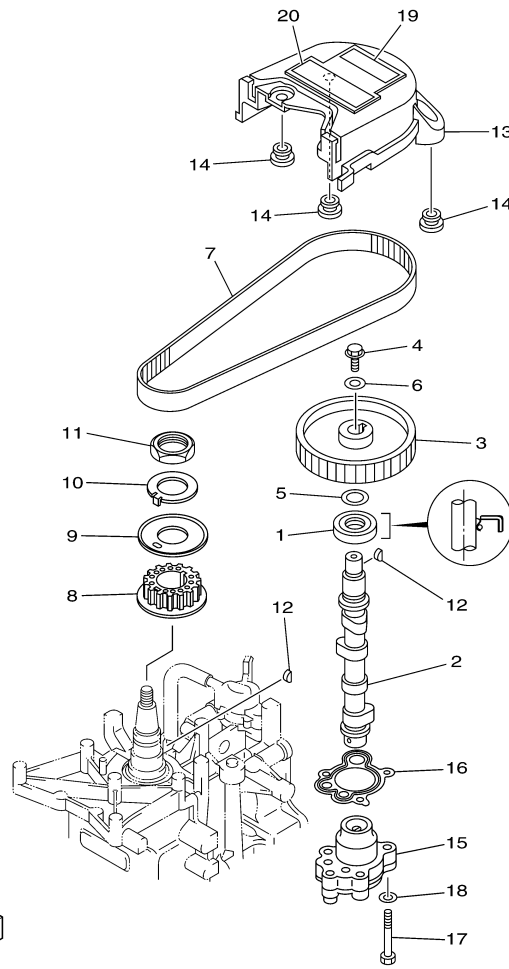

T9.9GPXR 0407 / OIL PUMP

60N2100-E080

Part List

T9.9GPXR 0407 / OIL PUMP

REF - NO	PART NUMBER	PART NAME	QUANTITY	REMARKS
1	93102-18M21-00	.OIL SEAL	1	
2	68T-12171-00-00	CAMSHAFT 1	1	
3	66M-11537-00-94	GEAR, DRIVEN	1	
4	90105-06M14-00	BOLT FLANGE	1	
5	90201-13201-00	WASHER, PLATE	1	
6	90201-06M94-00	WASHER, PLATE	1	
7	68T-46241-00-00	BELT	1	
8	68T-11536-00-00	GEAR, DRIVE	1	
9	68T-11557-00-00	WASHER 1	1	
10	6G8-11587-01-00	WASHER, LOCK	1	
11	90170-24M09-00	NUT	1	
12	90280-03M01-00	.KEY, WOODRUFF	2	
13	6AU-46297-00-00	COVER, DUST	1	
14	90480-10627-00	GROMMET	3	
15	68T-13300-00-00	OIL PUMP ASSY	1	
16	68T-13329-00-00	.GASKET, PUMP COVER	1	
17	97095-06030-00	BOLT	3	
18	92995-06600-00	WASHER	3	
19	6G9-12138-40-00	MARK, CAUTION	1	
20	6AU-13437-40-00	MARK, CAUTION	1