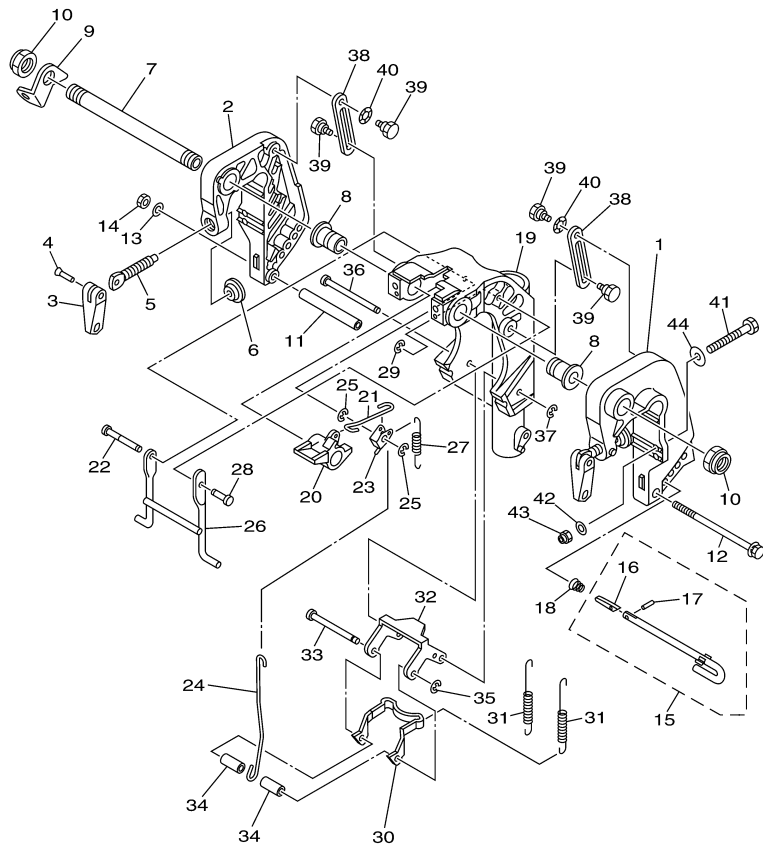

T9.9GPXR 0407 / BRACKET 1 EH

6AV1300-G220

Part List

T9.9GPXR 0407 / BRACKET 1 EH

REF - NO	PART NUMBER	PART NAME	QUANTITY	REMARKS
1	6AH-43111-00-4D	BRACKET, CLAMP 1	1	
2	6AH-43112-00-4D	BRACKET, CLAMP 2	1	
3	6E0-43118-01-00	HANDLE, TRANSOM CLAMP	2	
4	90243-04M01-00	PIN	2	
5	6E7-43116-00-00	SCREW, TRANSOM CLAMP	2	
6	648-43114-01-00	PAD, TRANSOM CLAMP	2	
7	63W-43131-01-00	BOLT, CLAMP BRACKET	1	
8	90386-22MA4-00	BUSH	2	
9	66R-43113-00-00	PLATE, CLAMP BRACKET	1	
10	90185-22043-00	NUT, SELF-LOCKING	2	
11	90387-06M13-00	COLLAR	1	
12	90101-06M18-00	BOLT	1	
13	92990-06600-00	WASHER, PLATE	1	
14	95380-06700-00	NUT	1	
15	6L2-43160-01-00	TILT ROD ASSY	1	
16	689-43165-00-00	.PLATE, TILT LOCK	1	
17	91690-30008-00	.PIN, SPRING	1	
18	90502-10M07-00	SPRING, CONICAL	1	
19	6AU-43311-10-4D	BRACKET, SWIVEL 1	1	
20	6AH-43631-00-00	LEVER, TILT	1	
21	6AH-43616-00-00	ROD, TILT LOCK	1	
22	68T-43646-00-00	SHAFT, LEVER	1	
23	6AH-43641-00-00	LEVER, TILT	1	
24	6AH-43617-00-00	ROD, TILT LOCK	1	
25	99080-05600-00	CIRCLIP	2	
26	6AH-43350-00-00	RECEIVER ASSY	1	
27	90506-20025-00	SPRING, TENSION	1	
28	63V-43191-00-00	SHAFT, STOPPER	1	
29	99080-05600-00	CIRCLIP	1	
30	6AH-43614-00-00	PLATE, TILT LOCK	1	
31	90506-23016-00	SPRING, TENSION	2	
32	6AH-43615-00-00	PLATE, TILT LOCK	1	
33	68T-43611-00-00	SHAFT, TILT LOCK	1	
34	90387-06138-00	COLLAR	2	
35	93430-04M03-00	CIRCLIP	1	
36	68T-43659-00-00	SHAFT, REVERSE LOCK	1	
37	99080-05600-00	CIRCLIP	1	
38	6AH-43627-00-00	STOPPER	2	
39	90109-06M84-00	BOLT	4	
40	90206-10M24-00	WASHER, WAVE	2	
41	90101-08M88-00	BOLT	2	
42	92990-08600-00	..WASHER, PLATE	2	
43	90185-08057-00	NUT, SELF-LOCKING	2	
44	90201-08MA4-00	WASHER, PLATE	2	

Part Notes

T9.9GPXR 0407 / BRACKET 1 EH

PART NUMBER	NOTE TEXT
92990-06600-00	OEM: This part number is among the Top 100 Most Popular Marine Maintenance Parts as of March 2014.

©2014 Yamaha Motor Corporation, U.S.A. All rights reserved.