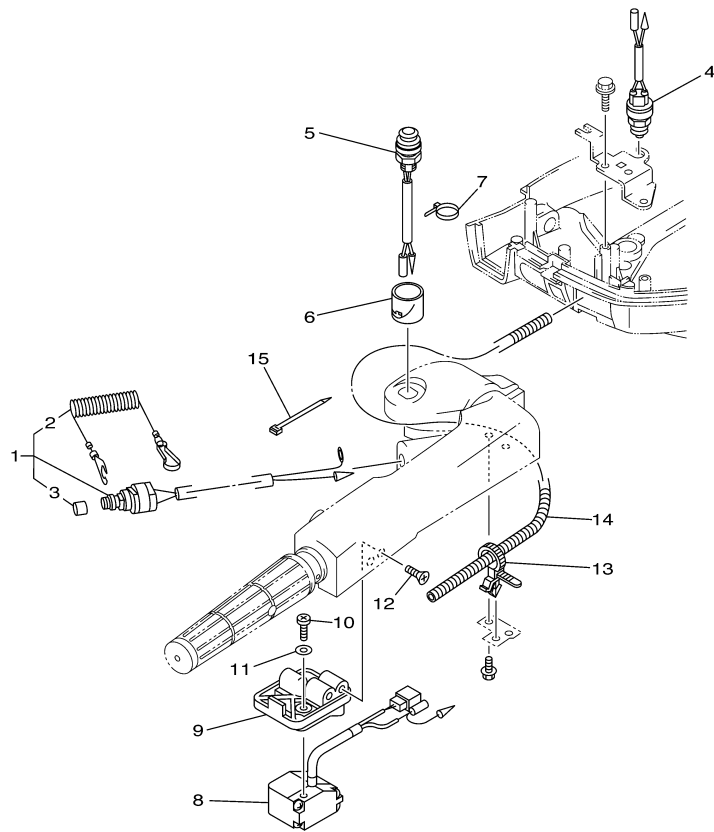

T9.9GPXR 0407 / ELECTRICAL 4

69G4110-C150

Part List

T9.9GPXR 0407 / ELECTRICAL 4

REF - NO	PART NUMBER	PART NAME	QUANTITY	REMARKS
1	65W-82575-01-00	ENGINE STOP SWITCH ASSY	1	EH/PH
2	682-82556-00-00	.LANYARD, STOP SWITCH	1	
3	689-8257Y-00-00	.CAP	1	
4	6F5-82540-01-00	NEUTRAL SWITCH ASSY	1	EH/PH
5	68T-81870-00-00	STARTING SWITCH ASSY	1	EH/PH
6	68T-81821-00-00	COVER, SWITCH	1	EH/PH
7	90465-11M10-00	CLAMP	1	EH/PH
8	69G-82563-00-00	TRIM & TILT SWITCH ASSY	1	PH
9	69C-42176-00-00	STAY 2	1	PH
10	97885-06020-00	SCREW, PAN HEAD	2	PH
11	92995-06600-00	WASHER	2	PH
12	90151-06004-00	SCREW, COUNTERSUNK	3	PH
13	90465-12M56-00	CLAMP	2	PH
14	90447-07012-00	TUBE	1	PH
15	90465-13M11-00	CLAMP	1	PH

Part Notes

T9.9GPXR 0407 / ELECTRICAL 4

PART NUMBER	NOTE TEXT
682-82556-00-00	OEM: This part number is among the Top 100 Most Popular Marine Maintenance Parts as of March 2014.

©2014 Yamaha Motor Corporation, U.S.A. All rights reserved.