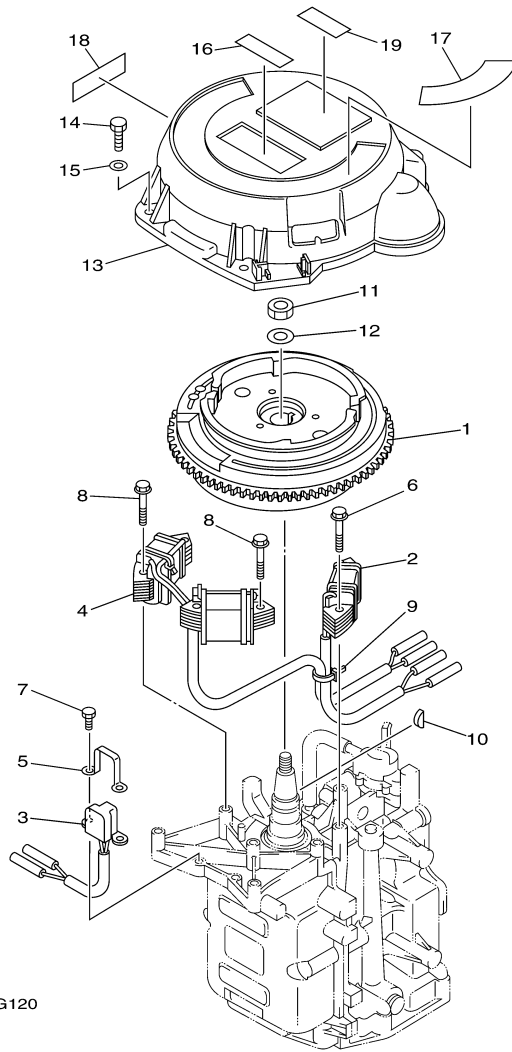

T9.9GPXR 0407 / GENERATOR

©2014 Yamaha Motor Corporation, U.S.A. All rights reserved.

Part List

T9.9GPXR 0407 / GENERATOR

REF - NO	PART NUMBER	PART NAME	QUANTITY	REMARKS
1	68T-85550-11-00	ROTOR ASSY	1	
2	68T-85520-00-00	COIL, CHARGE	1	
3	68T-85580-01-00	COIL, PULSER	1	
4	68T-85533-10-00	COIL, LIGHTING	1	
5	6H2-85582-00-00	ATTACHMENT, PULSER	1	
6	90119-06014-00	BOLT, WITH WASHER	2	
7	97095-05010-00	BOLT	2	
8	90119-06MA1-00	BOLT, WITH WASHER	4	
9	90465-11M10-00	CLAMP	1	
10	90280-04M06-00	KEY, WOODRUFF	1	
11	90170-12066-00	NUT	1	
12	90201-12472-00	WASHER, PLATE	1	
13	6AV-81337-00-00	COVER, FLYWHEEL	1	PH/PR
14	97095-06020-00	BOLT	3	PH/PR
15	92995-06600-00	WASHER	3	PH/PR
16	6AH-81995-40-00	LABEL, WARNING	1	PH/PR
17	68T-85711-40-00	MARK, CAUTION	1	PH/PR
18	6AH-81994-40-00	LABEL, SAFETY	1	PH/PR
19	6AG-81996-00-00	MARK	1	PR