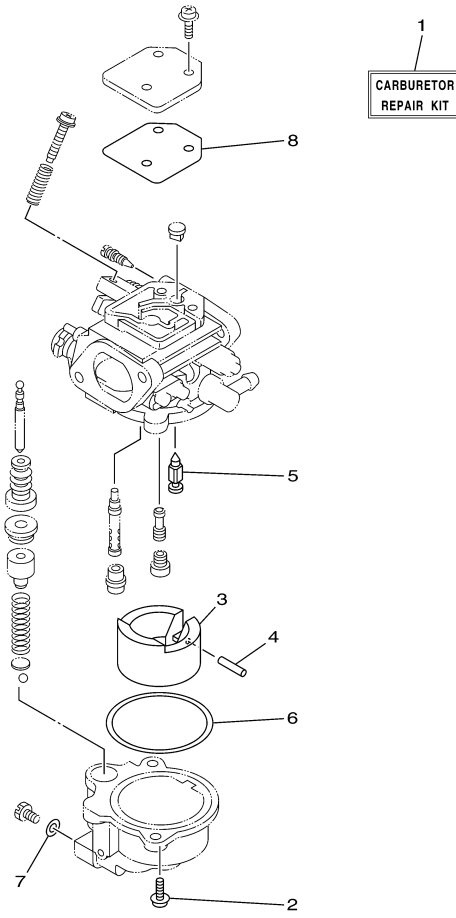

T9.9GPXR 0407 / REPAIR KIT 2

6AU1100-G350

Part List

T9.9GPXR 0407 / REPAIR KIT 2

REF - NO	PART NUMBER	PART NAME	QUANTITY	REMARKS
1	6AU-W0093-00-00	CARBURETOR REPAIR KIT	1	
2	97980-04112-00	.SCREW, WITH WASHER	2	
3	6AU-14385-00-00	.FLOAT	1	
4	67D-14386-00-00	.PIN, FLOAT	1	
5	68T-14546-00-00	.VALVE, NEEDLE	1	
6	6AU-14984-00-00	.GASKET, FLOAT CHAMBER	1	
7	6J8-14959-00-00	.GASKET	1	
8	67D-14536-00-00	.GASKET	1