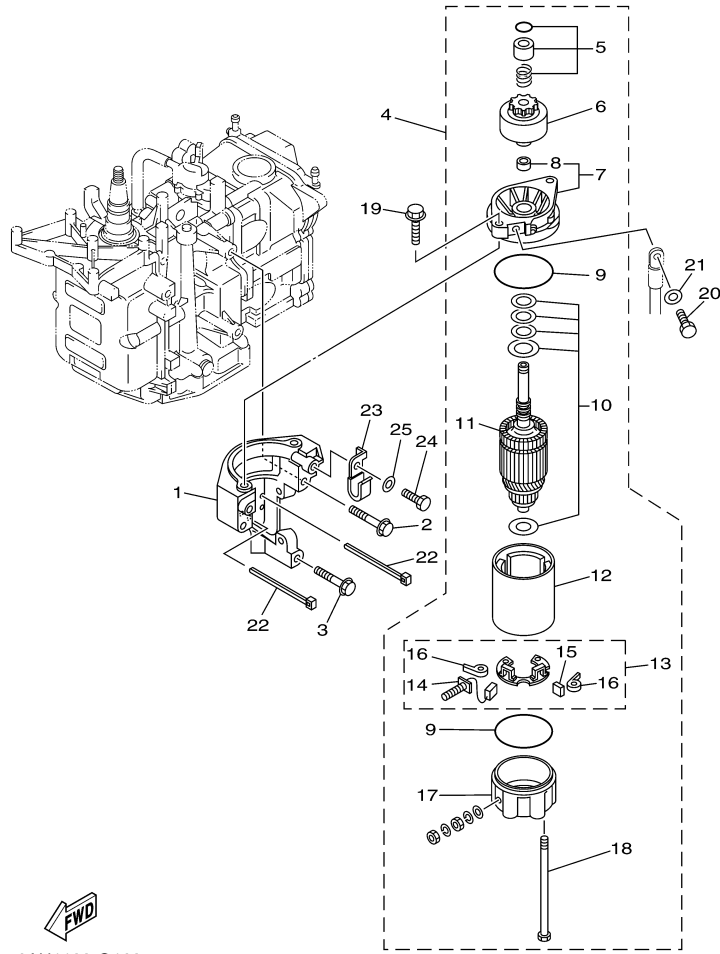

T9.9GPXR 0407 / STARTING MOTOR

6AU1100-G160

Part List

T9.9GPXR 0407 / STARTING MOTOR

REF - NO	PART NUMBER	PART NAME	QUANTITY	REMARKS
1	68T-81822-01-94	BRACKET, STARTING MOTOR	1	
2	90119-08046-00	BOLT, WITH WASHER	2	
3	90119-08020-00	BOLT, WITH WASHER	1	
4	68T-81800-00-00	STARTING MOTOR ASSY	1	
5	68T-81857-00-00	.RETAINER	1	
6	689-81807-12-00	.GEAR ASSY, STARTING MOTOR	1	
7	6F5-81830-10-00	.FRONT BRACKET ASSY	1	
8	689-81831-00-00	..METAL, FRONT	1	
9	689-81847-11-00	.O-RING	2	
10	689-81809-11-00	.WASHER KIT	1	
11	689-81850-11-00	.ARMATURE ASSY	1	
12	689-81810-11-00	.STATOR ASSY	1	
13	689-81840-11-00	.BRUSH HOLDER ASSY	1	
14	689-81811-11-00	..BRUSH 1	1	
15	689-81812-11-00	..BRUSH 2	1	
16	689-81813-10-00	..SPRING, BRUSH	2	
17	689-81820-11-00	.REAR BRACKET ASSY	1	
18	689-81826-10-00	.BOLT	2	
19	90119-08M76-00	BOLT, WITH WASHER	2	
20	97095-08016-00	BOLT	1	
21	92995-08600-00	WASHER	1	
22	90465-11M10-00	CLAMP	2	
23	90465-08M99-00	CLAMP	1	
24	97095-06012-00	BOLT	1	
25	92995-06600-00	WASHER	1