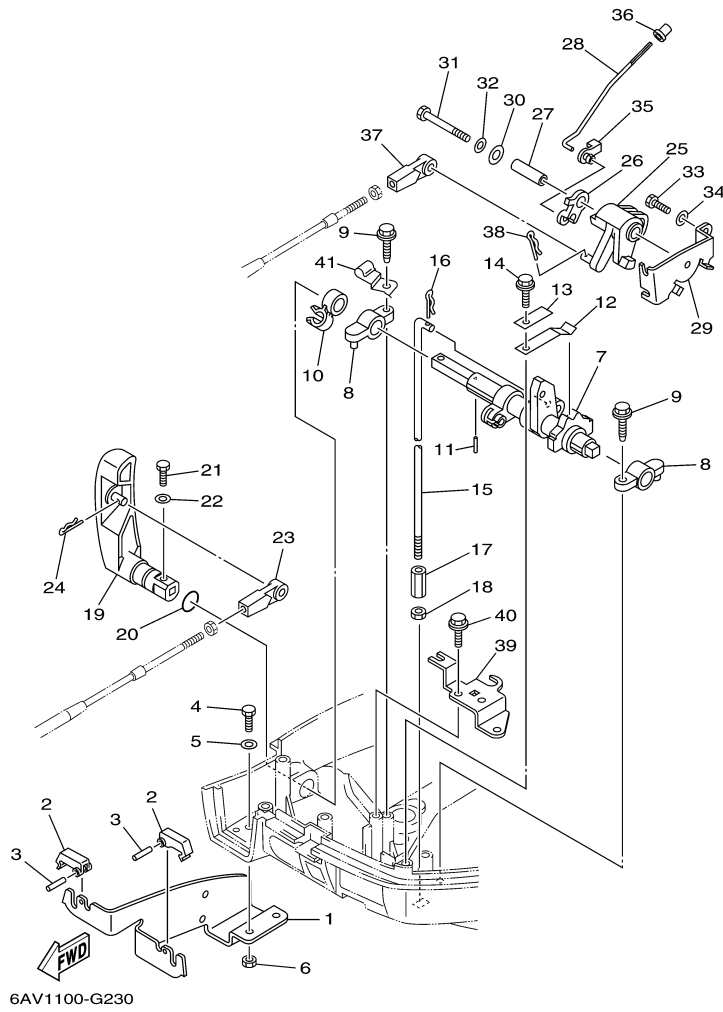

T9.9GPXR 0407 / CONTROL 2 PR

©2014 Yamaha Motor Corporation, U.S.A. All rights reserved.

Part List

T9.9GPXR 0407 / CONTROL 2 PR

REF - NO	PART NUMBER	PART NAME	QUANTITY	REMARKS
1	68T-48531-00-00	.BRACKET, REMOTE CONTROL 1	1	
2	682-48538-50-00	.CLAMP, CABLE 1	2	
3	91690-30012-00	.PIN, SPRING	2	
4	97095-06012-00	BOLT	2	
5	92995-06600-00	WASHER	2	
6	95380-06600-00	NUT, HEXAGON	2	
7	68T-44121-02-00	LEVER, SHIFT ROD	1	
8	6G1-41662-01-94	BRACKET 2	2	
9	90109-06M81-00	BOLT	2	
10	90464-10M60-00	CLAMP	1	
11	91690-30014-00	PIN, SPRING	1	
12	65W-44116-00-00	SPRING	1	
13	66R-44114-00-00	STOPPER	1	
14	90109-06M86-00	BOLT	1	
15	68T-44143-10-00	ROD, SHIFT	1	
16	90468-18001-00	CLIP	1	
17	90170-06015-00	NUT	1	
18	95380-06700-00	NUT	1	
19	6AU-44111-10-00	.HANDLE, GEAR SHIFT	1	
20	93210-12327-00	.O-RING	1	
21	97095-05016-00	.BOLT	1	
22	92995-05600-00	WASHER	1	
23	663-48344-00-00	.CABLE END, REMOTE CONTROL	1	
24	90468-18008-00	CLIP	1	
25	68T-41638-00-00	PULLEY	1	
26	68T-41283-00-00	LEVER, FREE ACCEL.	1	
27	90387-06M59-00	COLLAR	1	
28	6AU-41211-00-00	LINK, ACCEL.	1	
29	68T-14497-00-00	STAY, THROTTLE WIRE	1	
30	90201-06M62-00	WASHER, PLATE	1	
31	97095-06045-00	.BOLT	1	
32	92995-06600-00	WASHER	1	
33	97095-06012-00	BOLT	1	
34	92995-06600-00	WASHER	1	
35	661-41262-02-00	JOINT, CHOKE LEVER	1	
36	647-14395-60-00	CAP, OVERFLOW PIPE	1	
37	663-48344-00-00	.CABLE END, REMOTE CONTROL	1	
38	90468-18008-00	CLIP	1	
39	68T-15774-10-00	STAY 4	1	
40	90109-06M86-00	BOLT	2	
41	90465-08027-00	CLAMP	1	

Part Notes

T9.9GPXR 0407 / CONTROL 2 PR

PART NUMBER		NOTE TEXT
90468-18008-00		OEM: This part number is among the Top 100 Most Popular Marine Maintenance Parts as of March 2014.
90468-18008-00		OEM: This part number is among the Top 100 Most Popular Marine Maintenance Parts as of March 2014.

©2014 Yamaha Motor Corporation, U.S.A. All rights reserved.