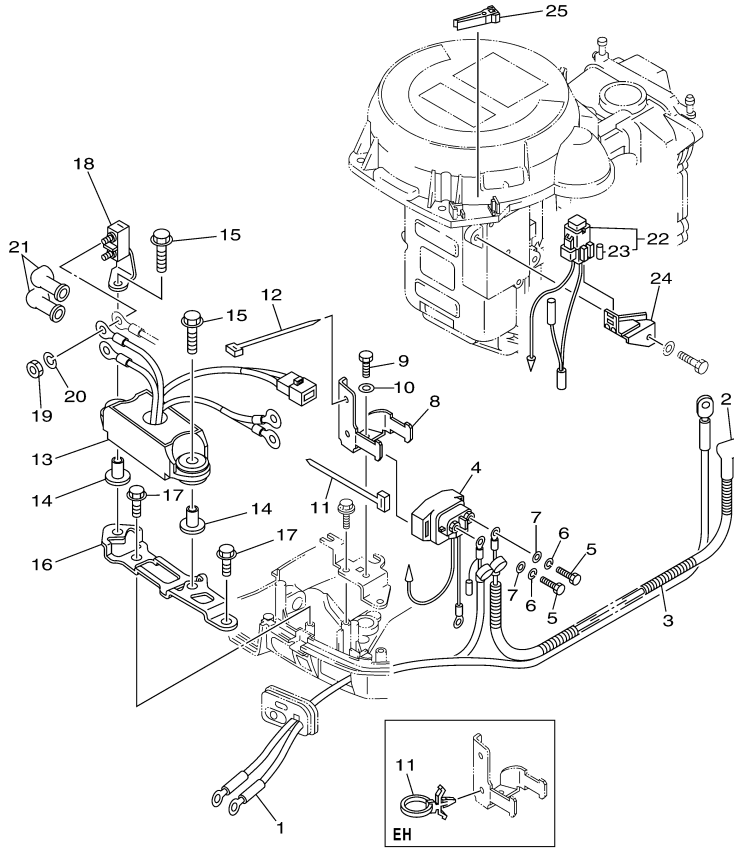

T9.9GPXR 0407 / ELECTRICAL 2

6AV1100-G140

Part List

T9.9GPXR 0407 / ELECTRICAL 2

REF - NO	PART NUMBER	PART NAME	QUANTITY	REMARKS
1	69G-82105-00-00	BATTERY CABLE (L: 3.0M)	1	EH/PH
2	6G8-82117-00-00	WIRE, LEAD	1	EH/PH
3	90446-10M86-00	HOSE (L140)	1	EH/PH
4	68T-81940-00-00	STARTER RELAY ASSY	1	EH/PH
5	97095-06010-00	BOLT	2	EH/PH
6	92995-06100-00	WASHER, SPRING	2	EH/PH
7	92995-06600-00	WASHER	2	EH/PH
8	68T-81945-01-00	PLATE, SWITCH FITTING	1	EH/PH
9	97095-06012-00	BOLT	1	EH/PH
10	92995-06600-00	WASHER	1	EH/PH
11	90465-13M11-00	CLAMP	1	UR PH
11	90465-12M56-00	CLAMP	1	UR EH
12	90465-13M11-00	CLAMP	1	PH
13	69G-81950-00-00	RELAY ASSY	1	PH
14	90387-06M03-00	COLLAR	2	PH
15	90119-06M56-00	BOLT, WITH WASHER	2	PH
16	69G-81948-01-00	BRACKET	1	PH
17	90109-06M86-00	BOLT	2	PH
18	69G-81925-00-00	TERMINAL	1	PH
19	90170-06M30-00	NUT	2	PH
20	90204-06M00-00	WASHER, SPRING	2	PH
21	6G5-82119-00-00	COVER, LEAD WIRE	2	PH
22	68T-82150-00-00	FUSE HOLDER ASSY	1	EH/PH
23	66V-82151-00-00	.FUSE (10A-BL)	2	
24	68T-82171-01-00	STAY, FUSE BOX	1	EH/PH
25	67F-2812A-00-00	.PULLER, FUSE	1	EH/PH