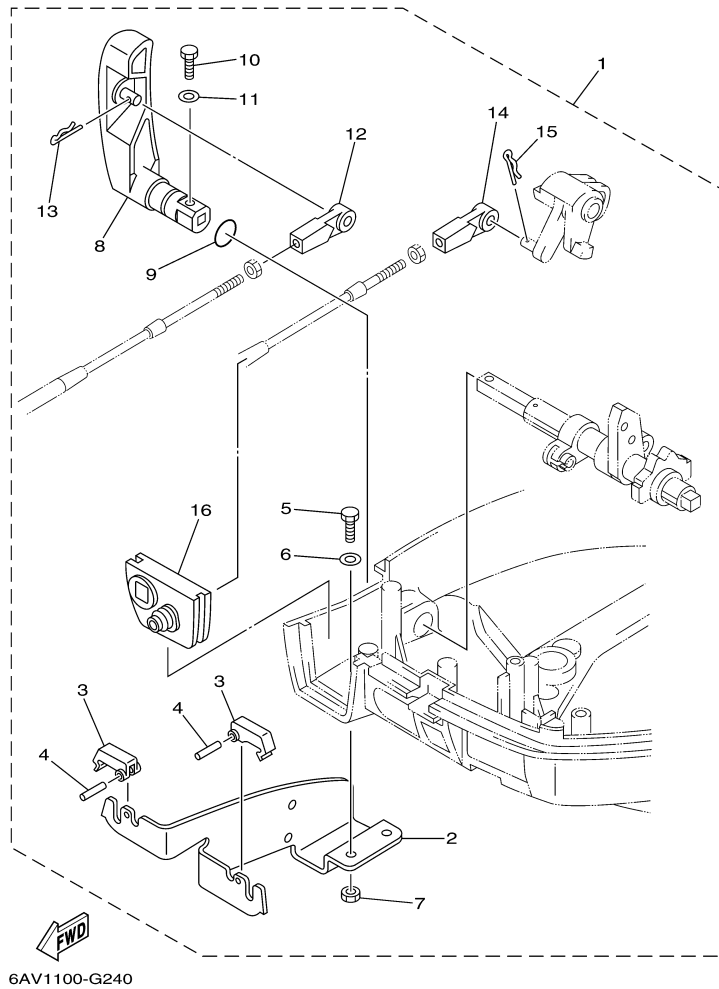

T9.9GPXR 0407 / REMO CON ATTACHMENT

©2014 Yamaha Motor Corporation, U.S.A. All rights reserved.

Part List

T9.9GPXR 0407 / REMO CON ATTACHMENT

REF - NO	PART NUMBER	PART NAME	QUANTITY	REMARKS
1	6AU-48501-00-00	REMOTE CONT. ATTACHMENT ASSY.	1	AP EH/PH
2	68T-48531-00-00	.BRACKET, REMOTE CONTROL 1	1	
3	682-48538-50-00	.CLAMP, CABLE 1	2	
4	91690-30012-00	.PIN, SPRING	2	
5	97095-06012-00	.BOLT	2	
6	92995-06600-00	.WASHER	2	
7	95380-06600-00	.NUT, HEXAGON	2	
8	6AU-44111-10-00	.HANDLE, GEAR SHIFT	1	
9	93210-12327-00	.O-RING	1	
10	97095-05016-00	.BOLT	1	
11	92995-05600-00	.WASHER	1	
12	663-48344-00-00	.CABLE END, REMOTE CONTROL	1	
13	90468-18008-00	.CLIP	1	
14	663-48344-00-00	.CABLE END, REMOTE CONTROL	1	
15	90468-18008-00	.CLIP	1	
16	68T-42725-10-00	.GROMMET	1	

Part Notes

T9.9GPXR 0407 / REMO CON ATTACHMENT

PART NUMBER	NOTE TEXT
90468-18008-00	OEM: This part number is among the Top 100 Most Popular Marine Maintenance Parts as of March 2014.
90468-18008-00	OEM: This part number is among the Top 100 Most Popular Marine Maintenance Parts as of March 2014.

©2014 Yamaha Motor Corporation, U.S.A. All rights reserved.