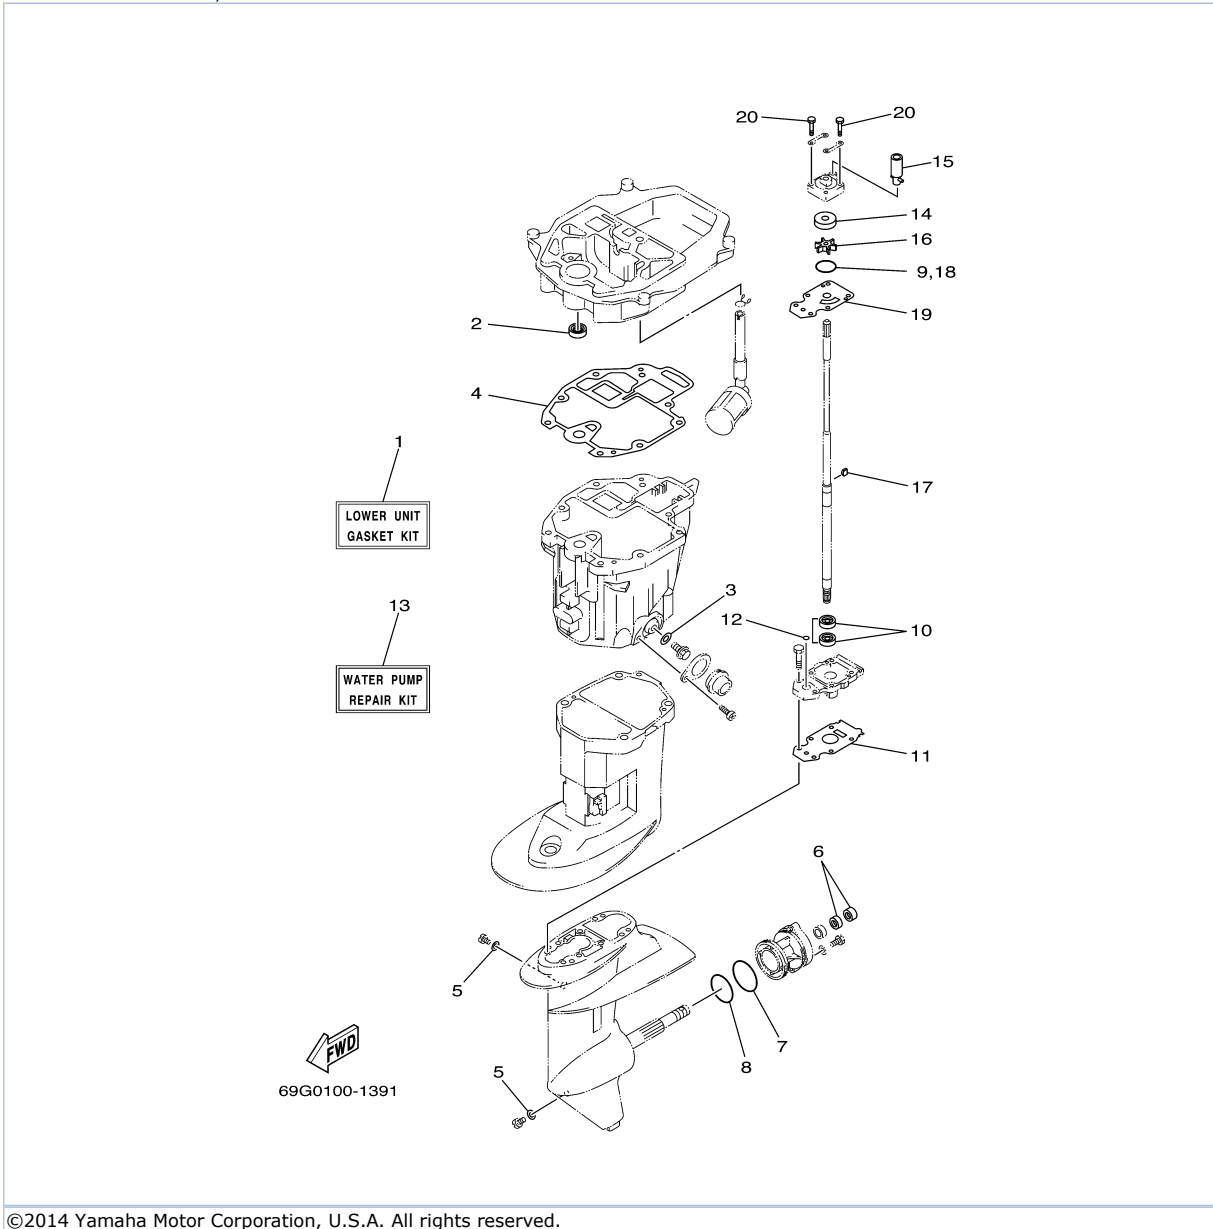

T9.9GPXR 0407 / REPAIR KIT 3

©2014 Yamaha Motor Corporation, U.S.A. All rights reserved.

Part List

T9.9GPXR 0407 / REPAIR KIT 3

REF - NO	PART NUMBER	PART NAME	QUANTITY	REMARKS
1	69G-W0001-20-00	LOWER UNIT GASKET KIT	1	
2	93101-12M70-00	.OIL SEAL	1	
3	90430-10M11-00	.GASKET	1	
4	68T-13475-00-00	.GASKET	1	
5	90430-08020-00	.GASKET	2	
6	93101-17054-00	.OIL SEAL	2	
7	93210-74316-00	.O-RING	1	
8	93210-74M68-00	.O-RING	1	
9	93210-44398-00	.O-RING	1	
10	93101-20048-00	.OIL SEAL	2	
11	69G-45315-A0-00	.PACKING, LOWER CASING	1	
12	93210-06ME6-00	.O-RING	1	
13	69G-W0078-00-00	WATER PUMP REPAIR KIT	1	
14	63V-44322-00-00	.INSERT, CARTRIDGE	1	
15	68T-44366-00-00	.DAMPER, WATER SEAL 2	1	
16	63V-44352-01-00	.IMPELLER	1	
17	664-44338-00-00	.KEY, WOODRUFF	1	
18	93210-44398-00	.O-RING	1	
19	68T-44323-00-00	.OUTER PLATE, CARTRIDGE	1	
20	97080-08045-00	.BOLT	4	

Part Notes

T9.9GPXR 0407 / REPAIR KIT 3

PART NUMBER	NOTE TEXT
90430-08020-00	OEM: This part number is among the Top 100 Most Popular Marine Maintenance Parts as of March 2014.

©2014 Yamaha Motor Corporation, U.S.A. All rights reserved.