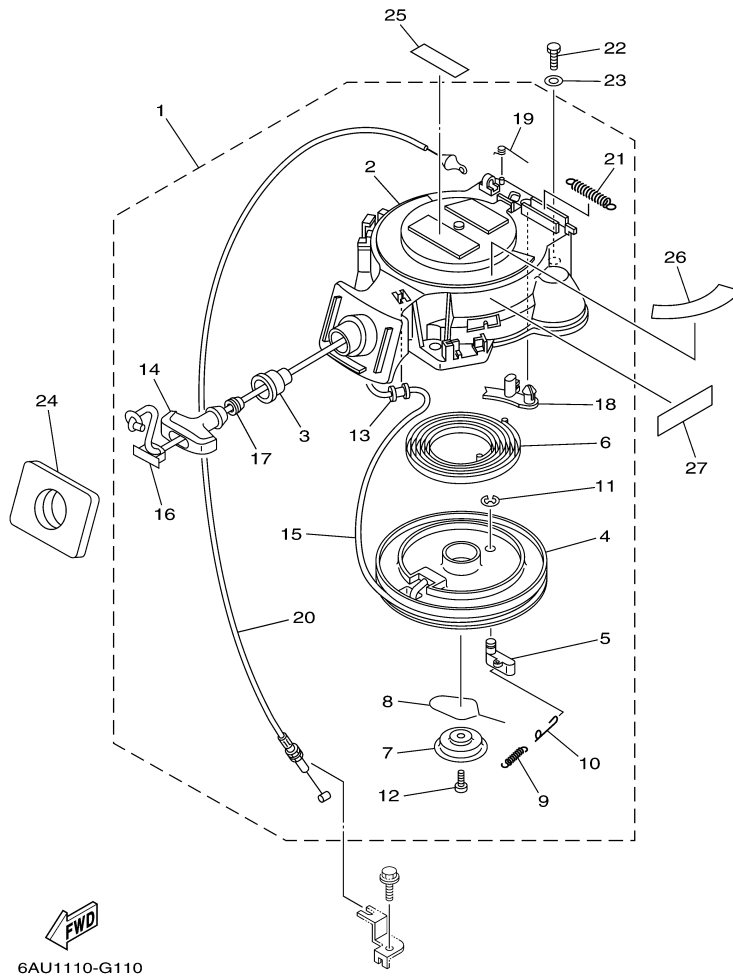

T9.9GPXR 0407 / STARTER

©2014 Yamaha Motor Corporation, U.S.A. All rights reserved.

Part List

T9.9GPXR 0407 / STARTER

REF - NO	PART NUMBER	PART NAME	QUANTITY	REMARKS
1	68T-15710-13-00	STARTER ASSY	1	EH
2	68T-15711-03-00	.CASE, STARTER	1	
3	68T-15795-00-00	.GUIDE, ROPE	1	
4	63V-15714-00-00	.DRUM, SHEAVE	1	
5	63V-15741-00-00	.PAWL, DRIVE	1	
6	63V-15713-00-00	.SPRING, STARTER	1	
7	68T-15716-00-00	.PLATE, DRIVE	1	
8	63V-15705-01-00	.SPRING, DRIVE PAWL	1	
9	63V-15767-01-00	.SPRING	1	
10	68T-15784-00-00	.SPRING, RETURN	1	
11	63V-15744-00-00	.CIRCLIP	1	
12	68T-15793-00-00	.SCREW	1	
13	68T-15764-00-00	.COLLAR 1	1	
14	6G1-15755-00-00	.HANDLE, STARTER	1	
15	90890-44373-00	..ROPE, STARTER	1	UNAVAILABLE, OBTAIN LOCALLY, CUT TO 1.8M
16	6G1-15779-00-00	.COVER	1	
17	6A0-15789-00-00	.DAMPER	1	
18	68T-15794-00-00	.STOPPER	1	
19	66T-15734-00-00	.SPRING, RETURN	1	
20	68T-15770-00-00	.CABLE COMP, STARTER STOP	1	
21	66T-15731-00-00	.SPRING, RETURN	1	
22	97095-06020-00	BOLT	3	EH
23	92995-06600-00	WASHER	3	EH
24	68T-15762-00-00	SEAL, RUBBER 2	1	EH
25	6AH-81995-40-00	LABEL, WARNING	1	EH
26	68T-85711-40-00	MARK, CAUTION	1	EH
27	6AH-81994-40-00	LABEL, SAFETY	1	EH