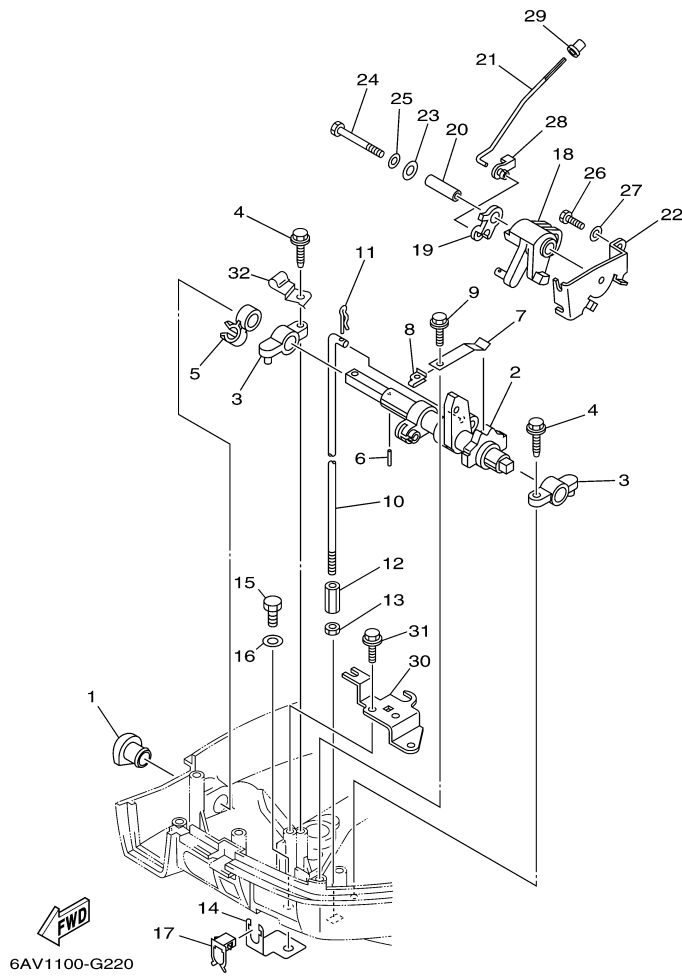

T9.9GPXR 0407 / CONTROL 1 EH PH

©2014 Yamaha Motor Corporation, U.S.A. All rights reserved.

Part List

T9.9GPXR 0407 / CONTROL 1 EH PH

REF - NO	PART NUMBER	PART NAME	QUANTITY	REMARKS
1	68T-42726-00-00	GROMMET	1	
2	68T-44121-02-00	LEVER, SHIFT ROD	1	
3	6G1-41662-01-94	BRACKET 2	2	
4	90109-06M81-00	BOLT	2	
5	90464-10M60-00	CLAMP	1	
6	91690-30014-00	PIN, SPRING	1	
7	65W-44116-00-00	SPRING	1	
8	66R-44117-00-00	BRACKET	1	
9	90109-06M86-00	BOLT	1	
10	68T-44143-10-00	ROD, SHIFT	1	
11	90468-18001-00	CLIP	1	
12	90170-06015-00	NUT	1	
13	95380-06700-00	NUT	1	
14	68T-48538-00-00	CLAMP, CABLE 1	1	
15	97095-06012-00	BOLT	1	
16	92995-06600-00	WASHER	1	
17	63D-48538-00-00	CLAMP, CABLE 1	1	
18	68T-41638-00-00	PULLEY	1	
19	68T-41283-00-00	LEVER, FREE ACCEL.	1	
20	90387-06M59-00	COLLAR	1	
21	6AU-41211-00-00	LINK, ACCEL.	1	
22	68T-14497-00-00	STAY, THROTTLE WIRE	1	
23	90201-06M62-00	WASHER, PLATE	1	
24	97095-06045-00	.BOLT	1	
25	92995-06600-00	WASHER	1	
26	97095-06012-00	BOLT	1	
27	92995-06600-00	WASHER	1	
28	661-41262-02-00	JOINT, CHOKE LEVER	1	
29	647-14395-60-00	CAP, OVERFLOW PIPE	1	
30	68T-15774-10-00	STAY 4	1	
31	90109-06M86-00	BOLT	2	
32	90465-08027-00	CLAMP	1	PH