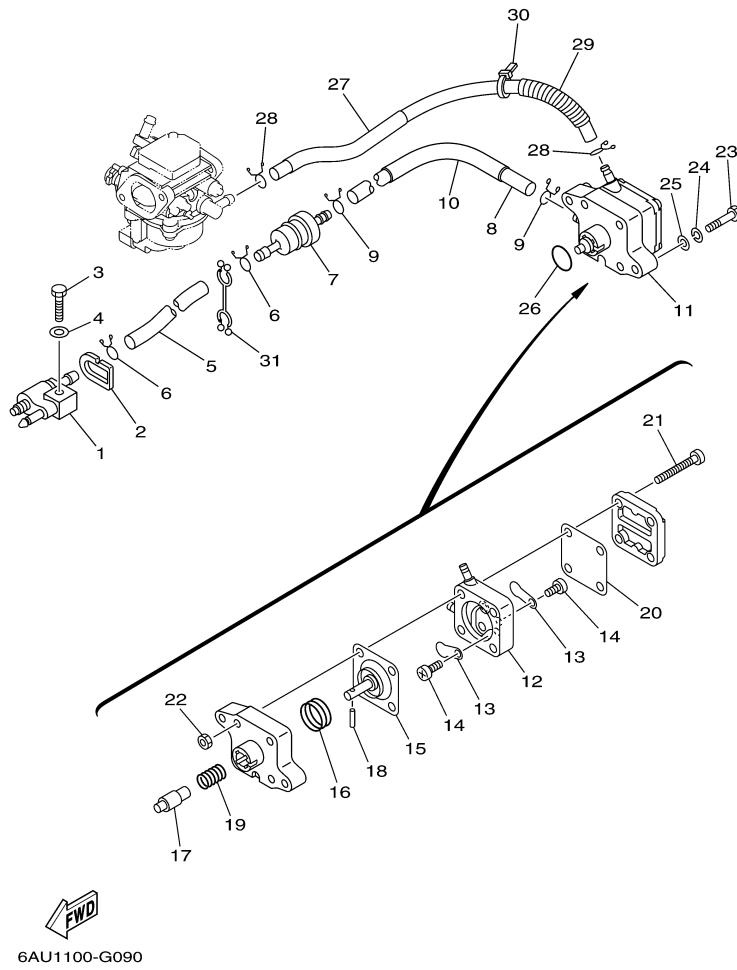

T9.9GPXR 0407 / FUEL 1

©2014 Yamaha Motor Corporation, U.S.A. All rights reserved.

Part List

T9.9GPXR 0407 / FUEL 1

REF - NO	PART NUMBER	PART NAME	QUANTITY	REMARKS
1	6G1-24304-02-00	FUEL PIPE JOINT COMP. 1	1	
2	61N-24329-00-00	SEAL	1	
3	97095-06025-00	BOLT	1	
4	92995-06600-00	WASHER	1	
5	90445-10M18-00	.HOSE (L295)	1	
6	90467-09M09-00	CLIP	2	
7	68T-24251-00-00	STRAINER 1	1	
8	90445-10M50-00	HOSE (L170)	1	
9	90467-09M09-00	CLIP	2	
10	90445-16010-00	HOSE (L140)	1	
11	68T-24410-01-00	FUEL PUMP ASSY	1	
12	66M-24413-01-00	.BODY 2	1	
13	6A0-24421-01-00	.VALVE, CHECK	2	
14	6E7-14325-00-00	.SCREW, PAN HEAD	2	
15	66M-24411-01-00	.DIAPHRAGM	1	
16	66M-24423-00-00	.SPRING, DIAPHRAGM	1	
17	66M-13131-00-00	.PLUNGER	1	
18	66M-24374-00-00	.PIN	1	
19	66M-24454-00-00	.SPRING	1	
20	66M-24471-01-00	.DIAPHRAGM	1	
21	66M-24444-00-00	.SCREW	4	
22	95380-04600-00	.NUT	4	
23	97095-06030-00	BOLT	2	
24	92995-06100-00	WASHER, SPRING	2	
25	92995-06600-00	WASHER	2	
26	93210-20M65-00	.O-RING	1	
27	6AU-24311-00-00	PIPE, FUEL 1	1	
28	90467-09M09-00	CLIP	2	
29	90446-14M66-00	HOSE (L40)	1	
30	90465-11M10-00	CLAMP	1	
31	90464-10M53-00	CLAMP	1