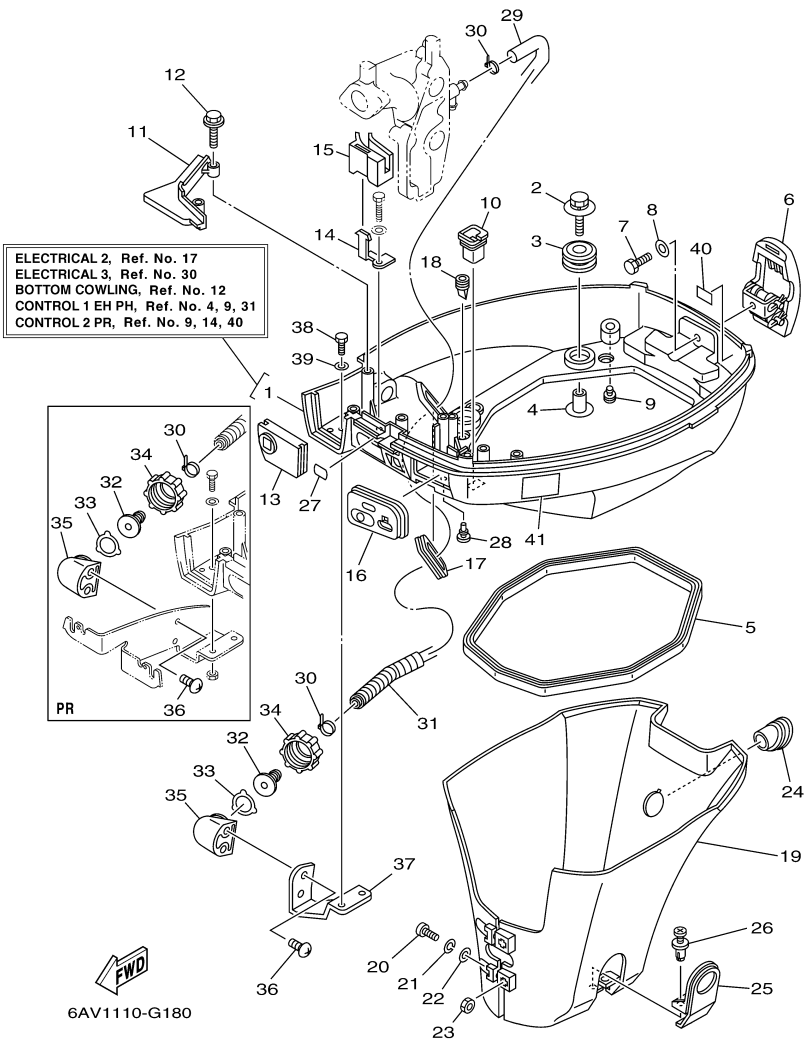

T9.9GPXR 0407 / BOTTOM COWLING

©2014 Yamaha Motor Corporation, U.S.A. All rights reserved.

Part List

T9.9GPXR 0407 / BOTTOM COWLING

REF - NO	PART NUMBER	PART NAME	QUANTITY	REMARKS
1	68T-42710-01-4D	BOTTOM COWLING ASSY	1	WITH TAPPING BOLT
2	68F-85119-00-00	BOLT	4	
3	90480-21M82-00	GROMMET	4	
4	90387-06176-00	COLLAR	4	
5	68T-42716-10-00	RUBBER, SEAL 1	1	
6	6AU-42801-00-00	COWLING CLAMP COMP.	1	
7	97095-06012-00	BOLT	1	
8	92995-06600-00	WASHER	1	
9	6H3-44391-01-00	NIPPLE, HOSE	1	
10	682-42727-00-00	GROMMET	1	
11	68T-42738-00-4D	PLATE, FITTING	1	
12	90109-06M81-00	BOLT	2	
13	68T-42725-10-00	.GROMMET	1	UR PR
13	68T-42725-00-00	GROMMET	1	UR EH/PH
14	68T-26393-00-00	HOLDER	1	EH/PH
15	68T-26367-00-00	PROTECTOR	1	EH/PH
16	68T-42724-30-00	GROMMET	1	UR EH
16	69G-42724-50-00	GROMMET	1	UR PH
17	69G-42726-00-00	GROMMET	1	PH-FLUSHING KIT
17	688-42726-10-00	GROMMET	1	EH/PR-FLUSHING KIT
18	65W-42717-00-00	RUBBER, SEAL 2	2	
19	68T-42741-00-00	APRON	1	
20	97885-06030-00	SCREW, PAN HEAD	2	
21	92995-06100-00	WASHER, SPRING	2	
22	92995-06600-00	WASHER	2	
23	95380-06600-00	NUT, HEXAGON	2	
24	68T-42717-00-00	RUBBER, SEAL 2	1	
25	68T-42771-00-00	APRON	1	
26	90338-06M20-00	PLUG	2	
27	65W-84342-00-00	SEAT, EMBLEM	1	
28	90480-06M19-00	GROMMET	1	PR
29	6E5-12481-00-00	PIPE 1	1	FLUSHING KIT
30	90465-11M10-00	CLAMP	2	FLUSHING KIT
31	90447-13M00-00	TUBE	1	FLUSHING KIT
32	6R3-12582-00-00	JOINT, HOSE 2	1	FLUSHING KIT
33	6R3-12583-00-00	GASKET, HOSE JOINT	1	FLUSHING KIT
34	6R3-12581-00-00	JOINT, HOSE 1	1	FLUSHING KIT
35	68T-12572-00-00	ADAPTER	1	FLUSHING KIT
36	90167-06002-00	SCREW, TAPPING	2	FLUSHING KIT
37	68T-12535-00-00	PLATE	1	EH/PH-FLUSHING KIT
38	97095-06010-00	BOLT	2	EH/PH-FLUSHING KIT
39	92995-06600-00	WASHER	2	EH/PH-FLUSHING KIT
40	6H8-42791-10-00	MARK 1	1	
41	6AH-42794-40-00	LABEL, WARNING (GENERAL)	1