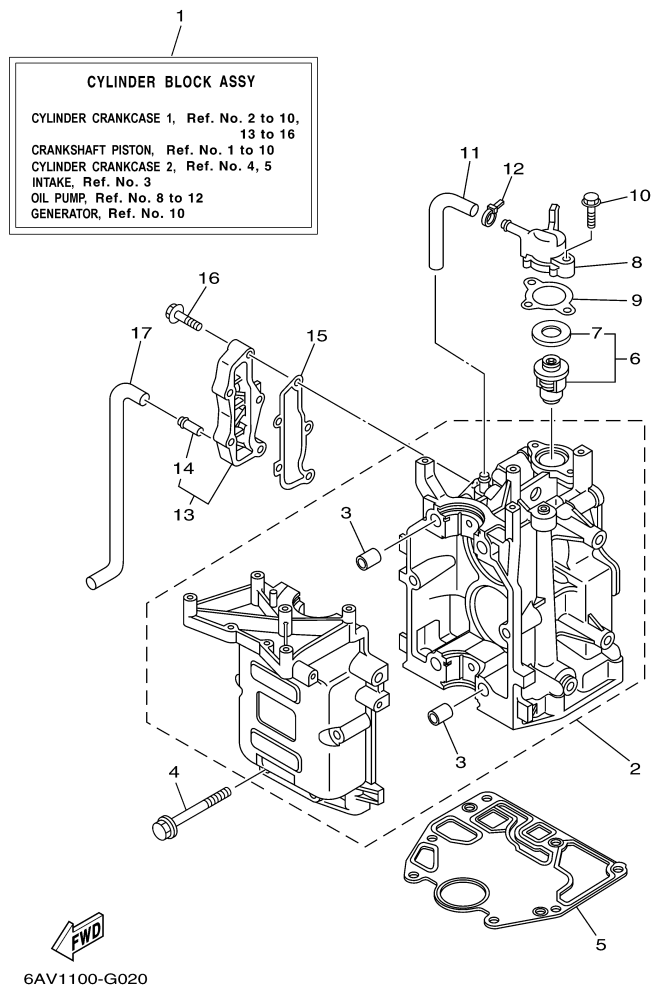

T9.9GPXR 0407 / CYLINDER CRANKCASE 1

Part List

T9.9GPXR 0407 / CYLINDER CRANKCASE 1

REF - NO	PART NUMBER	PART NAME	QUANTITY	REMARKS
1	6AU-W009B-00-1S	CYLINDER BLOCK ASSY	1	
2	6AU-15100-00-1S	CRANKCASE ASSY	1	
3	99530-12016-00	.PIN, DOWEL	4	
4	90119-08M29-00	BOLT, WITH WASHER	6	
5	68T-11351-00-00	.GASKET, CYLINDER	1	
6	66M-12411-01-00	THERMOSTAT	1	
7	688-12412-00-00	.SEAL, THERMOSTAT	1	
8	68T-12413-00-1S	COVER, THERMOSTAT	1	
9	6G8-12414-A0-00	.GASKET, COVER	1	
10	90119-06MA2-00	BOLT, WITH WASHER	2	
11	68T-12481-00-00	PIPE 1	1	
12	90465-11M10-00	CLAMP	1	
13	6AU-41113-00-1S	OUTER COVER, EXHAUST	1	
14	6E9-24378-00-00	.PIPE, JOINT 3	1	
15	68T-41114-A0-00	.GASKET, EXHAUST OUTER COVER	1	
16	90119-06MA3-00	BOLT, WITH WASHER	5	
17	68T-12482-00-00	PIPE 2	1	

Part Notes

T9.9GPXR 0407 / CYLINDER CRANKCASE 1

PART NUMBER	NOTE TEXT
66M-12411-01-00	OEM: This part number is among the Top 100 Most Popular Marine Maintenance Parts as of March 2014.

©2014 Yamaha Motor Corporation, U.S.A. All rights reserved.