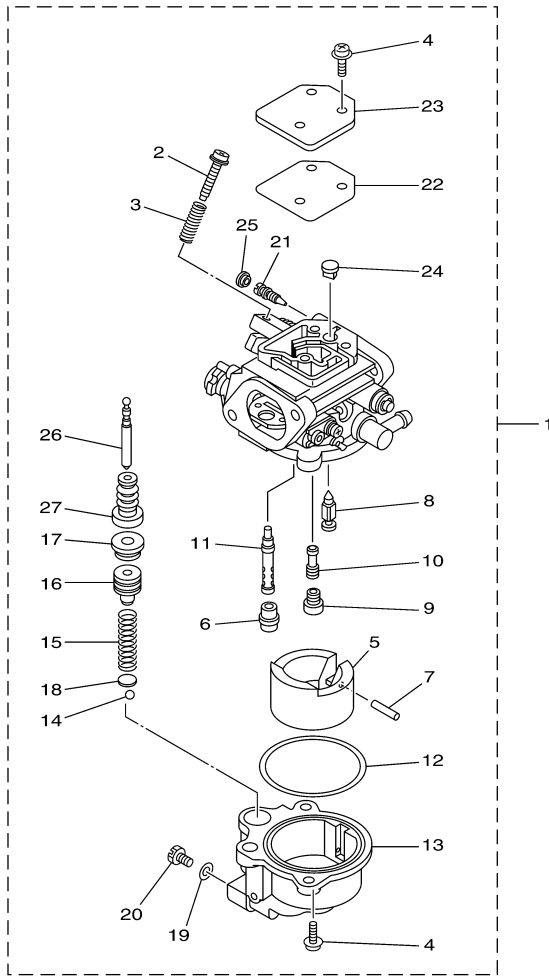

T9.9GPXR 0407 / CARBURETOR

6AU1100-G070

Part List

T9.9GPXR 0407 / CARBURETOR

REF - NO	PART NUMBER	PART NAME	QUANTITY	REMARKS
1	6AU-14301-40-00	CARBURETOR ASSY 1	1	UR PR
1	6AU-14301-10-00	CARBURETOR ASSY 1	1	UR EH/PH
2	6E5-14321-00-00	.SCREW, THROTTLE	1	
3	6J8-14334-00-00	.SPRING, THROTTLE	1	
4	97980-04112-00	.SCREW, WITH WASHER	5	
5	6AU-14385-00-00	.FLOAT	1	
6	67D-14966-00-00	.RUBBER CAP	1	
7	67D-14386-00-00	.PIN, FLOAT	1	
8	68T-14546-00-00	.VALVE, NEEDLE	1	
9	6AU-1492E-46-00	.JET, MAIN (#92)	1	
10	6AU-1492F-20-00	.JET, AIR SLOW (#40)	1	
11	6AU-1492A-00-00	.NOZZLE, MAIN	1	
12	6AU-14984-00-00	.GASKET, FLOAT CHAMBER	1	
13	6AU-14982-00-00	.BODY, FLOAT CHAMBER	1	
14	6AU-1431B-00-00	.BALL	1	
15	6AU-14335-00-00	.SPRING, PLUNGER	1	
16	6AU-14371-10-00	.PLUNGER, STARTER	1	
17	6AU-1431A-00-00	.GUIDE	1	
18	6AU-14918-00-00	.RING	1	
19	6J8-14959-00-00	.GASKET	1	
20	66T-14991-00-00	.PLUG, DRAIN	1	
21	67D-14323-00-00	.SCREW, AIR ADJUSTING	1	
22	67D-14536-00-00	.GASKET	1	
23	67D-14527-00-00	.PLATE	1	
24	68T-14126-00-00	.PLUG	1	
25	67D-1432A-00-00	.PLUG	1	
26	6AU-14379-00-00	.ROD, STARTER	1	
27	6AU-14373-00-00	.COVER, PLUNGER CAP	1