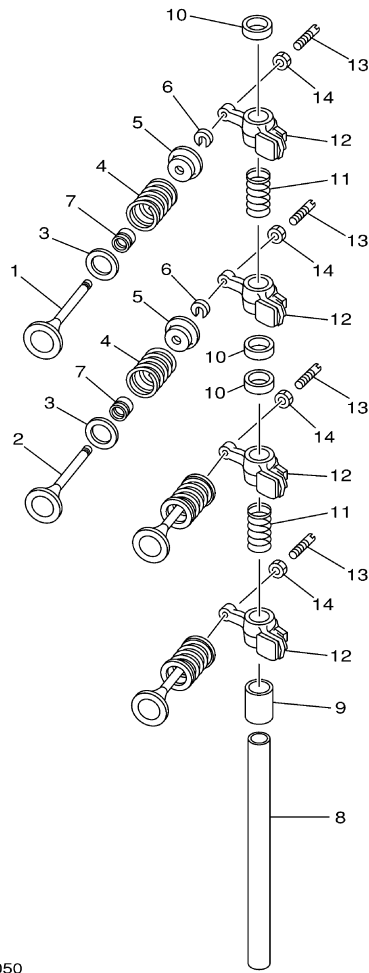

T9.9GPXR 0407 / VALVE

68R0010-0050

Part List

T9.9GPXR 0407 / VALVE

REF - NO	PART NUMBER	PART NAME	QUANTITY	REMARKS
1	67D-12111-00-00	VALVE, INTAKE	2	
2	67D-12121-00-00	VALVE, EXHAUST	2	
3	68T-12116-00-00	SEAT, VALVE SPRING	4	
4	68T-12113-00-00	SPRING, VALVE INNER	4	
5	7NJ-12117-00-00	RETAINER, VALVE SPRING	4	
6	7NJ-12118-00-00	LOCK, VALVE SPRING RETAINER	4	
7	51Y-12119-00-00	SEAL, VALVE STEM	4	
8	68T-12146-00-00	SHAFT, ROCKER	1	
9	90387-13M56-00	COLLAR	1	
10	90387-14M03-00	COLLAR	3	
11	90501-12M40-00	SPRING, COMPRESSION	2	
12	68T-12151-00-00	ARM, VALVE ROCKER	4	
13	6G8-12159-00-00	SCREW, VALVE ADJUSTING	4	
14	6G8-12158-00-00	NUT, LOCK	4