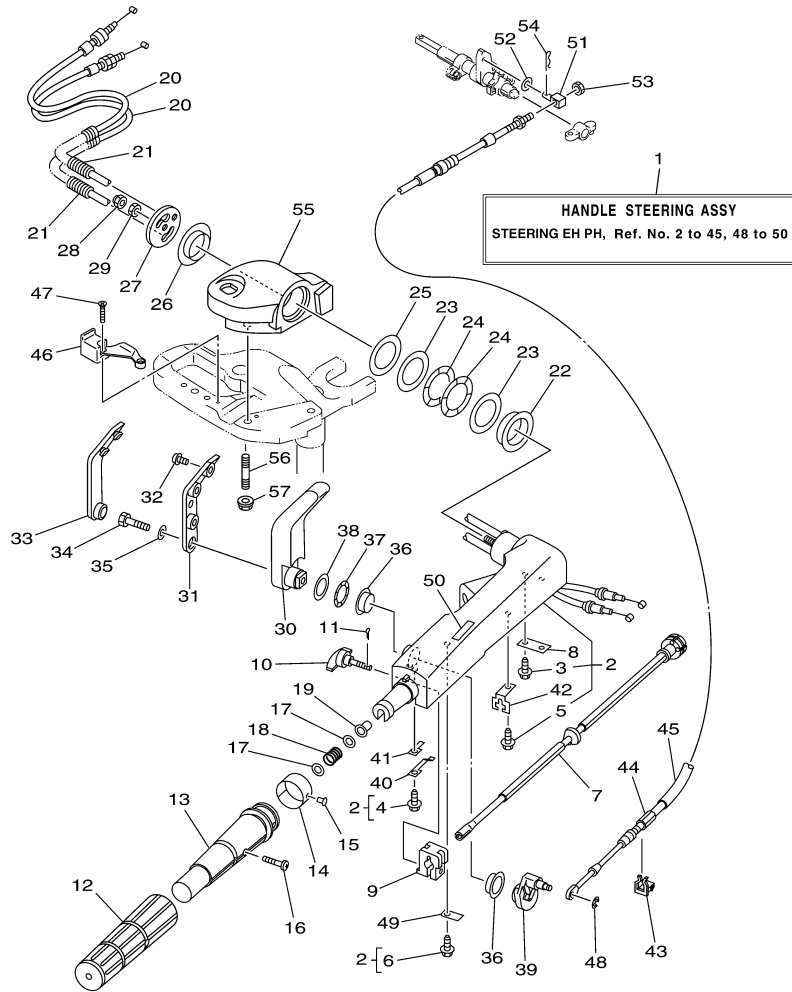

T9.9GPXR 0407 / STEERING EH/PH

6AV1110-G190

©2014 Yamaha Motor Corporation, U.S.A. All rights reserved.

Part List

T9.9GPXR 0407 / STEERING EH/PH

REF - NO	PART NUMBER	PART NAME	QUANTITY	REMARKS
1	69G-W0084-00-4D	HANDLE STEERING ASSY	1	UR EH
1	69C-W0084-00-4D	HANDLE STEERING ASSY	1	UR PH
2	69C-42101-01-4D	HANDLE, STEERING	1	UR PH
2	66R-42101-01-4D	HANDLE, STEERING	1	UR EH
3	90109-06M86-00	.BOLT	2	
4	90109-06M80-00	.BOLT	1	
5	90109-06M80-00	.BOLT	1	
6	90109-06M80-00	.BOLT	1	
7	68T-42138-01-00	LEVER, THROTTLE	1	
8	69A-42159-00-00	STAY	1	UR PH
8	65W-42159-00-00	STAY	1	UR EH
9	6G1-42126-00-00	FRICITION, STEERING HANDLE GRIP	1	
10	65W-42125-00-00	BOLT, FRICTION ADJUSTING	1	
11	91490-16010-00	PIN. COTTER	1	
12	67D-42177-00-00	RUBBER, HANDLE	1	
13	67D-42119-00-00	GRIP, STEERING HANDLE	1	
14	6AU-42137-00-00	INDICATOR, THROTTLE	1	
15	90269-02M09-00	RIVET	1	
16	90149-05M13-00	SCREW	1	
17	90201-10M02-00	WASHER, PLATE	2	
18	90501-23215-00	SPRING, COMPRESSION	1	
19	90386-08032-00	BUSH	1	
20	68T-26301-11-00	THROTTLE CABLE ASSY	2	
21	90447-07005-00	TUBE	2	
22	66R-42171-00-00	BUSHING	1	
23	90201-43M00-00	WASHER, PLATE	2	
24	90206-43M22-00	WASHER, WAVE	2	
25	90202-43M57-00	WASHER, PLATE	1	
26	90386-40M99-00	BUSH	1	
27	66M-42131-01-00	COVER, HANDLE STEERING	1	
28	95780-10300-00	NUT, FLANGE	1	
29	95380-10700-00	NUT	1	
30	66R-44111-00-4D	HANDLE, GEAR SHIFT	1	
31	66R-44173-00-00	LEVER, SHIFT CONTROL	1	
32	90159-06M18-00	SCREW, WITH WASHER	3	
33	66R-42129-00-00	BUSHING, RUBBER	1	
34	97095-08030-00	BOLT	1	
35	92995-08600-00	WASHER	1	
36	90386-26MA3-00	BUSH	2	
37	90206-26M25-00	WASHER, WAVE	1	
38	90202-26M59-00	WASHER, PLATE	1	
39	68T-44113-01-00	CAM PLATE, HANDLE	1	
40	66R-44116-00-00	SPRING	1	
41	66R-44118-00-00	BRACKET	1	
42	66R-48538-00-00	CLAMP, CABLE 1	1	
43	63D-48538-00-00	CLAMP, CABLE 1	1	
44	68T-48321-01-00	CABLE	1	
45	90446-15002-00	HOSE	1	
46	68T-82594-10-00	CLAMP	1	
47	90151-05003-00	SCREW, COUNTERSUNK	2	
48	99080-04600-00	CIRCLIP	1	
49	69C-44114-00-00	STOPPER	1	UR PH
49	66R-44114-00-00	STOPPER	1	UR EH
50	6E0-44191-11-00	INDICATOR, SHIFT	1	
51	66R-48344-00-00	CABLE END, REMOTE CONTROL	1	
52	90201-06M62-00	WASHER, PLATE	1	
53	90170-05M38-00	NUT	1	
54	91490-20012-00	PIN. COTTER	1	
55	6AU-42121-10-4D	BRACKET	1