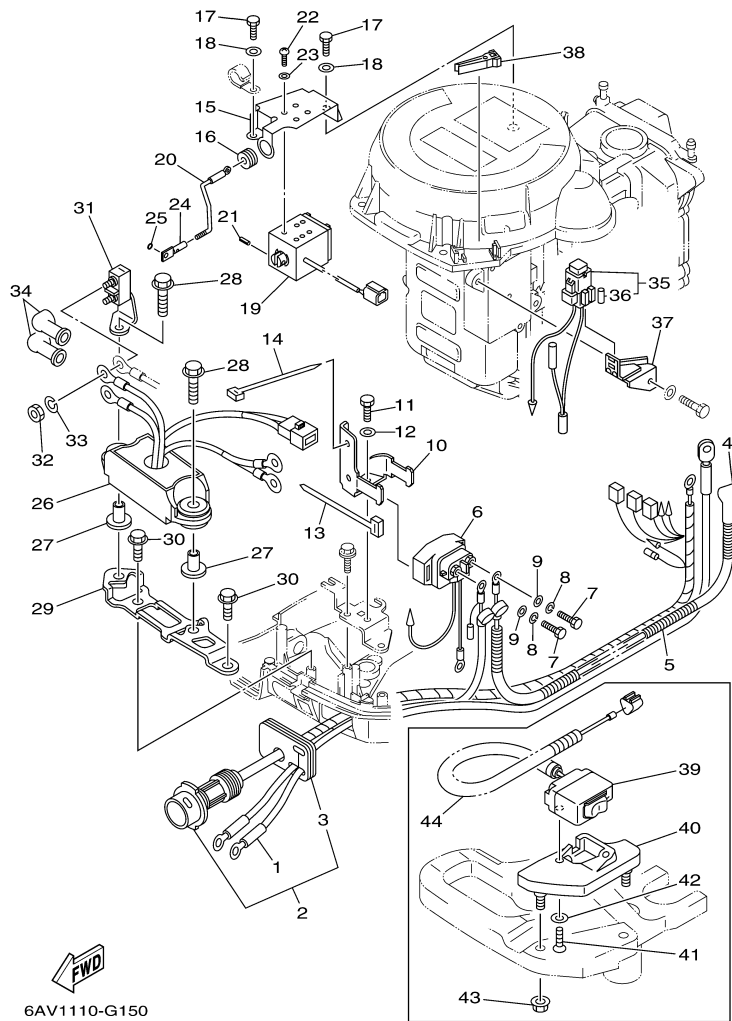

T9.9GPXR 0407 / ELECTRICAL 3

FWD
6AV1110-G150

Part List

T9.9GPXR 0407 / ELECTRICAL 3

REF - NO	PART NUMBER	PART NAME	QUANTITY	REMARKS
1	69G-82105-00-00	BATTERY CABLE (L: 3.0M)	1	PR
2	69G-82590-00-00	WIRE HARNESS ASSY	1	PR
3	69G-42724-60-00	.GROMMET	1	
4	6G8-82117-00-00	WIRE, LEAD	1	PR
5	90446-10M86-00	HOSE (L140)	1	PR
6	68T-81940-00-00	STARTER RELAY ASSY	1	PR
7	97095-06010-00	BOLT	2	PR
8	92995-06100-00	WASHER, SPRING	2	PR
9	92995-06600-00	WASHER	2	PR
10	68T-81945-01-00	PLATE, SWITCH FITTING	1	PR
11	97095-06012-00	BOLT	1	PR
12	92995-06600-00	WASHER	1	PR
13	90465-13M11-00	CLAMP	1	PR
14	90465-13M11-00	CLAMP	1	PR
15	68T-86112-00-00	STAY, SOLENOID	1	PR
16	90480-13018-00	GROMMET	1	PR
17	97095-06012-00	BOLT	2	PR
18	92995-06600-00	WASHER	2	PR
19	68T-86111-00-00	COIL, SOLENOID	1	PR
20	68T-41237-00-00	JOINT, LINK	1	PR
21	91690-30010-00	PIN, SPRING	1	PR
22	97880-04008-00	SCREW, PAN HEAD	4	PR
23	92990-04600-00	WASHER, PLATE	4	PR
24	68T-86117-00-00	HOOK, WIRE PULL	1	PR
25	93210-03261-00	O-RING	1	PR
26	69G-81950-00-00	RELAY ASSY	1	PR
27	90387-06M03-00	COLLAR	2	PR
28	90119-06M56-00	BOLT, WITH WASHER	2	PR
29	69G-81948-01-00	BRACKET	1	PR
30	90109-06M86-00	BOLT	2	PR
31	69G-81925-00-00	TERMINAL	1	PR
32	90170-06M30-00	NUT	2	PR
33	90204-06M00-00	WASHER, SPRING	2	PR
34	6G5-82119-00-00	COVER, LEAD WIRE	2	PR
35	68T-82150-00-00	FUSE HOLDER ASSY	1	PR
36	66V-82151-00-00	.FUSE (10A-BL)	2	
37	68T-82171-01-00	STAY, FUSE BOX	1	PR
38	67F-2812A-00-00	.PULLER, FUSE	1	PR
39	69G-82563-10-00	TRIM & TILT SWITCH ASSY	1	PR
40	69G-83773-10-00	BRACKET, SWITCH	1	PR
41	97880-06020-00	SCREW, PAN HEAD	2	PR
42	92990-06600-00	WASHER, PLATE	2	PR
43	90179-06M24-00	NUT	2	PR
44	90447-07006-00	TUBE	1	PR

Part Notes

T9.9GPXR 0407 / ELECTRICAL 3

PART NUMBER	NOTE TEXT
92990-06600-00	OEM: This part number is among the Top 100 Most Popular Marine Maintenance Parts as of March 2014.

©2014 Yamaha Motor Corporation, U.S.A. All rights reserved.