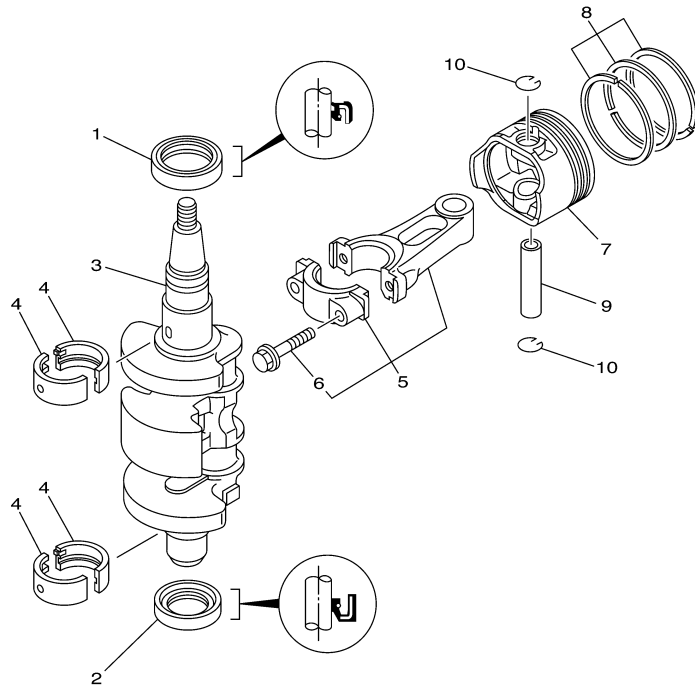

T9.9GPXR 0407 / CRANKSHAFT PISTON

68R0010-0031

Part List

T9.9GPXR 0407 / CRANKSHAFT PISTON

REF - NO	PART NUMBER	PART NAME	QUANTITY	REMARKS
1	93102-30M22-00	.OIL SEAL	1	
2	93101-25M69-00	.OIL SEAL	1	
3	6AU-11411-00-00	CRANKSHAFT	1	
4	68T-11416-00-00	PLANE BEARING, CRANKSHAFT 1	4	UR BROWN
4	68T-11416-20-00	PLANE BEARING, CRANKSHAFT 1	4	UR BLUE
4	68T-11416-10-00	PLANE BEARING, CRANKSHAFT 1	4	UR BLACK
5	6AU-11650-00-00	CONNECTING ROD ASSY	2	
6	67D-11654-00-00	.BOLT, CONNECTING ROD	2	
7	6AU-11631-00-96	PISTON (STD)	2	
7	6AU-11636-00-00	PISTON (0.50MM O/S)	2	AP
7	6AU-11635-00-00	PISTON (0.25MM O/S)	2	AP
8	68T-11603-01-00	PISTON RING SET (STD)	2	
8	68T-11605-01-00	PISTON RING SET (0.50MM O/S)	2	AP
8	68T-11604-01-00	PISTON RING SET (0.25MM O/S)	2	AP
9	68T-11633-00-00	PIN, PISTON	2	
10	93450-15023-00	CIRCLIP	4