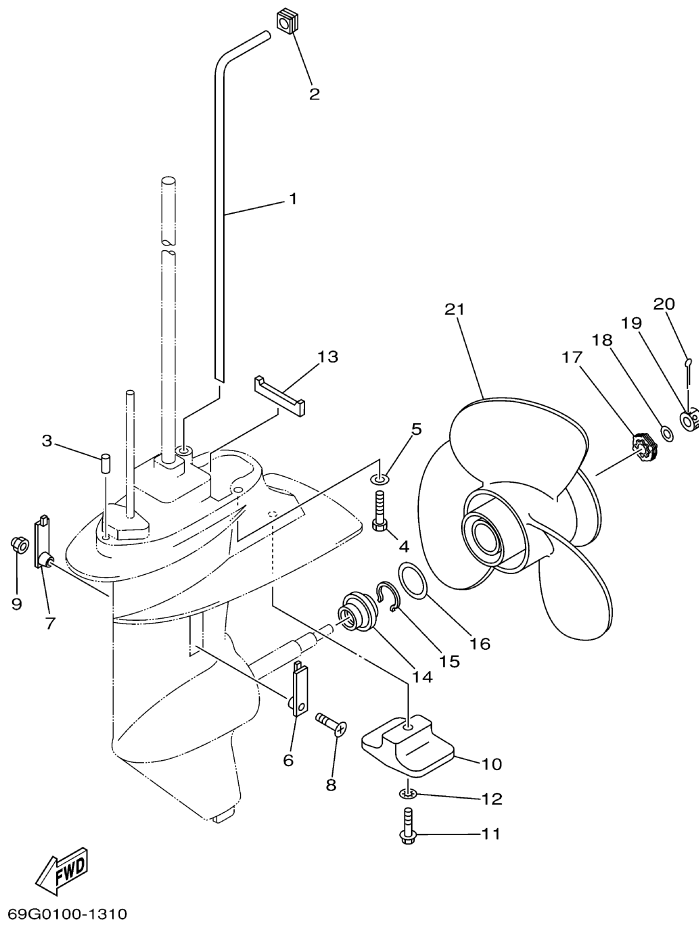

T9.9GPXR 0407 / LOWER CASING DRIVE 2

Part List

T9.9GPXR 0407 / LOWER CASING DRIVE 2

REF - NO	PART NUMBER	PART NAME	QUANTITY	REMARKS
1	69G-44361-20-00	TUBE, WATER 1	1	UR X(24.3")
1	68T-44361-10-00	TUBE, WATER 1	1	UR L(21.7")
2	63V-44365-10-00	DAMPER, WATER SEAL 1	1	
3	93604-12M07-00	PIN, DOWEL	2	
4	97075-08035-00	BOLT	4	L(21.7")
5	92995-08600-00	WASHER	4	L(21.7")
6	6G1-45214-00-00	COVER, WATER INLET 1	1	
7	63V-45215-00-00	COVER, WATER INLET 2	1	
8	90152-05M04-00	SCREW, COUNTERSUNK	1	
9	90185-05002-00	NUT, NYLON	1	
10	61N-45251-01-00	ANODE	1	
11	95895-06030-00	BOLT, FLANGE	1	
12	92990-06300-00	WASHER, INTERNAL TOOTH	1	
13	63V-45375-00-00	DAMPER, SEAL	1	
14	6G8-45987-02-00	SPACER 1	1	
15	93450-10M04-00	CIRCLIP	1	
16	90201-31MA3-00	WASHER, PLATE	1	
17	6G8-45997-00-00	SPACER 2	1	
18	90201-10M02-00	WASHER, PLATE	1	
19	90171-10M07-00	NUT, CASTLE	1	
20	91490-30025-00	PIN. COTTER	1	
21	69G-45943-00-EL	PROPELLER (3X11-3/4"X7-R)	1