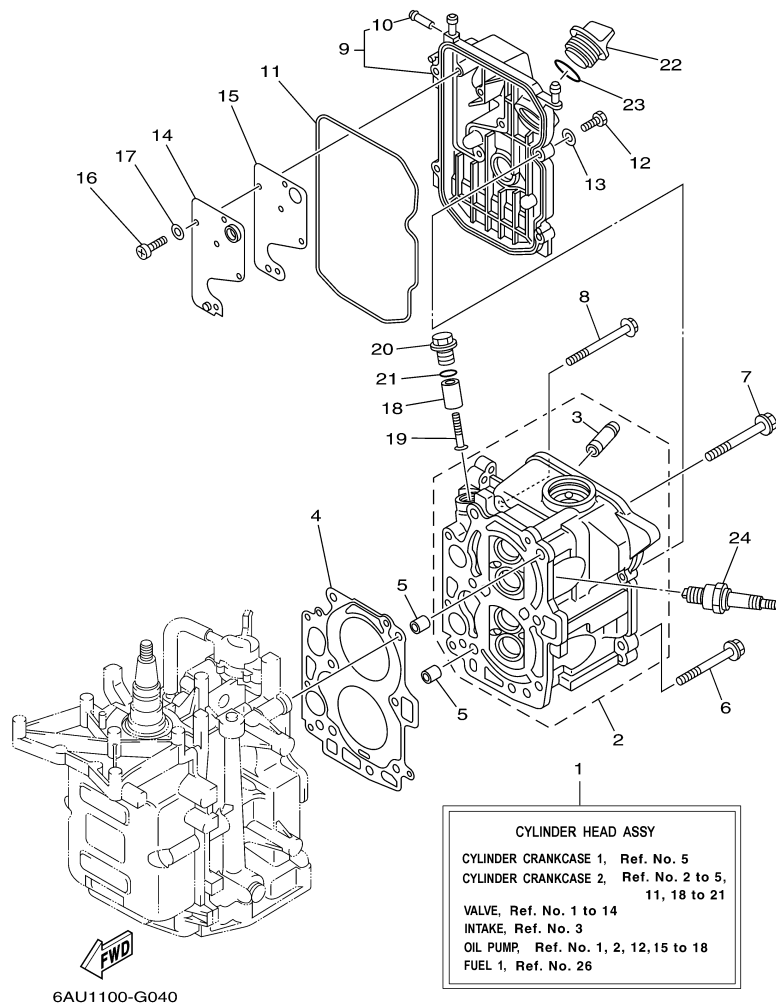

T9.9GPXR 0407 / CYLINDER CRANKCASE 2

Part List

T9.9GPXR 0407 / CYLINDER CRANKCASE 2

REF - NO	PART NUMBER	PART NAME	QUANTITY	REMARKS
1	6AU-W009A-00-1S	CYLINDER HEAD COMPLETE	1	
2	6AU-11111-00-1S	HEAD, CYLINDER 1	1	
3	6AU-11133-10-00	.GUIDE, VALVE 1	4	
4	68T-11181-00-00	.GASKET, CYLINDER HEAD 1	1	
5	99510-10114-00	PIN, DOWEL	2	
6	90105-08M36-00	BOLT, FLANGE	2	
7	90105-08M78-00	BOLT, FLANGE	4	
8	90119-06049-00	BOLT, WITH WASHER	3	
9	68T-11191-00-1S	COVER, CYLINDER HEAD 1	1	
10	650-24378-00-00	.PIPE, JOINT 4	1	
11	68T-11356-00-00	.SEAL, CYLINDER 2	1	
12	97095-06020-00	BOLT	4	
13	92995-06600-00	WASHER	4	
14	68T-11168-00-00	COVER, BREATHER	1	
15	68T-11169-A0-00	.GASKET, BREATHER COVER	1	
16	98507-04010-00	SCREW, PAN HEAD	5	
17	92907-04600-00	WASHER	5	
18	6G8-11325-00-00	ANODE	1	
19	97880-05025-00	SCREW, PAN HEAD	1	
20	6G8-11197-01-00	PLUG, BLIND	1	
21	93210-13M63-00	.O-RING	1	
22	6G8-15363-00-00	PLUG, OIL	1	
23	93210-24M79-00	.O-RING	1	
24	NGK-BR6HS-10-00	PLUG, SPARK (NGK BR6HS-10)	2