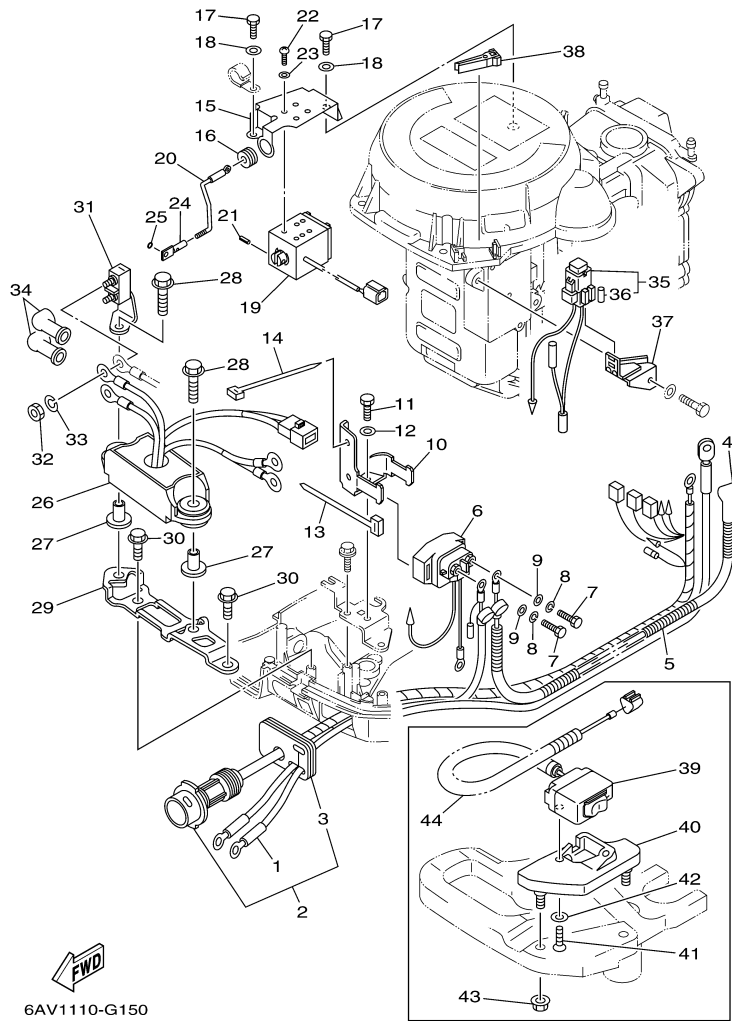

T9.9GPLR 0409 / ELECTRICAL 3

Part List

T9.9GPLR 0409 / ELECTRICAL 3

REF - NO	PART NUMBER	PART NAME	QUANTITY	REMARKS
1	69G-82105-00-00	BATTERY CABLE (L: 3.0M)	1	
2	69G-82590-00-00	WIRE HARNESS ASSY	1	
3	69G-42724-60-00	.GROMMET	1	
4	6G8-82117-00-00	WIRE, LEAD	1	
5	90446-10M86-00	HOSE (L140)	1	
6	68T-81940-00-00	STARTER RELAY ASSY	1	
7	97095-06010-00	BOLT	2	
8	92995-06100-00	WASHER, SPRING	2	
9	92995-06600-00	WASHER	2	
10	68T-81945-01-00	PLATE, SWITCH FITTING	1	
11	97095-06012-00	BOLT	1	
12	92995-06600-00	WASHER	1	
13	90465-13M11-00	CLAMP	1	
14	90465-13M11-00	CLAMP	1	
15	68T-86112-00-00	STAY, SOLENOID	1	
16	90480-13018-00	GROMMET	1	
17	97095-06012-00	BOLT	2	
18	92995-06600-00	WASHER	2	
19	68T-86111-00-00	COIL, SOLENOID	1	
20	68T-41237-00-00	JOINT, LINK	1	
21	91690-30010-00	PIN, SPRING	1	
22	97880-04008-00	SCREW, PAN HEAD	4	
23	92990-04600-00	WASHER, PLATE	4	
24	68T-86117-00-00	HOOK, WIRE PULL	1	
25	93210-03261-00	O-RING	1	
26	69G-81950-00-00	RELAY ASSY	1	
27	90387-06M03-00	COLLAR	2	
28	90119-06M56-00	BOLT, WITH WASHER	2	
29	69G-81948-01-00	BRACKET	1	
30	90109-06M86-00	BOLT	2	
31	69G-81925-00-00	TERMINAL	1	
32	90170-06M30-00	NUT	2	
33	90204-06M00-00	WASHER, SPRING	2	
34	6G5-82119-00-00	COVER, LEAD WIRE	2	
35	68T-82150-00-00	FUSE HOLDER ASSY	1	
36	66V-82151-00-00	.FUSE (10A-BL)	2	
37	68T-82171-01-00	STAY, FUSE BOX	1	
38	67F-2812A-00-00	.PULLER, FUSE	1	
39	69G-82563-10-00	TRIM & TILT SWITCH ASSY	1	
40	69G-83773-10-00	BRACKET, SWITCH	1	
41	97880-06020-00	SCREW, PAN HEAD	2	
42	92990-06600-00	WASHER, PLATE	2	
43	90179-06M24-00	NUT	2	
44	90447-07006-00	TUBE	1	

Part Notes

T9.9GPLR 0409 / ELECTRICAL 3

PART NUMBER	NOTE TEXT
92990-06600-00	OEM: This part number is among the Top 100 Most Popular Marine Maintenance Parts as of March 2014.

©2014 Yamaha Motor Corporation, U.S.A. All rights reserved.