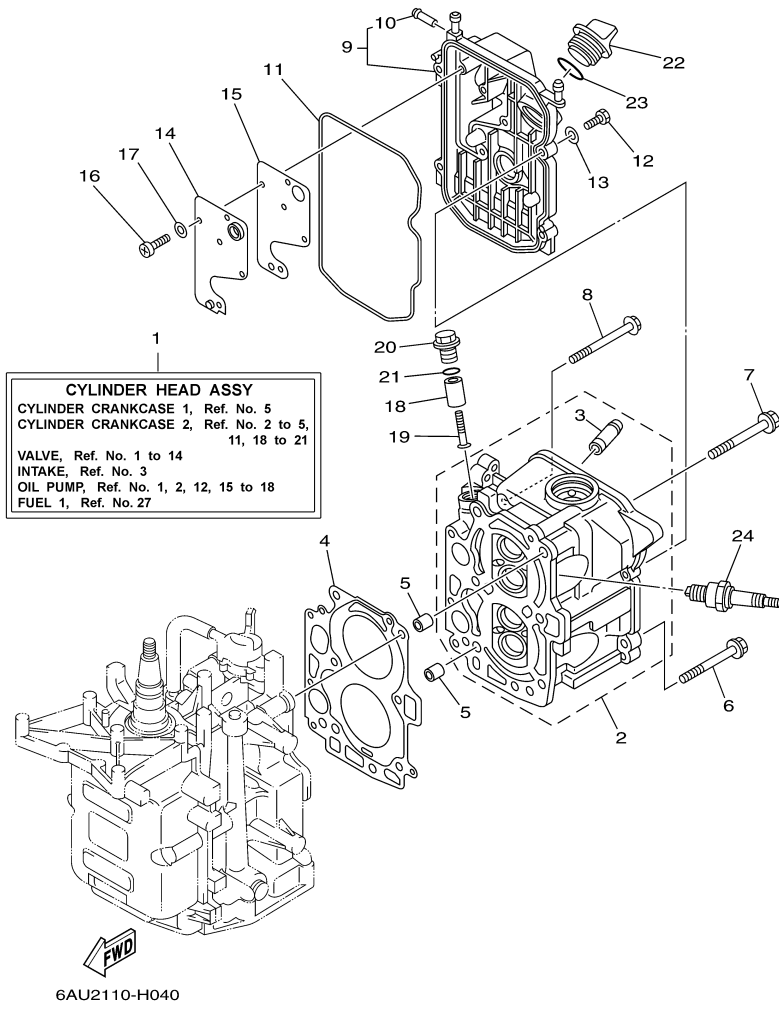

T9.9GPLR 0409 / CYLINDER CRANKCASE 2

Part List

T9.9GPLR 0409 / CYLINDER CRANKCASE 2

REF - NO	PART NUMBER	PART NAME	QUANTITY	REMARKS
1	6AU-W009A-01-1S	CYLINDER HEAD COMPLETE	1	
2	6AU-11111-00-1S	HEAD, CYLINDER 1	1	
3	6AU-11133-10-00	.GUIDE, VALVE 1	4	
4	68T-11181-00-00	.GASKET, CYLINDER HEAD 1	1	
5	99510-10114-00	PIN, DOWEL	2	
6	90105-08M36-00	BOLT, FLANGE	2	
7	90105-08M78-00	BOLT, FLANGE	4	
8	90119-06049-00	BOLT, WITH WASHER	3	
9	68T-11191-00-1S	COVER, CYLINDER HEAD 1	1	
10	650-24378-00-00	.PIPE, JOINT 4	1	
11	68T-11356-00-00	.SEAL, CYLINDER 2	1	
12	97095-06020-00	BOLT	4	
13	92995-06600-00	WASHER	4	
14	68T-11168-00-00	COVER, BREATHER	1	
15	68T-11169-A0-00	.GASKET, BREATHER COVER	1	
16	98507-04010-00	SCREW, PAN HEAD	5	
17	92907-04600-00	WASHER	5	
18	6G8-11325-00-00	ANODE	1	
19	97880-05025-00	SCREW, PAN HEAD	1	
20	6G8-11197-01-00	PLUG, BLIND	1	
21	93210-13M63-00	.O-RING	1	
22	6G8-15363-00-00	PLUG, OIL	1	
23	93210-24M79-00	.O-RING	1	
24	NGK-BR6HS1-00-00	PLUG, SPARK (NGK BR6HS-10)	2