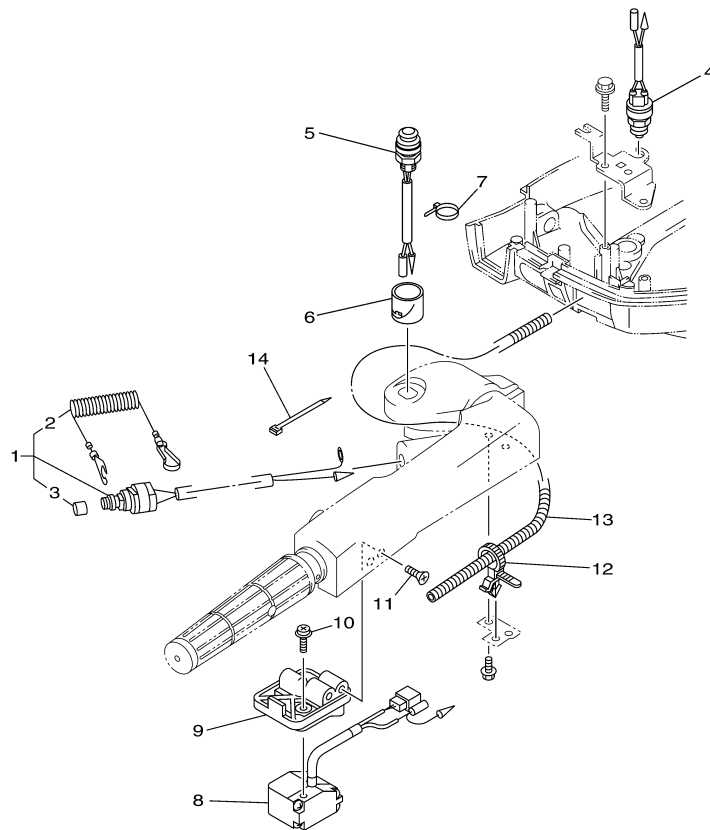

Part List

T9.9GPLR 0409 / ELECTRICAL 3

REF - NO	PART NUMBER	PART NAME	QUANTITY	REMARKS
1	69G-82105-00-00	BATTERY CABLE (L: 3.0M)	1	
2	69G-82590-00-00	WIRE HARNESS ASSY	1	
3	69G-42724-60-00	.GROMMET	1	
4	6G8-82117-00-00	WIRE, LEAD	1	
5	90446-10M86-00	HOSE (L140)	1	
6	68T-81940-00-00	STARTER RELAY ASSY	1	
7	97095-06010-00	BOLT	2	
8	92995-06100-00	WASHER, SPRING	2	
9	92995-06600-00	WASHER	2	
10	68T-81945-01-00	PLATE, SWITCH FITTING	1	
11	97095-06012-00	BOLT	1	
12	92995-06600-00	WASHER	1	
13	90465-13M11-00	CLAMP	1	
14	90465-13M11-00	CLAMP	1	
15	68T-86112-00-00	STAY, SOLENOID	1	
16	90480-13018-00	GROMMET	1	
17	97095-06012-00	BOLT	2	
18	92995-06600-00	WASHER	2	
19	68T-86111-00-00	COIL, SOLENOID	1	
20	68T-41237-00-00	JOINT, LINK	1	
21	91690-30010-00	PIN, SPRING	1	
22	97880-04008-00	SCREW, PAN HEAD	4	
23	92990-04600-00	WASHER, PLATE	4	
24	68T-86117-00-00	HOOK, WIRE PULL	1	
25	93210-03261-00	O-RING	1	
26	69G-81950-00-00	RELAY ASSY	1	
27	90387-06M03-00	COLLAR	2	
28	90119-06M56-00	BOLT, WITH WASHER	2	
29	69G-81948-01-00	BRACKET	1	
30	90109-06M86-00	BOLT	2	
31	69G-81925-00-00	TERMINAL	1	
32	90170-06M30-00	NUT	2	
33	90204-06M00-00	WASHER, SPRING	2	
34	6G5-82119-00-00	COVER, LEAD WIRE	2	
35	68T-82150-00-00	FUSE HOLDER ASSY	1	
36	66V-82151-00-00	.FUSE (10A-BL)	2	
37	68T-82171-01-00	STAY, FUSE BOX	1	
38	67F-2812A-00-00	.PULLER, FUSE	1	
39	69G-82563-10-00	TRIM & TILT SWITCH ASSY	1	
40	69G-83773-10-00	BRACKET, SWITCH	1	
41	97880-06020-00	SCREW, PAN HEAD	2	
42	92990-06600-00	WASHER, PLATE	2	
43	90179-06M24-00	NUT	2	
44	90447-07006-00	TUBE	1	

Part Notes

T9.9GPLR 0409 / ELECTRICAL 3

PART NUMBER	NOTE TEXT
92990-06600-00	OEM: This part number is among the Top 100 Most Popular Marine Maintenance Parts as of March 2014.

©2014 Yamaha Motor Corporation, U.S.A. All rights reserved.

T9.9GPLR 0409 / ELECTRICAL 4

6AV3110-J160