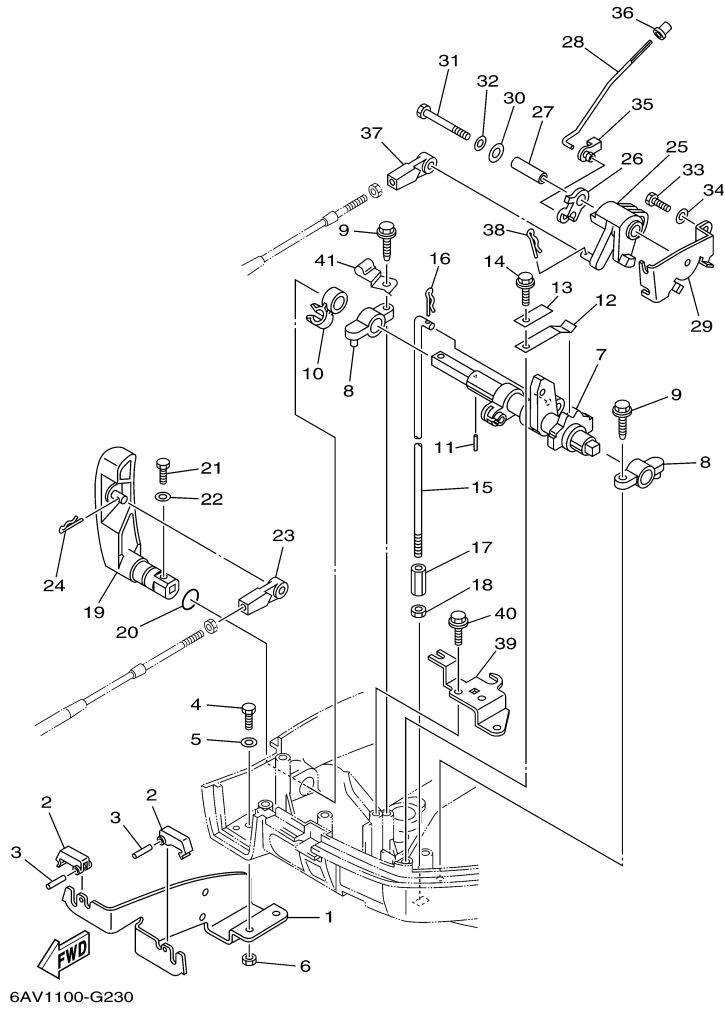

T9.9GPLR 0409 / CONTROL 2

©2014 Yamaha Motor Corporation, U.S.A. All rights reserved.

Part List

T9.9GPLR 0409 / CONTROL 2

REF - NO	PART NUMBER	PART NAME	QUANTITY	REMARKS
1	68T-48531-00-00	.BRACKET, REMOTE CONTROL 1	1	
2	682-48538-50-00	.CLAMP, CABLE 1	2	
3	91690-30012-00	.PIN, SPRING	2	
4	97095-06012-00	BOLT	2	
5	92995-06600-00	WASHER	2	
6	95380-06600-00	NUT, HEXAGON	2	
7	68T-44121-02-00	LEVER, SHIFT ROD	1	
8	6G1-41662-01-94	BRACKET 2	2	
9	90109-06M81-00	BOLT	2	
10	90464-10M60-00	CLAMP	1	
11	91690-30014-00	PIN, SPRING	1	
12	65W-44116-00-00	SPRING	1	
13	66R-44114-00-00	STOPPER	1	
14	90109-06M86-00	BOLT	1	
15	68T-44143-10-00	ROD, SHIFT	1	
16	90468-18001-00	CLIP	1	
17	90170-06015-00	NUT	1	
18	95380-06700-00	NUT	1	
19	6AU-44111-10-00	.HANDLE, GEAR SHIFT	1	
20	93210-12327-00	.O-RING	1	
21	97095-05016-00	.BOLT	1	
22	92995-05600-00	WASHER	1	
23	663-48344-00-00	.CABLE END, REMOTE CONTROL	1	
24	90468-18008-00	CLIP	1	
25	68T-41638-00-00	PULLEY	1	
26	68T-41283-00-00	LEVER, FREE ACCEL.	1	
27	90387-06M59-00	COLLAR	1	
28	6AU-41211-00-00	LINK, ACCEL.	1	
29	68T-14497-00-00	STAY, THROTTLE WIRE	1	
30	90201-06M62-00	WASHER, PLATE	1	
31	97095-06045-00	.BOLT	1	
32	92995-06600-00	WASHER	1	
33	97095-06012-00	BOLT	1	
34	92995-06600-00	WASHER	1	
35	661-41262-02-00	JOINT, CHOKE LEVER	1	
36	647-14395-60-00	CAP, OVERFLOW PIPE	1	
37	663-48344-00-00	.CABLE END, REMOTE CONTROL	1	
38	90468-18008-00	CLIP	1	
39	68T-15774-10-00	STAY 4	1	
40	90109-06M86-00	BOLT	2	
41	90465-08027-00	CLAMP	1	