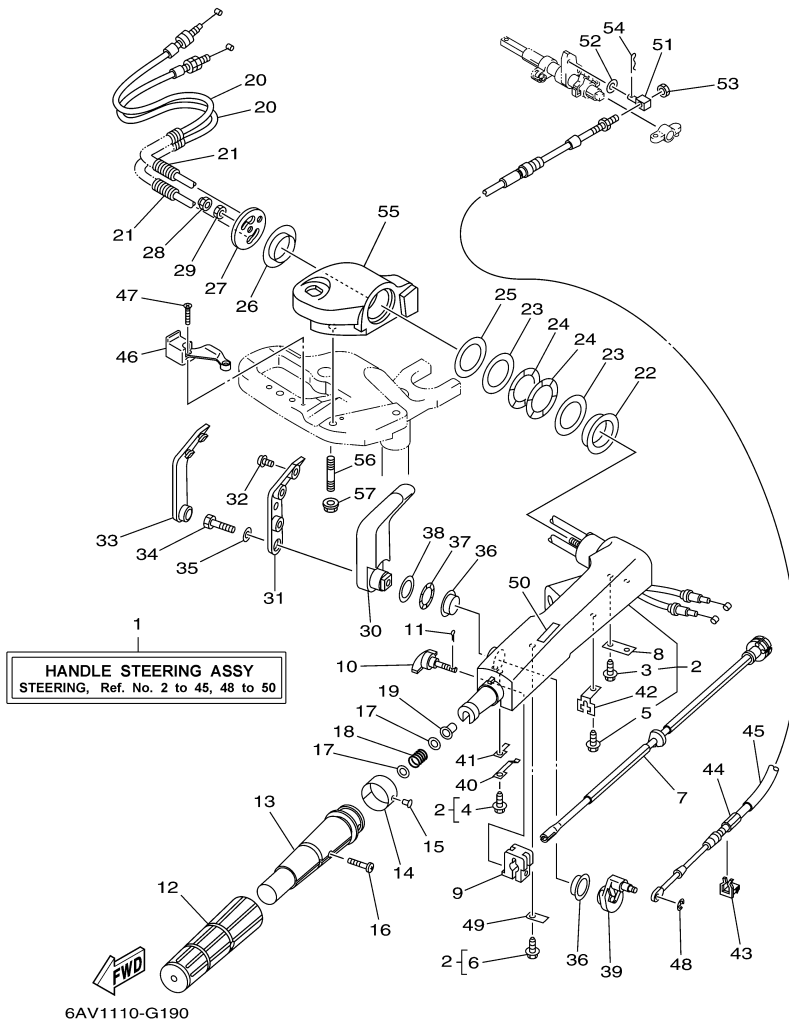

Part List

T9.9GPLR 0409 / BOTTOM COWLING

REF - NO	PART NUMBER	PART NAME	QUANTITY	REMARKS
1	68T-42710-01-4D	BOTTOM COWLING ASSY	1	WITH TAPPING BOLT
2	68F-85119-00-00	BOLT	4	
3	90480-21M82-00	GROMMET	4	
4	90387-06176-00	COLLAR	4	
5	68T-42716-10-00	RUBBER, SEAL 1	1	
6	6AU-42801-00-00	COWLING CLAMP COMP.	1	
7	97095-06012-00	BOLT	1	
8	92995-06600-00	WASHER	1	
9	6BL-44391-00-00	NIPPLE, HOSE	1	
10	682-42727-00-00	GROMMET	1	
11	68T-42738-00-4D	PLATE, FITTING	1	
12	90109-06M81-00	BOLT	2	
13	68T-42725-10-00	.GROMMET	1	
17	69G-42726-00-00	GROMMET	1	FLUSHING KIT
18	65W-42717-00-00	RUBBER, SEAL 2	2	
19	68T-42741-00-00	APRON	1	
20	97885-06030-00	SCREW, PAN HEAD	2	
21	92995-06100-00	WASHER, SPRING	2	
22	92995-06600-00	WASHER	2	
23	95380-06600-00	NUT, HEXAGON	2	
24	68T-42717-00-00	RUBBER, SEAL 2	1	
25	68T-42771-00-00	APRON	1	
26	90338-06M20-00	PLUG	2	
27	65W-84342-00-00	SEAT, EMBLEM	1	
28	90480-06M19-00	GROMMET	1	
29	6E5-12481-00-00	PIPE 1	1	FLUSHING KIT
30	90465-11M10-00	CLAMP	2	FLUSHING KIT
31	90447-13M00-00	TUBE	1	FLUSHING KIT
32	6R3-12582-00-00	JOINT, HOSE 2	1	FLUSHING KIT
33	6R3-12583-00-00	GASKET, HOSE JOINT	1	FLUSHING KIT
34	6R3-12581-00-00	JOINT, HOSE 1	1	FLUSHING KIT
35	68T-12572-00-00	ADAPTER	1	FLUSHING KIT
36	90167-06002-00	SCREW, TAPPING	2	FLUSHING KIT
40	6H8-42791-10-00	MARK 1	1	
41	6AH-42794-40-00	LABEL, WARNING (GENERAL)	1	

T9.9GPLR 0409 / STEERING

©2014 Yamaha Motor Corporation, U.S.A. All rights reserved.