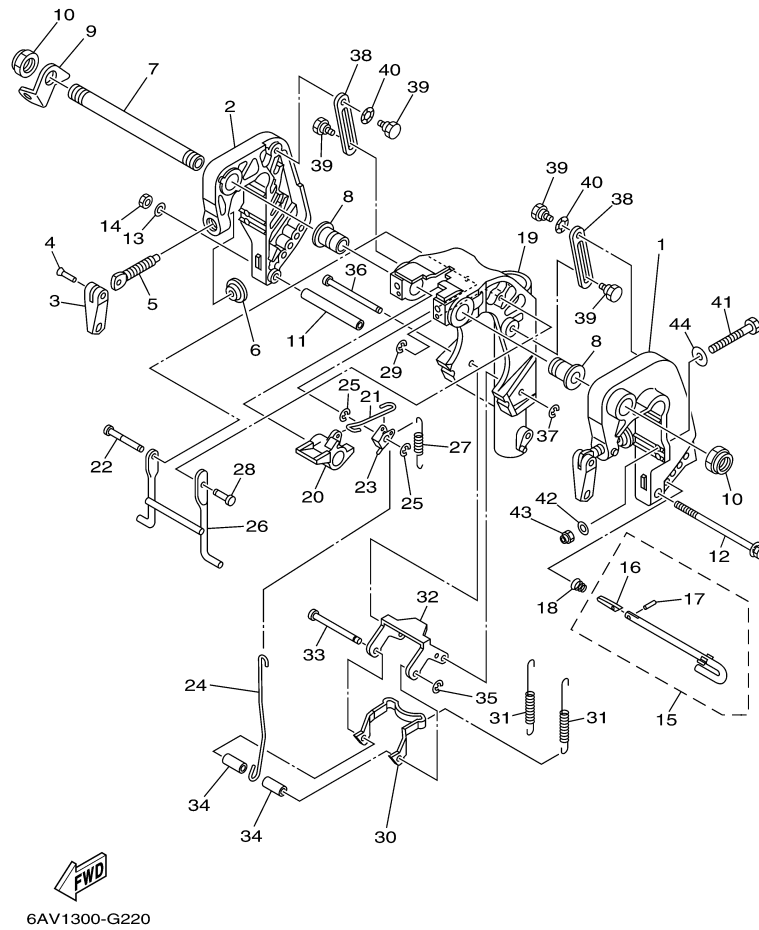

T9.9GPLR 0409 / BRACKET 1

©2014 Yamaha Motor Corporation, U.S.A. All rights reserved.