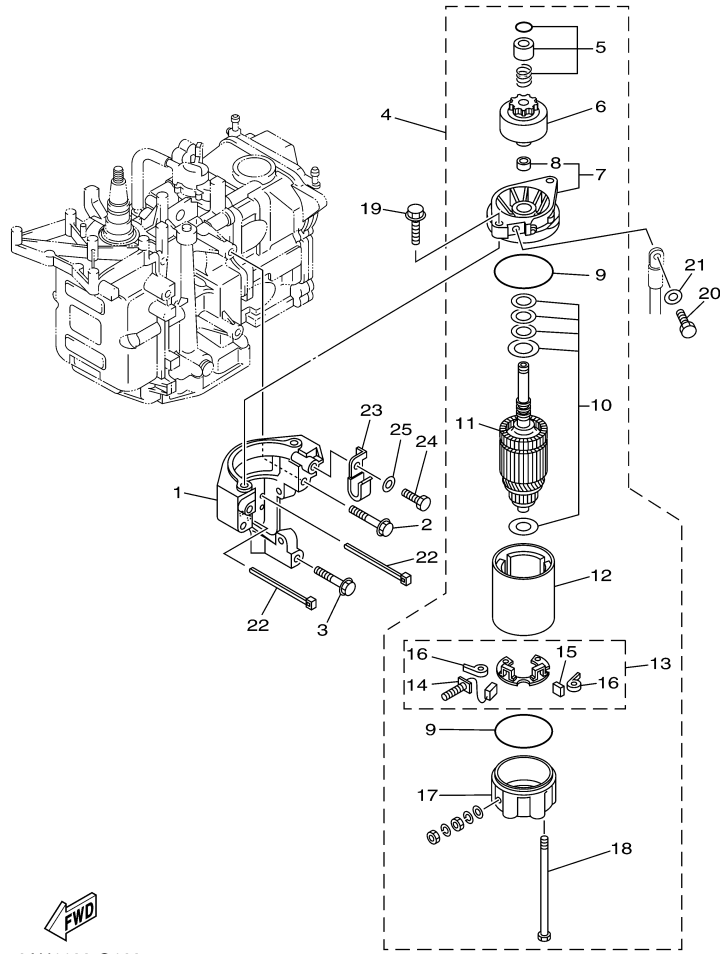

T9.9GPLR 0409 / STARTING MOTOR

6AU1100-G160

Part List

T9.9GPLR 0409 / STARTING MOTOR

REF - NO	PART NUMBER	PART NAME	QUANTITY	REMARKS
1	68T-81822-01-94	BRACKET, STARTING MOTOR	1	
2	90119-08046-00	BOLT, WITH WASHER	2	
3	90119-08020-00	BOLT, WITH WASHER	1	
4	68T-81800-00-00	STARTING MOTOR ASSY	1	
5	68T-81857-00-00	.RETAINER	1	
6	689-81807-12-00	.GEAR ASSY, STARTING MOTOR	1	
7	6F5-81830-10-00	.FRONT BRACKET ASSY	1	
8	689-81831-00-00	..METAL, FRONT	1	
9	689-81847-11-00	.O-RING	2	
10	689-81809-11-00	.WASHER KIT	1	
11	689-81850-11-00	.ARMATURE ASSY	1	
12	689-81810-11-00	.STATOR ASSY	1	
13	689-81840-11-00	.BRUSH HOLDER ASSY	1	
14	689-81811-11-00	..BRUSH 1	1	
15	689-81812-11-00	..BRUSH 2	1	
16	689-81813-10-00	..SPRING, BRUSH	2	
17	689-81820-11-00	.REAR BRACKET ASSY	1	
18	689-81826-10-00	.BOLT	2	
19	90119-08M76-00	BOLT, WITH WASHER	2	
20	97095-08016-00	BOLT	1	
21	92995-08600-00	WASHER	1	
22	90465-11M10-00	CLAMP	2	
23	90465-08M99-00	CLAMP	1	
24	97095-06012-00	BOLT	1	
25	92995-06600-00	WASHER	1