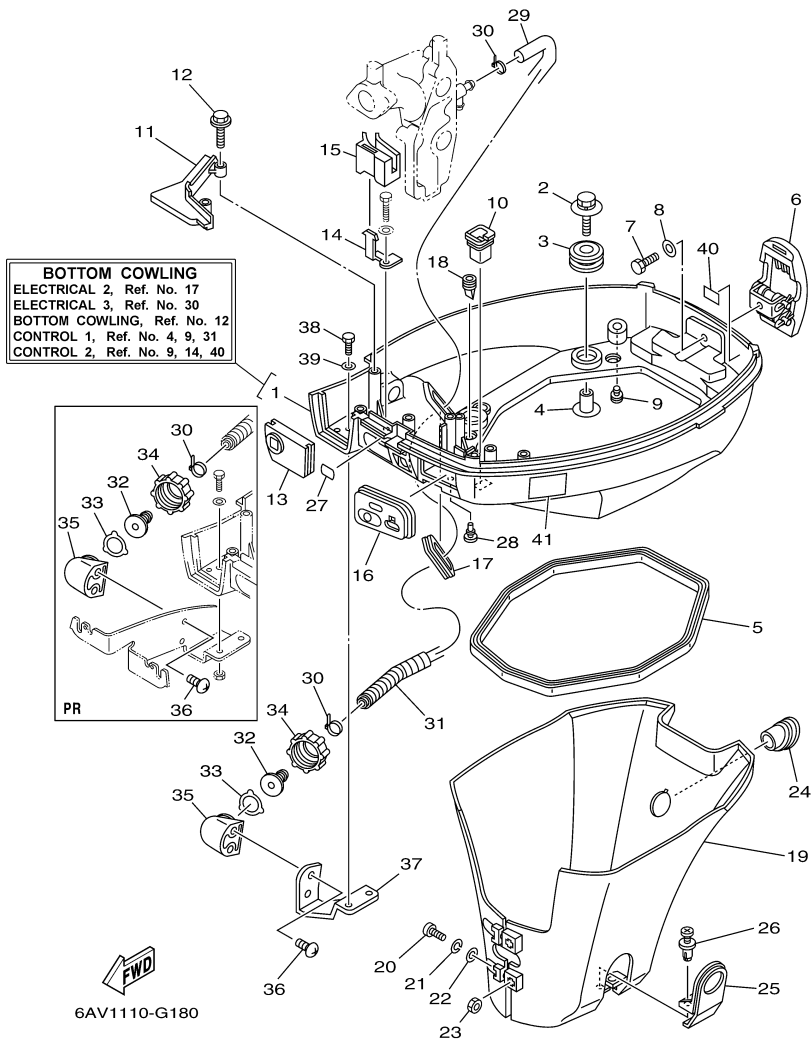

Part List

T9.9GPLR 0409 / STARTING MOTOR

REF - NO	PART NUMBER	PART NAME	QUANTITY	REMARKS
1	68T-81822-01-94	BRACKET, STARTING MOTOR	1	
2	90119-08046-00	BOLT, WITH WASHER	2	
3	90119-08020-00	BOLT, WITH WASHER	1	
4	68T-81800-00-00	STARTING MOTOR ASSY	1	
5	68T-81857-00-00	.RETAINER	1	
6	689-81807-12-00	.GEAR ASSY, STARTING MOTOR	1	
7	6F5-81830-10-00	.FRONT BRACKET ASSY	1	
8	689-81831-00-00	..METAL, FRONT	1	
9	689-81847-11-00	.O-RING	2	
10	689-81809-11-00	.WASHER KIT	1	
11	689-81850-11-00	.ARMATURE ASSY	1	
12	689-81810-11-00	.STATOR ASSY	1	
13	689-81840-11-00	.BRUSH HOLDER ASSY	1	
14	689-81811-11-00	..BRUSH 1	1	
15	689-81812-11-00	..BRUSH 2	1	
16	689-81813-10-00	..SPRING, BRUSH	2	
17	689-81820-11-00	.REAR BRACKET ASSY	1	
18	689-81826-10-00	.BOLT	2	
19	90119-08M76-00	BOLT, WITH WASHER	2	
20	97095-08016-00	BOLT	1	
21	92995-08600-00	WASHER	1	
22	90465-11M10-00	CLAMP	2	
23	90465-08M99-00	CLAMP	1	
24	97095-06012-00	BOLT	1	
25	92995-06600-00	WASHER	1	

T9.9GPLR 0409 / BOTTOM COWLING

©2014 Yamaha Motor Corporation, U.S.A. All rights reserved.