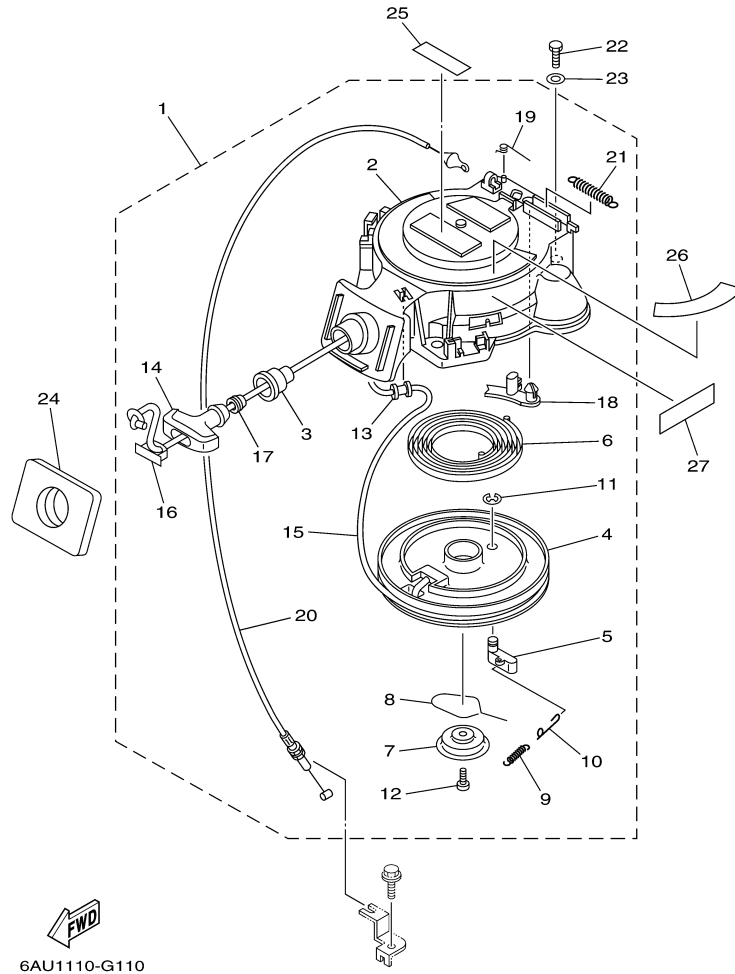

T9.9GPLR 0409 / OIL PUMP

60N2100-E080

Part List

T9.9GPLR 0409 / OIL PUMP

REF - NO	PART NUMBER	PART NAME	QUANTITY	REMARKS
1	93102-18M21-00	.OIL SEAL	1	
2	68T-12171-00-00	CAMSHAFT 1	1	
3	66M-11537-00-94	GEAR, DRIVEN	1	
4	90105-06M14-00	BOLT FLANGE	1	
5	90201-13201-00	WASHER, PLATE	1	
6	90201-06M94-00	WASHER, PLATE	1	
7	68T-46241-00-00	BELT	1	
8	68T-11536-00-00	GEAR, DRIVE	1	
9	68T-11557-00-00	WASHER 1	1	
10	6G8-11587-01-00	WASHER, LOCK	1	
11	90170-24M09-00	NUT	1	
12	90280-03M01-00	.KEY, WOODRUFF	2	
13	6AU-46297-00-00	COVER, DUST	1	
14	90480-10627-00	GROMMET	3	
15	68T-13300-00-00	OIL PUMP ASSY	1	
16	68T-13329-00-00	.GASKET, PUMP COVER	1	
17	97095-06030-00	BOLT	3	
18	92995-06600-00	WASHER	3	
19	6G9-12138-40-00	MARK, CAUTION	1	
20	6AU-13437-40-00	MARK, CAUTION	1	

T9.9GPLR 0409 / FUEL 2

6BP1110-H100

Part List

T9.9GPLR 0409 / FUEL 2

REF - NO	PART NUMBER	PART NAME	QUANTITY	REMARKS
1	6YL-24306-60-00	FUEL PIPE COMP. 1	1	AP

T9.9GPLR 0409 / STARTER

©2014 Yamaha Motor Corporation, U.S.A. All rights reserved.