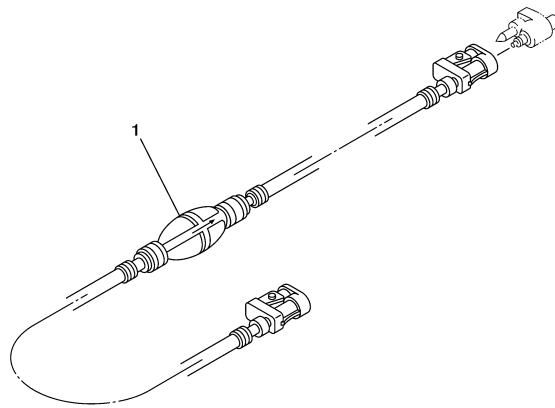

Part List

T9.9GPLR 0409 / FUEL 1

REF - NO	PART NUMBER	PART NAME	QUANTITY	REMARKS
1	6G1-24304-02-00	FUEL PIPE JOINT COMP. 1	1	
2	61N-24329-00-00	SEAL	1	
3	97095-06025-00	BOLT	1	
4	92995-06600-00	WASHER	1	
5	90445-10046-00	HOSE (L295)	1	
6	90465-11M10-00	CLAMP	1	
7	90467-09M09-00	CLIP	2	
8	68T-24251-01-00	STRAINER 1	1	
9	90445-10M50-00	HOSE (L170)	1	
10	90467-09M09-00	CLIP	2	
11	90445-16010-00	HOSE (L140)	1	
12	68T-24410-01-00	FUEL PUMP ASSY	1	
13	66M-24413-01-00	.BODY 2	1	
14	6A0-24421-01-00	.VALVE, CHECK	2	
15	6E7-14325-00-00	.SCREW, PAN HEAD	2	
16	66M-24411-01-00	.DIAPHRAGM	1	
17	66M-24423-00-00	.SPRING, DIAPHRAGM	1	
18	66M-13131-00-00	.PLUNGER	1	
19	66M-24374-00-00	.PIN	1	
20	66M-24454-00-00	.SPRING	1	
21	66M-24471-01-00	.DIAPHRAGM	1	
22	66M-24444-00-00	.SCREW	4	
23	95380-04600-00	.NUT	4	
24	97095-06030-00	BOLT	2	
25	92995-06100-00	WASHER, SPRING	2	
26	92995-06600-00	WASHER	2	
27	93210-20M65-00	.O-RING	1	
28	6AU-24311-00-00	PIPE, FUEL 1	1	
29	90467-09M09-00	CLIP	2	
30	90446-14M66-00	HOSE (L40)	1	
31	90465-11M10-00	CLAMP	1	
32	90464-10M53-00	CLAMP	1	

T9.9GPLR 0409 / FUEL 2

6BP1110-H100