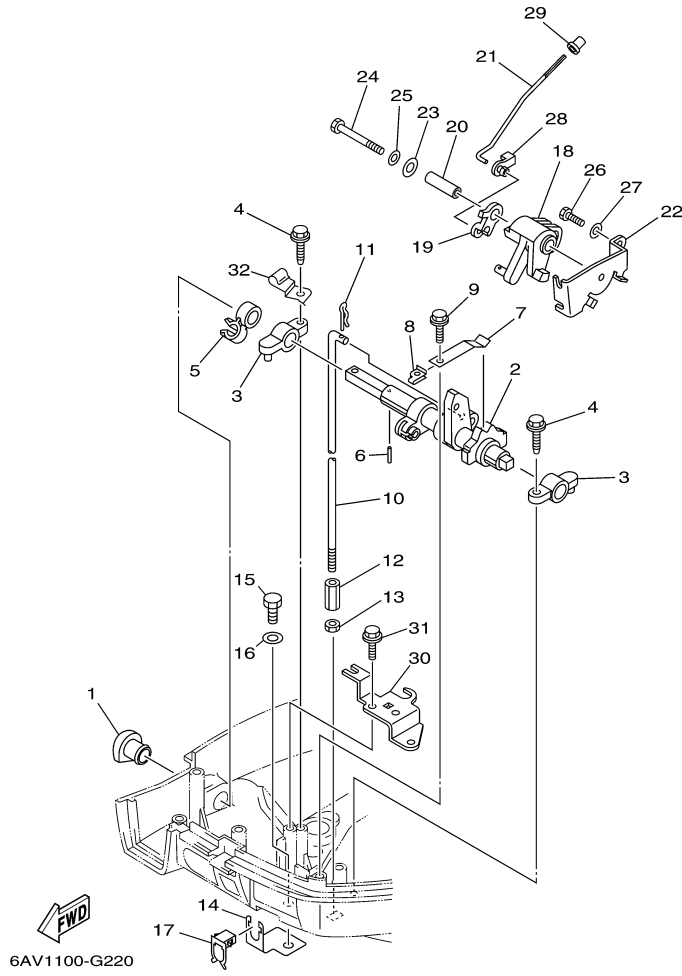

T9.9GPLR 0409 / CONTROL 1

©2014 Yamaha Motor Corporation, U.S.A. All rights reserved.