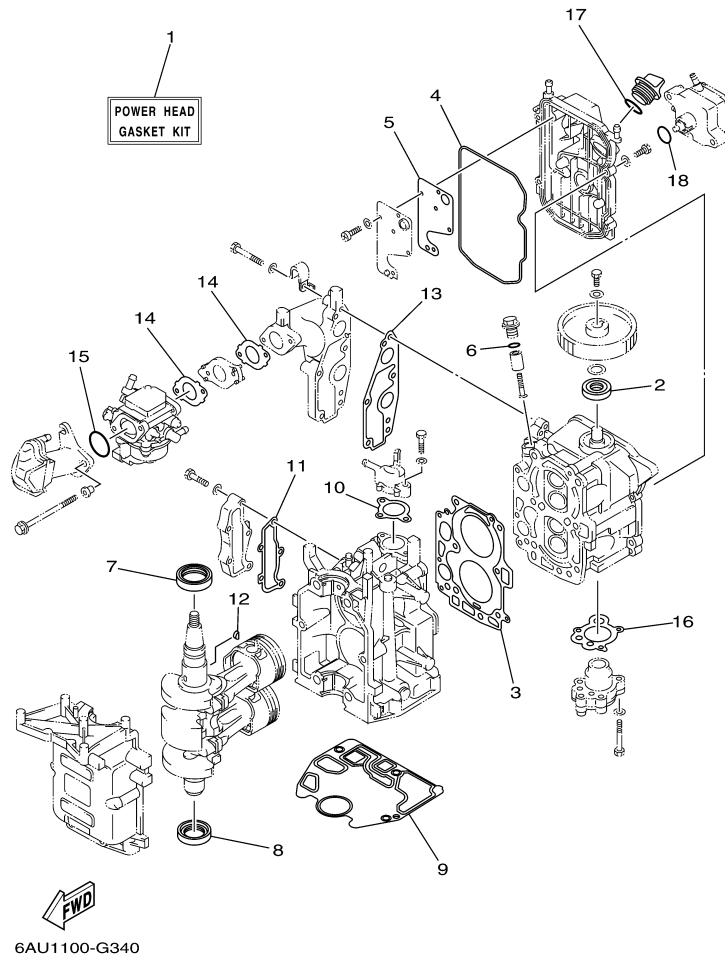

T9.9GPLR 0409 / REPAIR KIT 1

©2014 Yamaha Motor Corporation, U.S.A. All rights reserved.

Part List

T9.9GPLR 0409 / REPAIR KIT 1

REF - NO	PART NUMBER	PART NAME	QUANTITY	REMARKS
1	6AU-W0001-00-00	POWER HEAD GASKET KIT	1	
2	93102-18M21-00	.OIL SEAL	1	
3	68T-11181-00-00	.GASKET, CYLINDER HEAD 1	1	
4	68T-11356-00-00	.SEAL, CYLINDER 2	1	
5	68T-11169-A0-00	.GASKET, BREATHER COVER	1	
6	93210-13M63-00	.O-RING	1	
7	93102-30M22-00	.OIL SEAL	1	
8	93101-25M69-00	.OIL SEAL	1	
9	68T-11351-00-00	.GASKET, CYLINDER	1	
10	6G8-12414-A0-00	.GASKET, COVER	1	
11	68T-41114-A0-00	.GASKET, EXHAUST OUTER COVER	1	
12	90280-03M01-00	.KEY, WOODRUFF	1	
13	68T-13645-00-00	.GASKET, MANIFOLD 1	1	
14	68T-13646-A0-00	.GASKET, MANIFOLD 2	2	
15	93210-31MJ5-00	.O-RING	1	
16	68T-13329-00-00	.GASKET, PUMP COVER	1	
17	93210-24M79-00	.O-RING	1	
18	93210-20M65-00	.O-RING	1