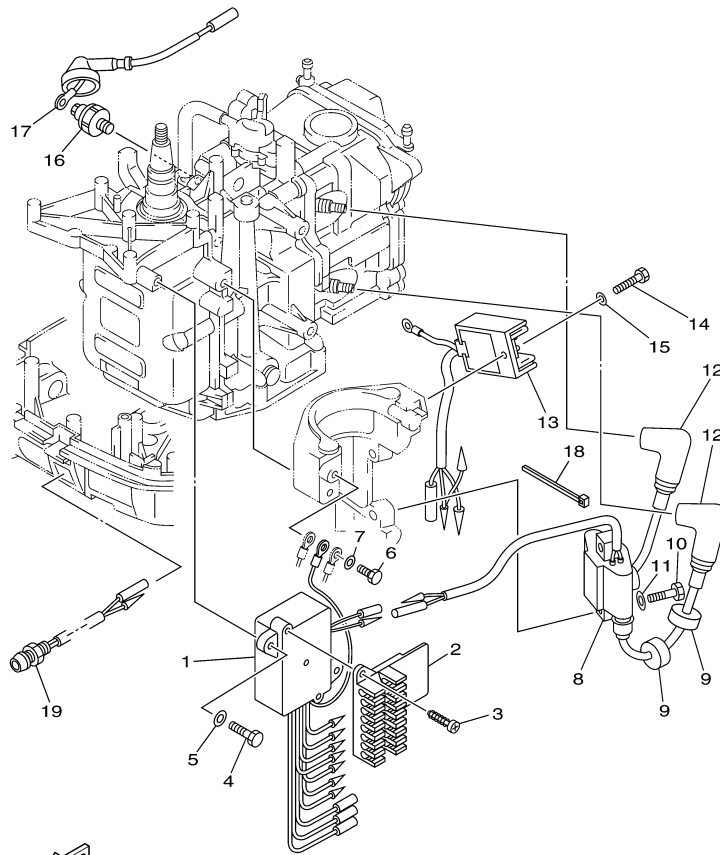

T9.9GPLR 0409 / GENERATOR

6AU1110-G120

©2014 Yamaha Motor Corporation, U.S.A. All rights reserved.

Part List

T9.9GPLR 0409 / GENERATOR

REF - NO	PART NUMBER	PART NAME	QUANTITY	REMARKS
1	68T-85550-11-00	ROTOR ASSY	1	
2	68T-85520-00-00	COIL, CHARGE	1	
3	68T-85580-01-00	COIL, PULSER	1	
4	68T-85533-10-00	COIL, LIGHTING	1	
5	6H2-85582-00-00	ATTACHMENT, PULSER	1	
6	90119-06014-00	BOLT, WITH WASHER	2	
7	97095-05010-00	BOLT	2	
8	90119-06MA1-00	BOLT, WITH WASHER	4	
9	90465-11M10-00	CLAMP	1	
10	90280-04M06-00	KEY, WOODRUFF	1	
11	90170-12066-00	NUT	1	
12	90201-12472-00	WASHER, PLATE	1	
13	6AV-81337-00-00	COVER, FLYWHEEL	1	
14	97095-06020-00	BOLT	3	
15	92995-06600-00	WASHER	3	
16	6AH-81995-40-00	LABEL, WARNING	1	
17	68T-85711-40-00	MARK, CAUTION	1	
18	6AH-81994-40-00	LABEL, SAFETY	1	
19	6AG-81996-00-00	MARK	1	

T9.9GPLR 0409 / ELECTRICAL 1

 6AV1100-G130

Part List

T9.9GPLR 0409 / ELECTRICAL 1

REF - NO	PART NUMBER	PART NAME	QUANTITY	REMARKS
1	68T-85540-00-00	C.D.I. UNIT ASSY	1	
2	68T-82522-00-00	CLAMP, COUPLER	1	
3	97780-40512-00	SCREW, TAPPING	2	
4	97095-06020-00	BOLT	2	
5	92995-06600-00	WASHER	2	
6	97095-06012-00	BOLT	1	
7	92995-06600-00	WASHER	1	
8	680-85570-02-00	IGNITION COIL ASSY	1	
9	90480-25003-00	GROMMET	3	
10	97095-06025-00	BOLT	2	
11	92995-06600-00	WASHER	2	
12	6E3-82370-21-00	PLUG CAP ASSY	2	
13	68T-81960-00-00	RECTIFIER & REGULATOR ASSY	1	
14	97095-06012-00	BOLT	1	
15	92995-06600-00	WASHER	1	
16	67F-82504-00-00	OIL PRESSURE SWITCH ASSY	1	
17	68T-82127-10-00	WIRE, LEAD 2	1	
18	90465-11M10-00	CLAMP	1	
19	68T-85410-00-00	EMERGENCY SIGNAL LIGHT ASSY	1	