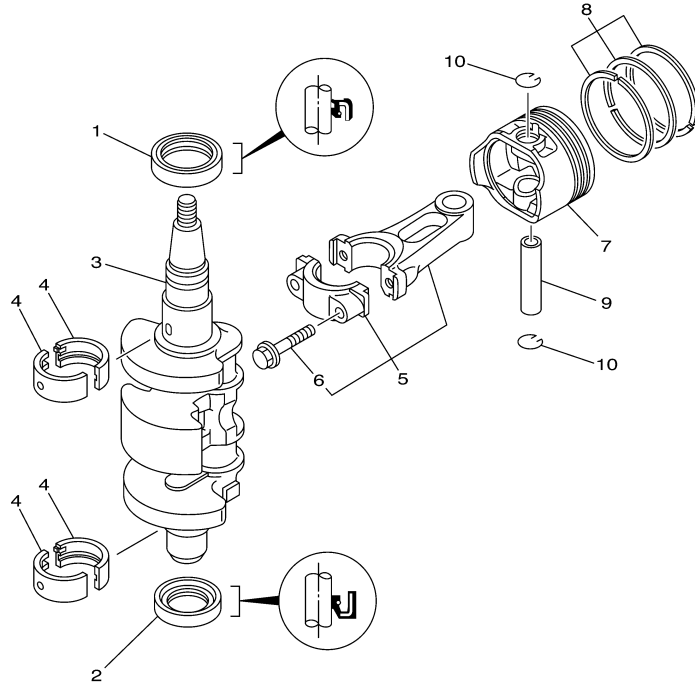

T9.9GPLR 0409 / CYLINDER CRANKCASE 1

6AV1100-G020

Part List

T9.9GPLR 0409 / CYLINDER CRANKCASE 1

REF - NO	PART NUMBER	PART NAME	QUANTITY	REMARKS
1	6AU-W009B-00-1S	CYLINDER BLOCK ASSY	1	
2	6AU-15100-00-1S	CRANKCASE ASSY	1	
3	99530-12016-00	.PIN, DOWEL	4	
4	90119-08M29-00	BOLT, WITH WASHER	6	
5	68T-11351-00-00	.GASKET, CYLINDER	1	
6	66M-12411-01-00	THERMOSTAT	1	
7	688-12412-00-00	.SEAL, THERMOSTAT	1	
8	68T-12413-00-1S	COVER, THERMOSTAT	1	
9	6G8-12414-A0-00	.GASKET, COVER	1	
10	90119-06MA2-00	BOLT, WITH WASHER	2	
11	68T-12481-00-00	PIPE 1	1	
12	90465-11M10-00	CLAMP	1	
13	6AU-41113-00-1S	OUTER COVER, EXHAUST	1	
14	6E9-24378-00-00	.PIPE, JOINT 3	1	
15	68T-41114-A0-00	.GASKET, EXHAUST OUTER COVER	1	
16	90119-06MA3-00	BOLT, WITH WASHER	5	
17	68T-12482-00-00	PIPE 2	1	

T9.9GPLR 0409 / CRANKSHAFT PISTON

68R0010-0031

Part List

T9.9GPLR 0409 / CRANKSHAFT PISTON

REF - NO	PART NUMBER	PART NAME	QUANTITY	REMARKS
1	93102-30M22-00	.OIL SEAL	1	
2	93101-25M69-00	.OIL SEAL	1	
3	6AU-11411-00-00	CRANKSHAFT	1	
4	68T-11416-00-00	PLANE BEARING, CRANKSHAFT 1	4	UR BROWN
4	68T-11416-20-00	PLANE BEARING, CRANKSHAFT 1	4	UR BLUE
4	68T-11416-10-00	PLANE BEARING, CRANKSHAFT 1	4	UR BLACK
5	6AU-11650-00-00	CONNECTING ROD ASSY	2	
6	67D-11654-00-00	.BOLT, CONNECTING ROD	2	
7	6AU-11631-00-96	PISTON (STD)	2	
7	6AU-11636-00-00	PISTON (0.50MM O/S)	2	AP
7	6AU-11635-00-00	PISTON (0.25MM O/S)	2	AP
8	68T-11603-01-00	PISTON RING SET (STD)	2	
8	68T-11605-01-00	PISTON RING SET (0.50MM O/S)	2	AP
8	68T-11604-01-00	PISTON RING SET (0.25MM O/S)	2	AP
9	68T-11633-00-00	PIN, PISTON	2	
10	93450-15023-00	CIRCLIP	4	