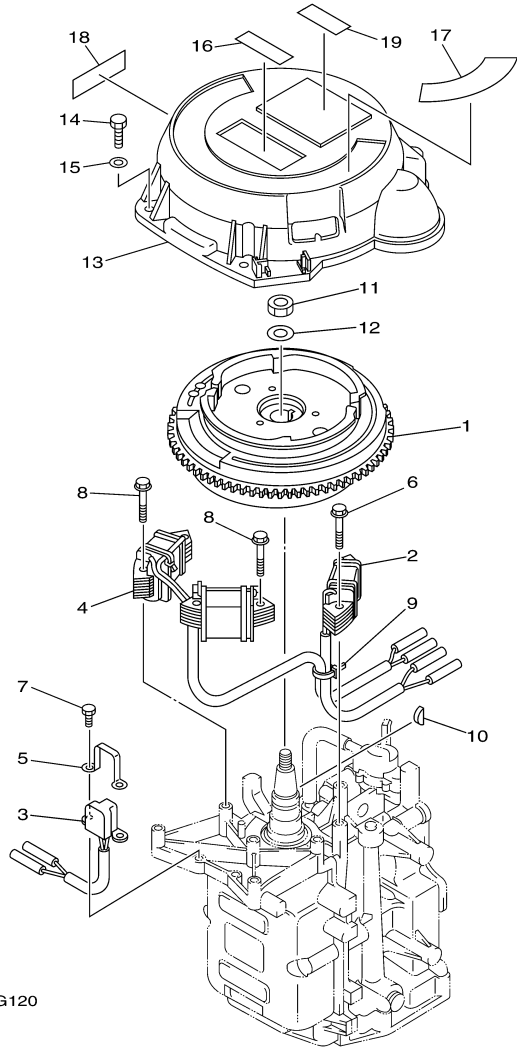

T9.9GPLR 0409 / GENERATOR

6AU1110-G120

©2014 Yamaha Motor Corporation, U.S.A. All rights reserved.

Part List

T9.9GPLR 0409 / GENERATOR

REF - NO	PART NUMBER	PART NAME	QUANTITY	REMARKS
1	68T-85550-11-00	ROTOR ASSY	1	
2	68T-85520-00-00	COIL, CHARGE	1	
3	68T-85580-01-00	COIL, PULSER	1	
4	68T-85533-10-00	COIL, LIGHTING	1	
5	6H2-85582-00-00	ATTACHMENT, PULSER	1	
6	90119-06014-00	BOLT, WITH WASHER	2	
7	97095-05010-00	BOLT	2	
8	90119-06MA1-00	BOLT, WITH WASHER	4	
9	90465-11M10-00	CLAMP	1	
10	90280-04M06-00	KEY, WOODRUFF	1	
11	90170-12066-00	NUT	1	
12	90201-12472-00	WASHER, PLATE	1	
13	6AV-81337-00-00	COVER, FLYWHEEL	1	
14	97095-06020-00	BOLT	3	
15	92995-06600-00	WASHER	3	
16	6AH-81995-40-00	LABEL, WARNING	1	
17	68T-85711-40-00	MARK, CAUTION	1	
18	6AH-81994-40-00	LABEL, SAFETY	1	
19	6AG-81996-00-00	MARK	1