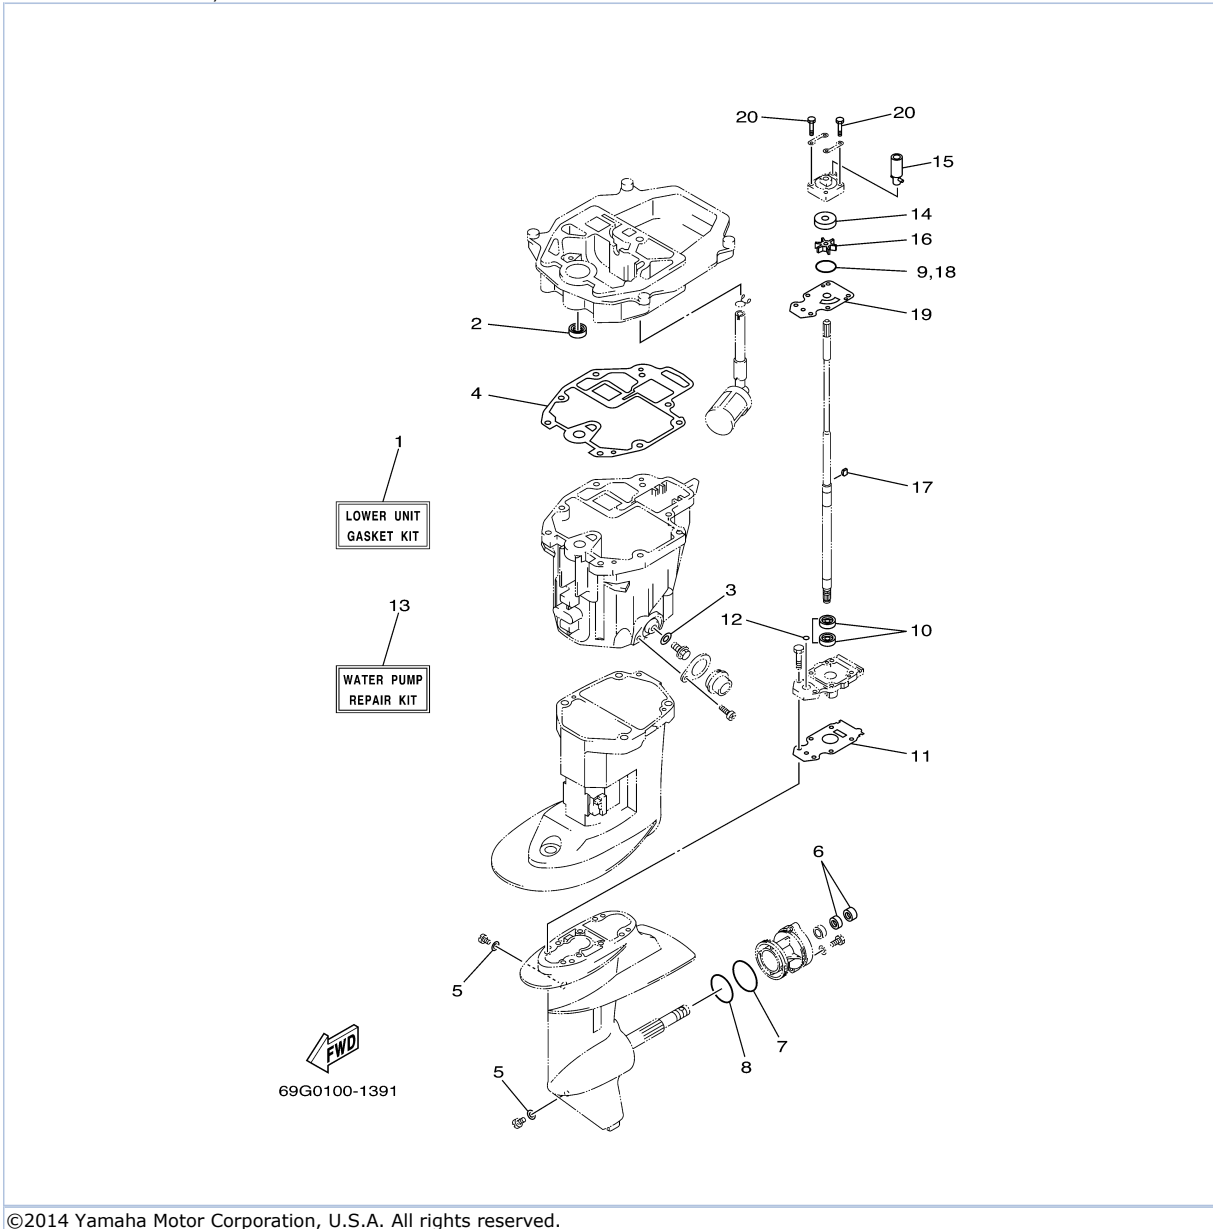

T9.9GPLR 0409 / REPAIR KIT 3

©2014 Yamaha Motor Corporation, U.S.A. All rights reserved.

Part List

T9.9GPLR 0409 / REPAIR KIT 3

REF - NO	PART NUMBER	PART NAME	QUANTITY	REMARKS
1	69G-W0001-20-00	LOWER UNIT GASKET KIT	1	
2	93101-12M70-00	.OIL SEAL	1	
3	90430-10M11-00	.GASKET	1	
4	68T-13475-00-00	.GASKET	1	
5	90430-08020-00	.GASKET	2	
6	93101-17054-00	.OIL SEAL	2	
7	93210-74316-00	.O-RING	1	
8	93210-74M68-00	.O-RING	1	
9	93210-44398-00	.O-RING	1	
10	93101-20048-00	.OIL SEAL	2	
11	69G-45315-A0-00	.PACKING, LOWER CASING	1	
12	93210-06ME6-00	.O-RING	1	
13	69G-W0078-00-00	WATER PUMP REPAIR KIT	1	
14	63V-44322-00-00	.INSERT, CARTRIDGE	1	
15	68T-44366-00-00	.DAMPER, WATER SEAL 2	1	
16	63V-44352-01-00	.IMPELLER	1	
17	664-44338-00-00	.KEY, WOODRUFF	1	
18	93210-44398-00	.O-RING	1	
19	68T-44323-00-00	.OUTER PLATE, CARTRIDGE	1	
20	97080-08045-00	.BOLT	4	

Part Notes

T9.9GPLR 0409 / REPAIR KIT 3

PART NUMBER	NOTE TEXT
90430-08020-00	OEM: This part number is among the Top 100 Most Popular Marine Maintenance Parts as of March 2014.

©2014 Yamaha Motor Corporation, U.S.A. All rights reserved.

©2014 Yamaha Motor Corporation, U.S.A. All rights reserved.