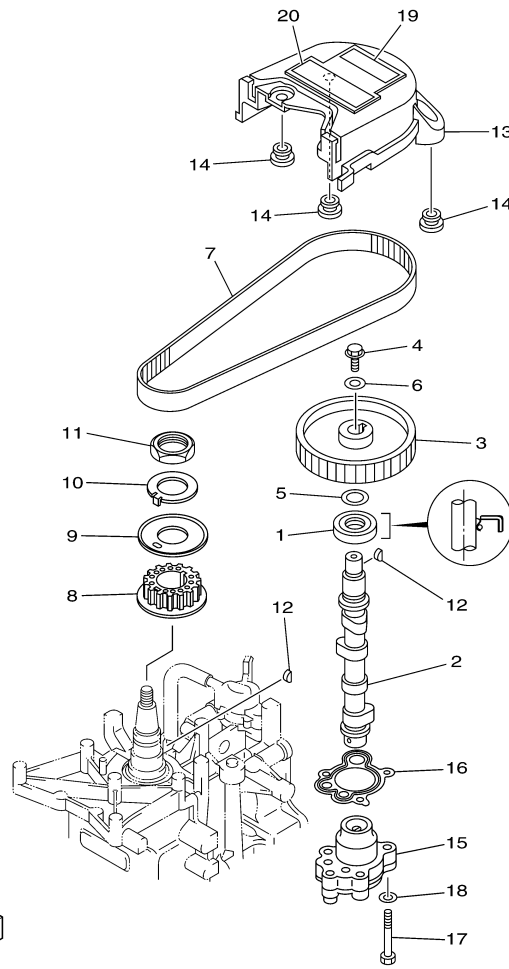

T9.9GPLR 0409 / CARBURETOR

 6AU3110-J070

Part List

T9.9GPLR 0409 / CARBURETOR

REF - NO	PART NUMBER	PART NAME	QUANTITY	REMARKS
1	6AU-14301-41-00	CARBURETOR ASSY 1	1	
2	6E5-14321-00-00	.SCREW, THROTTLE	1	
3	6J8-14334-00-00	.SPRING, THROTTLE	1	
4	97980-04110-00	.SCREW, WITH WASHER	3	
5	97980-04112-00	.SCREW, WITH WASHER	2	
6	6AU-14385-00-00	.FLOAT	1	
7	67D-14966-00-00	.RUBBER CAP	1	
8	67D-14386-00-00	.PIN, FLOAT	1	
9	68T-14546-00-00	.VALVE, NEEDLE	1	
10	6AU-1492E-46-00	.JET, MAIN (#92)	1	
11	6AU-1492F-20-00	.JET, AIR SLOW (#40)	1	
12	6AU-1492A-00-00	.NOZZLE, MAIN	1	
13	6AU-14984-00-00	.GASKET, FLOAT CHAMBER	1	
14	6AU-14982-00-00	.BODY, FLOAT CHAMBER	1	
15	6AU-1431B-00-00	.BALL	1	
16	6AU-14335-40-00	.SPRING, PLUNGER	1	
17	6AU-14371-40-00	.PLUNGER, STARTER	1	
18	6AU-1431A-30-00	.GUIDE	1	
19	6AU-14918-00-00	.RING	1	
20	6J8-14959-00-00	.GASKET	1	
21	66T-14991-00-00	.PLUG, DRAIN	1	
22	67D-14323-00-00	.SCREW, AIR ADJUSTING	1	
23	67D-14536-00-00	.GASKET	1	
24	67D-14527-00-00	.PLATE	1	
25	68T-14126-00-00	.PLUG	1	
26	67D-1432A-00-00	.PLUG	1	
27	6AU-14379-30-00	.ROD, STARTER	1	
28	6AU-14373-00-00	.COVER, PLUNGER CAP	1	

T9.9GPLR 0409 / OIL PUMP

60N2100-E080

Part List

T9.9GPLR 0409 / OIL PUMP

REF - NO	PART NUMBER	PART NAME	QUANTITY	REMARKS
1	93102-18M21-00	.OIL SEAL	1	
2	68T-12171-00-00	CAMSHAFT 1	1	
3	66M-11537-00-94	GEAR, DRIVEN	1	
4	90105-06M14-00	BOLT FLANGE	1	
5	90201-13201-00	WASHER, PLATE	1	
6	90201-06M94-00	WASHER, PLATE	1	
7	68T-46241-00-00	BELT	1	
8	68T-11536-00-00	GEAR, DRIVE	1	
9	68T-11557-00-00	WASHER 1	1	
10	6G8-11587-01-00	WASHER, LOCK	1	
11	90170-24M09-00	NUT	1	
12	90280-03M01-00	.KEY, WOODRUFF	2	
13	6AU-46297-00-00	COVER, DUST	1	
14	90480-10627-00	GROMMET	3	
15	68T-13300-00-00	OIL PUMP ASSY	1	
16	68T-13329-00-00	.GASKET, PUMP COVER	1	
17	97095-06030-00	BOLT	3	
18	92995-06600-00	WASHER	3	
19	6G9-12138-40-00	MARK, CAUTION	1	
20	6AU-13437-40-00	MARK, CAUTION	1	