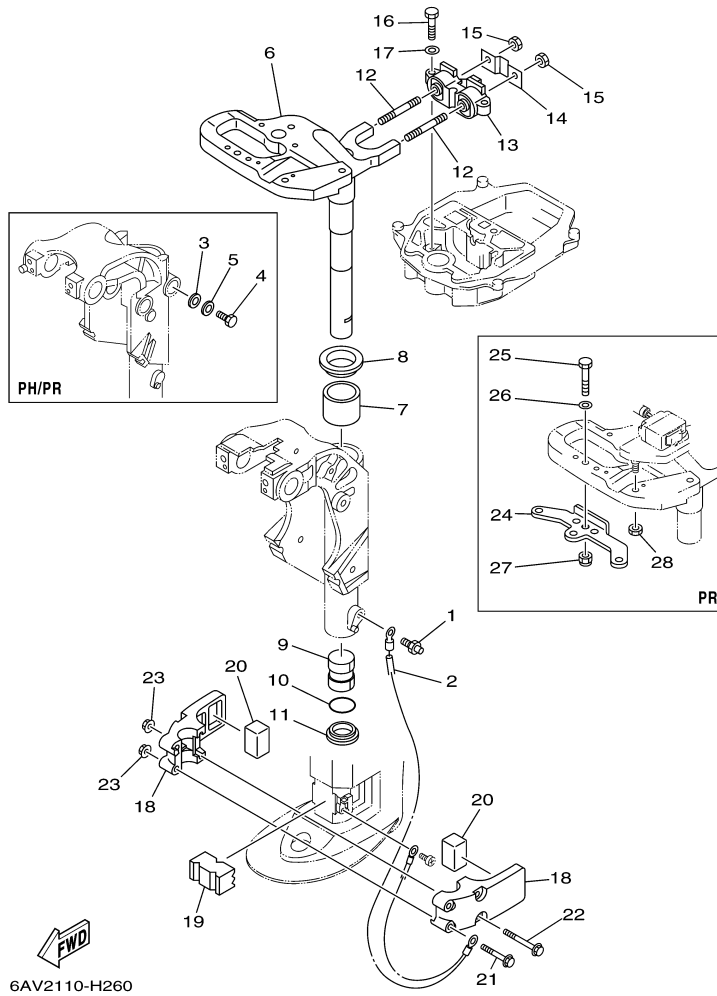

T9.9GPLR 0409 / BRACKET 3

©2014 Yamaha Motor Corporation, U.S.A. All rights reserved.

Part List

T9.9GPLR 0409 / BRACKET 3

REF - NO	PART NUMBER	PART NAME	QUANTITY	REMARKS
1	93700-06M03-00	NIPPLE, GREASE	1	
2	68T-82127-00-00	WIRE, LEAD 2	1	
3	92995-06600-00	WASHER	1	
4	97095-06014-00	BOLT	1	
5	92995-06600-00	WASHER	1	
6	6AU-42511-10-4D	BRACKET, STEERING	1	
7	90386-40001-00	BUSH	1	
8	90209-40008-00	WASHER	1	
9	90386-30048-00	BUSH	1	
10	93210-29M94-00	O-RING	1	
11	90386-30M60-00	BUSH	1	
12	90116-08M54-00	BOLT, STUD	2	
13	68T-44517-10-94	MOUNT RUBBER	1	
14	68T-44526-00-00	PLATE	1	
15	95380-08600-00	NUT	2	
16	97075-06025-00	BOLT	2	
17	92995-06600-00	WASHER	2	
18	6AU-44551-00-4D	HOUSING, LOWER MOUNT RUBBER 1	2	
19	6AU-44557-00-00	MOUNT DAMPER, LOWER FRONT	1	
20	682-44555-30-00	MOUNT DAMPER, LOWER SIDE	2	
21	90119-06012-00	BOLT, WITH WASHER	2	
22	90119-06198-00	BOLT, WITH WASHER	2	
23	90179-06M28-00	NUT	4	
24	69G-48511-10-00	HOOK, STEERING	1	
25	97075-08035-00	BOLT	1	
26	92995-08600-00	WASHER	1	
27	90185-08057-00	NUT, SELF-LOCKING	1	
28	90185-06M07-00	NUT, SELF-LOCKING	1