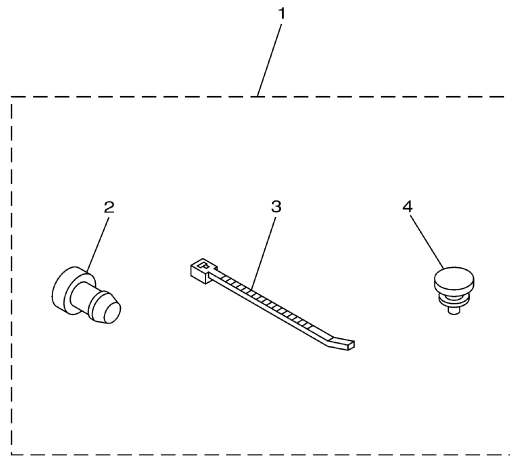

T9.9GPLR 0409 / OPTIONAL PARTS

68R1100-2290

Part List

T9.9GPLR 0409 / OPTIONAL PARTS

REF - NO	PART NUMBER	PART NAME	QUANTITY	REMARKS
1	69G-W1257-00-00	FLUSHING ELIMINATION KIT	1	AP
2	90338-07M16-00	.PLUG	1	
3	90465-11M10-00	.CLAMP	1	
4	90480-06M19-00	.GROMMET	2