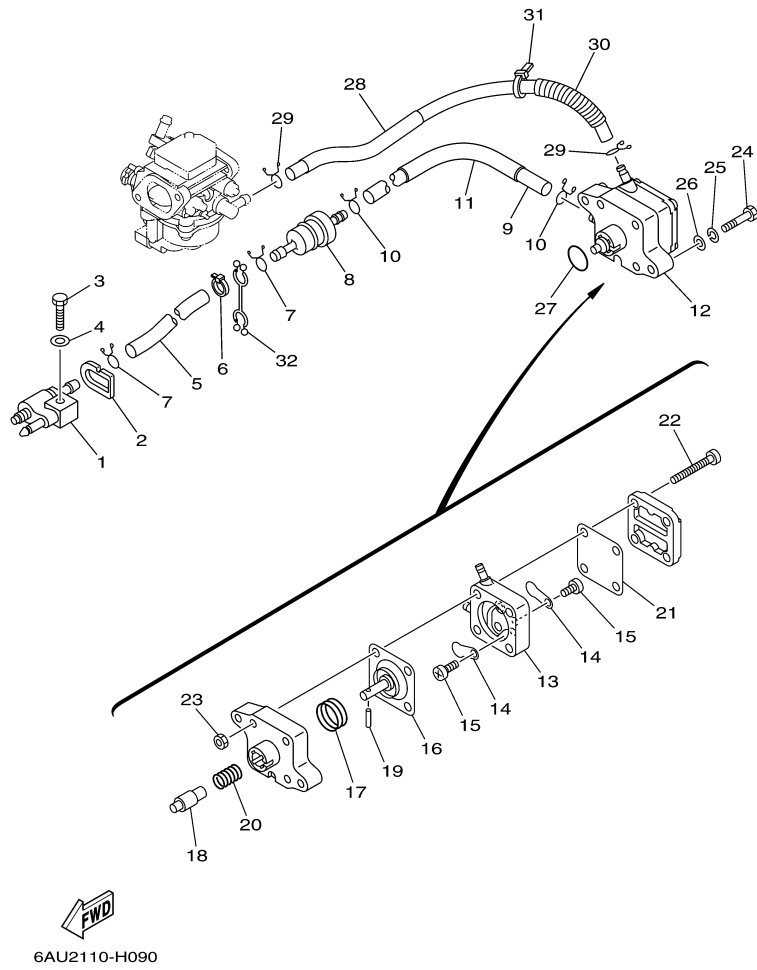

T9.9GPLR 0409 / FUEL 1

©2014 Yamaha Motor Corporation, U.S.A. All rights reserved.

Part List

T9.9GPLR 0409 / FUEL 1

REF - NO	PART NUMBER	PART NAME	QUANTITY	REMARKS
1	6G1-24304-02-00	FUEL PIPE JOINT COMP. 1	1	
2	61N-24329-00-00	SEAL	1	
3	97095-06025-00	BOLT	1	
4	92995-06600-00	WASHER	1	
5	90445-10046-00	HOSE (L295)	1	
6	90465-11M10-00	CLAMP	1	
7	90467-09M09-00	CLIP	2	
8	68T-24251-01-00	STRAINER 1	1	
9	90445-10M50-00	HOSE (L170)	1	
10	90467-09M09-00	CLIP	2	
11	90445-16010-00	HOSE (L140)	1	
12	68T-24410-01-00	FUEL PUMP ASSY	1	
13	66M-24413-01-00	.BODY 2	1	
14	6A0-24421-01-00	.VALVE, CHECK	2	
15	6E7-14325-00-00	.SCREW, PAN HEAD	2	
16	66M-24411-01-00	.DIAPHRAGM	1	
17	66M-24423-00-00	.SPRING, DIAPHRAGM	1	
18	66M-13131-00-00	.PLUNGER	1	
19	66M-24374-00-00	.PIN	1	
20	66M-24454-00-00	.SPRING	1	
21	66M-24471-01-00	.DIAPHRAGM	1	
22	66M-24444-00-00	.SCREW	4	
23	95380-04600-00	.NUT	4	
24	97095-06030-00	BOLT	2	
25	92995-06100-00	WASHER, SPRING	2	
26	92995-06600-00	WASHER	2	
27	93210-20M65-00	.O-RING	1	
28	6AU-24311-00-00	PIPE, FUEL 1	1	
29	90467-09M09-00	CLIP	2	
30	90446-14M66-00	HOSE (L40)	1	
31	90465-11M10-00	CLAMP	1	
32	90464-10M53-00	CLAMP	1