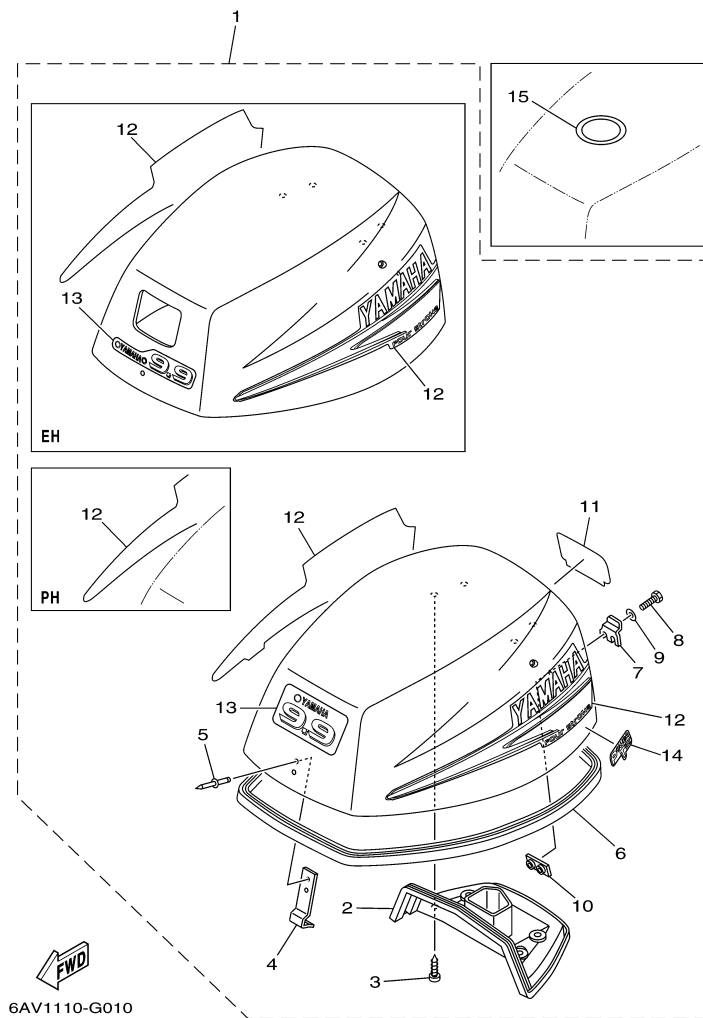

T9.9GPLR 0409 / TOP COWLING

©2014 Yamaha Motor Corporation, U.S.A. All rights reserved.

Part List

T9.9GPLR 0409 / TOP COWLING

REF - NO	PART NUMBER	PART NAME	QUANTITY	REMARKS
1	6AV-42610-30-4D	TOP COWLING ASSY	1	
2	6AU-42613-00-00	.MOLDING, AIR DUCT	1	
3	97780-60516-00	.SCREW, TAPPING	4	
4	6G1-42651-02-00	.HOOK	1	
5	90266-04M04-00	.RIVET	2	
6	68T-42615-00-00	.SEAL	1	
7	68T-42652-00-00	.HOOK	1	
8	97095-05014-00	.BOLT	2	
9	92995-05600-00	.WASHER	2	
10	68T-42649-00-00	.HOLDER, CLAMP BAND	1	
11	66R-42678-20-00	.GRAPHIC, REAR	1	
12	68T-W0070-60-00	.GRAPHIC SET	1	
13	6AV-42686-00-00	.EMBLEM, FRONT	1	
14	69A-42675-00-00	.GRAPHIC, SIDE 1	1	
15	67F-13434-10-00	LABEL, CAUTION	1	