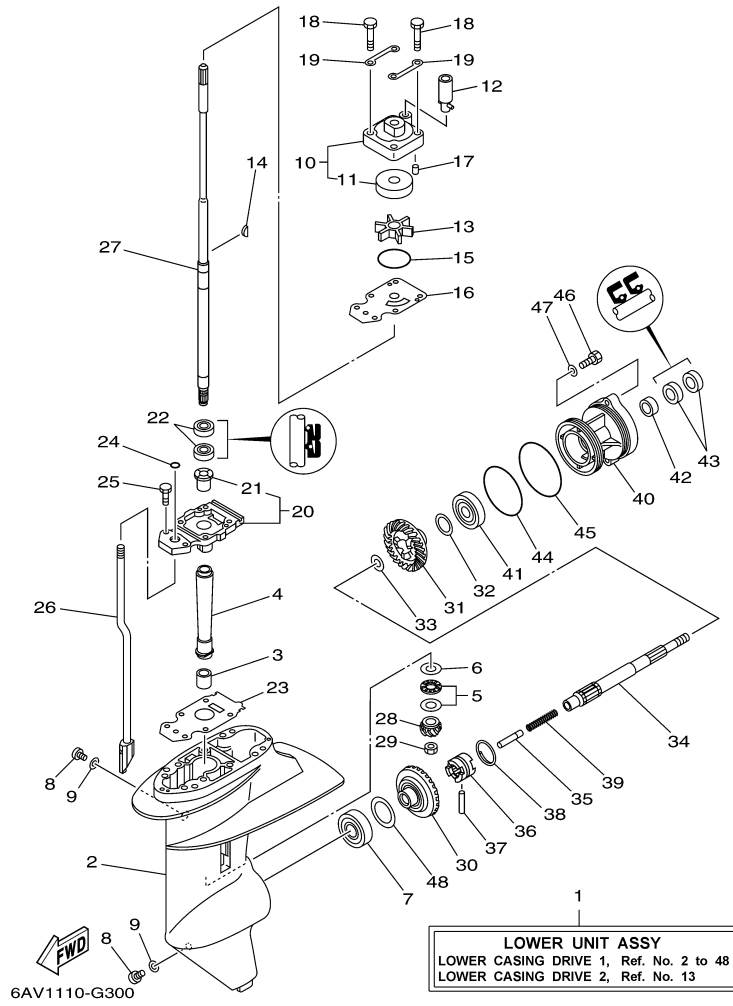

T9.9GPLR 0409 / LOWER CASING DRIVE 1

©2014 Yamaha Motor Corporation, U.S.A. All rights reserved.

Part List

T9.9GPLR 0409 / LOWER CASING DRIVE 1

REF - NO	PART NUMBER	PART NAME	QUANTITY	REMARKS
1	69G-45300-11-4D	LOWER UNIT ASSY	1	L(21.7")
2	66R-45311-01-4D	CASING, LOWER	1	
3	93315-314V8-00	BEARING	1	
4	66R-45536-00-00	SLEEVE, DRIVE SHAFT	1	
5	93341-41416-00	BEARING	1	
6	66R-45587-10-00	SHIM (T:1.20MM)	1	UR
6	66R-45587-00-00	SHIM (T:1.13MM)	1	UR
7	93332-00005-00	BEARING	1	
8	90340-08002-00	PLUG, STRAIGHT SCREW	2	
9	90430-08020-00	.GASKET	2	
10	63V-44301-00-00	WATER PUMP HOUSING COMP.	1	
11	63V-44322-00-00	.INSERT, CARTRIDGE	1	
12	68T-44366-00-00	.DAMPER, WATER SEAL 2	1	
13	63V-44352-01-00	.IMPELLER	1	
14	664-44338-00-00	.KEY, WOODRUFF	1	
15	93210-44398-00	.O-RING	1	
16	68T-44323-00-00	.OUTER PLATE, CARTRIDGE	1	
17	93604-12M07-00	PIN, DOWEL	2	
18	97080-08045-00	BOLT	4	
19	63V-44328-00-00	PLATE	2	
20	69G-45331-01-5B	HOUSING, BEARING	1	
21	626-45316-09-00	.BUSHING, DRIVE SHAFT	1	
22	93101-20048-00	.OIL SEAL	2	
23	69G-45315-A0-00	.PACKING, LOWER CASING	1	
24	93210-06ME6-00	.O-RING	1	
25	97080-08025-00	BOLT	2	
26	69G-44150-10-00	SHIFT CAM ASSY	1	L(21.7")
27	69G-45510-10-00	DRIVE SHAFT ASSY	1	L(21.7")
28	66R-45551-00-00	PINION (13T)	1	
29	90179-08M06-00	NUT	1	
30	66R-45560-01-00	GEAR 1 (38T)	1	
31	66R-45571-00-00	GEAR 2 (38T)	1	
32	626-45577-00-00	SHIM (T:0.10MM)	1	UR
32	626-45577-10-00	SHIM (T:0.20MM)	1	UR
32	626-45577-40-00	SHIM (T:0.50MM)	1	UR
32	626-45577-30-00	SHIM (T:0.40MM)	1	UR
32	626-45577-20-00	SHIM (T:0.30MM)	1	UR
33	90201-17682-00	WASHER, PLATE	1	
34	683-45611-00-00	SHAFT, PROPELLER	1	
35	650-45635-00-00	PLUNGER, SHIFT	1	
36	69G-45631-00-00	CLUTCH, DOG	1	
37	90250-05010-00	PIN, STRAIGHT	1	
38	648-45633-00-00	RING, CROSS PIN	1	
39	90501-14M09-00	SPRING, COMPRESSION	1	
40	66R-45361-00-4D	CAP, LOWER CASING	1	
41	93306-00501-00	BEARING	1	
42	93315-317U2-00	BEARING	1	
43	93101-17054-00	.OIL SEAL	2	
44	93210-74M68-00	.O-RING	1	
45	93210-74316-00	.O-RING	1	
46	97095-06025-00	BOLT	2	
47	92995-06600-00	WASHER	2	
48	626-45577-00-00	SHIM (T:0.10MM)	1	UR
48	626-45577-10-00	SHIM (T:0.20MM)	1	UR
48	626-45577-40-00	SHIM (T:0.50MM)	1	UR
48	626-45577-30-00	SHIM (T:0.40MM)	1	UR
48	626-45577-20-00	SHIM (T:0.30MM)	1	UR

Part Notes

T9.9GPLR 0409 / LOWER CASING DRIVE 1