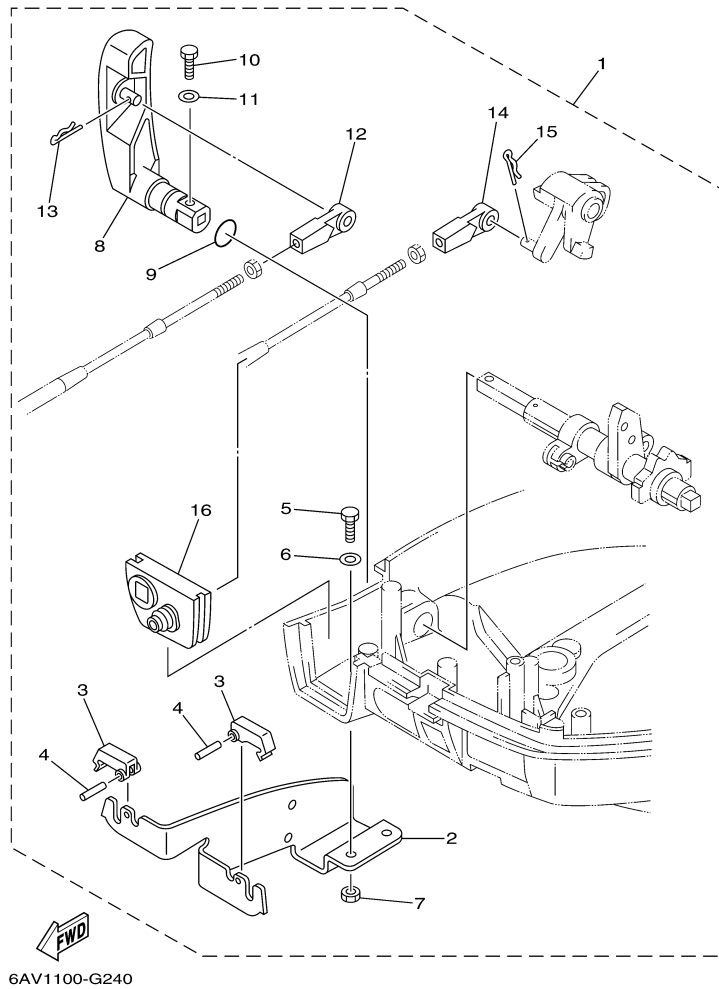

Part List

T9.9GPLR 0409 / CONTROL 2

REF - NO	PART NUMBER	PART NAME	QUANTITY	REMARKS
1	68T-48531-00-00	.BRACKET, REMOTE CONTROL 1	1	
2	682-48538-50-00	.CLAMP, CABLE 1	2	
3	91690-30012-00	.PIN, SPRING	2	
4	97095-06012-00	BOLT	2	
5	92995-06600-00	WASHER	2	
6	95380-06600-00	NUT, HEXAGON	2	
7	68T-44121-02-00	LEVER, SHIFT ROD	1	
8	6G1-41662-01-94	BRACKET 2	2	
9	90109-06M81-00	BOLT	2	
10	90464-10M60-00	CLAMP	1	
11	91690-30014-00	PIN, SPRING	1	
12	65W-44116-00-00	SPRING	1	
13	66R-44114-00-00	STOPPER	1	
14	90109-06M86-00	BOLT	1	
15	68T-44143-10-00	ROD, SHIFT	1	
16	90468-18001-00	CLIP	1	
17	90170-06015-00	NUT	1	
18	95380-06700-00	NUT	1	
19	6AU-44111-10-00	.HANDLE, GEAR SHIFT	1	
20	93210-12327-00	.O-RING	1	
21	97095-05016-00	.BOLT	1	
22	92995-05600-00	WASHER	1	
23	663-48344-00-00	.CABLE END, REMOTE CONTROL	1	
24	90468-18008-00	CLIP	1	
25	68T-41638-00-00	PULLEY	1	
26	68T-41283-00-00	LEVER, FREE ACCEL.	1	
27	90387-06M59-00	COLLAR	1	
28	6AU-41211-00-00	LINK, ACCEL.	1	
29	68T-14497-00-00	STAY, THROTTLE WIRE	1	
30	90201-06M62-00	WASHER, PLATE	1	
31	97095-06045-00	.BOLT	1	
32	92995-06600-00	WASHER	1	
33	97095-06012-00	BOLT	1	
34	92995-06600-00	WASHER	1	
35	661-41262-02-00	JOINT, CHOKE LEVER	1	
36	647-14395-60-00	CAP, OVERFLOW PIPE	1	
37	663-48344-00-00	.CABLE END, REMOTE CONTROL	1	
38	90468-18008-00	CLIP	1	
39	68T-15774-10-00	STAY 4	1	
40	90109-06M86-00	BOLT	2	
41	90465-08027-00	CLAMP	1	

Part Notes

T9.9GPLR 0409 / CONTROL 2

PART NUMBER		NOTE TEXT
90468-18008-00		OEM: This part number is among the Top 100 Most Popular Marine Maintenance Parts as of March 2014.
90468-18008-00		OEM: This part number is among the Top 100 Most Popular Marine Maintenance Parts as of March 2014.

©2014 Yamaha Motor Corporation, U.S.A. All rights reserved.

T9.9GPLR 0409 / REMO CON ATTACHMENT