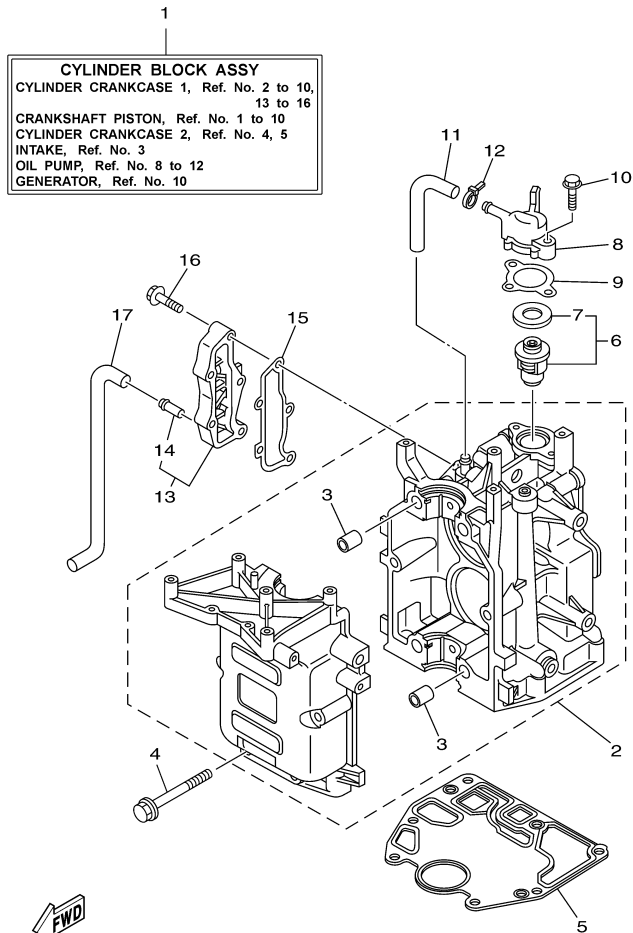

T9.9GPLR 0409 / CYLINDER CRANKCASE 1

6AV1100-G020

Part List

T9.9GPLR 0409 / CYLINDER CRANKCASE 1

REF - NO	PART NUMBER	PART NAME	QUANTITY	REMARKS
1	6AU-W009B-00-1S	CYLINDER BLOCK ASSY	1	
2	6AU-15100-00-1S	CRANKCASE ASSY	1	
3	99530-12016-00	.PIN, DOWEL	4	
4	90119-08M29-00	BOLT, WITH WASHER	6	
5	68T-11351-00-00	.GASKET, CYLINDER	1	
6	66M-12411-01-00	THERMOSTAT	1	
7	688-12412-00-00	.SEAL, THERMOSTAT	1	
8	68T-12413-00-1S	COVER, THERMOSTAT	1	
9	6G8-12414-A0-00	.GASKET, COVER	1	
10	90119-06MA2-00	BOLT, WITH WASHER	2	
11	68T-12481-00-00	PIPE 1	1	
12	90465-11M10-00	CLAMP	1	
13	6AU-41113-00-1S	OUTER COVER, EXHAUST	1	
14	6E9-24378-00-00	.PIPE, JOINT 3	1	
15	68T-41114-A0-00	.GASKET, EXHAUST OUTER COVER	1	
16	90119-06MA3-00	BOLT, WITH WASHER	5	
17	68T-12482-00-00	PIPE 2	1	

Part Notes

T9.9GPLR 0409 / CYLINDER CRANKCASE 1

PART NUMBER	NOTE TEXT
66M-12411-01-00	OEM: This part number is among the Top 100 Most Popular Marine Maintenance Parts as of March 2014.

©2014 Yamaha Motor Corporation, U.S.A. All rights reserved.