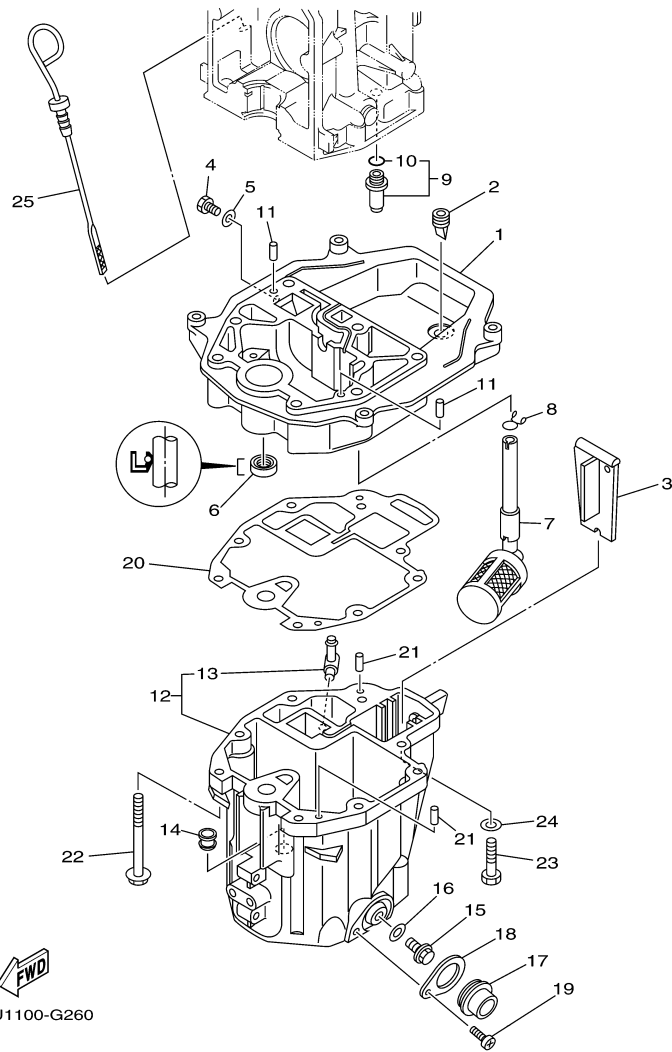

T9.9GPLR 0409 / OIL PUMP

60N2100-E080

Part List

T9.9GPLR 0409 / OIL PUMP

REF - NO	PART NUMBER	PART NAME	QUANTITY	REMARKS
1	93102-18M21-00	.OIL SEAL	1	
2	68T-12171-00-00	CAMSHAFT 1	1	
3	66M-11537-00-94	GEAR, DRIVEN	1	
4	90105-06M14-00	BOLT FLANGE	1	
5	90201-13201-00	WASHER, PLATE	1	
6	90201-06M94-00	WASHER, PLATE	1	
7	68T-46241-00-00	BELT	1	
8	68T-11536-00-00	GEAR, DRIVE	1	
9	68T-11557-00-00	WASHER 1	1	
10	6G8-11587-01-00	WASHER, LOCK	1	
11	90170-24M09-00	NUT	1	
12	90280-03M01-00	.KEY, WOODRUFF	2	
13	6AU-46297-00-00	COVER, DUST	1	
14	90480-10627-00	GROMMET	3	
15	68T-13300-00-00	OIL PUMP ASSY	1	
16	68T-13329-00-00	.GASKET, PUMP COVER	1	
17	97095-06030-00	BOLT	3	
18	92995-06600-00	WASHER	3	
19	6G9-12138-40-00	MARK, CAUTION	1	
20	6AU-13437-40-00	MARK, CAUTION	1	

T9.9GPLR 0409 / OIL PAN

©2014 Yamaha Motor Corporation, U.S.A. All rights reserved.

Part List

T9.9GPLR 0409 / OIL PAN

REF - NO	PART NUMBER	PART NAME	QUANTITY	REMARKS
1	68T-41137-00-94	GUIDE, EXHAUST	1	
2	65W-42717-00-00	RUBBER, SEAL 2	1	
3	68T-45181-00-00	PLATE	1	
4	97095-08014-00	BOLT	1	
5	90430-08143-00	GASKET	1	
6	93101-12M70-00	.OIL SEAL	1	
7	68T-13421-01-00	STRAINER 2	1	
8	90467-11M08-00	CLIP	1	
9	6G8-11575-00-00	RELIEF VALVE ASSY	1	
10	93210-12M62-00	.O-RING	1	
11	93606-19M23-00	PIN, DOWEL	2	
12	68T-15311-01-5B	OIL PAN	1	
13	6H1-11372-00-00	.NIPPLE, HOSE	1	
14	90480-10M28-00	GROMMET	1	
15	90340-10M10-00	PLUG, STRAIGHT SCREW	1	
16	90430-10M11-00	.GASKET	1	
17	68T-15316-00-00	DAMPER 1	1	
18	68T-15317-00-00	SPACER, ENGINE MOUNT	1	
19	97885-05008-00	SCREW, PAN HEAD	1	
20	68T-13475-00-00	.GASKET	1	
21	93604-12M07-00	PIN, DOWEL	2	
22	90119-08005-00	BOLT, WITH WASHER	6	
23	97075-08030-00	BOLT	2	
24	92995-08600-00	WASHER	2	
25	68T-15362-00-00	PLUG, OIL LEVEL	1	