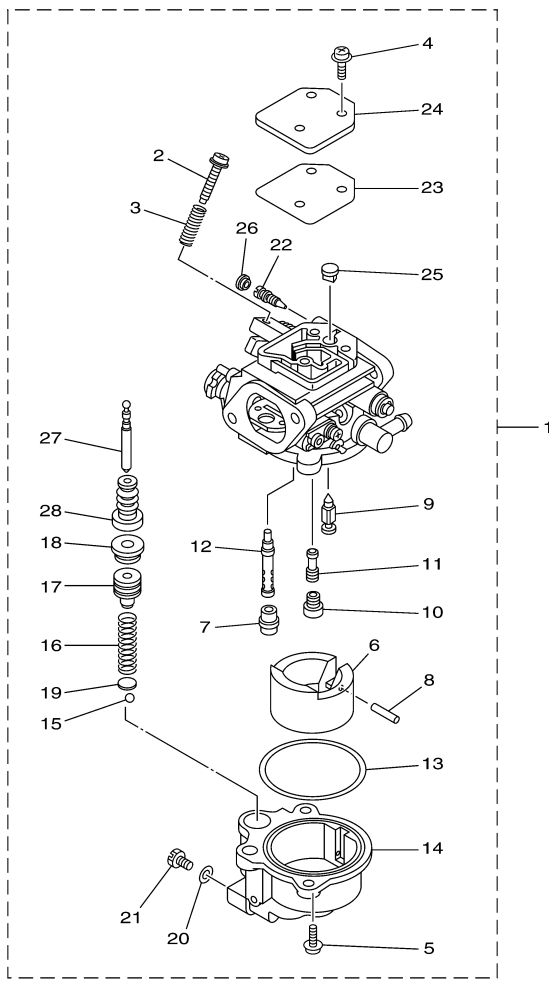

T9.9GPLR 0409 / VALVE

68R0010-0050

Part List

T9.9GPLR 0409 / VALVE

REF - NO	PART NUMBER	PART NAME	QUANTITY	REMARKS
1	67D-12111-00-00	VALVE, INTAKE	2	
2	67D-12121-00-00	VALVE, EXHAUST	2	
3	68T-12116-00-00	SEAT, VALVE SPRING	4	
4	60R-12113-00-00	SPRING, VALVE INNER	4	
5	7NJ-12117-00-00	RETAINER, VALVE SPRING	4	
6	7NJ-12118-00-00	LOCK, VALVE SPRING RETAINER	4	
7	51Y-12119-00-00	SEAL, VALVE STEM	4	
8	68T-12146-00-00	SHAFT, ROCKER	1	
9	90387-13M56-00	COLLAR	1	
10	90387-14M03-00	COLLAR	3	
11	90501-12M40-00	SPRING, COMPRESSION	2	
12	68T-12151-00-00	ARM, VALVE ROCKER	4	
13	6G8-12159-00-00	SCREW, VALVE ADJUSTING	4	
14	6G8-12158-00-00	NUT, LOCK	4	

T9.9GPLR 0409 / CARBURETOR

 6AU3110-J070

Part List

T9.9GPLR 0409 / CARBURETOR

REF - NO	PART NUMBER	PART NAME	QUANTITY	REMARKS
1	6AU-14301-41-00	CARBURETOR ASSY 1	1	
2	6E5-14321-00-00	.SCREW, THROTTLE	1	
3	6J8-14334-00-00	.SPRING, THROTTLE	1	
4	97980-04110-00	.SCREW, WITH WASHER	3	
5	97980-04112-00	.SCREW, WITH WASHER	2	
6	6AU-14385-00-00	.FLOAT	1	
7	67D-14966-00-00	.RUBBER CAP	1	
8	67D-14386-00-00	.PIN, FLOAT	1	
9	68T-14546-00-00	.VALVE, NEEDLE	1	
10	6AU-1492E-46-00	.JET, MAIN (#92)	1	
11	6AU-1492F-20-00	.JET, AIR SLOW (#40)	1	
12	6AU-1492A-00-00	.NOZZLE, MAIN	1	
13	6AU-14984-00-00	.GASKET, FLOAT CHAMBER	1	
14	6AU-14982-00-00	.BODY, FLOAT CHAMBER	1	
15	6AU-1431B-00-00	.BALL	1	
16	6AU-14335-40-00	.SPRING, PLUNGER	1	
17	6AU-14371-40-00	.PLUNGER, STARTER	1	
18	6AU-1431A-30-00	.GUIDE	1	
19	6AU-14918-00-00	.RING	1	
20	6J8-14959-00-00	.GASKET	1	
21	66T-14991-00-00	.PLUG, DRAIN	1	
22	67D-14323-00-00	.SCREW, AIR ADJUSTING	1	
23	67D-14536-00-00	.GASKET	1	
24	67D-14527-00-00	.PLATE	1	
25	68T-14126-00-00	.PLUG	1	
26	67D-1432A-00-00	.PLUG	1	
27	6AU-14379-30-00	.ROD, STARTER	1	
28	6AU-14373-00-00	.COVER, PLUNGER CAP	1	