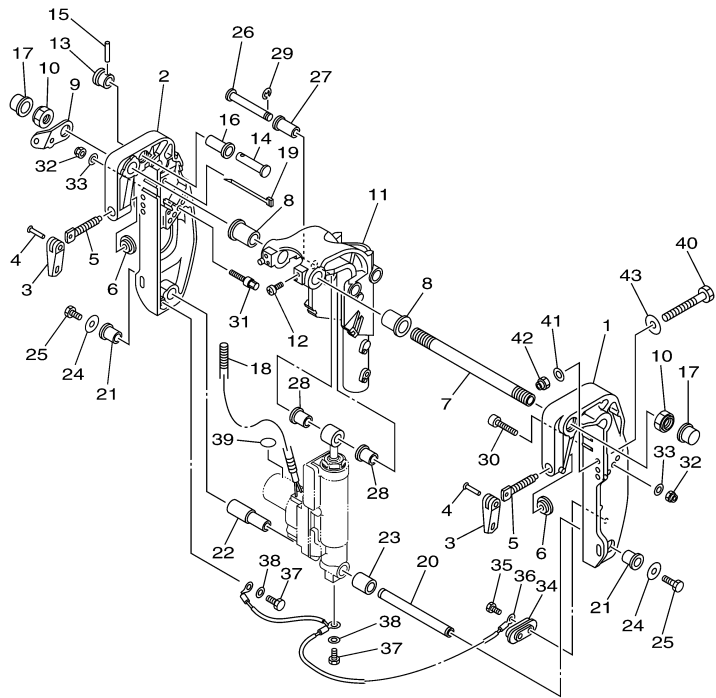

60S3110-F240

Part List

T9.9GPLR 0409 / BRACKET 2

REF - NO	PART NUMBER	PART NAME	QUANTITY	REMARKS
1	69A-43111-01-4D	BRACKET, CLAMP 1	1	
2	69A-43112-01-4D	BRACKET, CLAMP 2	1	
3	6E0-43118-01-00	HANDLE, TRANSOM CLAMP	2	
4	90243-04M01-00	PIN	2	
5	6E7-43116-00-00	SCREW, TRANSOM CLAMP	2	
6	648-43114-01-00	PAD, TRANSOM CLAMP	2	
7	69A-43131-00-00	BOLT, CLAMP BRACKET	1	FOR REMOTE CONTROL
8	90386-22MA4-00	BUSH	2	
9	69A-43113-00-00	PLATE, CLAMP BRACKET	1	
10	90185-22043-00	NUT, SELF-LOCKING	2	
11	69G-43311-11-4D	BRACKET, SWIVEL 1	1	
12	97885-08010-00	SCREW, PAN HEAD	2	
13	65W-43192-00-00	KNOB, STOPPER	1	
14	65W-43191-00-00	SHAFT, STOPPER	1	
15	91690-30018-00	PIN, SPRING	1	
16	90386-14MA1-00	BUSH	1	
17	6G5-43145-01-00	CAP, CLAMP BRACKET	2	
18	90447-10001-00	TUBE	1	
19	90465-13M97-00	CLAMP	1	
20	69G-43818-00-00	PIN, LOWER SHOCK MOUNT	1	
21	90386-16MA7-00	BUSH	2	
22	90386-16MA8-00	BUSH	1	
23	90387-16M02-00	COLLAR	1	
24	90201-08M00-00	WASHER, PLATE	2	
25	97080-08016-00	BOLT	2	
26	90249-12M36-00	PIN	1	
27	90381-12M10-00	BUSH, SOLID	1	
28	90381-12M11-00	BUSH, SOLID	2	
29	99080-10600-00	CIRCLIP	1	
30	90110-08M05-00	BOLT, HEXAGON SOCKET HEAD	1	
31	90109-08010-00	BOLT	1	
32	90185-08057-00	NUT, SELF-LOCKING	2	
33	92990-08600-00	..WASHER, PLATE	2	
34	65W-45251-00-00	ANODE	1	
35	90101-06020-00	BOLT	2	
36	63V-82127-00-00	WIRE, LEAD 2	1	
37	97095-06010-00	BOLT	2	
38	92995-06600-00	WASHER	2	
39	69A-43155-00-00	MARK 1	1	
40	90101-08M88-00	BOLT	2	
41	92990-08600-00	..WASHER, PLATE	2	
42	90185-08057-00	NUT, SELF-LOCKING	2	
43	90201-08MA4-00	WASHER, PLATE	2	