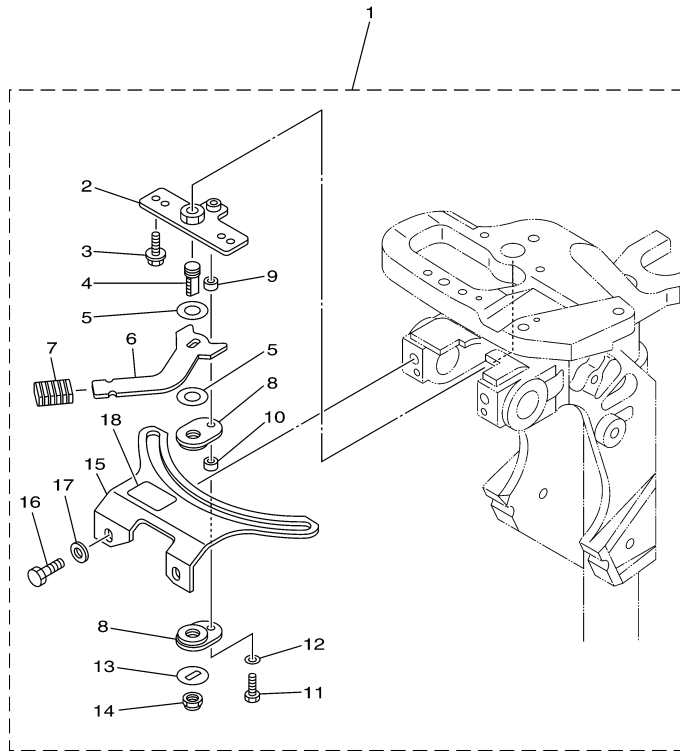

T9.9GPLR 0409 / STEERING FRICTION

6AU1100-G190