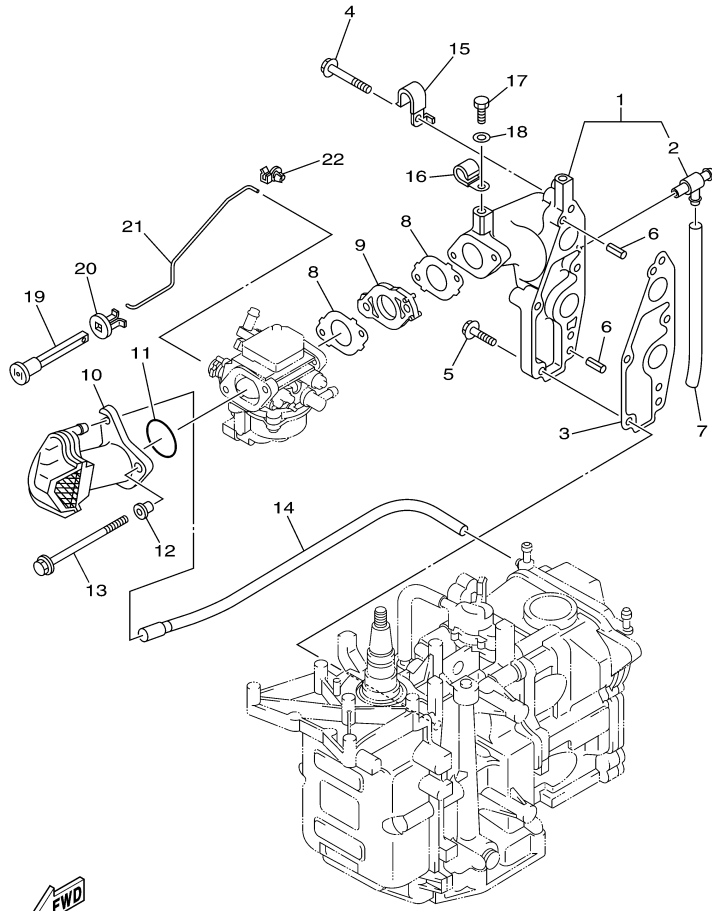

T9.9GPLR 0409 / INTAKE

6AU3110-J060

Part List

T9.9GPLR 0409 / INTAKE

REF - NO	PART NUMBER	PART NAME	QUANTITY	REMARKS
1	68T-13641-20-1S	MANIFOLD, INTAKE 1	1	FLUSHING KIT
2	67F-12482-00-00	.PIPE 2	1	
3	68T-13645-00-00	.GASKET, MANIFOLD 1	1	
4	90119-06MA5-00	BOLT, WITH WASHER	3	
5	90119-06MA3-00	BOLT, WITH WASHER	2	
6	91690-50014-00	PIN, SPRING	2	
7	90445-09M20-00	HOSE (L95)	1	FLUSHING KIT
8	68T-13646-A0-00	.GASKET, MANIFOLD 2	2	
9	6AU-14271-00-00	INSULATOR	1	
10	6AU-14440-00-00	SILENCER ASSY, INTAKE	1	
11	93210-31MJ5-00	.O-RING	1	
12	90387-06M70-00	COLLAR	2	
13	90105-06188-00	BOLT, FLANGE	2	
14	68T-12483-00-00	PIPE 3	1	
15	90465-08M99-00	CLAMP	1	
16	90465-08M83-00	CLAMP	1	FLUSHING KIT
19	6H4-41271-01-00	KNOB, CHOKE	1	
20	689-41273-00-00	GROMMET	1	
21	68T-41256-00-00	ROD, CHOKE 1	1	
22	6J8-41262-00-00	JOINT, CHOKE LEVER	1