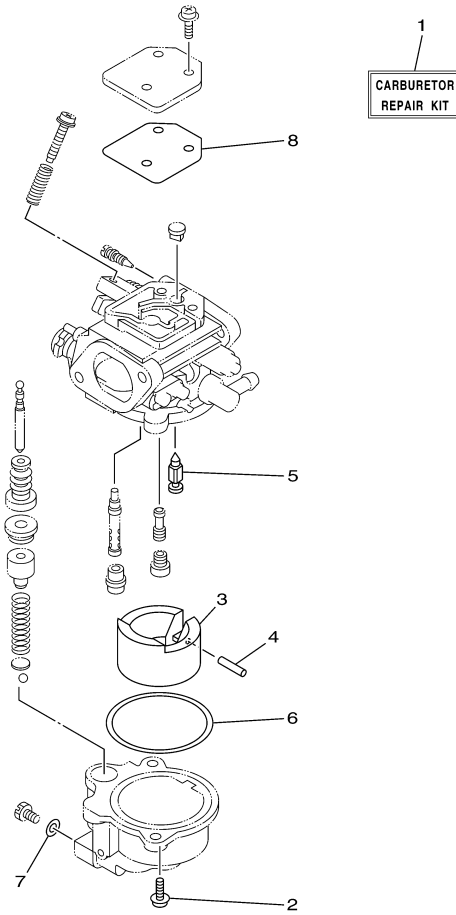

T9.9GPLR 0409 / REPAIR KIT 2

6AU1100-G350

Part List

T9.9GPLR 0409 / REPAIR KIT 2

REF - NO	PART NUMBER	PART NAME	QUANTITY	REMARKS
1	6AU-W0093-00-00	CARBURETOR REPAIR KIT	1	
2	97980-04112-00	.SCREW, WITH WASHER	2	
3	6AU-14385-00-00	.FLOAT	1	
4	67D-14386-00-00	.PIN, FLOAT	1	
5	68T-14546-00-00	.VALVE, NEEDLE	1	
6	6AU-14984-00-00	.GASKET, FLOAT CHAMBER	1	
7	6J8-14959-00-00	.GASKET	1	
8	67D-14536-00-00	.GASKET	1