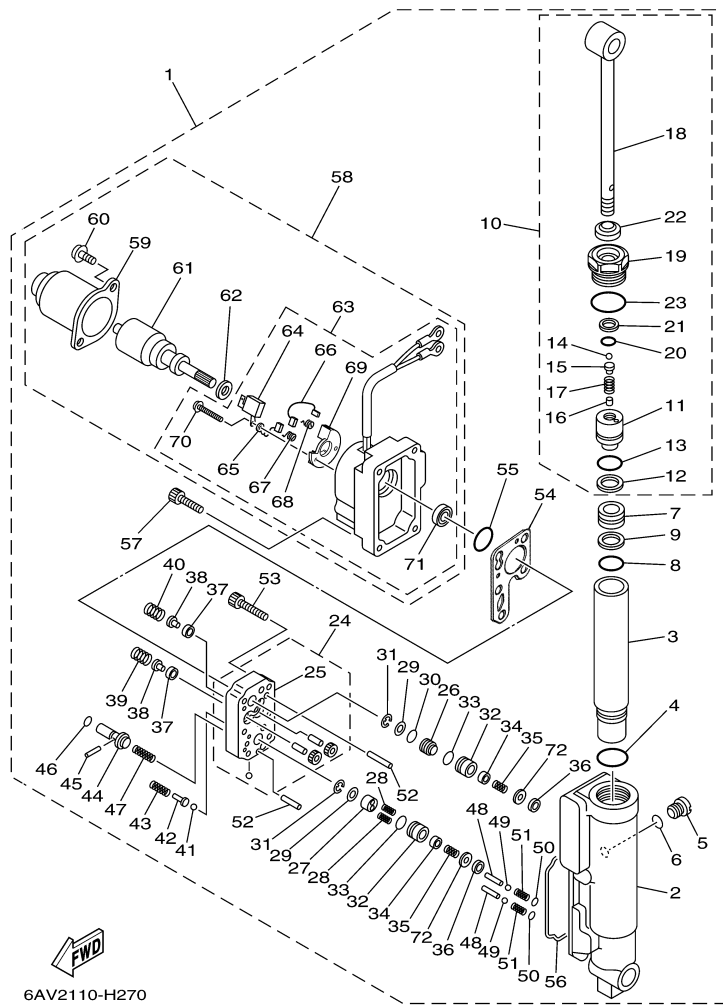

T9.9GPLR 0409 / POWER TILT ASSY

©2014 Yamaha Motor Corporation, U.S.A. All rights reserved.

Part List

T9.9GPLR 0409 / POWER TILT ASSY

REF - NO	PART NUMBER	PART NAME	QUANTITY	REMARKS
1	69G-43840-02-4D	POWER TILT ASSY	1	
2	69A-4380K-00-00	.CYLINDER, TILT SUB ASSY	1	
3	69A-22471-00-00	.CASE, CYLINDER	1	
4	93210-27666-00	.O-RING	1	
5	6H1-4388E-11-00	.PLUG, TAPER SCREW	1	
6	93210-07003-00	.O-RING	1	
7	69A-43814-00-00	.PISTON, FREE	1	
8	93210-21276-00	.O-RING	1	
9	69A-43872-00-00	.RING, BACK UP	1	
10	69A-43810-00-00	.TILT PISTON SUB ASSY	1	
11	69A-4380D-00-00	..PISTON COMP	1	
12	93210-21276-00	..O-RING	1	
13	69A-43872-00-00	..RING, BACK UP	1	
14	93505-32038-00	..BALL	1	
15	65W-4386A-00-00	..PIN, ABSORBER VALVE	1	
16	93604-06136-00	..PIN, DOWEL	1	
17	69A-43857-00-00	..SPRING, ABSORBER VALVE	1	
18	69A-43801-00-00	..ROD	1	
19	69A-43811-01-00	..SCREW, CYLINDER END	1	
20	6H1-43866-00-00	..O-RING	1	
21	69A-43871-00-00	..RING, BACK UP	1	
22	69A-43812-00-00	..SEAL, DUST	1	
23	69A-43869-00-00	..O-RING	1	
24	69A-43830-00-00	.GEAR PUMP ASSY	1	
25	69A-4380C-00-00	..GEAR HOUSING ASSY	1	
26	69A-43841-00-00	.PISTON, SHUTTLE	1	
27	69A-4384M-00-00	.PISTON, SHUTTLE 2	1	
28	62Y-43894-00-00	.SPRING, SHUTTLE RETURN	2	
29	69A-4384F-00-00	.SEAL, MAIN VALVE	2	
30	6H1-43883-00-00	.O-RING	1	
31	99002-03600-00	.CLIP	2	
32	69G-4382G-00-00	.VALVE SEAT	2	
33	93210-12N52-00	.O-RING	2	
34	6T4-43808-00-00	.SEAT VALVE COMP 1	2	
35	69G-43853-00-00	.SPRING, MAIN VALVE	2	
36	69J-4381C-00-00	.FILTER 3	2	
37	6H1-4384G-11-00	.SEAL, RELIEF VALVE	2	
38	6H1-43844-10-00	.PIN, VALVE SUPPORT	2	
39	69A-43855-00-00	.SPRING, UP RELIEF	1	
40	6H1-43856-10-00	.SPRING, DOWN RELIEF	1	
41	93501-08001-00	.BALL	2	
42	69A-4386A-00-00	.PIN, ABSORBER VALVE	2	
43	69A-43824-00-00	.SPRING, DOWN RELIEF 2	2	
44	69A-43848-00-00	.ROD, MANUAL RELEASE	1	
45	93602-15250-00	.PIN, DOWEL	1	
46	93210-06001-00	.O-RING	1	
47	69A-43854-00-00	.SPRING, MANUAL RELEASE	1	
48	69A-4381G-00-00	.PIN 1	2	
49	93501-08001-00	.BALL	2	
50	6H1-43883-00-00	.O-RING	2	
51	69A-4384H-00-00	.SPRING	2	
52	93606-14081-00	.PIN, DOWEL	2	
53	91312-05025-00	.BOLT	6	
54	69A-43816-01-00	.FILTER 1	1	
55	N35-43862-10-00	.O-RING	1	
56	69A-23129-00-00	.GASKET, DRAIN PLUG	1	
57	69A-43878-00-00	.BOLT, SOCKET	4	
58	69G-43880-01-00	.MOTOR ASSY	1	
59	65W-43804-01-00	..STATOR ASSY	1	
60	65W-43887-01-00	..BOLT	2