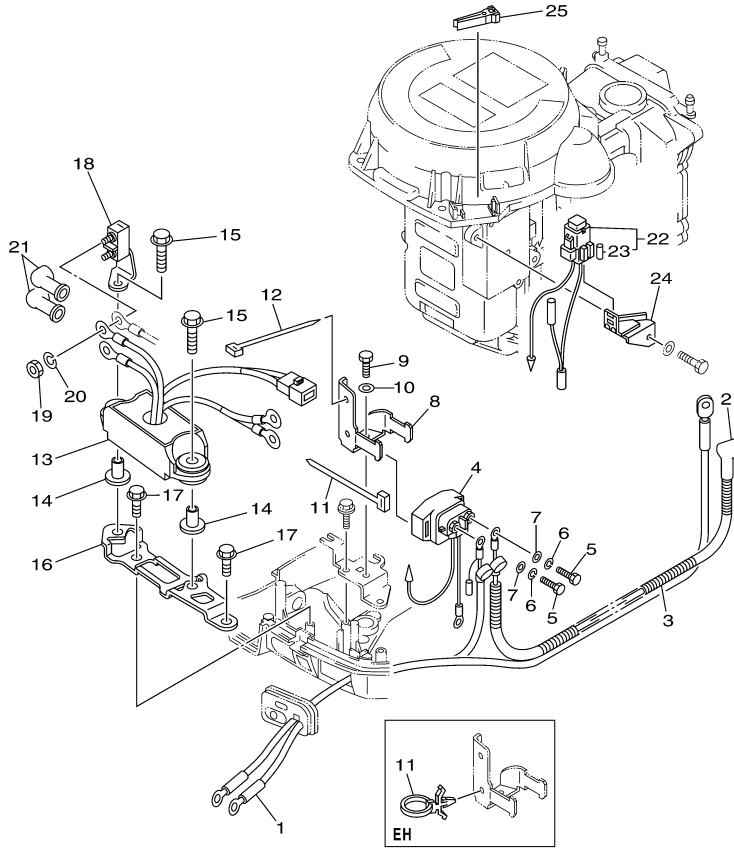

Part List

T9.9GPLR 0409 / ELECTRICAL 1

REF - NO	PART NUMBER	PART NAME	QUANTITY	REMARKS
1	68T-85540-00-00	C.D.I. UNIT ASSY	1	
2	68T-82522-00-00	CLAMP, COUPLER	1	
3	97780-40512-00	SCREW, TAPPING	2	
4	97095-06020-00	BOLT	2	
5	92995-06600-00	WASHER	2	
6	97095-06012-00	BOLT	1	
7	92995-06600-00	WASHER	1	
8	680-85570-02-00	IGNITION COIL ASSY	1	
9	90480-25003-00	GROMMET	3	
10	97095-06025-00	BOLT	2	
11	92995-06600-00	WASHER	2	
12	6E3-82370-21-00	PLUG CAP ASSY	2	
13	68T-81960-00-00	RECTIFIER & REGULATOR ASSY	1	
14	97095-06012-00	BOLT	1	
15	92995-06600-00	WASHER	1	
16	67F-82504-00-00	OIL PRESSURE SWITCH ASSY	1	
17	68T-82127-10-00	WIRE, LEAD 2	1	
18	90465-11M10-00	CLAMP	1	
19	68T-85410-00-00	EMERGENCY SIGNAL LIGHT ASSY	1	

T9.9GPLR 0409 / ELECTRICAL 2

6AV1100-G140

©2014 Yamaha Motor Corporation, U.S.A. All rights reserved.