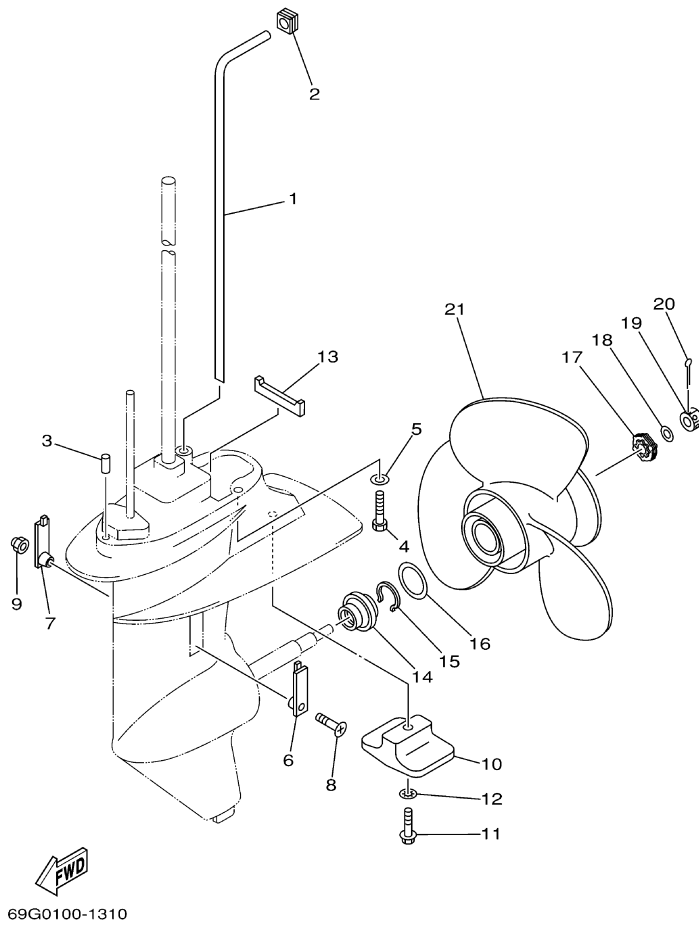

T9.9GPLR 0409 / LOWER CASING DRIVE 2

©2014 Yamaha Motor Corporation, U.S.A. All rights reserved.

Part List

T9.9GPLR 0409 / LOWER CASING DRIVE 2

REF - NO	PART NUMBER	PART NAME	QUANTITY	REMARKS
1	68T-44361-10-00	TUBE, WATER 1	1	L(21.7")
2	63V-44365-10-00	DAMPER, WATER SEAL 1	1	
3	93604-12M07-00	PIN, DOWEL	2	
4	97075-08035-00	BOLT	4	L(21.7")
5	92995-08600-00	WASHER	4	L(21.7")
6	6G1-45214-00-00	COVER, WATER INLET 1	1	
7	63V-45215-00-00	COVER, WATER INLET 2	1	
8	90152-05M04-00	SCREW, COUNTERSUNK	1	
9	90185-05002-00	NUT, NYLON	1	
10	61N-45251-01-00	ANODE	1	
11	95895-06030-00	BOLT, FLANGE	1	
12	92990-06300-00	WASHER, INTERNAL TOOTH	1	
13	63V-45375-00-00	DAMPER, SEAL	1	
14	6G8-45987-02-00	SPACER 1	1	
15	93450-10M04-00	CIRCLIP	1	
16	90201-31MA3-00	WASHER, PLATE	1	
17	6G8-45997-00-00	SPACER 2	1	
18	90201-10M02-00	WASHER, PLATE	1	
19	90171-10M07-00	NUT, CASTLE	1	
20	91490-30025-00	PIN. COTTER	1	
21	69G-45943-00-EL	PROPELLER (3X11-3/4"X7-R)	1