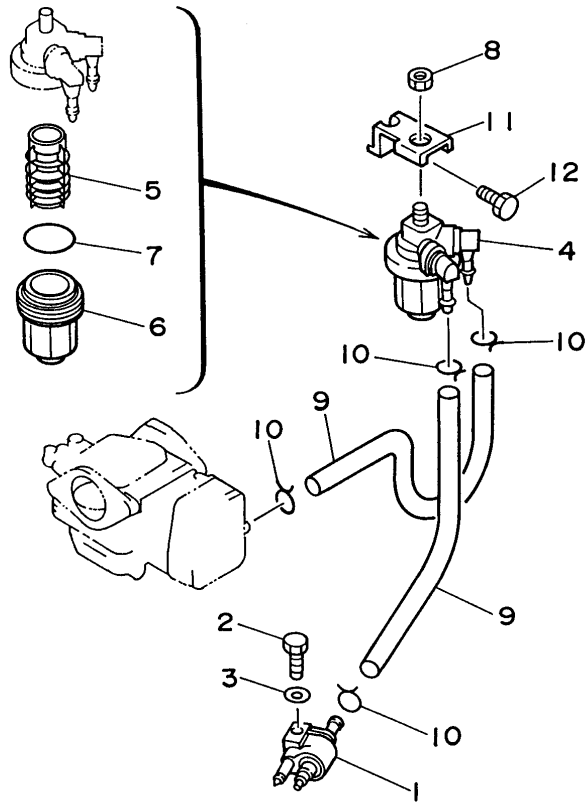

9.9ELRU 1996 / FUEL

63VJA-5060

©2014 Yamaha Motor Corporation, U.S.A. All rights reserved.

Part List

9.9ELRU 1996 / FUEL

REF - NO	PART NUMBER	PART NAME	QUANTITY	REMARKS
1	6G1-24304-02-00	FUEL PIPE JOINT COMP. 1	1	
2	97095-06020-00	BOLT	1	
3	92990-06600-00	WASHER, PLATE	1	
4	61N-24560-00-00	FILTER ASSY	1	
5	61N-24563-00-00	.ELEMENT, FILTER	1	
6	61N-24521-00-00	.CUP, FILTER	1	
7	93210-32738-00	.O-RING	1	
8	95380-08600-00	NUT	1	
9	90445-09M00-00	HOSE (L180)	2	
10	90467-08004-00	CLIP	4	
11	682-24566-00-00	BRACKET, FILTER	1	
12	97013-06010-00	BOLT	1	

Part Notes

9.9ELRU 1996 / FUEL

PART NUMBER	NOTE TEXT
92990-06600-00	OEM: This part number is among the Top 100 Most Popular Marine Maintenance Parts as of March 2014.

©2014 Yamaha Motor Corporation, U.S.A. All rights reserved.