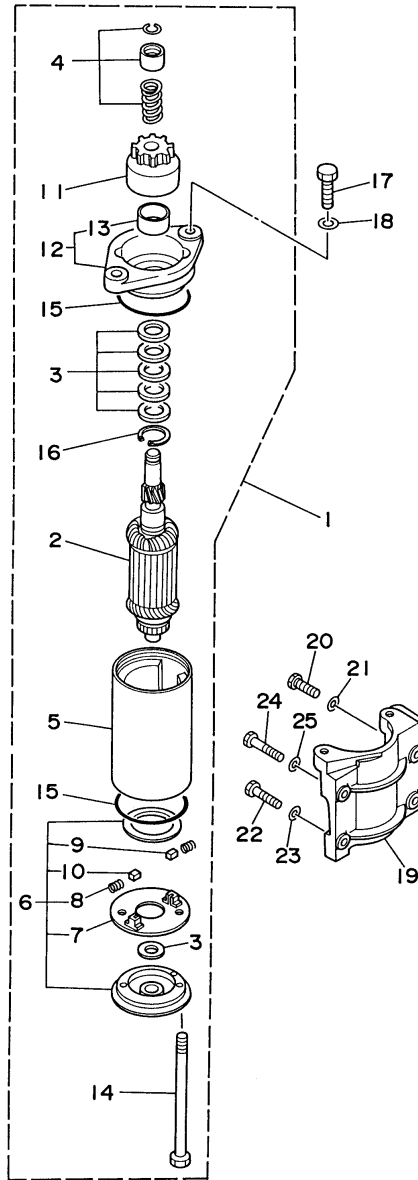

9.9ELRU 1996 / STARTING MOTOR (EH ER)

63VJA-5170

©2014 Yamaha Motor Corporation, U.S.A. All rights reserved.

Part List

9.9ELRU 1996 / STARTING MOTOR (EH ER)

REF - NO	PART NUMBER	PART NAME	QUANTITY	REMARKS
1	682-81800-12-00	STARTING MOTOR ASSEMBLY	1	
2	682-81850-11-00	.ARMATURE ASSEMBLY	1	
3	682-81809-10-00	.WASHER KIT	1	
4	682-81833-10-00	.PINION STOPPER SET	1	
5	682-81810-11-00	.STATOR ASSY	1	
6	682-81820-10-00	.REAR COVER ASSY	1	
7	682-81840-10-00	..BRUSH HOLDER ASSY	1	
8	682-81813-10-00	..SPRING, BRUSH	2	
9	682-81811-10-00	..BRUSH 1 (+)	1	
10	682-81812-10-00	..BRUSH 2 (-)	1	
11	682-81832-10-00	.PINION ASSY	1	
12	682-81830-10-00	.FRONT COVER ASSY	1	
13	682-81831-00-00	..METAL, FRONT	1	
14	682-81826-10-00	.BOLT	2	
15	682-81847-10-00	.O-RING	2	
16	682-81834-10-00	.RING	1	
17	97013-08025-00	BOLT	2	
18	92990-08600-00	..WASHER, PLATE	2	
19	682-81822-43-94	BRACKET, ELECTRIC MOTOR (682-81822-42-94)	1	
20	97095-06020-00	BOLT	2	
21	92990-06600-00	WASHER, PLATE	2	
22	97095-06025-00	BOLT	1	
23	92990-06600-00	WASHER, PLATE	1	
24	97075-06030-00	BOLT	1	
25	92990-06600-00	WASHER, PLATE	1	

Part Notes

9.9ELRU 1996 / STARTING MOTOR (EH ER)

PART NUMBER	NOTE TEXT
92990-06600-00	OEM: This part number is among the Top 100 Most Popular Marine Maintenance Parts as of March 2014.
92990-06600-00	OEM: This part number is among the Top 100 Most Popular Marine Maintenance Parts as of March 2014.
92990-06600-00	OEM: This part number is among the Top 100 Most Popular Marine Maintenance Parts as of March 2014.

©2014 Yamaha Motor Corporation, U.S.A. All rights reserved.