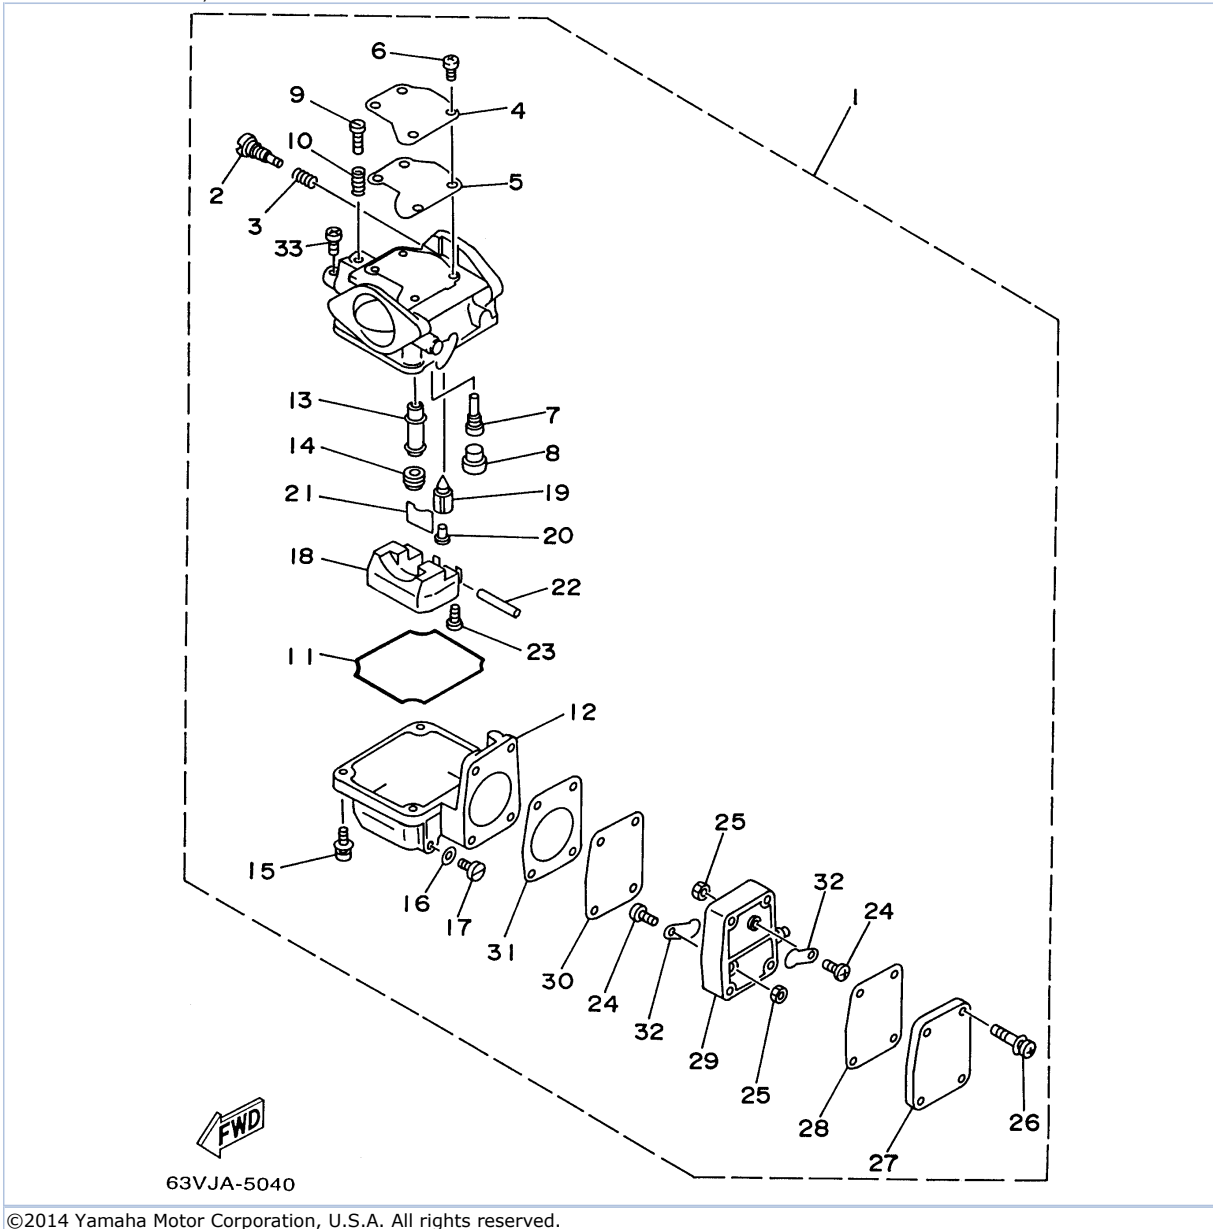

9.9ELRU 1996 / CARBURETOR

©2014 Yamaha Motor Corporation, U.S.A. All rights reserved.

Part List

9.9ELRU 1996 / CARBURETOR

REF - NO	PART NUMBER	PART NAME	QUANTITY	REMARKS
1	63V-14301-00-00	CARBURETOR ASSY 1	1	
2	679-14923-00-00	.SCREW, PILOT	1	
3	679-14555-00-00	.SPRING	1	
4	63V-14527-00-00	.PLATE	1	
5	63V-14126-00-00	.GASKET	1	
6	98580-04010-00	.SCREW, PAN HEAD	4	
7	63V-14948-06-00	.JET (#48)	1	
8	679-14966-00-00	.RUBBER CAP	1	
9	63V-14523-00-00	.SCREW, STOP	1	
10	90501-10326-00	.SPRING, COMPRESSION	1	
11	63V-14984-00-00	.GASKET, FLOAT CHAMBER	1	
12	63V-14980-00-00	.BODY, FLOAT CHAMBER	1	
13	63V-14947-00-00	.JET, NEEDLE	1	
14	676-14943-29-00	.JET, MAIN (#110)	1	
15	97980-04114-00	.SCREW, WITH WASHER	4	
16	6G1-14398-00-00	.WASHER	1	
17	6G1-14992-00-00	.SCREW, DRAIN	1	
18	63V-14985-00-00	.FLOAT	1	
19	6G1-14546-00-00	.VALVE, NEEDLE	1	
20	676-14186-00-00	.PIN, FLOAT	1	
21	663-14159-00-00	.CLIP	1	
22	6H4-14548-00-00	.PIN, FLOAT ARM	1	
23	98580-04008-00	.SCREW, PAN HEAD	1	
24	98980-03006-00	.SCREW, BIND	2	
25	95380-03600-00	.NUT	2	
26	97980-04125-00	.SCREW, WITH WASHER	4	
27	6G1-24452-00-00	.COVER	1	
28	63V-24411-00-00	.DIAPHRAGM	1	
29	6G1-24412-01-00	.BODY 1	1	
30	6G1-24411-00-00	.DIAPHRAGM	1	
31	6G1-24431-01-00	.GASKET, FUEL PUMP 1	1	
32	6L5-24421-00-00	.VALVE, CHECK	2	
33	98580-04006-00	.SCREW, PAN HEAD	1