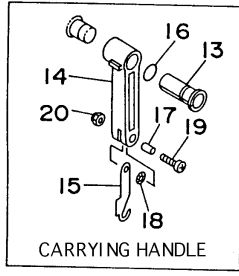

9.9ELRU 1996 / BRACKET 1

63VUS-5090

©2014 Yamaha Motor Corporation, U.S.A. All rights reserved.

Part List

9.9ELRU 1996 / BRACKET 1

REF - NO	PART NUMBER	PART NAME	QUANTITY	REMARKS
1	63V-43111-00-4D	BRACKET, CLAMP	1	
2	63V-43112-01-4D	BRACKET, CLAMP	1	
3	6E5-82148-00-00	WIRE, LEAD 4	1	
4	97885-06008-00	SCREW, PAN HEAD	2	
5	616-43118-00-4D	HANDLE, TRANSOM CLAMP	2	
6	90243-04M00-00	PIN	2	
7	6E7-43116-00-00	SCREW, TRANSOM CLAMP	2	
8	648-43114-01-00	PAD, TRANSOM CLAMP	2	
9	63V-43131-00-00	BOLT, CLAMP BRACKET	1	UR
9	63V-43131-10-00	BOLT, CLAMP BRACKET	1	UR 9.9ER
10	90202-22M54-00	WASHER, PLATE	2	
11	90386-22M94-00	BUSH	1	
12	90386-22M94-00	BUSH	1	
13	90386-22M69-00	BUSH	1	CARRYING HANDLE
14	63V-42731-00-4D	CARRYING HANDLE	1	CARRYING HANDLE
15	63V-43676-00-00	HOOK	1	CARRYING HANDLE
16	93210-20M65-00	.O-RING	1	CARRYING HANDLE
17	90387-06M75-00	COLLAR	1	CARRYING HANDLE
18	90206-08010-00	WASHER, WAVE	1	CARRYING HANDLE
19	97885-06025-00	SCREW, PAN HEAD	1	CARRYING HANDLE
20	95780-06300-00	NUT, FLANGE	1	CARRYING HANDLE
21	6J8-43113-01-00	PLATE, CLAMP BRACKET	1	
22	63V-43145-00-00	CAP, CLAMP BRACKET	2	
23	90387-06M13-00	COLLAR	1	
24	90101-06M29-00	BOLT	1	
25	92990-06600-00	WASHER, PLATE	1	
26	95380-06700-00	NUT	1	
27	6L2-43160-00-00	TILT ROD ASSY	1	
28	63V-43311-00-4D	BRACKET, SWIVEL	1	
29	63V-43630-00-00	TILT LEVER ASSY	1	
30	682-43318-01-00	COVER	1	
31	63V-43191-00-00	SHAFT, STOPPER	1	
32	90386-07M95-00	BUSH	3	
33	63V-43350-00-4D	RECEIVER ASSEMBLY	1	
34	90507-20M00-00	SPRING, TENSION	1	
35	63V-43641-00-00	LEVER, TILT	1	
36	91690-30012-00	.PIN, SPRING	1	
37	99080-05600-00	CIRCLIP	2	
38	63V-43614-00-00	PLATE, TILT LOCK	1	
39	63V-43615-00-00	PLATE, TILT LOCK	1	
40	63V-43611-00-00	SHAFT, TILT LOCK	1	
41	99080-05600-00	CIRCLIP	1	
42	63V-43659-00-00	SHAFT, REVERSE LOCK	1	
43	99080-05600-00	CIRCLIP	1	
44	63V-43617-00-00	ROD, TILT LOCK	1	
45	90507-26M00-00	SPRING, TENSION	1	
46	63V-43181-00-00	LEVER, TILT STOP	2	
47	90109-06M69-00	BOLT	4	

Part Notes

9.9ELRU 1996 / BRACKET 1

PART NUMBER	NOTE TEXT
92990-06600-00	OEM: This part number is among the Top 100 Most Popular Marine Maintenance Parts as of March 2014.

©2014 Yamaha Motor Corporation, U.S.A. All rights reserved.