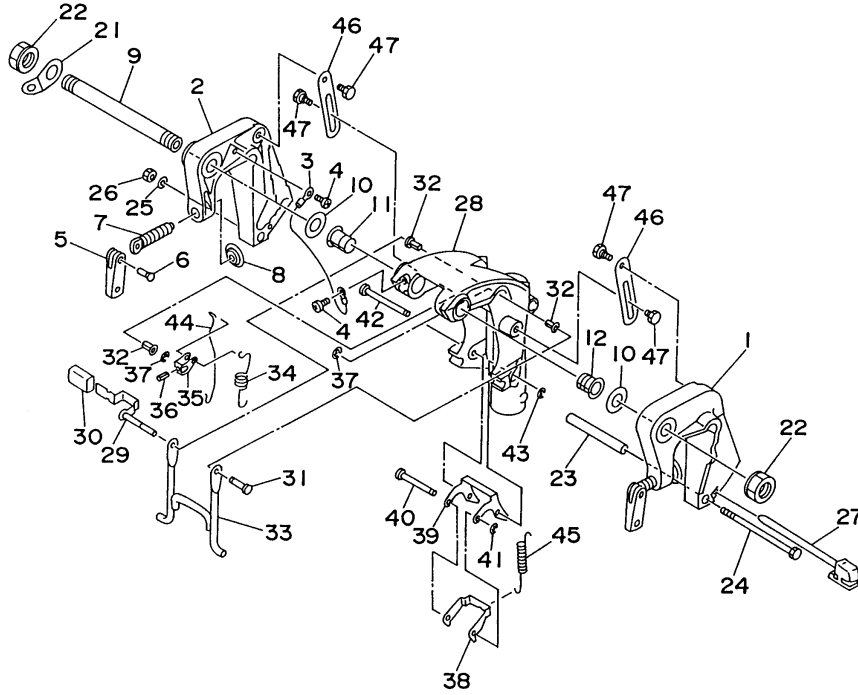

9.9ELRU 1996 / BRACKET 1

63VUS-5090

©2014 Yamaha Motor Corporation, U.S.A. All rights reserved.

Part List

9.9ELRU 1996 / BRACKET 1

REF - NO	PART NUMBER	PART NAME	QUANTITY	REMARKS
1	63V-43111-00-4D	BRACKET, CLAMP	1	
2	63V-43112-01-4D	BRACKET, CLAMP	1	
3	6E5-82148-00-00	WIRE, LEAD 4	1	
4	97885-06008-00	SCREW, PAN HEAD	2	
5	616-43118-00-4D	HANDLE, TRANSOM CLAMP	2	
6	90243-04M00-00	PIN	2	
7	6E7-43116-00-00	SCREW, TRANSOM CLAMP	2	
8	648-43114-01-00	PAD, TRANSOM CLAMP	2	
9	63V-43131-00-00	BOLT, CLAMP BRACKET	1	UR
9	63V-43131-10-00	BOLT, CLAMP BRACKET	1	UR 9.9ER
10	90202-22M54-00	WASHER, PLATE	2	
11	90386-22M94-00	BUSH	1	
12	90386-22M94-00	BUSH	1	
13	90386-22M69-00	BUSH	1	CARRYING HANDLE
14	63V-42731-00-4D	CARRYING HANDLE	1	CARRYING HANDLE
15	63V-43676-00-00	HOOK	1	CARRYING HANDLE
16	93210-20M65-00	.O-RING	1	CARRYING HANDLE
17	90387-06M75-00	COLLAR	1	CARRYING HANDLE
18	90206-08010-00	WASHER, WAVE	1	CARRYING HANDLE
19	97885-06025-00	SCREW, PAN HEAD	1	CARRYING HANDLE
20	95780-06300-00	NUT, FLANGE	1	CARRYING HANDLE
21	6J8-43113-01-00	PLATE, CLAMP BRACKET	1	
22	63V-43145-00-00	CAP, CLAMP BRACKET	2	
23	90387-06M13-00	COLLAR	1	
24	90101-06M29-00	BOLT	1	
25	92990-06600-00	WASHER, PLATE	1	
26	95380-06700-00	NUT	1	
27	6L2-43160-00-00	TILT ROD ASSY	1	
28	63V-43311-00-4D	BRACKET, SWIVEL	1	
29	63V-43630-00-00	TILT LEVER ASSY	1	
30	682-43318-01-00	COVER	1	
31	63V-43191-00-00	SHAFT, STOPPER	1	
32	90386-07M95-00	BUSH	3	
33	63V-43350-00-4D	RECEIVER ASSEMBLY	1	
34	90507-20M00-00	SPRING, TENSION	1	
35	63V-43641-00-00	LEVER, TILT	1	
36	91690-30012-00	.PIN, SPRING	1	
37	99080-05600-00	CIRCLIP	2	
38	63V-43614-00-00	PLATE, TILT LOCK	1	
39	63V-43615-00-00	PLATE, TILT LOCK	1	
40	63V-43611-00-00	SHAFT, TILT LOCK	1	
41	99080-05600-00	CIRCLIP	1	
42	63V-43659-00-00	SHAFT, REVERSE LOCK	1	
43	99080-05600-00	CIRCLIP	1	
44	63V-43617-00-00	ROD, TILT LOCK	1	
45	90507-26M00-00	SPRING, TENSION	1	
46	63V-43181-00-00	LEVER, TILT STOP	2	
47	90109-06M69-00	BOLT	4	

Part Notes

9.9ELRU 1996 / BRACKET 1

PART NUMBER	NOTE TEXT
92990-06600-00	OEM: This part number is among the Top 100 Most Popular Marine Maintenance Parts as of March 2014.

©2014 Yamaha Motor Corporation, U.S.A. All rights reserved.