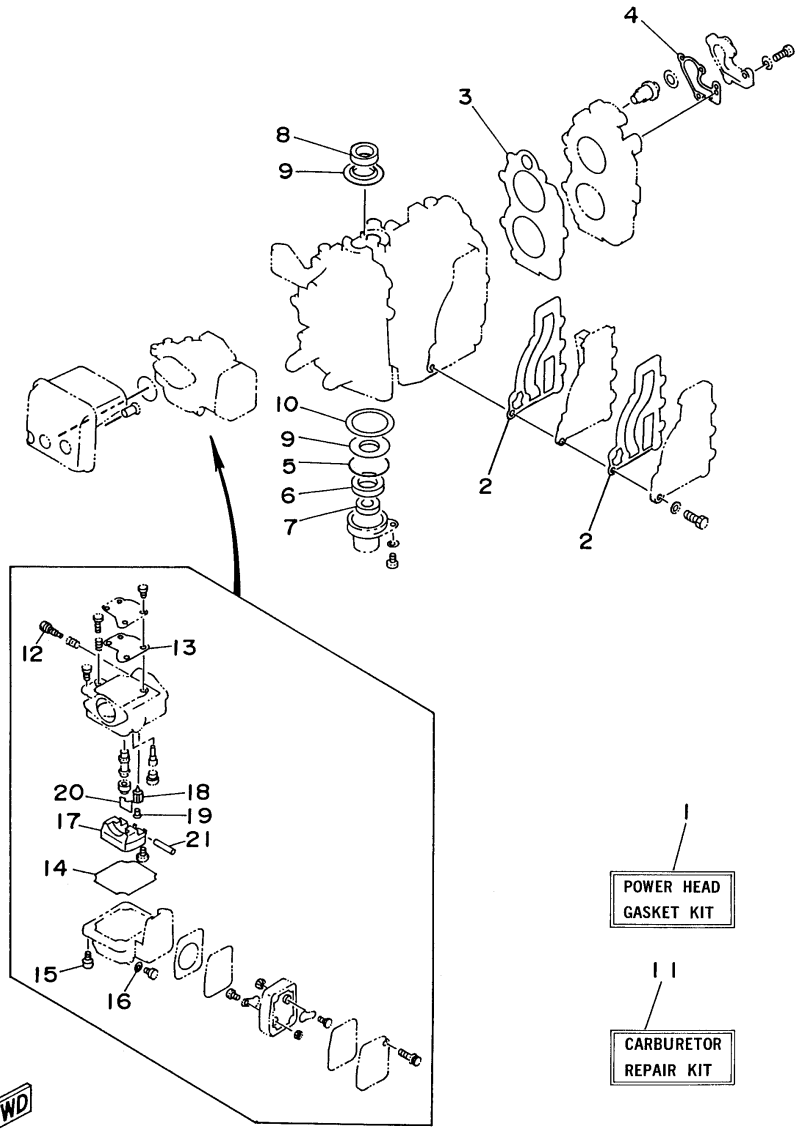

9.9ELRU 1996 / REPAIR KIT 1

63VJA-5200

Part List

9.9ELRU 1996 / REPAIR KIT 1

REF - NO	PART NUMBER	PART NAME	QUANTITY	REMARKS
1	63V-W0001-00-00	POWER HEAD GASKET KIT	1	
2	63V-41112-A0-00	.GASKET, EXHAUST INNER COVER	2	
3	63V-11181-A0-00	.GASKET, CYLINDER HEAD 1	1	
4	682-12414-A1-00	.GASKET, COVER	1	
5	93210-46M16-00	.O-RING	1	
6	93102-25M44-00	.OIL SEAL	1	
7	93101-13M11-00	.OIL SEAL	1	
8	93110-23M00-00	.OIL SEAL	1	
9	63V-11445-00-00	.SPACER	2	
10	90201-46M29-00	.WASHER, PLATE	1	
11	63V-W0093-00-00	CARBURETOR REPAIR KIT	1	
12	679-14923-00-00	.SCREW, PILOT	1	
13	63V-14126-00-00	.GASKET	1	
14	63V-14984-00-00	.GASKET, FLOAT CHAMBER	1	
15	97980-04114-00	.SCREW, WITH WASHER	4	
16	6G1-14398-00-00	.WASHER	1	
17	63V-14985-00-00	.FLOAT	1	
18	6G1-14546-00-00	.VALVE, NEEDLE	1	
19	676-14186-00-00	.PIN, FLOAT	1	
20	663-14159-00-00	.CLIP	1	
21	6H4-14548-00-00	.PIN, FLOAT ARM	1