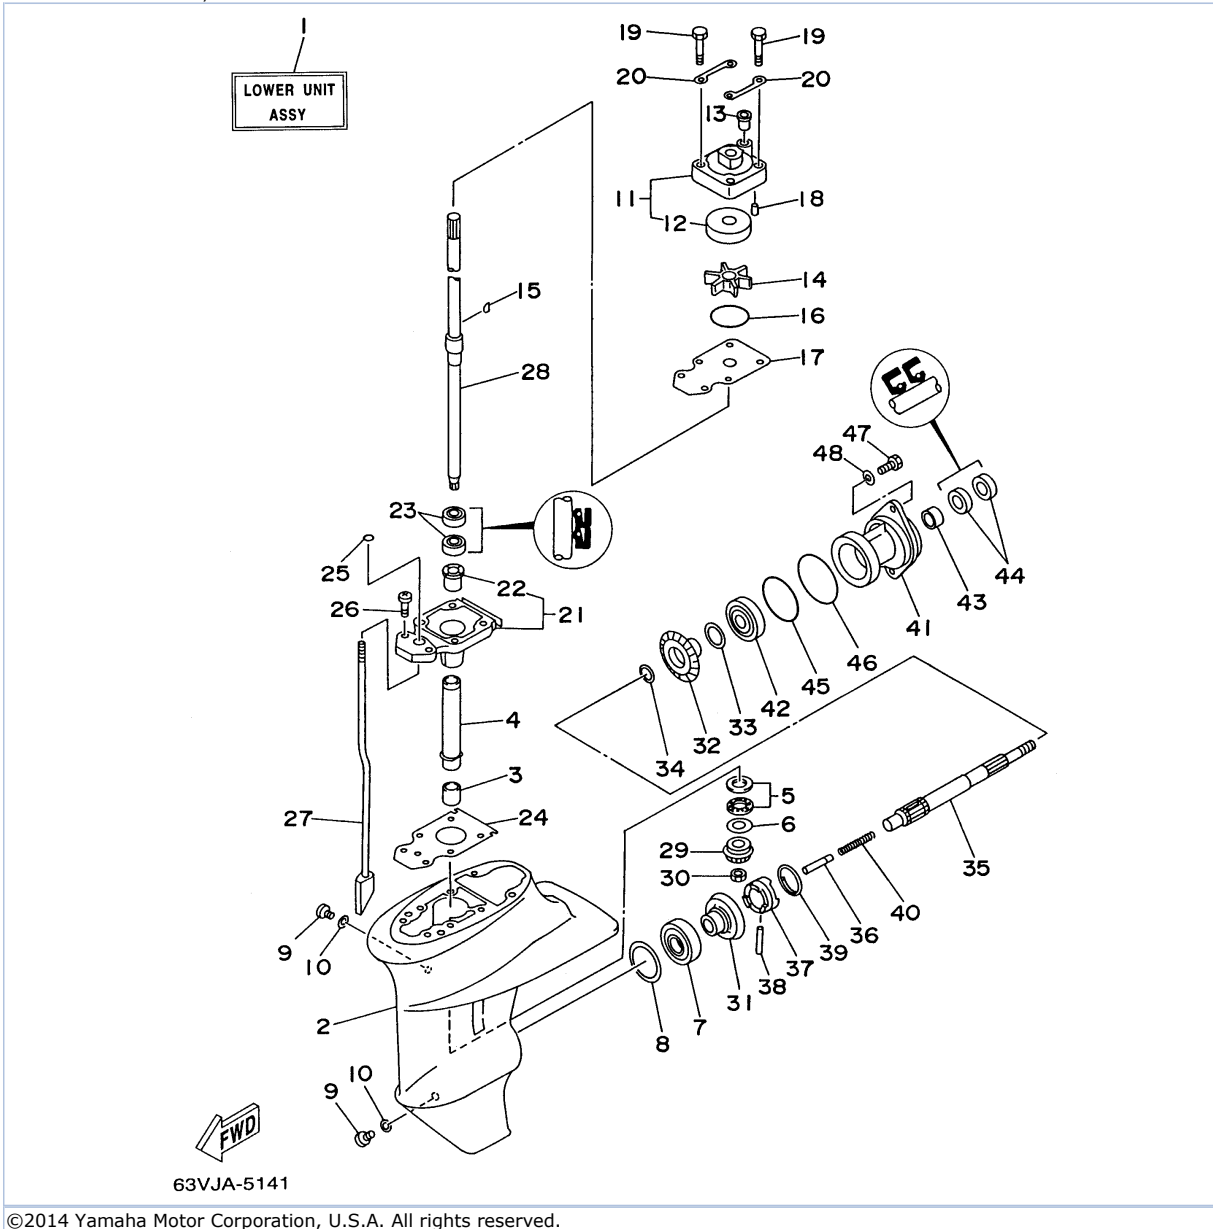

9.9ELRU 1996 / LOWER CASING DRIVE 1

Part List

9.9ELRU 1996 / LOWER CASING DRIVE 1

REF - NO	PART NUMBER	PART NAME	QUANTITY	REMARKS
1	63V-45300-10-4D	LOWER UNIT ASSEMBLY (REF. # 2~48)	1	UR LONG
1	63V-45300-00-4D	LOWER UNIT ASSEMBLY (REF. # 2~48)	1	UR SHORT
2	63V-45311-00-4D	CASING, LOWER	1	
3	93315-314V8-00	BEARING	1	
4	63V-45536-00-00	SLEEVE, DRIVE SHAFT	1	
5	93341-414V1-00	BEARING	1	
6	6E8-45587-00-20	SHIM (T:1.20MM)	1	UR
6	6E8-45587-00-13	SHIM (T:1.13MM)	1	UR
7	93332-00005-00	BEARING	1	
8	664-45567-01-40	SHIM (T:0.40MM)	1	UR
8	664-45567-01-18	SHIM (T:0.18MM)	1	UR
8	664-45567-01-15	SHIM (T:0.15MM)	1	UR
8	664-45567-01-10	SHIM (T:0.10MM)	1	UR
8	664-45567-01-50	SHIM (T:0.50MM)	1	UR
8	664-45567-01-30	SHIM (T:0.30MM)	1	UR
8	664-45567-01-12	SHIM (T:0.12MM)	1	UR
9	90340-08M04-00	PLUG, STRAIGHT SCREW	2	
10	90430-08020-00	.GASKET	2	
11	63V-44301-00-00	WATER PUMP HOUSING COMP.	1	
12	63V-44322-00-00	.INSERT, CARTRIDGE	1	
13	647-44366-00-00	.DAMPER, WATER SEAL	1	
14	63V-44352-00-00	IMPELLER	1	
15	664-44338-00-00	.KEY, WOODRUFF	1	
16	93210-44704-00	O-RING	1	
17	63V-44323-00-00	.OUTER PLATE, CARTRIDGE	1	
18	93604-10M03-00	PIN, DOWEL	2	
19	97080-08045-00	BOLT	4	
20	63V-44328-00-00	PLATE	2	
21	63V-45331-00-5B	HOUSING, BEARING	1	
22	626-45316-09-00	.BUSHING, DRIVE SHAFT	1	
23	93101-20048-00	.OIL SEAL	2	
24	63V-45315-A0-00	.PACKING, LOWER CASING	1	
25	93210-06ME6-00	.O-RING	1	
26	98980-08025-00	SCREW, BIND (98902-08025-00)	2	
27	63V-44150-00-00	SHIFT CAM ASSY	1	UR SHORT
27	63V-44150-10-00	SHIFT CAM ASSEMBLY	1	UR LONG
28	63V-45510-10-00	DRIVE SHAFT ASSEMBLY	1	UR LONG
28	63V-45510-00-00	DRIVE SHAFT ASSEMBLY	1	UR SHORT
29	6E7-45551-00-00	PINION (13T)	1	
30	90179-08M06-00	NUT	1	
31	6E7-45560-00-00	GEAR	1	
32	6E7-45571-00-00	GEAR 2 (27T)	1	
33	626-45577-00-01	SHIM (T:0.10MM)	1	UR
33	626-45577-00-05	SHIM (T:0.50MM)	1	UR
33	626-45577-00-03	SHIM (T:0.30MM)	1	UR
34	90201-17682-00	WASHER, PLATE	1	
35	683-45611-00-00	SHAFT, PROPELLER	1	
36	650-45635-00-00	PLUNGER, SHIFT	1	
37	682-45631-00-00	CLUTCH, DOG	1	
38	90250-05010-00	PIN, STRAIGHT	1	
39	648-45633-00-00	RING, CROSS PIN	1	
40	90501-14M06-00	SPRING, COMPRESSION	1	
41	683-45361-01-4D	CAP, LOWER CASING	1	
42	93306-00519-00	BEARING	1	
43	93315-317U2-00	BEARING	1	
44	93101-17054-00	.OIL SEAL	2	
45	93210-57M09-00	.O-RING	1