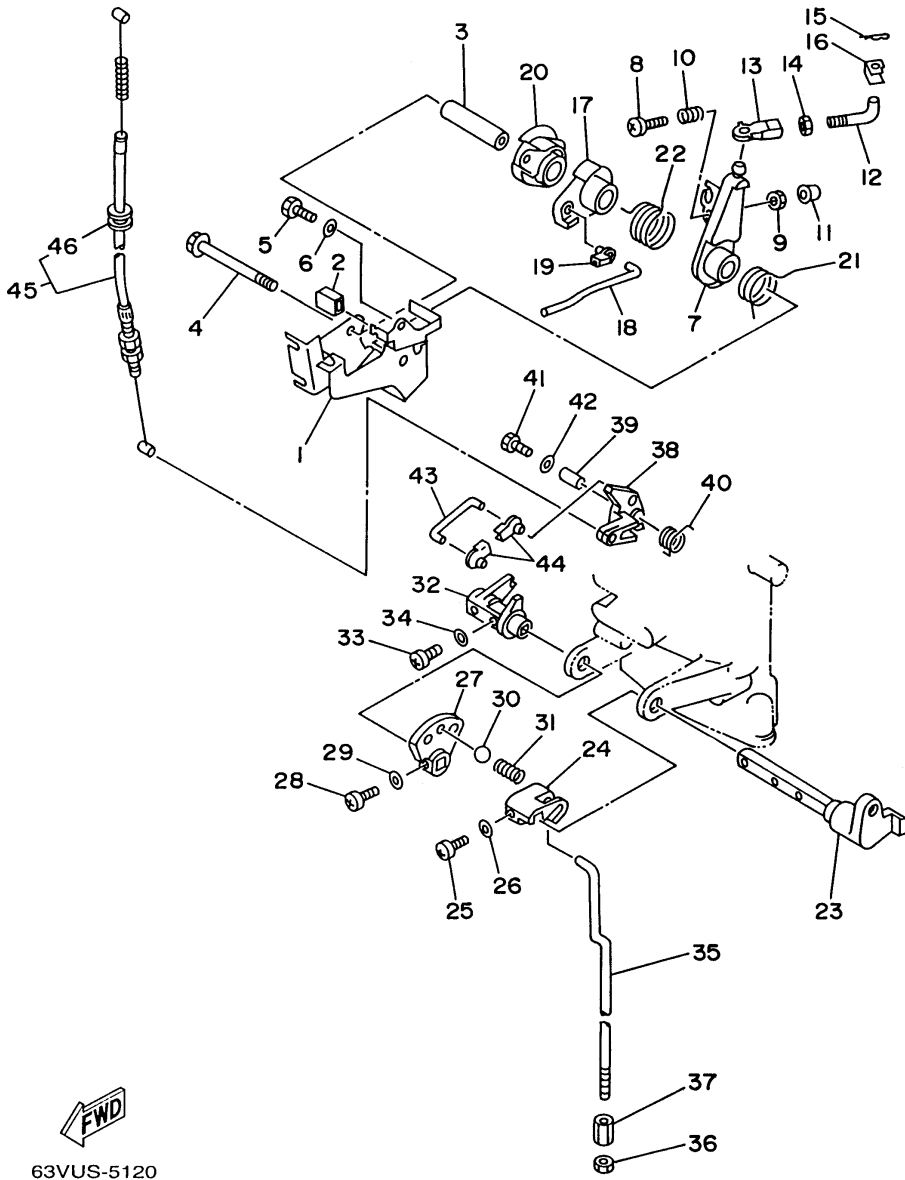

9.9ELRU 1996 / CONTROL 1

63VUS-5120

©2014 Yamaha Motor Corporation, U.S.A. All rights reserved.

Part List

9.9ELRU 1996 / CONTROL 1

REF - NO	PART NUMBER	PART NAME	QUANTITY	REMARKS
1	63V-14497-00-00	STAY, THROTTLE WIRE	1	
2	689-44194-00-00	CAP	1	
3	90387-06M50-00	COLLAR	1	
4	95895-06065-00	BOLT, FLANGE	1	
5	97095-06012-00	BOLT	1	
6	92990-06600-00	WASHER, PLATE	1	
7	63V-41631-00-00	LEVER, MAGNETO CONTROL	1	
8	97885-06030-00	SCREW, PAN HEAD	1	
9	95380-06600-00	NUT, HEXAGON	1	
10	90501-12M16-00	SPRING, COMPRESSION	1	
11	688-44194-00-00	CAP	1	
12	63V-41238-00-00	JOINT, LINK	1	
13	6H4-41237-00-00	JOINT, LINK	1	
14	95380-05700-00	NUT	1	
15	90468-10005-00	CLIP	1	
16	63V-41223-00-00	WASHER, LOCK 1	1	
17	63V-41283-00-00	LEVER, FREE ACCEL.	1	
18	63V-41211-00-00	LINK, ACCEL.	1	
19	661-41262-02-00	JOINT, CHOKE LEVER	1	
20	63V-41638-00-00	PULLEY	1	
21	90508-16M37-00	SPRING, TORSION	1	
22	90508-20M38-00	SPRING, TORSION	1	
23	63V-44123-00-00	ARM, SHIFT ROD	1	
24	63V-44121-01-00	LEVER, SHIFT ROD	1	
25	97885-05012-00	SCREW, PAN HEAD	1	
26	92990-05600-00	WASHER, PLATE	1	
27	63V-44113-00-00	CAM PLATE, HANDLE	1	
28	97885-05012-00	SCREW, PAN HEAD	1	
29	92990-05600-00	WASHER, PLATE	1	
30	93505-16024-00	BALL	1	
31	90501-12274-00	SPRING, COMPRESSION	1	
32	63V-44122-00-00	BUSHING, SHIFT ROD LEVER	1	
33	97885-05012-00	SCREW, PAN HEAD	1	
34	92990-05600-00	WASHER, PLATE	1	
35	63V-44143-01-00	ROD, SHIFT	1	
36	95380-06700-00	NUT	1	
37	90170-06015-00	NUT	1	
38	63V-15746-00-00	ARM	1	
39	90387-06M06-00	COLLAR	1	
40	90508-08M39-00	SPRING, TORSION	1	
41	97095-06020-00	BOLT	1	
42	92990-06600-00	WASHER, PLATE	1	
43	6L2-15747-00-00	LINK	1	
44	661-41262-02-00	JOINT, CHOKE LEVER	2	
45	63V-15770-00-00	CABLE COMP., STARTER STOP	1	
46	90480-10M16-00	.GROMMET	1	

Part Notes

9.9ELRU 1996 / CONTROL 1

PART NUMBER	NOTE TEXT
92990-06600-00	OEM: This part number is among the Top 100 Most Popular Marine Maintenance Parts as of March 2014.
92990-06600-00	OEM: This part number is among the Top 100 Most Popular Marine Maintenance Parts as of March 2014.

©2014 Yamaha Motor Corporation, U.S.A. All rights reserved.