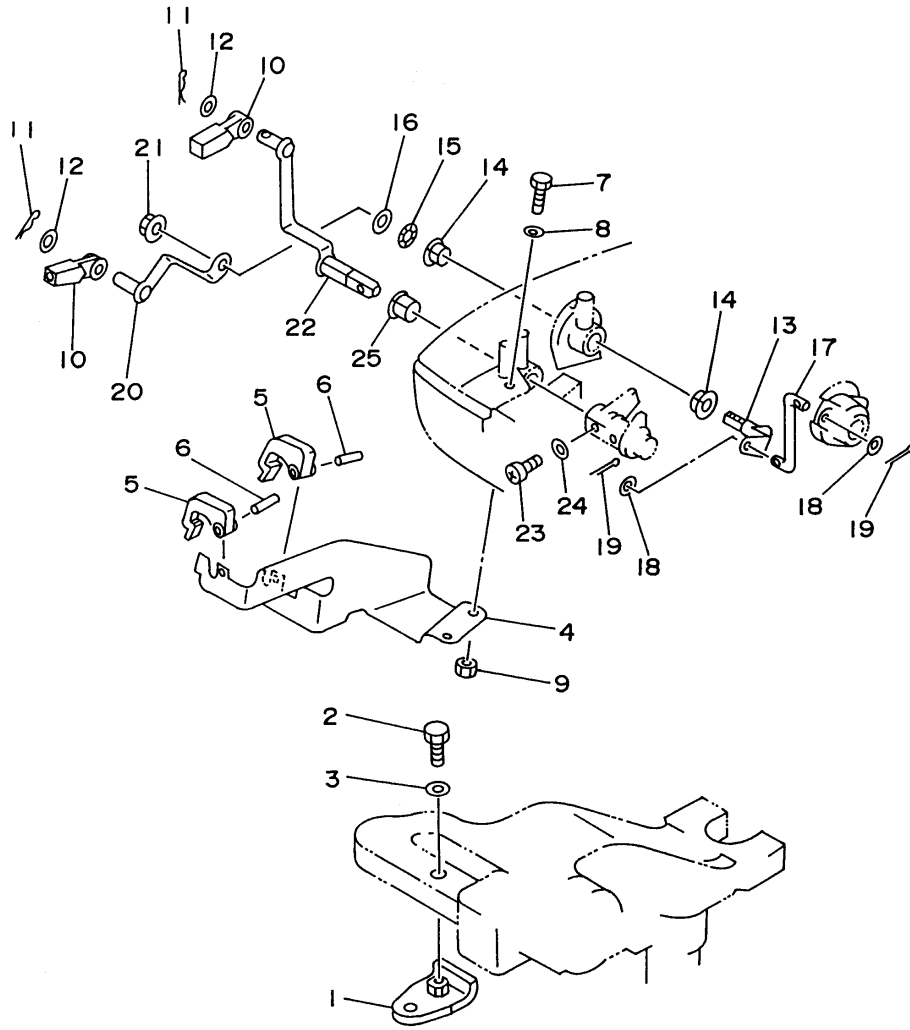

9.9ELRU 1996 / CONTROL 2 (ER)

63VNV-5130

©2014 Yamaha Motor Corporation, U.S.A. All rights reserved.

Part List

9.9ELRU 1996 / CONTROL 2 (ER)

REF - NO	PART NUMBER	PART NAME	QUANTITY	REMARKS
1	63V-48511-00-00	HOOK, STEERING	1	
2	97395-08020-00	BOLT, HEXAGON	1	
3	92990-08600-00	..WASHER, PLATE	1	
4	63V-48531-00-00	.BRACKET, REMOTE CONTROL 1	1	
5	682-48538-50-00	.CLAMP, CABLE 1	2	
6	91690-30012-00	.PIN, SPRING	2	
7	97095-06016-00	BOLT	2	
8	92990-06600-00	WASHER, PLATE	2	
9	95380-06600-00	NUT, HEXAGON	2	
10	663-48344-00-00	.CABLE END, REMOTE CONTROL	2	
11	90468-18008-00	CLIP	2	
12	90201-08M12-00	.WASHER, PLATE	2	
13	63V-42154-00-00	.LEVER, THROTTLE CONTROL	1	
14	90386-10025-00	.BUSH	2	
15	90206-10M04-00	WASHER, WAVE	1	
16	90201-10M02-00	WASHER, PLATE	1	
17	63V-42192-00-00	.ROD 2	1	
18	90201-044H9-00	WASHER, PLATE	2	
19	91490-20015-00	PIN. COTTER	2	
20	63V-48534-00-00	.THROTTLE LEVER, CONTROL	1	
21	95780-08300-00	..NUT, FLANGE	1	
22	63V-48544-00-00	.LEVER, SHIFTCONTROL	1	
23	97885-05012-00	SCREW, PAN HEAD	1	
24	92990-05600-00	WASHER, PLATE	1	
25	90386-10009-00	.BUSH	1	

Part Notes

9.9ELRU 1996 / CONTROL 2 (ER)

PART NUMBER	NOTE TEXT
92990-06600-00	OEM: This part number is among the Top 100 Most Popular Marine Maintenance Parts as of March 2014.
90468-18008-00	OEM: This part number is among the Top 100 Most Popular Marine Maintenance Parts as of March 2014.

©2014 Yamaha Motor Corporation, U.S.A. All rights reserved.