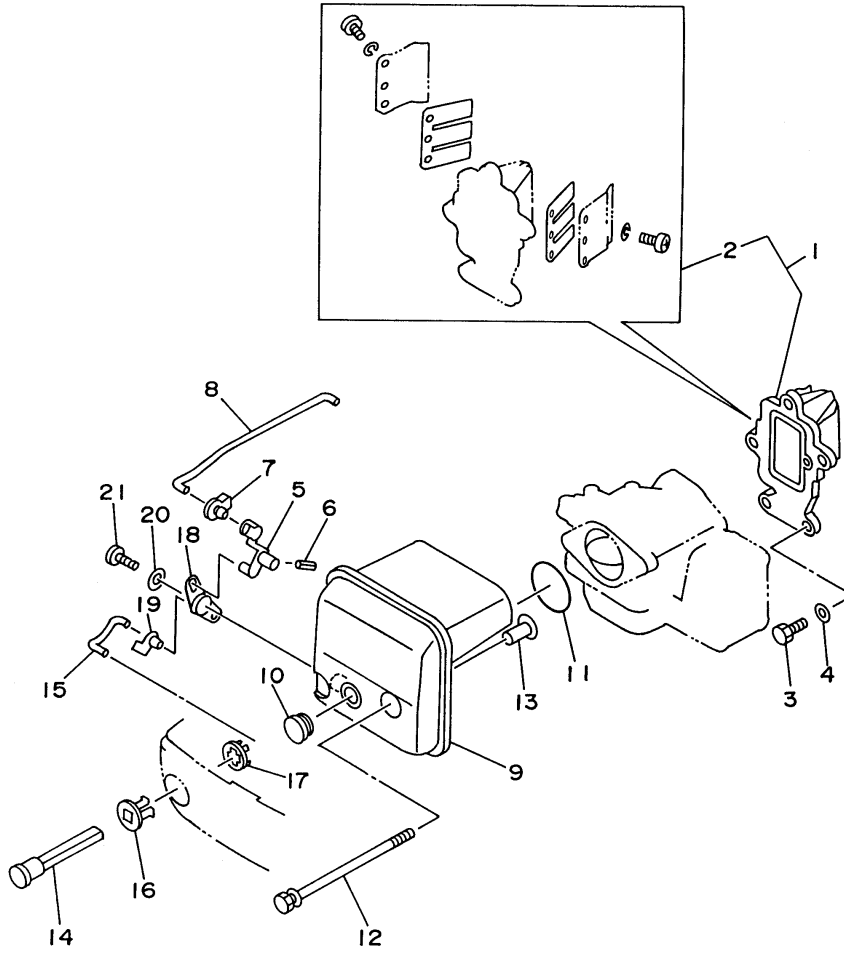

9.9ELRU 1996 / INTAKE

63VJA-5030

©2014 Yamaha Motor Corporation, U.S.A. All rights reserved.

Part List

9.9ELRU 1996 / INTAKE

REF - NO	PART NUMBER	PART NAME	QUANTITY	REMARKS
1	63V-13610-00-00	REED VALVE ASSY	1	UR 9.9
1	63W-13610-00-00	REED VALVE ASSY	1	UR 15
2	682-W0004-00-00	.REED SET	1	
3	97095-06020-00	BOLT	3	
4	92990-06600-00	WASHER, PLATE	3	
5	63V-41253-00-00	LEVER, CHOKE	1	
6	91690-20010-00	PIN, SPRING	1	
7	63V-41262-00-00	JOINT, CHOKE LEVER	1	
8	63V-41257-00-00	ROD, CHOKE 2	1	
9	63V-14440-00-00	SILENCER ASSY, INTAKE	1	
10	90480-12M25-00	GROMMET	1	
11	93210-35M86-00	.O-RING	1	
12	90119-06M94-00	BOLT, WITH WASHER	2	
13	90387-06M15-00	COLLAR	2	
14	6H4-41271-01-00	KNOB, CHOKE	1	
15	63V-41256-00-00	ROD, CHOKE 1	1	
16	689-41273-00-00	GROMMET	1	
17	6J8-41274-00-00	GROMMET 2	1	
18	63V-41252-00-00	LEVER, CHOKE 1	1	
19	661-41262-02-00	JOINT, CHOKE LEVER	1	
20	90201-05M09-00	WASHER, PLATE	1	
21	90164-05M03-00	SCREW, TAPPING	1	

Part Notes

9.9ELRU 1996 / INTAKE

PART NUMBER	NOTE TEXT
92990-06600-00	OEM: This part number is among the Top 100 Most Popular Marine Maintenance Parts as of March 2014.

©2014 Yamaha Motor Corporation, U.S.A. All rights reserved.