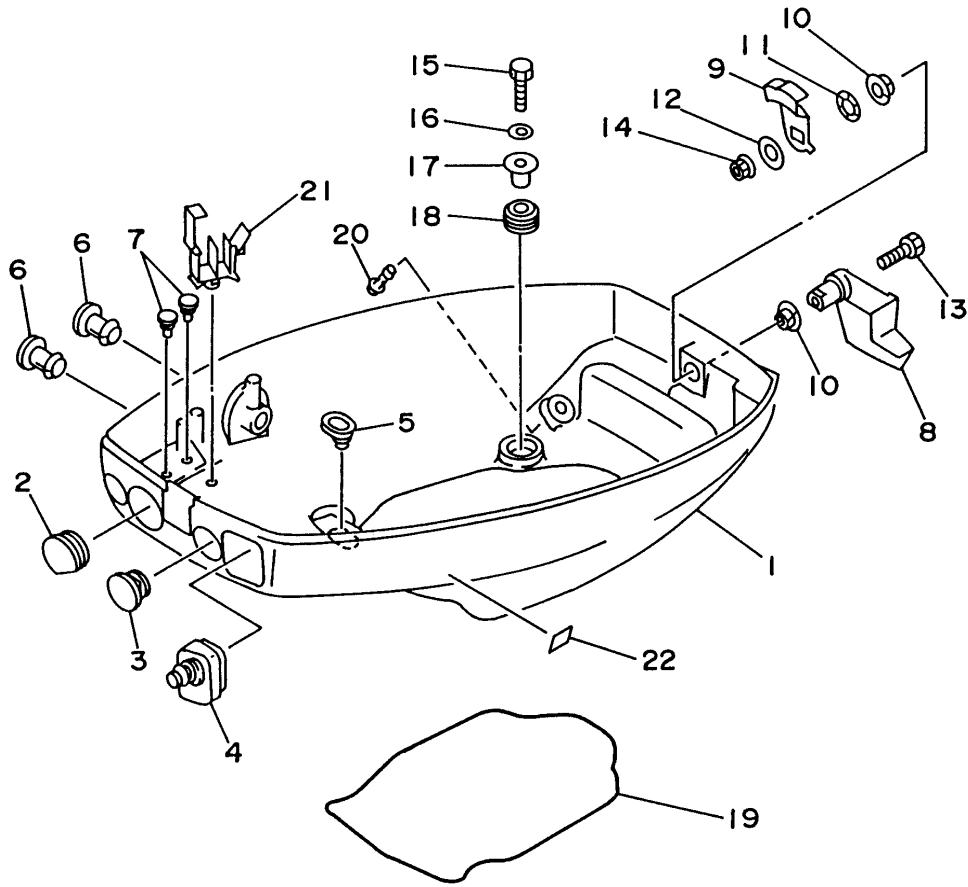

9.9ELRU 1996 / BOTTOM COWLING

63VUS-5080

©2014 Yamaha Motor Corporation, U.S.A. All rights reserved.

Part List

9.9ELRU 1996 / BOTTOM COWLING

REF - NO	PART NUMBER	PART NAME	QUANTITY	REMARKS
1	63V-42711-01-4D	COWLING, BOTTOM	1	
2	682-42724-40-00	GROMMET 1	1	UR
2	682-42724-00-00	GROMMET	1	UR
3	682-42725-02-00	GROMMET	1	EXCEPT 9.9EH/15EH
4	63V-42726-10-00	GROMMET	1	UR 9.9ER
4	63V-42726-00-00	GROMMET	1	UR
5	6G1-42727-00-00	GROMMET	1	
6	6G1-42748-00-00	GROMMET	2	EXCEPT 9.9ER
7	90480-06M19-00	GROMMET	2	EXCEPT 9.9ER
8	63V-42815-00-4D	LEVER, CLAMP	1	
9	6E7-42816-00-00	LEVER, CLAMP	1	
10	90386-12M45-00	BUSH	2	
11	90206-12052-00	WASHER, WAVE	1	
12	90201-06M02-00	WASHER, PLATE	1	
13	97095-06025-00	BOLT	1	
14	95380-06700-00	NUT	1	
15	97095-06025-00	BOLT	4	
16	92990-06600-00	WASHER, PLATE	4	
17	90387-06M52-00	COLLAR	4	
18	90480-15M31-00	GROMMET	4	
19	63V-42716-00-00	RUBBER, SEAL 1	1	
20	6H3-44391-01-00	NIPPLE, HOSE	1	
21	90465-25M57-00	CLAMP	1	
22	6A1-42792-01-00	MARK (100:1)	1	

Part Notes

9.9ELRU 1996 / BOTTOM COWLING

PART NUMBER	NOTE TEXT
92990-06600-00	OEM: This part number is among the Top 100 Most Popular Marine Maintenance Parts as of March 2014.

©2014 Yamaha Motor Corporation, U.S.A. All rights reserved.