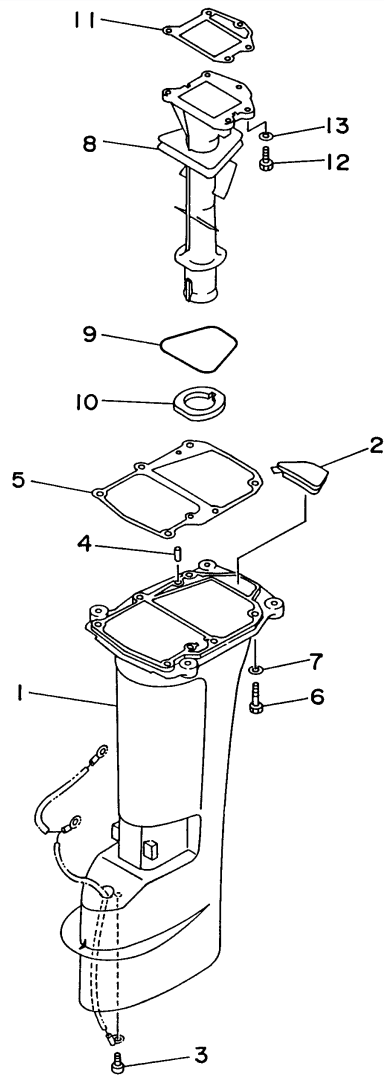

9.9ELRU 1996 / UPPER CASING

63VUS-5130

©2014 Yamaha Motor Corporation, U.S.A. All rights reserved.

Part List

9.9ELRU 1996 / UPPER CASING

REF - NO	PART NUMBER	PART NAME	QUANTITY	REMARKS
1	63V-45111-01-4D	CASING, UPPER	1	UR SHORT
1	63V-45111-11-4D	CASING, UPPER	1	UR LONG
2	63V-45126-00-00	PLATE, SEAL DAMPER	1	
3	90157-06M06-00	SCREW, PAN HEAD	1	
4	93606-12019-00	.PIN, DOWEL	2	
5	63V-45113-A0-00	GASKET, UPPER CASING	1	
6	97095-08030-00	BOLT	6	
7	92990-08600-00	..WASHER, PLATE	6	
8	63V-41131-00-5B	MANIFOLD, EXT. 1	1	
9	93210-71MH6-00	O-RING	1	
10	63V-41135-00-00	.GASKET, EXHAUST MANIFOLD	1	
11	63V-41133-A0-00	GASKET, EXHAUST MANIFOLD 1	1	
12	97095-06020-00	BOLT	5	
13	92990-06600-00	WASHER, PLATE	5	

Part Notes

9.9ELRU 1996 / UPPER CASING

PART NUMBER	NOTE TEXT
92990-06600-00	OEM: This part number is among the Top 100 Most Popular Marine Maintenance Parts as of March 2014.

©2014 Yamaha Motor Corporation, U.S.A. All rights reserved.