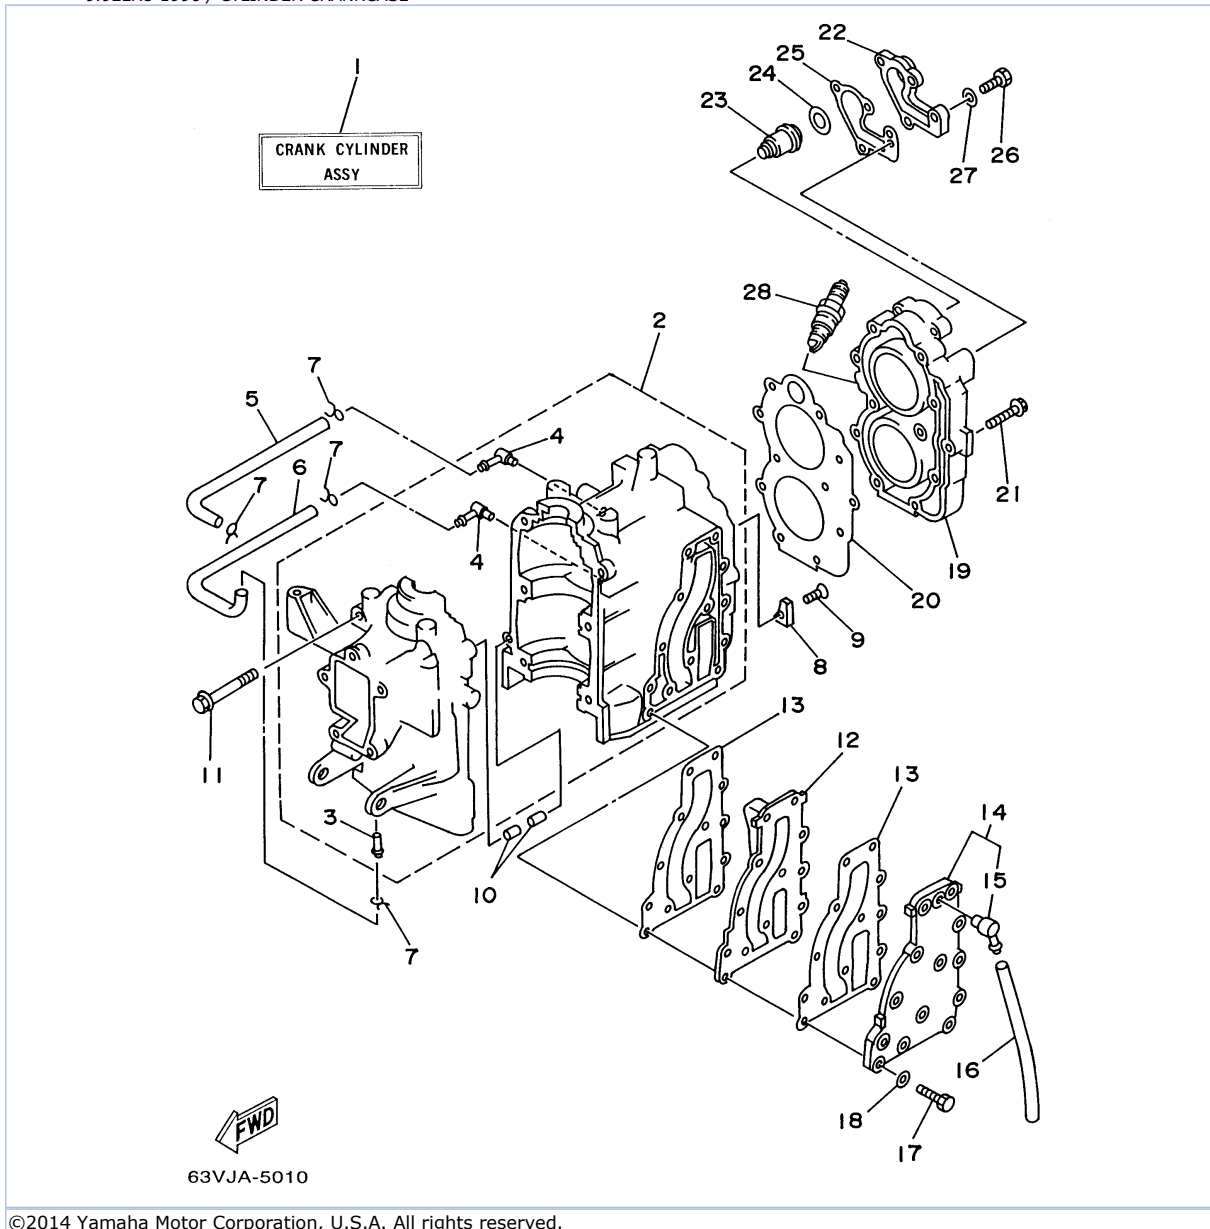

9.9ELRU 1996 / CYLINDER CRANKCASE

©2014 Yamaha Motor Corporation, U.S.A. All rights reserved.

Part List

9.9ELRU 1996 / CYLINDER CRANKCASE

REF - NO	PART NUMBER	PART NAME	QUANTITY	REMARKS
1	63V-W0090-00-4D	CRANK CYLINDER ASSEMBLY (REF. # 2~27 & CRANKSHAFT-PIST)	1	
2	63V-15100-00-94	CRANKCASE ASSEMBLY	1	
3	624-14485-00-00	.PIPE, JOINT	1	
4	650-14485-02-00	.PIPE, JOINT	2	
5	90445-07M08-00	HOSE (L220)	1	
6	90445-07M08-00	HOSE (L220)	1	
7	90467-06016-00	CLIP	4	
8	682-11325-00-00	ANODE	1	
9	98780-05016-00	.SCREW, FLAT HEAD	1	
10	93606-12019-00	.PIN, DOWEL	2	
11	90119-08M07-00	BOLT, WITH WASHER	6	
12	63V-41111-00-9M	INNER COVER, EXHAUST	1	
13	63V-41112-A0-00	.GASKET, EXHAUST INNER COVER	2	
14	63V-41113-00-9M	OUTER COVER, EXHAUST	1	
15	676-11372-00-00	.NIPPLE, HOSE	1	
16	90445-09105-00	HOSE (L300)	1	
17	97095-06030-00	BOLT	13	
18	92990-06600-00	WASHER, PLATE	13	
19	6E7-11111-01-94	HEAD, CYLINDER 1	1	
20	63V-11181-A0-00	GASKET, CYLINDER HEAD 1	1	
21	90105-07M05-00	BOLT, FLANGE	11	
22	682-12413-00-9M	COVER, THERMOSTAT	1	
23	6E5-12411-20-00	THERMOSTAT	1	
24	90201-16M03-00	WASHER, PLATE	1	
25	682-12414-A1-00	.GASKET, COVER	1	
26	97013-06020-00	BOLT	4	
27	92990-06600-00	WASHER, PLATE	4	
28	NGK-B7HS1-00-00	PLUG, SPARK (NGK B7HS- 10)	2	

Part Notes

9.9ELRU 1996 / CYLINDER CRANKCASE

PART NUMBER		NOTE TEXT
92990-06600-00		OEM: This part number is among the Top 100 Most Popular Marine Maintenance Parts as of March 2014.
92990-06600-00		OEM: This part number is among the Top 100 Most Popular Marine Maintenance Parts as of March 2014.

©2014 Yamaha Motor Corporation, U.S.A. All rights reserved.