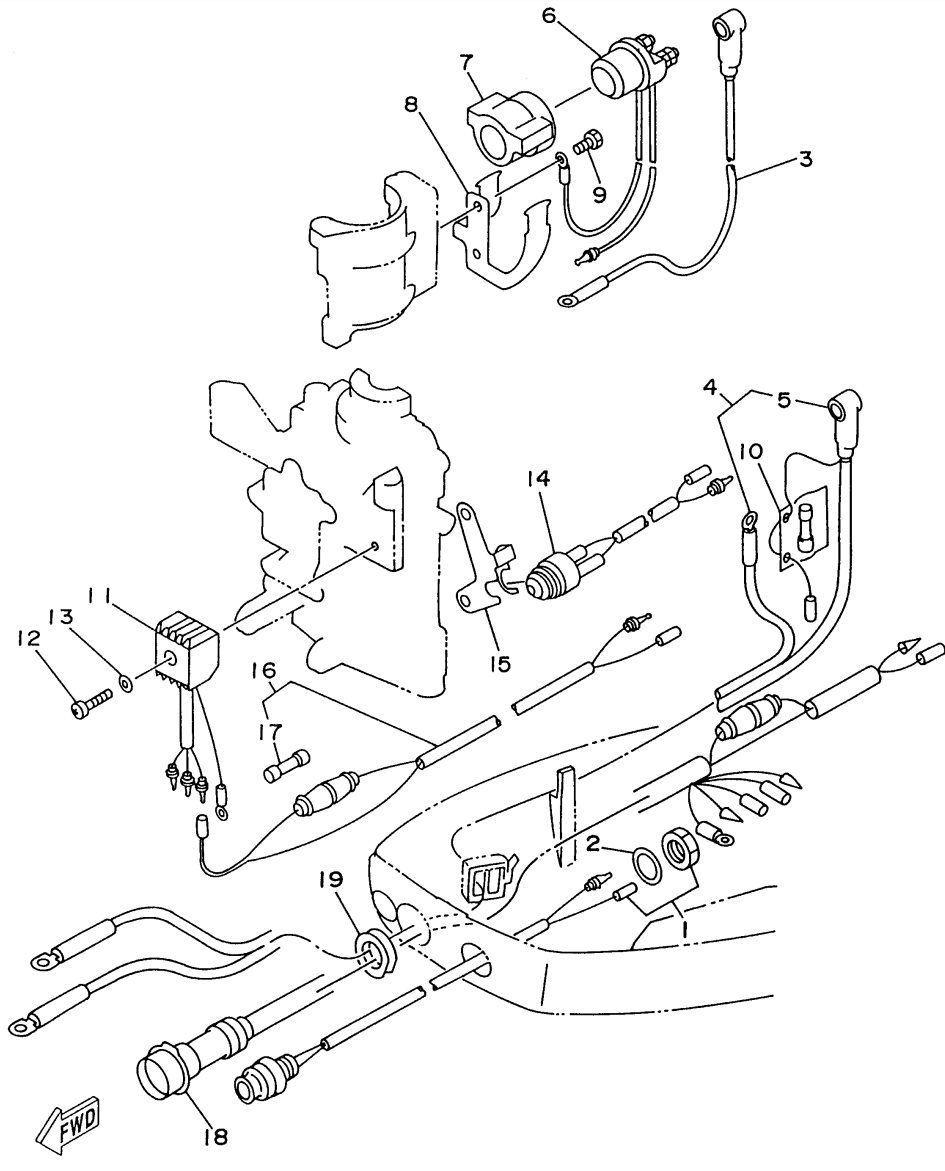

9.9ELRU 1996 / ELECTRICAL 2 (EH ER)

63VUS-6210

©2014 Yamaha Motor Corporation, U.S.A. All rights reserved.

Part List

9.9ELRU 1996 / ELECTRICAL 2 (EH ER)

REF - NO	PART NUMBER	PART NAME	QUANTITY	REMARKS
1	689-81870-00-00	STARTING SWITCH ASSY	1	FOR 9.9EH/15EH
2	90201-16M36-00	WASHER, PLATE	1	FOR 9.9EH/15EH
3	6E7-82117-00-00	WIRE, LEAD	1	
4	6E7-82105-11-00	BATTERY CABLE	1	
5	682-82119-01-00	.COVER, LEAD WIRE	1	
6	6G1-81941-10-00	STARTER RELAY ASSY	1	
7	6G1-81952-00-00	HOLDER, RELAY	1	
8	6E7-81945-00-00	PLATE, SWITCH FITTING	1	
9	97395-06014-00	BOLT	2	
10	682-82151-00-00	FUSE (12V-20A)	1	
11	664-81970-61-00	RECTIFIER ASSEMBLY	1	
12	98580-05525-00	SCREW, PAN HEAD	1	
13	92990-05600-00	WASHER, PLATE	1	
14	688-82540-11-00	NEUTRAL SWITCH ASSY	1	FOR 9.9EH/15EH
15	63V-82554-00-00	STAY, NEUTRAL SWITCH	1	FOR 9.9EH/15EH
16	63V-82541-00-00	WIRE, LEAD	1	FOR 9.9EH/15EH
17	682-82151-00-00	.FUSE (12V-20A)	1	FOR 9.9EH/15EH
18	63V-82590-A0-00	WIRE HARNESS ASSEMBLY	1	FOR 9.9ER
19	682-42724-50-00	GROMMET	1	FOR 9.9ER