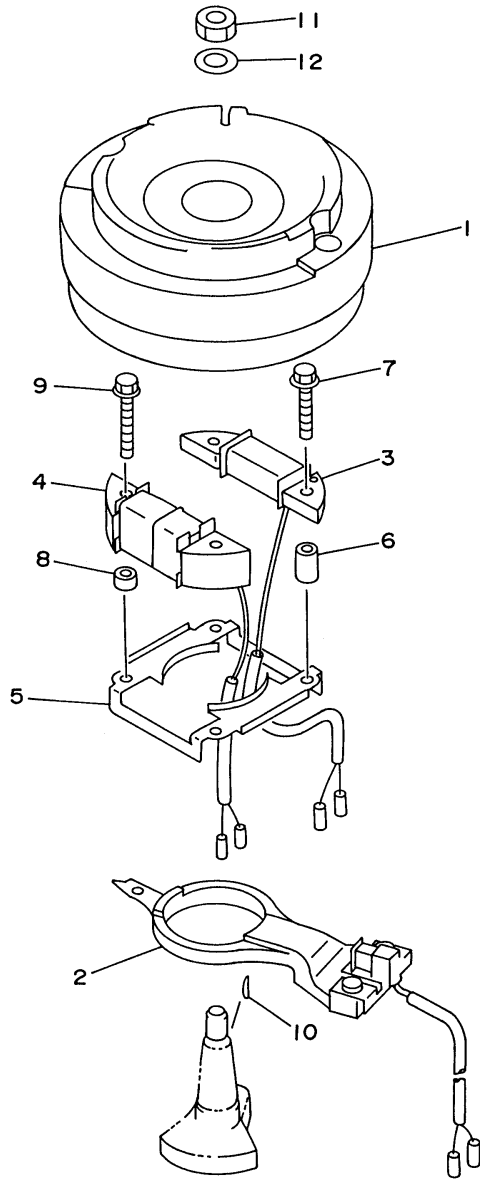

9.9ELRU 1996 / GENERATOR

63VJA-5160

©2014 Yamaha Motor Corporation, U.S.A. All rights reserved.

Part List

9.9ELRU 1996 / GENERATOR

REF - NO	PART NUMBER	PART NAME	QUANTITY	REMARKS
1	63V-85550-10-00	ROTOR ASSY	1	UR M
1	63V-85550-00-00	ROTOR ASSEMBLY (WITH RING GEAR)	1	UR E
2	63V-85580-00-00	COIL, PULSER	1	
3	63V-85520-00-00	COIL, CHARGE	1	
4	63V-85533-00-00	COIL, LIGHTING	1	
5	63V-41611-00-00	RETAINER, MAGNETO BASE	1	
6	90387-06M53-00	COLLAR	2	
7	90105-06M68-00	BOLT, FLANGE	2	
8	90387-06M24-00	COLLAR	2	
9	90105-06M69-00	BOLT, FLANGE	2	
10	90280-16053-00	KEY, WOODRUFF	1	
11	90170-12066-00	NUT	1	
12	90201-12472-00	WASHER, PLATE	1