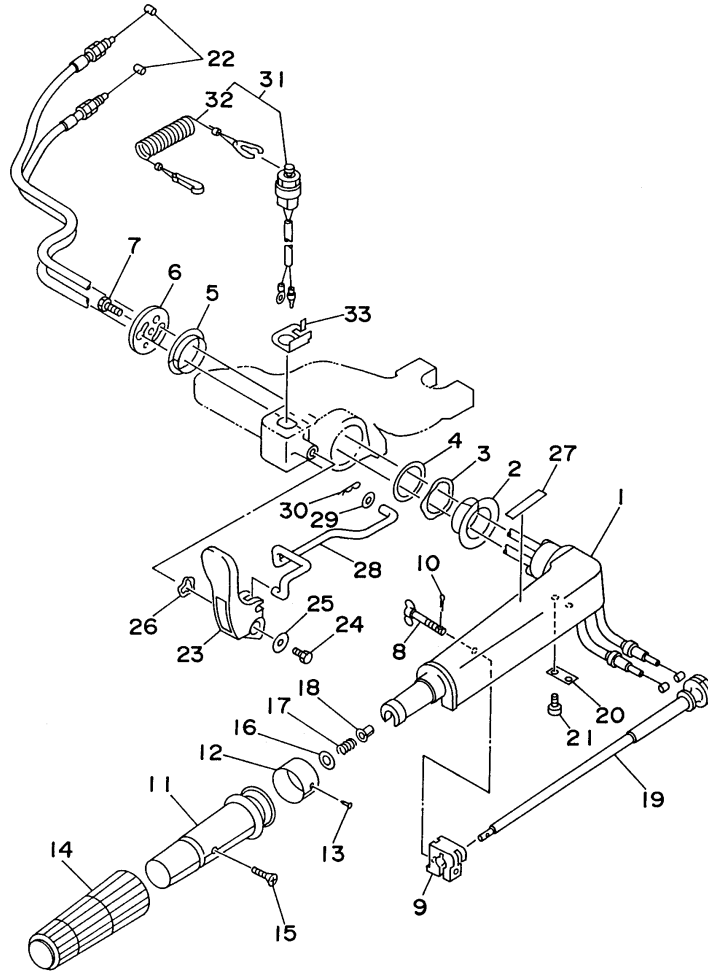

9.9ELRU 1996 / STEERING

63VJA-5110

©2014 Yamaha Motor Corporation, U.S.A. All rights reserved.

Part List

9.9ELRU 1996 / STEERING

REF - NO	PART NUMBER	PART NAME	QUANTITY	REMARKS
1	6G1-42111-10-4D	HANDLE, STEERING	1	
2	90386-34M97-00	BUSH	1	
3	90206-36M21-00	WASHER, WAVE	1	
4	90202-36M55-00	WASHER, PLATE	1	
5	90386-33M96-00	BUSH	1	
6	6G1-42131-01-00	COVER, HANDLE STEERING	1	
7	97095-06020-00	BOLT	1	
8	6G1-42125-01-00	BOLT, FRICTION ADJUSTING	1	
9	6G1-42126-00-00	FRICTION, STEERING HANDLE GRIP	1	
10	91490-16010-00	PIN. COTTER	1	
11	664-42119-00-00	GRIP, STEERING HANDLE	1	
12	6H2-42137-00-00	INDICATOR, THROTTLE	1	
13	90269-02M09-00	RIVET	1	
14	6G1-42177-00-00	RUBBER, HANDLE	1	
15	90149-05M13-00	SCREW	1	
16	92990-10600-00	WASHER, PLATE	1	
17	90501-23215-00	SPRING, COMPRESSION	1	
18	90386-08032-00	BUSH	1	
19	6G1-42138-01-00	LEVER, THROTTLE	1	
20	6E0-42159-02-00	STAY	1	
21	97885-05012-00	SCREW, PAN HEAD	2	
22	6L2-26301-00-00	THROTTLE CABLE ASSY	2	
23	63V-44111-00-00	HANDLE, GEAR SHIFT	1	
24	97095-06012-00	BOLT	1	
25	90201-06M02-00	WASHER, PLATE	1	
26	90206-13M10-00	WASHER, WAVE	1	
27	6E0-44191-11-00	INDICATOR, SHIFT	1	
28	63V-44124-00-00	LINK, SHIFT ROD	1	
29	90202-06009-00	WASHER, PLATE	1	
30	90468-10003-00	CLIP	1	
31	6H4-82575-02-00	ENGINE STOP SWITCH ASSEMBLY	1	
32	682-82556-00-00	.LANYARD, STOP SWITCH	1	
33	63V-82539-00-00	STAY, STOP SWITCH	1	

Part Notes

9.9ELRU 1996 / STEERING

PART NUMBER		NOTE TEXT
92990-10600-00		OEM: This part number is among the Top 100 Most Popular Marine Maintenance Parts as of March 2014.
682-82556-00-00		OEM: This part number is among the Top 100 Most Popular Marine Maintenance Parts as of March 2014.

©2014 Yamaha Motor Corporation, U.S.A. All rights reserved.