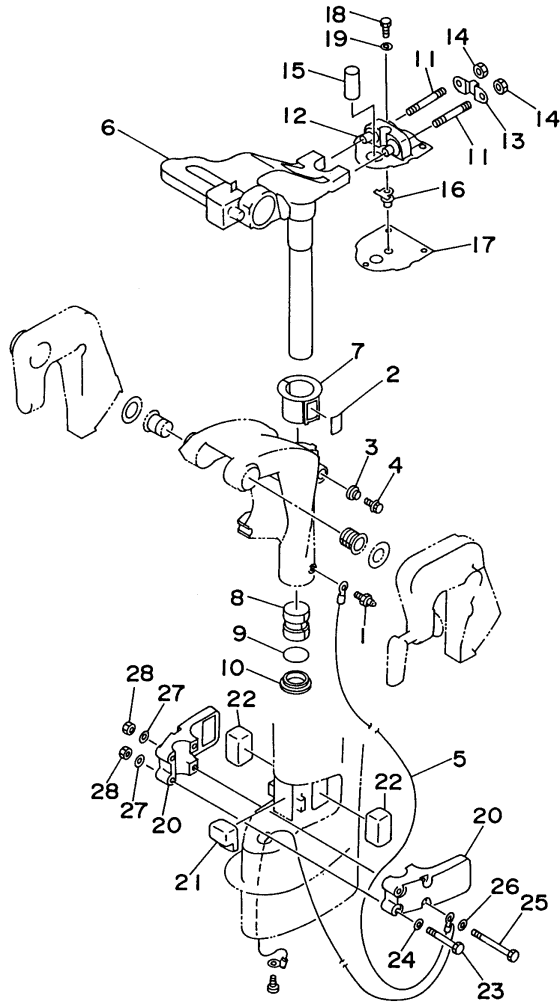

9.9ELRU 1996 / BRACKET 2

63VJA-5100

©2014 Yamaha Motor Corporation, U.S.A. All rights reserved.

Part List

9.9ELRU 1996 / BRACKET 2

REF - NO	PART NUMBER	PART NAME	QUANTITY	REMARKS
1	93700-06M03-00	NIPPLE, GREASE	1	
2	63V-42528-00-00	PLATE, FRICTION	1	
3	689-43373-01-00	SEAL, DAMPER	1	
4	90105-06M07-00	.BOLT, FLANGE	1	
5	63V-82127-00-00	WIRE, LEAD 2	1	
6	63V-42511-01-4D	BRACKET, STEERING	1	
7	63V-42537-00-00	BUSHING, PIVOT SHAFT	1	
8	90386-30048-00	BUSH	1	
9	93210-29M94-00	O-RING	1	
10	90386-30M60-00	BUSH	1	
11	90116-08M54-00	BOLT, STUD	2	
12	63V-44514-00-5B	MOUNT DAMPER, UPPER SIDE	1	
13	63V-44526-00-00	PLATE	1	
14	95380-08600-00	NUT	2	
15	90387-16M01-00	COLLAR	1	
16	63V-44366-00-00	DAMPER, WATER SEAL	1	
17	63V-45114-A0-00	GASKET, UPPER CASING	1	
18	97095-06018-00	.BOLT	3	
19	92990-06600-00	WASHER, PLATE	3	
20	63V-44551-00-4D	HOUSING, LOWER MOUNT RUBBER	2	
21	63V-44557-00-00	MOUNT DAMPER, LOWER FRONT	1	
22	682-44555-00-00	MOUNT DAMPER, LOWER SIDE	2	
23	97075-06055-00	BOLT	2	
24	92990-06600-00	WASHER, PLATE	2	
25	97075-06075-00	BOLT	2	
26	92990-06600-00	WASHER, PLATE	2	
27	92990-06600-00	WASHER, PLATE	4	
28	95380-06600-00	NUT, HEXAGON	4	

Part Notes

9.9ELRU 1996 / BRACKET 2

PART NUMBER		NOTE TEXT
92990-06600-00		OEM: This part number is among the Top 100 Most Popular Marine Maintenance Parts as of March 2014.
92990-06600-00		OEM: This part number is among the Top 100 Most Popular Marine Maintenance Parts as of March 2014.
92990-06600-00		OEM: This part number is among the Top 100 Most Popular Marine Maintenance Parts as of March 2014.
92990-06600-00		OEM: This part number is among the Top 100 Most Popular Marine Maintenance Parts as of March 2014.

©2014 Yamaha Motor Corporation, U.S.A. All rights reserved.