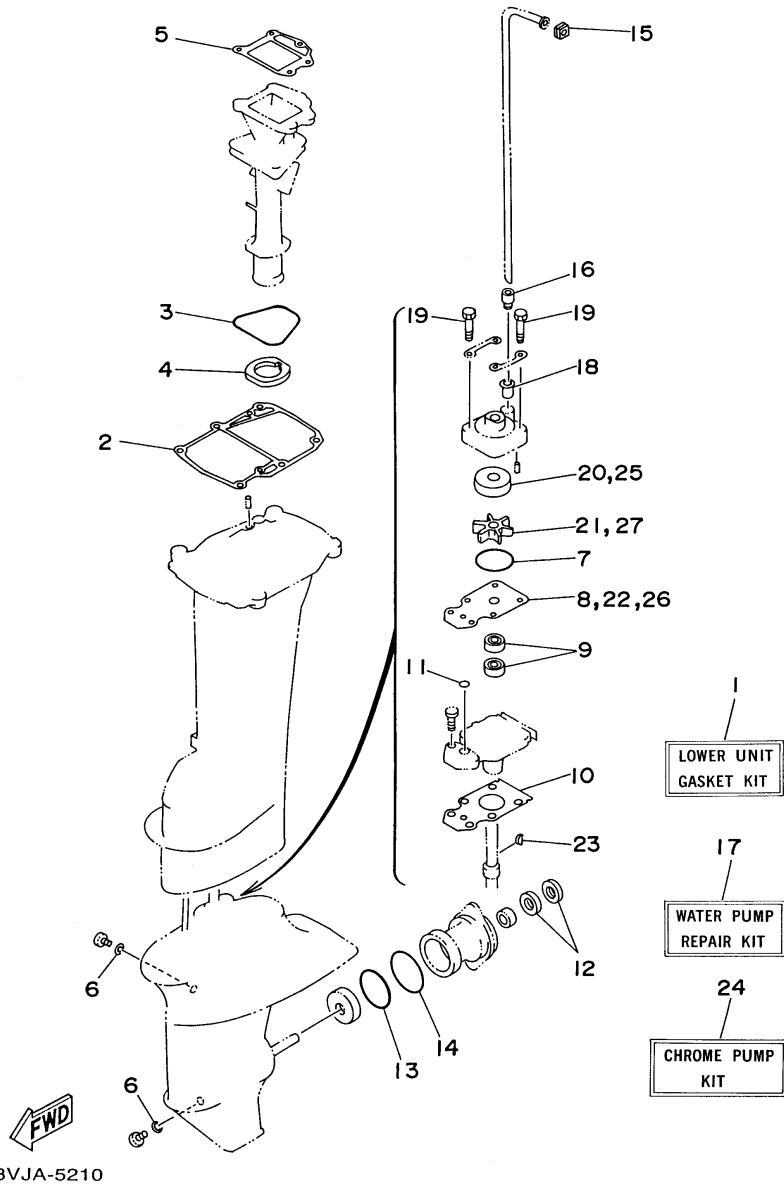

9.9ELRU 1996 / REPAIR KIT 2

©2014 Yamaha Motor Corporation, U.S.A. All rights reserved.

Part List

9.9ELRU 1996 / REPAIR KIT 2

REF - NO	PART NUMBER	PART NAME	QUANTITY	REMARKS
1	63V-W0001-20-00	LOWER UNIT GASKET KIT	1	
2	63V-45113-A0-00	.GASKET, UPPER CASING	1	
3	93210-71MH6-00	.O-RING	1	
4	63V-41135-00-00	.GASKET, EXHAUST MANIFOLD	1	
5	63V-41133-A0-00	.GASKET, EXHAUST MANIFOLD 1	1	
6	90430-08020-00	.GASKET	2	
7	93210-44704-00	.O-RING	1	
8	63V-44323-00-00	.OUTER PLATE, CARTRIDGE	1	
9	93101-20048-00	.OIL SEAL	2	
10	63V-45315-A0-00	.PACKING, LOWER CASING	1	
11	93210-06ME6-00	.O-RING	1	
12	93101-17054-00	.OIL SEAL	2	
13	93210-57M09-00	.O-RING	1	
14	93210-56M80-00	.O-RING	1	
15	6G1-44365-00-00	.DAMPER, WATER SEAL	1	
16	63V-44368-00-00	.RUBBER, WATER SEAL 4	1	
17	63V-W0078-00-00	WATER PUMP REPAIR KIT	1	
18	647-44366-00-00	.DAMPER, WATER SEAL	1	
19	97080-08045-00	.BOLT	4	
20	63V-44322-00-00	.INSERT, CARTRIDGE	1	
21	63V-44352-00-00	.IMPELLER	1	
22	63V-44323-00-00	.OUTER PLATE, CARTRIDGE	1	
23	664-44338-00-00	.KEY, WOODRUFF	1	
24	63V-W0078-0A-00	CHROME PUMP KIT	1	
25	63V-44322-40-00	.INSERT, CARTRIDGE	1	
26	63V-44323-40-00	.OUTER PLATE, CARTRIDGE	1	
27	63V-44352-00-00	.IMPELLER	1	

Part Notes

9.9ELRU 1996 / REPAIR KIT 2

PART NUMBER	NOTE TEXT
90430-08020-00	OEM: This part number is among the Top 100 Most Popular Marine Maintenance Parts as of March 2014.

©2014 Yamaha Motor Corporation, U.S.A. All rights reserved.

©2014 Yamaha Motor Corporation, U.S.A. All rights reserved.