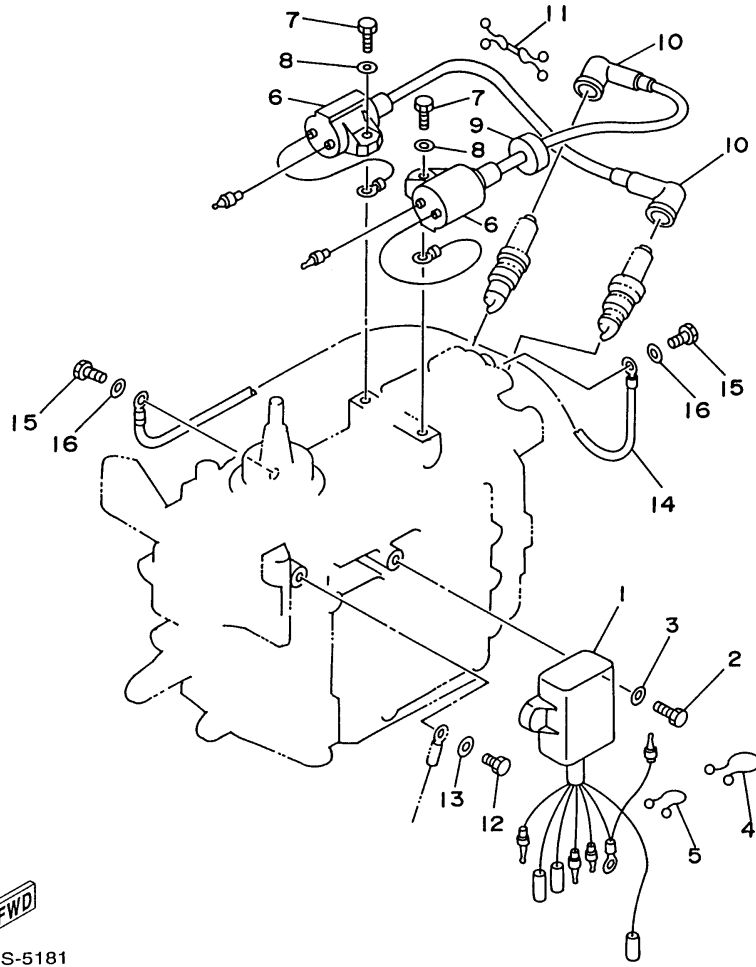

9.9ELRU 1996 / ELECTRICAL 1

Part List

9.9ELRU 1996 / ELECTRICAL 1

REF - NO	PART NUMBER	PART NAME	QUANTITY	REMARKS
1	63V-85540-00-00	C.D.I. UNIT ASSEMBLY	1	
2	97095-06020-00	BOLT	2	
3	92990-06600-00	WASHER, PLATE	2	
4	90464-16039-00	CLAMP	1	
5	90465-08M61-00	CLAMP	1	
6	63V-85570-00-00	IGNITION COIL ASSY	2	
7	97095-06018-00	.BOLT	2	
8	92990-06600-00	WASHER, PLATE	2	
9	90480-25161-00	GROMMET	1	
10	663-82370-01-00	PLUG CAP ASSY	2	
11	90464-08M02-00	CLAMP	1	
12	97095-06012-00	BOLT	1	
13	92990-06600-00	WASHER, PLATE	1	
14	662-82519-00-00	WIRE, EARTH LEAD	1	
15	97095-06012-00	BOLT	2	
16	92990-06600-00	WASHER, PLATE	2	

Part Notes

9.9ELRU 1996 / ELECTRICAL 1

PART NUMBER	NOTE TEXT
92990-06600-00	OEM: This part number is among the Top 100 Most Popular Marine Maintenance Parts as of March 2014.
92990-06600-00	OEM: This part number is among the Top 100 Most Popular Marine Maintenance Parts as of March 2014.
92990-06600-00	OEM: This part number is among the Top 100 Most Popular Marine Maintenance Parts as of March 2014.
92990-06600-00	OEM: This part number is among the Top 100 Most Popular Marine Maintenance Parts as of March 2014.

©2014 Yamaha Motor Corporation, U.S.A. All rights reserved.