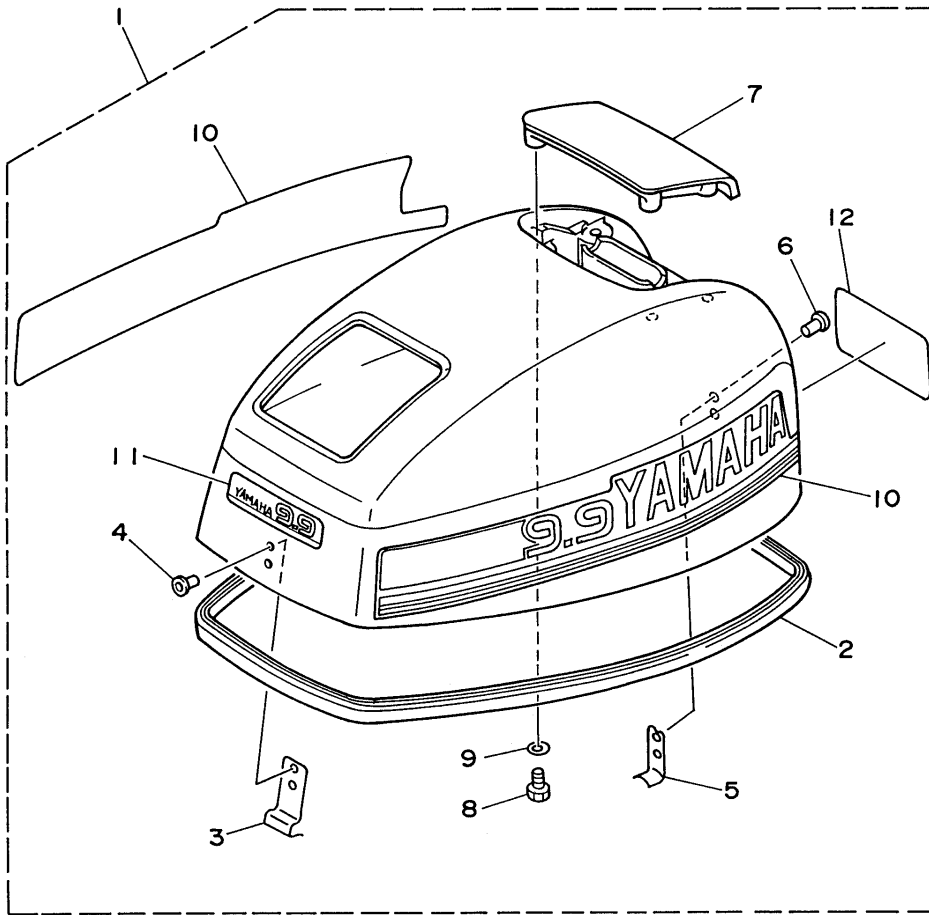

9.9ELRU 1996 / TOP COWLING

63VJA-5070

©2014 Yamaha Motor Corporation, U.S.A. All rights reserved.

Part List

9.9ELRU 1996 / TOP COWLING

REF - NO	PART NUMBER	PART NAME	QUANTITY	REMARKS
1	63V-42610-10-4D	TOP COWLING ASSEMBLY	1	UR 9.9
1	63W-42610-10-4D	TOP COWLING ASSEMBLY	1	UR 15
2	63V-42615-00-00	.SEAL	1	
3	6G1-42651-02-00	.HOOK	1	
4	90266-04M04-00	.RIVET	2	
5	6L2-42647-00-00	.HOLDER, CLAMP BAND	1	
6	90266-04M04-00	.RIVET	2	
7	6G1-42613-00-4D	.MOLDING, AIR DUCT	1	
8	97095-06016-00	.BOLT	4	
9	92990-06600-00	.WASHER, PLATE	4	
10	63W-W0070-10-00	.GRAPHIC SET	1	UR 15
10	63V-W0070-10-00	.GRAPHIC SET	1	UR 9.9
11	63W-42677-10-00	.GRAPHIC, FRONT	1	UR 15
11	63V-42677-10-00	.GRAPHIC, FRONT	1	UR 9.9
12	6E7-42678-11-00	.GRAPHIC, REAR	1	UR 9.9
12	6E8-42678-11-00	.GRAPHIC, REAR	1	UR 15

Part Notes

9.9ELRU 1996 / TOP COWLING

PART NUMBER	NOTE TEXT
92990-06600-00	OEM: This part number is among the Top 100 Most Popular Marine Maintenance Parts as of March 2014.

©2014 Yamaha Motor Corporation, U.S.A. All rights reserved.