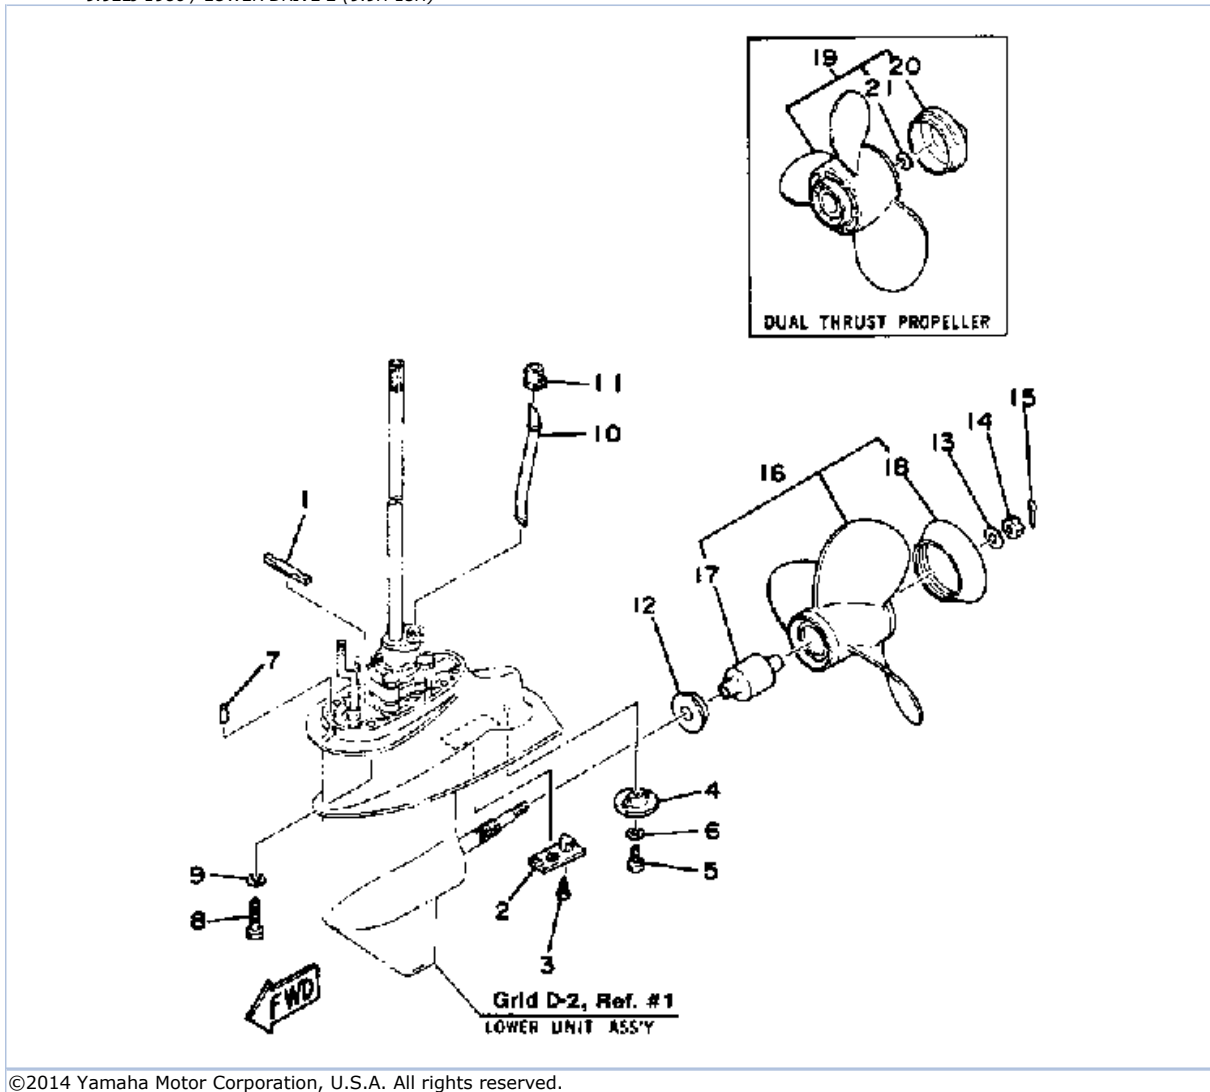

9.9ELJ 1986 / LOWER DRIVE 2 (9.9H 15H)

©2014 Yamaha Motor Corporation, U.S.A. All rights reserved.

Part List

9.9ELJ 1986 / LOWER DRIVE 2 (9.9H 15H)

REF - NO	PART NUMBER	PART NAME	QUANTITY	REMARKS
1	682-45375-01-00	DAMPER, SEAL	1	
2	6E7-45214-00-00	COVER, WATER INLET 1	1	
3	98580-05012-00	.SCREW, PAN HEAD	1	
4	6E8-45251-00-00	ANODE	1	
5	97395-06016-00	BOLT, HEX	1	
6	92990-06600-00	WASHER, PLATE	1	
7	93606-12019-00	.PIN, DOWEL	2	
9	92990-08600-00	..WASHER, PLATE	4	
10	682-44361-10-00	TUBE, WATER	1	U.R. LONG
10	682-44361-00-00	TUBE, WATER	1	U.R. SHORT
11	626-44365-01-00	DAMPER, WATER SEAL	1	
12	683-45987-01-00	SPACER 1	1	
13	90201-10M01-00	WASHER, PLATE	1	
14	90171-10M01-00	NUT, CASTLE	1	
15	91490-30020-00	PIN. COTTER	1	
16	683-45943-00-EL	PROPELLER (3X9-1/4"X10-1/2"-J)	1	U.R.
16	683-45945-00-EL	PROPELLER (3X9-1/4"X9"-J)	1	U.R.
16	683-45947-00-EL	PROPELLER (3X9-1/4"X8"-J)	1	U.R.
16	683-45952-00-EL	PROPELLER (3X9-1/4"X9-3/4"-J)	1	U.R.
17	683-45981-00-00	DAMPER, PROPELLER	1	
18	683-45986-00-94	REFLECTOR RING	1	
19	683-W4592-02-EL	PROPELLER (3X9-3/4"X6-1/2"-J)	1	U.R.
19	683-W4591-02-EL	PROPELLER (3X9-3/4"X8"-J)	1	U.R.
20	99999-02238-00	NUT, PROPELLER	1	
21	90201-10M02-00	WASHER, PLATE	1	

Part Notes

9.9ELJ 1986 / LOWER DRIVE 2 (9.9H 15H)

PART NUMBER	NOTE TEXT
92990-06600-00	OEM: This part number is among the Top 100 Most Popular Marine Maintenance Parts as of March 2014.

©2014 Yamaha Motor Corporation, U.S.A. All rights reserved.