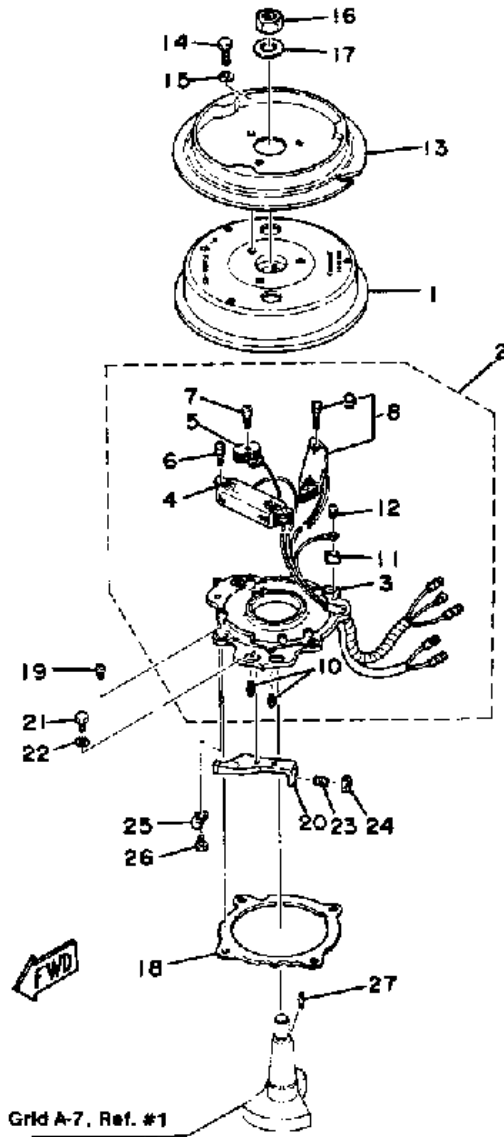

9.9ELJ 1986 / CDI MAGNETO (9.9EJ 15EJ)

©2014 Yamaha Motor Corporation, U.S.A. All rights reserved.

Part List

9.9ELJ 1986 / CDI MAGNETO (9.9EJ 15EJ)

REF - NO	PART NUMBER	PART NAME	QUANTITY	REMARKS
2	6E7-85550-A0-00	ROTOR ASSY	1	
3	6E7-85560-A0-00	BASE ASSY	1	
4	6E7-85509-70-00	BASE, MAGNETO	1	
5	6E7-85520-70-00	.COIL, CHARGE	1	
6	6E7-85580-70-00	.COIL, PULSER	1	
7	90159-05039-00	SCREW, W/WASHER	1	
8	90159-05038-00	SCREW, WITH WASHER	1	
9	6E7-81303-A0-00	.LIGHTING COIL ASSY	1	
10	90159-05039-00	SCREW, W/WASHER	2	
11	663-85518-00-00	JOINT, BALL	2	
12	6E7-81328-70-00	CLAMP, CORD	1	
13	97802-04006-00	.SCREW, PAN HEAD	1	

9.9ELJ 1986 / CDI MAGNETO (9.9H 15H)

©2014 Yamaha Motor Corporation, U.S.A. All rights reserved.

Part List

9.9ELJ 1986 / CDI MAGNETO (9.9H 15H)

REF - NO	PART NUMBER	PART NAME	QUANTITY	REMARKS
1	6E7-85550-70-00	ROTOR ASSEMBLY	1	
2	6E7-85560-A0-00	BASE ASSY	1	
3	6E7-85509-70-00	BASE, MAGNETO	1	
4	6E7-85520-70-00	.COIL, CHARGE	1	
5	6E7-85580-70-00	.COIL, PULSER	1	
6	90159-05039-00	SCREW, W/WASHER	2	
7	90159-05038-00	SCREW, WITH WASHER	1	
8	6E7-81303-A0-00	.LIGHTING COIL ASSY	1	
9	90159-05039-00	SCREW, W/WASHER	2	
10	663-85518-00-00	JOINT, BALL	2	
11	6E7-81328-70-00	CLAMP, CORD	1	
12	97802-04006-00	.SCREW, PAN HEAD	1	
13	6E7-15723-00-94	PULLEY, STARTER	1	
14	97013-06012-00	BOLT	3	
15	92990-06600-00	WASHER, PLATE	3	
16	90170-12066-00	NUT	1	
17	90201-12472-00	WASHER, PLATE	1	
18	682-41613-02-00	PLATE, BASE FRICTION	1	
19	97803-05008-00	SCREW, PAN HEAD	4	
20	6E8-41213-00-94	CAM, ACCEL.	1	
21	97313-05010-00	BOLT, HEXAGON	2	
22	92990-05600-00	WASHER, PLATE	2	
23	90113-05M04-00	BOLT, SET	1	
24	95380-05700-00	NUT	1	
25	682-41616-00-00	STOPPER, MAGNETO BASE	1	
26	97390-05010-00	BOLT, HEXAGON	1	
27	90280-16053-00	KEY, WOODRUFF	1	