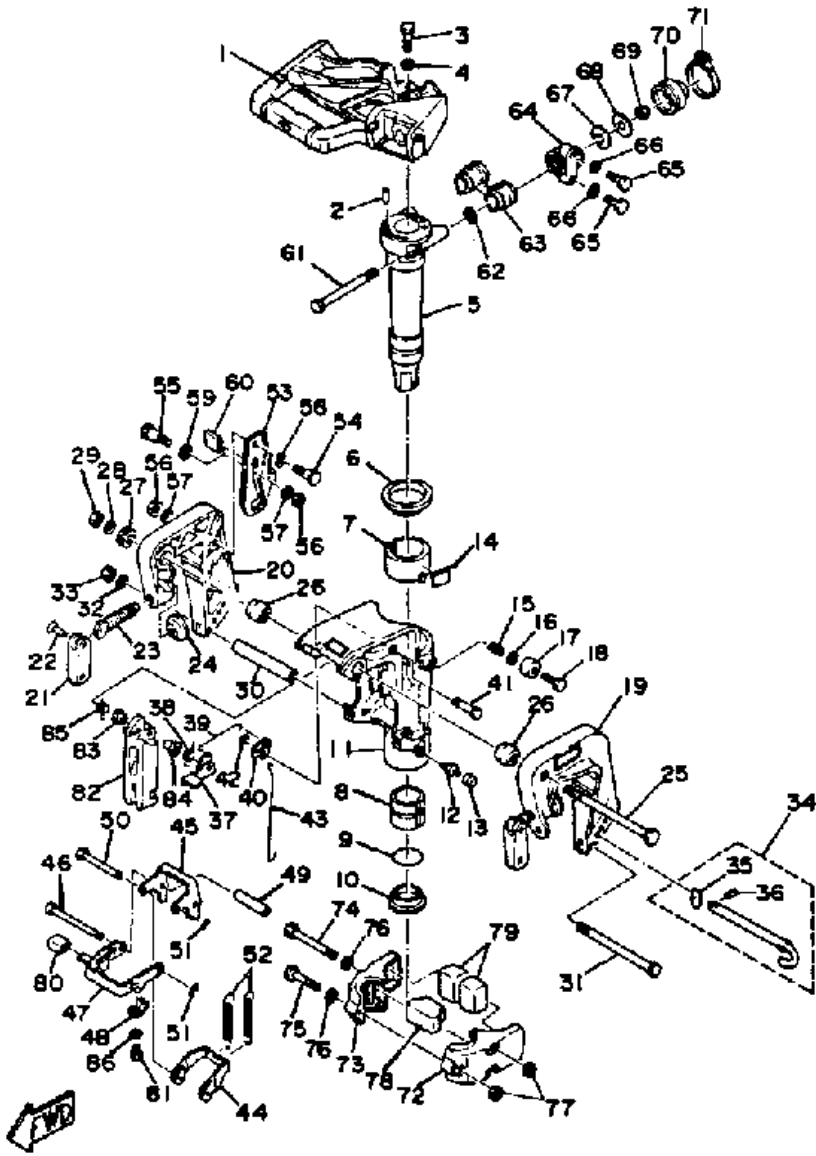

9.9ELJ 1986 / BRACKET

©2014 Yamaha Motor Corporation, U.S.A. All rights reserved.

Part List

9.9ELJ 1986 / BRACKET

REF - NO	PART NUMBER	PART NAME	QUANTITY	REMARKS
1	682-42511-00-EK	BRACKET, STEERING	1	
2	93606-12019-00	.PIN, DOWEL	2	
3	97395-06025-00	BOLT	3	
4	92990-06600-00	WASHER, PLATE	3	
5	682-42521-00-94	SHAFT, STEERING PIVOT	1	
6	90209-52M01-00	WASHER	1	
7	682-42537-00-00	BUSHING, PIVOT SHAFT	1	
8	90386-40M09-00	BUSH	1	
9	93210-40M10-00	O-RING	1	
10	90386-40M08-00	BUSH	1	
11	682-43311-04-EK	BRACKET, SWIVEL 1	1	
12	93700-06M03-00	NIPPLE, GREASE	1	
13	663-45119-00-00	CAP, GREASE NIPPLE	1	
14	648-42528-00-00	PLATE, FRICTION	1	
15	90501-18M00-00	SPRING, COMPRESSION	1	
16	92990-08600-00	..WASHER, PLATE	1	
17	676-43373-00-00	SEAL, DAMPER	1	
18	97395-08025-00	BOLT	1	
19	682-43111-02-EK	BRACKET, CLAMP	1	
20	682-43112-09-EK	BRACKET, CLAMP	1	
21	616-43118-00-EK	HANDLE, TRANSOM CLIP	2	
22	90243-04M00-00	PIN	2	
23	90149-14030-00	SCREW, SPECL SHAPE	2	
24	648-43114-01-00	PAD, TRANSOM CLAMP	2	
25	90101-10M57-00	BOLT	1	
26	626-43136-00-00	PIECE, FRICTION	2	
27	90504-59006-00	SPRING, COMPRESSION	1	
28	92990-10600-00	WASHER, PLATE	1	
29	95380-10700-00	NUT	1	
30	90387-06M13-00	COLLAR	1	
31	90101-06M29-00	BOLT	1	
32	92990-06600-00	WASHER, PLATE	1	
33	95380-06700-00	NUT	1	
34	689-43160-00-00	TILT ROD ASSY	1	
35	689-43165-00-00	.PLATE, TILT LOCK	1	
36	91690-30008-00	.PIN, SPRING	1	
37	682-43631-00-00	LEVER, TILT	1	
38	90508-12M03-00	SPRING, TORSION	1	
39	682-43616-00-00	ROD, TILT LOCK	1	
40	682-43641-00-00	LEVER, TILT	1	
41	90249-06117-00	PIN, SPEC"L SHAPE	1	
42	93430-05027-00	CIRCLIP	1	
43	682-43617-00-00	ROD, TILT LOCK	1	
44	682-43614-00-00	PLATE, TILT LOCK	1	
45	682-43615-01-00	PLATE, TILT LOCK	1	
46	682-43659-00-00	SHAFT, REVERSE LOCK	1	
47	682-43681-01-00	LEVER, SHALLOW WATER DRIVE	1	
48	682-43643-00-00	SPRING	1	
49	90387-06M20-00	COLLAR	1	
50	682-43611-01-00	SHAFT, TILT LOCK	1	
51	93430-05027-00	CIRCLIP	2	
52	90506-26M01-00	SPRING, TENSION	2	U.R.
52	90506-26M07-00	SPRING, TENSION	2	U.R.
53	6E7-43181-01-00	LEVER, TILT STOP	1	
54	90109-06M05-00	BOLT	1	
55	90109-06M03-00	BOLT	1	
56	95680-06100-00	NUT, U	2	
57	92990-06600-00	WASHER, PLATE	2	
58	90206-10M15-00	WASHER, WAVE	1