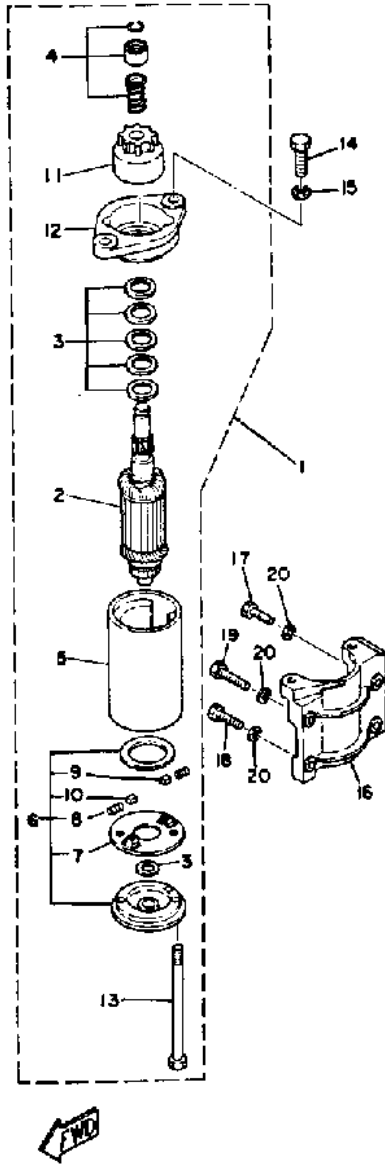

9.9ELJ 1986 / ELECTRIC MOTOR (9.9EJ 15EJ)

©2014 Yamaha Motor Corporation, U.S.A. All rights reserved.

Part List

9.9ELJ 1986 / ELECTRIC MOTOR (9.9EJ 15EJ)

REF - NO	PART NUMBER	PART NAME	QUANTITY	REMARKS
1	682-81800-12-00	STARTING MOTOR ASSEMBLY	1	
2	682-81850-11-00	ARMATURE ASSEMBLY	1	
3	682-81809-10-00	WASHER KIT	1	
4	682-81833-10-00	PINION STOPPER SET	1	
5	682-81810-11-00	.STATOR ASSY	1	
6	682-81820-10-00	REAR COVER ASSY	1	
7	682-81840-10-00	BRUSH HOLDER ASSY	1	
8	682-81813-10-00	..SPRING, BRUSH	2	
9	682-81811-10-00	BRUSH 1 (+)	1	
10	682-81812-10-00	BRUSH 2 (-)	1	
11	682-81832-10-00	PINION ASSY	1	
12	682-81830-10-00	FRONT COVER ASSY	1	
13	682-81826-10-00	.BOLT	2	
14	97013-08025-00	BOLT	2	
15	92990-08600-00	..WASHER, PLATE	2	
16	682-81822-43-94	BRACKET, ELECTRIC MOTOR (682-81822-42-94)	1	
17	97313-06025-00	BOLT	1	
18	97313-06020-00	BOLT, HEXAGON	2	
19	97313-06030-00	BOLT	1	
20	92990-06600-00	WASHER, PLATE	4	

Part Notes

9.9ELJ 1986 / ELECTRIC MOTOR (9.9EJ 15EJ)

PART NUMBER	NOTE TEXT
92990-06600-00	OEM: This part number is among the Top 100 Most Popular Marine Maintenance Parts as of March 2014.

©2014 Yamaha Motor Corporation, U.S.A. All rights reserved.