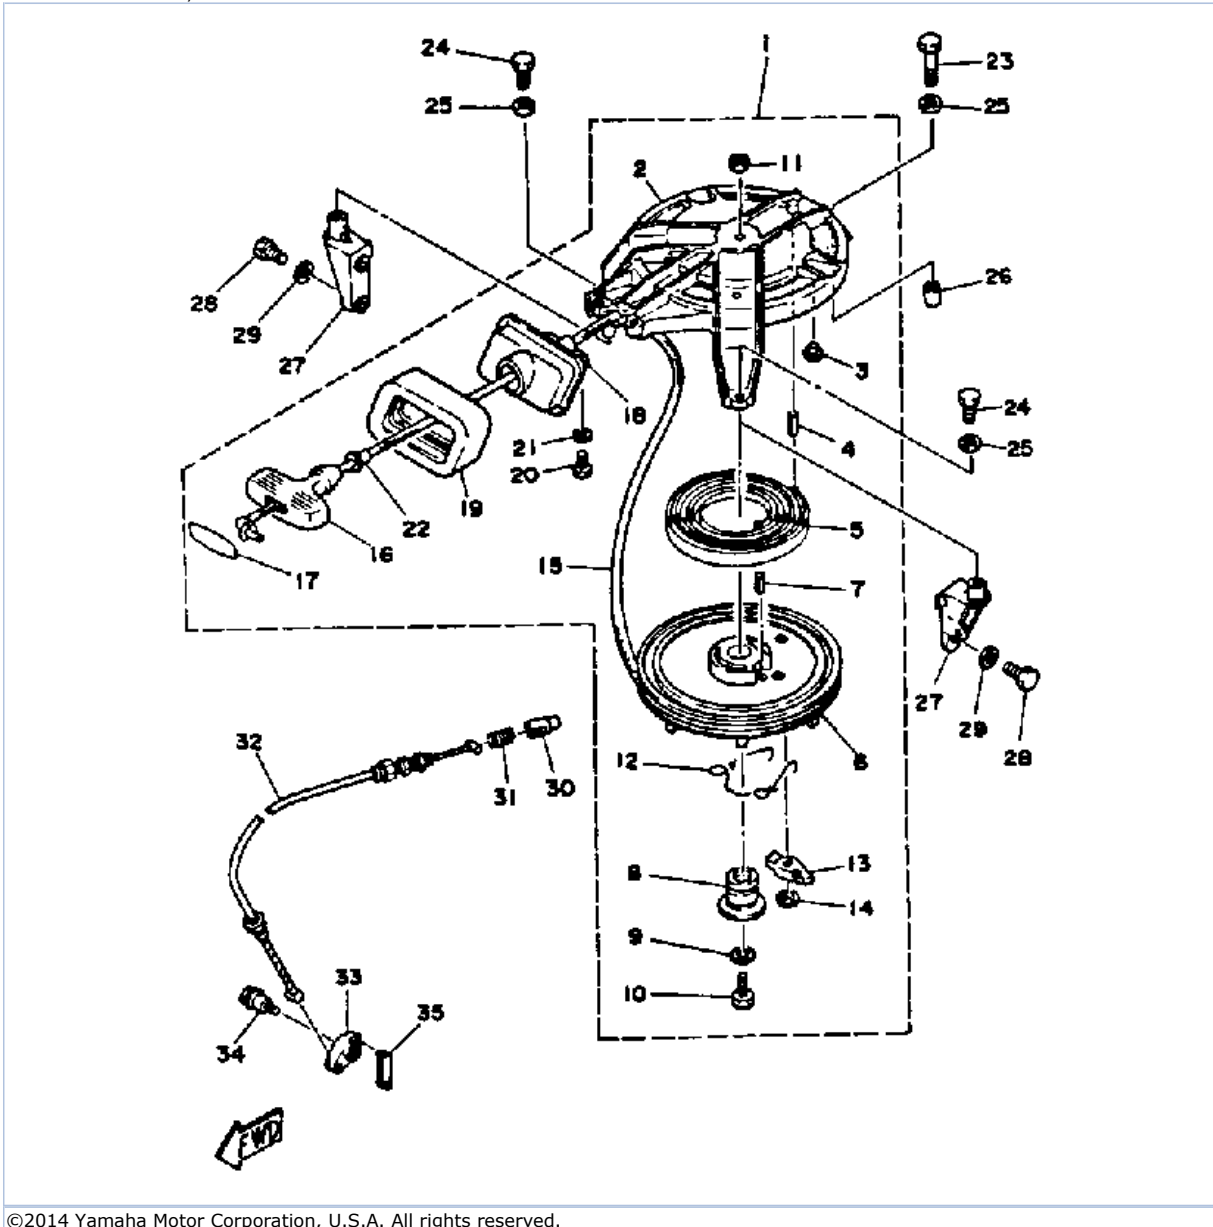

9.9ELJ 1986 / MANUAL STARTER

©2014 Yamaha Motor Corporation, U.S.A. All rights reserved.

Part List

9.9ELJ 1986 / MANUAL STARTER

REF - NO	PART NUMBER	PART NAME	QUANTITY	REMARKS
1	6E7-15710-04-94	STARTER ASSEMBLY	1	
2	682-15711-71-94	CASE, STARTER	1	
3	648-15773-00-00	STAY 3	1	
4	91690-40016-00	PIN, SPRING	1	
5	90510-08M04-00	.SPRING, SPIRAL	1	
6	677-15714-00-94	DRUM, SHEAVE	1	
7	91690-40020-00	PIN, SPRING	1	
8	677-15717-01-00	.SHAFT, STARTER	1	
9	90201-065F3-00	WASHER, PLATE	1	
10	97313-06020-00	BOLT, HEXAGON	1	
11	95380-06600-00	NUT, HEXAGON	1	
12	677-15705-02-00	SPRING, DRIVE PAWL	1	
13	677-15741-01-00	.PAWL, DRIVE	1	
14	93430-06M02-00	.CIRCLIP	1	
15	90580-50M01-00	ROPE, STARTER	1	
16	619-15755-01-00	HANDLE, STARTER	1	
17	689-15779-01-00	COVER	1	
18	6E7-15758-00-94	GUIDE, ROPE	1	
19	6E7-15761-00-00	SEAL, RUBBER 1	1	
20	97313-06016-00	BOLT, HEXAGON	2	
21	92990-06600-00	WASHER, PLATE	2	
22	689-15789-00-00	DAMPER	1	
23	97013-06035-00	BOLT	1	
24	97313-06020-00	BOLT, HEXAGON	2	
25	92990-06600-00	WASHER, PLATE	3	
26	99530-10014-00	PIN, DOWEL	1	
27	6E7-15771-01-94	STAY 1	2	
28	97313-06020-00	BOLT, HEXAGON	4	
29	92990-06600-00	WASHER, PLATE	4	
30	656-15748-00-00	PLUNGER, STARTER STOP	1	
31	90501-10227-00	SPRING, COMPRESSION	1	
32	682-15770-00-00	CABLE COMP., STARTER STOP	1	
33	682-15746-00-00	ARM	1	
34	90109-06M04-00	BOLT	1	
35	682-15747-00-00	LINK	1	

Part Notes

9.9ELJ 1986 / MANUAL STARTER

PART NUMBER	NOTE TEXT
92990-06600-00	OEM: This part number is among the Top 100 Most Popular Marine Maintenance Parts as of March 2014.
92990-06600-00	OEM: This part number is among the Top 100 Most Popular Marine Maintenance Parts as of March 2014.
92990-06600-00	OEM: This part number is among the Top 100 Most Popular Marine Maintenance Parts as of March 2014.

©2014 Yamaha Motor Corporation, U.S.A. All rights reserved.