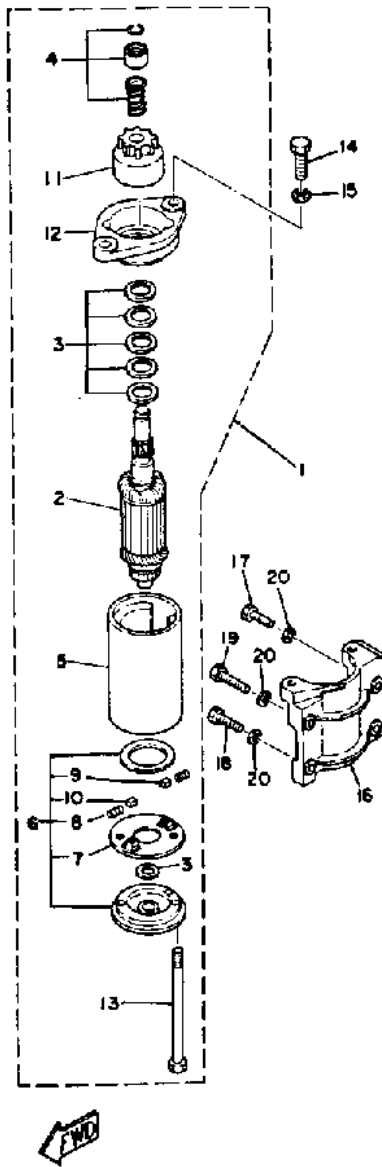

9.9ELJ 1986 / CDI MAGNETO (9.9EJ 15EJ)

©2014 Yamaha Motor Corporation, U.S.A. All rights reserved.

Part List

9.9ELJ 1986 / CDI MAGNETO (9.9EJ 15EJ)

REF - NO	PART NUMBER	PART NAME	QUANTITY	REMARKS
2	6E7-85550-A0-00	ROTOR ASSY	1	
3	6E7-85560-A0-00	BASE ASSY	1	
4	6E7-85509-70-00	BASE, MAGNETO	1	
5	6E7-85520-70-00	.COIL, CHARGE	1	
6	6E7-85580-70-00	.COIL, PULSER	1	
7	90159-05039-00	SCREW, W/WASHER	1	
8	90159-05038-00	SCREW, WITH WASHER	1	
9	6E7-81303-A0-00	.LIGHTING COIL ASSY	1	
10	90159-05039-00	SCREW, W/WASHER	2	
11	663-85518-00-00	JOINT, BALL	2	
12	6E7-81328-70-00	CLAMP, CORD	1	
13	97802-04006-00	.SCREW, PAN HEAD	1