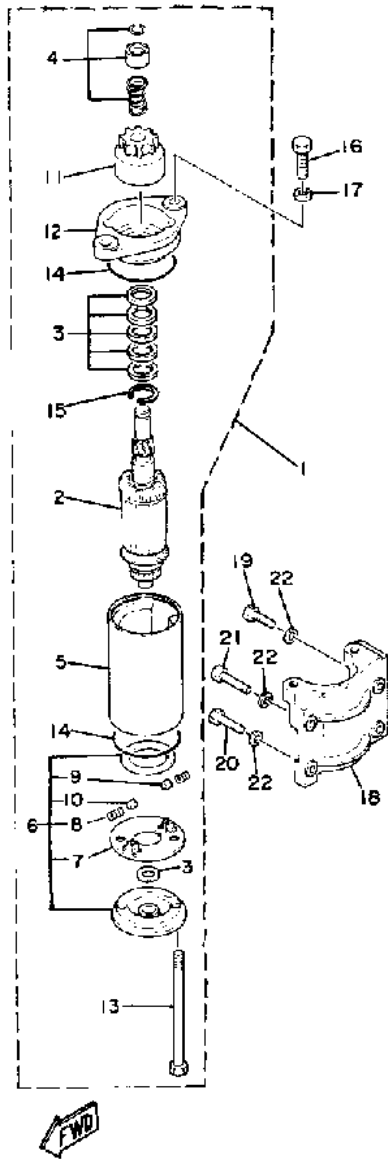

9.9ELJ 1986 / ELECTRIC MOTOR (9.9EH 15EH)

©2014 Yamaha Motor Corporation, U.S.A. All rights reserved.

Part List

9.9ELJ 1986 / ELECTRIC MOTOR (9.9EH 15EH)

REF - NO	PART NUMBER	PART NAME	QUANTITY	REMARKS
1	682-81800-12-00	STARTING MOTOR ASSEMBLY	1	
2	682-81850-11-00	ARMATURE ASSEMBLY	1	
3	682-81809-10-00	.WASHER KIT	1	
4	682-81833-10-00	PINION STOPPER SET	1	
5	682-81810-11-00	.STATOR ASSY	1	
6	682-81820-10-00	REAR COVER ASSY	1	
7	682-81840-10-00	BRUSH HOLDER ASSY	1	
8	682-81813-10-00	..SPRING, BRUSH	2	
9	682-81811-10-00	BRUSH 1 (+)	1	
10	682-81812-10-00	BRUSH 2 (-)	1	
11	682-81832-10-00	PINION ASSY	1	
12	682-81830-10-00	FRONT COVER ASSY	1	
13	682-81826-10-00	.BOLT	2	
14	682-81847-10-00	.O-RING	2	
15	682-81834-10-00	.RING	1	
16	97013-08025-00	BOLT	2	
17	92990-08600-00	..WASHER, PLATE	2	
18	682-81822-43-94	BRACKET, ELECTRIC MOTOR (682-81822-42-94)	1	
19	97313-06025-00	BOLT	1	
20	97313-06020-00	BOLT, HEXAGON	2	
21	97313-06030-00	BOLT	1	
22	92990-06600-00	WASHER, PLATE	4	

Part Notes

9.9ELJ 1986 / ELECTRIC MOTOR (9.9EH 15EH)

PART NUMBER	NOTE TEXT
92990-06600-00	OEM: This part number is among the Top 100 Most Popular Marine Maintenance Parts as of March 2014.

©2014 Yamaha Motor Corporation, U.S.A. All rights reserved.