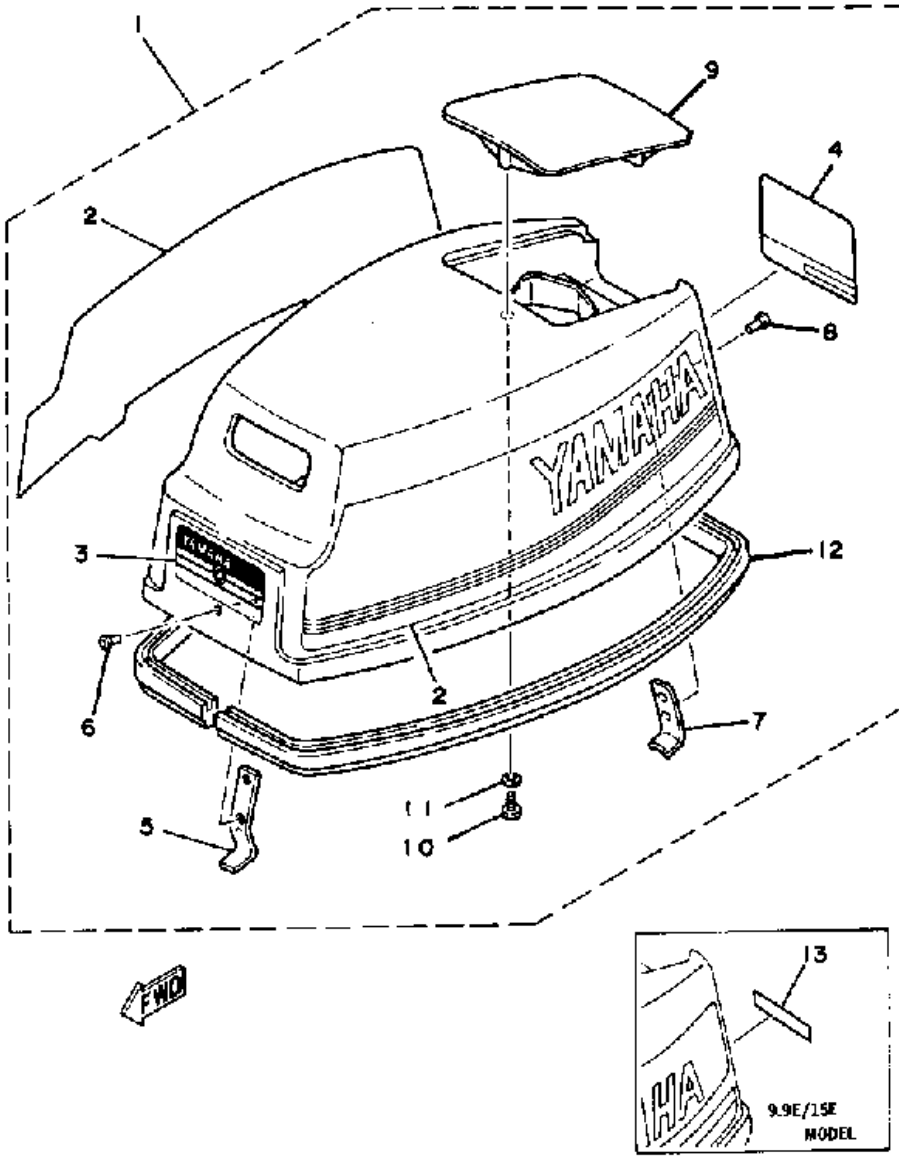

9.9ELJ 1986 / TOP COWLING (9.9H 15H)

©2014 Yamaha Motor Corporation, U.S.A. All rights reserved.

Part List

9.9ELJ 1986 / TOP COWLING (9.9H 15H)

REF - NO	PART NUMBER	PART NAME	QUANTITY	REMARKS
1	6E7-42610-13-EK	TOP COWLING ASSEMBLY	1	
1	6E8-42610-13-EK	TOP COWLING ASSEMBLY	1	
2	6E7-W0070-23-00	GRAPHIC SET	1	
3	6E7-42677-01-00	GRAPHIC, FRONT	1	U.R. 9.9 MODEL
4	6E8-42678-10-00	GRAPHIC, REAR	1	U.R. 15 MODEL
4	6E7-42678-10-00	GRAPHIC, REAR	1	U.R. 9.9 MODEL
5	6E7-42651-02-00	HOOK	1	
6	90266-04M00-00	.RIVET	2	
7	6E7-42652-00-00	.HOOK	1	
8	90266-04M04-00	.RIVET	2	
9	6E7-42613-00-EK	MOLDING, AIR DUCT	1	
10	97313-06016-00	BOLT, HEXAGON	3	
11	92990-06600-00	WASHER, PLATE	3	
12	682-42615-00-00	SEAL	1	
13	6G1-42683-00-00	MARK, COWLING 3	1	9.9E/15E MODEL

Part Notes

9.9ELJ 1986 / TOP COWLING (9.9H 15H)

PART NUMBER	NOTE TEXT
92990-06600-00	OEM: This part number is among the Top 100 Most Popular Marine Maintenance Parts as of March 2014.

©2014 Yamaha Motor Corporation, U.S.A. All rights reserved.