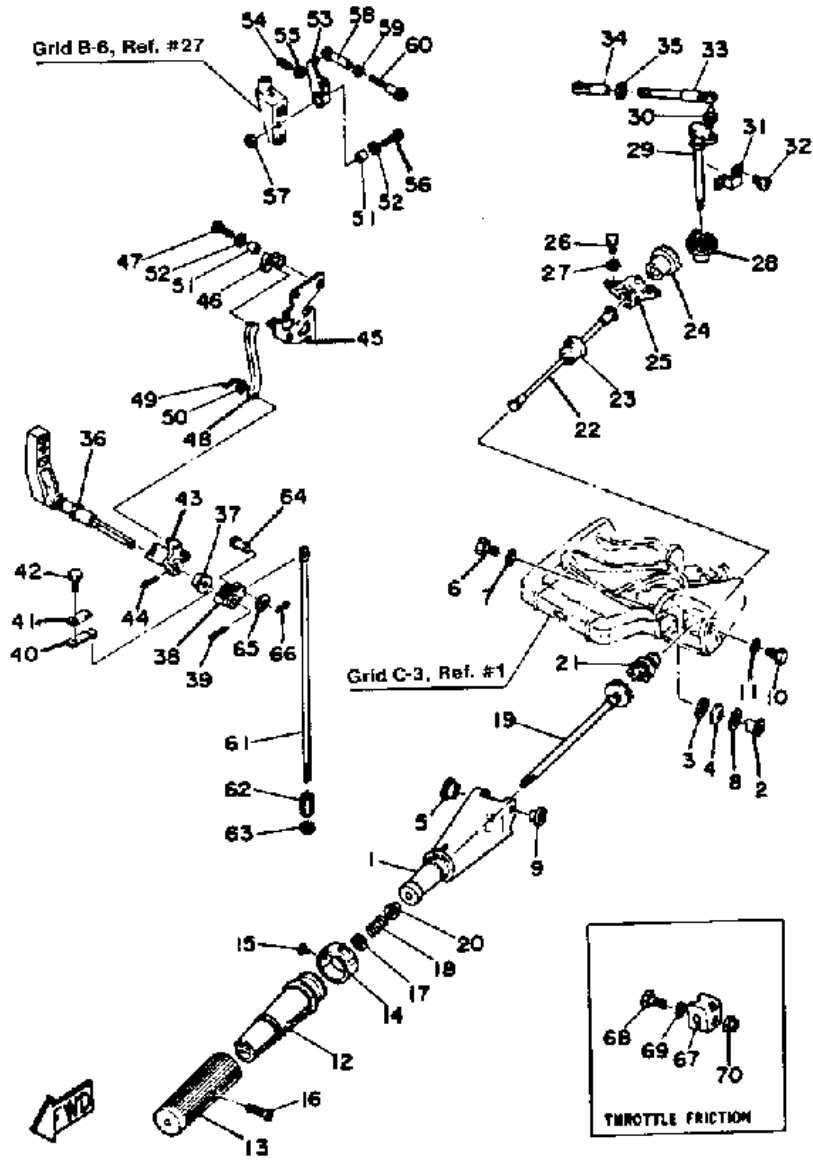

9.9ELJ 1986 / CONTROL ENGINE

©2014 Yamaha Motor Corporation, U.S.A. All rights reserved.

Part List

9.9ELJ 1986 / CONTROL ENGINE

REF - NO	PART NUMBER	PART NAME	QUANTITY	REMARKS
1	682-42111-00-EK	HANDLE, STEERING	1	
2	682-42123-02-00	BOLT, HANDLE JOINT	1	
3	90202-12031-00	WASHER, PLATE	1	
4	90206-12M06-00	WASHER, WAVE	1	
5	90386-12M07-00	BUSH	1	
6	97315-06025-00	BOLT	1	
7	92990-06600-00	WASHER, PLATE	1	
8	90201-12181-00	WASHER, PLATE	1	
9	90386-06M06-00	BUSH	1	
10	90109-08M01-00	BOLT	1	
11	92990-08600-00	..WASHER, PLATE	1	
12	664-42119-00-00	GRIP, STEERING HANDLE	1	
13	6G1-42177-00-00	RUBBER, HANDLE	1	
14	6E8-42137-10-00	INDICATOR, THROTTLE	1	
15	90269-02M09-00	RIVET	1	
16	98680-05525-00	SCREW.OVAL HEAD	1	
17	92990-10600-00	WASHER, PLATE	1	
18	90501-23215-00	SPRING, COMPRESSION	1	
19	682-42141-01-94	GEAR, KNEE 1	1	
20	90386-08032-00	BUSH	1	
21	682-42142-01-00	GEAR, KNEE 2	1	
22	682-42116-00-00	SHAFT, STEERING HANDLE 2	1	
23	682-42716-00-00	RUBBER, SEAL 1	1	
24	682-42151-01-00	PINION	1	
25	682-42171-01-00	BUSHING	1	
26	97313-06016-00	BOLT, HEXAGON	2	
27	92990-06200-00	WASHER, PLAIN	2	
28	682-42152-01-00	GEAR	1	
29	682-41631-00-94	LEVER, MAGNETO CONTROL	1	
30	663-85518-00-00	JOINT, BALL	1	
31	682-41661-00-00	BRACKET	1	
32	98580-06010-00	SCREW, PAN HEAD	2	
33	682-41238-01-00	JOINT, LINK	1	
34	682-41237-00-00	JOINT, LINK	1	
35	95303-05700-00	.NUT	1	
36	682-44111-01-94	HANDLE, GEAR SHIFT	1	
37	682-44132-00-00	BUSHING	1	
38	682-44121-00-00	LEVER, SHIFT ROD	1	
39	91490-25020-00	PIN. COTTER	1	
40	682-44116-00-00	SPRING	1	
41	682-44117-00-00	BRACKET	1	
42	97013-06012-00	BOLT	1	
43	682-44125-01-00	LEVER, SHIFT ROD	1	
44	91490-25020-00	PIN. COTTER	1	
45	682-44118-70-00	BRACKET	2	
46	682-41666-70-00	STOPPER, MAGNETO CONTROL LEVER	1	
47	97313-06020-00	BOLT, HEXAGON	1	
48	682-44124-70-00	LINK, SHIFT ROD	1	
49	91490-20015-00	PIN. COTTER	1	
50	92990-05600-00	WASHER, PLATE	1	
51	90387-06M02-00	COLLAR	2	
52	90201-06M31-00	.WASHER, PLATE	2	
53	682-41634-70-00	LEVER, MAGNETO CONTROL 4	1	
54	90113-05M05-00	BOLT, SET	1	
55	95303-05700-00	.NUT	1	
56	97313-06020-00	BOLT, HEXAGON	1	
57	95380-06700-00	NUT	1	
58	682-41237-00-00	JOINT, LINK	1	
59	95303-05700-00	.NUT	1