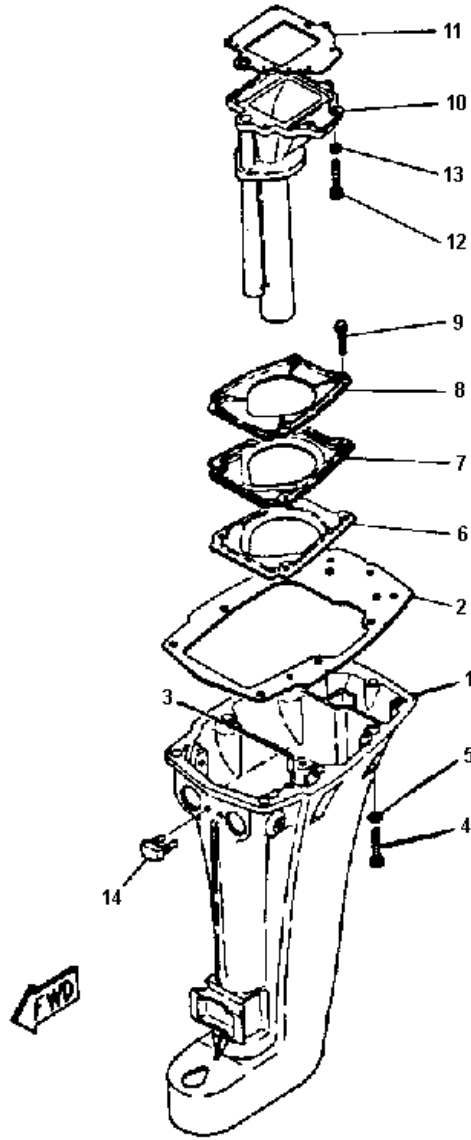

9.9ELJ 1986 / UPPER CASING

©2014 Yamaha Motor Corporation, U.S.A. All rights reserved.

Part List

9.9ELJ 1986 / UPPER CASING

REF - NO	PART NUMBER	PART NAME	QUANTITY	REMARKS
1	682-45111-04-EK	CASING, UPPER	1	U.R. SHORT
1	682-45111-14-EK	CASING, UPPER	1	U.R. LONG
2	682-45113-A1-00	GASKET, UPPER CASING	1	
3	93606-12019-00	.PIN, DOWEL	2	
3	93606-12019-00	.PIN, DOWEL	2	
4	97395-08040-00	BOLT	6	
5	92990-08600-00	..WASHER, PLATE	6	
6	682-45126-00-5B	PLATE, SEAL DAMPER	1	
7	682-45127-00-00	SEAL	1	
8	682-41116-00-5B	PROTECTOR	1	
9	90105-06M01-00	BOLT, WASHER BASED	4	
10	682-41131-01-5B	MANIFOLD, EXT. 1	1	
11	682-41133-01-00	GASKET, EXH. MAN. MANIFOLD 1	1	
12	97395-06020-00	BOLT, HEXAGON	6	
13	92990-06600-00	WASHER, PLATE	6	
14	682-44532-00-00	STOPPER, UPPER MOUNT	1	

Part Notes

9.9ELJ 1986 / UPPER CASING

PART NUMBER	NOTE TEXT
92990-06600-00	OEM: This part number is among the Top 100 Most Popular Marine Maintenance Parts as of March 2014.

©2014 Yamaha Motor Corporation, U.S.A. All rights reserved.