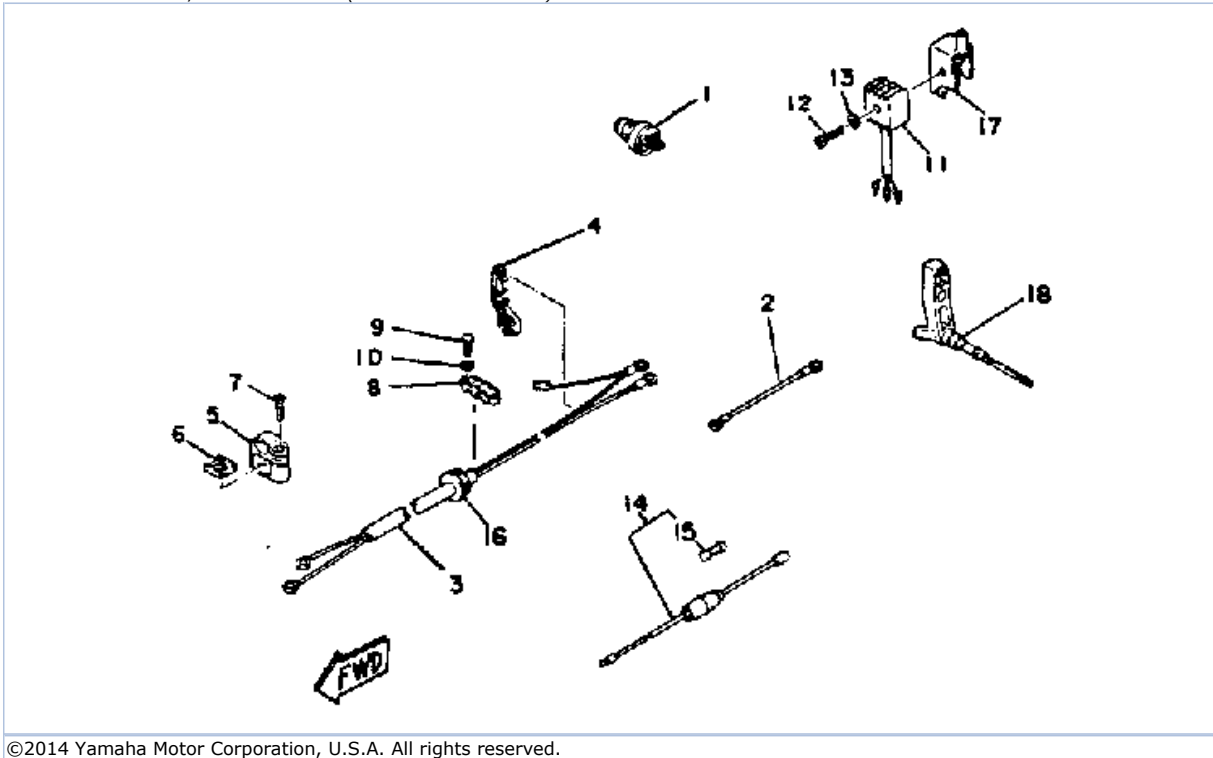

9.9ELJ 1986 / ELECTRIC PARTS (9.9EJ 9.9EH 15EJ 15EH)

©2014 Yamaha Motor Corporation, U.S.A. All rights reserved.

Part List

9.9ELJ 1986 / ELECTRIC PARTS (9.9EJ 9.9EH 15EJ 15EH)

REF - NO	PART NUMBER	PART NAME	QUANTITY	REMARKS
1	682-81870-00-00	STARTING SWITCH ASSY	1	
2	682-82117-02-00	WIRE, LEAD	1	
3	682-82105-02-00	BATTERY CABLE	1	
4	682-82594-01-00	CLAMP	1	
5	689-82594-00-00	CLAMP	1	
6	682-42525-00-00	PLATE, FRICTION 1	1	
7	90161-06M03-00	SCREW, TAPPING	1	
8	90464-08M03-00	CLAMP	1	
9	97313-06016-00	BOLT, HEXAGON	2	
10	92990-06600-00	WASHER, PLATE	2	
11	664-81970-61-00	RECTIFIER ASSEMBLY	1	
12	98503-05025-00	SCREW, PAN HEAD	1	
13	92990-05600-00	WASHER, PLATE	1	
14	682-82150-01-00	FUSE HOLDER ASSY	1	
15	682-82151-00-00	FUSE (12V-20A)	1	
16	682-42724-40-00	GROMMET 1	1	
17	6E7-15771-40-94	STAY	1	
18	682-44111-41-94	HANDLE, GEAR SHIFT	1	

Part Notes

9.9ELJ 1986 / ELECTRIC PARTS (9.9EJ 9.9EH 15EJ 15EH)

PART NUMBER	NOTE TEXT
92990-06600-00	OEM: This part number is among the Top 100 Most Popular Marine Maintenance Parts as of March 2014.

©2014 Yamaha Motor Corporation, U.S.A. All rights reserved.