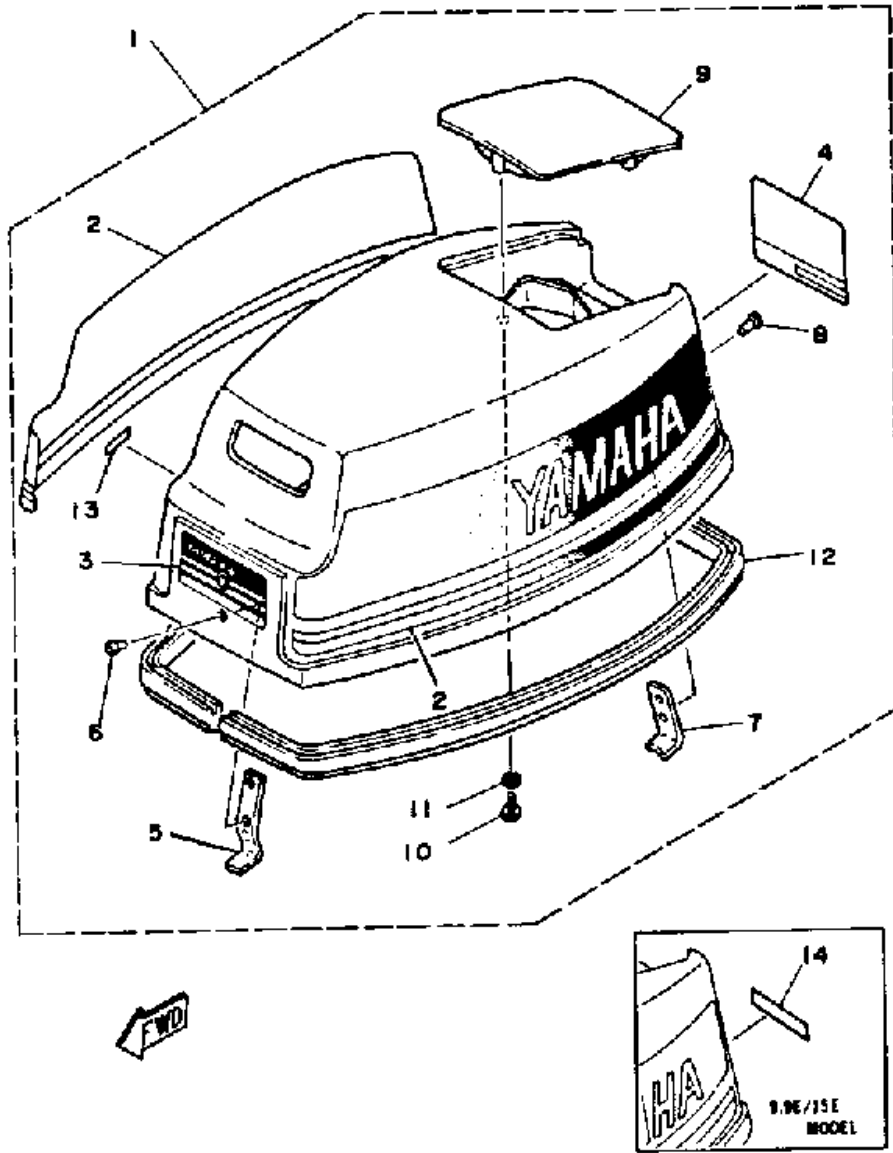

9.9ELJ 1986 / TOP COWLING (9.9J 15J)

©2014 Yamaha Motor Corporation, U.S.A. All rights reserved.

Part List

9.9ELJ 1986 / TOP COWLING (9.9J 15J)

REF - NO	PART NUMBER	PART NAME	QUANTITY	REMARKS
1	6E7-42610-13-EK	TOP COWLING ASSEMBLY	1	
1	6E8-42610-13-EK	TOP COWLING ASSEMBLY	1	U.R. 15 MODEL
2	6E7-W0070-23-00	GRAPHIC SET	1	
3	6E7-42677-01-00	GRAPHIC, FRONT	1	
4	6E7-42678-10-00	GRAPHIC, REAR	1	U.R. 9.9 MODEL
4	6E8-42678-10-00	GRAPHIC, REAR	1	U.R. 15 MODEL
5	6E7-42651-02-00	HOOK	1	
6	90266-04M00-00	.RIVET	2	
7	6E7-42652-00-00	.HOOK	1	
8	90266-04M04-00	.RIVET	2	
9	6E7-42613-00-EK	MOLDING, AIR DUCT	1	
10	97313-06016-00	BOLT, HEXAGON	3	
11	92990-06600-00	WASHER, PLATE	3	
12	682-42615-00-00	SEAL	1	
13	6E0-44191-11-00	INDICATOR, SHIFT	1	
14	6G1-42683-00-00	MARK, COWLING 3	1	9.9/15E MODEL

Part Notes

9.9ELJ 1986 / TOP COWLING (9.9J 15J)

PART NUMBER	NOTE TEXT
92990-06600-00	OEM: This part number is among the Top 100 Most Popular Marine Maintenance Parts as of March 2014.

©2014 Yamaha Motor Corporation, U.S.A. All rights reserved.