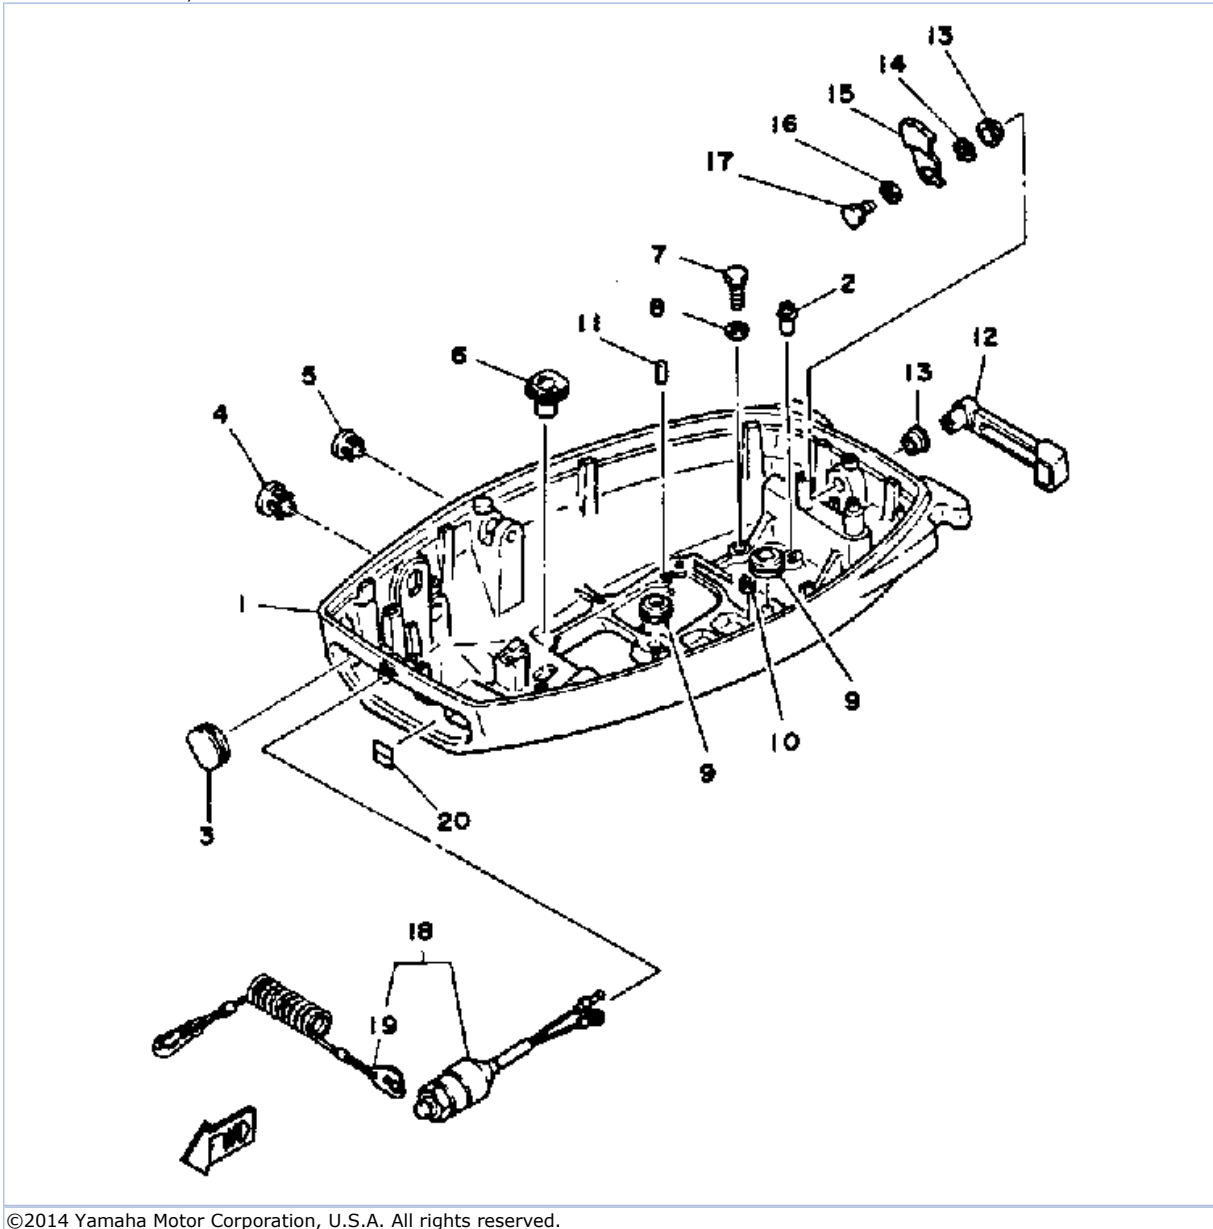

9.9ELJ 1986 / BOTTOM COWLING

©2014 Yamaha Motor Corporation, U.S.A. All rights reserved.

Part List

9.9ELJ 1986 / BOTTOM COWLING

REF - NO	PART NUMBER	PART NAME	QUANTITY	REMARKS
1	682-42711-09-EK	BOTTOM COWLING	1	
2	652-24461-00-00	PIPE, JOINT 4	1	
3	682-42724-00-00	GROMMET	1	
4	682-42725-02-00	GROMMET	1	
5	682-42726-00-00	GROMMET	1	
6	682-42727-00-00	GROMMET	1	
7	97313-06020-00	BOLT, HEXAGON	2	
8	92990-06600-00	WASHER, PLATE	2	
9	682-44367-00-00	DAMPER, WATER SEAL	1	
10	682-44366-00-00	DAMPER, WATER SEAL	1	
11	93606-12019-00	.PIN, DOWEL	2	
12	682-42815-00-EK	LEVER, CLAMP 1	1	
13	90386-12069-00	BUSH	2	
14	90206-12052-00	WASHER, WAVE	1	
15	6E7-42816-00-00	LEVER, CLAMP	1	
16	90201-06M02-00	WASHER, PLATE	1	
17	97313-06010-00	BOLT, HEXAGON	1	
18	6E9-82575-01-00	ENGINE STOP SWITCH ASSEMBLY	1	
19	682-82556-00-00	.LANYARD, STOP SWITCH	1	
20	6A1-42792-01-00	MARK (100:1)	1	

Part Notes

9.9ELJ 1986 / BOTTOM COWLING

PART NUMBER		NOTE TEXT
92990-06600-00		OEM: This part number is among the Top 100 Most Popular Marine Maintenance Parts as of March 2014.
682-82556-00-00		OEM: This part number is among the Top 100 Most Popular Marine Maintenance Parts as of March 2014.

©2014 Yamaha Motor Corporation, U.S.A. All rights reserved.