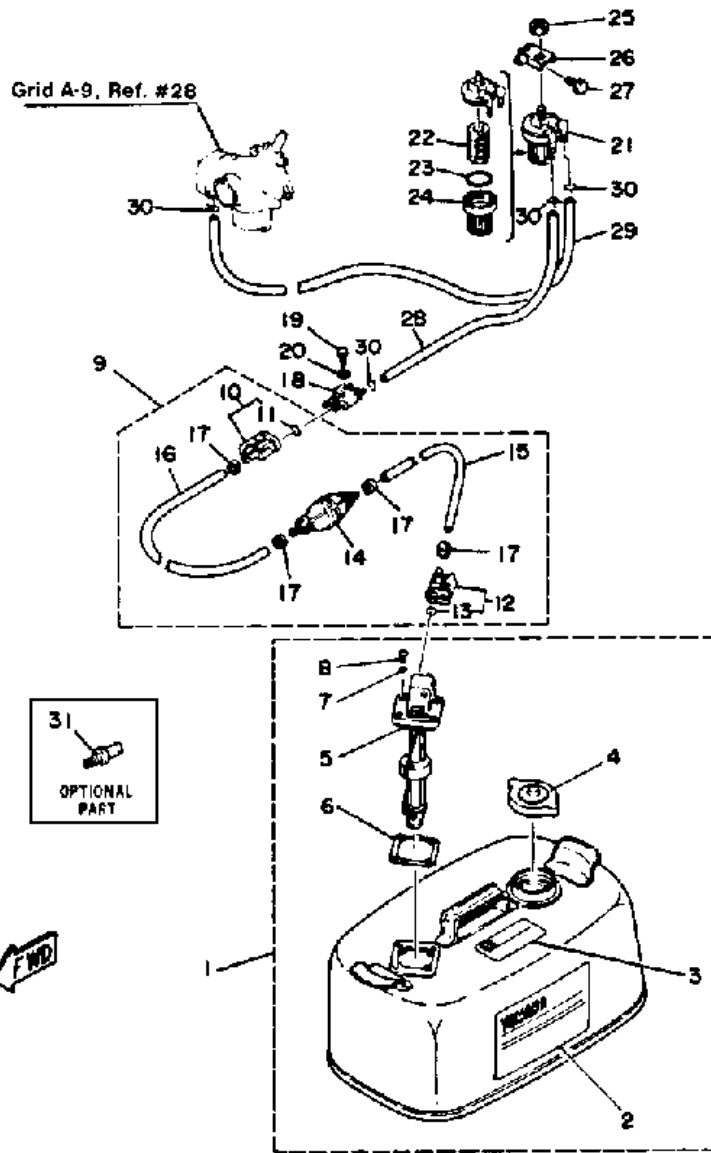

9.9ELJ 1986 / FUEL TANK

©2014 Yamaha Motor Corporation, U.S.A. All rights reserved.

Part List

9.9ELJ 1986 / FUEL TANK

REF - NO	PART NUMBER	PART NAME	QUANTITY	REMARKS
1	6Y1-W2420-42-24	FUEL TANK ASSEMBLY	1	
2	6Y1-24244-20-00	GRAPHIC, SIDE	1	
3	6Y1-24255-40-00	GRAPHIC, FUEL TNK 8	1	
4	6Y1-24610-00-00	CAP ASSEMBLY	1	
5	6Y1-24260-02-00	FUEL METER ASSEMBLY	1	
6	6Y1-24268-00-00	.GASKET, FUEL METER	1	
7	6Y1-24329-00-00	.SEAL	4	
8	98586-05016-00	SCREW, PAN HEAD	4	
9	6Y1-24306-51-00	FUEL PIPE COMP. 1	1	
9	6Y1-24306-51-00	FUEL PIPE COMP. 1	1	
10	6G1-24305-01-00	FUEL PIPE JOINT COMP. 2	1	
11	93210-08287-00	..O-RING	1	
12	6Y1-24305-02-00	FUEL PIPE JOINT COMP. 2	1	
13	93210-08287-00	..O-RING	1	
14	6Y1-24360-51-00	PRIMER PUMP ASSY.	1	
14	6Y1-24360-51-00	PRIMER PUMP ASSY.	1	
15	90445-11M80-00	HOSE	1	
15	90445-11M06-00	.HOSE (L2050)	1	
16	90445-11M05-00	.HOSE (L850)	1	
16	90445-11M78-00	HOSE	1	
17	650-24351-51-00	.BAND 1	4	
18	6G1-24304-02-00	FUEL PIPE JOINT COMP. 1	1	
19	97313-06020-00	BOLT, HEXAGON	1	
20	92990-06600-00	WASHER, PLATE	1	
21	655-24560-01-00	FILTER ASSEMBLY	1	
22	6F5-24563-00-00	ELEMENT, FILTER	1	
22	6F5-24563-00-00	ELEMENT, FILTER	11	
23	93210-37M25-00	O-RING	1	
24	655-24521-01-00	CUP, FILTER	1	
25	95333-08600-00	NUT	1	
26	682-24566-00-00	BRACKET, FILTER	1	
27	97313-06010-00	BOLT, HEXAGON	1	
28	90445-09089-00	HOSE	1	
29	90445-09100-00	HOSE (L260)	1	
30	90467-08004-00	CLIP	4	
31	ABB-FLUSH-JD-00	JET DRIVE FLUSH	1	ALT. PART

Part Notes

9.9ELJ 1986 / FUEL TANK

PART NUMBER	NOTE TEXT
92990-06600-00	OEM: This part number is among the Top 100 Most Popular Marine Maintenance Parts as of March 2014.

©2014 Yamaha Motor Corporation, U.S.A. All rights reserved.