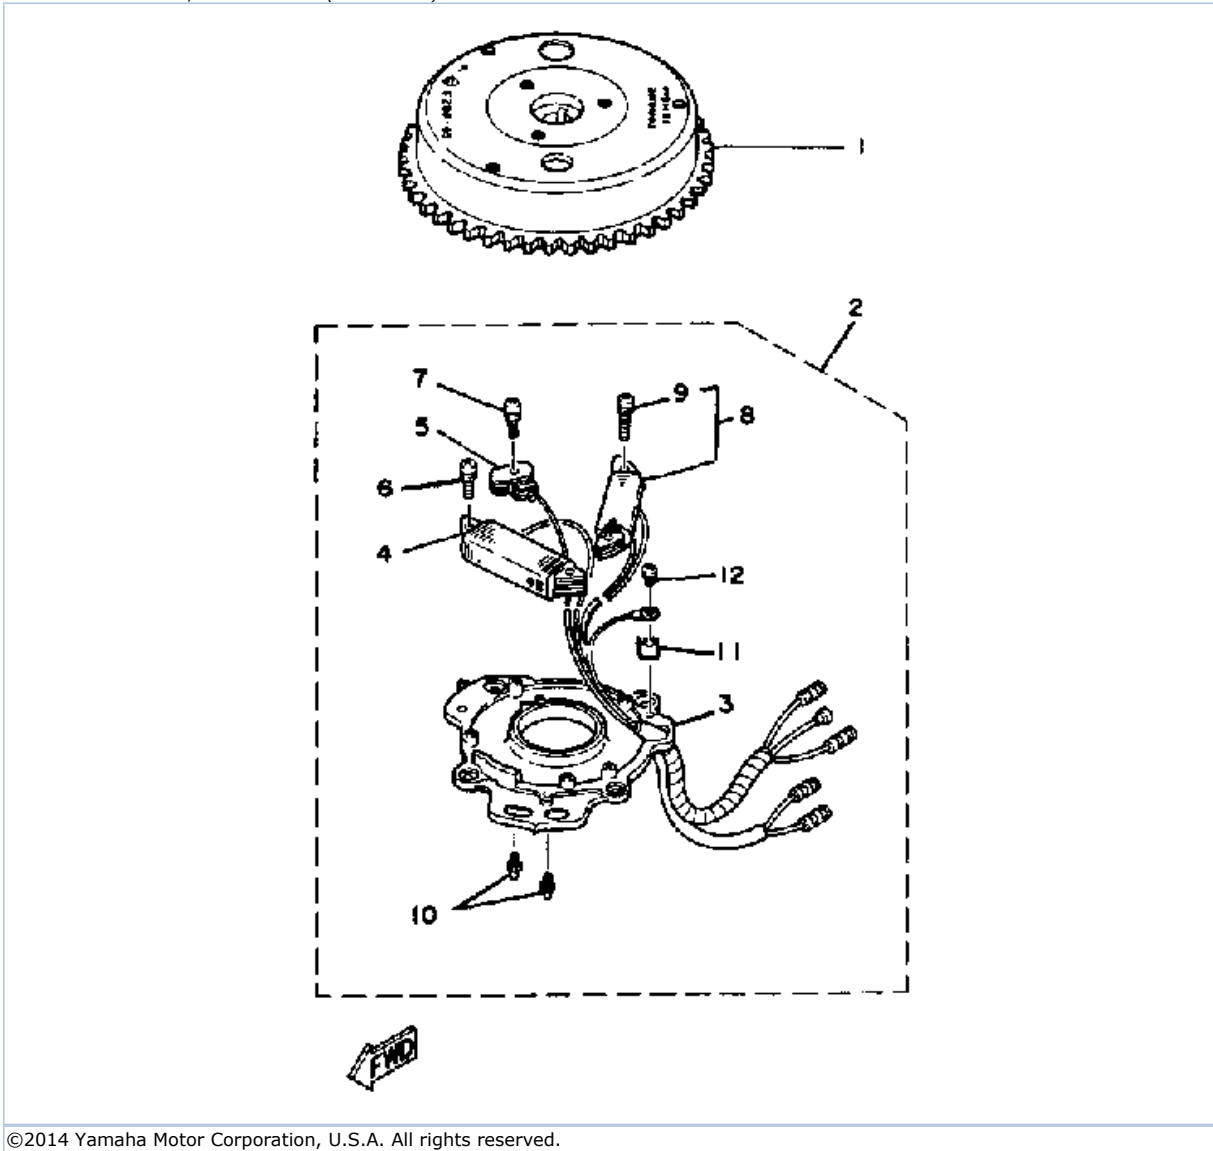

9.9ELJ 1986 / CDI MAGNETO (9.9EH 15EH)

©2014 Yamaha Motor Corporation, U.S.A. All rights reserved.

Part List

9.9ELJ 1986 / CDI MAGNETO (9.9EH 15EH)

REF - NO	PART NUMBER	PART NAME	QUANTITY	REMARKS
1	6E7-85550-A0-00	ROTOR ASSY	1	EH
2	6E7-85560-A0-00	BASE ASSY	1	
3	6E7-85509-70-00	BASE, MAGNETO	1	
4	6E7-85520-70-00	.COIL, CHARGE	1	
5	6E7-85580-70-00	.COIL, PULSER	1	
6	90159-05039-00	SCREW, W/WASHER	2	
7	90159-05038-00	SCREW, WITH WASHER	1	
8	6E7-81303-A0-00	.LIGHTING COIL ASSY	1	
9	90159-05039-00	SCREW, W/WASHER	2	
10	663-85518-00-00	JOINT, BALL	2	
11	6E7-81328-70-00	CLAMP, CORD	1	
12	97802-04006-00	.SCREW, PAN HEAD	1