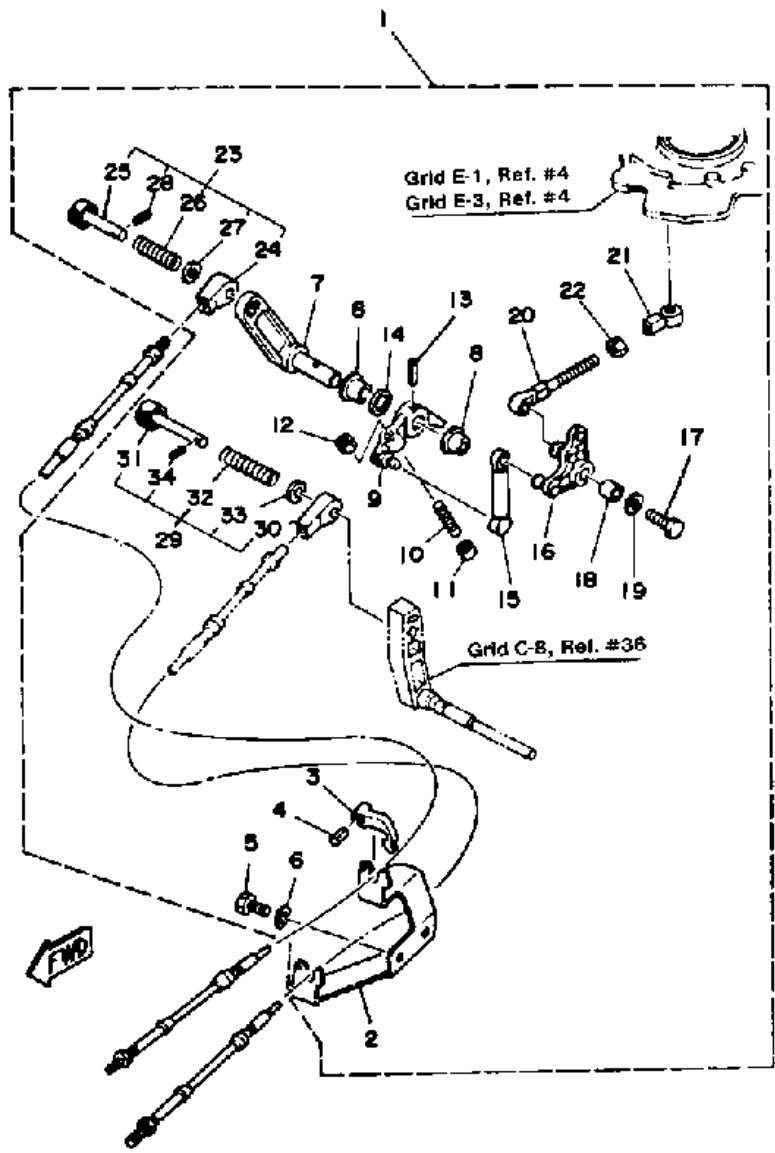

9.9ELJ 1986 / REMOTE CONTROL ATTACHMENT

©2014 Yamaha Motor Corporation, U.S.A. All rights reserved.

Part List

9.9ELJ 1986 / REMOTE CONTROL ATTACHMENT

REF - NO	PART NUMBER	PART NAME	QUANTITY	REMARKS
1	6E7-48501-50-00	ATTACHMENT ASSY	1	
2	682-48531-51-00	BRACKET, REMOTE CONTROL	1	
3	682-48538-50-00	.CLAMP, CABLE 1	2	
4	91690-30012-00	.PIN, SPRING	2	
5	97395-06016-00	BOLT, HEX	2	
6	92990-06600-00	WASHER, PLATE	2	
7	682-41631-50-94	LEVER, MAGNETO CONTROL 1	1	
8	90386-10009-00	.BUSH	2	
9	682-41632-50-94	LEVER, MAGNETO CONTROL 2	1	
10	90113-06M01-00	BOLT	1	
11	663-44194-00-00	CAP	1	
12	95380-06700-00	NUT	1	
13	91690-40018-00	.PIN, SPRING	1	
14	90202-10024-00	WASHER, PLATE	1	
15	682-41238-51-00	JOINT, LINK 1	1	
16	682-41633-00-94	LEVER, MAGNETO CONTROL 3	1	
17	97313-06020-00	BOLT, HEXAGON	1	
18	90387-06M02-00	COLLAR	1	
19	90387-06298-00	COLLAR	1	
20	682-41237-50-00	JOINT, LINK	1	
21	682-41237-00-00	JOINT, LINK	1	
22	95380-05700-00	NUT	1	
23	682-48340-50-00	CABLE END ASSY (THROTTLE)	1	
24	682-48344-50-00	CABLE END, REMOTE CONTROL 1	1	
25	617-48361-90-00	HOOK, CABLE	1	
26	90501-10264-00	..SPRING, COMPRESSION	1	
27	92990-08600-00	..WASHER, PLATE	1	
28	91690-30012-00	.PIN, SPRING	1	
29	682-48330-50-00	CABLE END ASSY (SHIFT)	1	
30	682-48346-50-00	CABLE END, REMOTE CONTROL 3	1	
31	617-48331-91-00	..HOOK, CABLE	1	
32	90501-10071-00	..SPRING, COMPRESSION	1	
33	92990-08600-00	..WASHER, PLATE	1	
34	91690-30012-00	.PIN, SPRING	1	

Part Notes

9.9ELJ 1986 / REMOTE CONTROL ATTACHMENT

PART NUMBER	NOTE TEXT
92990-06600-00	OEM: This part number is among the Top 100 Most Popular Marine Maintenance Parts as of March 2014.

©2014 Yamaha Motor Corporation, U.S.A. All rights reserved.

©2014 Yamaha Motor Corporation, U.S.A. All rights reserved.