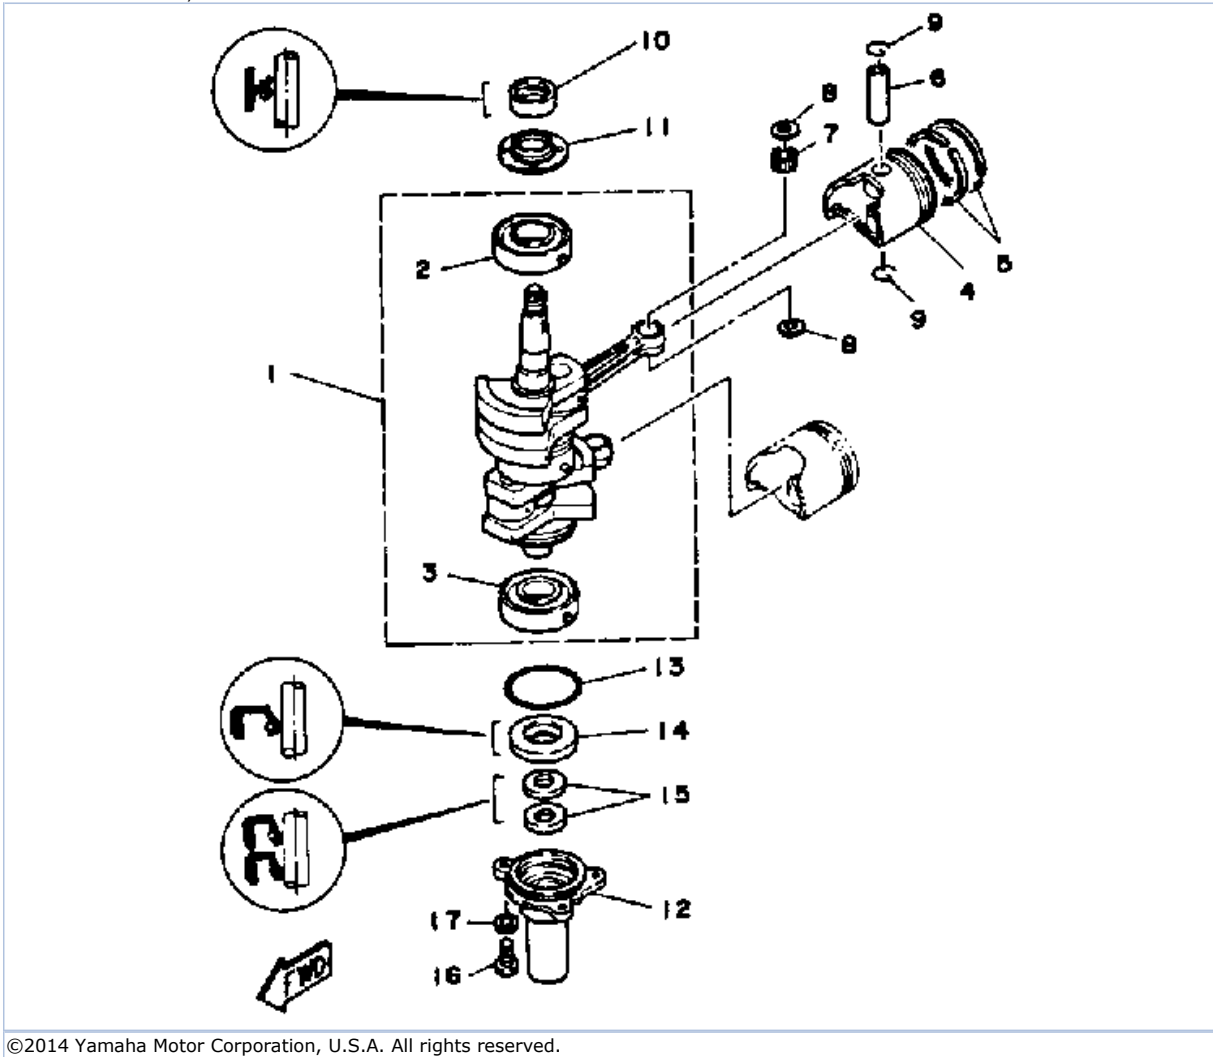

9.9ELJ 1986 / CRANK PISTON

©2014 Yamaha Motor Corporation, U.S.A. All rights reserved.

Part List

9.9ELJ 1986 / CRANK PISTON

REF - NO	PART NUMBER	PART NAME	QUANTITY	REMARKS
1	682-11400-02-00	CRANKSHAFT ASSEMBLY	1	
2	93306-205U2-00	BEARING	1	
3	93306-304U0-00	BEARING	1	
4	6E7-11636-00-00	PISTON (0.50MM O/S)	2	ALT. PART
4	6E7-11631-00-97	PISTON (STD)	2	
5	682-11610-21-00	PISTON RING SET (0.50MM O/S)	2	ALT. PART
5	682-11610-01-00	PISTON RING SET (STD)	2	
6	634-11633-00-00	PIN, PISTON	2	
7	93602-14104-00	PIN, DOWEL	50	
8	90201-14377-00	WASHER, PLATE	4	
9	93450-15023-00	CIRCLIP	4	
10	93110-23M00-00	.OIL SEAL	1	
11	682-11445-00-00	SPACER	1	
12	99999-01927-00	HOUSING, OIL SEAL	1	
13	93210-53679-00	O-RING	1	
14	93101-20M10-00	OIL SEAL, S-TYPE	1	
15	93101-13M11-00	OIL SEAL	2	
16	97395-06016-00	BOLT, HEX	3	
17	92990-06600-00	WASHER, PLATE	3	

Part Notes

9.9ELJ 1986 / CRANK PISTON

PART NUMBER	NOTE TEXT
92990-06600-00	OEM: This part number is among the Top 100 Most Popular Marine Maintenance Parts as of March 2014.

©2014 Yamaha Motor Corporation, U.S.A. All rights reserved.