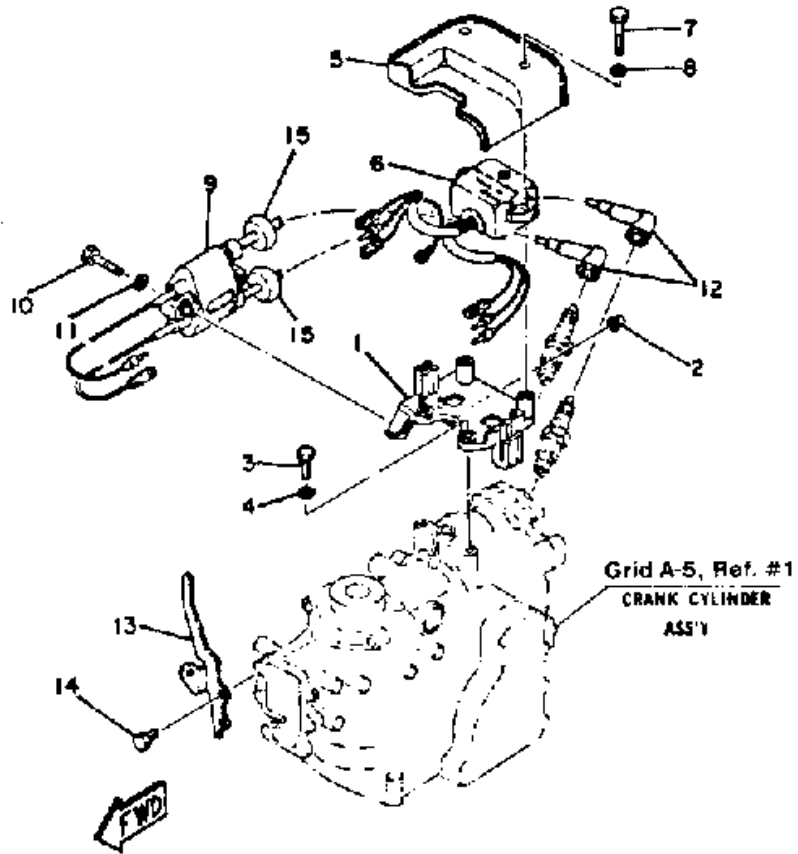

9.9ELJ 1986 / ELECTRIC PARTS

©2014 Yamaha Motor Corporation, U.S.A. All rights reserved.

Part List

9.9ELJ 1986 / ELECTRIC PARTS

REF - NO	PART NUMBER	PART NAME	QUANTITY	REMARKS
1	6E7-85542-00-94	BRACKET	1	
2	6E7-82317-00-00	DAMPER, IGNITION COIL	2	
3	97313-06020-00	BOLT, HEXAGON	2	
3	97313-06020-00	BOLT, HEXAGON	2	
4	92990-06600-00	WASHER, PLATE	2	
5	6E7-81916-00-00	COVER, TERMINAL	1	
6	695-85540-11-00	C.D.I. UNIT ASSEMBLY	1	
7	97313-06030-00	BOLT	2	
8	92990-06200-00	WASHER, PLAIN	2	
9	6E7-85570-19-00	IGNITION COIL ASSEMBLY	1	
10	97313-06030-00	BOLT	2	
11	92990-06600-00	WASHER, PLATE	2	
12	663-82370-01-00	PLUG CAP ASSY	2	
13	682-81332-02-00	PLATE, TIMING	1	
14	97313-06014-00	BOLT, HEXAGON	2	
15	90480-25161-00	GROMMET	2	

Part Notes

9.9ELJ 1986 / ELECTRIC PARTS

PART NUMBER	NOTE TEXT
92990-06600-00	OEM: This part number is among the Top 100 Most Popular Marine Maintenance Parts as of March 2014.
92990-06600-00	OEM: This part number is among the Top 100 Most Popular Marine Maintenance Parts as of March 2014.

©2014 Yamaha Motor Corporation, U.S.A. All rights reserved.