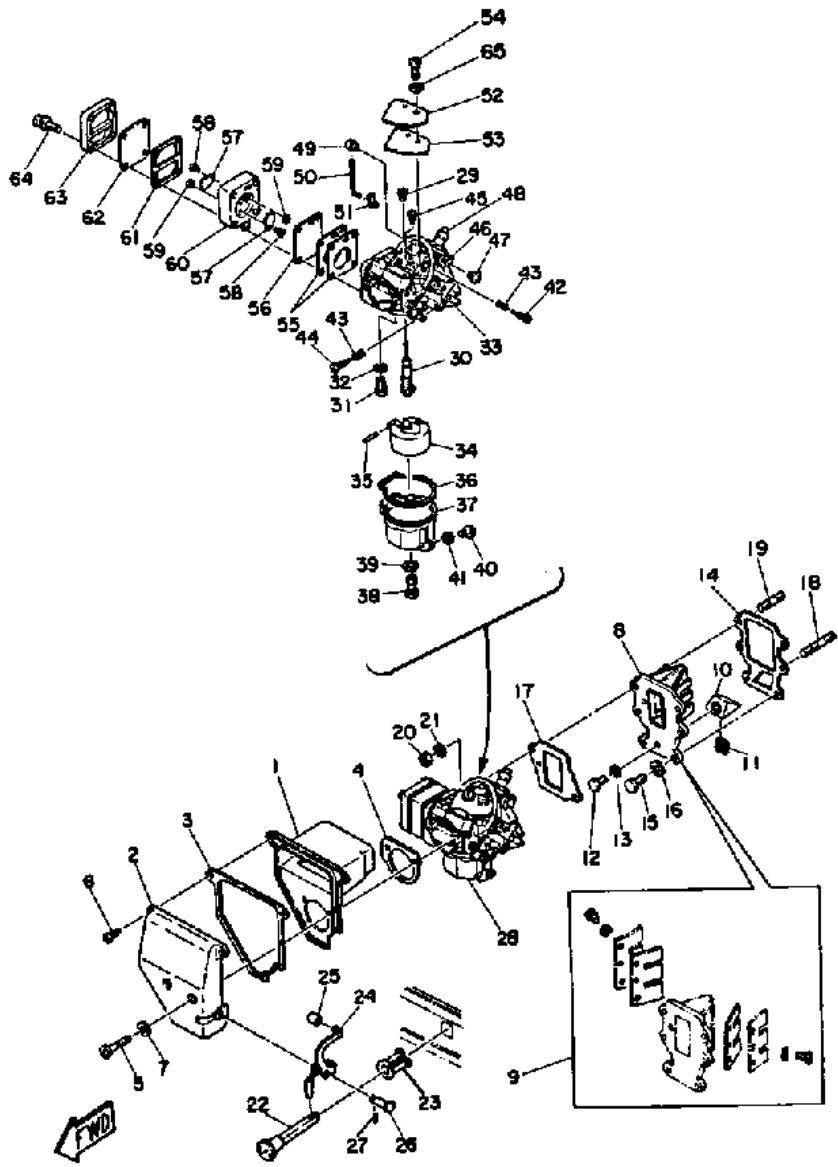

9.9ELJ 1986 / AIR CLEANER CARBURETOR (9.9J 15J)

©2014 Yamaha Motor Corporation, U.S.A. All rights reserved.

Part List

9.9ELJ 1986 / AIR CLEANER CARBURETOR (9.9J 15J)

REF - NO	PART NUMBER	PART NAME	QUANTITY	REMARKS
1	682-14417-02-00	COVER 1	1	
2	682-14418-01-00	COVER 2	1	
3	682-14416-00-00	GASKET, AIR CLEANER	1	
4	682-14483-A0-00	GASKET	1	
5	98580-05530-00	SCREW, PAN HEAD	2	
6	97780-50514-00	SCREW, TAPPING	1	
7	92990-05600-00	WASHER, PLATE	2	
8	6E7-13610-71-00	REED VALVE ASSEMBLY	1	U.R. 9.9 MODEL
8	6E8-13610-01-00	REED VALVE ASSEMBLY	1	U.R. 15 MODEL
9	6E7-W0004-70-00	REED SET	1	U.R. 9.9 MODEL
9	682-W0004-00-00	.REED SET	1	U.R. 15 MODEL
10	6E7-13625-00-00	SPACER, REED VALVE	1	
11	6E7-13588-00-00	NUT	1	
12	97013-06012-00	BOLT	1	
13	92990-06600-00	WASHER, PLATE	1	
14	682-13621-00-00	GASKET, VALVE SEAT (9.9 MODEL)	1	
15	97313-06016-00	BOLT, HEXAGON	4	
16	92990-06600-00	WASHER, PLATE	4	
17	677-14198-00-00	GASKET	1	
18	90116-06M04-00	BOLT, STUD	1	
19	90116-06130-00	BOLT, STUD	1	
20	95380-06700-00	NUT	2	
21	92990-06600-00	WASHER, PLATE	2	
22	682-41271-00-00	KNOB, CHOKE	1	
23	682-41273-00-00	GROMMET	1	
24	682-41252-01-00	LEVER, CHOKE	1	
25	682-41267-00-00	BUSHING, JOINT	1	
26	682-41263-00-0	UNAVAILABLE IN PRICE BOOK	1	
27	90468-10005-00	CLIP	1	
28	6E7-14301-74-00	CARBURETOR ASSEMBLY 1	1	U.R. 9.9 MODEL
28	6E8-14301-05-00	CARBURETOR ASSEMBLY 1	1	U.R. 15 MODEL
29	6E7-14342-26-00	JET, PILOT #52 (#52)	1	U.R. 9.9 MODEL
29	6E7-14342-28-00	JET, PILOT (# 56)	1	U.R. 15 MODEL
30	6E7-14341-70-00	NOZZLE, MAIN	1	U.R. 9.9 MODEL
30	6E8-14341-00-00	NOZZLE, MAIN	1	U.R. 15 MODEL
31	6E8-14390-12-00	NEEDLE VALVE ASSEMBLY	1	
32	367-14195-00-00	GASKET	1	
33	367-14396-00-00	PIPE	1	
34	6E7-14385-00-00	FLOAT	1	
35	647-14386-10-00	PIN, FLOAT	1	
36	677-14384-01-00	GASKET, FLOAT CHAMBER	1	
37	6E7-14381-00-00	BODY, FLOAT CHAMBER	1	U.R. 9.9 MODEL
38	677-14343-52-00	JET, MAIN (#104)	1	U.R. 15 MODEL
39	1J2-14398-00-00	GASKET	1	
40	98503-04005-00	SCREW, PAN HEAD	1	
41	655-14398-00-00	GASKET	1	
42	647-14323-00-00	SCREW, AIR ADJUSTING	1	
43	646-14212-01-00	SPRING, PILOT ADJUSTING	2	
44	98503-04014-00	SCREW, PAN HEAD	1	
45	647-14326-00-00	.SCREW, GUIDE	1	
46	682-41210-00-00	ACCEL. ARM ASSEMBLY	1	
47	677-14327-00-00	SCREW	1	
48	682-41291-00-00	BUSHING	1	
49	677-41226-00-00	END, THROTTLE LEVER	1	
50	682-41219-00-00	ROD	1	
51	661-41262-02-00	JOINT, CHOKE LEVER	1	
52	6E7-14157-00-00	COVER, MIXING	1	
53	6E7-14227-00-00	GASKET	1	
54	98580-04008-00	.SCREW, PAN HEAD	2