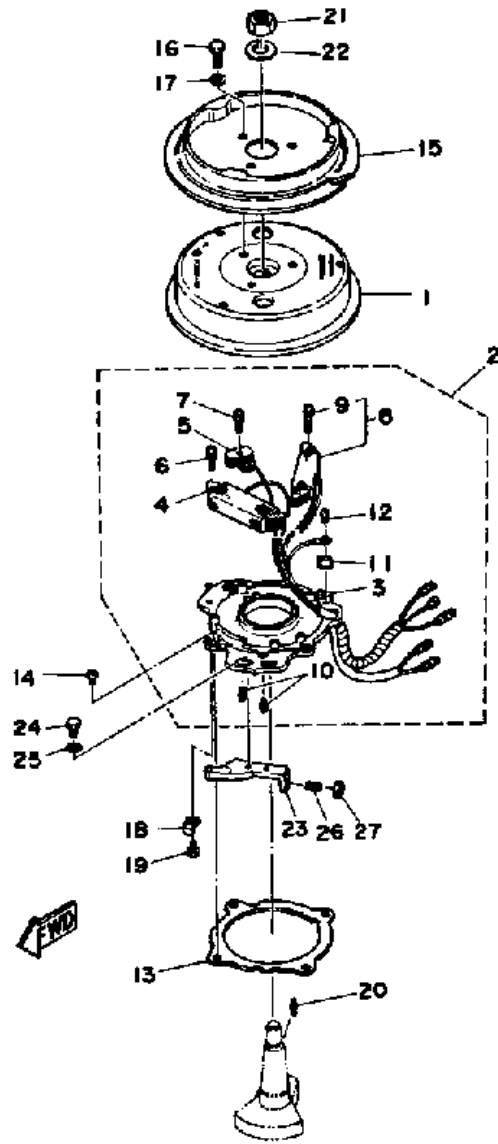

9.9ELJ 1986 / CDI MAGNETO (9.9J 15J)

©2014 Yamaha Motor Corporation, U.S.A. All rights reserved.

Part List

9.9ELJ 1986 / CDI MAGNETO (9.9J 15J)

REF - NO	PART NUMBER	PART NAME	QUANTITY	REMARKS
1	6E7-85550-70-00	ROTOR ASSEMBLY	1	
2	6E7-85560-A0-00	BASE ASSY	1	
3	6E7-85509-70-00	BASE, MAGNETO	1	
4	6E7-85520-70-00	.COIL, CHARGE	1	
5	6E7-85580-70-00	.COIL, PULSER	1	
6	90159-05039-00	SCREW, W/WASHER	2	
7	90159-05038-00	.SCREW, WITH WASHER	1	
8	6E7-81303-A0-00	.LIGHTING COIL ASSY	1	
9	90159-05039-00	SCREW, W/WASHER	2	
10	663-85518-00-00	.JOINT, BALL	2	
11	6E7-81328-70-00	CLAMP, CORD	1	
12	97802-04006-00	.SCREW, PAN HEAD	1	
13	6E7-15723-00-94	PULLEY, STARTER	1	
14	97013-06012-00	BOLT	3	
15	92990-06600-00	WASHER, PLATE	3	
16	90170-12066-00	NUT	1	
17	90201-12472-00	WASHER, PLATE	1	
18	682-41613-02-00	PLATE, BASE FRICTION	1	
19	97803-05008-00	SCREW, PAN HEAD	4	
20	6E8-41213-00-94	CAM, ACCEL.	1	
21	97313-05010-00	BOLT, HEXAGON	2	
22	92990-05600-00	WASHER, PLATE	2	
23	90113-05M04-00	BOLT, SET	1	
24	95380-05700-00	NUT	1	
25	682-41616-00-00	STOPPER, MAGNETO BASE	1	
26	97390-05010-00	BOLT, HEXAGON	1	
27	90280-16053-00	KEY, WOODRUFF	1	

Part Notes

9.9ELJ 1986 / CDI MAGNETO (9.9J 15J)

PART NUMBER	NOTE TEXT
92990-06600-00	OEM: This part number is among the Top 100 Most Popular Marine Maintenance Parts as of March 2014.

©2014 Yamaha Motor Corporation, U.S.A. All rights reserved.