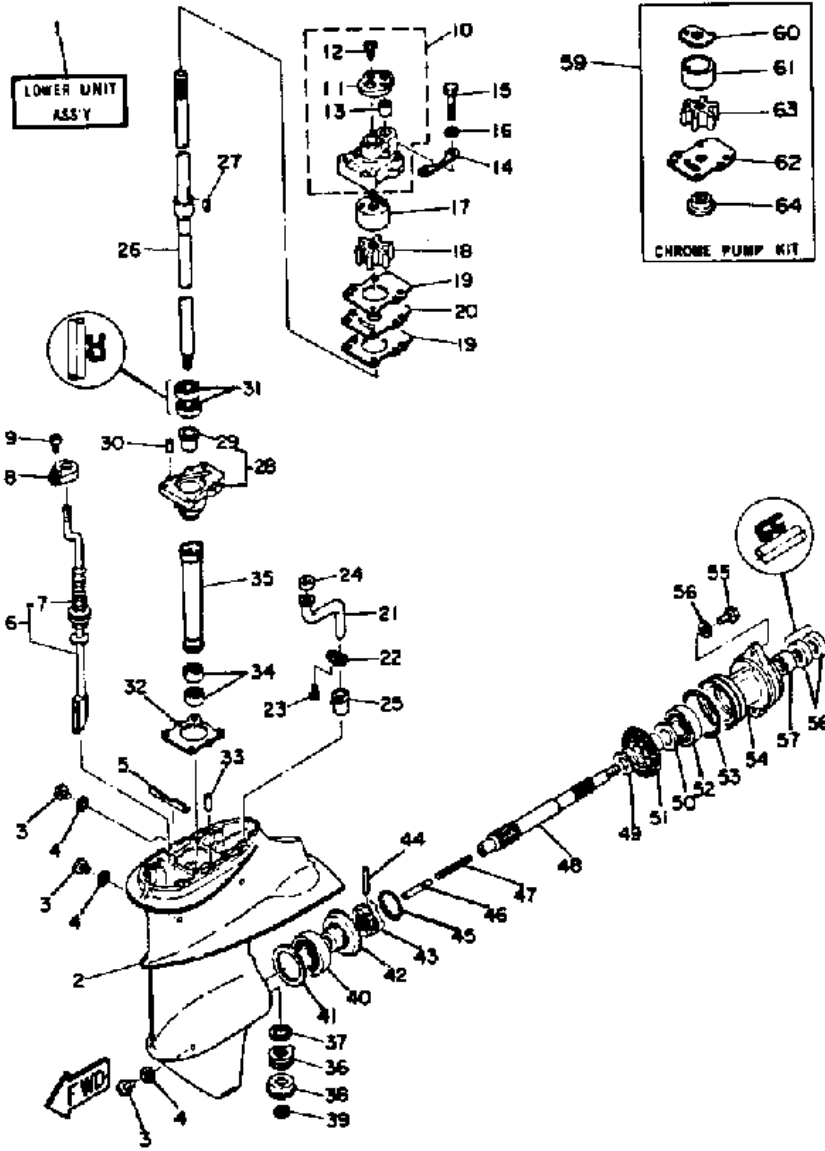

9.9ELJ 1986 / LOWER DRIVE 1

©2014 Yamaha Motor Corporation, U.S.A. All rights reserved.

Part List

9.9ELJ 1986 / LOWER DRIVE 1

REF - NO	PART NUMBER	PART NAME	QUANTITY	REMARKS
1	6E7-45300-02-KT	6E7-02 LWR UNIT KT	1	U.R. SHORT
1	6E7-45300-02-KT	6E7-02 LWR UNIT KT	1	
1	6E7-45300-12-KT	6E7-12 LWR UNIT KT	1	U.R. LONG
1	6E7-45300-12-KT	6E7-12 LWR UNIT KT	1	
2	6E7-45311-00-EK	CASING, LOWER	1	
2	6E8-45311-00-EK	CASING, LOWER	1	
3	90340-08M04-00	PLUG, STRAIGHT SCREW	3	
4	90430-08020-00	.GASKET	3	
5	682-45376-01-00	GUIDE, SEAL DAMPER	1	
6	682-44150-00-00	SHIFT CAM ASSEMBLY	1	U.R. SHORT
6	682-44150-10-00	SHIFT CAM ASSEMBLY	1	U.R. LONG
7	682-44147-00-00	BOOT, SHIFT ROD	1	
8	682-44176-00-00	BRACKET	1	
9	97780-50110-00	SCREW, PAN HEAD	1	
10	682-44300-01-00	HOUSING, WATER PUMP	1	
11	682-44312-00-00	COVER, WATER PUMP HOUSING	1	
12	97780-40112-00	SCREW, TAPPING	2	
13	682-44365-00-00	DAMPER, WATER SEAL	1	
14	682-44328-00-00	PLATE	2	
15	97395-06040-00	BOLT	4	
16	92990-06200-00	WASHER, PLAIN	4	
17	682-44322-00-00	INSERT, CARTRIDGE	1	
18	682-44352-01-00	IMPELLER	1	
19	682-44315-A0-00	GASKET, WATER PUMP	2	
20	682-44323-00-00	OUTER PLATE, CARTRIDGE	1	
21	683-44362-01-00	TUBE, WATER	1	
22	683-44373-00-00	SET PLATE, WATER TUBE	1	
23	97395-06010-00	BOLT	1	
24	683-44365-01-00	DAMPER, WATER SEAL	1	
25	6E7-44366-00-00	DAMPER, WATER SEAL	1	
26	6E7-45501-00-00	DRIVE SHAFT COMP.	1	U.R. SHORT
26	6E7-45501-10-00	DRIVE SHAFT COMP.	1	U.R. LONG
27	90280-03024-00	.KEY, WOODRUFF	1	
28	6E7-45331-00-5B	HOUSING, BEARING	1	
29	626-45316-09-00	.BUSHING, DRIVE SHAFT	1	
30	93606-12019-00	.PIN, DOWEL	2	
31	93101-20048-00	.OIL SEAL	2	
32	683-45315-A0-00	PACKING, LOWER CASING	1	
33	93604-08062-00	PIN, DOWEL	1	
34	93315-314V0-00	BEARING, CYLINDER.#15	2	
34	93315-314V8-00	BEARING	1	
35	6E7-45536-00-00	SLEEVE, DRIVE SHAFT	1	
36	93341-214U1-00	BEARING, FLAT (#41)	1	
37	6E7-45587-00-05	SHIM 3	1	U.R.
37	6E7-45587-00-08	SHIM 3	1	U.R.
37	6E7-45587-01-12	SHIM 3	1	U.R.
37	6E7-45587-01-12	SHIM 3	1	U.R.
37	6E7-45587-01-30	SHIM 3	1	U.R.
37	6E7-45587-01-50	SHIM 3	1	U.R.
38	6E7-45551-00-00	PINION (13T)	1	
39	90179-08M06-00	NUT	1	
40	93332-00005-00	BEARING	1	
41	664-45567-00-05	SHIM	1	U.R.
41	664-45567-00-08	SHIM	1	U.R.
41	664-45567-01-12	SHIM (T:0.12MM)	1	U.R.
41	664-45567-01-30	SHIM (T0.30MM)	1	U.R.
41	664-45567-01-50	SHIM (T:0.50MM)	1	U.R.
42	6E7-45560-00-00	GEAR	1	
43	682-45631-00-00	CLUTCH, DOG	1