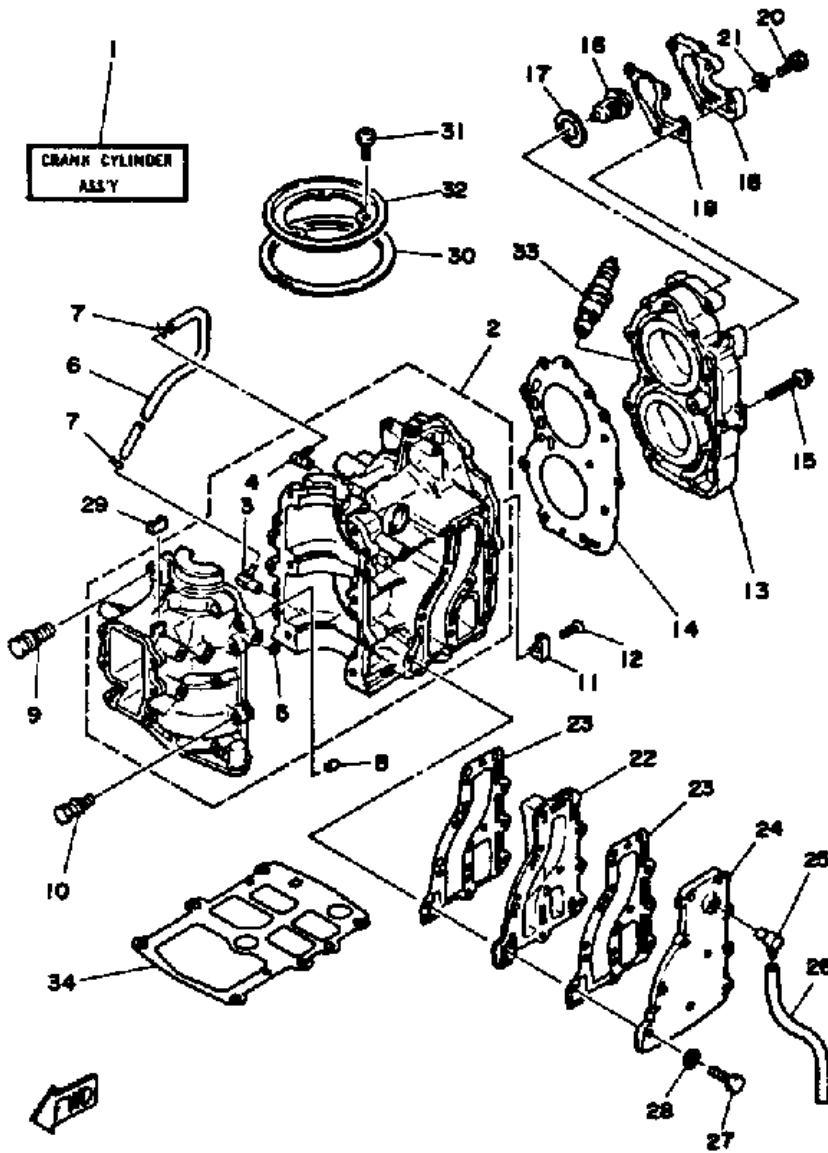

9.9ELJ 1986 / CRANKCASE CYLINDER

©2014 Yamaha Motor Corporation, U.S.A. All rights reserved.

Part List

9.9ELJ 1986 / CRANKCASE CYLINDER

REF - NO	PART NUMBER	PART NAME	QUANTITY	REMARKS
1	6E7-W0090-03-EK	CRANK-CYLINDER.ASSEMBLY.	1	
2	6E7-15100-00-94	CRANKCASE ASSEMBLY	1	
3	650-11370-00-00	CHECK VALVE ASSY	1	
4	650-14485-02-00	PIPE, JOINT	1	
5	624-11379-00-00	.VALVE, CHECK	1	
6	90445-07M08-00	HOSE (L220)	1	
7	90467-06016-00	CLIP	2	
8	93606-12019-00	.PIN, DOWEL	2	
9	90119-08M17-00	BOLT, WITH WASHER	6	
10	90119-06M13-00	BOLT, WITH WASHER	4	
11	682-11325-00-00	ANODE	1	
12	98780-05016-00	.SCREW, FLAT HEAD	1	
13	6E7-11111-00-94	HEAD, CYLINDER 1	1	
14	6E7-11181-A0-00	GASKET, CYLINDER HEAD 1	1	
15	90105-07M05-00	BOLT, FLANGE	11	
16	6F5-12411-02-00	THERMOSTAT	1	
17	90201-21567-00	WASHER, PLATE	1	
18	682-12413-00-9M	COVER, THERMOSTAT	1	
18	682-12413-00-9M	COVER, THERMOSTAT	1	
19	682-12414-A1-00	.GASKET, COVER	1	
20	97313-06020-00	BOLT, HEXAGON	4	
21	92990-06600-00	WASHER, PLATE	4	
22	682-41111-00-9M	INNER COVER, EXHAUST	1	
23	682-41112-A1-00	GASKET, EXHAUST INNER COVER	2	
24	682-41113-00-9M	OUTER COVER, EXHAUST	1	
25	676-11372-00-00	.NIPPLE, HOSE	1	
26	90445-09095-00	HOSE (L215)	1	
27	97313-06025-00	BOLT	10	
27	97395-06025-00	BOLT	10	
28	92990-06600-00	WASHER, PLATE	10	
29	682-41615-00-00	STOPPER, MAGNETO BASE	1	
30	682-41612-01-00	RETAINER, MAGNETO BASE	1	
31	98580-06010-00	SCREW, PAN HEAD	3	
32	682-41611-00-00	RETAINER, MAGNETO BASE	1	
33	NGK-B7HS1-00-00	PLUG, SPARK (NGK B7HS-10)	2	
34	682-11351-A0-00	GASKET, CYLINDER	1	