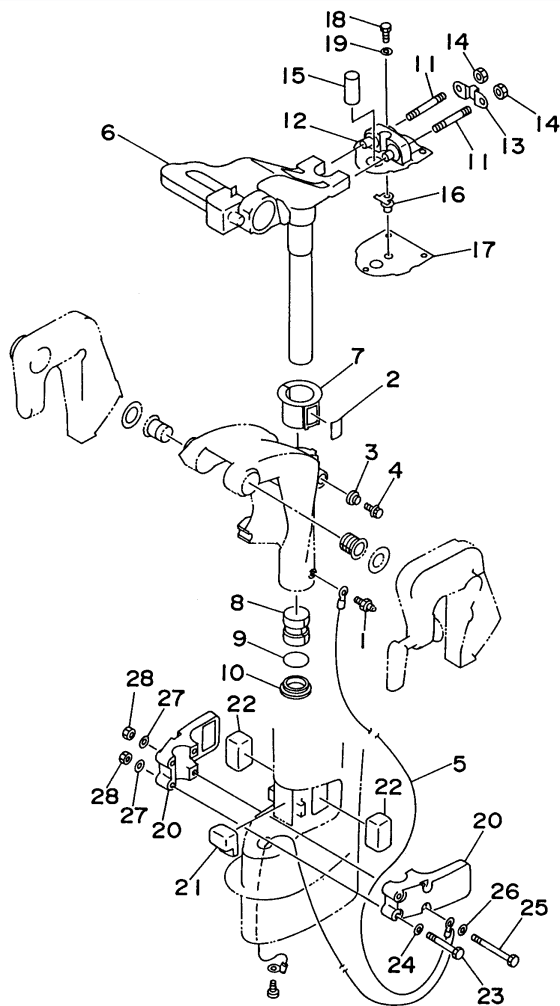

9.9ELHU 1996 / BRACKET 2

63VJA-5100

©2014 Yamaha Motor Corporation, U.S.A. All rights reserved.

Part List

9.9ELHU 1996 / BRACKET 2

REF - NO	PART NUMBER	PART NAME	QUANTITY	REMARKS
1	93700-06M03-00	NIPPLE, GREASE	1	
2	63V-42528-00-00	PLATE, FRICTION	1	
3	689-43373-01-00	SEAL, DAMPER	1	
4	90105-06M07-00	.BOLT, FLANGE	1	
5	63V-82127-00-00	WIRE, LEAD 2	1	
6	63V-42511-01-4D	BRACKET, STEERING	1	
7	63V-42537-00-00	BUSHING, PIVOT SHAFT	1	
8	90386-30048-00	BUSH	1	
9	93210-29M94-00	O-RING	1	
10	90386-30M60-00	BUSH	1	
11	90116-08M54-00	BOLT, STUD	2	
12	63V-44514-00-5B	MOUNT DAMPER, UPPER SIDE	1	
13	63V-44526-00-00	PLATE	1	
14	95380-08600-00	NUT	2	
15	90387-16M01-00	COLLAR	1	
16	63V-44366-00-00	DAMPER, WATER SEAL	1	
17	63V-45114-A0-00	GASKET, UPPER CASING	1	
18	97095-06018-00	.BOLT	3	
19	92990-06600-00	WASHER, PLATE	3	
20	63V-44551-00-4D	HOUSING, LOWER MOUNT RUBBER	2	
21	63V-44557-00-00	MOUNT DAMPER, LOWER FRONT	1	
22	682-44555-00-00	MOUNT DAMPER, LOWER SIDE	2	
23	97075-06055-00	BOLT	2	
24	92990-06600-00	WASHER, PLATE	2	
25	97075-06075-00	BOLT	2	
26	92990-06600-00	WASHER, PLATE	2	
27	92990-06600-00	WASHER, PLATE	4	
28	95380-06600-00	NUT, HEXAGON	4	

Part Notes

9.9ELHU 1996 / BRACKET 2

PART NUMBER		NOTE TEXT
92990-06600-00		OEM: This part number is among the Top 100 Most Popular Marine Maintenance Parts as of March 2014.
92990-06600-00		OEM: This part number is among the Top 100 Most Popular Marine Maintenance Parts as of March 2014.
92990-06600-00		OEM: This part number is among the Top 100 Most Popular Marine Maintenance Parts as of March 2014.
92990-06600-00		OEM: This part number is among the Top 100 Most Popular Marine Maintenance Parts as of March 2014.

©2014 Yamaha Motor Corporation, U.S.A. All rights reserved.