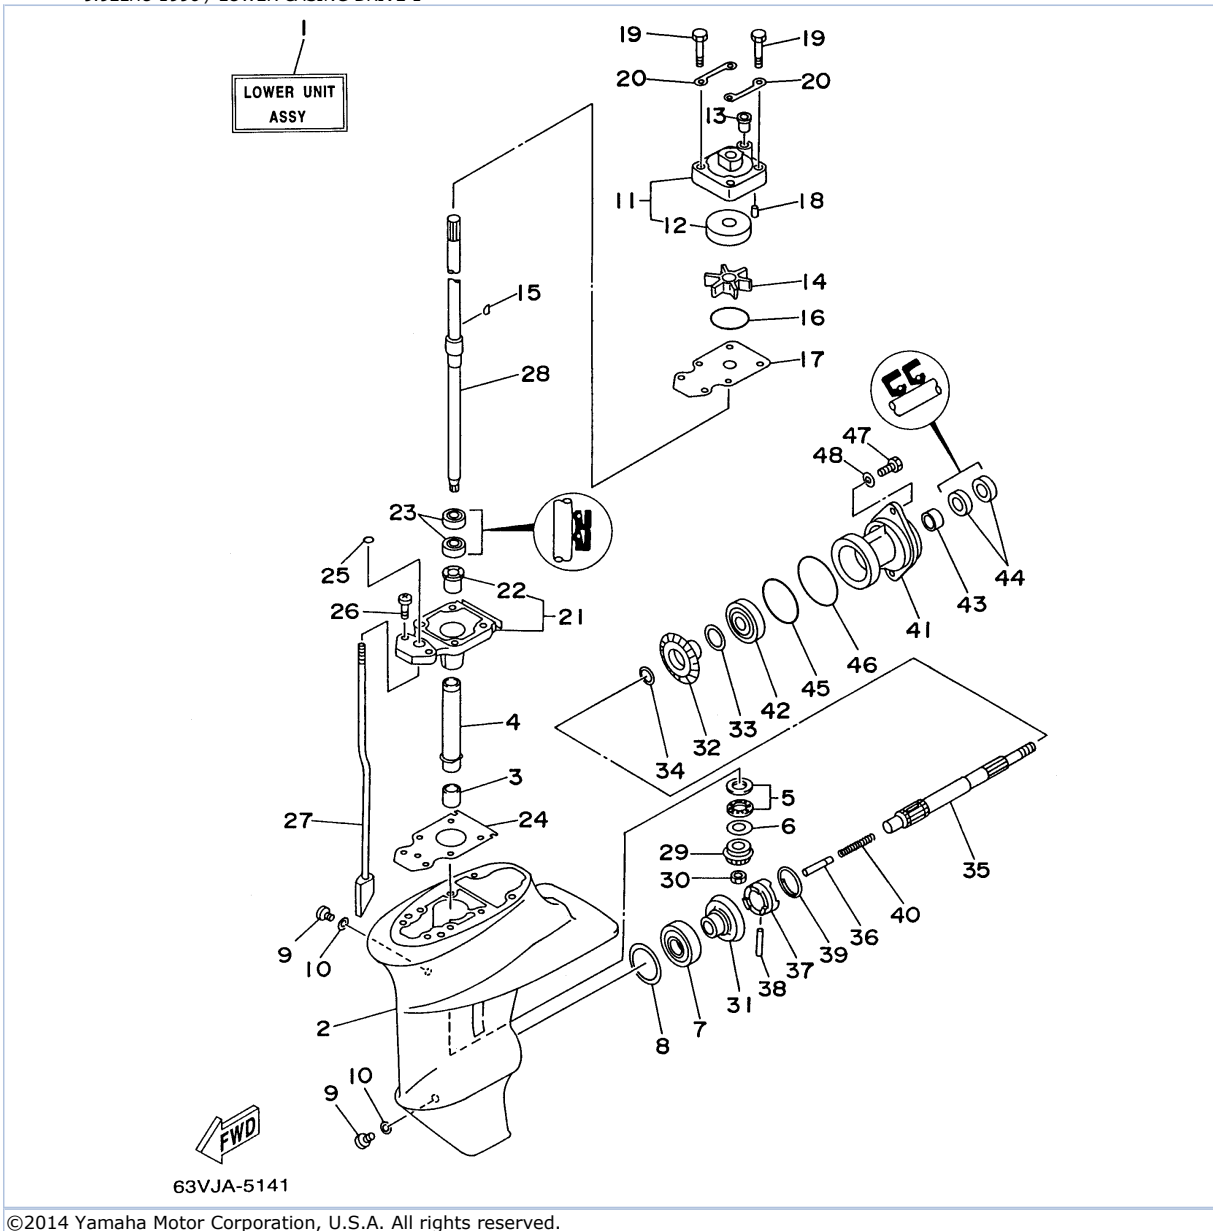

9.9ELHU 1996 / LOWER CASING DRIVE 1

Part List

9.9ELHU 1996 / LOWER CASING DRIVE 1

REF - NO	PART NUMBER	PART NAME	QUANTITY	REMARKS
1	63V-45300-10-4D	LOWER UNIT ASSEMBLY (REF. # 2~48)	1	UR LONG
1	63V-45300-00-4D	LOWER UNIT ASSEMBLY (REF. # 2~48)	1	UR SHORT
2	63V-45311-00-4D	CASING, LOWER	1	
3	93315-314V8-00	BEARING	1	
4	63V-45536-00-00	SLEEVE, DRIVE SHAFT	1	
5	93341-414V1-00	BEARING	1	
6	6E8-45587-00-20	SHIM (T:1.20MM)	1	UR
6	6E8-45587-00-13	SHIM (T:1.13MM)	1	UR
7	93332-00005-00	BEARING	1	
8	664-45567-01-40	SHIM (T:0.40MM)	1	UR
8	664-45567-01-18	SHIM (T:0.18MM)	1	UR
8	664-45567-01-15	SHIM (T:0.15MM)	1	UR
8	664-45567-01-10	SHIM (T:0.10MM)	1	UR
8	664-45567-01-50	SHIM (T:0.50MM)	1	UR
8	664-45567-01-30	SHIM (T:0.30MM)	1	UR
8	664-45567-01-12	SHIM (T:0.12MM)	1	UR
9	90340-08M04-00	PLUG, STRAIGHT SCREW	2	
10	90430-08020-00	.GASKET	2	
11	63V-44301-00-00	WATER PUMP HOUSING COMP.	1	
12	63V-44322-00-00	.INSERT, CARTRIDGE	1	
13	647-44366-00-00	.DAMPER, WATER SEAL	1	
14	63V-44352-00-00	IMPELLER	1	
15	664-44338-00-00	.KEY, WOODRUFF	1	
16	93210-44704-00	O-RING	1	
17	63V-44323-00-00	.OUTER PLATE, CARTRIDGE	1	
18	93604-10M03-00	PIN, DOWEL	2	
19	97080-08045-00	BOLT	4	
20	63V-44328-00-00	PLATE	2	
21	63V-45331-00-5B	HOUSING, BEARING	1	
22	626-45316-09-00	.BUSHING, DRIVE SHAFT	1	
23	93101-20048-00	.OIL SEAL	2	
24	63V-45315-A0-00	.PACKING, LOWER CASING	1	
25	93210-06ME6-00	.O-RING	1	
26	98980-08025-00	SCREW, BIND (98902-08025-00)	2	
27	63V-44150-00-00	SHIFT CAM ASSY	1	UR SHORT
27	63V-44150-10-00	SHIFT CAM ASSEMBLY	1	UR LONG
28	63V-45510-10-00	DRIVE SHAFT ASSEMBLY	1	UR LONG
28	63V-45510-00-00	DRIVE SHAFT ASSEMBLY	1	UR SHORT
29	6E7-45551-00-00	PINION (13T)	1	
30	90179-08M06-00	NUT	1	
31	6E7-45560-00-00	GEAR	1	
32	6E7-45571-00-00	GEAR 2 (27T)	1	
33	626-45577-00-01	SHIM (T:0.10MM)	1	UR
33	626-45577-00-05	SHIM (T:0.50MM)	1	UR
33	626-45577-00-03	SHIM (T:0.30MM)	1	UR
34	90201-17682-00	WASHER, PLATE	1	
35	683-45611-00-00	SHAFT, PROPELLER	1	
36	650-45635-00-00	PLUNGER, SHIFT	1	
37	682-45631-00-00	CLUTCH, DOG	1	
38	90250-05010-00	PIN, STRAIGHT	1	
39	648-45633-00-00	RING, CROSS PIN	1	
40	90501-14M06-00	SPRING, COMPRESSION	1	
41	683-45361-01-4D	CAP, LOWER CASING	1	
42	93306-00519-00	BEARING	1	
43	93315-317U2-00	BEARING	1	
44	93101-17054-00	.OIL SEAL	2	
45	93210-57M09-00	.O-RING	1