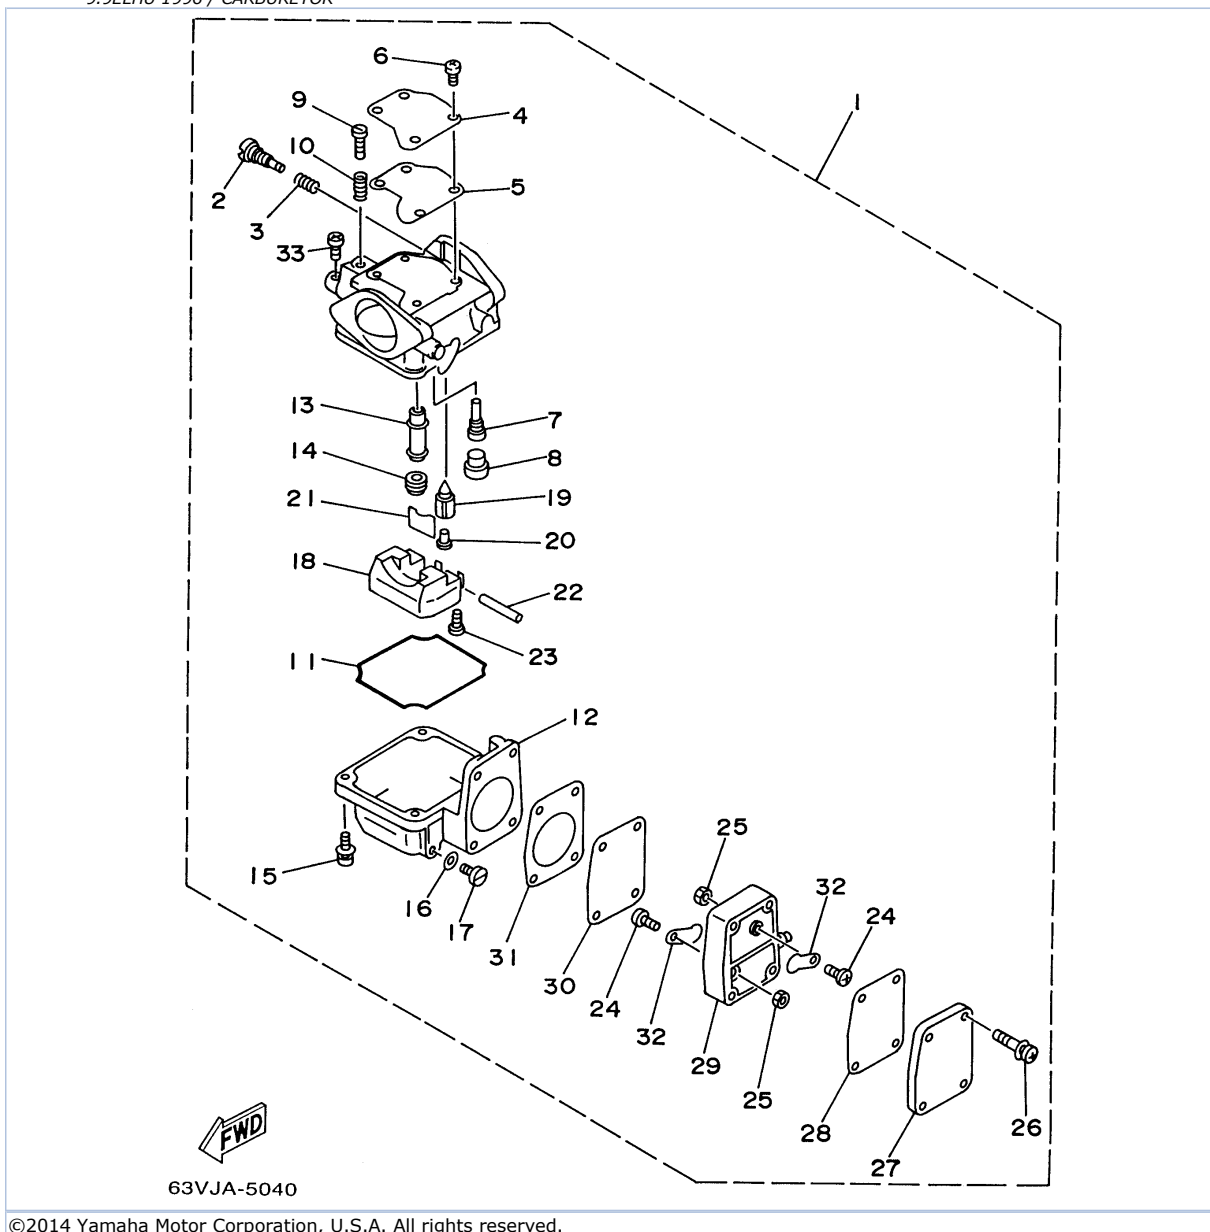

9.9ELHU 1996 / CARBURETOR

©2014 Yamaha Motor Corporation, U.S.A. All rights reserved.

Part List

9.9ELHU 1996 / CARBURETOR

REF - NO	PART NUMBER	PART NAME	QUANTITY	REMARKS
1	63V-14301-00-00	CARBURETOR ASSY 1	1	
2	679-14923-00-00	.SCREW, PILOT	1	
3	679-14555-00-00	.SPRING	1	
4	63V-14527-00-00	.PLATE	1	
5	63V-14126-00-00	.GASKET	1	
6	98580-04010-00	.SCREW, PAN HEAD	4	
7	63V-14948-06-00	.JET (#48)	1	
8	679-14966-00-00	.RUBBER CAP	1	
9	63V-14523-00-00	.SCREW, STOP	1	
10	90501-10326-00	.SPRING, COMPRESSION	1	
11	63V-14984-00-00	.GASKET, FLOAT CHAMBER	1	
12	63V-14980-00-00	.BODY, FLOAT CHAMBER	1	
13	63V-14947-00-00	.JET, NEEDLE	1	
14	676-14943-29-00	.JET, MAIN (#110)	1	
15	97980-04114-00	.SCREW, WITH WASHER	4	
16	6G1-14398-00-00	.WASHER	1	
17	6G1-14992-00-00	.SCREW, DRAIN	1	
18	63V-14985-00-00	.FLOAT	1	
19	6G1-14546-00-00	.VALVE, NEEDLE	1	
20	676-14186-00-00	.PIN, FLOAT	1	
21	663-14159-00-00	.CLIP	1	
22	6H4-14548-00-00	.PIN, FLOAT ARM	1	
23	98580-04008-00	.SCREW, PAN HEAD	1	
24	98980-03006-00	.SCREW, BIND	2	
25	95380-03600-00	.NUT	2	
26	97980-04125-00	.SCREW, WITH WASHER	4	
27	6G1-24452-00-00	.COVER	1	
28	63V-24411-00-00	.DIAPHRAGM	1	
29	6G1-24412-01-00	.BODY 1	1	
30	6G1-24411-00-00	.DIAPHRAGM	1	
31	6G1-24431-01-00	.GASKET, FUEL PUMP 1	1	
32	6L5-24421-00-00	.VALVE, CHECK	2	
33	98580-04006-00	.SCREW, PAN HEAD	1