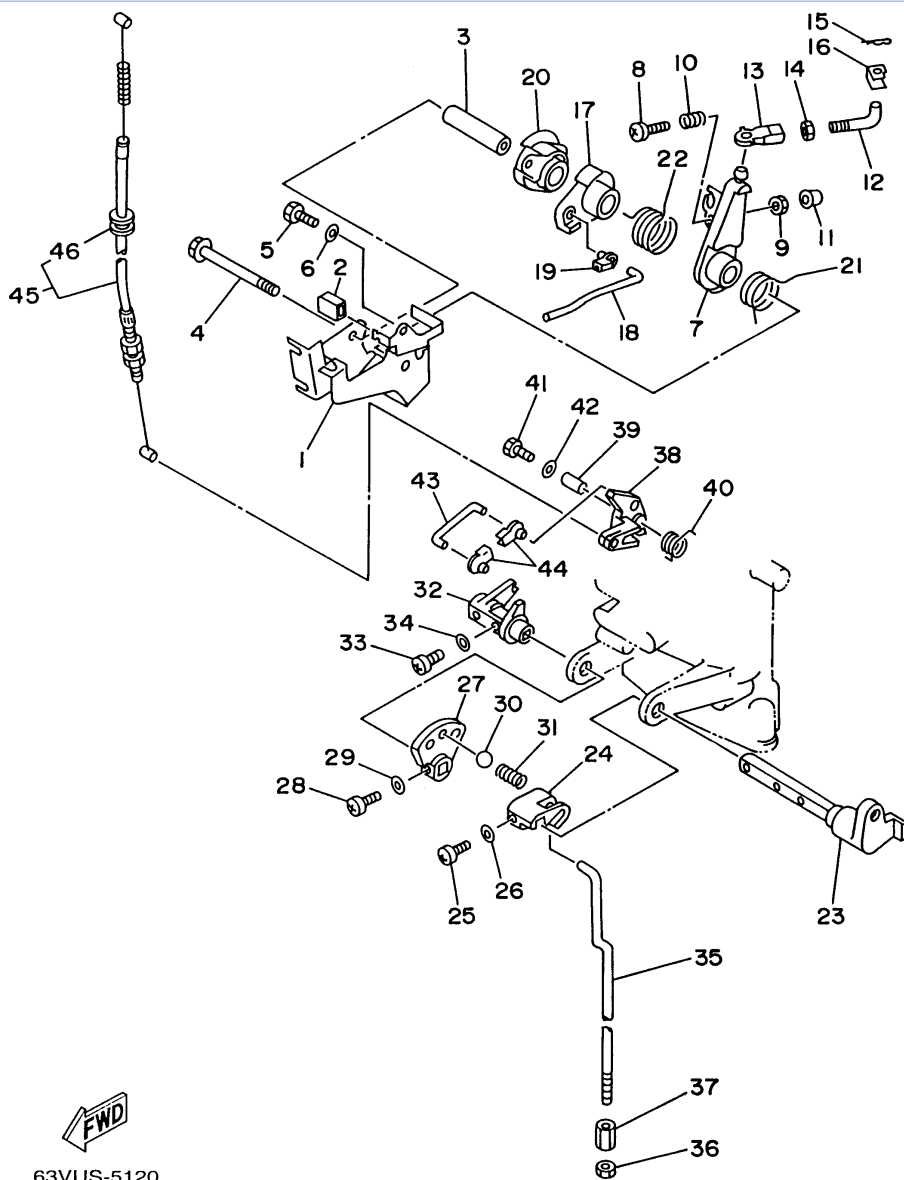

9.9ELHU 1996 / CONTROL 1

63VUS-5120

©2014 Yamaha Motor Corporation, U.S.A. All rights reserved.

Part List

9.9ELHU 1996 / CONTROL 1

REF - NO	PART NUMBER	PART NAME	QUANTITY	REMARKS
1	63V-14497-00-00	STAY, THROTTLE WIRE	1	
2	689-44194-00-00	CAP	1	
3	90387-06M50-00	COLLAR	1	
4	95895-06065-00	BOLT, FLANGE	1	
5	97095-06012-00	BOLT	1	
6	92990-06600-00	WASHER, PLATE	1	
7	63V-41631-00-00	LEVER, MAGNETO CONTROL	1	
8	97885-06030-00	SCREW, PAN HEAD	1	
9	95380-06600-00	NUT, HEXAGON	1	
10	90501-12M16-00	SPRING, COMPRESSION	1	
11	688-44194-00-00	CAP	1	
12	63V-41238-00-00	JOINT, LINK	1	
13	6H4-41237-00-00	JOINT, LINK	1	
14	95380-05700-00	NUT	1	
15	90468-10005-00	CLIP	1	
16	63V-41223-00-00	WASHER, LOCK 1	1	
17	63V-41283-00-00	LEVER, FREE ACCEL.	1	
18	63V-41211-00-00	LINK, ACCEL.	1	
19	661-41262-02-00	JOINT, CHOKE LEVER	1	
20	63V-41638-00-00	PULLEY	1	
21	90508-16M37-00	SPRING, TORSION	1	
22	90508-20M38-00	SPRING, TORSION	1	
23	63V-44123-00-00	ARM, SHIFT ROD	1	
24	63V-44121-01-00	LEVER, SHIFT ROD	1	
25	97885-05012-00	SCREW, PAN HEAD	1	
26	92990-05600-00	WASHER, PLATE	1	
27	63V-44113-00-00	CAM PLATE, HANDLE	1	
28	97885-05012-00	SCREW, PAN HEAD	1	
29	92990-05600-00	WASHER, PLATE	1	
30	93505-16024-00	BALL	1	
31	90501-12274-00	SPRING, COMPRESSION	1	
32	63V-44122-00-00	BUSHING, SHIFT ROD LEVER	1	
33	97885-05012-00	SCREW, PAN HEAD	1	
34	92990-05600-00	WASHER, PLATE	1	
35	63V-44143-01-00	ROD, SHIFT	1	
36	95380-06700-00	NUT	1	
37	90170-06015-00	NUT	1	
38	63V-15746-00-00	ARM	1	
39	90387-06M06-00	COLLAR	1	
40	90508-08M39-00	SPRING, TORSION	1	
41	97095-06020-00	BOLT	1	
42	92990-06600-00	WASHER, PLATE	1	
43	6L2-15747-00-00	LINK	1	
44	661-41262-02-00	JOINT, CHOKE LEVER	2	
45	63V-15770-00-00	CABLE COMP., STARTER STOP	1	
46	90480-10M16-00	.GROMMET	1	

Part Notes

9.9ELHU 1996 / CONTROL 1

PART NUMBER	NOTE TEXT
92990-06600-00	OEM: This part number is among the Top 100 Most Popular Marine Maintenance Parts as of March 2014.
92990-06600-00	OEM: This part number is among the Top 100 Most Popular Marine Maintenance Parts as of March 2014.

©2014 Yamaha Motor Corporation, U.S.A. All rights reserved.