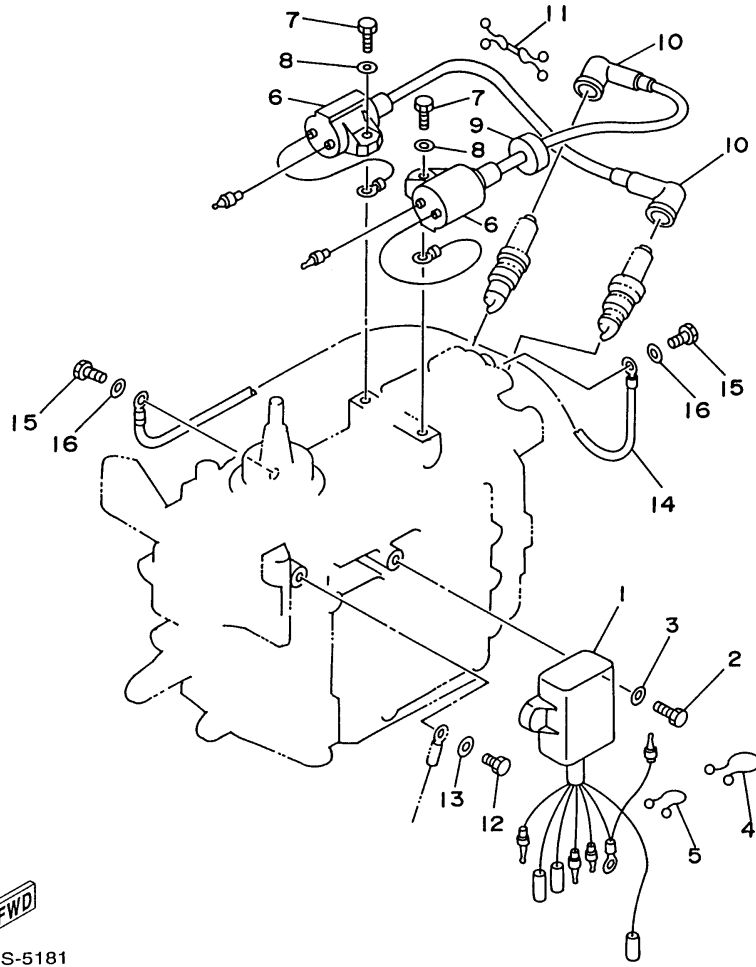

9.9ELHU 1996 / ELECTRICAL 1

Part List

9.9ELHU 1996 / ELECTRICAL 1

REF - NO	PART NUMBER	PART NAME	QUANTITY	REMARKS
1	63V-85540-00-00	C.D.I. UNIT ASSEMBLY	1	
2	97095-06020-00	BOLT	2	
3	92990-06600-00	WASHER, PLATE	2	
4	90464-16039-00	CLAMP	1	
5	90465-08M61-00	CLAMP	1	
6	63V-85570-00-00	IGNITION COIL ASSY	2	
7	97095-06018-00	.BOLT	2	
8	92990-06600-00	WASHER, PLATE	2	
9	90480-25161-00	GROMMET	1	
10	663-82370-01-00	PLUG CAP ASSY	2	
11	90464-08M02-00	CLAMP	1	
12	97095-06012-00	BOLT	1	
13	92990-06600-00	WASHER, PLATE	1	
14	662-82519-00-00	WIRE, EARTH LEAD	1	
15	97095-06012-00	BOLT	2	
16	92990-06600-00	WASHER, PLATE	2	

Part Notes

9.9ELHU 1996 / ELECTRICAL 1

PART NUMBER	NOTE TEXT
92990-06600-00	OEM: This part number is among the Top 100 Most Popular Marine Maintenance Parts as of March 2014.
92990-06600-00	OEM: This part number is among the Top 100 Most Popular Marine Maintenance Parts as of March 2014.
92990-06600-00	OEM: This part number is among the Top 100 Most Popular Marine Maintenance Parts as of March 2014.
92990-06600-00	OEM: This part number is among the Top 100 Most Popular Marine Maintenance Parts as of March 2014.

©2014 Yamaha Motor Corporation, U.S.A. All rights reserved.