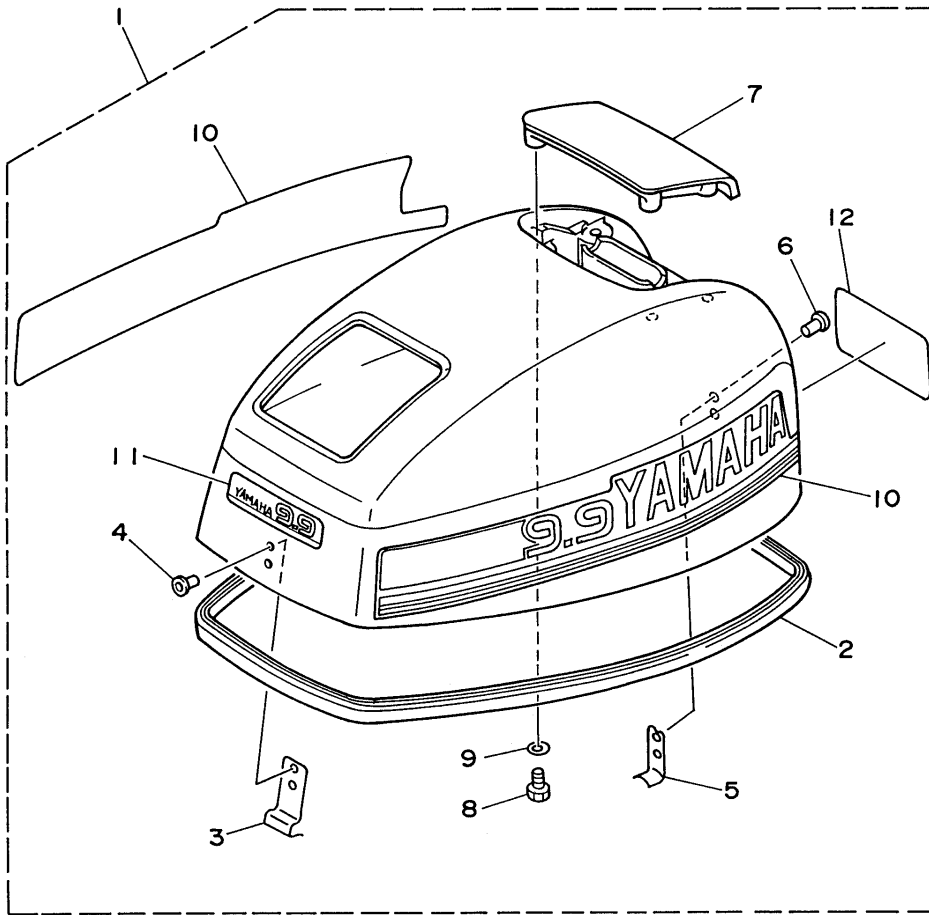

9.9ELHU 1996 / TOP COWLING

63VJA-5070

©2014 Yamaha Motor Corporation, U.S.A. All rights reserved.

Part List

9.9ELHU 1996 / TOP COWLING

REF - NO	PART NUMBER	PART NAME	QUANTITY	REMARKS
1	63V-42610-10-4D	TOP COWLING ASSEMBLY	1	UR 9.9
1	63W-42610-10-4D	TOP COWLING ASSEMBLY	1	UR 15
2	63V-42615-00-00	.SEAL	1	
3	6G1-42651-02-00	.HOOK	1	
4	90266-04M04-00	.RIVET	2	
5	6L2-42647-00-00	.HOLDER, CLAMP BAND	1	
6	90266-04M04-00	.RIVET	2	
7	6G1-42613-00-4D	.MOLDING, AIR DUCT	1	
8	97095-06016-00	.BOLT	4	
9	92990-06600-00	.WASHER, PLATE	4	
10	63W-W0070-10-00	.GRAPHIC SET	1	UR 15
10	63V-W0070-10-00	.GRAPHIC SET	1	UR 9.9
11	63W-42677-10-00	.GRAPHIC, FRONT	1	UR 15
11	63V-42677-10-00	.GRAPHIC, FRONT	1	UR 9.9
12	6E7-42678-11-00	.GRAPHIC, REAR	1	UR 9.9
12	6E8-42678-11-00	.GRAPHIC, REAR	1	UR 15

Part Notes

9.9ELHU 1996 / TOP COWLING

PART NUMBER	NOTE TEXT
92990-06600-00	OEM: This part number is among the Top 100 Most Popular Marine Maintenance Parts as of March 2014.

©2014 Yamaha Motor Corporation, U.S.A. All rights reserved.