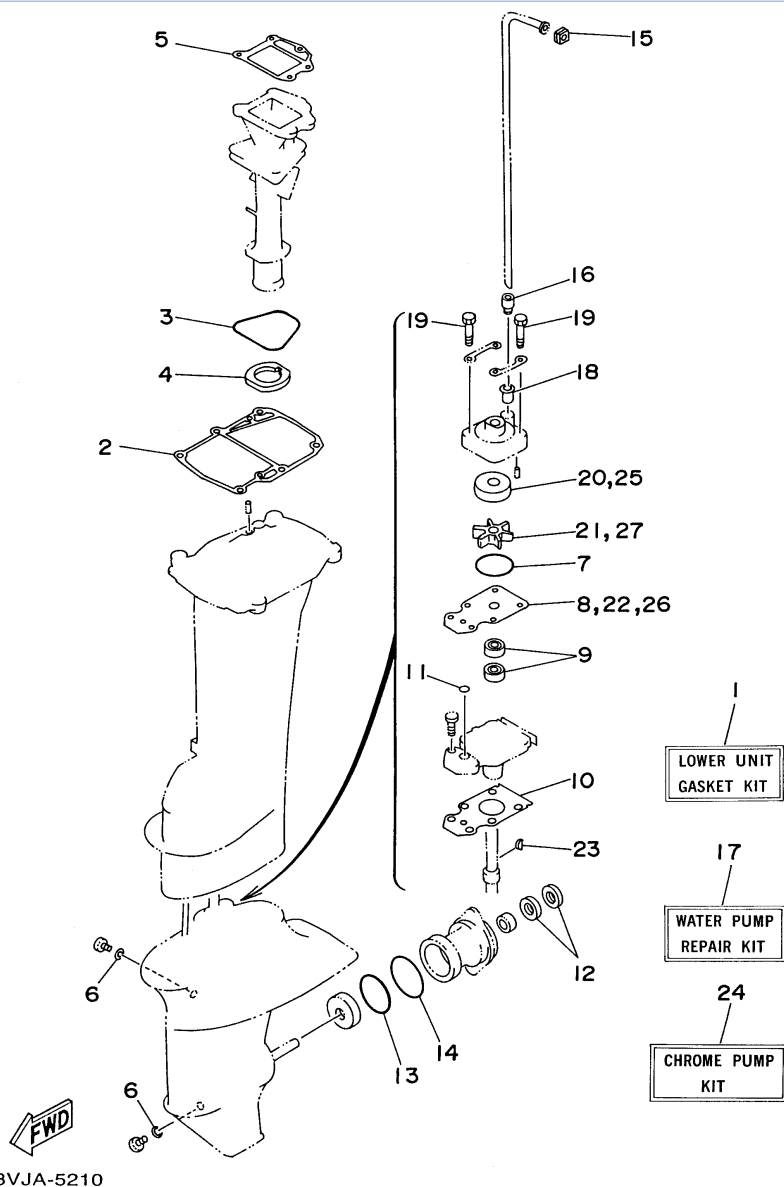

9.9ELHU 1996 / REPAIR KIT 2

©2014 Yamaha Motor Corporation, U.S.A. All rights reserved.

Part List

9.9ELHU 1996 / REPAIR KIT 2

REF - NO	PART NUMBER	PART NAME	QUANTITY	REMARKS
1	63V-W0001-20-00	LOWER UNIT GASKET KIT	1	
2	63V-45113-A0-00	.GASKET, UPPER CASING	1	
3	93210-71MH6-00	.O-RING	1	
4	63V-41135-00-00	.GASKET, EXHAUST MANIFOLD	1	
5	63V-41133-A0-00	.GASKET, EXHAUST MANIFOLD 1	1	
6	90430-08020-00	.GASKET	2	
7	93210-44704-00	.O-RING	1	
8	63V-44323-00-00	.OUTER PLATE, CARTRIDGE	1	
9	93101-20048-00	.OIL SEAL	2	
10	63V-45315-A0-00	.PACKING, LOWER CASING	1	
11	93210-06ME6-00	.O-RING	1	
12	93101-17054-00	.OIL SEAL	2	
13	93210-57M09-00	.O-RING	1	
14	93210-56M80-00	.O-RING	1	
15	6G1-44365-00-00	.DAMPER, WATER SEAL	1	
16	63V-44368-00-00	.RUBBER, WATER SEAL 4	1	
17	63V-W0078-00-00	WATER PUMP REPAIR KIT	1	
18	647-44366-00-00	.DAMPER, WATER SEAL	1	
19	97080-08045-00	.BOLT	4	
20	63V-44322-00-00	.INSERT, CARTRIDGE	1	
21	63V-44352-00-00	.IMPELLER	1	
22	63V-44323-00-00	.OUTER PLATE, CARTRIDGE	1	
23	664-44338-00-00	.KEY, WOODRUFF	1	
24	63V-W0078-0A-00	CHROME PUMP KIT	1	
25	63V-44322-40-00	.INSERT, CARTRIDGE	1	
26	63V-44323-40-00	.OUTER PLATE, CARTRIDGE	1	
27	63V-44352-00-00	.IMPELLER	1	

Part Notes

9.9ELHU 1996 / REPAIR KIT 2

PART NUMBER	NOTE TEXT
90430-08020-00	OEM: This part number is among the Top 100 Most Popular Marine Maintenance Parts as of March 2014.

©2014 Yamaha Motor Corporation, U.S.A. All rights reserved.

©2014 Yamaha Motor Corporation, U.S.A. All rights reserved.