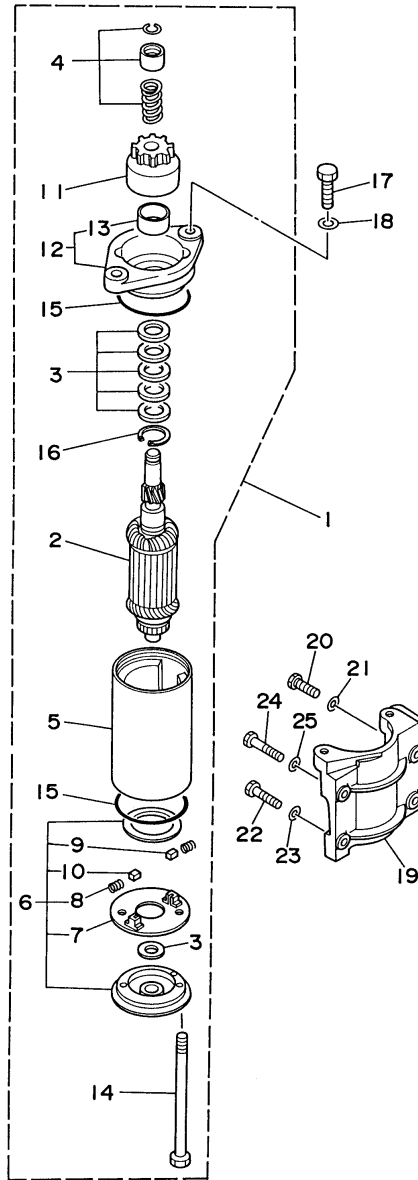

9.9ELHU 1996 / STARTING MOTOR (EH ER)

63VJA-5170

©2014 Yamaha Motor Corporation, U.S.A. All rights reserved.

Part List

9.9ELHU 1996 / STARTING MOTOR (EH ER)

REF - NO	PART NUMBER	PART NAME	QUANTITY	REMARKS
1	682-81800-12-00	STARTING MOTOR ASSEMBLY	1	
2	682-81850-11-00	.ARMATURE ASSEMBLY	1	
3	682-81809-10-00	.WASHER KIT	1	
4	682-81833-10-00	.PINION STOPPER SET	1	
5	682-81810-11-00	.STATOR ASSY	1	
6	682-81820-10-00	.REAR COVER ASSY	1	
7	682-81840-10-00	..BRUSH HOLDER ASSY	1	
8	682-81813-10-00	..SPRING, BRUSH	2	
9	682-81811-10-00	..BRUSH 1 (+)	1	
10	682-81812-10-00	..BRUSH 2 (-)	1	
11	682-81832-10-00	.PINION ASSY	1	
12	682-81830-10-00	.FRONT COVER ASSY	1	
13	682-81831-00-00	..METAL, FRONT	1	
14	682-81826-10-00	.BOLT	2	
15	682-81847-10-00	.O-RING	2	
16	682-81834-10-00	.RING	1	
17	97013-08025-00	BOLT	2	
18	92990-08600-00	..WASHER, PLATE	2	
19	682-81822-43-94	BRACKET, ELECTRIC MOTOR (682-81822-42-94)	1	
20	97095-06020-00	BOLT	2	
21	92990-06600-00	WASHER, PLATE	2	
22	97095-06025-00	BOLT	1	
23	92990-06600-00	WASHER, PLATE	1	
24	97075-06030-00	BOLT	1	
25	92990-06600-00	WASHER, PLATE	1	

Part Notes

9.9ELHU 1996 / STARTING MOTOR (EH ER)

PART NUMBER	NOTE TEXT
92990-06600-00	OEM: This part number is among the Top 100 Most Popular Marine Maintenance Parts as of March 2014.
92990-06600-00	OEM: This part number is among the Top 100 Most Popular Marine Maintenance Parts as of March 2014.
92990-06600-00	OEM: This part number is among the Top 100 Most Popular Marine Maintenance Parts as of March 2014.

©2014 Yamaha Motor Corporation, U.S.A. All rights reserved.