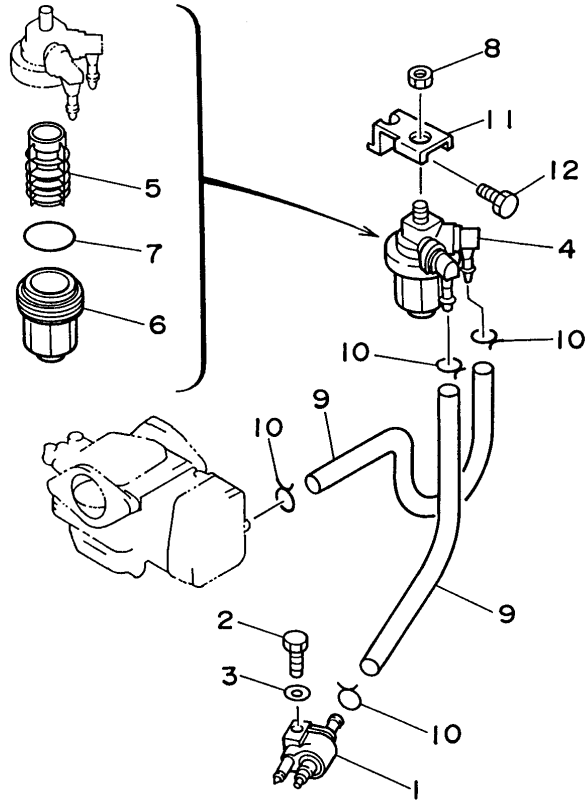

9.9ELHU 1996 / FUEL

63VJA-5060

©2014 Yamaha Motor Corporation, U.S.A. All rights reserved.

Part List

9.9ELHU 1996 / FUEL

REF - NO	PART NUMBER	PART NAME	QUANTITY	REMARKS
1	6G1-24304-02-00	FUEL PIPE JOINT COMP. 1	1	
2	97095-06020-00	BOLT	1	
3	92990-06600-00	WASHER, PLATE	1	
4	61N-24560-00-00	FILTER ASSY	1	
5	61N-24563-00-00	.ELEMENT, FILTER	1	
6	61N-24521-00-00	.CUP, FILTER	1	
7	93210-32738-00	.O-RING	1	
8	95380-08600-00	NUT	1	
9	90445-09M00-00	HOSE (L180)	2	
10	90467-08004-00	CLIP	4	
11	682-24566-00-00	BRACKET, FILTER	1	
12	97013-06010-00	BOLT	1	

Part Notes

9.9ELHU 1996 / FUEL

PART NUMBER	NOTE TEXT
92990-06600-00	OEM: This part number is among the Top 100 Most Popular Marine Maintenance Parts as of March 2014.

©2014 Yamaha Motor Corporation, U.S.A. All rights reserved.