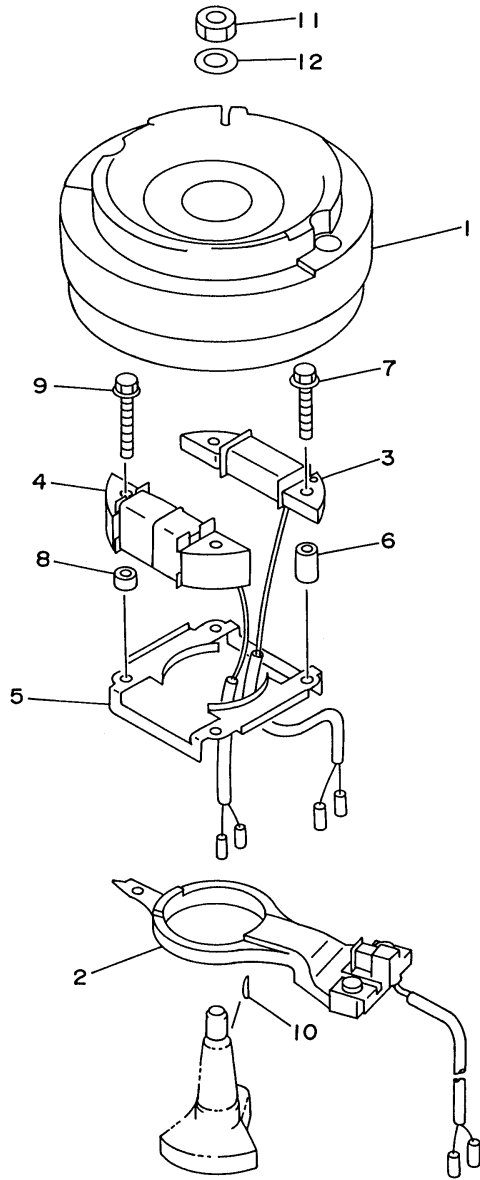

9.9ELHU 1996 / GENERATOR

63VJA-5160

©2014 Yamaha Motor Corporation, U.S.A. All rights reserved.

Part List

9.9ELHU 1996 / GENERATOR

REF - NO	PART NUMBER	PART NAME	QUANTITY	REMARKS
1	63V-85550-10-00	ROTOR ASSY	1	UR M
1	63V-85550-00-00	ROTOR ASSEMBLY (WITH RING GEAR)	1	UR E
2	63V-85580-00-00	COIL, PULSER	1	
3	63V-85520-00-00	COIL, CHARGE	1	
4	63V-85533-00-00	COIL, LIGHTING	1	
5	63V-41611-00-00	RETAINER, MAGNETO BASE	1	
6	90387-06M53-00	COLLAR	2	
7	90105-06M68-00	BOLT, FLANGE	2	
8	90387-06M24-00	COLLAR	2	
9	90105-06M69-00	BOLT, FLANGE	2	
10	90280-16053-00	KEY, WOODRUFF	1	
11	90170-12066-00	NUT	1	
12	90201-12472-00	WASHER, PLATE	1