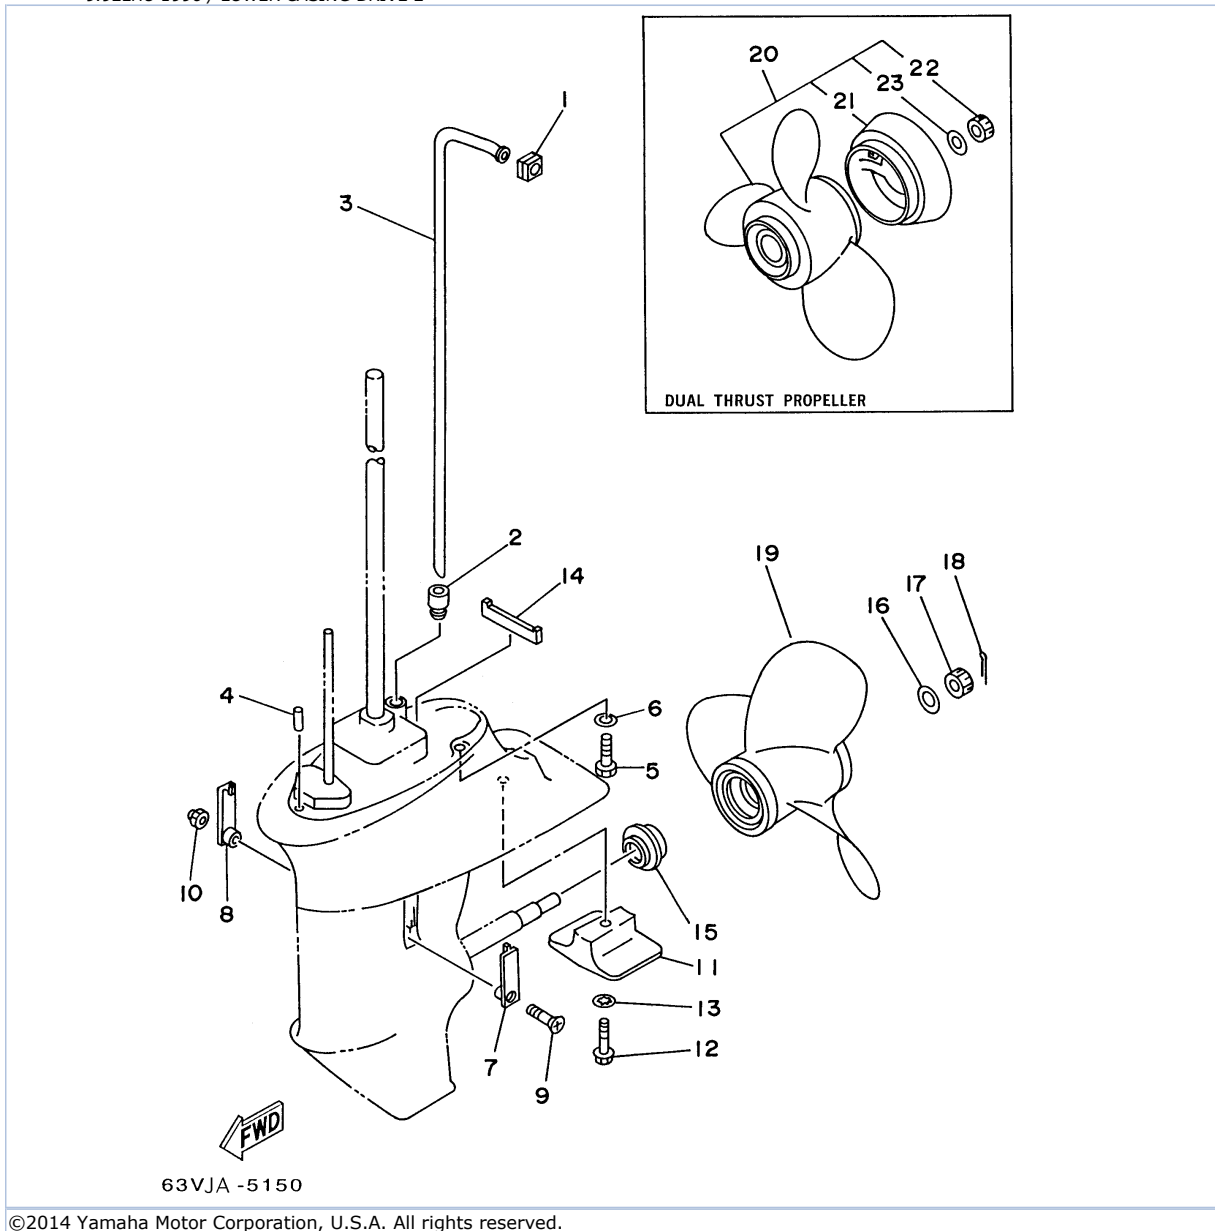

9.9ELHU 1996 / LOWER CASING DRIVE 2

©2014 Yamaha Motor Corporation, U.S.A. All rights reserved.

Part List

9.9ELHU 1996 / LOWER CASING DRIVE 2

REF - NO	PART NUMBER	PART NAME	QUANTITY	REMARKS
1	6G1-44365-00-00	DAMPER, WATER SEAL	1	
2	63V-44368-00-00	.RUBBER, WATER SEAL 4	1	
3	63V-44361-00-00	TUBE, WATER	1	UR SHORT
3	63V-44361-10-00	TUBE, WATER	1	UR LONG
4	93604-10M03-00	PIN, DOWEL	2	
5	97075-08030-00	BOLT	4	
6	92990-08600-00	..WASHER, PLATE	4	
7	6G1-45214-00-00	COVER, WATER INLET 1	1	
8	63V-45215-00-00	COVER, WATER INLET 2	1	
9	98780-05525-00	SCREW, FLAT HEAD	1	
10	90185-05002-00	NUT, NYLON	1	
11	61N-45251-00-00	ANODE	1	
12	95895-06035-00	BOLT, FLANGE	1	
13	92990-06300-00	WASHER, INTERNAL TOOTH	1	
14	63V-45375-00-00	DAMPER, SEAL	1	
15	6E7-45987-01-00	SPACER 1	1	
16	90201-10M01-00	WASHER, PLATE	1	
17	90171-10M01-00	NUT, CASTLE	1	
18	91490-30020-00	PIN. COTTER	1	
19	683-45949-00-EL	PROPELLER (3X9-1/2"X6-1/2"-J)	1	UR AL
19	683-45941-00-EL	PROPELLER (3X9-1/4"X12"-J)	1	UR AL
19	683-45952-00-EL	PROPELLER (3X9-1/4"X9-3/4"-J)	1	UR AL
19	683-45943-00-EL	PROPELLER (3X9-1/4"X10-1/2"-J)	1	UR AL
19	683-45945-00-EL	PROPELLER (3X9-1/4"X9"-J)	1	UR AL
19	683-45947-00-EL	PROPELLER (3X9-1/4"X8"-J)	1	UR AL
20	683-W4592-02-EL	PROPELLER (3X9-3/4"X6-1/2"-J)	1	UR DUAL THRUST PROP.
20	683-W4591-02-EL	PROPELLER (3X9-3/4"X8"-J)	1	UR DUAL THRUST PROP.
21	6E7-45986-00-00	.RING, DEFLECTOR	1	
22	90171-10M07-00	.NUT, CASTLE	1	
23	90201-10M02-00	.WASHER, PLATE	1