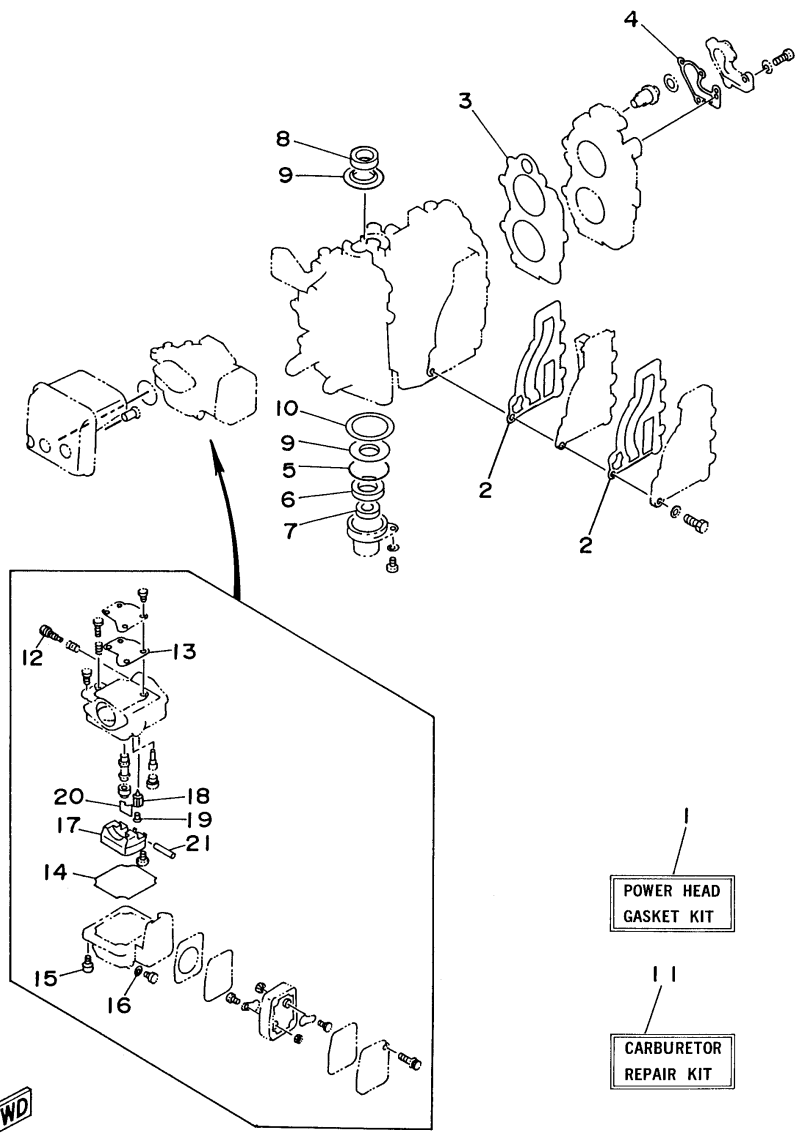

9.9ELHU 1996 / REPAIR KIT 1

63VJA-5200

©2014 Yamaha Motor Corporation, U.S.A. All rights reserved.

Part List

9.9ELHU 1996 / REPAIR KIT 1

REF - NO	PART NUMBER	PART NAME	QUANTITY	REMARKS
1	63V-W0001-00-00	POWER HEAD GASKET KIT	1	
2	63V-41112-A0-00	.GASKET, EXHAUST INNER COVER	2	
3	63V-11181-A0-00	.GASKET, CYLINDER HEAD 1	1	
4	682-12414-A1-00	.GASKET, COVER	1	
5	93210-46M16-00	.O-RING	1	
6	93102-25M44-00	.OIL SEAL	1	
7	93101-13M11-00	.OIL SEAL	1	
8	93110-23M00-00	.OIL SEAL	1	
9	63V-11445-00-00	.SPACER	2	
10	90201-46M29-00	.WASHER, PLATE	1	
11	63V-W0093-00-00	CARBURETOR REPAIR KIT	1	
12	679-14923-00-00	.SCREW, PILOT	1	
13	63V-14126-00-00	.GASKET	1	
14	63V-14984-00-00	.GASKET, FLOAT CHAMBER	1	
15	97980-04114-00	.SCREW, WITH WASHER	4	
16	6G1-14398-00-00	.WASHER	1	
17	63V-14985-00-00	.FLOAT	1	
18	6G1-14546-00-00	.VALVE, NEEDLE	1	
19	676-14186-00-00	.PIN, FLOAT	1	
20	663-14159-00-00	.CLIP	1	
21	6H4-14548-00-00	.PIN, FLOAT ARM	1