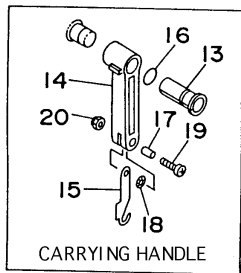

9.9ELHU 1996 / BRACKET 1

63VUS-5090

©2014 Yamaha Motor Corporation, U.S.A. All rights reserved.

Part List

9.9ELHU 1996 / BRACKET 1

REF - NO	PART NUMBER	PART NAME	QUANTITY	REMARKS
1	63V-43111-00-4D	BRACKET, CLAMP	1	
2	63V-43112-01-4D	BRACKET, CLAMP	1	
3	6E5-82148-00-00	WIRE, LEAD 4	1	
4	97885-06008-00	SCREW, PAN HEAD	2	
5	616-43118-00-4D	HANDLE, TRANSOM CLAMP	2	
6	90243-04M00-00	PIN	2	
7	6E7-43116-00-00	SCREW, TRANSOM CLAMP	2	
8	648-43114-01-00	PAD, TRANSOM CLAMP	2	
9	63V-43131-00-00	BOLT, CLAMP BRACKET	1	UR
9	63V-43131-10-00	BOLT, CLAMP BRACKET	1	UR 9.9ER
10	90202-22M54-00	WASHER, PLATE	2	
11	90386-22M94-00	BUSH	1	
12	90386-22M94-00	BUSH	1	
13	90386-22M69-00	BUSH	1	CARRYING HANDLE
14	63V-42731-00-4D	CARRYING HANDLE	1	CARRYING HANDLE
15	63V-43676-00-00	HOOK	1	CARRYING HANDLE
16	93210-20M65-00	.O-RING	1	CARRYING HANDLE
17	90387-06M75-00	COLLAR	1	CARRYING HANDLE
18	90206-08010-00	WASHER, WAVE	1	CARRYING HANDLE
19	97885-06025-00	SCREW, PAN HEAD	1	CARRYING HANDLE
20	95780-06300-00	NUT, FLANGE	1	CARRYING HANDLE
21	6J8-43113-01-00	PLATE, CLAMP BRACKET	1	
22	63V-43145-00-00	CAP, CLAMP BRACKET	2	
23	90387-06M13-00	COLLAR	1	
24	90101-06M29-00	BOLT	1	
25	92990-06600-00	WASHER, PLATE	1	
26	95380-06700-00	NUT	1	
27	6L2-43160-00-00	TILT ROD ASSY	1	
28	63V-43311-00-4D	BRACKET, SWIVEL	1	
29	63V-43630-00-00	TILT LEVER ASSY	1	
30	682-43318-01-00	COVER	1	
31	63V-43191-00-00	SHAFT, STOPPER	1	
32	90386-07M95-00	BUSH	3	
33	63V-43350-00-4D	RECEIVER ASSEMBLY	1	
34	90507-20M00-00	SPRING, TENSION	1	
35	63V-43641-00-00	LEVER, TILT	1	
36	91690-30012-00	.PIN, SPRING	1	
37	99080-05600-00	CIRCLIP	2	
38	63V-43614-00-00	PLATE, TILT LOCK	1	
39	63V-43615-00-00	PLATE, TILT LOCK	1	
40	63V-43611-00-00	SHAFT, TILT LOCK	1	
41	99080-05600-00	CIRCLIP	1	
42	63V-43659-00-00	SHAFT, REVERSE LOCK	1	
43	99080-05600-00	CIRCLIP	1	
44	63V-43617-00-00	ROD, TILT LOCK	1	
45	90507-26M00-00	SPRING, TENSION	1	
46	63V-43181-00-00	LEVER, TILT STOP	2	
47	90109-06M69-00	BOLT	4	

Part Notes

9.9ELHU 1996 / BRACKET 1

PART NUMBER	NOTE TEXT
92990-06600-00	OEM: This part number is among the Top 100 Most Popular Marine Maintenance Parts as of March 2014.

©2014 Yamaha Motor Corporation, U.S.A. All rights reserved.