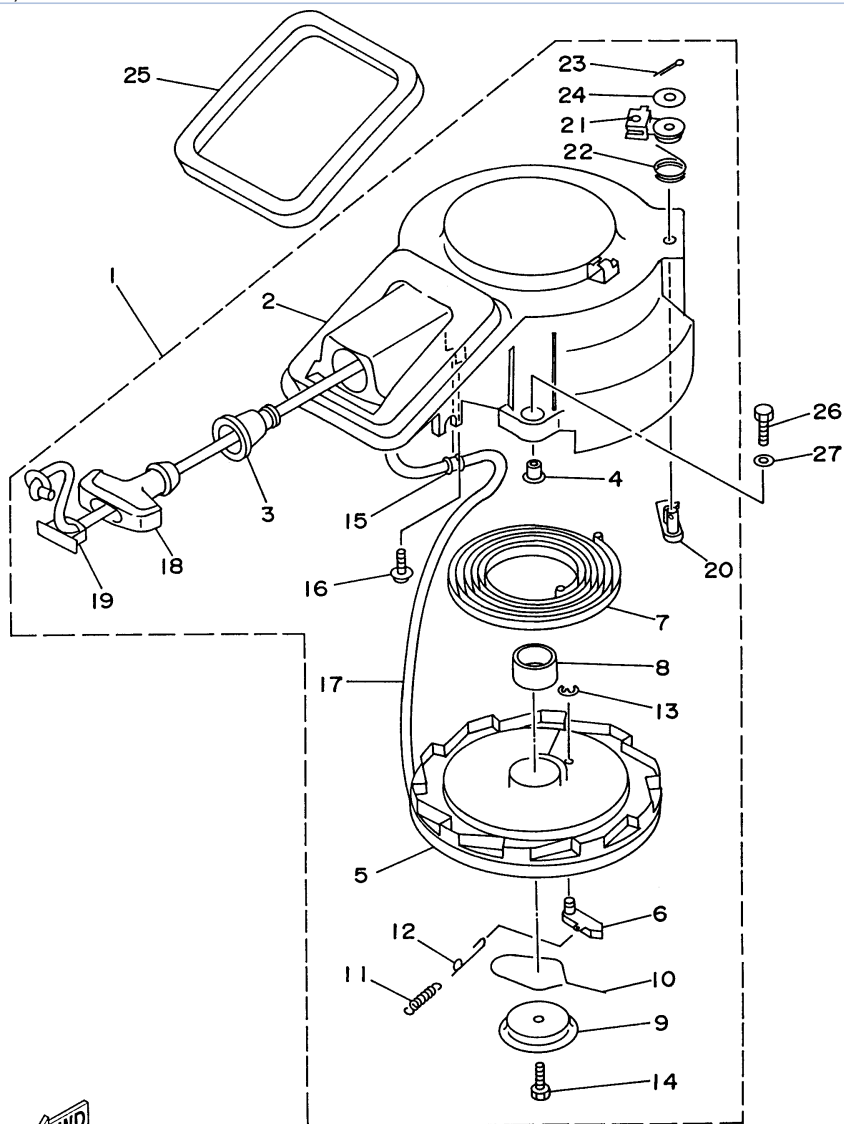

9.9ELHU 1996 / STARTER

63VJA-5050

©2014 Yamaha Motor Corporation, U.S.A. All rights reserved.

Part List

9.9ELHU 1996 / STARTER

REF - NO	PART NUMBER	PART NAME	QUANTITY	REMARKS
1	63V-15710-10-00	STARTER ASSEMBLY	1	
2	63V-15711-00-00	.CASE, STARTER	1	
3	63V-15795-00-00	.GUIDE, ROPE	1	
4	90387-06M05-00	.COLLAR	3	
5	63V-15714-00-00	.DRUM, SHEAVE	1	
6	63V-15741-00-00	.PAWL, DRIVE	1	
7	63V-15713-00-00	.SPRING, STARTER	1	
8	63V-15753-00-00	.BUSH	1	
9	63V-15716-00-00	.PLATE, DRIVE	1	
10	63V-15705-00-00	.SPRING, DRIVE PAWL	1	
11	63V-15767-00-00	.SPRING	1	
12	63V-15784-00-00	.SPRING, RETURN	1	
13	63V-15744-00-00	.CIRCLIP	1	
14	63V-15768-00-00	.BOLT	1	
15	63V-15764-00-00	.COLLAR 1	1	
16	63V-15793-00-00	.SCREW	1	
17	90580-50M01-00	.ROPE, STARTER	1	
18	6G1-15755-00-00	.HANDLE, STARTER	1	
19	6G1-15779-00-00	.COVER	1	
20	63V-15794-00-00	.STOPPER	1	
21	63V-15748-00-00	.PLUNGER, STARTER STOP	1	
22	63V-15734-00-00	.SPRING, RETURN	1	
23	91490-16020-00	.PIN, COTTER	1	
24	63V-15726-00-00	.WASHER, FLAT	1	
25	63V-15762-00-00	SEAL, RUBBER 2	1	
26	97095-06020-00	BOLT	3	
27	92990-06600-00	WASHER, PLATE	3	

Part Notes

9.9ELHU 1996 / STARTER

PART NUMBER	NOTE TEXT
92990-06600-00	OEM: This part number is among the Top 100 Most Popular Marine Maintenance Parts as of March 2014.

©2014 Yamaha Motor Corporation, U.S.A. All rights reserved.