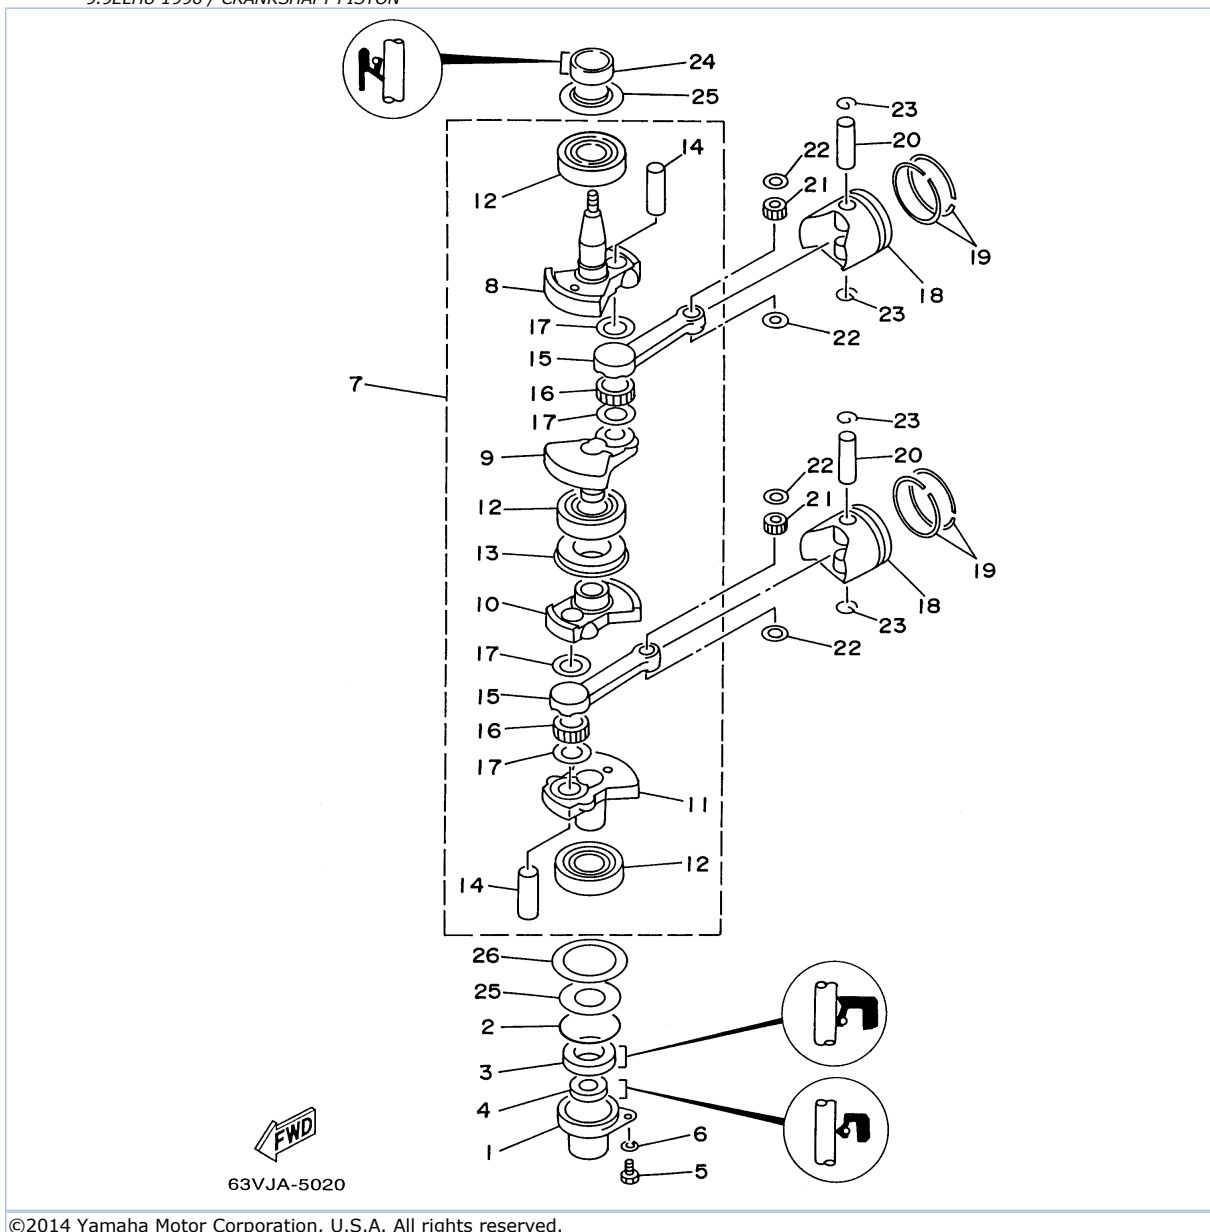

9.9ELHU 1996 / CRANKSHAFT PISTON

Part List

9.9ELHU 1996 / CRANKSHAFT PISTON

REF - NO	PART NUMBER	PART NAME	QUANTITY	REMARKS
1	63V-15396-00-00	HOUSING, OIL SEAL	1	
2	93210-46M16-00	.O-RING	1	
3	93102-25M44-00	OIL SEAL	1	
4	93101-13M11-00	OIL SEAL	1	
5	97095-06016-00	BOLT	1	
6	92990-06600-00	WASHER, PLATE	1	
7	63V-11400-00-00	CRANKSHAFT ASSEMBLY	1	
8	63V-11412-00-00	.CRANK 1	1	
9	63V-11422-00-00	.CRANK 2	1	
10	63V-11432-00-00	.CRANK 3	1	
11	63V-11442-00-00	.CRANK 4	1	
12	93306-205U7-00	.BEARING	3	
13	63V-11515-00-00	.SEAL, LABYRINTH 1	1	
14	682-11681-00-00	.PIN, CRANK 1	2	
15	650-11651-04-00	.ROD, CONNECTING	2	
16	93310-620V5-00	.BEARING	2	
17	90209-20159-00	.WASHER	4	
18	6E7-11636-00-00	PISTON (0.50MM O/S)	2	AP
18	6E7-11631-00-97	PISTON (STD)	2	
19	682-11610-01-00	PISTON RING SET (STD)	2	
19	682-11610-21-00	PISTON RING SET (0.50MM O/S)	2	AP
20	634-11633-00-00	PIN, PISTON	2	
21	93602-14104-00	PIN, DOWEL	50	
22	90201-14377-00	WASHER, PLATE	4	
23	93450-15023-00	CIRCLIP	4	
24	93110-23M00-00	.OIL SEAL	1	
25	63V-11445-00-00	.SPACER	2	
26	90201-46M29-00	.WASHER, PLATE	1	

Part Notes

9.9ELHU 1996 / CRANKSHAFT PISTON

PART NUMBER	NOTE TEXT
92990-06600-00	OEM: This part number is among the Top 100 Most Popular Marine Maintenance Parts as of March 2014.

©2014 Yamaha Motor Corporation, U.S.A. All rights reserved.