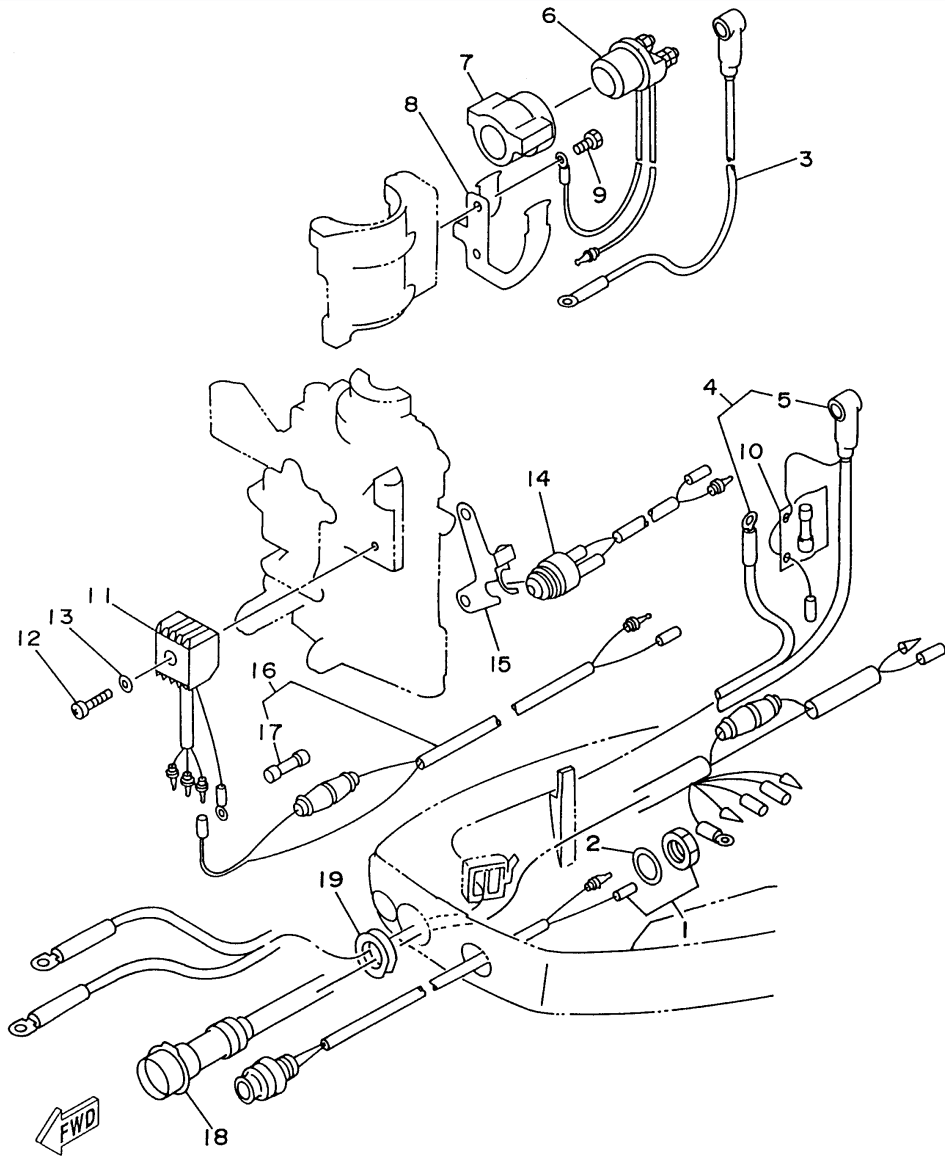

9.9ELHU 1996 / ELECTRICAL 2 (EH ER)

63VUS-6210

©2014 Yamaha Motor Corporation, U.S.A. All rights reserved.

Part List

9.9ELHU 1996 / ELECTRICAL 2 (EH ER)

REF - NO	PART NUMBER	PART NAME	QUANTITY	REMARKS
1	689-81870-00-00	STARTING SWITCH ASSY	1	FOR 9.9EH/15EH
2	90201-16M36-00	WASHER, PLATE	1	FOR 9.9EH/15EH
3	6E7-82117-00-00	WIRE, LEAD	1	
4	6E7-82105-11-00	BATTERY CABLE	1	
5	682-82119-01-00	.COVER, LEAD WIRE	1	
6	6G1-81941-10-00	STARTER RELAY ASSY	1	
7	6G1-81952-00-00	HOLDER, RELAY	1	
8	6E7-81945-00-00	PLATE, SWITCH FITTING	1	
9	97395-06014-00	BOLT	2	
10	682-82151-00-00	FUSE (12V-20A)	1	
11	664-81970-61-00	RECTIFIER ASSEMBLY	1	
12	98580-05525-00	SCREW, PAN HEAD	1	
13	92990-05600-00	WASHER, PLATE	1	
14	688-82540-11-00	NEUTRAL SWITCH ASSY	1	FOR 9.9EH/15EH
15	63V-82554-00-00	STAY, NEUTRAL SWITCH	1	FOR 9.9EH/15EH
16	63V-82541-00-00	WIRE, LEAD	1	FOR 9.9EH/15EH
17	682-82151-00-00	.FUSE (12V-20A)	1	FOR 9.9EH/15EH
18	63V-82590-A0-00	WIRE HARNESS ASSEMBLY	1	FOR 9.9ER
19	682-42724-50-00	GROMMET	1	FOR 9.9ER