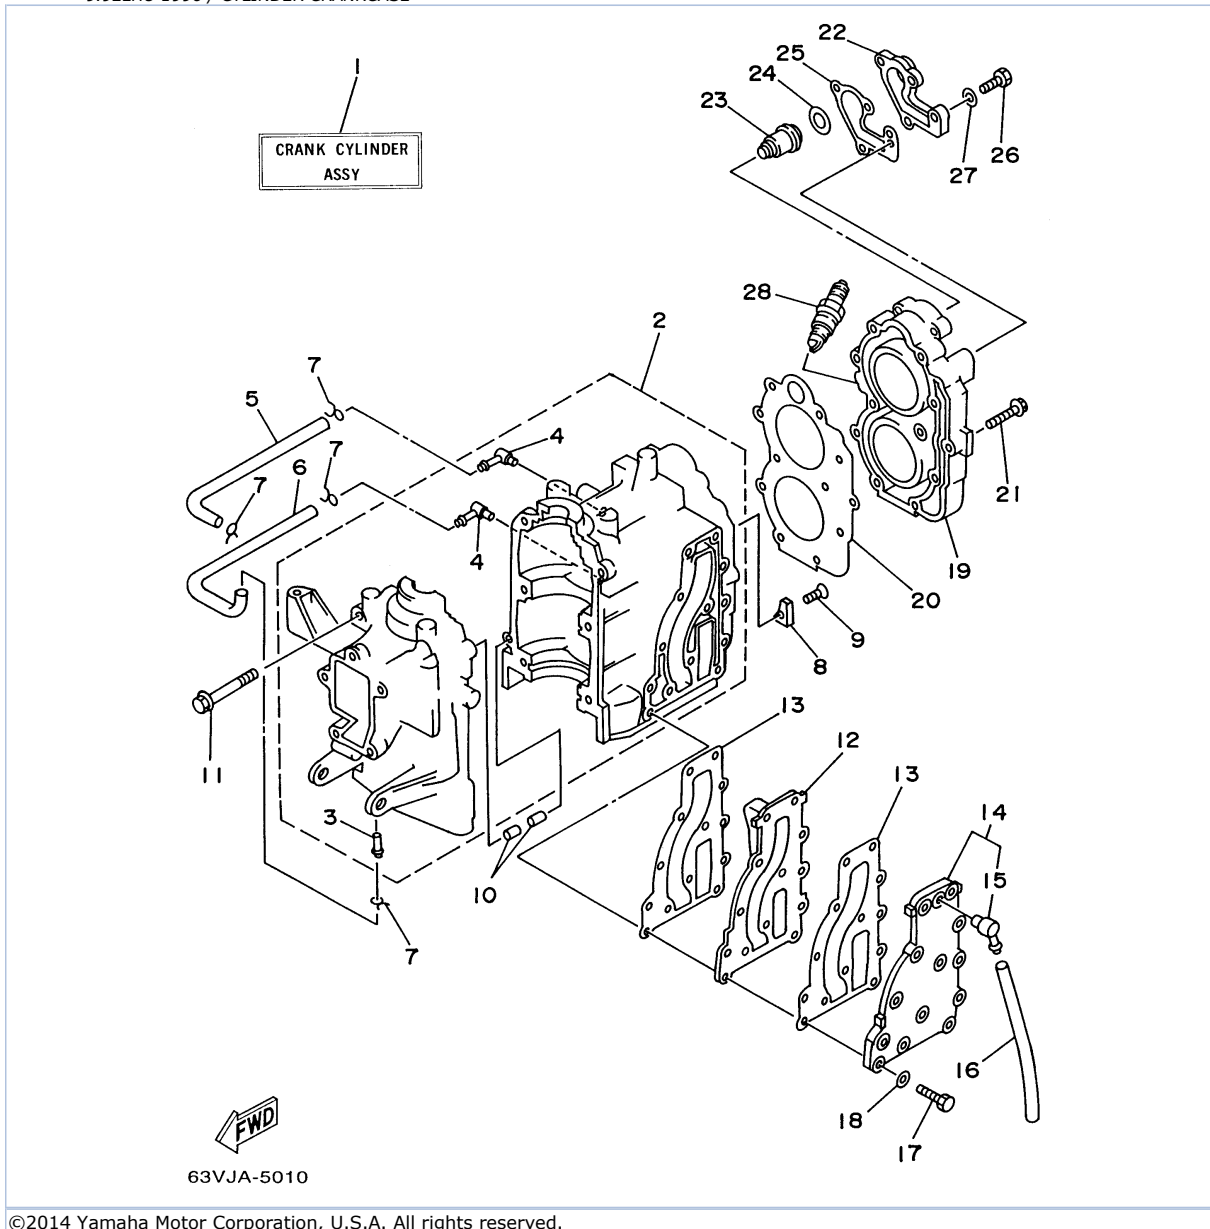

9.9ELHU 1996 / CYLINDER CRANKCASE

©2014 Yamaha Motor Corporation, U.S.A. All rights reserved.

Part List

9.9ELHU 1996 / CYLINDER CRANKCASE

REF - NO	PART NUMBER	PART NAME	QUANTITY	REMARKS
1	63V-W0090-00-4D	CRANK CYLINDER ASSEMBLY (REF. # 2~27 & CRANKSHAFT-PIST)	1	
2	63V-15100-00-94	CRANKCASE ASSEMBLY	1	
3	624-14485-00-00	.PIPE, JOINT	1	
4	650-14485-02-00	.PIPE, JOINT	2	
5	90445-07M08-00	HOSE (L220)	1	
6	90445-07M08-00	HOSE (L220)	1	
7	90467-06016-00	CLIP	4	
8	682-11325-00-00	ANODE	1	
9	98780-05016-00	.SCREW, FLAT HEAD	1	
10	93606-12019-00	.PIN, DOWEL	2	
11	90119-08M07-00	BOLT, WITH WASHER	6	
12	63V-41111-00-9M	INNER COVER, EXHAUST	1	
13	63V-41112-A0-00	.GASKET, EXHAUST INNER COVER	2	
14	63V-41113-00-9M	OUTER COVER, EXHAUST	1	
15	676-11372-00-00	.NIPPLE, HOSE	1	
16	90445-09105-00	HOSE (L300)	1	
17	97095-06030-00	BOLT	13	
18	92990-06600-00	WASHER, PLATE	13	
19	6E7-11111-01-94	HEAD, CYLINDER 1	1	
20	63V-11181-A0-00	GASKET, CYLINDER HEAD 1	1	
21	90105-07M05-00	BOLT, FLANGE	11	
22	682-12413-00-9M	COVER, THERMOSTAT	1	
23	6E5-12411-20-00	THERMOSTAT	1	
24	90201-16M03-00	WASHER, PLATE	1	
25	682-12414-A1-00	.GASKET, COVER	1	
26	97013-06020-00	BOLT	4	
27	92990-06600-00	WASHER, PLATE	4	
28	NGK-B7HS1-00-00	PLUG, SPARK (NGK B7HS-10)	2	