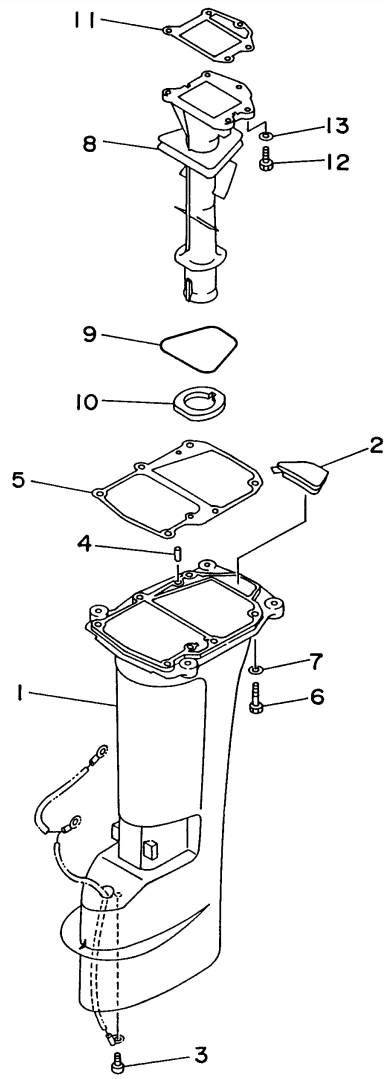

9.9ELHU 1996 / UPPER CASING

63VUS-5130

©2014 Yamaha Motor Corporation, U.S.A. All rights reserved.

Part List

9.9ELHU 1996 / UPPER CASING

REF - NO	PART NUMBER	PART NAME	QUANTITY	REMARKS
1	63V-45111-01-4D	CASING, UPPER	1	UR SHORT
1	63V-45111-11-4D	CASING, UPPER	1	UR LONG
2	63V-45126-00-00	PLATE, SEAL DAMPER	1	
3	90157-06M06-00	SCREW, PAN HEAD	1	
4	93606-12019-00	.PIN, DOWEL	2	
5	63V-45113-A0-00	GASKET, UPPER CASING	1	
6	97095-08030-00	BOLT	6	
7	92990-08600-00	..WASHER, PLATE	6	
8	63V-41131-00-5B	MANIFOLD, EXT. 1	1	
9	93210-71MH6-00	O-RING	1	
10	63V-41135-00-00	.GASKET, EXHAUST MANIFOLD	1	
11	63V-41133-A0-00	GASKET, EXHAUST MANIFOLD 1	1	
12	97095-06020-00	BOLT	5	
13	92990-06600-00	WASHER, PLATE	5	

Part Notes

9.9ELHU 1996 / UPPER CASING

PART NUMBER	NOTE TEXT
92990-06600-00	OEM: This part number is among the Top 100 Most Popular Marine Maintenance Parts as of March 2014.

©2014 Yamaha Motor Corporation, U.S.A. All rights reserved.