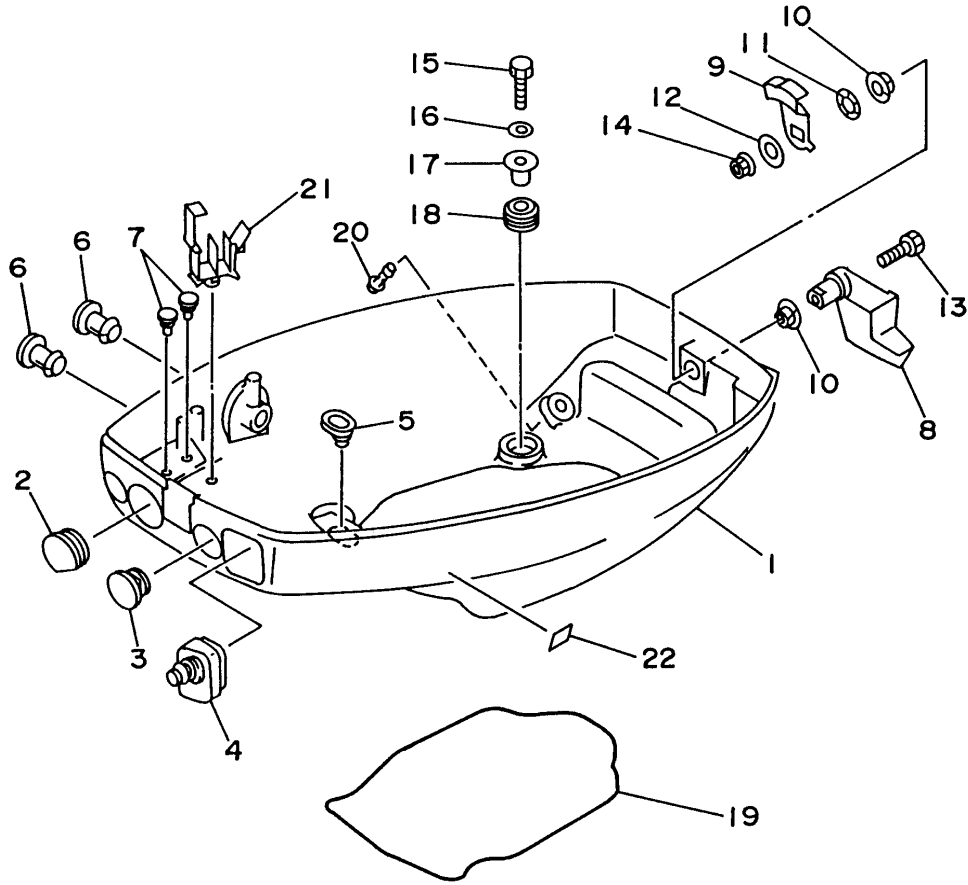

9.9ELHU 1996 / BOTTOM COWLING

63VUS-5080

©2014 Yamaha Motor Corporation, U.S.A. All rights reserved.

Part List

9.9ELHU 1996 / BOTTOM COWLING

REF - NO	PART NUMBER	PART NAME	QUANTITY	REMARKS
1	63V-42711-01-4D	COWLING, BOTTOM	1	
2	682-42724-40-00	GROMMET 1	1	UR
2	682-42724-00-00	GROMMET	1	UR
3	682-42725-02-00	GROMMET	1	EXCEPT 9.9EH/15EH
4	63V-42726-10-00	GROMMET	1	UR 9.9ER
4	63V-42726-00-00	GROMMET	1	UR
5	6G1-42727-00-00	GROMMET	1	
6	6G1-42748-00-00	GROMMET	2	EXCEPT 9.9ER
7	90480-06M19-00	GROMMET	2	EXCEPT 9.9ER
8	63V-42815-00-4D	LEVER, CLAMP	1	
9	6E7-42816-00-00	LEVER, CLAMP	1	
10	90386-12M45-00	BUSH	2	
11	90206-12052-00	WASHER, WAVE	1	
12	90201-06M02-00	WASHER, PLATE	1	
13	97095-06025-00	BOLT	1	
14	95380-06700-00	NUT	1	
15	97095-06025-00	BOLT	4	
16	92990-06600-00	WASHER, PLATE	4	
17	90387-06M52-00	COLLAR	4	
18	90480-15M31-00	GROMMET	4	
19	63V-42716-00-00	RUBBER, SEAL 1	1	
20	6H3-44391-01-00	NIPPLE, HOSE	1	
21	90465-25M57-00	CLAMP	1	
22	6A1-42792-01-00	MARK (100:1)	1	

Part Notes

9.9ELHU 1996 / BOTTOM COWLING

PART NUMBER	NOTE TEXT
92990-06600-00	OEM: This part number is among the Top 100 Most Popular Marine Maintenance Parts as of March 2014.

©2014 Yamaha Motor Corporation, U.S.A. All rights reserved.