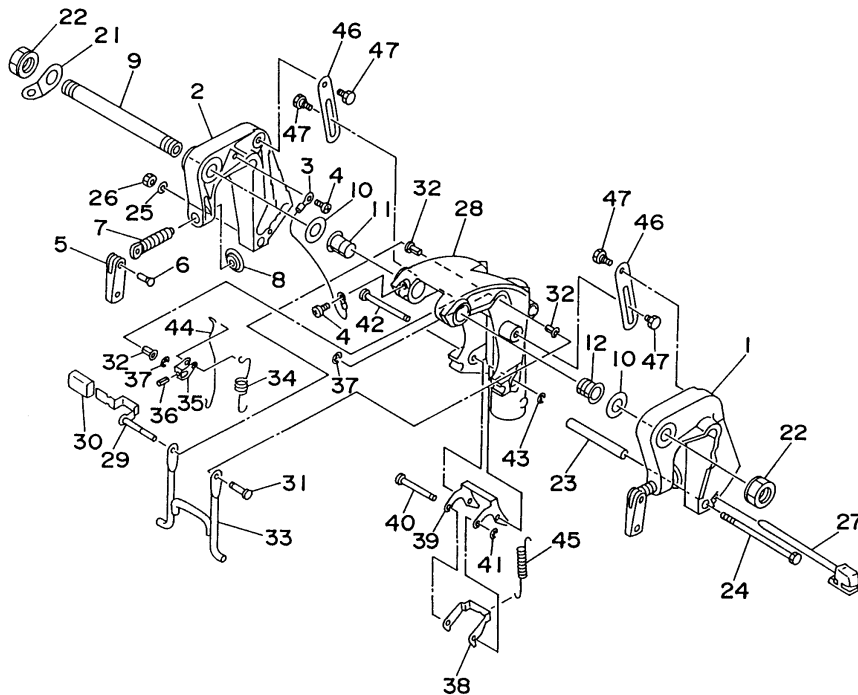

9.9ELHU 1996 / BRACKET 1

63VUS-5090

©2014 Yamaha Motor Corporation, U.S.A. All rights reserved.

Part List

9.9ELHU 1996 / BRACKET 1

REF - NO	PART NUMBER	PART NAME	QUANTITY	REMARKS
1	63V-43111-00-4D	BRACKET, CLAMP	1	
2	63V-43112-01-4D	BRACKET, CLAMP	1	
3	6E5-82148-00-00	WIRE, LEAD 4	1	
4	97885-06008-00	SCREW, PAN HEAD	2	
5	616-43118-00-4D	HANDLE, TRANSOM CLAMP	2	
6	90243-04M00-00	PIN	2	
7	6E7-43116-00-00	SCREW, TRANSOM CLAMP	2	
8	648-43114-01-00	PAD, TRANSOM CLAMP	2	
9	63V-43131-00-00	BOLT, CLAMP BRACKET	1	UR
9	63V-43131-10-00	BOLT, CLAMP BRACKET	1	UR 9.9ER
10	90202-22M54-00	WASHER, PLATE	2	
11	90386-22M94-00	BUSH	1	
12	90386-22M94-00	BUSH	1	
13	90386-22M69-00	BUSH	1	CARRYING HANDLE
14	63V-42731-00-4D	CARRYING HANDLE	1	CARRYING HANDLE
15	63V-43676-00-00	HOOK	1	CARRYING HANDLE
16	93210-20M65-00	.O-RING	1	CARRYING HANDLE
17	90387-06M75-00	COLLAR	1	CARRYING HANDLE
18	90206-08010-00	WASHER, WAVE	1	CARRYING HANDLE
19	97885-06025-00	SCREW, PAN HEAD	1	CARRYING HANDLE
20	95780-06300-00	NUT, FLANGE	1	CARRYING HANDLE
21	6J8-43113-01-00	PLATE, CLAMP BRACKET	1	
22	63V-43145-00-00	CAP, CLAMP BRACKET	2	
23	90387-06M13-00	COLLAR	1	
24	90101-06M29-00	BOLT	1	
25	92990-06600-00	WASHER, PLATE	1	
26	95380-06700-00	NUT	1	
27	6L2-43160-00-00	TILT ROD ASSY	1	
28	63V-43311-00-4D	BRACKET, SWIVEL	1	
29	63V-43630-00-00	TILT LEVER ASSY	1	
30	682-43318-01-00	COVER	1	
31	63V-43191-00-00	SHAFT, STOPPER	1	
32	90386-07M95-00	BUSH	3	
33	63V-43350-00-4D	RECEIVER ASSEMBLY	1	
34	90507-20M00-00	SPRING, TENSION	1	
35	63V-43641-00-00	LEVER, TILT	1	
36	91690-30012-00	.PIN, SPRING	1	
37	99080-05600-00	CIRCLIP	2	
38	63V-43614-00-00	PLATE, TILT LOCK	1	
39	63V-43615-00-00	PLATE, TILT LOCK	1	
40	63V-43611-00-00	SHAFT, TILT LOCK	1	
41	99080-05600-00	CIRCLIP	1	
42	63V-43659-00-00	SHAFT, REVERSE LOCK	1	
43	99080-05600-00	CIRCLIP	1	
44	63V-43617-00-00	ROD, TILT LOCK	1	
45	90507-26M00-00	SPRING, TENSION	1	
46	63V-43181-00-00	LEVER, TILT STOP	2	
47	90109-06M69-00	BOLT	4	

Part Notes

9.9ELHU 1996 / BRACKET 1

PART NUMBER	NOTE TEXT
92990-06600-00	OEM: This part number is among the Top 100 Most Popular Marine Maintenance Parts as of March 2014.

©2014 Yamaha Motor Corporation, U.S.A. All rights reserved.