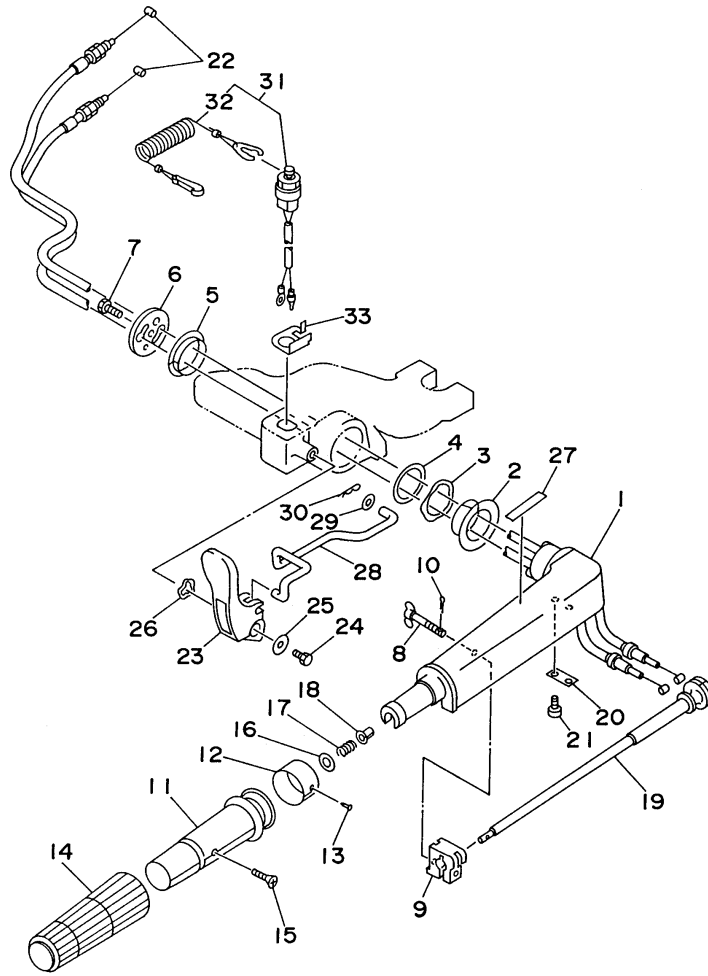

9.9ELHU 1996 / STEERING

63VJA-5110

©2014 Yamaha Motor Corporation, U.S.A. All rights reserved.

Part List

9.9ELHU 1996 / STEERING

REF - NO	PART NUMBER	PART NAME	QUANTITY	REMARKS
1	6G1-42111-10-4D	HANDLE, STEERING	1	
2	90386-34M97-00	BUSH	1	
3	90206-36M21-00	WASHER, WAVE	1	
4	90202-36M55-00	WASHER, PLATE	1	
5	90386-33M96-00	BUSH	1	
6	6G1-42131-01-00	COVER, HANDLE STEERING	1	
7	97095-06020-00	BOLT	1	
8	6G1-42125-01-00	BOLT, FRICTION ADJUSTING	1	
9	6G1-42126-00-00	FRICTION, STEERING HANDLE GRIP	1	
10	91490-16010-00	PIN. COTTER	1	
11	664-42119-00-00	GRIP, STEERING HANDLE	1	
12	6H2-42137-00-00	INDICATOR, THROTTLE	1	
13	90269-02M09-00	RIVET	1	
14	6G1-42177-00-00	RUBBER, HANDLE	1	
15	90149-05M13-00	SCREW	1	
16	92990-10600-00	WASHER, PLATE	1	
17	90501-23215-00	SPRING, COMPRESSION	1	
18	90386-08032-00	BUSH	1	
19	6G1-42138-01-00	LEVER, THROTTLE	1	
20	6E0-42159-02-00	STAY	1	
21	97885-05012-00	SCREW, PAN HEAD	2	
22	6L2-26301-00-00	THROTTLE CABLE ASSY	2	
23	63V-44111-00-00	HANDLE, GEAR SHIFT	1	
24	97095-06012-00	BOLT	1	
25	90201-06M02-00	WASHER, PLATE	1	
26	90206-13M10-00	WASHER, WAVE	1	
27	6E0-44191-11-00	INDICATOR, SHIFT	1	
28	63V-44124-00-00	LINK, SHIFT ROD	1	
29	90202-06009-00	WASHER, PLATE	1	
30	90468-10003-00	CLIP	1	
31	6H4-82575-02-00	ENGINE STOP SWITCH ASSEMBLY	1	
32	682-82556-00-00	.LANYARD, STOP SWITCH	1	
33	63V-82539-00-00	STAY, STOP SWITCH	1	

Part Notes

9.9ELHU 1996 / STEERING

PART NUMBER		NOTE TEXT
92990-10600-00		OEM: This part number is among the Top 100 Most Popular Marine Maintenance Parts as of March 2014.
682-82556-00-00		OEM: This part number is among the Top 100 Most Popular Marine Maintenance Parts as of March 2014.

©2014 Yamaha Motor Corporation, U.S.A. All rights reserved.