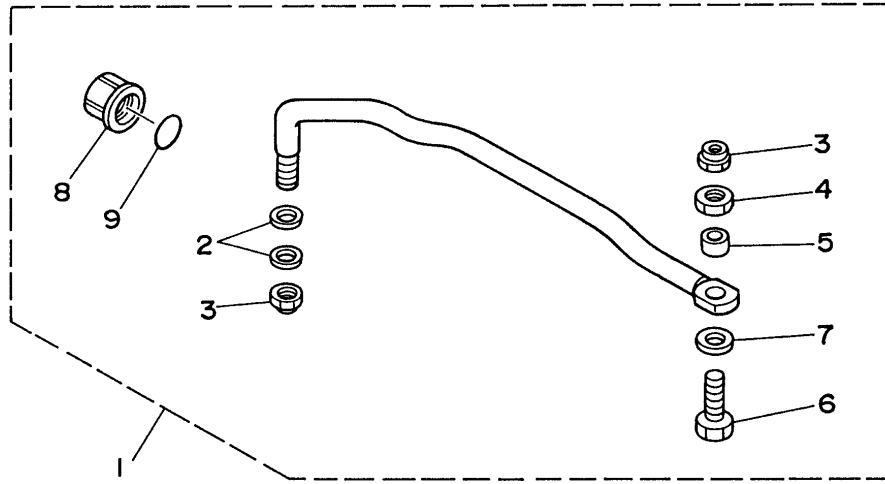

9.9ELHU 1996 / STEERING GUIDE

63VNV-5140

©2014 Yamaha Motor Corporation, U.S.A. All rights reserved.

Part List

9.9ELHU 1996 / STEERING GUIDE

REF - NO	PART NUMBER	PART NAME	QUANTITY	REMARKS
1	63V-61350-00-00	STEERING GUIDE ATTACHMENT KIT	1	
2	90201-10M20-00	.WASHER, PLATE	2	
3	90185-09M01-00	.NUT, SELF-LOCKING	2	
4	90170-09M03-00	.NUT	1	
5	90387-10M42-00	.COLLAR	1	
6	6E5-61355-00-00	.BOLT	1	
7	90201-10M63-00	.WASHER, PLATE	1	
8	6E5-43145-00-00	.CAP, CLAMP BRACKET	1	
9	93210-16275-00	.O-RING	1