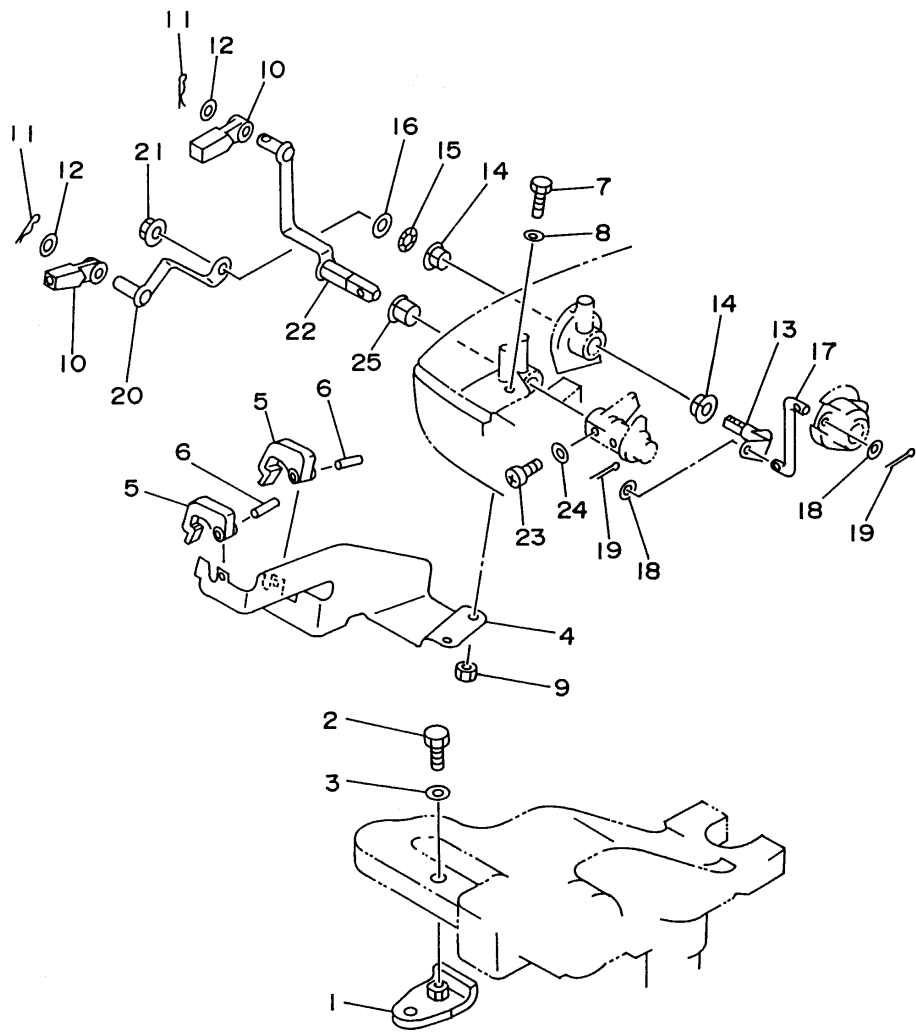

9.9ELHU 1996 / CONTROL 2 (ER)

63VNV-5130

©2014 Yamaha Motor Corporation, U.S.A. All rights reserved.

Part List

9.9ELHU 1996 / CONTROL 2 (ER)

REF - NO	PART NUMBER	PART NAME	QUANTITY	REMARKS
1	63V-48511-00-00	HOOK, STEERING	1	
2	97395-08020-00	BOLT, HEXAGON	1	
3	92990-08600-00	..WASHER, PLATE	1	
4	63V-48531-00-00	.BRACKET, REMOTE CONTROL 1	1	
5	682-48538-50-00	.CLAMP, CABLE 1	2	
6	91690-30012-00	.PIN, SPRING	2	
7	97095-06016-00	BOLT	2	
8	92990-06600-00	WASHER, PLATE	2	
9	95380-06600-00	NUT, HEXAGON	2	
10	663-48344-00-00	.CABLE END, REMOTE CONTROL	2	
11	90468-18008-00	CLIP	2	
12	90201-08M12-00	.WASHER, PLATE	2	
13	63V-42154-00-00	.LEVER, THROTTLE CONTROL	1	
14	90386-10025-00	.BUSH	2	
15	90206-10M04-00	WASHER, WAVE	1	
16	90201-10M02-00	WASHER, PLATE	1	
17	63V-42192-00-00	.ROD 2	1	
18	90201-044H9-00	WASHER, PLATE	2	
19	91490-20015-00	PIN. COTTER	2	
20	63V-48534-00-00	.THROTTLE LEVER, CONTROL	1	
21	95780-08300-00	..NUT, FLANGE	1	
22	63V-48544-00-00	.LEVER, SHIFTCONTROL	1	
23	97885-05012-00	SCREW, PAN HEAD	1	
24	92990-05600-00	WASHER, PLATE	1	
25	90386-10009-00	.BUSH	1	

Part Notes

9.9ELHU 1996 / CONTROL 2 (ER)

PART NUMBER	NOTE TEXT
92990-06600-00	OEM: This part number is among the Top 100 Most Popular Marine Maintenance Parts as of March 2014.
90468-18008-00	OEM: This part number is among the Top 100 Most Popular Marine Maintenance Parts as of March 2014.

©2014 Yamaha Motor Corporation, U.S.A. All rights reserved.