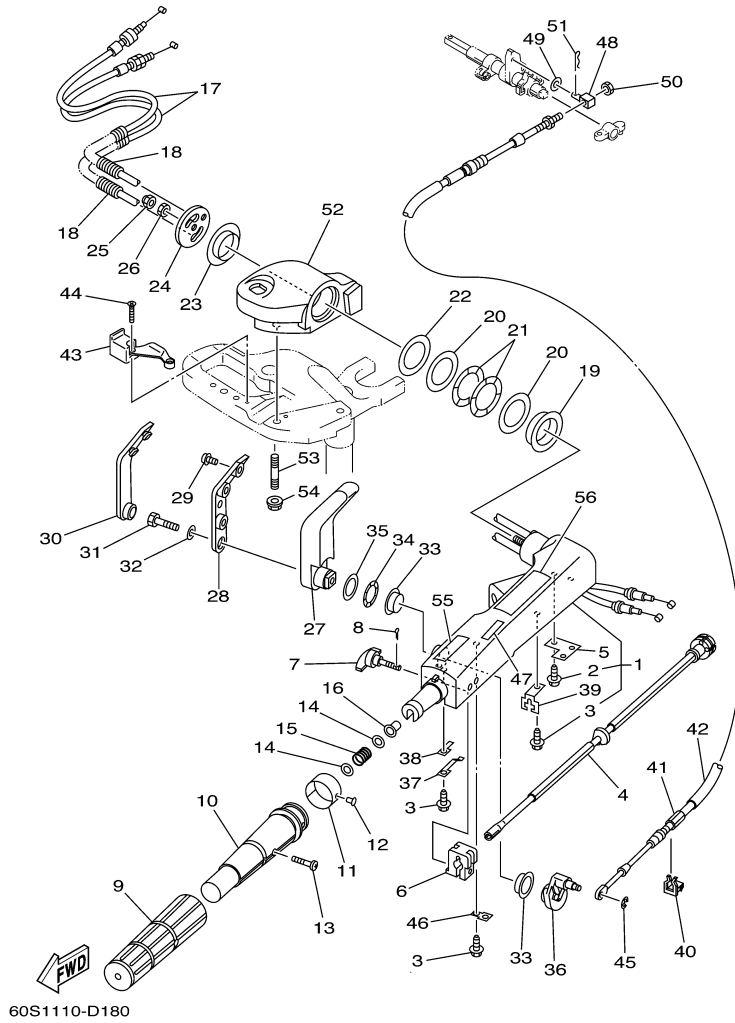

T8PXR 0405 / STEERING EH PH

60S1110-D180

©2014 Yamaha Motor Corporation, U.S.A. All rights reserved.

Part List

T8PXR 0405 / STEERING EH PH

REF - NO	PART NUMBER	PART NAME	QUANTITY	REMARKS
1	60S-G2101-00-4D	HANDLE, STEERING	1	UR PH
1	60R-G2101-00-4D	HANDLE, STEERING	1	UR EH
2	90109-06M86-00	.BOLT	2	
3	90109-06M80-00	.BOLT	3	
4	68T-42138-01-00	LEVER, THROTTLE	1	
5	69A-42159-00-00	STAY	1	UR PH
5	65W-42159-00-00	STAY	1	UR EH
6	6G1-42126-00-00	FRICITION, STEERING HANDLE GRIP	1	
7	65W-42125-00-00	BOLT, FRICTION ADJUSTING	1	
8	91490-16010-00	PIN. COTTER	1	
9	68D-G2177-10-00	RUBBER, HANDLE	1	
10	68D-G2119-00-00	GRIP, STEERING HANDLE	1	
11	60R-G2137-00-00	INDICATOR, THROTTLE	1	
12	90269-02M09-00	RIVET	1	
13	90149-05M13-00	SCREW	1	
14	90201-10M02-00	WASHER, PLATE	2	
15	90501-23800-00	SPRING, COMPRESSION	1	
16	90386-08032-00	BUSH	1	
17	68T-26301-11-00	THROTTLE CABLE ASSY	2	
18	90447-07005-00	TUBE	2	
19	66R-42171-00-00	BUSHING	1	
20	90201-43M00-00	WASHER, PLATE	2	
21	90206-43M22-00	WASHER, WAVE	2	
22	90202-43M57-00	WASHER, PLATE	1	
23	90386-40M99-00	BUSH	1	
24	66M-42131-01-00	COVER, HANDLE STEERING	1	
25	95780-10300-00	NUT, FLANGE	1	
26	95380-10700-00	NUT	1	
27	66R-44111-00-4D	HANDLE, GEAR SHIFT	1	
28	66R-44173-00-00	LEVER, SHIFT CONTROL	1	
29	90159-06M18-00	SCREW, WITH WASHER	3	
30	66R-42129-00-00	BUSHING, RUBBER	1	
31	97095-08030-00	BOLT	1	
32	92995-08600-00	WASHER	1	
33	90386-26MA3-00	BUSH	2	
34	90206-26M25-00	WASHER, WAVE	1	
35	90202-26M59-00	WASHER, PLATE	1	
36	68T-44113-01-00	CAM PLATE, HANDLE	1	
37	66R-44116-00-00	SPRING	1	
38	66R-44118-00-00	BRACKET	1	
39	66R-48538-00-00	CLAMP, CABLE 1	1	
40	63D-48538-00-00	CLAMP, CABLE 1	1	
41	68T-48321-01-00	CABLE	1	
42	90446-15001-00	HOSE	1	
43	68T-82594-10-00	CLAMP	1	
44	90151-05003-00	SCREW, COUNTERSUNK	2	
45	99080-04600-00	CIRCLIP	1	
46	69C-44114-00-00	STOPPER	1	UR PH
46	66R-44114-00-00	STOPPER	1	UR EH
47	60R-G4191-00-00	INDICATOR, SHIFT	1	
48	66R-48344-00-00	CABLE END, REMOTE CONTROL	1	
49	90201-06M62-00	WASHER, PLATE	1	
50	90170-05M38-00	NUT	1	
51	91490-20012-00	PIN. COTTER	1	
52	60R-G2121-10-4D	BRACKET	1	
53	90116-10019-00	BOLT, STUD	2	
54	90179-10M33-00	NUT	2	
55	60R-H3627-40-00	LABEL, CAUTION 7	1	
56	60R-E571Y-40-00	MARK, CAUTION	1