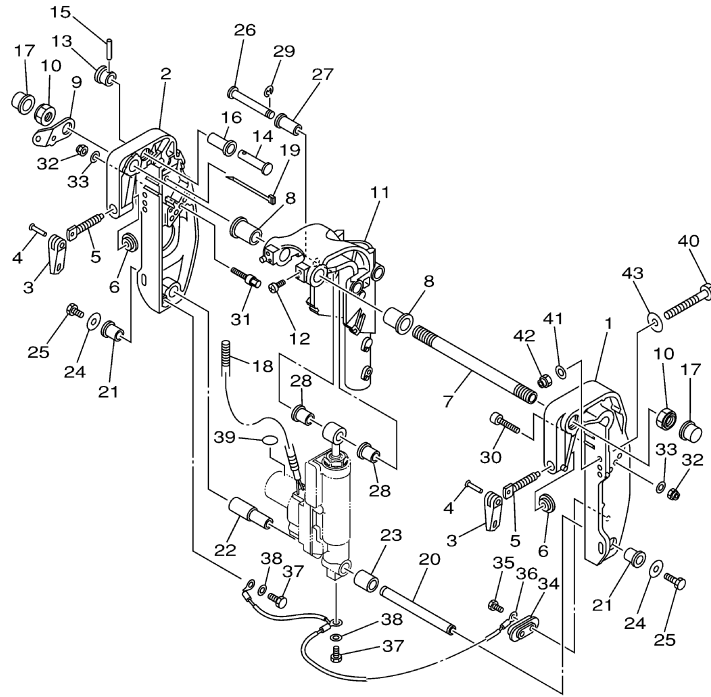

T8PXR 0405 / BRACKET 2 PH PR

69G2110-2240

Part List

T8PXR 0405 / BRACKET 2 PH PR

REF - NO	PART NUMBER	PART NAME	QUANTITY	REMARKS
1	69A-43111-00-4D	BRACKET, CLAMP 1	1	
2	69A-43112-00-4D	BRACKET, CLAMP 2	1	
3	6L8-G3118-01-00	HANDLE, TRANSOM CLAMP	2	
4	90243-04M01-00	PIN	2	
5	6E7-43116-00-00	SCREW, TRANSOM CLAMP	2	
6	648-43114-01-00	PAD, TRANSOM CLAMP	2	
7	69A-43131-00-00	BOLT, CLAMP BRACKET	1	
8	90386-22MA4-00	BUSH	2	
9	69A-43113-00-00	PLATE, CLAMP BRACKET	1	
10	90185-22043-00	NUT, SELF-LOCKING	2	
11	69G-43311-10-4D	BRACKET, SWIVEL 1	1	
12	97885-08010-00	SCREW, PAN HEAD	2	PR
13	65W-43192-00-00	KNOB, STOPPER	1	
14	65W-43191-00-00	SHAFT, STOPPER	1	
15	91690-30018-00	PIN, SPRING	1	
16	90386-14MA1-00	BUSH	1	
17	6G5-43145-01-00	CAP, CLAMP BRACKET	2	
18	90447-10001-00	TUBE	1	
19	90465-13M97-00	CLAMP	1	
20	69G-43818-00-00	PIN, LOWER SHOCK MOUNT	1	
21	90386-16MA7-00	BUSH	2	
22	90386-16MA8-00	BUSH	1	
23	90387-16M02-00	COLLAR	1	
24	90201-08M00-00	WASHER, PLATE	2	
25	97080-08016-00	BOLT	2	
26	90249-12M36-00	PIN	1	
27	90381-12M10-00	BUSH, SOLID	1	
28	90381-12M11-00	BUSH, SOLID	2	
29	93430-10M00-00	CIRCLIP	1	
30	90110-08M05-00	BOLT, HEXAGON SOCKET HEAD	1	
31	90109-08010-00	BOLT	1	
32	90185-08057-00	NUT, SELF-LOCKING	2	
33	92990-08600-00	..WASHER, PLATE	2	
34	65W-45251-00-00	ANODE	1	
35	90101-06020-00	BOLT	2	
36	63V-82127-00-00	WIRE, LEAD 2	1	
37	97095-06010-00	BOLT	2	
38	92995-06600-00	WASHER	2	
39	60S-G3155-00-00	MARK 1	1	
40	90101-08M88-00	BOLT	2	
41	92990-08600-00	..WASHER, PLATE	2	
42	90185-08057-00	NUT, SELF-LOCKING	2	
43	90201-08MA4-00	WASHER, PLATE	2	

Part Notes

T8PXR 0405 / BRACKET 2 PH PR

PART NUMBER	NOTE TEXT
65W-45251-00-00	OEM: This part number is among the Top 100 Most Popular Marine Maintenance Parts as of March 2014.

©2014 Yamaha Motor Corporation, U.S.A. All rights reserved.