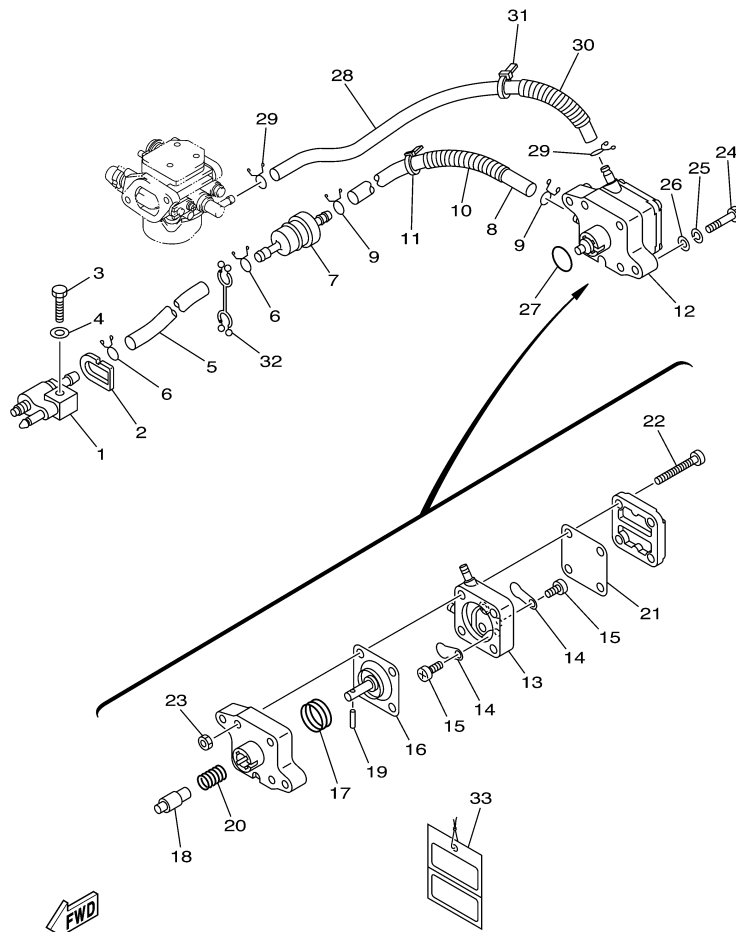

T8PXR 0405 / FUEL 1

68R3100-C090

©2014 Yamaha Motor Corporation, U.S.A. All rights reserved.

Part List

T8PXR 0405 / FUEL 1

REF - NO	PART NUMBER	PART NAME	QUANTITY	REMARKS
1	6G1-24304-02-00	FUEL PIPE JOINT COMP. 1	1	
2	60R-F4329-00-00	SEAL	1	
3	97095-06025-00	BOLT	1	
4	92995-06600-00	WASHER	1	
5	90445-10809-00	HOSE (L295)	1	
6	90467-09M09-00	CLIP	2	
7	68T-24251-00-00	STRAINER 1	1	
8	90445-10811-00	HOSE (L170)	1	
9	90467-09M09-00	CLIP	2	
10	90446-14M66-00	HOSE (L40)	1	
11	90465-11M10-00	CLAMP	1	
12	68T-24410-00-00	FUEL PUMP ASSY	1	
13	66M-24413-01-00	.BODY 2	1	
14	6A0-24421-01-00	.VALVE, CHECK	2	
15	6E7-14325-00-00	.SCREW, PAN HEAD	2	
16	66M-24411-00-00	.DIAPHRAGM	1	
17	66M-24423-00-00	.SPRING, DIAPHRAGM	1	
18	66M-13131-00-00	.PLUNGER	1	
19	66M-24374-00-00	.PIN	1	
20	66M-24454-00-00	.SPRING	1	
21	66M-24471-00-00	.DIAPHRAGM	1	
22	66M-24444-00-00	.SCREW	4	
23	95380-04600-00	.NUT	4	
24	97095-06030-00	BOLT	2	
25	92995-06100-00	WASHER, SPRING	2	
26	92995-06600-00	WASHER	2	
27	93210-20M65-00	.O-RING	1	
28	90445-10810-00	HOSE (L280)	1	
29	90467-09M09-00	CLIP	2	
30	90446-14M66-00	HOSE (L40)	1	
31	90465-11M10-00	CLAMP	1	
32	90464-10M53-00	CLAMP	1	
33	61H-2819R-31-00	TAG, WARNING	1