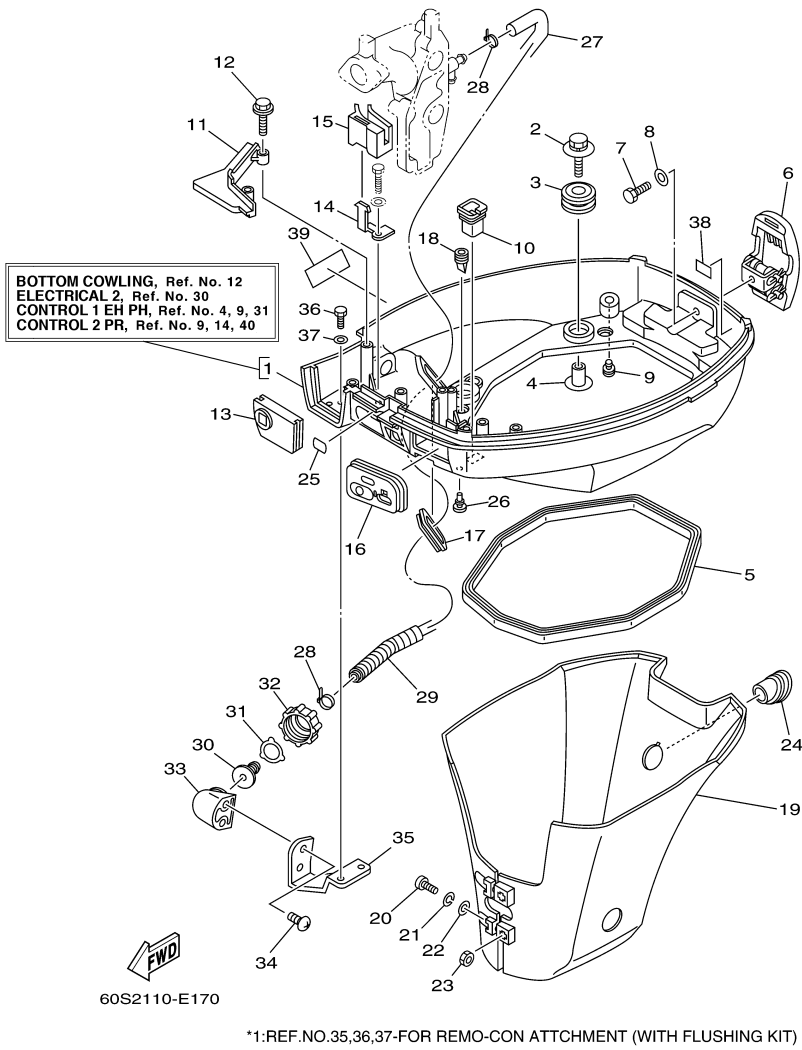

T8PXR 0405 / BOTTOM COWLING

Part List

T8PXR 0405 / BOTTOM COWLING

REF - NO	PART NUMBER	PART NAME	QUANTITY	REMARKS
1	60R-G2710-00-4D	BOTTOM COWLING ASSY	1	WITH TAPPING BOLT
2	68F-85119-00-00	BOLT	4	
3	90480-21M82-00	GROMMET	4	
4	90387-06053-00	COLLAR	4	
5	68T-42716-10-00	RUBBER, SEAL 1	1	
6	68T-42801-00-00	COWLING CLAMP COMP.	1	
7	97095-06012-00	BOLT	1	
8	92995-06600-00	WASHER	1	
9	6H3-44391-01-00	NIPPLE, HOSE	1	
10	682-42727-00-00	GROMMET	1	
11	68T-42738-00-4D	PLATE, FITTING	1	
12	90109-06M81-00	BOLT	2	
13	68T-42725-10-00	.GROMMET	1	UR PR
13	68T-42725-00-00	GROMMET	1	UR EH/PH
14	68T-26393-00-00	HOLDER	1	EH/PH
15	68T-26367-00-00	PROTECTOR	1	EH/PH
16	68T-42724-30-00	GROMMET	1	UR EH
16	69G-42724-50-00	GROMMET	1	UR PH
17	69G-42726-00-00	GROMMET	1	UR PH/PR
17	688-42726-10-00	GROMMET	1	UR EH
18	60S-G2717-00-00	RUBBER, SEAL 2	2	
19	60R-G2741-00-00	APRON	1	
20	97885-06030-00	SCREW, PAN HEAD	2	
21	92995-06100-00	WASHER, SPRING	2	
22	92995-06600-00	WASHER	2	
23	95380-06600-00	NUT, HEXAGON	2	
24	68T-42717-00-00	RUBBER, SEAL 2	1	
25	60R-H4342-00-00	SEAT, EMBLEM	1	
26	90480-06M19-00	GROMMET	1	PR
27	60S-E2481-00-00	PIPE 1	1	FLUSHING KIT
28	90465-11M10-00	CLAMP	2	FLUSHING KIT
29	90447-13M00-00	TUBE	1	FLUSHING KIT
30	6R3-12582-00-00	JOINT, HOSE 2	1	FLUSHING KIT
31	6R3-12583-00-00	GASKET, HOSE JOINT	1	FLUSHING KIT
32	6R3-12581-00-00	JOINT, HOSE 1	1	FLUSHING KIT
33	68T-12572-00-00	ADAPTER	1	FLUSHING KIT
34	90167-06002-00	SCREW, TAPPING	2	FLUSHING KIT
35	68T-12535-10-00	PLATE	1	UR PR *1
35	68T-12535-00-00	PLATE	1	UR FLUSHING KIT
36	97095-06010-00	BOLT	2	UR PR *1
36	97095-06010-00	BOLT	2	UR FLUSHING KIT
37	92995-06600-00	WASHER	2	UR PR *1
37	92995-06600-00	WASHER	2	UR FLUSHING KIT
38	6H8-42791-10-00	MARK 1	1	
39	60R-E3444-40-00	MARK	1