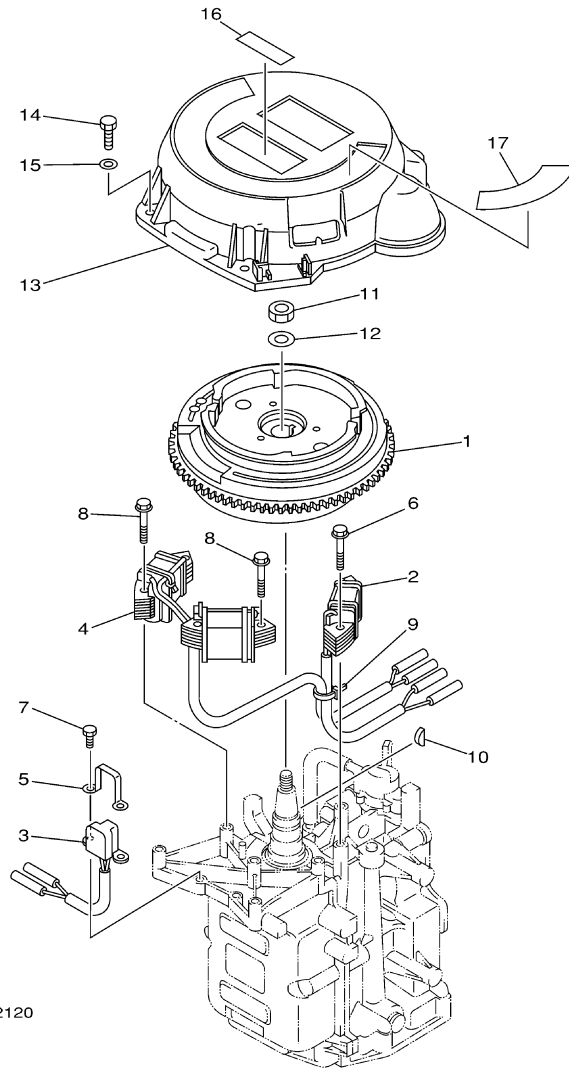

T8PXR 0405 / GENERATOR

©2014 Yamaha Motor Corporation, U.S.A. All rights reserved.

Part List

T8PXR 0405 / GENERATOR

REF - NO	PART NUMBER	PART NAME	QUANTITY	REMARKS
1	68T-85550-11-00	ROTOR ASSY	1	
2	68T-85520-00-00	COIL, CHARGE	1	
3	68T-85580-01-00	COIL, PULSER	1	
4	68T-85533-10-00	COIL, LIGHTING	1	
5	6H2-85582-00-00	ATTACHMENT, PULSER	1	
6	90119-06014-00	BOLT, WITH WASHER	2	
7	97095-05010-00	BOLT	2	
8	90119-06MA1-00	BOLT, WITH WASHER	4	
9	90465-11M10-00	CLAMP	1	
10	90280-04M06-00	KEY, WOODRUFF	1	
11	90170-12066-00	NUT	1	
12	90201-12472-00	WASHER, PLATE	1	
13	60S-H1337-00-00	COVER, FLYWHEEL	1	PH/PR
14	97095-06020-00	BOLT	3	PH/PR
15	92995-06600-00	WASHER	3	PH/PR
16	60R-H3625-40-00	MARK 5	1	PH/PR
17	60R-H5711-40-00	MARK, CAUTION	1	PH/PR