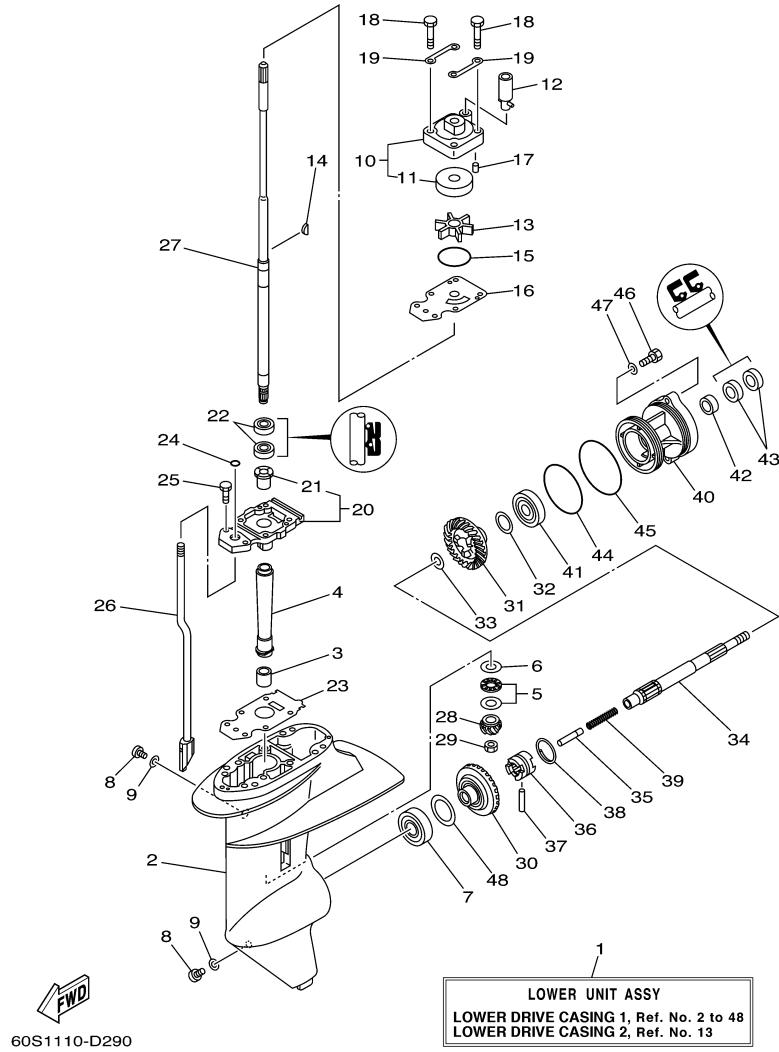

T8PXR 0405 / LOWER CASING DRIVE 1

Part List

T8PXR 0405 / LOWER CASING DRIVE 1

REF - NO	PART NUMBER	PART NAME	QUANTITY	REMARKS
1	60S-G5300-20-4D	LOWER UNIT ASSY	1	UR X (24.6")
1	60S-G5300-10-4D	LOWER UNIT ASSY	1	UR L (21.9")
2	60S-G5311-00-4D	CASING, LOWER	1	
3	93315-314V8-00	BEARING	1	
4	66R-45536-00-00	SLEEVE, DRIVE SHAFT	1	
5	93341-414Y0-00	BEARING	1	
6	66R-45587-10-00	SHIM (T:1.20MM)	1	UR
6	66R-45587-00-00	SHIM (T:1.13MM)	1	UR
7	93332-000Y4-00	BEARING	1	
8	90340-08002-00	PLUG, STRAIGHT SCREW	2	
9	90430-08020-00	.GASKET	2	
10	63V-44301-00-00	WATER PUMP HOUSING COMP.	1	
11	63V-44322-00-00	.INSERT, CARTRIDGE	1	
12	68T-44366-00-00	.DAMPER, WATER SEAL 2	1	
13	63V-44352-01-00	.IMPELLER	1	
14	664-44338-00-00	.KEY, WOODRUFF	1	
15	93210-44398-00	.O-RING	1	
16	68T-44323-00-00	.OUTER PLATE, CARTRIDGE	1	
17	93604-12M07-00	PIN, DOWEL	2	
18	97080-08045-00	BOLT	4	
19	63V-44328-00-00	PLATE	2	
20	69G-45331-00-5B	HOUSING, BEARING	1	
21	626-45316-09-00	.BUSHING, DRIVE SHAFT	1	
22	93101-20048-00	.OIL SEAL	2	
23	69G-45315-A0-00	.PACKING, LOWER CASING	1	
24	93210-06ME6-00	.O-RING	1	
25	97080-08025-00	BOLT	2	
26	60S-G4150-20-00	SHIFT CAM ASSY	1	UR X (24.6")
26	60S-G4150-10-00	SHIFT CAM ASSY	1	UR L (21.9")
27	69G-45510-20-00	DRIVE SHAFT ASSY	1	UR X (24.6")
27	69G-45510-10-00	DRIVE SHAFT ASSY	1	UR L (21.9")
28	60S-G5551-00-00	PINION (13T)	1	
29	90179-08M06-00	NUT	1	
30	60S-G5560-00-00	GEAR 1 (38T)	1	
31	60S-G5571-00-00	GEAR 2 (38T)	1	
32	626-45577-00-00	SHIM (T:0.10MM)	1	UR
32	626-45577-10-00	SHIM (T:0.20MM)	1	UR
32	626-45577-40-00	SHIM (T:0.50MM)	1	UR
32	626-45577-30-00	SHIM (T:0.40MM)	1	UR
32	626-45577-20-00	SHIM (T:0.30MM)	1	UR
33	90201-17682-00	WASHER, PLATE	1	
34	683-45611-00-00	SHAFT, PROPELLER	1	
35	650-45635-00-00	PLUNGER, SHIFT	1	
36	69G-45631-00-00	CLUTCH, DOG	1	
37	90250-05010-00	PIN, STRAIGHT	1	
38	648-45633-00-00	RING, CROSS PIN	1	
39	90501-14M09-00	SPRING, COMPRESSION	1	
40	66R-45361-00-4D	CAP, LOWER CASING	1	
41	93306-005Y8-00	BEARING	1	
42	93315-317Y0-00	BEARING	1	
43	93101-17054-00	.OIL SEAL	2	
44	93210-74M68-00	.O-RING	1	
45	93210-74316-00	.O-RING	1	
46	97095-06025-00	BOLT	2	
47	92995-06600-00	WASHER	2	
48	626-45577-00-00	SHIM (T:0.10MM)	1	UR
48	626-45577-10-00	SHIM (T:0.20MM)	1	UR
48	626-45577-40-00	SHIM (T:0.50MM)	1	UR
48	626-45577-30-00	SHIM (T:0.40MM)	1	UR