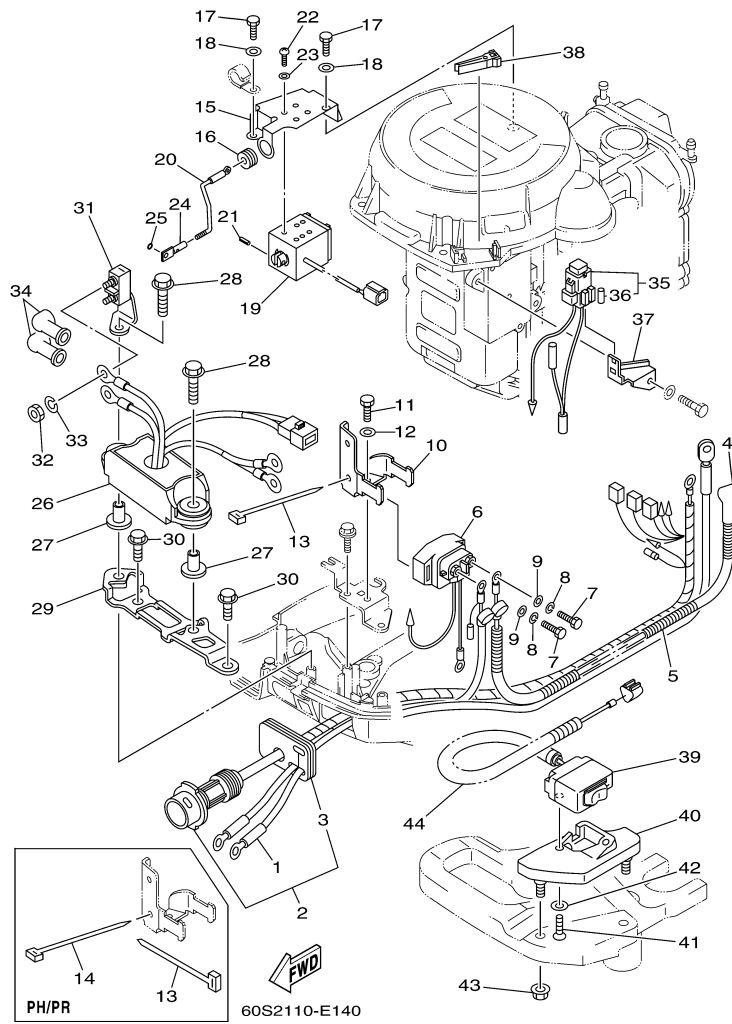

T8PXR 0405 / ELECTRICAL 2

©2014 Yamaha Motor Corporation, U.S.A. All rights reserved.

Part List

T8PXR 0405 / ELECTRICAL 2

REF - NO	PART NUMBER	PART NAME	QUANTITY	REMARKS
1	69G-82105-00-00	BATTERY CABLE (L: 3.0M)	1	
2	69G-82590-00-00	WIRE HARNESS ASSY	1	PR
3	69G-42724-60-00	.GROMMET	1	FOR 69G-82590-00
4	6G8-82117-00-00	WIRE, LEAD	1	
5	90446-10M86-00	HOSE (L140)	1	
6	68T-81940-00-00	STARTER RELAY ASSY	1	
7	97095-06010-00	BOLT	2	
8	92995-06100-00	WASHER, SPRING	2	
9	92995-06600-00	WASHER	2	
10	68T-81945-00-00	PLATE, SWITCH FITTING	1	
11	97095-06012-00	BOLT	1	
12	92995-06600-00	WASHER	1	
13	90465-13M11-00	CLAMP	1	UR PH/PR
13	90465-12M56-00	CLAMP	2	UR EH
14	90465-13M97-00	CLAMP	1	PH/PR
15	68T-86112-00-00	STAY, SOLENOID	1	PR
16	90480-13018-00	GROMMET	1	PR
17	97095-06012-00	BOLT	2	PR
18	92995-06600-00	WASHER	2	PR
19	68T-86111-00-00	COIL, SOLENOID	1	PR
20	68T-41237-00-00	JOINT, LINK	1	PR
21	91690-30010-00	PIN, SPRING	1	PR
22	97880-04008-00	SCREW, PAN HEAD	4	PR
23	92990-04600-00	WASHER, PLATE	4	PR
24	68T-86117-00-00	HOOK, WIRE PULL	1	PR
25	93210-03261-00	O-RING	1	PR
26	69G-81950-00-00	RELAY ASSY	1	PH/PR
27	90387-06M03-00	COLLAR	2	PH/PR
28	90119-06M56-00	BOLT, WITH WASHER	2	PH/PR
29	69G-81948-00-00	BRACKET	1	PH/PR
30	90109-06M86-00	BOLT	2	PH/PR
31	69G-81925-00-00	TERMINAL	1	PH/PR
32	90170-06M30-00	NUT	2	PH/PR
33	90204-06M00-00	WASHER, SPRING	2	PH/PR
34	6G5-82119-00-00	COVER, LEAD WIRE	2	PH/PR
35	68T-82150-00-00	FUSE HOLDER ASSY	1	
36	66V-82151-00-00	.FUSE (10A-BL)	2	
37	68T-82171-00-00	STAY, FUSE BOX	1	
38	67F-2812A-00-00	.PULLER, FUSE	1	
39	69G-82563-10-00	TRIM & TILT SWITCH ASSY	1	PR
40	69G-83773-00-00	BRACKET, SWITCH	1	PR
41	97880-06020-00	SCREW, PAN HEAD	2	PR
42	92990-06600-00	WASHER, PLATE	2	PR
43	90179-06M24-00	NUT	2	PR
44	90447-07006-00	TUBE	1	PR

Part Notes

T8PXR 0405 / ELECTRICAL 2

PART NUMBER	NOTE TEXT
92990-06600-00	OEM: This part number is among the Top 100 Most Popular Marine Maintenance Parts as of March 2014.

©2014 Yamaha Motor Corporation, U.S.A. All rights reserved.