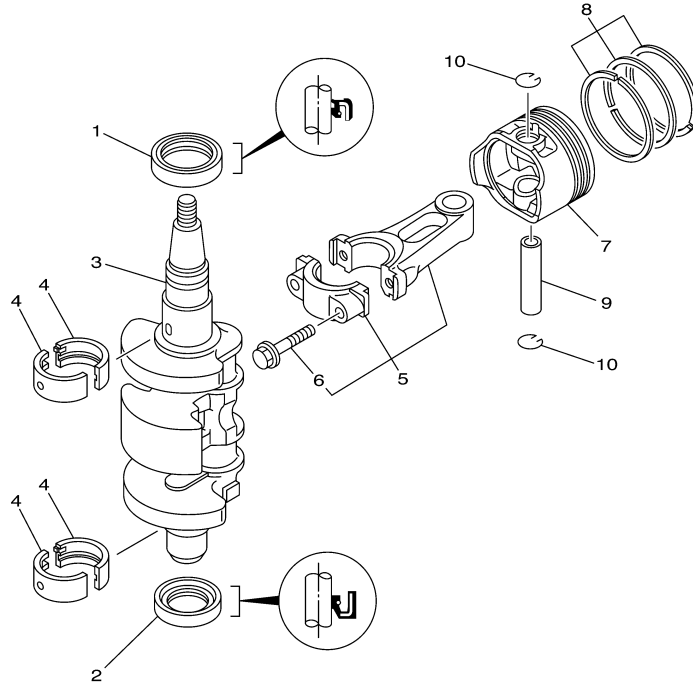

Part List

T8PXR 0405 / CYLINDER CRANKCASE 1

REF - NO	PART NUMBER	PART NAME	QUANTITY	REMARKS
1	60R-WE09B-00-1S	CYLINDER BLOCK ASSY	1	
2	60R-E5100-00-1S	CRANKCASE ASSY	1	
3	91812-12001-00	.PIN, DOWEL	4	
4	90119-08M29-00	BOLT, WITH WASHER	6	
5	68T-11351-00-00	.GASKET, CYLINDER	1	
6	66M-12411-01-00	THERMOSTAT	1	
7	68T-12413-00-1S	COVER, THERMOSTAT	1	
8	60R-E2414-A0-00	.GASKET, COVER	1	
9	90119-06MA2-00	BOLT, WITH WASHER	2	
10	60R-E2481-00-00	PIPE 1	1	
11	90465-11M10-00	CLAMP	1	
12	60R-G1113-00-1S	OUTER COVER, EXHAUST	1	
13	6E9-24378-00-00	.PIPE, JOINT 3	1	
14	68T-41114-A0-00	.GASKET, EXHAUST OUTER COVER	1	
15	90119-06MA3-00	BOLT, WITH WASHER	5	
16	60R-E2482-00-00	PIPE 2	1	

T8PXR 0405 / CRANKSHAFT PISTON

68R0010-0031

Part List

T8PXR 0405 / CRANKSHAFT PISTON

REF - NO	PART NUMBER	PART NAME	QUANTITY	REMARKS
1	93102-30M22-00	.OIL SEAL	1	
2	93101-25M69-00	.OIL SEAL	1	
3	60R-E1411-00-00	CRANKSHAFT	1	
4	68T-11416-00-00	PLANE BEARING, CRANKSHAFT 1	4	UR BROWN
4	68T-11416-20-00	PLANE BEARING, CRANKSHAFT 1	4	UR BLUE
4	68T-11416-10-00	PLANE BEARING, CRANKSHAFT 1	4	UR BLACK
5	68T-11650-00-00	CONNECTING ROD ASSY	2	
6	67D-11654-00-00	.BOLT, CONNECTING ROD	2	
7	60R-E1631-00-96	PISTON (STD)	2	
7	60R-E1636-00-00	PISTON (0.50MM O/S)	2	AP
7	60R-E1635-00-00	PISTON (0.25MM O/S)	2	AP
8	60R-E1603-00-00	PISTON RING SET (STD)	2	
8	60R-E1605-00-00	PISTON RING SET (0.50MM O/S)	2	AP
8	60R-E1604-00-00	PISTON RING SET (0.25MM O/S)	2	AP
9	60R-E1633-00-00	PIN, PISTON	2	
10	93450-15023-00	CIRCLIP	4	