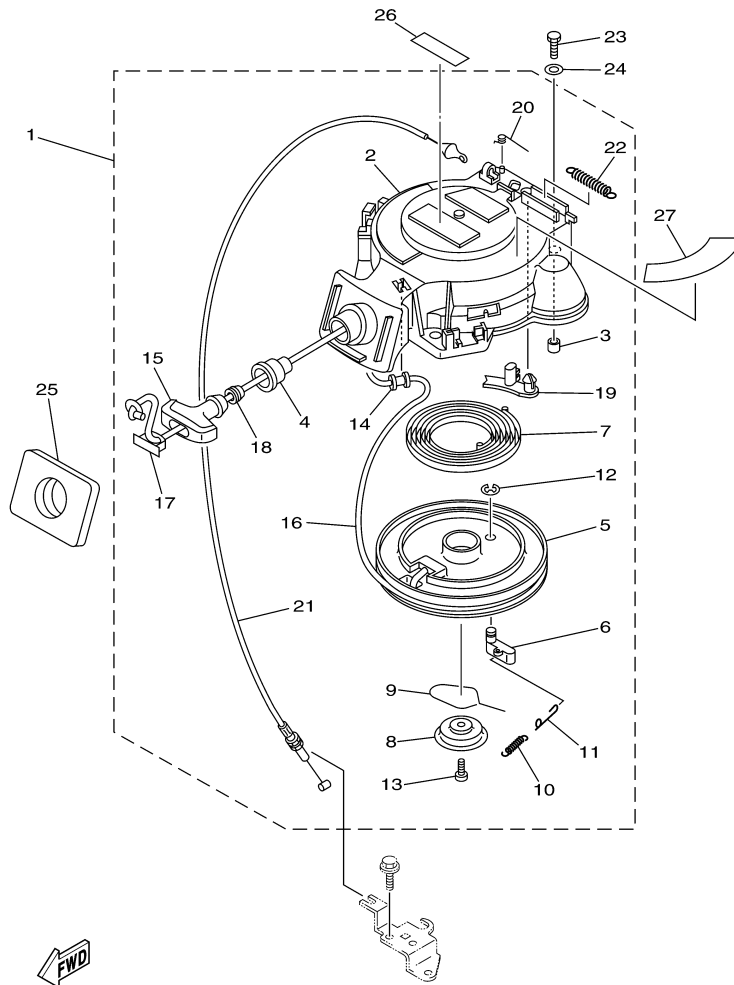

T8PXR 0405 / STARTER EH

69G4110-C110

Part List

T8PXR 0405 / STARTER EH

REF - NO	PART NUMBER	PART NAME	QUANTITY	REMARKS
1	68T-15710-11-00	STARTER ASSY	1	
2	68T-15711-02-00	.CASE, STARTER	1	
3	67D-15764-00-00	.COLLAR 1	3	
4	68T-15795-00-00	.GUIDE, ROPE	1	
5	63V-15714-00-00	.DRUM, SHEAVE	1	
6	63V-15741-00-00	.PAWL, DRIVE	1	
7	63V-15713-00-00	.SPRING, STARTER	1	
8	68T-15716-00-00	.PLATE, DRIVE	1	
9	63V-15705-01-00	.SPRING, DRIVE PAWL	1	
10	63V-15767-01-00	.SPRING	1	
11	68T-15784-00-00	.SPRING, RETURN	1	
12	63V-15744-00-00	.CIRCLIP	1	
13	68T-15793-00-00	.SCREW	1	
14	68T-15764-00-00	.COLLAR 1	1	
15	6G1-15755-00-00	.HANDLE, STARTER	1	
16	90890-44373-00	ROPE, STARTER	1	UNAVAILABLE - OBTAIN LOCALLY - CUT TO 1.8M LENGTH
17	6G1-15779-00-00	.COVER	1	
18	6A0-15789-00-00	.DAMPER	1	
19	68T-15794-00-00	.STOPPER	1	
20	66T-15734-00-00	.SPRING, RETURN	1	
21	68T-15770-00-00	.CABLE COMP, STARTER STOP	1	
22	66T-15731-00-00	.SPRING, RETURN	1	
23	97095-06020-00	BOLT	3	
24	92995-06600-00	WASHER	3	
25	68T-15762-00-00	SEAL, RUBBER 2	1	
26	60R-H3625-40-00	MARK 5	1	
27	60R-H5711-40-00	MARK, CAUTION	1