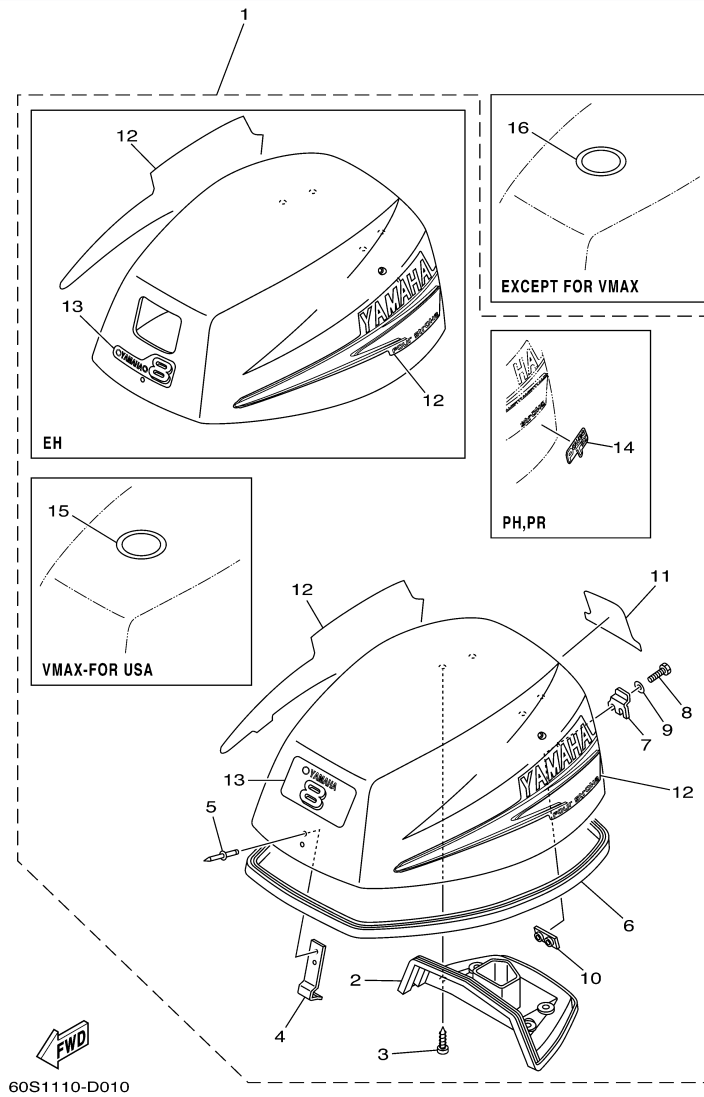

T8PXR 0405 / TOP COWLING

Part List

T8PXR 0405 / TOP COWLING

REF - NO	PART NUMBER	PART NAME	QUANTITY	REMARKS
1	60S-G2610-00-4D	TOP COWLING ASSY	1	UR EH
1	60S-G2610-V0-NA	TOP COWLING ASSY	1	AP VMAX-FOR USA
1	60S-G2610-30-4D	TOP COWLING ASSY	1	UR PR
1	60S-G2610-20-4D	TOP COWLING ASSY	1	UR PH
2	60R-G2613-00-00	.MOLDING, AIR DUCT	1	
3	97780-60516-00	.SCREW, TAPPING	4	
4	6G1-42651-02-00	.HOOK	1	
5	90266-04M04-00	.RIVET	2	
6	60R-42615-00-00	.SEAL	1	
7	60R-42652-00-00	.HOOK	1	
8	97095-05014-00	.BOLT	2	
9	92995-05600-00	.WASHER	2	
10	68T-42649-00-00	.HOLDER, CLAMP BAND	1	
11	69G-42678-V0-00	.GRAPHIC, REAR	1	UR VMAX-FOR USA
11	69G-42678-20-00	.GRAPHIC, REAR	1	UR
12	68T-W0070-20-00	.GRAPHIC SET	1	UR EH/PH
12	69G-W0070-V0-00	.GRAPHIC SET	1	UR VMAX-FOR USA
12	68T-W0070-60-00	.GRAPHIC SET	1	UR PR
13	68T-42677-00-00	.GRAPHIC, FRONT	1	UR EH
13	63V-42677-V0-00	.GRAPHIC, FRONT	1	UR VMAX-FOR USA
13	69G-42686-10-00	.EMBLEM, FRONT	1	UR PH/PR
14	69A-42675-00-00	.GRAPHIC, SIDE 1	1	PH/PR
15	60R-E3434-00-00	.LABEL, CAUTION	1	VMAX-FOR USA
16	60R-E3434-00-00	LABEL, CAUTION	1	EXCEPT FOR VMAX