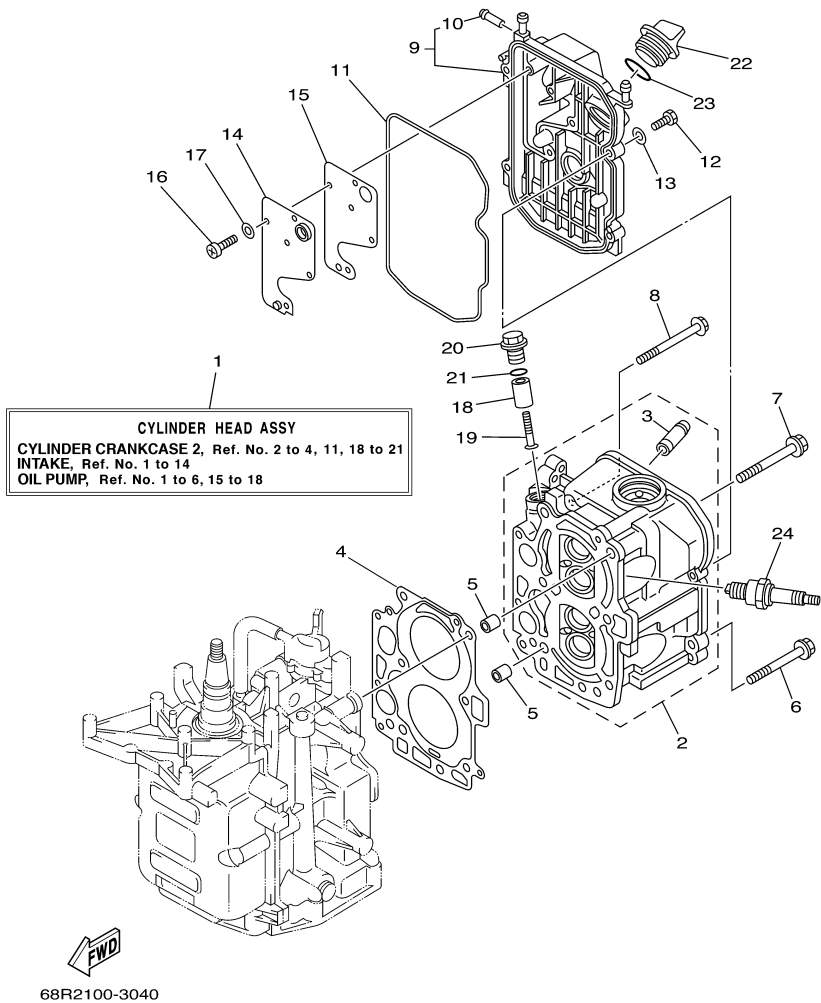

T8PXR 0405 / CYLINDER CRANKCASE 2

Part List

T8PXR 0405 / CYLINDER CRANKCASE 2

REF - NO	PART NUMBER	PART NAME	QUANTITY	REMARKS
1	60R-WE09A-00-1S	CYLINDER HEAD ASSY	1	
2	60R-E1111-00-1S	HEAD, CYLINDER 1	1	
3	67D-11133-10-00	.GUIDE, VALVE 1	4	
4	68T-11181-00-00	.GASKET, CYLINDER HEAD 1	1	
5	99510-10114-00	PIN, DOWEL	2	
6	90105-08M36-00	BOLT, FLANGE	2	
7	90105-08M78-00	BOLT, FLANGE	4	
8	90119-06049-00	BOLT, WITH WASHER	3	
9	60R-E1191-00-1S	COVER, CYLINDER HEAD 1	1	
10	650-24378-00-00	.PIPE, JOINT 4	1	
11	68T-11356-00-00	.SEAL, CYLINDER 2	1	
12	97095-06020-00	BOLT	4	
13	92995-06600-00	WASHER	4	
14	68T-11168-00-00	COVER, BREATHER	1	
15	68T-11169-A0-00	.GASKET, BREATHER COVER	1	
16	98507-04010-00	SCREW, PAN HEAD	5	
17	92907-04600-00	WASHER	5	
18	6G8-11325-00-00	ANODE	1	
19	97880-05025-00	SCREW, PAN HEAD	1	
20	6G8-11197-01-00	PLUG, BLIND	1	
21	93210-13M63-00	.O-RING	1	
22	69M-E5363-00-00	PLUG, OIL	1	
23	93210-24M79-00	.O-RING	1	
24	NGK-BR6HS-10-00	PLUG, SPARK (NGK BR6HS-10)	2