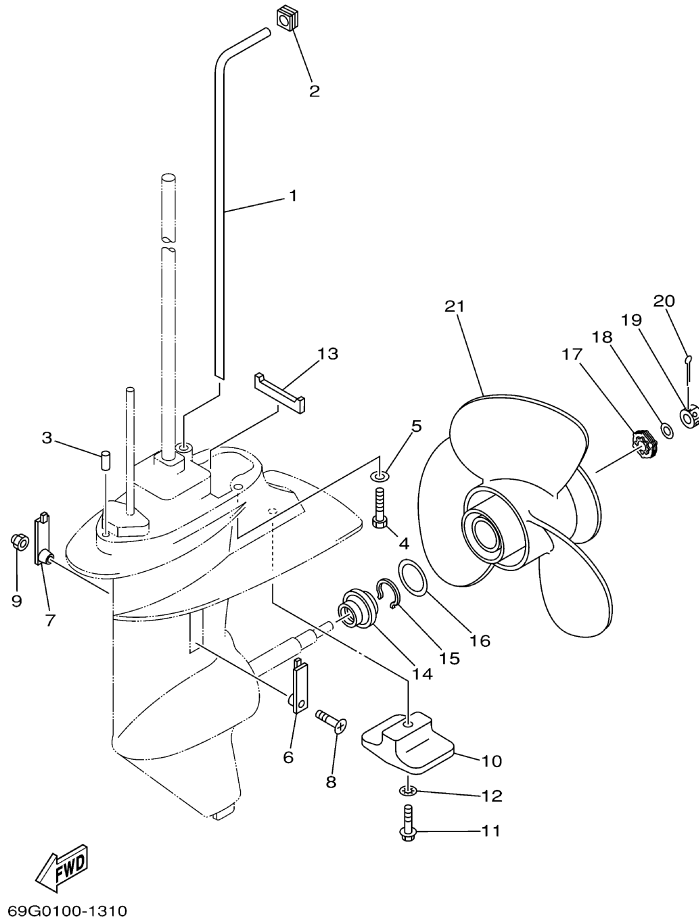

T8PXR 0405 / LOWER CASING DRIVE 2

©2014 Yamaha Motor Corporation, U.S.A. All rights reserved.

Part List

T8PXR 0405 / LOWER CASING DRIVE 2

REF - NO	PART NUMBER	PART NAME	QUANTITY	REMARKS
1	69G-44361-20-00	TUBE, WATER 1	1	UR X (24.6")
1	68T-44361-10-00	TUBE, WATER 1	1	UR L (21.9")
2	63V-44365-10-00	DAMPER, WATER SEAL 1	1	
3	93604-12M07-00	PIN, DOWEL	2	
4	97075-08035-00	BOLT	4	L (21.9")
5	92995-08600-00	WASHER	4	L (21.9")
6	6G1-45214-00-00	COVER, WATER INLET 1	1	
7	63V-45215-00-00	COVER, WATER INLET 2	1	
8	90152-05M04-00	SCREW, COUNTERSUNK	1	
9	90185-05002-00	NUT, NYLON	1	
10	61N-45251-01-00	ANODE	1	
11	95895-06030-00	BOLT, FLANGE	1	
12	92990-06300-00	WASHER, INTERNAL TOOTH	1	
13	63V-45375-00-00	DAMPER, SEAL	1	
14	6G8-45987-02-00	SPACER 1	1	
15	93450-10M04-00	CIRCLIP	1	
16	90201-31MA3-00	WASHER, PLATE	1	
17	6G8-45997-00-00	SPACER 2	1	
18	90201-10M02-00	WASHER, PLATE	1	
19	90171-10M07-00	NUT, CASTLE	1	
20	91490-30025-00	PIN, COTTER	1	
21	69G-45941-00-EL	PROPELLER (3X11-3/4"X5-3/4"-R)	1