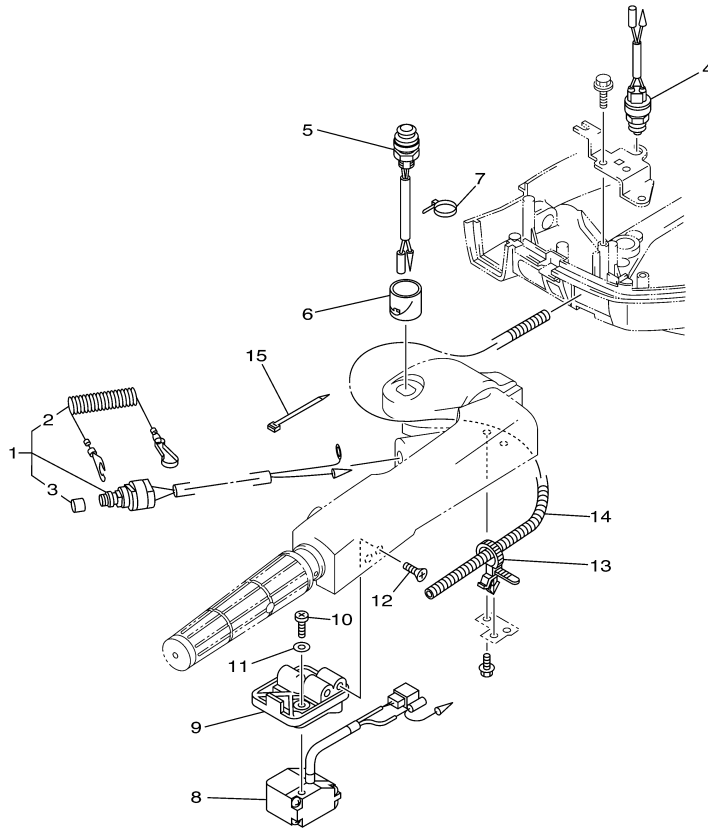

T8PXR 0405 / ELECTRICAL 3

69G4110-C150

Part List

T8PXR 0405 / ELECTRICAL 3

REF - NO	PART NUMBER	PART NAME	QUANTITY	REMARKS
1	65W-82575-01-00	ENGINE STOP SWITCH ASSY	1	EH/PH
2	682-82556-00-00	.LANYARD, STOP SWITCH	1	
3	689-8257Y-00-00	.CAP	1	
4	6F5-82540-00-00	NEUTRAL SWITCH ASSY	1	EH/PH
5	68T-81870-00-00	STARTING SWITCH ASSY	1	EH/PH
6	68T-81821-00-00	COVER, SWITCH	1	EH/PH
7	90465-11M10-00	CLAMP	1	EH/PH
8	69G-82563-00-00	TRIM & TILT SWITCH ASSY	1	PH
9	69C-42176-00-00	STAY 2	1	PH
10	97885-06020-00	SCREW, PAN HEAD	2	PH
11	92995-06600-00	WASHER	2	PH
12	90151-06004-00	SCREW, COUNTERSUNK	3	PH
13	90465-12M56-00	CLAMP	2	PH
14	90447-07012-00	TUBE	1	PH
15	90465-13M11-00	CLAMP	1	PH

Part Notes

T8PXR 0405 / ELECTRICAL 3

PART NUMBER	NOTE TEXT
682-82556-00-00	OEM: This part number is among the Top 100 Most Popular Marine Maintenance Parts as of March 2014.

©2014 Yamaha Motor Corporation, U.S.A. All rights reserved.