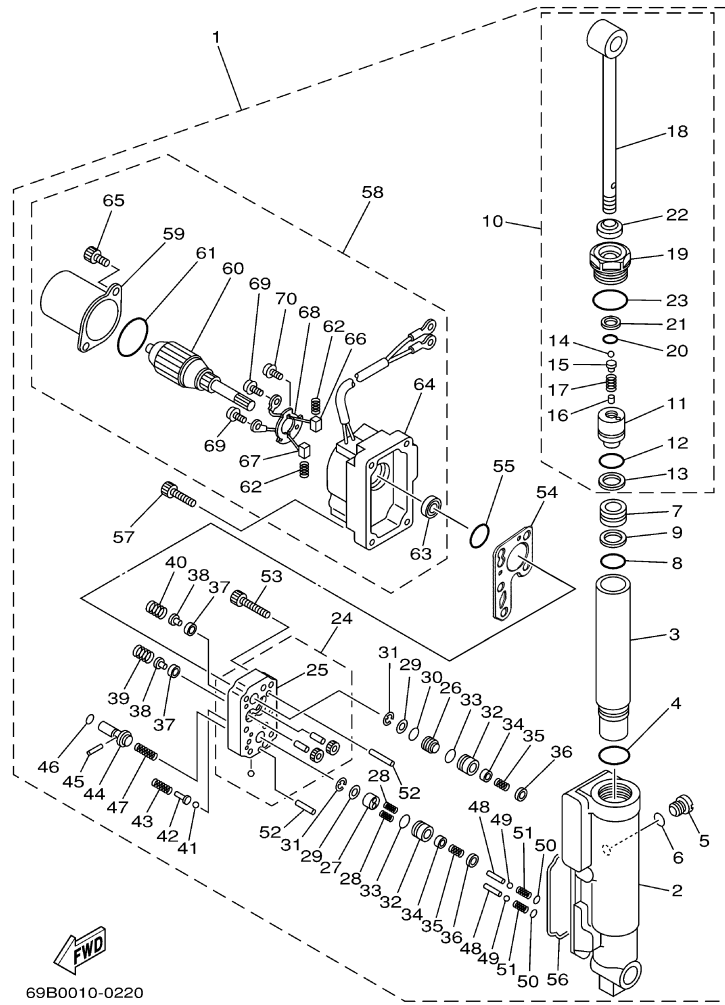

T8PXR 0405 / POWER TILT ASSY

Part List

T8PXR 0405 / POWER TILT ASSY

REF - NO	PART NUMBER	PART NAME	QUANTITY	REMARKS
1	69G-43840-00-4D	POWER TILT ASSY	1	PH/PR
2	69A-4380K-00-00	.CYLINDER, TILT SUB ASSY	1	
3	69A-22471-00-00	.CASE, CYLINDER	1	
4	93210-27666-00	.O-RING	1	
5	6H1-4388E-11-00	.PLUG, TAPER SCREW	1	
6	93210-07003-00	.O-RING	1	
7	69A-43814-00-00	.PISTON, FREE	1	
8	93210-21276-00	.O-RING	1	
9	69A-43872-00-00	.RING, BACK UP	1	
10	69A-43810-00-00	.TILT PISTON SUB ASSY	1	
11	69A-4380D-00-00	..PISTON COMP	1	
12	93210-21276-00	..O-RING	1	
13	69A-43872-00-00	..RING, BACK UP	1	
14	93505-32038-00	..BALL	1	
15	65W-4386A-00-00	..PIN, ABSORBER VALVE	1	
16	93604-06136-00	..PIN, DOWEL	1	
17	69A-43857-00-00	..SPRING, ABSORBER VALVE	1	
18	69A-43801-00-00	..ROD	1	
19	69A-43811-01-00	..SCREW, CYLINDER END	1	
20	6H1-43866-00-00	..O-RING	1	
21	69A-43871-00-00	..RING, BACK UP	1	
22	69A-43812-00-00	..SEAL, DUST	1	
23	69A-43869-00-00	..O-RING	1	
24	69A-43830-00-00	.GEAR PUMP ASSY	1	
25	69A-4380C-00-00	..GEAR HOUSING ASSY	1	
26	69A-43841-00-00	.PISTON, SHUTTLE	1	
27	69A-4384M-00-00	.PISTON, SHUTTLE 2	1	
28	62Y-43894-00-00	.SPRING, SHUTTLE RETURN	2	
29	69A-4384F-00-00	.SEAL, MAIN VALVE	2	
30	6H1-43883-00-00	.O-RING	1	
31	99001-03600-00	.CIRCLIP	2	
32	69A-4382G-00-00	.VALVE SEAT	2	
33	93210-12N52-00	.O-RING	2	
34	6T4-43808-00-00	.SEAT VALVE COMP 1	2	
35	6T4-43853-00-00	.SPRING, MAIN VALVE	2	
36	6H1-43816-00-00	.FILTER 1	2	
37	6H1-4384G-11-00	.SEAL, RELIEF VALVE	2	
38	6H1-43844-10-00	.PIN, VALVE SUPPORT	2	
39	69A-43855-00-00	.SPRING, UP RELIEF	1	
40	6H1-43856-10-00	.SPRING, DOWN RELIEF	1	
41	93501-08001-00	.BALL	2	
42	69A-4386A-00-00	.PIN, ABSORBER VALVE	2	
43	69A-43824-00-00	.SPRING, DOWN RELIEF 2	2	
44	69A-43848-00-00	.ROD, MANUAL RELEASE	1	
45	93602-15250-00	.PIN, DOWEL	1	
46	93210-06001-00	.O-RING	1	
47	69A-43854-00-00	.SPRING, MANUAL RELEASE	1	
48	69A-4381G-00-00	.PIN 1	2	
49	93501-08001-00	.BALL	2	
50	6H1-43883-00-00	.O-RING	2	
51	69A-4384H-00-00	.SPRING	2	
52	93606-14081-00	.PIN, DOWEL	2	
53	91317-05025-00	.BOLT	6	
54	69A-43816-01-00	.FILTER 1	1	
55	N35-43862-10-00	.O-RING	1	
56	69A-23129-00-00	.GASKET, DRAIN PLUG	1	
57	69A-43878-00-00	.BOLT, SOCKET	4	
58	69G-43880-00-00	.MOTOR ASSY	1	
59	65W-43804-00-00	..STATOR ASSY	1	
60	65W-43805-00-00	..ARMATURE ASSY	1