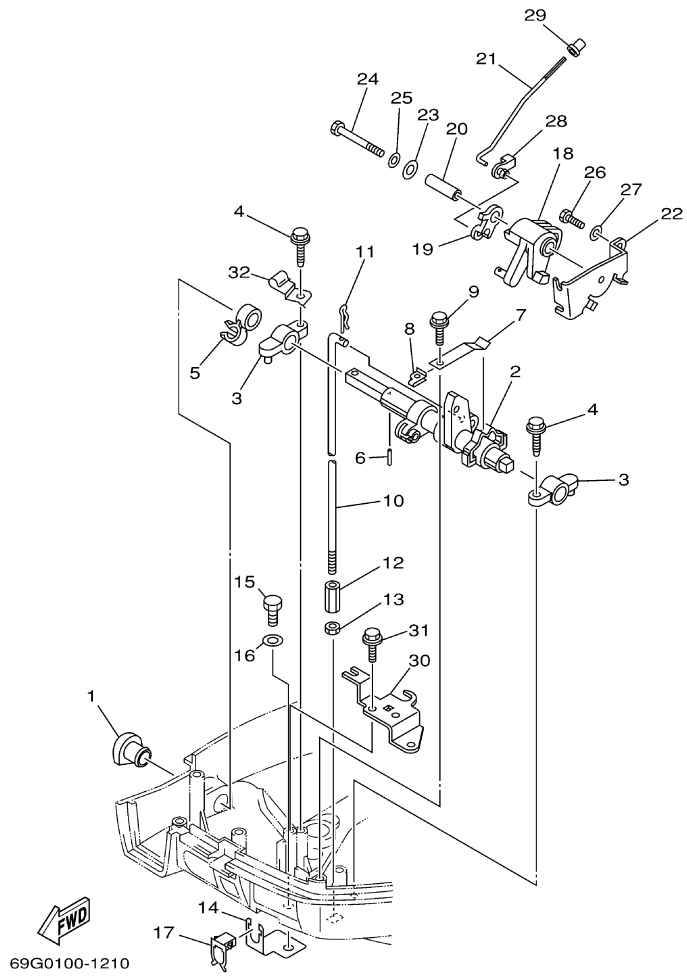

T8PXR 0405 / CONTROL 1 EH PH

©2014 Yamaha Motor Corporation, U.S.A. All rights reserved.

Part List

T8PXR 0405 / CONTROL 1 EH PH

REF - NO	PART NUMBER	PART NAME	QUANTITY	REMARKS
1	68T-42726-00-00	GROMMET	1	
2	68T-44121-01-00	LEVER, SHIFT ROD	1	
3	6G1-41662-01-94	BRACKET 2	2	
4	90109-06M81-00	BOLT	2	
5	90464-10M60-00	CLAMP	1	
6	91690-30014-00	PIN, SPRING	1	
7	65W-44116-00-00	SPRING	1	
8	66R-44117-00-00	BRACKET	1	
9	90109-06M86-00	BOLT	1	
10	60R-G4143-10-00	ROD, SHIFT	1	
11	90468-18001-00	CLIP	1	
12	90170-06015-00	NUT	1	
13	95380-06700-00	NUT	1	
14	68T-48538-00-00	CLAMP, CABLE 1	1	
15	97095-06012-00	BOLT	1	
16	92995-06600-00	WASHER	1	
17	63D-48538-00-00	CLAMP, CABLE 1	1	
18	68T-41638-00-00	PULLEY	1	
19	68T-41283-00-00	LEVER, FREE ACCEL.	1	
20	90387-06M59-00	COLLAR	1	
21	68T-41211-00-00	LINK, ACCEL.	1	
22	68T-14497-00-00	STAY, THROTTLE WIRE	1	
23	90201-06M62-00	WASHER, PLATE	1	
24	97095-06045-00	.BOLT	1	
25	92995-06600-00	WASHER	1	
26	97095-06012-00	BOLT	1	
27	92995-06600-00	WASHER	1	
28	661-41262-02-00	JOINT, CHOKE LEVER	1	
29	647-14395-60-00	CAP, OVERFLOW PIPE	1	
30	68T-15774-10-00	STAY 4	1	
31	90109-06M86-00	BOLT	2	
32	90465-08027-00	CLAMP	1	PH