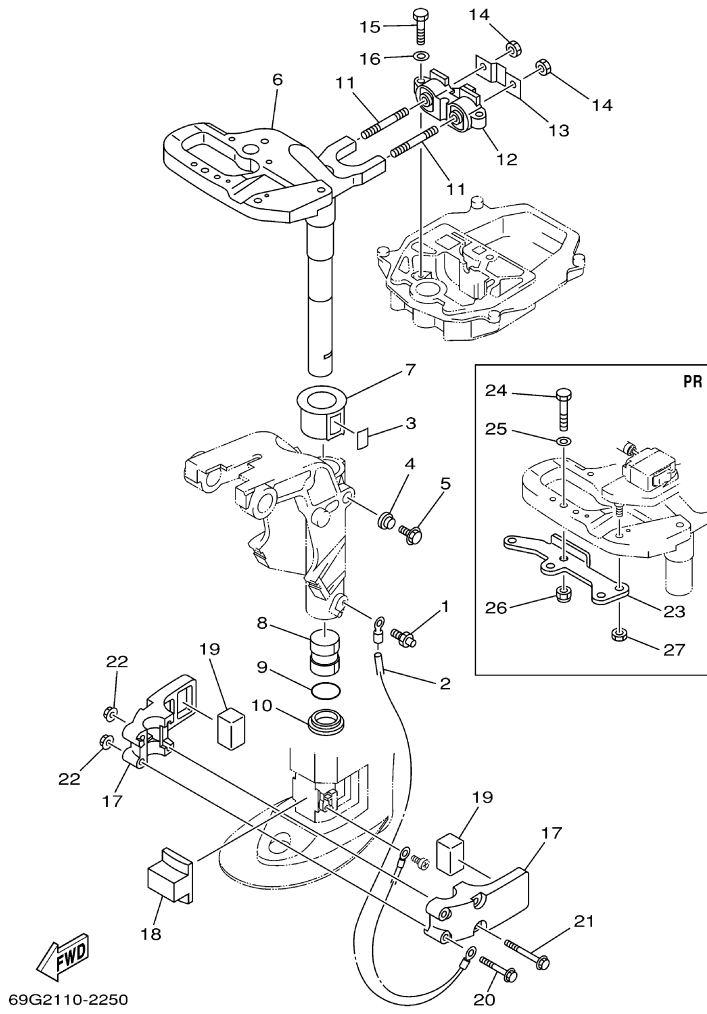

T8PXR 0405 / BRACKET 3

©2014 Yamaha Motor Corporation, U.S.A. All rights reserved.

Part List

T8PXR 0405 / BRACKET 3

REF - NO	PART NUMBER	PART NAME	QUANTITY	REMARKS
1	93700-06M03-00	NIPPLE, GREASE	1	
2	68T-82127-00-00	WIRE, LEAD 2	1	
3	63V-42528-00-00	PLATE, FRICTION	1	
4	689-43373-01-00	SEAL, DAMPER	1	
5	90105-06M07-00	.BOLT, FLANGE	1	
6	60R-G2511-10-4D	BRACKET, STEERING	1	
7	63V-42537-00-00	BUSHING, PIVOT SHAFT	1	
8	90386-30048-00	BUSH	1	
9	93210-29M94-00	O-RING	1	
10	90386-30M60-00	BUSH	1	
11	90116-08M54-00	BOLT, STUD	2	
12	68T-44517-10-94	MOUNT RUBBER	1	
13	68T-44526-00-00	PLATE	1	
14	95380-08600-00	NUT	2	
15	97075-06025-00	BOLT	2	
16	92995-06600-00	WASHER	2	
17	68T-44551-00-4D	HOUSING, LOWER MOUNT RUBBER 1	2	
18	60R-G4557-00-00	MOUNT DAMPER, LOWER FRONT	1	
19	60R-G4555-00-00	MOUNT DAMPER, LOWER SIDE	2	
20	90119-06012-00	BOLT, WITH WASHER	2	
21	90119-06013-00	BOLT, WITH WASHER	2	
22	90179-06M28-00	NUT	4	
23	69G-48511-00-00	HOOK, STEERING	1	PR
24	97075-08035-00	BOLT	1	PR
25	92995-08600-00	WASHER	1	PR
26	90185-08057-00	NUT, SELF-LOCKING	1	PR
27	90185-06M07-00	NUT, SELF-LOCKING	1	PR