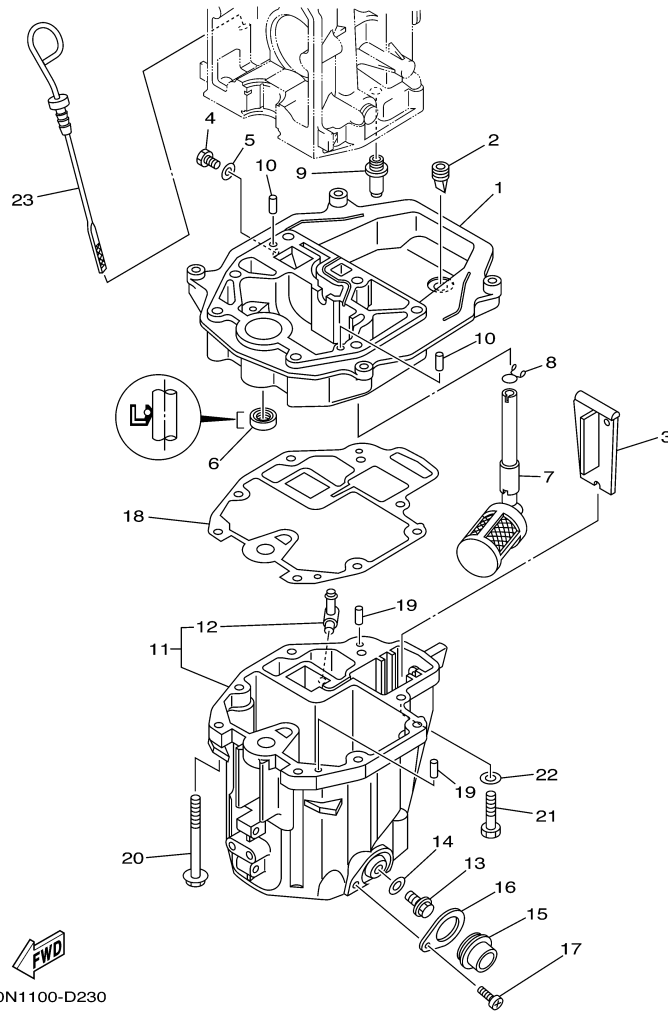

T8PXR 0405 / OIL PAN

©2014 Yamaha Motor Corporation, U.S.A. All rights reserved.

Part List

T8PXR 0405 / OIL PAN

REF - NO	PART NUMBER	PART NAME	QUANTITY	REMARKS
1	60R-G1137-00-94	GUIDE, EXHAUST	1	
2	60S-G2717-00-00	RUBBER, SEAL 2	1	
3	60R-G5181-00-00	PLATE	1	
4	97095-08014-00	BOLT	1	
5	90430-08800-00	.GASKET	1	
6	93101-12M70-00	.OIL SEAL	1	
7	68T-13421-01-00	STRAINER 2	1	
8	90467-11M08-00	CLIP	1	
9	6G8-11575-00-00	RELIEF VALVE ASSY	1	
10	93606-19M23-00	PIN, DOWEL	2	
11	60R-E5311-00-5B	OIL PAN	1	
12	6H1-11372-00-00	.NIPPLE, HOSE	1	
13	90340-10M10-00	PLUG, STRAIGHT SCREW	1	
14	90430-10M11-00	.GASKET	1	
15	60R-E5316-00-00	DAMPER 1	1	
16	68T-15317-00-00	SPACER, ENGINE MOUNT	1	
17	97885-05008-00	SCREW, PAN HEAD	1	
18	68T-13475-00-00	.GASKET	1	
19	93604-12M07-00	PIN, DOWEL	2	
20	90119-08005-00	BOLT, WITH WASHER	6	
21	97075-08030-00	BOLT	2	
22	92995-08600-00	WASHER	2	
23	68T-15362-00-00	PLUG, OIL LEVEL	1	