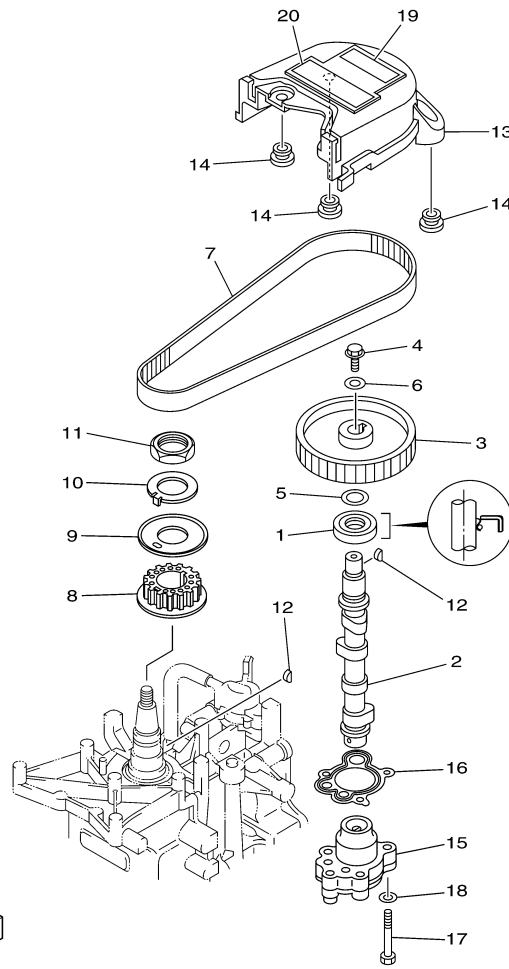

T8PXR 0405 / CARBURETOR

Part List

T8PXR 0405 / CARBURETOR

REF - NO	PART NUMBER	PART NAME	QUANTITY	REMARKS
1	68T-14301-41-00	CARBURETOR ASSY 1	1	UR PR
1	68T-14301-11-00	CARBURETOR ASSY 1	1	UR EH/PH
2	6E5-14321-00-00	.SCREW, THROTTLE	1	
3	6J8-14334-00-00	.SPRING, THROTTLE	1	
4	97980-04112-00	.SCREW, WITH WASHER	5	
5	68T-14385-00-00	.FLOAT	1	
6	67D-14966-00-00	.RUBBER CAP	1	
7	67D-14386-00-00	.PIN, FLOAT	1	
8	68T-14546-00-00	.VALVE, NEEDLE	1	
9	68T-1492E-37-00	.JET, MAIN (#74)	1	
10	68T-1492F-1K-00	.JET, AIR SLOW (#39)	1	
11	68T-1492A-00-00	.NOZZLE, MAIN	1	
12	67D-14984-00-00	.GASKET, FLOAT CHAMBER	1	
13	68T-14981-00-00	.BODY, FLOAT CHAMBER	1	
14	6J8-14959-00-00	..GASKET	1	
15	66T-14991-00-00	..PLUG, DRAIN	1	
16	67D-14323-00-00	.SCREW, AIR ADJUSTING	1	
17	67D-14536-00-00	.GASKET	1	
18	67D-14527-00-00	.PLATE	1	
19	68T-14126-00-00	.PLUG	1	
20	67D-1432A-00-00	.PLUG	1	

T8PXR 0405 / OIL PUMP

60N2100-E080

Part List

T8PXR 0405 / OIL PUMP

REF - NO	PART NUMBER	PART NAME	QUANTITY	REMARKS
1	93102-18M21-00	.OIL SEAL	1	
2	60R-E2171-00-00	CAMSHAFT 1	1	
3	60R-E1537-00-94	GEAR, DRIVEN	1	
4	90105-06M14-00	BOLT FLANGE	1	
5	90201-13201-00	WASHER, PLATE	1	
6	90201-06M94-00	WASHER, PLATE	1	
7	60R-G6241-00-00	BELT	1	
8	60R-E1536-00-00	GEAR, DRIVE	1	
9	68T-11557-00-00	WASHER 1	1	
10	6G8-11587-01-00	WASHER, LOCK	1	
11	90170-24M09-00	NUT	1	
12	90280-03M01-00	.KEY, WOODRUFF	2	
13	60R-G6297-00-00	COVER, DUST	1	
14	90480-10627-00	GROMMET	3	
15	68T-13300-00-00	OIL PUMP ASSY	1	
16	68T-13329-00-00	.GASKET, PUMP COVER	1	
17	97095-06030-00	BOLT	3	
18	92995-06600-00	WASHER	3	
19	60R-E2138-40-00	MARK, CAUTION	1	
20	60R-E3437-41-00	MARK, CAUTION	1	