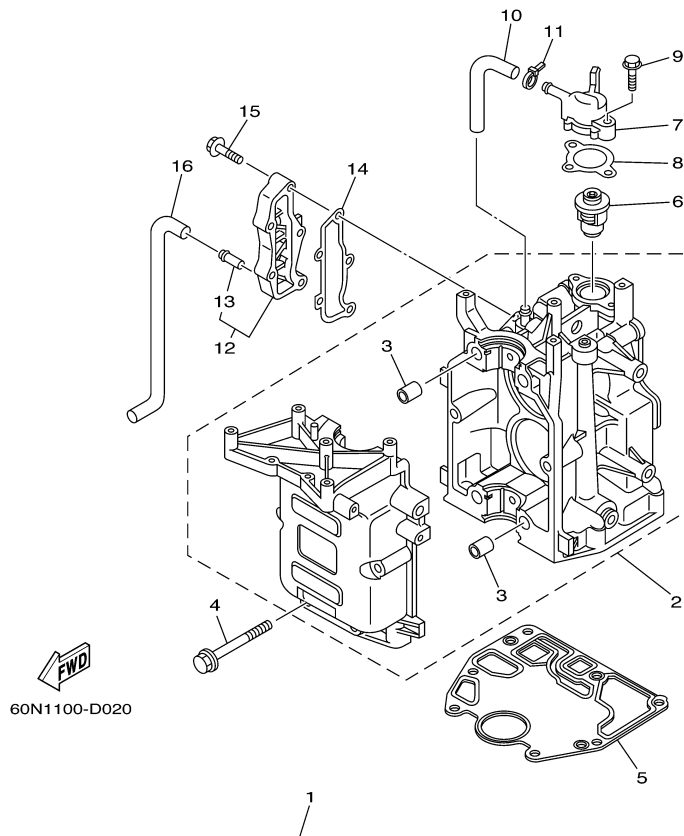

T8PXR 0405 / CYLINDER CRANKCASE 1

60N1100-D020

CYLINDER BLOCK ASSY
CYLINDER CRANKCASE 1, Ref. No. 2 to 9, 12 to 15
CRANKSHAFT PISTON, Ref. No. 1 to 10
CYLINDER CRANKCASE 2, Ref. No. 4
OIL PUMP, Ref. No. 8 to 12

Part List

T8PXR 0405 / CYLINDER CRANKCASE 1

REF - NO	PART NUMBER	PART NAME	QUANTITY	REMARKS
1	60R-WE09B-00-1S	CYLINDER BLOCK ASSY	1	
2	60R-E5100-00-1S	CRANKCASE ASSY	1	
3	91812-12001-00	.PIN, DOWEL	4	
4	90119-08M29-00	BOLT, WITH WASHER	6	
5	68T-11351-00-00	.GASKET, CYLINDER	1	
6	66M-12411-01-00	THERMOSTAT	1	
7	68T-12413-00-1S	COVER, THERMOSTAT	1	
8	60R-E2414-A0-00	.GASKET, COVER	1	
9	90119-06MA2-00	BOLT, WITH WASHER	2	
10	60R-E2481-00-00	PIPE 1	1	
11	90465-11M10-00	CLAMP	1	
12	60R-G1113-00-1S	OUTER COVER, EXHAUST	1	
13	6E9-24378-00-00	.PIPE, JOINT 3	1	
14	68T-41114-A0-00	.GASKET, EXHAUST OUTER COVER	1	
15	90119-06MA3-00	BOLT, WITH WASHER	5	
16	60R-E2482-00-00	PIPE 2	1	

Part Notes

T8PXR 0405 / CYLINDER CRANKCASE 1

PART NUMBER	NOTE TEXT
66M-12411-01-00	OEM: This part number is among the Top 100 Most Popular Marine Maintenance Parts as of March 2014.

©2014 Yamaha Motor Corporation, U.S.A. All rights reserved.