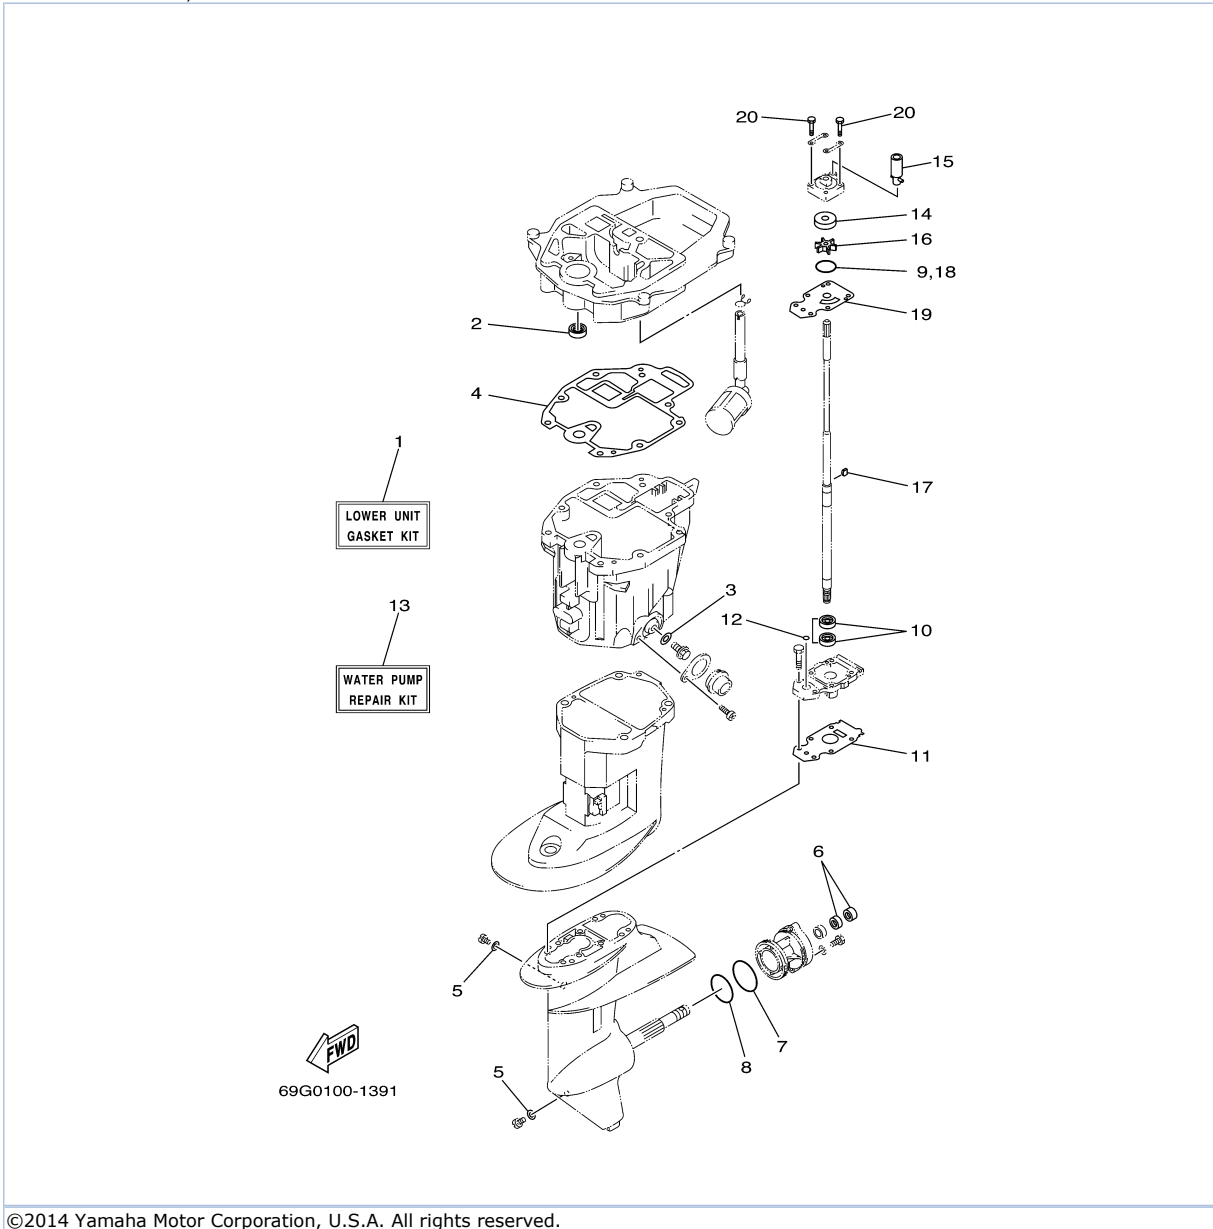

T8PXR 0405 / REPAIR KIT 3

©2014 Yamaha Motor Corporation, U.S.A. All rights reserved.

Part List

T8PXR 0405 / REPAIR KIT 3

REF - NO	PART NUMBER	PART NAME	QUANTITY	REMARKS
1	69G-W0001-20-00	LOWER UNIT GASKET KIT	1	
2	93101-12M70-00	.OIL SEAL	1	
3	90430-10M11-00	.GASKET	1	
4	68T-13475-00-00	.GASKET	1	
5	90430-08020-00	.GASKET	2	
6	93101-17054-00	.OIL SEAL	2	
7	93210-74316-00	.O-RING	1	
8	93210-74M68-00	.O-RING	1	
9	93210-44398-00	.O-RING	1	
10	93101-20048-00	.OIL SEAL	2	
11	69G-45315-A0-00	.PACKING, LOWER CASING	1	
12	93210-06ME6-00	.O-RING	1	
13	69G-W0078-00-00	WATER PUMP REPAIR KIT	1	
14	63V-44322-00-00	.INSERT, CARTRIDGE	1	
15	68T-44366-00-00	.DAMPER, WATER SEAL 2	1	
16	63V-44352-01-00	.IMPELLER	1	
17	664-44338-00-00	.KEY, WOODRUFF	1	
18	93210-44398-00	.O-RING	1	
19	68T-44323-00-00	.OUTER PLATE, CARTRIDGE	1	
20	97080-08045-00	.BOLT	4	

Part Notes

T8PXR 0405 / REPAIR KIT 3

PART NUMBER	NOTE TEXT
90430-08020-00	OEM: This part number is among the Top 100 Most Popular Marine Maintenance Parts as of March 2014.

©2014 Yamaha Motor Corporation, U.S.A. All rights reserved.