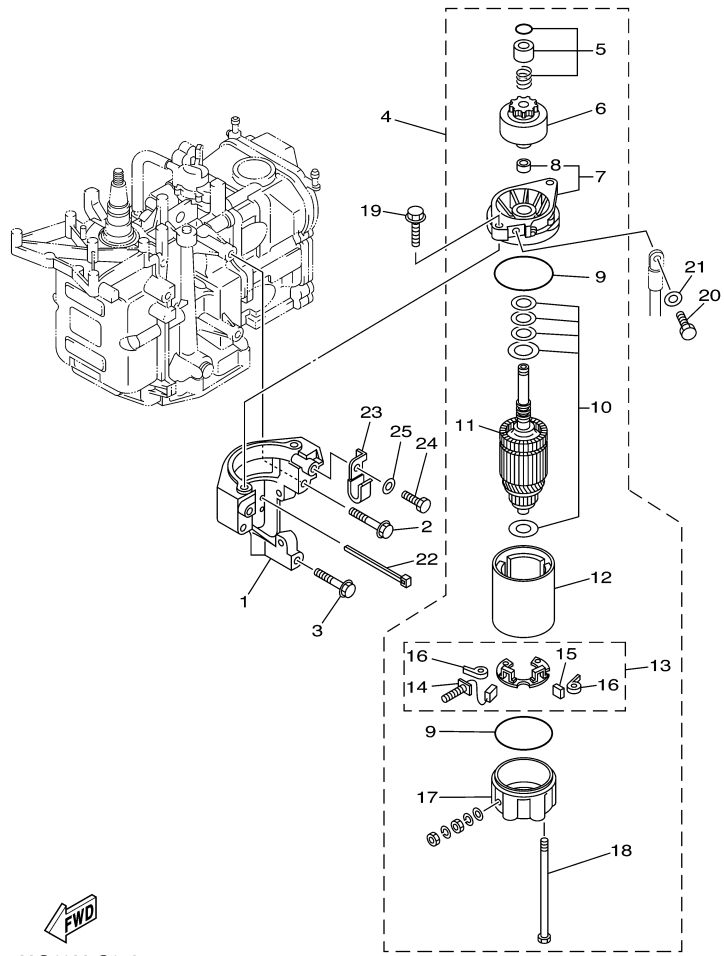

T8PXR 0405 / STARTING MOTOR

69G4100-C170

Part List

T8PXR 0405 / STARTING MOTOR

REF - NO	PART NUMBER	PART NAME	QUANTITY	REMARKS
1	68T-81822-00-94	BRACKET, STARTING MOTOR	1	
2	90119-08046-00	BOLT, WITH WASHER	2	
3	90119-08020-00	BOLT, WITH WASHER	1	
4	68T-81800-00-00	STARTING MOTOR ASSY	1	
5	68T-81857-00-00	.RETAINER	1	
6	689-81807-12-00	.GEAR ASSY, STARTING MOTOR	1	
7	6F5-81830-10-00	.FRONT BRACKET ASSY	1	
8	689-81831-00-00	..METAL, FRONT	1	
9	689-81847-11-00	.O-RING	2	
10	689-81809-11-00	.WASHER KIT	1	
11	689-81850-11-00	.ARMATURE ASSY	1	
12	689-81810-11-00	.STATOR ASSY	1	
13	689-81840-11-00	.BRUSH HOLDER ASSY	1	
14	689-81811-11-00	..BRUSH 1	1	
15	689-81812-11-00	..BRUSH 2	1	
16	689-81813-10-00	..SPRING, BRUSH	2	
17	689-81820-11-00	.REAR BRACKET ASSY	1	
18	689-81826-10-00	.BOLT	2	
19	90119-08M76-00	BOLT, WITH WASHER	2	
20	97095-08016-00	BOLT	1	
21	92995-08600-00	WASHER	1	
22	90465-11M10-00	CLAMP	1	
23	90465-08M99-00	CLAMP	1	
24	97095-06012-00	BOLT	1	
25	92995-06600-00	WASHER	1