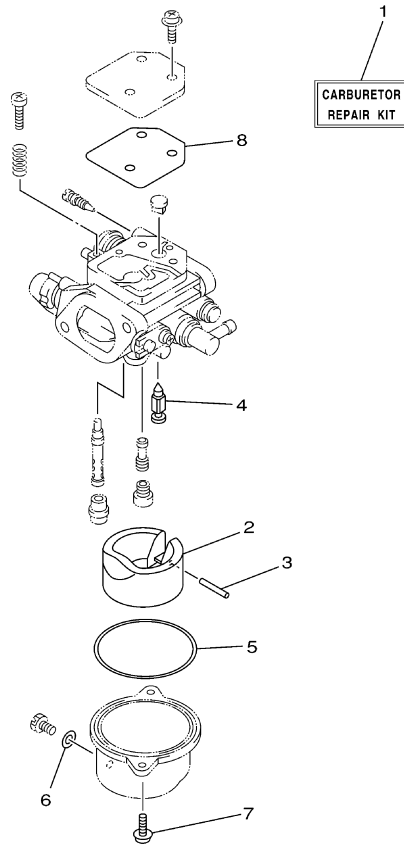

T8PXR 0405 / REPAIR KIT 2

68R0100-0260

Part List

T8PXR 0405 / REPAIR KIT 2

REF - NO	PART NUMBER	PART NAME	QUANTITY	REMARKS
1	68T-W0093-00-00	CARBURETOR REPAIR KIT	1	
2	68T-14385-00-00	.FLOAT	1	
3	67D-14386-00-00	.PIN, FLOAT	1	
4	68T-14546-00-00	.VALVE, NEEDLE	1	
5	67D-14984-00-00	.GASKET, FLOAT CHAMBER	1	
6	6J8-14959-00-00	.GASKET	1	
7	97980-04112-00	.SCREW, WITH WASHER	2	
8	67D-14536-00-00	.GASKET	1