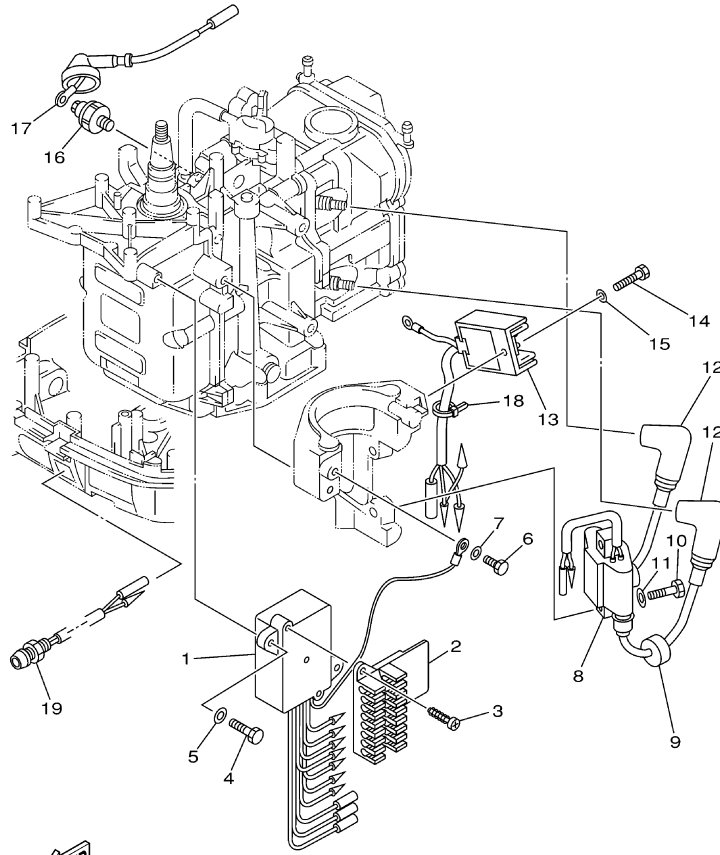

T8PXR 0405 / GENERATOR

©2014 Yamaha Motor Corporation, U.S.A. All rights reserved.

Part List

T8PXR 0405 / GENERATOR

REF - NO	PART NUMBER	PART NAME	QUANTITY	REMARKS
1	68T-85550-11-00	ROTOR ASSY	1	
2	68T-85520-00-00	COIL, CHARGE	1	
3	68T-85580-01-00	COIL, PULSER	1	
4	68T-85533-10-00	COIL, LIGHTING	1	
5	6H2-85582-00-00	ATTACHMENT, PULSER	1	
6	90119-06014-00	BOLT, WITH WASHER	2	
7	97095-05010-00	BOLT	2	
8	90119-06MA1-00	BOLT, WITH WASHER	4	
9	90465-11M10-00	CLAMP	1	
10	90280-04M06-00	KEY, WOODRUFF	1	
11	90170-12066-00	NUT	1	
12	90201-12472-00	WASHER, PLATE	1	
13	60S-H1337-00-00	COVER, FLYWHEEL	1	PH/PR
14	97095-06020-00	BOLT	3	PH/PR
15	92995-06600-00	WASHER	3	PH/PR
16	60R-H3625-40-00	MARK 5	1	PH/PR
17	60R-H5711-40-00	MARK, CAUTION	1	PH/PR

T8PXR 0405 / ELECTRICAL 1

69G0100-1130

Part List

T8PXR 0405 / ELECTRICAL 1

REF - NO	PART NUMBER	PART NAME	QUANTITY	REMARKS
1	68T-85540-00-00	C.D.I. UNIT ASSY	1	
2	68T-82522-00-00	CLAMP, COUPLER	1	
3	97780-40512-00	SCREW, TAPPING	2	
4	97095-06020-00	BOLT	2	
5	92995-06600-00	WASHER	2	
6	97095-06012-00	BOLT	1	
7	92995-06600-00	WASHER	1	
8	680-85570-01-00	IGNITION COIL ASSY	1	
9	90480-25161-00	GROMMET	2	
10	97095-06025-00	BOLT	2	
11	92995-06600-00	WASHER	2	
12	6E3-82370-21-00	PLUG CAP ASSY	2	
13	68T-81960-00-00	RECTIFIER & REGULATOR ASSY	1	
14	97095-06012-00	BOLT	1	
15	92995-06600-00	WASHER	1	
16	67F-82504-00-00	OIL PRESSURE SWITCH ASSY	1	
17	68T-82127-10-00	WIRE, LEAD 2	1	
18	90465-11M10-00	CLAMP	1	
19	68T-85410-00-00	EMERGENCY SIGNAL LIGHT ASSY	1	