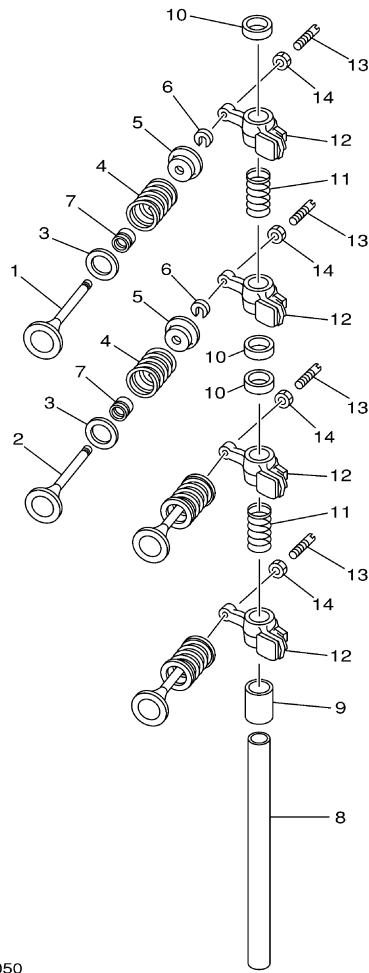

T8PXR 0405 / CYLINDER CRANKCASE 2

Part List

T8PXR 0405 / CYLINDER CRANKCASE 2

REF - NO	PART NUMBER	PART NAME	QUANTITY	REMARKS
1	60R-WE09A-00-1S	CYLINDER HEAD ASSY	1	
2	60R-E1111-00-1S	HEAD, CYLINDER 1	1	
3	67D-11133-10-00	.GUIDE, VALVE 1	4	
4	68T-11181-00-00	.GASKET, CYLINDER HEAD 1	1	
5	99510-10114-00	PIN, DOWEL	2	
6	90105-08M36-00	BOLT, FLANGE	2	
7	90105-08M78-00	BOLT, FLANGE	4	
8	90119-06049-00	BOLT, WITH WASHER	3	
9	60R-E1191-00-1S	COVER, CYLINDER HEAD 1	1	
10	650-24378-00-00	.PIPE, JOINT 4	1	
11	68T-11356-00-00	.SEAL, CYLINDER 2	1	
12	97095-06020-00	BOLT	4	
13	92995-06600-00	WASHER	4	
14	68T-11168-00-00	COVER, BREATHER	1	
15	68T-11169-A0-00	.GASKET, BREATHER COVER	1	
16	98507-04010-00	SCREW, PAN HEAD	5	
17	92907-04600-00	WASHER	5	
18	6G8-11325-00-00	ANODE	1	
19	97880-05025-00	SCREW, PAN HEAD	1	
20	6G8-11197-01-00	PLUG, BLIND	1	
21	93210-13M63-00	.O-RING	1	
22	69M-E5363-00-00	PLUG, OIL	1	
23	93210-24M79-00	.O-RING	1	
24	NGK-BR6HS-10-00	PLUG, SPARK (NGK BR6HS-10)	2	

T8PXR 0405 / VALVE

68R0010-0050

Part List

T8PXR 0405 / VALVE

REF - NO	PART NUMBER	PART NAME	QUANTITY	REMARKS
1	67D-12111-00-00	VALVE, INTAKE	2	
2	67D-12121-00-00	VALVE, EXHAUST	2	
3	68T-12116-00-00	SEAT, VALVE SPRING	4	
4	60R-E2113-00-00	SPRING, VALVE INNER	4	
5	7NJ-12117-00-00	RETAINER, VALVE SPRING	4	
6	7NJ-12118-00-00	LOCK, VALVE SPRING RETAINER	4	
7	51Y-12119-00-00	SEAL, VALVE STEM	4	
8	68T-12146-00-00	SHAFT, ROCKER	1	
9	90387-13M56-00	COLLAR	1	
10	90387-14M03-00	COLLAR	3	
11	90501-12M40-00	SPRING, COMPRESSION	2	
12	68T-12151-00-00	ARM, VALVE ROCKER	4	
13	6G8-12159-00-00	SCREW, VALVE ADJUSTING	4	
14	6G8-12158-00-00	NUT, LOCK	4	