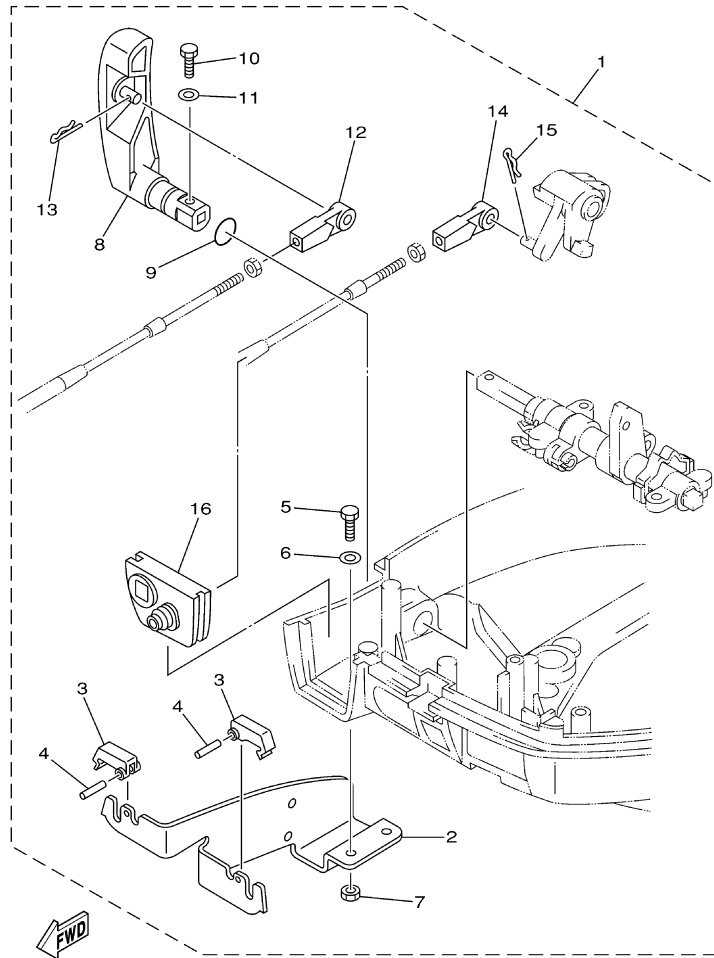

T8PXR 0405 / REMO CON ATTACHMENT

68R0010-1190

Part List

T8PXR 0405 / REMO CON ATTACHMENT

REF - NO	PART NUMBER	PART NAME	QUANTITY	REMARKS
1	60R-G8501-00-00	REMOTE CONT. ATTACHMENT ASSY.	1	AP PH
2	68T-48531-00-00	.BRACKET, REMOTE CONTROL 1	1	
3	682-48538-50-00	.CLAMP, CABLE 1	2	
4	91690-30012-00	.PIN, SPRING	2	
5	97095-06012-00	.BOLT	2	
6	92995-06600-00	.WASHER	2	
7	95380-06600-00	.NUT, HEXAGON	2	
8	60R-G4111-10-00	.HANDLE, GEAR SHIFT	1	
9	93210-12327-00	.O-RING	1	
10	97095-05016-00	.BOLT	1	
11	92995-05600-00	.WASHER	1	
12	663-48344-00-00	.CABLE END, REMOTE CONTROL	1	
13	90468-18008-00	.CLIP	1	
14	663-48344-00-00	.CABLE END, REMOTE CONTROL	1	
15	90468-18008-00	.CLIP	1	
16	68T-42725-10-00	.GROMMET	1	

Part Notes

T8PXR 0405 / REMO CON ATTACHMENT

PART NUMBER	NOTE TEXT
90468-18008-00	OEM: This part number is among the Top 100 Most Popular Marine Maintenance Parts as of March 2014.
90468-18008-00	OEM: This part number is among the Top 100 Most Popular Marine Maintenance Parts as of March 2014.

©2014 Yamaha Motor Corporation, U.S.A. All rights reserved.