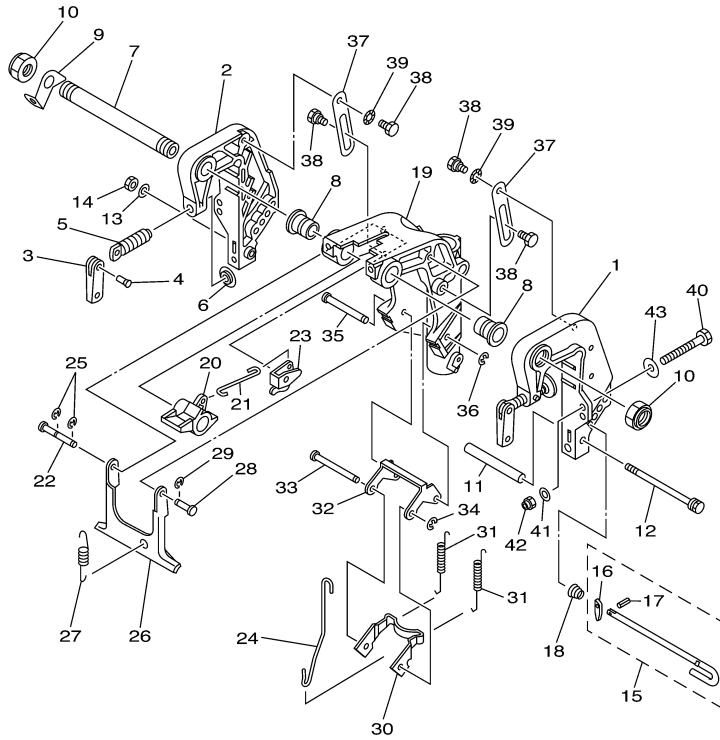

T8PXR 0405 / BRACKET 1 EH

69G4110-C230

Part List

T8PXR 0405 / BRACKET 1 EH

REF - NO	PART NUMBER	PART NAME	QUANTITY	REMARKS
1	60R-G3111-00-4D	BRACKET, CLAMP 1	1	
2	60R-G3112-00-4D	BRACKET, CLAMP 2	1	
3	6L8-G3118-01-00	HANDLE, TRANSOM CLAMP	2	
4	90243-04M01-00	PIN	2	
5	6E7-43116-00-00	SCREW, TRANSOM CLAMP	2	
6	648-43114-01-00	PAD, TRANSOM CLAMP	2	
7	68T-43131-00-00	BOLT, CLAMP BRACKET (L:215.5MM)	1	
8	90386-22MA4-00	BUSH	2	
9	66R-43113-00-00	PLATE, CLAMP BRACKET	1	
10	90185-22043-00	NUT, SELF-LOCKING	2	
11	90387-06M13-00	COLLAR	1	
12	90101-06M18-00	BOLT	1	
13	92990-06600-00	WASHER, PLATE	1	
14	95380-06700-00	NUT	1	
15	6L2-43160-01-00	TILT ROD ASSY	1	
16	689-43165-00-00	.PLATE, TILT LOCK	1	
17	91690-30008-00	.PIN, SPRING	1	
18	90502-10M07-00	SPRING, CONICAL	1	
19	60R-G3311-10-4D	BRACKET, SWIVEL 1	1	
20	60R-G3631-00-00	LEVER, TILT	1	
21	60R-G3616-00-00	ROD, TILT LOCK	1	
22	68T-43646-00-00	SHAFT, LEVER	1	
23	68T-43641-00-00	LEVER, TILT	1	
24	68T-43617-00-00	ROD, TILT LOCK	1	
25	99080-05600-00	CIRCLIP	2	
26	68T-43350-00-00	RECEIVER ASSY	1	
27	90506-20005-00	SPRING, TENSION	1	
28	63V-43191-00-00	SHAFT, STOPPER	1	
29	99080-05600-00	CIRCLIP	1	
30	68T-43614-00-00	PLATE, TILT LOCK	1	
31	90506-23803-00	SPRING, TENSION	2	
32	68T-43615-00-00	PLATE, TILT LOCK	1	
33	68T-43611-00-00	SHAFT, TILT LOCK	1	
34	93430-04M03-00	CIRCLIP	1	
35	68T-43659-00-00	SHAFT, REVERSE LOCK	1	
36	99080-05600-00	CIRCLIP	1	
37	68T-43627-00-00	STOPPER	2	
38	90109-06M84-00	BOLT	4	
39	90206-10M24-00	WASHER, WAVE	2	
40	90101-08M88-00	BOLT	2	
41	92990-08600-00	..WASHER, PLATE	2	
42	90185-08057-00	NUT, SELF-LOCKING	2	
43	90201-08MA4-00	WASHER, PLATE	2	

Part Notes

T8PXR 0405 / BRACKET 1 EH

PART NUMBER	NOTE TEXT
92990-06600-00	OEM: This part number is among the Top 100 Most Popular Marine Maintenance Parts as of March 2014.

©2014 Yamaha Motor Corporation, U.S.A. All rights reserved.