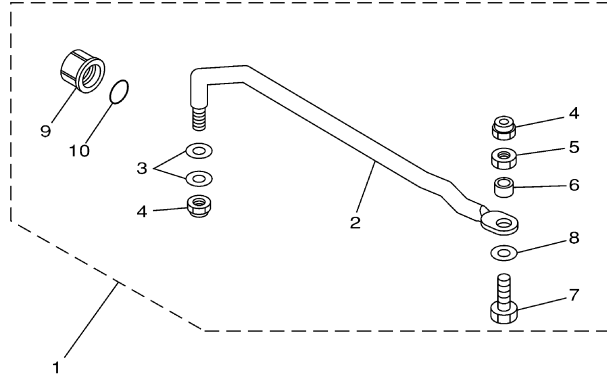

T8PXR 0405 / STEERING GUIDE

68R0300-0290

Part List

T8PXR 0405 / STEERING GUIDE

REF - NO	PART NUMBER	PART NAME	QUANTITY	REMARKS
1	68T-61350-00-00	STEERING GUIDE ATTACH KIT	1	AP PR
2	68T-61351-00-00	.ROD, STEERING LINK	1	
3	90201-10M20-00	.WASHER, PLATE	2	
4	90185-09M01-00	.NUT, SELF-LOCKING	2	
5	90170-09M03-00	.NUT	1	
6	90387-10M42-00	.COLLAR	1	
7	6E5-61355-00-00	.BOLT	1	
8	90201-10M63-00	.WASHER, PLATE	1	
9	6E5-43145-01-00	.CAP, CLAMP BRACKET	1	
10	93210-16275-00	.O-RING	1