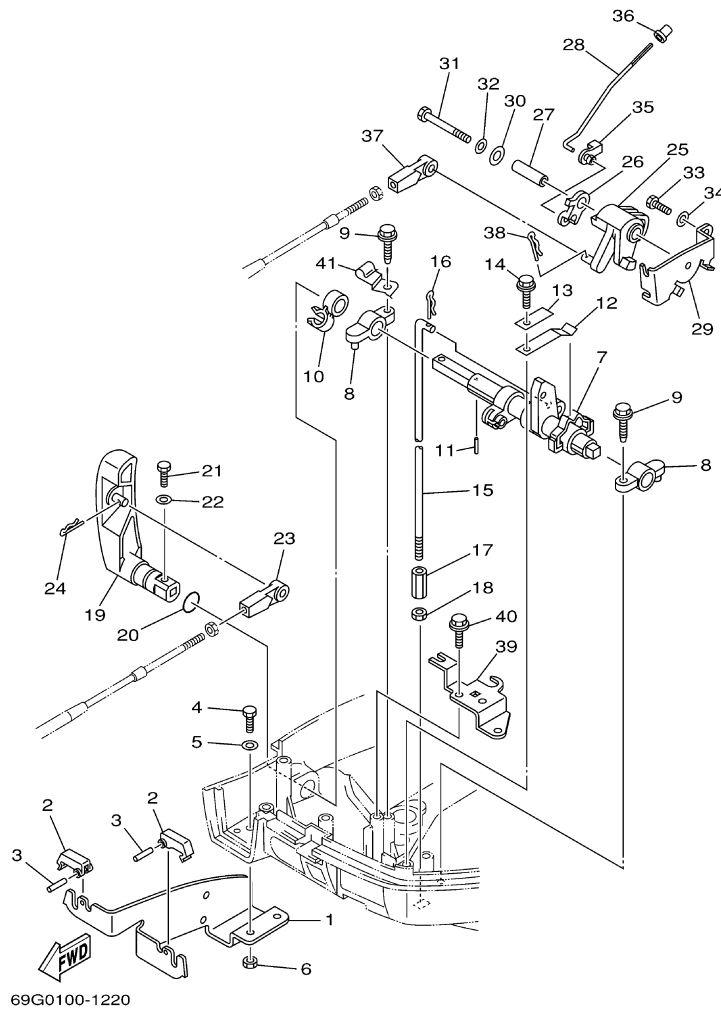

T8PXR 0405 / CONTROL 2 PR

69G0100-1220

©2014 Yamaha Motor Corporation, U.S.A. All rights reserved.

Part List

T8PXR 0405 / CONTROL 2 PR

REF - NO	PART NUMBER	PART NAME	QUANTITY	REMARKS
1	68T-48531-00-00	.BRACKET, REMOTE CONTROL 1	1	
2	682-48538-50-00	.CLAMP, CABLE 1	2	
3	91690-30012-00	.PIN, SPRING	2	
4	97095-06012-00	BOLT	2	
5	92995-06600-00	WASHER	2	
6	95380-06600-00	NUT, HEXAGON	2	
7	68T-44121-01-00	LEVER, SHIFT ROD	1	
8	6G1-41662-01-94	BRACKET 2	2	
9	90109-06M81-00	BOLT	2	
10	90464-10M60-00	CLAMP	1	
11	91690-30014-00	PIN, SPRING	1	
12	65W-44116-00-00	SPRING	1	
13	66R-44114-00-00	STOPPER	1	
14	90109-06M86-00	BOLT	1	
15	60R-G4143-10-00	ROD, SHIFT	1	
16	90468-18001-00	CLIP	1	
17	90170-06015-00	NUT	1	
18	95380-06700-00	NUT	1	
19	60R-G4111-10-00	.HANDLE, GEAR SHIFT	1	
20	93210-12327-00	.O-RING	1	
21	97095-05016-00	.BOLT	1	
22	92995-05600-00	WASHER	1	
23	663-48344-00-00	.CABLE END, REMOTE CONTROL	1	
24	90468-18008-00	CLIP	1	
25	68T-41638-00-00	PULLEY	1	
26	68T-41283-00-00	LEVER, FREE ACCEL.	1	
27	90387-06M59-00	COLLAR	1	
28	68T-41211-00-00	LINK, ACCEL.	1	
29	68T-14497-00-00	STAY, THROTTLE WIRE	1	
30	90201-06M62-00	WASHER, PLATE	1	
31	97095-06045-00	.BOLT	1	
32	92995-06600-00	WASHER	1	
33	97095-06012-00	BOLT	1	
34	92995-06600-00	WASHER	1	
35	661-41262-02-00	JOINT, CHOKE LEVER	1	
36	647-14395-60-00	CAP, OVERFLOW PIPE	1	
37	663-48344-00-00	.CABLE END, REMOTE CONTROL	1	
38	90468-18008-00	CLIP	1	
39	68T-15774-10-00	STAY 4	1	
40	90109-06M86-00	BOLT	2	
41	90465-08027-00	CLAMP	1	

Part Notes

T8PXR 0405 / CONTROL 2 PR

PART NUMBER		NOTE TEXT
90468-18008-00		OEM: This part number is among the Top 100 Most Popular Marine Maintenance Parts as of March 2014.
90468-18008-00		OEM: This part number is among the Top 100 Most Popular Marine Maintenance Parts as of March 2014.

©2014 Yamaha Motor Corporation, U.S.A. All rights reserved.