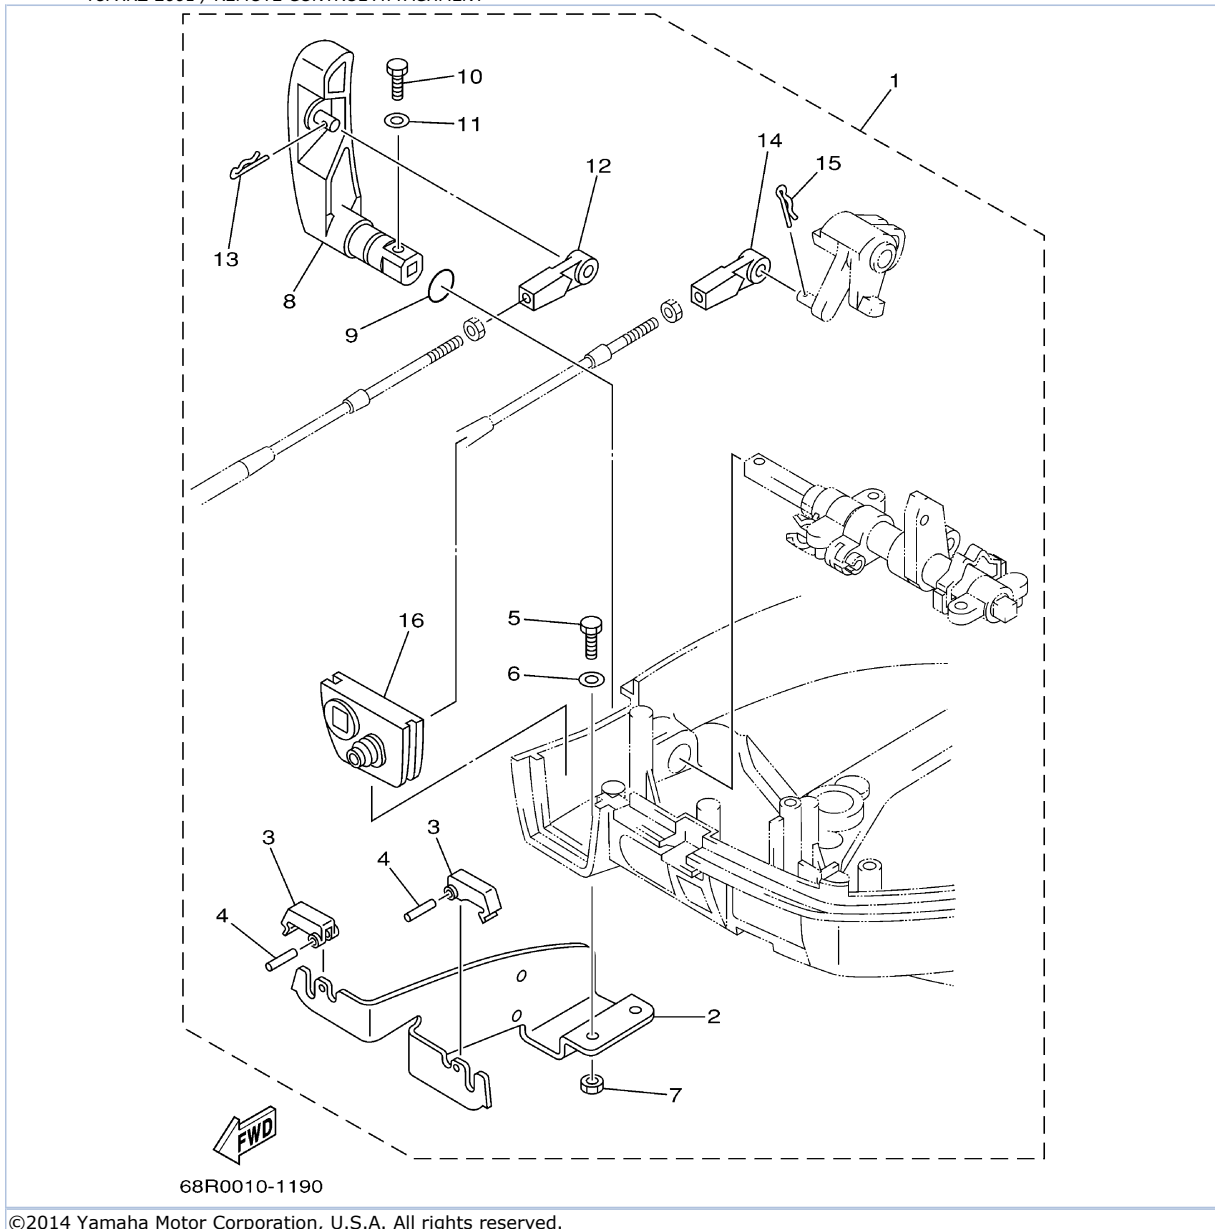

T8PXRZ 2001 / REMOTE CONTROL ATTACHMENT

©2014 Yamaha Motor Corporation, U.S.A. All rights reserved.

Part List

T8PXRZ 2001 / REMOTE CONTROL ATTACHMENT

REF - NO	PART NUMBER	PART NAME	QUANTITY	REMARKS
1	68R-48501-00-00	REMOTE CONT. ATTACHMENT ASSY.	1	AP PH(PH)
2	68T-48531-00-00	.BRACKET, REMOTE CONTROL 1	1	(PH)
3	682-48538-50-00	.CLAMP, CABLE 1	2	(PH)
4	91690-30012-00	.PIN, SPRING	2	(PH)
5	97095-06012-00	.BOLT	2	(PH)
6	92995-06600-00	.WASHER	2	(PH)
7	95380-06600-00	.NUT, HEXAGON	2	(PH)
8	68T-44111-10-00	.HANDLE, GEAR SHIFT	1	(PH)
9	93210-12327-00	.O-RING	1	(PH)
10	97095-05016-00	.BOLT	1	(PH)
11	92995-05600-00	.WASHER	1	(PH)
12	663-48344-00-00	.CABLE END, REMOTE CONTROL	1	(PH)
13	90468-18008-00	.CLIP	1	(PH)
14	663-48344-00-00	.CABLE END, REMOTE CONTROL	1	(PH)
15	90468-18008-00	.CLIP	1	(PH)
16	68T-42725-10-00	.GROMMET	1	(PH)

Part Notes

T8PXRZ 2001 / REMOTE CONTROL ATTACHMENT

PART NUMBER	NOTE TEXT
90468-18008-00	OEM: This part number is among the Top 100 Most Popular Marine Maintenance Parts as of March 2014.
90468-18008-00	OEM: This part number is among the Top 100 Most Popular Marine Maintenance Parts as of March 2014.

©2014 Yamaha Motor Corporation, U.S.A. All rights reserved.