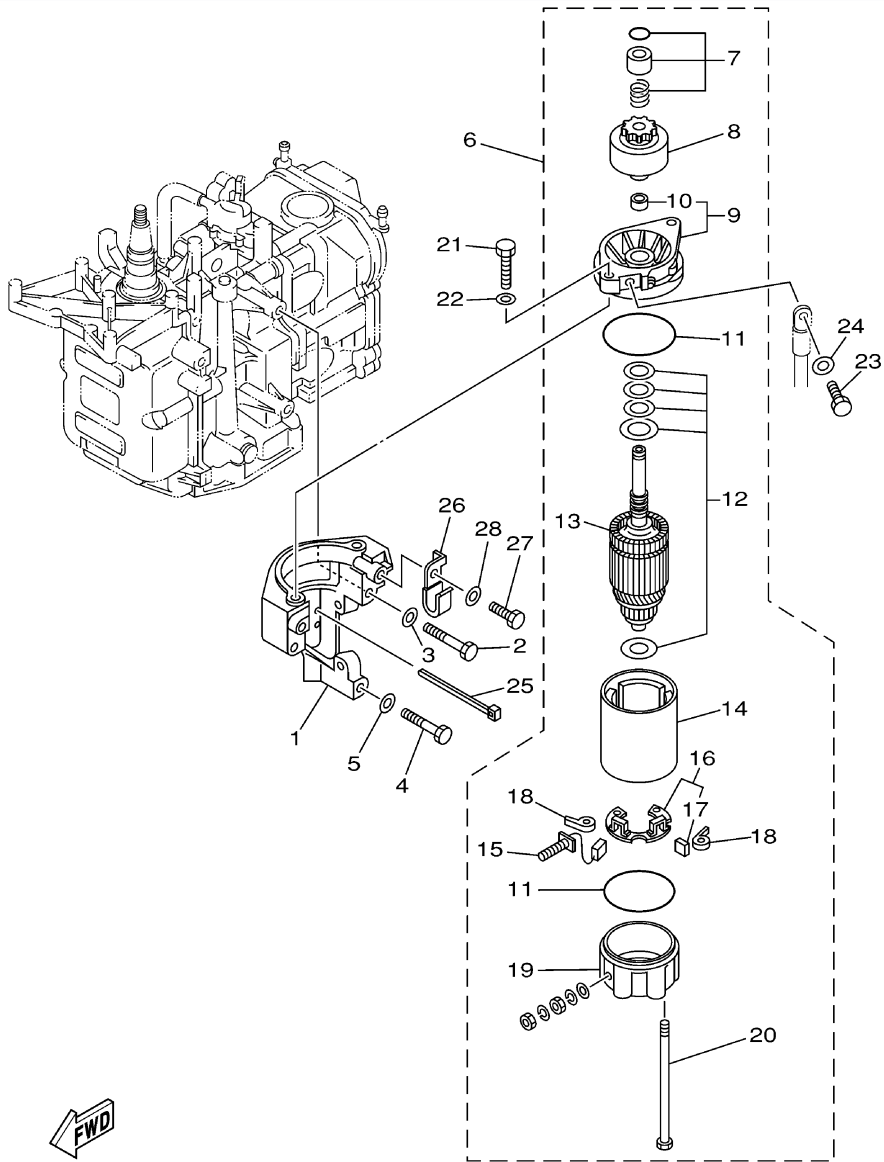

T8PXRZ 2001 / STARTING MOTOR

68R0010-0150

©2014 Yamaha Motor Corporation, U.S.A. All rights reserved.

Part List

T8PXRZ 2001 / STARTING MOTOR

REF - NO	PART NUMBER	PART NAME	QUANTITY	REMARKS
1	68T-81822-00-94	BRACKET, STARTING MOTOR	1	
2	97013-08055-00	BOLT	2	
3	92903-08600-00	WASHER, PLATE	2	
4	97013-08040-00	BOLT	1	
5	92903-08600-00	WASHER, PLATE	1	
6	68T-81800-00-00	STARTING MOTOR ASSY	1	
7	68T-81857-00-00	.RETAINER	1	
8	689-81807-12-00	.GEAR ASSY, STARTING MOTOR	1	
9	6F5-81830-11-00	.FRONT BRACKET ASSY	1	
10	689-81831-00-00	..METAL, FRONT	1	
11	689-81847-11-00	.O-RING	2	
12	689-81809-11-00	.WASHER KIT	1	
13	689-81850-12-00	.ARMATURE ASSY	1	
14	689-81810-11-00	.STATOR ASSY	1	
15	689-81811-11-00	.BRUSH 1	1	
16	689-81840-11-00	.BRUSH HOLDER ASSY	1	
17	689-81812-11-00	..BRUSH 2	1	
18	689-81813-10-00	.SPRING, BRUSH	2	
19	689-81820-11-00	.REAR BRACKET ASSY	1	
20	689-81826-10-00	.BOLT	2	
21	97013-08025-00	BOLT	2	
22	92903-08600-00	WASHER, PLATE	2	
23	97013-08016-00	BOLT	1	
24	92903-08600-00	WASHER, PLATE	1	
25	90465-11M10-00	CLAMP	1	
26	90465-08M99-00	CLAMP	1	
27	97095-06012-00	BOLT	1	
28	92995-06600-00	WASHER	1