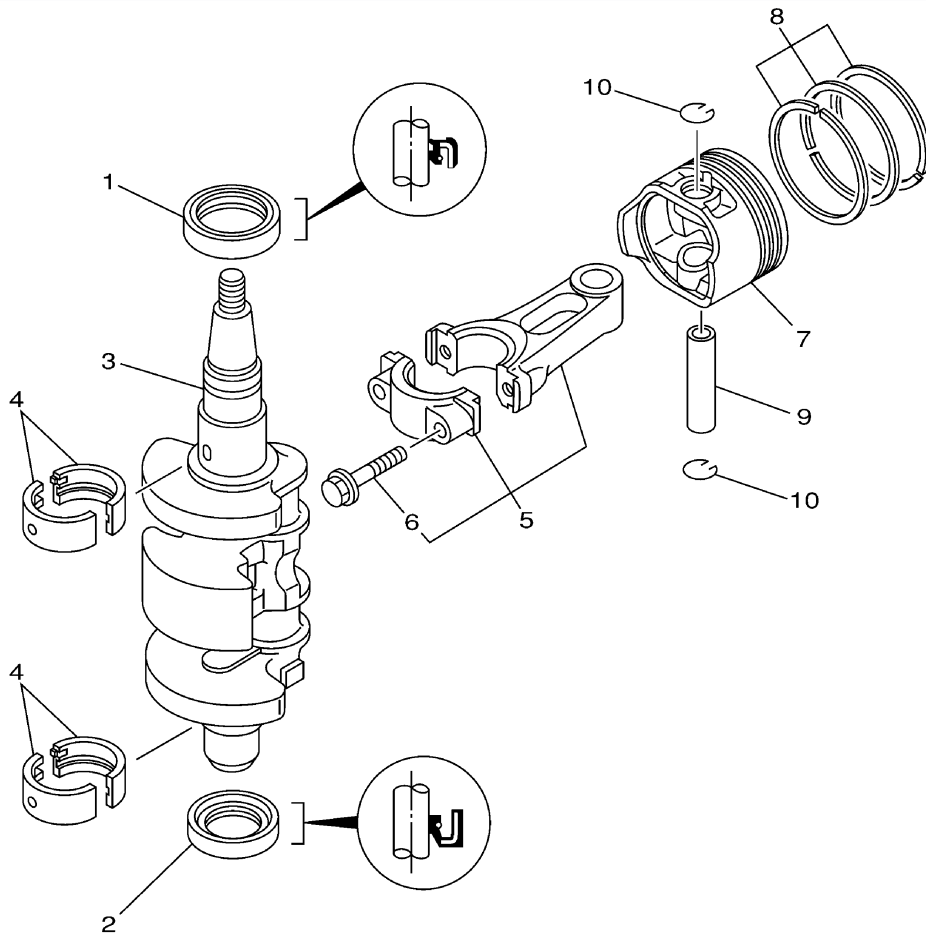

T8PXRZ 2001 / CYLINDER CRANKCASE 1

68R0100-0020

©2014 Yamaha Motor Corporation, U.S.A. All rights reserved.

Part List

T8PXRZ 2001 / CYLINDER CRANKCASE 1

REF - NO	PART NUMBER	PART NAME	QUANTITY	REMARKS
1	68T-W009B-00-4D	CYLINDER BLOCK ASSY	1	
2	68T-15100-00-94	CRANKCASE ASSY	1	
3	99530-12016-00	.PIN, DOWEL	4	
4	90119-08M29-00	BOLT, WITH WASHER	6	
5	68T-11351-00-00	.GASKET, CYLINDER	1	
6	66M-12411-00-00	THERMOSTAT	1	
7	68T-12413-00-9M	COVER, THERMOSTAT	1	
8	6G8-12414-A0-00	.GASKET, COVER	1	
9	97013-06020-00	BOLT	2	
10	92903-06600-00	WASHER, PLATE	2	
11	68T-12481-00-00	PIPE 1	1	
12	90465-11M10-00	CLAMP	1	
13	68T-41113-00-9M	OUTER COVER, EXHAUST	1	
14	6E9-24378-00-00	.PIPE, JOINT 3	1	
15	68T-41114-A0-00	.GASKET, EXHAUST OUTER COVER	1	
16	97013-06025-00	BOLT	5	
17	92903-06600-00	WASHER, PLATE	5	
18	68T-12482-00-00	PIPE 2	1	

T8PXRZ 2001 / CRANKSHAFT PISTON

68R0010-0030

©2014 Yamaha Motor Corporation, U.S.A. All rights reserved.

Part List

T8PXRZ 2001 / CRANKSHAFT PISTON

REF - NO	PART NUMBER	PART NAME	QUANTITY	REMARKS
1	93102-30M22-00	.OIL SEAL	1	
2	93101-25M69-00	.OIL SEAL	1	
3	68T-11411-00-00	CRANKSHAFT	1	
4	68T-11416-00-00	PLANE BEARING, CRANKSHAFT 1	1	UR BROWN
4	68T-11416-20-00	PLANE BEARING, CRANKSHAFT 1	1	UR BLUE
4	68T-11416-10-00	PLANE BEARING, CRANKSHAFT 1	1	UR BLACK
5	68T-11650-00-00	CONNECTING ROD ASSY	2	
6	67D-11654-00-00	.BOLT, CONNECTING ROD	2	
7	68T-11631-00-96	PISTON (STD)	2	
7	68T-11636-00-00	PISTON (0.50MM O/S)	2	AP
7	68T-11635-00-00	PISTON (0.25MM O/S)	2	AP
8	68T-11603-00-00	PISTON RING SET (STD)	2	
8	68T-11605-00-00	PISTON RING SET (0.50MM O/S)	2	AP
8	68T-11604-00-00	PISTON RING SET (0.25MM O/S)	2	AP
9	68T-11633-00-00	PIN, PISTON	2	
10	93450-15023-00	CIRCLIP	4	