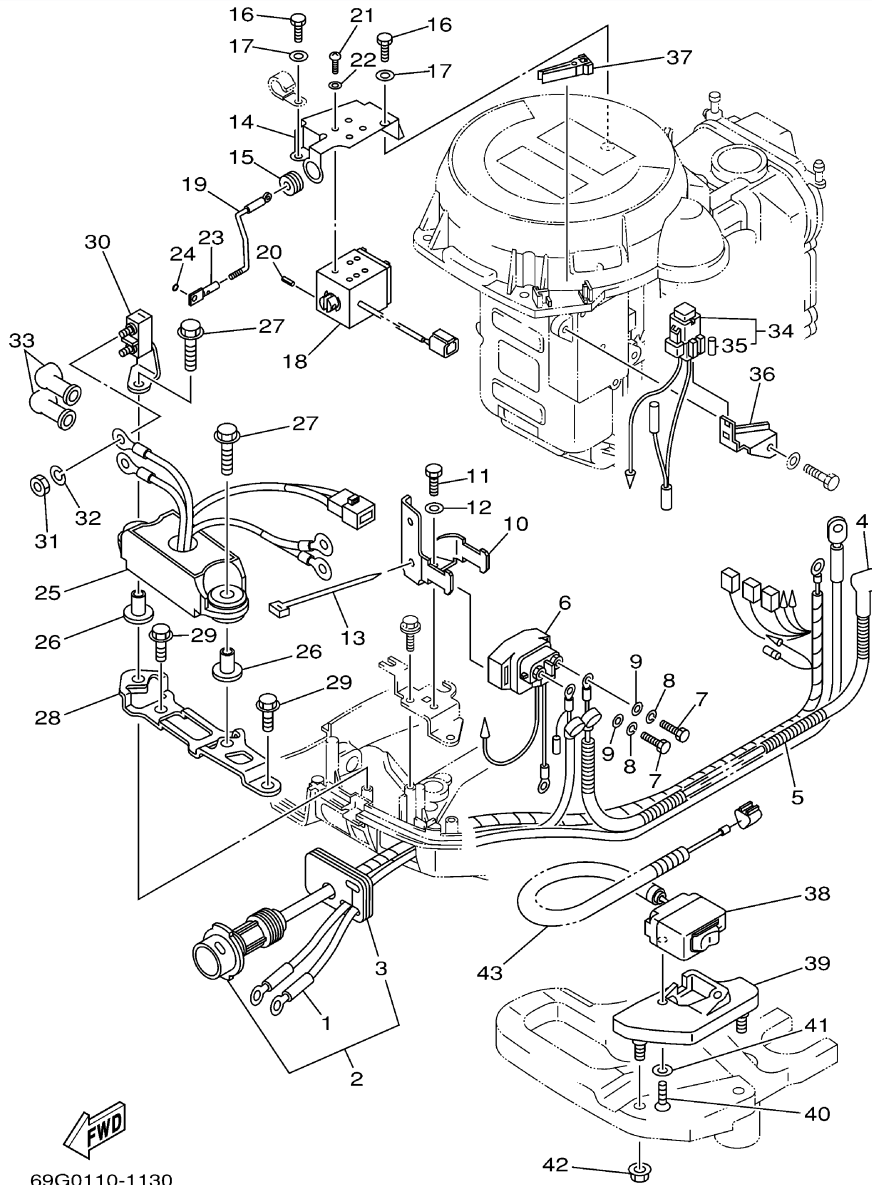

T8PXRZ 2001 / ELECTRICAL 2

69G0110-1130

©2014 Yamaha Motor Corporation, U.S.A. All rights reserved.

Part List

T8PXRZ 2001 / ELECTRICAL 2

REF - NO	PART NUMBER	PART NAME	QUANTITY	REMARKS
1	69G-82105-00-00	BATTERY CABLE (L: 3.0M)	1	
2	69G-82590-00-00	WIRE HARNESS ASSY	1	PR (PR)
3	69G-42724-60-00	.GROMMET	1	PR (PR)
4	6G8-82117-00-00	WIRE, LEAD	1	
5	90446-10M86-00	HOSE (L140)	1	
6	68T-81940-00-00	STARTER RELAY ASSY	1	
7	97095-06010-00	BOLT	2	
8	92995-06100-00	WASHER, SPRING	2	
9	92995-06600-00	WASHER	2	
10	68T-81945-00-00	PLATE, SWITCH FITTING	1	
11	97095-06012-00	BOLT	1	
12	92995-06600-00	WASHER	1	
13	90465-13M11-00	CLAMP	2	
14	68T-86112-00-00	STAY, SOLENOID	1	PR (PR)
15	90480-13018-00	GROMMET	1	PR (PR)
16	97095-06012-00	BOLT	2	PR (PR)
17	92995-06600-00	WASHER	2	PR (PR)
18	68T-86111-00-00	COIL, SOLENOID	1	PR (PR)
19	68T-41237-00-00	JOINT, LINK	1	PR (PR)
20	91690-30010-00	PIN, SPRING	1	PR (PR)
21	97880-04008-00	SCREW, PAN HEAD	4	PR (PR)
22	92990-04600-00	WASHER, PLATE	4	PR (PR)
23	68T-86117-00-00	HOOK, WIRE PULL	1	PR (PR)
24	93210-03261-00	O-RING	1	PR (PR)
25	69G-81950-00-00	RELAY ASSY	1	
26	90387-06M03-00	COLLAR	2	
27	90119-06M56-00	BOLT, WITH WASHER	2	
28	69G-81948-00-00	BRACKET	1	
29	90109-06M80-00	.BOLT	2	
30	69G-81925-00-00	TERMINAL	1	
31	90170-06M30-00	NUT	2	
32	90204-06M00-00	WASHER, SPRING	2	
33	6G5-82119-00-00	COVER, LEAD WIRE	2	
34	68T-82150-00-00	FUSE HOLDER ASSY	1	
35	66V-82151-00-00	.FUSE (10A-BL)	2	
36	68T-82171-00-00	STAY, FUSE BOX	1	
37	67F-2812A-00-00	.PULLER, FUSE	1	
38	69G-82563-10-00	TRIM & TILT SWITCH ASSY	1	PR (PR)
39	69G-83773-00-00	BRACKET, SWITCH	1	PR (PR)
40	97880-06020-00	SCREW, PAN HEAD	2	PR (PR)
41	92990-06600-00	WASHER, PLATE	2	PR (PR)
42	90179-06M24-00	NUT	2	PR (PR)
43	90447-07006-00	TUBE	1	PR (PR)

Part Notes

T8PXRZ 2001 / ELECTRICAL 2

PART NUMBER	NOTE TEXT
92990-06600-00	OEM: This part number is among the Top 100 Most Popular Marine Maintenance Parts as of March 2014.

©2014 Yamaha Motor Corporation, U.S.A. All rights reserved.