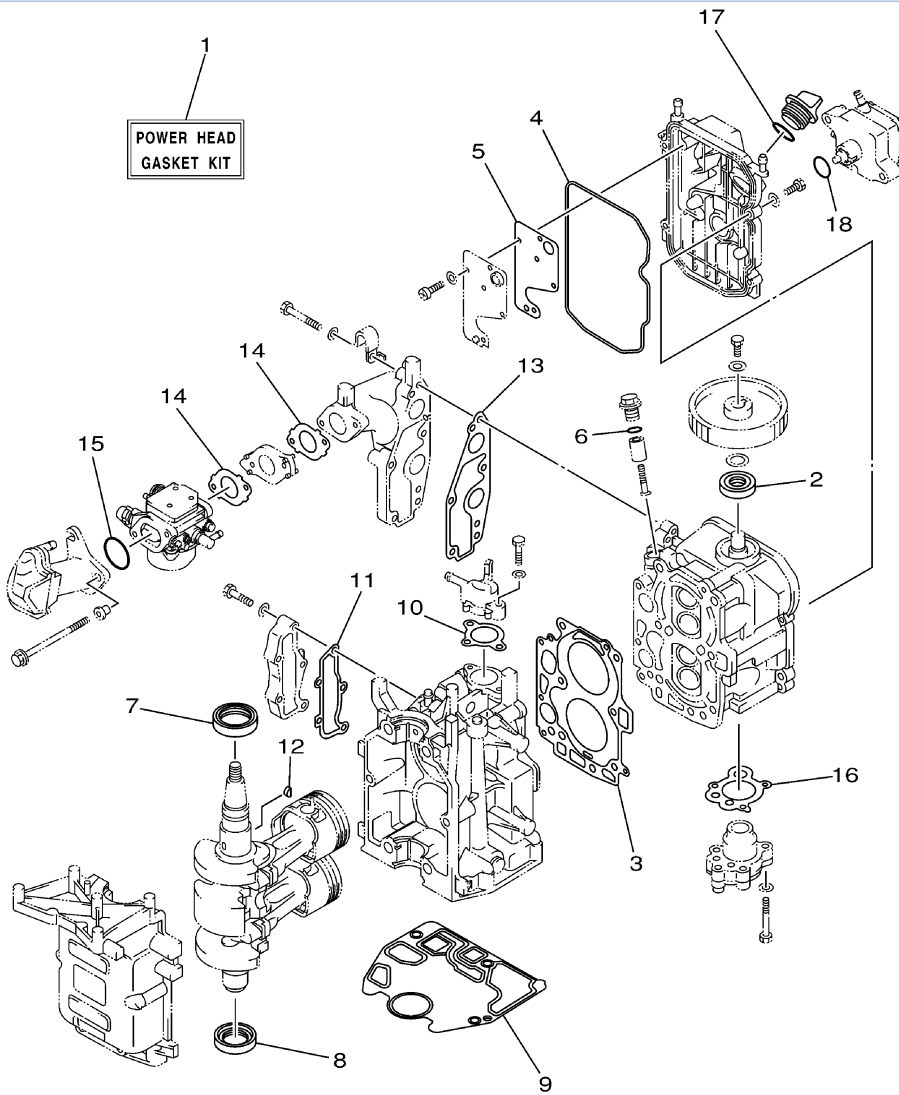

T8PXRZ 2001 / REPAIR KIT 1

68R0100-0250

©2014 Yamaha Motor Corporation, U.S.A. All rights reserved.

Part List

T8PXRZ 2001 / REPAIR KIT 1

REF - NO	PART NUMBER	PART NAME	QUANTITY	REMARKS
1	68T-W0001-00-00	POWER HEAD GASKET KIT	1	
2	93102-18M21-00	.OIL SEAL	1	
3	68T-11181-00-00	.GASKET, CYLINDER HEAD 1	1	
4	68T-11356-00-00	.SEAL, CYLINDER 2	1	
5	68T-11169-A0-00	.GASKET, BREATHER COVER	1	
6	93210-13M63-00	.O-RING	1	
7	93102-30M22-00	.OIL SEAL	1	
8	93101-25M69-00	.OIL SEAL	1	
9	68T-11351-00-00	.GASKET, CYLINDER	1	
10	6G8-12414-A0-00	.GASKET, COVER	1	
11	68T-41114-A0-00	.GASKET, EXHAUST OUTER COVER	1	
12	90280-03M01-00	.KEY, WOODRUFF	1	
13	68T-13645-00-00	.GASKET, MANIFOLD 1	1	
14	68T-13646-A0-00	.GASKET, MANIFOLD 2	2	
15	93210-31MJ5-00	.O-RING	1	
16	68T-13329-00-00	.GASKET, PUMP COVER	1	
17	93210-24M79-00	.O-RING	1	
18	93210-20M65-00	.O-RING	1