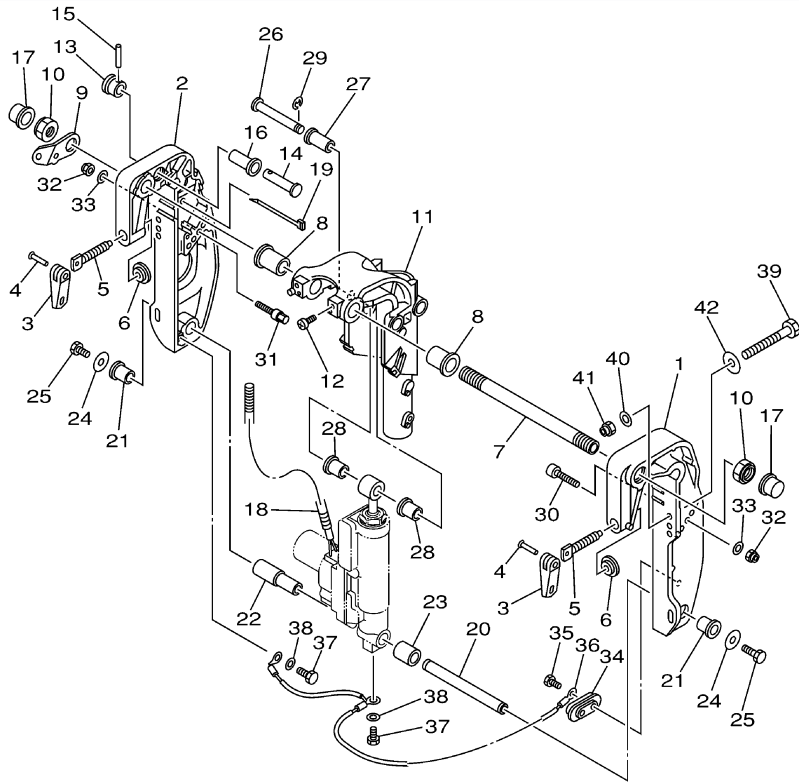

T8PXRZ 2001 / BRACKET 1

69G0100-1250

Part List

T8PXRZ 2001 / BRACKET 1

REF - NO	PART NUMBER	PART NAME	QUANTITY	REMARKS
1	69A-43111-00-4D	BRACKET, CLAMP 1	1	
2	69A-43112-00-4D	BRACKET, CLAMP 2	1	
3	6E0-43118-01-00	HANDLE, TRANSOM CLAMP	2	
4	90243-04M01-00	PIN	2	
5	6E7-43116-00-00	SCREW, TRANSOM CLAMP	2	
6	648-43114-01-00	PAD, TRANSOM CLAMP	2	
7	69A-43131-00-00	BOLT, CLAMP BRACKET	1	
8	90386-22MA4-00	BUSH	2	
9	69A-43113-00-00	PLATE, CLAMP BRACKET	1	
10	90185-22043-00	NUT, SELF-LOCKING	2	
11	69G-43311-10-4D	BRACKET, SWIVEL 1	1	
12	97885-08010-00	SCREW, PAN HEAD	2	
13	65W-43192-00-00	KNOB, STOPPER	1	
14	65W-43191-00-00	SHAFT, STOPPER	1	
15	91690-30018-00	PIN, SPRING	1	
16	90386-14MA1-00	BUSH	1	
17	6G5-43145-01-00	CAP, CLAMP BRACKET	2	
18	90447-10001-00	TUBE	1	
19	90465-13M97-00	CLAMP	1	
20	69G-43818-00-00	PIN, LOWER SHOCK MOUNT	1	
21	90386-16MA7-00	BUSH	2	
22	90386-16MA8-00	BUSH	1	
23	90387-16M02-00	COLLAR	1	
24	90201-08M00-00	WASHER, PLATE	2	
25	97080-08016-00	BOLT	2	
26	90249-12M36-00	PIN	1	
27	90381-12M10-00	BUSH, SOLID	1	
28	90381-12M11-00	BUSH, SOLID	2	
29	93430-10M00-00	CIRCLIP	1	
30	90110-08M05-00	BOLT, HEXAGON SOCKET HEAD	1	
31	90109-08010-00	BOLT	1	
32	90185-08057-00	NUT, SELF-LOCKING	2	
33	92990-08600-00	..WASHER, PLATE	2	
34	65W-45251-00-00	ANODE	1	
35	90101-06020-00	BOLT	2	
36	63V-82127-00-00	WIRE, LEAD 2	1	
37	97095-06010-00	BOLT	2	
38	92995-06600-00	WASHER	2	
39	90101-08M88-00	BOLT	2	
40	92995-08600-00	WASHER	2	
41	90185-08057-00	NUT, SELF-LOCKING	2	
42	90201-08MA4-00	WASHER, PLATE	2	

Part Notes

T8PXRZ 2001 / BRACKET 1

PART NUMBER	NOTE TEXT
65W-45251-00-00	OEM: This part number is among the Top 100 Most Popular Marine Maintenance Parts as of March 2014.

©2014 Yamaha Motor Corporation, U.S.A. All rights reserved.