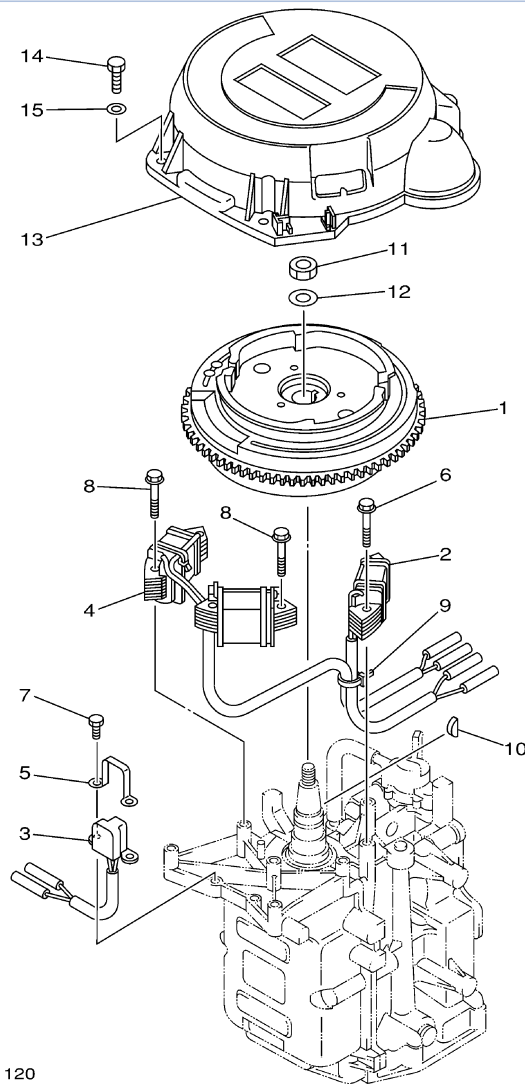

T8PXRZ 2001 / GENERATOR

Part List

T8PXRZ 2001 / GENERATOR

REF - NO	PART NUMBER	PART NAME	QUANTITY	REMARKS
1	68T-85550-11-00	ROTOR ASSY	1	
2	68T-85520-00-00	COIL, CHARGE	1	
3	68T-85580-01-00	COIL, PULSER	1	
4	68T-85533-10-00	COIL, LIGHTING	1	
5	6H2-85582-00-00	ATTACHMENT, PULSER	1	
6	90119-06014-00	BOLT, WITH WASHER	2	
7	97095-05010-00	BOLT	2	
8	90119-06MA1-00	BOLT, WITH WASHER	4	
9	90465-11M10-00	CLAMP	1	
10	90280-04M06-00	KEY, WOODRUFF	1	
11	90170-12066-00	NUT	1	
12	90201-12472-00	WASHER, PLATE	1	
13	69G-81337-00-00	COVER, FLYWHEEL	1	
14	97095-06020-00	BOLT	3	
15	92995-06600-00	WASHER	3