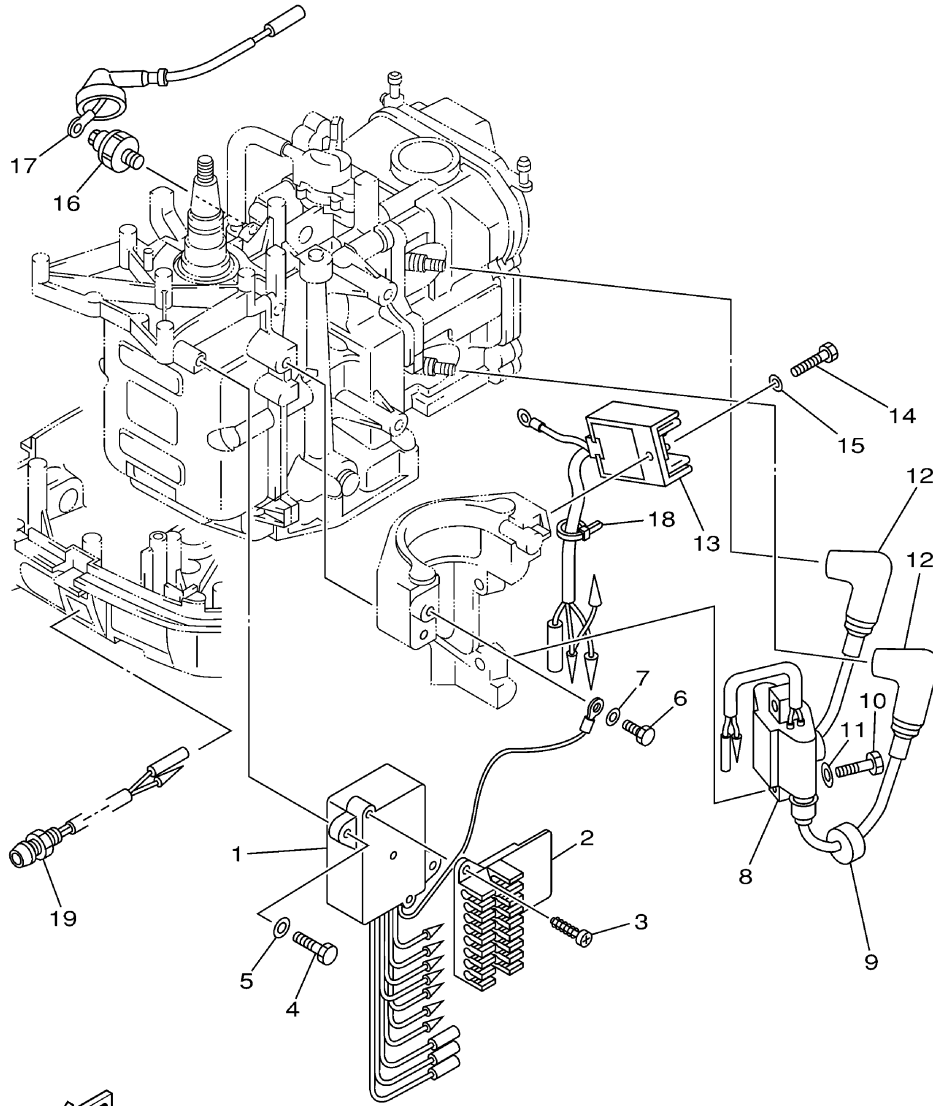

T8PXRZ 2001 / ELECTRICAL 1

69G0100-1130

©2014 Yamaha Motor Corporation, U.S.A. All rights reserved.

Part List

T8PXRZ 2001 / ELECTRICAL 1

REF - NO	PART NUMBER	PART NAME	QUANTITY	REMARKS
1	68T-85540-00-00	C.D.I. UNIT ASSY	1	
2	68T-82522-00-00	CLAMP, COUPLER	1	
3	97780-40512-00	SCREW, TAPPING	2	
4	97095-06020-00	BOLT	2	
5	92995-06600-00	WASHER	2	
6	97095-06012-00	BOLT	1	
7	92995-06600-00	WASHER	1	
8	680-85570-00-00	IGNITION COIL ASSY	1	
9	90480-25161-00	GROMMET	2	
10	97095-06025-00	BOLT	2	
11	92995-06600-00	WASHER	2	
12	6E3-82370-21-00	PLUG CAP ASSY	2	
13	68T-81960-00-00	RECTIFIER & REGULATOR ASSY	1	
14	97095-06012-00	BOLT	1	
15	92995-06600-00	WASHER	1	
16	67F-82504-00-00	OIL PRESSURE SWITCH ASSY	1	
17	68T-82127-10-00	WIRE, LEAD 2	1	
18	90465-11M10-00	CLAMP	1	
19	68T-85410-00-00	EMERGENCY SIGNAL LIGHT ASSY	1