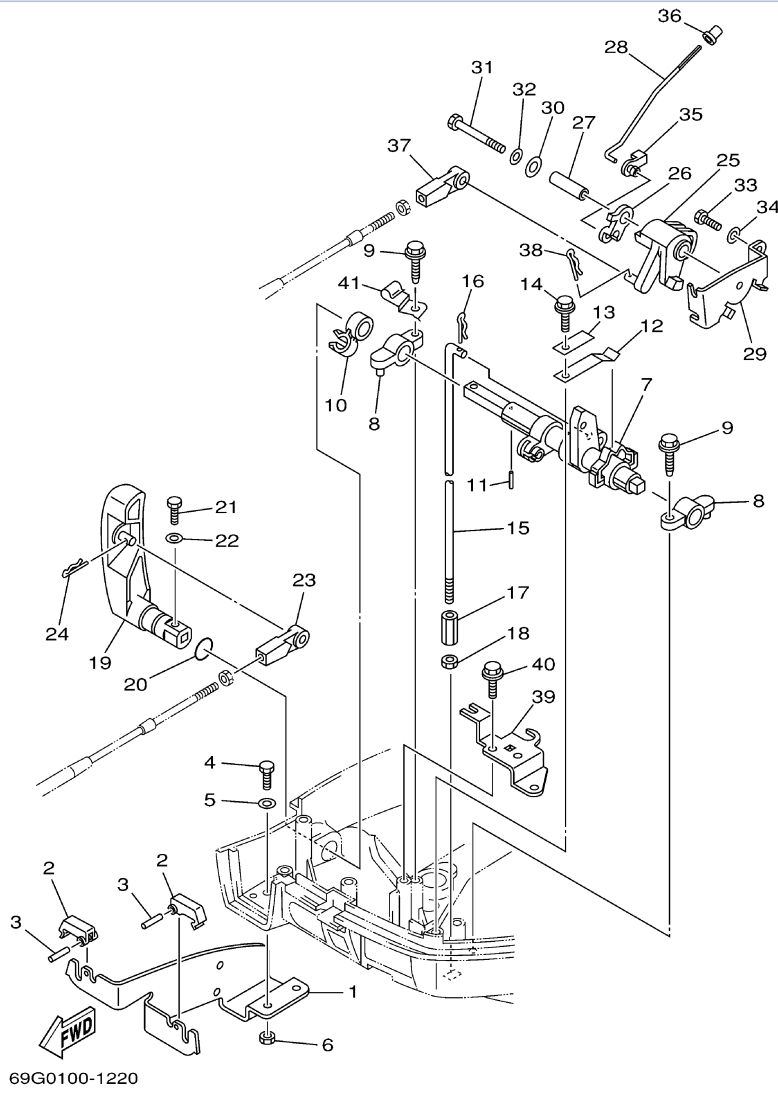

T8PXRZ 2001 / CONTROL 2 FOR PR

©2014 Yamaha Motor Corporation, U.S.A. All rights reserved.

Part List

T8PXRZ 2001 / CONTROL 2 FOR PR

REF - NO	PART NUMBER	PART NAME	QUANTITY	REMARKS
1	68T-48531-00-00	.BRACKET, REMOTE CONTROL 1	1	(PR)
2	682-48538-50-00	.CLAMP, CABLE 1	2	(PR)
3	91690-30012-00	.PIN, SPRING	2	(PR)
4	97095-06012-00	BOLT	2	(PR)
5	92995-06600-00	WASHER	2	(PR)
6	95380-06600-00	NUT, HEXAGON	2	(PR)
7	68T-44121-01-00	LEVER, SHIFT ROD	1	(PR)
8	6G1-41662-01-94	BRACKET 2	2	(PR)
9	90109-06M81-00	BOLT	2	(PR)
10	90464-10M60-00	CLAMP	1	(PR)
11	91690-30014-00	PIN, SPRING	1	(PR)
12	65W-44116-00-00	SPRING	1	(PR)
13	66R-44114-00-00	STOPPER	1	(PR)
14	90109-06M86-00	BOLT	1	(PR)
15	68T-44143-10-00	ROD, SHIFT	1	(PR)
16	90468-18001-00	CLIP	1	(PR)
17	90170-06015-00	NUT	1	(PR)
18	95380-06700-00	NUT	1	(PR)
19	68T-44111-10-00	.HANDLE, GEAR SHIFT	1	(PR)
20	93210-12327-00	.O-RING	1	(PR)
21	97095-05016-00	.BOLT	1	(PR)
22	92995-05600-00	WASHER	1	(PR)
23	663-48344-00-00	.CABLE END, REMOTE CONTROL	1	(PR)
24	90468-18008-00	CLIP	1	(PR)
25	68T-41638-00-00	PULLEY	1	(PR)
26	68T-41283-00-00	LEVER, FREE ACCEL.	1	(PR)
27	90387-06M59-00	COLLAR	1	(PR)
28	68T-41211-00-00	LINK, ACCEL.	1	(PR)
29	68T-14497-00-00	STAY, THROTTLE WIRE	1	(PR)
30	90201-06M62-00	WASHER, PLATE	1	(PR)
31	97095-06045-00	.BOLT	1	(PR)
32	92995-06600-00	WASHER	1	(PR)
33	97095-06012-00	BOLT	1	(PR)
34	92995-06600-00	WASHER	1	(PR)
35	661-41262-02-00	JOINT, CHOKE LEVER	1	(PR)
36	647-14395-60-00	CAP, OVERFLOW PIPE	1	(PR)
37	663-48344-00-00	.CABLE END, REMOTE CONTROL	1	(PR)
38	90468-18008-00	CLIP	1	(PR)
39	68T-15774-10-00	STAY 4	1	(PR)
40	90109-06M86-00	BOLT	2	(PR)
41	90465-08027-00	CLAMP	1	(PR)

Part Notes

T8PXRZ 2001 / CONTROL 2 FOR PR

PART NUMBER		NOTE TEXT
90468-18008-00		OEM: This part number is among the Top 100 Most Popular Marine Maintenance Parts as of March 2014.
90468-18008-00		OEM: This part number is among the Top 100 Most Popular Marine Maintenance Parts as of March 2014.

©2014 Yamaha Motor Corporation, U.S.A. All rights reserved.