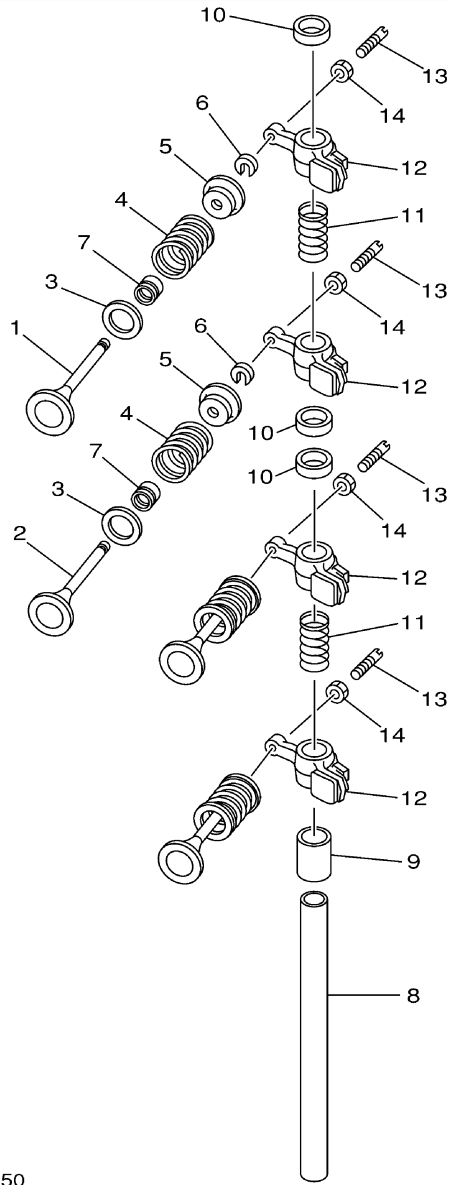

T8PXRZ 2001 / VALVE

68R0010-0050

©2014 Yamaha Motor Corporation, U.S.A. All rights reserved.

Part List

T8PXRZ 2001 / VALVE

REF - NO	PART NUMBER	PART NAME	QUANTITY	REMARKS
1	67D-12111-00-00	VALVE, INTAKE	2	
2	67D-12121-00-00	VALVE, EXHAUST	2	
3	68T-12116-00-00	SEAT, VALVE SPRING	4	
4	68T-12113-00-00	SPRING, VALVE INNER	4	
5	7NJ-12117-00-00	RETAINER, VALVE SPRING	4	
6	7NJ-12118-00-00	LOCK, VALVE SPRING RETAINER	4	
7	51Y-12119-00-00	SEAL, VALVE STEM	4	
8	68T-12146-00-00	SHAFT, ROCKER	1	
9	90387-13M56-00	COLLAR	1	
10	90387-14M03-00	COLLAR	3	
11	90501-12M40-00	SPRING, COMPRESSION	2	
12	68T-12151-00-00	ARM, VALVE ROCKER	4	
13	6G8-12159-00-00	SCREW, VALVE ADJUSTING	4	
14	6G8-12158-00-00	NUT, LOCK	4