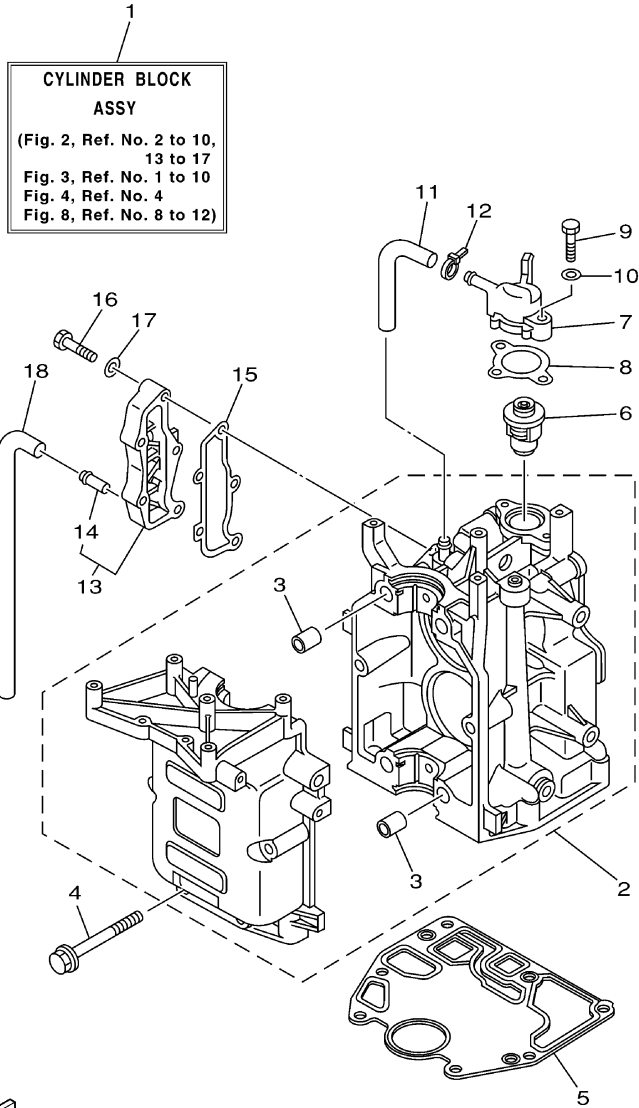

T8PXRZ 2001 / CYLINDER CRANKCASE 1

68R0100-0020

©2014 Yamaha Motor Corporation, U.S.A. All rights reserved.

Part List

T8PXRZ 2001 / CYLINDER CRANKCASE 1

REF - NO	PART NUMBER	PART NAME	QUANTITY	REMARKS
1	68T-W009B-00-4D	CYLINDER BLOCK ASSY	1	
2	68T-15100-00-94	CRANKCASE ASSY	1	
3	99530-12016-00	.PIN, DOWEL	4	
4	90119-08M29-00	BOLT, WITH WASHER	6	
5	68T-11351-00-00	.GASKET, CYLINDER	1	
6	66M-12411-00-00	THERMOSTAT	1	
7	68T-12413-00-9M	COVER, THERMOSTAT	1	
8	6G8-12414-A0-00	.GASKET, COVER	1	
9	97013-06020-00	BOLT	2	
10	92903-06600-00	WASHER, PLATE	2	
11	68T-12481-00-00	PIPE 1	1	
12	90465-11M10-00	CLAMP	1	
13	68T-41113-00-9M	OUTER COVER, EXHAUST	1	
14	6E9-24378-00-00	.PIPE, JOINT 3	1	
15	68T-41114-A0-00	.GASKET, EXHAUST OUTER COVER	1	
16	97013-06025-00	BOLT	5	
17	92903-06600-00	WASHER, PLATE	5	
18	68T-12482-00-00	PIPE 2	1