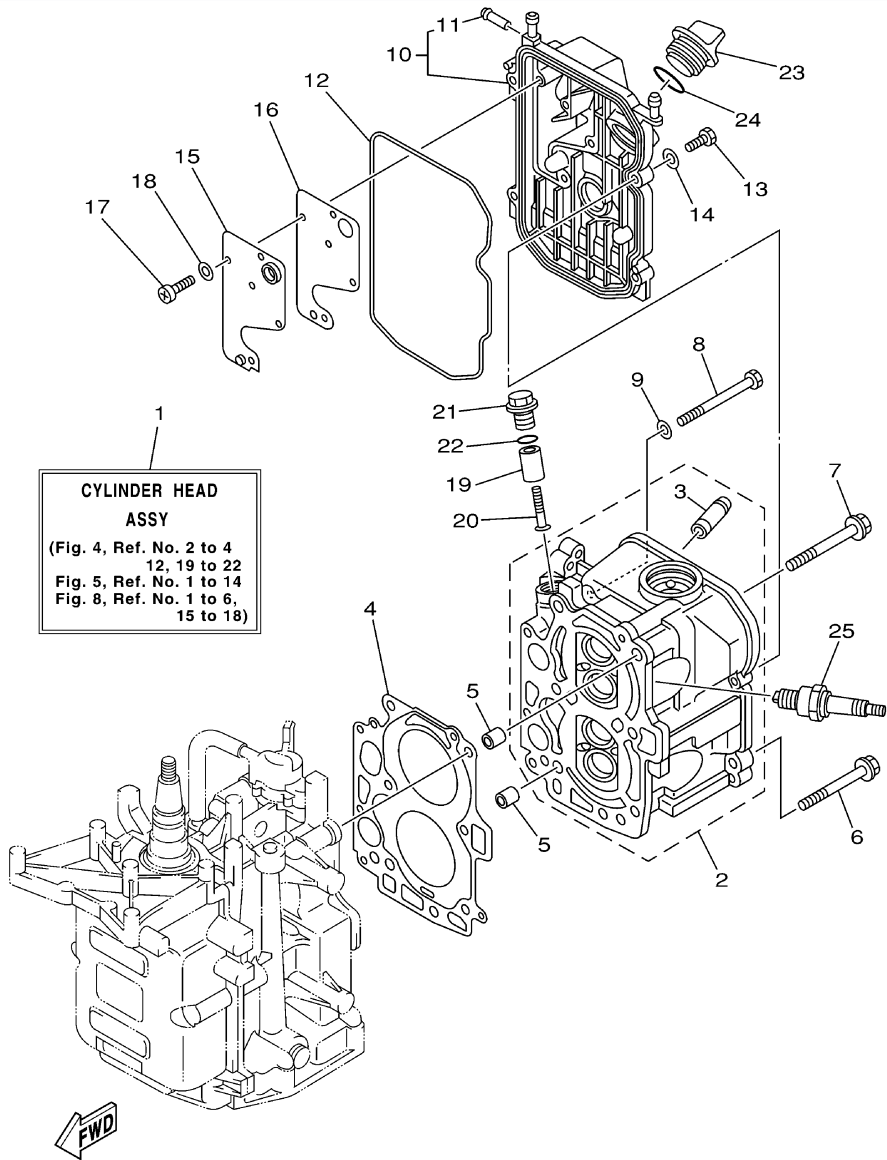

T8PXRZ 2001 / CYLINDER CRANKCASE 2

**CYLINDER HEAD
ASSY**
(Fig. 4, Ref. No. 2 to 4
12, 19 to 22
Fig. 5, Ref. No. 1 to 14
Fig. 8, Ref. No. 1 to 6,
15 to 18)

68R0100-0040

©2014 Yamaha Motor Corporation, U.S.A. All rights reserved.

Part List

T8PXRZ 2001 / CYLINDER CRANKCASE 2

REF - NO	PART NUMBER	PART NAME	QUANTITY	REMARKS
1	68T-W009A-00-4D	CYLINDER HEAD ASSY	1	
2	68T-11111-00-94	HEAD, CYLINDER 1	1	
3	67D-11133-10-00	.GUIDE, VALVE 1	4	
4	68T-11181-00-00	.GASKET, CYLINDER HEAD 1	1	
5	99510-10114-00	PIN, DOWEL	2	
6	90105-08M36-00	BOLT, FLANGE	2	
7	90105-08M78-00	BOLT, FLANGE	4	
8	97013-06070-00	BOLT	3	
9	92903-06600-00	WASHER, PLATE	3	
10	68T-11191-00-94	COVER, CYLINDER HEAD 1	1	
11	650-24378-00-00	.PIPE, JOINT 4	1	
12	68T-11356-00-00	.SEAL, CYLINDER 2	1	
13	97095-06020-00	BOLT	4	
14	92995-06600-00	WASHER	4	
15	68T-11168-00-00	COVER, BREATHER	1	
16	68T-11169-A0-00	.GASKET, BREATHER COVER	1	
17	98507-04010-00	SCREW, PAN HEAD	5	
18	92907-04600-00	WASHER	5	
19	68T-11325-00-00	ANODE	1	
20	90151-05M05-00	SCREW, COUNTERSUNK	1	
21	6G8-11197-01-00	PLUG, BLIND	1	
22	93210-13M63-00	.O-RING	1	
23	6G8-15363-00-00	PLUG, OIL	1	
24	93210-24M79-00	.O-RING	1	
25	NGK-BRGHS-10-10	PLUG SPARK (NGK BR6HS-10 PACK)	2