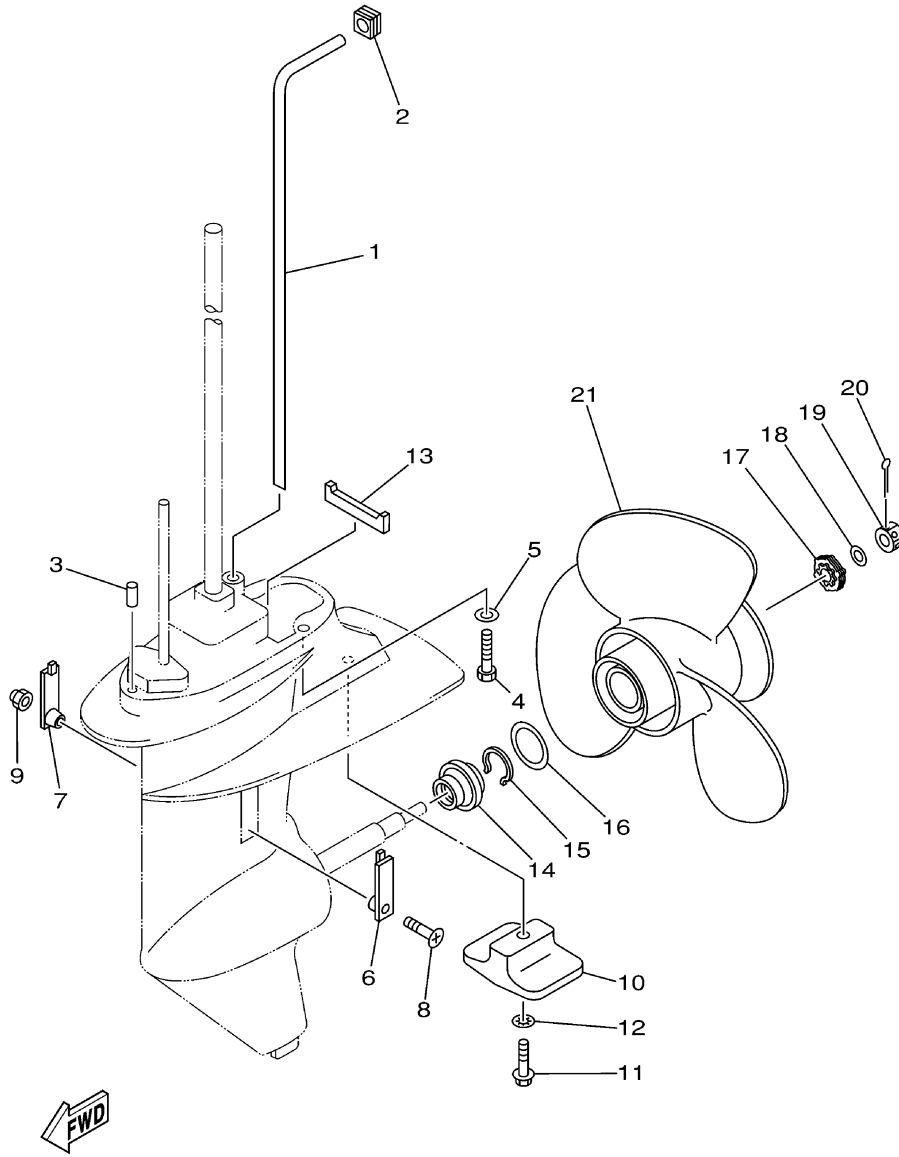

T8PXRZ 2001 / LOWER CASING DRIVE 2

69G0100-1310

©2014 Yamaha Motor Corporation, U.S.A. All rights reserved.

Part List

T8PXRZ 2001 / LOWER CASING DRIVE 2

REF - NO	PART NUMBER	PART NAME	QUANTITY	REMARKS
1	69G-44361-20-00	TUBE, WATER 1	1	UR X
1	68T-44361-10-00	TUBE, WATER 1	1	UR L
2	63V-44365-10-00	DAMPER, WATER SEAL 1	1	
3	93604-12M07-00	PIN, DOWEL	2	
4	97075-08035-00	BOLT	4	L
5	92995-08600-00	WASHER	4	L
6	6G1-45214-00-00	COVER, WATER INLET 1	1	
7	63V-45215-00-00	COVER, WATER INLET 2	1	
8	90152-05M04-00	SCREW, COUNTERSUNK	1	
9	90185-05002-00	NUT, NYLON	1	
10	61N-45251-00-00	ANODE	1	
11	95895-06030-00	BOLT, FLANGE	1	
12	92990-06300-00	WASHER, INTERNAL TOOTH	1	
13	63V-45375-00-00	DAMPER, SEAL	1	
14	6G8-45987-02-00	SPACER 1	1	
15	93450-10M04-00	CIRCLIP	1	
16	90201-31MA3-00	WASHER, PLATE	1	
17	6G8-45997-00-00	SPACER 2	1	
18	90201-10M02-00	WASHER, PLATE	1	
19	90171-10M07-00	NUT, CASTLE	1	
20	91490-30025-00	PIN. COTTER	1	
21	69G-45941-00-EL	PROPELLER (3X11-3/4"X5-3/4"-R)	1