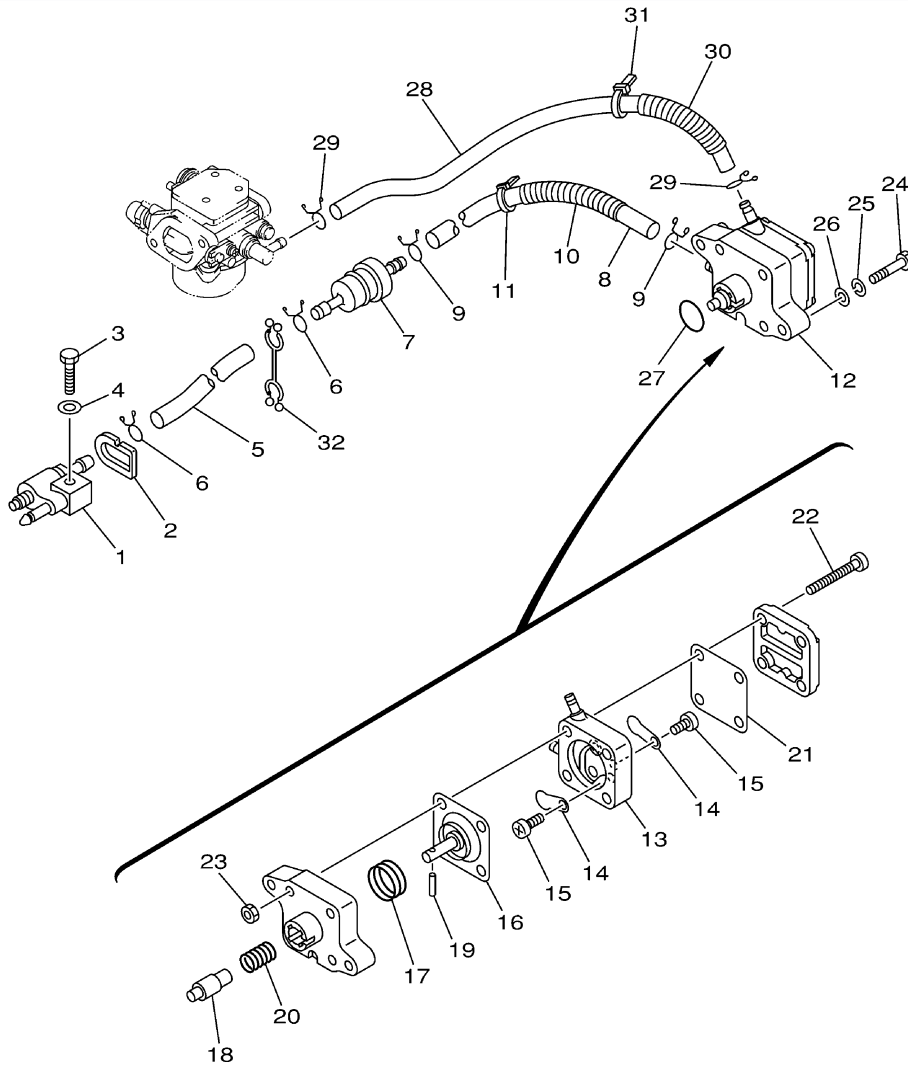

T8PXRZ 2001 / OIL PUMP

68R0010-0080

©2014 Yamaha Motor Corporation, U.S.A. All rights reserved.

Part List

T8PXRZ 2001 / OIL PUMP

REF - NO	PART NUMBER	PART NAME	QUANTITY	REMARKS
1	93102-18M21-00	.OIL SEAL	1	
2	68T-12171-00-00	CAMSHAFT 1	1	
3	66M-11537-00-94	GEAR, DRIVEN	1	
4	97013-06016-00	BOLT	1	
5	90201-13201-00	WASHER, PLATE	1	
6	90201-06M94-00	WASHER, PLATE	1	
7	68T-46241-00-00	BELT	1	
8	68T-11536-00-00	GEAR, DRIVE	1	
9	68T-11557-00-00	WASHER 1	1	
10	6G8-11587-01-00	WASHER, LOCK	1	
11	90170-24M09-00	NUT	1	
12	90280-03M01-00	.KEY, WOODRUFF	2	
13	68T-46297-00-00	COVER, DUST	1	
14	90480-10627-00	GROMMET	3	
15	68T-13300-00-00	OIL PUMP ASSY	1	
16	68T-13329-00-00	.GASKET, PUMP COVER	1	
17	97095-06030-00	BOLT	3	
18	92995-06600-00	WASHER	3	

T8PXRZ 2001 / FUEL 1

68R0010-0090

©2014 Yamaha Motor Corporation, U.S.A. All rights reserved.

Part List

T8PXRZ 2001 / FUEL 1

REF - NO	PART NUMBER	PART NAME	QUANTITY	REMARKS
1	6G1-24304-02-00	FUEL PIPE JOINT COMP. 1	1	
2	61N-24329-00-00	SEAL	1	
3	97095-06025-00	BOLT	1	
4	92995-06600-00	WASHER	1	
5	90445-10M18-00	.HOSE (L295)	1	
6	90467-09M09-00	CLIP	2	
7	68T-24251-00-00	STRAINER 1	1	
8	90445-10M50-00	HOSE (L170)	1	
9	90467-09M09-00	CLIP	2	
10	90446-14M66-00	HOSE (L40)	1	
11	90465-11M10-00	CLAMP	1	
12	68T-24410-00-00	FUEL PUMP ASSY	1	
13	66M-24413-01-00	.BODY 2	1	
14	6A0-24421-01-00	.VALVE, CHECK	2	
15	6E7-14325-00-00	.SCREW, PAN HEAD	2	
16	66M-24411-00-00	.DIAPHRAGM	1	
17	66M-24423-00-00	.SPRING, DIAPHRAGM	1	
18	66M-13131-00-00	.PLUNGER	1	
19	66M-24374-00-00	.PIN	1	
20	66M-24454-00-00	.SPRING	1	
21	66M-24471-00-00	.DIAPHRAGM	1	
22	66M-24444-00-00	.SCREW	4	
23	95380-05600-00	.NUT	4	
24	97095-06030-00	BOLT	2	
25	92995-06100-00	WASHER, SPRING	2	
26	92995-06600-00	WASHER	2	
27	93210-20M65-00	.O-RING	1	
28	90445-10016-00	HOSE (L280)	1	
29	90467-09M09-00	CLIP	2	
30	90446-14M66-00	HOSE (L40)	1	
31	90465-11M10-00	CLAMP	1	
32	90464-10M53-00	CLAMP	1	