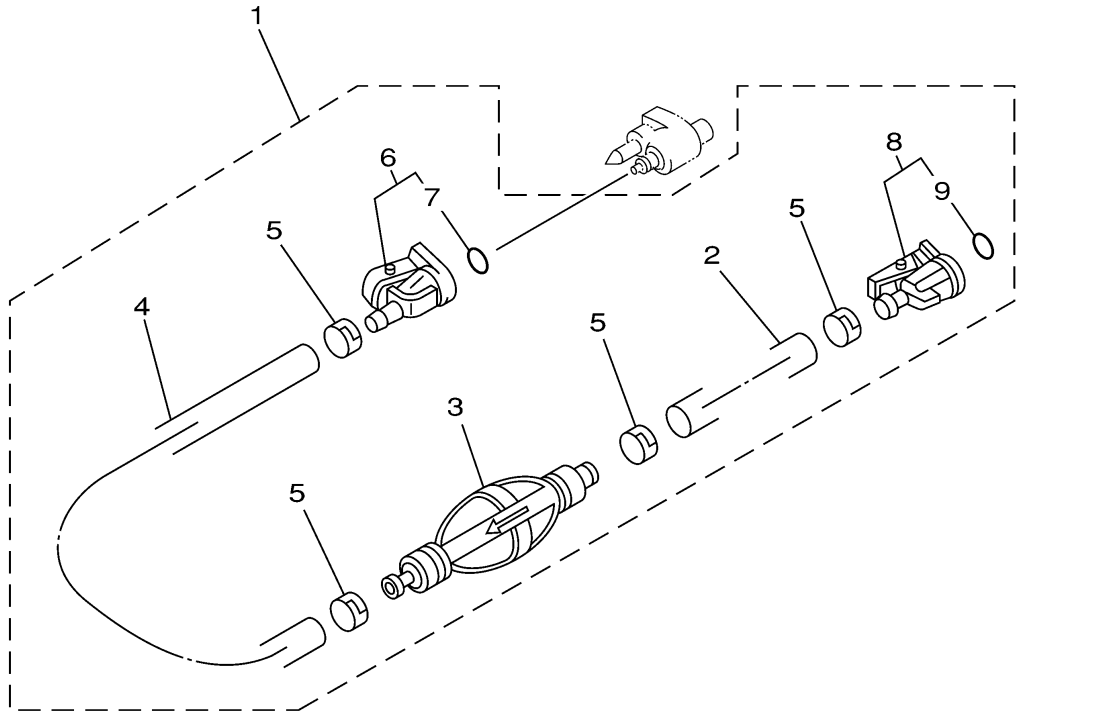

T8PXRZ 2001 / FUEL 2

6960100-0050

©2014 Yamaha Motor Corporation, U.S.A. All rights reserved.

Part List

T8PXRZ 2001 / FUEL 2

REF - NO	PART NUMBER	PART NAME	QUANTITY	REMARKS
1	6Y1-24306-53-00	FUEL PIPE COMP. 1	1	AP
2	90445-11M06-00	.HOSE (L2050)	1	
3	6Y1-24360-52-00	.PRIMER PUMP ASSY	1	
4	90445-11M05-00	.HOSE (L850)	1	
5	650-24351-51-00	.BAND 1	4	
6	6G1-24305-03-00	.FUEL PIPE JOINT COMP 2	1	
7	93210-08287-00	..O-RING	1	
8	6Y1-24305-04-00	.FUEL PIPE JOINT COMP 2	1	
9	93210-08287-00	..O-RING	1