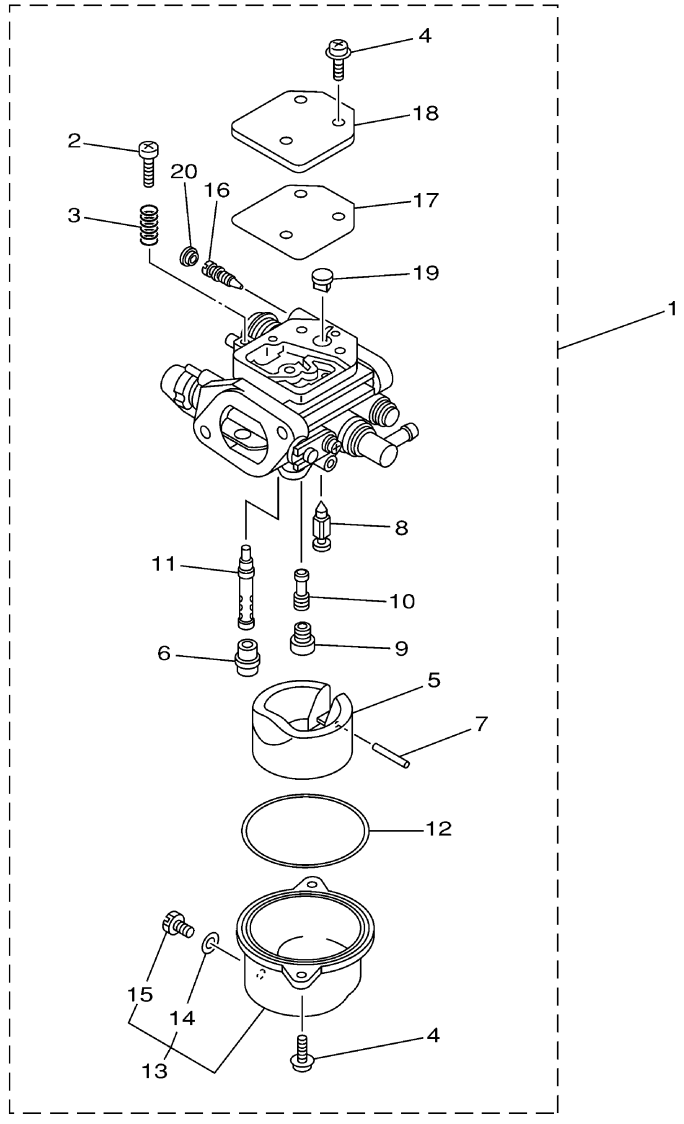

T8PXRZ 2001 / CARBURETOR

68R0100-1070

©2014 Yamaha Motor Corporation, U.S.A. All rights reserved.

Part List

T8PXRZ 2001 / CARBURETOR

REF - NO	PART NUMBER	PART NAME	QUANTITY	REMARKS
1	68T-14301-40-00	CARBURETOR ASSY 1	1	UR PR (PR)
1	68T-14301-10-00	CARBURETOR ASSY 1	1	UR PH(PH)
2	6E5-14321-00-00	.SCREW, THROTTLE	1	
3	6J8-14334-00-00	.SPRING, THROTTLE	1	
4	97980-04112-00	.SCREW, WITH WASHER	5	
5	68T-14385-00-00	.FLOAT	1	
6	67D-14966-00-00	.RUBBER CAP	1	
7	67D-14386-00-00	.PIN, FLOAT	1	
8	68T-14546-00-00	.VALVE, NEEDLE	1	
9	68T-1492E-37-00	.JET, MAIN (#74)	1	
10	68T-1492F-1K-00	.JET, AIR SLOW (#39)	1	
11	68T-1492A-00-00	.NOZZLE, MAIN	1	
12	67D-14984-00-00	.GASKET, FLOAT CHAMBER	1	
13	68T-14981-00-00	.BODY, FLOAT CHAMBER	1	
14	6J8-14959-00-00	..GASKET	1	
15	66T-14991-00-00	..PLUG, DRAIN	1	
16	67D-14323-00-00	.SCREW, AIR ADJUSTING	1	
17	67D-14536-00-00	.GASKET	1	
18	67D-14527-00-00	.PLATE	1	
19	68T-14126-00-00	.PLUG	1	
20	67D-1432A-00-00	.PLUG	1