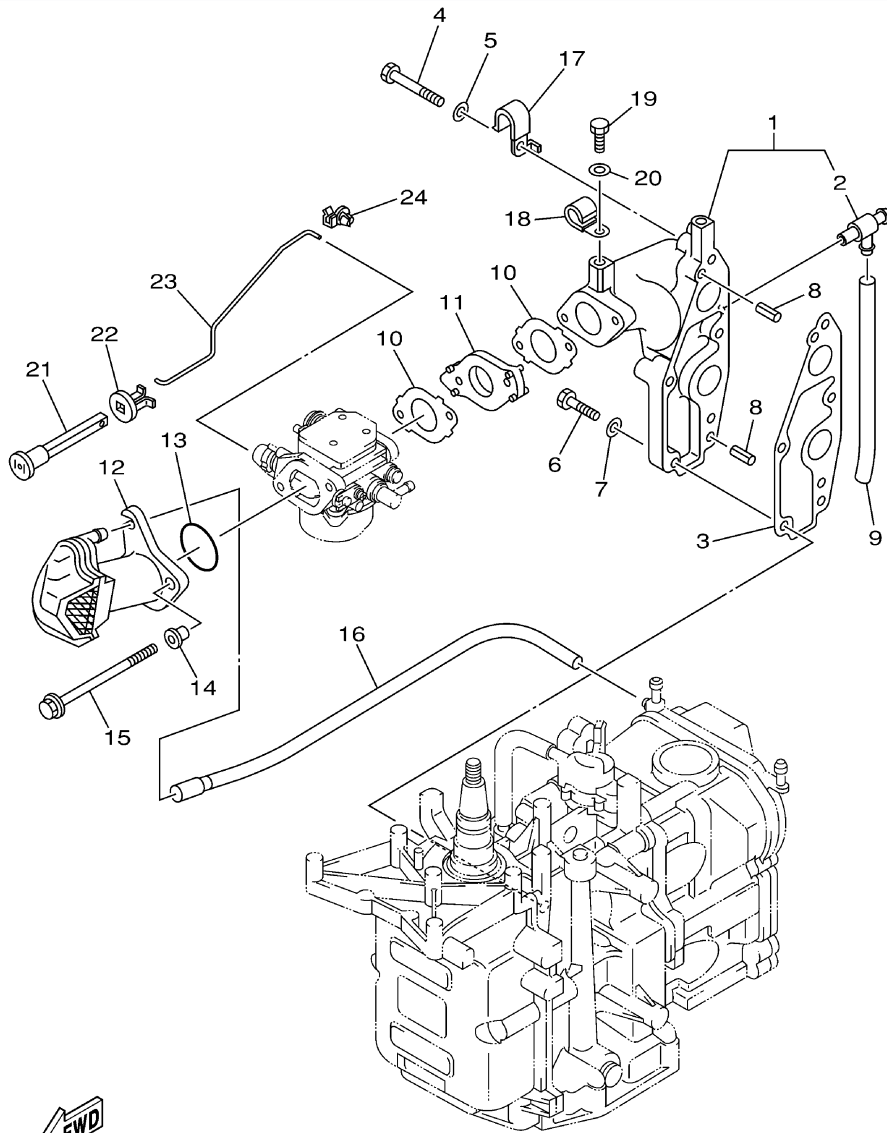

T8PXRZ 2001 / INTAKE

68R0110-1060

©2014 Yamaha Motor Corporation, U.S.A. All rights reserved.

Part List

T8PXRZ 2001 / INTAKE

REF - NO	PART NUMBER	PART NAME	QUANTITY	REMARKS
1	68T-13641-20-1S	MANIFOLD, INTAKE 1	1	FOR FLUSHING KIT
2	67F-12482-00-00	.PIPE 2	1	
3	68T-13645-00-00	.GASKET, MANIFOLD 1	1	
4	97013-06035-00	BOLT	3	
5	92903-06600-00	WASHER, PLATE	3	
6	97013-06025-00	BOLT	2	
7	92903-06600-00	WASHER, PLATE	2	
8	91690-50014-00	PIN, SPRING	2	
9	90445-09M20-00	HOSE (L95)	1	FOR FLUSHING KIT
10	68T-13646-A0-00	.GASKET, MANIFOLD 2	2	
11	68T-14271-00-00	INSULATOR	1	
12	68T-14440-00-00	SILENCER ASSY, INTAKE	1	
13	93210-31MJ5-00	.O-RING	1	
14	90387-06M70-00	COLLAR	2	
15	97595-06585-00	BOLT, WITH WASHER	2	
16	68T-12483-00-00	PIPE 3	1	
17	90465-08M99-00	CLAMP	1	
18	90465-08M83-00	CLAMP	1	
19	97095-06010-00	BOLT	1	FOR FLUSHING KIT(PH)
20	92995-06600-00	WASHER	1	FOR FLUSHING KIT(PH)
21	6H4-41271-01-00	KNOB, CHOKE	1	
22	689-41273-00-00	GROMMET	1	
23	68T-41256-00-00	ROD, CHOKE 1	1	
24	6J8-41262-00-00	JOINT, CHOKE LEVER	1