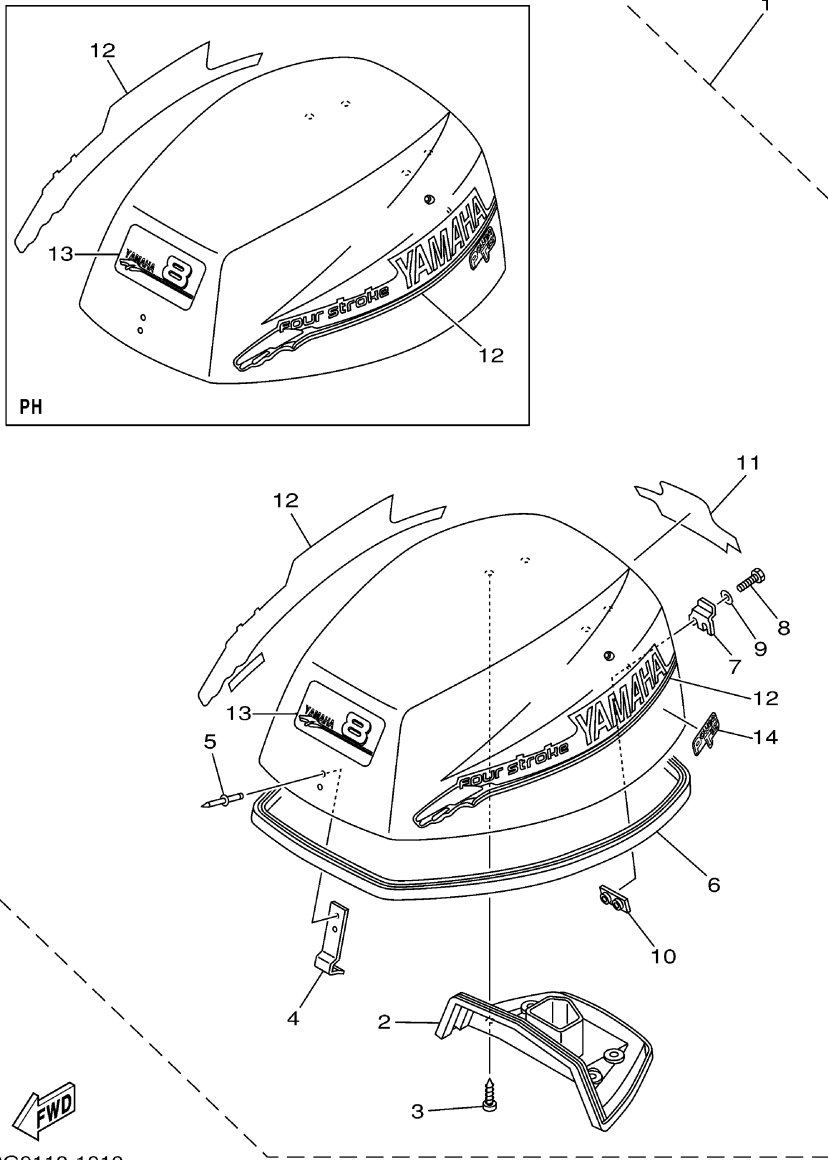

T8PXRZ 2001 / TOP COWLING

69G0110-1010

©2014 Yamaha Motor Corporation, U.S.A. All rights reserved.

Part List

T8PXRZ 2001 / TOP COWLING

REF - NO	PART NUMBER	PART NAME	QUANTITY	REMARKS
1	69G-42610-50-4D	TOP COWLING ASSY	1	UR PH(PH)
1	69G-42610-60-4D	TOP COWLING ASSY	1	UR PR (PR)
2	68T-42613-00-00	.MOLDING, AIR DUCT	1	
3	97780-60516-00	.SCREW, TAPPING	4	
4	6G1-42651-02-00	.HOOK	1	
5	90266-04M04-00	.RIVET	2	
6	68T-42615-00-00	.SEAL	1	
7	68T-42652-00-00	.HOOK	1	
8	97095-05016-00	.BOLT	2	
9	92995-05600-00	.WASHER	2	
10	68T-42649-00-00	.HOLDER, CLAMP BAND	1	
11	69G-42678-10-00	.GRAPHIC, REAR	1	
12	68T-W0070-50-00	.GRAPHIC SET	1	UR PR (PR)
12	68T-W0070-10-00	.GRAPHIC SET	1	UR PH(PH)
13	69G-42686-00-00	.EMBLEM, FRONT	1	
14	69A-42675-00-00	.GRAPHIC, SIDE 1	1	