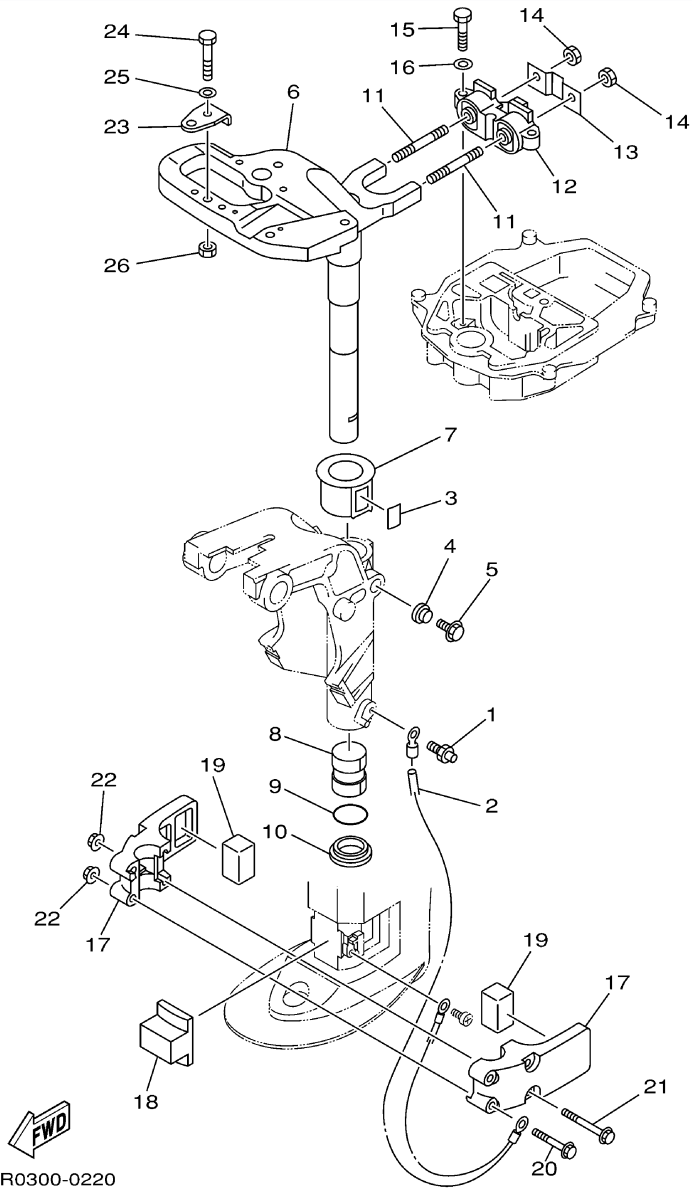

T8PXRZ 2001 / BRACKET 2

68R0300-0220

©2014 Yamaha Motor Corporation, U.S.A. All rights reserved.

Part List

T8PXRZ 2001 / BRACKET 2

REF - NO	PART NUMBER	PART NAME	QUANTITY	REMARKS
1	93700-06M03-00	NIPPLE, GREASE	1	
2	68T-82127-00-00	WIRE, LEAD 2	1	
3	63V-42528-00-00	PLATE, FRICTION	1	
4	689-43373-01-00	SEAL, DAMPER	1	
5	90105-06M07-00	.BOLT, FLANGE	1	
6	68T-42511-11-4D	BRACKET, STEERING	1	
7	63V-42537-00-00	BUSHING, PIVOT SHAFT	1	
8	90386-30048-00	BUSH	1	
9	93210-29M94-00	O-RING	1	
10	90386-30M60-00	BUSH	1	
11	90116-08M54-00	BOLT, STUD	2	
12	68T-44517-10-94	MOUNT RUBBER	1	
13	68T-44526-00-00	PLATE	1	
14	95380-08600-00	NUT	2	
15	97075-06025-00	BOLT	2	
16	92995-06600-00	WASHER	2	
17	68T-44551-00-4D	HOUSING, LOWER MOUNT RUBBER 1	2	
18	68T-44557-00-00	MOUNT DAMPER, LOWER FRONT	1	
19	682-44555-00-00	MOUNT DAMPER, LOWER SIDE	2	
20	90119-06012-00	BOLT, WITH WASHER	2	
21	90119-06013-00	BOLT, WITH WASHER	2	
22	90179-06M28-00	NUT	4	
23	63V-48511-01-00	HOOK, STEERING	1	PR (PR)
24	97075-08035-00	BOLT	1	PR (PR)
25	92995-08600-00	WASHER	1	PR (PR)
26	90185-08057-00	NUT, SELF-LOCKING	1	PR (PR)