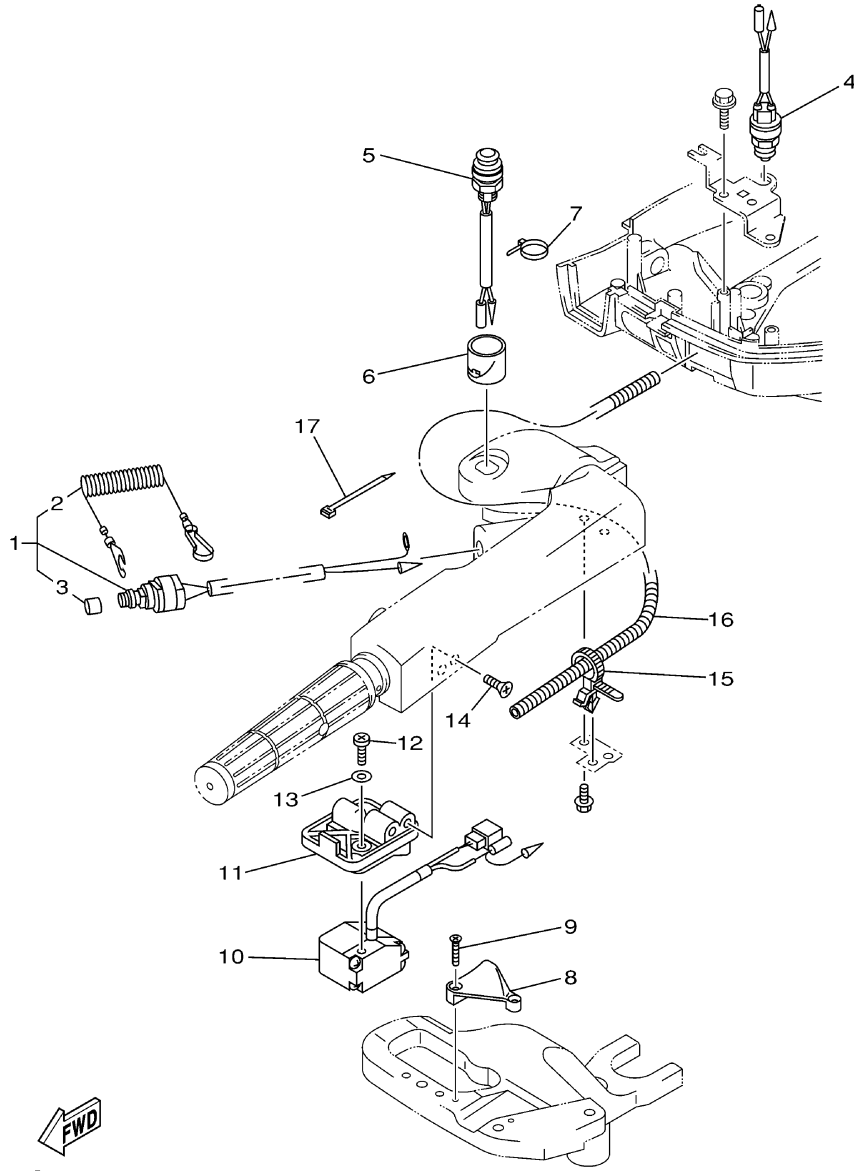

T8PXRZ 2001 / ELECTRICAL 3 FOR PH

69G0110-1140

©2014 Yamaha Motor Corporation, U.S.A. All rights reserved.

Part List

T8PXRZ 2001 / ELECTRICAL 3 FOR PH

REF - NO	PART NUMBER	PART NAME	QUANTITY	REMARKS
1	65W-82575-01-00	ENGINE STOP SWITCH ASSY	1	(PH)
2	682-82556-00-00	.LANYARD, STOP SWITCH	1	(PH)
3	689-8257Y-00-00	.CAP	1	(PH)
4	6F5-82540-00-00	NEUTRAL SWITCH ASSY	1	(PH)
5	68T-81870-00-00	STARTING SWITCH ASSY	1	(PH)
6	68T-81821-00-00	COVER, SWITCH	1	(PH)
7	90465-11M10-00	CLAMP	1	(PH)
8	68T-82594-00-00	CLAMP	1	(PH)
9	90151-05003-00	SCREW, COUNTERSUNK	2	(PH)
10	69G-82563-00-00	TRIM & TILT SWITCH ASSY	1	(PH)
11	69C-42176-00-00	STAY 2	1	(PH)
12	97885-06020-00	SCREW, PAN HEAD	2	(PH)
13	92995-06600-00	WASHER	2	(PH)
14	90151-06004-00	SCREW, COUNTERSUNK	3	(PH)
15	90465-12M56-00	CLAMP	2	(PH)
16	90447-07002-00	TUBE (L650)	1	(PH)
17	90465-13M11-00	CLAMP	1	(PH)

Part Notes

T8PXRZ 2001 / ELECTRICAL 3 FOR PH

PART NUMBER	NOTE TEXT
682-82556-00-00	OEM: This part number is among the Top 100 Most Popular Marine Maintenance Parts as of March 2014.

©2014 Yamaha Motor Corporation, U.S.A. All rights reserved.