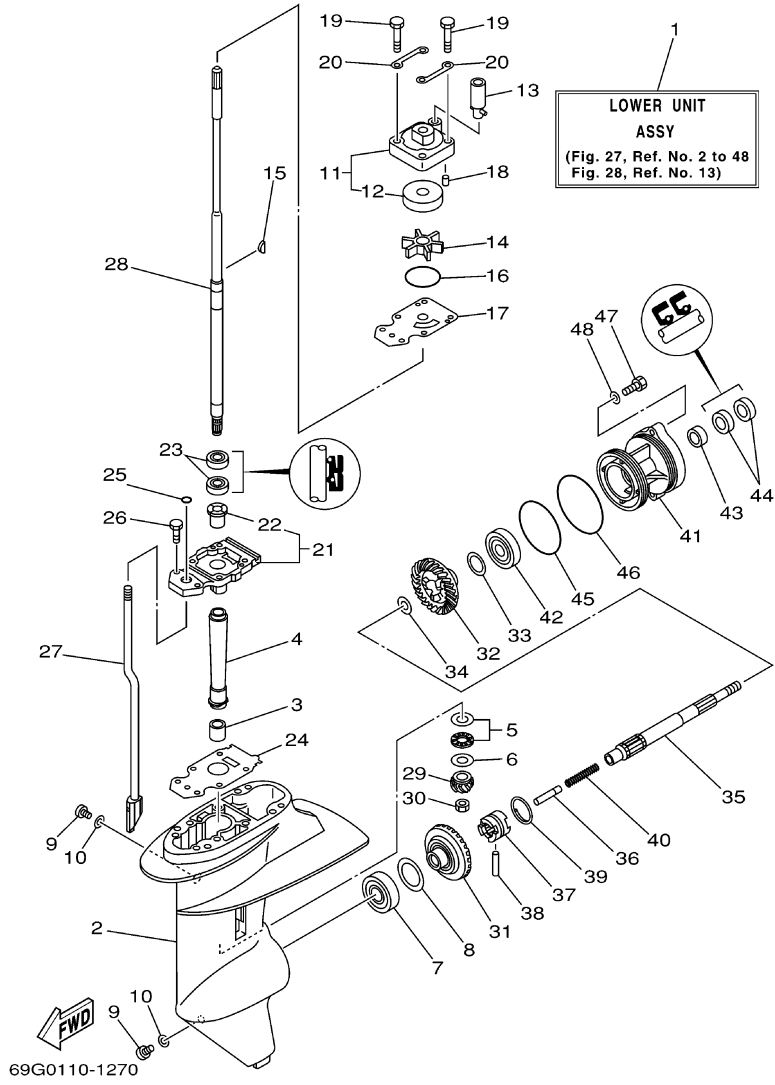

T8PXRZ 2001 / LOWER CASING DRIVE 1

©2014 Yamaha Motor Corporation, U.S.A. All rights reserved.

Part List

T8PXRZ 2001 / LOWER CASING DRIVE 1

REF - NO	PART NUMBER	PART NAME	QUANTITY	REMARKS
1	69G-45300-20-4D	LOWER UNIT ASSY	1	UR X
1	69G-45300-10-4D	LOWER UNIT ASSY	1	UR L
2	66R-45311-01-4D	CASING, LOWER	1	
3	93315-314V8-00	BEARING	1	
4	66R-45536-00-00	SLEEVE, DRIVE SHAFT	1	
5	93341-414V1-00	BEARING	1	
6	6E8-45587-00-20	SHIM (T:1.20MM)	1	UR
6	6E8-45587-00-13	SHIM (T:1.13MM)	1	UR
7	93332-00005-00	BEARING	1	
8	626-45577-00-01	SHIM (T:0.10MM)	1	UR
8	626-45577-00-05	SHIM (T:0.50MM)	1	UR
8	626-45577-00-03	SHIM (T:0.30MM)	1	UR
9	90340-08M04-00	PLUG, STRAIGHT SCREW	2	
10	90430-08020-00	.GASKET	2	
11	63V-44301-00-00	WATER PUMP HOUSING COMP.	1	
12	63V-44322-00-00	.INSERT, CARTRIDGE	1	
13	68T-44366-00-00	.DAMPER, WATER SEAL 2	1	
14	63V-44352-01-00	.IMPELLER	1	
15	664-44338-00-00	.KEY, WOODRUFF	1	
16	93210-44398-00	.O-RING	1	
17	68T-44323-00-00	.OUTER PLATE, CARTRIDGE	1	
18	93604-12M07-00	PIN, DOWEL	2	
19	97080-08045-00	BOLT	4	
20	63V-44328-00-00	PLATE	2	
21	69G-45331-00-5B	HOUSING, BEARING	1	
22	90381-14020-00	.BUSH, SOLID	1	
23	93101-20048-00	.OIL SEAL	2	
24	69G-45315-A0-00	.PACKING, LOWER CASING	1	
25	93210-06ME6-00	.O-RING	1	
26	97080-08025-00	BOLT	2	
27	69G-44150-20-00	SHIFT CAM ASSY	1	UR X
27	69G-44150-10-00	SHIFT CAM ASSY	1	UR L
28	69G-45510-20-00	DRIVE SHAFT ASSY	1	UR X
28	69G-45510-10-00	DRIVE SHAFT ASSY	1	UR L
29	66R-45551-00-00	PINION (13T)	1	
30	90179-08M06-00	NUT	1	
31	66R-45560-00-00	GEAR	1	
32	66R-45571-00-00	GEAR 2 (38T)	1	
33	626-45577-00-01	SHIM (T:0.10MM)	1	UR
33	626-45577-00-05	SHIM (T:0.50MM)	1	UR
33	626-45577-00-03	SHIM (T:0.30MM)	1	UR
34	90201-17682-00	WASHER, PLATE	1	
35	683-45611-00-00	SHAFT, PROPELLER	1	
36	650-45635-00-00	PLUNGER, SHIFT	1	
37	69G-45631-00-00	CLUTCH, DOG	1	
38	90250-05010-00	PIN, STRAIGHT	1	
39	648-45633-00-00	RING, CROSS PIN	1	
40	90501-14M09-00	SPRING, COMPRESSION	1	
41	66R-45361-00-4D	CAP, LOWER CASING	1	
42	93306-00501-00	BEARING	1	
43	93315-317U2-00	BEARING	1	
44	93101-17054-00	.OIL SEAL	2	
45	93210-74M68-00	.O-RING	1	
46	93210-74316-00	.O-RING	1	
47	97095-06025-00	BOLT	2	
48	92995-06600-00	WASHER	2	

Part Notes

T8PXRZ 2001 / LOWER CASING DRIVE 1