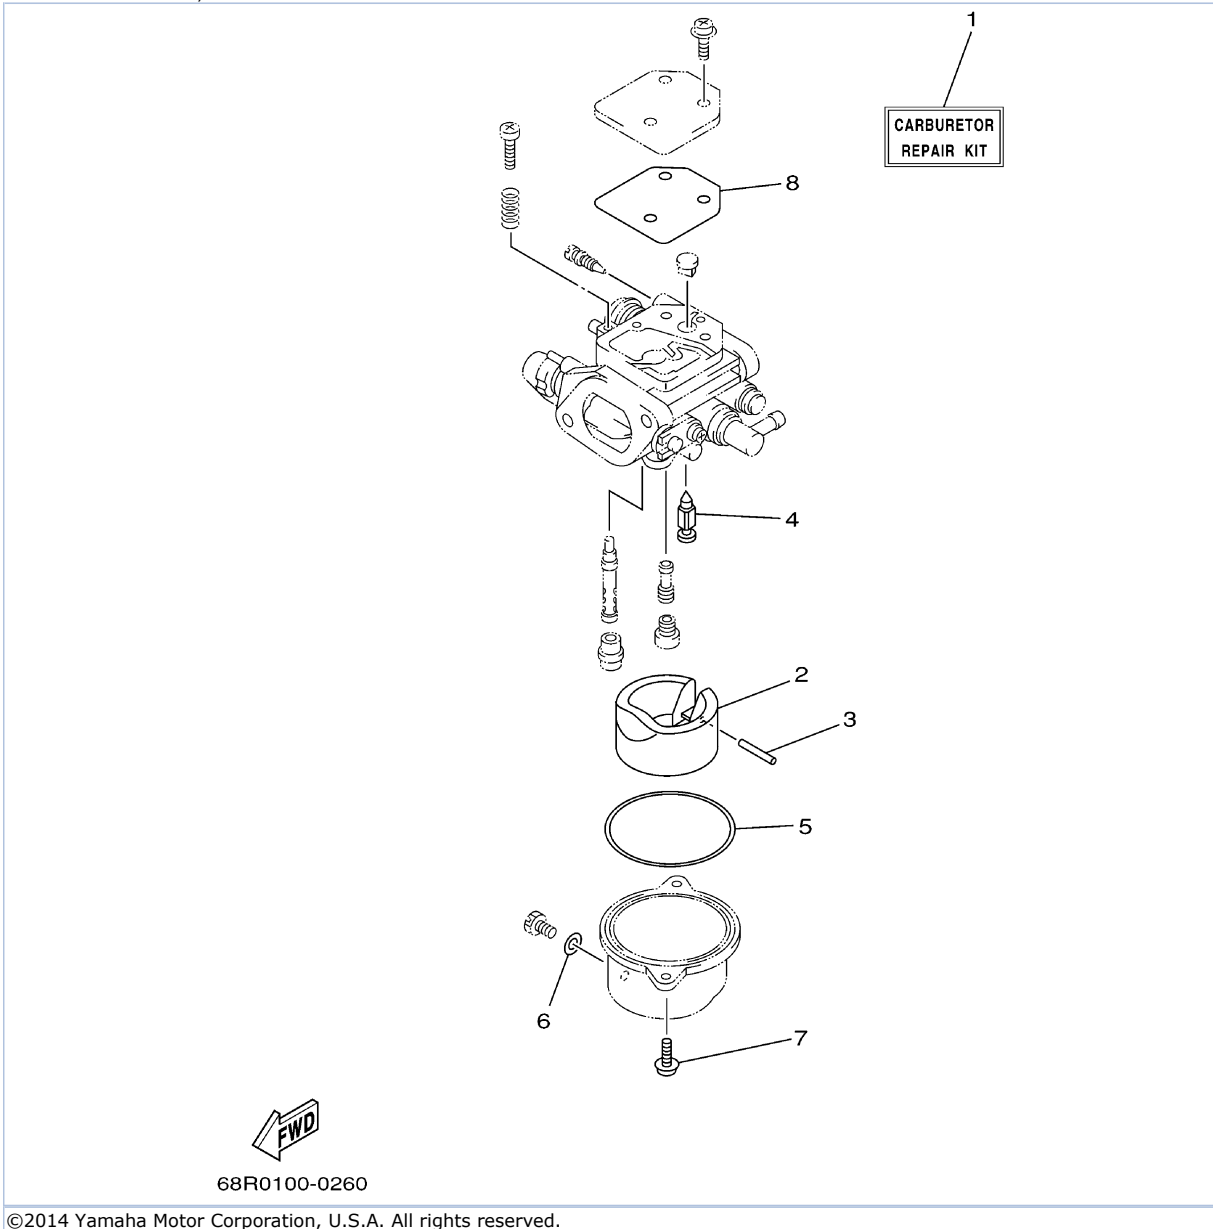

T8PXRZ 2001 / REPAIR KIT 2

©2014 Yamaha Motor Corporation, U.S.A. All rights reserved.

Part List

T8PXRZ 2001 / REPAIR KIT 2

REF - NO	PART NUMBER	PART NAME	QUANTITY	REMARKS
1	68T-W0093-00-00	CARBURETOR REPAIR KIT	1	
2	68T-14385-00-00	.FLOAT	1	
3	67D-14386-00-00	.PIN, FLOAT	1	
4	68T-14546-00-00	.VALVE, NEEDLE	1	
5	67D-14984-00-00	.GASKET, FLOAT CHAMBER	1	
6	6J8-14959-00-00	.GASKET	1	
7	97980-04112-00	.SCREW, WITH WASHER	2	
8	67D-14536-00-00	.GASKET	1