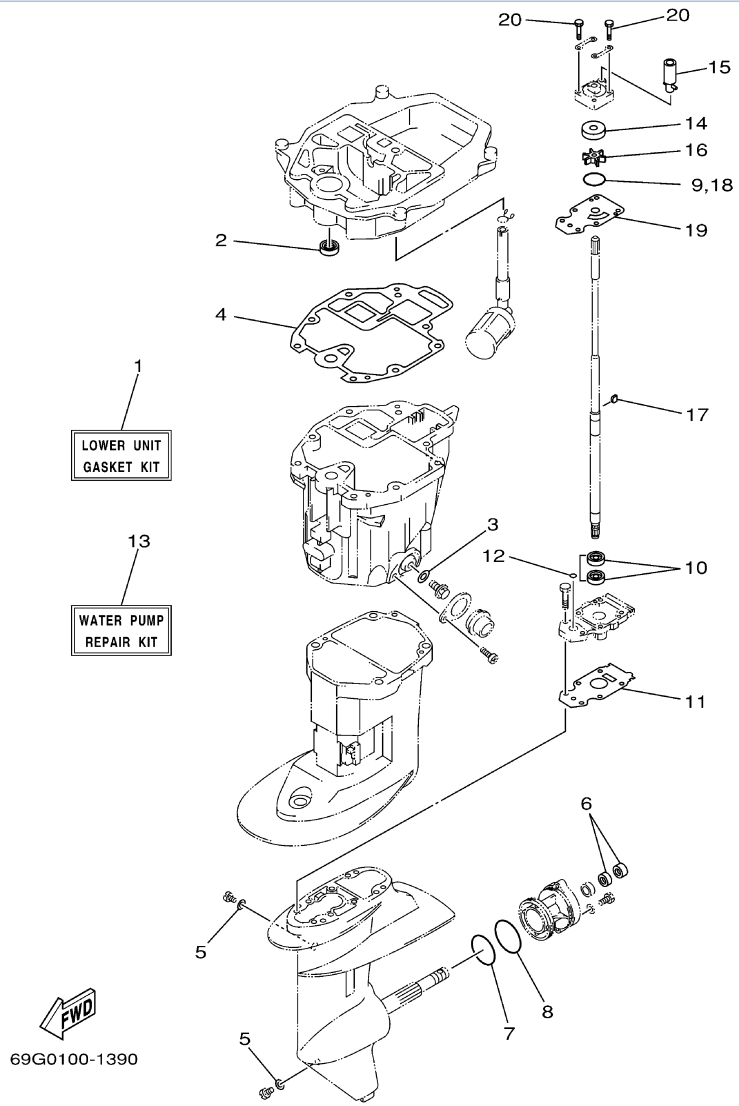

T8PXRZ 2001 / REPAIR KIT 3

©2014 Yamaha Motor Corporation, U.S.A. All rights reserved.

Part List

T8PXRZ 2001 / REPAIR KIT 3

REF - NO	PART NUMBER	PART NAME	QUANTITY	REMARKS
1	69G-W0001-20-00	LOWER UNIT GASKET KIT	1	
2	93101-12M70-00	.OIL SEAL	1	
3	90430-10M11-00	.GASKET	1	
4	68T-13475-00-00	.GASKET	1	
5	90430-08020-00	.GASKET	2	
6	93101-17054-00	.OIL SEAL	2	
7	93210-74316-00	.O-RING	1	
8	93210-74M68-00	.O-RING	1	
9	93210-44398-00	.O-RING	1	
10	93101-20048-00	.OIL SEAL	2	
11	69G-45315-A0-00	.PACKING, LOWER CASING	1	
12	93210-06ME6-00	.O-RING	1	
13	69G-W0078-00-00	WATER PUMP REPAIR KIT	1	
14	63V-44322-00-00	.INSERT, CARTRIDGE	1	
15	68T-44366-00-00	.DAMPER, WATER SEAL 2	1	
16	63V-44352-01-00	.IMPELLER	1	
17	664-44338-00-00	.KEY, WOODRUFF	1	
18	93210-44398-00	.O-RING	1	
19	68T-44323-00-00	.OUTER PLATE, CARTRIDGE	1	
20	97080-08045-00	.BOLT	4	

Part Notes

T8PXRZ 2001 / REPAIR KIT 3

PART NUMBER	NOTE TEXT
90430-08020-00	OEM: This part number is among the Top 100 Most Popular Marine Maintenance Parts as of March 2014.

©2014 Yamaha Motor Corporation, U.S.A. All rights reserved.