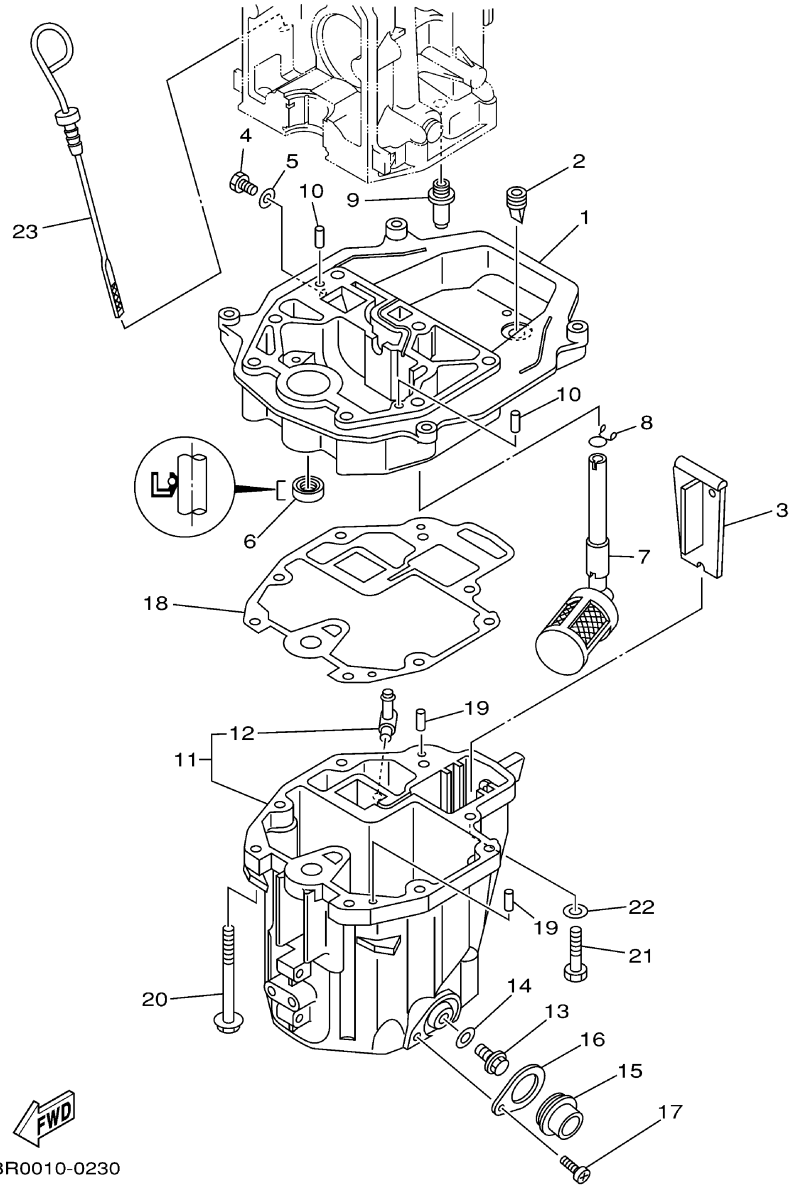

T8PXRZ 2001 / OIL PAN

68R0010-0230

©2014 Yamaha Motor Corporation, U.S.A. All rights reserved.

Part List

T8PXRZ 2001 / OIL PAN

REF - NO	PART NUMBER	PART NAME	QUANTITY	REMARKS
1	68T-41137-00-94	GUIDE, EXHAUST	1	
2	65W-42717-00-00	RUBBER, SEAL 2	1	
3	68T-45181-00-00	PLATE	1	
4	97095-08014-00	BOLT	1	
5	90430-08143-00	GASKET	1	
6	93101-12M70-00	.OIL SEAL	1	
7	68T-13421-01-00	STRAINER 2	1	
8	90467-11M08-00	CLIP	1	
9	6G8-11575-00-00	RELIEF VALVE ASSY	1	
10	93606-12019-00	.PIN, DOWEL	2	
11	68T-15311-00-5B	OIL PAN	1	
12	6H1-11372-00-00	.NIPPLE, HOSE	1	
13	90340-10M10-00	PLUG, STRAIGHT SCREW	1	
14	90430-10M11-00	.GASKET	1	
15	68T-15316-00-00	DAMPER 1	1	
16	68T-15317-00-00	SPACER, ENGINE MOUNT	1	
17	97885-05008-00	SCREW, PAN HEAD	1	
18	68T-13475-00-00	.GASKET	1	
19	93604-12M07-00	PIN, DOWEL	2	
20	90119-08005-00	BOLT, WITH WASHER	6	
21	97075-08030-00	BOLT	2	
22	92995-08600-00	WASHER	2	
23	68T-15362-00-00	PLUG, OIL LEVEL	1	