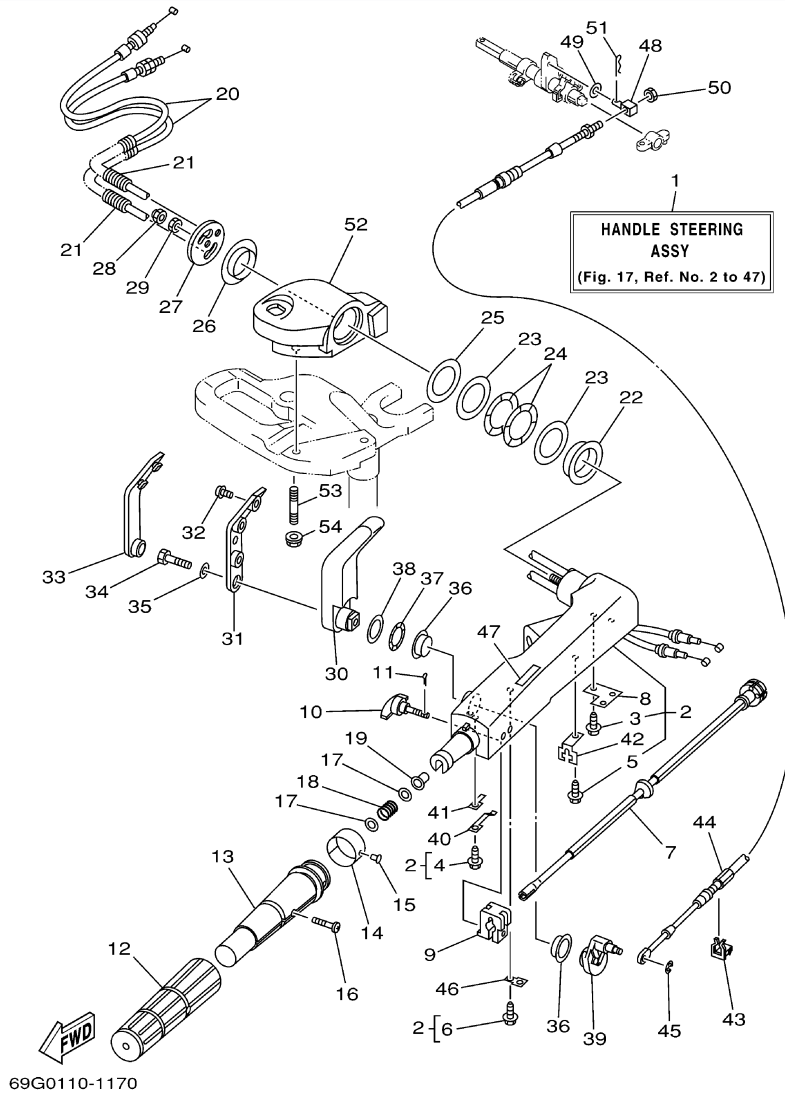

T8PXRZ 2001 / STEERING FOR PH

©2014 Yamaha Motor Corporation, U.S.A. All rights reserved.

Part List

T8PXRZ 2001 / STEERING FOR PH

REF - NO	PART NUMBER	PART NAME	QUANTITY	REMARKS
1	69C-W0084-00-4D	HANDLE STEERING ASSY	1	(PH)
2	69C-42101-01-4D	HANDLE, STEERING	1	(PH)
3	90109-06M86-00	.BOLT	2	(PH)
4	90109-06M80-00	.BOLT	1	(PH)
5	90109-06M80-00	.BOLT	1	(PH)
6	90109-06M80-00	.BOLT	1	(PH)
7	68T-42138-01-00	LEVER, THROTTLE	1	(PH)
8	69A-42159-00-00	STAY	1	(PH)
9	6G1-42126-00-00	FRICTION, STEERING HANDLE GRIP	1	(PH)
10	65W-42125-00-00	BOLT, FRICTION ADJUSTING	1	(PH)
11	91490-16010-00	PIN. COTTER	1	(PH)
12	67D-42177-00-00	RUBBER, HANDLE	1	(PH)
13	67D-42119-00-00	GRIP, STEERING HANDLE	1	(PH)
14	68T-42137-00-00	INDICATOR, THROTTLE	1	(PH)
15	90269-02M09-00	RIVET	1	(PH)
16	90149-05M13-00	SCREW	1	(PH)
17	90201-10M02-00	WASHER, PLATE	2	(PH)
18	90501-23215-00	SPRING, COMPRESSION	1	(PH)
19	90386-08032-00	BUSH	1	(PH)
20	68T-26301-11-00	THROTTLE CABLE ASSY	2	(PH)
21	90447-07005-00	TUBE	2	(PH)
22	66R-42171-00-00	BUSHING	1	(PH)
23	90201-43M00-00	WASHER, PLATE	2	(PH)
24	90206-43M22-00	WASHER, WAVE	2	(PH)
25	90202-43M57-00	WASHER, PLATE	1	(PH)
26	90386-40M99-00	BUSH	1	(PH)
27	66M-42131-01-00	COVER, HANDLE STEERING	1	(PH)
28	95780-10300-00	NUT, FLANGE	1	(PH)
29	95380-10700-00	NUT	1	(PH)
30	66R-44111-00-4D	HANDLE, GEAR SHIFT	1	(PH)
31	66R-44173-00-00	LEVER, SHIFT CONTROL	1	(PH)
32	90159-06M18-00	SCREW, WITH WASHER	3	(PH)
33	66R-42129-00-00	BUSHING, RUBBER	1	(PH)
34	97095-08030-00	BOLT	1	(PH)
35	92995-08600-00	WASHER	1	(PH)
36	90386-26MA3-00	BUSH	2	(PH)
37	90206-26M25-00	WASHER, WAVE	1	(PH)
38	90202-26M59-00	WASHER, PLATE	1	(PH)
39	68T-44113-01-00	CAM PLATE, HANDLE	1	(PH)
40	66R-44116-00-00	SPRING	1	(PH)
41	66R-44118-00-00	BRACKET	1	(PH)
42	66R-48538-00-00	CLAMP, CABLE 1	1	(PH)
43	63D-48538-00-00	CLAMP, CABLE 1	1	(PH)
44	68T-48321-00-00	CABLE	1	(PH)
45	99080-04600-00	CIRCLIP	1	(PH)
46	69C-44114-00-00	STOPPER	1	(PH)
47	6E0-44191-11-00	INDICATOR, SHIFT	1	(PH)
48	66R-48344-00-00	CABLE END, REMOTE CONTROL	1	(PH)
49	90201-06M62-00	WASHER, PLATE	1	(PH)
50	90170-05M38-00	NUT	1	(PH)
51	91490-20012-00	PIN. COTTER	1	(PH)
52	68T-42121-10-4D	BRACKET	1	(PH)
53	90116-10M28-00	BOLT, STUD	2	(PH)
54	90179-10004-00	NUT	2	(PH)