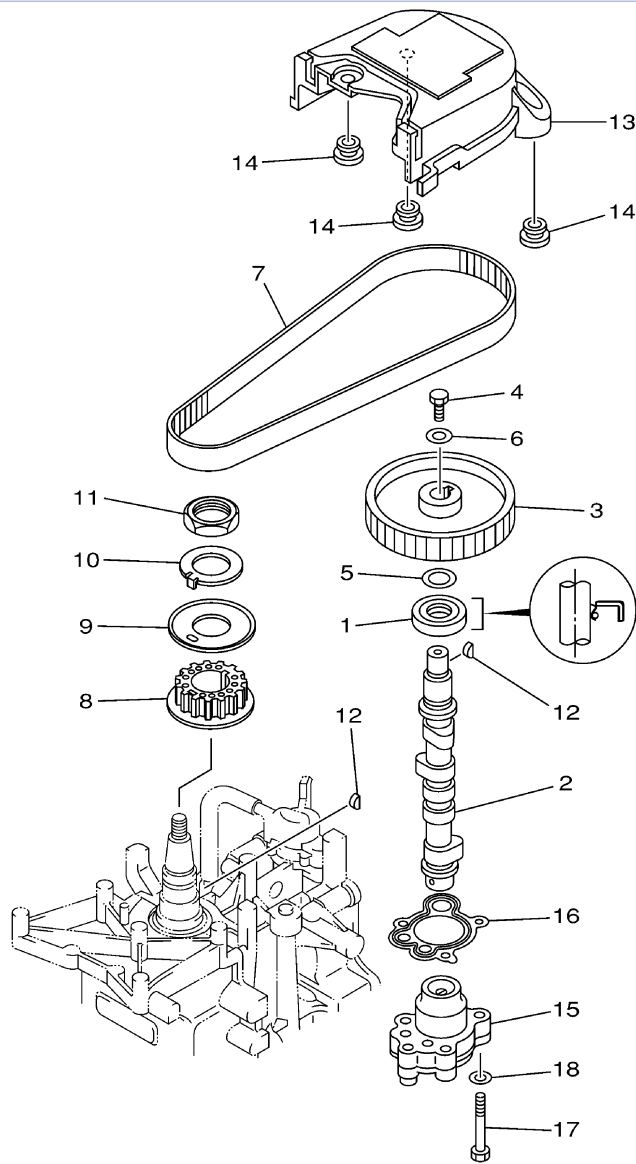

T8PXRZ 2001 / CARBURETOR

68R0100-1070

©2014 Yamaha Motor Corporation, U.S.A. All rights reserved.

Part List

T8PXRZ 2001 / CARBURETOR

REF - NO	PART NUMBER	PART NAME	QUANTITY	REMARKS
1	68T-14301-40-00	CARBURETOR ASSY 1	1	UR PR (PR)
1	68T-14301-10-00	CARBURETOR ASSY 1	1	UR PH(PH)
2	6E5-14321-00-00	.SCREW, THROTTLE	1	
3	6J8-14334-00-00	.SPRING, THROTTLE	1	
4	97980-04112-00	.SCREW, WITH WASHER	5	
5	68T-14385-00-00	.FLOAT	1	
6	67D-14966-00-00	.RUBBER CAP	1	
7	67D-14386-00-00	.PIN, FLOAT	1	
8	68T-14546-00-00	.VALVE, NEEDLE	1	
9	68T-1492E-37-00	.JET, MAIN (#74)	1	
10	68T-1492F-1K-00	.JET, AIR SLOW (#39)	1	
11	68T-1492A-00-00	.NOZZLE, MAIN	1	
12	67D-14984-00-00	.GASKET, FLOAT CHAMBER	1	
13	68T-14981-00-00	.BODY, FLOAT CHAMBER	1	
14	6J8-14959-00-00	..GASKET	1	
15	66T-14991-00-00	..PLUG, DRAIN	1	
16	67D-14323-00-00	.SCREW, AIR ADJUSTING	1	
17	67D-14536-00-00	.GASKET	1	
18	67D-14527-00-00	.PLATE	1	
19	68T-14126-00-00	.PLUG	1	
20	67D-1432A-00-00	.PLUG	1	

T8PXRZ 2001 / OIL PUMP

68R0010-0080

©2014 Yamaha Motor Corporation, U.S.A. All rights reserved.

Part List

T8PXRZ 2001 / OIL PUMP

REF - NO	PART NUMBER	PART NAME	QUANTITY	REMARKS
1	93102-18M21-00	.OIL SEAL	1	
2	68T-12171-00-00	CAMSHAFT 1	1	
3	66M-11537-00-94	GEAR, DRIVEN	1	
4	97013-06016-00	BOLT	1	
5	90201-13201-00	WASHER, PLATE	1	
6	90201-06M94-00	WASHER, PLATE	1	
7	68T-46241-00-00	BELT	1	
8	68T-11536-00-00	GEAR, DRIVE	1	
9	68T-11557-00-00	WASHER 1	1	
10	6G8-11587-01-00	WASHER, LOCK	1	
11	90170-24M09-00	NUT	1	
12	90280-03M01-00	.KEY, WOODRUFF	2	
13	68T-46297-00-00	COVER, DUST	1	
14	90480-10627-00	GROMMET	3	
15	68T-13300-00-00	OIL PUMP ASSY	1	
16	68T-13329-00-00	.GASKET, PUMP COVER	1	
17	97095-06030-00	BOLT	3	
18	92995-06600-00	WASHER	3	