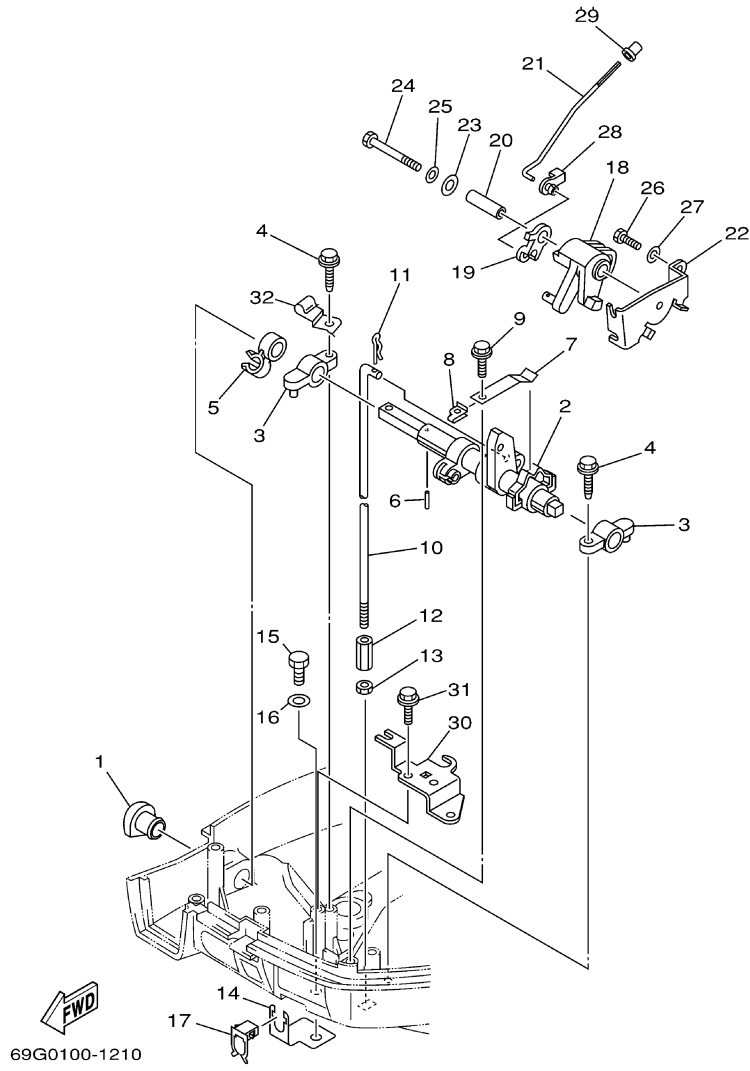

T8PXRZ 2001 / CONTROL 1 FOR PH

©2014 Yamaha Motor Corporation, U.S.A. All rights reserved.

Part List

T8PXRZ 2001 / CONTROL 1 FOR PH

REF - NO	PART NUMBER	PART NAME	QUANTITY	REMARKS
1	68T-42726-00-00	GROMMET	1	(PH)
2	68T-44121-01-00	LEVER, SHIFT ROD	1	(PH)
3	6G1-41662-01-94	BRACKET 2	2	(PH)
4	90109-06M81-00	BOLT	2	(PH)
5	90464-10M60-00	CLAMP	1	(PH)
6	91690-30014-00	PIN, SPRING	1	(PH)
7	65W-44116-00-00	SPRING	1	(PH)
8	66R-44117-00-00	BRACKET	1	(PH)
9	90109-06M86-00	BOLT	1	(PH)
10	68T-44143-10-00	ROD, SHIFT	1	(PH)
11	90468-18001-00	CLIP	1	(PH)
12	90170-06015-00	NUT	1	(PH)
13	95380-06700-00	NUT	1	(PH)
14	68T-48538-00-00	CLAMP, CABLE 1	1	(PH)
15	97095-06012-00	BOLT	1	(PH)
16	92995-06600-00	WASHER	1	(PH)
17	63D-48538-00-00	CLAMP, CABLE 1	1	(PH)
18	68T-41638-00-00	PULLEY	1	(PH)
19	68T-41283-00-00	LEVER, FREE ACCEL.	1	(PH)
20	90387-06M59-00	COLLAR	1	(PH)
21	68T-41211-00-00	LINK, ACCEL.	1	(PH)
22	68T-14497-00-00	STAY, THROTTLE WIRE	1	(PH)
23	90201-06M62-00	WASHER, PLATE	1	(PH)
24	97095-06045-00	.BOLT	1	(PH)
25	92995-06600-00	WASHER	1	(PH)
26	97095-06012-00	BOLT	1	(PH)
27	92995-06600-00	WASHER	1	(PH)
28	661-41262-02-00	JOINT, CHOKE LEVER	1	(PH)
29	647-14395-60-00	CAP, OVERFLOW PIPE	1	(PH)
30	68T-15774-10-00	STAY 4	1	(PH)
31	90109-06M86-00	BOLT	2	(PH)
32	90465-08027-00	CLAMP	1	(PH)