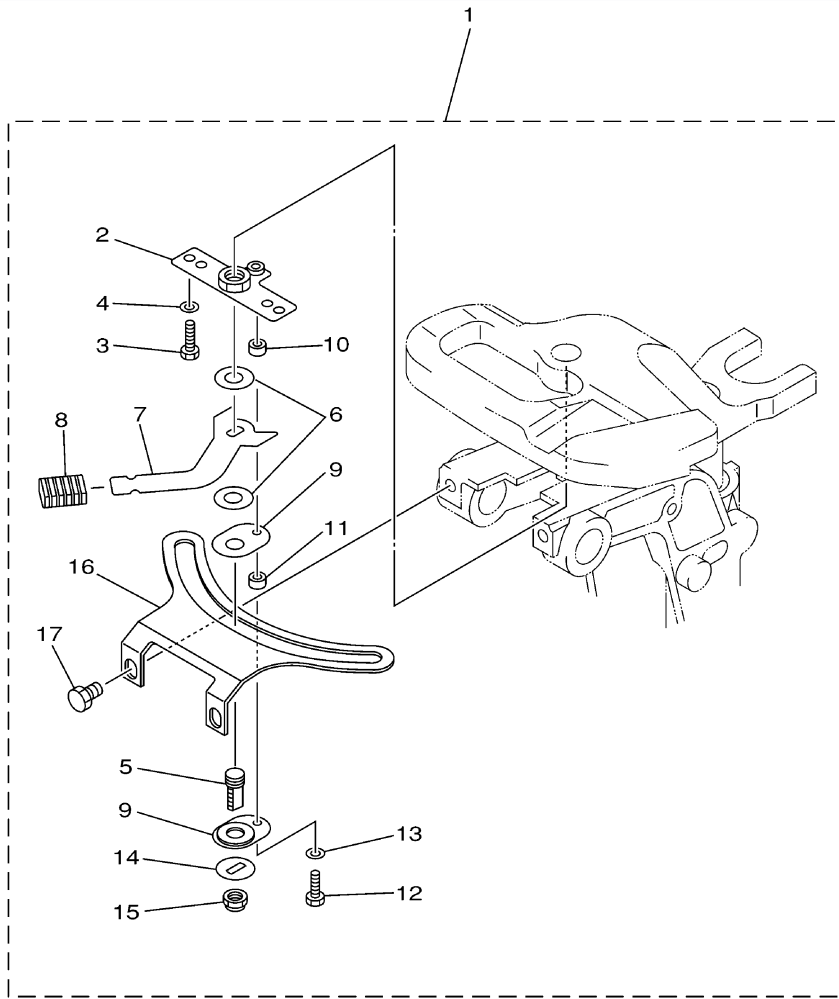

T8PXRZ 2001 / STEERING FRICTION FOR PH

68R0100-1170

©2014 Yamaha Motor Corporation, U.S.A. All rights reserved.

Part List

T8PXRZ 2001 / STEERING FRICTION FOR PH

REF - NO	PART NUMBER	PART NAME	QUANTITY	REMARKS
1	69G-42508-00-00	STEERING FRICTION ASSY	1	PH(PH)
2	68T-42525-01-00	.PLATE, FRICTION	1	(PH)
3	97095-05020-00	.BOLT	2	(PH)
4	92995-05600-00	.WASHER	2	(PH)
5	67C-42562-00-00	.SHAFT, STEERING LOCK	1	(PH)
6	90202-10M56-00	.WASHER, PLATE	2	(PH)
7	68T-42561-00-00	.KNOB, STEERING LOCK	1	(PH)
8	689-43633-00-00	.COVER, TILT LEVER	1	(PH)
9	65W-42528-00-00	.PLATE, FRICTION	2	(PH)
10	90387-05M05-00	.COLLAR	1	(PH)
11	90387-05M11-00	.COLLAR	1	(PH)
12	97095-05020-00	.BOLT	1	(PH)
13	92995-05600-00	.WASHER	1	(PH)
14	90209-10M26-00	.WASHER	1	(PH)
15	90185-10M14-00	.NUT, SELF-LOCKING	1	(PH)
16	68T-42527-00-00	.PLATE, FRICTION	1	(PH)
17	90109-08M91-00	.BOLT	2	(PH)