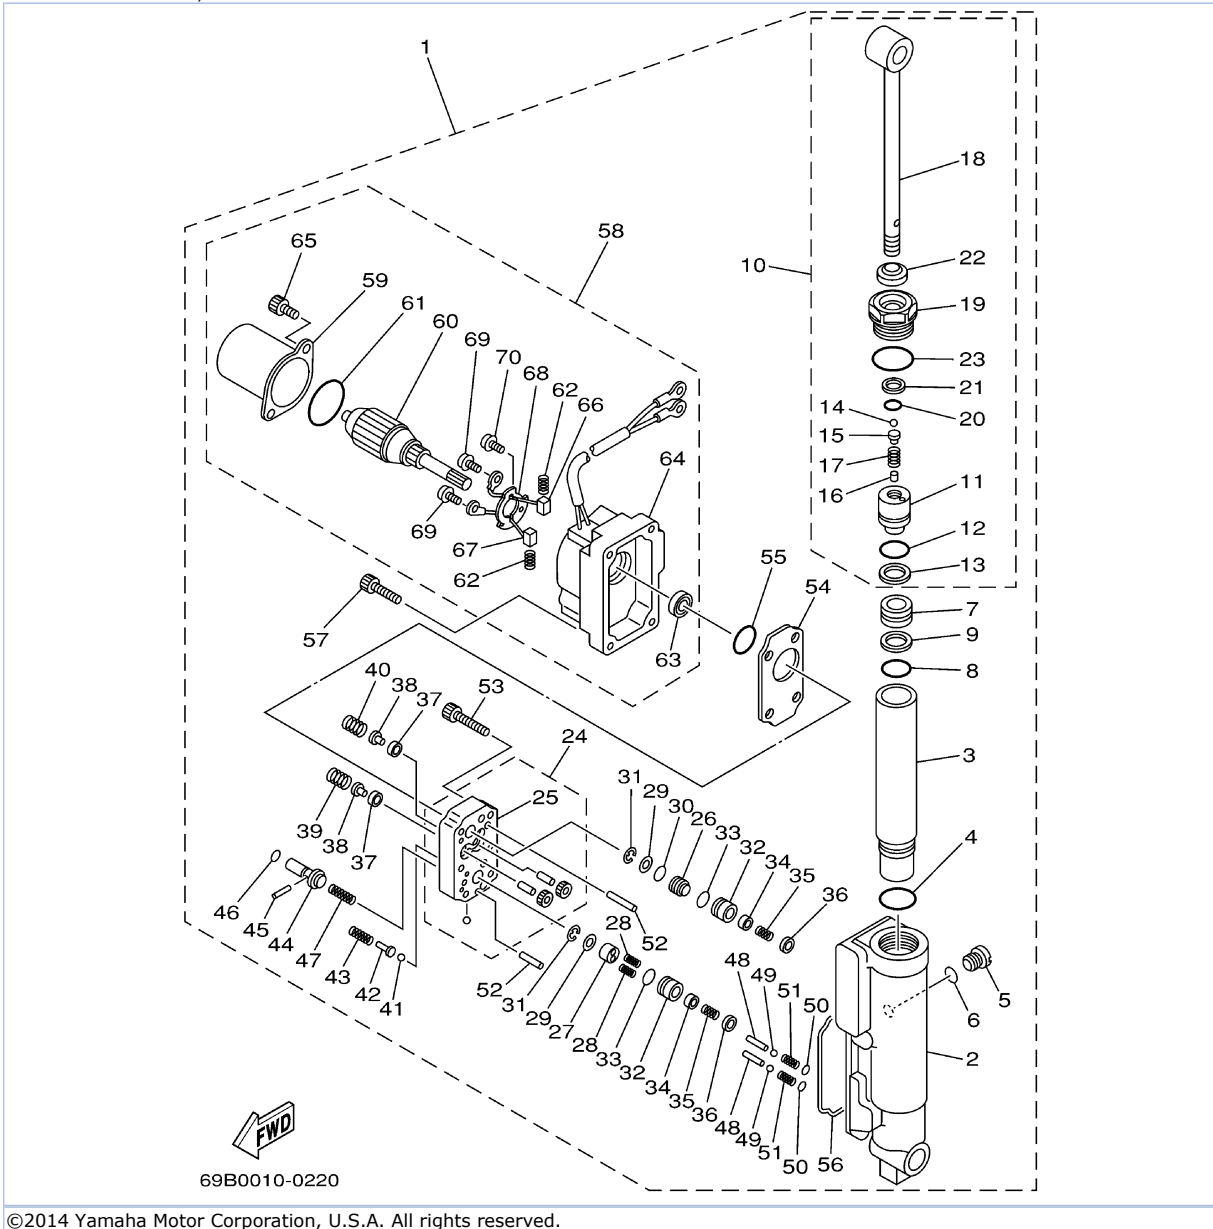

T8PXRZ 2001 / POWER TILT ASSY

©2014 Yamaha Motor Corporation, U.S.A. All rights reserved.

Part List

T8PXRZ 2001 / POWER TILT ASSY

REF - NO	PART NUMBER	PART NAME	QUANTITY	REMARKS
1	69G-43840-00-4D	POWER TILT ASSY	1	
2	69A-4380K-00-00	.CYLINDER, TILT SUB ASSY	1	
3	69A-22471-00-00	.CASE, CYLINDER	1	
4	93210-27666-00	.O-RING	1	
5	6H1-4388E-11-00	.PLUG, TAPER SCREW	1	
6	93210-07003-00	.O-RING	1	
7	69A-43814-00-00	.PISTON, FREE	1	
8	93210-21276-00	.O-RING	1	
9	69A-43872-00-00	.RING, BACK UP	1	
10	69A-43810-00-00	.TILT PISTON SUB ASSY	1	
11	69A-4380D-00-00	..PISTON COMP	1	
12	93210-21276-00	..O-RING	1	
13	69A-43872-00-00	..RING, BACK UP	1	
14	93505-32038-00	..BALL	1	
15	65W-4386A-00-00	..PIN, ABSORBER VALVE	1	
16	93604-06136-00	..PIN, DOWEL	1	
17	69A-43857-00-00	..SPRING, ABSORBER VALVE	1	
18	69A-43801-00-00	..ROD	1	
19	69A-43811-00-00	..SCREW, CYLINDER END	1	
20	6H1-43866-00-00	..O-RING	1	
21	69A-43871-00-00	..RING, BACK UP	1	
22	69A-43812-00-00	..SEAL, DUST	1	
23	69A-43869-00-00	..O-RING	1	
24	69A-43830-00-00	.GEAR PUMP ASSY	1	
25	69A-4380C-00-00	..GEAR HOUSING ASSY	1	
26	69A-43841-00-00	.PISTON, SHUTTLE	1	
27	69A-4384M-00-00	.PISTON, SHUTTLE 2	1	
28	62Y-43894-00-00	.SPRING, SHUTTLE RETURN	2	
29	69A-4384F-00-00	.SEAL, MAIN VALVE	2	
30	6H1-43883-00-00	.O-RING	1	
31	99001-03600-00	.CIRCLIP	2	
32	69A-4382G-00-00	.VALVE SEAT	2	
33	93210-12N52-00	.O-RING	2	
34	6T4-43808-00-00	.SEAT VALVE COMP 1	2	
35	6T4-43853-00-00	.SPRING, MAIN VALVE	2	
36	6H1-43816-00-00	.FILTER 1	2	
37	6H1-4384G-11-00	.SEAL, RELIEF VALVE	2	
38	6H1-43844-10-00	.PIN, VALVE SUPPORT	2	
39	69A-43855-00-00	.SPRING, UP RELIEF	1	
40	6H1-43856-10-00	.SPRING, DOWN RELIEF	1	
41	93501-08001-00	.BALL	2	
42	69A-4386A-00-00	.PIN, ABSORBER VALVE	2	
43	69A-43824-00-00	.SPRING, DOWN RELIEF 2	2	
44	69A-43848-00-00	.ROD, MANUAL RELEASE	1	
45	93602-15250-00	.PIN, DOWEL	1	
46	93210-06001-00	.O-RING	1	
47	69A-43854-00-00	.SPRING, MANUAL RELEASE	1	
48	69A-4381G-00-00	.PIN 1	2	
49	93501-08001-00	.BALL	2	
50	6H1-43883-00-00	.O-RING	2	
51	69A-4384H-00-00	.SPRING	2	
52	93606-14081-00	.PIN, DOWEL	2	
53	91317-05025-00	.BOLT	6	
54	69A-43816-00-00	.FILTER 1	1	
55	N35-43862-10-00	.O-RING	1	
56	69A-23129-00-00	.GASKET, DRAIN PLUG	1	
57	69A-43878-00-00	.BOLT, SOCKET	4	
58	69G-43880-00-00	.MOTOR ASSY	1	
59	65W-43804-00-00	..STATOR ASSY	1	
60	65W-43805-00-00	..ARMATURE ASSY	1