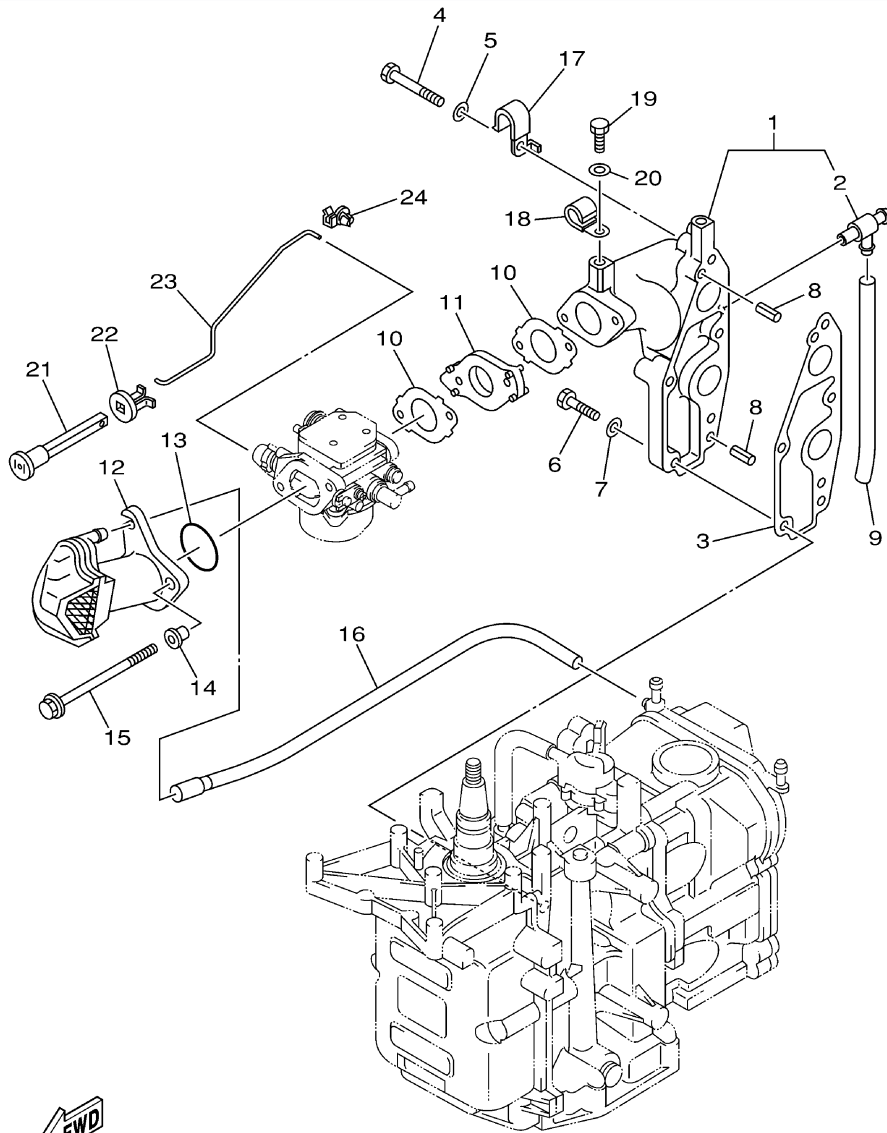

T8PLRZ 2001 / INTAKE

68R0110-1060

©2014 Yamaha Motor Corporation, U.S.A. All rights reserved.

Part List

T8PLRZ 2001 / INTAKE

REF - NO	PART NUMBER	PART NAME	QUANTITY	REMARKS
1	68T-13641-20-1S	MANIFOLD, INTAKE 1	1	FOR FLUSHING KIT
2	67F-12482-00-00	.PIPE 2	1	
3	68T-13645-00-00	.GASKET, MANIFOLD 1	1	
4	97013-06035-00	BOLT	3	
5	92903-06600-00	WASHER, PLATE	3	
6	97013-06025-00	BOLT	2	
7	92903-06600-00	WASHER, PLATE	2	
8	91690-50014-00	PIN, SPRING	2	
9	90445-09M20-00	HOSE (L95)	1	FOR FLUSHING KIT
10	68T-13646-A0-00	.GASKET, MANIFOLD 2	2	
11	68T-14271-00-00	INSULATOR	1	
12	68T-14440-00-00	SILENCER ASSY, INTAKE	1	
13	93210-31MJ5-00	.O-RING	1	
14	90387-06M70-00	COLLAR	2	
15	97595-06585-00	BOLT, WITH WASHER	2	
16	68T-12483-00-00	PIPE 3	1	
17	90465-08M99-00	CLAMP	1	
18	90465-08M83-00	CLAMP	1	
19	97095-06010-00	BOLT	1	FOR FLUSHING KIT(PH)
20	92995-06600-00	WASHER	1	FOR FLUSHING KIT(PH)
21	6H4-41271-01-00	KNOB, CHOKE	1	
22	689-41273-00-00	GROMMET	1	
23	68T-41256-00-00	ROD, CHOKE 1	1	
24	6J8-41262-00-00	JOINT, CHOKE LEVER	1