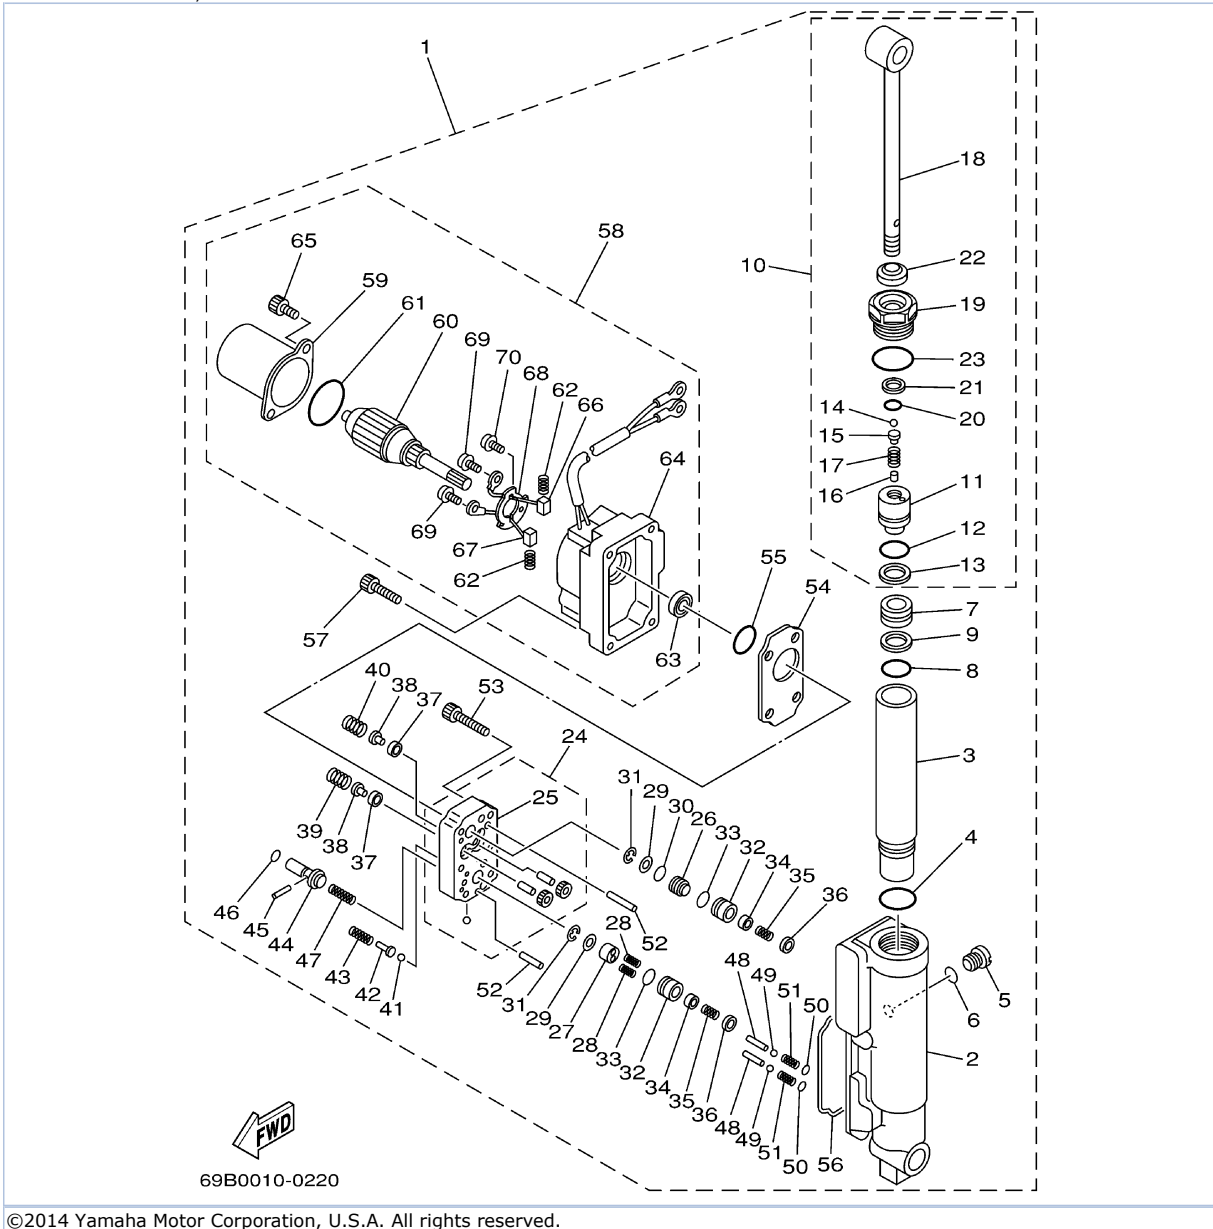

T8PLRZ 2001 / POWER TILT ASSY

©2014 Yamaha Motor Corporation, U.S.A. All rights reserved.

Part List

T8PLRZ 2001 / POWER TILT ASSY

REF - NO	PART NUMBER	PART NAME	QUANTITY	REMARKS
1	69G-43840-00-4D	POWER TILT ASSY	1	
2	69A-4380K-00-00	.CYLINDER, TILT SUB ASSY	1	
3	69A-22471-00-00	.CASE, CYLINDER	1	
4	93210-27666-00	.O-RING	1	
5	6H1-4388E-11-00	.PLUG, TAPER SCREW	1	
6	93210-07003-00	.O-RING	1	
7	69A-43814-00-00	.PISTON, FREE	1	
8	93210-21276-00	.O-RING	1	
9	69A-43872-00-00	.RING, BACK UP	1	
10	69A-43810-00-00	.TILT PISTON SUB ASSY	1	
11	69A-4380D-00-00	..PISTON COMP	1	
12	93210-21276-00	..O-RING	1	
13	69A-43872-00-00	..RING, BACK UP	1	
14	93505-32038-00	..BALL	1	
15	65W-4386A-00-00	..PIN, ABSORBER VALVE	1	
16	93604-06136-00	..PIN, DOWEL	1	
17	69A-43857-00-00	..SPRING, ABSORBER VALVE	1	
18	69A-43801-00-00	..ROD	1	
19	69A-43811-00-00	..SCREW, CYLINDER END	1	
20	6H1-43866-00-00	..O-RING	1	
21	69A-43871-00-00	..RING, BACK UP	1	
22	69A-43812-00-00	..SEAL, DUST	1	
23	69A-43869-00-00	..O-RING	1	
24	69A-43830-00-00	.GEAR PUMP ASSY	1	
25	69A-4380C-00-00	..GEAR HOUSING ASSY	1	
26	69A-43841-00-00	.PISTON, SHUTTLE	1	
27	69A-4384M-00-00	.PISTON, SHUTTLE 2	1	
28	62Y-43894-00-00	.SPRING, SHUTTLE RETURN	2	
29	69A-4384F-00-00	.SEAL, MAIN VALVE	2	
30	6H1-43883-00-00	.O-RING	1	
31	99001-03600-00	.CIRCLIP	2	
32	69A-4382G-00-00	.VALVE SEAT	2	
33	93210-12N52-00	.O-RING	2	
34	6T4-43808-00-00	.SEAT VALVE COMP 1	2	
35	6T4-43853-00-00	.SPRING, MAIN VALVE	2	
36	6H1-43816-00-00	.FILTER 1	2	
37	6H1-4384G-11-00	.SEAL, RELIEF VALVE	2	
38	6H1-43844-10-00	.PIN, VALVE SUPPORT	2	
39	69A-43855-00-00	.SPRING, UP RELIEF	1	
40	6H1-43856-10-00	.SPRING, DOWN RELIEF	1	
41	93501-08001-00	.BALL	2	
42	69A-4386A-00-00	.PIN, ABSORBER VALVE	2	
43	69A-43824-00-00	.SPRING, DOWN RELIEF 2	2	
44	69A-43848-00-00	.ROD, MANUAL RELEASE	1	
45	93602-15250-00	.PIN, DOWEL	1	
46	93210-06001-00	.O-RING	1	
47	69A-43854-00-00	.SPRING, MANUAL RELEASE	1	
48	69A-4381G-00-00	.PIN 1	2	
49	93501-08001-00	.BALL	2	
50	6H1-43883-00-00	.O-RING	2	
51	69A-4384H-00-00	.SPRING	2	
52	93606-14081-00	.PIN, DOWEL	2	
53	91317-05025-00	.BOLT	6	
54	69A-43816-00-00	.FILTER 1	1	
55	N35-43862-10-00	.O-RING	1	
56	69A-23129-00-00	.GASKET, DRAIN PLUG	1	
57	69A-43878-00-00	.BOLT, SOCKET	4	
58	69G-43880-00-00	.MOTOR ASSY	1	
59	65W-43804-00-00	..STATOR ASSY	1	
60	65W-43805-00-00	..ARMATURE ASSY	1