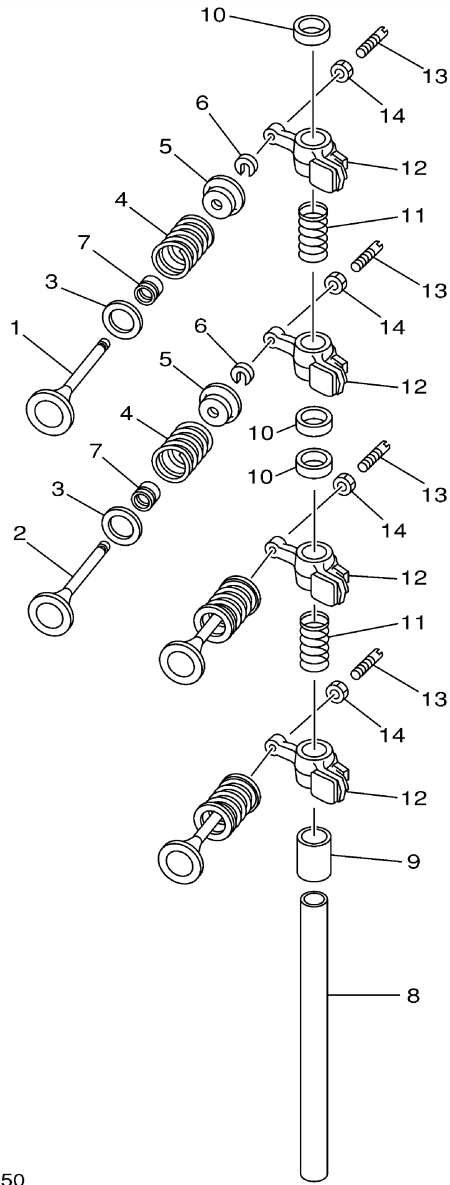

T8PLRZ 2001 / VALVE

68R0010-0050

©2014 Yamaha Motor Corporation, U.S.A. All rights reserved.

Part List

T8PLRZ 2001 / VALVE

REF - NO	PART NUMBER	PART NAME	QUANTITY	REMARKS
1	67D-12111-00-00	VALVE, INTAKE	2	
2	67D-12121-00-00	VALVE, EXHAUST	2	
3	68T-12116-00-00	SEAT, VALVE SPRING	4	
4	68T-12113-00-00	SPRING, VALVE INNER	4	
5	7NJ-12117-00-00	RETAINER, VALVE SPRING	4	
6	7NJ-12118-00-00	LOCK, VALVE SPRING RETAINER	4	
7	51Y-12119-00-00	SEAL, VALVE STEM	4	
8	68T-12146-00-00	SHAFT, ROCKER	1	
9	90387-13M56-00	COLLAR	1	
10	90387-14M03-00	COLLAR	3	
11	90501-12M40-00	SPRING, COMPRESSION	2	
12	68T-12151-00-00	ARM, VALVE ROCKER	4	
13	6G8-12159-00-00	SCREW, VALVE ADJUSTING	4	
14	6G8-12158-00-00	NUT, LOCK	4