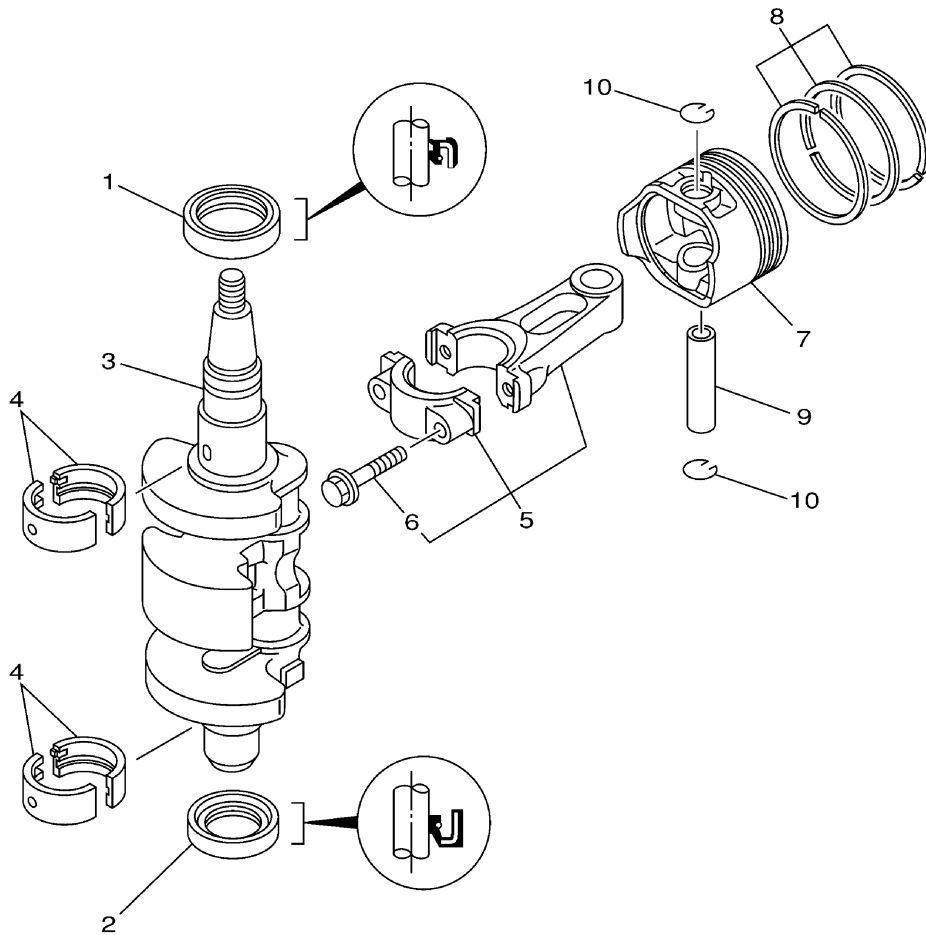

T8PLRZ 2001 / CRANKSHAFT PISTON

68R0010-0030

©2014 Yamaha Motor Corporation, U.S.A. All rights reserved.

Part List

T8PLRZ 2001 / CRANKSHAFT PISTON

REF - NO	PART NUMBER	PART NAME	QUANTITY	REMARKS
1	93102-30M22-00	.OIL SEAL	1	
2	93101-25M69-00	.OIL SEAL	1	
3	68T-11411-00-00	CRANKSHAFT	1	
4	68T-11416-00-00	PLANE BEARING, CRANKSHAFT 1	1	UR BROWN
4	68T-11416-20-00	PLANE BEARING, CRANKSHAFT 1	1	UR BLUE
4	68T-11416-10-00	PLANE BEARING, CRANKSHAFT 1	1	UR BLACK
5	68T-11650-00-00	CONNECTING ROD ASSY	2	
6	67D-11654-00-00	.BOLT, CONNECTING ROD	2	
7	68T-11631-00-96	PISTON (STD)	2	
7	68T-11636-00-00	PISTON (0.50MM O/S)	2	AP
7	68T-11635-00-00	PISTON (0.25MM O/S)	2	AP
8	68T-11603-00-00	PISTON RING SET (STD)	2	
8	68T-11605-00-00	PISTON RING SET (0.50MM O/S)	2	AP
8	68T-11604-00-00	PISTON RING SET (0.25MM O/S)	2	AP
9	68T-11633-00-00	PIN, PISTON	2	
10	93450-15023-00	CIRCLIP	4