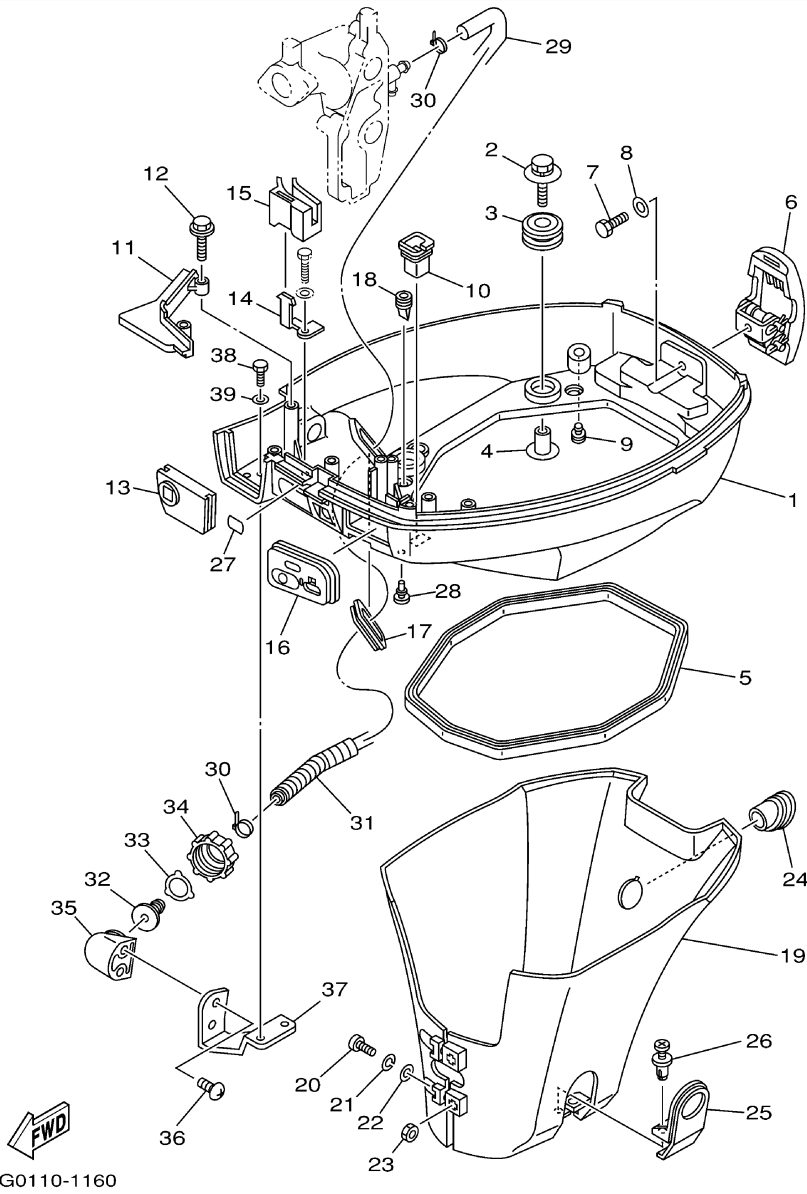

T8PLRZ 2001 / BOTTOM COWLING

©2014 Yamaha Motor Corporation, U.S.A. All rights reserved.

Part List

T8PLRZ 2001 / BOTTOM COWLING

REF - NO	PART NUMBER	PART NAME	QUANTITY	REMARKS
1	68T-42710-00-4D	BOTTOM COWLING ASSY	1	
2	68F-85119-00-00	BOLT	4	
3	90480-21M82-00	GROMMET	4	
4	68F-86129-00-00	COLLAR	4	
5	68T-42716-00-00	RUBBER, SEAL 1	1	
6	68T-42801-00-00	COWLING CLAMP COMP.	1	
7	97095-06012-00	BOLT	1	
8	92995-06600-00	WASHER	1	
9	6H3-44391-01-00	NIPPLE, HOSE	1	
10	682-42727-00-00	GROMMET	1	
11	68T-42738-00-4D	PLATE, FITTING	1	
12	90109-06M81-00	BOLT	2	
13	68T-42725-10-00	.GROMMET	1	UR PR (PR)
13	68T-42725-00-00	GROMMET	1	UR PH(PH)
14	68T-26393-00-00	HOLDER	1	PH(PH)
15	68T-26367-00-00	PROTECTOR	1	PH(PH)
16	69G-42724-50-00	GROMMET	1	PH(PH)
17	69G-42726-00-00	GROMMET	1	FOR FLUSHING KIT
18	65W-42717-00-00	RUBBER, SEAL 2	2	
19	68T-42741-00-00	APRON	1	
20	97880-06030-00	SCREW, PAN HEAD	2	
21	92990-06100-00	..WASHER, SPRING	2	
22	92990-06600-00	WASHER, PLATE	2	
23	95380-06600-00	NUT, HEXAGON	2	
24	68T-42717-00-00	RUBBER, SEAL 2	1	
25	68T-42771-00-00	APRON	1	
26	90338-06M20-00	PLUG	2	
27	65W-84342-00-00	SEAT, EMBLEM	1	
28	90480-06M19-00	GROMMET	1	PR (PR)
29	6E5-12481-00-00	PIPE 1	1	FLUSHING KIT
30	90465-11M10-00	CLAMP	2	FLUSHING KIT
31	90447-13M00-00	TUBE	1	FLUSHING KIT
32	6R3-12582-00-00	JOINT, HOSE 2	1	FLUSHING KIT
33	6R3-12583-00-00	GASKET, HOSE JOINT	1	FLUSHING KIT
34	6R3-12581-00-00	JOINT, HOSE 1	1	FLUSHING KIT
35	68T-12572-00-00	ADAPTER	1	FLUSHING KIT
36	97780-60520-00	SCREW, TAPPING	2	FLUSHING KIT
37	68T-12535-10-00	PLATE	1	FOR REMO-CON ATTACHMENT (PR)
37	68T-12535-00-00	PLATE	1	FLUSHING KIT(PH)
38	97095-06010-00	BOLT	2	FOR REMO-CON ATTACHMENT (PR)
38	97095-06010-00	BOLT	2	FLUSHING KIT(PH)
39	92995-06600-00	WASHER	2	FOR REMO-CON ATTACHMENT (PR)
39	92995-06600-00	WASHER	2	FLUSHING KIT(PH)

Part Notes

T8PLRZ 2001 / BOTTOM COWLING

PART NUMBER	NOTE TEXT
92990-06600-00	OEM: This part number is among the Top 100 Most Popular Marine Maintenance Parts as of March 2014.

©2014 Yamaha Motor Corporation, U.S.A. All rights reserved.