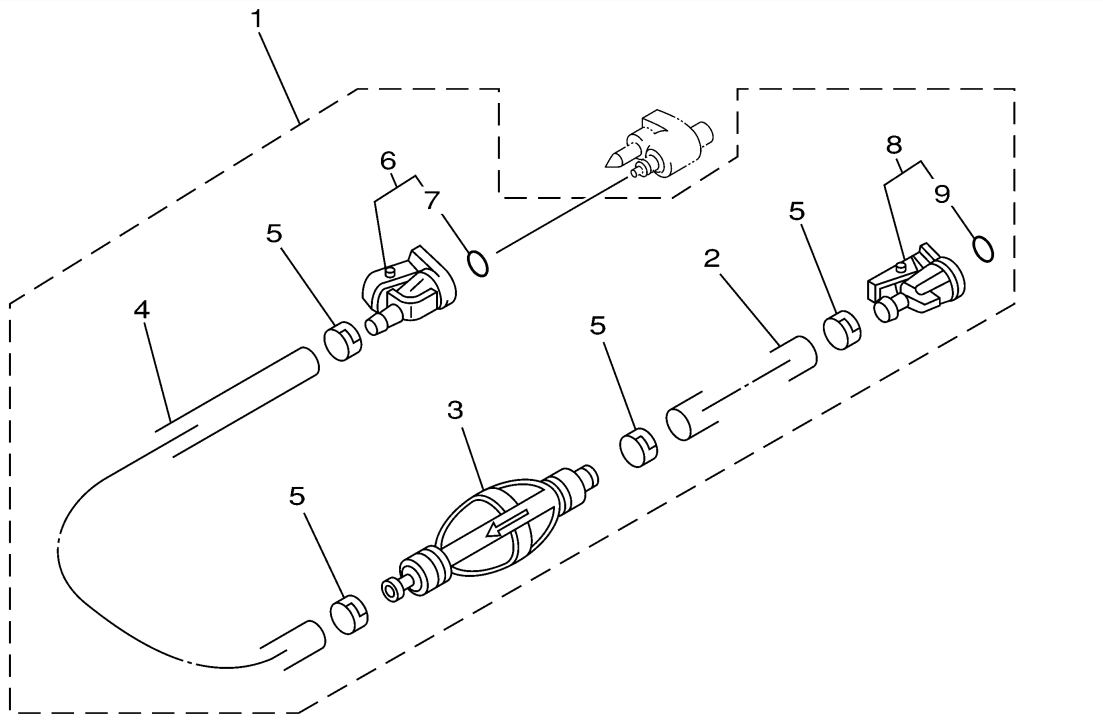

T8PLRZ 2001 / FUEL 2

6960100-0050

©2014 Yamaha Motor Corporation, U.S.A. All rights reserved.

Part List

T8PLRZ 2001 / FUEL 2

REF - NO	PART NUMBER	PART NAME	QUANTITY	REMARKS
1	6Y1-24306-53-00	FUEL PIPE COMP. 1	1	AP
2	90445-11M06-00	.HOSE (L2050)	1	
3	6Y1-24360-52-00	.PRIMER PUMP ASSY	1	
4	90445-11M05-00	.HOSE (L850)	1	
5	650-24351-51-00	.BAND 1	4	
6	6G1-24305-03-00	.FUEL PIPE JOINT COMP 2	1	
7	93210-08287-00	..O-RING	1	
8	6Y1-24305-04-00	.FUEL PIPE JOINT COMP 2	1	
9	93210-08287-00	..O-RING	1