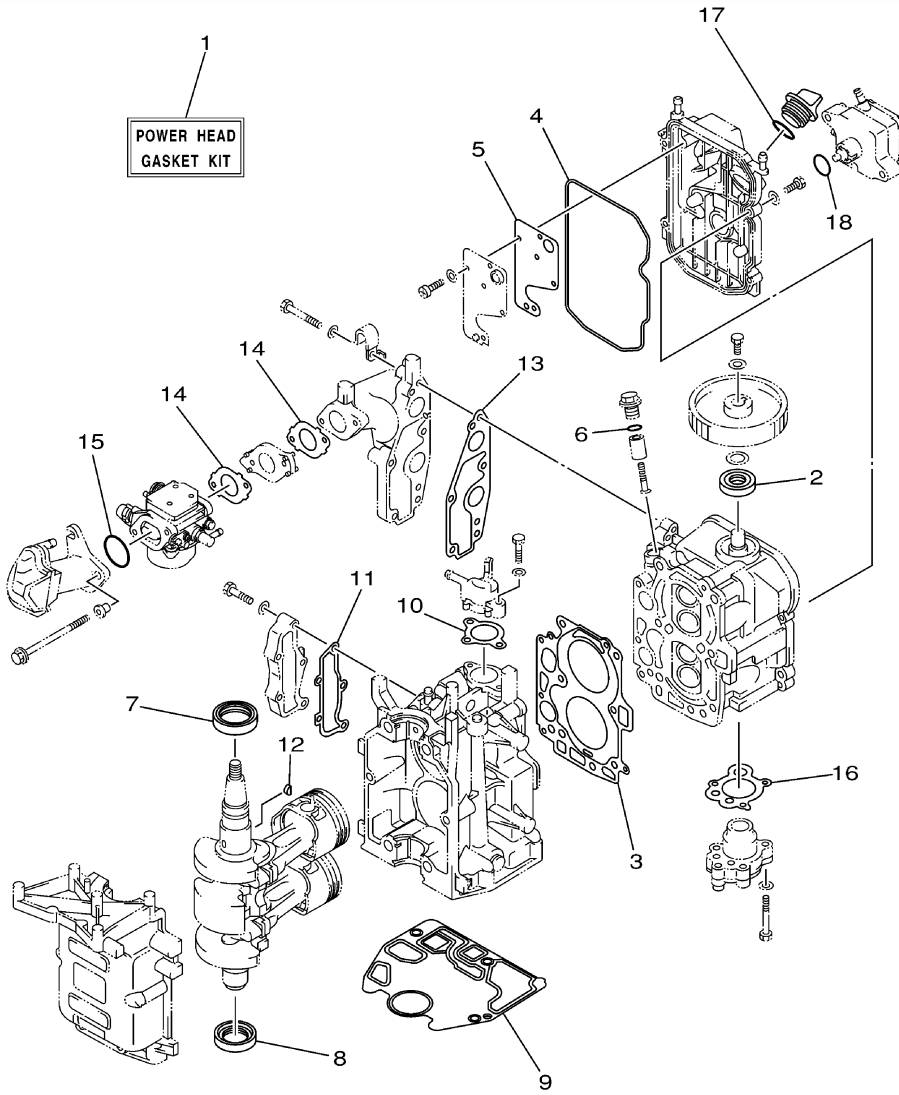

T8PLRZ 2001 / REPAIR KIT 1

68R0100-0250

©2014 Yamaha Motor Corporation, U.S.A. All rights reserved.

Part List

T8PLRZ 2001 / REPAIR KIT 1

REF - NO	PART NUMBER	PART NAME	QUANTITY	REMARKS
1	68T-W0001-00-00	POWER HEAD GASKET KIT	1	
2	93102-18M21-00	.OIL SEAL	1	
3	68T-11181-00-00	.GASKET, CYLINDER HEAD 1	1	
4	68T-11356-00-00	.SEAL, CYLINDER 2	1	
5	68T-11169-A0-00	.GASKET, BREATHER COVER	1	
6	93210-13M63-00	.O-RING	1	
7	93102-30M22-00	.OIL SEAL	1	
8	93101-25M69-00	.OIL SEAL	1	
9	68T-11351-00-00	.GASKET, CYLINDER	1	
10	6G8-12414-A0-00	.GASKET, COVER	1	
11	68T-41114-A0-00	.GASKET, EXHAUST OUTER COVER	1	
12	90280-03M01-00	.KEY, WOODRUFF	1	
13	68T-13645-00-00	.GASKET, MANIFOLD 1	1	
14	68T-13646-A0-00	.GASKET, MANIFOLD 2	2	
15	93210-31MJ5-00	.O-RING	1	
16	68T-13329-00-00	.GASKET, PUMP COVER	1	
17	93210-24M79-00	.O-RING	1	
18	93210-20M65-00	.O-RING	1