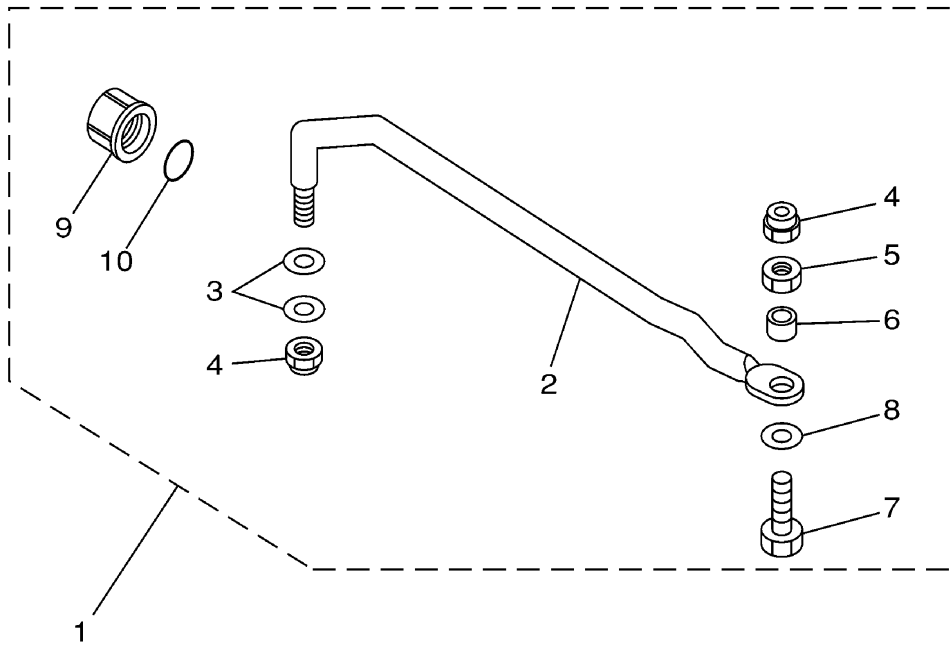

T8PLRZ 2001 / STEERING GUIDE

68R0300-0290

©2014 Yamaha Motor Corporation, U.S.A. All rights reserved.

Part List

T8PLRZ 2001 / STEERING GUIDE

REF - NO	PART NUMBER	PART NAME	QUANTITY	REMARKS
1	68T-61350-00-00	STEERING GUIDE ATTACH KIT	1	AP PR (PR)
2	68T-61351-00-00	.ROD, STEERING LINK	1	(PR)
3	90201-10M20-00	.WASHER, PLATE	2	(PR)
4	90185-09M01-00	.NUT, SELF-LOCKING	2	(PR)
5	90170-09M03-00	.NUT	1	(PR)
6	90387-10M42-00	.COLLAR	1	(PR)
7	6E5-61355-00-00	.BOLT	1	(PR)
8	90201-10M63-00	.WASHER, PLATE	1	(PR)
9	6E5-43145-01-00	.CAP, CLAMP BRACKET	1	(PR)
10	93210-16275-00	.O-RING	1	(PR)