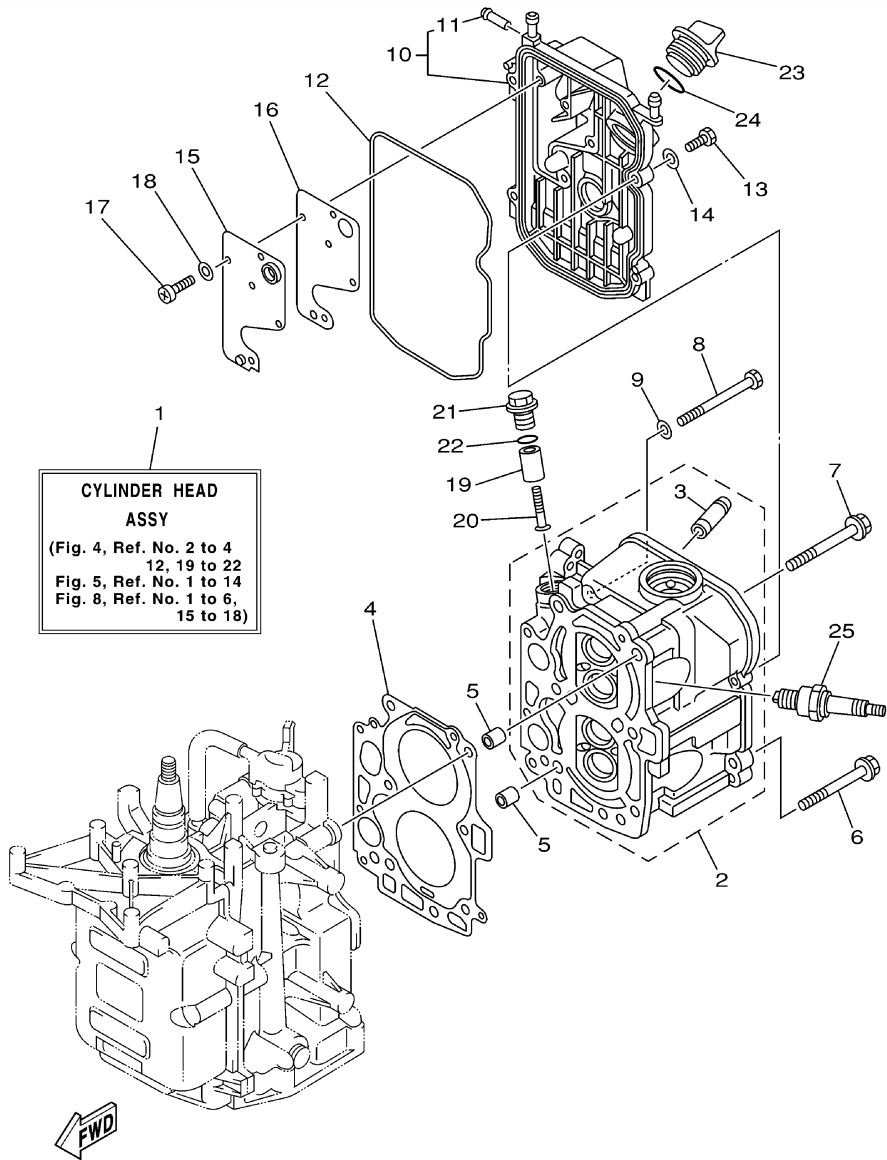

T8PLRZ 2001 / CYLINDER CRANKCASE 2

68R0100-0040

©2014 Yamaha Motor Corporation, U.S.A. All rights reserved.

Part List

T8PLRZ 2001 / CYLINDER CRANKCASE 2

REF - NO	PART NUMBER	PART NAME	QUANTITY	REMARKS
1	68T-W009A-00-4D	CYLINDER HEAD ASSY	1	
2	68T-11111-00-94	HEAD, CYLINDER 1	1	
3	67D-11133-10-00	.GUIDE, VALVE 1	4	
4	68T-11181-00-00	.GASKET, CYLINDER HEAD 1	1	
5	99510-10114-00	PIN, DOWEL	2	
6	90105-08M36-00	BOLT, FLANGE	2	
7	90105-08M78-00	BOLT, FLANGE	4	
8	97013-06070-00	BOLT	3	
9	92903-06600-00	WASHER, PLATE	3	
10	68T-11191-00-94	COVER, CYLINDER HEAD 1	1	
11	650-24378-00-00	.PIPE, JOINT 4	1	
12	68T-11356-00-00	.SEAL, CYLINDER 2	1	
13	97095-06020-00	BOLT	4	
14	92995-06600-00	WASHER	4	
15	68T-11168-00-00	COVER, BREATHER	1	
16	68T-11169-A0-00	.GASKET, BREATHER COVER	1	
17	98507-04010-00	SCREW, PAN HEAD	5	
18	92907-04600-00	WASHER	5	
19	68T-11325-00-00	ANODE	1	
20	90151-05M05-00	SCREW, COUNTERSUNK	1	
21	6G8-11197-01-00	PLUG, BLIND	1	
22	93210-13M63-00	.O-RING	1	
23	6G8-15363-00-00	PLUG, OIL	1	
24	93210-24M79-00	.O-RING	1	
25	NGK-BRGHS-10-10	PLUG SPARK (NGK BR6HS-10 PACK)	2