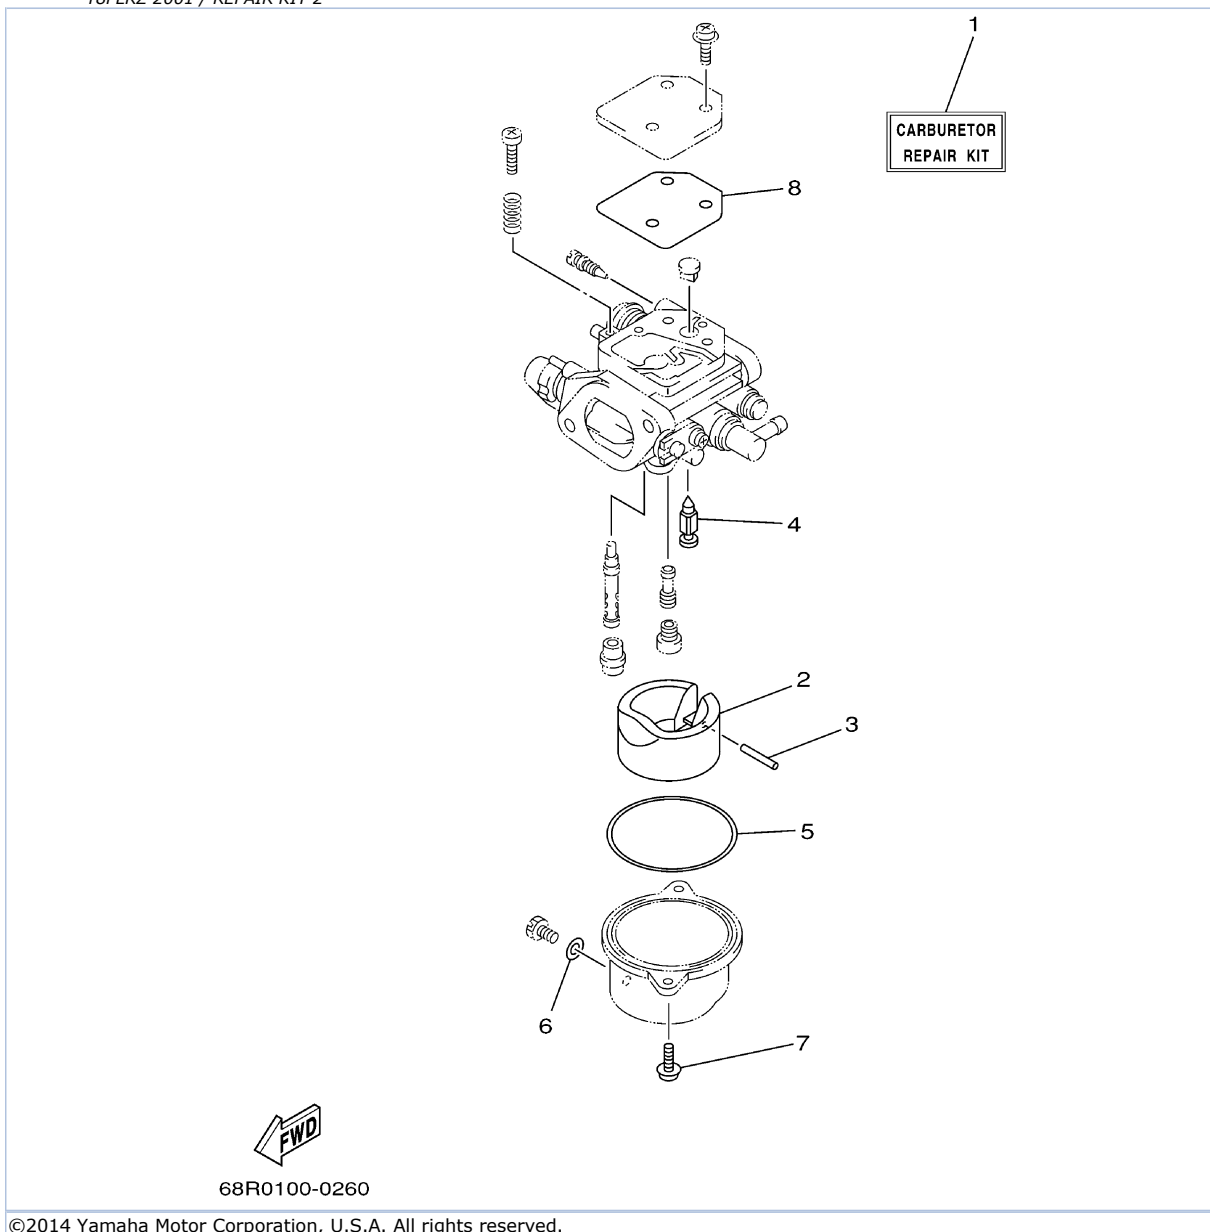

T8PLRZ 2001 / REPAIR KIT 2

68R0100-0260

©2014 Yamaha Motor Corporation, U.S.A. All rights reserved.

Part List

T8PLRZ 2001 / REPAIR KIT 2

REF - NO	PART NUMBER	PART NAME	QUANTITY	REMARKS
1	68T-W0093-00-00	CARBURETOR REPAIR KIT	1	
2	68T-14385-00-00	.FLOAT	1	
3	67D-14386-00-00	.PIN, FLOAT	1	
4	68T-14546-00-00	.VALVE, NEEDLE	1	
5	67D-14984-00-00	.GASKET, FLOAT CHAMBER	1	
6	6J8-14959-00-00	.GASKET	1	
7	97980-04112-00	.SCREW, WITH WASHER	2	
8	67D-14536-00-00	.GASKET	1