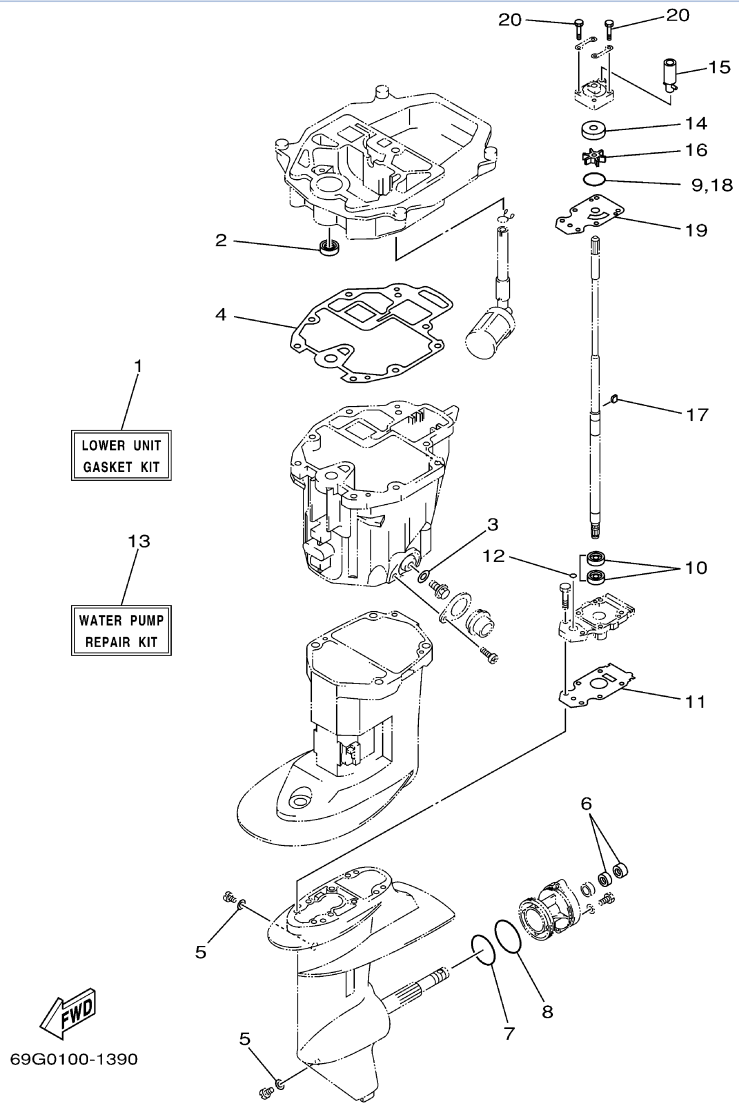

T8PLRZ 2001 / REPAIR KIT 3

©2014 Yamaha Motor Corporation, U.S.A. All rights reserved.

Part List

T8PLRZ 2001 / REPAIR KIT 3

REF - NO	PART NUMBER	PART NAME	QUANTITY	REMARKS
1	69G-W0001-20-00	LOWER UNIT GASKET KIT	1	
2	93101-12M70-00	.OIL SEAL	1	
3	90430-10M11-00	.GASKET	1	
4	68T-13475-00-00	.GASKET	1	
5	90430-08020-00	.GASKET	2	
6	93101-17054-00	.OIL SEAL	2	
7	93210-74316-00	.O-RING	1	
8	93210-74M68-00	.O-RING	1	
9	93210-44398-00	.O-RING	1	
10	93101-20048-00	.OIL SEAL	2	
11	69G-45315-A0-00	.PACKING, LOWER CASING	1	
12	93210-06ME6-00	.O-RING	1	
13	69G-W0078-00-00	WATER PUMP REPAIR KIT	1	
14	63V-44322-00-00	.INSERT, CARTRIDGE	1	
15	68T-44366-00-00	.DAMPER, WATER SEAL 2	1	
16	63V-44352-01-00	.IMPELLER	1	
17	664-44338-00-00	.KEY, WOODRUFF	1	
18	93210-44398-00	.O-RING	1	
19	68T-44323-00-00	.OUTER PLATE, CARTRIDGE	1	
20	97080-08045-00	.BOLT	4	

Part Notes

T8PLRZ 2001 / REPAIR KIT 3

PART NUMBER	NOTE TEXT
90430-08020-00	OEM: This part number is among the Top 100 Most Popular Marine Maintenance Parts as of March 2014.

©2014 Yamaha Motor Corporation, U.S.A. All rights reserved.