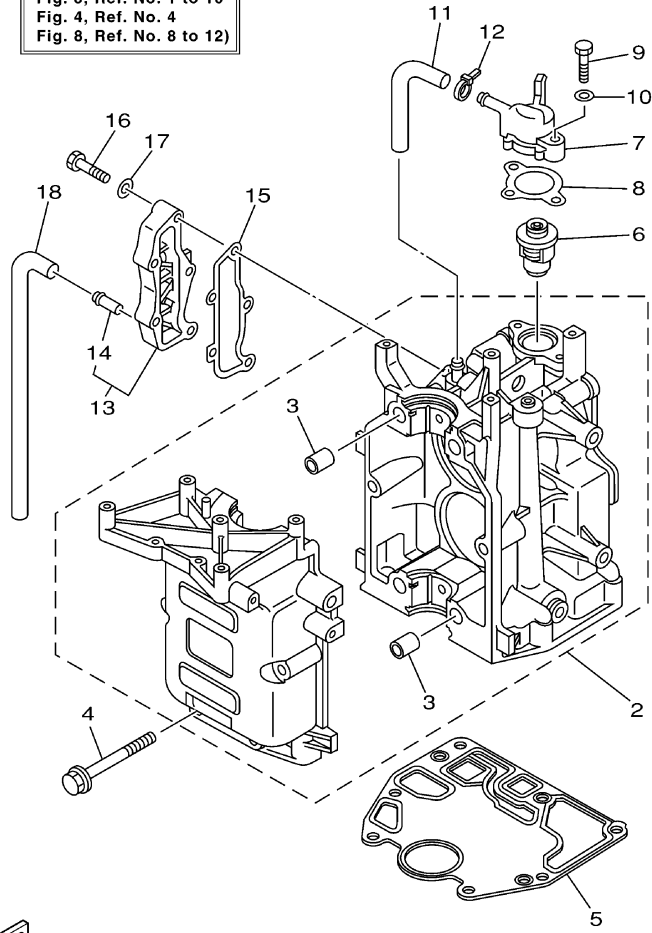

T8PLRZ 2001 / CYLINDER CRANKCASE 1

1
**CYLINDER BLOCK
ASSY**
(Fig. 2, Ref. No. 2 to 10,
13 to 17
Fig. 3, Ref. No. 1 to 10
Fig. 4, Ref. No. 4
Fig. 8, Ref. No. 8 to 12)

68R0100-0020

©2014 Yamaha Motor Corporation, U.S.A. All rights reserved.

Part List

T8PLRZ 2001 / CYLINDER CRANKCASE 1

REF - NO	PART NUMBER	PART NAME	QUANTITY	REMARKS
1	68T-W009B-00-4D	CYLINDER BLOCK ASSY	1	
2	68T-15100-00-94	CRANKCASE ASSY	1	
3	99530-12016-00	.PIN, DOWEL	4	
4	90119-08M29-00	BOLT, WITH WASHER	6	
5	68T-11351-00-00	.GASKET, CYLINDER	1	
6	66M-12411-00-00	THERMOSTAT	1	
7	68T-12413-00-9M	COVER, THERMOSTAT	1	
8	6G8-12414-A0-00	.GASKET, COVER	1	
9	97013-06020-00	BOLT	2	
10	92903-06600-00	WASHER, PLATE	2	
11	68T-12481-00-00	PIPE 1	1	
12	90465-11M10-00	CLAMP	1	
13	68T-41113-00-9M	OUTER COVER, EXHAUST	1	
14	6E9-24378-00-00	.PIPE, JOINT 3	1	
15	68T-41114-A0-00	.GASKET, EXHAUST OUTER COVER	1	
16	97013-06025-00	BOLT	5	
17	92903-06600-00	WASHER, PLATE	5	
18	68T-12482-00-00	PIPE 2	1