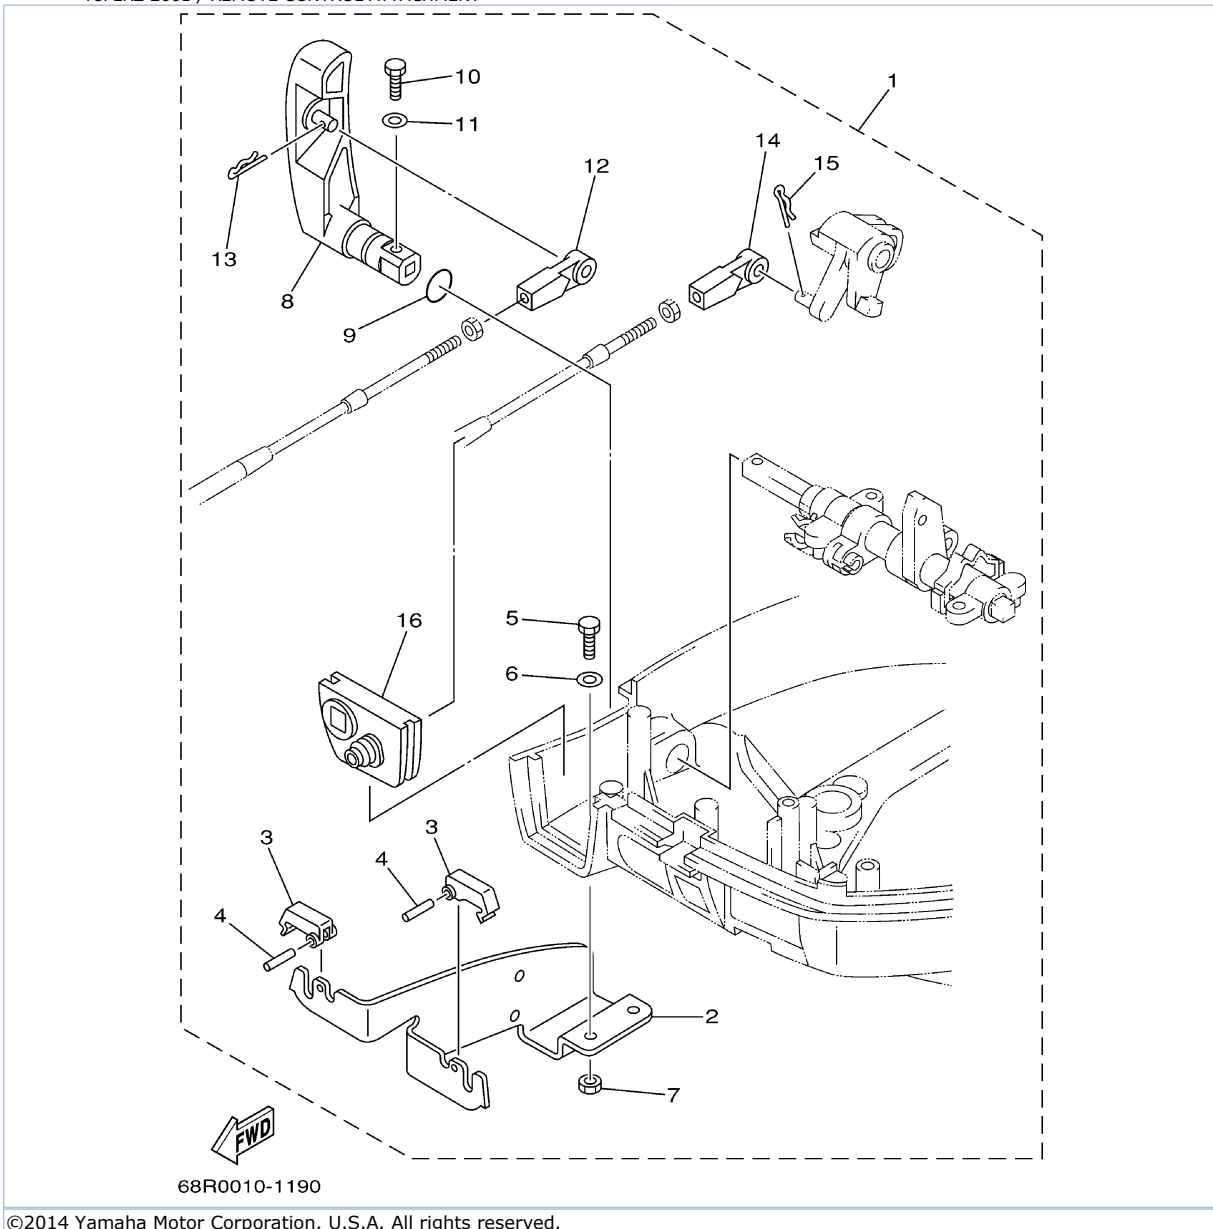

T8PLRZ 2001 / REMOTE CONTROL ATTACHMENT

©2014 Yamaha Motor Corporation, U.S.A. All rights reserved.

Part List

T8PLRZ 2001 / REMOTE CONTROL ATTACHMENT

REF - NO	PART NUMBER	PART NAME	QUANTITY	REMARKS
1	68R-48501-00-00	REMOTE CONT. ATTACHMENT ASSY.	1	AP PH(PH)
2	68T-48531-00-00	.BRACKET, REMOTE CONTROL 1	1	(PH)
3	682-48538-50-00	.CLAMP, CABLE 1	2	(PH)
4	91690-30012-00	.PIN, SPRING	2	(PH)
5	97095-06012-00	.BOLT	2	(PH)
6	92995-06600-00	.WASHER	2	(PH)
7	95380-06600-00	.NUT, HEXAGON	2	(PH)
8	68T-44111-10-00	.HANDLE, GEAR SHIFT	1	(PH)
9	93210-12327-00	.O-RING	1	(PH)
10	97095-05016-00	.BOLT	1	(PH)
11	92995-05600-00	.WASHER	1	(PH)
12	663-48344-00-00	.CABLE END, REMOTE CONTROL	1	(PH)
13	90468-18008-00	.CLIP	1	(PH)
14	663-48344-00-00	.CABLE END, REMOTE CONTROL	1	(PH)
15	90468-18008-00	.CLIP	1	(PH)
16	68T-42725-10-00	.GROMMET	1	(PH)

Part Notes

T8PLRZ 2001 / REMOTE CONTROL ATTACHMENT

PART NUMBER	NOTE TEXT
90468-18008-00	OEM: This part number is among the Top 100 Most Popular Marine Maintenance Parts as of March 2014.
90468-18008-00	OEM: This part number is among the Top 100 Most Popular Marine Maintenance Parts as of March 2014.

©2014 Yamaha Motor Corporation, U.S.A. All rights reserved.