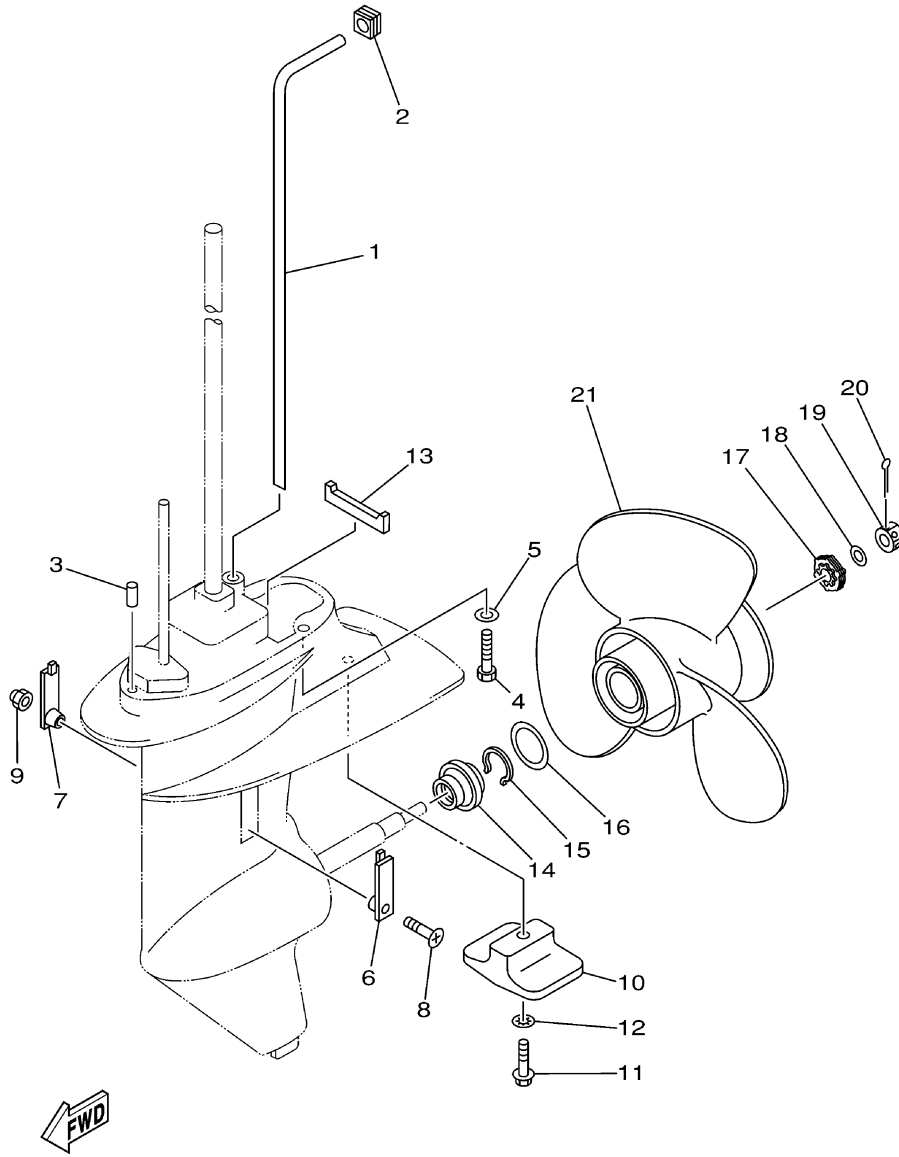

T8PLRZ 2001 / LOWER CASING DRIVE 2

69G0100-1310

©2014 Yamaha Motor Corporation, U.S.A. All rights reserved.

Part List

T8PLRZ 2001 / LOWER CASING DRIVE 2

REF - NO	PART NUMBER	PART NAME	QUANTITY	REMARKS
1	69G-44361-20-00	TUBE, WATER 1	1	UR X
1	68T-44361-10-00	TUBE, WATER 1	1	UR L
2	63V-44365-10-00	DAMPER, WATER SEAL 1	1	
3	93604-12M07-00	PIN, DOWEL	2	
4	97075-08035-00	BOLT	4	L
5	92995-08600-00	WASHER	4	L
6	6G1-45214-00-00	COVER, WATER INLET 1	1	
7	63V-45215-00-00	COVER, WATER INLET 2	1	
8	90152-05M04-00	SCREW, COUNTERSUNK	1	
9	90185-05002-00	NUT, NYLON	1	
10	61N-45251-00-00	ANODE	1	
11	95895-06030-00	BOLT, FLANGE	1	
12	92990-06300-00	WASHER, INTERNAL TOOTH	1	
13	63V-45375-00-00	DAMPER, SEAL	1	
14	6G8-45987-02-00	SPACER 1	1	
15	93450-10M04-00	CIRCLIP	1	
16	90201-31MA3-00	WASHER, PLATE	1	
17	6G8-45997-00-00	SPACER 2	1	
18	90201-10M02-00	WASHER, PLATE	1	
19	90171-10M07-00	NUT, CASTLE	1	
20	91490-30025-00	PIN. COTTER	1	
21	69G-45941-00-EL	PROPELLER (3X11-3/4"X5-3/4"-R)	1