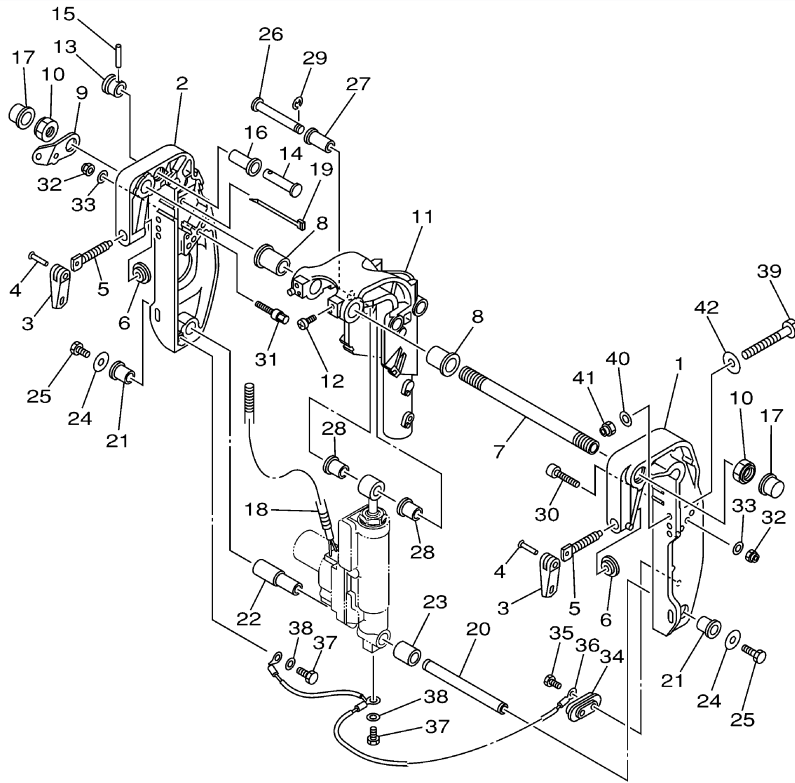

T8PLRZ 2001 / BRACKET 1

69G0100-1250

Part List

T8PLRZ 2001 / BRACKET 1

REF - NO	PART NUMBER	PART NAME	QUANTITY	REMARKS
1	69A-43111-00-4D	BRACKET, CLAMP 1	1	
2	69A-43112-00-4D	BRACKET, CLAMP 2	1	
3	6E0-43118-01-00	HANDLE, TRANSOM CLAMP	2	
4	90243-04M01-00	PIN	2	
5	6E7-43116-00-00	SCREW, TRANSOM CLAMP	2	
6	648-43114-01-00	PAD, TRANSOM CLAMP	2	
7	69A-43131-00-00	BOLT, CLAMP BRACKET	1	
8	90386-22MA4-00	BUSH	2	
9	69A-43113-00-00	PLATE, CLAMP BRACKET	1	
10	90185-22043-00	NUT, SELF-LOCKING	2	
11	69G-43311-10-4D	BRACKET, SWIVEL 1	1	
12	97885-08010-00	SCREW, PAN HEAD	2	
13	65W-43192-00-00	KNOB, STOPPER	1	
14	65W-43191-00-00	SHAFT, STOPPER	1	
15	91690-30018-00	PIN, SPRING	1	
16	90386-14MA1-00	BUSH	1	
17	6G5-43145-01-00	CAP, CLAMP BRACKET	2	
18	90447-10001-00	TUBE	1	
19	90465-13M97-00	CLAMP	1	
20	69G-43818-00-00	PIN, LOWER SHOCK MOUNT	1	
21	90386-16MA7-00	BUSH	2	
22	90386-16MA8-00	BUSH	1	
23	90387-16M02-00	COLLAR	1	
24	90201-08M00-00	WASHER, PLATE	2	
25	97080-08016-00	BOLT	2	
26	90249-12M36-00	PIN	1	
27	90381-12M10-00	BUSH, SOLID	1	
28	90381-12M11-00	BUSH, SOLID	2	
29	93430-10M00-00	CIRCLIP	1	
30	90110-08M05-00	BOLT, HEXAGON SOCKET HEAD	1	
31	90109-08010-00	BOLT	1	
32	90185-08057-00	NUT, SELF-LOCKING	2	
33	92990-08600-00	..WASHER, PLATE	2	
34	65W-45251-00-00	ANODE	1	
35	90101-06020-00	BOLT	2	
36	63V-82127-00-00	WIRE, LEAD 2	1	
37	97095-06010-00	BOLT	2	
38	92995-06600-00	WASHER	2	
39	90101-08M88-00	BOLT	2	
40	92995-08600-00	WASHER	2	
41	90185-08057-00	NUT, SELF-LOCKING	2	
42	90201-08MA4-00	WASHER, PLATE	2	

Part Notes

T8PLRZ 2001 / BRACKET 1

PART NUMBER	NOTE TEXT
65W-45251-00-00	OEM: This part number is among the Top 100 Most Popular Marine Maintenance Parts as of March 2014.

©2014 Yamaha Motor Corporation, U.S.A. All rights reserved.