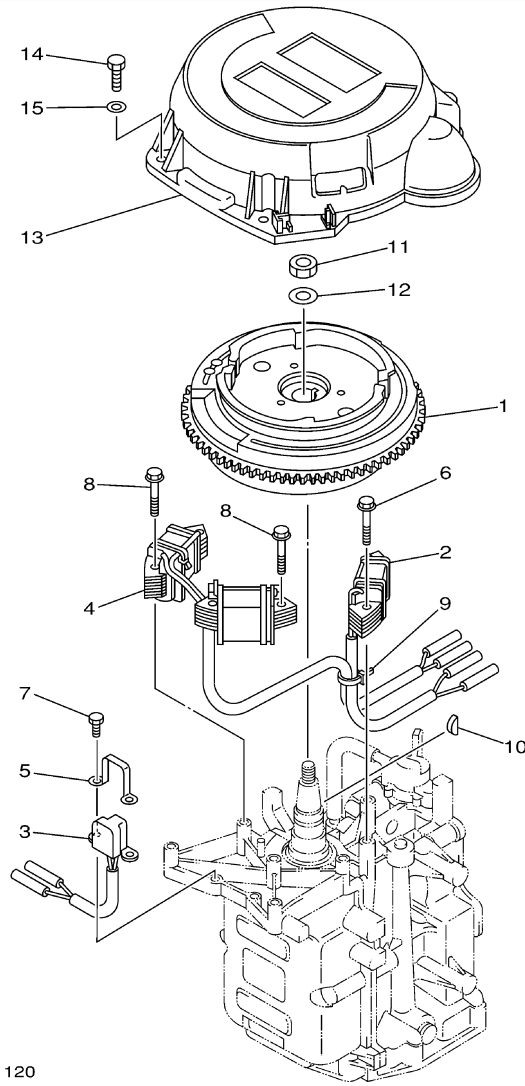

T8PLRZ 2001 / GENERATOR

©2014 Yamaha Motor Corporation, U.S.A. All rights reserved.

Part List

T8PLRZ 2001 / GENERATOR

REF - NO	PART NUMBER	PART NAME	QUANTITY	REMARKS
1	68T-85550-11-00	ROTOR ASSY	1	
2	68T-85520-00-00	COIL, CHARGE	1	
3	68T-85580-01-00	COIL, PULSER	1	
4	68T-85533-10-00	COIL, LIGHTING	1	
5	6H2-85582-00-00	ATTACHMENT, PULSER	1	
6	90119-06014-00	BOLT, WITH WASHER	2	
7	97095-05010-00	BOLT	2	
8	90119-06MA1-00	BOLT, WITH WASHER	4	
9	90465-11M10-00	CLAMP	1	
10	90280-04M06-00	KEY, WOODRUFF	1	
11	90170-12066-00	NUT	1	
12	90201-12472-00	WASHER, PLATE	1	
13	69G-81337-00-00	COVER, FLYWHEEL	1	
14	97095-06020-00	BOLT	3	
15	92995-06600-00	WASHER	3