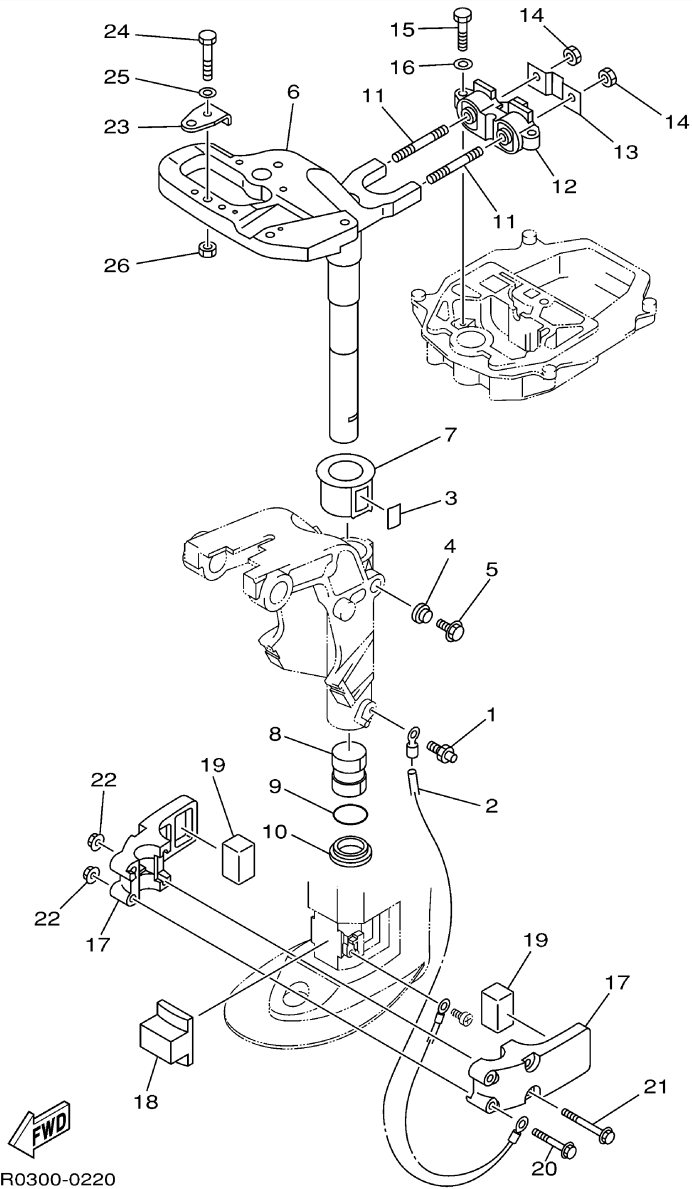

T8PLRZ 2001 / BRACKET 2

68R0300-0220

©2014 Yamaha Motor Corporation, U.S.A. All rights reserved.

Part List

T8PLRZ 2001 / BRACKET 2

REF - NO	PART NUMBER	PART NAME	QUANTITY	REMARKS
1	93700-06M03-00	NIPPLE, GREASE	1	
2	68T-82127-00-00	WIRE, LEAD 2	1	
3	63V-42528-00-00	PLATE, FRICTION	1	
4	689-43373-01-00	SEAL, DAMPER	1	
5	90105-06M07-00	.BOLT, FLANGE	1	
6	68T-42511-11-4D	BRACKET, STEERING	1	
7	63V-42537-00-00	BUSHING, PIVOT SHAFT	1	
8	90386-30048-00	BUSH	1	
9	93210-29M94-00	O-RING	1	
10	90386-30M60-00	BUSH	1	
11	90116-08M54-00	BOLT, STUD	2	
12	68T-44517-10-94	MOUNT RUBBER	1	
13	68T-44526-00-00	PLATE	1	
14	95380-08600-00	NUT	2	
15	97075-06025-00	BOLT	2	
16	92995-06600-00	WASHER	2	
17	68T-44551-00-4D	HOUSING, LOWER MOUNT RUBBER 1	2	
18	68T-44557-00-00	MOUNT DAMPER, LOWER FRONT	1	
19	682-44555-00-00	MOUNT DAMPER, LOWER SIDE	2	
20	90119-06012-00	BOLT, WITH WASHER	2	
21	90119-06013-00	BOLT, WITH WASHER	2	
22	90179-06M28-00	NUT	4	
23	63V-48511-01-00	HOOK, STEERING	1	PR (PR)
24	97075-08035-00	BOLT	1	PR (PR)
25	92995-08600-00	WASHER	1	PR (PR)
26	90185-08057-00	NUT, SELF-LOCKING	1	PR (PR)