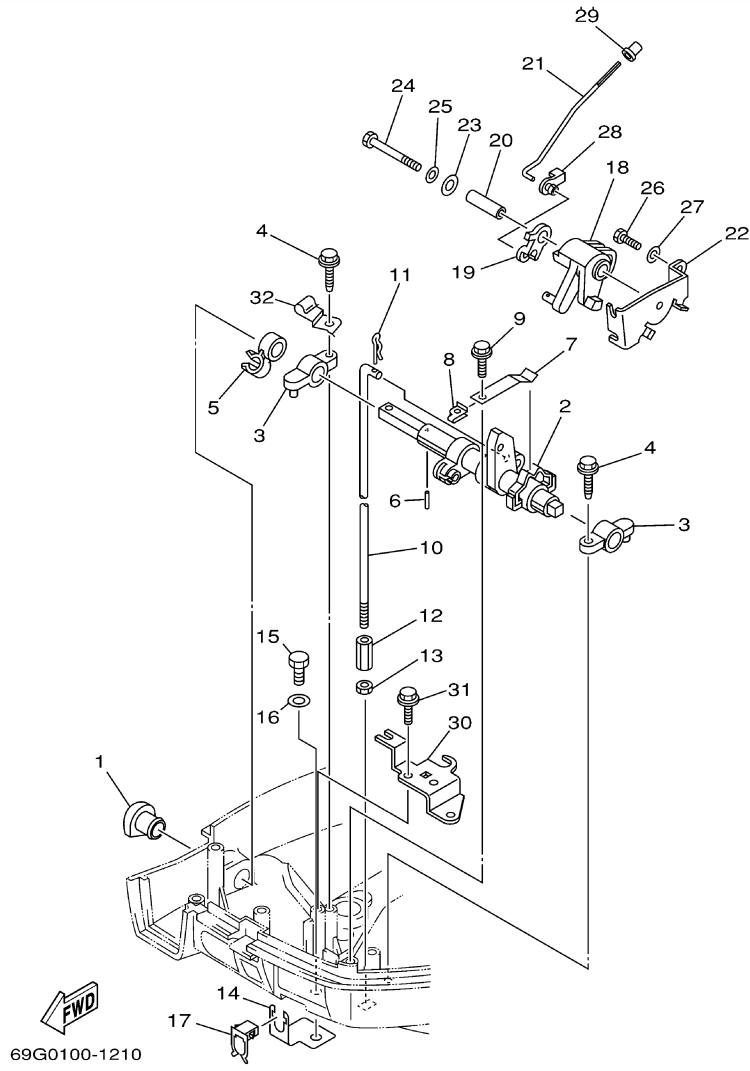

T8PLRZ 2001 / CONTROL 1 FOR PH

©2014 Yamaha Motor Corporation, U.S.A. All rights reserved.

Part List

T8PLRZ 2001 / CONTROL 1 FOR PH

REF - NO	PART NUMBER	PART NAME	QUANTITY	REMARKS
1	68T-42726-00-00	GROMMET	1	(PH)
2	68T-44121-01-00	LEVER, SHIFT ROD	1	(PH)
3	6G1-41662-01-94	BRACKET 2	2	(PH)
4	90109-06M81-00	BOLT	2	(PH)
5	90464-10M60-00	CLAMP	1	(PH)
6	91690-30014-00	PIN, SPRING	1	(PH)
7	65W-44116-00-00	SPRING	1	(PH)
8	66R-44117-00-00	BRACKET	1	(PH)
9	90109-06M86-00	BOLT	1	(PH)
10	68T-44143-10-00	ROD, SHIFT	1	(PH)
11	90468-18001-00	CLIP	1	(PH)
12	90170-06015-00	NUT	1	(PH)
13	95380-06700-00	NUT	1	(PH)
14	68T-48538-00-00	CLAMP, CABLE 1	1	(PH)
15	97095-06012-00	BOLT	1	(PH)
16	92995-06600-00	WASHER	1	(PH)
17	63D-48538-00-00	CLAMP, CABLE 1	1	(PH)
18	68T-41638-00-00	PULLEY	1	(PH)
19	68T-41283-00-00	LEVER, FREE ACCEL.	1	(PH)
20	90387-06M59-00	COLLAR	1	(PH)
21	68T-41211-00-00	LINK, ACCEL.	1	(PH)
22	68T-14497-00-00	STAY, THROTTLE WIRE	1	(PH)
23	90201-06M62-00	WASHER, PLATE	1	(PH)
24	97095-06045-00	.BOLT	1	(PH)
25	92995-06600-00	WASHER	1	(PH)
26	97095-06012-00	BOLT	1	(PH)
27	92995-06600-00	WASHER	1	(PH)
28	661-41262-02-00	JOINT, CHOKE LEVER	1	(PH)
29	647-14395-60-00	CAP, OVERFLOW PIPE	1	(PH)
30	68T-15774-10-00	STAY 4	1	(PH)
31	90109-06M86-00	BOLT	2	(PH)
32	90465-08027-00	CLAMP	1	(PH)