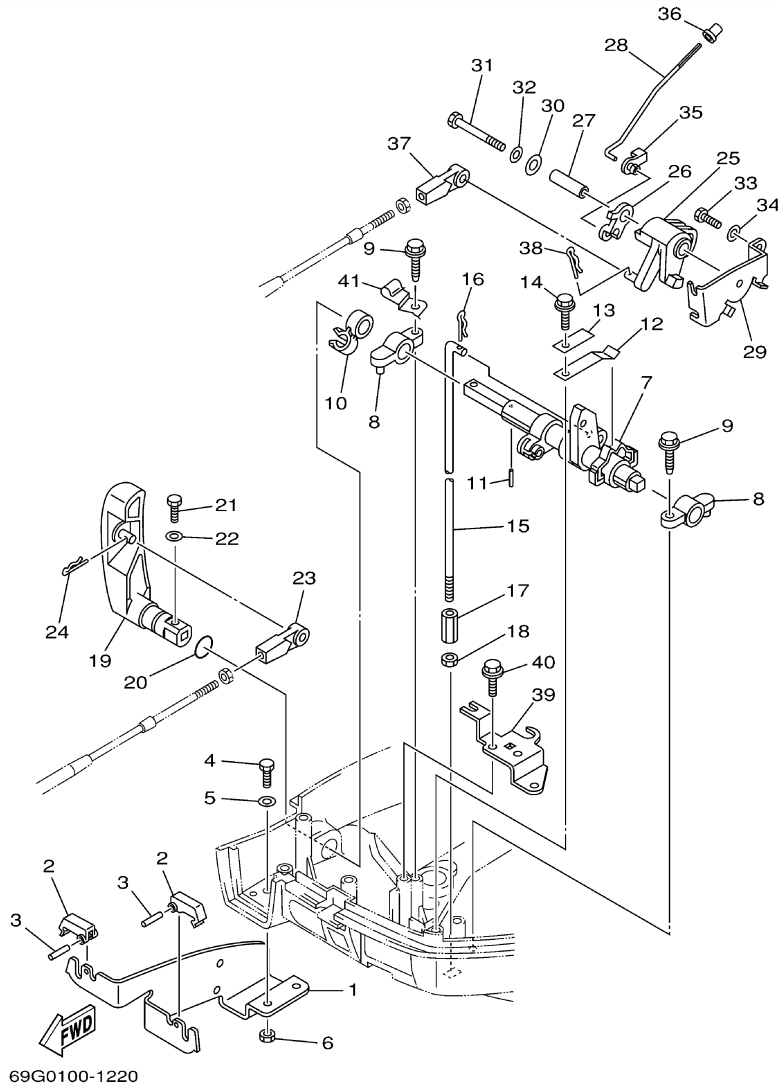

T8PLRZ 2001 / CONTROL 2 FOR PR

©2014 Yamaha Motor Corporation, U.S.A. All rights reserved.

Part List

T8PLRZ 2001 / CONTROL 2 FOR PR

REF - NO	PART NUMBER	PART NAME	QUANTITY	REMARKS
1	68T-48531-00-00	.BRACKET, REMOTE CONTROL 1	1	(PR)
2	682-48538-50-00	.CLAMP, CABLE 1	2	(PR)
3	91690-30012-00	.PIN, SPRING	2	(PR)
4	97095-06012-00	BOLT	2	(PR)
5	92995-06600-00	WASHER	2	(PR)
6	95380-06600-00	NUT, HEXAGON	2	(PR)
7	68T-44121-01-00	LEVER, SHIFT ROD	1	(PR)
8	6G1-41662-01-94	BRACKET 2	2	(PR)
9	90109-06M81-00	BOLT	2	(PR)
10	90464-10M60-00	CLAMP	1	(PR)
11	91690-30014-00	PIN, SPRING	1	(PR)
12	65W-44116-00-00	SPRING	1	(PR)
13	66R-44114-00-00	STOPPER	1	(PR)
14	90109-06M86-00	BOLT	1	(PR)
15	68T-44143-10-00	ROD, SHIFT	1	(PR)
16	90468-18001-00	CLIP	1	(PR)
17	90170-06015-00	NUT	1	(PR)
18	95380-06700-00	NUT	1	(PR)
19	68T-44111-10-00	.HANDLE, GEAR SHIFT	1	(PR)
20	93210-12327-00	.O-RING	1	(PR)
21	97095-05016-00	.BOLT	1	(PR)
22	92995-05600-00	WASHER	1	(PR)
23	663-48344-00-00	.CABLE END, REMOTE CONTROL	1	(PR)
24	90468-18008-00	CLIP	1	(PR)
25	68T-41638-00-00	PULLEY	1	(PR)
26	68T-41283-00-00	LEVER, FREE ACCEL.	1	(PR)
27	90387-06M59-00	COLLAR	1	(PR)
28	68T-41211-00-00	LINK, ACCEL.	1	(PR)
29	68T-14497-00-00	STAY, THROTTLE WIRE	1	(PR)
30	90201-06M62-00	WASHER, PLATE	1	(PR)
31	97095-06045-00	.BOLT	1	(PR)
32	92995-06600-00	WASHER	1	(PR)
33	97095-06012-00	BOLT	1	(PR)
34	92995-06600-00	WASHER	1	(PR)
35	661-41262-02-00	JOINT, CHOKE LEVER	1	(PR)
36	647-14395-60-00	CAP, OVERFLOW PIPE	1	(PR)
37	663-48344-00-00	.CABLE END, REMOTE CONTROL	1	(PR)
38	90468-18008-00	CLIP	1	(PR)
39	68T-15774-10-00	STAY 4	1	(PR)
40	90109-06M86-00	BOLT	2	(PR)
41	90465-08027-00	CLAMP	1	(PR)

Part Notes

T8PLRZ 2001 / CONTROL 2 FOR PR

PART NUMBER		NOTE TEXT
90468-18008-00		OEM: This part number is among the Top 100 Most Popular Marine Maintenance Parts as of March 2014.
90468-18008-00		OEM: This part number is among the Top 100 Most Popular Marine Maintenance Parts as of March 2014.

©2014 Yamaha Motor Corporation, U.S.A. All rights reserved.