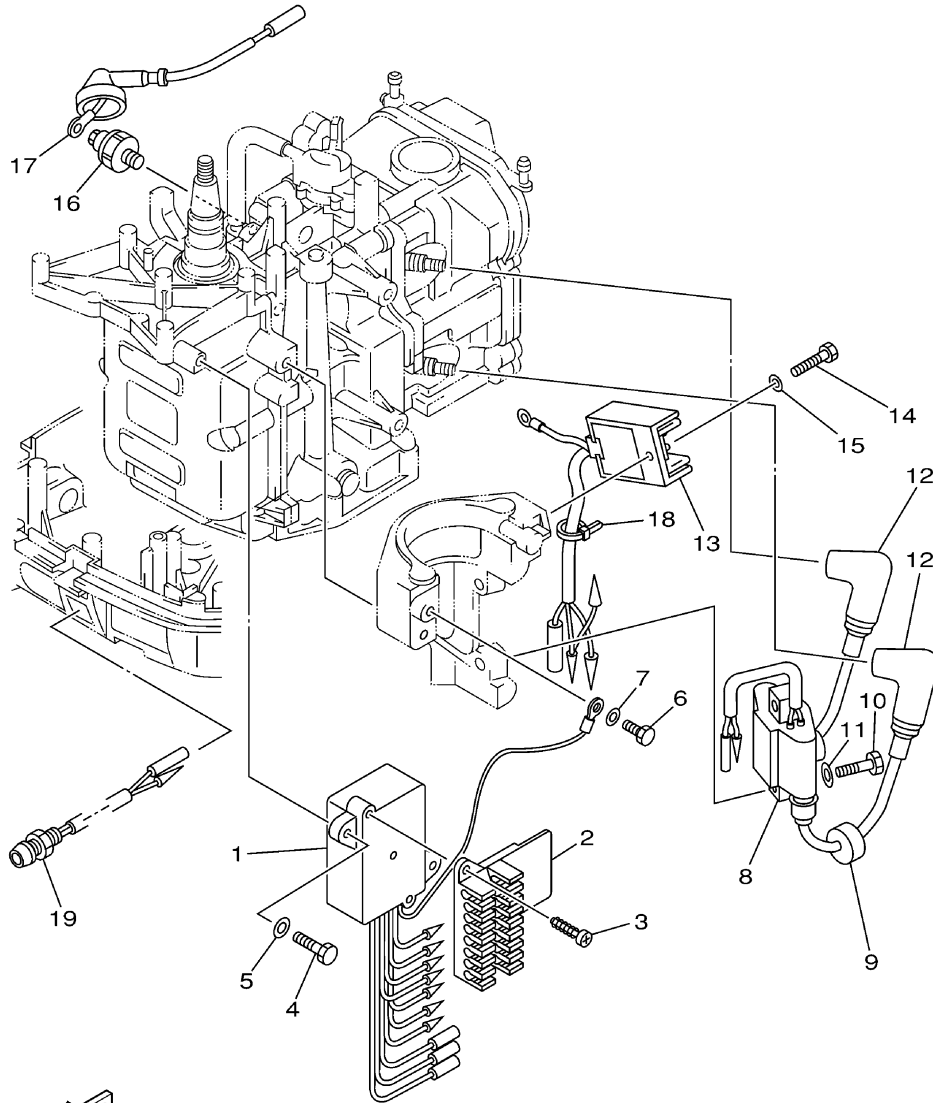

T8PLRZ 2001 / ELECTRICAL 1

69G0100-1130

©2014 Yamaha Motor Corporation, U.S.A. All rights reserved.

Part List

T8PLRZ 2001 / ELECTRICAL 1

REF - NO	PART NUMBER	PART NAME	QUANTITY	REMARKS
1	68T-85540-00-00	C.D.I. UNIT ASSY	1	
2	68T-82522-00-00	CLAMP, COUPLER	1	
3	97780-40512-00	SCREW, TAPPING	2	
4	97095-06020-00	BOLT	2	
5	92995-06600-00	WASHER	2	
6	97095-06012-00	BOLT	1	
7	92995-06600-00	WASHER	1	
8	680-85570-00-00	IGNITION COIL ASSY	1	
9	90480-25161-00	GROMMET	2	
10	97095-06025-00	BOLT	2	
11	92995-06600-00	WASHER	2	
12	6E3-82370-21-00	PLUG CAP ASSY	2	
13	68T-81960-00-00	RECTIFIER & REGULATOR ASSY	1	
14	97095-06012-00	BOLT	1	
15	92995-06600-00	WASHER	1	
16	67F-82504-00-00	OIL PRESSURE SWITCH ASSY	1	
17	68T-82127-10-00	WIRE, LEAD 2	1	
18	90465-11M10-00	CLAMP	1	
19	68T-85410-00-00	EMERGENCY SIGNAL LIGHT ASSY	1