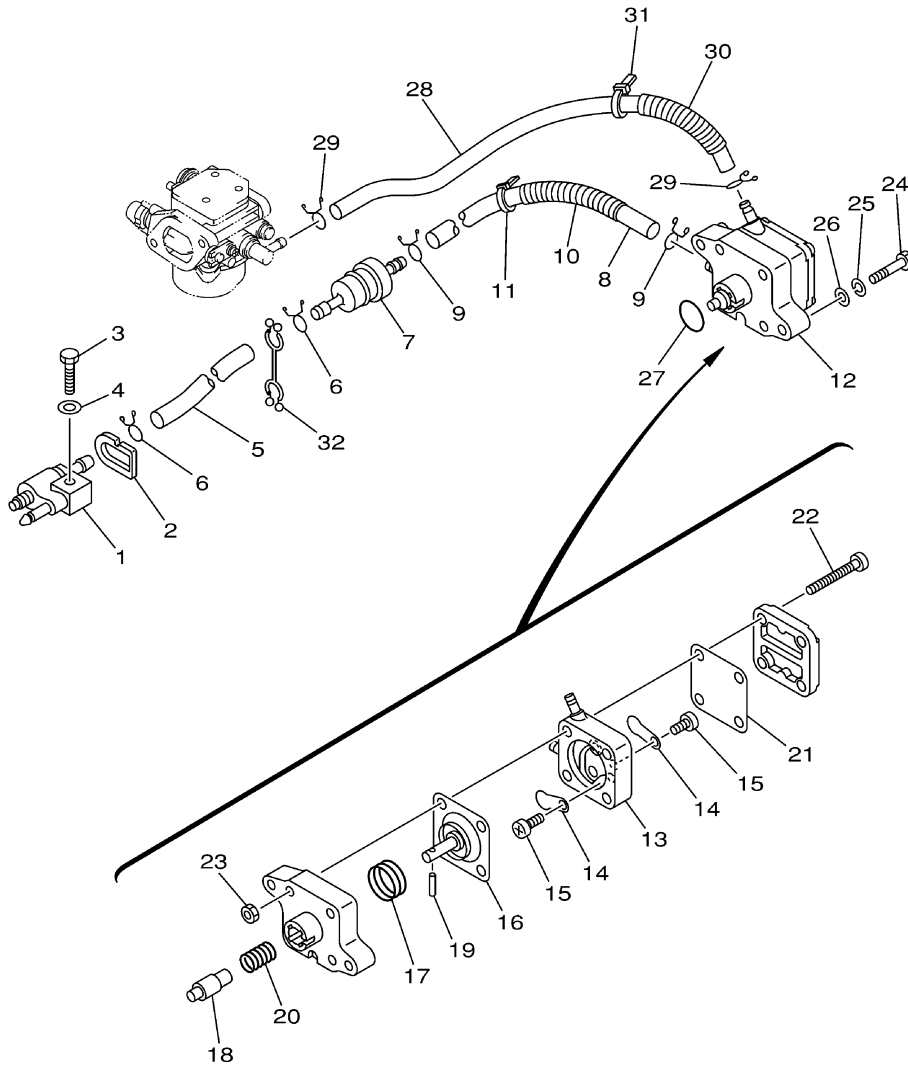

T8PLRZ 2001 / FUEL 1

68R0010-0090

©2014 Yamaha Motor Corporation, U.S.A. All rights reserved.

Part List

T8PLRZ 2001 / FUEL 1

REF - NO	PART NUMBER	PART NAME	QUANTITY	REMARKS
1	6G1-24304-02-00	FUEL PIPE JOINT COMP. 1	1	
2	61N-24329-00-00	SEAL	1	
3	97095-06025-00	BOLT	1	
4	92995-06600-00	WASHER	1	
5	90445-10M18-00	.HOSE (L295)	1	
6	90467-09M09-00	CLIP	2	
7	68T-24251-00-00	STRAINER 1	1	
8	90445-10M50-00	HOSE (L170)	1	
9	90467-09M09-00	CLIP	2	
10	90446-14M66-00	HOSE (L40)	1	
11	90465-11M10-00	CLAMP	1	
12	68T-24410-00-00	FUEL PUMP ASSY	1	
13	66M-24413-01-00	.BODY 2	1	
14	6A0-24421-01-00	.VALVE, CHECK	2	
15	6E7-14325-00-00	.SCREW, PAN HEAD	2	
16	66M-24411-00-00	.DIAPHRAGM	1	
17	66M-24423-00-00	.SPRING, DIAPHRAGM	1	
18	66M-13131-00-00	.PLUNGER	1	
19	66M-24374-00-00	.PIN	1	
20	66M-24454-00-00	.SPRING	1	
21	66M-24471-00-00	.DIAPHRAGM	1	
22	66M-24444-00-00	.SCREW	4	
23	95380-05600-00	.NUT	4	
24	97095-06030-00	BOLT	2	
25	92995-06100-00	WASHER, SPRING	2	
26	92995-06600-00	WASHER	2	
27	93210-20M65-00	.O-RING	1	
28	90445-10016-00	HOSE (L280)	1	
29	90467-09M09-00	CLIP	2	
30	90446-14M66-00	HOSE (L40)	1	
31	90465-11M10-00	CLAMP	1	
32	90464-10M53-00	CLAMP	1