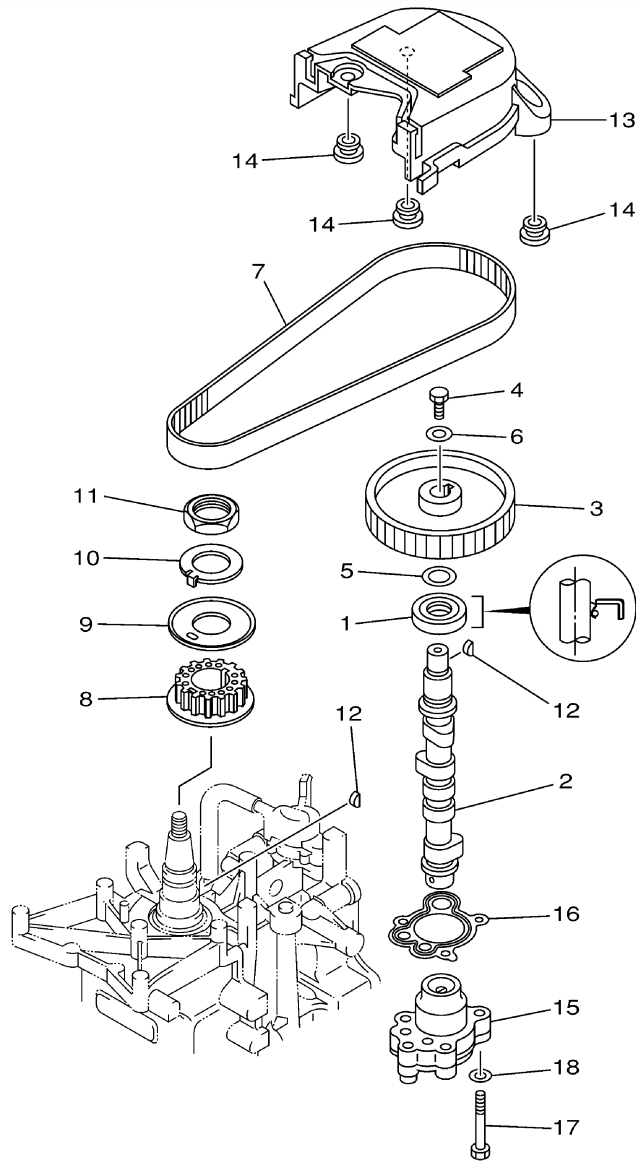

T8PLRZ 2001 / OIL PUMP

68R0010-0080

©2014 Yamaha Motor Corporation, U.S.A. All rights reserved.

Part List

T8PLRZ 2001 / OIL PUMP

REF - NO	PART NUMBER	PART NAME	QUANTITY	REMARKS
1	93102-18M21-00	.OIL SEAL	1	
2	68T-12171-00-00	CAMSHAFT 1	1	
3	66M-11537-00-94	GEAR, DRIVEN	1	
4	97013-06016-00	BOLT	1	
5	90201-13201-00	WASHER, PLATE	1	
6	90201-06M94-00	WASHER, PLATE	1	
7	68T-46241-00-00	BELT	1	
8	68T-11536-00-00	GEAR, DRIVE	1	
9	68T-11557-00-00	WASHER 1	1	
10	6G8-11587-01-00	WASHER, LOCK	1	
11	90170-24M09-00	NUT	1	
12	90280-03M01-00	.KEY, WOODRUFF	2	
13	68T-46297-00-00	COVER, DUST	1	
14	90480-10627-00	GROMMET	3	
15	68T-13300-00-00	OIL PUMP ASSY	1	
16	68T-13329-00-00	.GASKET, PUMP COVER	1	
17	97095-06030-00	BOLT	3	
18	92995-06600-00	WASHER	3