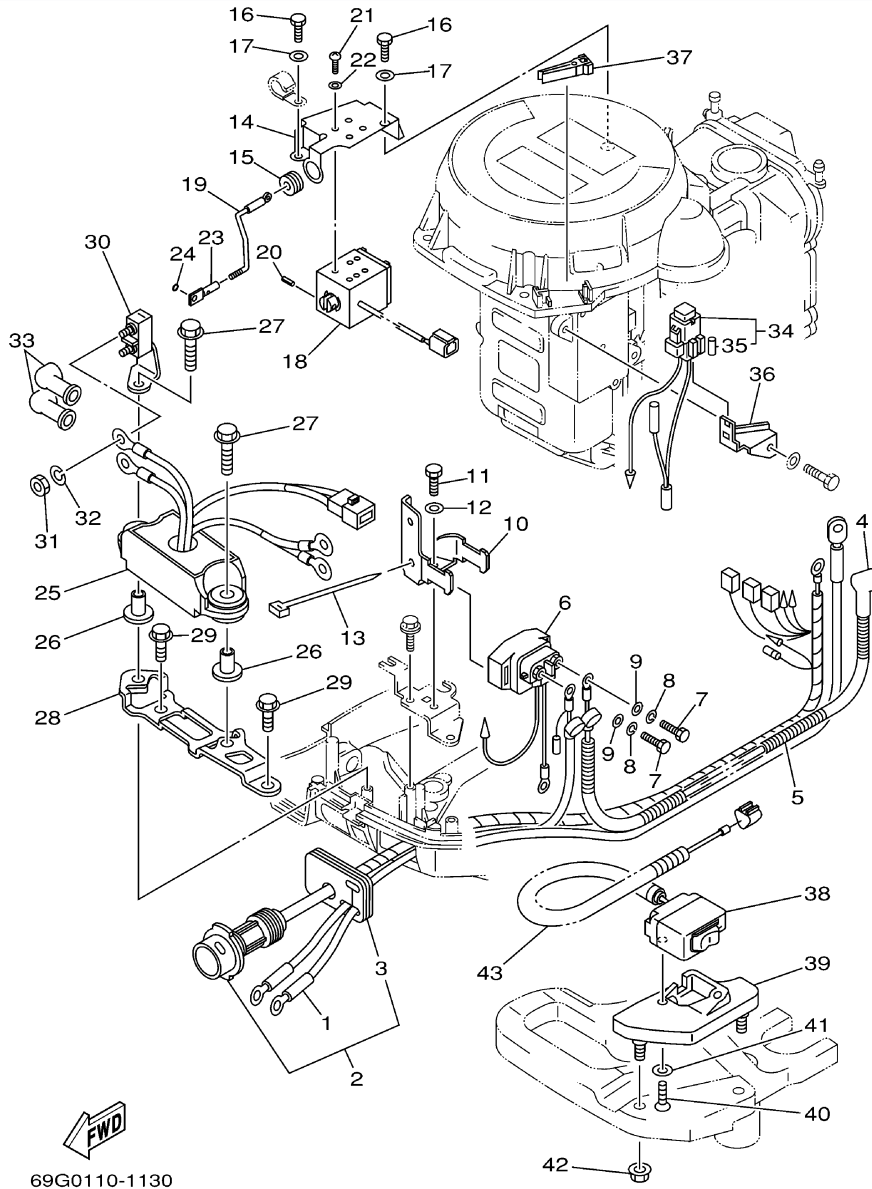

T8PLRZ 2001 / ELECTRICAL 2

69G0110-1130

©2014 Yamaha Motor Corporation, U.S.A. All rights reserved.

Part List

T8PLRZ 2001 / ELECTRICAL 2

REF - NO	PART NUMBER	PART NAME	QUANTITY	REMARKS
1	69G-82105-00-00	BATTERY CABLE (L: 3.0M)	1	
2	69G-82590-00-00	WIRE HARNESS ASSY	1	PR (PR)
3	69G-42724-60-00	.GROMMET	1	PR (PR)
4	6G8-82117-00-00	WIRE, LEAD	1	
5	90446-10M86-00	HOSE (L140)	1	
6	68T-81940-00-00	STARTER RELAY ASSY	1	
7	97095-06010-00	BOLT	2	
8	92995-06100-00	WASHER, SPRING	2	
9	92995-06600-00	WASHER	2	
10	68T-81945-00-00	PLATE, SWITCH FITTING	1	
11	97095-06012-00	BOLT	1	
12	92995-06600-00	WASHER	1	
13	90465-13M11-00	CLAMP	2	
14	68T-86112-00-00	STAY, SOLENOID	1	PR (PR)
15	90480-13018-00	GROMMET	1	PR (PR)
16	97095-06012-00	BOLT	2	PR (PR)
17	92995-06600-00	WASHER	2	PR (PR)
18	68T-86111-00-00	COIL, SOLENOID	1	PR (PR)
19	68T-41237-00-00	JOINT, LINK	1	PR (PR)
20	91690-30010-00	PIN, SPRING	1	PR (PR)
21	97880-04008-00	SCREW, PAN HEAD	4	PR (PR)
22	92990-04600-00	WASHER, PLATE	4	PR (PR)
23	68T-86117-00-00	HOOK, WIRE PULL	1	PR (PR)
24	93210-03261-00	O-RING	1	PR (PR)
25	69G-81950-00-00	RELAY ASSY	1	
26	90387-06M03-00	COLLAR	2	
27	90119-06M56-00	BOLT, WITH WASHER	2	
28	69G-81948-00-00	BRACKET	1	
29	90109-06M80-00	.BOLT	2	
30	69G-81925-00-00	TERMINAL	1	
31	90170-06M30-00	NUT	2	
32	90204-06M00-00	WASHER, SPRING	2	
33	6G5-82119-00-00	COVER, LEAD WIRE	2	
34	68T-82150-00-00	FUSE HOLDER ASSY	1	
35	66V-82151-00-00	.FUSE (10A-BL)	2	
36	68T-82171-00-00	STAY, FUSE BOX	1	
37	67F-2812A-00-00	.PULLER, FUSE	1	
38	69G-82563-10-00	TRIM & TILT SWITCH ASSY	1	PR (PR)
39	69G-83773-00-00	BRACKET, SWITCH	1	PR (PR)
40	97880-06020-00	SCREW, PAN HEAD	2	PR (PR)
41	92990-06600-00	WASHER, PLATE	2	PR (PR)
42	90179-06M24-00	NUT	2	PR (PR)
43	90447-07006-00	TUBE	1	PR (PR)

Part Notes

T8PLRZ 2001 / ELECTRICAL 2

PART NUMBER	NOTE TEXT
92990-06600-00	OEM: This part number is among the Top 100 Most Popular Marine Maintenance Parts as of March 2014.

©2014 Yamaha Motor Corporation, U.S.A. All rights reserved.