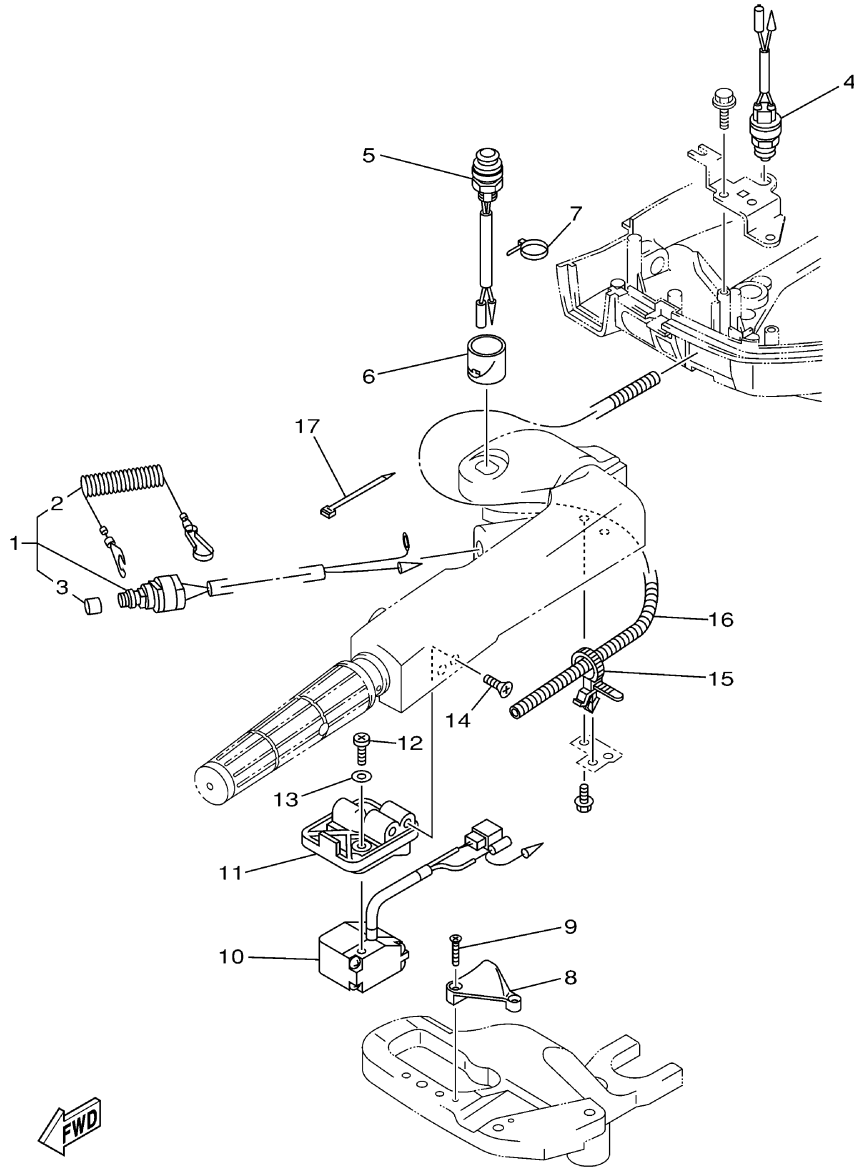

T8PLRZ 2001 / ELECTRICAL 3 FOR PH

69G0110-1140

©2014 Yamaha Motor Corporation, U.S.A. All rights reserved.

Part List

T8PLRZ 2001 / ELECTRICAL 3 FOR PH

REF - NO	PART NUMBER	PART NAME	QUANTITY	REMARKS
1	65W-82575-01-00	ENGINE STOP SWITCH ASSY	1	(PH)
2	682-82556-00-00	.LANYARD, STOP SWITCH	1	(PH)
3	689-8257Y-00-00	.CAP	1	(PH)
4	6F5-82540-00-00	NEUTRAL SWITCH ASSY	1	(PH)
5	68T-81870-00-00	STARTING SWITCH ASSY	1	(PH)
6	68T-81821-00-00	COVER, SWITCH	1	(PH)
7	90465-11M10-00	CLAMP	1	(PH)
8	68T-82594-00-00	CLAMP	1	(PH)
9	90151-05003-00	SCREW, COUNTERSUNK	2	(PH)
10	69G-82563-00-00	TRIM & TILT SWITCH ASSY	1	(PH)
11	69C-42176-00-00	STAY 2	1	(PH)
12	97885-06020-00	SCREW, PAN HEAD	2	(PH)
13	92995-06600-00	WASHER	2	(PH)
14	90151-06004-00	SCREW, COUNTERSUNK	3	(PH)
15	90465-12M56-00	CLAMP	2	(PH)
16	90447-07002-00	TUBE (L650)	1	(PH)
17	90465-13M11-00	CLAMP	1	(PH)

Part Notes

T8PLRZ 2001 / ELECTRICAL 3 FOR PH

PART NUMBER	NOTE TEXT
682-82556-00-00	OEM: This part number is among the Top 100 Most Popular Marine Maintenance Parts as of March 2014.

©2014 Yamaha Motor Corporation, U.S.A. All rights reserved.