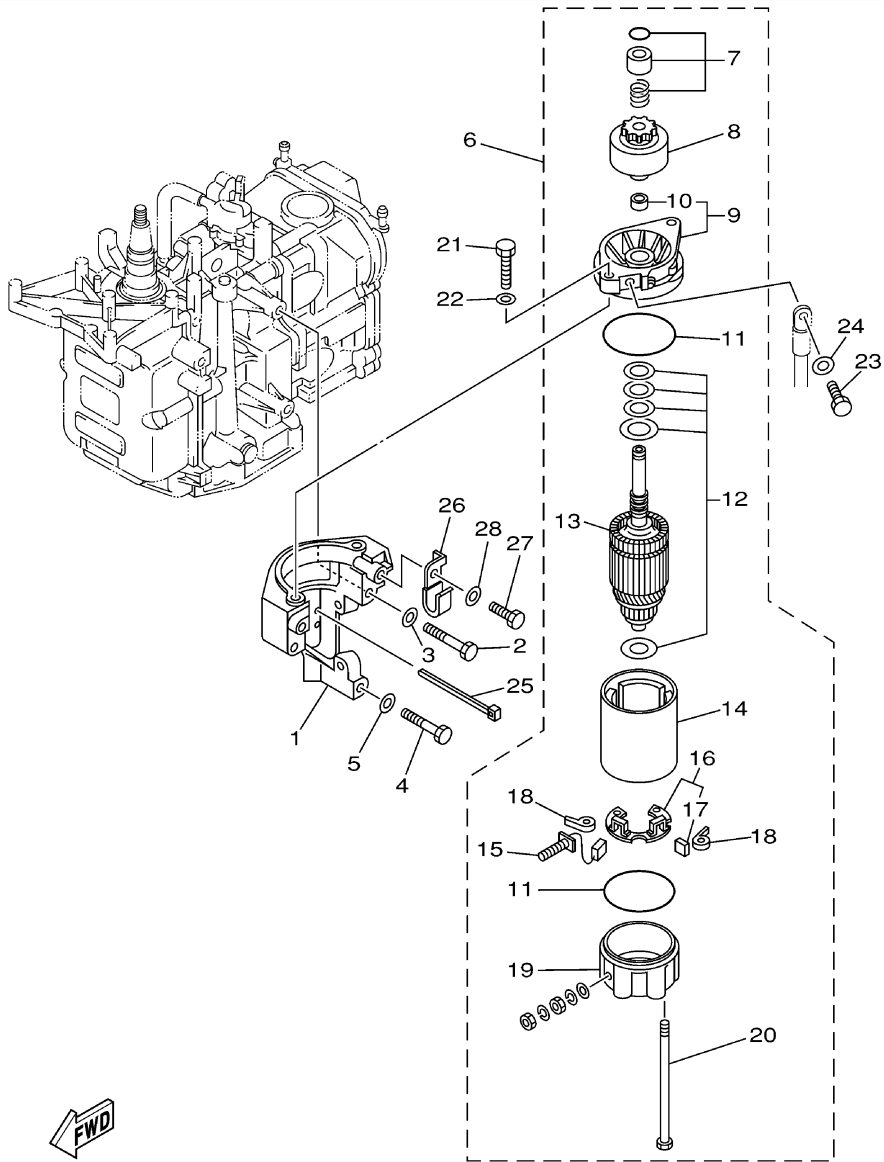

T8PLRZ 2001 / STARTING MOTOR

68R0010-0150

©2014 Yamaha Motor Corporation, U.S.A. All rights reserved.

Part List

T8PLRZ 2001 / STARTING MOTOR

REF - NO	PART NUMBER	PART NAME	QUANTITY	REMARKS
1	68T-81822-00-94	BRACKET, STARTING MOTOR	1	
2	97013-08055-00	BOLT	2	
3	92903-08600-00	WASHER, PLATE	2	
4	97013-08040-00	BOLT	1	
5	92903-08600-00	WASHER, PLATE	1	
6	68T-81800-00-00	STARTING MOTOR ASSY	1	
7	68T-81857-00-00	.RETAINER	1	
8	689-81807-12-00	.GEAR ASSY, STARTING MOTOR	1	
9	6F5-81830-11-00	.FRONT BRACKET ASSY	1	
10	689-81831-00-00	..METAL, FRONT	1	
11	689-81847-11-00	.O-RING	2	
12	689-81809-11-00	.WASHER KIT	1	
13	689-81850-12-00	.ARMATURE ASSY	1	
14	689-81810-11-00	.STATOR ASSY	1	
15	689-81811-11-00	.BRUSH 1	1	
16	689-81840-11-00	.BRUSH HOLDER ASSY	1	
17	689-81812-11-00	..BRUSH 2	1	
18	689-81813-10-00	.SPRING, BRUSH	2	
19	689-81820-11-00	.REAR BRACKET ASSY	1	
20	689-81826-10-00	.BOLT	2	
21	97013-08025-00	BOLT	2	
22	92903-08600-00	WASHER, PLATE	2	
23	97013-08016-00	BOLT	1	
24	92903-08600-00	WASHER, PLATE	1	
25	90465-11M10-00	CLAMP	1	
26	90465-08M99-00	CLAMP	1	
27	97095-06012-00	BOLT	1	
28	92995-06600-00	WASHER	1