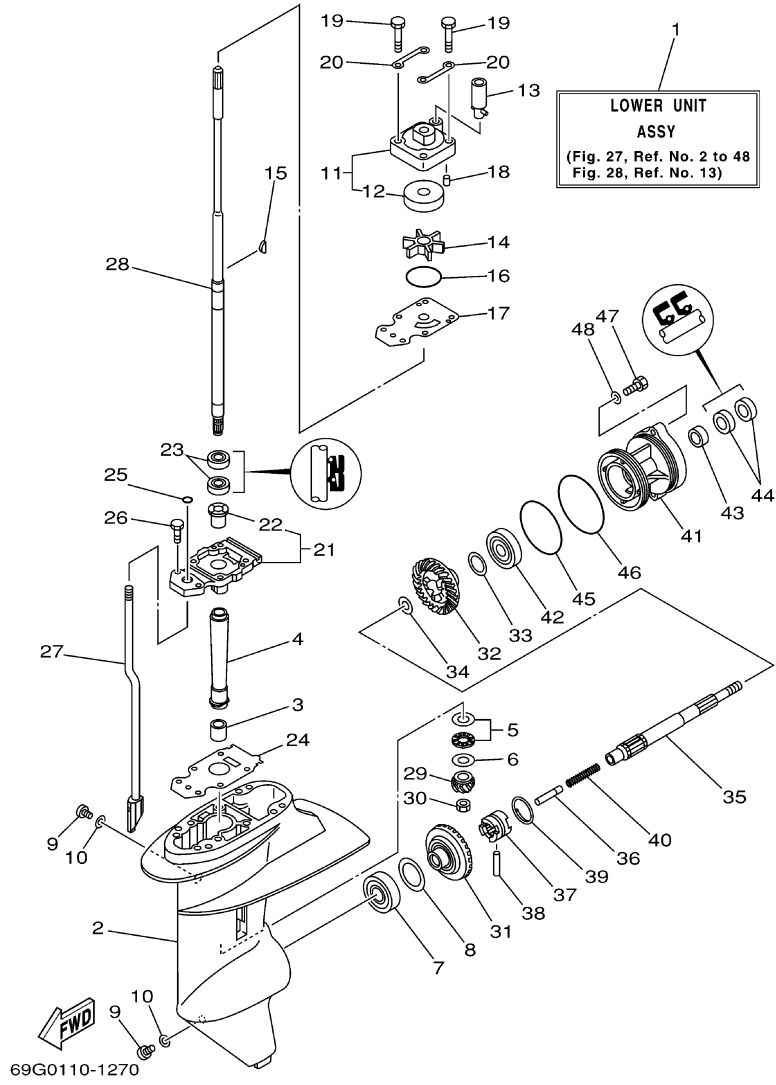

T8PLRZ 2001 / LOWER CASING DRIVE 1

©2014 Yamaha Motor Corporation, U.S.A. All rights reserved.

Part List

T8PLRZ 2001 / LOWER CASING DRIVE 1

REF - NO	PART NUMBER	PART NAME	QUANTITY	REMARKS
1	69G-45300-20-4D	LOWER UNIT ASSY	1	UR X
1	69G-45300-10-4D	LOWER UNIT ASSY	1	UR L
2	66R-45311-01-4D	CASING, LOWER	1	
3	93315-314V8-00	BEARING	1	
4	66R-45536-00-00	SLEEVE, DRIVE SHAFT	1	
5	93341-414V1-00	BEARING	1	
6	6E8-45587-00-20	SHIM (T:1.20MM)	1	UR
6	6E8-45587-00-13	SHIM (T:1.13MM)	1	UR
7	93332-00005-00	BEARING	1	
8	626-45577-00-01	SHIM (T:0.10MM)	1	UR
8	626-45577-00-05	SHIM (T:0.50MM)	1	UR
8	626-45577-00-03	SHIM (T:0.30MM)	1	UR
9	90340-08M04-00	PLUG, STRAIGHT SCREW	2	
10	90430-08020-00	.GASKET	2	
11	63V-44301-00-00	WATER PUMP HOUSING COMP.	1	
12	63V-44322-00-00	.INSERT, CARTRIDGE	1	
13	68T-44366-00-00	.DAMPER, WATER SEAL 2	1	
14	63V-44352-01-00	.IMPELLER	1	
15	664-44338-00-00	.KEY, WOODRUFF	1	
16	93210-44398-00	.O-RING	1	
17	68T-44323-00-00	.OUTER PLATE, CARTRIDGE	1	
18	93604-12M07-00	PIN, DOWEL	2	
19	97080-08045-00	BOLT	4	
20	63V-44328-00-00	PLATE	2	
21	69G-45331-00-5B	HOUSING, BEARING	1	
22	90381-14020-00	.BUSH, SOLID	1	
23	93101-20048-00	.OIL SEAL	2	
24	69G-45315-A0-00	.PACKING, LOWER CASING	1	
25	93210-06ME6-00	.O-RING	1	
26	97080-08025-00	BOLT	2	
27	69G-44150-20-00	SHIFT CAM ASSY	1	UR X
27	69G-44150-10-00	SHIFT CAM ASSY	1	UR L
28	69G-45510-20-00	DRIVE SHAFT ASSY	1	UR X
28	69G-45510-10-00	DRIVE SHAFT ASSY	1	UR L
29	66R-45551-00-00	PINION (13T)	1	
30	90179-08M06-00	NUT	1	
31	66R-45560-00-00	GEAR	1	
32	66R-45571-00-00	GEAR 2 (38T)	1	
33	626-45577-00-01	SHIM (T:0.10MM)	1	UR
33	626-45577-00-05	SHIM (T:0.50MM)	1	UR
33	626-45577-00-03	SHIM (T:0.30MM)	1	UR
34	90201-17682-00	WASHER, PLATE	1	
35	683-45611-00-00	SHAFT, PROPELLER	1	
36	650-45635-00-00	PLUNGER, SHIFT	1	
37	69G-45631-00-00	CLUTCH, DOG	1	
38	90250-05010-00	PIN, STRAIGHT	1	
39	648-45633-00-00	RING, CROSS PIN	1	
40	90501-14M09-00	SPRING, COMPRESSION	1	
41	66R-45361-00-4D	CAP, LOWER CASING	1	
42	93306-00501-00	BEARING	1	
43	93315-317U2-00	BEARING	1	
44	93101-17054-00	.OIL SEAL	2	
45	93210-74M68-00	.O-RING	1	
46	93210-74316-00	.O-RING	1	
47	97095-06025-00	BOLT	2	
48	92995-06600-00	WASHER	2	

Part Notes

T8PLRZ 2001 / LOWER CASING DRIVE 1