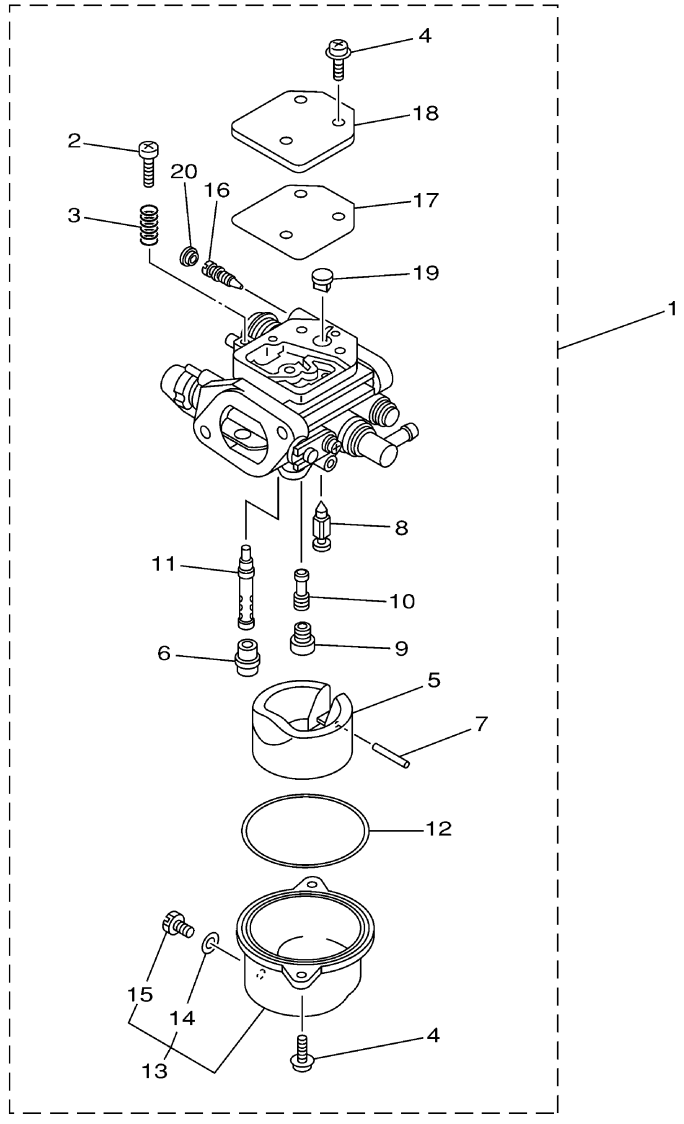

T8PLRZ 2001 / CARBURETOR

68R0100-1070

©2014 Yamaha Motor Corporation, U.S.A. All rights reserved.

Part List

T8PLRZ 2001 / CARBURETOR

REF - NO	PART NUMBER	PART NAME	QUANTITY	REMARKS
1	68T-14301-40-00	CARBURETOR ASSY 1	1	UR PR (PR)
1	68T-14301-10-00	CARBURETOR ASSY 1	1	UR PH(PH)
2	6E5-14321-00-00	.SCREW, THROTTLE	1	
3	6J8-14334-00-00	.SPRING, THROTTLE	1	
4	97980-04112-00	.SCREW, WITH WASHER	5	
5	68T-14385-00-00	.FLOAT	1	
6	67D-14966-00-00	.RUBBER CAP	1	
7	67D-14386-00-00	.PIN, FLOAT	1	
8	68T-14546-00-00	.VALVE, NEEDLE	1	
9	68T-1492E-37-00	.JET, MAIN (#74)	1	
10	68T-1492F-1K-00	.JET, AIR SLOW (#39)	1	
11	68T-1492A-00-00	.NOZZLE, MAIN	1	
12	67D-14984-00-00	.GASKET, FLOAT CHAMBER	1	
13	68T-14981-00-00	.BODY, FLOAT CHAMBER	1	
14	6J8-14959-00-00	..GASKET	1	
15	66T-14991-00-00	..PLUG, DRAIN	1	
16	67D-14323-00-00	.SCREW, AIR ADJUSTING	1	
17	67D-14536-00-00	.GASKET	1	
18	67D-14527-00-00	.PLATE	1	
19	68T-14126-00-00	.PLUG	1	
20	67D-1432A-00-00	.PLUG	1