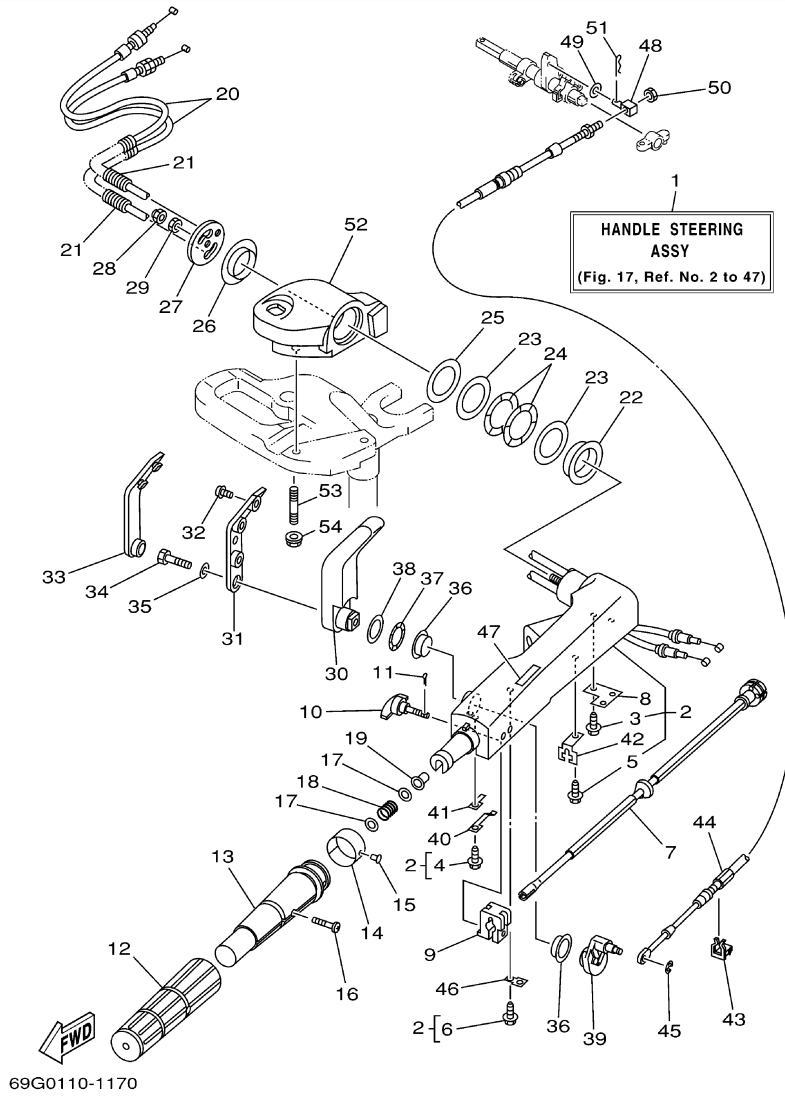

T8PLRZ 2001 / STEERING FOR PH

©2014 Yamaha Motor Corporation, U.S.A. All rights reserved.

Part List

T8PLRZ 2001 / STEERING FOR PH

REF - NO	PART NUMBER	PART NAME	QUANTITY	REMARKS
1	69C-W0084-00-4D	HANDLE STEERING ASSY	1	(PH)
2	69C-42101-01-4D	HANDLE, STEERING	1	(PH)
3	90109-06M86-00	.BOLT	2	(PH)
4	90109-06M80-00	.BOLT	1	(PH)
5	90109-06M80-00	.BOLT	1	(PH)
6	90109-06M80-00	.BOLT	1	(PH)
7	68T-42138-01-00	LEVER, THROTTLE	1	(PH)
8	69A-42159-00-00	STAY	1	(PH)
9	6G1-42126-00-00	FRICTION, STEERING HANDLE GRIP	1	(PH)
10	65W-42125-00-00	BOLT, FRICTION ADJUSTING	1	(PH)
11	91490-16010-00	PIN. COTTER	1	(PH)
12	67D-42177-00-00	RUBBER, HANDLE	1	(PH)
13	67D-42119-00-00	GRIP, STEERING HANDLE	1	(PH)
14	68T-42137-00-00	INDICATOR, THROTTLE	1	(PH)
15	90269-02M09-00	RIVET	1	(PH)
16	90149-05M13-00	SCREW	1	(PH)
17	90201-10M02-00	WASHER, PLATE	2	(PH)
18	90501-23215-00	SPRING, COMPRESSION	1	(PH)
19	90386-08032-00	BUSH	1	(PH)
20	68T-26301-11-00	THROTTLE CABLE ASSY	2	(PH)
21	90447-07005-00	TUBE	2	(PH)
22	66R-42171-00-00	BUSHING	1	(PH)
23	90201-43M00-00	WASHER, PLATE	2	(PH)
24	90206-43M22-00	WASHER, WAVE	2	(PH)
25	90202-43M57-00	WASHER, PLATE	1	(PH)
26	90386-40M99-00	BUSH	1	(PH)
27	66M-42131-01-00	COVER, HANDLE STEERING	1	(PH)
28	95780-10300-00	NUT, FLANGE	1	(PH)
29	95380-10700-00	NUT	1	(PH)
30	66R-44111-00-4D	HANDLE, GEAR SHIFT	1	(PH)
31	66R-44173-00-00	LEVER, SHIFT CONTROL	1	(PH)
32	90159-06M18-00	SCREW, WITH WASHER	3	(PH)
33	66R-42129-00-00	BUSHING, RUBBER	1	(PH)
34	97095-08030-00	BOLT	1	(PH)
35	92995-08600-00	WASHER	1	(PH)
36	90386-26MA3-00	BUSH	2	(PH)
37	90206-26M25-00	WASHER, WAVE	1	(PH)
38	90202-26M59-00	WASHER, PLATE	1	(PH)
39	68T-44113-01-00	CAM PLATE, HANDLE	1	(PH)
40	66R-44116-00-00	SPRING	1	(PH)
41	66R-44118-00-00	BRACKET	1	(PH)
42	66R-48538-00-00	CLAMP, CABLE 1	1	(PH)
43	63D-48538-00-00	CLAMP, CABLE 1	1	(PH)
44	68T-48321-00-00	CABLE	1	(PH)
45	99080-04600-00	CIRCLIP	1	(PH)
46	69C-44114-00-00	STOPPER	1	(PH)
47	6E0-44191-11-00	INDICATOR, SHIFT	1	(PH)
48	66R-48344-00-00	CABLE END, REMOTE CONTROL	1	(PH)
49	90201-06M62-00	WASHER, PLATE	1	(PH)
50	90170-05M38-00	NUT	1	(PH)
51	91490-20012-00	PIN. COTTER	1	(PH)
52	68T-42121-10-4D	BRACKET	1	(PH)
53	90116-10M28-00	BOLT, STUD	2	(PH)
54	90179-10004-00	NUT	2	(PH)