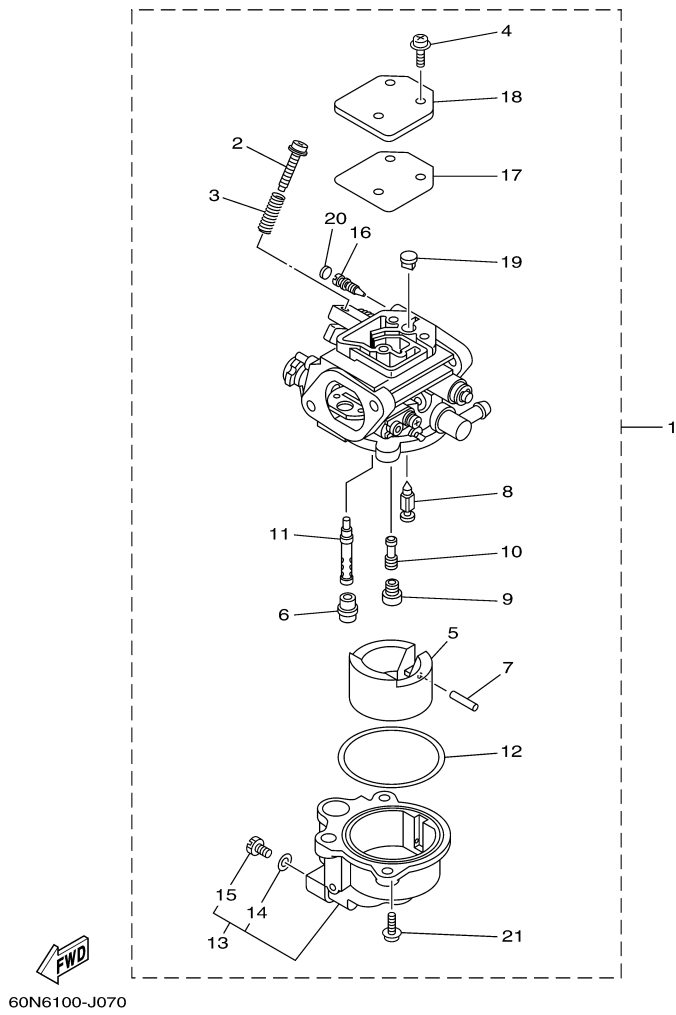

T8DPXR 0710 / VALVE

68R0010-0050

Part List

T8DPXR 0710 / VALVE

REF - NO	PART NUMBER	PART NAME	QUANTITY	REMARKS
1	6AU-12111-00-00	VALVE, INTAKE	2	
2	6AU-12121-00-00	VALVE, EXHAUST	2	
3	68T-12116-00-00	SEAT, VALVE SPRING	4	
4	60R-12113-00-00	SPRING, VALVE INNER	4	
5	7NJ-12117-00-00	RETAINER, VALVE SPRING	4	
6	7NJ-12118-00-00	LOCK, VALVE SPRING RETAINER	4	
7	51Y-12119-00-00	SEAL, VALVE STEM	4	
8	68T-12146-00-00	SHAFT, ROCKER	1	
9	90387-13M56-00	COLLAR	1	
10	90387-14M03-00	COLLAR	3	
11	90501-12M40-00	SPRING, COMPRESSION	2	
12	68T-12151-00-00	ARM, VALVE ROCKER	4	
13	6G8-12159-00-00	SCREW, VALVE ADJUSTING	4	
14	6G8-12158-00-00	NUT, LOCK	4	

T8DPXR 0710 / CARBURETOR

©2014 Yamaha Motor Corporation, U.S.A. All rights reserved.

Part List

T8DPXR 0710 / CARBURETOR

REF - NO	PART NUMBER	PART NAME	QUANTITY	REMARKS
1	60R-14301-40-00	CARBURETOR ASSY 1	1	
2	6E5-14321-00-00	.SCREW, THROTTLE	1	
3	6J8-14334-00-00	.SPRING, THROTTLE	1	
4	97980-04110-00	.SCREW, WITH WASHER	3	
5	6AU-14385-00-00	.FLOAT	1	
6	67D-14966-00-00	.RUBBER CAP	1	
7	67D-14386-00-00	.PIN, FLOAT	1	
8	68T-14546-00-00	.VALVE, NEEDLE	1	
9	60R-1492E-3K-00	.JET, MAIN (#79)	1	
10	68T-1492F-1K-00	.JET, AIR SLOW (#39)	1	
11	68T-1492A-00-00	.NOZZLE, MAIN	1	
12	6AU-14984-00-00	.GASKET, FLOAT CHAMBER	1	
13	60R-14981-00-00	.BODY, FLOAT CHAMBER	1	
14	6J8-14959-00-00	..GASKET	1	
15	66T-14991-00-00	..PLUG, DRAIN	1	
16	67D-14323-00-00	.SCREW, AIR ADJUSTING	1	FOR 60R-14301-40
17	67D-14536-00-00	.GASKET	1	
18	67D-14527-00-00	.PLATE	1	
19	68T-14126-00-00	.PLUG	1	
20	67D-1432A-00-00	.PLUG	1	
21	97980-04112-00	.SCREW, WITH WASHER	2	