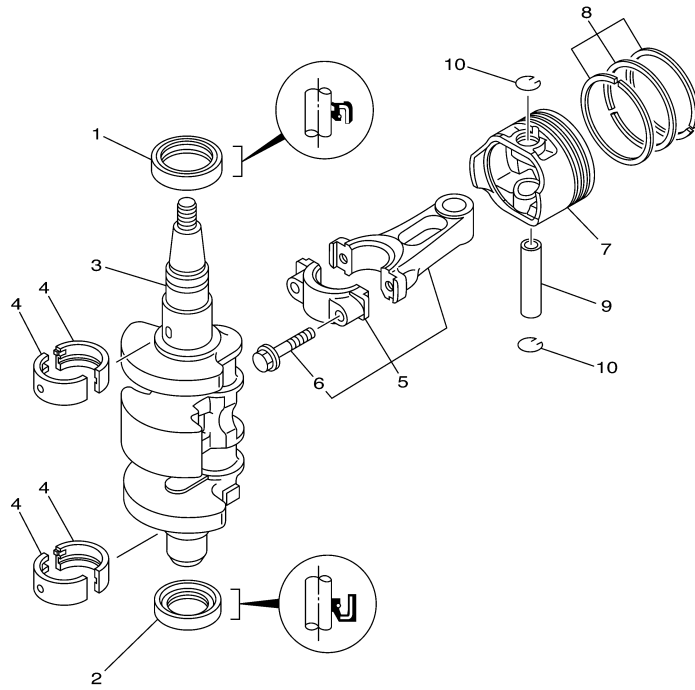

T8DPXR 0710 / CYLINDER CRANKCASE 1

FWD
60N2300-E020

Part List

T8DPXR 0710 / CYLINDER CRANKCASE 1

REF - NO	PART NUMBER	PART NAME	QUANTITY	REMARKS
1	60R-WE09B-00-1S	CYLINDER BLOCK ASSY	1	
2	60R-E5100-00-1S	CRANKCASE ASSY	1	
3	91812-12001-00	.PIN, DOWEL	4	
4	90119-08M29-00	BOLT, WITH WASHER	6	
5	68T-11351-00-00	.GASKET, CYLINDER	1	
6	66M-12411-01-00	THERMOSTAT	1	
7	688-12412-00-00	.SEAL, THERMOSTAT	1	
8	68T-12413-00-1S	COVER, THERMOSTAT	1	
9	60R-E2414-A0-00	.GASKET, COVER	1	
10	90119-06MA2-00	BOLT, WITH WASHER	2	
11	60R-E2481-00-00	PIPE 1	1	
12	90465-11M10-00	CLAMP	1	
13	60R-G1113-00-1S	OUTER COVER, EXHAUST	1	
14	6E9-24378-00-00	.PIPE, JOINT 3	1	
15	68T-41114-A0-00	.GASKET, EXHAUST OUTER COVER	1	
16	90119-06MA3-00	BOLT, WITH WASHER	5	
17	60R-E2482-00-00	PIPE 2	1	

T8DPXR 0710 / CRANKSHAFT PISTON

68R0010-0031

Part List

T8DPXR 0710 / CRANKSHAFT PISTON

REF - NO	PART NUMBER	PART NAME	QUANTITY	REMARKS
1	93102-30M22-00	.OIL SEAL	1	
2	93101-25M69-00	.OIL SEAL	1	
3	60R-E1411-00-00	CRANKSHAFT	1	
4	68T-11416-01-00	PLANE BEARING, CRANKSHAFT 1	4	UR BROWN
4	68T-11416-21-00	PLANE BEARING, CRANKSHAFT 1	4	UR BLUE
4	68T-11416-11-00	PLANE BEARING, CRANKSHAFT 1	4	UR BLACK
5	68T-11650-00-00	CONNECTING ROD ASSY	2	
6	67D-11654-00-00	.BOLT, CONNECTING ROD	2	
7	60R-E1631-00-96	PISTON (STD)	2	
7	60R-E1636-00-00	PISTON (0.50MM O/S)	2	AP
7	60R-E1635-00-00	PISTON (0.25MM O/S)	2	AP
8	60R-E1603-00-00	PISTON RING SET (STD)	2	
8	60R-E1605-00-00	PISTON RING SET (0.50MM O/S)	2	AP
8	60R-E1604-00-00	PISTON RING SET (0.25MM O/S)	2	AP
9	60R-E1633-00-00	PIN, PISTON	2	
10	93450-15023-00	CIRCLIP	4	