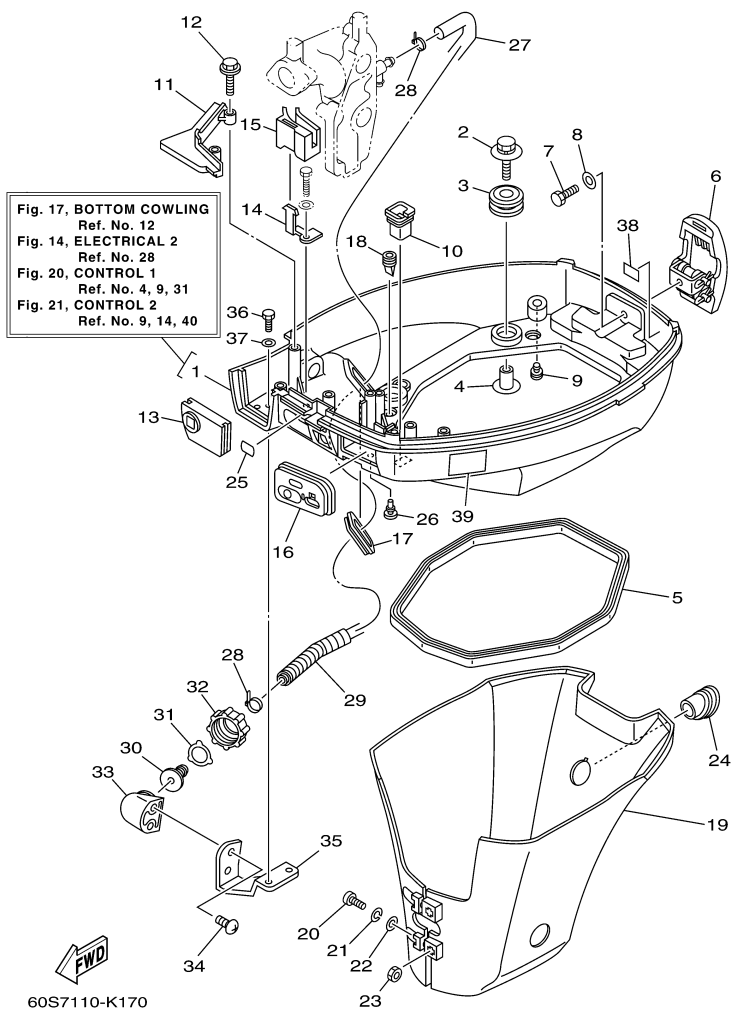

Part List

T8DPXR 0710 / STARTING MOTOR

REF - NO	PART NUMBER	PART NAME	QUANTITY	REMARKS
1	68T-81822-01-94	BRACKET, STARTING MOTOR	1	
2	90119-08046-00	BOLT, WITH WASHER	2	
3	90119-08020-00	BOLT, WITH WASHER	1	
4	68T-81800-00-00	STARTING MOTOR ASSY	1	
5	68T-81857-00-00	.RETAINER	1	
6	689-81807-12-00	.GEAR ASSY, STARTING MOTOR	1	
7	6F5-81830-10-00	.FRONT BRACKET ASSY	1	
8	689-81831-00-00	..METAL, FRONT	1	
9	689-81847-11-00	.O-RING	2	
10	689-81809-11-00	.WASHER KIT	1	
11	689-81850-11-00	.ARMATURE ASSY	1	
12	689-81810-11-00	.STATOR ASSY	1	
13	689-81840-11-00	.BRUSH HOLDER ASSY	1	
14	689-81811-11-00	..BRUSH 1	1	
15	689-81812-11-00	..BRUSH 2	1	
16	689-81813-10-00	..SPRING, BRUSH	2	
17	689-81820-11-00	.REAR BRACKET ASSY	1	
18	689-81826-10-00	.BOLT	2	
19	90119-08M76-00	BOLT, WITH WASHER	2	
20	97095-08016-00	BOLT	1	
21	92995-08600-00	WASHER	1	
22	90465-11M10-00	CLAMP	1	
23	90465-08M99-00	CLAMP	1	
24	97095-06012-00	BOLT	1	
25	92995-06600-00	WASHER	1	

T8DPXR 0710 / BOTTOM COWLING

*1:REF.NO.35,36,37-FOR REMO-CON ATTCHMENT (WITH FLUSHING KIT)