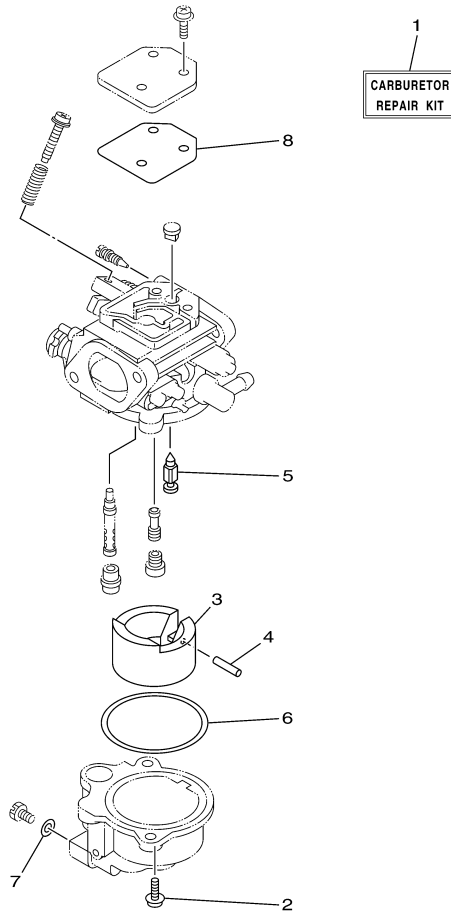

T8DPXR 0710 / REPAIR KIT 2

60N4100-G330

Part List

T8DPXR 0710 / REPAIR KIT 2

REF - NO	PART NUMBER	PART NAME	QUANTITY	REMARKS
1	6AU-W0093-00-00	CARBURETOR REPAIR KIT	1	
2	97980-04112-00	.SCREW, WITH WASHER	2	
3	6AU-14385-00-00	.FLOAT	1	
4	67D-14386-00-00	.PIN, FLOAT	1	
5	68T-14546-00-00	.VALVE, NEEDLE	1	
6	6AU-14984-00-00	.GASKET, FLOAT CHAMBER	1	
7	6J8-14959-00-00	.GASKET	1	
8	67D-14536-00-00	.GASKET	1