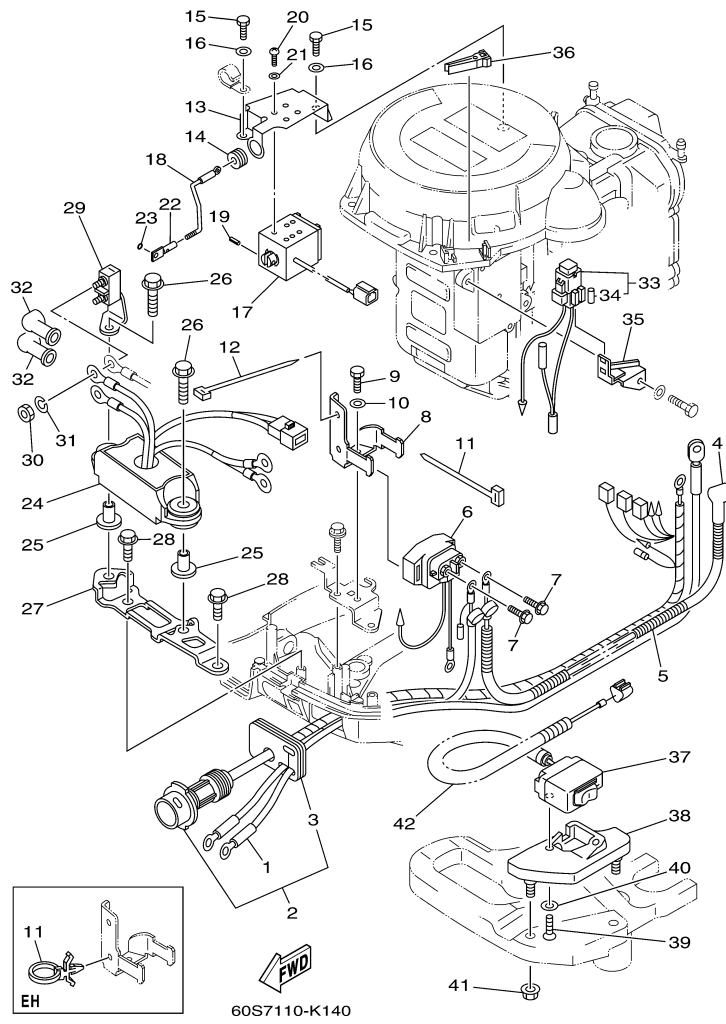

T8DPXR 0710 / ELECTRICAL 2

Part List

T8DPXR 0710 / ELECTRICAL 2

REF - NO	PART NUMBER	PART NAME	QUANTITY	REMARKS
1	69G-82105-00-00	BATTERY CABLE (L: 3.0M)	1	UR STD
1	68T-82105-00-00	BATTERY CABLE (L: 2.1M)	1	UR AP
2	69G-82590-00-00	WIRE HARNESS ASSY	1	
3	69G-42724-60-00	.GROMMET	1	FOR 69G-82590-00
4	6G8-82117-00-00	WIRE, LEAD	1	
5	90446-10M86-00	HOSE (L140)	1	
6	68T-81940-00-00	STARTER RELAY ASSY	1	
7	97595-06610-00	BOLT, WITH WASHER	2	
8	68T-81945-01-00	PLATE, SWITCH FITTING	1	
9	97095-06012-00	BOLT	1	
10	92995-06600-00	WASHER	1	
11	90465-13M11-00	CLAMP	1	
12	90465-13M97-00	CLAMP	1	
13	68T-86112-00-00	STAY, SOLENOID	1	
14	90480-13018-00	GROMMET	1	
15	97095-06012-00	BOLT	2	
16	92995-06600-00	WASHER	2	
17	68T-86111-00-00	COIL, SOLENOID	1	
18	68T-41237-00-00	JOINT, LINK	1	
19	91690-30010-00	PIN, SPRING	1	
20	97880-04008-00	SCREW, PAN HEAD	4	
21	92990-04600-00	WASHER, PLATE	4	
22	68T-86117-00-00	HOOK, WIRE PULL	1	
23	93210-03261-00	O-RING	1	
24	69G-81950-00-00	RELAY ASSY	1	
25	90387-06M03-00	COLLAR	2	
26	90119-06M56-00	BOLT, WITH WASHER	2	
27	69G-81948-01-00	BRACKET	1	
28	90109-06M86-00	BOLT	2	
29	69G-81925-00-00	TERMINAL	1	
30	90170-06M30-00	NUT	2	
31	90204-06M00-00	WASHER, SPRING	2	
32	6G5-82119-00-00	COVER, LEAD WIRE	2	
33	68T-82150-00-00	FUSE HOLDER ASSY	1	
34	66V-82151-00-00	.FUSE (10A-BL)	2	
35	68T-82171-01-00	STAY, FUSE BOX	1	
36	67F-2812A-00-00	.PULLER, FUSE	1	
37	69G-82563-10-00	TRIM & TILT SWITCH ASSY	1	
38	69G-83773-10-00	BRACKET, SWITCH	1	
39	97880-06020-00	SCREW, PAN HEAD	2	
40	92990-06600-00	WASHER, PLATE	2	
41	90179-06M24-00	NUT	2	
42	90447-07006-00	TUBE	1	

Part Notes

T8DPXR 0710 / ELECTRICAL 2

PART NUMBER	NOTE TEXT
92990-06600-00	OEM: This part number is among the Top 100 Most Popular Marine Maintenance Parts as of March 2014.

©2014 Yamaha Motor Corporation, U.S.A. All rights reserved.