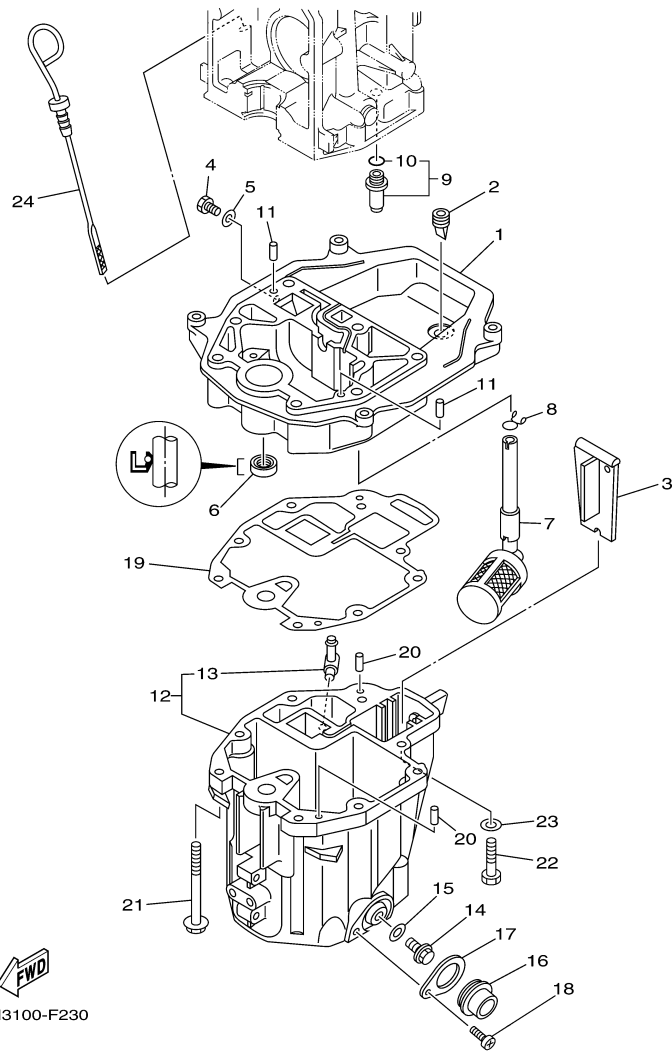

T8DPXR 0710 / OIL PUMP

6AU4110-K080

Part List

T8DPXR 0710 / OIL PUMP

REF - NO	PART NUMBER	PART NAME	QUANTITY	REMARKS
1	93102-18M21-00	.OIL SEAL	1	
2	60R-E2171-00-00	CAMSHAFT 1	1	
3	60R-E1537-00-94	GEAR, DRIVEN	1	
4	90105-06M14-00	BOLT FLANGE	1	
5	90201-13201-00	WASHER, PLATE	1	
6	90201-06M94-00	WASHER, PLATE	1	
7	60R-G6241-00-00	BELT	1	
8	60R-E1536-00-00	GEAR, DRIVE	1	
9	68T-11557-00-00	WASHER 1	1	
10	6G8-11587-01-00	WASHER, LOCK	1	
11	90170-24M09-00	NUT	1	
12	90280-03M01-00	.KEY, WOODRUFF	2	
13	60R-G6297-00-00	COVER, DUST	1	
14	90480-10627-00	GROMMET	3	
15	68T-13300-00-00	OIL PUMP ASSY	1	
16	68T-13329-00-00	.GASKET, PUMP COVER	1	
17	97095-06030-00	BOLT	3	
18	92995-06600-00	WASHER	3	
19	60R-E3437-41-00	MARK, CAUTION	1	

T8DPXR 0710 / OIL PAN

©2014 Yamaha Motor Corporation, U.S.A. All rights reserved.

Part List

T8DPXR 0710 / OIL PAN

REF - NO	PART NUMBER	PART NAME	QUANTITY	REMARKS
1	60R-G1137-00-94	GUIDE, EXHAUST	1	
2	60S-G2717-00-00	RUBBER, SEAL 2	1	
3	60R-G5181-00-00	PLATE	1	
4	97095-08014-00	BOLT	1	
5	90430-08800-00	.GASKET	1	
6	93101-12M70-00	.OIL SEAL	1	
7	68T-13421-01-00	STRAINER 2	1	
8	90467-11M08-00	CLIP	1	
9	6G8-11575-00-00	RELIEF VALVE ASSY	1	
10	93210-12M62-00	.O-RING	1	
11	93606-19M23-00	PIN, DOWEL	2	
12	60R-E5311-00-5B	OIL PAN	1	
13	6H1-11372-00-00	.NIPPLE, HOSE	1	
14	90340-10M10-00	PLUG, STRAIGHT SCREW	1	
15	90430-10M11-00	.GASKET	1	
16	60R-E5316-00-00	DAMPER 1	1	
17	68T-15317-00-00	SPACER, ENGINE MOUNT	1	
18	97885-05008-00	SCREW, PAN HEAD	1	
19	68T-13475-00-00	.GASKET	1	
20	93604-12M07-00	PIN, DOWEL	2	
21	90119-08005-00	BOLT, WITH WASHER	6	
22	97075-08030-00	BOLT	2	
23	92995-08600-00	WASHER	2	
24	68T-15362-00-00	PLUG, OIL LEVEL	1	