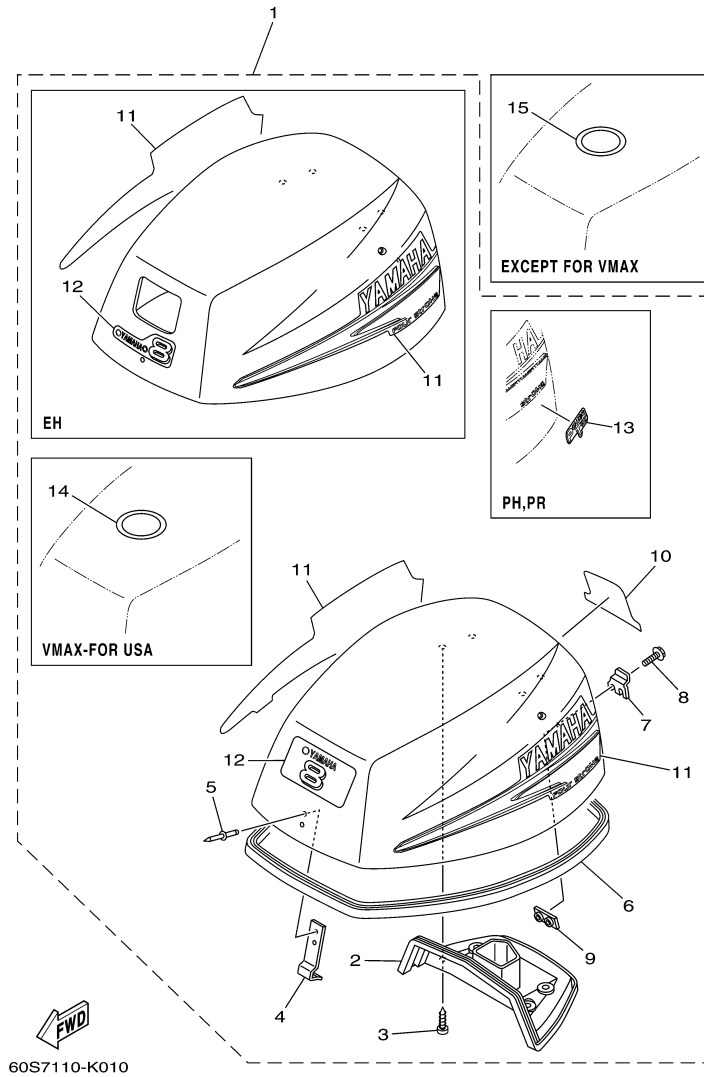

T8DPXR 0710 / TOP COWLING

©2014 Yamaha Motor Corporation, U.S.A. All rights reserved.

Part List

T8DPXR 0710 / TOP COWLING

REF - NO	PART NUMBER	PART NAME	QUANTITY	REMARKS
1	60S-G2610-V0-NA	TOP COWLING ASSY	1	AP VMAX
1	60S-G2610-30-4D	TOP COWLING ASSY	1	
2	60R-G2613-00-00	.MOLDING, AIR DUCT	1	
3	97780-60516-00	.SCREW, TAPPING	4	
4	6G1-42651-02-00	.HOOK	1	
5	90266-04M04-00	.RIVET	2	
6	60R-42615-00-00	.SEAL	1	
7	60R-42652-00-00	.HOOK	1	
8	97595-05514-00	.BOLT, WITH WASHER	2	
9	68T-42649-00-00	.HOLDER, CLAMP BAND	1	
10	69G-42678-V0-00	.GRAPHIC, REAR	1	FOR VMAX
10	69G-42678-20-00	.GRAPHIC, REAR	1	
11	69G-W0070-V0-00	.GRAPHIC SET	1	FOR VMAX
11	68T-W0070-60-00	.GRAPHIC SET	1	
12	63V-42677-V0-00	.GRAPHIC, FRONT	1	FOR VMAX
12	69G-42686-10-00	.EMBLEM, FRONT	1	
13	69A-42675-00-00	.GRAPHIC, SIDE 1	1	
14	60R-E3434-00-00	.LABEL, CAUTION	1	FOR VMAX
15	60R-E3434-00-00	LABEL, CAUTION	1	EXCEPT FOR VMAX