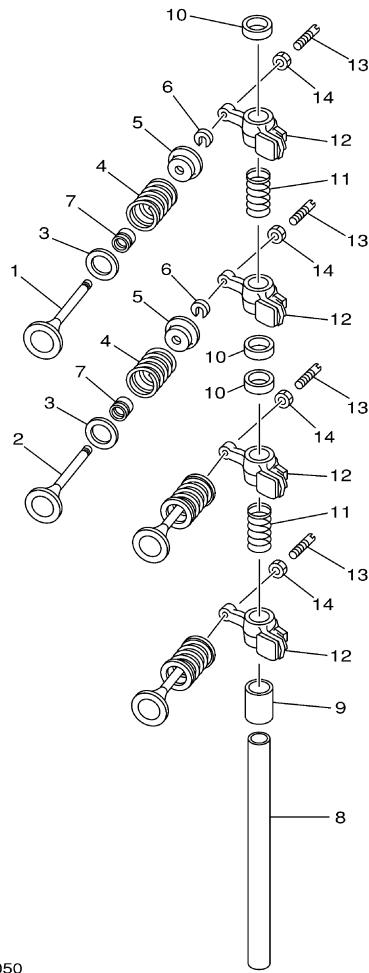

T8DPXR 0710 / CYLINDER CRANKCASE 2

Part List

T8DPXR 0710 / CYLINDER CRANKCASE 2

REF - NO	PART NUMBER	PART NAME	QUANTITY	REMARKS
1	60R-WE09A-01-1S	CYLINDER HEAD COMPLETE	1	
2	60R-E1111-00-1S	HEAD, CYLINDER 1	1	
3	67D-11133-10-00	.GUIDE, VALVE 1	4	
4	68T-11181-00-00	.GASKET, CYLINDER HEAD 1	1	
5	99510-10114-00	PIN, DOWEL	2	
6	90105-08M36-00	BOLT, FLANGE	2	
7	90105-08M78-00	BOLT, FLANGE	4	
8	90119-06049-00	BOLT, WITH WASHER	3	
9	60R-E1191-00-1S	COVER, CYLINDER HEAD 1	1	
10	650-24378-00-00	.PIPE, JOINT 4	1	
11	68T-11356-00-00	.SEAL, CYLINDER 2	1	
12	97095-06020-00	BOLT	4	
13	92995-06600-00	WASHER	4	
14	68T-11168-00-00	COVER, BREATHER	1	
15	68T-11169-A0-00	.GASKET, BREATHER COVER	1	
16	98507-04010-00	SCREW, PAN HEAD	5	
17	92907-04600-00	WASHER	5	
18	6G8-11325-00-00	ANODE	1	
19	97880-05025-00	SCREW, PAN HEAD	1	
20	6G8-11197-01-00	PLUG, BLIND	1	
21	93210-13M63-00	.O-RING	1	
22	69M-E5363-00-00	PLUG, OIL	1	
23	93210-24M79-00	.O-RING	1	
24	94702-00274-00	PLUG, SPARK (NGK BR6HS-10)	2	

T8DPXR 0710 / VALVE

68R0010-0050

Part List

T8DPXR 0710 / VALVE

REF - NO	PART NUMBER	PART NAME	QUANTITY	REMARKS
1	6AU-12111-00-00	VALVE, INTAKE	2	
2	6AU-12121-00-00	VALVE, EXHAUST	2	
3	68T-12116-00-00	SEAT, VALVE SPRING	4	
4	60R-12113-00-00	SPRING, VALVE INNER	4	
5	7NJ-12117-00-00	RETAINER, VALVE SPRING	4	
6	7NJ-12118-00-00	LOCK, VALVE SPRING RETAINER	4	
7	51Y-12119-00-00	SEAL, VALVE STEM	4	
8	68T-12146-00-00	SHAFT, ROCKER	1	
9	90387-13M56-00	COLLAR	1	
10	90387-14M03-00	COLLAR	3	
11	90501-12M40-00	SPRING, COMPRESSION	2	
12	68T-12151-00-00	ARM, VALVE ROCKER	4	
13	6G8-12159-00-00	SCREW, VALVE ADJUSTING	4	
14	6G8-12158-00-00	NUT, LOCK	4	