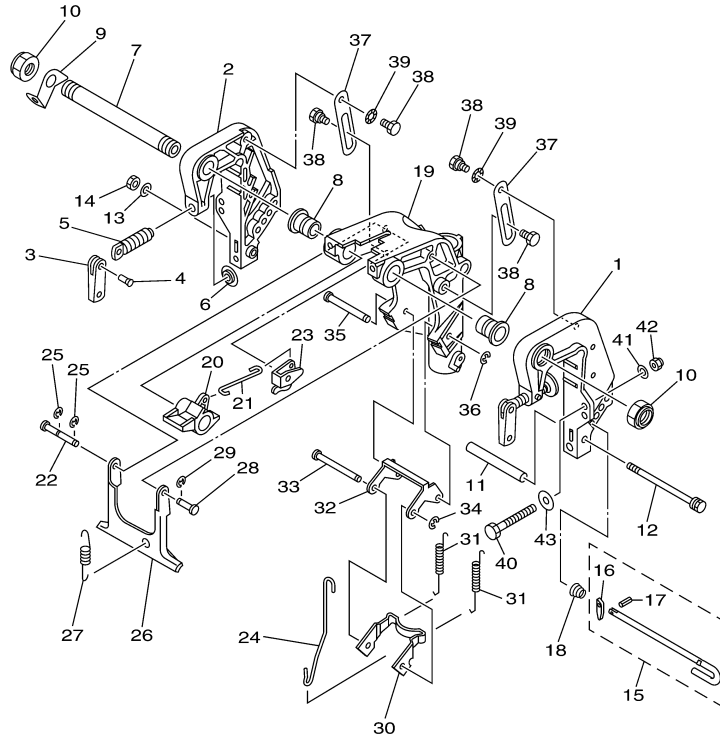

T8DPXR 0710 / BRACKET 1

69G4110-C230