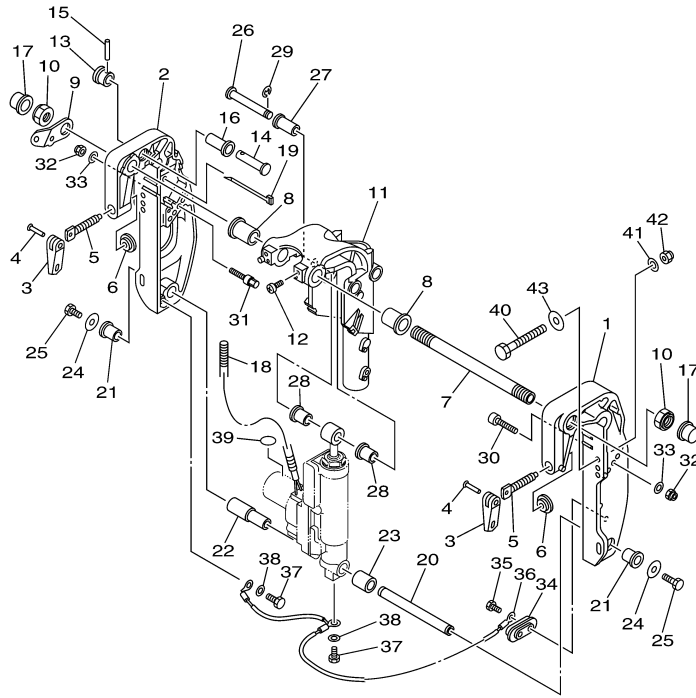

60S3110-F240

Part List

T8DPXR 0710 / BRACKET 2

REF - NO	PART NUMBER	PART NAME	QUANTITY	REMARKS
1	69A-43111-01-4D	BRACKET, CLAMP 1	1	
2	69A-43112-01-4D	BRACKET, CLAMP 2	1	
3	6L8-G3118-01-00	HANDLE, TRANSOM CLAMP	2	
4	90243-04M01-00	PIN	2	
5	6E7-43116-00-00	SCREW, TRANSOM CLAMP	2	
6	648-43114-01-00	PAD, TRANSOM CLAMP	2	
7	69A-43131-00-00	BOLT, CLAMP BRACKET	1	FOR REMOTE CONTROL
8	90386-22MA4-00	BUSH	2	
9	69A-43113-00-00	PLATE, CLAMP BRACKET	1	
10	90185-22043-00	NUT, SELF-LOCKING	2	
11	69G-43311-11-4D	BRACKET, SWIVEL 1	1	
12	97885-08010-00	SCREW, PAN HEAD	2	
13	65W-43192-00-00	KNOB, STOPPER	1	
14	65W-43191-00-00	SHAFT, STOPPER	1	
15	91690-30018-00	PIN, SPRING	1	
16	90386-14MA1-00	BUSH	1	
17	6G5-43145-01-00	CAP, CLAMP BRACKET	2	
18	90447-10001-00	TUBE	1	
19	90465-13M97-00	CLAMP	1	
20	69G-43818-00-00	PIN, LOWER SHOCK MOUNT	1	
21	90386-16MA7-00	BUSH	2	
22	90386-16MA8-00	BUSH	1	
23	90387-16M02-00	COLLAR	1	
24	90201-08M00-00	WASHER, PLATE	2	
25	97080-08016-00	BOLT	2	
26	90249-12M36-00	PIN	1	
27	90381-12M10-00	BUSH, SOLID	1	
28	90381-12M11-00	BUSH, SOLID	2	
29	99080-10600-00	CIRCLIP	1	
30	90110-08M05-00	BOLT, HEXAGON SOCKET HEAD	1	
31	90109-08010-00	BOLT	1	
32	90185-08057-00	NUT, SELF-LOCKING	2	
33	92990-08600-00	..WASHER, PLATE	2	
34	65W-45251-00-00	ANODE	1	
35	90101-06020-00	BOLT	2	
36	63V-82127-00-00	WIRE, LEAD 2	1	
37	97095-06010-00	BOLT	2	
38	92995-06600-00	WASHER	2	
39	60S-G3155-00-00	MARK 1	1	
40	90101-08M88-00	BOLT	2	
41	92990-08600-00	..WASHER, PLATE	2	
42	90185-08057-00	NUT, SELF-LOCKING	2	
43	90201-08MA4-00	WASHER, PLATE	2	