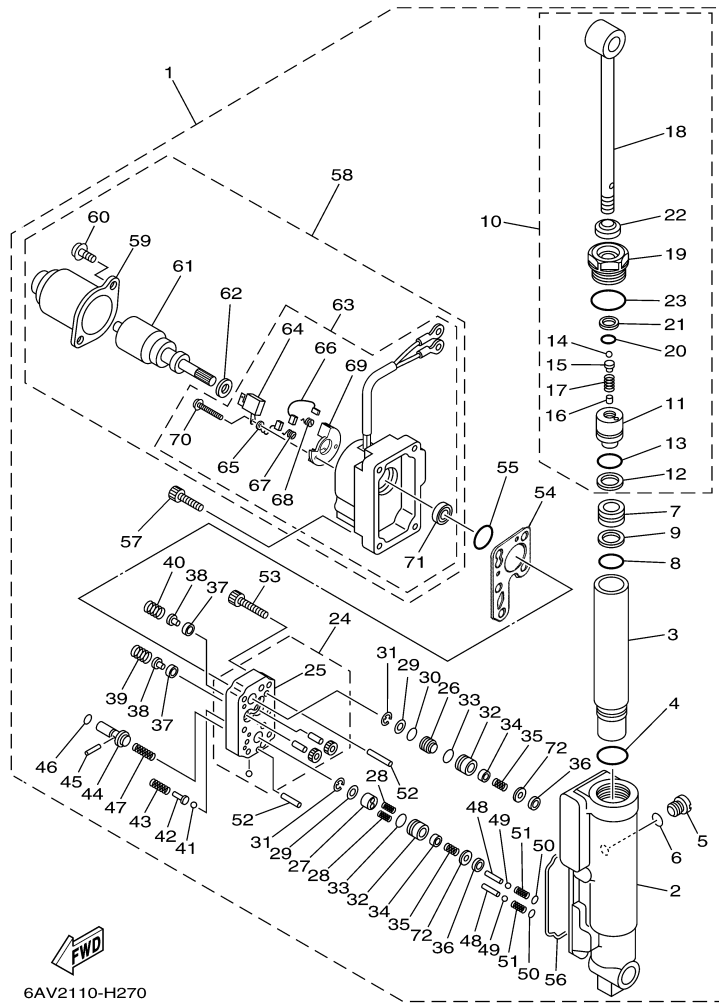

T8DPXR 0710 / POWER TILT ASSY

6AV2110-H270

Part List

T8DPXR 0710 / POWER TILT ASSY

REF - NO	PART NUMBER	PART NAME	QUANTITY	REMARKS
1	69G-43840-02-4D	POWER TILT ASSY	1	
2	69A-4380K-00-00	.CYLINDER, TILT SUB ASSY	1	
3	69A-22471-00-00	.CASE, CYLINDER	1	
4	93210-27666-00	.O-RING	1	
5	6H1-4388E-11-00	.PLUG, TAPER SCREW	1	
6	93210-07003-00	.O-RING	1	
7	69A-43814-00-00	.PISTON, FREE	1	
8	93210-21276-00	.O-RING	1	
9	69A-43872-00-00	.RING, BACK UP	1	
10	69A-43810-00-00	.TILT PISTON SUB ASSY	1	
11	69A-4380D-00-00	..PISTON COMP	1	
12	93210-21276-00	..O-RING	1	
13	69A-43872-00-00	..RING, BACK UP	1	
14	93505-32038-00	..BALL	1	
15	65W-4386A-00-00	..PIN, ABSORBER VALVE	1	
16	93604-06136-00	..PIN, DOWEL	1	
17	69A-43857-00-00	..SPRING, ABSORBER VALVE	1	
18	69A-43801-00-00	..ROD	1	
19	69A-43811-01-00	..SCREW, CYLINDER END	1	
20	6H1-43866-00-00	..O-RING	1	
21	69A-43871-00-00	..RING, BACK UP	1	
22	69A-43812-00-00	..SEAL, DUST	1	
23	69A-43869-00-00	..O-RING	1	
24	69A-43830-00-00	.GEAR PUMP ASSY	1	
25	69A-4380C-00-00	..GEAR HOUSING ASSY	1	
26	69A-43841-00-00	.PISTON, SHUTTLE	1	
27	69A-4384M-00-00	.PISTON, SHUTTLE 2	1	
28	62Y-43894-00-00	.SPRING, SHUTTLE RETURN	2	
29	69A-4384F-00-00	.SEAL, MAIN VALVE	2	
30	6H1-43883-00-00	.O-RING	1	
31	99002-03600-00	.CLIP	2	
32	69G-4382G-00-00	.VALVE SEAT	2	
33	93210-12N52-00	.O-RING	2	
34	6T4-43808-00-00	.SEAT VALVE COMP 1	2	
35	69G-43853-00-00	.SPRING, MAIN VALVE	2	
36	69J-4381C-00-00	.FILTER 3	2	
37	6H1-4384G-11-00	.SEAL, RELIEF VALVE	2	
38	6H1-43844-10-00	.PIN, VALVE SUPPORT	2	
39	69A-43855-00-00	.SPRING, UP RELIEF	1	
40	6H1-43856-10-00	.SPRING, DOWN RELIEF	1	
41	93501-08001-00	.BALL	2	
42	69A-4386A-00-00	.PIN, ABSORBER VALVE	2	
43	69A-43824-00-00	.SPRING, DOWN RELIEF 2	2	
44	69A-43848-00-00	.ROD, MANUAL RELEASE	1	
45	93602-15250-00	.PIN, DOWEL	1	
46	93210-06001-00	.O-RING	1	
47	69A-43854-00-00	.SPRING, MANUAL RELEASE	1	
48	69A-4381G-00-00	.PIN 1	2	
49	93501-08001-00	.BALL	2	
50	6H1-43883-00-00	.O-RING	2	
51	69A-4384H-00-00	.SPRING	2	
52	93606-14081-00	.PIN, DOWEL	2	
53	91312-05025-00	.BOLT	6	
54	69A-43816-01-00	.FILTER 1	1	
55	N35-43862-10-00	.O-RING	1	
56	69A-23129-00-00	.GASKET, DRAIN PLUG	1	
57	69A-43878-00-00	.BOLT, SOCKET	4	
58	69G-43880-01-00	.MOTOR ASSY	1	
59	65W-43804-01-00	..STATOR ASSY	1	
60	65W-43887-01-00	..BOLT	2