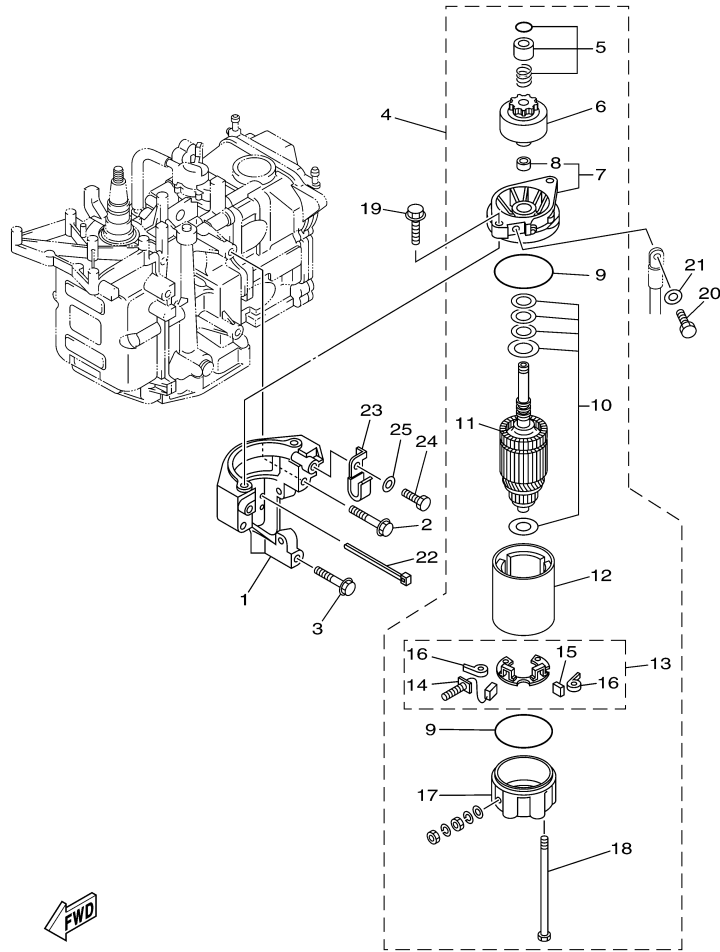

T8DPXR 0710 / STARTING MOTOR

60S4300-G160

Part List

T8DPXR 0710 / STARTING MOTOR

REF - NO	PART NUMBER	PART NAME	QUANTITY	REMARKS
1	68T-81822-01-94	BRACKET, STARTING MOTOR	1	
2	90119-08046-00	BOLT, WITH WASHER	2	
3	90119-08020-00	BOLT, WITH WASHER	1	
4	68T-81800-00-00	STARTING MOTOR ASSY	1	
5	68T-81857-00-00	.RETAINER	1	
6	689-81807-12-00	.GEAR ASSY, STARTING MOTOR	1	
7	6F5-81830-10-00	.FRONT BRACKET ASSY	1	
8	689-81831-00-00	..METAL, FRONT	1	
9	689-81847-11-00	.O-RING	2	
10	689-81809-11-00	.WASHER KIT	1	
11	689-81850-11-00	.ARMATURE ASSY	1	
12	689-81810-11-00	.STATOR ASSY	1	
13	689-81840-11-00	.BRUSH HOLDER ASSY	1	
14	689-81811-11-00	..BRUSH 1	1	
15	689-81812-11-00	..BRUSH 2	1	
16	689-81813-10-00	..SPRING, BRUSH	2	
17	689-81820-11-00	.REAR BRACKET ASSY	1	
18	689-81826-10-00	.BOLT	2	
19	90119-08M76-00	BOLT, WITH WASHER	2	
20	97095-08016-00	BOLT	1	
21	92995-08600-00	WASHER	1	
22	90465-11M10-00	CLAMP	1	
23	90465-08M99-00	CLAMP	1	
24	97095-06012-00	BOLT	1	
25	92995-06600-00	WASHER	1