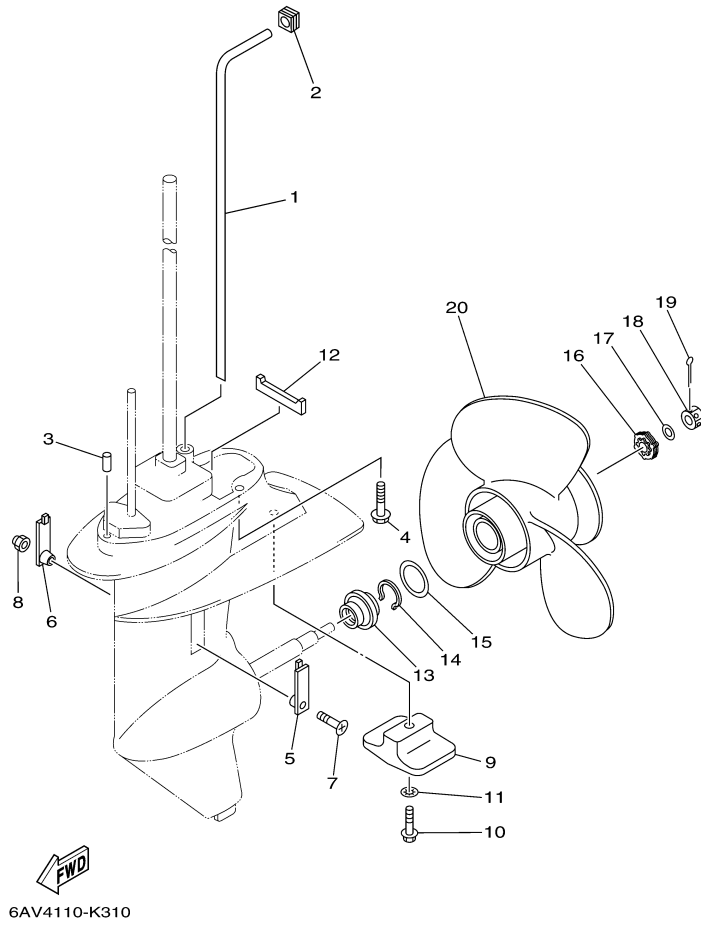

T8DPXR 0710 / LOWER CASING DRIVE 2

©2014 Yamaha Motor Corporation, U.S.A. All rights reserved.

Part List

T8DPXR 0710 / LOWER CASING DRIVE 2

REF - NO	PART NUMBER	PART NAME	QUANTITY	REMARKS
1	69G-44361-20-00	TUBE, WATER 1	1	X(24.6")
2	63V-44365-10-00	DAMPER, WATER SEAL 1	1	
3	93604-12M07-00	PIN, DOWEL	2	
5	6G1-45214-00-00	COVER, WATER INLET 1	1	
6	63V-45215-00-00	COVER, WATER INLET 2	1	
7	90152-05011-00	SCREW, COUNTERSUNK	1	
8	90185-05002-00	NUT, NYLON	1	
9	61N-45251-01-00	ANODE	1	
10	95895-06030-00	BOLT, FLANGE	1	
11	92990-06300-00	WASHER, INTERNAL TOOTH	1	
12	63V-45375-00-00	DAMPER, SEAL	1	
13	6G8-45987-02-00	SPACER 1	1	
14	93450-10M04-00	CIRCLIP	1	
15	90201-31MA3-00	WASHER, PLATE	1	
16	6G8-45997-00-00	SPACER 2	1	
17	90201-10M02-00	WASHER, PLATE	1	
18	90171-10M07-00	NUT, CASTLE	1	
19	91490-30025-00	PIN. COTTER	1	
20	69G-45941-00-EL	PROPELLER (3X11-3/4"X5-3/4"-R)	1