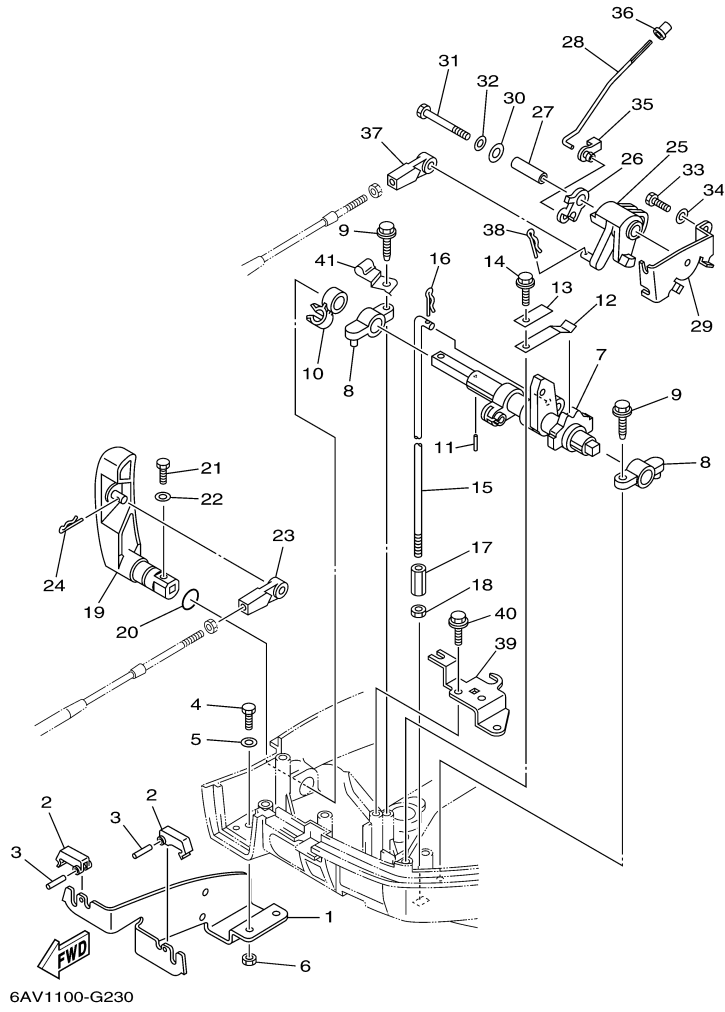

T8DPXR 0710 / CONTROL 2

©2014 Yamaha Motor Corporation, U.S.A. All rights reserved.

Part List

T8DPXR 0710 / CONTROL 2

REF - NO	PART NUMBER	PART NAME	QUANTITY	REMARKS
1	68T-48531-00-00	.BRACKET, REMOTE CONTROL 1	1	
2	682-48538-50-00	.CLAMP, CABLE 1	2	
3	91690-30012-00	.PIN, SPRING	2	
4	97095-06012-00	BOLT	2	
5	92995-06600-00	WASHER	2	
6	95380-06600-00	NUT, HEXAGON	2	
7	68T-44121-02-00	LEVER, SHIFT ROD	1	
8	6G1-41662-01-94	BRACKET 2	2	
9	90109-06M81-00	BOLT	2	
10	90464-10M60-00	CLAMP	1	
11	91690-30014-00	PIN, SPRING	1	
12	65W-44116-00-00	SPRING	1	
13	66R-44114-00-00	STOPPER	1	
14	90109-06M86-00	BOLT	1	
15	60R-G4143-10-00	ROD, SHIFT	1	
16	90468-18001-00	CLIP	1	
17	90170-06015-00	NUT	1	
18	95380-06700-00	NUT	1	
19	60R-G4111-10-00	.HANDLE, GEAR SHIFT	1	
20	93210-12327-00	.O-RING	1	
21	97095-05016-00	.BOLT	1	
22	92995-05600-00	WASHER	1	
23	663-48344-00-00	.CABLE END, REMOTE CONTROL	1	
24	90468-18008-00	CLIP	1	
25	68T-41638-00-00	PULLEY	1	
26	68T-41283-00-00	LEVER, FREE ACCEL.	1	
27	90387-06M59-00	COLLAR	1	
28	6AU-41211-00-00	LINK, ACCEL.	1	
29	68T-14497-00-00	STAY, THROTTLE WIRE	1	
30	90201-06M62-00	WASHER, PLATE	1	
31	97095-06045-00	.BOLT	1	
32	92995-06600-00	WASHER	1	
33	97095-06012-00	BOLT	1	
34	92995-06600-00	WASHER	1	
35	661-41262-02-00	JOINT, CHOKE LEVER	1	
36	647-14395-60-00	CAP, OVERFLOW PIPE	1	
37	663-48344-00-00	.CABLE END, REMOTE CONTROL	1	
38	90468-18008-00	CLIP	1	
39	68T-15774-10-00	STAY 4	1	
40	90109-06M86-00	BOLT	2	
41	90465-08027-00	CLAMP	1	