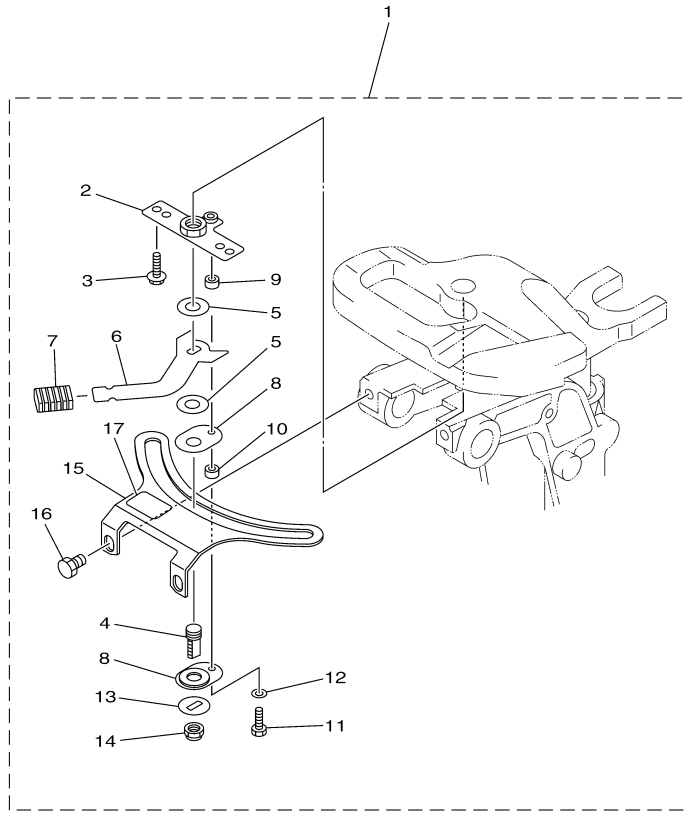

T8DPXR 0710 / STEERING FRICTION

60R7110-K170