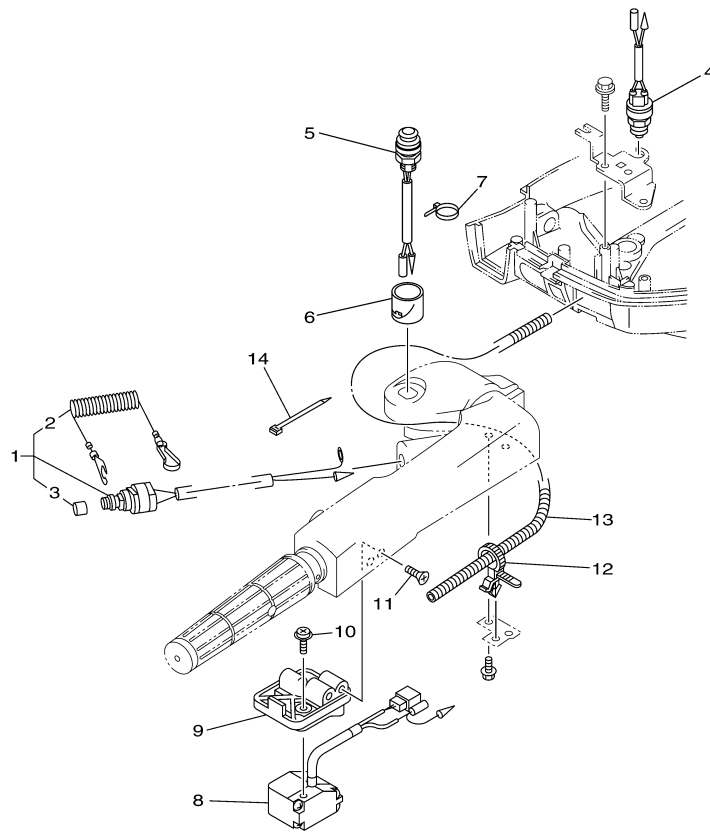

Part List

T8DPXR 0710 / ELECTRICAL 2

REF - NO	PART NUMBER	PART NAME	QUANTITY	REMARKS
1	69G-82105-00-00	BATTERY CABLE (L: 3.0M)	1	UR STD
1	68T-82105-00-00	BATTERY CABLE (L: 2.1M)	1	UR AP
2	69G-82590-00-00	WIRE HARNESS ASSY	1	
3	69G-42724-60-00	.GROMMET	1	FOR 69G-82590-00
4	6G8-82117-00-00	WIRE, LEAD	1	
5	90446-10M86-00	HOSE (L140)	1	
6	68T-81940-00-00	STARTER RELAY ASSY	1	
7	97595-06610-00	BOLT, WITH WASHER	2	
8	68T-81945-01-00	PLATE, SWITCH FITTING	1	
9	97095-06012-00	BOLT	1	
10	92995-06600-00	WASHER	1	
11	90465-13M11-00	CLAMP	1	
12	90465-13M97-00	CLAMP	1	
13	68T-86112-00-00	STAY, SOLENOID	1	
14	90480-13018-00	GROMMET	1	
15	97095-06012-00	BOLT	2	
16	92995-06600-00	WASHER	2	
17	68T-86111-00-00	COIL, SOLENOID	1	
18	68T-41237-00-00	JOINT, LINK	1	
19	91690-30010-00	PIN, SPRING	1	
20	97880-04008-00	SCREW, PAN HEAD	4	
21	92990-04600-00	WASHER, PLATE	4	
22	68T-86117-00-00	HOOK, WIRE PULL	1	
23	93210-03261-00	O-RING	1	
24	69G-81950-00-00	RELAY ASSY	1	
25	90387-06M03-00	COLLAR	2	
26	90119-06M56-00	BOLT, WITH WASHER	2	
27	69G-81948-01-00	BRACKET	1	
28	90109-06M86-00	BOLT	2	
29	69G-81925-00-00	TERMINAL	1	
30	90170-06M30-00	NUT	2	
31	90204-06M00-00	WASHER, SPRING	2	
32	6G5-82119-00-00	COVER, LEAD WIRE	2	
33	68T-82150-00-00	FUSE HOLDER ASSY	1	
34	66V-82151-00-00	.FUSE (10A-BL)	2	
35	68T-82171-01-00	STAY, FUSE BOX	1	
36	67F-2812A-00-00	.PULLER, FUSE	1	
37	69G-82563-10-00	TRIM & TILT SWITCH ASSY	1	
38	69G-83773-10-00	BRACKET, SWITCH	1	
39	97880-06020-00	SCREW, PAN HEAD	2	
40	92990-06600-00	WASHER, PLATE	2	
41	90179-06M24-00	NUT	2	
42	90447-07006-00	TUBE	1	

Part Notes

T8DPXR 0710 / ELECTRICAL 2

PART NUMBER	NOTE TEXT
92990-06600-00	OEM: This part number is among the Top 100 Most Popular Marine Maintenance Parts as of March 2014.

©2014 Yamaha Motor Corporation, U.S.A. All rights reserved.

T8DPXR 0710 / ELECTRICAL 3

60S7110-K150