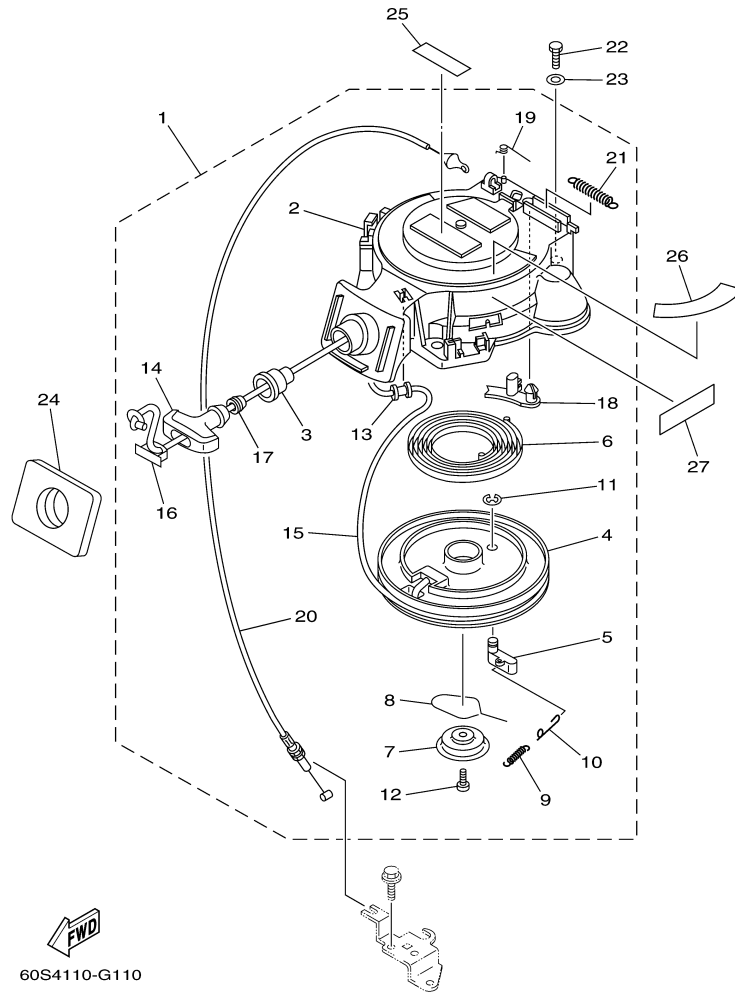

T8DPXR 0710 / STARTER

©2014 Yamaha Motor Corporation, U.S.A. All rights reserved.