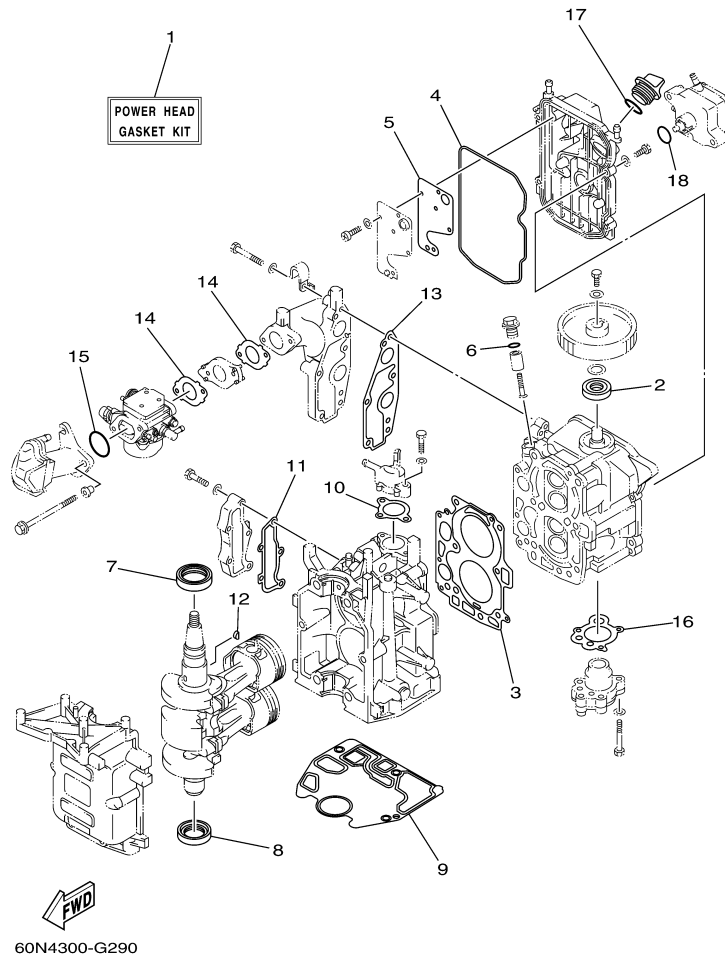

T8DPXR 0710 / REPAIR KIT 1

©2014 Yamaha Motor Corporation, U.S.A. All rights reserved.

Part List

T8DPXR 0710 / REPAIR KIT 1

REF - NO	PART NUMBER	PART NAME	QUANTITY	REMARKS
1	68T-W0001-00-00	POWER HEAD GASKET KIT	1	
2	93102-18M21-00	.OIL SEAL	1	
3	68T-11181-00-00	.GASKET, CYLINDER HEAD 1	1	
4	68T-11356-00-00	.SEAL, CYLINDER 2	1	
5	68T-11169-A0-00	.GASKET, BREATHER COVER	1	
6	93210-13M63-00	.O-RING	1	
7	93102-30M22-00	.OIL SEAL	1	
8	93101-25M69-00	.OIL SEAL	1	
9	68T-11351-00-00	.GASKET, CYLINDER	1	
10	60R-E2414-A0-00	.GASKET, COVER	1	
11	68T-41114-A0-00	.GASKET, EXHAUST OUTER COVER	1	
12	90280-03M01-00	.KEY, WOODRUFF	1	
13	68T-13645-00-00	.GASKET, MANIFOLD 1	1	
14	60R-E3646-A0-00	.GASKET, MANIFOLD 2	2	
15	93210-31MJ5-00	.O-RING	1	
16	68T-13329-00-00	.GASKET, PUMP COVER	1	
17	93210-24M79-00	.O-RING	1	
18	93210-20M65-00	.O-RING	1