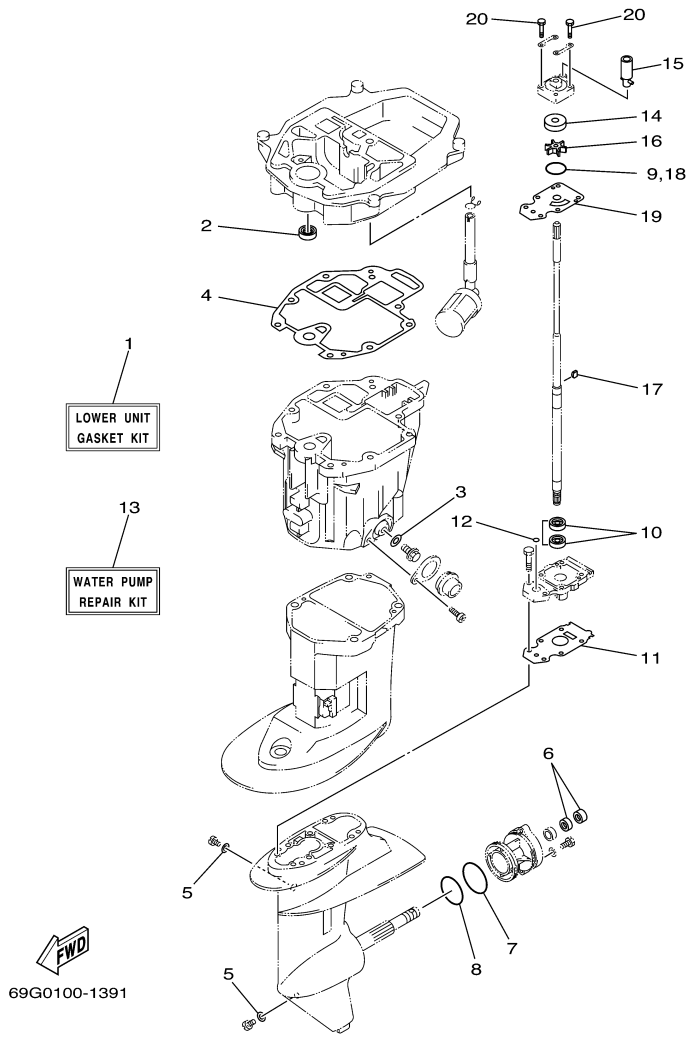

T8DPXR 0710 / REPAIR KIT 3

©2014 Yamaha Motor Corporation, U.S.A. All rights reserved.

Part List

T8DPXR 0710 / REPAIR KIT 3

REF - NO	PART NUMBER	PART NAME	QUANTITY	REMARKS
1	69G-W0001-20-00	LOWER UNIT GASKET KIT	1	
2	93101-12M70-00	.OIL SEAL	1	
3	90430-10M11-00	.GASKET	1	
4	68T-13475-00-00	.GASKET	1	
5	90430-08020-00	.GASKET	2	
6	93101-17054-00	.OIL SEAL	2	
7	93210-74316-00	.O-RING	1	
8	93210-74M68-00	.O-RING	1	
9	93210-44398-00	.O-RING	1	
10	93101-20048-00	.OIL SEAL	2	
11	69G-45315-A0-00	.PACKING, LOWER CASING	1	
12	93210-06ME6-00	.O-RING	1	
13	69G-W0078-00-00	WATER PUMP REPAIR KIT	1	
14	63V-44322-00-00	.INSERT, CARTRIDGE	1	
15	68T-44366-00-00	.DAMPER, WATER SEAL 2	1	
16	63V-44352-01-00	.IMPELLER	1	
17	664-44338-00-00	.KEY, WOODRUFF	1	
18	93210-44398-00	.O-RING	1	
19	68T-44323-00-00	.OUTER PLATE, CARTRIDGE	1	
20	97080-08045-00	.BOLT	4	

Part Notes

T8DPXR 0710 / REPAIR KIT 3

PART NUMBER	NOTE TEXT
90430-08020-00	OEM: This part number is among the Top 100 Most Popular Marine Maintenance Parts as of March 2014.

©2014 Yamaha Motor Corporation, U.S.A. All rights reserved.

©2014 Yamaha Motor Corporation, U.S.A. All rights reserved.