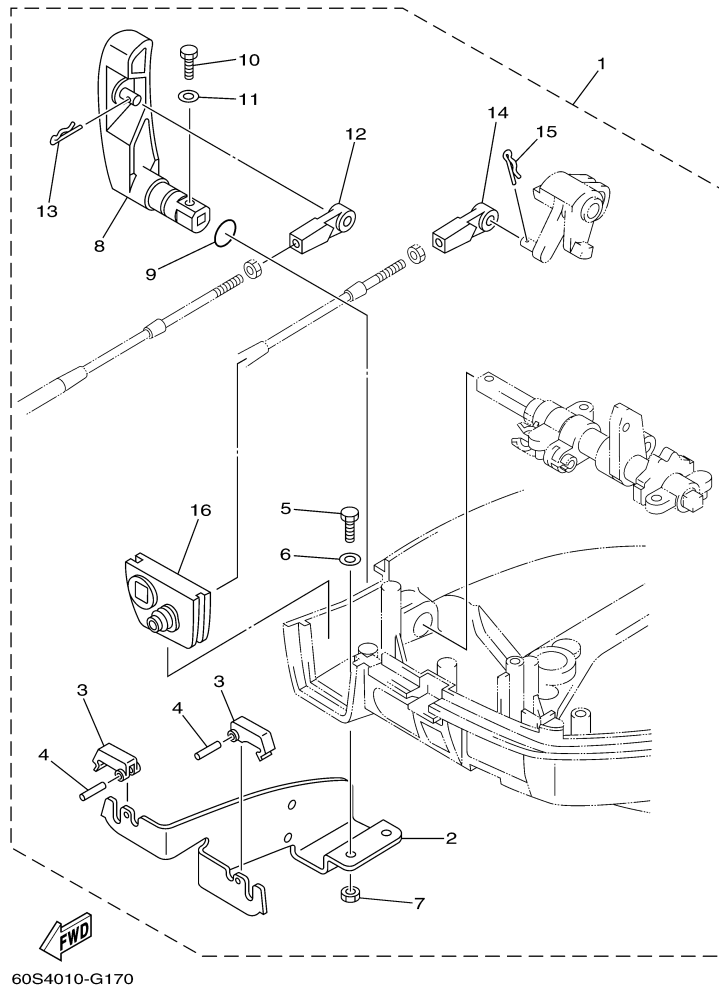

Part List

T8DPXR 0710 / CONTROL 2

REF - NO	PART NUMBER	PART NAME	QUANTITY	REMARKS
1	68T-48531-00-00	.BRACKET, REMOTE CONTROL 1	1	
2	682-48538-50-00	.CLAMP, CABLE 1	2	
3	91690-30012-00	.PIN, SPRING	2	
4	97095-06012-00	BOLT	2	
5	92995-06600-00	WASHER	2	
6	95380-06600-00	NUT, HEXAGON	2	
7	68T-44121-02-00	LEVER, SHIFT ROD	1	
8	6G1-41662-01-94	BRACKET 2	2	
9	90109-06M81-00	BOLT	2	
10	90464-10M60-00	CLAMP	1	
11	91690-30014-00	PIN, SPRING	1	
12	65W-44116-00-00	SPRING	1	
13	66R-44114-00-00	STOPPER	1	
14	90109-06M86-00	BOLT	1	
15	60R-G4143-10-00	ROD, SHIFT	1	
16	90468-18001-00	CLIP	1	
17	90170-06015-00	NUT	1	
18	95380-06700-00	NUT	1	
19	60R-G4111-10-00	.HANDLE, GEAR SHIFT	1	
20	93210-12327-00	.O-RING	1	
21	97095-05016-00	.BOLT	1	
22	92995-05600-00	WASHER	1	
23	663-48344-00-00	.CABLE END, REMOTE CONTROL	1	
24	90468-18008-00	CLIP	1	
25	68T-41638-00-00	PULLEY	1	
26	68T-41283-00-00	LEVER, FREE ACCEL.	1	
27	90387-06M59-00	COLLAR	1	
28	6AU-41211-00-00	LINK, ACCEL.	1	
29	68T-14497-00-00	STAY, THROTTLE WIRE	1	
30	90201-06M62-00	WASHER, PLATE	1	
31	97095-06045-00	.BOLT	1	
32	92995-06600-00	WASHER	1	
33	97095-06012-00	BOLT	1	
34	92995-06600-00	WASHER	1	
35	661-41262-02-00	JOINT, CHOKE LEVER	1	
36	647-14395-60-00	CAP, OVERFLOW PIPE	1	
37	663-48344-00-00	.CABLE END, REMOTE CONTROL	1	
38	90468-18008-00	CLIP	1	
39	68T-15774-10-00	STAY 4	1	
40	90109-06M86-00	BOLT	2	
41	90465-08027-00	CLAMP	1	

Part Notes

T8DPXR 0710 / CONTROL 2

PART NUMBER		NOTE TEXT
90468-18008-00		OEM: This part number is among the Top 100 Most Popular Marine Maintenance Parts as of March 2014.
90468-18008-00		OEM: This part number is among the Top 100 Most Popular Marine Maintenance Parts as of March 2014.

©2014 Yamaha Motor Corporation, U.S.A. All rights reserved.

T8DPXR 0710 / REMO CON ATTACHMENT

©2014 Yamaha Motor Corporation, U.S.A. All rights reserved.