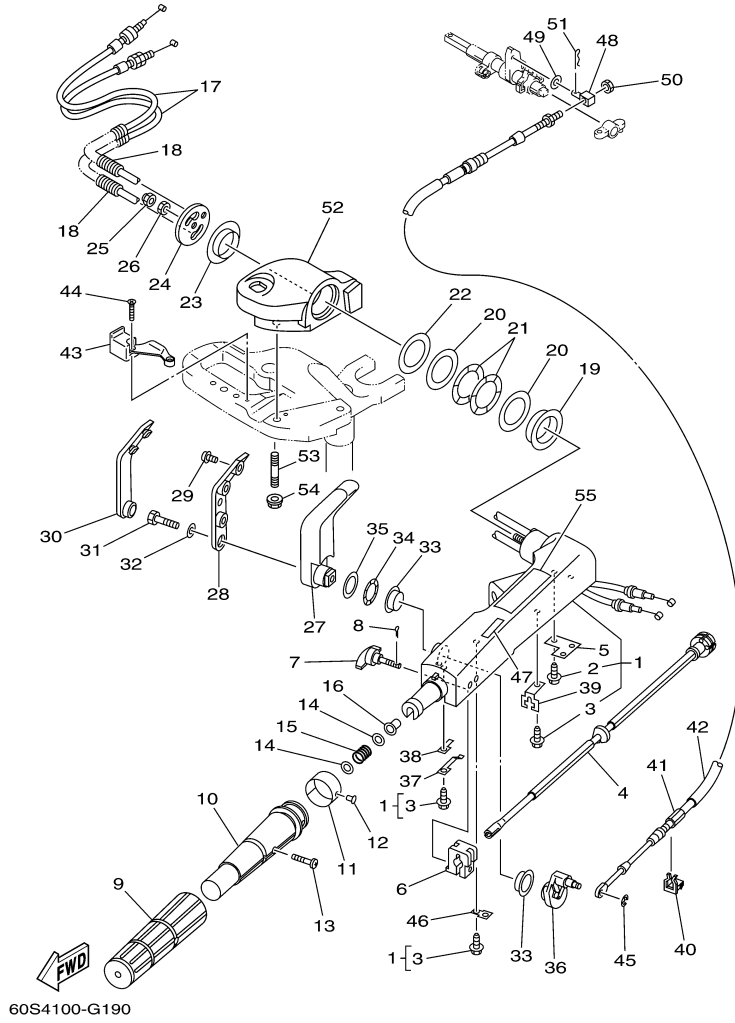

Part List

T8DPXR 0710 / BOTTOM COWLING

REF - NO	PART NUMBER	PART NAME	QUANTITY	REMARKS
1	60R-G2710-00-4D	BOTTOM COWLING ASSY	1	WITH TAPPING BOLT
2	68F-85119-00-00	BOLT	4	
3	90480-21M82-00	GROMMET	4	
4	90387-06176-00	COLLAR	4	
5	68T-42716-10-00	RUBBER, SEAL 1	1	
6	68T-42801-00-00	COWLING CLAMP COMP.	1	
7	97095-06012-00	BOLT	1	
8	92995-06600-00	WASHER	1	
9	6BL-44391-00-00	NIPPLE, HOSE	1	
10	682-42727-00-00	GROMMET	1	
11	68T-42738-00-4D	PLATE, FITTING	1	
12	90109-06M81-00	BOLT	2	
13	68T-42725-10-00	.GROMMET	1	
17	69G-42726-00-00	GROMMET	1	FLUSHING KIT
18	60S-G2717-00-00	RUBBER, SEAL 2	2	
19	60R-G2741-00-00	APRON	1	
20	97885-06030-00	SCREW, PAN HEAD	2	
21	92995-06100-00	WASHER, SPRING	2	
22	92995-06600-00	WASHER	2	
23	95380-06600-00	NUT, HEXAGON	2	
24	68T-42717-00-00	RUBBER, SEAL 2	1	
25	60R-H4342-00-00	SEAT, EMBLEM	1	
26	90480-06M19-00	GROMMET	1	
27	60S-E2481-00-00	PIPE 1	1	FLUSHING KIT
28	90465-11M10-00	CLAMP	2	FLUSHING KIT
29	90447-13M00-00	TUBE	1	FLUSHING KIT
30	6R3-12582-00-00	JOINT, HOSE 2	1	FLUSHING KIT
31	6R3-12583-00-00	GASKET, HOSE JOINT	1	FLUSHING KIT
32	6R3-12581-00-00	JOINT, HOSE 1	1	FLUSHING KIT
33	68T-12572-00-00	ADAPTER	1	FLUSHING KIT
34	90167-06002-00	SCREW, TAPPING	2	FLUSHING KIT
35	68T-12535-10-00	PLATE	1	*1
36	97095-06010-00	BOLT	2	*1
37	92995-06600-00	WASHER	2	*1
38	6H8-42791-10-00	MARK 1	1	
39	6AH-42794-40-00	LABEL, WARNING (GENERAL)	1	

T8DPXR 0710 / STEERING

©2014 Yamaha Motor Corporation, U.S.A. All rights reserved.