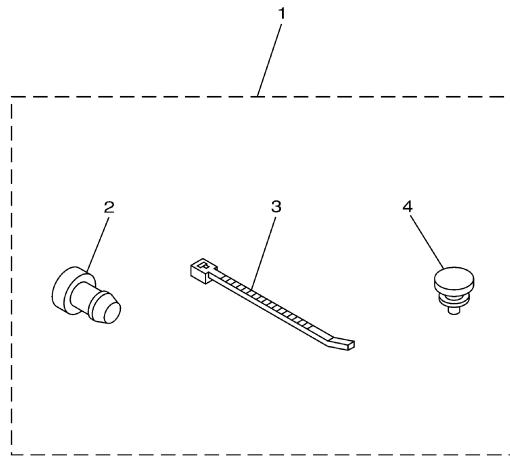

T8DPXR 0710 / OPTIONAL PARTS

68R1100-2290

Part List

T8DPXR 0710 / OPTIONAL PARTS

REF - NO	PART NUMBER	PART NAME	QUANTITY	REMARKS
1	69G-W1257-00-00	FLUSHING ELIMINATION KIT	1	AP
2	90338-07M16-00	.PLUG	1	
3	90465-11M10-00	.CLAMP	1	
4	90480-06M19-00	.GROMMET	2