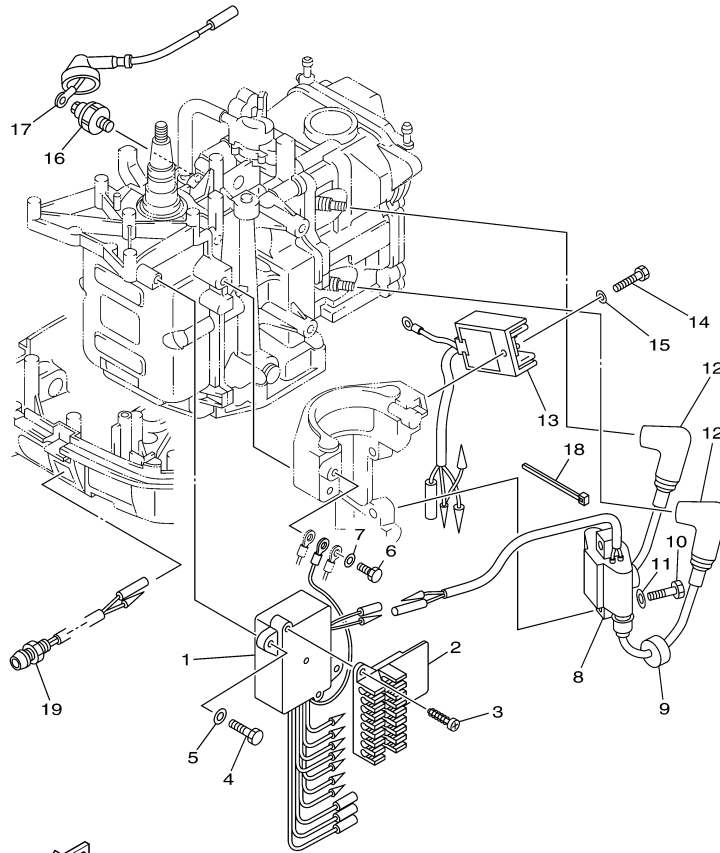

T8DPXR 0710 / GENERATOR

©2014 Yamaha Motor Corporation, U.S.A. All rights reserved.

Part List

T8DPXR 0710 / GENERATOR

REF - NO	PART NUMBER	PART NAME	QUANTITY	REMARKS
1	68T-85550-11-00	ROTOR ASSY	1	
2	68T-85520-00-00	COIL, CHARGE	1	
3	68T-85580-01-00	COIL, PULSER	1	
4	68T-85533-10-00	COIL, LIGHTING	1	
5	6H2-85582-00-00	ATTACHMENT, PULSER	1	
6	90119-06014-00	BOLT, WITH WASHER	2	
7	97095-05010-00	BOLT	2	
8	90119-06MA1-00	BOLT, WITH WASHER	4	
9	90465-11M10-00	CLAMP	1	
10	90280-04M06-00	KEY, WOODRUFF	1	
11	90170-12066-00	NUT	1	
12	90201-12472-00	WASHER, PLATE	1	
13	60S-H1337-01-00	COVER, FLYWHEEL	1	
14	97095-06020-00	BOLT	3	
15	92995-06600-00	WASHER	3	
16	6AH-81995-40-00	LABEL, WARNING	1	
17	60R-H5711-40-00	MARK, CAUTION	1	
18	6AH-81994-40-00	LABEL, SAFETY	1	
19	6AG-81996-00-00	MARK	1	

T8DPXR 0710 / ELECTRICAL 1

 60S4300-G120

Part List

T8DPXR 0710 / ELECTRICAL 1

REF - NO	PART NUMBER	PART NAME	QUANTITY	REMARKS
1	68T-85540-00-00	C.D.I. UNIT ASSY	1	
2	68T-82522-00-00	CLAMP, COUPLER	1	
3	97780-40512-00	SCREW, TAPPING	2	
4	97095-06020-00	BOLT	2	
5	92995-06600-00	WASHER	2	
6	97095-06012-00	BOLT	1	
7	92995-06600-00	WASHER	1	
8	680-85570-02-00	IGNITION COIL ASSY	1	
9	90480-25161-00	GROMMET	2	
10	97095-06025-00	BOLT	2	
11	92995-06600-00	WASHER	2	
12	6E3-82370-21-00	PLUG CAP ASSY	2	
13	68T-81960-00-00	RECTIFIER & REGULATOR ASSY	1	
14	97095-06012-00	BOLT	1	
15	92995-06600-00	WASHER	1	
16	67F-82504-00-00	OIL PRESSURE SWITCH ASSY	1	
17	68T-82127-10-00	WIRE, LEAD 2	1	
18	90465-11M10-00	CLAMP	1	
19	68T-85410-00-00	EMERGENCY SIGNAL LIGHT ASSY	1	