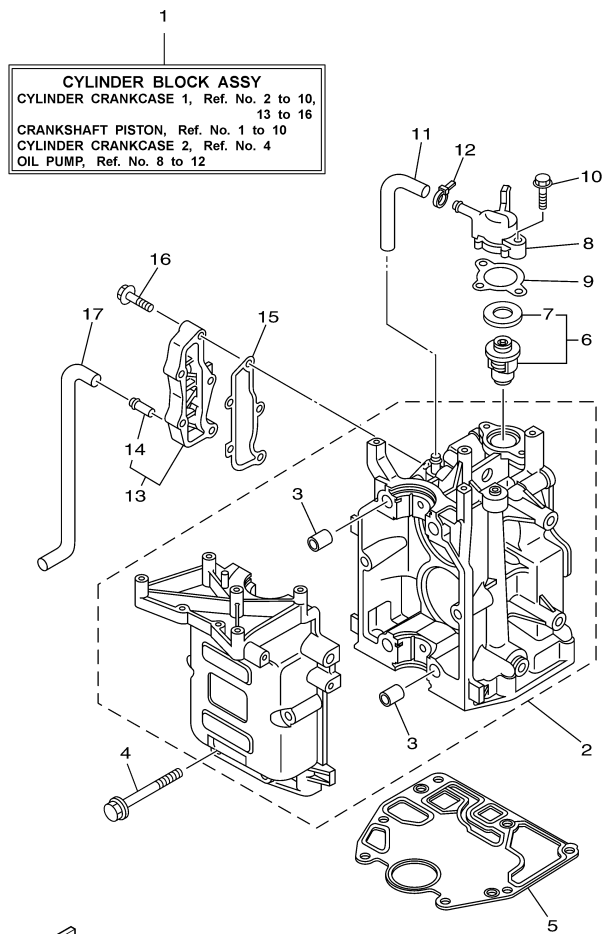

T8DPXR 0710 / TOP COWLING

©2014 Yamaha Motor Corporation, U.S.A. All rights reserved.

Part List

T8DPXR 0710 / TOP COWLING

REF - NO	PART NUMBER	PART NAME	QUANTITY	REMARKS
1	60S-G2610-V0-NA	TOP COWLING ASSY	1	AP VMAX
1	60S-G2610-30-4D	TOP COWLING ASSY	1	
2	60R-G2613-00-00	.MOLDING, AIR DUCT	1	
3	97780-60516-00	.SCREW, TAPPING	4	
4	6G1-42651-02-00	.HOOK	1	
5	90266-04M04-00	.RIVET	2	
6	60R-42615-00-00	.SEAL	1	
7	60R-42652-00-00	.HOOK	1	
8	97595-05514-00	.BOLT, WITH WASHER	2	
9	68T-42649-00-00	.HOLDER, CLAMP BAND	1	
10	69G-42678-V0-00	.GRAPHIC, REAR	1	FOR VMAX
10	69G-42678-20-00	.GRAPHIC, REAR	1	
11	69G-W0070-V0-00	.GRAPHIC SET	1	FOR VMAX
11	68T-W0070-60-00	.GRAPHIC SET	1	
12	63V-42677-V0-00	.GRAPHIC, FRONT	1	FOR VMAX
12	69G-42686-10-00	.EMBLEM, FRONT	1	
13	69A-42675-00-00	.GRAPHIC, SIDE 1	1	
14	60R-E3434-00-00	.LABEL, CAUTION	1	FOR VMAX
15	60R-E3434-00-00	LABEL, CAUTION	1	EXCEPT FOR VMAX

T8DPXR 0710 / CYLINDER CRANKCASE 1

FWD
60N2300-E020

Part List

T8DPXR 0710 / CYLINDER CRANKCASE 1

REF - NO	PART NUMBER	PART NAME	QUANTITY	REMARKS
1	60R-WE09B-00-1S	CYLINDER BLOCK ASSY	1	
2	60R-E5100-00-1S	CRANKCASE ASSY	1	
3	91812-12001-00	.PIN, DOWEL	4	
4	90119-08M29-00	BOLT, WITH WASHER	6	
5	68T-11351-00-00	.GASKET, CYLINDER	1	
6	66M-12411-01-00	THERMOSTAT	1	
7	688-12412-00-00	.SEAL, THERMOSTAT	1	
8	68T-12413-00-1S	COVER, THERMOSTAT	1	
9	60R-E2414-A0-00	.GASKET, COVER	1	
10	90119-06MA2-00	BOLT, WITH WASHER	2	
11	60R-E2481-00-00	PIPE 1	1	
12	90465-11M10-00	CLAMP	1	
13	60R-G1113-00-1S	OUTER COVER, EXHAUST	1	
14	6E9-24378-00-00	.PIPE, JOINT 3	1	
15	68T-41114-A0-00	.GASKET, EXHAUST OUTER COVER	1	
16	90119-06MA3-00	BOLT, WITH WASHER	5	
17	60R-E2482-00-00	PIPE 2	1	