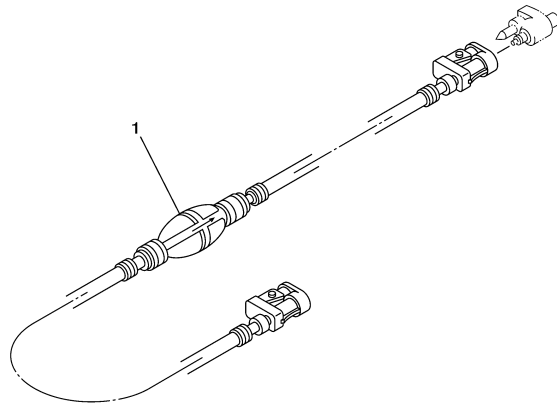

Part List

T8DPXR 0710 / FUEL 1

REF - NO	PART NUMBER	PART NAME	QUANTITY	REMARKS
1	6G1-24304-02-00	FUEL PIPE JOINT COMP. 1	1	
2	60R-F4329-00-00	SEAL	1	
3	97095-06025-00	BOLT	1	
4	92995-06600-00	WASHER	1	
5	90445-10809-00	HOSE (L295)	1	
6	90467-09M09-00	CLIP	2	
7	68T-24251-01-00	STRAINER 1	1	
8	90445-10811-00	HOSE (L170)	1	
9	90467-09M09-00	CLIP	2	
10	90446-14M66-00	HOSE (L40)	1	
11	90465-11M10-00	CLAMP	1	
12	68T-24410-01-00	FUEL PUMP ASSY	1	
13	66M-24413-01-00	.BODY 2	1	
14	6A0-24421-01-00	.VALVE, CHECK	2	
15	6E7-14325-00-00	.SCREW, PAN HEAD	2	
16	66M-24411-01-00	.DIAPHRAGM	1	
17	66M-24423-00-00	.SPRING, DIAPHRAGM	1	
18	66M-13131-00-00	.PLUNGER	1	
19	66M-24374-00-00	.PIN	1	
20	66M-24454-00-00	.SPRING	1	
21	66M-24471-01-00	.DIAPHRAGM	1	
22	66M-24444-00-00	.SCREW	4	
23	95380-04600-00	.NUT	4	
24	97095-06030-00	BOLT	2	
25	92995-06100-00	WASHER, SPRING	2	
26	92995-06600-00	WASHER	2	
27	93210-20M65-00	.O-RING	1	
28	90445-10810-00	HOSE (L280)	1	
29	90467-09M09-00	CLIP	2	
30	90446-14M66-00	HOSE (L40)	1	
31	90465-11M10-00	CLAMP	1	
32	90464-10M53-00	CLAMP	1	

T8DPXR 0710 / FUEL 2

6BP1110-H100