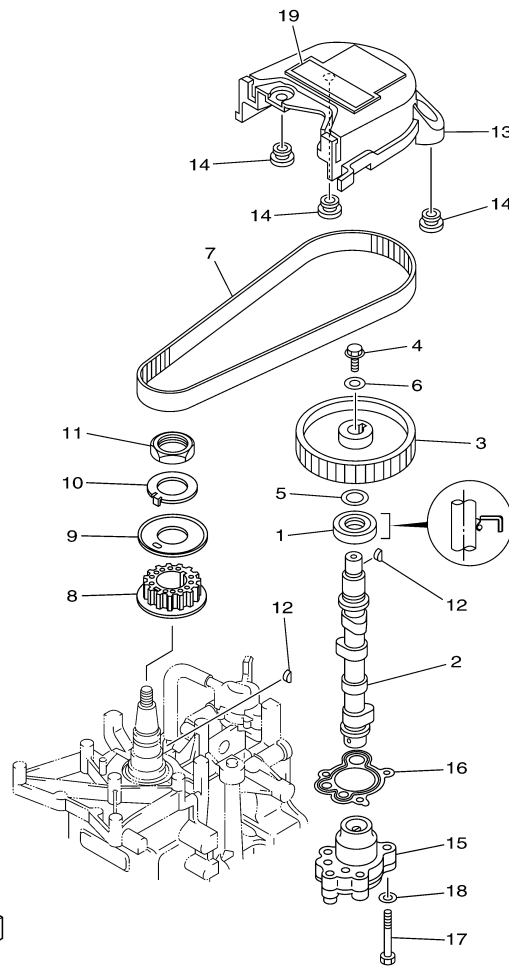

T8DPXR 0710 / CARBURETOR

©2014 Yamaha Motor Corporation, U.S.A. All rights reserved.

Part List

T8DPXR 0710 / CARBURETOR

REF - NO	PART NUMBER	PART NAME	QUANTITY	REMARKS
1	60R-14301-40-00	CARBURETOR ASSY 1	1	
2	6E5-14321-00-00	.SCREW, THROTTLE	1	
3	6J8-14334-00-00	.SPRING, THROTTLE	1	
4	97980-04110-00	.SCREW, WITH WASHER	3	
5	6AU-14385-00-00	.FLOAT	1	
6	67D-14966-00-00	.RUBBER CAP	1	
7	67D-14386-00-00	.PIN, FLOAT	1	
8	68T-14546-00-00	.VALVE, NEEDLE	1	
9	60R-1492E-3K-00	.JET, MAIN (#79)	1	
10	68T-1492F-1K-00	.JET, AIR SLOW (#39)	1	
11	68T-1492A-00-00	.NOZZLE, MAIN	1	
12	6AU-14984-00-00	.GASKET, FLOAT CHAMBER	1	
13	60R-14981-00-00	.BODY, FLOAT CHAMBER	1	
14	6J8-14959-00-00	..GASKET	1	
15	66T-14991-00-00	..PLUG, DRAIN	1	
16	67D-14323-00-00	.SCREW, AIR ADJUSTING	1	FOR 60R-14301-40
17	67D-14536-00-00	.GASKET	1	
18	67D-14527-00-00	.PLATE	1	
19	68T-14126-00-00	.PLUG	1	
20	67D-1432A-00-00	.PLUG	1	
21	97980-04112-00	.SCREW, WITH WASHER	2	

T8DPXR 0710 / OIL PUMP

6AU4110-K080

Part List

T8DPXR 0710 / OIL PUMP

REF - NO	PART NUMBER	PART NAME	QUANTITY	REMARKS
1	93102-18M21-00	.OIL SEAL	1	
2	60R-E2171-00-00	CAMSHAFT 1	1	
3	60R-E1537-00-94	GEAR, DRIVEN	1	
4	90105-06M14-00	BOLT FLANGE	1	
5	90201-13201-00	WASHER, PLATE	1	
6	90201-06M94-00	WASHER, PLATE	1	
7	60R-G6241-00-00	BELT	1	
8	60R-E1536-00-00	GEAR, DRIVE	1	
9	68T-11557-00-00	WASHER 1	1	
10	6G8-11587-01-00	WASHER, LOCK	1	
11	90170-24M09-00	NUT	1	
12	90280-03M01-00	.KEY, WOODRUFF	2	
13	60R-G6297-00-00	COVER, DUST	1	
14	90480-10627-00	GROMMET	3	
15	68T-13300-00-00	OIL PUMP ASSY	1	
16	68T-13329-00-00	.GASKET, PUMP COVER	1	
17	97095-06030-00	BOLT	3	
18	92995-06600-00	WASHER	3	
19	60R-E3437-41-00	MARK, CAUTION	1	