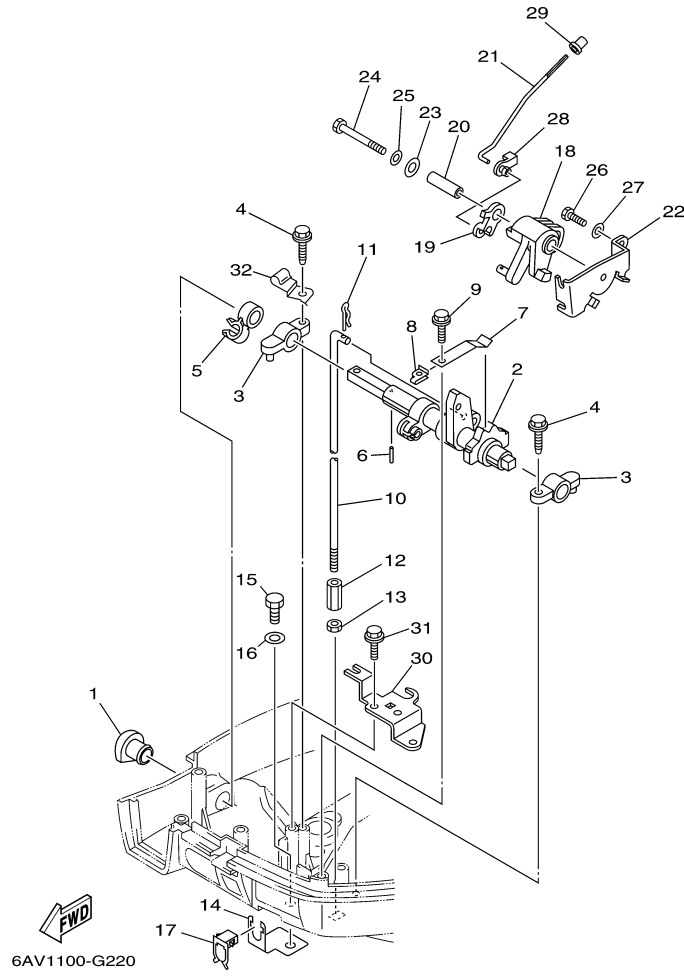

T8DPXR 0710 / CONTROL 1

©2014 Yamaha Motor Corporation, U.S.A. All rights reserved.