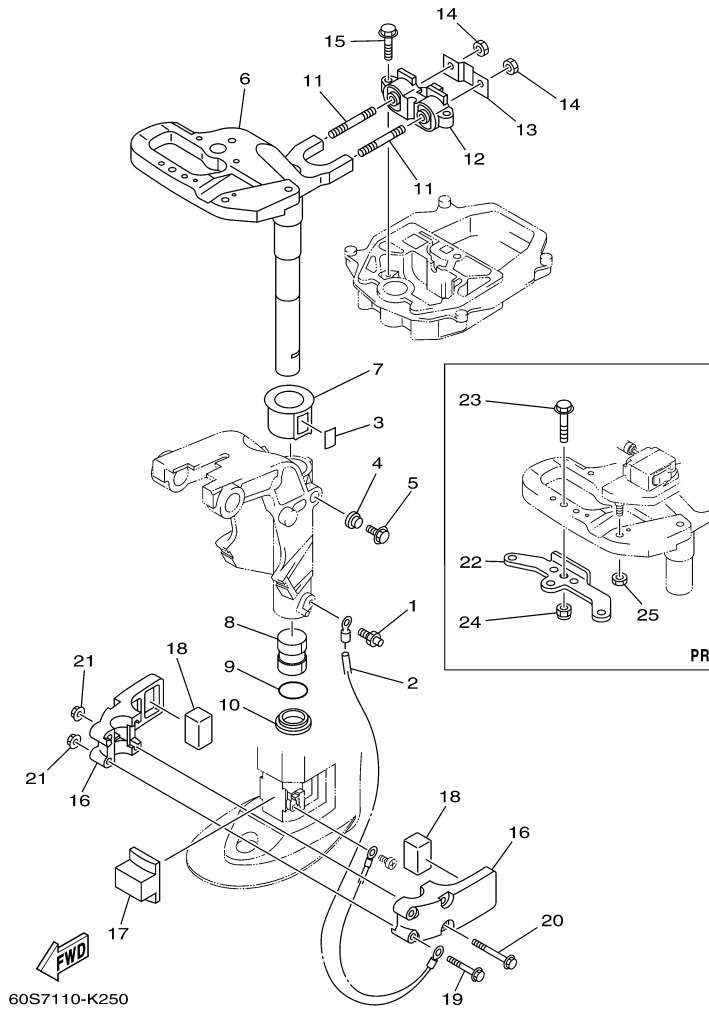

T8DPXR 0710 / BRACKET 3

©2014 Yamaha Motor Corporation, U.S.A. All rights reserved.

Part List

T8DPXR 0710 / BRACKET 3

REF - NO	PART NUMBER	PART NAME	QUANTITY	REMARKS
1	93700-06M03-00	NIPPLE, GREASE	1	
2	68T-82127-00-00	WIRE, LEAD 2	1	
3	63V-42528-00-00	PLATE, FRICTION	1	
4	689-43373-01-00	SEAL, DAMPER	1	
5	90105-06M07-00	.BOLT, FLANGE	1	
6	60R-G2511-11-4D	BRACKET, STEERING	1	
7	63V-42537-00-00	BUSHING, PIVOT SHAFT	1	
8	90386-30048-00	BUSH	1	
9	93210-29M94-00	O-RING	1	
10	90386-30M60-00	BUSH	1	
11	90116-08M54-00	BOLT, STUD	2	
12	68T-44517-10-00	MOUNT RUBBER	1	
13	68T-44526-00-00	PLATE	1	
14	95380-08600-00	NUT	2	
15	97575-06525-00	BOLT, WITH WASHER	2	
16	68T-44551-00-4D	HOUSING, LOWER MOUNT RUBBER 1	2	
17	60R-G4557-00-00	MOUNT DAMPER, LOWER FRONT	1	
18	60R-G4555-00-00	MOUNT DAMPER, LOWER SIDE	2	
19	90119-06012-00	BOLT, WITH WASHER	2	
20	90119-06013-00	BOLT, WITH WASHER	2	
21	90179-06M28-00	NUT	4	
22	69G-48511-10-00	HOOK, STEERING	1	
23	97575-08535-00	BOLT, WITH WASHER	1	
24	90185-08057-00	NUT, SELF-LOCKING	1	
25	90185-06M07-00	NUT, SELF-LOCKING	1