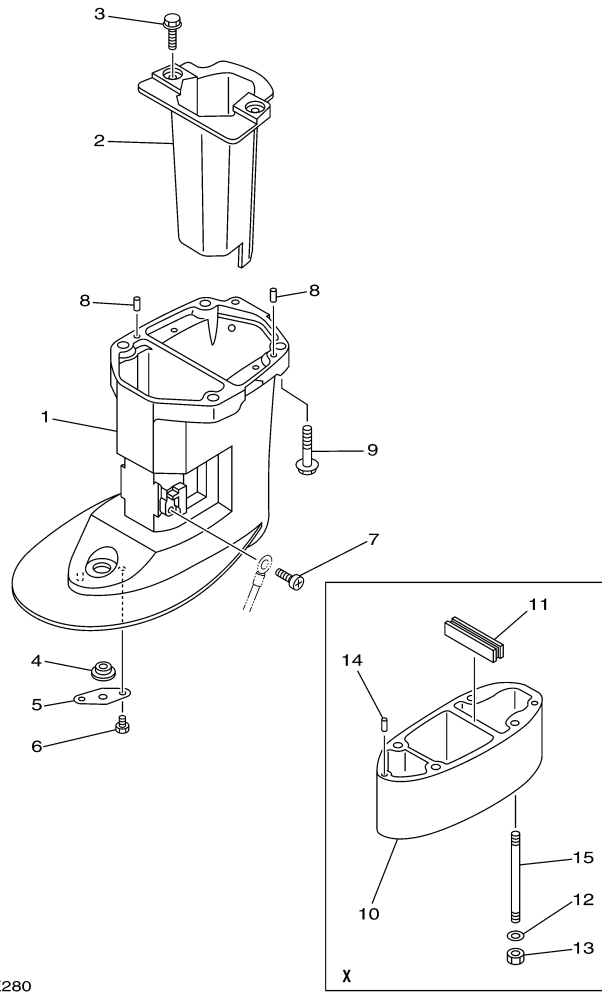

T8DPXR 0710 / UPPER CASING

Part List

T8DPXR 0710 / UPPER CASING

REF - NO	PART NUMBER	PART NAME	QUANTITY	REMARKS
1	60R-G5111-10-4D	CASING, UPPER	1	
2	60R-E4711-00-CA	MUFFLER 1	1	
3	97575-06514-00	BOLT, WITH WASHER	2	
4	90480-14M54-00	GROMMET	1	
5	68T-45321-00-00	PLATE	1	
6	97095-06008-00	BOLT	1	
7	97885-05008-00	SCREW, PAN HEAD	1	
8	93604-12M07-00	PIN, DOWEL	2	
9	97575-08535-00	BOLT, WITH WASHER	4	
10	60S-G5211-20-4D	EXTENSION	1	X(24.6")
11	63V-45127-00-00	SEAL	1	X(24.6")
12	92990-08600-00	..WASHER, PLATE	4	X(24.6")
13	95380-08600-00	NUT	4	X(24.6")
14	93604-12M07-00	PIN, DOWEL	2	X(24.6")
15	90116-08M62-00	BOLT, STUD	4	X(24.6")