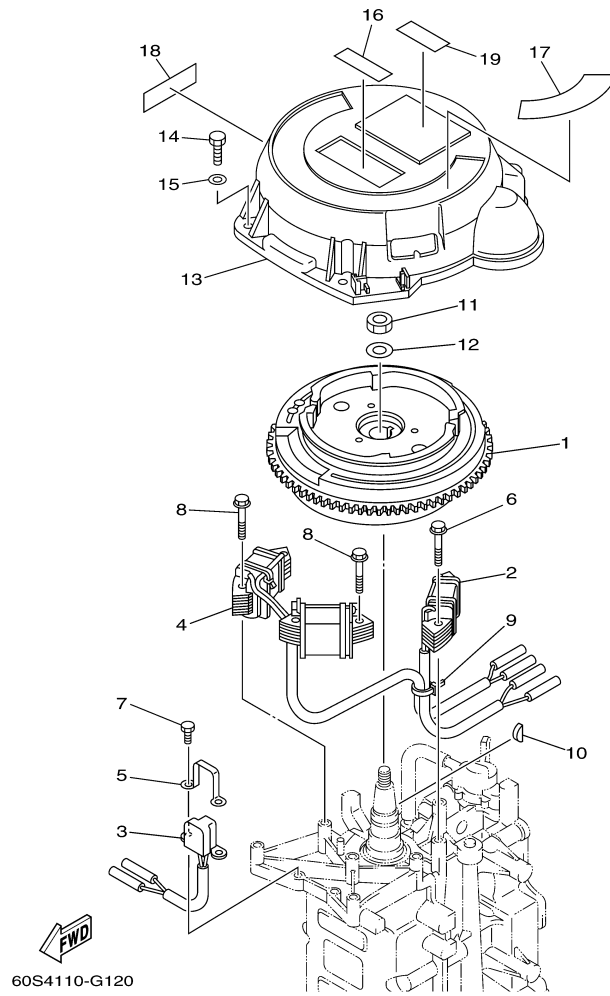

T8DPXR 0710 / GENERATOR

©2014 Yamaha Motor Corporation, U.S.A. All rights reserved.

Part List

T8DPXR 0710 / GENERATOR

REF - NO	PART NUMBER	PART NAME	QUANTITY	REMARKS
1	68T-85550-11-00	ROTOR ASSY	1	
2	68T-85520-00-00	COIL, CHARGE	1	
3	68T-85580-01-00	COIL, PULSER	1	
4	68T-85533-10-00	COIL, LIGHTING	1	
5	6H2-85582-00-00	ATTACHMENT, PULSER	1	
6	90119-06014-00	BOLT, WITH WASHER	2	
7	97095-05010-00	BOLT	2	
8	90119-06MA1-00	BOLT, WITH WASHER	4	
9	90465-11M10-00	CLAMP	1	
10	90280-04M06-00	KEY, WOODRUFF	1	
11	90170-12066-00	NUT	1	
12	90201-12472-00	WASHER, PLATE	1	
13	60S-H1337-01-00	COVER, FLYWHEEL	1	
14	97095-06020-00	BOLT	3	
15	92995-06600-00	WASHER	3	
16	6AH-81995-40-00	LABEL, WARNING	1	
17	60R-H5711-40-00	MARK, CAUTION	1	
18	6AH-81994-40-00	LABEL, SAFETY	1	
19	6AG-81996-00-00	MARK	1