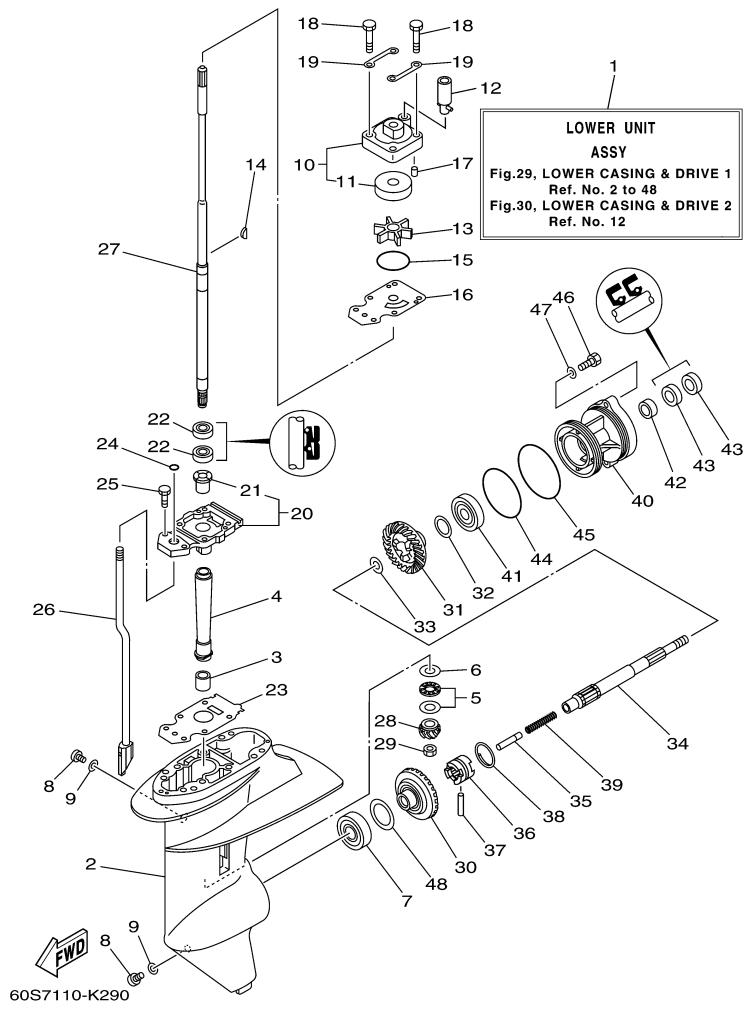

T8DPXR 0710 / LOWER CASING DRIVE 1

©2014 Yamaha Motor Corporation, U.S.A. All rights reserved.

Part List

T8DPXR 0710 / LOWER CASING DRIVE 1

REF - NO	PART NUMBER	PART NAME	QUANTITY	REMARKS
1	60S-G5300-20-4D	LOWER UNIT ASSY	1	X(24.6")
2	60S-G5311-00-4D	CASING, LOWER	1	
3	93315-314V8-00	BEARING	1	
4	66R-45536-00-00	SLEEVE, DRIVE SHAFT	1	
5	93341-414Y0-00	BEARING	1	
6	66R-45587-10-00	SHIM (T:1.20MM)	1	UR
6	66R-45587-00-00	SHIM (T:1.13MM)	1	UR
7	93332-000Y4-00	BEARING	1	
8	90340-08002-00	PLUG, STRAIGHT SCREW	2	
9	90430-08020-00	.GASKET	2	
10	63V-44301-00-00	WATER PUMP HOUSING COMP.	1	
11	63V-44322-00-00	.INSERT, CARTRIDGE	1	
12	68T-44366-00-00	.DAMPER, WATER SEAL 2	1	
13	63V-44352-01-00	.IMPELLER	1	
14	664-44338-00-00	.KEY, WOODRUFF	1	
15	93210-44398-00	.O-RING	1	
16	68T-44323-00-00	.OUTER PLATE, CARTRIDGE	1	
17	93604-12M07-00	PIN, DOWEL	2	
18	97080-08045-00	BOLT	4	
19	63V-44328-00-00	PLATE	2	
20	69G-45331-01-CA	HOUSING, BEARING	1	
21	626-45316-09-00	.BUSHING, DRIVE SHAFT	1	
22	93101-20048-00	.OIL SEAL	2	
23	69G-45315-A0-00	.PACKING, LOWER CASING	1	
24	93210-06ME6-00	.O-RING	1	
25	97080-08025-00	BOLT	2	
26	60S-G4150-20-00	SHIFT CAM ASSY	1	X(24.6")
27	69G-45510-20-00	DRIVE SHAFT ASSY	1	X(24.6")
28	60S-G5551-00-00	PINION (13T)	1	
29	90179-08M06-00	NUT	1	
30	60S-G5560-00-00	GEAR 1 (38T)	1	
31	60S-G5571-00-00	GEAR 2 (38T)	1	
32	626-45577-00-00	SHIM (T:0.10MM)	1	UR
32	626-45577-10-00	SHIM (T:0.20MM)	1	UR
32	626-45577-40-00	SHIM (T:0.50MM)	1	UR
32	626-45577-30-00	SHIM (T:0.40MM)	1	UR
32	626-45577-20-00	SHIM (T:0.30MM)	1	UR
33	90201-17682-00	WASHER, PLATE	1	
34	683-45611-00-00	SHAFT, PROPELLER	1	
35	650-45635-00-00	PLUNGER, SHIFT	1	
36	69G-45631-00-00	CLUTCH, DOG	1	
37	90250-05010-00	PIN, STRAIGHT	1	
38	648-45633-00-00	RING, CROSS PIN	1	
39	90501-14M09-00	SPRING, COMPRESSION	1	
40	66R-45361-00-4D	CAP, LOWER CASING	1	
41	93306-005Y8-00	BEARING	1	
42	93315-317Y0-00	BEARING	1	
43	93101-17054-00	.OIL SEAL	2	
44	93210-74M68-00	.O-RING	1	
45	93210-74316-00	.O-RING	1	
46	97095-06025-00	BOLT	2	
47	92995-06600-00	WASHER	2	
48	626-45577-00-00	SHIM (T:0.10MM)	1	UR
48	626-45577-10-00	SHIM (T:0.20MM)	1	UR
48	626-45577-40-00	SHIM (T:0.50MM)	1	UR
48	626-45577-30-00	SHIM (T:0.40MM)	1	UR
48	626-45577-20-00	SHIM (T:0.30MM)	1	UR

Part Notes

T8DPXR 0710 / LOWER CASING DRIVE 1