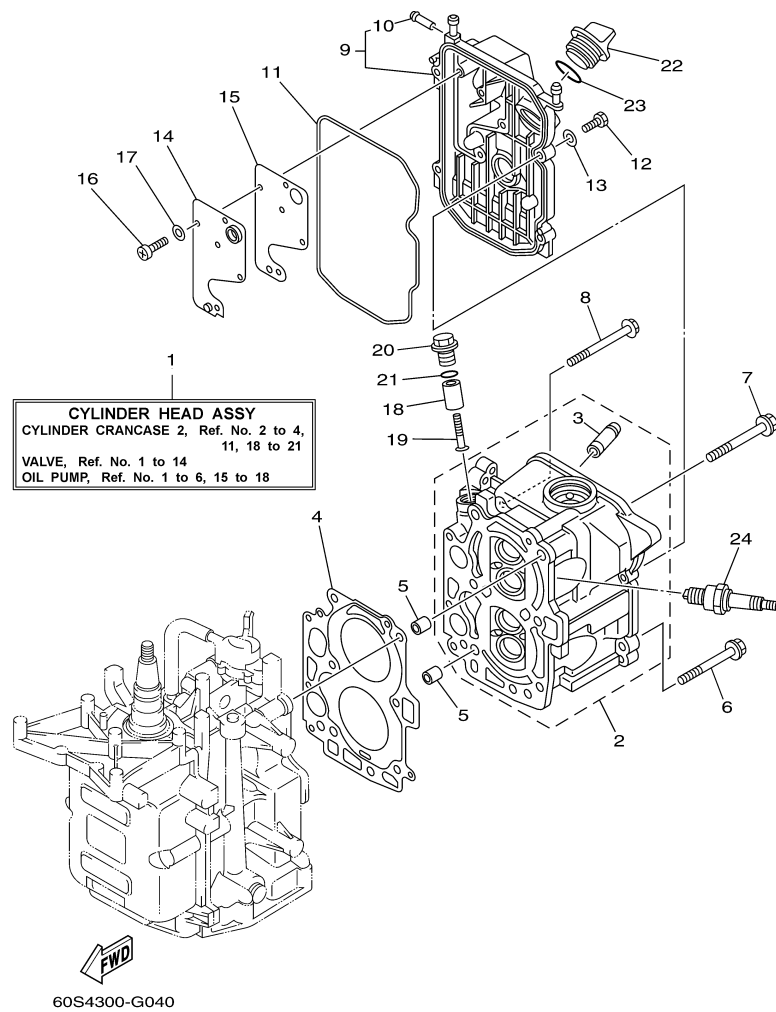

T8DPXR 0710 / CYLINDER CRANKCASE 2

Part List

T8DPXR 0710 / CYLINDER CRANKCASE 2

REF - NO	PART NUMBER	PART NAME	QUANTITY	REMARKS
1	60R-WE09A-01-1S	CYLINDER HEAD COMPLETE	1	
2	60R-E1111-00-1S	HEAD, CYLINDER 1	1	
3	67D-11133-10-00	.GUIDE, VALVE 1	4	
4	68T-11181-00-00	.GASKET, CYLINDER HEAD 1	1	
5	99510-10114-00	PIN, DOWEL	2	
6	90105-08M36-00	BOLT, FLANGE	2	
7	90105-08M78-00	BOLT, FLANGE	4	
8	90119-06049-00	BOLT, WITH WASHER	3	
9	60R-E1191-00-1S	COVER, CYLINDER HEAD 1	1	
10	650-24378-00-00	.PIPE, JOINT 4	1	
11	68T-11356-00-00	.SEAL, CYLINDER 2	1	
12	97095-06020-00	BOLT	4	
13	92995-06600-00	WASHER	4	
14	68T-11168-00-00	COVER, BREATHER	1	
15	68T-11169-A0-00	.GASKET, BREATHER COVER	1	
16	98507-04010-00	SCREW, PAN HEAD	5	
17	92907-04600-00	WASHER	5	
18	6G8-11325-00-00	ANODE	1	
19	97880-05025-00	SCREW, PAN HEAD	1	
20	6G8-11197-01-00	PLUG, BLIND	1	
21	93210-13M63-00	.O-RING	1	
22	69M-E5363-00-00	PLUG, OIL	1	
23	93210-24M79-00	.O-RING	1	
24	94702-00274-00	PLUG, SPARK (NGK BR6HS-10)	2