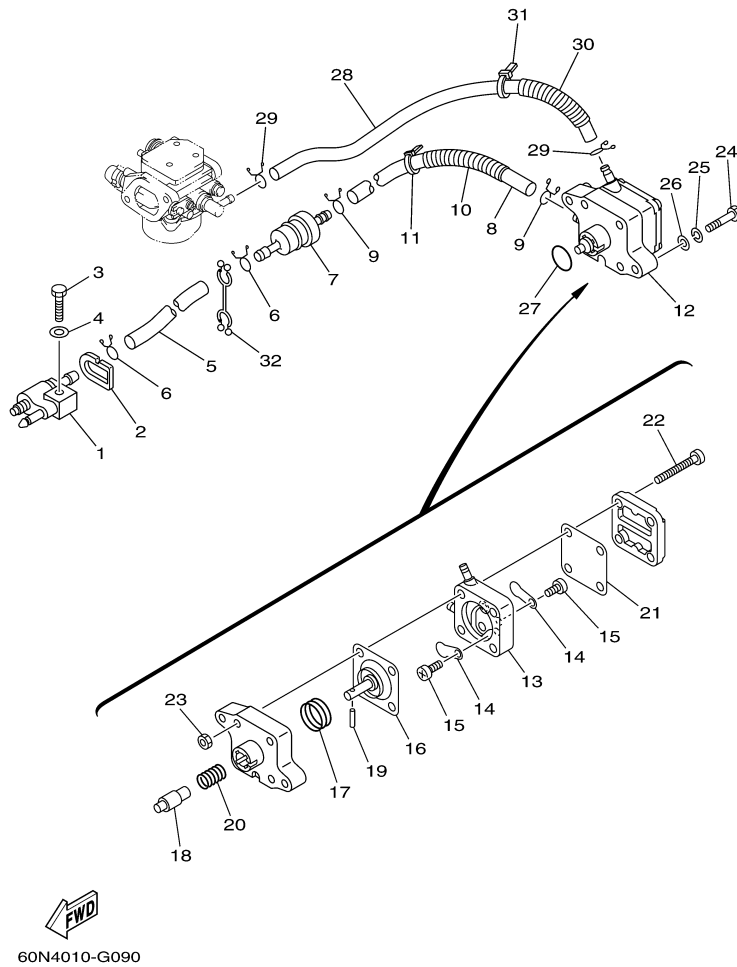

T8DPXR 0710 / FUEL 1

©2014 Yamaha Motor Corporation, U.S.A. All rights reserved.

Part List

T8DPXR 0710 / FUEL 1

REF - NO	PART NUMBER	PART NAME	QUANTITY	REMARKS
1	6G1-24304-02-00	FUEL PIPE JOINT COMP. 1	1	
2	60R-F4329-00-00	SEAL	1	
3	97095-06025-00	BOLT	1	
4	92995-06600-00	WASHER	1	
5	90445-10809-00	HOSE (L295)	1	
6	90467-09M09-00	CLIP	2	
7	68T-24251-01-00	STRAINER 1	1	
8	90445-10811-00	HOSE (L170)	1	
9	90467-09M09-00	CLIP	2	
10	90446-14M66-00	HOSE (L40)	1	
11	90465-11M10-00	CLAMP	1	
12	68T-24410-01-00	FUEL PUMP ASSY	1	
13	66M-24413-01-00	.BODY 2	1	
14	6A0-24421-01-00	.VALVE, CHECK	2	
15	6E7-14325-00-00	.SCREW, PAN HEAD	2	
16	66M-24411-01-00	.DIAPHRAGM	1	
17	66M-24423-00-00	.SPRING, DIAPHRAGM	1	
18	66M-13131-00-00	.PLUNGER	1	
19	66M-24374-00-00	.PIN	1	
20	66M-24454-00-00	.SPRING	1	
21	66M-24471-01-00	.DIAPHRAGM	1	
22	66M-24444-00-00	.SCREW	4	
23	95380-04600-00	.NUT	4	
24	97095-06030-00	BOLT	2	
25	92995-06100-00	WASHER, SPRING	2	
26	92995-06600-00	WASHER	2	
27	93210-20M65-00	.O-RING	1	
28	90445-10810-00	HOSE (L280)	1	
29	90467-09M09-00	CLIP	2	
30	90446-14M66-00	HOSE (L40)	1	
31	90465-11M10-00	CLAMP	1	
32	90464-10M53-00	CLAMP	1