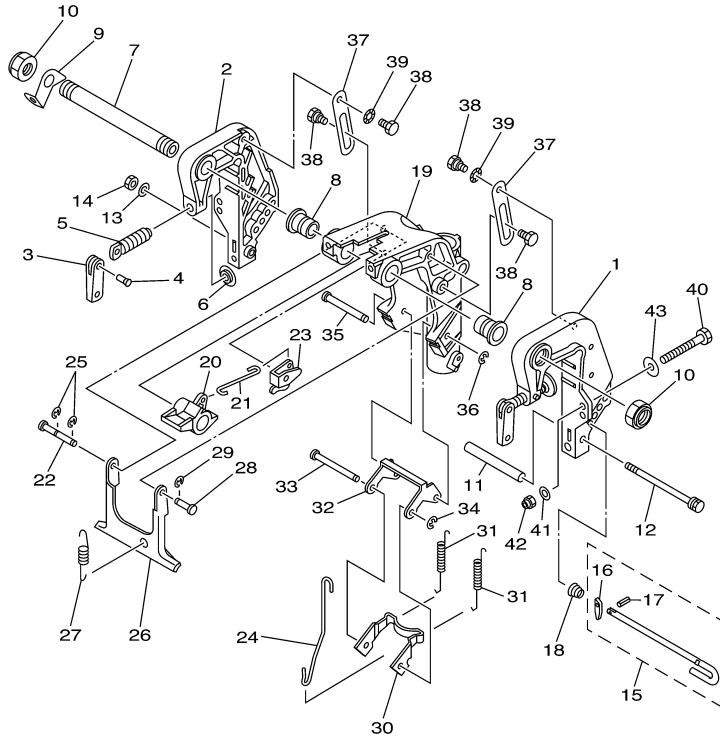

T8DPXR 0709 / BRACKET 1 (EH)

69G4110-C230