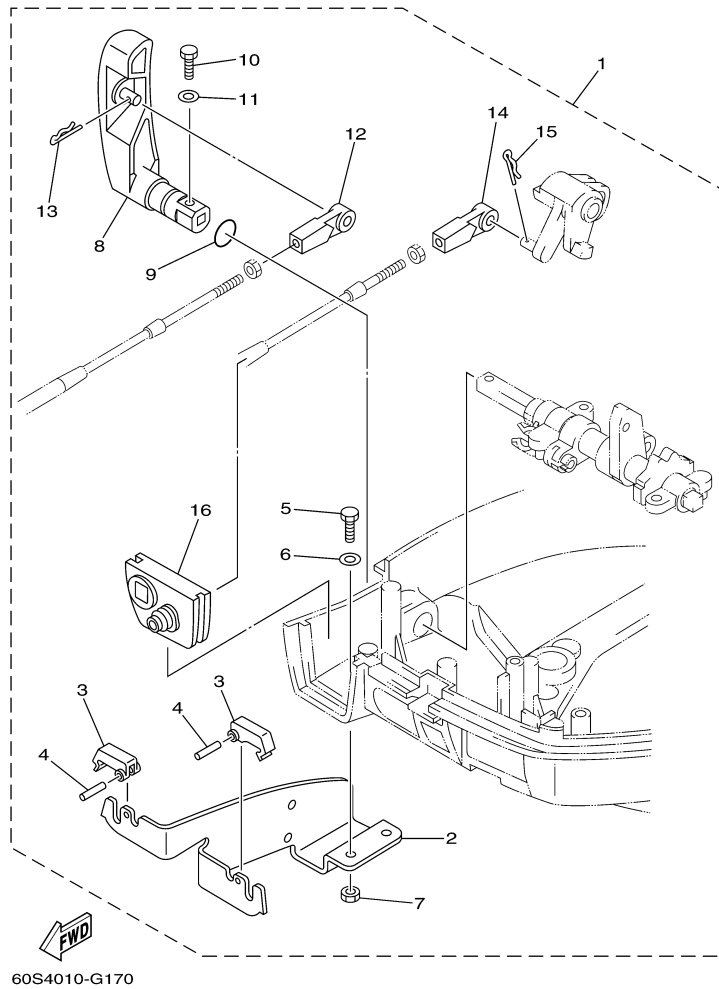

Part List

T8DPXR 0709 / CONTROL 2 (PR)

REF - NO	PART NUMBER	PART NAME	QUANTITY	REMARKS
1	68T-48531-00-00	.BRACKET, REMOTE CONTROL 1	1	
2	682-48538-50-00	.CLAMP, CABLE 1	2	
3	91690-30012-00	.PIN, SPRING	2	
4	97095-06012-00	BOLT	2	
5	92995-06600-00	WASHER	2	
6	95380-06600-00	NUT, HEXAGON	2	
7	68T-44121-02-00	LEVER, SHIFT ROD	1	
8	6G1-41662-01-94	BRACKET 2	2	
9	90109-06M81-00	BOLT	2	
10	90464-10M60-00	CLAMP	1	
11	91690-30014-00	PIN, SPRING	1	
12	65W-44116-00-00	SPRING	1	
13	66R-44114-00-00	STOPPER	1	
14	90109-06M86-00	BOLT	1	
15	60R-G4143-10-00	ROD, SHIFT	1	
16	90468-18001-00	CLIP	1	
17	90170-06015-00	NUT	1	
18	95380-06700-00	NUT	1	
19	60R-G4111-10-00	.HANDLE, GEAR SHIFT	1	
20	93210-12327-00	.O-RING	1	
21	97095-05016-00	.BOLT	1	
22	92995-05600-00	WASHER	1	
23	663-48344-00-00	.CABLE END, REMOTE CONTROL	1	
24	90468-18008-00	CLIP	1	
25	68T-41638-00-00	PULLEY	1	
26	68T-41283-00-00	LEVER, FREE ACCEL.	1	
27	90387-06M59-00	COLLAR	1	
28	6AU-41211-00-00	LINK, ACCEL.	1	
29	68T-14497-00-00	STAY, THROTTLE WIRE	1	
30	90201-06M62-00	WASHER, PLATE	1	
31	97095-06045-00	.BOLT	1	
32	92995-06600-00	WASHER	1	
33	97095-06012-00	BOLT	1	
34	92995-06600-00	WASHER	1	
35	661-41262-02-00	JOINT, CHOKE LEVER	1	
36	647-14395-60-00	CAP, OVERFLOW PIPE	1	
37	663-48344-00-00	.CABLE END, REMOTE CONTROL	1	
38	90468-18008-00	CLIP	1	
39	68T-15774-10-00	STAY 4	1	
40	90109-06M86-00	BOLT	2	
41	90465-08027-00	CLAMP	1	

Part Notes

T8DPXR 0709 / CONTROL 2 (PR)

PART NUMBER		NOTE TEXT
90468-18008-00		OEM: This part number is among the Top 100 Most Popular Marine Maintenance Parts as of March 2014.
90468-18008-00		OEM: This part number is among the Top 100 Most Popular Marine Maintenance Parts as of March 2014.

©2014 Yamaha Motor Corporation, U.S.A. All rights reserved.

T8DPXR 0709 / REMO CON ATTACHMENT

©2014 Yamaha Motor Corporation, U.S.A. All rights reserved.