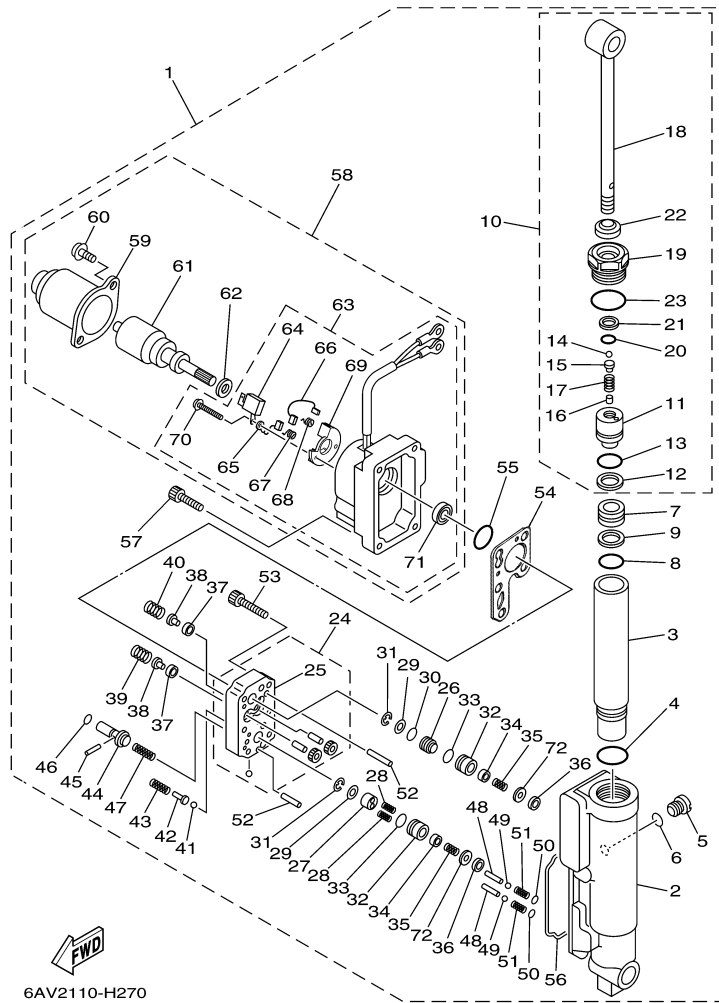

T8DPXR 0709 / POWER TILT ASSY

6AV2110-H270

Part List

T8DPXR 0709 / POWER TILT ASSY

REF - NO	PART NUMBER	PART NAME	QUANTITY	REMARKS
1	69G-43840-02-4D	POWER TILT ASSY	1	UR PH/PR
2	69A-4380K-00-00	.CYLINDER, TILT SUB ASSY	1	
3	69A-22471-00-00	.CASE, CYLINDER	1	
4	93210-27666-00	.O-RING	1	
5	6H1-4388E-11-00	.PLUG, TAPER SCREW	1	
6	93210-07003-00	.O-RING	1	
7	69A-43814-00-00	.PISTON, FREE	1	
8	93210-21276-00	.O-RING	1	
9	69A-43872-00-00	.RING, BACK UP	1	
10	69A-43810-00-00	.TILT PISTON SUB ASSY	1	
11	69A-4380D-00-00	..PISTON COMP	1	
12	93210-21276-00	..O-RING	1	
13	69A-43872-00-00	..RING, BACK UP	1	
14	93505-32038-00	..BALL	1	
15	65W-4386A-00-00	..PIN, ABSORBER VALVE	1	
16	93604-06136-00	..PIN, DOWEL	1	
17	69A-43857-00-00	..SPRING, ABSORBER VALVE	1	
18	69A-43801-00-00	..ROD	1	
19	69A-43811-01-00	..SCREW, CYLINDER END	1	
20	6H1-43866-00-00	..O-RING	1	
21	69A-43871-00-00	..RING, BACK UP	1	
22	69A-43812-00-00	..SEAL, DUST	1	
23	69A-43869-00-00	..O-RING	1	
24	69A-43830-00-00	.GEAR PUMP ASSY	1	
25	69A-4380C-00-00	..GEAR HOUSING ASSY	1	
26	69A-43841-00-00	.PISTON, SHUTTLE	1	
27	69A-4384M-00-00	.PISTON, SHUTTLE 2	1	
28	62Y-43894-00-00	.SPRING, SHUTTLE RETURN	2	
29	69A-4384F-00-00	.SEAL, MAIN VALVE	2	
30	6H1-43883-00-00	.O-RING	1	
31	99002-03600-00	.CLIP	2	
32	69G-4382G-00-00	.VALVE SEAT	2	
33	93210-12N52-00	.O-RING	2	
34	6T4-43808-00-00	.SEAT VALVE COMP 1	2	
35	69G-43853-00-00	.SPRING, MAIN VALVE	2	
36	69J-4381C-00-00	.FILTER 3	2	
37	6H1-4384G-11-00	.SEAL, RELIEF VALVE	2	
38	6H1-43844-10-00	.PIN, VALVE SUPPORT	2	
39	69A-43855-00-00	.SPRING, UP RELIEF	1	
40	6H1-43856-10-00	.SPRING, DOWN RELIEF	1	
41	93501-08001-00	.BALL	2	
42	69A-4386A-00-00	.PIN, ABSORBER VALVE	2	
43	69A-43824-00-00	.SPRING, DOWN RELIEF 2	2	
44	69A-43848-00-00	.ROD, MANUAL RELEASE	1	
45	93602-15250-00	.PIN, DOWEL	1	
46	93210-06001-00	.O-RING	1	
47	69A-43854-00-00	.SPRING, MANUAL RELEASE	1	
48	69A-4381G-00-00	.PIN 1	2	
49	93501-08001-00	.BALL	2	
50	6H1-43883-00-00	.O-RING	2	
51	69A-4384H-00-00	.SPRING	2	
52	93606-14081-00	.PIN, DOWEL	2	
53	91312-05025-00	.BOLT	6	
54	69A-43816-01-00	.FILTER 1	1	
55	N35-43862-10-00	.O-RING	1	
56	69A-23129-00-00	.GASKET, DRAIN PLUG	1	
57	69A-43878-00-00	.BOLT, SOCKET	4	
58	69G-43880-01-00	.MOTOR ASSY	1	
59	65W-43804-01-00	..STATOR ASSY	1	
60	65W-43887-01-00	..BOLT	2