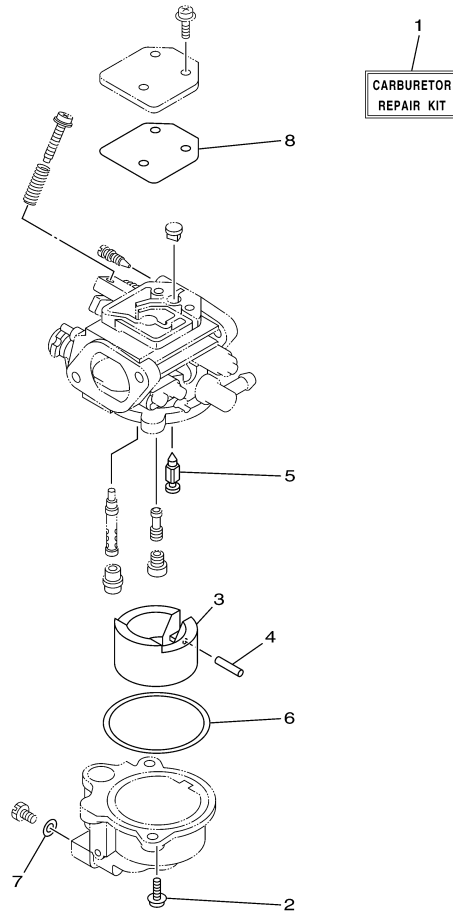

T8DPXR 0709 / REPAIR KIT 2

60N4100-G330

Part List

T8DPXR 0709 / REPAIR KIT 2

REF - NO	PART NUMBER	PART NAME	QUANTITY	REMARKS
1	6AU-W0093-00-00	CARBURETOR REPAIR KIT	1	
2	97980-04112-00	.SCREW, WITH WASHER	2	
3	6AU-14385-00-00	.FLOAT	1	
4	67D-14386-00-00	.PIN, FLOAT	1	
5	68T-14546-00-00	.VALVE, NEEDLE	1	
6	6AU-14984-00-00	.GASKET, FLOAT CHAMBER	1	
7	6J8-14959-00-00	.GASKET	1	
8	67D-14536-00-00	.GASKET	1