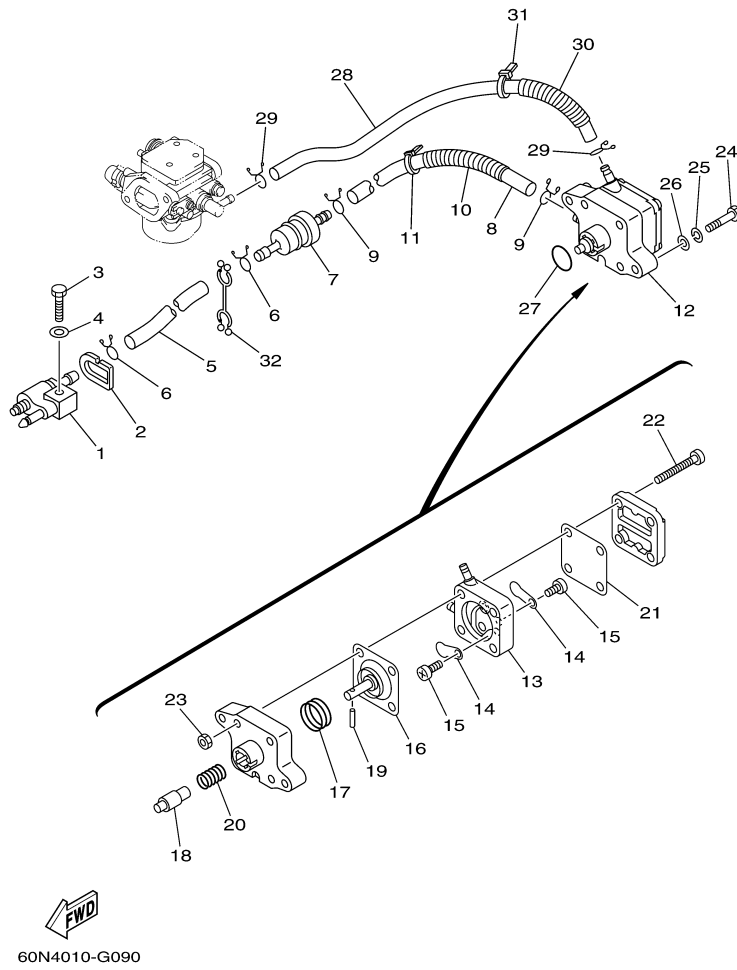

T8DPXR 0709 / FUEL 1

60N4010-G090

Part List

T8DPXR 0709 / FUEL 1

REF - NO	PART NUMBER	PART NAME	QUANTITY	REMARKS
1	6G1-24304-02-00	FUEL PIPE JOINT COMP. 1	1	
2	60R-F4329-00-00	SEAL	1	
3	97095-06025-00	BOLT	1	
4	92995-06600-00	WASHER	1	
5	90445-10809-00	HOSE (L295)	1	
6	90467-09M09-00	CLIP	2	
7	68T-24251-01-00	STRAINER 1	1	
8	90445-10811-00	HOSE (L170)	1	
9	90467-09M09-00	CLIP	2	
10	90446-14M66-00	HOSE (L40)	1	
11	90465-11M10-00	CLAMP	1	
12	68T-24410-01-00	FUEL PUMP ASSY	1	
13	66M-24413-01-00	.BODY 2	1	
14	6A0-24421-01-00	.VALVE, CHECK	2	
15	6E7-14325-00-00	.SCREW, PAN HEAD	2	
16	66M-24411-01-00	.DIAPHRAGM	1	
17	66M-24423-00-00	.SPRING, DIAPHRAGM	1	
18	66M-13131-00-00	.PLUNGER	1	
19	66M-24374-00-00	.PIN	1	
20	66M-24454-00-00	.SPRING	1	
21	66M-24471-01-00	.DIAPHRAGM	1	
22	66M-24444-00-00	.SCREW	4	
23	95380-04600-00	.NUT	4	
24	97095-06030-00	BOLT	2	
25	92995-06100-00	WASHER, SPRING	2	
26	92995-06600-00	WASHER	2	
27	93210-20M65-00	.O-RING	1	
28	90445-10810-00	HOSE (L280)	1	
29	90467-09M09-00	CLIP	2	
30	90446-14M66-00	HOSE (L40)	1	
31	90465-11M10-00	CLAMP	1	
32	90464-10M53-00	CLAMP	1