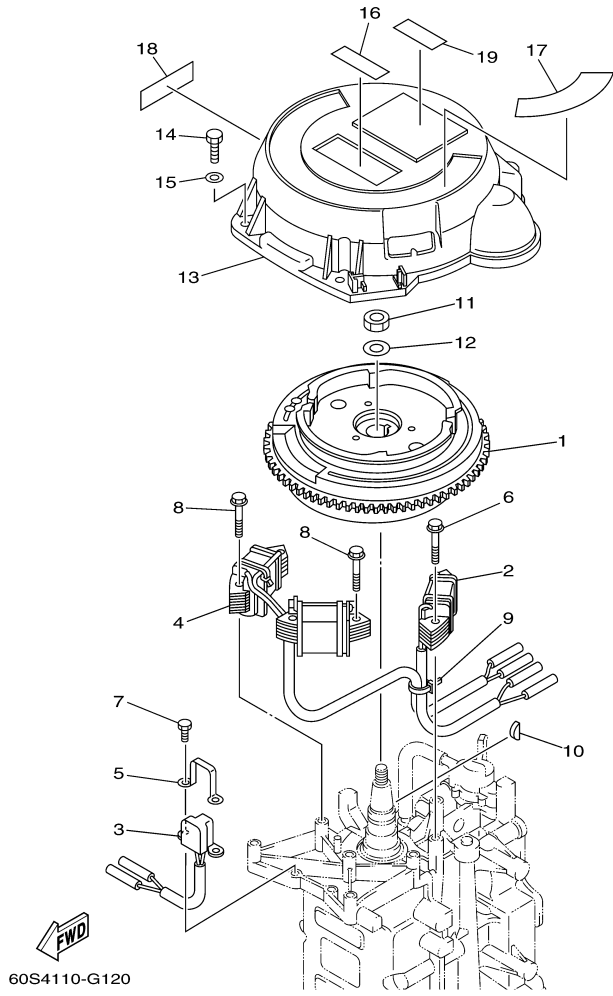

T8DPXR 0709 / GENERATOR

©2014 Yamaha Motor Corporation, U.S.A. All rights reserved.

Part List

T8DPXR 0709 / GENERATOR

REF - NO	PART NUMBER	PART NAME	QUANTITY	REMARKS
1	68T-85550-11-00	ROTOR ASSY	1	
2	68T-85520-00-00	COIL, CHARGE	1	
3	68T-85580-01-00	COIL, PULSER	1	
4	68T-85533-10-00	COIL, LIGHTING	1	
5	6H2-85582-00-00	ATTACHMENT, PULSER	1	
6	90119-06014-00	BOLT, WITH WASHER	2	
7	97095-05010-00	BOLT	2	
8	90119-06MA1-00	BOLT, WITH WASHER	4	
9	90465-11M10-00	CLAMP	1	
10	90280-04M06-00	KEY, WOODRUFF	1	
11	90170-12066-00	NUT	1	
12	90201-12472-00	WASHER, PLATE	1	
13	60S-H1337-01-00	COVER, FLYWHEEL	1	UR PH/PR
14	97095-06020-00	BOLT	3	UR PH/PR
15	92995-06600-00	WASHER	3	UR PH/PR
16	6AH-81995-40-00	LABEL, WARNING	1	UR PH/PR
17	60R-H5711-40-00	MARK, CAUTION	1	UR PH/PR
18	6AH-81994-40-00	LABEL, SAFETY	1	UR PH/PR
19	6AG-81996-00-00	MARK	1	UR PR