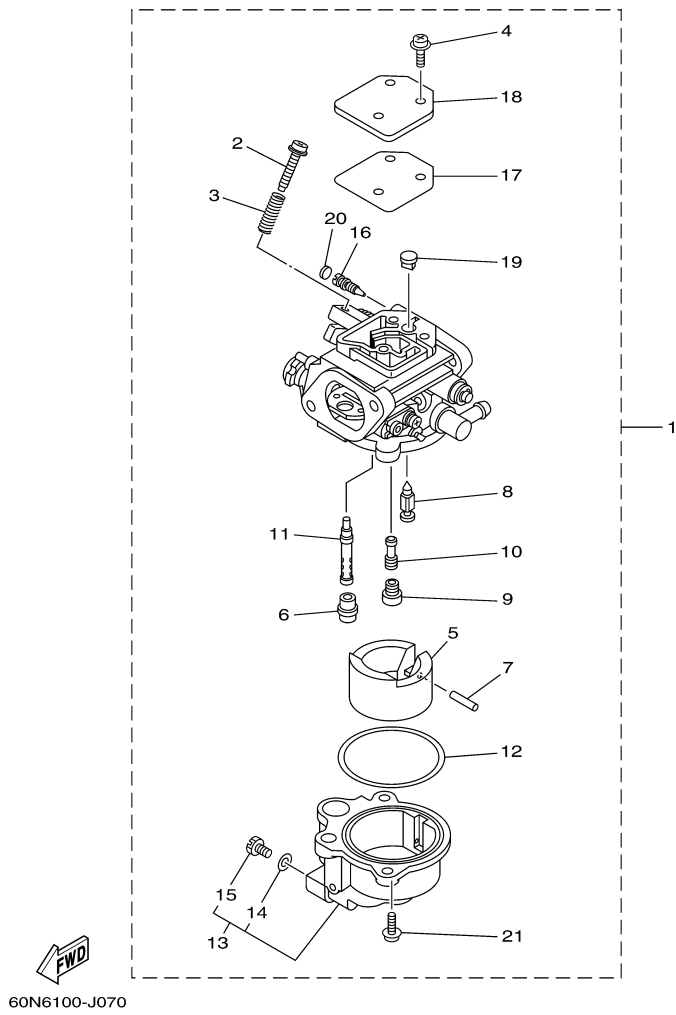

T8DPXR 0709 / VALVE

68R0010-0050

Part List

T8DPXR 0709 / VALVE

REF - NO	PART NUMBER	PART NAME	QUANTITY	REMARKS
1	67D-12111-00-00	VALVE, INTAKE	2	
2	67D-12121-00-00	VALVE, EXHAUST	2	
3	68T-12116-00-00	SEAT, VALVE SPRING	4	
4	60R-12113-00-00	SPRING, VALVE INNER	4	
5	7NJ-12117-00-00	RETAINER, VALVE SPRING	4	
6	7NJ-12118-00-00	LOCK, VALVE SPRING RETAINER	4	
7	51Y-12119-00-00	SEAL, VALVE STEM	4	
8	68T-12146-00-00	SHAFT, ROCKER	1	
9	90387-13M56-00	COLLAR	1	
10	90387-14M03-00	COLLAR	3	
11	90501-12M40-00	SPRING, COMPRESSION	2	
12	68T-12151-00-00	ARM, VALVE ROCKER	4	
13	6G8-12159-00-00	SCREW, VALVE ADJUSTING	4	
14	6G8-12158-00-00	NUT, LOCK	4	

T8DPXR 0709 / CARBURETOR

60N6100-J070

Part List

T8DPXR 0709 / CARBURETOR

REF - NO	PART NUMBER	PART NAME	QUANTITY	REMARKS
1	60R-14301-40-00	CARBURETOR ASSY 1	1	
2	6E5-14321-00-00	.SCREW, THROTTLE	1	
3	6J8-14334-00-00	.SPRING, THROTTLE	1	
4	97980-04110-00	.SCREW, WITH WASHER	3	
5	6AU-14385-00-00	.FLOAT	1	
6	67D-14966-00-00	.RUBBER CAP	1	
7	67D-14386-00-00	.PIN, FLOAT	1	
8	68T-14546-00-00	.VALVE, NEEDLE	1	
9	60R-1492E-3K-00	.JET, MAIN (#79)	1	
10	68T-1492F-1K-00	.JET, AIR SLOW (#39)	1	
11	68T-1492A-00-00	.NOZZLE, MAIN	1	
12	6AU-14984-00-00	.GASKET, FLOAT CHAMBER	1	
13	60R-14981-00-00	.BODY, FLOAT CHAMBER	1	
14	6J8-14959-00-00	..GASKET	1	
15	66T-14991-00-00	..PLUG, DRAIN	1	
16	67D-14323-00-00	.SCREW, AIR ADJUSTING	1	FOR 60R-14301-40
17	67D-14536-00-00	.GASKET	1	
18	67D-14527-00-00	.PLATE	1	
19	68T-14126-00-00	.PLUG	1	
20	67D-1432A-00-00	.PLUG	1	
21	97980-04112-00	.SCREW, WITH WASHER	2	