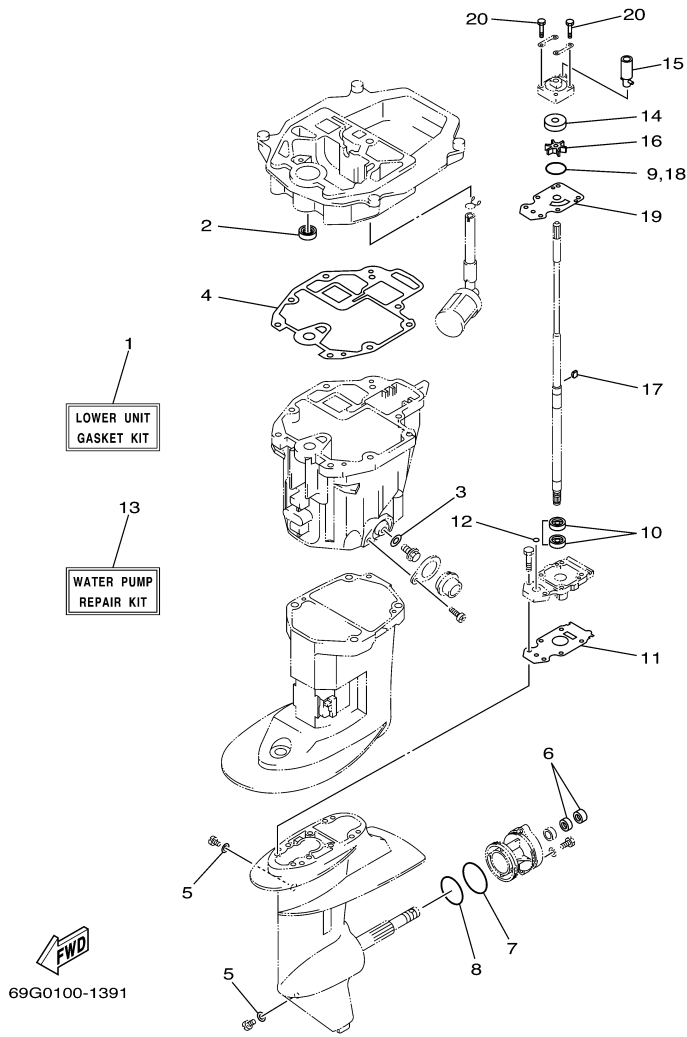

T8DPXR 0709 / REPAIR KIT 3

©2014 Yamaha Motor Corporation, U.S.A. All rights reserved.

Part List

T8DPXR 0709 / REPAIR KIT 3

REF - NO	PART NUMBER	PART NAME	QUANTITY	REMARKS
1	69G-W0001-20-00	LOWER UNIT GASKET KIT	1	
2	93101-12M70-00	.OIL SEAL	1	
3	90430-10M11-00	.GASKET	1	
4	68T-13475-00-00	.GASKET	1	
5	90430-08020-00	.GASKET	2	
6	93101-17054-00	.OIL SEAL	2	
7	93210-74316-00	.O-RING	1	
8	93210-74M68-00	.O-RING	1	
9	93210-44398-00	.O-RING	1	
10	93101-20048-00	.OIL SEAL	2	
11	69G-45315-A0-00	.PACKING, LOWER CASING	1	
12	93210-06ME6-00	.O-RING	1	
13	69G-W0078-00-00	WATER PUMP REPAIR KIT	1	
14	63V-44322-00-00	.INSERT, CARTRIDGE	1	
15	68T-44366-00-00	.DAMPER, WATER SEAL 2	1	
16	63V-44352-01-00	.IMPELLER	1	
17	664-44338-00-00	.KEY, WOODRUFF	1	
18	93210-44398-00	.O-RING	1	
19	68T-44323-00-00	.OUTER PLATE, CARTRIDGE	1	
20	97080-08045-00	.BOLT	4	

Part Notes

T8DPXR 0709 / REPAIR KIT 3

PART NUMBER	NOTE TEXT
90430-08020-00	OEM: This part number is among the Top 100 Most Popular Marine Maintenance Parts as of March 2014.

©2014 Yamaha Motor Corporation, U.S.A. All rights reserved.

©2014 Yamaha Motor Corporation, U.S.A. All rights reserved.