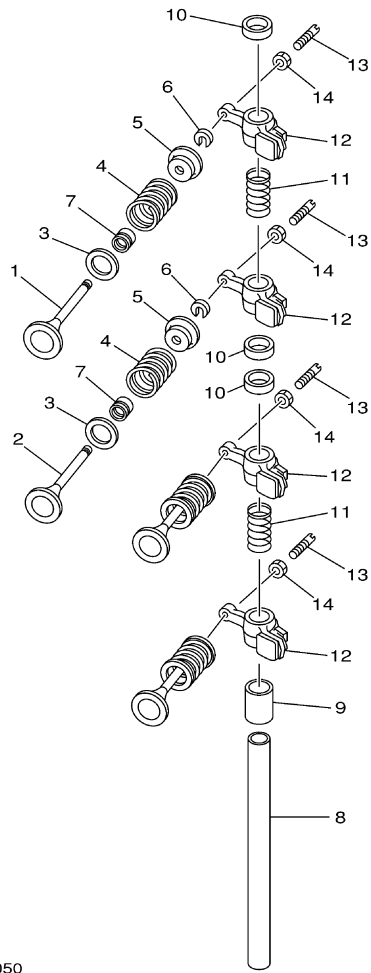

T8DPXR 0709 / CYLINDER CRANKCASE 2

Part List

T8DPXR 0709 / CYLINDER CRANKCASE 2

REF - NO	PART NUMBER	PART NAME	QUANTITY	REMARKS
1	60R-WE09A-01-1S	CYLINDER HEAD COMPLETE	1	
2	60R-E1111-00-1S	HEAD, CYLINDER 1	1	
3	67D-11133-10-00	.GUIDE, VALVE 1	4	
4	68T-11181-00-00	.GASKET, CYLINDER HEAD 1	1	
5	99510-10114-00	PIN, DOWEL	2	
6	90105-08M36-00	BOLT, FLANGE	2	
7	90105-08M78-00	BOLT, FLANGE	4	
8	90119-06049-00	BOLT, WITH WASHER	3	
9	60R-E1191-00-1S	COVER, CYLINDER HEAD 1	1	
10	650-24378-00-00	.PIPE, JOINT 4	1	
11	68T-11356-00-00	.SEAL, CYLINDER 2	1	
12	97095-06020-00	BOLT	4	
13	92995-06600-00	WASHER	4	
14	68T-11168-00-00	COVER, BREATHER	1	
15	68T-11169-A0-00	.GASKET, BREATHER COVER	1	
16	98507-04010-00	SCREW, PAN HEAD	5	
17	92907-04600-00	WASHER	5	
18	6G8-11325-00-00	ANODE	1	
19	97880-05025-00	SCREW, PAN HEAD	1	
20	6G8-11197-01-00	PLUG, BLIND	1	
21	93210-13M63-00	.O-RING	1	
22	69M-E5363-00-00	PLUG, OIL	1	
23	93210-24M79-00	.O-RING	1	
24	NGK-BR6HS-10-00	PLUG, SPARK (NGK BR6HS-10)	2	

T8DPXR 0709 / VALVE

68R0010-0050

Part List

T8DPXR 0709 / VALVE

REF - NO	PART NUMBER	PART NAME	QUANTITY	REMARKS
1	67D-12111-00-00	VALVE, INTAKE	2	
2	67D-12121-00-00	VALVE, EXHAUST	2	
3	68T-12116-00-00	SEAT, VALVE SPRING	4	
4	60R-12113-00-00	SPRING, VALVE INNER	4	
5	7NJ-12117-00-00	RETAINER, VALVE SPRING	4	
6	7NJ-12118-00-00	LOCK, VALVE SPRING RETAINER	4	
7	51Y-12119-00-00	SEAL, VALVE STEM	4	
8	68T-12146-00-00	SHAFT, ROCKER	1	
9	90387-13M56-00	COLLAR	1	
10	90387-14M03-00	COLLAR	3	
11	90501-12M40-00	SPRING, COMPRESSION	2	
12	68T-12151-00-00	ARM, VALVE ROCKER	4	
13	6G8-12159-00-00	SCREW, VALVE ADJUSTING	4	
14	6G8-12158-00-00	NUT, LOCK	4	