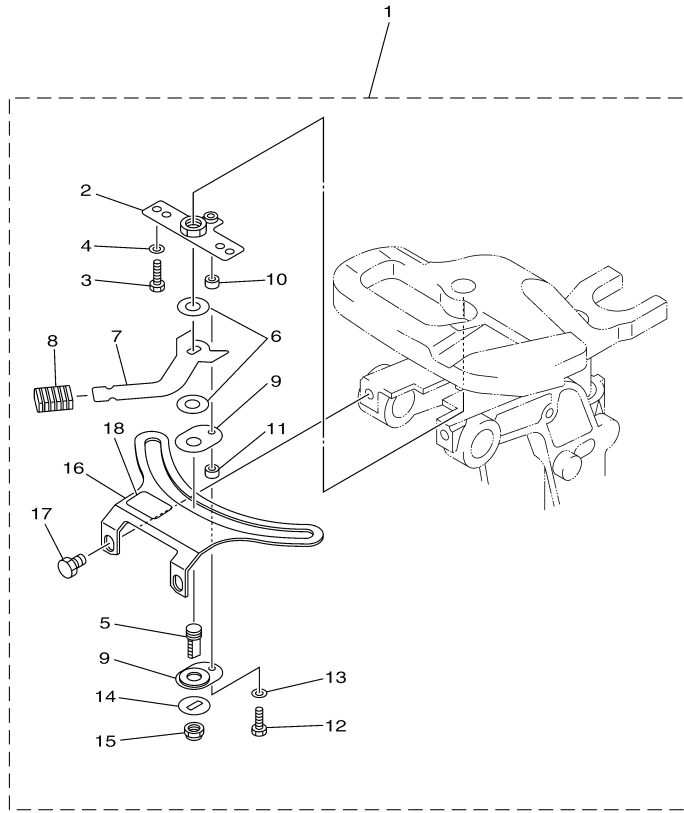

T8DPXR 0709 / STEERING FRICTION

60N2100-E170