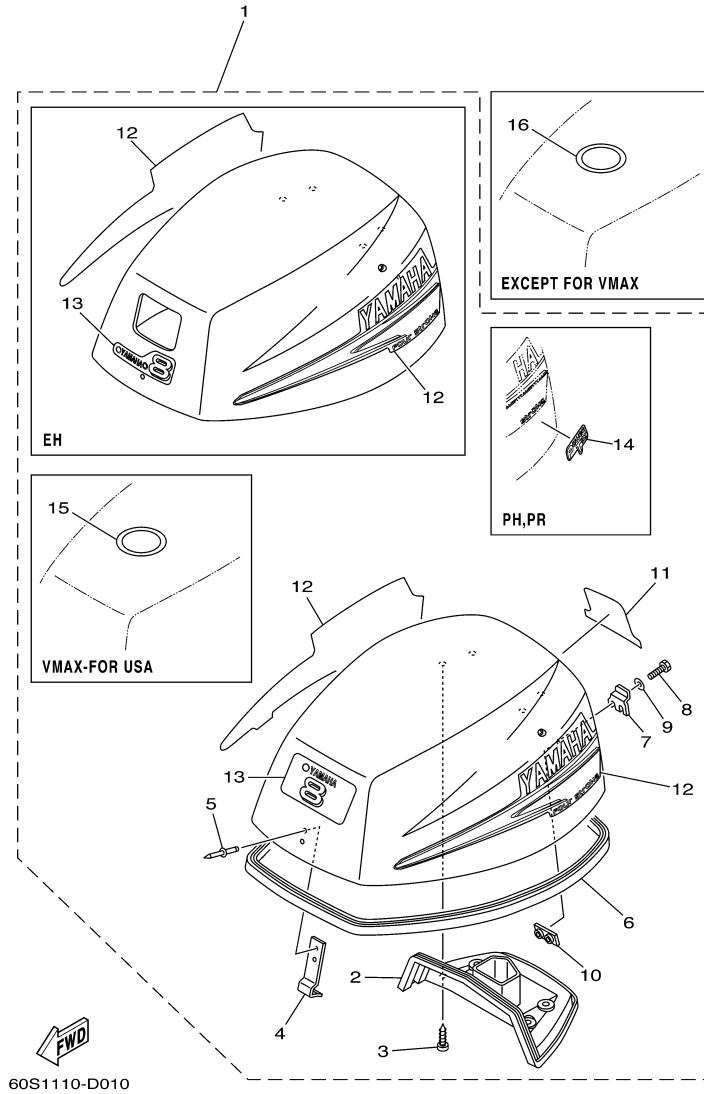

T8DPXR 0709 / TOP COWLING

©2014 Yamaha Motor Corporation, U.S.A. All rights reserved.

Part List

T8DPXR 0709 / TOP COWLING

REF - NO	PART NUMBER	PART NAME	QUANTITY	REMARKS
1	60S-G2610-V0-NA	TOP COWLING ASSY	1	AP VMAX
1	60S-G2610-30-4D	TOP COWLING ASSY	1	
2	60R-G2613-00-00	.MOLDING, AIR DUCT	1	
3	97780-60516-00	.SCREW, TAPPING	4	
4	6G1-42651-02-00	.HOOK	1	
5	90266-04M04-00	.RIVET	2	
6	60R-42615-00-00	.SEAL	1	
7	60R-42652-00-00	.HOOK	1	
8	97095-05014-00	.BOLT	2	
9	92995-05600-00	.WASHER	2	
10	68T-42649-00-00	.HOLDER, CLAMP BAND	1	
11	69G-42678-V0-00	.GRAPHIC, REAR	1	FOR VMAX
11	69G-42678-20-00	.GRAPHIC, REAR	1	
12	69G-W0070-V0-00	.GRAPHIC SET	1	FOR VMAX
12	68T-W0070-60-00	.GRAPHIC SET	1	
13	63V-42677-V0-00	.GRAPHIC, FRONT	1	FOR VMAX
13	69G-42686-10-00	.EMBLEM, FRONT	1	
14	69A-42675-00-00	.GRAPHIC, SIDE 1	1	
15	60R-E3434-00-00	.LABEL, CAUTION	1	FOR VMAX
16	60R-E3434-00-00	LABEL, CAUTION	1	EXCEPT FOR VMAX