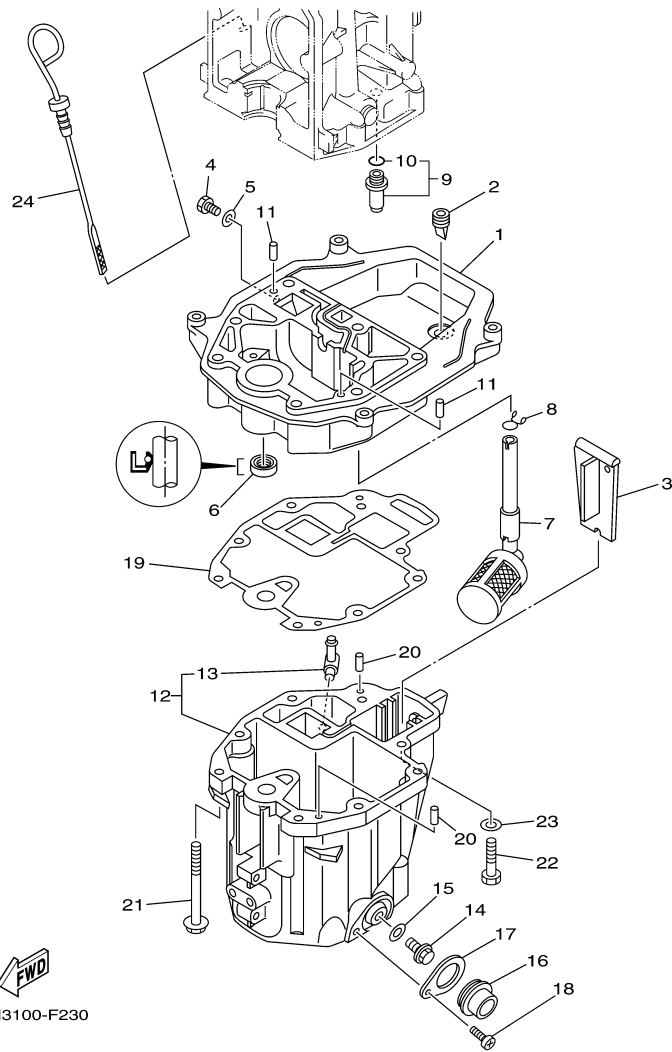

T8DPXR 0709 / OIL PUMP

60N2100-E080

Part List

T8DPXR 0709 / OIL PUMP

REF - NO	PART NUMBER	PART NAME	QUANTITY	REMARKS
1	93102-18M21-00	.OIL SEAL	1	
2	60R-E2171-00-00	CAMSHAFT 1	1	
3	60R-E1537-00-94	GEAR, DRIVEN	1	
4	90105-06M14-00	BOLT FLANGE	1	
5	90201-13201-00	WASHER, PLATE	1	
6	90201-06M94-00	WASHER, PLATE	1	
7	60R-G6241-00-00	BELT	1	
8	60R-E1536-00-00	GEAR, DRIVE	1	
9	68T-11557-00-00	WASHER 1	1	
10	6G8-11587-01-00	WASHER, LOCK	1	
11	90170-24M09-00	NUT	1	
12	90280-03M01-00	.KEY, WOODRUFF	2	
13	60R-G6297-00-00	COVER, DUST	1	
14	90480-10627-00	GROMMET	3	
15	68T-13300-00-00	OIL PUMP ASSY	1	
16	68T-13329-00-00	.GASKET, PUMP COVER	1	
17	97095-06030-00	BOLT	3	
18	92995-06600-00	WASHER	3	
19	60R-E2138-40-00	MARK, CAUTION	1	
20	60R-E3437-41-00	MARK, CAUTION	1	

T8DPXR 0709 / OIL PAN

©2014 Yamaha Motor Corporation, U.S.A. All rights reserved.

Part List

T8DPXR 0709 / OIL PAN

REF - NO	PART NUMBER	PART NAME	QUANTITY	REMARKS
1	60R-G1137-00-94	GUIDE, EXHAUST	1	
2	60S-G2717-00-00	RUBBER, SEAL 2	1	
3	60R-G5181-00-00	PLATE	1	
4	97095-08014-00	BOLT	1	
5	90430-08800-00	.GASKET	1	
6	93101-12M70-00	.OIL SEAL	1	
7	68T-13421-01-00	STRAINER 2	1	
8	90467-11M08-00	CLIP	1	
9	6G8-11575-00-00	RELIEF VALVE ASSY	1	
10	93210-12M62-00	.O-RING	1	
11	93606-19M23-00	PIN, DOWEL	2	
12	60R-E5311-00-5B	OIL PAN	1	
13	6H1-11372-00-00	.NIPPLE, HOSE	1	
14	90340-10M10-00	PLUG, STRAIGHT SCREW	1	
15	90430-10M11-00	.GASKET	1	
16	60R-E5316-00-00	DAMPER 1	1	
17	68T-15317-00-00	SPACER, ENGINE MOUNT	1	
18	97885-05008-00	SCREW, PAN HEAD	1	
19	68T-13475-00-00	.GASKET	1	
20	93604-12M07-00	PIN, DOWEL	2	
21	90119-08005-00	BOLT, WITH WASHER	6	
22	97075-08030-00	BOLT	2	
23	92995-08600-00	WASHER	2	
24	68T-15362-00-00	PLUG, OIL LEVEL	1	