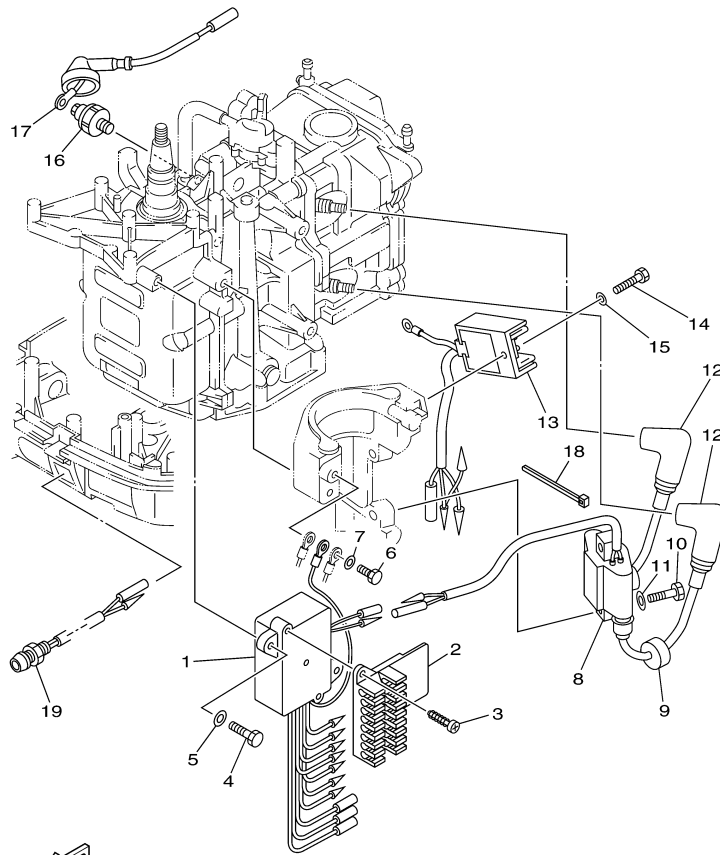

T8DPXR 0709 / GENERATOR

©2014 Yamaha Motor Corporation, U.S.A. All rights reserved.

Part List

T8DPXR 0709 / GENERATOR

REF - NO	PART NUMBER	PART NAME	QUANTITY	REMARKS
1	68T-85550-11-00	ROTOR ASSY	1	
2	68T-85520-00-00	COIL, CHARGE	1	
3	68T-85580-01-00	COIL, PULSER	1	
4	68T-85533-10-00	COIL, LIGHTING	1	
5	6H2-85582-00-00	ATTACHMENT, PULSER	1	
6	90119-06014-00	BOLT, WITH WASHER	2	
7	97095-05010-00	BOLT	2	
8	90119-06MA1-00	BOLT, WITH WASHER	4	
9	90465-11M10-00	CLAMP	1	
10	90280-04M06-00	KEY, WOODRUFF	1	
11	90170-12066-00	NUT	1	
12	90201-12472-00	WASHER, PLATE	1	
13	60S-H1337-01-00	COVER, FLYWHEEL	1	UR PH/PR
14	97095-06020-00	BOLT	3	UR PH/PR
15	92995-06600-00	WASHER	3	UR PH/PR
16	6AH-81995-40-00	LABEL, WARNING	1	UR PH/PR
17	60R-H5711-40-00	MARK, CAUTION	1	UR PH/PR
18	6AH-81994-40-00	LABEL, SAFETY	1	UR PH/PR
19	6AG-81996-00-00	MARK	1	UR PR

T8DPXR 0709 / ELECTRICAL 1

60S4300-G120

Part List

T8DPXR 0709 / ELECTRICAL 1

REF - NO	PART NUMBER	PART NAME	QUANTITY	REMARKS
1	68T-85540-00-00	C.D.I. UNIT ASSY	1	
2	68T-82522-00-00	CLAMP, COUPLER	1	
3	97780-40512-00	SCREW, TAPPING	2	
4	97095-06020-00	BOLT	2	
5	92995-06600-00	WASHER	2	
6	97095-06012-00	BOLT	1	
7	92995-06600-00	WASHER	1	
8	680-85570-02-00	IGNITION COIL ASSY	1	
9	90480-25161-00	GROMMET	2	
10	97095-06025-00	BOLT	2	
11	92995-06600-00	WASHER	2	
12	6E3-82370-21-00	PLUG CAP ASSY	2	
13	68T-81960-00-00	RECTIFIER & REGULATOR ASSY	1	
14	97095-06012-00	BOLT	1	
15	92995-06600-00	WASHER	1	
16	67F-82504-00-00	OIL PRESSURE SWITCH ASSY	1	
17	68T-82127-10-00	WIRE, LEAD 2	1	
18	90465-11M10-00	CLAMP	1	
19	68T-85410-00-00	EMERGENCY SIGNAL LIGHT ASSY	1	