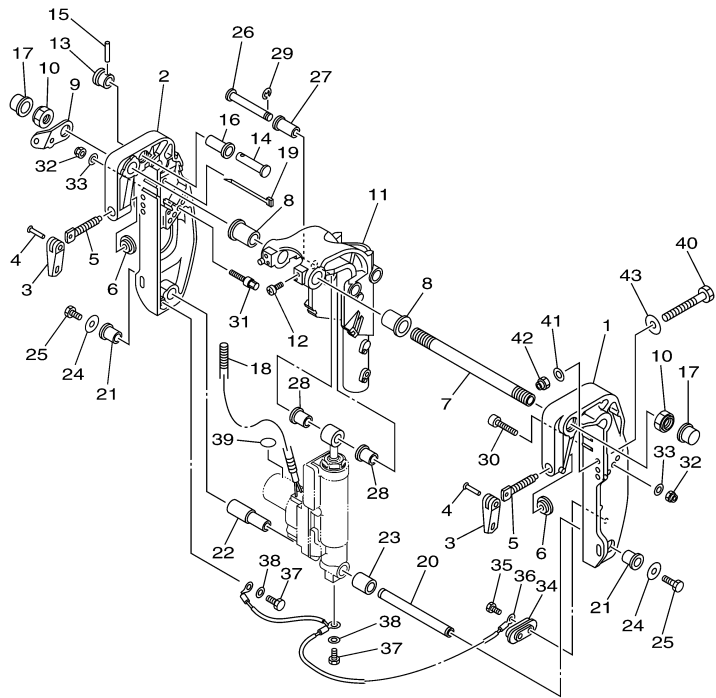

60S3110-F240

Part List

T8DPXR 0709 / BRACKET 2 (PH/PR)

REF - NO	PART NUMBER	PART NAME	QUANTITY	REMARKS
1	69A-43111-01-4D	BRACKET, CLAMP 1	1	
2	69A-43112-01-4D	BRACKET, CLAMP 2	1	
3	6L8-G3118-01-00	HANDLE, TRANSOM CLAMP	2	
4	90243-04M01-00	PIN	2	
5	6E7-43116-00-00	SCREW, TRANSOM CLAMP	2	
6	648-43114-01-00	PAD, TRANSOM CLAMP	2	
7	69A-43131-00-00	BOLT, CLAMP BRACKET	1	FOR REMOTE CONTROL
8	90386-22MA4-00	BUSH	2	
9	69A-43113-00-00	PLATE, CLAMP BRACKET	1	
10	90185-22043-00	NUT, SELF-LOCKING	2	
11	69G-43311-11-4D	BRACKET, SWIVEL 1	1	
12	97885-08010-00	SCREW, PAN HEAD	2	
13	65W-43192-00-00	KNOB, STOPPER	1	
14	65W-43191-00-00	SHAFT, STOPPER	1	
15	91690-30018-00	PIN, SPRING	1	
16	90386-14MA1-00	BUSH	1	
17	6G5-43145-01-00	CAP, CLAMP BRACKET	2	
18	90447-10001-00	TUBE	1	
19	90465-13M97-00	CLAMP	1	
20	69G-43818-00-00	PIN, LOWER SHOCK MOUNT	1	
21	90386-16MA7-00	BUSH	2	
22	90386-16MA8-00	BUSH	1	
23	90387-16M02-00	COLLAR	1	
24	90201-08M00-00	WASHER, PLATE	2	
25	97080-08016-00	BOLT	2	
26	90249-12M36-00	PIN	1	
27	90381-12M10-00	BUSH, SOLID	1	
28	90381-12M11-00	BUSH, SOLID	2	
29	99080-10600-00	CIRCLIP	1	
30	90110-08M05-00	BOLT, HEXAGON SOCKET HEAD	1	
31	90109-08010-00	BOLT	1	
32	90185-08057-00	NUT, SELF-LOCKING	2	
33	92990-08600-00	..WASHER, PLATE	2	
34	65W-45251-00-00	ANODE	1	
35	90101-06020-00	BOLT	2	
36	63V-82127-00-00	WIRE, LEAD 2	1	
37	97095-06010-00	BOLT	2	
38	92995-06600-00	WASHER	2	
39	60S-G3155-00-00	MARK 1	1	
40	90101-08M88-00	BOLT	2	
41	92990-08600-00	..WASHER, PLATE	2	
42	90185-08057-00	NUT, SELF-LOCKING	2	
43	90201-08MA4-00	WASHER, PLATE	2	