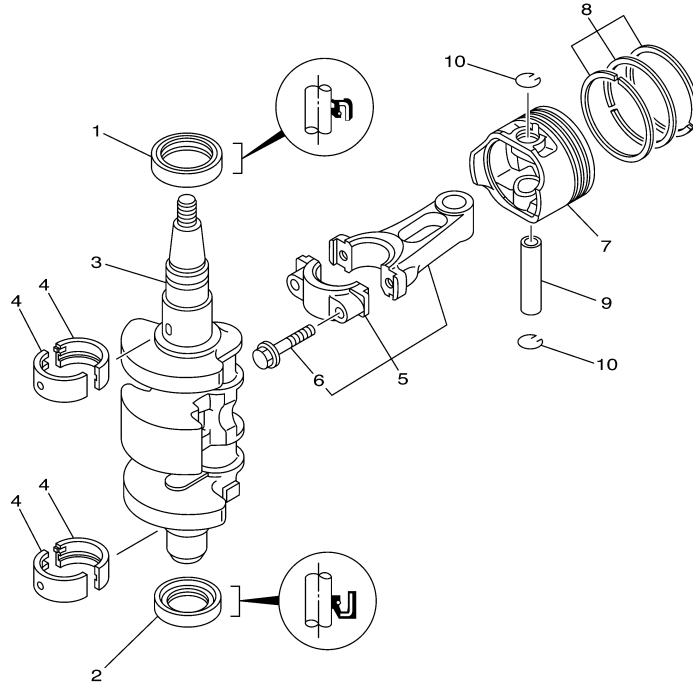

T8DPXR 0709 / CYLINDER CRANKCASE 1

60N2300-E020

Part List

T8DPXR 0709 / CYLINDER CRANKCASE 1

REF - NO	PART NUMBER	PART NAME	QUANTITY	REMARKS
1	60R-WE09B-00-1S	CYLINDER BLOCK ASSY	1	
2	60R-E5100-00-1S	CRANKCASE ASSY	1	
3	91812-12001-00	.PIN, DOWEL	4	
4	90119-08M29-00	BOLT, WITH WASHER	6	
5	68T-11351-00-00	.GASKET, CYLINDER	1	
6	66M-12411-01-00	THERMOSTAT	1	
7	688-12412-00-00	.SEAL, THERMOSTAT	1	
8	68T-12413-00-1S	COVER, THERMOSTAT	1	
9	60R-E2414-A0-00	.GASKET, COVER	1	
10	90119-06MA2-00	BOLT, WITH WASHER	2	
11	60R-E2481-00-00	PIPE 1	1	
12	90465-11M10-00	CLAMP	1	
13	60R-G1113-00-1S	OUTER COVER, EXHAUST	1	
14	6E9-24378-00-00	.PIPE, JOINT 3	1	
15	68T-41114-A0-00	.GASKET, EXHAUST OUTER COVER	1	
16	90119-06MA3-00	BOLT, WITH WASHER	5	
17	60R-E2482-00-00	PIPE 2	1	

T8DPXR 0709 / CRANKSHAFT PISTON

68R0010-0031

Part List

T8DPXR 0709 / CRANKSHAFT PISTON

REF - NO	PART NUMBER	PART NAME	QUANTITY	REMARKS
1	93102-30M22-00	.OIL SEAL	1	
2	93101-25M69-00	.OIL SEAL	1	
3	60R-E1411-00-00	CRANKSHAFT	1	
4	68T-11416-00-00	PLANE BEARING, CRANKSHAFT 1	4	UR BROWN
4	68T-11416-20-00	PLANE BEARING, CRANKSHAFT 1	4	UR BLUE
4	68T-11416-10-00	PLANE BEARING, CRANKSHAFT 1	4	UR BLACK
5	68T-11650-00-00	CONNECTING ROD ASSY	2	
6	67D-11654-00-00	.BOLT, CONNECTING ROD	2	
7	60R-E1631-00-96	PISTON (STD)	2	
7	60R-E1636-00-00	PISTON (0.50MM O/S)	2	AP
7	60R-E1635-00-00	PISTON (0.25MM O/S)	2	AP
8	60R-E1603-00-00	PISTON RING SET (STD)	2	
8	60R-E1605-00-00	PISTON RING SET (0.50MM O/S)	2	AP
8	60R-E1604-00-00	PISTON RING SET (0.25MM O/S)	2	AP
9	60R-E1633-00-00	PIN, PISTON	2	
10	93450-15023-00	CIRCLIP	4	