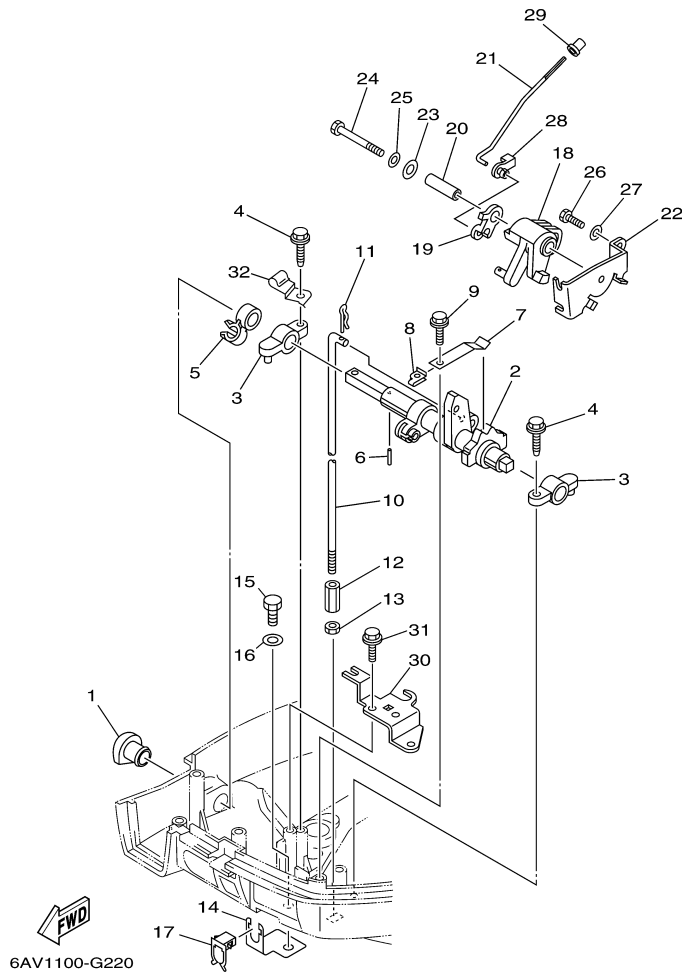

T8DPXR 0709 / CONTROL 1 (EH/PH)

©2014 Yamaha Motor Corporation, U.S.A. All rights reserved.