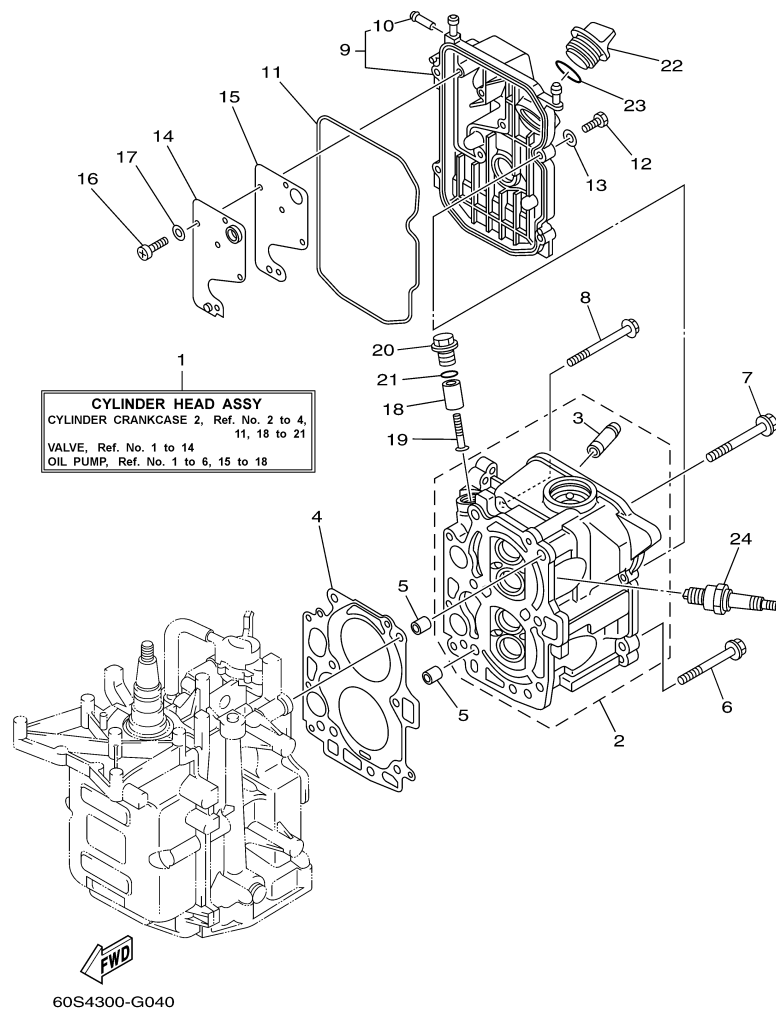

T8DPXR 0709 / CYLINDER CRANKCASE 2

Part List

T8DPXR 0709 / CYLINDER CRANKCASE 2

REF - NO	PART NUMBER	PART NAME	QUANTITY	REMARKS
1	60R-WE09A-01-1S	CYLINDER HEAD COMPLETE	1	
2	60R-E1111-00-1S	HEAD, CYLINDER 1	1	
3	67D-11133-10-00	.GUIDE, VALVE 1	4	
4	68T-11181-00-00	.GASKET, CYLINDER HEAD 1	1	
5	99510-10114-00	PIN, DOWEL	2	
6	90105-08M36-00	BOLT, FLANGE	2	
7	90105-08M78-00	BOLT, FLANGE	4	
8	90119-06049-00	BOLT, WITH WASHER	3	
9	60R-E1191-00-1S	COVER, CYLINDER HEAD 1	1	
10	650-24378-00-00	.PIPE, JOINT 4	1	
11	68T-11356-00-00	.SEAL, CYLINDER 2	1	
12	97095-06020-00	BOLT	4	
13	92995-06600-00	WASHER	4	
14	68T-11168-00-00	COVER, BREATHER	1	
15	68T-11169-A0-00	.GASKET, BREATHER COVER	1	
16	98507-04010-00	SCREW, PAN HEAD	5	
17	92907-04600-00	WASHER	5	
18	6G8-11325-00-00	ANODE	1	
19	97880-05025-00	SCREW, PAN HEAD	1	
20	6G8-11197-01-00	PLUG, BLIND	1	
21	93210-13M63-00	.O-RING	1	
22	69M-E5363-00-00	PLUG, OIL	1	
23	93210-24M79-00	.O-RING	1	
24	NGK-BR6HS-10-00	PLUG, SPARK (NGK BR6HS-10)	2