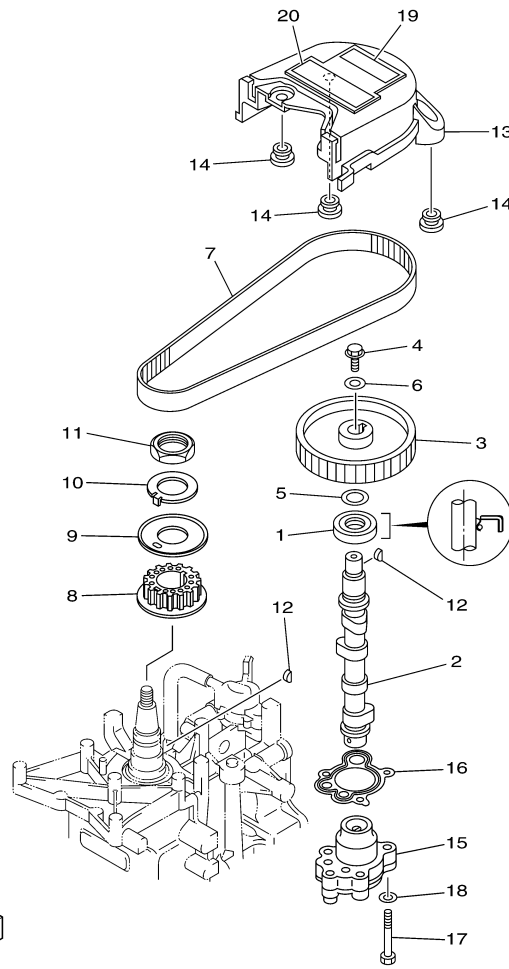

T8DPXR 0709 / CARBURETOR

60N6100-J070

Part List

T8DPXR 0709 / CARBURETOR

REF - NO	PART NUMBER	PART NAME	QUANTITY	REMARKS
1	60R-14301-40-00	CARBURETOR ASSY 1	1	
2	6E5-14321-00-00	.SCREW, THROTTLE	1	
3	6J8-14334-00-00	.SPRING, THROTTLE	1	
4	97980-04110-00	.SCREW, WITH WASHER	3	
5	6AU-14385-00-00	.FLOAT	1	
6	67D-14966-00-00	.RUBBER CAP	1	
7	67D-14386-00-00	.PIN, FLOAT	1	
8	68T-14546-00-00	.VALVE, NEEDLE	1	
9	60R-1492E-3K-00	.JET, MAIN (#79)	1	
10	68T-1492F-1K-00	.JET, AIR SLOW (#39)	1	
11	68T-1492A-00-00	.NOZZLE, MAIN	1	
12	6AU-14984-00-00	.GASKET, FLOAT CHAMBER	1	
13	60R-14981-00-00	.BODY, FLOAT CHAMBER	1	
14	6J8-14959-00-00	..GASKET	1	
15	66T-14991-00-00	..PLUG, DRAIN	1	
16	67D-14323-00-00	.SCREW, AIR ADJUSTING	1	FOR 60R-14301-40
17	67D-14536-00-00	.GASKET	1	
18	67D-14527-00-00	.PLATE	1	
19	68T-14126-00-00	.PLUG	1	
20	67D-1432A-00-00	.PLUG	1	
21	97980-04112-00	.SCREW, WITH WASHER	2	

T8DPXR 0709 / OIL PUMP

60N2100-E080

Part List

T8DPXR 0709 / OIL PUMP

REF - NO	PART NUMBER	PART NAME	QUANTITY	REMARKS
1	93102-18M21-00	.OIL SEAL	1	
2	60R-E2171-00-00	CAMSHAFT 1	1	
3	60R-E1537-00-94	GEAR, DRIVEN	1	
4	90105-06M14-00	BOLT FLANGE	1	
5	90201-13201-00	WASHER, PLATE	1	
6	90201-06M94-00	WASHER, PLATE	1	
7	60R-G6241-00-00	BELT	1	
8	60R-E1536-00-00	GEAR, DRIVE	1	
9	68T-11557-00-00	WASHER 1	1	
10	6G8-11587-01-00	WASHER, LOCK	1	
11	90170-24M09-00	NUT	1	
12	90280-03M01-00	.KEY, WOODRUFF	2	
13	60R-G6297-00-00	COVER, DUST	1	
14	90480-10627-00	GROMMET	3	
15	68T-13300-00-00	OIL PUMP ASSY	1	
16	68T-13329-00-00	.GASKET, PUMP COVER	1	
17	97095-06030-00	BOLT	3	
18	92995-06600-00	WASHER	3	
19	60R-E2138-40-00	MARK, CAUTION	1	
20	60R-E3437-41-00	MARK, CAUTION	1	