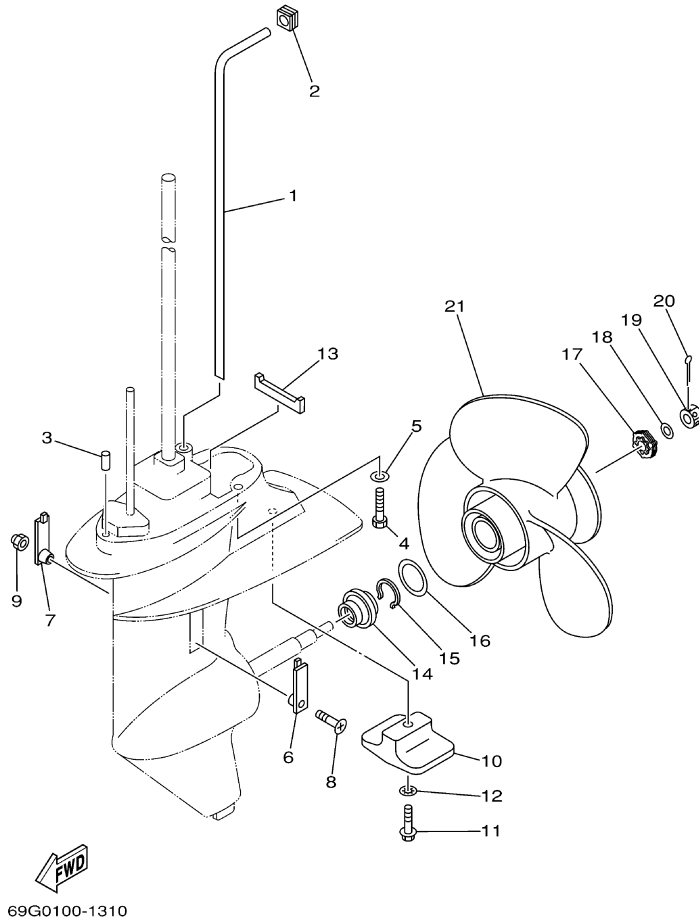

T8DPXR 0709 / LOWER CASING DRIVE 2

©2014 Yamaha Motor Corporation, U.S.A. All rights reserved.

Part List

T8DPXR 0709 / LOWER CASING DRIVE 2

REF - NO	PART NUMBER	PART NAME	QUANTITY	REMARKS
1	69G-44361-20-00	TUBE, WATER 1	1	X(24.6")
2	63V-44365-10-00	DAMPER, WATER SEAL 1	1	
3	93604-12M07-00	PIN, DOWEL	2	
6	6G1-45214-00-00	COVER, WATER INLET 1	1	
7	63V-45215-00-00	COVER, WATER INLET 2	1	
8	90152-05M04-00	SCREW, COUNTERSUNK	1	
9	90185-05002-00	NUT, NYLON	1	
10	61N-45251-01-00	ANODE	1	
11	95895-06030-00	BOLT, FLANGE	1	
12	92990-06300-00	WASHER, INTERNAL TOOTH	1	
13	63V-45375-00-00	DAMPER, SEAL	1	
14	6G8-45987-02-00	SPACER 1	1	
15	93450-10M04-00	CIRCLIP	1	
16	90201-31MA3-00	WASHER, PLATE	1	
17	6G8-45997-00-00	SPACER 2	1	
18	90201-10M02-00	WASHER, PLATE	1	
19	90171-10M07-00	NUT, CASTLE	1	
20	91490-30025-00	PIN. COTTER	1	
21	69G-45941-00-EL	PROPELLER (3X11-3/4"X5-3/4"-R)	1