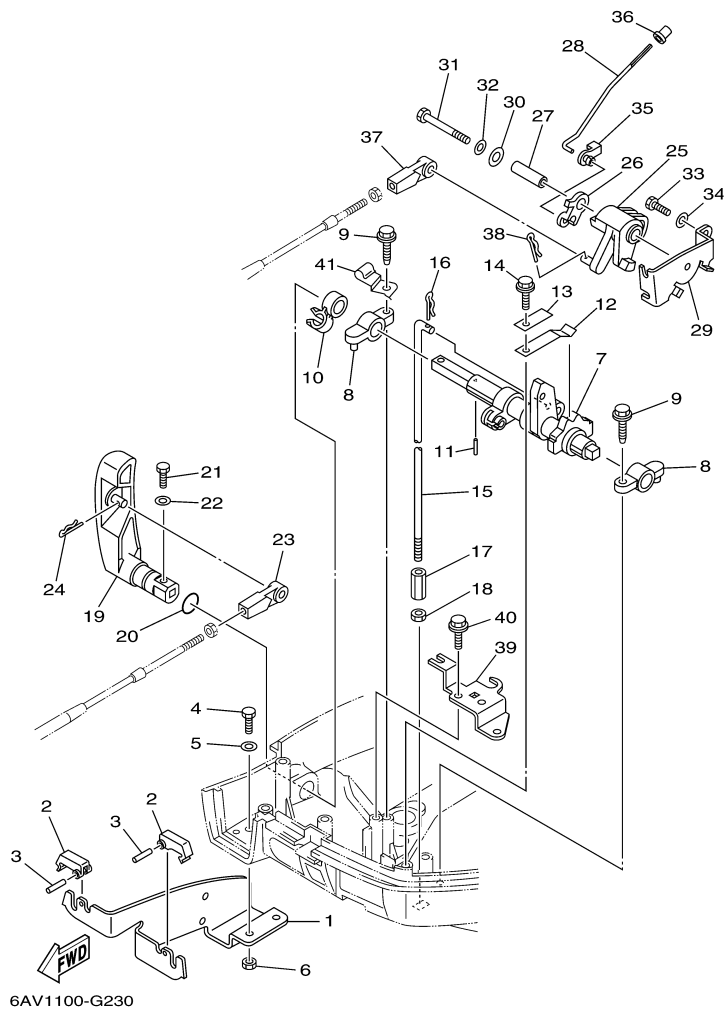

T8DPXR 0709 / CONTROL 2 (PR)

©2014 Yamaha Motor Corporation, U.S.A. All rights reserved.

Part List

T8DPXR 0709 / CONTROL 2 (PR)

REF - NO	PART NUMBER	PART NAME	QUANTITY	REMARKS
1	68T-48531-00-00	.BRACKET, REMOTE CONTROL 1	1	
2	682-48538-50-00	.CLAMP, CABLE 1	2	
3	91690-30012-00	.PIN, SPRING	2	
4	97095-06012-00	BOLT	2	
5	92995-06600-00	WASHER	2	
6	95380-06600-00	NUT, HEXAGON	2	
7	68T-44121-02-00	LEVER, SHIFT ROD	1	
8	6G1-41662-01-94	BRACKET 2	2	
9	90109-06M81-00	BOLT	2	
10	90464-10M60-00	CLAMP	1	
11	91690-30014-00	PIN, SPRING	1	
12	65W-44116-00-00	SPRING	1	
13	66R-44114-00-00	STOPPER	1	
14	90109-06M86-00	BOLT	1	
15	60R-G4143-10-00	ROD, SHIFT	1	
16	90468-18001-00	CLIP	1	
17	90170-06015-00	NUT	1	
18	95380-06700-00	NUT	1	
19	60R-G4111-10-00	.HANDLE, GEAR SHIFT	1	
20	93210-12327-00	.O-RING	1	
21	97095-05016-00	.BOLT	1	
22	92995-05600-00	WASHER	1	
23	663-48344-00-00	.CABLE END, REMOTE CONTROL	1	
24	90468-18008-00	CLIP	1	
25	68T-41638-00-00	PULLEY	1	
26	68T-41283-00-00	LEVER, FREE ACCEL.	1	
27	90387-06M59-00	COLLAR	1	
28	6AU-41211-00-00	LINK, ACCEL.	1	
29	68T-14497-00-00	STAY, THROTTLE WIRE	1	
30	90201-06M62-00	WASHER, PLATE	1	
31	97095-06045-00	.BOLT	1	
32	92995-06600-00	WASHER	1	
33	97095-06012-00	BOLT	1	
34	92995-06600-00	WASHER	1	
35	661-41262-02-00	JOINT, CHOKE LEVER	1	
36	647-14395-60-00	CAP, OVERFLOW PIPE	1	
37	663-48344-00-00	.CABLE END, REMOTE CONTROL	1	
38	90468-18008-00	CLIP	1	
39	68T-15774-10-00	STAY 4	1	
40	90109-06M86-00	BOLT	2	
41	90465-08027-00	CLAMP	1	