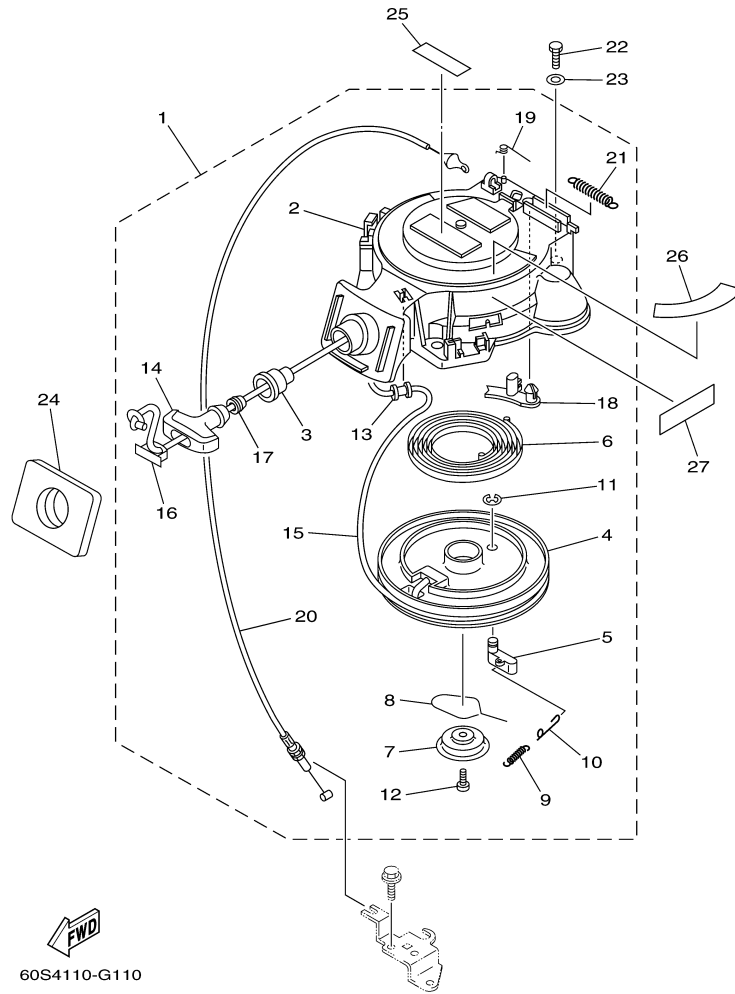

T8DPXR 0709 / STARTER

©2014 Yamaha Motor Corporation, U.S.A. All rights reserved.