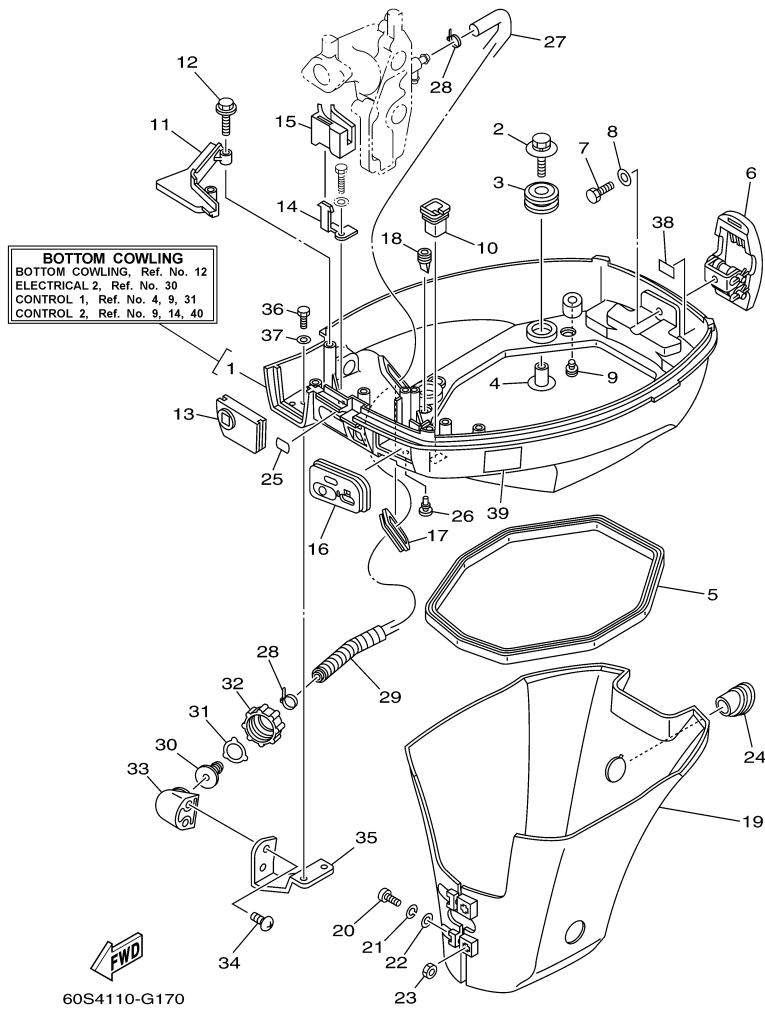

Part List

T8DPXR 0709 / STARTING MOTOR

REF - NO	PART NUMBER	PART NAME	QUANTITY	REMARKS
1	68T-81822-01-94	BRACKET, STARTING MOTOR	1	
2	90119-08046-00	BOLT, WITH WASHER	2	
3	90119-08020-00	BOLT, WITH WASHER	1	
4	68T-81800-00-00	STARTING MOTOR ASSY	1	
5	68T-81857-00-00	.RETAINER	1	
6	689-81807-12-00	.GEAR ASSY, STARTING MOTOR	1	
7	6F5-81830-10-00	.FRONT BRACKET ASSY	1	
8	689-81831-00-00	..METAL, FRONT	1	
9	689-81847-11-00	.O-RING	2	
10	689-81809-11-00	.WASHER KIT	1	
11	689-81850-11-00	.ARMATURE ASSY	1	
12	689-81810-11-00	.STATOR ASSY	1	
13	689-81840-11-00	.BRUSH HOLDER ASSY	1	
14	689-81811-11-00	..BRUSH 1	1	
15	689-81812-11-00	..BRUSH 2	1	
16	689-81813-10-00	..SPRING, BRUSH	2	
17	689-81820-11-00	.REAR BRACKET ASSY	1	
18	689-81826-10-00	.BOLT	2	
19	90119-08M76-00	BOLT, WITH WASHER	2	
20	97095-08016-00	BOLT	1	
21	92995-08600-00	WASHER	1	
22	90465-11M10-00	CLAMP	1	
23	90465-08M99-00	CLAMP	1	
24	97095-06012-00	BOLT	1	
25	92995-06600-00	WASHER	1	

T8DPXR 0709 / BOTTOM COWLING