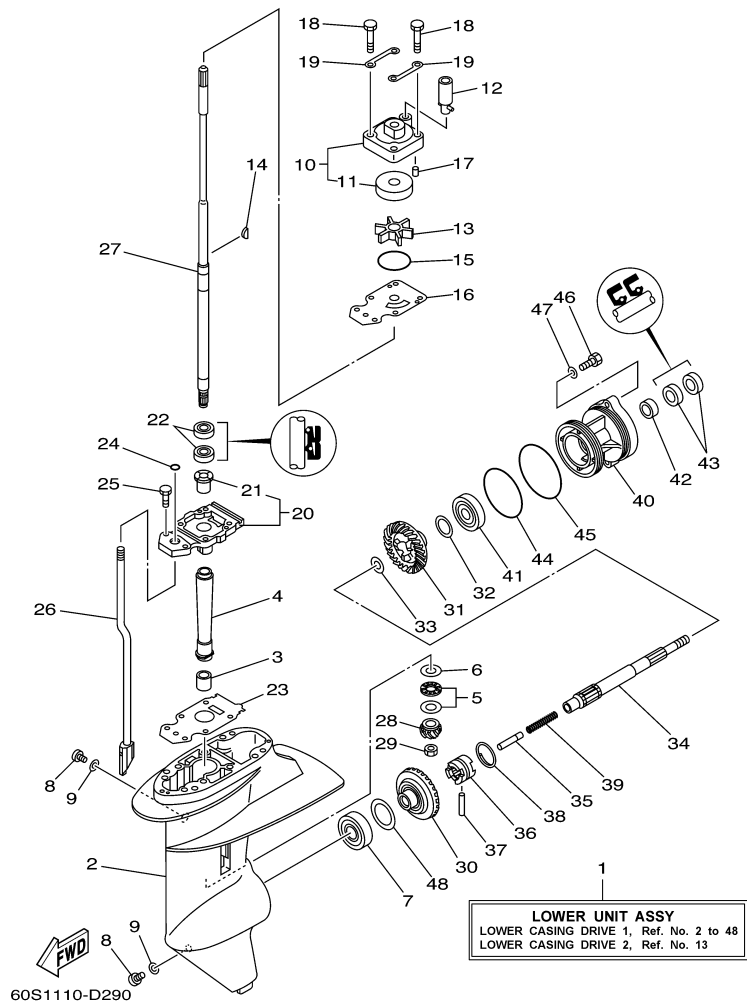

T8DPXR 0709 / LOWER CASING DRIVE 1

Part List

T8DPXR 0709 / LOWER CASING DRIVE 1

REF - NO	PART NUMBER	PART NAME	QUANTITY	REMARKS
1	60S-G5300-20-4D	LOWER UNIT ASSY	1	X(24.6")
2	60S-G5311-00-4D	CASING, LOWER	1	
3	93315-314V8-00	BEARING	1	
4	66R-45536-00-00	SLEEVE, DRIVE SHAFT	1	
5	93341-414Y0-00	BEARING	1	
6	66R-45587-10-00	SHIM (T:1.20MM)	1	UR
6	66R-45587-00-00	SHIM (T:1.13MM)	1	UR
7	93332-000Y4-00	BEARING	1	
8	90340-08002-00	PLUG, STRAIGHT SCREW	2	
9	90430-08020-00	.GASKET	2	
10	63V-44301-00-00	WATER PUMP HOUSING COMP.	1	
11	63V-44322-00-00	.INSERT, CARTRIDGE	1	
12	68T-44366-00-00	.DAMPER, WATER SEAL 2	1	
13	63V-44352-01-00	.IMPELLER	1	
14	664-44338-00-00	.KEY, WOODRUFF	1	
15	93210-44398-00	.O-RING	1	
16	68T-44323-00-00	.OUTER PLATE, CARTRIDGE	1	
17	93604-12M07-00	PIN, DOWEL	2	
18	97080-08045-00	BOLT	4	
19	63V-44328-00-00	PLATE	2	
20	69G-45331-01-5B	HOUSING, BEARING	1	
21	626-45316-09-00	.BUSHING, DRIVE SHAFT	1	
22	93101-20048-00	.OIL SEAL	2	
23	69G-45315-A0-00	.PACKING, LOWER CASING	1	
24	93210-06ME6-00	.O-RING	1	
25	97080-08025-00	BOLT	2	
26	60S-G4150-20-00	SHIFT CAM ASSY	1	X(24.6")
27	69G-45510-20-00	DRIVE SHAFT ASSY	1	X(24.6")
28	60S-G5551-00-00	PINION (13T)	1	
29	90179-08M06-00	NUT	1	
30	60S-G5560-00-00	GEAR 1 (38T)	1	
31	60S-G5571-00-00	GEAR 2 (38T)	1	
32	626-45577-00-00	SHIM (T:0.10MM)	1	UR
32	626-45577-10-00	SHIM (T:0.20MM)	1	UR
32	626-45577-40-00	SHIM (T:0.50MM)	1	UR
32	626-45577-30-00	SHIM (T:0.40MM)	1	UR
32	626-45577-20-00	SHIM (T:0.30MM)	1	UR
33	90201-17682-00	WASHER, PLATE	1	
34	683-45611-00-00	SHAFT, PROPELLER	1	
35	650-45635-00-00	PLUNGER, SHIFT	1	
36	69G-45631-00-00	CLUTCH, DOG	1	
37	90250-05010-00	PIN, STRAIGHT	1	
38	648-45633-00-00	RING, CROSS PIN	1	
39	90501-14M09-00	SPRING, COMPRESSION	1	
40	66R-45361-00-4D	CAP, LOWER CASING	1	
41	93306-005Y8-00	BEARING	1	
42	93315-317Y0-00	BEARING	1	
43	93101-17054-00	.OIL SEAL	2	
44	93210-74M68-00	.O-RING	1	
45	93210-74316-00	.O-RING	1	
46	97095-06025-00	BOLT	2	
47	92995-06600-00	WASHER	2	
48	626-45577-00-00	SHIM (T:0.10MM)	1	UR
48	626-45577-10-00	SHIM (T:0.20MM)	1	UR
48	626-45577-40-00	SHIM (T:0.50MM)	1	UR
48	626-45577-30-00	SHIM (T:0.40MM)	1	UR
48	626-45577-20-00	SHIM (T:0.30MM)	1	UR

Part Notes

T8DPXR 0709 / LOWER CASING DRIVE 1