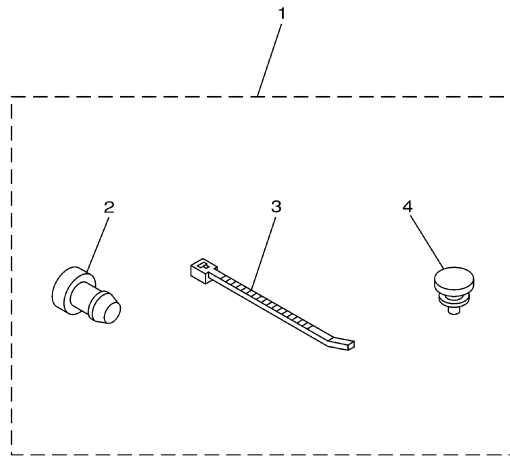

T8DPXR 0709 / OPTIONAL PARTS

68R1100-2290

Part List

T8DPXR 0709 / OPTIONAL PARTS

REF - NO	PART NUMBER	PART NAME	QUANTITY	REMARKS
1	69G-W1257-00-00	FLUSHING ELIMINATION KIT	1	AP
2	90338-07M16-00	.PLUG	1	
3	90465-11M10-00	.CLAMP	1	
4	90480-06M19-00	.GROMMET	2