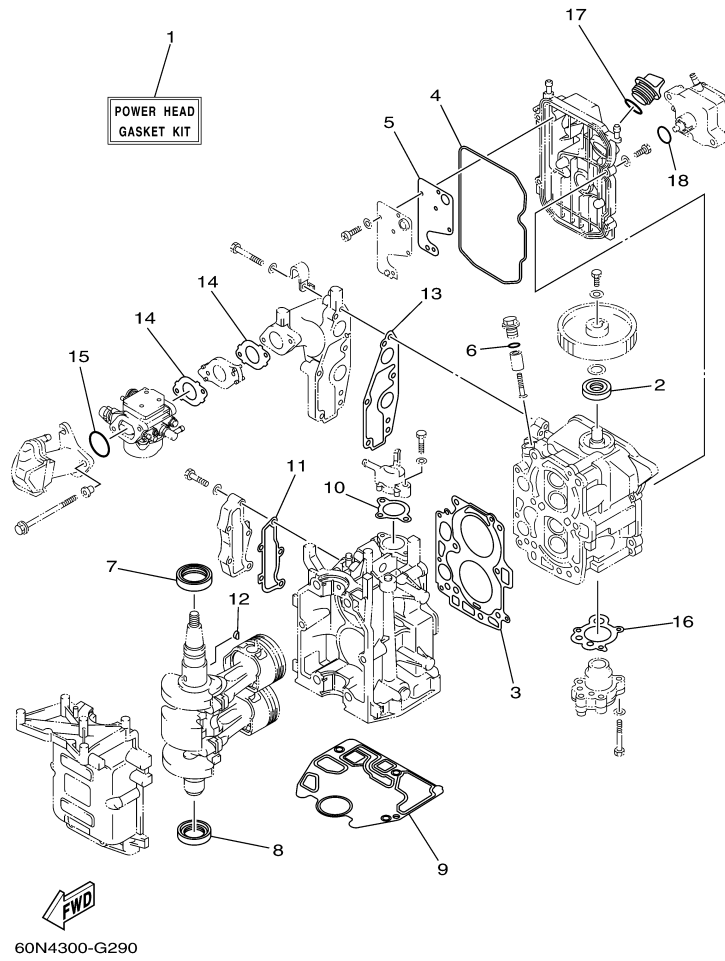

T8DPXR 0709 / REPAIR KIT 1

©2014 Yamaha Motor Corporation, U.S.A. All rights reserved.

Part List

T8DPXR 0709 / REPAIR KIT 1

REF - NO	PART NUMBER	PART NAME	QUANTITY	REMARKS
1	68T-W0001-00-00	POWER HEAD GASKET KIT	1	
2	93102-18M21-00	.OIL SEAL	1	
3	68T-11181-00-00	.GASKET, CYLINDER HEAD 1	1	
4	68T-11356-00-00	.SEAL, CYLINDER 2	1	
5	68T-11169-A0-00	.GASKET, BREATHER COVER	1	
6	93210-13M63-00	.O-RING	1	
7	93102-30M22-00	.OIL SEAL	1	
8	93101-25M69-00	.OIL SEAL	1	
9	68T-11351-00-00	.GASKET, CYLINDER	1	
10	60R-E2414-A0-00	.GASKET, COVER	1	
11	68T-41114-A0-00	.GASKET, EXHAUST OUTER COVER	1	
12	90280-03M01-00	.KEY, WOODRUFF	1	
13	68T-13645-00-00	.GASKET, MANIFOLD 1	1	
14	60R-E3646-A0-00	.GASKET, MANIFOLD 2	2	
15	93210-31MJ5-00	.O-RING	1	
16	68T-13329-00-00	.GASKET, PUMP COVER	1	
17	93210-24M79-00	.O-RING	1	
18	93210-20M65-00	.O-RING	1