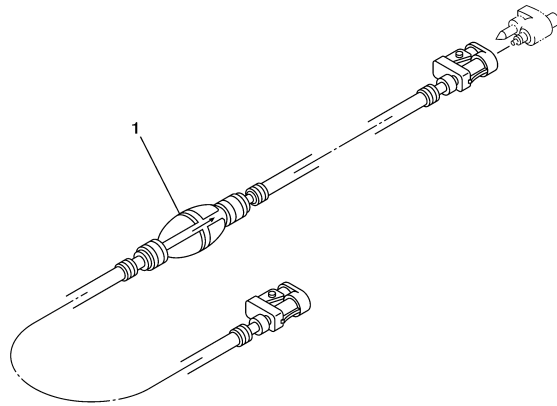

Part List

T8DPXR 0709 / FUEL 1

REF - NO	PART NUMBER	PART NAME	QUANTITY	REMARKS
1	6G1-24304-02-00	FUEL PIPE JOINT COMP. 1	1	
2	60R-F4329-00-00	SEAL	1	
3	97095-06025-00	BOLT	1	
4	92995-06600-00	WASHER	1	
5	90445-10809-00	HOSE (L295)	1	
6	90467-09M09-00	CLIP	2	
7	68T-24251-01-00	STRAINER 1	1	
8	90445-10811-00	HOSE (L170)	1	
9	90467-09M09-00	CLIP	2	
10	90446-14M66-00	HOSE (L40)	1	
11	90465-11M10-00	CLAMP	1	
12	68T-24410-01-00	FUEL PUMP ASSY	1	
13	66M-24413-01-00	.BODY 2	1	
14	6A0-24421-01-00	.VALVE, CHECK	2	
15	6E7-14325-00-00	.SCREW, PAN HEAD	2	
16	66M-24411-01-00	.DIAPHRAGM	1	
17	66M-24423-00-00	.SPRING, DIAPHRAGM	1	
18	66M-13131-00-00	.PLUNGER	1	
19	66M-24374-00-00	.PIN	1	
20	66M-24454-00-00	.SPRING	1	
21	66M-24471-01-00	.DIAPHRAGM	1	
22	66M-24444-00-00	.SCREW	4	
23	95380-04600-00	.NUT	4	
24	97095-06030-00	BOLT	2	
25	92995-06100-00	WASHER, SPRING	2	
26	92995-06600-00	WASHER	2	
27	93210-20M65-00	.O-RING	1	
28	90445-10810-00	HOSE (L280)	1	
29	90467-09M09-00	CLIP	2	
30	90446-14M66-00	HOSE (L40)	1	
31	90465-11M10-00	CLAMP	1	
32	90464-10M53-00	CLAMP	1	

T8DPXR 0709 / FUEL 2

6BP1110-H100