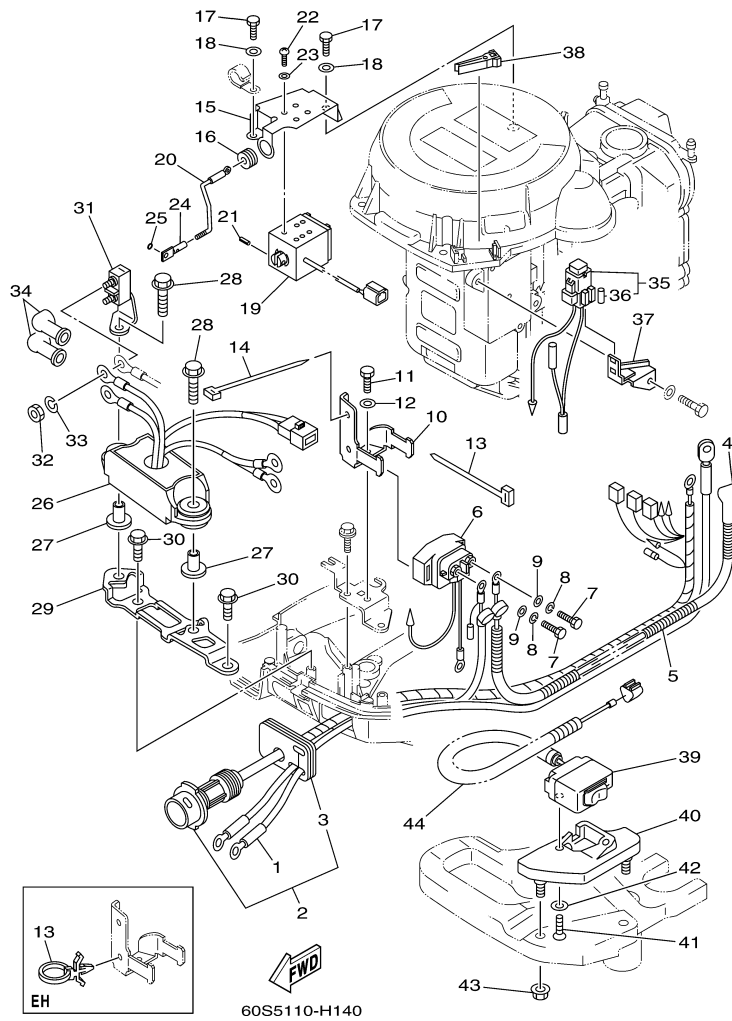

T8DPXR 0709 / ELECTRICAL 2

Part List

T8DPXR 0709 / ELECTRICAL 2

REF - NO	PART NUMBER	PART NAME	QUANTITY	REMARKS
1	69G-82105-00-00	BATTERY CABLE (L: 3.0M)	1	UR STD
1	68T-82105-00-00	BATTERY CABLE (L: 2.1M)	1	UR AP
2	69G-82590-00-00	WIRE HARNESS ASSY	1	
3	69G-42724-60-00	.GROMMET	1	FOR 69G-82590-00
4	6G8-82117-00-00	WIRE, LEAD	1	
5	90446-10M86-00	HOSE (L140)	1	
6	68T-81940-00-00	STARTER RELAY ASSY	1	
7	97095-06010-00	BOLT	2	
8	92995-06100-00	WASHER, SPRING	2	
9	92995-06600-00	WASHER	2	
10	68T-81945-01-00	PLATE, SWITCH FITTING	1	
11	97095-06012-00	BOLT	1	
12	92995-06600-00	WASHER	1	
13	90465-13M11-00	CLAMP	1	UR PH/PR
14	90465-13M97-00	CLAMP	1	UR PH/PR
15	68T-86112-00-00	STAY, SOLENOID	1	UR PR
16	90480-13018-00	GROMMET	1	UR PR
17	97095-06012-00	.BOLT	2	UR PR
18	92995-06600-00	WASHER	2	UR PR
19	68T-86111-00-00	COIL, SOLENOID	1	UR PR
20	68T-41237-00-00	JOINT, LINK	1	UR PR
21	91690-30010-00	PIN, SPRING	1	UR PR
22	97880-04008-00	SCREW, PAN HEAD	4	UR PR
23	92990-04600-00	WASHER, PLATE	4	UR PR
24	68T-86117-00-00	HOOK, WIRE PULL	1	UR PR
25	93210-03261-00	O-RING	1	UR PR
26	69G-81950-00-00	RELAY ASSY	1	UR PH/PR
27	90387-06M03-00	COLLAR	2	UR PH/PR
28	90119-06M56-00	BOLT, WITH WASHER	2	UR PH/PR
29	69G-81948-01-00	BRACKET	1	UR PH/PR
30	90109-06M86-00	BOLT	2	UR PH/PR
31	69G-81925-00-00	TERMINAL	1	UR PH/PR
32	90170-06M30-00	NUT	2	UR PH/PR
33	90204-06M00-00	WASHER, SPRING	2	UR PH/PR
34	6G5-82119-00-00	COVER, LEAD WIRE	2	UR PH/PR
35	68T-82150-00-00	FUSE HOLDER ASSY	1	
36	66V-82151-00-00	.FUSE (10A-BL)	2	
37	68T-82171-01-00	STAY, FUSE BOX	1	
38	67F-2812A-00-00	.PULLER, FUSE	1	
39	69G-82563-10-00	TRIM & TILT SWITCH ASSY	1	UR PR
40	69G-83773-10-00	BRACKET, SWITCH	1	UR PR
41	97880-06020-00	SCREW, PAN HEAD	2	UR PR
42	92990-06600-00	WASHER, PLATE	2	UR PR
43	90179-06M24-00	NUT	2	UR PR
44	90447-07006-00	TUBE	1	UR PR

Part Notes

T8DPXR 0709 / ELECTRICAL 2

PART NUMBER	NOTE TEXT
92990-06600-00	OEM: This part number is among the Top 100 Most Popular Marine Maintenance Parts as of March 2014.

©2014 Yamaha Motor Corporation, U.S.A. All rights reserved.