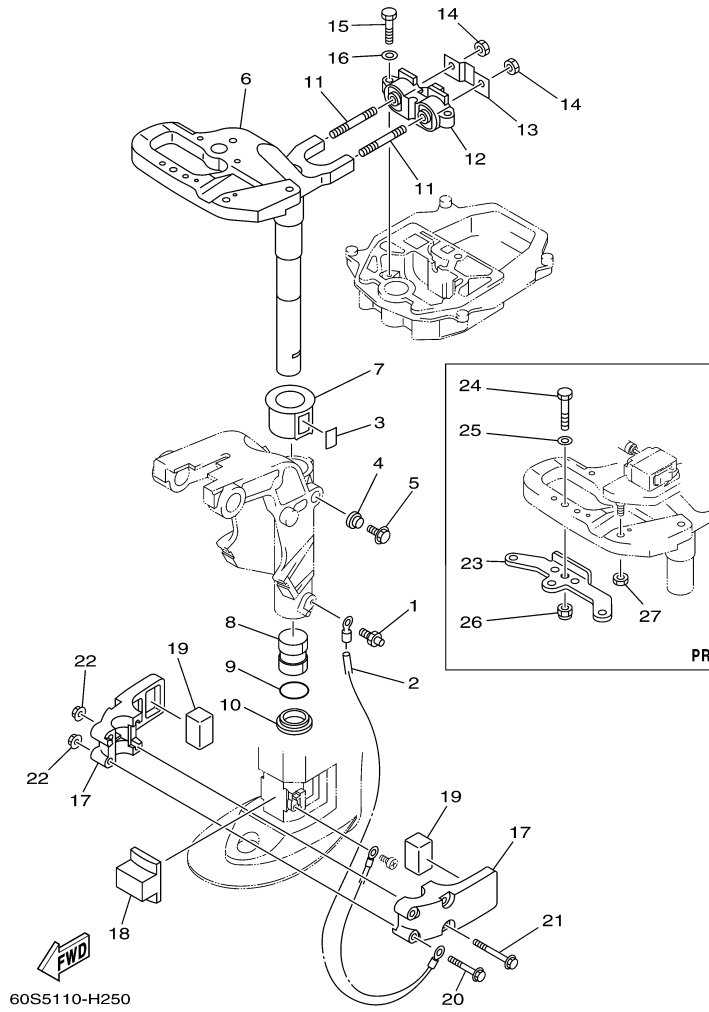

T8DPXR 0709 / BRACKET 3

©2014 Yamaha Motor Corporation, U.S.A. All rights reserved.

Part List

T8DPXR 0709 / BRACKET 3

REF - NO	PART NUMBER	PART NAME	QUANTITY	REMARKS
1	93700-06M03-00	NIPPLE, GREASE	1	
2	68T-82127-00-00	WIRE, LEAD 2	1	
3	63V-42528-00-00	PLATE, FRICTION	1	
4	689-43373-01-00	SEAL, DAMPER	1	
5	90105-06M07-00	.BOLT, FLANGE	1	
6	60R-G2511-11-4D	BRACKET, STEERING	1	
7	63V-42537-00-00	BUSHING, PIVOT SHAFT	1	
8	90386-30048-00	BUSH	1	
9	93210-29M94-00	O-RING	1	
10	90386-30M60-00	BUSH	1	
11	90116-08M54-00	BOLT, STUD	2	
12	68T-44517-10-94	MOUNT RUBBER	1	
13	68T-44526-00-00	PLATE	1	
14	95380-08600-00	NUT	2	
15	97075-06025-00	BOLT	2	
16	92995-06600-00	WASHER	2	
17	68T-44551-00-4D	HOUSING, LOWER MOUNT RUBBER 1	2	
18	60R-G4557-00-00	MOUNT DAMPER, LOWER FRONT	1	
19	60R-G4555-00-00	MOUNT DAMPER, LOWER SIDE	2	
20	90119-06012-00	BOLT, WITH WASHER	2	
21	90119-06013-00	BOLT, WITH WASHER	2	
22	90179-06M28-00	NUT	4	
23	69G-48511-10-00	HOOK, STEERING	1	UR PR
24	97075-08035-00	BOLT	1	UR PR
25	92995-08600-00	WASHER	1	UR PR
26	90185-08057-00	NUT, SELF-LOCKING	1	UR PR
27	90185-06M07-00	NUT, SELF-LOCKING	1	UR PR