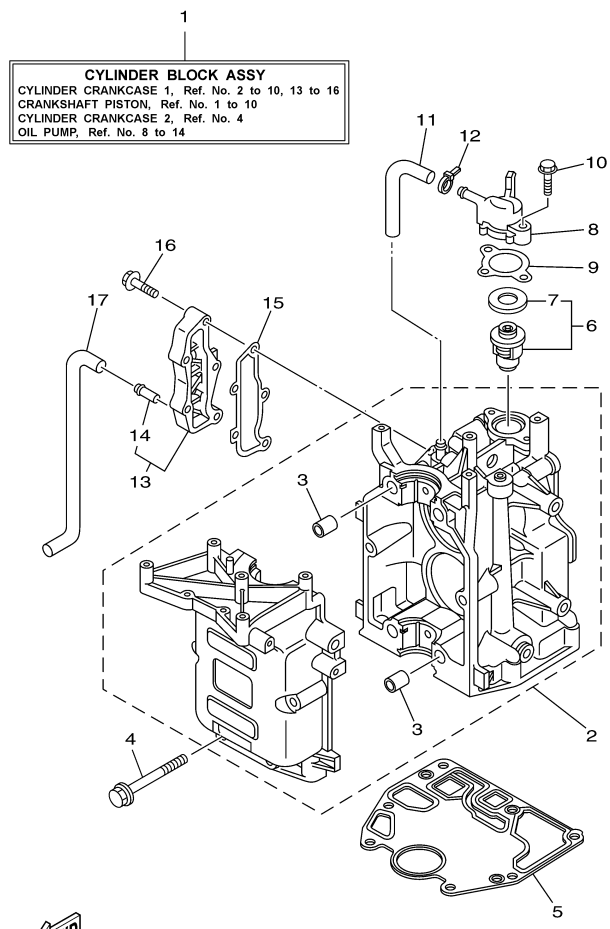

T8DPXR 0709 / TOP COWLING

©2014 Yamaha Motor Corporation, U.S.A. All rights reserved.

Part List

T8DPXR 0709 / TOP COWLING

REF - NO	PART NUMBER	PART NAME	QUANTITY	REMARKS
1	60S-G2610-V0-NA	TOP COWLING ASSY	1	AP VMAX
1	60S-G2610-30-4D	TOP COWLING ASSY	1	
2	60R-G2613-00-00	.MOLDING, AIR DUCT	1	
3	97780-60516-00	.SCREW, TAPPING	4	
4	6G1-42651-02-00	.HOOK	1	
5	90266-04M04-00	.RIVET	2	
6	60R-42615-00-00	.SEAL	1	
7	60R-42652-00-00	.HOOK	1	
8	97095-05014-00	.BOLT	2	
9	92995-05600-00	.WASHER	2	
10	68T-42649-00-00	.HOLDER, CLAMP BAND	1	
11	69G-42678-V0-00	.GRAPHIC, REAR	1	FOR VMAX
11	69G-42678-20-00	.GRAPHIC, REAR	1	
12	69G-W0070-V0-00	.GRAPHIC SET	1	FOR VMAX
12	68T-W0070-60-00	.GRAPHIC SET	1	
13	63V-42677-V0-00	.GRAPHIC, FRONT	1	FOR VMAX
13	69G-42686-10-00	.EMBLEM, FRONT	1	
14	69A-42675-00-00	.GRAPHIC, SIDE 1	1	
15	60R-E3434-00-00	.LABEL, CAUTION	1	FOR VMAX
16	60R-E3434-00-00	LABEL, CAUTION	1	EXCEPT FOR VMAX

T8DPXR 0709 / CYLINDER CRANKCASE 1

60N2300-E020

Part List

T8DPXR 0709 / CYLINDER CRANKCASE 1

REF - NO	PART NUMBER	PART NAME	QUANTITY	REMARKS
1	60R-WE09B-00-1S	CYLINDER BLOCK ASSY	1	
2	60R-E5100-00-1S	CRANKCASE ASSY	1	
3	91812-12001-00	.PIN, DOWEL	4	
4	90119-08M29-00	BOLT, WITH WASHER	6	
5	68T-11351-00-00	.GASKET, CYLINDER	1	
6	66M-12411-01-00	THERMOSTAT	1	
7	688-12412-00-00	.SEAL, THERMOSTAT	1	
8	68T-12413-00-1S	COVER, THERMOSTAT	1	
9	60R-E2414-A0-00	.GASKET, COVER	1	
10	90119-06MA2-00	BOLT, WITH WASHER	2	
11	60R-E2481-00-00	PIPE 1	1	
12	90465-11M10-00	CLAMP	1	
13	60R-G1113-00-1S	OUTER COVER, EXHAUST	1	
14	6E9-24378-00-00	.PIPE, JOINT 3	1	
15	68T-41114-A0-00	.GASKET, EXHAUST OUTER COVER	1	
16	90119-06MA3-00	BOLT, WITH WASHER	5	
17	60R-E2482-00-00	PIPE 2	1	