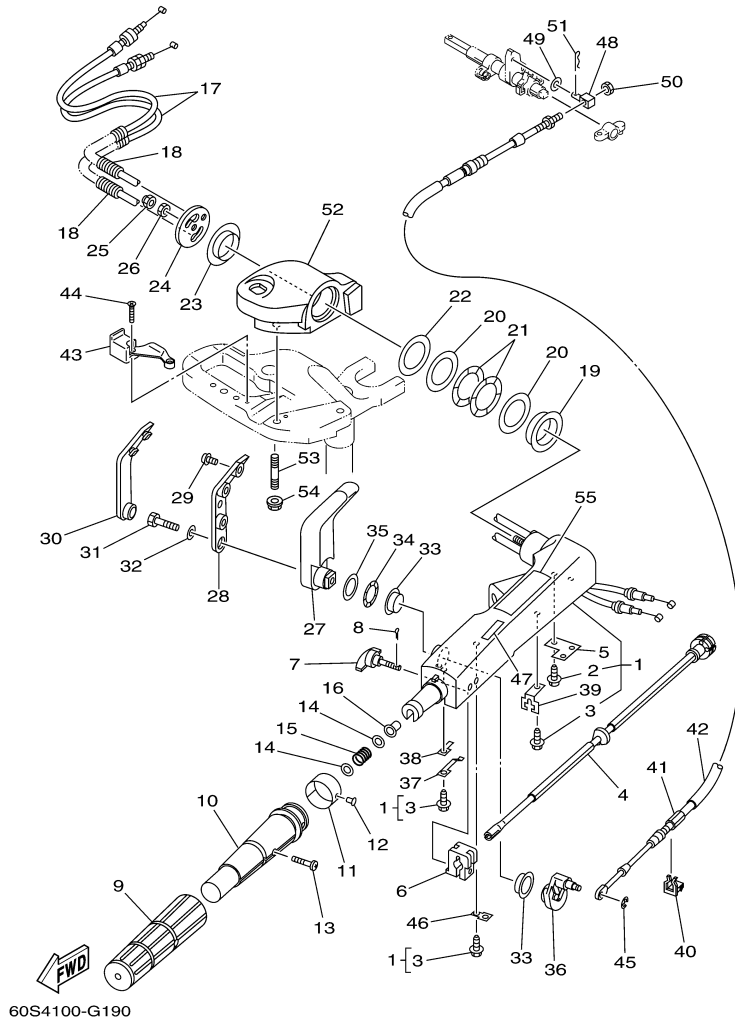

Part List

T8DPXR 0709 / BOTTOM COWLING

REF - NO	PART NUMBER	PART NAME	QUANTITY	REMARKS
1	60R-G2710-00-4D	BOTTOM COWLING ASSY	1	WITH TAPPING BOLT
2	68F-85119-00-00	BOLT	4	
3	90480-21M82-00	GROMMET	4	
4	90387-06176-00	COLLAR	4	
5	68T-42716-10-00	RUBBER, SEAL 1	1	
6	68T-42801-00-00	COWLING CLAMP COMP.	1	
7	97095-06012-00	BOLT	1	
8	92995-06600-00	WASHER	1	
9	6H3-44391-01-00	NIPPLE, HOSE	1	
10	682-42727-00-00	GROMMET	1	
11	68T-42738-00-4D	PLATE, FITTING	1	
12	90109-06M81-00	BOLT	2	
13	68T-42725-10-00	.GROMMET	1	
17	69G-42726-00-00	GROMMET	1	FLUSHING KIT
18	60S-G2717-00-00	RUBBER, SEAL 2	2	
19	60R-G2741-00-00	APRON	1	
20	97885-06030-00	SCREW, PAN HEAD	2	
21	92995-06100-00	WASHER, SPRING	2	
22	92995-06600-00	WASHER	2	
23	95380-06600-00	NUT, HEXAGON	2	
24	68T-42717-00-00	RUBBER, SEAL 2	1	
25	60R-H4342-00-00	SEAT, EMBLEM	1	
26	90480-06M19-00	GROMMET	1	
27	60S-E2481-00-00	PIPE 1	1	FLUSHING KIT
28	90465-11M10-00	CLAMP	2	FLUSHING KIT
29	90447-13M00-00	TUBE	1	FLUSHING KIT
30	6R3-12582-00-00	JOINT, HOSE 2	1	FLUSHING KIT
31	6R3-12583-00-00	GASKET, HOSE JOINT	1	FLUSHING KIT
32	6R3-12581-00-00	JOINT, HOSE 1	1	FLUSHING KIT
33	68T-12572-00-00	ADAPTER	1	FLUSHING KIT
34	90167-06002-00	SCREW, TAPPING	2	FLUSHING KIT
35	68T-12535-10-00	PLATE	1	*1
36	97095-06010-00	BOLT	2	*1
37	92995-06600-00	WASHER	2	*1
38	6H8-42791-10-00	MARK 1	1	
39	6AH-42794-40-00	LABEL, WARNING (GENERAL)	1	

T8DPXR 0709 / STEERING (EH/PH)

©2014 Yamaha Motor Corporation, U.S.A. All rights reserved.