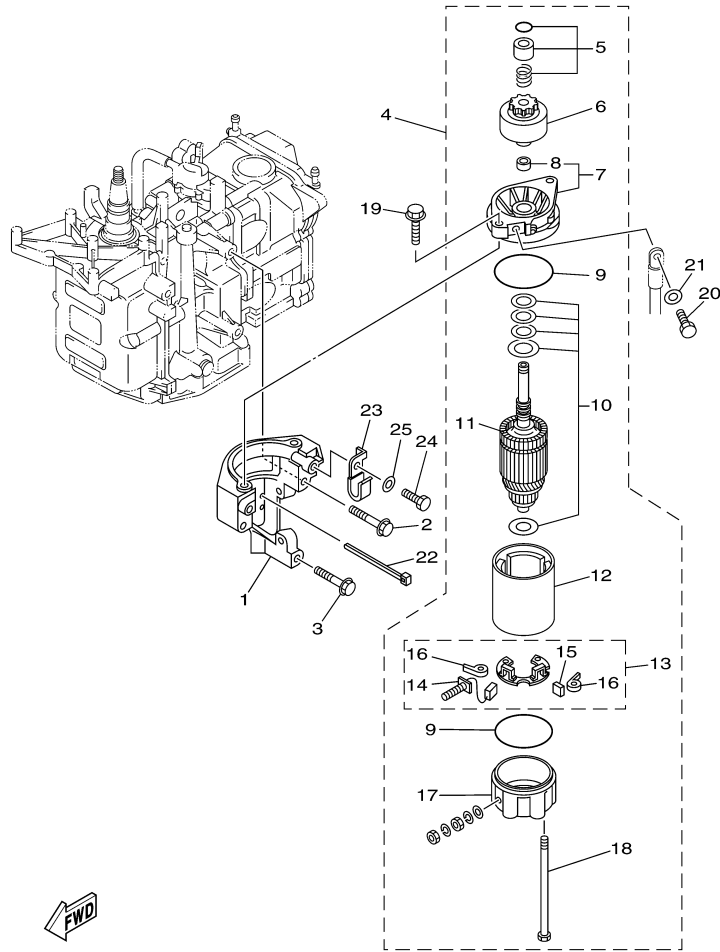

T8DPXR 0709 / STARTING MOTOR

60S4300-G160

Part List

T8DPXR 0709 / STARTING MOTOR

REF - NO	PART NUMBER	PART NAME	QUANTITY	REMARKS
1	68T-81822-01-94	BRACKET, STARTING MOTOR	1	
2	90119-08046-00	BOLT, WITH WASHER	2	
3	90119-08020-00	BOLT, WITH WASHER	1	
4	68T-81800-00-00	STARTING MOTOR ASSY	1	
5	68T-81857-00-00	.RETAINER	1	
6	689-81807-12-00	.GEAR ASSY, STARTING MOTOR	1	
7	6F5-81830-10-00	.FRONT BRACKET ASSY	1	
8	689-81831-00-00	..METAL, FRONT	1	
9	689-81847-11-00	.O-RING	2	
10	689-81809-11-00	.WASHER KIT	1	
11	689-81850-11-00	.ARMATURE ASSY	1	
12	689-81810-11-00	.STATOR ASSY	1	
13	689-81840-11-00	.BRUSH HOLDER ASSY	1	
14	689-81811-11-00	..BRUSH 1	1	
15	689-81812-11-00	..BRUSH 2	1	
16	689-81813-10-00	..SPRING, BRUSH	2	
17	689-81820-11-00	.REAR BRACKET ASSY	1	
18	689-81826-10-00	.BOLT	2	
19	90119-08M76-00	BOLT, WITH WASHER	2	
20	97095-08016-00	BOLT	1	
21	92995-08600-00	WASHER	1	
22	90465-11M10-00	CLAMP	1	
23	90465-08M99-00	CLAMP	1	
24	97095-06012-00	BOLT	1	
25	92995-06600-00	WASHER	1