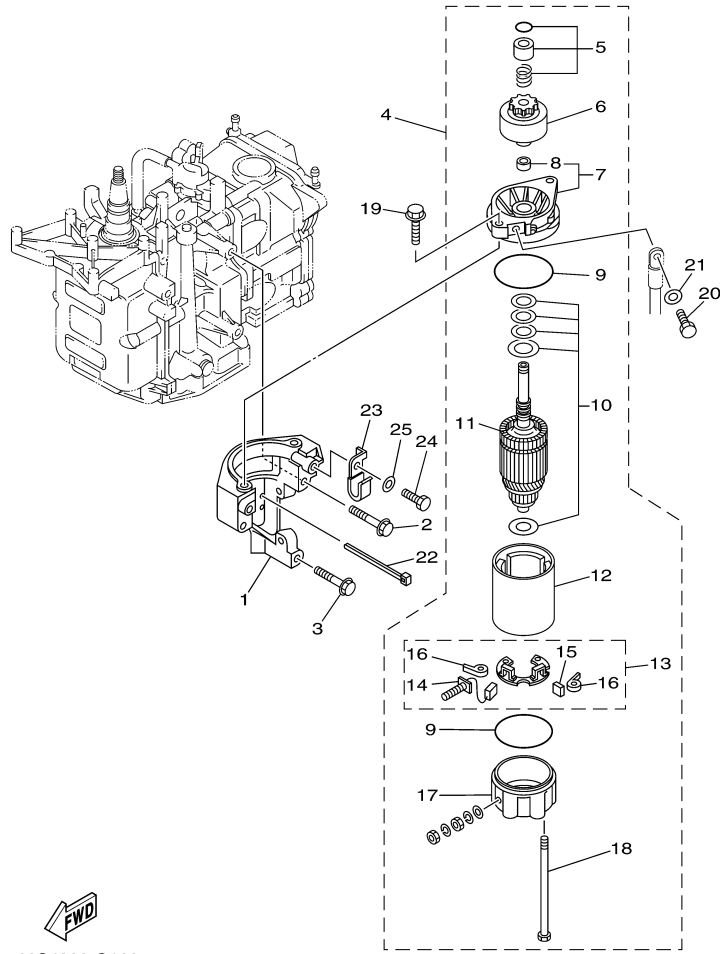

T8DPXR 0407 / STARTING MOTOR

60S4300-G160

Part List

T8DPXR 0407 / STARTING MOTOR

REF - NO	PART NUMBER	PART NAME	QUANTITY	REMARKS
1	68T-81822-01-94	BRACKET, STARTING MOTOR	1	
2	90119-08046-00	BOLT, WITH WASHER	2	
3	90119-08020-00	BOLT, WITH WASHER	1	
4	68T-81800-00-00	STARTING MOTOR ASSY	1	
5	68T-81857-00-00	.RETAINER	1	
6	689-81807-12-00	.GEAR ASSY, STARTING MOTOR	1	
7	6F5-81830-10-00	.FRONT BRACKET ASSY	1	
8	689-81831-00-00	..METAL, FRONT	1	
9	689-81847-11-00	.O-RING	2	
10	689-81809-11-00	.WASHER KIT	1	
11	689-81850-11-00	.ARMATURE ASSY	1	
12	689-81810-11-00	.STATOR ASSY	1	
13	689-81840-11-00	.BRUSH HOLDER ASSY	1	
14	689-81811-11-00	..BRUSH 1	1	
15	689-81812-11-00	..BRUSH 2	1	
16	689-81813-10-00	..SPRING, BRUSH	2	
17	689-81820-11-00	.REAR BRACKET ASSY	1	
18	689-81826-10-00	.BOLT	2	
19	90119-08M76-00	BOLT, WITH WASHER	2	
20	97095-08016-00	BOLT	1	
21	92995-08600-00	WASHER	1	
22	90465-11M10-00	CLAMP	1	
23	90465-08M99-00	CLAMP	1	
24	97095-06012-00	BOLT	1	
25	92995-06600-00	WASHER	1