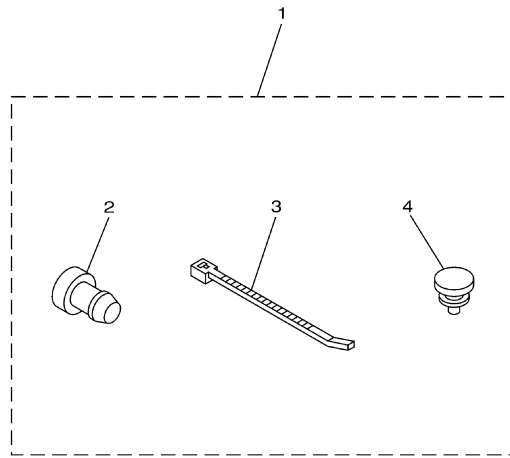

T8DPXR 0407 / OPTIONAL PARTS

68R1100-2290

Part List

T8DPXR 0407 / OPTIONAL PARTS

REF - NO	PART NUMBER	PART NAME	QUANTITY	REMARKS
1	69G-W1257-00-00	FLUSHING ELIMINATION KIT	1	AP
2	90338-07M16-00	.PLUG	1	
3	90465-11M10-00	.CLAMP	1	
4	90480-06M19-00	.GROMMET	2