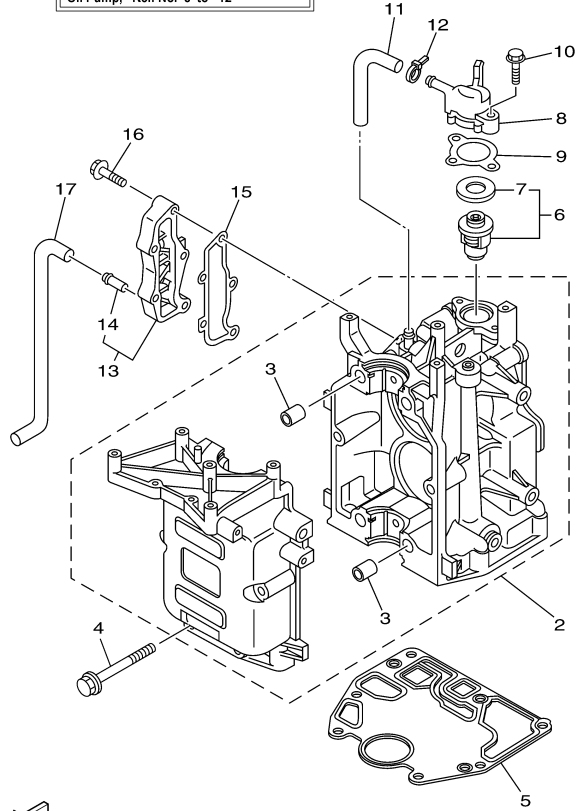

T8DPXR 0407 / TOP COWLING

©2014 Yamaha Motor Corporation, U.S.A. All rights reserved.

Part List

T8DPXR 0407 / TOP COWLING

REF - NO	PART NUMBER	PART NAME	QUANTITY	REMARKS
1	60S-G2610-00-4D	TOP COWLING ASSY	1	UR EH
1	60S-G2610-V0-NA	TOP COWLING ASSY	1	AP VMAX
1	60S-G2610-30-4D	TOP COWLING ASSY	1	UR PR
1	60S-G2610-20-4D	TOP COWLING ASSY	1	UR PH
2	60R-G2613-00-00	.MOLDING, AIR DUCT	1	
3	97780-60516-00	.SCREW, TAPPING	4	
4	6G1-42651-02-00	.HOOK	1	
5	90266-04M04-00	.RIVET	2	
6	60R-42615-00-00	.SEAL	1	
7	60R-42652-00-00	.HOOK	1	
8	97095-05014-00	.BOLT	2	
9	92995-05600-00	.WASHER	2	
10	68T-42649-00-00	.HOLDER, CLAMP BAND	1	
11	69G-42678-V0-00	.GRAPHIC, REAR	1	FOR VMAX
11	69G-42678-20-00	.GRAPHIC, REAR	1	
12	68T-W0070-20-00	.GRAPHIC SET	1	UR EH/PH
12	69G-W0070-V0-00	.GRAPHIC SET	1	UR FOR VMAX
12	68T-W0070-60-00	.GRAPHIC SET	1	UR PR
13	68T-42677-00-00	.GRAPHIC, FRONT	1	UR EH
13	63V-42677-V0-00	.GRAPHIC, FRONT	1	UR FOR VMAX
13	69G-42686-10-00	.EMBLEM, FRONT	1	UR PH/PR
14	69A-42675-00-00	.GRAPHIC, SIDE 1	1	PH/PR
15	60R-E3434-00-00	.LABEL, CAUTION	1	FOR VMAX
16	60R-E3434-00-00	LABEL, CAUTION	1	EXCEPT FOR VMAX

60N2300-E020

Part List

T8DPXR 0407 / CYLINDER CRANKCASE 1

REF - NO	PART NUMBER	PART NAME	QUANTITY	REMARKS
1	60R-WE09B-00-1S	CYLINDER BLOCK ASSY	1	
2	60R-E5100-00-1S	CRANKCASE ASSY	1	
3	91812-12001-00	.PIN, DOWEL	4	
4	90119-08M29-00	BOLT, WITH WASHER	6	
5	68T-11351-00-00	.GASKET, CYLINDER	1	
6	66M-12411-01-00	THERMOSTAT	1	
7	688-12412-00-00	.SEAL, THERMOSTAT	1	
8	68T-12413-00-1S	COVER, THERMOSTAT	1	
9	60R-E2414-A0-00	.GASKET, COVER	1	
10	90119-06MA2-00	BOLT, WITH WASHER	2	
11	60R-E2481-00-00	PIPE 1	1	
12	90465-11M10-00	CLAMP	1	
13	60R-G1113-00-1S	OUTER COVER, EXHAUST	1	
14	6E9-24378-00-00	.PIPE, JOINT 3	1	
15	68T-41114-A0-00	.GASKET, EXHAUST OUTER COVER	1	
16	90119-06MA3-00	BOLT, WITH WASHER	5	
17	60R-E2482-00-00	PIPE 2	1	