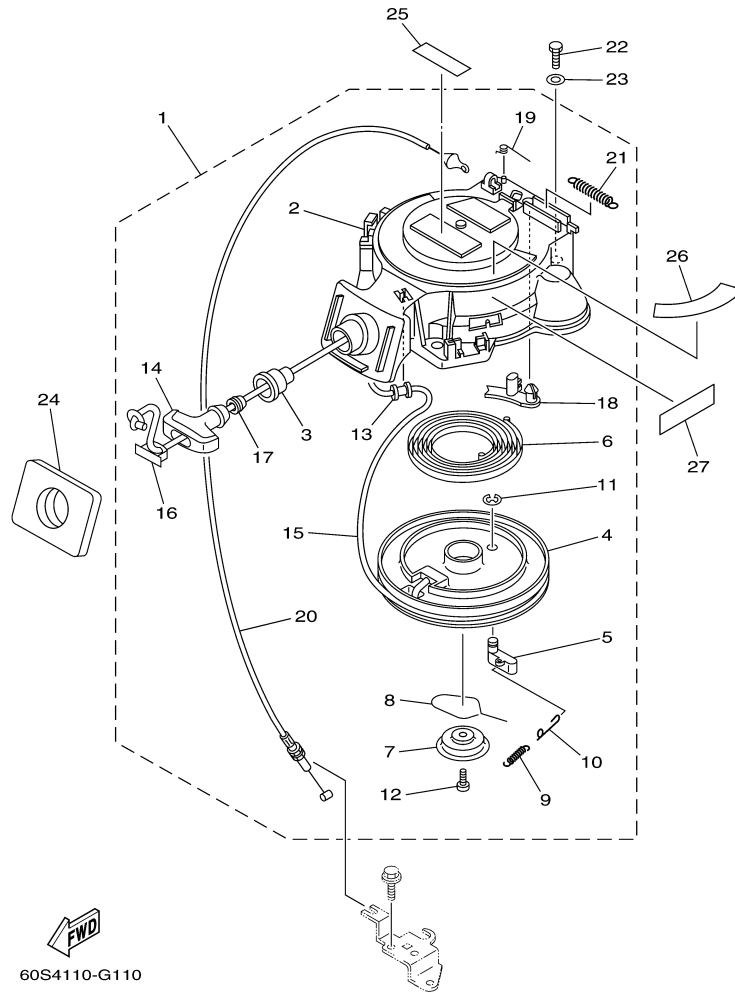

T8DPXR 0407 / STARTER

©2014 Yamaha Motor Corporation, U.S.A. All rights reserved.

Part List

T8DPXR 0407 / STARTER

REF - NO	PART NUMBER	PART NAME	QUANTITY	REMARKS
1	68T-15710-13-00	STARTER ASSY	1	EH
2	68T-15711-03-00	.CASE, STARTER	1	
3	68T-15795-00-00	.GUIDE, ROPE	1	
4	63V-15714-00-00	.DRUM, SHEAVE	1	
5	63V-15741-00-00	.PAWL, DRIVE	1	
6	63V-15713-00-00	.SPRING, STARTER	1	
7	68T-15716-00-00	.PLATE, DRIVE	1	
8	63V-15705-01-00	.SPRING, DRIVE PAWL	1	
9	63V-15767-01-00	.SPRING	1	
10	68T-15784-00-00	.SPRING, RETURN	1	
11	63V-15744-00-00	.CIRCLIP	1	
12	68T-15793-00-00	.SCREW	1	
13	68T-15764-00-00	.COLLAR 1	1	
14	6G1-15755-00-00	.HANDLE, STARTER	1	
15	90890-44373-00	ROPE, STARTER	1	UNAVAILABLE-OBTAIN LOCALLY, CUT TO 1.8M
16	6G1-15779-00-00	.COVER	1	
17	6A0-15789-00-00	.DAMPER	1	
18	68T-15794-00-00	.STOPPER	1	
19	66T-15734-00-00	.SPRING, RETURN	1	
20	68T-15770-00-00	.CABLE COMP, STARTER STOP	1	
21	66T-15731-00-00	.SPRING, RETURN	1	
22	97095-06020-00	BOLT	3	EH
23	92995-06600-00	WASHER	3	EH
24	68T-15762-00-00	SEAL, RUBBER 2	1	EH
25	6AH-81995-40-00	LABEL, WARNING	1	EH
26	60R-H5711-40-00	MARK, CAUTION	1	EH
27	6AH-81994-40-00	LABEL, SAFETY	1	EH