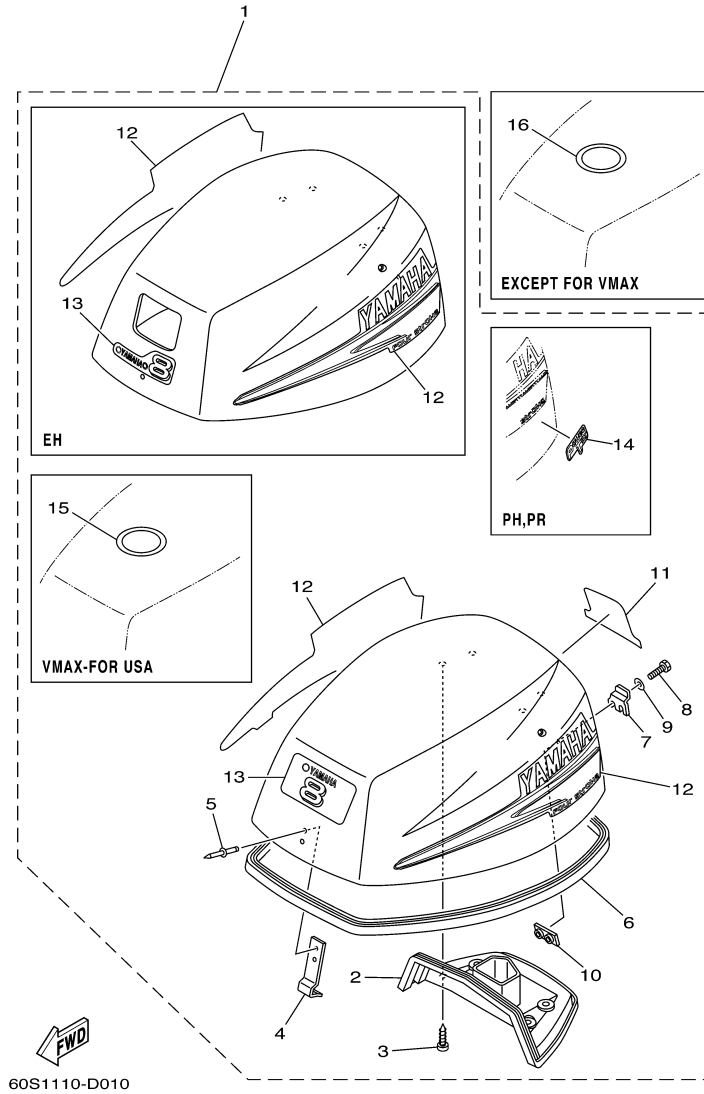

T8DPXR 0407 / TOP COWLING

©2014 Yamaha Motor Corporation, U.S.A. All rights reserved.

Part List

T8DPXR 0407 / TOP COWLING

REF - NO	PART NUMBER	PART NAME	QUANTITY	REMARKS
1	60S-G2610-00-4D	TOP COWLING ASSY	1	UR EH
1	60S-G2610-V0-NA	TOP COWLING ASSY	1	AP VMAX
1	60S-G2610-30-4D	TOP COWLING ASSY	1	UR PR
1	60S-G2610-20-4D	TOP COWLING ASSY	1	UR PH
2	60R-G2613-00-00	.MOLDING, AIR DUCT	1	
3	97780-60516-00	.SCREW, TAPPING	4	
4	6G1-42651-02-00	.HOOK	1	
5	90266-04M04-00	.RIVET	2	
6	60R-42615-00-00	.SEAL	1	
7	60R-42652-00-00	.HOOK	1	
8	97095-05014-00	.BOLT	2	
9	92995-05600-00	.WASHER	2	
10	68T-42649-00-00	.HOLDER, CLAMP BAND	1	
11	69G-42678-V0-00	.GRAPHIC, REAR	1	FOR VMAX
11	69G-42678-20-00	.GRAPHIC, REAR	1	
12	68T-W0070-20-00	.GRAPHIC SET	1	UR EH/PH
12	69G-W0070-V0-00	.GRAPHIC SET	1	UR FOR VMAX
12	68T-W0070-60-00	.GRAPHIC SET	1	UR PR
13	68T-42677-00-00	.GRAPHIC, FRONT	1	UR EH
13	63V-42677-V0-00	.GRAPHIC, FRONT	1	UR FOR VMAX
13	69G-42686-10-00	.EMBLEM, FRONT	1	UR PH/PR
14	69A-42675-00-00	.GRAPHIC, SIDE 1	1	PH/PR
15	60R-E3434-00-00	.LABEL, CAUTION	1	FOR VMAX
16	60R-E3434-00-00	LABEL, CAUTION	1	EXCEPT FOR VMAX