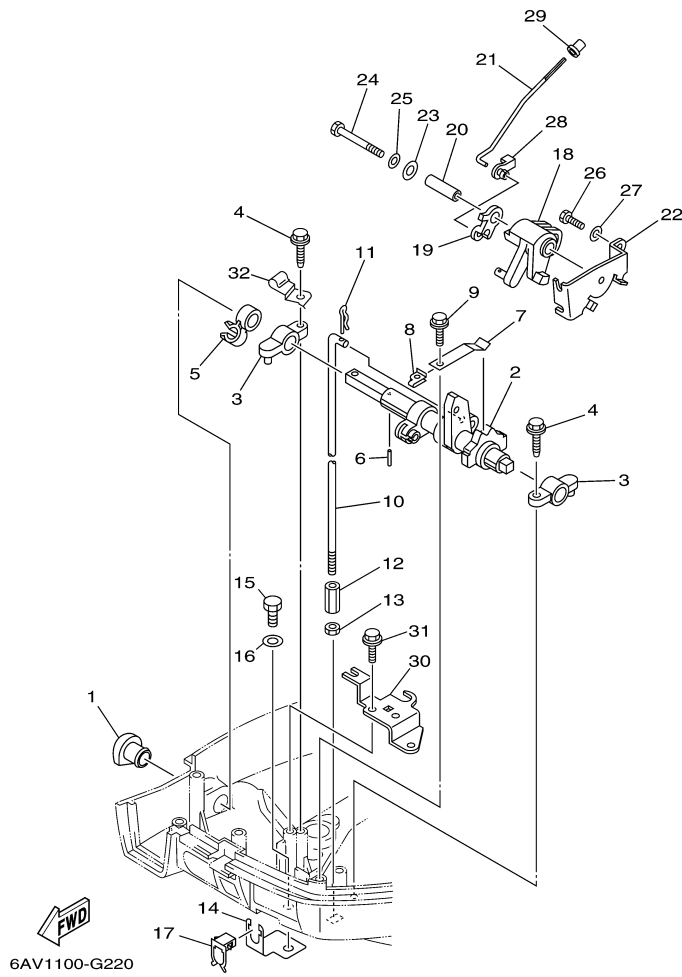

T8DPXR 0407 / CONTROL 1 EH PH

©2014 Yamaha Motor Corporation, U.S.A. All rights reserved.

Part List

T8DPXR 0407 / CONTROL 1 EH PH

REF - NO	PART NUMBER	PART NAME	QUANTITY	REMARKS
1	68T-42726-00-00	GROMMET	1	
2	68T-44121-02-00	LEVER, SHIFT ROD	1	
3	6G1-41662-01-94	BRACKET 2	2	
4	90109-06M81-00	BOLT	2	
5	90464-10M60-00	CLAMP	1	
6	91690-30014-00	PIN, SPRING	1	
7	65W-44116-00-00	SPRING	1	
8	66R-44117-00-00	BRACKET	1	
9	90109-06M86-00	BOLT	1	
10	60R-G4143-10-00	ROD, SHIFT	1	
11	90468-18001-00	CLIP	1	
12	90170-06015-00	NUT	1	
13	95380-06700-00	NUT	1	
14	68T-48538-00-00	CLAMP, CABLE 1	1	
15	97095-06012-00	BOLT	1	
16	92995-06600-00	WASHER	1	
17	63D-48538-00-00	CLAMP, CABLE 1	1	
18	68T-41638-00-00	PULLEY	1	
19	68T-41283-00-00	LEVER, FREE ACCEL.	1	
20	90387-06M59-00	COLLAR	1	
21	6AU-41211-00-00	LINK, ACCEL.	1	
22	68T-14497-00-00	STAY, THROTTLE WIRE	1	
23	90201-06M62-00	WASHER, PLATE	1	
24	97095-06045-00	.BOLT	1	
25	92995-06600-00	WASHER	1	
26	97095-06012-00	BOLT	1	
27	92995-06600-00	WASHER	1	
28	661-41262-02-00	JOINT, CHOKE LEVER	1	
29	647-14395-60-00	CAP, OVERFLOW PIPE	1	
30	68T-15774-10-00	STAY 4	1	
31	90109-06M86-00	BOLT	2	
32	90465-08027-00	CLAMP	1	PH