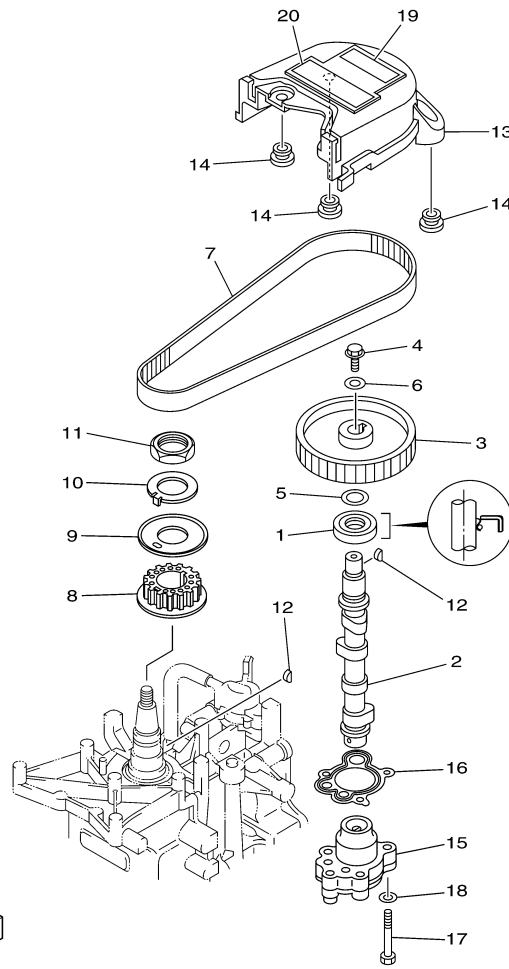

T8DPXR 0407 / CARBURETOR

60N4100-G070

Part List

T8DPXR 0407 / CARBURETOR

REF - NO	PART NUMBER	PART NAME	QUANTITY	REMARKS
1	60R-14301-40-00	CARBURETOR ASSY 1	1	UR PR
1	60R-14301-10-00	CARBURETOR ASSY 1	1	UR EH/PH
2	6E5-14321-00-00	.SCREW, THROTTLE	1	
3	6J8-14334-00-00	.SPRING, THROTTLE	1	
4	97980-04112-00	.SCREW, WITH WASHER	5	
5	6AU-14385-00-00	.FLOAT	1	
6	67D-14966-00-00	.RUBBER CAP	1	
7	67D-14386-00-00	.PIN, FLOAT	1	
8	68T-14546-00-00	.VALVE, NEEDLE	1	
9	60R-1492E-3K-00	.JET, MAIN (#79)	1	
10	68T-1492F-1K-00	.JET, AIR SLOW (#39)	1	
11	68T-1492A-00-00	.NOZZLE, MAIN	1	
12	6AU-14984-00-00	.GASKET, FLOAT CHAMBER	1	
13	60R-14981-00-00	.BODY, FLOAT CHAMBER	1	
14	6J8-14959-00-00	..GASKET	1	
15	66T-14991-00-00	..PLUG, DRAIN	1	
16	67D-14323-20-00	.SCREW, AIR ADJUSTING	1	FOR 60R-14301-10
16	67D-14323-00-00	.SCREW, AIR ADJUSTING	1	FOR 60R-14301-40
17	67D-14536-00-00	.GASKET	1	
18	67D-14527-00-00	.PLATE	1	
19	68T-14126-00-00	.PLUG	1	
20	67D-1432A-00-00	.PLUG	1	

T8DPXR 0407 / OIL PUMP

60N2100-E080

Part List

T8DPXR 0407 / OIL PUMP

REF - NO	PART NUMBER	PART NAME	QUANTITY	REMARKS
1	93102-18M21-00	.OIL SEAL	1	
2	60R-E2171-00-00	CAMSHAFT 1	1	
3	60R-E1537-00-94	GEAR, DRIVEN	1	
4	90105-06M14-00	BOLT FLANGE	1	
5	90201-13201-00	WASHER, PLATE	1	
6	90201-06M94-00	WASHER, PLATE	1	
7	60R-G6241-00-00	BELT	1	
8	60R-E1536-00-00	GEAR, DRIVE	1	
9	68T-11557-00-00	WASHER 1	1	
10	6G8-11587-01-00	WASHER, LOCK	1	
11	90170-24M09-00	NUT	1	
12	90280-03M01-00	.KEY, WOODRUFF	2	
13	60R-G6297-00-00	COVER, DUST	1	
14	90480-10627-00	GROMMET	3	
15	68T-13300-00-00	OIL PUMP ASSY	1	
16	68T-13329-00-00	.GASKET, PUMP COVER	1	
17	97095-06030-00	BOLT	3	
18	92995-06600-00	WASHER	3	
19	60R-E2138-40-00	MARK, CAUTION	1	
20	60R-E3437-41-00	MARK, CAUTION	1	