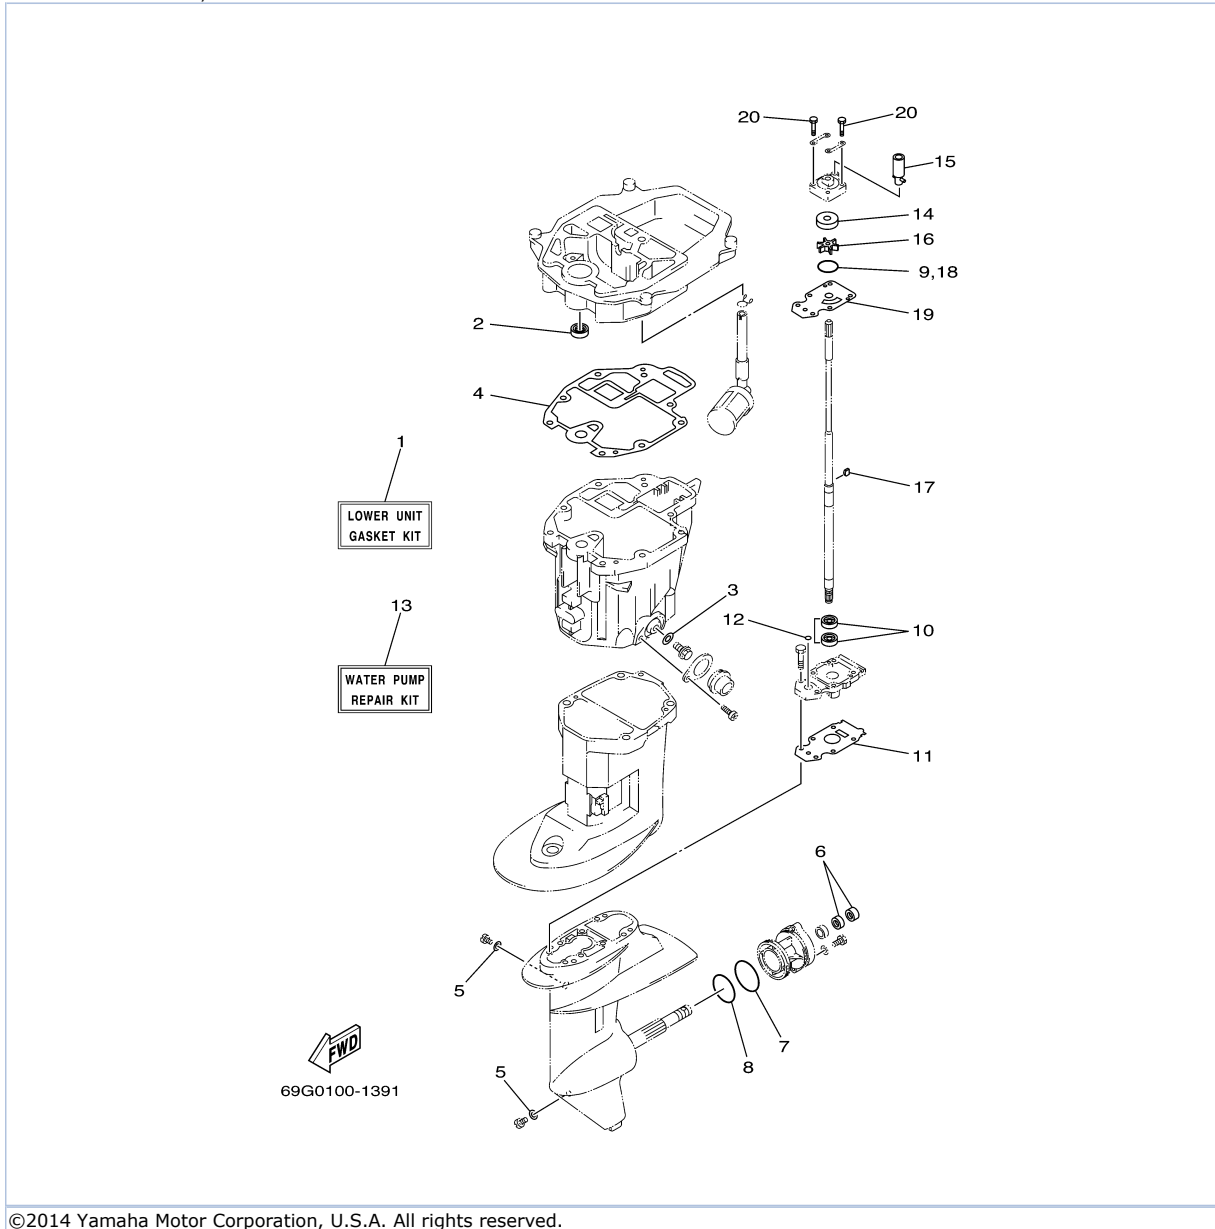

T8DPXR 0407 / REPAIR KIT 3

©2014 Yamaha Motor Corporation, U.S.A. All rights reserved.

Part List

T8DPXR 0407 / REPAIR KIT 3

REF - NO	PART NUMBER	PART NAME	QUANTITY	REMARKS
1	69G-W0001-20-00	LOWER UNIT GASKET KIT	1	
2	93101-12M70-00	.OIL SEAL	1	
3	90430-10M11-00	.GASKET	1	
4	68T-13475-00-00	.GASKET	1	
5	90430-08020-00	.GASKET	2	
6	93101-17054-00	.OIL SEAL	2	
7	93210-74316-00	.O-RING	1	
8	93210-74M68-00	.O-RING	1	
9	93210-44398-00	.O-RING	1	
10	93101-20048-00	.OIL SEAL	2	
11	69G-45315-A0-00	.PACKING, LOWER CASING	1	
12	93210-06ME6-00	.O-RING	1	
13	69G-W0078-00-00	WATER PUMP REPAIR KIT	1	
14	63V-44322-00-00	.INSERT, CARTRIDGE	1	
15	68T-44366-00-00	.DAMPER, WATER SEAL 2	1	
16	63V-44352-01-00	.IMPELLER	1	
17	664-44338-00-00	.KEY, WOODRUFF	1	
18	93210-44398-00	.O-RING	1	
19	68T-44323-00-00	.OUTER PLATE, CARTRIDGE	1	
20	97080-08045-00	.BOLT	4	

Part Notes

T8DPXR 0407 / REPAIR KIT 3

PART NUMBER	NOTE TEXT
90430-08020-00	OEM: This part number is among the Top 100 Most Popular Marine Maintenance Parts as of March 2014.

©2014 Yamaha Motor Corporation, U.S.A. All rights reserved.