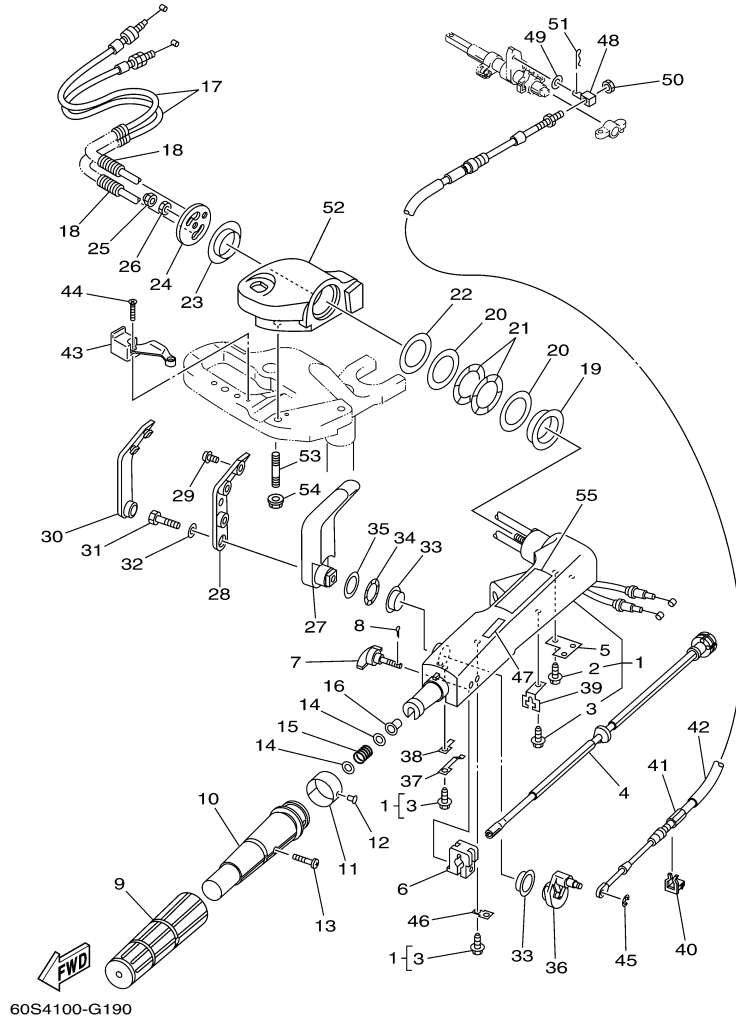

T8DPXR 0407 / STEERING EH PH

©2014 Yamaha Motor Corporation, U.S.A. All rights reserved.

Part List

T8DPXR 0407 / STEERING EH PH

REF - NO	PART NUMBER	PART NAME	QUANTITY	REMARKS
1	60S-G2101-00-4D	HANDLE, STEERING	1	UR PH
1	60R-G2101-00-4D	HANDLE, STEERING	1	UR EH
2	90109-06M86-00	.BOLT	2	
3	90109-06M80-00	.BOLT	3	
4	68T-42138-01-00	LEVER, THROTTLE	1	
5	69A-42159-00-00	STAY	1	UR PH
5	65W-42159-00-00	STAY	1	UR EH
6	6G1-42126-00-00	FRICITION, STEERING HANDLE GRIP	1	
7	65W-42125-00-00	BOLT, FRICTION ADJUSTING	1	
8	91490-16010-00	PIN. COTTER	1	
9	68D-G2177-10-00	RUBBER, HANDLE	1	
10	68D-G2119-00-00	GRIP, STEERING HANDLE	1	
11	60R-G2137-00-00	INDICATOR, THROTTLE	1	
12	90269-02M09-00	RIVET	1	
13	90149-05M13-00	SCREW	1	
14	90201-10M02-00	WASHER, PLATE	2	
15	90501-23800-00	SPRING, COMPRESSION	1	
16	90386-08032-00	BUSH	1	
17	60R-F6301-10-00	THROTTLE CABLE ASSY	2	
18	90447-07005-00	TUBE	2	
19	66R-42171-00-00	BUSHING	1	
20	90201-43M00-00	WASHER, PLATE	2	
21	90206-43M22-00	WASHER, WAVE	2	
22	90202-43M57-00	WASHER, PLATE	1	
23	90386-40M99-00	BUSH	1	
24	66M-42131-01-00	COVER, HANDLE STEERING	1	
25	95780-10300-00	NUT, FLANGE	1	
26	95380-10700-00	NUT	1	
27	66R-44111-00-4D	HANDLE, GEAR SHIFT	1	
28	66R-44173-00-00	LEVER, SHIFT CONTROL	1	
29	90159-06M18-00	SCREW, WITH WASHER	3	
30	66R-42129-00-00	BUSHING, RUBBER	1	
31	97095-08030-00	BOLT	1	
32	92995-08600-00	WASHER	1	
33	90386-26MA3-00	BUSH	2	
34	90206-26M25-00	WASHER, WAVE	1	
35	90202-26M59-00	WASHER, PLATE	1	
36	68T-44113-01-00	CAM PLATE, HANDLE	1	
37	66R-44116-00-00	SPRING	1	
38	66R-44118-00-00	BRACKET	1	
39	66R-48538-00-00	CLAMP, CABLE 1	1	
40	63D-48538-00-00	CLAMP, CABLE 1	1	
41	68T-48321-01-00	CABLE	1	
42	90446-15002-00	HOSE	1	
43	68T-82594-10-00	CLAMP	1	
44	90151-05003-00	SCREW, COUNTERSUNK	2	
45	99080-04600-00	CIRCLIP	1	
46	69C-44114-00-00	STOPPER	1	UR PH
46	66R-44114-00-00	STOPPER	1	UR EH
47	60R-G4191-00-00	INDICATOR, SHIFT	1	
48	66R-48344-00-00	CABLE END, REMOTE CONTROL	1	
49	90201-06M62-00	WASHER, PLATE	1	
50	90170-05M38-00	NUT	1	
51	91490-20012-00	PIN. COTTER	1	
52	60R-G2121-10-4D	BRACKET	1	
53	90116-10040-00	BOLT, STUD	2	
54	90179-10M33-00	NUT	2	
55	60R-E571Y-40-00	MARK, CAUTION	1