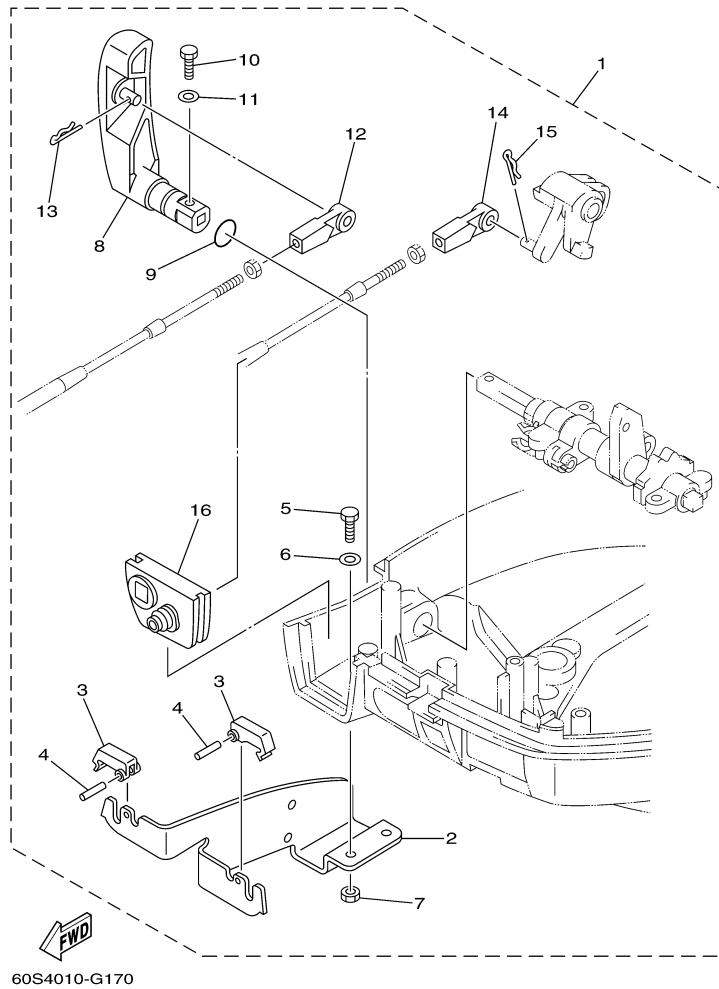

T8DPXR 0407 / REMO CON ATTACHMENT

60S4010-G170

Part List

T8DPXR 0407 / REMO CON ATTACHMENT

REF - NO	PART NUMBER	PART NAME	QUANTITY	REMARKS
1	60R-G8501-00-00	REMOTE CONT. ATTACHMENT ASSY.	1	AP PH
2	68T-48531-00-00	.BRACKET, REMOTE CONTROL 1	1	
3	682-48538-50-00	.CLAMP, CABLE 1	2	
4	91690-30012-00	.PIN, SPRING	2	
5	97095-06012-00	.BOLT	2	
6	92995-06600-00	.WASHER	2	
7	95380-06600-00	.NUT, HEXAGON	2	
8	60R-G4111-10-00	.HANDLE, GEAR SHIFT	1	
9	93210-12327-00	.O-RING	1	
10	97095-05016-00	.BOLT	1	
11	92995-05600-00	.WASHER	1	
12	663-48344-00-00	.CABLE END, REMOTE CONTROL	1	
13	90468-18008-00	.CLIP	1	
14	663-48344-00-00	.CABLE END, REMOTE CONTROL	1	
15	90468-18008-00	.CLIP	1	
16	68T-42725-10-00	.GROMMET	1	

Part Notes

T8DPXR 0407 / REMO CON ATTACHMENT

PART NUMBER	NOTE TEXT
90468-18008-00	OEM: This part number is among the Top 100 Most Popular Marine Maintenance Parts as of March 2014.
90468-18008-00	OEM: This part number is among the Top 100 Most Popular Marine Maintenance Parts as of March 2014.

©2014 Yamaha Motor Corporation, U.S.A. All rights reserved.