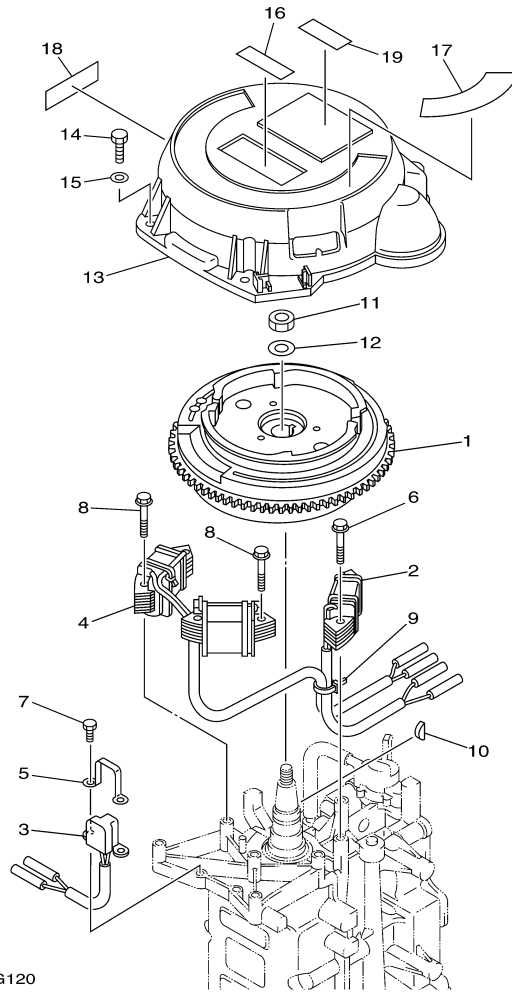

T8DPXR 0407 / GENERATOR

©2014 Yamaha Motor Corporation, U.S.A. All rights reserved.

Part List

T8DPXR 0407 / GENERATOR

REF - NO	PART NUMBER	PART NAME	QUANTITY	REMARKS
1	68T-85550-11-00	ROTOR ASSY	1	
2	68T-85520-00-00	COIL, CHARGE	1	
3	68T-85580-01-00	COIL, PULSER	1	
4	68T-85533-10-00	COIL, LIGHTING	1	
5	6H2-85582-00-00	ATTACHMENT, PULSER	1	
6	90119-06014-00	BOLT, WITH WASHER	2	
7	97095-05010-00	BOLT	2	
8	90119-06MA1-00	BOLT, WITH WASHER	4	
9	90465-11M10-00	CLAMP	1	
10	90280-04M06-00	KEY, WOODRUFF	1	
11	90170-12066-00	NUT	1	
12	90201-12472-00	WASHER, PLATE	1	
13	60S-H1337-01-00	COVER, FLYWHEEL	1	PH/PR
14	97095-06020-00	BOLT	3	PH/PR
15	92995-06600-00	WASHER	3	PH/PR
16	6AH-81995-40-00	LABEL, WARNING	1	PH/PR
17	60R-H5711-40-00	MARK, CAUTION	1	PH/PR
18	6AH-81994-40-00	LABEL, SAFETY	1	PH/PR
19	6AG-81996-00-00	MARK	1	PH/PR