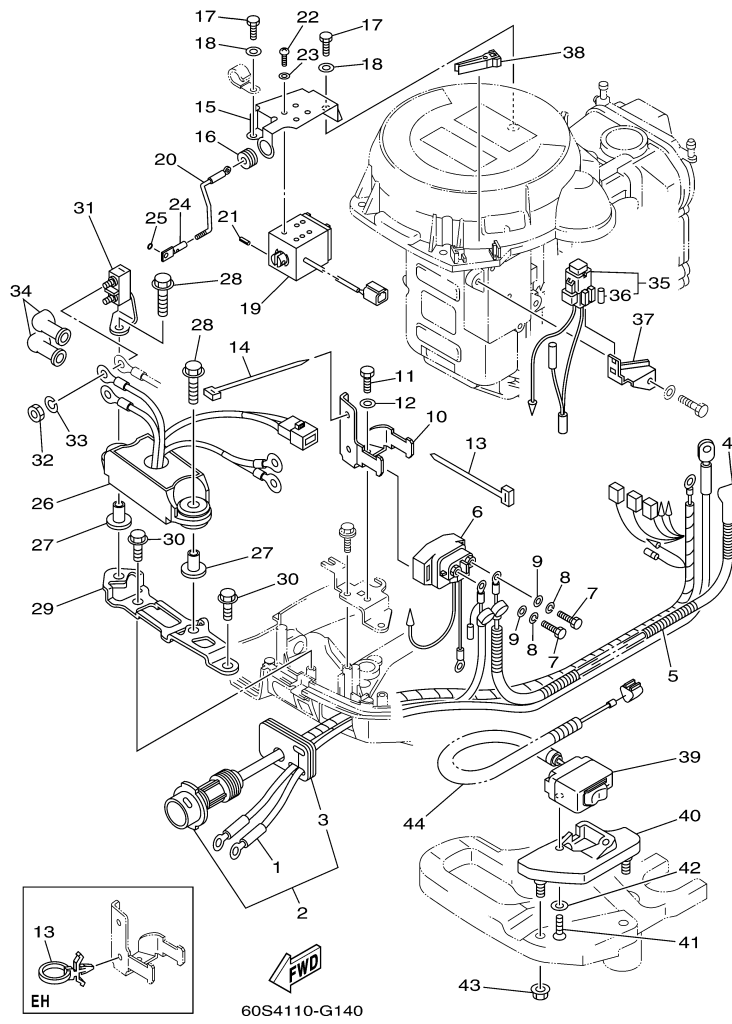

T8DPXR 0407 / ELECTRICAL 2

©2014 Yamaha Motor Corporation, U.S.A. All rights reserved.

Part List

T8DPXR 0407 / ELECTRICAL 2

REF - NO	PART NUMBER	PART NAME	QUANTITY	REMARKS
1	69G-82105-00-00	BATTERY CABLE (L: 3.0M)	1	UR STD
1	68T-82105-00-00	BATTERY CABLE (L: 2.1M)	1	UR AP
2	69G-82590-00-00	WIRE HARNESS ASSY	1	PR
3	69G-42724-60-00	.GROMMET	1	
4	6G8-82117-00-00	WIRE, LEAD	1	
5	90446-10M86-00	HOSE (L140)	1	
6	68T-81940-00-00	STARTER RELAY ASSY	1	
7	97095-06010-00	BOLT	2	
8	92995-06100-00	WASHER, SPRING	2	
9	92995-06600-00	WASHER	2	
10	68T-81945-00-00	PLATE, SWITCH FITTING	1	
11	97095-06012-00	BOLT	1	
12	92995-06600-00	WASHER	1	
13	90465-13M11-00	CLAMP	1	UR PH/PR
13	90465-12M56-00	CLAMP	2	UR EH
14	90465-13M97-00	CLAMP	1	PH/PR
15	68T-86112-00-00	STAY, SOLENOID	1	PR
16	90480-13018-00	GROMMET	1	PR
17	97095-06012-00	BOLT	2	PR
18	92995-06600-00	WASHER	2	PR
19	68T-86111-00-00	COIL, SOLENOID	1	PR
20	68T-41237-00-00	JOINT, LINK	1	PR
21	91690-30010-00	PIN, SPRING	1	PR
22	97880-04008-00	SCREW, PAN HEAD	4	PR
23	92990-04600-00	WASHER, PLATE	4	PR
24	68T-86117-00-00	HOOK, WIRE PULL	1	PR
25	93210-03261-00	O-RING	1	PR
26	69G-81950-00-00	RELAY ASSY	1	PH/PR
27	90387-06M03-00	COLLAR	2	PH/PR
28	90119-06M56-00	BOLT, WITH WASHER	2	PH/PR
29	69G-81948-00-00	BRACKET	1	PH/PR
30	90109-06M86-00	BOLT	2	PH/PR
31	69G-81925-00-00	TERMINAL	1	PH/PR
32	90170-06M30-00	NUT	2	PH/PR
33	90204-06M00-00	WASHER, SPRING	2	PH/PR
34	6G5-82119-00-00	COVER, LEAD WIRE	2	PH/PR
35	68T-82150-00-00	FUSE HOLDER ASSY	1	
36	66V-82151-00-00	.FUSE (10A-BL)	2	
37	68T-82171-00-00	STAY, FUSE BOX	1	
38	67F-2812A-00-00	.PULLER, FUSE	1	
39	69G-82563-10-00	TRIM & TILT SWITCH ASSY	1	PR
40	69G-83773-10-00	BRACKET, SWITCH	1	PR
41	97880-06020-00	SCREW, PAN HEAD	2	PR
42	92990-06600-00	WASHER, PLATE	2	PR
43	90179-06M24-00	NUT	2	PR
44	90447-07006-00	TUBE	1	PR

Part Notes

T8DPXR 0407 / ELECTRICAL 2

PART NUMBER	NOTE TEXT
92990-06600-00	OEM: This part number is among the Top 100 Most Popular Marine Maintenance Parts as of March 2014.

©2014 Yamaha Motor Corporation, U.S.A. All rights reserved.