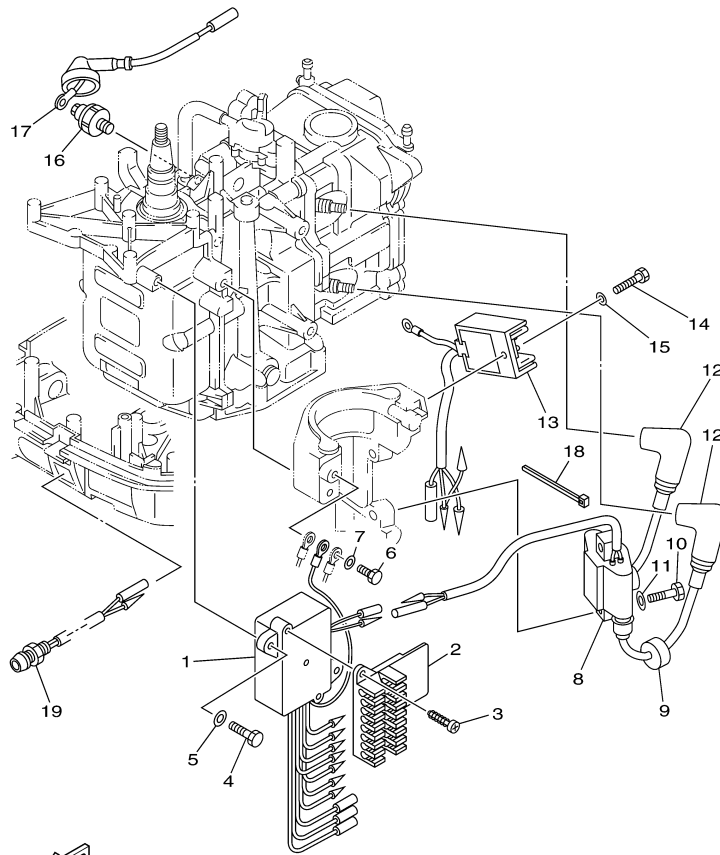

T8DPXR 0407 / GENERATOR

©2014 Yamaha Motor Corporation, U.S.A. All rights reserved.

Part List

T8DPXR 0407 / GENERATOR

REF - NO	PART NUMBER	PART NAME	QUANTITY	REMARKS
1	68T-85550-11-00	ROTOR ASSY	1	
2	68T-85520-00-00	COIL, CHARGE	1	
3	68T-85580-01-00	COIL, PULSER	1	
4	68T-85533-10-00	COIL, LIGHTING	1	
5	6H2-85582-00-00	ATTACHMENT, PULSER	1	
6	90119-06014-00	BOLT, WITH WASHER	2	
7	97095-05010-00	BOLT	2	
8	90119-06MA1-00	BOLT, WITH WASHER	4	
9	90465-11M10-00	CLAMP	1	
10	90280-04M06-00	KEY, WOODRUFF	1	
11	90170-12066-00	NUT	1	
12	90201-12472-00	WASHER, PLATE	1	
13	60S-H1337-01-00	COVER, FLYWHEEL	1	PH/PR
14	97095-06020-00	BOLT	3	PH/PR
15	92995-06600-00	WASHER	3	PH/PR
16	6AH-81995-40-00	LABEL, WARNING	1	PH/PR
17	60R-H5711-40-00	MARK, CAUTION	1	PH/PR
18	6AH-81994-40-00	LABEL, SAFETY	1	PH/PR
19	6AG-81996-00-00	MARK	1	PH/PR

T8DPXR 0407 / ELECTRICAL 1

60S4300-G120

Part List

T8DPXR 0407 / ELECTRICAL 1

REF - NO	PART NUMBER	PART NAME	QUANTITY	REMARKS
1	68T-85540-00-00	C.D.I. UNIT ASSY	1	
2	68T-82522-00-00	CLAMP, COUPLER	1	
3	97780-40512-00	SCREW, TAPPING	2	
4	97095-06020-00	BOLT	2	
5	92995-06600-00	WASHER	2	
6	97095-06012-00	BOLT	1	
7	92995-06600-00	WASHER	1	
8	680-85570-01-00	IGNITION COIL ASSY	1	
9	90480-25161-00	GROMMET	2	
10	97095-06025-00	BOLT	2	
11	92995-06600-00	WASHER	2	
12	6E3-82370-21-00	PLUG CAP ASSY	2	
13	68T-81960-00-00	RECTIFIER & REGULATOR ASSY	1	
14	97095-06012-00	BOLT	1	
15	92995-06600-00	WASHER	1	
16	67F-82504-00-00	OIL PRESSURE SWITCH ASSY	1	
17	68T-82127-10-00	WIRE, LEAD 2	1	
18	90465-11M10-00	CLAMP	1	
19	68T-85410-00-00	EMERGENCY SIGNAL LIGHT ASSY	1	