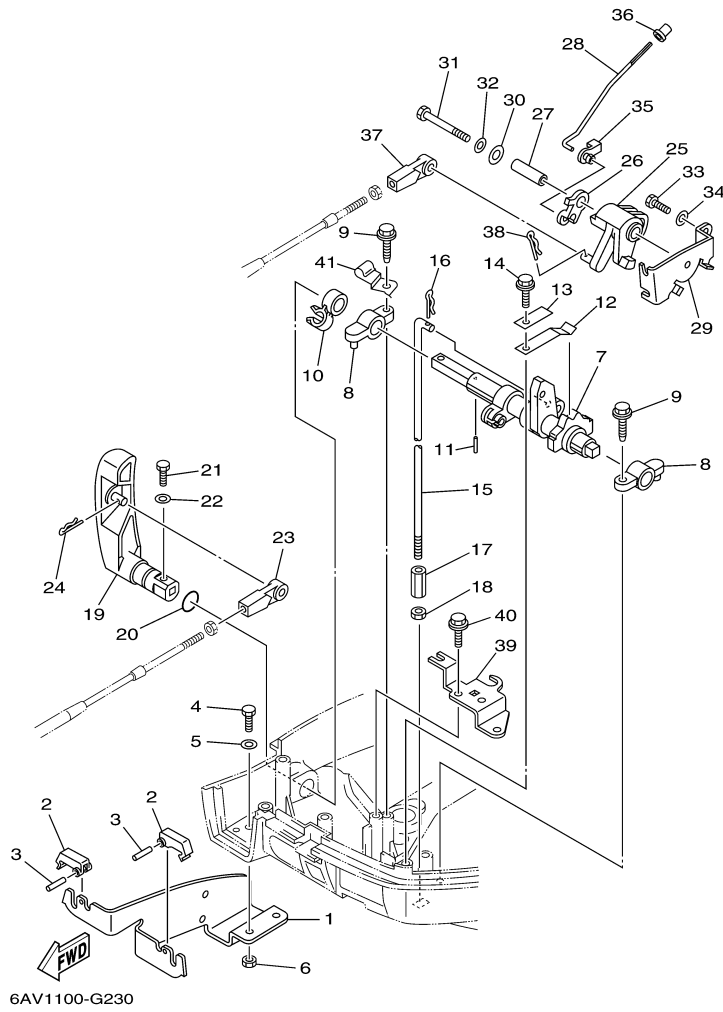

T8DPXR 0407 / CONTROL 2 PR

©2014 Yamaha Motor Corporation, U.S.A. All rights reserved.

Part List

T8DPXR 0407 / CONTROL 2 PR

REF - NO	PART NUMBER	PART NAME	QUANTITY	REMARKS
1	68T-48531-00-00	.BRACKET, REMOTE CONTROL 1	1	
2	682-48538-50-00	.CLAMP, CABLE 1	2	
3	91690-30012-00	.PIN, SPRING	2	
4	97095-06012-00	BOLT	2	
5	92995-06600-00	WASHER	2	
6	95380-06600-00	NUT, HEXAGON	2	
7	68T-44121-02-00	LEVER, SHIFT ROD	1	
8	6G1-41662-01-94	BRACKET 2	2	
9	90109-06M81-00	BOLT	2	
10	90464-10M60-00	CLAMP	1	
11	91690-30014-00	PIN, SPRING	1	
12	65W-44116-00-00	SPRING	1	
13	66R-44114-00-00	STOPPER	1	
14	90109-06M86-00	BOLT	1	
15	60R-G4143-10-00	ROD, SHIFT	1	
16	90468-18001-00	CLIP	1	
17	90170-06015-00	NUT	1	
18	95380-06700-00	NUT	1	
19	60R-G4111-10-00	.HANDLE, GEAR SHIFT	1	
20	93210-12327-00	.O-RING	1	
21	97095-05016-00	.BOLT	1	
22	92995-05600-00	WASHER	1	
23	663-48344-00-00	.CABLE END, REMOTE CONTROL	1	
24	90468-18008-00	CLIP	1	
25	68T-41638-00-00	PULLEY	1	
26	68T-41283-00-00	LEVER, FREE ACCEL.	1	
27	90387-06M59-00	COLLAR	1	
28	6AU-41211-00-00	LINK, ACCEL.	1	
29	68T-14497-00-00	STAY, THROTTLE WIRE	1	
30	90201-06M62-00	WASHER, PLATE	1	
31	97095-06045-00	.BOLT	1	
32	92995-06600-00	WASHER	1	
33	97095-06012-00	BOLT	1	
34	92995-06600-00	WASHER	1	
35	661-41262-02-00	JOINT, CHOKE LEVER	1	
36	647-14395-60-00	CAP, OVERFLOW PIPE	1	
37	663-48344-00-00	.CABLE END, REMOTE CONTROL	1	
38	90468-18008-00	CLIP	1	
39	68T-15774-10-00	STAY 4	1	
40	90109-06M86-00	BOLT	2	
41	90465-08027-00	CLAMP	1	

Part Notes

T8DPXR 0407 / CONTROL 2 PR

PART NUMBER		NOTE TEXT
90468-18008-00		OEM: This part number is among the Top 100 Most Popular Marine Maintenance Parts as of March 2014.
90468-18008-00		OEM: This part number is among the Top 100 Most Popular Marine Maintenance Parts as of March 2014.

©2014 Yamaha Motor Corporation, U.S.A. All rights reserved.