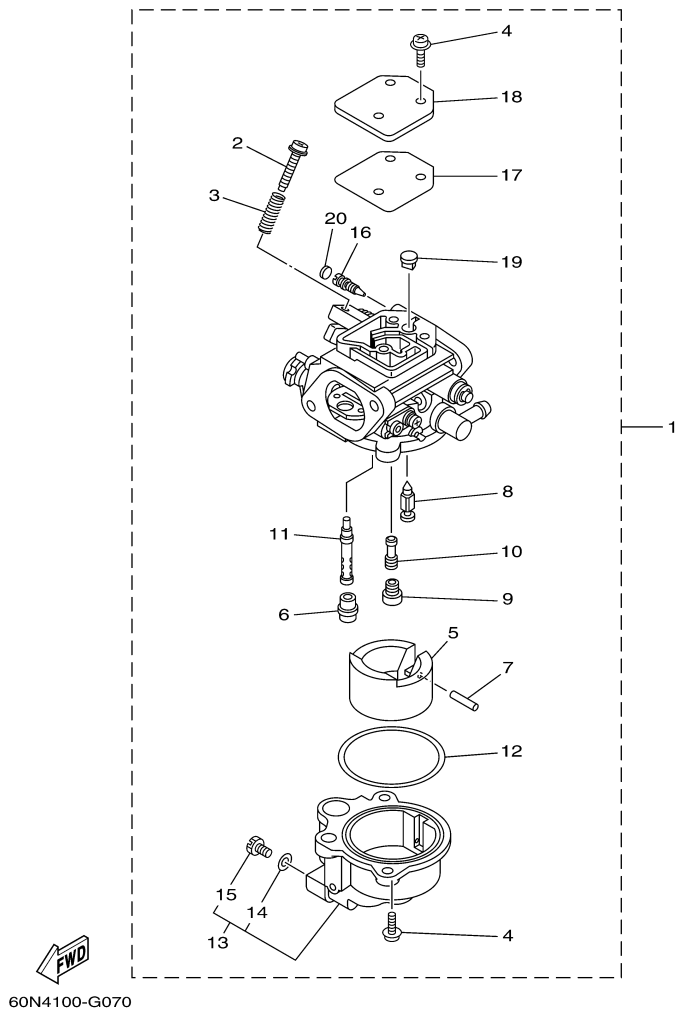

T8DPXR 0407 / CARBURETOR

60N4100-G070

Part List

T8DPXR 0407 / CARBURETOR

REF - NO	PART NUMBER	PART NAME	QUANTITY	REMARKS
1	60R-14301-40-00	CARBURETOR ASSY 1	1	UR PR
1	60R-14301-10-00	CARBURETOR ASSY 1	1	UR EH/PH
2	6E5-14321-00-00	.SCREW, THROTTLE	1	
3	6J8-14334-00-00	.SPRING, THROTTLE	1	
4	97980-04112-00	.SCREW, WITH WASHER	5	
5	6AU-14385-00-00	.FLOAT	1	
6	67D-14966-00-00	.RUBBER CAP	1	
7	67D-14386-00-00	.PIN, FLOAT	1	
8	68T-14546-00-00	.VALVE, NEEDLE	1	
9	60R-1492E-3K-00	.JET, MAIN (#79)	1	
10	68T-1492F-1K-00	.JET, AIR SLOW (#39)	1	
11	68T-1492A-00-00	.NOZZLE, MAIN	1	
12	6AU-14984-00-00	.GASKET, FLOAT CHAMBER	1	
13	60R-14981-00-00	.BODY, FLOAT CHAMBER	1	
14	6J8-14959-00-00	..GASKET	1	
15	66T-14991-00-00	..PLUG, DRAIN	1	
16	67D-14323-20-00	.SCREW, AIR ADJUSTING	1	FOR 60R-14301-10
16	67D-14323-00-00	.SCREW, AIR ADJUSTING	1	FOR 60R-14301-40
17	67D-14536-00-00	.GASKET	1	
18	67D-14527-00-00	.PLATE	1	
19	68T-14126-00-00	.PLUG	1	
20	67D-1432A-00-00	.PLUG	1