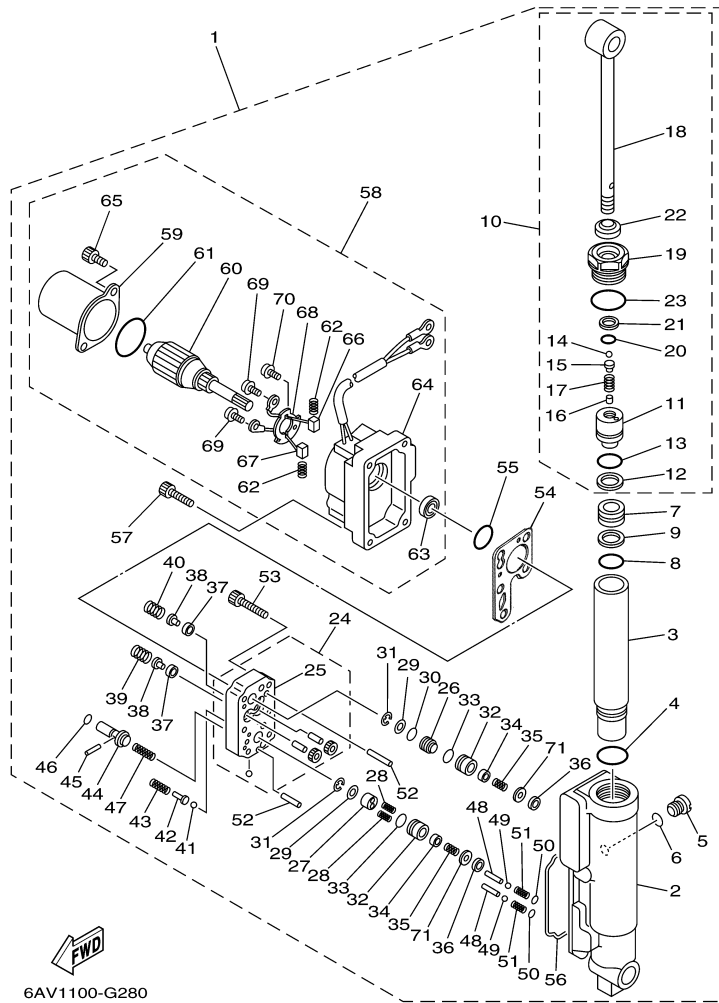

T8DPXR 0407 / POWER TILT ASSY

©2014 Yamaha Motor Corporation, U.S.A. All rights reserved.

Part List

T8DPXR 0407 / POWER TILT ASSY

REF - NO	PART NUMBER	PART NAME	QUANTITY	REMARKS
1	69G-43840-01-4D	POWER TILT ASSY	1	PH/PR
2	69A-4380K-00-00	.CYLINDER, TILT SUB ASSY	1	
3	69A-22471-00-00	.CASE, CYLINDER	1	
4	93210-27666-00	.O-RING	1	
5	6H1-4388E-11-00	.PLUG, TAPER SCREW	1	
6	93210-07003-00	.O-RING	1	
7	69A-43814-00-00	.PISTON, FREE	1	
8	93210-21276-00	.O-RING	1	
9	69A-43872-00-00	.RING, BACK UP	1	
10	69A-43810-00-00	.TILT PISTON SUB ASSY	1	
11	69A-4380D-00-00	..PISTON COMP	1	
12	93210-21276-00	..O-RING	1	
13	69A-43872-00-00	..RING, BACK UP	1	
14	93505-32038-00	..BALL	1	
15	65W-4386A-00-00	..PIN, ABSORBER VALVE	1	
16	93604-06136-00	..PIN, DOWEL	1	
17	69A-43857-00-00	..SPRING, ABSORBER VALVE	1	
18	69A-43801-00-00	..ROD	1	
19	69A-43811-01-00	..SCREW, CYLINDER END	1	
20	6H1-43866-00-00	..O-RING	1	
21	69A-43871-00-00	..RING, BACK UP	1	
22	69A-43812-00-00	..SEAL, DUST	1	
23	69A-43869-00-00	..O-RING	1	
24	69A-43830-00-00	.GEAR PUMP ASSY	1	
25	69A-4380C-00-00	..GEAR HOUSING ASSY	1	
26	69A-43841-00-00	.PISTON, SHUTTLE	1	
27	69A-4384M-00-00	.PISTON, SHUTTLE 2	1	
28	62Y-43894-00-00	.SPRING, SHUTTLE RETURN	2	
29	69A-4384F-00-00	.SEAL, MAIN VALVE	2	
30	6H1-43883-00-00	.O-RING	1	
31	99002-03600-00	.CLIP	2	
32	69G-4382G-00-00	.VALVE SEAT	2	
33	93210-12N52-00	.O-RING	2	
34	6T4-43808-00-00	.SEAT VALVE COMP 1	2	
35	69G-43853-00-00	.SPRING, MAIN VALVE	2	
36	69J-4381C-00-00	.FILTER 3	2	
37	6H1-4384G-11-00	.SEAL, RELIEF VALVE	2	
38	6H1-43844-10-00	.PIN, VALVE SUPPORT	2	
39	69A-43855-00-00	.SPRING, UP RELIEF	1	
40	6H1-43856-10-00	.SPRING, DOWN RELIEF	1	
41	93501-08001-00	.BALL	2	
42	69A-4386A-00-00	.PIN, ABSORBER VALVE	2	
43	69A-43824-00-00	.SPRING, DOWN RELIEF 2	2	
44	69A-43848-00-00	.ROD, MANUAL RELEASE	1	
45	93602-15250-00	.PIN, DOWEL	1	
46	93210-06001-00	.O-RING	1	
47	69A-43854-00-00	.SPRING, MANUAL RELEASE	1	
48	69A-4381G-00-00	.PIN 1	2	
49	93501-08001-00	.BALL	2	
50	6H1-43883-00-00	.O-RING	2	
51	69A-4384H-00-00	.SPRING	2	
52	93606-14081-00	.PIN, DOWEL	2	
53	91312-05025-00	.BOLT	6	
54	69A-43816-01-00	.FILTER 1	1	
55	N35-43862-10-00	.O-RING	1	
56	69A-23129-00-00	.GASKET, DRAIN PLUG	1	
57	69A-43878-00-00	.BOLT, SOCKET	4	
58	69G-43880-00-00	.MOTOR ASSY	1	
59	65W-43804-00-00	..STATOR ASSY	1	
60	65W-43805-00-00	..ARMATURE ASSY	1