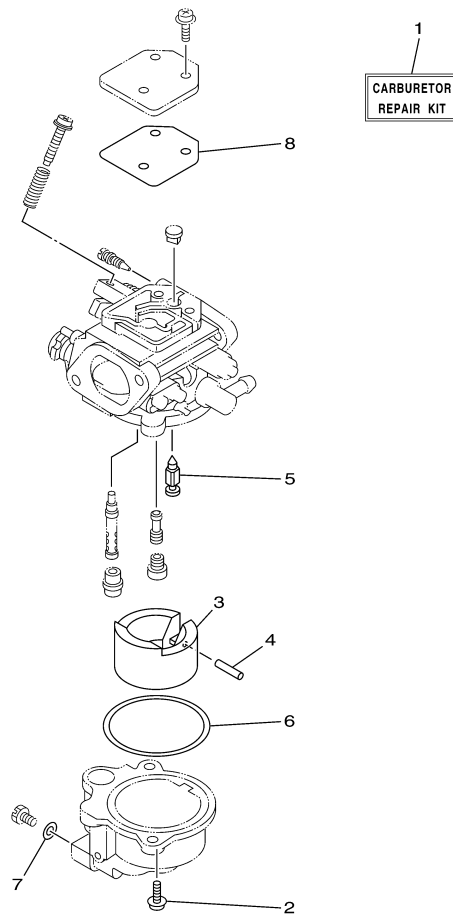

T8DPXR 0407 / REPAIR KIT 2

60N4100-G330

Part List

T8DPXR 0407 / REPAIR KIT 2

REF - NO	PART NUMBER	PART NAME	QUANTITY	REMARKS
1	6AU-W0093-00-00	CARBURETOR REPAIR KIT	1	
2	97980-04112-00	.SCREW, WITH WASHER	2	
3	6AU-14385-00-00	.FLOAT	1	
4	67D-14386-00-00	.PIN, FLOAT	1	
5	68T-14546-00-00	.VALVE, NEEDLE	1	
6	6AU-14984-00-00	.GASKET, FLOAT CHAMBER	1	
7	6J8-14959-00-00	.GASKET	1	
8	67D-14536-00-00	.GASKET	1