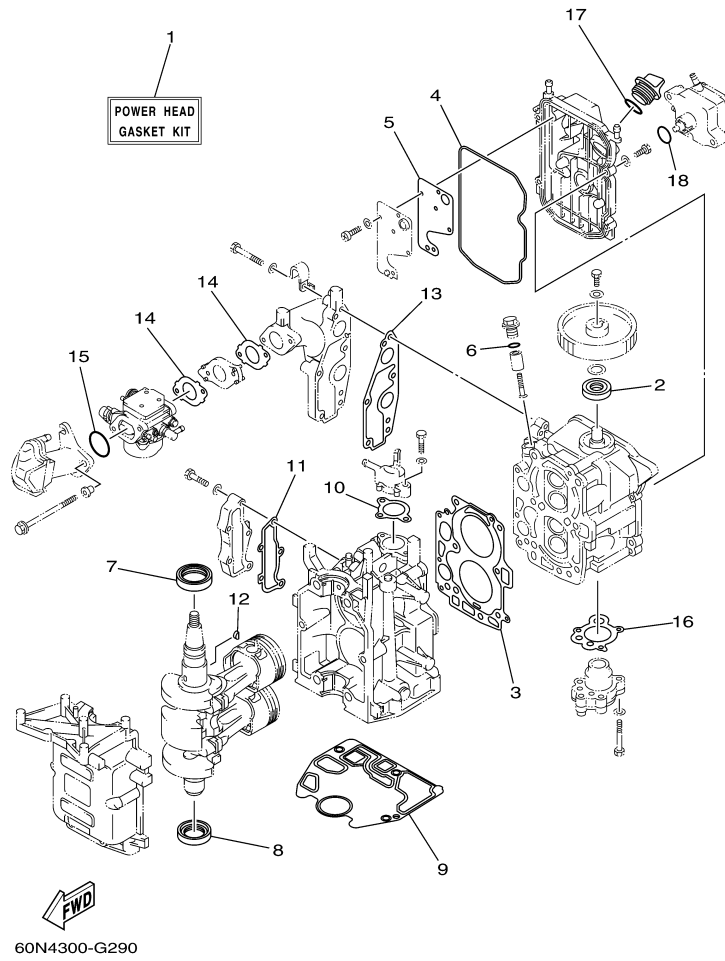

T8DPXR 0407 / REPAIR KIT 1

©2014 Yamaha Motor Corporation, U.S.A. All rights reserved.

Part List

T8DPXR 0407 / REPAIR KIT 1

REF - NO	PART NUMBER	PART NAME	QUANTITY	REMARKS
1	68T-W0001-00-00	POWER HEAD GASKET KIT	1	
2	93102-18M21-00	.OIL SEAL	1	
3	68T-11181-00-00	.GASKET, CYLINDER HEAD 1	1	
4	68T-11356-00-00	.SEAL, CYLINDER 2	1	
5	68T-11169-A0-00	.GASKET, BREATHER COVER	1	
6	93210-13M63-00	.O-RING	1	
7	93102-30M22-00	.OIL SEAL	1	
8	93101-25M69-00	.OIL SEAL	1	
9	68T-11351-00-00	.GASKET, CYLINDER	1	
10	60R-E2414-A0-00	.GASKET, COVER	1	
11	68T-41114-A0-00	.GASKET, EXHAUST OUTER COVER	1	
12	90280-03M01-00	.KEY, WOODRUFF	1	
13	68T-13645-00-00	.GASKET, MANIFOLD 1	1	
14	60R-E3646-A0-00	.GASKET, MANIFOLD 2	2	
15	93210-31MJ5-00	.O-RING	1	
16	68T-13329-00-00	.GASKET, PUMP COVER	1	
17	93210-24M79-00	.O-RING	1	
18	93210-20M65-00	.O-RING	1