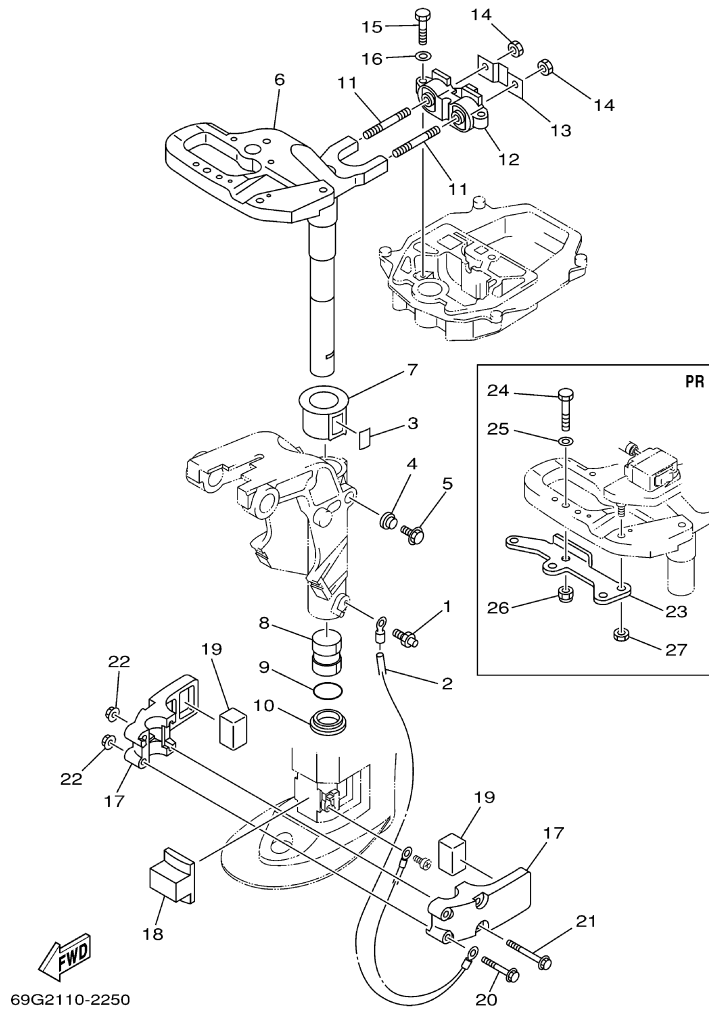

T8DPXR 0407 / BRACKET 3

©2014 Yamaha Motor Corporation, U.S.A. All rights reserved.

Part List

T8DPXR 0407 / BRACKET 3

REF - NO	PART NUMBER	PART NAME	QUANTITY	REMARKS
1	93700-06M03-00	NIPPLE, GREASE	1	
2	68T-82127-00-00	WIRE, LEAD 2	1	
3	63V-42528-00-00	PLATE, FRICTION	1	
4	689-43373-01-00	SEAL, DAMPER	1	
5	90105-06M07-00	.BOLT, FLANGE	1	
6	60R-G2511-11-4D	BRACKET, STEERING	1	
7	63V-42537-00-00	BUSHING, PIVOT SHAFT	1	
8	90386-30048-00	BUSH	1	
9	93210-29M94-00	O-RING	1	
10	90386-30M60-00	BUSH	1	
11	90116-08M54-00	BOLT, STUD	2	
12	68T-44517-10-94	MOUNT RUBBER	1	
13	68T-44526-00-00	PLATE	1	
14	95380-08600-00	NUT	2	
15	97075-06025-00	BOLT	2	
16	92995-06600-00	WASHER	2	
17	68T-44551-00-4D	HOUSING, LOWER MOUNT RUBBER 1	2	
18	60R-G4557-00-00	MOUNT DAMPER, LOWER FRONT	1	
19	60R-G4555-00-00	MOUNT DAMPER, LOWER SIDE	2	
20	90119-06012-00	BOLT, WITH WASHER	2	
21	90119-06013-00	BOLT, WITH WASHER	2	
22	90179-06M28-00	NUT	4	
23	69G-48511-00-00	HOOK, STEERING	1	PR
24	97075-08035-00	BOLT	1	PR
25	92995-08600-00	WASHER	1	PR
26	90185-08057-00	NUT, SELF-LOCKING	1	PR
27	90185-06M07-00	NUT, SELF-LOCKING	1	PR