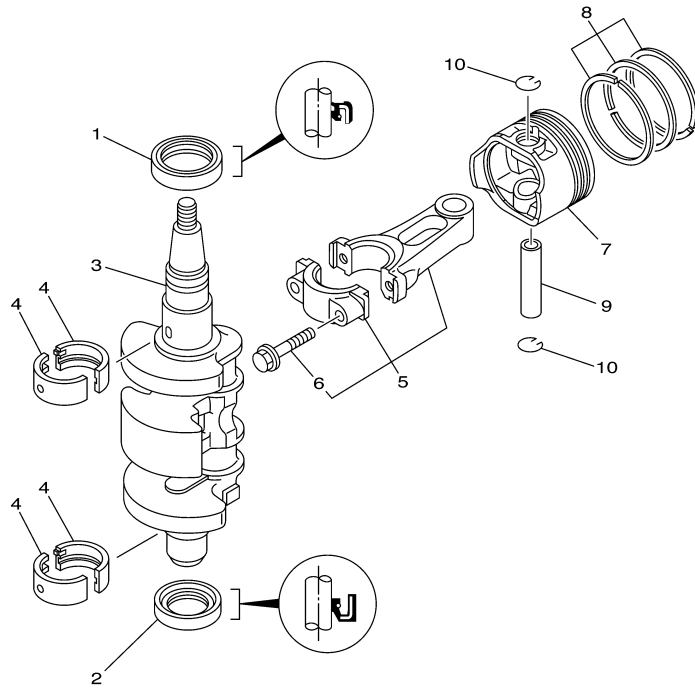

60N2300-E020

Part List

T8DPXR 0407 / CYLINDER CRANKCASE 1

REF - NO	PART NUMBER	PART NAME	QUANTITY	REMARKS
1	60R-WE09B-00-1S	CYLINDER BLOCK ASSY	1	
2	60R-E5100-00-1S	CRANKCASE ASSY	1	
3	91812-12001-00	.PIN, DOWEL	4	
4	90119-08M29-00	BOLT, WITH WASHER	6	
5	68T-11351-00-00	.GASKET, CYLINDER	1	
6	66M-12411-01-00	THERMOSTAT	1	
7	688-12412-00-00	.SEAL, THERMOSTAT	1	
8	68T-12413-00-1S	COVER, THERMOSTAT	1	
9	60R-E2414-A0-00	.GASKET, COVER	1	
10	90119-06MA2-00	BOLT, WITH WASHER	2	
11	60R-E2481-00-00	PIPE 1	1	
12	90465-11M10-00	CLAMP	1	
13	60R-G1113-00-1S	OUTER COVER, EXHAUST	1	
14	6E9-24378-00-00	.PIPE, JOINT 3	1	
15	68T-41114-A0-00	.GASKET, EXHAUST OUTER COVER	1	
16	90119-06MA3-00	BOLT, WITH WASHER	5	
17	60R-E2482-00-00	PIPE 2	1	

T8DPXR 0407 / CRANKSHAFT PISTON

68R0010-0031

Part List

T8DPXR 0407 / CRANKSHAFT PISTON

REF - NO	PART NUMBER	PART NAME	QUANTITY	REMARKS
1	93102-30M22-00	.OIL SEAL	1	
2	93101-25M69-00	.OIL SEAL	1	
3	60R-E1411-00-00	CRANKSHAFT	1	
4	68T-11416-00-00	PLANE BEARING, CRANKSHAFT 1	4	UR BROWN
4	68T-11416-20-00	PLANE BEARING, CRANKSHAFT 1	4	UR BLUE
4	68T-11416-10-00	PLANE BEARING, CRANKSHAFT 1	4	UR BLACK
5	68T-11650-00-00	CONNECTING ROD ASSY	2	
6	67D-11654-00-00	.BOLT, CONNECTING ROD	2	
7	60R-E1631-00-96	PISTON (STD)	2	
7	60R-E1636-00-00	PISTON (0.50MM O/S)	2	AP
7	60R-E1635-00-00	PISTON (0.25MM O/S)	2	AP
8	60R-E1603-00-00	PISTON RING SET (STD)	2	
8	60R-E1605-00-00	PISTON RING SET (0.50MM O/S)	2	AP
8	60R-E1604-00-00	PISTON RING SET (0.25MM O/S)	2	AP
9	60R-E1633-00-00	PIN, PISTON	2	
10	93450-15023-00	CIRCLIP	4	