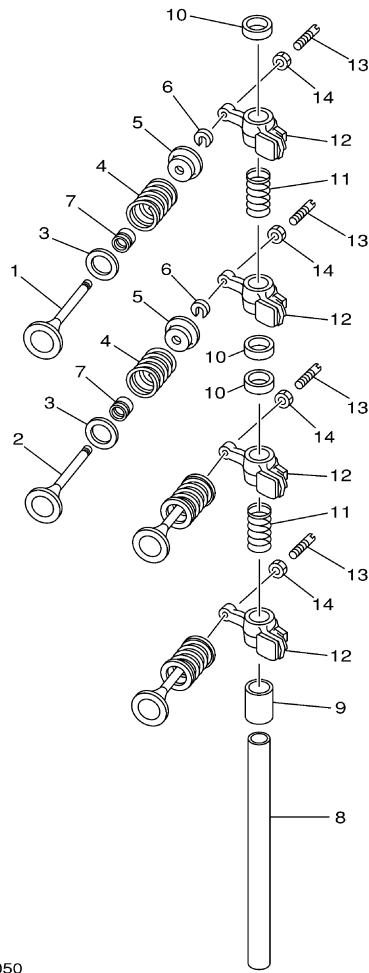

T8DPXR 0407 / CYLINDER CRANKCASE 2

Part List

T8DPXR 0407 / CYLINDER CRANKCASE 2

REF - NO	PART NUMBER	PART NAME	QUANTITY	REMARKS
1	60R-WE09A-00-1S	CYLINDER HEAD ASSY	1	
2	60R-E1111-00-1S	HEAD, CYLINDER 1	1	
3	67D-11133-10-00	.GUIDE, VALVE 1	4	
4	68T-11181-00-00	.GASKET, CYLINDER HEAD 1	1	
5	99510-10114-00	PIN, DOWEL	2	
6	90105-08M36-00	BOLT, FLANGE	2	
7	90105-08M78-00	BOLT, FLANGE	4	
8	90119-06049-00	BOLT, WITH WASHER	3	
9	60R-E1191-00-1S	COVER, CYLINDER HEAD 1	1	
10	650-24378-00-00	.PIPE, JOINT 4	1	
11	68T-11356-00-00	.SEAL, CYLINDER 2	1	
12	97095-06020-00	BOLT	4	
13	92995-06600-00	WASHER	4	
14	68T-11168-00-00	COVER, BREATHER	1	
15	68T-11169-A0-00	.GASKET, BREATHER COVER	1	
16	98507-04010-00	SCREW, PAN HEAD	5	
17	92907-04600-00	WASHER	5	
18	6G8-11325-00-00	ANODE	1	
19	97880-05025-00	SCREW, PAN HEAD	1	
20	6G8-11197-01-00	PLUG, BLIND	1	
21	93210-13M63-00	.O-RING	1	
22	69M-E5363-00-00	PLUG, OIL	1	
23	93210-24M79-00	.O-RING	1	
24	NGK-BR6HS-10-00	PLUG, SPARK (NGK BR6HS-10)	2	

T8DPXR 0407 / VALVE

68R0010-0050

Part List

T8DPXR 0407 / VALVE

REF - NO	PART NUMBER	PART NAME	QUANTITY	REMARKS
1	67D-12111-00-00	VALVE, INTAKE	2	
2	67D-12121-00-00	VALVE, EXHAUST	2	
3	68T-12116-00-00	SEAT, VALVE SPRING	4	
4	60R-E2113-00-00	SPRING, VALVE INNER	4	
5	7NJ-12117-00-00	RETAINER, VALVE SPRING	4	
6	7NJ-12118-00-00	LOCK, VALVE SPRING RETAINER	4	
7	51Y-12119-00-00	SEAL, VALVE STEM	4	
8	68T-12146-00-00	SHAFT, ROCKER	1	
9	90387-13M56-00	COLLAR	1	
10	90387-14M03-00	COLLAR	3	
11	90501-12M40-00	SPRING, COMPRESSION	2	
12	68T-12151-00-00	ARM, VALVE ROCKER	4	
13	6G8-12159-00-00	SCREW, VALVE ADJUSTING	4	
14	6G8-12158-00-00	NUT, LOCK	4	