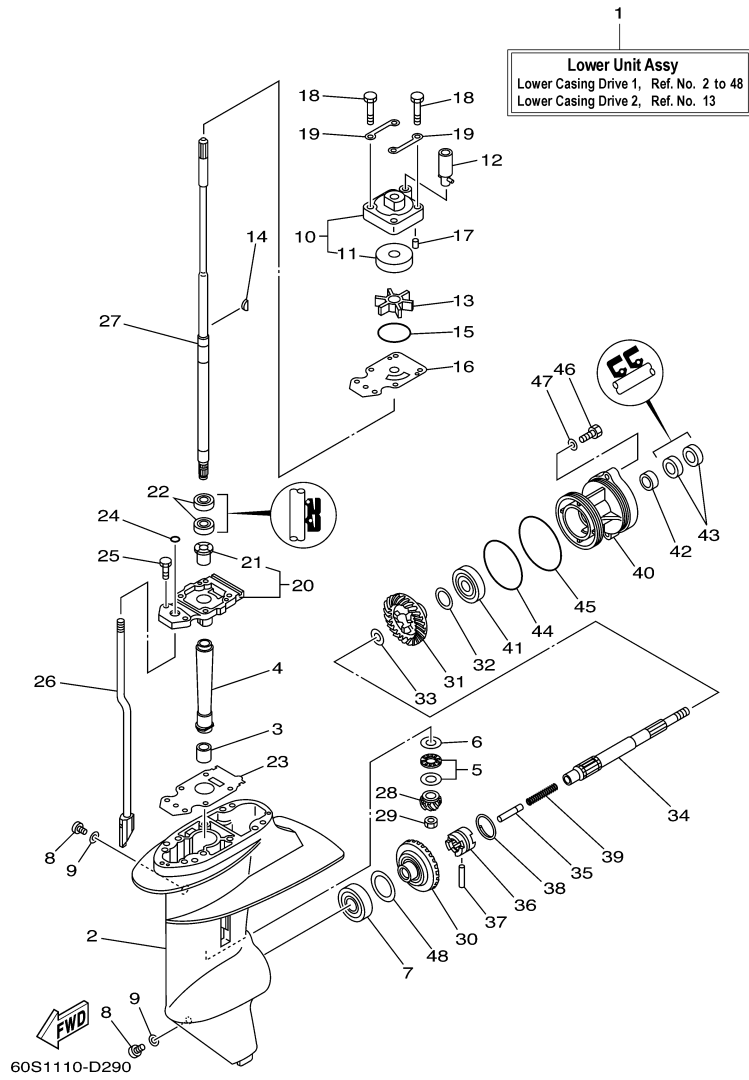

T8DPXR 0407 / LOWER CASING DRIVE 1

©2014 Yamaha Motor Corporation, U.S.A. All rights reserved.

Part List

T8DPXR 0407 / LOWER CASING DRIVE 1

REF - NO	PART NUMBER	PART NAME	QUANTITY	REMARKS
1	60S-G5300-20-4D	LOWER UNIT ASSY	1	UR X(24.6")
1	60S-G5300-10-4D	LOWER UNIT ASSY	1	UR L(21.9")
2	60S-G5311-00-4D	CASING, LOWER	1	
3	93315-314V8-00	BEARING	1	
4	66R-45536-00-00	SLEEVE, DRIVE SHAFT	1	
5	93341-414Y0-00	BEARING	1	
6	66R-45587-10-00	SHIM (T:1.20MM)	1	UR
6	66R-45587-00-00	SHIM (T:1.13MM)	1	UR
7	93332-000Y4-00	BEARING	1	
8	90340-08002-00	PLUG, STRAIGHT SCREW	2	
9	90430-08020-00	.GASKET	2	
10	63V-44301-00-00	WATER PUMP HOUSING COMP.	1	
11	63V-44322-00-00	.INSERT, CARTRIDGE	1	
12	68T-44366-00-00	.DAMPER, WATER SEAL 2	1	
13	63V-44352-01-00	.IMPELLER	1	
14	664-44338-00-00	.KEY, WOODRUFF	1	
15	93210-44398-00	.O-RING	1	
16	68T-44323-00-00	.OUTER PLATE, CARTRIDGE	1	
17	93604-12M07-00	PIN, DOWEL	2	
18	97080-08045-00	BOLT	4	
19	63V-44328-00-00	PLATE	2	
20	69G-45331-01-5B	HOUSING, BEARING	1	
21	626-45316-09-00	.BUSHING, DRIVE SHAFT	1	
22	93101-20048-00	.OIL SEAL	2	
23	69G-45315-A0-00	.PACKING, LOWER CASING	1	
24	93210-06ME6-00	.O-RING	1	
25	97080-08025-00	BOLT	2	
26	60S-G4150-20-00	SHIFT CAM ASSY	1	UR X(24.6")
26	60S-G4150-10-00	SHIFT CAM ASSY	1	UR L(21.9")
27	69G-45510-20-00	DRIVE SHAFT ASSY	1	UR X(24.6")
27	69G-45510-10-00	DRIVE SHAFT ASSY	1	UR L(21.9")
28	60S-G5551-00-00	PINION (13T)	1	
29	90179-08M06-00	NUT	1	
30	60S-G5560-00-00	GEAR 1 (38T)	1	
31	60S-G5571-00-00	GEAR 2 (38T)	1	
32	626-45577-00-00	SHIM (T:0.10MM)	1	UR
32	626-45577-10-00	SHIM (T:0.20MM)	1	UR
32	626-45577-40-00	SHIM (T:0.50MM)	1	UR
32	626-45577-30-00	SHIM (T:0.40MM)	1	UR
32	626-45577-20-00	SHIM (T:0.30MM)	1	UR
33	90201-17682-00	WASHER, PLATE	1	
34	683-45611-00-00	SHAFT, PROPELLER	1	
35	650-45635-00-00	PLUNGER, SHIFT	1	
36	69G-45631-00-00	CLUTCH, DOG	1	
37	90250-05010-00	PIN, STRAIGHT	1	
38	648-45633-00-00	RING, CROSS PIN	1	
39	90501-14M09-00	SPRING, COMPRESSION	1	
40	66R-45361-00-4D	CAP, LOWER CASING	1	
41	93306-005Y8-00	BEARING	1	
42	93315-317Y0-00	BEARING	1	
43	93101-17054-00	.OIL SEAL	2	
44	93210-74M68-00	.O-RING	1	
45	93210-74316-00	.O-RING	1	
46	97095-06025-00	BOLT	2	
47	92995-06600-00	WASHER	2	
48	626-45577-00-00	SHIM (T:0.10MM)	1	UR
48	626-45577-10-00	SHIM (T:0.20MM)	1	UR
48	626-45577-40-00	SHIM (T:0.50MM)	1	UR
48	626-45577-30-00	SHIM (T:0.40MM)	1	UR