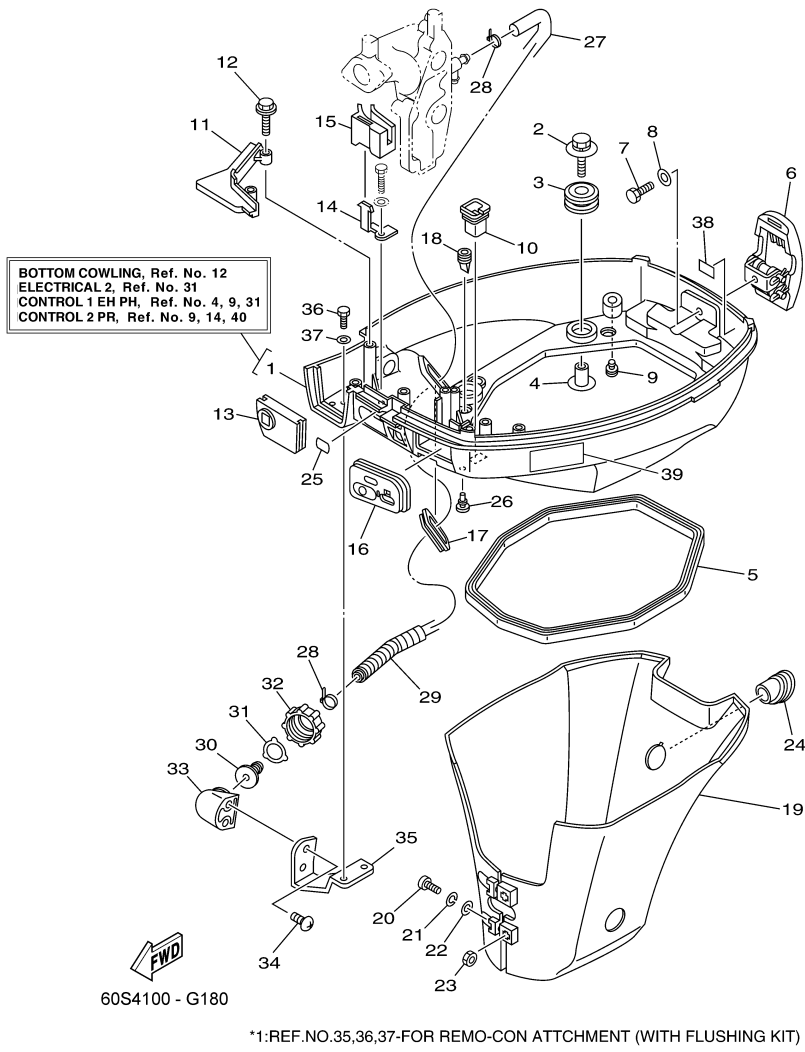

T8DPXR 0407 / BOTTOM COWLING

Part List

T8DPXR 0407 / BOTTOM COWLING

REF - NO	PART NUMBER	PART NAME	QUANTITY	REMARKS
1	60R-G2710-00-4D	BOTTOM COWLING ASSY	1	WITH TAPPING BOLT
2	68F-85119-00-00	BOLT	4	
3	90480-21M82-00	GROMMET	4	
4	90387-06176-00	COLLAR	4	
5	68T-42716-10-00	RUBBER, SEAL 1	1	
6	68T-42801-00-00	COWLING CLAMP COMP.	1	
7	97095-06012-00	BOLT	1	
8	92995-06600-00	WASHER	1	
9	6H3-44391-01-00	NIPPLE, HOSE	1	
10	682-42727-00-00	GROMMET	1	
11	68T-42738-00-4D	PLATE, FITTING	1	
12	90109-06M81-00	BOLT	2	
13	68T-42725-10-00	.GROMMET	1	UR PR
13	68T-42725-00-00	GROMMET	1	UR EH/PH
14	68T-26393-00-00	HOLDER	1	EH/PH
15	68T-26367-00-00	PROTECTOR	1	EH/PH
16	68T-42724-30-00	GROMMET	1	UR EH
16	69G-42724-50-00	GROMMET	1	UR PH
17	69G-42726-00-00	GROMMET	1	UR PH/PR
17	688-42726-10-00	GROMMET	1	UR EH
18	60S-G2717-00-00	RUBBER, SEAL 2	2	
19	60R-G2741-00-00	APRON	1	
20	97885-06030-00	SCREW, PAN HEAD	2	
21	92995-06100-00	WASHER, SPRING	2	
22	92995-06600-00	WASHER	2	
23	95380-06600-00	NUT, HEXAGON	2	
24	68T-42717-00-00	RUBBER, SEAL 2	1	
25	60R-H4342-00-00	SEAT, EMBLEM	1	
26	90480-06M19-00	GROMMET	1	PR
27	60S-E2481-00-00	PIPE 1	1	FLUSHING KIT
28	90465-11M10-00	CLAMP	2	FLUSHING KIT
29	90447-13M00-00	TUBE	1	FLUSHING KIT
30	6R3-12582-00-00	JOINT, HOSE 2	1	FLUSHING KIT
31	6R3-12583-00-00	GASKET, HOSE JOINT	1	FLUSHING KIT
32	6R3-12581-00-00	JOINT, HOSE 1	1	FLUSHING KIT
33	68T-12572-00-00	ADAPTER	1	FLUSHING KIT
34	90167-06002-00	SCREW, TAPPING	2	FLUSHING KIT
35	68T-12535-10-00	PLATE	1	PR *1
35	68T-12535-00-00	PLATE	1	EH/PH FLUSHING KIT
36	97095-06010-00	BOLT	2	PR *1
36	97095-06010-00	BOLT	2	EH/PH
37	92995-06600-00	WASHER	2	PR *1
37	92995-06600-00	WASHER	2	EH/PH
38	6H8-42791-10-00	MARK 1	1	
39	6AH-42794-40-00	LABEL, WARNING (GENERAL)	1