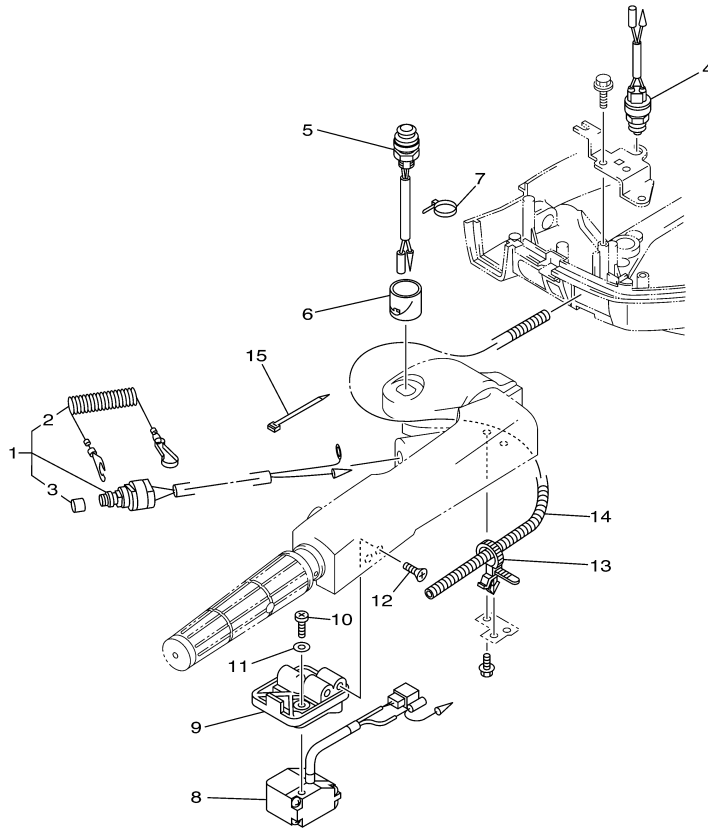

T8DPXR 0407 / ELECTRICAL 3

69G4110-C150

Part List

T8DPXR 0407 / ELECTRICAL 3

REF - NO	PART NUMBER	PART NAME	QUANTITY	REMARKS
1	65W-82575-01-00	ENGINE STOP SWITCH ASSY	1	EH/PH
2	682-82556-00-00	.LANYARD, STOP SWITCH	1	
3	689-8257Y-00-00	.CAP	1	
4	6F5-82540-01-00	NEUTRAL SWITCH ASSY	1	EH/PH
5	68T-81870-00-00	STARTING SWITCH ASSY	1	EH/PH
6	68T-81821-00-00	COVER, SWITCH	1	EH/PH
7	90465-11M10-00	CLAMP	1	EH/PH
8	69G-82563-00-00	TRIM & TILT SWITCH ASSY	1	PH
9	69C-42176-00-00	STAY 2	1	PH
10	97885-06020-00	SCREW, PAN HEAD	2	PH
11	92995-06600-00	WASHER	2	PH
12	90151-06004-00	SCREW, COUNTERSUNK	3	PH
13	90465-12M56-00	CLAMP	2	PH
14	90447-07012-00	TUBE	1	PH
15	90465-13M11-00	CLAMP	1	PH

Part Notes

T8DPXR 0407 / ELECTRICAL 3

PART NUMBER	NOTE TEXT
682-82556-00-00	OEM: This part number is among the Top 100 Most Popular Marine Maintenance Parts as of March 2014.

©2014 Yamaha Motor Corporation, U.S.A. All rights reserved.