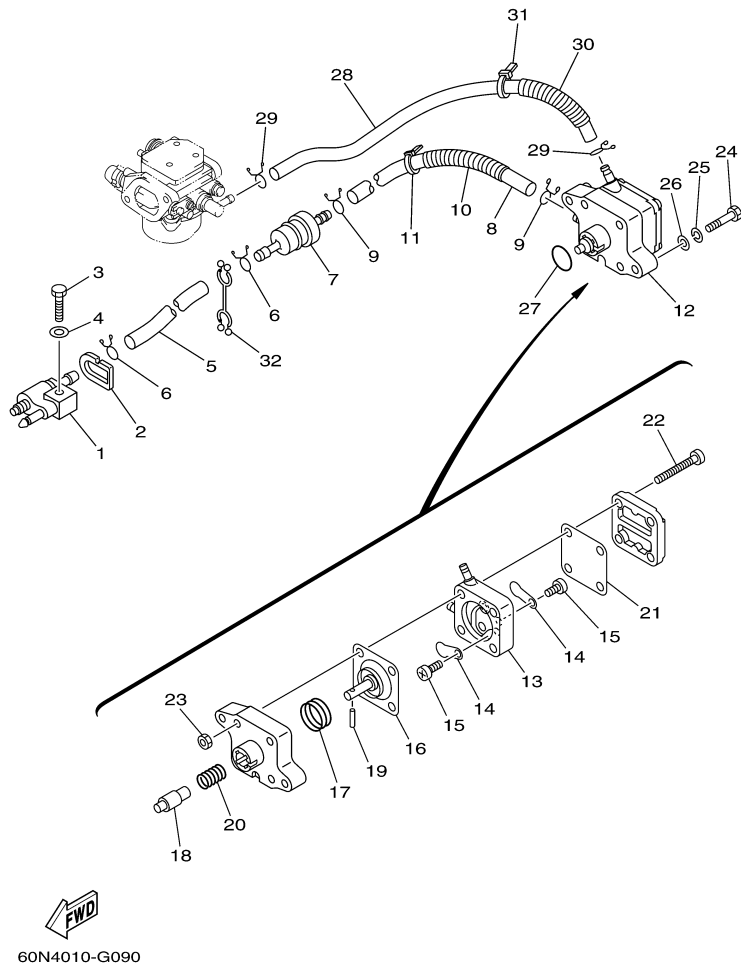

T8DPXR 0407 / FUEL 1

©2014 Yamaha Motor Corporation, U.S.A. All rights reserved.

Part List

T8DPXR 0407 / FUEL 1

REF - NO	PART NUMBER	PART NAME	QUANTITY	REMARKS
1	6G1-24304-02-00	FUEL PIPE JOINT COMP. 1	1	
2	60R-F4329-00-00	SEAL	1	
3	97095-06025-00	BOLT	1	
4	92995-06600-00	WASHER	1	
5	90445-10809-00	HOSE (L295)	1	
6	90467-09M09-00	CLIP	2	
7	68T-24251-00-00	STRAINER 1	1	
8	90445-10811-00	HOSE (L170)	1	
9	90467-09M09-00	CLIP	2	
10	90446-14M66-00	HOSE (L40)	1	
11	90465-11M10-00	CLAMP	1	
12	68T-24410-01-00	FUEL PUMP ASSY	1	
13	66M-24413-01-00	.BODY 2	1	
14	6A0-24421-01-00	.VALVE, CHECK	2	
15	6E7-14325-00-00	.SCREW, PAN HEAD	2	
16	66M-24411-01-00	.DIAPHRAGM	1	
17	66M-24423-00-00	.SPRING, DIAPHRAGM	1	
18	66M-13131-00-00	.PLUNGER	1	
19	66M-24374-00-00	.PIN	1	
20	66M-24454-00-00	.SPRING	1	
21	66M-24471-01-00	.DIAPHRAGM	1	
22	66M-24444-00-00	.SCREW	4	
23	95380-04600-00	.NUT	4	
24	97095-06030-00	BOLT	2	
25	92995-06100-00	WASHER, SPRING	2	
26	92995-06600-00	WASHER	2	
27	93210-20M65-00	.O-RING	1	
28	90445-10810-00	HOSE (L280)	1	
29	90467-09M09-00	CLIP	2	
30	90446-14M66-00	HOSE (L40)	1	
31	90465-11M10-00	CLAMP	1	
32	90464-10M53-00	CLAMP	1