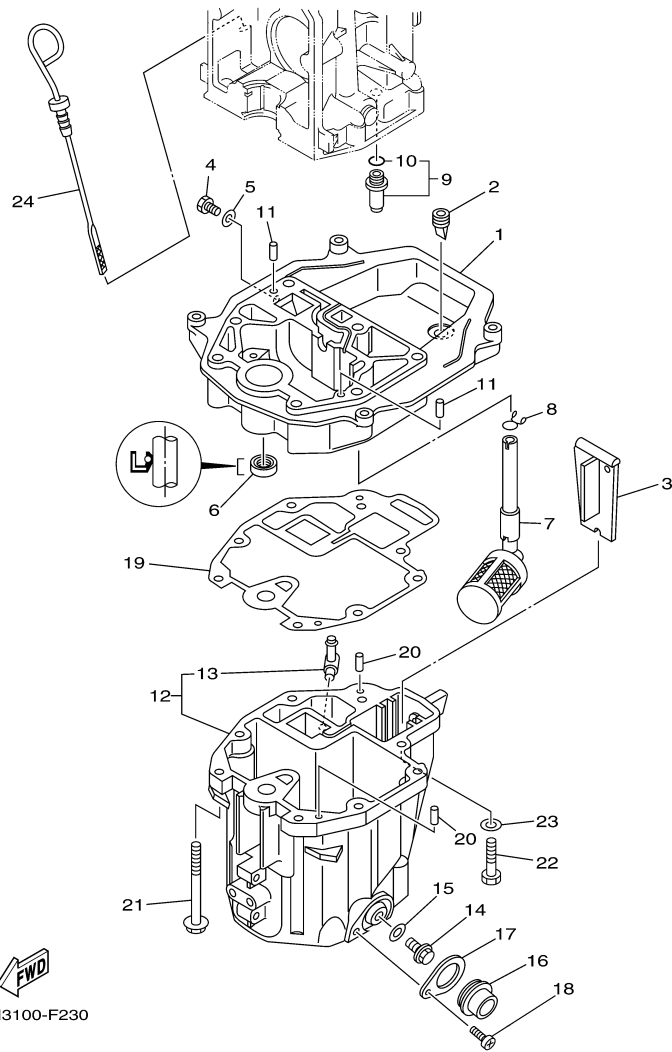

T8DPXR 0407 / OIL PUMP

60N2100-E080

Part List

T8DPXR 0407 / OIL PUMP

REF - NO	PART NUMBER	PART NAME	QUANTITY	REMARKS
1	93102-18M21-00	.OIL SEAL	1	
2	60R-E2171-00-00	CAMSHAFT 1	1	
3	60R-E1537-00-94	GEAR, DRIVEN	1	
4	90105-06M14-00	BOLT FLANGE	1	
5	90201-13201-00	WASHER, PLATE	1	
6	90201-06M94-00	WASHER, PLATE	1	
7	60R-G6241-00-00	BELT	1	
8	60R-E1536-00-00	GEAR, DRIVE	1	
9	68T-11557-00-00	WASHER 1	1	
10	6G8-11587-01-00	WASHER, LOCK	1	
11	90170-24M09-00	NUT	1	
12	90280-03M01-00	.KEY, WOODRUFF	2	
13	60R-G6297-00-00	COVER, DUST	1	
14	90480-10627-00	GROMMET	3	
15	68T-13300-00-00	OIL PUMP ASSY	1	
16	68T-13329-00-00	.GASKET, PUMP COVER	1	
17	97095-06030-00	BOLT	3	
18	92995-06600-00	WASHER	3	
19	60R-E2138-40-00	MARK, CAUTION	1	
20	60R-E3437-41-00	MARK, CAUTION	1	

T8DPXR 0407 / OIL PAN

©2014 Yamaha Motor Corporation, U.S.A. All rights reserved.

Part List

T8DPXR 0407 / OIL PAN

REF - NO	PART NUMBER	PART NAME	QUANTITY	REMARKS
1	60R-G1137-00-94	GUIDE, EXHAUST	1	
2	60S-G2717-00-00	RUBBER, SEAL 2	1	
3	60R-G5181-00-00	PLATE	1	
4	97095-08014-00	BOLT	1	
5	90430-08800-00	.GASKET	1	
6	93101-12M70-00	.OIL SEAL	1	
7	68T-13421-01-00	STRAINER 2	1	
8	90467-11M08-00	CLIP	1	
9	6G8-11575-00-00	RELIEF VALVE ASSY	1	
10	93210-12M62-00	.O-RING	1	
11	93606-19M23-00	PIN, DOWEL	2	
12	60R-E5311-00-5B	OIL PAN	1	
13	6H1-11372-00-00	.NIPPLE, HOSE	1	
14	90340-10M10-00	PLUG, STRAIGHT SCREW	1	
15	90430-10M11-00	.GASKET	1	
16	60R-E5316-00-00	DAMPER 1	1	
17	68T-15317-00-00	SPACER, ENGINE MOUNT	1	
18	97885-05008-00	SCREW, PAN HEAD	1	
19	68T-13475-00-00	.GASKET	1	
20	93604-12M07-00	PIN, DOWEL	2	
21	90119-08005-00	BOLT, WITH WASHER	6	
22	97075-08030-00	BOLT	2	
23	92995-08600-00	WASHER	2	
24	68T-15362-00-00	PLUG, OIL LEVEL	1	