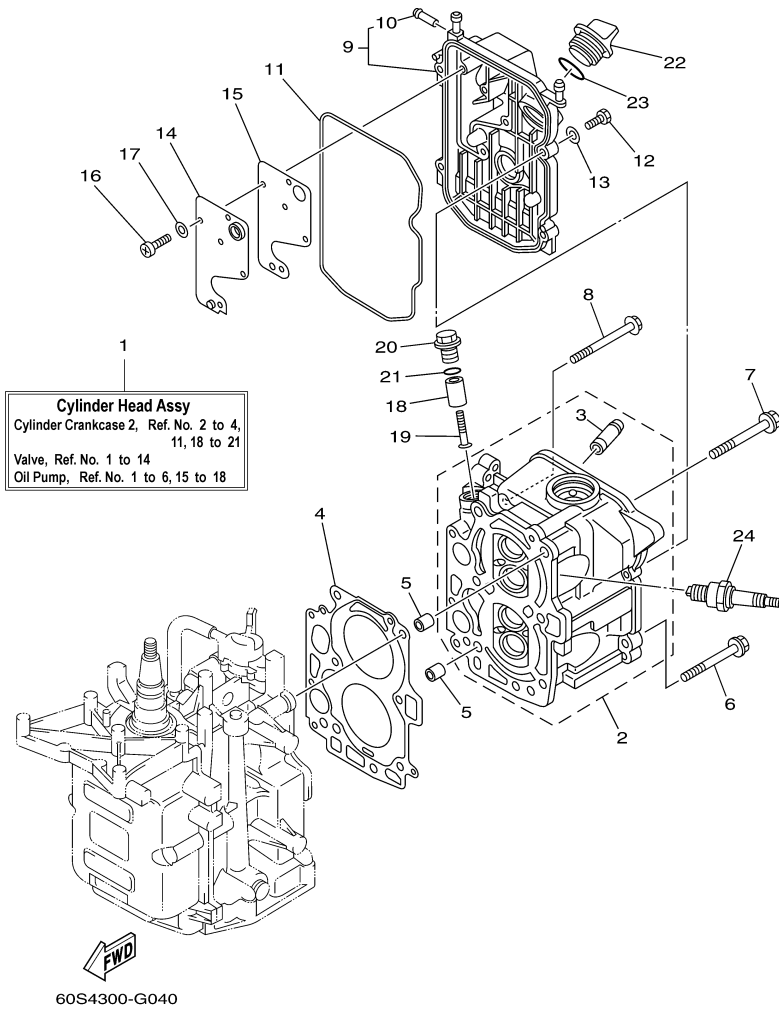

T8DPXR 0407 / CYLINDER CRANKCASE 2

Part List

T8DPXR 0407 / CYLINDER CRANKCASE 2

REF - NO	PART NUMBER	PART NAME	QUANTITY	REMARKS
1	60R-WE09A-00-1S	CYLINDER HEAD ASSY	1	
2	60R-E1111-00-1S	HEAD, CYLINDER 1	1	
3	67D-11133-10-00	.GUIDE, VALVE 1	4	
4	68T-11181-00-00	.GASKET, CYLINDER HEAD 1	1	
5	99510-10114-00	PIN, DOWEL	2	
6	90105-08M36-00	BOLT, FLANGE	2	
7	90105-08M78-00	BOLT, FLANGE	4	
8	90119-06049-00	BOLT, WITH WASHER	3	
9	60R-E1191-00-1S	COVER, CYLINDER HEAD 1	1	
10	650-24378-00-00	.PIPE, JOINT 4	1	
11	68T-11356-00-00	.SEAL, CYLINDER 2	1	
12	97095-06020-00	BOLT	4	
13	92995-06600-00	WASHER	4	
14	68T-11168-00-00	COVER, BREATHER	1	
15	68T-11169-A0-00	.GASKET, BREATHER COVER	1	
16	98507-04010-00	SCREW, PAN HEAD	5	
17	92907-04600-00	WASHER	5	
18	6G8-11325-00-00	ANODE	1	
19	97880-05025-00	SCREW, PAN HEAD	1	
20	6G8-11197-01-00	PLUG, BLIND	1	
21	93210-13M63-00	.O-RING	1	
22	69M-E5363-00-00	PLUG, OIL	1	
23	93210-24M79-00	.O-RING	1	
24	NGK-BR6HS-10-00	PLUG, SPARK (NGK BR6HS-10)	2