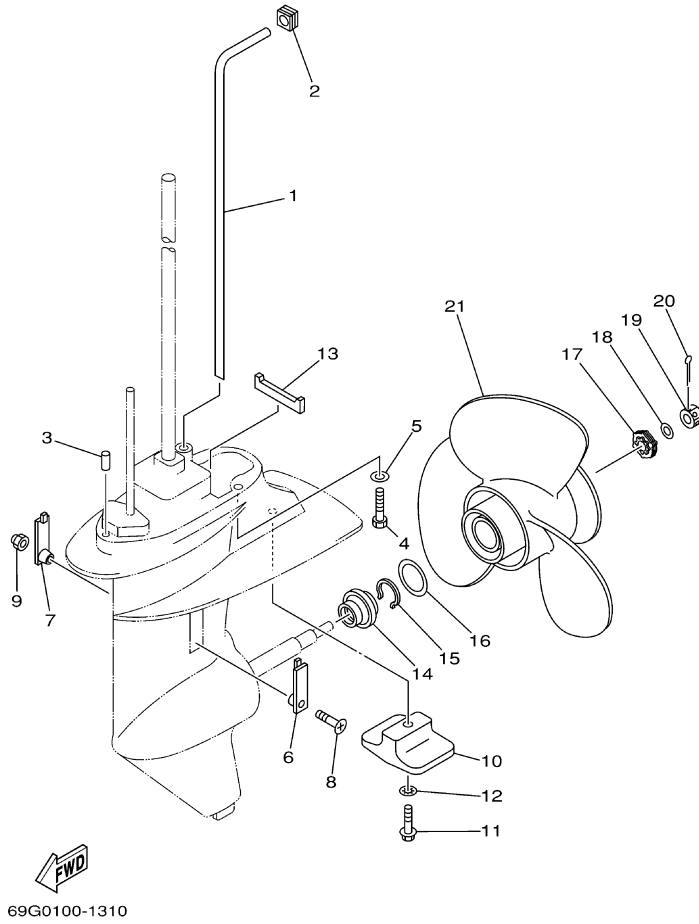

T8DPXR 0407 / LOWER CASING DRIVE 2

©2014 Yamaha Motor Corporation, U.S.A. All rights reserved.

Part List

T8DPXR 0407 / LOWER CASING DRIVE 2

REF - NO	PART NUMBER	PART NAME	QUANTITY	REMARKS
1	69G-44361-20-00	TUBE, WATER 1	1	UR X(24.6")
1	68T-44361-10-00	TUBE, WATER 1	1	UR L(21.9")
2	63V-44365-10-00	DAMPER, WATER SEAL 1	1	
3	93604-12M07-00	PIN, DOWEL	2	
4	97075-08035-00	BOLT	4	L(21.9")
5	92995-08600-00	WASHER	4	L(21.9")
6	6G1-45214-00-00	COVER, WATER INLET 1	1	
7	63V-45215-00-00	COVER, WATER INLET 2	1	
8	90152-05M04-00	SCREW, COUNTERSUNK	1	
9	90185-05002-00	NUT, NYLON	1	
10	61N-45251-01-00	ANODE	1	
11	95895-06030-00	BOLT, FLANGE	1	
12	92990-06300-00	WASHER, INTERNAL TOOTH	1	
13	63V-45375-00-00	DAMPER, SEAL	1	
14	6G8-45987-02-00	SPACER 1	1	
15	93450-10M04-00	CIRCLIP	1	
16	90201-31MA3-00	WASHER, PLATE	1	
17	6G8-45997-00-00	SPACER 2	1	
18	90201-10M02-00	WASHER, PLATE	1	
19	90171-10M07-00	NUT, CASTLE	1	
20	91490-30025-00	PIN. COTTER	1	
21	69G-45941-00-EL	PROPELLER (3X11-3/4"X5-3/4"-R)	1