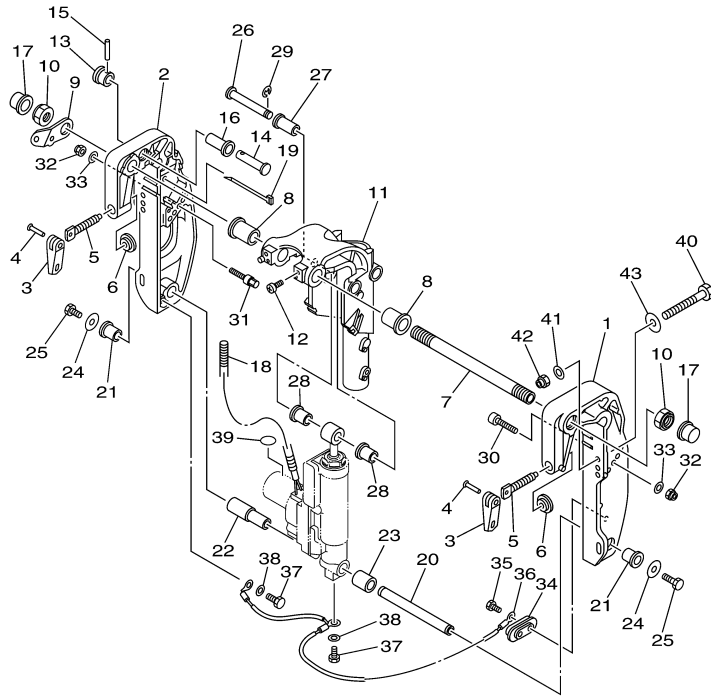

T8DPXR 0407 / BRACKET 2 PH PR

60S3110-F240

©2014 Yamaha Motor Corporation, U.S.A. All rights reserved.

Part List

T8DPXR 0407 / BRACKET 2 PH PR

REF - NO	PART NUMBER	PART NAME	QUANTITY	REMARKS
1	69A-43111-01-4D	BRACKET, CLAMP 1	1	
2	69A-43112-01-4D	BRACKET, CLAMP 2	1	
3	6L8-G3118-01-00	HANDLE, TRANSOM CLAMP	2	
4	90243-04M01-00	PIN	2	
5	6E7-43116-00-00	SCREW, TRANSOM CLAMP	2	
6	648-43114-01-00	PAD, TRANSOM CLAMP	2	
7	69A-43131-00-00	BOLT, CLAMP BRACKET	1	
8	90386-22MA4-00	BUSH	2	
9	69A-43113-00-00	PLATE, CLAMP BRACKET	1	
10	90185-22043-00	NUT, SELF-LOCKING	2	
11	69G-43311-11-4D	BRACKET, SWIVEL 1	1	
12	97885-08010-00	SCREW, PAN HEAD	2	PR
13	65W-43192-00-00	KNOB, STOPPER	1	
14	65W-43191-00-00	SHAFT, STOPPER	1	
15	91690-30018-00	PIN, SPRING	1	
16	90386-14MA1-00	BUSH	1	
17	6G5-43145-01-00	CAP, CLAMP BRACKET	2	
18	90447-10001-00	TUBE	1	
19	90465-13M97-00	CLAMP	1	
20	69G-43818-00-00	PIN, LOWER SHOCK MOUNT	1	
21	90386-16MA7-00	BUSH	2	
22	90386-16MA8-00	BUSH	1	
23	90387-16M02-00	COLLAR	1	
24	90201-08M00-00	WASHER, PLATE	2	
25	97080-08016-00	BOLT	2	
26	90249-12M36-00	PIN	1	
27	90381-12M10-00	BUSH, SOLID	1	
28	90381-12M11-00	BUSH, SOLID	2	
29	93430-10M00-00	CIRCLIP	1	
30	90110-08M05-00	BOLT, HEXAGON SOCKET HEAD	1	
31	90109-08010-00	BOLT	1	
32	90185-08057-00	NUT, SELF-LOCKING	2	
33	92990-08600-00	..WASHER, PLATE	2	
34	65W-45251-00-00	ANODE	1	
35	90101-06020-00	BOLT	2	
36	63V-82127-00-00	WIRE, LEAD 2	1	
37	97095-06010-00	BOLT	2	
38	92995-06600-00	WASHER	2	
39	60S-G3155-00-00	MARK 1	1	
40	90101-08M88-00	BOLT	2	
41	92990-08600-00	..WASHER, PLATE	2	
42	90185-08057-00	NUT, SELF-LOCKING	2	
43	90201-08MA4-00	WASHER, PLATE	2	

Part Notes

T8DPXR 0407 / BRACKET 2 PH PR

PART NUMBER	NOTE TEXT
65W-45251-00-00	OEM: This part number is among the Top 100 Most Popular Marine Maintenance Parts as of March 2014.

©2014 Yamaha Motor Corporation, U.S.A. All rights reserved.