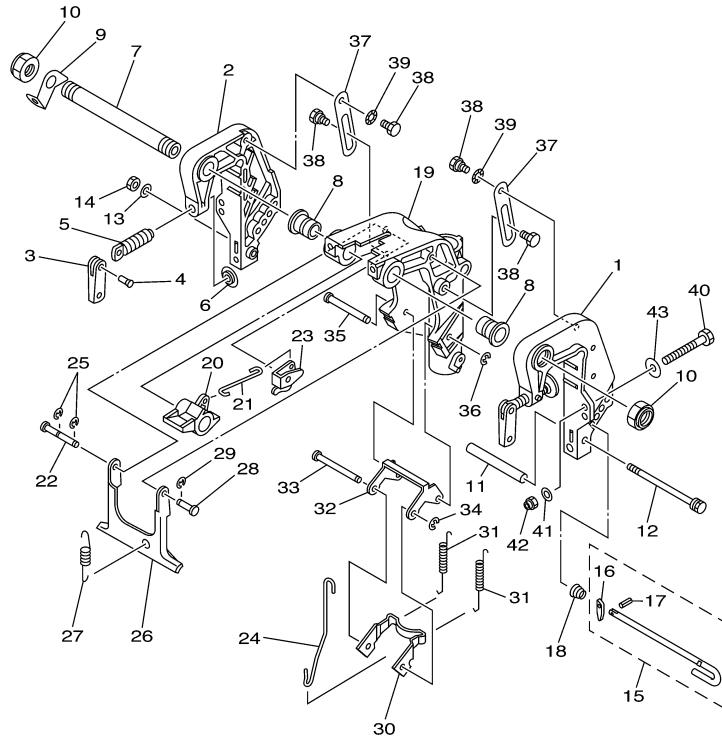

T8DPXR 0407 / BRACKET 1 EH

69G4110-C230

Part List

T8DPXR 0407 / BRACKET 1 EH

REF - NO	PART NUMBER	PART NAME	QUANTITY	REMARKS
1	60R-G3111-01-4D	BRACKET, CLAMP 1	1	
2	60R-G3112-01-4D	BRACKET, CLAMP 2	1	
3	6L8-G3118-01-00	HANDLE, TRANSOM CLAMP	2	
4	90243-04M01-00	PIN	2	
5	6E7-43116-00-00	SCREW, TRANSOM CLAMP	2	
6	648-43114-01-00	PAD, TRANSOM CLAMP	2	
7	68T-43131-00-00	BOLT, CLAMP BRACKET (L:215.5MM)	1	
8	90386-22MA4-00	BUSH	2	
9	66R-43113-00-00	PLATE, CLAMP BRACKET	1	
10	90185-22043-00	NUT, SELF-LOCKING	2	
11	90387-06M13-00	COLLAR	1	
12	90101-06M18-00	BOLT	1	
13	92990-06600-00	WASHER, PLATE	1	
14	95380-06700-00	NUT	1	
15	6L2-43160-01-00	TILT ROD ASSY	1	
16	689-43165-00-00	.PLATE, TILT LOCK	1	
17	91690-30008-00	.PIN, SPRING	1	
18	90502-10M07-00	SPRING, CONICAL	1	
19	60R-G3311-10-4D	BRACKET, SWIVEL 1	1	
20	60R-G3631-00-00	LEVER, TILT	1	
21	60R-G3616-00-00	ROD, TILT LOCK	1	
22	68T-43646-00-00	SHAFT, LEVER	1	
23	68T-43641-00-00	LEVER, TILT	1	
24	68T-43617-00-00	ROD, TILT LOCK	1	
25	99080-05600-00	CIRCLIP	2	
26	68T-43350-00-00	RECEIVER ASSY	1	
27	90506-20005-00	SPRING, TENSION	1	
28	63V-43191-00-00	SHAFT, STOPPER	1	
29	99080-05600-00	CIRCLIP	1	
30	68T-43614-00-00	PLATE, TILT LOCK	1	
31	90506-23803-00	SPRING, TENSION	2	
32	68T-43615-00-00	PLATE, TILT LOCK	1	
33	68T-43611-00-00	SHAFT, TILT LOCK	1	
34	93430-04M03-00	CIRCLIP	1	
35	68T-43659-00-00	SHAFT, REVERSE LOCK	1	
36	99080-05600-00	CIRCLIP	1	
37	68T-43627-00-00	STOPPER	2	
38	90109-06M84-00	BOLT	4	
39	90206-10M24-00	WASHER, WAVE	2	
40	90101-08M88-00	BOLT	2	
41	92990-08600-00	..WASHER, PLATE	2	
42	90185-08057-00	NUT, SELF-LOCKING	2	
43	90201-08MA4-00	WASHER, PLATE	2	

Part Notes

T8DPXR 0407 / BRACKET 1 EH

PART NUMBER	NOTE TEXT
92990-06600-00	OEM: This part number is among the Top 100 Most Popular Marine Maintenance Parts as of March 2014.

©2014 Yamaha Motor Corporation, U.S.A. All rights reserved.