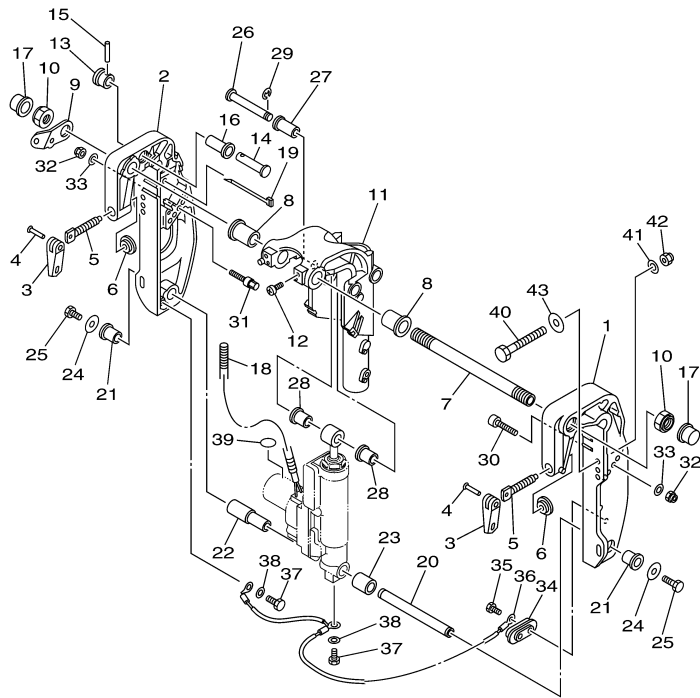

T8DPXH 0710 / BRACKET 2

60S3110-F240

Part List

T8DPXH 0710 / BRACKET 2

REF - NO	PART NUMBER	PART NAME	QUANTITY	REMARKS
1	69A-43111-01-4D	BRACKET, CLAMP 1	1	
2	69A-43112-01-4D	BRACKET, CLAMP 2	1	
3	6L8-G3118-01-00	HANDLE, TRANSOM CLAMP	2	
4	90243-04M01-00	PIN	2	
5	6E7-43116-00-00	SCREW, TRANSOM CLAMP	2	
6	648-43114-01-00	PAD, TRANSOM CLAMP	2	
7	69A-43131-00-00	BOLT, CLAMP BRACKET	1	FOR REMOTE CONTROL
8	90386-22MA4-00	BUSH	2	
9	69A-43113-00-00	PLATE, CLAMP BRACKET	1	
10	90185-22043-00	NUT, SELF-LOCKING	2	
11	69G-43311-11-4D	BRACKET, SWIVEL 1	1	
13	65W-43192-00-00	KNOB, STOPPER	1	
14	65W-43191-00-00	SHAFT, STOPPER	1	
15	91690-30018-00	PIN, SPRING	1	
16	90386-14MA1-00	BUSH	1	
17	6G5-43145-01-00	CAP, CLAMP BRACKET	2	
18	90447-10001-00	TUBE	1	
19	90465-13M97-00	CLAMP	1	
20	69G-43818-00-00	PIN, LOWER SHOCK MOUNT	1	
21	90386-16MA7-00	BUSH	2	
22	90386-16MA8-00	BUSH	1	
23	90387-16M02-00	COLLAR	1	
24	90201-08M00-00	WASHER, PLATE	2	
25	97080-08016-00	BOLT	2	
26	90249-12M36-00	PIN	1	
27	90381-12M10-00	BUSH, SOLID	1	
28	90381-12M11-00	BUSH, SOLID	2	
29	99080-10600-00	CIRCLIP	1	
30	90110-08M05-00	BOLT, HEXAGON SOCKET HEAD	1	
31	90109-08010-00	BOLT	1	
32	90185-08057-00	NUT, SELF-LOCKING	2	
33	92990-08600-00	..WASHER, PLATE	2	
34	65W-45251-00-00	ANODE	1	
35	90101-06020-00	BOLT	2	
36	63V-82127-00-00	WIRE, LEAD 2	1	
37	97095-06010-00	BOLT	2	
38	92995-06600-00	WASHER	2	
39	60S-G3155-00-00	MARK 1	1	
40	90101-08M88-00	BOLT	2	
41	92990-08600-00	..WASHER, PLATE	2	
42	90185-08057-00	NUT, SELF-LOCKING	2	
43	90201-08MA4-00	WASHER, PLATE	2	

Part Notes

T8DPXH 0710 / BRACKET 2

PART NUMBER	NOTE TEXT
65W-45251-00-00	OEM: This part number is among the Top 100 Most Popular Marine Maintenance Parts as of March 2014.

©2014 Yamaha Motor Corporation, U.S.A. All rights reserved.