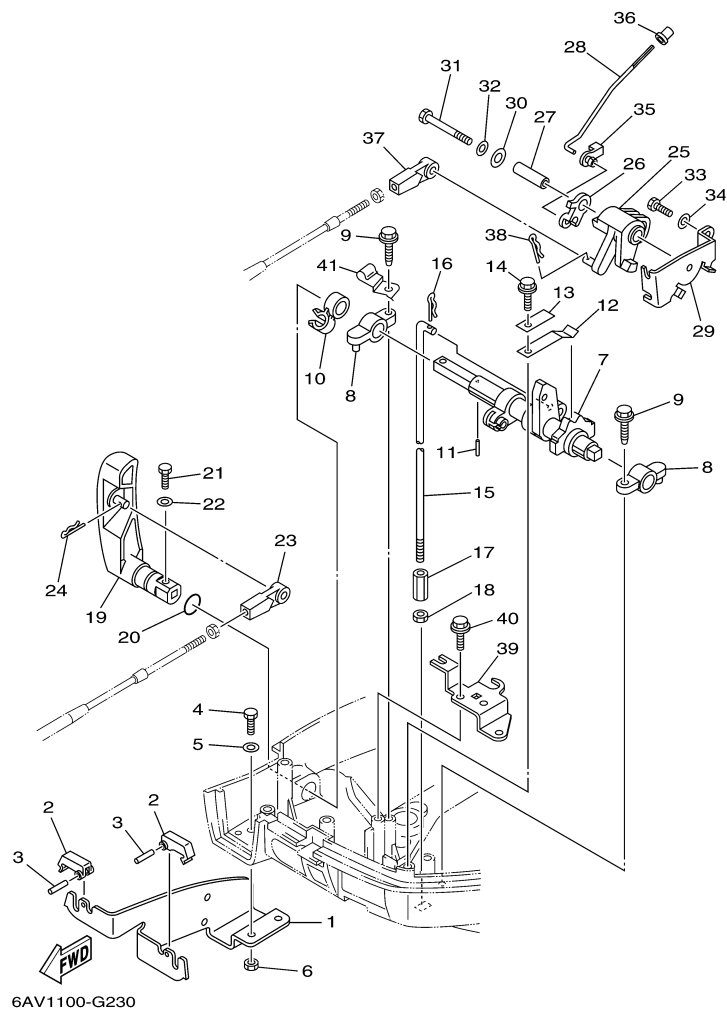

Part List

T8DPXH 0710 / CONTROL 1

REF - NO	PART NUMBER	PART NAME	QUANTITY	REMARKS
1	68T-42726-00-00	GROMMET	1	
2	68T-44121-02-00	LEVER, SHIFT ROD	1	
3	6G1-41662-01-94	BRACKET 2	2	
4	90109-06M81-00	BOLT	2	
5	90464-10M60-00	CLAMP	1	
6	91690-30014-00	PIN, SPRING	1	
7	65W-44116-00-00	SPRING	1	
8	66R-44117-00-00	BRACKET	1	
9	90109-06M86-00	BOLT	1	
10	60R-G4143-10-00	ROD, SHIFT	1	
11	90468-18001-00	CLIP	1	
12	90170-06015-00	NUT	1	
13	95380-06700-00	NUT	1	
14	68T-48538-00-00	CLAMP, CABLE 1	1	
15	97095-06012-00	BOLT	1	
16	92995-06600-00	WASHER	1	
17	63D-48538-00-00	CLAMP, CABLE 1	1	
18	68T-41638-00-00	PULLEY	1	
19	68T-41283-00-00	LEVER, FREE ACCEL.	1	
20	90387-06M59-00	COLLAR	1	
21	6AU-41211-00-00	LINK, ACCEL.	1	
22	68T-14497-00-00	STAY, THROTTLE WIRE	1	
23	90201-06M62-00	WASHER, PLATE	1	
24	97095-06045-00	.BOLT	1	
25	92995-06600-00	WASHER	1	
26	97095-06012-00	BOLT	1	
27	92995-06600-00	WASHER	1	
28	661-41262-02-00	JOINT, CHOKE LEVER	1	
29	647-14395-60-00	CAP, OVERFLOW PIPE	1	
30	68T-15774-10-00	STAY 4	1	
31	90109-06M86-00	BOLT	2	
32	90465-08027-00	CLAMP	1	

T8DPXH 0710 / CONTROL 2

©2014 Yamaha Motor Corporation, U.S.A. All rights reserved.