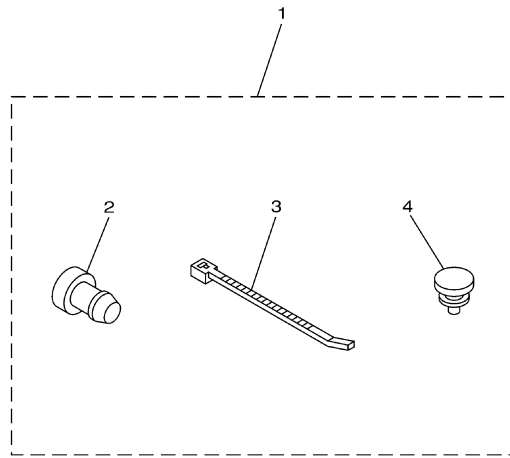

T8DPXH 0710 / OPTIONAL PARTS

68R1100-2290

Part List

T8DPXH 0710 / OPTIONAL PARTS

REF - NO	PART NUMBER	PART NAME	QUANTITY	REMARKS
1	69G-W1257-00-00	FLUSHING ELIMINATION KIT	1	AP
2	90338-07M16-00	.PLUG	1	
3	90465-11M10-00	.CLAMP	1	
4	90480-06M19-00	.GROMMET	2