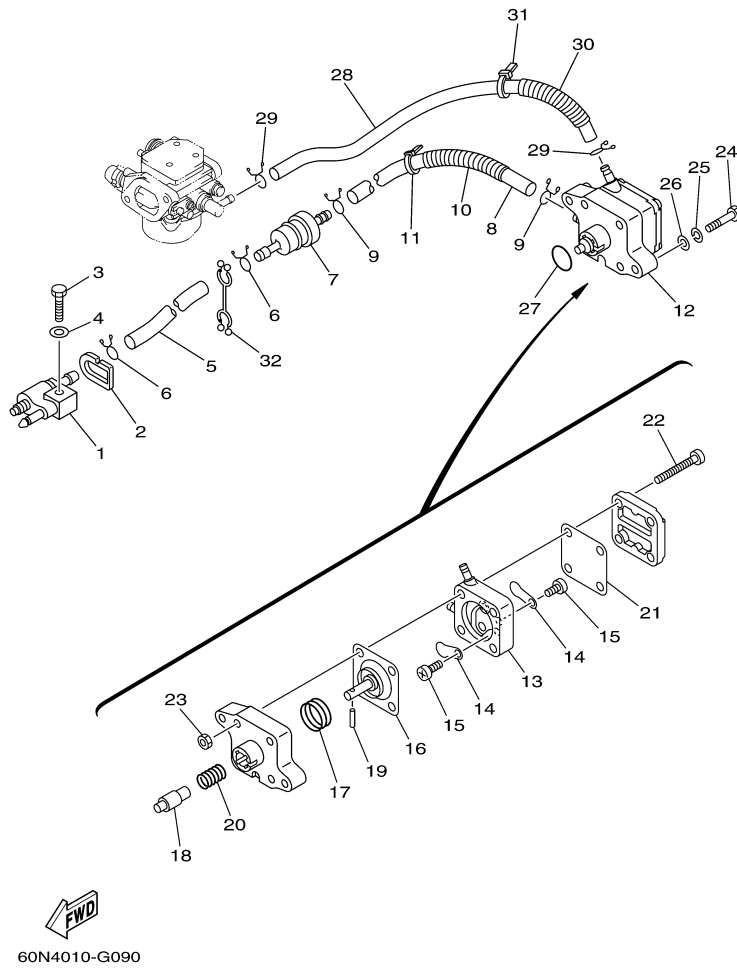

T8DPXH 0710 / FUEL 1

©2014 Yamaha Motor Corporation, U.S.A. All rights reserved.

Part List

T8DPXH 0710 / FUEL 1

REF - NO	PART NUMBER	PART NAME	QUANTITY	REMARKS
1	6G1-24304-02-00	FUEL PIPE JOINT COMP. 1	1	
2	60R-F4329-00-00	SEAL	1	
3	97095-06025-00	BOLT	1	
4	92995-06600-00	WASHER	1	
5	90445-10809-00	HOSE (L295)	1	
6	90467-09M09-00	CLIP	2	
7	68T-24251-01-00	STRAINER 1	1	
8	90445-10811-00	HOSE (L170)	1	
9	90467-09M09-00	CLIP	2	
10	90446-14M66-00	HOSE (L40)	1	
11	90465-11M10-00	CLAMP	1	
12	68T-24410-01-00	FUEL PUMP ASSY	1	
13	66M-24413-01-00	.BODY 2	1	
14	6A0-24421-01-00	.VALVE, CHECK	2	
15	6E7-14325-00-00	.SCREW, PAN HEAD	2	
16	66M-24411-01-00	.DIAPHRAGM	1	
17	66M-24423-00-00	.SPRING, DIAPHRAGM	1	
18	66M-13131-00-00	.PLUNGER	1	
19	66M-24374-00-00	.PIN	1	
20	66M-24454-00-00	.SPRING	1	
21	66M-24471-01-00	.DIAPHRAGM	1	
22	66M-24444-00-00	.SCREW	4	
23	95380-04600-00	.NUT	4	
24	97095-06030-00	BOLT	2	
25	92995-06100-00	WASHER, SPRING	2	
26	92995-06600-00	WASHER	2	
27	93210-20M65-00	.O-RING	1	
28	90445-10810-00	HOSE (L280)	1	
29	90467-09M09-00	CLIP	2	
30	90446-14M66-00	HOSE (L40)	1	
31	90465-11M10-00	CLAMP	1	
32	90464-10M53-00	CLAMP	1