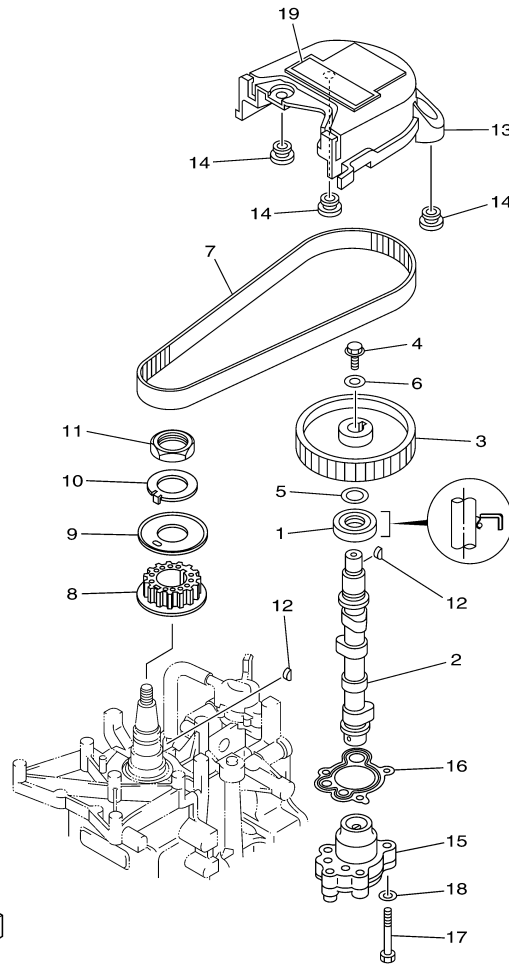

T8DPXH 0710 / OIL PUMP

6AU4110-K080

Part List

T8DPXH 0710 / OIL PUMP

REF - NO	PART NUMBER	PART NAME	QUANTITY	REMARKS
1	93102-18M21-00	.OIL SEAL	1	
2	60R-E2171-00-00	CAMSHAFT 1	1	
3	60R-E1537-00-94	GEAR, DRIVEN	1	
4	90105-06M14-00	BOLT FLANGE	1	
5	90201-13201-00	WASHER, PLATE	1	
6	90201-06M94-00	WASHER, PLATE	1	
7	60R-G6241-00-00	BELT	1	
8	60R-E1536-00-00	GEAR, DRIVE	1	
9	68T-11557-00-00	WASHER 1	1	
10	6G8-11587-01-00	WASHER, LOCK	1	
11	90170-24M09-00	NUT	1	
12	90280-03M01-00	.KEY, WOODRUFF	2	
13	60R-G6297-00-00	COVER, DUST	1	
14	90480-10627-00	GROMMET	3	
15	68T-13300-00-00	OIL PUMP ASSY	1	
16	68T-13329-00-00	.GASKET, PUMP COVER	1	
17	97095-06030-00	BOLT	3	
18	92995-06600-00	WASHER	3	
19	60R-E3437-41-00	MARK, CAUTION	1