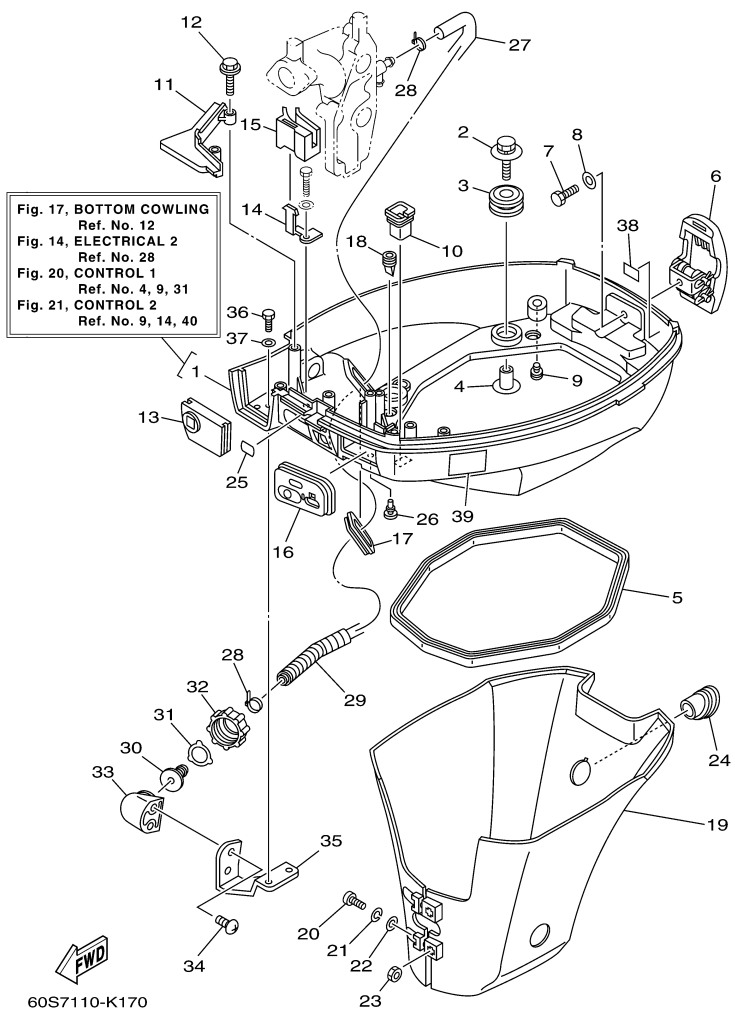

T8DPXH 0710 / BOTTOM COWLING

Fig. 17, BOTTOM COWLING
Ref. No. 12
Fig. 14, ELECTRICAL 2
Ref. No. 28
Fig. 20, CONTROL 1
Ref. No. 4, 9, 31
Fig. 21, CONTROL 2
Ref. No. 9, 14, 40

60S7110-K170

*1:REF.NO.35,36,37-FOR REMO-CON ATTCHMENT (WITH FLUSHING KIT)

Part List

T8DPXH 0710 / BOTTOM COWLING

REF - NO	PART NUMBER	PART NAME	QUANTITY	REMARKS
1	60R-G2710-00-4D	BOTTOM COWLING ASSY	1	WITH TAPPING BOLT
2	68F-85119-00-00	BOLT	4	
3	90480-21M82-00	GROMMET	4	
4	90387-06176-00	COLLAR	4	
5	68T-42716-10-00	RUBBER, SEAL 1	1	
6	68T-42801-00-00	COWLING CLAMP COMP.	1	
7	97095-06012-00	BOLT	1	
8	92995-06600-00	WASHER	1	
9	6BL-44391-00-00	NIPPLE, HOSE	1	
10	682-42727-00-00	GROMMET	1	
11	68T-42738-00-4D	PLATE, FITTING	1	
12	90109-06M81-00	BOLT	2	
13	68T-42725-00-00	GROMMET	1	
14	68T-26393-00-00	HOLDER	1	
15	68T-26367-00-00	PROTECTOR	1	
16	69G-42724-50-00	GROMMET	1	
17	69G-42726-00-00	GROMMET	1	FLUSHING KIT
18	60S-G2717-00-00	RUBBER, SEAL 2	2	
19	60R-G2741-00-00	APRON	1	
20	97885-06030-00	SCREW, PAN HEAD	2	
21	92995-06100-00	WASHER, SPRING	2	
22	92995-06600-00	WASHER	2	
23	95380-06600-00	NUT, HEXAGON	2	
24	68T-42717-00-00	RUBBER, SEAL 2	1	
25	60R-H4342-00-00	SEAT, EMBLEM	1	
27	60S-E2481-00-00	PIPE 1	1	FLUSHING KIT
28	90465-11M10-00	CLAMP	2	FLUSHING KIT
29	90447-13M00-00	TUBE	1	FLUSHING KIT
30	6R3-12582-00-00	JOINT, HOSE 2	1	FLUSHING KIT
31	6R3-12583-00-00	GASKET, HOSE JOINT	1	FLUSHING KIT
32	6R3-12581-00-00	JOINT, HOSE 1	1	FLUSHING KIT
33	68T-12572-00-00	ADAPTER	1	FLUSHING KIT
34	90167-06002-00	SCREW, TAPPING	2	FLUSHING KIT
35	68T-12535-00-00	PLATE	1	FLUSHING KIT
36	97095-06012-00	BOLT	2	FLUSHING KIT
37	92995-06600-00	WASHER	2	FLUSHING KIT
38	6H8-42791-10-00	MARK 1	1	
39	6AH-42794-40-00	LABEL, WARNING (GENERAL)	1