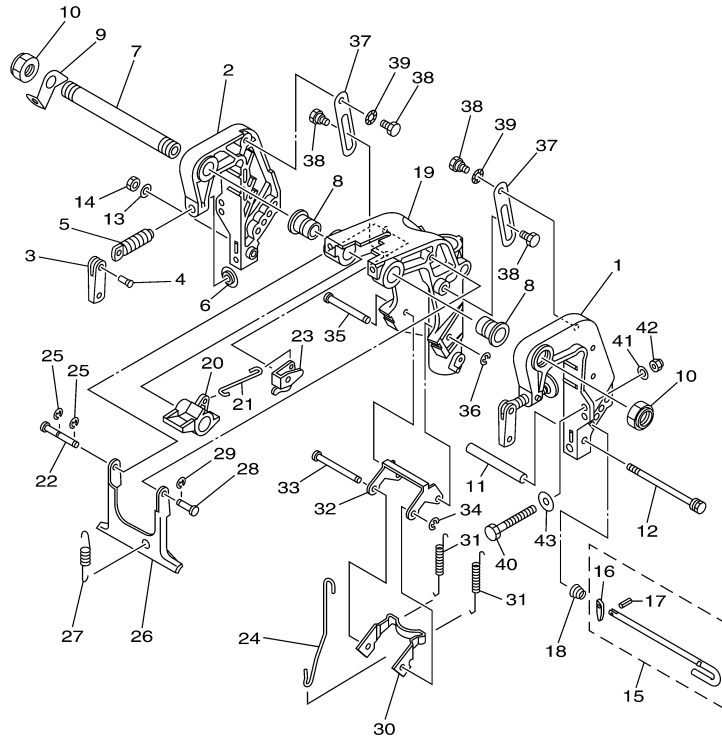

Part List

T8DPXH 0710 / REMO CON ATTACHMENT

REF - NO	PART NUMBER	PART NAME	QUANTITY	REMARKS
1	60R-G8501-00-00	REMOTE CONT. ATTACHMENT ASSY.	1	AP
2	68T-48531-00-00	.BRACKET, REMOTE CONTROL 1	1	
3	682-48538-50-00	.CLAMP, CABLE 1	2	
4	91690-30012-00	.PIN, SPRING	2	
5	97095-06012-00	.BOLT	2	
6	92995-06600-00	.WASHER	2	
7	95380-06600-00	.NUT, HEXAGON	2	
8	60R-G4111-10-00	.HANDLE, GEAR SHIFT	1	
9	93210-12327-00	.O-RING	1	
10	97095-05016-00	.BOLT	1	
11	92995-05600-00	.WASHER	1	
12	663-48344-00-00	.CABLE END, REMOTE CONTROL	1	
13	90468-18008-00	.CLIP	1	
14	663-48344-00-00	.CABLE END, REMOTE CONTROL	1	
15	90468-18008-00	.CLIP	1	
16	68T-42725-10-00	.GROMMET	1	

Part Notes

T8DPXH 0710 / REMO CON ATTACHMENT

PART NUMBER	NOTE TEXT
90468-18008-00	OEM: This part number is among the Top 100 Most Popular Marine Maintenance Parts as of March 2014.
90468-18008-00	OEM: This part number is among the Top 100 Most Popular Marine Maintenance Parts as of March 2014.

©2014 Yamaha Motor Corporation, U.S.A. All rights reserved.

T8DPXH 0710 / BRACKET 1

69G4110-C230