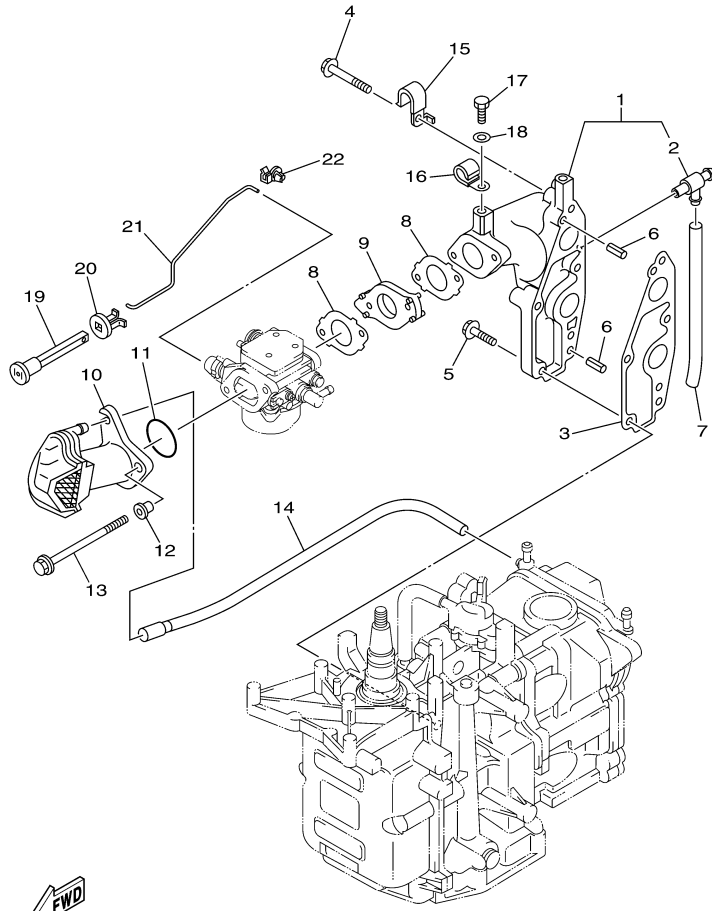

T8DPXH 0710 / INTAKE

60N4300-G060

Part List

T8DPXH 0710 / INTAKE

REF - NO	PART NUMBER	PART NAME	QUANTITY	REMARKS
1	60R-E3641-20-1S	MANIFOLD, INTAKE 1	1	FLUSHING KIT
2	67F-12482-00-00	.PIPE 2	1	
3	68T-13645-00-00	.GASKET, MANIFOLD 1	1	
4	90119-06MA5-00	BOLT, WITH WASHER	3	
5	90119-06MA3-00	BOLT, WITH WASHER	2	
6	91690-50014-00	PIN, SPRING	2	
7	90445-09812-00	HOSE (L93)	1	FLUSHING KIT
8	60R-E3646-A0-00	.GASKET, MANIFOLD 2	2	
9	68T-14271-00-00	INSULATOR	1	
10	60R-E4440-00-00	SILENCER ASSY, INTAKE	1	
11	93210-31MJ5-00	.O-RING	1	
12	90387-06M70-00	COLLAR	2	
13	97595-06585-00	BOLT, WITH WASHER	2	
14	60R-E2483-00-00	PIPE 3	1	
15	90465-08M99-00	CLAMP	1	
16	90465-08M83-00	CLAMP	1	FLUSHING KIT
17	97095-06010-00	BOLT	1	FLUSHING KIT
18	92995-06600-00	WASHER	1	FLUSHING KIT
19	6H4-41271-02-00	KNOB, CHOKE	1	
20	689-41273-00-00	GROMMET	1	
21	68T-41256-00-00	ROD, CHOKE 1	1	
22	6J8-41262-00-00	JOINT, CHOKE LEVER	1