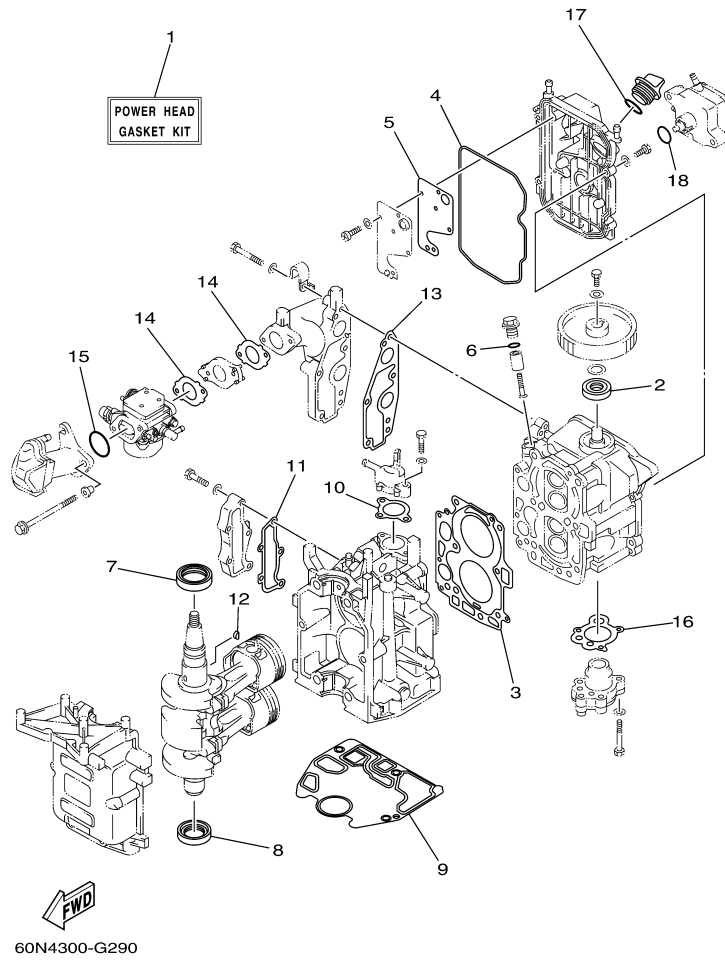

T8DPXH 0710 / REPAIR KIT 1

©2014 Yamaha Motor Corporation, U.S.A. All rights reserved.

Part List

T8DPXH 0710 / REPAIR KIT 1

REF - NO	PART NUMBER	PART NAME	QUANTITY	REMARKS
1	68T-W0001-00-00	POWER HEAD GASKET KIT	1	
2	93102-18M21-00	.OIL SEAL	1	
3	68T-11181-00-00	.GASKET, CYLINDER HEAD 1	1	
4	68T-11356-00-00	.SEAL, CYLINDER 2	1	
5	68T-11169-A0-00	.GASKET, BREATHER COVER	1	
6	93210-13M63-00	.O-RING	1	
7	93102-30M22-00	.OIL SEAL	1	
8	93101-25M69-00	.OIL SEAL	1	
9	68T-11351-00-00	.GASKET, CYLINDER	1	
10	60R-E2414-A0-00	.GASKET, COVER	1	
11	68T-41114-A0-00	.GASKET, EXHAUST OUTER COVER	1	
12	90280-03M01-00	.KEY, WOODRUFF	1	
13	68T-13645-00-00	.GASKET, MANIFOLD 1	1	
14	60R-E3646-A0-00	.GASKET, MANIFOLD 2	2	
15	93210-31MJ5-00	.O-RING	1	
16	68T-13329-00-00	.GASKET, PUMP COVER	1	
17	93210-24M79-00	.O-RING	1	
18	93210-20M65-00	.O-RING	1