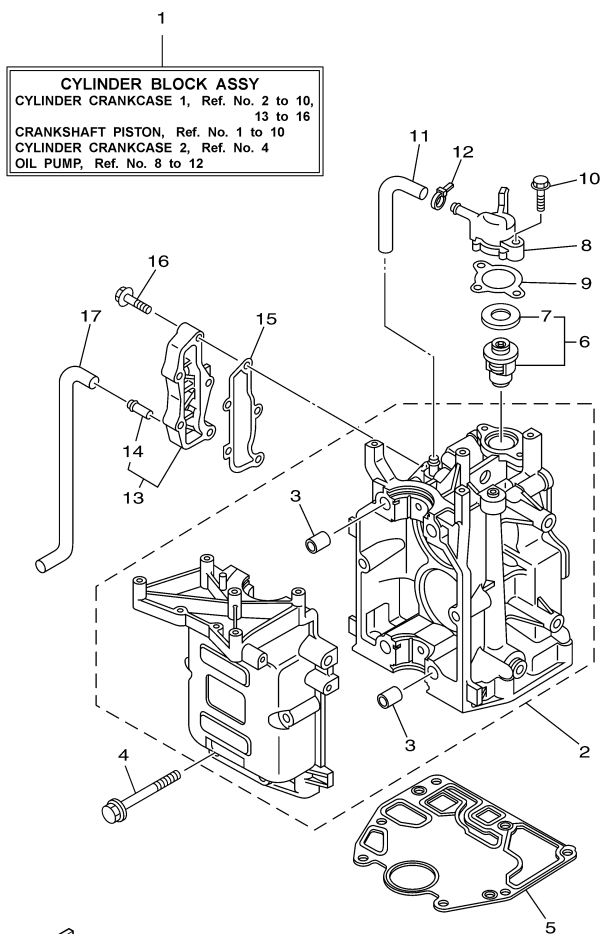

T8DPXH 0710 / CYLINDER CRANKCASE 1

60N2300-E020

Part List

T8DPXH 0710 / CYLINDER CRANKCASE 1

REF - NO	PART NUMBER	PART NAME	QUANTITY	REMARKS
1	60R-WE09B-00-1S	CYLINDER BLOCK ASSY	1	
2	60R-E5100-00-1S	CRANKCASE ASSY	1	
3	91812-12001-00	.PIN, DOWEL	4	
4	90119-08M29-00	BOLT, WITH WASHER	6	
5	68T-11351-00-00	.GASKET, CYLINDER	1	
6	66M-12411-01-00	THERMOSTAT	1	
7	688-12412-00-00	.SEAL, THERMOSTAT	1	
8	68T-12413-00-1S	COVER, THERMOSTAT	1	
9	60R-E2414-A0-00	.GASKET, COVER	1	
10	90119-06MA2-00	BOLT, WITH WASHER	2	
11	60R-E2481-00-00	PIPE 1	1	
12	90465-11M10-00	CLAMP	1	
13	60R-G1113-00-1S	OUTER COVER, EXHAUST	1	
14	6E9-24378-00-00	.PIPE, JOINT 3	1	
15	68T-41114-A0-00	.GASKET, EXHAUST OUTER COVER	1	
16	90119-06MA3-00	BOLT, WITH WASHER	5	
17	60R-E2482-00-00	PIPE 2	1	

Part Notes

T8DPXH 0710 / CYLINDER CRANKCASE 1

PART NUMBER	NOTE TEXT
66M-12411-01-00	OEM: This part number is among the Top 100 Most Popular Marine Maintenance Parts as of March 2014.

©2014 Yamaha Motor Corporation, U.S.A. All rights reserved.