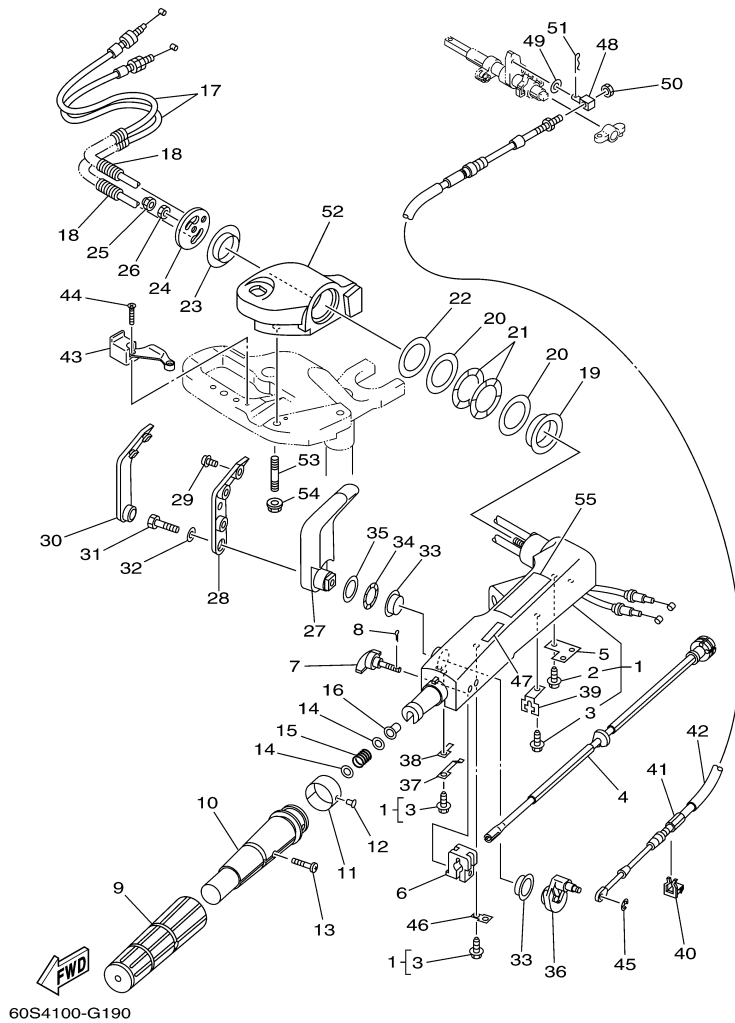

T8DPXH 0710 / STEERING

©2014 Yamaha Motor Corporation, U.S.A. All rights reserved.

Part List

T8DPXH 0710 / STEERING

REF - NO	PART NUMBER	PART NAME	QUANTITY	REMARKS
1	60S-G2101-00-4D	HANDLE, STEERING	1	
2	90109-06M86-00	.BOLT	2	
3	90109-06M80-00	.BOLT	3	
4	68T-42138-01-00	LEVER, THROTTLE	1	
5	69A-42159-00-00	STAY	1	
6	6G1-42126-00-00	FRICITION, STEERING HANDLE GRIP	1	
7	65W-42125-00-00	BOLT, FRICTION ADJUSTING	1	
8	91490-16010-00	PIN. COTTER	1	
9	68D-G2177-10-00	RUBBER, HANDLE	1	
10	68D-G2119-01-00	GRIP, STEERING HANDLE	1	
11	60R-G2137-00-00	INDICATOR, THROTTLE	1	
12	90269-02M09-00	RIVET	1	
13	90152-05011-00	SCREW, COUNTERSUNK	1	
14	90201-10M02-00	WASHER, PLATE	2	
15	90501-23800-00	SPRING, COMPRESSION	1	
16	90386-08032-00	BUSH	1	
17	60R-F6301-10-00	THROTTLE CABLE ASSY	2	
18	90447-07005-00	TUBE	2	
19	66R-42171-00-00	BUSHING	1	
20	90201-43M00-00	WASHER, PLATE	2	
21	90206-43M22-00	WASHER, WAVE	2	
22	90202-43M57-00	WASHER, PLATE	1	
23	90386-40M99-00	BUSH	1	
24	66M-42131-01-00	COVER, HANDLE STEERING	1	
25	95780-10300-00	NUT, FLANGE	1	
26	95380-10700-00	NUT	1	
27	66R-44111-00-4D	HANDLE, GEAR SHIFT	1	
28	66R-44173-00-00	LEVER, SHIFT CONTROL	1	
29	90159-06M18-00	SCREW, WITH WASHER	3	
30	66R-42129-00-00	BUSHING, RUBBER	1	
31	97095-08030-00	BOLT	1	
32	92995-08600-00	WASHER	1	
33	90386-26MA3-00	BUSH	2	
34	90206-26M25-00	WASHER, WAVE	1	
35	90202-26M59-00	WASHER, PLATE	1	
36	68T-44113-01-00	CAM PLATE, HANDLE	1	
37	66R-44116-00-00	SPRING	1	
38	66R-44118-00-00	BRACKET	1	
39	66R-48538-00-00	CLAMP, CABLE 1	1	
40	63D-48538-00-00	CLAMP, CABLE 1	1	
41	68T-48321-01-00	CABLE	1	
42	90446-15002-00	HOSE	1	
43	68T-82594-10-00	CLAMP	1	
44	90151-05003-00	SCREW, COUNTERSUNK	2	
45	99080-04600-00	CIRCLIP	1	
46	69C-44114-00-00	STOPPER	1	
47	60R-G4191-00-00	INDICATOR, SHIFT	1	
48	66R-48344-00-00	CABLE END, REMOTE CONTROL	1	
49	90201-06M62-00	WASHER, PLATE	1	
50	90170-05M38-00	NUT	1	
51	91490-20012-00	PIN. COTTER	1	
52	60R-G2121-10-4D	BRACKET	1	
53	90116-10040-00	BOLT, STUD	2	
54	90179-10M33-00	NUT	2	
55	60R-E571Y-40-00	MARK, CAUTION	1