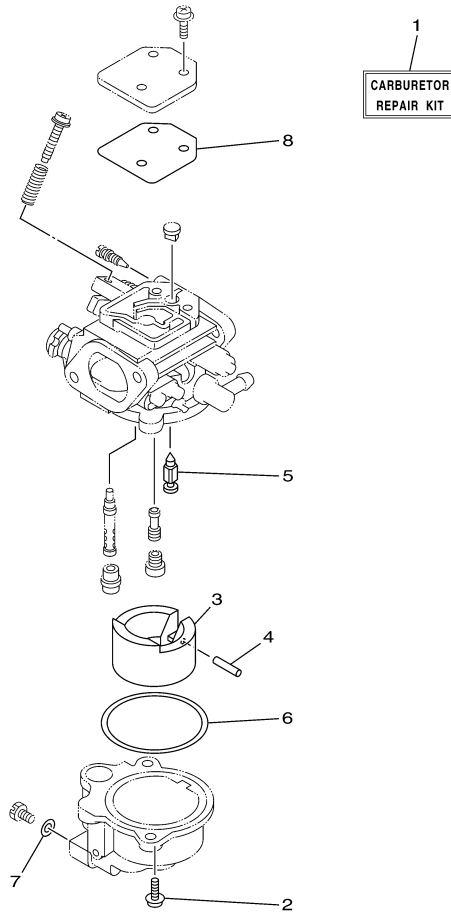

T8DPXH 0710 / REPAIR KIT 2

60N4100-G330

Part List

T8DPXH 0710 / REPAIR KIT 2

REF - NO	PART NUMBER	PART NAME	QUANTITY	REMARKS
1	6AU-W0093-00-00	CARBURETOR REPAIR KIT	1	
2	97980-04112-00	.SCREW, WITH WASHER	2	
3	6AU-14385-00-00	.FLOAT	1	
4	67D-14386-00-00	.PIN, FLOAT	1	
5	68T-14546-00-00	.VALVE, NEEDLE	1	
6	6AU-14984-00-00	.GASKET, FLOAT CHAMBER	1	
7	6J8-14959-00-00	.GASKET	1	
8	67D-14536-00-00	.GASKET	1