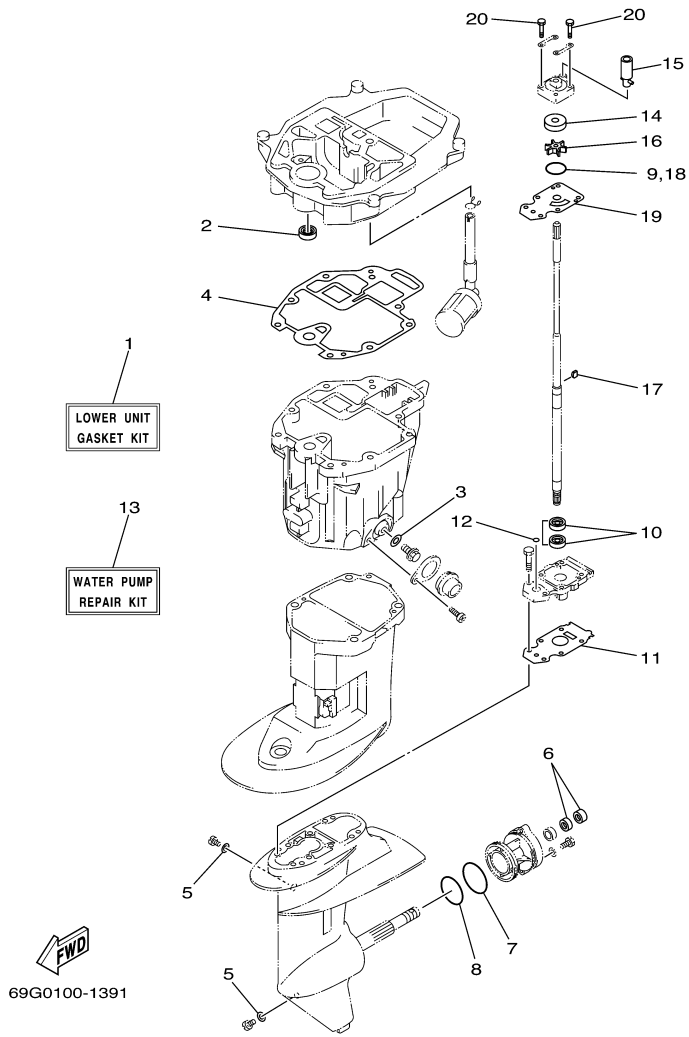

T8DPXH 0710 / REPAIR KIT 3

©2014 Yamaha Motor Corporation, U.S.A. All rights reserved.

Part List

T8DPXH 0710 / REPAIR KIT 3

REF - NO	PART NUMBER	PART NAME	QUANTITY	REMARKS
1	69G-W0001-20-00	LOWER UNIT GASKET KIT	1	
2	93101-12M70-00	.OIL SEAL	1	
3	90430-10M11-00	.GASKET	1	
4	68T-13475-00-00	.GASKET	1	
5	90430-08020-00	.GASKET	2	
6	93101-17054-00	.OIL SEAL	2	
7	93210-74316-00	.O-RING	1	
8	93210-74M68-00	.O-RING	1	
9	93210-44398-00	.O-RING	1	
10	93101-20048-00	.OIL SEAL	2	
11	69G-45315-A0-00	.PACKING, LOWER CASING	1	
12	93210-06ME6-00	.O-RING	1	
13	69G-W0078-00-00	WATER PUMP REPAIR KIT	1	
14	63V-44322-00-00	.INSERT, CARTRIDGE	1	
15	68T-44366-00-00	.DAMPER, WATER SEAL 2	1	
16	63V-44352-01-00	.IMPELLER	1	
17	664-44338-00-00	.KEY, WOODRUFF	1	
18	93210-44398-00	.O-RING	1	
19	68T-44323-00-00	.OUTER PLATE, CARTRIDGE	1	
20	97080-08045-00	.BOLT	4	

Part Notes

T8DPXH 0710 / REPAIR KIT 3

PART NUMBER	NOTE TEXT
90430-08020-00	OEM: This part number is among the Top 100 Most Popular Marine Maintenance Parts as of March 2014.

©2014 Yamaha Motor Corporation, U.S.A. All rights reserved.

©2014 Yamaha Motor Corporation, U.S.A. All rights reserved.