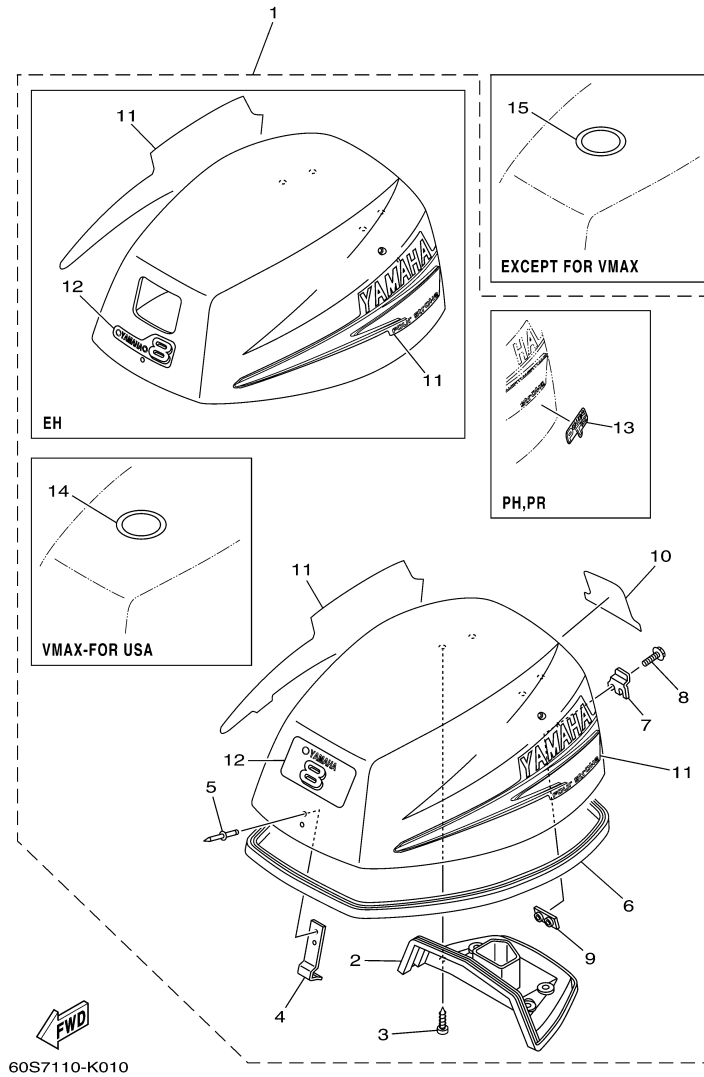

T8DPXH 0710 / TOP COWLING

©2014 Yamaha Motor Corporation, U.S.A. All rights reserved.

Part List

T8DPXH 0710 / TOP COWLING

REF - NO	PART NUMBER	PART NAME	QUANTITY	REMARKS
1	60S-G2610-V0-NA	TOP COWLING ASSY	1	AP VMAX
1	60S-G2610-20-4D	TOP COWLING ASSY	1	
2	60R-G2613-00-00	.MOLDING, AIR DUCT	1	
3	97780-60516-00	.SCREW, TAPPING	4	
4	6G1-42651-02-00	.HOOK	1	
5	90266-04M04-00	.RIVET	2	
6	60R-42615-00-00	.SEAL	1	
7	60R-42652-00-00	.HOOK	1	
8	97595-05514-00	.BOLT, WITH WASHER	2	
9	68T-42649-00-00	.HOLDER, CLAMP BAND	1	
10	69G-42678-V0-00	.GRAPHIC, REAR	1	FOR VMAX
10	69G-42678-20-00	.GRAPHIC, REAR	1	
11	68T-W0070-20-00	.GRAPHIC SET	1	
11	69G-W0070-V0-00	.GRAPHIC SET	1	FOR VMAX
12	63V-42677-V0-00	.GRAPHIC, FRONT	1	FOR VMAX
12	69G-42686-10-00	.EMBLEM, FRONT	1	
13	69A-42675-00-00	.GRAPHIC, SIDE 1	1	
14	60R-E3434-00-00	.LABEL, CAUTION	1	FOR VMAX
15	60R-E3434-00-00	LABEL, CAUTION	1	EXCEPT FOR VMAX