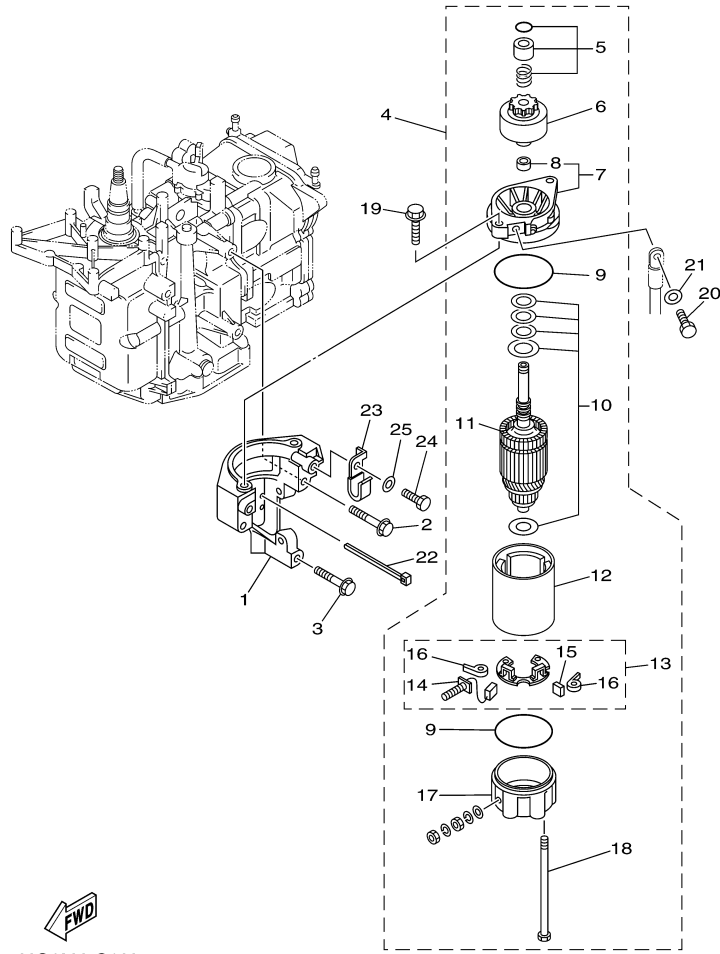

T8DPXH 0710 / STARTING MOTOR

60S4300-G160

Part List

T8DPXH 0710 / STARTING MOTOR

REF - NO	PART NUMBER	PART NAME	QUANTITY	REMARKS
1	68T-81822-01-94	BRACKET, STARTING MOTOR	1	
2	90119-08046-00	BOLT, WITH WASHER	2	
3	90119-08020-00	BOLT, WITH WASHER	1	
4	68T-81800-00-00	STARTING MOTOR ASSY	1	
5	68T-81857-00-00	.RETAINER	1	
6	689-81807-12-00	.GEAR ASSY, STARTING MOTOR	1	
7	6F5-81830-10-00	.FRONT BRACKET ASSY	1	
8	689-81831-00-00	..METAL, FRONT	1	
9	689-81847-11-00	.O-RING	2	
10	689-81809-11-00	.WASHER KIT	1	
11	689-81850-11-00	.ARMATURE ASSY	1	
12	689-81810-11-00	.STATOR ASSY	1	
13	689-81840-11-00	.BRUSH HOLDER ASSY	1	
14	689-81811-11-00	..BRUSH 1	1	
15	689-81812-11-00	..BRUSH 2	1	
16	689-81813-10-00	..SPRING, BRUSH	2	
17	689-81820-11-00	.REAR BRACKET ASSY	1	
18	689-81826-10-00	.BOLT	2	
19	90119-08M76-00	BOLT, WITH WASHER	2	
20	97095-08016-00	BOLT	1	
21	92995-08600-00	WASHER	1	
22	90465-11M10-00	CLAMP	1	
23	90465-08M99-00	CLAMP	1	
24	97095-06012-00	BOLT	1	
25	92995-06600-00	WASHER	1