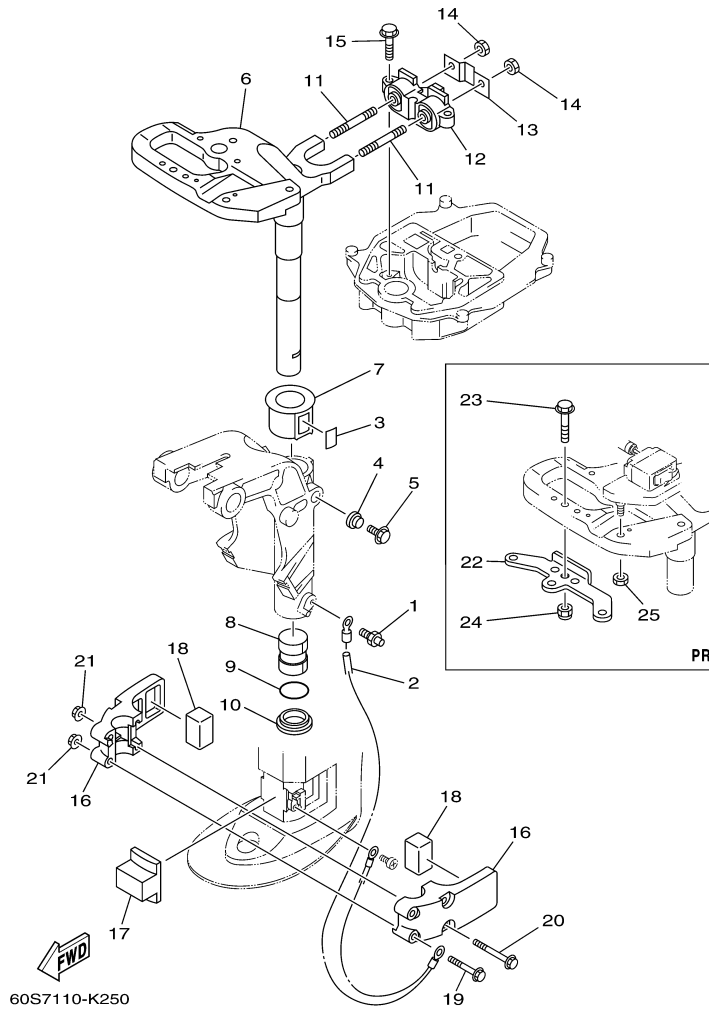

T8DPXH 0710 / BRACKET 3

©2014 Yamaha Motor Corporation, U.S.A. All rights reserved.

Part List

T8DPXH 0710 / BRACKET 3

REF - NO	PART NUMBER	PART NAME	QUANTITY	REMARKS
1	93700-06M03-00	NIPPLE, GREASE	1	
2	68T-82127-00-00	WIRE, LEAD 2	1	
3	63V-42528-00-00	PLATE, FRICTION	1	
4	689-43373-01-00	SEAL, DAMPER	1	
5	90105-06M07-00	.BOLT, FLANGE	1	
6	60R-G2511-11-4D	BRACKET, STEERING	1	
7	63V-42537-00-00	BUSHING, PIVOT SHAFT	1	
8	90386-30048-00	BUSH	1	
9	93210-29M94-00	O-RING	1	
10	90386-30M60-00	BUSH	1	
11	90116-08M54-00	BOLT, STUD	2	
12	68T-44517-10-00	MOUNT RUBBER	1	
13	68T-44526-00-00	PLATE	1	
14	95380-08600-00	NUT	2	
15	97575-06525-00	BOLT, WITH WASHER	2	
16	68T-44551-00-4D	HOUSING, LOWER MOUNT RUBBER 1	2	
17	60R-G4557-00-00	MOUNT DAMPER, LOWER FRONT	1	
18	60R-G4555-00-00	MOUNT DAMPER, LOWER SIDE	2	
19	90119-06012-00	BOLT, WITH WASHER	2	
20	90119-06013-00	BOLT, WITH WASHER	2	
21	90179-06M28-00	NUT	4