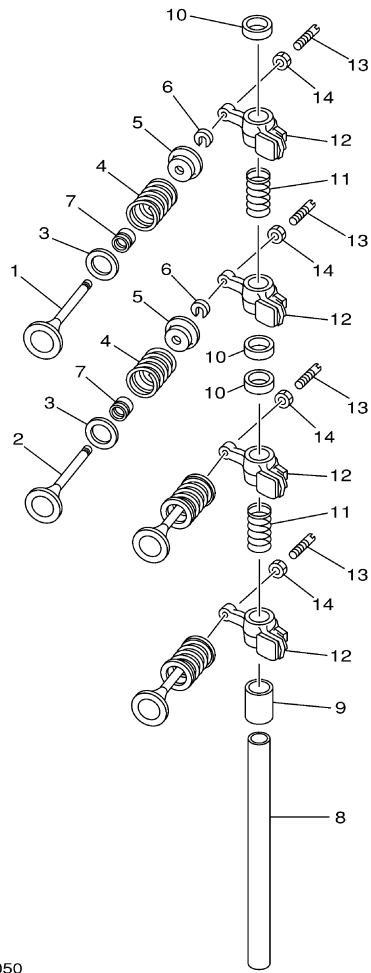

T8DPXH 0710 / VALVE

68R0010-0050

Part List

T8DPXH 0710 / VALVE

REF - NO	PART NUMBER	PART NAME	QUANTITY	REMARKS
1	6AU-12111-00-00	VALVE, INTAKE	2	
2	6AU-12121-00-00	VALVE, EXHAUST	2	
3	68T-12116-00-00	SEAT, VALVE SPRING	4	
4	60R-12113-00-00	SPRING, VALVE INNER	4	
5	7NJ-12117-00-00	RETAINER, VALVE SPRING	4	
6	7NJ-12118-00-00	LOCK, VALVE SPRING RETAINER	4	
7	51Y-12119-00-00	SEAL, VALVE STEM	4	
8	68T-12146-00-00	SHAFT, ROCKER	1	
9	90387-13M56-00	COLLAR	1	
10	90387-14M03-00	COLLAR	3	
11	90501-12M40-00	SPRING, COMPRESSION	2	
12	68T-12151-00-00	ARM, VALVE ROCKER	4	
13	6G8-12159-00-00	SCREW, VALVE ADJUSTING	4	
14	6G8-12158-00-00	NUT, LOCK	4