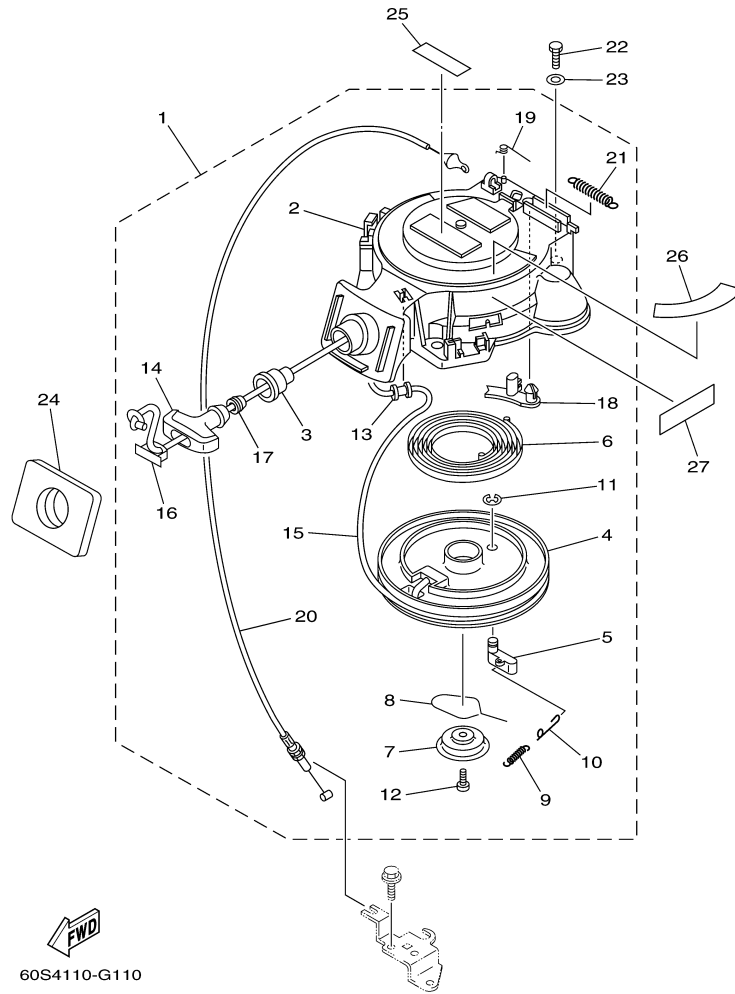

T8DPXH 0710 / STARTER