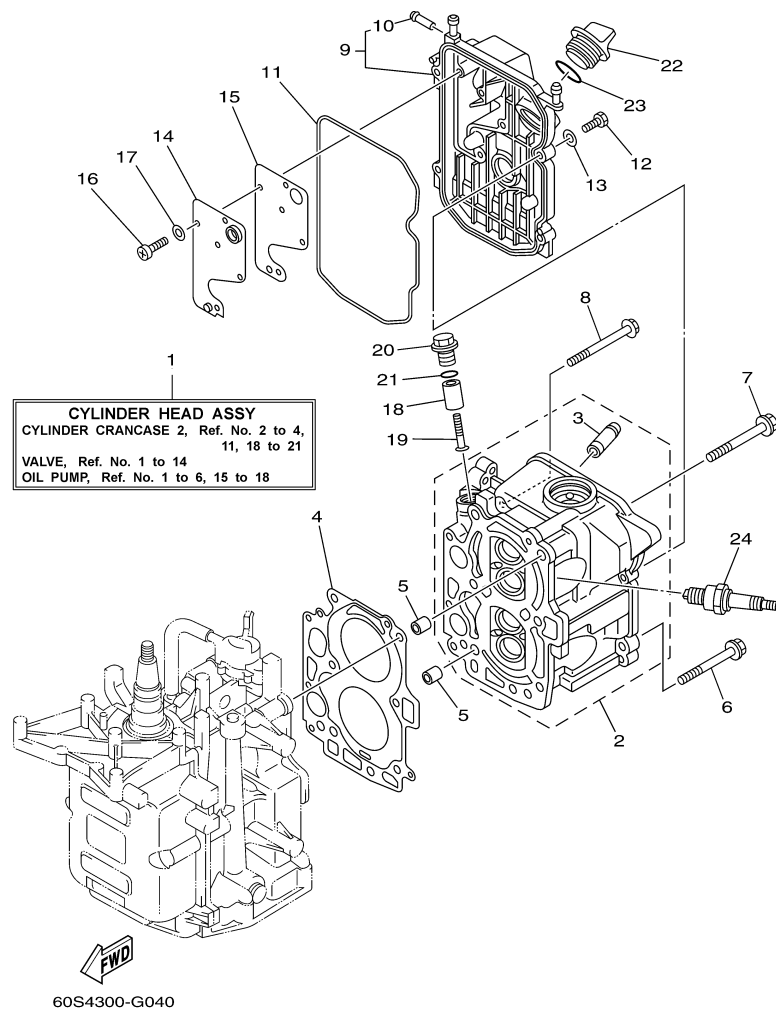

T8DPXH 0710 / CYLINDER CRANKCASE 2

Part List

T8DPXH 0710 / CYLINDER CRANKCASE 2

REF - NO	PART NUMBER	PART NAME	QUANTITY	REMARKS
1	60R-WE09A-01-1S	CYLINDER HEAD COMPLETE	1	
2	60R-E1111-00-1S	HEAD, CYLINDER 1	1	
3	67D-11133-10-00	.GUIDE, VALVE 1	4	
4	68T-11181-00-00	.GASKET, CYLINDER HEAD 1	1	
5	99510-10114-00	PIN, DOWEL	2	
6	90105-08M36-00	BOLT, FLANGE	2	
7	90105-08M78-00	BOLT, FLANGE	4	
8	90119-06049-00	BOLT, WITH WASHER	3	
9	60R-E1191-00-1S	COVER, CYLINDER HEAD 1	1	
10	650-24378-00-00	.PIPE, JOINT 4	1	
11	68T-11356-00-00	.SEAL, CYLINDER 2	1	
12	97095-06020-00	BOLT	4	
13	92995-06600-00	WASHER	4	
14	68T-11168-00-00	COVER, BREATHER	1	
15	68T-11169-A0-00	.GASKET, BREATHER COVER	1	
16	98507-04010-00	SCREW, PAN HEAD	5	
17	92907-04600-00	WASHER	5	
18	6G8-11325-00-00	ANODE	1	
19	97880-05025-00	SCREW, PAN HEAD	1	
20	6G8-11197-01-00	PLUG, BLIND	1	
21	93210-13M63-00	.O-RING	1	
22	69M-E5363-00-00	PLUG, OIL	1	
23	93210-24M79-00	.O-RING	1	
24	94702-00274-00	PLUG, SPARK (NGK BR6HS-10)	2