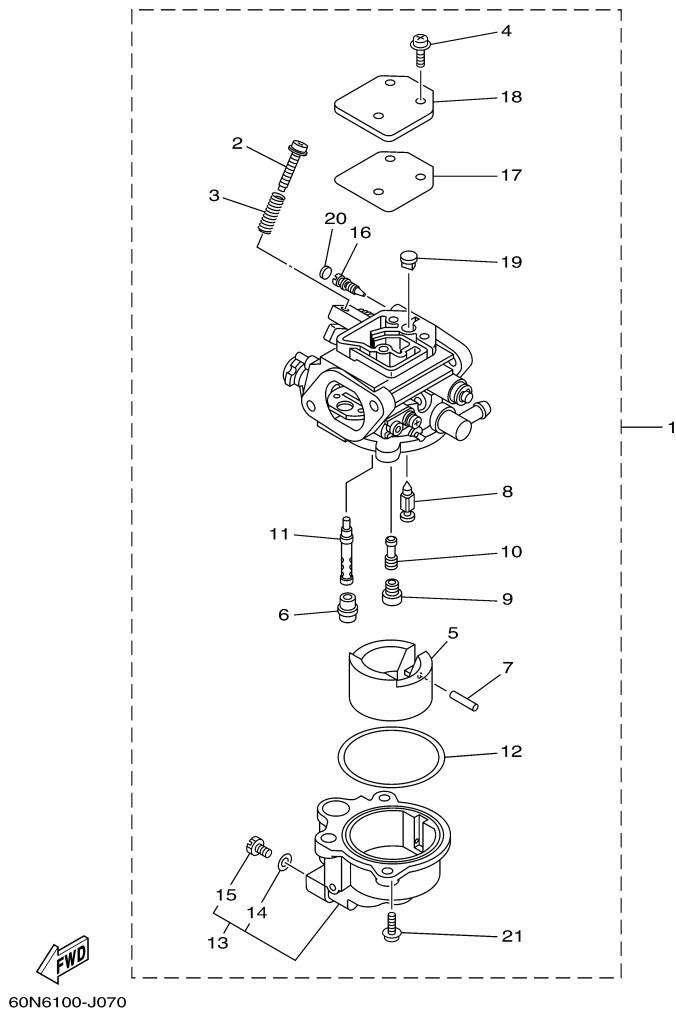

T8DPXH 0710 / CARBURETOR

60N6100-J070

Part List

T8DPXH 0710 / CARBURETOR

REF - NO	PART NUMBER	PART NAME	QUANTITY	REMARKS
1	60R-14301-10-00	CARBURETOR ASSY 1	1	
2	6E5-14321-00-00	.SCREW, THROTTLE	1	
3	6J8-14334-00-00	.SPRING, THROTTLE	1	
4	97980-04110-00	.SCREW, WITH WASHER	3	
5	6AU-14385-00-00	.FLOAT	1	
6	67D-14966-00-00	.RUBBER CAP	1	
7	67D-14386-00-00	.PIN, FLOAT	1	
8	68T-14546-00-00	.VALVE, NEEDLE	1	
9	60R-1492E-3K-00	.JET, MAIN (#79)	1	
10	68T-1492F-1K-00	.JET, AIR SLOW (#39)	1	
11	68T-1492A-00-00	.NOZZLE, MAIN	1	
12	6AU-14984-00-00	.GASKET, FLOAT CHAMBER	1	
13	60R-14981-00-00	.BODY, FLOAT CHAMBER	1	
14	6J8-14959-00-00	..GASKET	1	
15	66T-14991-00-00	..PLUG, DRAIN	1	
16	67D-14323-20-00	.SCREW, AIR ADJUSTING	1	FOR 60R-14301-10
17	67D-14536-00-00	.GASKET	1	
18	67D-14527-00-00	.PLATE	1	
19	68T-14126-00-00	.PLUG	1	
20	67D-1432A-00-00	.PLUG	1	
21	97980-04112-00	.SCREW, WITH WASHER	2