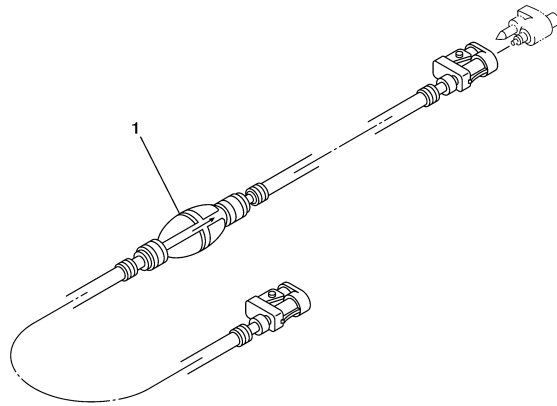

Part List

T8DPXH 0710 / FUEL 1

REF - NO	PART NUMBER	PART NAME	QUANTITY	REMARKS
1	6G1-24304-02-00	FUEL PIPE JOINT COMP. 1	1	
2	60R-F4329-00-00	SEAL	1	
3	97095-06025-00	BOLT	1	
4	92995-06600-00	WASHER	1	
5	90445-10809-00	HOSE (L295)	1	
6	90467-09M09-00	CLIP	2	
7	68T-24251-01-00	STRAINER 1	1	
8	90445-10811-00	HOSE (L170)	1	
9	90467-09M09-00	CLIP	2	
10	90446-14M66-00	HOSE (L40)	1	
11	90465-11M10-00	CLAMP	1	
12	68T-24410-01-00	FUEL PUMP ASSY	1	
13	66M-24413-01-00	.BODY 2	1	
14	6A0-24421-01-00	.VALVE, CHECK	2	
15	6E7-14325-00-00	.SCREW, PAN HEAD	2	
16	66M-24411-01-00	.DIAPHRAGM	1	
17	66M-24423-00-00	.SPRING, DIAPHRAGM	1	
18	66M-13131-00-00	.PLUNGER	1	
19	66M-24374-00-00	.PIN	1	
20	66M-24454-00-00	.SPRING	1	
21	66M-24471-01-00	.DIAPHRAGM	1	
22	66M-24444-00-00	.SCREW	4	
23	95380-04600-00	.NUT	4	
24	97095-06030-00	BOLT	2	
25	92995-06100-00	WASHER, SPRING	2	
26	92995-06600-00	WASHER	2	
27	93210-20M65-00	.O-RING	1	
28	90445-10810-00	HOSE (L280)	1	
29	90467-09M09-00	CLIP	2	
30	90446-14M66-00	HOSE (L40)	1	
31	90465-11M10-00	CLAMP	1	
32	90464-10M53-00	CLAMP	1	

T8DPXH 0710 / FUEL 2

6BP1110-H100