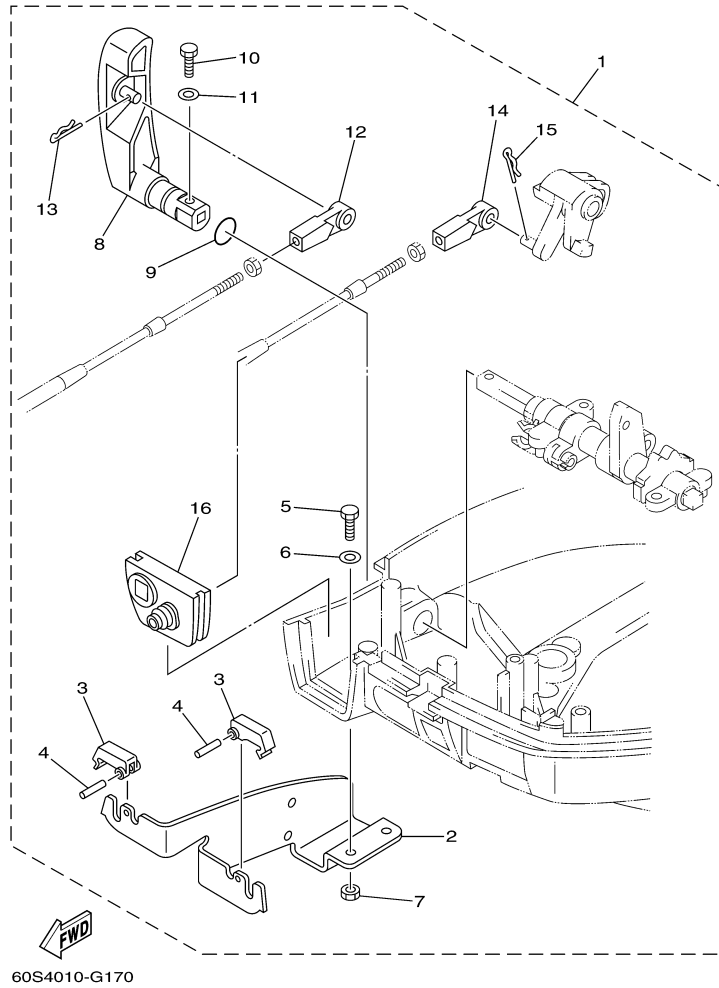

T8DPXH 0710 / REMO CON ATTACHMENT

60S4010-G170

Part List

T8DPXH 0710 / REMO CON ATTACHMENT

REF - NO	PART NUMBER	PART NAME	QUANTITY	REMARKS
1	60R-G8501-00-00	REMOTE CONT. ATTACHMENT ASSY.	1	AP
2	68T-48531-00-00	.BRACKET, REMOTE CONTROL 1	1	
3	682-48538-50-00	.CLAMP, CABLE 1	2	
4	91690-30012-00	.PIN, SPRING	2	
5	97095-06012-00	.BOLT	2	
6	92995-06600-00	.WASHER	2	
7	95380-06600-00	.NUT, HEXAGON	2	
8	60R-G4111-10-00	.HANDLE, GEAR SHIFT	1	
9	93210-12327-00	.O-RING	1	
10	97095-05016-00	.BOLT	1	
11	92995-05600-00	.WASHER	1	
12	663-48344-00-00	.CABLE END, REMOTE CONTROL	1	
13	90468-18008-00	.CLIP	1	
14	663-48344-00-00	.CABLE END, REMOTE CONTROL	1	
15	90468-18008-00	.CLIP	1	
16	68T-42725-10-00	.GROMMET	1	

Part Notes

T8DPXH 0710 / REMO CON ATTACHMENT

PART NUMBER	NOTE TEXT
90468-18008-00	OEM: This part number is among the Top 100 Most Popular Marine Maintenance Parts as of March 2014.
90468-18008-00	OEM: This part number is among the Top 100 Most Popular Marine Maintenance Parts as of March 2014.

©2014 Yamaha Motor Corporation, U.S.A. All rights reserved.