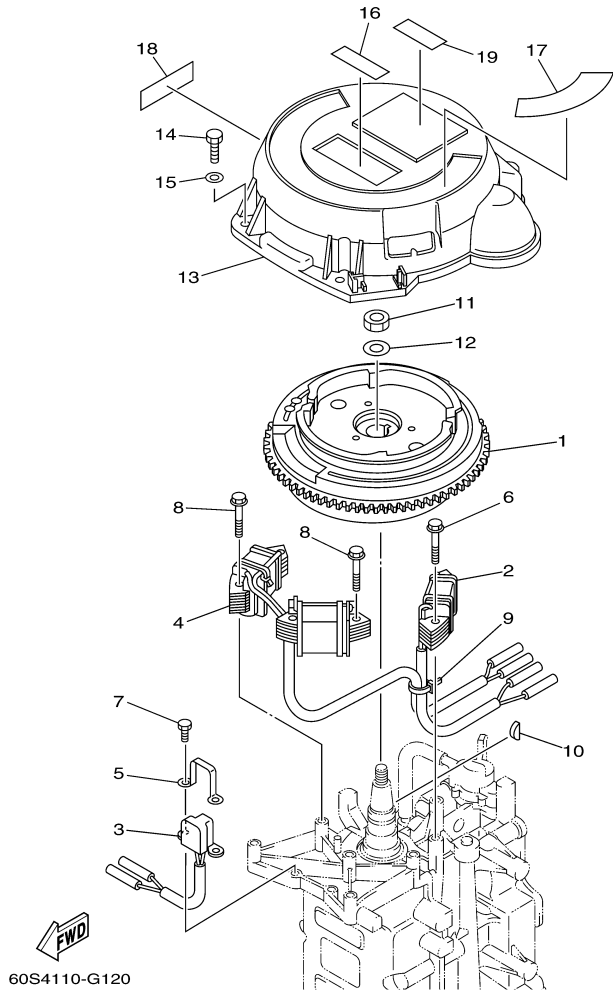

T8DPXH 0710 / GENERATOR

©2014 Yamaha Motor Corporation, U.S.A. All rights reserved.

Part List

T8DPXH 0710 / GENERATOR

REF - NO	PART NUMBER	PART NAME	QUANTITY	REMARKS
1	68T-85550-11-00	ROTOR ASSY	1	
2	68T-85520-00-00	COIL, CHARGE	1	
3	68T-85580-01-00	COIL, PULSER	1	
4	68T-85533-10-00	COIL, LIGHTING	1	
5	6H2-85582-00-00	ATTACHMENT, PULSER	1	
6	90119-06014-00	BOLT, WITH WASHER	2	
7	97095-05010-00	BOLT	2	
8	90119-06MA1-00	BOLT, WITH WASHER	4	
9	90465-11M10-00	CLAMP	1	
10	90280-04M06-00	KEY, WOODRUFF	1	
11	90170-12066-00	NUT	1	
12	90201-12472-00	WASHER, PLATE	1	
13	60S-H1337-01-00	COVER, FLYWHEEL	1	
14	97095-06020-00	BOLT	3	
15	92995-06600-00	WASHER	3	
16	6AH-81995-40-00	LABEL, WARNING	1	
17	60R-H5711-40-00	MARK, CAUTION	1	
18	6AH-81994-40-00	LABEL, SAFETY	1