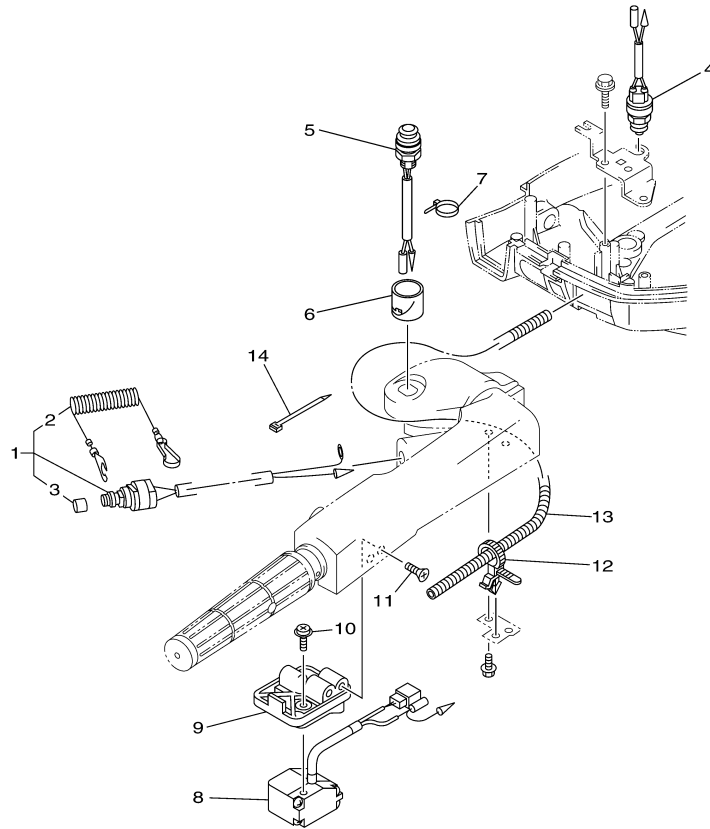

T8DPXH 0710 / ELECTRICAL 3

60S7110-K150

Part List

T8DPXH 0710 / ELECTRICAL 3

REF - NO	PART NUMBER	PART NAME	QUANTITY	REMARKS
1	65W-82575-01-00	ENGINE STOP SWITCH ASSY	1	
2	682-82556-00-00	.LANYARD, STOP SWITCH	1	
3	689-8257Y-00-00	.CAP	1	
4	6F5-82540-01-00	NEUTRAL SWITCH ASSY	1	
5	68T-81870-00-00	STARTING SWITCH ASSY	1	
6	68T-81821-00-00	COVER, SWITCH	1	
7	90465-11M10-00	CLAMP	1	
8	69G-82563-00-00	TRIM & TILT SWITCH ASSY	1	
9	69C-42176-00-00	STAY 2	1	
10	97985-06220-00	SCREW, WITH WASHER	2	
11	90151-06004-00	SCREW, COUNTERSUNK	3	
12	90465-12M56-00	CLAMP	2	
13	90447-07012-00	TUBE	1	
14	90465-13M11-00	CLAMP	1	

Part Notes

T8DPXH 0710 / ELECTRICAL 3

PART NUMBER	NOTE TEXT
682-82556-00-00	OEM: This part number is among the Top 100 Most Popular Marine Maintenance Parts as of March 2014.

©2014 Yamaha Motor Corporation, U.S.A. All rights reserved.