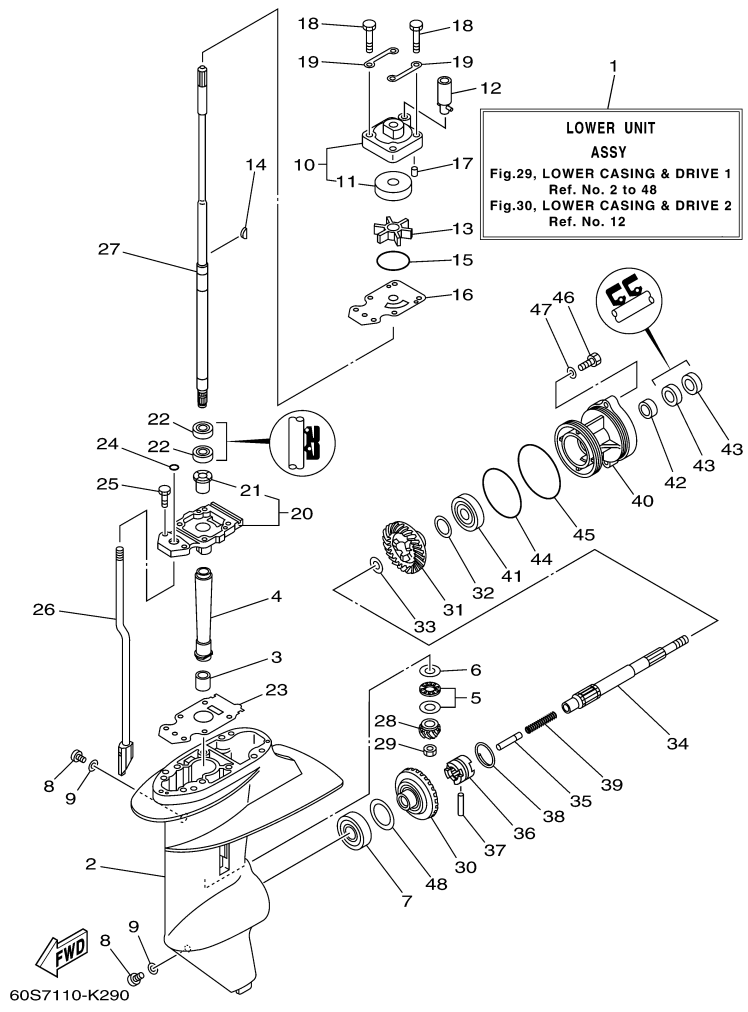

T8DPXH 0710 / LOWER CASING DRIVE 1

©2014 Yamaha Motor Corporation, U.S.A. All rights reserved.

Part List

T8DPXH 0710 / LOWER CASING DRIVE 1

REF - NO	PART NUMBER	PART NAME	QUANTITY	REMARKS
1	60S-G5300-20-4D	LOWER UNIT ASSY	1	X(24.6")
2	60S-G5311-00-4D	CASING, LOWER	1	
3	93315-314V8-00	BEARING	1	
4	66R-45536-00-00	SLEEVE, DRIVE SHAFT	1	
5	93341-414Y0-00	BEARING	1	
6	66R-45587-10-00	SHIM (T:1.20MM)	1	UR
6	66R-45587-00-00	SHIM (T:1.13MM)	1	UR
7	93332-000Y4-00	BEARING	1	
8	90340-08002-00	PLUG, STRAIGHT SCREW	2	
9	90430-08020-00	.GASKET	2	
10	63V-44301-00-00	WATER PUMP HOUSING COMP.	1	
11	63V-44322-00-00	.INSERT, CARTRIDGE	1	
12	68T-44366-00-00	.DAMPER, WATER SEAL 2	1	
13	63V-44352-01-00	.IMPELLER	1	
14	664-44338-00-00	.KEY, WOODRUFF	1	
15	93210-44398-00	.O-RING	1	
16	68T-44323-00-00	.OUTER PLATE, CARTRIDGE	1	
17	93604-12M07-00	PIN, DOWEL	2	
18	97080-08045-00	BOLT	4	
19	63V-44328-00-00	PLATE	2	
20	69G-45331-01-CA	HOUSING, BEARING	1	
21	626-45316-09-00	.BUSHING, DRIVE SHAFT	1	
22	93101-20048-00	.OIL SEAL	2	
23	69G-45315-A0-00	.PACKING, LOWER CASING	1	
24	93210-06ME6-00	.O-RING	1	
25	97080-08025-00	BOLT	2	
26	60S-G4150-20-00	SHIFT CAM ASSY	1	X(24.6")
27	69G-45510-20-00	DRIVE SHAFT ASSY	1	X(24.6")
28	60S-G5551-00-00	PINION (13T)	1	
29	90179-08M06-00	NUT	1	
30	60S-G5560-00-00	GEAR 1 (38T)	1	
31	60S-G5571-00-00	GEAR 2 (38T)	1	
32	626-45577-00-00	SHIM (T:0.10MM)	1	UR
32	626-45577-10-00	SHIM (T:0.20MM)	1	UR
32	626-45577-40-00	SHIM (T:0.50MM)	1	UR
32	626-45577-30-00	SHIM (T:0.40MM)	1	UR
32	626-45577-20-00	SHIM (T:0.30MM)	1	UR
33	90201-17682-00	WASHER, PLATE	1	
34	683-45611-00-00	SHAFT, PROPELLER	1	
35	650-45635-00-00	PLUNGER, SHIFT	1	
36	69G-45631-00-00	CLUTCH, DOG	1	
37	90250-05010-00	PIN, STRAIGHT	1	
38	648-45633-00-00	RING, CROSS PIN	1	
39	90501-14M09-00	SPRING, COMPRESSION	1	
40	66R-45361-00-4D	CAP, LOWER CASING	1	
41	93306-005Y8-00	BEARING	1	
42	93315-317Y0-00	BEARING	1	
43	93101-17054-00	.OIL SEAL	2	
44	93210-74M68-00	.O-RING	1	
45	93210-74316-00	.O-RING	1	
46	97095-06025-00	BOLT	2	
47	92995-06600-00	WASHER	2	
48	626-45577-00-00	SHIM (T:0.10MM)	1	UR
48	626-45577-10-00	SHIM (T:0.20MM)	1	UR
48	626-45577-40-00	SHIM (T:0.50MM)	1	UR
48	626-45577-30-00	SHIM (T:0.40MM)	1	UR
48	626-45577-20-00	SHIM (T:0.30MM)	1	UR

Part Notes

T8DPXH 0710 / LOWER CASING DRIVE 1