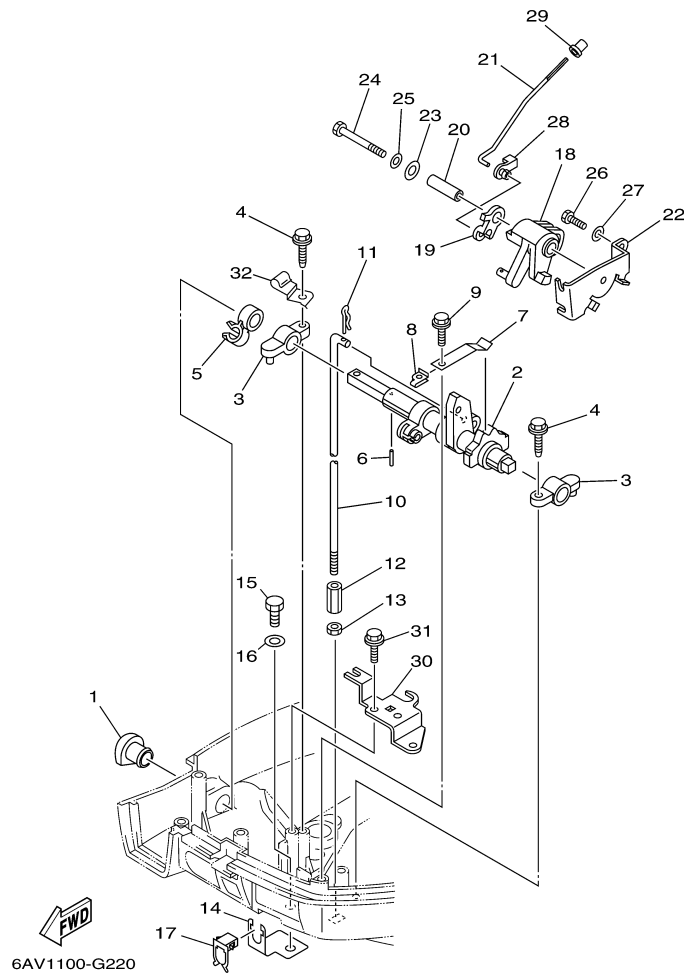

Part List

T8DPXH 0710 / STEERING FRICTION

REF - NO	PART NUMBER	PART NAME	QUANTITY	REMARKS
1	69G-42508-01-00	STEERING FRICTION ASSY	1	
2	68T-42525-01-00	.PLATE, FRICTION	1	
3	97595-05514-00	.BOLT, WITH WASHER	2	
4	67C-42562-00-00	.SHAFT, STEERING LOCK	1	
5	90202-10M56-00	.WASHER, PLATE	2	
6	68T-42561-00-00	.KNOB, STEERING LOCK	1	
7	689-43633-00-00	.COVER, TILT LEVER	1	
8	65W-42528-00-00	.PLATE, FRICTION	2	
9	90387-05M05-00	.COLLAR	1	
10	90387-05M11-00	.COLLAR	1	
11	97095-05020-00	.BOLT	1	
12	92995-05600-00	.WASHER	1	
13	90209-10M26-00	.WASHER	1	
14	90185-10M14-00	.NUT, SELF-LOCKING	1	
15	68T-42527-01-00	.PLATE, FRICTION	1	
16	90109-08M91-00	.BOLT	2	

T8DPXH 0710 / CONTROL 1

©2014 Yamaha Motor Corporation, U.S.A. All rights reserved.