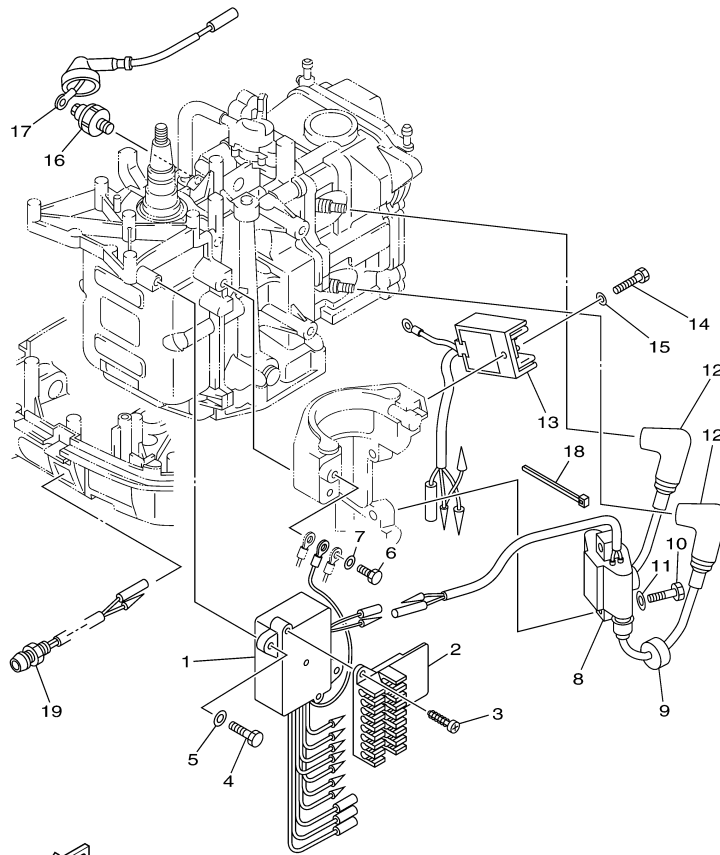

T8DPXH 0710 / ELECTRICAL 1

60S4300-G120

Part List

T8DPXH 0710 / ELECTRICAL 1

REF - NO	PART NUMBER	PART NAME	QUANTITY	REMARKS
1	68T-85540-00-00	C.D.I. UNIT ASSY	1	
2	68T-82522-00-00	CLAMP, COUPLER	1	
3	97780-40512-00	SCREW, TAPPING	2	
4	97095-06020-00	BOLT	2	
5	92995-06600-00	WASHER	2	
6	97095-06012-00	BOLT	1	
7	92995-06600-00	WASHER	1	
8	680-85570-02-00	IGNITION COIL ASSY	1	
9	90480-25161-00	GROMMET	2	
10	97095-06025-00	BOLT	2	
11	92995-06600-00	WASHER	2	
12	6E3-82370-21-00	PLUG CAP ASSY	2	
13	68T-81960-00-00	RECTIFIER & REGULATOR ASSY	1	
14	97095-06012-00	BOLT	1	
15	92995-06600-00	WASHER	1	
16	67F-82504-00-00	OIL PRESSURE SWITCH ASSY	1	
17	68T-82127-10-00	WIRE, LEAD 2	1	
18	90465-11M10-00	CLAMP	1	
19	68T-85410-00-00	EMERGENCY SIGNAL LIGHT ASSY	1