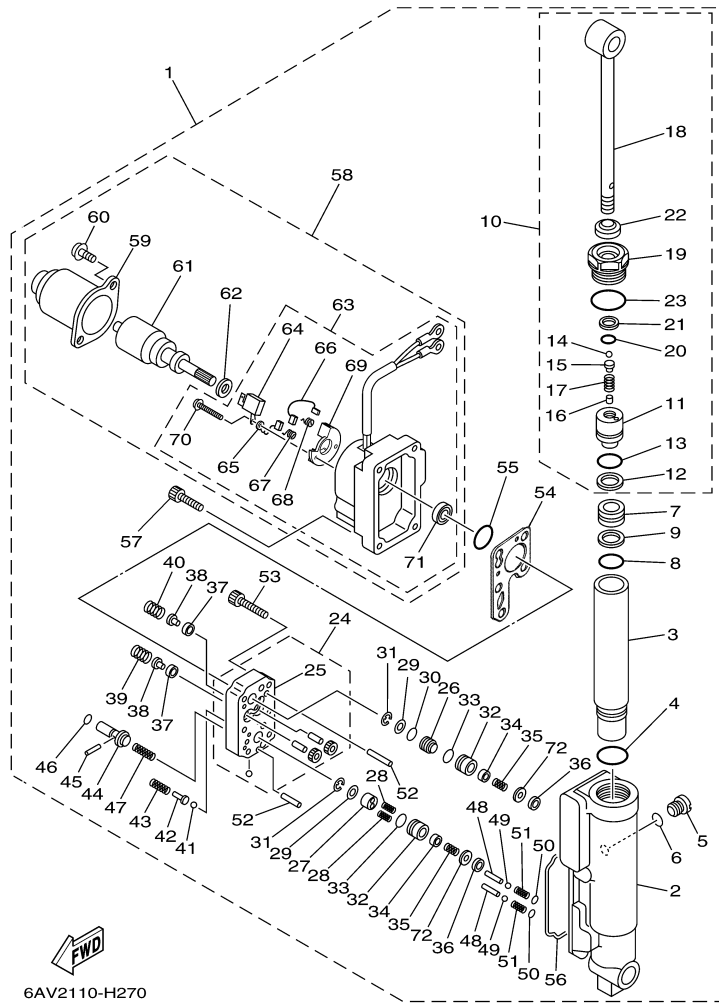

T8DPXH 0710 / POWER TILT ASSY

6AV2110-H270

Part List

T8DPXH 0710 / POWER TILT ASSY

REF - NO	PART NUMBER	PART NAME	QUANTITY	REMARKS
1	69G-43840-02-4D	POWER TILT ASSY	1	
2	69A-4380K-00-00	.CYLINDER, TILT SUB ASSY	1	
3	69A-22471-00-00	.CASE, CYLINDER	1	
4	93210-27666-00	.O-RING	1	
5	6H1-4388E-11-00	.PLUG, TAPER SCREW	1	
6	93210-07003-00	.O-RING	1	
7	69A-43814-00-00	.PISTON, FREE	1	
8	93210-21276-00	.O-RING	1	
9	69A-43872-00-00	.RING, BACK UP	1	
10	69A-43810-00-00	.TILT PISTON SUB ASSY	1	
11	69A-4380D-00-00	..PISTON COMP	1	
12	93210-21276-00	..O-RING	1	
13	69A-43872-00-00	..RING, BACK UP	1	
14	93505-32038-00	..BALL	1	
15	65W-4386A-00-00	..PIN, ABSORBER VALVE	1	
16	93604-06136-00	..PIN, DOWEL	1	
17	69A-43857-00-00	..SPRING, ABSORBER VALVE	1	
18	69A-43801-00-00	..ROD	1	
19	69A-43811-01-00	..SCREW, CYLINDER END	1	
20	6H1-43866-00-00	..O-RING	1	
21	69A-43871-00-00	..RING, BACK UP	1	
22	69A-43812-00-00	..SEAL, DUST	1	
23	69A-43869-00-00	..O-RING	1	
24	69A-43830-00-00	.GEAR PUMP ASSY	1	
25	69A-4380C-00-00	..GEAR HOUSING ASSY	1	
26	69A-43841-00-00	.PISTON, SHUTTLE	1	
27	69A-4384M-00-00	.PISTON, SHUTTLE 2	1	
28	62Y-43894-00-00	.SPRING, SHUTTLE RETURN	2	
29	69A-4384F-00-00	.SEAL, MAIN VALVE	2	
30	6H1-43883-00-00	.O-RING	1	
31	99002-03600-00	.CLIP	2	
32	69G-4382G-00-00	.VALVE SEAT	2	
33	93210-12N52-00	.O-RING	2	
34	6T4-43808-00-00	.SEAT VALVE COMP 1	2	
35	69G-43853-00-00	.SPRING, MAIN VALVE	2	
36	69J-4381C-00-00	.FILTER 3	2	
37	6H1-4384G-11-00	.SEAL, RELIEF VALVE	2	
38	6H1-43844-10-00	.PIN, VALVE SUPPORT	2	
39	69A-43855-00-00	.SPRING, UP RELIEF	1	
40	6H1-43856-10-00	.SPRING, DOWN RELIEF	1	
41	93501-08001-00	.BALL	2	
42	69A-4386A-00-00	.PIN, ABSORBER VALVE	2	
43	69A-43824-00-00	.SPRING, DOWN RELIEF 2	2	
44	69A-43848-00-00	.ROD, MANUAL RELEASE	1	
45	93602-15250-00	.PIN, DOWEL	1	
46	93210-06001-00	.O-RING	1	
47	69A-43854-00-00	.SPRING, MANUAL RELEASE	1	
48	69A-4381G-00-00	.PIN 1	2	
49	93501-08001-00	.BALL	2	
50	6H1-43883-00-00	.O-RING	2	
51	69A-4384H-00-00	.SPRING	2	
52	93606-14081-00	.PIN, DOWEL	2	
53	91312-05025-00	.BOLT	6	
54	69A-43816-01-00	.FILTER 1	1	
55	N35-43862-10-00	.O-RING	1	
56	69A-23129-00-00	.GASKET, DRAIN PLUG	1	
57	69A-43878-00-00	.BOLT, SOCKET	4	
58	69G-43880-01-00	.MOTOR ASSY	1	
59	65W-43804-01-00	..STATOR ASSY	1	
60	65W-43887-01-00	..BOLT	2