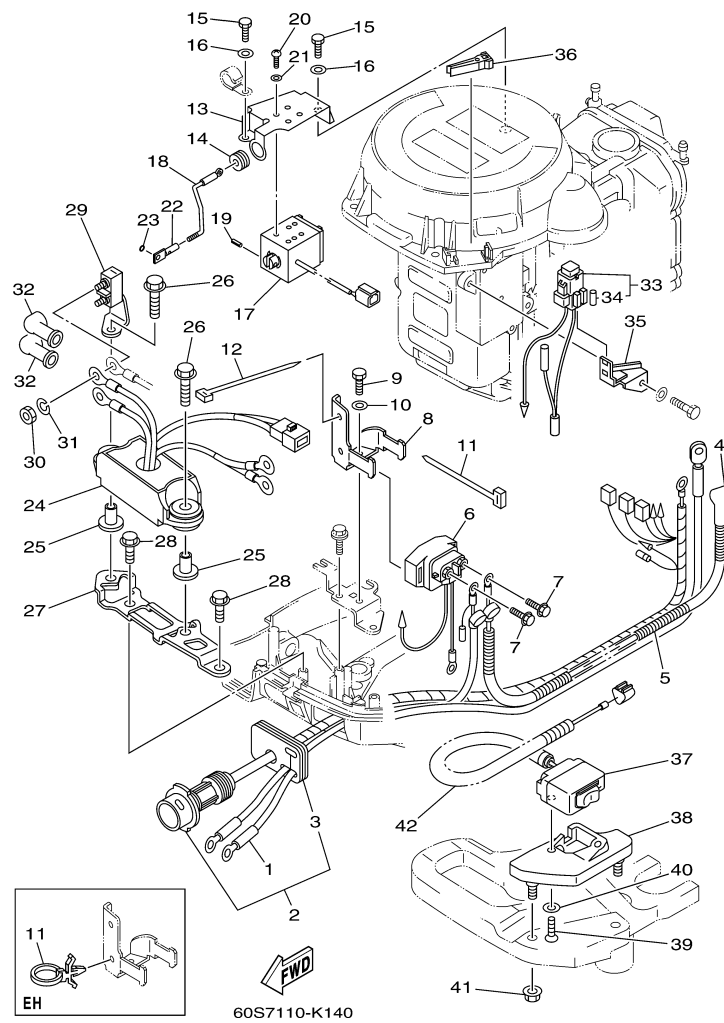

T8DPXH 0710 / ELECTRICAL 2

©2014 Yamaha Motor Corporation, U.S.A. All rights reserved.

Part List

T8DPXH 0710 / ELECTRICAL 2

REF - NO	PART NUMBER	PART NAME	QUANTITY	REMARKS
1	69G-82105-00-00	BATTERY CABLE (L: 3.0M)	1	UR STD
1	68T-82105-00-00	BATTERY CABLE (L: 2.1M)	1	UR AP
4	6G8-82117-00-00	WIRE, LEAD	1	
5	90446-10M86-00	HOSE (L140)	1	
6	68T-81940-00-00	STARTER RELAY ASSY	1	
7	97595-06610-00	BOLT, WITH WASHER	2	
8	68T-81945-01-00	PLATE, SWITCH FITTING	1	
9	97095-06012-00	BOLT	1	
10	92995-06600-00	WASHER	1	
11	90465-13M11-00	CLAMP	1	
12	90465-13M97-00	CLAMP	1	
24	69G-81950-00-00	RELAY ASSY	1	
25	90387-06M03-00	COLLAR	2	
26	90119-06M56-00	BOLT, WITH WASHER	2	
27	69G-81948-01-00	BRACKET	1	
28	90109-06M86-00	BOLT	2	
29	69G-81925-00-00	TERMINAL	1	
30	90170-06M30-00	NUT	2	
31	90204-06M00-00	WASHER, SPRING	2	
32	6G5-82119-00-00	COVER, LEAD WIRE	2	
33	68T-82150-00-00	FUSE HOLDER ASSY	1	
34	66V-82151-00-00	.FUSE (10A-BL)	2	
35	68T-82171-01-00	STAY, FUSE BOX	1	
36	67F-2812A-00-00	.PULLER, FUSE	1