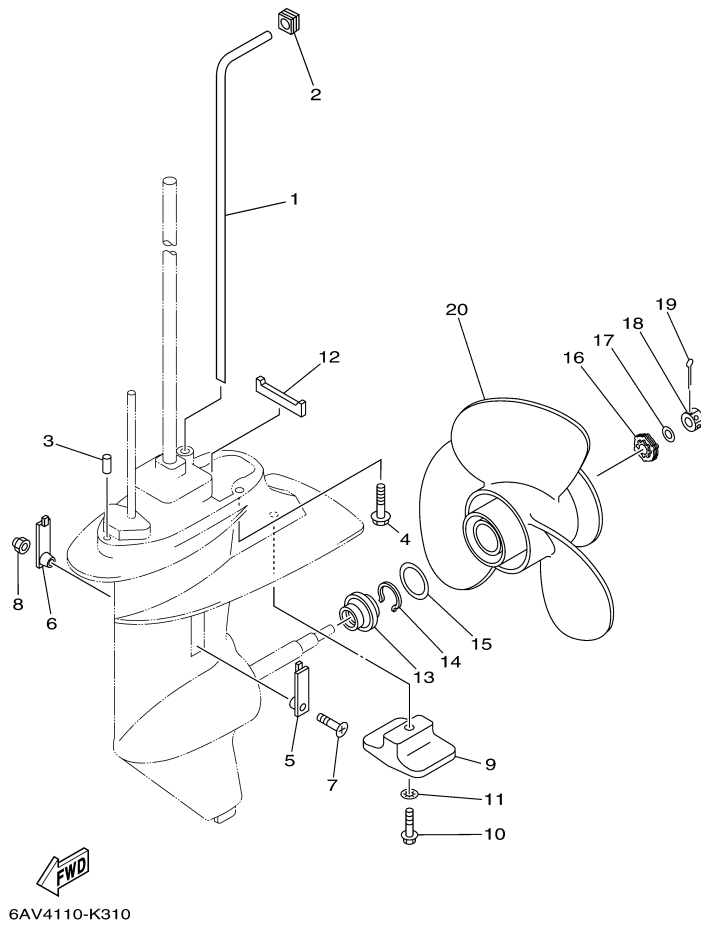

T8DPXH 0710 / LOWER CASING DRIVE 2

6AV4110-K310

Part List

T8DPXH 0710 / LOWER CASING DRIVE 2

REF - NO	PART NUMBER	PART NAME	QUANTITY	REMARKS
1	69G-44361-20-00	TUBE, WATER 1	1	X(24.6")
2	63V-44365-10-00	DAMPER, WATER SEAL 1	1	
3	93604-12M07-00	PIN, DOWEL	2	
5	6G1-45214-00-00	COVER, WATER INLET 1	1	
6	63V-45215-00-00	COVER, WATER INLET 2	1	
7	90152-05011-00	SCREW, COUNTERSUNK	1	
8	90185-05002-00	NUT, NYLON	1	
9	61N-45251-01-00	ANODE	1	
10	95895-06030-00	BOLT, FLANGE	1	
11	92990-06300-00	WASHER, INTERNAL TOOTH	1	
12	63V-45375-00-00	DAMPER, SEAL	1	
13	6G8-45987-02-00	SPACER 1	1	
14	93450-10M04-00	CIRCLIP	1	
15	90201-31MA3-00	WASHER, PLATE	1	
16	6G8-45997-00-00	SPACER 2	1	
17	90201-10M02-00	WASHER, PLATE	1	
18	90171-10M07-00	NUT, CASTLE	1	
19	91490-30025-00	PIN. COTTER	1	
20	69G-45941-00-EL	PROPELLER (3X11-3/4"X5-3/4"-R)	1