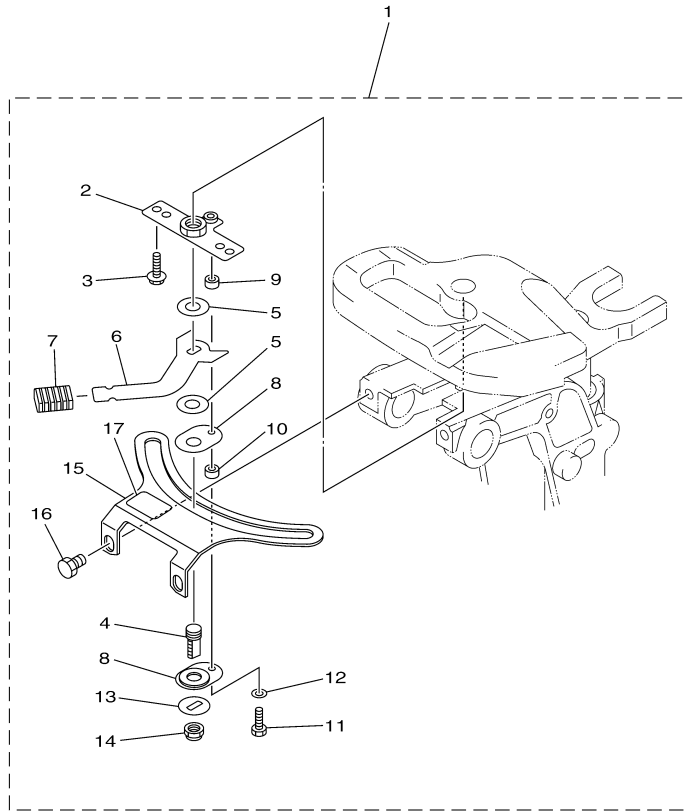

T8DPXH 0710 / STEERING FRICTION

60R7110-K170

Part List

T8DPXH 0710 / STEERING FRICTION

REF - NO	PART NUMBER	PART NAME	QUANTITY	REMARKS
1	69G-42508-01-00	STEERING FRICTION ASSY	1	
2	68T-42525-01-00	.PLATE, FRICTION	1	
3	97595-05514-00	.BOLT, WITH WASHER	2	
4	67C-42562-00-00	.SHAFT, STEERING LOCK	1	
5	90202-10M56-00	.WASHER, PLATE	2	
6	68T-42561-00-00	.KNOB, STEERING LOCK	1	
7	689-43633-00-00	.COVER, TILT LEVER	1	
8	65W-42528-00-00	.PLATE, FRICTION	2	
9	90387-05M05-00	.COLLAR	1	
10	90387-05M11-00	.COLLAR	1	
11	97095-05020-00	.BOLT	1	
12	92995-05600-00	.WASHER	1	
13	90209-10M26-00	.WASHER	1	
14	90185-10M14-00	.NUT, SELF-LOCKING	1	
15	68T-42527-01-00	.PLATE, FRICTION	1	
16	90109-08M91-00	.BOLT	2