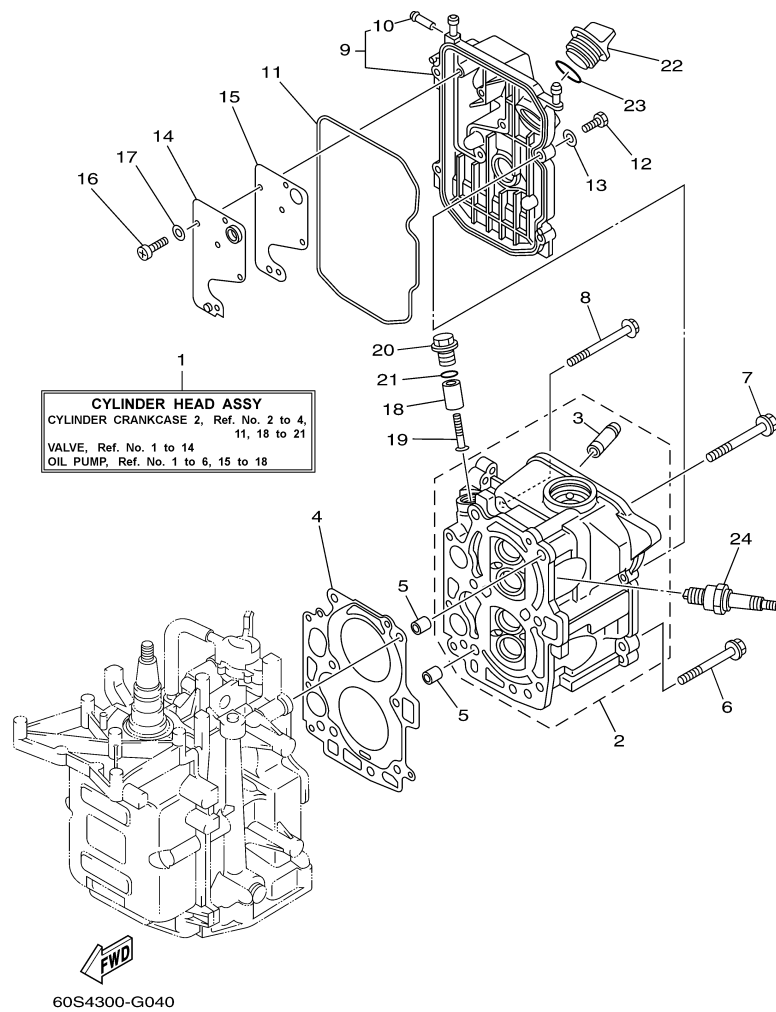

T8DPXH 0709 / CYLINDER CRANKCASE 2

Part List

T8DPXH 0709 / CYLINDER CRANKCASE 2

REF - NO	PART NUMBER	PART NAME	QUANTITY	REMARKS
1	60R-WE09A-01-1S	CYLINDER HEAD COMPLETE	1	
2	60R-E1111-00-1S	HEAD, CYLINDER 1	1	
3	67D-11133-10-00	.GUIDE, VALVE 1	4	
4	68T-11181-00-00	.GASKET, CYLINDER HEAD 1	1	
5	99510-10114-00	PIN, DOWEL	2	
6	90105-08M36-00	BOLT, FLANGE	2	
7	90105-08M78-00	BOLT, FLANGE	4	
8	90119-06049-00	BOLT, WITH WASHER	3	
9	60R-E1191-00-1S	COVER, CYLINDER HEAD 1	1	
10	650-24378-00-00	.PIPE, JOINT 4	1	
11	68T-11356-00-00	.SEAL, CYLINDER 2	1	
12	97095-06020-00	BOLT	4	
13	92995-06600-00	WASHER	4	
14	68T-11168-00-00	COVER, BREATHER	1	
15	68T-11169-A0-00	.GASKET, BREATHER COVER	1	
16	98507-04010-00	SCREW, PAN HEAD	5	
17	92907-04600-00	WASHER	5	
18	6G8-11325-00-00	ANODE	1	
19	97880-05025-00	SCREW, PAN HEAD	1	
20	6G8-11197-01-00	PLUG, BLIND	1	
21	93210-13M63-00	.O-RING	1	
22	69M-E5363-00-00	PLUG, OIL	1	
23	93210-24M79-00	.O-RING	1	
24	NGK-BR6HS-10-00	PLUG, SPARK (NGK BR6HS-10)	2