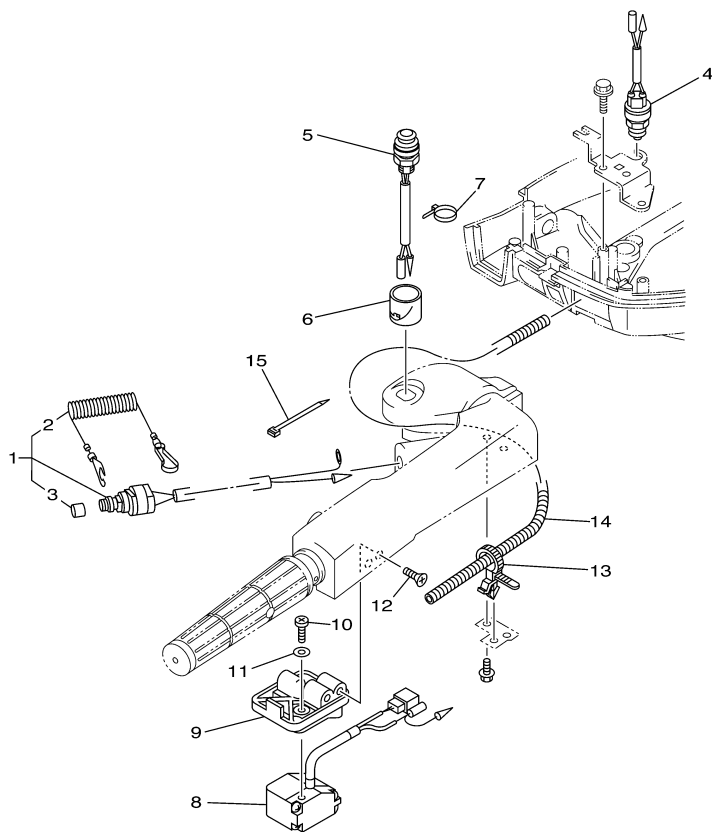

T8DPXH 0709 / ELECTRICAL 2

Part List

T8DPXH 0709 / ELECTRICAL 2

REF - NO	PART NUMBER	PART NAME	QUANTITY	REMARKS
1	69G-82105-00-00	BATTERY CABLE (L: 3.0M)	1	UR STD
1	68T-82105-00-00	BATTERY CABLE (L: 2.1M)	1	UR AP
4	6G8-82117-00-00	WIRE, LEAD	1	
5	90446-10M86-00	HOSE (L140)	1	
6	68T-81940-00-00	STARTER RELAY ASSY	1	
7	97095-06010-00	BOLT	2	
8	92995-06100-00	WASHER, SPRING	2	
9	92995-06600-00	WASHER	2	
10	68T-81945-01-00	PLATE, SWITCH FITTING	1	
11	97095-06012-00	BOLT	1	
12	92995-06600-00	WASHER	1	
13	90465-13M11-00	CLAMP	1	UR PH/PR
14	90465-13M97-00	CLAMP	1	UR PH/PR
26	69G-81950-00-00	RELAY ASSY	1	UR PH/PR
27	90387-06M03-00	COLLAR	2	UR PH/PR
28	90119-06M56-00	BOLT, WITH WASHER	2	UR PH/PR
29	69G-81948-01-00	BRACKET	1	UR PH/PR
30	90109-06M86-00	BOLT	2	UR PH/PR
31	69G-81925-00-00	TERMINAL	1	UR PH/PR
32	90170-06M30-00	NUT	2	UR PH/PR
33	90204-06M00-00	WASHER, SPRING	2	UR PH/PR
34	6G5-82119-00-00	COVER, LEAD WIRE	2	UR PH/PR
35	68T-82150-00-00	FUSE HOLDER ASSY	1	
36	66V-82151-00-00	.FUSE (10A-BL)	2	
37	68T-82171-01-00	STAY, FUSE BOX	1	
38	67F-2812A-00-00	.PULLER, FUSE	1	

T8DPXH 0709 / ELECTRICAL 3

69G4110-C150

Part List

T8DPXH 0709 / ELECTRICAL 3

REF - NO	PART NUMBER	PART NAME	QUANTITY	REMARKS
1	65W-82575-01-00	ENGINE STOP SWITCH ASSY	1	
2	682-82556-00-00	.LANYARD, STOP SWITCH	1	
3	689-8257Y-00-00	.CAP	1	
4	6F5-82540-01-00	NEUTRAL SWITCH ASSY	1	
5	68T-81870-00-00	STARTING SWITCH ASSY	1	
6	68T-81821-00-00	COVER, SWITCH	1	
7	90465-11M10-00	CLAMP	1	
8	69G-82563-00-00	TRIM & TILT SWITCH ASSY	1	
9	69C-42176-00-00	STAY 2	1	
10	97885-06020-00	SCREW, PAN HEAD	2	
11	92995-06600-00	WASHER	2	
12	90151-06004-00	SCREW, COUNTERSUNK	3	
13	90465-12M56-00	CLAMP	2	
14	90447-07012-00	TUBE	1	
15	90465-13M11-00	CLAMP	1	