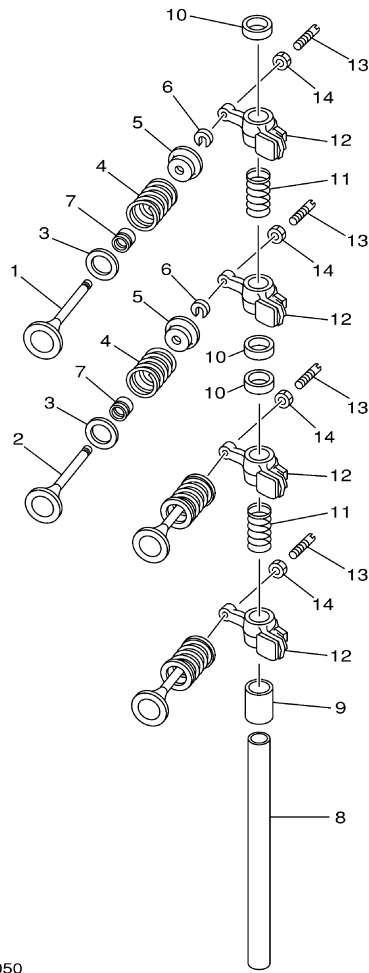

T8DPXH 0709 / CYLINDER CRANKCASE 2

Part List

T8DPXH 0709 / CYLINDER CRANKCASE 2

REF - NO	PART NUMBER	PART NAME	QUANTITY	REMARKS
1	60R-WE09A-01-1S	CYLINDER HEAD COMPLETE	1	
2	60R-E1111-00-1S	HEAD, CYLINDER 1	1	
3	67D-11133-10-00	.GUIDE, VALVE 1	4	
4	68T-11181-00-00	.GASKET, CYLINDER HEAD 1	1	
5	99510-10114-00	PIN, DOWEL	2	
6	90105-08M36-00	BOLT, FLANGE	2	
7	90105-08M78-00	BOLT, FLANGE	4	
8	90119-06049-00	BOLT, WITH WASHER	3	
9	60R-E1191-00-1S	COVER, CYLINDER HEAD 1	1	
10	650-24378-00-00	.PIPE, JOINT 4	1	
11	68T-11356-00-00	.SEAL, CYLINDER 2	1	
12	97095-06020-00	BOLT	4	
13	92995-06600-00	WASHER	4	
14	68T-11168-00-00	COVER, BREATHER	1	
15	68T-11169-A0-00	.GASKET, BREATHER COVER	1	
16	98507-04010-00	SCREW, PAN HEAD	5	
17	92907-04600-00	WASHER	5	
18	6G8-11325-00-00	ANODE	1	
19	97880-05025-00	SCREW, PAN HEAD	1	
20	6G8-11197-01-00	PLUG, BLIND	1	
21	93210-13M63-00	.O-RING	1	
22	69M-E5363-00-00	PLUG, OIL	1	
23	93210-24M79-00	.O-RING	1	
24	NGK-BR6HS-10-00	PLUG, SPARK (NGK BR6HS-10)	2	

T8DPXH 0709 / VALVE

68R0010-0050

Part List

T8DPXH 0709 / VALVE

REF - NO	PART NUMBER	PART NAME	QUANTITY	REMARKS
1	67D-12111-00-00	VALVE, INTAKE	2	
2	67D-12121-00-00	VALVE, EXHAUST	2	
3	68T-12116-00-00	SEAT, VALVE SPRING	4	
4	60R-12113-00-00	SPRING, VALVE INNER	4	
5	7NJ-12117-00-00	RETAINER, VALVE SPRING	4	
6	7NJ-12118-00-00	LOCK, VALVE SPRING RETAINER	4	
7	51Y-12119-00-00	SEAL, VALVE STEM	4	
8	68T-12146-00-00	SHAFT, ROCKER	1	
9	90387-13M56-00	COLLAR	1	
10	90387-14M03-00	COLLAR	3	
11	90501-12M40-00	SPRING, COMPRESSION	2	
12	68T-12151-00-00	ARM, VALVE ROCKER	4	
13	6G8-12159-00-00	SCREW, VALVE ADJUSTING	4	
14	6G8-12158-00-00	NUT, LOCK	4	