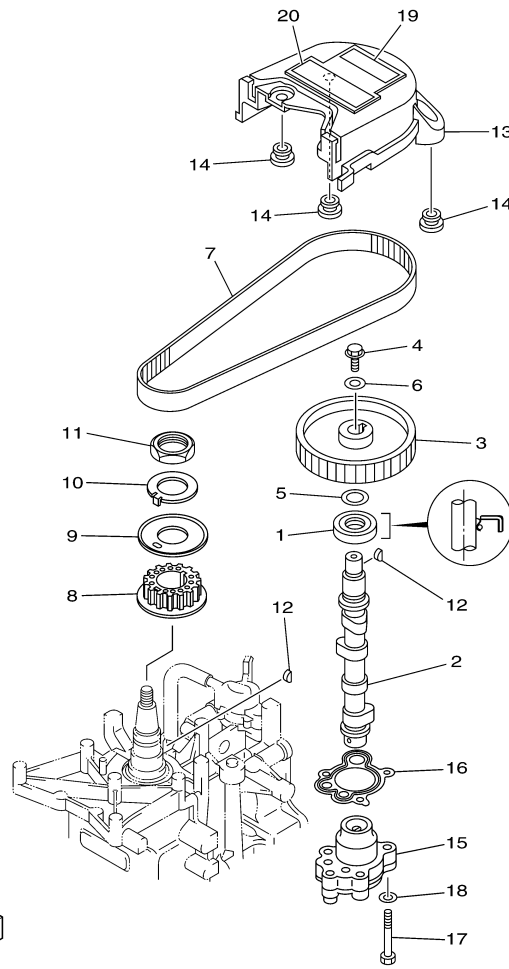

T8DPXH 0709 / CARBURETOR

Part List

T8DPXH 0709 / CARBURETOR

REF - NO	PART NUMBER	PART NAME	QUANTITY	REMARKS
1	60R-14301-10-00	CARBURETOR ASSY 1	1	
2	6E5-14321-00-00	.SCREW, THROTTLE	1	
3	6J8-14334-00-00	.SPRING, THROTTLE	1	
4	97980-04110-00	.SCREW, WITH WASHER	3	
5	6AU-14385-00-00	.FLOAT	1	
6	67D-14966-00-00	.RUBBER CAP	1	
7	67D-14386-00-00	.PIN, FLOAT	1	
8	68T-14546-00-00	.VALVE, NEEDLE	1	
9	60R-1492E-3K-00	.JET, MAIN (#79)	1	
10	68T-1492F-1K-00	.JET, AIR SLOW (#39)	1	
11	68T-1492A-00-00	.NOZZLE, MAIN	1	
12	6AU-14984-00-00	.GASKET, FLOAT CHAMBER	1	
13	60R-14981-00-00	.BODY, FLOAT CHAMBER	1	
14	6J8-14959-00-00	..GASKET	1	
15	66T-14991-00-00	..PLUG, DRAIN	1	
16	67D-14323-20-00	.SCREW, AIR ADJUSTING	1	FOR 60R-14301-10
17	67D-14536-00-00	.GASKET	1	
18	67D-14527-00-00	.PLATE	1	
19	68T-14126-00-00	.PLUG	1	
20	67D-1432A-00-00	.PLUG	1	
21	97980-04112-00	.SCREW, WITH WASHER	2	

T8DPXH 0709 / OIL PUMP

60N2100-E080

Part List

T8DPXH 0709 / OIL PUMP

REF - NO	PART NUMBER	PART NAME	QUANTITY	REMARKS
1	93102-18M21-00	.OIL SEAL	1	
2	60R-E2171-00-00	CAMSHAFT 1	1	
3	60R-E1537-00-94	GEAR, DRIVEN	1	
4	90105-06M14-00	BOLT FLANGE	1	
5	90201-13201-00	WASHER, PLATE	1	
6	90201-06M94-00	WASHER, PLATE	1	
7	60R-G6241-00-00	BELT	1	
8	60R-E1536-00-00	GEAR, DRIVE	1	
9	68T-11557-00-00	WASHER 1	1	
10	6G8-11587-01-00	WASHER, LOCK	1	
11	90170-24M09-00	NUT	1	
12	90280-03M01-00	.KEY, WOODRUFF	2	
13	60R-G6297-00-00	COVER, DUST	1	
14	90480-10627-00	GROMMET	3	
15	68T-13300-00-00	OIL PUMP ASSY	1	
16	68T-13329-00-00	.GASKET, PUMP COVER	1	
17	97095-06030-00	BOLT	3	
18	92995-06600-00	WASHER	3	
19	60R-E2138-40-00	MARK, CAUTION	1	
20	60R-E3437-41-00	MARK, CAUTION	1	