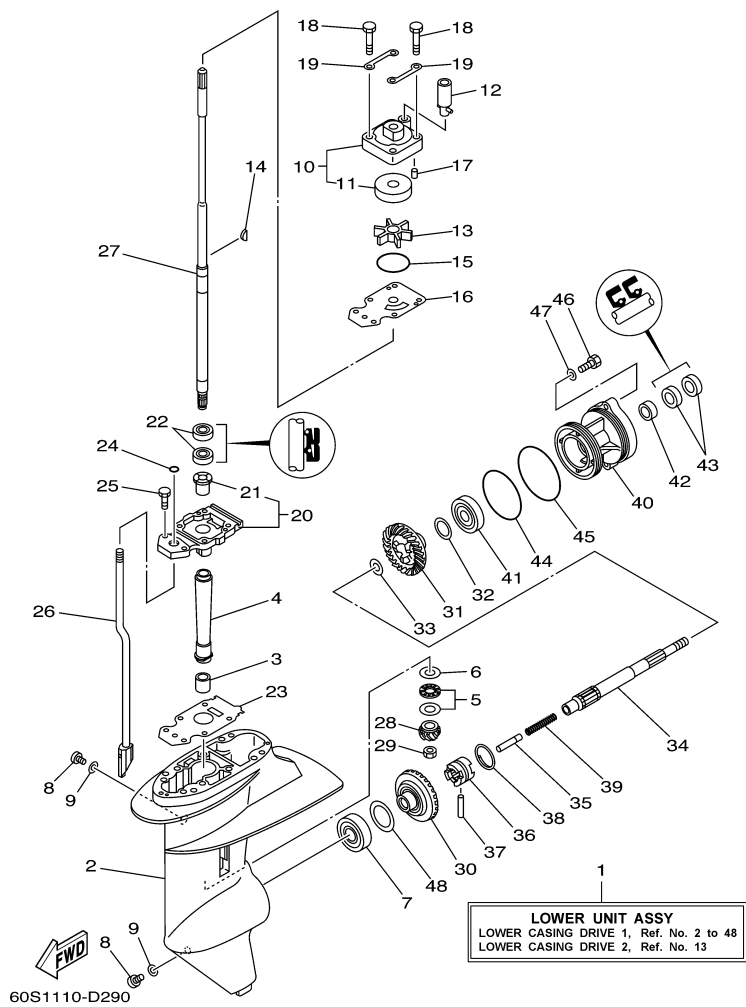

T8DPXH 0709 / LOWER CASING DRIVE 1

Part List

T8DPXH 0709 / LOWER CASING DRIVE 1

REF - NO	PART NUMBER	PART NAME	QUANTITY	REMARKS
1	60S-G5300-20-4D	LOWER UNIT ASSY	1	X(24.6")
2	60S-G5311-00-4D	CASING, LOWER	1	
3	93315-314V8-00	BEARING	1	
4	66R-45536-00-00	SLEEVE, DRIVE SHAFT	1	
5	93341-414Y0-00	BEARING	1	
6	66R-45587-10-00	SHIM (T:1.20MM)	1	UR
6	66R-45587-00-00	SHIM (T:1.13MM)	1	UR
7	93332-000Y4-00	BEARING	1	
8	90340-08002-00	PLUG, STRAIGHT SCREW	2	
9	90430-08020-00	.GASKET	2	
10	63V-44301-00-00	WATER PUMP HOUSING COMP.	1	
11	63V-44322-00-00	.INSERT, CARTRIDGE	1	
12	68T-44366-00-00	.DAMPER, WATER SEAL 2	1	
13	63V-44352-01-00	.IMPELLER	1	
14	664-44338-00-00	.KEY, WOODRUFF	1	
15	93210-44398-00	.O-RING	1	
16	68T-44323-00-00	.OUTER PLATE, CARTRIDGE	1	
17	93604-12M07-00	PIN, DOWEL	2	
18	97080-08045-00	BOLT	4	
19	63V-44328-00-00	PLATE	2	
20	69G-45331-01-5B	HOUSING, BEARING	1	
21	626-45316-09-00	.BUSHING, DRIVE SHAFT	1	
22	93101-20048-00	.OIL SEAL	2	
23	69G-45315-A0-00	.PACKING, LOWER CASING	1	
24	93210-06ME6-00	.O-RING	1	
25	97080-08025-00	BOLT	2	
26	60S-G4150-20-00	SHIFT CAM ASSY	1	X(24.6")
27	69G-45510-20-00	DRIVE SHAFT ASSY	1	X(24.6")
28	60S-G5551-00-00	PINION (13T)	1	
29	90179-08M06-00	NUT	1	
30	60S-G5560-00-00	GEAR 1 (38T)	1	
31	60S-G5571-00-00	GEAR 2 (38T)	1	
32	626-45577-00-00	SHIM (T:0.10MM)	1	UR
32	626-45577-10-00	SHIM (T:0.20MM)	1	UR
32	626-45577-40-00	SHIM (T:0.50MM)	1	UR
32	626-45577-30-00	SHIM (T:0.40MM)	1	UR
32	626-45577-20-00	SHIM (T:0.30MM)	1	UR
33	90201-17682-00	WASHER, PLATE	1	
34	683-45611-00-00	SHAFT, PROPELLER	1	
35	650-45635-00-00	PLUNGER, SHIFT	1	
36	69G-45631-00-00	CLUTCH, DOG	1	
37	90250-05010-00	PIN, STRAIGHT	1	
38	648-45633-00-00	RING, CROSS PIN	1	
39	90501-14M09-00	SPRING, COMPRESSION	1	
40	66R-45361-00-4D	CAP, LOWER CASING	1	
41	93306-005Y8-00	BEARING	1	
42	93315-317Y0-00	BEARING	1	
43	93101-17054-00	.OIL SEAL	2	
44	93210-74M68-00	.O-RING	1	
45	93210-74316-00	.O-RING	1	
46	97095-06025-00	BOLT	2	
47	92995-06600-00	WASHER	2	
48	626-45577-00-00	SHIM (T:0.10MM)	1	UR
48	626-45577-10-00	SHIM (T:0.20MM)	1	UR
48	626-45577-40-00	SHIM (T:0.50MM)	1	UR
48	626-45577-30-00	SHIM (T:0.40MM)	1	UR
48	626-45577-20-00	SHIM (T:0.30MM)	1	UR

Part Notes

T8DPXH 0709 / LOWER CASING DRIVE 1