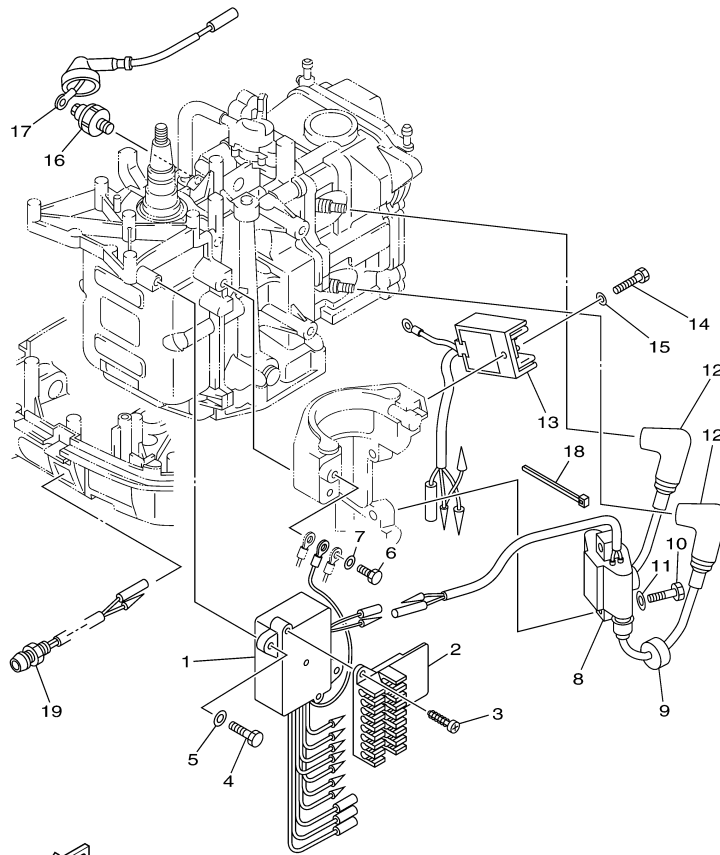

T8DPXH 0709 / GENERATOR

©2014 Yamaha Motor Corporation, U.S.A. All rights reserved.

Part List

T8DPXH 0709 / GENERATOR

REF - NO	PART NUMBER	PART NAME	QUANTITY	REMARKS
1	68T-85550-11-00	ROTOR ASSY	1	
2	68T-85520-00-00	COIL, CHARGE	1	
3	68T-85580-01-00	COIL, PULSER	1	
4	68T-85533-10-00	COIL, LIGHTING	1	
5	6H2-85582-00-00	ATTACHMENT, PULSER	1	
6	90119-06014-00	BOLT, WITH WASHER	2	
7	97095-05010-00	BOLT	2	
8	90119-06MA1-00	BOLT, WITH WASHER	4	
9	90465-11M10-00	CLAMP	1	
10	90280-04M06-00	KEY, WOODRUFF	1	
11	90170-12066-00	NUT	1	
12	90201-12472-00	WASHER, PLATE	1	
13	60S-H1337-01-00	COVER, FLYWHEEL	1	UR PH/PR
14	97095-06020-00	BOLT	3	UR PH/PR
15	92995-06600-00	WASHER	3	UR PH/PR
16	6AH-81995-40-00	LABEL, WARNING	1	UR PH/PR
17	60R-H5711-40-00	MARK, CAUTION	1	UR PH/PR
18	6AH-81994-40-00	LABEL, SAFETY	1	UR PH/PR

T8DPXH 0709 / ELECTRICAL 1

60S4300-G120

Part List

T8DPXH 0709 / ELECTRICAL 1

REF - NO	PART NUMBER	PART NAME	QUANTITY	REMARKS
1	68T-85540-00-00	C.D.I. UNIT ASSY	1	
2	68T-82522-00-00	CLAMP, COUPLER	1	
3	97780-40512-00	SCREW, TAPPING	2	
4	97095-06020-00	BOLT	2	
5	92995-06600-00	WASHER	2	
6	97095-06012-00	BOLT	1	
7	92995-06600-00	WASHER	1	
8	680-85570-02-00	IGNITION COIL ASSY	1	
9	90480-25161-00	GROMMET	2	
10	97095-06025-00	BOLT	2	
11	92995-06600-00	WASHER	2	
12	6E3-82370-21-00	PLUG CAP ASSY	2	
13	68T-81960-00-00	RECTIFIER & REGULATOR ASSY	1	
14	97095-06012-00	BOLT	1	
15	92995-06600-00	WASHER	1	
16	67F-82504-00-00	OIL PRESSURE SWITCH ASSY	1	
17	68T-82127-10-00	WIRE, LEAD 2	1	
18	90465-11M10-00	CLAMP	1	
19	68T-85410-00-00	EMERGENCY SIGNAL LIGHT ASSY	1	