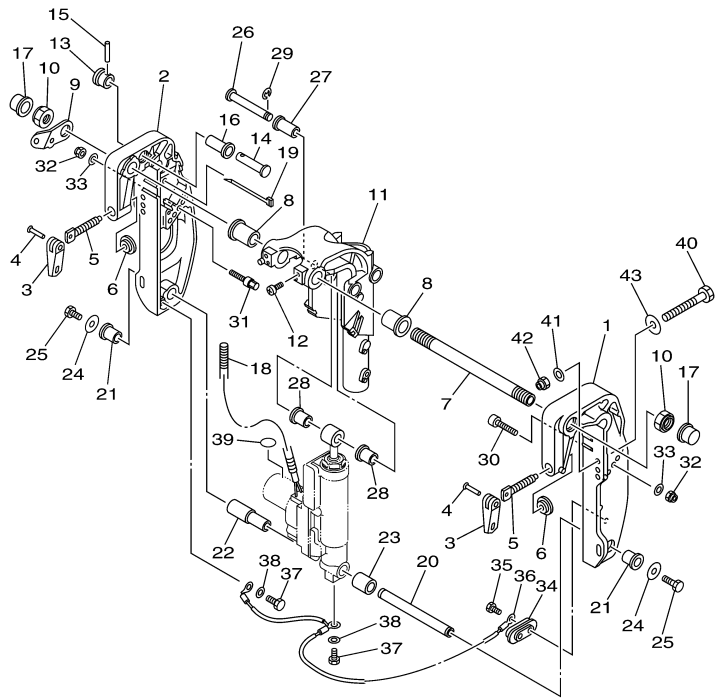

T8DPXH 0709 / BRACKET 2 (PH/PR)

60S3110-F240

Part List

T8DPXH 0709 / BRACKET 2 (PH/PR)

REF - NO	PART NUMBER	PART NAME	QUANTITY	REMARKS
1	69A-43111-01-4D	BRACKET, CLAMP 1	1	
2	69A-43112-01-4D	BRACKET, CLAMP 2	1	
3	6L8-G3118-01-00	HANDLE, TRANSOM CLAMP	2	
4	90243-04M01-00	PIN	2	
5	6E7-43116-00-00	SCREW, TRANSOM CLAMP	2	
6	648-43114-01-00	PAD, TRANSOM CLAMP	2	
7	69A-43131-00-00	BOLT, CLAMP BRACKET	1	FOR REMOTE CONTROL
8	90386-22MA4-00	BUSH	2	
9	69A-43113-00-00	PLATE, CLAMP BRACKET	1	
10	90185-22043-00	NUT, SELF-LOCKING	2	
11	69G-43311-11-4D	BRACKET, SWIVEL 1	1	
13	65W-43192-00-00	KNOB, STOPPER	1	
14	65W-43191-00-00	SHAFT, STOPPER	1	
15	91690-30018-00	PIN, SPRING	1	
16	90386-14MA1-00	BUSH	1	
17	6G5-43145-01-00	CAP, CLAMP BRACKET	2	
18	90447-10001-00	TUBE	1	
19	90465-13M97-00	CLAMP	1	
20	69G-43818-00-00	PIN, LOWER SHOCK MOUNT	1	
21	90386-16MA7-00	BUSH	2	
22	90386-16MA8-00	BUSH	1	
23	90387-16M02-00	COLLAR	1	
24	90201-08M00-00	WASHER, PLATE	2	
25	97080-08016-00	BOLT	2	
26	90249-12M36-00	PIN	1	
27	90381-12M10-00	BUSH, SOLID	1	
28	90381-12M11-00	BUSH, SOLID	2	
29	99080-10600-00	CIRCLIP	1	
30	90110-08M05-00	BOLT, HEXAGON SOCKET HEAD	1	
31	90109-08010-00	BOLT	1	
32	90185-08057-00	NUT, SELF-LOCKING	2	
33	92990-08600-00	..WASHER, PLATE	2	
34	65W-45251-00-00	ANODE	1	
35	90101-06020-00	BOLT	2	
36	63V-82127-00-00	WIRE, LEAD 2	1	
37	97095-06010-00	BOLT	2	
38	92995-06600-00	WASHER	2	
39	60S-G3155-00-00	MARK 1	1	
40	90101-08M88-00	BOLT	2	
41	92990-08600-00	..WASHER, PLATE	2	
42	90185-08057-00	NUT, SELF-LOCKING	2	
43	90201-08MA4-00	WASHER, PLATE	2	

Part Notes

T8DPXH 0709 / BRACKET 2 (PH/PR)

PART NUMBER	NOTE TEXT
65W-45251-00-00	OEM: This part number is among the Top 100 Most Popular Marine Maintenance Parts as of March 2014.

©2014 Yamaha Motor Corporation, U.S.A. All rights reserved.