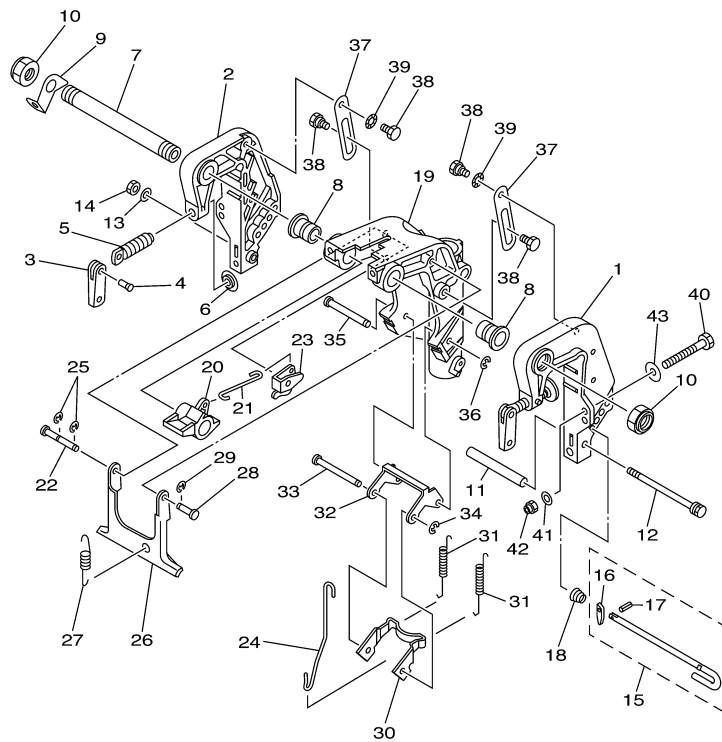

Part List

T8DPXH 0709 / REMO CON ATTACHMENT

REF - NO	PART NUMBER	PART NAME	QUANTITY	REMARKS
1	60R-G8501-00-00	REMOTE CONT. ATTACHMENT ASSY.	1	AP PH
2	68T-48531-00-00	.BRACKET, REMOTE CONTROL 1	1	
3	682-48538-50-00	.CLAMP, CABLE 1	2	
4	91690-30012-00	.PIN, SPRING	2	
5	97095-06012-00	.BOLT	2	
6	92995-06600-00	.WASHER	2	
7	95380-06600-00	.NUT, HEXAGON	2	
8	60R-G4111-10-00	.HANDLE, GEAR SHIFT	1	
9	93210-12327-00	.O-RING	1	
10	97095-05016-00	.BOLT	1	
11	92995-05600-00	.WASHER	1	
12	663-48344-00-00	.CABLE END, REMOTE CONTROL	1	
13	90468-18008-00	.CLIP	1	
14	663-48344-00-00	.CABLE END, REMOTE CONTROL	1	
15	90468-18008-00	.CLIP	1	
16	68T-42725-10-00	.GROMMET	1	

Part Notes

T8DPXH 0709 / REMO CON ATTACHMENT

PART NUMBER	NOTE TEXT
90468-18008-00	OEM: This part number is among the Top 100 Most Popular Marine Maintenance Parts as of March 2014.
90468-18008-00	OEM: This part number is among the Top 100 Most Popular Marine Maintenance Parts as of March 2014.

©2014 Yamaha Motor Corporation, U.S.A. All rights reserved.

T8DPXH 0709 / BRACKET 1 (EH)

69G4110-C230