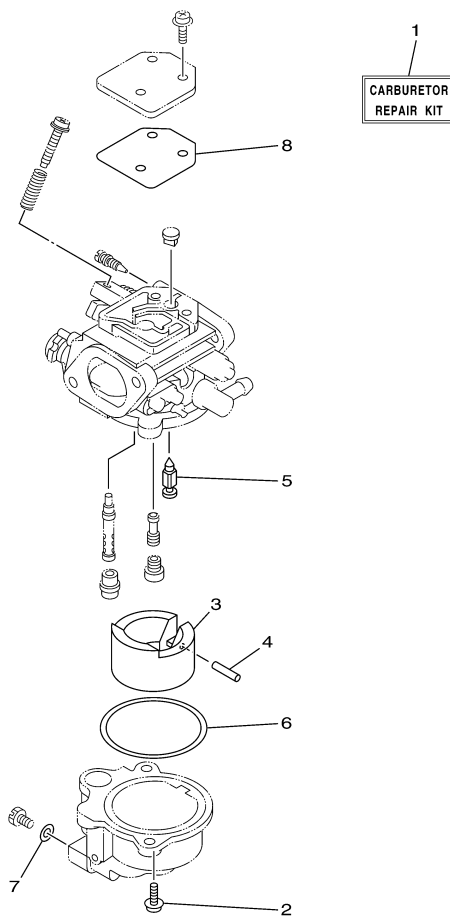

T8DPXH 0709 / REPAIR KIT 2

60N4100-G330

Part List

T8DPXH 0709 / REPAIR KIT 2

REF - NO	PART NUMBER	PART NAME	QUANTITY	REMARKS
1	6AU-W0093-00-00	CARBURETOR REPAIR KIT	1	
2	97980-04112-00	.SCREW, WITH WASHER	2	
3	6AU-14385-00-00	.FLOAT	1	
4	67D-14386-00-00	.PIN, FLOAT	1	
5	68T-14546-00-00	.VALVE, NEEDLE	1	
6	6AU-14984-00-00	.GASKET, FLOAT CHAMBER	1	
7	6J8-14959-00-00	.GASKET	1	
8	67D-14536-00-00	.GASKET	1