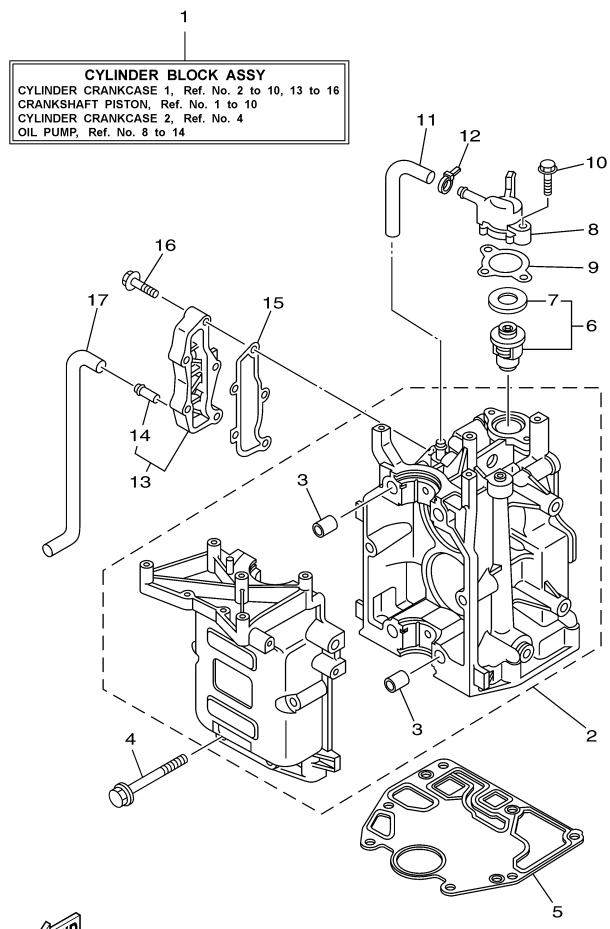

T8DPXH 0709 / TOP COWLING

Part List

T8DPXH 0709 / TOP COWLING

REF - NO	PART NUMBER	PART NAME	QUANTITY	REMARKS
1	60S-G2610-V0-NA	TOP COWLING ASSY	1	AP VMAX
1	60S-G2610-20-4D	TOP COWLING ASSY	1	
2	60R-G2613-00-00	.MOLDING, AIR DUCT	1	
3	97780-60516-00	.SCREW, TAPPING	4	
4	6G1-42651-02-00	.HOOK	1	
5	90266-04M04-00	.RIVET	2	
6	60R-42615-00-00	.SEAL	1	
7	60R-42652-00-00	.HOOK	1	
8	97095-05014-00	.BOLT	2	
9	92995-05600-00	.WASHER	2	
10	68T-42649-00-00	.HOLDER, CLAMP BAND	1	
11	69G-42678-V0-00	.GRAPHIC, REAR	1	FOR VMAX
11	69G-42678-20-00	.GRAPHIC, REAR	1	
12	68T-W0070-20-00	.GRAPHIC SET	1	
12	69G-W0070-V0-00	.GRAPHIC SET	1	FOR VMAX
13	63V-42677-V0-00	.GRAPHIC, FRONT	1	FOR VMAX
13	69G-42686-10-00	.EMBLEM, FRONT	1	
14	69A-42675-00-00	.GRAPHIC, SIDE 1	1	
15	60R-E3434-00-00	.LABEL, CAUTION	1	FOR VMAX
16	60R-E3434-00-00	LABEL, CAUTION	1	EXCEPT FOR VMAX

T8DPXH 0709 / CYLINDER CRANKCASE 1

60N2300-E020

Part List

T8DPXH 0709 / CYLINDER CRANKCASE 1

REF - NO	PART NUMBER	PART NAME	QUANTITY	REMARKS
1	60R-WE09B-00-1S	CYLINDER BLOCK ASSY	1	
2	60R-E5100-00-1S	CRANKCASE ASSY	1	
3	91812-12001-00	.PIN, DOWEL	4	
4	90119-08M29-00	BOLT, WITH WASHER	6	
5	68T-11351-00-00	.GASKET, CYLINDER	1	
6	66M-12411-01-00	THERMOSTAT	1	
7	688-12412-00-00	.SEAL, THERMOSTAT	1	
8	68T-12413-00-1S	COVER, THERMOSTAT	1	
9	60R-E2414-A0-00	.GASKET, COVER	1	
10	90119-06MA2-00	BOLT, WITH WASHER	2	
11	60R-E2481-00-00	PIPE 1	1	
12	90465-11M10-00	CLAMP	1	
13	60R-G1113-00-1S	OUTER COVER, EXHAUST	1	
14	6E9-24378-00-00	.PIPE, JOINT 3	1	
15	68T-41114-A0-00	.GASKET, EXHAUST OUTER COVER	1	
16	90119-06MA3-00	BOLT, WITH WASHER	5	
17	60R-E2482-00-00	PIPE 2	1	