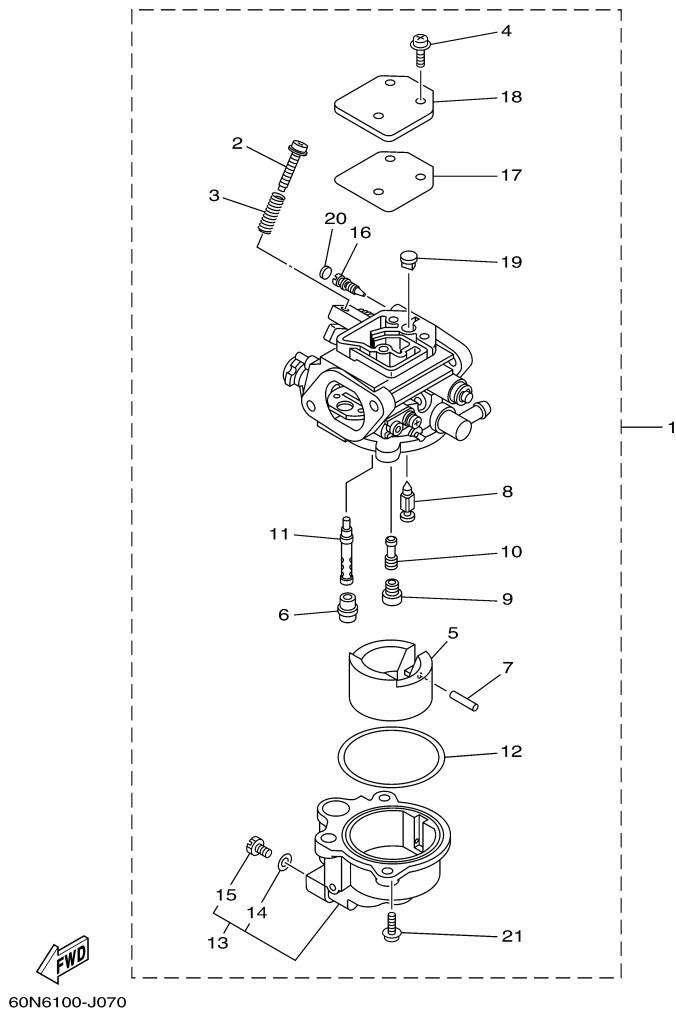

T8DPXH 0709 / VALVE

68R0010-0050

Part List

T8DPXH 0709 / VALVE

REF - NO	PART NUMBER	PART NAME	QUANTITY	REMARKS
1	67D-12111-00-00	VALVE, INTAKE	2	
2	67D-12121-00-00	VALVE, EXHAUST	2	
3	68T-12116-00-00	SEAT, VALVE SPRING	4	
4	60R-12113-00-00	SPRING, VALVE INNER	4	
5	7NJ-12117-00-00	RETAINER, VALVE SPRING	4	
6	7NJ-12118-00-00	LOCK, VALVE SPRING RETAINER	4	
7	51Y-12119-00-00	SEAL, VALVE STEM	4	
8	68T-12146-00-00	SHAFT, ROCKER	1	
9	90387-13M56-00	COLLAR	1	
10	90387-14M03-00	COLLAR	3	
11	90501-12M40-00	SPRING, COMPRESSION	2	
12	68T-12151-00-00	ARM, VALVE ROCKER	4	
13	6G8-12159-00-00	SCREW, VALVE ADJUSTING	4	
14	6G8-12158-00-00	NUT, LOCK	4	

T8DPXH 0709 / CARBURETOR

Part List

T8DPXH 0709 / CARBURETOR

REF - NO	PART NUMBER	PART NAME	QUANTITY	REMARKS
1	60R-14301-10-00	CARBURETOR ASSY 1	1	
2	6E5-14321-00-00	.SCREW, THROTTLE	1	
3	6J8-14334-00-00	.SPRING, THROTTLE	1	
4	97980-04110-00	.SCREW, WITH WASHER	3	
5	6AU-14385-00-00	.FLOAT	1	
6	67D-14966-00-00	.RUBBER CAP	1	
7	67D-14386-00-00	.PIN, FLOAT	1	
8	68T-14546-00-00	.VALVE, NEEDLE	1	
9	60R-1492E-3K-00	.JET, MAIN (#79)	1	
10	68T-1492F-1K-00	.JET, AIR SLOW (#39)	1	
11	68T-1492A-00-00	.NOZZLE, MAIN	1	
12	6AU-14984-00-00	.GASKET, FLOAT CHAMBER	1	
13	60R-14981-00-00	.BODY, FLOAT CHAMBER	1	
14	6J8-14959-00-00	..GASKET	1	
15	66T-14991-00-00	..PLUG, DRAIN	1	
16	67D-14323-20-00	.SCREW, AIR ADJUSTING	1	FOR 60R-14301-10
17	67D-14536-00-00	.GASKET	1	
18	67D-14527-00-00	.PLATE	1	
19	68T-14126-00-00	.PLUG	1	
20	67D-1432A-00-00	.PLUG	1	
21	97980-04112-00	.SCREW, WITH WASHER	2	