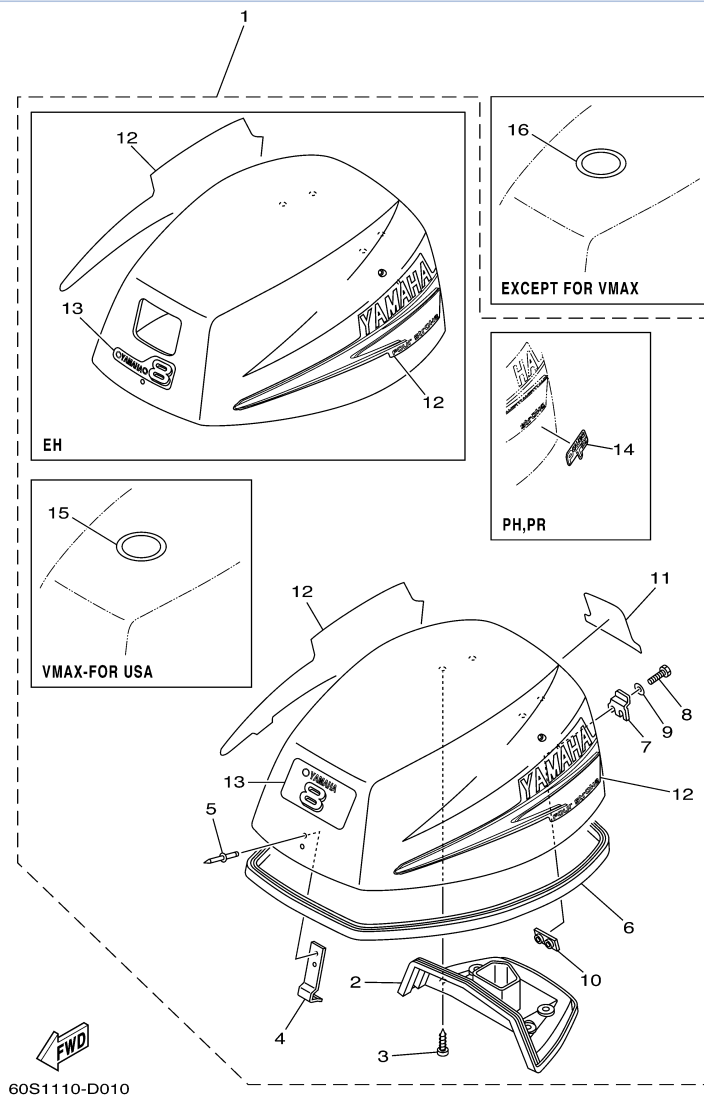

T8DPXH 0709 / TOP COWLING

Part List

T8DPXH 0709 / TOP COWLING

REF - NO	PART NUMBER	PART NAME	QUANTITY	REMARKS
1	60S-G2610-V0-NA	TOP COWLING ASSY	1	AP VMAX
1	60S-G2610-20-4D	TOP COWLING ASSY	1	
2	60R-G2613-00-00	.MOLDING, AIR DUCT	1	
3	97780-60516-00	.SCREW, TAPPING	4	
4	6G1-42651-02-00	.HOOK	1	
5	90266-04M04-00	.RIVET	2	
6	60R-42615-00-00	.SEAL	1	
7	60R-42652-00-00	.HOOK	1	
8	97095-05014-00	.BOLT	2	
9	92995-05600-00	.WASHER	2	
10	68T-42649-00-00	.HOLDER, CLAMP BAND	1	
11	69G-42678-V0-00	.GRAPHIC, REAR	1	FOR VMAX
11	69G-42678-20-00	.GRAPHIC, REAR	1	
12	68T-W0070-20-00	.GRAPHIC SET	1	
12	69G-W0070-V0-00	.GRAPHIC SET	1	FOR VMAX
13	63V-42677-V0-00	.GRAPHIC, FRONT	1	FOR VMAX
13	69G-42686-10-00	.EMBLEM, FRONT	1	
14	69A-42675-00-00	.GRAPHIC, SIDE 1	1	
15	60R-E3434-00-00	.LABEL, CAUTION	1	FOR VMAX
16	60R-E3434-00-00	LABEL, CAUTION	1	EXCEPT FOR VMAX