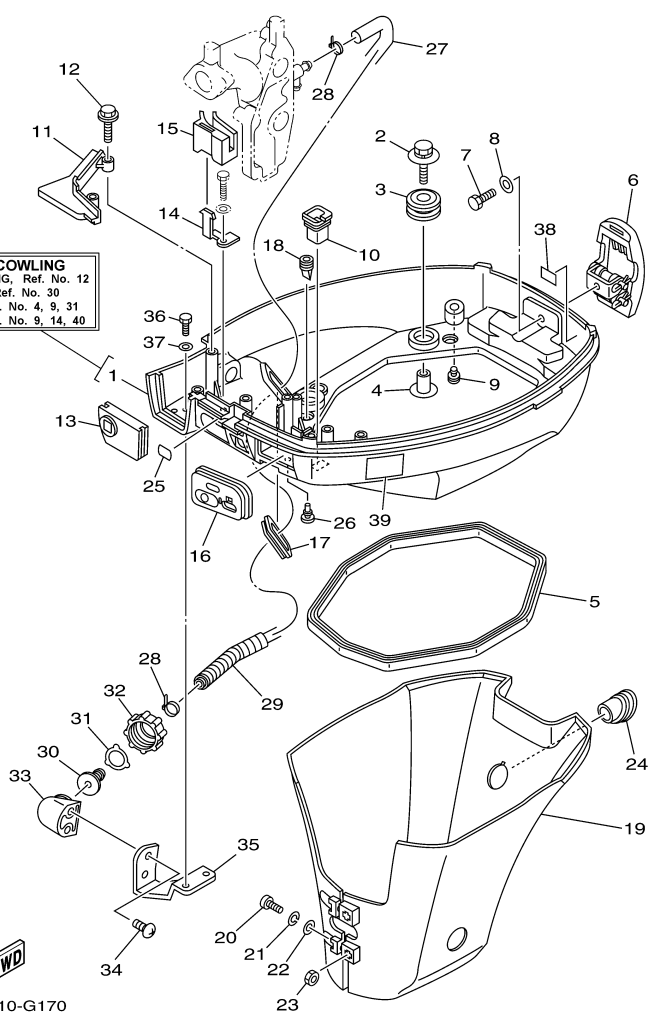

T8DPXH 0709 / BOTTOM COWLING

BOTTOM COWLING
BOTTOM COWLING, Ref. No. 12
ELECTRICAL 2, Ref. No. 30
CONTROL 1, Ref. No. 4, 9, 31
CONTROL 2, Ref. No. 9, 14, 40

60S4110-G170

*1:REF.NO.35,36,37-FOR REMO-CON ATTCHMENT (WITH FLUSHING KIT)

Part List

T8DPXH 0709 / BOTTOM COWLING

REF - NO	PART NUMBER	PART NAME	QUANTITY	REMARKS
1	60R-G2710-00-4D	BOTTOM COWLING ASSY	1	WITH TAPPING BOLT
2	68F-85119-00-00	BOLT	4	
3	90480-21M82-00	GROMMET	4	
4	90387-06176-00	COLLAR	4	
5	68T-42716-10-00	RUBBER, SEAL 1	1	
6	68T-42801-00-00	COWLING CLAMP COMP.	1	
7	97095-06012-00	BOLT	1	
8	92995-06600-00	WASHER	1	
9	6H3-44391-01-00	NIPPLE, HOSE	1	
10	682-42727-00-00	GROMMET	1	
11	68T-42738-00-4D	PLATE, FITTING	1	
12	90109-06M81-00	BOLT	2	
13	68T-42725-00-00	GROMMET	1	
14	68T-26393-00-00	HOLDER	1	
15	68T-26367-00-00	PROTECTOR	1	
16	69G-42724-50-00	GROMMET	1	
17	69G-42726-00-00	GROMMET	1	FLUSHING KIT
18	60S-G2717-00-00	RUBBER, SEAL 2	2	
19	60R-G2741-00-00	APRON	1	
20	97885-06030-00	SCREW, PAN HEAD	2	
21	92995-06100-00	WASHER, SPRING	2	
22	92995-06600-00	WASHER	2	
23	95380-06600-00	NUT, HEXAGON	2	
24	68T-42717-00-00	RUBBER, SEAL 2	1	
25	60R-H4342-00-00	SEAT, EMBLEM	1	
27	60S-E2481-00-00	PIPE 1	1	FLUSHING KIT
28	90465-11M10-00	CLAMP	2	FLUSHING KIT
29	90447-13M00-00	TUBE	1	FLUSHING KIT
30	6R3-12582-00-00	JOINT, HOSE 2	1	FLUSHING KIT
31	6R3-12583-00-00	GASKET, HOSE JOINT	1	FLUSHING KIT
32	6R3-12581-00-00	JOINT, HOSE 1	1	FLUSHING KIT
33	68T-12572-00-00	ADAPTER	1	FLUSHING KIT
34	90167-06002-00	SCREW, TAPPING	2	FLUSHING KIT
35	68T-12535-00-00	PLATE	1	FLUSHING KIT
36	97095-06012-00	BOLT	2	FLUSHING KIT
37	92995-06600-00	WASHER	2	FLUSHING KIT
38	6H8-42791-10-00	MARK 1	1	
39	6AH-42794-40-00	LABEL, WARNING (GENERAL)	1