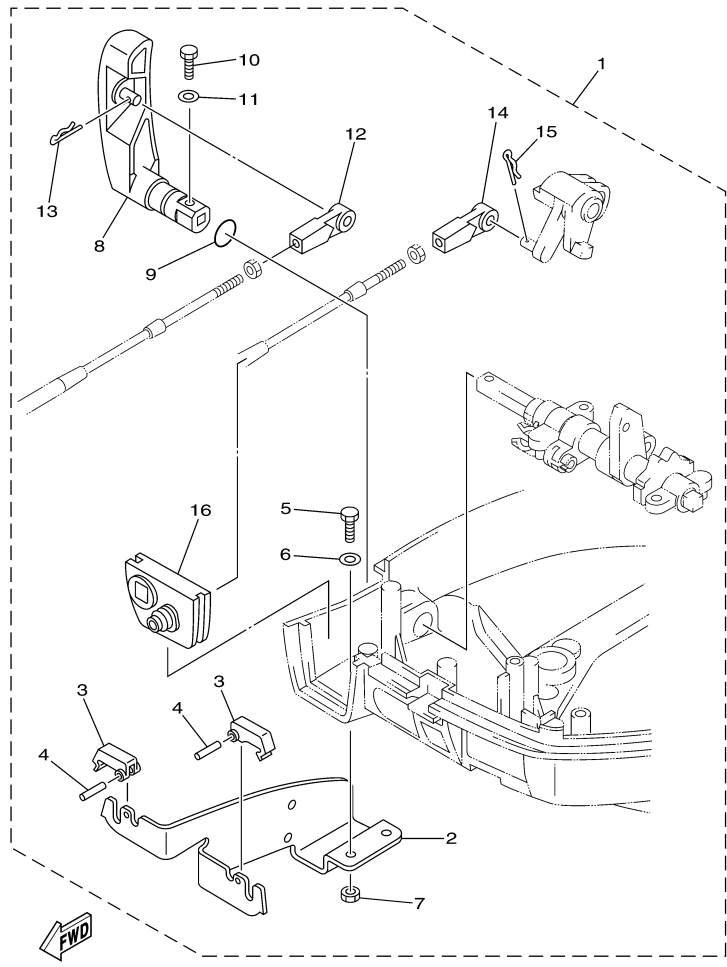

T8DPXH 0709 / CONTROL 1 (EH/PH)

©2014 Yamaha Motor Corporation, U.S.A. All rights reserved.

Part List

T8DPXH 0709 / CONTROL 1 (EH/PH)

REF - NO	PART NUMBER	PART NAME	QUANTITY	REMARKS
1	68T-42726-00-00	GROMMET	1	
2	68T-44121-02-00	LEVER, SHIFT ROD	1	
3	6G1-41662-01-94	BRACKET 2	2	
4	90109-06M81-00	BOLT	2	
5	90464-10M60-00	CLAMP	1	
6	91690-30014-00	PIN, SPRING	1	
7	65W-44116-00-00	SPRING	1	
8	66R-44117-00-00	BRACKET	1	
9	90109-06M86-00	BOLT	1	
10	60R-G4143-10-00	ROD, SHIFT	1	
11	90468-18001-00	CLIP	1	
12	90170-06015-00	NUT	1	
13	95380-06700-00	NUT	1	
14	68T-48538-00-00	CLAMP, CABLE 1	1	
15	97095-06012-00	BOLT	1	
16	92995-06600-00	WASHER	1	
17	63D-48538-00-00	CLAMP, CABLE 1	1	
18	68T-41638-00-00	PULLEY	1	
19	68T-41283-00-00	LEVER, FREE ACCEL.	1	
20	90387-06M59-00	COLLAR	1	
21	6AU-41211-00-00	LINK, ACCEL.	1	
22	68T-14497-00-00	STAY, THROTTLE WIRE	1	
23	90201-06M62-00	WASHER, PLATE	1	
24	97095-06045-00	.BOLT	1	
25	92995-06600-00	WASHER	1	
26	97095-06012-00	BOLT	1	
27	92995-06600-00	WASHER	1	
28	661-41262-02-00	JOINT, CHOKE LEVER	1	
29	647-14395-60-00	CAP, OVERFLOW PIPE	1	
30	68T-15774-10-00	STAY 4	1	
31	90109-06M86-00	BOLT	2	
32	90465-08027-00	CLAMP	1	

T8DPXH 0709 / CONTROL 2 (PR)

©2014 Yamaha Motor Corporation, U.S.A. All rights reserved.

T8DPXH 0709 / REMO CON ATTACHMENT

60S4010-G170

Part List

T8DPXH 0709 / REMO CON ATTACHMENT

REF - NO	PART NUMBER	PART NAME	QUANTITY	REMARKS
1	60R-G8501-00-00	REMOTE CONT. ATTACHMENT ASSY.	1	AP PH
2	68T-48531-00-00	.BRACKET, REMOTE CONTROL 1	1	
3	682-48538-50-00	.CLAMP, CABLE 1	2	
4	91690-30012-00	.PIN, SPRING	2	
5	97095-06012-00	.BOLT	2	
6	92995-06600-00	.WASHER	2	
7	95380-06600-00	.NUT, HEXAGON	2	
8	60R-G4111-10-00	.HANDLE, GEAR SHIFT	1	
9	93210-12327-00	.O-RING	1	
10	97095-05016-00	.BOLT	1	
11	92995-05600-00	.WASHER	1	
12	663-48344-00-00	.CABLE END, REMOTE CONTROL	1	
13	90468-18008-00	.CLIP	1	
14	663-48344-00-00	.CABLE END, REMOTE CONTROL	1	
15	90468-18008-00	.CLIP	1	
16	68T-42725-10-00	.GROMMET	1	