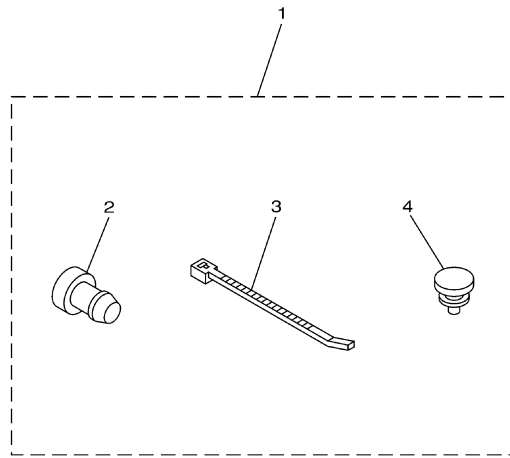

T8DPXH 0709 / OPTIONAL PARTS

68R1100-2290

Part List

T8DPXH 0709 / OPTIONAL PARTS

REF - NO	PART NUMBER	PART NAME	QUANTITY	REMARKS
1	69G-W1257-00-00	FLUSHING ELIMINATION KIT	1	AP
2	90338-07M16-00	.PLUG	1	
3	90465-11M10-00	.CLAMP	1	
4	90480-06M19-00	.GROMMET	2