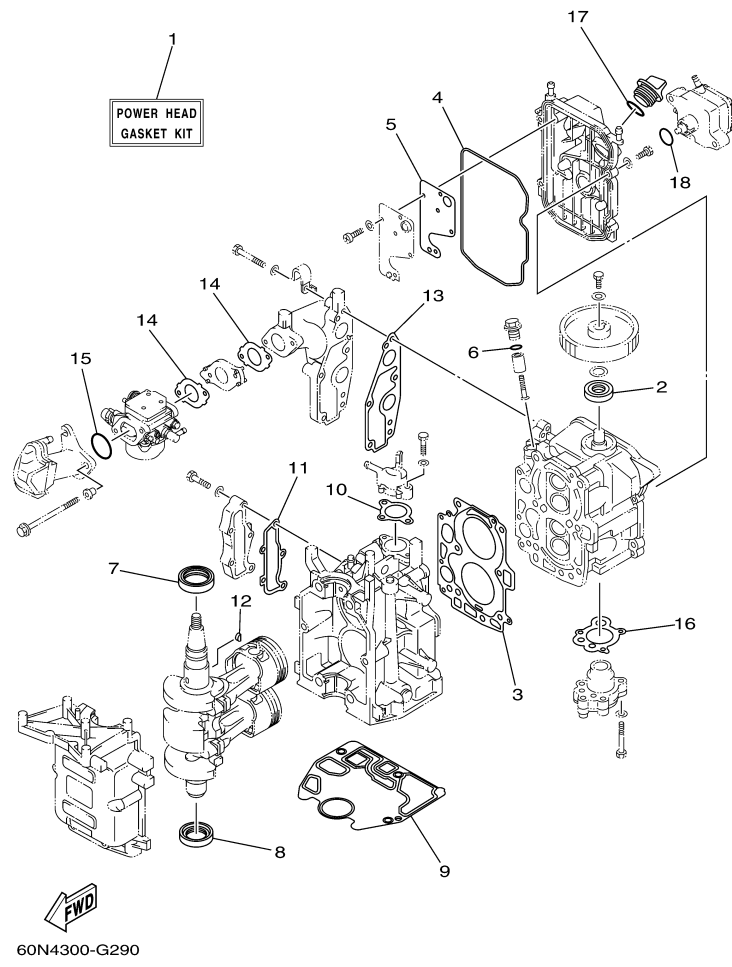

T8DPXH 0709 / REPAIR KIT 1

©2014 Yamaha Motor Corporation, U.S.A. All rights reserved.

Part List

T8DPXH 0709 / REPAIR KIT 1

REF - NO	PART NUMBER	PART NAME	QUANTITY	REMARKS
1	68T-W0001-00-00	POWER HEAD GASKET KIT	1	
2	93102-18M21-00	.OIL SEAL	1	
3	68T-11181-00-00	.GASKET, CYLINDER HEAD 1	1	
4	68T-11356-00-00	.SEAL, CYLINDER 2	1	
5	68T-11169-A0-00	.GASKET, BREATHER COVER	1	
6	93210-13M63-00	.O-RING	1	
7	93102-30M22-00	.OIL SEAL	1	
8	93101-25M69-00	.OIL SEAL	1	
9	68T-11351-00-00	.GASKET, CYLINDER	1	
10	60R-E2414-A0-00	.GASKET, COVER	1	
11	68T-41114-A0-00	.GASKET, EXHAUST OUTER COVER	1	
12	90280-03M01-00	.KEY, WOODRUFF	1	
13	68T-13645-00-00	.GASKET, MANIFOLD 1	1	
14	60R-E3646-A0-00	.GASKET, MANIFOLD 2	2	
15	93210-31MJ5-00	.O-RING	1	
16	68T-13329-00-00	.GASKET, PUMP COVER	1	
17	93210-24M79-00	.O-RING	1	
18	93210-20M65-00	.O-RING	1