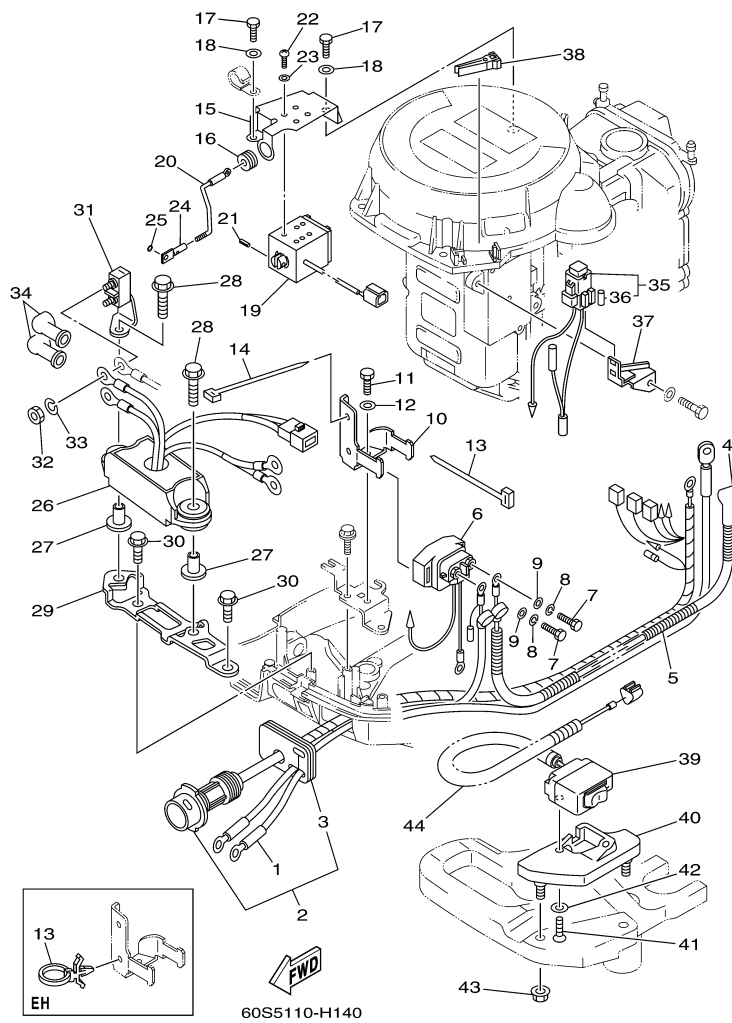

T8DPXH 0709 / ELECTRICAL 1

60S4300-G120

Part List

T8DPXH 0709 / ELECTRICAL 1

REF - NO	PART NUMBER	PART NAME	QUANTITY	REMARKS
1	68T-85540-00-00	C.D.I. UNIT ASSY	1	
2	68T-82522-00-00	CLAMP, COUPLER	1	
3	97780-40512-00	SCREW, TAPPING	2	
4	97095-06020-00	BOLT	2	
5	92995-06600-00	WASHER	2	
6	97095-06012-00	BOLT	1	
7	92995-06600-00	WASHER	1	
8	680-85570-02-00	IGNITION COIL ASSY	1	
9	90480-25161-00	GROMMET	2	
10	97095-06025-00	BOLT	2	
11	92995-06600-00	WASHER	2	
12	6E3-82370-21-00	PLUG CAP ASSY	2	
13	68T-81960-00-00	RECTIFIER & REGULATOR ASSY	1	
14	97095-06012-00	BOLT	1	
15	92995-06600-00	WASHER	1	
16	67F-82504-00-00	OIL PRESSURE SWITCH ASSY	1	
17	68T-82127-10-00	WIRE, LEAD 2	1	
18	90465-11M10-00	CLAMP	1	
19	68T-85410-00-00	EMERGENCY SIGNAL LIGHT ASSY	1	

T8DPXH 0709 / ELECTRICAL 2

Part List

T8DPXH 0709 / ELECTRICAL 2

REF - NO	PART NUMBER	PART NAME	QUANTITY	REMARKS
1	69G-82105-00-00	BATTERY CABLE (L: 3.0M)	1	UR STD
1	68T-82105-00-00	BATTERY CABLE (L: 2.1M)	1	UR AP
4	6G8-82117-00-00	WIRE, LEAD	1	
5	90446-10M86-00	HOSE (L140)	1	
6	68T-81940-00-00	STARTER RELAY ASSY	1	
7	97095-06010-00	BOLT	2	
8	92995-06100-00	WASHER, SPRING	2	
9	92995-06600-00	WASHER	2	
10	68T-81945-01-00	PLATE, SWITCH FITTING	1	
11	97095-06012-00	BOLT	1	
12	92995-06600-00	WASHER	1	
13	90465-13M11-00	CLAMP	1	UR PH/PR
14	90465-13M97-00	CLAMP	1	UR PH/PR
26	69G-81950-00-00	RELAY ASSY	1	UR PH/PR
27	90387-06M03-00	COLLAR	2	UR PH/PR
28	90119-06M56-00	BOLT, WITH WASHER	2	UR PH/PR
29	69G-81948-01-00	BRACKET	1	UR PH/PR
30	90109-06M86-00	BOLT	2	UR PH/PR
31	69G-81925-00-00	TERMINAL	1	UR PH/PR
32	90170-06M30-00	NUT	2	UR PH/PR
33	90204-06M00-00	WASHER, SPRING	2	UR PH/PR
34	6G5-82119-00-00	COVER, LEAD WIRE	2	UR PH/PR
35	68T-82150-00-00	FUSE HOLDER ASSY	1	
36	66V-82151-00-00	.FUSE (10A-BL)	2	
37	68T-82171-01-00	STAY, FUSE BOX	1	
38	67F-2812A-00-00	.PULLER, FUSE	1	