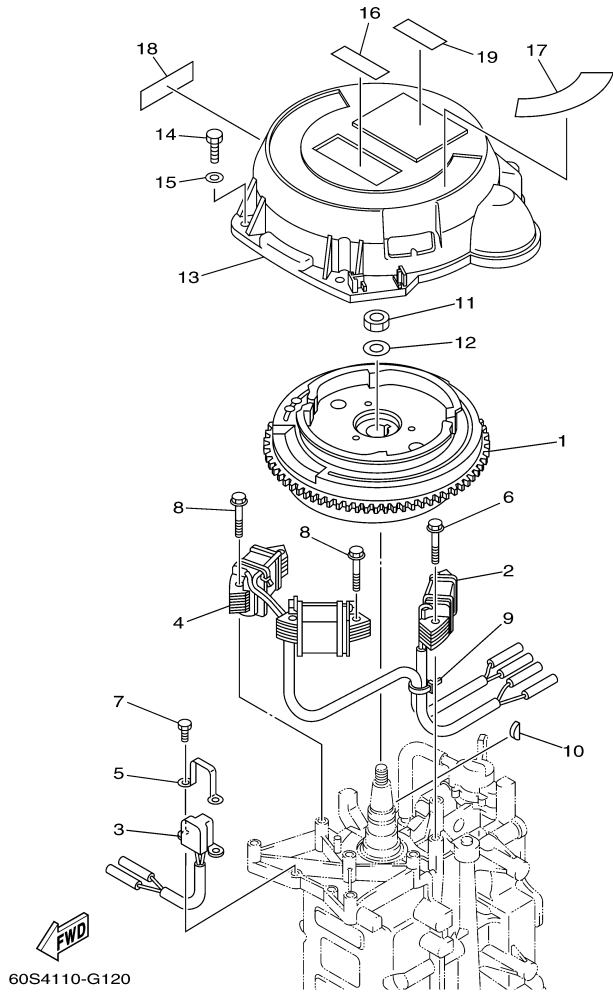

T8DPXH 0709 / GENERATOR

©2014 Yamaha Motor Corporation, U.S.A. All rights reserved.

Part List

T8DPXH 0709 / GENERATOR

REF - NO	PART NUMBER	PART NAME	QUANTITY	REMARKS
1	68T-85550-11-00	ROTOR ASSY	1	
2	68T-85520-00-00	COIL, CHARGE	1	
3	68T-85580-01-00	COIL, PULSER	1	
4	68T-85533-10-00	COIL, LIGHTING	1	
5	6H2-85582-00-00	ATTACHMENT, PULSER	1	
6	90119-06014-00	BOLT, WITH WASHER	2	
7	97095-05010-00	BOLT	2	
8	90119-06MA1-00	BOLT, WITH WASHER	4	
9	90465-11M10-00	CLAMP	1	
10	90280-04M06-00	KEY, WOODRUFF	1	
11	90170-12066-00	NUT	1	
12	90201-12472-00	WASHER, PLATE	1	
13	60S-H1337-01-00	COVER, FLYWHEEL	1	UR PH/PR
14	97095-06020-00	BOLT	3	UR PH/PR
15	92995-06600-00	WASHER	3	UR PH/PR
16	6AH-81995-40-00	LABEL, WARNING	1	UR PH/PR
17	60R-H5711-40-00	MARK, CAUTION	1	UR PH/PR
18	6AH-81994-40-00	LABEL, SAFETY	1	UR PH/PR