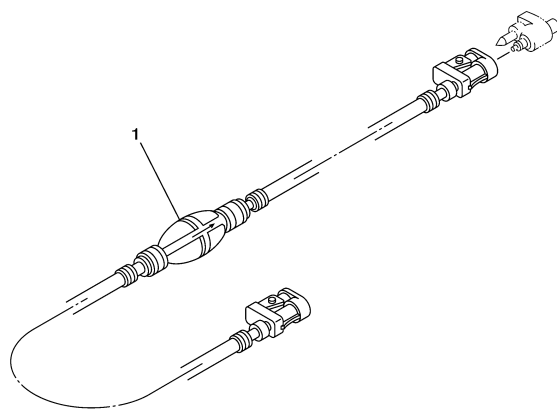

Part List

T8DPXH 0709 / FUEL 1

REF - NO	PART NUMBER	PART NAME	QUANTITY	REMARKS
1	6G1-24304-02-00	FUEL PIPE JOINT COMP. 1	1	
2	60R-F4329-00-00	SEAL	1	
3	97095-06025-00	BOLT	1	
4	92995-06600-00	WASHER	1	
5	90445-10809-00	HOSE (L295)	1	
6	90467-09M09-00	CLIP	2	
7	68T-24251-01-00	STRAINER 1	1	
8	90445-10811-00	HOSE (L170)	1	
9	90467-09M09-00	CLIP	2	
10	90446-14M66-00	HOSE (L40)	1	
11	90465-11M10-00	CLAMP	1	
12	68T-24410-01-00	FUEL PUMP ASSY	1	
13	66M-24413-01-00	.BODY 2	1	
14	6A0-24421-01-00	.VALVE, CHECK	2	
15	6E7-14325-00-00	.SCREW, PAN HEAD	2	
16	66M-24411-01-00	.DIAPHRAGM	1	
17	66M-24423-00-00	.SPRING, DIAPHRAGM	1	
18	66M-13131-00-00	.PLUNGER	1	
19	66M-24374-00-00	.PIN	1	
20	66M-24454-00-00	.SPRING	1	
21	66M-24471-01-00	.DIAPHRAGM	1	
22	66M-24444-00-00	.SCREW	4	
23	95380-04600-00	.NUT	4	
24	97095-06030-00	BOLT	2	
25	92995-06100-00	WASHER, SPRING	2	
26	92995-06600-00	WASHER	2	
27	93210-20M65-00	.O-RING	1	
28	90445-10810-00	HOSE (L280)	1	
29	90467-09M09-00	CLIP	2	
30	90446-14M66-00	HOSE (L40)	1	
31	90465-11M10-00	CLAMP	1	
32	90464-10M53-00	CLAMP	1	

T8DPXH 0709 / FUEL 2

6BP1110-H100