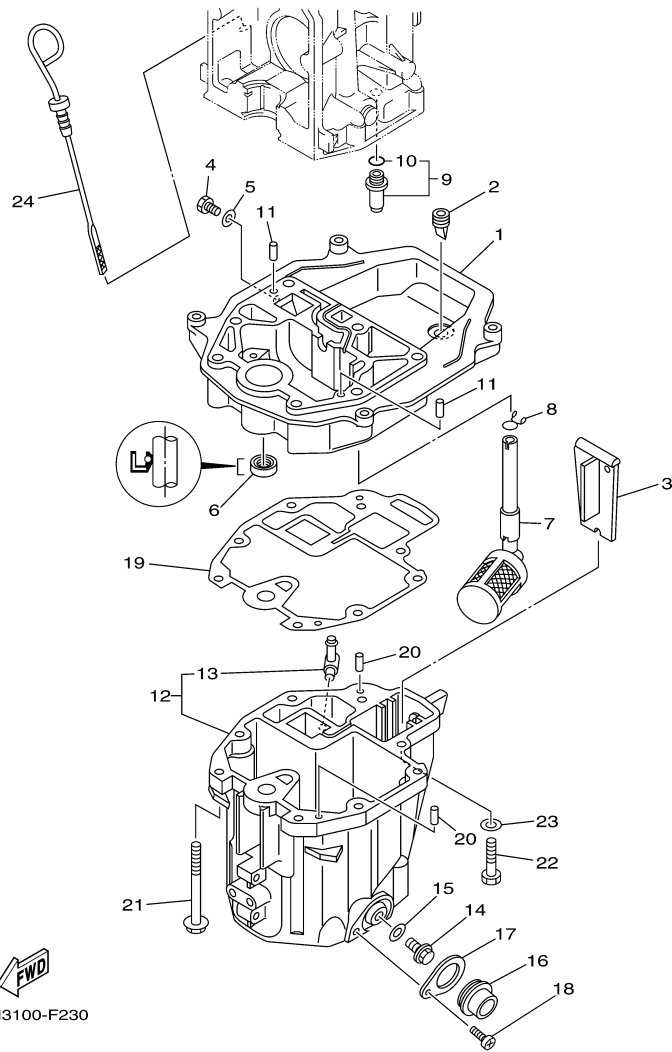

T8DPXH 0709 / OIL PUMP

60N2100-E080

Part List

T8DPXH 0709 / OIL PUMP

REF - NO	PART NUMBER	PART NAME	QUANTITY	REMARKS
1	93102-18M21-00	.OIL SEAL	1	
2	60R-E2171-00-00	CAMSHAFT 1	1	
3	60R-E1537-00-94	GEAR, DRIVEN	1	
4	90105-06M14-00	BOLT FLANGE	1	
5	90201-13201-00	WASHER, PLATE	1	
6	90201-06M94-00	WASHER, PLATE	1	
7	60R-G6241-00-00	BELT	1	
8	60R-E1536-00-00	GEAR, DRIVE	1	
9	68T-11557-00-00	WASHER 1	1	
10	6G8-11587-01-00	WASHER, LOCK	1	
11	90170-24M09-00	NUT	1	
12	90280-03M01-00	.KEY, WOODRUFF	2	
13	60R-G6297-00-00	COVER, DUST	1	
14	90480-10627-00	GROMMET	3	
15	68T-13300-00-00	OIL PUMP ASSY	1	
16	68T-13329-00-00	.GASKET, PUMP COVER	1	
17	97095-06030-00	BOLT	3	
18	92995-06600-00	WASHER	3	
19	60R-E2138-40-00	MARK, CAUTION	1	
20	60R-E3437-41-00	MARK, CAUTION	1	

T8DPXH 0709 / OIL PAN

©2014 Yamaha Motor Corporation, U.S.A. All rights reserved.

Part List

T8DPXH 0709 / OIL PAN

REF - NO	PART NUMBER	PART NAME	QUANTITY	REMARKS
1	60R-G1137-00-94	GUIDE, EXHAUST	1	
2	60S-G2717-00-00	RUBBER, SEAL 2	1	
3	60R-G5181-00-00	PLATE	1	
4	97095-08014-00	BOLT	1	
5	90430-08800-00	.GASKET	1	
6	93101-12M70-00	.OIL SEAL	1	
7	68T-13421-01-00	STRAINER 2	1	
8	90467-11M08-00	CLIP	1	
9	6G8-11575-00-00	RELIEF VALVE ASSY	1	
10	93210-12M62-00	.O-RING	1	
11	93606-19M23-00	PIN, DOWEL	2	
12	60R-E5311-00-5B	OIL PAN	1	
13	6H1-11372-00-00	.NIPPLE, HOSE	1	
14	90340-10M10-00	PLUG, STRAIGHT SCREW	1	
15	90430-10M11-00	.GASKET	1	
16	60R-E5316-00-00	DAMPER 1	1	
17	68T-15317-00-00	SPACER, ENGINE MOUNT	1	
18	97885-05008-00	SCREW, PAN HEAD	1	
19	68T-13475-00-00	.GASKET	1	
20	93604-12M07-00	PIN, DOWEL	2	
21	90119-08005-00	BOLT, WITH WASHER	6	
22	97075-08030-00	BOLT	2	
23	92995-08600-00	WASHER	2	
24	68T-15362-00-00	PLUG, OIL LEVEL	1	