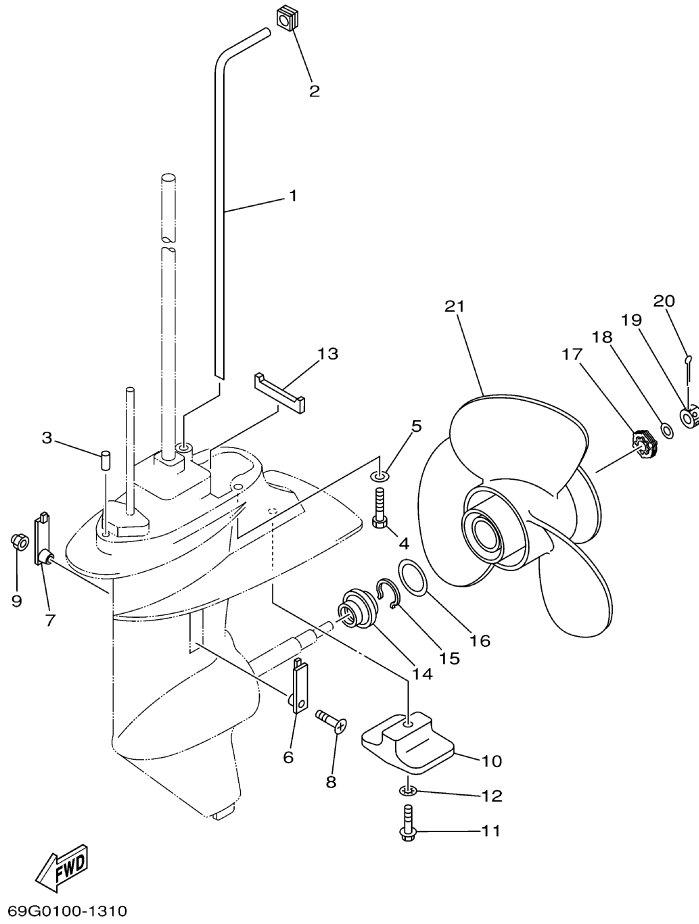

T8DPXH 0709 / LOWER CASING DRIVE 2

©2014 Yamaha Motor Corporation, U.S.A. All rights reserved.

Part List

T8DPXH 0709 / LOWER CASING DRIVE 2

REF - NO	PART NUMBER	PART NAME	QUANTITY	REMARKS
1	69G-44361-20-00	TUBE, WATER 1	1	X(24.6")
2	63V-44365-10-00	DAMPER, WATER SEAL 1	1	
3	93604-12M07-00	PIN, DOWEL	2	
6	6G1-45214-00-00	COVER, WATER INLET 1	1	
7	63V-45215-00-00	COVER, WATER INLET 2	1	
8	90152-05M04-00	SCREW, COUNTERSUNK	1	
9	90185-05002-00	NUT, NYLON	1	
10	61N-45251-01-00	ANODE	1	
11	95895-06030-00	BOLT, FLANGE	1	
12	92990-06300-00	WASHER, INTERNAL TOOTH	1	
13	63V-45375-00-00	DAMPER, SEAL	1	
14	6G8-45987-02-00	SPACER 1	1	
15	93450-10M04-00	CIRCLIP	1	
16	90201-31MA3-00	WASHER, PLATE	1	
17	6G8-45997-00-00	SPACER 2	1	
18	90201-10M02-00	WASHER, PLATE	1	
19	90171-10M07-00	NUT, CASTLE	1	
20	91490-30025-00	PIN. COTTER	1	
21	69G-45941-00-EL	PROPELLER (3X11-3/4"X5-3/4"-R)	1