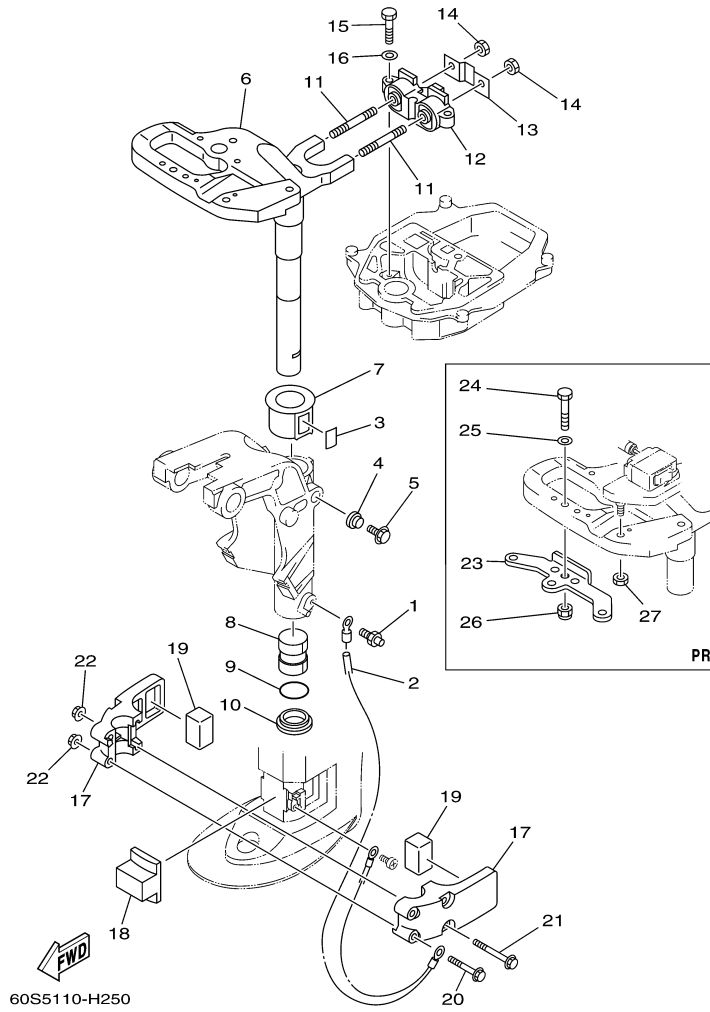

T8DPXH 0709 / BRACKET 3

©2014 Yamaha Motor Corporation, U.S.A. All rights reserved.

Part List

T8DPXH 0709 / BRACKET 3

REF - NO	PART NUMBER	PART NAME	QUANTITY	REMARKS
1	93700-06M03-00	NIPPLE, GREASE	1	
2	68T-82127-00-00	WIRE, LEAD 2	1	
3	63V-42528-00-00	PLATE, FRICTION	1	
4	689-43373-01-00	SEAL, DAMPER	1	
5	90105-06M07-00	.BOLT, FLANGE	1	
6	60R-G2511-11-4D	BRACKET, STEERING	1	
7	63V-42537-00-00	BUSHING, PIVOT SHAFT	1	
8	90386-30048-00	BUSH	1	
9	93210-29M94-00	O-RING	1	
10	90386-30M60-00	BUSH	1	
11	90116-08M54-00	BOLT, STUD	2	
12	68T-44517-10-94	MOUNT RUBBER	1	
13	68T-44526-00-00	PLATE	1	
14	95380-08600-00	NUT	2	
15	97075-06025-00	BOLT	2	
16	92995-06600-00	WASHER	2	
17	68T-44551-00-4D	HOUSING, LOWER MOUNT RUBBER 1	2	
18	60R-G4557-00-00	MOUNT DAMPER, LOWER FRONT	1	
19	60R-G4555-00-00	MOUNT DAMPER, LOWER SIDE	2	
20	90119-06012-00	BOLT, WITH WASHER	2	
21	90119-06013-00	BOLT, WITH WASHER	2	
22	90179-06M28-00	NUT	4