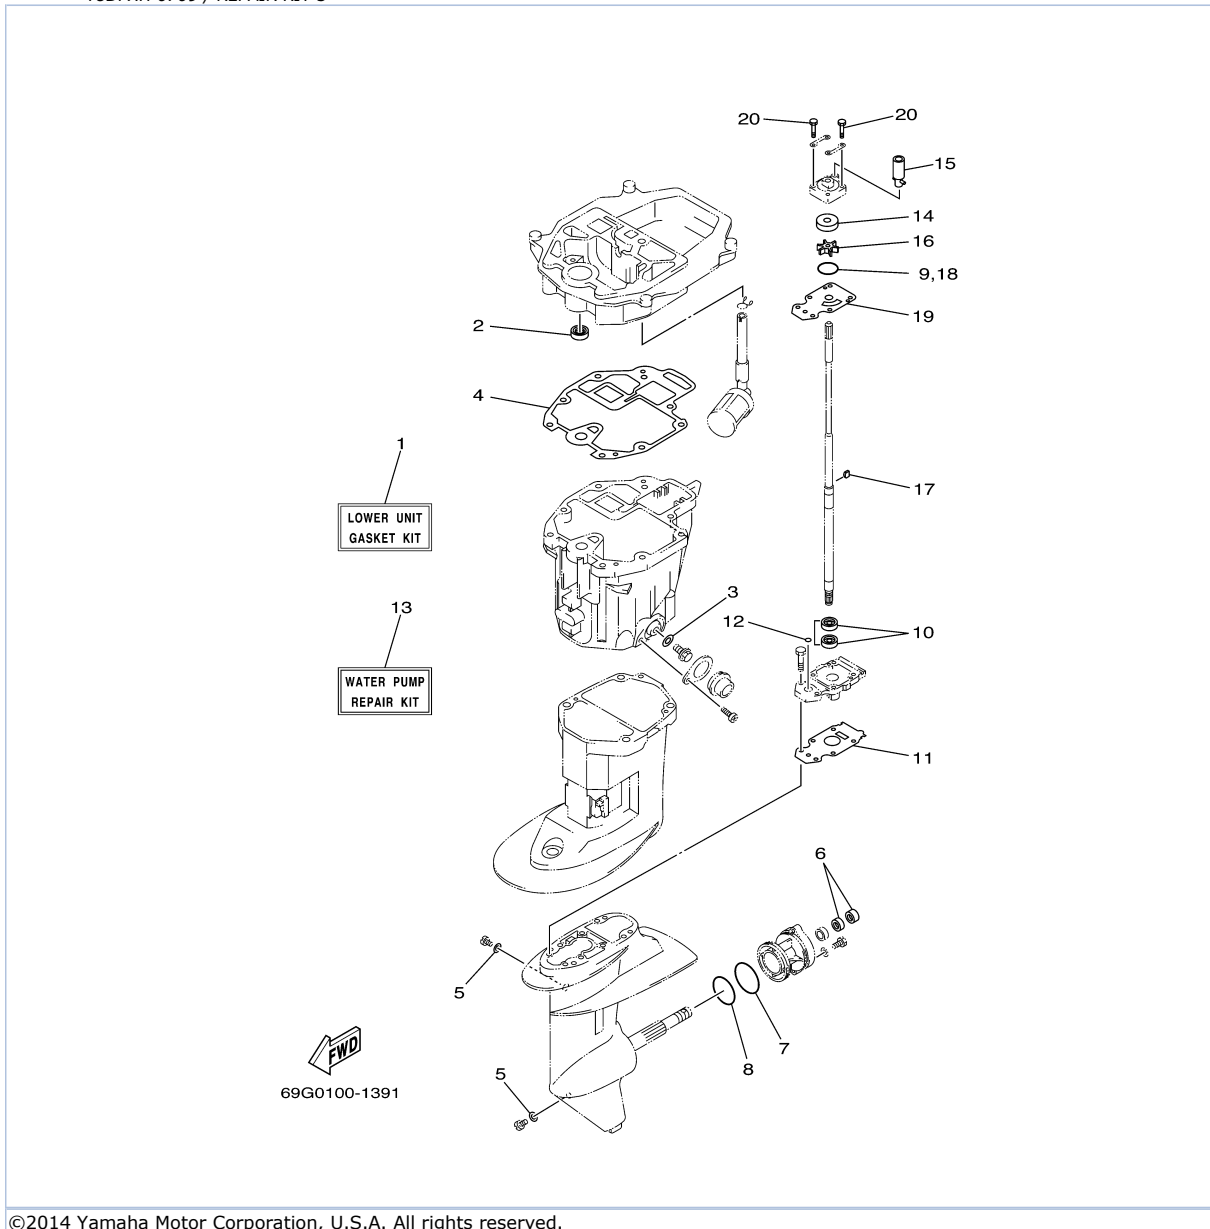

T8DPXH 0709 / REPAIR KIT 3

©2014 Yamaha Motor Corporation, U.S.A. All rights reserved.

Part List

T8DPXH 0709 / REPAIR KIT 3

REF - NO	PART NUMBER	PART NAME	QUANTITY	REMARKS
1	69G-W0001-20-00	LOWER UNIT GASKET KIT	1	
2	93101-12M70-00	.OIL SEAL	1	
3	90430-10M11-00	.GASKET	1	
4	68T-13475-00-00	.GASKET	1	
5	90430-08020-00	.GASKET	2	
6	93101-17054-00	.OIL SEAL	2	
7	93210-74316-00	.O-RING	1	
8	93210-74M68-00	.O-RING	1	
9	93210-44398-00	.O-RING	1	
10	93101-20048-00	.OIL SEAL	2	
11	69G-45315-A0-00	.PACKING, LOWER CASING	1	
12	93210-06ME6-00	.O-RING	1	
13	69G-W0078-00-00	WATER PUMP REPAIR KIT	1	
14	63V-44322-00-00	.INSERT, CARTRIDGE	1	
15	68T-44366-00-00	.DAMPER, WATER SEAL 2	1	
16	63V-44352-01-00	.IMPELLER	1	
17	664-44338-00-00	.KEY, WOODRUFF	1	
18	93210-44398-00	.O-RING	1	
19	68T-44323-00-00	.OUTER PLATE, CARTRIDGE	1	
20	97080-08045-00	.BOLT	4	

Part Notes

T8DPXH 0709 / REPAIR KIT 3

PART NUMBER	NOTE TEXT
90430-08020-00	OEM: This part number is among the Top 100 Most Popular Marine Maintenance Parts as of March 2014.

©2014 Yamaha Motor Corporation, U.S.A. All rights reserved.

©2014 Yamaha Motor Corporation, U.S.A. All rights reserved.