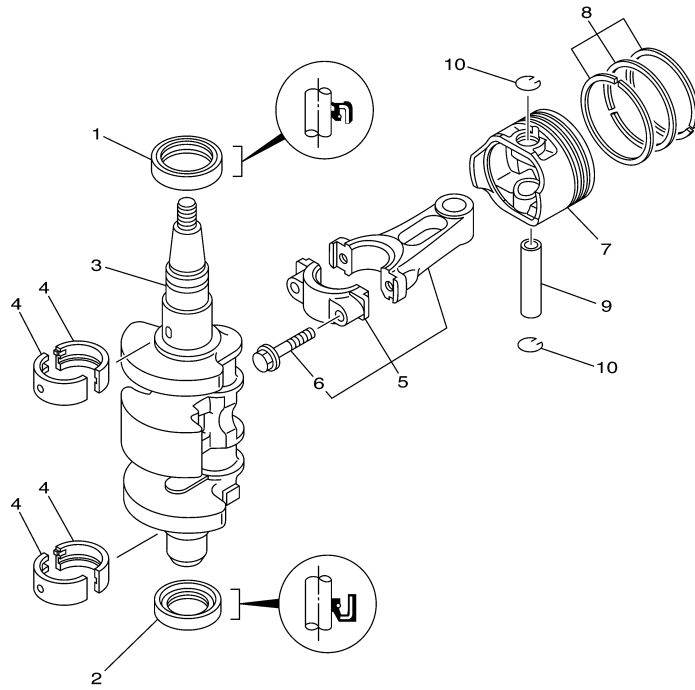

T8DPXH 0709 / CYLINDER CRANKCASE 1

60N2300-E020

Part List

T8DPXH 0709 / CYLINDER CRANKCASE 1

REF - NO	PART NUMBER	PART NAME	QUANTITY	REMARKS
1	60R-WE09B-00-1S	CYLINDER BLOCK ASSY	1	
2	60R-E5100-00-1S	CRANKCASE ASSY	1	
3	91812-12001-00	.PIN, DOWEL	4	
4	90119-08M29-00	BOLT, WITH WASHER	6	
5	68T-11351-00-00	.GASKET, CYLINDER	1	
6	66M-12411-01-00	THERMOSTAT	1	
7	688-12412-00-00	.SEAL, THERMOSTAT	1	
8	68T-12413-00-1S	COVER, THERMOSTAT	1	
9	60R-E2414-A0-00	.GASKET, COVER	1	
10	90119-06MA2-00	BOLT, WITH WASHER	2	
11	60R-E2481-00-00	PIPE 1	1	
12	90465-11M10-00	CLAMP	1	
13	60R-G1113-00-1S	OUTER COVER, EXHAUST	1	
14	6E9-24378-00-00	.PIPE, JOINT 3	1	
15	68T-41114-A0-00	.GASKET, EXHAUST OUTER COVER	1	
16	90119-06MA3-00	BOLT, WITH WASHER	5	
17	60R-E2482-00-00	PIPE 2	1	

T8DPXH 0709 / CRANKSHAFT PISTON

68R0010-0031

Part List

T8DPXH 0709 / CRANKSHAFT PISTON

REF - NO	PART NUMBER	PART NAME	QUANTITY	REMARKS
1	93102-30M22-00	.OIL SEAL	1	
2	93101-25M69-00	.OIL SEAL	1	
3	60R-E1411-00-00	CRANKSHAFT	1	
4	68T-11416-00-00	PLANE BEARING, CRANKSHAFT 1	4	UR BROWN
4	68T-11416-20-00	PLANE BEARING, CRANKSHAFT 1	4	UR BLUE
4	68T-11416-10-00	PLANE BEARING, CRANKSHAFT 1	4	UR BLACK
5	68T-11650-00-00	CONNECTING ROD ASSY	2	
6	67D-11654-00-00	.BOLT, CONNECTING ROD	2	
7	60R-E1631-00-96	PISTON (STD)	2	
7	60R-E1636-00-00	PISTON (0.50MM O/S)	2	AP
7	60R-E1635-00-00	PISTON (0.25MM O/S)	2	AP
8	60R-E1603-00-00	PISTON RING SET (STD)	2	
8	60R-E1605-00-00	PISTON RING SET (0.50MM O/S)	2	AP
8	60R-E1604-00-00	PISTON RING SET (0.25MM O/S)	2	AP
9	60R-E1633-00-00	PIN, PISTON	2	
10	93450-15023-00	CIRCLIP	4	