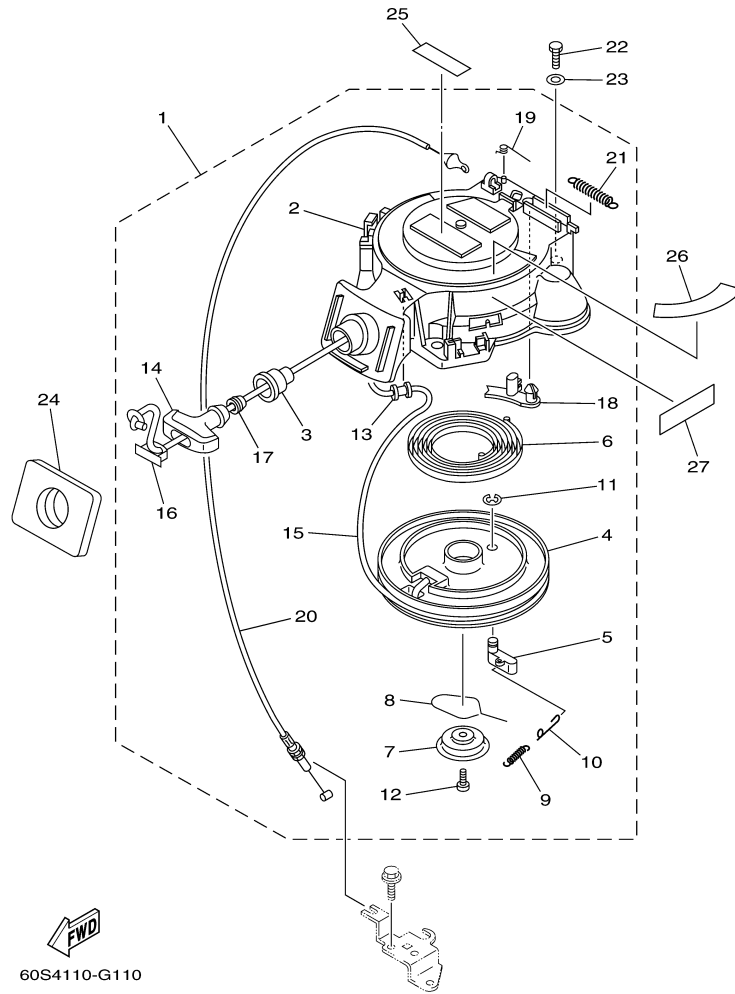

T8DPXH 0709 / STARTER

©2014 Yamaha Motor Corporation, U.S.A. All rights reserved.