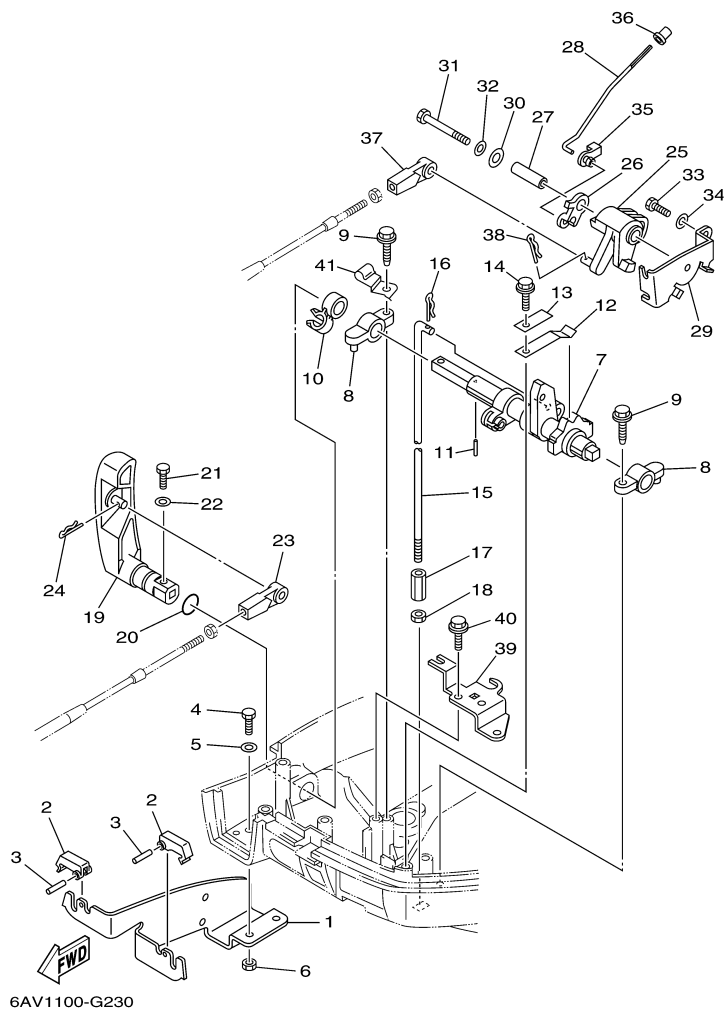

Part List

T8DPXH 0709 / CONTROL 1 (EH/PH)

REF - NO	PART NUMBER	PART NAME	QUANTITY	REMARKS
1	68T-42726-00-00	GROMMET	1	
2	68T-44121-02-00	LEVER, SHIFT ROD	1	
3	6G1-41662-01-94	BRACKET 2	2	
4	90109-06M81-00	BOLT	2	
5	90464-10M60-00	CLAMP	1	
6	91690-30014-00	PIN, SPRING	1	
7	65W-44116-00-00	SPRING	1	
8	66R-44117-00-00	BRACKET	1	
9	90109-06M86-00	BOLT	1	
10	60R-G4143-10-00	ROD, SHIFT	1	
11	90468-18001-00	CLIP	1	
12	90170-06015-00	NUT	1	
13	95380-06700-00	NUT	1	
14	68T-48538-00-00	CLAMP, CABLE 1	1	
15	97095-06012-00	BOLT	1	
16	92995-06600-00	WASHER	1	
17	63D-48538-00-00	CLAMP, CABLE 1	1	
18	68T-41638-00-00	PULLEY	1	
19	68T-41283-00-00	LEVER, FREE ACCEL.	1	
20	90387-06M59-00	COLLAR	1	
21	6AU-41211-00-00	LINK, ACCEL.	1	
22	68T-14497-00-00	STAY, THROTTLE WIRE	1	
23	90201-06M62-00	WASHER, PLATE	1	
24	97095-06045-00	.BOLT	1	
25	92995-06600-00	WASHER	1	
26	97095-06012-00	BOLT	1	
27	92995-06600-00	WASHER	1	
28	661-41262-02-00	JOINT, CHOKE LEVER	1	
29	647-14395-60-00	CAP, OVERFLOW PIPE	1	
30	68T-15774-10-00	STAY 4	1	
31	90109-06M86-00	BOLT	2	
32	90465-08027-00	CLAMP	1	

T8DPXH 0709 / CONTROL 2 (PR)

©2014 Yamaha Motor Corporation, U.S.A. All rights reserved.