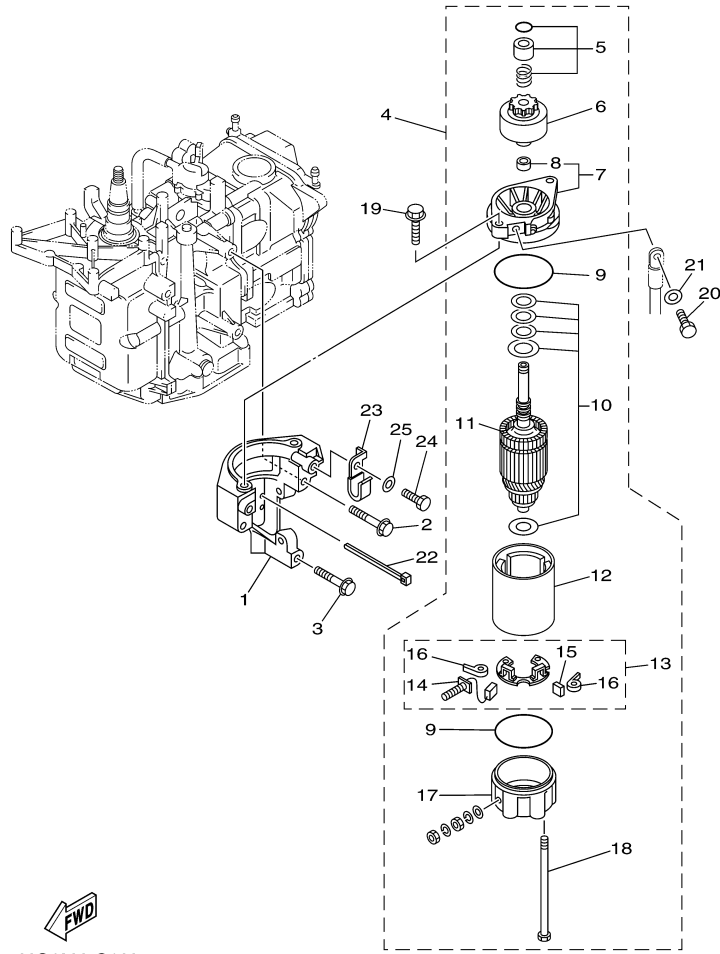

T8DPXH 0709 / STARTING MOTOR

60S4300-G160

Part List

T8DPXH 0709 / STARTING MOTOR

REF - NO	PART NUMBER	PART NAME	QUANTITY	REMARKS
1	68T-81822-01-94	BRACKET, STARTING MOTOR	1	
2	90119-08046-00	BOLT, WITH WASHER	2	
3	90119-08020-00	BOLT, WITH WASHER	1	
4	68T-81800-00-00	STARTING MOTOR ASSY	1	
5	68T-81857-00-00	.RETAINER	1	
6	689-81807-12-00	.GEAR ASSY, STARTING MOTOR	1	
7	6F5-81830-10-00	.FRONT BRACKET ASSY	1	
8	689-81831-00-00	..METAL, FRONT	1	
9	689-81847-11-00	.O-RING	2	
10	689-81809-11-00	.WASHER KIT	1	
11	689-81850-11-00	.ARMATURE ASSY	1	
12	689-81810-11-00	.STATOR ASSY	1	
13	689-81840-11-00	.BRUSH HOLDER ASSY	1	
14	689-81811-11-00	..BRUSH 1	1	
15	689-81812-11-00	..BRUSH 2	1	
16	689-81813-10-00	..SPRING, BRUSH	2	
17	689-81820-11-00	.REAR BRACKET ASSY	1	
18	689-81826-10-00	.BOLT	2	
19	90119-08M76-00	BOLT, WITH WASHER	2	
20	97095-08016-00	BOLT	1	
21	92995-08600-00	WASHER	1	
22	90465-11M10-00	CLAMP	1	
23	90465-08M99-00	CLAMP	1	
24	97095-06012-00	BOLT	1	
25	92995-06600-00	WASHER	1