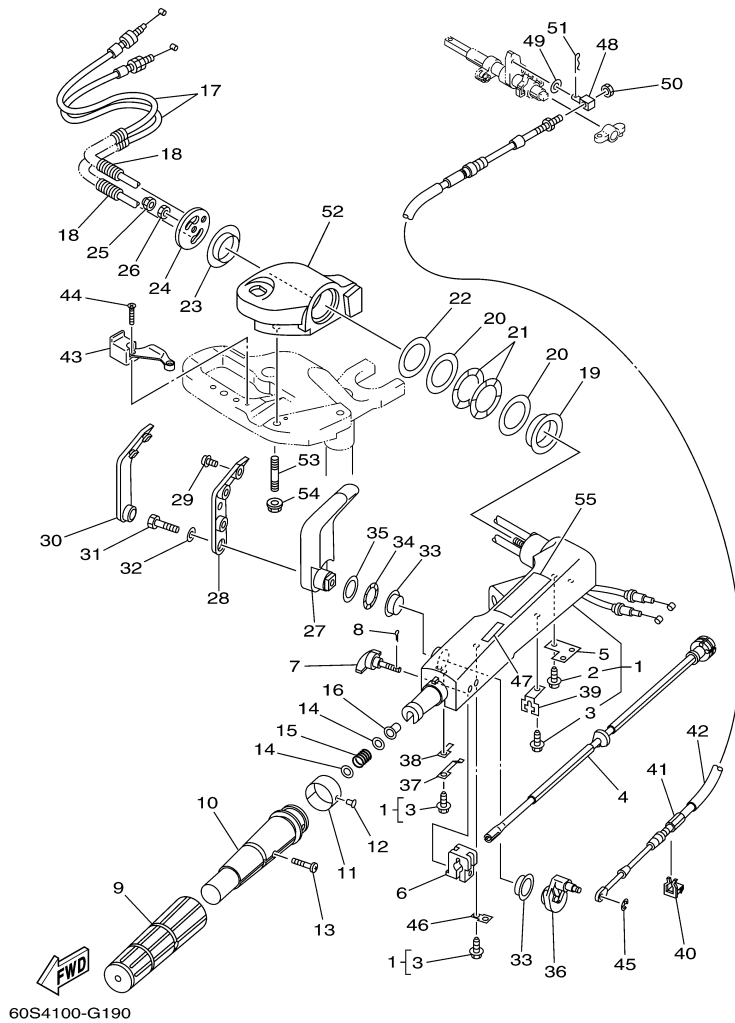

T8DPXH 0709 / STEERING (EH/PH)

©2014 Yamaha Motor Corporation, U.S.A. All rights reserved.

Part List

T8DPXH 0709 / STEERING (EH/PH)

REF - NO	PART NUMBER	PART NAME	QUANTITY	REMARKS
1	60S-G2101-00-4D	HANDLE, STEERING	1	UR PH
2	90109-06M86-00	.BOLT	2	
3	90109-06M80-00	.BOLT	3	
4	68T-42138-01-00	LEVER, THROTTLE	1	
5	69A-42159-00-00	STAY	1	UR PH
6	6G1-42126-00-00	FRICITION, STEERING HANDLE GRIP	1	
7	65W-42125-00-00	BOLT, FRICTION ADJUSTING	1	
8	91490-16010-00	PIN. COTTER	1	
9	68D-G2177-10-00	RUBBER, HANDLE	1	
10	68D-G2119-01-00	GRIP, STEERING HANDLE	1	
11	60R-G2137-00-00	INDICATOR, THROTTLE	1	
12	90269-02M09-00	RIVET	1	
13	90149-05M13-00	SCREW	1	
14	90201-10M02-00	WASHER, PLATE	2	
15	90501-23800-00	SPRING, COMPRESSION	1	
16	90386-08032-00	BUSH	1	
17	60R-F6301-10-00	THROTTLE CABLE ASSY	2	
18	90447-07005-00	TUBE	2	
19	66R-42171-00-00	BUSHING	1	
20	90201-43M00-00	WASHER, PLATE	2	
21	90206-43M22-00	WASHER, WAVE	2	
22	90202-43M57-00	WASHER, PLATE	1	
23	90386-40M99-00	BUSH	1	
24	66M-42131-01-00	COVER, HANDLE STEERING	1	
25	95780-10300-00	NUT, FLANGE	1	
26	95380-10700-00	NUT	1	
27	66R-44111-00-4D	HANDLE, GEAR SHIFT	1	
28	66R-44173-00-00	LEVER, SHIFT CONTROL	1	
29	90159-06M18-00	SCREW, WITH WASHER	3	
30	66R-42129-00-00	BUSHING, RUBBER	1	
31	97095-08030-00	BOLT	1	
32	92995-08600-00	WASHER	1	
33	90386-26MA3-00	BUSH	2	
34	90206-26M25-00	WASHER, WAVE	1	
35	90202-26M59-00	WASHER, PLATE	1	
36	68T-44113-01-00	CAM PLATE, HANDLE	1	
37	66R-44116-00-00	SPRING	1	
38	66R-44118-00-00	BRACKET	1	
39	66R-48538-00-00	CLAMP, CABLE 1	1	
40	63D-48538-00-00	CLAMP, CABLE 1	1	
41	68T-48321-01-00	CABLE	1	
42	90446-15002-00	HOSE	1	
43	68T-82594-10-00	CLAMP	1	
44	90151-05003-00	SCREW, COUNTERSUNK	2	
45	99080-04600-00	CIRCLIP	1	
46	69C-44114-00-00	STOPPER	1	UR PH
47	60R-G4191-00-00	INDICATOR, SHIFT	1	
48	66R-48344-00-00	CABLE END, REMOTE CONTROL	1	
49	90201-06M62-00	WASHER, PLATE	1	
50	90170-05M38-00	NUT	1	
51	91490-20012-00	PIN. COTTER	1	
52	60R-G2121-10-4D	BRACKET	1	
53	90116-10040-00	BOLT, STUD	2	
54	90179-10M33-00	NUT	2	
55	60R-E571Y-40-00	MARK, CAUTION	1