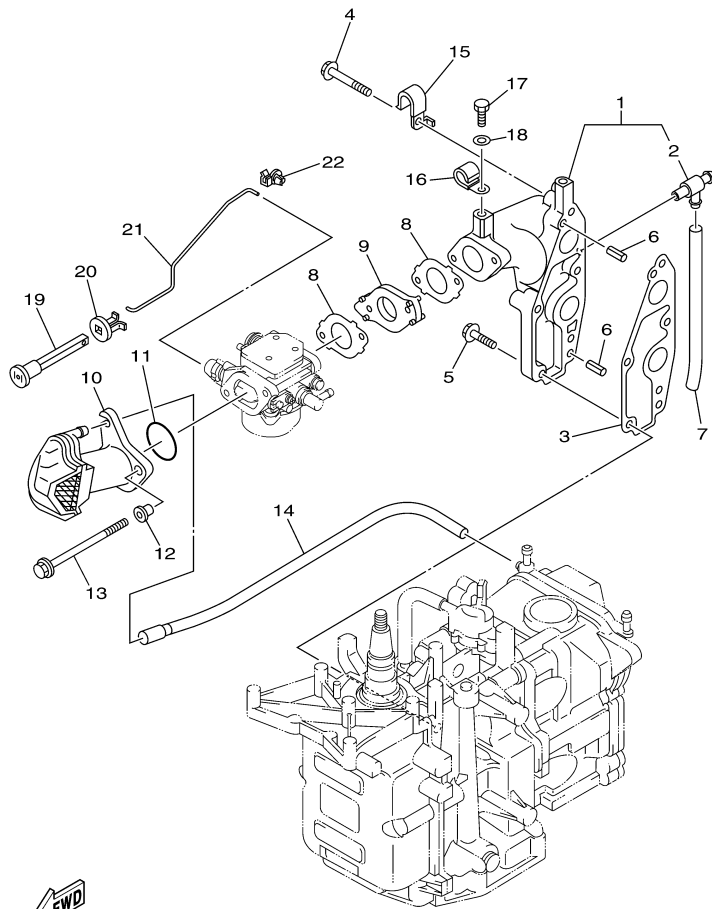

T8DPXH 0709 / INTAKE

60N4300-G060

Part List

T8DPXH 0709 / INTAKE

REF - NO	PART NUMBER	PART NAME	QUANTITY	REMARKS
1	60R-E3641-20-1S	MANIFOLD, INTAKE 1	1	FLUSHING KIT
2	67F-12482-00-00	.PIPE 2	1	
3	68T-13645-00-00	.GASKET, MANIFOLD 1	1	
4	90119-06MA5-00	BOLT, WITH WASHER	3	
5	90119-06MA3-00	BOLT, WITH WASHER	2	
6	91690-50014-00	PIN, SPRING	2	
7	90445-09812-00	HOSE (L93)	1	FLUSHING KIT
8	60R-E3646-A0-00	.GASKET, MANIFOLD 2	2	
9	68T-14271-00-00	INSULATOR	1	
10	60R-E4440-00-00	SILENCER ASSY, INTAKE	1	
11	93210-31MJ5-00	.O-RING	1	
12	90387-06M70-00	COLLAR	2	
13	97595-06585-00	BOLT, WITH WASHER	2	
14	60R-E2483-00-00	PIPE 3	1	
15	90465-08M99-00	CLAMP	1	
16	90465-08M83-00	CLAMP	1	FLUSHING KIT
17	97095-06010-00	BOLT	1	FLUSHING KIT
18	92995-06600-00	WASHER	1	FLUSHING KIT
19	6H4-41271-01-00	KNOB, CHOKE	1	
20	689-41273-00-00	GROMMET	1	
21	68T-41256-00-00	ROD, CHOKE 1	1	
22	6J8-41262-00-00	JOINT, CHOKE LEVER	1