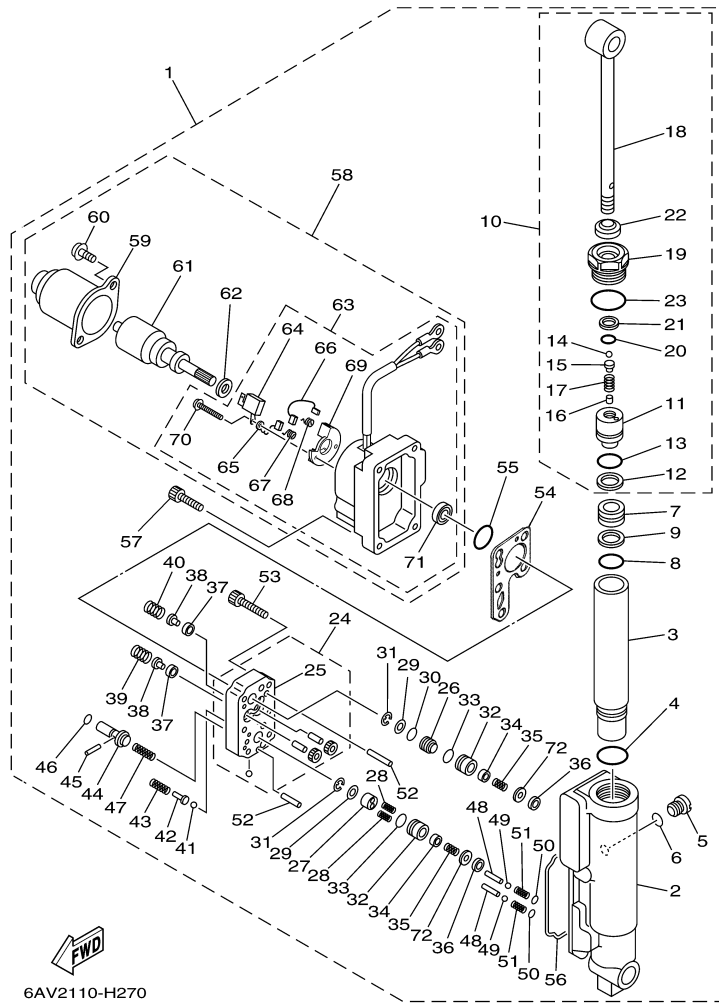

T8DPXH 0709 / POWER TILT ASSY

6AV2110-H270

Part List

T8DPXH 0709 / POWER TILT ASSY

REF - NO	PART NUMBER	PART NAME	QUANTITY	REMARKS
1	69G-43840-02-4D	POWER TILT ASSY	1	UR PH/PR
2	69A-4380K-00-00	.CYLINDER, TILT SUB ASSY	1	
3	69A-22471-00-00	.CASE, CYLINDER	1	
4	93210-27666-00	.O-RING	1	
5	6H1-4388E-11-00	.PLUG, TAPER SCREW	1	
6	93210-07003-00	.O-RING	1	
7	69A-43814-00-00	.PISTON, FREE	1	
8	93210-21276-00	.O-RING	1	
9	69A-43872-00-00	.RING, BACK UP	1	
10	69A-43810-00-00	.TILT PISTON SUB ASSY	1	
11	69A-4380D-00-00	..PISTON COMP	1	
12	93210-21276-00	..O-RING	1	
13	69A-43872-00-00	..RING, BACK UP	1	
14	93505-32038-00	..BALL	1	
15	65W-4386A-00-00	..PIN, ABSORBER VALVE	1	
16	93604-06136-00	..PIN, DOWEL	1	
17	69A-43857-00-00	..SPRING, ABSORBER VALVE	1	
18	69A-43801-00-00	..ROD	1	
19	69A-43811-01-00	..SCREW, CYLINDER END	1	
20	6H1-43866-00-00	..O-RING	1	
21	69A-43871-00-00	..RING, BACK UP	1	
22	69A-43812-00-00	..SEAL, DUST	1	
23	69A-43869-00-00	..O-RING	1	
24	69A-43830-00-00	.GEAR PUMP ASSY	1	
25	69A-4380C-00-00	..GEAR HOUSING ASSY	1	
26	69A-43841-00-00	.PISTON, SHUTTLE	1	
27	69A-4384M-00-00	.PISTON, SHUTTLE 2	1	
28	62Y-43894-00-00	.SPRING, SHUTTLE RETURN	2	
29	69A-4384F-00-00	.SEAL, MAIN VALVE	2	
30	6H1-43883-00-00	.O-RING	1	
31	99002-03600-00	.CLIP	2	
32	69G-4382G-00-00	.VALVE SEAT	2	
33	93210-12N52-00	.O-RING	2	
34	6T4-43808-00-00	.SEAT VALVE COMP 1	2	
35	69G-43853-00-00	.SPRING, MAIN VALVE	2	
36	69J-4381C-00-00	.FILTER 3	2	
37	6H1-4384G-11-00	.SEAL, RELIEF VALVE	2	
38	6H1-43844-10-00	.PIN, VALVE SUPPORT	2	
39	69A-43855-00-00	.SPRING, UP RELIEF	1	
40	6H1-43856-10-00	.SPRING, DOWN RELIEF	1	
41	93501-08001-00	.BALL	2	
42	69A-4386A-00-00	.PIN, ABSORBER VALVE	2	
43	69A-43824-00-00	.SPRING, DOWN RELIEF 2	2	
44	69A-43848-00-00	.ROD, MANUAL RELEASE	1	
45	93602-15250-00	.PIN, DOWEL	1	
46	93210-06001-00	.O-RING	1	
47	69A-43854-00-00	.SPRING, MANUAL RELEASE	1	
48	69A-4381G-00-00	.PIN 1	2	
49	93501-08001-00	.BALL	2	
50	6H1-43883-00-00	.O-RING	2	
51	69A-4384H-00-00	.SPRING	2	
52	93606-14081-00	.PIN, DOWEL	2	
53	91312-05025-00	.BOLT	6	
54	69A-43816-01-00	.FILTER 1	1	
55	N35-43862-10-00	.O-RING	1	
56	69A-23129-00-00	.GASKET, DRAIN PLUG	1	
57	69A-43878-00-00	.BOLT, SOCKET	4	
58	69G-43880-01-00	.MOTOR ASSY	1	
59	65W-43804-01-00	..STATOR ASSY	1	
60	65W-43887-01-00	..BOLT	2