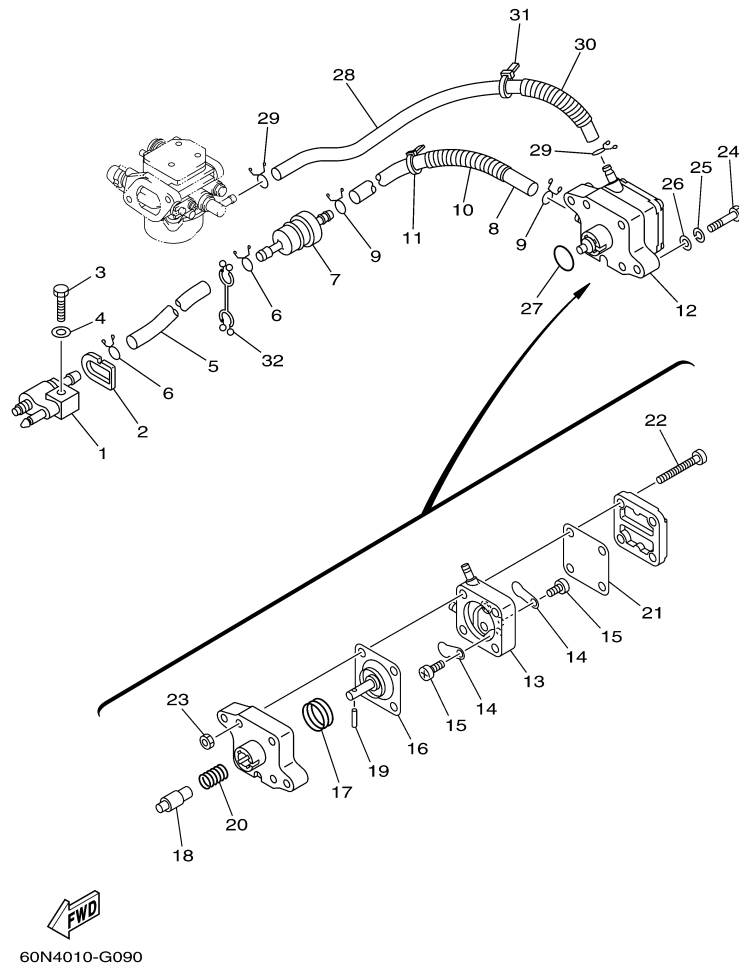

T8DPXH 0709 / FUEL 1

©2014 Yamaha Motor Corporation, U.S.A. All rights reserved.

Part List

T8DPXH 0709 / FUEL 1

REF - NO	PART NUMBER	PART NAME	QUANTITY	REMARKS
1	6G1-24304-02-00	FUEL PIPE JOINT COMP. 1	1	
2	60R-F4329-00-00	SEAL	1	
3	97095-06025-00	BOLT	1	
4	92995-06600-00	WASHER	1	
5	90445-10809-00	HOSE (L295)	1	
6	90467-09M09-00	CLIP	2	
7	68T-24251-01-00	STRAINER 1	1	
8	90445-10811-00	HOSE (L170)	1	
9	90467-09M09-00	CLIP	2	
10	90446-14M66-00	HOSE (L40)	1	
11	90465-11M10-00	CLAMP	1	
12	68T-24410-01-00	FUEL PUMP ASSY	1	
13	66M-24413-01-00	.BODY 2	1	
14	6A0-24421-01-00	.VALVE, CHECK	2	
15	6E7-14325-00-00	.SCREW, PAN HEAD	2	
16	66M-24411-01-00	.DIAPHRAGM	1	
17	66M-24423-00-00	.SPRING, DIAPHRAGM	1	
18	66M-13131-00-00	.PLUNGER	1	
19	66M-24374-00-00	.PIN	1	
20	66M-24454-00-00	.SPRING	1	
21	66M-24471-01-00	.DIAPHRAGM	1	
22	66M-24444-00-00	.SCREW	4	
23	95380-04600-00	.NUT	4	
24	97095-06030-00	BOLT	2	
25	92995-06100-00	WASHER, SPRING	2	
26	92995-06600-00	WASHER	2	
27	93210-20M65-00	.O-RING	1	
28	90445-10810-00	HOSE (L280)	1	
29	90467-09M09-00	CLIP	2	
30	90446-14M66-00	HOSE (L40)	1	
31	90465-11M10-00	CLAMP	1	
32	90464-10M53-00	CLAMP	1