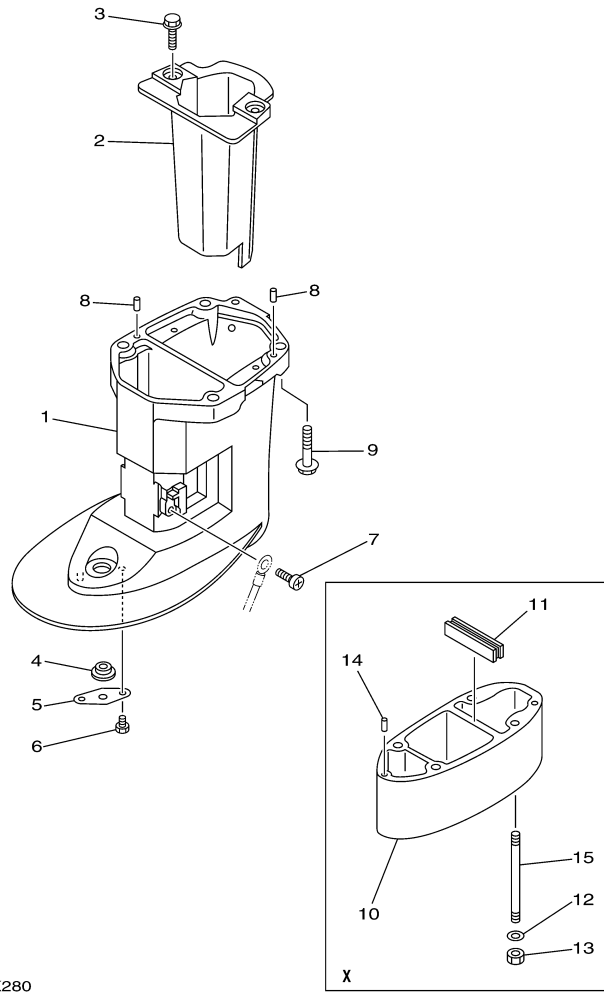

T8DEXH 0710 / UPPER CASING

6AV4110-K280

Part List

T8DEXH 0710 / UPPER CASING

REF - NO	PART NUMBER	PART NAME	QUANTITY	REMARKS
1	60R-G5111-10-4D	CASING, UPPER	1	
2	60R-E4711-00-CA	MUFFLER 1	1	
3	97575-06514-00	BOLT, WITH WASHER	2	
4	90480-14M54-00	GROMMET	1	
5	68T-45321-00-00	PLATE	1	
6	97095-06008-00	BOLT	1	
7	97885-05008-00	SCREW, PAN HEAD	1	
8	93604-12M07-00	PIN, DOWEL	2	
9	97575-08535-00	BOLT, WITH WASHER	4	
10	60S-G5211-20-4D	EXTENSION	1	X(24.6")
11	63V-45127-00-00	SEAL	1	X(24.6")
12	92990-08600-00	..WASHER, PLATE	4	X(24.6")
13	95380-08600-00	NUT	4	X(24.6")
14	93604-12M07-00	PIN, DOWEL	2	X(24.6")
15	90116-08M62-00	BOLT, STUD	4	X(24.6")