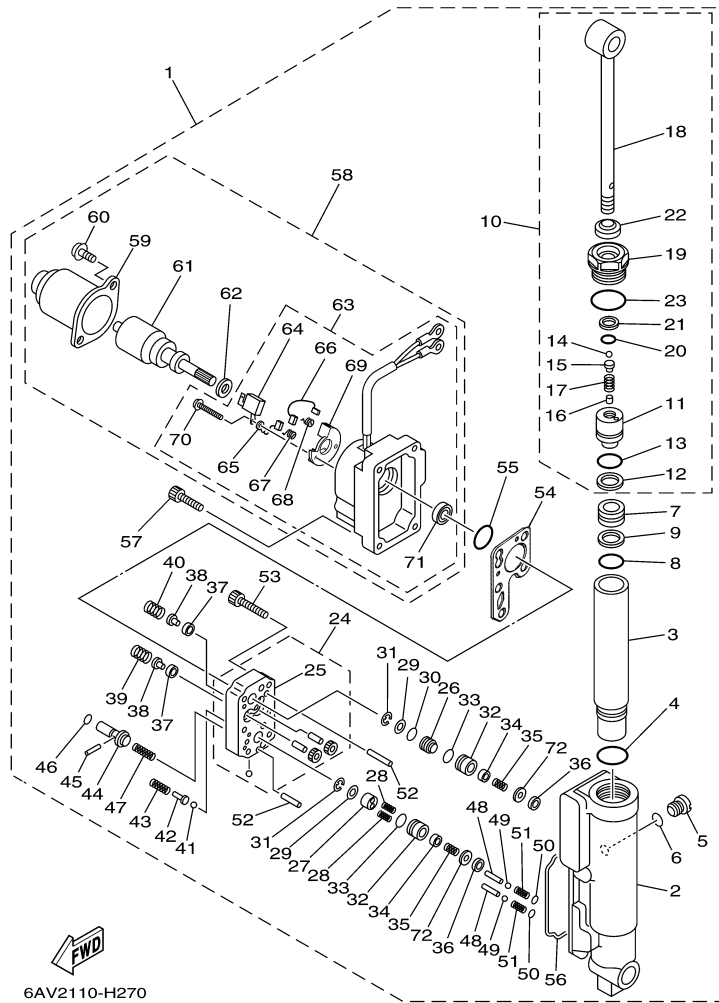

Part List

T8DEXH 0710 / BRACKET 3

REF - NO	PART NUMBER	PART NAME	QUANTITY	REMARKS
1	93700-06M03-00	NIPPLE, GREASE	1	
2	68T-82127-00-00	WIRE, LEAD 2	1	
3	63V-42528-00-00	PLATE, FRICTION	1	
4	689-43373-01-00	SEAL, DAMPER	1	
5	90105-06M07-00	.BOLT, FLANGE	1	
6	60R-G2511-11-4D	BRACKET, STEERING	1	
7	63V-42537-00-00	BUSHING, PIVOT SHAFT	1	
8	90386-30048-00	BUSH	1	
9	93210-29M94-00	O-RING	1	
10	90386-30M60-00	BUSH	1	
11	90116-08M54-00	BOLT, STUD	2	
12	68T-44517-10-00	MOUNT RUBBER	1	
13	68T-44526-00-00	PLATE	1	
14	95380-08600-00	NUT	2	
15	97575-06525-00	BOLT, WITH WASHER	2	
16	68T-44551-00-4D	HOUSING, LOWER MOUNT RUBBER 1	2	
17	60R-G4557-00-00	MOUNT DAMPER, LOWER FRONT	1	
18	60R-G4555-00-00	MOUNT DAMPER, LOWER SIDE	2	
19	90119-06012-00	BOLT, WITH WASHER	2	
20	90119-06013-00	BOLT, WITH WASHER	2	
21	90179-06M28-00	NUT	4	

T8DEXH 0710 / POWER TILT ASSY

6AV2110-H270