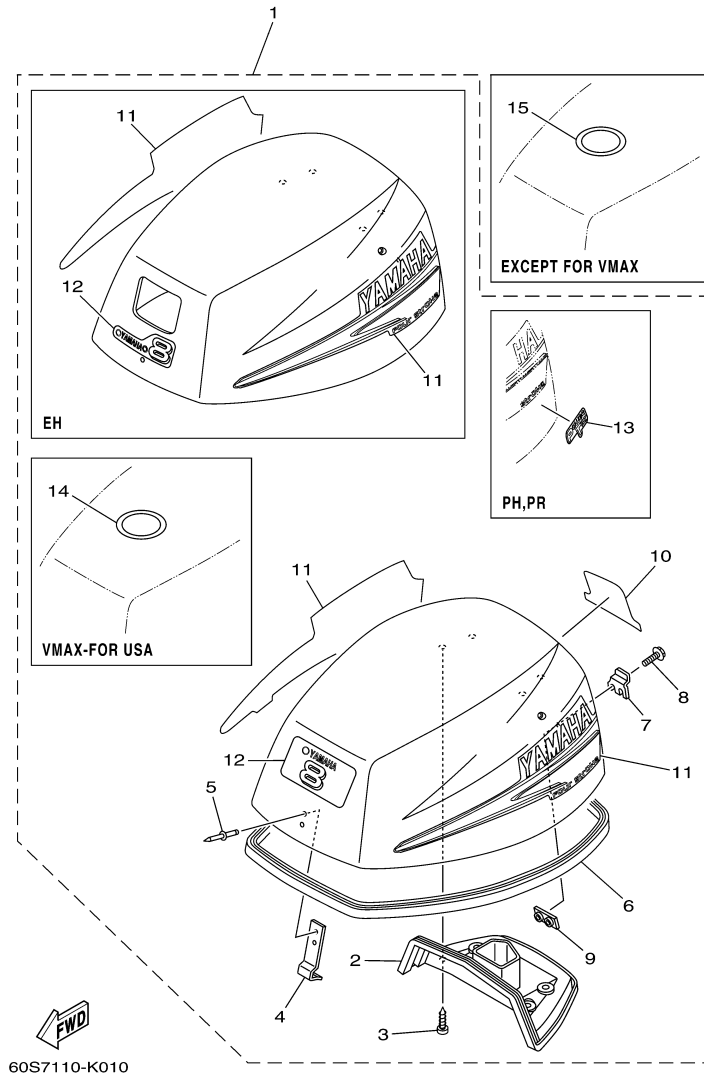

## Part List

T8DEXH 0710 / TOP COWLING

REF - NO	PART NUMBER	PART NAME	QUANTITY	REMARKS
1	60S-G2610-00-4D	TOP COWLING ASSY	1	
2	60R-G2613-00-00	.MOLDING, AIR DUCT	1	
3	97780-60516-00	.SCREW, TAPPING	4	
4	6G1-42651-02-00	.HOOK	1	
5	90266-04M04-00	.RIVET	2	
6	60R-42615-00-00	.SEAL	1	
7	60R-42652-00-00	.HOOK	1	
8	97595-05514-00	.BOLT, WITH WASHER	2	
9	68T-42649-00-00	.HOLDER, CLAMP BAND	1	
10	69G-42678-20-00	.GRAPHIC, REAR	1	
11	68T-W0070-20-00	.GRAPHIC SET	1	
12	68T-42677-00-00	.GRAPHIC, FRONT	1	
15	60R-E3434-00-00	LABEL, CAUTION	1	EXCEPT FOR VMAX