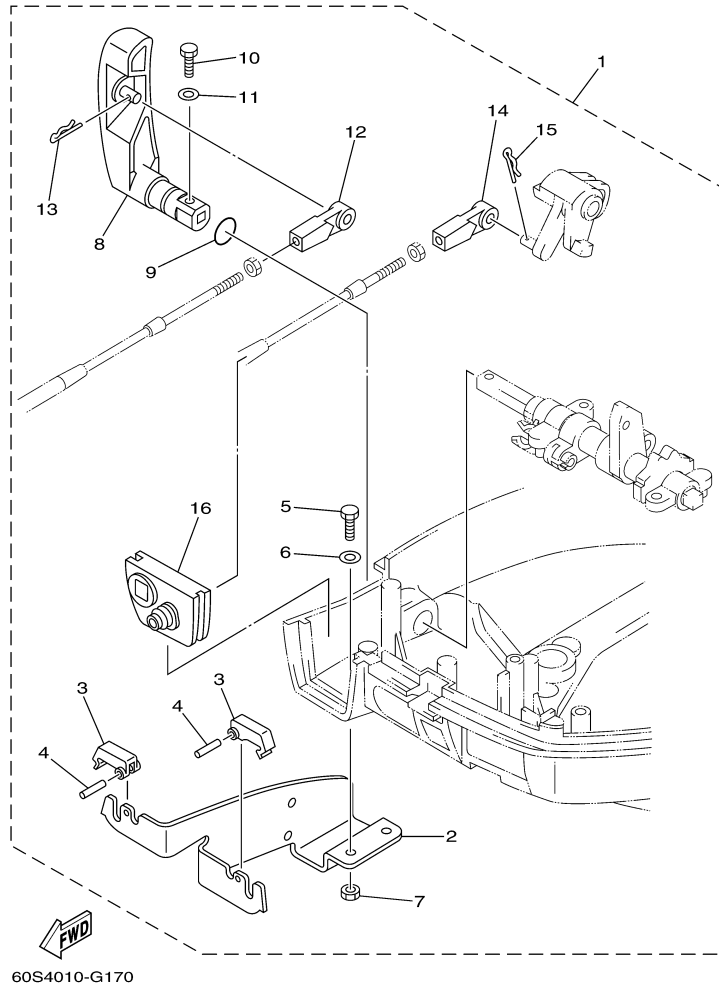

T8DEXH 0710 / REMO CON ATTACHMENT

©2014 Yamaha Motor Corporation, U.S.A. All rights reserved.