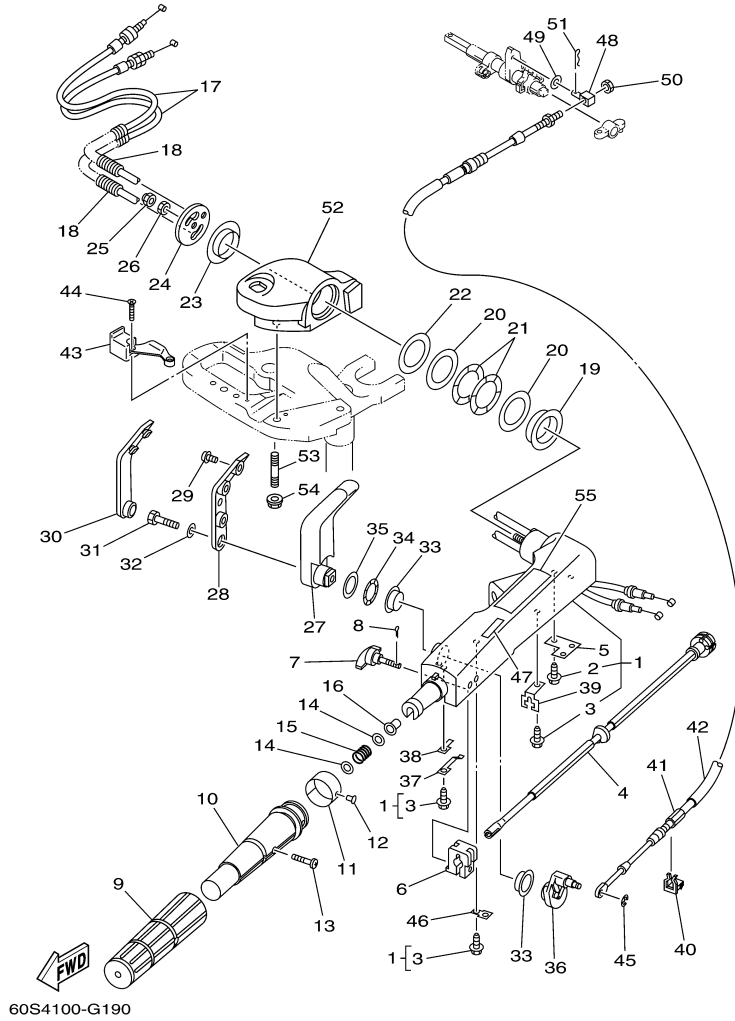

T8DEXH 0710 / STEERING

©2014 Yamaha Motor Corporation, U.S.A. All rights reserved.

Part List

T8DEXH 0710 / STEERING

REF - NO	PART NUMBER	PART NAME	QUANTITY	REMARKS
1	60R-G2101-00-4D	HANDLE, STEERING	1	
2	90109-06M86-00	.BOLT	2	
3	90109-06M80-00	.BOLT	3	
4	68T-42138-01-00	LEVER, THROTTLE	1	
5	65W-42159-00-00	STAY	1	
6	6G1-42126-00-00	FRICITION, STEERING HANDLE GRIP	1	
7	65W-42125-00-00	BOLT, FRICTION ADJUSTING	1	
8	91490-16010-00	PIN. COTTER	1	
9	68D-G2177-10-00	RUBBER, HANDLE	1	
10	68D-G2119-01-00	GRIP, STEERING HANDLE	1	
11	60R-G2137-00-00	INDICATOR, THROTTLE	1	
12	90269-02M09-00	RIVET	1	
13	90152-05011-00	SCREW, COUNTERSUNK	1	
14	90201-10M02-00	WASHER, PLATE	2	
15	90501-23800-00	SPRING, COMPRESSION	1	
16	90386-08032-00	BUSH	1	
17	60R-F6301-10-00	THROTTLE CABLE ASSY	2	
18	90447-07005-00	TUBE	2	
19	66R-42171-00-00	BUSHING	1	
20	90201-43M00-00	WASHER, PLATE	2	
21	90206-43M22-00	WASHER, WAVE	2	
22	90202-43M57-00	WASHER, PLATE	1	
23	90386-40M99-00	BUSH	1	
24	66M-42131-01-00	COVER, HANDLE STEERING	1	
25	95780-10300-00	NUT, FLANGE	1	
26	95380-10700-00	NUT	1	
27	66R-44111-00-4D	HANDLE, GEAR SHIFT	1	
28	66R-44173-00-00	LEVER, SHIFT CONTROL	1	
29	90159-06M18-00	SCREW, WITH WASHER	3	
30	66R-42129-00-00	BUSHING, RUBBER	1	
31	97095-08030-00	BOLT	1	
32	92995-08600-00	WASHER	1	
33	90386-26MA3-00	BUSH	2	
34	90206-26M25-00	WASHER, WAVE	1	
35	90202-26M59-00	WASHER, PLATE	1	
36	68T-44113-01-00	CAM PLATE, HANDLE	1	
37	66R-44116-00-00	SPRING	1	
38	66R-44118-00-00	BRACKET	1	
39	66R-48538-00-00	CLAMP, CABLE 1	1	
40	63D-48538-00-00	CLAMP, CABLE 1	1	
41	68T-48321-01-00	CABLE	1	
42	90446-15002-00	HOSE	1	
43	68T-82594-10-00	CLAMP	1	
44	90151-05003-00	SCREW, COUNTERSUNK	2	
45	99080-04600-00	CIRCLIP	1	
46	66R-44114-00-00	STOPPER	1	
47	60R-G4191-00-00	INDICATOR, SHIFT	1	
48	66R-48344-00-00	CABLE END, REMOTE CONTROL	1	
49	90201-06M62-00	WASHER, PLATE	1	
50	90170-05M38-00	NUT	1	
51	91490-20012-00	PIN. COTTER	1	
52	60R-G2121-10-4D	BRACKET	1	
53	90116-10040-00	BOLT, STUD	2	
54	90179-10M33-00	NUT	2	
55	60R-E571Y-40-00	MARK, CAUTION	1