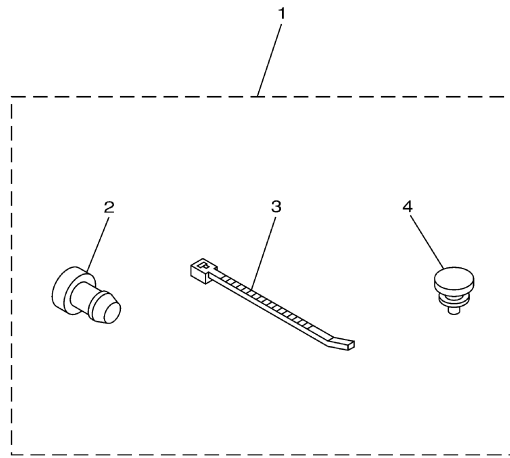

T8DEXH 0710 / OPTIONAL PARTS

68R1100-2290

Part List

T8DEXH 0710 / OPTIONAL PARTS

REF - NO	PART NUMBER	PART NAME	QUANTITY	REMARKS
1	69G-W1257-00-00	FLUSHING ELIMINATION KIT	1	AP
2	90338-07M16-00	.PLUG	1	
3	90465-11M10-00	.CLAMP	1	
4	90480-06M19-00	.GROMMET	2