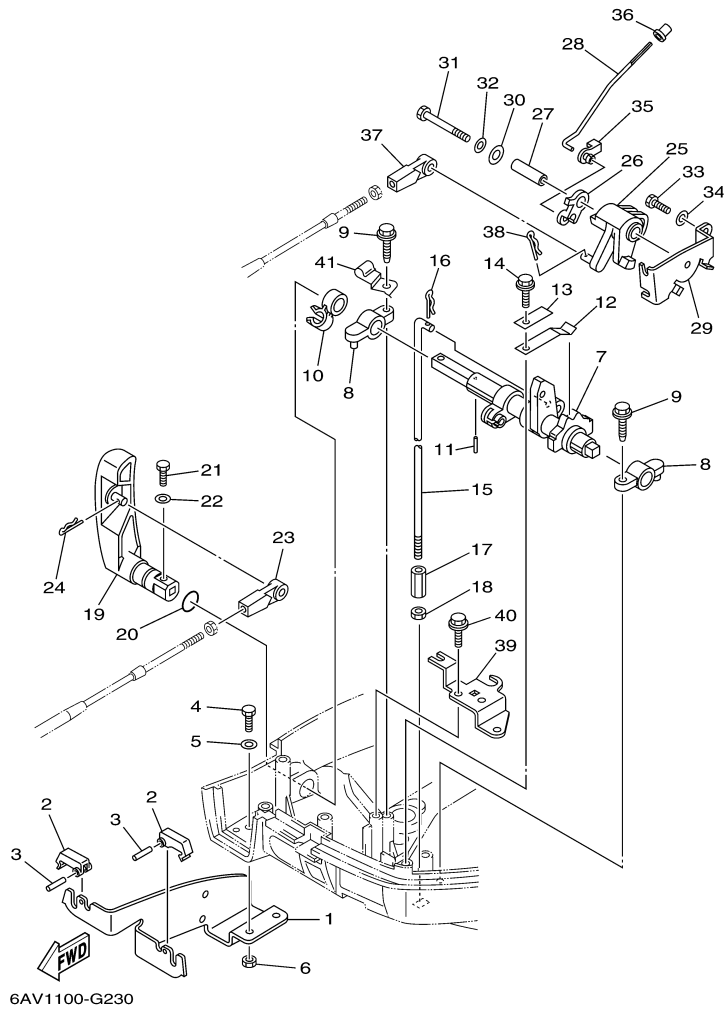

Part List

T8DEXH 0710 / CONTROL 1

REF - NO	PART NUMBER	PART NAME	QUANTITY	REMARKS
1	68T-42726-00-00	GROMMET	1	
2	68T-44121-02-00	LEVER, SHIFT ROD	1	
3	6G1-41662-01-94	BRACKET 2	2	
4	90109-06M81-00	BOLT	2	
5	90464-10M60-00	CLAMP	1	
6	91690-30014-00	PIN, SPRING	1	
7	65W-44116-00-00	SPRING	1	
8	66R-44117-00-00	BRACKET	1	
9	90109-06M86-00	BOLT	1	
10	60R-G4143-10-00	ROD, SHIFT	1	
11	90468-18001-00	CLIP	1	
12	90170-06015-00	NUT	1	
13	95380-06700-00	NUT	1	
14	68T-48538-00-00	CLAMP, CABLE 1	1	
15	97095-06012-00	BOLT	1	
16	92995-06600-00	WASHER	1	
17	63D-48538-00-00	CLAMP, CABLE 1	1	
18	68T-41638-00-00	PULLEY	1	
19	68T-41283-00-00	LEVER, FREE ACCEL.	1	
20	90387-06M59-00	COLLAR	1	
21	6AU-41211-00-00	LINK, ACCEL.	1	
22	68T-14497-00-00	STAY, THROTTLE WIRE	1	
23	90201-06M62-00	WASHER, PLATE	1	
24	97095-06045-00	.BOLT	1	
25	92995-06600-00	WASHER	1	
26	97095-06012-00	BOLT	1	
27	92995-06600-00	WASHER	1	
28	661-41262-02-00	JOINT, CHOKE LEVER	1	
29	647-14395-60-00	CAP, OVERFLOW PIPE	1	
30	68T-15774-10-00	STAY 4	1	
31	90109-06M86-00	BOLT	2	

T8DEXH 0710 / CONTROL 2

©2014 Yamaha Motor Corporation, U.S.A. All rights reserved.