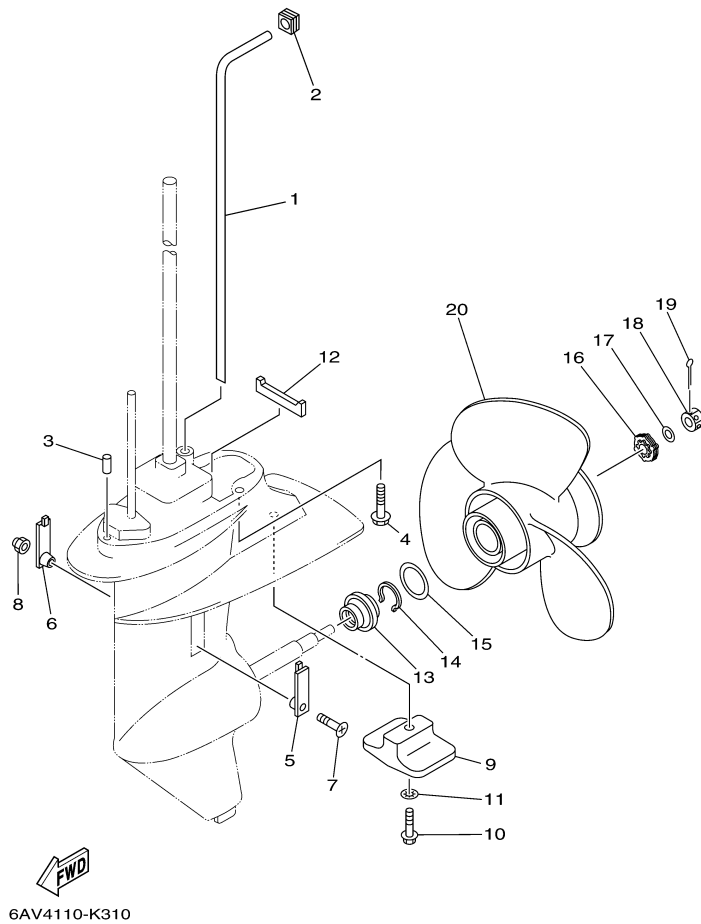

T8DEXH 0710 / LOWER CASING DRIVE 2

©2014 Yamaha Motor Corporation, U.S.A. All rights reserved.

Part List

T8DEXH 0710 / LOWER CASING DRIVE 2

REF - NO	PART NUMBER	PART NAME	QUANTITY	REMARKS
1	69G-44361-20-00	TUBE, WATER 1	1	X(24.6")
2	63V-44365-10-00	DAMPER, WATER SEAL 1	1	
3	93604-12M07-00	PIN, DOWEL	2	
5	6G1-45214-00-00	COVER, WATER INLET 1	1	
6	63V-45215-00-00	COVER, WATER INLET 2	1	
7	90152-05011-00	SCREW, COUNTERSUNK	1	
8	90185-05002-00	NUT, NYLON	1	
9	61N-45251-01-00	ANODE	1	
10	95895-06030-00	BOLT, FLANGE	1	
11	92990-06300-00	WASHER, INTERNAL TOOTH	1	
12	63V-45375-00-00	DAMPER, SEAL	1	
13	6G8-45987-02-00	SPACER 1	1	
14	93450-10M04-00	CIRCLIP	1	
15	90201-31MA3-00	WASHER, PLATE	1	
16	6G8-45997-00-00	SPACER 2	1	
17	90201-10M02-00	WASHER, PLATE	1	
18	90171-10M07-00	NUT, CASTLE	1	
19	91490-30025-00	PIN. COTTER	1	
20	69G-45941-00-EL	PROPELLER (3X11-3/4"X5-3/4"-R)	1