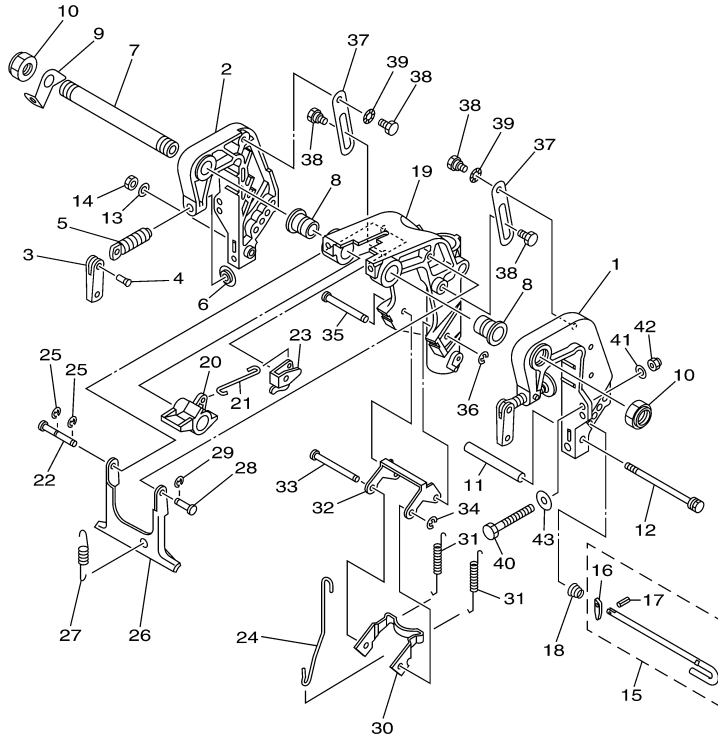

T8DEXH 0710 / BRACKET 1

69G4110-C230

Part List

T8DEXH 0710 / BRACKET 1

REF - NO	PART NUMBER	PART NAME	QUANTITY	REMARKS
1	60R-G3111-01-4D	BRACKET, CLAMP 1	1	
2	60R-G3112-01-4D	BRACKET, CLAMP 2	1	
3	6L8-G3118-01-00	HANDLE, TRANSOM CLAMP	2	
4	90243-04M01-00	PIN	2	
5	6E7-43116-00-00	SCREW, TRANSOM CLAMP	2	
6	648-43114-01-00	PAD, TRANSOM CLAMP	2	
7	68T-43131-00-00	BOLT, CLAMP BRACKET (L:215.5MM)	1	
8	90386-22MA4-00	BUSH	2	
9	66R-43113-00-00	PLATE, CLAMP BRACKET	1	
10	90185-22043-00	NUT, SELF-LOCKING	2	
11	90387-06M13-00	COLLAR	1	
12	90101-06M18-00	BOLT	1	
13	92990-06600-00	WASHER, PLATE	1	
14	95380-06700-00	NUT	1	
15	6L2-43160-01-00	TILT ROD ASSY	1	
16	689-43165-00-00	.PLATE, TILT LOCK	1	
17	91690-30008-00	.PIN, SPRING	1	
18	90502-10M07-00	SPRING, CONICAL	1	
19	60R-G3311-10-4D	BRACKET, SWIVEL 1	1	
20	60R-G3631-00-00	LEVER, TILT	1	
21	60R-G3616-00-00	ROD, TILT LOCK	1	
22	68T-43646-00-00	SHAFT, LEVER	1	
23	68T-43641-00-00	LEVER, TILT	1	
24	68T-43617-00-00	ROD, TILT LOCK	1	
25	99080-05600-00	CIRCLIP	2	
26	68T-43350-00-00	RECEIVER ASSY	1	
27	90506-20005-00	SPRING, TENSION	1	
28	63V-43191-00-00	SHAFT, STOPPER	1	
29	99080-05600-00	CIRCLIP	1	
30	68T-43614-00-00	PLATE, TILT LOCK	1	
31	90506-23803-00	SPRING, TENSION	2	
32	68T-43615-00-00	PLATE, TILT LOCK	1	
33	68T-43611-00-00	SHAFT, TILT LOCK	1	
34	93430-04M03-00	CIRCLIP	1	
35	68T-43659-00-00	SHAFT, REVERSE LOCK	1	
36	99080-05600-00	CIRCLIP	1	
37	68T-43627-00-00	STOPPER	2	
38	90109-06M84-00	BOLT	4	
39	90206-10M24-00	WASHER, WAVE	2	
40	90101-08M88-00	BOLT	2	
41	92990-08600-00	..WASHER, PLATE	2	
42	90185-08057-00	NUT, SELF-LOCKING	2	
43	90201-08MA4-00	WASHER, PLATE	2	

Part Notes

T8DEXH 0710 / BRACKET 1

PART NUMBER	NOTE TEXT
92990-06600-00	OEM: This part number is among the Top 100 Most Popular Marine Maintenance Parts as of March 2014.

©2014 Yamaha Motor Corporation, U.S.A. All rights reserved.