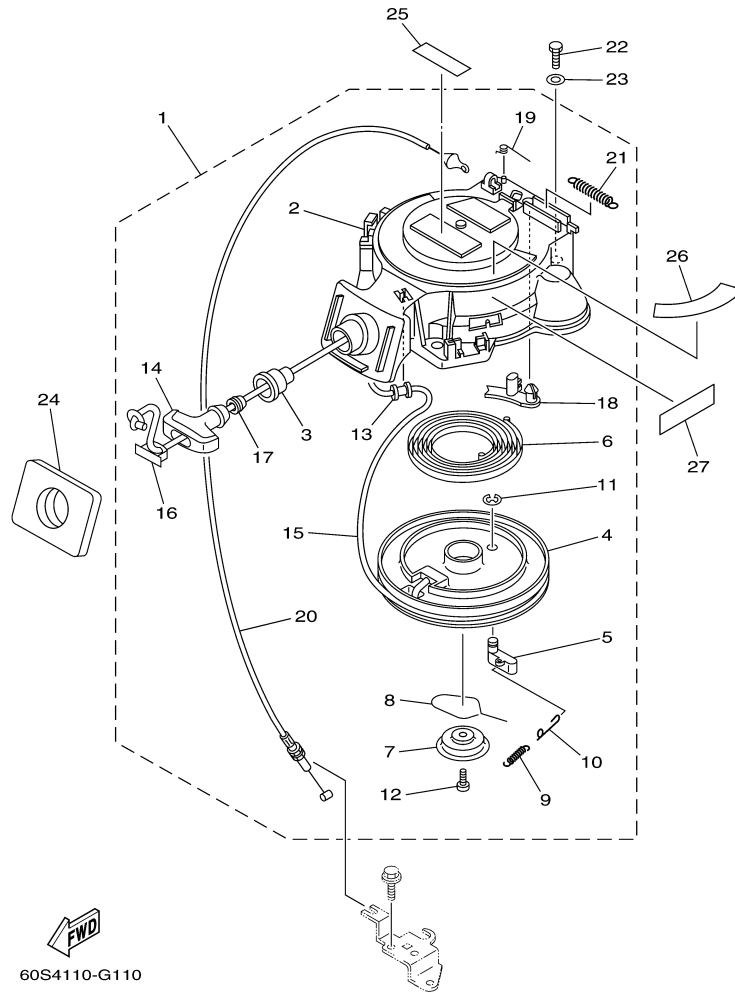

T8DEXH 0710 / STARTER

©2014 Yamaha Motor Corporation, U.S.A. All rights reserved.

Part List

T8DEXH 0710 / STARTER

REF - NO	PART NUMBER	PART NAME	QUANTITY	REMARKS
1	68T-15710-13-00	STARTER ASSY	1	
2	68T-15711-03-00	.CASE, STARTER	1	
3	68T-15795-00-00	.GUIDE, ROPE	1	
4	63V-15714-00-00	.DRUM, SHEAVE	1	
5	63V-15741-00-00	.PAWL, DRIVE	1	
6	63V-15713-00-00	.SPRING, STARTER	1	
7	68T-15716-00-00	.PLATE, DRIVE	1	
8	63V-15705-01-00	.SPRING, DRIVE PAWL	1	
9	63V-15767-01-00	.SPRING	1	
10	68T-15784-00-00	.SPRING, RETURN	1	
11	63V-15744-00-00	.CIRCLIP	1	
12	68T-15793-00-00	.SCREW	1	
13	68T-15764-00-00	.COLLAR 1	1	
14	6G1-15755-00-00	.HANDLE, STARTER	1	
15	90890-44373-00	..ROPE, STARTER	1	UNAVAILABLE - OBTAIN LOCALLY, CUT TO 1.8M
16	6G1-15779-00-00	.COVER	1	
17	6A0-15789-00-00	.DAMPER	1	
18	68T-15794-00-00	.STOPPER	1	
19	66T-15734-00-00	.SPRING, RETURN	1	
20	68T-15770-00-00	.CABLE COMP, STARTER STOP	1	
21	66T-15731-00-00	.SPRING, RETURN	1	
22	97095-06020-00	BOLT	3	
23	92995-06600-00	WASHER	3	
24	68T-15762-00-00	SEAL, RUBBER 2	1	
25	6AH-81995-40-00	LABEL, WARNING	1	
26	60R-H5711-40-00	MARK, CAUTION	1	
27	6AH-81994-40-00	LABEL, SAFETY	1