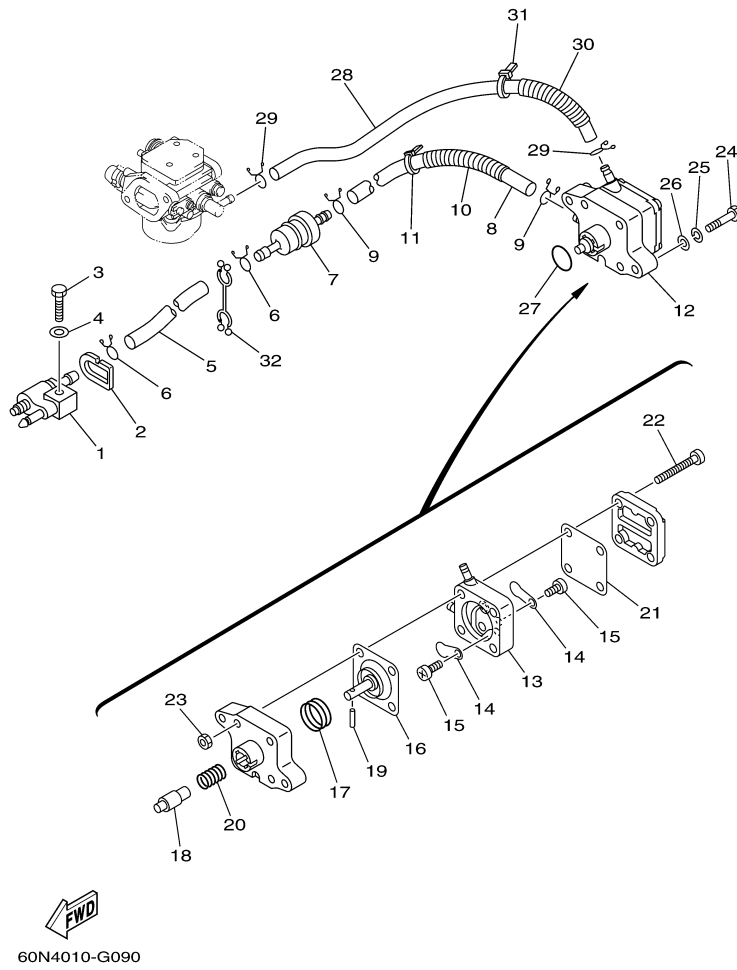

T8DEXH 0710 / FUEL 1

©2014 Yamaha Motor Corporation, U.S.A. All rights reserved.

Part List

T8DEXH 0710 / FUEL 1

REF - NO	PART NUMBER	PART NAME	QUANTITY	REMARKS
1	6G1-24304-02-00	FUEL PIPE JOINT COMP. 1	1	
2	60R-F4329-00-00	SEAL	1	
3	97095-06025-00	BOLT	1	
4	92995-06600-00	WASHER	1	
5	90445-10809-00	HOSE (L295)	1	
6	90467-09M09-00	CLIP	2	
7	68T-24251-01-00	STRAINER 1	1	
8	90445-10811-00	HOSE (L170)	1	
9	90467-09M09-00	CLIP	2	
10	90446-14M66-00	HOSE (L40)	1	
11	90465-11M10-00	CLAMP	1	
12	68T-24410-01-00	FUEL PUMP ASSY	1	
13	66M-24413-01-00	.BODY 2	1	
14	6A0-24421-01-00	.VALVE, CHECK	2	
15	6E7-14325-00-00	.SCREW, PAN HEAD	2	
16	66M-24411-01-00	.DIAPHRAGM	1	
17	66M-24423-00-00	.SPRING, DIAPHRAGM	1	
18	66M-13131-00-00	.PLUNGER	1	
19	66M-24374-00-00	.PIN	1	
20	66M-24454-00-00	.SPRING	1	
21	66M-24471-01-00	.DIAPHRAGM	1	
22	66M-24444-00-00	.SCREW	4	
23	95380-04600-00	.NUT	4	
24	97095-06030-00	BOLT	2	
25	92995-06100-00	WASHER, SPRING	2	
26	92995-06600-00	WASHER	2	
27	93210-20M65-00	.O-RING	1	
28	90445-10810-00	HOSE (L280)	1	
29	90467-09M09-00	CLIP	2	
30	90446-14M66-00	HOSE (L40)	1	
31	90465-11M10-00	CLAMP	1	
32	90464-10M53-00	CLAMP	1