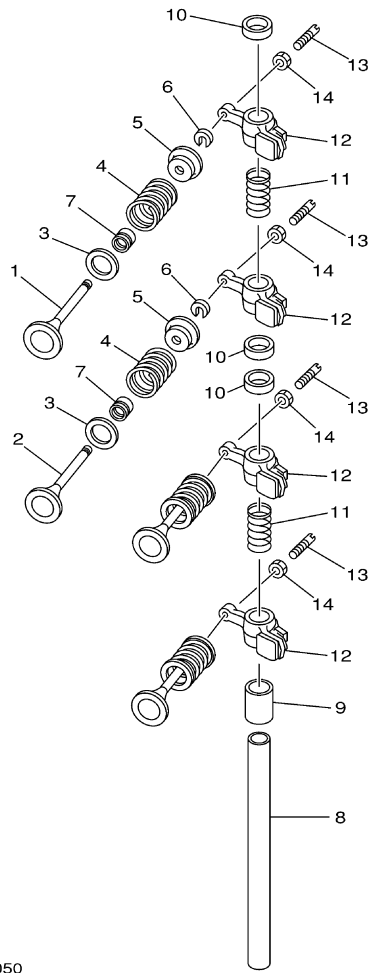

T8DEXH 0710 / VALVE

68R0010-0050

Part List

T8DEXH 0710 / VALVE

REF - NO	PART NUMBER	PART NAME	QUANTITY	REMARKS
1	6AU-12111-00-00	VALVE, INTAKE	2	
2	6AU-12121-00-00	VALVE, EXHAUST	2	
3	68T-12116-00-00	SEAT, VALVE SPRING	4	
4	60R-12113-00-00	SPRING, VALVE INNER	4	
5	7NJ-12117-00-00	RETAINER, VALVE SPRING	4	
6	7NJ-12118-00-00	LOCK, VALVE SPRING RETAINER	4	
7	51Y-12119-00-00	SEAL, VALVE STEM	4	
8	68T-12146-00-00	SHAFT, ROCKER	1	
9	90387-13M56-00	COLLAR	1	
10	90387-14M03-00	COLLAR	3	
11	90501-12M40-00	SPRING, COMPRESSION	2	
12	68T-12151-00-00	ARM, VALVE ROCKER	4	
13	6G8-12159-00-00	SCREW, VALVE ADJUSTING	4	
14	6G8-12158-00-00	NUT, LOCK	4