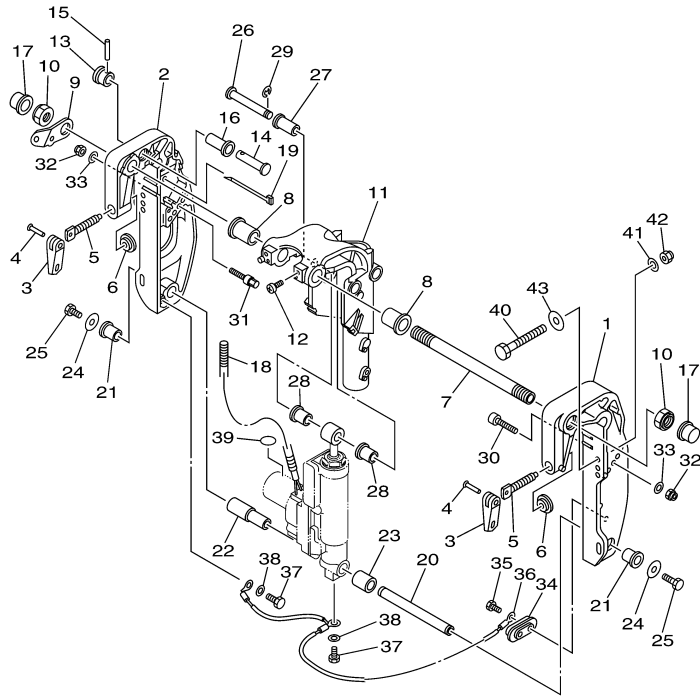

Part List

T8DEXH 0710 / BRACKET 1

REF - NO	PART NUMBER	PART NAME	QUANTITY	REMARKS
1	60R-G3111-01-4D	BRACKET, CLAMP 1	1	
2	60R-G3112-01-4D	BRACKET, CLAMP 2	1	
3	6L8-G3118-01-00	HANDLE, TRANSOM CLAMP	2	
4	90243-04M01-00	PIN	2	
5	6E7-43116-00-00	SCREW, TRANSOM CLAMP	2	
6	648-43114-01-00	PAD, TRANSOM CLAMP	2	
7	68T-43131-00-00	BOLT, CLAMP BRACKET (L:215.5MM)	1	
8	90386-22MA4-00	BUSH	2	
9	66R-43113-00-00	PLATE, CLAMP BRACKET	1	
10	90185-22043-00	NUT, SELF-LOCKING	2	
11	90387-06M13-00	COLLAR	1	
12	90101-06M18-00	BOLT	1	
13	92990-06600-00	WASHER, PLATE	1	
14	95380-06700-00	NUT	1	
15	6L2-43160-01-00	TILT ROD ASSY	1	
16	689-43165-00-00	.PLATE, TILT LOCK	1	
17	91690-30008-00	.PIN, SPRING	1	
18	90502-10M07-00	SPRING, CONICAL	1	
19	60R-G3311-10-4D	BRACKET, SWIVEL 1	1	
20	60R-G3631-00-00	LEVER, TILT	1	
21	60R-G3616-00-00	ROD, TILT LOCK	1	
22	68T-43646-00-00	SHAFT, LEVER	1	
23	68T-43641-00-00	LEVER, TILT	1	
24	68T-43617-00-00	ROD, TILT LOCK	1	
25	99080-05600-00	CIRCLIP	2	
26	68T-43350-00-00	RECEIVER ASSY	1	
27	90506-20005-00	SPRING, TENSION	1	
28	63V-43191-00-00	SHAFT, STOPPER	1	
29	99080-05600-00	CIRCLIP	1	
30	68T-43614-00-00	PLATE, TILT LOCK	1	
31	90506-23803-00	SPRING, TENSION	2	
32	68T-43615-00-00	PLATE, TILT LOCK	1	
33	68T-43611-00-00	SHAFT, TILT LOCK	1	
34	93430-04M03-00	CIRCLIP	1	
35	68T-43659-00-00	SHAFT, REVERSE LOCK	1	
36	99080-05600-00	CIRCLIP	1	
37	68T-43627-00-00	STOPPER	2	
38	90109-06M84-00	BOLT	4	
39	90206-10M24-00	WASHER, WAVE	2	
40	90101-08M88-00	BOLT	2	
41	92990-08600-00	..WASHER, PLATE	2	
42	90185-08057-00	NUT, SELF-LOCKING	2	
43	90201-08MA4-00	WASHER, PLATE	2	

Part Notes

T8DEXH 0710 / BRACKET 1

PART NUMBER	NOTE TEXT
92990-06600-00	OEM: This part number is among the Top 100 Most Popular Marine Maintenance Parts as of March 2014.

©2014 Yamaha Motor Corporation, U.S.A. All rights reserved.

T8DEXH 0710 / BRACKET 2

60S3110-F240