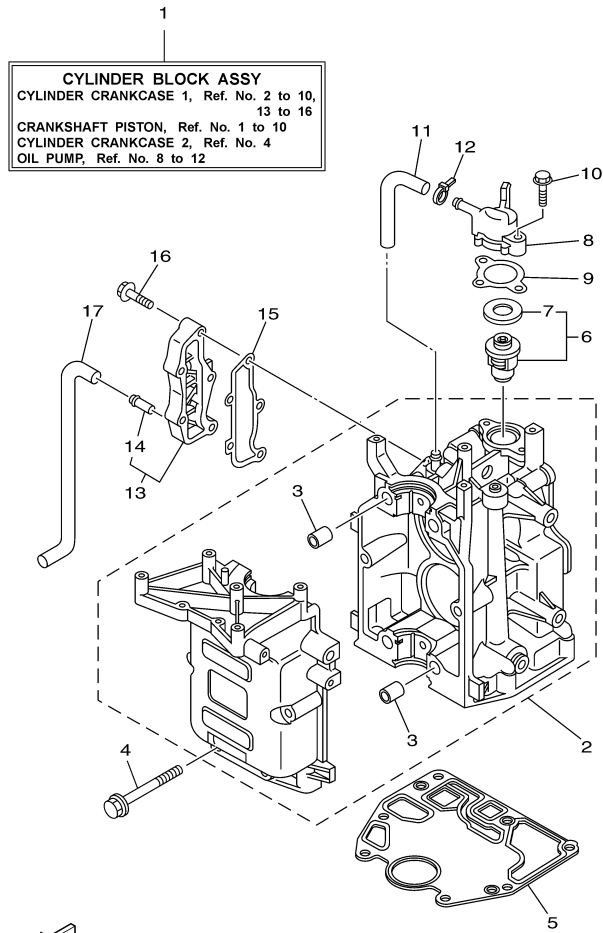

T8DEXH 0710 / CYLINDER CRANKCASE 1

60N2300-E020

Part List

T8DEXH 0710 / CYLINDER CRANKCASE 1

REF - NO	PART NUMBER	PART NAME	QUANTITY	REMARKS
1	60R-WE09B-00-1S	CYLINDER BLOCK ASSY	1	
2	60R-E5100-00-1S	CRANKCASE ASSY	1	
3	91812-12001-00	.PIN, DOWEL	4	
4	90119-08M29-00	BOLT, WITH WASHER	6	
5	68T-11351-00-00	.GASKET, CYLINDER	1	
6	66M-12411-01-00	THERMOSTAT	1	
7	688-12412-00-00	.SEAL, THERMOSTAT	1	
8	68T-12413-00-1S	COVER, THERMOSTAT	1	
9	60R-E2414-A0-00	.GASKET, COVER	1	
10	90119-06MA2-00	BOLT, WITH WASHER	2	
11	60R-E2481-00-00	PIPE 1	1	
12	90465-11M10-00	CLAMP	1	
13	60R-G1113-00-1S	OUTER COVER, EXHAUST	1	
14	6E9-24378-00-00	.PIPE, JOINT 3	1	
15	68T-41114-A0-00	.GASKET, EXHAUST OUTER COVER	1	
16	90119-06MA3-00	BOLT, WITH WASHER	5	
17	60R-E2482-00-00	PIPE 2	1	

Part Notes

T8DEXH 0710 / CYLINDER CRANKCASE 1

PART NUMBER	NOTE TEXT
66M-12411-01-00	OEM: This part number is among the Top 100 Most Popular Marine Maintenance Parts as of March 2014.

©2014 Yamaha Motor Corporation, U.S.A. All rights reserved.