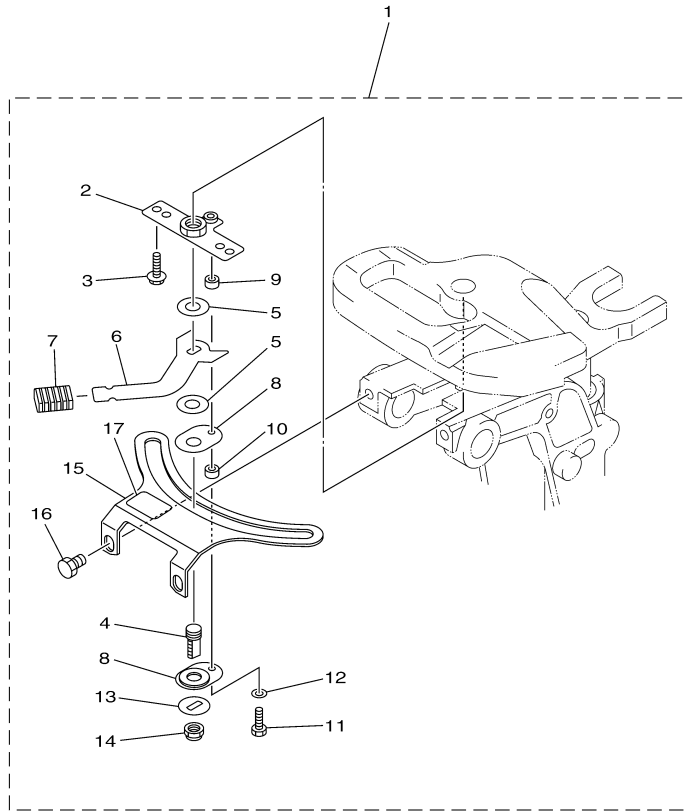

T8DEXH 0710 / STEERING FRICTION

60R7110-K170

Part List

T8DEXH 0710 / STEERING FRICTION

REF - NO	PART NUMBER	PART NAME	QUANTITY	REMARKS
1	68T-42508-01-00	STEERING FRICTION ASSY	1	
2	68T-42525-01-00	.PLATE, FRICTION	1	
3	97595-05514-00	.BOLT, WITH WASHER	2	
4	67C-42562-00-00	.SHAFT, STEERING LOCK	1	
5	90202-10M56-00	.WASHER, PLATE	2	
6	68T-42561-00-00	.KNOB, STEERING LOCK	1	
7	689-43633-00-00	.COVER, TILT LEVER	1	
8	65W-42528-00-00	.PLATE, FRICTION	2	
9	90387-05M05-00	.COLLAR	1	
10	90387-05M11-00	.COLLAR	1	
11	97095-05020-00	.BOLT	1	
12	92995-05600-00	.WASHER	1	
13	90209-10M26-00	.WASHER	1	
14	90185-10M14-00	.NUT, SELF-LOCKING	1	
15	68T-42527-01-00	.PLATE, FRICTION	1	
16	90109-08M91-00	.BOLT	2	
17	68T-43155-00-00	.MARK 1	1	FOR 68T-42508-01