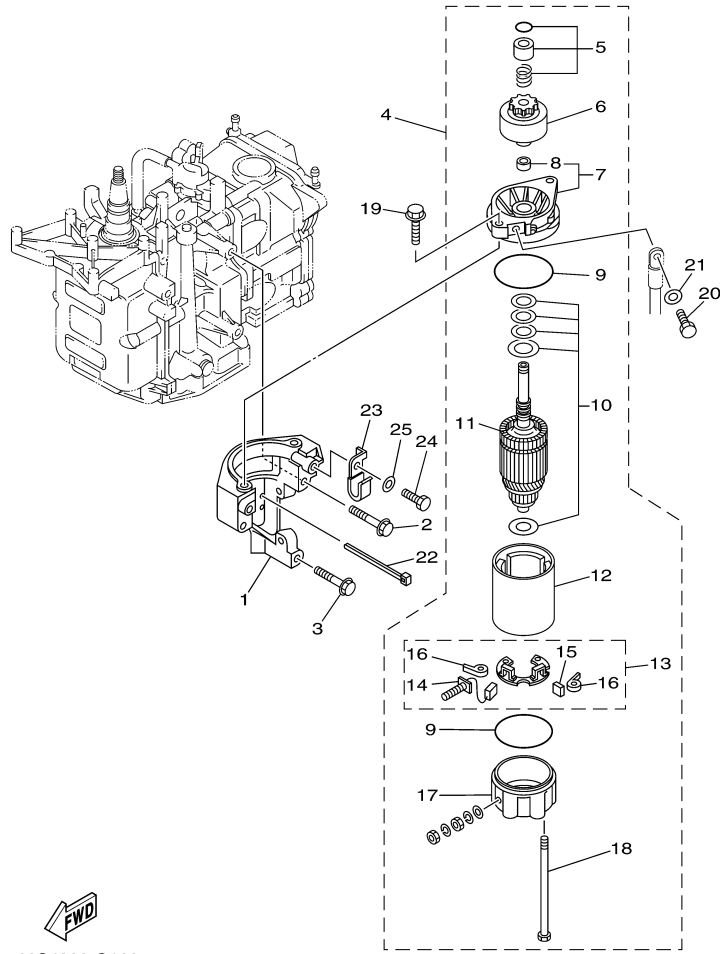

T8DEXH 0710 / STARTING MOTOR

60S4300-G160

©2014 Yamaha Motor Corporation, U.S.A. All rights reserved.

Part List

T8DEXH 0710 / STARTING MOTOR

REF - NO	PART NUMBER	PART NAME	QUANTITY	REMARKS
1	68T-81822-01-94	BRACKET, STARTING MOTOR	1	
2	90119-08046-00	BOLT, WITH WASHER	2	
3	90119-08020-00	BOLT, WITH WASHER	1	
4	68T-81800-00-00	STARTING MOTOR ASSY	1	
5	68T-81857-00-00	.RETAINER	1	
6	689-81807-12-00	.GEAR ASSY, STARTING MOTOR	1	
7	6F5-81830-10-00	.FRONT BRACKET ASSY	1	
8	689-81831-00-00	..METAL, FRONT	1	
9	689-81847-11-00	.O-RING	2	
10	689-81809-11-00	.WASHER KIT	1	
11	689-81850-11-00	.ARMATURE ASSY	1	
12	689-81810-11-00	.STATOR ASSY	1	
13	689-81840-11-00	.BRUSH HOLDER ASSY	1	
14	689-81811-11-00	..BRUSH 1	1	
15	689-81812-11-00	..BRUSH 2	1	
16	689-81813-10-00	..SPRING, BRUSH	2	
17	689-81820-11-00	.REAR BRACKET ASSY	1	
18	689-81826-10-00	.BOLT	2	
19	90119-08M76-00	BOLT, WITH WASHER	2	
20	97095-08016-00	BOLT	1	
21	92995-08600-00	WASHER	1	
22	90465-11M10-00	CLAMP	1	
23	90465-08M99-00	CLAMP	1	
24	97095-06012-00	BOLT	1	
25	92995-06600-00	WASHER	1