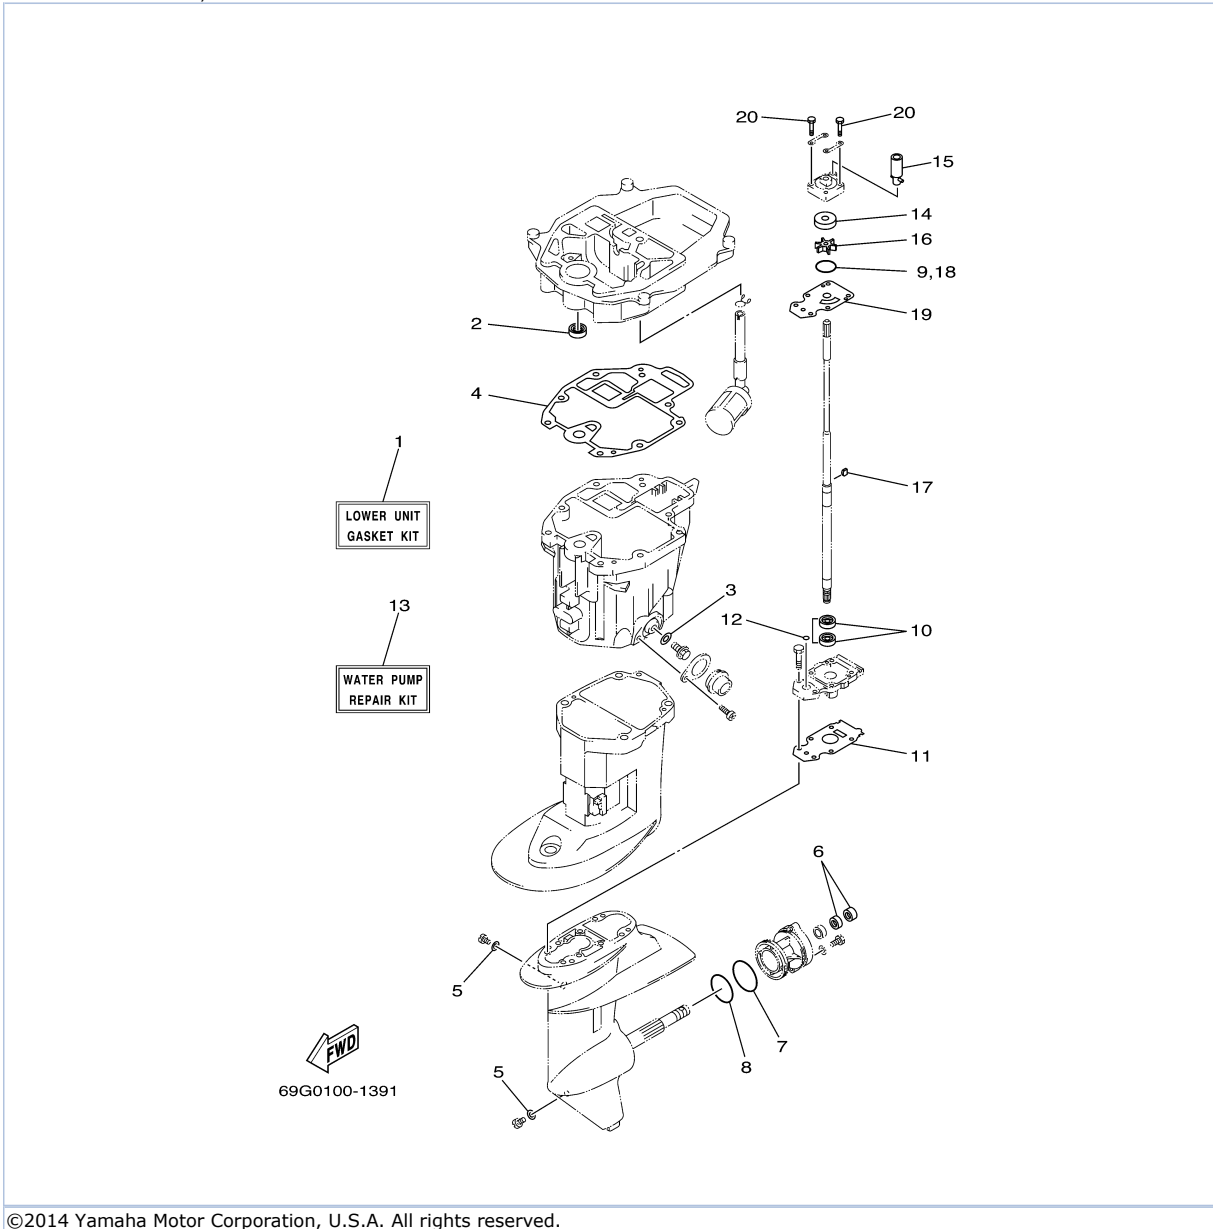

T8DEXH 0710 / REPAIR KIT 3

©2014 Yamaha Motor Corporation, U.S.A. All rights reserved.

Part List

T8DEXH 0710 / REPAIR KIT 3

REF - NO	PART NUMBER	PART NAME	QUANTITY	REMARKS
1	69G-W0001-20-00	LOWER UNIT GASKET KIT	1	
2	93101-12M70-00	.OIL SEAL	1	
3	90430-10M11-00	.GASKET	1	
4	68T-13475-00-00	.GASKET	1	
5	90430-08020-00	.GASKET	2	
6	93101-17054-00	.OIL SEAL	2	
7	93210-74316-00	.O-RING	1	
8	93210-74M68-00	.O-RING	1	
9	93210-44398-00	.O-RING	1	
10	93101-20048-00	.OIL SEAL	2	
11	69G-45315-A0-00	.PACKING, LOWER CASING	1	
12	93210-06ME6-00	.O-RING	1	
13	69G-W0078-00-00	WATER PUMP REPAIR KIT	1	
14	63V-44322-00-00	.INSERT, CARTRIDGE	1	
15	68T-44366-00-00	.DAMPER, WATER SEAL 2	1	
16	63V-44352-01-00	.IMPELLER	1	
17	664-44338-00-00	.KEY, WOODRUFF	1	
18	93210-44398-00	.O-RING	1	
19	68T-44323-00-00	.OUTER PLATE, CARTRIDGE	1	
20	97080-08045-00	.BOLT	4	

Part Notes

T8DEXH 0710 / REPAIR KIT 3

PART NUMBER	NOTE TEXT
90430-08020-00	OEM: This part number is among the Top 100 Most Popular Marine Maintenance Parts as of March 2014.

©2014 Yamaha Motor Corporation, U.S.A. All rights reserved.

©2014 Yamaha Motor Corporation, U.S.A. All rights reserved.