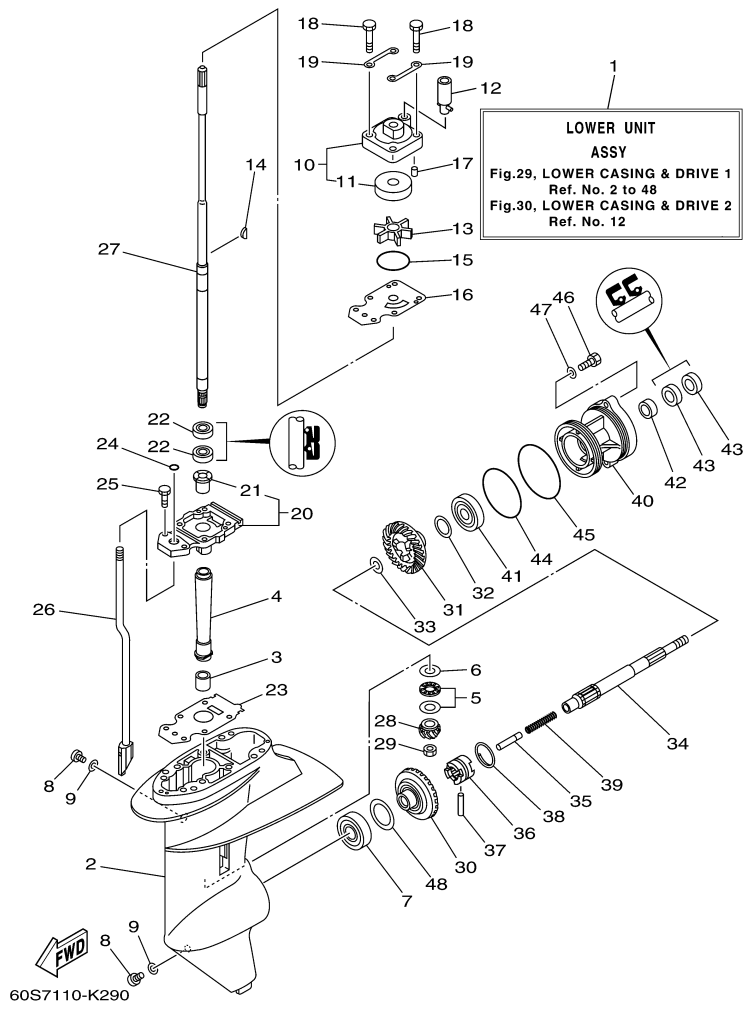

T8DEXH 0710 / LOWER CASING DRIVE 1

©2014 Yamaha Motor Corporation, U.S.A. All rights reserved.

Part List

T8DEXH 0710 / LOWER CASING DRIVE 1

REF - NO	PART NUMBER	PART NAME	QUANTITY	REMARKS
1	60S-G5300-20-4D	LOWER UNIT ASSY	1	X(24.6")
2	60S-G5311-00-4D	CASING, LOWER	1	
3	93315-314V8-00	BEARING	1	
4	66R-45536-00-00	SLEEVE, DRIVE SHAFT	1	
5	93341-414Y0-00	BEARING	1	
6	66R-45587-10-00	SHIM (T:1.20MM)	1	UR
6	66R-45587-00-00	SHIM (T:1.13MM)	1	UR
7	93332-000Y4-00	BEARING	1	
8	90340-08002-00	PLUG, STRAIGHT SCREW	2	
9	90430-08020-00	.GASKET	2	
10	63V-44301-00-00	WATER PUMP HOUSING COMP.	1	
11	63V-44322-00-00	.INSERT, CARTRIDGE	1	
12	68T-44366-00-00	.DAMPER, WATER SEAL 2	1	
13	63V-44352-01-00	.IMPELLER	1	
14	664-44338-00-00	.KEY, WOODRUFF	1	
15	93210-44398-00	.O-RING	1	
16	68T-44323-00-00	.OUTER PLATE, CARTRIDGE	1	
17	93604-12M07-00	PIN, DOWEL	2	
18	97080-08045-00	BOLT	4	
19	63V-44328-00-00	PLATE	2	
20	69G-45331-01-CA	HOUSING, BEARING	1	
21	626-45316-09-00	.BUSHING, DRIVE SHAFT	1	
22	93101-20048-00	.OIL SEAL	2	
23	69G-45315-A0-00	.PACKING, LOWER CASING	1	
24	93210-06ME6-00	.O-RING	1	
25	97080-08025-00	BOLT	2	
26	60S-G4150-20-00	SHIFT CAM ASSY	1	X(24.6")
27	69G-45510-20-00	DRIVE SHAFT ASSY	1	X(24.6")
28	60S-G5551-00-00	PINION (13T)	1	
29	90179-08M06-00	NUT	1	
30	60S-G5560-00-00	GEAR 1 (38T)	1	
31	60S-G5571-00-00	GEAR 2 (38T)	1	
32	626-45577-00-00	SHIM (T:0.10MM)	1	UR
32	626-45577-10-00	SHIM (T:0.20MM)	1	UR
32	626-45577-40-00	SHIM (T:0.50MM)	1	UR
32	626-45577-30-00	SHIM (T:0.40MM)	1	UR
32	626-45577-20-00	SHIM (T:0.30MM)	1	UR
33	90201-17682-00	WASHER, PLATE	1	
34	683-45611-00-00	SHAFT, PROPELLER	1	
35	650-45635-00-00	PLUNGER, SHIFT	1	
36	69G-45631-00-00	CLUTCH, DOG	1	
37	90250-05010-00	PIN, STRAIGHT	1	
38	648-45633-00-00	RING, CROSS PIN	1	
39	90501-14M09-00	SPRING, COMPRESSION	1	
40	66R-45361-00-4D	CAP, LOWER CASING	1	
41	93306-005Y8-00	BEARING	1	
42	93315-317Y0-00	BEARING	1	
43	93101-17054-00	.OIL SEAL	2	
44	93210-74M68-00	.O-RING	1	
45	93210-74316-00	.O-RING	1	
46	97095-06025-00	BOLT	2	
47	92995-06600-00	WASHER	2	
48	626-45577-00-00	SHIM (T:0.10MM)	1	UR
48	626-45577-10-00	SHIM (T:0.20MM)	1	UR
48	626-45577-40-00	SHIM (T:0.50MM)	1	UR
48	626-45577-30-00	SHIM (T:0.40MM)	1	UR
48	626-45577-20-00	SHIM (T:0.30MM)	1	UR

Part Notes

T8DEXH 0710 / LOWER CASING DRIVE 1