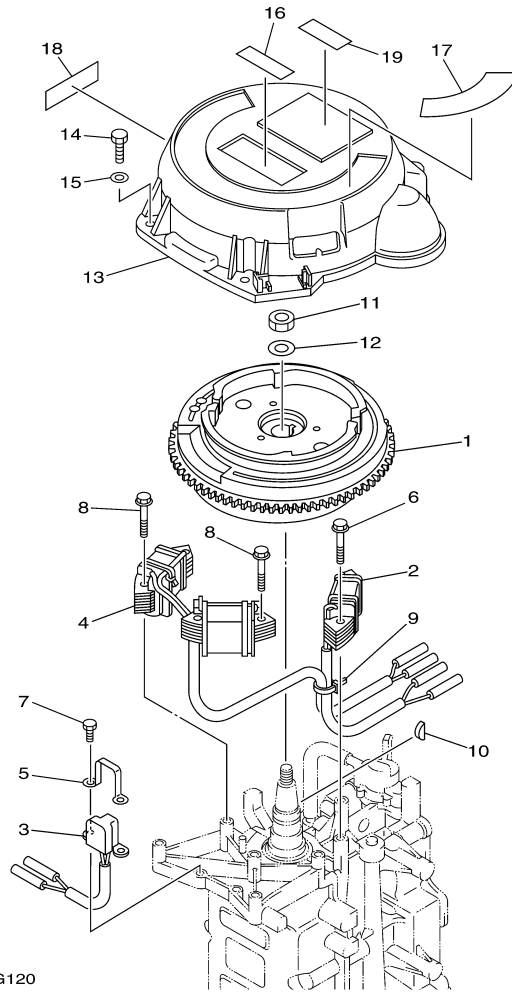

T8DEXH 0710 / GENERATOR

©2014 Yamaha Motor Corporation, U.S.A. All rights reserved.

Part List

T8DEXH 0710 / GENERATOR

REF - NO	PART NUMBER	PART NAME	QUANTITY	REMARKS
1	68T-85550-11-00	ROTOR ASSY	1	
2	68T-85520-00-00	COIL, CHARGE	1	
3	68T-85580-01-00	COIL, PULSER	1	
4	68T-85533-10-00	COIL, LIGHTING	1	
5	6H2-85582-00-00	ATTACHMENT, PULSER	1	
6	90119-06014-00	BOLT, WITH WASHER	2	
7	97095-05010-00	BOLT	2	
8	90119-06MA1-00	BOLT, WITH WASHER	4	
9	90465-11M10-00	CLAMP	1	
10	90280-04M06-00	KEY, WOODRUFF	1	
11	90170-12066-00	NUT	1	
12	90201-12472-00	WASHER, PLATE	1