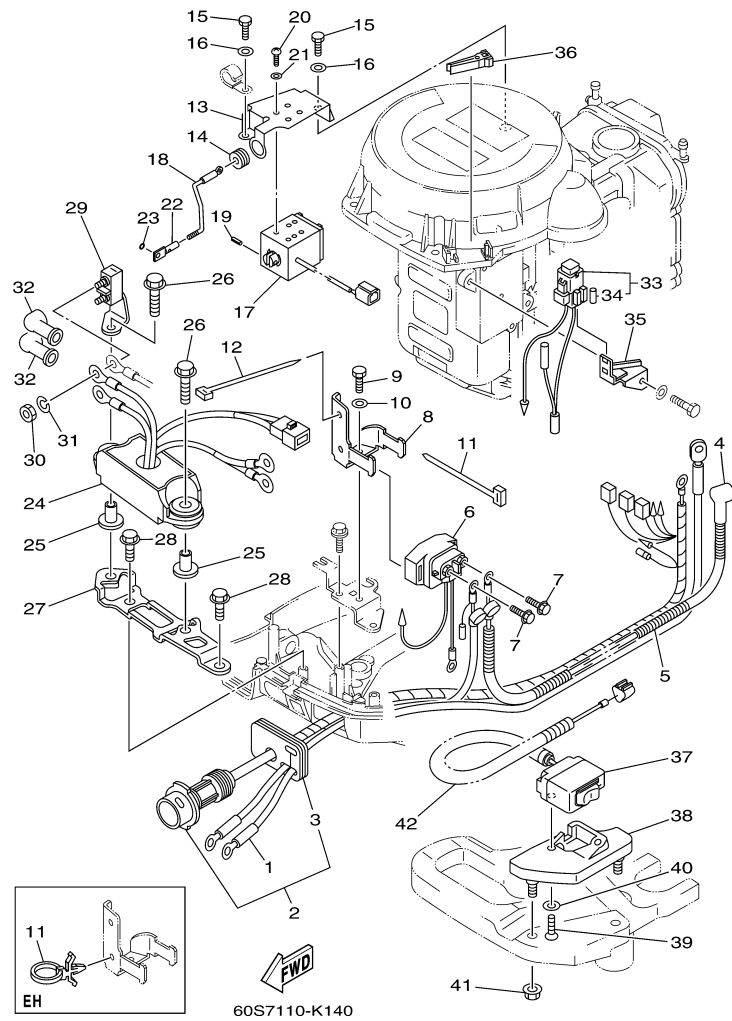

T8DEXH 0710 / ELECTRICAL 2

Part List

T8DEXH 0710 / ELECTRICAL 2

REF - NO	PART NUMBER	PART NAME	QUANTITY	REMARKS
1	69G-82105-00-00	BATTERY CABLE (L: 3.0M)	1	UR STD
1	68T-82105-00-00	BATTERY CABLE (L: 2.1M)	1	UR AP
4	6G8-82117-00-00	WIRE, LEAD	1	
5	90446-10M86-00	HOSE (L140)	1	
6	68T-81940-00-00	STARTER RELAY ASSY	1	
7	97595-06610-00	BOLT, WITH WASHER	2	
8	68T-81945-01-00	PLATE, SWITCH FITTING	1	
9	97095-06012-00	BOLT	1	
10	92995-06600-00	WASHER	1	
11	90465-12M56-00	CLAMP	2	
33	68T-82150-00-00	FUSE HOLDER ASSY	1	
34	66V-82151-00-00	.FUSE (10A-BL)	2	
35	68T-82171-01-00	STAY, FUSE BOX	1	
36	67F-2812A-00-00	.PULLER, FUSE	1