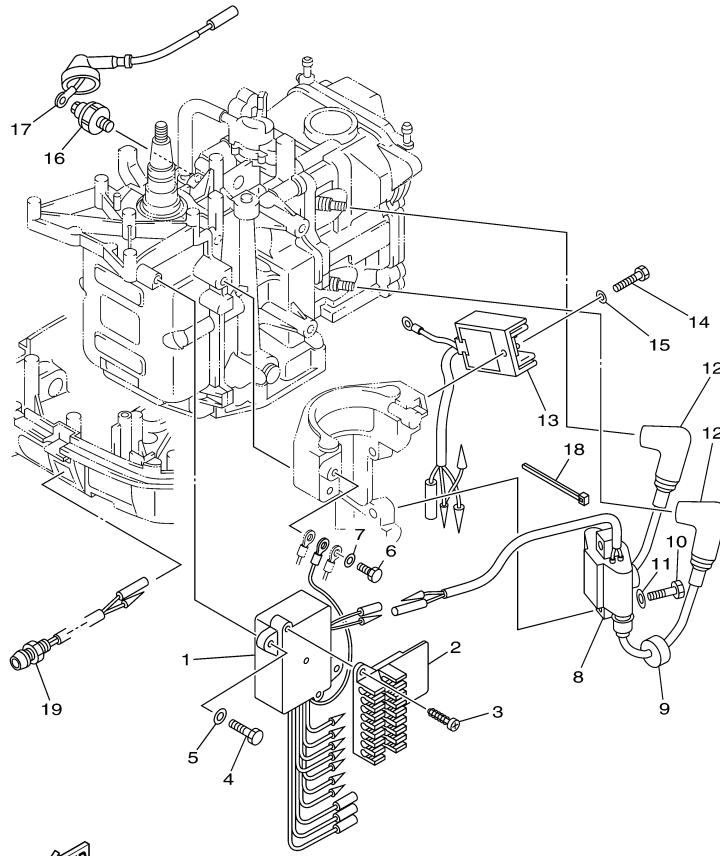

T8DEXH 0710 / ELECTRICAL 1

60S4300-G120

Part List

T8DEXH 0710 / ELECTRICAL 1

REF - NO	PART NUMBER	PART NAME	QUANTITY	REMARKS
1	68T-85540-00-00	C.D.I. UNIT ASSY	1	
2	68T-82522-00-00	CLAMP, COUPLER	1	
3	97780-40512-00	SCREW, TAPPING	2	
4	97095-06020-00	BOLT	2	
5	92995-06600-00	WASHER	2	
6	97095-06012-00	BOLT	1	
7	92995-06600-00	WASHER	1	
8	680-85570-02-00	IGNITION COIL ASSY	1	
9	90480-25161-00	GROMMET	2	
10	97095-06025-00	BOLT	2	
11	92995-06600-00	WASHER	2	
12	6E3-82370-21-00	PLUG CAP ASSY	2	
13	68T-81960-00-00	RECTIFIER & REGULATOR ASSY	1	
14	97095-06012-00	BOLT	1	
15	92995-06600-00	WASHER	1	
16	67F-82504-00-00	OIL PRESSURE SWITCH ASSY	1	
17	68T-82127-10-00	WIRE, LEAD 2	1	
18	90465-11M10-00	CLAMP	1	
19	68T-85410-00-00	EMERGENCY SIGNAL LIGHT ASSY	1