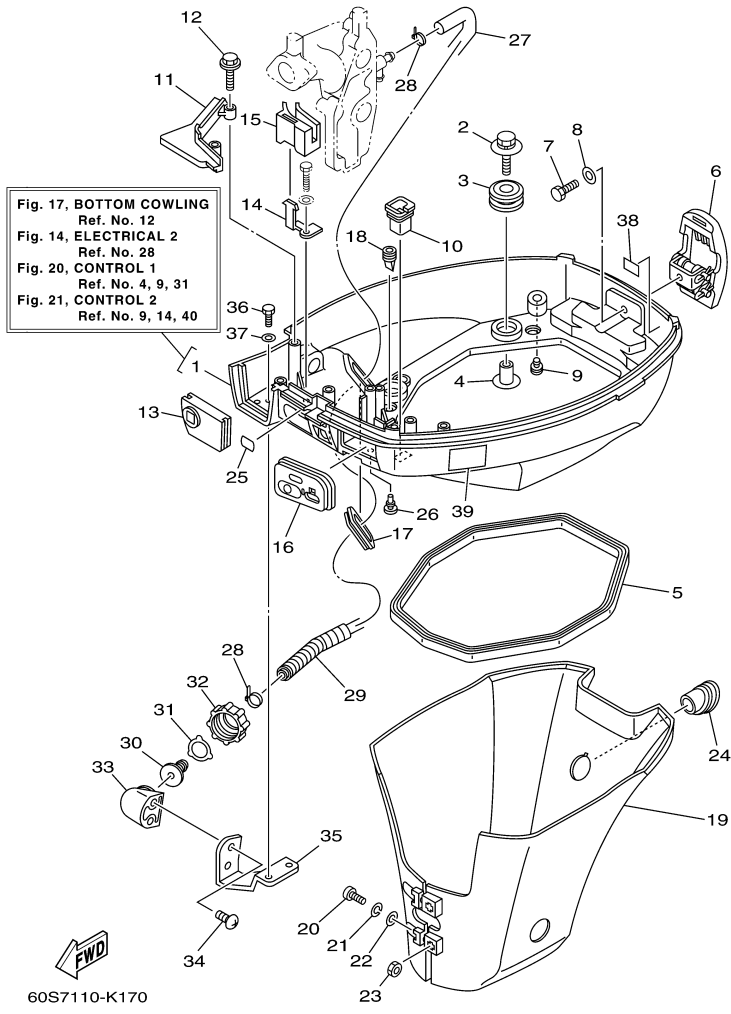

T8DEXH 0710 / BOTTOM COWLING

*1:REF.NO.35,36,37-FOR REMO-CON ATTCHMENT (WITH FLUSHING KIT)

Part List

T8DEXH 0710 / BOTTOM COWLING

REF - NO	PART NUMBER	PART NAME	QUANTITY	REMARKS
1	60R-G2710-00-4D	BOTTOM COWLING ASSY	1	WITH TAPPING BOLT
2	68F-85119-00-00	BOLT	4	
3	90480-21M82-00	GROMMET	4	
4	90387-06176-00	COLLAR	4	
5	68T-42716-10-00	RUBBER, SEAL 1	1	
6	68T-42801-00-00	COWLING CLAMP COMP.	1	
7	97095-06012-00	BOLT	1	
8	92995-06600-00	WASHER	1	
9	6BL-44391-00-00	NIPPLE, HOSE	1	
10	682-42727-00-00	GROMMET	1	
11	68T-42738-00-4D	PLATE, FITTING	1	
12	90109-06M81-00	BOLT	2	
13	68T-42725-00-00	GROMMET	1	
14	68T-26393-00-00	HOLDER	1	
15	68T-26367-00-00	PROTECTOR	1	
16	68T-42724-30-00	GROMMET	1	
17	688-42726-10-00	GROMMET	1	FLUSHING KIT
18	60S-G2717-00-00	RUBBER, SEAL 2	2	
19	60R-G2741-00-00	APRON	1	
20	97885-06030-00	SCREW, PAN HEAD	2	
21	92995-06100-00	WASHER, SPRING	2	
22	92995-06600-00	WASHER	2	
23	95380-06600-00	NUT, HEXAGON	2	
24	68T-42717-00-00	RUBBER, SEAL 2	1	
25	60R-H4342-00-00	SEAT, EMBLEM	1	
27	60S-E2481-00-00	PIPE 1	1	FLUSHING KIT
28	90465-11M10-00	CLAMP	2	FLUSHING KIT
29	90447-13M00-00	TUBE	1	FLUSHING KIT
30	6R3-12582-00-00	JOINT, HOSE 2	1	FLUSHING KIT
31	6R3-12583-00-00	GASKET, HOSE JOINT	1	FLUSHING KIT
32	6R3-12581-00-00	JOINT, HOSE 1	1	FLUSHING KIT
33	68T-12572-00-00	ADAPTER	1	FLUSHING KIT
34	90167-06002-00	SCREW, TAPPING	2	FLUSHING KIT
35	68T-12535-00-00	PLATE	1	FLUSHING KIT
36	97095-06012-00	BOLT	2	FLUSHING KIT
37	92995-06600-00	WASHER	2	FLUSHING KIT
38	6H8-42791-10-00	MARK 1	1	
39	6AH-42794-40-00	LABEL, WARNING (GENERAL)	1