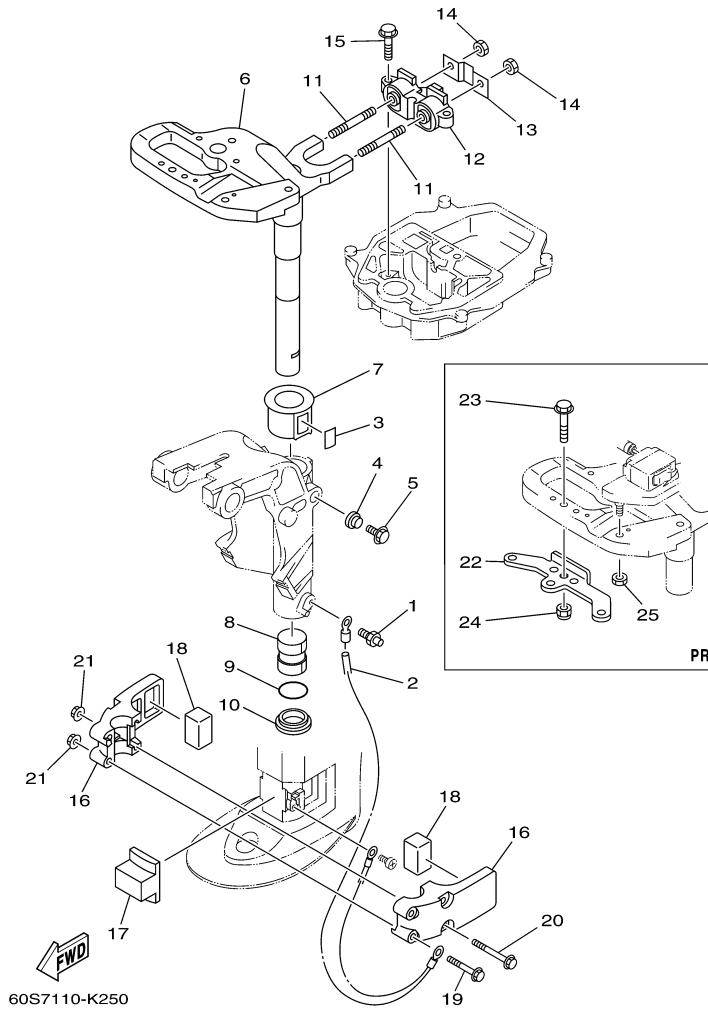

T8DEXH 0710 / BRACKET 3

©2014 Yamaha Motor Corporation, U.S.A. All rights reserved.

Part List

T8DEXH 0710 / BRACKET 3

REF - NO	PART NUMBER	PART NAME	QUANTITY	REMARKS
1	93700-06M03-00	NIPPLE, GREASE	1	
2	68T-82127-00-00	WIRE, LEAD 2	1	
3	63V-42528-00-00	PLATE, FRICTION	1	
4	689-43373-01-00	SEAL, DAMPER	1	
5	90105-06M07-00	.BOLT, FLANGE	1	
6	60R-G2511-11-4D	BRACKET, STEERING	1	
7	63V-42537-00-00	BUSHING, PIVOT SHAFT	1	
8	90386-30048-00	BUSH	1	
9	93210-29M94-00	O-RING	1	
10	90386-30M60-00	BUSH	1	
11	90116-08M54-00	BOLT, STUD	2	
12	68T-44517-10-00	MOUNT RUBBER	1	
13	68T-44526-00-00	PLATE	1	
14	95380-08600-00	NUT	2	
15	97575-06525-00	BOLT, WITH WASHER	2	
16	68T-44551-00-4D	HOUSING, LOWER MOUNT RUBBER 1	2	
17	60R-G4557-00-00	MOUNT DAMPER, LOWER FRONT	1	
18	60R-G4555-00-00	MOUNT DAMPER, LOWER SIDE	2	
19	90119-06012-00	BOLT, WITH WASHER	2	
20	90119-06013-00	BOLT, WITH WASHER	2	
21	90179-06M28-00	NUT	4