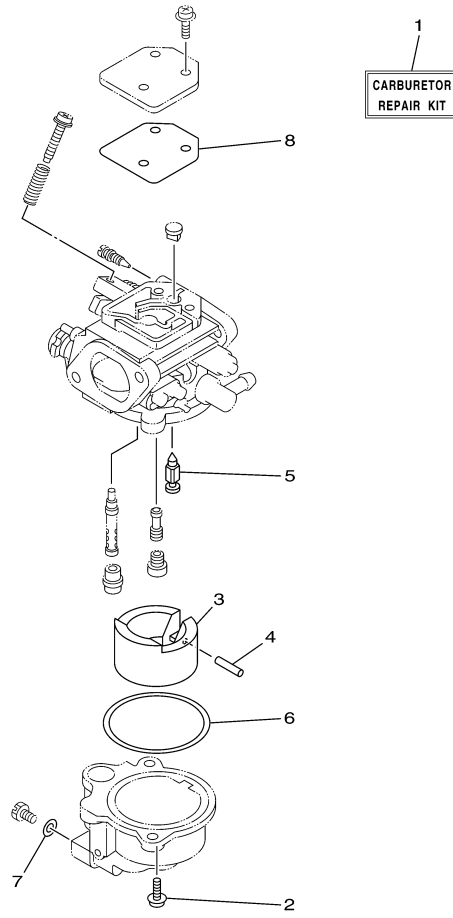

T8DEXH 0710 / REPAIR KIT 2

60N4100-G330

Part List

T8DEXH 0710 / REPAIR KIT 2

REF - NO	PART NUMBER	PART NAME	QUANTITY	REMARKS
1	6AU-W0093-00-00	CARBURETOR REPAIR KIT	1	
2	97980-04112-00	.SCREW, WITH WASHER	2	
3	6AU-14385-00-00	.FLOAT	1	
4	67D-14386-00-00	.PIN, FLOAT	1	
5	68T-14546-00-00	.VALVE, NEEDLE	1	
6	6AU-14984-00-00	.GASKET, FLOAT CHAMBER	1	
7	6J8-14959-00-00	.GASKET	1	
8	67D-14536-00-00	.GASKET	1