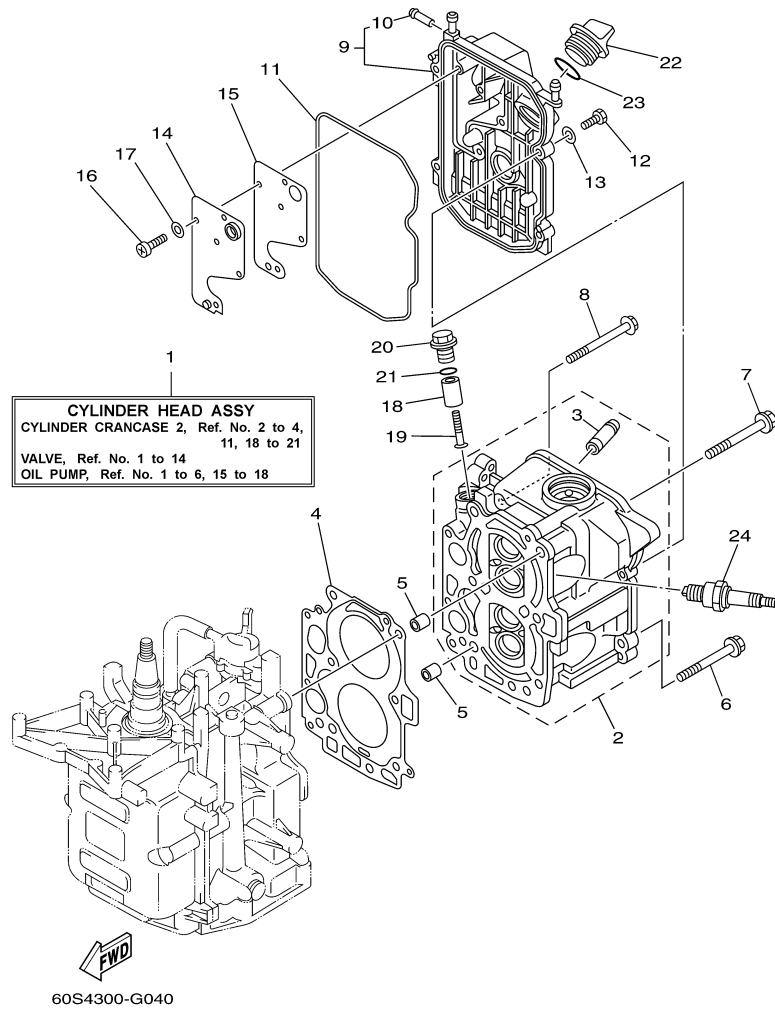

T8DEXH 0710 / CYLINDER CRANKCASE 2

Part List

T8DEXH 0710 / CYLINDER CRANKCASE 2

REF - NO	PART NUMBER	PART NAME	QUANTITY	REMARKS
1	60R-WE09A-01-1S	CYLINDER HEAD COMPLETE	1	
2	60R-E1111-00-1S	HEAD, CYLINDER 1	1	
3	67D-11133-10-00	.GUIDE, VALVE 1	4	
4	68T-11181-00-00	.GASKET, CYLINDER HEAD 1	1	
5	99510-10114-00	PIN, DOWEL	2	
6	90105-08M36-00	BOLT, FLANGE	2	
7	90105-08M78-00	BOLT, FLANGE	4	
8	90119-06049-00	BOLT, WITH WASHER	3	
9	60R-E1191-00-1S	COVER, CYLINDER HEAD 1	1	
10	650-24378-00-00	.PIPE, JOINT 4	1	
11	68T-11356-00-00	.SEAL, CYLINDER 2	1	
12	97095-06020-00	BOLT	4	
13	92995-06600-00	WASHER	4	
14	68T-11168-00-00	COVER, BREATHER	1	
15	68T-11169-A0-00	.GASKET, BREATHER COVER	1	
16	98507-04010-00	SCREW, PAN HEAD	5	
17	92907-04600-00	WASHER	5	
18	6G8-11325-00-00	ANODE	1	
19	97880-05025-00	SCREW, PAN HEAD	1	
20	6G8-11197-01-00	PLUG, BLIND	1	
21	93210-13M63-00	.O-RING	1	
22	69M-E5363-00-00	PLUG, OIL	1	
23	93210-24M79-00	.O-RING	1	
24	94702-00274-00	PLUG, SPARK (NGK BR6HS-10)	2