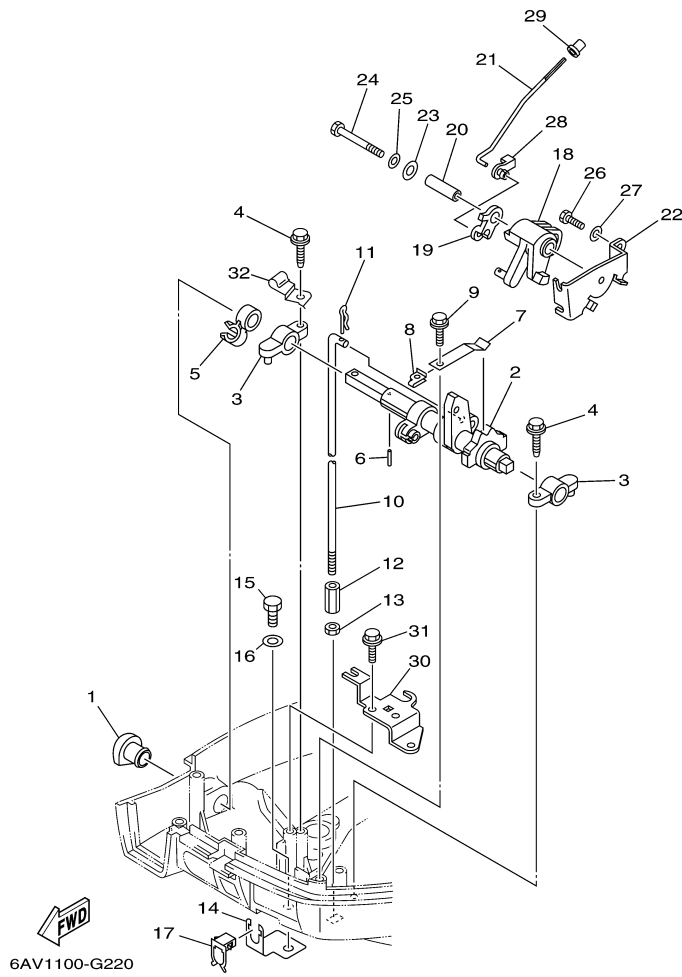

Part List

T8DEXH 0710 / STEERING FRICTION

REF - NO	PART NUMBER	PART NAME	QUANTITY	REMARKS
1	68T-42508-01-00	STEERING FRICTION ASSY	1	
2	68T-42525-01-00	.PLATE, FRICTION	1	
3	97595-05514-00	.BOLT, WITH WASHER	2	
4	67C-42562-00-00	.SHAFT, STEERING LOCK	1	
5	90202-10M56-00	.WASHER, PLATE	2	
6	68T-42561-00-00	.KNOB, STEERING LOCK	1	
7	689-43633-00-00	.COVER, TILT LEVER	1	
8	65W-42528-00-00	.PLATE, FRICTION	2	
9	90387-05M05-00	.COLLAR	1	
10	90387-05M11-00	.COLLAR	1	
11	97095-05020-00	.BOLT	1	
12	92995-05600-00	.WASHER	1	
13	90209-10M26-00	.WASHER	1	
14	90185-10M14-00	.NUT, SELF-LOCKING	1	
15	68T-42527-01-00	.PLATE, FRICTION	1	
16	90109-08M91-00	.BOLT	2	
17	68T-43155-00-00	.MARK 1	1	FOR 68T-42508-01

T8DEXH 0710 / CONTROL 1

©2014 Yamaha Motor Corporation, U.S.A. All rights reserved.