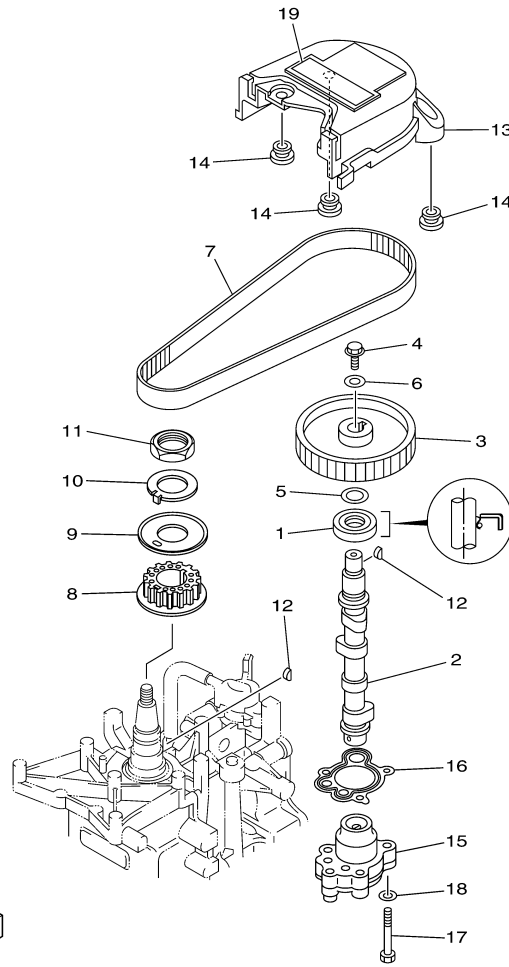

T8DEXH 0710 / OIL PUMP

6AU4110-K080

Part List

T8DEXH 0710 / OIL PUMP

REF - NO	PART NUMBER	PART NAME	QUANTITY	REMARKS
1	93102-18M21-00	.OIL SEAL	1	
2	60R-E2171-00-00	CAMSHAFT 1	1	
3	60R-E1537-00-94	GEAR, DRIVEN	1	
4	90105-06M14-00	BOLT FLANGE	1	
5	90201-13201-00	WASHER, PLATE	1	
6	90201-06M94-00	WASHER, PLATE	1	
7	60R-G6241-00-00	BELT	1	
8	60R-E1536-00-00	GEAR, DRIVE	1	
9	68T-11557-00-00	WASHER 1	1	
10	6G8-11587-01-00	WASHER, LOCK	1	
11	90170-24M09-00	NUT	1	
12	90280-03M01-00	.KEY, WOODRUFF	2	
13	60R-G6297-00-00	COVER, DUST	1	
14	90480-10627-00	GROMMET	3	
15	68T-13300-00-00	OIL PUMP ASSY	1	
16	68T-13329-00-00	.GASKET, PUMP COVER	1	
17	97095-06030-00	BOLT	3	
18	92995-06600-00	WASHER	3	
19	60R-E3437-41-00	MARK, CAUTION	1