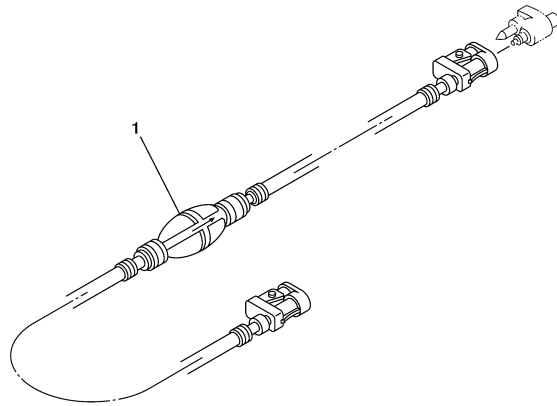

Part List

T8DEXH 0710 / FUEL 1

REF - NO	PART NUMBER	PART NAME	QUANTITY	REMARKS
1	6G1-24304-02-00	FUEL PIPE JOINT COMP. 1	1	
2	60R-F4329-00-00	SEAL	1	
3	97095-06025-00	BOLT	1	
4	92995-06600-00	WASHER	1	
5	90445-10809-00	HOSE (L295)	1	
6	90467-09M09-00	CLIP	2	
7	68T-24251-01-00	STRAINER 1	1	
8	90445-10811-00	HOSE (L170)	1	
9	90467-09M09-00	CLIP	2	
10	90446-14M66-00	HOSE (L40)	1	
11	90465-11M10-00	CLAMP	1	
12	68T-24410-01-00	FUEL PUMP ASSY	1	
13	66M-24413-01-00	.BODY 2	1	
14	6A0-24421-01-00	.VALVE, CHECK	2	
15	6E7-14325-00-00	.SCREW, PAN HEAD	2	
16	66M-24411-01-00	.DIAPHRAGM	1	
17	66M-24423-00-00	.SPRING, DIAPHRAGM	1	
18	66M-13131-00-00	.PLUNGER	1	
19	66M-24374-00-00	.PIN	1	
20	66M-24454-00-00	.SPRING	1	
21	66M-24471-01-00	.DIAPHRAGM	1	
22	66M-24444-00-00	.SCREW	4	
23	95380-04600-00	.NUT	4	
24	97095-06030-00	BOLT	2	
25	92995-06100-00	WASHER, SPRING	2	
26	92995-06600-00	WASHER	2	
27	93210-20M65-00	.O-RING	1	
28	90445-10810-00	HOSE (L280)	1	
29	90467-09M09-00	CLIP	2	
30	90446-14M66-00	HOSE (L40)	1	
31	90465-11M10-00	CLAMP	1	
32	90464-10M53-00	CLAMP	1	

T8DEXH 0710 / FUEL 2

6BP1110-H100