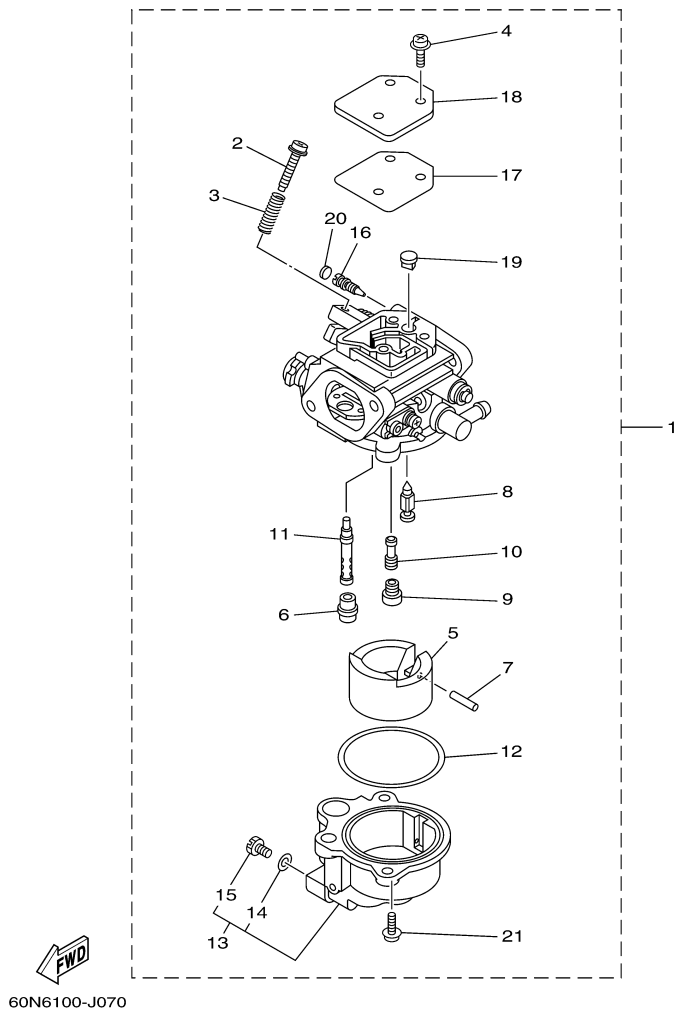

## Part List

T8DEXH 0710 / VALVE

REF - NO	PART NUMBER	PART NAME	QUANTITY	REMARKS
1	6AU-12111-00-00	VALVE, INTAKE	2	
2	6AU-12121-00-00	VALVE, EXHAUST	2	
3	68T-12116-00-00	SEAT, VALVE SPRING	4	
4	60R-12113-00-00	SPRING, VALVE INNER	4	
5	7NJ-12117-00-00	RETAINER, VALVE SPRING	4	
6	7NJ-12118-00-00	LOCK, VALVE SPRING RETAINER	4	
7	51Y-12119-00-00	SEAL, VALVE STEM	4	
8	68T-12146-00-00	SHAFT, ROCKER	1	
9	90387-13M56-00	COLLAR	1	
10	90387-14M03-00	COLLAR	3	
11	90501-12M40-00	SPRING, COMPRESSION	2	
12	68T-12151-00-00	ARM, VALVE ROCKER	4	
13	6G8-12159-00-00	SCREW, VALVE ADJUSTING	4	
14	6G8-12158-00-00	NUT, LOCK	4	

## Part List

T8DEXH 0710 / CARBURETOR

REF - NO	PART NUMBER	PART NAME	QUANTITY	REMARKS
1	60R-14301-10-00	CARBURETOR ASSY 1	1	
2	6E5-14321-00-00	.SCREW, THROTTLE	1	
3	6J8-14334-00-00	.SPRING, THROTTLE	1	
4	97980-04110-00	.SCREW, WITH WASHER	3	
5	6AU-14385-00-00	.FLOAT	1	
6	67D-14966-00-00	.RUBBER CAP	1	
7	67D-14386-00-00	.PIN, FLOAT	1	
8	68T-14546-00-00	.VALVE, NEEDLE	1	
9	60R-1492E-3K-00	.JET, MAIN (#79)	1	
10	68T-1492F-1K-00	.JET, AIR SLOW (#39)	1	
11	68T-1492A-00-00	.NOZZLE, MAIN	1	
12	6AU-14984-00-00	.GASKET, FLOAT CHAMBER	1	
13	60R-14981-00-00	.BODY, FLOAT CHAMBER	1	
14	6J8-14959-00-00	..GASKET	1	
15	66T-14991-00-00	..PLUG, DRAIN	1	
16	67D-14323-20-00	.SCREW, AIR ADJUSTING	1	FOR 60R-14301-10
17	67D-14536-00-00	.GASKET	1	
18	67D-14527-00-00	.PLATE	1	
19	68T-14126-00-00	.PLUG	1	
20	67D-1432A-00-00	.PLUG	1	
21	97980-04112-00	.SCREW, WITH WASHER	2	