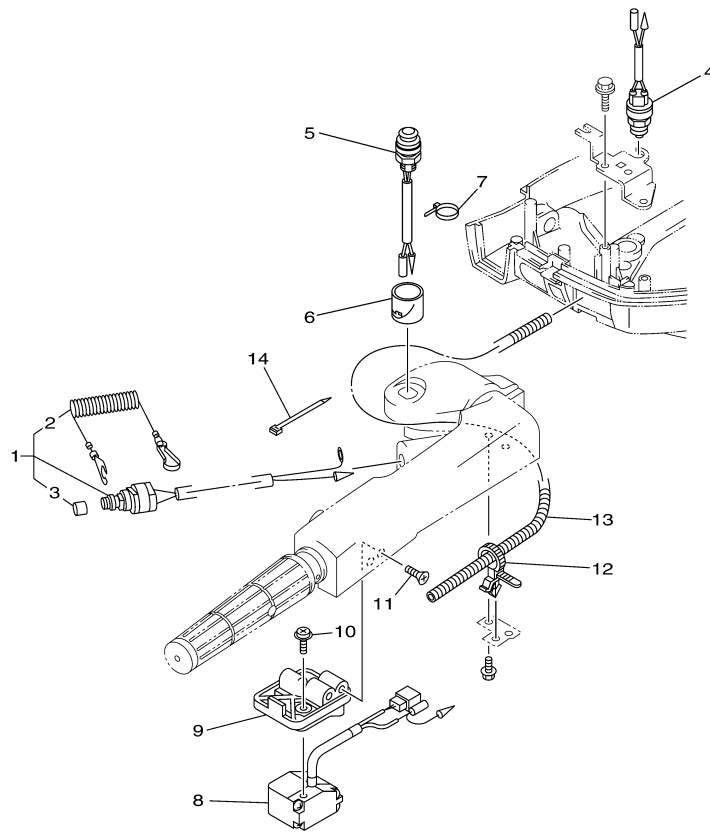

T8DEXH 0710 / ELECTRICAL 3

60S7110-K150

Part List

T8DEXH 0710 / ELECTRICAL 3

REF - NO	PART NUMBER	PART NAME	QUANTITY	REMARKS
1	65W-82575-01-00	ENGINE STOP SWITCH ASSY	1	
2	682-82556-00-00	.LANYARD, STOP SWITCH	1	
3	689-8257Y-00-00	.CAP	1	
4	6F5-82540-01-00	NEUTRAL SWITCH ASSY	1	
5	68T-81870-00-00	STARTING SWITCH ASSY	1	
6	68T-81821-00-00	COVER, SWITCH	1	
7	90465-11M10-00	CLAMP	1	

Part Notes

T8DEXH 0710 / ELECTRICAL 3

PART NUMBER	NOTE TEXT
682-82556-00-00	OEM: This part number is among the Top 100 Most Popular Marine Maintenance Parts as of March 2014.

©2014 Yamaha Motor Corporation, U.S.A. All rights reserved.