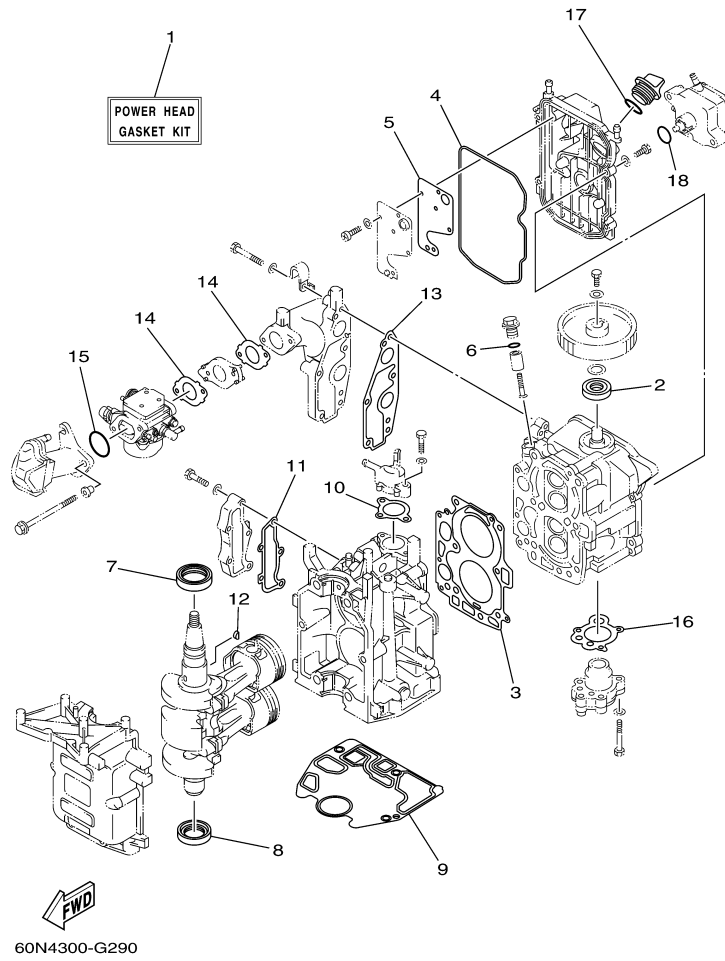

T8DEXH 0710 / REPAIR KIT 1

©2014 Yamaha Motor Corporation, U.S.A. All rights reserved.

Part List

T8DEXH 0710 / REPAIR KIT 1

REF - NO	PART NUMBER	PART NAME	QUANTITY	REMARKS
1	68T-W0001-00-00	POWER HEAD GASKET KIT	1	
2	93102-18M21-00	.OIL SEAL	1	
3	68T-11181-00-00	.GASKET, CYLINDER HEAD 1	1	
4	68T-11356-00-00	.SEAL, CYLINDER 2	1	
5	68T-11169-A0-00	.GASKET, BREATHER COVER	1	
6	93210-13M63-00	.O-RING	1	
7	93102-30M22-00	.OIL SEAL	1	
8	93101-25M69-00	.OIL SEAL	1	
9	68T-11351-00-00	.GASKET, CYLINDER	1	
10	60R-E2414-A0-00	.GASKET, COVER	1	
11	68T-41114-A0-00	.GASKET, EXHAUST OUTER COVER	1	
12	90280-03M01-00	.KEY, WOODRUFF	1	
13	68T-13645-00-00	.GASKET, MANIFOLD 1	1	
14	60R-E3646-A0-00	.GASKET, MANIFOLD 2	2	
15	93210-31MJ5-00	.O-RING	1	
16	68T-13329-00-00	.GASKET, PUMP COVER	1	
17	93210-24M79-00	.O-RING	1	
18	93210-20M65-00	.O-RING	1