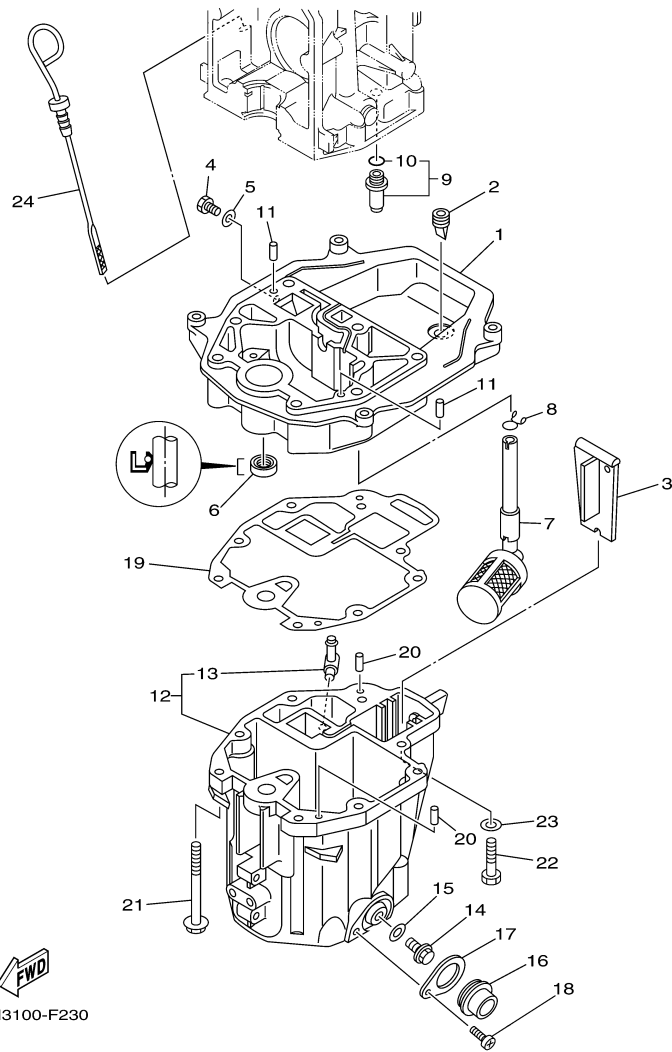

T8DEXH 0710 / OIL PAN

©2014 Yamaha Motor Corporation, U.S.A. All rights reserved.

Part List

T8DEXH 0710 / OIL PAN

REF - NO	PART NUMBER	PART NAME	QUANTITY	REMARKS
1	60R-G1137-00-94	GUIDE, EXHAUST	1	
2	60S-G2717-00-00	RUBBER, SEAL 2	1	
3	60R-G5181-00-00	PLATE	1	
4	97095-08014-00	BOLT	1	
5	90430-08800-00	.GASKET	1	
6	93101-12M70-00	.OIL SEAL	1	
7	68T-13421-01-00	STRAINER 2	1	
8	90467-11M08-00	CLIP	1	
9	6G8-11575-00-00	RELIEF VALVE ASSY	1	
10	93210-12M62-00	.O-RING	1	
11	93606-19M23-00	PIN, DOWEL	2	
12	60R-E5311-00-5B	OIL PAN	1	
13	6H1-11372-00-00	.NIPPLE, HOSE	1	
14	90340-10M10-00	PLUG, STRAIGHT SCREW	1	
15	90430-10M11-00	.GASKET	1	
16	60R-E5316-00-00	DAMPER 1	1	
17	68T-15317-00-00	SPACER, ENGINE MOUNT	1	
18	97885-05008-00	SCREW, PAN HEAD	1	
19	68T-13475-00-00	.GASKET	1	
20	93604-12M07-00	PIN, DOWEL	2	
21	90119-08005-00	BOLT, WITH WASHER	6	
22	97075-08030-00	BOLT	2	
23	92995-08600-00	WASHER	2	
24	68T-15362-00-00	PLUG, OIL LEVEL	1