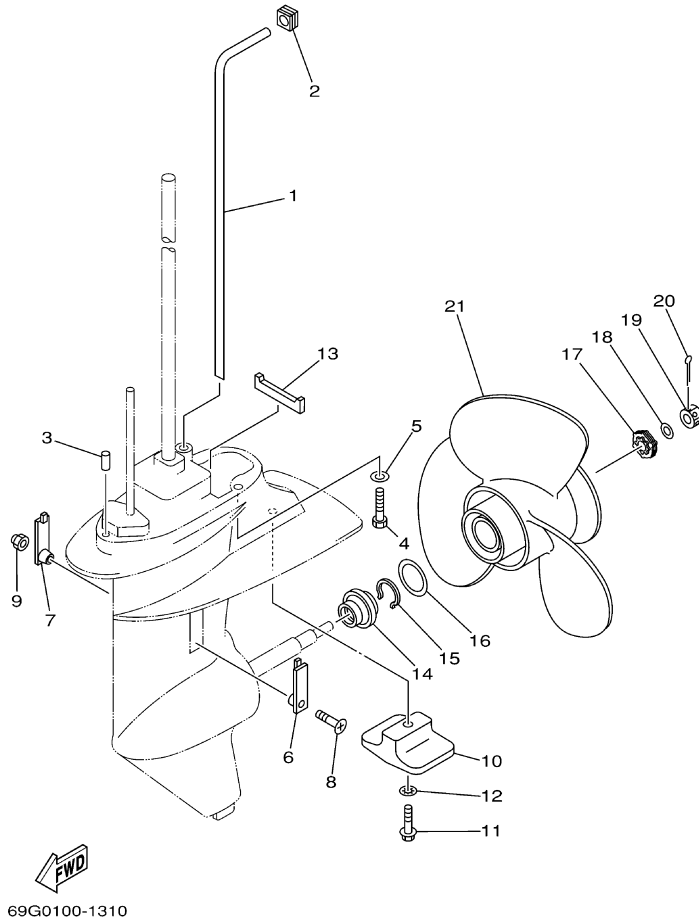

T8DEXH 0608 / LOWER CASING DRIVE 2

©2014 Yamaha Motor Corporation, U.S.A. All rights reserved.

Part List

T8DEXH 0608 / LOWER CASING DRIVE 2

REF - NO	PART NUMBER	PART NAME	QUANTITY	REMARKS
1	69G-44361-20-00	TUBE, WATER 1	1	X(24.6")
2	63V-44365-10-00	DAMPER, WATER SEAL 1	1	
3	93604-12M07-00	PIN, DOWEL	2	
6	6G1-45214-00-00	COVER, WATER INLET 1	1	
7	63V-45215-00-00	COVER, WATER INLET 2	1	
8	90152-05M04-00	SCREW, COUNTERSUNK	1	
9	90185-05002-00	NUT, NYLON	1	
10	61N-45251-01-00	ANODE	1	
11	95895-06030-00	BOLT, FLANGE	1	
12	92990-06300-00	WASHER, INTERNAL TOOTH	1	
13	63V-45375-00-00	DAMPER, SEAL	1	
14	6G8-45987-02-00	SPACER 1	1	
15	93450-10M04-00	CIRCLIP	1	
16	90201-31MA3-00	WASHER, PLATE	1	
17	6G8-45997-00-00	SPACER 2	1	
18	90201-10M02-00	WASHER, PLATE	1	
19	90171-10M07-00	NUT, CASTLE	1	
20	91490-30025-00	PIN. COTTER	1	
21	69G-45941-00-EL	PROPELLER (3X11-3/4"X5-3/4"-R)	1