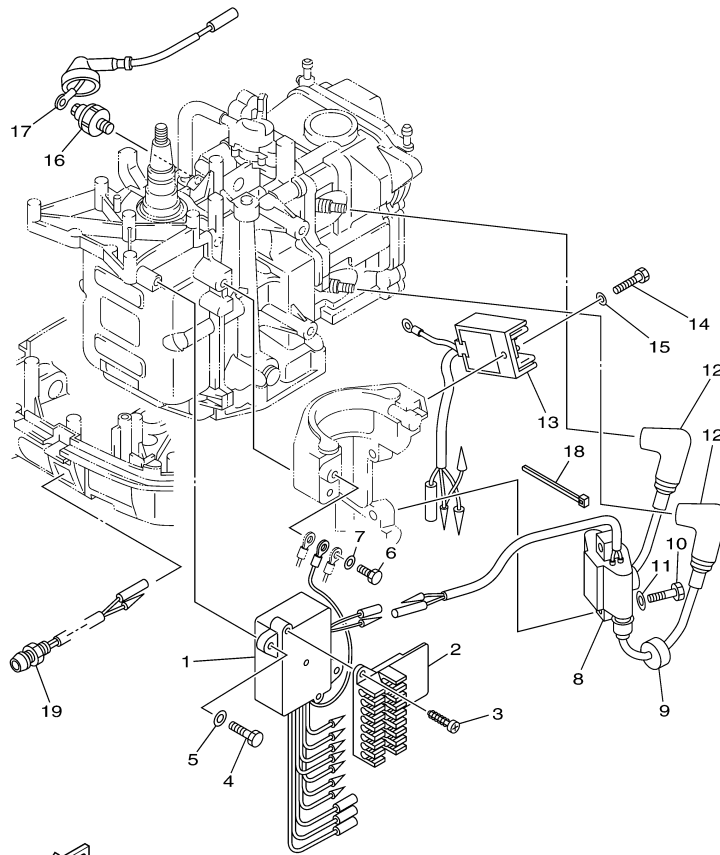

T8DEXH 0608 / GENERATOR

©2014 Yamaha Motor Corporation, U.S.A. All rights reserved.

Part List

T8DEXH 0608 / GENERATOR

REF - NO	PART NUMBER	PART NAME	QUANTITY	REMARKS
1	68T-85550-11-00	ROTOR ASSY	1	
2	68T-85520-00-00	COIL, CHARGE	1	
3	68T-85580-01-00	COIL, PULSER	1	
4	68T-85533-10-00	COIL, LIGHTING	1	
5	6H2-85582-00-00	ATTACHMENT, PULSER	1	
6	90119-06014-00	BOLT, WITH WASHER	2	
7	97095-05010-00	BOLT	2	
8	90119-06MA1-00	BOLT, WITH WASHER	4	
9	90465-11M10-00	CLAMP	1	
10	90280-04M06-00	KEY, WOODRUFF	1	
11	90170-12066-00	NUT	1	
12	90201-12472-00	WASHER, PLATE	1	

T8DEXH 0608 / ELECTRICAL 1

 60S4300-G120

Part List

T8DEXH 0608 / ELECTRICAL 1

REF - NO	PART NUMBER	PART NAME	QUANTITY	REMARKS
1	68T-85540-00-00	C.D.I. UNIT ASSY	1	
2	68T-82522-00-00	CLAMP, COUPLER	1	
3	97780-40512-00	SCREW, TAPPING	2	
4	97095-06020-00	BOLT	2	
5	92995-06600-00	WASHER	2	
6	97095-06012-00	BOLT	1	
7	92995-06600-00	WASHER	1	
8	680-85570-02-00	IGNITION COIL ASSY	1	
9	90480-25161-00	GROMMET	2	
10	97095-06025-00	BOLT	2	
11	92995-06600-00	WASHER	2	
12	6E3-82370-21-00	PLUG CAP ASSY	2	
13	68T-81960-00-00	RECTIFIER & REGULATOR ASSY	1	
14	97095-06012-00	BOLT	1	
15	92995-06600-00	WASHER	1	
16	67F-82504-00-00	OIL PRESSURE SWITCH ASSY	1	
17	68T-82127-10-00	WIRE, LEAD 2	1	
18	90465-11M10-00	CLAMP	1	
19	68T-85410-00-00	EMERGENCY SIGNAL LIGHT ASSY	1	