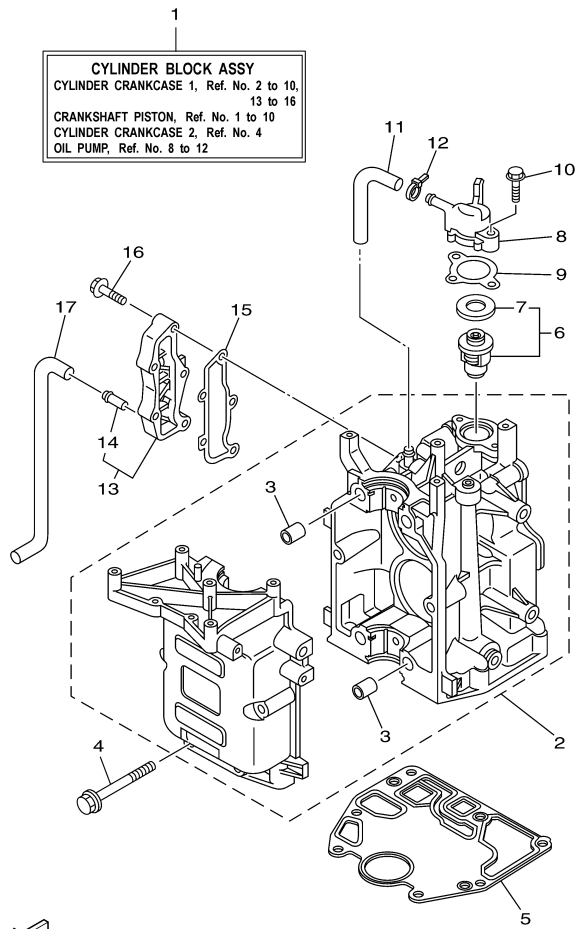

T8DEXH 0608 / CYLINDER CRANKCASE 1

60N2300-E020

Part List

T8DEXH 0608 / CYLINDER CRANKCASE 1

REF - NO	PART NUMBER	PART NAME	QUANTITY	REMARKS
1	60R-WE09B-00-1S	CYLINDER BLOCK ASSY	1	
2	60R-E5100-00-1S	CRANKCASE ASSY	1	
3	91812-12001-00	.PIN, DOWEL	4	
4	90119-08M29-00	BOLT, WITH WASHER	6	
5	68T-11351-00-00	.GASKET, CYLINDER	1	
6	66M-12411-01-00	THERMOSTAT	1	
7	688-12412-00-00	.SEAL, THERMOSTAT	1	
8	68T-12413-00-1S	COVER, THERMOSTAT	1	
9	60R-E2414-A0-00	.GASKET, COVER	1	
10	90119-06MA2-00	BOLT, WITH WASHER	2	
11	60R-E2481-00-00	PIPE 1	1	
12	90465-11M10-00	CLAMP	1	
13	60R-G1113-00-1S	OUTER COVER, EXHAUST	1	
14	6E9-24378-00-00	.PIPE, JOINT 3	1	
15	68T-41114-A0-00	.GASKET, EXHAUST OUTER COVER	1	
16	90119-06MA3-00	BOLT, WITH WASHER	5	
17	60R-E2482-00-00	PIPE 2	1	

Part Notes

T8DEXH 0608 / CYLINDER CRANKCASE 1

PART NUMBER	NOTE TEXT
66M-12411-01-00	OEM: This part number is among the Top 100 Most Popular Marine Maintenance Parts as of March 2014.

©2014 Yamaha Motor Corporation, U.S.A. All rights reserved.