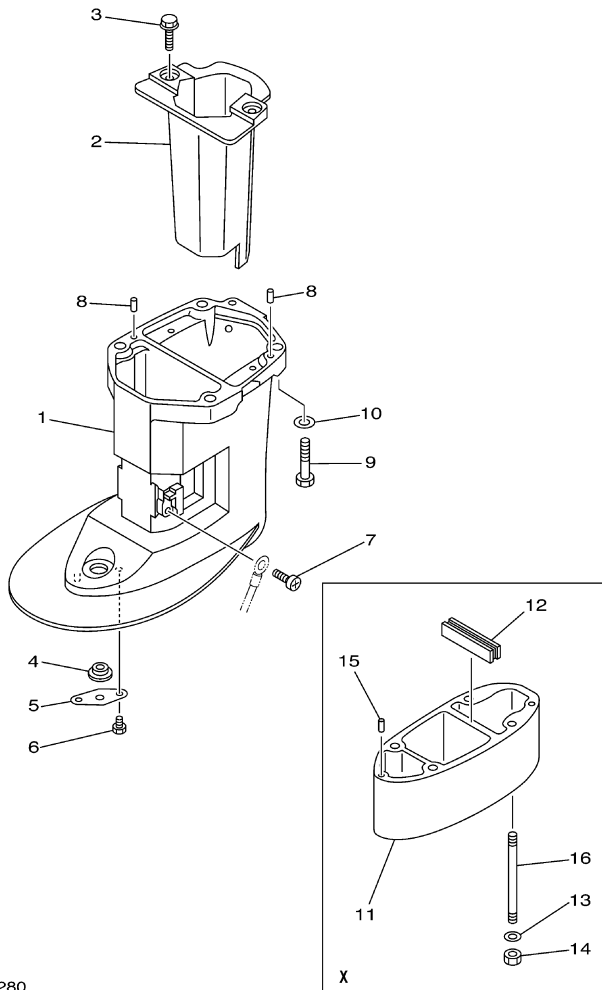

T8DEXH 0608 / UPPER CASING

©2014 Yamaha Motor Corporation, U.S.A. All rights reserved.

Part List

T8DEXH 0608 / UPPER CASING

REF - NO	PART NUMBER	PART NAME	QUANTITY	REMARKS
1	60R-G5111-10-4D	CASING, UPPER	1	
2	60R-E4711-00-5B	MUFFLER 1	1	
3	97575-06514-00	BOLT, WITH WASHER	2	
4	90480-14M54-00	GROMMET	1	
5	68T-45321-00-00	PLATE	1	
6	97095-06008-00	BOLT	1	
7	97885-05008-00	SCREW, PAN HEAD	1	
8	93604-12M07-00	PIN, DOWEL	2	
9	97075-08035-00	BOLT	4	
10	92995-08600-00	WASHER	4	
11	60S-G5211-20-4D	EXTENSION	1	X(24.6")
12	63V-45127-00-00	SEAL	1	X(24.6")
13	92990-08600-00	..WASHER, PLATE	4	X(24.6")
14	95380-08600-00	NUT	4	X(24.6")
15	93604-12M07-00	PIN, DOWEL	2	X(24.6")
16	90116-08M62-00	BOLT, STUD	4	X(24.6")