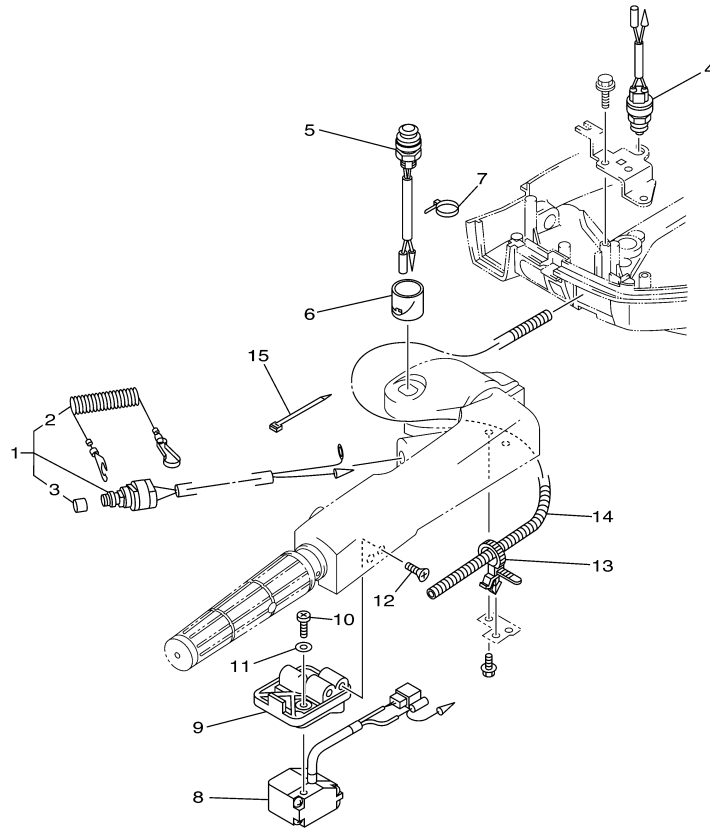

T8DEXH 0608 / ELECTRICAL 3

69G4110-C150

Part List

T8DEXH 0608 / ELECTRICAL 3

REF - NO	PART NUMBER	PART NAME	QUANTITY	REMARKS
1	65W-82575-01-00	ENGINE STOP SWITCH ASSY	1	EH/PH
2	682-82556-00-00	.LANYARD, STOP SWITCH	1	
3	689-8257Y-00-00	.CAP	1	
4	6F5-82540-01-00	NEUTRAL SWITCH ASSY	1	EH/PH
5	68T-81870-00-00	STARTING SWITCH ASSY	1	EH/PH
6	68T-81821-00-00	COVER, SWITCH	1	EH/PH
7	90465-11M10-00	CLAMP	1	EH/PH

Part Notes

T8DEXH 0608 / ELECTRICAL 3

PART NUMBER	NOTE TEXT
682-82556-00-00	OEM: This part number is among the Top 100 Most Popular Marine Maintenance Parts as of March 2014.

©2014 Yamaha Motor Corporation, U.S.A. All rights reserved.