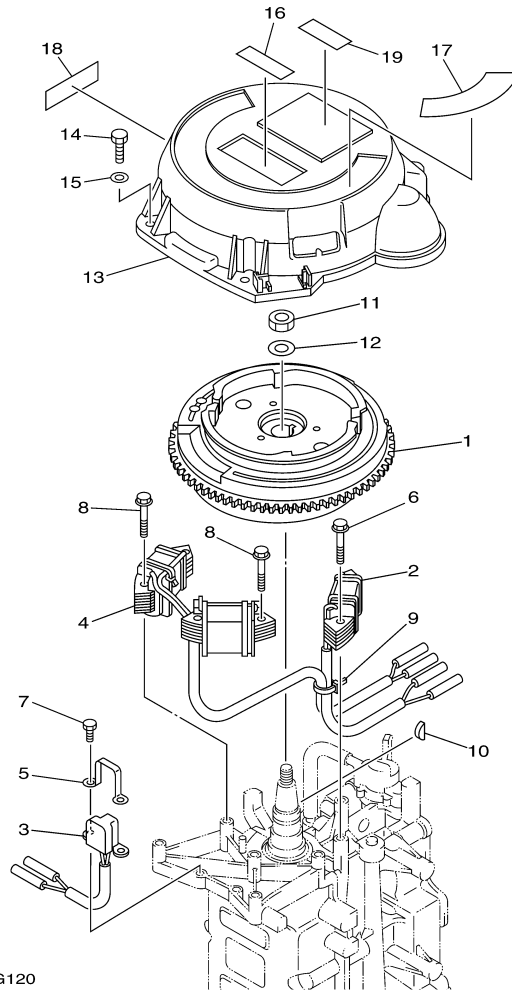

T8DEXH 0608 / STARTER

©2014 Yamaha Motor Corporation, U.S.A. All rights reserved.

Part List

T8DEXH 0608 / STARTER

REF - NO	PART NUMBER	PART NAME	QUANTITY	REMARKS
1	68T-15710-13-00	STARTER ASSY	1	EH
2	68T-15711-03-00	.CASE, STARTER	1	
3	68T-15795-00-00	.GUIDE, ROPE	1	
4	63V-15714-00-00	.DRUM, SHEAVE	1	
5	63V-15741-00-00	.PAWL, DRIVE	1	
6	63V-15713-00-00	.SPRING, STARTER	1	
7	68T-15716-00-00	.PLATE, DRIVE	1	
8	63V-15705-01-00	.SPRING, DRIVE PAWL	1	
9	63V-15767-01-00	.SPRING	1	
10	68T-15784-00-00	.SPRING, RETURN	1	
11	63V-15744-00-00	.CIRCLIP	1	
12	68T-15793-00-00	.SCREW	1	
13	68T-15764-00-00	.COLLAR 1	1	
14	6G1-15755-00-00	.HANDLE, STARTER	1	
15	90890-44372-00	..STARTER ROPE	1	UNAVAILABLE - OBTAIN LOCALLY, CUT TO 1.8M
16	6G1-15779-00-00	.COVER	1	
17	6A0-15789-00-00	.DAMPER	1	
18	68T-15794-00-00	.STOPPER	1	
19	66T-15734-00-00	.SPRING, RETURN	1	
20	68T-15770-00-00	.CABLE COMP, STARTER STOP	1	
21	66T-15731-00-00	.SPRING, RETURN	1	
22	97095-06020-00	BOLT	3	EH
23	92995-06600-00	WASHER	3	EH
24	68T-15762-00-00	SEAL, RUBBER 2	1	EH
25	6AH-81995-40-00	LABEL, WARNING	1	EH
26	60R-H5711-40-00	MARK, CAUTION	1	EH
27	6AH-81994-40-00	LABEL, SAFETY	1	EH

T8DEXH 0608 / GENERATOR

©2014 Yamaha Motor Corporation, U.S.A. All rights reserved.

Part List

T8DEXH 0608 / GENERATOR

REF - NO	PART NUMBER	PART NAME	QUANTITY	REMARKS
1	68T-85550-11-00	ROTOR ASSY	1	
2	68T-85520-00-00	COIL, CHARGE	1	
3	68T-85580-01-00	COIL, PULSER	1	
4	68T-85533-10-00	COIL, LIGHTING	1	
5	6H2-85582-00-00	ATTACHMENT, PULSER	1	
6	90119-06014-00	BOLT, WITH WASHER	2	
7	97095-05010-00	BOLT	2	
8	90119-06MA1-00	BOLT, WITH WASHER	4	
9	90465-11M10-00	CLAMP	1	
10	90280-04M06-00	KEY, WOODRUFF	1	
11	90170-12066-00	NUT	1	
12	90201-12472-00	WASHER, PLATE	1	