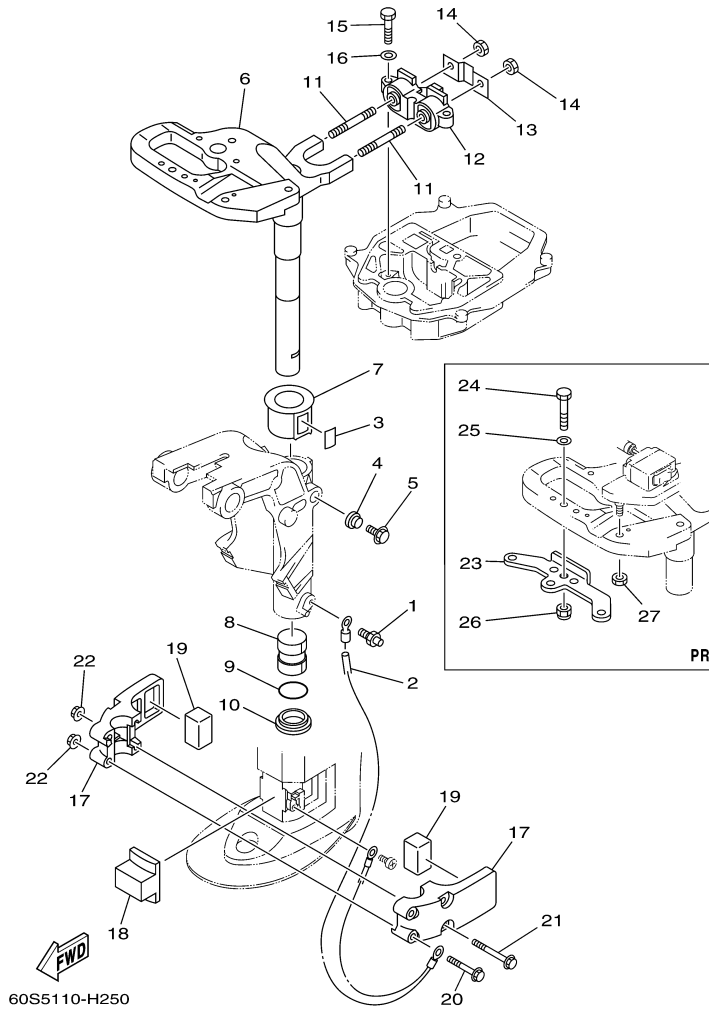

T8DEXH 0608 / BRACKET 3

©2014 Yamaha Motor Corporation, U.S.A. All rights reserved.

Part List

T8DEXH 0608 / BRACKET 3

REF - NO	PART NUMBER	PART NAME	QUANTITY	REMARKS
1	93700-06M03-00	NIPPLE, GREASE	1	
2	68T-82127-00-00	WIRE, LEAD 2	1	
3	63V-42528-00-00	PLATE, FRICTION	1	
4	689-43373-01-00	SEAL, DAMPER	1	
5	90105-06M07-00	.BOLT, FLANGE	1	
6	60R-G2511-11-4D	BRACKET, STEERING	1	
7	63V-42537-00-00	BUSHING, PIVOT SHAFT	1	
8	90386-30048-00	BUSH	1	
9	93210-29M94-00	O-RING	1	
10	90386-30M60-00	BUSH	1	
11	90116-08M54-00	BOLT, STUD	2	
12	68T-44517-10-94	MOUNT RUBBER	1	
13	68T-44526-00-00	PLATE	1	
14	95380-08600-00	NUT	2	
15	97075-06025-00	BOLT	2	
16	92995-06600-00	WASHER	2	
17	68T-44551-00-4D	HOUSING, LOWER MOUNT RUBBER 1	2	
18	60R-G4557-00-00	MOUNT DAMPER, LOWER FRONT	1	
19	60R-G4555-00-00	MOUNT DAMPER, LOWER SIDE	2	
20	90119-06012-00	BOLT, WITH WASHER	2	
21	90119-06013-00	BOLT, WITH WASHER	2	
22	90179-06M28-00	NUT	4