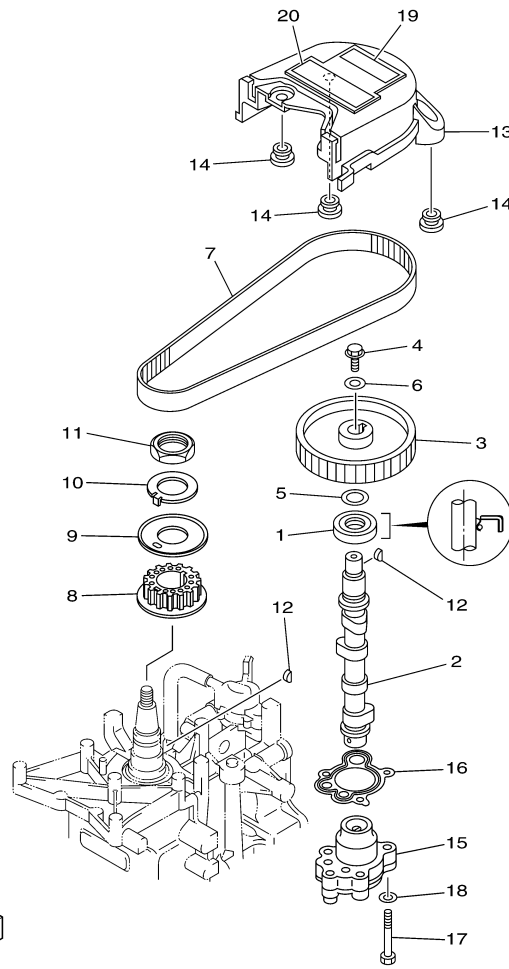

T8DEXH 0608 / CARBURETOR

60N4100-G070

Part List

T8DEXH 0608 / CARBURETOR

REF - NO	PART NUMBER	PART NAME	QUANTITY	REMARKS
1	60R-14301-10-00	CARBURETOR ASSY 1	1	EH/PH
2	6E5-14321-00-00	.SCREW, THROTTLE	1	
3	6J8-14334-00-00	.SPRING, THROTTLE	1	
4	97980-04112-00	.SCREW, WITH WASHER	5	
5	6AU-14385-00-00	.FLOAT	1	
6	67D-14966-00-00	.RUBBER CAP	1	
7	67D-14386-00-00	.PIN, FLOAT	1	
8	68T-14546-00-00	.VALVE, NEEDLE	1	
9	60R-1492E-3K-00	.JET, MAIN (#79)	1	
10	68T-1492F-1K-00	.JET, AIR SLOW (#39)	1	
11	68T-1492A-00-00	.NOZZLE, MAIN	1	
12	6AU-14984-00-00	.GASKET, FLOAT CHAMBER	1	
13	60R-14981-00-00	.BODY, FLOAT CHAMBER	1	
14	6J8-14959-00-00	..GASKET	1	
15	66T-14991-00-00	..PLUG, DRAIN	1	
16	67D-14323-20-00	.SCREW, AIR ADJUSTING	1	FOR 60R-14301-10
17	67D-14536-00-00	.GASKET	1	
18	67D-14527-00-00	.PLATE	1	
19	68T-14126-00-00	.PLUG	1	
20	67D-1432A-00-00	.PLUG	1	

T8DEXH 0608 / OIL PUMP

60N2100-E080

Part List

T8DEXH 0608 / OIL PUMP

REF - NO	PART NUMBER	PART NAME	QUANTITY	REMARKS
1	93102-18M21-00	.OIL SEAL	1	
2	60R-E2171-00-00	CAMSHAFT 1	1	
3	60R-E1537-00-94	GEAR, DRIVEN	1	
4	90105-06M14-00	BOLT FLANGE	1	
5	90201-13201-00	WASHER, PLATE	1	
6	90201-06M94-00	WASHER, PLATE	1	
7	60R-G6241-00-00	BELT	1	
8	60R-E1536-00-00	GEAR, DRIVE	1	
9	68T-11557-00-00	WASHER 1	1	
10	6G8-11587-01-00	WASHER, LOCK	1	
11	90170-24M09-00	NUT	1	
12	90280-03M01-00	.KEY, WOODRUFF	2	
13	60R-G6297-00-00	COVER, DUST	1	
14	90480-10627-00	GROMMET	3	
15	68T-13300-00-00	OIL PUMP ASSY	1	
16	68T-13329-00-00	.GASKET, PUMP COVER	1	
17	97095-06030-00	BOLT	3	
18	92995-06600-00	WASHER	3	
19	60R-E2138-40-00	MARK, CAUTION	1	
20	60R-E3437-41-00	MARK, CAUTION	1	