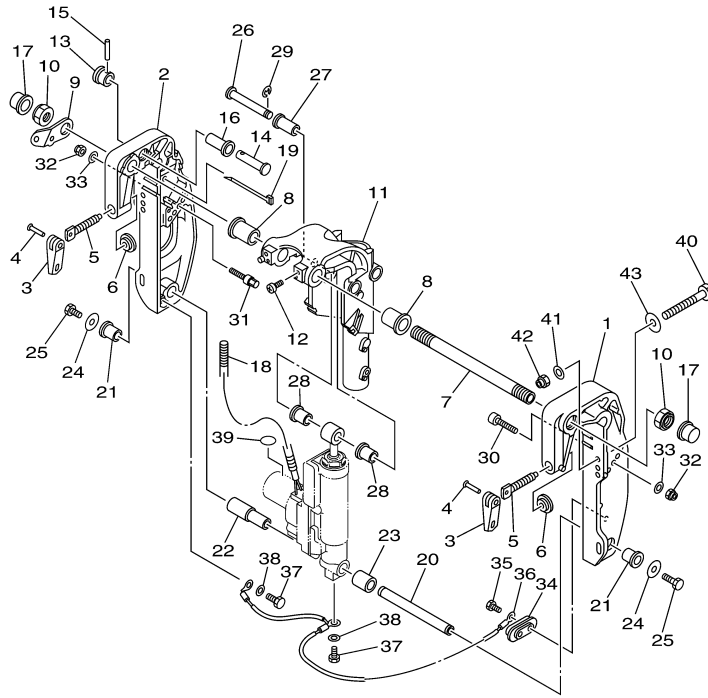

Part List

T8DEXH 0608 / BRACKET 1 (EH)

REF - NO	PART NUMBER	PART NAME	QUANTITY	REMARKS
1	60R-G3111-01-4D	BRACKET, CLAMP 1	1	
2	60R-G3112-01-4D	BRACKET, CLAMP 2	1	
3	6L8-G3118-01-00	HANDLE, TRANSOM CLAMP	2	
4	90243-04M01-00	PIN	2	
5	6E7-43116-00-00	SCREW, TRANSOM CLAMP	2	
6	648-43114-01-00	PAD, TRANSOM CLAMP	2	
7	68T-43131-00-00	BOLT, CLAMP BRACKET (L:215.5MM)	1	
8	90386-22MA4-00	BUSH	2	
9	66R-43113-00-00	PLATE, CLAMP BRACKET	1	
10	90185-22043-00	NUT, SELF-LOCKING	2	
11	90387-06M13-00	COLLAR	1	
12	90101-06M18-00	BOLT	1	
13	92990-06600-00	WASHER, PLATE	1	
14	95380-06700-00	NUT	1	
15	6L2-43160-01-00	TILT ROD ASSY	1	
16	689-43165-00-00	.PLATE, TILT LOCK	1	
17	91690-30008-00	.PIN, SPRING	1	
18	90502-10M07-00	SPRING, CONICAL	1	
19	60R-G3311-10-4D	BRACKET, SWIVEL 1	1	
20	60R-G3631-00-00	LEVER, TILT	1	
21	60R-G3616-00-00	ROD, TILT LOCK	1	
22	68T-43646-00-00	SHAFT, LEVER	1	
23	68T-43641-00-00	LEVER, TILT	1	
24	68T-43617-00-00	ROD, TILT LOCK	1	
25	99080-05600-00	CIRCLIP	2	
26	68T-43350-00-00	RECEIVER ASSY	1	
27	90506-20005-00	SPRING, TENSION	1	
28	63V-43191-00-00	SHAFT, STOPPER	1	
29	99080-05600-00	CIRCLIP	1	
30	68T-43614-00-00	PLATE, TILT LOCK	1	
31	90506-23803-00	SPRING, TENSION	2	
32	68T-43615-00-00	PLATE, TILT LOCK	1	
33	68T-43611-00-00	SHAFT, TILT LOCK	1	
34	93430-04M03-00	CIRCLIP	1	
35	68T-43659-00-00	SHAFT, REVERSE LOCK	1	
36	99080-05600-00	CIRCLIP	1	
37	68T-43627-00-00	STOPPER	2	
38	90109-06M84-00	BOLT	4	
39	90206-10M24-00	WASHER, WAVE	2	
40	90101-08M88-00	BOLT	2	
41	92990-08600-00	..WASHER, PLATE	2	
42	90185-08057-00	NUT, SELF-LOCKING	2	
43	90201-08MA4-00	WASHER, PLATE	2	

Part Notes

T8DEXH 0608 / BRACKET 1 (EH)

PART NUMBER	NOTE TEXT
92990-06600-00	OEM: This part number is among the Top 100 Most Popular Marine Maintenance Parts as of March 2014.

©2014 Yamaha Motor Corporation, U.S.A. All rights reserved.

T8DEXH 0608 / BRACKET 2 (PH/PR)

60S3110-F240