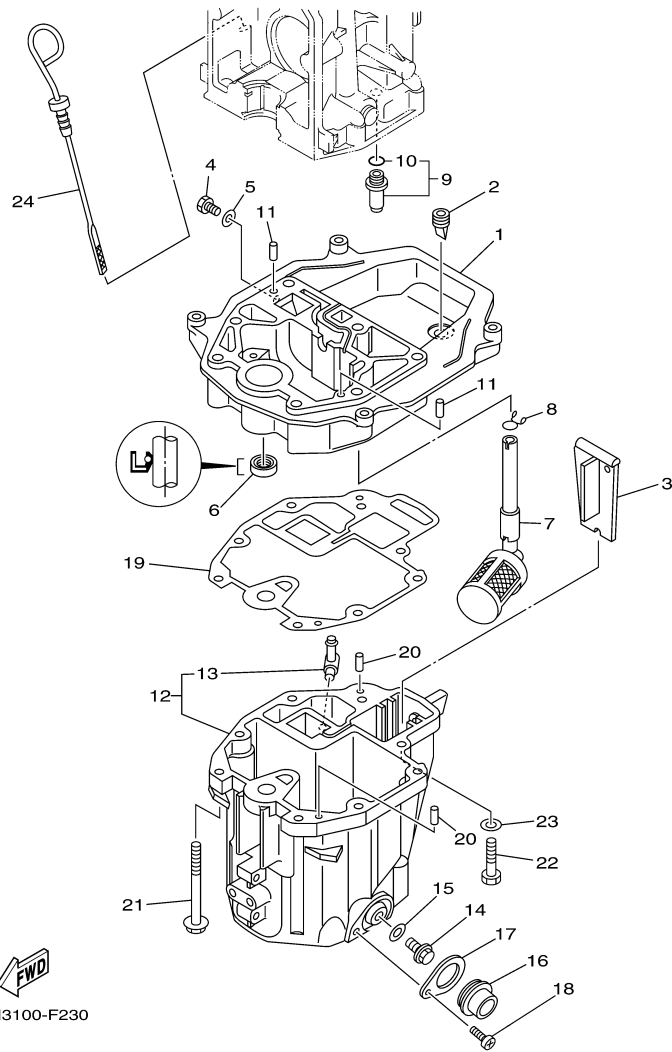

T8DEXH 0608 / POWER TILT ASSY

6AV2110-H270

T8DEXH 0608 / UPPER CASING

©2014 Yamaha Motor Corporation, U.S.A. All rights reserved.

Part List

T8DEXH 0608 / UPPER CASING

REF - NO	PART NUMBER	PART NAME	QUANTITY	REMARKS
1	60R-G5111-10-4D	CASING, UPPER	1	
2	60R-E4711-00-5B	MUFFLER 1	1	
3	97575-06514-00	BOLT, WITH WASHER	2	
4	90480-14M54-00	GROMMET	1	
5	68T-45321-00-00	PLATE	1	
6	97095-06008-00	BOLT	1	
7	97885-05008-00	SCREW, PAN HEAD	1	
8	93604-12M07-00	PIN, DOWEL	2	
9	97075-08035-00	BOLT	4	
10	92995-08600-00	WASHER	4	
11	60S-G5211-20-4D	EXTENSION	1	X(24.6")
12	63V-45127-00-00	SEAL	1	X(24.6")
13	92990-08600-00	..WASHER, PLATE	4	X(24.6")
14	95380-08600-00	NUT	4	X(24.6")
15	93604-12M07-00	PIN, DOWEL	2	X(24.6")
16	90116-08M62-00	BOLT, STUD	4	X(24.6")

T8DEXH 0608 / OIL PAN

©2014 Yamaha Motor Corporation, U.S.A. All rights reserved.

Part List

T8DEXH 0608 / OIL PAN

REF - NO	PART NUMBER	PART NAME	QUANTITY	REMARKS
1	60R-G1137-00-94	GUIDE, EXHAUST	1	
2	60S-G2717-00-00	RUBBER, SEAL 2	1	
3	60R-G5181-00-00	PLATE	1	
4	97095-08014-00	BOLT	1	
5	90430-08800-00	.GASKET	1	
6	93101-12M70-00	.OIL SEAL	1	
7	68T-13421-01-00	STRAINER 2	1	
8	90467-11M08-00	CLIP	1	
9	6G8-11575-00-00	RELIEF VALVE ASSY	1	
10	93210-12M62-00	.O-RING	1	
11	93606-19M23-00	PIN, DOWEL	2	
12	60R-E5311-00-5B	OIL PAN	1	
13	6H1-11372-00-00	.NIPPLE, HOSE	1	
14	90340-10M10-00	PLUG, STRAIGHT SCREW	1	
15	90430-10M11-00	.GASKET	1	
16	60R-E5316-00-00	DAMPER 1	1	
17	68T-15317-00-00	SPACER, ENGINE MOUNT	1	
18	97885-05008-00	SCREW, PAN HEAD	1	
19	68T-13475-00-00	.GASKET	1	
20	93604-12M07-00	PIN, DOWEL	2	
21	90119-08005-00	BOLT, WITH WASHER	6	
22	97075-08030-00	BOLT	2	
23	92995-08600-00	WASHER	2	
24	68T-15362-00-00	PLUG, OIL LEVEL	1	