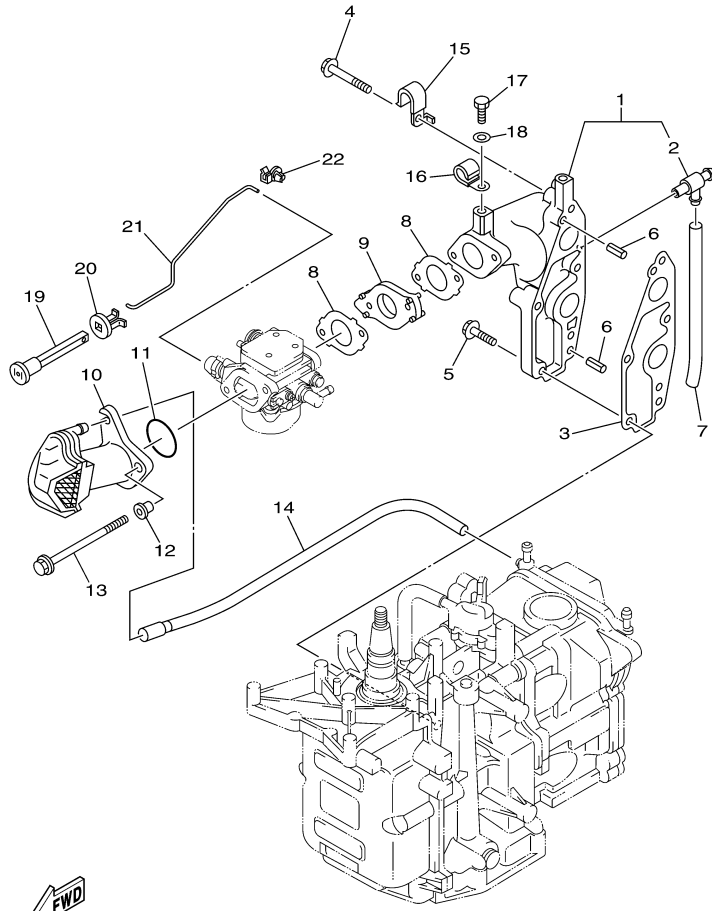

T8DEXH 0608 / INTAKE

60N4300-G060

Part List

T8DEXH 0608 / INTAKE

REF - NO	PART NUMBER	PART NAME	QUANTITY	REMARKS
1	60R-E3641-20-1S	MANIFOLD, INTAKE 1	1	FLUSHING KIT
2	67F-12482-00-00	.PIPE 2	1	
3	68T-13645-00-00	.GASKET, MANIFOLD 1	1	
4	90119-06MA5-00	BOLT, WITH WASHER	3	
5	90119-06MA3-00	BOLT, WITH WASHER	2	
6	91690-50014-00	PIN, SPRING	2	
7	90445-09812-00	HOSE (L93)	1	FLUSHING KIT
8	60R-E3646-A0-00	.GASKET, MANIFOLD 2	2	
9	68T-14271-00-00	INSULATOR	1	
10	60R-E4440-00-00	SILENCER ASSY, INTAKE	1	
11	93210-31MJ5-00	.O-RING	1	
12	90387-06M70-00	COLLAR	2	
13	97595-06585-00	BOLT, WITH WASHER	2	
14	60R-E2483-00-00	PIPE 3	1	
15	90465-08M99-00	CLAMP	1	
16	90465-08M83-00	CLAMP	1	FLUSHING KIT
17	97095-06010-00	BOLT	1	EH/PH
18	92995-06600-00	WASHER	1	EH/PH
19	6H4-41271-01-00	KNOB, CHOKE	1	
20	689-41273-00-00	GROMMET	1	
21	68T-41256-00-00	ROD, CHOKE 1	1	
22	6J8-41262-00-00	JOINT, CHOKE LEVER	1