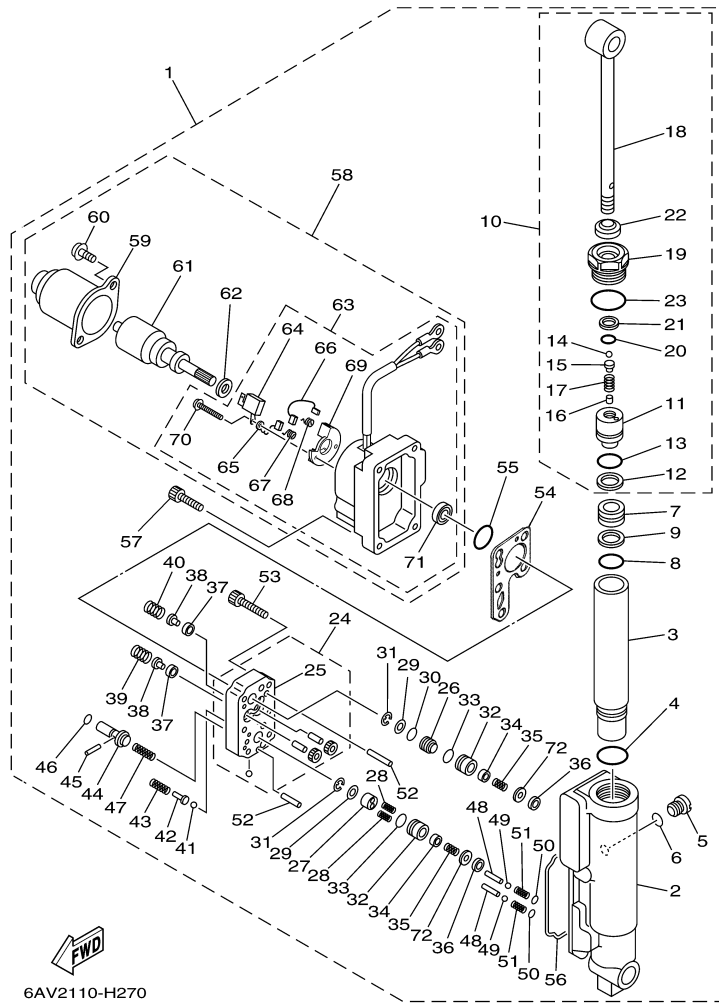

Part List

T8DEXH 0608 / BRACKET 3

REF - NO	PART NUMBER	PART NAME	QUANTITY	REMARKS
1	93700-06M03-00	NIPPLE, GREASE	1	
2	68T-82127-00-00	WIRE, LEAD 2	1	
3	63V-42528-00-00	PLATE, FRICTION	1	
4	689-43373-01-00	SEAL, DAMPER	1	
5	90105-06M07-00	.BOLT, FLANGE	1	
6	60R-G2511-11-4D	BRACKET, STEERING	1	
7	63V-42537-00-00	BUSHING, PIVOT SHAFT	1	
8	90386-30048-00	BUSH	1	
9	93210-29M94-00	O-RING	1	
10	90386-30M60-00	BUSH	1	
11	90116-08M54-00	BOLT, STUD	2	
12	68T-44517-10-94	MOUNT RUBBER	1	
13	68T-44526-00-00	PLATE	1	
14	95380-08600-00	NUT	2	
15	97075-06025-00	BOLT	2	
16	92995-06600-00	WASHER	2	
17	68T-44551-00-4D	HOUSING, LOWER MOUNT RUBBER 1	2	
18	60R-G4557-00-00	MOUNT DAMPER, LOWER FRONT	1	
19	60R-G4555-00-00	MOUNT DAMPER, LOWER SIDE	2	
20	90119-06012-00	BOLT, WITH WASHER	2	
21	90119-06013-00	BOLT, WITH WASHER	2	
22	90179-06M28-00	NUT	4	

T8DEXH 0608 / POWER TILT ASSY

6AV2110-H270