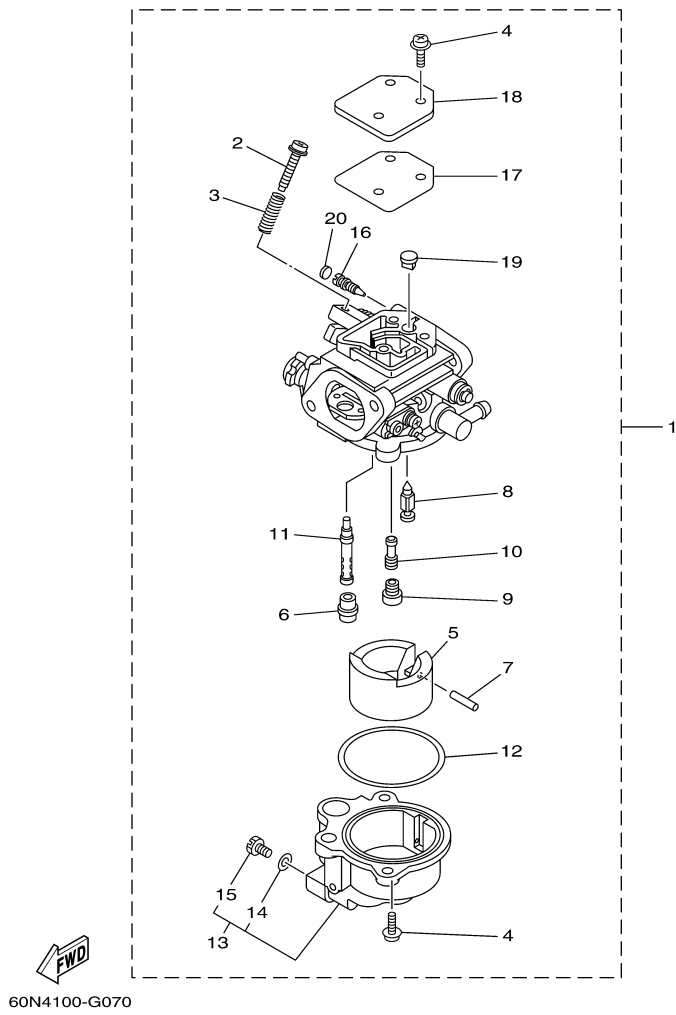

T8DEXH 0608 / VALVE

68R0010-0050

Part List

T8DEXH 0608 / VALVE

REF - NO	PART NUMBER	PART NAME	QUANTITY	REMARKS
1	67D-12111-00-00	VALVE, INTAKE	2	
2	67D-12121-00-00	VALVE, EXHAUST	2	
3	68T-12116-00-00	SEAT, VALVE SPRING	4	
4	60R-12113-00-00	SPRING, VALVE INNER	4	
5	7NJ-12117-00-00	RETAINER, VALVE SPRING	4	
6	7NJ-12118-00-00	LOCK, VALVE SPRING RETAINER	4	
7	51Y-12119-00-00	SEAL, VALVE STEM	4	
8	68T-12146-00-00	SHAFT, ROCKER	1	
9	90387-13M56-00	COLLAR	1	
10	90387-14M03-00	COLLAR	3	
11	90501-12M40-00	SPRING, COMPRESSION	2	
12	68T-12151-00-00	ARM, VALVE ROCKER	4	
13	6G8-12159-00-00	SCREW, VALVE ADJUSTING	4	
14	6G8-12158-00-00	NUT, LOCK	4	

T8DEXH 0608 / CARBURETOR

60N4100-G070

Part List

T8DEXH 0608 / CARBURETOR

REF - NO	PART NUMBER	PART NAME	QUANTITY	REMARKS
1	60R-14301-10-00	CARBURETOR ASSY 1	1	EH/PH
2	6E5-14321-00-00	.SCREW, THROTTLE	1	
3	6J8-14334-00-00	.SPRING, THROTTLE	1	
4	97980-04112-00	.SCREW, WITH WASHER	5	
5	6AU-14385-00-00	.FLOAT	1	
6	67D-14966-00-00	.RUBBER CAP	1	
7	67D-14386-00-00	.PIN, FLOAT	1	
8	68T-14546-00-00	.VALVE, NEEDLE	1	
9	60R-1492E-3K-00	.JET, MAIN (#79)	1	
10	68T-1492F-1K-00	.JET, AIR SLOW (#39)	1	
11	68T-1492A-00-00	.NOZZLE, MAIN	1	
12	6AU-14984-00-00	.GASKET, FLOAT CHAMBER	1	
13	60R-14981-00-00	.BODY, FLOAT CHAMBER	1	
14	6J8-14959-00-00	..GASKET	1	
15	66T-14991-00-00	..PLUG, DRAIN	1	
16	67D-14323-20-00	.SCREW, AIR ADJUSTING	1	FOR 60R-14301-10
17	67D-14536-00-00	.GASKET	1	
18	67D-14527-00-00	.PLATE	1	
19	68T-14126-00-00	.PLUG	1	
20	67D-1432A-00-00	.PLUG	1	