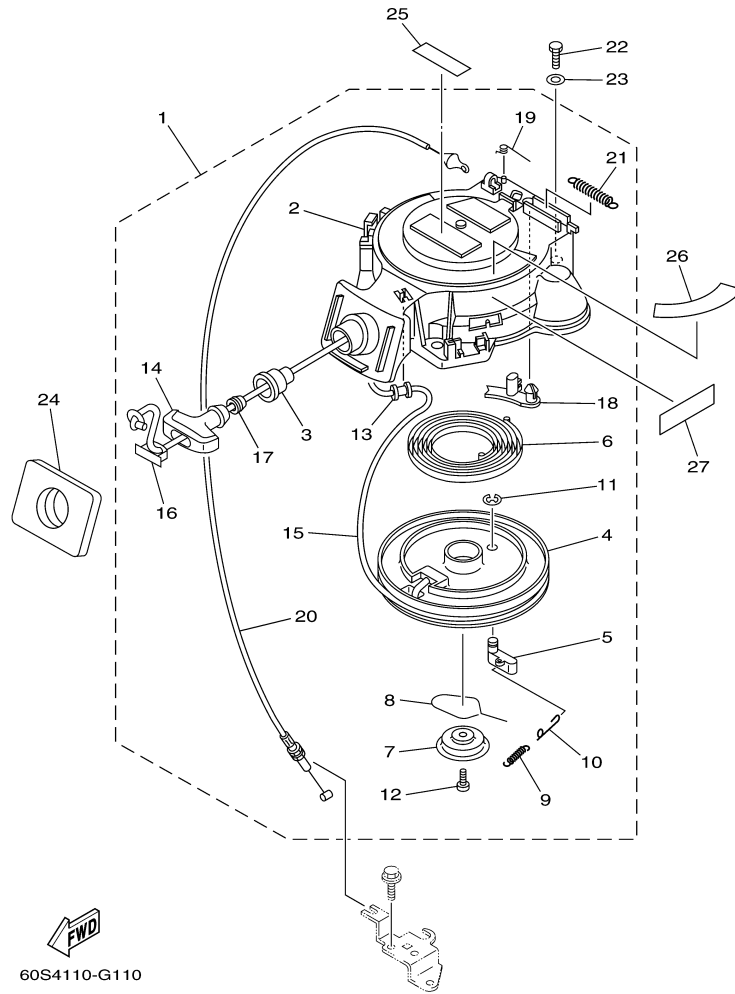

T8DEXH 0608 / STARTER

©2014 Yamaha Motor Corporation, U.S.A. All rights reserved.

Part List

T8DEXH 0608 / STARTER

REF - NO	PART NUMBER	PART NAME	QUANTITY	REMARKS
1	68T-15710-13-00	STARTER ASSY	1	EH
2	68T-15711-03-00	.CASE, STARTER	1	
3	68T-15795-00-00	.GUIDE, ROPE	1	
4	63V-15714-00-00	.DRUM, SHEAVE	1	
5	63V-15741-00-00	.PAWL, DRIVE	1	
6	63V-15713-00-00	.SPRING, STARTER	1	
7	68T-15716-00-00	.PLATE, DRIVE	1	
8	63V-15705-01-00	.SPRING, DRIVE PAWL	1	
9	63V-15767-01-00	.SPRING	1	
10	68T-15784-00-00	.SPRING, RETURN	1	
11	63V-15744-00-00	.CIRCLIP	1	
12	68T-15793-00-00	.SCREW	1	
13	68T-15764-00-00	.COLLAR 1	1	
14	6G1-15755-00-00	.HANDLE, STARTER	1	
15	90890-44372-00	..STARTER ROPE	1	UNAVAILABLE - OBTAIN LOCALLY, CUT TO 1.8M
16	6G1-15779-00-00	.COVER	1	
17	6A0-15789-00-00	.DAMPER	1	
18	68T-15794-00-00	.STOPPER	1	
19	66T-15734-00-00	.SPRING, RETURN	1	
20	68T-15770-00-00	.CABLE COMP, STARTER STOP	1	
21	66T-15731-00-00	.SPRING, RETURN	1	
22	97095-06020-00	BOLT	3	EH
23	92995-06600-00	WASHER	3	EH
24	68T-15762-00-00	SEAL, RUBBER 2	1	EH
25	6AH-81995-40-00	LABEL, WARNING	1	EH
26	60R-H5711-40-00	MARK, CAUTION	1	EH
27	6AH-81994-40-00	LABEL, SAFETY	1	EH