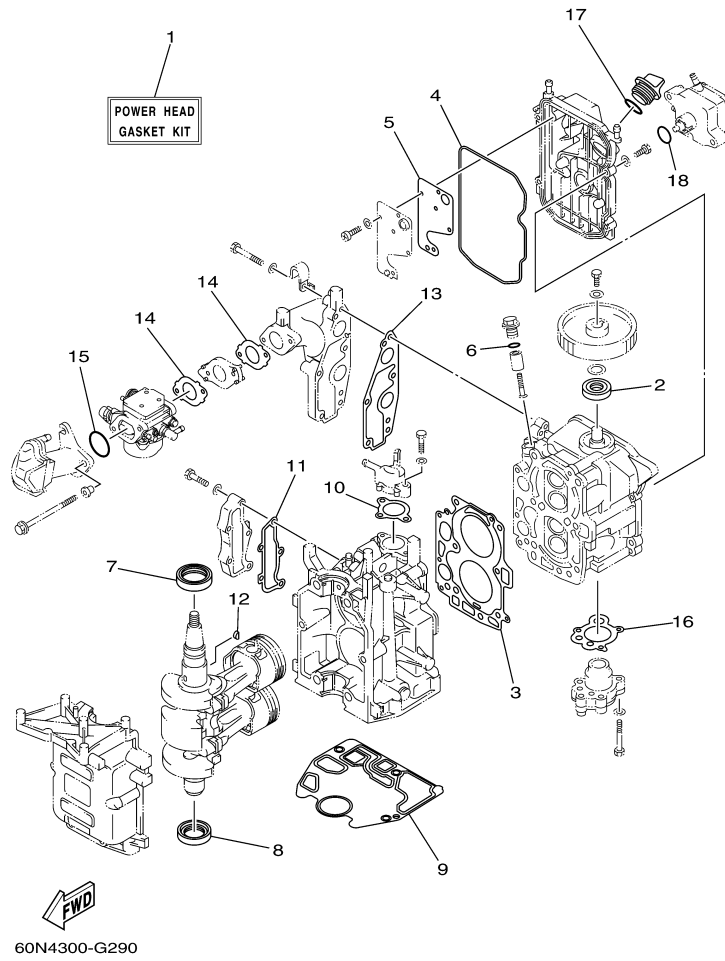

T8DEXH 0608 / REPAIR KIT 1

Part List

T8DEXH 0608 / REPAIR KIT 1

REF - NO	PART NUMBER	PART NAME	QUANTITY	REMARKS
1	68T-W0001-00-00	POWER HEAD GASKET KIT	1	
2	93102-18M21-00	.OIL SEAL	1	
3	68T-11181-00-00	.GASKET, CYLINDER HEAD 1	1	
4	68T-11356-00-00	.SEAL, CYLINDER 2	1	
5	68T-11169-A0-00	.GASKET, BREATHER COVER	1	
6	93210-13M63-00	.O-RING	1	
7	93102-30M22-00	.OIL SEAL	1	
8	93101-25M69-00	.OIL SEAL	1	
9	68T-11351-00-00	.GASKET, CYLINDER	1	
10	60R-E2414-A0-00	.GASKET, COVER	1	
11	68T-41114-A0-00	.GASKET, EXHAUST OUTER COVER	1	
12	90280-03M01-00	.KEY, WOODRUFF	1	
13	68T-13645-00-00	.GASKET, MANIFOLD 1	1	
14	60R-E3646-A0-00	.GASKET, MANIFOLD 2	2	
15	93210-31MJ5-00	.O-RING	1	
16	68T-13329-00-00	.GASKET, PUMP COVER	1	
17	93210-24M79-00	.O-RING	1	
18	93210-20M65-00	.O-RING	1