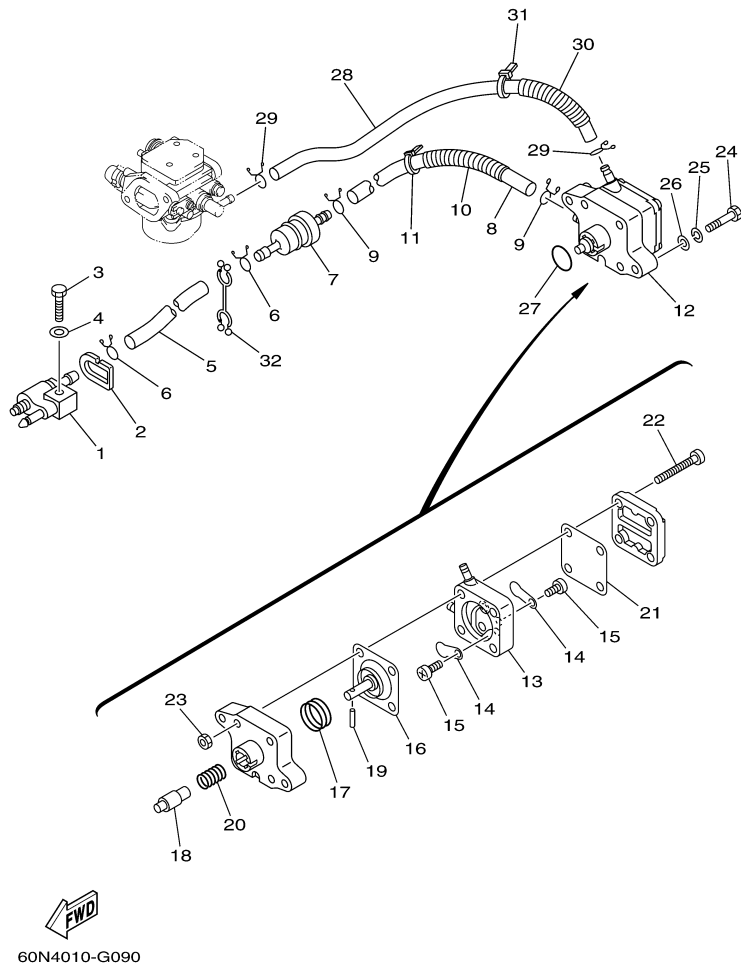

T8DEXH 0608 / FUEL 1

©2014 Yamaha Motor Corporation, U.S.A. All rights reserved.

Part List

T8DEXH 0608 / FUEL 1

REF - NO	PART NUMBER	PART NAME	QUANTITY	REMARKS
1	6G1-24304-02-00	FUEL PIPE JOINT COMP. 1	1	
2	60R-F4329-00-00	SEAL	1	
3	97095-06025-00	BOLT	1	
4	92995-06600-00	WASHER	1	
5	90445-10809-00	HOSE (L295)	1	
6	90467-09M09-00	CLIP	2	
7	68T-24251-00-00	STRAINER 1	1	
8	90445-10811-00	HOSE (L170)	1	
9	90467-09M09-00	CLIP	2	
10	90446-14M66-00	HOSE (L40)	1	
11	90465-11M10-00	CLAMP	1	
12	68T-24410-01-00	FUEL PUMP ASSY	1	
13	66M-24413-01-00	.BODY 2	1	
14	6A0-24421-01-00	.VALVE, CHECK	2	
15	6E7-14325-00-00	.SCREW, PAN HEAD	2	
16	66M-24411-01-00	.DIAPHRAGM	1	
17	66M-24423-00-00	.SPRING, DIAPHRAGM	1	
18	66M-13131-00-00	.PLUNGER	1	
19	66M-24374-00-00	.PIN	1	
20	66M-24454-00-00	.SPRING	1	
21	66M-24471-01-00	.DIAPHRAGM	1	
22	66M-24444-00-00	.SCREW	4	
23	95380-04600-00	.NUT	4	
24	97095-06030-00	BOLT	2	
25	92995-06100-00	WASHER, SPRING	2	
26	92995-06600-00	WASHER	2	
27	93210-20M65-00	.O-RING	1	
28	90445-10810-00	HOSE (L280)	1	
29	90467-09M09-00	CLIP	2	
30	90446-14M66-00	HOSE (L40)	1	
31	90465-11M10-00	CLAMP	1	
32	90464-10M53-00	CLAMP	1