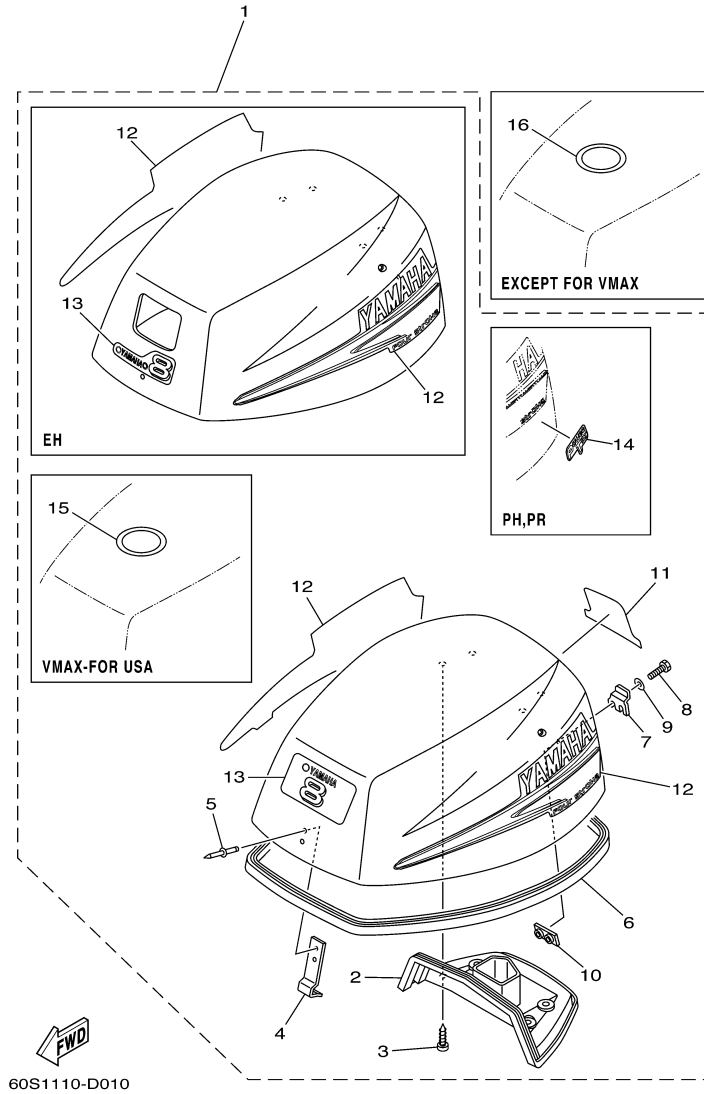

T8DEXH 0608 / TOP COWLING

©2014 Yamaha Motor Corporation, U.S.A. All rights reserved.

Part List

T8DEXH 0608 / TOP COWLING

REF - NO	PART NUMBER	PART NAME	QUANTITY	REMARKS
1	60S-G2610-00-4D	TOP COWLING ASSY	1	EH
2	60R-G2613-00-00	.MOLDING, AIR DUCT	1	
3	97780-60516-00	.SCREW, TAPPING	4	
4	6G1-42651-02-00	.HOOK	1	
5	90266-04M04-00	.RIVET	2	
6	60R-42615-00-00	.SEAL	1	
7	60R-42652-00-00	.HOOK	1	
8	97095-05014-00	.BOLT	2	
9	92995-05600-00	.WASHER	2	
10	68T-42649-00-00	.HOLDER, CLAMP BAND	1	
11	69G-42678-20-00	.GRAPHIC, REAR	1	
12	68T-W0070-20-00	.GRAPHIC SET	1	EH/PH
13	68T-42677-00-00	.GRAPHIC, FRONT	1	EH
16	60R-E3434-00-00	LABEL, CAUTION	1	EXCEPT FOR VMAX