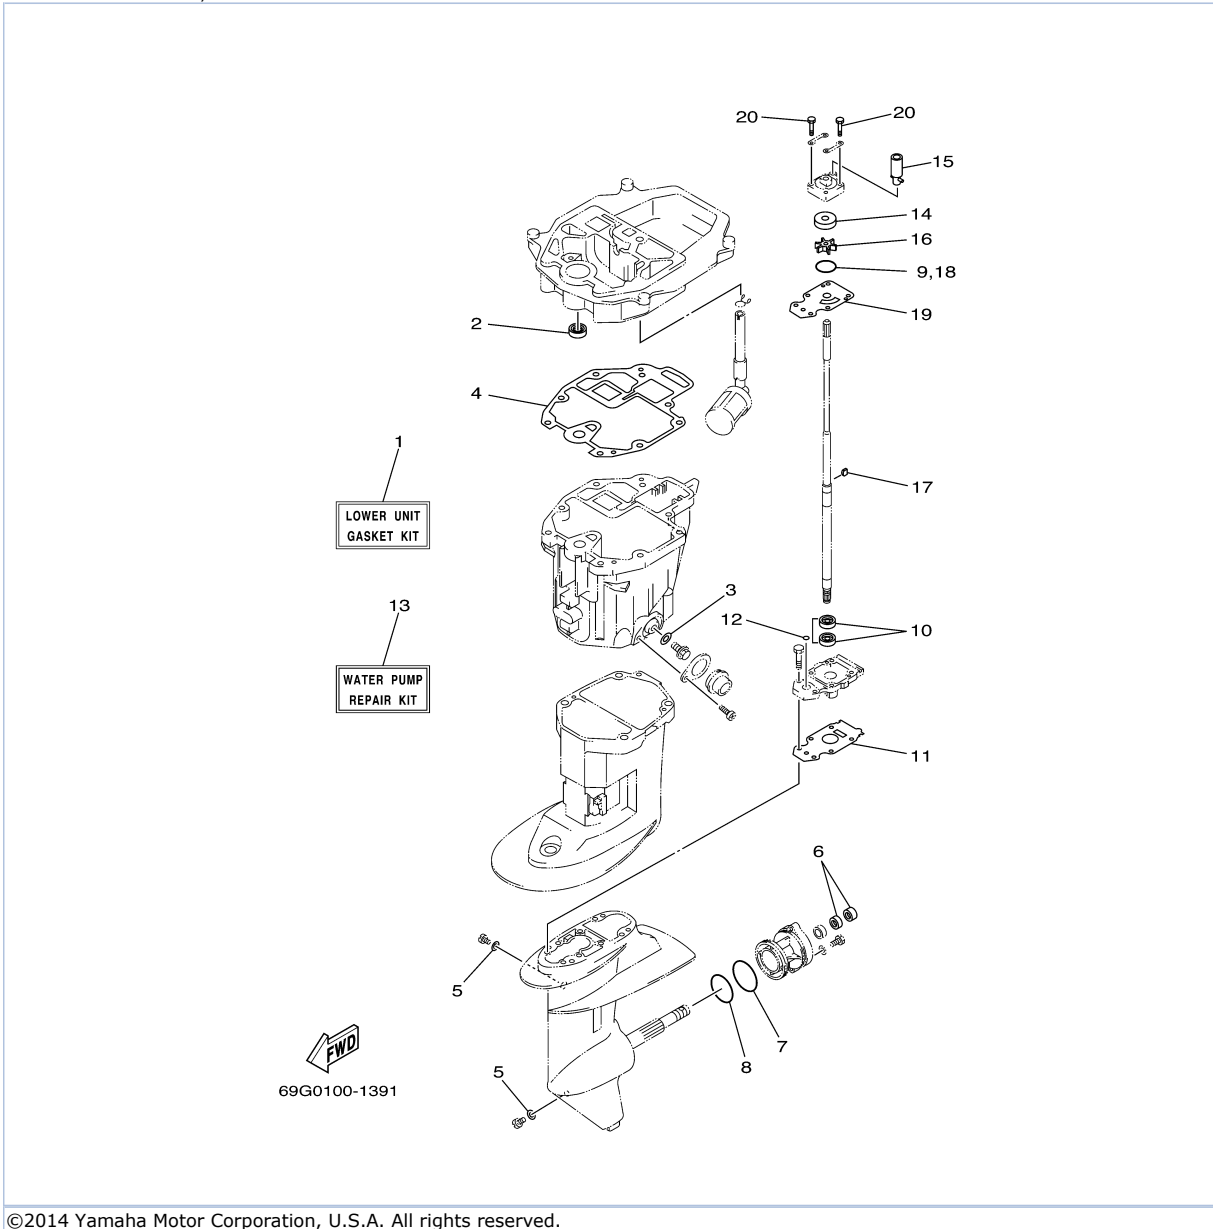

T8DEXH 0608 / REPAIR KIT 3

©2014 Yamaha Motor Corporation, U.S.A. All rights reserved.

Part List

T8DEXH 0608 / REPAIR KIT 3

REF - NO	PART NUMBER	PART NAME	QUANTITY	REMARKS
1	69G-W0001-20-00	LOWER UNIT GASKET KIT	1	
2	93101-12M70-00	.OIL SEAL	1	
3	90430-10M11-00	.GASKET	1	
4	68T-13475-00-00	.GASKET	1	
5	90430-08020-00	.GASKET	2	
6	93101-17054-00	.OIL SEAL	2	
7	93210-74316-00	.O-RING	1	
8	93210-74M68-00	.O-RING	1	
9	93210-44398-00	.O-RING	1	
10	93101-20048-00	.OIL SEAL	2	
11	69G-45315-A0-00	.PACKING, LOWER CASING	1	
12	93210-06ME6-00	.O-RING	1	
13	69G-W0078-00-00	WATER PUMP REPAIR KIT	1	
14	63V-44322-00-00	.INSERT, CARTRIDGE	1	
15	68T-44366-00-00	.DAMPER, WATER SEAL 2	1	
16	63V-44352-01-00	.IMPELLER	1	
17	664-44338-00-00	.KEY, WOODRUFF	1	
18	93210-44398-00	.O-RING	1	
19	68T-44323-00-00	.OUTER PLATE, CARTRIDGE	1	
20	97080-08045-00	.BOLT	4	

Part Notes

T8DEXH 0608 / REPAIR KIT 3

PART NUMBER	NOTE TEXT
90430-08020-00	OEM: This part number is among the Top 100 Most Popular Marine Maintenance Parts as of March 2014.

©2014 Yamaha Motor Corporation, U.S.A. All rights reserved.

©2014 Yamaha Motor Corporation, U.S.A. All rights reserved.