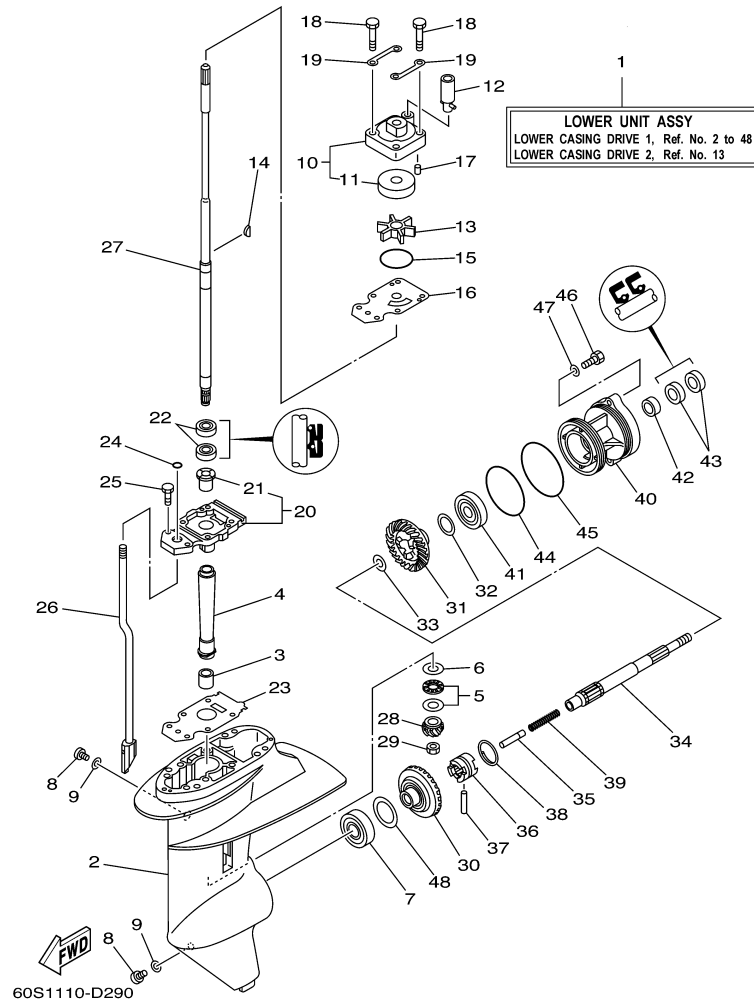

T8DEXH 0608 / LOWER CASING DRIVE 1

©2014 Yamaha Motor Corporation, U.S.A. All rights reserved.

Part List

T8DEXH 0608 / LOWER CASING DRIVE 1

REF - NO	PART NUMBER	PART NAME	QUANTITY	REMARKS
1	60S-G5300-20-4D	LOWER UNIT ASSY	1	X(24.6")
2	60S-G5311-00-4D	CASING, LOWER	1	
3	93315-314V8-00	BEARING	1	
4	66R-45536-00-00	SLEEVE, DRIVE SHAFT	1	
5	93341-414Y0-00	BEARING	1	
6	66R-45587-10-00	SHIM (T:1.20MM)	1	UR
6	66R-45587-00-00	SHIM (T:1.13MM)	1	UR
7	93332-000Y4-00	BEARING	1	
8	90340-08002-00	PLUG, STRAIGHT SCREW	2	
9	90430-08020-00	.GASKET	2	
10	63V-44301-00-00	WATER PUMP HOUSING COMP.	1	
11	63V-44322-00-00	.INSERT, CARTRIDGE	1	
12	68T-44366-00-00	.DAMPER, WATER SEAL 2	1	
13	63V-44352-01-00	.IMPELLER	1	
14	664-44338-00-00	.KEY, WOODRUFF	1	
15	93210-44398-00	.O-RING	1	
16	68T-44323-00-00	.OUTER PLATE, CARTRIDGE	1	
17	93604-12M07-00	PIN, DOWEL	2	
18	97080-08045-00	BOLT	4	
19	63V-44328-00-00	PLATE	2	
20	69G-45331-01-5B	HOUSING, BEARING	1	
21	626-45316-09-00	.BUSHING, DRIVE SHAFT	1	
22	93101-20048-00	.OIL SEAL	2	
23	69G-45315-A0-00	.PACKING, LOWER CASING	1	
24	93210-06ME6-00	.O-RING	1	
25	97080-08025-00	BOLT	2	
26	60S-G4150-20-00	SHIFT CAM ASSY	1	X(24.6")
27	69G-45510-20-00	DRIVE SHAFT ASSY	1	X(24.6")
28	60S-G5551-00-00	PINION (13T)	1	
29	90179-08M06-00	NUT	1	
30	60S-G5560-00-00	GEAR 1 (38T)	1	
31	60S-G5571-00-00	GEAR 2 (38T)	1	
32	626-45577-00-00	SHIM (T:0.10MM)	1	UR
32	626-45577-10-00	SHIM (T:0.20MM)	1	UR
32	626-45577-40-00	SHIM (T:0.50MM)	1	UR
32	626-45577-30-00	SHIM (T:0.40MM)	1	UR
32	626-45577-20-00	SHIM (T:0.30MM)	1	UR
33	90201-17682-00	WASHER, PLATE	1	
34	683-45611-00-00	SHAFT, PROPELLER	1	
35	650-45635-00-00	PLUNGER, SHIFT	1	
36	69G-45631-00-00	CLUTCH, DOG	1	
37	90250-05010-00	PIN, STRAIGHT	1	
38	648-45633-00-00	RING, CROSS PIN	1	
39	90501-14M09-00	SPRING, COMPRESSION	1	
40	66R-45361-00-4D	CAP, LOWER CASING	1	
41	93306-005Y8-00	BEARING	1	
42	93315-317Y0-00	BEARING	1	
43	93101-17054-00	.OIL SEAL	2	
44	93210-74M68-00	.O-RING	1	
45	93210-74316-00	.O-RING	1	
46	97095-06025-00	BOLT	2	
47	92995-06600-00	WASHER	2	
48	626-45577-00-00	SHIM (T:0.10MM)	1	UR
48	626-45577-10-00	SHIM (T:0.20MM)	1	UR
48	626-45577-40-00	SHIM (T:0.50MM)	1	UR
48	626-45577-30-00	SHIM (T:0.40MM)	1	UR
48	626-45577-20-00	SHIM (T:0.30MM)	1	UR

Part Notes

T8DEXH 0608 / LOWER CASING DRIVE 1