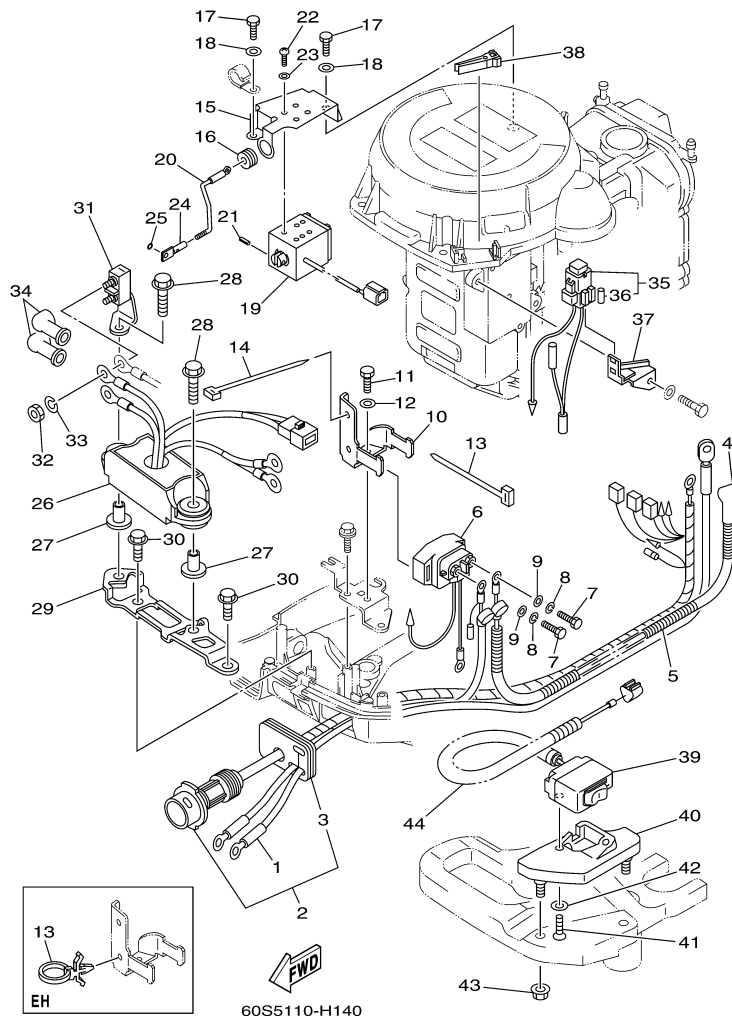

T8DEXH 0608 / ELECTRICAL 1

 60S4300-G120

Part List

T8DEXH 0608 / ELECTRICAL 1

REF - NO	PART NUMBER	PART NAME	QUANTITY	REMARKS
1	68T-85540-00-00	C.D.I. UNIT ASSY	1	
2	68T-82522-00-00	CLAMP, COUPLER	1	
3	97780-40512-00	SCREW, TAPPING	2	
4	97095-06020-00	BOLT	2	
5	92995-06600-00	WASHER	2	
6	97095-06012-00	BOLT	1	
7	92995-06600-00	WASHER	1	
8	680-85570-02-00	IGNITION COIL ASSY	1	
9	90480-25161-00	GROMMET	2	
10	97095-06025-00	BOLT	2	
11	92995-06600-00	WASHER	2	
12	6E3-82370-21-00	PLUG CAP ASSY	2	
13	68T-81960-00-00	RECTIFIER & REGULATOR ASSY	1	
14	97095-06012-00	BOLT	1	
15	92995-06600-00	WASHER	1	
16	67F-82504-00-00	OIL PRESSURE SWITCH ASSY	1	
17	68T-82127-10-00	WIRE, LEAD 2	1	
18	90465-11M10-00	CLAMP	1	
19	68T-85410-00-00	EMERGENCY SIGNAL LIGHT ASSY	1	

T8DEXH 0608 / ELECTRICAL 2

Part List

T8DEXH 0608 / ELECTRICAL 2

REF - NO	PART NUMBER	PART NAME	QUANTITY	REMARKS
1	69G-82105-00-00	BATTERY CABLE (L: 3.0M)	1	UR STD
1	68T-82105-00-00	BATTERY CABLE (L: 2.1M)	1	UR AP
4	6G8-82117-00-00	WIRE, LEAD	1	
5	90446-10M86-00	HOSE (L140)	1	
6	68T-81940-00-00	STARTER RELAY ASSY	1	
7	97095-06010-00	BOLT	2	
8	92995-06100-00	WASHER, SPRING	2	
9	92995-06600-00	WASHER	2	
10	68T-81945-01-00	PLATE, SWITCH FITTING	1	
11	97095-06012-00	BOLT	1	
12	92995-06600-00	WASHER	1	
13	90465-12M56-00	CLAMP	2	EH
35	68T-82150-00-00	FUSE HOLDER ASSY	1	
36	66V-82151-00-00	.FUSE (10A-BL)	2	
37	68T-82171-01-00	STAY, FUSE BOX	1	
38	67F-2812A-00-00	.PULLER, FUSE	1	