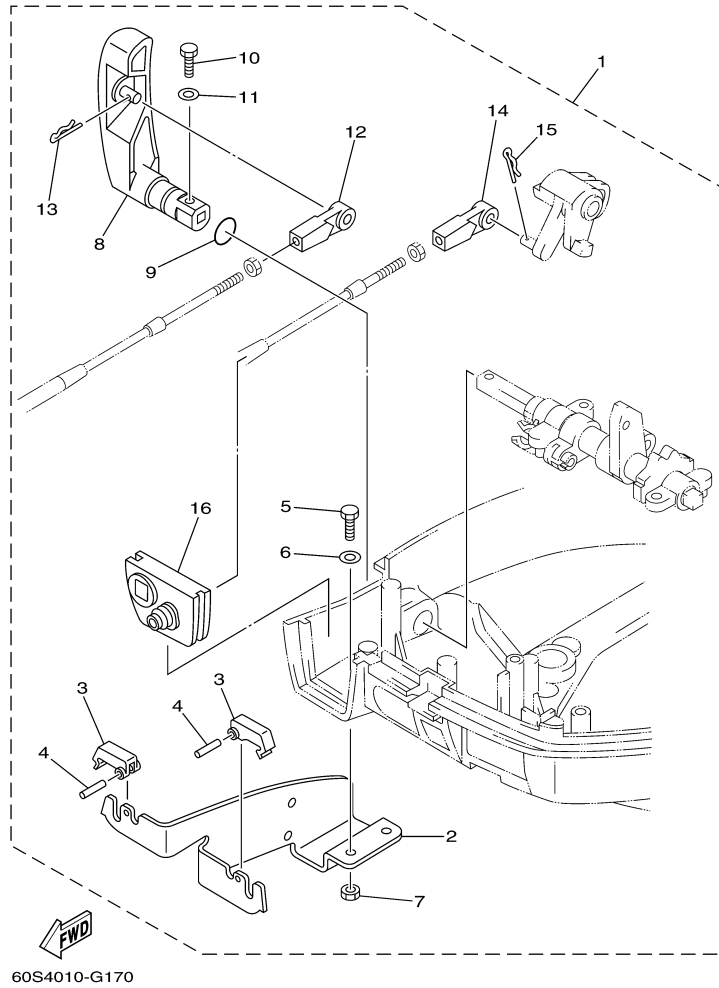

T8DEXH 0608 / REMO CON ATTACHMENT

©2014 Yamaha Motor Corporation, U.S.A. All rights reserved.