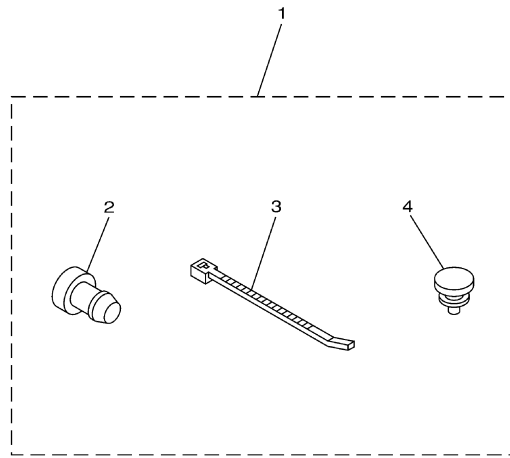

T8DEXH 0608 / OPTIONAL PARTS

68R1100-2290

Part List

T8DEXH 0608 / OPTIONAL PARTS

REF - NO	PART NUMBER	PART NAME	QUANTITY	REMARKS
1	69G-W1257-00-00	FLUSHING ELIMINATION KIT	1	AP
2	90338-07M16-00	.PLUG	1	
3	90465-11M10-00	.CLAMP	1	
4	90480-06M19-00	.GROMMET	2