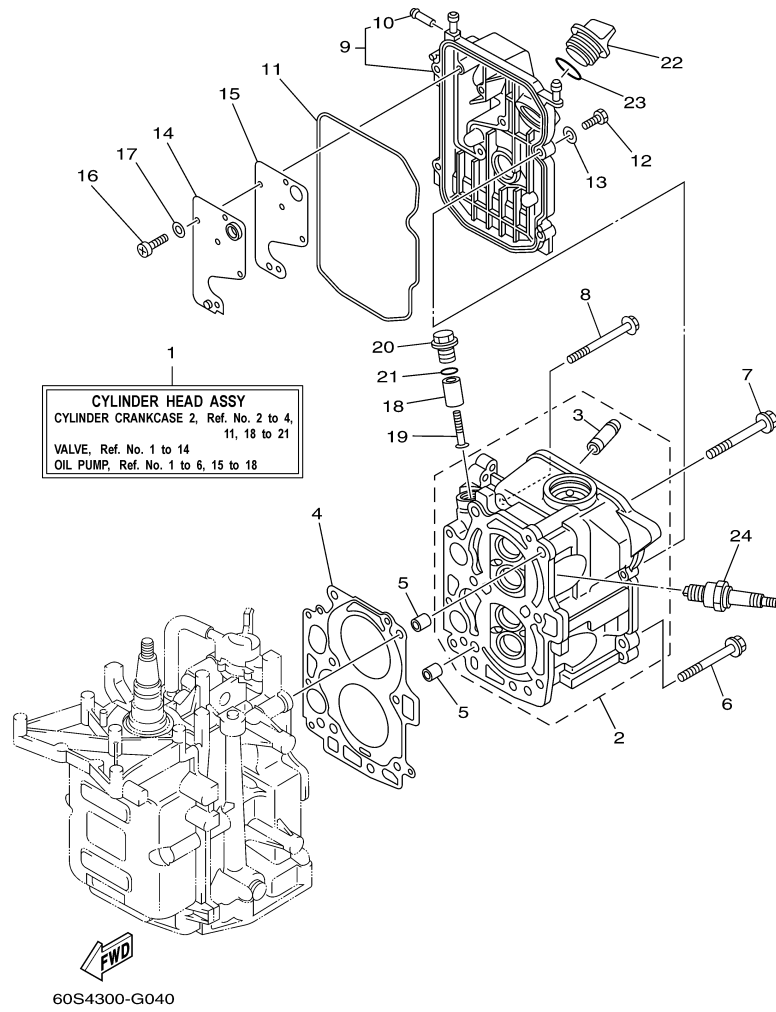

T8DEXH 0608 / CYLINDER CRANKCASE 2

Part List

T8DEXH 0608 / CYLINDER CRANKCASE 2

REF - NO	PART NUMBER	PART NAME	QUANTITY	REMARKS
1	60R-WE09A-01-1S	CYLINDER HEAD COMPLETE	1	
2	60R-E1111-00-1S	HEAD, CYLINDER 1	1	
3	67D-11133-10-00	.GUIDE, VALVE 1	4	
4	68T-11181-00-00	.GASKET, CYLINDER HEAD 1	1	
5	99510-10114-00	PIN, DOWEL	2	
6	90105-08M36-00	BOLT, FLANGE	2	
7	90105-08M78-00	BOLT, FLANGE	4	
8	90119-06049-00	BOLT, WITH WASHER	3	
9	60R-E1191-00-1S	COVER, CYLINDER HEAD 1	1	
10	650-24378-00-00	.PIPE, JOINT 4	1	
11	68T-11356-00-00	.SEAL, CYLINDER 2	1	
12	97095-06020-00	BOLT	4	
13	92995-06600-00	WASHER	4	
14	68T-11168-00-00	COVER, BREATHER	1	
15	68T-11169-A0-00	.GASKET, BREATHER COVER	1	
16	98507-04010-00	SCREW, PAN HEAD	5	
17	92907-04600-00	WASHER	5	
18	6G8-11325-00-00	ANODE	1	
19	97880-05025-00	SCREW, PAN HEAD	1	
20	6G8-11197-01-00	PLUG, BLIND	1	
21	93210-13M63-00	.O-RING	1	
22	69M-E5363-00-00	PLUG, OIL	1	
23	93210-24M79-00	.O-RING	1	
24	NGK-BR6HS-10-00	PLUG, SPARK (NGK BR6HS-10)	2