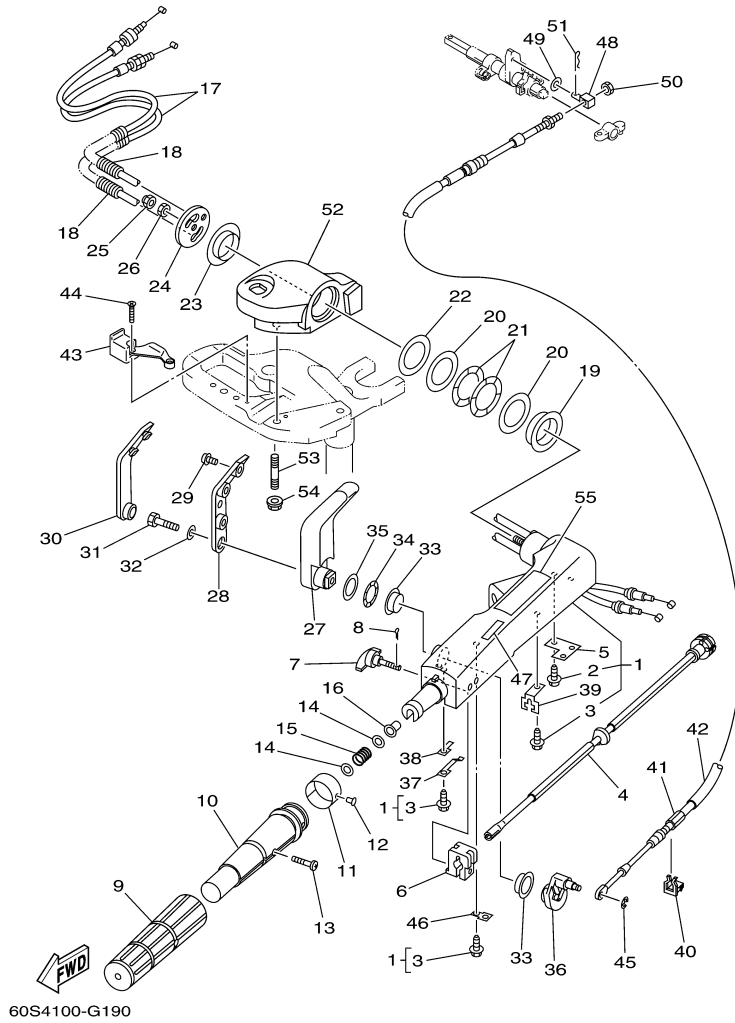

T8DEXH 0608 / STEERING (EH/PH)

©2014 Yamaha Motor Corporation, U.S.A. All rights reserved.

Part List

T8DEXH 0608 / STEERING (EH/PH)

REF - NO	PART NUMBER	PART NAME	QUANTITY	REMARKS
1	60R-G2101-00-4D	HANDLE, STEERING	1	EH
2	90109-06M86-00	.BOLT	2	
3	90109-06M80-00	.BOLT	3	
4	68T-42138-01-00	LEVER, THROTTLE	1	
5	65W-42159-00-00	STAY	1	EH
6	6G1-42126-00-00	FRICITION, STEERING HANDLE GRIP	1	
7	65W-42125-00-00	BOLT, FRICTION ADJUSTING	1	
8	91490-16010-00	PIN. COTTER	1	
9	68D-G2177-10-00	RUBBER, HANDLE	1	
10	68D-G2119-00-00	GRIP, STEERING HANDLE	1	
11	60R-G2137-00-00	INDICATOR, THROTTLE	1	
12	90269-02M09-00	RIVET	1	
13	90149-05M13-00	SCREW	1	
14	90201-10M02-00	WASHER, PLATE	2	
15	90501-23800-00	SPRING, COMPRESSION	1	
16	90386-08032-00	BUSH	1	
17	60R-F6301-10-00	THROTTLE CABLE ASSY	2	
18	90447-07005-00	TUBE	2	
19	66R-42171-00-00	BUSHING	1	
20	90201-43M00-00	WASHER, PLATE	2	
21	90206-43M22-00	WASHER, WAVE	2	
22	90202-43M57-00	WASHER, PLATE	1	
23	90386-40M99-00	BUSH	1	
24	66M-42131-01-00	COVER, HANDLE STEERING	1	
25	95780-10300-00	NUT, FLANGE	1	
26	95380-10700-00	NUT	1	
27	66R-44111-00-4D	HANDLE, GEAR SHIFT	1	
28	66R-44173-00-00	LEVER, SHIFT CONTROL	1	
29	90159-06M18-00	SCREW, WITH WASHER	3	
30	66R-42129-00-00	BUSHING, RUBBER	1	
31	97095-08030-00	BOLT	1	
32	92995-08600-00	WASHER	1	
33	90386-26MA3-00	BUSH	2	
34	90206-26M25-00	WASHER, WAVE	1	
35	90202-26M59-00	WASHER, PLATE	1	
36	68T-44113-01-00	CAM PLATE, HANDLE	1	
37	66R-44116-00-00	SPRING	1	
38	66R-44118-00-00	BRACKET	1	
39	66R-48538-00-00	CLAMP, CABLE 1	1	
40	63D-48538-00-00	CLAMP, CABLE 1	1	
41	68T-48321-01-00	CABLE	1	
42	90446-15002-00	HOSE	1	
43	68T-82594-10-00	CLAMP	1	
44	90151-05003-00	SCREW, COUNTERSUNK	2	
45	99080-04600-00	CIRCLIP	1	
46	66R-44114-00-00	STOPPER	1	EH
47	60R-G4191-00-00	INDICATOR, SHIFT	1	
48	66R-48344-00-00	CABLE END, REMOTE CONTROL	1	
49	90201-06M62-00	WASHER, PLATE	1	
50	90170-05M38-00	NUT	1	
51	91490-20012-00	PIN. COTTER	1	
52	60R-G2121-10-4D	BRACKET	1	
53	90116-10040-00	BOLT, STUD	2	
54	90179-10M33-00	NUT	2	
55	60R-E571Y-40-00	MARK, CAUTION	1