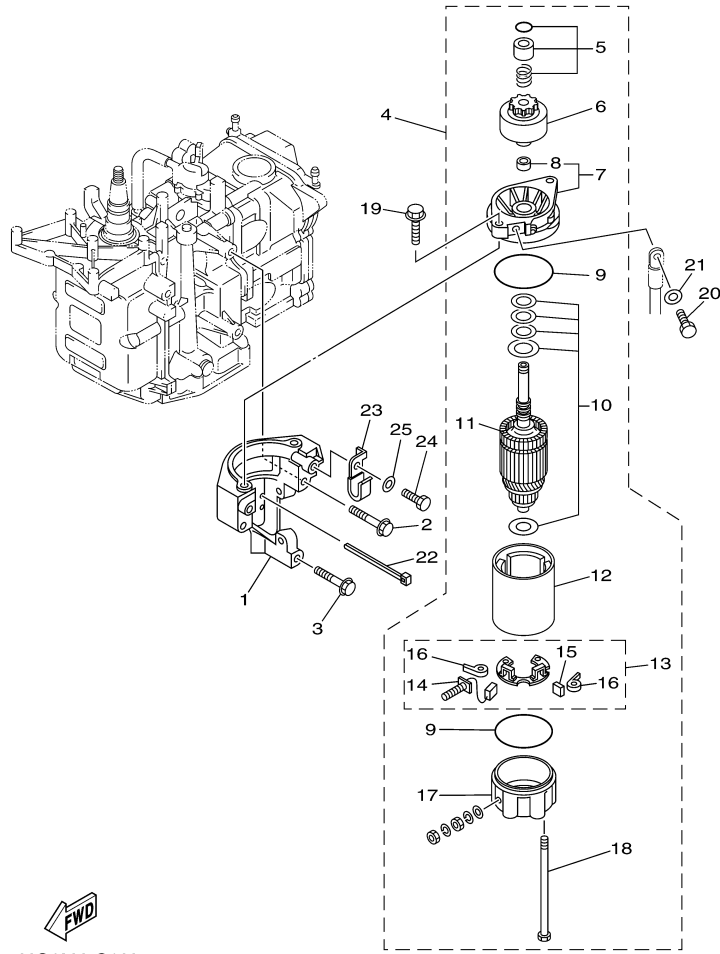

T8DEXH 0608 / STARTING MOTOR

60S4300-G160

Part List

T8DEXH 0608 / STARTING MOTOR

REF - NO	PART NUMBER	PART NAME	QUANTITY	REMARKS
1	68T-81822-01-94	BRACKET, STARTING MOTOR	1	
2	90119-08046-00	BOLT, WITH WASHER	2	
3	90119-08020-00	BOLT, WITH WASHER	1	
4	68T-81800-00-00	STARTING MOTOR ASSY	1	
5	68T-81857-00-00	.RETAINER	1	
6	689-81807-12-00	.GEAR ASSY, STARTING MOTOR	1	
7	6F5-81830-10-00	.FRONT BRACKET ASSY	1	
8	689-81831-00-00	..METAL, FRONT	1	
9	689-81847-11-00	.O-RING	2	
10	689-81809-11-00	.WASHER KIT	1	
11	689-81850-11-00	.ARMATURE ASSY	1	
12	689-81810-11-00	.STATOR ASSY	1	
13	689-81840-11-00	.BRUSH HOLDER ASSY	1	
14	689-81811-11-00	..BRUSH 1	1	
15	689-81812-11-00	..BRUSH 2	1	
16	689-81813-10-00	..SPRING, BRUSH	2	
17	689-81820-11-00	.REAR BRACKET ASSY	1	
18	689-81826-10-00	.BOLT	2	
19	90119-08M76-00	BOLT, WITH WASHER	2	
20	97095-08016-00	BOLT	1	
21	92995-08600-00	WASHER	1	
22	90465-11M10-00	CLAMP	1	
23	90465-08M99-00	CLAMP	1	
24	97095-06012-00	BOLT	1	
25	92995-06600-00	WASHER	1