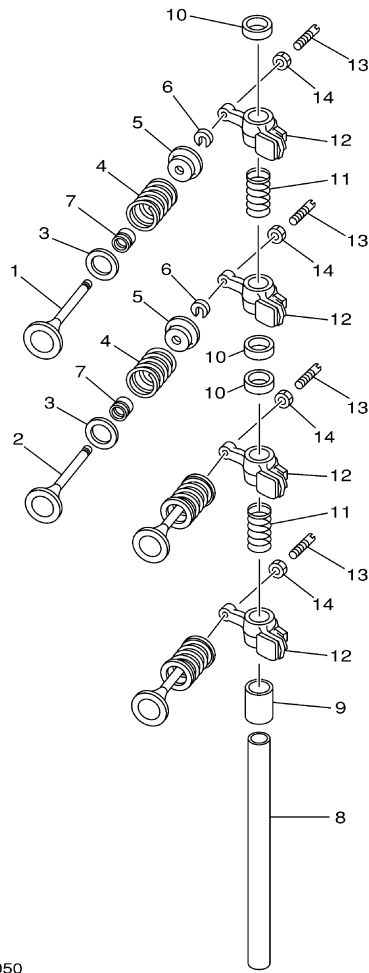

T8DEXH 0608 / CYLINDER CRANKCASE 2

Part List

T8DEXH 0608 / CYLINDER CRANKCASE 2

REF - NO	PART NUMBER	PART NAME	QUANTITY	REMARKS
1	60R-WE09A-01-1S	CYLINDER HEAD COMPLETE	1	
2	60R-E1111-00-1S	HEAD, CYLINDER 1	1	
3	67D-11133-10-00	.GUIDE, VALVE 1	4	
4	68T-11181-00-00	.GASKET, CYLINDER HEAD 1	1	
5	99510-10114-00	PIN, DOWEL	2	
6	90105-08M36-00	BOLT, FLANGE	2	
7	90105-08M78-00	BOLT, FLANGE	4	
8	90119-06049-00	BOLT, WITH WASHER	3	
9	60R-E1191-00-1S	COVER, CYLINDER HEAD 1	1	
10	650-24378-00-00	.PIPE, JOINT 4	1	
11	68T-11356-00-00	.SEAL, CYLINDER 2	1	
12	97095-06020-00	BOLT	4	
13	92995-06600-00	WASHER	4	
14	68T-11168-00-00	COVER, BREATHER	1	
15	68T-11169-A0-00	.GASKET, BREATHER COVER	1	
16	98507-04010-00	SCREW, PAN HEAD	5	
17	92907-04600-00	WASHER	5	
18	6G8-11325-00-00	ANODE	1	
19	97880-05025-00	SCREW, PAN HEAD	1	
20	6G8-11197-01-00	PLUG, BLIND	1	
21	93210-13M63-00	.O-RING	1	
22	69M-E5363-00-00	PLUG, OIL	1	
23	93210-24M79-00	.O-RING	1	
24	NGK-BR6HS-10-00	PLUG, SPARK (NGK BR6HS-10)	2	

T8DEXH 0608 / VALVE

68R0010-0050

Part List

T8DEXH 0608 / VALVE

REF - NO	PART NUMBER	PART NAME	QUANTITY	REMARKS
1	67D-12111-00-00	VALVE, INTAKE	2	
2	67D-12121-00-00	VALVE, EXHAUST	2	
3	68T-12116-00-00	SEAT, VALVE SPRING	4	
4	60R-12113-00-00	SPRING, VALVE INNER	4	
5	7NJ-12117-00-00	RETAINER, VALVE SPRING	4	
6	7NJ-12118-00-00	LOCK, VALVE SPRING RETAINER	4	
7	51Y-12119-00-00	SEAL, VALVE STEM	4	
8	68T-12146-00-00	SHAFT, ROCKER	1	
9	90387-13M56-00	COLLAR	1	
10	90387-14M03-00	COLLAR	3	
11	90501-12M40-00	SPRING, COMPRESSION	2	
12	68T-12151-00-00	ARM, VALVE ROCKER	4	
13	6G8-12159-00-00	SCREW, VALVE ADJUSTING	4	
14	6G8-12158-00-00	NUT, LOCK	4	