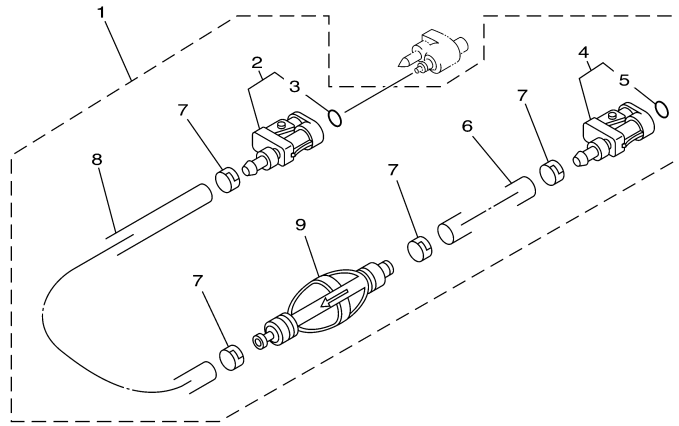

T8DEXH 0608 / FUEL 2

68R3100-C100

©2014 Yamaha Motor Corporation, U.S.A. All rights reserved.

Part List

T8DEXH 0608 / FUEL 2

REF - NO	PART NUMBER	PART NAME	QUANTITY	REMARKS
1	6Y2-24306-56-00	FUEL PIPE COMP. 1	1	AP
2	6E5-24305-06-00	.FUEL PIPE JOINT COMP 2	1	
3	93210-08287-00	..O-RING	1	
4	6Y2-24305-06-00	.FUEL PIPE JOINT COMP 2	1	
5	93210-08287-00	..O-RING	1	
6	90445-13M01-00	.HOSE (L2050)	1	
7	6E5-24351-51-00	.BAND 1	4	
8	90445-13M00-00	.HOSE (L850)	1	
9	6Y2-24360-60-00	.PRIMER PUMP ASSY	1