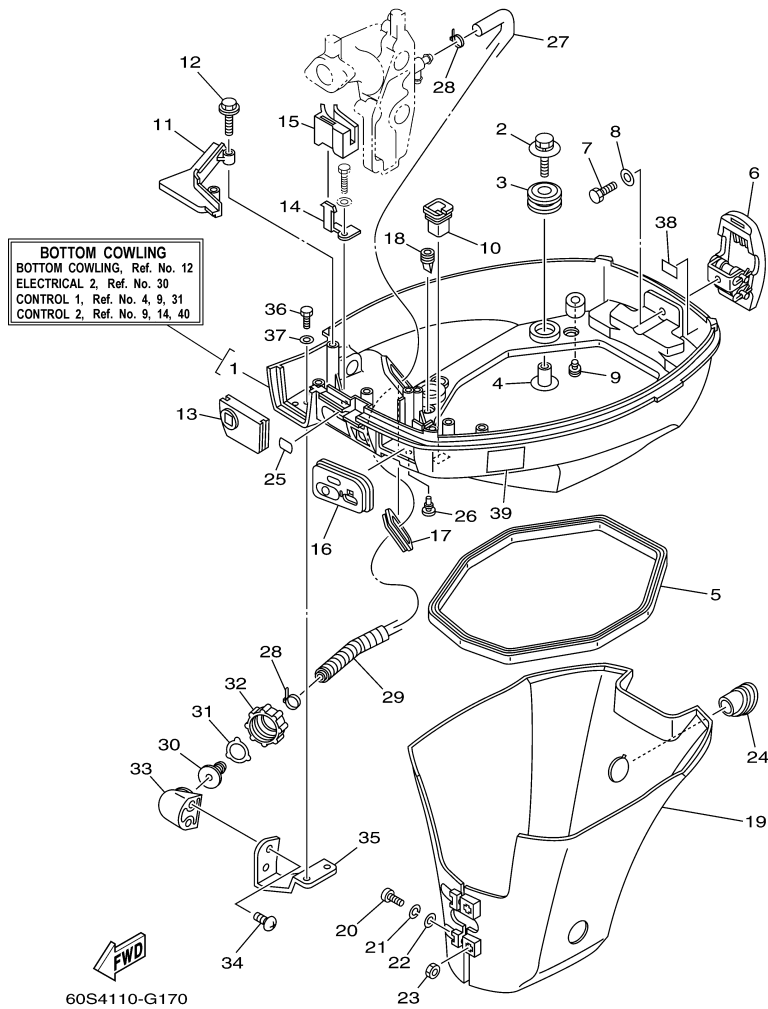

T8DEXH 0608 / BOTTOM COWLING

*1:REF.NO.35,36,37-FOR REMO-CON ATTCHMENT (WITH FLUSHING KIT)

Part List

T8DEXH 0608 / BOTTOM COWLING

REF - NO	PART NUMBER	PART NAME	QUANTITY	REMARKS
1	60R-G2710-00-4D	BOTTOM COWLING ASSY	1	WITH TAPPING BOLT
2	68F-85119-00-00	BOLT	4	
3	90480-21M82-00	GROMMET	4	
4	90387-06176-00	COLLAR	4	
5	68T-42716-10-00	RUBBER, SEAL 1	1	
6	68T-42801-00-00	COWLING CLAMP COMP.	1	
7	97095-06012-00	BOLT	1	
8	92995-06600-00	WASHER	1	
9	6H3-44391-01-00	NIPPLE, HOSE	1	
10	682-42727-00-00	GROMMET	1	
11	68T-42738-00-4D	PLATE, FITTING	1	
12	90109-06M81-00	BOLT	2	
13	68T-42725-00-00	GROMMET	1	EH/PH
14	68T-26393-00-00	HOLDER	1	EH/PH
15	68T-26367-00-00	PROTECTOR	1	EH/PH
16	68T-42724-30-00	GROMMET	1	EH
17	688-42726-10-00	GROMMET	1	EH
18	60S-G2717-00-00	RUBBER, SEAL 2	2	
19	60R-G2741-00-00	APRON	1	
20	97885-06030-00	SCREW, PAN HEAD	2	
21	92995-06100-00	WASHER, SPRING	2	
22	92995-06600-00	WASHER	2	
23	95380-06600-00	NUT, HEXAGON	2	
24	68T-42717-00-00	RUBBER, SEAL 2	1	
25	60R-H4342-00-00	SEAT, EMBLEM	1	
27	60S-E2481-00-00	PIPE 1	1	FLUSHING KIT
28	90465-11M10-00	CLAMP	2	FLUSHING KIT
29	90447-13M00-00	TUBE	1	FLUSHING KIT
30	6R3-12582-00-00	JOINT, HOSE 2	1	FLUSHING KIT
31	6R3-12583-00-00	GASKET, HOSE JOINT	1	FLUSHING KIT
32	6R3-12581-00-00	JOINT, HOSE 1	1	FLUSHING KIT
33	68T-12572-00-00	ADAPTER	1	FLUSHING KIT
34	90167-06002-00	SCREW, TAPPING	2	FLUSHING KIT
35	68T-12535-00-00	PLATE	1	EH/PH
36	97095-06012-00	BOLT	2	EH/PH
37	92995-06600-00	WASHER	2	EH/PH
38	6H8-42791-10-00	MARK 1	1	
39	6AH-42794-40-00	LABEL, WARNING (GENERAL)	1