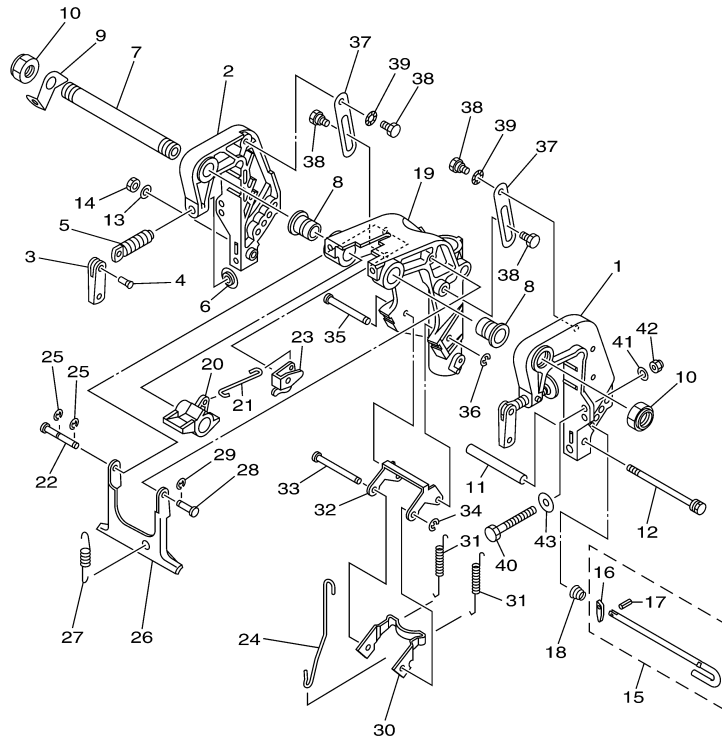

T8DELH 0710 / BRACKET 1

69G4110-C230

Part List

T8DELH 0710 / BRACKET 1

REF - NO	PART NUMBER	PART NAME	QUANTITY	REMARKS
1	60R-G3111-01-4D	BRACKET, CLAMP 1	1	
2	60R-G3112-01-4D	BRACKET, CLAMP 2	1	
3	6L8-G3118-01-00	HANDLE, TRANSOM CLAMP	2	
4	90243-04M01-00	PIN	2	
5	6E7-43116-00-00	SCREW, TRANSOM CLAMP	2	
6	648-43114-01-00	PAD, TRANSOM CLAMP	2	
7	68T-43131-00-00	BOLT, CLAMP BRACKET (L:215.5MM)	1	
8	90386-22MA4-00	BUSH	2	
9	66R-43113-00-00	PLATE, CLAMP BRACKET	1	
10	90185-22043-00	NUT, SELF-LOCKING	2	
11	90387-06M13-00	COLLAR	1	
12	90101-06M18-00	BOLT	1	
13	92990-06600-00	WASHER, PLATE	1	
14	95380-06700-00	NUT	1	
15	6L2-43160-01-00	TILT ROD ASSY	1	
16	689-43165-00-00	.PLATE, TILT LOCK	1	
17	91690-30008-00	.PIN, SPRING	1	
18	90502-10M07-00	SPRING, CONICAL	1	
19	60R-G3311-10-4D	BRACKET, SWIVEL 1	1	
20	60R-G3631-00-00	LEVER, TILT	1	
21	60R-G3616-00-00	ROD, TILT LOCK	1	
22	68T-43646-00-00	SHAFT, LEVER	1	
23	68T-43641-00-00	LEVER, TILT	1	
24	68T-43617-00-00	ROD, TILT LOCK	1	
25	99080-05600-00	CIRCLIP	2	
26	68T-43350-00-00	RECEIVER ASSY	1	
27	90506-20005-00	SPRING, TENSION	1	
28	63V-43191-00-00	SHAFT, STOPPER	1	
29	99080-05600-00	CIRCLIP	1	
30	68T-43614-00-00	PLATE, TILT LOCK	1	
31	90506-23803-00	SPRING, TENSION	2	
32	68T-43615-00-00	PLATE, TILT LOCK	1	
33	68T-43611-00-00	SHAFT, TILT LOCK	1	
34	93430-04M03-00	CIRCLIP	1	
35	68T-43659-00-00	SHAFT, REVERSE LOCK	1	
36	99080-05600-00	CIRCLIP	1	
37	68T-43627-00-00	STOPPER	2	
38	90109-06M84-00	BOLT	4	
39	90206-10M24-00	WASHER, WAVE	2	
40	90101-08M88-00	BOLT	2	
41	92990-08600-00	..WASHER, PLATE	2	
42	90185-08057-00	NUT, SELF-LOCKING	2	
43	90201-08MA4-00	WASHER, PLATE	2	

Part Notes

T8DELH 0710 / BRACKET 1

PART NUMBER	NOTE TEXT
92990-06600-00	OEM: This part number is among the Top 100 Most Popular Marine Maintenance Parts as of March 2014.

©2014 Yamaha Motor Corporation, U.S.A. All rights reserved.