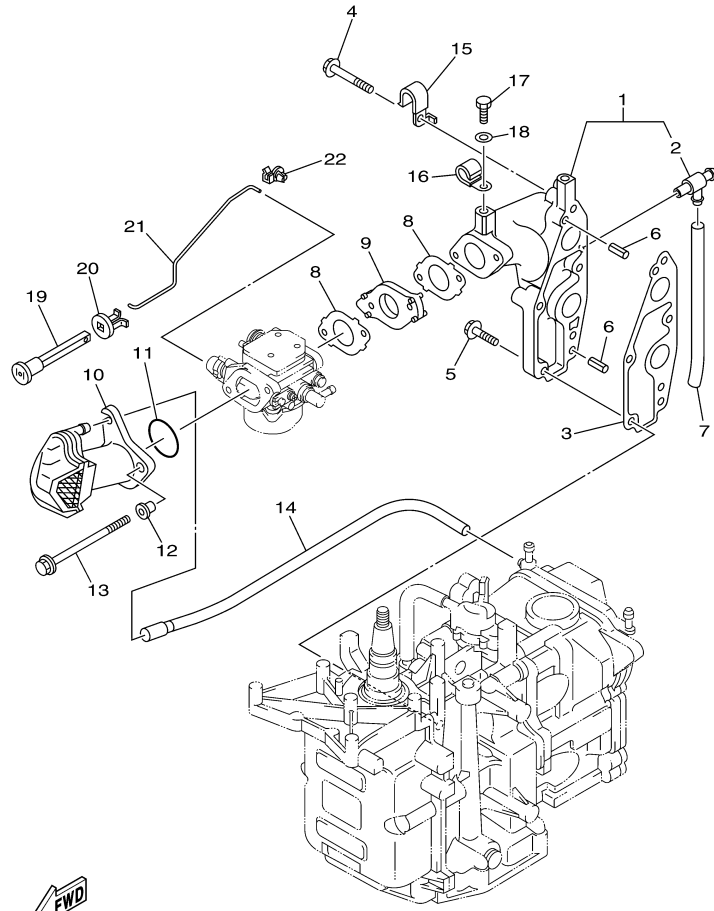

T8DELH 0710 / INTAKE

60N4300-G060

Part List

T8DELH 0710 / INTAKE

REF - NO	PART NUMBER	PART NAME	QUANTITY	REMARKS
1	60R-E3641-20-1S	MANIFOLD, INTAKE 1	1	FLUSHING KIT
2	67F-12482-00-00	.PIPE 2	1	
3	68T-13645-00-00	.GASKET, MANIFOLD 1	1	
4	90119-06MA5-00	BOLT, WITH WASHER	3	
5	90119-06MA3-00	BOLT, WITH WASHER	2	
6	91690-50014-00	PIN, SPRING	2	
7	90445-09812-00	HOSE (L93)	1	FLUSHING KIT
8	60R-E3646-A0-00	.GASKET, MANIFOLD 2	2	
9	68T-14271-00-00	INSULATOR	1	
10	60R-E4440-00-00	SILENCER ASSY, INTAKE	1	
11	93210-31MJ5-00	.O-RING	1	
12	90387-06M70-00	COLLAR	2	
13	97595-06585-00	BOLT, WITH WASHER	2	
14	60R-E2483-00-00	PIPE 3	1	
15	90465-08M99-00	CLAMP	1	
16	90465-08M83-00	CLAMP	1	FLUSHING KIT
17	97095-06010-00	BOLT	1	FLUSHING KIT
18	92995-06600-00	WASHER	1	FLUSHING KIT
19	6H4-41271-02-00	KNOB, CHOKE	1	
20	689-41273-00-00	GROMMET	1	
21	68T-41256-00-00	ROD, CHOKE 1	1	
22	6J8-41262-00-00	JOINT, CHOKE LEVER	1