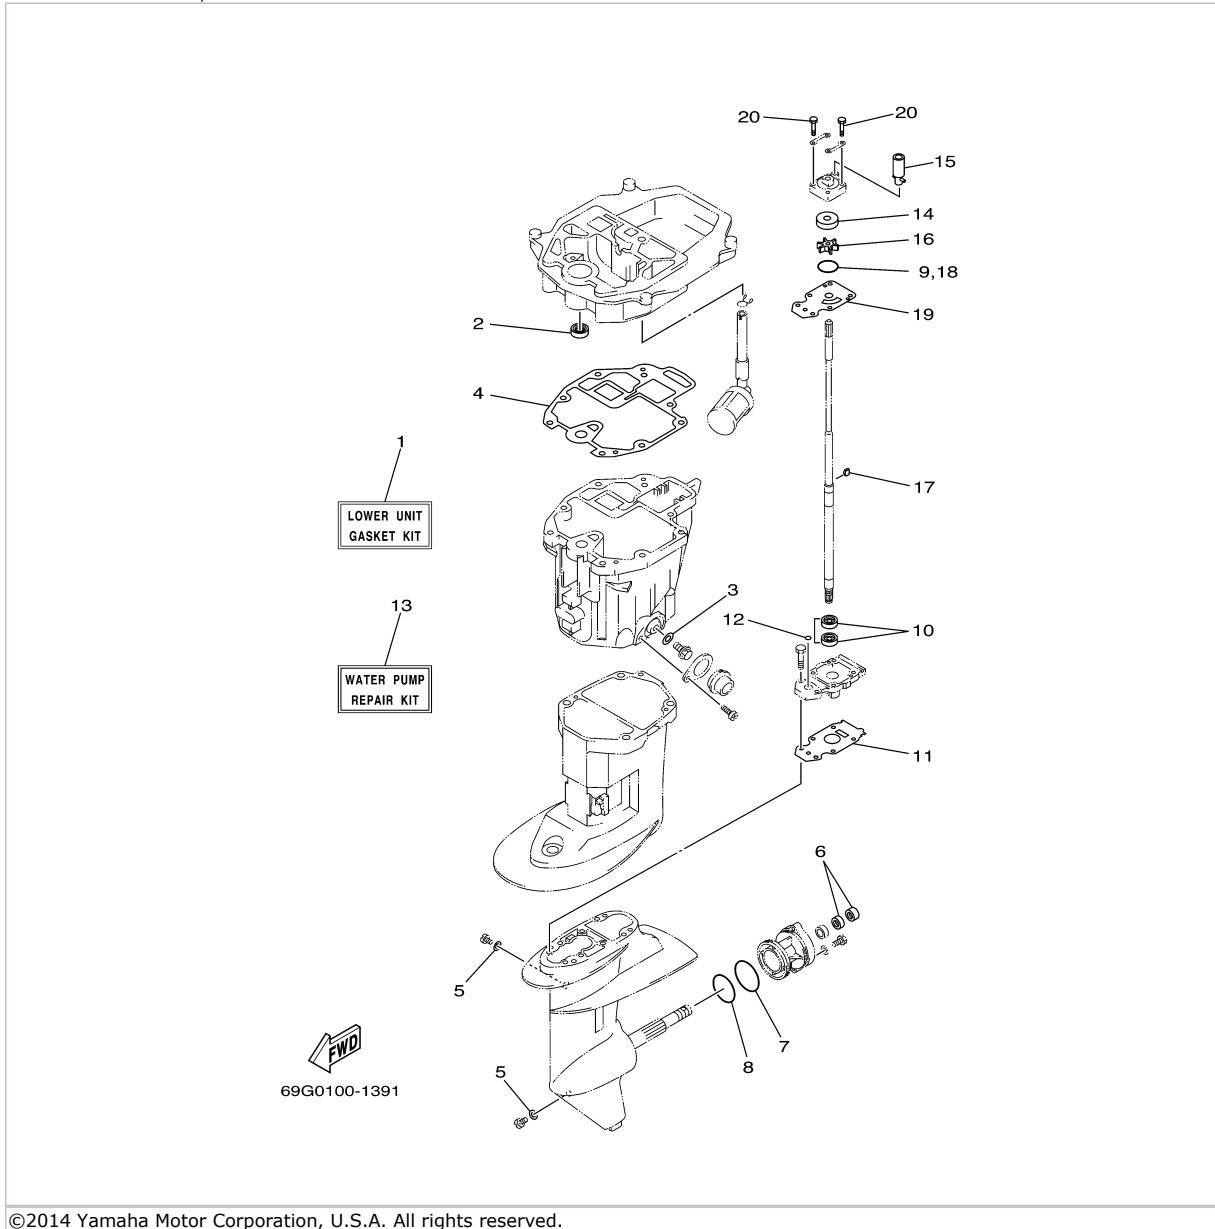

T8DELH 0710 / REPAIR KIT 3

©2014 Yamaha Motor Corporation, U.S.A. All rights reserved.

Part List

T8DELH 0710 / REPAIR KIT 3

REF - NO	PART NUMBER	PART NAME	QUANTITY	REMARKS
1	69G-W0001-20-00	LOWER UNIT GASKET KIT	1	
2	93101-12M70-00	.OIL SEAL	1	
3	90430-10M11-00	.GASKET	1	
4	68T-13475-00-00	.GASKET	1	
5	90430-08020-00	.GASKET	2	
6	93101-17054-00	.OIL SEAL	2	
7	93210-74316-00	.O-RING	1	
8	93210-74M68-00	.O-RING	1	
9	93210-44398-00	.O-RING	1	
10	93101-20048-00	.OIL SEAL	2	
11	69G-45315-A0-00	.PACKING, LOWER CASING	1	
12	93210-06ME6-00	.O-RING	1	
13	69G-W0078-00-00	WATER PUMP REPAIR KIT	1	
14	63V-44322-00-00	.INSERT, CARTRIDGE	1	
15	68T-44366-00-00	.DAMPER, WATER SEAL 2	1	
16	63V-44352-01-00	.IMPELLER	1	
17	664-44338-00-00	.KEY, WOODRUFF	1	
18	93210-44398-00	.O-RING	1	
19	68T-44323-00-00	.OUTER PLATE, CARTRIDGE	1	
20	97080-08045-00	.BOLT	4	

Part Notes

T8DELH 0710 / REPAIR KIT 3

PART NUMBER	NOTE TEXT
90430-08020-00	OEM: This part number is among the Top 100 Most Popular Marine Maintenance Parts as of March 2014.

©2014 Yamaha Motor Corporation, U.S.A. All rights reserved.

©2014 Yamaha Motor Corporation, U.S.A. All rights reserved.