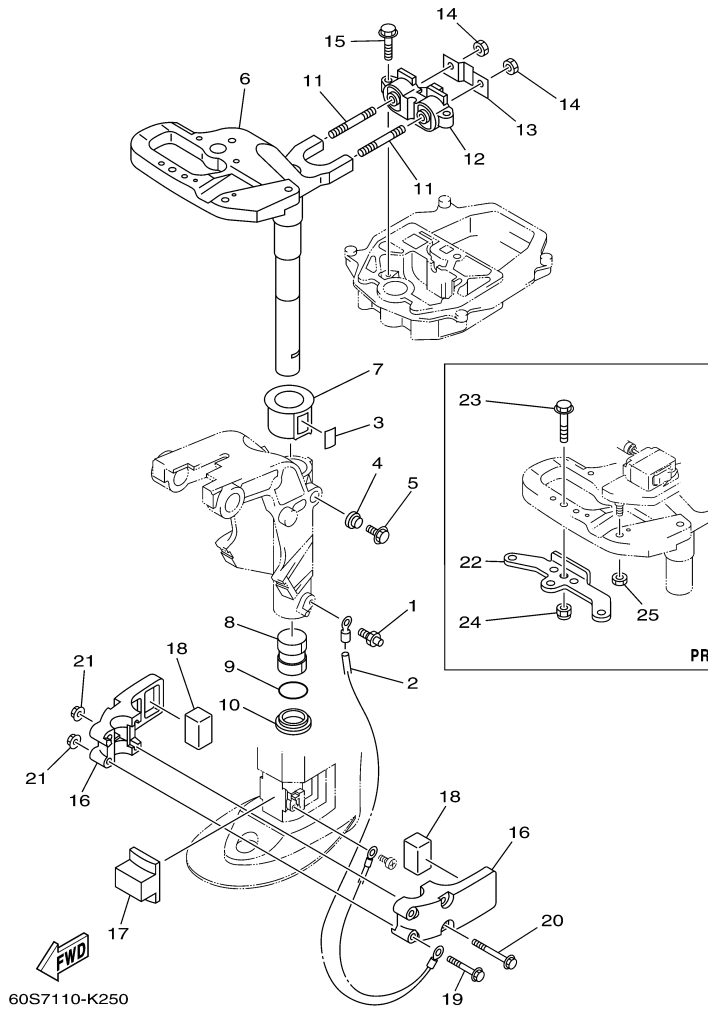

T8DELH 0710 / BRACKET 3

©2014 Yamaha Motor Corporation, U.S.A. All rights reserved.

Part List

T8DELH 0710 / BRACKET 3

REF - NO	PART NUMBER	PART NAME	QUANTITY	REMARKS
1	93700-06M03-00	NIPPLE, GREASE	1	
2	68T-82127-00-00	WIRE, LEAD 2	1	
3	63V-42528-00-00	PLATE, FRICTION	1	
4	689-43373-01-00	SEAL, DAMPER	1	
5	90105-06M07-00	.BOLT, FLANGE	1	
6	60R-G2511-11-4D	BRACKET, STEERING	1	
7	63V-42537-00-00	BUSHING, PIVOT SHAFT	1	
8	90386-30048-00	BUSH	1	
9	93210-29M94-00	O-RING	1	
10	90386-30M60-00	BUSH	1	
11	90116-08M54-00	BOLT, STUD	2	
12	68T-44517-10-00	MOUNT RUBBER	1	
13	68T-44526-00-00	PLATE	1	
14	95380-08600-00	NUT	2	
15	97575-06525-00	BOLT, WITH WASHER	2	
16	68T-44551-00-4D	HOUSING, LOWER MOUNT RUBBER 1	2	
17	60R-G4557-00-00	MOUNT DAMPER, LOWER FRONT	1	
18	60R-G4555-00-00	MOUNT DAMPER, LOWER SIDE	2	
19	90119-06012-00	BOLT, WITH WASHER	2	
20	90119-06013-00	BOLT, WITH WASHER	2	
21	90179-06M28-00	NUT	4