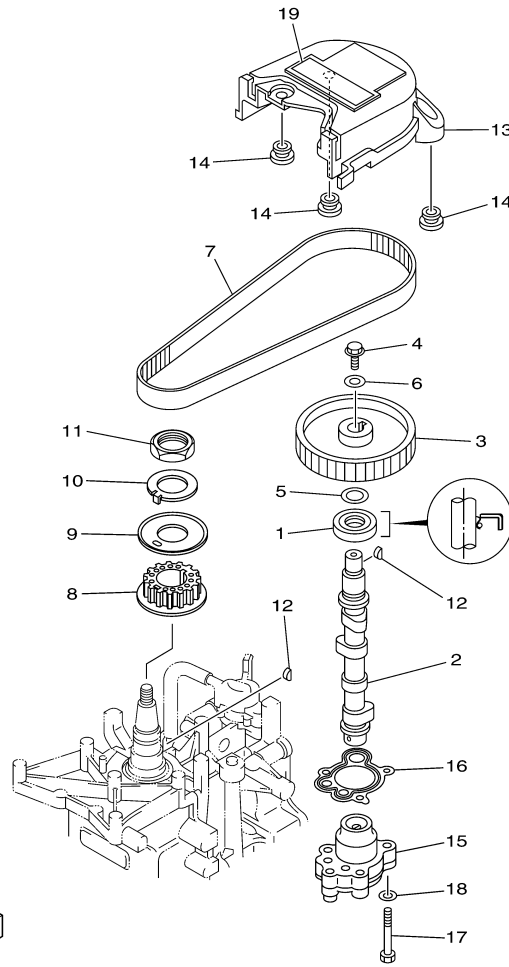

T8DELH 0710 / CARBURETOR

Part List

T8DELH 0710 / CARBURETOR

REF - NO	PART NUMBER	PART NAME	QUANTITY	REMARKS
1	60R-14301-10-00	CARBURETOR ASSY 1	1	
2	6E5-14321-00-00	.SCREW, THROTTLE	1	
3	6J8-14334-00-00	.SPRING, THROTTLE	1	
4	97980-04110-00	.SCREW, WITH WASHER	3	
5	6AU-14385-00-00	.FLOAT	1	
6	67D-14966-00-00	.RUBBER CAP	1	
7	67D-14386-00-00	.PIN, FLOAT	1	
8	68T-14546-00-00	.VALVE, NEEDLE	1	
9	60R-1492E-3K-00	.JET, MAIN (#79)	1	
10	68T-1492F-1K-00	.JET, AIR SLOW (#39)	1	
11	68T-1492A-00-00	.NOZZLE, MAIN	1	
12	6AU-14984-00-00	.GASKET, FLOAT CHAMBER	1	
13	60R-14981-00-00	.BODY, FLOAT CHAMBER	1	
14	6J8-14959-00-00	..GASKET	1	
15	66T-14991-00-00	..PLUG, DRAIN	1	
16	67D-14323-20-00	.SCREW, AIR ADJUSTING	1	FOR 60R-14301-10
17	67D-14536-00-00	.GASKET	1	
18	67D-14527-00-00	.PLATE	1	
19	68T-14126-00-00	.PLUG	1	
20	67D-1432A-00-00	.PLUG	1	
21	97980-04112-00	.SCREW, WITH WASHER	2	

T8DELH 0710 / OIL PUMP

6AU4110-K080

Part List

T8DELH 0710 / OIL PUMP

REF - NO	PART NUMBER	PART NAME	QUANTITY	REMARKS
1	93102-18M21-00	.OIL SEAL	1	
2	60R-E2171-00-00	CAMSHAFT 1	1	
3	60R-E1537-00-94	GEAR, DRIVEN	1	
4	90105-06M14-00	BOLT FLANGE	1	
5	90201-13201-00	WASHER, PLATE	1	
6	90201-06M94-00	WASHER, PLATE	1	
7	60R-G6241-00-00	BELT	1	
8	60R-E1536-00-00	GEAR, DRIVE	1	
9	68T-11557-00-00	WASHER 1	1	
10	6G8-11587-01-00	WASHER, LOCK	1	
11	90170-24M09-00	NUT	1	
12	90280-03M01-00	.KEY, WOODRUFF	2	
13	60R-G6297-00-00	COVER, DUST	1	
14	90480-10627-00	GROMMET	3	
15	68T-13300-00-00	OIL PUMP ASSY	1	
16	68T-13329-00-00	.GASKET, PUMP COVER	1	
17	97095-06030-00	BOLT	3	
18	92995-06600-00	WASHER	3	
19	60R-E3437-41-00	MARK, CAUTION	1	