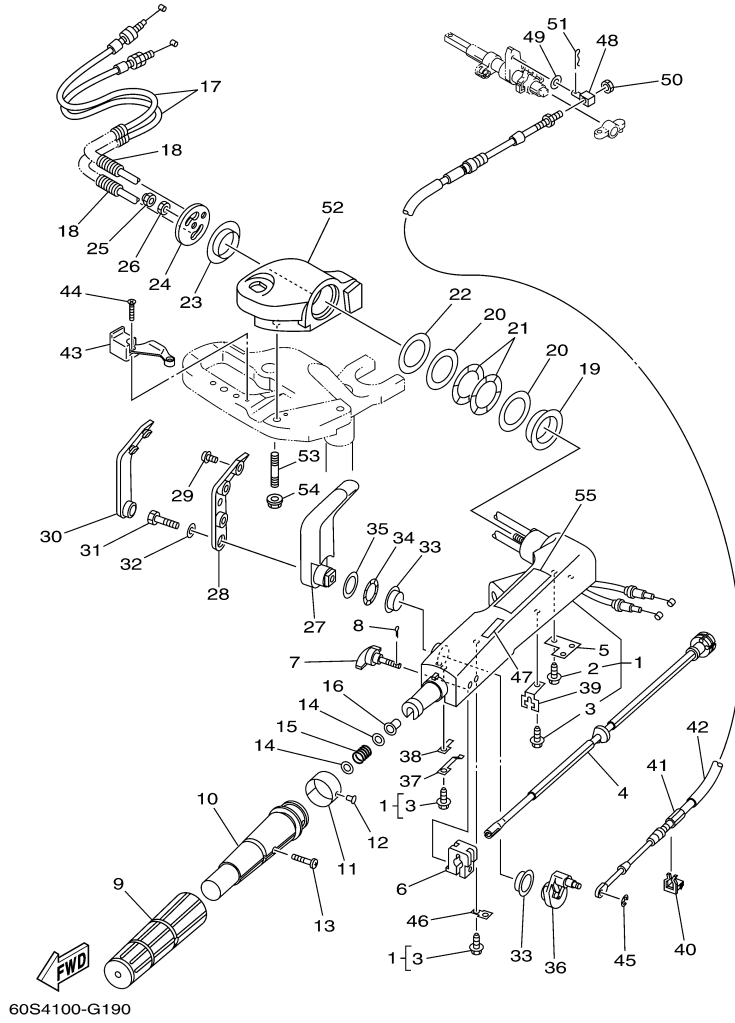

T8DELH 0710 / STEERING

©2014 Yamaha Motor Corporation, U.S.A. All rights reserved.

Part List

T8DELH 0710 / STEERING

REF - NO	PART NUMBER	PART NAME	QUANTITY	REMARKS
1	60R-G2101-00-4D	HANDLE, STEERING	1	
2	90109-06M86-00	.BOLT	2	
3	90109-06M80-00	.BOLT	3	
4	68T-42138-01-00	LEVER, THROTTLE	1	
5	65W-42159-00-00	STAY	1	
6	6G1-42126-00-00	FRICITION, STEERING HANDLE GRIP	1	
7	65W-42125-00-00	BOLT, FRICTION ADJUSTING	1	
8	91490-16010-00	PIN. COTTER	1	
9	68D-G2177-10-00	RUBBER, HANDLE	1	
10	68D-G2119-01-00	GRIP, STEERING HANDLE	1	
11	60R-G2137-00-00	INDICATOR, THROTTLE	1	
12	90269-02M09-00	RIVET	1	
13	90152-05011-00	SCREW, COUNTERSUNK	1	
14	90201-10M02-00	WASHER, PLATE	2	
15	90501-23800-00	SPRING, COMPRESSION	1	
16	90386-08032-00	BUSH	1	
17	60R-F6301-10-00	THROTTLE CABLE ASSY	2	
18	90447-07005-00	TUBE	2	
19	66R-42171-00-00	BUSHING	1	
20	90201-43M00-00	WASHER, PLATE	2	
21	90206-43M22-00	WASHER, WAVE	2	
22	90202-43M57-00	WASHER, PLATE	1	
23	90386-40M99-00	BUSH	1	
24	66M-42131-01-00	COVER, HANDLE STEERING	1	
25	95780-10300-00	NUT, FLANGE	1	
26	95380-10700-00	NUT	1	
27	66R-44111-00-4D	HANDLE, GEAR SHIFT	1	
28	66R-44173-00-00	LEVER, SHIFT CONTROL	1	
29	90159-06M18-00	SCREW, WITH WASHER	3	
30	66R-42129-00-00	BUSHING, RUBBER	1	
31	97095-08030-00	BOLT	1	
32	92995-08600-00	WASHER	1	
33	90386-26MA3-00	BUSH	2	
34	90206-26M25-00	WASHER, WAVE	1	
35	90202-26M59-00	WASHER, PLATE	1	
36	68T-44113-01-00	CAM PLATE, HANDLE	1	
37	66R-44116-00-00	SPRING	1	
38	66R-44118-00-00	BRACKET	1	
39	66R-48538-00-00	CLAMP, CABLE 1	1	
40	63D-48538-00-00	CLAMP, CABLE 1	1	
41	68T-48321-01-00	CABLE	1	
42	90446-15002-00	HOSE	1	
43	68T-82594-10-00	CLAMP	1	
44	90151-05003-00	SCREW, COUNTERSUNK	2	
45	99080-04600-00	CIRCLIP	1	
46	66R-44114-00-00	STOPPER	1	
47	60R-G4191-00-00	INDICATOR, SHIFT	1	
48	66R-48344-00-00	CABLE END, REMOTE CONTROL	1	
49	90201-06M62-00	WASHER, PLATE	1	
50	90170-05M38-00	NUT	1	
51	91490-20012-00	PIN. COTTER	1	
52	60R-G2121-10-4D	BRACKET	1	
53	90116-10040-00	BOLT, STUD	2	
54	90179-10M33-00	NUT	2	
55	60R-E571Y-40-00	MARK, CAUTION	1