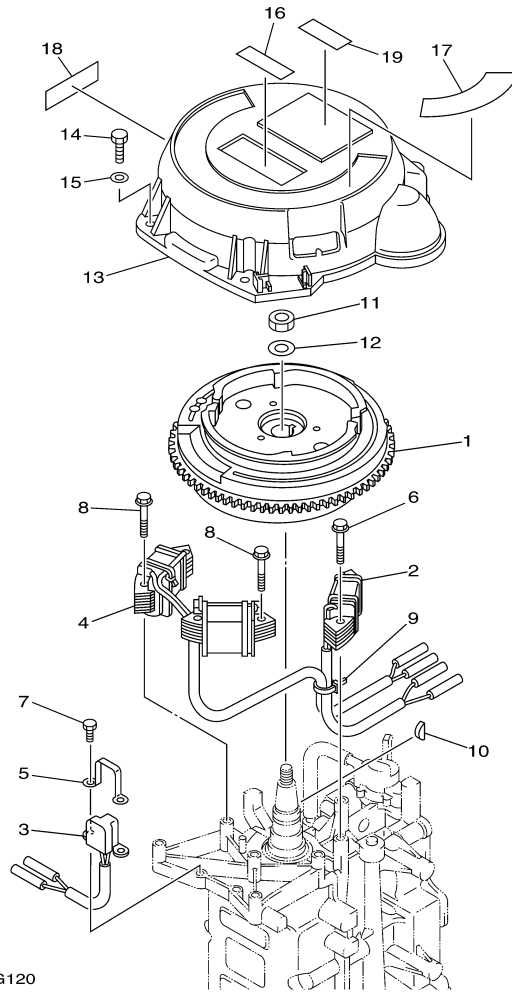

T8DELH 0710 / GENERATOR

©2014 Yamaha Motor Corporation, U.S.A. All rights reserved.

Part List

T8DELH 0710 / GENERATOR

REF - NO	PART NUMBER	PART NAME	QUANTITY	REMARKS
1	68T-85550-11-00	ROTOR ASSY	1	
2	68T-85520-00-00	COIL, CHARGE	1	
3	68T-85580-01-00	COIL, PULSER	1	
4	68T-85533-10-00	COIL, LIGHTING	1	
5	6H2-85582-00-00	ATTACHMENT, PULSER	1	
6	90119-06014-00	BOLT, WITH WASHER	2	
7	97095-05010-00	BOLT	2	
8	90119-06MA1-00	BOLT, WITH WASHER	4	
9	90465-11M10-00	CLAMP	1	
10	90280-04M06-00	KEY, WOODRUFF	1	
11	90170-12066-00	NUT	1	
12	90201-12472-00	WASHER, PLATE	1