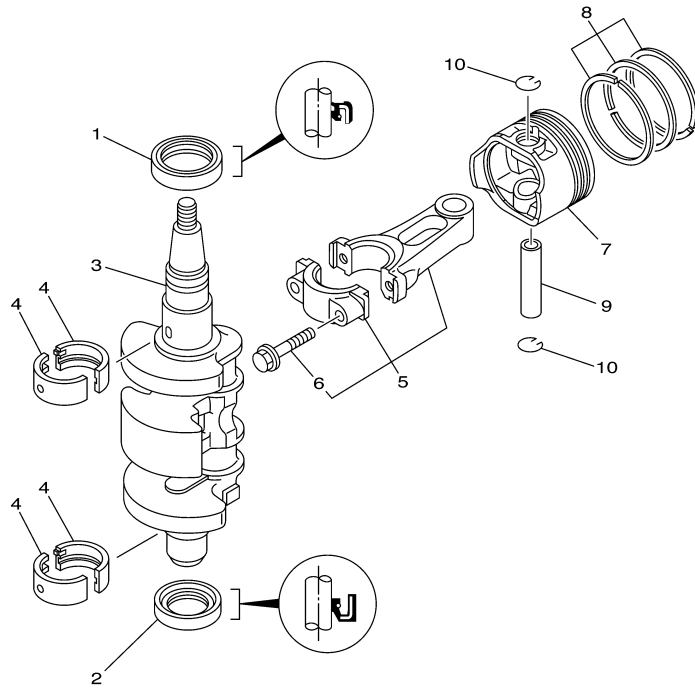

T8DELH 0710 / CYLINDER CRANKCASE 1

60N2300-E020

Part List

T8DELH 0710 / CYLINDER CRANKCASE 1

REF - NO	PART NUMBER	PART NAME	QUANTITY	REMARKS
1	60R-WE09B-00-1S	CYLINDER BLOCK ASSY	1	
2	60R-E5100-00-1S	CRANKCASE ASSY	1	
3	91812-12001-00	.PIN, DOWEL	4	
4	90119-08M29-00	BOLT, WITH WASHER	6	
5	68T-11351-00-00	.GASKET, CYLINDER	1	
6	66M-12411-01-00	THERMOSTAT	1	
7	688-12412-00-00	.SEAL, THERMOSTAT	1	
8	68T-12413-00-1S	COVER, THERMOSTAT	1	
9	60R-E2414-A0-00	.GASKET, COVER	1	
10	90119-06MA2-00	BOLT, WITH WASHER	2	
11	60R-E2481-00-00	PIPE 1	1	
12	90465-11M10-00	CLAMP	1	
13	60R-G1113-00-1S	OUTER COVER, EXHAUST	1	
14	6E9-24378-00-00	.PIPE, JOINT 3	1	
15	68T-41114-A0-00	.GASKET, EXHAUST OUTER COVER	1	
16	90119-06MA3-00	BOLT, WITH WASHER	5	
17	60R-E2482-00-00	PIPE 2	1	

T8DELH 0710 / CRANKSHAFT PISTON

68R0010-0031

Part List

T8DELH 0710 / CRANKSHAFT PISTON

REF - NO	PART NUMBER	PART NAME	QUANTITY	REMARKS
1	93102-30M22-00	.OIL SEAL	1	
2	93101-25M69-00	.OIL SEAL	1	
3	60R-E1411-00-00	CRANKSHAFT	1	
4	68T-11416-01-00	PLANE BEARING, CRANKSHAFT 1	4	UR BROWN
4	68T-11416-21-00	PLANE BEARING, CRANKSHAFT 1	4	UR BLUE
4	68T-11416-11-00	PLANE BEARING, CRANKSHAFT 1	4	UR BLACK
5	68T-11650-00-00	CONNECTING ROD ASSY	2	
6	67D-11654-00-00	.BOLT, CONNECTING ROD	2	
7	60R-E1631-00-96	PISTON (STD)	2	
7	60R-E1636-00-00	PISTON (0.50MM O/S)	2	AP
7	60R-E1635-00-00	PISTON (0.25MM O/S)	2	AP
8	60R-E1603-00-00	PISTON RING SET (STD)	2	
8	60R-E1605-00-00	PISTON RING SET (0.50MM O/S)	2	AP
8	60R-E1604-00-00	PISTON RING SET (0.25MM O/S)	2	AP
9	60R-E1633-00-00	PIN, PISTON	2	
10	93450-15023-00	CIRCLIP	4	