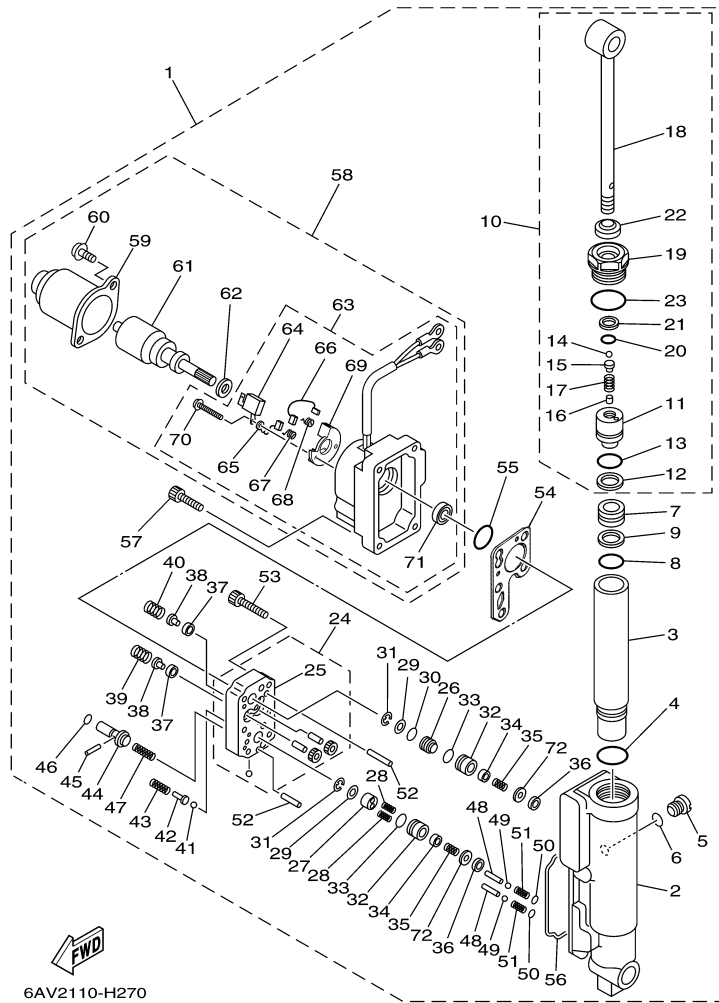

Part List

T8DELH 0710 / BRACKET 3

REF - NO	PART NUMBER	PART NAME	QUANTITY	REMARKS
1	93700-06M03-00	NIPPLE, GREASE	1	
2	68T-82127-00-00	WIRE, LEAD 2	1	
3	63V-42528-00-00	PLATE, FRICTION	1	
4	689-43373-01-00	SEAL, DAMPER	1	
5	90105-06M07-00	.BOLT, FLANGE	1	
6	60R-G2511-11-4D	BRACKET, STEERING	1	
7	63V-42537-00-00	BUSHING, PIVOT SHAFT	1	
8	90386-30048-00	BUSH	1	
9	93210-29M94-00	O-RING	1	
10	90386-30M60-00	BUSH	1	
11	90116-08M54-00	BOLT, STUD	2	
12	68T-44517-10-00	MOUNT RUBBER	1	
13	68T-44526-00-00	PLATE	1	
14	95380-08600-00	NUT	2	
15	97575-06525-00	BOLT, WITH WASHER	2	
16	68T-44551-00-4D	HOUSING, LOWER MOUNT RUBBER 1	2	
17	60R-G4557-00-00	MOUNT DAMPER, LOWER FRONT	1	
18	60R-G4555-00-00	MOUNT DAMPER, LOWER SIDE	2	
19	90119-06012-00	BOLT, WITH WASHER	2	
20	90119-06013-00	BOLT, WITH WASHER	2	
21	90179-06M28-00	NUT	4	

T8DELH 0710 / POWER TILT ASSY

©2014 Yamaha Motor Corporation, U.S.A. All rights reserved.