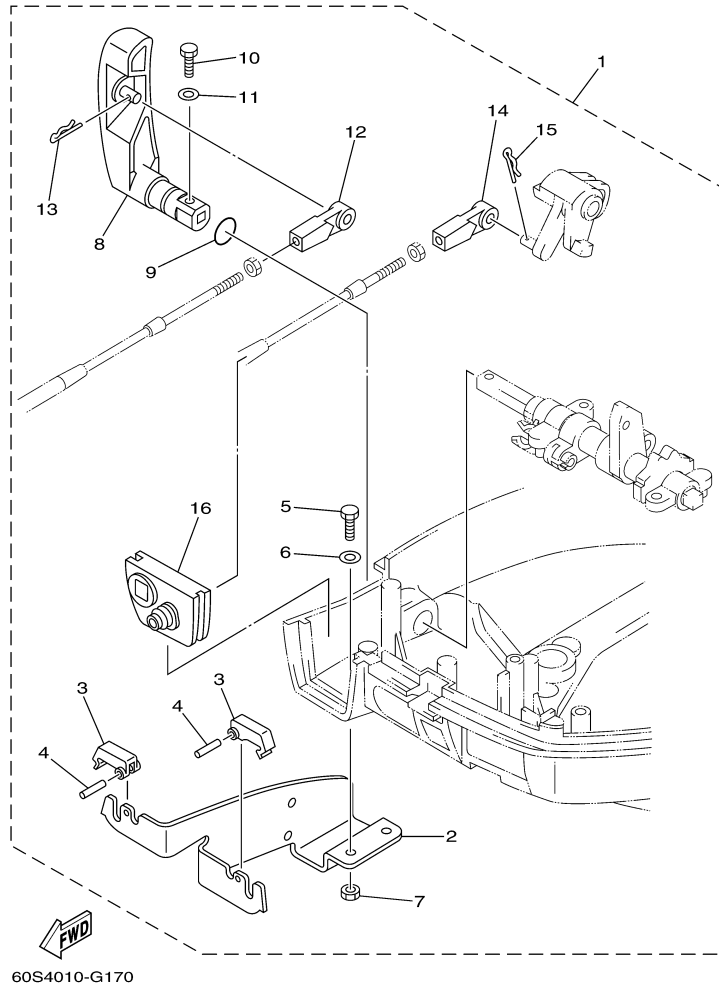

T8DELH 0710 / REMO CON ATTACHMENT

60S4010-G170