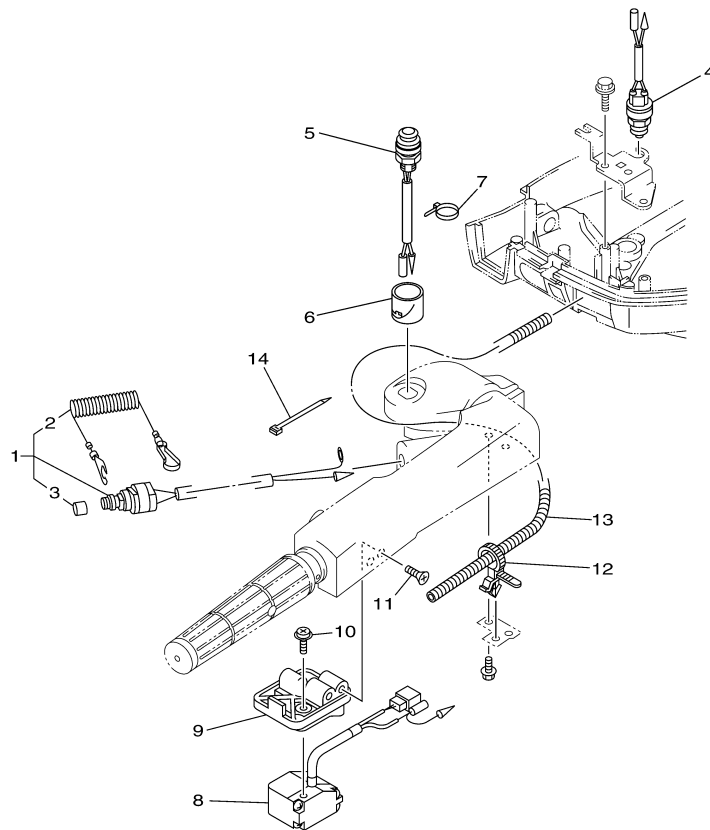

T8DELH 0710 / ELECTRICAL 3

60S7110-K150

Part List

T8DELH 0710 / ELECTRICAL 3

REF - NO	PART NUMBER	PART NAME	QUANTITY	REMARKS
1	65W-82575-01-00	ENGINE STOP SWITCH ASSY	1	
2	682-82556-00-00	.LANYARD, STOP SWITCH	1	
3	689-8257Y-00-00	.CAP	1	
4	6F5-82540-01-00	NEUTRAL SWITCH ASSY	1	
5	68T-81870-00-00	STARTING SWITCH ASSY	1	
6	68T-81821-00-00	COVER, SWITCH	1	
7	90465-11M10-00	CLAMP	1	

Part Notes

T8DELH 0710 / ELECTRICAL 3

PART NUMBER	NOTE TEXT
682-82556-00-00	OEM: This part number is among the Top 100 Most Popular Marine Maintenance Parts as of March 2014.

©2014 Yamaha Motor Corporation, U.S.A. All rights reserved.