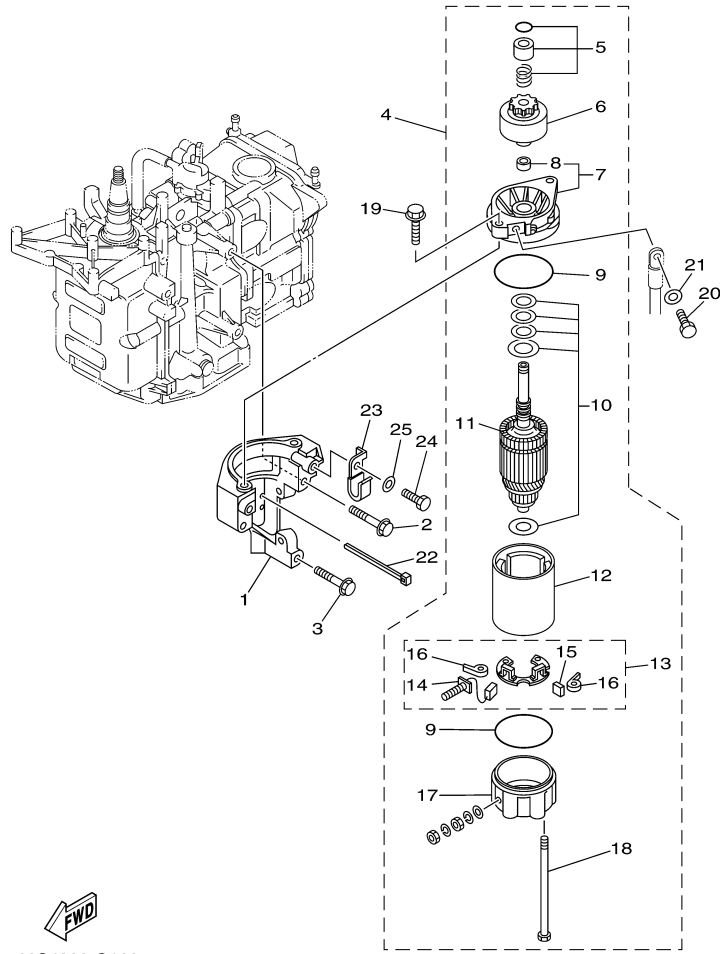

T8DELH 0710 / STARTING MOTOR

60S4300-G160

Part List

T8DELH 0710 / STARTING MOTOR

REF - NO	PART NUMBER	PART NAME	QUANTITY	REMARKS
1	68T-81822-01-94	BRACKET, STARTING MOTOR	1	
2	90119-08046-00	BOLT, WITH WASHER	2	
3	90119-08020-00	BOLT, WITH WASHER	1	
4	68T-81800-00-00	STARTING MOTOR ASSY	1	
5	68T-81857-00-00	.RETAINER	1	
6	689-81807-12-00	.GEAR ASSY, STARTING MOTOR	1	
7	6F5-81830-10-00	.FRONT BRACKET ASSY	1	
8	689-81831-00-00	..METAL, FRONT	1	
9	689-81847-11-00	.O-RING	2	
10	689-81809-11-00	.WASHER KIT	1	
11	689-81850-11-00	.ARMATURE ASSY	1	
12	689-81810-11-00	.STATOR ASSY	1	
13	689-81840-11-00	.BRUSH HOLDER ASSY	1	
14	689-81811-11-00	..BRUSH 1	1	
15	689-81812-11-00	..BRUSH 2	1	
16	689-81813-10-00	..SPRING, BRUSH	2	
17	689-81820-11-00	.REAR BRACKET ASSY	1	
18	689-81826-10-00	.BOLT	2	
19	90119-08M76-00	BOLT, WITH WASHER	2	
20	97095-08016-00	BOLT	1	
21	92995-08600-00	WASHER	1	
22	90465-11M10-00	CLAMP	1	
23	90465-08M99-00	CLAMP	1	
24	97095-06012-00	BOLT	1	
25	92995-06600-00	WASHER	1