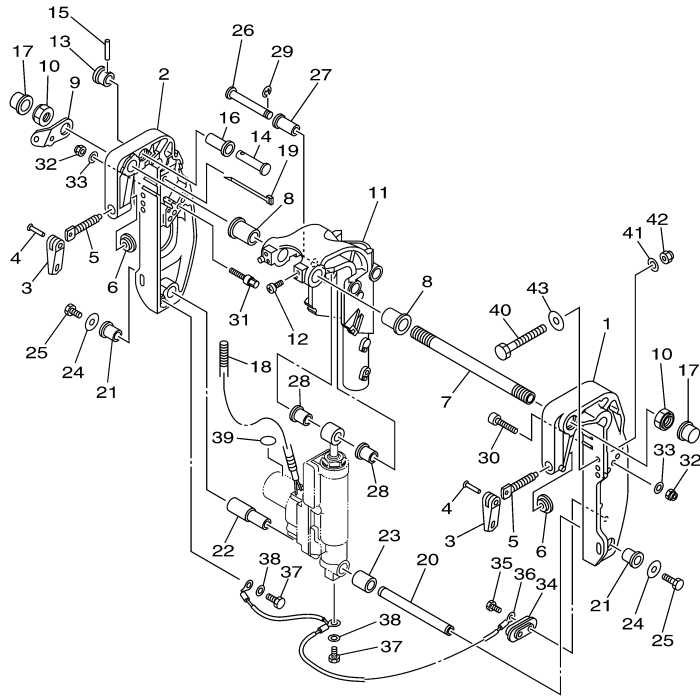

Part List

T8DELH 0710 / BRACKET 1

REF - NO	PART NUMBER	PART NAME	QUANTITY	REMARKS
1	60R-G3111-01-4D	BRACKET, CLAMP 1	1	
2	60R-G3112-01-4D	BRACKET, CLAMP 2	1	
3	6L8-G3118-01-00	HANDLE, TRANSOM CLAMP	2	
4	90243-04M01-00	PIN	2	
5	6E7-43116-00-00	SCREW, TRANSOM CLAMP	2	
6	648-43114-01-00	PAD, TRANSOM CLAMP	2	
7	68T-43131-00-00	BOLT, CLAMP BRACKET (L:215.5MM)	1	
8	90386-22MA4-00	BUSH	2	
9	66R-43113-00-00	PLATE, CLAMP BRACKET	1	
10	90185-22043-00	NUT, SELF-LOCKING	2	
11	90387-06M13-00	COLLAR	1	
12	90101-06M18-00	BOLT	1	
13	92990-06600-00	WASHER, PLATE	1	
14	95380-06700-00	NUT	1	
15	6L2-43160-01-00	TILT ROD ASSY	1	
16	689-43165-00-00	.PLATE, TILT LOCK	1	
17	91690-30008-00	.PIN, SPRING	1	
18	90502-10M07-00	SPRING, CONICAL	1	
19	60R-G3311-10-4D	BRACKET, SWIVEL 1	1	
20	60R-G3631-00-00	LEVER, TILT	1	
21	60R-G3616-00-00	ROD, TILT LOCK	1	
22	68T-43646-00-00	SHAFT, LEVER	1	
23	68T-43641-00-00	LEVER, TILT	1	
24	68T-43617-00-00	ROD, TILT LOCK	1	
25	99080-05600-00	CIRCLIP	2	
26	68T-43350-00-00	RECEIVER ASSY	1	
27	90506-20005-00	SPRING, TENSION	1	
28	63V-43191-00-00	SHAFT, STOPPER	1	
29	99080-05600-00	CIRCLIP	1	
30	68T-43614-00-00	PLATE, TILT LOCK	1	
31	90506-23803-00	SPRING, TENSION	2	
32	68T-43615-00-00	PLATE, TILT LOCK	1	
33	68T-43611-00-00	SHAFT, TILT LOCK	1	
34	93430-04M03-00	CIRCLIP	1	
35	68T-43659-00-00	SHAFT, REVERSE LOCK	1	
36	99080-05600-00	CIRCLIP	1	
37	68T-43627-00-00	STOPPER	2	
38	90109-06M84-00	BOLT	4	
39	90206-10M24-00	WASHER, WAVE	2	
40	90101-08M88-00	BOLT	2	
41	92990-08600-00	..WASHER, PLATE	2	
42	90185-08057-00	NUT, SELF-LOCKING	2	
43	90201-08MA4-00	WASHER, PLATE	2	

Part Notes

T8DELH 0710 / BRACKET 1

PART NUMBER	NOTE TEXT
92990-06600-00	OEM: This part number is among the Top 100 Most Popular Marine Maintenance Parts as of March 2014.

©2014 Yamaha Motor Corporation, U.S.A. All rights reserved.

T8DELH 0710 / BRACKET 2

60S3110-F240