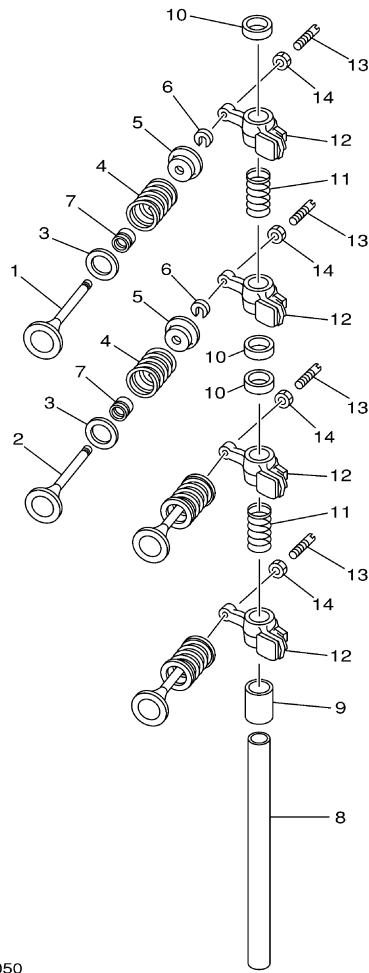

T8DELH 0710 / CYLINDER CRANKCASE 2

Part List

T8DELH 0710 / CYLINDER CRANKCASE 2

REF - NO	PART NUMBER	PART NAME	QUANTITY	REMARKS
1	60R-WE09A-01-1S	CYLINDER HEAD COMPLETE	1	
2	60R-E1111-00-1S	HEAD, CYLINDER 1	1	
3	67D-11133-10-00	.GUIDE, VALVE 1	4	
4	68T-11181-00-00	.GASKET, CYLINDER HEAD 1	1	
5	99510-10114-00	PIN, DOWEL	2	
6	90105-08M36-00	BOLT, FLANGE	2	
7	90105-08M78-00	BOLT, FLANGE	4	
8	90119-06049-00	BOLT, WITH WASHER	3	
9	60R-E1191-00-1S	COVER, CYLINDER HEAD 1	1	
10	650-24378-00-00	.PIPE, JOINT 4	1	
11	68T-11356-00-00	.SEAL, CYLINDER 2	1	
12	97095-06020-00	BOLT	4	
13	92995-06600-00	WASHER	4	
14	68T-11168-00-00	COVER, BREATHER	1	
15	68T-11169-A0-00	.GASKET, BREATHER COVER	1	
16	98507-04010-00	SCREW, PAN HEAD	5	
17	92907-04600-00	WASHER	5	
18	6G8-11325-00-00	ANODE	1	
19	97880-05025-00	SCREW, PAN HEAD	1	
20	6G8-11197-01-00	PLUG, BLIND	1	
21	93210-13M63-00	.O-RING	1	
22	69M-E5363-00-00	PLUG, OIL	1	
23	93210-24M79-00	.O-RING	1	
24	94702-00274-00	PLUG, SPARK (NGK BR6HS-10)	2	

T8DELH 0710 / VALVE

68R0010-0050

Part List

T8DELH 0710 / VALVE

REF - NO	PART NUMBER	PART NAME	QUANTITY	REMARKS
1	6AU-12111-00-00	VALVE, INTAKE	2	
2	6AU-12121-00-00	VALVE, EXHAUST	2	
3	68T-12116-00-00	SEAT, VALVE SPRING	4	
4	60R-12113-00-00	SPRING, VALVE INNER	4	
5	7NJ-12117-00-00	RETAINER, VALVE SPRING	4	
6	7NJ-12118-00-00	LOCK, VALVE SPRING RETAINER	4	
7	51Y-12119-00-00	SEAL, VALVE STEM	4	
8	68T-12146-00-00	SHAFT, ROCKER	1	
9	90387-13M56-00	COLLAR	1	
10	90387-14M03-00	COLLAR	3	
11	90501-12M40-00	SPRING, COMPRESSION	2	
12	68T-12151-00-00	ARM, VALVE ROCKER	4	
13	6G8-12159-00-00	SCREW, VALVE ADJUSTING	4	
14	6G8-12158-00-00	NUT, LOCK	4	