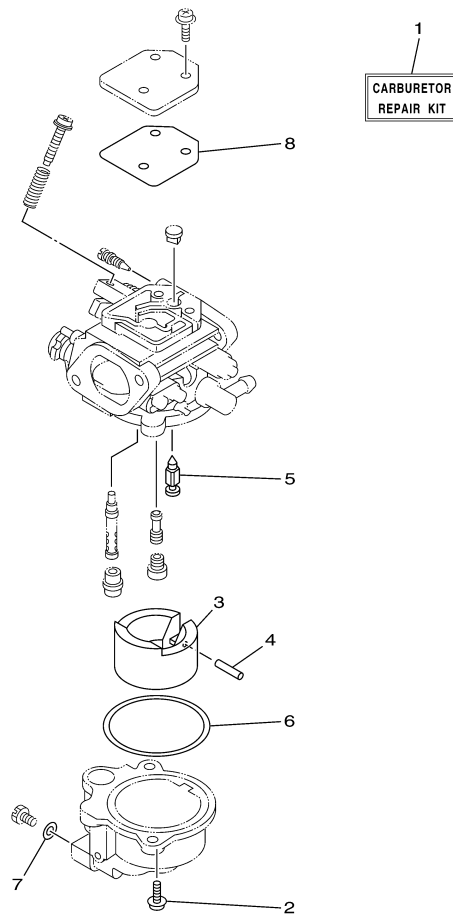

T8DELH 0710 / OIL PUMP

6AU4110-K080

Part List

T8DELH 0710 / OIL PUMP

REF - NO	PART NUMBER	PART NAME	QUANTITY	REMARKS
1	93102-18M21-00	.OIL SEAL	1	
2	60R-E2171-00-00	CAMSHAFT 1	1	
3	60R-E1537-00-94	GEAR, DRIVEN	1	
4	90105-06M14-00	BOLT FLANGE	1	
5	90201-13201-00	WASHER, PLATE	1	
6	90201-06M94-00	WASHER, PLATE	1	
7	60R-G6241-00-00	BELT	1	
8	60R-E1536-00-00	GEAR, DRIVE	1	
9	68T-11557-00-00	WASHER 1	1	
10	6G8-11587-01-00	WASHER, LOCK	1	
11	90170-24M09-00	NUT	1	
12	90280-03M01-00	.KEY, WOODRUFF	2	
13	60R-G6297-00-00	COVER, DUST	1	
14	90480-10627-00	GROMMET	3	
15	68T-13300-00-00	OIL PUMP ASSY	1	
16	68T-13329-00-00	.GASKET, PUMP COVER	1	
17	97095-06030-00	BOLT	3	
18	92995-06600-00	WASHER	3	
19	60R-E3437-41-00	MARK, CAUTION	1	

T8DELH 0710 / REPAIR KIT 1

©2014 Yamaha Motor Corporation, U.S.A. All rights reserved.

Part List

T8DELH 0710 / REPAIR KIT 1

REF - NO	PART NUMBER	PART NAME	QUANTITY	REMARKS
1	68T-W0001-00-00	POWER HEAD GASKET KIT	1	
2	93102-18M21-00	.OIL SEAL	1	
3	68T-11181-00-00	.GASKET, CYLINDER HEAD 1	1	
4	68T-11356-00-00	.SEAL, CYLINDER 2	1	
5	68T-11169-A0-00	.GASKET, BREATHER COVER	1	
6	93210-13M63-00	.O-RING	1	
7	93102-30M22-00	.OIL SEAL	1	
8	93101-25M69-00	.OIL SEAL	1	
9	68T-11351-00-00	.GASKET, CYLINDER	1	
10	60R-E2414-A0-00	.GASKET, COVER	1	
11	68T-41114-A0-00	.GASKET, EXHAUST OUTER COVER	1	
12	90280-03M01-00	.KEY, WOODRUFF	1	
13	68T-13645-00-00	.GASKET, MANIFOLD 1	1	
14	60R-E3646-A0-00	.GASKET, MANIFOLD 2	2	
15	93210-31MJ5-00	.O-RING	1	
16	68T-13329-00-00	.GASKET, PUMP COVER	1	
17	93210-24M79-00	.O-RING	1	
18	93210-20M65-00	.O-RING	1	

T8DELH 0710 / REPAIR KIT 2

60N4100-G330

Part List

T8DELH 0710 / REPAIR KIT 2

REF - NO	PART NUMBER	PART NAME	QUANTITY	REMARKS
1	6AU-W0093-00-00	CARBURETOR REPAIR KIT	1	
2	97980-04112-00	.SCREW, WITH WASHER	2	
3	6AU-14385-00-00	.FLOAT	1	
4	67D-14386-00-00	.PIN, FLOAT	1	
5	68T-14546-00-00	.VALVE, NEEDLE	1	
6	6AU-14984-00-00	.GASKET, FLOAT CHAMBER	1	
7	6J8-14959-00-00	.GASKET	1	
8	67D-14536-00-00	.GASKET	1	