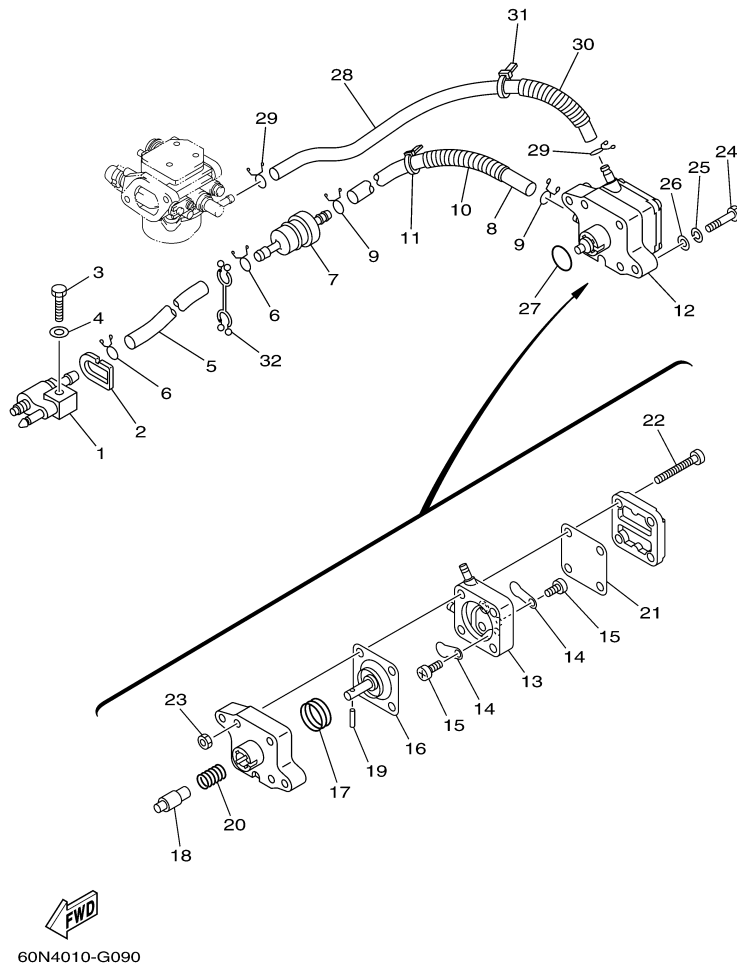

T8DELH 0710 / FUEL 1

©2014 Yamaha Motor Corporation, U.S.A. All rights reserved.

Part List

T8DELH 0710 / FUEL 1

REF - NO	PART NUMBER	PART NAME	QUANTITY	REMARKS
1	6G1-24304-02-00	FUEL PIPE JOINT COMP. 1	1	
2	60R-F4329-00-00	SEAL	1	
3	97095-06025-00	BOLT	1	
4	92995-06600-00	WASHER	1	
5	90445-10809-00	HOSE (L295)	1	
6	90467-09M09-00	CLIP	2	
7	68T-24251-01-00	STRAINER 1	1	
8	90445-10811-00	HOSE (L170)	1	
9	90467-09M09-00	CLIP	2	
10	90446-14M66-00	HOSE (L40)	1	
11	90465-11M10-00	CLAMP	1	
12	68T-24410-01-00	FUEL PUMP ASSY	1	
13	66M-24413-01-00	.BODY 2	1	
14	6A0-24421-01-00	.VALVE, CHECK	2	
15	6E7-14325-00-00	.SCREW, PAN HEAD	2	
16	66M-24411-01-00	.DIAPHRAGM	1	
17	66M-24423-00-00	.SPRING, DIAPHRAGM	1	
18	66M-13131-00-00	.PLUNGER	1	
19	66M-24374-00-00	.PIN	1	
20	66M-24454-00-00	.SPRING	1	
21	66M-24471-01-00	.DIAPHRAGM	1	
22	66M-24444-00-00	.SCREW	4	
23	95380-04600-00	.NUT	4	
24	97095-06030-00	BOLT	2	
25	92995-06100-00	WASHER, SPRING	2	
26	92995-06600-00	WASHER	2	
27	93210-20M65-00	.O-RING	1	
28	90445-10810-00	HOSE (L280)	1	
29	90467-09M09-00	CLIP	2	
30	90446-14M66-00	HOSE (L40)	1	
31	90465-11M10-00	CLAMP	1	
32	90464-10M53-00	CLAMP	1