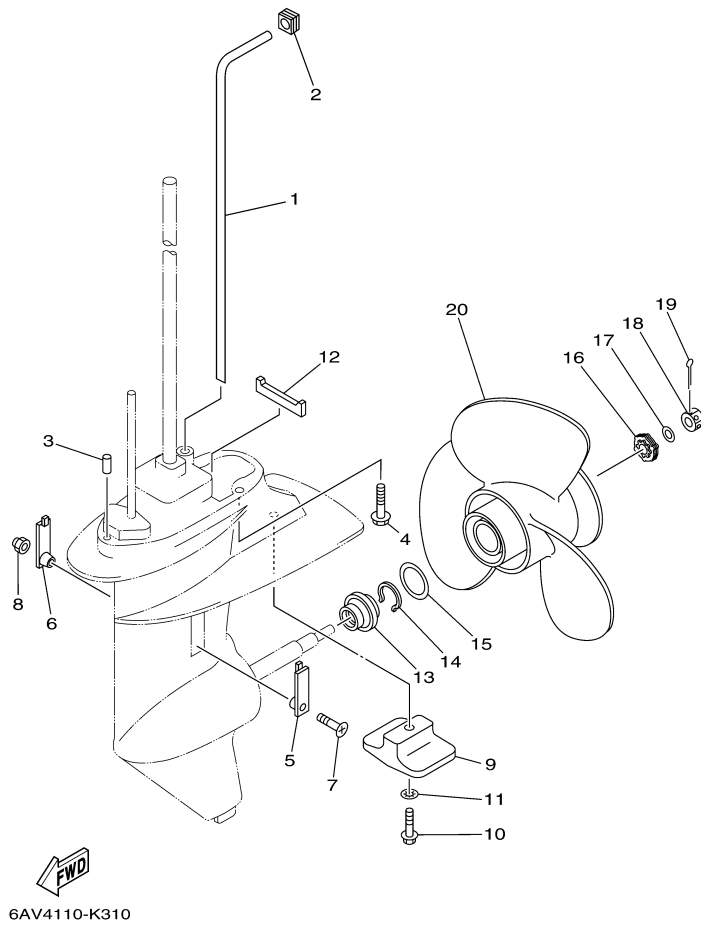

T8DELH 0710 / LOWER CASING DRIVE 2

©2014 Yamaha Motor Corporation, U.S.A. All rights reserved.

Part List

T8DELH 0710 / LOWER CASING DRIVE 2

REF - NO	PART NUMBER	PART NAME	QUANTITY	REMARKS
1	68T-44361-10-00	TUBE, WATER 1	1	L(21.9")
2	63V-44365-10-00	DAMPER, WATER SEAL 1	1	
3	93604-12M07-00	PIN, DOWEL	2	
4	97575-08535-00	BOLT, WITH WASHER	4	L(21.9")
5	6G1-45214-00-00	COVER, WATER INLET 1	1	
6	63V-45215-00-00	COVER, WATER INLET 2	1	
7	90152-05011-00	SCREW, COUNTERSUNK	1	
8	90185-05002-00	NUT, NYLON	1	
9	61N-45251-01-00	ANODE	1	
10	95895-06030-00	BOLT, FLANGE	1	
11	92990-06300-00	WASHER, INTERNAL TOOTH	1	
12	63V-45375-00-00	DAMPER, SEAL	1	
13	6G8-45987-02-00	SPACER 1	1	
14	93450-10M04-00	CIRCLIP	1	
15	90201-31MA3-00	WASHER, PLATE	1	
16	6G8-45997-00-00	SPACER 2	1	
17	90201-10M02-00	WASHER, PLATE	1	
18	90171-10M07-00	NUT, CASTLE	1	
19	91490-30025-00	PIN. COTTER	1	
20	69G-45941-00-EL	PROPELLER (3X11-3/4"X5-3/4"-R)	1