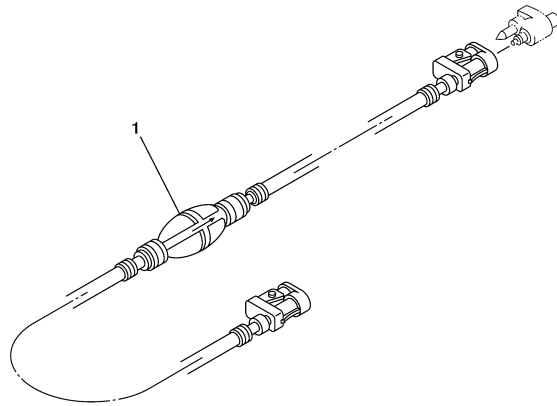

Part List

T8DELH 0710 / FUEL 1

REF - NO	PART NUMBER	PART NAME	QUANTITY	REMARKS
1	6G1-24304-02-00	FUEL PIPE JOINT COMP. 1	1	
2	60R-F4329-00-00	SEAL	1	
3	97095-06025-00	BOLT	1	
4	92995-06600-00	WASHER	1	
5	90445-10809-00	HOSE (L295)	1	
6	90467-09M09-00	CLIP	2	
7	68T-24251-01-00	STRAINER 1	1	
8	90445-10811-00	HOSE (L170)	1	
9	90467-09M09-00	CLIP	2	
10	90446-14M66-00	HOSE (L40)	1	
11	90465-11M10-00	CLAMP	1	
12	68T-24410-01-00	FUEL PUMP ASSY	1	
13	66M-24413-01-00	.BODY 2	1	
14	6A0-24421-01-00	.VALVE, CHECK	2	
15	6E7-14325-00-00	.SCREW, PAN HEAD	2	
16	66M-24411-01-00	.DIAPHRAGM	1	
17	66M-24423-00-00	.SPRING, DIAPHRAGM	1	
18	66M-13131-00-00	.PLUNGER	1	
19	66M-24374-00-00	.PIN	1	
20	66M-24454-00-00	.SPRING	1	
21	66M-24471-01-00	.DIAPHRAGM	1	
22	66M-24444-00-00	.SCREW	4	
23	95380-04600-00	.NUT	4	
24	97095-06030-00	BOLT	2	
25	92995-06100-00	WASHER, SPRING	2	
26	92995-06600-00	WASHER	2	
27	93210-20M65-00	.O-RING	1	
28	90445-10810-00	HOSE (L280)	1	
29	90467-09M09-00	CLIP	2	
30	90446-14M66-00	HOSE (L40)	1	
31	90465-11M10-00	CLAMP	1	
32	90464-10M53-00	CLAMP	1	

T8DELH 0710 / FUEL 2

6BP1110-H100