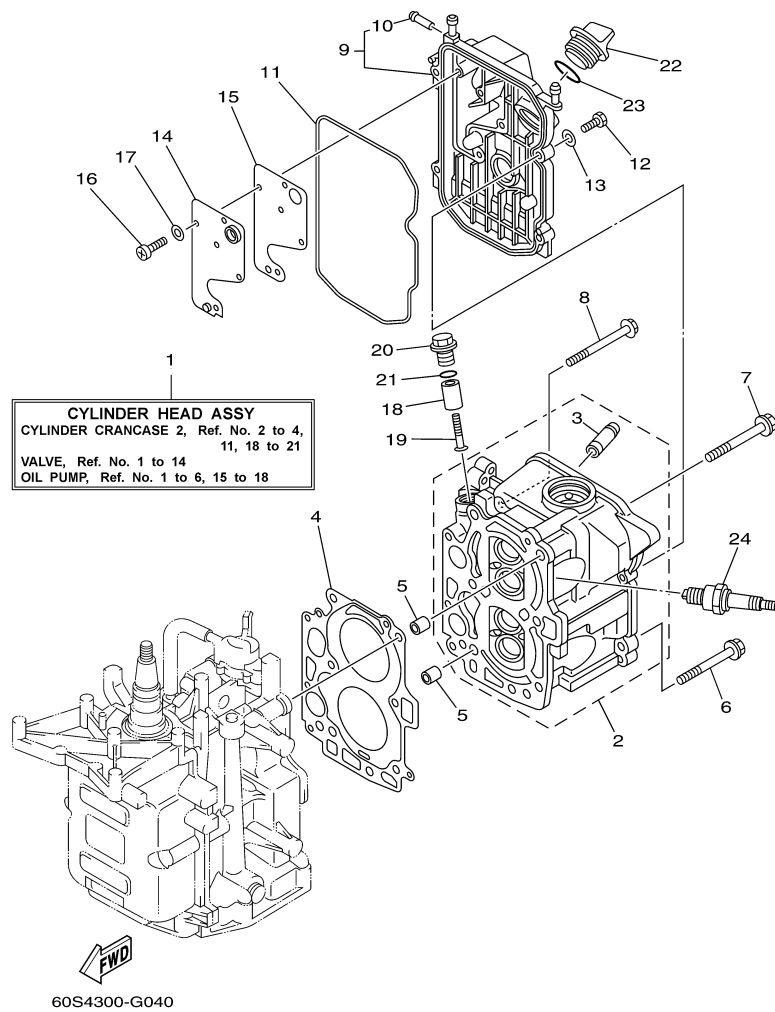

T8DELH 0710 / CYLINDER CRANKCASE 2

Part List

T8DELH 0710 / CYLINDER CRANKCASE 2

REF - NO	PART NUMBER	PART NAME	QUANTITY	REMARKS
1	60R-WE09A-01-1S	CYLINDER HEAD COMPLETE	1	
2	60R-E1111-00-1S	HEAD, CYLINDER 1	1	
3	67D-11133-10-00	.GUIDE, VALVE 1	4	
4	68T-11181-00-00	.GASKET, CYLINDER HEAD 1	1	
5	99510-10114-00	PIN, DOWEL	2	
6	90105-08M36-00	BOLT, FLANGE	2	
7	90105-08M78-00	BOLT, FLANGE	4	
8	90119-06049-00	BOLT, WITH WASHER	3	
9	60R-E1191-00-1S	COVER, CYLINDER HEAD 1	1	
10	650-24378-00-00	.PIPE, JOINT 4	1	
11	68T-11356-00-00	.SEAL, CYLINDER 2	1	
12	97095-06020-00	BOLT	4	
13	92995-06600-00	WASHER	4	
14	68T-11168-00-00	COVER, BREATHER	1	
15	68T-11169-A0-00	.GASKET, BREATHER COVER	1	
16	98507-04010-00	SCREW, PAN HEAD	5	
17	92907-04600-00	WASHER	5	
18	6G8-11325-00-00	ANODE	1	
19	97880-05025-00	SCREW, PAN HEAD	1	
20	6G8-11197-01-00	PLUG, BLIND	1	
21	93210-13M63-00	.O-RING	1	
22	69M-E5363-00-00	PLUG, OIL	1	
23	93210-24M79-00	.O-RING	1	
24	94702-00274-00	PLUG, SPARK (NGK BR6HS-10)	2