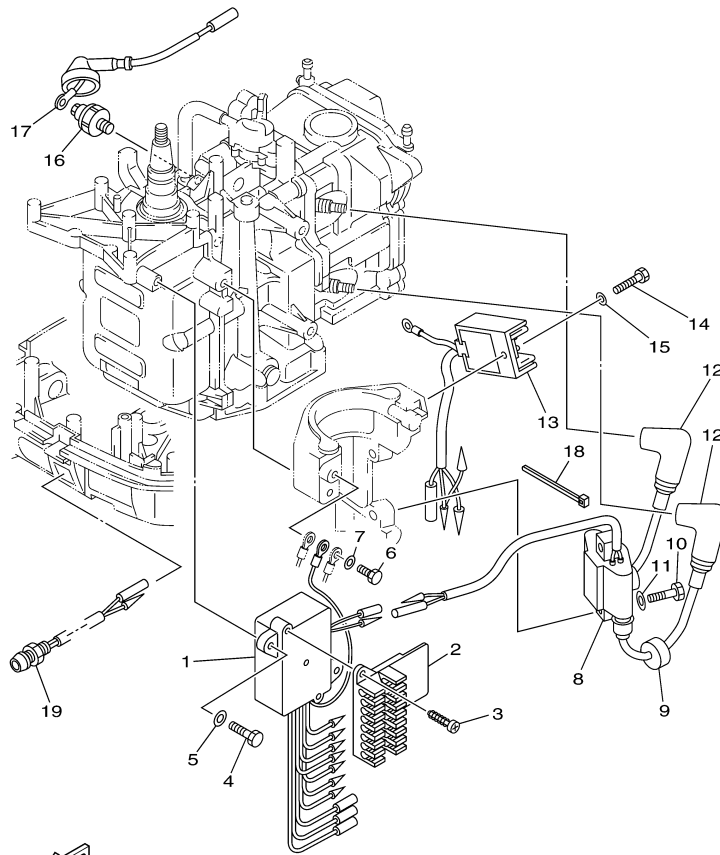

T8DELH 0710 / GENERATOR

©2014 Yamaha Motor Corporation, U.S.A. All rights reserved.

Part List

T8DELH 0710 / GENERATOR

REF - NO	PART NUMBER	PART NAME	QUANTITY	REMARKS
1	68T-85550-11-00	ROTOR ASSY	1	
2	68T-85520-00-00	COIL, CHARGE	1	
3	68T-85580-01-00	COIL, PULSER	1	
4	68T-85533-10-00	COIL, LIGHTING	1	
5	6H2-85582-00-00	ATTACHMENT, PULSER	1	
6	90119-06014-00	BOLT, WITH WASHER	2	
7	97095-05010-00	BOLT	2	
8	90119-06MA1-00	BOLT, WITH WASHER	4	
9	90465-11M10-00	CLAMP	1	
10	90280-04M06-00	KEY, WOODRUFF	1	
11	90170-12066-00	NUT	1	
12	90201-12472-00	WASHER, PLATE	1	

T8DELH 0710 / ELECTRICAL 1

 60S4300-G120

Part List

T8DELH 0710 / ELECTRICAL 1

REF - NO	PART NUMBER	PART NAME	QUANTITY	REMARKS
1	68T-85540-00-00	C.D.I. UNIT ASSY	1	
2	68T-82522-00-00	CLAMP, COUPLER	1	
3	97780-40512-00	SCREW, TAPPING	2	
4	97095-06020-00	BOLT	2	
5	92995-06600-00	WASHER	2	
6	97095-06012-00	BOLT	1	
7	92995-06600-00	WASHER	1	
8	680-85570-02-00	IGNITION COIL ASSY	1	
9	90480-25161-00	GROMMET	2	
10	97095-06025-00	BOLT	2	
11	92995-06600-00	WASHER	2	
12	6E3-82370-21-00	PLUG CAP ASSY	2	
13	68T-81960-00-00	RECTIFIER & REGULATOR ASSY	1	
14	97095-06012-00	BOLT	1	
15	92995-06600-00	WASHER	1	
16	67F-82504-00-00	OIL PRESSURE SWITCH ASSY	1	
17	68T-82127-10-00	WIRE, LEAD 2	1	
18	90465-11M10-00	CLAMP	1	
19	68T-85410-00-00	EMERGENCY SIGNAL LIGHT ASSY	1	