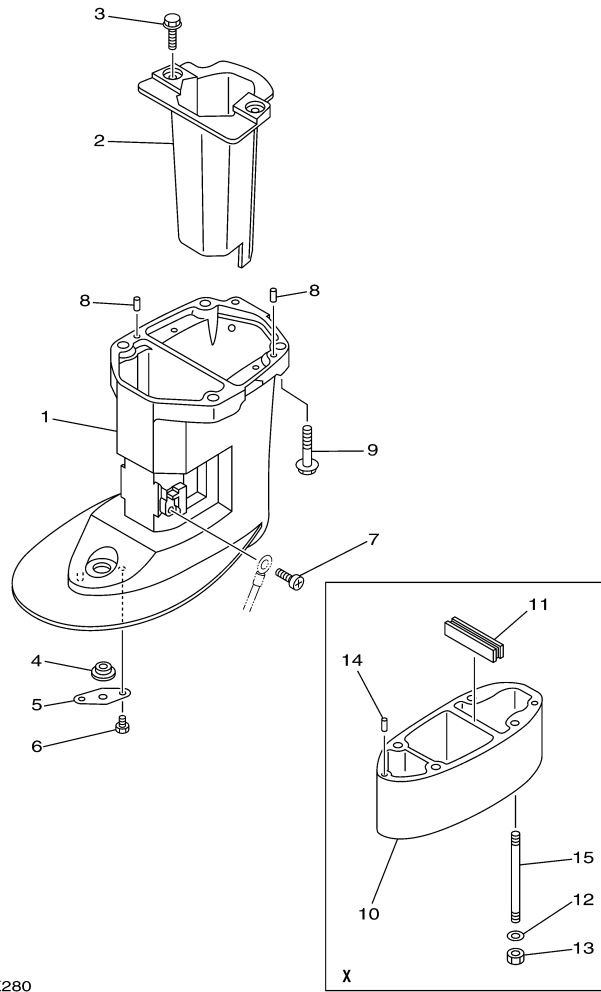

T8DELH 0710 / UPPER CASING

6AV4110-K280

Part List

T8DELH 0710 / UPPER CASING

REF - NO	PART NUMBER	PART NAME	QUANTITY	REMARKS
1	60R-G5111-10-4D	CASING, UPPER	1	
2	60R-E4711-00-CA	MUFFLER 1	1	
3	97575-06514-00	BOLT, WITH WASHER	2	
4	90480-14M54-00	GROMMET	1	
5	68T-45321-00-00	PLATE	1	
6	97095-06008-00	BOLT	1	
7	97885-05008-00	SCREW, PAN HEAD	1	
8	93604-12M07-00	PIN, DOWEL	2	
9	97575-08535-00	BOLT, WITH WASHER	4