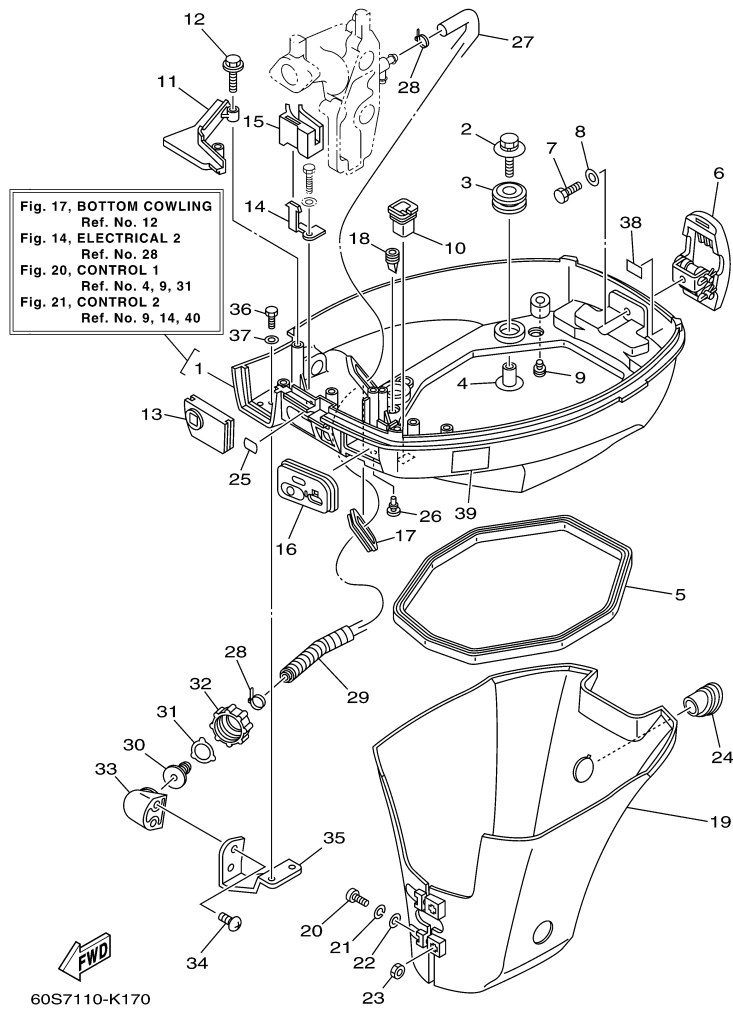

T8DELH 0710 / BOTTOM COWLING

Fig. 17, BOTTOM COWLING
Ref. No. 12
Fig. 14, ELECTRICAL 2
Ref. No. 28
Fig. 20, CONTROL 1
Ref. No. 4, 9, 31
Fig. 21, CONTROL 2
Ref. No. 9, 14, 40

60S7110-K170

*1:REF.NO.35,36,37-FOR REMO-CON ATTCHMENT (WITH FLUSHING KIT)

Part List

T8DELH 0710 / BOTTOM COWLING

REF - NO	PART NUMBER	PART NAME	QUANTITY	REMARKS
1	60R-G2710-00-4D	BOTTOM COWLING ASSY	1	WITH TAPPING BOLT
2	68F-85119-00-00	BOLT	4	
3	90480-21M82-00	GROMMET	4	
4	90387-06176-00	COLLAR	4	
5	68T-42716-10-00	RUBBER, SEAL 1	1	
6	68T-42801-00-00	COWLING CLAMP COMP.	1	
7	97095-06012-00	BOLT	1	
8	92995-06600-00	WASHER	1	
9	6BL-44391-00-00	NIPPLE, HOSE	1	
10	682-42727-00-00	GROMMET	1	
11	68T-42738-00-4D	PLATE, FITTING	1	
12	90109-06M81-00	BOLT	2	
13	68T-42725-00-00	GROMMET	1	
14	68T-26393-00-00	HOLDER	1	
15	68T-26367-00-00	PROTECTOR	1	
16	68T-42724-30-00	GROMMET	1	
17	688-42726-10-00	GROMMET	1	FLUSHING KIT
18	60S-G2717-00-00	RUBBER, SEAL 2	2	
19	60R-G2741-00-00	APRON	1	
20	97885-06030-00	SCREW, PAN HEAD	2	
21	92995-06100-00	WASHER, SPRING	2	
22	92995-06600-00	WASHER	2	
23	95380-06600-00	NUT, HEXAGON	2	
24	68T-42717-00-00	RUBBER, SEAL 2	1	
25	60R-H4342-00-00	SEAT, EMBLEM	1	
27	60S-E2481-00-00	PIPE 1	1	FLUSHING KIT
28	90465-11M10-00	CLAMP	2	FLUSHING KIT
29	90447-13M00-00	TUBE	1	FLUSHING KIT
30	6R3-12582-00-00	JOINT, HOSE 2	1	FLUSHING KIT
31	6R3-12583-00-00	GASKET, HOSE JOINT	1	FLUSHING KIT
32	6R3-12581-00-00	JOINT, HOSE 1	1	FLUSHING KIT
33	68T-12572-00-00	ADAPTER	1	FLUSHING KIT
34	90167-06002-00	SCREW, TAPPING	2	FLUSHING KIT
35	68T-12535-00-00	PLATE	1	FLUSHING KIT
36	97095-06012-00	BOLT	2	FLUSHING KIT
37	92995-06600-00	WASHER	2	FLUSHING KIT
38	6H8-42791-10-00	MARK 1	1	
39	6AH-42794-40-00	LABEL, WARNING (GENERAL)	1