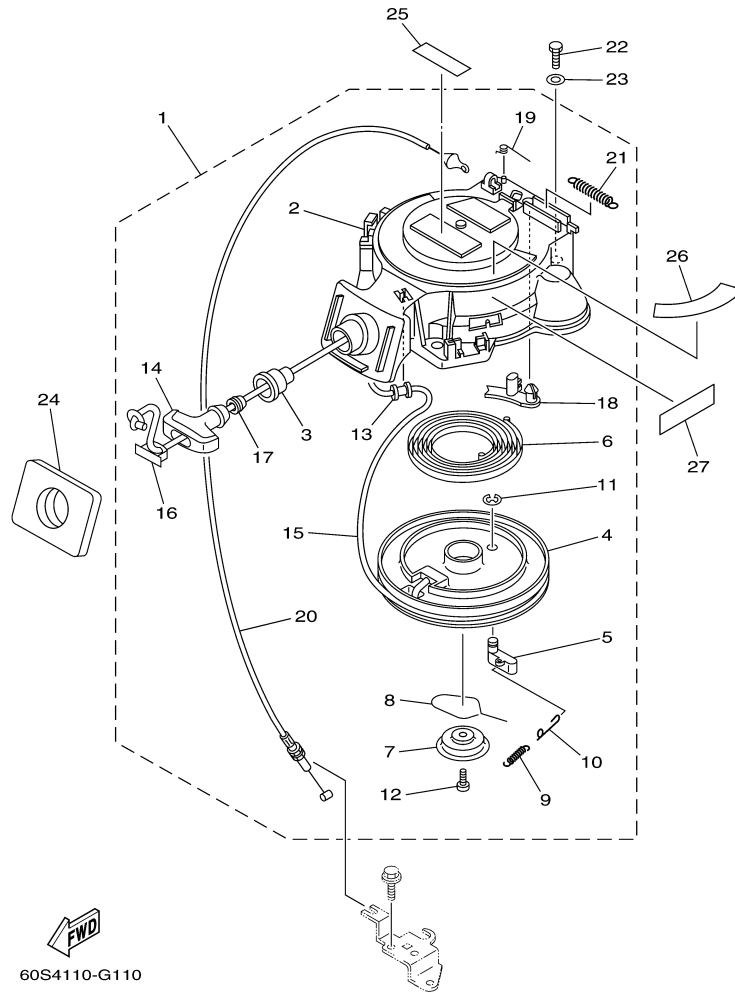

T8DELH 0710 / STARTER

©2014 Yamaha Motor Corporation, U.S.A. All rights reserved.

Part List

T8DELH 0710 / STARTER

REF - NO	PART NUMBER	PART NAME	QUANTITY	REMARKS
1	68T-15710-13-00	STARTER ASSY	1	
2	68T-15711-03-00	.CASE, STARTER	1	
3	68T-15795-00-00	.GUIDE, ROPE	1	
4	63V-15714-00-00	.DRUM, SHEAVE	1	
5	63V-15741-00-00	.PAWL, DRIVE	1	
6	63V-15713-00-00	.SPRING, STARTER	1	
7	68T-15716-00-00	.PLATE, DRIVE	1	
8	63V-15705-01-00	.SPRING, DRIVE PAWL	1	
9	63V-15767-01-00	.SPRING	1	
10	68T-15784-00-00	.SPRING, RETURN	1	
11	63V-15744-00-00	.CIRCLIP	1	
12	68T-15793-00-00	.SCREW	1	
13	68T-15764-00-00	.COLLAR 1	1	
14	6G1-15755-00-00	.HANDLE, STARTER	1	
15	90890-44373-00	..ROPE, STARTER	1	UNAVAILABLE - OBTAIN LOCALLY, CUT TO 1.8M
16	6G1-15779-00-00	.COVER	1	
17	6A0-15789-00-00	.DAMPER	1	
18	68T-15794-00-00	.STOPPER	1	
19	66T-15734-00-00	.SPRING, RETURN	1	
20	68T-15770-00-00	.CABLE COMP, STARTER STOP	1	
21	66T-15731-00-00	.SPRING, RETURN	1	
22	97095-06020-00	BOLT	3	
23	92995-06600-00	WASHER	3	
24	68T-15762-00-00	SEAL, RUBBER 2	1	
25	6AH-81995-40-00	LABEL, WARNING	1	
26	60R-H5711-40-00	MARK, CAUTION	1	
27	6AH-81994-40-00	LABEL, SAFETY	1