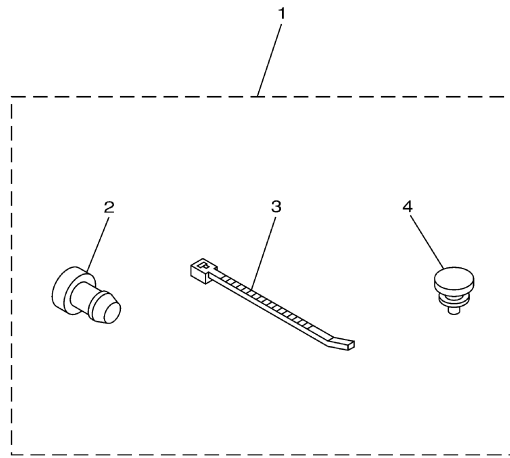

T8DELH 0710 / OPTIONAL PARTS

68R1100-2290

Part List

T8DELH 0710 / OPTIONAL PARTS

REF - NO	PART NUMBER	PART NAME	QUANTITY	REMARKS
1	69G-W1257-00-00	FLUSHING ELIMINATION KIT	1	AP
2	90338-07M16-00	.PLUG	1	
3	90465-11M10-00	.CLAMP	1	
4	90480-06M19-00	.GROMMET	2