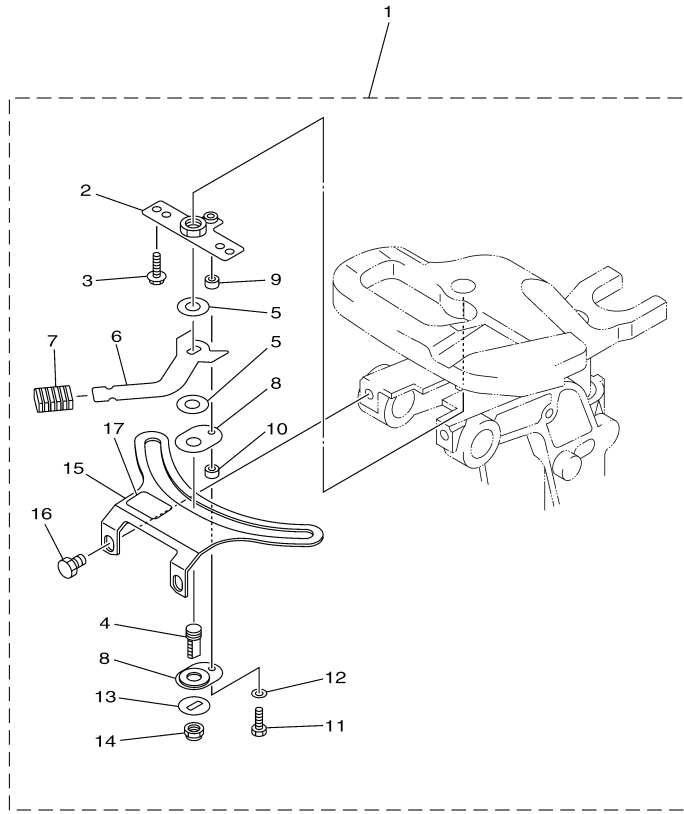

T8DELH 0710 / STEERING FRICTION

60R7110-K170

Part List

T8DELH 0710 / STEERING FRICTION

REF - NO	PART NUMBER	PART NAME	QUANTITY	REMARKS
1	68T-42508-01-00	STEERING FRICTION ASSY	1	
2	68T-42525-01-00	.PLATE, FRICTION	1	
3	97595-05514-00	.BOLT, WITH WASHER	2	
4	67C-42562-00-00	.SHAFT, STEERING LOCK	1	
5	90202-10M56-00	.WASHER, PLATE	2	
6	68T-42561-00-00	.KNOB, STEERING LOCK	1	
7	689-43633-00-00	.COVER, TILT LEVER	1	
8	65W-42528-00-00	.PLATE, FRICTION	2	
9	90387-05M05-00	.COLLAR	1	
10	90387-05M11-00	.COLLAR	1	
11	97095-05020-00	.BOLT	1	
12	92995-05600-00	.WASHER	1	
13	90209-10M26-00	.WASHER	1	
14	90185-10M14-00	.NUT, SELF-LOCKING	1	
15	68T-42527-01-00	.PLATE, FRICTION	1	
16	90109-08M91-00	.BOLT	2	
17	68T-43155-00-00	.MARK 1	1	FOR 68T-42508-01