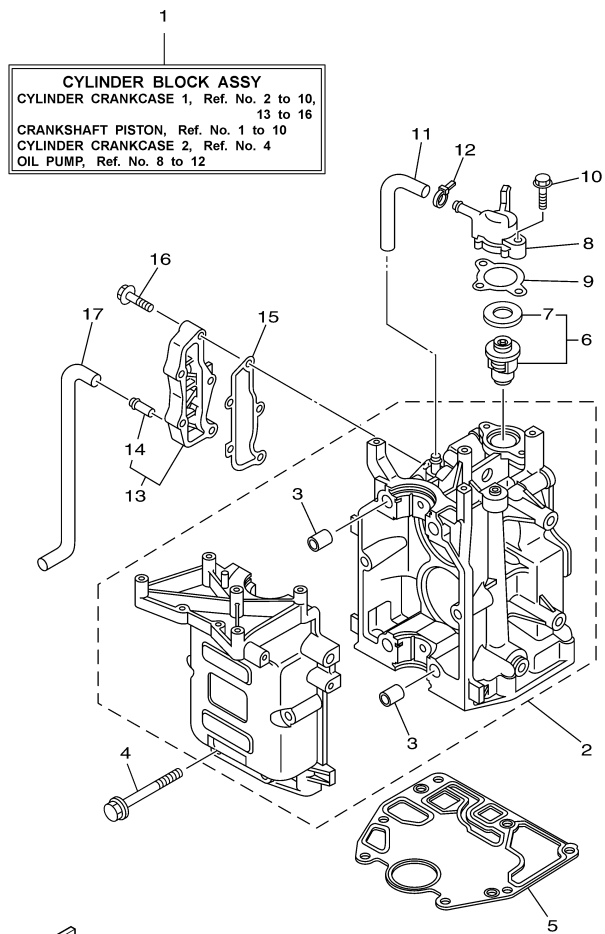

T8DELH 0710 / CYLINDER CRANKCASE 1

60N2300-E020

Part List

T8DELH 0710 / CYLINDER CRANKCASE 1

REF - NO	PART NUMBER	PART NAME	QUANTITY	REMARKS
1	60R-WE09B-00-1S	CYLINDER BLOCK ASSY	1	
2	60R-E5100-00-1S	CRANKCASE ASSY	1	
3	91812-12001-00	.PIN, DOWEL	4	
4	90119-08M29-00	BOLT, WITH WASHER	6	
5	68T-11351-00-00	.GASKET, CYLINDER	1	
6	66M-12411-01-00	THERMOSTAT	1	
7	688-12412-00-00	.SEAL, THERMOSTAT	1	
8	68T-12413-00-1S	COVER, THERMOSTAT	1	
9	60R-E2414-A0-00	.GASKET, COVER	1	
10	90119-06MA2-00	BOLT, WITH WASHER	2	
11	60R-E2481-00-00	PIPE 1	1	
12	90465-11M10-00	CLAMP	1	
13	60R-G1113-00-1S	OUTER COVER, EXHAUST	1	
14	6E9-24378-00-00	.PIPE, JOINT 3	1	
15	68T-41114-A0-00	.GASKET, EXHAUST OUTER COVER	1	
16	90119-06MA3-00	BOLT, WITH WASHER	5	
17	60R-E2482-00-00	PIPE 2	1	

Part Notes

T8DELH 0710 / CYLINDER CRANKCASE 1

PART NUMBER	NOTE TEXT
66M-12411-01-00	OEM: This part number is among the Top 100 Most Popular Marine Maintenance Parts as of March 2014.

©2014 Yamaha Motor Corporation, U.S.A. All rights reserved.