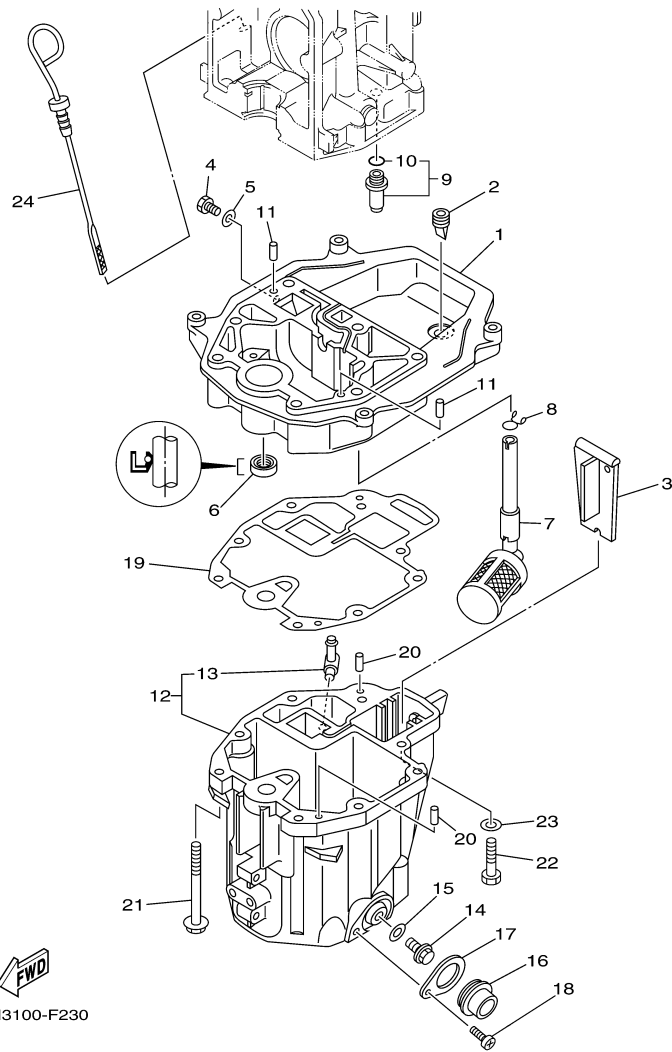

T8DELH 0710 / POWER TILT ASSY

©2014 Yamaha Motor Corporation, U.S.A. All rights reserved.

T8DELH 0710 / UPPER CASING

6AV4110-K280

Part List

T8DELH 0710 / UPPER CASING

REF - NO	PART NUMBER	PART NAME	QUANTITY	REMARKS
1	60R-G5111-10-4D	CASING, UPPER	1	
2	60R-E4711-00-CA	MUFFLER 1	1	
3	97575-06514-00	BOLT, WITH WASHER	2	
4	90480-14M54-00	GROMMET	1	
5	68T-45321-00-00	PLATE	1	
6	97095-06008-00	BOLT	1	
7	97885-05008-00	SCREW, PAN HEAD	1	
8	93604-12M07-00	PIN, DOWEL	2	
9	97575-08535-00	BOLT, WITH WASHER	4	

T8DELH 0710 / OIL PAN

©2014 Yamaha Motor Corporation, U.S.A. All rights reserved.

Part List

T8DELH 0710 / OIL PAN

REF - NO	PART NUMBER	PART NAME	QUANTITY	REMARKS
1	60R-G1137-00-94	GUIDE, EXHAUST	1	
2	60S-G2717-00-00	RUBBER, SEAL 2	1	
3	60R-G5181-00-00	PLATE	1	
4	97095-08014-00	BOLT	1	
5	90430-08800-00	.GASKET	1	
6	93101-12M70-00	.OIL SEAL	1	
7	68T-13421-01-00	STRAINER 2	1	
8	90467-11M08-00	CLIP	1	
9	6G8-11575-00-00	RELIEF VALVE ASSY	1	
10	93210-12M62-00	.O-RING	1	
11	93606-19M23-00	PIN, DOWEL	2	
12	60R-E5311-00-5B	OIL PAN	1	
13	6H1-11372-00-00	.NIPPLE, HOSE	1	
14	90340-10M10-00	PLUG, STRAIGHT SCREW	1	
15	90430-10M11-00	.GASKET	1	
16	60R-E5316-00-00	DAMPER 1	1	
17	68T-15317-00-00	SPACER, ENGINE MOUNT	1	
18	97885-05008-00	SCREW, PAN HEAD	1	
19	68T-13475-00-00	.GASKET	1	
20	93604-12M07-00	PIN, DOWEL	2	
21	90119-08005-00	BOLT, WITH WASHER	6	
22	97075-08030-00	BOLT	2	
23	92995-08600-00	WASHER	2	
24	68T-15362-00-00	PLUG, OIL LEVEL	1	