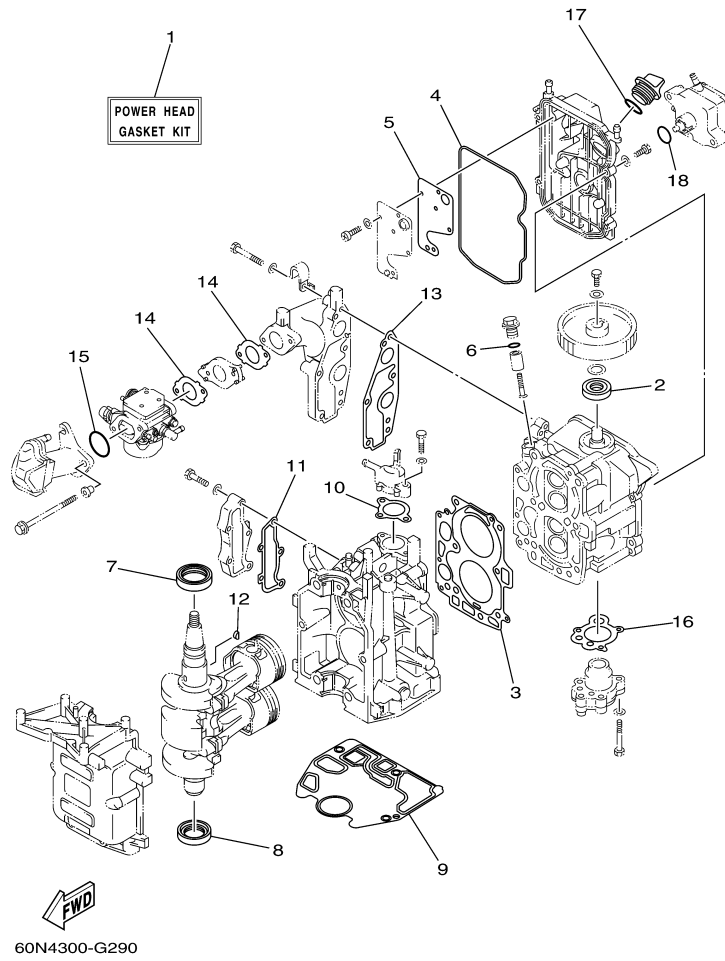

T8DELH 0710 / REPAIR KIT 1

©2014 Yamaha Motor Corporation, U.S.A. All rights reserved.

Part List

T8DELH 0710 / REPAIR KIT 1

REF - NO	PART NUMBER	PART NAME	QUANTITY	REMARKS
1	68T-W0001-00-00	POWER HEAD GASKET KIT	1	
2	93102-18M21-00	.OIL SEAL	1	
3	68T-11181-00-00	.GASKET, CYLINDER HEAD 1	1	
4	68T-11356-00-00	.SEAL, CYLINDER 2	1	
5	68T-11169-A0-00	.GASKET, BREATHER COVER	1	
6	93210-13M63-00	.O-RING	1	
7	93102-30M22-00	.OIL SEAL	1	
8	93101-25M69-00	.OIL SEAL	1	
9	68T-11351-00-00	.GASKET, CYLINDER	1	
10	60R-E2414-A0-00	.GASKET, COVER	1	
11	68T-41114-A0-00	.GASKET, EXHAUST OUTER COVER	1	
12	90280-03M01-00	.KEY, WOODRUFF	1	
13	68T-13645-00-00	.GASKET, MANIFOLD 1	1	
14	60R-E3646-A0-00	.GASKET, MANIFOLD 2	2	
15	93210-31MJ5-00	.O-RING	1	
16	68T-13329-00-00	.GASKET, PUMP COVER	1	
17	93210-24M79-00	.O-RING	1	
18	93210-20M65-00	.O-RING	1