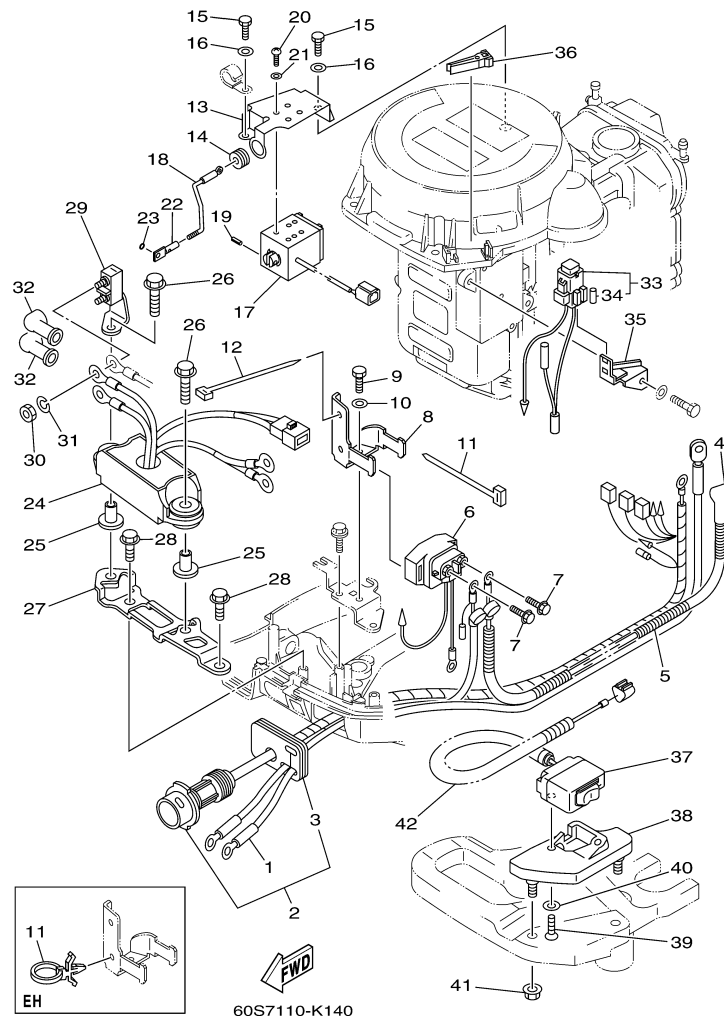

T8DELH 0710 / ELECTRICAL 2

©2014 Yamaha Motor Corporation, U.S.A. All rights reserved.

Part List

T8DELH 0710 / ELECTRICAL 2

REF - NO	PART NUMBER	PART NAME	QUANTITY	REMARKS
1	69G-82105-00-00	BATTERY CABLE (L: 3.0M)	1	UR STD
1	68T-82105-00-00	BATTERY CABLE (L: 2.1M)	1	UR AP
4	6G8-82117-00-00	WIRE, LEAD	1	
5	90446-10M86-00	HOSE (L140)	1	
6	68T-81940-00-00	STARTER RELAY ASSY	1	
7	97595-06610-00	BOLT, WITH WASHER	2	
8	68T-81945-01-00	PLATE, SWITCH FITTING	1	
9	97095-06012-00	BOLT	1	
10	92995-06600-00	WASHER	1	
11	90465-12M56-00	CLAMP	2	
33	68T-82150-00-00	FUSE HOLDER ASSY	1	
34	66V-82151-00-00	.FUSE (10A-BL)	2	
35	68T-82171-01-00	STAY, FUSE BOX	1	
36	67F-2812A-00-00	.PULLER, FUSE	1