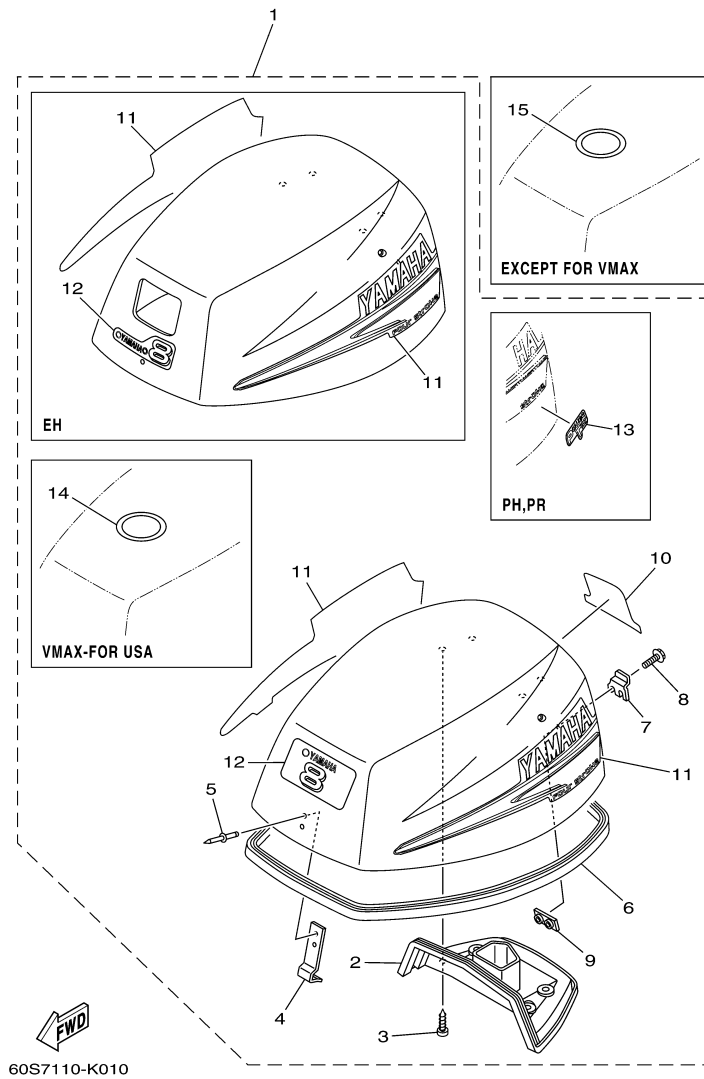

T8DELH 0710 / TOP COWLING

Part List

T8DELH 0710 / TOP COWLING

REF - NO	PART NUMBER	PART NAME	QUANTITY	REMARKS
1	60S-G2610-00-4D	TOP COWLING ASSY	1	
2	60R-G2613-00-00	.MOLDING, AIR DUCT	1	
3	97780-60516-00	.SCREW, TAPPING	4	
4	6G1-42651-02-00	.HOOK	1	
5	90266-04M04-00	.RIVET	2	
6	60R-42615-00-00	.SEAL	1	
7	60R-42652-00-00	.HOOK	1	
8	97595-05514-00	.BOLT, WITH WASHER	2	
9	68T-42649-00-00	.HOLDER, CLAMP BAND	1	
10	69G-42678-20-00	.GRAPHIC, REAR	1	
11	68T-W0070-20-00	.GRAPHIC SET	1	
12	68T-42677-00-00	.GRAPHIC, FRONT	1	
15	60R-E3434-00-00	LABEL, CAUTION	1	EXCEPT FOR VMAX