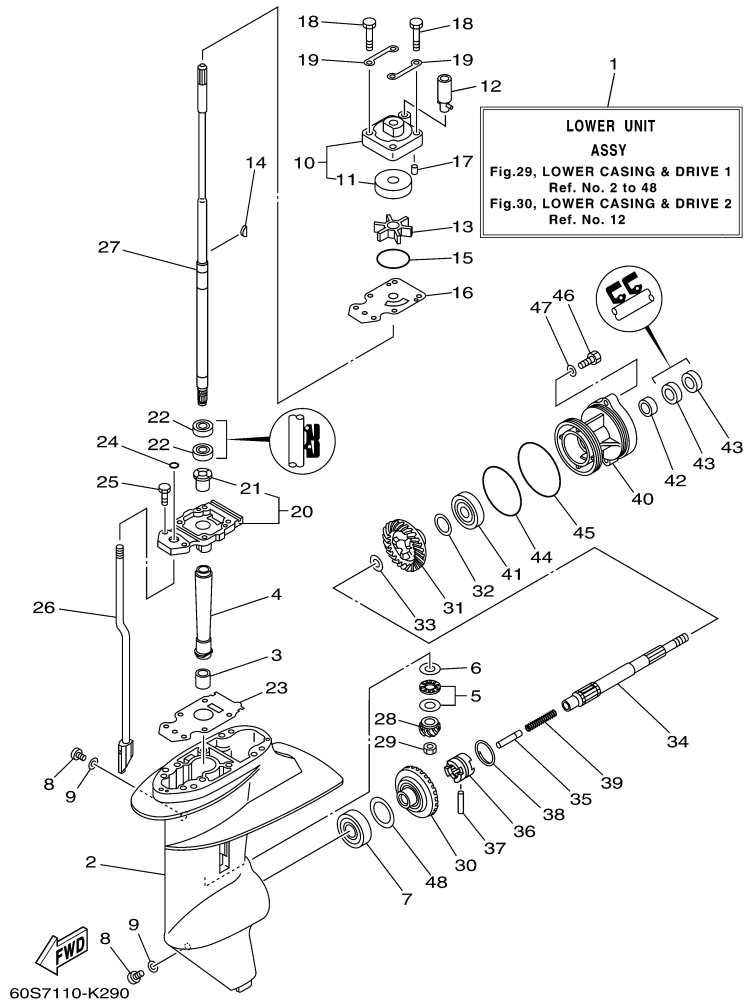

T8DELH 0710 / LOWER CASING DRIVE 1

©2014 Yamaha Motor Corporation, U.S.A. All rights reserved.

Part List

T8DELH 0710 / LOWER CASING DRIVE 1

REF - NO	PART NUMBER	PART NAME	QUANTITY	REMARKS
1	60S-G5300-10-4D	LOWER UNIT ASSY	1	L(21.9")
2	60S-G5311-00-4D	CASING, LOWER	1	
3	93315-314V8-00	BEARING	1	
4	66R-45536-00-00	SLEEVE, DRIVE SHAFT	1	
5	93341-414Y0-00	BEARING	1	
6	66R-45587-10-00	SHIM (T:1.20MM)	1	UR
6	66R-45587-00-00	SHIM (T:1.13MM)	1	UR
7	93332-000Y4-00	BEARING	1	
8	90340-08002-00	PLUG, STRAIGHT SCREW	2	
9	90430-08020-00	.GASKET	2	
10	63V-44301-00-00	WATER PUMP HOUSING COMP.	1	
11	63V-44322-00-00	.INSERT, CARTRIDGE	1	
12	68T-44366-00-00	.DAMPER, WATER SEAL 2	1	
13	63V-44352-01-00	.IMPELLER	1	
14	664-44338-00-00	.KEY, WOODRUFF	1	
15	93210-44398-00	.O-RING	1	
16	68T-44323-00-00	.OUTER PLATE, CARTRIDGE	1	
17	93604-12M07-00	PIN, DOWEL	2	
18	97080-08045-00	BOLT	4	
19	63V-44328-00-00	PLATE	2	
20	69G-45331-01-CA	HOUSING, BEARING	1	
21	626-45316-09-00	.BUSHING, DRIVE SHAFT	1	
22	93101-20048-00	.OIL SEAL	2	
23	69G-45315-A0-00	.PACKING, LOWER CASING	1	
24	93210-06ME6-00	.O-RING	1	
25	97080-08025-00	BOLT	2	
26	60S-G4150-10-00	SHIFT CAM ASSY	1	L(21.9")
27	69G-45510-10-00	DRIVE SHAFT ASSY	1	L(21.9")
28	60S-G5551-00-00	PINION (13T)	1	
29	90179-08M06-00	NUT	1	
30	60S-G5560-00-00	GEAR 1 (38T)	1	
31	60S-G5571-00-00	GEAR 2 (38T)	1	
32	626-45577-00-00	SHIM (T:0.10MM)	1	UR
32	626-45577-10-00	SHIM (T:0.20MM)	1	UR
32	626-45577-40-00	SHIM (T:0.50MM)	1	UR
32	626-45577-30-00	SHIM (T:0.40MM)	1	UR
32	626-45577-20-00	SHIM (T:0.30MM)	1	UR
33	90201-17682-00	WASHER, PLATE	1	
34	683-45611-00-00	SHAFT, PROPELLER	1	
35	650-45635-00-00	PLUNGER, SHIFT	1	
36	69G-45631-00-00	CLUTCH, DOG	1	
37	90250-05010-00	PIN, STRAIGHT	1	
38	648-45633-00-00	RING, CROSS PIN	1	
39	90501-14M09-00	SPRING, COMPRESSION	1	
40	66R-45361-00-4D	CAP, LOWER CASING	1	
41	93306-005Y8-00	BEARING	1	
42	93315-317Y0-00	BEARING	1	
43	93101-17054-00	.OIL SEAL	2	
44	93210-74M68-00	.O-RING	1	
45	93210-74316-00	.O-RING	1	
46	97095-06025-00	BOLT	2	
47	92995-06600-00	WASHER	2	
48	626-45577-00-00	SHIM (T:0.10MM)	1	UR
48	626-45577-10-00	SHIM (T:0.20MM)	1	UR
48	626-45577-40-00	SHIM (T:0.50MM)	1	UR
48	626-45577-30-00	SHIM (T:0.40MM)	1	UR
48	626-45577-20-00	SHIM (T:0.30MM)	1	UR

Part Notes

T8DELH 0710 / LOWER CASING DRIVE 1