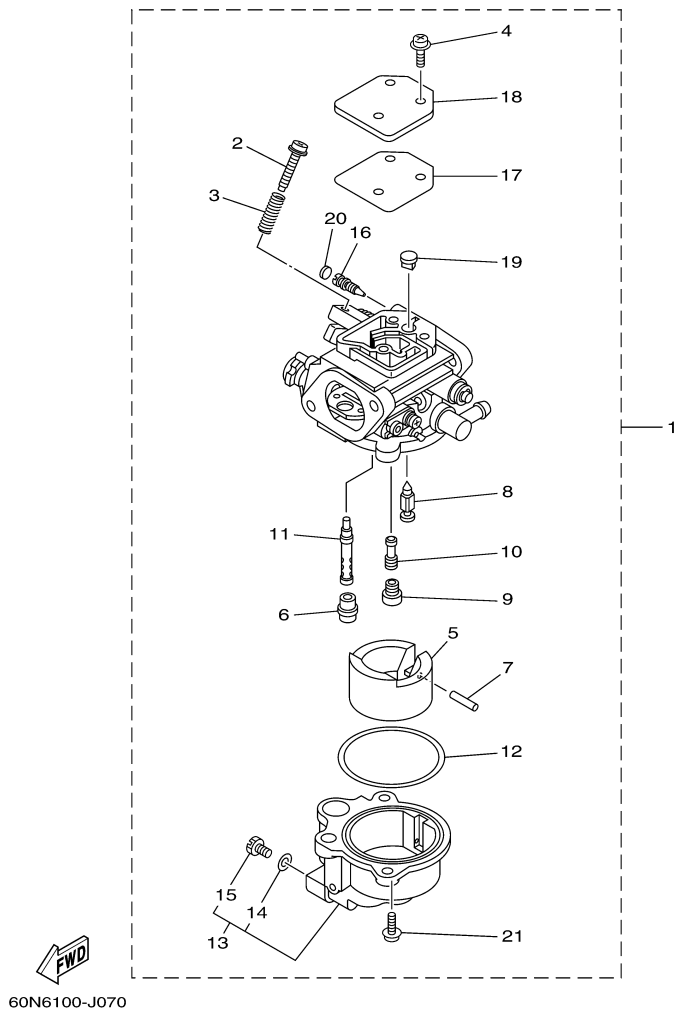

T8DELH 0710 / VALVE

68R0010-0050

Part List

T8DELH 0710 / VALVE

REF - NO	PART NUMBER	PART NAME	QUANTITY	REMARKS
1	6AU-12111-00-00	VALVE, INTAKE	2	
2	6AU-12121-00-00	VALVE, EXHAUST	2	
3	68T-12116-00-00	SEAT, VALVE SPRING	4	
4	60R-12113-00-00	SPRING, VALVE INNER	4	
5	7NJ-12117-00-00	RETAINER, VALVE SPRING	4	
6	7NJ-12118-00-00	LOCK, VALVE SPRING RETAINER	4	
7	51Y-12119-00-00	SEAL, VALVE STEM	4	
8	68T-12146-00-00	SHAFT, ROCKER	1	
9	90387-13M56-00	COLLAR	1	
10	90387-14M03-00	COLLAR	3	
11	90501-12M40-00	SPRING, COMPRESSION	2	
12	68T-12151-00-00	ARM, VALVE ROCKER	4	
13	6G8-12159-00-00	SCREW, VALVE ADJUSTING	4	
14	6G8-12158-00-00	NUT, LOCK	4	

T8DELH 0710 / CARBURETOR

Part List

T8DELH 0710 / CARBURETOR

REF - NO	PART NUMBER	PART NAME	QUANTITY	REMARKS
1	60R-14301-10-00	CARBURETOR ASSY 1	1	
2	6E5-14321-00-00	.SCREW, THROTTLE	1	
3	6J8-14334-00-00	.SPRING, THROTTLE	1	
4	97980-04110-00	.SCREW, WITH WASHER	3	
5	6AU-14385-00-00	.FLOAT	1	
6	67D-14966-00-00	.RUBBER CAP	1	
7	67D-14386-00-00	.PIN, FLOAT	1	
8	68T-14546-00-00	.VALVE, NEEDLE	1	
9	60R-1492E-3K-00	.JET, MAIN (#79)	1	
10	68T-1492F-1K-00	.JET, AIR SLOW (#39)	1	
11	68T-1492A-00-00	.NOZZLE, MAIN	1	
12	6AU-14984-00-00	.GASKET, FLOAT CHAMBER	1	
13	60R-14981-00-00	.BODY, FLOAT CHAMBER	1	
14	6J8-14959-00-00	..GASKET	1	
15	66T-14991-00-00	..PLUG, DRAIN	1	
16	67D-14323-20-00	.SCREW, AIR ADJUSTING	1	FOR 60R-14301-10
17	67D-14536-00-00	.GASKET	1	
18	67D-14527-00-00	.PLATE	1	
19	68T-14126-00-00	.PLUG	1	
20	67D-1432A-00-00	.PLUG	1	
21	97980-04112-00	.SCREW, WITH WASHER	2	