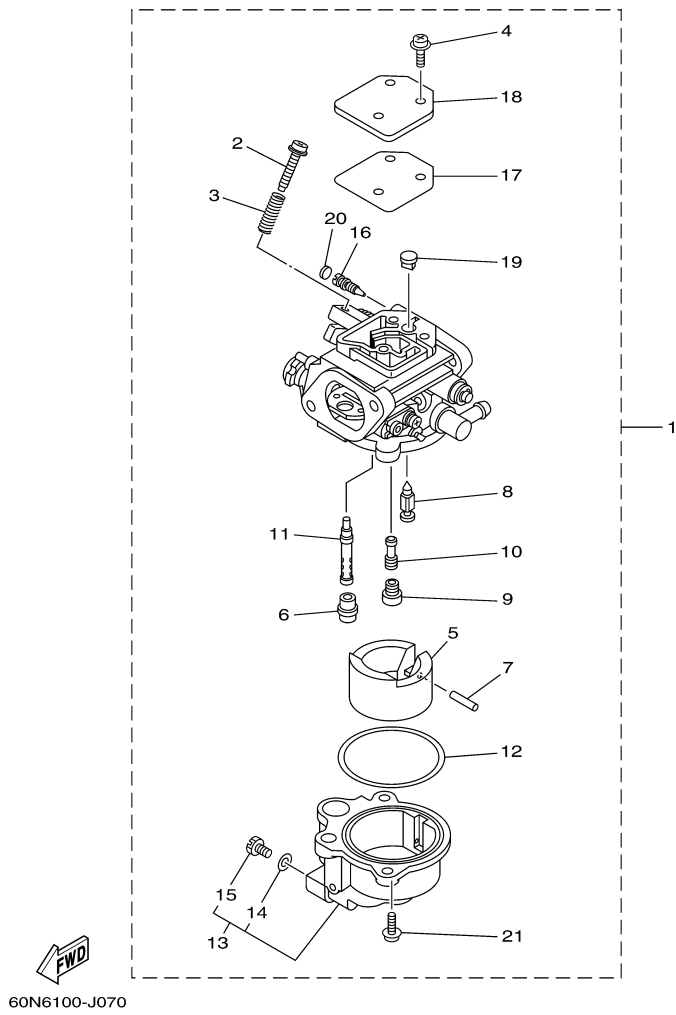

T8DELH 0709 / VALVE

68R0010-0050

Part List

T8DELH 0709 / VALVE

REF - NO	PART NUMBER	PART NAME	QUANTITY	REMARKS
1	67D-12111-00-00	VALVE, INTAKE	2	
2	67D-12121-00-00	VALVE, EXHAUST	2	
3	68T-12116-00-00	SEAT, VALVE SPRING	4	
4	60R-12113-00-00	SPRING, VALVE INNER	4	
5	7NJ-12117-00-00	RETAINER, VALVE SPRING	4	
6	7NJ-12118-00-00	LOCK, VALVE SPRING RETAINER	4	
7	51Y-12119-00-00	SEAL, VALVE STEM	4	
8	68T-12146-00-00	SHAFT, ROCKER	1	
9	90387-13M56-00	COLLAR	1	
10	90387-14M03-00	COLLAR	3	
11	90501-12M40-00	SPRING, COMPRESSION	2	
12	68T-12151-00-00	ARM, VALVE ROCKER	4	
13	6G8-12159-00-00	SCREW, VALVE ADJUSTING	4	
14	6G8-12158-00-00	NUT, LOCK	4	

T8DELH 0709 / CARBURETOR

©2014 Yamaha Motor Corporation, U.S.A. All rights reserved.

Part List

T8DELH 0709 / CARBURETOR

REF - NO	PART NUMBER	PART NAME	QUANTITY	REMARKS
1	60R-14301-10-00	CARBURETOR ASSY 1	1	
2	6E5-14321-00-00	.SCREW, THROTTLE	1	
3	6J8-14334-00-00	.SPRING, THROTTLE	1	
4	97980-04110-00	.SCREW, WITH WASHER	3	
5	6AU-14385-00-00	.FLOAT	1	
6	67D-14966-00-00	.RUBBER CAP	1	
7	67D-14386-00-00	.PIN, FLOAT	1	
8	68T-14546-00-00	.VALVE, NEEDLE	1	
9	60R-1492E-3K-00	.JET, MAIN (#79)	1	
10	68T-1492F-1K-00	.JET, AIR SLOW (#39)	1	
11	68T-1492A-00-00	.NOZZLE, MAIN	1	
12	6AU-14984-00-00	.GASKET, FLOAT CHAMBER	1	
13	60R-14981-00-00	.BODY, FLOAT CHAMBER	1	
14	6J8-14959-00-00	..GASKET	1	
15	66T-14991-00-00	..PLUG, DRAIN	1	
16	67D-14323-20-00	.SCREW, AIR ADJUSTING	1	FOR 60R-14301-10
17	67D-14536-00-00	.GASKET	1	
18	67D-14527-00-00	.PLATE	1	
19	68T-14126-00-00	.PLUG	1	
20	67D-1432A-00-00	.PLUG	1	
21	97980-04112-00	.SCREW, WITH WASHER	2	