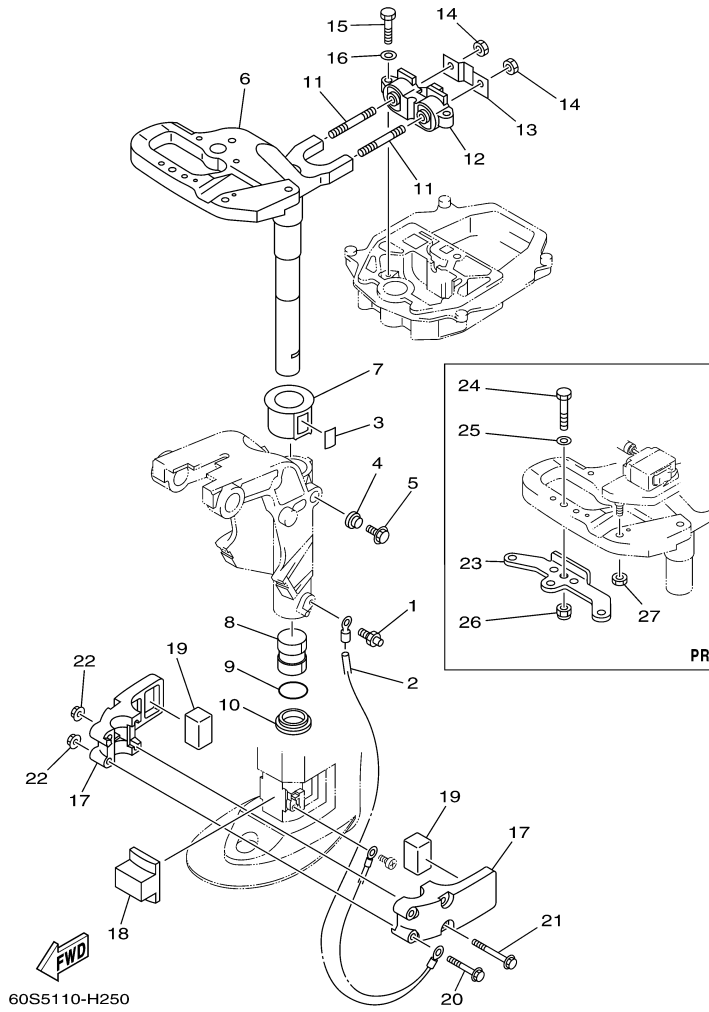

T8DELH 0709 / BRACKET 3

©2014 Yamaha Motor Corporation, U.S.A. All rights reserved.

Part List

T8DELH 0709 / BRACKET 3

REF - NO	PART NUMBER	PART NAME	QUANTITY	REMARKS
1	93700-06M03-00	NIPPLE, GREASE	1	
2	68T-82127-00-00	WIRE, LEAD 2	1	
3	63V-42528-00-00	PLATE, FRICTION	1	
4	689-43373-01-00	SEAL, DAMPER	1	
5	90105-06M07-00	.BOLT, FLANGE	1	
6	60R-G2511-11-4D	BRACKET, STEERING	1	
7	63V-42537-00-00	BUSHING, PIVOT SHAFT	1	
8	90386-30048-00	BUSH	1	
9	93210-29M94-00	O-RING	1	
10	90386-30M60-00	BUSH	1	
11	90116-08M54-00	BOLT, STUD	2	
12	68T-44517-10-94	MOUNT RUBBER	1	
13	68T-44526-00-00	PLATE	1	
14	95380-08600-00	NUT	2	
15	97075-06025-00	BOLT	2	
16	92995-06600-00	WASHER	2	
17	68T-44551-00-4D	HOUSING, LOWER MOUNT RUBBER 1	2	
18	60R-G4557-00-00	MOUNT DAMPER, LOWER FRONT	1	
19	60R-G4555-00-00	MOUNT DAMPER, LOWER SIDE	2	
20	90119-06012-00	BOLT, WITH WASHER	2	
21	90119-06013-00	BOLT, WITH WASHER	2	
22	90179-06M28-00	NUT	4