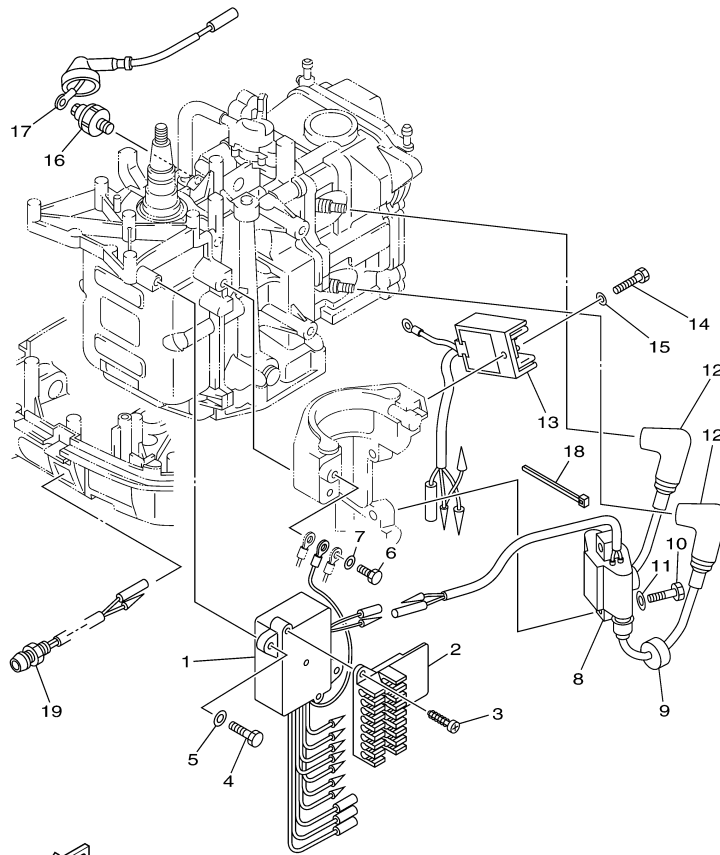

T8DELH 0709 / GENERATOR

©2014 Yamaha Motor Corporation, U.S.A. All rights reserved.

Part List

T8DELH 0709 / GENERATOR

REF - NO	PART NUMBER	PART NAME	QUANTITY	REMARKS
1	68T-85550-11-00	ROTOR ASSY	1	
2	68T-85520-00-00	COIL, CHARGE	1	
3	68T-85580-01-00	COIL, PULSER	1	
4	68T-85533-10-00	COIL, LIGHTING	1	
5	6H2-85582-00-00	ATTACHMENT, PULSER	1	
6	90119-06014-00	BOLT, WITH WASHER	2	
7	97095-05010-00	BOLT	2	
8	90119-06MA1-00	BOLT, WITH WASHER	4	
9	90465-11M10-00	CLAMP	1	
10	90280-04M06-00	KEY, WOODRUFF	1	
11	90170-12066-00	NUT	1	
12	90201-12472-00	WASHER, PLATE	1	

T8DELH 0709 / ELECTRICAL 1

60S4300-G120

Part List

T8DELH 0709 / ELECTRICAL 1

REF - NO	PART NUMBER	PART NAME	QUANTITY	REMARKS
1	68T-85540-00-00	C.D.I. UNIT ASSY	1	
2	68T-82522-00-00	CLAMP, COUPLER	1	
3	97780-40512-00	SCREW, TAPPING	2	
4	97095-06020-00	BOLT	2	
5	92995-06600-00	WASHER	2	
6	97095-06012-00	BOLT	1	
7	92995-06600-00	WASHER	1	
8	680-85570-02-00	IGNITION COIL ASSY	1	
9	90480-25161-00	GROMMET	2	
10	97095-06025-00	BOLT	2	
11	92995-06600-00	WASHER	2	
12	6E3-82370-21-00	PLUG CAP ASSY	2	
13	68T-81960-00-00	RECTIFIER & REGULATOR ASSY	1	
14	97095-06012-00	BOLT	1	
15	92995-06600-00	WASHER	1	
16	67F-82504-00-00	OIL PRESSURE SWITCH ASSY	1	
17	68T-82127-10-00	WIRE, LEAD 2	1	
18	90465-11M10-00	CLAMP	1	
19	68T-85410-00-00	EMERGENCY SIGNAL LIGHT ASSY	1	