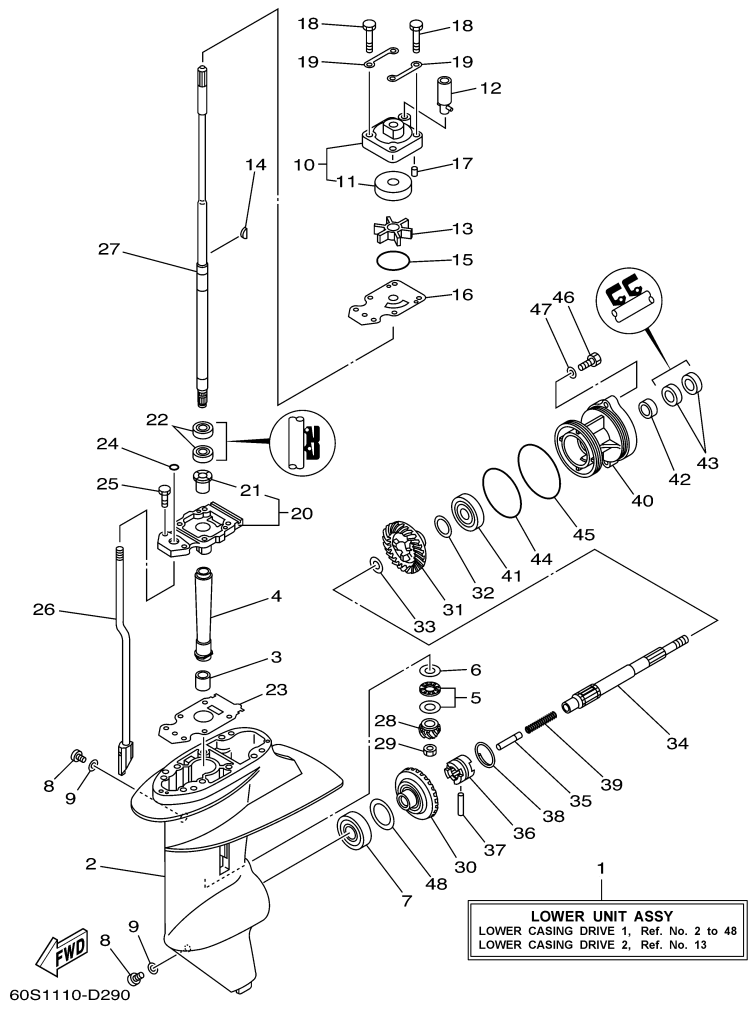

T8DELH 0709 / LOWER CASING DRIVE 1

©2014 Yamaha Motor Corporation, U.S.A. All rights reserved.

Part List

T8DELH 0709 / LOWER CASING DRIVE 1

REF - NO	PART NUMBER	PART NAME	QUANTITY	REMARKS
1	60S-G5300-10-4D	LOWER UNIT ASSY	1	L(21.9")
2	60S-G5311-00-4D	CASING, LOWER	1	
3	93315-314V8-00	BEARING	1	
4	66R-45536-00-00	SLEEVE, DRIVE SHAFT	1	
5	93341-414Y0-00	BEARING	1	
6	66R-45587-10-00	SHIM (T:1.20MM)	1	UR
6	66R-45587-00-00	SHIM (T:1.13MM)	1	UR
7	93332-000Y4-00	BEARING	1	
8	90340-08002-00	PLUG, STRAIGHT SCREW	2	
9	90430-08020-00	.GASKET	2	
10	63V-44301-00-00	WATER PUMP HOUSING COMP.	1	
11	63V-44322-00-00	.INSERT, CARTRIDGE	1	
12	68T-44366-00-00	.DAMPER, WATER SEAL 2	1	
13	63V-44352-01-00	.IMPELLER	1	
14	664-44338-00-00	.KEY, WOODRUFF	1	
15	93210-44398-00	.O-RING	1	
16	68T-44323-00-00	.OUTER PLATE, CARTRIDGE	1	
17	93604-12M07-00	PIN, DOWEL	2	
18	97080-08045-00	BOLT	4	
19	63V-44328-00-00	PLATE	2	
20	69G-45331-01-5B	HOUSING, BEARING	1	
21	626-45316-09-00	.BUSHING, DRIVE SHAFT	1	
22	93101-20048-00	.OIL SEAL	2	
23	69G-45315-A0-00	.PACKING, LOWER CASING	1	
24	93210-06ME6-00	.O-RING	1	
25	97080-08025-00	BOLT	2	
26	60S-G4150-10-00	SHIFT CAM ASSY	1	L(21.9")
27	69G-45510-10-00	DRIVE SHAFT ASSY	1	L(21.9")
28	60S-G5551-00-00	PINION (13T)	1	
29	90179-08M06-00	NUT	1	
30	60S-G5560-00-00	GEAR 1 (38T)	1	
31	60S-G5571-00-00	GEAR 2 (38T)	1	
32	626-45577-00-00	SHIM (T:0.10MM)	1	UR
32	626-45577-10-00	SHIM (T:0.20MM)	1	UR
32	626-45577-40-00	SHIM (T:0.50MM)	1	UR
32	626-45577-30-00	SHIM (T:0.40MM)	1	UR
32	626-45577-20-00	SHIM (T:0.30MM)	1	UR
33	90201-17682-00	WASHER, PLATE	1	
34	683-45611-00-00	SHAFT, PROPELLER	1	
35	650-45635-00-00	PLUNGER, SHIFT	1	
36	69G-45631-00-00	CLUTCH, DOG	1	
37	90250-05010-00	PIN, STRAIGHT	1	
38	648-45633-00-00	RING, CROSS PIN	1	
39	90501-14M09-00	SPRING, COMPRESSION	1	
40	66R-45361-00-4D	CAP, LOWER CASING	1	
41	93306-005Y8-00	BEARING	1	
42	93315-317Y0-00	BEARING	1	
43	93101-17054-00	.OIL SEAL	2	
44	93210-74M68-00	.O-RING	1	
45	93210-74316-00	.O-RING	1	
46	97095-06025-00	BOLT	2	
47	92995-06600-00	WASHER	2	
48	626-45577-00-00	SHIM (T:0.10MM)	1	UR
48	626-45577-10-00	SHIM (T:0.20MM)	1	UR
48	626-45577-40-00	SHIM (T:0.50MM)	1	UR
48	626-45577-30-00	SHIM (T:0.40MM)	1	UR
48	626-45577-20-00	SHIM (T:0.30MM)	1	UR

Part Notes

T8DELH 0709 / LOWER CASING DRIVE 1