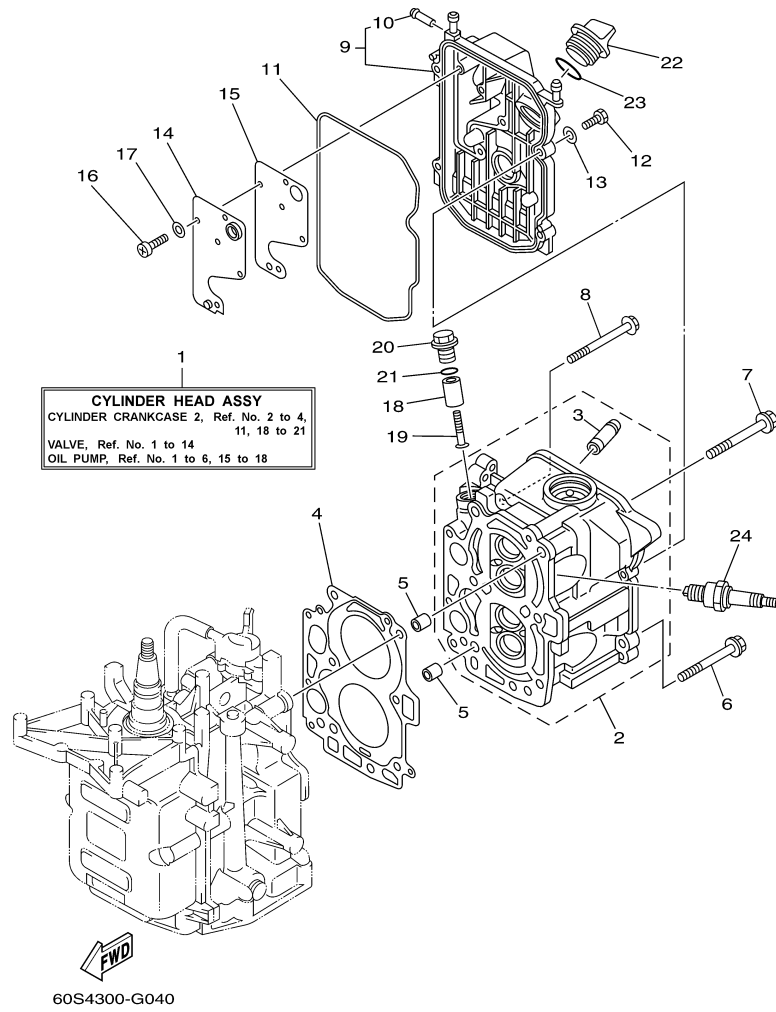

T8DELH 0709 / CYLINDER CRANKCASE 2

Part List

T8DELH 0709 / CYLINDER CRANKCASE 2

REF - NO	PART NUMBER	PART NAME	QUANTITY	REMARKS
1	60R-WE09A-01-1S	CYLINDER HEAD COMPLETE	1	
2	60R-E1111-00-1S	HEAD, CYLINDER 1	1	
3	67D-11133-10-00	.GUIDE, VALVE 1	4	
4	68T-11181-00-00	.GASKET, CYLINDER HEAD 1	1	
5	99510-10114-00	PIN, DOWEL	2	
6	90105-08M36-00	BOLT, FLANGE	2	
7	90105-08M78-00	BOLT, FLANGE	4	
8	90119-06049-00	BOLT, WITH WASHER	3	
9	60R-E1191-00-1S	COVER, CYLINDER HEAD 1	1	
10	650-24378-00-00	.PIPE, JOINT 4	1	
11	68T-11356-00-00	.SEAL, CYLINDER 2	1	
12	97095-06020-00	BOLT	4	
13	92995-06600-00	WASHER	4	
14	68T-11168-00-00	COVER, BREATHER	1	
15	68T-11169-A0-00	.GASKET, BREATHER COVER	1	
16	98507-04010-00	SCREW, PAN HEAD	5	
17	92907-04600-00	WASHER	5	
18	6G8-11325-00-00	ANODE	1	
19	97880-05025-00	SCREW, PAN HEAD	1	
20	6G8-11197-01-00	PLUG, BLIND	1	
21	93210-13M63-00	.O-RING	1	
22	69M-E5363-00-00	PLUG, OIL	1	
23	93210-24M79-00	.O-RING	1	
24	NGK-BR6HS-10-00	PLUG, SPARK (NGK BR6HS-10)	2