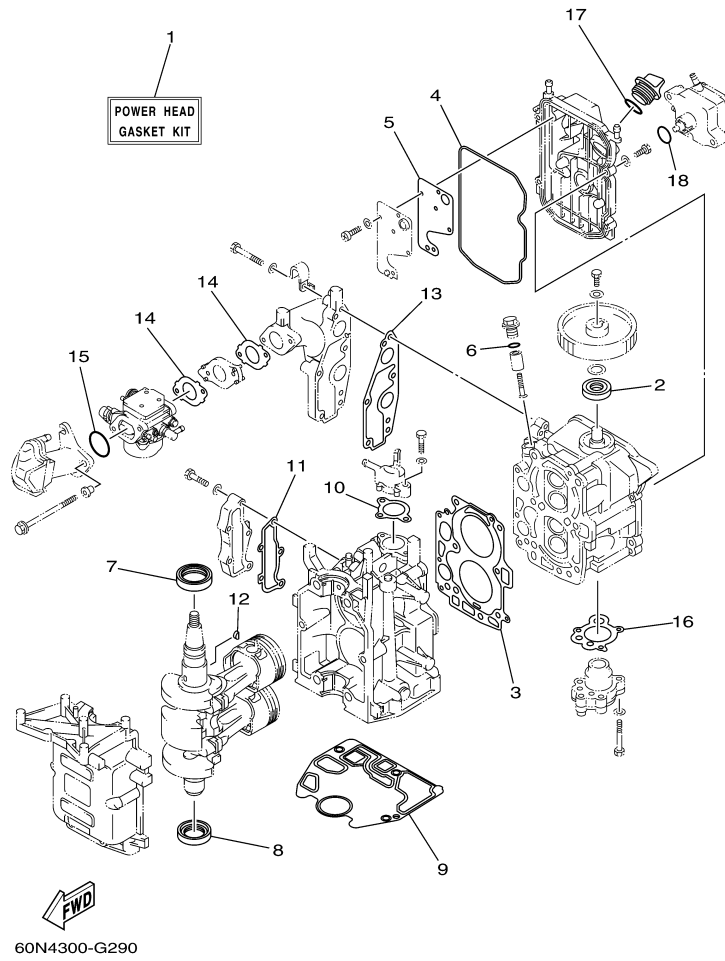

T8DELH 0709 / REPAIR KIT 1

Part List

T8DELH 0709 / REPAIR KIT 1

REF - NO	PART NUMBER	PART NAME	QUANTITY	REMARKS
1	68T-W0001-00-00	POWER HEAD GASKET KIT	1	
2	93102-18M21-00	.OIL SEAL	1	
3	68T-11181-00-00	.GASKET, CYLINDER HEAD 1	1	
4	68T-11356-00-00	.SEAL, CYLINDER 2	1	
5	68T-11169-A0-00	.GASKET, BREATHER COVER	1	
6	93210-13M63-00	.O-RING	1	
7	93102-30M22-00	.OIL SEAL	1	
8	93101-25M69-00	.OIL SEAL	1	
9	68T-11351-00-00	.GASKET, CYLINDER	1	
10	60R-E2414-A0-00	.GASKET, COVER	1	
11	68T-41114-A0-00	.GASKET, EXHAUST OUTER COVER	1	
12	90280-03M01-00	.KEY, WOODRUFF	1	
13	68T-13645-00-00	.GASKET, MANIFOLD 1	1	
14	60R-E3646-A0-00	.GASKET, MANIFOLD 2	2	
15	93210-31MJ5-00	.O-RING	1	
16	68T-13329-00-00	.GASKET, PUMP COVER	1	
17	93210-24M79-00	.O-RING	1	
18	93210-20M65-00	.O-RING	1