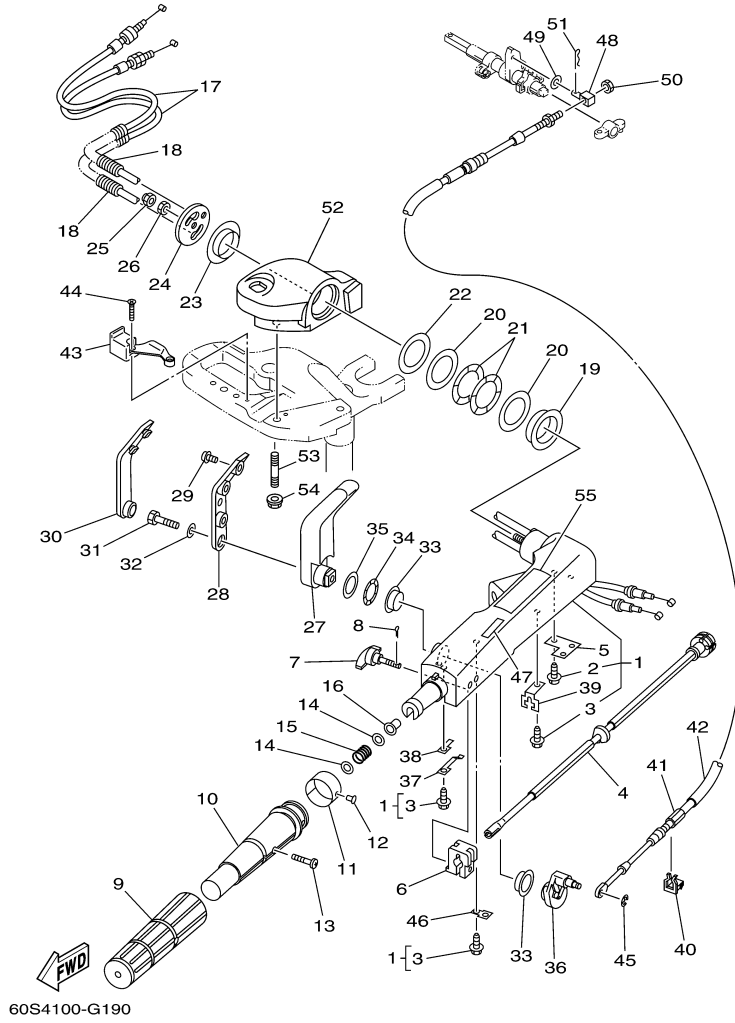

T8DELH 0709 / STEERING (EH/PH)

©2014 Yamaha Motor Corporation, U.S.A. All rights reserved.

Part List

T8DELH 0709 / STEERING (EH/PH)

REF - NO	PART NUMBER	PART NAME	QUANTITY	REMARKS
1	60R-G2101-00-4D	HANDLE, STEERING	1	UR EH
2	90109-06M86-00	.BOLT	2	
3	90109-06M80-00	.BOLT	3	
4	68T-42138-01-00	LEVER, THROTTLE	1	
5	65W-42159-00-00	STAY	1	UR EH
6	6G1-42126-00-00	FRICITION, STEERING HANDLE GRIP	1	
7	65W-42125-00-00	BOLT, FRICTION ADJUSTING	1	
8	91490-16010-00	PIN. COTTER	1	
9	68D-G2177-10-00	RUBBER, HANDLE	1	
10	68D-G2119-01-00	GRIP, STEERING HANDLE	1	
11	60R-G2137-00-00	INDICATOR, THROTTLE	1	
12	90269-02M09-00	RIVET	1	
13	90149-05M13-00	SCREW	1	
14	90201-10M02-00	WASHER, PLATE	2	
15	90501-23800-00	SPRING, COMPRESSION	1	
16	90386-08032-00	BUSH	1	
17	60R-F6301-10-00	THROTTLE CABLE ASSY	2	
18	90447-07005-00	TUBE	2	
19	66R-42171-00-00	BUSHING	1	
20	90201-43M00-00	WASHER, PLATE	2	
21	90206-43M22-00	WASHER, WAVE	2	
22	90202-43M57-00	WASHER, PLATE	1	
23	90386-40M99-00	BUSH	1	
24	66M-42131-01-00	COVER, HANDLE STEERING	1	
25	95780-10300-00	NUT, FLANGE	1	
26	95380-10700-00	NUT	1	
27	66R-44111-00-4D	HANDLE, GEAR SHIFT	1	
28	66R-44173-00-00	LEVER, SHIFT CONTROL	1	
29	90159-06M18-00	SCREW, WITH WASHER	3	
30	66R-42129-00-00	BUSHING, RUBBER	1	
31	97095-08030-00	BOLT	1	
32	92995-08600-00	WASHER	1	
33	90386-26MA3-00	BUSH	2	
34	90206-26M25-00	WASHER, WAVE	1	
35	90202-26M59-00	WASHER, PLATE	1	
36	68T-44113-01-00	CAM PLATE, HANDLE	1	
37	66R-44116-00-00	SPRING	1	
38	66R-44118-00-00	BRACKET	1	
39	66R-48538-00-00	CLAMP, CABLE 1	1	
40	63D-48538-00-00	CLAMP, CABLE 1	1	
41	68T-48321-01-00	CABLE	1	
42	90446-15002-00	HOSE	1	
43	68T-82594-10-00	CLAMP	1	
44	90151-05003-00	SCREW, COUNTERSUNK	2	
45	99080-04600-00	CIRCLIP	1	
46	66R-44114-00-00	STOPPER	1	UR EH
47	60R-G4191-00-00	INDICATOR, SHIFT	1	
48	66R-48344-00-00	CABLE END, REMOTE CONTROL	1	
49	90201-06M62-00	WASHER, PLATE	1	
50	90170-05M38-00	NUT	1	
51	91490-20012-00	PIN. COTTER	1	
52	60R-G2121-10-4D	BRACKET	1	
53	90116-10040-00	BOLT, STUD	2	
54	90179-10M33-00	NUT	2	
55	60R-E571Y-40-00	MARK, CAUTION	1