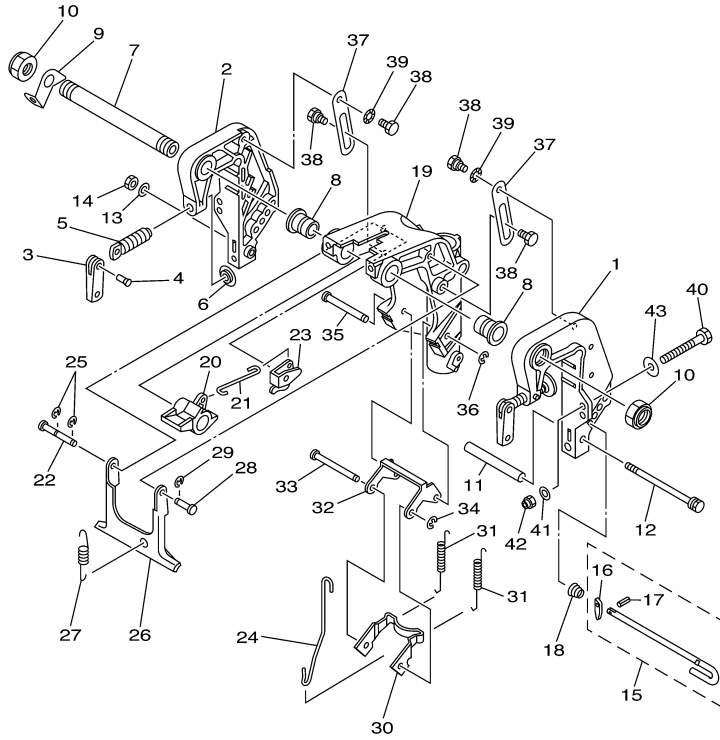

T8DELH 0709 / BRACKET 1 (EH)

69G4110-C230

Part List

T8DELH 0709 / BRACKET 1 (EH)

REF - NO	PART NUMBER	PART NAME	QUANTITY	REMARKS
1	60R-G3111-01-4D	BRACKET, CLAMP 1	1	
2	60R-G3112-01-4D	BRACKET, CLAMP 2	1	
3	6L8-G3118-01-00	HANDLE, TRANSOM CLAMP	2	
4	90243-04M01-00	PIN	2	
5	6E7-43116-00-00	SCREW, TRANSOM CLAMP	2	
6	648-43114-01-00	PAD, TRANSOM CLAMP	2	
7	68T-43131-00-00	BOLT, CLAMP BRACKET (L:215.5MM)	1	
8	90386-22MA4-00	BUSH	2	
9	66R-43113-00-00	PLATE, CLAMP BRACKET	1	
10	90185-22043-00	NUT, SELF-LOCKING	2	
11	90387-06M13-00	COLLAR	1	
12	90101-06M18-00	BOLT	1	
13	92990-06600-00	WASHER, PLATE	1	
14	95380-06700-00	NUT	1	
15	6L2-43160-01-00	TILT ROD ASSY	1	
16	689-43165-00-00	.PLATE, TILT LOCK	1	
17	91690-30008-00	.PIN, SPRING	1	
18	90502-10M07-00	SPRING, CONICAL	1	
19	60R-G3311-10-4D	BRACKET, SWIVEL 1	1	L(22.1")
20	60R-G3631-00-00	LEVER, TILT	1	
21	60R-G3616-00-00	ROD, TILT LOCK	1	
22	68T-43646-00-00	SHAFT, LEVER	1	
23	68T-43641-00-00	LEVER, TILT	1	
24	68T-43617-00-00	ROD, TILT LOCK	1	
25	99080-05600-00	CIRCLIP	2	
26	68T-43350-00-00	RECEIVER ASSY	1	
27	90506-20005-00	SPRING, TENSION	1	
28	63V-43191-00-00	SHAFT, STOPPER	1	
29	99080-05600-00	CIRCLIP	1	
30	68T-43614-00-00	PLATE, TILT LOCK	1	
31	90506-23803-00	SPRING, TENSION	2	
32	68T-43615-00-00	PLATE, TILT LOCK	1	
33	68T-43611-00-00	SHAFT, TILT LOCK	1	
34	93430-04M03-00	CIRCLIP	1	
35	68T-43659-00-00	SHAFT, REVERSE LOCK	1	
36	99080-05600-00	CIRCLIP	1	
37	68T-43627-00-00	STOPPER	2	
38	90109-06M84-00	BOLT	4	
39	90206-10M24-00	WASHER, WAVE	2	
40	90101-08M88-00	BOLT	2	
41	92990-08600-00	..WASHER, PLATE	2	
42	90185-08057-00	NUT, SELF-LOCKING	2	
43	90201-08MA4-00	WASHER, PLATE	2	

Part Notes

T8DELH 0709 / BRACKET 1 (EH)

PART NUMBER	NOTE TEXT
92990-06600-00	OEM: This part number is among the Top 100 Most Popular Marine Maintenance Parts as of March 2014.

©2014 Yamaha Motor Corporation, U.S.A. All rights reserved.