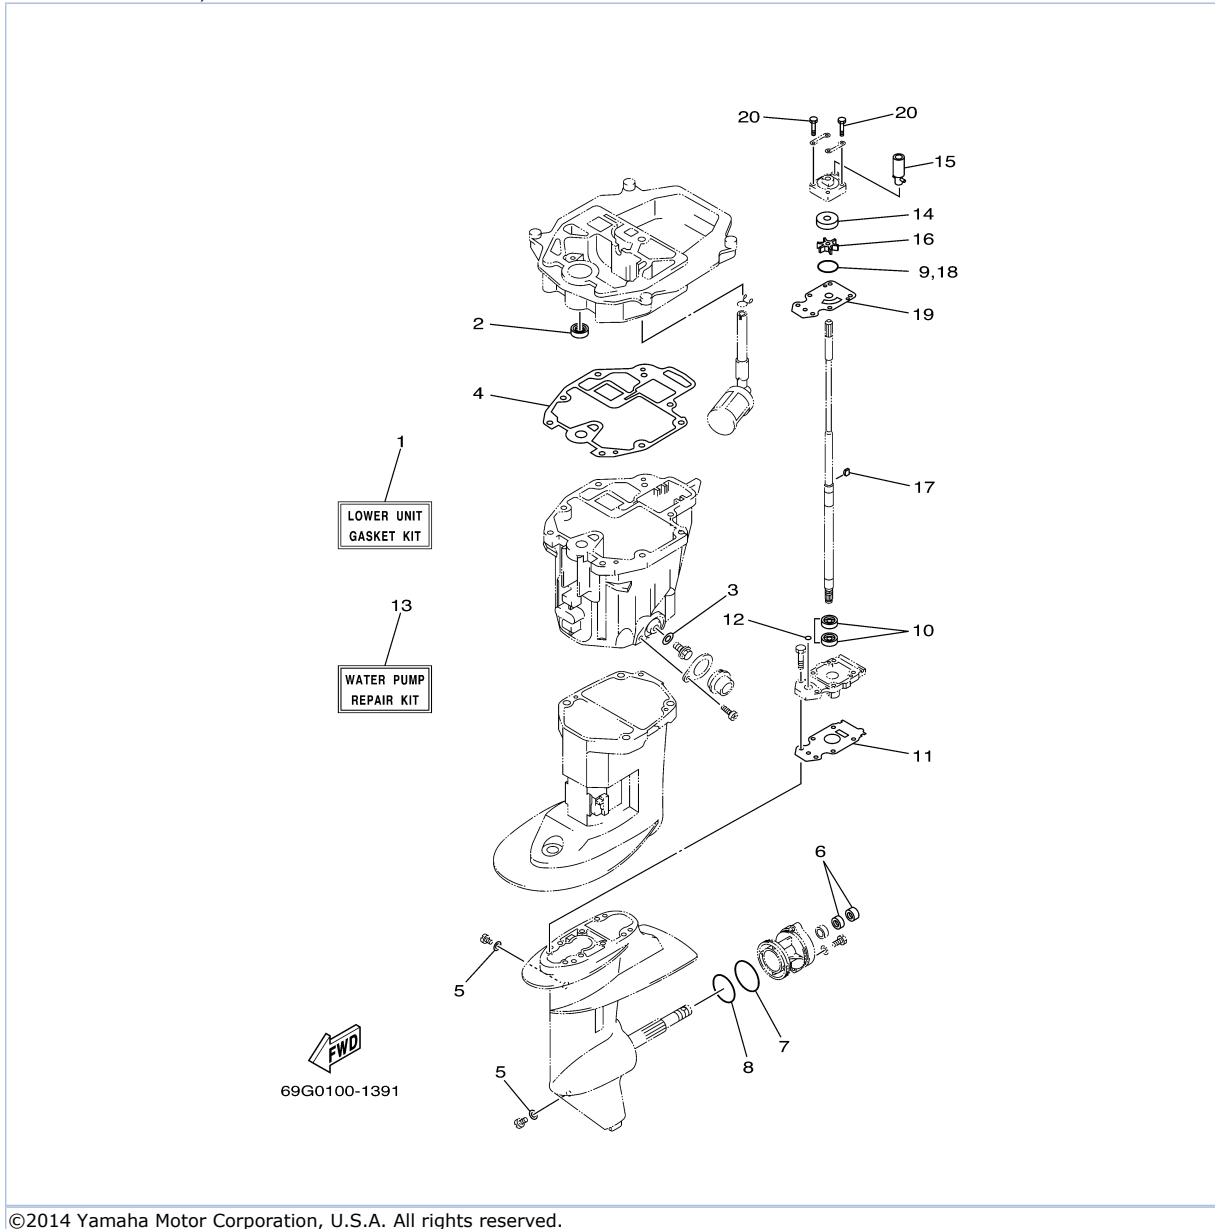

T8DELH 0709 / REPAIR KIT 3

©2014 Yamaha Motor Corporation, U.S.A. All rights reserved.

Part List

T8DELH 0709 / REPAIR KIT 3

REF - NO	PART NUMBER	PART NAME	QUANTITY	REMARKS
1	69G-W0001-20-00	LOWER UNIT GASKET KIT	1	
2	93101-12M70-00	.OIL SEAL	1	
3	90430-10M11-00	.GASKET	1	
4	68T-13475-00-00	.GASKET	1	
5	90430-08020-00	.GASKET	2	
6	93101-17054-00	.OIL SEAL	2	
7	93210-74316-00	.O-RING	1	
8	93210-74M68-00	.O-RING	1	
9	93210-44398-00	.O-RING	1	
10	93101-20048-00	.OIL SEAL	2	
11	69G-45315-A0-00	.PACKING, LOWER CASING	1	
12	93210-06ME6-00	.O-RING	1	
13	69G-W0078-00-00	WATER PUMP REPAIR KIT	1	
14	63V-44322-00-00	.INSERT, CARTRIDGE	1	
15	68T-44366-00-00	.DAMPER, WATER SEAL 2	1	
16	63V-44352-01-00	.IMPELLER	1	
17	664-44338-00-00	.KEY, WOODRUFF	1	
18	93210-44398-00	.O-RING	1	
19	68T-44323-00-00	.OUTER PLATE, CARTRIDGE	1	
20	97080-08045-00	.BOLT	4	

Part Notes

T8DELH 0709 / REPAIR KIT 3

PART NUMBER	NOTE TEXT
90430-08020-00	OEM: This part number is among the Top 100 Most Popular Marine Maintenance Parts as of March 2014.

©2014 Yamaha Motor Corporation, U.S.A. All rights reserved.

©2014 Yamaha Motor Corporation, U.S.A. All rights reserved.