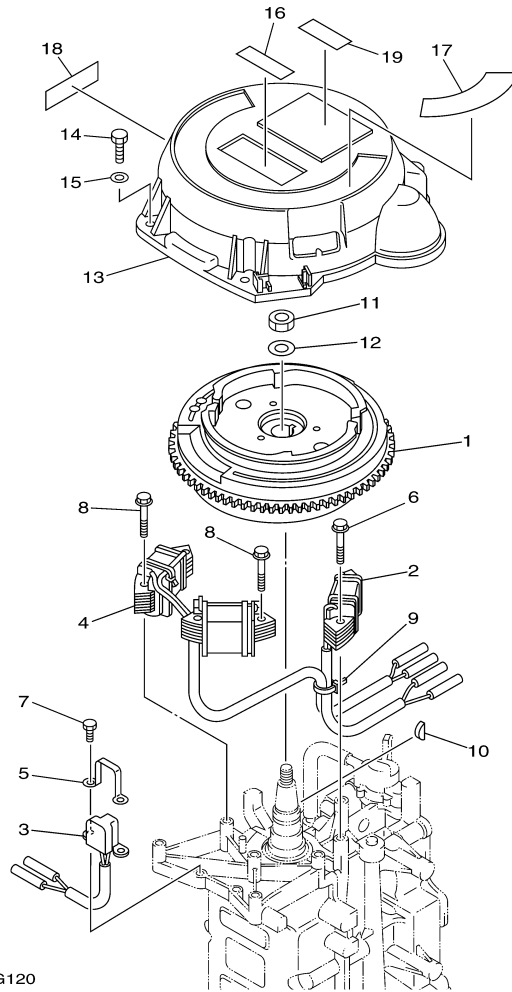

T8DELH 0709 / GENERATOR

©2014 Yamaha Motor Corporation, U.S.A. All rights reserved.

Part List

T8DELH 0709 / GENERATOR

REF - NO	PART NUMBER	PART NAME	QUANTITY	REMARKS
1	68T-85550-11-00	ROTOR ASSY	1	
2	68T-85520-00-00	COIL, CHARGE	1	
3	68T-85580-01-00	COIL, PULSER	1	
4	68T-85533-10-00	COIL, LIGHTING	1	
5	6H2-85582-00-00	ATTACHMENT, PULSER	1	
6	90119-06014-00	BOLT, WITH WASHER	2	
7	97095-05010-00	BOLT	2	
8	90119-06MA1-00	BOLT, WITH WASHER	4	
9	90465-11M10-00	CLAMP	1	
10	90280-04M06-00	KEY, WOODRUFF	1	
11	90170-12066-00	NUT	1	
12	90201-12472-00	WASHER, PLATE	1