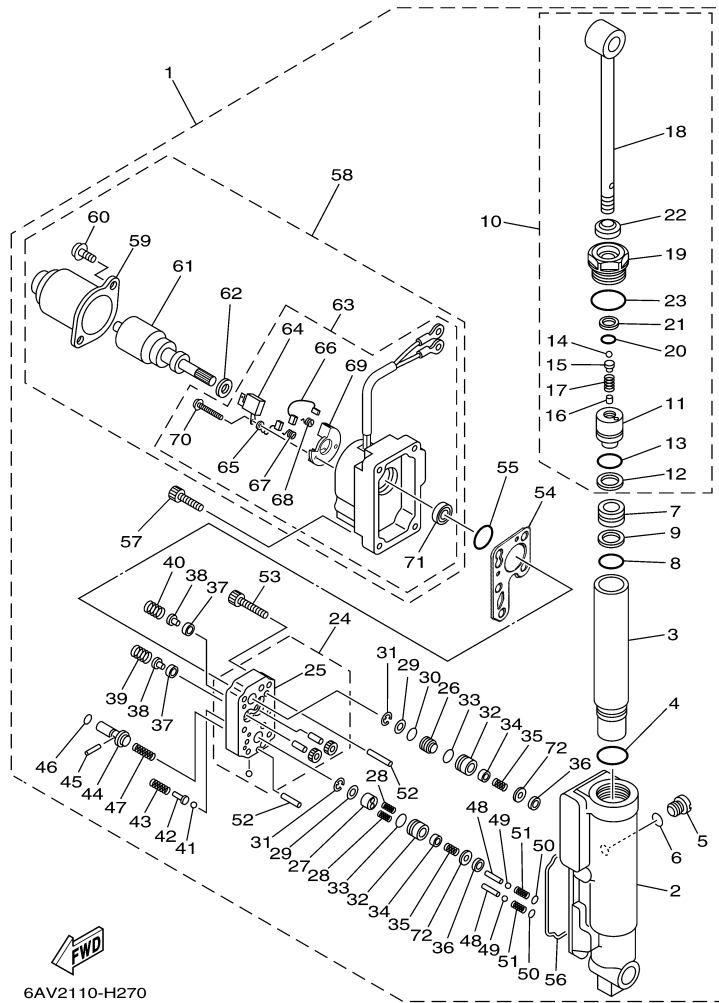

Part List

T8DELH 0709 / BRACKET 3

REF - NO	PART NUMBER	PART NAME	QUANTITY	REMARKS
1	93700-06M03-00	NIPPLE, GREASE	1	
2	68T-82127-00-00	WIRE, LEAD 2	1	
3	63V-42528-00-00	PLATE, FRICTION	1	
4	689-43373-01-00	SEAL, DAMPER	1	
5	90105-06M07-00	.BOLT, FLANGE	1	
6	60R-G2511-11-4D	BRACKET, STEERING	1	
7	63V-42537-00-00	BUSHING, PIVOT SHAFT	1	
8	90386-30048-00	BUSH	1	
9	93210-29M94-00	O-RING	1	
10	90386-30M60-00	BUSH	1	
11	90116-08M54-00	BOLT, STUD	2	
12	68T-44517-10-94	MOUNT RUBBER	1	
13	68T-44526-00-00	PLATE	1	
14	95380-08600-00	NUT	2	
15	97075-06025-00	BOLT	2	
16	92995-06600-00	WASHER	2	
17	68T-44551-00-4D	HOUSING, LOWER MOUNT RUBBER 1	2	
18	60R-G4557-00-00	MOUNT DAMPER, LOWER FRONT	1	
19	60R-G4555-00-00	MOUNT DAMPER, LOWER SIDE	2	
20	90119-06012-00	BOLT, WITH WASHER	2	
21	90119-06013-00	BOLT, WITH WASHER	2	
22	90179-06M28-00	NUT	4	

T8DELH 0709 / POWER TILT ASSY

©2014 Yamaha Motor Corporation, U.S.A. All rights reserved.