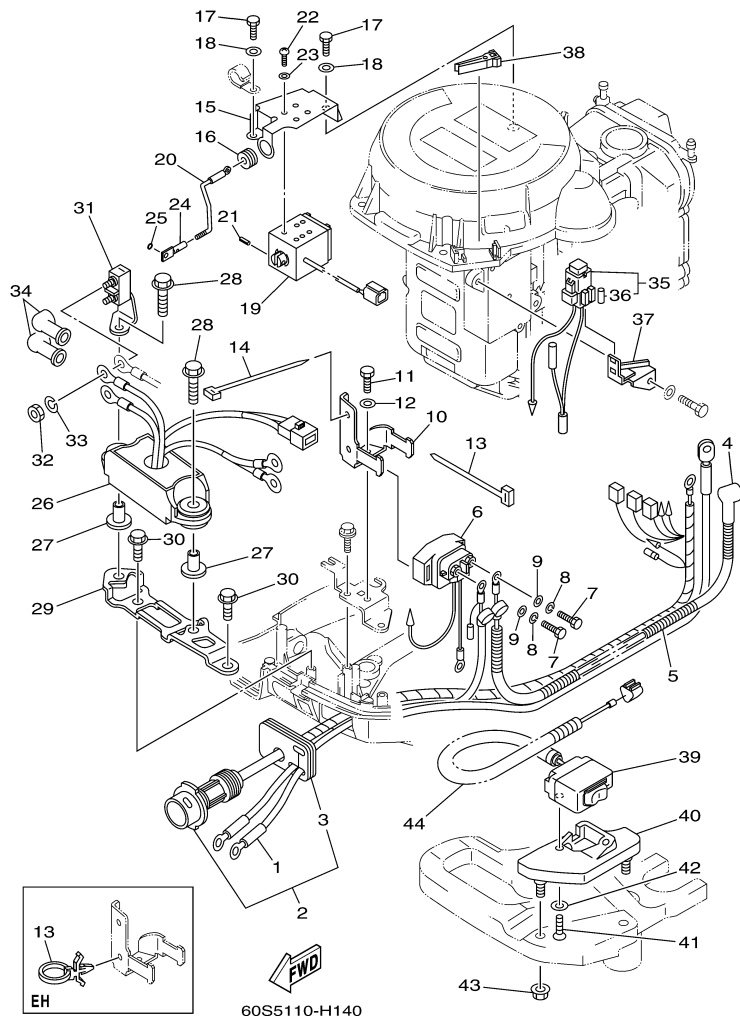

T8DELH 0709 / ELECTRICAL 1

60S4300-G120

Part List

T8DELH 0709 / ELECTRICAL 1

REF - NO	PART NUMBER	PART NAME	QUANTITY	REMARKS
1	68T-85540-00-00	C.D.I. UNIT ASSY	1	
2	68T-82522-00-00	CLAMP, COUPLER	1	
3	97780-40512-00	SCREW, TAPPING	2	
4	97095-06020-00	BOLT	2	
5	92995-06600-00	WASHER	2	
6	97095-06012-00	BOLT	1	
7	92995-06600-00	WASHER	1	
8	680-85570-02-00	IGNITION COIL ASSY	1	
9	90480-25161-00	GROMMET	2	
10	97095-06025-00	BOLT	2	
11	92995-06600-00	WASHER	2	
12	6E3-82370-21-00	PLUG CAP ASSY	2	
13	68T-81960-00-00	RECTIFIER & REGULATOR ASSY	1	
14	97095-06012-00	BOLT	1	
15	92995-06600-00	WASHER	1	
16	67F-82504-00-00	OIL PRESSURE SWITCH ASSY	1	
17	68T-82127-10-00	WIRE, LEAD 2	1	
18	90465-11M10-00	CLAMP	1	
19	68T-85410-00-00	EMERGENCY SIGNAL LIGHT ASSY	1	

T8DELH 0709 / ELECTRICAL 2

Part List

T8DELH 0709 / ELECTRICAL 2

REF - NO	PART NUMBER	PART NAME	QUANTITY	REMARKS
1	69G-82105-00-00	BATTERY CABLE (L: 3.0M)	1	UR STD
1	68T-82105-00-00	BATTERY CABLE (L: 2.1M)	1	UR AP
4	6G8-82117-00-00	WIRE, LEAD	1	
5	90446-10M86-00	HOSE (L140)	1	
6	68T-81940-00-00	STARTER RELAY ASSY	1	
7	97095-06010-00	BOLT	2	
8	92995-06100-00	WASHER, SPRING	2	
9	92995-06600-00	WASHER	2	
10	68T-81945-01-00	PLATE, SWITCH FITTING	1	
11	97095-06012-00	BOLT	1	
12	92995-06600-00	WASHER	1	
13	90465-12M56-00	CLAMP	2	UR EH
35	68T-82150-00-00	FUSE HOLDER ASSY	1	
36	66V-82151-00-00	.FUSE (10A-BL)	2	
37	68T-82171-01-00	STAY, FUSE BOX	1	
38	67F-2812A-00-00	.PULLER, FUSE	1	