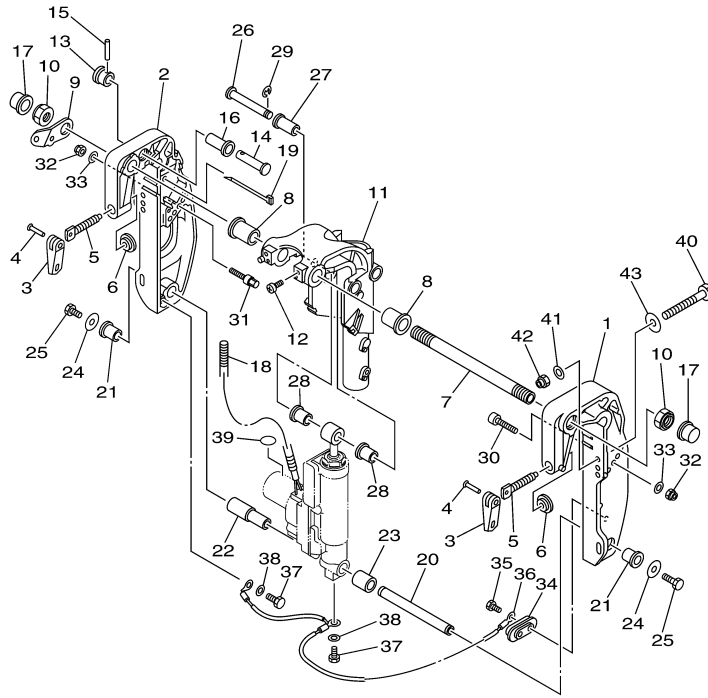

Part List

T8DELH 0709 / BRACKET 1 (EH)

REF - NO	PART NUMBER	PART NAME	QUANTITY	REMARKS
1	60R-G3111-01-4D	BRACKET, CLAMP 1	1	
2	60R-G3112-01-4D	BRACKET, CLAMP 2	1	
3	6L8-G3118-01-00	HANDLE, TRANSOM CLAMP	2	
4	90243-04M01-00	PIN	2	
5	6E7-43116-00-00	SCREW, TRANSOM CLAMP	2	
6	648-43114-01-00	PAD, TRANSOM CLAMP	2	
7	68T-43131-00-00	BOLT, CLAMP BRACKET (L:215.5MM)	1	
8	90386-22MA4-00	BUSH	2	
9	66R-43113-00-00	PLATE, CLAMP BRACKET	1	
10	90185-22043-00	NUT, SELF-LOCKING	2	
11	90387-06M13-00	COLLAR	1	
12	90101-06M18-00	BOLT	1	
13	92990-06600-00	WASHER, PLATE	1	
14	95380-06700-00	NUT	1	
15	6L2-43160-01-00	TILT ROD ASSY	1	
16	689-43165-00-00	.PLATE, TILT LOCK	1	
17	91690-30008-00	.PIN, SPRING	1	
18	90502-10M07-00	SPRING, CONICAL	1	
19	60R-G3311-10-4D	BRACKET, SWIVEL 1	1	L(22.1")
20	60R-G3631-00-00	LEVER, TILT	1	
21	60R-G3616-00-00	ROD, TILT LOCK	1	
22	68T-43646-00-00	SHAFT, LEVER	1	
23	68T-43641-00-00	LEVER, TILT	1	
24	68T-43617-00-00	ROD, TILT LOCK	1	
25	99080-05600-00	CIRCLIP	2	
26	68T-43350-00-00	RECEIVER ASSY	1	
27	90506-20005-00	SPRING, TENSION	1	
28	63V-43191-00-00	SHAFT, STOPPER	1	
29	99080-05600-00	CIRCLIP	1	
30	68T-43614-00-00	PLATE, TILT LOCK	1	
31	90506-23803-00	SPRING, TENSION	2	
32	68T-43615-00-00	PLATE, TILT LOCK	1	
33	68T-43611-00-00	SHAFT, TILT LOCK	1	
34	93430-04M03-00	CIRCLIP	1	
35	68T-43659-00-00	SHAFT, REVERSE LOCK	1	
36	99080-05600-00	CIRCLIP	1	
37	68T-43627-00-00	STOPPER	2	
38	90109-06M84-00	BOLT	4	
39	90206-10M24-00	WASHER, WAVE	2	
40	90101-08M88-00	BOLT	2	
41	92990-08600-00	..WASHER, PLATE	2	
42	90185-08057-00	NUT, SELF-LOCKING	2	
43	90201-08MA4-00	WASHER, PLATE	2	

Part Notes

T8DELH 0709 / BRACKET 1 (EH)

PART NUMBER	NOTE TEXT
92990-06600-00	OEM: This part number is among the Top 100 Most Popular Marine Maintenance Parts as of March 2014.

©2014 Yamaha Motor Corporation, U.S.A. All rights reserved.

T8DELH 0709 / BRACKET 2 (PH/PR)

60S3110-F240