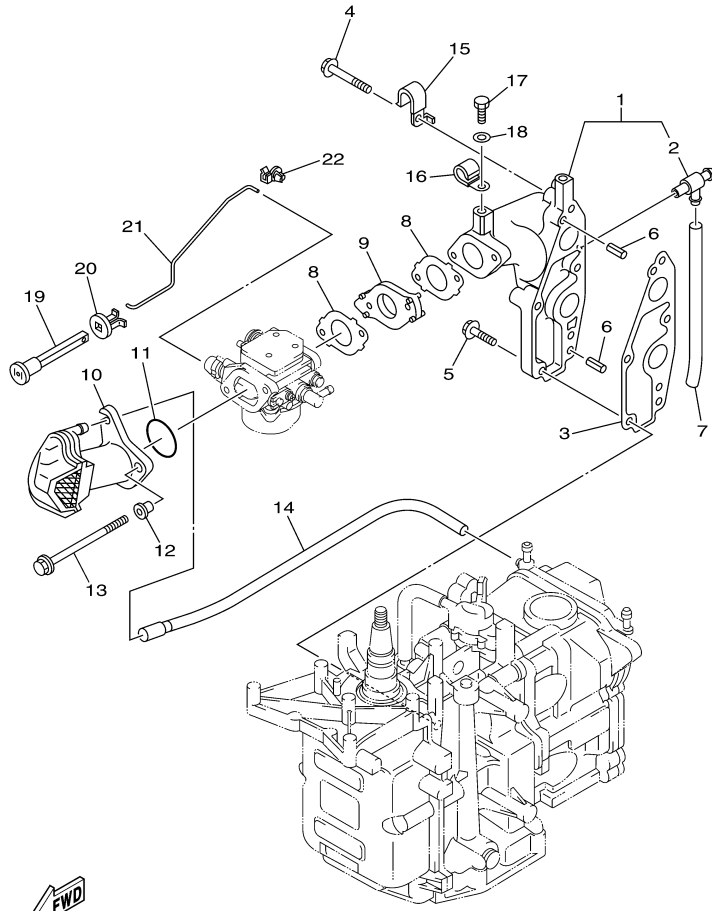

T8DELH 0709 / INTAKE

60N4300-G060

Part List

T8DELH 0709 / INTAKE

REF - NO	PART NUMBER	PART NAME	QUANTITY	REMARKS
1	60R-E3641-20-1S	MANIFOLD, INTAKE 1	1	FLUSHING KIT
2	67F-12482-00-00	.PIPE 2	1	
3	68T-13645-00-00	.GASKET, MANIFOLD 1	1	
4	90119-06MA5-00	BOLT, WITH WASHER	3	
5	90119-06MA3-00	BOLT, WITH WASHER	2	
6	91690-50014-00	PIN, SPRING	2	
7	90445-09812-00	HOSE (L93)	1	FLUSHING KIT
8	60R-E3646-A0-00	.GASKET, MANIFOLD 2	2	
9	68T-14271-00-00	INSULATOR	1	
10	60R-E4440-00-00	SILENCER ASSY, INTAKE	1	
11	93210-31MJ5-00	.O-RING	1	
12	90387-06M70-00	COLLAR	2	
13	97595-06585-00	BOLT, WITH WASHER	2	
14	60R-E2483-00-00	PIPE 3	1	
15	90465-08M99-00	CLAMP	1	
16	90465-08M83-00	CLAMP	1	FLUSHING KIT
17	97095-06010-00	BOLT	1	FLUSHING KIT
18	92995-06600-00	WASHER	1	FLUSHING KIT
19	6H4-41271-01-00	KNOB, CHOKE	1	
20	689-41273-00-00	GROMMET	1	
21	68T-41256-00-00	ROD, CHOKE 1	1	
22	6J8-41262-00-00	JOINT, CHOKE LEVER	1