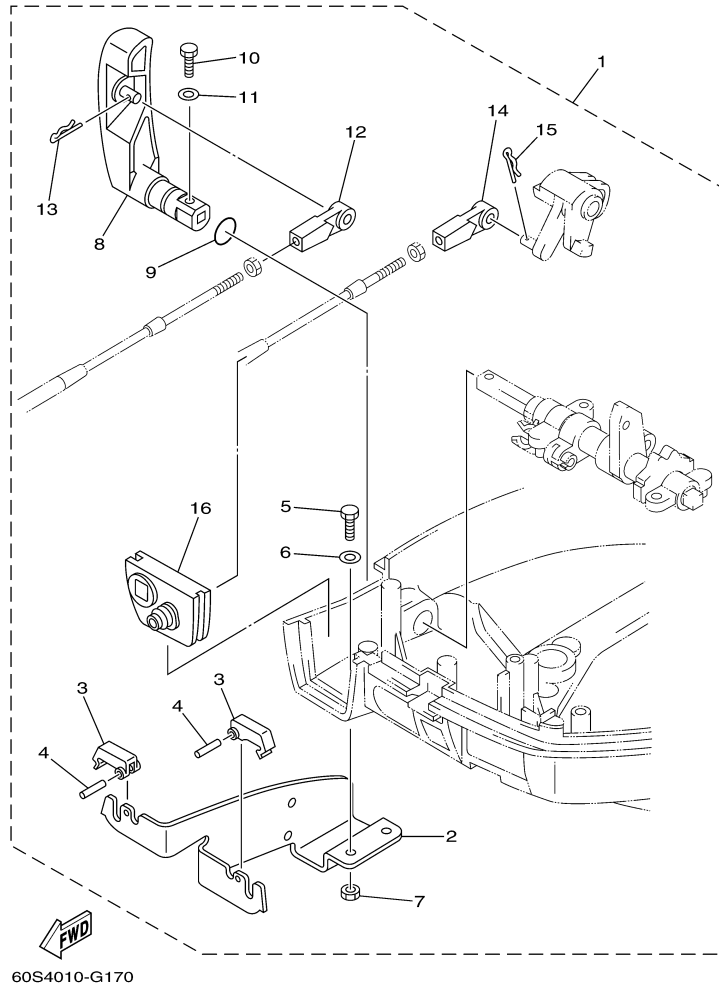

T8DELH 0709 / REMO CON ATTACHMENT

60S4010-G170