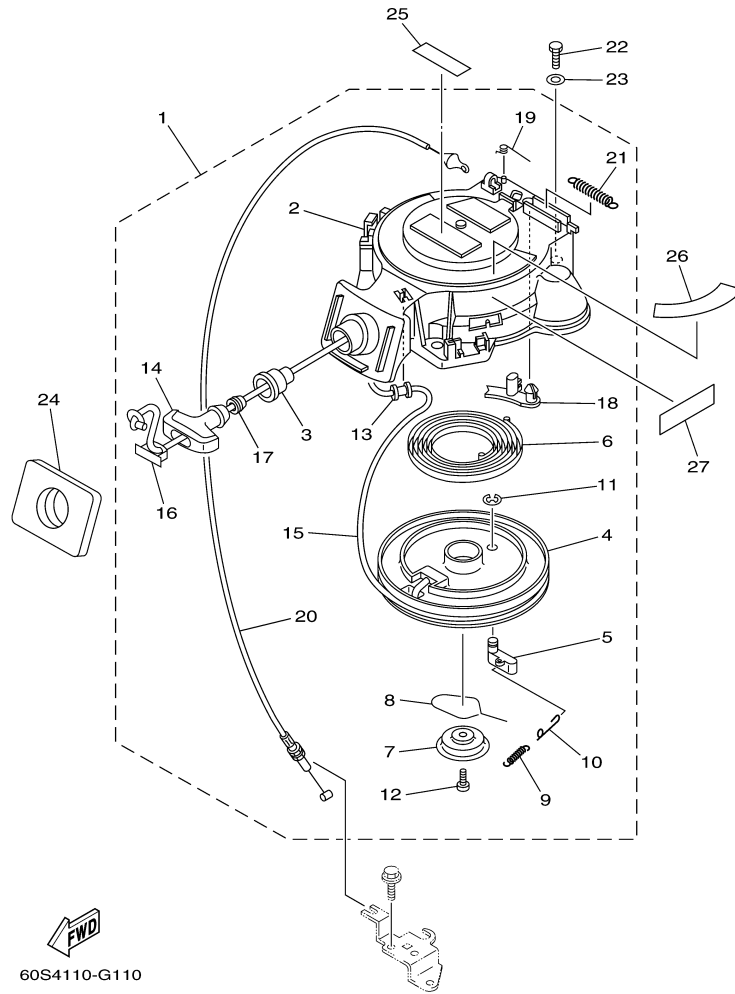

T8DELH 0709 / STARTER

Part List

T8DELH 0709 / STARTER

REF - NO	PART NUMBER	PART NAME	QUANTITY	REMARKS
1	68T-15710-13-00	STARTER ASSY	1	UR EH
2	68T-15711-03-00	.CASE, STARTER	1	
3	68T-15795-00-00	.GUIDE, ROPE	1	
4	63V-15714-00-00	.DRUM, SHEAVE	1	
5	63V-15741-00-00	.PAWL, DRIVE	1	
6	63V-15713-00-00	.SPRING, STARTER	1	
7	68T-15716-00-00	.PLATE, DRIVE	1	
8	63V-15705-01-00	.SPRING, DRIVE PAWL	1	
9	63V-15767-01-00	.SPRING	1	
10	68T-15784-00-00	.SPRING, RETURN	1	
11	63V-15744-00-00	.CIRCLIP	1	
12	68T-15793-00-00	.SCREW	1	
13	68T-15764-00-00	.COLLAR 1	1	
14	6G1-15755-00-00	.HANDLE, STARTER	1	
15	90890-44372-00	..STARTER ROPE	1	UNAVAILABLE-OBTAIN LOCALLY, CUT TO 1.8M
16	6G1-15779-00-00	.COVER	1	
17	6A0-15789-00-00	.DAMPER	1	
18	68T-15794-00-00	.STOPPER	1	
19	66T-15734-00-00	.SPRING, RETURN	1	
20	68T-15770-00-00	.CABLE COMP, STARTER STOP	1	
21	66T-15731-00-00	.SPRING, RETURN	1	
22	97095-06020-00	BOLT	3	
23	92995-06600-00	WASHER	3	
24	68T-15762-00-00	SEAL, RUBBER 2	1	
25	6AH-81995-40-00	LABEL, WARNING	1	
26	60R-H5711-40-00	MARK, CAUTION	1	
27	6AH-81994-40-00	LABEL, SAFETY	1