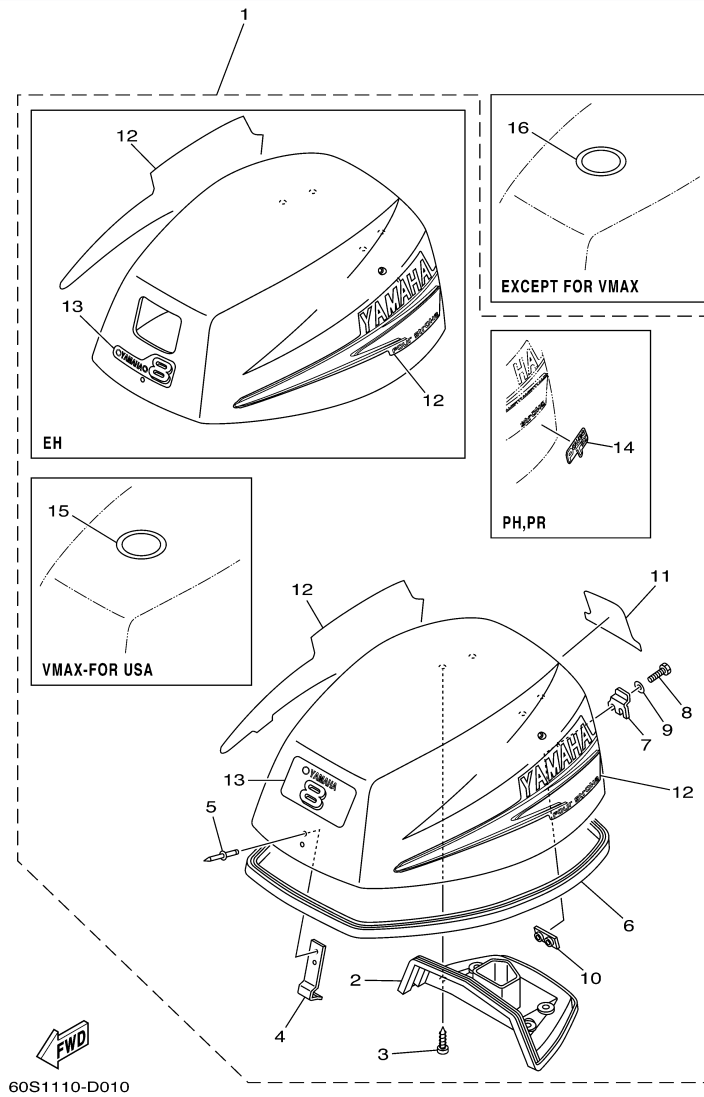

T8DELH 0709 / TOP COWLING

©2014 Yamaha Motor Corporation, U.S.A. All rights reserved.

Part List

T8DELH 0709 / TOP COWLING

REF - NO	PART NUMBER	PART NAME	QUANTITY	REMARKS
1	60S-G2610-00-4D	TOP COWLING ASSY	1	
2	60R-G2613-00-00	.MOLDING, AIR DUCT	1	
3	97780-60516-00	.SCREW, TAPPING	4	
4	6G1-42651-02-00	.HOOK	1	
5	90266-04M04-00	.RIVET	2	
6	60R-42615-00-00	.SEAL	1	
7	60R-42652-00-00	.HOOK	1	
8	97095-05014-00	.BOLT	2	
9	92995-05600-00	.WASHER	2	
10	68T-42649-00-00	.HOLDER, CLAMP BAND	1	
11	69G-42678-20-00	.GRAPHIC, REAR	1	
12	68T-W0070-20-00	.GRAPHIC SET	1	
13	68T-42677-00-00	.GRAPHIC, FRONT	1	
16	60R-E3434-00-00	LABEL, CAUTION	1	EXCEPT FOR VMAX