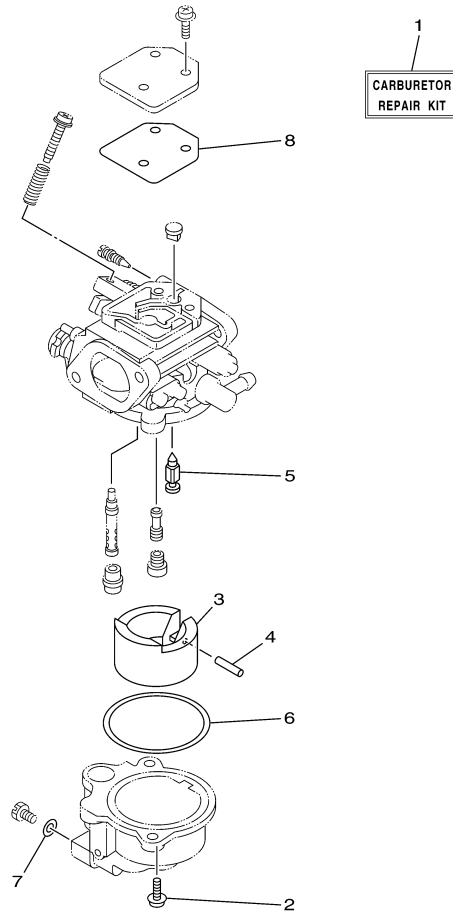

T8DELH 0709 / OIL PUMP

60N2100-E080

Part List

T8DELH 0709 / OIL PUMP

REF - NO	PART NUMBER	PART NAME	QUANTITY	REMARKS
1	93102-18M21-00	.OIL SEAL	1	
2	60R-E2171-00-00	CAMSHAFT 1	1	
3	60R-E1537-00-94	GEAR, DRIVEN	1	
4	90105-06M14-00	BOLT FLANGE	1	
5	90201-13201-00	WASHER, PLATE	1	
6	90201-06M94-00	WASHER, PLATE	1	
7	60R-G6241-00-00	BELT	1	
8	60R-E1536-00-00	GEAR, DRIVE	1	
9	68T-11557-00-00	WASHER 1	1	
10	6G8-11587-01-00	WASHER, LOCK	1	
11	90170-24M09-00	NUT	1	
12	90280-03M01-00	.KEY, WOODRUFF	2	
13	60R-G6297-00-00	COVER, DUST	1	
14	90480-10627-00	GROMMET	3	
15	68T-13300-00-00	OIL PUMP ASSY	1	
16	68T-13329-00-00	.GASKET, PUMP COVER	1	
17	97095-06030-00	BOLT	3	
18	92995-06600-00	WASHER	3	
19	60R-E2138-40-00	MARK, CAUTION	1	
20	60R-E3437-41-00	MARK, CAUTION	1	

T8DELH 0709 / REPAIR KIT 1

Part List

T8DELH 0709 / REPAIR KIT 1

REF - NO	PART NUMBER	PART NAME	QUANTITY	REMARKS
1	68T-W0001-00-00	POWER HEAD GASKET KIT	1	
2	93102-18M21-00	.OIL SEAL	1	
3	68T-11181-00-00	.GASKET, CYLINDER HEAD 1	1	
4	68T-11356-00-00	.SEAL, CYLINDER 2	1	
5	68T-11169-A0-00	.GASKET, BREATHER COVER	1	
6	93210-13M63-00	.O-RING	1	
7	93102-30M22-00	.OIL SEAL	1	
8	93101-25M69-00	.OIL SEAL	1	
9	68T-11351-00-00	.GASKET, CYLINDER	1	
10	60R-E2414-A0-00	.GASKET, COVER	1	
11	68T-41114-A0-00	.GASKET, EXHAUST OUTER COVER	1	
12	90280-03M01-00	.KEY, WOODRUFF	1	
13	68T-13645-00-00	.GASKET, MANIFOLD 1	1	
14	60R-E3646-A0-00	.GASKET, MANIFOLD 2	2	
15	93210-31MJ5-00	.O-RING	1	
16	68T-13329-00-00	.GASKET, PUMP COVER	1	
17	93210-24M79-00	.O-RING	1	
18	93210-20M65-00	.O-RING	1	

T8DELH 0709 / REPAIR KIT 2

60N4100-G330

Part List

T8DELH 0709 / REPAIR KIT 2

REF - NO	PART NUMBER	PART NAME	QUANTITY	REMARKS
1	6AU-W0093-00-00	CARBURETOR REPAIR KIT	1	
2	97980-04112-00	.SCREW, WITH WASHER	2	
3	6AU-14385-00-00	.FLOAT	1	
4	67D-14386-00-00	.PIN, FLOAT	1	
5	68T-14546-00-00	.VALVE, NEEDLE	1	
6	6AU-14984-00-00	.GASKET, FLOAT CHAMBER	1	
7	6J8-14959-00-00	.GASKET	1	
8	67D-14536-00-00	.GASKET	1	