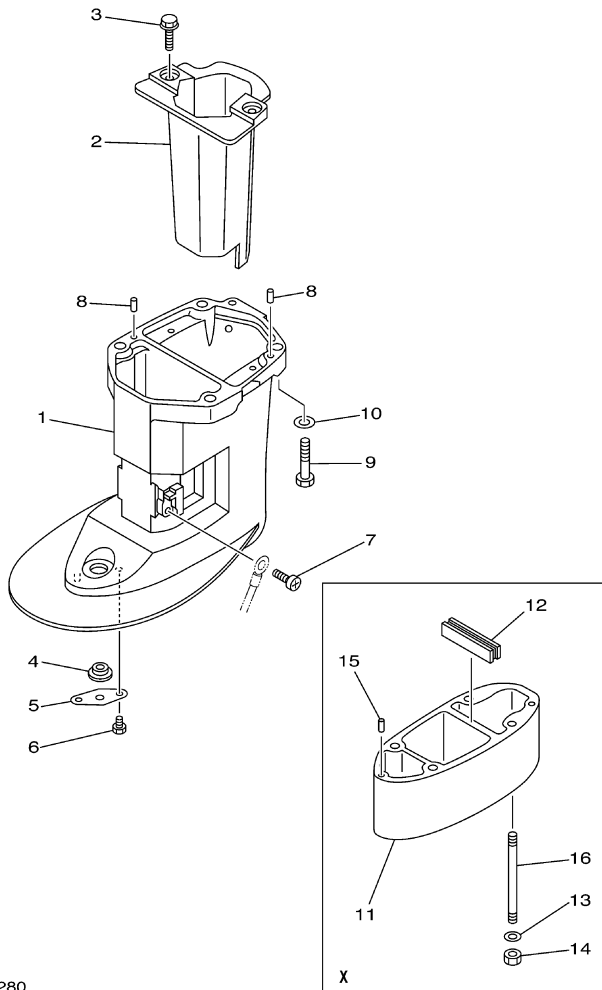

T8DELH 0709 / UPPER CASING

69G3100-3280

Part List

T8DELH 0709 / UPPER CASING

REF - NO	PART NUMBER	PART NAME	QUANTITY	REMARKS
1	60R-G5111-10-4D	CASING, UPPER	1	
2	60R-E4711-00-CA	MUFFLER 1	1	
3	97575-06514-00	BOLT, WITH WASHER	2	
4	90480-14M54-00	GROMMET	1	
5	68T-45321-00-00	PLATE	1	
6	97095-06008-00	BOLT	1	
7	97885-05008-00	SCREW, PAN HEAD	1	
8	93604-12M07-00	PIN, DOWEL	2	
9	97075-08035-00	BOLT	4	
10	92995-08600-00	WASHER	4