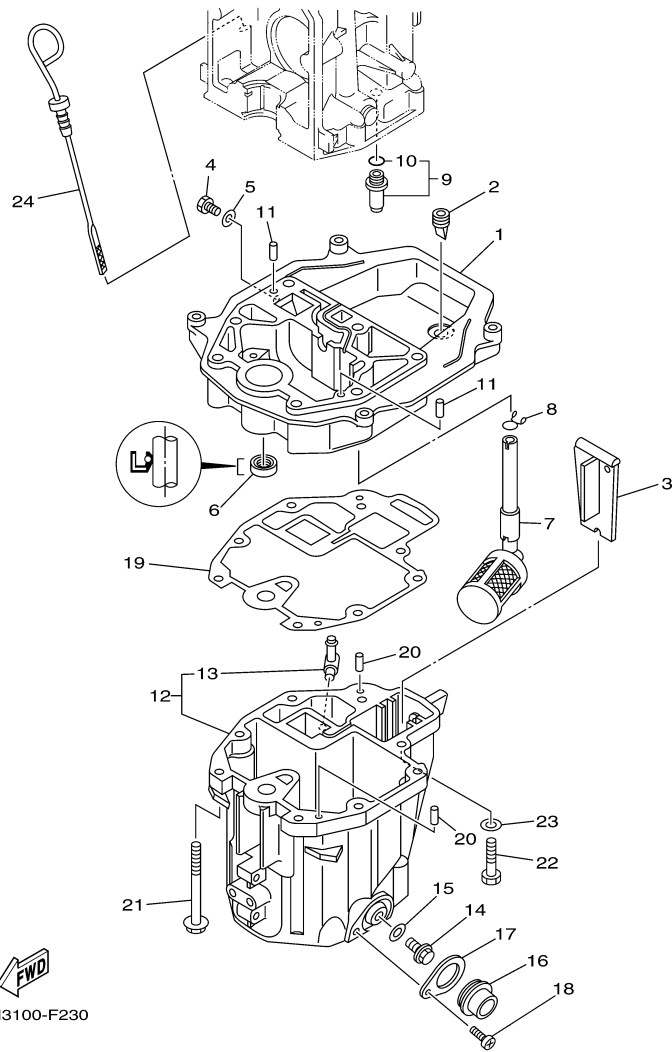

T8DELH 0709 / POWER TILT ASSY

©2014 Yamaha Motor Corporation, U.S.A. All rights reserved.

T8DELH 0709 / UPPER CASING

69G3100-3280

Part List

T8DELH 0709 / UPPER CASING

REF - NO	PART NUMBER	PART NAME	QUANTITY	REMARKS
1	60R-G5111-10-4D	CASING, UPPER	1	
2	60R-E4711-00-CA	MUFFLER 1	1	
3	97575-06514-00	BOLT, WITH WASHER	2	
4	90480-14M54-00	GROMMET	1	
5	68T-45321-00-00	PLATE	1	
6	97095-06008-00	BOLT	1	
7	97885-05008-00	SCREW, PAN HEAD	1	
8	93604-12M07-00	PIN, DOWEL	2	
9	97075-08035-00	BOLT	4	
10	92995-08600-00	WASHER	4	

T8DELH 0709 / OIL PAN

©2014 Yamaha Motor Corporation, U.S.A. All rights reserved.

Part List

T8DELH 0709 / OIL PAN

REF - NO	PART NUMBER	PART NAME	QUANTITY	REMARKS
1	60R-G1137-00-94	GUIDE, EXHAUST	1	
2	60S-G2717-00-00	RUBBER, SEAL 2	1	
3	60R-G5181-00-00	PLATE	1	
4	97095-08014-00	BOLT	1	
5	90430-08800-00	.GASKET	1	
6	93101-12M70-00	.OIL SEAL	1	
7	68T-13421-01-00	STRAINER 2	1	
8	90467-11M08-00	CLIP	1	
9	6G8-11575-00-00	RELIEF VALVE ASSY	1	
10	93210-12M62-00	.O-RING	1	
11	93606-19M23-00	PIN, DOWEL	2	
12	60R-E5311-00-5B	OIL PAN	1	
13	6H1-11372-00-00	.NIPPLE, HOSE	1	
14	90340-10M10-00	PLUG, STRAIGHT SCREW	1	
15	90430-10M11-00	.GASKET	1	
16	60R-E5316-00-00	DAMPER 1	1	
17	68T-15317-00-00	SPACER, ENGINE MOUNT	1	
18	97885-05008-00	SCREW, PAN HEAD	1	
19	68T-13475-00-00	.GASKET	1	
20	93604-12M07-00	PIN, DOWEL	2	
21	90119-08005-00	BOLT, WITH WASHER	6	
22	97075-08030-00	BOLT	2	
23	92995-08600-00	WASHER	2	
24	68T-15362-00-00	PLUG, OIL LEVEL	1	