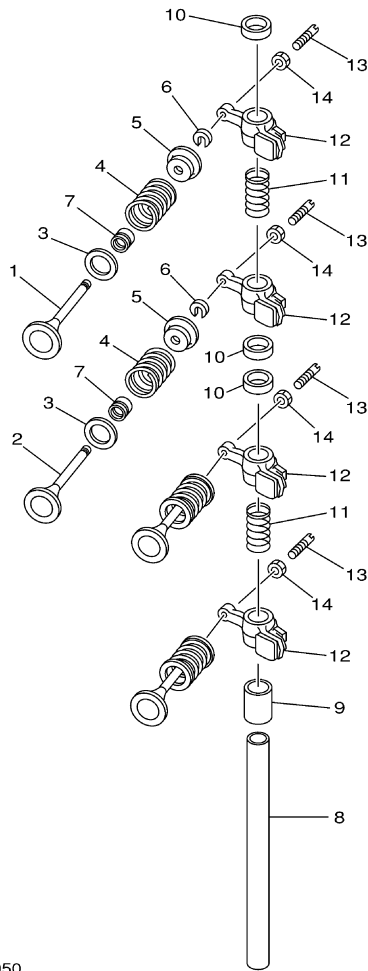

T8DELH 0709 / CYLINDER CRANKCASE 2

Part List

T8DELH 0709 / CYLINDER CRANKCASE 2

REF - NO	PART NUMBER	PART NAME	QUANTITY	REMARKS
1	60R-WE09A-01-1S	CYLINDER HEAD COMPLETE	1	
2	60R-E1111-00-1S	HEAD, CYLINDER 1	1	
3	67D-11133-10-00	.GUIDE, VALVE 1	4	
4	68T-11181-00-00	.GASKET, CYLINDER HEAD 1	1	
5	99510-10114-00	PIN, DOWEL	2	
6	90105-08M36-00	BOLT, FLANGE	2	
7	90105-08M78-00	BOLT, FLANGE	4	
8	90119-06049-00	BOLT, WITH WASHER	3	
9	60R-E1191-00-1S	COVER, CYLINDER HEAD 1	1	
10	650-24378-00-00	.PIPE, JOINT 4	1	
11	68T-11356-00-00	.SEAL, CYLINDER 2	1	
12	97095-06020-00	BOLT	4	
13	92995-06600-00	WASHER	4	
14	68T-11168-00-00	COVER, BREATHER	1	
15	68T-11169-A0-00	.GASKET, BREATHER COVER	1	
16	98507-04010-00	SCREW, PAN HEAD	5	
17	92907-04600-00	WASHER	5	
18	6G8-11325-00-00	ANODE	1	
19	97880-05025-00	SCREW, PAN HEAD	1	
20	6G8-11197-01-00	PLUG, BLIND	1	
21	93210-13M63-00	.O-RING	1	
22	69M-E5363-00-00	PLUG, OIL	1	
23	93210-24M79-00	.O-RING	1	
24	NGK-BR6HS-10-00	PLUG, SPARK (NGK BR6HS-10)	2	

T8DELH 0709 / VALVE

68R0010-0050

Part List

T8DELH 0709 / VALVE

REF - NO	PART NUMBER	PART NAME	QUANTITY	REMARKS
1	67D-12111-00-00	VALVE, INTAKE	2	
2	67D-12121-00-00	VALVE, EXHAUST	2	
3	68T-12116-00-00	SEAT, VALVE SPRING	4	
4	60R-12113-00-00	SPRING, VALVE INNER	4	
5	7NJ-12117-00-00	RETAINER, VALVE SPRING	4	
6	7NJ-12118-00-00	LOCK, VALVE SPRING RETAINER	4	
7	51Y-12119-00-00	SEAL, VALVE STEM	4	
8	68T-12146-00-00	SHAFT, ROCKER	1	
9	90387-13M56-00	COLLAR	1	
10	90387-14M03-00	COLLAR	3	
11	90501-12M40-00	SPRING, COMPRESSION	2	
12	68T-12151-00-00	ARM, VALVE ROCKER	4	
13	6G8-12159-00-00	SCREW, VALVE ADJUSTING	4	
14	6G8-12158-00-00	NUT, LOCK	4	