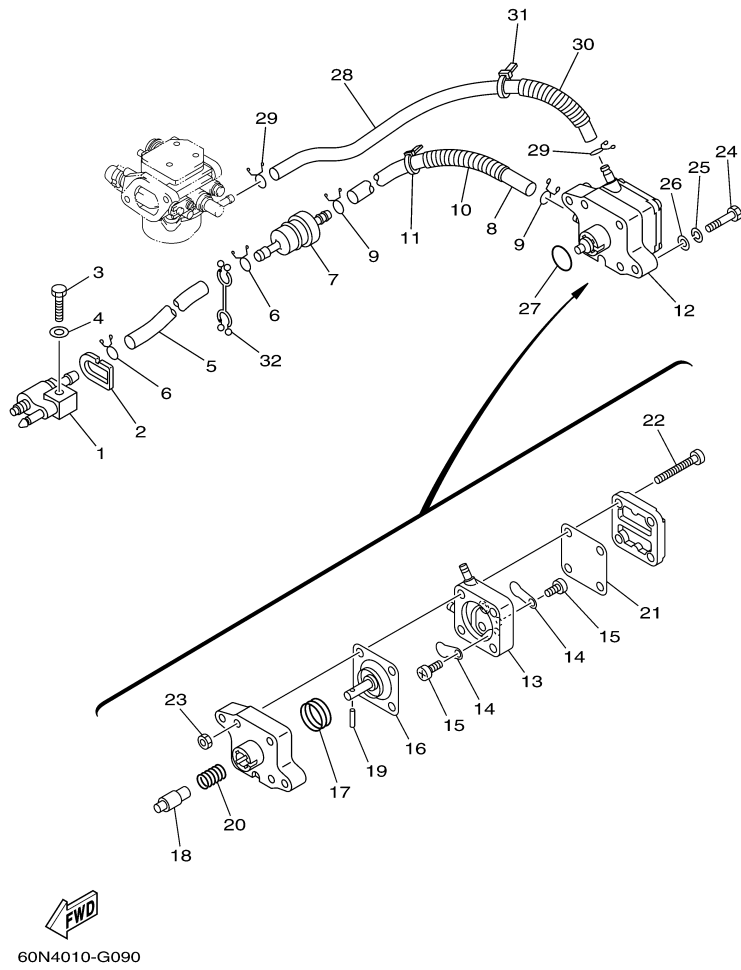

T8DELH 0709 / OIL PUMP

60N2100-E080

Part List

T8DELH 0709 / OIL PUMP

REF - NO	PART NUMBER	PART NAME	QUANTITY	REMARKS
1	93102-18M21-00	.OIL SEAL	1	
2	60R-E2171-00-00	CAMSHAFT 1	1	
3	60R-E1537-00-94	GEAR, DRIVEN	1	
4	90105-06M14-00	BOLT FLANGE	1	
5	90201-13201-00	WASHER, PLATE	1	
6	90201-06M94-00	WASHER, PLATE	1	
7	60R-G6241-00-00	BELT	1	
8	60R-E1536-00-00	GEAR, DRIVE	1	
9	68T-11557-00-00	WASHER 1	1	
10	6G8-11587-01-00	WASHER, LOCK	1	
11	90170-24M09-00	NUT	1	
12	90280-03M01-00	.KEY, WOODRUFF	2	
13	60R-G6297-00-00	COVER, DUST	1	
14	90480-10627-00	GROMMET	3	
15	68T-13300-00-00	OIL PUMP ASSY	1	
16	68T-13329-00-00	.GASKET, PUMP COVER	1	
17	97095-06030-00	BOLT	3	
18	92995-06600-00	WASHER	3	
19	60R-E2138-40-00	MARK, CAUTION	1	
20	60R-E3437-41-00	MARK, CAUTION	1	

T8DELH 0709 / FUEL 1

60N4010-G090

Part List

T8DELH 0709 / FUEL 1

REF - NO	PART NUMBER	PART NAME	QUANTITY	REMARKS
1	6G1-24304-02-00	FUEL PIPE JOINT COMP. 1	1	
2	60R-F4329-00-00	SEAL	1	
3	97095-06025-00	BOLT	1	
4	92995-06600-00	WASHER	1	
5	90445-10809-00	HOSE (L295)	1	
6	90467-09M09-00	CLIP	2	
7	68T-24251-01-00	STRAINER 1	1	
8	90445-10811-00	HOSE (L170)	1	
9	90467-09M09-00	CLIP	2	
10	90446-14M66-00	HOSE (L40)	1	
11	90465-11M10-00	CLAMP	1	
12	68T-24410-01-00	FUEL PUMP ASSY	1	
13	66M-24413-01-00	.BODY 2	1	
14	6A0-24421-01-00	.VALVE, CHECK	2	
15	6E7-14325-00-00	.SCREW, PAN HEAD	2	
16	66M-24411-01-00	.DIAPHRAGM	1	
17	66M-24423-00-00	.SPRING, DIAPHRAGM	1	
18	66M-13131-00-00	.PLUNGER	1	
19	66M-24374-00-00	.PIN	1	
20	66M-24454-00-00	.SPRING	1	
21	66M-24471-01-00	.DIAPHRAGM	1	
22	66M-24444-00-00	.SCREW	4	
23	95380-04600-00	.NUT	4	
24	97095-06030-00	BOLT	2	
25	92995-06100-00	WASHER, SPRING	2	
26	92995-06600-00	WASHER	2	
27	93210-20M65-00	.O-RING	1	
28	90445-10810-00	HOSE (L280)	1	
29	90467-09M09-00	CLIP	2	
30	90446-14M66-00	HOSE (L40)	1	
31	90465-11M10-00	CLAMP	1	
32	90464-10M53-00	CLAMP	1	