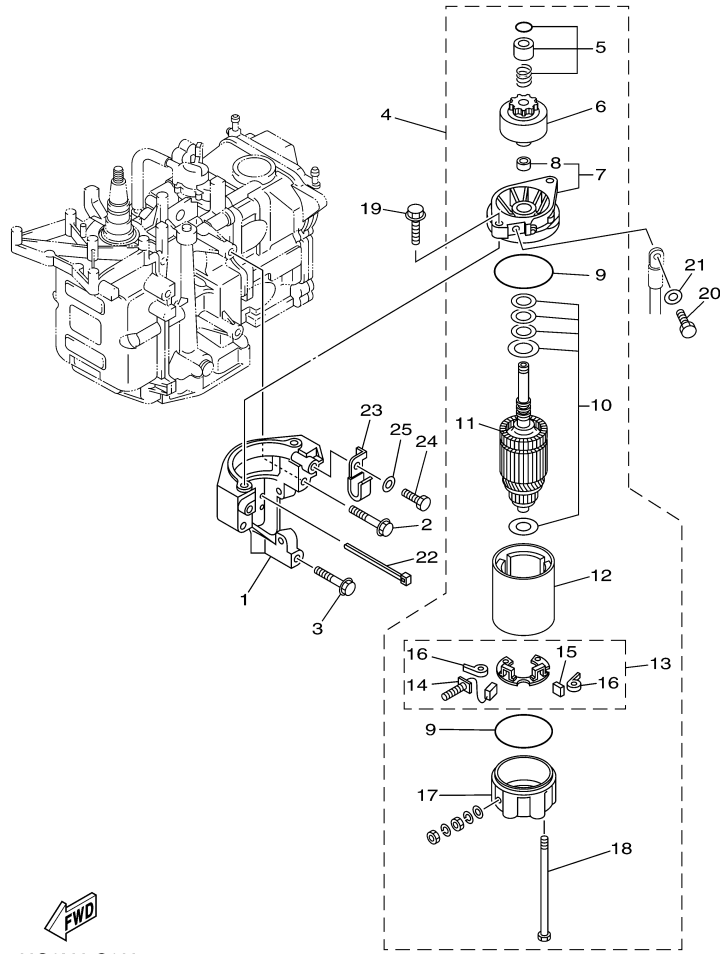

T8DELH 0709 / STARTING MOTOR

60S4300-G160

Part List

T8DELH 0709 / STARTING MOTOR

REF - NO	PART NUMBER	PART NAME	QUANTITY	REMARKS
1	68T-81822-01-94	BRACKET, STARTING MOTOR	1	
2	90119-08046-00	BOLT, WITH WASHER	2	
3	90119-08020-00	BOLT, WITH WASHER	1	
4	68T-81800-00-00	STARTING MOTOR ASSY	1	
5	68T-81857-00-00	.RETAINER	1	
6	689-81807-12-00	.GEAR ASSY, STARTING MOTOR	1	
7	6F5-81830-10-00	.FRONT BRACKET ASSY	1	
8	689-81831-00-00	..METAL, FRONT	1	
9	689-81847-11-00	.O-RING	2	
10	689-81809-11-00	.WASHER KIT	1	
11	689-81850-11-00	.ARMATURE ASSY	1	
12	689-81810-11-00	.STATOR ASSY	1	
13	689-81840-11-00	.BRUSH HOLDER ASSY	1	
14	689-81811-11-00	..BRUSH 1	1	
15	689-81812-11-00	..BRUSH 2	1	
16	689-81813-10-00	..SPRING, BRUSH	2	
17	689-81820-11-00	.REAR BRACKET ASSY	1	
18	689-81826-10-00	.BOLT	2	
19	90119-08M76-00	BOLT, WITH WASHER	2	
20	97095-08016-00	BOLT	1	
21	92995-08600-00	WASHER	1	
22	90465-11M10-00	CLAMP	1	
23	90465-08M99-00	CLAMP	1	
24	97095-06012-00	BOLT	1	
25	92995-06600-00	WASHER	1