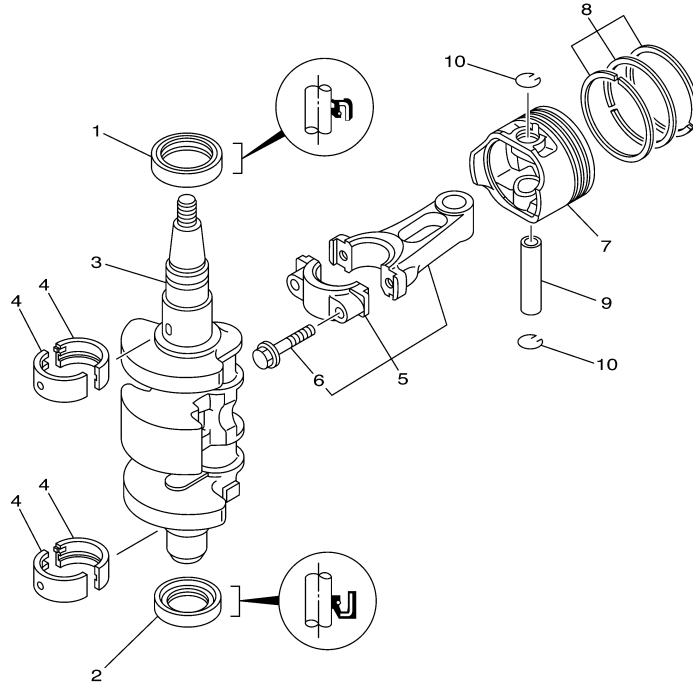

T8DELH 0709 / CYLINDER CRANKCASE 1

60N2300-E020

Part List

T8DELH 0709 / CYLINDER CRANKCASE 1

REF - NO	PART NUMBER	PART NAME	QUANTITY	REMARKS
1	60R-WE09B-00-1S	CYLINDER BLOCK ASSY	1	
2	60R-E5100-00-1S	CRANKCASE ASSY	1	
3	91812-12001-00	.PIN, DOWEL	4	
4	90119-08M29-00	BOLT, WITH WASHER	6	
5	68T-11351-00-00	.GASKET, CYLINDER	1	
6	66M-12411-01-00	THERMOSTAT	1	
7	688-12412-00-00	.SEAL, THERMOSTAT	1	
8	68T-12413-00-1S	COVER, THERMOSTAT	1	
9	60R-E2414-A0-00	.GASKET, COVER	1	
10	90119-06MA2-00	BOLT, WITH WASHER	2	
11	60R-E2481-00-00	PIPE 1	1	
12	90465-11M10-00	CLAMP	1	
13	60R-G1113-00-1S	OUTER COVER, EXHAUST	1	
14	6E9-24378-00-00	.PIPE, JOINT 3	1	
15	68T-41114-A0-00	.GASKET, EXHAUST OUTER COVER	1	
16	90119-06MA3-00	BOLT, WITH WASHER	5	
17	60R-E2482-00-00	PIPE 2	1	

T8DELH 0709 / CRANKSHAFT PISTON

68R0010-0031

Part List

T8DELH 0709 / CRANKSHAFT PISTON

REF - NO	PART NUMBER	PART NAME	QUANTITY	REMARKS
1	93102-30M22-00	.OIL SEAL	1	
2	93101-25M69-00	.OIL SEAL	1	
3	60R-E1411-00-00	CRANKSHAFT	1	
4	68T-11416-00-00	PLANE BEARING, CRANKSHAFT 1	4	UR BROWN
4	68T-11416-20-00	PLANE BEARING, CRANKSHAFT 1	4	UR BLUE
4	68T-11416-10-00	PLANE BEARING, CRANKSHAFT 1	4	UR BLACK
5	68T-11650-00-00	CONNECTING ROD ASSY	2	
6	67D-11654-00-00	.BOLT, CONNECTING ROD	2	
7	60R-E1631-00-96	PISTON (STD)	2	
7	60R-E1636-00-00	PISTON (0.50MM O/S)	2	AP
7	60R-E1635-00-00	PISTON (0.25MM O/S)	2	AP
8	60R-E1603-00-00	PISTON RING SET (STD)	2	
8	60R-E1605-00-00	PISTON RING SET (0.50MM O/S)	2	AP
8	60R-E1604-00-00	PISTON RING SET (0.25MM O/S)	2	AP
9	60R-E1633-00-00	PIN, PISTON	2	
10	93450-15023-00	CIRCLIP	4	