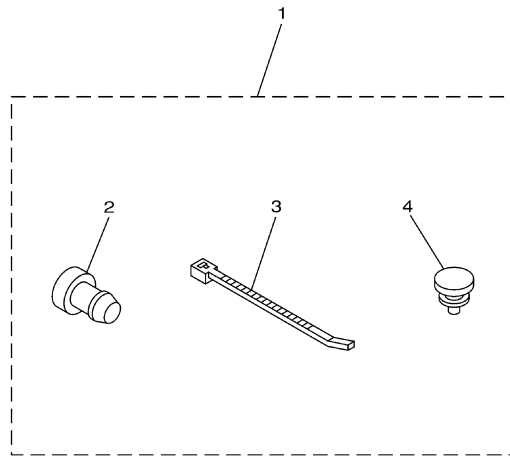

T8DELH 0709 / OPTIONAL PARTS

68R1100-2290

Part List

T8DELH 0709 / OPTIONAL PARTS

REF - NO	PART NUMBER	PART NAME	QUANTITY	REMARKS
1	69G-W1257-00-00	FLUSHING ELIMINATION KIT	1	AP
2	90338-07M16-00	.PLUG	1	
3	90465-11M10-00	.CLAMP	1	
4	90480-06M19-00	.GROMMET	2