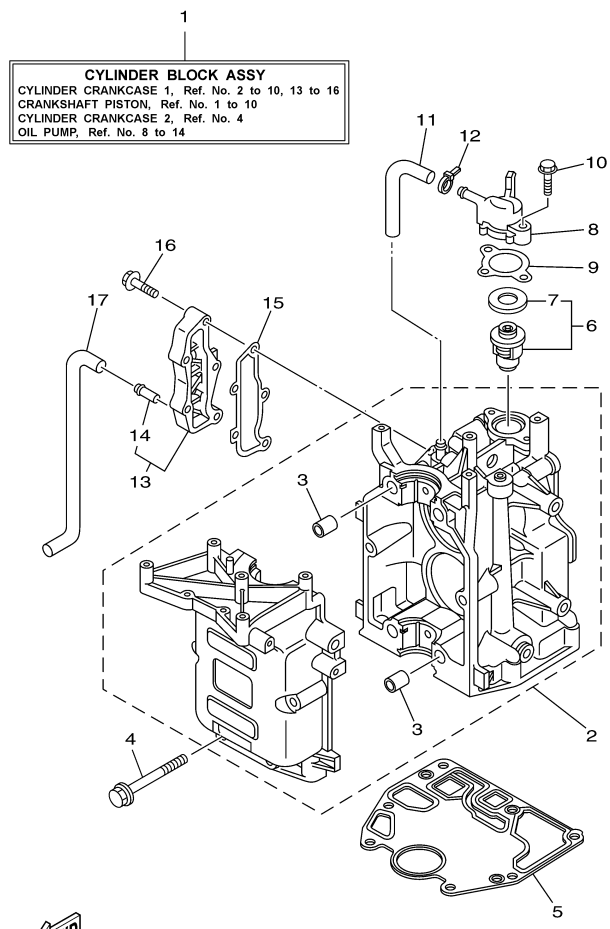

T8DELH 0709 / CYLINDER CRANKCASE 1

60N2300-E020

Part List

T8DELH 0709 / CYLINDER CRANKCASE 1

REF - NO	PART NUMBER	PART NAME	QUANTITY	REMARKS
1	60R-WE09B-00-1S	CYLINDER BLOCK ASSY	1	
2	60R-E5100-00-1S	CRANKCASE ASSY	1	
3	91812-12001-00	.PIN, DOWEL	4	
4	90119-08M29-00	BOLT, WITH WASHER	6	
5	68T-11351-00-00	.GASKET, CYLINDER	1	
6	66M-12411-01-00	THERMOSTAT	1	
7	688-12412-00-00	.SEAL, THERMOSTAT	1	
8	68T-12413-00-1S	COVER, THERMOSTAT	1	
9	60R-E2414-A0-00	.GASKET, COVER	1	
10	90119-06MA2-00	BOLT, WITH WASHER	2	
11	60R-E2481-00-00	PIPE 1	1	
12	90465-11M10-00	CLAMP	1	
13	60R-G1113-00-1S	OUTER COVER, EXHAUST	1	
14	6E9-24378-00-00	.PIPE, JOINT 3	1	
15	68T-41114-A0-00	.GASKET, EXHAUST OUTER COVER	1	
16	90119-06MA3-00	BOLT, WITH WASHER	5	
17	60R-E2482-00-00	PIPE 2	1	

Part Notes

T8DELH 0709 / CYLINDER CRANKCASE 1

PART NUMBER	NOTE TEXT
66M-12411-01-00	OEM: This part number is among the Top 100 Most Popular Marine Maintenance Parts as of March 2014.

©2014 Yamaha Motor Corporation, U.S.A. All rights reserved.