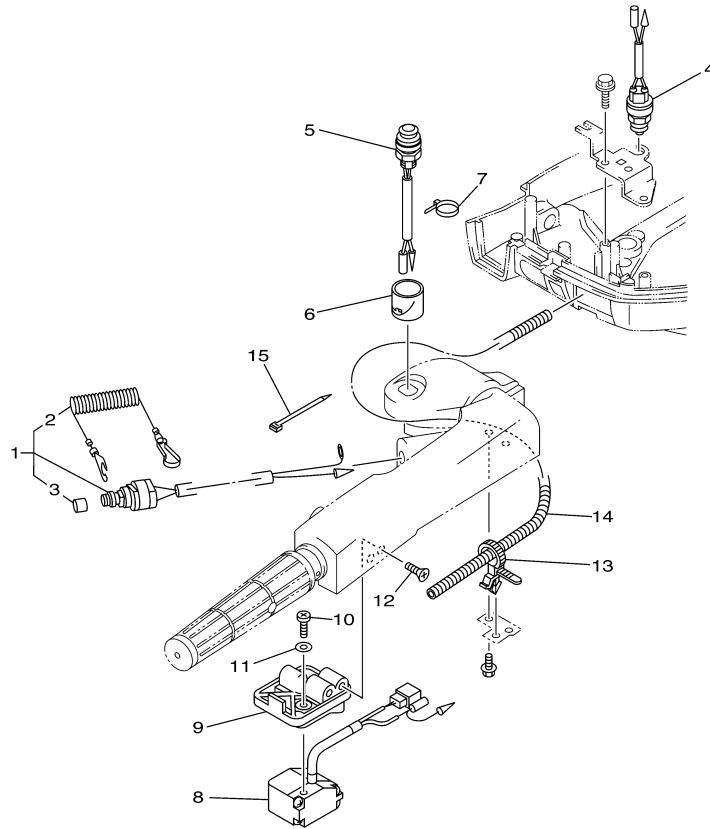

T8DELH 0709 / ELECTRICAL 3

69G4110-C150

Part List

T8DELH 0709 / ELECTRICAL 3

REF - NO	PART NUMBER	PART NAME	QUANTITY	REMARKS
1	65W-82575-01-00	ENGINE STOP SWITCH ASSY	1	
2	682-82556-00-00	.LANYARD, STOP SWITCH	1	
3	689-8257Y-00-00	.CAP	1	
4	6F5-82540-01-00	NEUTRAL SWITCH ASSY	1	
5	68T-81870-00-00	STARTING SWITCH ASSY	1	
6	68T-81821-00-00	COVER, SWITCH	1	
7	90465-11M10-00	CLAMP	1	

Part Notes

T8DELH 0709 / ELECTRICAL 3

PART NUMBER	NOTE TEXT
682-82556-00-00	OEM: This part number is among the Top 100 Most Popular Marine Maintenance Parts as of March 2014.

©2014 Yamaha Motor Corporation, U.S.A. All rights reserved.