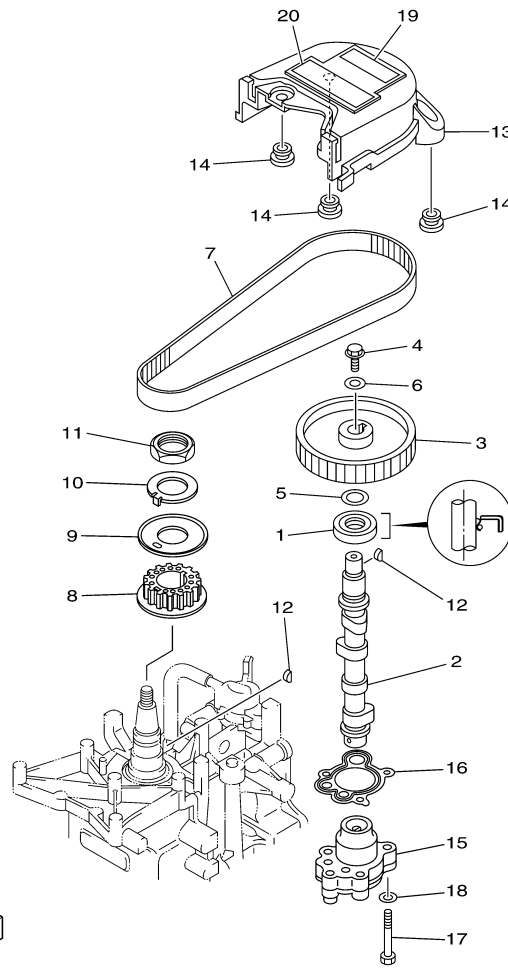

T8DELH 0709 / CARBURETOR

©2014 Yamaha Motor Corporation, U.S.A. All rights reserved.

Part List

T8DELH 0709 / CARBURETOR

REF - NO	PART NUMBER	PART NAME	QUANTITY	REMARKS
1	60R-14301-10-00	CARBURETOR ASSY 1	1	
2	6E5-14321-00-00	.SCREW, THROTTLE	1	
3	6J8-14334-00-00	.SPRING, THROTTLE	1	
4	97980-04110-00	.SCREW, WITH WASHER	3	
5	6AU-14385-00-00	.FLOAT	1	
6	67D-14966-00-00	.RUBBER CAP	1	
7	67D-14386-00-00	.PIN, FLOAT	1	
8	68T-14546-00-00	.VALVE, NEEDLE	1	
9	60R-1492E-3K-00	.JET, MAIN (#79)	1	
10	68T-1492F-1K-00	.JET, AIR SLOW (#39)	1	
11	68T-1492A-00-00	.NOZZLE, MAIN	1	
12	6AU-14984-00-00	.GASKET, FLOAT CHAMBER	1	
13	60R-14981-00-00	.BODY, FLOAT CHAMBER	1	
14	6J8-14959-00-00	..GASKET	1	
15	66T-14991-00-00	..PLUG, DRAIN	1	
16	67D-14323-20-00	.SCREW, AIR ADJUSTING	1	FOR 60R-14301-10
17	67D-14536-00-00	.GASKET	1	
18	67D-14527-00-00	.PLATE	1	
19	68T-14126-00-00	.PLUG	1	
20	67D-1432A-00-00	.PLUG	1	
21	97980-04112-00	.SCREW, WITH WASHER	2	

T8DELH 0709 / OIL PUMP

60N2100-E080

Part List

T8DELH 0709 / OIL PUMP

REF - NO	PART NUMBER	PART NAME	QUANTITY	REMARKS
1	93102-18M21-00	.OIL SEAL	1	
2	60R-E2171-00-00	CAMSHAFT 1	1	
3	60R-E1537-00-94	GEAR, DRIVEN	1	
4	90105-06M14-00	BOLT FLANGE	1	
5	90201-13201-00	WASHER, PLATE	1	
6	90201-06M94-00	WASHER, PLATE	1	
7	60R-G6241-00-00	BELT	1	
8	60R-E1536-00-00	GEAR, DRIVE	1	
9	68T-11557-00-00	WASHER 1	1	
10	6G8-11587-01-00	WASHER, LOCK	1	
11	90170-24M09-00	NUT	1	
12	90280-03M01-00	.KEY, WOODRUFF	2	
13	60R-G6297-00-00	COVER, DUST	1	
14	90480-10627-00	GROMMET	3	
15	68T-13300-00-00	OIL PUMP ASSY	1	
16	68T-13329-00-00	.GASKET, PUMP COVER	1	
17	97095-06030-00	BOLT	3	
18	92995-06600-00	WASHER	3	
19	60R-E2138-40-00	MARK, CAUTION	1	
20	60R-E3437-41-00	MARK, CAUTION	1	