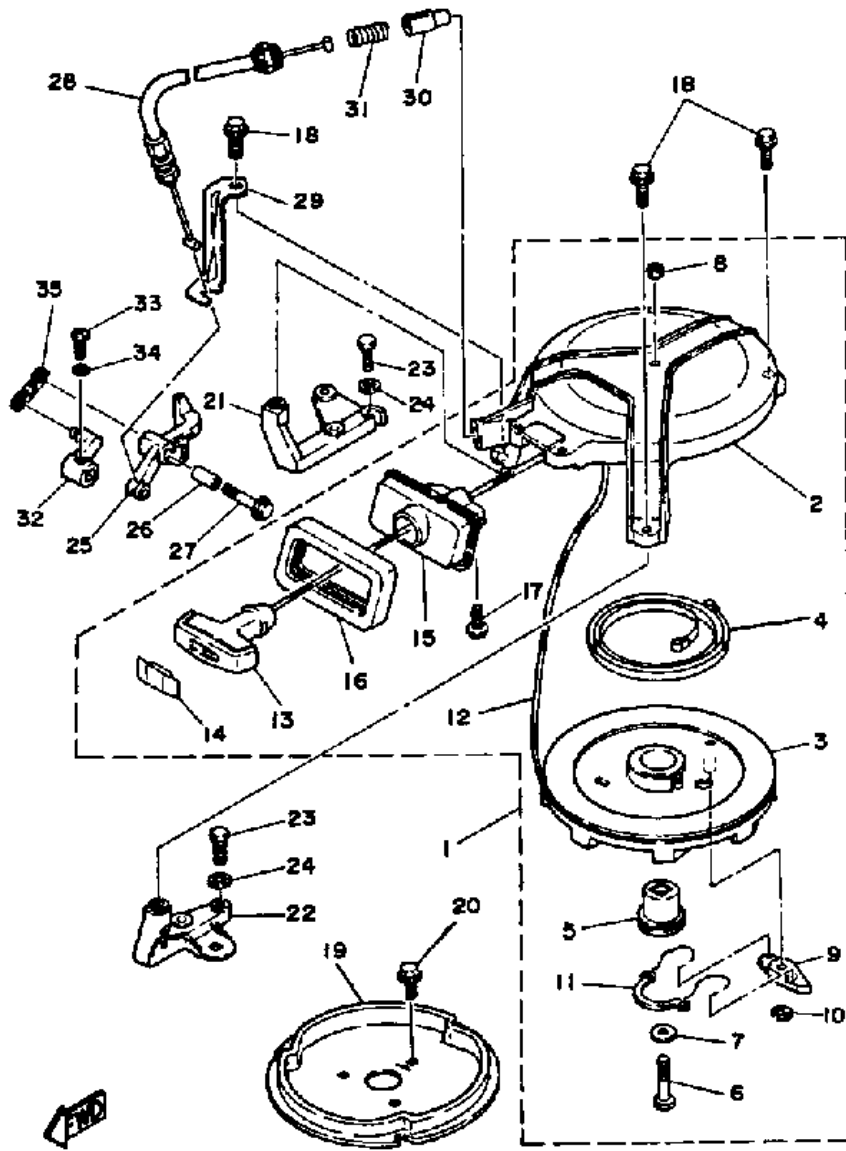

6SJ 1986 / MANUAL STARTER

©2014 Yamaha Motor Corporation, U.S.A. All rights reserved.

Part List

6SJ 1986 / MANUAL STARTER

REF - NO	PART NUMBER	PART NAME	QUANTITY	REMARKS
1	6G1-15710-81-00	STARTER ASSEMBLY	1	
2	6G1-15711-80-94	CASE, STARTER	1	
3	6G1-15714-00-00	DRUM, SHEAVE	1	
4	90510-08M03-00	.SPRING, SPIRAL	1	
5	6G1-15717-00-00	.SHAFT, STARTER	1	
6	97013-06035-00	BOLT	1	
7	90201-06M30-00	WASHER, PLATE	1	
8	95380-06600-00	NUT, HEXAGON	1	
9	677-15741-01-00	.PAWL, DRIVE	1	
10	93430-06M02-00	.CIRCLIP	1	
11	6G1-15705-00-00	.SPRING, DRIVE PAWL	1	
12	90580-50M01-00	ROPE, STARTER	1	
13	6G1-15755-00-00	.HANDLE, STARTER	1	
14	689-15779-01-00	COVER	1	
15	6G1-15758-00-00	GUIDE, ROPE	1	
16	6G1-15762-00-00	.SEAL, RUBBER 2	1	
17	90105-06M14-00	BOLT FLANGE	2	
18	90105-06M15-00	BOLT, FLANGE	3	
19	6G1-15723-00-94	PULLEY, STARTER	1	
20	90105-06M29-00	BOLT, FLANGE	3	
21	6G1-15771-00-94	STAY 1	1	
22	6G1-15772-00-94	STAY 2	1	
23	97313-06020-00	BOLT, HEXAGON	4	
24	92990-06600-00	WASHER, PLATE	4	
25	6G1-15746-10-00	ARM	1	
26	6G1-15764-00-00	COLLAR 1	1	
27	90105-06M24-00	BOLT, FLANGE	1	
28	6G1-15770-81-00	CABLE COMP., STARTER STOP	1	
29	6G1-15774-81-00	STAY 4	1	
30	656-15748-00-00	PLUNGER, STARTER STOP	1	
31	90501-10227-00	SPRING, COMPRESSION	1	
32	6G1-44125-80-00	LEVER, SHIFT ROD	1	
33	98580-05016-00	SCREW, PAN HEAD	1	
34	92990-05600-00	WASHER, PLATE	1	
35	6G1-15747-80-00	LINK	1	

Part Notes

6SJ 1986 / MANUAL STARTER

PART NUMBER	NOTE TEXT
92990-06600-00	OEM: This part number is among the Top 100 Most Popular Marine Maintenance Parts as of March 2014.

©2014 Yamaha Motor Corporation, U.S.A. All rights reserved.