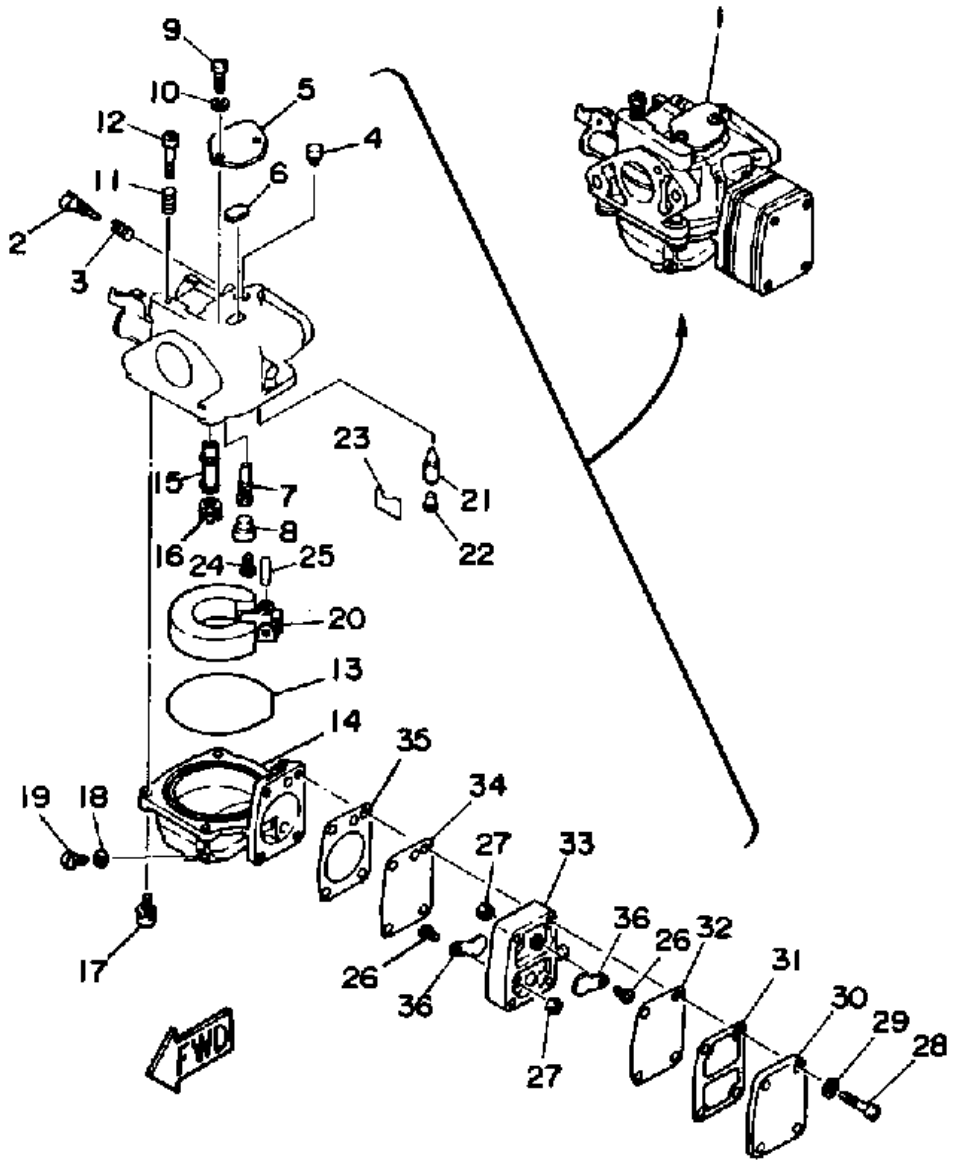

6SJ 1986 / CARBURETOR

©2014 Yamaha Motor Corporation, U.S.A. All rights reserved.

Part List

6SJ 1986 / CARBURETOR

REF - NO	PART NUMBER	PART NAME	QUANTITY	REMARKS
1	6H6-14301-01-00	CARBURETOR ASSY 1	1	U.R. 6 MODEL
1	6G1-14301-01-00	CARBURETOR ASSY 1	1	U.R. 8 MODEL
2	679-14923-00-00	SCREW, PILOT	1	
3	679-14555-00-00	.SPRING	1	
4	6G1-14966-00-00	CAP	1	
5	6G1-14527-00-00	.PLATE	1	
6	6G1-14126-00-00	GASKET	1	
7	6G1-14948-05-00	.JET (#45)	1	
8	676-14966-00-00	CAP	1	
9	(97803-04010-00)	SCREW, PAN HEAD	2	
10	92901-04600-00	WASHER	2	
11	90501-10326-00	.SPRING, COMPRESSION	1	
12	663-14523-00-00	SCREW, STOP	1	
13	6G1-14984-00-00	O-RING	1	
14	6G1-14980-01-00	.BODY, FLOAT CHAMBER	1	
15	6G1-14947-00-00	.JET, NEEDLE	1	U.R. 8 MODEL
15	6H6-14947-00-00	JET, NEEDLE	1	U.R. 6 MODEL
16	676-14943-19-00	.JET, MAIN (#80)	1	U.R. 6 MODEL
16	676-14943-26-00	.JET, MAIN (#98)	1	U.R. 8 MODEL
17	97980-04114-00	.SCREW, WITH WASHER	4	
18	6G1-14398-00-00	.WASHER	1	
19	6G1-14992-00-00	.SCREW, DRAIN	1	
20	6G1-14985-00-00	FLOAT	1	
21	6G1-14546-00-00	VALVE, NEEDLE	1	
22	676-14186-00-00	PIN, FLOAT	1	
23	663-14159-00-00	.CLIP	1	
24	98580-04008-00	.SCREW, PAN HEAD	1	
25	688-14548-00-00	PIN, FLOAT ARM	1	
26	98902-03006-00	.SCREW, BIND	2	
27	90179-03478-00	NUT, SPECIAL SHAPE 0 2	2	
28	98580-04025-00	SCREW, PAN HEAD	4	
29	92901-04100-00	WASHER, SPRING	4	
30	6G1-24452-00-00	.COVER	1	
31	6G1-24432-00-00	.GASKET, FUEL PUMP 2	1	
32	6G1-24471-00-00	.DIAPHRAGM	1	
33	6G1-24412-00-00	BODY 1	1	
34	6G1-24411-00-00	.DIAPHRAGM	1	
35	6G1-24431-00-00	GASKET, FUEL PUMP 1	1	
36	6G1-24421-00-00	.VALVE, CHECK	2