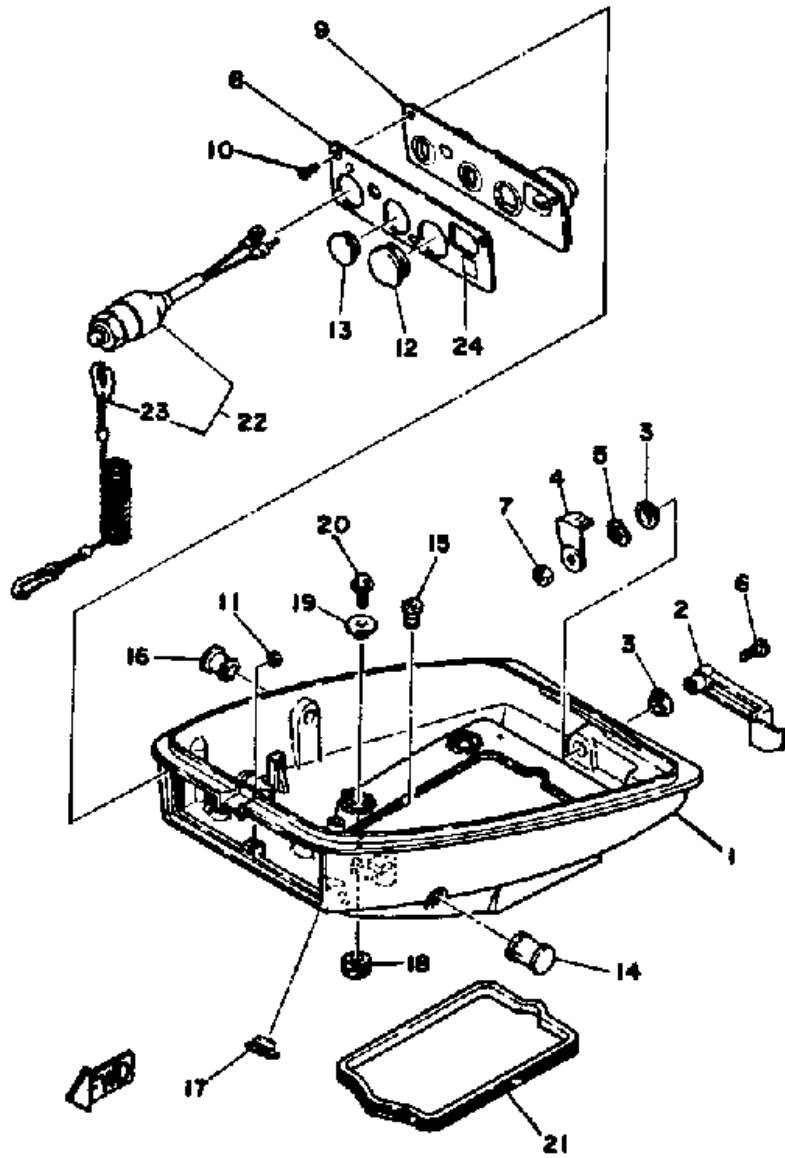

6SJ 1986 / BOTTOM COWLING

©2014 Yamaha Motor Corporation, U.S.A. All rights reserved.

Part List

6SJ 1986 / BOTTOM COWLING

REF - NO	PART NUMBER	PART NAME	QUANTITY	REMARKS
1	6G1-42711-01-EK	BOTTOM COWLING	1	
2	6G1-42815-00-EK	LEVER, CLAMP 1	1	
3	90386-12M45-00	BUSH	2	
4	6E0-42816-00-00	LEVER, CLAMP	1	
5	90206-12052-00	WASHER, WAVE	1	
6	98580-06030-00	.SCREW, PAN HEAD	1	
7	95380-06700-00	NUT	1	
8	6G1-42719-81-00	PANEL, FRONT LOWER	1	
9	6G1-42767-00-00	BRACKET	1	
10	90149-05M02-00	SCREW	3	
11	95303-05700-00	.NUT	1	
12	6G1-42724-00-00	GROMMET	1	
13	6G1-42725-00-00	GROMMET	1	
14	6G1-42726-00-00	GROMMET	1	
15	6G1-42727-00-00	GROMMET	1	
16	6G1-42748-00-00	GROMMET	1	
17	6G1-26326-00-00	GROMMET	1	
18	90480-15M31-00	GROMMET	4	
19	90387-06M52-00	COLLAR	4	
20	90105-06M15-00	BOLT, FLANGE	4	
21	6G1-42716-00-00	RUBBER, SEAL 1	1	
22	6E9-82575-01-00	ENGINE STOP SWITCH ASSEMBLY	1	
23	682-82556-00-00	.LANYARD, STOP SWITCH	1	
24	6A1-42792-01-00	MARK (100:1)	1	

Part Notes

6SJ 1986 / BOTTOM COWLING

PART NUMBER	NOTE TEXT
682-82556-00-00	OEM: This part number is among the Top 100 Most Popular Marine Maintenance Parts as of March 2014.

©2014 Yamaha Motor Corporation, U.S.A. All rights reserved.