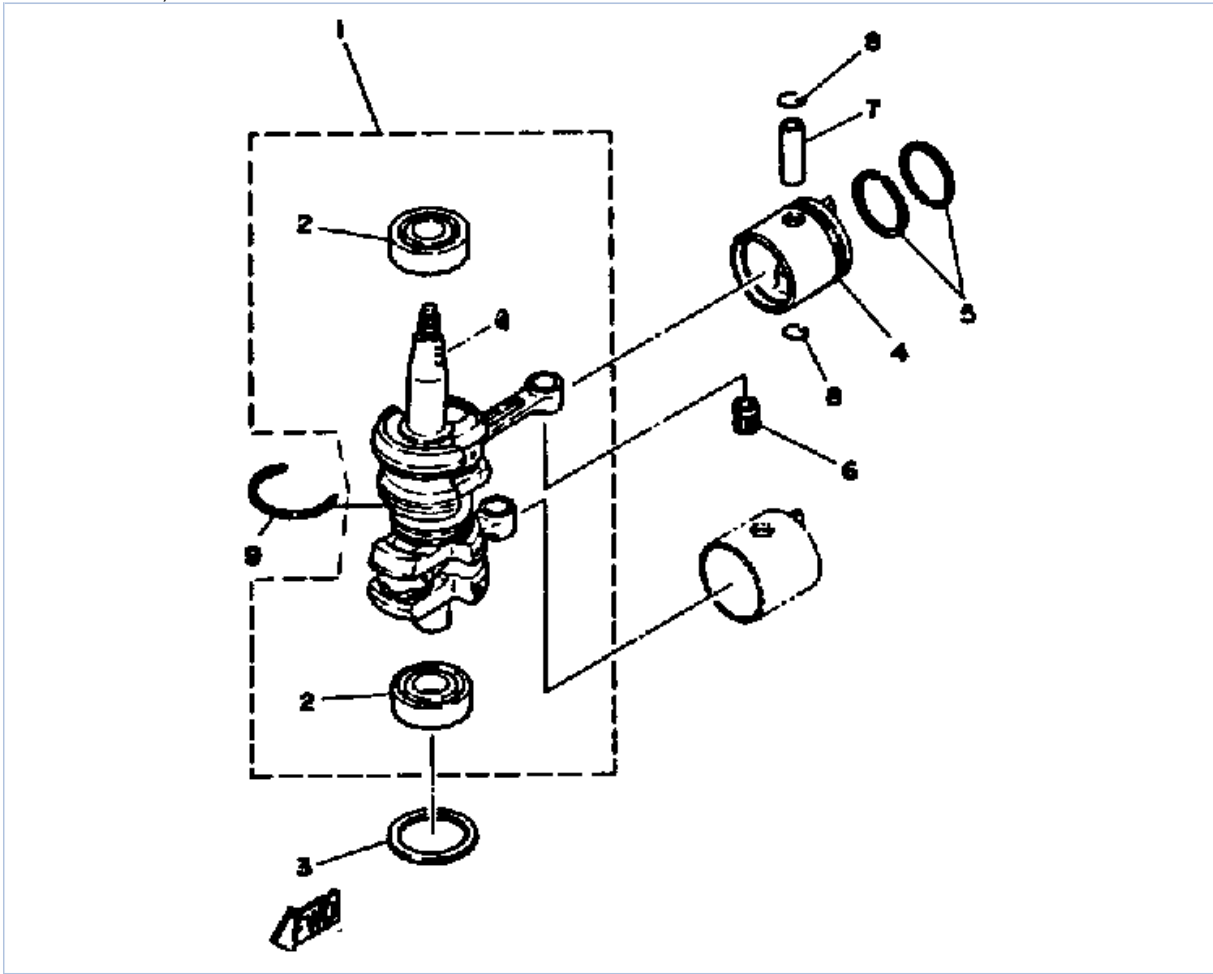

6SJ 1986 / CRANK PISTON

©2014 Yamaha Motor Corporation, U.S.A. All rights reserved.

Part List

6SJ 1986 / CRANK PISTON

REF - NO	PART NUMBER	PART NAME	QUANTITY	REMARKS
1	6G1-11400-00-00	CRANKSHAFT ASSEMBLY	1	
2	93306-204U0-00	.BEARING	2	
3	90201-41528-00	WASHER, PLATE (90201-41303-00)	1	
4	6G1-11631-00-98	PISTON (STD)	2	
5	6G1-11610-00-00	PISTON RINGSET (STD)	2	
6	93310-112V0-00	BEARING	2	
7	6G1-11633-00-00	PIN, PISTON	2	
8	93450-13022-00	CIRCLIP	4	
9	93440-47055-00	.CIRCLIP	1