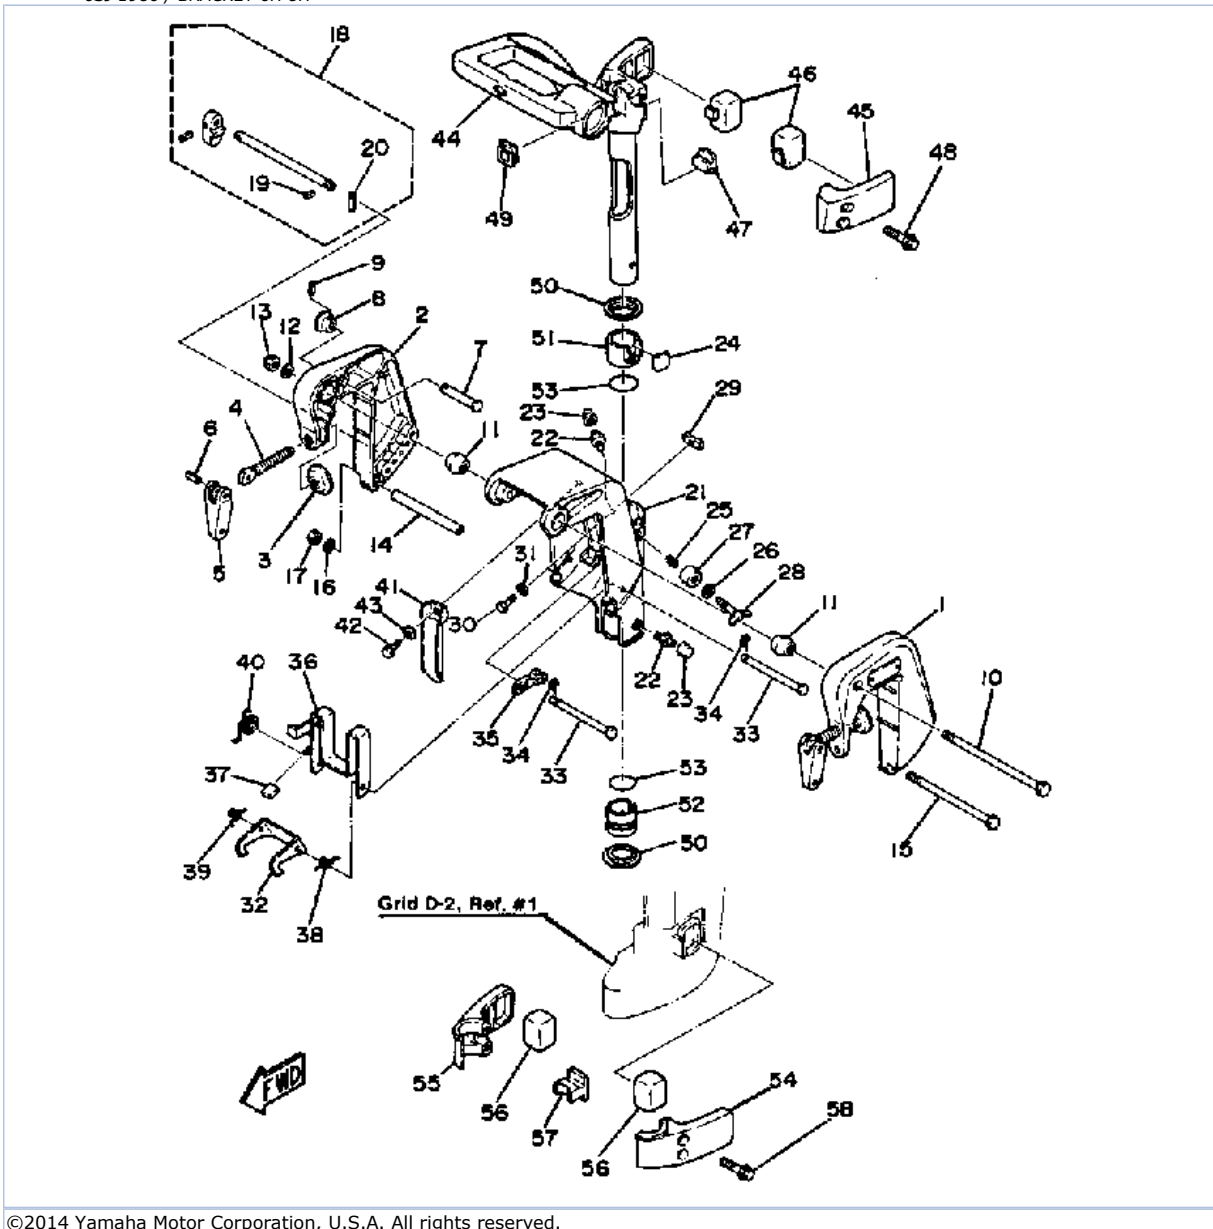

6SJ 1986 / BRACKET 6H 8H

©2014 Yamaha Motor Corporation, U.S.A. All rights reserved.

Part List

6SJ 1986 / BRACKET 6H 8H

REF - NO	PART NUMBER	PART NAME	QUANTITY	REMARKS
1	6A1-43113-01-00	PLATE, CLAMP BRACKET	1	
1	99999-01765-00	BRACKET, CLAMP (6G1)	1	
1	6G1-43111-02-EK	BRACKET, CLAMP	1	
1	90101-08M08-00	BOLT	1	
2	6G1-43112-09-EK	BRACKET, CLAMP	1	
3	648-43114-01-00	PAD, TRANSOM CLAMP	1	
4	6G1-43116-02-00	SCREW, TRANSOM CLAMP	2	
5	6E0-43118-00-00	HANDLE, TRANSOM CLP	2	
6	90254-04M00-00	PIN, SPRING TYPE	2	
7	689-43191-00-00	SHAFT, STOPPER	1	
8	689-43192-01-00	KNOB, STOPPER	1	
9	91690-30016-00	PIN, SPRING	1	
10	90101-08M73-00	BOLT	1	
11	6G8-43136-00-00	PIECE, FRICTION	2	
12	92990-08600-00	..WASHER, PLATE	1	
13	95780-08300-00	..NUT, FLANGE	1	
14	90387-06M13-00	COLLAR	1	
15	97395-06135-00	BOLT, HEXAGON	1	
16	92990-06600-00	WASHER, PLATE	1	
17	95380-06600-00	NUT, HEXAGON	1	
18	6G1-43160-00-00	TILT ROD ASSEMBLY	1	
19	91690-30008-00	.PIN, SPRING	1	
20	689-43165-00-00	.PLATE, TILT LOCK	1	
21	6G1-43311-13-EK	BRACKET, SWIVEL 1	1	
22	93700-06M03-00	NIPPLE, GREASE	2	
23	663-45119-00-00	CAP, GREASE NIPPLE	2	
24	6G1-42528-00-00	PLATE, FRICTION	1	
25	90501-18M00-00	SPRING, COMPRESSION	1	
26	92990-08600-00	..WASHER, PLATE	1	
27	6G1-43373-00-00	SEAL, DAMPER	1	
28	6G1-42529-00-00	SCREW, FRICTION PIECE	1	
29	6G1-44532-00-00	STOPPER, UPPER MOUNT	1	
30	97395-06010-00	BOLT	1	
31	92990-06600-00	WASHER, PLATE	1	
32	6G1-43614-00-00	PLATE, TILT LOCK	1	
33	6G1-43659-00-00	SHAFT, REVERSE LOCK	2	
34	93430-05027-00	CIRCLIP	2	
35	6G1-43615-01-00	PLATE, TILT LOCK	1	
36	6G1-43681-00-00	LEVER, SHALLOW WATER DRIVE 1	1	
37	6G1-43318-01-00	COVER	1	
38	90508-10M15-00	SPRING, TORSION	1	
39	90508-10M16-00	SPRING, TORSION	1	
40	90508-14M17-00	SPRING, TORSION	1	
41	(6G1-42731-00-36)	CARRYING, HANDLE	1	
42	97395-08016-00	BOLT	1	
43	92990-08600-00	..WASHER, PLATE	1	
44	6G1-42511-04-EK	BRACKET, STEERING (6G1-42511-03-EK)	1	
45	6G1-44511-00-EK	COVER, UPPER MT.	1	
46	6G1-44514-00-00	MOUNT DAMPER, UPPER SIDE	2	
47	6G1-44516-00-00	MOUNT DAMPER, UPPER FRONT	1	
48	95895-06035-00	BOLT, FLANGE	2	
49	6G1-42551-00-00	GROMMET	1	
50	6G1-42535-00-00	WASHER, THRUST	2	
51	6G1-42537-00-00	BUSHING, PIVOT SHAFT	1	
52	6G1-42538-00-00	BUSHING, PIVOT SHFT 2	1	
53	93210-30M31-00	O-RING	2	
54	6G1-44551-01-EK	HOUSING, LWR MOUNT LOWER MOUNT	1