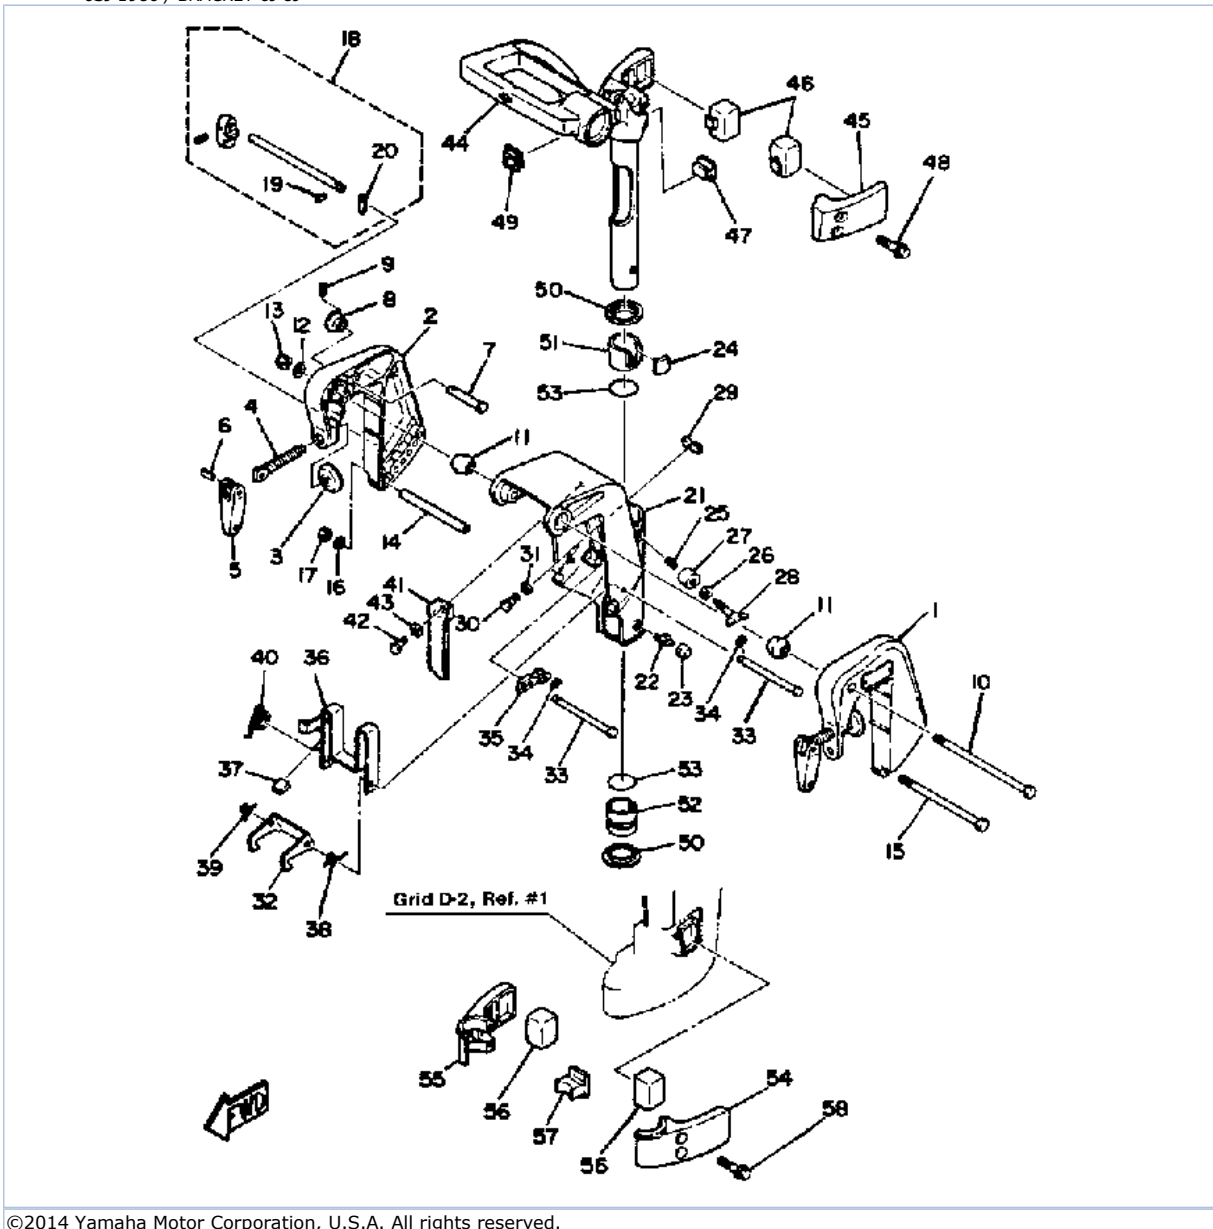

6SJ 1986 / BRACKET 6J 8J

©2014 Yamaha Motor Corporation, U.S.A. All rights reserved.

Part List

6SJ 1986 / BRACKET 6J 8J

REF - NO	PART NUMBER	PART NAME	QUANTITY	REMARKS
1	6A1-43113-01-00	PLATE, CLAMP BRACKET	1	
1	99999-01765-00	BRACKET, CLAMP (6G1)	1	
1	6G1-43111-02-EK	BRACKET, CLAMP	1	
1	90101-08M08-00	BOLT	1	
2	6G1-43112-09-EK	BRACKET, CLAMP	1	
3	648-43114-01-00	PAD, TRANSOM CLAMP	2	
4	6G1-43116-02-00	SCREW, TRANSOM CLAMP	2	
5	6E0-43118-00-00	HANDLE, TRANSOM CLP	2	
6	90254-04M00-00	PIN, SPRING TYPE	2	
7	689-43191-00-00	SHAFT, STOPPER	1	
8	689-43192-01-00	KNOB, STOPPER	1	
9	91690-30016-00	PIN, SPRING	1	
10	90101-08M08-00	BOLT	1	
11	6G8-43136-00-00	PIECE, FRICTION	2	
12	6A1-43113-01-00	PLATE, CLAMP BRACKET	1	
13	95780-08300-00	..NUT, FLANGE	1	
14	90387-06M13-00	COLLAR	1	
15	97395-06135-00	BOLT, HEXAGON	1	
16	92990-06600-00	WASHER, PLATE	1	
17	95380-06600-00	NUT, HEXAGON	1	
18	6G1-43160-00-00	TILT ROD ASSEMBLY	1	
19	91690-30008-00	.PIN, SPRING	1	
20	689-43165-00-00	.PLATE, TILT LOCK	1	
21	6G1-43311-13-EK	BRACKET, SWIVEL 1	1	
22	93700-06M03-00	NIPPLE, GREASE	1	
23	663-45119-00-00	CAP, GREASE NIPPLE	1	
24	6G1-42528-00-00	PLATE, FRICTION	1	
25	90501-18M00-00	SPRING, COMPRESSION	1	
26	92990-08600-00	..WASHER, PLATE	1	
27	6G1-43373-00-00	SEAL, DAMPER	1	
28	6G1-42529-00-00	SCREW, FRICTION PIECE	1	
29	6G1-44532-00-00	STOPPER, UPPER MOUNT	1	
30	97395-06010-00	BOLT	1	
31	92990-06600-00	WASHER, PLATE	1	
32	6G1-43614-00-00	PLATE, TILT LOCK	1	
33	6G1-43659-00-00	SHAFT, REVERSE LOCK	2	
34	93430-05027-00	CIRCLIP	2	
35	6G1-43615-01-00	PLATE, TILT LOCK	1	
36	6G1-43681-00-00	LEVER, SHALLOW WATER DRIVE 1	1	
37	6G1-43318-01-00	COVER	1	
38	90508-10M15-00	SPRING, TORSION	1	
39	90508-10M16-00	SPRING, TORSION	1	
40	90508-14M17-00	SPRING, TORSION	1	
41	(6G1-42731-00-36)	CARRYING, HANDLE	1	
42	97395-08016-00	BOLT	1	
43	92990-08600-00	..WASHER, PLATE	1	
44	6G1-42511-04-EK	BRACKET, STEERING (6G1- 42511-03-EK)	1	
45	6G1-44511-00-EK	COVER, UPPER MT.	1	
46	6G1-44514-00-00	MOUNT DAMPER, UPPER SIDE	2	
47	6G1-44516-00-00	MOUNT DAMPER, UPPER FRONT	1	
48	95895-06035-00	BOLT, FLANGE	2	
49	6G1-42551-00-00	GROMMET	1	
50	6G1-42535-00-00	WASHER, THRUST	2	
51	6G1-42537-00-00	BUSHING, PIVOT SHAFT	1	
52	6G1-42538-00-00	BUSHING, PIVOT SHFT 2	1	
53	93210-30M31-00	O-RING	2	
54	6G1-44551-01-EK	HOUSING, LWR MOUNT LOWER MOUNT	1