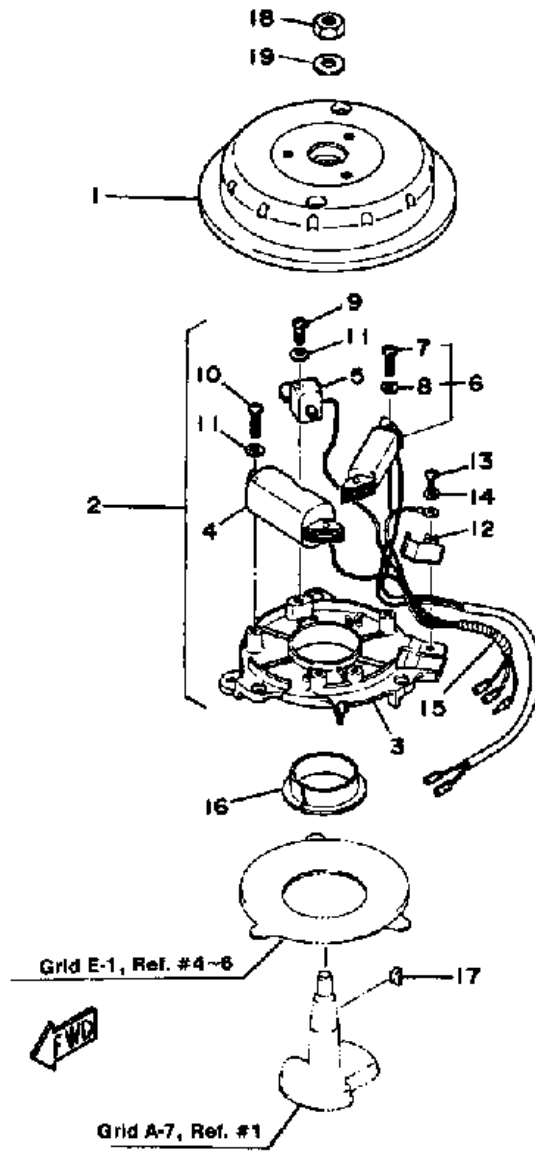

6SJ 1986 / GENERATOR 6J 8J

©2014 Yamaha Motor Corporation, U.S.A. All rights reserved.

Part List

6SJ 1986 / GENERATOR 6J 8J

REF - NO	PART NUMBER	PART NAME	QUANTITY	REMARKS
2	(6G1-85550-40-00)	ROTOR ASSEMBLY	1	
3	6G1-85560-F0-00	BASE ASSY	1	
4	6G1-85509-70-00	.BASE, MAGNETO	1	
5	6E7-85520-70-00	.COIL, CHARGE	1	
6	6E7-85580-70-00	.COIL, PULSER	1	
7	6E7-81303-A0-00	.LIGHTING COIL ASSY	1	
8	(97802-05025-00)	SCREW, PAN HEAD	2	
9	92990-05100-00	.WASHER, SPRING	2	
10	98580-05016-00	SCREW, PAN HEAD	1	
11	97802-05020-00	.SCREW, PAN HEAD	2	
12	92990-05100-00	.WASHER, SPRING	3	
13	6G1-85548-70-00	.HOLDER	1	
14	98580-04008-00	.SCREW, PAN HEAD	1	
15	92901-04600-00	WASHER	1	
16	6G1-85515-70-00	.LEAD WIRE ASSY	1	
17	90386-44M42-00	BUSH	1	
18	90280-04M06-00	KEY, WOODRUFF	1	
19	90170-10113-00	NUT	1	
20	90201-102G9-00	WASHER, PLATE	1	

6SJ 1986 / GENERATOR 6H 8H

©2014 Yamaha Motor Corporation, U.S.A. All rights reserved.

Part List

6SJ 1986 / GENERATOR 6H 8H

REF - NO	PART NUMBER	PART NAME	QUANTITY	REMARKS
1	6G1-85550-71-00	ROTOR ASSEMBLY	1	
2	6G1-85560-F0-00	BASE ASSY	1	
3	6G1-85509-70-00	.BASE, MAGNETO	1	
4	6E7-85520-70-00	.COIL, CHARGE	1	
5	6E7-85580-70-00	.COIL, PULSER	1	
6	6E7-81303-A0-00	.LIGHTING COIL ASSY	1	
7	97802-05025-00	SCREW, PAN HEAD	2	
8	92990-05100-00	.WASHER, SPRING	2	
9	98580-05016-00	SCREW, PAN HEAD	1	
10	97802-05020-00	.SCREW, PAN HEAD	2	
11	92990-05100-00	.WASHER, SPRING	3	
12	6G1-85548-70-00	.HOLDER	1	
13	98580-04008-00	.SCREW, PAN HEAD	1	
14	92901-04100-00	WASHER, SPRING	1	
15	6G1-85515-70-00	.LEAD WIRE ASSY	1	
16	90386-44M42-00	BUSH	1	
17	90280-04M06-00	KEY, WOODRUFF	1	
18	90170-10113-00	NUT	1	
19	90201-102G9-00	WASHER, PLATE	1	