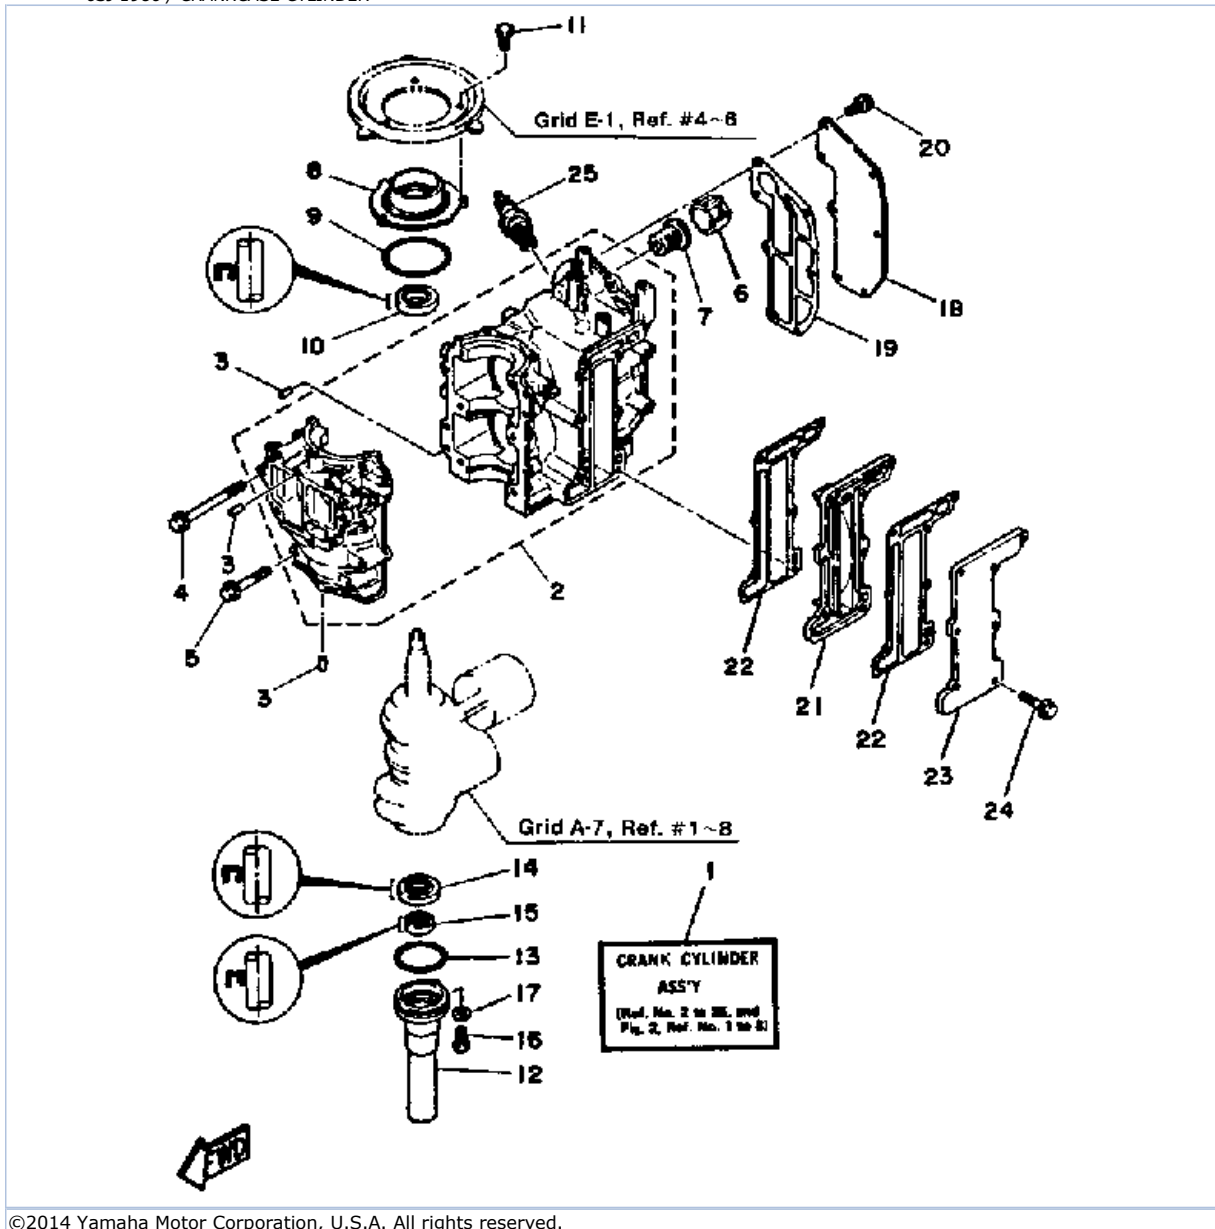

6SJ 1986 / CRANKCASE CYLINDER

©2014 Yamaha Motor Corporation, U.S.A. All rights reserved.

Part List

6SJ 1986 / CRANKCASE CYLINDER

REF - NO	PART NUMBER	PART NAME	QUANTITY	REMARKS
1	6G1-W0090-03-EK	CRANK-CYLINDER ASSEMBLY	1	
2	6G1-15100-00-94	CRANKCASE ASSEMBLY	1	
3	93604-08062-00	PIN, DOWEL	4	
4	90105-06M26-00	BOLT, FLANGE	6	
5	90105-06M25-00	BOLT, FLANGE	4	
6	90387-22M50-00	COLLAR	1	
7	6E5-12411-20-00	THERMOSTAT	1	
8	6G1-15359-01-94	HOUSING, OIL SEAL	1	
9	93210-54M54-00	O-RING	1	
10	93102-20M25-00	OIL SEAL	1	
11	97313-06016-00	BOLT, HEXAGON	3	
12	6G1-15396-01-5B	HOUSING, OIL SEAL	1	
13	93210-42159-00	.O-RING	1	
14	93101-20M29-00	OIL SEAL	1	
15	93101-12M26-00	.OIL SEAL	1	
16	97395-06016-00	BOLT, HEX	1	
17	92990-06600-00	WASHER, PLATE	1	
18	6G1-11191-01-9M	COVER, CYLINDER HEAD 1	1	
19	6G1-11193-A1-00	.GASKET, HEAD COVER 1	1	
20	90105-06M14-00	BOLT FLANGE	7	
21	6G1-41111-01-9M	INNER COVER, EXHAUST	1	
22	6G1-41112-A1-00	.GASKET, EXHAUST INNER COVER	2	
23	6G1-41113-01-9M	OUTER COVER, EXHAUST	1	
24	95895-06025-00	BOLT, FLANGE	7	
25	NGK-B7HS1-00-00	PLUG, SPARK (NGK B7HS- 10)	2	