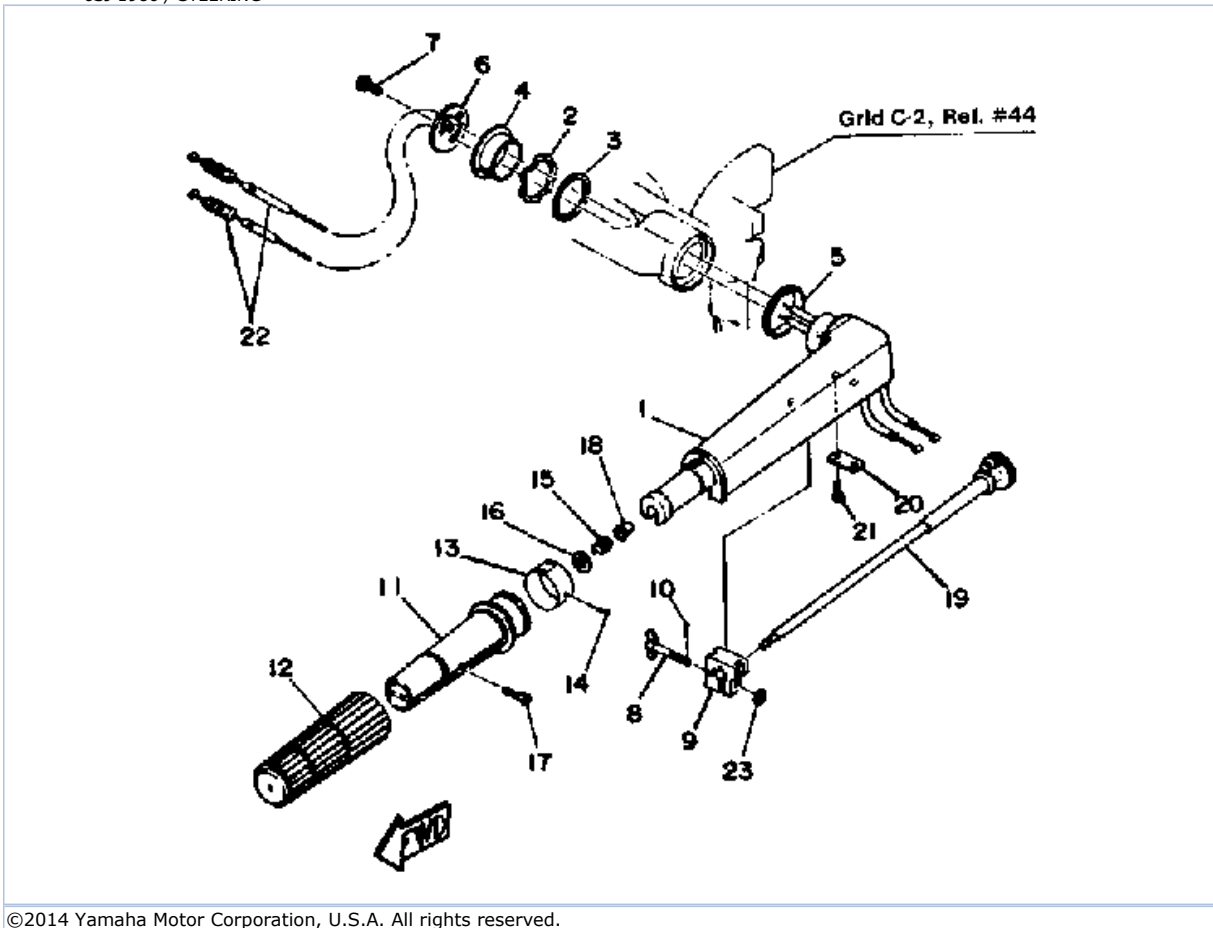

6SJ 1986 / STEERING

©2014 Yamaha Motor Corporation, U.S.A. All rights reserved.

Part List

6SJ 1986 / STEERING

REF - NO	PART NUMBER	PART NAME	QUANTITY	REMARKS
1	6G1-42111-03-EK	HANDLE, STEERING	1	
2	90206-35M20-00	WASHER, WAVE	1	
3	90202-35M24-00	WASHER, PLATE	1	
4	90386-34M40-00	BUSH	1	
5	90386-43M55-00	BUSHING	1	
6	6G1-42131-01-00	COVER, HANDLE STEERING	1	
7	97395-06016-00	BOLT, HEX	1	
8	6G1-42125-00-00	BOLT, FRICTION ADJUSTING.	1	
9	6G1-42126-00-00	FRICTION, STEERING HANDLE GRIP	1	
10	91490-16010-00	PIN. COTTER	1	
11	664-42119-00-00	GRIP, STEERING HANDLE	1	
12	6G1-42177-00-00	RUBBER, HANDLE	1	
13	6G1-42137-10-00	INDICATOR, THROTTLE	1	
14	90269-02M09-00	RIVET	1	
15	90501-23215-00	SPRING, COMPRESSION	1	
16	92990-10600-00	WASHER, PLATE	1	
17	98680-05525-00	SCREW.OVAL HEAD	1	
18	90386-08032-00	BUSH	1	
19	6G1-42138-01-00	LEVER, THROTTLE	1	
20	6E0-42159-02-00	STAY	1	
21	98580-05012-00	.SCREW, PAN HEAD	2	
22	6G1-26301-02-00	THROTTLE CABLE ASSEMBLY	2	
23	90202-05088-00	WASHER, PLATE	1	

Part Notes

6SJ 1986 / STEERING

PART NUMBER	NOTE TEXT
92990-10600-00	OEM: This part number is among the Top 100 Most Popular Marine Maintenance Parts as of March 2014.

©2014 Yamaha Motor Corporation, U.S.A. All rights reserved.