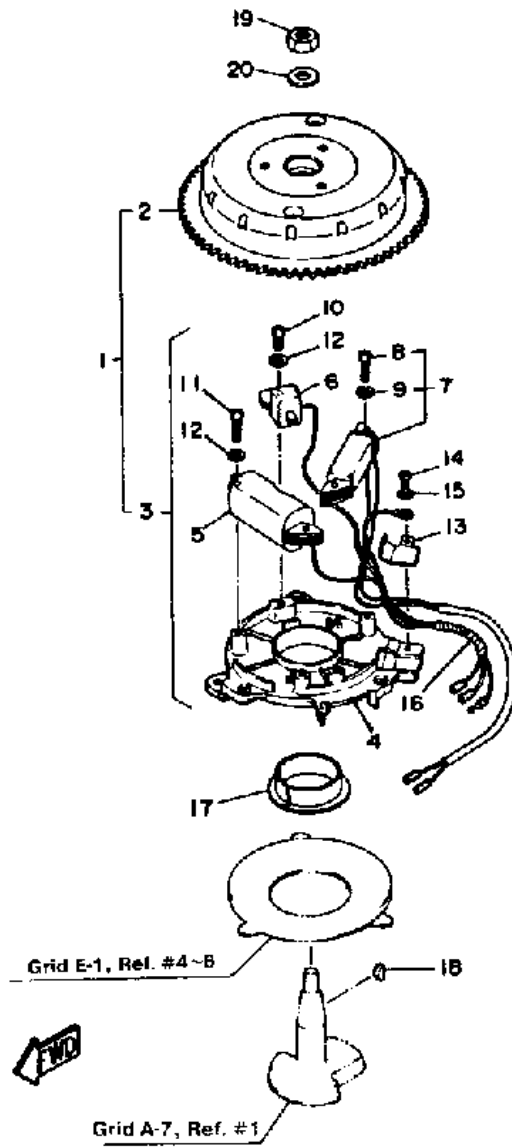

6SJ 1986 / LOWER DRIVE 2 6H 8H

©2014 Yamaha Motor Corporation, U.S.A. All rights reserved.

Part List

6SJ 1986 / LOWER DRIVE 2 6H 8H

REF - NO	PART NUMBER	PART NAME	QUANTITY	REMARKS
1	93604-08062-00	PIN, DOWEL	2	
2	95895-06030-00	BOLT, FLANGE	4	
3	6G1-44361-00-00	TUBE, WATER	1	U.R. SHORT
3	6G1-44361-10-00	TUBE, WATER	1	U.R. LONG
4	6G1-44365-00-00	DAMPER, WATER SEAL	1	
5	6G1-45987-00-00	SPACER 1	1	
6	90201-10M01-00	WASHER, PLATE	1	
7	90171-10M01-00	NUT, CASTLE	1	
8	91490-30020-00	PIN. COTTER	1	
9	6G1-45941-00-EL	PROPELLER (3X8-1/2"X8-1/2"-N)	1	U.R.
9	6G1-45943-00-EL	PROPELLER (3X8-1/2"X7-1/2"-N)	1	U.R.
9	6G1-45947-00-EL	PROPELLER (3X8-1/2"X6-1/2"-N)	1	U.R.
10	6G1-45981-00-00	DAMPER, PROPELLER	1	
11	6G1-45986-00-00	UNAVAILABLE IN PRICE BOOK	1	
12	6G1-W4591-01-EL	PROPELLER (3X9"X7"-N)	1	U.R.
12	(6G1-W4592-00-EL)	PROP. DUAL THRUST	1	U.R.
13	6G1-45616-01-00	.NUT, PROPELLER	1	
14	90201-10M02-00	WASHER, PLATE	1	
15	6G1-45214-00-00	COVER, WATER INLET 1	1	
16	6G1-45215-00-00	COVER, WATER INLET 2	1	
17	98180-05020-00	SCREW, OVAL HEAD	1	
18	90185-05002-00	NUT, NYLON	1	

6SJ 1986 / GENERATOR 6J 8J

©2014 Yamaha Motor Corporation, U.S.A. All rights reserved.

Part List

6SJ 1986 / GENERATOR 6J 8J

REF - NO	PART NUMBER	PART NAME	QUANTITY	REMARKS
2	(6G1-85550-40-00)	ROTOR ASSEMBLY	1	
3	6G1-85560-F0-00	BASE ASSY	1	
4	6G1-85509-70-00	.BASE, MAGNETO	1	
5	6E7-85520-70-00	.COIL, CHARGE	1	
6	6E7-85580-70-00	.COIL, PULSER	1	
7	6E7-81303-A0-00	.LIGHTING COIL ASSY	1	
8	(97802-05025-00)	SCREW, PAN HEAD	2	
9	92990-05100-00	.WASHER, SPRING	2	
10	98580-05016-00	SCREW, PAN HEAD	1	
11	97802-05020-00	.SCREW, PAN HEAD	2	
12	92990-05100-00	.WASHER, SPRING	3	
13	6G1-85548-70-00	.HOLDER	1	
14	98580-04008-00	.SCREW, PAN HEAD	1	
15	92901-04600-00	WASHER	1	
16	6G1-85515-70-00	.LEAD WIRE ASSY	1	
17	90386-44M42-00	BUSH	1	
18	90280-04M06-00	KEY, WOODRUFF	1	
19	90170-10113-00	NUT	1	
20	90201-102G9-00	WASHER, PLATE	1	