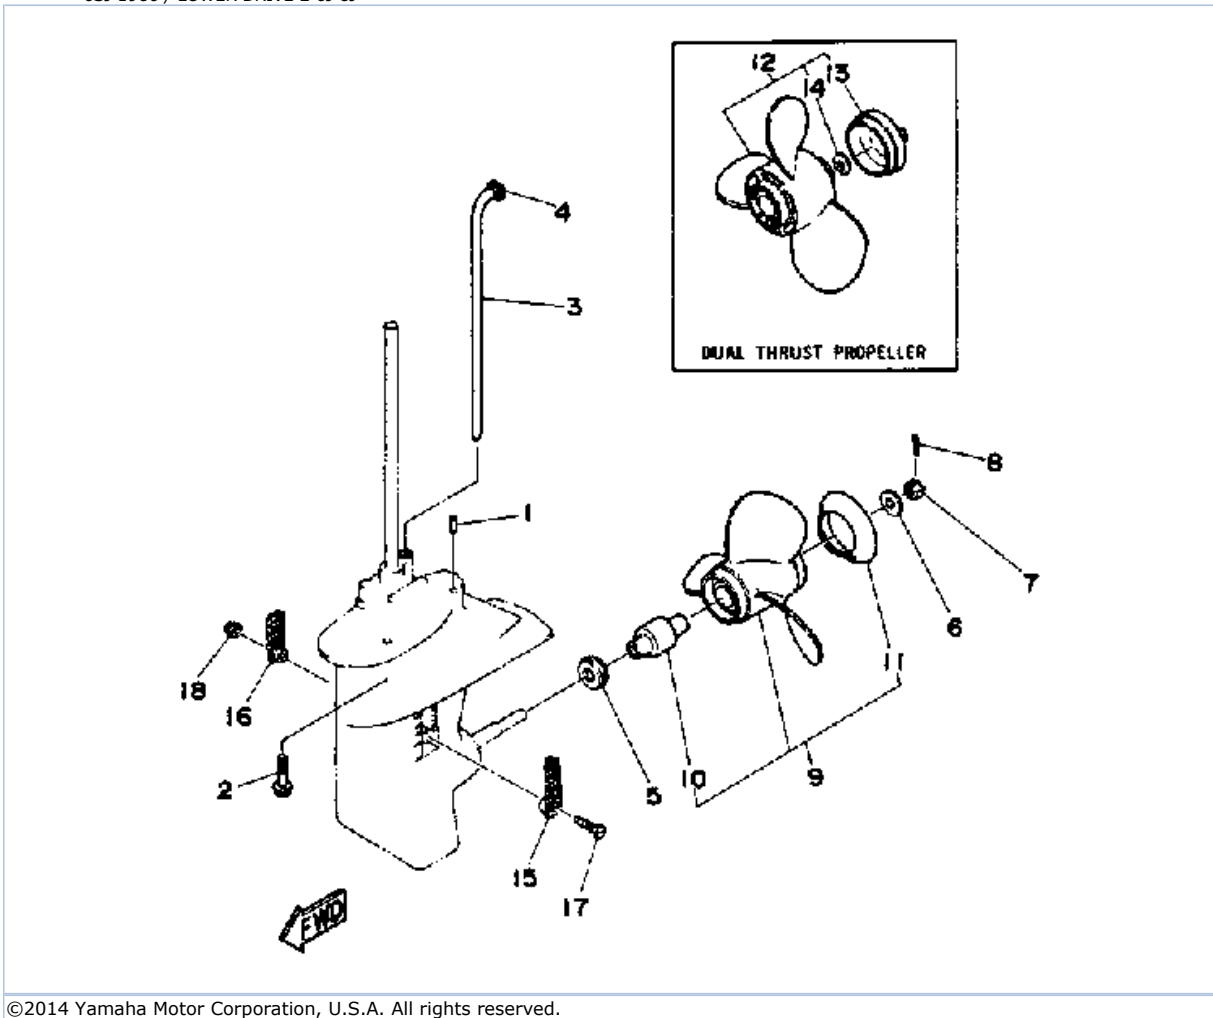

6SJ 1986 / LOWER DRIVE 2 6J 8J

©2014 Yamaha Motor Corporation, U.S.A. All rights reserved.

Part List

6SJ 1986 / LOWER DRIVE 2 6J 8J

REF - NO	PART NUMBER	PART NAME	QUANTITY	REMARKS
1	93604-08062-00	PIN, DOWEL	2	
2	95895-06030-00	BOLT, FLANGE	4	
3	6G1-44361-00-00	TUBE, WATER	1	U.R. SHORT
3	6G1-44361-10-00	TUBE, WATER	1	U.R. LONG
4	6G1-44365-00-00	DAMPER, WATER SEAL	1	
5	6G1-45987-00-00	SPACER 1	1	
6	90201-10M01-00	WASHER, PLATE	1	
7	90171-10M01-00	NUT, CASTLE	1	
8	91490-30020-00	PIN. COTTER	1	
9	6G1-45941-00-EL	PROPELLER (3X8-1/2"X8-1/2"-N)	1	U.R.
9	6G1-45943-00-EL	PROPELLER (3X8-1/2"X7-1/2"-N)	1	U.R.
9	6G1-45947-00-EL	PROPELLER (3X8-1/2"X6-1/2"-N)	1	U.R.
10	6G1-45981-00-00	DAMPER, PROPELLER	1	
11	6G1-45986-00-00	UNAVAILABLE IN PRICE BOOK	1	SEE NOTE
12	6G1-W4591-01-EL	PROPELLER (3X9"X7"-N)	1	U.R.
12	(6G1-W4592-00-EL)	PROP. DUAL THRUST	1	
13	6G1-45616-01-00	.NUT, PROPELLER	1	
14	90201-10M02-00	WASHER, PLATE	1	
15	6G1-45214-00-00	COVER, WATER INLET 1	1	
16	6G1-45215-00-00	COVER, WATER INLET 2	1	
17	98180-05020-00	SCREW, OVAL HEAD	1	
18	90185-05002-00	NUT, NYLON	1