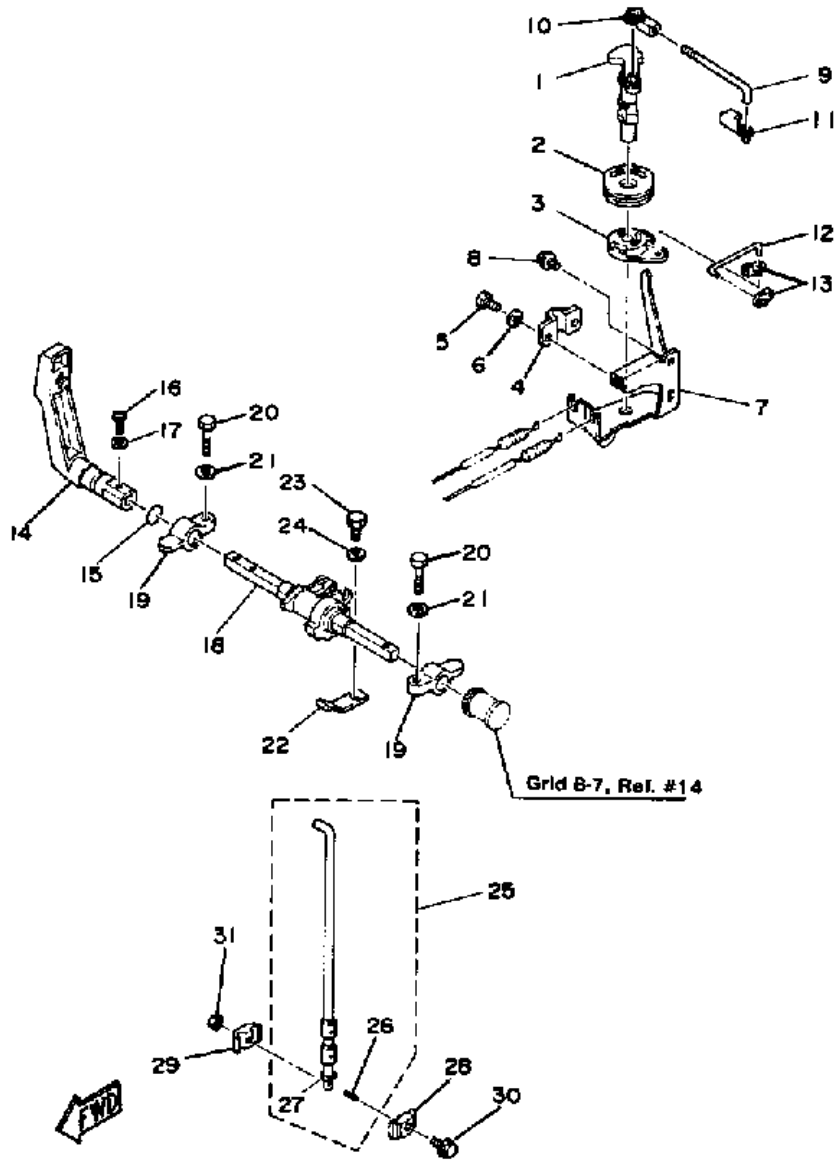

6SJ 1986 / CONTROL ENGINE 6H 8H

©2014 Yamaha Motor Corporation, U.S.A. All rights reserved.

Part List

6SJ 1986 / CONTROL ENGINE 6H 8H

REF - NO	PART NUMBER	PART NAME	QUANTITY	REMARKS
1	6G1-41631-00-00	LEVER, MAGNETO CONTROL	1	
2	6G1-41638-00-00	PULLEY	1	
3	6G1-41283-01-00	LEVER, FREE ACCEL.	1	
4	6G1-41661-00-00	BRACKET 1	1	
5	98580-05010-00	.SCREW, PAN HEAD	2	
6	92990-05100-00	.WASHER, SPRING	2	
7	6G1-14497-80-00	STAY, THROTTLE WIRE	1	
8	90105-06M23-00	.BOLT FLANGE	2	
9	6G1-41238-00-00	JOINT, LINK	1	
10	6H1-41237-00-00	JOINT, LINK	1	
11	6R5-41237-00-00	JOINT, LINK	1	
12	6G1-41211-00-00	LINK, ACCEL.	1	
13	661-41262-02-00	JOINT, CHOKE LEVER	2	
14	6G1-44111-00-00	HANDLE, GEAR SHIFT	1	
15	93210-12790-00	O-RING	1	
16	98580-05016-00	SCREW, PAN HEAD	1	
17	92990-05600-00	WASHER, PLATE	1	
18	6G1-44121-01-00	LEVER, SHIFT ROD	1	
19	6G1-41662-01-94	BRACKET 2	2	
20	97313-06020-00	BOLT, HEXAGON	2	
21	92990-06600-00	WASHER, PLATE	2	
22	6G1-44116-01-00	SPRING	1	
23	97395-06012-00	BOLT	1	
24	92990-06600-00	WASHER, PLATE	1	
25	6G1-44110-00-00	SHIFT ROD ASSEMBLY	1	
26	91690-20010-00	PIN, SPRING	1	
27	92990-05600-00	WASHER, PLATE	1	
28	6G1-44145-00-00	CONNECTOR, SHIFT ROD	1	
29	6G1-44146-00-00	CONNECTOR, SHIFT ROD	1	
30	90109-06M17-00	BOLT	1	
31	95380-06600-00	NUT, HEXAGON	1	

Part Notes

6SJ 1986 / CONTROL ENGINE 6H 8H

PART NUMBER		NOTE TEXT
6H1-41237-00-00		OEM: This part number is among the Top 100 Most Popular Marine Maintenance Parts as of March 2014.
92990-06600-00		OEM: This part number is among the Top 100 Most Popular Marine Maintenance Parts as of March 2014.
92990-06600-00		OEM: This part number is among the Top 100 Most Popular Marine Maintenance Parts as of March 2014.

©2014 Yamaha Motor Corporation, U.S.A. All rights reserved.