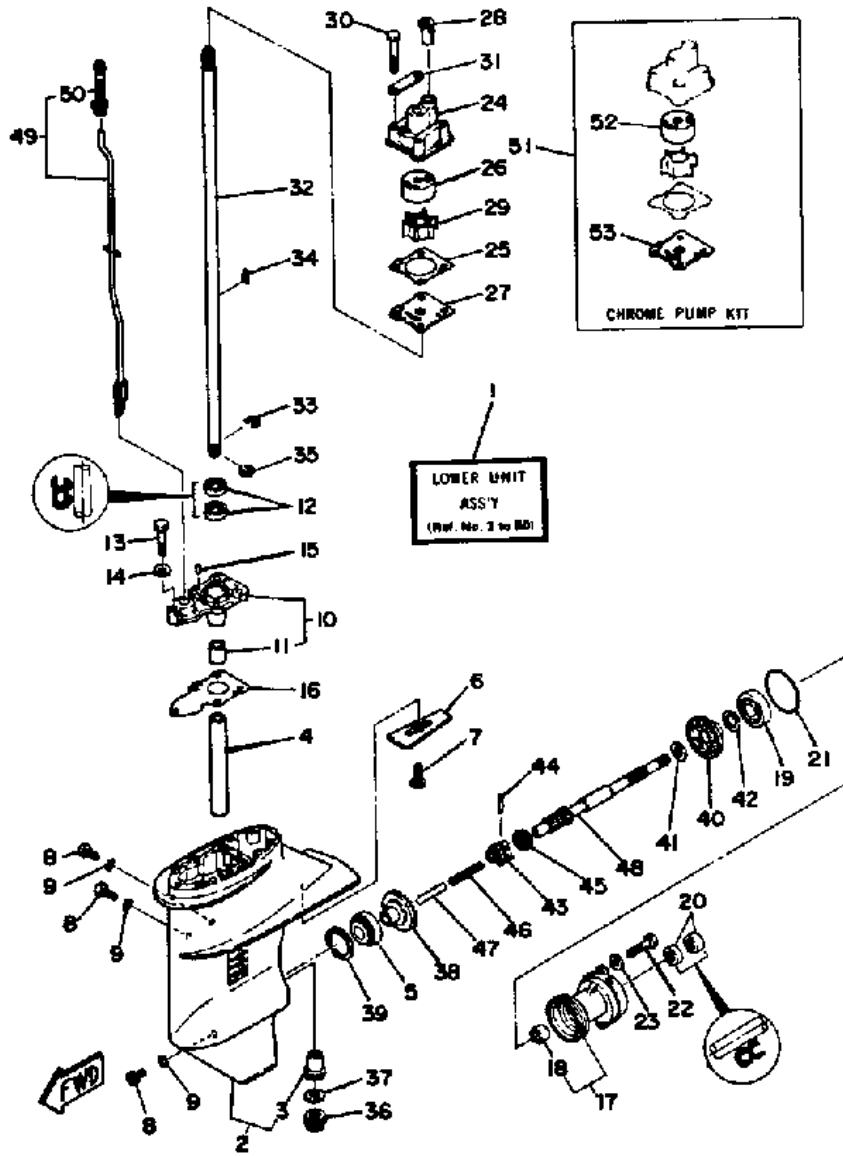

6SJ 1986 / LOWER DRIVE 1

©2014 Yamaha Motor Corporation, U.S.A. All rights reserved.

Part List

6SJ 1986 / LOWER DRIVE 1

REF - NO	PART NUMBER	PART NAME	QUANTITY	REMARKS
1	6G1-45300-03-EK	LOWER UNIT ASSEMBLY	1	U.R SHORT
1	6G1-45300-13-EK	LOWER UNIT ASSEMBLY	1	U.R. LONG
2	6G1-45311-01-EK	CASING, LOWER	1	
3	6G1-45317-09-00	.BUSHING, DRIVE SHAFT	1	
4	90387-14M49-00	COLLAR	1	
5	93332-000U4-00	BEARING	1	
6	6G1-45251-02-00	ANODE	1	
7	97395-06012-00	BOLT	1	
8	90340-08M04-00	PLUG, STRAIGHT SCREW	3	
9	90430-08020-00	.GASKET	3	
10	6G1-45331-01-5B	HOUSING, BEARING	1	
11	6G1-45316-09-00	.BUSHING, DRIVE SHAFT	1	
12	93101-11M23-00	.OIL SEAL	2	
13	97395-06030-00	BOLT	1	
14	92990-06600-00	WASHER, PLATE	1	
15	93604-08062-00	PIN, DOWEL	2	
16	6G1-45315-A0-00	.PACKING, LOWER CASING	1	
17	99999-02228-00	CAP, LOWER CASING	1	
18	6G1-45362-09-00	.BUSHING	1	
19	93306-004U0-00	BEARING	1	
20	93101-15074-00	.OIL SEAL	2	
21	93210-49046-00	.O-RING	1	
22	97395-06016-00	BOLT, HEX	2	
23	92990-06600-00	WASHER, PLATE	2	
24	6G1-44311-00-00	HOUSING, WATER PUMP	1	
25	6G1-44315-A0-00	.GASKET, WATER PUMP	1	
26	6G1-44322-00-00	.INSERT, CARTRIDGE	1	
27	6G1-44323-00-00	.OUTER PLATE, CARTRIDGE	1	
28	647-44366-00-00	.DAMPER, WATER SEAL	1	
29	6G1-44352-00-00	.IMPELLER	1	
30	97395-06045-00	BOLT, HEXAGON	4	
31	6G1-44328-00-00	.PLATE	2	
32	6G1-45511-10-00	SHAFT, DRIVE	1	U.R. LONG
32	6G1-45511-00-00	SHAFT, DRIVE	1	U.R. SHORT
33	90467-09M05-00	CLIP	1	
34	90280-03024-00	.KEY, WOODRUFF	1	
35	99009-06600-00	CIRCLIP	1	
36	6G1-45551-00-00	PINION	1	
37	6G1-45533-00-20	SHIM (T:2.0MM)	1	U.R.
37	6G1-45533-00-19	SHIM (T:1.9MM)	1	U.R.
37	6G1-45533-00-22	SHIM (T:2.2MM)	1	U.R.
37	6G1-45533-00-21	SHIM (T:2.1MM)	1	U.R.
38	6G1-45560-00-00	GEAR	1	
39	664-45587-00-08	SHIM 3	1	U.R.
39	664-45587-01-50	SHIM (T:0.50MM)	1	U.R.
39	664-45587-01-30	SHIM (T:0.30MM)	1	U.R.
39	664-45587-01-12	SHIM (T:0.12MM)	1	U.R.
39	664-45587-00-05	SHIM 3	1	U.R.
40	6G1-45571-00-00	GEAR	1	
41	90201-15M89-00	WASHER, PLATE	1	
42	647-45567-00-00	SHIM (T:0.10MM)	1	UN
43	6G1-45631-00-00	CLUTCH, DOG	1	
44	6G1-45632-00-00	PIN, CROSS	1	
45	654-45633-00-00	RING, CROSS PIN	1	
46	90501-12M38-00	SPRING, COMPRESSION	1	
47	6G1-45635-00-00	PLUNGER, SHIFT	1	
48	6G1-45611-01-00	SHAFT, PROPELLER	1	
49	6G1-44150-01-00	SHIFT CAM ASSEMBLY	1	U.R. SHORT
49	6G1-44150-11-00	SHIFT CAM ASSEMBLY	1	U.R. LONG
50	6G1-44147-00-00	.BOOT, SHIFT ROD	1