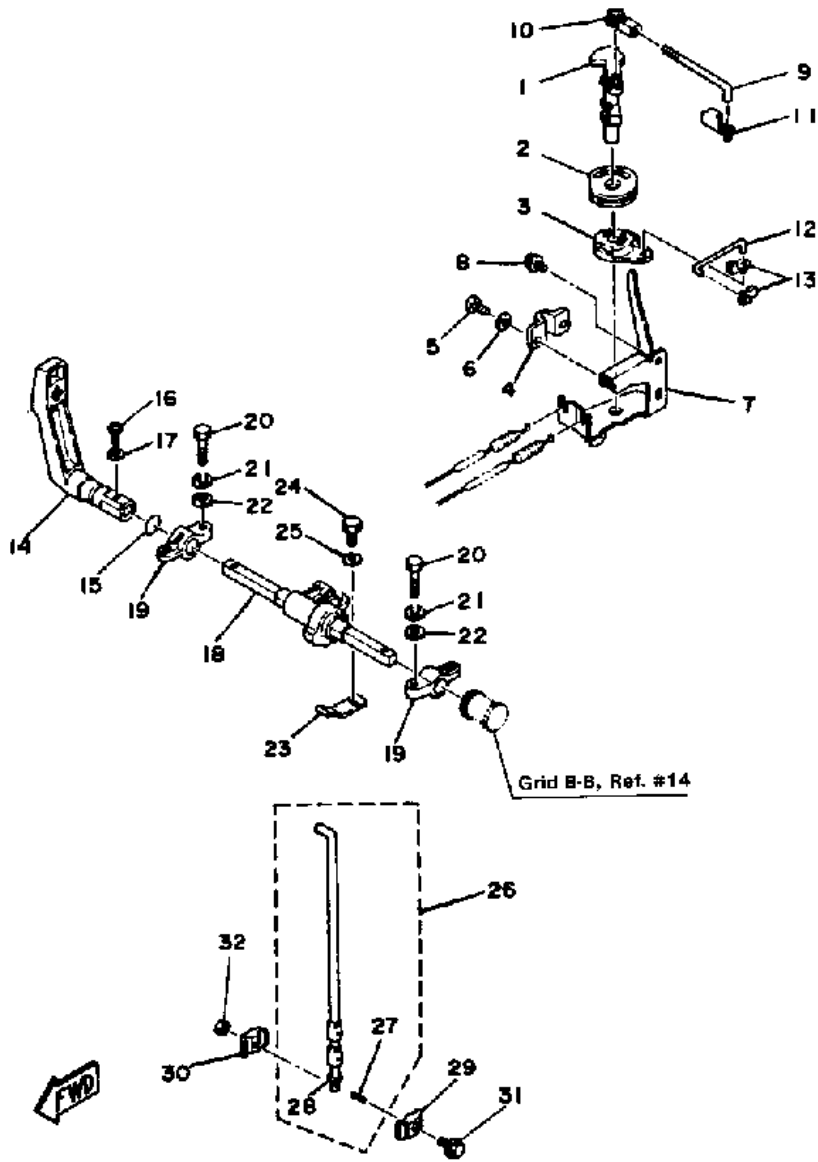

6SJ 1986 / CONTROL ENGINE 6J 8J

©2014 Yamaha Motor Corporation, U.S.A. All rights reserved.

Part List

6SJ 1986 / CONTROL ENGINE 6J 8J

REF - NO	PART NUMBER	PART NAME	QUANTITY	REMARKS
1	6G1-41631-00-00	LEVER, MAGNETO CONTROL	1	
2	6G1-41638-00-00	PULLEY	1	
3	6G1-41283-01-00	LEVER, FREE ACCEL.	1	
4	6G1-41661-00-00	BRACKET 1	1	
5	98580-05010-00	.SCREW, PAN HEAD	2	
6	92990-05100-00	.WASHER, SPRING	2	
7	6G1-14497-80-00	STAY, THROTTLE WIRE	1	
8	90105-06M23-00	.BOLT FLANGE	2	
9	6G1-41238-00-00	JOINT, LINK	1	
10	6H1-41237-00-00	JOINT, LINK	1	
11	6R5-41237-00-00	JOINT, LINK	1	
12	6G1-41211-00-00	LINK, ACCEL.	1	
13	661-41262-02-00	JOINT, CHOKE LEVER	2	
14	6G1-44111-00-00	HANDLE, GEAR SHIFT	1	
15	93210-12790-00	O-RING	1	
16	98580-05016-00	SCREW, PAN HEAD	1	
17	92990-05600-00	WASHER, PLATE	1	
18	6G1-44121-01-00	LEVER, SHIFT ROD	1	
19	6G1-41662-01-94	BRACKET 2	2	SEE NOTE
19	(6G1-41662-00-00)	BRACKET 2	2	
20	97313-06020-00	BOLT, HEXAGON	2	SEE NOTE
20	97313-06018-00	BOLT	2	
21	92990-06600-00	WASHER, PLATE	2	SEE NOTE
21	92995-06100-00	WASHER, SPRING	2	
22	92990-06200-00	WASHER, PLAIN	2	
23	6G1-44116-01-00	SPRING	1	
24	97395-06012-00	BOLT	1	
25	92990-06600-00	WASHER, PLATE	1	
26	6G1-44110-00-00	SHIFT ROD ASSEMBLY	1	
27	91690-20010-00	PIN, SPRING	1	
28	92990-05600-00	WASHER, PLATE	1	
29	6G1-44145-00-00	CONNECTOR, SHIFT ROD	1	
30	6G1-44146-00-00	CONNECTOR, SHIFT ROD	1	
31	90109-06M17-00	BOLT	1	
32	95380-06600-00	NUT, HEXAGON	1	

Part Notes

6SJ 1986 / CONTROL ENGINE 6J 8J

PART NUMBER		NOTE TEXT
6H1-41237-00-00		OEM: This part number is among the Top 100 Most Popular Marine Maintenance Parts as of March 2014.
92990-06600-00		OEM: This part number is among the Top 100 Most Popular Marine Maintenance Parts as of March 2014.
92990-06600-00		OEM: This part number is among the Top 100 Most Popular Marine Maintenance Parts as of March 2014.

©2014 Yamaha Motor Corporation, U.S.A. All rights reserved.