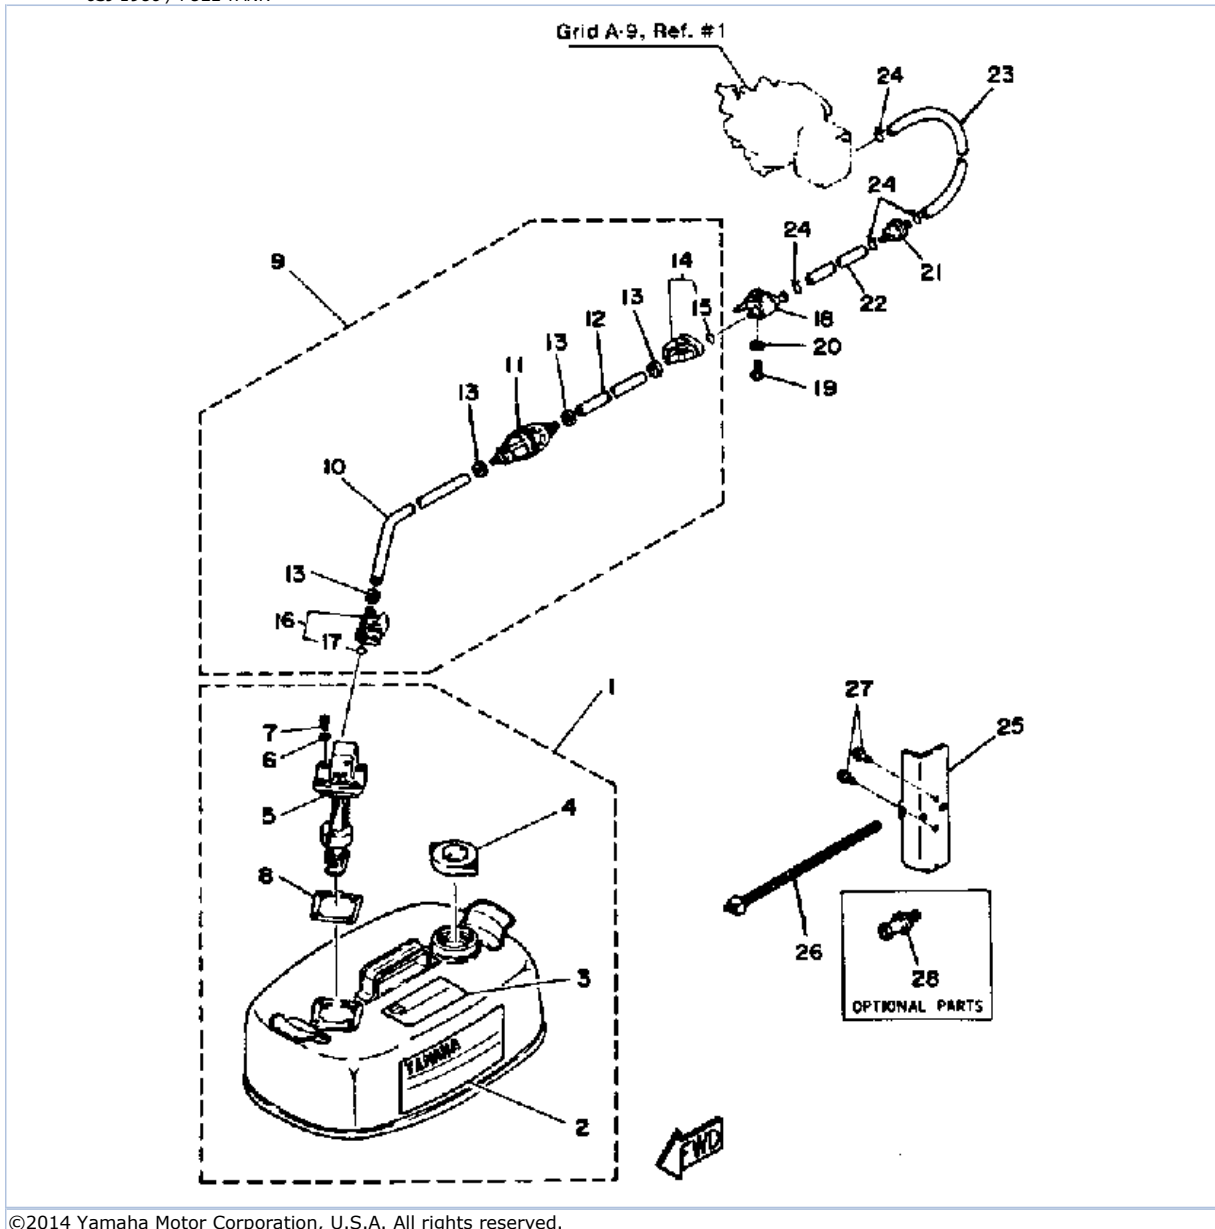

6SJ 1986 / FUEL TANK

©2014 Yamaha Motor Corporation, U.S.A. All rights reserved.

Part List

6SJ 1986 / FUEL TANK

REF - NO	PART NUMBER	PART NAME	QUANTITY	REMARKS
1	6Y4-24203-41-24	FUEL TANK ASSEMBLY	1	
2	6Y4-24244-50-00	GRAPHIC, FUEL TNK 1	1	
3	6Y1-24255-40-00	GRAPHIC, FUEL TNK 8	1	
4	6Y1-24610-00-00	CAP ASSEMBLY	1	
5	6Y4-24260-01-00	FUEL METER ASSEMBLY	1	
6	6Y1-24329-00-00	.SEAL	4	
7	98586-05016-00	SCREW, PAN HEAD	4	
8	6Y1-24268-00-00	.GASKET, FUEL METER	1	
9	6Y1-24306-51-00	FUEL PIPE COMP. 1	1	
10	90445-11M80-00	HOSE	1	SEE NOTE
11	6Y1-24360-51-00	PRIMER PUMP ASSY.	1	
12	(90445-11M78-00)	HOSE	1	SEE NOTE
13	650-24351-51-00	.BAND 1	4	
14	6G1-24305-01-00	FUEL PIPE JOINT COMP. 2	1	
15	93210-08287-00	..O-RING	1	
16	6Y1-24305-02-00	FUEL PIPE JOINT COMP. 2	1	
17	93210-08287-00	..O-RING	1	
18	6G1-24304-02-00	FUEL PIPE JOINT COMP. 1	1	
19	97313-06025-00	BOLT	1	
20	92990-06600-00	WASHER, PLATE	1	
21	646-24251-02-00	.STRAINER 1	1	
22	90445-09094-00	HOSE (L210)	1	
23	90445-09220-00	HOSE (L30)	1	
24	90467-08004-00	CLIP	4	
25	6G1-28170-00-00	TOOL, HOLDER	1	
26	90464-14117-00	CLAMP	1	
27	90105-06M23-00	.BOLT FLANGE	2	
28	ABB-FLUSH-JD-00	JET DRIVE FLUSH	1	AP

Part Notes

6SJ 1986 / FUEL TANK

PART NUMBER	NOTE TEXT
92990-06600-00	OEM: This part number is among the Top 100 Most Popular Marine Maintenance Parts as of March 2014.
646-24251-02-00	OEM: This part number is among the Top 100 Most Popular Marine Maintenance Parts as of March 2014.

©2014 Yamaha Motor Corporation, U.S.A. All rights reserved.