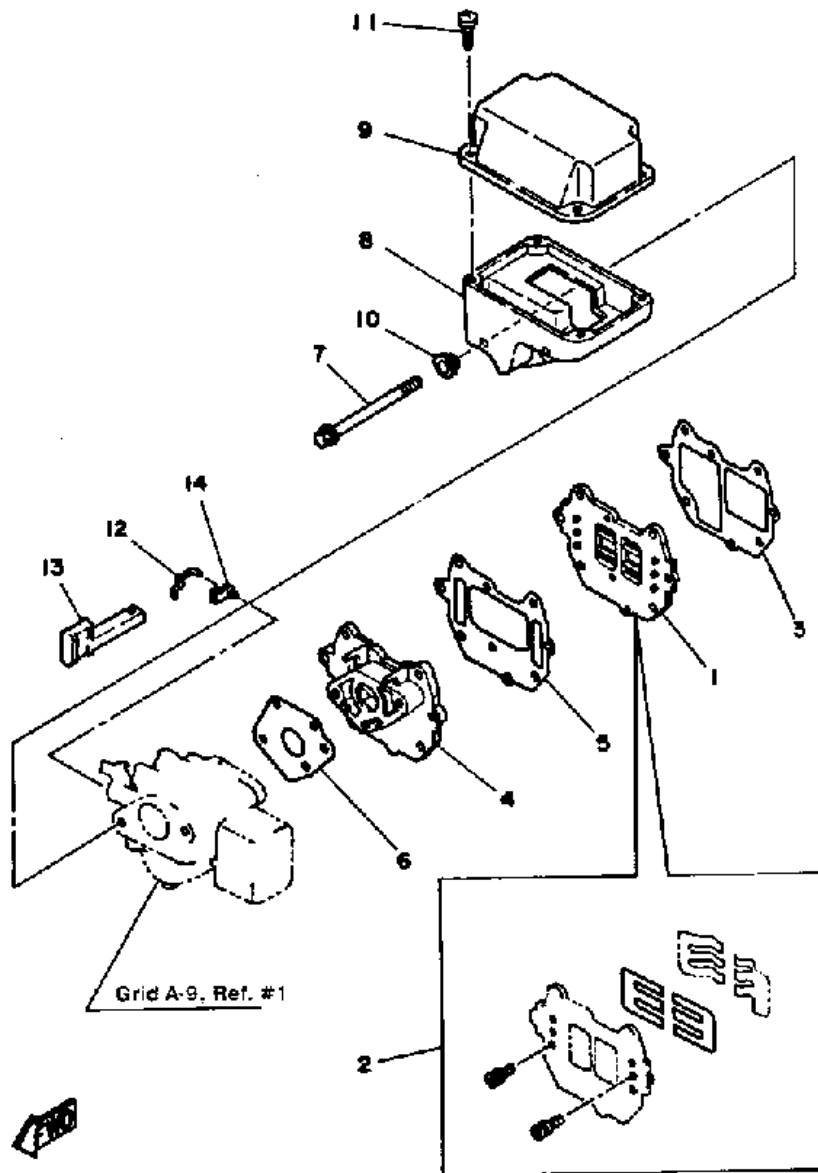

6SJ 1986 / CRANK PISTON

©2014 Yamaha Motor Corporation, U.S.A. All rights reserved.

Part List

6SJ 1986 / CRANK PISTON

REF - NO	PART NUMBER	PART NAME	QUANTITY	REMARKS
1	6G1-11400-00-00	CRANKSHAFT ASSEMBLY	1	
2	93306-204U0-00	.BEARING	2	
3	90201-41528-00	WASHER, PLATE (90201-41303-00)	1	
4	6G1-11631-00-98	PISTON (STD)	2	
5	6G1-11610-00-00	PISTON RINGSET (STD)	2	
6	93310-112V0-00	BEARING	2	
7	6G1-11633-00-00	PIN, PISTON	2	
8	93450-13022-00	CIRCLIP	4	
9	93440-47055-00	.CIRCLIP	1	

6SJ 1986 / INTAKE

©2014 Yamaha Motor Corporation, U.S.A. All rights reserved.

Part List

6SJ 1986 / INTAKE

REF - NO	PART NUMBER	PART NAME	QUANTITY	REMARKS
1	6G1-13610-01-00	REED VALVE ASSY	1	
2	6G1-W0004-00-00	.REED SET	1	
3	6G1-13621-00-00	GASKET, VALVE SEAT	1	
4	6G1-13641-00-94	MANIFOLD 1	1	
5	6G1-13645-00-00	GASKET, MANIFOLD 1	1	
6	6G1-14198-A1-00	GASKET	1	
7	90105-06M27-00	BOLT, WASHER BASED	2	
8	6G1-14417-00-00	COVER 1	1	
9	6G1-14418-00-00	COVER 2	1	
10	90387-06M70-00	COLLAR	2	
11	97780-50514-00	SCREW, TAPPING	4	
12	6G1-41256-00-00	ROD, CHOKE 1	1	
13	6G1-41271-00-00	KNOB, CHOKE	1	
14	661-41262-02-00	JOINT, CHOKE LEVER	1	