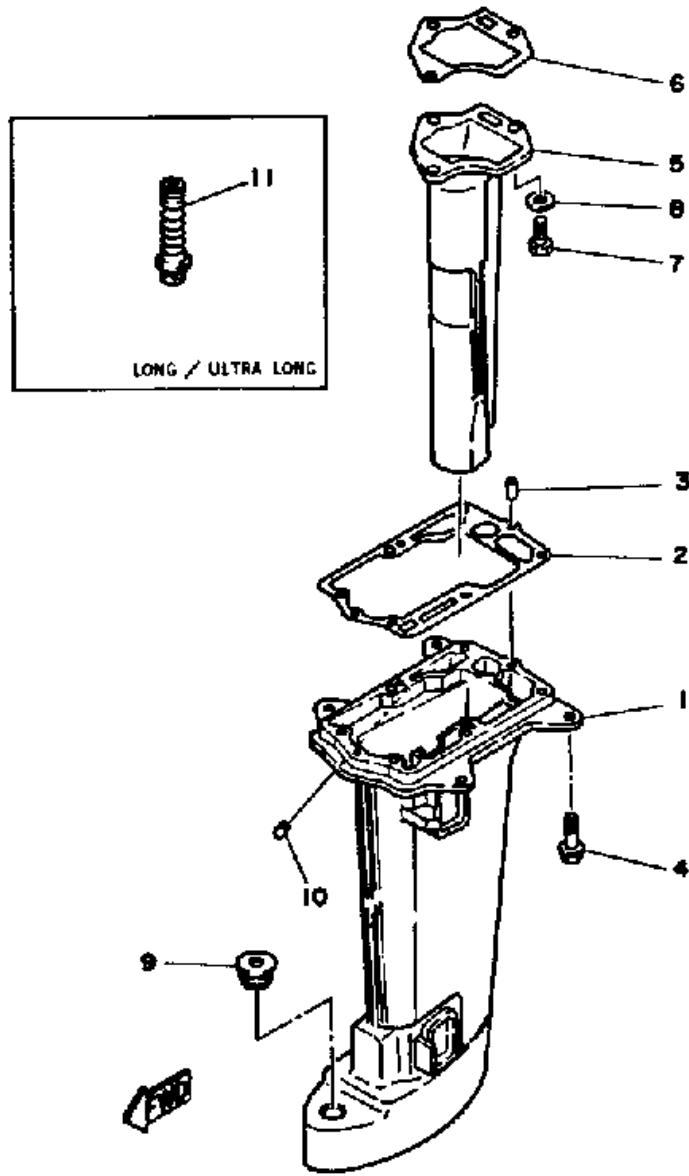

6SJ 1986 / UPPER CASING

©2014 Yamaha Motor Corporation, U.S.A. All rights reserved.

Part List

6SJ 1986 / UPPER CASING

REF - NO	PART NUMBER	PART NAME	QUANTITY	REMARKS
1	6G1-45111-01-EK	CASING, UPPER	1	U.R. SHORT
1	6G1-45111-11-EK	CASING, UPPER	1	U.R. LONG
2	6G1-45113-A1-00	GASKET, UPPER CASING	1	
3	93604-08062-00	PIN, DOWEL	2	
4	95895-06030-00	BOLT, FLANGE	6	
5	6H6-41131-00-5B	MANIFOLD, EXT. 1	1	U.R. 6 MODEL
5	6G1-41131-00-5B	MANIFOLD, EXT. 1	1	U.R. 8 MODEL
6	6G1-41133-00-00	GASKET, EXH MANI 1	1	
7	97395-06020-00	BOLT, HEXAGON	3	
8	92990-06600-00	WASHER, PLATE	3	
9	90480-20M29-00	GROMMET	1	
10	6G1-45135-00-00	PIPE	1	
11	6G1-44147-00-00	.BOOT, SHIFT ROD	1	LONG

Part Notes

6SJ 1986 / UPPER CASING

PART NUMBER	NOTE TEXT
92990-06600-00	OEM: This part number is among the Top 100 Most Popular Marine Maintenance Parts as of March 2014.

©2014 Yamaha Motor Corporation, U.S.A. All rights reserved.