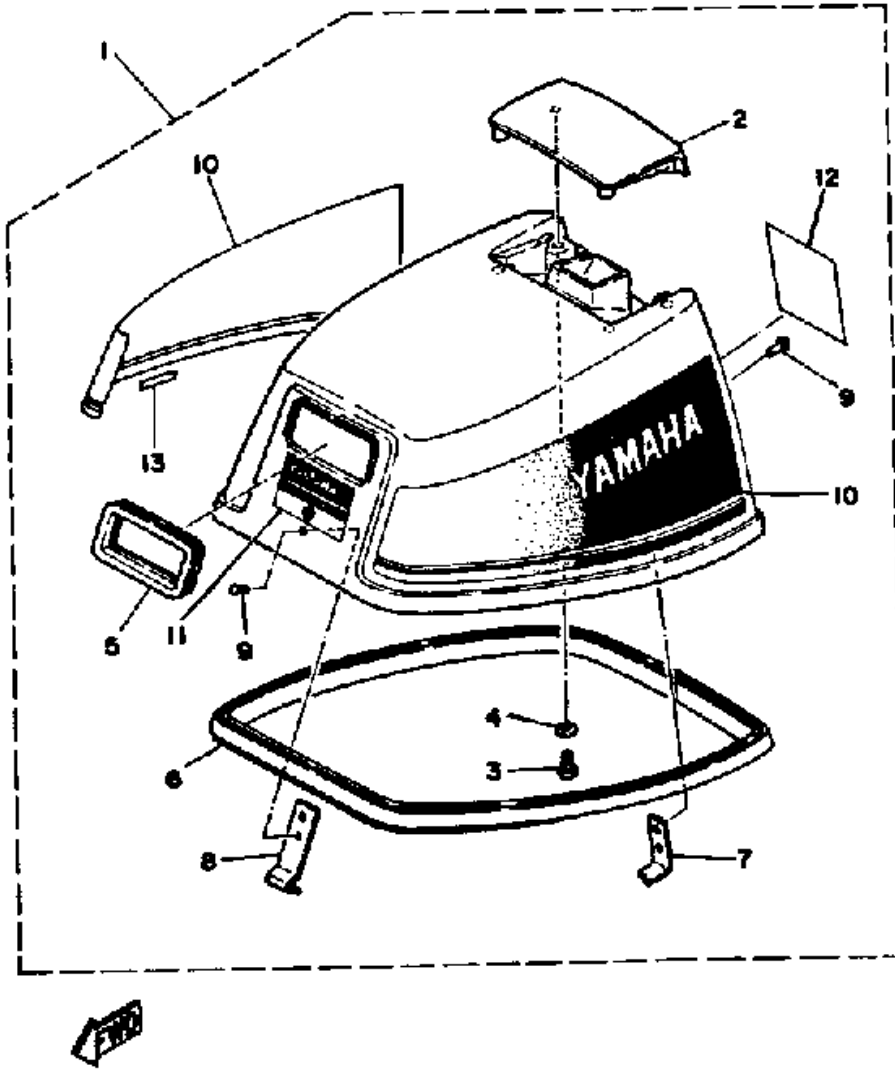

6SJ 1986 / TOP COWLING 6J 8J

©2014 Yamaha Motor Corporation, U.S.A. All rights reserved.

Part List

6SJ 1986 / TOP COWLING 6J 8J

REF - NO	PART NUMBER	PART NAME	QUANTITY	REMARKS
1	6H6-42610-13-EK	TOP COWLING ASSEMBLY	1	U.R. 6 MODEL
1	6G1-42610-13-EK	TOP COWLING ASSEMBLY	1	U.R. 8 MODEL
2	6G1-42613-00-EK	MOLDING, AIR DUCT	1	
3	97013-06012-00	BOLT	4	
4	92990-06600-00	WASHER, PLATE	4	
5	6G1-15761-00-00	.SEAL, RUBBER 1	1	
6	6G1-42615-00-00	.SEAL	1	
7	6G1-42647-00-00	.HOLDER, CLAMP BAND	1	
8	6G1-42651-02-00	.HOOK	1	
9	90266-04M00-00	.RIVET	4	
10	6G1-W0070-23-00	GRAPHIC SET	1	
11	6G1-42677-01-00	GRAPHIC, FRONT	1	
12	6G1-42678-10-00	GRAPHIC, REAR	1	U.R. 8 MODEL
12	6H6-42678-10-00	GRAPHIC, REAR	1	U.R. 6 MODEL
13	6E0-44191-11-00	INDICATOR, SHIFT	1	

Part Notes

6SJ 1986 / TOP COWLING 6J 8J

PART NUMBER	NOTE TEXT
92990-06600-00	OEM: This part number is among the Top 100 Most Popular Marine Maintenance Parts as of March 2014.

©2014 Yamaha Motor Corporation, U.S.A. All rights reserved.