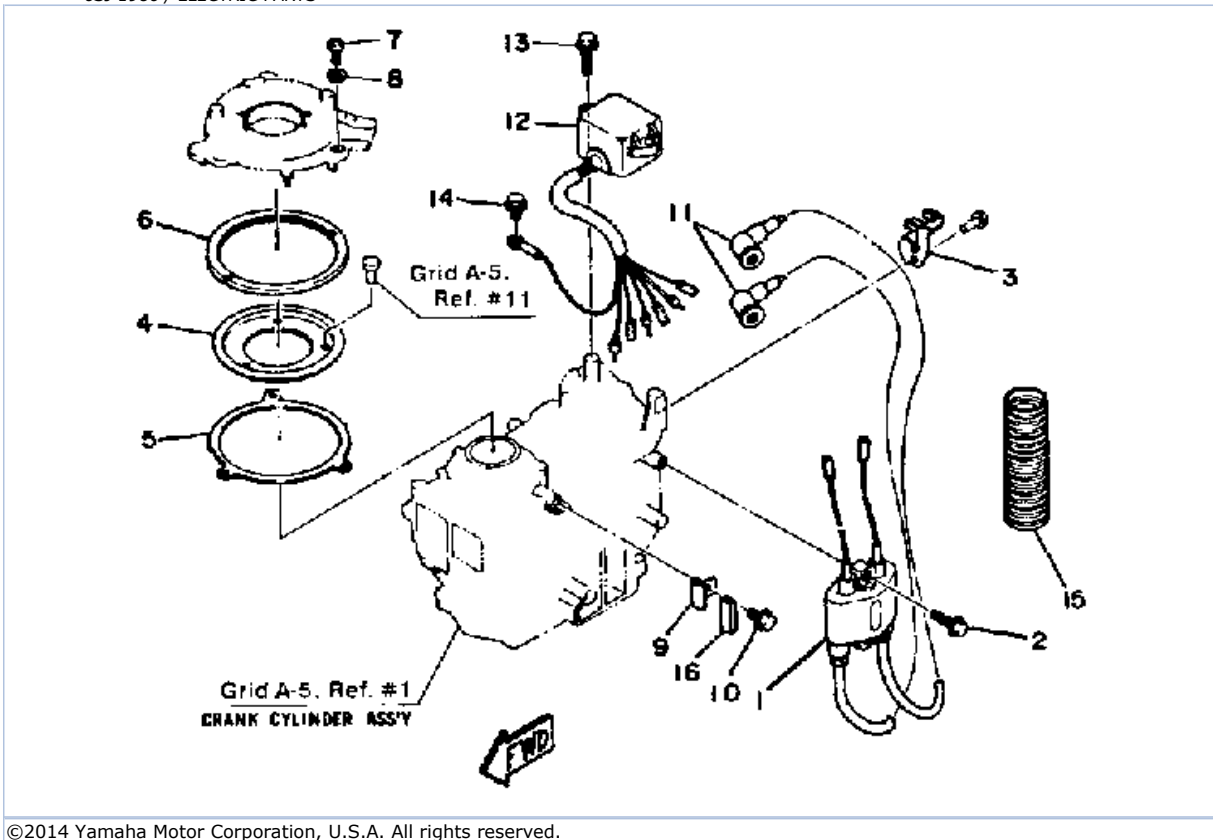

6SJ 1986 / ELECTRIC PARTS

©2014 Yamaha Motor Corporation, U.S.A. All rights reserved.

Part List

6SJ 1986 / ELECTRIC PARTS

REF - NO	PART NUMBER	PART NAME	QUANTITY	REMARKS
1	6G1-85570-00-00	IGNITION COIL ASSEMBLY	1	
2	90105-06M24-00	BOLT, FLANGE	2	
3	90465-08M17-00	CLAMP	1	
4	6G1-41611-00-00	RETAINER, MAGNETO BASE	1	
5	6G1-41612-00-00	RETAINER, MAGNETO BASE	1	
6	695-41613-00-00	PLATE, BASE FRICTION	1	
7	98580-05010-00	.SCREW, PAN HEAD	3	
8	92990-05600-00	WASHER, PLATE	3	
9	6G1-41615-00-00	STOPPER, MAGNETO BASE	1	
10	90105-06M23-00	.BOLT FLANGE	1	
11	663-82370-01-00	PLUG CAP ASSY	2	
12	696-85540-11-00	C.D.I. UNIT ASSY	1	
13	90105-06M15-00	BOLT, FLANGE	2	
14	90105-06M23-00	.BOLT FLANGE	1	
15	6G1-83557-00-00	TUBE	1	
16	6G1-44194-00-00	CAP	1