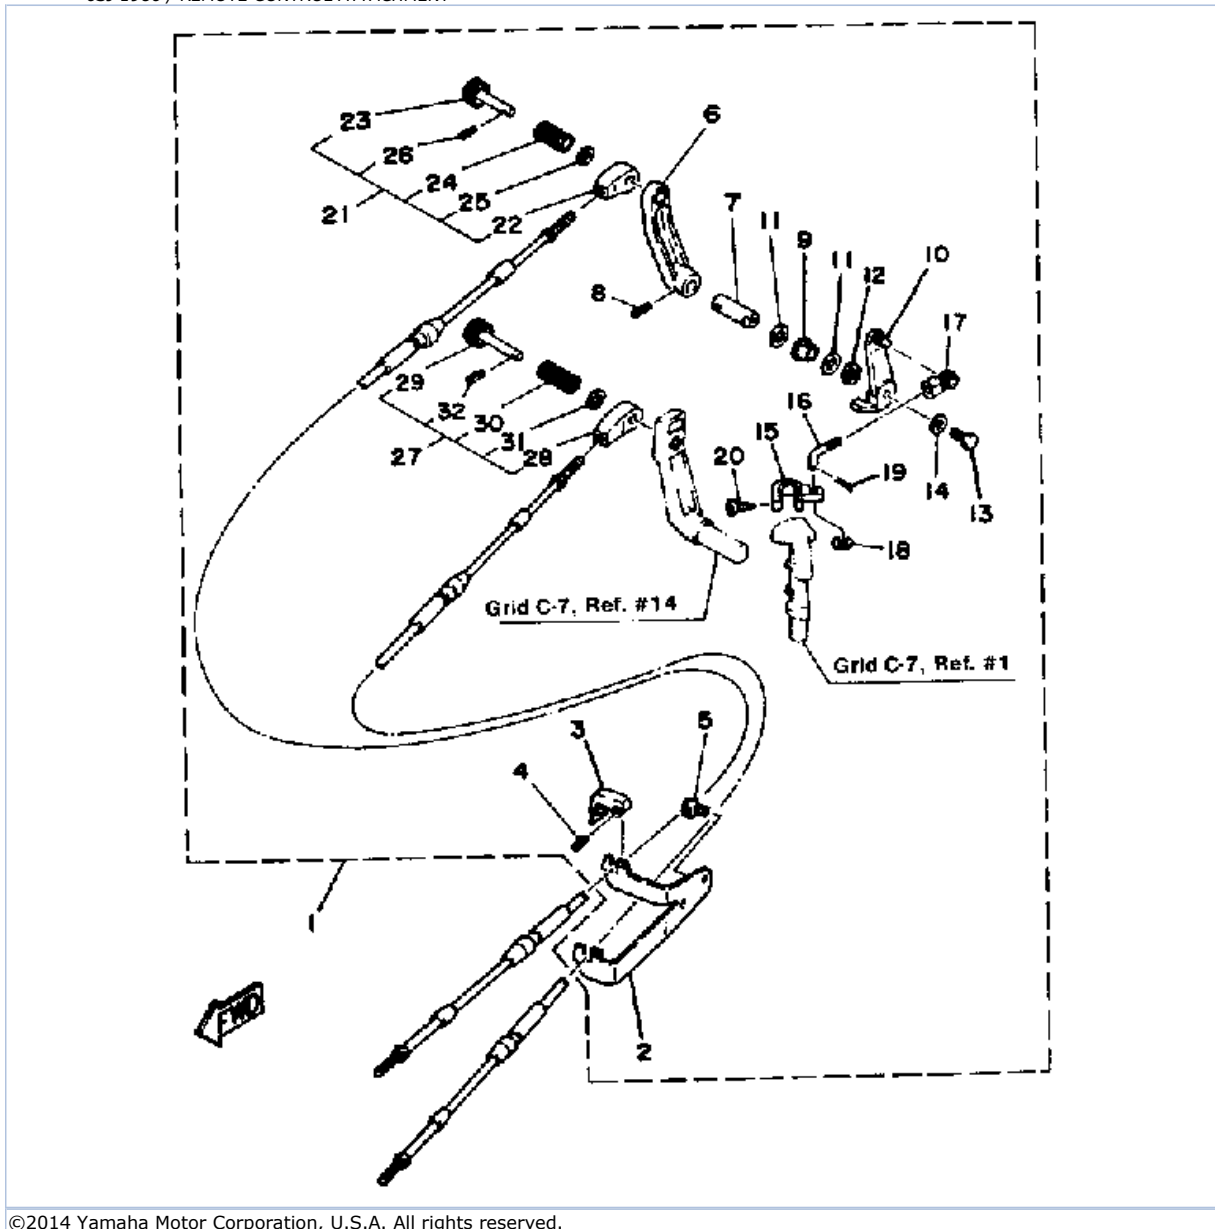

6SJ 1986 / REMOTE CONTROL ATTACHMENT

©2014 Yamaha Motor Corporation, U.S.A. All rights reserved.

Part List

6SJ 1986 / REMOTE CONTROL ATTACHMENT

REF - NO	PART NUMBER	PART NAME	QUANTITY	REMARKS
1	6G1-48501-50-00	REMOTE CONTROL ATTACHMENT ASSY	1	
2	6G1-48531-50-00	BRACKET, REMOTE CONTROL 1	1	
3	682-48538-50-00	.CLAMP, CABLE 1	2	
4	91690-30012-00	.PIN, SPRING	2	
5	90105-06M23-00	.BOLT FLANGE	2	
6	6G1-41631-50-EK	LEVER, MAGNETO CONTROL	1	
7	6G1-41635-50-00	SHAFT, LINK CONNECTING	1	
8	91690-40016-00	PIN, SPRING	1	
9	90386-10009-00	.BUSH	1	
10	6G1-41632-50-94	LEVER, MAGNETO CONTROL	1	
11	90202-10024-00	WASHER, PLATE	2	
12	90206-10M12-00	WASHER, WAVE	1	
13	97313-05014-00	BOLT, HEXAGON	1	
14	92990-05600-00	WASHER, PLATE	1	
15	6G1-41633-50-94	LEVER, MAGNETO CONTROL	1	
16	6G1-41238-50-00	JOINT, LINK	1	
17	6H1-41237-00-00	JOINT, LINK	1	
18	90202-05088-00	WASHER, PLATE	1	
19	91490-25020-00	PIN. COTTER	1	
20	97780-50520-00	SCREW, TAPPING	1	
21	682-48340-50-00	CABLE END ASSY (THROTTLE)	1	
22	682-48344-50-00	CABLE END, REMOTE CONTROL 1	1	
23	617-48361-90-00	HOOK, CABLE	1	
24	90501-10264-00	..SPRING, COMPRESSION	1	
25	92990-08600-00	..WASHER, PLATE	1	
26	91690-30012-00	.PIN, SPRING	1	
27	682-48330-50-00	CABLE END ASSY (SHIFT)	1	
28	682-48346-50-00	CABLE END, REMOTE CONTROL 3	1	
29	617-48331-91-00	..HOOK, CABLE	1	
30	90501-10071-00	..SPRING, COMPRESSION	1	
31	92990-08600-00	..WASHER, PLATE	1	
32	91690-30012-00	.PIN, SPRING	1	

Part Notes

6SJ 1986 / REMOTE CONTROL ATTACHMENT

PART NUMBER	NOTE TEXT
6H1-41237-00-00	OEM: This part number is among the Top 100 Most Popular Marine Maintenance Parts as of March 2014.

©2014 Yamaha Motor Corporation, U.S.A. All rights reserved.

©2014 Yamaha Motor Corporation, U.S.A. All rights reserved.