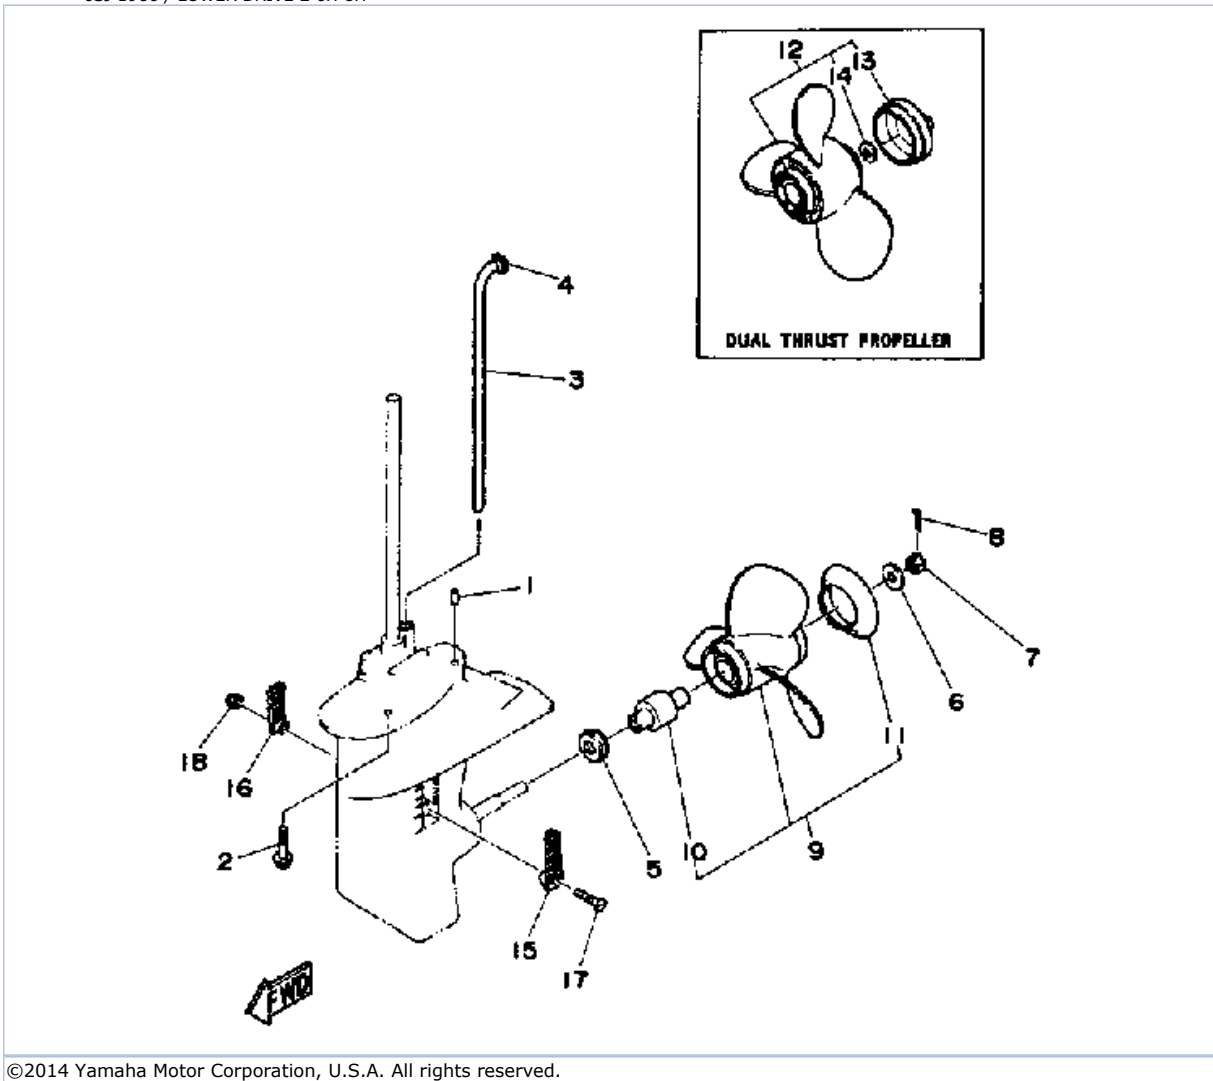

6SJ 1986 / LOWER DRIVE 2 6H 8H

©2014 Yamaha Motor Corporation, U.S.A. All rights reserved.

Part List

6SJ 1986 / LOWER DRIVE 2 6H 8H

REF - NO	PART NUMBER	PART NAME	QUANTITY	REMARKS
1	93604-08062-00	PIN, DOWEL	2	
2	95895-06030-00	BOLT, FLANGE	4	
3	6G1-44361-00-00	TUBE, WATER	1	U.R. SHORT
3	6G1-44361-10-00	TUBE, WATER	1	U.R. LONG
4	6G1-44365-00-00	DAMPER, WATER SEAL	1	
5	6G1-45987-00-00	SPACER 1	1	
6	90201-10M01-00	WASHER, PLATE	1	
7	90171-10M01-00	NUT, CASTLE	1	
8	91490-30020-00	PIN. COTTER	1	
9	6G1-45941-00-EL	PROPELLER (3X8-1/2"X8-1/2"-N)	1	U.R.
9	6G1-45943-00-EL	PROPELLER (3X8-1/2"X7-1/2"-N)	1	U.R.
9	6G1-45947-00-EL	PROPELLER (3X8-1/2"X6-1/2"-N)	1	U.R.
10	6G1-45981-00-00	DAMPER, PROPELLER	1	
11	6G1-45986-00-00	UNAVAILABLE IN PRICE BOOK	1	
12	6G1-W4591-01-EL	PROPELLER (3X9"X7"-N)	1	U.R.
12	(6G1-W4592-00-EL)	PROP. DUAL THRUST	1	U.R.
13	6G1-45616-01-00	.NUT, PROPELLER	1	
14	90201-10M02-00	WASHER, PLATE	1	
15	6G1-45214-00-00	COVER, WATER INLET 1	1	
16	6G1-45215-00-00	COVER, WATER INLET 2	1	
17	98180-05020-00	SCREW, OVAL HEAD	1	
18	90185-05002-00	NUT, NYLON	1