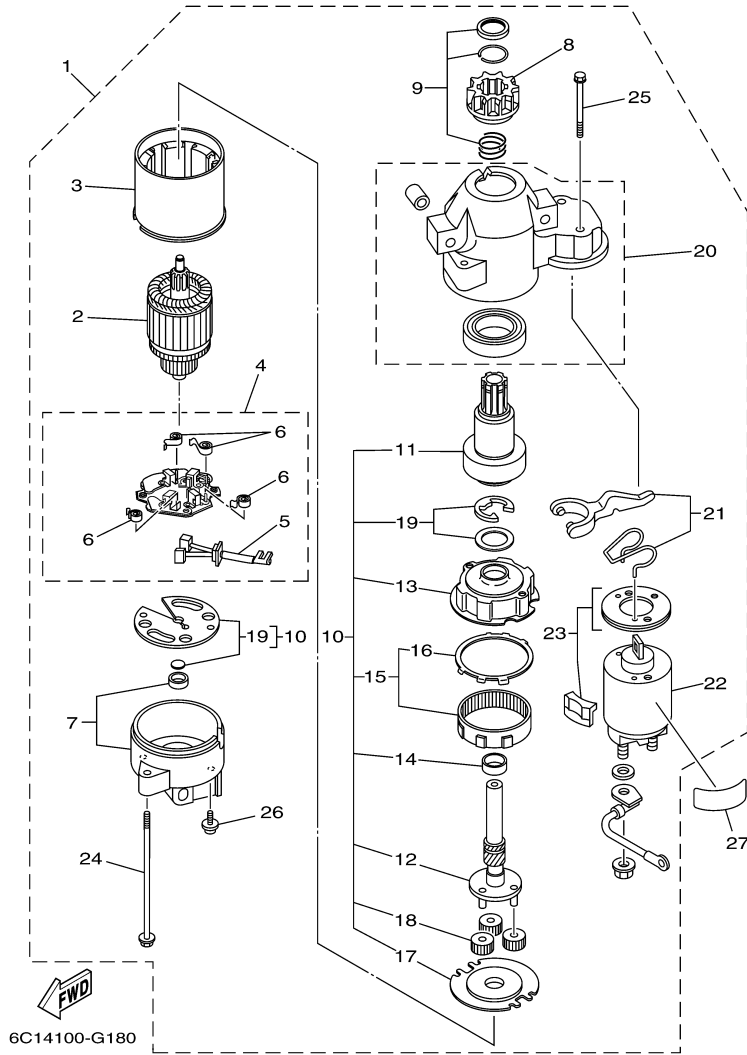

T60TLR 0509 / STARTING MOTOR

©2014 Yamaha Motor Corporation, U.S.A. All rights reserved.

Part List

T60TLR 0509 / STARTING MOTOR

REF - NO	PART NUMBER	PART NAME	QUANTITY	REMARKS
1	6C5-81800-00-00	STARTING MOTOR ASSY	1	
2	67F-81850-00-00	.ARMATURE ASSY	1	
3	67F-81810-00-00	.STATOR ASSY	1	
4	69J-81840-00-00	.BRUSH HOLDER ASSY	1	
5	69J-81801-00-00	..BRUSH SET	1	
6	67F-81813-00-00	..SPRING, BRUSH	4	
7	68F-81820-00-00	.REAR BRACKET ASSY	1	
8	67F-81808-00-00	.PINION ASSY	1	
9	67F-81857-00-00	.PINION STOPPER SET	1	
10	67F-81807-00-00	.GEAR ASSY, STARTING MOTOR	1	
11	67F-81832-00-00	..CLUTCH, OVER RUN	1	
12	67F-81836-00-00	..SHAFT, PINION	1	
13	67F-81821-00-00	..BRACKET, CENTER 1	1	
14	67F-81841-00-00	..BEARING	1	
15	67F-81891-00-00	..GEAR, RING	1	
16	67F-8183R-00-00	...GASKET	1	
17	67F-81830-00-00	..BRACKET, CENTER 2	1	
18	60V-8183T-00-00	..GEAR, IDLER	3	
19	67F-81809-00-00	..WASHER KIT	1	
20	60X-81842-00-00	.COVER	1	
21	69J-81839-00-00	.LEVER ASSY	1	
22	6C5-81941-00-00	.STARTER RELAY ASSY	1	
23	69J-81869-00-00	.COVER, DUST	1	
24	6K7-81826-11-00	.BOLT	2	
25	69J-81828-00-00	.SCREW 2	2	
26	67F-81846-00-00	.SCREW	2	
27	67F-83627-01-00	LABEL, CAUTION 7	1