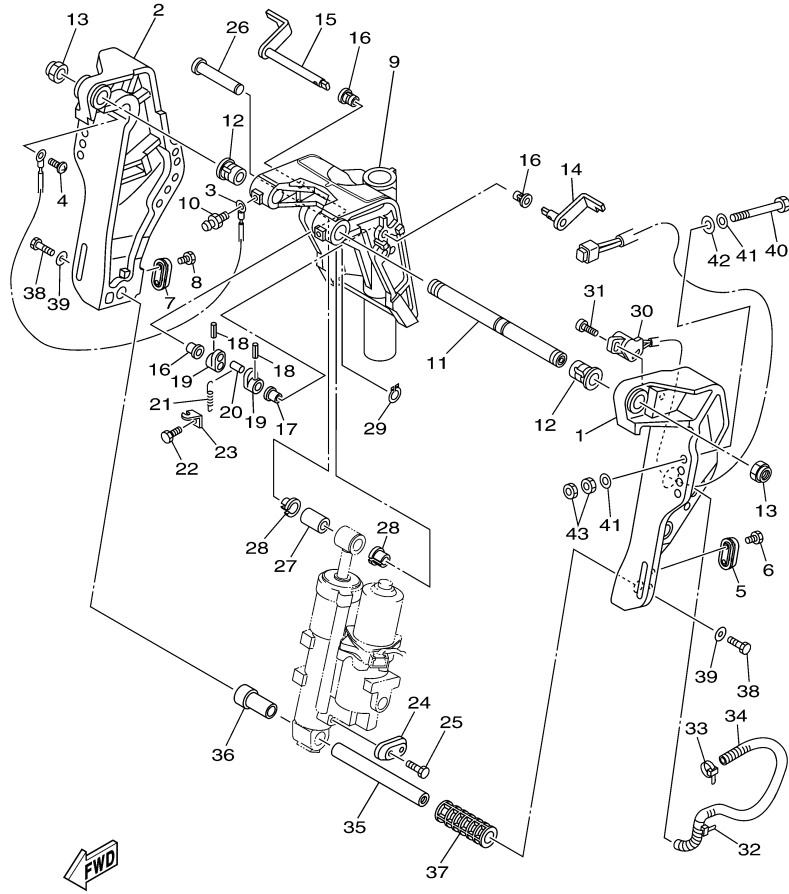

T60TLR 0509 / BRACKET 1

6C11110-D220

©2014 Yamaha Motor Corporation, U.S.A. All rights reserved.

Part List

T60TLR 0509 / BRACKET 1

REF - NO	PART NUMBER	PART NAME	QUANTITY	REMARKS
1	6C5-43111-01-8D	BRACKET, CLAMP 1	1	
2	6C5-43112-01-8D	BRACKET, CLAMP 2	1	
3	6E5-82148-00-00	WIRE, LEAD 4	1	
4	97885-06008-00	SCREW, PAN HEAD	1	
5	65W-45251-00-00	ANODE	1	
6	90101-06020-00	BOLT	2	
7	65W-45251-00-00	ANODE	1	
8	90101-06020-00	BOLT	2	
9	6C5-43311-01-8D	BRACKET, SWIVEL 1	1	
10	93700-06M03-00	NIPPLE, GREASE	3	
11	63D-43131-01-00	BOLT, CLAMP BRACKET	1	
12	90386-22MA4-00	BUSH	2	
13	90185-22M11-00	NUT, SELF-LOCKING	2	
14	6C5-43181-00-00	LEVER, TILT STOP 1	1	
15	6C5-43185-00-00	LEVER, TILT STOP 2	1	
16	90386-10M16-00	BUSH	3	
17	90386-10025-00	.BUSH	1	
18	91690-30020-00	PIN, SPRING	2	
19	6G5-43148-00-00	COLLAR, DISTANCE	2	
20	90249-06M19-00	PIN	1	
21	90506-14M24-00	SPRING, TENSION	1	
22	97095-06010-00	BOLT	1	
23	6G5-43144-00-00	HOOK, SPRING	1	
24	65W-45251-00-00	ANODE	1	
25	90101-06020-00	BOLT	2	
26	6E5-43126-02-00	PIN, UPPER SHOCK MOUNT	1	
27	90386-18M92-00	BUSH	1	
28	90386-18M35-00	BUSH	2	
29	93410-18M02-00	CIRCLIP	1	
30	63D-83672-11-00	TRIM SENDER	1	
31	97885-06016-00	SCREW, PAN HEAD	2	
32	90464-76001-00	CLAMP	1	
33	90465-11M10-00	CLAMP	1	
34	90447-19009-00	TUBE	1	
35	6C5-43818-00-00	PIN, LOWER SHOCK MOUNT	1	
36	6C5-43833-00-00	PIPE	1	
37	6C5-43834-00-00	PIPE	1	
38	97080-08020-00	BOLT	2	
39	90201-08M14-00	WASHER, PLATE	2	
40	90101-12M65-00	BOLT	4	
41	92995-12200-00	WASHER	8	
42	90201-12426-00	WASHER, PLATE	4	
43	95380-12600-00	NUT	8	

Part Notes

T60TLR 0509 / BRACKET 1

PART NUMBER	NOTE TEXT
65W-45251-00-00	OEM: This part number is among the Top 100 Most Popular Marine Maintenance Parts as of March 2014.
65W-45251-00-00	OEM: This part number is among the Top 100 Most Popular Marine Maintenance Parts as of March 2014.
65W-45251-00-00	OEM: This part number is among the Top 100 Most Popular Marine Maintenance Parts as of March 2014.

©2014 Yamaha Motor Corporation, U.S.A. All rights reserved.