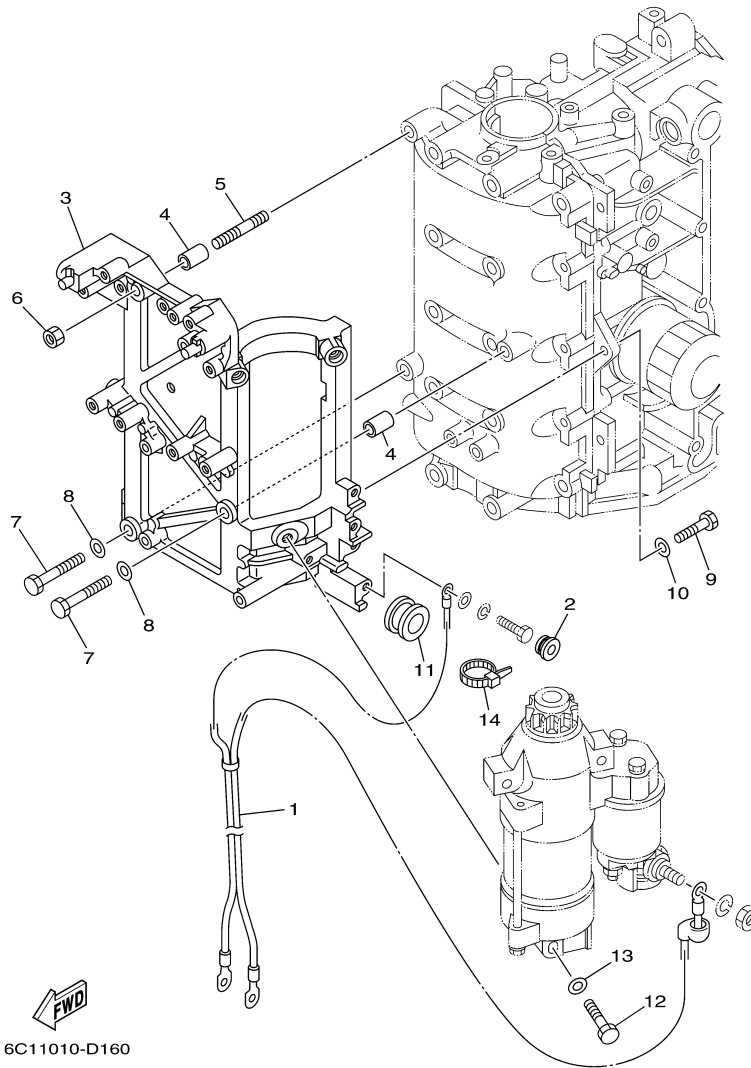

T60TLR 0509 / ELECTRICAL 4

©2014 Yamaha Motor Corporation, U.S.A. All rights reserved.

Part List

T60TLR 0509 / ELECTRICAL 4

REF - NO	PART NUMBER	PART NAME	QUANTITY	REMARKS
1	6C5-82105-U0-00	BATTERY CABLE	1	
2	90480-12072-00	GROMMET	1	
3	6C5-81822-00-94	BRACKET, STARTING MOTOR	1	
4	99590-10114-00	.PIN, DOWEL	2	
5	95680-08330-00	BOLT, STUD	1	
6	95380-08600-00	NUT	1	
7	97095-08035-00	BOLT	2	
8	92995-08600-00	WASHER	2	
9	97095-08025-00	BOLT	2	
10	92995-08600-00	WASHER	2	
11	90480-24003-00	GROMMET	1	
12	97013-08045-00	BOLT	3	
13	92903-08600-00	WASHER, PLATE	3	
14	90465-13M18-00	CLAMP	1	

Part Notes

T60TLR 0509 / ELECTRICAL 4

PART NUMBER	NOTE TEXT
90480-12072-00	OEM: GROMMET used on F115TLR and F/LF115TXR 0410 Production and Earlier

©2014 Yamaha Motor Corporation, U.S.A. All rights reserved.