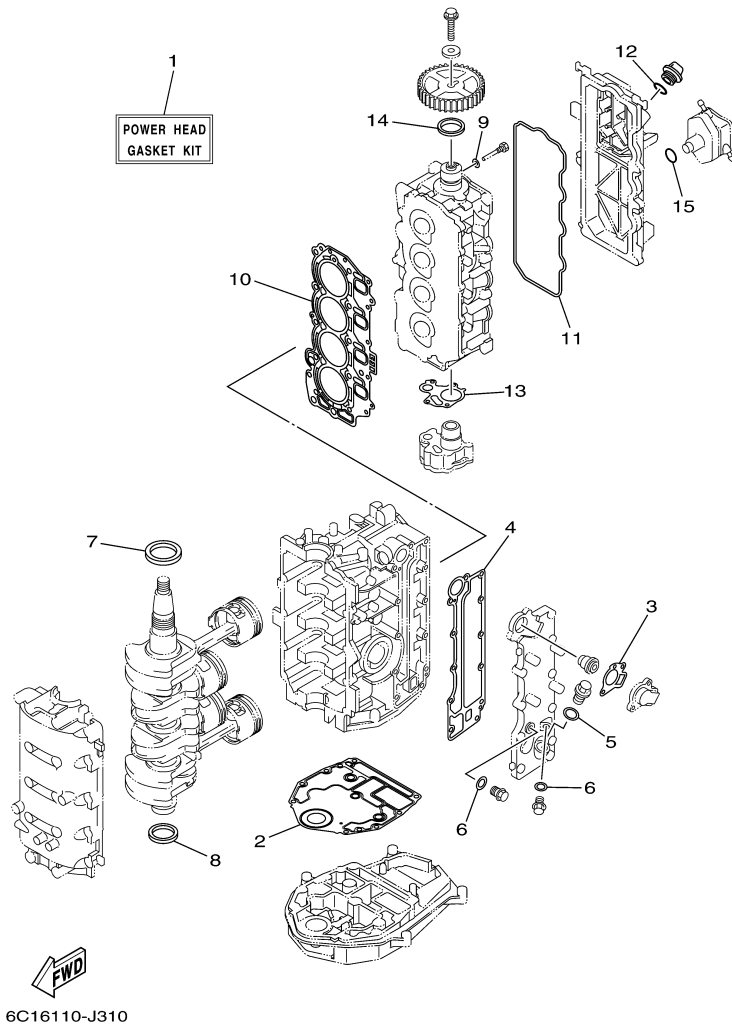

T60TLR 0509 / REPAIR KIT 1

©2014 Yamaha Motor Corporation, U.S.A. All rights reserved.

Part List

T60TLR 0509 / REPAIR KIT 1

REF - NO	PART NUMBER	PART NAME	QUANTITY	REMARKS
1	6C5-W0001-02-00	POWER HEAD GASKET KIT	1	
2	6BG-11351-00-00	.GASKET, CYLINDER	1	
3	62Y-12414-00-00	.GASKET, COVER	1	
4	6C5-41114-10-00	.GASKET, EXHAUST OUTER COVER	1	
5	90430-18130-00	.GASKET	1	
6	90430-14115-00	.GASKET	2	
7	93102-43M42-00	.OIL SEAL	1	
8	93101-35002-00	.OIL SEAL	1	
9	90430-06014-00	.GASKET	1	
10	6C5-11181-01-00	.GASKET, CYLINDER HEAD 1	1	
11	62Y-11356-00-00	.SEAL, CYLINDER 2	1	
12	93210-24M79-00	.O-RING	1	
13	6C5-13329-00-00	.GASKET, PUMP COVER	1	
14	93102-37M40-00	.OIL SEAL	1	
15	93210-24M79-00	.O-RING	1	

Part Notes

T60TLR 0509 / REPAIR KIT 1

PART NUMBER	NOTE TEXT
62Y-12414-00-00	OEM: This part number is among the Top 100 Most Popular Marine Maintenance Parts as of March 2014.

©2014 Yamaha Motor Corporation, U.S.A. All rights reserved.