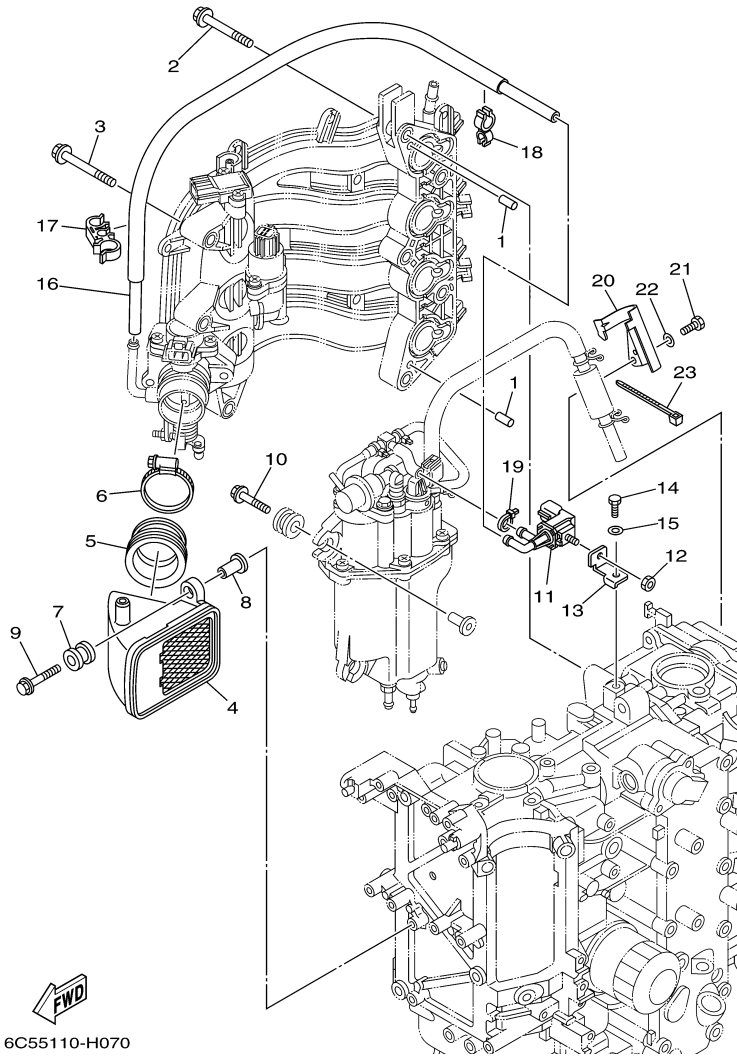

T60TLR 0509 / INTAKE 2

©2014 Yamaha Motor Corporation, U.S.A. All rights reserved.

Part List

T60TLR 0509 / INTAKE 2

REF - NO	PART NUMBER	PART NAME	QUANTITY	REMARKS
1	93608-12M05-00	PIN, DOWEL	2	
2	90119-08069-00	BOLT, WITH WASHER	5	
3	90119-06087-00	BOLT, WITH WASHER	3	
4	6C5-14440-00-00	SILENCER ASSY, INTAKE	1	
5	6C5-14453-01-00	JOINT, AIR CLEANER 1	1	
6	90450-50001-00	HOSE CLAMP ASSY	1	
7	6A0-82317-00-00	DAMPER, IGNITION COIL	2	
8	90387-06119-00	COLLAR	2	
9	90119-06106-00	BOLT, WITH WASHER	2	
10	90119-06M61-00	BOLT, WITH WASHER	3	
11	6C5-86120-00-00	SOLENOID VALVE ASSY	1	
12	95380-06600-00	NUT, HEXAGON	1	
13	6C5-86112-00-00	STAY, SOLENOID	1	
14	97095-06016-00	BOLT	1	
15	92995-06600-00	WASHER	1	
16	6C5-12576-00-00	HOSE 1	1	
17	90464-15008-00	CLAMP	1	
18	90464-12006-00	CLAMP	1	
19	90465-11M10-00	CLAMP	1	
20	6C5-13428-01-00	BRACKET, STRAINER 1	1	
21	97095-06016-00	BOLT	1	
22	92995-06600-00	WASHER	1	
23	90465-13M18-00	CLAMP	1