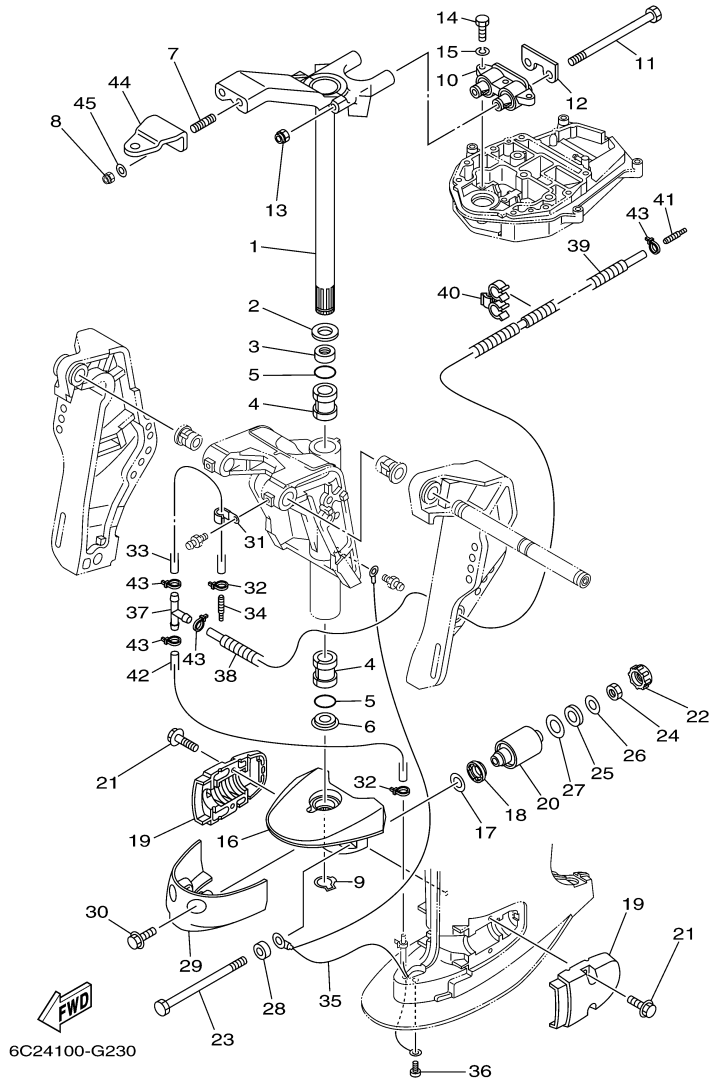

T60TLR 0509 / BRACKET 2

©2014 Yamaha Motor Corporation, U.S.A. All rights reserved.

Part List

T60TLR 0509 / BRACKET 2

REF - NO	PART NUMBER	PART NAME	QUANTITY	REMARKS
1	69W-42510-01-8D	STEERING BRACKET ASSY	1	
2	90201-30M00-00	WASHER, PLATE	1	
3	90386-30M78-00	BUSH	1	
4	90386-30M77-00	BUSH	2	
5	93210-29M94-00	O-RING	2	
6	90386-30M60-00	BUSH	1	
7	90116-10038-00	BOLT, STUD	2	
8	90185-10051-00	NUT, SELF-LOCKING	2	
9	93410-28M06-00	CIRCLIP	1	
10	64J-44514-00-4D	MOUNT DAMPER, UPPER SIDE	1	
11	90101-08M15-00	BOLT	2	
12	69W-44526-01-00	PLATE	1	
13	90185-08045-00	NUT, SELF-LOCKING	2	
14	97075-08030-00	BOLT	3	
15	92995-08100-00	WASHER	3	
16	69W-44551-00-8D	HOUSING, LOWER MOUNT RUBBER 1	1	
17	90201-12M16-00	WASHER, PLATE	2	
18	6C5-43885-00-00	GROMMET	2	
19	6C5-44552-00-8D	HOUSING, LOWER MOUNT RUBBER 2	2	
20	69W-44555-00-4D	MOUNT DAMPER, LOWER SIDE	2	
21	90119-08101-00	BOLT, WITH WASHER	4	
22	6C5-44575-00-00	DAMPER, LOWER MOUNT RUBBER	2	
23	90109-12MA3-00	BOLT	2	
24	95380-12700-00	NUT	2	
25	90202-21100-00	WASHER, PLATE	2	
26	90201-13M19-00	WASHER, PLATE	2	
27	90201-22M05-00	WASHER, PLATE	2	
28	6C6-43127-00-00	COLLAR	2	
29	67C-44553-00-8D	COVER, LOWER MOUNT	1	
30	90119-08100-00	BOLT, WITH WASHER	2	
31	90465-06M86-00	.CLAMP	1	
32	90465-11M10-00	CLAMP	2	
33	90445-07MF2-00	HOSE (L250)	1	
34	6E5-83558-00-00	END, NIPPLE	1	
35	67C-82127-10-00	WIRE, LEAD 2	1	
36	97885-06008-00	SCREW, PAN HEAD	1	
37	90413-05014-00	WAY 3	1	
38	6C5-44385-00-00	HOSE, WATER 1	1	
39	90447-07001-00	HOSE, WITH SPRING (L400)	1	
40	90464-10006-00	CLAMP	1	
41	6E5-83558-00-00	END, NIPPLE	1	
42	90445-07M30-00	HOSE (L450)	1	
43	90465-11M10-00	CLAMP	4	
44	65W-48511-10-00	HOOK, STEERING	1	
45	90201-10120-00	.WASHER, PLATE	2