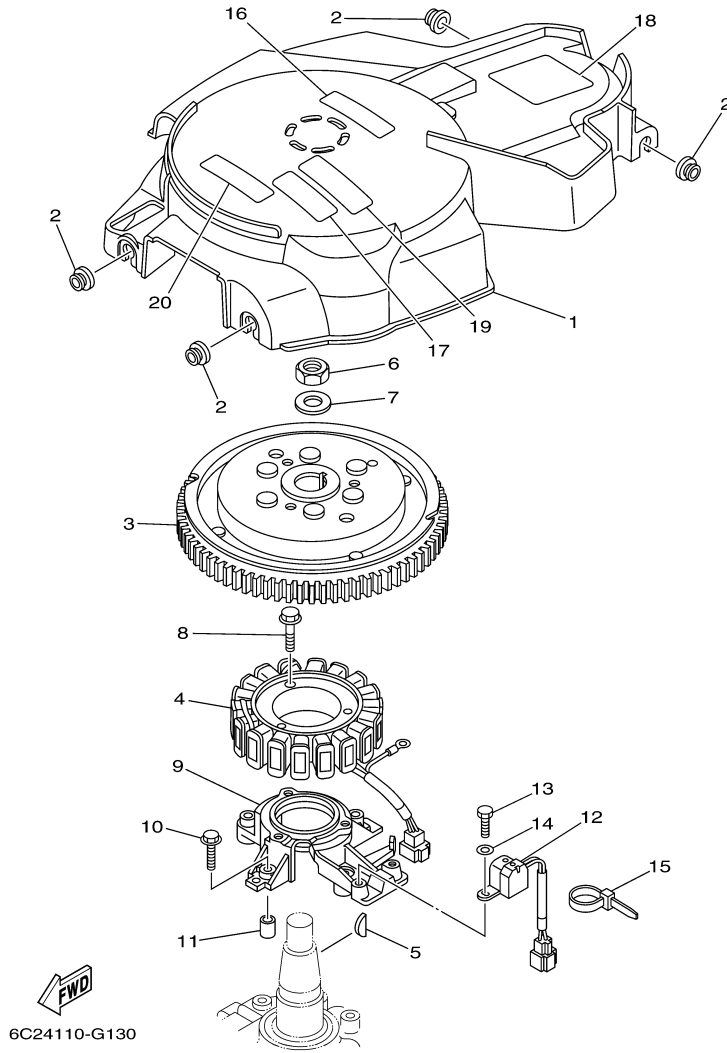

T60TLR 0509 / GENERATOR

©2014 Yamaha Motor Corporation, U.S.A. All rights reserved.

Part List

T60TLR 0509 / GENERATOR

REF - NO	PART NUMBER	PART NAME	QUANTITY	REMARKS
1	6C5-81337-00-00	COVER, FLYWHEEL	1	
2	90480-12072-00	GROMMET	4	
3	6C5-81450-00-00	ROTOR ASSY	1	
4	6C5-81410-00-00	STATOR ASSY	1	
5	6H4-11545-00-00	KEY, WOODRUFF	1	
6	90170-20137-00	NUT	1	
7	90201-21M18-00	WASHER, PLATE	1	
8	95023-06030-00	BOLT	3	
9	6C5-85561-00-94	BASE, MAGNETO	1	
10	95023-06030-00	BOLT	4	
11	99530-08012-00	PIN, DOWEL	2	
12	62Y-85580-00-00	COIL, PULSER	1	
13	97095-05012-00	BOLT	2	
14	92995-05600-00	WASHER	2	
15	90465-13M97-00	CLAMP	1	
16	6C5-13437-42-00	MARK, CAUTION	1	
17	6AH-81995-40-00	LABEL, WARNING	1	
18	62Y-83626-00-00	MARK 6	1	
19	6AH-81994-40-00	LABEL, SAFETY	1	
20	6AG-81996-00-00	MARK	1	

Part Notes

T60TLR 0509 / GENERATOR

PART NUMBER	NOTE TEXT
90480-12072-00	OEM: GROMMET used on F115TLR and F/LF115TXR 0410 Production and Earlier

©2014 Yamaha Motor Corporation, U.S.A. All rights reserved.