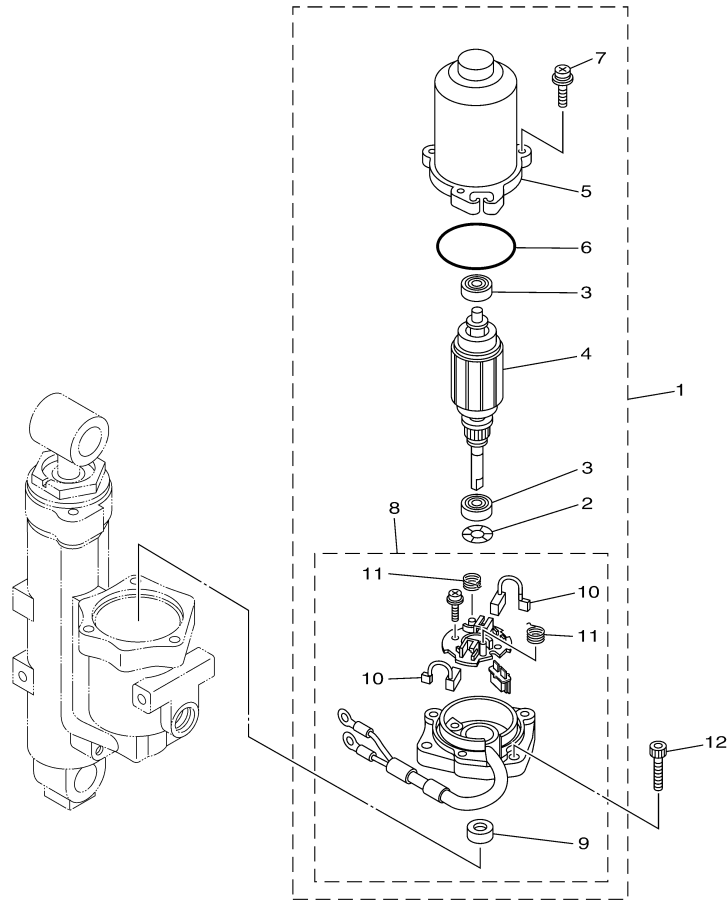

T60TLR 0509 / POWER TRIM TILT ASSY 2

6C11010D2801

©2014 Yamaha Motor Corporation, U.S.A. All rights reserved.

Part List

T60TLR 0509 / POWER TRIM TILT ASSY 2

REF - NO	PART NUMBER	PART NAME	QUANTITY	REMARKS
1	6C5-43880-01-00	MOTOR ASSY	1	
2	90206-08N51-00	.WASHER, WAVE	1	
3	93399-999T8-00	.BEARING	2	
4	6C5-43805-00-00	.ARMATURE ASSY	1	
5	6C5-43804-01-00	.STATOR ASSY	1	
6	6C5-43869-00-00	.O-RING	1	
7	6C5-43879-00-00	.SCREW, WITH WASHER	3	
8	6C5-43881-01-00	.FRAME, END	1	
9	6C5-43882-00-00	..OIL SEAL	1	
10	6C5-43891-00-00	..BRUSH 1	2	
11	6C5-4386K-00-00	..SPRING, BRUSH	2	
12	62X-43888-00-00	BOLT, SOCKET	3