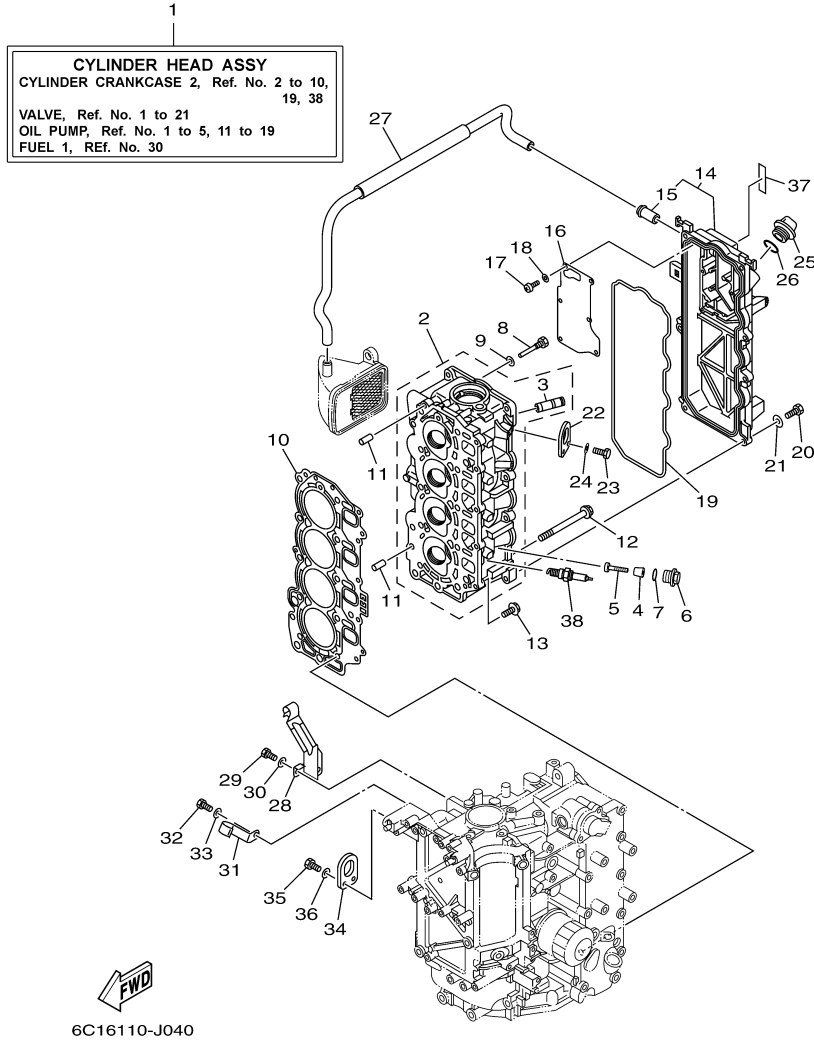

T60TLR 0509 / CYLINDER CRANKCASE 2

©2014 Yamaha Motor Corporation, U.S.A. All rights reserved.

Part List

T60TLR 0509 / CYLINDER CRANKCASE 2

REF - NO	PART NUMBER	PART NAME	QUANTITY	REMARKS
1	6C5-W009A-12-9S	CYLINDER HEAD COMPLETE	1	
2	6C5-11111-01-9S	HEAD, CYLINDER 1	1	
3	62Y-11133-30-00	.GUIDE, VALVE 1	8	
4	6G8-11325-00-00	ANODE	4	
5	97880-05025-00	SCREW, PAN HEAD	4	
6	6G8-11197-01-00	PLUG, BLIND	4	
7	93210-13M63-00	.O-RING	4	
8	90109-06M65-00	BOLT	1	
9	90430-06014-00	.GASKET	1	
10	6C5-11181-01-00	.GASKET, CYLINDER HEAD 1	1	
11	99530-08012-00	PIN, DOWEL	2	
12	90105-09005-00	BOLT, FLANGE	10	
13	90119-06MA3-00	BOLT, WITH WASHER	5	
14	6C5-11191-01-9S	COVER, CYLINDER HEAD 1	1	
15	62Y-14485-00-00	.PIPE, JOINT	1	
16	6C5-11168-00-00	COVER, BREATHER	1	
17	98507-04010-00	SCREW, PAN HEAD	6	
18	92907-04600-00	WASHER	6	
19	62Y-11356-00-00	.SEAL, CYLINDER 2	1	
20	97095-06020-00	BOLT	7	
21	92995-06600-00	WASHER	7	
22	62Y-11119-00-00	HANGER, ENGINE	1	
23	97095-06020-00	BOLT	2	
24	92995-06600-00	WASHER	2	
25	6G8-15363-00-00	PLUG, OIL	1	
26	93210-24M79-00	.O-RING	1	
27	6C5-1531A-01-00	HOSE, BREATHER 1	1	
28	6C5-15378-00-00	HOLDER	1	
29	97095-06014-00	BOLT	1	
30	92995-06600-00	WASHER	1	
31	6C5-15378-11-00	HOLDER	1	
32	97095-06014-00	BOLT	1	
33	92995-06600-00	WASHER	1	
34	62Y-11119-00-00	HANGER, ENGINE	1	
35	97095-06020-00	BOLT	2	
36	92995-06600-00	WASHER	2	
37	62Y-12138-40-00	MARK, CAUTION	1	
38	NGK-DPR6E-B9-00	PLUG, SPARK (NGK DPR6EB)	4