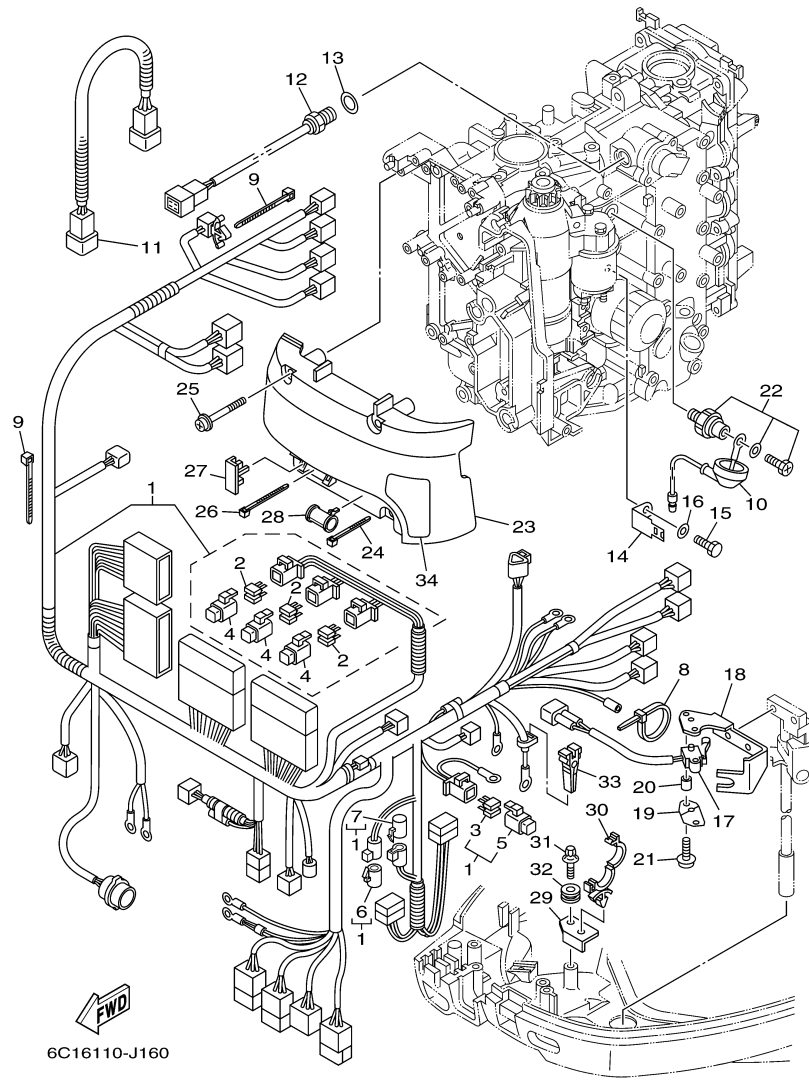

T60TLR 0509 / ELECTRICAL 3

©2014 Yamaha Motor Corporation, U.S.A. All rights reserved.

Part List

T60TLR 0509 / ELECTRICAL 3

REF - NO	PART NUMBER	PART NAME	QUANTITY	REMARKS
1	6C5-82590-40-00	WIRE HARNESS ASSY	1	
2	67F-82151-00-00	.FUSE (20A)	6	
3	67F-82151-10-00	.FUSE (30A)	2	
4	67F-8215B-10-00	.CAP (YELLOW)	3	
5	67F-8215B-20-00	.CAP (GREEN)	1	
6	6P2-82582-00-00	.CAP 1 (FEMALE)	1	
7	6P2-82582-10-00	.CAP 1 (MALE)	1	
8	90465-13M24-00	CLAMP	1	
9	90465-13M11-00	CLAMP	2	
10	68V-81315-00-00	LEAD WIRE ASSY	1	
11	6C5-82553-00-00	EXTENSION, WIRE LEAD	1	
12	6C5-85790-00-00	THERMOSENSOR ASSY	1	
13	90430-14115-00	.GASKET	1	
14	6C5-82388-00-00	PLATE	1	
15	97095-06014-00	BOLT	1	
16	92995-06600-00	WASHER	1	
17	60V-8259F-00-00	SWITCH ASSY	1	
18	6C5-82554-01-00	STAY, NEUTRAL SWITCH	1	
19	61A-82588-01-00	PLATE	1	
20	90387-04001-00	COLLAR	1	
21	97985-04116-00	SCREW, WITH WASHER	2	
22	64J-82504-00-00	OIL PRESSURE SWITCH ASSY	1	
23	6C5-81942-00-00	COVER	1	
24	90465-13M39-00	CLAMP	1	
25	90159-06M14-00	SCREW, WITH WASHER	4	
26	90465-13M24-00	CLAMP	1	
27	6C5-82176-00-00	DAMPER	2	
28	6C5-8252R-00-00	DAMPER	1	
29	6C5-42811-00-00	STAY	1	
30	90464-18007-00	CLAMP	1	
31	90119-06077-00	BOLT, WITH WASHER	1	
32	90480-13598-00	GROMMET	1	
33	67F-2812A-00-00	.PULLER, FUSE	1	
34	6C5-81919-00-00	GRAPHIC, REGULATOR	1