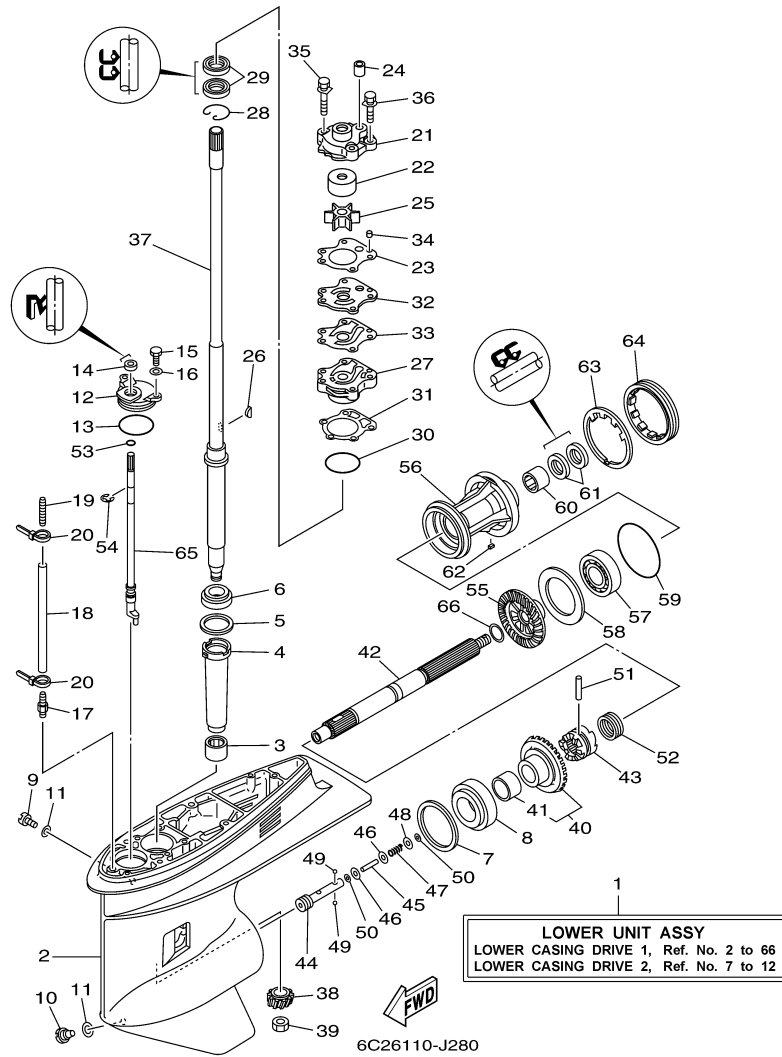

T60TLR 0509 / LOWER CASING DRIVE 1

©2014 Yamaha Motor Corporation, U.S.A. All rights reserved.

Part List

T60TLR 0509 / LOWER CASING DRIVE 1

REF - NO	PART NUMBER	PART NAME	QUANTITY	REMARKS
1	68S-45300-32-8D	LOWER UNIT ASSY	1	L(20.7")
2	67F-45301-00-8D	CASING, LOWER	1	
3	93315-52563-00	BEARING	1	
4	688-45536-01-00	SLEEVE, DRIVE SHAFT	1	
5	688-45587-40-00	SHIM (T:0.30MM)	1	UR
5	688-45587-30-00	SHIM (T:0.18MM)	1	UR
5	688-45587-20-00	SHIM (T:0.15MM)	1	UR
5	688-45587-10-00	SHIM (T:0.12MM)	1	UR
5	688-45587-01-00	SHIM (T:0.10MM)	1	UR
5	688-45587-50-00	SHIM (T:0.40MM)	1	UR
5	688-45587-60-00	SHIM (T:0.50MM)	1	UR
6	93332-000U3-00	BEARING	1	
7	688-45567-10-00	SHIM (T:0.12MM)	1	UR
7	688-45567-20-00	SHIM (T:0.15MM)	1	UR
7	688-45567-01-00	SHIM (T:0.10MM)	1	UR
7	688-45567-30-00	SHIM (T:0.18MM)	1	UR
7	688-45567-40-00	SHIM (T:0.30MM)	1	UR
7	688-45567-50-00	SHIM (T:0.40MM)	1	UR
7	688-45567-60-00	SHIM (T:0.50MM)	1	UR
8	93332-00095-00	BEARING	1	
9	90340-08002-00	PLUG, STRAIGHT SCREW	1	
10	688-45341-10-00	PLUG, DRAIN	1	
11	90430-08020-00	.GASKET	2	
12	688-45321-00-00	PLATE	1	
13	93210-49046-00	.O-RING	1	
14	93106-09014-00	.OIL SEAL	1	
15	97095-06016-00	BOLT	2	
16	92995-06600-00	WASHER	2	
17	6E5-45378-00-00	NIPPLE, HOSE	1	
18	90445-07ME8-00	HOSE (L80)	1	L(20.7")
19	6E5-83558-10-00	END, NIPPLE	1	
20	90465-11M10-00	CLAMP	2	
21	6H3-44311-00-00	HOUSING, WATER PUMP	1	
22	663-44322-00-00	.INSERT, CARTRIDGE	1	
23	6H3-44315-A0-00	.GASKET, WATER PUMP	1	
24	663-44366-00-00	.DAMPER, WATER SEAL 2	1	
25	6H3-44352-00-00	.IMPELLER	1	
26	90280-03M03-00	.KEY, WOODRUFF	1	
27	6H3-44341-01-CA	HOUSING, WATER PUMP	1	
28	93450-40165-00	CIRCLIP	1	
29	93101-23070-00	.OIL SEAL	2	
30	93210-46044-00	O-RING	1	
31	688-44316-A0-00	.GASKET, WATER PUMP	1	
32	6H3-44323-00-00	.OUTER PLATE, CARTRIDGE	1	
33	6H3-44324-A0-00	.GASKET, CARTRIDGE	1	
34	93604-10M03-00	PIN, DOWEL	2	
35	90119-08M33-00	.BOLT, WITH WASHER	2	
36	90119-08M14-00	.BOLT, WITH WASHER	2	
37	64J-45501-30-00	DRIVE SHAFT COMP.	1	L(20.7")
38	6K5-45551-00-00	PINION (12T)	1	
39	90170-16M01-00	NUT	1	
40	68S-45560-00-00	GEAR 1 (28T)	1	
41	93317-322V0-00	.BEARING	1