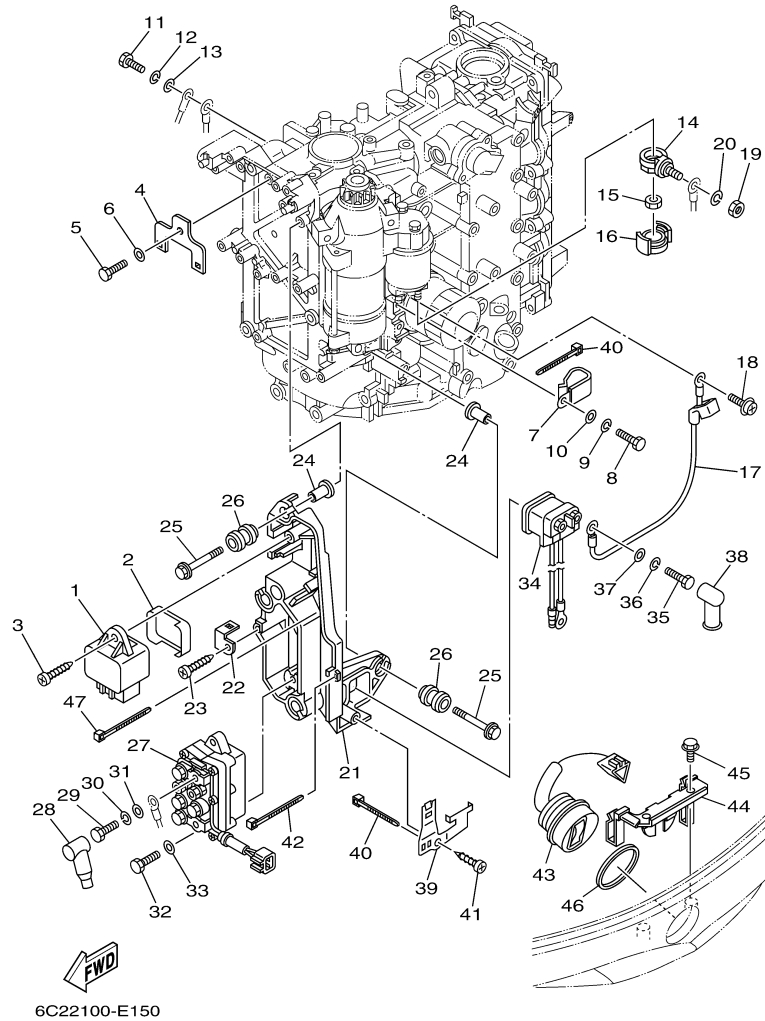

T60TLR 0509 / ELECTRICAL 2

6C22100-E150

©2014 Yamaha Motor Corporation, U.S.A. All rights reserved.

Part List

T60TLR 0509 / ELECTRICAL 2

REF - NO	PART NUMBER	PART NAME	QUANTITY	REMARKS
1	60E-81950-00-00	RELAY ASSY	1	
2	6C5-81336-00-00	GROMMET	1	
3	97780-60620-00	SCREW, TAPPING	1	
4	6C5-8257V-00-00	PLATE, CONNECTOR	1	
5	97095-06014-00	BOLT	1	
6	92995-06600-00	WASHER	1	
7	90465-05M87-00	CLAMP	1	
8	97095-06020-00	BOLT	4	
9	92995-06100-00	WASHER, SPRING	4	
10	92995-06600-00	WASHER	4	
11	97095-06020-00	BOLT	1	
12	92995-06100-00	WASHER, SPRING	1	
13	92995-06600-00	WASHER	1	
14	60V-81925-00-00	TERMINAL	1	
15	90179-08003-00	NUT	1	
16	68F-82582-00-00	COVER, WIRE HARNESS	1	
17	6C5-81815-00-00	CORD, STARTER MOTOR	1	
18	90159-04005-00	SCREW, WITH WASHER	1	
19	95333-08600-00	NUT	1	
20	92903-08100-00	WASHER, SPRING	1	
21	6C5-81948-00-00	BRACKET	1	
22	6C5-85548-00-00	HOLDER	1	
23	97780-60620-00	SCREW, TAPPING	1	
24	90387-06119-00	COLLAR	4	
25	90119-06M59-00	BOLT, WITH WASHER	4	
26	6A0-82317-00-00	DAMPER, IGNITION COIL	4	
27	63P-81950-00-00	RELAY ASSY	1	
28	682-82119-01-00	COVER, LEAD WIRE	2	
29	97095-06010-00	BOLT	2	
30	92995-06100-00	WASHER, SPRING	2	
31	92995-06600-00	WASHER	2	
32	97013-06020-00	BOLT	2	
33	92903-06600-00	WASHER, PLATE	2	
34	68V-8194A-00-00	RELAY	1	
35	97095-06010-00	BOLT	2	
36	92995-06100-00	WASHER, SPRING	2	
37	92995-06600-00	WASHER	2	
38	6G5-82119-00-00	COVER, LEAD WIRE	2	
39	6C5-81953-00-00	STAY, RELAY	1	
40	90465-11M10-00	CLAMP	2	
41	97780-60620-00	SCREW, TAPPING	1	
42	90465-13M97-00	CLAMP	1	
43	63D-82563-10-00	TRIM & TILT SWITCH ASSY	1	
44	6C5-83614-01-00	BRACKET	1	
45	90109-06M86-00	BOLT	2	
46	6E5-82587-00-00	GASKET	1	
47	90465-13M97-00	CLAMP	2