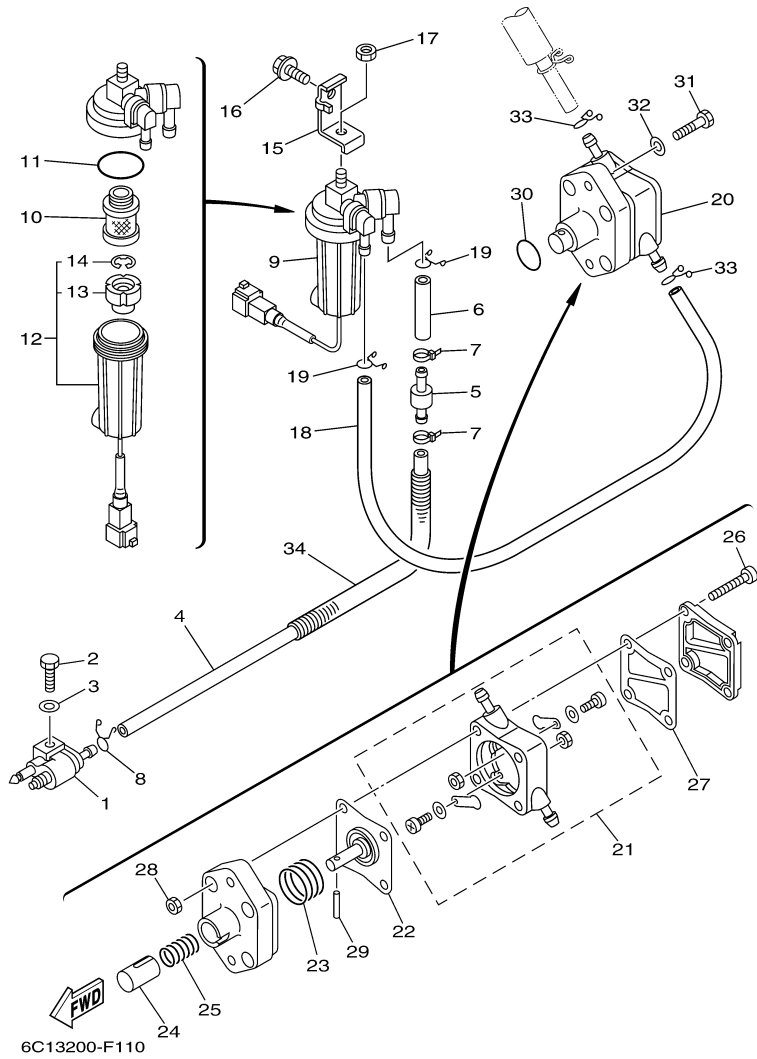

T60TLR 0509 / FUEL 1

©2014 Yamaha Motor Corporation, U.S.A. All rights reserved.

Part List

T60TLR 0509 / FUEL 1

REF - NO	PART NUMBER	PART NAME	QUANTITY	REMARKS
1	6G1-24304-02-00	FUEL PIPE JOINT COMP. 1	1	
2	97095-06025-00	BOLT	1	
3	92995-06600-00	WASHER	1	
4	6C5-2247A-00-00	HOSE 1	1	
5	67F-24377-00-00	PIPE, JOINT 2	1	
6	90445-13M02-00	HOSE (L40)	1	
7	90465-11M10-00	CLAMP	2	
8	90467-09M17-00	CLIP	1	
9	6D8-24560-00-00	FILTER ASSY	1	
10	6D8-24563-00-00	.ELEMENT, FILTER	1	
11	6D8-24564-00-00	.GASKET	1	
12	6D8-24562-00-00	.CUP, FILTER	1	
13	6D8-24469-00-00	..FLOAT, WATER LEVEL	1	
14	6D8-24519-00-00	..CLIP	1	
15	6C5-24566-01-00	BRACKET, FILTER	1	
16	95895-08016-00	BOLT, FLANGE	1	
17	95380-08600-00	NUT	1	
18	90445-13M36-00	HOSE (L350)	1	
19	90467-10M04-00	CLIP	2	
20	6C5-24410-00-00	FUEL PUMP ASSY	1	
21	6C5-24415-00-00	.BODY 4	1	
22	62Y-24411-02-00	.DIAPHRAGM	1	
23	62Y-24423-00-00	.SPRING, DIAPHRAGM	1	
24	62Y-13131-00-00	.PLUNGER	1	
25	62Y-24454-00-00	.SPRING	1	
26	62Y-24444-01-00	.SCREW	4	
27	6C5-24471-00-00	.DIAPHRAGM	1	
28	95380-05600-00	.NUT	4	
29	62Y-24374-01-00	.PIN	1	
30	93210-24M79-00	.O-RING	1	
31	97095-06030-00	BOLT	2	
32	92995-06600-00	WASHER	2	
33	90467-10M04-00	CLIP	2	
34	90446-14M62-00	HOSE (L320)	1