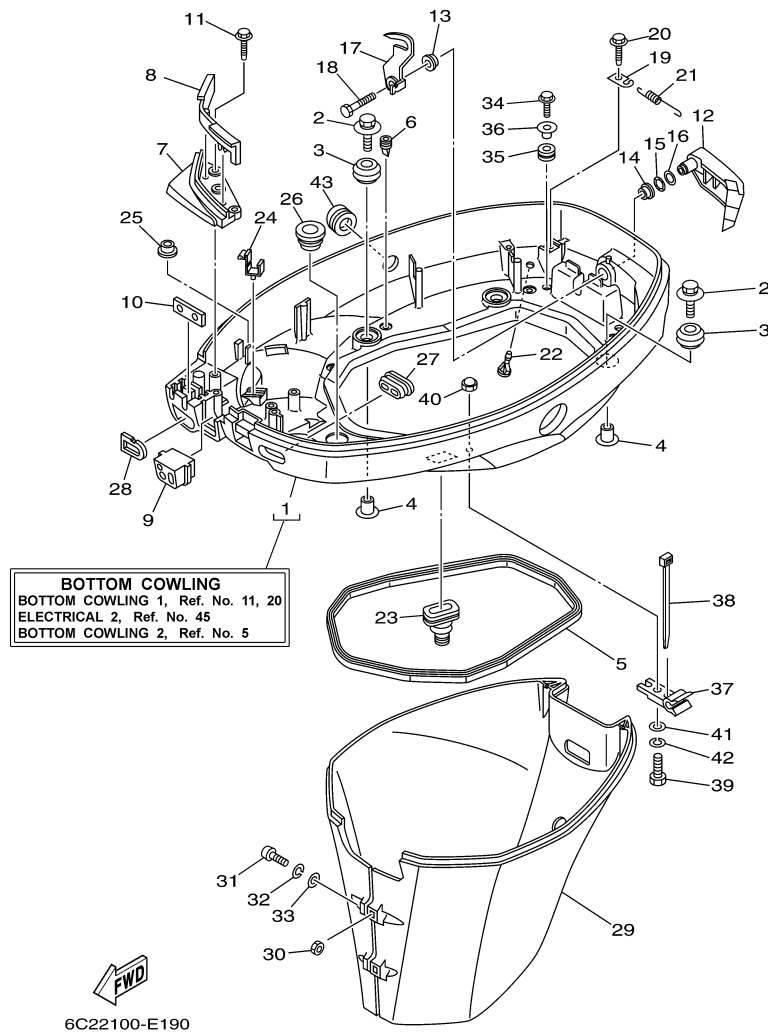

T60TLR 0509 / BOTTOM COWLING 1

©2014 Yamaha Motor Corporation, U.S.A. All rights reserved.

Part List

T60TLR 0509 / BOTTOM COWLING 1

REF - NO	PART NUMBER	PART NAME	QUANTITY	REMARKS
1	6C5-42710-10-8D	BOTTOM COWLING ASSY	1	
2	90119-06M61-00	BOLT, WITH WASHER	4	
3	6BG-42748-00-00	GROMMET	4	
4	90387-06060-00	COLLAR	4	
5	62Y-42716-00-00	RUBBER, SEAL 1	1	
6	65W-42717-00-00	RUBBER, SEAL 2	4	
7	6C5-42738-00-8D	PLATE, FITTING	1	
8	6C5-42718-00-00	RUBBER, SEAL 3	1	
9	6C5-42725-30-00	GROMMET	1	
10	62Y-42727-00-00	GROMMET	1	
11	90109-06M81-00	BOLT	3	
12	67C-42815-00-8D	LEVER, CLAMP	1	
13	90386-12M37-00	BUSH	1	
14	90386-12MA2-00	BUSH	1	
15	90206-12052-00	WASHER, WAVE	1	
16	90201-12M07-00	WASHER, PLATE	1	
17	67C-42816-01-00	LEVER, CLAMP	1	
18	97095-06014-00	BOLT	1	
19	66T-43144-00-00	HOOK, SPRING	1	
20	90109-06M86-00	BOLT	1	
21	90506-18M40-00	SPRING, TENSION	1	
22	6BL-44391-00-00	NIPPLE, HOSE	1	
23	6BG-42724-00-00	GROMMET	1	
24	90464-09M13-00	CLAMP	1	
25	6E7-82317-00-00	DAMPER, IGNITION COIL	1	
26	68U-42727-00-00	GROMMET	1	
27	6H3-42727-00-00	GROMMET	1	
28	61N-24329-00-00	SEAL	1	
29	67C-42741-10-8D	APRON	1	
30	95380-06600-00	NUT, HEXAGON	2	
31	97880-06025-00	SCREW, PAN HEAD	2	
32	92990-06100-00	..WASHER, SPRING	2	
33	92990-06600-00	WASHER, PLATE	2	
34	90109-06M80-00	.BOLT	2	
35	90480-13M24-00	GROMMET	2	
36	90387-06M43-00	COLLAR	2	
37	90464-09M49-00	CLAMP	1	
38	90465-11M10-00	CLAMP	2	
39	97095-06020-00	BOLT	1	
40	95380-06800-00	NUT	1	
41	92990-06600-00	WASHER, PLATE	1	
42	92995-06100-00	WASHER, SPRING	1	
43	6C5-42726-00-00	GROMMET	1	