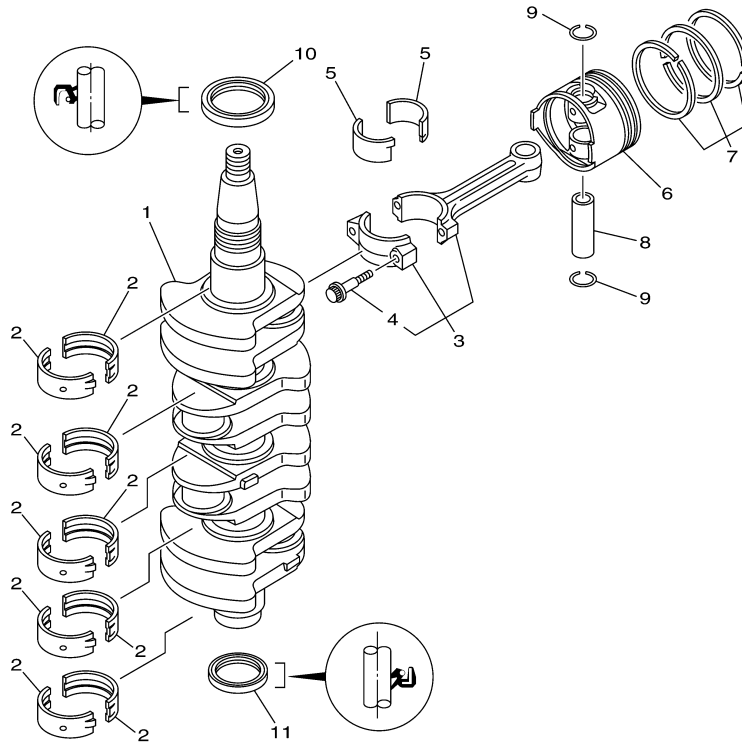

T60TLR 0509 / CRANKSHAFT PISTON

6C11010-D030

Part List

T60TLR 0509 / CRANKSHAFT PISTON

REF - NO	PART NUMBER	PART NAME	QUANTITY	REMARKS
1	6C5-11411-00-00	CRANKSHAFT	1	
2	6C5-11416-20-00	PLANE BEARING, CRANKSHAFT 1	10	UR PINK
2	6C5-11416-30-00	PLANE BEARING, CRANKSHAFT 1	10	UR GREEN
2	6C5-11416-10-00	PLANE BEARING, CRANKSHAFT 1	10	UR RED
2	6C5-11416-00-00	PLANE BEARING, CRANKSHAFT 1	10	UR YELLOW
3	6C5-11650-00-00	CONNECTING ROD ASSY	4	
4	6C5-11654-00-00	.BOLT, CONNECTING ROD	2	
5	6C5-11656-10-00	PLANE BEARING, CONNECTING ROD	8	UR RED
5	6C5-11656-00-00	PLANE BEARING, CONNECTING ROD	8	UR YELLOW
5	6C5-11656-20-00	PLANE BEARING, CONNECTING ROD	8	UR PINK
5	6C5-11656-30-00	PLANE BEARING, CONNECTING ROD	8	UR GREEN
6	69W-11636-01-00	PISTON (0.50MM O/S)	4	AP
6	69W-11635-01-00	PISTON (0.25MM O/S)	4	AP
6	69W-11631-01-97	PISTON (STD)	4	
7	67C-11603-00-00	PISTON RING SET (STD)	4	
7	67C-11604-00-00	PISTON RING SET (0.25MM O/S)	4	AP
7	67C-11605-00-00	PISTON RING SET (0.50MM O/S)	4	AP
8	62Y-11633-00-00	PIN, PISTON	4	
9	93450-17129-00	CIRCLIP	8	
10	93102-43M42-00	.OIL SEAL	1	
11	93101-35002-00	.OIL SEAL	1