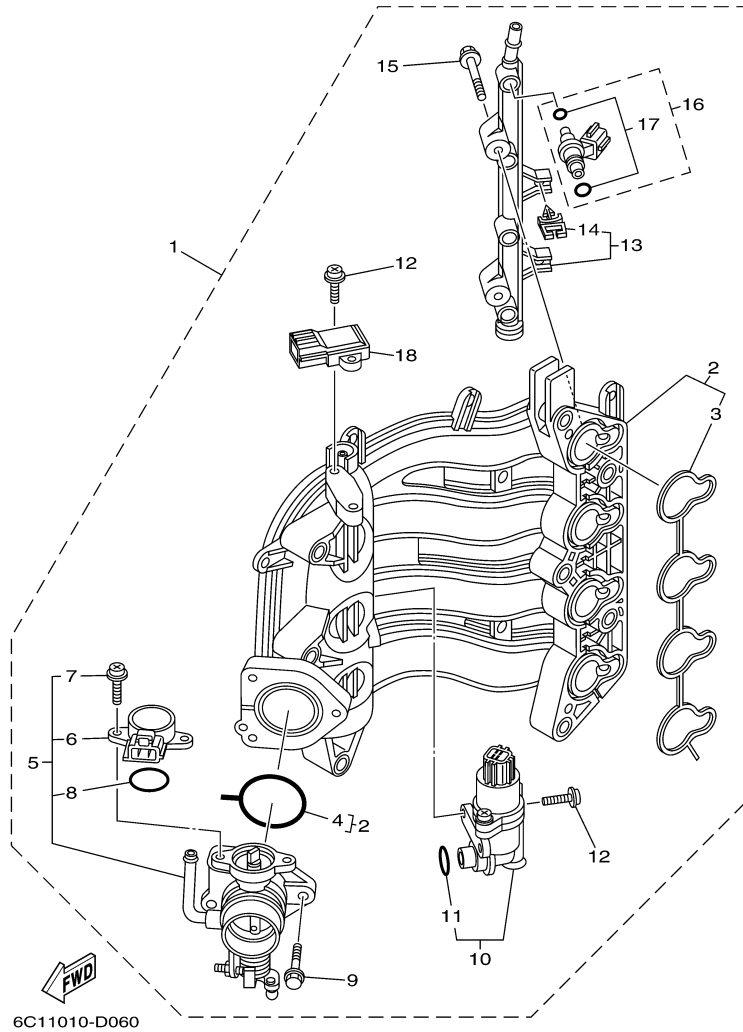

T60TLR 0509 / INTAKE 1

©2014 Yamaha Motor Corporation, U.S.A. All rights reserved.

Part List

T60TLR 0509 / INTAKE 1

REF - NO	PART NUMBER	PART NAME	QUANTITY	REMARKS
1	6C5-14200-00-00	INTAKE ASSY	1	
2	6C5-13641-00-00	.MANIFOLD, INTAKE 1	1	
3	6C5-13645-00-00	..GASKET, MANIFOLD 1	1	
4	6C5-13557-00-00	..GASKET	1	
5	6C5-13750-00-00	.THROTTLE BODY ASSY	1	
6	6C5-85885-00-00	..THROTTLE SENSOR ASSY	1	
7	6C5-81145-00-00	..SCREW 1	2	
8	6C5-8182L-00-00	..O-RING 1	1	
9	6C5-14496-00-00	.BOLT	3	
10	6C5-13105-01-00	.CONTROL VALVE ASSY	1	
11	6C5-1319C-00-00	..O-RING	1	
12	6C5-81146-00-00	.SCREW 2	4	
13	6C5-13161-00-00	.PIPE, DELIVERY 1	1	
14	90464-07M56-00	..CLAMP	2	
15	6C5-14446-00-00	.BOLT	2	
16	6C5-13761-00-00	.INJECTOR	4	
17	6C5-1410B-00-00	..PACKING KIT	1	
18	68F-83688-00-00	.SENSOR ASSY	1