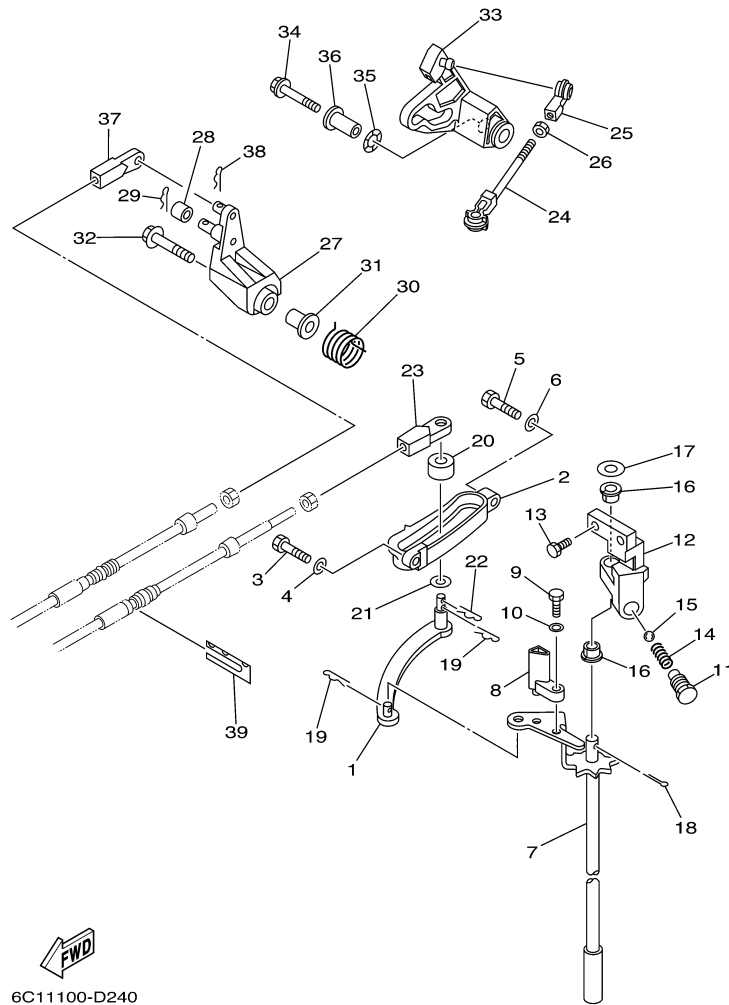

T60TLR 0509 / CONTROL

6C11100-D240

©2014 Yamaha Motor Corporation, U.S.A. All rights reserved.

Part List

T60TLR 0509 / CONTROL

REF - NO	PART NUMBER	PART NAME	QUANTITY	REMARKS
1	69W-44121-00-00	LEVER, SHIFT ROD	1	
2	62Y-44117-01-9S	BRACKET	1	
3	97095-06020-00	BOLT	1	
4	92995-06600-00	WASHER	1	
5	97095-06025-00	BOLT	1	
6	92995-06600-00	WASHER	1	
7	6C5-44120-01-00	HANDLE GEAR SHIFT ASSY	1	L(20.7")
8	6C5-44122-00-00	BUSHING, SHIFT ROD LEVER	1	
9	97095-05014-00	.BOLT	1	
10	92995-05600-00	WASHER	1	
11	62Y-42715-01-00	BUSHING	1	
12	62Y-44118-00-94	BRACKET	1	
13	90101-06054-00	BOLT	2	
14	90501-12082-00	SPRING, COMPRESSION	1	
15	93501-04M02-00	BALL	1	
16	90386-90M90-00	BUSH	2	
17	90201-10M20-00	.WASHER, PLATE	1	
18	91490-20015-00	PIN. COTTER	1	
19	90468-18008-00	CLIP	2	
20	688-44122-00-00	BUSHING, SHIFT ROD LEVER	1	
21	90202-07M07-00	WASHER, PLATE	1	
22	90468-18008-00	CLIP	1	
23	69W-48344-00-00	CABLE END, REMOTE CONTROL	1	
24	688-41211-01-00	LINK, ACCEL.	1	
25	6H4-41237-00-00	JOINT, LINK	1	
26	95380-05700-00	NUT	1	
27	62Y-42154-00-00	LEVER, THROTTLE CONTROL	1	
28	6C5-42171-00-00	BUSHING	1	
29	91490-16010-00	PIN. COTTER	1	
30	62Y-44135-00-00	SPRING	1	
31	90387-06M45-00	COLLAR	1	
32	90119-06106-00	BOLT, WITH WASHER	1	
33	6C5-42335-00-00	LEVER, ACCEL. CONTROL	1	
34	95895-06035-00	BOLT, FLANGE	1	
35	90206-10M04-00	WASHER, WAVE	1	
36	90387-06M82-00	COLLAR	1	
37	69W-48344-00-00	CABLE END, REMOTE CONTROL	1	
38	90468-18008-00	CLIP	1	
39	62Y-48538-00-00	CLAMP, CABLE 1	1	

Part Notes

T60TLR 0509 / CONTROL

PART NUMBER	NOTE TEXT
90468-18008-00	OEM: This part number is among the Top 100 Most Popular Marine Maintenance Parts as of March 2014.
90468-18008-00	OEM: This part number is among the Top 100 Most Popular Marine Maintenance Parts as of March 2014.
90468-18008-00	OEM: This part number is among the Top 100 Most Popular Marine Maintenance Parts as of March 2014.

©2014 Yamaha Motor Corporation, U.S.A. All rights reserved.