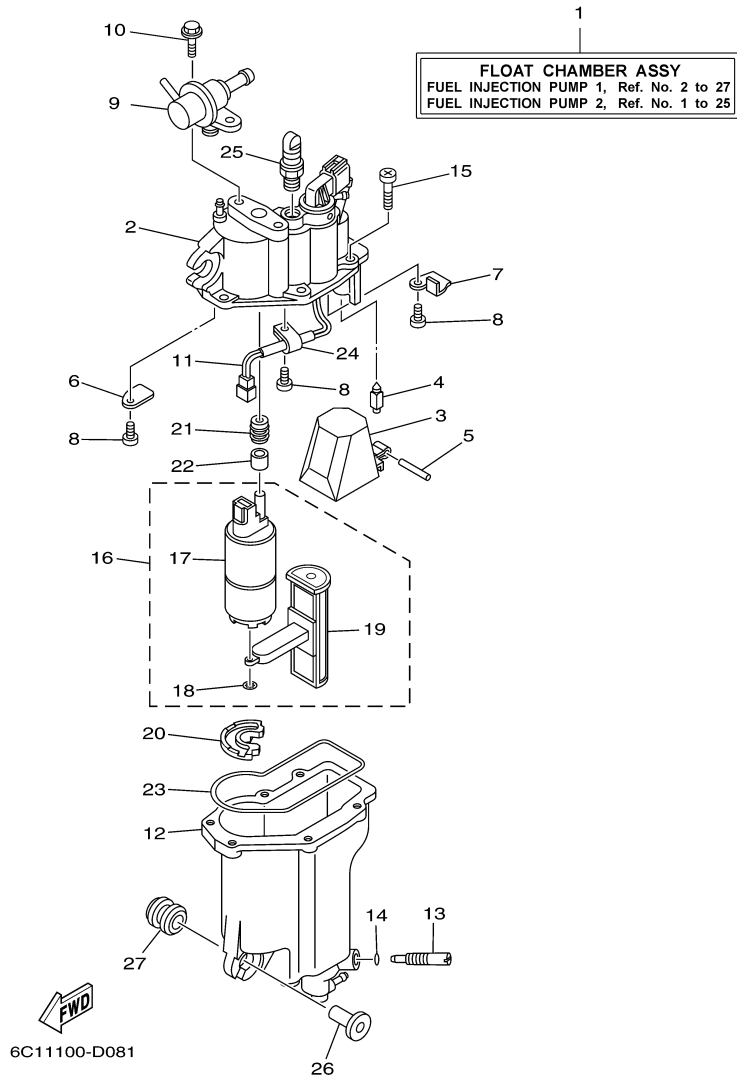

T60TLR 0509 / FUEL INJECTION PUMP 1

©2014 Yamaha Motor Corporation, U.S.A. All rights reserved.

Part List

T60TLR 0509 / FUEL INJECTION PUMP 1

REF - NO	PART NUMBER	PART NAME	QUANTITY	REMARKS
1	6C5-14180-00-00	FLOAT CHAMBER ASSY	1	
2	6C5-14182-00-00	COVER, FLOAT CHAMBER	1	
3	6C5-14985-00-00	FLOAT	1	
4	6C5-14546-00-00	VALVE, NEEDLE	1	
5	6C5-14386-00-00	PIN, FLOAT	1	
6	6C5-2441R-00-00	PLATE, BAFFLE 1	1	
7	6C5-2441T-00-00	PLATE, BAFFLE 2	1	
8	6C5-24453-00-00	SCREW	3	
9	6C5-13906-01-00	REGULATOR, PRESSURE	1	
10	6C5-24592-00-00	BOLT	2	
11	6C5-87226-00-00	WIRE HARNESS ASSY	1	
12	6C5-14960-00-00	BODY ASSY	1	
13	6C5-14191-00-00	PLUG, DRAIN	1	
14	6C5-14397-00-00	O-RING	1	
15	6C5-14567-00-00	SCREW	6	
16	6C5-13910-00-00	FUEL PUMP ASSY	1	
17	6C5-13907-00-00	.FUEL PUMP COMP	1	
18	6C5-14127-00-00	.CLIP	1	
19	6C5-13915-00-00	.FILTER	1	
20	6C5-13593-00-00	DAMPER	1	
21	6C5-13781-00-00	DAMPER, PUMP	1	
22	6C5-13716-00-00	COLLAR	1	
23	6C5-14984-00-00	GASKET, FLOAT CHAMBER	1	
24	6C5-21337-00-00	CLAMP, CABLE	1	
25	6C5-14225-00-00	CAP	1	
26	90387-06M69-00	COLLAR	3	
27	90480-09M12-00	GROMMET	3