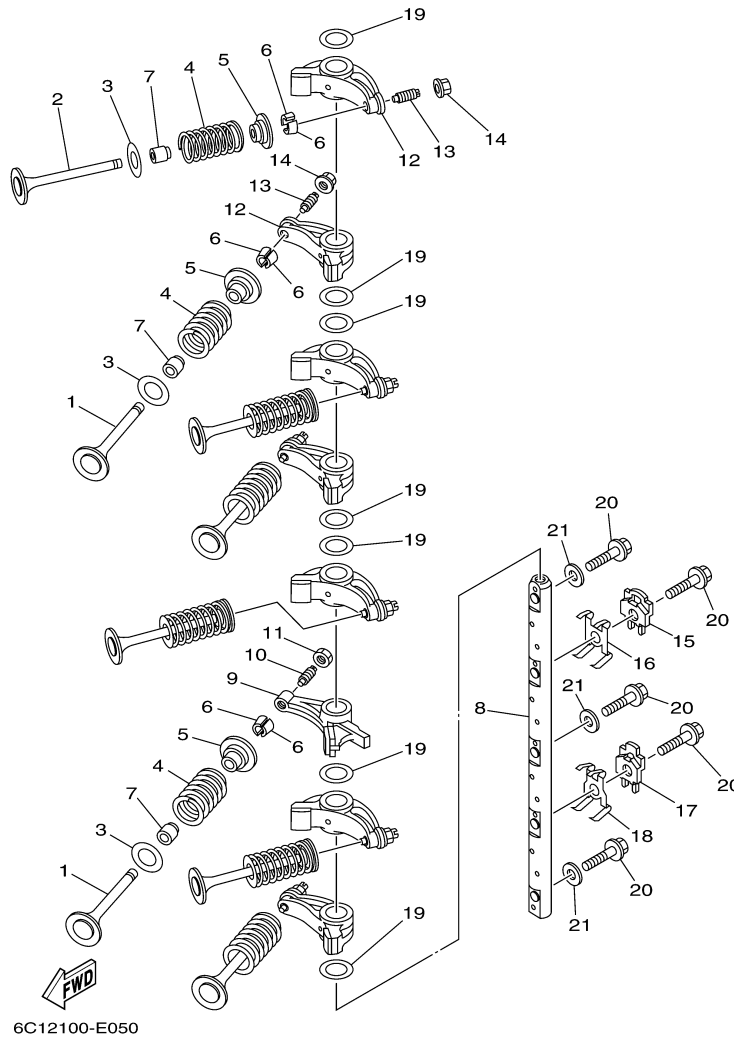

T60TLR 0509 / VALVE

©2014 Yamaha Motor Corporation, U.S.A. All rights reserved.

Part List

T60TLR 0509 / VALVE

REF - NO	PART NUMBER	PART NAME	QUANTITY	REMARKS
1	69W-12111-00-00	VALVE, INTAKE	4	
2	69W-12121-00-00	VALVE, EXHAUST	4	
3	62Y-12116-00-00	SEAT, VALVE SPRING	8	
4	51Y-12114-00-00	SPRING, VALVE OUTER	8	
5	30X-12117-00-00	RETAINER, VALVE SPRING	8	
6	30X-12118-00-00	LOCK, VALVE SPRING RETAINER	16	
7	51Y-12119-00-00	SEAL, VALVE STEM	8	
8	6C5-12146-00-00	SHAFT, ROCKER	1	
9	62Y-12151-00-00	ARM, VALVE ROCKER	1	
10	64J-12159-00-00	SCREW, VALVE ADJUSTING	1	
11	62Y-12158-00-00	NUT, LOCK	1	
12	6C5-12151-00-00	ARM, VALVE ROCKER	7	
13	6C5-12159-00-00	SCREW, VALVE ADJUSTING	7	
14	6C5-12158-00-00	NUT, LOCK	7	
15	6C5-12231-00-00	GUIDE, STOPPER 1	1	
16	6C5-12233-00-00	PLATE, GUIDE STOPPER 1	1	
17	6C5-12241-00-00	GUIDE, STOPPER 2	1	
18	6C5-12243-00-00	PLATE, GUIDE STOPPER 2	1	
19	90201-16014-00	WASHER, PLATE	7	
20	90105-08060-00	BOLT, FLANGE	5	
21	92990-08200-00	WASHER, PLAIN	3