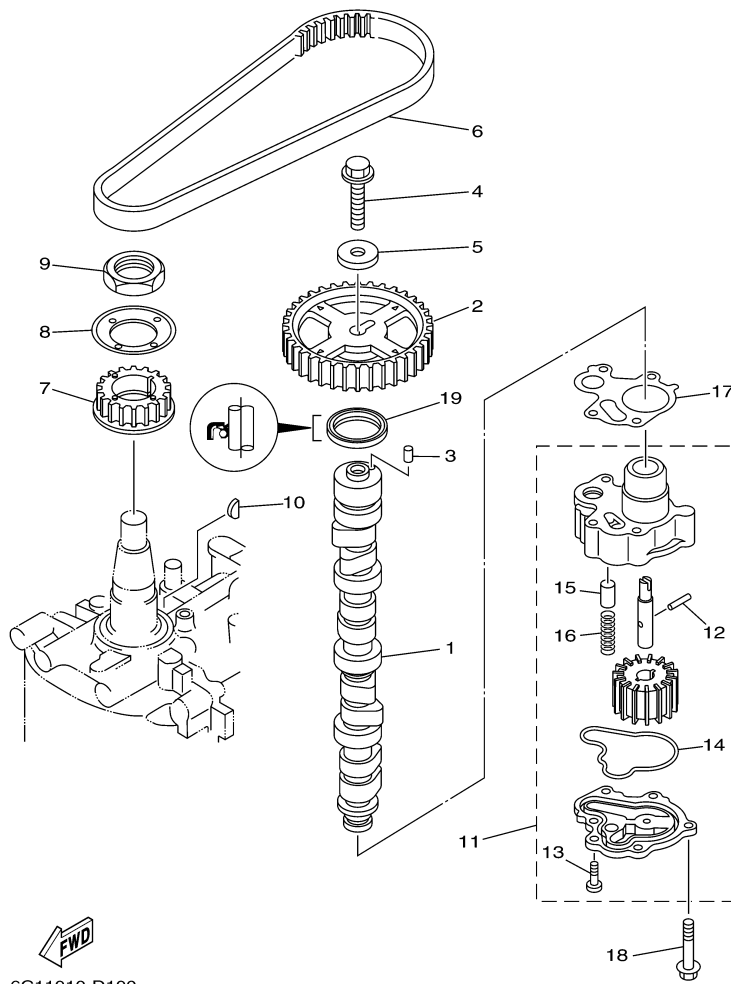

T60TLR 0509 / OIL PUMP

©2014 Yamaha Motor Corporation, U.S.A. All rights reserved.

Part List

T60TLR 0509 / OIL PUMP

REF - NO	PART NUMBER	PART NAME	QUANTITY	REMARKS
1	6C5-12171-00-00	CAMSHAFT 1	1	
2	6C5-11537-00-00	GEAR, DRIVEN	1	
3	93605-17002-00	PIN, DOWEL	1	
4	95817-10035-00	BOLT, FLANGE	1	
5	90201-10144-00	WASHER, PLATE	1	
6	6C5-46241-00-00	BELT	1	
7	6C5-11536-00-00	GEAR, DRIVE	1	
8	62Y-11557-00-00	WASHER 1	1	
9	90170-35008-00	NUT	1	
10	90280-03M01-00	.KEY, WOODRUFF	1	
11	6C5-13300-00-00	OIL PUMP ASSY	1	
12	93603-17070-00	.PIN, DOWEL	1	
13	98580-06016-00	.SCREW, PAN HEAD	2	
14	6C5-13142-00-00	.GASKET	1	
15	6G8-11577-00-00	.PLUNGER, RELIEF	1	
16	90501-6C500-00	.SPRING, COMPRESSION	1	
17	6C5-13329-00-00	.GASKET, PUMP COVER	1	
18	90119-06025-00	BOLT, WITH WASHER	4	
19	93102-37M40-00	.OIL SEAL	1