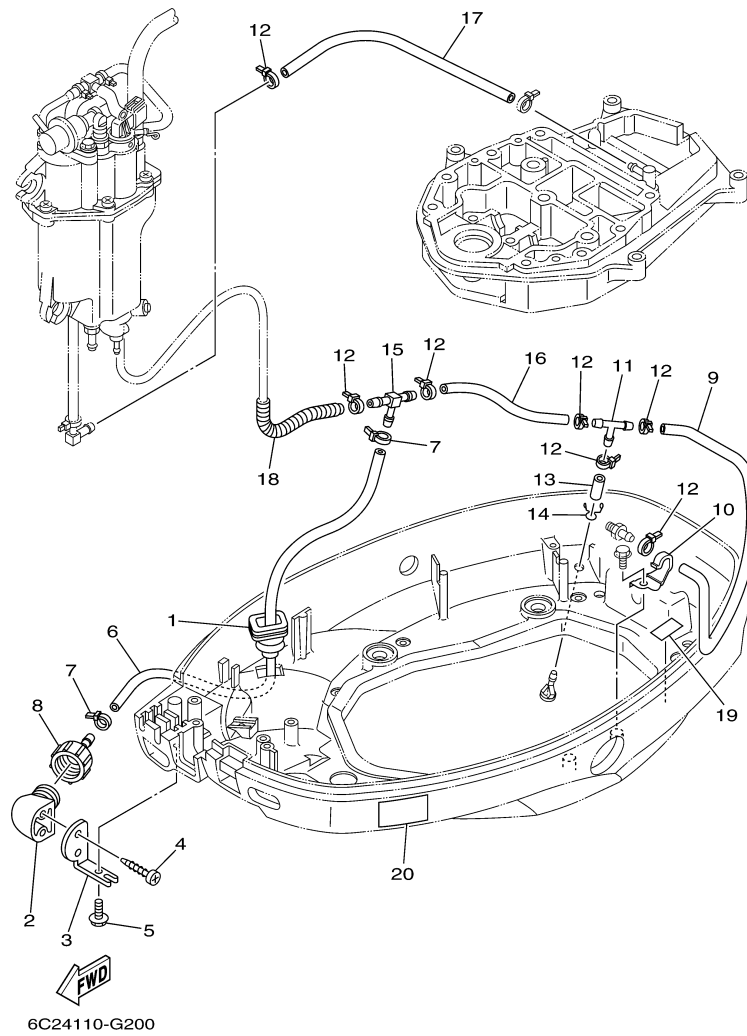

T60TLR 0509 / BOTTOM COWLING 2

©2014 Yamaha Motor Corporation, U.S.A. All rights reserved.

Part List

T60TLR 0509 / BOTTOM COWLING 2

REF - NO	PART NUMBER	PART NAME	QUANTITY	REMARKS
1	65W-42724-10-00	GROMMET	1	
2	68T-12572-00-00	ADAPTER	1	
3	69W-12535-00-00	PLATE	1	
4	90167-06002-00	SCREW, TAPPING	2	
5	90109-06M80-00	.BOLT	1	
6	6C5-24312-00-00	PIPE 2	1	
7	90465-11M10-00	CLAMP	2	
8	6R3-12580-00-00	JOINT ASSY	1	
9	90445-09226-00	HOSE (L390)	1	
10	90462-08031-00	CLAMP	1	
11	688-24378-00-00	PIPE, JOINT 3	1	
12	90465-11M10-00	CLAMP	7	
13	90445-09220-00	HOSE (L30)	1	
14	90467-08M18-00	CLIP	1	
15	6C5-24378-00-00	PIPE, JOINT 3	1	
16	90445-09091-00	HOSE (L135)	1	
17	90445-09104-00	HOSE (L300)	1	
18	90447-10006-00	TUBE	1	
19	6C5-82377-00-00	LABEL	1	
20	6AH-42794-40-00	LABEL, WARNING (GENERAL)	1