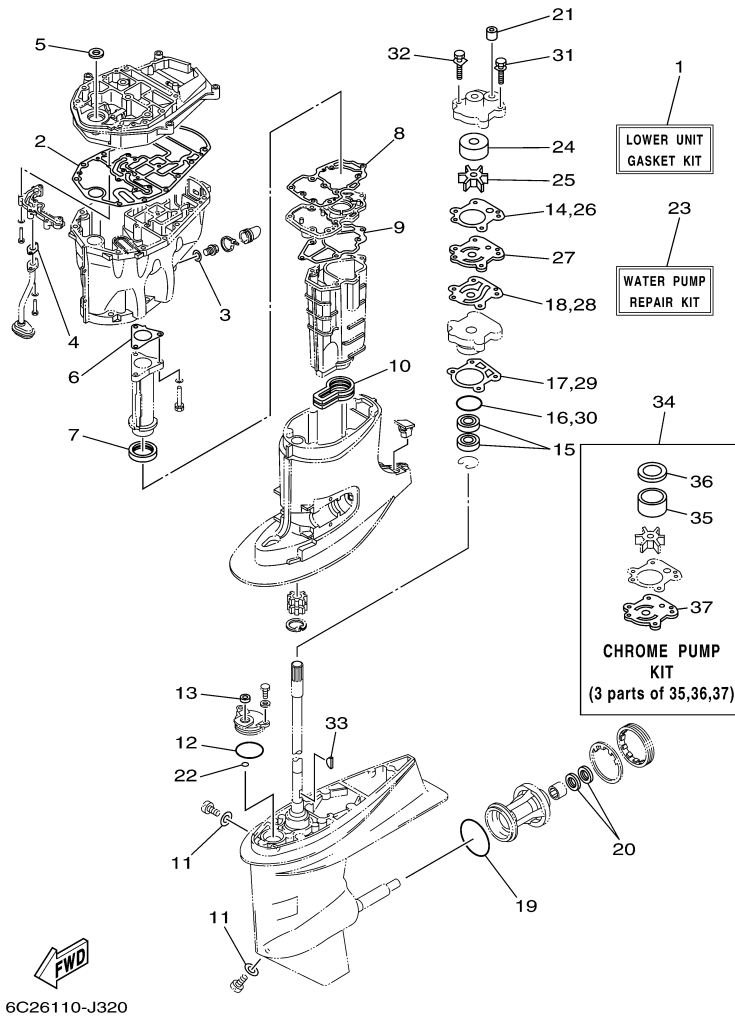

T60TLR 0509 / REPAIR KIT 2

©2014 Yamaha Motor Corporation, U.S.A. All rights reserved.

Part List

T60TLR 0509 / REPAIR KIT 2

REF - NO	PART NUMBER	PART NAME	QUANTITY	REMARKS
1	6C6-W0001-20-00	LOWER UNIT GASKET KIT	1	
2	6C5-15312-00-00	.GASKET, OIL PAN	1	
3	90430-14M09-00	.GASKET	1	
4	6C5-13414-00-00	.GASKET, STRAINER COVER	1	
5	93103-18011-00	.OIL SEAL	1	
6	6C5-41133-00-00	.GASKET, EXHAUST MANIFOLD 1	1	
7	6C5-46132-00-00	.GASKET 1	1	
8	6C5-41134-00-00	.GASKET, EXHAUST MANIFOLD	1	
9	6C5-41135-00-00	.GASKET, EXHAUST MANIFOLD	1	
10	6C5-45123-00-00	.GASKET, MUFFLER	1	
11	90430-08020-00	.GASKET	2	
12	93210-49046-00	.O-RING	1	
13	93106-09014-00	.OIL SEAL	1	
14	6H3-44315-A0-00	.GASKET, WATER PUMP	1	
15	93101-23070-00	.OIL SEAL	2	
16	93210-46044-00	.O-RING	1	
17	688-44316-A0-00	.GASKET, WATER PUMP	1	
18	6H3-44324-A0-00	.GASKET, CARTRIDGE	1	
19	93210-86M39-00	.O-RING	1	
20	93101-25M03-00	.OIL SEAL	2	
21	663-44366-00-00	.DAMPER, WATER SEAL 2	1	
22	93210-07003-00	.O-RING	1	
23	6H3-W0078-02-00	WATER PUMP REPAIR KIT	1	
24	663-44322-00-00	.INSERT, CARTRIDGE	1	
25	6H3-44352-00-00	.IMPELLER	1	
26	6H3-44315-A0-00	.GASKET, WATER PUMP	1	
27	6H3-44323-00-00	.OUTER PLATE, CARTRIDGE	1	
28	6H3-44324-A0-00	.GASKET, CARTRIDGE	1	
29	688-44316-A0-00	.GASKET, WATER PUMP	1	
30	93210-46044-00	.O-RING	1	
31	90119-08M14-00	.BOLT, WITH WASHER	2	
32	90119-08M33-00	.BOLT, WITH WASHER	2	
33	90280-03M03-00	.KEY, WOODRUFF	1	
34	6H3-W0078-0A-00	CHROME PUMP KIT	1	
35	670-44322-01-00	.INSERT, CARTRIDGE	1	
36	670-44321-00-00	.INNER PLATE, CARTRIDGE	1	
37	6H3-44323-40-00	.OUTER PLATE, CARTRIDGE	1	

Part Notes

T60TLR 0509 / REPAIR KIT 2

PART NUMBER		NOTE TEXT
90430-14M09-00		OEM: This part number is among the Top 100 Most Popular Marine Maintenance Parts as of March 2014.
90430-08020-00		OEM: This part number is among the Top 100 Most Popular Marine Maintenance Parts as of March 2014.
93106-09014-00		OEM: This part number is among the Top 100 Most Popular Marine Maintenance Parts as of March 2014.
93101-25M03-00		OEM: This part number is among the Top 100 Most Popular Marine Maintenance Parts as of March 2014.
6H3-44352-00-00		OEM: This part number is among the Top 100 Most Popular Marine Maintenance Parts as of March 2014.

©2014 Yamaha Motor Corporation, U.S.A. All rights reserved.