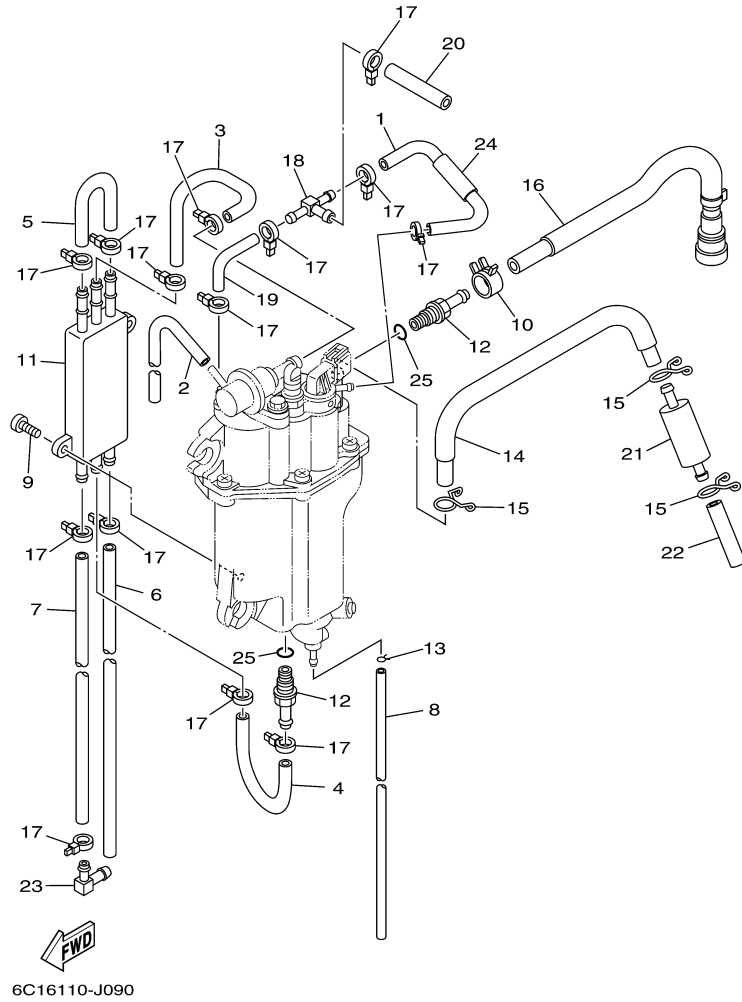

T60TLR 0509 / FUEL INJECTION PUMP 2

©2014 Yamaha Motor Corporation, U.S.A. All rights reserved.

Part List

T60TLR 0509 / FUEL INJECTION PUMP 2

REF - NO	PART NUMBER	PART NAME	QUANTITY	REMARKS
1	6C5-13546-00-00	HOSE 2	1	
2	6C5-13542-00-00	HOSE, VACUUM SENSING 1	1	
3	6C5-24321-00-00	PIPE 10	1	
4	6C5-24322-00-00	PIPE 11	1	
5	6C5-24323-00-00	PIPE 12	1	
6	6C5-24324-00-00	PIPE 13 (L150)	1	
7	6C5-24325-00-00	PIPE 14 (L110)	1	
8	6C5-14149-00-00	PIPE (L200)	1	
9	6C5-24444-00-00	SCREW	2	
10	6C5-13577-00-00	CLIP	1	
11	6C5-21841-00-00	COOLER	1	
12	6C5-14251-00-00	NIPPLE	2	
13	6C5-2411M-00-00	CLIP	1	
14	6C5-14148-00-00	PIPE	1	
15	6C5-24387-00-00	CLIP	3	
16	6C5-13974-00-00	PIPE, FUEL 4	1	
17	90465-11M10-00	CLAMP	14	
18	6C5-24379-00-00	PIPE, JOINT 4	1	
19	6C5-13545-00-00	HOSE 1	1	
20	6C5-13547-00-00	HOSE 3	1	
21	6C5-24251-00-00	STRAINER 1	1	
22	6C5-2451B-00-00	HOSE, FUEL INLET	1	
23	6C5-1410F-00-00	CONNECTOR	1	
24	6C5-13548-00-00	HOSE, AIR 4	1	
25	6C5-13739-00-00	O-RING	2	

Part Notes

T60TLR 0509 / FUEL INJECTION PUMP 2

PART NUMBER	NOTE TEXT
6C5-24251-00-00	OEM: This part number is among the Top 100 Most Popular Marine Maintenance Parts as of March 2014.

©2014 Yamaha Motor Corporation, U.S.A. All rights reserved.