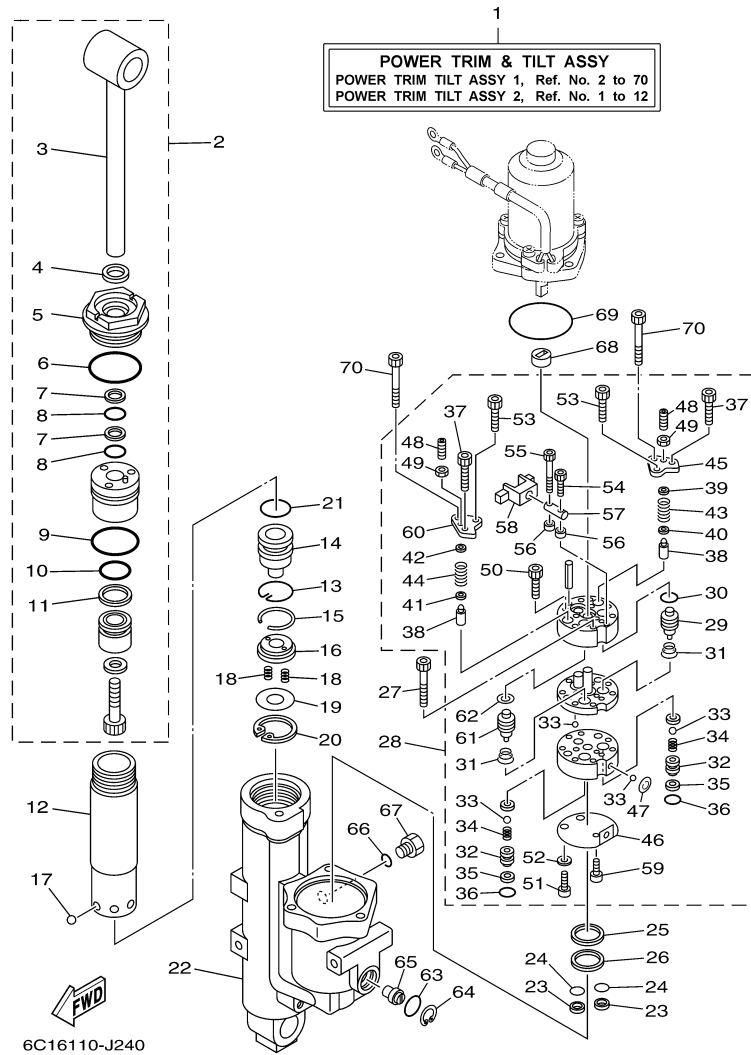

T60TLR 0509 / POWER TRIM TILT ASSY 1

©2014 Yamaha Motor Corporation, U.S.A. All rights reserved.

Part List

T60TLR 0509 / POWER TRIM TILT ASSY 1

REF - NO	PART NUMBER	PART NAME	QUANTITY	REMARKS
1	6C5-43800-01-8D	POWER TRIM & TILT ASSY	1	
2	6C5-43810-00-00	TILT PISTON SUB ASSY	1	
3	6C5-43801-00-00	.ROD	1	
4	62Y-43822-00-00	.SEAL, TRIM DUST	1	
5	6C5-43821-00-00	.SCREW, TRIM CYLINDER END	1	
6	62Y-43863-00-00	.O-RING	1	
7	62X-43872-00-00	.RING, BACK UP	2	
8	6C5-43863-00-00	.O-RING	2	
9	6C5-43862-00-00	.O-RING	1	
10	6C5-43861-00-00	.O-RING	1	
11	6C5-43871-00-00	.RING, BACK UP	1	
12	6C5-22471-00-00	CYLINDER, SHOCK ABSORBER	1	
13	6C5-43875-00-00	RING, SNAP	1	
14	6C5-4381B-00-00	FREE PISTON SUB ASSY	1	
15	93450-32116-00	CIRCLIP	1	
16	6C5-43899-00-00	PLATE STOPPER	1	
17	93503-16003-00	BALL	6	
18	62X-4384H-00-00	SPRING	2	
19	6C5-22435-00-00	PLATE, VALVE 2	1	
20	99009-32500-00	CIRCLIP	1	
21	6C5-43861-00-00	O-RING	1	
22	6C5-4380K-00-00	CYLINDER, TILT SUB ASSY	1	
23	6C5-43817-10-00	FILTER 2	2	
24	69J-4389J-00-00	.O-RING	2	
25	6C5-43816-00-00	FILTER 1	1	
26	6C5-4380G-00-00	PLATE	1	
27	91312-05045-00	BOLT	2	
28	6C5-43830-00-00	GEAR PUMP ASSY	1	
29	6C6-43841-00-00	.PISTON, SHUTTLE	1	
30	6H1-43883-00-00	.O-RING	1	
31	6C6-43894-00-00	.SPRING, SHUTTLE RETURN	2	
32	6C6-4382E-00-00	.ADAPTOR 2	2	
33	93505-32038-00	.BALL	6	
34	6C6-43853-00-00	.SPRING, MAIN VALVE	2	
35	6C6-4387G-00-00	.WASHER	2	
36	69J-4389J-00-00	.O-RING	2	
37	91312-05030-00	.BOLT	2	
38	6C5-43851-00-00	.SEAT, RELIEF VALVE	2	
39	6C5-4381K-00-00	.HOLDER	1	
40	6C5-43893-00-00	.WASHER	1	
41	6C6-43893-00-00	.WASHER	1	
42	6C6-4381K-00-00	.HOLDER	1	
43	6C5-43855-00-00	.SPRING, UP RELIEF	1	
44	6C5-43856-00-00	.SPRING, DOWN RELIEF	1	
45	6C5-4382K-00-00	.CAP, RELIEF VALVE	1	
46	6C5-43895-00-00	.SEAT, RELIEF VALVE	1	
47	6C5-43854-00-00	.SPRING, MANUAL RELEASE	1	
48	92A08-03110-00	.SCREW SET	2	
49	95302-03600-00	.NUT	2	
50	91312-05025-00	.BOLT	2	
51	6C6-43878-00-00	.BOLT, SOCKET	2	
52	62Y-4387G-00-00	.WASHER	2