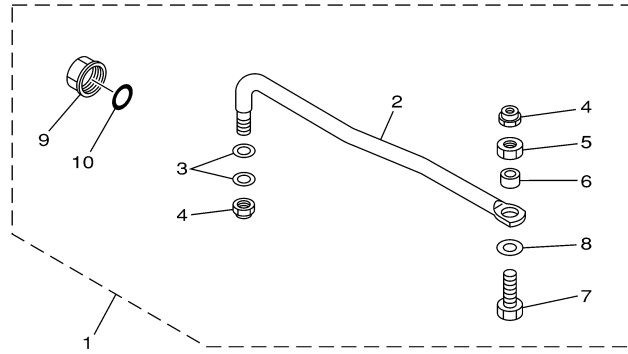

T60TLR 0509 / STEERING GUIDE

65W0010-8210

Part List

T60TLR 0509 / STEERING GUIDE

REF - NO	PART NUMBER	PART NAME	QUANTITY	REMARKS
1	65W-61350-00-00	STEERING GUIDE ATTACHMENT KIT	1	AP
2	65W-61351-00-00	.ROD, STEERING LINK	1	
3	90201-10M20-00	.WASHER, PLATE	2	
4	90185-09M01-00	.NUT, SELF-LOCKING	2	
5	90170-09M03-00	.NUT	1	
6	90387-10M42-00	.COLLAR	1	
7	90101-09M01-00	.BOLT	1	
8	90201-10M63-00	.WASHER, PLATE	1	
9	6E5-43145-01-00	.CAP, CLAMP BRACKET	1	
10	93210-16275-00	.O-RING	1