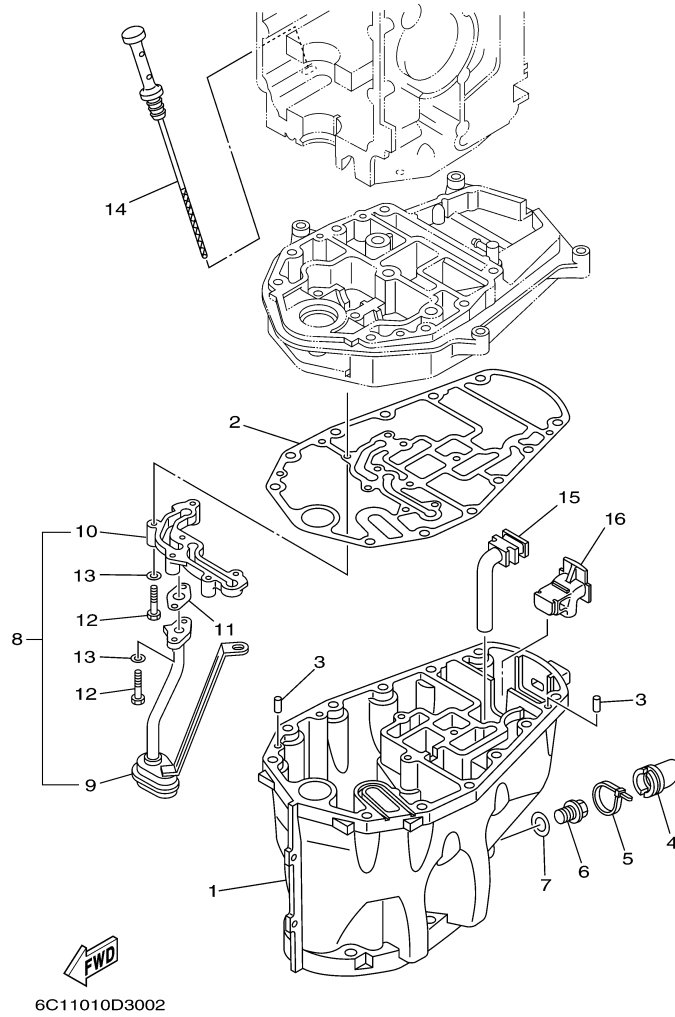

T60TLR 0509 / POWER TRIM TILT ASSY 2

6C11010D2801

©2014 Yamaha Motor Corporation, U.S.A. All rights reserved.

Part List

T60TLR 0509 / POWER TRIM TILT ASSY 2

REF - NO	PART NUMBER	PART NAME	QUANTITY	REMARKS
1	6C5-43880-01-00	MOTOR ASSY	1	
2	90206-08N51-00	.WASHER, WAVE	1	
3	93399-999T8-00	.BEARING	2	
4	6C5-43805-00-00	.ARMATURE ASSY	1	
5	6C5-43804-01-00	.STATOR ASSY	1	
6	6C5-43869-00-00	.O-RING	1	
7	6C5-43879-00-00	.SCREW, WITH WASHER	3	
8	6C5-43881-01-00	.FRAME, END	1	
9	6C5-43882-00-00	..OIL SEAL	1	
10	6C5-43891-00-00	..BRUSH 1	2	
11	6C5-4386K-00-00	..SPRING, BRUSH	2	
12	62X-43888-00-00	BOLT, SOCKET	3	

T60TLR 0509 / OIL PAN

©2014 Yamaha Motor Corporation, U.S.A. All rights reserved.

Part List

T60TLR 0509 / OIL PAN

REF - NO	PART NUMBER	PART NAME	QUANTITY	REMARKS
1	6C5-15311-01-CA	OIL PAN	1	
2	6C5-15312-00-00	.GASKET, OIL PAN	1	
3	93606-12019-00	.PIN, DOWEL	2	
4	6C5-15316-00-00	DAMPER 1	1	
5	90465-11M59-00	CLAMP	1	
6	90340-14M06-00	PLUG, STRAIGHT SCREW	1	
7	90430-14M09-00	.GASKET	1	
8	99999-03981-00	STRAINER, OIL & COVER (SET)	1	UR 6C6:1015622-
9	6CJ-13411-00-00	STRAINER, OIL	1	UR 6C6:1015622-
10	6CJ-15333-00-00	COVER	1	UR 6C6:1015622-
11	6C5-13414-00-00	GASKET, STRAINER COVER	1	
12	97013-06030-00	BOLT	6	
13	92903-06600-00	WASHER, PLATE	6	
14	6C5-15362-00-00	PLUG, OIL LEVEL	1	
15	6C5-45135-01-00	PIPE	1	
16	6C5-45136-01-00	PIPE	1	