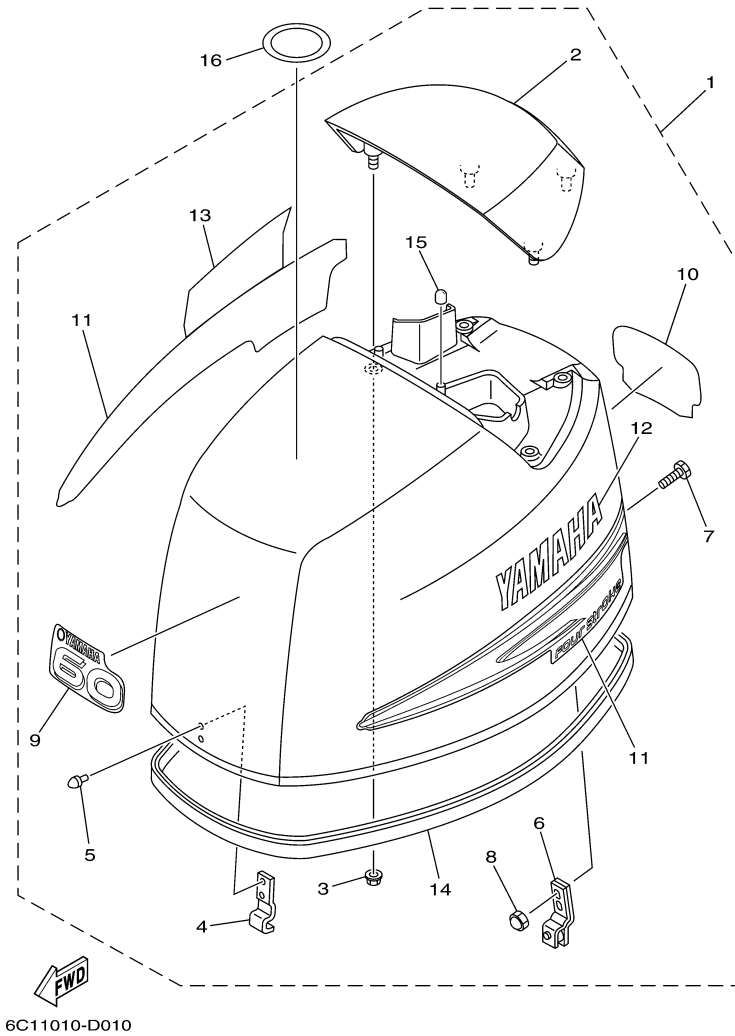

T60TLR 0509 / TOP COWLING

6C11010-D010

©2014 Yamaha Motor Corporation, U.S.A. All rights reserved.

Part List

T60TLR 0509 / TOP COWLING

REF - NO	PART NUMBER	PART NAME	QUANTITY	REMARKS
1	6C6-42610-00-8D	TOP COWLING ASSY	1	
2	67C-42613-00-8D	.MOLDING, AIR DUCT	1	
3	90179-06029-00	.NUT	4	
4	6C5-42651-00-00	.HOOK	1	
5	90266-06M02-00	.RIVET	2	
6	67C-42652-02-00	.HOOK	1	
7	90109-06047-00	.BOLT	2	
8	90185-06M05-00	.NUT, SELF-LOCKING	2	
9	69W-42677-00-00	.GRAPHIC, FRONT	1	
10	6C6-42678-00-00	.GRAPHIC, REAR	1	
11	69W-W0070-00-00	.GRAPHIC SET	1	
12	69W-42681-00-00	.MARK, COWLING	1	
13	69W-42682-00-00	.MARK, COWLING	1	
14	6C5-42615-00-00	.SEAL	1	
15	69W-13448-00-00	.CAP	2	
16	67F-13434-10-00	LABEL, CAUTION	1	

Part Notes

T60TLR 0509 / TOP COWLING

PART NUMBER	NOTE TEXT
69W-42677-00-00	 OEM: The rear graphic correctly supersedes to this part. To match the original graphic, trim the word "Yamaha" from the front graphic.