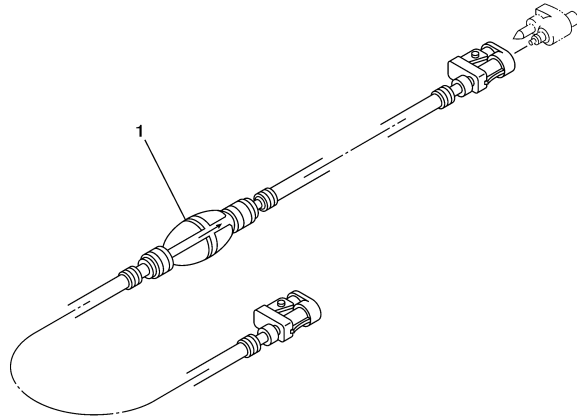

Part List

T60TLR 0509 / FUEL 1

REF - NO	PART NUMBER	PART NAME	QUANTITY	REMARKS
1	6G1-24304-02-00	FUEL PIPE JOINT COMP. 1	1	
2	97095-06025-00	BOLT	1	
3	92995-06600-00	WASHER	1	
4	6C5-2247A-00-00	HOSE 1	1	
5	67F-24377-00-00	PIPE, JOINT 2	1	
6	90445-13M02-00	HOSE (L40)	1	
7	90465-11M10-00	CLAMP	2	
8	90467-09M17-00	CLIP	1	
9	6D8-24560-00-00	FILTER ASSY	1	
10	6D8-24563-00-00	.ELEMENT, FILTER	1	
11	6D8-24564-00-00	.GASKET	1	
12	6D8-24562-00-00	.CUP, FILTER	1	
13	6D8-24469-00-00	..FLOAT, WATER LEVEL	1	
14	6D8-24519-00-00	..CLIP	1	
15	6C5-24566-01-00	BRACKET, FILTER	1	
16	95895-08016-00	BOLT, FLANGE	1	
17	95380-08600-00	NUT	1	
18	90445-13M36-00	HOSE (L350)	1	
19	90467-10M04-00	CLIP	2	
20	6C5-24410-00-00	FUEL PUMP ASSY	1	
21	6C5-24415-00-00	.BODY 4	1	
22	62Y-24411-02-00	.DIAPHRAGM	1	
23	62Y-24423-00-00	.SPRING, DIAPHRAGM	1	
24	62Y-13131-00-00	.PLUNGER	1	
25	62Y-24454-00-00	.SPRING	1	
26	62Y-24444-01-00	.SCREW	4	
27	6C5-24471-00-00	.DIAPHRAGM	1	
28	95380-05600-00	.NUT	4	
29	62Y-24374-01-00	.PIN	1	
30	93210-24M79-00	.O-RING	1	
31	97095-06030-00	BOLT	2	
32	92995-06600-00	WASHER	2	
33	90467-10M04-00	CLIP	2	
34	90446-14M62-00	HOSE (L320)	1	

T60TLR 0509 / FUEL 2

6BP1110-H100

©2014 Yamaha Motor Corporation, U.S.A. All rights reserved.