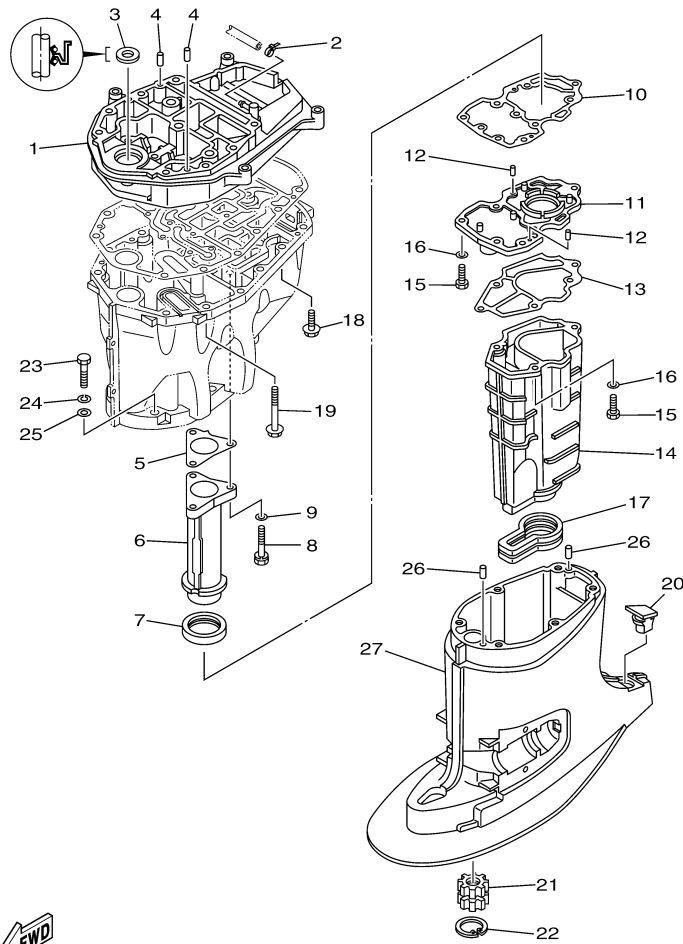

T60TLR 0509 / UPPER CASING

6C16110-J260

Part List

T60TLR 0509 / UPPER CASING

REF - NO	PART NUMBER	PART NAME	QUANTITY	REMARKS
1	6C5-41137-00-CA	GUIDE, EXHAUST	1	
2	90465-11M10-00	CLAMP	1	
3	93103-18011-00	.OIL SEAL	1	
4	93608-12M05-00	PIN, DOWEL	2	
5	6C5-41133-00-00	.GASKET, EXHAUST MANIFOLD 1	1	
6	6C5-41131-00-CA	MANIFOLD, EXT. 1	1	
7	6C5-46132-00-00	.GASKET 1	1	
8	90119-06120-00	BOLT, WITH WASHER	3	
9	90201-06015-00	WASHER, PLATE	3	
10	6C5-41134-00-00	.GASKET, EXHAUST MANIFOLD	1	
11	6C5-45181-00-CA	PLATE	1	
12	93604-10M03-00	PIN, DOWEL	2	
13	6C5-41135-00-00	.GASKET, EXHAUST MANIFOLD	1	
14	6C5-14711-00-CA	MUFFLER 1	1	
15	97075-06025-00	BOLT	6	
16	92995-06600-00	WASHER	6	
17	6C5-45123-00-00	.GASKET, MUFFLER	1	
18	90119-08102-00	BOLT, WITH WASHER	4	
19	90119-08132-00	BOLT, WITH WASHER	8	
20	6C5-45155-00-00	CAP	1	
21	69W-45318-00-00	BUSHING, DRIVE SHAFT	1	
22	93420-36M01-00	CIRCLIP	1	
23	97075-10045-00	BOLT	6	
24	92995-10100-00	WASHER	6	
25	92995-10600-00	WASHER	6	
26	93606-12019-00	.PIN, DOWEL	2	
27	6C5-45111-00-8D	CASING, UPPER	1