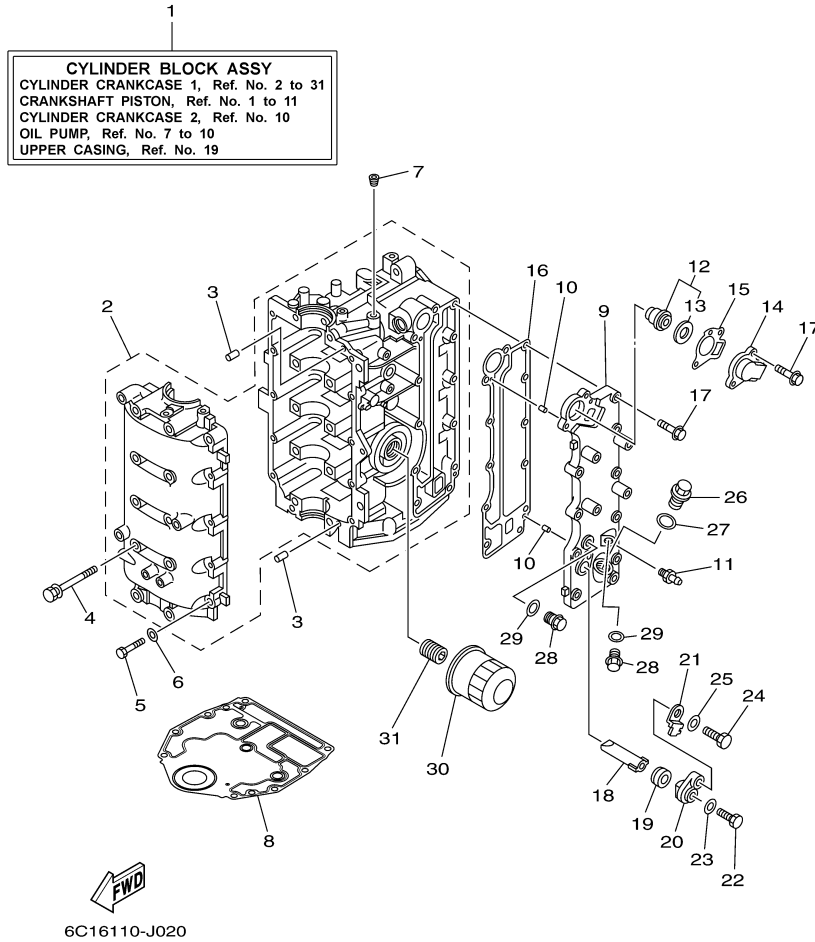

T60TLR 0509 / CYLINDER CRANKCASE 1

©2014 Yamaha Motor Corporation, U.S.A. All rights reserved.

Part List

T60TLR 0509 / CYLINDER CRANKCASE 1

REF - NO	PART NUMBER	PART NAME	QUANTITY	REMARKS
1	6C5-W009B-03-9S	CYLINDER BLOCK ASSY	1	
2	6C5-15100-10-9S	CRANKCASE ASSY	1	
3	93606-12019-00	.PIN, DOWEL	4	
4	90119-08M01-00	BOLT, WITH WASHER	10	
5	97013-06035-00	BOLT	10	
6	92903-06600-00	WASHER, PLATE	10	
7	90344-51003-00	PLUG, TAPER SCREW	1	
8	6BG-11351-00-00	.GASKET, CYLINDER	1	
9	6C5-41113-11-9S	OUTER COVER, EXHAUST	1	
10	93604-10M03-00	PIN, DOWEL	2	
11	62Y-12481-10-00	PIPE 1	1	
12	6G8-12411-03-00	THERMOSTAT	1	
13	688-12412-00-00	.SEAL, THERMOSTAT	1	
14	6C5-12413-00-9S	COVER, THERMOSTAT	1	
15	62Y-12414-00-00	.GASKET, COVER	1	
16	6C5-41114-10-00	.GASKET, EXHAUST OUTER COVER	1	
17	90119-06MA5-00	BOLT, WITH WASHER	12	
18	62Y-11325-00-00	ANODE	1	
19	66M-11328-00-00	GROMMET, ANODE	1	
20	66M-11327-00-94	COVER, ANODE	1	
21	66M-12535-00-00	PLATE	1	
22	97095-05012-00	BOLT	1	
23	92995-05600-00	WASHER	1	
24	97095-06020-00	BOLT	1	
25	92995-06600-00	WASHER	1	
26	90340-18M09-00	PLUG, STRAIGHT SCREW	1	
27	90430-18130-00	.GASKET	1	
28	90340-14M06-00	PLUG, STRAIGHT SCREW	2	
29	90430-14115-00	.GASKET	2	
30	5GH-13440-20-00	ELEMENT ASSY, OIL CLEANER	1	
31	6C5-12858-00-00	BOLT, UNION	1	

Part Notes

T60TLR 0509 / CYLINDER CRANKCASE 1

PART NUMBER	NOTE TEXT
62Y-12414-00-00	OEM: This part number is among the Top 100 Most Popular Marine Maintenance Parts as of March 2014.

©2014 Yamaha Motor Corporation, U.S.A. All rights reserved.