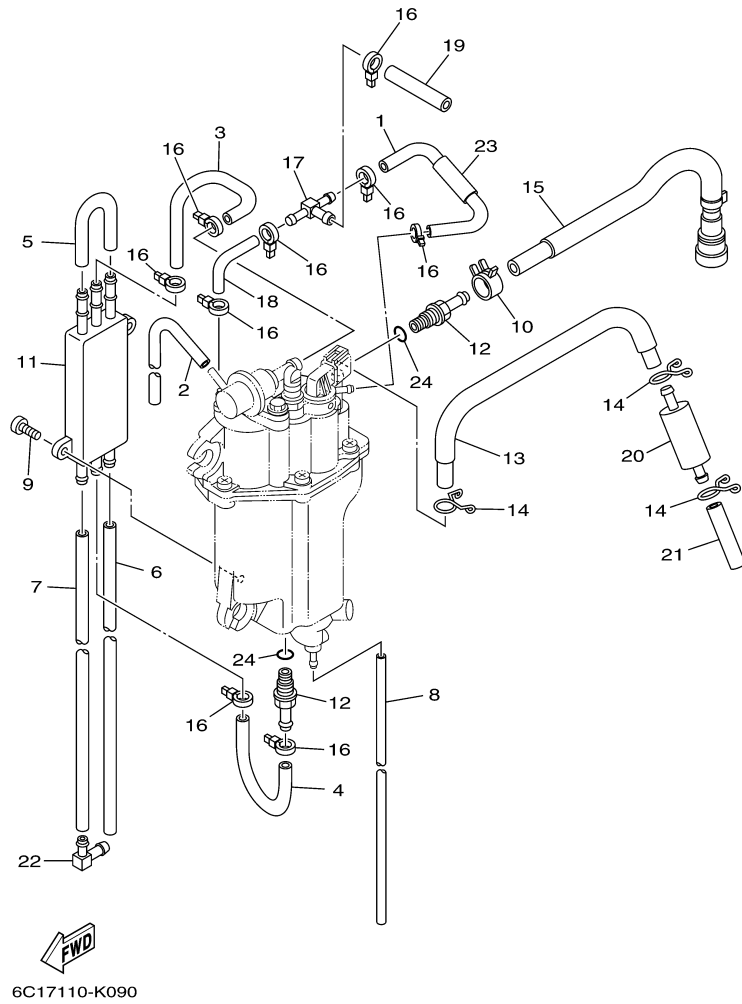

T60TLR_0411 / FUEL INJECTION PUMP 2

©2014 Yamaha Motor Corporation, U.S.A. All rights reserved.

Part List

T60TLR_0411 / FUEL INJECTION PUMP 2

REF - NO	PART NUMBER	PART NAME	QUANTITY	REMARKS
1	6C5-13546-00-00	HOSE 2	1	
2	6C5-13542-00-00	HOSE, VACUUM SENSING 1	1	
3	6C5-24321-20-00	PIPE 10	1	
4	6C5-24322-20-00	PIPE 11	1	
5	6C5-24323-00-00	PIPE 12	1	
6	6CJ-24324-00-00	PIPE 13	1	
7	6CJ-24325-00-00	PIPE 14	1	
8	6BG-14149-00-00	PIPE	1	
9	6C5-24444-00-00	SCREW	2	
10	6C5-13577-00-00	CLIP	1	
11	6C5-21841-00-00	COOLER	1	
12	6C5-14251-00-00	NIPPLE	2	
13	6C5-14148-20-00	PIPE	1	
14	6C5-24387-00-00	CLIP	3	
15	6C5-13974-00-00	PIPE, FUEL 4	1	
16	90465-11M10-00	CLAMP	9	
17	6C5-24379-00-00	PIPE, JOINT 4	1	
18	6C5-13545-00-00	HOSE 1	1	
19	6C5-13547-00-00	HOSE 3	1	
20	6C5-24251-00-00	STRAINER 1	1	
21	6C5-2451B-20-00	HOSE, FUEL INLET	1	
22	6C5-1410F-00-00	CONNECTOR	1	
23	6C5-13548-00-00	HOSE, AIR 4	1	
24	6C5-13739-00-00	O-RING	2	

Part Notes

T60TLR_0411 / FUEL INJECTION PUMP 2

PART NUMBER	NOTE TEXT
6C5-24251-00-00	OEM: This part number is among the Top 100 Most Popular Marine Maintenance Parts as of March 2014.

©2014 Yamaha Motor Corporation, U.S.A. All rights reserved.