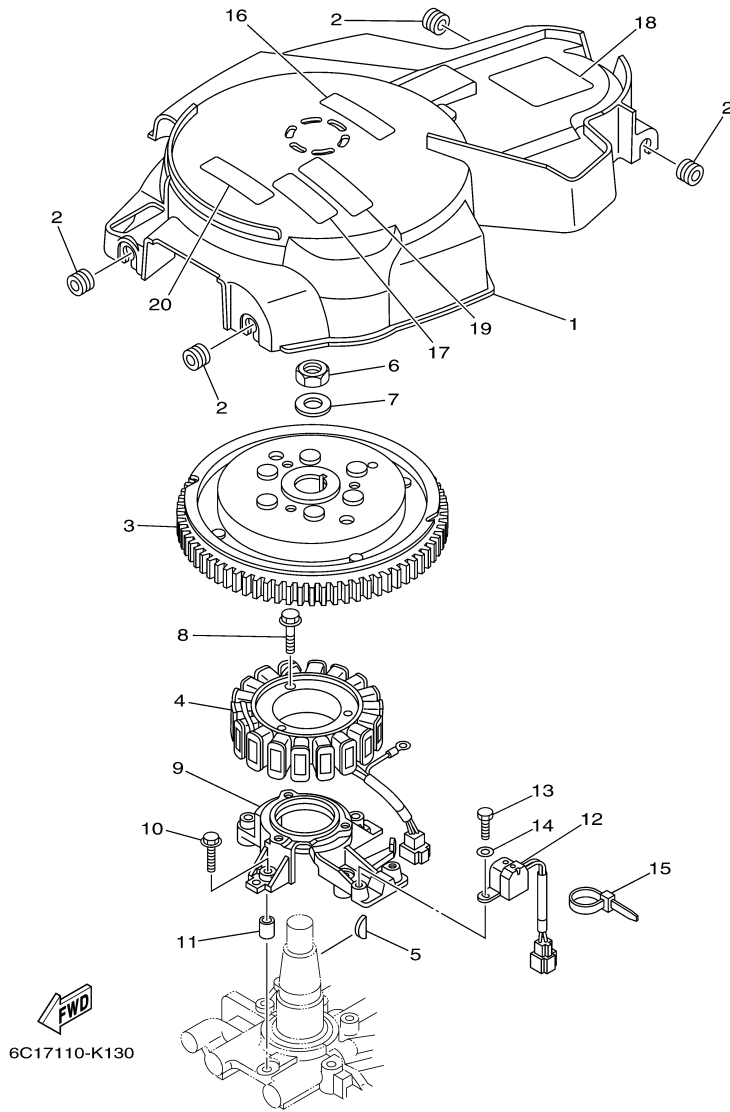

T60TLR_0411 / GENERATOR

©2014 Yamaha Motor Corporation, U.S.A. All rights reserved.

Part List

T60TLR_0411 / GENERATOR

REF - NO	PART NUMBER	PART NAME	QUANTITY	REMARKS
1	6C5-81337-00-00	COVER, FLYWHEEL	1	
2	90480-12314-00	GROMMET	4	
3	6C5-81450-00-00	ROTOR ASSY	1	
4	6C5-81410-01-00	STATOR ASSY	1	
5	6H4-11545-00-00	KEY, WOODRUFF	1	
6	90170-20137-00	NUT	1	
7	90201-21M18-00	WASHER, PLATE	1	
8	95023-06030-00	BOLT	3	
9	6C5-85561-00-00	BASE, MAGNETO	1	
10	95023-06030-00	BOLT	4	
11	99530-08012-00	PIN, DOWEL	2	
12	62Y-85580-00-00	COIL, PULSER	1	
13	97095-05012-00	BOLT	2	
14	92995-05600-00	WASHER	2	
15	90465-13M97-00	CLAMP	1	
16	6C5-13437-42-00	MARK, CAUTION	1	
17	6AH-81995-40-00	LABEL, WARNING	1	
18	62Y-83626-00-00	MARK 6	1	
19	6AH-81994-40-00	LABEL, SAFETY	1	
20	6AG-81996-00-00	MARK	1	

Part Notes

T60TLR_0411 / GENERATOR

PART NUMBER	NOTE TEXT
90480-12314-00	OEM: GROMMET used on F115TLR and F/LF115TXR 0510 Production and Later

©2014 Yamaha Motor Corporation, U.S.A. All rights reserved.