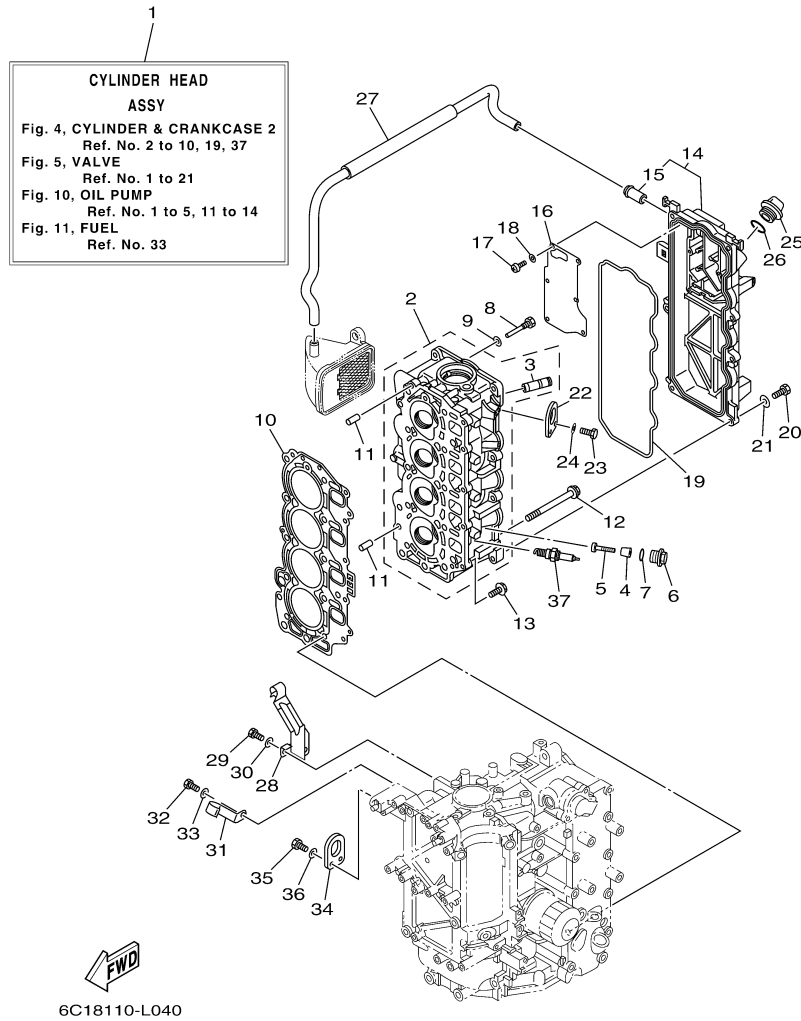

T60TLR_0411 / CYLINDER CRANKCASE 2

©2014 Yamaha Motor Corporation, U.S.A. All rights reserved.

Part List

T60TLR_0411 / CYLINDER CRANKCASE 2

REF - NO	PART NUMBER	PART NAME	QUANTITY	REMARKS
1	6C5-W009A-12-9S	CYLINDER HEAD COMPLETE	1	
2	6C5-11111-01-9S	HEAD, CYLINDER 1	1	
3	62Y-11133-30-00	.GUIDE, VALVE 1	8	
4	6G8-11325-00-00	ANODE	4	
5	97880-05025-00	SCREW, PAN HEAD	4	
6	6G8-11197-01-00	PLUG, BLIND	4	
7	93210-13M63-00	.O-RING	4	
8	90109-06M65-00	BOLT	1	
9	90430-06014-00	.GASKET	1	
10	6C5-11181-01-00	.GASKET, CYLINDER HEAD 1	1	
11	99530-08012-00	PIN, DOWEL	2	
12	90105-09005-00	BOLT, FLANGE	10	
13	90119-06MA3-00	BOLT, WITH WASHER	5	
14	6C5-11191-01-9S	COVER, CYLINDER HEAD 1	1	
15	62Y-14485-00-00	.PIPE, JOINT	1	
16	6C5-11168-00-00	COVER, BREATHER	1	
17	98507-04010-00	SCREW, PAN HEAD	6	
18	92907-04600-00	WASHER	6	
19	62Y-11356-00-00	.SEAL, CYLINDER 2	1	
20	97095-06020-00	BOLT	7	
21	92995-06600-00	WASHER	7	
22	62Y-11119-00-00	HANGER, ENGINE	1	
23	97095-06020-00	BOLT	2	
24	92995-06600-00	WASHER	2	
25	6G8-15363-00-00	PLUG, OIL	1	
26	93210-24M79-00	.O-RING	1	
27	6C5-1531A-01-00	HOSE, BREATHER 1	1	
28	6C5-15378-00-00	HOLDER	1	
29	97095-06014-00	BOLT	1	
30	92995-06600-00	WASHER	1	
31	6C5-15378-11-00	HOLDER	1	
32	97095-06014-00	BOLT	1	
33	92995-06600-00	WASHER	1	
34	62Y-11119-00-00	HANGER, ENGINE	1	
35	97095-06020-00	BOLT	2	
36	92995-06600-00	WASHER	2	
37	DPR-6EB90-00-00	PLUG, SPARK (NGK DPR6EB)	4