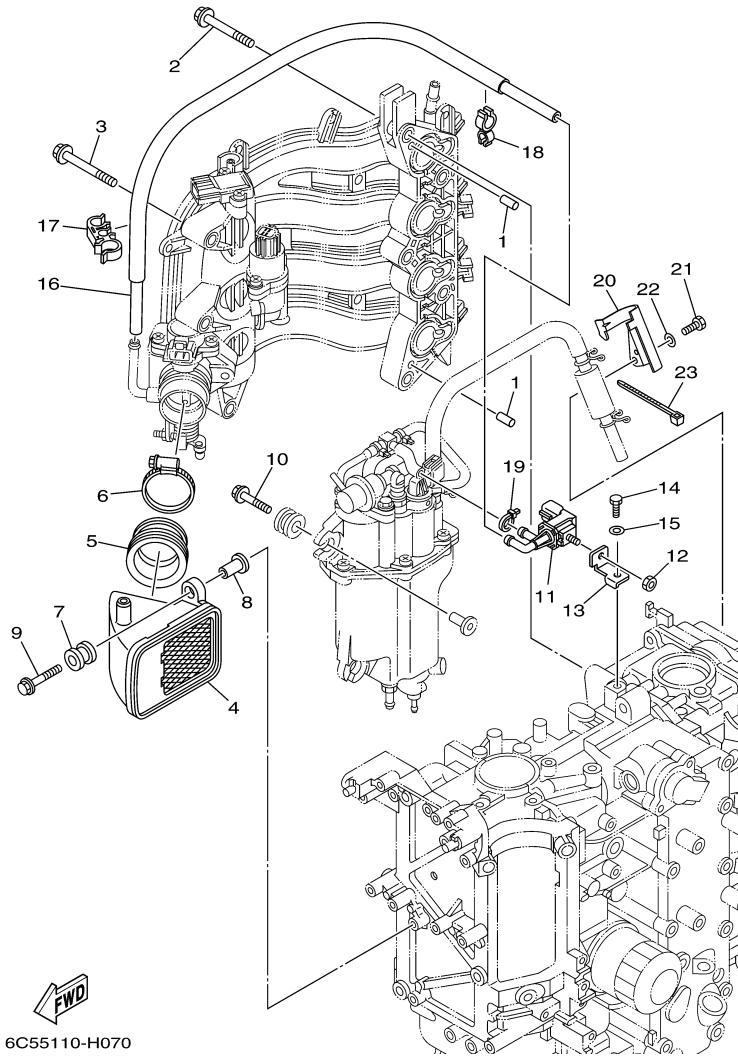

T60TLR_0411 / INTAKE 2

©2014 Yamaha Motor Corporation, U.S.A. All rights reserved.

Part List

T60TLR_0411 / INTAKE 2

REF - NO	PART NUMBER	PART NAME	QUANTITY	REMARKS
1	93608-12M05-00	PIN, DOWEL	2	
2	90119-08069-00	BOLT, WITH WASHER	5	
3	90119-06087-00	BOLT, WITH WASHER	3	
4	6C5-14440-00-00	SILENCER ASSY, INTAKE	1	
5	6C5-14453-01-00	JOINT, AIR CLEANER 1	1	
6	90450-50001-00	HOSE CLAMP ASSY	1	
7	6A0-82317-00-00	DAMPER, IGNITION COIL	2	
8	90387-06119-00	COLLAR	2	
9	90119-06106-00	BOLT, WITH WASHER	2	
10	90119-06M61-00	BOLT, WITH WASHER	3	
11	6C5-86120-00-00	SOLENOID VALVE ASSY	1	
12	95380-06600-00	NUT, HEXAGON	1	
13	6C5-86112-00-00	STAY, SOLENOID	1	
14	97095-06016-00	BOLT	1	
15	92995-06600-00	WASHER	1	
16	6C5-12576-00-00	HOSE 1	1	
17	90464-15008-00	CLAMP	1	
18	90464-12006-00	CLAMP	1	
19	90465-11M10-00	CLAMP	1	
20	6C5-13428-01-00	BRACKET, STRAINER 1	1	
21	97095-06016-00	BOLT	1	
22	92995-06600-00	WASHER	1	
23	90465-13M18-00	CLAMP	1