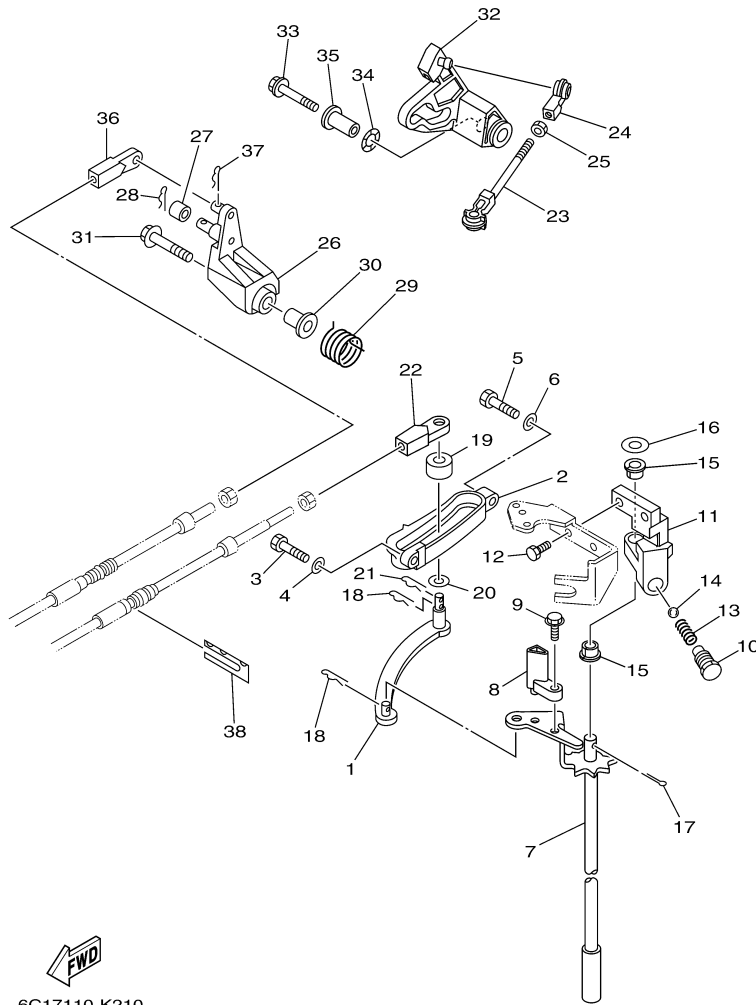

T60TLR_0411 / CONTROL

©2014 Yamaha Motor Corporation, U.S.A. All rights reserved.

Part List

T60TLR_0411 / CONTROL

REF - NO	PART NUMBER	PART NAME	QUANTITY	REMARKS
1	69W-44121-00-00	LEVER, SHIFT ROD	1	
2	62Y-44117-01-94	BRACKET	1	
3	97095-06020-00	BOLT	1	
4	92995-06600-00	WASHER	1	
5	97095-06025-00	BOLT	1	
6	92995-06600-00	WASHER	1	
7	6C5-44120-01-00	HANDLE GEAR SHIFT ASSY	1	L(20.7")
8	6C5-44122-00-00	BUSHING, SHIFT ROD LEVER	1	
9	97595-05514-00	..BOLT, WITH WASHER	1	
10	62Y-42715-01-00	BUSHING	1	
11	62Y-44118-00-94	BRACKET	1	
12	90101-06054-00	BOLT	2	
13	90501-12082-00	SPRING, COMPRESSION	1	
14	93501-04M02-00	BALL	1	
15	90386-90M90-00	BUSH	2	
16	90201-10M20-00	.WASHER, PLATE	1	
17	91490-20015-00	PIN. COTTER	1	
18	90468-18008-00	CLIP	2	
19	688-44122-00-00	BUSHING, SHIFT ROD LEVER	1	
20	90202-07M07-00	WASHER, PLATE	1	
21	90468-18008-00	CLIP	1	
22	69W-48344-00-00	CABLE END, REMOTE CONTROL	1	
23	688-41211-01-00	LINK, ACCEL.	1	
24	6H4-41237-00-00	JOINT, LINK	1	
25	95380-05700-00	NUT	1	
26	62Y-42154-00-00	LEVER, THROTTLE CONTROL	1	
27	6C5-42171-00-00	BUSHING	1	
28	91490-16010-00	PIN. COTTER	1	
29	62Y-44135-00-00	SPRING	1	
30	90387-06M45-00	COLLAR	1	
31	90119-06106-00	BOLT, WITH WASHER	1	
32	6C5-42335-00-00	LEVER, ACCEL. CONTROL	1	
33	95895-06035-00	BOLT, FLANGE	1	
34	90206-10M04-00	WASHER, WAVE	1	
35	90387-06M82-00	COLLAR	1	
36	69W-48344-00-00	CABLE END, REMOTE CONTROL	1	
37	90468-18008-00	CLIP	1	
38	62Y-48538-00-00	CLAMP, CABLE 1	1	

Part Notes

T60TLR_0411 / CONTROL

PART NUMBER		NOTE TEXT
90468-18008-00		OEM: This part number is among the Top 100 Most Popular Marine Maintenance Parts as of March 2014.
90468-18008-00		OEM: This part number is among the Top 100 Most Popular Marine Maintenance Parts as of March 2014.
90468-18008-00		OEM: This part number is among the Top 100 Most Popular Marine Maintenance Parts as of March 2014.

©2014 Yamaha Motor Corporation, U.S.A. All rights reserved.