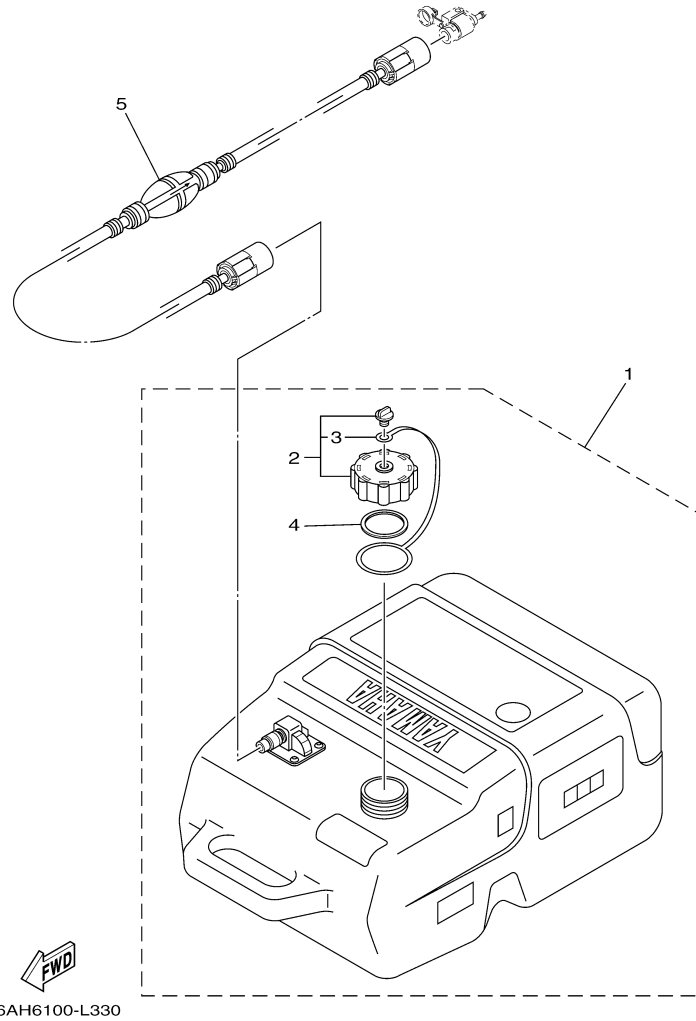

T60TLR_0411 / FUEL TANK

©2014 Yamaha Motor Corporation, U.S.A. All rights reserved.

Part List

T60TLR_0411 / FUEL TANK

REF - NO	PART NUMBER	PART NAME	QUANTITY	REMARKS
1	6YK-24201-41-00	FUEL TANK ASSY (25L)	1	AP
2	6YL-24610-10-00	.CAP ASSY	1	
3	6YL-24641-10-00	..GASKET, CAP 1	1	
4	6YL-24629-00-00	.RING	1	
5	6YK-24306-71-00	FUEL PIPE COMP. 1	1	AP