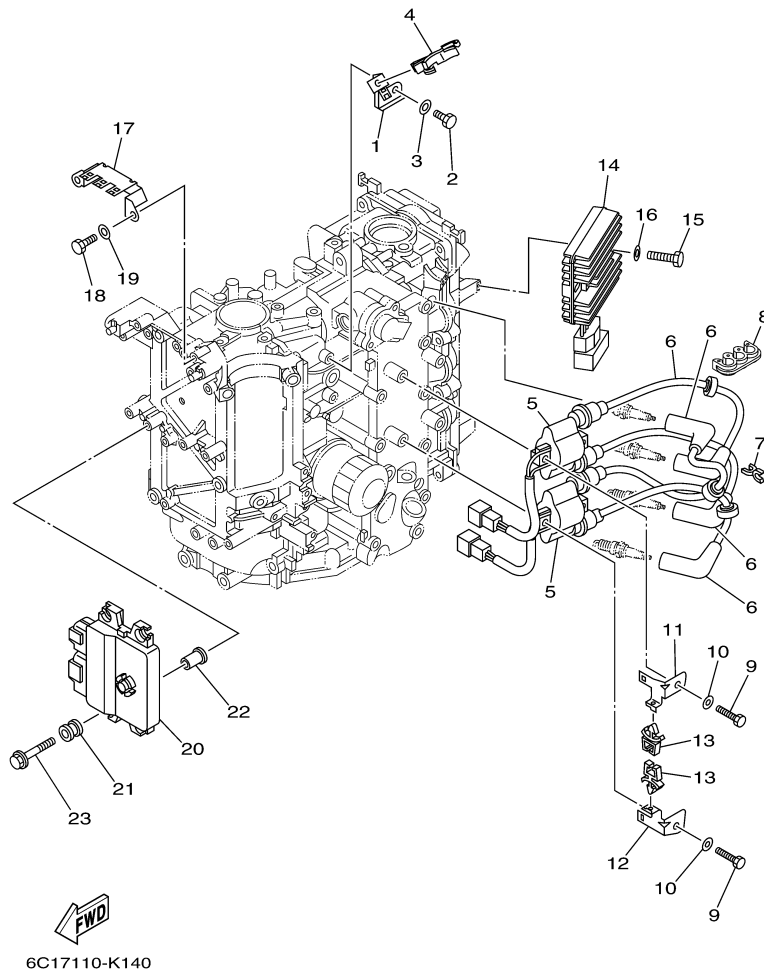

T60TLR_0411 / GENERATOR

©2014 Yamaha Motor Corporation, U.S.A. All rights reserved.

Part List

T60TLR_0411 / GENERATOR

REF - NO	PART NUMBER	PART NAME	QUANTITY	REMARKS
1	6C5-81337-00-00	COVER, FLYWHEEL	1	
2	90480-12314-00	GROMMET	4	
3	6C5-81450-00-00	ROTOR ASSY	1	
4	6C5-81410-01-00	STATOR ASSY	1	
5	6H4-11545-00-00	KEY, WOODRUFF	1	
6	90170-20137-00	NUT	1	
7	90201-21M18-00	WASHER, PLATE	1	
8	95023-06030-00	BOLT	3	
9	6C5-85561-00-00	BASE, MAGNETO	1	
10	95023-06030-00	BOLT	4	
11	99530-08012-00	PIN, DOWEL	2	
12	62Y-85580-00-00	COIL, PULSER	1	
13	97095-05012-00	BOLT	2	
14	92995-05600-00	WASHER	2	
15	90465-13M97-00	CLAMP	1	
16	6C5-13437-42-00	MARK, CAUTION	1	
17	6AH-81995-40-00	LABEL, WARNING	1	
18	62Y-83626-00-00	MARK 6	1	
19	6AH-81994-40-00	LABEL, SAFETY	1	
20	6AG-81996-00-00	MARK	1	

©2014 Yamaha Motor Corporation, U.S.A. All rights reserved.

Part List

T60TLR_0411 / ELECTRICAL 1

REF - NO	PART NUMBER	PART NAME	QUANTITY	REMARKS
1	6C5-85525-00-00	PLATE	1	
2	97095-06014-00	BOLT	1	
3	92995-06600-00	WASHER	1	
4	90464-18246-00	CLAMP	1	
5	63P-82310-01-00	IGNITION COIL ASSY	2	
6	6C5-82340-01-00	HIGH TENSION CORD ASSY 1	4	
7	90464-07M41-00	CLAMP	2	
8	90464-07M05-00	CLAMP	1	
9	97095-06025-00	BOLT	4	
10	92995-06600-00	WASHER	4	
11	6C5-82316-01-00	BRACKET, IGNITION COIL	1	
12	6C5-82316-11-00	BRACKET, IGNITION COIL	1	
13	90464-06001-00	CLAMP	2	
14	68V-81960-10-00	RECTIFIER & REGULATOR ASSY	1	
15	97095-06025-00	BOLT	2	
16	92995-06600-00	WASHER	2	
17	6C5-82171-00-00	STAY, FUSE BOX	1	
18	97095-06014-00	BOLT	2	
19	92995-06600-00	WASHER	2	
20	6C5-8591A-32-00	ENGINE CONTROL UNIT ASSY	1	
21	6C5-82317-00-00	DAMPER, IGNITION COIL	4	
22	90387-06119-00	COLLAR	4	
23	90119-06M59-00	BOLT, WITH WASHER	4	