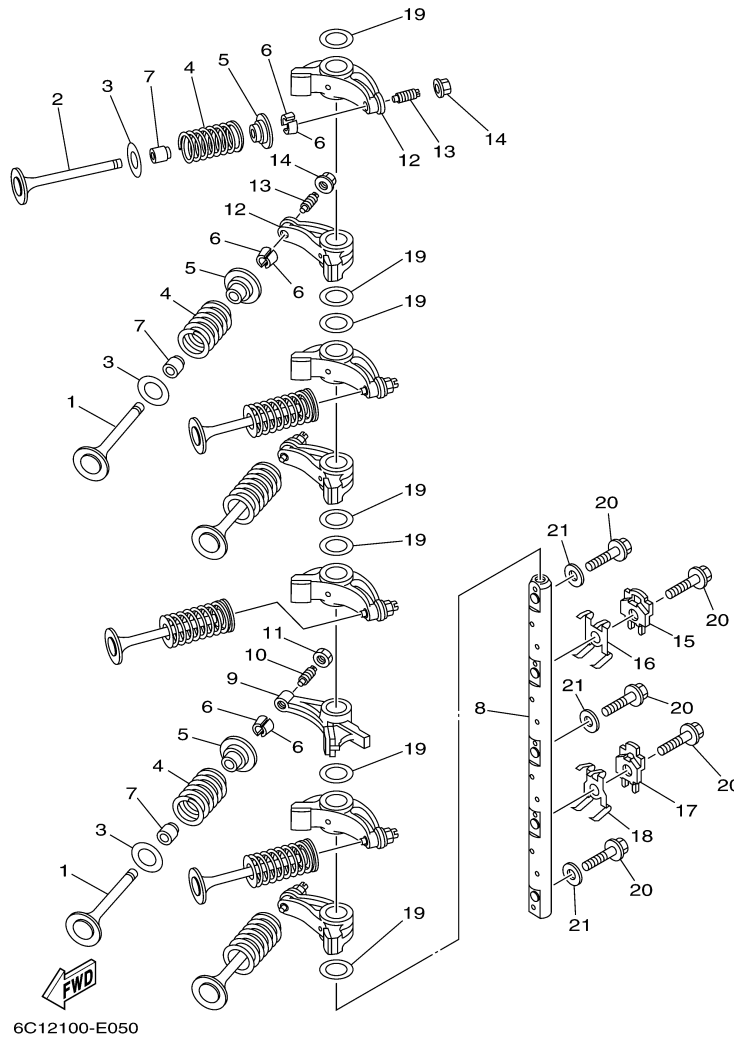

T60TLR_0411 / VALVE

©2014 Yamaha Motor Corporation, U.S.A. All rights reserved.

Part List

T60TLR_0411 / VALVE

REF - NO	PART NUMBER	PART NAME	QUANTITY	REMARKS
1	69W-12111-00-00	VALVE, INTAKE	4	
2	69W-12121-00-00	VALVE, EXHAUST	4	
3	62Y-12116-00-00	SEAT, VALVE SPRING	8	
4	51Y-12114-00-00	SPRING, VALVE OUTER	8	
5	30X-12117-00-00	RETAINER, VALVE SPRING	8	
6	30X-12118-00-00	LOCK, VALVE SPRING RETAINER	16	
7	51Y-12119-00-00	SEAL, VALVE STEM	8	
8	6C5-12146-00-00	SHAFT, ROCKER	1	
9	62Y-12151-00-00	ARM, VALVE ROCKER	1	
10	64J-12159-00-00	SCREW, VALVE ADJUSTING	1	
11	62Y-12158-00-00	NUT, LOCK	1	
12	6C5-12151-00-00	ARM, VALVE ROCKER	7	
13	6C5-12159-00-00	SCREW, VALVE ADJUSTING	7	
14	6C5-12158-00-00	NUT, LOCK	7	
15	6C5-12231-00-00	GUIDE, STOPPER 1	1	
16	6C5-12233-00-00	PLATE, GUIDE STOPPER 1	1	
17	6C5-12241-00-00	GUIDE, STOPPER 2	1	
18	6C5-12243-00-00	PLATE, GUIDE STOPPER 2	1	
19	90201-16014-00	WASHER, PLATE	7	
20	90105-08060-00	BOLT, FLANGE	5	
21	92990-08200-00	WASHER, PLAIN	3