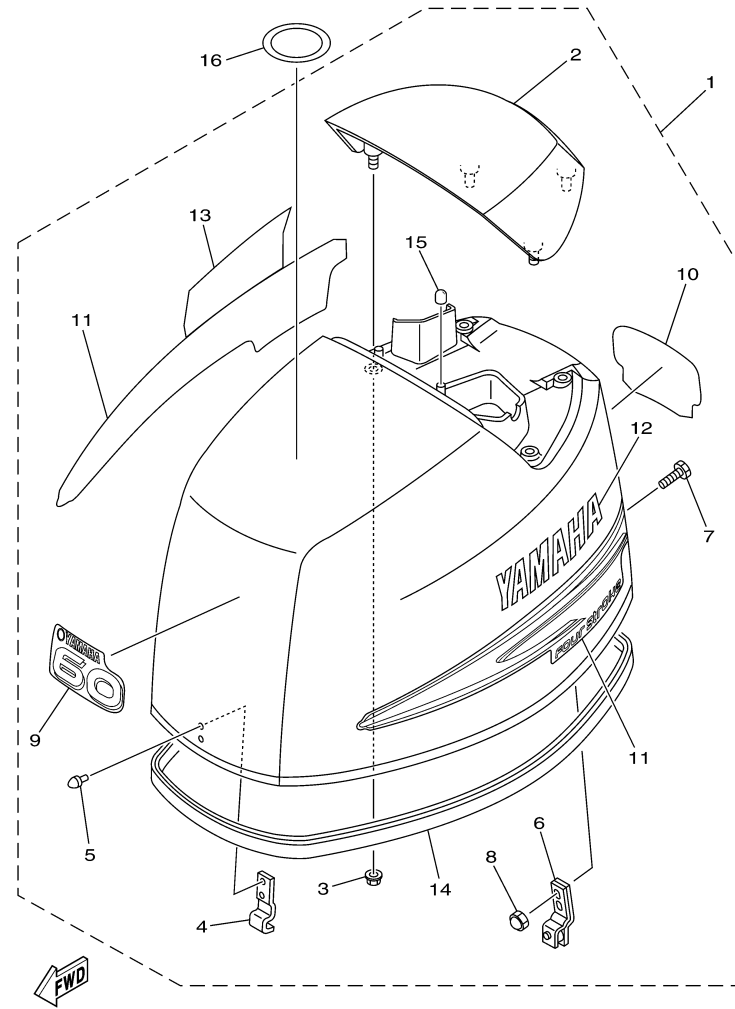

T60TLR_0411 / TOP COWLING

6C11010-D010

©2014 Yamaha Motor Corporation, U.S.A. All rights reserved.

Part List

T60TLR_0411 / TOP COWLING

REF - NO	PART NUMBER	PART NAME	QUANTITY	REMARKS
1	6C6-42610-00-00	TOP COWLING ASSY	1	
2	67C-42613-00-8D	.MOLDING, AIR DUCT	1	
3	90179-06029-00	.NUT	4	
4	6C5-42651-00-00	.HOOK	1	
5	90266-06M02-00	.RIVET	2	
6	67C-42652-02-00	.HOOK	1	
7	90109-06047-00	.BOLT	2	
8	90185-06M05-00	.NUT, SELF-LOCKING	2	
9	69W-42677-00-00	.GRAPHIC, FRONT	1	
10	6C6-42678-00-00	.GRAPHIC, REAR	1	
11	69W-W0070-00-00	.GRAPHIC SET	1	
12	69W-42681-00-00	.MARK, COWLING	1	
13	69W-42682-00-00	.MARK, COWLING	1	
14	6C5-42615-00-00	.SEAL	1	
15	69W-13448-00-00	.CAP	2	
16	67F-13434-20-00	LABEL, CAUTION	1	

Part Notes

T60TLR_0411 / TOP COWLING

PART NUMBER	NOTE TEXT
69W-42677-00-00	 OEM: The rear graphic correctly supersedes to this part. To match the original graphic, trim the word "Yamaha" from the front graphic.