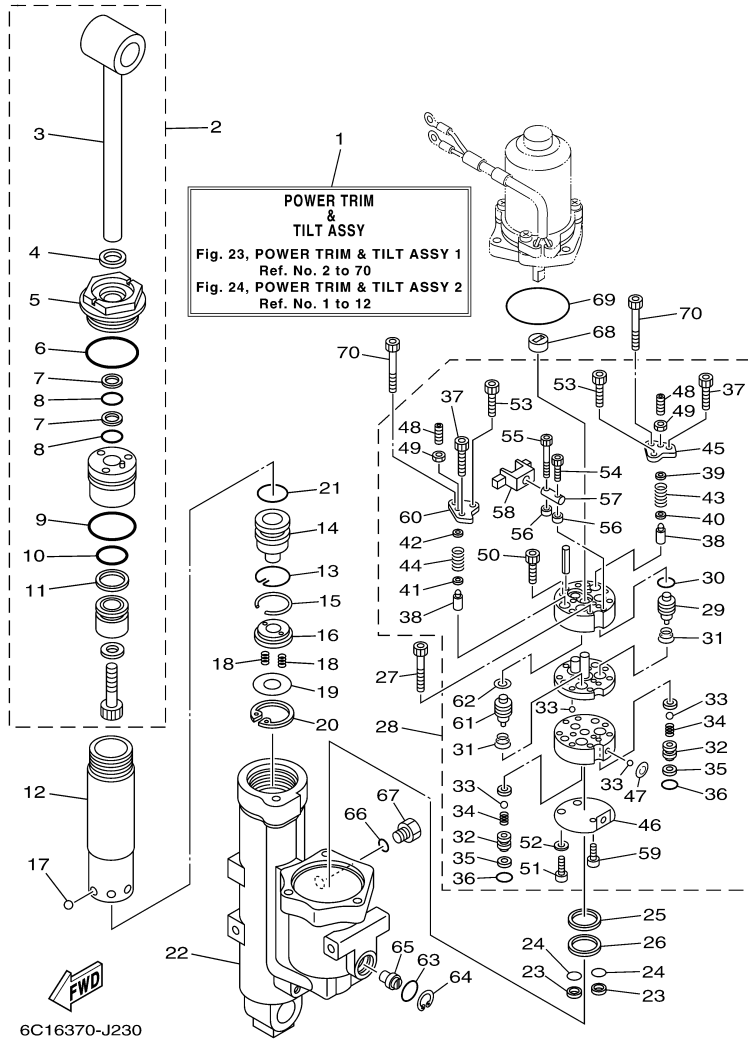

T60TLR_0411 / POWER TRIM TILT ASSY 1

©2014 Yamaha Motor Corporation, U.S.A. All rights reserved.

Part List

T60TLR_0411 / POWER TRIM TILT ASSY 1

REF - NO	PART NUMBER	PART NAME	QUANTITY	REMARKS
1	6C5-43800-01-8D	POWER TRIM & TILT ASSY	1	
2	6C5-43810-00-00	TILT PISTON SUB ASSY	1	
3	6C5-43801-00-00	.ROD	1	
4	62Y-43822-00-00	.SEAL, TRIM DUST	1	
5	6C5-43821-00-00	.SCREW, TRIM CYLINDER END	1	
6	62Y-43863-00-00	.O-RING	1	
7	62X-43872-00-00	.RING, BACK UP	2	
8	6C5-43863-00-00	.O-RING	2	
9	6C5-43862-00-00	.O-RING	1	
10	6C5-43861-00-00	.O-RING	1	
11	6C5-43871-00-00	.RING, BACK UP	1	
12	6C5-22471-00-00	CYLINDER, SHOCK ABSORBER	1	
13	6C5-43875-00-00	RING, SNAP	1	
14	6C5-4381B-00-00	FREE PISTON SUB ASSY	1	
15	93450-32116-00	CIRCLIP	1	
16	6C5-43899-00-00	PLATE STOPPER	1	
17	93503-16003-00	BALL	6	
18	62X-4384H-00-00	SPRING	2	
19	6C5-22435-00-00	PLATE, VALVE 2	1	
20	99009-32500-00	CIRCLIP	1	
21	6C5-43861-00-00	O-RING	1	
22	6C5-4380K-00-00	CYLINDER, TILT SUB ASSY	1	
23	6C5-43817-10-00	FILTER 2	2	
24	69J-4389J-00-00	.O-RING	2	
25	6C5-43816-00-00	FILTER 1	1	
26	6C5-4380G-00-00	PLATE	1	
27	91318-05045-00	BOLT	2	
28	6C5-43830-00-00	GEAR PUMP ASSY	1	
29	6C6-43841-00-00	.PISTON, SHUTTLE	1	
30	6H1-43883-00-00	.O-RING	1	
31	6C6-43894-00-00	.SPRING, SHUTTLE RETURN	2	
32	6C6-4382E-00-00	.ADAPTOR 2	2	
33	93505-32038-00	.BALL	6	
34	6C6-43853-00-00	.SPRING, MAIN VALVE	2	
35	6C6-4387G-00-00	.WASHER	2	
36	69J-4389J-00-00	.O-RING	2	
37	91318-05030-00	.BOLT	2	
38	6C5-43851-00-00	.SEAT, RELIEF VALVE	2	
39	6C5-4381K-00-00	.HOLDER	1	
40	6C5-43893-00-00	.WASHER	1	
41	6C6-43893-00-00	.WASHER	1	
42	6C6-4381K-00-00	.HOLDER	1	
43	6C5-43855-00-00	.SPRING, UP RELIEF	1	
44	6C5-43856-00-00	.SPRING, DOWN RELIEF	1	
45	6C5-4382K-00-00	.CAP, RELIEF VALVE	1	
46	6C5-43895-00-00	.SEAT, RELIEF VALVE	1	
47	6C5-43854-00-00	.SPRING, MANUAL RELEASE	1	
48	92A08-03110-00	.SCREW SET	2	
49	95302-03600-00	.NUT	2	
50	91318-05025-00	.BOLT	2	
51	6C6-43878-00-00	.BOLT, SOCKET	2	
52	62Y-4387G-00-00	.WASHER	2