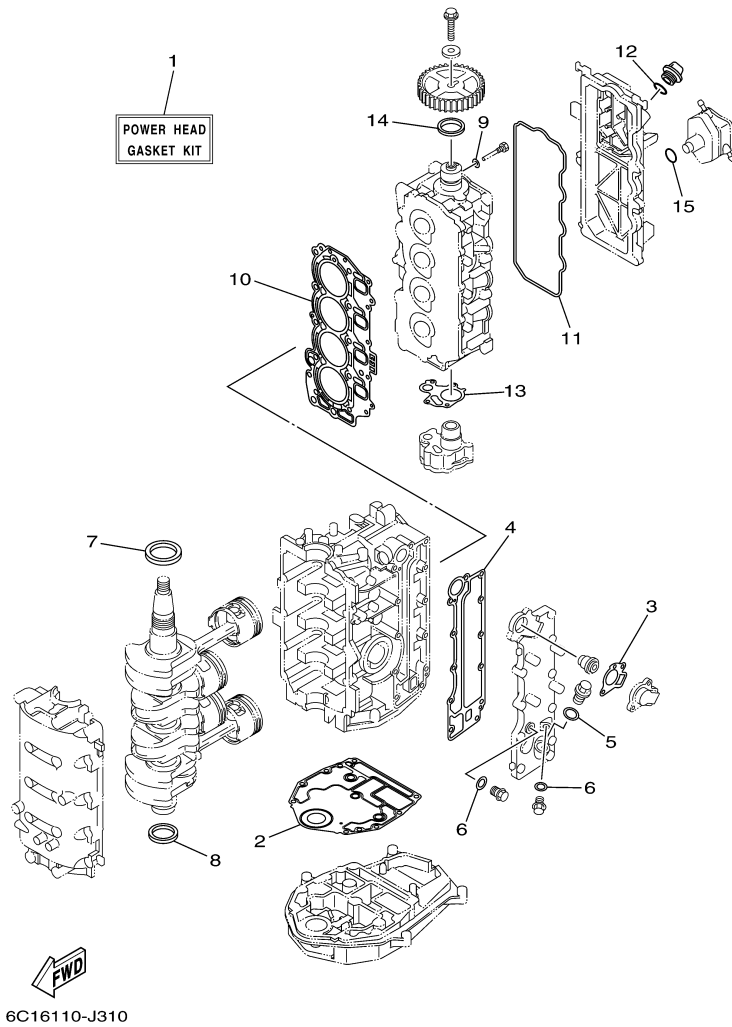

T60TLR_0411 / REPAIR KIT 1

©2014 Yamaha Motor Corporation, U.S.A. All rights reserved.

Part List

T60TLR_0411 / REPAIR KIT 1

REF - NO	PART NUMBER	PART NAME	QUANTITY	REMARKS
1	6C5-W0001-02-00	POWER HEAD GASKET KIT	1	
2	6BG-11351-00-00	.GASKET, CYLINDER	1	
3	62Y-12414-00-00	.GASKET, COVER	1	
4	6C5-41114-10-00	.GASKET, EXHAUST OUTER COVER	1	
5	90430-18130-00	.GASKET	1	
6	90430-14115-00	.GASKET	2	
7	93102-43M42-00	.OIL SEAL	1	
8	93101-35002-00	.OIL SEAL	1	
9	90430-06014-00	.GASKET	1	
10	6C5-11181-01-00	.GASKET, CYLINDER HEAD 1	1	
11	62Y-11356-00-00	.SEAL, CYLINDER 2	1	
12	93210-24M79-00	.O-RING	1	
13	6C5-13329-00-00	.GASKET, PUMP COVER	1	
14	93102-37M40-00	.OIL SEAL	1	
15	93210-24M79-00	.O-RING	1	

Part Notes

T60TLR_0411 / REPAIR KIT 1

PART NUMBER	NOTE TEXT
62Y-12414-00-00	OEM: This part number is among the Top 100 Most Popular Marine Maintenance Parts as of March 2014.

©2014 Yamaha Motor Corporation, U.S.A. All rights reserved.