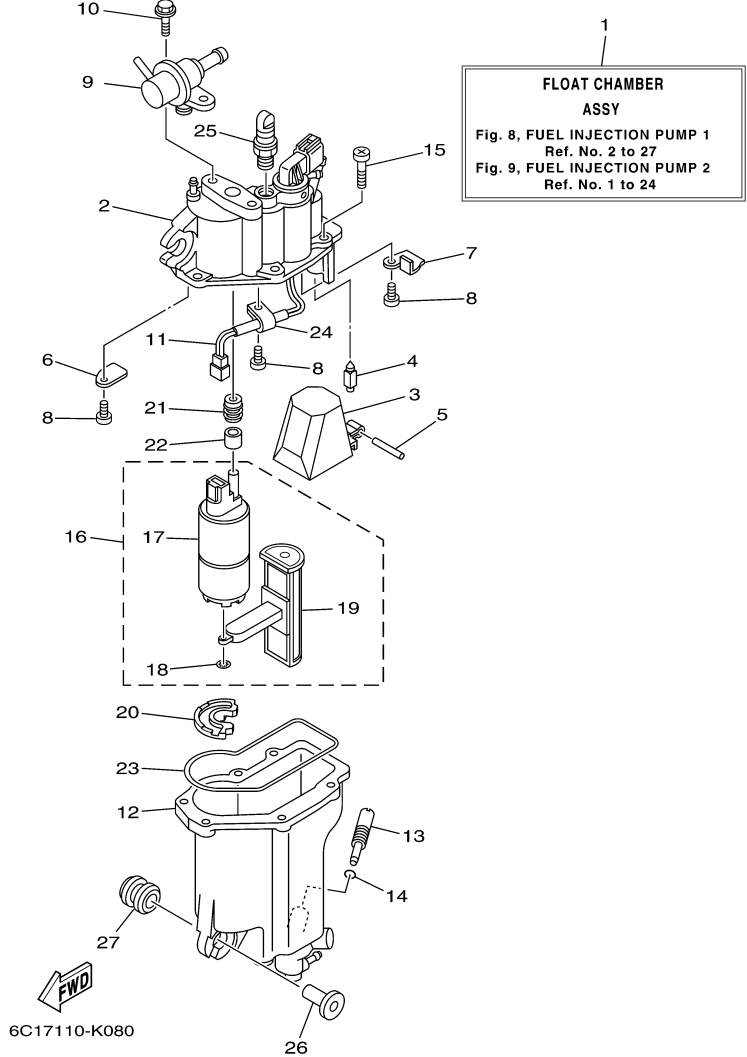

T60TLR_0411 / FUEL INJECTION PUMP 1

©2014 Yamaha Motor Corporation, U.S.A. All rights reserved.

Part List

T60TLR_0411 / FUEL INJECTION PUMP 1

REF - NO	PART NUMBER	PART NAME	QUANTITY	REMARKS
1	6C5-14180-20-00	FLOAT CHAMBER ASSY	1	
2	6C5-14182-10-00	COVER, FLOAT CHAMBER	1	
3	6C5-14985-00-00	FLOAT	1	
4	6C5-14546-10-00	VALVE, NEEDLE	1	
5	6C5-14386-00-00	PIN, FLOAT	1	
6	6C5-2441R-10-00	PLATE, BAFFLE 1	1	
7	6C5-2441T-10-00	PLATE, BAFFLE 2	1	
8	6C5-24453-00-00	SCREW	3	
9	6C5-13906-01-00	REGULATOR, PRESSURE	1	
10	6C5-24592-00-00	BOLT	2	
11	6C5-87226-00-00	WIRE HARNESS ASSY	1	
12	6C5-14960-10-00	BODY ASSY	1	
13	6C5-14191-00-00	PLUG, DRAIN	1	
14	6C5-14397-00-00	O-RING	1	
15	6C5-14567-00-00	SCREW	6	
16	6C5-13910-10-00	FUEL PUMP ASSY	1	
17	6C5-13907-00-00	.FUEL PUMP COMP	1	
18	6C5-14127-10-00	.CLIP	1	
19	6C5-13915-00-00	.FILTER	1	
20	6C5-13593-00-00	DAMPER	1	
21	6C5-13781-00-00	DAMPER, PUMP	1	
22	6C5-13716-00-00	COLLAR	1	
23	6C5-14984-00-00	GASKET, FLOAT CHAMBER	1	
24	6C5-21337-10-00	CLAMP, CABLE	1	
25	6C5-14225-00-00	CAP	1	
26	90387-06M69-00	COLLAR	3	
27	90480-09M12-00	GROMMET	3	