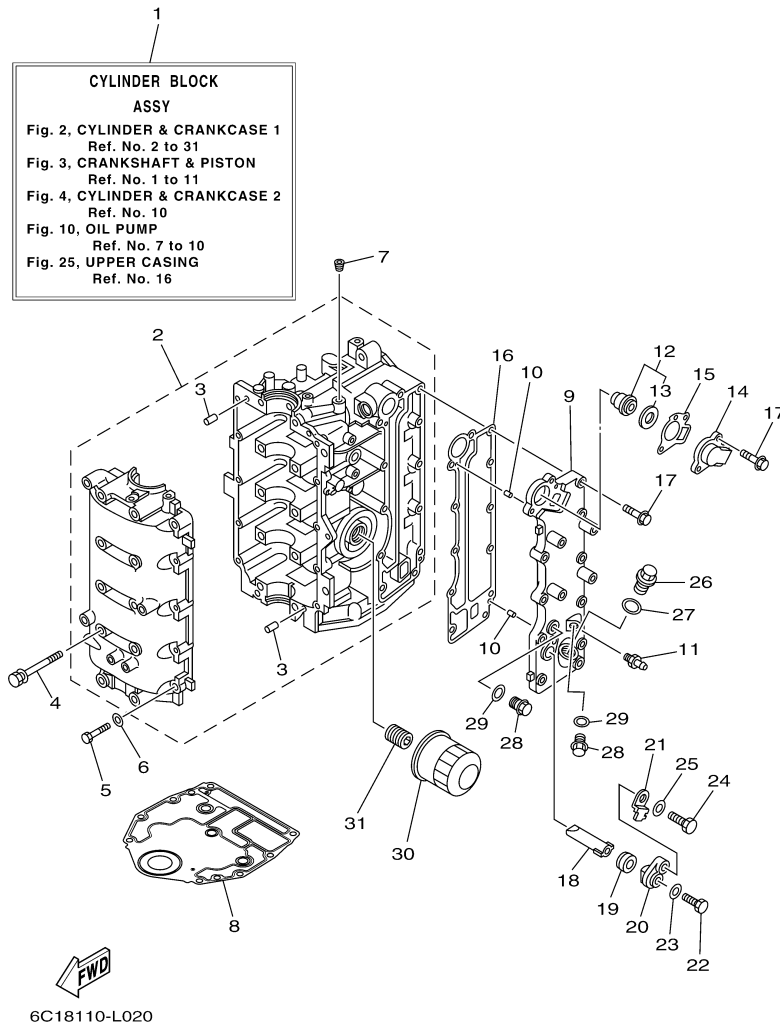

T60TLR_0411 / CYLINDER CRANKCASE 1

©2014 Yamaha Motor Corporation, U.S.A. All rights reserved.

Part List

T60TLR_0411 / CYLINDER CRANKCASE 1

REF - NO	PART NUMBER	PART NAME	QUANTITY	REMARKS
1	6C5-W009B-04-9S	CYLINDER BLOCK ASSY	1	
2	6C5-15100-11-00	CRANKCASE ASSY	1	
3	93606-12019-00	.PIN, DOWEL	4	
4	90119-08154-00	BOLT, WITH WASHER	10	
5	97013-06035-00	BOLT	10	
6	92903-06600-00	WASHER, PLATE	10	
7	90344-51003-00	PLUG, TAPER SCREW	1	
8	6BG-11351-00-00	.GASKET, CYLINDER	1	
9	6C5-41113-11-9S	OUTER COVER, EXHAUST	1	
10	93604-10M03-00	PIN, DOWEL	2	
11	62Y-12481-10-00	PIPE 1	1	
12	6G8-12411-03-00	THERMOSTAT	1	
13	688-12412-00-00	.SEAL, THERMOSTAT	1	
14	6C5-12413-00-9S	COVER, THERMOSTAT	1	
15	62Y-12414-00-00	.GASKET, COVER	1	
16	6C5-41114-10-00	.GASKET, EXHAUST OUTER COVER	1	
17	90119-06MA5-00	BOLT, WITH WASHER	12	
18	62Y-11325-00-00	ANODE	1	
19	66M-11328-00-00	GROMMET, ANODE	1	
20	66M-11327-00-94	COVER, ANODE	1	
21	66M-12535-00-00	PLATE	1	
22	97095-05012-00	BOLT	1	
23	92995-05600-00	WASHER	1	
24	97095-06020-00	BOLT	1	
25	92995-06600-00	WASHER	1	
26	90340-18M09-00	PLUG, STRAIGHT SCREW	1	
27	90430-18130-00	.GASKET	1	
28	90340-14M06-00	PLUG, STRAIGHT SCREW	2	
29	90430-14115-00	.GASKET	2	
30	5GH-13440-20-00	ELEMENT ASSY, OIL CLEANER	1	
31	6C5-12858-00-00	BOLT, UNION	1	

Part Notes

T60TLR_0411 / CYLINDER CRANKCASE 1

PART NUMBER	NOTE TEXT
62Y-12414-00-00	OEM: This part number is among the Top 100 Most Popular Marine Maintenance Parts as of March 2014.

©2014 Yamaha Motor Corporation, U.S.A. All rights reserved.