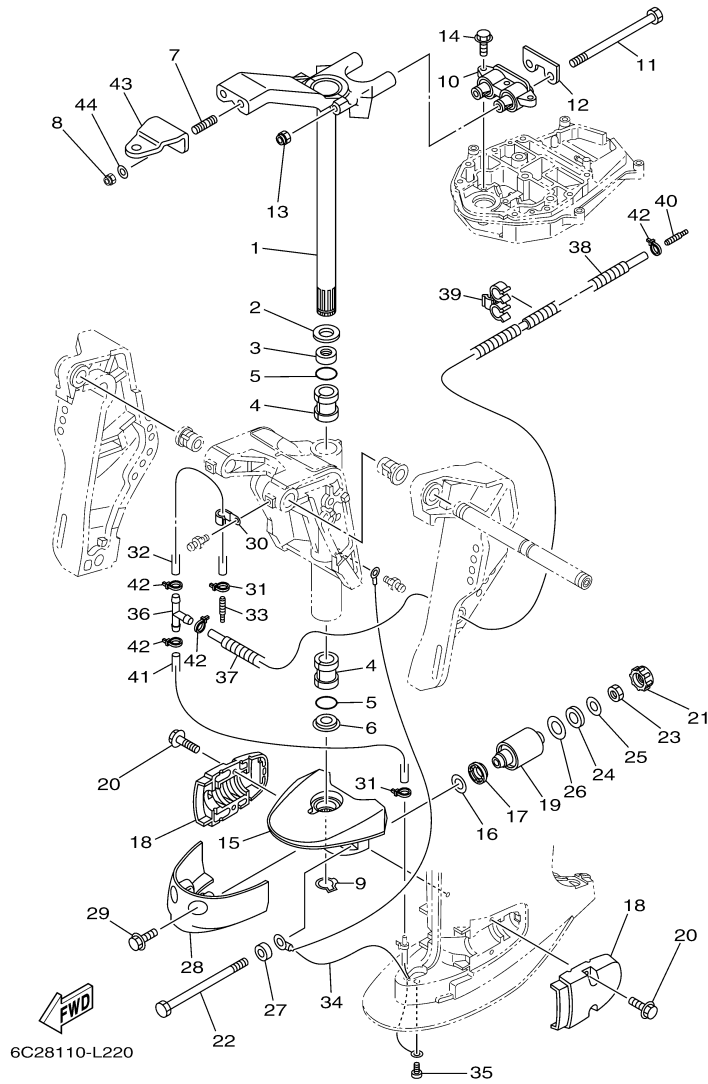

T60TLR_0411 / BRACKET 2

©2014 Yamaha Motor Corporation, U.S.A. All rights reserved.

Part List

T60TLR_0411 / BRACKET 2

REF - NO	PART NUMBER	PART NAME	QUANTITY	REMARKS
1	69W-42510-01-8D	STEERING BRACKET ASSY	1	
2	90201-30M00-00	WASHER, PLATE	1	
3	90386-30M78-00	BUSH	1	
4	90386-30M77-00	BUSH	2	
5	93210-29M94-00	O-RING	2	
6	90386-30M60-00	BUSH	1	
7	90116-10038-00	BOLT, STUD	2	
8	90185-10051-00	NUT, SELF-LOCKING	2	
9	93410-28M06-00	CIRCLIP	1	
10	64J-44514-00-00	MOUNT DAMPER, UPPER SIDE	1	
11	90101-08M15-00	BOLT	2	
12	69W-44526-01-00	PLATE	1	
13	90185-08045-00	NUT, SELF-LOCKING	2	
14	97575-08530-00	BOLT, WITH WASHER	3	
15	69W-44551-00-8D	HOUSING, LOWER MOUNT RUBBER 1	1	
16	90201-12M16-00	WASHER, PLATE	2	
17	6C5-43885-00-00	GROMMET	2	
18	6C5-44552-00-8D	HOUSING, LOWER MOUNT RUBBER 2	2	
19	69W-44555-00-94	MOUNT DAMPER, LOWER SIDE	2	
20	90119-08131-00	BOLT, WITH WASHER	4	
21	6C5-44575-00-00	DAMPER, LOWER MOUNT RUBBER	2	
22	90109-12MA3-00	BOLT	2	
23	95380-12700-00	NUT	2	
24	90202-21100-00	WASHER, PLATE	2	
25	90201-13M19-00	WASHER, PLATE	2	
26	90201-22M05-00	WASHER, PLATE	2	
27	6C6-43127-00-00	COLLAR	2	
28	67C-44553-00-8D	COVER, LOWER MOUNT	1	
29	90119-08100-00	BOLT, WITH WASHER	2	
30	90465-06M86-00	.CLAMP	1	
31	90465-11M10-00	CLAMP	2	
32	90445-07MF2-00	HOSE (L250)	1	
33	6E5-83558-00-00	END, NIPPLE	1	
34	67C-82127-10-00	WIRE, LEAD 2	1	
35	97885-06008-00	SCREW, PAN HEAD	1	
36	90413-05014-00	WAY 3	1	
37	6C5-44385-01-00	HOSE, WATER 1	1	
38	90447-07001-00	HOSE, WITH SPRING (L400)	1	
39	90464-10006-00	CLAMP	1	
40	6E5-83558-00-00	END, NIPPLE	1	
41	90445-07M30-00	HOSE (L450)	1	
42	90465-11M10-00	CLAMP	4	
43	65W-48511-00-00	HOOK, STEERING	1	
44	90201-10120-00	.WASHER, PLATE	2