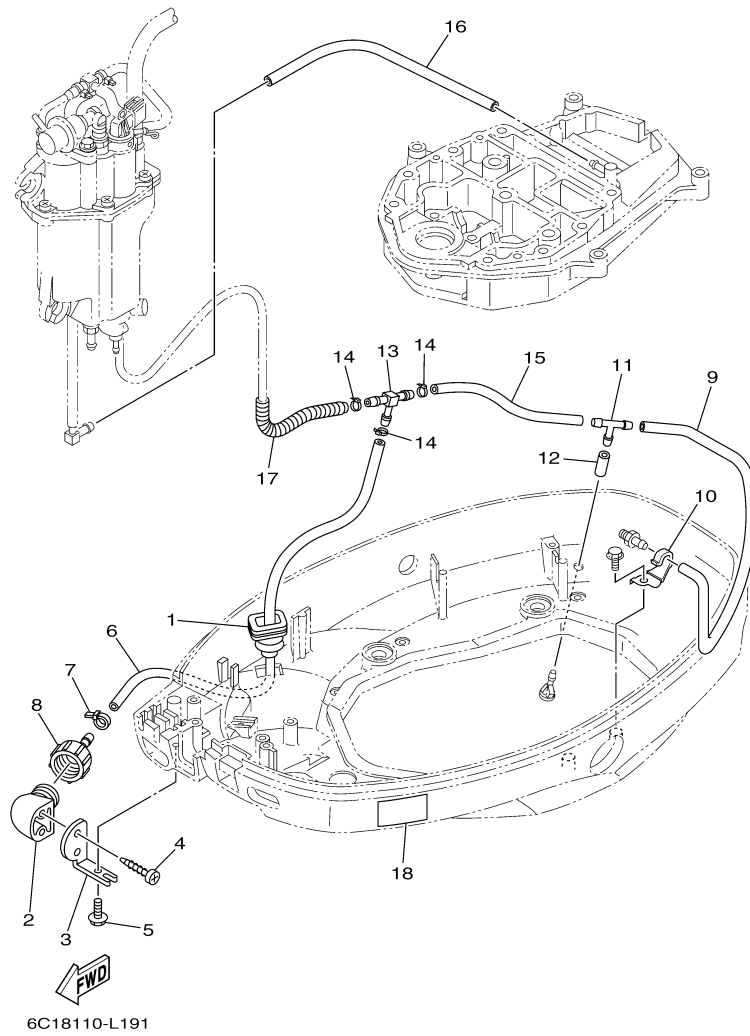

T60TLR_0411 / BOTTOM COWLING 2

©2014 Yamaha Motor Corporation, U.S.A. All rights reserved.

Part List

T60TLR_0411 / BOTTOM COWLING 2

REF - NO	PART NUMBER	PART NAME	QUANTITY	REMARKS
1	65W-42724-10-00	GROMMET	1	
2	68T-12572-00-00	ADAPTER	1	
3	69W-12535-00-00	PLATE	1	
4	90167-06002-00	SCREW, TAPPING	2	
5	90109-06M80-00	.BOLT	1	
6	6C5-24312-00-00	PIPE 2	1	
7	90465-11M10-00	CLAMP	1	
8	6R3-12580-00-00	JOINT ASSY	1	
9	90445-09226-00	HOSE (L390)	1	
10	90462-08031-00	CLAMP	1	
11	688-24378-00-00	PIPE, JOINT 3	1	
12	90445-09220-00	HOSE (L30)	1	
13	6C5-24378-00-00	PIPE, JOINT 3	1	
14	90465-11M10-00	CLAMP	3	
15	90445-09091-00	HOSE (L135)	1	
16	90445-09304-00	HOSE (L310)	1	
17	90447-10006-00	TUBE	1	
18	6AH-42794-40-00	LABEL, WARNING (GENERAL)	1