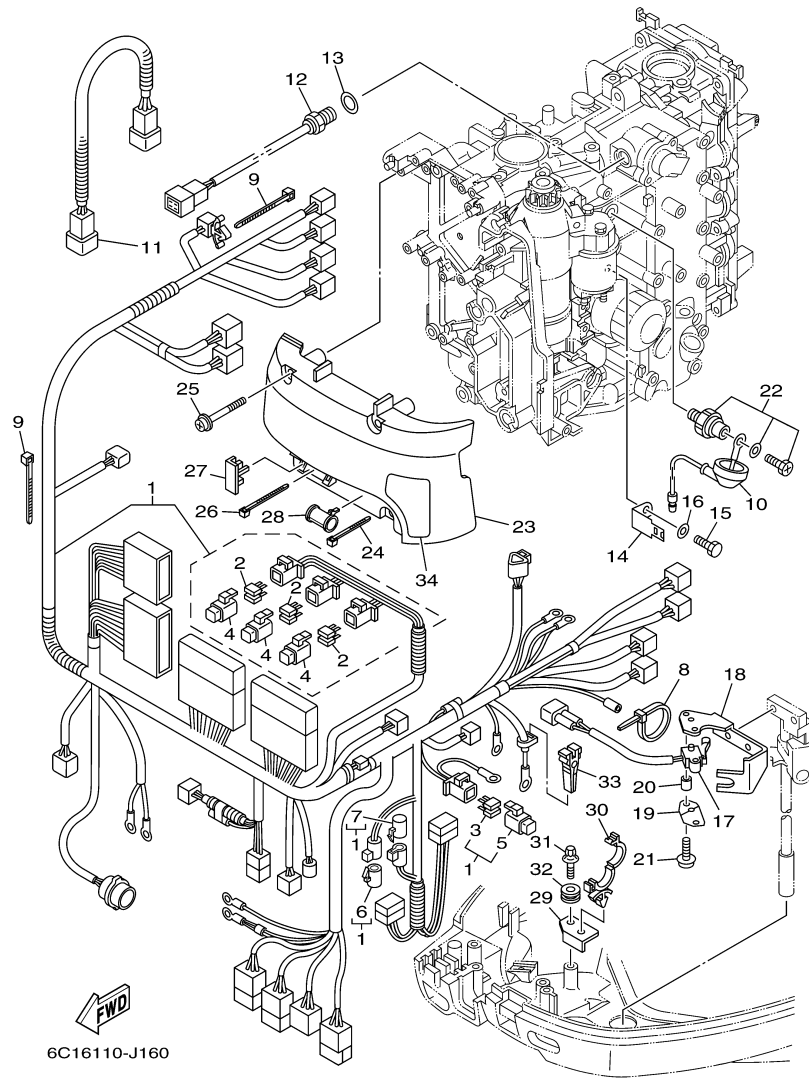

T60TLR_0411 / ELECTRICAL 3

©2014 Yamaha Motor Corporation, U.S.A. All rights reserved.

Part List

T60TLR_0411 / ELECTRICAL 3

REF - NO	PART NUMBER	PART NAME	QUANTITY	REMARKS
1	6C5-82590-40-00	WIRE HARNESS ASSY	1	
2	67F-82151-00-00	.FUSE (20A)	6	
3	67F-82151-10-00	.FUSE (30A)	2	
4	67F-8215B-10-00	.CAP (YELLOW)	3	
5	67F-8215B-20-00	.CAP (GREEN)	1	
6	6P2-82582-00-00	.CAP 1 (FEMALE)	1	
7	6P2-82582-10-00	.CAP 1 (MALE)	1	
8	90465-13M24-00	CLAMP	1	
9	90465-13M11-00	CLAMP	2	
10	68V-81315-00-00	LEAD WIRE ASSY	1	
11	6C5-82553-00-00	EXTENSION, WIRE LEAD	1	
12	6CJ-85790-00-00	THERMOSENSOR ASSY	1	
13	90430-14115-00	.GASKET	1	
14	6C5-82388-00-00	PLATE	1	
15	97095-06014-00	BOLT	1	
16	92995-06600-00	WASHER	1	
17	60V-8259F-00-00	SWITCH ASSY	1	
18	6C5-82554-01-00	STAY, NEUTRAL SWITCH	1	
19	61A-82588-01-00	PLATE	1	
20	90387-04001-00	COLLAR	1	
21	97985-04116-00	SCREW, WITH WASHER	2	
22	64J-82504-00-00	OIL PRESSURE SWITCH ASSY	1	
23	6C5-81942-00-00	COVER	1	
24	90465-13M39-00	CLAMP	1	
25	90159-06M14-00	SCREW, WITH WASHER	4	
26	90465-13M24-00	CLAMP	1	
27	6C5-82176-00-00	DAMPER	2	
28	6C5-8252R-00-00	DAMPER	1	
29	6C5-42811-00-00	STAY	1	
30	90464-18007-00	CLAMP	1	
31	90119-06077-00	BOLT, WITH WASHER	1	
32	90480-13598-00	GROMMET	1	
33	67F-2812A-00-00	.PULLER, FUSE	1	
34	6C5-81919-00-00	GRAPHIC, REGULATOR	1