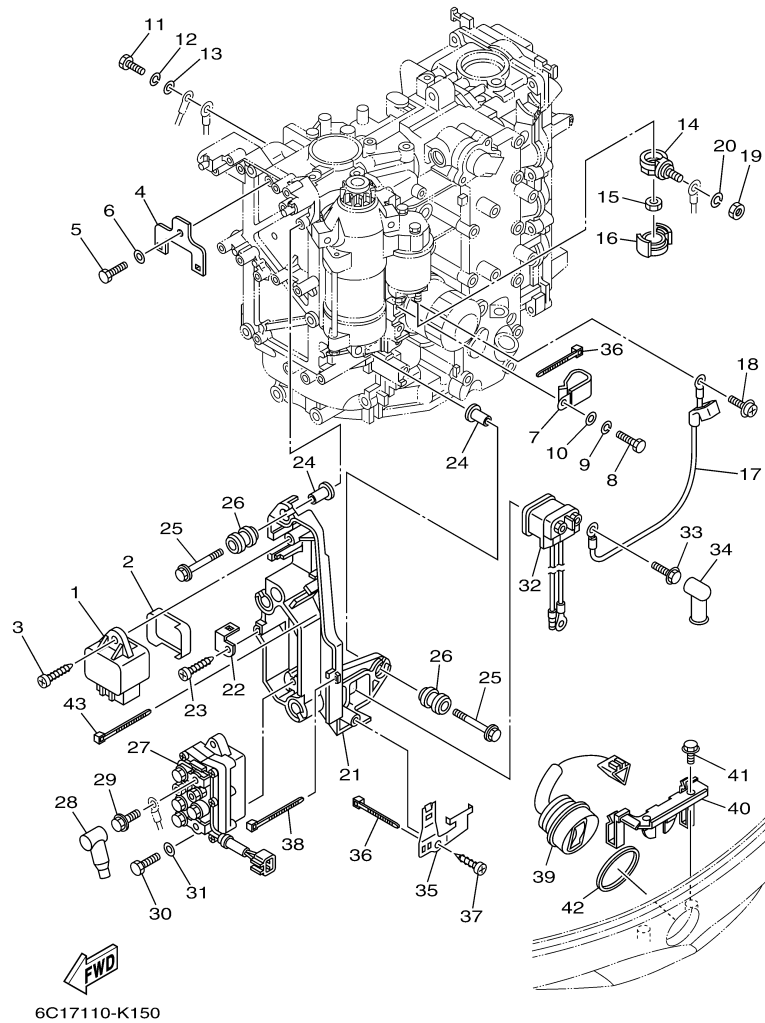

T60TLR_0411 / ELECTRICAL 2

©2014 Yamaha Motor Corporation, U.S.A. All rights reserved.

Part List

T60TLR_0411 / ELECTRICAL 2

REF - NO	PART NUMBER	PART NAME	QUANTITY	REMARKS
1	60E-81950-00-00	RELAY ASSY	1	
2	6C5-81336-00-00	GROMMET	1	
3	97780-60620-00	SCREW, TAPPING	1	
4	6C5-8257V-00-00	PLATE, CONNECTOR	1	
5	97095-06014-00	BOLT	1	
6	92995-06600-00	WASHER	1	
7	90465-05M87-00	CLAMP	1	
8	97095-06020-00	BOLT	4	
9	92995-06100-00	WASHER, SPRING	4	
10	92995-06600-00	WASHER	4	
11	97095-06020-00	BOLT	1	
12	92995-06100-00	WASHER, SPRING	1	
13	92995-06600-00	WASHER	1	
14	60V-81925-00-00	TERMINAL	1	
15	90179-08003-00	NUT	1	
16	68F-82582-00-00	COVER, WIRE HARNESS	1	
17	6C5-81815-00-00	CORD, STARTER MOTOR	1	
18	90159-04005-00	SCREW, WITH WASHER	1	
19	95333-08600-00	NUT	1	
20	92903-08100-00	WASHER, SPRING	1	
21	6C5-81948-00-00	BRACKET	1	
22	6C5-85548-00-00	HOLDER	1	
23	97780-60620-00	SCREW, TAPPING	1	
24	90387-06119-00	COLLAR	4	
25	90119-06M59-00	BOLT, WITH WASHER	4	
26	6A0-82317-00-00	DAMPER, IGNITION COIL	4	
27	63P-81950-00-00	RELAY ASSY	1	
28	682-82119-01-00	COVER, LEAD WIRE	2	
29	97595-06610-00	BOLT, WITH WASHER	2	
30	97095-06020-00	BOLT	2	
31	92995-06600-00	WASHER	2	
32	68V-8194A-00-00	RELAY	1	
33	97595-06610-00	BOLT, WITH WASHER	2	
34	6G5-82119-00-00	COVER, LEAD WIRE	2	
35	6C5-81953-00-00	STAY, RELAY	1	
36	90465-11M10-00	CLAMP	2	
37	97780-60620-00	SCREW, TAPPING	1	
38	90465-13M97-00	CLAMP	1	
39	63D-82563-10-00	TRIM & TILT SWITCH ASSY	1	
40	6C5-83614-01-00	BRACKET	1	
41	90109-06M86-00	BOLT	2	
42	6E5-82587-00-00	GASKET	1	
43	90465-13M97-00	CLAMP	2