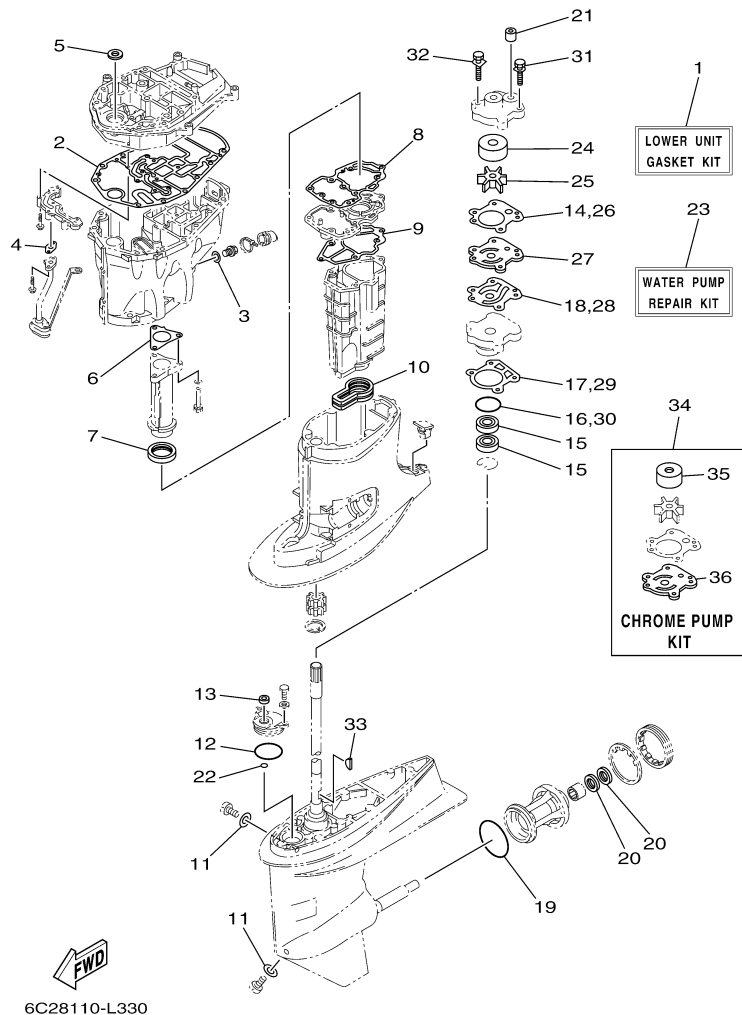

T60TLR_0411 / REPAIR KIT 2

©2014 Yamaha Motor Corporation, U.S.A. All rights reserved.

Part List

T60TLR_0411 / REPAIR KIT 2

REF - NO	PART NUMBER	PART NAME	QUANTITY	REMARKS
1	6C6-W0001-20-00	LOWER UNIT GASKET KIT	1	
2	6C5-15312-01-00	.GASKET, OIL PAN	1	
3	90430-14M09-00	.GASKET	1	
4	6C5-13414-01-00	.GASKET, STRAINER COVER	1	
5	93103-18011-00	.OIL SEAL	1	
6	6C5-41133-00-00	.GASKET, EXHAUST MANIFOLD 1	1	
7	6C5-46132-00-00	.GASKET 1	1	
8	6C5-41134-00-00	.GASKET, EXHAUST MANIFOLD	1	
9	6C5-41135-00-00	.GASKET, EXHAUST MANIFOLD	1	
10	6C5-45123-00-00	.GASKET, MUFFLER	1	
11	90430-08020-00	.GASKET	2	
12	93210-49046-00	.O-RING	1	
13	93106-09014-00	.OIL SEAL	1	
14	6H3-44315-A0-00	.GASKET, WATER PUMP	1	
15	93101-23070-00	.OIL SEAL	2	
16	93210-46044-00	.O-RING	1	
17	688-44316-A0-00	.GASKET, WATER PUMP	1	
18	6H3-44324-A0-00	.GASKET, CARTRIDGE	1	
19	93210-86M39-00	.O-RING	1	
20	93101-25M03-00	.OIL SEAL	2	
21	663-44366-00-00	.DAMPER, WATER SEAL 2	1	
22	93210-07003-00	.O-RING	1	
23	6H3-W0078-02-00	WATER PUMP REPAIR KIT	1	
24	663-44322-00-00	.INSERT, CARTRIDGE	1	
25	6H3-44352-00-00	.IMPELLER	1	
26	6H3-44315-A0-00	.GASKET, WATER PUMP	1	
27	6H3-44323-00-00	.OUTER PLATE, CARTRIDGE	1	
28	6H3-44324-A0-00	.GASKET, CARTRIDGE	1	
29	688-44316-A0-00	.GASKET, WATER PUMP	1	
30	93210-46044-00	.O-RING	1	
31	90119-08M14-00	.BOLT, WITH WASHER	2	
32	90119-08M33-00	.BOLT, WITH WASHER	2	
33	90280-03M03-00	.KEY, WOODRUFF	1	
34	6H3-W0078-1A-00	CHROME PUMP KIT	1	
35	663-44322-40-00	.INSERT, CARTRIDGE	1	
36	6H3-44323-40-00	.OUTER PLATE, CARTRIDGE	1	

Part Notes

T60TLR_0411 / REPAIR KIT 2

PART NUMBER	NOTE TEXT
90430-14M09-00	OEM: This part number is among the Top 100 Most Popular Marine Maintenance Parts as of March 2014.
90430-08020-00	OEM: This part number is among the Top 100 Most Popular Marine Maintenance Parts as of March 2014.
93106-09014-00	OEM: This part number is among the Top 100 Most Popular Marine Maintenance Parts as of March 2014.
93101-25M03-00	OEM: This part number is among the Top 100 Most Popular Marine Maintenance Parts as of March 2014.
6H3-44352-00-00	OEM: This part number is among the Top 100 Most Popular Marine Maintenance Parts as of March 2014.

©2014 Yamaha Motor Corporation, U.S.A. All rights reserved.

©2014 Yamaha Motor Corporation, U.S.A. All rights reserved.