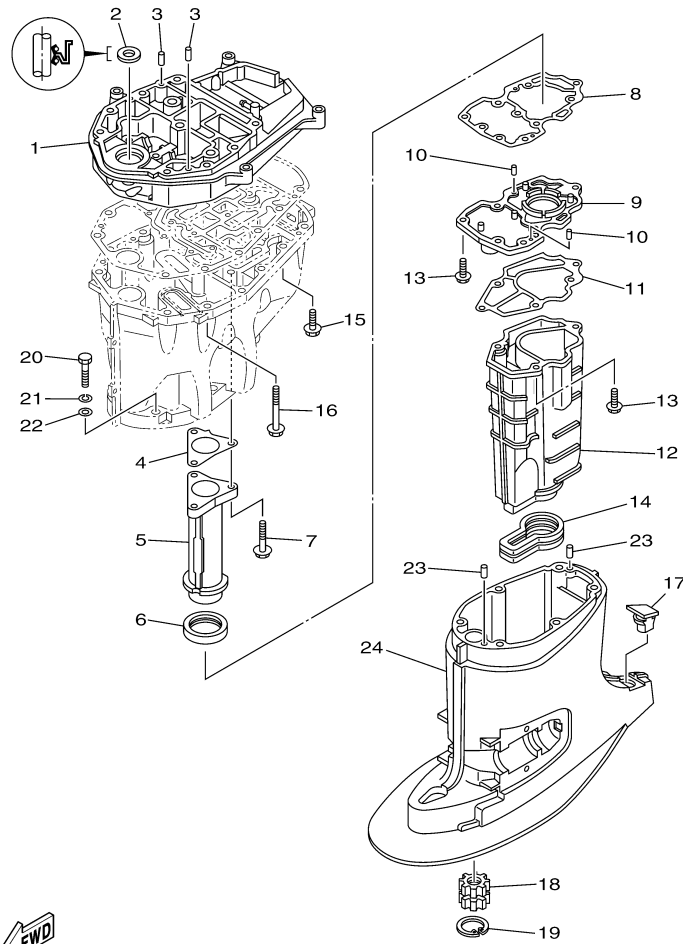

T60TLR_0411 / UPPER CASING

6C18110-L250

Part List

T60TLR_0411 / UPPER CASING

REF - NO	PART NUMBER	PART NAME	QUANTITY	REMARKS
1	6C5-41137-02-CA	GUIDE, EXHAUST	1	
2	93103-18011-00	.OIL SEAL	1	
3	93608-12M05-00	PIN, DOWEL	2	
4	6C5-41133-00-00	.GASKET, EXHAUST MANIFOLD 1	1	
5	6C5-41131-00-CA	MANIFOLD, EXT. 1	1	
6	6C5-46132-00-00	.GASKET 1	1	
7	90119-06261-00	BOLT, WITH WASHER	3	
8	6C5-41134-00-00	.GASKET, EXHAUST MANIFOLD	1	
9	6C5-45181-00-CA	PLATE	1	
10	93604-10M03-00	PIN, DOWEL	2	
11	6C5-41135-00-00	.GASKET, EXHAUST MANIFOLD	1	
12	6C5-14711-00-CA	MUFFLER 1	1	
13	97575-06525-00	BOLT, WITH WASHER	6	
14	6C5-45123-00-00	.GASKET, MUFFLER	1	
15	90119-08102-00	BOLT, WITH WASHER	4	
16	90119-08132-00	BOLT, WITH WASHER	8	
17	6C5-45155-00-00	CAP	1	
18	69W-45318-00-00	BUSHING, DRIVE SHAFT	1	
19	93420-36M01-00	CIRCLIP	1	
20	97075-10045-00	BOLT	6	
21	92995-10100-00	WASHER	6	
22	92995-10600-00	WASHER	6	
23	93606-12019-00	.PIN, DOWEL	2	
24	6C5-45111-00-8D	CASING, UPPER	1