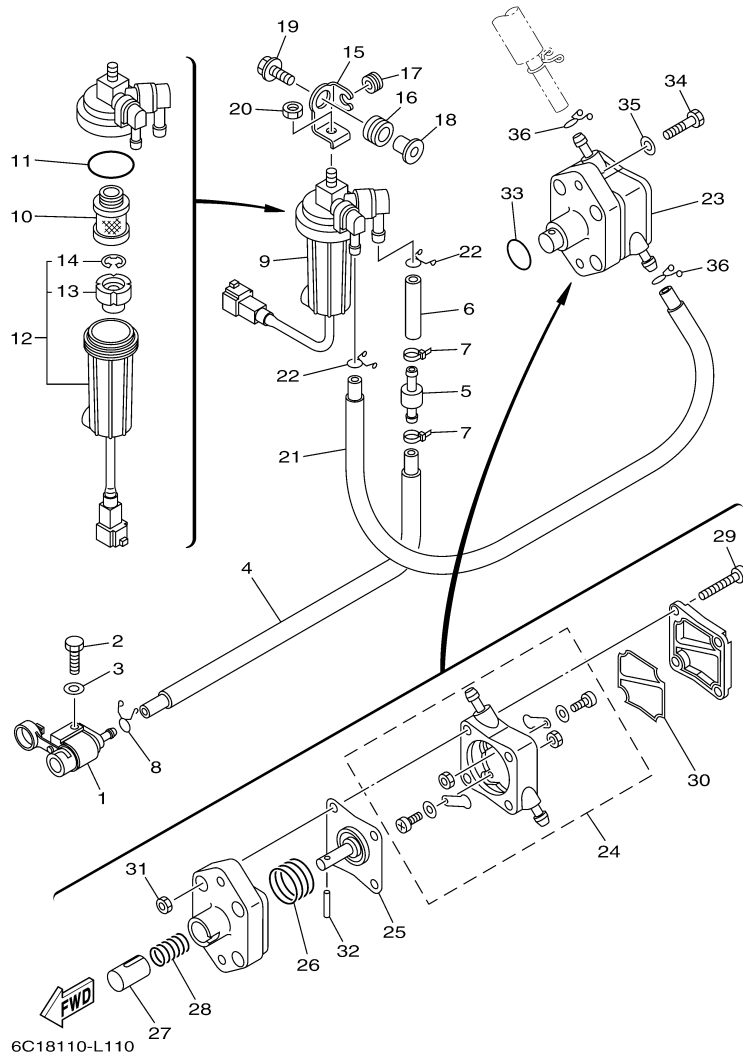

T60TLR_0411 / OIL PUMP

6C18110-L100

©2014 Yamaha Motor Corporation, U.S.A. All rights reserved.

Part List

T60TLR_0411 / OIL PUMP

REF - NO	PART NUMBER	PART NAME	QUANTITY	REMARKS
1	6C5-12171-00-00	CAMSHAFT 1	1	
2	6C5-11537-00-00	GEAR, DRIVEN	1	
3	93605-17002-00	PIN, DOWEL	1	
4	95817-10035-00	BOLT, FLANGE	1	
5	90201-10144-00	WASHER, PLATE	1	
6	6C5-46241-00-00	BELT	1	
7	6C5-11536-00-00	GEAR, DRIVE	1	
8	62Y-11557-00-00	WASHER 1	1	
9	90179-35001-00	NUT	1	
10	90280-03M01-00	.KEY, WOODRUFF	1	
11	6C5-13300-01-00	OIL PUMP ASSY	1	
12	6C5-13329-00-00	.GASKET, PUMP COVER	1	
13	90119-06025-00	BOLT, WITH WASHER	4	
14	93102-37M40-00	.OIL SEAL	1	

T60TLR_0411 / FUEL

©2014 Yamaha Motor Corporation, U.S.A. All rights reserved.

Part List

T60TLR_0411 / FUEL

REF - NO	PART NUMBER	PART NAME	QUANTITY	REMARKS
1	6YL-24304-00-00	FUEL PIPE JOINT COMP. 1	1	
2	97095-06025-00	BOLT	1	
3	92995-06600-00	WASHER	1	
4	6C5-24313-00-00	PIPE 3	1	
5	67F-24377-00-00	PIPE, JOINT 2	1	
6	90445-13020-00	HOSE (L40)	1	
7	90465-11M10-00	CLAMP	2	
8	90467-09M17-00	CLIP	1	
9	6D8-24560-00-00	FILTER ASSY	1	
10	6D8-24563-00-00	.ELEMENT, FILTER	1	
11	6D8-24564-00-00	.GASKET	1	
12	6D8-24562-00-00	.CUP, FILTER	1	
13	6D8-24469-00-00	..FLOAT, WATER LEVEL	1	
14	6D8-24519-00-00	..CLIP	1	
15	6C5-24566-10-00	BRACKET, FILTER	1	
16	90480-16013-00	GROMMET	1	
17	90480-10M58-00	GROMMET	1	
18	90387-08095-00	COLLAR	1	
19	90119-08148-00	BOLT, WITH WASHER	1	
20	95380-08600-00	NUT	1	
21	6C5-24311-00-00	PIPE, FUEL 1	1	
22	90467-10M04-00	CLIP	2	
23	6C5-24410-00-00	FUEL PUMP ASSY	1	
24	6C5-24415-00-00	.BODY 4	1	
25	62Y-24411-02-00	.DIAPHRAGM	1	
26	62Y-24423-00-00	.SPRING, DIAPHRAGM	1	
27	62Y-13131-00-00	.PLUNGER	1	
28	62Y-24454-00-00	.SPRING	1	
29	62Y-24444-01-00	.SCREW	4	
30	6C5-24471-00-00	.DIAPHRAGM	1	
31	95380-05600-00	.NUT	4	
32	62Y-24374-01-00	.PIN	1	
33	93210-24M79-00	.O-RING	1	
34	97095-06030-00	BOLT	2	
35	92995-06600-00	WASHER	2	
36	90467-10M04-00	CLIP	2	