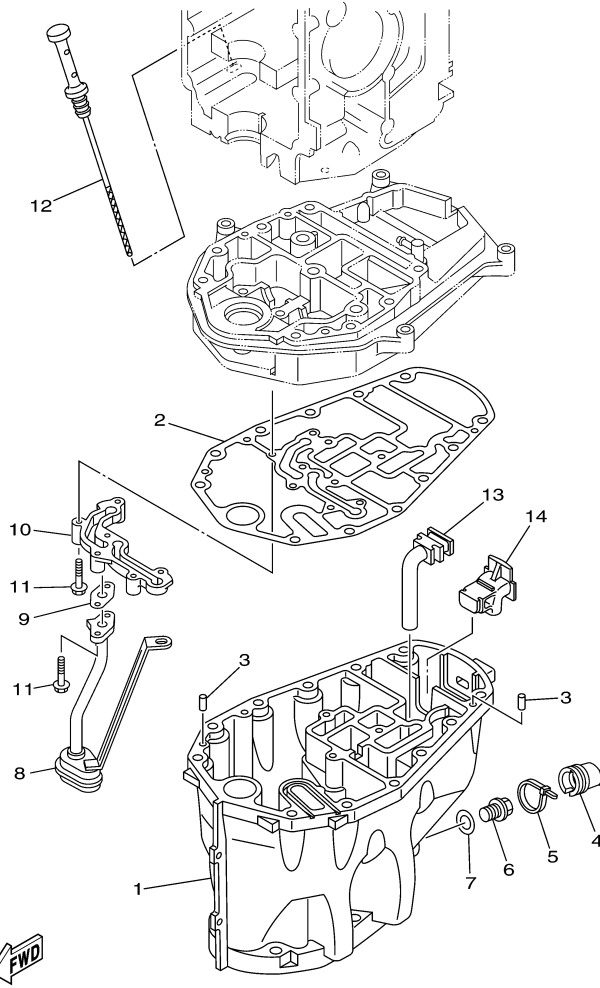

T60TLR_0411 / POWER TRIM TILT ASSY 2

6C11010D2801

©2014 Yamaha Motor Corporation, U.S.A. All rights reserved.

Part List

T60TLR_0411 / POWER TRIM TILT ASSY 2

REF - NO	PART NUMBER	PART NAME	QUANTITY	REMARKS
1	6C5-43880-01-00	MOTOR ASSY	1	
2	90206-08N51-00	.WASHER, WAVE	1	
3	93399-999T8-00	.BEARING	2	
4	6C5-43805-00-00	.ARMATURE ASSY	1	
5	6C5-43804-01-00	.STATOR ASSY	1	
6	6C5-43869-00-00	.O-RING	1	
7	6C5-43879-00-00	.SCREW, WITH WASHER	3	
8	6C5-43881-01-00	.FRAME, END	1	WITH CIRCUIT BREAKER
9	6C5-43882-00-00	..OIL SEAL	1	
10	6C5-43891-00-00	..BRUSH 1	2	
11	6C5-4386K-00-00	..SPRING, BRUSH	2	
12	62X-43888-00-00	BOLT, SOCKET	3	

T60TLR_0411 / OIL PAN

6C17110-K270

©2014 Yamaha Motor Corporation, U.S.A. All rights reserved.

Part List

T60TLR_0411 / OIL PAN

REF - NO	PART NUMBER	PART NAME	QUANTITY	REMARKS
1	6C5-15311-01-CA	OIL PAN	1	
2	6C5-15312-01-00	.GASKET, OIL PAN	1	
3	93606-12019-00	.PIN, DOWEL	2	
4	6CJ-15316-00-00	DAMPER 1	1	
5	90465-11M59-00	CLAMP	1	
6	90340-14M06-00	PLUG, STRAIGHT SCREW	1	
7	90430-14M09-00	.GASKET	1	
8	6CJ-13411-00-00	STRAINER, OIL	1	
9	6C5-13414-01-00	.GASKET, STRAINER COVER	1	
10	6CJ-15333-00-00	COVER	1	
11	95812-06035-00	BOLT, FLANGE	6	
12	6C5-15362-00-00	PLUG, OIL LEVEL	1	
13	6C5-45135-01-00	PIPE	1	
14	6C5-45136-01-00	PIPE	1	