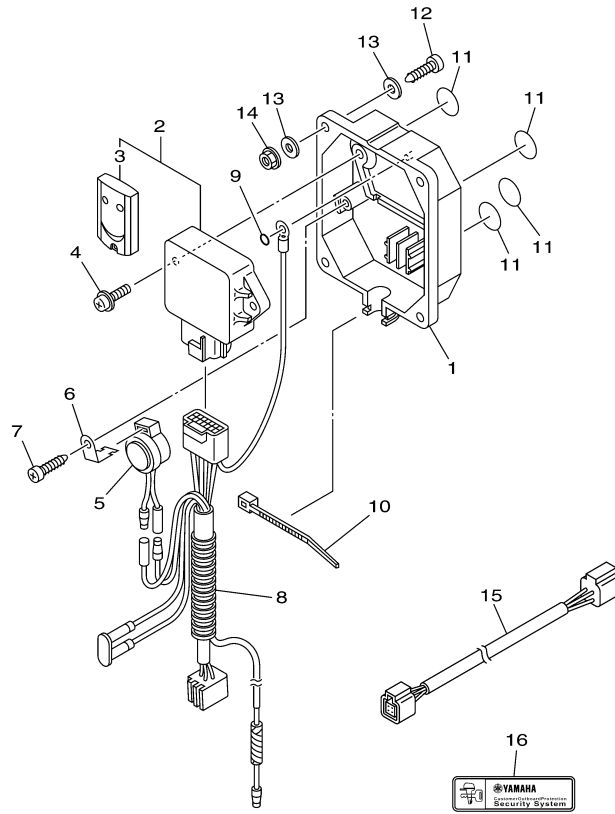

T60TLR_0411 / OPTIONAL PARTS

6CJ1100-K370

Part List

T60TLR_0411 / OPTIONAL PARTS

REF - NO	PART NUMBER	PART NAME	QUANTITY	REMARKS
1	6Y8-86267-00-00	CASE COMPLETE 1	1	
2	6Y8-86260-11-00	REMOTE CONTROL UNIT ASSY	1	
3	6AA-86261-21-00	.TRANSMITTER COMP	2	
4	97980-06216-00	SCREW, WITH WASHER	2	
5	6X4-83383-00-00	BUZZER	1	
6	6X4-83386-00-00	STAY, BUZZER	1	
7	97780-60620-00	SCREW, TAPPING	1	
8	6Y8-82509-10-00	WIRE, SUB LEAD	1	
9	93210-04279-00	O-RING	1	
10	90465-11M10-00	CLAMP	1	
11	6Y8-8454G-00-00	PATCH 1	4	
12	97880-06035-00	SCREW, PAN HEAD	4	UR
12	90167-06M00-00	SCREW, TAPPING	4	UR
13	90201-06M30-00	WASHER, PLATE	8	
14	95780-06300-00	NUT, FLANGE	4	
15	6Y8-82521-11-00	2FT PIGTAIL BUS	1	
16	6Y8-48277-00-00	STICKER 1	4