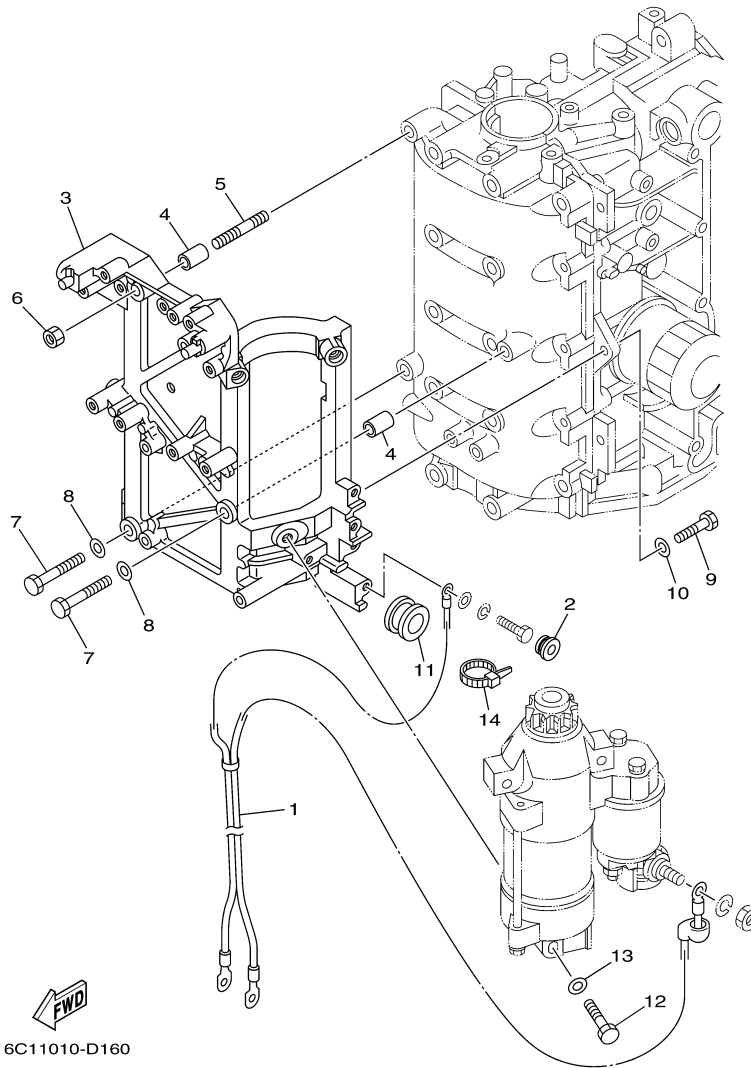

T60TLR_0411 / ELECTRICAL 4

©2014 Yamaha Motor Corporation, U.S.A. All rights reserved.

Part List

T60TLR_0411 / ELECTRICAL 4

REF - NO	PART NUMBER	PART NAME	QUANTITY	REMARKS
1	6C5-82105-U0-00	BATTERY CABLE	1	
2	90480-12072-00	GROMMET	1	
3	6C5-81822-00-94	BRACKET, STARTING MOTOR	1	
4	99590-10114-00	.PIN, DOWEL	2	
5	95680-08330-00	BOLT, STUD	1	
6	95380-08600-00	NUT	1	
7	97095-08035-00	BOLT	2	
8	92995-08600-00	WASHER	2	
9	97095-08025-00	BOLT	2	
10	92995-08600-00	WASHER	2	
11	90480-24003-00	GROMMET	1	
12	97013-08045-00	BOLT	3	
13	92903-08600-00	WASHER, PLATE	3	
14	90465-13M18-00	CLAMP	1	

Part Notes

T60TLR_0411 / ELECTRICAL 4

PART NUMBER	NOTE TEXT
90480-12072-00	OEM: GROMMET used on F115TLR and F/LF115TXR 0410 Production and Earlier

©2014 Yamaha Motor Corporation, U.S.A. All rights reserved.