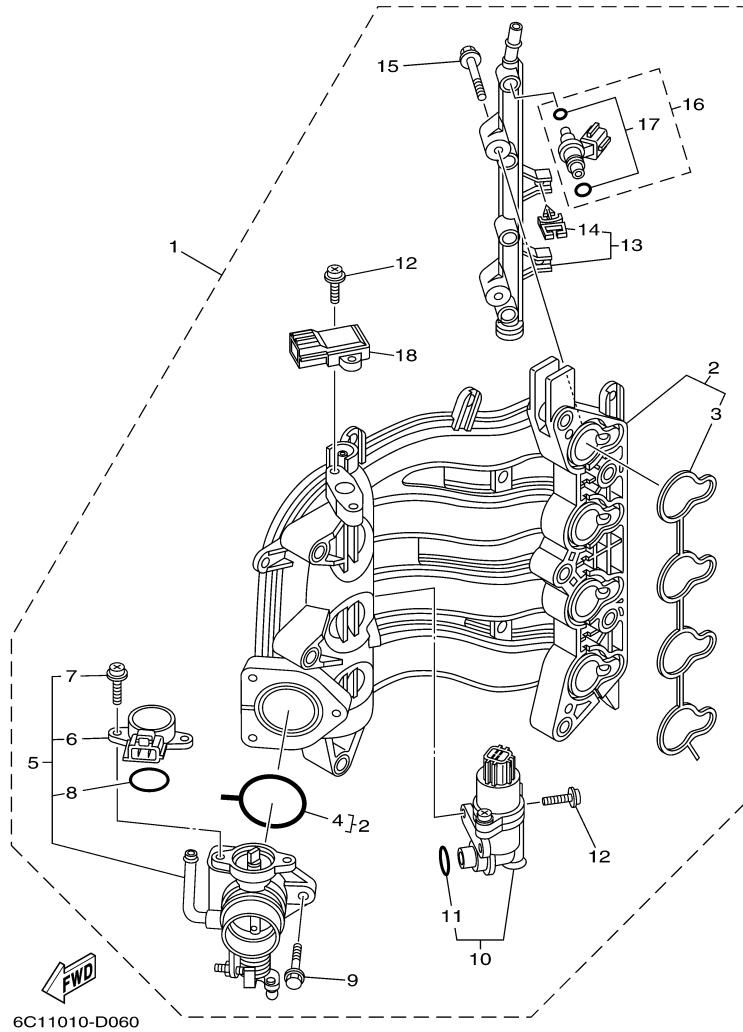

T60TLR_0411 / VALVE

©2014 Yamaha Motor Corporation, U.S.A. All rights reserved.

Part List

T60TLR_0411 / VALVE

REF - NO	PART NUMBER	PART NAME	QUANTITY	REMARKS
1	69W-12111-00-00	VALVE, INTAKE	4	
2	69W-12121-00-00	VALVE, EXHAUST	4	
3	62Y-12116-00-00	SEAT, VALVE SPRING	8	
4	51Y-12114-00-00	SPRING, VALVE OUTER	8	
5	30X-12117-00-00	RETAINER, VALVE SPRING	8	
6	30X-12118-00-00	LOCK, VALVE SPRING RETAINER	16	
7	51Y-12119-00-00	SEAL, VALVE STEM	8	
8	6C5-12146-00-00	SHAFT, ROCKER	1	
9	62Y-12151-00-00	ARM, VALVE ROCKER	1	
10	64J-12159-00-00	SCREW, VALVE ADJUSTING	1	
11	62Y-12158-00-00	NUT, LOCK	1	
12	6C5-12151-00-00	ARM, VALVE ROCKER	7	
13	6C5-12159-00-00	SCREW, VALVE ADJUSTING	7	
14	6C5-12158-00-00	NUT, LOCK	7	
15	6C5-12231-00-00	GUIDE, STOPPER 1	1	
16	6C5-12233-00-00	PLATE, GUIDE STOPPER 1	1	
17	6C5-12241-00-00	GUIDE, STOPPER 2	1	
18	6C5-12243-00-00	PLATE, GUIDE STOPPER 2	1	
19	90201-16014-00	WASHER, PLATE	7	
20	90105-08060-00	BOLT, FLANGE	5	
21	92990-08200-00	WASHER, PLAIN	3	

T60TLR_0411 / INTAKE 1

©2014 Yamaha Motor Corporation, U.S.A. All rights reserved.

Part List

T60TLR_0411 / INTAKE 1

REF - NO	PART NUMBER	PART NAME	QUANTITY	REMARKS
1	6C5-14200-00-00	INTAKE ASSY	1	
2	6C5-13641-00-00	.MANIFOLD, INTAKE 1	1	
3	6C5-13645-00-00GASKET, MANIFOLD 1	1	
4	6C5-13557-10-00	..GASKET	1	
5	6C5-13750-00-00	.THROTTLE BODY ASSY	1	
6	6C5-85885-00-00	..THROTTLE SENSOR ASSY	1	
7	6C5-81145-00-00	..SCREW 1	2	
8	6C5-8182L-00-00	..O-RING 1	1	
9	6C5-14496-00-00	.BOLT	3	
10	6C5-13105-01-00	.CONTROL VALVE ASSY	1	
11	6C5-1319C-00-00	..O-RING	1	
12	6C5-81146-00-00	.SCREW 2	4	
13	6C5-13161-00-00	.PIPE, DELIVERY 1	1	
14	90464-07M56-00	..CLAMP	2	
15	6C5-14446-00-00	.BOLT	2	
16	6C5-13761-00-00	.INJECTOR	4	
17	6C5-1410B-00-00	..PACKING KIT	1	
18	68F-83688-00-00	.SENSOR ASSY	1	