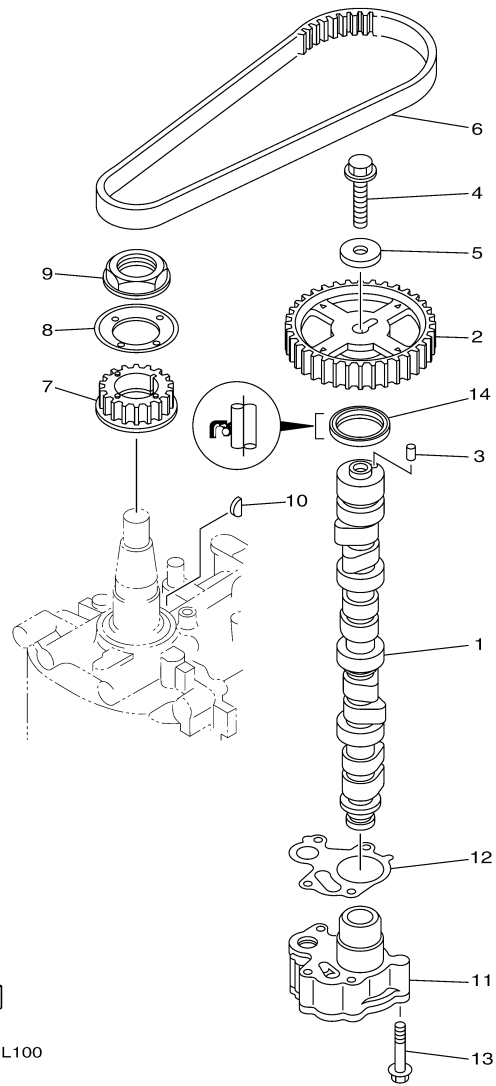

T60TLR_0411 / OIL PUMP

6C18110-L100

©2014 Yamaha Motor Corporation, U.S.A. All rights reserved.

Part List

T60TLR_0411 / OIL PUMP

REF - NO	PART NUMBER	PART NAME	QUANTITY	REMARKS
1	6C5-12171-00-00	CAMSHAFT 1	1	
2	6C5-11537-00-00	GEAR, DRIVEN	1	
3	93605-17002-00	PIN, DOWEL	1	
4	95817-10035-00	BOLT, FLANGE	1	
5	90201-10144-00	WASHER, PLATE	1	
6	6C5-46241-00-00	BELT	1	
7	6C5-11536-00-00	GEAR, DRIVE	1	
8	62Y-11557-00-00	WASHER 1	1	
9	90179-35001-00	NUT	1	
10	90280-03M01-00	.KEY, WOODRUFF	1	
11	6C5-13300-01-00	OIL PUMP ASSY	1	
12	6C5-13329-00-00	.GASKET, PUMP COVER	1	
13	90119-06025-00	BOLT, WITH WASHER	4	
14	93102-37M40-00	.OIL SEAL	1