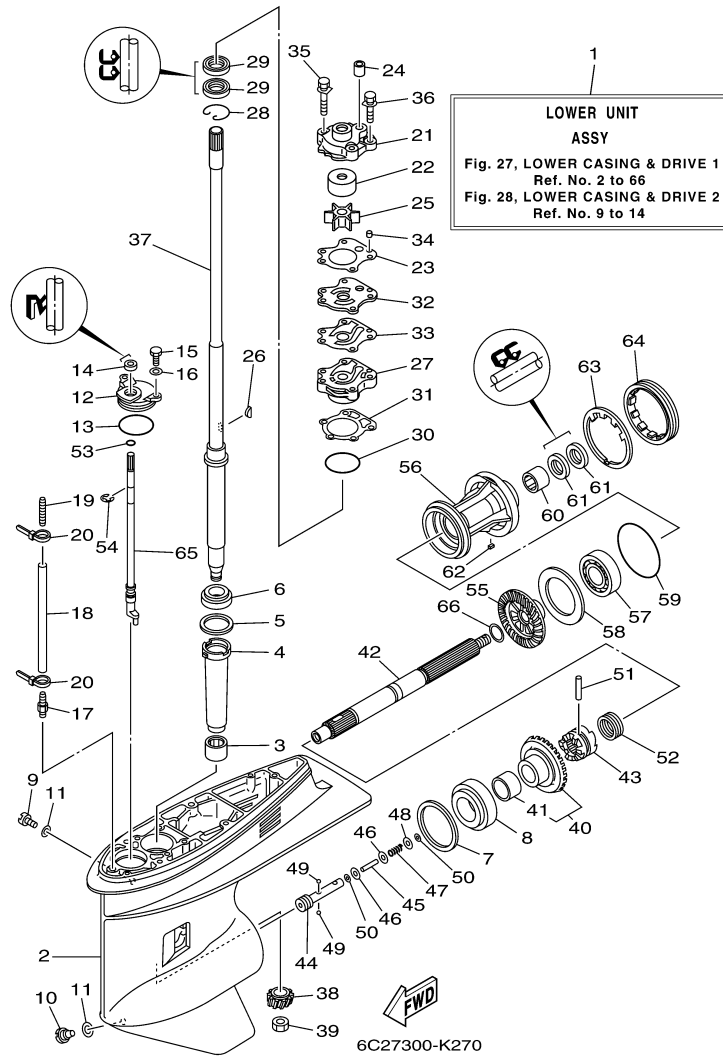

T60TLR_0411 / LOWER CASING DRIVE 1

©2014 Yamaha Motor Corporation, U.S.A. All rights reserved.

Part List

T60TLR_0411 / LOWER CASING DRIVE 1

REF - NO	PART NUMBER	PART NAME	QUANTITY	REMARKS
1	68S-45300-32-8D	LOWER UNIT ASSY	1	L(20.7")
2	67F-45301-00-8D	CASING, LOWER	1	
3	93315-52563-00	BEARING	1	
4	688-45536-01-00	SLEEVE, DRIVE SHAFT	1	
5	688-45587-40-00	SHIM (T:0.30MM)	1	UR
5	688-45587-30-00	SHIM (T:0.18MM)	1	UR
5	688-45587-20-00	SHIM (T:0.15MM)	1	UR
5	688-45587-10-00	SHIM (T:0.12MM)	1	UR
5	688-45587-01-00	SHIM (T:0.10MM)	1	UR
5	688-45587-50-00	SHIM (T:0.40MM)	1	UR
5	688-45587-60-00	SHIM (T:0.50MM)	1	UR
6	93332-000U3-00	BEARING	1	
7	688-45567-10-00	SHIM (T:0.12MM)	1	UR
7	688-45567-20-00	SHIM (T:0.15MM)	1	UR
7	688-45567-01-00	SHIM (T:0.10MM)	1	UR
7	688-45567-30-00	SHIM (T:0.18MM)	1	UR
7	688-45567-40-00	SHIM (T:0.30MM)	1	UR
7	688-45567-50-00	SHIM (T:0.40MM)	1	UR
7	688-45567-60-00	SHIM (T:0.50MM)	1	UR
8	93332-00095-00	BEARING	1	
9	90340-08002-00	PLUG, STRAIGHT SCREW	1	
10	688-45341-10-00	PLUG, DRAIN	1	
11	90430-08020-00	.GASKET	2	
12	688-45321-00-00	PLATE	1	
13	93210-49046-00	.O-RING	1	
14	93106-09014-00	.OIL SEAL	1	
15	97095-06016-00	BOLT	2	
16	92995-06600-00	WASHER	2	
17	6E5-45378-00-00	NIPPLE, HOSE	1	
18	90445-07ME8-00	HOSE (L80)	1	L(20.7")
19	6E5-83558-10-00	END, NIPPLE	1	
20	90465-11M10-00	CLAMP	2	
21	6H3-44311-00-00	HOUSING, WATER PUMP	1	
22	663-44322-00-00	.INSERT, CARTRIDGE	1	
23	6H3-44315-A0-00	.GASKET, WATER PUMP	1	
24	663-44366-00-00	.DAMPER, WATER SEAL 2	1	
25	6H3-44352-00-00	.IMPELLER	1	
26	90280-03M03-00	.KEY, WOODRUFF	1	
27	6H3-44341-01-CA	HOUSING, WATER PUMP	1	
28	93450-40165-00	CIRCLIP	1	
29	93101-23070-00	.OIL SEAL	2	
30	93210-46044-00	O-RING	1	
31	688-44316-A0-00	.GASKET, WATER PUMP	1	
32	6H3-44323-00-00	.OUTER PLATE, CARTRIDGE	1	
33	6H3-44324-A0-00	.GASKET, CARTRIDGE	1	
34	93604-10M03-00	PIN, DOWEL	2	
35	90119-08M33-00	.BOLT, WITH WASHER	2	
36	90119-08M14-00	.BOLT, WITH WASHER	2	
37	64J-45501-30-00	DRIVE SHAFT COMP.	1	L(20.7")
38	6K5-45551-00-00	PINION (12T)	1	
39	90170-16M01-00	NUT	1	
40	68S-45560-00-00	GEAR 1 (28T)	1	
41	93317-322V0-00	.BEARING	1