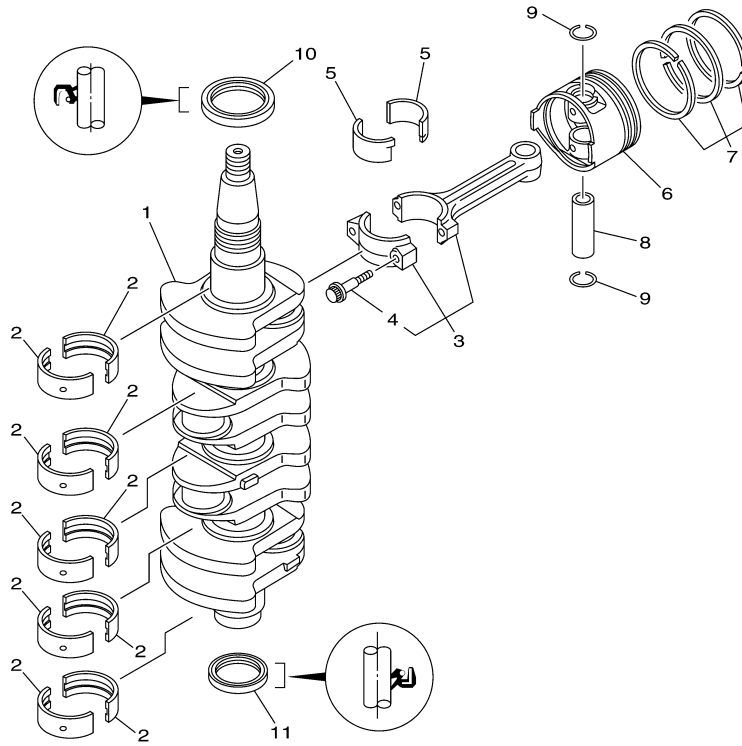

T60TLR_0411 / CRANKSHAFT PISTON

6C17110-K030

©2014 Yamaha Motor Corporation, U.S.A. All rights reserved.

Part List

T60TLR_0411 / CRANKSHAFT PISTON

REF - NO	PART NUMBER	PART NAME	QUANTITY	REMARKS
1	6C5-11411-01-00	CRANKSHAFT	1	
2	6BG-11416-20-00	PLANE BEARING, CRANKSHAFT 1	10	UR PINK
2	6BG-11416-30-00	PLANE BEARING, CRANKSHAFT 1	10	UR GREEN
2	6BG-11416-10-00	PLANE BEARING, CRANKSHAFT 1	10	UR RED
2	6BG-11416-00-00	PLANE BEARING, CRANKSHAFT 1	10	UR YELLOW
3	6C5-11650-00-00	CONNECTING ROD ASSY	4	
4	6C5-11654-00-00	.BOLT, CONNECTING ROD	2	
5	6CJ-11656-30-00	PLANE BEARING, CONNECTING ROD	8	UR GREEN
5	6CJ-11656-20-00	PLANE BEARING, CONNECTING ROD	8	UR PINK
5	6CJ-11656-10-00	PLANE BEARING, CONNECTING ROD	8	UR RED
5	6CJ-11656-00-00	PLANE BEARING, CONNECTING ROD	8	UR YELLOW
6	69W-11636-01-00	PISTON (0.50MM O/S)	4	AP
6	69W-11635-01-00	PISTON (0.25MM O/S)	4	AP
6	69W-11631-01-97	PISTON (STD)	4	
7	67C-11603-00-00	PISTON RING SET (STD)	4	
7	67C-11604-00-00	PISTON RING SET (0.25MM O/S)	4	AP
7	67C-11605-00-00	PISTON RING SET (0.50MM O/S)	4	AP
8	62Y-11633-00-00	PIN, PISTON	4	
9	93450-17129-00	CIRCLIP	8	
10	93102-43M42-00	.OIL SEAL	1	
11	93101-35002-00	.OIL SEAL	1