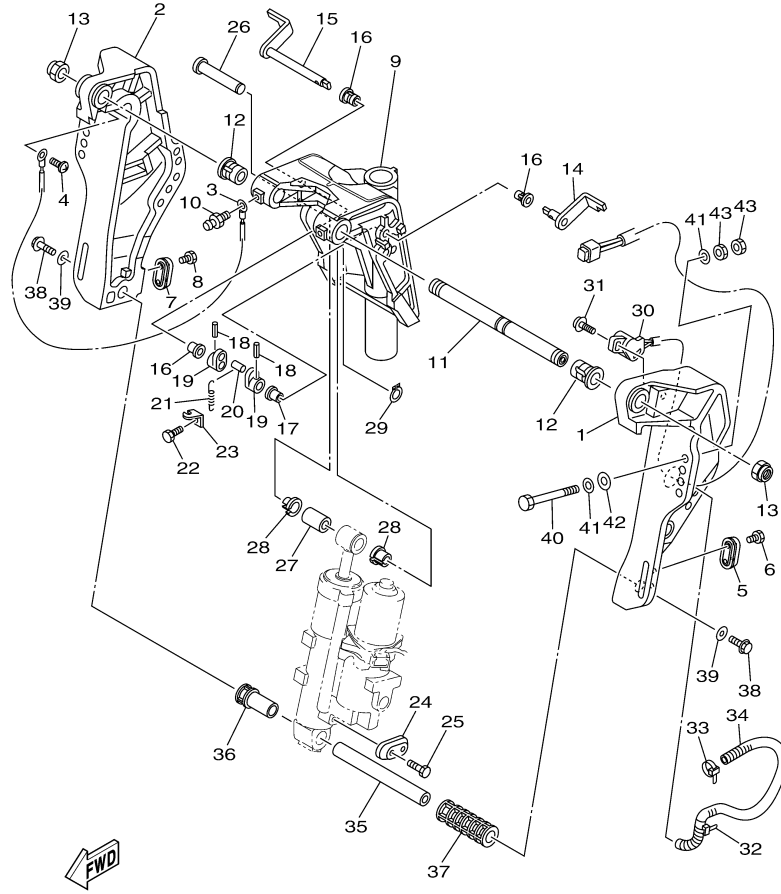

T60TLR_0411 / BRACKET 1

6C18110-L210

©2014 Yamaha Motor Corporation, U.S.A. All rights reserved.

Part List

T60TLR_0411 / BRACKET 1

REF - NO	PART NUMBER	PART NAME	QUANTITY	REMARKS
1	6C5-43111-01-8D	BRACKET, CLAMP 1	1	
2	6C5-43112-01-8D	BRACKET, CLAMP 2	1	
3	6E5-82148-00-00	WIRE, LEAD 4	1	
4	97885-06008-00	SCREW, PAN HEAD	1	
5	65W-45251-00-00	ANODE	1	
6	90101-06020-00	BOLT	2	
7	65W-45251-00-00	ANODE	1	
8	90101-06020-00	BOLT	2	
9	6C5-43311-01-8D	BRACKET, SWIVEL 1	1	
10	93700-06M03-00	NIPPLE, GREASE	3	
11	63D-43131-01-00	BOLT, CLAMP BRACKET	1	
12	90386-22MA4-00	BUSH	2	
13	90185-22M11-00	NUT, SELF-LOCKING	2	
14	6C5-43181-00-00	LEVER, TILT STOP 1	1	
15	6C5-43185-00-00	LEVER, TILT STOP 2	1	
16	90386-10M16-00	BUSH	3	
17	90386-10025-00	.BUSH	1	
18	91690-30020-00	PIN, SPRING	2	
19	6G5-43148-00-00	COLLAR, DISTANCE	2	
20	90249-06M19-00	PIN	1	
21	90506-14M24-00	SPRING, TENSION	1	
22	97095-06010-00	BOLT	1	
23	6G5-43144-00-00	HOOK, SPRING	1	
24	65W-45251-00-00	ANODE	1	
25	90101-06020-00	BOLT	2	
26	6E5-43126-02-00	PIN, UPPER SHOCK MOUNT	1	
27	90386-18M92-00	BUSH	1	
28	90386-18M35-00	BUSH	2	
29	93410-18M05-00	CIRCLIP	1	
30	63D-83672-11-00	TRIM SENDER	1	
31	97985-06216-00	SCREW, WITH WASHER	2	
32	90464-76001-00	CLAMP	1	
33	90465-11M10-00	CLAMP	1	
34	90447-19009-00	TUBE	1	
35	6CJ-43818-00-00	PIN, LOWER SHOCK MOUNT	1	
36	6C5-43833-00-00	PIPE	1	
37	6C5-43834-00-00	PIPE	1	
38	97575-10530-00	BOLT, WITH WASHER	2	
39	90201-10060-00	WASHER, PLATE	2	
40	90101-12M65-00	BOLT	4	
41	90201-12062-00	WASHER, PLATE	8	
42	90201-12426-00	WASHER, PLATE	4	
43	95380-12600-00	NUT	8	

Part Notes

T60TLR_0411 / BRACKET 1

PART NUMBER	NOTE TEXT
65W-45251-00-00	OEM: This part number is among the Top 100 Most Popular Marine Maintenance Parts as of March 2014.
65W-45251-00-00	OEM: This part number is among the Top 100 Most Popular Marine Maintenance Parts as of March 2014.
65W-45251-00-00	OEM: This part number is among the Top 100 Most Popular Marine Maintenance Parts as of March 2014.

©2014 Yamaha Motor Corporation, U.S.A. All rights reserved.