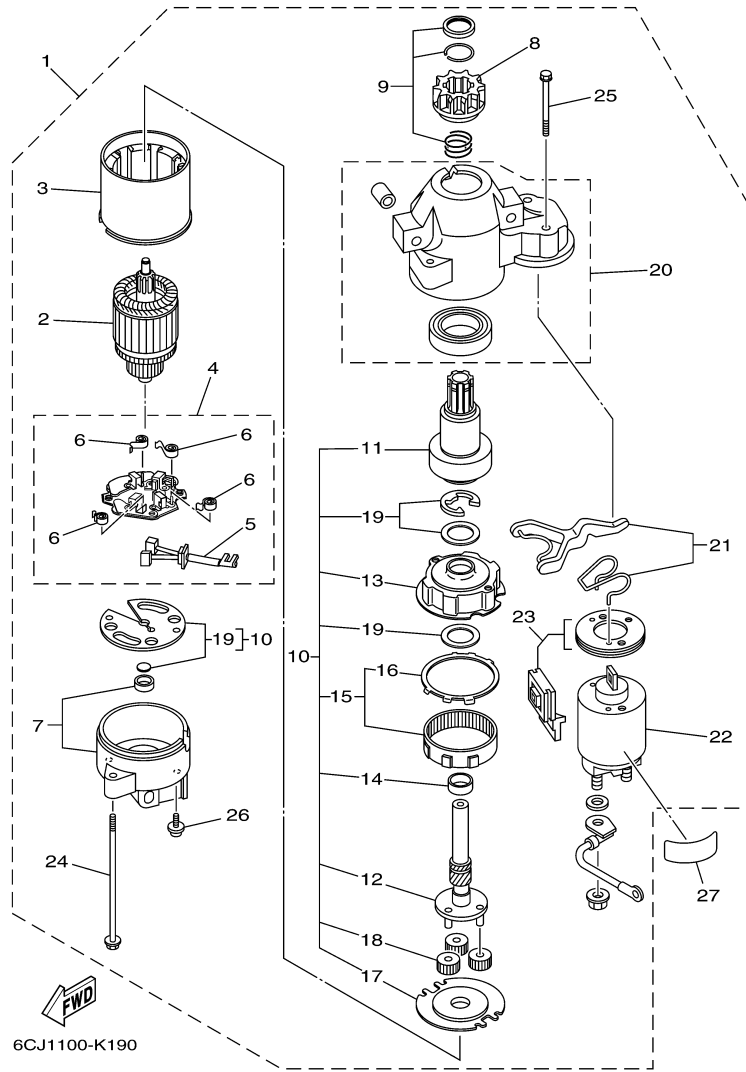

T60TLR_0411 / STARTING MOTOR

©2014 Yamaha Motor Corporation, U.S.A. All rights reserved.

Part List

T60TLR_0411 / STARTING MOTOR

REF - NO	PART NUMBER	PART NAME	QUANTITY	REMARKS
1	6CJ-81800-00-00	STARTING MOTOR ASSY	1	
2	67F-81850-00-00	.ARMATURE ASSY	1	
3	67F-81810-00-00	.STATOR ASSY	1	
4	69J-81840-00-00	.BRUSH HOLDER ASSY	1	
5	69J-81801-00-00	..BRUSH SET	1	
6	67F-81813-00-00	..SPRING, BRUSH	4	
7	68F-81820-00-00	.REAR BRACKET ASSY	1	
8	67F-81808-00-00	.PINION ASSY	1	
9	67F-81857-00-00	.PINION STOPPER SET	1	
10	67F-81807-00-00	.GEAR ASSY, STARTING MOTOR	1	
11	67F-81832-00-00	..CLUTCH, OVER RUN	1	
12	67F-81836-00-00	..SHAFT, PINION	1	
13	67F-81821-00-00	..BRACKET, CENTER 1	1	
14	67F-81841-00-00	..BEARING	1	
15	67F-81891-00-00	..GEAR, RING	1	
16	67F-8183R-00-00	...GASKET	1	
17	67F-81830-00-00	..BRACKET, CENTER 2	1	
18	60V-8183T-00-00	..GEAR, IDLER	3	
19	67F-81809-00-00	..WASHER KIT	1	
20	60X-81842-00-00	.COVER	1	
21	6C5-81839-00-00	.LEVER ASSY	1	
22	6C5-81941-00-00	.STARTER RELAY ASSY	1	
23	6C5-81869-00-00	.COVER, DUST	1	
24	6K7-81826-11-00	.BOLT	2	
25	69J-81828-00-00	.SCREW 2	2	
26	67F-81846-00-00	.SCREW	2	
27	67F-83627-01-00	LABEL, CAUTION 7	1