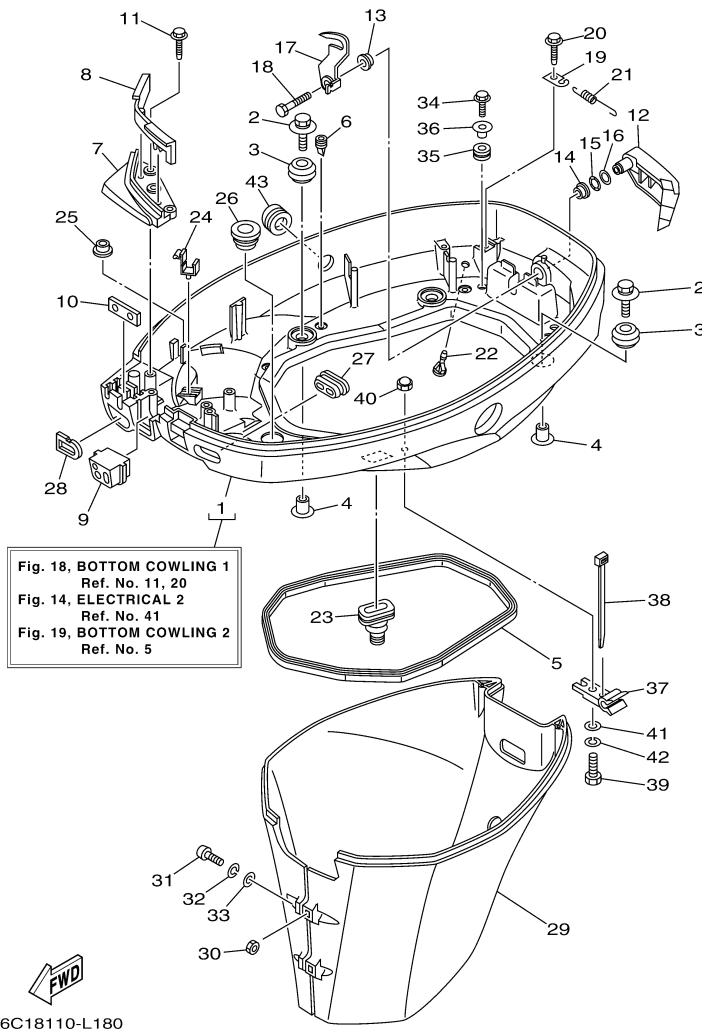

T60TLR_0411 / BOTTOM COWLING 1

©2014 Yamaha Motor Corporation, U.S.A. All rights reserved.

Part List

T60TLR_0411 / BOTTOM COWLING 1

REF - NO	PART NUMBER	PART NAME	QUANTITY	REMARKS
1	6C5-42710-10-8D	BOTTOM COWLING ASSY	1	
2	90119-06M61-00	BOLT, WITH WASHER	4	
3	6BG-42748-00-00	GROMMET	4	
4	90387-06M69-00	COLLAR	4	
5	62Y-42716-00-00	RUBBER, SEAL 1	1	
6	65W-42717-00-00	RUBBER, SEAL 2	4	
7	6C5-42738-00-8D	PLATE, FITTING	1	
8	6C5-42718-00-00	RUBBER, SEAL 3	1	
9	6C5-42725-30-00	GROMMET	1	
10	62Y-42727-00-00	GROMMET	1	
11	90109-06M81-00	BOLT	3	
12	67C-42815-00-8D	LEVER, CLAMP	1	
13	90386-12M37-00	BUSH	1	
14	90386-12MA2-00	BUSH	1	
15	90206-12052-00	WASHER, WAVE	1	
16	90201-12M07-00	WASHER, PLATE	1	
17	67C-42816-01-00	LEVER, CLAMP	1	
18	97095-06014-00	BOLT	1	
19	66T-43144-00-00	HOOK, SPRING	1	
20	90109-06M86-00	BOLT	1	
21	90506-18M40-00	SPRING, TENSION	1	
22	6BL-44391-00-00	NIPPLE, HOSE	1	
23	6BG-42724-00-00	GROMMET	1	
24	90464-09M13-00	CLAMP	1	
25	6E7-82317-00-00	DAMPER, IGNITION COIL	1	
26	68U-42727-00-00	GROMMET	1	
27	6H3-42727-00-00	GROMMET	1	
28	61N-24329-00-00	SEAL	1	
29	67C-42741-10-8D	APRON	1	
30	95380-06600-00	NUT, HEXAGON	2	
31	97880-06025-00	SCREW, PAN HEAD	2	
32	92990-06100-00	..WASHER, SPRING	2	
33	92990-06600-00	WASHER, PLATE	2	
34	90109-06M80-00	.BOLT	2	
35	90480-13M24-00	GROMMET	2	
36	90387-06M43-00	COLLAR	2	
37	90464-09M49-00	CLAMP	1	
38	90465-11M10-00	CLAMP	2	
39	97095-06020-00	BOLT	1	
40	95380-06800-00	NUT	1	
41	92990-06600-00	WASHER, PLATE	1	
42	92995-06100-00	WASHER, SPRING	1	
43	6C5-42726-00-00	GROMMET	1	

Part Notes

T60TLR_0411 / BOTTOM COWLING 1

PART NUMBER		NOTE TEXT
92990-06600-00		OEM: This part number is among the Top 100 Most Popular Marine Maintenance Parts as of March 2014.
92990-06600-00		OEM: This part number is among the Top 100 Most Popular Marine Maintenance Parts as of March 2014.

©2014 Yamaha Motor Corporation, U.S.A. All rights reserved.