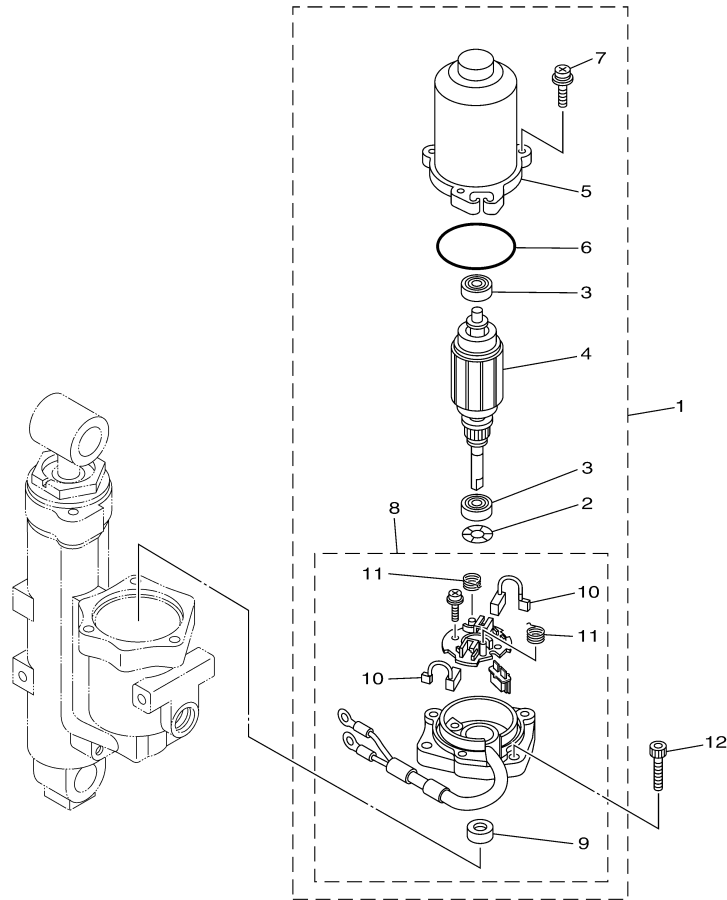

T60TLR_0411 / POWER TRIM TILT ASSY 2

6C11010D2801

©2014 Yamaha Motor Corporation, U.S.A. All rights reserved.

Part List

T60TLR_0411 / POWER TRIM TILT ASSY 2

REF - NO	PART NUMBER	PART NAME	QUANTITY	REMARKS
1	6C5-43880-01-00	MOTOR ASSY	1	
2	90206-08N51-00	.WASHER, WAVE	1	
3	93399-999T8-00	.BEARING	2	
4	6C5-43805-00-00	.ARMATURE ASSY	1	
5	6C5-43804-01-00	.STATOR ASSY	1	
6	6C5-43869-00-00	.O-RING	1	
7	6C5-43879-00-00	.SCREW, WITH WASHER	3	
8	6C5-43881-01-00	.FRAME, END	1	WITH CIRCUIT BREAKER
9	6C5-43882-00-00	..OIL SEAL	1	
10	6C5-43891-00-00	..BRUSH 1	2	
11	6C5-4386K-00-00	..SPRING, BRUSH	2	
12	62X-43888-00-00	BOLT, SOCKET	3