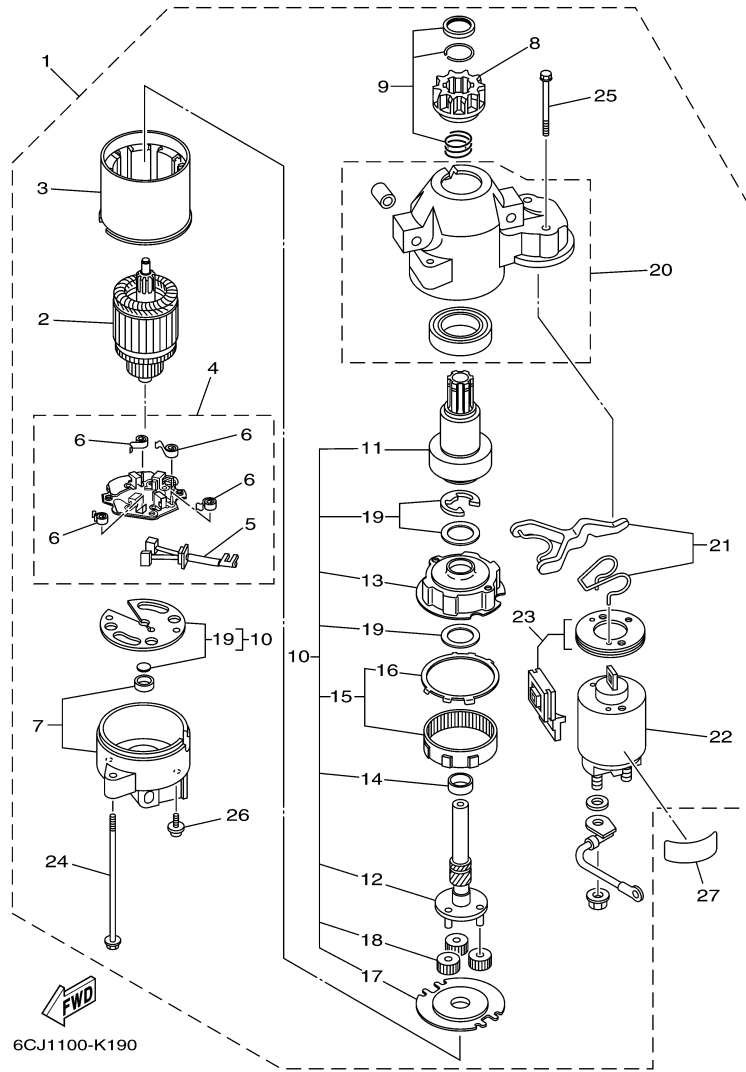

T60TLR 0410 / STARTING MOTOR

©2014 Yamaha Motor Corporation, U.S.A. All rights reserved.

Part List

T60TLR 0410 / STARTING MOTOR

REF - NO	PART NUMBER	PART NAME	QUANTITY	REMARKS
1	6CJ-81800-00-00	STARTING MOTOR ASSY	1	
2	67F-81850-00-00	.ARMATURE ASSY	1	
3	67F-81810-00-00	.STATOR ASSY	1	
4	69J-81840-00-00	.BRUSH HOLDER ASSY	1	
5	69J-81801-00-00	..BRUSH SET	1	
6	67F-81813-00-00	..SPRING, BRUSH	4	
7	68F-81820-00-00	.REAR BRACKET ASSY	1	
8	67F-81808-00-00	.PINION ASSY	1	
9	67F-81857-00-00	.PINION STOPPER SET	1	
10	67F-81807-00-00	.GEAR ASSY, STARTING MOTOR	1	
11	67F-81832-00-00	..CLUTCH, OVER RUN	1	
12	67F-81836-00-00	..SHAFT, PINION	1	
13	67F-81821-00-00	..BRACKET, CENTER 1	1	
14	67F-81841-00-00	..BEARING	1	
15	67F-81891-00-00	..GEAR, RING	1	
16	67F-8183R-00-00	...GASKET	1	
17	67F-81830-00-00	..BRACKET, CENTER 2	1	
18	60V-8183T-00-00	..GEAR, IDLER	3	
19	67F-81809-00-00	..WASHER KIT	1	
20	60X-81842-00-00	.COVER	1	
21	6C5-81839-00-00	.LEVER ASSY	1	
22	6C5-81941-00-00	.STARTER RELAY ASSY	1	
23	6C5-81869-00-00	.COVER, DUST	1	
24	6K7-81826-11-00	.BOLT	2	
25	69J-81828-00-00	.SCREW 2	2	
26	67F-81846-00-00	.SCREW	2	
27	67F-83627-01-00	LABEL, CAUTION 7	1