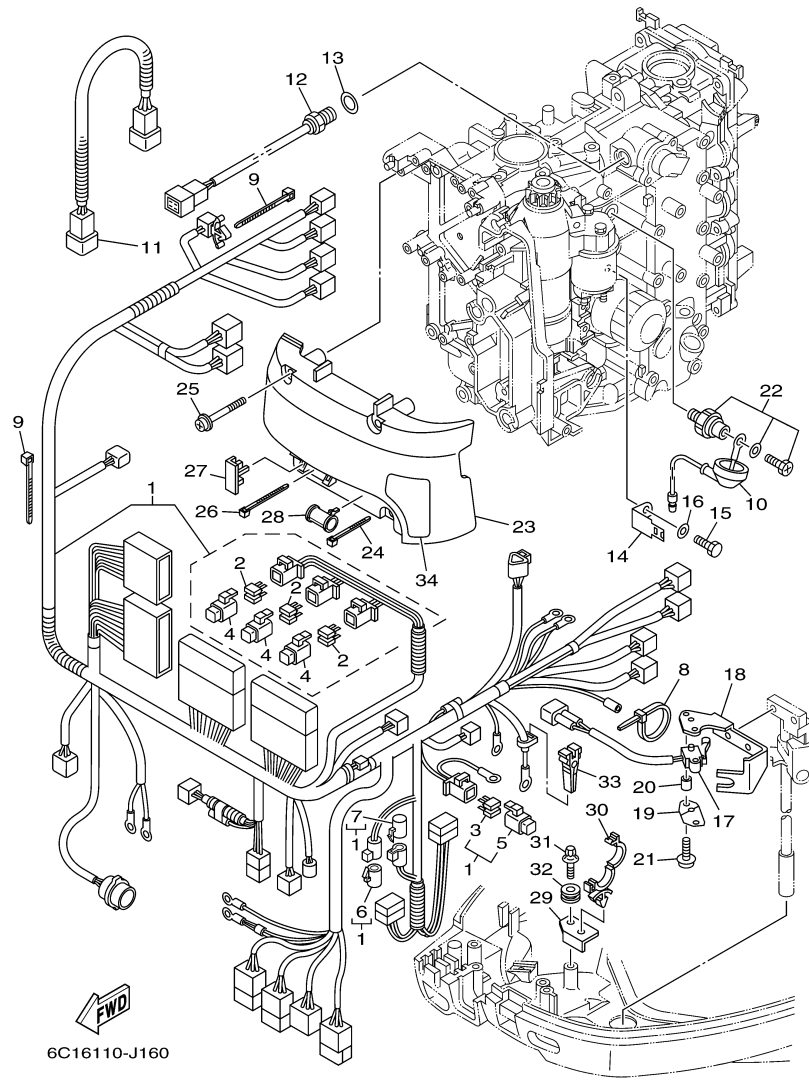

T60TLR 0410 / ELECTRICAL 3

©2014 Yamaha Motor Corporation, U.S.A. All rights reserved.

Part List

T60TLR 0410 / ELECTRICAL 3

REF - NO	PART NUMBER	PART NAME	QUANTITY	REMARKS
1	6C5-82590-40-00	WIRE HARNESS ASSY	1	
2	67F-82151-00-00	.FUSE (20A)	6	
3	67F-82151-10-00	.FUSE (30A)	2	
4	67F-8215B-10-00	.CAP (YELLOW)	3	
5	67F-8215B-20-00	.CAP (GREEN)	1	
6	6P2-82582-00-00	.CAP 1 (FEMALE)	1	
7	6P2-82582-10-00	.CAP 1 (MALE)	1	
8	90465-13M24-00	CLAMP	1	
9	90465-13M11-00	CLAMP	2	
10	68V-81315-00-00	LEAD WIRE ASSY	1	
11	6C5-82553-00-00	EXTENSION, WIRE LEAD	1	
12	6CJ-85790-00-00	THERMOSENSOR ASSY	1	
13	90430-14115-00	.GASKET	1	
14	6C5-82388-00-00	PLATE	1	
15	97095-06014-00	BOLT	1	
16	92995-06600-00	WASHER	1	
17	60V-8259F-00-00	SWITCH ASSY	1	
18	6C5-82554-01-00	STAY, NEUTRAL SWITCH	1	
19	61A-82588-01-00	PLATE	1	
20	90387-04001-00	COLLAR	1	
21	97985-04116-00	SCREW, WITH WASHER	2	
22	64J-82504-00-00	OIL PRESSURE SWITCH ASSY	1	
23	6C5-81942-00-00	COVER	1	
24	90465-13M39-00	CLAMP	1	
25	90159-06M14-00	SCREW, WITH WASHER	4	
26	90465-13M24-00	CLAMP	1	
27	6C5-82176-00-00	DAMPER	2	
28	6C5-8252R-00-00	DAMPER	1	
29	6C5-42811-00-00	STAY	1	
30	90464-18007-00	CLAMP	1	
31	90119-06077-00	BOLT, WITH WASHER	1	
32	90480-13598-00	GROMMET	1	
33	67F-2812A-00-00	.PULLER, FUSE	1	
34	6C5-81919-00-00	GRAPHIC, REGULATOR	1