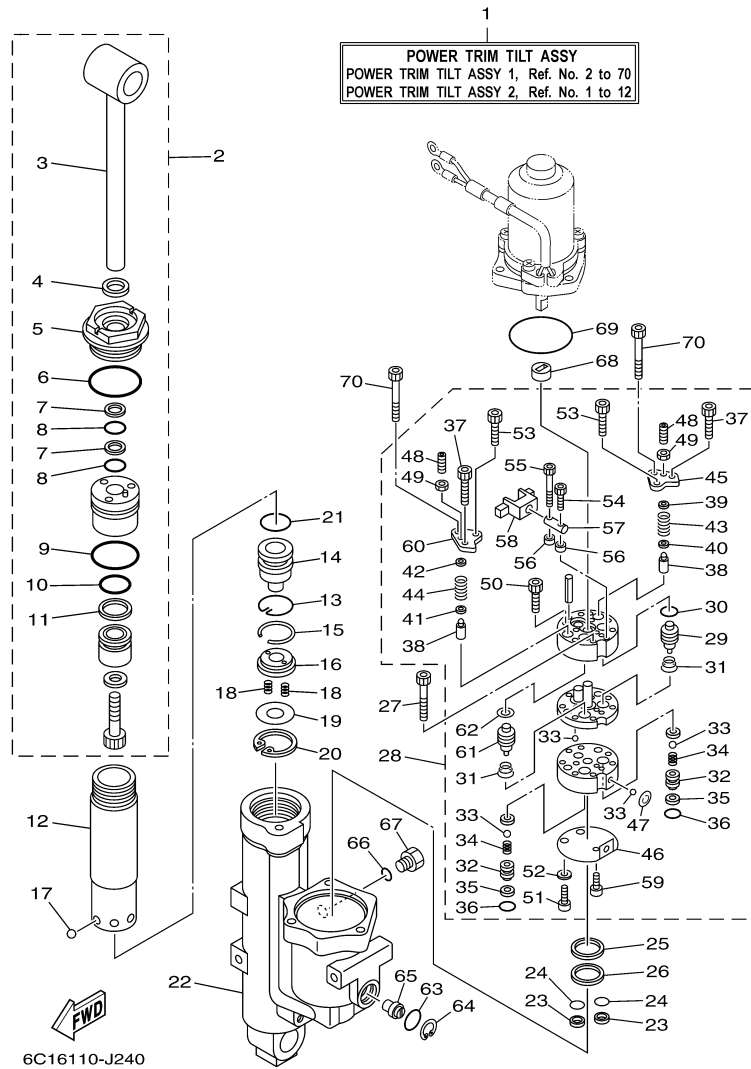

T60TLR 0410 / POWER TRIM TILT ASSY 1

©2014 Yamaha Motor Corporation, U.S.A. All rights reserved.

Part List

T60TLR 0410 / POWER TRIM TILT ASSY 1

REF - NO	PART NUMBER	PART NAME	QUANTITY	REMARKS
1	6C5-43800-01-8D	POWER TRIM & TILT ASSY	1	
2	6C5-43810-00-00	TILT PISTON SUB ASSY	1	
3	6C5-43801-00-00	.ROD	1	
4	62Y-43822-00-00	.SEAL, TRIM DUST	1	
5	6C5-43821-00-00	.SCREW, TRIM CYLINDER END	1	
6	62Y-43863-00-00	.O-RING	1	
7	62X-43872-00-00	.RING, BACK UP	2	
8	6C5-43863-00-00	.O-RING	2	
9	6C5-43862-00-00	.O-RING	1	
10	6C5-43861-00-00	.O-RING	1	
11	6C5-43871-00-00	.RING, BACK UP	1	
12	6C5-22471-00-00	CYLINDER, SHOCK ABSORBER	1	
13	6C5-43875-00-00	RING, SNAP	1	
14	6C5-4381B-00-00	FREE PISTON SUB ASSY	1	
15	93450-32116-00	CIRCLIP	1	
16	6C5-43899-00-00	PLATE STOPPER	1	
17	93503-16003-00	BALL	6	
18	62X-4384H-00-00	SPRING	2	
19	6C5-22435-00-00	PLATE, VALVE 2	1	
20	99009-32500-00	CIRCLIP	1	
21	6C5-43861-00-00	O-RING	1	
22	6C5-4380K-00-00	CYLINDER, TILT SUB ASSY	1	
23	6C5-43817-10-00	FILTER 2	2	
24	69J-4389J-00-00	.O-RING	2	
25	6C5-43816-00-00	FILTER 1	1	
26	6C5-4380G-00-00	PLATE	1	
27	91312-05045-00	BOLT	2	
28	6C5-43830-00-00	GEAR PUMP ASSY	1	
29	6C6-43841-00-00	.PISTON, SHUTTLE	1	
30	6H1-43883-00-00	.O-RING	1	
31	6C6-43894-00-00	.SPRING, SHUTTLE RETURN	2	
32	6C6-4382E-00-00	.ADAPTOR 2	2	
33	93505-32038-00	.BALL	6	
34	6C6-43853-00-00	.SPRING, MAIN VALVE	2	
35	6C6-4387G-00-00	.WASHER	2	
36	69J-4389J-00-00	.O-RING	2	
37	91312-05030-00	.BOLT	2	
38	6C5-43851-00-00	.SEAT, RELIEF VALVE	2	
39	6C5-4381K-00-00	.HOLDER	1	
40	6C5-43893-00-00	.WASHER	1	
41	6C6-43893-00-00	.WASHER	1	
42	6C6-4381K-00-00	.HOLDER	1	
43	6C5-43855-00-00	.SPRING, UP RELIEF	1	
44	6C5-43856-00-00	.SPRING, DOWN RELIEF	1	
45	6C5-4382K-00-00	.CAP, RELIEF VALVE	1	
46	6C5-43895-00-00	.SEAT, RELIEF VALVE	1	
47	6C5-43854-00-00	.SPRING, MANUAL RELEASE	1	
48	92A08-03110-00	.SCREW SET	2	
49	95302-03600-00	.NUT	2	
50	91312-05025-00	.BOLT	2	
51	6C6-43878-00-00	.BOLT, SOCKET	2	
52	62Y-4387G-00-00	.WASHER	2