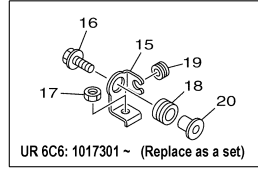

T60TLR 0410 / FUEL 1

6C13200F1101
Rev. 4-12-2012

©2014 Yamaha Motor Corporation, U.S.A. All rights reserved.

Part List

T60TLR 0410 / FUEL 1

REF - NO	PART NUMBER	PART NAME	QUANTITY	REMARKS
1	6G1-24304-02-00	FUEL PIPE JOINT COMP. 1	1	
2	97095-06025-00	BOLT	1	
3	92995-06600-00	WASHER	1	
4	6C5-2247A-00-00	HOSE 1	1	
5	67F-24377-00-00	PIPE, JOINT 2	1	
6	90445-13M02-00	HOSE (L40)	1	
7	90465-11M10-00	CLAMP	2	
8	90467-09M17-00	CLIP	1	
9	6D8-24560-00-00	FILTER ASSY	1	
10	6D8-24563-00-00	.ELEMENT, FILTER	1	
11	6D8-24564-00-00	.GASKET	1	
12	6D8-24562-00-00	.CUP, FILTER	1	
13	6D8-24469-00-00	..FLOAT, WATER LEVEL	1	
14	6D8-24519-00-00	..CLIP	1	
15	6C5-24566-10-00	BRACKET, FILTER	1	UR 6C6:1017301 -
15	6C5-24566-01-00	BRACKET, FILTER	1	
16	95895-08016-00	BOLT, FLANGE	1	
16	90119-08148-00	BOLT, WITH WASHER	1	UR 6C6:1017301 -
17	95380-08600-00	NUT	1	
18	90480-16013-00	GROMMET	1	UR 6C6:1017301 -
19	90480-10M58-00	GROMMET	1	UR 6C6:1017301 -
20	90387-08095-00	COLLAR	1	UR 6C6:1017301 -
21	90445-13M36-00	HOSE (L350)	1	
22	90467-10M04-00	CLIP	2	
23	6C5-24410-00-00	FUEL PUMP ASSY	1	
24	6C5-24415-00-00	.BODY 4	1	
25	62Y-24411-02-00	.DIAPHRAGM	1	
26	62Y-24423-00-00	.SPRING, DIAPHRAGM	1	
27	62Y-13131-00-00	.PLUNGER	1	
28	62Y-24454-00-00	.SPRING	1	
29	62Y-24444-01-00	.SCREW	4	
30	6C5-24471-00-00	.DIAPHRAGM	1	
31	95380-05600-00	.NUT	4	
32	62Y-24374-01-00	.PIN	1	
33	93210-24M79-00	.O-RING	1	
34	97095-06030-00	BOLT	2	
35	92995-06600-00	WASHER	2	
36	90467-10M04-00	CLIP	2	
37	90446-14M62-00	HOSE (L320)	1