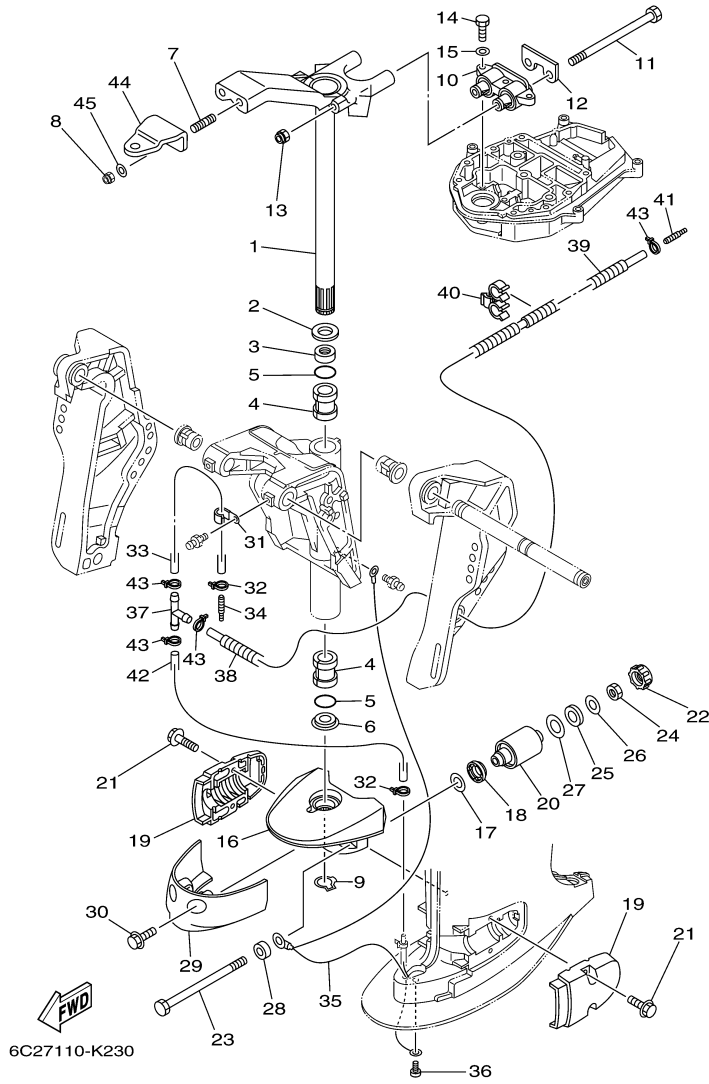

T60TLR 0410 / BRACKET 2

©2014 Yamaha Motor Corporation, U.S.A. All rights reserved.

Part List

T60TLR 0410 / BRACKET 2

REF - NO	PART NUMBER	PART NAME	QUANTITY	REMARKS
1	69W-42510-01-8D	STEERING BRACKET ASSY	1	
2	90201-30M00-00	WASHER, PLATE	1	
3	90386-30M78-00	BUSH	1	
4	90386-30M77-00	BUSH	2	
5	93210-29M94-00	O-RING	2	
6	90386-30M60-00	BUSH	1	
7	90116-10038-00	BOLT, STUD	2	
8	90185-10051-00	NUT, SELF-LOCKING	2	
9	93410-28M06-00	CIRCLIP	1	
10	64J-44514-00-00	MOUNT DAMPER, UPPER SIDE	1	
11	90101-08M15-00	BOLT	2	
12	69W-44526-01-00	PLATE	1	
13	90185-08045-00	NUT, SELF-LOCKING	2	
14	97075-08030-00	BOLT	3	
15	92995-08600-00	WASHER	3	
16	69W-44551-00-8D	HOUSING, LOWER MOUNT RUBBER 1	1	
17	90201-12M16-00	WASHER, PLATE	2	
18	6C5-43885-00-00	GROMMET	2	
19	6C5-44552-00-8D	HOUSING, LOWER MOUNT RUBBER 2	2	
20	69W-44555-00-94	MOUNT DAMPER, LOWER SIDE	2	
21	90119-08131-00	BOLT, WITH WASHER	4	
22	6C5-44575-00-00	DAMPER, LOWER MOUNT RUBBER	2	
23	90109-12MA3-00	BOLT	2	
24	95380-12700-00	NUT	2	
25	90202-21100-00	WASHER, PLATE	2	
26	90201-13M19-00	WASHER, PLATE	2	
27	90201-22M05-00	WASHER, PLATE	2	
28	6C6-43127-00-00	COLLAR	2	
29	67C-44553-00-8D	COVER, LOWER MOUNT	1	
30	90119-08100-00	BOLT, WITH WASHER	2	
31	90465-06M86-00	.CLAMP	1	
32	90465-11M10-00	CLAMP	2	
33	90445-07MF2-00	HOSE (L250)	1	
34	6E5-83558-00-00	END, NIPPLE	1	
35	67C-82127-10-00	WIRE, LEAD 2	1	
36	97885-06008-00	SCREW, PAN HEAD	1	
37	90413-05014-00	WAY 3	1	
38	6C5-44385-01-00	HOSE, WATER 1	1	
39	90447-07001-00	HOSE, WITH SPRING (L400)	1	
40	90464-10006-00	CLAMP	1	
41	6E5-83558-00-00	END, NIPPLE	1	
42	90445-07M30-00	HOSE (L450)	1	
43	90465-11M10-00	CLAMP	4	
44	65W-48511-10-00	HOOK, STEERING	1	
45	90201-10120-00	.WASHER, PLATE	2