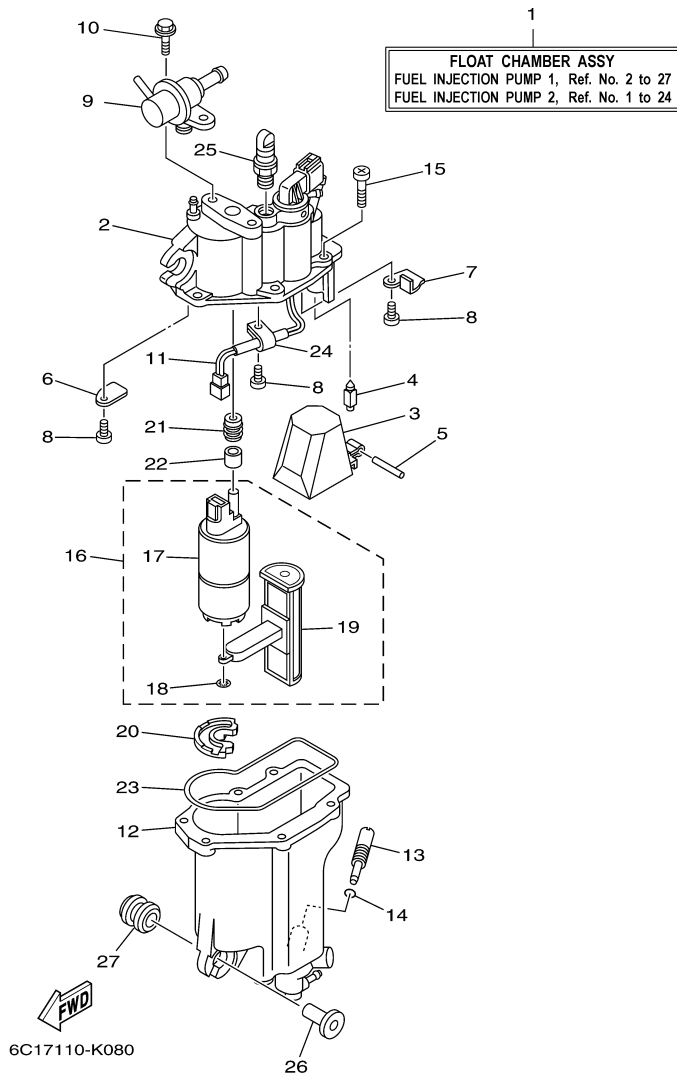

T60TLR 0410 / FUEL INJECTION PUMP 1

©2014 Yamaha Motor Corporation, U.S.A. All rights reserved.

Part List

T60TLR 0410 / FUEL INJECTION PUMP 1

REF - NO	PART NUMBER	PART NAME	QUANTITY	REMARKS
1	6C5-14180-00-00	FLOAT CHAMBER ASSY	1	
2	6CJ-14182-00-00	COVER, FLOAT CHAMBER	1	
3	6C5-14985-00-00	FLOAT	1	
4	6C5-14546-00-00	VALVE, NEEDLE	1	
5	6C5-14386-00-00	PIN, FLOAT	1	
6	6C5-2441R-00-00	PLATE, BAFFLE 1	1	
7	6C5-2441T-00-00	PLATE, BAFFLE 2	1	
8	6C5-24453-00-00	SCREW	3	
9	6C5-13906-01-00	REGULATOR, PRESSURE	1	
10	6C5-24592-00-00	BOLT	2	
11	6C5-87226-00-00	WIRE HARNESS ASSY	1	
12	6CJ-14960-00-00	BODY ASSY	1	
13	6C5-14191-00-00	PLUG, DRAIN	1	
14	6C5-14397-00-00	O-RING	1	
15	6C5-14567-00-00	SCREW	6	
16	6C5-13910-00-00	FUEL PUMP ASSY	1	
17	6C5-13907-00-00	.FUEL PUMP COMP	1	
18	6C5-14127-00-00	.CLIP	1	
19	6C5-13915-00-00	.FILTER	1	
20	6C5-13593-00-00	DAMPER	1	
21	6C5-13781-00-00	DAMPER, PUMP	1	
22	6C5-13716-00-00	COLLAR	1	
23	6C5-14984-00-00	GASKET, FLOAT CHAMBER	1	
24	6C5-21337-00-00	CLAMP, CABLE	1	
25	6C5-14225-00-00	CAP	1	
26	90387-06M69-00	COLLAR	3	
27	90480-09M12-00	GROMMET	3	