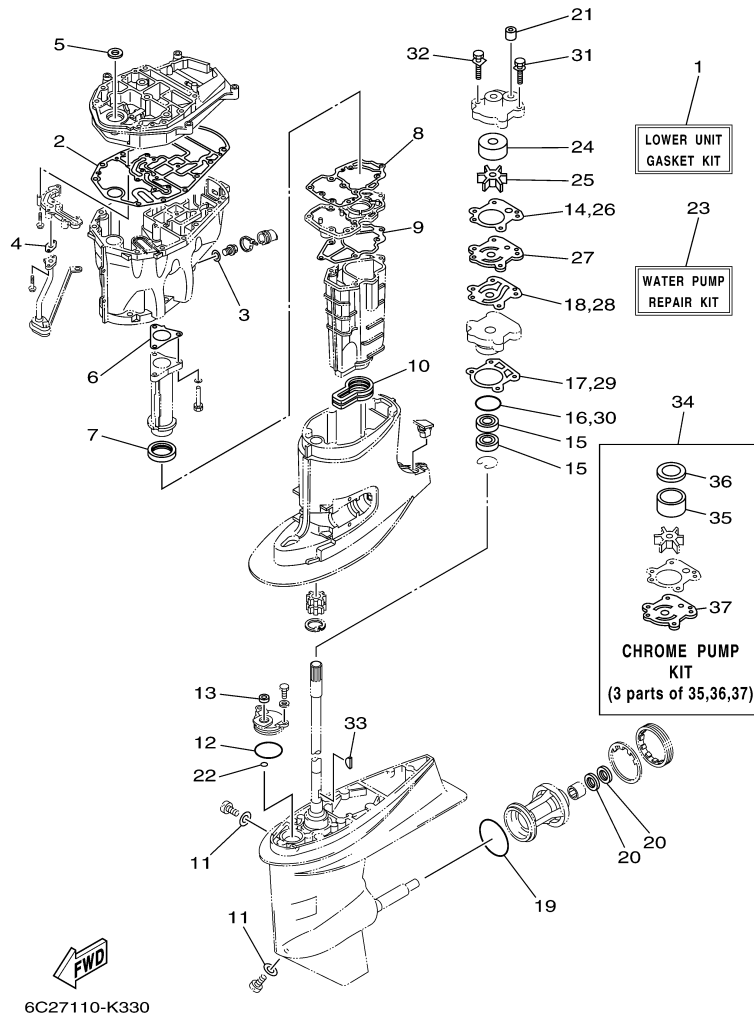

T60TLR 0410 / REPAIR KIT 2

©2014 Yamaha Motor Corporation, U.S.A. All rights reserved.

Part List

T60TLR 0410 / REPAIR KIT 2

REF - NO	PART NUMBER	PART NAME	QUANTITY	REMARKS
1	6C6-W0001-20-00	LOWER UNIT GASKET KIT	1	
2	6C5-15312-01-00	.GASKET, OIL PAN	1	
3	90430-14M09-00	.GASKET	1	
4	6C5-13414-01-00	.GASKET, STRAINER COVER	1	
5	93103-18011-00	.OIL SEAL	1	
6	6C5-41133-00-00	.GASKET, EXHAUST MANIFOLD 1	1	
7	6C5-46132-00-00	.GASKET 1	1	
8	6C5-41134-00-00	.GASKET, EXHAUST MANIFOLD	1	
9	6C5-41135-00-00	.GASKET, EXHAUST MANIFOLD	1	
10	6C5-45123-00-00	.GASKET, MUFFLER	1	
11	90430-08020-00	.GASKET	2	
12	93210-49046-00	.O-RING	1	
13	93106-09014-00	.OIL SEAL	1	
14	6H3-44315-A0-00	.GASKET, WATER PUMP	1	
15	93101-23070-00	.OIL SEAL	2	
16	93210-46044-00	.O-RING	1	
17	688-44316-A0-00	.GASKET, WATER PUMP	1	
18	6H3-44324-A0-00	.GASKET, CARTRIDGE	1	
19	93210-86M39-00	.O-RING	1	
20	93101-25M03-00	.OIL SEAL	2	
21	663-44366-00-00	.DAMPER, WATER SEAL 2	1	
22	93210-07003-00	.O-RING	1	
23	6H3-W0078-02-00	WATER PUMP REPAIR KIT	1	
24	663-44322-00-00	.INSERT, CARTRIDGE	1	
25	6H3-44352-00-00	.IMPELLER	1	
26	6H3-44315-A0-00	.GASKET, WATER PUMP	1	
27	6H3-44323-00-00	.OUTER PLATE, CARTRIDGE	1	
28	6H3-44324-A0-00	.GASKET, CARTRIDGE	1	
29	688-44316-A0-00	.GASKET, WATER PUMP	1	
30	93210-46044-00	.O-RING	1	
31	90119-08M14-00	.BOLT, WITH WASHER	2	
32	90119-08M33-00	.BOLT, WITH WASHER	2	
33	90280-03M03-00	.KEY, WOODRUFF	1	
34	6H3-W0078-0A-00	CHROME PUMP KIT	1	
35	670-44322-01-00	.INSERT, CARTRIDGE	1	
36	670-44321-00-00	.INNER PLATE, CARTRIDGE	1	
37	6H3-44323-40-00	.OUTER PLATE, CARTRIDGE	1	

Part Notes

T60TLR 0410 / REPAIR KIT 2

PART NUMBER		NOTE TEXT
90430-14M09-00		OEM: This part number is among the Top 100 Most Popular Marine Maintenance Parts as of March 2014.
90430-08020-00		OEM: This part number is among the Top 100 Most Popular Marine Maintenance Parts as of March 2014.
93106-09014-00		OEM: This part number is among the Top 100 Most Popular Marine Maintenance Parts as of March 2014.
93101-25M03-00		OEM: This part number is among the Top 100 Most Popular Marine Maintenance Parts as of March 2014.
6H3-44352-00-00		OEM: This part number is among the Top 100 Most Popular Marine Maintenance Parts as of March 2014.

©2014 Yamaha Motor Corporation, U.S.A. All rights reserved.