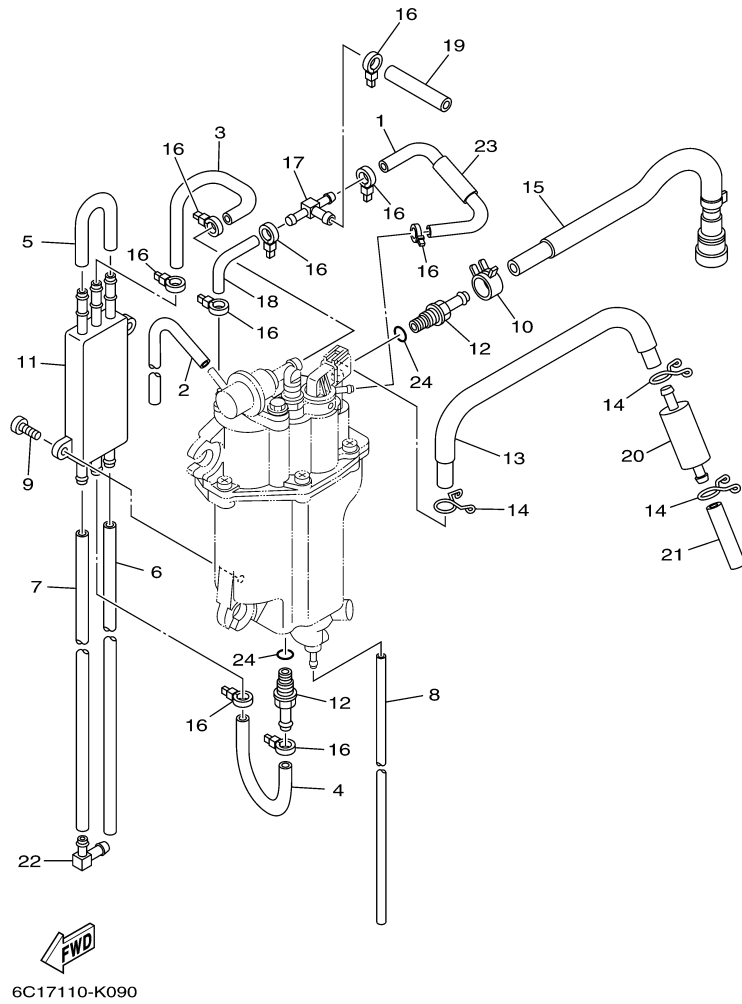

T60TLR 0410 / FUEL INJECTION PUMP 2

©2014 Yamaha Motor Corporation, U.S.A. All rights reserved.

Part List

T60TLR 0410 / FUEL INJECTION PUMP 2

REF - NO	PART NUMBER	PART NAME	QUANTITY	REMARKS
1	6C5-13546-00-00	HOSE 2	1	
2	6C5-13542-00-00	HOSE, VACUUM SENSING 1	1	
3	6C5-24321-00-00	PIPE 10	1	
4	6C5-24322-00-00	PIPE 11	1	
5	6C5-24323-00-00	PIPE 12	1	
6	6CJ-24324-00-00	PIPE 13	1	
7	6CJ-24325-00-00	PIPE 14	1	
8	6BG-14149-00-00	PIPE	1	
9	6C5-24444-00-00	SCREW	2	
10	6C5-13577-00-00	CLIP	1	
11	6C5-21841-00-00	COOLER	1	
12	6C5-14251-00-00	NIPPLE	2	
13	6C5-14148-00-00	PIPE	1	
14	6C5-24387-00-00	CLIP	3	
15	6C5-13974-00-00	PIPE, FUEL 4	1	
16	90465-11M10-00	CLAMP	9	
17	6C5-24379-00-00	PIPE, JOINT 4	1	
18	6C5-13545-00-00	HOSE 1	1	
19	6C5-13547-00-00	HOSE 3	1	
20	6C5-24251-00-00	STRAINER 1	1	
21	6C5-2451B-00-00	HOSE, FUEL INLET	1	
22	6C5-1410F-00-00	CONNECTOR	1	
23	6C5-13548-00-00	HOSE, AIR 4	1	
24	6C5-13739-00-00	O-RING	2	

Part Notes

T60TLR 0410 / FUEL INJECTION PUMP 2

PART NUMBER	NOTE TEXT
6C5-24251-00-00	OEM: This part number is among the Top 100 Most Popular Marine Maintenance Parts as of March 2014.

©2014 Yamaha Motor Corporation, U.S.A. All rights reserved.