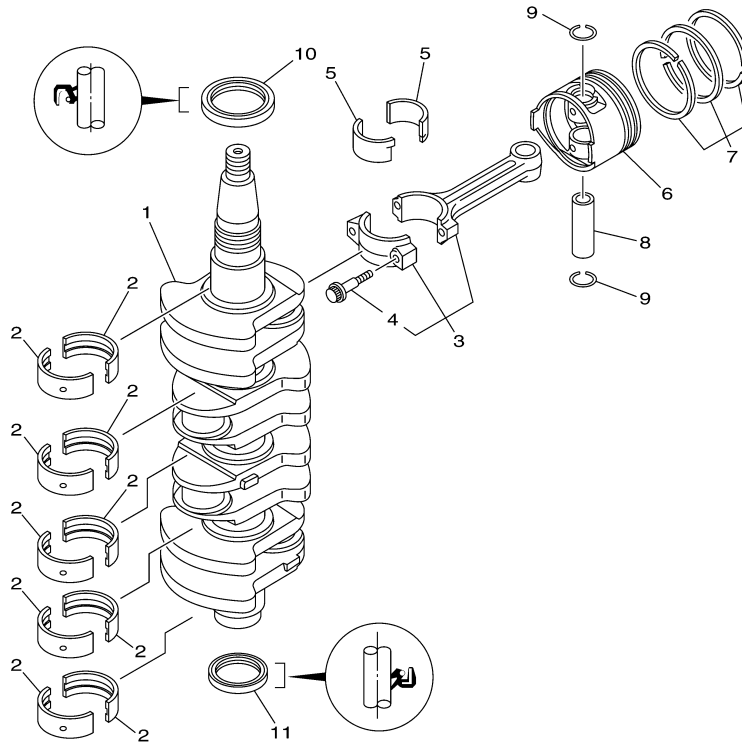

T60TLR 0410 / CRANKSHAFT PISTON

6C17110-K030

Part List

T60TLR 0410 / CRANKSHAFT PISTON

REF - NO	PART NUMBER	PART NAME	QUANTITY	REMARKS
1	6C5-11411-01-00	CRANKSHAFT	1	
2	6BG-11416-20-00	PLANE BEARING, CRANKSHAFT 1	10	UR PINK
2	6BG-11416-30-00	PLANE BEARING, CRANKSHAFT 1	10	UR GREEN
2	6BG-11416-10-00	PLANE BEARING, CRANKSHAFT 1	10	UR RED
2	6BG-11416-00-00	PLANE BEARING, CRANKSHAFT 1	10	UR YELLOW
3	6C5-11650-00-00	CONNECTING ROD ASSY	4	
4	6C5-11654-00-00	.BOLT, CONNECTING ROD	2	
5	6CJ-11656-30-00	PLANE BEARING, CONNECTING ROD	8	UR GREEN
5	6CJ-11656-20-00	PLANE BEARING, CONNECTING ROD	8	UR PINK
5	6CJ-11656-10-00	PLANE BEARING, CONNECTING ROD	8	UR RED
5	6CJ-11656-00-00	PLANE BEARING, CONNECTING ROD	8	UR YELLOW
6	69W-11636-01-00	PISTON (0.50MM O/S)	4	AP
6	69W-11635-01-00	PISTON (0.25MM O/S)	4	AP
6	69W-11631-01-97	PISTON (STD)	4	
7	67C-11603-00-00	PISTON RING SET (STD)	4	
7	67C-11604-00-00	PISTON RING SET (0.25MM O/S)	4	AP
7	67C-11605-00-00	PISTON RING SET (0.50MM O/S)	4	AP
8	62Y-11633-00-00	PIN, PISTON	4	
9	93450-17129-00	CIRCLIP	8	
10	93102-43M42-00	.OIL SEAL	1	
11	93101-35002-00	.OIL SEAL	1