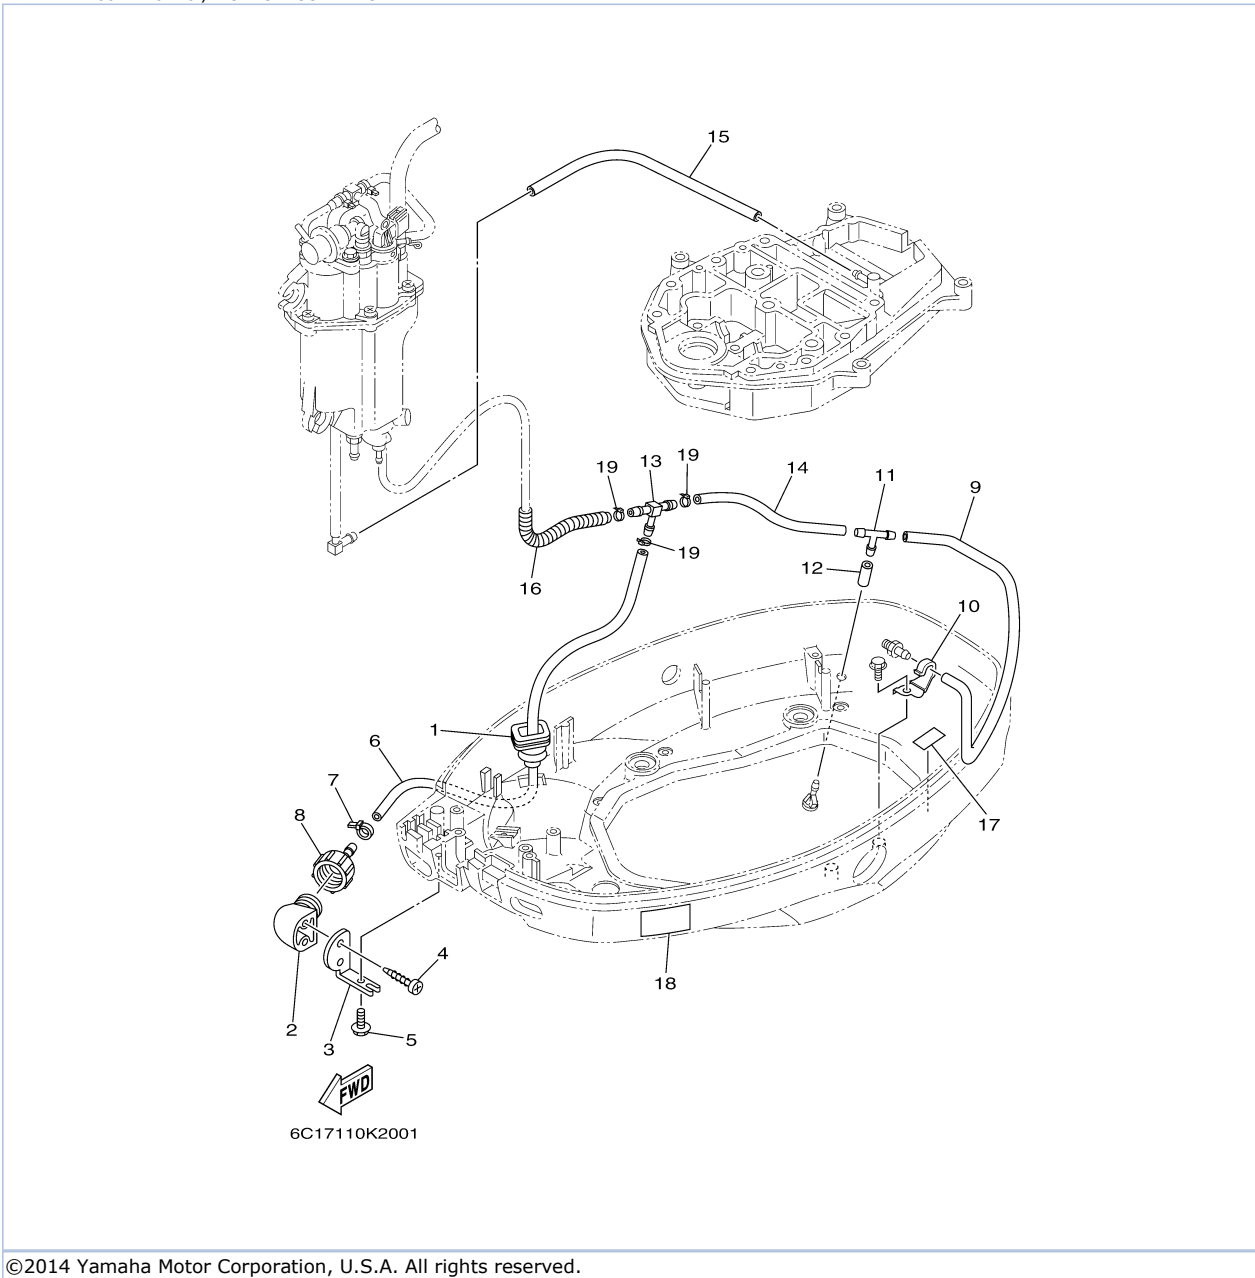

T60TLR 0410 / BOTTOM COWLING 2

Part List

T60TLR 0410 / BOTTOM COWLING 2

REF - NO	PART NUMBER	PART NAME	QUANTITY	REMARKS
1	65W-42724-10-00	GROMMET	1	
2	68T-12572-00-00	ADAPTER	1	
3	69W-12535-00-00	PLATE	1	
4	90167-06002-00	SCREW, TAPPING	2	
5	90109-06M80-00	.BOLT	1	
6	6C5-24312-00-00	PIPE 2	1	
7	90465-11M10-00	CLAMP	1	
8	6R3-12580-00-00	JOINT ASSY	1	
9	90445-09226-00	HOSE (L390)	1	
10	90462-08031-00	CLAMP	1	
11	688-24378-00-00	PIPE, JOINT 3	1	
12	90445-09220-00	HOSE (L30)	1	
13	6C5-24378-00-00	PIPE, JOINT 3	1	
14	90445-09091-00	HOSE (L135)	1	
15	90445-09304-00	HOSE (L310)	1	
16	90447-10006-00	TUBE	1	
17	6C5-82377-00-00	LABEL	1	
18	6AH-42794-40-00	LABEL, WARNING (GENERAL)	1	
19	90465-11M10-00	CLAMP	3	UR 6C6: 1015771-1018351