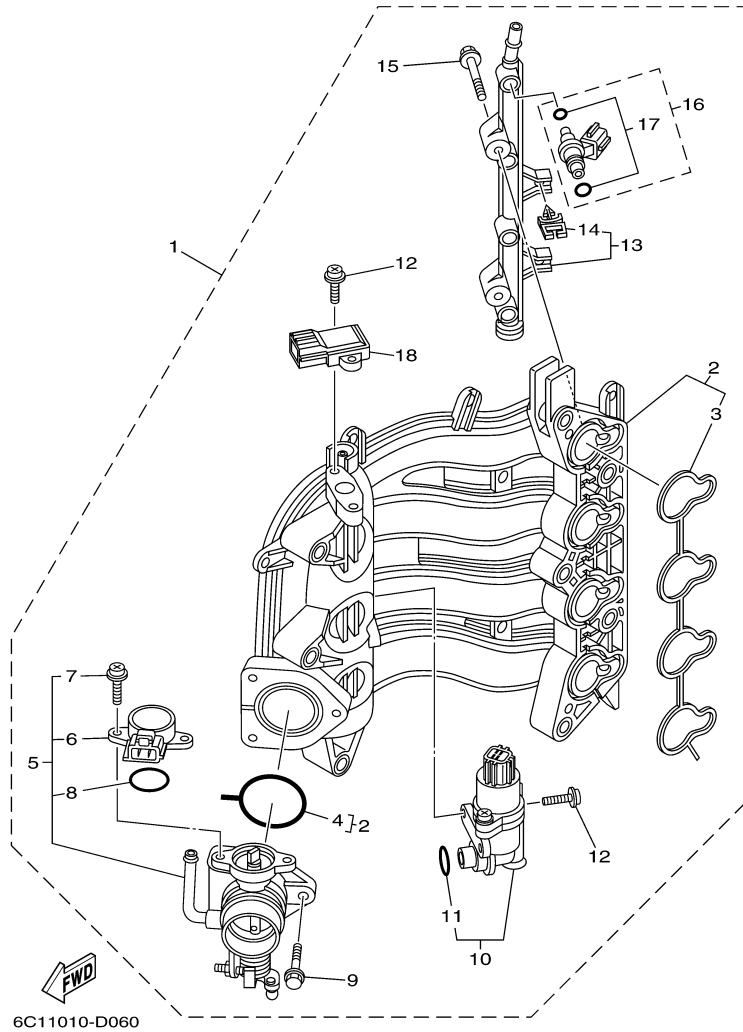

T60TLR 0410 / INTAKE 1

©2014 Yamaha Motor Corporation, U.S.A. All rights reserved.

Part List

T60TLR 0410 / INTAKE 1

REF - NO	PART NUMBER	PART NAME	QUANTITY	REMARKS
1	6C5-14200-00-00	INTAKE ASSY	1	
2	6C5-13641-00-00	.MANIFOLD, INTAKE 1	1	
3	6C5-13645-00-00	..GASKET, MANIFOLD 1	1	
4	6C5-13557-00-00	..GASKET	1	
5	6C5-13750-00-00	.THROTTLE BODY ASSY	1	
6	6C5-85885-00-00	..THROTTLE SENSOR ASSY	1	
7	6C5-81145-00-00	..SCREW 1	2	
8	6C5-8182L-00-00	..O-RING 1	1	
9	6C5-14496-00-00	.BOLT	3	
10	6C5-13105-01-00	.CONTROL VALVE ASSY	1	
11	6C5-1319C-00-00	..O-RING	1	
12	6C5-81146-00-00	.SCREW 2	4	
13	6C5-13161-00-00	.PIPE, DELIVERY 1	1	
14	90464-07M56-00	..CLAMP	2	
15	6C5-14446-00-00	.BOLT	2	
16	6C5-13761-00-00	.INJECTOR	4	
17	6C5-1410B-00-00	..PACKING KIT	1	
18	68F-83688-00-00	.SENSOR ASSY	1