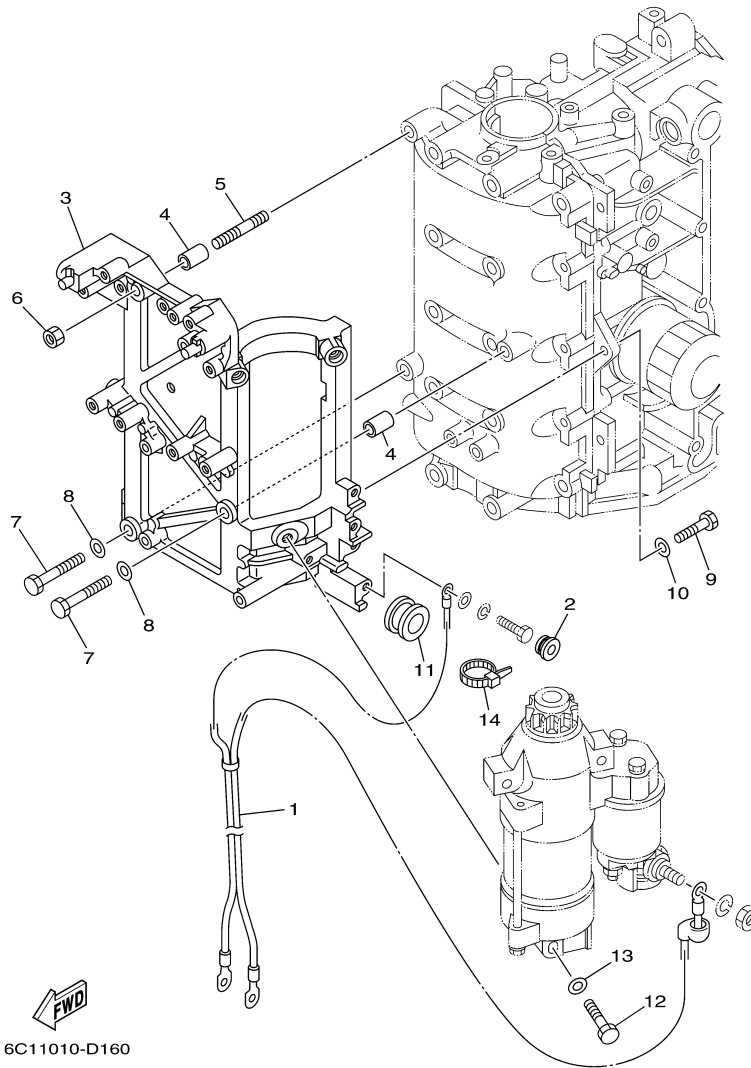

T60TLR 0410 / ELECTRICAL 4

©2014 Yamaha Motor Corporation, U.S.A. All rights reserved.

Part List

T60TLR 0410 / ELECTRICAL 4

REF - NO	PART NUMBER	PART NAME	QUANTITY	REMARKS
1	6C5-82105-U0-00	BATTERY CABLE	1	
2	90480-12072-00	GROMMET	1	
3	6C5-81822-00-94	BRACKET, STARTING MOTOR	1	
4	99590-10114-00	.PIN, DOWEL	2	
5	95680-08330-00	BOLT, STUD	1	
6	95380-08600-00	NUT	1	
7	97095-08035-00	BOLT	2	
8	92995-08600-00	WASHER	2	
9	97095-08025-00	BOLT	2	
10	92995-08600-00	WASHER	2	
11	90480-24003-00	GROMMET	1	
12	97013-08045-00	BOLT	3	
13	92903-08600-00	WASHER, PLATE	3	
14	90465-13M18-00	CLAMP	1	

Part Notes

T60TLR 0410 / ELECTRICAL 4

PART NUMBER	NOTE TEXT
90480-12072-00	OEM: GROMMET used on F115TLR and F/LF115TXR 0410 Production and Earlier

©2014 Yamaha Motor Corporation, U.S.A. All rights reserved.