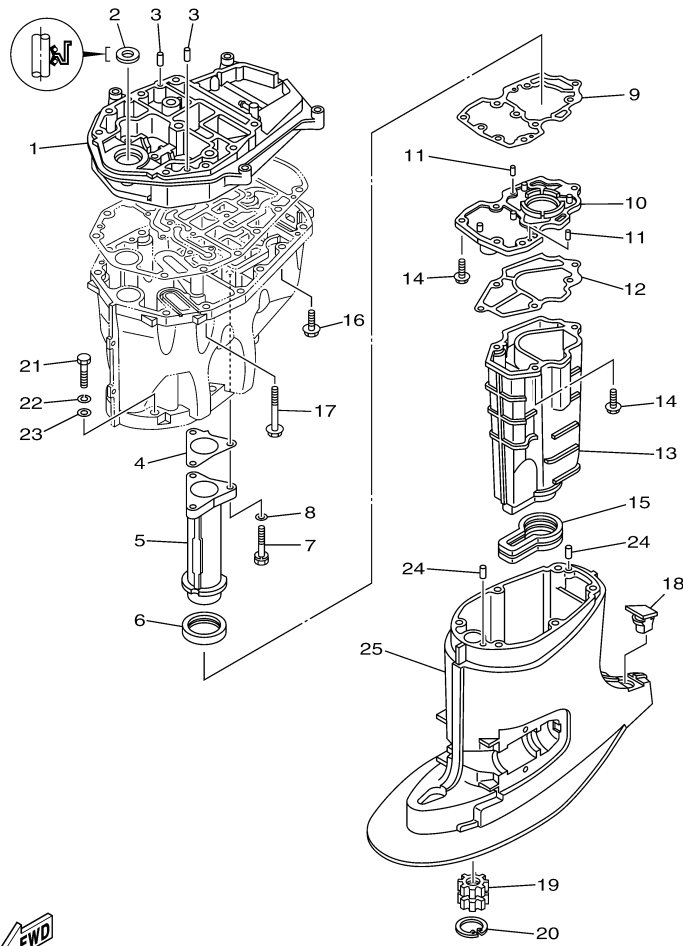

T60TLR 0410 / UPPER CASING

6C17110-K260

Part List

T60TLR 0410 / UPPER CASING

REF - NO	PART NUMBER	PART NAME	QUANTITY	REMARKS
1	6C5-41137-01-CA	GUIDE, EXHAUST	1	
2	93103-18011-00	.OIL SEAL	1	
3	93608-12M05-00	PIN, DOWEL	2	
4	6C5-41133-00-00	.GASKET, EXHAUST MANIFOLD 1	1	
5	6C5-41131-00-CA	MANIFOLD, EXT. 1	1	
6	6C5-46132-00-00	.GASKET 1	1	
7	90119-06261-00	BOLT, WITH WASHER	3	
8	90201-06015-00	WASHER, PLATE	3	
9	6C5-41134-00-00	.GASKET, EXHAUST MANIFOLD	1	
10	6C5-45181-00-CA	PLATE	1	
11	93604-10M03-00	PIN, DOWEL	2	
12	6C5-41135-00-00	.GASKET, EXHAUST MANIFOLD	1	
13	6C5-14711-00-CA	MUFFLER 1	1	
14	97575-06525-00	BOLT, WITH WASHER	6	
15	6C5-45123-00-00	.GASKET, MUFFLER	1	
16	90119-08102-00	BOLT, WITH WASHER	4	
17	90119-08132-00	BOLT, WITH WASHER	8	
18	6C5-45155-00-00	CAP	1	
19	69W-45318-00-00	BUSHING, DRIVE SHAFT	1	
20	93420-36M01-00	CIRCLIP	1	
21	97075-10045-00	BOLT	6	
22	92995-10100-00	WASHER	6	
23	92995-10600-00	WASHER	6	
24	93606-12019-00	.PIN, DOWEL	2	
25	6C5-45111-00-8D	CASING, UPPER	1