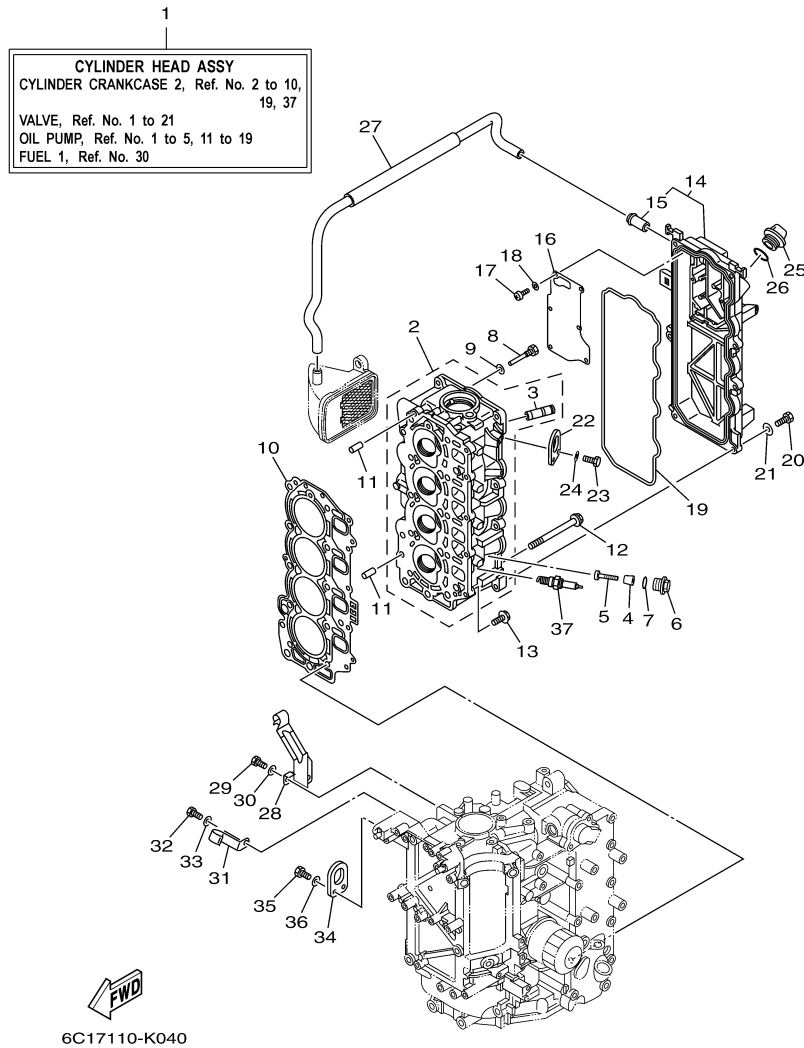

T60TLR 0410 / CYLINDER CRANKCASE 2

©2014 Yamaha Motor Corporation, U.S.A. All rights reserved.

Part List

T60TLR 0410 / CYLINDER CRANKCASE 2

REF - NO	PART NUMBER	PART NAME	QUANTITY	REMARKS
1	6C5-W009A-12-9S	CYLINDER HEAD COMPLETE	1	
2	6C5-11111-01-9S	HEAD, CYLINDER 1	1	
3	62Y-11133-30-00	.GUIDE, VALVE 1	8	
4	6G8-11325-00-00	ANODE	4	
5	97880-05025-00	SCREW, PAN HEAD	4	
6	6G8-11197-01-00	PLUG, BLIND	4	
7	93210-13M63-00	.O-RING	4	
8	90109-06M65-00	BOLT	1	
9	90430-06014-00	.GASKET	1	
10	6C5-11181-01-00	.GASKET, CYLINDER HEAD 1	1	
11	99530-08012-00	PIN, DOWEL	2	
12	90105-09005-00	BOLT, FLANGE	10	
13	90119-06MA3-00	BOLT, WITH WASHER	5	
14	6C5-11191-01-9S	COVER, CYLINDER HEAD 1	1	
15	62Y-14485-00-00	.PIPE, JOINT	1	
16	6C5-11168-00-00	COVER, BREATHER	1	
17	98507-04010-00	SCREW, PAN HEAD	6	
18	92907-04600-00	WASHER	6	
19	62Y-11356-00-00	.SEAL, CYLINDER 2	1	
20	97095-06020-00	BOLT	7	
21	92995-06600-00	WASHER	7	
22	62Y-11119-00-00	HANGER, ENGINE	1	
23	97095-06020-00	BOLT	2	
24	92995-06600-00	WASHER	2	
25	6G8-15363-00-00	PLUG, OIL	1	
26	93210-24M79-00	.O-RING	1	
27	6C5-1531A-01-00	HOSE, BREATHER 1	1	
28	6C5-15378-00-00	HOLDER	1	
29	97095-06014-00	BOLT	1	
30	92995-06600-00	WASHER	1	
31	6C5-15378-11-00	HOLDER	1	
32	97095-06014-00	BOLT	1	
33	92995-06600-00	WASHER	1	
34	62Y-11119-00-00	HANGER, ENGINE	1	
35	97095-06020-00	BOLT	2	
36	92995-06600-00	WASHER	2	
37	DPR-6EB90-00-00	PLUG, SPARK (NGK DPR6EB)	4