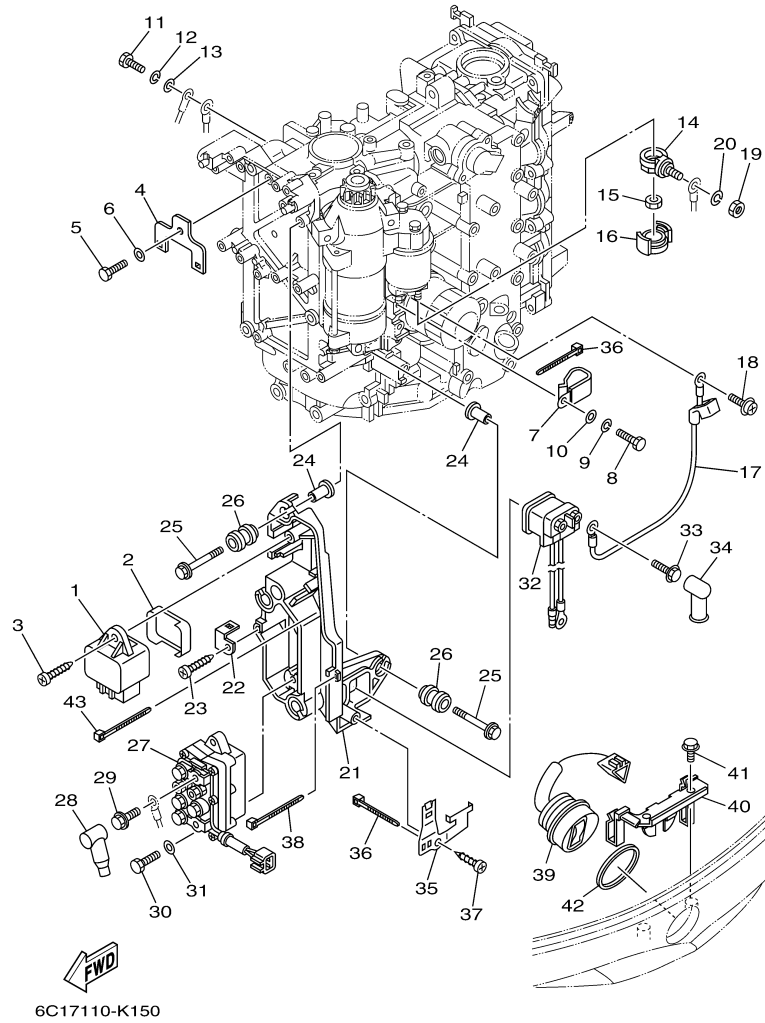

T60TLR 0410 / ELECTRICAL 2

©2014 Yamaha Motor Corporation, U.S.A. All rights reserved.

Part List

T60TLR 0410 / ELECTRICAL 2

REF - NO	PART NUMBER	PART NAME	QUANTITY	REMARKS
1	60E-81950-00-00	RELAY ASSY	1	
2	6C5-81336-00-00	GROMMET	1	
3	97780-60620-00	SCREW, TAPPING	1	
4	6C5-8257V-00-00	PLATE, CONNECTOR	1	
5	97095-06014-00	BOLT	1	
6	92995-06600-00	WASHER	1	
7	90465-05M87-00	CLAMP	1	
8	97095-06020-00	BOLT	4	
9	92995-06100-00	WASHER, SPRING	4	
10	92995-06600-00	WASHER	4	
11	97095-06020-00	BOLT	1	
12	92995-06100-00	WASHER, SPRING	1	
13	92995-06600-00	WASHER	1	
14	60V-81925-00-00	TERMINAL	1	
15	90179-08003-00	NUT	1	
16	68F-82582-00-00	COVER, WIRE HARNESS	1	
17	6C5-81815-00-00	CORD, STARTER MOTOR	1	
18	90159-04005-00	SCREW, WITH WASHER	1	
19	95333-08600-00	NUT	1	
20	92903-08100-00	WASHER, SPRING	1	
21	6C5-81948-00-00	BRACKET	1	
22	6C5-85548-00-00	HOLDER	1	
23	97780-60620-00	SCREW, TAPPING	1	
24	90387-06119-00	COLLAR	4	
25	90119-06M59-00	BOLT, WITH WASHER	4	
26	6A0-82317-00-00	DAMPER, IGNITION COIL	4	
27	63P-81950-00-00	RELAY ASSY	1	
28	682-82119-01-00	COVER, LEAD WIRE	2	
29	97595-06610-00	BOLT, WITH WASHER	2	
30	97095-06020-00	BOLT	2	
31	92995-06600-00	WASHER	2	
32	68V-8194A-00-00	RELAY	1	
33	97595-06610-00	BOLT, WITH WASHER	2	
34	6G5-82119-00-00	COVER, LEAD WIRE	2	
35	6C5-81953-00-00	STAY, RELAY	1	
36	90465-11M10-00	CLAMP	2	
37	97780-60620-00	SCREW, TAPPING	1	
38	90465-13M97-00	CLAMP	1	
39	63D-82563-10-00	TRIM & TILT SWITCH ASSY	1	
40	6C5-83614-01-00	BRACKET	1	
41	90109-06M86-00	BOLT	2	
42	6E5-82587-00-00	GASKET	1	
43	90465-13M97-00	CLAMP	2