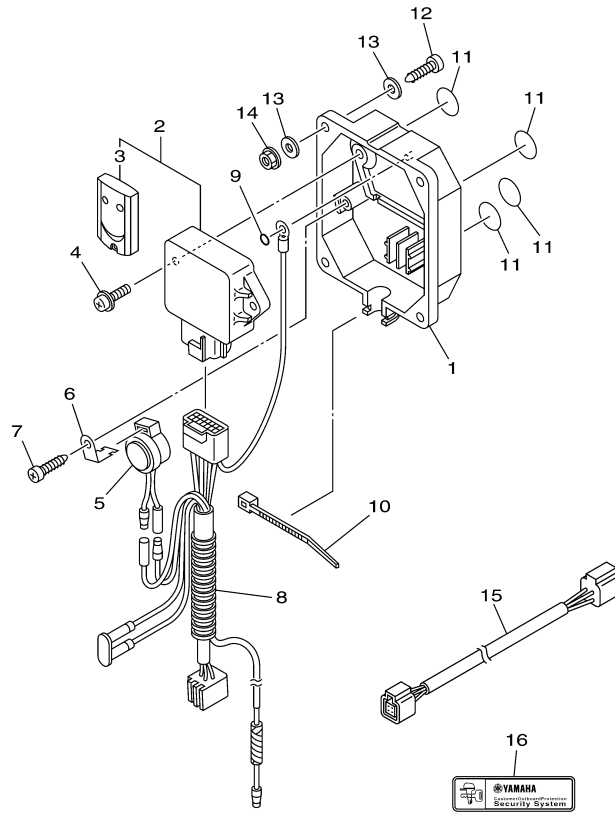

T60TLR 0410 / OPTIONAL PARTS

6CJ1100-K370

©2014 Yamaha Motor Corporation, U.S.A. All rights reserved.

Part List

T60TLR 0410 / OPTIONAL PARTS

REF - NO	PART NUMBER	PART NAME	QUANTITY	REMARKS
1	6Y8-86267-00-00	CASE COMPLETE 1	1	
2	6Y8-86260-10-00	REMOTE CONTROL UNIT ASSY	1	
3	6AA-86261-20-00	.TRANSMITTER COMP	2	
4	97980-06216-00	SCREW, WITH WASHER	2	
5	6X4-83383-00-00	BUZZER	1	
6	6X4-83386-00-00	STAY, BUZZER	1	
7	97780-60620-00	SCREW, TAPPING	1	
8	6Y8-82509-10-00	WIRE, SUB LEAD	1	
9	93210-04279-00	O-RING	1	
10	90465-11M10-00	CLAMP	1	
11	6Y8-8454G-00-00	PATCH 1	4	
12	97880-06035-00	SCREW, PAN HEAD	4	UR
12	90167-06M00-00	SCREW, TAPPING	4	UR
13	90201-06M30-00	WASHER, PLATE	8	
14	95780-06300-00	NUT, FLANGE	4	
15	6Y8-82521-11-00	2FT PIGTAIL BUS	1	
16	6Y8-48277-00-00	STICKER 1	4