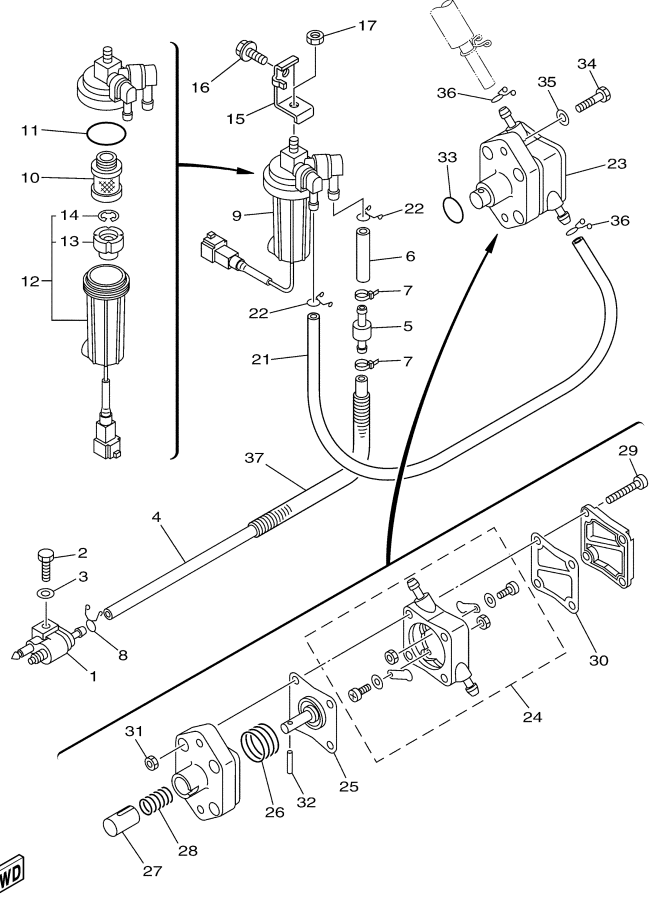

T60TLR 0410 / FUEL 1

6C13200F1101
Rev. 4-12-2012

©2014 Yamaha Motor Corporation, U.S.A. All rights reserved.

Part List

T60TLR 0410 / FUEL 1

REF - NO	PART NUMBER	PART NAME	QUANTITY	REMARKS
1	6G1-24304-02-00	FUEL PIPE JOINT COMP. 1	1	
2	97095-06025-00	BOLT	1	
3	92995-06600-00	WASHER	1	
4	6C5-2247A-00-00	HOSE 1	1	
5	67F-24377-00-00	PIPE, JOINT 2	1	
6	90445-13M02-00	HOSE (L40)	1	
7	90465-11M10-00	CLAMP	2	
8	90467-09M17-00	CLIP	1	
9	6D8-24560-00-00	FILTER ASSY	1	
10	6D8-24563-00-00	.ELEMENT, FILTER	1	
11	6D8-24564-00-00	.GASKET	1	
12	6D8-24562-00-00	.CUP, FILTER	1	
13	6D8-24469-00-00	..FLOAT, WATER LEVEL	1	
14	6D8-24519-00-00	..CLIP	1	
15	6C5-24566-10-00	BRACKET, FILTER	1	UR 6C6:1017301 -
15	6C5-24566-01-00	BRACKET, FILTER	1	
16	95895-08016-00	BOLT, FLANGE	1	
16	90119-08148-00	BOLT, WITH WASHER	1	UR 6C6:1017301 -
17	95380-08600-00	NUT	1	
18	90480-16013-00	GROMMET	1	UR 6C6:1017301 -
19	90480-10M58-00	GROMMET	1	UR 6C6:1017301 -
20	90387-08095-00	COLLAR	1	UR 6C6:1017301 -
21	90445-13M36-00	HOSE (L350)	1	
22	90467-10M04-00	CLIP	2	
23	6C5-24410-00-00	FUEL PUMP ASSY	1	
24	6C5-24415-00-00	.BODY 4	1	
25	62Y-24411-02-00	.DIAPHRAGM	1	
26	62Y-24423-00-00	.SPRING, DIAPHRAGM	1	
27	62Y-13131-00-00	.PLUNGER	1	
28	62Y-24454-00-00	.SPRING	1	
29	62Y-24444-01-00	.SCREW	4	
30	6C5-24471-00-00	.DIAPHRAGM	1	
31	95380-05600-00	.NUT	4	
32	62Y-24374-01-00	.PIN	1	
33	93210-24M79-00	.O-RING	1	
34	97095-06030-00	BOLT	2	
35	92995-06600-00	WASHER	2	
36	90467-10M04-00	CLIP	2	
37	90446-14M62-00	HOSE (L320)	1