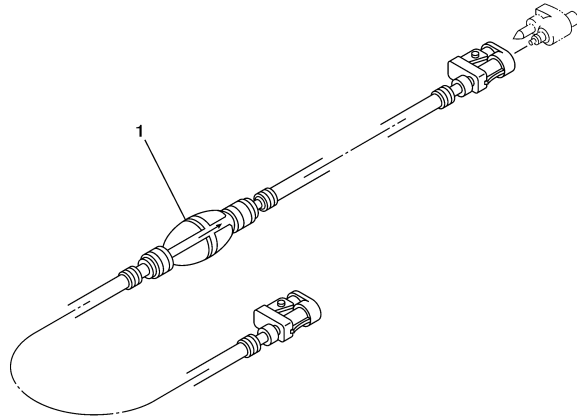

Part List

T60TLR 0410 / FUEL 1

REF - NO	PART NUMBER	PART NAME	QUANTITY	REMARKS
1	6G1-24304-02-00	FUEL PIPE JOINT COMP. 1	1	
2	97095-06025-00	BOLT	1	
3	92995-06600-00	WASHER	1	
4	6C5-2247A-00-00	HOSE 1	1	
5	67F-24377-00-00	PIPE, JOINT 2	1	
6	90445-13M02-00	HOSE (L40)	1	
7	90465-11M10-00	CLAMP	2	
8	90467-09M17-00	CLIP	1	
9	6D8-24560-00-00	FILTER ASSY	1	
10	6D8-24563-00-00	.ELEMENT, FILTER	1	
11	6D8-24564-00-00	.GASKET	1	
12	6D8-24562-00-00	.CUP, FILTER	1	
13	6D8-24469-00-00	..FLOAT, WATER LEVEL	1	
14	6D8-24519-00-00	..CLIP	1	
15	6C5-24566-10-00	BRACKET, FILTER	1	UR 6C6:1017301 -
15	6C5-24566-01-00	BRACKET, FILTER	1	
16	95895-08016-00	BOLT, FLANGE	1	
16	90119-08148-00	BOLT, WITH WASHER	1	UR 6C6:1017301 -
17	95380-08600-00	NUT	1	
18	90480-16013-00	GROMMET	1	UR 6C6:1017301 -
19	90480-10M58-00	GROMMET	1	UR 6C6:1017301 -
20	90387-08095-00	COLLAR	1	UR 6C6:1017301 -
21	90445-13M36-00	HOSE (L350)	1	
22	90467-10M04-00	CLIP	2	
23	6C5-24410-00-00	FUEL PUMP ASSY	1	
24	6C5-24415-00-00	.BODY 4	1	
25	62Y-24411-02-00	.DIAPHRAGM	1	
26	62Y-24423-00-00	.SPRING, DIAPHRAGM	1	
27	62Y-13131-00-00	.PLUNGER	1	
28	62Y-24454-00-00	.SPRING	1	
29	62Y-24444-01-00	.SCREW	4	
30	6C5-24471-00-00	.DIAPHRAGM	1	
31	95380-05600-00	.NUT	4	
32	62Y-24374-01-00	.PIN	1	
33	93210-24M79-00	.O-RING	1	
34	97095-06030-00	BOLT	2	
35	92995-06600-00	WASHER	2	
36	90467-10M04-00	CLIP	2	
37	90446-14M62-00	HOSE (L320)	1	

T60TLR 0410 / FUEL 2

6BP1110-H100

©2014 Yamaha Motor Corporation, U.S.A. All rights reserved.