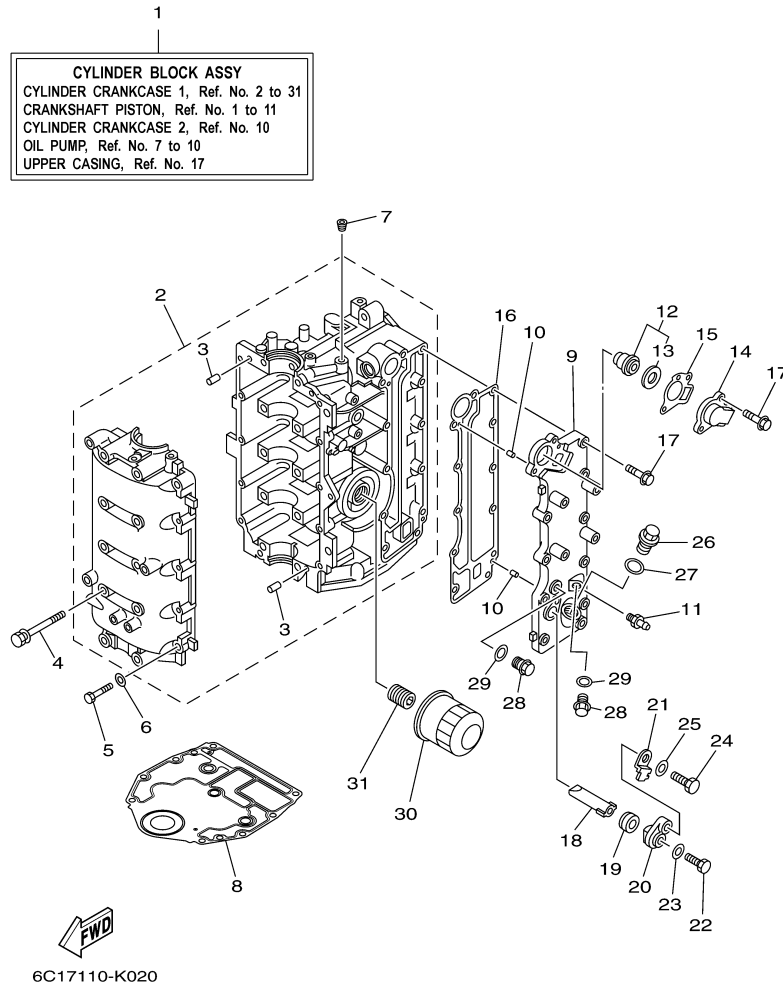

T60TLR 0410 / CYLINDER CRANKCASE 1

©2014 Yamaha Motor Corporation, U.S.A. All rights reserved.

Part List

T60TLR 0410 / CYLINDER CRANKCASE 1

REF - NO	PART NUMBER	PART NAME	QUANTITY	REMARKS
1	6C5-W009B-04-9S	CYLINDER BLOCK ASSY	1	
2	6C5-15100-11-00	CRANKCASE ASSY	1	
3	93606-12019-00	.PIN, DOWEL	4	
4	90119-08154-00	BOLT, WITH WASHER	10	
5	97013-06035-00	BOLT	10	
6	92903-06600-00	WASHER, PLATE	10	
7	90344-51003-00	PLUG, TAPER SCREW	1	
8	6BG-11351-00-00	.GASKET, CYLINDER	1	
9	6C5-41113-11-9S	OUTER COVER, EXHAUST	1	
10	93604-10M03-00	PIN, DOWEL	2	
11	62Y-12481-10-00	PIPE 1	1	
12	6G8-12411-03-00	THERMOSTAT	1	
13	688-12412-00-00	.SEAL, THERMOSTAT	1	
14	6C5-12413-00-9S	COVER, THERMOSTAT	1	
15	62Y-12414-00-00	.GASKET, COVER	1	
16	6C5-41114-10-00	.GASKET, EXHAUST OUTER COVER	1	
17	90119-06MA5-00	BOLT, WITH WASHER	12	
18	62Y-11325-00-00	ANODE	1	
19	66M-11328-00-00	GROMMET, ANODE	1	
20	66M-11327-00-94	COVER, ANODE	1	
21	66M-12535-00-00	PLATE	1	
22	97095-05012-00	BOLT	1	
23	92995-05600-00	WASHER	1	
24	97095-06020-00	BOLT	1	
25	92995-06600-00	WASHER	1	
26	90340-18M09-00	PLUG, STRAIGHT SCREW	1	
27	90430-18130-00	.GASKET	1	
28	90340-14M06-00	PLUG, STRAIGHT SCREW	2	
29	90430-14115-00	.GASKET	2	
30	5GH-13440-20-00	ELEMENT ASSY, OIL CLEANER	1	
31	6C5-12858-00-00	BOLT, UNION	1	

Part Notes

T60TLR 0410 / CYLINDER CRANKCASE 1

PART NUMBER	NOTE TEXT
62Y-12414-00-00	OEM: This part number is among the Top 100 Most Popular Marine Maintenance Parts as of March 2014.

©2014 Yamaha Motor Corporation, U.S.A. All rights reserved.