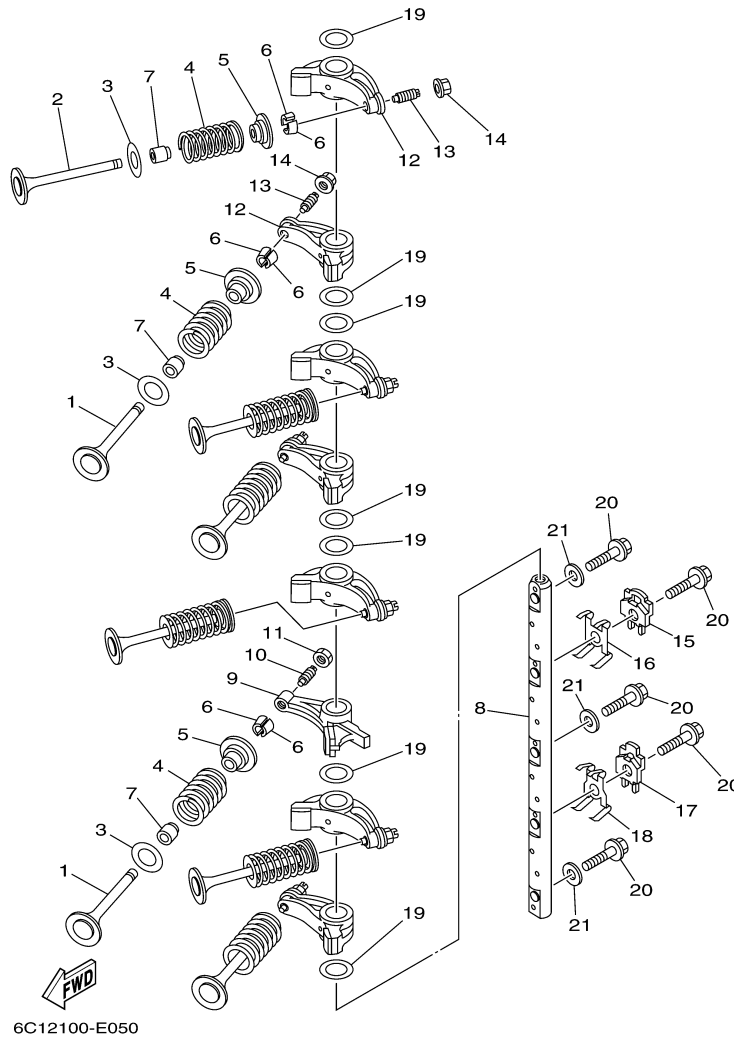

T60TLR 0410 / VALVE

©2014 Yamaha Motor Corporation, U.S.A. All rights reserved.

Part List

T60TLR 0410 / VALVE

REF - NO	PART NUMBER	PART NAME	QUANTITY	REMARKS
1	69W-12111-00-00	VALVE, INTAKE	4	
2	69W-12121-00-00	VALVE, EXHAUST	4	
3	62Y-12116-00-00	SEAT, VALVE SPRING	8	
4	51Y-12114-00-00	SPRING, VALVE OUTER	8	
5	30X-12117-00-00	RETAINER, VALVE SPRING	8	
6	30X-12118-00-00	LOCK, VALVE SPRING RETAINER	16	
7	51Y-12119-00-00	SEAL, VALVE STEM	8	
8	6C5-12146-00-00	SHAFT, ROCKER	1	
9	62Y-12151-00-00	ARM, VALVE ROCKER	1	
10	64J-12159-00-00	SCREW, VALVE ADJUSTING	1	
11	62Y-12158-00-00	NUT, LOCK	1	
12	6C5-12151-00-00	ARM, VALVE ROCKER	7	
13	6C5-12159-00-00	SCREW, VALVE ADJUSTING	7	
14	6C5-12158-00-00	NUT, LOCK	7	
15	6C5-12231-00-00	GUIDE, STOPPER 1	1	
16	6C5-12233-00-00	PLATE, GUIDE STOPPER 1	1	
17	6C5-12241-00-00	GUIDE, STOPPER 2	1	
18	6C5-12243-00-00	PLATE, GUIDE STOPPER 2	1	
19	90201-16014-00	WASHER, PLATE	7	
20	90105-08060-00	BOLT, FLANGE	5	
21	92990-08200-00	WASHER, PLAIN	3