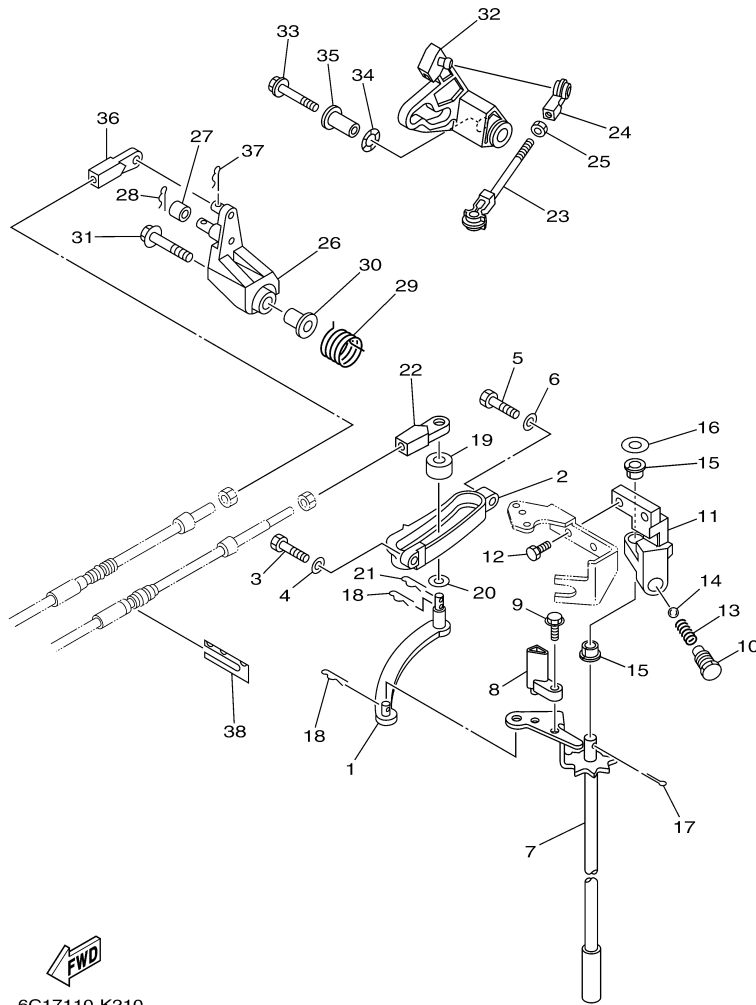

T60TLR 0410 / CONTROL

6C17110-K210

©2014 Yamaha Motor Corporation, U.S.A. All rights reserved.

Part List

T60TLR 0410 / CONTROL

REF - NO	PART NUMBER	PART NAME	QUANTITY	REMARKS
1	69W-44121-00-00	LEVER, SHIFT ROD	1	
2	62Y-44117-01-94	BRACKET	1	
3	97095-06020-00	BOLT	1	
4	92995-06600-00	WASHER	1	
5	97095-06025-00	BOLT	1	
6	92995-06600-00	WASHER	1	
7	6C5-44120-01-00	HANDLE GEAR SHIFT ASSY	1	L(20.7")
8	6C5-44122-00-00	BUSHING, SHIFT ROD LEVER	1	
9	97595-05514-00	..BOLT, WITH WASHER	1	
10	62Y-42715-01-00	BUSHING	1	
11	62Y-44118-00-94	BRACKET	1	
12	90101-06054-00	BOLT	2	
13	90501-12082-00	SPRING, COMPRESSION	1	
14	93501-04M02-00	BALL	1	
15	90386-90M90-00	BUSH	2	
16	90201-10M20-00	.WASHER, PLATE	1	
17	91490-20015-00	PIN. COTTER	1	
18	90468-18008-00	CLIP	2	
19	688-44122-00-00	BUSHING, SHIFT ROD LEVER	1	
20	90202-07M07-00	WASHER, PLATE	1	
21	90468-18008-00	CLIP	1	
22	69W-48344-00-00	CABLE END, REMOTE CONTROL	1	
23	688-41211-01-00	LINK, ACCEL.	1	
24	6H4-41237-00-00	JOINT, LINK	1	
25	95380-05700-00	NUT	1	
26	62Y-42154-00-00	LEVER, THROTTLE CONTROL	1	
27	6C5-42171-00-00	BUSHING	1	
28	91490-16010-00	PIN. COTTER	1	
29	62Y-44135-00-00	SPRING	1	
30	90387-06M45-00	COLLAR	1	
31	90119-06106-00	BOLT, WITH WASHER	1	
32	6C5-42335-00-00	LEVER, ACCEL. CONTROL	1	
33	95895-06035-00	BOLT, FLANGE	1	
34	90206-10M04-00	WASHER, WAVE	1	
35	90387-06M82-00	COLLAR	1	
36	69W-48344-00-00	CABLE END, REMOTE CONTROL	1	
37	90468-18008-00	CLIP	1	
38	62Y-48538-00-00	CLAMP, CABLE 1	1	

Part Notes

T60TLR 0410 / CONTROL

PART NUMBER	NOTE TEXT
90468-18008-00	OEM: This part number is among the Top 100 Most Popular Marine Maintenance Parts as of March 2014.
90468-18008-00	OEM: This part number is among the Top 100 Most Popular Marine Maintenance Parts as of March 2014.
90468-18008-00	OEM: This part number is among the Top 100 Most Popular Marine Maintenance Parts as of March 2014.

©2014 Yamaha Motor Corporation, U.S.A. All rights reserved.