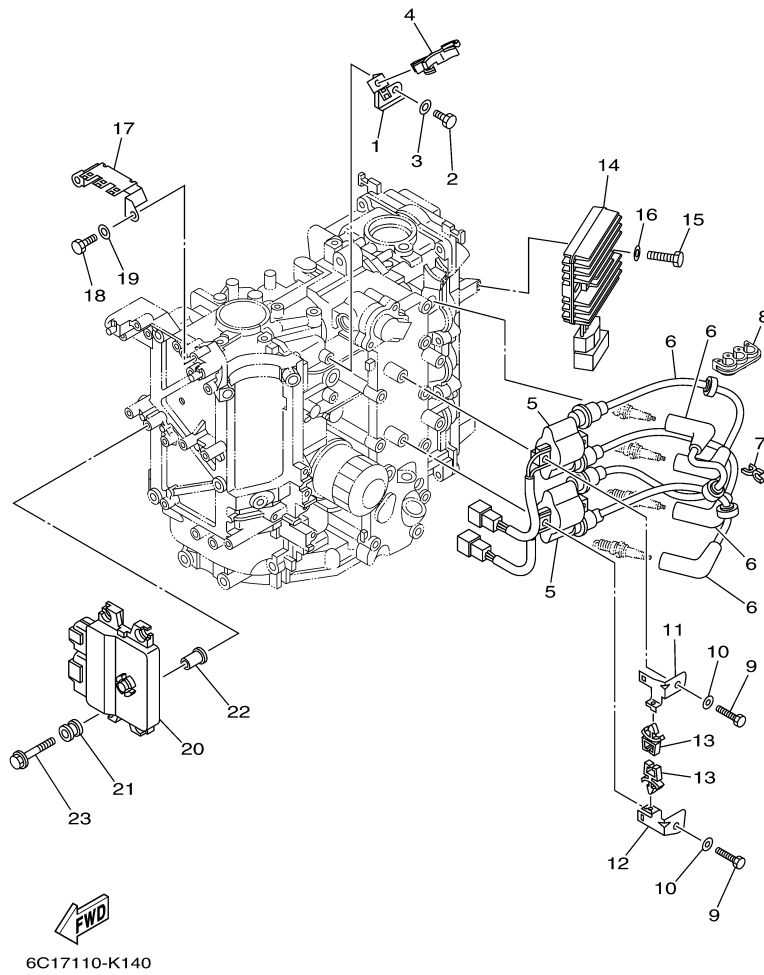

T60TLR 0410 / GENERATOR

©2014 Yamaha Motor Corporation, U.S.A. All rights reserved.

Part List

T60TLR 0410 / GENERATOR

REF - NO	PART NUMBER	PART NAME	QUANTITY	REMARKS
1	6C5-81337-00-00	COVER, FLYWHEEL	1	
2	90480-12314-00	GROMMET	4	
3	6C5-81450-00-00	ROTOR ASSY	1	
4	6C5-81410-00-00	STATOR ASSY	1	
5	6H4-11545-00-00	KEY, WOODRUFF	1	
6	90170-20137-00	NUT	1	
7	90201-21M18-00	WASHER, PLATE	1	
8	95023-06030-00	BOLT	3	
9	6C5-85561-00-00	BASE, MAGNETO	1	
10	95023-06030-00	BOLT	4	
11	99530-08012-00	PIN, DOWEL	2	
12	62Y-85580-00-00	COIL, PULSER	1	
13	97095-05012-00	BOLT	2	
14	92995-05600-00	WASHER	2	
15	90465-13M97-00	CLAMP	1	
16	6C5-13437-42-00	MARK, CAUTION	1	
17	6AH-81995-40-00	LABEL, WARNING	1	
18	62Y-83626-00-00	MARK 6	1	
19	6AH-81994-40-00	LABEL, SAFETY	1	
20	6AG-81996-00-00	MARK	1	

©2014 Yamaha Motor Corporation, U.S.A. All rights reserved.

Part List

T60TLR 0410 / ELECTRICAL 1

REF - NO	PART NUMBER	PART NAME	QUANTITY	REMARKS
1	6C5-85525-00-00	PLATE	1	
2	97095-06014-00	BOLT	1	
3	92995-06600-00	WASHER	1	
4	90464-18246-00	CLAMP	1	
5	63P-82310-01-00	IGNITION COIL ASSY	2	
6	6C5-82340-01-00	HIGH TENSION CORD ASSY 1	4	
7	90464-07M41-00	CLAMP	2	
8	90464-07M05-00	CLAMP	1	
9	97095-06025-00	BOLT	4	
10	92995-06600-00	WASHER	4	
11	6C5-82316-01-00	BRACKET, IGNITION COIL	1	
12	6C5-82316-11-00	BRACKET, IGNITION COIL	1	
13	90464-06001-00	CLAMP	2	
14	68V-81960-10-00	RECTIFIER & REGULATOR ASSY	1	
15	97095-06025-00	BOLT	2	
16	92995-06600-00	WASHER	2	
17	6C5-82171-00-00	STAY, FUSE BOX	1	
18	97095-06014-00	BOLT	2	
19	92995-06600-00	WASHER	2	
20	6C5-8591A-32-00	ENGINE CONTROL UNIT ASSY	1	
21	6C5-82317-00-00	DAMPER, IGNITION COIL	4	
22	90387-06119-00	COLLAR	4	
23	90119-06M59-00	BOLT, WITH WASHER	4	