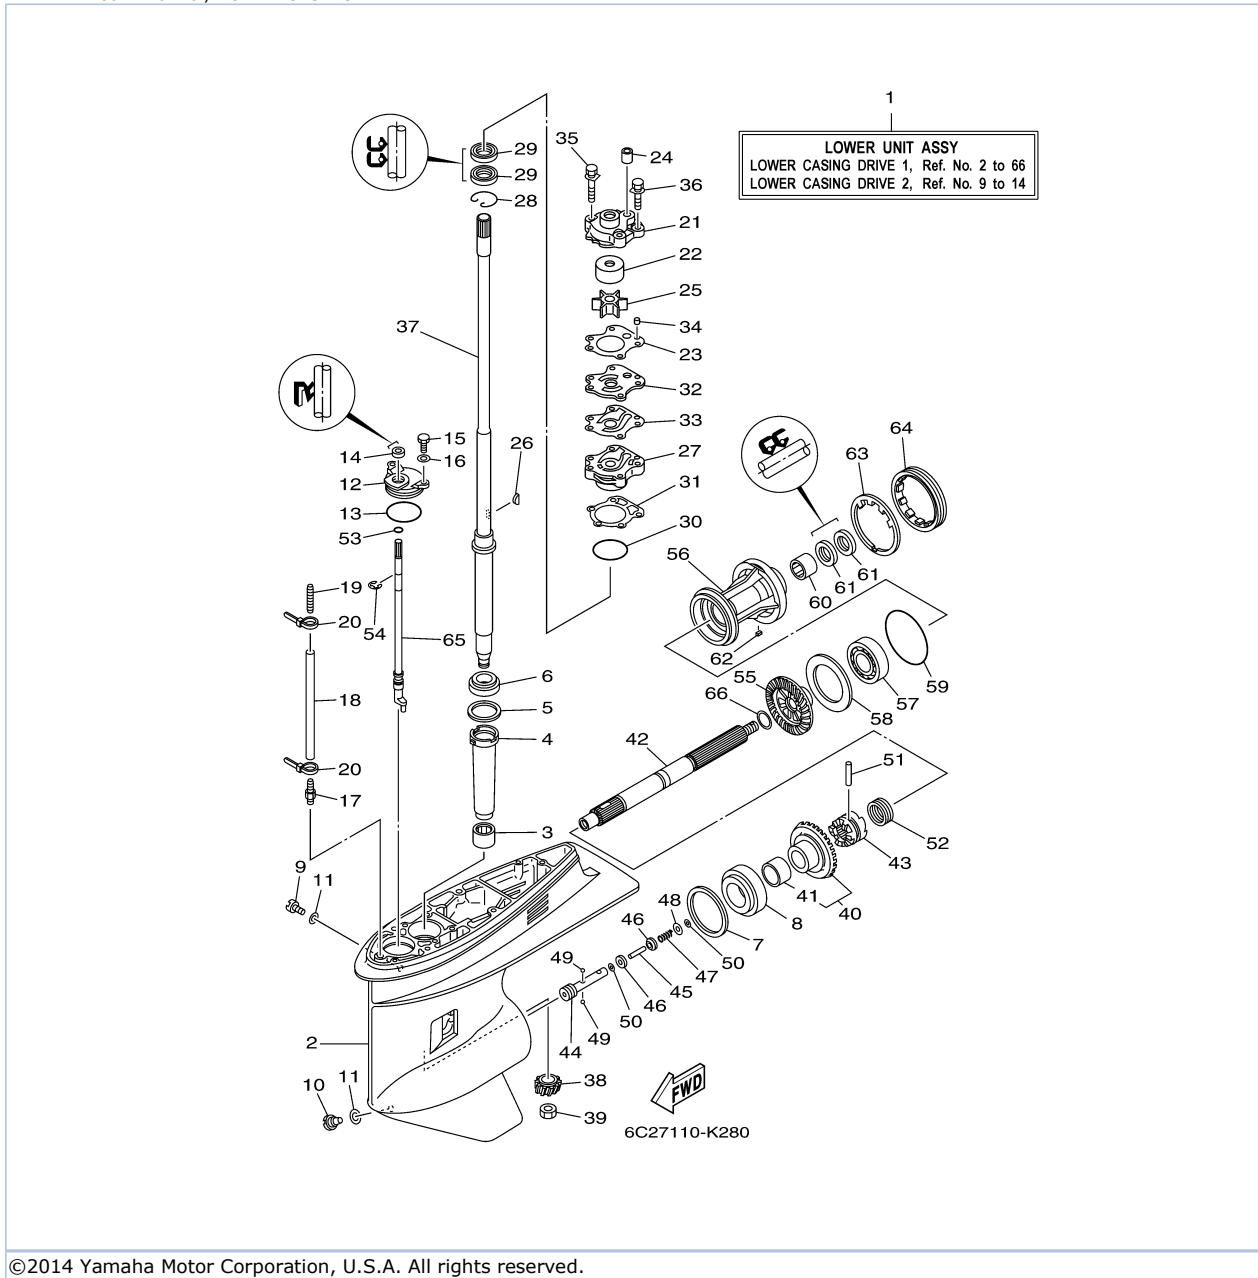

T60TLR 0410 / LOWER CASING DRIVE 1

©2014 Yamaha Motor Corporation, U.S.A. All rights reserved.

Part List

T60TLR 0410 / LOWER CASING DRIVE 1

REF - NO	PART NUMBER	PART NAME	QUANTITY	REMARKS
1	68S-45300-32-8D	LOWER UNIT ASSY	1	L(20.7")
2	67F-45301-00-8D	CASING, LOWER	1	
3	93315-52563-00	BEARING	1	
4	688-45536-01-00	SLEEVE, DRIVE SHAFT	1	
5	688-45587-40-00	SHIM (T:0.30MM)	1	UR
5	688-45587-30-00	SHIM (T:0.18MM)	1	UR
5	688-45587-20-00	SHIM (T:0.15MM)	1	UR
5	688-45587-10-00	SHIM (T:0.12MM)	1	UR
5	688-45587-01-00	SHIM (T:0.10MM)	1	UR
5	688-45587-50-00	SHIM (T:0.40MM)	1	UR
5	688-45587-60-00	SHIM (T:0.50MM)	1	UR
6	93332-000U3-00	BEARING	1	
7	688-45567-10-00	SHIM (T:0.12MM)	1	UR
7	688-45567-20-00	SHIM (T:0.15MM)	1	UR
7	688-45567-01-00	SHIM (T:0.10MM)	1	UR
7	688-45567-30-00	SHIM (T:0.18MM)	1	UR
7	688-45567-40-00	SHIM (T:0.30MM)	1	UR
7	688-45567-50-00	SHIM (T:0.40MM)	1	UR
7	688-45567-60-00	SHIM (T:0.50MM)	1	UR
8	93332-00095-00	BEARING	1	
9	90340-08002-00	PLUG, STRAIGHT SCREW	1	
10	688-45341-10-00	PLUG, DRAIN	1	
11	90430-08020-00	.GASKET	2	
12	688-45321-00-00	PLATE	1	
13	93210-49046-00	.O-RING	1	
14	93106-09014-00	.OIL SEAL	1	
15	97095-06016-00	BOLT	2	
16	92995-06600-00	WASHER	2	
17	6E5-45378-00-00	NIPPLE, HOSE	1	
18	90445-07ME8-00	HOSE (L80)	1	L(20.7")
19	6E5-83558-10-00	END, NIPPLE	1	
20	90465-11M10-00	CLAMP	2	
21	6H3-44311-00-00	HOUSING, WATER PUMP	1	
22	663-44322-00-00	.INSERT, CARTRIDGE	1	
23	6H3-44315-A0-00	.GASKET, WATER PUMP	1	
24	663-44366-00-00	.DAMPER, WATER SEAL 2	1	
25	6H3-44352-00-00	.IMPELLER	1	
26	90280-03M03-00	.KEY, WOODRUFF	1	
27	6H3-44341-01-CA	HOUSING, WATER PUMP	1	
28	93450-40165-00	CIRCLIP	1	
29	93101-23070-00	.OIL SEAL	2	
30	93210-46044-00	O-RING	1	
31	688-44316-A0-00	.GASKET, WATER PUMP	1	
32	6H3-44323-00-00	.OUTER PLATE, CARTRIDGE	1	
33	6H3-44324-A0-00	.GASKET, CARTRIDGE	1	
34	93604-10M03-00	PIN, DOWEL	2	
35	90119-08M33-00	.BOLT, WITH WASHER	2	
36	90119-08M14-00	.BOLT, WITH WASHER	2	
37	64J-45501-30-00	DRIVE SHAFT COMP.	1	L(20.7") L(20.7")
38	6K5-45551-00-00	PINION (12T)	1	
39	90170-16M01-00	NUT	1	
40	68S-45560-00-00	GEAR 1 (28T)	1	
41	93317-322V0-00	.BEARING	1