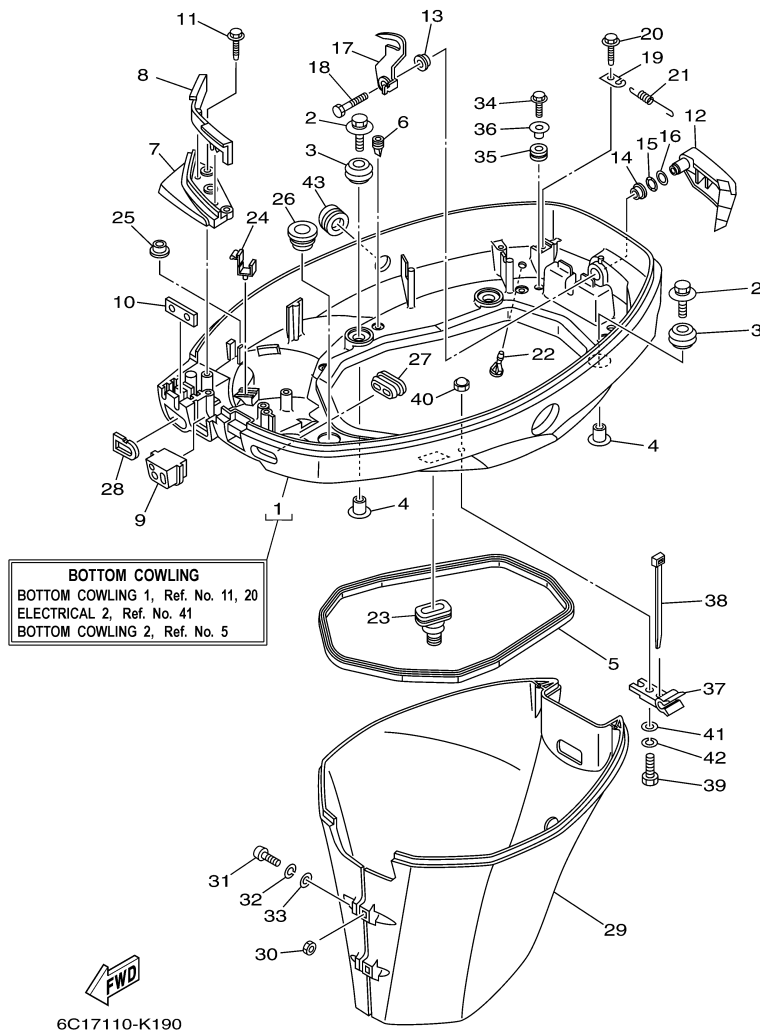

T60TLR 0410 / BOTTOM COWLING 1

©2014 Yamaha Motor Corporation, U.S.A. All rights reserved.

Part List

T60TLR 0410 / BOTTOM COWLING 1

REF - NO	PART NUMBER	PART NAME	QUANTITY	REMARKS
1	6C5-42710-10-8D	BOTTOM COWLING ASSY	1	
2	90119-06M61-00	BOLT, WITH WASHER	4	
3	6BG-42748-00-00	GROMMET	4	
4	90387-06060-00	COLLAR	4	
5	62Y-42716-00-00	RUBBER, SEAL 1	1	
6	65W-42717-00-00	RUBBER, SEAL 2	4	
7	6C5-42738-00-8D	PLATE, FITTING	1	
8	6C5-42718-00-00	RUBBER, SEAL 3	1	
9	6C5-42725-30-00	GROMMET	1	
10	62Y-42727-00-00	GROMMET	1	
11	90109-06M81-00	BOLT	3	
12	67C-42815-00-8D	LEVER, CLAMP	1	
13	90386-12M37-00	BUSH	1	
14	90386-12MA2-00	BUSH	1	
15	90206-12052-00	WASHER, WAVE	1	
16	90201-12M07-00	WASHER, PLATE	1	
17	67C-42816-01-00	LEVER, CLAMP	1	
18	97095-06014-00	BOLT	1	
19	66T-43144-00-00	HOOK, SPRING	1	
20	90109-06M86-00	BOLT	1	
21	90506-18M40-00	SPRING, TENSION	1	
22	6BL-44391-00-00	NIPPLE, HOSE	1	
23	6BG-42724-00-00	GROMMET	1	
24	90464-09M13-00	CLAMP	1	
25	6E7-82317-00-00	DAMPER, IGNITION COIL	1	
26	68U-42727-00-00	GROMMET	1	
27	6H3-42727-00-00	GROMMET	1	
28	61N-24329-00-00	SEAL	1	
29	67C-42741-10-8D	APRON	1	
30	95380-06600-00	NUT, HEXAGON	2	
31	97880-06025-00	SCREW, PAN HEAD	2	
32	92990-06100-00	..WASHER, SPRING	2	
33	92990-06600-00	WASHER, PLATE	2	
34	90109-06M80-00	.BOLT	2	
35	90480-13M24-00	GROMMET	2	
36	90387-06M43-00	COLLAR	2	
37	90464-09M49-00	CLAMP	1	
38	90465-11M10-00	CLAMP	2	
39	97095-06020-00	BOLT	1	
40	95380-06800-00	NUT	1	
41	92990-06600-00	WASHER, PLATE	1	
42	92995-06100-00	WASHER, SPRING	1	
43	6C5-42726-00-00	GROMMET	1	

Part Notes

T60TLR 0410 / BOTTOM COWLING 1

PART NUMBER		NOTE TEXT
92990-06600-00		OEM: This part number is among the Top 100 Most Popular Marine Maintenance Parts as of March 2014.
92990-06600-00		OEM: This part number is among the Top 100 Most Popular Marine Maintenance Parts as of March 2014.

©2014 Yamaha Motor Corporation, U.S.A. All rights reserved.