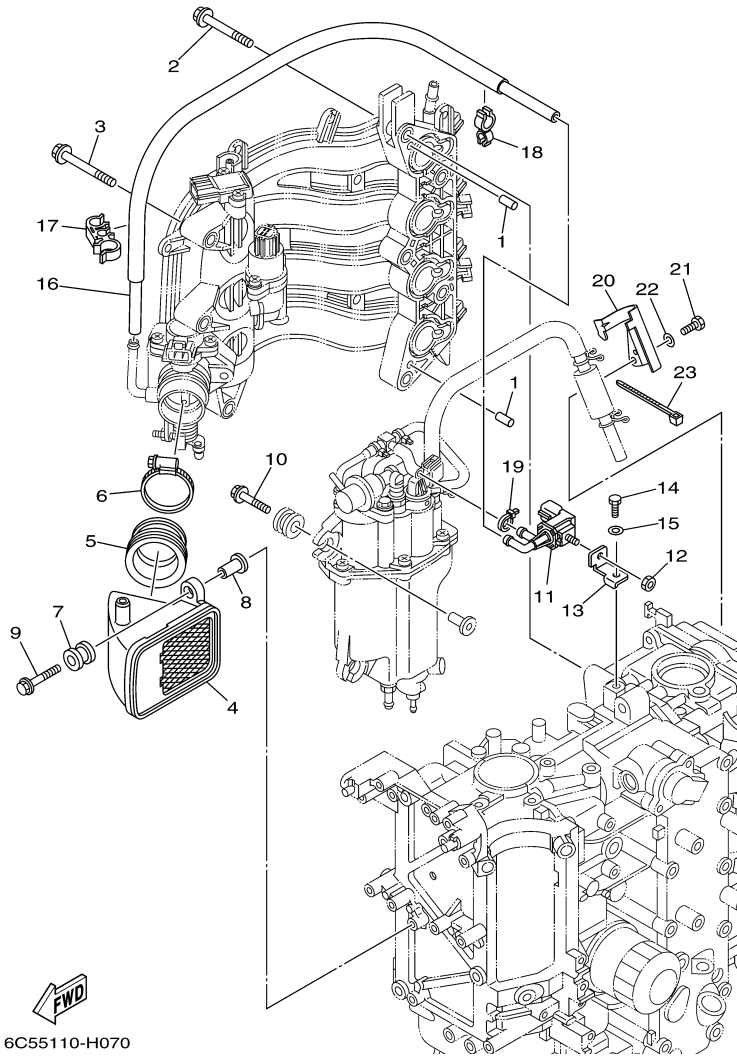

T60TLR 0410 / INTAKE 2

©2014 Yamaha Motor Corporation, U.S.A. All rights reserved.

Part List

T60TLR 0410 / INTAKE 2

REF - NO	PART NUMBER	PART NAME	QUANTITY	REMARKS
1	93608-12M05-00	PIN, DOWEL	2	
2	90119-08069-00	BOLT, WITH WASHER	5	
3	90119-06087-00	BOLT, WITH WASHER	3	
4	6C5-14440-00-00	SILENCER ASSY, INTAKE	1	
5	6C5-14453-01-00	JOINT, AIR CLEANER 1	1	
6	90450-50001-00	HOSE CLAMP ASSY	1	
7	6A0-82317-00-00	DAMPER, IGNITION COIL	2	
8	90387-06119-00	COLLAR	2	
9	90119-06106-00	BOLT, WITH WASHER	2	
10	90119-06M61-00	BOLT, WITH WASHER	3	
11	6C5-86120-00-00	SOLENOID VALVE ASSY	1	
12	95380-06600-00	NUT, HEXAGON	1	
13	6C5-86112-00-00	STAY, SOLENOID	1	
14	97095-06016-00	BOLT	1	
15	92995-06600-00	WASHER	1	
16	6C5-12576-00-00	HOSE 1	1	
17	90464-15008-00	CLAMP	1	
18	90464-12006-00	CLAMP	1	
19	90465-11M10-00	CLAMP	1	
20	6C5-13428-01-00	BRACKET, STRAINER 1	1	
21	97095-06016-00	BOLT	1	
22	92995-06600-00	WASHER	1	
23	90465-13M18-00	CLAMP	1