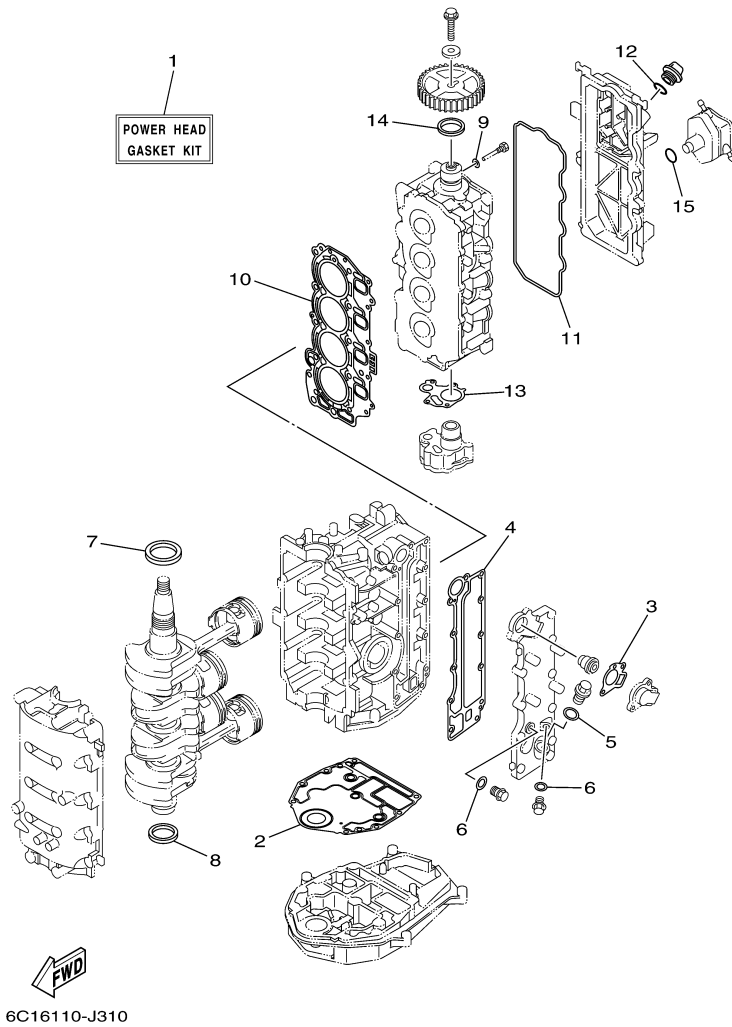

T60TLR 0410 / REPAIR KIT 1

©2014 Yamaha Motor Corporation, U.S.A. All rights reserved.

Part List

T60TLR 0410 / REPAIR KIT 1

REF - NO	PART NUMBER	PART NAME	QUANTITY	REMARKS
1	6C5-W0001-02-00	POWER HEAD GASKET KIT	1	
2	6BG-11351-00-00	.GASKET, CYLINDER	1	
3	62Y-12414-00-00	.GASKET, COVER	1	
4	6C5-41114-10-00	.GASKET, EXHAUST OUTER COVER	1	
5	90430-18130-00	.GASKET	1	
6	90430-14115-00	.GASKET	2	
7	93102-43M42-00	.OIL SEAL	1	
8	93101-35002-00	.OIL SEAL	1	
9	90430-06014-00	.GASKET	1	
10	6C5-11181-01-00	.GASKET, CYLINDER HEAD 1	1	
11	62Y-11356-00-00	.SEAL, CYLINDER 2	1	
12	93210-24M79-00	.O-RING	1	
13	6C5-13329-00-00	.GASKET, PUMP COVER	1	
14	93102-37M40-00	.OIL SEAL	1	
15	93210-24M79-00	.O-RING	1	

Part Notes

T60TLR 0410 / REPAIR KIT 1

PART NUMBER	NOTE TEXT
62Y-12414-00-00	OEM: This part number is among the Top 100 Most Popular Marine Maintenance Parts as of March 2014.

©2014 Yamaha Motor Corporation, U.S.A. All rights reserved.