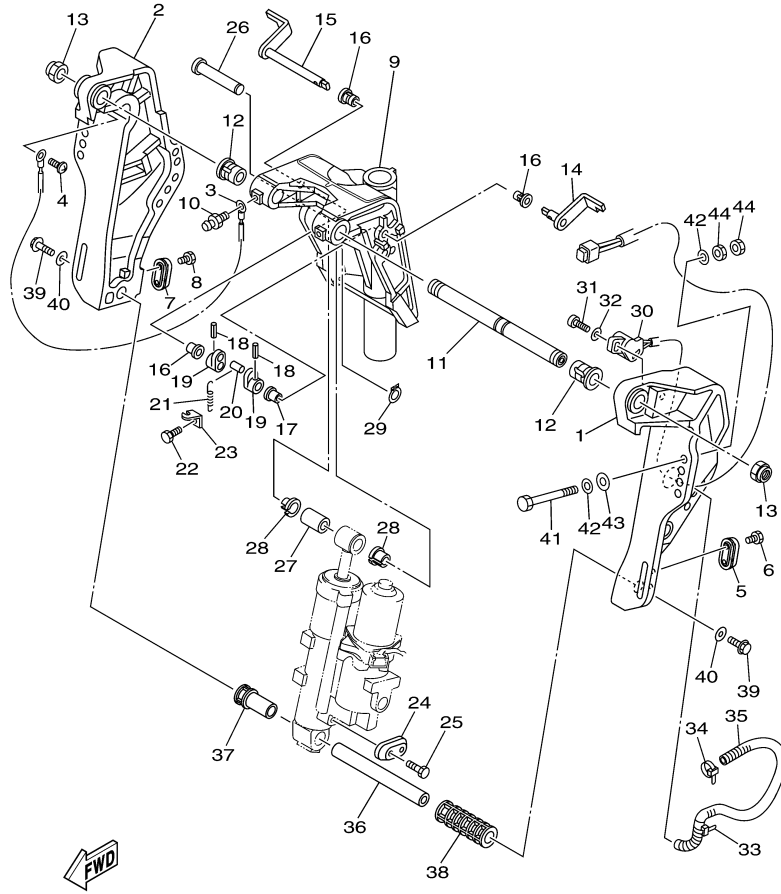

T60TLR 0410 / BRACKET 1

6C17110-K220

©2014 Yamaha Motor Corporation, U.S.A. All rights reserved.

Part List

T60TLR 0410 / BRACKET 1

REF - NO	PART NUMBER	PART NAME	QUANTITY	REMARKS
1	6C5-43111-01-8D	BRACKET, CLAMP 1	1	
2	6C5-43112-01-8D	BRACKET, CLAMP 2	1	
3	6E5-82148-00-00	WIRE, LEAD 4	1	
4	97885-06008-00	SCREW, PAN HEAD	1	
5	65W-45251-00-00	ANODE	1	
6	90101-06020-00	BOLT	2	
7	65W-45251-00-00	ANODE	1	
8	90101-06020-00	BOLT	2	
9	6C5-43311-01-8D	BRACKET, SWIVEL 1	1	
10	93700-06M03-00	NIPPLE, GREASE	3	
11	63D-43131-01-00	BOLT, CLAMP BRACKET	1	
12	90386-22MA4-00	BUSH	2	
13	90185-22M11-00	NUT, SELF-LOCKING	2	
14	6C5-43181-00-00	LEVER, TILT STOP 1	1	
15	6C5-43185-00-00	LEVER, TILT STOP 2	1	
16	90386-10M16-00	BUSH	3	
17	90386-10025-00	.BUSH	1	
18	91690-30020-00	PIN, SPRING	2	
19	6G5-43148-00-00	COLLAR, DISTANCE	2	
20	90249-06M19-00	PIN	1	
21	90506-14M24-00	SPRING, TENSION	1	
22	97095-06010-00	BOLT	1	
23	6G5-43144-00-00	HOOK, SPRING	1	
24	65W-45251-00-00	ANODE	1	
25	90101-06020-00	BOLT	2	
26	6E5-43126-02-00	PIN, UPPER SHOCK MOUNT	1	
27	90386-18M92-00	BUSH	1	
28	90386-18M35-00	BUSH	2	
29	93410-18M02-00	CIRCLIP	1	
30	63D-83672-11-00	TRIM SENDER	1	
31	97885-06016-00	SCREW, PAN HEAD	2	
32	92995-06600-00	WASHER	2	
33	90464-76001-00	CLAMP	1	
34	90465-11M10-00	CLAMP	1	
35	90447-19009-00	TUBE	1	
36	6CJ-43818-00-00	PIN, LOWER SHOCK MOUNT	1	
37	6C5-43833-00-00	PIPE	1	
38	6C5-43834-00-00	PIPE	1	
39	97575-10530-00	BOLT, WITH WASHER	2	
40	90201-10060-00	WASHER, PLATE	2	
41	90101-12M65-00	BOLT	4	
42	92995-12200-00	WASHER	8	
43	90201-12426-00	WASHER, PLATE	4	
44	95380-12600-00	NUT	8	

Part Notes

T60TLR 0410 / BRACKET 1

PART NUMBER		NOTE TEXT
65W-45251-00-00		OEM: This part number is among the Top 100 Most Popular Marine Maintenance Parts as of March 2014.
65W-45251-00-00		OEM: This part number is among the Top 100 Most Popular Marine Maintenance Parts as of March 2014.
65W-45251-00-00		OEM: This part number is among the Top 100 Most Popular Marine Maintenance Parts as of March 2014.