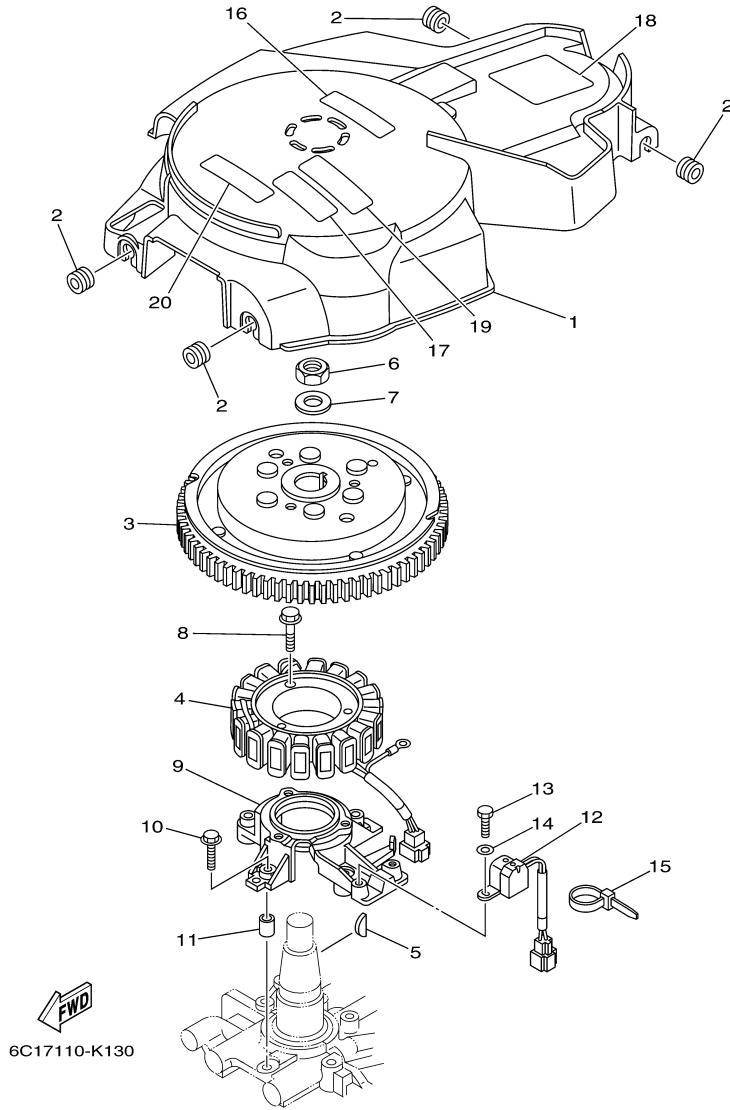

T60TLR 0410 / OIL PUMP

©2014 Yamaha Motor Corporation, U.S.A. All rights reserved.

Part List

T60TLR 0410 / OIL PUMP

REF - NO	PART NUMBER	PART NAME	QUANTITY	REMARKS
1	6C5-12171-00-00	CAMSHAFT 1	1	
2	6C5-11537-00-00	GEAR, DRIVEN	1	
3	93605-17002-00	PIN, DOWEL	1	
4	95817-10035-00	BOLT, FLANGE	1	
5	90201-10144-00	WASHER, PLATE	1	
6	6C5-46241-00-00	BELT	1	
7	6C5-11536-00-00	GEAR, DRIVE	1	
8	62Y-11557-00-00	WASHER 1	1	
9	90179-35001-00	NUT	1	
10	90280-03M01-00	.KEY, WOODRUFF	1	
11	6C5-13300-00-00	OIL PUMP ASSY	1	
12	93603-17070-00	.PIN, DOWEL	1	
13	98580-06016-00	.SCREW, PAN HEAD	2	
14	6C5-13142-00-00	.GASKET	1	
15	6G8-11577-00-00	.PLUNGER, RELIEF	1	
16	90501-6C500-00	.SPRING, COMPRESSION	1	
17	6C5-13329-00-00	.GASKET, PUMP COVER	1	
18	90119-06025-00	BOLT, WITH WASHER	4	
19	93102-37M40-00	.OIL SEAL	1	

T60TLR 0410 / FUEL 2

6BP1110-H100

©2014 Yamaha Motor Corporation, U.S.A. All rights reserved.

Part List

T60TLR 0410 / FUEL 2

REF - NO	PART NUMBER	PART NAME	QUANTITY	REMARKS
1	6YK-24306-60-00	FUEL PIPE COMP. 1	1	AP

T60TLR 0410 / GENERATOR

©2014 Yamaha Motor Corporation, U.S.A. All rights reserved.

Part List

T60TLR 0410 / GENERATOR

REF - NO	PART NUMBER	PART NAME	QUANTITY	REMARKS
1	6C5-81337-00-00	COVER, FLYWHEEL	1	
2	90480-12314-00	GROMMET	4	
3	6C5-81450-00-00	ROTOR ASSY	1	
4	6C5-81410-00-00	STATOR ASSY	1	
5	6H4-11545-00-00	KEY, WOODRUFF	1	
6	90170-20137-00	NUT	1	
7	90201-21M18-00	WASHER, PLATE	1	
8	95023-06030-00	BOLT	3	
9	6C5-85561-00-00	BASE, MAGNETO	1	
10	95023-06030-00	BOLT	4	
11	99530-08012-00	PIN, DOWEL	2	
12	62Y-85580-00-00	COIL, PULSER	1	
13	97095-05012-00	BOLT	2	
14	92995-05600-00	WASHER	2	
15	90465-13M97-00	CLAMP	1	
16	6C5-13437-42-00	MARK, CAUTION	1	
17	6AH-81995-40-00	LABEL, WARNING	1	
18	62Y-83626-00-00	MARK 6	1	
19	6AH-81994-40-00	LABEL, SAFETY	1	
20	6AG-81996-00-00	MARK	1	