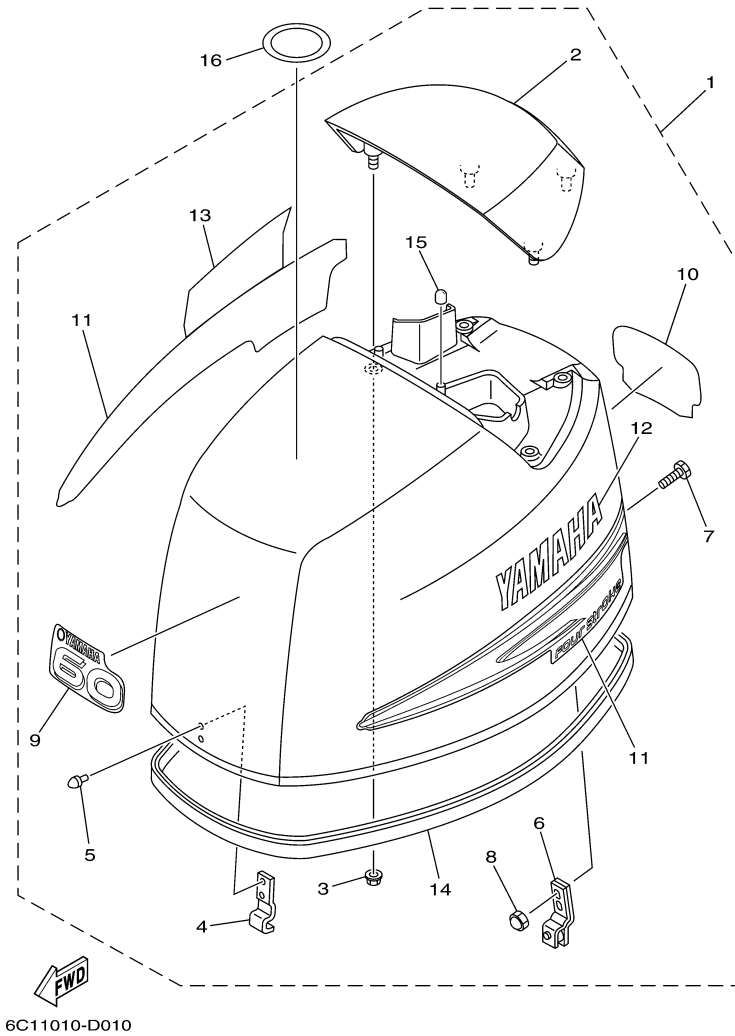

T60TLR 0410 / TOP COWLING

©2014 Yamaha Motor Corporation, U.S.A. All rights reserved.

Part List

T60TLR 0410 / TOP COWLING

REF - NO	PART NUMBER	PART NAME	QUANTITY	REMARKS
1	6C6-42610-00-00	TOP COWLING ASSY	1	
2	67C-42613-00-8D	.MOLDING, AIR DUCT	1	
3	90179-06029-00	.NUT	4	
4	6C5-42651-00-00	.HOOK	1	
5	90266-06M02-00	.RIVET	2	
6	67C-42652-02-00	.HOOK	1	
7	90109-06047-00	.BOLT	2	
8	90185-06M05-00	.NUT, SELF-LOCKING	2	
9	69W-42677-00-00	.GRAPHIC, FRONT	1	
10	6C6-42678-00-00	.GRAPHIC, REAR	1	
11	69W-W0070-00-00	.GRAPHIC SET	1	
12	69W-42681-00-00	.MARK, COWLING	1	
13	69W-42682-00-00	.MARK, COWLING	1	
14	6C5-42615-00-00	.SEAL	1	
15	69W-13448-00-00	.CAP	2	
16	67F-13434-20-00	LABEL, CAUTION	1	

Part Notes

T60TLR 0410 / TOP COWLING

PART NUMBER	NOTE TEXT
69W-42677-00-00	 OEM: The rear graphic correctly supersedes to this part. To match the original graphic, trim the word "Yamaha" from the front graphic.