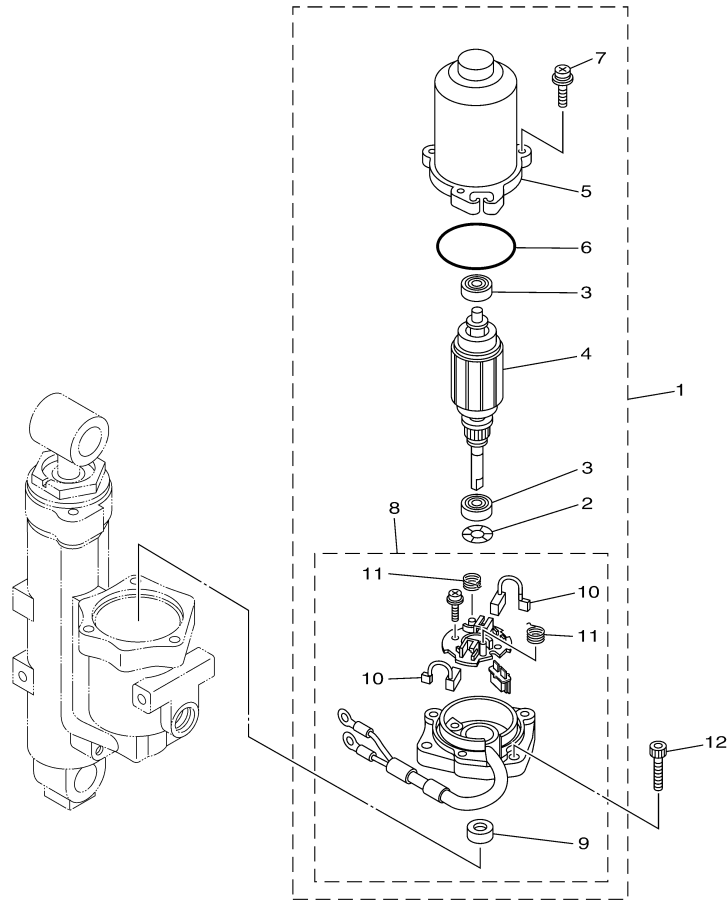

T60TLR 0410 / POWER TRIM TILT ASSY 2

6C11010D2801

©2014 Yamaha Motor Corporation, U.S.A. All rights reserved.

Part List

T60TLR 0410 / POWER TRIM TILT ASSY 2

REF - NO	PART NUMBER	PART NAME	QUANTITY	REMARKS
1	6C5-43880-01-00	MOTOR ASSY	1	
2	90206-08N51-00	.WASHER, WAVE	1	
3	93399-999T8-00	.BEARING	2	
4	6C5-43805-00-00	.ARMATURE ASSY	1	
5	6C5-43804-01-00	.STATOR ASSY	1	
6	6C5-43869-00-00	.O-RING	1	
7	6C5-43879-00-00	.SCREW, WITH WASHER	3	
8	6C5-43881-01-00	.FRAME, END	1	
9	6C5-43882-00-00	..OIL SEAL	1	
10	6C5-43891-00-00	..BRUSH 1	2	
11	6C5-4386K-00-00	..SPRING, BRUSH	2	
12	62X-43888-00-00	BOLT, SOCKET	3