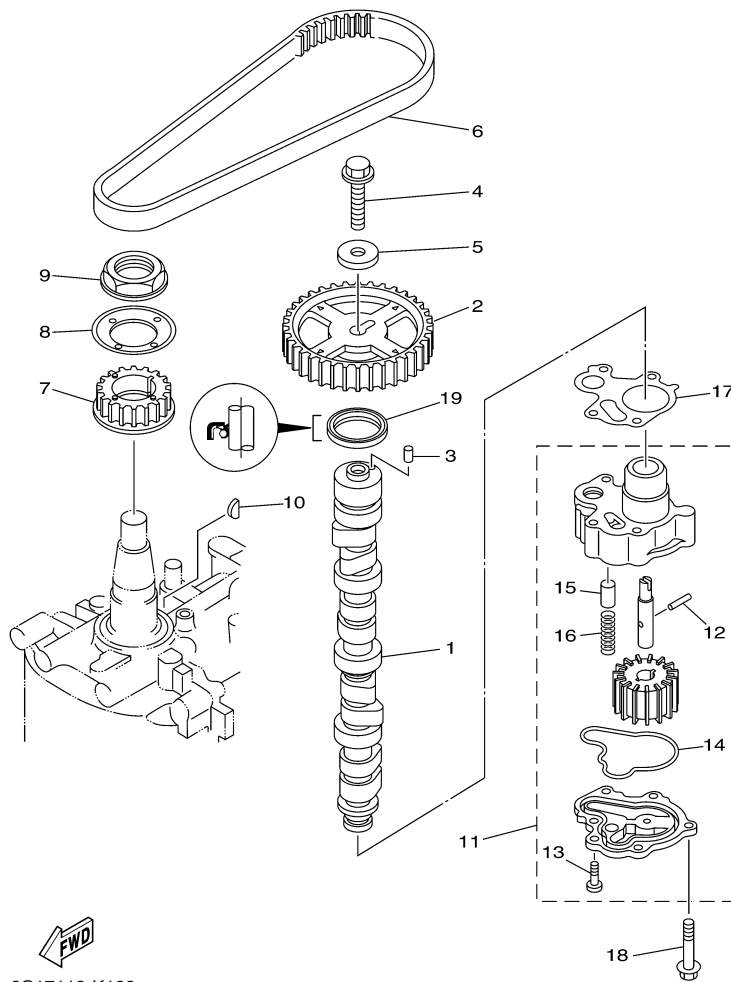

T60TLR 0410 / OIL PUMP

©2014 Yamaha Motor Corporation, U.S.A. All rights reserved.

Part List

T60TLR 0410 / OIL PUMP

REF - NO	PART NUMBER	PART NAME	QUANTITY	REMARKS
1	6C5-12171-00-00	CAMSHAFT 1	1	
2	6C5-11537-00-00	GEAR, DRIVEN	1	
3	93605-17002-00	PIN, DOWEL	1	
4	95817-10035-00	BOLT, FLANGE	1	
5	90201-10144-00	WASHER, PLATE	1	
6	6C5-46241-00-00	BELT	1	
7	6C5-11536-00-00	GEAR, DRIVE	1	
8	62Y-11557-00-00	WASHER 1	1	
9	90179-35001-00	NUT	1	
10	90280-03M01-00	.KEY, WOODRUFF	1	
11	6C5-13300-00-00	OIL PUMP ASSY	1	
12	93603-17070-00	.PIN, DOWEL	1	
13	98580-06016-00	.SCREW, PAN HEAD	2	
14	6C5-13142-00-00	.GASKET	1	
15	6G8-11577-00-00	.PLUNGER, RELIEF	1	
16	90501-6C500-00	.SPRING, COMPRESSION	1	
17	6C5-13329-00-00	.GASKET, PUMP COVER	1	
18	90119-06025-00	BOLT, WITH WASHER	4	
19	93102-37M40-00	.OIL SEAL	1