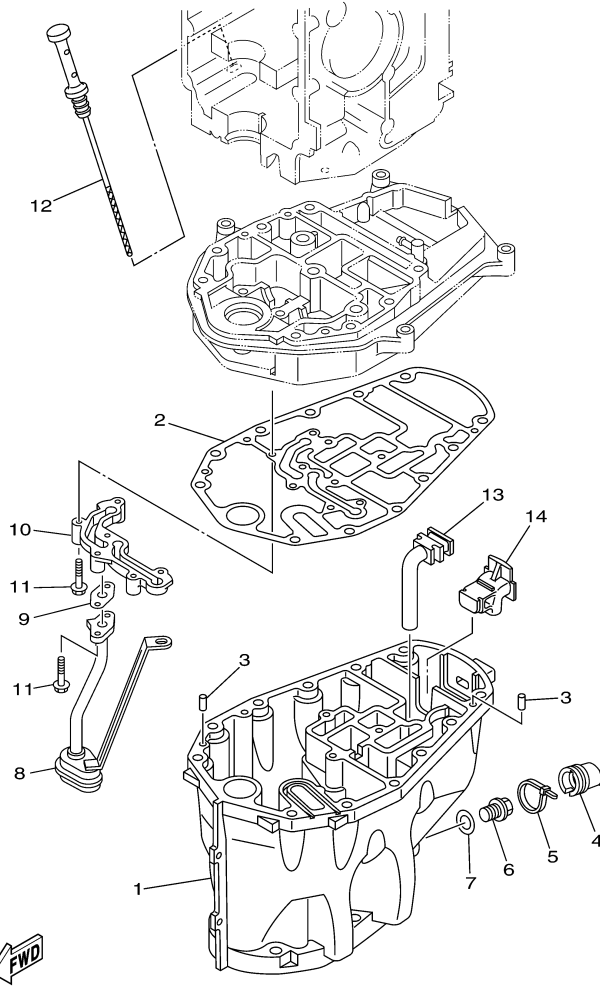

T60TLR 0410 / POWER TRIM TILT ASSY 2

6C11010D2801

©2014 Yamaha Motor Corporation, U.S.A. All rights reserved.

Part List

T60TLR 0410 / POWER TRIM TILT ASSY 2

REF - NO	PART NUMBER	PART NAME	QUANTITY	REMARKS
1	6C5-43880-01-00	MOTOR ASSY	1	
2	90206-08N51-00	.WASHER, WAVE	1	
3	93399-999T8-00	.BEARING	2	
4	6C5-43805-00-00	.ARMATURE ASSY	1	
5	6C5-43804-01-00	.STATOR ASSY	1	
6	6C5-43869-00-00	.O-RING	1	
7	6C5-43879-00-00	.SCREW, WITH WASHER	3	
8	6C5-43881-01-00	.FRAME, END	1	
9	6C5-43882-00-00	..OIL SEAL	1	
10	6C5-43891-00-00	..BRUSH 1	2	
11	6C5-4386K-00-00	..SPRING, BRUSH	2	
12	62X-43888-00-00	BOLT, SOCKET	3	

T60TLR 0410 / OIL PAN

6C17110-K270

©2014 Yamaha Motor Corporation, U.S.A. All rights reserved.

Part List

T60TLR 0410 / OIL PAN

REF - NO	PART NUMBER	PART NAME	QUANTITY	REMARKS
1	6C5-15311-01-CA	OIL PAN	1	
2	6C5-15312-01-00	.GASKET, OIL PAN	1	
3	93606-12019-00	.PIN, DOWEL	2	
4	6CJ-15316-00-00	DAMPER 1	1	
5	90465-11M59-00	CLAMP	1	
6	90340-14M06-00	PLUG, STRAIGHT SCREW	1	
7	90430-14M09-00	.GASKET	1	
8	6CJ-13411-00-00	STRAINER, OIL	1	
9	6C5-13414-01-00	.GASKET, STRAINER COVER	1	
10	6CJ-15333-00-00	COVER	1	
11	95812-06035-00	BOLT, FLANGE	6	
12	6C5-15362-00-00	PLUG, OIL LEVEL	1	
13	6C5-45135-01-00	PIPE	1	
14	6C5-45136-01-00	PIPE	1	