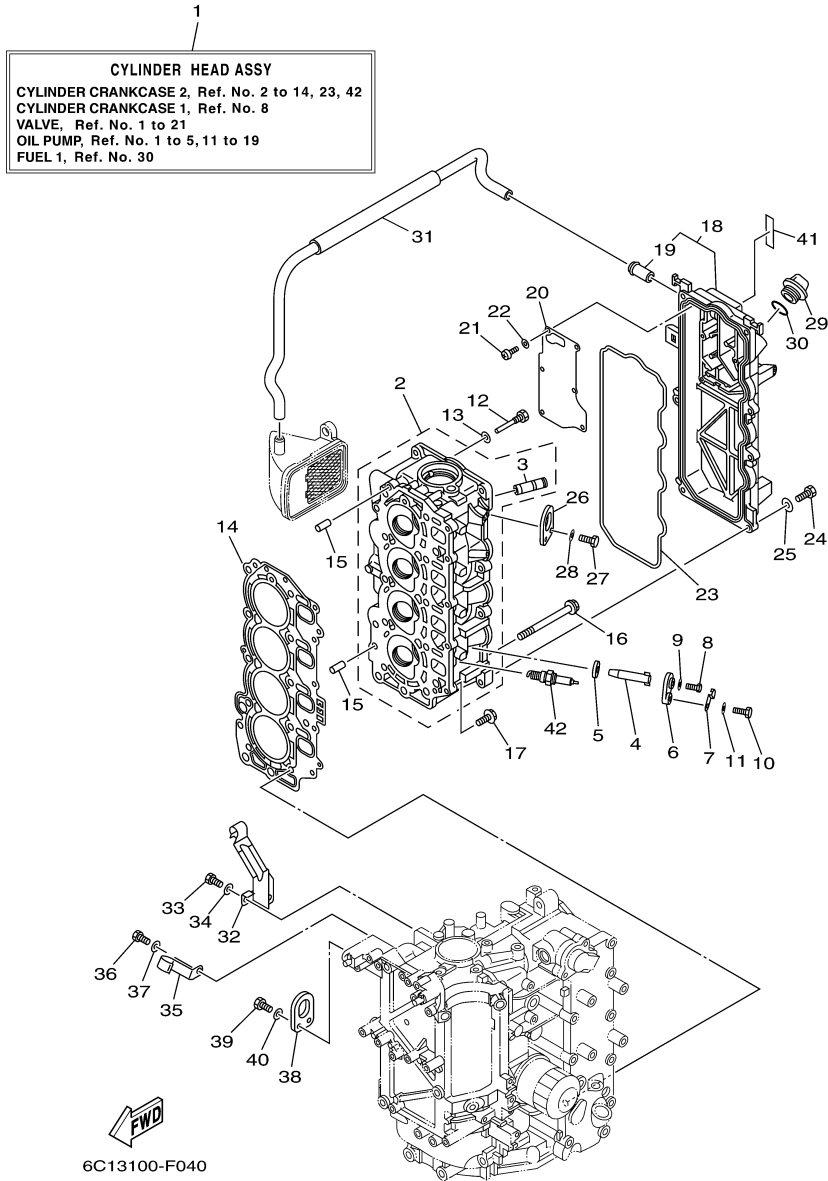

T60TLR 0407 / CYLINDER CRANKCASE 2

©2014 Yamaha Motor Corporation, U.S.A. All rights reserved.

Part List

T60TLR 0407 / CYLINDER CRANKCASE 2

REF - NO	PART NUMBER	PART NAME	QUANTITY	REMARKS
1	6C5-W009A-11-9S	CYLINDER HEAD COMPLETE	1	
2	6C5-11111-00-9S	HEAD, CYLINDER 1	1	
3	62Y-11133-30-00	.GUIDE, VALVE 1	8	
4	62Y-11325-00-00	ANODE	4	
5	66M-11328-00-00	GROMMET, ANODE	4	
6	66M-11327-00-94	COVER, ANODE	4	
7	66M-12535-00-00	PLATE	4	
8	97095-05012-00	BOLT	4	
9	92995-05600-00	WASHER	4	
10	97095-06020-00	BOLT	4	
11	92995-06600-00	WASHER	4	
12	90109-06M65-00	BOLT	1	
13	90430-06014-00	.GASKET	1	
14	6C5-11181-01-00	.GASKET, CYLINDER HEAD 1	1	
15	99530-08012-00	PIN, DOWEL	2	
16	90105-09005-00	BOLT, FLANGE	10	
17	90119-06MA3-00	BOLT, WITH WASHER	5	
18	6C5-11191-01-9S	COVER, CYLINDER HEAD 1	1	
19	62Y-14485-00-00	.PIPE, JOINT	1	
20	6C5-11168-00-00	COVER, BREATHER	1	
21	98507-04010-00	SCREW, PAN HEAD	6	
22	92907-04600-00	WASHER	6	
23	62Y-11356-00-00	.SEAL, CYLINDER 2	1	
24	97095-06020-00	BOLT	7	
25	92995-06600-00	WASHER	7	
26	62Y-11119-00-00	HANGER, ENGINE	1	
27	97095-06020-00	BOLT	2	
28	92995-06600-00	WASHER	2	
29	6G8-15363-00-00	PLUG, OIL	1	
30	93210-24M79-00	.O-RING	1	
31	6C5-1531A-01-00	HOSE, BREATHER 1	1	
32	6C5-15378-00-00	HOLDER	1	
33	97095-06014-00	BOLT	1	
34	92995-06600-00	WASHER	1	
35	6C5-15378-11-00	HOLDER	1	
36	97095-06014-00	BOLT	1	
37	92995-06600-00	WASHER	1	
38	62Y-11119-00-00	HANGER, ENGINE	1	
39	97095-06020-00	BOLT	2	
40	92995-06600-00	WASHER	2	
41	62Y-12138-40-00	MARK, CAUTION	1	
42	NGK-DPR6E-B9-00	PLUG, SPARK (NGK DPR6EB)	4