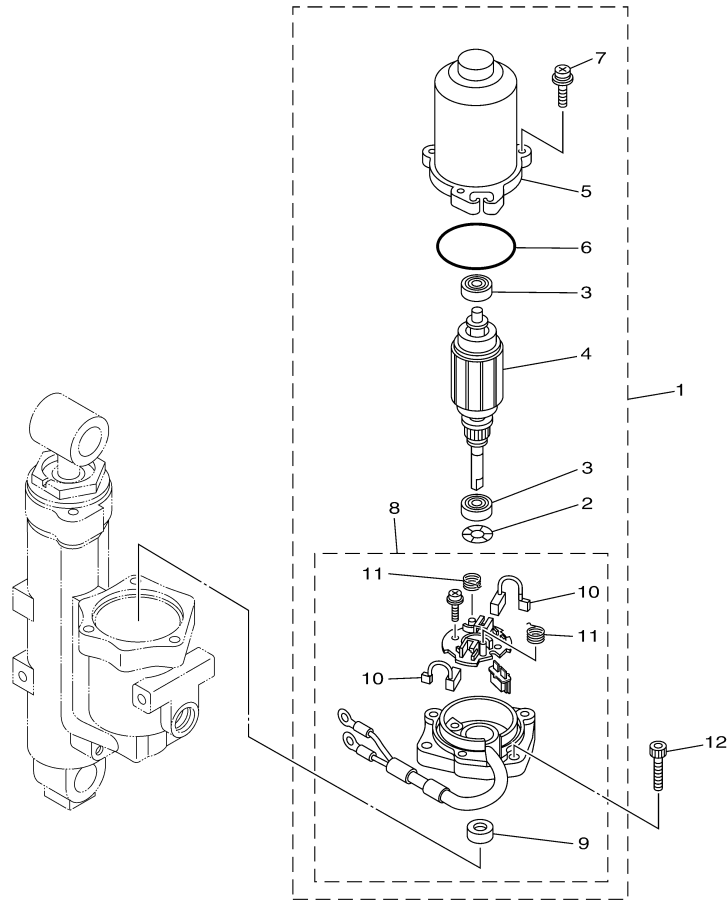

T60TLR 0407 / POWER TRIM TILT ASSY 2

6C11010D2801

©2014 Yamaha Motor Corporation, U.S.A. All rights reserved.

Part List

T60TLR 0407 / POWER TRIM TILT ASSY 2

REF - NO	PART NUMBER	PART NAME	QUANTITY	REMARKS
1	6C5-43880-01-00	MOTOR ASSY	1	
2	90206-08N51-00	.WASHER, WAVE	1	
3	93399-999T8-00	.BEARING	2	
4	6C5-43805-00-00	.ARMATURE ASSY	1	
5	6C5-43804-01-00	.STATOR ASSY	1	
6	6C5-43869-00-00	.O-RING	1	
7	6C5-43879-00-00	.SCREW, WITH WASHER	3	
8	6C5-43881-01-00	.FRAME, END	1	
9	6C5-43882-00-00	..OIL SEAL	1	
10	6C5-43891-00-00	..BRUSH 1	2	
11	6C5-4386K-00-00	..SPRING, BRUSH	2	
12	62X-43888-00-00	BOLT, SOCKET	3