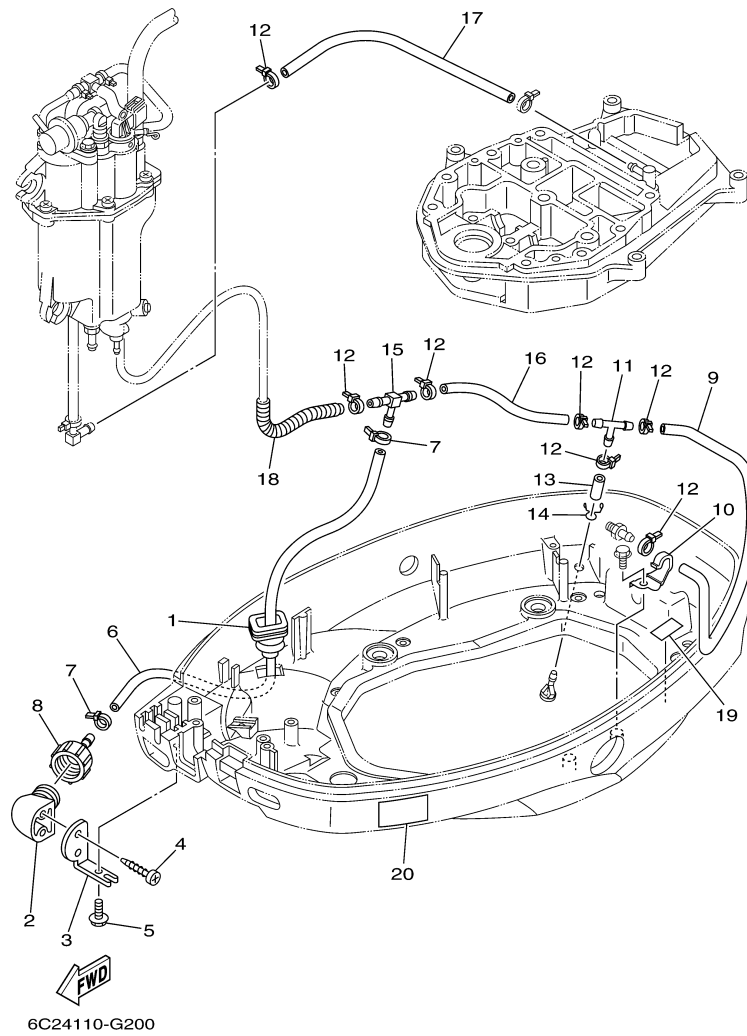

T60TLR 0407 / BOTTOM COWLING 2

©2014 Yamaha Motor Corporation, U.S.A. All rights reserved.

Part List

T60TLR 0407 / BOTTOM COWLING 2

REF - NO	PART NUMBER	PART NAME	QUANTITY	REMARKS
1	65W-42724-10-00	GROMMET	1	
2	68T-12572-00-00	ADAPTER	1	
3	69W-12535-00-00	PLATE	1	
4	90167-06002-00	SCREW, TAPPING	2	
5	90109-06M80-00	.BOLT	1	
6	6C5-24312-00-00	PIPE 2	1	
7	90465-11M10-00	CLAMP	2	
8	6R3-12580-00-00	JOINT ASSY	1	
9	90445-09226-00	HOSE (L390)	1	
10	90462-08031-00	CLAMP	1	
11	688-24378-00-00	PIPE, JOINT 3	1	
12	90465-11M10-00	CLAMP	7	
13	90445-09220-00	HOSE (L30)	1	
14	90467-08M18-00	CLIP	1	
15	6C5-24378-00-00	PIPE, JOINT 3	1	
16	90445-09091-00	HOSE (L135)	1	
17	90445-09104-00	HOSE (L300)	1	
18	90447-10006-00	TUBE	1	
19	6C5-82377-00-00	LABEL	1	
20	6AH-42794-40-00	LABEL, WARNING (GENERAL)	1