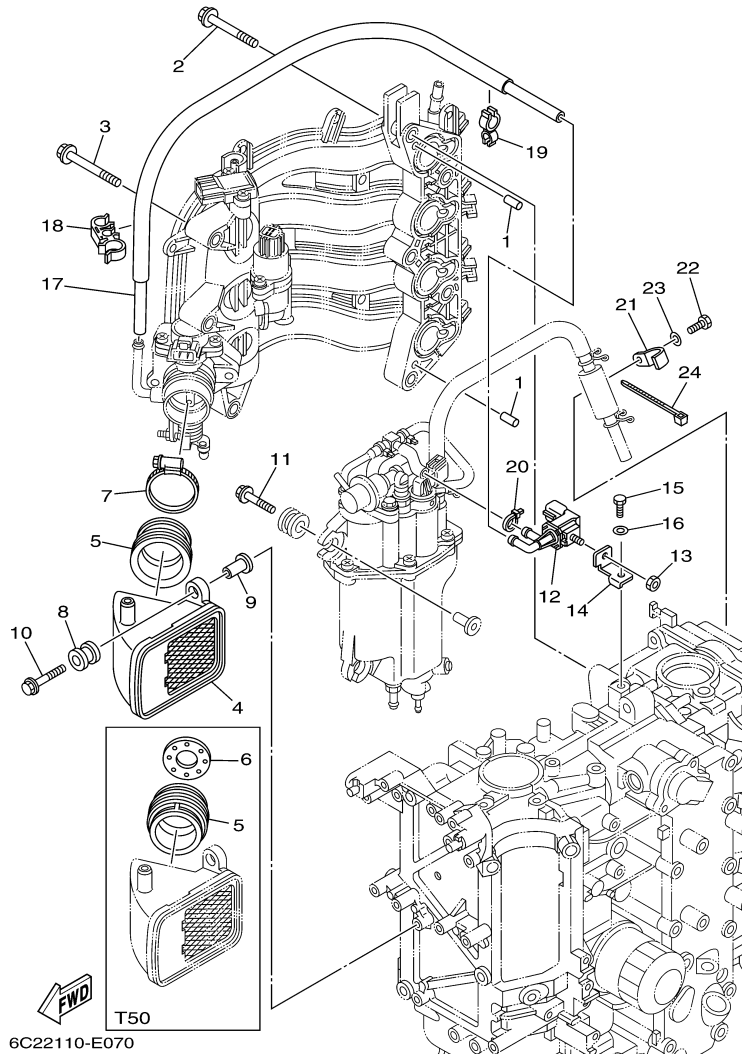

T60TLR 0407 / INTAKE 2

©2014 Yamaha Motor Corporation, U.S.A. All rights reserved.

Part List

T60TLR 0407 / INTAKE 2

REF - NO	PART NUMBER	PART NAME	QUANTITY	REMARKS
1	93608-12M05-00	PIN, DOWEL	2	
2	90119-08069-00	BOLT, WITH WASHER	5	
3	90119-06087-00	BOLT, WITH WASHER	3	
4	6C5-14440-00-00	SILENCER ASSY, INTAKE	1	
5	6C5-14453-01-00	JOINT, AIR CLEANER 1	1	UR T60
6	6C1-14477-00-00	PLATE	1	T50
7	90450-50001-00	HOSE CLAMP ASSY	1	
8	6A0-82317-00-00	DAMPER, IGNITION COIL	2	
9	90387-06119-00	COLLAR	2	
10	90119-06106-00	BOLT, WITH WASHER	2	
11	90119-06M08-00	BOLT, WITH WASHER	3	
12	6C5-86120-00-00	SOLENOID VALVE ASSY	1	
13	95380-06600-00	NUT, HEXAGON	1	
14	6C5-86112-00-00	STAY, SOLENOID	1	
15	97095-06016-00	BOLT	1	
16	92995-06600-00	WASHER	1	
17	6C5-12576-00-00	HOSE 1	1	
18	90464-15008-00	CLAMP	1	
19	90464-12006-00	CLAMP	1	
20	90465-11M10-00	CLAMP	1	
21	6C5-13428-00-00	BRACKET, STRAINER 1	1	
22	97095-06016-00	BOLT	1	
23	92995-06600-00	WASHER	1	
24	90465-13M18-00	CLAMP	1