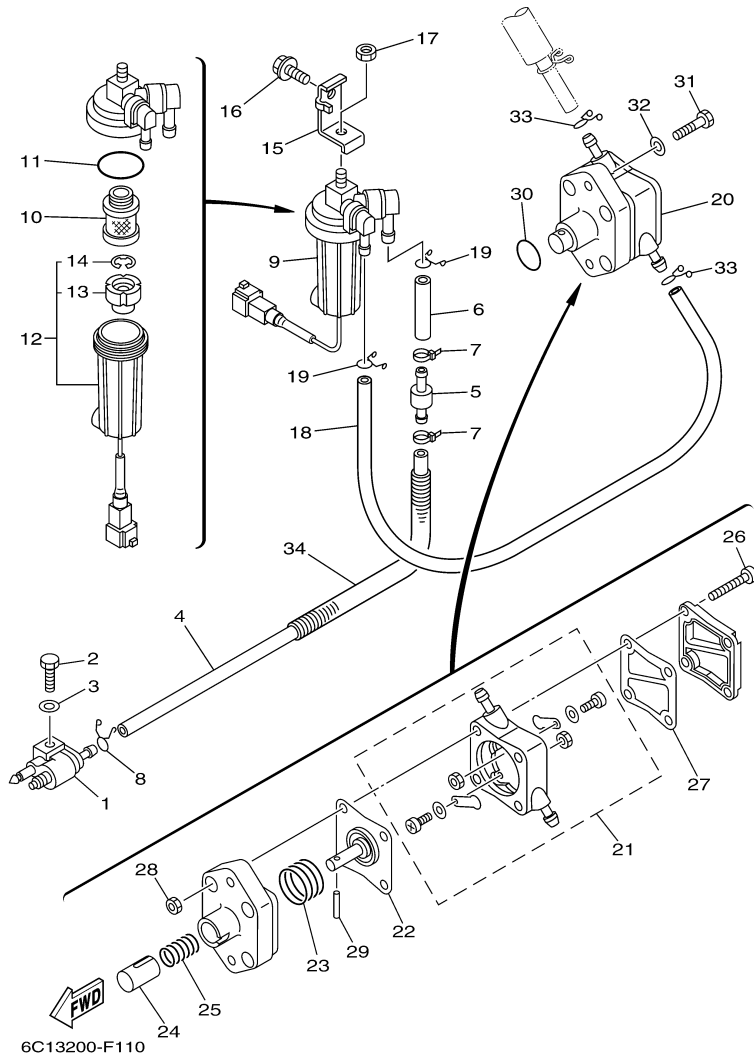

T60TLR 0407 / FUEL 1

©2014 Yamaha Motor Corporation, U.S.A. All rights reserved.

Part List

T60TLR 0407 / FUEL 1

REF - NO	PART NUMBER	PART NAME	QUANTITY	REMARKS
1	6G1-24304-02-00	FUEL PIPE JOINT COMP. 1	1	
2	97095-06025-00	BOLT	1	
3	92995-06600-00	WASHER	1	
4	6C5-2247A-00-00	HOSE 1	1	
5	67F-24377-00-00	PIPE, JOINT 2	1	
6	90445-13M02-00	HOSE (L40)	1	
7	90465-11M10-00	CLAMP	2	
8	90467-09M17-00	CLIP	1	
9	6D8-24560-00-00	FILTER ASSY	1	
10	6D8-24563-00-00	.ELEMENT, FILTER	1	
11	6D8-24564-00-00	.GASKET	1	
12	6D8-24562-00-00	.CUP, FILTER	1	
13	6D8-24469-00-00	..FLOAT, WATER LEVEL	1	
14	6D8-24519-00-00	..CLIP	1	
15	6C5-24566-01-00	BRACKET, FILTER	1	
16	95895-08016-00	BOLT, FLANGE	1	
17	95380-08600-00	NUT	1	
18	90445-13M36-00	HOSE (L350)	1	
19	90467-10M04-00	CLIP	2	
20	6C5-24410-00-00	FUEL PUMP ASSY	1	
21	6C5-24415-00-00	.BODY 4	1	
22	62Y-24411-02-00	.DIAPHRAGM	1	
23	62Y-24423-00-00	.SPRING, DIAPHRAGM	1	
24	62Y-13131-00-00	.PLUNGER	1	
25	62Y-24454-00-00	.SPRING	1	
26	62Y-24444-01-00	.SCREW	4	
27	6C5-24471-00-00	.DIAPHRAGM	1	
28	95380-05600-00	.NUT	4	
29	62Y-24374-01-00	.PIN	1	
30	93210-24M79-00	.O-RING	1	
31	97095-06030-00	BOLT	2	
32	92995-06600-00	WASHER	2	
33	90467-10M04-00	CLIP	2	
34	90446-14M62-00	HOSE (L320)	1