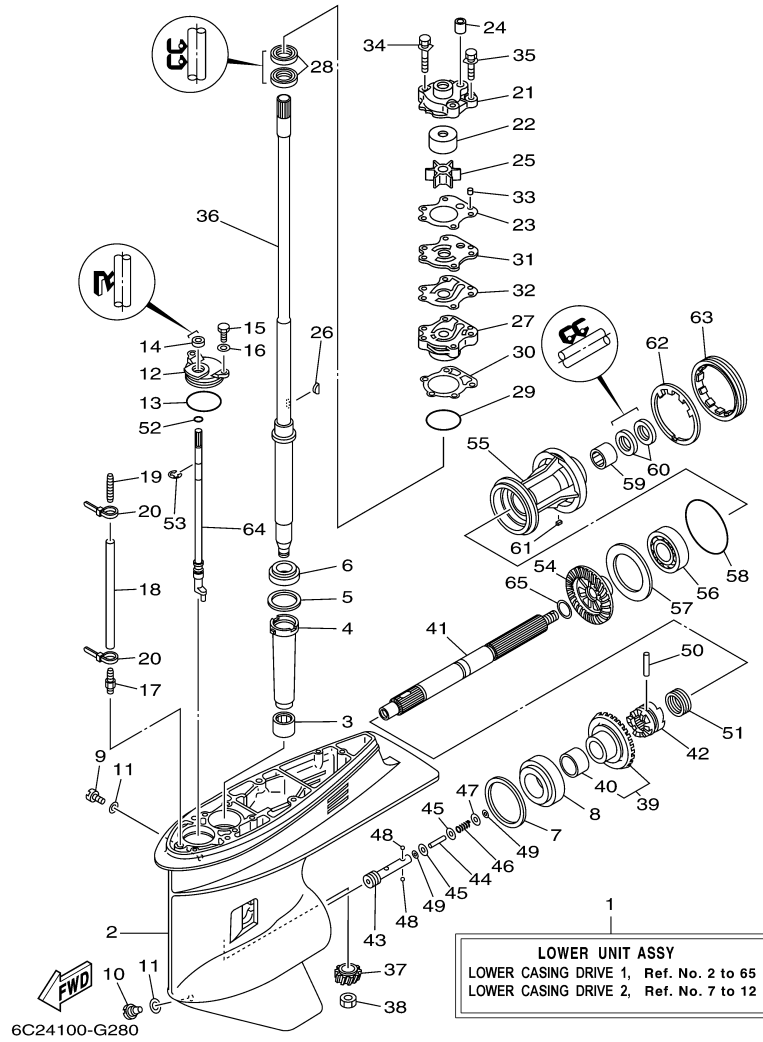

T60TLR 0407 / LOWER CASING DRIVE 1

©2014 Yamaha Motor Corporation, U.S.A. All rights reserved.

Part List

T60TLR 0407 / LOWER CASING DRIVE 1

REF - NO	PART NUMBER	PART NAME	QUANTITY	REMARKS
1	68S-45300-31-8D	LOWER UNIT ASSY	1	L(20.7")
2	67F-45301-00-8D	CASING, LOWER	1	
3	93315-52563-00	BEARING	1	
4	688-45536-01-00	SLEEVE, DRIVE SHAFT	1	
5	688-45587-01-00	SHIM (T:0.10MM)	1	UR
5	688-45587-10-00	SHIM (T:0.12MM)	1	UR
5	688-45587-20-00	SHIM (T:0.15MM)	1	UR
5	688-45587-60-00	SHIM (T:0.50MM)	1	UR
5	688-45587-40-00	SHIM (T:0.30MM)	1	UR
5	688-45587-50-00	SHIM (T:0.40MM)	1	UR
5	688-45587-30-00	SHIM (T:0.18MM)	1	UR
6	93332-000U3-00	BEARING	1	
7	688-45567-01-00	SHIM (T:0.10MM)	1	UR
7	688-45567-10-00	SHIM (T:0.12MM)	1	UR
7	688-45567-20-00	SHIM (T:0.15MM)	1	UR
7	688-45567-60-00	SHIM (T:0.50MM)	1	UR
7	688-45567-40-00	SHIM (T:0.30MM)	1	UR
7	688-45567-50-00	SHIM (T:0.40MM)	1	UR
7	688-45567-30-00	SHIM (T:0.18MM)	1	UR
8	93332-00095-00	BEARING	1	
9	90340-08002-00	PLUG, STRAIGHT SCREW	1	
10	688-45341-10-00	PLUG, DRAIN	1	
11	90430-08020-00	.GASKET	2	
12	688-45321-00-00	PLATE	1	
13	93210-49046-00	.O-RING	1	
14	93106-09014-00	.OIL SEAL	1	
15	97095-06016-00	BOLT	2	
16	92995-06600-00	WASHER	2	
17	6E5-45378-00-00	NIPPLE, HOSE	1	
18	90445-07ME8-00	HOSE (L80)	1	L(20.7")
19	6E5-83558-10-00	END, NIPPLE	1	
20	90465-11M10-00	CLAMP	2	
21	6H3-44311-00-00	HOUSING, WATER PUMP	1	
22	663-44322-00-00	.INSERT, CARTRIDGE	1	
23	6H3-44315-A0-00	.GASKET, WATER PUMP	1	
24	663-44366-00-00	.DAMPER, WATER SEAL 2	1	
25	6H3-44352-00-00	.IMPELLER	1	
26	90280-03M03-00	.KEY, WOODRUFF	1	
27	6H3-44341-00-94	HOUSING, WATER PUMP	1	
28	93101-23070-00	.OIL SEAL	2	
29	93210-46044-00	O-RING	1	
30	688-44316-A0-00	.GASKET, WATER PUMP	1	
31	6H3-44323-00-00	.OUTER PLATE, CARTRIDGE	1	
32	6H3-44324-A0-00	.GASKET, CARTRIDGE	1	
33	93604-10M03-00	PIN, DOWEL	2	
34	90119-08M33-00	.BOLT, WITH WASHER	2	
35	90119-08M14-00	.BOLT, WITH WASHER	2	
36	64J-45501-30-00	DRIVE SHAFT COMP.	1	L(20.7")
37	6K5-45551-00-00	PINION (12T)	1	
38	90170-16M01-00	NUT	1	
39	68S-45560-00-00	GEAR 1 (28T)	1	
40	93317-322V0-00	.BEARING	1	
41	67F-45611-01-00	SHAFT, PROPELLER	1