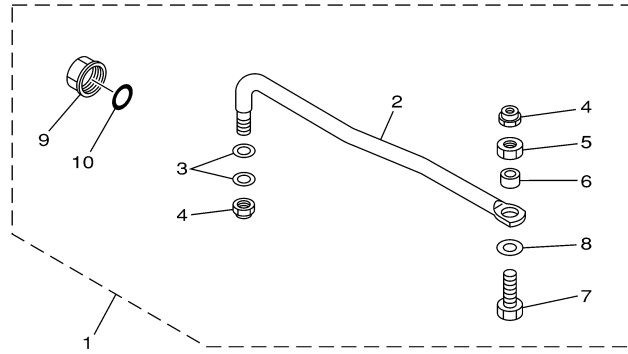

T60TLR 0407 / STEERING GUIDE

65W0010-8210

Part List

T60TLR 0407 / STEERING GUIDE

REF - NO	PART NUMBER	PART NAME	QUANTITY	REMARKS
1	65W-61350-00-00	STEERING GUIDE ATTACHMENT KIT	1	AP
2	65W-61351-00-00	.ROD, STEERING LINK	1	
3	90201-10M20-00	.WASHER, PLATE	2	
4	90185-09M01-00	.NUT, SELF-LOCKING	2	
5	90170-09M03-00	.NUT	1	
6	90387-10M42-00	.COLLAR	1	
7	90101-09M01-00	.BOLT	1	
8	90201-10M63-00	.WASHER, PLATE	1	
9	6E5-43145-01-00	.CAP, CLAMP BRACKET	1	
10	93210-16275-00	.O-RING	1