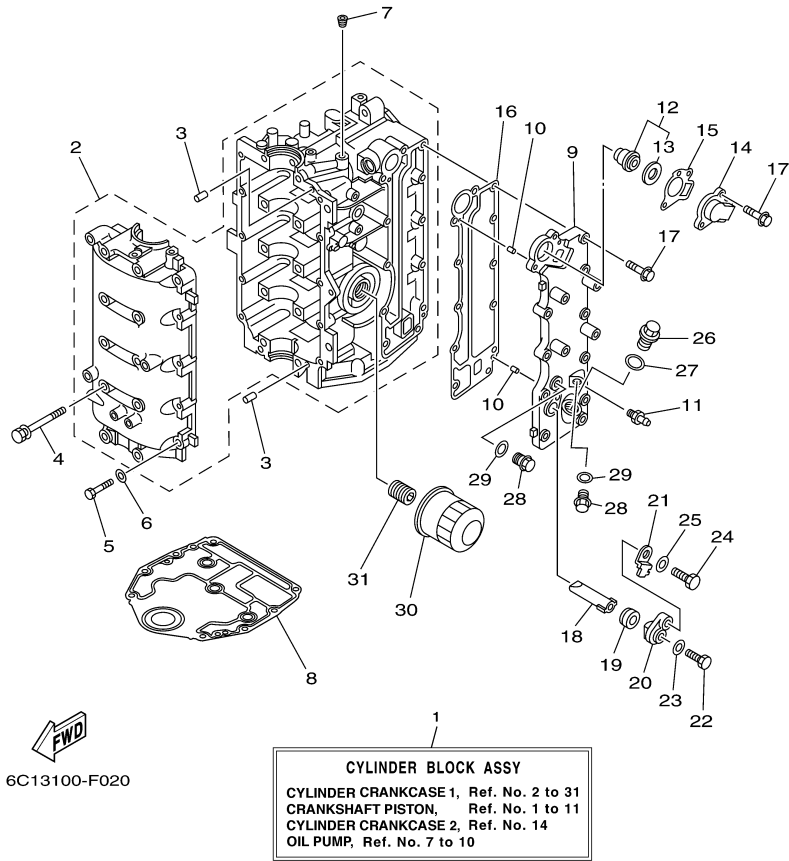

T60TLR 0407 / CYLINDER CRANKCASE 1

©2014 Yamaha Motor Corporation, U.S.A. All rights reserved.

Part List

T60TLR 0407 / CYLINDER CRANKCASE 1

REF - NO	PART NUMBER	PART NAME	QUANTITY	REMARKS
1	6C5-W009B-02-9S	CYLINDER BLOCK ASSY	1	
2	6C5-15100-10-9S	CRANKCASE ASSY	1	
3	93606-12019-00	.PIN, DOWEL	4	
4	90119-08M01-00	BOLT, WITH WASHER	10	
5	97013-06035-00	BOLT	10	
6	92903-06600-00	WASHER, PLATE	10	
7	90344-51003-00	PLUG, TAPER SCREW	1	
8	67C-11351-01-00	.GASKET, CYLINDER	1	
9	6C5-41113-11-9S	OUTER COVER, EXHAUST	1	
10	93604-10M03-00	PIN, DOWEL	2	
11	62Y-12481-10-00	PIPE 1	1	
12	6G8-12411-03-00	THERMOSTAT	1	
13	688-12412-00-00	.SEAL, THERMOSTAT	1	
14	6C5-12413-00-9S	COVER, THERMOSTAT	1	
15	62Y-12414-00-00	.GASKET, COVER	1	
16	6C5-41114-10-00	.GASKET, EXHAUST OUTER COVER	1	
17	90119-06MA5-00	BOLT, WITH WASHER	12	
18	62Y-11325-00-00	ANODE	1	
19	66M-11328-00-00	GROMMET, ANODE	1	
20	66M-11327-00-94	COVER, ANODE	1	
21	66M-12535-00-00	PLATE	1	
22	97095-05012-00	BOLT	1	
23	92995-05600-00	WASHER	1	
24	97095-06020-00	BOLT	1	
25	92995-06600-00	WASHER	1	
26	90340-18M09-00	PLUG, STRAIGHT SCREW	1	
27	90430-18130-00	.GASKET	1	
28	90340-14M06-00	PLUG, STRAIGHT SCREW	2	
29	90430-14115-00	.GASKET	2	
30	5GH-13440-20-00	ELEMENT ASSY, OIL CLEANER	1	
31	6C5-12858-00-00	BOLT, UNION	1	

Part Notes

T60TLR 0407 / CYLINDER CRANKCASE 1

PART NUMBER	NOTE TEXT
62Y-12414-00-00	OEM: This part number is among the Top 100 Most Popular Marine Maintenance Parts as of March 2014.

©2014 Yamaha Motor Corporation, U.S.A. All rights reserved.