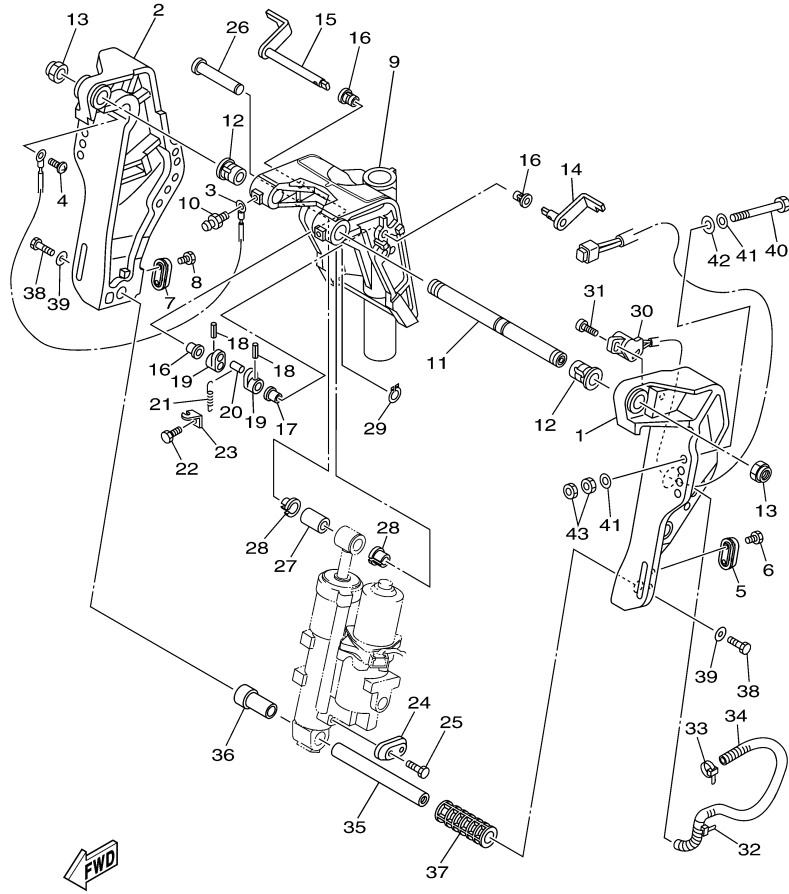

T60TLR 0407 / BRACKET 1

6C11110-D220

©2014 Yamaha Motor Corporation, U.S.A. All rights reserved.

Part List

T60TLR 0407 / BRACKET 1

REF - NO	PART NUMBER	PART NAME	QUANTITY	REMARKS
1	6C5-43111-00-8D	BRACKET, CLAMP 1	1	
2	6C5-43112-00-8D	BRACKET, CLAMP 2	1	
3	6E5-82148-00-00	WIRE, LEAD 4	1	
4	97885-06008-00	SCREW, PAN HEAD	1	
5	65W-45251-00-00	ANODE	1	
6	90101-06020-00	BOLT	2	
7	65W-45251-00-00	ANODE	1	
8	90101-06020-00	BOLT	2	
9	6C5-43311-00-8D	BRACKET, SWIVEL 1	1	
10	93700-06M03-00	NIPPLE, GREASE	3	
11	63D-43131-10-00	BOLT, CLAMP BRACKET	1	
12	90386-22MA4-00	BUSH	2	
13	90185-22007-00	NUT, SELF-LOCKING	2	
14	6C5-43181-10-00	LEVER, TILT STOP	1	
15	6C5-43185-10-00	LEVER, TILT STOP	1	
16	90386-10M16-00	BUSH	3	
17	90386-10025-00	.BUSH	1	
18	91690-30020-00	PIN, SPRING	2	
19	6G5-43148-00-00	COLLAR, DISTANCE	2	
20	90249-06M19-00	PIN	1	
21	90506-14M24-00	SPRING, TENSION	1	
22	97095-06010-00	BOLT	1	
23	6G5-43144-00-00	HOOK, SPRING	1	
24	65W-45251-00-00	ANODE	1	
25	90101-06020-00	BOLT	2	
26	6E5-43126-02-00	PIN, UPPER SHOCK MOUNT	1	
27	90386-18M92-00	BUSH	1	
28	90386-18M35-00	BUSH	2	
29	93410-18M02-00	CIRCLIP	1	
30	63D-83672-10-00	TRIM SENDER	1	
31	97885-06016-00	SCREW, PAN HEAD	2	
32	90464-76001-00	CLAMP	1	
33	90465-11M10-00	CLAMP	1	
34	90447-19009-00	TUBE	1	
35	6C5-43818-00-00	PIN, LOWER SHOCK MOUNT	1	
36	6C5-43833-00-00	PIPE	1	
37	6C5-43834-00-00	PIPE	1	
38	90101-08016-00	BOLT	2	
39	90201-08064-00	WASHER, PLATE	2	
40	90101-12M65-00	BOLT	4	
41	92995-12200-00	WASHER	8	
42	90201-12426-00	WASHER, PLATE	4	
43	95380-12600-00	NUT	8	

Part Notes

T60TLR 0407 / BRACKET 1

PART NUMBER	NOTE TEXT
65W-45251-00-00	OEM: This part number is among the Top 100 Most Popular Marine Maintenance Parts as of March 2014.
65W-45251-00-00	OEM: This part number is among the Top 100 Most Popular Marine Maintenance Parts as of March 2014.
65W-45251-00-00	OEM: This part number is among the Top 100 Most Popular Marine Maintenance Parts as of March 2014.

©2014 Yamaha Motor Corporation, U.S.A. All rights reserved.