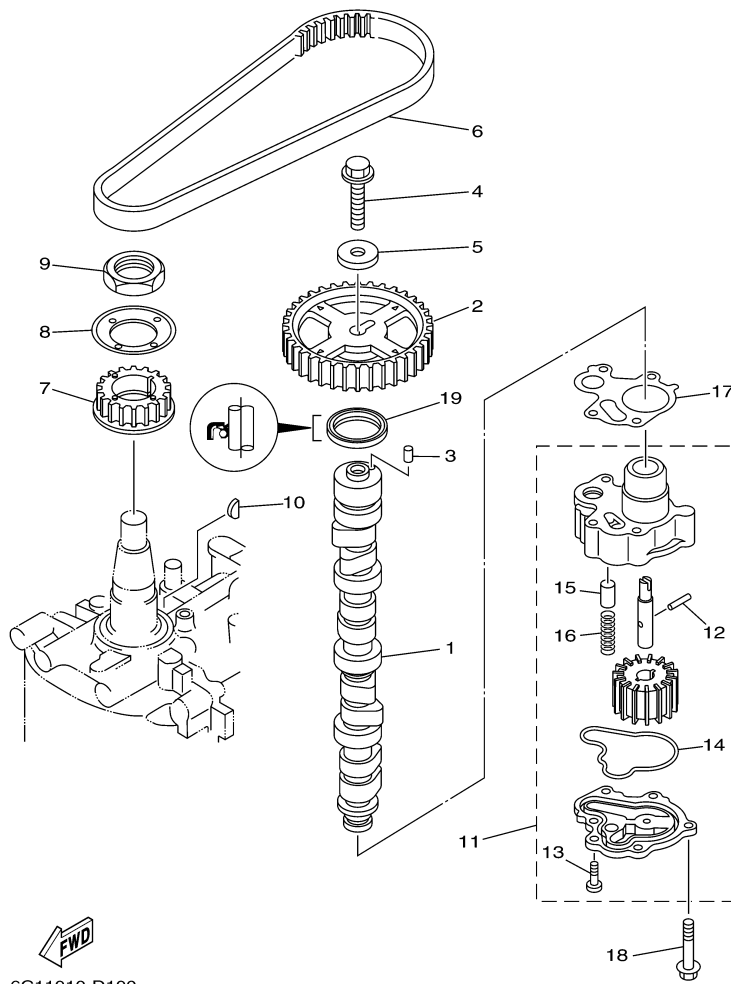

T60TLR 0407 / OIL PUMP

©2014 Yamaha Motor Corporation, U.S.A. All rights reserved.

Part List

T60TLR 0407 / OIL PUMP

REF - NO	PART NUMBER	PART NAME	QUANTITY	REMARKS
1	6C5-12171-00-00	CAMSHAFT 1	1	
2	6C5-11537-00-00	GEAR, DRIVEN	1	
3	93605-17002-00	PIN, DOWEL	1	
4	95817-10035-00	BOLT, FLANGE	1	
5	90201-10144-00	WASHER, PLATE	1	
6	6C5-46241-00-00	BELT	1	
7	6C5-11536-00-00	GEAR, DRIVE	1	
8	62Y-11557-00-00	WASHER 1	1	
9	90170-35008-00	NUT	1	
10	90280-03M01-00	.KEY, WOODRUFF	1	
11	6C5-13300-00-00	OIL PUMP ASSY	1	
12	93603-17070-00	.PIN, DOWEL	1	
13	98580-06016-00	.SCREW, PAN HEAD	2	
14	6C5-13142-00-00	.GASKET	1	
15	6G8-11577-00-00	.PLUNGER, RELIEF	1	
16	90501-6C500-00	.SPRING, COMPRESSION	1	
17	6C5-13329-00-00	.GASKET, PUMP COVER	1	
18	90119-06025-00	BOLT, WITH WASHER	4	
19	93102-37M40-00	.OIL SEAL	1