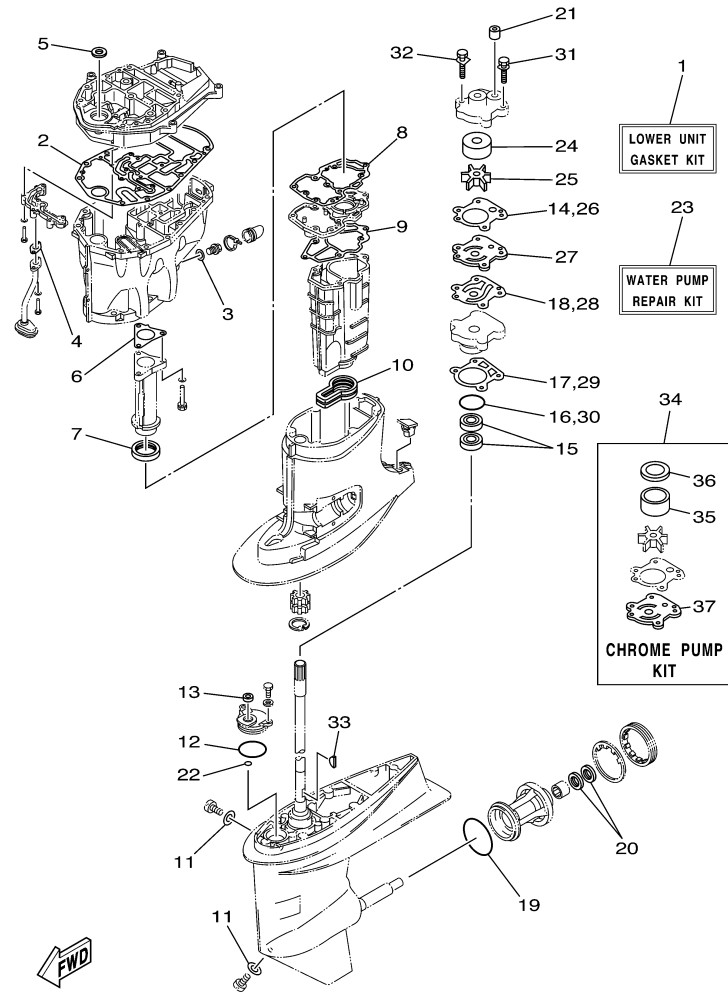

T60TLR 0407 / REPAIR KIT 2

©2014 Yamaha Motor Corporation, U.S.A. All rights reserved.

Part List

T60TLR 0407 / REPAIR KIT 2

REF - NO	PART NUMBER	PART NAME	QUANTITY	REMARKS
1	6C6-W0001-20-00	LOWER UNIT GASKET KIT	1	
2	6C5-15312-00-00	.GASKET, OIL PAN	1	
3	90430-14M09-00	.GASKET	1	
4	6C5-13414-00-00	.GASKET, STRAINER COVER	1	
5	93103-18011-00	.OIL SEAL	1	
6	6C5-41133-00-00	.GASKET, EXHAUST MANIFOLD 1	1	
7	6C5-46132-00-00	.GASKET 1	1	
8	6C5-41134-00-00	.GASKET, EXHAUST MANIFOLD	1	
9	6C5-41135-00-00	.GASKET, EXHAUST MANIFOLD	1	
10	6C5-45123-00-00	.GASKET, MUFFLER	1	
11	90430-08020-00	.GASKET	2	
12	93210-49046-00	.O-RING	1	
13	93106-09014-00	.OIL SEAL	1	
14	6H3-44315-A0-00	.GASKET, WATER PUMP	1	
15	93101-23070-00	.OIL SEAL	2	
16	93210-46044-00	.O-RING	1	
17	688-44316-A0-00	.GASKET, WATER PUMP	1	
18	6H3-44324-A0-00	.GASKET, CARTRIDGE	1	
19	93210-86M39-00	.O-RING	1	
20	93101-25M03-00	.OIL SEAL	2	
21	663-44366-00-00	.DAMPER, WATER SEAL 2	1	
22	93210-07003-00	.O-RING	1	
23	6H3-W0078-02-00	WATER PUMP REPAIR KIT	1	
24	663-44322-00-00	.INSERT, CARTRIDGE	1	
25	6H3-44352-00-00	.IMPELLER	1	
26	6H3-44315-A0-00	.GASKET, WATER PUMP	1	
27	6H3-44323-00-00	.OUTER PLATE, CARTRIDGE	1	
28	6H3-44324-A0-00	.GASKET, CARTRIDGE	1	
29	688-44316-A0-00	.GASKET, WATER PUMP	1	
30	93210-46044-00	.O-RING	1	
31	90119-08M14-00	.BOLT, WITH WASHER	2	
32	90119-08M33-00	.BOLT, WITH WASHER	2	
33	90280-03M03-00	.KEY, WOODRUFF	1	
34	6H3-W0078-0A-00	CHROME PUMP KIT	1	
35	670-44322-01-00	.INSERT, CARTRIDGE	1	
36	670-44321-00-00	.INNER PLATE, CARTRIDGE	1	
37	6H3-44323-40-00	.OUTER PLATE, CARTRIDGE	1	

Part Notes

T60TLR 0407 / REPAIR KIT 2

PART NUMBER		NOTE TEXT
90430-14M09-00		OEM: This part number is among the Top 100 Most Popular Marine Maintenance Parts as of March 2014.
90430-08020-00		OEM: This part number is among the Top 100 Most Popular Marine Maintenance Parts as of March 2014.
93106-09014-00		OEM: This part number is among the Top 100 Most Popular Marine Maintenance Parts as of March 2014.
93101-25M03-00		OEM: This part number is among the Top 100 Most Popular Marine Maintenance Parts as of March 2014.
6H3-44352-00-00		OEM: This part number is among the Top 100 Most Popular Marine Maintenance Parts as of March 2014.

©2014 Yamaha Motor Corporation, U.S.A. All rights reserved.