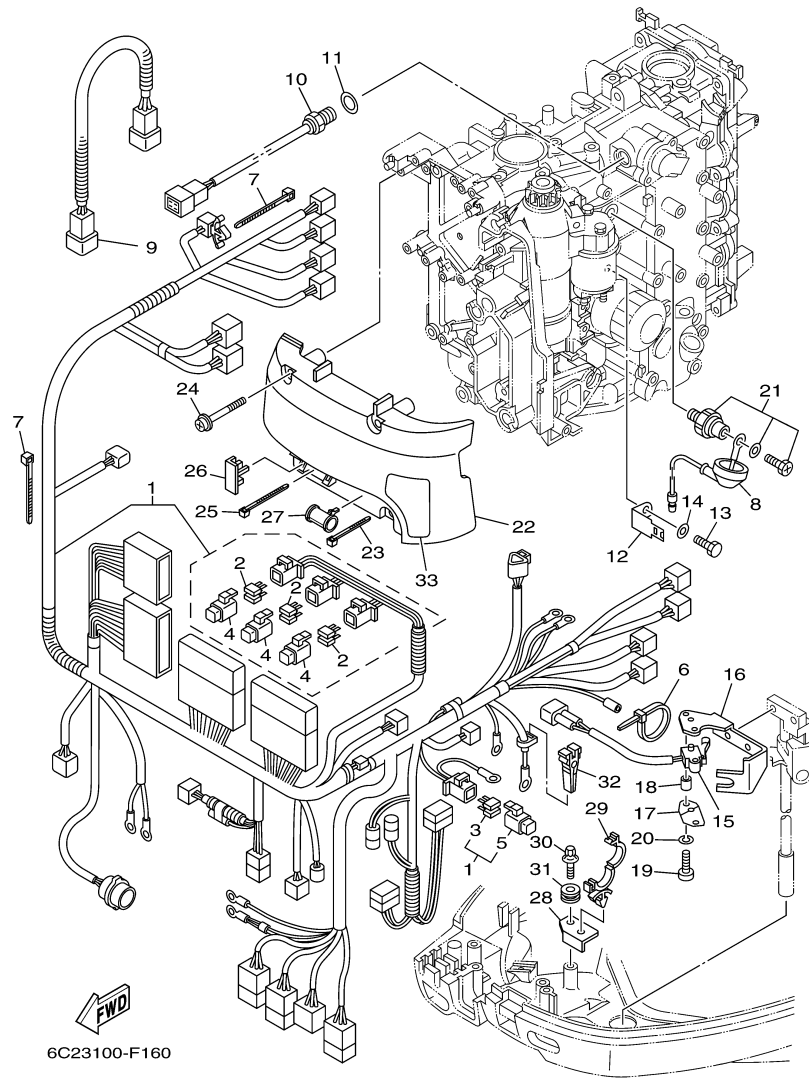

T60TLR 0407 / ELECTRICAL 3

6C23100-F160

©2014 Yamaha Motor Corporation, U.S.A. All rights reserved.

Part List

T60TLR 0407 / ELECTRICAL 3

REF - NO	PART NUMBER	PART NAME	QUANTITY	REMARKS
1	6C5-82590-40-00	WIRE HARNESS ASSY	1	
2	67F-82151-00-00	.FUSE (20A)	6	
3	67F-82151-10-00	.FUSE (30A)	2	
4	67F-8215B-10-00	.CAP (YELLOW)	3	
5	67F-8215B-20-00	.CAP (GREEN)	1	
6	90465-13M24-00	CLAMP	1	
7	90465-13M11-00	CLAMP	2	
8	68V-81315-00-00	LEAD WIRE ASSY	1	
9	6C5-82553-00-00	EXTENSION, WIRE LEAD	1	
10	6C5-85790-00-00	THERMOSENSOR ASSY	1	
11	90430-14115-00	.GASKET	1	
12	6C5-82388-00-00	PLATE	1	
13	97095-06014-00	BOLT	1	
14	92995-06600-00	WASHER	1	
15	60V-8259F-00-00	SWITCH ASSY	1	
16	6C5-82554-01-00	STAY, NEUTRAL SWITCH	1	
17	61A-82588-01-00	PLATE	1	
18	90387-04001-00	COLLAR	1	
19	97885-04016-00	SCREW, PAN HEAD	2	
20	92995-04100-00	WASHER	2	
21	64J-82504-00-00	OIL PRESSURE SWITCH ASSY	1	
22	6C5-81942-00-00	COVER	1	
23	90465-13M39-00	CLAMP	1	
24	90159-06M14-00	SCREW, WITH WASHER	4	
25	90465-13M24-00	CLAMP	1	
26	6C5-82176-00-00	DAMPER	2	
27	6C5-8252R-00-00	DAMPER	1	
28	6C5-42811-00-00	STAY	1	
29	90464-18007-00	CLAMP	1	
30	90119-06077-00	BOLT, WITH WASHER	1	
31	90480-13598-00	GROMMET	1	
32	67F-2812A-00-00	.PULLER, FUSE	1	
33	6C5-81919-00-00	GRAPHIC, REGULATOR	1