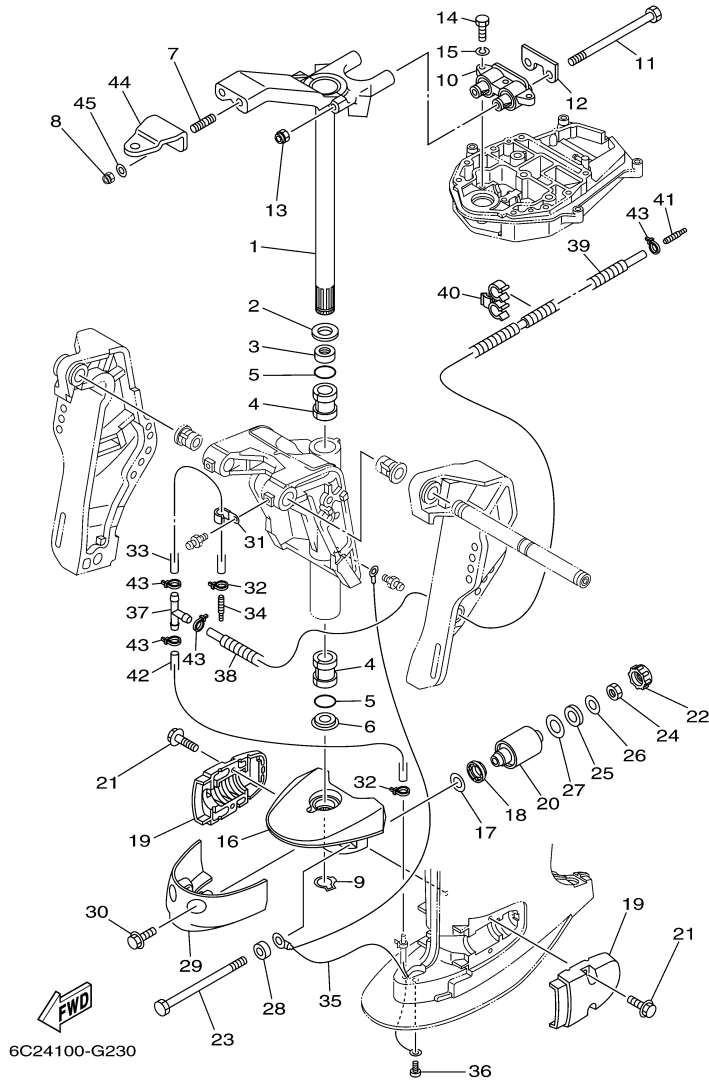

T60TLR 0407 / BRACKET 2

©2014 Yamaha Motor Corporation, U.S.A. All rights reserved.

Part List

T60TLR 0407 / BRACKET 2

REF - NO	PART NUMBER	PART NAME	QUANTITY	REMARKS
1	69W-42510-01-8D	STEERING BRACKET ASSY	1	
2	90201-30M00-00	WASHER, PLATE	1	
3	90386-30M78-00	BUSH	1	
4	90386-30M77-00	BUSH	2	
5	93210-29M94-00	O-RING	2	
6	90386-30M60-00	BUSH	1	
7	90116-10038-00	BOLT, STUD	2	
8	90185-10015-00	NUT, SELF-LOCKING	2	
9	93440-30192-00	CIRCLIP	1	
10	64J-44514-00-4D	MOUNT DAMPER, UPPER SIDE	1	
11	90109-08103-00	BOLT	2	
12	69W-44526-01-00	PLATE	1	
13	90185-08010-00	NUT, SELF-LOCKING	2	
14	97075-08030-00	BOLT	3	
15	92995-08100-00	WASHER	3	
16	69W-44551-00-8D	HOUSING, LOWER MOUNT RUBBER 1	1	
17	90201-12M16-00	WASHER, PLATE	2	
18	6C5-43885-00-00	GROMMET	2	
19	6C5-44552-00-8D	HOUSING, LOWER MOUNT RUBBER 2	2	
20	69W-44555-00-4D	MOUNT DAMPER, LOWER SIDE	2	
21	90119-08101-00	BOLT, WITH WASHER	4	
22	6C5-44575-00-00	DAMPER, LOWER MOUNT RUBBER	2	
23	90109-12MA3-00	BOLT	2	
24	95380-12700-00	NUT	2	
25	90202-21100-00	WASHER, PLATE	2	
26	90201-13M19-00	WASHER, PLATE	2	
27	90201-22M05-00	WASHER, PLATE	2	
28	6C6-43127-00-00	COLLAR	2	
29	67C-44553-00-8D	COVER, LOWER MOUNT	1	
30	90119-08100-00	BOLT, WITH WASHER	2	
31	90465-06M86-00	.CLAMP	1	
32	90465-11M10-00	CLAMP	2	
33	90445-07MF2-00	HOSE (L250)	1	
34	6E5-83558-00-00	END, NIPPLE	1	
35	67C-82127-10-00	WIRE, LEAD 2	1	
36	97885-06008-00	SCREW, PAN HEAD	1	
37	90413-05014-00	WAY 3	1	
38	6C5-44385-00-00	HOSE, WATER 1	1	
39	90447-07001-00	HOSE, WITH SPRING (L400)	1	
40	90464-10006-00	CLAMP	1	
41	6E5-83558-00-00	END, NIPPLE	1	
42	90445-07M30-00	HOSE (L450)	1	
43	90465-11M10-00	CLAMP	4	
44	65W-48511-10-00	HOOK, STEERING	1	
45	90201-10049-00	WASHER, PLATE	2