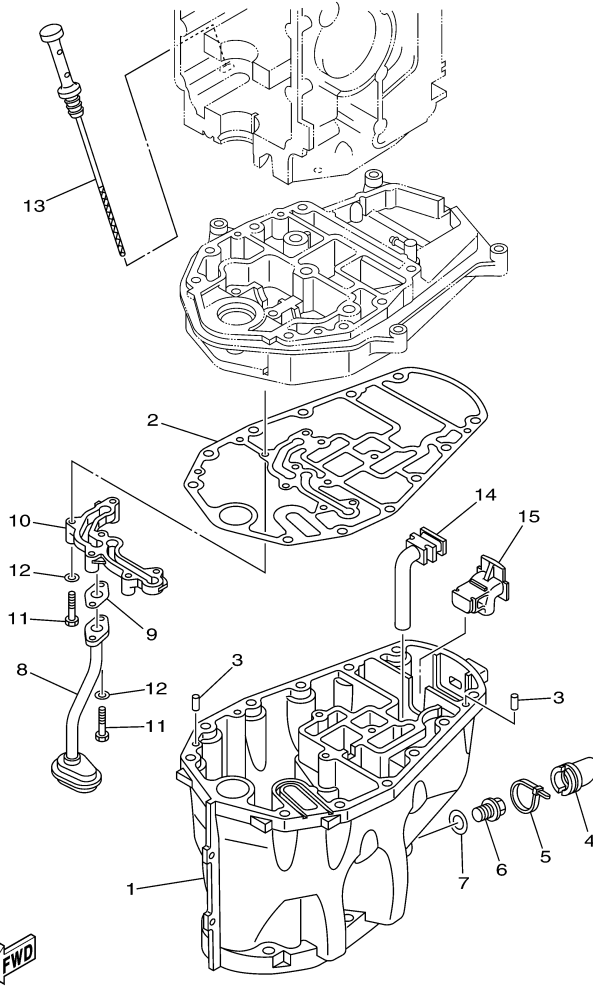

T60TLR 0407 / OIL PAN

6C11010-D300

©2014 Yamaha Motor Corporation, U.S.A. All rights reserved.

Part List

T60TLR 0407 / OIL PAN

REF - NO	PART NUMBER	PART NAME	QUANTITY	REMARKS
1	6C5-15311-00-8D	OIL PAN	1	
2	6C5-15312-00-00	.GASKET, OIL PAN	1	
3	93606-12019-00	.PIN, DOWEL	2	
4	6C5-15316-00-00	DAMPER 1	1	
5	90465-11M59-00	CLAMP	1	
6	90340-14M06-00	PLUG, STRAIGHT SCREW	1	
7	90430-14M09-00	.GASKET	1	
8	6C5-13411-00-00	STRAINER, OIL	1	
9	6C5-13414-00-00	GASKET, STRAINER COVER	1	
10	6C5-15333-00-00	COVER	1	
11	97013-06030-00	BOLT	6	
12	92903-06600-00	WASHER, PLATE	6	
13	6C5-15362-00-00	PLUG, OIL LEVEL	1	
14	6C5-45135-01-00	PIPE	1	
15	6C5-45136-01-00	PIPE	1	

Part Notes

T60TLR 0407 / OIL PAN

PART NUMBER	NOTE TEXT
90430-14M09-00	OEM: This part number is among the Top 100 Most Popular Marine Maintenance Parts as of March 2014.

©2014 Yamaha Motor Corporation, U.S.A. All rights reserved.