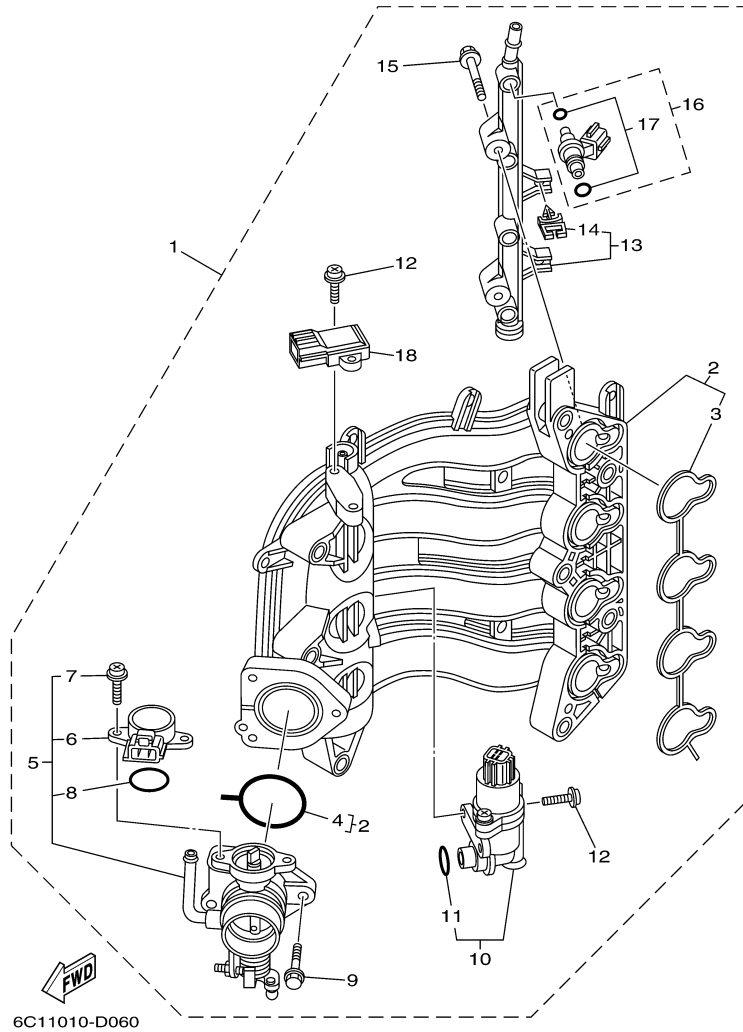

T60TLR 0407 / INTAKE 1

©2014 Yamaha Motor Corporation, U.S.A. All rights reserved.

Part List

T60TLR 0407 / INTAKE 1

REF - NO	PART NUMBER	PART NAME	QUANTITY	REMARKS
1	6C5-14200-00-00	INTAKE ASSY	1	
2	6C5-13641-00-00	.MANIFOLD, INTAKE 1	1	
3	6C5-13645-00-00	..GASKET, MANIFOLD 1	1	
4	6C5-13557-00-00	..GASKET	1	
5	6C5-13750-00-00	.THROTTLE BODY ASSY	1	
6	6C5-85885-00-00	..THROTTLE SENSOR ASSY	1	
7	6C5-81145-00-00	..SCREW 1	2	
8	6C5-8182L-00-00	..O-RING 1	1	
9	6C5-14496-00-00	.BOLT	3	
10	6C5-13105-01-00	.CONTROL VALVE ASSY	1	
11	6C5-1319C-00-00	..O-RING	1	
12	6C5-81146-00-00	.SCREW 2	4	
13	6C5-13161-00-00	.PIPE, DELIVERY 1	1	
14	90464-07M56-00	..CLAMP	2	
15	6C5-14446-00-00	.BOLT	2	
16	6C5-13761-00-00	.INJECTOR	4	
17	6C5-1410B-00-00	..PACKING KIT	1	
18	68F-83688-00-00	.SENSOR ASSY	1