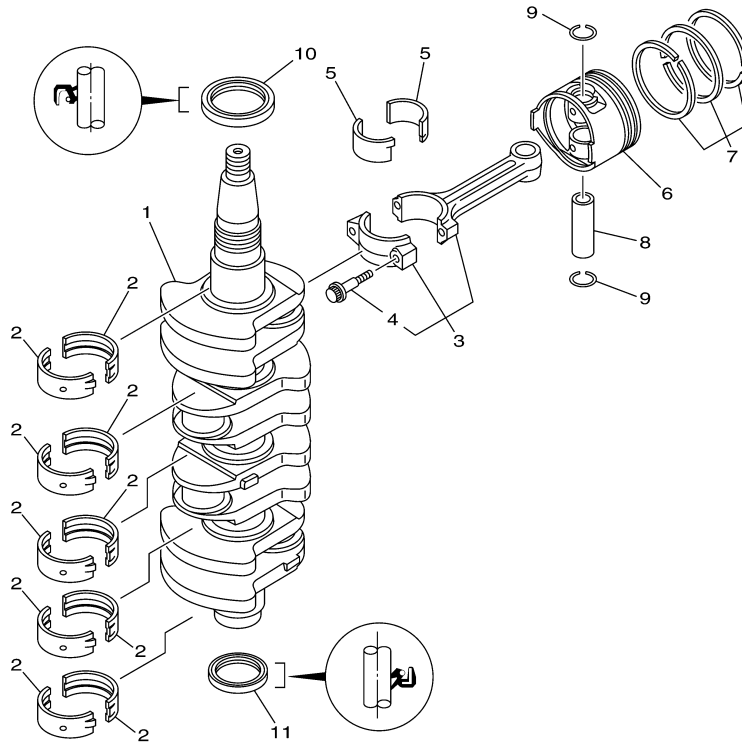

T60TLR 0407 / CRANKSHAFT PISTON

6C11010-D030

Part List

T60TLR 0407 / CRANKSHAFT PISTON

REF - NO	PART NUMBER	PART NAME	QUANTITY	REMARKS
1	6C5-11411-00-00	CRANKSHAFT	1	
2	6C5-11416-00-00	PLANE BEARING, CRANKSHAFT 1	10	UR YELLOW
2	6C5-11416-30-00	PLANE BEARING, CRANKSHAFT 1	10	UR GREEN
2	6C5-11416-20-00	PLANE BEARING, CRANKSHAFT 1	10	UR PINK
2	6C5-11416-10-00	PLANE BEARING, CRANKSHAFT 1	10	UR RED
3	6C5-11650-00-00	CONNECTING ROD ASSY	4	
4	6C5-11654-00-00	.BOLT, CONNECTING ROD	2	
5	6C5-11656-00-00	PLANE BEARING, CONNECTING ROD	8	UR YELLOW
5	6C5-11656-30-00	PLANE BEARING, CONNECTING ROD	8	UR GREEN
5	6C5-11656-20-00	PLANE BEARING, CONNECTING ROD	8	UR PINK
5	6C5-11656-10-00	PLANE BEARING, CONNECTING ROD	8	UR RED
6	69W-11631-00-97	PISTON (STD)	4	
6	69W-11636-00-00	PISTON (0.50MM O/S)	4	AP
6	69W-11635-00-00	PISTON (0.25MM O/S)	4	AP
7	67C-11603-00-00	PISTON RING SET (STD)	4	
7	67C-11604-00-00	PISTON RING SET (0.25MM O/S)	4	AP
7	67C-11605-00-00	PISTON RING SET (0.50MM O/S)	4	AP
8	62Y-11633-00-00	PIN, PISTON	4	
9	93450-17129-00	CIRCLIP	8	
10	93102-43M42-00	.OIL SEAL	1	
11	93101-35002-00	.OIL SEAL	1