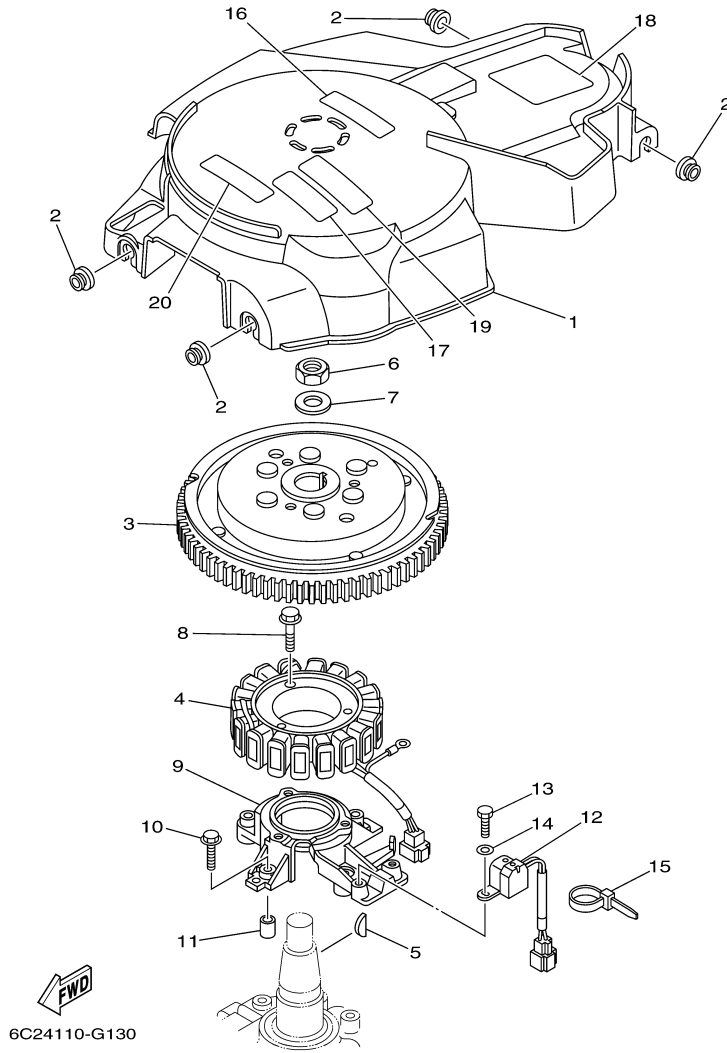

T60TLR 0407 / GENERATOR

©2014 Yamaha Motor Corporation, U.S.A. All rights reserved.

Part List

T60TLR 0407 / GENERATOR

REF - NO	PART NUMBER	PART NAME	QUANTITY	REMARKS
1	6C5-81337-00-00	COVER, FLYWHEEL	1	
2	90480-12072-00	GROMMET	4	
3	6C5-81450-00-00	ROTOR ASSY	1	
4	6C5-81410-00-00	STATOR ASSY	1	
5	6H4-11545-00-00	KEY, WOODRUFF	1	
6	90170-20137-00	NUT	1	
7	90201-21M18-00	WASHER, PLATE	1	
8	95023-06030-00	BOLT	3	
9	6C5-85561-00-94	BASE, MAGNETO	1	
10	95023-06030-00	BOLT	4	
11	99530-08012-00	PIN, DOWEL	2	
12	62Y-85580-00-00	COIL, PULSER	1	
13	97095-05012-00	BOLT	2	
14	92995-05600-00	WASHER	2	
15	90465-13M97-00	CLAMP	1	
16	6C5-13437-41-00	MARK, CAUTION	1	
17	6AH-81995-40-00	LABEL, WARNING	1	
18	62Y-83626-00-00	MARK 6	1	
19	6AH-81994-40-00	LABEL, SAFETY	1	
20	6AG-81996-00-00	MARK	1	

Part Notes

T60TLR 0407 / GENERATOR

PART NUMBER	NOTE TEXT
90480-12072-00	OEM: GROMMET used on F115TLR and F/LF115TXR 0410 Production and Earlier

©2014 Yamaha Motor Corporation, U.S.A. All rights reserved.