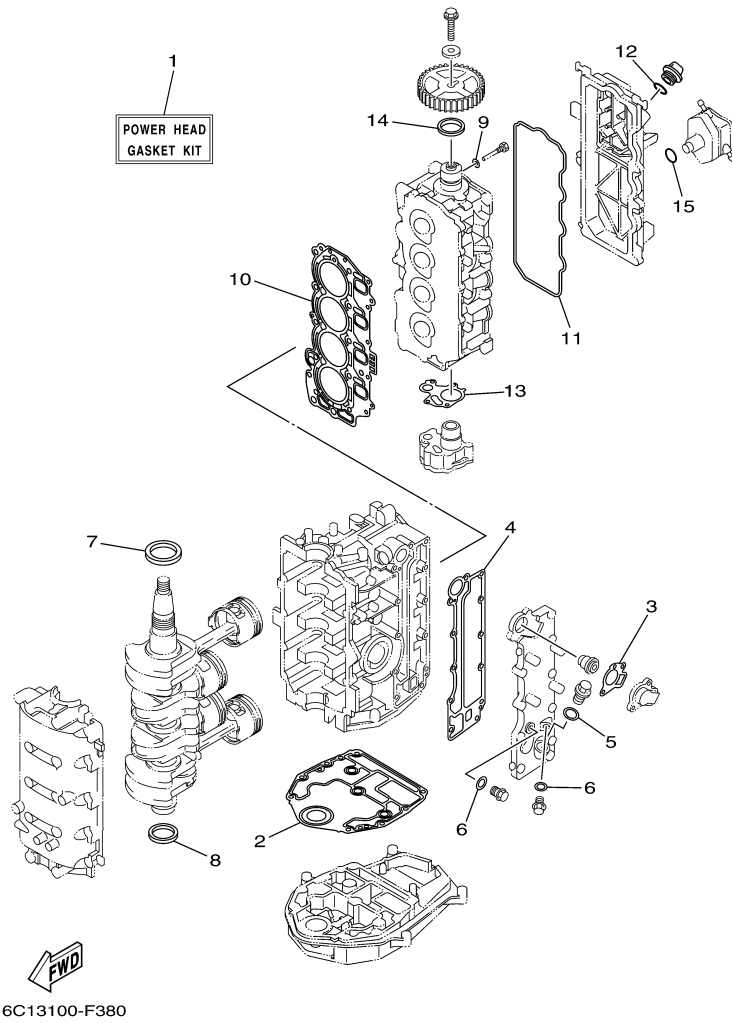

T60TLR 0407 / REPAIR KIT 1

©2014 Yamaha Motor Corporation, U.S.A. All rights reserved.

Part List

T60TLR 0407 / REPAIR KIT 1

REF - NO	PART NUMBER	PART NAME	QUANTITY	REMARKS
1	6C5-W0001-01-00	POWER HEAD GASKET KIT	1	
2	67C-11351-01-00	.GASKET, CYLINDER	1	
3	62Y-12414-00-00	.GASKET, COVER	1	
4	6C5-41114-10-00	.GASKET, EXHAUST OUTER COVER	1	
5	90430-18130-00	.GASKET	1	
6	90430-14115-00	.GASKET	2	
7	93102-43M42-00	.OIL SEAL	1	
8	93101-35002-00	.OIL SEAL	1	
9	90430-06014-00	.GASKET	1	
10	6C5-11181-01-00	.GASKET, CYLINDER HEAD 1	1	
11	62Y-11356-00-00	.SEAL, CYLINDER 2	1	
12	93210-24M79-00	.O-RING	1	
13	6C5-13329-00-00	.GASKET, PUMP COVER	1	
14	93102-37M40-00	.OIL SEAL	1	
15	93210-24M79-00	.O-RING	1	

Part Notes

T60TLR 0407 / REPAIR KIT 1

PART NUMBER	NOTE TEXT
62Y-12414-00-00	OEM: This part number is among the Top 100 Most Popular Marine Maintenance Parts as of March 2014.

©2014 Yamaha Motor Corporation, U.S.A. All rights reserved.