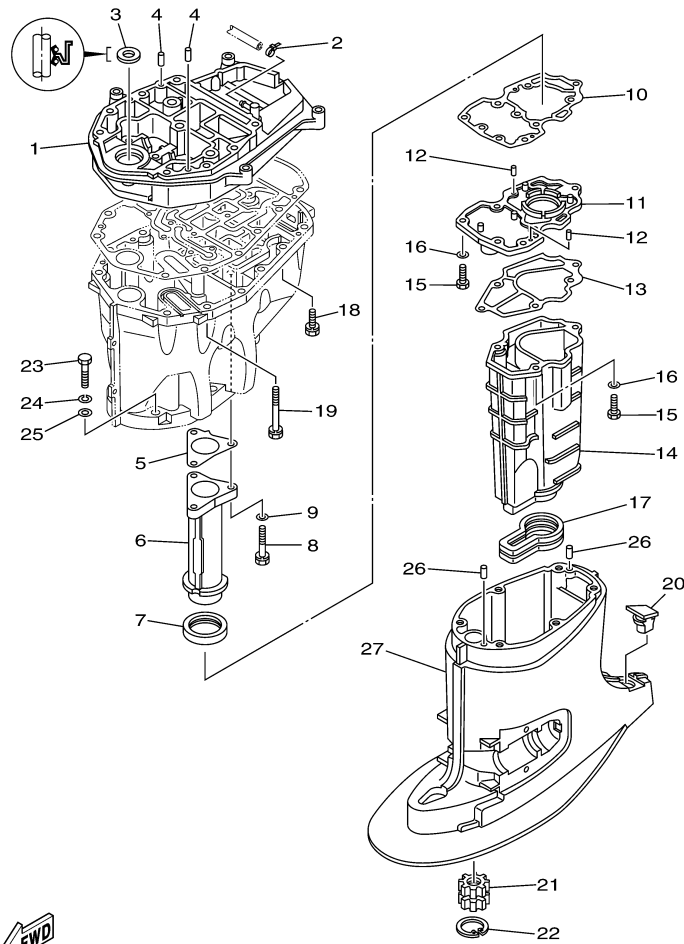

T60TLR 0407 / UPPER CASING

6C11010-D290

©2014 Yamaha Motor Corporation, U.S.A. All rights reserved.

Part List

T60TLR 0407 / UPPER CASING

REF - NO	PART NUMBER	PART NAME	QUANTITY	REMARKS
1	6C5-41137-00-8D	GUIDE, EXHAUST	1	
2	90465-11M10-00	CLAMP	1	
3	93103-18011-00	.OIL SEAL	1	
4	93608-12M05-00	PIN, DOWEL	2	
5	6C5-41133-00-00	.GASKET, EXHAUST MANIFOLD 1	1	
6	6C5-41131-00-5B	MANIFOLD, EXT. 1	1	
7	6C5-46132-00-00	.GASKET 1	1	
8	90119-06120-00	BOLT, WITH WASHER	3	
9	90201-06015-00	WASHER, PLATE	3	
10	6C5-41134-00-00	.GASKET, EXHAUST MANIFOLD	1	
11	6C5-45181-00-5B	PLATE	1	
12	93604-10M03-00	PIN, DOWEL	2	
13	6C5-41135-00-00	.GASKET, EXHAUST MANIFOLD	1	
14	6C5-14711-00-5B	MUFFLER 1	1	
15	97075-06025-00	BOLT	6	
16	92995-06600-00	WASHER	6	
17	6C5-45123-00-00	.GASKET, MUFFLER	1	
18	90119-08M79-00	BOLT, WITH WASHER	4	
19	90119-08M82-00	BOLT, WITH WASHER	8	
20	6C5-45155-00-00	CAP	1	
21	69W-45318-00-00	BUSHING, DRIVE SHAFT	1	
22	93420-36M01-00	CIRCLIP	1	
23	97075-10045-00	BOLT	6	
24	92995-10100-00	WASHER	6	
25	92995-10600-00	WASHER	6	
26	93606-12019-00	.PIN, DOWEL	2	
27	6C5-45111-00-8D	CASING, UPPER	1