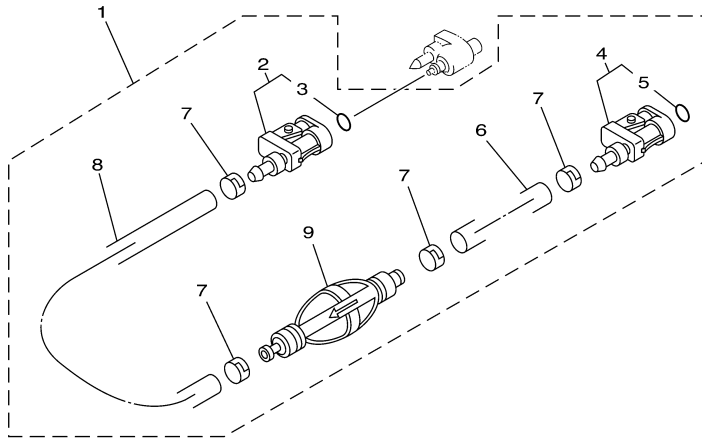

T60TLR 0407 / FUEL 2

©2014 Yamaha Motor Corporation, U.S.A. All rights reserved.

Part List

T60TLR 0407 / FUEL 2

REF - NO	PART NUMBER	PART NAME	QUANTITY	REMARKS
1	6Y2-24306-56-00	FUEL PIPE COMP. 1	1	AP
2	6E5-24305-06-00	.FUEL PIPE JOINT COMP 2	1	
3	93210-08287-00	..O-RING	1	
4	6Y2-24305-06-00	.FUEL PIPE JOINT COMP 2	1	
5	93210-08287-00	..O-RING	1	
6	90445-13M01-00	.HOSE (L2050)	1	
7	6E5-24351-51-00	.BAND 1	4	
8	90445-13M00-00	.HOSE (L850)	1	
9	6Y2-24360-60-00	.PRIMER PUMP ASSY	1