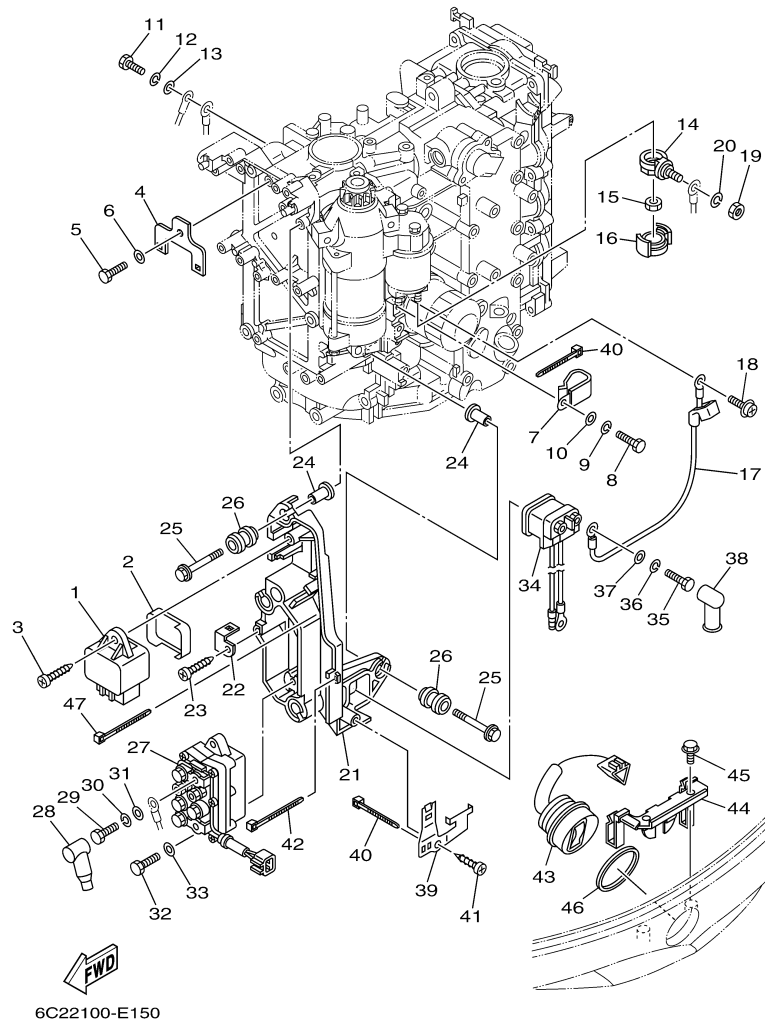

T60TLR 0407 / ELECTRICAL 2

©2014 Yamaha Motor Corporation, U.S.A. All rights reserved.

Part List

T60TLR 0407 / ELECTRICAL 2

REF - NO	PART NUMBER	PART NAME	QUANTITY	REMARKS
1	60E-81950-00-00	RELAY ASSY	1	
2	6C5-81336-00-00	GROMMET	1	
3	97780-60620-00	SCREW, TAPPING	1	
4	6C5-8257V-00-00	PLATE, CONNECTOR	1	
5	97095-06014-00	BOLT	1	
6	92995-06600-00	WASHER	1	
7	90465-05M87-00	CLAMP	1	
8	97095-06020-00	BOLT	4	
9	92995-06100-00	WASHER, SPRING	4	
10	92995-06600-00	WASHER	4	
11	97095-06020-00	BOLT	1	
12	92995-06100-00	WASHER, SPRING	1	
13	92995-06600-00	WASHER	1	
14	60V-81925-00-00	TERMINAL	1	
15	90179-08003-00	NUT	1	
16	68F-82582-00-00	COVER, WIRE HARNESS	1	
17	6C5-81815-00-00	CORD, STARTER MOTOR	1	
18	90159-04005-00	SCREW, WITH WASHER	1	
19	95333-08600-00	NUT	1	
20	92903-08100-00	WASHER, SPRING	1	
21	6C5-81948-00-00	BRACKET	1	
22	6C5-85548-00-00	HOLDER	1	
23	97780-60620-00	SCREW, TAPPING	1	
24	90387-06119-00	COLLAR	4	
25	90119-06M59-00	BOLT, WITH WASHER	4	
26	6A0-82317-00-00	DAMPER, IGNITION COIL	4	
27	63P-81950-00-00	RELAY ASSY	1	
28	682-82119-01-00	COVER, LEAD WIRE	2	
29	97095-06010-00	BOLT	2	
30	92995-06100-00	WASHER, SPRING	2	
31	92995-06600-00	WASHER	2	
32	97013-06020-00	BOLT	2	
33	92903-06600-00	WASHER, PLATE	2	
34	68V-8194A-00-00	RELAY	1	
35	97095-06010-00	BOLT	2	
36	92995-06100-00	WASHER, SPRING	2	
37	92995-06600-00	WASHER	2	
38	6G5-82119-00-00	COVER, LEAD WIRE	2	
39	6C5-81953-00-00	STAY, RELAY	1	
40	90465-11M10-00	CLAMP	2	
41	97780-60620-00	SCREW, TAPPING	1	
42	90465-13M97-00	CLAMP	1	
43	63D-82563-10-00	TRIM & TILT SWITCH ASSY	1	
44	6C5-83614-01-00	BRACKET	1	
45	90109-06M86-00	BOLT	2	
46	6E5-82587-00-00	GASKET	1	
47	90465-13M97-00	CLAMP	2