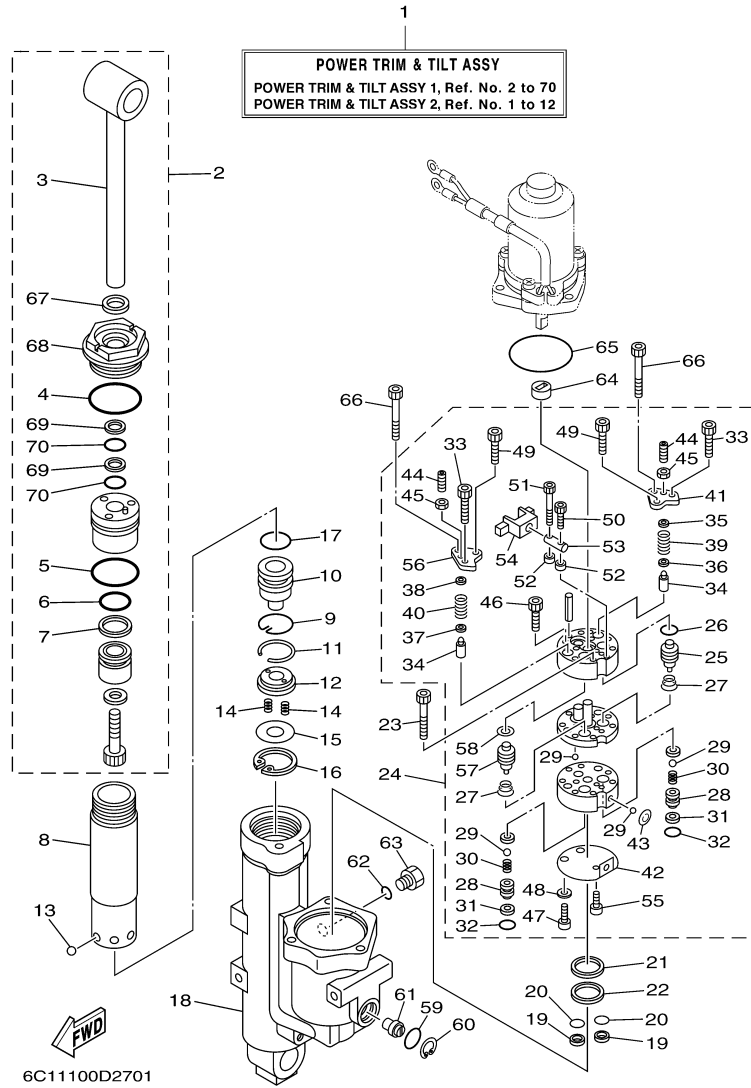

T60TLR 0407 / POWER TRIM TILT ASSY 1

©2014 Yamaha Motor Corporation, U.S.A. All rights reserved.

Part List

T60TLR 0407 / POWER TRIM TILT ASSY 1

REF - NO	PART NUMBER	PART NAME	QUANTITY	REMARKS
1	6C5-43800-01-8D	POWER TRIM & TILT ASSY	1	
2	6C5-43810-00-00	.TILT PISTON SUB ASSY	1	
3	6C5-43801-00-00	..ROD	1	
4	62Y-43863-00-00	..O-RING	1	
5	6C5-43862-00-00	..O-RING	1	
6	6C5-43861-00-00	..O-RING	1	
7	6C5-43871-00-00	..RING, BACK UP	1	
8	6C5-22471-00-00	CYLINDER, SHOCK ABSORBER	1	
9	6C5-43875-00-00	RING, SNAP	1	
10	6C5-4381B-00-00	FREE PISTON SUB ASSY	1	
11	93450-32116-00	CIRCLIP	1	
12	6C5-43899-00-00	PLATE STOPPER	1	
13	93503-16003-00	BALL	6	
14	62X-4384H-00-00	SPRING	2	
15	6C5-22435-00-00	PLATE, VALVE 2	1	
16	99009-32500-00	CIRCLIP	1	
17	6C5-43861-00-00	O-RING	1	
18	6C5-4380K-00-00	CYLINDER, TILT SUB ASSY	1	
19	6C5-43817-10-00	FILTER 2	2	
20	69J-4389J-00-00	.O-RING	2	
21	6C5-43816-00-00	FILTER 1	1	
22	6C5-4380G-00-00	PLATE	1	
23	91312-05045-00	BOLT	2	
24	6C5-43830-00-00	GEAR PUMP ASSY	1	
25	6C6-43841-00-00	.PISTON, SHUTTLE	1	
26	6H1-43883-00-00	.O-RING	1	
27	6C6-43894-00-00	.SPRING, SHUTTLE RETURN	2	
28	6C6-4382E-00-00	.ADAPTOR 2	2	
29	93505-32038-00	.BALL	6	
30	6C6-43853-00-00	.SPRING, MAIN VALVE	2	
31	6C6-4387G-00-00	.WASHER	2	
32	69J-4389J-00-00	.O-RING	2	
33	91312-05030-00	.BOLT	2	
34	6C5-43851-00-00	.SEAT, RELIEF VALVE	2	
35	6C5-4381K-00-00	.HOLDER	1	
36	6C5-43893-00-00	.WASHER	1	
37	6C6-43893-00-00	.WASHER	1	
38	6C6-4381K-00-00	.HOLDER	1	
39	6C5-43855-00-00	.SPRING, UP RELIEF	1	
40	6C5-43856-00-00	.SPRING, DOWN RELIEF	1	
41	6C5-4382K-00-00	.CAP, RELIEF VALVE	1	
42	6C5-43895-00-00	.SEAT, RELIEF VALVE	1	
43	6C5-43854-00-00	.SPRING, MANUAL RELEASE	1	
44	92A08-03110-00	.SCREW SET	2	
45	95302-03600-00	.NUT	2	
46	91312-05025-00	.BOLT	2	
47	6C6-43878-00-00	.BOLT, SOCKET	2	
48	62Y-4387G-00-00	.WASHER	2	
49	91312-04030-00	.BOLT	2	
50	91312-03016-00	.BOLT	1	
51	6C6-4388E-00-00	.PLUG, TAPER SCREW	1	
52	6C6-4388F-00-00	.SPACER	2	
53	6C6-4386G-00-00	.PIN, STRAIGHT 2	1