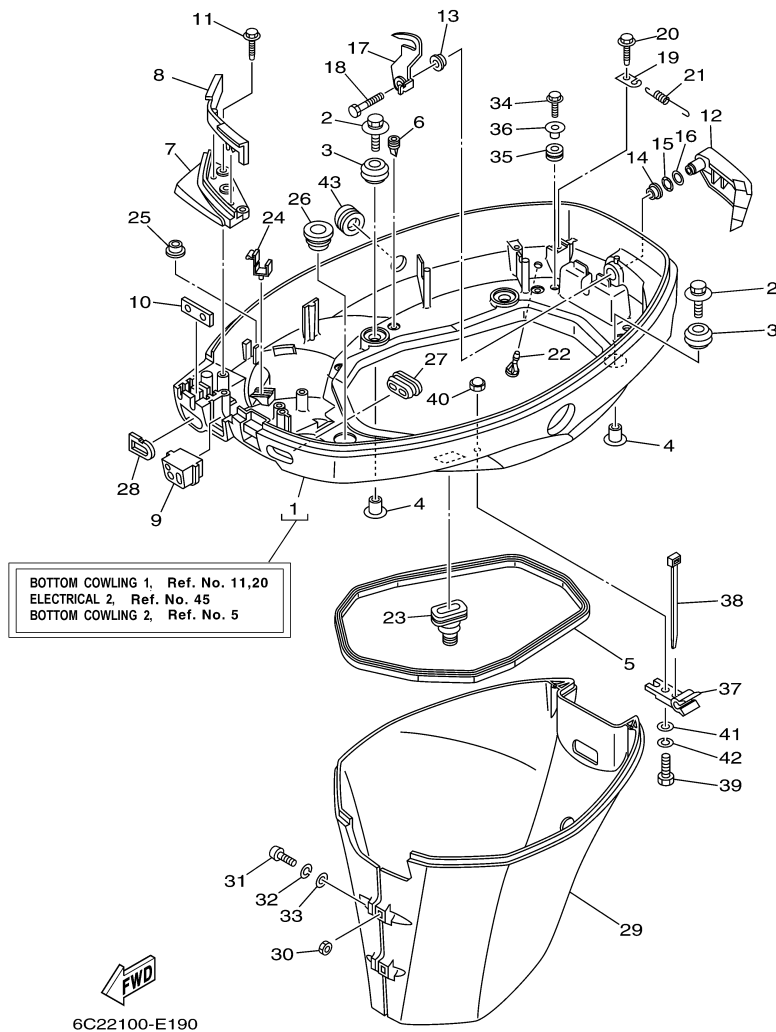

T60TLR 0407 / BOTTOM COWLING 1

©2014 Yamaha Motor Corporation, U.S.A. All rights reserved.

Part List

T60TLR 0407 / BOTTOM COWLING 1

REF - NO	PART NUMBER	PART NAME	QUANTITY	REMARKS
1	6C5-42710-10-8D	BOTTOM COWLING ASSY	1	
2	90119-06M08-00	BOLT, WITH WASHER	4	
3	90480-09M12-00	GROMMET	4	
4	90387-06060-00	COLLAR	4	
5	62Y-42716-00-00	RUBBER, SEAL 1	1	
6	65W-42717-00-00	RUBBER, SEAL 2	4	
7	6C5-42738-00-8D	PLATE, FITTING	1	
8	6C5-42718-00-00	RUBBER, SEAL 3	1	
9	6C5-42725-30-00	GROMMET	1	
10	62Y-42727-00-00	GROMMET	1	
11	90109-06M81-00	BOLT	3	
12	67C-42815-00-8D	LEVER, CLAMP	1	
13	90386-12M37-00	BUSH	1	
14	90386-12MA2-00	BUSH	1	
15	90206-12052-00	WASHER, WAVE	1	
16	90201-12M07-00	WASHER, PLATE	1	
17	67C-42816-01-00	LEVER, CLAMP	1	
18	97095-06014-00	BOLT	1	
19	66T-43144-00-00	HOOK, SPRING	1	
20	90109-06M86-00	BOLT	1	
21	90506-18M40-00	SPRING, TENSION	1	
22	6H3-44391-01-00	NIPPLE, HOSE	1	
23	6C5-42724-00-00	GROMMET	1	
24	90464-09M13-00	CLAMP	1	
25	6E7-82317-00-00	DAMPER, IGNITION COIL	1	
26	68U-42727-00-00	GROMMET	1	
27	6H3-42727-00-00	GROMMET	1	
28	61N-24329-00-00	SEAL	1	
29	67C-42741-10-8D	APRON	1	
30	95380-06600-00	NUT, HEXAGON	2	
31	97880-06025-00	SCREW, PAN HEAD	2	
32	92990-06100-00	..WASHER, SPRING	2	
33	92990-06600-00	WASHER, PLATE	2	
34	90109-06M80-00	.BOLT	2	
35	90480-13M24-00	GROMMET	2	
36	90387-06M43-00	COLLAR	2	
37	90464-09M49-00	CLAMP	1	
38	90465-11M10-00	CLAMP	2	
39	97095-06020-00	BOLT	1	
40	95380-06800-00	NUT	1	
41	92990-06600-00	WASHER, PLATE	1	
42	92995-06100-00	WASHER, SPRING	1	
43	6C5-42726-00-00	GROMMET	1	

Part Notes

T60TLR 0407 / BOTTOM COWLING 1

PART NUMBER		NOTE TEXT
92990-06600-00		OEM: This part number is among the Top 100 Most Popular Marine Maintenance Parts as of March 2014.
92990-06600-00		OEM: This part number is among the Top 100 Most Popular Marine Maintenance Parts as of March 2014.

©2014 Yamaha Motor Corporation, U.S.A. All rights reserved.