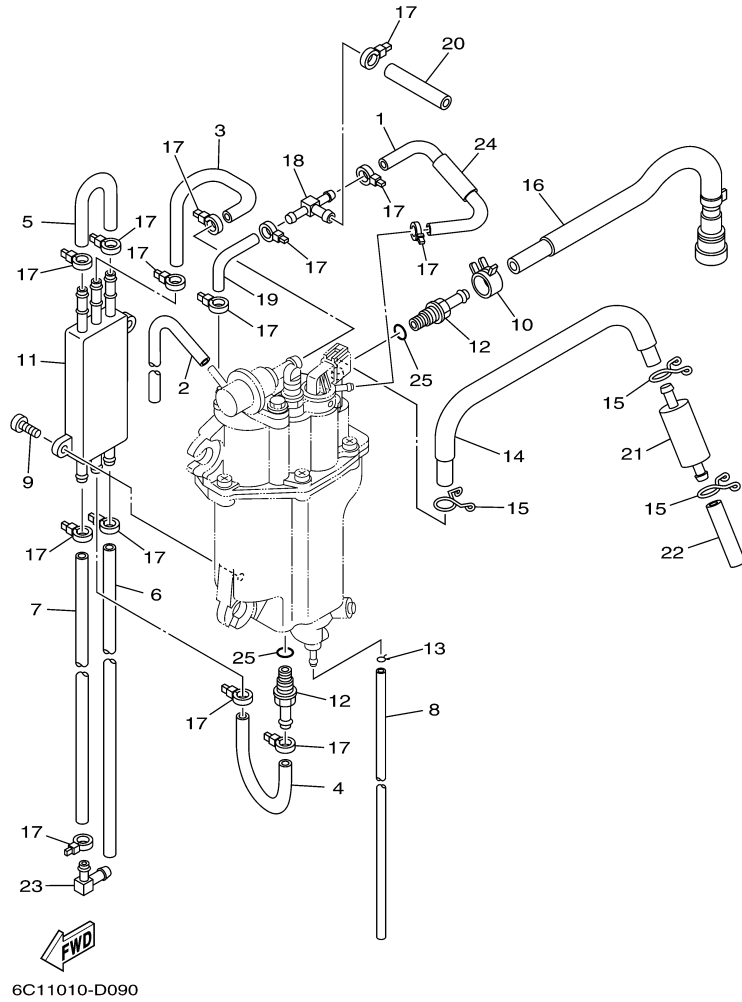

T60TLR 0407 / FUEL INJECTION PUMP 2

©2014 Yamaha Motor Corporation, U.S.A. All rights reserved.

Part List

T60TLR 0407 / FUEL INJECTION PUMP 2

REF - NO	PART NUMBER	PART NAME	QUANTITY	REMARKS
1	6C5-13546-00-00	HOSE 2	1	
2	6C5-13542-00-00	HOSE, VACUUM SENSING 1	1	
3	6C5-24321-00-00	PIPE 10	1	
4	6C5-24322-00-00	PIPE 11	1	
5	6C5-24323-00-00	PIPE 12	1	
6	6C5-24324-00-00	PIPE 13 (L150)	1	
7	6C5-24325-00-00	PIPE 14 (L110)	1	
8	6C5-14149-00-00	PIPE (L200)	1	
9	6C5-24444-00-00	SCREW	2	
10	6C5-13577-00-00	CLIP	1	
11	6C5-21841-00-00	COOLER	1	
12	6C5-14251-00-00	NIPPLE	2	
13	6C5-2411M-00-00	CLIP	1	
14	6C5-14148-00-00	PIPE	1	
15	6C5-24387-00-00	CLIP	3	
16	6C5-13974-00-00	PIPE, FUEL 4	1	
17	90465-11M10-00	CLAMP	14	
18	6C5-24379-00-00	PIPE, JOINT 4	1	
19	6C5-13545-00-00	HOSE 1	1	
20	6C5-13547-00-00	HOSE 3	1	
21	6C5-24251-00-00	STRAINER 1	1	
22	6C5-2451B-00-00	HOSE, FUEL INLET	1	
23	6C5-1410F-00-00	CONNECTOR	1	
24	6C5-13548-00-00	HOSE, AIR 4	1	
25	6C5-13739-00-00	O-RING	2	

Part Notes

T60TLR 0407 / FUEL INJECTION PUMP 2

PART NUMBER	NOTE TEXT
6C5-24251-00-00	OEM: This part number is among the Top 100 Most Popular Marine Maintenance Parts as of March 2014.

©2014 Yamaha Motor Corporation, U.S.A. All rights reserved.