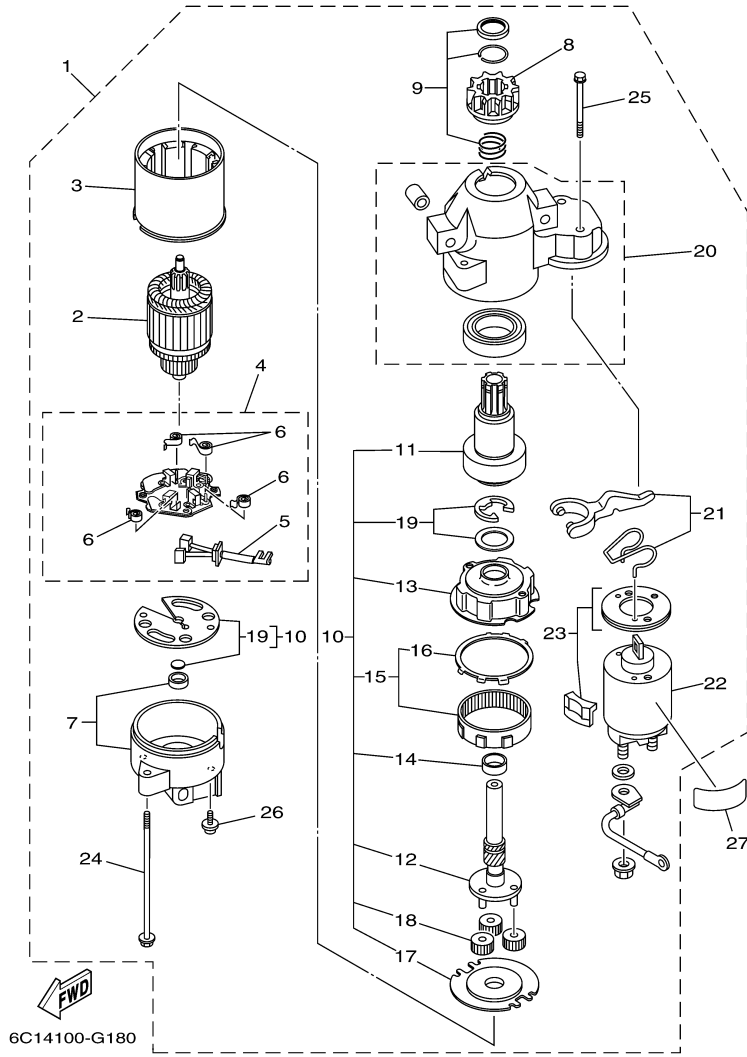

T60TLR 0407 / STARTING MOTOR

©2014 Yamaha Motor Corporation, U.S.A. All rights reserved.

Part List

T60TLR 0407 / STARTING MOTOR

REF - NO	PART NUMBER	PART NAME	QUANTITY	REMARKS
1	6C5-81800-00-00	STARTING MOTOR ASSY	1	
2	67F-81850-00-00	.ARMATURE ASSY	1	
3	67F-81810-00-00	.STATOR ASSY	1	
4	69J-81840-00-00	.BRUSH HOLDER ASSY	1	
5	69J-81801-00-00	..BRUSH SET	1	
6	67F-81813-00-00	..SPRING, BRUSH	4	
7	68F-81820-00-00	.REAR BRACKET ASSY	1	
8	67F-81808-00-00	.PINION ASSY	1	
9	67F-81857-00-00	.PINION STOPPER SET	1	
10	67F-81807-00-00	.GEAR ASSY, STARTING MOTOR	1	
11	67F-81832-00-00	..CLUTCH, OVER RUN	1	
12	67F-81836-00-00	..SHAFT, PINION	1	
13	67F-81821-00-00	..BRACKET, CENTER 1	1	
14	67F-81841-00-00	..BEARING	1	
15	67F-81891-00-00	..GEAR, RING	1	
16	67F-8183R-00-00	...GASKET	1	
17	67F-81830-00-00	..BRACKET, CENTER 2	1	
18	60V-8183T-00-00	..GEAR, IDLER	3	
19	67F-81809-00-00	..WASHER KIT	1	
20	60X-81842-00-00	.COVER	1	
21	69J-81839-00-00	.LEVER ASSY	1	
22	6C5-81941-00-00	.STARTER RELAY ASSY	1	
23	69J-81869-00-00	.COVER, DUST	1	
24	6K7-81826-11-00	.BOLT	2	
25	69J-81828-00-00	.SCREW 2	2	
26	67F-81846-00-00	.SCREW	2	
27	67F-83627-01-00	LABEL, CAUTION 7	1