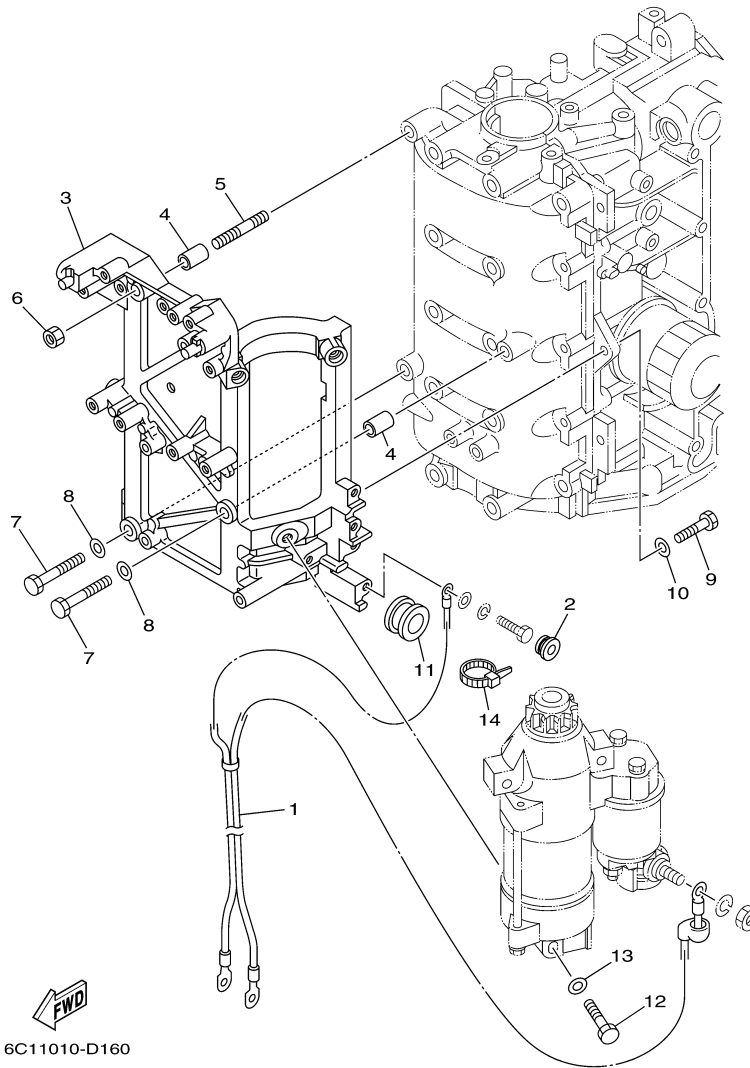

T60TLR 0407 / ELECTRICAL 4

©2014 Yamaha Motor Corporation, U.S.A. All rights reserved.

Part List

T60TLR 0407 / ELECTRICAL 4

REF - NO	PART NUMBER	PART NAME	QUANTITY	REMARKS
1	6C5-82105-U0-00	BATTERY CABLE	1	
2	90480-12072-00	GROMMET	1	
3	6C5-81822-00-94	BRACKET, STARTING MOTOR	1	
4	99590-10114-00	.PIN, DOWEL	2	
5	95680-08330-00	BOLT, STUD	1	
6	95380-08600-00	NUT	1	
7	97095-08035-00	BOLT	2	
8	92995-08600-00	WASHER	2	
9	97095-08025-00	BOLT	2	
10	92995-08600-00	WASHER	2	
11	90480-24003-00	GROMMET	1	
12	97013-08045-00	BOLT	3	
13	92903-08600-00	WASHER, PLATE	3	
14	90465-13M18-00	CLAMP	1	

Part Notes

T60TLR 0407 / ELECTRICAL 4

PART NUMBER	NOTE TEXT
90480-12072-00	OEM: GROMMET used on F115TLR and F/LF115TXR 0410 Production and Earlier

©2014 Yamaha Motor Corporation, U.S.A. All rights reserved.