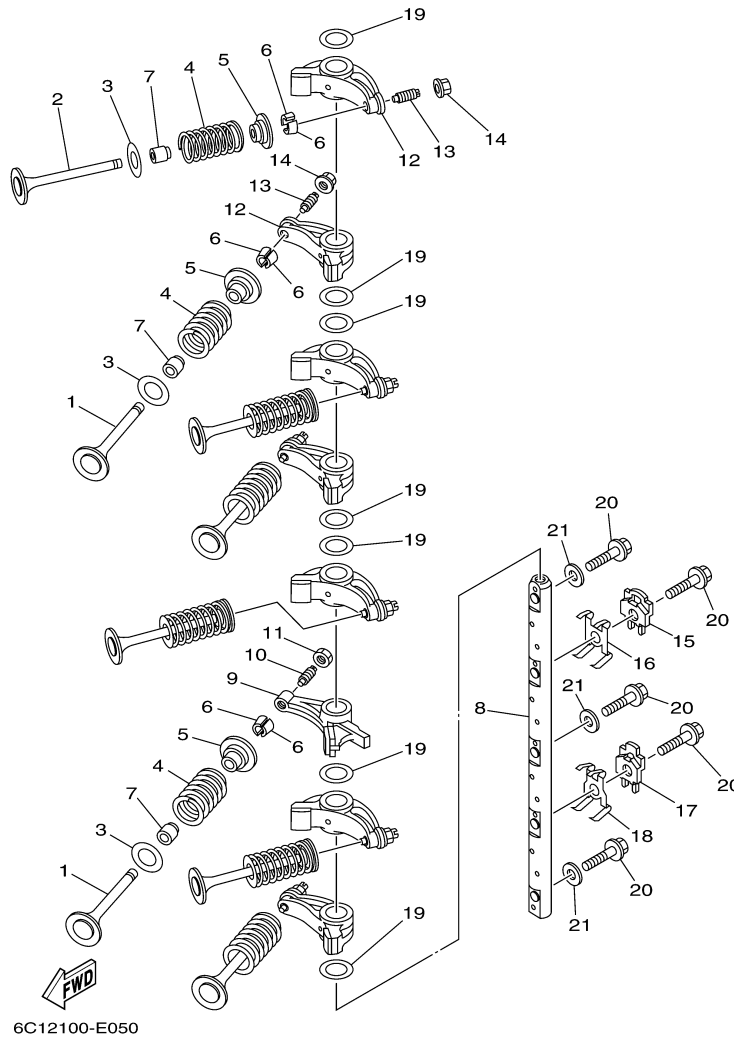

T60TLR 0407 / VALVE

©2014 Yamaha Motor Corporation, U.S.A. All rights reserved.

Part List

T60TLR 0407 / VALVE

REF - NO	PART NUMBER	PART NAME	QUANTITY	REMARKS
1	69W-12111-00-00	VALVE, INTAKE	4	
2	69W-12121-00-00	VALVE, EXHAUST	4	
3	62Y-12116-00-00	SEAT, VALVE SPRING	8	
4	51Y-12114-00-00	SPRING, VALVE OUTER	8	
5	30X-12117-00-00	RETAINER, VALVE SPRING	8	
6	30X-12118-00-00	LOCK, VALVE SPRING RETAINER	16	
7	51Y-12119-00-00	SEAL, VALVE STEM	8	
8	6C5-12146-00-00	SHAFT, ROCKER	1	
9	62Y-12151-00-00	ARM, VALVE ROCKER	1	
10	64J-12159-00-00	SCREW, VALVE ADJUSTING	1	
11	62Y-12158-00-00	NUT, LOCK	1	
12	6C5-12151-00-00	ARM, VALVE ROCKER	7	
13	6C5-12159-00-00	SCREW, VALVE ADJUSTING	7	
14	6C5-12158-00-00	NUT, LOCK	7	
15	6C5-12231-00-00	GUIDE, STOPPER 1	1	
16	6C5-12233-00-00	PLATE, GUIDE STOPPER 1	1	
17	6C5-12241-00-00	GUIDE, STOPPER 2	1	
18	6C5-12243-00-00	PLATE, GUIDE STOPPER 2	1	
19	90201-16014-00	WASHER, PLATE	7	
20	90105-08060-00	BOLT, FLANGE	5	
21	92990-08200-00	WASHER, PLAIN	3