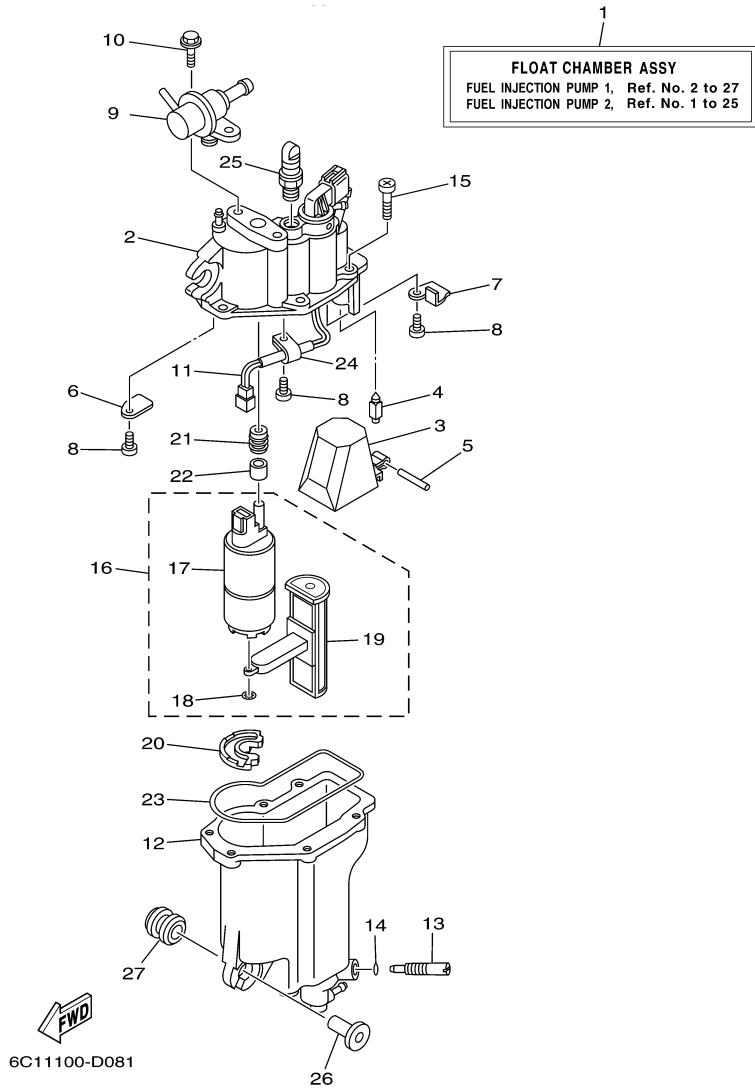

T60TLR 0407 / FUEL INJECTION PUMP 1

©2014 Yamaha Motor Corporation, U.S.A. All rights reserved.

Part List

T60TLR 0407 / FUEL INJECTION PUMP 1

REF - NO	PART NUMBER	PART NAME	QUANTITY	REMARKS
1	6C5-14180-00-00	FLOAT CHAMBER ASSY	1	
2	6C5-14182-00-00	COVER, FLOAT CHAMBER	1	
3	6C5-14985-00-00	FLOAT	1	
4	6C5-14546-00-00	VALVE, NEEDLE	1	
5	6C5-14386-00-00	PIN, FLOAT	1	
6	6C5-2441R-00-00	PLATE, BAFFLE 1	1	
7	6C5-2441T-00-00	PLATE, BAFFLE 2	1	
8	6C5-24453-00-00	SCREW	3	
9	6C5-13906-01-00	REGULATOR, PRESSURE	1	
10	6C5-24592-00-00	BOLT	2	
11	6C5-87226-00-00	WIRE HARNESS ASSY	1	
12	6C5-14960-00-00	BODY ASSY	1	
13	6C5-14191-00-00	PLUG, DRAIN	1	
14	6C5-14397-00-00	O-RING	1	
15	6C5-14567-00-00	SCREW	6	
16	6C5-13910-00-00	FUEL PUMP ASSY	1	
17	6C5-13907-00-00	.FUEL PUMP COMP	1	
18	6C5-14127-00-00	.CLIP	1	
19	6C5-13915-00-00	.FILTER	1	
20	6C5-13593-00-00	DAMPER	1	
21	6C5-13781-00-00	DAMPER, PUMP	1	
22	6C5-13716-00-00	COLLAR	1	
23	6C5-14984-00-00	GASKET, FLOAT CHAMBER	1	
24	6C5-21337-00-00	CLAMP, CABLE	1	
25	6C5-14225-00-00	CAP	1	
26	90387-06M69-00	COLLAR	3	
27	90480-09M12-00	GROMMET	3