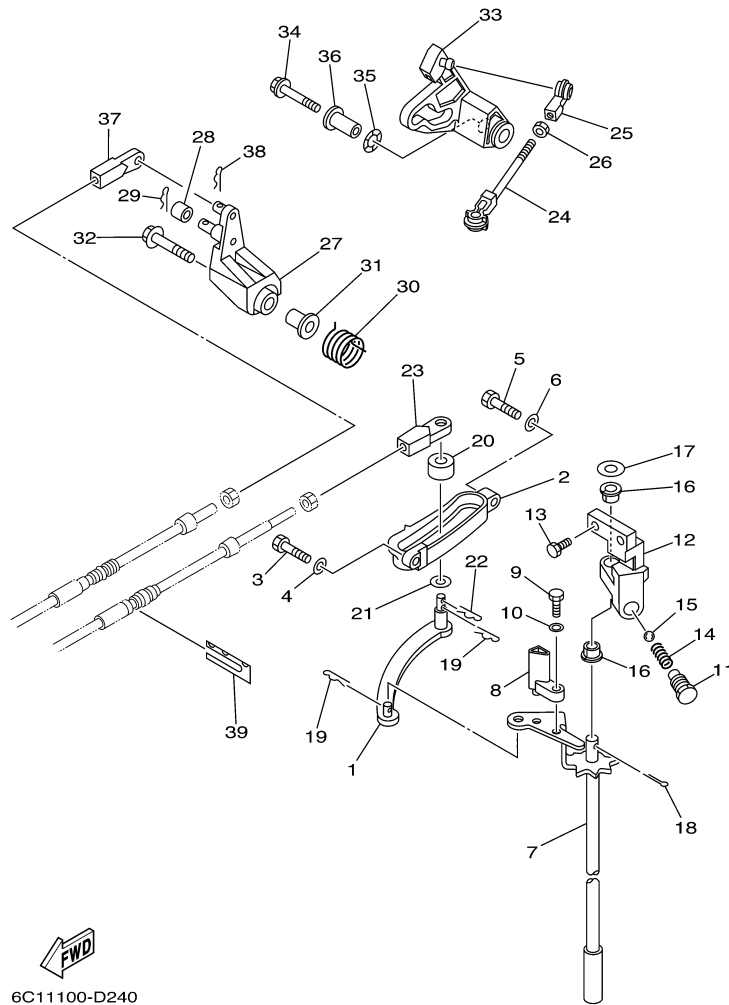

T60TLR 0407 / CONTROL

6C11100-D240

©2014 Yamaha Motor Corporation, U.S.A. All rights reserved.

Part List

T60TLR 0407 / CONTROL

REF - NO	PART NUMBER	PART NAME	QUANTITY	REMARKS
1	69W-44121-00-00	LEVER, SHIFT ROD	1	
2	62Y-44117-01-9S	BRACKET	1	
3	97095-06020-00	BOLT	1	
4	92995-06600-00	WASHER	1	
5	97095-06025-00	BOLT	1	
6	92995-06600-00	WASHER	1	
7	6C5-44120-01-00	HANDLE GEAR SHIFT ASSY	1	L(20.7")
8	6C5-44122-00-00	BUSHING, SHIFT ROD LEVER	1	
9	97095-05014-00	.BOLT	1	
10	92995-05600-00	WASHER	1	
11	62Y-42715-01-00	BUSHING	1	
12	62Y-44118-00-00	BRACKET	1	
13	97095-06020-00	BOLT	2	
14	90501-12082-00	SPRING, COMPRESSION	1	
15	93501-04M02-00	BALL	1	
16	90386-90M90-00	BUSH	2	
17	90201-10M20-00	.WASHER, PLATE	1	
18	91490-20015-00	PIN. COTTER	1	
19	90468-18008-00	CLIP	2	
20	688-44122-00-00	BUSHING, SHIFT ROD LEVER	1	
21	90202-07M07-00	WASHER, PLATE	1	
22	90468-18008-00	CLIP	1	
23	69W-48344-00-00	CABLE END, REMOTE CONTROL	1	
24	688-41211-01-00	LINK, ACCEL.	1	
25	6H4-41237-00-00	JOINT, LINK	1	
26	95380-05700-00	NUT	1	
27	62Y-42154-00-00	LEVER, THROTTLE CONTROL	1	
28	6C5-42171-00-00	BUSHING	1	
29	91490-16010-00	PIN. COTTER	1	
30	62Y-44135-00-00	SPRING	1	
31	90387-06M45-00	COLLAR	1	
32	90119-06106-00	BOLT, WITH WASHER	1	
33	6C5-42335-00-00	LEVER, ACCEL. CONTROL	1	
34	95895-06035-00	BOLT, FLANGE	1	
35	90206-10M04-00	WASHER, WAVE	1	
36	90387-06M82-00	COLLAR	1	
37	69W-48344-00-00	CABLE END, REMOTE CONTROL	1	
38	90468-18008-00	CLIP	1	
39	62Y-48538-00-00	CLAMP, CABLE 1	1	

Part Notes

T60TLR 0407 / CONTROL

PART NUMBER	NOTE TEXT
90468-18008-00	OEM: This part number is among the Top 100 Most Popular Marine Maintenance Parts as of March 2014.
90468-18008-00	OEM: This part number is among the Top 100 Most Popular Marine Maintenance Parts as of March 2014.
90468-18008-00	OEM: This part number is among the Top 100 Most Popular Marine Maintenance Parts as of March 2014.

©2014 Yamaha Motor Corporation, U.S.A. All rights reserved.