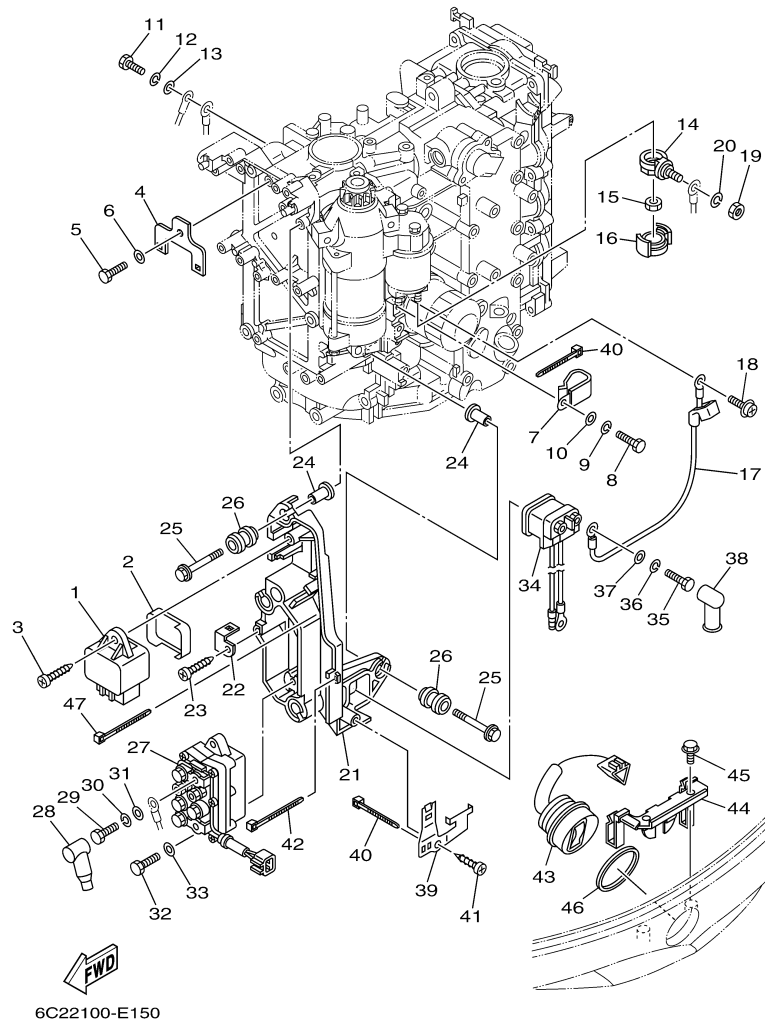

T60TLR 0406 / ELECTRICAL 2

©2014 Yamaha Motor Corporation, U.S.A. All rights reserved.

Part List

T60TLR 0406 / ELECTRICAL 2

REF - NO	PART NUMBER	PART NAME	QUANTITY	REMARKS
1	60E-81950-00-00	RELAY ASSY	1	
2	6C5-81336-00-00	GROMMET	1	
3	97780-60620-00	SCREW, TAPPING	1	
4	6C5-8257V-00-00	PLATE, CONNECTOR	1	
5	97095-06014-00	BOLT	1	
6	92995-06600-00	WASHER	1	
7	90465-05M87-00	CLAMP	1	
8	97095-06020-00	BOLT	4	
9	92995-06100-00	WASHER, SPRING	4	
10	92995-06600-00	WASHER	4	
11	97095-06020-00	BOLT	1	
12	92995-06100-00	WASHER, SPRING	1	
13	92995-06600-00	WASHER	1	
14	60V-81925-00-00	TERMINAL	1	
15	90179-08003-00	NUT	1	
16	68F-82582-00-00	COVER, WIRE HARNESS	1	
17	6C5-81815-00-00	CORD, STARTER MOTOR	1	
18	90159-04005-00	SCREW, WITH WASHER	1	
19	95333-08600-00	NUT	1	
20	92903-08100-00	WASHER, SPRING	1	
21	6C5-81948-00-00	BRACKET	1	
22	6C5-85548-00-00	HOLDER	1	
23	97780-60620-00	SCREW, TAPPING	1	
24	90387-06119-00	COLLAR	4	
25	90119-06M59-00	BOLT, WITH WASHER	4	
26	6A0-82317-00-00	DAMPER, IGNITION COIL	4	
27	63P-81950-00-00	RELAY ASSY	1	
28	682-82119-01-00	COVER, LEAD WIRE	2	
29	97095-06010-00	BOLT	2	
30	92995-06100-00	WASHER, SPRING	2	
31	92995-06600-00	WASHER	2	
32	97013-06020-00	BOLT	2	
33	92903-06600-00	WASHER, PLATE	2	
34	68V-8194A-00-00	RELAY	1	
35	97095-06010-00	BOLT	2	
36	92995-06100-00	WASHER, SPRING	2	
37	92995-06600-00	WASHER	2	
38	6G5-82119-00-00	COVER, LEAD WIRE	2	
39	6C5-81953-00-00	STAY, RELAY	1	
40	90465-11M10-00	CLAMP	2	
41	97780-60620-00	SCREW, TAPPING	1	
42	90465-13M97-00	CLAMP	1	
43	63D-82563-10-00	TRIM & TILT SWITCH ASSY	1	
44	6C5-83614-01-00	BRACKET	1	
45	90109-06M86-00	BOLT	2	
46	6E5-82587-00-00	GASKET	1	
47	90465-13M97-00	CLAMP	2