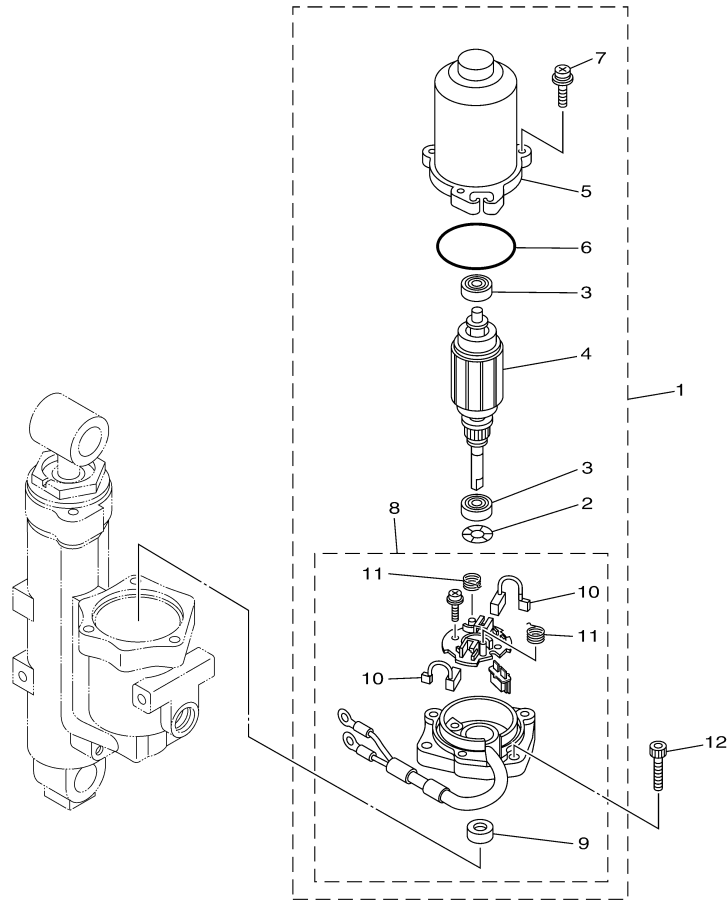

T60TLR 0406 / POWER TRIM TILT ASSY 2

6C11010D2801

©2014 Yamaha Motor Corporation, U.S.A. All rights reserved.

Part List

T60TLR 0406 / POWER TRIM TILT ASSY 2

REF - NO	PART NUMBER	PART NAME	QUANTITY	REMARKS
1	6C5-43880-01-00	MOTOR ASSY	1	
2	90206-08N51-00	.WASHER, WAVE	1	
3	93399-999T8-00	.BEARING	2	
4	6C5-43805-00-00	.ARMATURE ASSY	1	
5	6C5-43804-01-00	.STATOR ASSY	1	
6	6C5-43869-00-00	.O-RING	1	
7	6C5-43879-00-00	.SCREW, WITH WASHER	3	
8	6C5-43881-01-00	.FRAME, END	1	
9	6C5-43882-00-00	..OIL SEAL	1	
10	6C5-43891-00-00	..BRUSH 1	2	
11	6C5-4386K-00-00	..SPRING, BRUSH	2	
12	62X-43888-00-00	BOLT, SOCKET	3