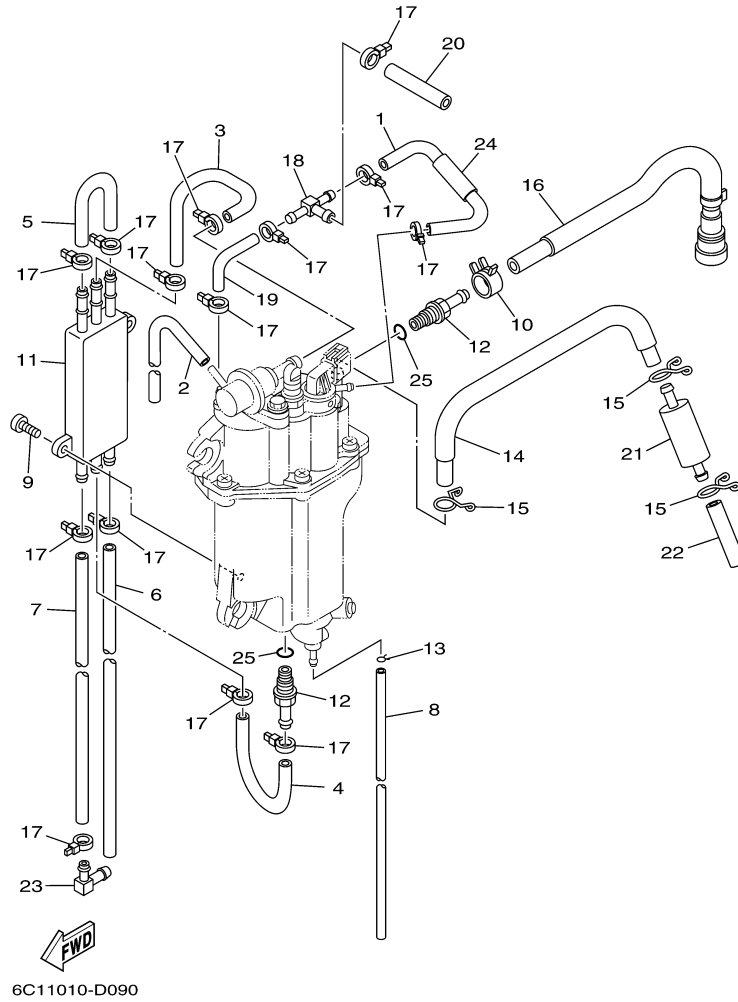

T60TLR 0406 / FUEL INJECTION PUMP 2

©2014 Yamaha Motor Corporation, U.S.A. All rights reserved.

Part List

T60TLR 0406 / FUEL INJECTION PUMP 2

REF - NO	PART NUMBER	PART NAME	QUANTITY	REMARKS
1	6C5-13546-00-00	HOSE 2	1	
2	6C5-13542-00-00	HOSE, VACUUM SENSING 1	1	
3	6C5-24321-00-00	PIPE 10	1	
4	6C5-24322-00-00	PIPE 11	1	
5	6C5-24323-00-00	PIPE 12	1	
6	6C5-24324-00-00	PIPE 13 (L150)	1	
7	6C5-24325-00-00	PIPE 14 (L110)	1	
8	6C5-14149-00-00	PIPE (L200)	1	
9	6C5-24444-00-00	SCREW	2	
10	6C5-13577-00-00	CLIP	1	
11	6C5-21841-00-00	COOLER	1	
12	6C5-14251-00-00	NIPPLE	2	
13	6C5-2411M-00-00	CLIP	1	
14	6C5-14148-00-00	PIPE	1	
15	6C5-24387-00-00	CLIP	3	
16	6C5-13974-00-00	PIPE, FUEL 4	1	
17	90465-11M10-00	CLAMP	14	
18	6C5-24379-00-00	PIPE, JOINT 4	1	
19	6C5-13545-00-00	HOSE 1	1	
20	6C5-13547-00-00	HOSE 3	1	
21	6C5-24251-00-00	STRAINER 1	1	
22	6C5-2451B-00-00	HOSE, FUEL INLET	1	
23	6C5-1410F-00-00	CONNECTOR	1	
24	6C5-13548-00-00	HOSE, AIR 4	1	
25	6C5-13739-00-00	O-RING	2	

Part Notes

T60TLR 0406 / FUEL INJECTION PUMP 2

PART NUMBER	NOTE TEXT
6C5-24251-00-00	OEM: This part number is among the Top 100 Most Popular Marine Maintenance Parts as of March 2014.

©2014 Yamaha Motor Corporation, U.S.A. All rights reserved.