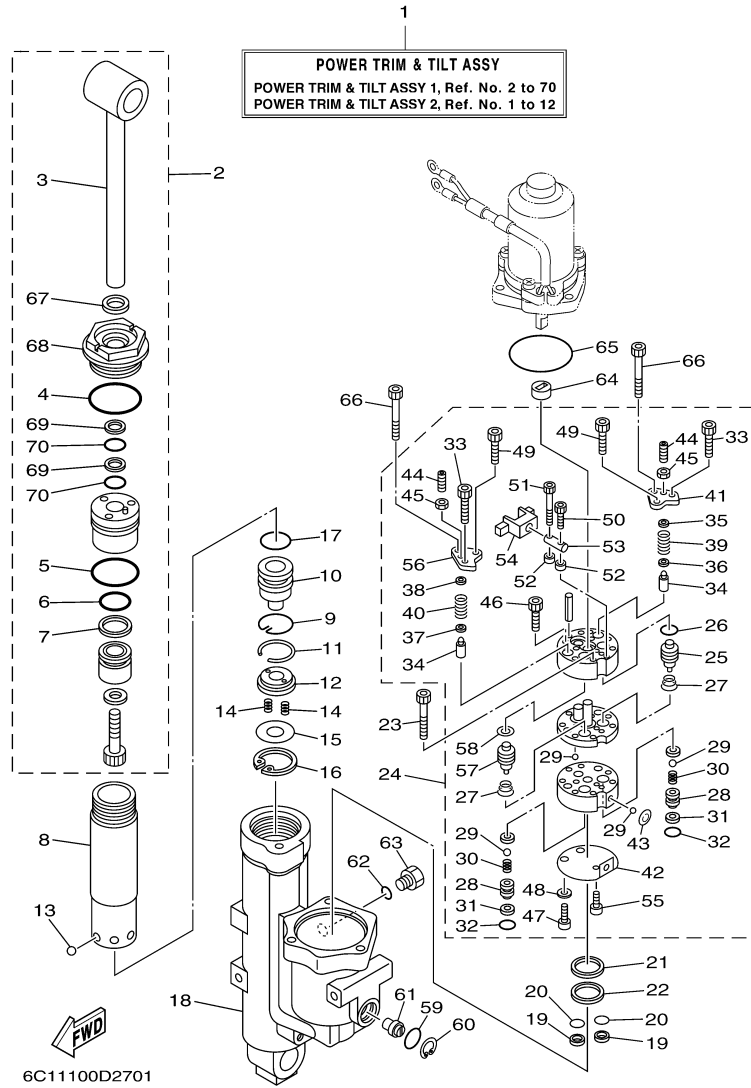

T60TLR 0406 / POWER TRIM TILT ASSY 1

©2014 Yamaha Motor Corporation, U.S.A. All rights reserved.

Part List

T60TLR 0406 / POWER TRIM TILT ASSY 1

REF - NO	PART NUMBER	PART NAME	QUANTITY	REMARKS
1	6C5-43800-01-8D	POWER TRIM & TILT ASSY	1	
2	6C5-43810-00-00	.TILT PISTON SUB ASSY	1	
3	6C5-43801-00-00	..ROD	1	
4	62Y-43863-00-00	..O-RING	1	
5	6C5-43862-00-00	..O-RING	1	
6	6C5-43861-00-00	..O-RING	1	
7	6C5-43871-00-00	..RING, BACK UP	1	
8	6C5-22471-00-00	CYLINDER, SHOCK ABSORBER	1	
9	6C5-43875-00-00	RING, SNAP	1	
10	6C5-4381B-00-00	FREE PISTON SUB ASSY	1	
11	93450-32116-00	CIRCLIP	1	
12	6C5-43899-00-00	PLATE STOPPER	1	
13	93503-16003-00	BALL	6	
14	62X-4384H-00-00	SPRING	2	
15	6C5-22435-00-00	PLATE, VALVE 2	1	
16	99009-32500-00	CIRCLIP	1	
17	6C5-43861-00-00	O-RING	1	
18	6C5-4380K-00-00	CYLINDER, TILT SUB ASSY	1	
19	6C5-43817-10-00	FILTER 2	2	
20	69J-4389J-00-00	.O-RING	2	
21	6C5-43816-00-00	FILTER 1	1	
22	6C5-4380G-00-00	PLATE	1	
23	91312-05045-00	BOLT	2	
24	6C5-43830-00-00	GEAR PUMP ASSY	1	
25	6C6-43841-00-00	.PISTON, SHUTTLE	1	
26	6H1-43883-00-00	.O-RING	1	
27	6C6-43894-00-00	.SPRING, SHUTTLE RETURN	2	
28	6C6-4382E-00-00	.ADAPTOR 2	2	
29	93505-32038-00	.BALL	6	
30	6C6-43853-00-00	.SPRING, MAIN VALVE	2	
31	6C6-4387G-00-00	.WASHER	2	
32	69J-4389J-00-00	.O-RING	2	
33	91312-05030-00	.BOLT	2	
34	6C5-43851-00-00	.SEAT, RELIEF VALVE	2	
35	6C5-4381K-00-00	.HOLDER	1	
36	6C5-43893-00-00	.WASHER	1	
37	6C6-43893-00-00	.WASHER	1	
38	6C6-4381K-00-00	.HOLDER	1	
39	6C5-43855-00-00	.SPRING, UP RELIEF	1	
40	6C5-43856-00-00	.SPRING, DOWN RELIEF	1	
41	6C5-4382K-00-00	.CAP, RELIEF VALVE	1	
42	6C5-43895-00-00	.SEAT, RELIEF VALVE	1	
43	6C5-43854-00-00	.SPRING, MANUAL RELEASE	1	
44	92A08-03110-00	.SCREW SET	2	
45	95302-03600-00	.NUT	2	
46	91312-05025-00	.BOLT	2	
47	6C6-43878-00-00	.BOLT, SOCKET	2	
48	62Y-4387G-00-00	.WASHER	2	
49	91312-04030-00	.BOLT	2	
50	91312-03016-00	.BOLT	1	
51	6C6-4388E-00-00	.PLUG, TAPER SCREW	1	
52	6C6-4388F-00-00	.SPACER	2	
53	6C6-4386G-00-00	.PIN, STRAIGHT 2	1