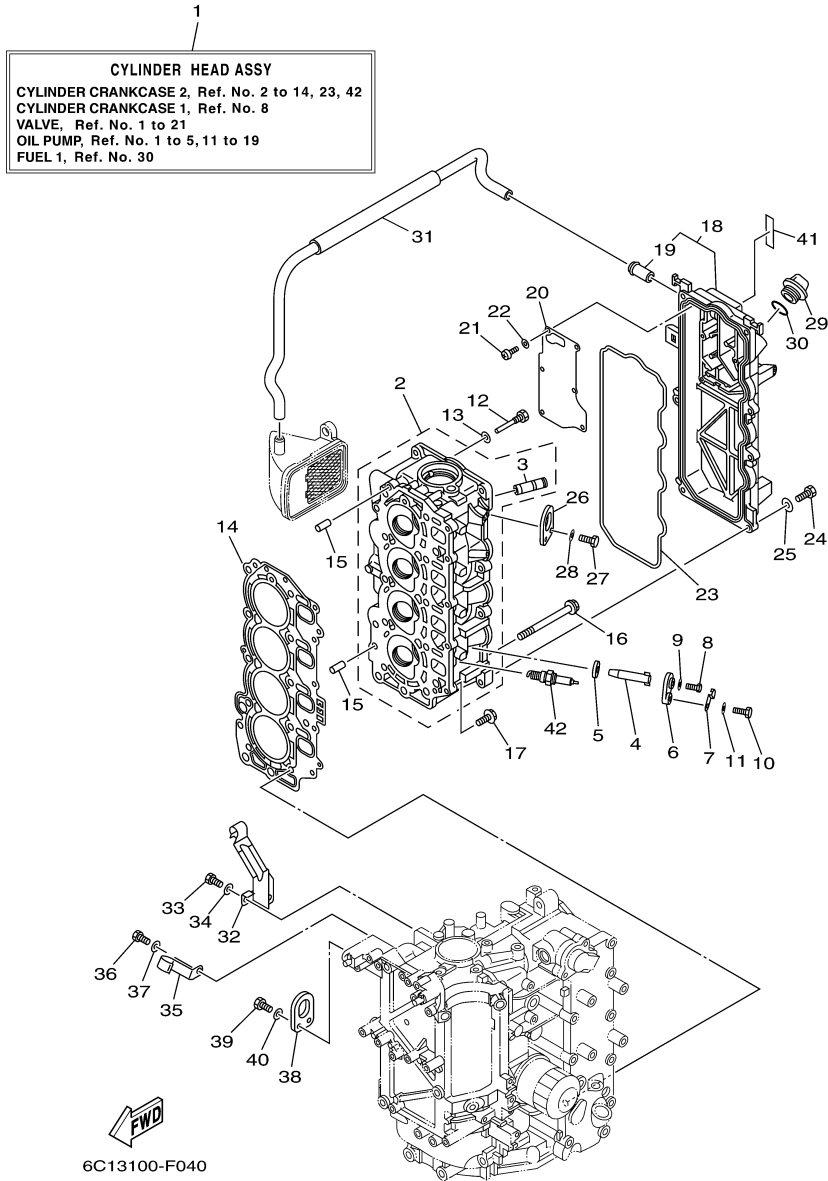

T60TLR 0406 / CYLINDER CRANKCASE 2

©2014 Yamaha Motor Corporation, U.S.A. All rights reserved.

Part List

T60TLR 0406 / CYLINDER CRANKCASE 2

REF - NO	PART NUMBER	PART NAME	QUANTITY	REMARKS
1	6C5-W009A-11-1S	CYLINDER HEAD COMPLETE	1	
2	6C5-11111-00-1S	HEAD, CYLINDER 1	1	
3	62Y-11133-30-00	.GUIDE, VALVE 1	8	
4	62Y-11325-00-00	ANODE	4	
5	66M-11328-00-00	GROMMET, ANODE	4	
6	66M-11327-00-94	COVER, ANODE	4	
7	66M-12535-00-00	PLATE	4	
8	97095-05012-00	BOLT	4	
9	92995-05600-00	WASHER	4	
10	97095-06020-00	BOLT	4	
11	92995-06600-00	WASHER	4	
12	90109-06M65-00	BOLT	1	
13	90430-06014-00	.GASKET	1	
14	6C5-11181-01-00	.GASKET, CYLINDER HEAD 1	1	
15	99530-08012-00	PIN, DOWEL	2	
16	90105-09005-00	BOLT, FLANGE	10	
17	90119-06MA3-00	BOLT, WITH WASHER	5	
18	6C5-11191-01-1S	COVER, CYLINDER HEAD 1	1	
19	62Y-14485-00-00	.PIPE, JOINT	1	
20	6C5-11168-00-00	COVER, BREATHER	1	
21	98507-04010-00	SCREW, PAN HEAD	6	
22	92907-04600-00	WASHER	6	
23	62Y-11356-00-00	.SEAL, CYLINDER 2	1	
24	97095-06020-00	BOLT	7	
25	92995-06600-00	WASHER	7	
26	62Y-11119-00-00	HANGER, ENGINE	1	
27	97095-06020-00	BOLT	2	
28	92995-06600-00	WASHER	2	
29	6G8-15363-00-00	PLUG, OIL	1	
30	93210-24M79-00	.O-RING	1	
31	6C5-1531A-01-00	HOSE, BREATHER 1	1	
32	6C5-15378-00-00	HOLDER	1	
33	97095-06014-00	BOLT	1	
34	92995-06600-00	WASHER	1	
35	6C5-15378-11-00	HOLDER	1	
36	97095-06014-00	BOLT	1	
37	92995-06600-00	WASHER	1	
38	62Y-11119-00-00	HANGER, ENGINE	1	
39	97095-06020-00	BOLT	2	
40	92995-06600-00	WASHER	2	
41	62Y-12138-40-00	MARK, CAUTION	1	
42	NGK-DPR6E-A9-00	PLUG, SPARK (NGK DPR6EA-9)	4