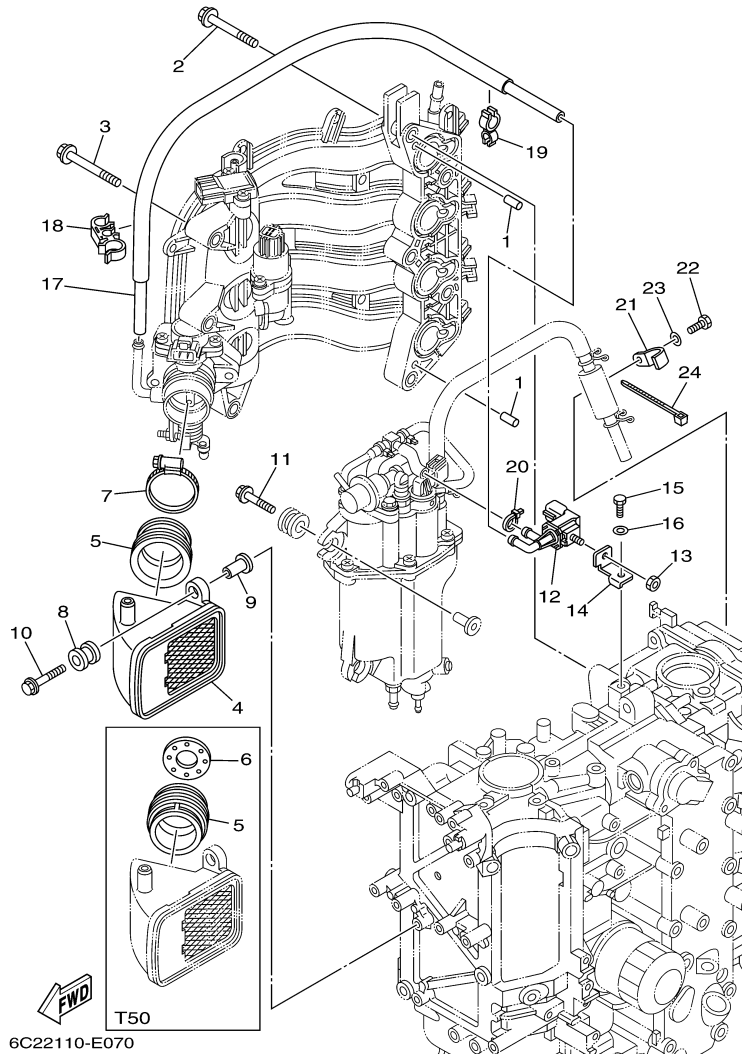

T60TLR 0406 / INTAKE 2

©2014 Yamaha Motor Corporation, U.S.A. All rights reserved.

Part List

T60TLR 0406 / INTAKE 2

REF - NO	PART NUMBER	PART NAME	QUANTITY	REMARKS
1	93608-12M05-00	PIN, DOWEL	2	
2	90119-08069-00	BOLT, WITH WASHER	5	
3	90119-06087-00	BOLT, WITH WASHER	3	
4	6C5-14440-00-00	SILENCER ASSY, INTAKE	1	
5	6C5-14453-01-00	JOINT, AIR CLEANER 1	1	UR T60
6	6C1-14477-00-00	PLATE	1	T50
7	90450-50001-00	HOSE CLAMP ASSY	1	
8	6A0-82317-00-00	DAMPER, IGNITION COIL	2	
9	90387-06119-00	COLLAR	2	
10	90119-06106-00	BOLT, WITH WASHER	2	
11	90119-06M08-00	BOLT, WITH WASHER	3	
12	6C5-86120-00-00	SOLENOID VALVE ASSY	1	
13	95380-06600-00	NUT, HEXAGON	1	
14	6C5-86112-00-00	STAY, SOLENOID	1	
15	97095-06016-00	BOLT	1	
16	92995-06600-00	WASHER	1	
17	6C5-12576-00-00	HOSE 1	1	
18	90464-15008-00	CLAMP	1	
19	90464-12006-00	CLAMP	1	
20	90465-11M10-00	CLAMP	1	
21	6C5-13428-00-00	BRACKET, STRAINER 1	1	
22	97095-06016-00	BOLT	1	
23	92995-06600-00	WASHER	1	
24	90465-13M18-00	CLAMP	1