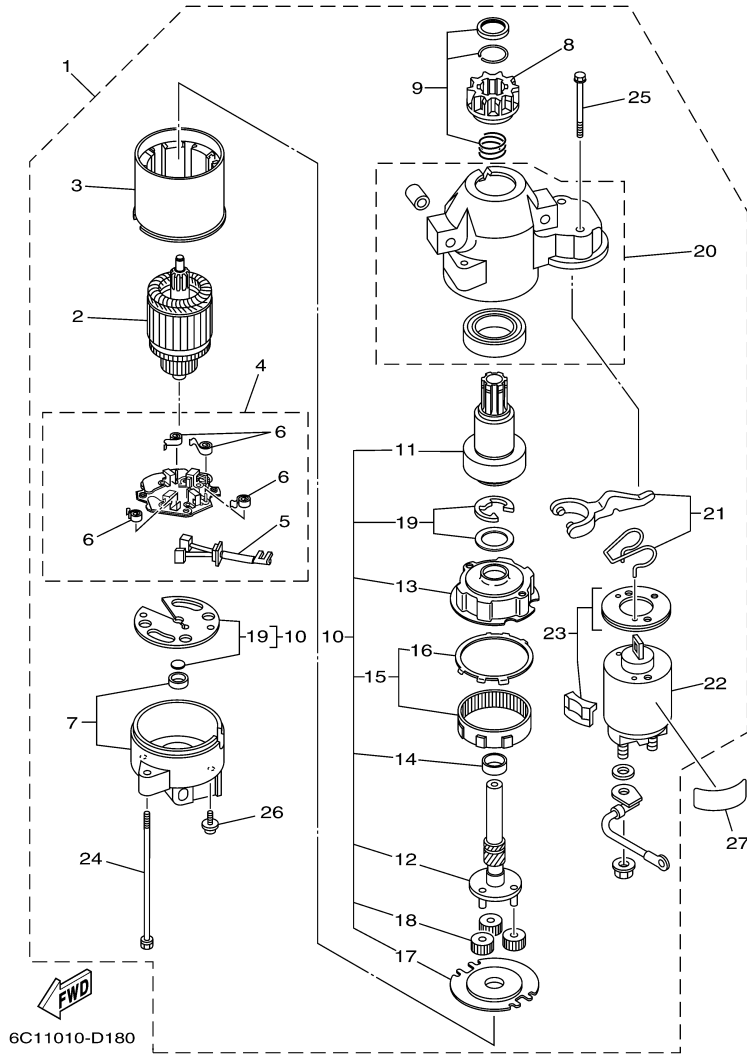

T60TLR 0406 / STARTING MOTOR

©2014 Yamaha Motor Corporation, U.S.A. All rights reserved.

Part List

T60TLR 0406 / STARTING MOTOR

REF - NO	PART NUMBER	PART NAME	QUANTITY	REMARKS
1	6C5-81800-00-00	STARTING MOTOR ASSY	1	
2	67F-81850-00-00	.ARMATURE ASSY	1	
3	67F-81810-00-00	.STATOR ASSY	1	
4	69J-81840-00-00	.BRUSH HOLDER ASSY	1	
5	69J-81801-00-00	..BRUSH SET	1	
6	67F-81813-00-00	..SPRING, BRUSH	4	
7	68F-81820-00-00	.REAR BRACKET ASSY	1	
8	67F-81808-00-00	.PINION ASSY	1	
9	67F-81857-00-00	.PINION STOPPER SET	1	
10	67F-81807-00-00	.GEAR ASSY, STARTING MOTOR	1	
11	67F-81832-00-00	..CLUTCH, OVER RUN	1	
12	67F-81836-00-00	..SHAFT, PINION	1	
13	67F-81821-00-00	..BRACKET, CENTER 1	1	
14	67F-81841-00-00	..BEARING	1	
15	67F-81891-00-00	..GEAR, RING	1	
16	67F-8183R-00-00	...GASKET	1	
17	67F-81830-00-00	..BRACKET, CENTER 2	1	
18	60V-8183T-00-00	..GEAR, IDLER	3	
19	67F-81809-00-00	..WASHER KIT	1	
20	60X-81842-00-00	.COVER	1	
21	69J-81839-00-00	.LEVER ASSY	1	
22	6C5-81941-00-00	.STARTER RELAY ASSY	1	
23	69J-81869-00-00	.COVER, DUST	1	
24	6K7-81826-10-00	.BOLT	2	
25	69J-81828-00-00	.SCREW 2	2	
26	67F-81846-00-00	.SCREW	2	
27	67F-83627-01-00	LABEL, CAUTION 7	1