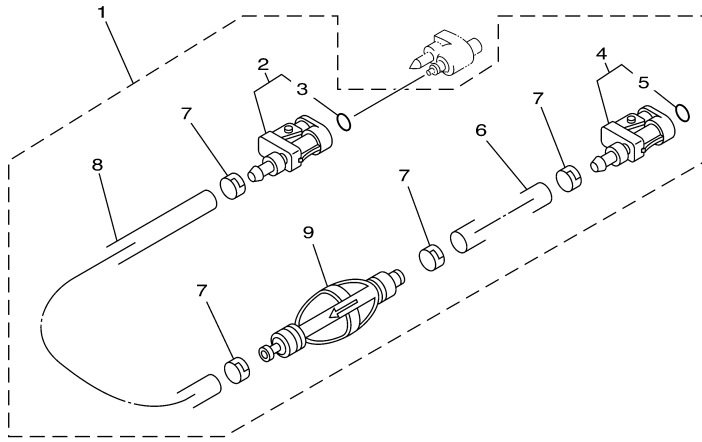

T60TLR 0406 / FUEL 2

©2014 Yamaha Motor Corporation, U.S.A. All rights reserved.

Part List

T60TLR 0406 / FUEL 2

REF - NO	PART NUMBER	PART NAME	QUANTITY	REMARKS
1	6Y2-24306-56-00	FUEL PIPE COMP. 1	1	AP
2	6E5-24305-06-00	.FUEL PIPE JOINT COMP 2	1	
3	93210-08287-00	..O-RING	1	
4	6Y2-24305-06-00	.FUEL PIPE JOINT COMP 2	1	
5	93210-08287-00	..O-RING	1	
6	90445-13M01-00	.HOSE (L2050)	1	
7	6E5-24351-51-00	.BAND 1	4	
8	90445-13M00-00	.HOSE (L850)	1	
9	6Y2-24360-60-00	.PRIMER PUMP ASSY	1