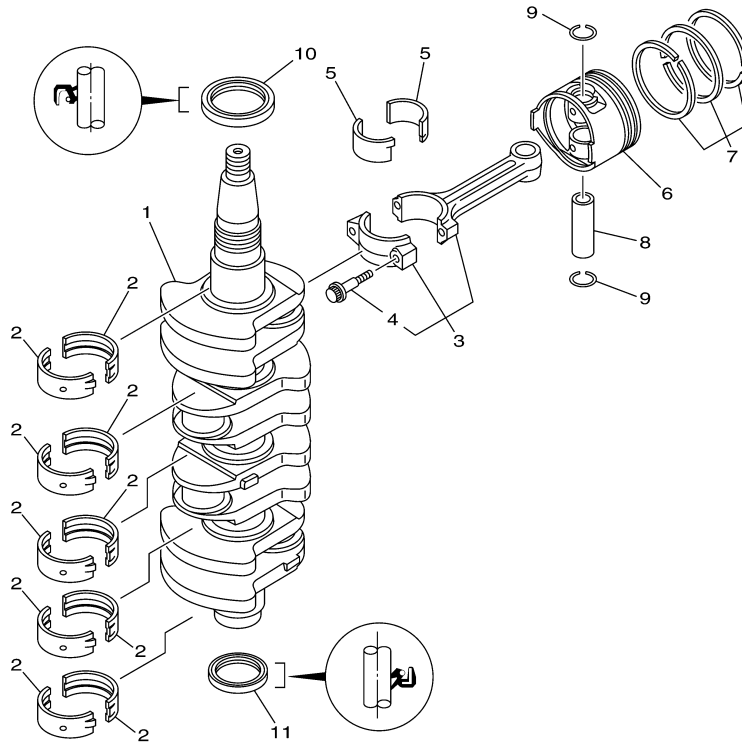

T60TLR 0406 / CRANKSHAFT PISTON

6C11010-D030

Part List

T60TLR 0406 / CRANKSHAFT PISTON

REF - NO	PART NUMBER	PART NAME	QUANTITY	REMARKS
1	6C5-11411-00-00	CRANKSHAFT	1	
2	6C5-11416-00-00	PLANE BEARING, CRANKSHAFT 1	10	UR YELLOW
2	6C5-11416-30-00	PLANE BEARING, CRANKSHAFT 1	10	UR GREEN
2	6C5-11416-20-00	PLANE BEARING, CRANKSHAFT 1	10	UR PINK
2	6C5-11416-10-00	PLANE BEARING, CRANKSHAFT 1	10	UR RED
3	6C5-11650-00-00	CONNECTING ROD ASSY	4	
4	6C5-11654-00-00	.BOLT, CONNECTING ROD	2	
5	6C5-11656-00-00	PLANE BEARING, CONNECTING ROD	8	UR YELLOW
5	6C5-11656-30-00	PLANE BEARING, CONNECTING ROD	8	UR GREEN
5	6C5-11656-20-00	PLANE BEARING, CONNECTING ROD	8	UR PINK
5	6C5-11656-10-00	PLANE BEARING, CONNECTING ROD	8	UR RED
6	69W-11631-00-97	PISTON (STD)	4	
6	69W-11636-00-00	PISTON (0.50MM O/S)	4	AP
6	69W-11635-00-00	PISTON (0.25MM O/S)	4	AP
7	67C-11603-00-00	PISTON RING SET (STD)	4	
7	67C-11604-00-00	PISTON RING SET (0.25MM O/S)	4	AP
7	67C-11605-00-00	PISTON RING SET (0.50MM O/S)	4	AP
8	62Y-11633-00-00	PIN, PISTON	4	
9	93450-17129-00	CIRCLIP	8	
10	93102-43M42-00	.OIL SEAL	1	
11	93101-35002-00	.OIL SEAL	1