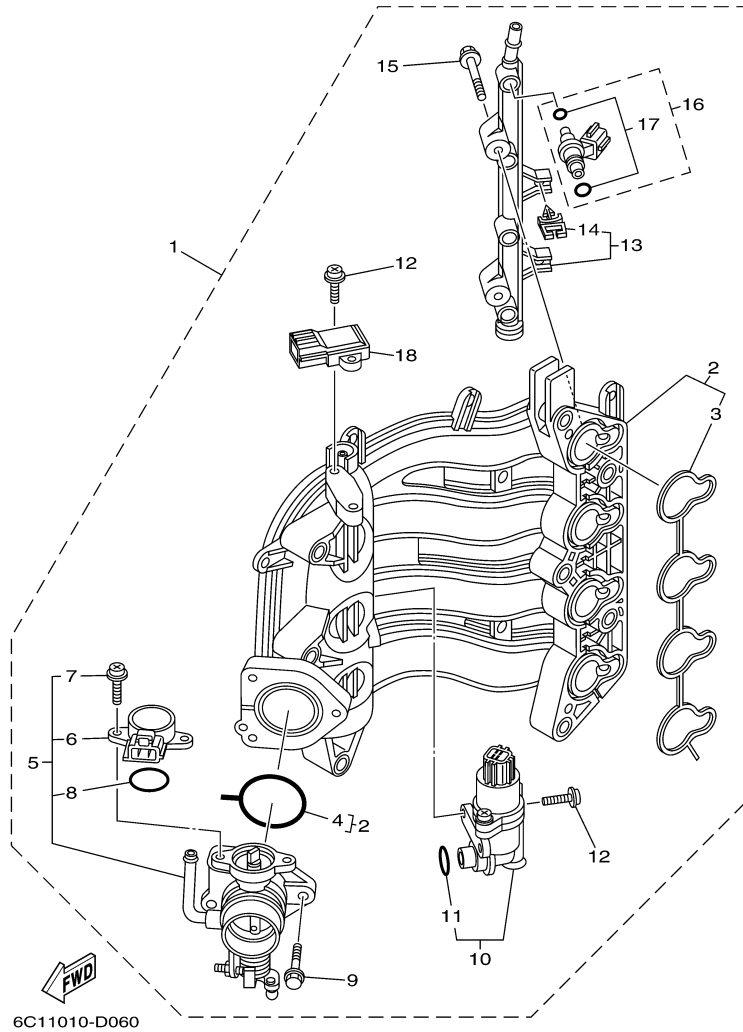

T60TLR 0406 / INTAKE 1

©2014 Yamaha Motor Corporation, U.S.A. All rights reserved.

Part List

T60TLR 0406 / INTAKE 1

REF - NO	PART NUMBER	PART NAME	QUANTITY	REMARKS
1	6C5-14200-00-00	INTAKE ASSY	1	
2	6C5-13641-00-00	.MANIFOLD, INTAKE 1	1	
3	6C5-13645-00-00	..GASKET, MANIFOLD 1	1	
4	6C5-13557-00-00	..GASKET	1	
5	6C5-13750-00-00	.THROTTLE BODY ASSY	1	
6	6C5-85885-00-00	..THROTTLE SENSOR ASSY	1	
7	6C5-81145-00-00	..SCREW 1	2	
8	6C5-8182L-00-00	..O-RING 1	1	
9	6C5-14496-00-00	.BOLT	3	
10	6C5-13105-01-00	.CONTROL VALVE ASSY	1	
11	6C5-1319C-00-00	..O-RING	1	
12	6C5-81146-00-00	.SCREW 2	4	
13	6C5-13161-00-00	.PIPE, DELIVERY 1	1	
14	90464-07M56-00	..CLAMP	2	
15	6C5-14446-00-00	.BOLT	2	
16	6C5-13761-00-00	.INJECTOR	4	
17	6C5-1410B-00-00	..PACKING KIT	1	
18	68F-83688-00-00	.SENSOR ASSY	1