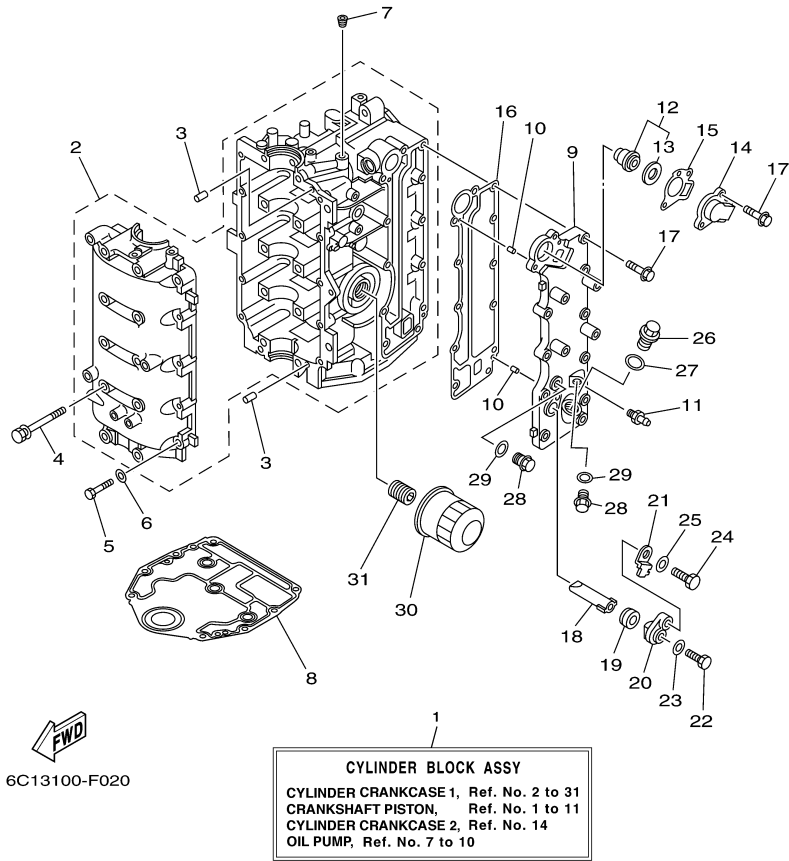

T60TLR 0406 / CYLINDER CRANKCASE 1

©2014 Yamaha Motor Corporation, U.S.A. All rights reserved.

Part List

T60TLR 0406 / CYLINDER CRANKCASE 1

REF - NO	PART NUMBER	PART NAME	QUANTITY	REMARKS
1	6C5-W009B-02-1S	CYLINDER BLOCK ASSY	1	
2	6C5-15100-10-1S	CRANKCASE ASSY	1	
3	93606-12019-00	.PIN, DOWEL	4	
4	90119-08M01-00	BOLT, WITH WASHER	10	
5	97013-06035-00	BOLT	10	
6	92903-06600-00	WASHER, PLATE	10	
7	90344-51003-00	PLUG, TAPER SCREW	1	
8	67C-11351-01-00	.GASKET, CYLINDER	1	
9	6C5-41113-10-1S	OUTER COVER, EXHAUST	1	
10	93604-10M03-00	PIN, DOWEL	2	
11	62Y-12481-10-00	PIPE 1	1	
12	6G8-12411-03-00	THERMOSTAT	1	
13	688-12412-00-00	.SEAL, THERMOSTAT	1	
14	6C5-12413-00-1S	COVER, THERMOSTAT	1	
15	62Y-12414-00-00	.GASKET, COVER	1	
16	6C5-41114-10-00	.GASKET, EXHAUST OUTER COVER	1	
17	90119-06MA5-00	BOLT, WITH WASHER	12	
18	62Y-11325-00-00	ANODE	1	
19	66M-11328-00-00	GROMMET, ANODE	1	
20	66M-11327-00-94	COVER, ANODE	1	
21	66M-12535-00-00	PLATE	1	
22	97095-05012-00	BOLT	1	
23	92995-05600-00	WASHER	1	
24	97095-06020-00	BOLT	1	
25	92995-06600-00	WASHER	1	
26	90340-18M09-00	PLUG, STRAIGHT SCREW	1	
27	90430-18130-00	.GASKET	1	
28	90340-14M06-00	PLUG, STRAIGHT SCREW	2	
29	90430-14115-00	.GASKET	2	
30	5GH-13440-20-00	ELEMENT ASSY, OIL CLEANER	1	
31	6C5-12858-00-00	BOLT, UNION	1	

Part Notes

T60TLR 0406 / CYLINDER CRANKCASE 1

PART NUMBER	NOTE TEXT
62Y-12414-00-00	OEM: This part number is among the Top 100 Most Popular Marine Maintenance Parts as of March 2014.

©2014 Yamaha Motor Corporation, U.S.A. All rights reserved.