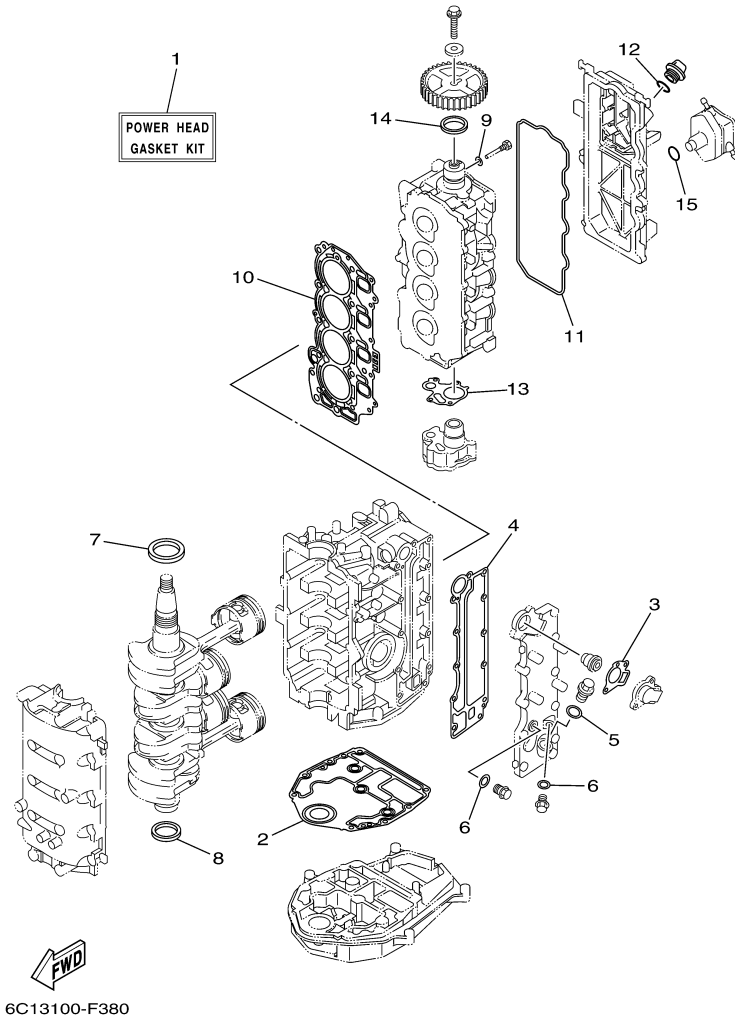

T60TLR 0406 / REPAIR KIT 1

©2014 Yamaha Motor Corporation, U.S.A. All rights reserved.

Part List

T60TLR 0406 / REPAIR KIT 1

REF - NO	PART NUMBER	PART NAME	QUANTITY	REMARKS
1	6C5-W0001-01-00	POWER HEAD GASKET KIT	1	
2	67C-11351-01-00	.GASKET, CYLINDER	1	
3	62Y-12414-00-00	.GASKET, COVER	1	
4	6C5-41114-10-00	.GASKET, EXHAUST OUTER COVER	1	
5	90430-18130-00	.GASKET	1	
6	90430-14115-00	.GASKET	2	
7	93102-43M42-00	.OIL SEAL	1	
8	93101-35002-00	.OIL SEAL	1	
9	90430-06014-00	.GASKET	1	
10	6C5-11181-01-00	.GASKET, CYLINDER HEAD 1	1	
11	62Y-11356-00-00	.SEAL, CYLINDER 2	1	
12	93210-24M79-00	.O-RING	1	
13	6C5-13329-00-00	.GASKET, PUMP COVER	1	
14	93102-37M40-00	.OIL SEAL	1	
15	93210-24M79-00	.O-RING	1	

Part Notes

T60TLR 0406 / REPAIR KIT 1

PART NUMBER	NOTE TEXT
62Y-12414-00-00	OEM: This part number is among the Top 100 Most Popular Marine Maintenance Parts as of March 2014.

©2014 Yamaha Motor Corporation, U.S.A. All rights reserved.