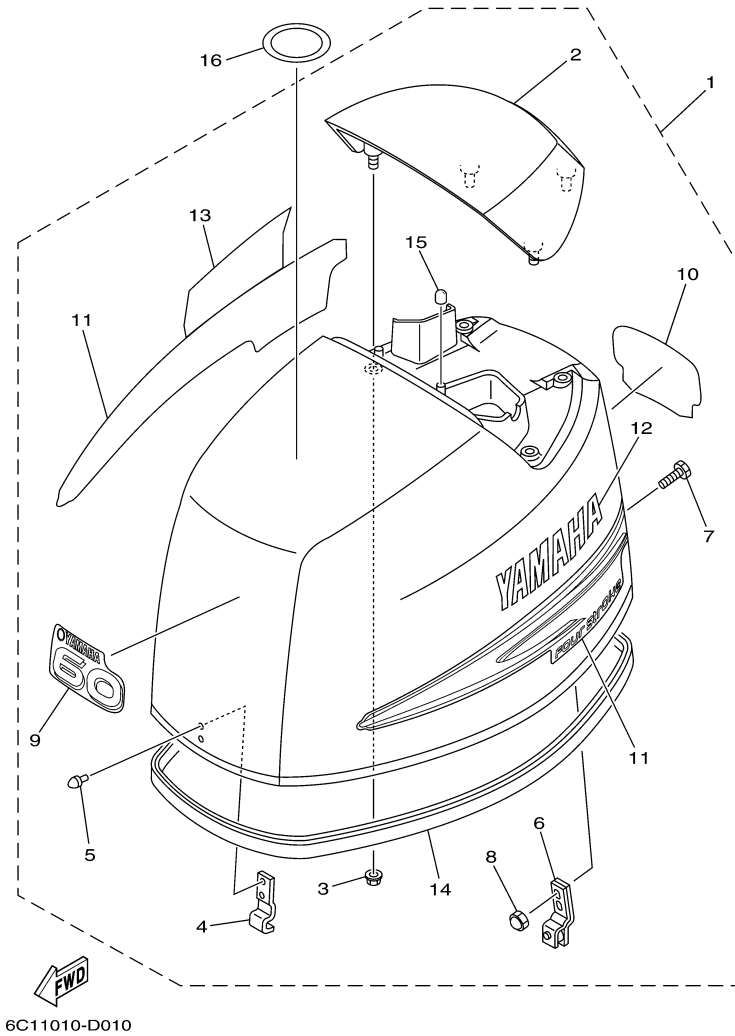

T60TLR 0406 / TOP COWLING

©2014 Yamaha Motor Corporation, U.S.A. All rights reserved.

Part List

T60TLR 0406 / TOP COWLING

REF - NO	PART NUMBER	PART NAME	QUANTITY	REMARKS
1	6C6-42610-00-4D	TOP COWLING ASSY	1	UR T60
2	67C-42613-00-4D	.MOLDING, AIR DUCT	1	
3	90179-06029-00	.NUT	4	
4	6C5-42651-00-00	.HOOK	1	
5	90266-06M02-00	.RIVET	2	
6	67C-42652-02-00	.HOOK	1	
7	90109-06047-00	.BOLT	2	
8	90185-06M05-00	.NUT, SELF-LOCKING	2	
9	69W-42677-00-00	.GRAPHIC, FRONT	1	UR T60
10	6C6-42678-00-00	.GRAPHIC, REAR	1	UR T60
11	69W-W0070-00-00	.GRAPHIC SET	1	
12	69W-42681-00-00	.MARK, COWLING	1	
13	69W-42682-00-00	.MARK, COWLING	1	
14	6C5-42615-00-00	.SEAL	1	
15	69W-13448-00-00	.CAP	2	
16	67F-13434-03-00	LABEL, CAUTION	1	

Part Notes

T60TLR 0406 / TOP COWLING

PART NUMBER	NOTE TEXT
69W-42677-00-00	 OEM: The rear graphic correctly supersedes to this part. To match the original graphic, trim the word "Yamaha" from the front graphic.