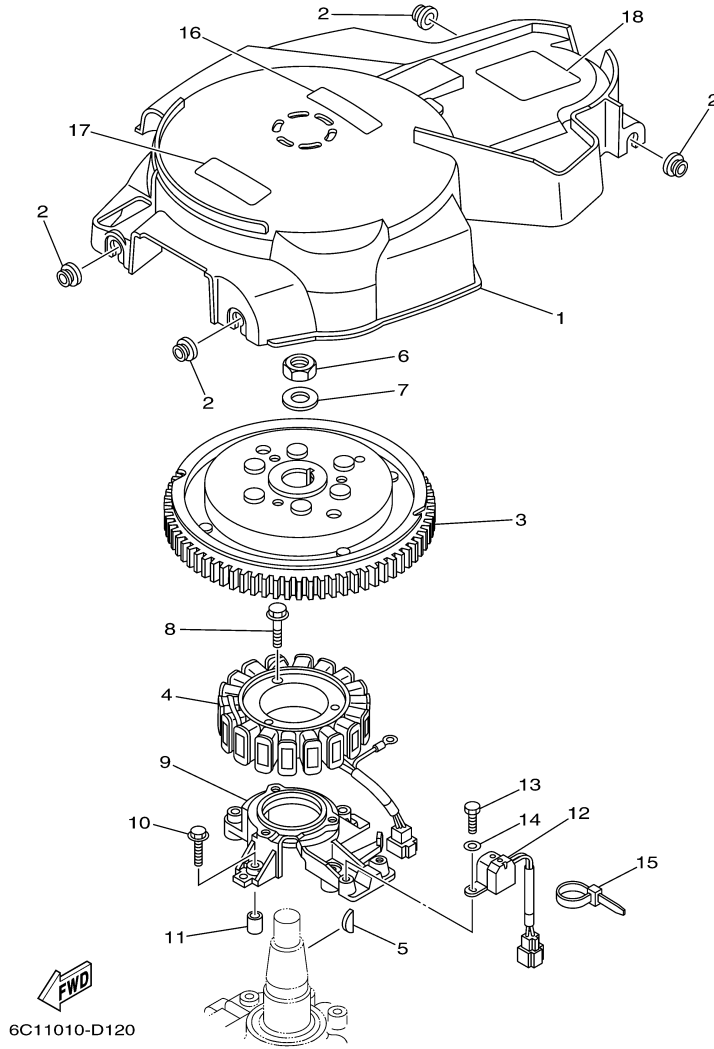

T60TLR 0406 / FUEL 2

©2014 Yamaha Motor Corporation, U.S.A. All rights reserved.

Part List

T60TLR 0406 / FUEL 2

REF - NO	PART NUMBER	PART NAME	QUANTITY	REMARKS
1	6Y2-24306-56-00	FUEL PIPE COMP. 1	1	AP
2	6E5-24305-06-00	.FUEL PIPE JOINT COMP 2	1	
3	93210-08287-00	..O-RING	1	
4	6Y2-24305-06-00	.FUEL PIPE JOINT COMP 2	1	
5	93210-08287-00	..O-RING	1	
6	90445-13M01-00	.HOSE (L2050)	1	
7	6E5-24351-51-00	.BAND 1	4	
8	90445-13M00-00	.HOSE (L850)	1	
9	6Y2-24360-60-00	.PRIMER PUMP ASSY	1	

T60TLR 0406 / GENERATOR

©2014 Yamaha Motor Corporation, U.S.A. All rights reserved.

Part List

T60TLR 0406 / GENERATOR

REF - NO	PART NUMBER	PART NAME	QUANTITY	REMARKS
1	6C5-81337-00-00	COVER, FLYWHEEL	1	
2	90480-12072-00	GROMMET	4	
3	6C5-81450-00-00	ROTOR ASSY	1	
4	6C5-81410-00-00	STATOR ASSY	1	
5	6H4-11545-00-00	KEY, WOODRUFF	1	
6	90170-20137-00	NUT	1	
7	90201-21M18-00	WASHER, PLATE	1	
8	95023-06030-00	BOLT	3	
9	6C5-85561-00-94	BASE, MAGNETO	1	
10	95023-06030-00	BOLT	4	
11	99530-08012-00	PIN, DOWEL	2	
12	62Y-85580-00-00	COIL, PULSER	1	
13	97095-05012-00	BOLT	2	
14	92995-05600-00	WASHER	2	
15	90465-13M97-00	CLAMP	1	
16	6C5-13437-41-00	MARK, CAUTION	1	
17	6A1-83625-41-00	MARK 5	1	
18	62Y-83626-00-00	MARK 6	1	