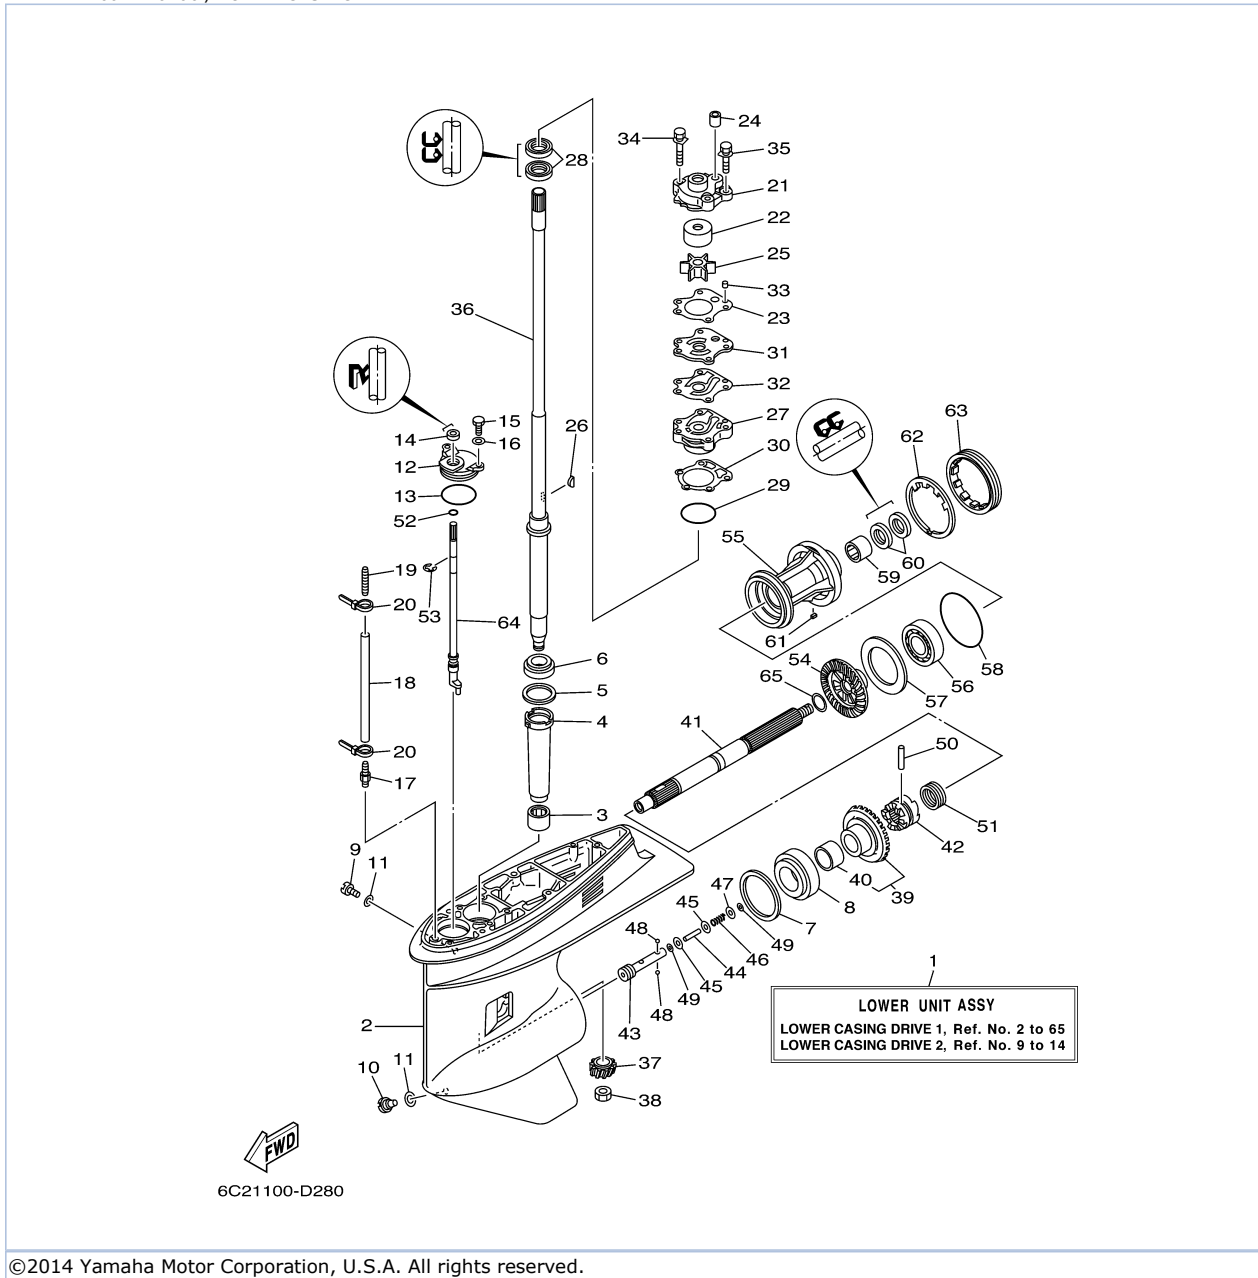

T60TLR 0406 / LOWER CASING DRIVE 1

©2014 Yamaha Motor Corporation, U.S.A. All rights reserved.

Part List

T60TLR 0406 / LOWER CASING DRIVE 1

REF - NO	PART NUMBER	PART NAME	QUANTITY	REMARKS
1	68S-45300-31-4D	LOWER UNIT ASSY	1	L (20.7")
2	67F-45301-00-4D	CASING, LOWER	1	
3	93315-52563-00	BEARING	1	
4	688-45536-01-00	SLEEVE, DRIVE SHAFT	1	
5	688-45587-01-00	SHIM (T:0.10MM)	1	UR
5	688-45587-10-00	SHIM (T:0.12MM)	1	UR
5	688-45587-20-00	SHIM (T:0.15MM)	1	UR
5	688-45587-60-00	SHIM (T:0.50MM)	1	UR
5	688-45587-40-00	SHIM (T:0.30MM)	1	UR
5	688-45587-50-00	SHIM (T:0.40MM)	1	UR
5	688-45587-30-00	SHIM (T:0.18MM)	1	UR
6	93332-000U3-00	BEARING	1	
7	688-45567-01-00	SHIM (T:0.10MM)	1	UR
7	688-45567-10-00	SHIM (T:0.12MM)	1	UR
7	688-45567-20-00	SHIM (T:0.15MM)	1	UR
7	688-45567-60-00	SHIM (T:0.50MM)	1	UR
7	688-45567-40-00	SHIM (T:0.30MM)	1	UR
7	688-45567-50-00	SHIM (T:0.40MM)	1	UR
7	688-45567-30-00	SHIM (T:0.18MM)	1	UR
8	93332-00095-00	BEARING	1	
9	90340-08002-00	PLUG, STRAIGHT SCREW	1	
10	688-45341-10-00	PLUG, DRAIN	1	
11	90430-08020-00	.GASKET	2	
12	688-45321-00-00	PLATE	1	
13	93210-49046-00	.O-RING	1	
14	93106-09014-00	.OIL SEAL	1	
15	97095-06016-00	BOLT	2	
16	92995-06600-00	WASHER	2	
17	6E5-45378-00-00	NIPPLE, HOSE	1	
18	90445-07ME8-00	HOSE (L80)	1	L (20.7")
19	6E5-83558-10-00	END, NIPPLE	1	
20	90465-11M10-00	CLAMP	2	
21	6H3-44311-00-00	HOUSING, WATER PUMP	1	
22	663-44322-00-00	.INSERT, CARTRIDGE	1	
23	6H3-44315-A0-00	.GASKET, WATER PUMP	1	
24	663-44366-00-00	.DAMPER, WATER SEAL 2	1	
25	6H3-44352-00-00	.IMPELLER	1	
26	90280-03M03-00	.KEY, WOODRUFF	1	
27	6H3-44341-00-94	HOUSING, WATER PUMP	1	
28	93101-23070-00	.OIL SEAL	2	
29	93210-46044-00	O-RING	1	
30	688-44316-A0-00	.GASKET, WATER PUMP	1	
31	6H3-44323-00-00	.OUTER PLATE, CARTRIDGE	1	
32	6H3-44324-A0-00	.GASKET, CARTRIDGE	1	
33	93604-10M03-00	PIN, DOWEL	2	
34	90119-08M33-00	.BOLT, WITH WASHER	2	
35	90119-08M14-00	.BOLT, WITH WASHER	2	
36	64J-45501-30-00	DRIVE SHAFT COMP.	1	L (20.7")
37	6K5-45551-00-00	PINION (12T)	1	
38	90170-16M01-00	NUT	1	
39	68S-45560-00-00	GEAR 1 (28T)	1	
40	93317-322V0-00	.BEARING	1	
41	67F-45611-01-00	SHAFT, PROPELLER	1