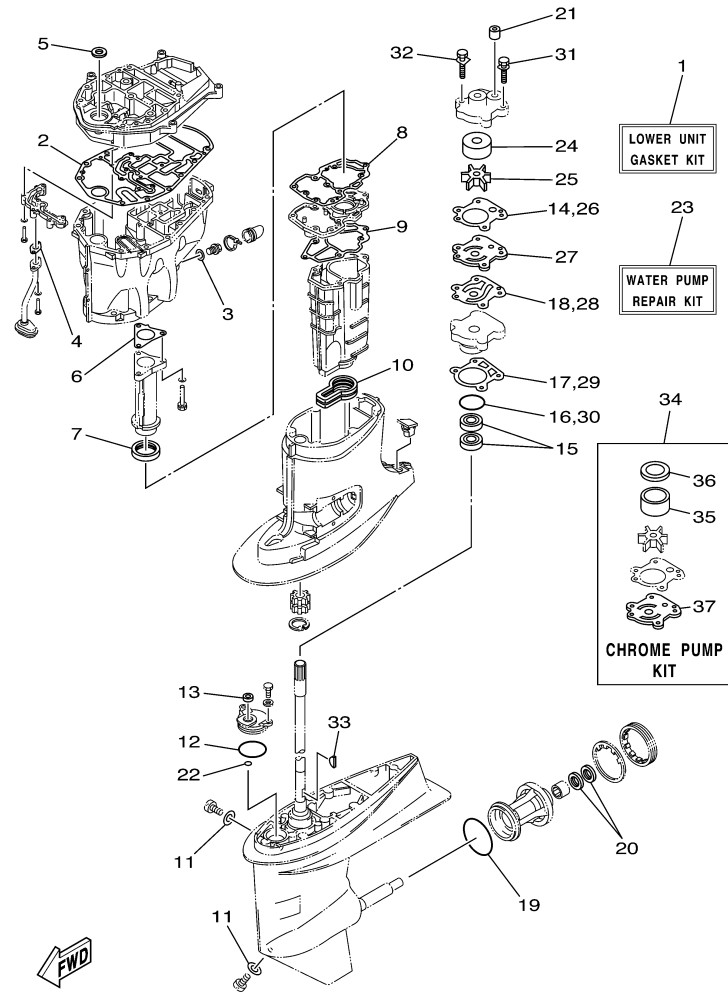

T60TLR 0406 / REPAIR KIT 2

©2014 Yamaha Motor Corporation, U.S.A. All rights reserved.

Part List

T60TLR 0406 / REPAIR KIT 2

REF - NO	PART NUMBER	PART NAME	QUANTITY	REMARKS
1	6C6-W0001-20-00	LOWER UNIT GASKET KIT	1	
2	6C5-15312-00-00	.GASKET, OIL PAN	1	
3	90430-14M09-00	.GASKET	1	
4	6C5-13414-00-00	.GASKET, STRAINER COVER	1	
5	93103-18011-00	.OIL SEAL	1	
6	6C5-41133-00-00	.GASKET, EXHAUST MANIFOLD 1	1	
7	6C5-46132-00-00	.GASKET 1	1	
8	6C5-41134-00-00	.GASKET, EXHAUST MANIFOLD	1	
9	6C5-41135-00-00	.GASKET, EXHAUST MANIFOLD	1	
10	6C5-45123-00-00	.GASKET, MUFFLER	1	
11	90430-08020-00	.GASKET	2	
12	93210-49046-00	.O-RING	1	
13	93106-09014-00	.OIL SEAL	1	
14	6H3-44315-A0-00	.GASKET, WATER PUMP	1	
15	93101-23070-00	.OIL SEAL	2	
16	93210-46044-00	.O-RING	1	
17	688-44316-A0-00	.GASKET, WATER PUMP	1	
18	6H3-44324-A0-00	.GASKET, CARTRIDGE	1	
19	93210-86M39-00	.O-RING	1	
20	93101-25M03-00	.OIL SEAL	2	
21	663-44366-00-00	.DAMPER, WATER SEAL 2	1	
22	93210-07003-00	.O-RING	1	
23	6H3-W0078-02-00	WATER PUMP REPAIR KIT	1	
24	663-44322-00-00	.INSERT, CARTRIDGE	1	
25	6H3-44352-00-00	.IMPELLER	1	
26	6H3-44315-A0-00	.GASKET, WATER PUMP	1	
27	6H3-44323-00-00	.OUTER PLATE, CARTRIDGE	1	
28	6H3-44324-A0-00	.GASKET, CARTRIDGE	1	
29	688-44316-A0-00	.GASKET, WATER PUMP	1	
30	93210-46044-00	.O-RING	1	
31	90119-08M14-00	.BOLT, WITH WASHER	2	
32	90119-08M33-00	.BOLT, WITH WASHER	2	
33	90280-03M03-00	.KEY, WOODRUFF	1	
34	6H3-W0078-0A-00	CHROME PUMP KIT	1	
35	670-44322-01-00	.INSERT, CARTRIDGE	1	
36	670-44321-00-00	.INNER PLATE, CARTRIDGE	1	
37	6H3-44323-40-00	.OUTER PLATE, CARTRIDGE	1	

Part Notes

T60TLR 0406 / REPAIR KIT 2

PART NUMBER		NOTE TEXT
90430-14M09-00		OEM: This part number is among the Top 100 Most Popular Marine Maintenance Parts as of March 2014.
90430-08020-00		OEM: This part number is among the Top 100 Most Popular Marine Maintenance Parts as of March 2014.
93106-09014-00		OEM: This part number is among the Top 100 Most Popular Marine Maintenance Parts as of March 2014.
93101-25M03-00		OEM: This part number is among the Top 100 Most Popular Marine Maintenance Parts as of March 2014.
6H3-44352-00-00		OEM: This part number is among the Top 100 Most Popular Marine Maintenance Parts as of March 2014.

©2014 Yamaha Motor Corporation, U.S.A. All rights reserved.