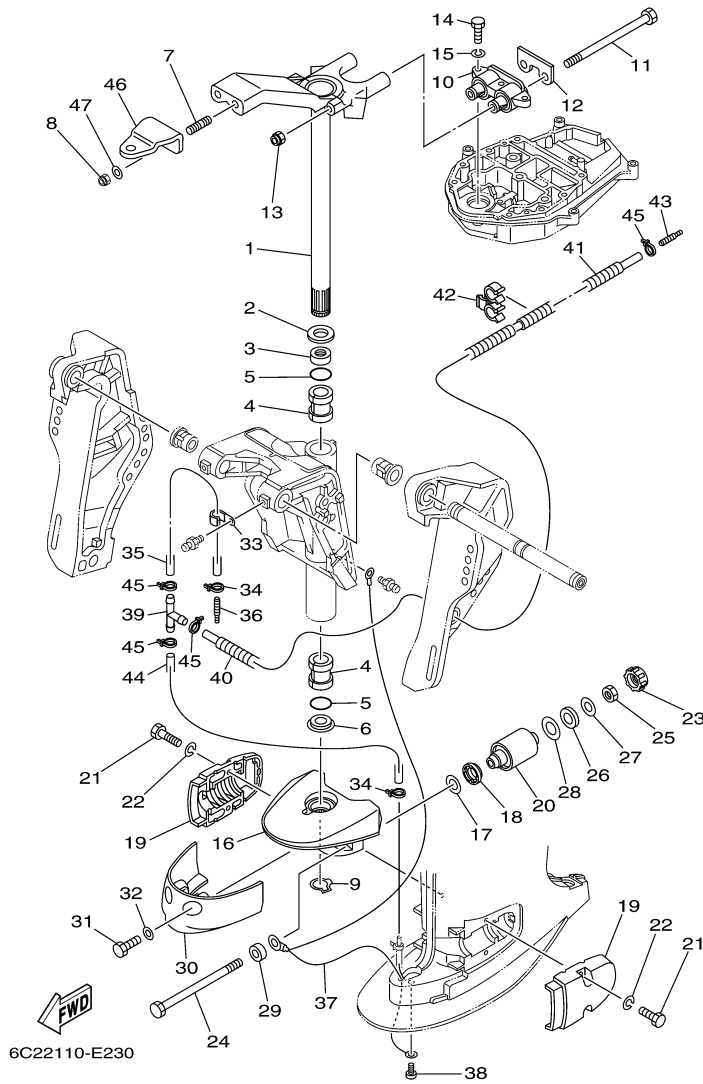

T60TLR 0406 / BRACKET 2

6C22110-E230

©2014 Yamaha Motor Corporation, U.S.A. All rights reserved.

Part List

T60TLR 0406 / BRACKET 2

REF - NO	PART NUMBER	PART NAME	QUANTITY	REMARKS
1	69W-42510-01-4D	STEERING BRACKET ASSY	1	
2	90201-30M00-00	WASHER, PLATE	1	
3	90386-30M78-00	BUSH	1	
4	90386-30M77-00	BUSH	2	
5	93210-29M94-00	O-RING	2	
6	90386-30M60-00	BUSH	1	
7	90116-10M28-00	BOLT, STUD	2	
8	90185-10051-00	NUT, SELF-LOCKING	2	
9	93410-28M06-00	CIRCLIP	1	
10	64J-44514-00-4D	MOUNT DAMPER, UPPER SIDE	1	
11	90101-08M15-00	BOLT	2	
12	69W-44526-01-00	PLATE	1	
13	90185-08045-00	NUT, SELF-LOCKING	2	
14	97075-08030-00	BOLT	3	
15	92995-08100-00	WASHER	3	
16	69W-44551-00-4D	HOUSING, LOWER MOUNT RUBBER	1	
17	90201-12M16-00	WASHER, PLATE	2	
18	6C5-43885-00-00	GROMMET	2	
19	6C5-44552-00-4D	HOUSING, LOWER MOUNT RUBBER 2	2	
20	69W-44555-00-4D	MOUNT DAMPER, LOWER SIDE	2	
21	97075-08030-00	BOLT	4	
22	92995-08100-00	WASHER	4	
23	6C5-44575-00-00	DAMPER, LOWER MOUNT RUBBER	2	
24	90109-12MA3-00	BOLT	2	
25	95380-12700-00	NUT	2	
26	90202-21100-00	WASHER, PLATE	2	
27	90201-13M19-00	WASHER, PLATE	2	
28	90201-22M05-00	WASHER, PLATE	2	
29	6C6-43127-00-00	COLLAR	2	
30	67C-44553-00-4D	COVER, LOWER MOUNT	1	
31	97095-08020-00	BOLT	2	
32	92995-08600-00	WASHER	2	
33	90465-06M86-00	.CLAMP	1	
34	90465-11M10-00	CLAMP	2	
35	90445-07MF2-00	HOSE (L250)	1	
36	6E5-83558-00-00	END, NIPPLE	1	
37	67C-82127-10-00	WIRE, LEAD 2	1	
38	97885-06008-00	SCREW, PAN HEAD	1	
39	90413-05014-00	WAY 3	1	
40	6C5-44385-00-00	HOSE, WATER 1	1	
41	90447-07001-00	HOSE, WITH SPRING (L400)	1	
42	90464-10006-00	CLAMP	1	
43	6E5-83558-00-00	END, NIPPLE	1	
44	90445-07M30-00	HOSE (L450)	1	
45	90465-11M10-00	CLAMP	4	
46	65W-48511-00-00	HOOK, STEERING	1	
47	90201-10120-00	.WASHER, PLATE	2