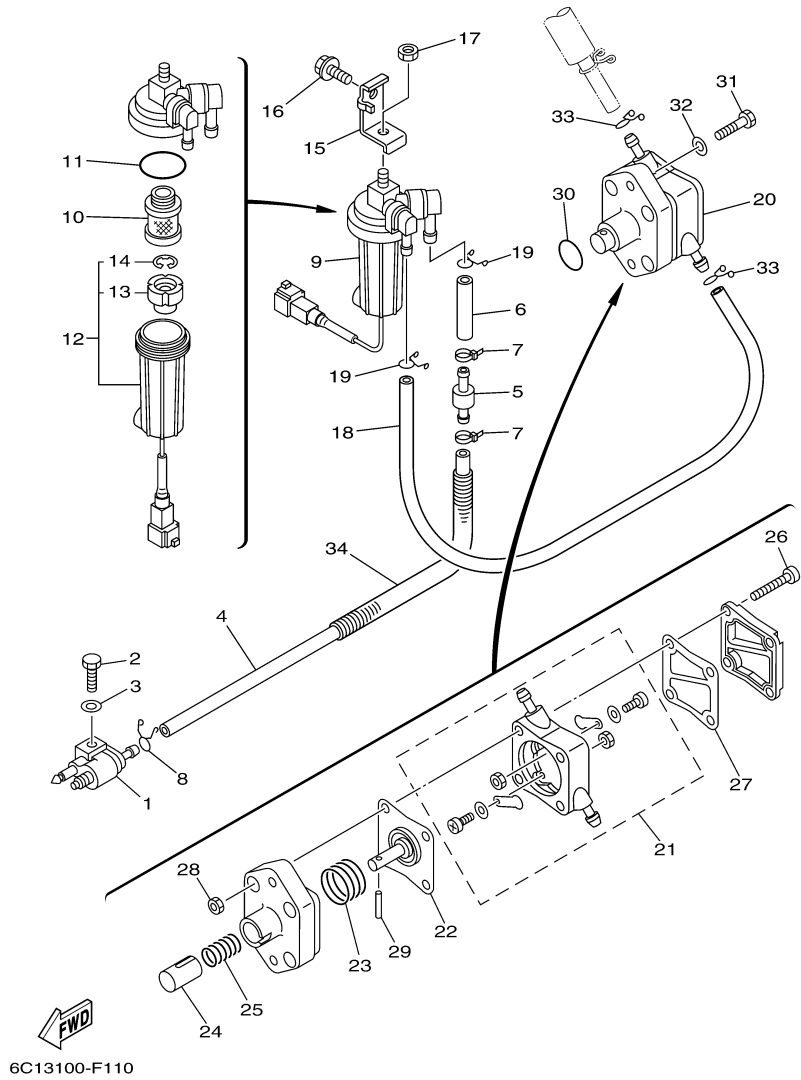

T60TLR 0406 / FUEL 1

©2014 Yamaha Motor Corporation, U.S.A. All rights reserved.

Part List

T60TLR 0406 / FUEL 1

REF - NO	PART NUMBER	PART NAME	QUANTITY	REMARKS
1	6G1-24304-02-00	FUEL PIPE JOINT COMP. 1	1	
2	97095-06025-00	BOLT	1	
3	92995-06600-00	WASHER	1	
4	6C5-2247A-00-00	HOSE 1	1	
5	67F-24377-00-00	PIPE, JOINT 2	1	
6	90445-13M02-00	HOSE (L40)	1	
7	90465-11M10-00	CLAMP	2	
8	90467-09M17-00	CLIP	1	
9	6D8-24560-00-00	FILTER ASSY	1	
10	6D8-WS24A-00-00	..ELEMENT, FILTER	1	
11	6D8-24564-00-00	.GASKET	1	
12	6D8-24562-00-00	.CUP, FILTER	1	
13	6D8-24469-00-00	..FLOAT, WATER LEVEL	1	
14	6D8-24519-00-00	..CLIP	1	
15	6C5-24566-01-00	BRACKET, FILTER	1	
16	95895-08016-00	BOLT, FLANGE	1	
17	95380-08600-00	NUT	1	
18	90445-13M36-00	HOSE (L350)	1	
19	90467-10M04-00	CLIP	2	
20	6C5-24410-00-00	FUEL PUMP ASSY	1	
21	6C5-24415-00-00	.BODY 4	1	
22	62Y-24411-02-00	.DIAPHRAGM	1	
23	62Y-24423-00-00	.SPRING, DIAPHRAGM	1	
24	62Y-13131-00-00	.PLUNGER	1	
25	62Y-24454-00-00	.SPRING	1	
26	62Y-24444-01-00	.SCREW	4	
27	6C5-24471-00-00	.DIAPHRAGM	1	
28	95380-05600-00	.NUT	4	
29	62Y-24374-01-00	.PIN	1	
30	93210-24M79-00	.O-RING	1	
31	97095-06030-00	BOLT	2	
32	92995-06600-00	WASHER	2	
33	90467-10M04-00	CLIP	2	
34	90446-14M62-00	HOSE (L320)	1	

Part Notes

T60TLR 0406 / FUEL 1

PART NUMBER	NOTE TEXT
6D8-WS24A-00-00	OEM: This part number is among the Top 100 Most Popular Marine Maintenance Parts as of March 2014.

©2014 Yamaha Motor Corporation, U.S.A. All rights reserved.