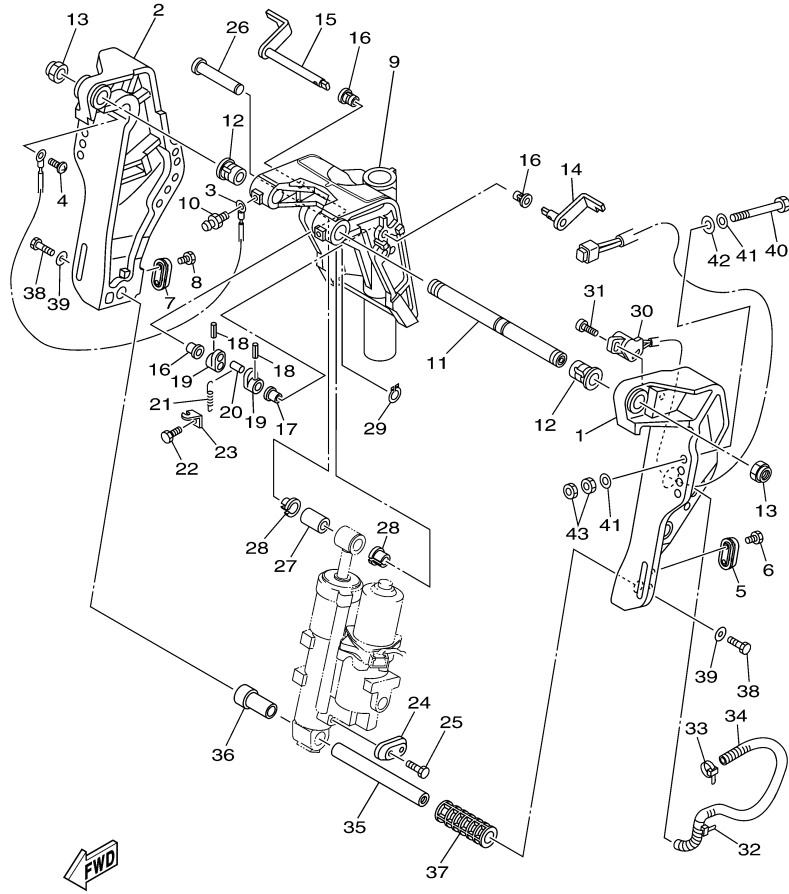

T60TLR 0406 / BRACKET 1

6C11110-D220

©2014 Yamaha Motor Corporation, U.S.A. All rights reserved.

Part List

T60TLR 0406 / BRACKET 1

REF - NO	PART NUMBER	PART NAME	QUANTITY	REMARKS
1	6C5-43111-00-4D	BRACKET, CLAMP 1	1	
2	6C5-43112-00-4D	BRACKET, CLAMP 2	1	
3	6E5-82148-00-00	WIRE, LEAD 4	1	
4	97885-06008-00	SCREW, PAN HEAD	1	
5	65W-45251-00-00	ANODE	1	
6	90101-06020-00	BOLT	2	
7	65W-45251-00-00	ANODE	1	
8	90101-06020-00	BOLT	2	
9	6C5-43311-00-4D	BRACKET, SWIVEL 1	1	
10	93700-06M03-00	NIPPLE, GREASE	3	
11	63D-43131-01-00	BOLT, CLAMP BRACKET	1	
12	90386-22MA4-00	BUSH	2	
13	90185-22M11-00	NUT, SELF-LOCKING	2	
14	6C5-43181-00-00	LEVER, TILT STOP 1	1	
15	6C5-43185-00-00	LEVER, TILT STOP 2	1	
16	90386-10M16-00	BUSH	3	
17	90386-10025-00	.BUSH	1	
18	91690-30020-00	PIN, SPRING	2	
19	6G5-43148-00-00	COLLAR, DISTANCE	2	
20	90249-06M19-00	PIN	1	
21	90506-14M24-00	SPRING, TENSION	1	
22	97095-06010-00	BOLT	1	
23	6G5-43144-00-00	HOOK, SPRING	1	
24	65W-45251-00-00	ANODE	1	
25	90101-06020-00	BOLT	2	
26	6E5-43126-02-00	PIN, UPPER SHOCK MOUNT	1	
27	90386-18M92-00	BUSH	1	
28	90386-18M35-00	BUSH	2	
29	93410-18M02-00	CIRCLIP	1	
30	63D-83672-10-00	TRIM SENDER	1	
31	97885-06016-00	SCREW, PAN HEAD	2	
32	90464-76001-00	CLAMP	1	
33	90465-11M10-00	CLAMP	1	
34	90447-19009-00	TUBE	1	
35	6C5-43818-00-00	PIN, LOWER SHOCK MOUNT	1	
36	6C5-43833-00-00	PIPE	1	
37	6C5-43834-00-00	PIPE	1	
38	97080-08020-00	BOLT	2	
39	90201-08M14-00	WASHER, PLATE	2	
40	90101-12M65-00	BOLT	4	
41	92995-12200-00	WASHER	8	
42	90201-12426-00	WASHER, PLATE	4	
43	95380-12600-00	NUT	8	

Part Notes

T60TLR 0406 / BRACKET 1

PART NUMBER	NOTE TEXT
65W-45251-00-00	OEM: This part number is among the Top 100 Most Popular Marine Maintenance Parts as of March 2014.
65W-45251-00-00	OEM: This part number is among the Top 100 Most Popular Marine Maintenance Parts as of March 2014.
65W-45251-00-00	OEM: This part number is among the Top 100 Most Popular Marine Maintenance Parts as of March 2014.

©2014 Yamaha Motor Corporation, U.S.A. All rights reserved.