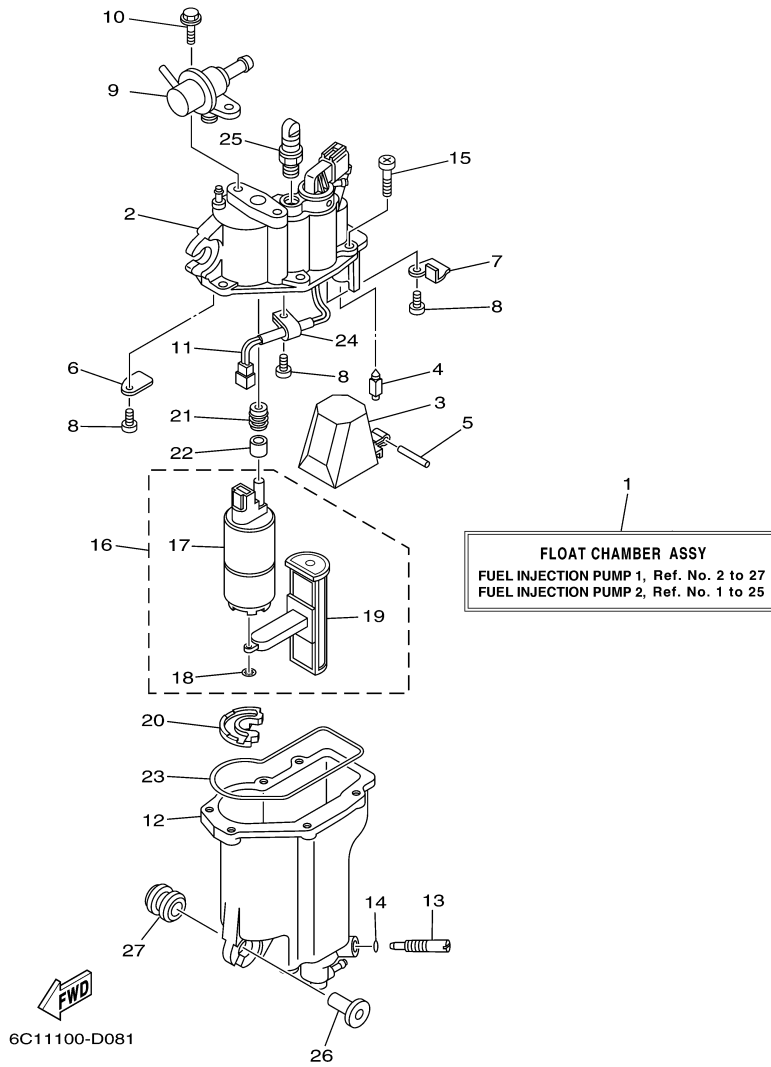

T60TLR 0406 / FUEL INJECTION PUMP 1

©2014 Yamaha Motor Corporation, U.S.A. All rights reserved.

Part List

T60TLR 0406 / FUEL INJECTION PUMP 1

REF - NO	PART NUMBER	PART NAME	QUANTITY	REMARKS
1	6C5-14180-00-00	FLOAT CHAMBER ASSY	1	
2	6C5-14182-00-00	COVER, FLOAT CHAMBER	1	
3	6C5-14985-00-00	FLOAT	1	
4	6C5-14546-00-00	VALVE, NEEDLE	1	
5	6C5-14386-00-00	PIN, FLOAT	1	
6	6C5-2441R-00-00	PLATE, BAFFLE 1	1	
7	6C5-2441T-00-00	PLATE, BAFFLE 2	1	
8	6C5-24453-00-00	SCREW	3	
9	6C5-13906-00-00	REGULATOR, PRESSURE	1	
10	6C5-24592-00-00	BOLT	2	
11	6C5-87226-00-00	WIRE HARNESS ASSY	1	
12	6C5-14960-00-00	BODY ASSY	1	
13	6C5-14191-00-00	PLUG, DRAIN	1	
14	6C5-14397-00-00	O-RING	1	
15	6C5-14567-00-00	SCREW	6	
16	6C5-13910-00-00	FUEL PUMP ASSY	1	
17	6C5-13907-00-00	.FUEL PUMP COMP	1	
18	6C5-14127-00-00	.CLIP	1	
19	6C5-13915-00-00	.FILTER	1	
20	6C5-13593-00-00	DAMPER	1	
21	6C5-13781-00-00	DAMPER, PUMP	1	
22	6C5-13716-00-00	COLLAR	1	
23	6C5-14984-00-00	GASKET, FLOAT CHAMBER	1	
24	6C5-21337-00-00	CLAMP, CABLE	1	
25	6C5-14225-00-00	CAP	1	
26	90387-06M69-00	COLLAR	3	
27	90480-09M12-00	GROMMET	3	