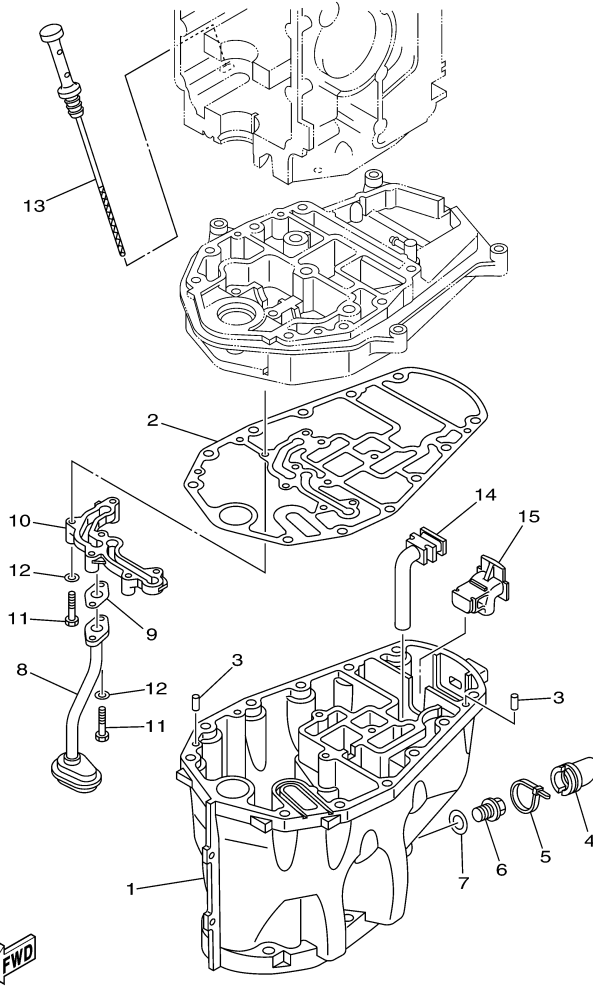

T60TLR 0406 / POWER TRIM TILT ASSY 2

6C11010D2801

©2014 Yamaha Motor Corporation, U.S.A. All rights reserved.

Part List

T60TLR 0406 / POWER TRIM TILT ASSY 2

REF - NO	PART NUMBER	PART NAME	QUANTITY	REMARKS
1	6C5-43880-01-00	MOTOR ASSY	1	
2	90206-08N51-00	.WASHER, WAVE	1	
3	93399-999T8-00	.BEARING	2	
4	6C5-43805-00-00	.ARMATURE ASSY	1	
5	6C5-43804-01-00	.STATOR ASSY	1	
6	6C5-43869-00-00	.O-RING	1	
7	6C5-43879-00-00	.SCREW, WITH WASHER	3	
8	6C5-43881-01-00	.FRAME, END	1	
9	6C5-43882-00-00	..OIL SEAL	1	
10	6C5-43891-00-00	..BRUSH 1	2	
11	6C5-4386K-00-00	..SPRING, BRUSH	2	
12	62X-43888-00-00	BOLT, SOCKET	3	

T60TLR 0406 / OIL PAN

6C11010-D300

©2014 Yamaha Motor Corporation, U.S.A. All rights reserved.

Part List

T60TLR 0406 / OIL PAN

REF - NO	PART NUMBER	PART NAME	QUANTITY	REMARKS
1	6C5-15311-00-5B	OIL PAN	1	
2	6C5-15312-00-00	.GASKET, OIL PAN	1	
3	93606-12019-00	.PIN, DOWEL	2	
4	6C5-15316-00-00	DAMPER 1	1	
5	90465-11M59-00	CLAMP	1	
6	90340-14M06-00	PLUG, STRAIGHT SCREW	1	
7	90430-14M09-00	.GASKET	1	
8	6C5-13411-00-00	STRAINER, OIL	1	
9	6C5-13414-00-00	GASKET, STRAINER COVER	1	
10	6C5-15333-00-00	COVER	1	
11	97013-06030-00	BOLT	6	
12	92903-06600-00	WASHER, PLATE	6	
13	6C5-15362-00-00	PLUG, OIL LEVEL	1	
14	6C5-45135-01-00	PIPE	1	
15	6C5-45136-01-00	PIPE	1	