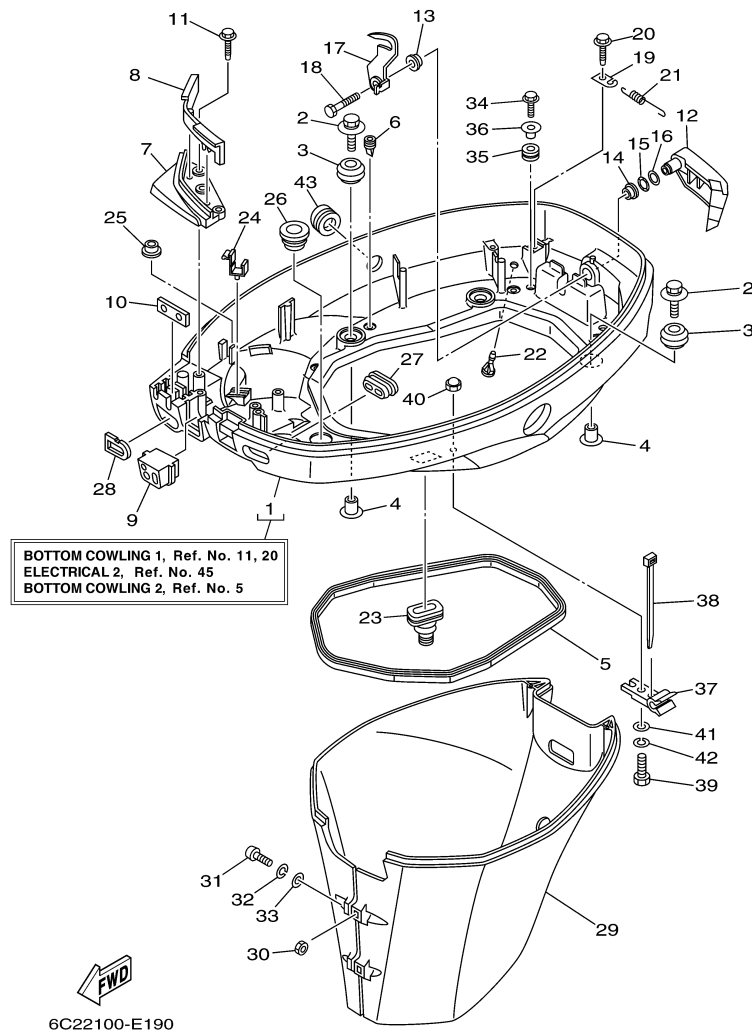

T60TLR 0406 / BOTTOM COWLING 1

©2014 Yamaha Motor Corporation, U.S.A. All rights reserved.

Part List

T60TLR 0406 / BOTTOM COWLING 1

REF - NO	PART NUMBER	PART NAME	QUANTITY	REMARKS
1	6C5-42710-10-4D	BOTTOM COWLING ASSY	1	
2	90119-06M08-00	BOLT, WITH WASHER	4	
3	90480-09M12-00	GROMMET	4	
4	90387-06060-00	COLLAR	4	
5	62Y-42716-00-00	RUBBER, SEAL 1	1	
6	65W-42717-00-00	RUBBER, SEAL 2	4	
7	6C5-42738-00-4D	PLATE, FITTING	1	
8	6C5-42718-00-00	RUBBER, SEAL 3	1	
9	6C5-42725-30-00	GROMMET	1	
10	62Y-42727-00-00	GROMMET	1	
11	90109-06M81-00	BOLT	3	
12	67C-42815-00-4D	LEVER, CLAMP	1	
13	90386-12M37-00	BUSH	1	
14	90386-12MA2-00	BUSH	1	
15	90206-12052-00	WASHER, WAVE	1	
16	90201-12M07-00	WASHER, PLATE	1	
17	67C-42816-01-00	LEVER, CLAMP	1	
18	97095-06014-00	BOLT	1	
19	66T-43144-00-00	HOOK, SPRING	1	
20	90109-06M86-00	BOLT	1	
21	90506-18M40-00	SPRING, TENSION	1	
22	6H3-44391-01-00	NIPPLE, HOSE	1	
23	6C5-42724-00-00	GROMMET	1	
24	90464-09M13-00	CLAMP	1	
25	6E7-82317-00-00	DAMPER, IGNITION COIL	1	
26	68U-42727-00-00	GROMMET	1	
27	6H3-42727-00-00	GROMMET	1	
28	61N-24329-00-00	SEAL	1	
29	67C-42741-10-4D	APRON	1	
30	95380-06600-00	NUT, HEXAGON	2	
31	97880-06025-00	SCREW, PAN HEAD	2	
32	92990-06100-00	..WASHER, SPRING	2	
33	92990-06600-00	WASHER, PLATE	2	
34	90109-06M80-00	.BOLT	2	
35	90480-13M24-00	GROMMET	2	
36	90387-06M43-00	COLLAR	2	
37	90464-09M49-00	CLAMP	1	
38	90465-11M10-00	CLAMP	2	
39	97095-06020-00	BOLT	1	
40	95380-06800-00	NUT	1	
41	92990-06600-00	WASHER, PLATE	1	
42	92995-06100-00	WASHER, SPRING	1	
43	6C5-42726-00-00	GROMMET	1	

Part Notes

T60TLR 0406 / BOTTOM COWLING 1

PART NUMBER		NOTE TEXT
92990-06600-00		OEM: This part number is among the Top 100 Most Popular Marine Maintenance Parts as of March 2014.
92990-06600-00		OEM: This part number is among the Top 100 Most Popular Marine Maintenance Parts as of March 2014.

©2014 Yamaha Motor Corporation, U.S.A. All rights reserved.