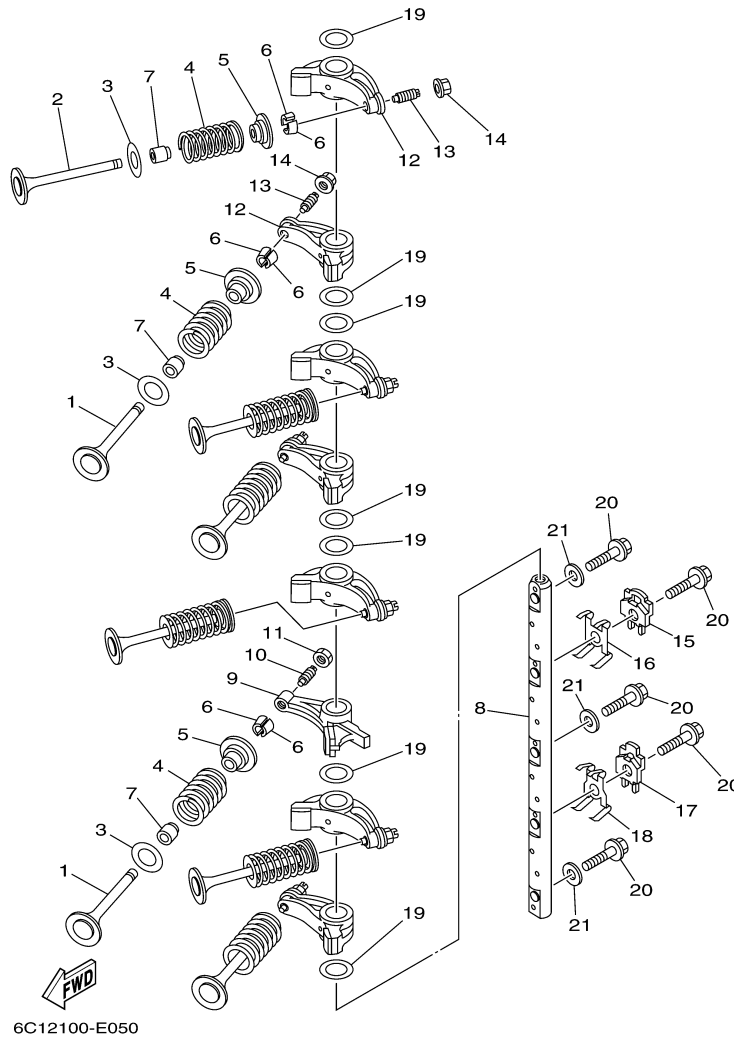

T60TLR 0406 / VALVE

©2014 Yamaha Motor Corporation, U.S.A. All rights reserved.

Part List

T60TLR 0406 / VALVE

REF - NO	PART NUMBER	PART NAME	QUANTITY	REMARKS
1	69W-12111-00-00	VALVE, INTAKE	4	
2	69W-12121-00-00	VALVE, EXHAUST	4	
3	62Y-12116-00-00	SEAT, VALVE SPRING	8	
4	51Y-12114-00-00	SPRING, VALVE OUTER	8	
5	30X-12117-00-00	RETAINER, VALVE SPRING	8	
6	30X-12118-00-00	LOCK, VALVE SPRING RETAINER	16	
7	51Y-12119-00-00	SEAL, VALVE STEM	8	
8	6C5-12146-00-00	SHAFT, ROCKER	1	
9	62Y-12151-00-00	ARM, VALVE ROCKER	1	
10	64J-12159-00-00	SCREW, VALVE ADJUSTING	1	
11	62Y-12158-00-00	NUT, LOCK	1	
12	6C5-12151-00-00	ARM, VALVE ROCKER	7	
13	6C5-12159-00-00	SCREW, VALVE ADJUSTING	7	
14	6C5-12158-00-00	NUT, LOCK	7	
15	6C5-12231-00-00	GUIDE, STOPPER 1	1	
16	6C5-12233-00-00	PLATE, GUIDE STOPPER 1	1	
17	6C5-12241-00-00	GUIDE, STOPPER 2	1	
18	6C5-12243-00-00	PLATE, GUIDE STOPPER 2	1	
19	90201-16014-00	WASHER, PLATE	7	
20	90105-08060-00	BOLT, FLANGE	5	
21	92990-08200-00	WASHER, PLAIN	3