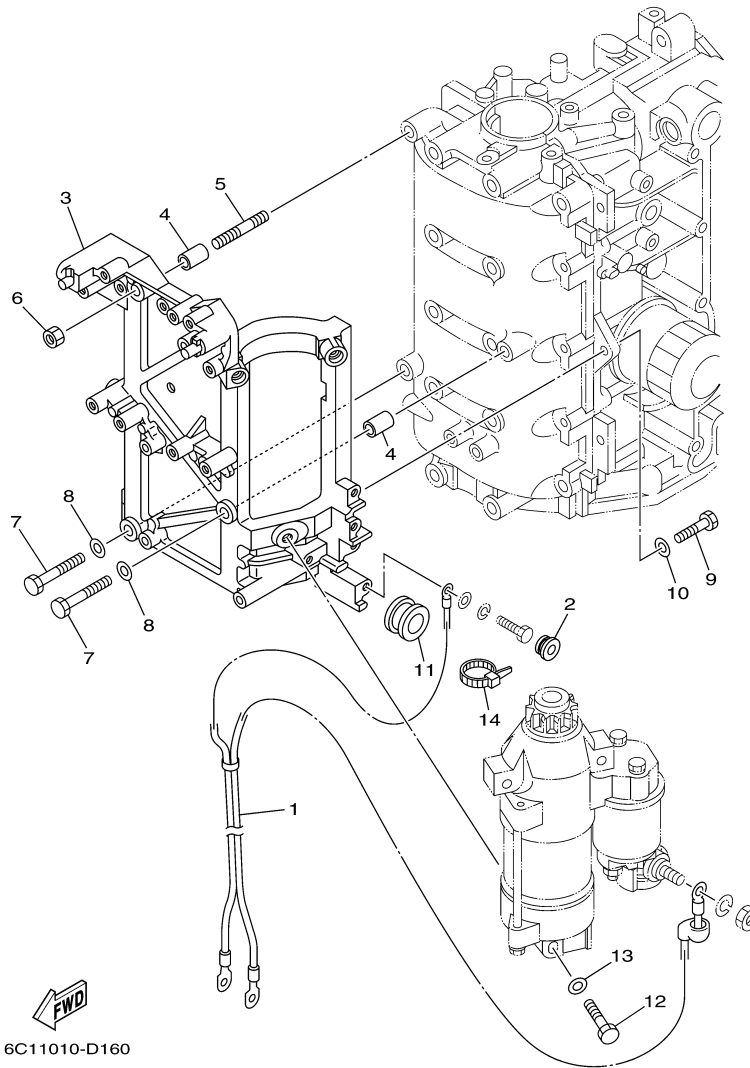

T60TLR 0406 / ELECTRICAL 4

©2014 Yamaha Motor Corporation, U.S.A. All rights reserved.

Part List

T60TLR 0406 / ELECTRICAL 4

REF - NO	PART NUMBER	PART NAME	QUANTITY	REMARKS
1	6C5-82105-U0-00	BATTERY CABLE	1	
2	90480-12072-00	GROMMET	1	
3	6C5-81822-00-94	BRACKET, STARTING MOTOR	1	
4	99590-10114-00	.PIN, DOWEL	2	
5	95680-08330-00	BOLT, STUD	1	
6	95380-08600-00	NUT	1	
7	97095-08035-00	BOLT	2	
8	92995-08600-00	WASHER	2	
9	97095-08025-00	BOLT	2	
10	92995-08600-00	WASHER	2	
11	90480-24003-00	GROMMET	1	
12	97013-08045-00	BOLT	3	
13	92903-08600-00	WASHER, PLATE	3	
14	90465-13M18-00	CLAMP	1	

Part Notes

T60TLR 0406 / ELECTRICAL 4

PART NUMBER	NOTE TEXT
90480-12072-00	OEM: GROMMET used on F115TLR and F/LF115TXR 0410 Production and Earlier

©2014 Yamaha Motor Corporation, U.S.A. All rights reserved.