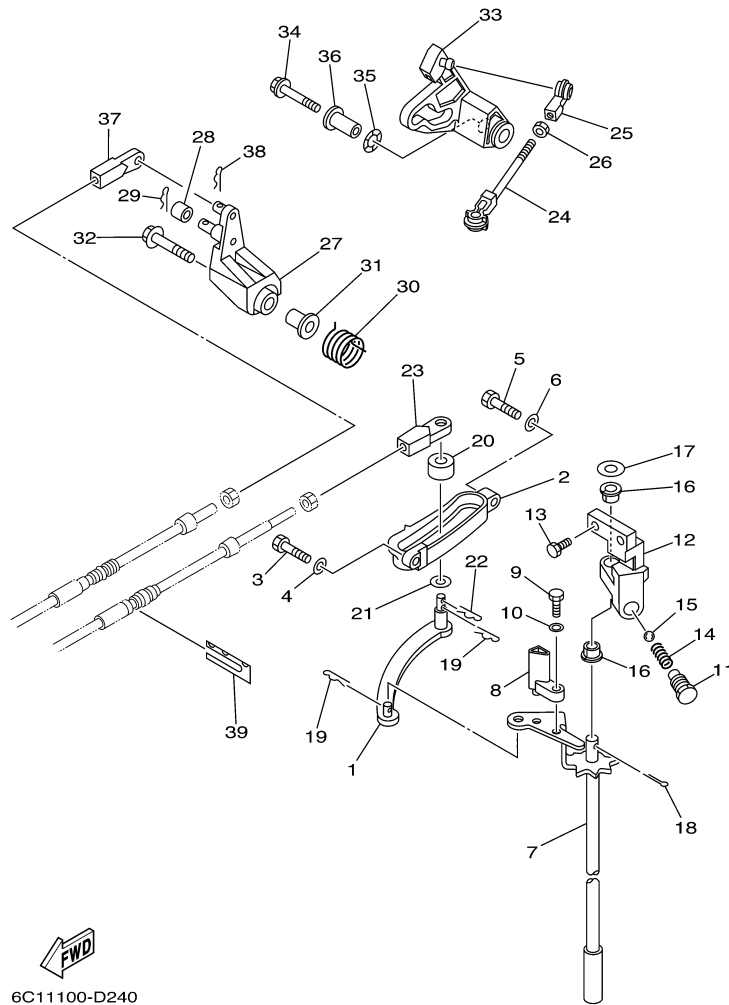

T60TLR 0406 / CONTROL

6C11100-D240

©2014 Yamaha Motor Corporation, U.S.A. All rights reserved.

Part List

T60TLR 0406 / CONTROL

REF - NO	PART NUMBER	PART NAME	QUANTITY	REMARKS
1	69W-44121-00-00	LEVER, SHIFT ROD	1	
2	62Y-44117-01-1S	BRACKET	1	
3	97095-06020-00	BOLT	1	
4	92995-06600-00	WASHER	1	
5	97095-06025-00	BOLT	1	
6	92995-06600-00	WASHER	1	
7	6C5-44120-01-00	HANDLE GEAR SHIFT ASSY	1	L (20.7")
8	6C5-44122-00-00	BUSHING, SHIFT ROD LEVER	1	
9	97095-05014-00	.BOLT	1	
10	92995-05600-00	WASHER	1	
11	62Y-42715-01-00	BUSHING	1	
12	62Y-44118-00-00	BRACKET	1	
13	97095-06020-00	BOLT	2	
14	90501-12082-00	SPRING, COMPRESSION	1	
15	93501-04M02-00	BALL	1	
16	90386-90M90-00	BUSH	2	
17	90201-10M20-00	.WASHER, PLATE	1	
18	91490-20015-00	PIN. COTTER	1	
19	90468-18008-00	CLIP	2	
20	688-44122-00-00	BUSHING, SHIFT ROD LEVER	1	
21	90202-07M07-00	WASHER, PLATE	1	
22	90468-18008-00	CLIP	1	
23	69W-48344-00-00	CABLE END, REMOTE CONTROL	1	
24	688-41211-01-00	LINK, ACCEL.	1	
25	6H4-41237-00-00	JOINT, LINK	1	
26	95380-05700-00	NUT	1	
27	62Y-42154-00-00	LEVER, THROTTLE CONTROL	1	
28	6C5-42171-00-00	BUSHING	1	
29	91490-16010-00	PIN. COTTER	1	
30	62Y-44135-00-00	SPRING	1	
31	90387-06M45-00	COLLAR	1	
32	90119-06106-00	BOLT, WITH WASHER	1	
33	6C5-42335-00-00	LEVER, ACCEL. CONTROL	1	
34	95895-06035-00	BOLT, FLANGE	1	
35	90206-10M04-00	WASHER, WAVE	1	
36	90387-06M82-00	COLLAR	1	
37	69W-48344-00-00	CABLE END, REMOTE CONTROL	1	
38	90468-18008-00	CLIP	1	
39	62Y-48538-00-00	CLAMP, CABLE 1	1	

Part Notes

T60TLR 0406 / CONTROL

PART NUMBER		NOTE TEXT
90468-18008-00		OEM: This part number is among the Top 100 Most Popular Marine Maintenance Parts as of March 2014.
90468-18008-00		OEM: This part number is among the Top 100 Most Popular Marine Maintenance Parts as of March 2014.
90468-18008-00		OEM: This part number is among the Top 100 Most Popular Marine Maintenance Parts as of March 2014.

©2014 Yamaha Motor Corporation, U.S.A. All rights reserved.