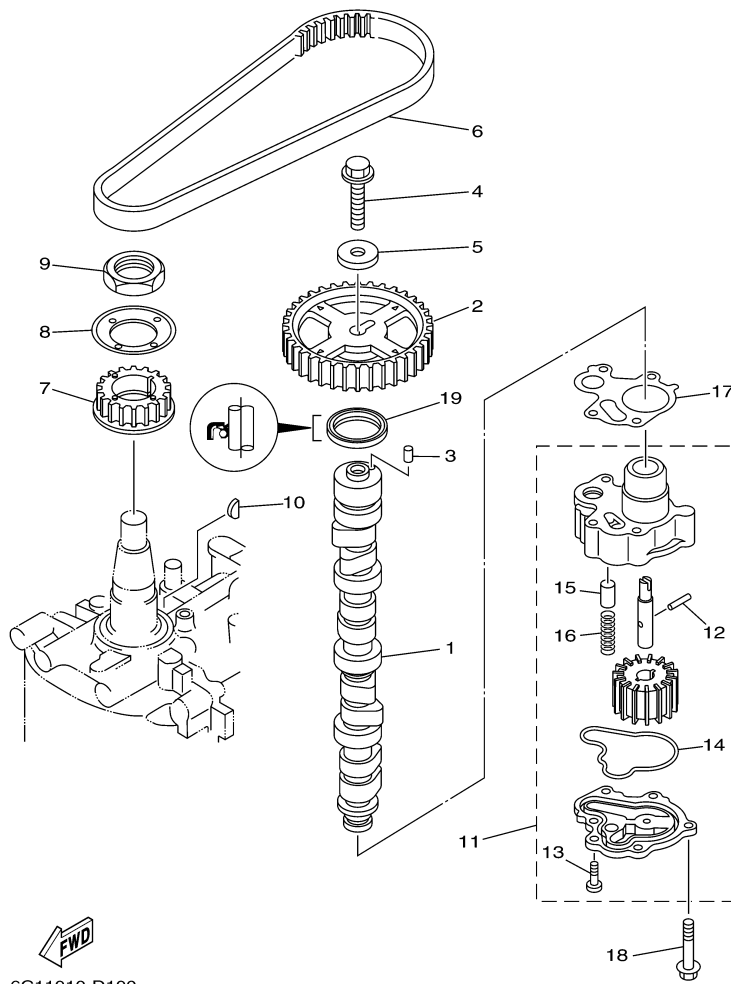

T60TLR 0406 / OIL PUMP

©2014 Yamaha Motor Corporation, U.S.A. All rights reserved.

Part List

T60TLR 0406 / OIL PUMP

REF - NO	PART NUMBER	PART NAME	QUANTITY	REMARKS
1	6C5-12171-00-00	CAMSHAFT 1	1	
2	6C5-11537-00-00	GEAR, DRIVEN	1	
3	93605-17002-00	PIN, DOWEL	1	
4	95817-10035-00	BOLT, FLANGE	1	
5	90201-10144-00	WASHER, PLATE	1	
6	6C5-46241-00-00	BELT	1	
7	6C5-11536-00-00	GEAR, DRIVE	1	
8	62Y-11557-00-00	WASHER 1	1	
9	90170-35008-00	NUT	1	
10	90280-03M01-00	.KEY, WOODRUFF	1	
11	6C5-13300-00-00	OIL PUMP ASSY	1	
12	93603-17070-00	.PIN, DOWEL	1	
13	98580-06016-00	.SCREW, PAN HEAD	2	
14	6C5-13142-00-00	.GASKET	1	
15	6G8-11577-00-00	.PLUNGER, RELIEF	1	
16	90501-6C500-00	.SPRING, COMPRESSION	1	
17	6C5-13329-00-00	.GASKET, PUMP COVER	1	
18	90119-06025-00	BOLT, WITH WASHER	4	
19	93102-37M40-00	.OIL SEAL	1