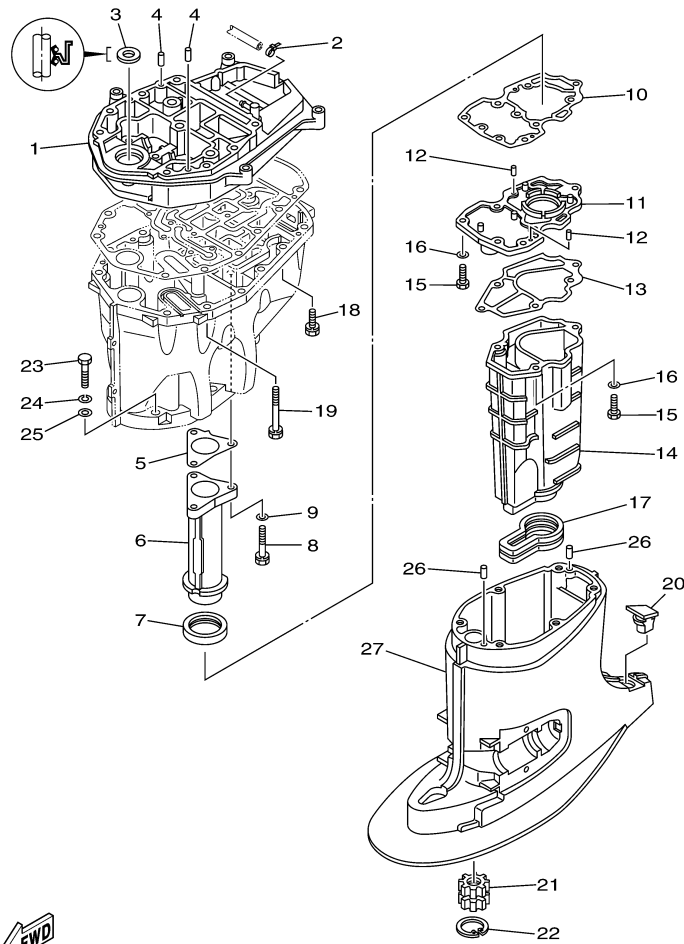

T60TLR 0406 / UPPER CASING

6C11010-D290

Part List

T60TLR 0406 / UPPER CASING

REF - NO	PART NUMBER	PART NAME	QUANTITY	REMARKS
1	6C5-41137-00-94	GUIDE, EXHAUST	1	
2	90465-11M10-00	CLAMP	1	
3	93103-18011-00	.OIL SEAL	1	
4	93608-12M05-00	PIN, DOWEL	2	
5	6C5-41133-00-00	.GASKET, EXHAUST MANIFOLD 1	1	
6	6C5-41131-00-5B	MANIFOLD, EXT. 1	1	
7	6C5-46132-00-00	.GASKET 1	1	
8	90119-06120-00	BOLT, WITH WASHER	3	
9	90201-06015-00	WASHER, PLATE	3	
10	6C5-41134-00-00	.GASKET, EXHAUST MANIFOLD	1	
11	6C5-45181-00-5B	PLATE	1	
12	93604-10M03-00	PIN, DOWEL	2	
13	6C5-41135-00-00	.GASKET, EXHAUST MANIFOLD	1	
14	6C5-14711-00-5B	MUFFLER 1	1	
15	97075-06025-00	BOLT	6	
16	92995-06600-00	WASHER	6	
17	6C5-45123-00-00	.GASKET, MUFFLER	1	
18	90119-08M79-00	BOLT, WITH WASHER	4	
19	90119-08M82-00	BOLT, WITH WASHER	8	
20	6C5-45155-00-00	CAP	1	
21	69W-45318-00-00	BUSHING, DRIVE SHAFT	1	
22	93420-36M01-00	CIRCLIP	1	
23	97075-10045-00	BOLT	6	
24	92995-10100-00	WASHER	6	
25	92995-10600-00	WASHER	6	
26	93606-12019-00	.PIN, DOWEL	2	
27	6C5-45111-00-4D	CASING, UPPER	1