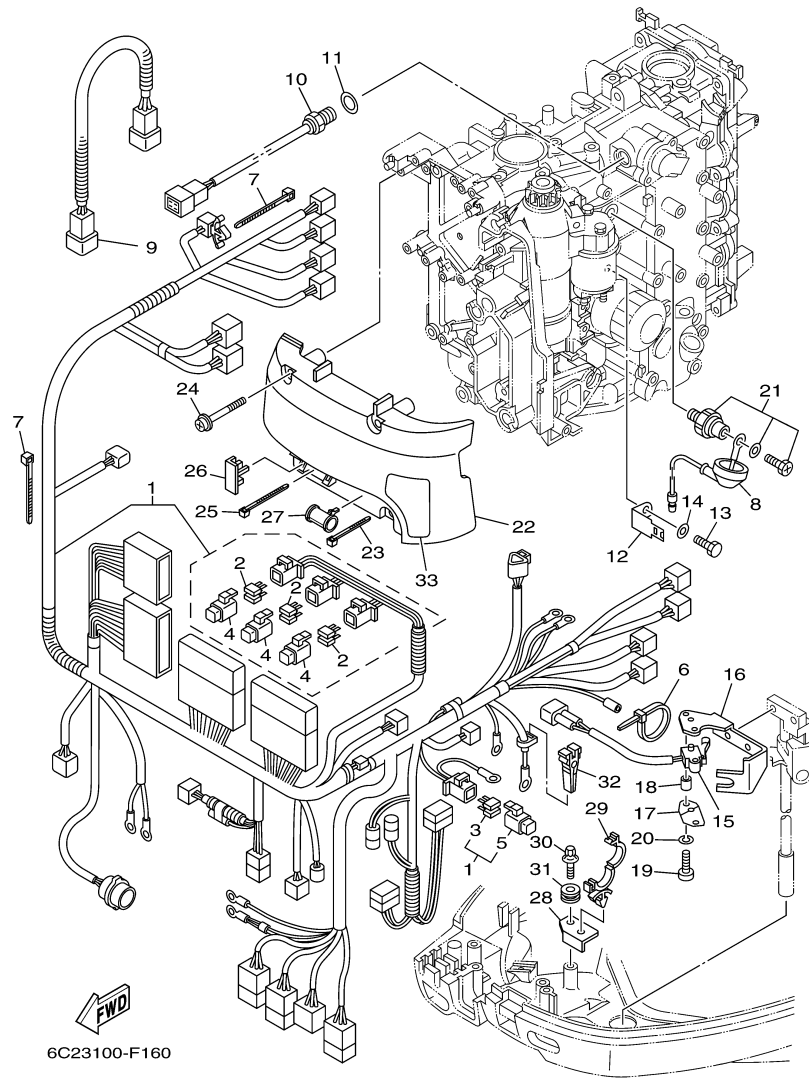

T60TLR 0406 / ELECTRICAL 3

©2014 Yamaha Motor Corporation, U.S.A. All rights reserved.

Part List

T60TLR 0406 / ELECTRICAL 3

REF - NO	PART NUMBER	PART NAME	QUANTITY	REMARKS
1	6C5-82590-40-00	WIRE HARNESS ASSY	1	
2	67F-82151-00-00	.FUSE (20A)	6	
3	67F-82151-10-00	.FUSE (30A)	2	
4	67F-8215B-10-00	.CAP (YELLOW)	3	
5	67F-8215B-20-00	.CAP (GREEN)	1	
6	90465-13M24-00	CLAMP	1	
7	90465-13M11-00	CLAMP	2	
8	68V-81315-00-00	LEAD WIRE ASSY	1	
9	6C5-82553-00-00	EXTENSION, WIRE LEAD	1	
10	6C5-85790-00-00	THERMOSENSOR ASSY	1	
11	90430-14115-00	.GASKET	1	
12	6C5-82388-00-00	PLATE	1	
13	97095-06014-00	BOLT	1	
14	92995-06600-00	WASHER	1	
15	60V-8259F-00-00	SWITCH ASSY	1	
16	6C5-82554-01-00	STAY, NEUTRAL SWITCH	1	
17	61A-82588-01-00	PLATE	1	
18	90387-04001-00	COLLAR	1	
19	97885-04016-00	SCREW, PAN HEAD	2	
20	92995-04100-00	WASHER	2	
21	64J-82504-00-00	OIL PRESSURE SWITCH ASSY	1	
22	6C5-81942-00-00	COVER	1	
23	90465-13M39-00	CLAMP	1	
24	90159-06M14-00	SCREW, WITH WASHER	4	
25	90465-13M24-00	CLAMP	1	
26	6C5-82176-00-00	DAMPER	2	
27	6C5-8252R-00-00	DAMPER	1	
28	6C5-42811-00-00	STAY	1	
29	90464-18007-00	CLAMP	1	
30	90119-06077-00	BOLT, WITH WASHER	1	
31	90480-13598-00	GROMMET	1	
32	67F-2812A-00-00	.PULLER, FUSE	1	
33	6C5-81919-00-00	GRAPHIC, REGULATOR	1