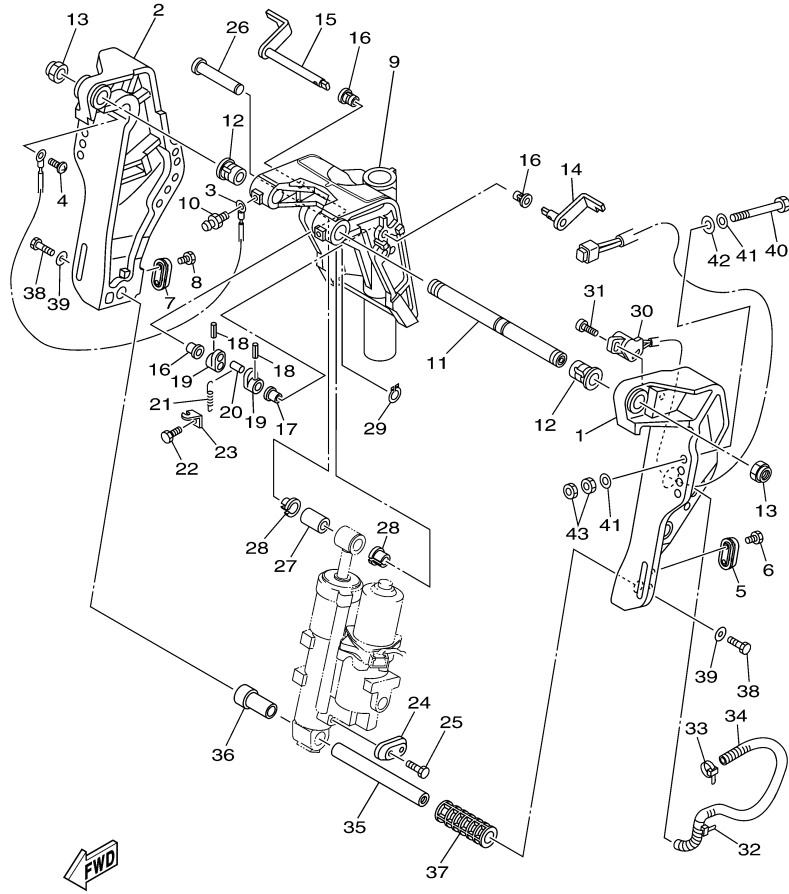

T60TLR 0405 / BRACKET 1

6C11110-D220

©2014 Yamaha Motor Corporation, U.S.A. All rights reserved.

Part List

T60TLR 0405 / BRACKET 1

REF - NO	PART NUMBER	PART NAME	QUANTITY	REMARKS
1	6C5-43111-00-4D	BRACKET, CLAMP 1	1	
2	6C5-43112-00-4D	BRACKET, CLAMP 2	1	
3	6E5-82148-00-00	WIRE, LEAD 4	1	
4	97885-06008-00	SCREW, PAN HEAD	1	
5	65W-45251-00-00	ANODE	1	
6	90101-06020-00	BOLT	2	
7	65W-45251-00-00	ANODE	1	
8	90101-06020-00	BOLT	2	
9	6C5-43311-00-4D	BRACKET, SWIVEL 1	1	
10	93700-06M03-00	NIPPLE, GREASE	3	
11	63D-43131-01-00	BOLT, CLAMP BRACKET	1	
12	90386-22MA4-00	BUSH	2	
13	90185-22M11-00	NUT, SELF-LOCKING	2	
14	6C5-43181-00-00	LEVER, TILT STOP 1	1	
15	6C5-43185-00-00	LEVER, TILT STOP 2	1	
16	90386-10M16-00	BUSH	3	
17	90386-10025-00	.BUSH	1	
18	91690-30020-00	PIN, SPRING	2	
19	6G5-43148-00-00	COLLAR, DISTANCE	2	
20	90249-06M19-00	PIN	1	
21	90506-14M24-00	SPRING, TENSION	1	
22	97095-06010-00	BOLT	1	
23	6G5-43144-00-00	HOOK, SPRING	1	
24	65W-45251-00-00	ANODE	1	
25	90101-06020-00	BOLT	2	
26	6E5-43126-02-00	PIN, UPPER SHOCK MOUNT	1	
27	90386-18M92-00	BUSH	1	
28	90386-18M35-00	BUSH	2	
29	93410-18M02-00	CIRCLIP	1	
30	63D-83672-10-00	TRIM SENDER	1	
31	97885-06016-00	SCREW, PAN HEAD	2	
32	90464-76001-00	CLAMP	1	
33	90465-11M10-00	CLAMP	1	
34	90447-19009-00	TUBE	1	
35	6C5-43818-00-00	PIN, LOWER SHOCK MOUNT	1	
36	6C5-43833-00-00	PIPE	1	
37	6C5-43834-00-00	PIPE	1	
38	97080-08020-00	BOLT	2	
39	90201-08M14-00	WASHER, PLATE	2	
40	90101-12M65-00	BOLT	4	
41	92995-12200-00	WASHER	8	
42	90201-12426-00	WASHER, PLATE	4	
43	95380-12600-00	NUT	8	

Part Notes

T60TLR 0405 / BRACKET 1

PART NUMBER		NOTE TEXT
65W-45251-00-00		OEM: This part number is among the Top 100 Most Popular Marine Maintenance Parts as of March 2014.
65W-45251-00-00		OEM: This part number is among the Top 100 Most Popular Marine Maintenance Parts as of March 2014.
65W-45251-00-00		OEM: This part number is among the Top 100 Most Popular Marine Maintenance Parts as of March 2014.

©2014 Yamaha Motor Corporation, U.S.A. All rights reserved.