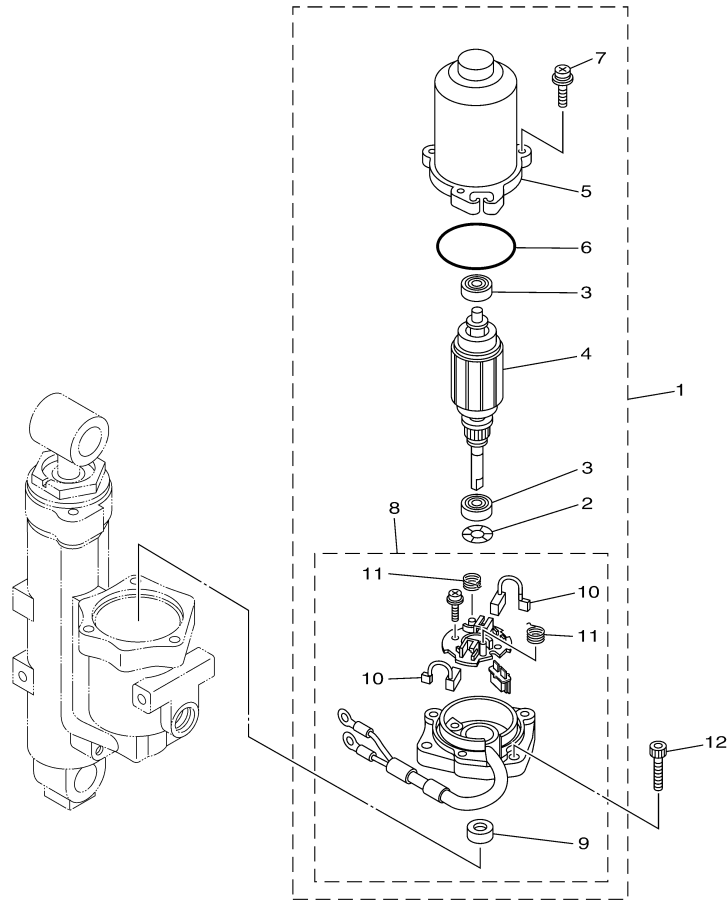

T60TLR 0405 / POWER TRIM TILT ASSY 2

6C11010D2801

©2014 Yamaha Motor Corporation, U.S.A. All rights reserved.

Part List

T60TLR 0405 / POWER TRIM TILT ASSY 2

REF - NO	PART NUMBER	PART NAME	QUANTITY	REMARKS
1	6C5-43880-01-00	MOTOR ASSY	1	
2	90206-08N51-00	.WASHER, WAVE	1	
3	93399-999T8-00	.BEARING	2	
4	6C5-43805-00-00	.ARMATURE ASSY	1	
5	6C5-43804-01-00	.STATOR ASSY	1	
6	6C5-43869-00-00	.O-RING	1	
7	6C5-43879-00-00	.SCREW, WITH WASHER	3	
8	6C5-43881-01-00	.FRAME, END	1	
9	6C5-43882-00-00	..OIL SEAL	1	
10	6C5-43891-00-00	..BRUSH 1	2	
11	6C5-4386K-00-00	..SPRING, BRUSH	2	
12	62X-43888-00-00	BOLT, SOCKET	3