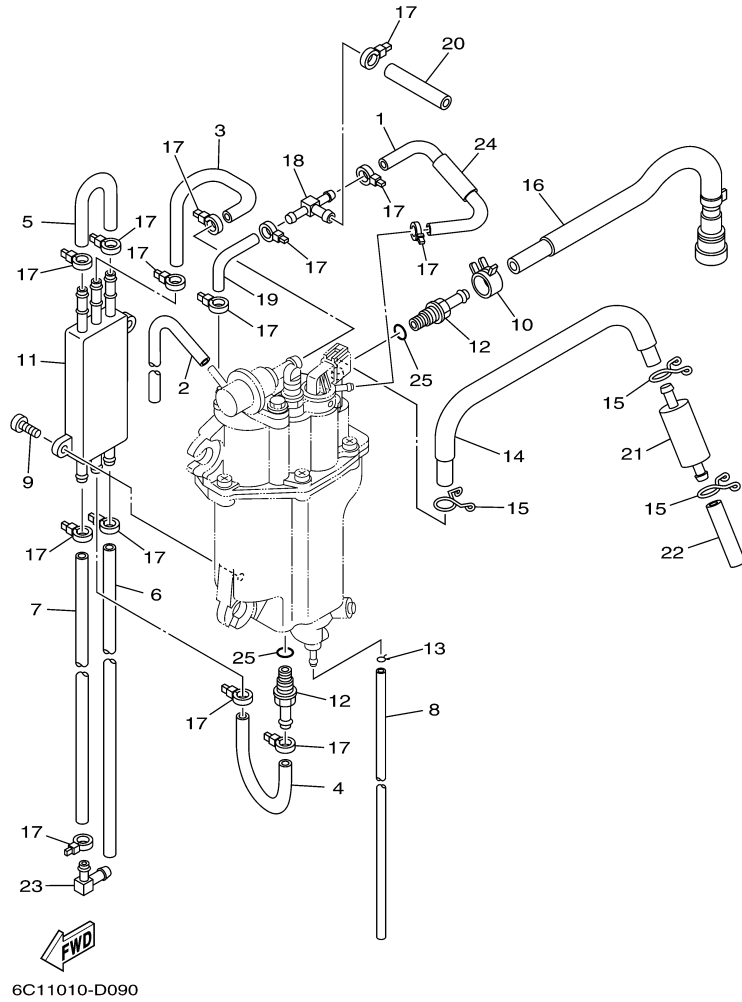

T60TLR 0405 / FUEL INJECTION PUMP 2

6C11010-D090

©2014 Yamaha Motor Corporation, U.S.A. All rights reserved.

Part List

T60TLR 0405 / FUEL INJECTION PUMP 2

REF - NO	PART NUMBER	PART NAME	QUANTITY	REMARKS
1	6C5-13546-00-00	HOSE 2	1	
2	6C5-13542-00-00	HOSE, VACUUM SENSING 1	1	
3	6C5-24321-00-00	PIPE 10	1	
4	6C5-24322-00-00	PIPE 11	1	
5	6C5-24323-00-00	PIPE 12	1	
6	6C5-24324-00-00	PIPE 13 (L150)	1	
7	6C5-24325-00-00	PIPE 14 (L110)	1	
8	6C5-14149-00-00	PIPE (L200)	1	
9	6C5-24444-00-00	SCREW	2	
10	6C5-13577-00-00	CLIP	1	
11	6C5-21841-00-00	COOLER	1	
12	6C5-14251-00-00	NIPPLE	2	
13	6C5-2411M-00-00	CLIP	1	
14	6C5-14148-00-00	PIPE	1	
15	6C5-24387-00-00	CLIP	3	
16	6C5-13974-00-00	PIPE, FUEL 4	1	
17	90465-11M10-00	CLAMP	14	
18	6C5-24379-00-00	PIPE, JOINT 4	1	
19	6C5-13545-00-00	HOSE 1	1	
20	6C5-13547-00-00	HOSE 3	1	
21	6C5-24251-00-00	STRAINER 1	1	
22	6C5-2451B-00-00	HOSE, FUEL INLET	1	
23	6C5-1410F-00-00	CONNECTOR	1	
24	6C5-13548-00-00	HOSE, AIR 4	1	
25	6C5-13739-00-00	O-RING	2	

Part Notes

T60TLR 0405 / FUEL INJECTION PUMP 2

PART NUMBER	NOTE TEXT
6C5-24251-00-00	OEM: This part number is among the Top 100 Most Popular Marine Maintenance Parts as of March 2014.

©2014 Yamaha Motor Corporation, U.S.A. All rights reserved.