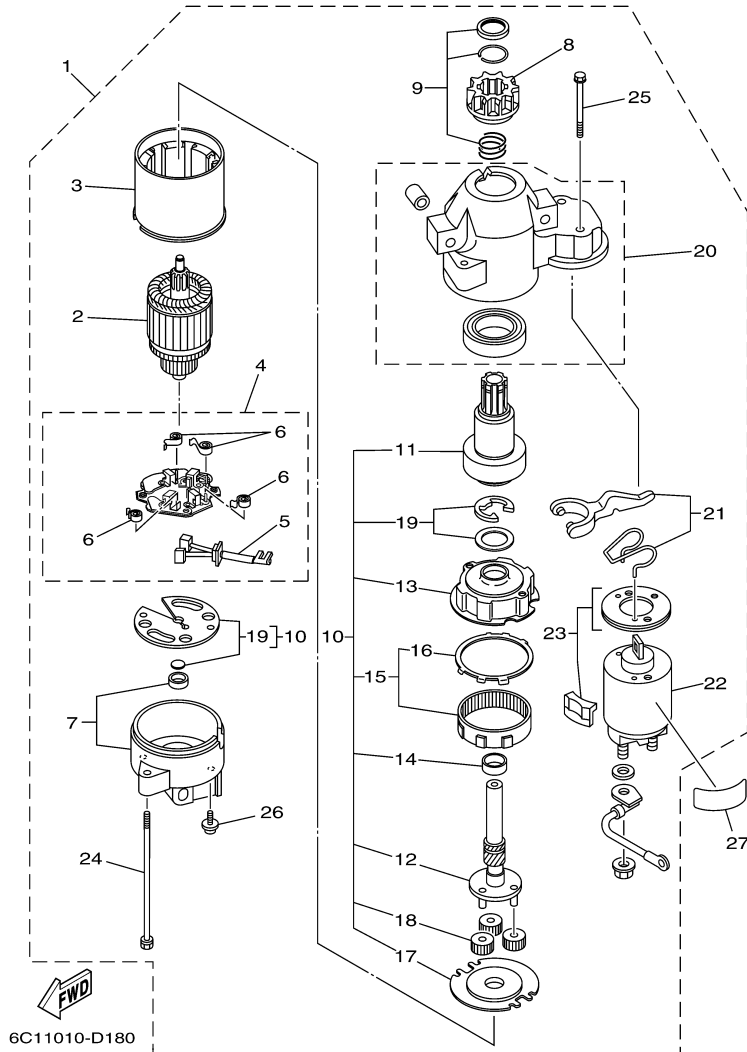

T60TLR 0405 / STARTING MOTOR

©2014 Yamaha Motor Corporation, U.S.A. All rights reserved.

Part List

T60TLR 0405 / STARTING MOTOR

REF - NO	PART NUMBER	PART NAME	QUANTITY	REMARKS
1	6C5-81800-00-00	STARTING MOTOR ASSY	1	
2	67F-81850-00-00	.ARMATURE ASSY	1	
3	67F-81810-00-00	.STATOR ASSY	1	
4	69J-81840-00-00	.BRUSH HOLDER ASSY	1	
5	69J-81801-00-00	..BRUSH SET	1	
6	67F-81813-00-00	..SPRING, BRUSH	4	
7	68F-81820-00-00	.REAR BRACKET ASSY	1	
8	67F-81808-00-00	.PINION ASSY	1	
9	67F-81857-00-00	.PINION STOPPER SET	1	
10	67F-81807-00-00	.GEAR ASSY, STARTING MOTOR	1	
11	67F-81832-00-00	..CLUTCH, OVER RUN	1	
12	67F-81836-00-00	..SHAFT, PINION	1	
13	67F-81821-00-00	..BRACKET, CENTER 1	1	
14	67F-81841-00-00	..BEARING	1	
15	67F-81891-00-00	..GEAR, RING	1	
16	67F-8183R-00-00	...GASKET	1	
17	67F-81830-00-00	..BRACKET, CENTER 2	1	
18	60V-8183T-00-00	..GEAR, IDLER	3	
19	67F-81809-00-00	..WASHER KIT	1	
20	6C5-81842-00-00	.COVER	1	
21	69J-81839-00-00	.LEVER ASSY	1	
22	6C5-81941-00-00	.STARTER RELAY ASSY	1	
23	69J-81869-00-00	.COVER, DUST	1	
24	6K7-81826-10-00	.BOLT	2	
25	69J-81828-00-00	.SCREW 2	2	
26	67F-81846-00-00	.SCREW	2	
27	67F-83627-01-00	LABEL, CAUTION 7	1