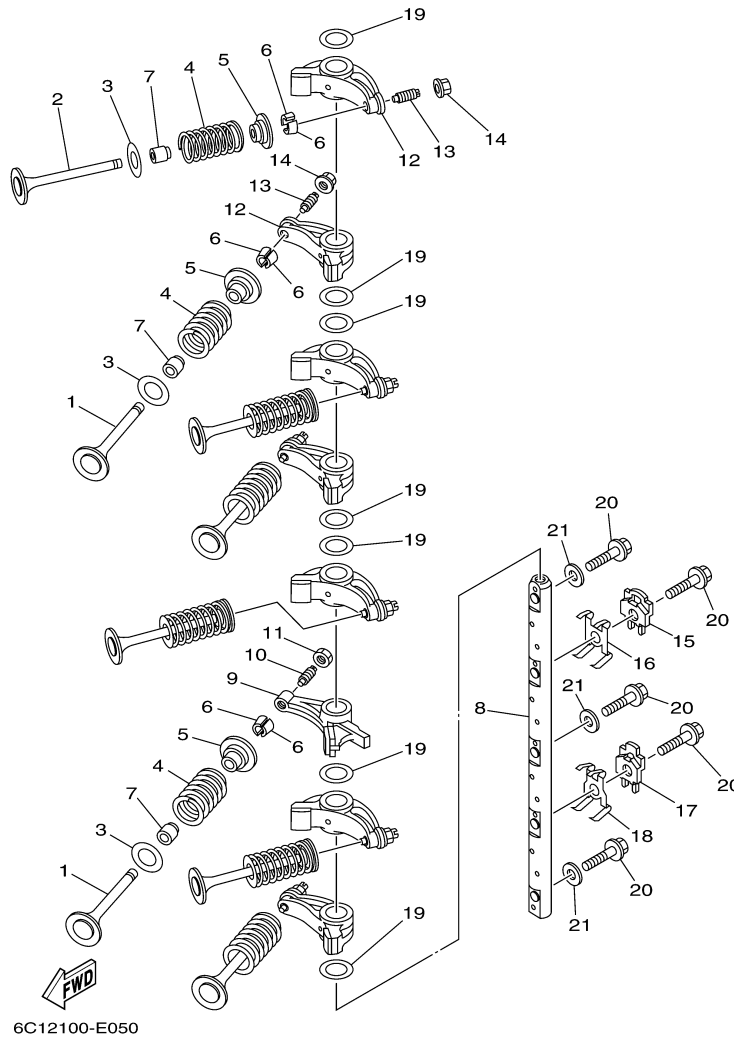

T60TLR 0405 / VALVE

©2014 Yamaha Motor Corporation, U.S.A. All rights reserved.

Part List

T60TLR 0405 / VALVE

REF - NO	PART NUMBER	PART NAME	QUANTITY	REMARKS
1	69W-12111-00-00	VALVE, INTAKE	4	
2	69W-12121-00-00	VALVE, EXHAUST	4	
3	62Y-12116-00-00	SEAT, VALVE SPRING	8	
4	51Y-12114-00-00	SPRING, VALVE OUTER	8	
5	30X-12117-00-00	RETAINER, VALVE SPRING	8	
6	30X-12118-00-00	LOCK, VALVE SPRING RETAINER	16	
7	51Y-12119-00-00	SEAL, VALVE STEM	8	
8	6C5-12146-00-00	SHAFT, ROCKER	1	
9	62Y-12151-00-00	ARM, VALVE ROCKER	1	
10	64J-12159-00-00	SCREW, VALVE ADJUSTING	1	
11	62Y-12158-00-00	NUT, LOCK	1	
12	6C5-12151-00-00	ARM, VALVE ROCKER	7	
13	6C5-12159-00-00	SCREW, VALVE ADJUSTING	7	
14	6C5-12158-00-00	NUT, LOCK	7	
15	6C5-12231-00-00	GUIDE, STOPPER 1	1	
16	6C5-12233-00-00	PLATE, GUIDE STOPPER 1	1	
17	6C5-12241-00-00	GUIDE, STOPPER 2	1	
18	6C5-12243-00-00	PLATE, GUIDE STOPPER 2	1	
19	90201-16014-00	WASHER, PLATE	7	
20	90105-08060-00	BOLT, FLANGE	5	
21	92990-08200-00	WASHER, PLAIN	3