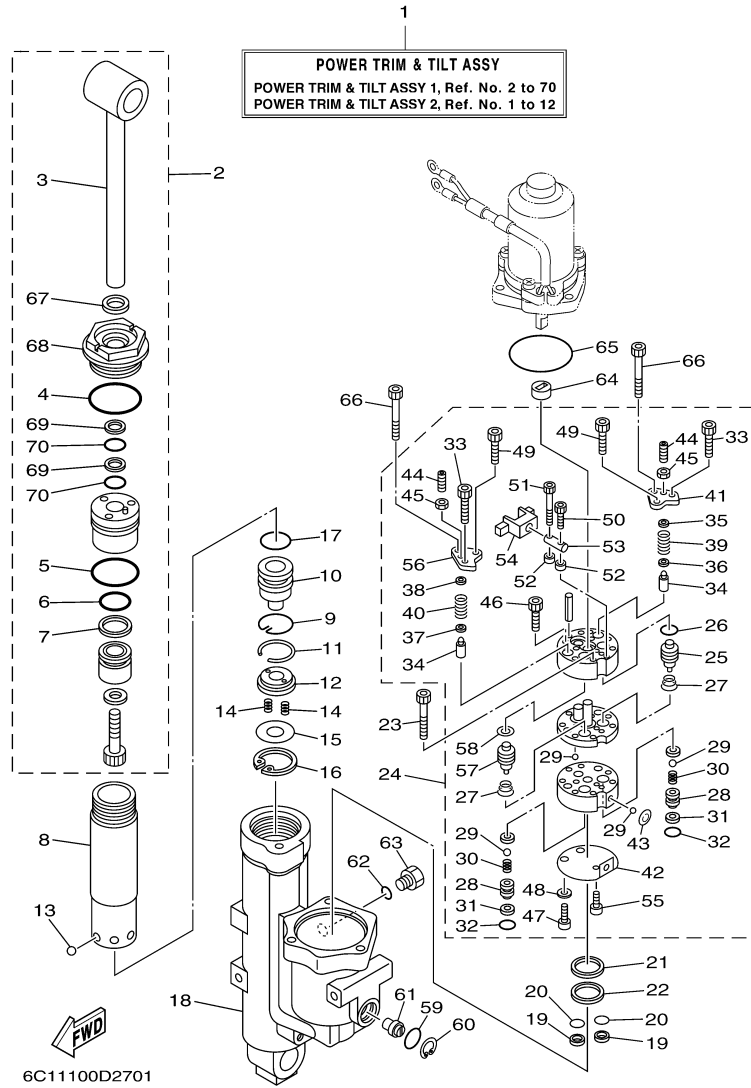

T60TLR 0405 / POWER TRIM TILT ASSY 1

©2014 Yamaha Motor Corporation, U.S.A. All rights reserved.

Part List

T60TLR 0405 / POWER TRIM TILT ASSY 1

REF - NO	PART NUMBER	PART NAME	QUANTITY	REMARKS
1	6C5-43800-01-8D	POWER TRIM & TILT ASSY	1	
2	6C5-43810-00-00	.TILT PISTON SUB ASSY	1	
3	6C5-43801-00-00	..ROD	1	
4	62Y-43863-00-00	..O-RING	1	
5	6C5-43862-00-00	..O-RING	1	
6	6C5-43861-00-00	..O-RING	1	
7	6C5-43871-00-00	..RING, BACK UP	1	
8	6C5-22471-00-00	CYLINDER, SHOCK ABSORBER	1	
9	6C5-43875-00-00	RING, SNAP	1	
10	6C5-4381B-00-00	FREE PISTON SUB ASSY	1	
11	93450-32116-00	CIRCLIP	1	
12	6C5-43899-00-00	PLATE STOPPER	1	
13	93503-16003-00	BALL	6	
14	62X-4384H-00-00	SPRING	2	
15	6C5-22435-00-00	PLATE, VALVE 2	1	
16	99009-32500-00	CIRCLIP	1	
17	6C5-43861-00-00	O-RING	1	
18	6C5-4380K-00-00	CYLINDER, TILT SUB ASSY	1	
19	6C5-43817-10-00	FILTER 2	2	
20	69J-4389J-00-00	.O-RING	2	
21	6C5-43816-00-00	FILTER 1	1	
22	6C5-4380G-00-00	PLATE	1	
23	91312-05045-00	BOLT	2	
24	6C5-43830-00-00	GEAR PUMP ASSY	1	
25	6C6-43841-00-00	.PISTON, SHUTTLE	1	
26	6H1-43883-00-00	.O-RING	1	
27	6C6-43894-00-00	.SPRING, SHUTTLE RETURN	2	
28	6C6-4382E-00-00	.ADAPTOR 2	2	
29	93505-32038-00	.BALL	6	
30	6C6-43853-00-00	.SPRING, MAIN VALVE	2	
31	6C6-4387G-00-00	.WASHER	2	
32	69J-4389J-00-00	.O-RING	2	
33	91312-05030-00	.BOLT	2	
34	6C5-43851-00-00	.SEAT, RELIEF VALVE	2	
35	6C5-4381K-00-00	.HOLDER	1	
36	6C5-43893-00-00	.WASHER	1	
37	6C6-43893-00-00	.WASHER	1	
38	6C6-4381K-00-00	.HOLDER	1	
39	6C5-43855-00-00	.SPRING, UP RELIEF	1	
40	6C5-43856-00-00	.SPRING, DOWN RELIEF	1	
41	6C5-4382K-00-00	.CAP, RELIEF VALVE	1	
42	6C5-43895-00-00	.SEAT, RELIEF VALVE	1	
43	6C5-43854-00-00	.SPRING, MANUAL RELEASE	1	
44	92A08-03110-00	.SCREW SET	2	
45	95302-03600-00	.NUT	2	
46	91312-05025-00	.BOLT	2	
47	6C6-43878-00-00	.BOLT, SOCKET	2	
48	62Y-4387G-00-00	.WASHER	2	
49	91312-04030-00	.BOLT	2	
50	91312-03016-00	.BOLT	1	
51	6C6-4388E-00-00	.PLUG, TAPER SCREW	1	
52	6C6-4388F-00-00	.SPACER	2	
53	6C6-4386G-00-00	.PIN, STRAIGHT 2	1