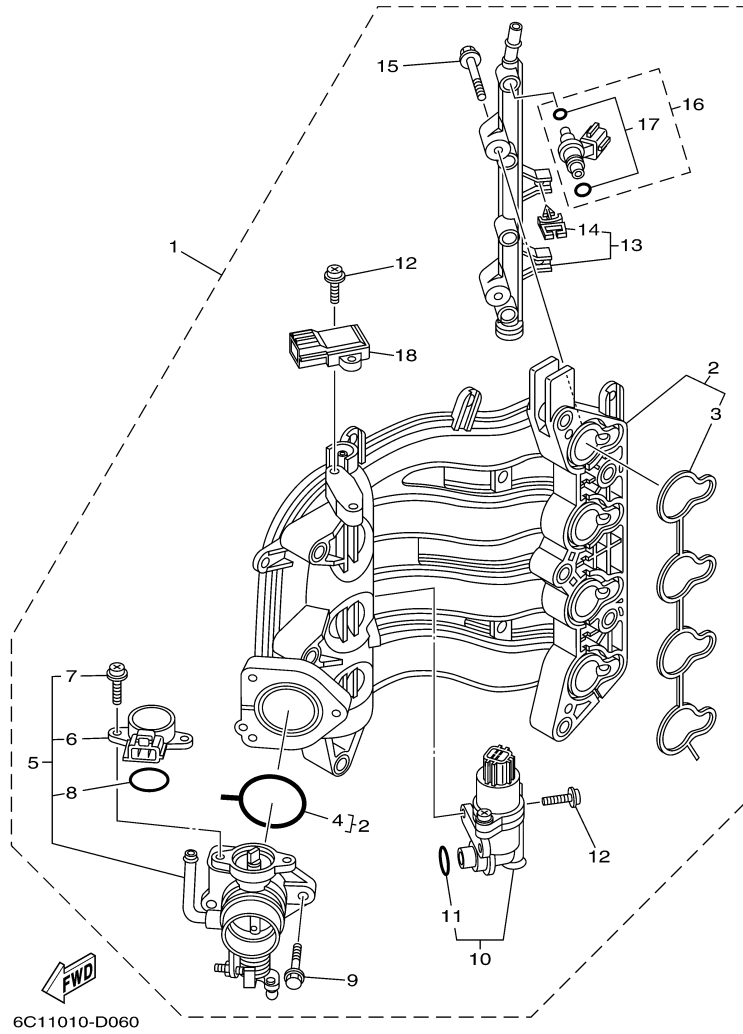

T60TLR 0405 / INTAKE 1

©2014 Yamaha Motor Corporation, U.S.A. All rights reserved.

Part List

T60TLR 0405 / INTAKE 1

REF - NO	PART NUMBER	PART NAME	QUANTITY	REMARKS
1	6C5-14200-00-00	INTAKE ASSY	1	
2	6C5-13641-00-00	.MANIFOLD, INTAKE 1	1	
3	6C5-13645-00-00	..GASKET, MANIFOLD 1	1	
4	6C5-13557-00-00	..GASKET	1	
5	6C5-13750-00-00	.THROTTLE BODY ASSY	1	
6	6C5-85885-00-00	..THROTTLE SENSOR ASSY	1	
7	6C5-81145-00-00	..SCREW 1	2	
8	6C5-8182L-00-00	..O-RING 1	1	
9	6C5-14496-00-00	.BOLT	3	
10	6C5-13105-01-00	.CONTROL VALVE ASSY	1	
11	6C5-1319C-00-00	..O-RING	1	
12	6C5-81146-00-00	.SCREW 2	4	
13	6C5-13161-00-00	.PIPE, DELIVERY 1	1	
14	90464-07M56-00	..CLAMP	2	
15	6C5-14446-00-00	.BOLT	2	
16	6C5-13761-00-00	.INJECTOR	4	
17	6C5-1410B-00-00	..PACKING KIT	1	
18	68F-83688-00-00	.SENSOR ASSY	1