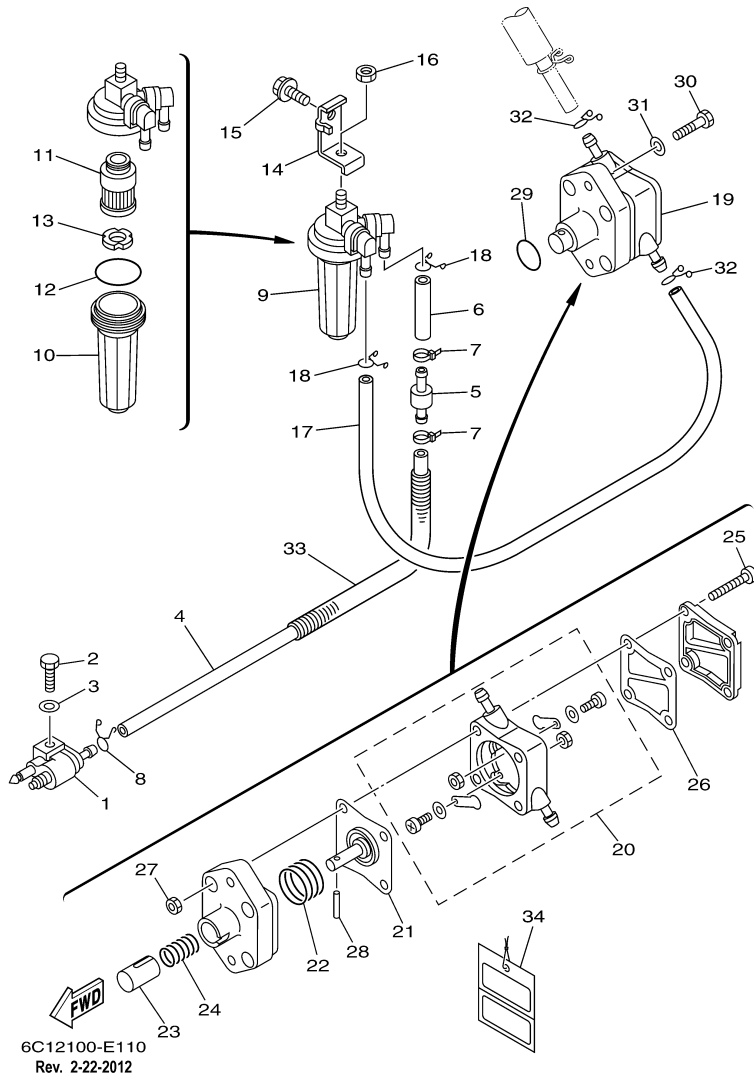

T60TLR 0405 / FUEL 1

©2014 Yamaha Motor Corporation, U.S.A. All rights reserved.

Part List

T60TLR 0405 / FUEL 1

REF - NO	PART NUMBER	PART NAME	QUANTITY	REMARKS
1	6G1-24304-02-00	FUEL PIPE JOINT COMP. 1	1	
2	97095-06025-00	BOLT	1	
3	92995-06600-00	WASHER	1	
4	6C5-2247A-00-00	HOSE 1	1	
5	67F-24377-00-00	PIPE, JOINT 2	1	
6	90445-13M02-00	HOSE (L40)	1	
7	90465-11M10-00	CLAMP	2	
8	90467-09M17-00	CLIP	1	
9	68V-24560-01-00	FILTER ASSY	1	
10	68V-24521-01-00	.CUP, FILTER	1	
11	68V-24563-00-00	.ELEMENT, FILTER	1	
12	93210-32738-00	.O-RING	1	
13	68V-24469-01-00	.FLOAT, WATER LEVEL	1	
14	6C5-24566-01-00	BRACKET, FILTER	1	
15	95895-08016-00	BOLT, FLANGE	1	
16	95380-08600-00	NUT	1	
17	90445-13M36-00	HOSE (L350)	1	
18	90467-10M04-00	CLIP	2	
19	6C5-24410-00-00	FUEL PUMP ASSY	1	
20	6C5-24415-00-00	.BODY 4	1	
21	62Y-24411-02-00	.DIAPHRAGM	1	
22	62Y-24423-00-00	.SPRING, DIAPHRAGM	1	
23	62Y-13131-00-00	.PLUNGER	1	
24	62Y-24454-00-00	.SPRING	1	
25	62Y-24444-01-00	.SCREW	4	
26	6C5-24471-00-00	.DIAPHRAGM	1	
27	95380-05600-00	.NUT	4	
28	62Y-24374-01-00	.PIN	1	
29	93210-24M79-00	.O-RING	1	
30	97095-06030-00	BOLT	2	
31	92995-06600-00	WASHER	2	
32	90467-10M04-00	CLIP	2	
33	90446-14M62-00	HOSE (L320)	1	
34	61H-2819R-31-00	TAG, WARNING	1	

Part Notes

T60TLR 0405 / FUEL 1

PART NUMBER	NOTE TEXT
68V-24563-00-00	OEM: This part number is among the Top 100 Most Popular Marine Maintenance Parts as of March 2014.

©2014 Yamaha Motor Corporation, U.S.A. All rights reserved.