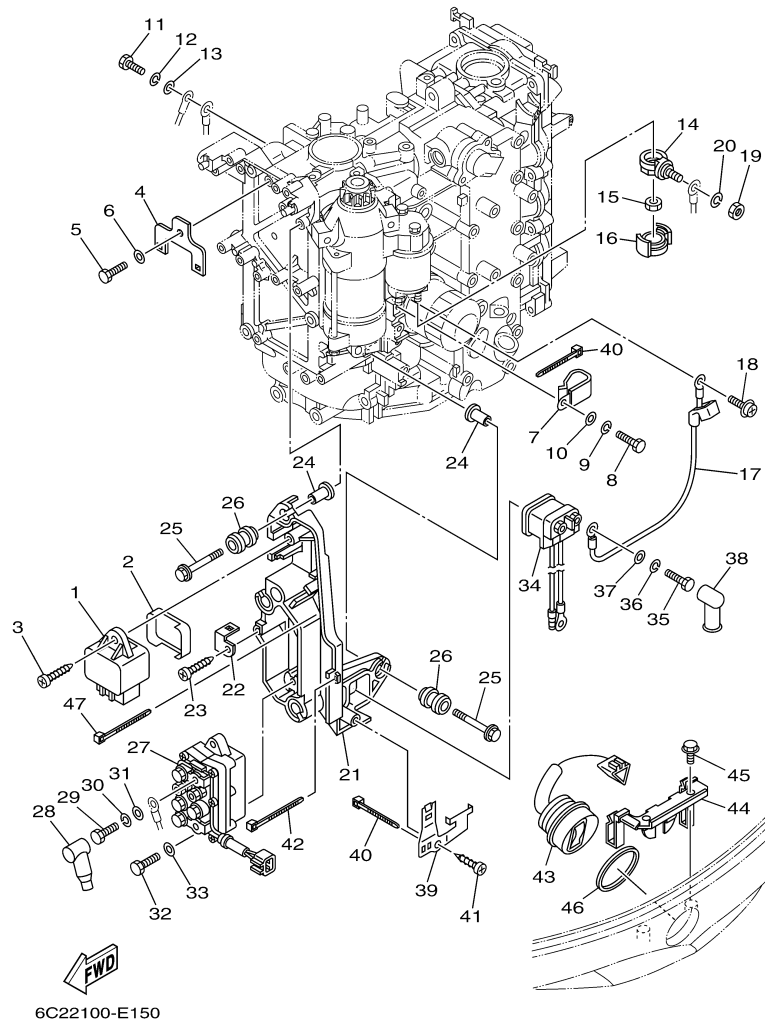

T60TLR 0405 / ELECTRICAL 2

6C22100-E150

Part List

T60TLR 0405 / ELECTRICAL 2

REF - NO	PART NUMBER	PART NAME	QUANTITY	REMARKS
1	60E-81950-00-00	RELAY ASSY	1	
2	6C5-81336-00-00	GROMMET	1	
3	97780-60620-00	SCREW, TAPPING	1	
4	6C5-8257V-00-00	PLATE, CONNECTOR	1	
5	97095-06014-00	BOLT	1	
6	92995-06600-00	WASHER	1	
7	90465-05M87-00	CLAMP	1	
8	97095-06020-00	BOLT	4	
9	92995-06100-00	WASHER, SPRING	4	
10	92995-06600-00	WASHER	4	
11	97095-06020-00	BOLT	1	
12	92995-06100-00	WASHER, SPRING	1	
13	92995-06600-00	WASHER	1	
14	60V-81925-00-00	TERMINAL	1	
15	90179-08003-00	NUT	1	
16	68F-82582-00-00	COVER, WIRE HARNESS	1	
17	6C5-81815-00-00	CORD, STARTER MOTOR	1	
18	90159-04005-00	SCREW, WITH WASHER	1	
19	95333-08600-00	NUT	1	
20	92903-08100-00	WASHER, SPRING	1	
21	6C5-81948-00-00	BRACKET	1	
22	6C5-85548-00-00	HOLDER	1	
23	97780-60620-00	SCREW, TAPPING	1	
24	90387-06119-00	COLLAR	4	
25	90119-06M59-00	BOLT, WITH WASHER	4	
26	6A0-82317-00-00	DAMPER, IGNITION COIL	4	
27	63P-81950-00-00	RELAY ASSY	1	
28	682-82119-01-00	COVER, LEAD WIRE	2	
29	97095-06010-00	BOLT	2	
30	92995-06100-00	WASHER, SPRING	2	
31	92995-06600-00	WASHER	2	
32	97013-06020-00	BOLT	2	
33	92903-06600-00	WASHER, PLATE	2	
34	68V-8194A-00-00	RELAY	1	
35	97095-06010-00	BOLT	2	
36	92995-06100-00	WASHER, SPRING	2	
37	92995-06600-00	WASHER	2	
38	6G5-82119-00-00	COVER, LEAD WIRE	2	
39	6C5-81953-00-00	STAY, RELAY	1	
40	90465-11M10-00	CLAMP	2	
41	97780-60620-00	SCREW, TAPPING	1	
42	90465-13M97-00	CLAMP	1	
43	63D-82563-10-00	TRIM & TILT SWITCH ASSY	1	
44	6C5-83614-01-00	BRACKET	1	
45	90109-06M86-00	BOLT	2	
46	6E5-82587-00-00	GASKET	1	
47	90465-13M97-00	CLAMP	1