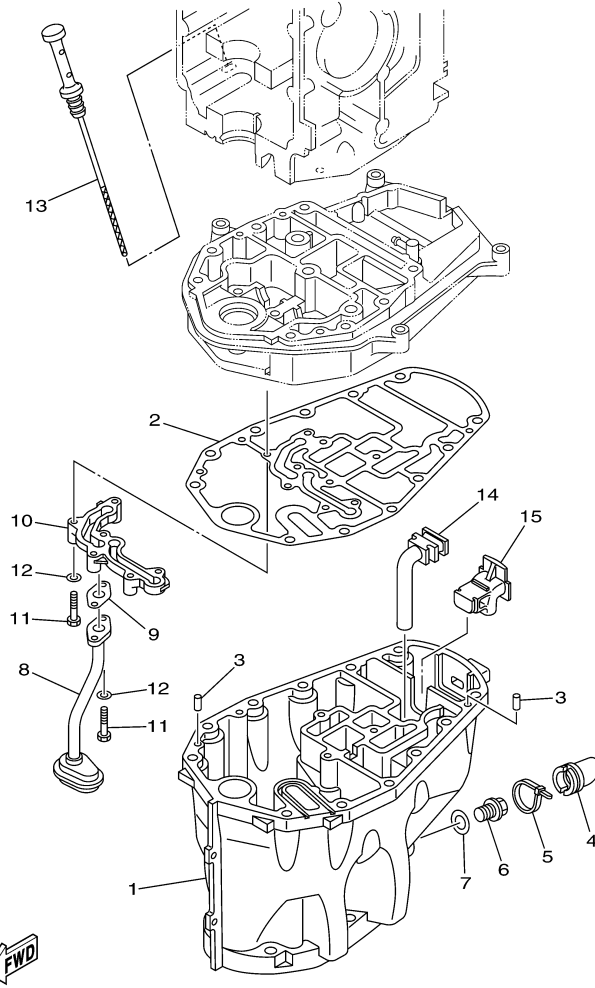

T60TLR 0405 / OIL PAN

6C11010-D300

©2014 Yamaha Motor Corporation, U.S.A. All rights reserved.

Part List

T60TLR 0405 / OIL PAN

REF - NO	PART NUMBER	PART NAME	QUANTITY	REMARKS
1	6C5-15311-00-5B	OIL PAN	1	
2	6C5-15312-00-00	.GASKET, OIL PAN	1	
3	93606-12019-00	.PIN, DOWEL	2	
4	6C5-15316-00-00	DAMPER 1	1	
5	90465-11M59-00	CLAMP	1	
6	90340-14M06-00	PLUG, STRAIGHT SCREW	1	
7	90430-14M09-00	.GASKET	1	
8	6C5-13411-00-00	STRAINER, OIL	1	
9	6C5-13414-00-00	GASKET, STRAINER COVER	1	
10	6C5-15333-00-00	COVER	1	
11	97013-06030-00	BOLT	6	
12	92903-06600-00	WASHER, PLATE	6	
13	6C5-15362-00-00	PLUG, OIL LEVEL	1	
14	6C5-45135-01-00	PIPE	1	
15	6C5-45136-01-00	PIPE	1	

Part Notes

T60TLR 0405 / OIL PAN

PART NUMBER	NOTE TEXT
90430-14M09-00	OEM: This part number is among the Top 100 Most Popular Marine Maintenance Parts as of March 2014.

©2014 Yamaha Motor Corporation, U.S.A. All rights reserved.