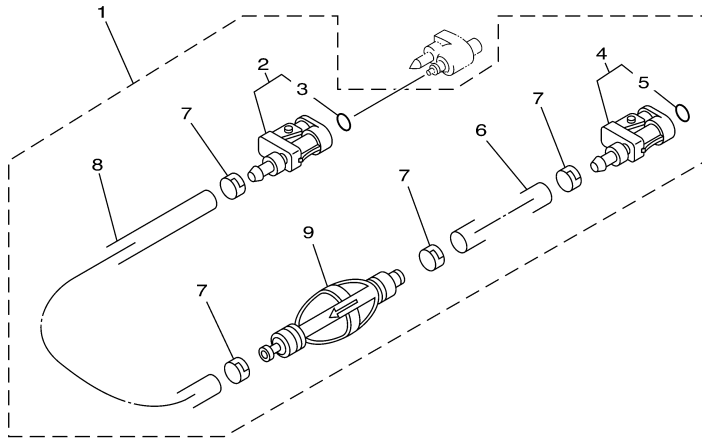

T60TLR 0405 / FUEL 2

©2014 Yamaha Motor Corporation, U.S.A. All rights reserved.

Part List

T60TLR 0405 / FUEL 2

REF - NO	PART NUMBER	PART NAME	QUANTITY	REMARKS
1	6Y2-24306-56-00	FUEL PIPE COMP. 1	1	AP
2	6E5-24305-06-00	.FUEL PIPE JOINT COMP 2	1	
3	93210-08287-00	..O-RING	1	
4	6Y2-24305-06-00	.FUEL PIPE JOINT COMP 2	1	
5	93210-08287-00	..O-RING	1	
6	90445-13M01-00	.HOSE (L2050)	1	
7	6E5-24351-51-00	.BAND 1	4	
8	90445-13M00-00	.HOSE (L850)	1	
9	6Y2-24360-60-00	.PRIMER PUMP ASSY	1