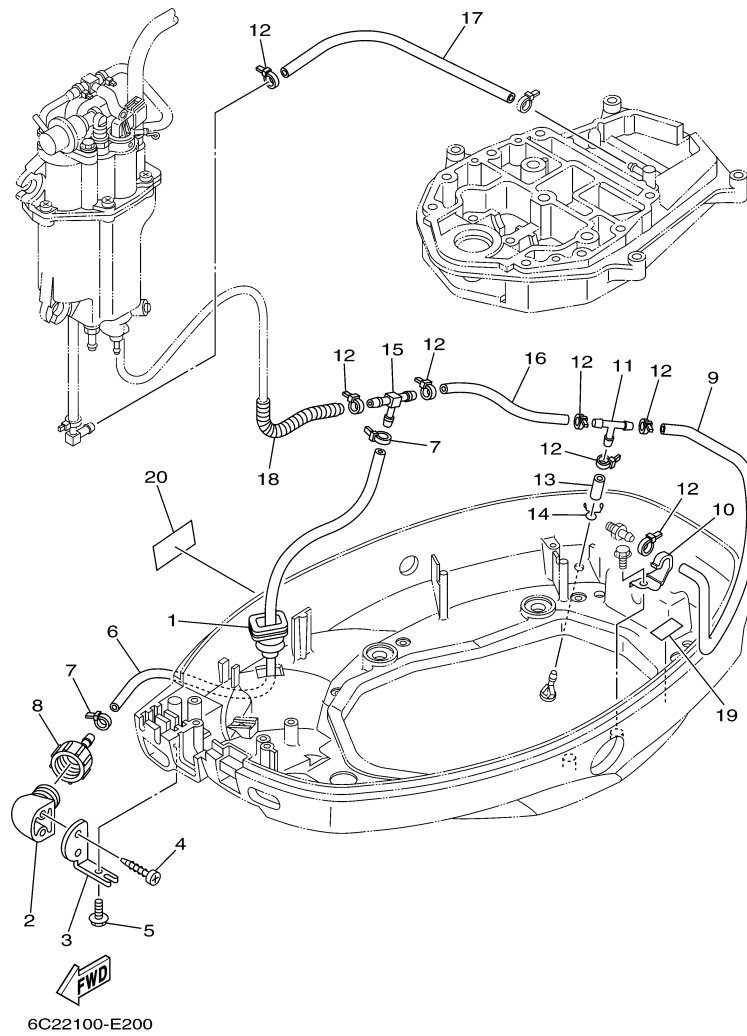

T60TLR 0405 / BOTTOM COWLING 2

©2014 Yamaha Motor Corporation, U.S.A. All rights reserved.

Part List

T60TLR 0405 / BOTTOM COWLING 2

REF - NO	PART NUMBER	PART NAME	QUANTITY	REMARKS
1	65W-42724-10-00	GROMMET	1	
2	68T-12572-00-00	ADAPTER	1	
3	69W-12535-00-00	PLATE	1	
4	90167-06002-00	SCREW, TAPPING	2	
5	90109-06M80-00	.BOLT	1	
6	6C5-24312-00-00	PIPE 2	1	
7	90465-11M10-00	CLAMP	2	
8	6R3-12580-00-00	JOINT ASSY	1	
9	90445-09226-00	HOSE (L390)	1	
10	90462-08031-00	CLAMP	1	
11	688-24378-00-00	PIPE, JOINT 3	1	
12	90465-11M10-00	CLAMP	7	
13	90445-09220-00	HOSE (L30)	1	
14	90467-08M18-00	CLIP	1	
15	6C5-24378-00-00	PIPE, JOINT 3	1	
16	90445-09091-00	HOSE (L135)	1	
17	90445-09104-00	HOSE (L300)	1	
18	90447-10006-00	TUBE	1	
19	6C5-82377-00-00	LABEL	1	
20	62Y-13444-40-00	MARK	1