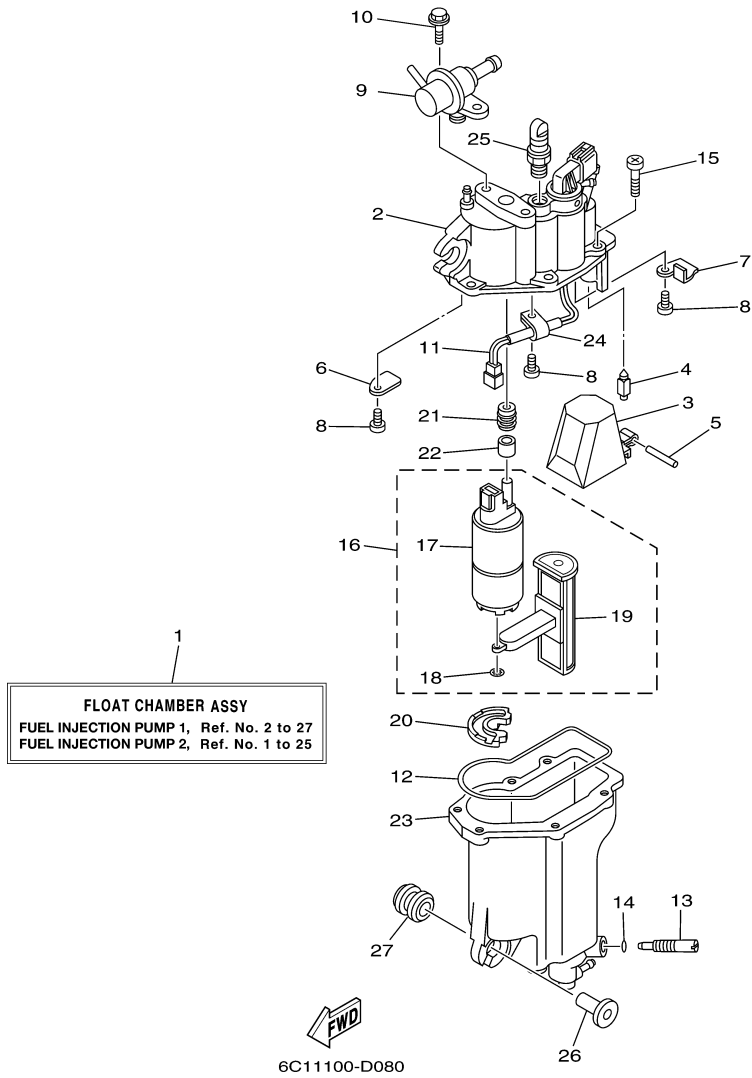

T60TLR 0405 / FUEL INJECTION PUMP 1

©2014 Yamaha Motor Corporation, U.S.A. All rights reserved.

Part List

T60TLR 0405 / FUEL INJECTION PUMP 1

REF - NO	PART NUMBER	PART NAME	QUANTITY	REMARKS
1	6C5-14180-00-00	FLOAT CHAMBER ASSY	1	
2	6C5-14182-00-00	COVER, FLOAT CHAMBER	1	
3	6C5-14985-00-00	FLOAT	1	
4	6C5-14546-00-00	VALVE, NEEDLE	1	
5	6C5-14386-00-00	PIN, FLOAT	1	
6	6C5-2441R-00-00	PLATE, BAFFLE 1	1	
7	6C5-2441T-00-00	PLATE, BAFFLE 2	1	
8	6C5-24453-00-00	SCREW	3	
9	6C5-13906-00-00	REGULATOR, PRESSURE	1	
10	6C5-24592-00-00	BOLT	2	
11	6C5-87226-00-00	WIRE HARNESS ASSY	1	
12	6C5-14984-00-00	GASKET, FLOAT CHAMBER	1	
13	6C5-14191-00-00	PLUG, DRAIN	1	
14	6C5-14397-00-00	O-RING	1	
15	6C5-14567-00-00	SCREW	6	
16	6C5-13910-00-00	FUEL PUMP ASSY	1	
17	6C5-13907-00-00	.FUEL PUMP COMP	1	
18	6C5-14127-00-00	.CLIP	1	
19	6C5-13915-00-00	.FILTER	1	
20	6C5-13593-00-00	DAMPER	1	
21	6C5-13781-00-00	DAMPER, PUMP	1	
22	6C5-13716-00-00	COLLAR	1	
23	6C5-14960-00-00	BODY ASSY	1	
24	6C5-21337-00-00	CLAMP, CABLE	1	
25	6C5-14225-00-00	CAP	1	
26	90387-06M69-00	COLLAR	3	
27	90480-09M12-00	GROMMET	3