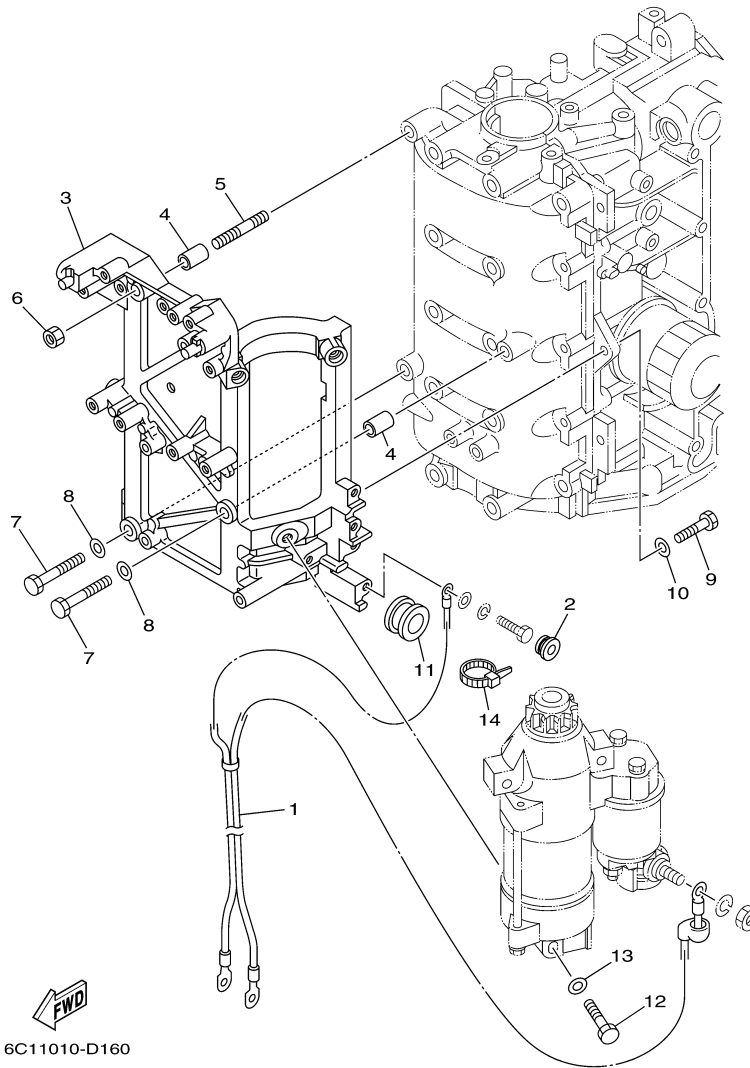

T60TLR 0405 / ELECTRICAL 4

©2014 Yamaha Motor Corporation, U.S.A. All rights reserved.

Part List

T60TLR 0405 / ELECTRICAL 4

REF - NO	PART NUMBER	PART NAME	QUANTITY	REMARKS
1	6C5-82105-U0-00	BATTERY CABLE	1	
2	90480-12072-00	GROMMET	1	
3	6C5-81822-00-94	BRACKET, STARTING MOTOR	1	
4	99590-10114-00	.PIN, DOWEL	2	
5	95680-08330-00	BOLT, STUD	1	
6	95380-08600-00	NUT	1	
7	97095-08035-00	BOLT	2	
8	92995-08600-00	WASHER	2	
9	97095-08025-00	BOLT	2	
10	92995-08600-00	WASHER	2	
11	90480-24003-00	GROMMET	1	
12	97013-08045-00	BOLT	3	
13	92903-08600-00	WASHER, PLATE	3	
14	90465-13M18-00	CLAMP	1	

Part Notes

T60TLR 0405 / ELECTRICAL 4

PART NUMBER	NOTE TEXT
90480-12072-00	OEM: GROMMET used on F115TLR and F/LF115TXR 0410 Production and Earlier

©2014 Yamaha Motor Corporation, U.S.A. All rights reserved.