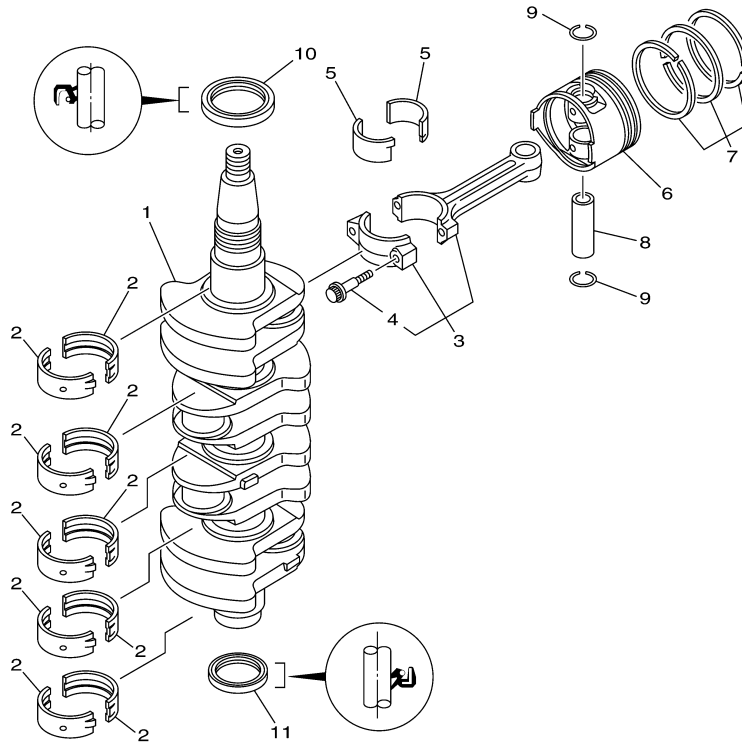

T60TLR 0405 / CRANKSHAFT PISTON

6C11010-D030

Part List

T60TLR 0405 / CRANKSHAFT PISTON

REF - NO	PART NUMBER	PART NAME	QUANTITY	REMARKS
1	6C5-11411-00-00	CRANKSHAFT	1	
2	6C5-11416-00-00	PLANE BEARING, CRANKSHAFT 1	10	UR YELLOW
2	6C5-11416-30-00	PLANE BEARING, CRANKSHAFT 1	10	UR GREEN
2	6C5-11416-20-00	PLANE BEARING, CRANKSHAFT 1	10	UR PINK
2	6C5-11416-10-00	PLANE BEARING, CRANKSHAFT 1	10	UR RED
3	6C5-11650-00-00	CONNECTING ROD ASSY	4	
4	6C5-11654-00-00	.BOLT, CONNECTING ROD	2	
5	6C5-11656-00-00	PLANE BEARING, CONNECTING ROD	8	UR YELLOW
5	6C5-11656-30-00	PLANE BEARING, CONNECTING ROD	8	UR GREEN
5	6C5-11656-20-00	PLANE BEARING, CONNECTING ROD	8	UR PINK
5	6C5-11656-10-00	PLANE BEARING, CONNECTING ROD	8	UR RED
6	69W-11631-00-97	PISTON (STD)	4	
6	69W-11636-00-00	PISTON (0.50MM O/S)	4	AP
6	69W-11635-00-00	PISTON (0.25MM O/S)	4	AP
7	67C-11603-00-00	PISTON RING SET (STD)	4	
7	67C-11604-00-00	PISTON RING SET (0.25MM O/S)	4	AP
7	67C-11605-00-00	PISTON RING SET (0.50MM O/S)	4	AP
8	62Y-11633-00-00	PIN, PISTON	4	
9	93450-17129-00	CIRCLIP	8	
10	93102-43M42-00	.OIL SEAL	1	
11	93101-35002-00	.OIL SEAL	1