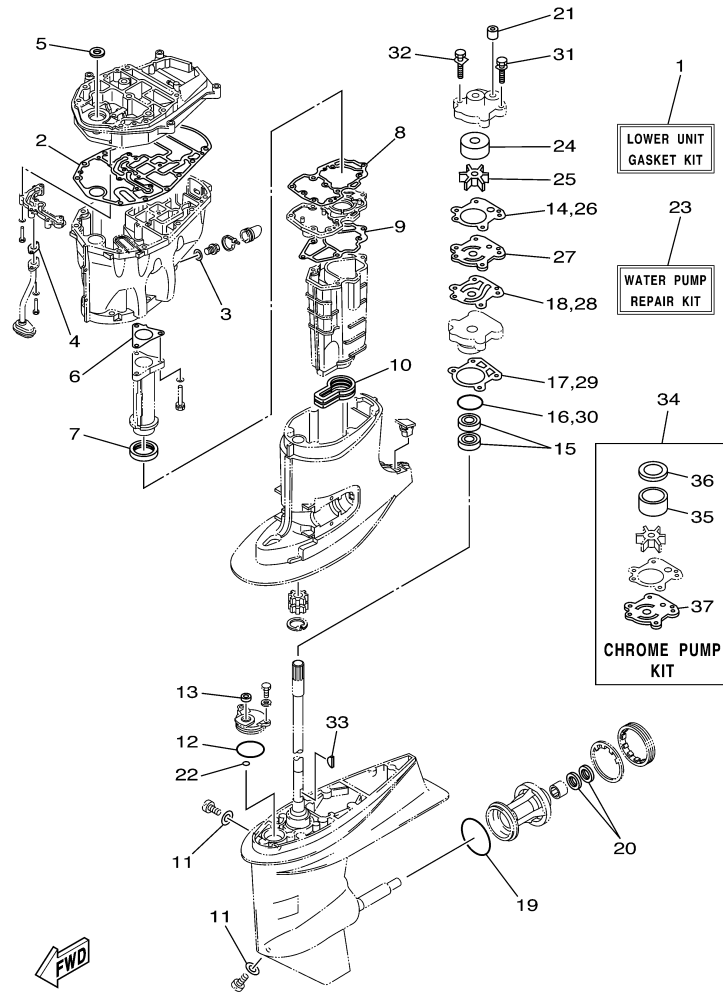

T60TLR 0405 / REPAIR KIT 2

6C21100-D370

©2014 Yamaha Motor Corporation, U.S.A. All rights reserved.

Part List

T60TLR 0405 / REPAIR KIT 2

REF - NO	PART NUMBER	PART NAME	QUANTITY	REMARKS
1	6C6-W0001-20-00	LOWER UNIT GASKET KIT	1	
2	6C5-15312-00-00	.GASKET, OIL PAN	1	
3	90430-14M09-00	.GASKET	1	
4	6C5-13414-00-00	.GASKET, STRAINER COVER	1	
5	93103-18011-00	.OIL SEAL	1	
6	6C5-41133-00-00	.GASKET, EXHAUST MANIFOLD 1	1	
7	6C5-46132-00-00	.GASKET 1	1	
8	6C5-41134-00-00	.GASKET, EXHAUST MANIFOLD	1	
9	6C5-41135-00-00	.GASKET, EXHAUST MANIFOLD	1	
10	6C5-45123-00-00	.GASKET, MUFFLER	1	
11	90430-08020-00	.GASKET	2	
12	93210-49046-00	.O-RING	1	
13	93106-09014-00	.OIL SEAL	1	
14	6H3-44315-A0-00	.GASKET, WATER PUMP	1	
15	93101-23070-00	.OIL SEAL	2	
16	93210-46044-00	.O-RING	1	
17	688-44316-A0-00	.GASKET, WATER PUMP	1	
18	6H3-44324-A0-00	.GASKET, CARTRIDGE	1	
19	93210-86M39-00	.O-RING	1	
20	93101-25M03-00	.OIL SEAL	2	
21	663-44366-00-00	.DAMPER, WATER SEAL 2	1	
22	93210-07003-00	.O-RING	1	
23	6H3-W0078-02-00	WATER PUMP REPAIR KIT	1	
24	663-44322-00-00	.INSERT, CARTRIDGE	1	
25	6H3-44352-00-00	.IMPELLER	1	
26	6H3-44315-A0-00	.GASKET, WATER PUMP	1	
27	6H3-44323-00-00	.OUTER PLATE, CARTRIDGE	1	
28	6H3-44324-A0-00	.GASKET, CARTRIDGE	1	
29	688-44316-A0-00	.GASKET, WATER PUMP	1	
30	93210-46044-00	.O-RING	1	
31	90119-08M14-00	.BOLT, WITH WASHER	2	
32	90119-08M33-00	.BOLT, WITH WASHER	2	
33	90280-03M03-00	.KEY, WOODRUFF	1	
34	6H3-W0078-0A-00	CHROME PUMP KIT	1	
35	670-44322-01-00	.INSERT, CARTRIDGE	1	
36	670-44321-00-00	.INNER PLATE, CARTRIDGE	1	
37	6H3-44323-40-00	.OUTER PLATE, CARTRIDGE	1	

Part Notes

T60TLR 0405 / REPAIR KIT 2

PART NUMBER	NOTE TEXT
90430-14M09-00	OEM: This part number is among the Top 100 Most Popular Marine Maintenance Parts as of March 2014.
90430-08020-00	OEM: This part number is among the Top 100 Most Popular Marine Maintenance Parts as of March 2014.
93106-09014-00	OEM: This part number is among the Top 100 Most Popular Marine Maintenance Parts as of March 2014.
93101-25M03-00	OEM: This part number is among the Top 100 Most Popular Marine Maintenance Parts as of March 2014.
6H3-44352-00-00	OEM: This part number is among the Top 100 Most Popular Marine Maintenance Parts as of March 2014.

©2014 Yamaha Motor Corporation, U.S.A. All rights reserved.