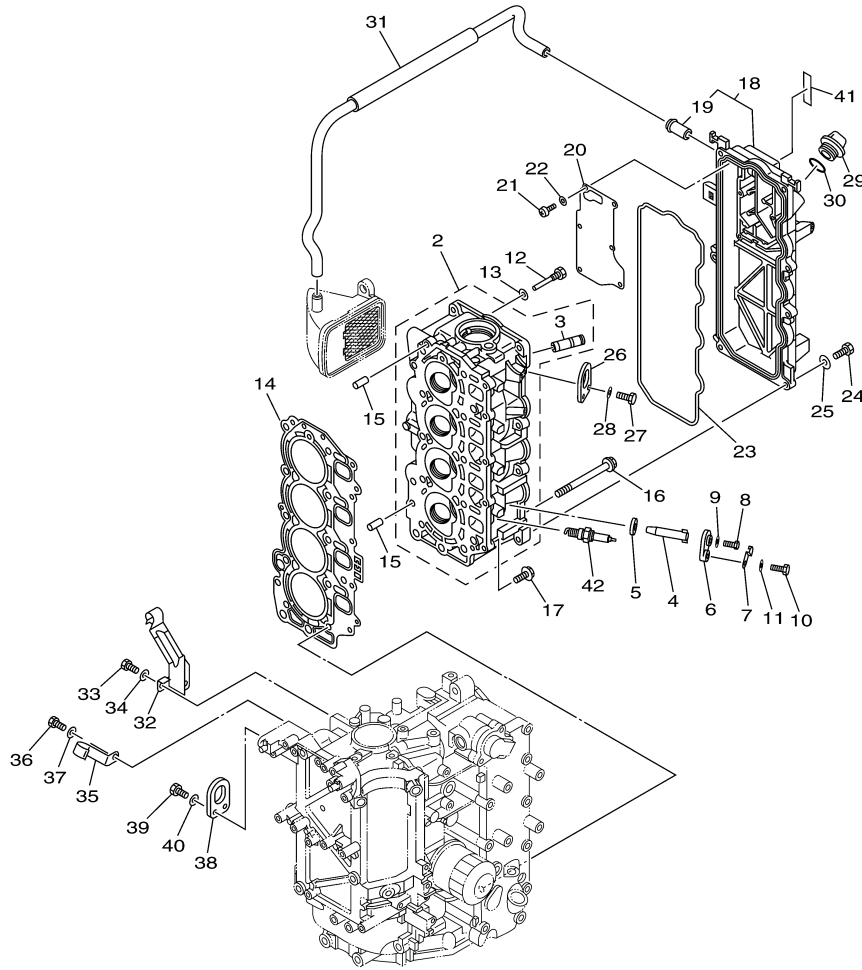

T60TLR 0405 / CYLINDER CRANKCASE 2

CYLINDER HEAD ASSY
CYLINDER CRANKCASE 2, Ref. No. 2 to 14, 18 to 25, 29, 30, 42
CYLINDER CRANKCASE 1, Ref. No. 8
VALVE, Ref. No. 1 to 21
OIL PUMP, Ref. No. 1 to 5, 11 to 19

Part List

T60TLR 0405 / CYLINDER CRANKCASE 2

REF - NO	PART NUMBER	PART NAME	QUANTITY	REMARKS
1	6C5-W009A-01-1S	CYLINDER HEAD COMPLETE	1	
2	6C5-11111-00-1S	HEAD, CYLINDER 1	1	
3	62Y-11133-30-00	.GUIDE, VALVE 1	8	
4	62Y-11325-00-00	ANODE	4	
5	66M-11328-00-00	GROMMET, ANODE	4	
6	66M-11327-00-94	COVER, ANODE	4	
7	66M-12535-00-00	PLATE	4	
8	97095-05012-00	BOLT	4	
9	92995-05600-00	WASHER	4	
10	97095-06020-00	BOLT	4	
11	92995-06600-00	WASHER	4	
12	90109-06M65-00	BOLT	1	
13	90430-06014-00	.GASKET	1	
14	6C5-11181-01-00	.GASKET, CYLINDER HEAD 1	1	
15	99530-08012-00	PIN, DOWEL	2	
16	90105-09005-00	BOLT, FLANGE	10	
17	90119-06MA3-00	BOLT, WITH WASHER	5	
18	6C5-11191-01-1S	COVER, CYLINDER HEAD 1	1	
19	62Y-14485-00-00	.PIPE, JOINT	1	
20	6C5-11168-00-00	COVER, BREATHER	1	
21	98507-04010-00	SCREW, PAN HEAD	6	
22	92907-04600-00	WASHER	6	
23	62Y-11356-00-00	.SEAL, CYLINDER 2	1	
24	97095-06020-00	BOLT	7	
25	92995-06600-00	WASHER	7	
26	62Y-11119-00-00	HANGER, ENGINE	1	
27	97095-06020-00	BOLT	2	
28	92995-06600-00	WASHER	2	
29	6G8-15363-00-00	PLUG, OIL	1	
30	93210-24M79-00	.O-RING	1	
31	6C5-1531A-01-00	HOSE, BREATHER 1	1	
32	6C5-15378-00-00	HOLDER	1	
33	97095-06014-00	BOLT	1	
34	92995-06600-00	WASHER	1	
35	6C5-15378-11-00	HOLDER	1	
36	97095-06014-00	BOLT	1	
37	92995-06600-00	WASHER	1	
38	62Y-11119-00-00	HANGER, ENGINE	1	
39	97095-06020-00	BOLT	2	
40	92995-06600-00	WASHER	2	
41	62Y-12138-40-00	MARK, CAUTION	1	
42	NGK-DPR6E-B9-00	PLUG, SPARK (NGK DPR6EB)	4