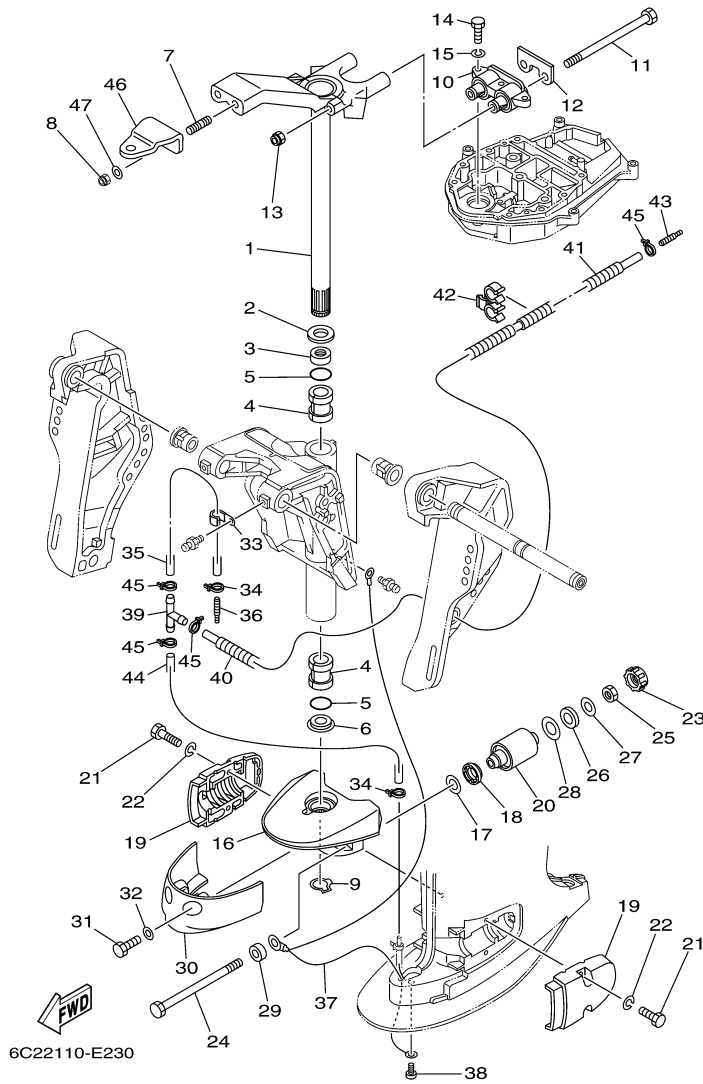

T60TLR 0405 / BRACKET 2

©2014 Yamaha Motor Corporation, U.S.A. All rights reserved.

Part List

T60TLR 0405 / BRACKET 2

REF - NO	PART NUMBER	PART NAME	QUANTITY	REMARKS
1	69W-42510-01-4D	STEERING BRACKET ASSY	1	
2	90201-30M00-00	WASHER, PLATE	1	
3	90386-30M78-00	BUSH	1	
4	90386-30M77-00	BUSH	2	
5	93210-29M94-00	O-RING	2	
6	90386-30M60-00	BUSH	1	
7	90116-10M28-00	BOLT, STUD	2	
8	90185-10051-00	NUT, SELF-LOCKING	2	
9	93410-28M06-00	CIRCLIP	1	
10	64J-44514-00-4D	MOUNT DAMPER, UPPER SIDE	1	
11	90101-08M15-00	BOLT	2	
12	69W-44526-01-00	PLATE	1	
13	90185-08045-00	NUT, SELF-LOCKING	2	
14	97075-08030-00	BOLT	3	
15	92995-08100-00	WASHER	3	
16	69W-44551-00-4D	HOUSING, LOWER MOUNT RUBBER	1	
17	90201-12M16-00	WASHER, PLATE	2	
18	6C5-43885-00-00	GROMMET	2	
19	6C5-44552-00-4D	HOUSING, LOWER MOUNT RUBBER 2	2	
20	69W-44555-00-4D	MOUNT DAMPER, LOWER SIDE	2	
21	97075-08030-00	BOLT	4	
22	92995-08100-00	WASHER	4	
23	6C5-44575-00-00	DAMPER, LOWER MOUNT RUBBER	2	
24	90109-12MA3-00	BOLT	2	
25	95380-12700-00	NUT	2	
26	90202-21100-00	WASHER, PLATE	2	
27	90201-13M19-00	WASHER, PLATE	2	
28	90201-22M05-00	WASHER, PLATE	2	
29	6C6-43127-00-00	COLLAR	2	
30	67C-44553-00-4D	COVER, LOWER MOUNT	1	
31	97095-08020-00	BOLT	2	
32	92995-08600-00	WASHER	2	
33	90465-06M86-00	.CLAMP	1	
34	90465-11M10-00	CLAMP	2	
35	90445-07MF2-00	HOSE (L250)	1	
36	6E5-83558-00-00	END, NIPPLE	1	
37	67C-82127-10-00	WIRE, LEAD 2	1	
38	97885-06008-00	SCREW, PAN HEAD	1	
39	90413-05014-00	WAY 3	1	
40	6C5-44385-00-00	HOSE, WATER 1	1	
41	90447-07001-00	HOSE, WITH SPRING (L400)	1	
42	90464-10006-00	CLAMP	1	
43	6E5-83558-00-00	END, NIPPLE	1	
44	90445-07M30-00	HOSE (L450)	1	
45	90465-11M10-00	CLAMP	4	
46	65W-48511-00-00	HOOK, STEERING	1	
47	90201-10120-00	.WASHER, PLATE	2