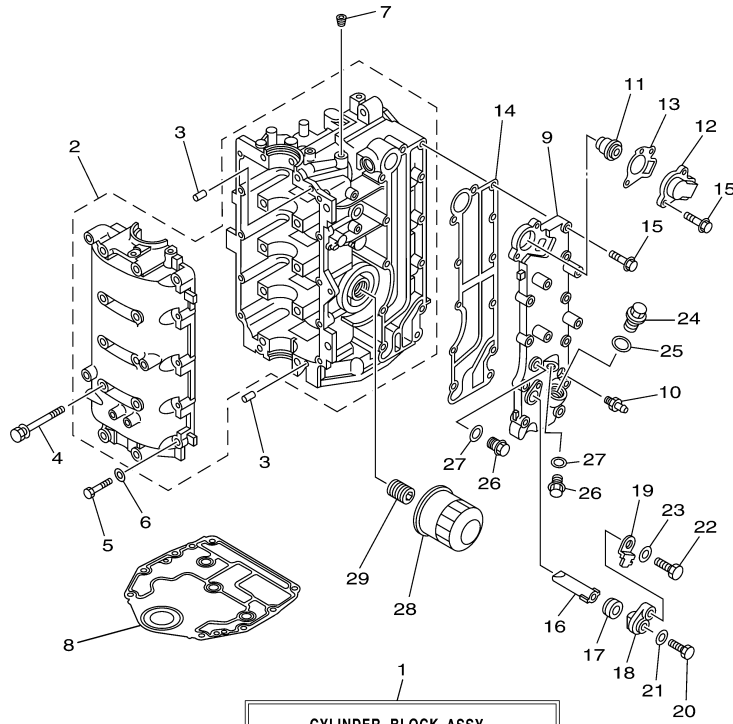

T60TLR 0405 / CYLINDER CRANKCASE 1

CYLINDER BLOCK ASSY
CYLINDER CRANKCASE 1, Ref. No. 2 to 29
CRANKSHAFT PISTON, Ref. No. 1 to 11
CYLINDER CRANKCASE 2, Ref. No. 14
OIL PUMP, Ref. No. 7 to 10

6C12100-E020

Part List

T60TLR 0405 / CYLINDER CRANKCASE 1

REF - NO	PART NUMBER	PART NAME	QUANTITY	REMARKS
1	6C5-W009B-01-1S	CYLINDER BLOCK ASSY	1	
2	6C5-15100-00-1S	CRANKCASE ASSY	1	
3	93606-12019-00	.PIN, DOWEL	4	
4	90119-08M01-00	BOLT, WITH WASHER	10	
5	97013-06035-00	BOLT	10	
6	92903-06600-00	WASHER, PLATE	10	
7	90344-51003-00	PLUG, TAPER SCREW	1	
8	67C-11351-01-00	.GASKET, CYLINDER	1	
9	6C5-41113-00-1S	OUTER COVER, EXHAUST	1	
10	62Y-12481-10-00	PIPE 1	1	
11	6G8-12411-03-00	THERMOSTAT	1	
12	6H3-12413-00-1S	COVER, THERMOSTAT	1	
13	62Y-12414-00-00	.GASKET, COVER	1	
14	6C5-41114-00-00	.GASKET, EXHAUST OUTER COVER	1	
15	90119-06MA5-00	BOLT, WITH WASHER	12	
16	62Y-11325-00-00	ANODE	1	
17	66M-11328-00-00	GROMMET, ANODE	1	
18	66M-11327-00-94	COVER, ANODE	1	
19	66M-12535-00-00	PLATE	1	
20	97095-05012-00	BOLT	1	
21	92995-05600-00	WASHER	1	
22	97095-06020-00	BOLT	1	
23	92995-06600-00	WASHER	1	
24	90340-18M09-00	PLUG, STRAIGHT SCREW	1	
25	90430-18130-00	.GASKET	1	
26	90340-14M06-00	PLUG, STRAIGHT SCREW	2	
27	90430-14115-00	.GASKET	2	
28	5GH-13440-20-00	ELEMENT ASSY, OIL CLEANER	1	
29	6C5-12858-00-00	BOLT, UNION	1	

Part Notes

T60TLR 0405 / CYLINDER CRANKCASE 1

PART NUMBER	NOTE TEXT
62Y-12414-00-00	OEM: This part number is among the Top 100 Most Popular Marine Maintenance Parts as of March 2014.

©2014 Yamaha Motor Corporation, U.S.A. All rights reserved.