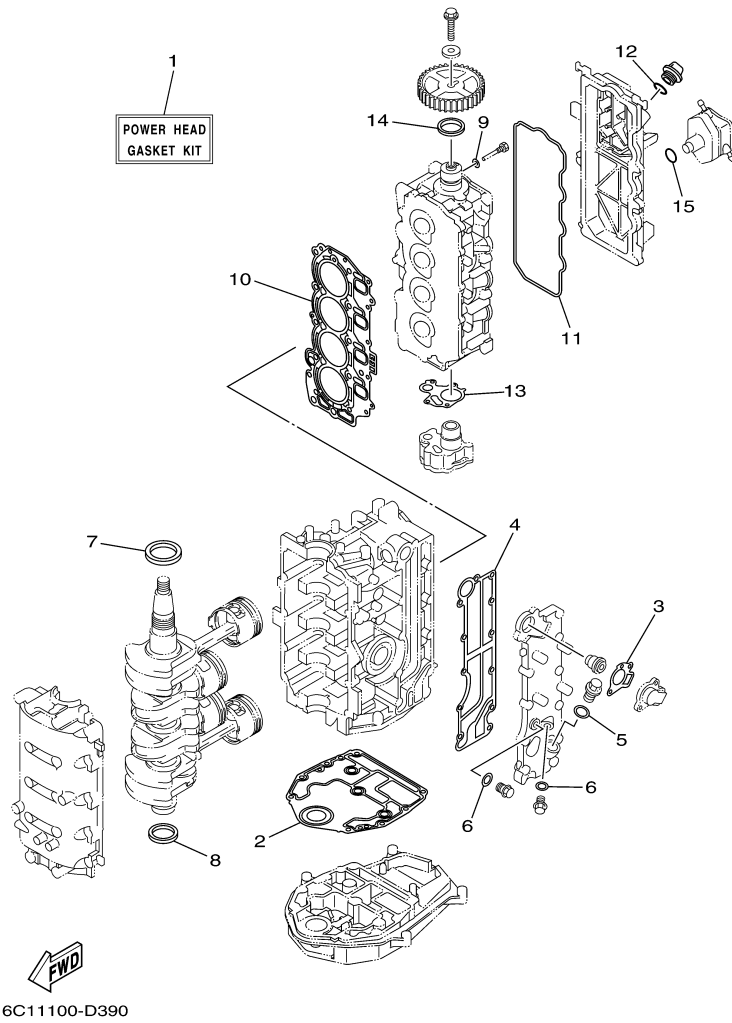

T60TLR 0405 / REPAIR KIT 1

©2014 Yamaha Motor Corporation, U.S.A. All rights reserved.

Part List

T60TLR 0405 / REPAIR KIT 1

REF - NO	PART NUMBER	PART NAME	QUANTITY	REMARKS
1	6C5-W0001-00-00	POWER HEAD GASKET KIT	1	
2	67C-11351-01-00	.GASKET, CYLINDER	1	
3	62Y-12414-00-00	.GASKET, COVER	1	
4	6C5-41114-00-00	.GASKET, EXHAUST OUTER COVER	1	
5	90430-18130-00	.GASKET	1	
6	90430-14115-00	.GASKET	2	
7	93102-43M42-00	.OIL SEAL	1	
8	93101-35002-00	.OIL SEAL	1	
9	90430-06014-00	.GASKET	1	
10	6C5-11181-01-00	.GASKET, CYLINDER HEAD 1	1	
11	62Y-11356-00-00	.SEAL, CYLINDER 2	1	
12	93210-24M79-00	.O-RING	1	
13	6C5-13329-00-00	.GASKET, PUMP COVER	1	
14	93102-37M40-00	.OIL SEAL	1	
15	93210-24M79-00	.O-RING	1	

Part Notes

T60TLR 0405 / REPAIR KIT 1

PART NUMBER	NOTE TEXT
62Y-12414-00-00	OEM: This part number is among the Top 100 Most Popular Marine Maintenance Parts as of March 2014.

©2014 Yamaha Motor Corporation, U.S.A. All rights reserved.