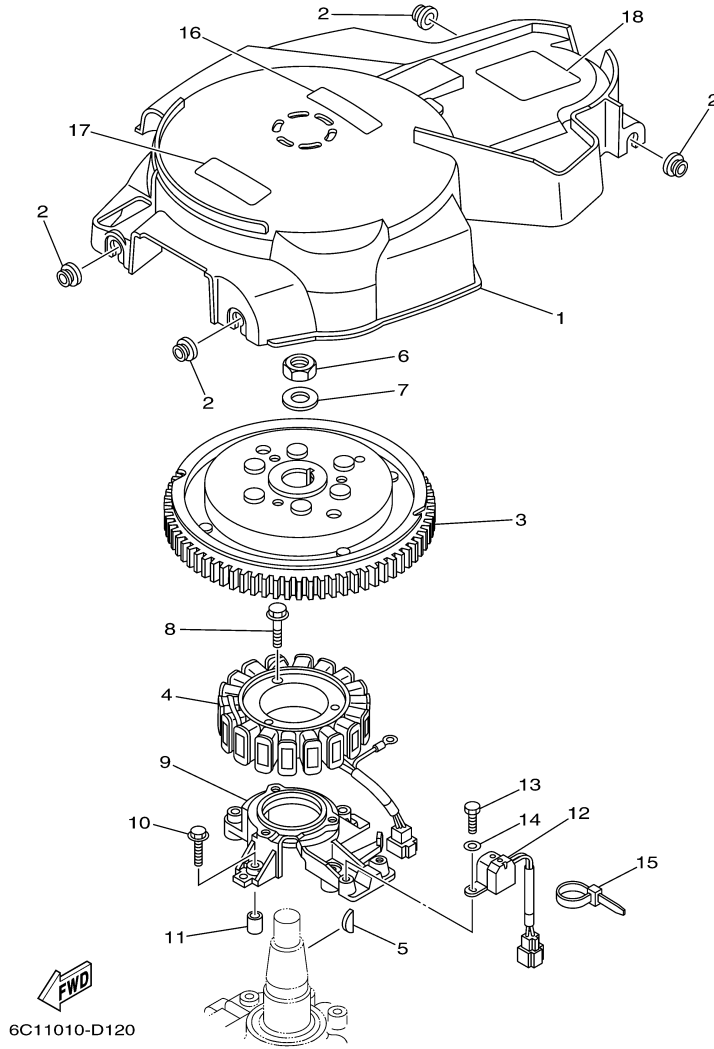

T60TLR 0405 / GENERATOR

©2014 Yamaha Motor Corporation, U.S.A. All rights reserved.

Part List

T60TLR 0405 / GENERATOR

REF - NO	PART NUMBER	PART NAME	QUANTITY	REMARKS
1	6C5-81337-00-00	COVER, FLYWHEEL	1	
2	90480-12072-00	GROMMET	4	
3	6C5-81450-00-00	ROTOR ASSY	1	
4	6C5-81410-00-00	STATOR ASSY	1	
5	6H4-11545-00-00	KEY, WOODRUFF	1	
6	90170-20137-00	NUT	1	
7	90201-21M18-00	WASHER, PLATE	1	
8	95023-06030-00	BOLT	3	
9	6C5-85561-00-94	BASE, MAGNETO	1	
10	95023-06030-00	BOLT	4	
11	99530-08012-00	PIN, DOWEL	2	
12	62Y-85580-00-00	COIL, PULSER	1	
13	97095-05012-00	BOLT	2	
14	92995-05600-00	WASHER	2	
15	90465-13M97-00	CLAMP	1	
16	6C5-13437-41-00	MARK, CAUTION	1	
17	6A1-83625-41-00	MARK 5	1	
18	62Y-83626-00-00	MARK 6	1	

Part Notes

T60TLR 0405 / GENERATOR

PART NUMBER	NOTE TEXT
90480-12072-00	OEM: GROMMET used on F115TLR and F/LF115TXR 0410 Production and Earlier

©2014 Yamaha Motor Corporation, U.S.A. All rights reserved.