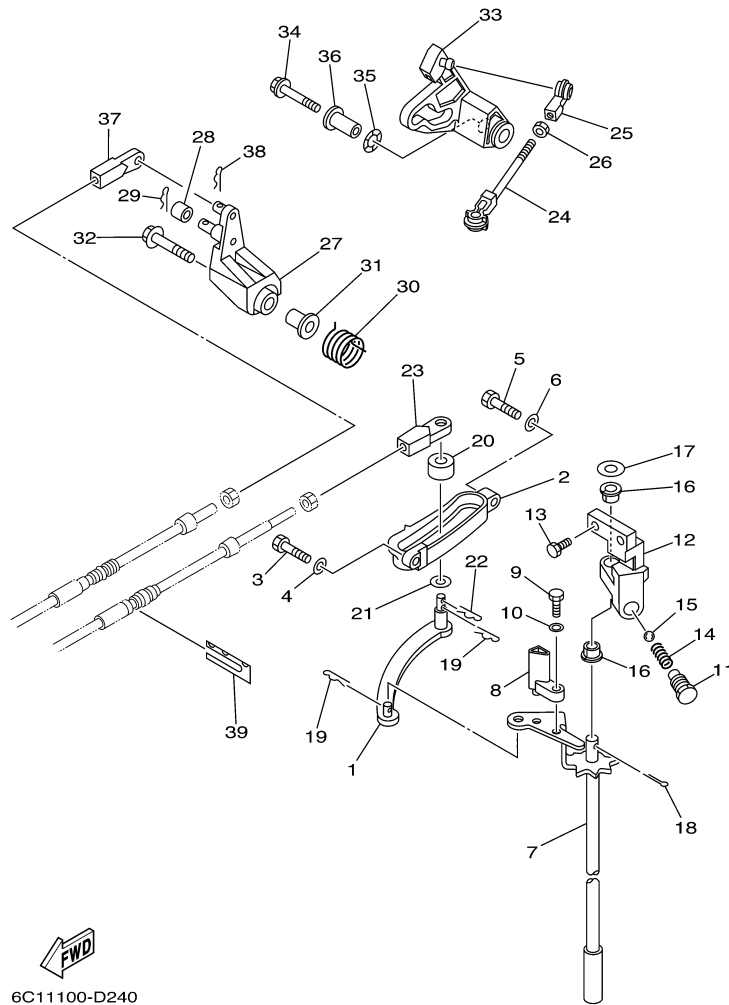

T60TLR 0405 / CONTROL

6C11100-D240

©2014 Yamaha Motor Corporation, U.S.A. All rights reserved.

Part List

T60TLR 0405 / CONTROL

REF - NO	PART NUMBER	PART NAME	QUANTITY	REMARKS
1	69W-44121-00-00	LEVER, SHIFT ROD	1	
2	62Y-44117-01-4D	BRACKET	1	
3	97095-06020-00	BOLT	1	
4	92995-06600-00	WASHER	1	
5	97095-06025-00	BOLT	1	
6	92995-06600-00	WASHER	1	
7	6C5-44120-01-00	HANDLE GEAR SHIFT ASSY	1	L (20.7")
8	6C5-44122-00-00	BUSHING, SHIFT ROD LEVER	1	
9	97095-05014-00	.BOLT	1	
10	92995-05600-00	WASHER	1	
11	62Y-42715-01-00	BUSHING	1	
12	62Y-44118-00-00	BRACKET	1	
13	97095-06020-00	BOLT	2	
14	90501-12082-00	SPRING, COMPRESSION	1	
15	93501-04M02-00	BALL	1	
16	90386-90M90-00	BUSH	2	
17	90201-10M20-00	.WASHER, PLATE	1	
18	91490-20015-00	PIN. COTTER	1	
19	90468-18008-00	CLIP	2	
20	688-44122-00-00	BUSHING, SHIFT ROD LEVER	1	
21	90202-07M07-00	WASHER, PLATE	1	
22	90468-18008-00	CLIP	1	
23	69W-48344-00-00	CABLE END, REMOTE CONTROL	1	
24	688-41211-01-00	LINK, ACCEL.	1	
25	6H4-41237-00-00	JOINT, LINK	1	
26	95380-05700-00	NUT	1	
27	62Y-42154-00-00	LEVER, THROTTLE CONTROL	1	
28	6C5-42171-00-00	BUSHING	1	
29	91490-16010-00	PIN. COTTER	1	
30	62Y-44135-00-00	SPRING	1	
31	90387-06M45-00	COLLAR	1	
32	90119-06106-00	BOLT, WITH WASHER	1	
33	6C5-42335-00-00	LEVER, ACCEL. CONTROL	1	
34	95895-06035-00	BOLT, FLANGE	1	
35	90206-10M04-00	WASHER, WAVE	1	
36	90387-06M82-00	COLLAR	1	
37	69W-48344-00-00	CABLE END, REMOTE CONTROL	1	
38	90468-18008-00	CLIP	1	
39	62Y-48538-00-00	CLAMP, CABLE 1	1	

Part Notes

T60TLR 0405 / CONTROL

PART NUMBER	NOTE TEXT
90468-18008-00	OEM: This part number is among the Top 100 Most Popular Marine Maintenance Parts as of March 2014.
90468-18008-00	OEM: This part number is among the Top 100 Most Popular Marine Maintenance Parts as of March 2014.
90468-18008-00	OEM: This part number is among the Top 100 Most Popular Marine Maintenance Parts as of March 2014.

©2014 Yamaha Motor Corporation, U.S.A. All rights reserved.