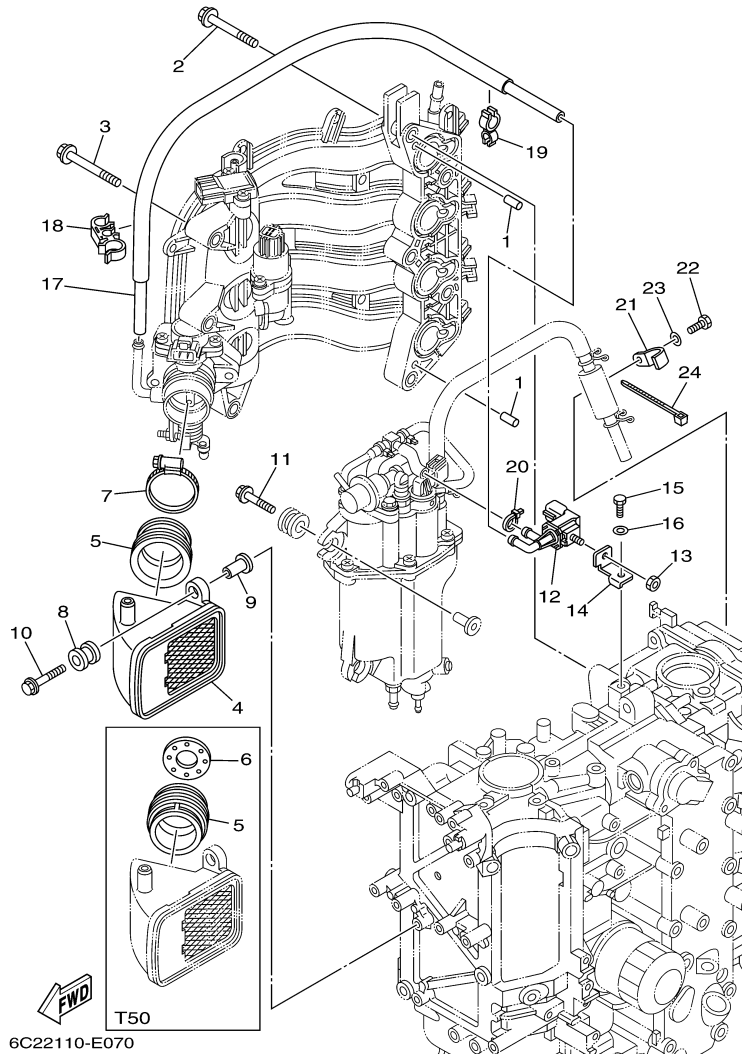

T60TLR 0405 / INTAKE 2

©2014 Yamaha Motor Corporation, U.S.A. All rights reserved.

Part List

T60TLR 0405 / INTAKE 2

REF - NO	PART NUMBER	PART NAME	QUANTITY	REMARKS
1	93608-12M05-00	PIN, DOWEL	2	
2	90119-08069-00	BOLT, WITH WASHER	5	
3	90119-06087-00	BOLT, WITH WASHER	3	
4	6C5-14440-00-00	SILENCER ASSY, INTAKE	1	
5	6C5-14453-01-00	JOINT, AIR CLEANER 1	1	UR T60
7	90450-50001-00	HOSE CLAMP ASSY	1	
8	6A0-82317-00-00	DAMPER, IGNITION COIL	2	
9	90387-06119-00	COLLAR	2	
10	90119-06106-00	BOLT, WITH WASHER	2	
11	90119-06M08-00	BOLT, WITH WASHER	3	
12	6C5-86120-00-00	SOLENOID VALVE ASSY	1	
13	95380-06600-00	NUT, HEXAGON	1	
14	6C5-86112-00-00	STAY, SOLENOID	1	
15	97095-06016-00	BOLT	1	
16	92995-06600-00	WASHER	1	
17	6C5-12576-00-00	HOSE 1	1	
18	90464-15008-00	CLAMP	1	
19	90464-12006-00	CLAMP	1	
20	90465-11M10-00	CLAMP	1	
21	6C5-13428-00-00	BRACKET, STRAINER 1	1	
22	97095-06016-00	BOLT	1	
23	92995-06600-00	WASHER	1	
24	90465-13M18-00	CLAMP	1