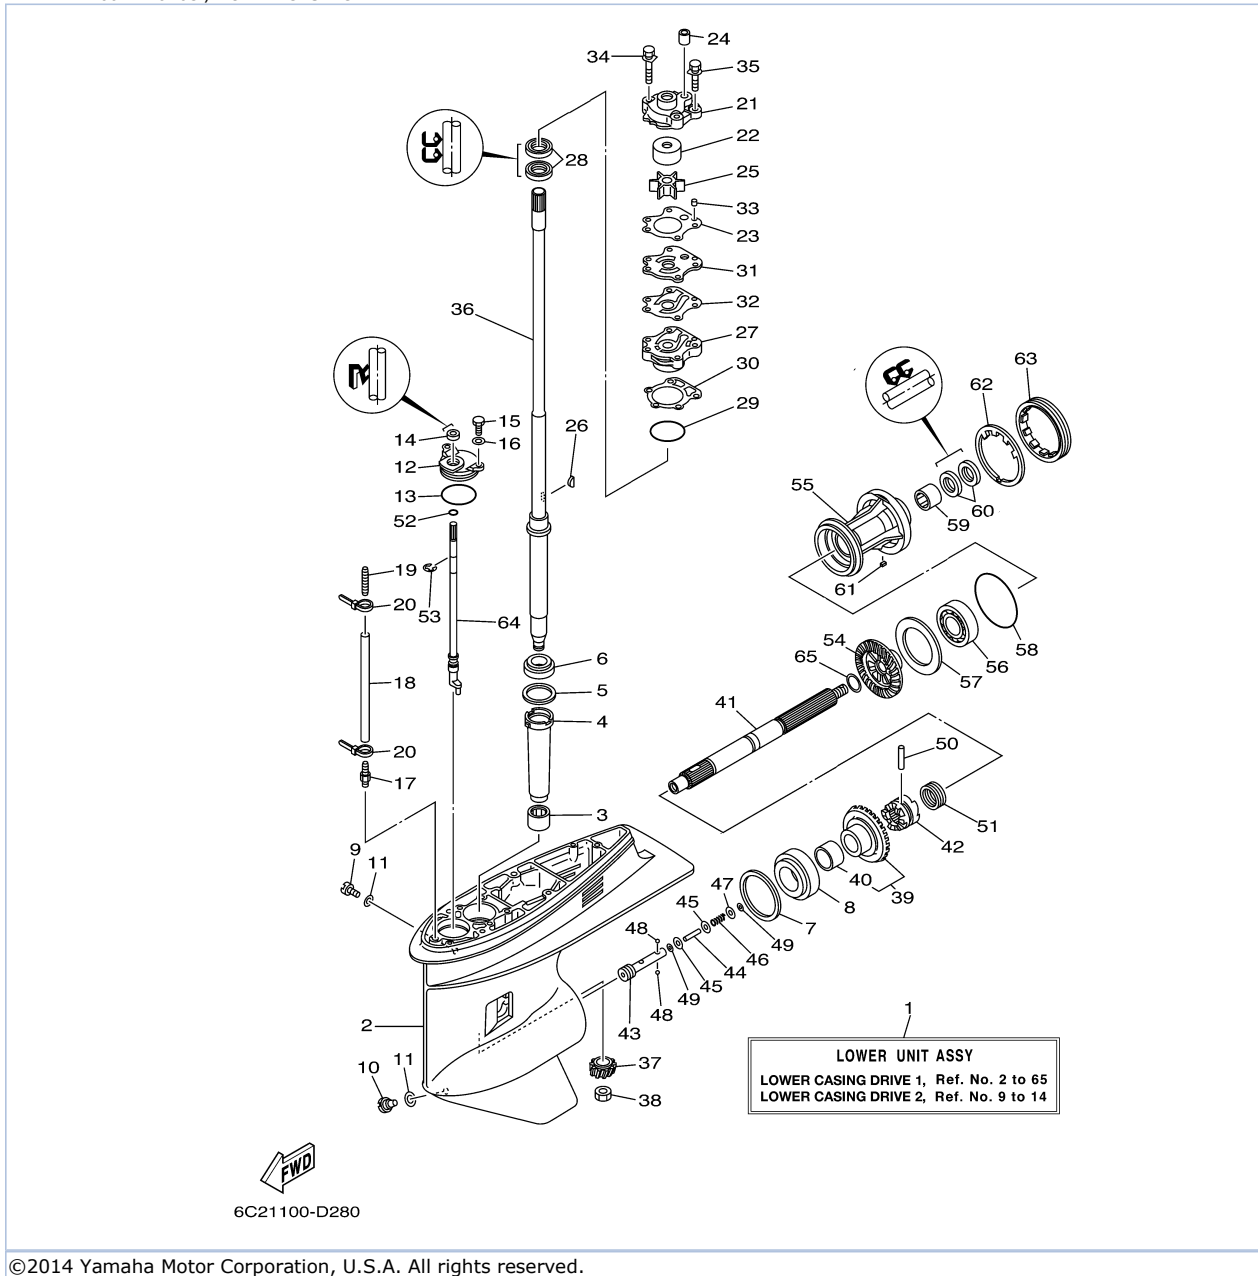

T60TLR 0405 / LOWER CASING DRIVE 1

Part List

T60TLR 0405 / LOWER CASING DRIVE 1

REF - NO	PART NUMBER	PART NAME	QUANTITY	REMARKS
1	68S-45300-30-4D	LOWER UNIT ASSY	1	L (20.7")
2	67F-45301-00-4D	CASING, LOWER	1	
3	93315-52563-00	BEARING	1	
4	688-45536-01-00	SLEEVE, DRIVE SHAFT	1	
5	688-45587-01-00	SHIM (T:0.10MM)	1	UR
5	688-45587-10-00	SHIM (T:0.12MM)	1	UR
5	688-45587-20-00	SHIM (T:0.15MM)	1	UR
5	688-45587-60-00	SHIM (T:0.50MM)	1	UR
5	688-45587-40-00	SHIM (T:0.30MM)	1	UR
5	688-45587-50-00	SHIM (T:0.40MM)	1	UR
5	688-45587-30-00	SHIM (T:0.18MM)	1	UR
6	93332-000U3-00	BEARING	1	
7	688-45567-01-00	SHIM (T:0.10MM)	1	UR
7	688-45567-10-00	SHIM (T:0.12MM)	1	UR
7	688-45567-20-00	SHIM (T:0.15MM)	1	UR
7	688-45567-60-00	SHIM (T:0.50MM)	1	UR
7	688-45567-40-00	SHIM (T:0.30MM)	1	UR
7	688-45567-50-00	SHIM (T:0.40MM)	1	UR
7	688-45567-30-00	SHIM (T:0.18MM)	1	UR
8	93332-00095-00	BEARING	1	
9	90340-08002-00	PLUG, STRAIGHT SCREW	1	
10	688-45341-10-00	PLUG, DRAIN	1	
11	90430-08020-00	.GASKET	2	
12	688-45321-00-00	PLATE	1	
13	93210-49046-00	.O-RING	1	
14	93106-09014-00	.OIL SEAL	1	
15	97095-06016-00	BOLT	2	
16	92995-06600-00	WASHER	2	
17	6E5-45378-00-00	NIPPLE, HOSE	1	
18	90445-07ME8-00	HOSE (L80)	1	L (20.7")
19	6E5-83558-10-00	END, NIPPLE	1	
20	90465-11M10-00	CLAMP	2	
21	6H3-44311-00-00	HOUSING, WATER PUMP	1	
22	663-44322-00-00	.INSERT, CARTRIDGE	1	
23	6H3-44315-A0-00	.GASKET, WATER PUMP	1	
24	663-44366-00-00	.DAMPER, WATER SEAL 2	1	
25	6H3-44352-00-00	.IMPELLER	1	
26	90280-03M03-00	.KEY, WOODRUFF	1	
27	6H3-44341-00-94	HOUSING, WATER PUMP	1	
28	93101-23070-00	.OIL SEAL	2	
29	93210-46044-00	O-RING	1	
30	688-44316-A0-00	.GASKET, WATER PUMP	1	
31	6H3-44323-00-00	.OUTER PLATE, CARTRIDGE	1	
32	6H3-44324-A0-00	.GASKET, CARTRIDGE	1	
33	93604-10M03-00	PIN, DOWEL	2	
34	90119-08M33-00	.BOLT, WITH WASHER	2	
35	90119-08M14-00	.BOLT, WITH WASHER	2	
36	64J-45501-30-00	DRIVE SHAFT COMP.	1	L (20.7")
37	6K5-45551-00-00	PINION (12T)	1	
38	90170-16M01-00	NUT	1	
39	68S-45560-00-00	GEAR 1 (28T)	1	
40	93317-322V0-00	.BEARING	1	
41	67F-45611-01-00	SHAFT, PROPELLER	1