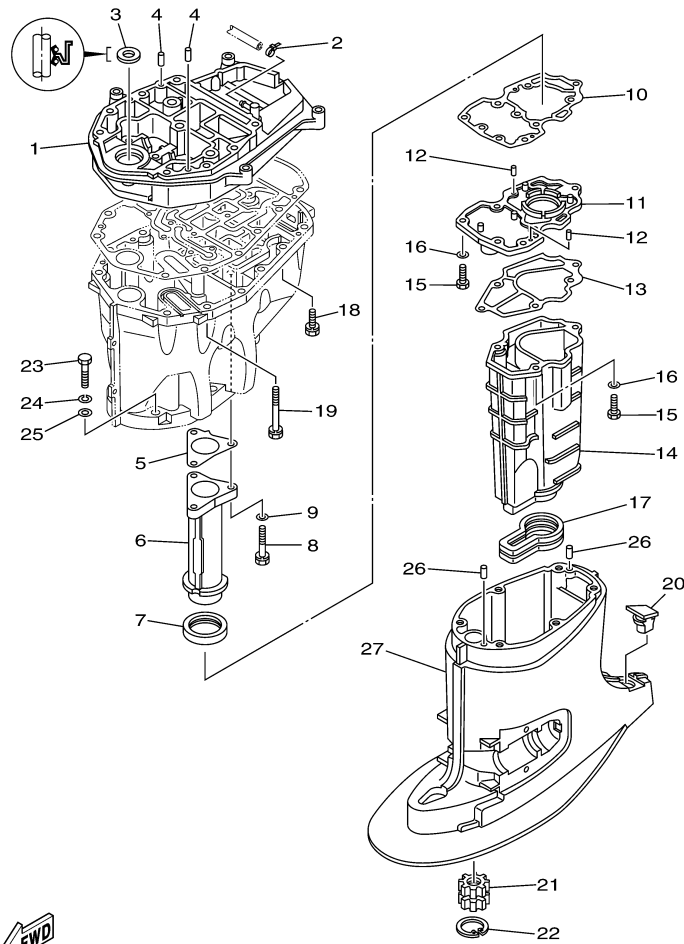

T60TLR 0405 / UPPER CASING

6C11010-D290

Part List

T60TLR 0405 / UPPER CASING

REF - NO	PART NUMBER	PART NAME	QUANTITY	REMARKS
1	6C5-41137-00-94	GUIDE, EXHAUST	1	
2	90465-11M10-00	CLAMP	1	
3	93103-18011-00	.OIL SEAL	1	
4	93608-12M05-00	PIN, DOWEL	2	
5	6C5-41133-00-00	.GASKET, EXHAUST MANIFOLD 1	1	
6	6C5-41131-00-5B	MANIFOLD, EXT. 1	1	
7	6C5-46132-00-00	.GASKET 1	1	
8	90119-06120-00	BOLT, WITH WASHER	3	
9	90201-06015-00	WASHER, PLATE	3	
10	6C5-41134-00-00	.GASKET, EXHAUST MANIFOLD	1	
11	6C5-45181-00-5B	PLATE	1	
12	93604-10M03-00	PIN, DOWEL	2	
13	6C5-41135-00-00	.GASKET, EXHAUST MANIFOLD	1	
14	6C5-14711-00-5B	MUFFLER 1	1	
15	97075-06025-00	BOLT	6	
16	92995-06600-00	WASHER	6	
17	6C5-45123-00-00	.GASKET, MUFFLER	1	
18	90119-08M79-00	BOLT, WITH WASHER	4	
19	90119-08M82-00	BOLT, WITH WASHER	8	
20	6C5-45155-00-00	CAP	1	
21	69W-45318-00-00	BUSHING, DRIVE SHAFT	1	
22	93420-36M01-00	CIRCLIP	1	
23	97075-10045-00	BOLT	6	
24	92995-10100-00	WASHER	6	
25	92995-10600-00	WASHER	6	
26	93606-12019-00	.PIN, DOWEL	2	
27	6C5-45111-00-4D	CASING, UPPER	1