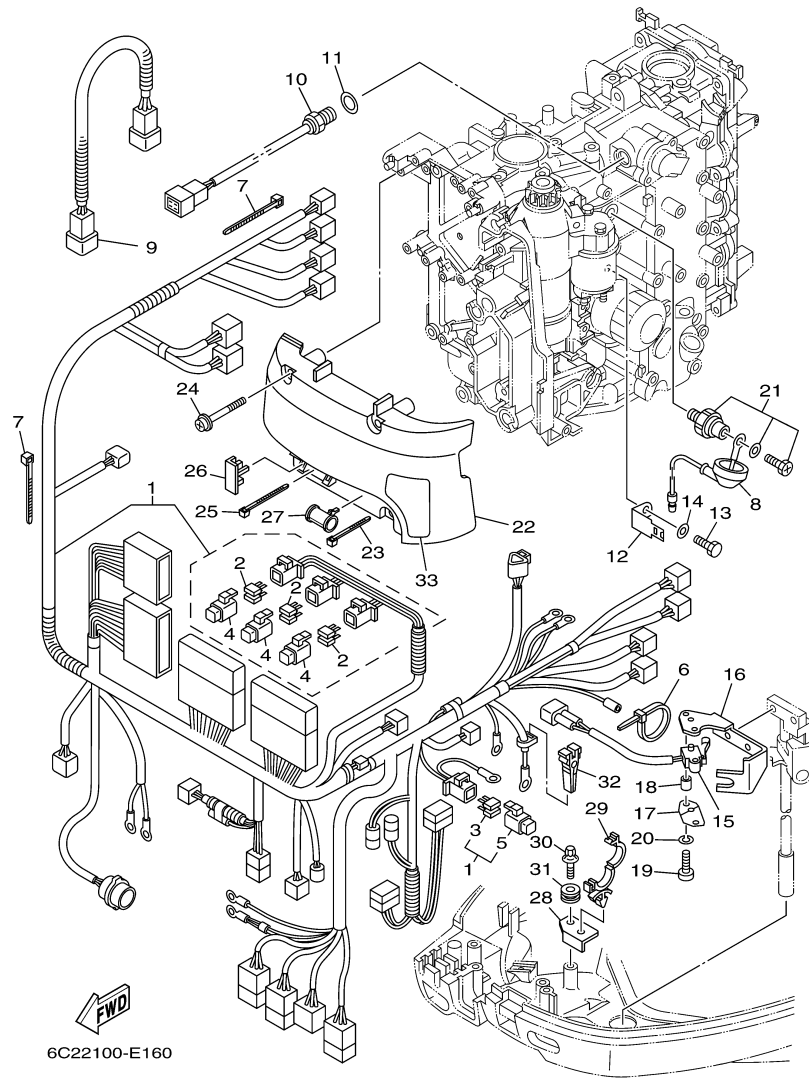

T60TLR 0405 / ELECTRICAL 3

©2014 Yamaha Motor Corporation, U.S.A. All rights reserved.

Part List

T60TLR 0405 / ELECTRICAL 3

REF - NO	PART NUMBER	PART NAME	QUANTITY	REMARKS
1	6C5-82590-30-00	WIRE HARNESS ASSY	1	
2	67F-82151-00-00	.FUSE (20A)	6	
3	67F-82151-10-00	.FUSE (30A)	2	
4	67F-8215B-10-00	.CAP (YELLOW)	3	
5	67F-8215B-20-00	.CAP (GREEN)	1	
6	90465-13M24-00	CLAMP	1	
7	90465-13M11-00	CLAMP	2	
8	68V-81315-00-00	LEAD WIRE ASSY	1	
9	6C5-82553-00-00	EXTENSION, WIRE LEAD	1	
10	6C5-85790-00-00	THERMOSENSOR ASSY	1	
11	90430-14115-00	.GASKET	1	
12	6C5-82388-00-00	PLATE	1	
13	97095-06014-00	BOLT	1	
14	92995-06600-00	WASHER	1	
15	60V-8259F-00-00	SWITCH ASSY	1	
16	6C5-82554-01-00	STAY, NEUTRAL SWITCH	1	
17	61A-82588-01-00	PLATE	1	
18	90387-04001-00	COLLAR	1	
19	97885-04016-00	SCREW, PAN HEAD	2	
20	92995-04100-00	WASHER	2	
21	64J-82504-00-00	OIL PRESSURE SWITCH ASSY	1	
22	6C5-81942-00-00	COVER	1	
23	90465-13M39-00	CLAMP	1	
24	90159-06M14-00	SCREW, WITH WASHER	4	
25	90465-13M24-00	CLAMP	1	
26	6C5-82176-00-00	DAMPER	2	
27	6C5-8252R-00-00	DAMPER	1	
28	6C5-42811-00-00	STAY	1	
29	90464-18007-00	CLAMP	1	
30	90119-06077-00	BOLT, WITH WASHER	1	
31	90480-13598-00	GROMMET	1	
32	67F-2812A-00-00	.PULLER, FUSE	1	
33	6C5-81919-00-00	GRAPHIC, REGULATOR	1