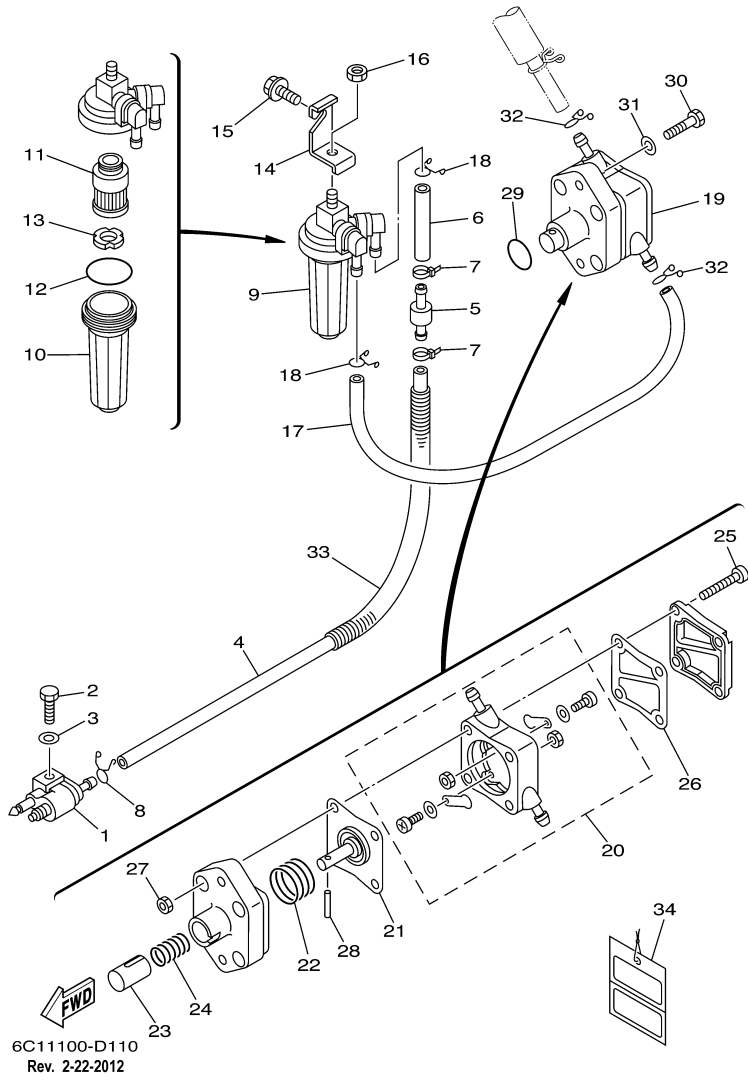

T60TLRD 2005 / FUEL 1

©2014 Yamaha Motor Corporation, U.S.A. All rights reserved.

Part List

T60TLRD 2005 / FUEL 1

REF - NO	PART NUMBER	PART NAME	QUANTITY	REMARKS
1	6G1-24304-02-00	FUEL PIPE JOINT COMP. 1	1	
2	97095-06025-00	BOLT	1	
3	92995-06600-00	WASHER	1	
4	90445-10020-00	HOSE (L590)	1	
5	67F-24377-00-00	PIPE, JOINT 2	1	
6	90445-13M14-00	HOSE (L70)	1	
7	90465-11M10-00	CLAMP	2	
8	90467-09M17-00	CLIP	1	
9	68V-24560-01-00	FILTER ASSY	1	
10	68V-24521-01-00	.CUP, FILTER	1	
11	68V-24563-00-00	.ELEMENT, FILTER	1	
12	93210-32738-00	.O-RING	1	
13	68V-24469-01-00	.FLOAT, WATER LEVEL	1	
14	6C5-24566-00-00	BRACKET, FILTER	1	
15	95895-08016-00	BOLT, FLANGE	1	
16	95380-08600-00	NUT	1	
17	90445-13M36-00	HOSE (L350)	1	
18	90467-10M04-00	CLIP	2	
19	6C5-24410-00-00	FUEL PUMP ASSY	1	
20	6C5-24415-00-00	.BODY 4	1	
21	62Y-24411-02-00	.DIAPHRAGM	1	
22	62Y-24423-00-00	.SPRING, DIAPHRAGM	1	
23	62Y-13131-00-00	.PLUNGER	1	
24	62Y-24454-00-00	.SPRING	1	
25	62Y-24444-01-00	.SCREW	4	
26	6C5-24471-00-00	.DIAPHRAGM	1	
27	95380-05600-00	.NUT	4	
28	62Y-24374-01-00	.PIN	1	
29	93210-24M79-00	.O-RING	1	
30	97095-06030-00	BOLT	2	
31	92995-06600-00	WASHER	2	
32	90467-10M04-00	CLIP	2	
33	90446-14M62-00	HOSE (L320)	1	
34	61H-2819R-31-00	TAG, WARNING	1	

Part Notes

T60TLRD 2005 / FUEL 1

PART NUMBER	NOTE TEXT
68V-24563-00-00	OEM: This part number is among the Top 100 Most Popular Marine Maintenance Parts as of March 2014.

©2014 Yamaha Motor Corporation, U.S.A. All rights reserved.