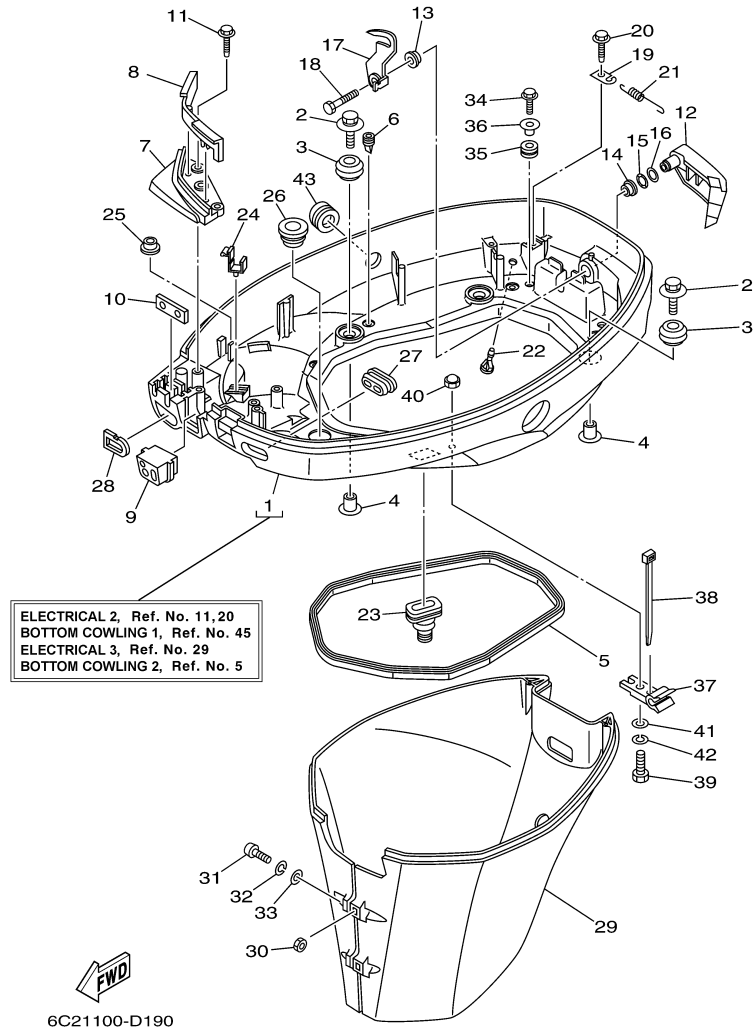

T60TLRD 2005 / BOTTOM COWLING 1

©2014 Yamaha Motor Corporation, U.S.A. All rights reserved.

Part List

T60TLRD 2005 / BOTTOM COWLING 1

REF - NO	PART NUMBER	PART NAME	QUANTITY	REMARKS
1	6C5-42710-10-4D	BOTTOM COWLING ASSY	1	
2	90119-06M08-00	BOLT, WITH WASHER	4	
3	90480-09M12-00	GROMMET	4	
4	90387-06060-00	COLLAR	4	
5	62Y-42716-00-00	RUBBER, SEAL 1	1	
6	65W-42717-00-00	RUBBER, SEAL 2	4	
7	6C5-42738-00-4D	PLATE, FITTING	1	
8	6C5-42718-00-00	RUBBER, SEAL 3	1	
9	6C5-42725-30-00	GROMMET	1	
10	62Y-42727-00-00	GROMMET	1	
11	90109-06M81-00	BOLT	3	
12	67C-42815-00-4D	LEVER, CLAMP	1	
13	90386-12M37-00	BUSH	1	
14	90386-12MA2-00	BUSH	1	
15	90206-12052-00	WASHER, WAVE	1	
16	90201-12M07-00	WASHER, PLATE	1	
17	67C-42816-01-00	LEVER, CLAMP	1	
18	97095-06014-00	BOLT	1	
19	66T-43144-00-00	HOOK, SPRING	1	
20	90109-06M86-00	BOLT	1	
21	90506-18M40-00	SPRING, TENSION	1	
22	6H3-44391-01-00	NIPPLE, HOSE	1	
23	6C5-42724-00-00	GROMMET	1	
24	90464-09M13-00	CLAMP	1	
25	6E7-82317-00-00	DAMPER, IGNITION COIL	1	
26	68U-42727-00-00	GROMMET	1	
27	6H3-42727-00-00	GROMMET	1	
28	61N-24329-00-00	SEAL	1	
29	67C-42741-10-4D	APRON	1	
30	95380-06600-00	NUT, HEXAGON	2	
31	97880-06025-00	SCREW, PAN HEAD	2	
32	92990-06100-00	..WASHER, SPRING	2	
33	92990-06600-00	WASHER, PLATE	2	
34	90109-06M80-00	.BOLT	2	
35	90480-13M24-00	GROMMET	2	
36	90387-06M43-00	COLLAR	2	
37	90464-09M49-00	CLAMP	1	
38	90465-11M10-00	CLAMP	2	
39	97095-06020-00	BOLT	1	
40	95380-06800-00	NUT	1	
41	92990-06600-00	WASHER, PLATE	1	
42	92995-06100-00	WASHER, SPRING	1	
43	6C5-42726-00-00	GROMMET	1	

Part Notes

T60TLRD 2005 / BOTTOM COWLING 1

PART NUMBER		NOTE TEXT
92990-06600-00		OEM: This part number is among the Top 100 Most Popular Marine Maintenance Parts as of March 2014.
92990-06600-00		OEM: This part number is among the Top 100 Most Popular Marine Maintenance Parts as of March 2014.

©2014 Yamaha Motor Corporation, U.S.A. All rights reserved.