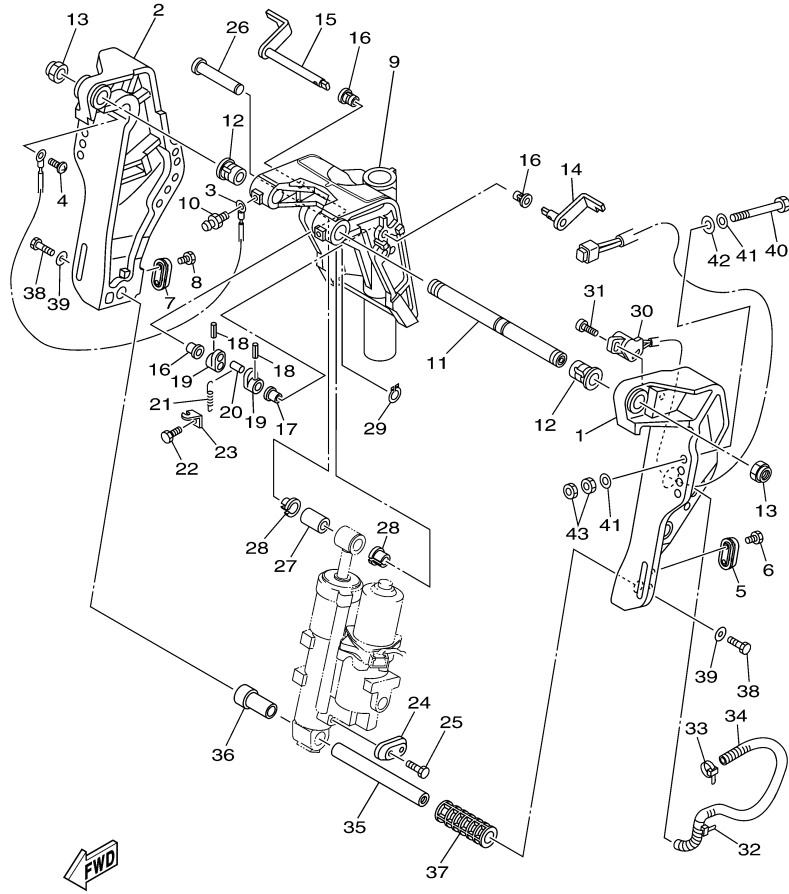

T60TLRD 2005 / BRACKET 1

6C11110-D220

©2014 Yamaha Motor Corporation, U.S.A. All rights reserved.

Part List

T60TLRD 2005 / BRACKET 1

REF - NO	PART NUMBER	PART NAME	QUANTITY	REMARKS
1	6C5-43111-00-4D	BRACKET, CLAMP 1	1	
2	6C5-43112-00-4D	BRACKET, CLAMP 2	1	
3	6E5-82148-00-00	WIRE, LEAD 4	1	
4	97885-06008-00	SCREW, PAN HEAD	1	
5	65W-45251-00-00	ANODE	1	
6	90101-06020-00	BOLT	2	
7	65W-45251-00-00	ANODE	1	
8	90101-06020-00	BOLT	2	
9	6C5-43311-00-4D	BRACKET, SWIVEL 1	1	
10	93700-06M03-00	NIPPLE, GREASE	3	
11	63D-43131-01-00	BOLT, CLAMP BRACKET	1	
12	90386-22MA4-00	BUSH	2	
13	90185-22M11-00	NUT, SELF-LOCKING	2	
14	6C5-43181-00-00	LEVER, TILT STOP 1	1	
15	6C5-43185-00-00	LEVER, TILT STOP 2	1	
16	90386-10M16-00	BUSH	3	
17	90386-10025-00	.BUSH	1	
18	91690-30020-00	PIN, SPRING	2	
19	6G5-43148-00-00	COLLAR, DISTANCE	2	
20	90249-06M19-00	PIN	1	
21	90506-14M24-00	SPRING, TENSION	1	
22	97095-06010-00	BOLT	1	
23	6G5-43144-00-00	HOOK, SPRING	1	
24	65W-45251-00-00	ANODE	1	
25	90101-06020-00	BOLT	2	
26	6E5-43126-02-00	PIN, UPPER SHOCK MOUNT	1	
27	90386-18M92-00	BUSH	1	
28	90386-18M35-00	BUSH	2	
29	93410-18M02-00	CIRCLIP	1	
30	63D-83672-10-00	TRIM SENDER	1	
31	97885-06016-00	SCREW, PAN HEAD	2	
32	90465-13M18-00	CLAMP	1	
33	90465-11M10-00	CLAMP	1	
34	90447-13010-00	TUBE	1	
35	6C5-43818-00-00	PIN, LOWER SHOCK MOUNT	1	
36	6C5-43833-00-00	PIPE	1	
37	6C5-43834-00-00	PIPE	1	
38	97080-08020-00	BOLT	2	
39	90201-08M14-00	WASHER, PLATE	2	
40	90101-12M65-00	BOLT	4	
41	92995-12200-00	WASHER	8	
42	90201-12426-00	WASHER, PLATE	4	
43	95380-12600-00	NUT	8	

Part Notes

T60TLRD 2005 / BRACKET 1

PART NUMBER		NOTE TEXT
65W-45251-00-00		OEM: This part number is among the Top 100 Most Popular Marine Maintenance Parts as of March 2014.
65W-45251-00-00		OEM: This part number is among the Top 100 Most Popular Marine Maintenance Parts as of March 2014.
65W-45251-00-00		OEM: This part number is among the Top 100 Most Popular Marine Maintenance Parts as of March 2014.

©2014 Yamaha Motor Corporation, U.S.A. All rights reserved.