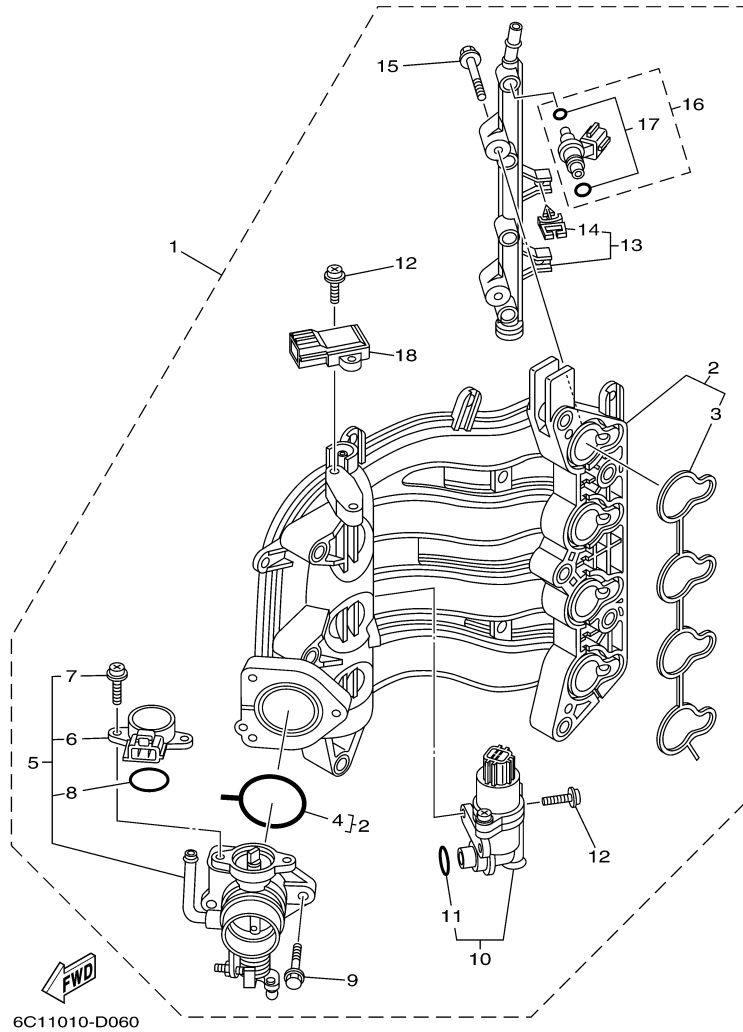

T60TLRD 2005 / INTAKE 1

©2014 Yamaha Motor Corporation, U.S.A. All rights reserved.

Part List

T60TLRD 2005 / INTAKE 1

REF - NO	PART NUMBER	PART NAME	QUANTITY	REMARKS
1	6C5-14200-00-00	INTAKE ASSY	1	
2	6C5-13641-00-00	.MANIFOLD, INTAKE 1	1	
3	6C5-13645-00-00	..GASKET, MANIFOLD 1	1	
4	6C5-13557-00-00	..GASKET	1	
5	6C5-13750-00-00	.THROTTLE BODY ASSY	1	
6	6C5-85885-00-00	..THROTTLE SENSOR ASSY	1	
7	6C5-81145-00-00	..SCREW 1	2	
8	6C5-8182L-00-00	..O-RING 1	1	
9	6C5-14496-00-00	.BOLT	3	
10	6C5-13105-00-00	.CONTROL VALVE ASSY	1	
11	6C5-1319C-00-00	....O-RING	1	
12	6C5-81146-00-00	.SCREW 2	4	
13	6C5-13161-00-00	.PIPE, DELIVERY 1	1	
14	90464-07M56-00	..CLAMP	2	
15	6C5-14446-00-00	.BOLT	2	
16	6C5-13761-00-00	.INJECTOR	4	
17	6C5-1410B-00-00	..PACKING KIT	1	
18	68F-83688-00-00	.SENSOR ASSY	1