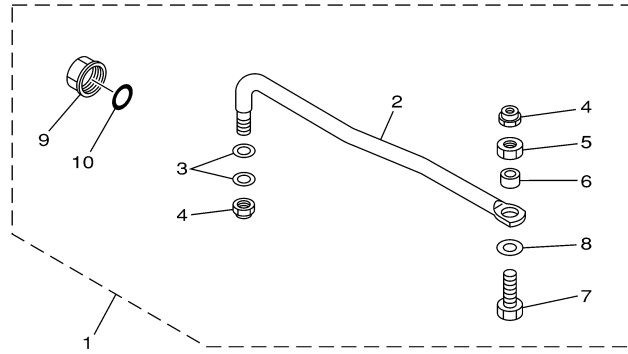

T60TLRD 2005 / STEERING GUIDE

65W0010-8210

Part List

T60TLRD 2005 / STEERING GUIDE

REF - NO	PART NUMBER	PART NAME	QUANTITY	REMARKS
1	65W-61350-00-00	STEERING GUIDE ATTACHMENT KIT	1	AP
2	65W-61351-00-00	.ROD, STEERING LINK	1	
3	90201-10M20-00	.WASHER, PLATE	2	
4	90185-09M01-00	.NUT, SELF-LOCKING	2	
5	90170-09M03-00	.NUT	1	
6	90387-10M42-00	.COLLAR	1	
7	90101-09M01-00	.BOLT	1	
8	90201-10M63-00	.WASHER, PLATE	1	
9	6E5-43145-01-00	.CAP, CLAMP BRACKET	1	
10	93210-16275-00	.O-RING	1