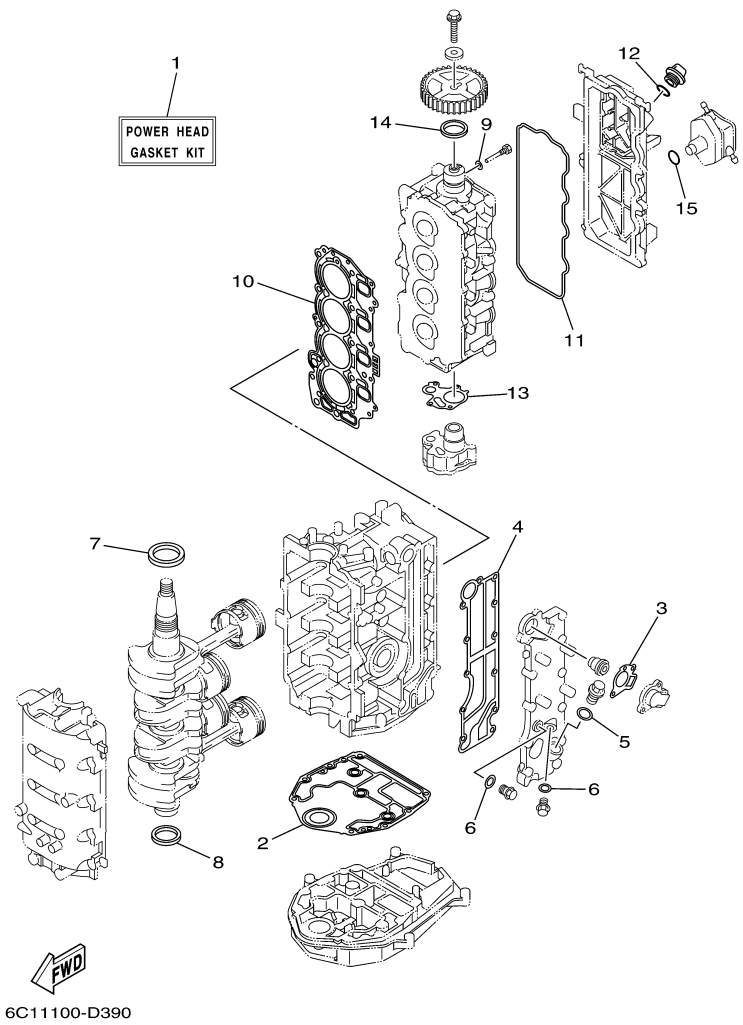

T60TLRD 2005 / REPAIR KIT 1

©2014 Yamaha Motor Corporation, U.S.A. All rights reserved.

Part List

T60TLRD 2005 / REPAIR KIT 1

REF - NO	PART NUMBER	PART NAME	QUANTITY	REMARKS
1	6C5-W0001-00-00	POWER HEAD GASKET KIT	1	
2	67C-11351-01-00	.GASKET, CYLINDER	1	
3	62Y-12414-00-00	.GASKET, COVER	1	
4	6C5-41114-00-00	.GASKET, EXHAUST OUTER COVER	1	
5	90430-18130-00	.GASKET	1	
6	90430-14115-00	.GASKET	2	
7	93102-43M42-00	.OIL SEAL	1	
8	93101-35002-00	.OIL SEAL	1	
9	90430-06014-00	.GASKET	1	
10	6C5-11181-01-00	.GASKET, CYLINDER HEAD 1	1	
11	62Y-11356-00-00	.SEAL, CYLINDER 2	1	
12	93210-24M79-00	.O-RING	1	
13	6C5-13329-00-00	.GASKET, PUMP COVER	1	
14	93102-37M40-00	.OIL SEAL	1	
15	93210-24M79-00	.O-RING	1	

Part Notes

T60TLRD 2005 / REPAIR KIT 1

PART NUMBER	NOTE TEXT
62Y-12414-00-00	OEM: This part number is among the Top 100 Most Popular Marine Maintenance Parts as of March 2014.

©2014 Yamaha Motor Corporation, U.S.A. All rights reserved.