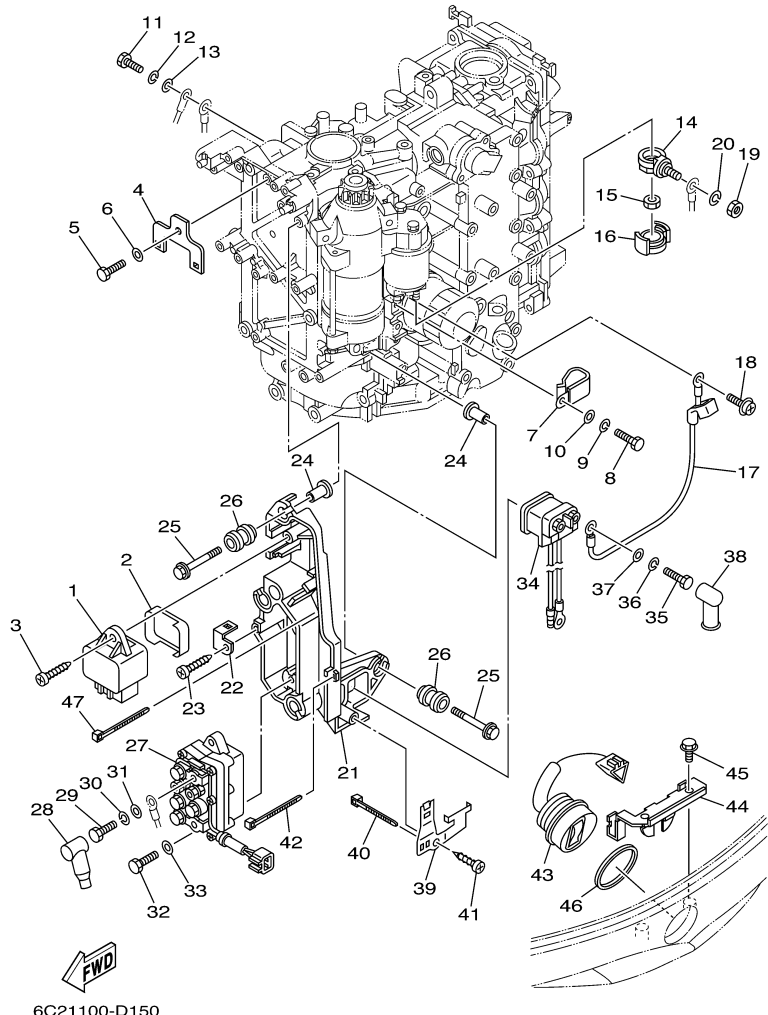

T60TLRD 2005 / ELECTRICAL 2

©2014 Yamaha Motor Corporation, U.S.A. All rights reserved.

Part List

T60TLRD 2005 / ELECTRICAL 2

REF - NO	PART NUMBER	PART NAME	QUANTITY	REMARKS
1	60E-81950-00-00	RELAY ASSY	1	
2	6C5-81336-00-00	GROMMET	1	
3	97780-60620-00	SCREW, TAPPING	1	
4	6C5-8257V-00-00	PLATE, CONNECTOR	1	
5	97095-06014-00	BOLT	1	
6	92995-06600-00	WASHER	1	
7	90465-05M87-00	CLAMP	1	
8	97095-06020-00	BOLT	4	
9	92995-06100-00	WASHER, SPRING	4	
10	92995-06600-00	WASHER	4	
11	97095-06020-00	BOLT	1	
12	92995-06100-00	WASHER, SPRING	1	
13	92995-06600-00	WASHER	1	
14	60V-81925-00-00	TERMINAL	1	
15	90179-08003-00	NUT	1	
16	68F-82582-00-00	COVER, WIRE HARNESS	1	
17	6C5-81815-00-00	CORD, STARTER MOTOR	1	
18	90159-04005-00	SCREW, WITH WASHER	1	
19	95333-08600-00	NUT	1	
20	92903-08100-00	WASHER, SPRING	1	
21	6C5-81948-00-00	BRACKET	1	
22	6C5-85548-00-00	HOLDER	1	
23	97780-60620-00	SCREW, TAPPING	1	
24	624-42542-00-00	PIPE	4	
25	90119-06M59-00	BOLT, WITH WASHER	4	
26	6A0-82317-00-00	DAMPER, IGNITION COIL	4	
27	63P-81950-00-00	RELAY ASSY	1	
28	682-82119-01-00	COVER, LEAD WIRE	2	
29	97095-06010-00	BOLT	2	
30	92995-06100-00	WASHER, SPRING	2	
31	92995-06600-00	WASHER	2	
32	97013-06020-00	BOLT	2	
33	92903-06600-00	WASHER, PLATE	2	
34	68V-8194A-00-00	RELAY	1	
35	97095-06010-00	BOLT	2	
36	92995-06100-00	WASHER, SPRING	2	
37	92995-06600-00	WASHER	2	
38	6G5-82119-00-00	COVER, LEAD WIRE	2	
39	6C5-81953-00-00	STAY, RELAY	1	
40	90465-11M10-00	CLAMP	1	
41	97780-60620-00	SCREW, TAPPING	1	
42	90465-13M97-00	CLAMP	1	
43	63D-82563-10-00	TRIM & TILT SWITCH ASSY	1	
44	6C5-83614-00-00	BRACKET	1	
45	90109-06M86-00	BOLT	2	
46	6E5-82587-00-00	GASKET	1	
47	90465-13M97-00	CLAMP	1