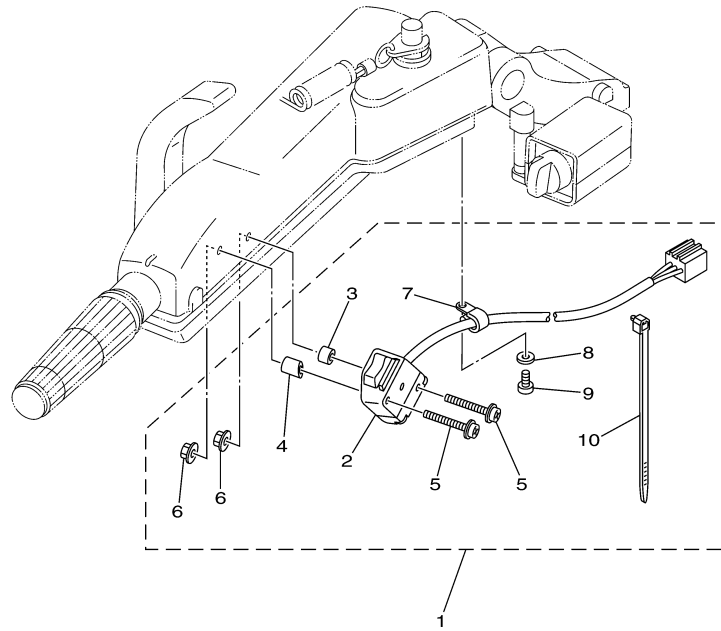

T60TLRD 2005 / OPTIONAL PARTS

6C11010-D330

©2014 Yamaha Motor Corporation, U.S.A. All rights reserved.

Part List

T60TLRD 2005 / OPTIONAL PARTS

REF - NO	PART NUMBER	PART NAME	QUANTITY	REMARKS
1	6C5-W8186-00-00	VARIABLE TROLING RPM SW. KIT	1	AP
2	6C5-81860-00-00	.SWITCH ASSY	1	
3	6C5-23448-00-00	.SPACER	1	
4	6C5-23448-10-00	.SPACER	1	
5	90159-06018-00	.SCREW, WITH WASHER	2	
6	95780-06300-00	.NUT, FLANGE	2	
7	90465-06M86-00	.CLAMP	2	
8	90201-06028-00	.WASHER, PLATE	2	
9	97885-06016-00	.SCREW, PAN HEAD	2	
10	90465-13M24-00	.CLAMP	4