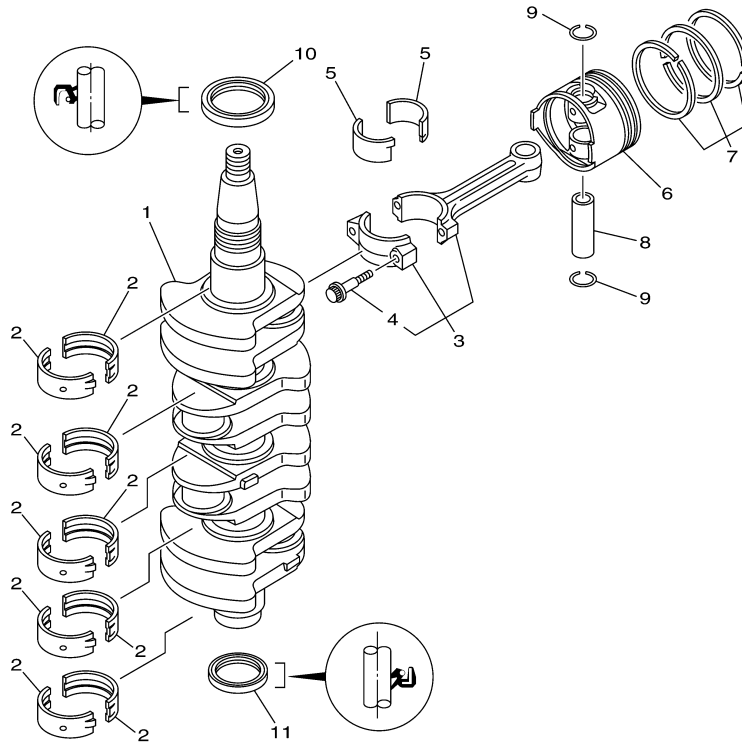

T60TLRD 2005 / CRANKSHAFT PISTON

6C11010-D030

Part List

T60TLRD 2005 / CRANKSHAFT PISTON

REF - NO	PART NUMBER	PART NAME	QUANTITY	REMARKS
1	6C5-11411-00-00	CRANKSHAFT	1	
2	6C5-11416-00-00	PLANE BEARING, CRANKSHAFT 1	10	UR YELLOW
2	6C5-11416-30-00	PLANE BEARING, CRANKSHAFT 1	10	UR GREEN
2	6C5-11416-20-00	PLANE BEARING, CRANKSHAFT 1	10	UR PINK
2	6C5-11416-10-00	PLANE BEARING, CRANKSHAFT 1	10	UR RED
3	6C5-11650-00-00	CONNECTING ROD ASSY	4	
4	6C5-11654-00-00	.BOLT, CONNECTING ROD	2	
5	6C5-11656-00-00	PLANE BEARING, CONNECTING ROD	8	UR YELLOW
5	6C5-11656-30-00	PLANE BEARING, CONNECTING ROD	8	UR GREEN
5	6C5-11656-20-00	PLANE BEARING, CONNECTING ROD	8	UR PINK
5	6C5-11656-10-00	PLANE BEARING, CONNECTING ROD	8	UR RED
6	69W-11631-00-97	PISTON (STD)	4	
6	69W-11636-00-00	PISTON (0.50MM O/S)	4	AP
6	69W-11635-00-00	PISTON (0.25MM O/S)	4	AP
7	67C-11603-00-00	PISTON RING SET (STD)	4	
7	67C-11604-00-00	PISTON RING SET (0.25MM O/S)	4	AP
7	67C-11605-00-00	PISTON RING SET (0.50MM O/S)	4	AP
8	62Y-11633-00-00	PIN, PISTON	4	
9	93450-17129-00	CIRCLIP	8	
10	93102-43M42-00	.OIL SEAL	1	
11	93101-35002-00	.OIL SEAL	1