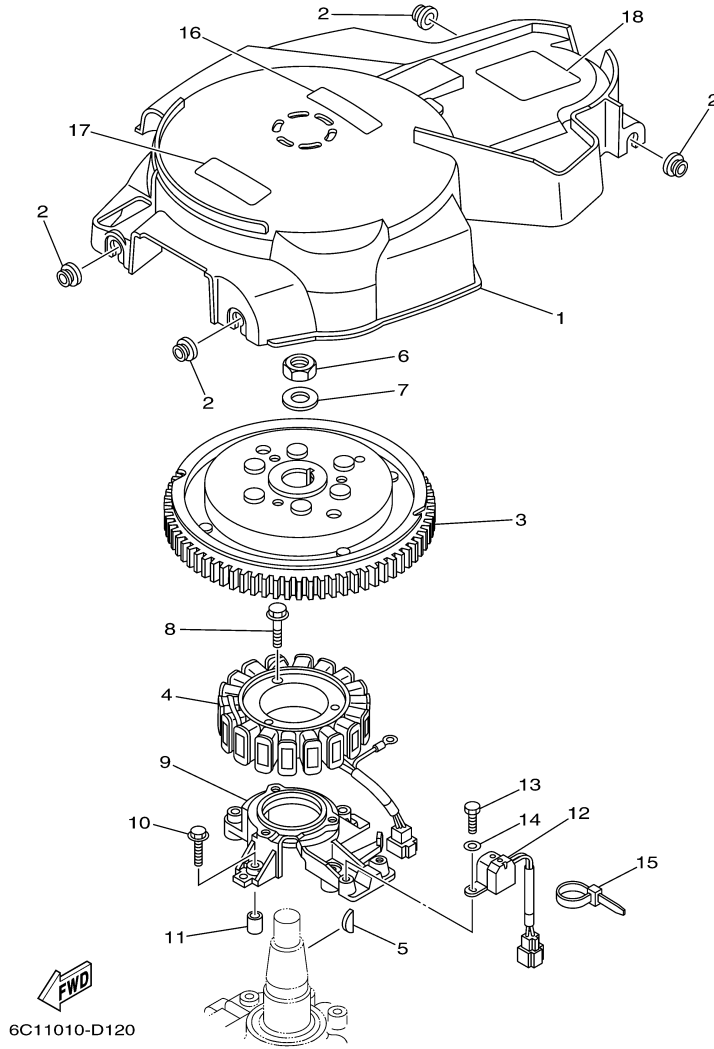

T60TLRD 2005 / GENERATOR

©2014 Yamaha Motor Corporation, U.S.A. All rights reserved.

Part List

T60TLRD 2005 / GENERATOR

REF - NO	PART NUMBER	PART NAME	QUANTITY	REMARKS
1	6C5-81337-00-00	COVER, FLYWHEEL	1	
2	90480-12072-00	GROMMET	4	
3	6C5-81450-00-00	ROTOR ASSY	1	
4	6C5-81410-00-00	STATOR ASSY	1	
5	6H4-11545-00-00	KEY, WOODRUFF	1	
6	90170-20137-00	NUT	1	
7	90201-21M18-00	WASHER, PLATE	1	
8	95023-06030-00	BOLT	3	
9	6C5-85561-00-94	BASE, MAGNETO	1	
10	95023-06030-00	BOLT	4	
11	99530-08012-00	PIN, DOWEL	2	
12	62Y-85580-00-00	COIL, PULSER	1	
13	97095-05012-00	BOLT	2	
14	92995-05600-00	WASHER	2	
15	90465-13M97-00	CLAMP	1	
16	6C5-13437-40-00	MARK, CAUTION	1	
17	6A1-83625-41-00	MARK 5	1	
18	62Y-83626-00-00	MARK 6	1	

Part Notes

T60TLRD 2005 / GENERATOR

PART NUMBER	NOTE TEXT
90480-12072-00	OEM: GROMMET used on F115TLR and F/LF115TXR 0410 Production and Earlier

©2014 Yamaha Motor Corporation, U.S.A. All rights reserved.