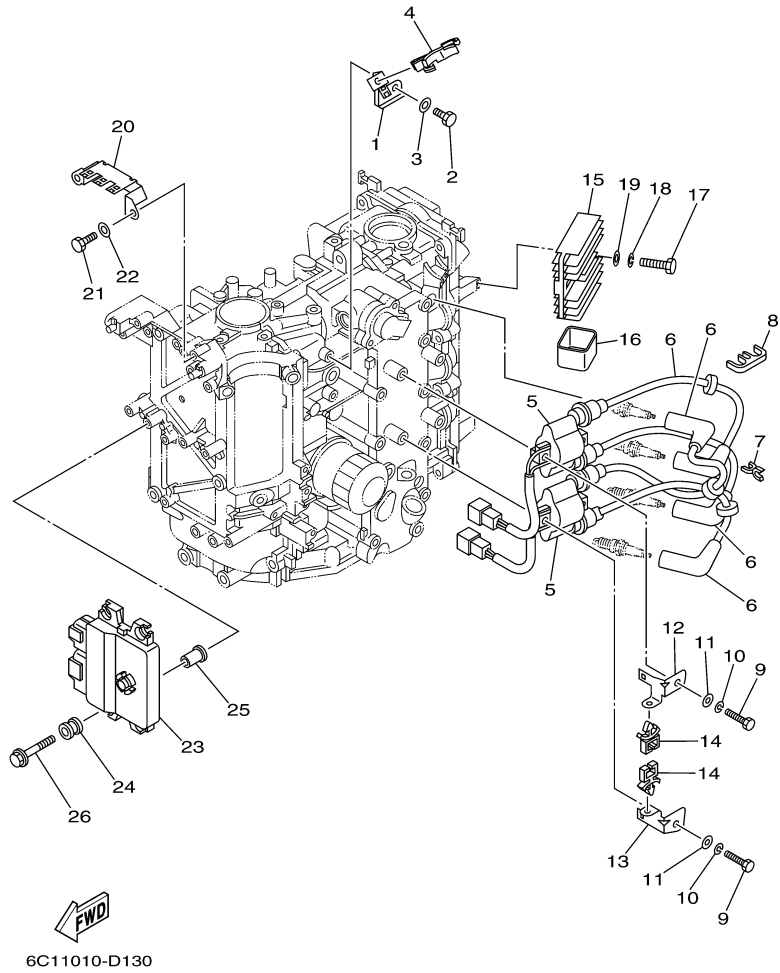

T60TLRD 2005 / ELECTRICAL 1

©2014 Yamaha Motor Corporation, U.S.A. All rights reserved.

Part List

T60TLRD 2005 / ELECTRICAL 1

REF - NO	PART NUMBER	PART NAME	QUANTITY	REMARKS
1	6C5-85525-00-00	PLATE	1	
2	97095-06014-00	BOLT	1	
3	92995-06600-00	WASHER	1	
4	90464-18246-00	CLAMP	1	
5	63P-82310-01-00	IGNITION COIL ASSY	2	
6	6C5-82340-00-00	HIGH TENSION CORD ASSY 1	4	
7	90464-07M41-00	CLAMP	1	
8	67F-82361-00-00	CLAMP, CORD	1	
9	97095-06030-00	BOLT	4	
10	92995-06100-00	WASHER, SPRING	4	
11	92995-06600-00	WASHER	4	
12	6C5-82316-00-00	BRACKET, IGNITION COIL	1	
13	6C5-82316-10-00	BRACKET, IGNITION COIL	1	
14	90464-07M56-00	CLAMP	2	
15	68V-81960-00-00	RECTIFIER & REGULATOR ASSY	1	
16	6C5-81961-00-00	COVER	1	
17	97095-06025-00	BOLT	2	
18	92995-06100-00	WASHER, SPRING	2	
19	92995-06600-00	WASHER	2	
20	6C5-82171-00-00	STAY, FUSE BOX	1	
21	97095-06014-00	BOLT	2	
22	92995-06600-00	WASHER	2	
23	6C5-8591A-10-00	ENGINE CONTROL UNIT ASSY	1	UR T60
24	6C5-82317-00-00	DAMPER, IGNITION COIL	4	
25	624-42542-00-00	PIPE	4	
26	90119-06M59-00	BOLT, WITH WASHER	4