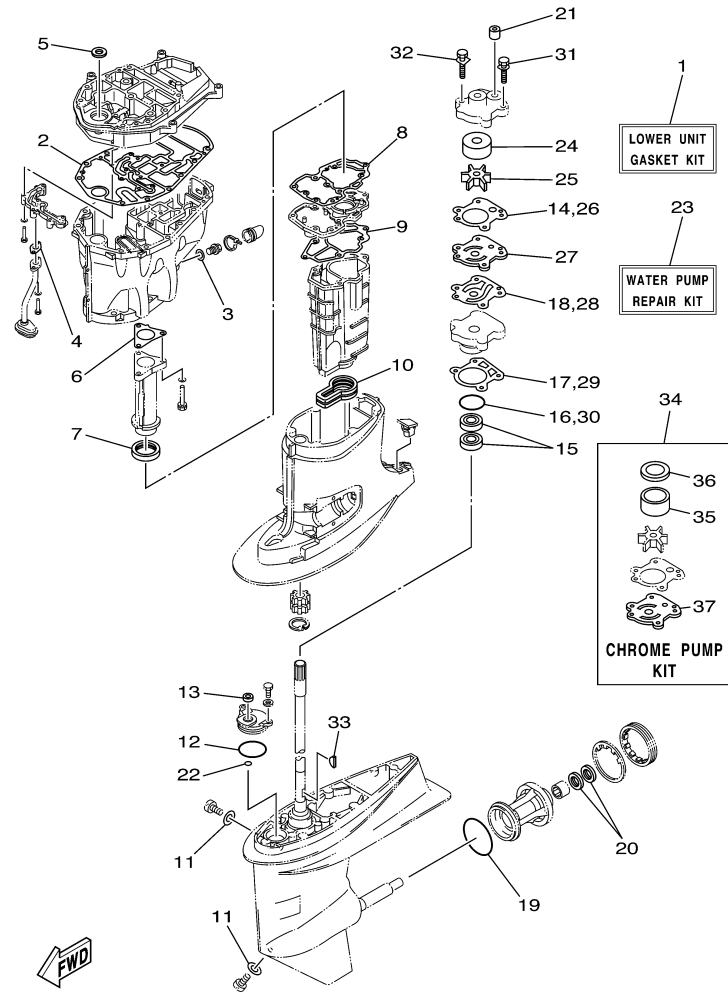

T60TLRD 2005 / REPAIR KIT 2

6C21100-D370

©2014 Yamaha Motor Corporation, U.S.A. All rights reserved.

Part List

T60TLRD 2005 / REPAIR KIT 2

REF - NO	PART NUMBER	PART NAME	QUANTITY	REMARKS
1	6C6-W0001-20-00	LOWER UNIT GASKET KIT	1	
2	6C5-15312-00-00	.GASKET, OIL PAN	1	
3	90430-14M09-00	.GASKET	1	
4	6C5-13414-00-00	.GASKET, STRAINER COVER	1	
5	93103-18011-00	.OIL SEAL	1	
6	6C5-41133-00-00	.GASKET, EXHAUST MANIFOLD 1	1	
7	6C5-46132-00-00	.GASKET 1	1	
8	6C5-41134-00-00	.GASKET, EXHAUST MANIFOLD	1	
9	6C5-41135-00-00	.GASKET, EXHAUST MANIFOLD	1	
10	6C5-45123-00-00	.GASKET, MUFFLER	1	
11	90430-08020-00	.GASKET	2	
12	93210-49046-00	.O-RING	1	
13	93106-09014-00	.OIL SEAL	1	
14	6H3-44315-A0-00	.GASKET, WATER PUMP	1	
15	93101-23070-00	.OIL SEAL	2	
16	93210-46044-00	.O-RING	1	
17	688-44316-A0-00	.GASKET, WATER PUMP	1	
18	6H3-44324-A0-00	.GASKET, CARTRIDGE	1	
19	93210-86M39-00	.O-RING	1	
20	93101-25M03-00	.OIL SEAL	2	
21	663-44366-00-00	.DAMPER, WATER SEAL 2	1	
22	93210-07003-00	.O-RING	1	
23	6H3-W0078-02-00	WATER PUMP REPAIR KIT	1	
24	663-44322-00-00	.INSERT, CARTRIDGE	1	
25	6H3-44352-00-00	.IMPELLER	1	
26	6H3-44315-A0-00	.GASKET, WATER PUMP	1	
27	6H3-44323-00-00	.OUTER PLATE, CARTRIDGE	1	
28	6H3-44324-A0-00	.GASKET, CARTRIDGE	1	
29	688-44316-A0-00	.GASKET, WATER PUMP	1	
30	93210-46044-00	.O-RING	1	
31	90119-08M14-00	.BOLT, WITH WASHER	2	
32	90119-08M33-00	.BOLT, WITH WASHER	2	
33	90280-03M03-00	.KEY, WOODRUFF	1	
34	6H3-W0078-0A-00	CHROME PUMP KIT	1	
35	670-44322-01-00	.INSERT, CARTRIDGE	1	
36	670-44321-00-00	.INNER PLATE, CARTRIDGE	1	
37	6H3-44323-40-00	.OUTER PLATE, CARTRIDGE	1	

Part Notes

T60TLRD 2005 / REPAIR KIT 2

PART NUMBER		NOTE TEXT
90430-14M09-00		OEM: This part number is among the Top 100 Most Popular Marine Maintenance Parts as of March 2014.
90430-08020-00		OEM: This part number is among the Top 100 Most Popular Marine Maintenance Parts as of March 2014.
93106-09014-00		OEM: This part number is among the Top 100 Most Popular Marine Maintenance Parts as of March 2014.
93101-25M03-00		OEM: This part number is among the Top 100 Most Popular Marine Maintenance Parts as of March 2014.
6H3-44352-00-00		OEM: This part number is among the Top 100 Most Popular Marine Maintenance Parts as of March 2014.

©2014 Yamaha Motor Corporation, U.S.A. All rights reserved.