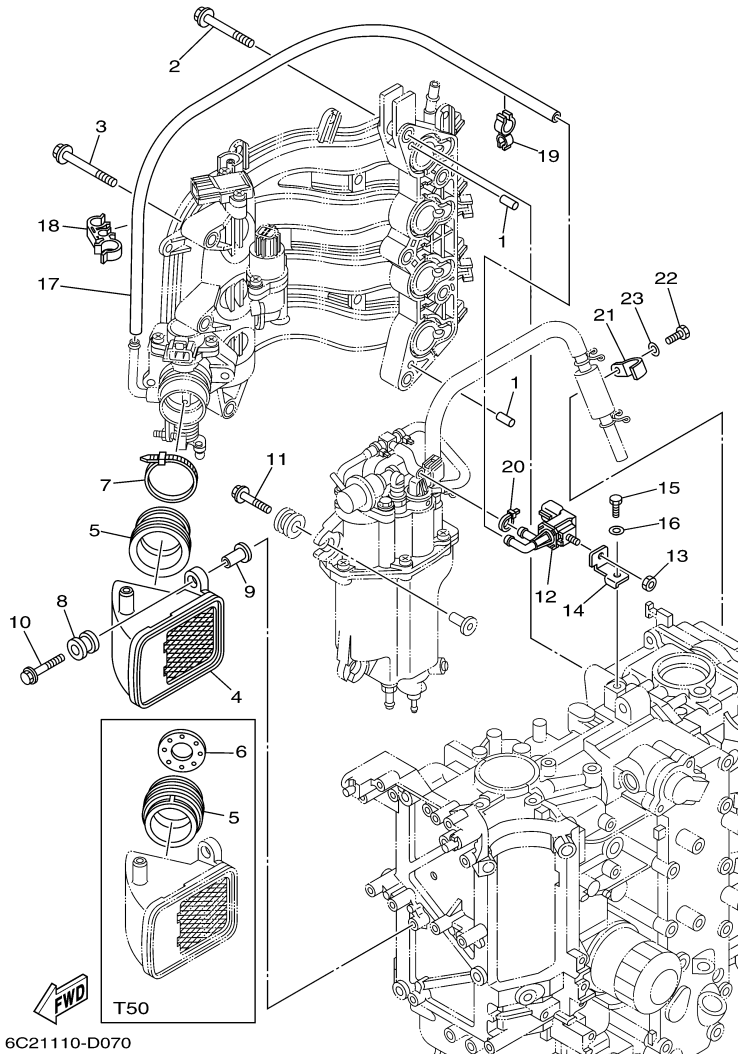

T60TLRD 2005 / INTAKE 2

©2014 Yamaha Motor Corporation, U.S.A. All rights reserved.

Part List

T60TLRD 2005 / INTAKE 2

REF - NO	PART NUMBER	PART NAME	QUANTITY	REMARKS
1	93608-12M05-00	PIN, DOWEL	2	
2	90119-08069-00	BOLT, WITH WASHER	5	
3	90119-06087-00	BOLT, WITH WASHER	3	
4	6C5-14440-00-00	SILENCER ASSY, INTAKE	1	
5	6C5-14453-00-00	JOINT, AIR CLEANER 1	1	UR T60
7	90464-76001-00	CLAMP	1	
8	6A0-82317-00-00	DAMPER, IGNITION COIL	2	
9	624-42542-00-00	PIPE	2	
10	90119-06106-00	BOLT, WITH WASHER	2	
11	90119-06M08-00	BOLT, WITH WASHER	3	
12	6C5-86120-00-00	SOLENOID VALVE ASSY	1	
13	95380-06600-00	NUT, HEXAGON	1	
14	6C5-86112-00-00	STAY, SOLENOID	1	
15	97095-06016-00	BOLT	1	
16	92995-06600-00	WASHER	1	
17	90445-115J5-00	HOSE (L460)	1	
18	90464-15008-00	CLAMP	1	
19	90464-12006-00	CLAMP	1	
20	90465-11M10-00	CLAMP	1	
21	6C5-13428-00-00	BRACKET, STRAINER 1	1	
22	97095-06016-00	BOLT	1	
23	92995-06600-00	WASHER	1