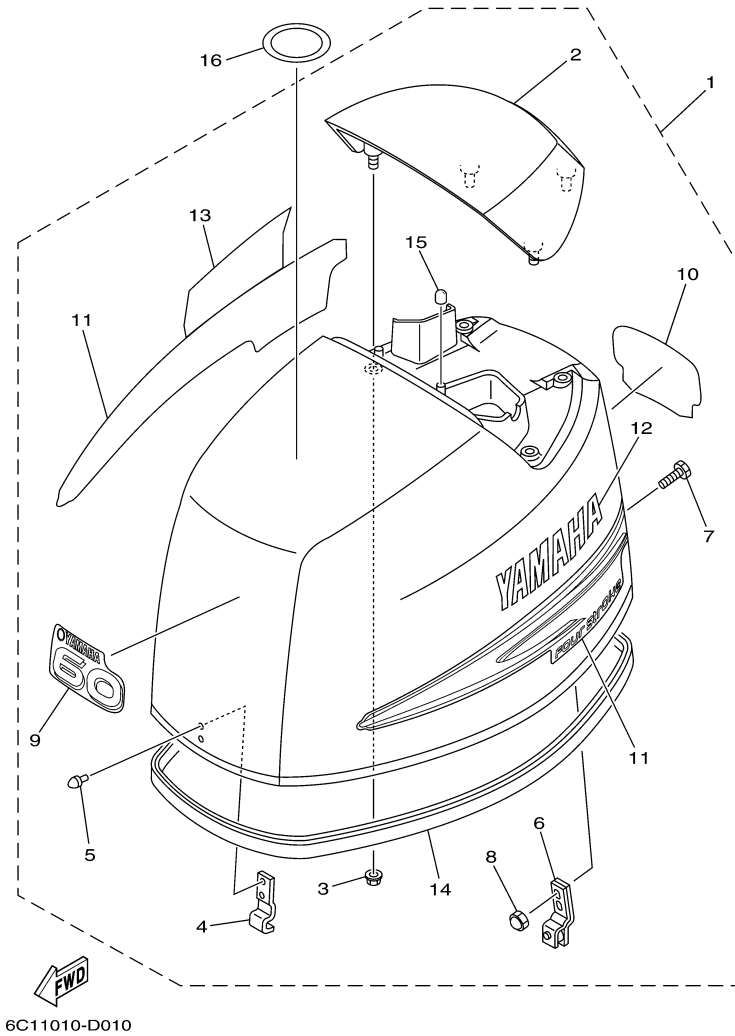

T60TLRD 2005 / TOP COWLING

©2014 Yamaha Motor Corporation, U.S.A. All rights reserved.

Part List

T60TLRD 2005 / TOP COWLING

REF - NO	PART NUMBER	PART NAME	QUANTITY	REMARKS
1	6C6-42610-00-4D	TOP COWLING ASSY	1	UR T60
2	67C-42613-00-4D	.MOLDING, AIR DUCT	1	
3	90179-06M24-00	.NUT	4	
4	6C5-42651-00-00	.HOOK	1	
5	90266-06M02-00	.RIVET	2	
6	67C-42652-01-00	.HOOK	1	
7	90109-06047-00	.BOLT	2	
8	90185-06M05-00	.NUT, SELF-LOCKING	2	
9	69W-42677-00-00	.GRAPHIC, FRONT	1	UR T60
10	6C6-42678-00-00	.GRAPHIC, REAR	1	UR T60
11	69W-W0070-00-00	.GRAPHIC SET	1	
12	69W-42681-00-00	.MARK, COWLING	1	
13	69W-42682-00-00	.MARK, COWLING	1	
14	6C5-42615-00-00	.SEAL	1	
15	69W-13448-00-00	.CAP	2	
16	67F-13434-02-00	LABEL, CAUTION	1	

Part Notes

T60TLRD 2005 / TOP COWLING

PART NUMBER	NOTE TEXT
69W-42677-00-00	OEM: The rear graphic correctly supersedes to this part. To match the original graphic, trim the word "Yamaha" from the front graphic.

©2014 Yamaha Motor Corporation, U.S.A. All rights reserved.