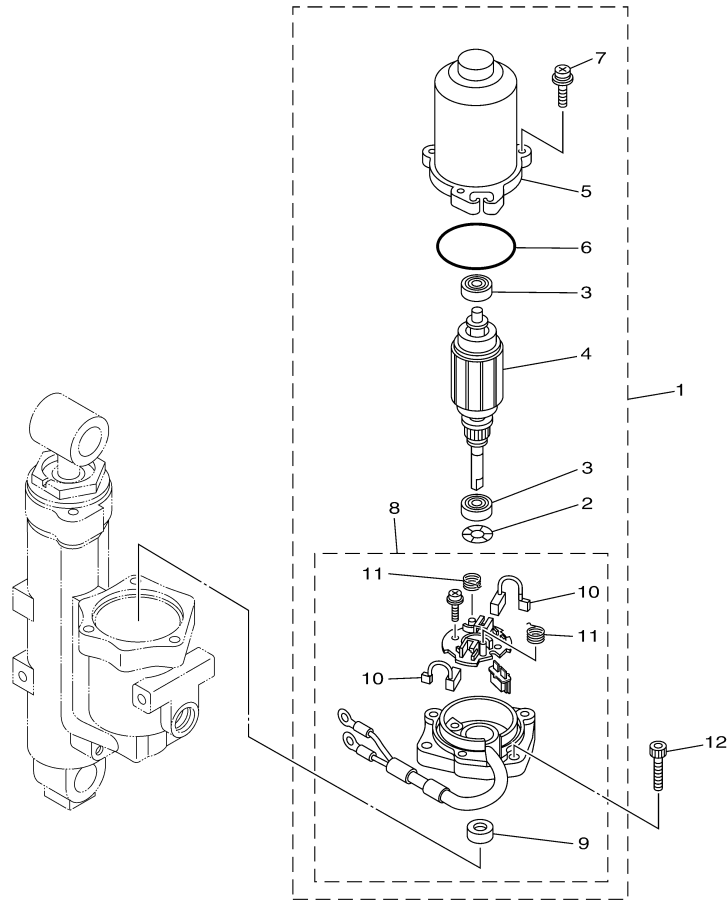

T60TLRD 2005 / POWER TRIM TILT ASSY 2

6C11010D2801

©2014 Yamaha Motor Corporation, U.S.A. All rights reserved.

Part List

T60TLRD 2005 / POWER TRIM TILT ASSY 2

REF - NO	PART NUMBER	PART NAME	QUANTITY	REMARKS
1	6C5-43880-01-00	MOTOR ASSY	1	
2	90206-08N51-00	.WASHER, WAVE	1	
3	93399-999T8-00	.BEARING	2	
4	6C5-43805-00-00	.ARMATURE ASSY	1	
5	6C5-43804-01-00	..STATOR ASSY	1	
6	6C5-43869-00-00	.O-RING	1	
7	6C5-43879-00-00	.SCREW, WITH WASHER	3	
8	6C5-43881-01-00	.FRAME, END	1	
9	6C5-43882-00-00	..OIL SEAL	1	
10	6C5-43891-00-00	..BRUSH 1	2	
11	6C5-4386K-00-00	..SPRING, BRUSH	2	
12	62X-43888-00-00	BOLT, SOCKET	3