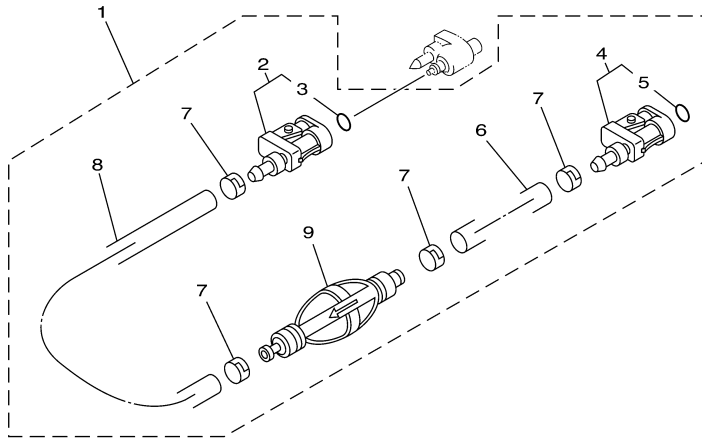

T60TLRD 2005 / FUEL 2

©2014 Yamaha Motor Corporation, U.S.A. All rights reserved.

Part List

T60TLRD 2005 / FUEL 2

REF - NO	PART NUMBER	PART NAME	QUANTITY	REMARKS
1	6Y2-24306-55-00	FUEL PIPE COMP. 1	1	AP
2	6E5-24305-05-00	.FUEL PIPE JOINT COMP 2	1	
3	93210-08287-00	..O-RING	1	
4	6Y2-24305-05-00	.FUEL PIPE JOINT COMP 2	1	
5	93210-08287-00	..O-RING	1	
6	90445-13M01-00	.HOSE (L2050)	1	
7	6E5-24351-51-00	.BAND 1	4	
8	90445-13M00-00	.HOSE (L850)	1	
9	6Y2-24360-60-00	.PRIMER PUMP ASSY	1