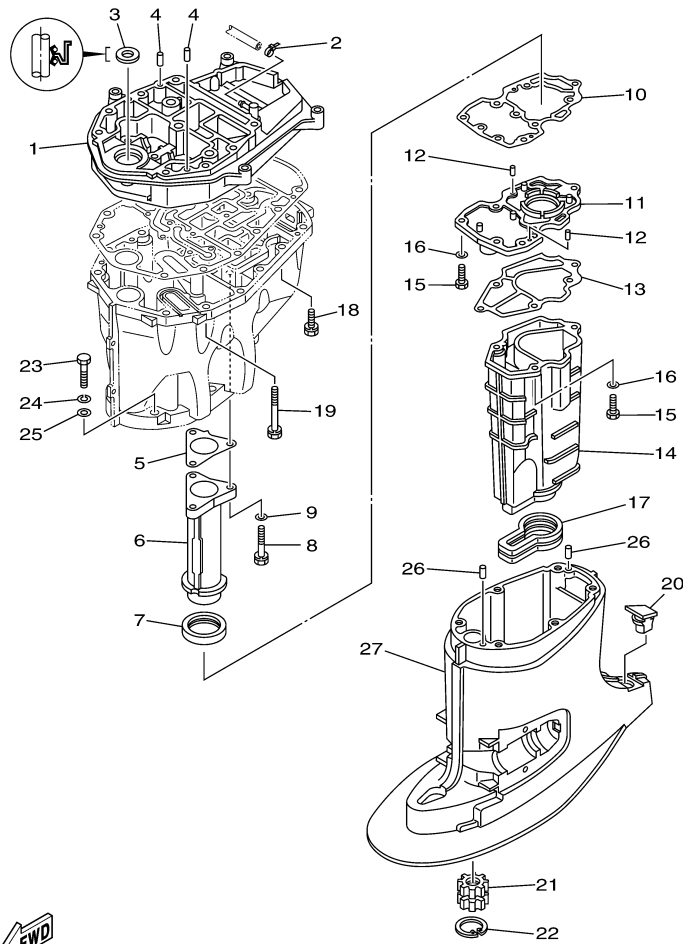

T60TLRD 2005 / UPPER CASING

6C11010-D290

©2014 Yamaha Motor Corporation, U.S.A. All rights reserved.

Part List

T60TLRD 2005 / UPPER CASING

REF - NO	PART NUMBER	PART NAME	QUANTITY	REMARKS
1	6C5-41137-00-94	GUIDE, EXHAUST	1	
2	90465-11M10-00	CLAMP	1	
3	93103-18011-00	.OIL SEAL	1	
4	93608-12M05-00	PIN, DOWEL	2	
5	6C5-41133-00-00	.GASKET, EXHAUST MANIFOLD 1	1	
6	6C5-41131-00-5B	MANIFOLD, EXT. 1	1	
7	6C5-46132-00-00	.GASKET 1	1	
8	90119-06120-00	BOLT, WITH WASHER	3	
9	90201-06015-00	WASHER, PLATE	3	
10	6C5-41134-00-00	.GASKET, EXHAUST MANIFOLD	1	
11	6C5-45181-00-5B	PLATE	1	
12	93604-10M03-00	PIN, DOWEL	2	
13	6C5-41135-00-00	.GASKET, EXHAUST MANIFOLD	1	
14	6C5-14711-00-5B	MUFFLER 1	1	
15	97075-06025-00	BOLT	6	
16	92995-06600-00	WASHER	6	
17	6C5-45123-00-00	.GASKET, MUFFLER	1	
18	90119-08M79-00	BOLT, WITH WASHER	4	
19	90119-08M82-00	BOLT, WITH WASHER	8	
20	6C5-45155-00-00	CAP	1	
21	69W-45318-00-00	BUSHING, DRIVE SHAFT	1	
22	93420-36M01-00	CIRCLIP	1	
23	97075-10045-00	BOLT	6	
24	92995-10100-00	WASHER	6	
25	92995-10600-00	WASHER	6	
26	93606-12019-00	.PIN, DOWEL	2	
27	6C5-45111-00-4D	CASING, UPPER	1