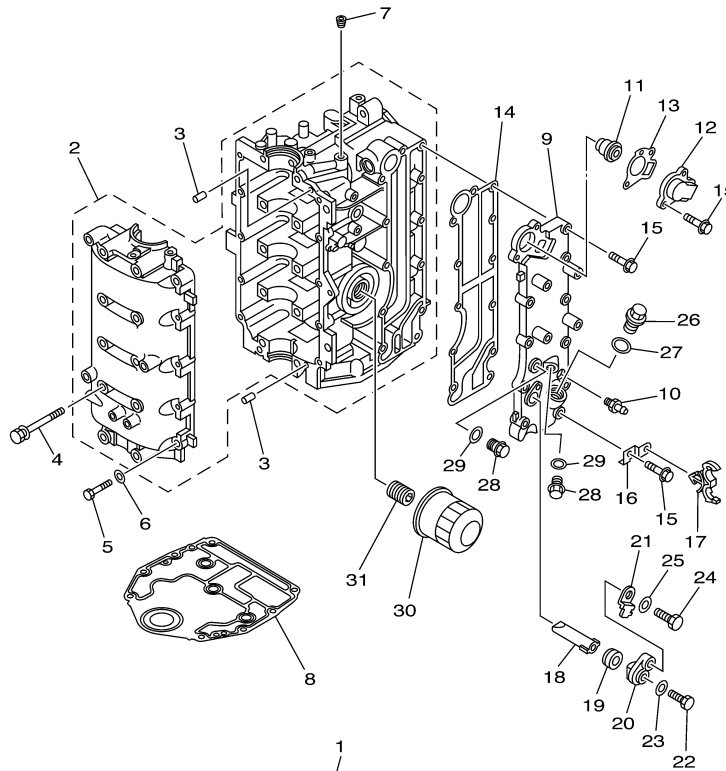

T60TLRD 2005 / CYLINDER CRANKCASE 1

CYLINDER BLOCK ASSY
CYLINDER CRANKCASE 1, Ref. No. 2 to 31
CRANKSHAFT PISTON, Ref. No. 1 to 11
CYLINDER HEAD, Ref. No. 14
OIL PUMP, Ref. No. 7 to 10

6C11100-D020

Part List

T60TLRD 2005 / CYLINDER CRANKCASE 1

REF - NO	PART NUMBER	PART NAME	QUANTITY	REMARKS
1	6C5-W009B-00-1S	CYLINDER BLOCK ASSY	1	
2	6C5-15100-00-1S	CRANKCASE ASSY	1	
3	93606-12019-00	.PIN, DOWEL	4	
4	90119-08M01-00	BOLT, WITH WASHER	10	
5	97013-06035-00	BOLT	10	
6	92903-06600-00	WASHER, PLATE	10	
7	90344-51003-00	PLUG, TAPER SCREW	1	
8	67C-11351-01-00	.GASKET, CYLINDER	1	
9	6C5-41113-00-1S	OUTER COVER, EXHAUST	1	
10	62Y-12481-10-00	PIPE 1	1	
11	6G8-12411-03-00	THERMOSTAT	1	
12	6H3-12413-00-1S	COVER, THERMOSTAT	1	
13	62Y-12414-00-00	.GASKET, COVER	1	
14	6C5-41114-00-00	.GASKET, EXHAUST OUTER COVER	1	
15	90119-06MA5-00	BOLT, WITH WASHER	12	
16	6C5-1135A-00-00	BRACKET	1	
17	90464-18246-00	CLAMP	1	
18	62Y-11325-00-00	ANODE	1	
19	66M-11328-00-00	GROMMET, ANODE	1	
20	66M-11327-00-94	COVER, ANODE	1	
21	66M-12535-00-00	PLATE	1	
22	97095-05012-00	BOLT	1	
23	92995-05600-00	WASHER	1	
24	97095-06020-00	BOLT	1	
25	92995-06600-00	WASHER	1	
26	90340-18M09-00	PLUG, STRAIGHT SCREW	1	
27	90430-18130-00	.GASKET	1	
28	90340-14M06-00	PLUG, STRAIGHT SCREW	2	
29	90430-14115-00	.GASKET	2	
30	5GH-13440-10-00	ELEMENT ASSY, OIL CLEANER	1	
31	6C5-12858-00-00	BOLT, UNION	1	

Part Notes

T60TLRD 2005 / CYLINDER CRANKCASE 1

PART NUMBER	NOTE TEXT
62Y-12414-00-00	OEM: This part number is among the Top 100 Most Popular Marine Maintenance Parts as of March 2014.

©2014 Yamaha Motor Corporation, U.S.A. All rights reserved.