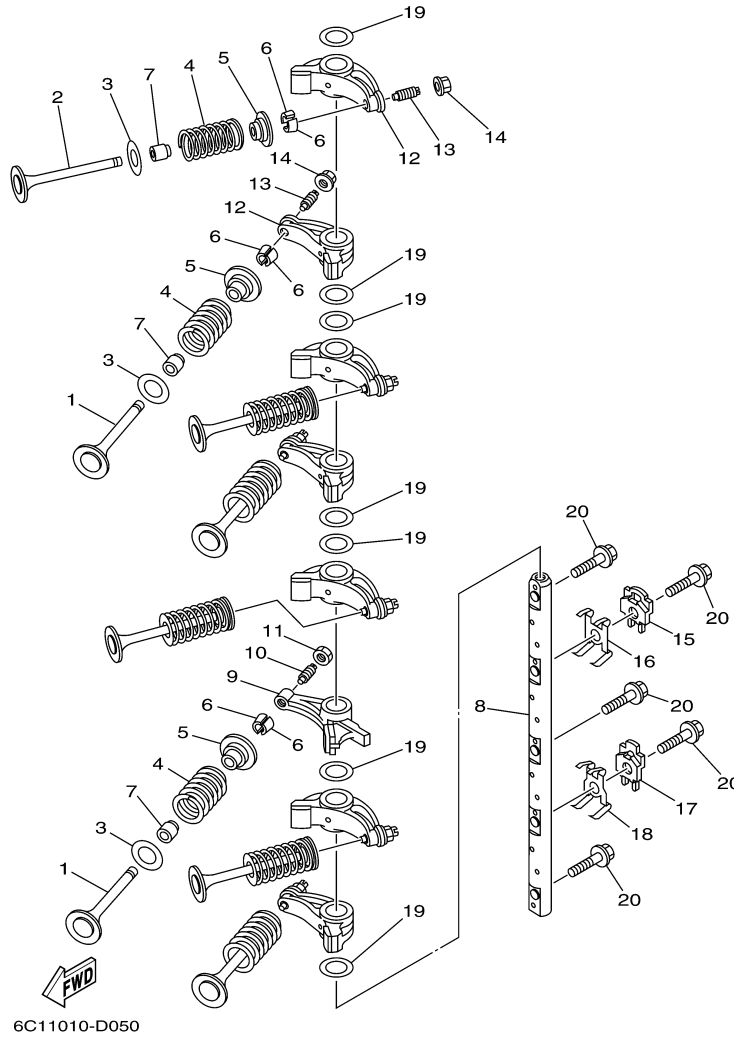

T60TLRD 2005 / VALVE

©2014 Yamaha Motor Corporation, U.S.A. All rights reserved.

Part List

T60TLRD 2005 / VALVE

REF - NO	PART NUMBER	PART NAME	QUANTITY	REMARKS
1	69W-12111-00-00	VALVE, INTAKE	4	
2	69W-12121-00-00	VALVE, EXHAUST	4	
3	62Y-12116-00-00	SEAT, VALVE SPRING	8	
4	51Y-12114-00-00	SPRING, VALVE OUTER	8	
5	30X-12117-00-00	RETAINER, VALVE SPRING	8	
6	30X-12118-00-00	LOCK, VALVE SPRING RETAINER	16	
7	51Y-12119-00-00	SEAL, VALVE STEM	8	
8	6C5-12146-00-00	SHAFT, ROCKER	1	
9	62Y-12151-00-00	ARM, VALVE ROCKER	1	
10	64J-12159-00-00	SCREW, VALVE ADJUSTING	1	
11	62Y-12158-00-00	NUT, LOCK	1	
12	6C5-12151-00-00	ARM, VALVE ROCKER	7	
13	6C5-12159-00-00	SCREW, VALVE ADJUSTING	7	
14	6C5-12158-00-00	NUT, LOCK	7	
15	6C5-12231-00-00	GUIDE, STOPPER 1	1	
16	6C5-12233-00-00	PLATE, GUIDE STOPPER 1	1	
17	6C5-12241-00-00	GUIDE, STOPPER 2	1	
18	6C5-12243-00-00	PLATE, GUIDE STOPPER 2	1	
19	90201-16014-00	WASHER, PLATE	7	
20	90105-08060-00	BOLT, FLANGE	5