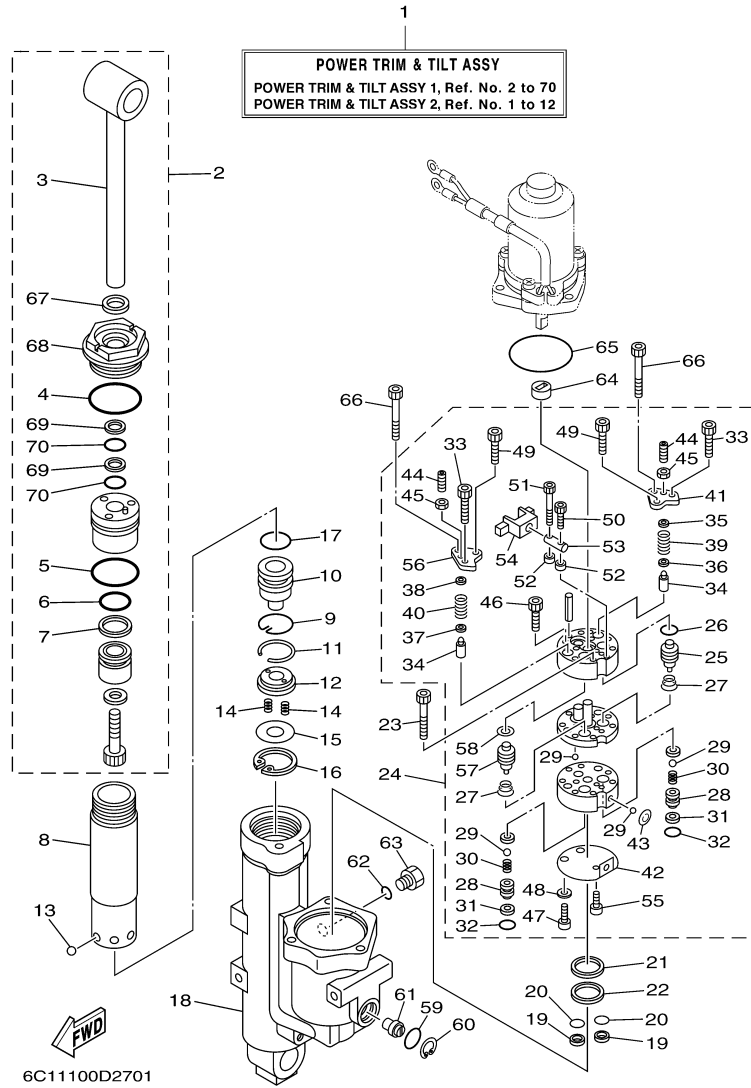

T60TLRD 2005 / POWER TRIM TILT ASSY 1

©2014 Yamaha Motor Corporation, U.S.A. All rights reserved.

Part List

T60TLRD 2005 / POWER TRIM TILT ASSY 1

REF - NO	PART NUMBER	PART NAME	QUANTITY	REMARKS
1	6C5-43800-01-8D	POWER TRIM & TILT ASSY	1	
2	6C5-43810-00-00	.TILT PISTON SUB ASSY	1	
3	6C5-43801-00-00	..ROD	1	
4	62Y-43863-00-00	..O-RING	1	
5	6C5-43862-00-00	..O-RING	1	
6	6C5-43861-00-00	..O-RING	1	
7	6C5-43871-00-00	..RING, BACK UP	1	
8	6C5-22471-00-00	CYLINDER, SHOCK ABSORBER	1	
9	6C5-43875-00-00	RING, SNAP	1	
10	6C5-4381B-00-00	FREE PISTON SUB ASSY	1	
11	93450-32116-00	CIRCLIP	1	
12	6C5-43899-00-00	PLATE STOPPER	1	
13	93503-16003-00	BALL	6	
14	62X-4384H-00-00	SPRING	2	
15	6C5-22435-00-00	PLATE, VALVE 2	1	
16	99009-32500-00	CIRCLIP	1	
17	6C5-43861-00-00	O-RING	1	
18	6C5-4380K-00-00	CYLINDER, TILT SUB ASSY	1	
19	6C5-43817-10-00	FILTER 2	2	
20	69J-4389J-00-00	.O-RING	2	
21	6C5-43816-00-00	FILTER 1	1	
22	6C5-4380G-00-00	PLATE	1	
23	91312-05045-00	BOLT	2	
24	6C5-43830-00-00	GEAR PUMP ASSY	1	
25	6C6-43841-00-00	.PISTON, SHUTTLE	1	
26	6H1-43883-00-00	.O-RING	1	
27	6C6-43894-00-00	.SPRING, SHUTTLE RETURN	2	
28	6C6-4382E-00-00	.ADAPTOR 2	2	
29	93505-32038-00	.BALL	6	
30	6C6-43853-00-00	.SPRING, MAIN VALVE	2	
31	6C6-4387G-00-00	.WASHER	2	
32	69J-4389J-00-00	.O-RING	2	
33	91312-05030-00	.BOLT	2	
34	6C5-43851-00-00	.SEAT, RELIEF VALVE	2	
35	6C5-4381K-00-00	.HOLDER	1	
36	6C5-43893-00-00	.WASHER	1	
37	6C6-43893-00-00	.WASHER	1	
38	6C6-4381K-00-00	.HOLDER	1	
39	6C5-43855-00-00	.SPRING, UP RELIEF	1	
40	6C5-43856-00-00	.SPRING, DOWN RELIEF	1	
41	6C5-4382K-00-00	.CAP, RELIEF VALVE	1	
42	6C5-43895-00-00	.SEAT, RELIEF VALVE	1	
43	6C5-43854-00-00	.SPRING, MANUAL RELEASE	1	
44	92A08-03110-00	.SCREW SET	2	
45	95302-03600-00	.NUT	2	
46	91312-05025-00	.BOLT	2	
47	6C6-43878-00-00	.BOLT, SOCKET	2	
48	62Y-4387G-00-00	.WASHER	2	
49	91312-04030-00	.BOLT	2	
50	91312-03016-00	.BOLT	1	
51	6C6-4388E-00-00	.PLUG, TAPER SCREW	1	
52	6C6-4388F-00-00	.SPACER	2	
53	6C6-4386G-00-00	.PIN, STRAIGHT 2	1