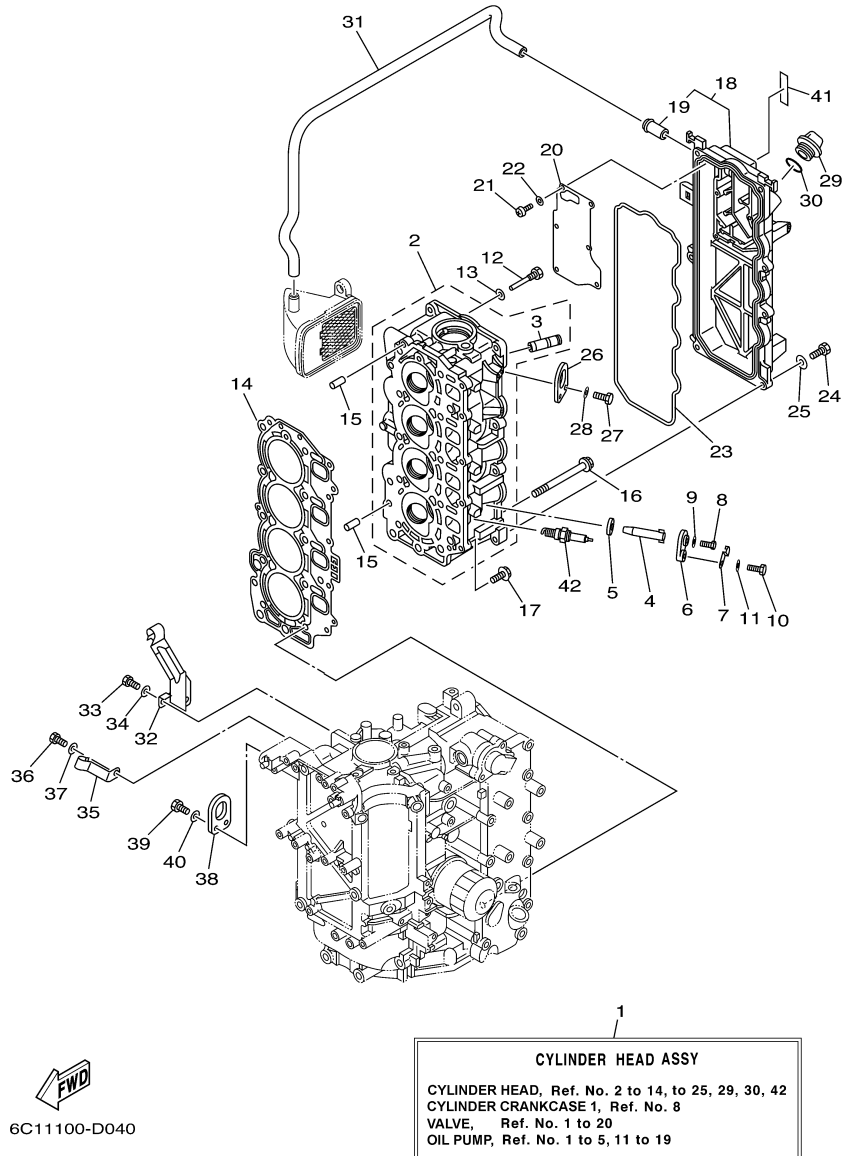

T60TLRD 2005 / CYLINDER HEAD

©2014 Yamaha Motor Corporation, U.S.A. All rights reserved.

Part List

T60TLRD 2005 / CYLINDER HEAD

REF - NO	PART NUMBER	PART NAME	QUANTITY	REMARKS
1	6C5-W009A-00-1S	CYLINDER HEAD COMPLETE	1	
2	6C5-11111-00-1S	HEAD, CYLINDER 1	1	
3	62Y-11133-30-00	.GUIDE, VALVE 1	8	
4	62Y-11325-00-00	ANODE	4	
5	66M-11328-00-00	GROMMET, ANODE	4	
6	66M-11327-00-94	COVER, ANODE	4	
7	66M-12535-00-00	PLATE	4	
8	97095-05012-00	BOLT	4	
9	92995-05600-00	WASHER	4	
10	97095-06020-00	BOLT	4	
11	92995-06600-00	WASHER	4	
12	90109-06M65-00	BOLT	1	
13	90430-06014-00	.GASKET	1	
14	6C5-11181-01-00	.GASKET, CYLINDER HEAD 1	1	
15	99530-08012-00	PIN, DOWEL	2	
16	90105-09005-00	BOLT, FLANGE	10	
17	90119-06MA3-00	BOLT, WITH WASHER	5	
18	6C5-11191-00-1S	COVER, CYLINDER HEAD 1	1	
19	62Y-14485-00-00	.PIPE, JOINT	1	
20	6C5-11168-00-00	COVER, BREATHER	1	
21	98507-04010-00	SCREW, PAN HEAD	6	
22	92907-04600-00	WASHER	6	
23	62Y-11356-00-00	.SEAL, CYLINDER 2	1	
24	97095-06020-00	BOLT	7	
25	92995-06600-00	WASHER	7	
26	62Y-11119-00-00	HANGER, ENGINE	1	
27	97095-06020-00	BOLT	2	
28	92995-06600-00	WASHER	2	
29	6G8-15363-00-00	PLUG, OIL	1	
30	93210-24M79-00	.O-RING	1	
31	6C5-1531A-00-00	HOSE, BREATHER 1	1	
32	6C5-15378-00-00	HOLDER	1	
33	97095-06014-00	BOLT	1	
34	92995-06600-00	WASHER	1	
35	6C5-15378-10-00	HOLDER	1	
36	97095-06014-00	BOLT	1	
37	92995-06600-00	WASHER	1	
38	62Y-11119-00-00	HANGER, ENGINE	1	
39	97095-06020-00	BOLT	2	
40	92995-06600-00	WASHER	2	
41	62Y-12138-40-00	MARK, CAUTION	1	
42	94702-00418-00	PLUG, SPARK (NGK DPR6EB)	4