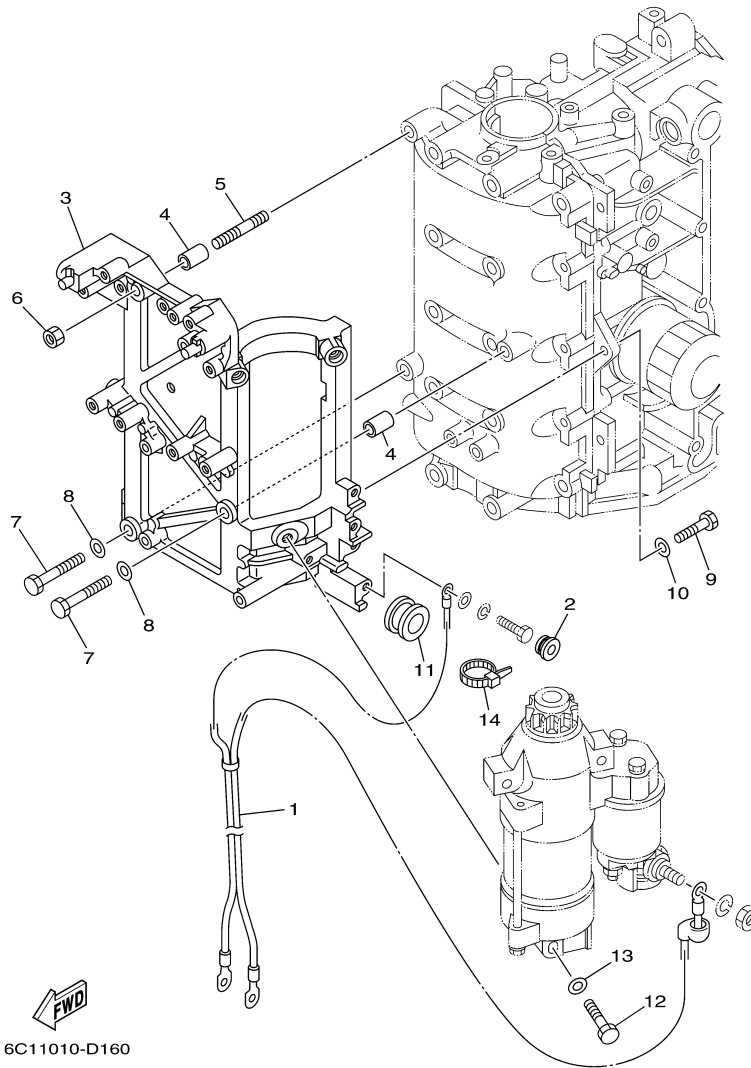

T60TLRD 2005 / ELECTRICAL 4

©2014 Yamaha Motor Corporation, U.S.A. All rights reserved.

Part List

T60TLRD 2005 / ELECTRICAL 4

REF - NO	PART NUMBER	PART NAME	QUANTITY	REMARKS
1	6C5-82105-U0-00	BATTERY CABLE	1	
2	90480-12072-00	GROMMET	1	
3	6C5-81822-00-94	BRACKET, STARTING MOTOR	1	
4	99590-10114-00	.PIN, DOWEL	2	
5	95680-08330-00	BOLT, STUD	1	
6	95380-08600-00	NUT	1	
7	97095-08035-00	BOLT	2	
8	92995-08600-00	WASHER	2	
9	97095-08025-00	BOLT	2	
10	92995-08600-00	WASHER	2	
11	90480-24003-00	GROMMET	1	
12	97013-08045-00	BOLT	3	
13	92903-08600-00	WASHER, PLATE	3	
14	90465-13M18-00	CLAMP	1	

Part Notes

T60TLRD 2005 / ELECTRICAL 4

PART NUMBER	NOTE TEXT
90480-12072-00	OEM: GROMMET used on F115TLR and F/LF115TXR 0410 Production and Earlier

©2014 Yamaha Motor Corporation, U.S.A. All rights reserved.