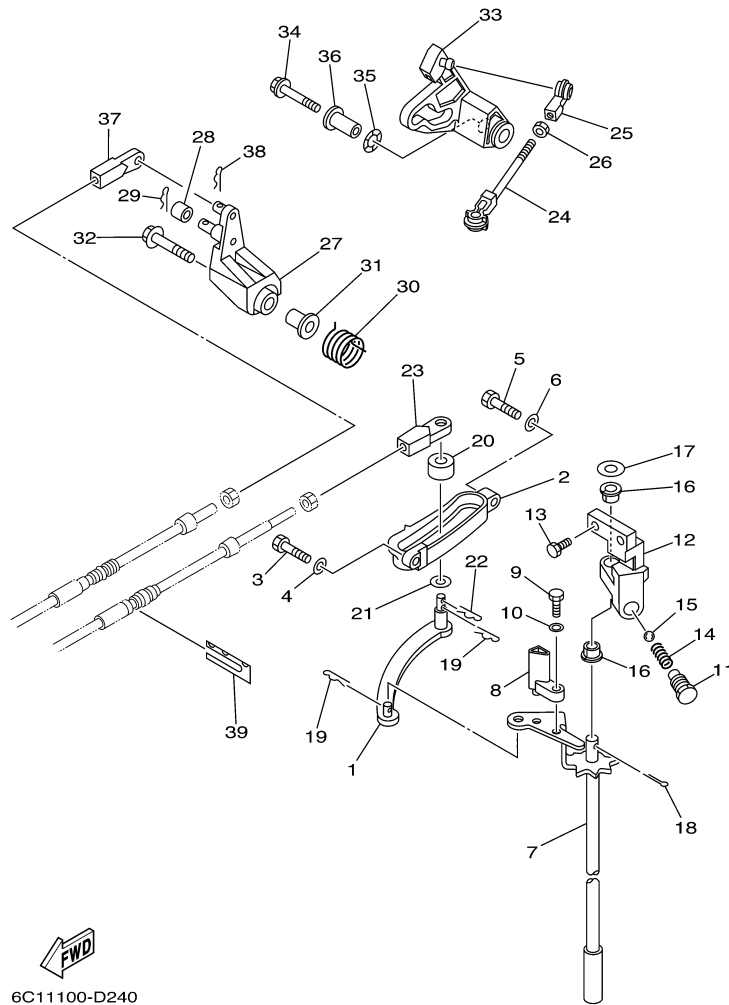

T60TLRD 2005 / CONTROL

6C11100-D240

©2014 Yamaha Motor Corporation, U.S.A. All rights reserved.

Part List

T60TLRD 2005 / CONTROL

REF - NO	PART NUMBER	PART NAME	QUANTITY	REMARKS
1	69W-44121-00-00	LEVER, SHIFT ROD	1	
2	62Y-44117-01-4D	BRACKET	1	
3	97095-06020-00	BOLT	1	
4	92995-06600-00	WASHER	1	
5	97095-06025-00	BOLT	1	
6	92995-06600-00	WASHER	1	
7	6C5-44120-00-00	HANDLE GEAR SHIFT ASSY	1	L
8	6C5-44122-00-00	BUSHING, SHIFT ROD LEVER	1	
9	97095-05014-00	.BOLT	1	
10	92995-05600-00	WASHER	1	
11	62Y-42715-01-00	BUSHING	1	
12	62Y-44118-00-00	BRACKET	1	
13	97095-06020-00	BOLT	2	
14	90501-12082-00	SPRING, COMPRESSION	1	
15	93501-04M02-00	BALL	1	
16	90386-90M90-00	BUSH	2	
17	90201-10M20-00	.WASHER, PLATE	1	
18	91490-20015-00	PIN. COTTER	1	
19	90468-18008-00	CLIP	2	
20	688-44122-00-00	BUSHING, SHIFT ROD LEVER	1	
21	90202-07M07-00	WASHER, PLATE	1	
22	90468-18008-00	CLIP	1	
23	69W-48344-00-00	CABLE END, REMOTE CONTROL	1	
24	688-41211-01-00	LINK, ACCEL.	1	
25	6H4-41237-00-00	JOINT, LINK	1	
26	95380-05700-00	NUT	1	
27	62Y-42154-00-00	LEVER, THROTTLE CONTROL	1	
28	6C5-42171-00-00	BUSHING	1	
29	91490-16010-00	PIN. COTTER	1	
30	62Y-44135-00-00	SPRING	1	
31	90387-06M45-00	COLLAR	1	
32	90119-06106-00	BOLT, WITH WASHER	1	
33	6C5-42335-00-00	LEVER, ACCEL. CONTROL	1	
34	95895-06035-00	BOLT, FLANGE	1	
35	90206-10M04-00	WASHER, WAVE	1	
36	90387-06M82-00	COLLAR	1	
37	69W-48344-00-00	CABLE END, REMOTE CONTROL	1	
38	90468-18008-00	CLIP	1	
39	62Y-48538-00-00	CLAMP, CABLE 1	1	

Part Notes

T60TLRD 2005 / CONTROL

PART NUMBER	NOTE TEXT
90468-18008-00	OEM: This part number is among the Top 100 Most Popular Marine Maintenance Parts as of March 2014.
90468-18008-00	OEM: This part number is among the Top 100 Most Popular Marine Maintenance Parts as of March 2014.
90468-18008-00	OEM: This part number is among the Top 100 Most Popular Marine Maintenance Parts as of March 2014.

©2014 Yamaha Motor Corporation, U.S.A. All rights reserved.