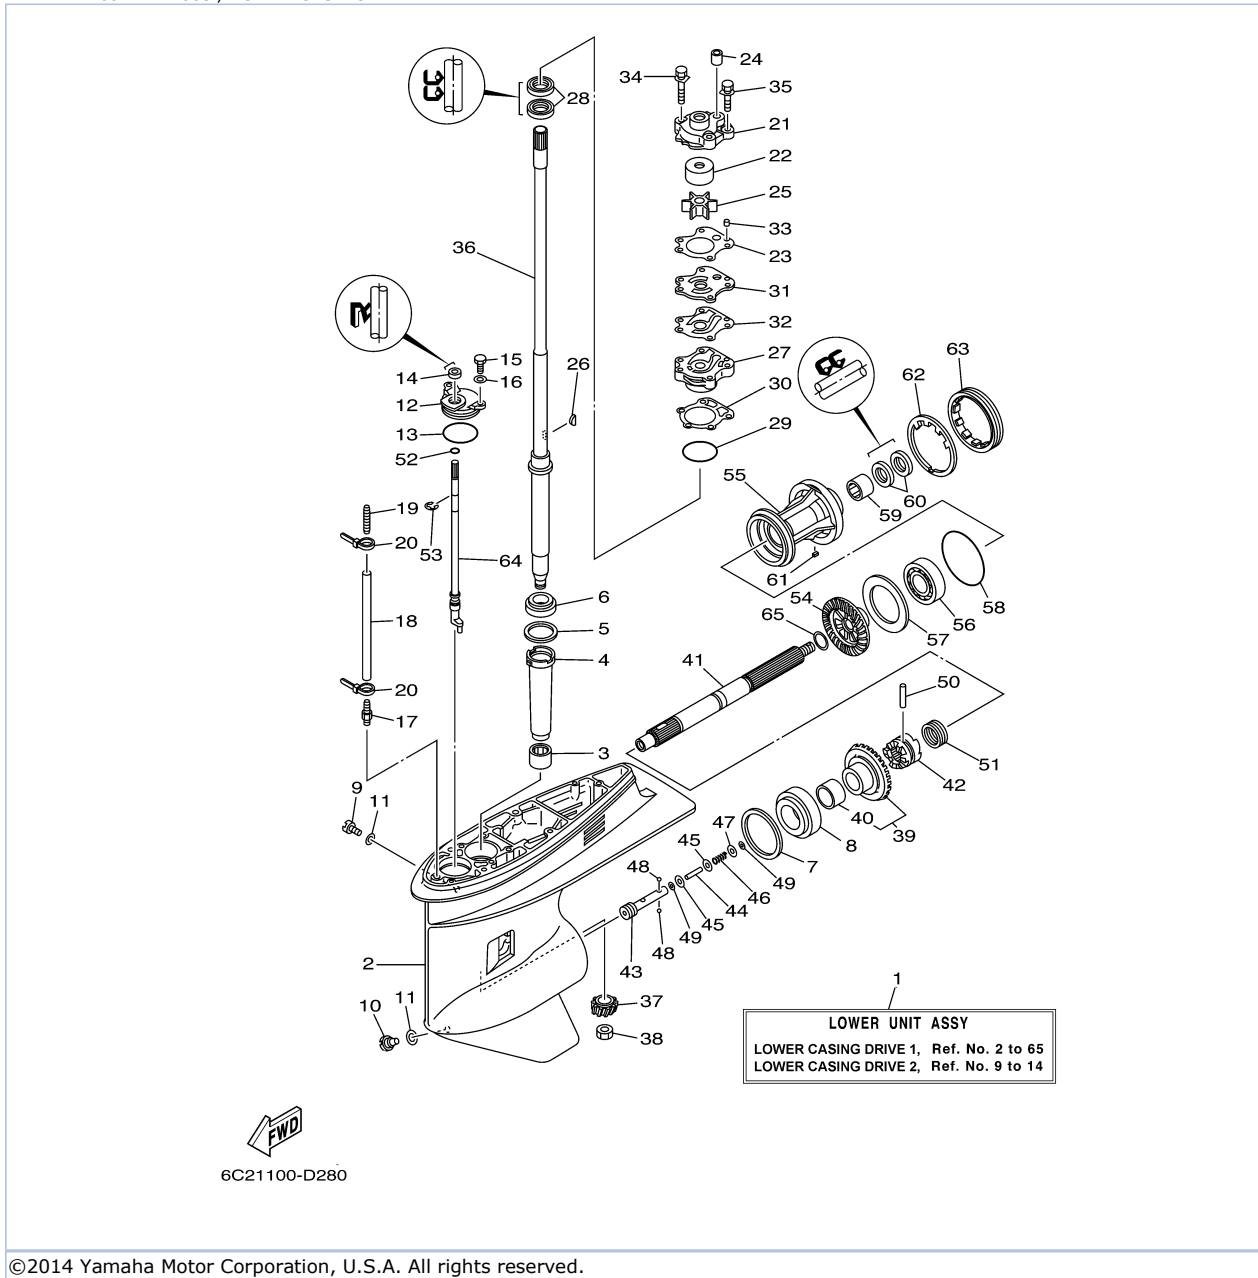

T60TLRD 2005 / LOWER CASING DRIVE 1

Part List

T60TLRD 2005 / LOWER CASING DRIVE 1

REF - NO	PART NUMBER	PART NAME	QUANTITY	REMARKS
1	68S-45300-30-4D	LOWER UNIT ASSY	1	L
2	67F-45301-00-4D	CASING, LOWER	1	
3	93315-52563-00	BEARING	1	
4	688-45536-01-00	SLEEVE, DRIVE SHAFT	1	
5	688-45587-01-00	SHIM (T:0.10MM)	1	UR
5	688-45587-10-00	SHIM (T:0.12MM)	1	UR
5	688-45587-20-00	SHIM (T:0.15MM)	1	UR
5	688-45587-60-00	SHIM (T:0.50MM)	1	UR
5	688-45587-40-00	SHIM (T:0.30MM)	1	UR
5	688-45587-50-00	SHIM (T:0.40MM)	1	UR
5	688-45587-30-00	SHIM (T:0.18MM)	1	UR
6	93332-000U3-00	BEARING	1	
7	688-45567-01-00	SHIM (T:0.10MM)	1	UR
7	688-45567-10-00	SHIM (T:0.12MM)	1	UR
7	688-45567-20-00	SHIM (T:0.15MM)	1	UR
7	688-45567-60-00	SHIM (T:0.50MM)	1	UR
7	688-45567-40-00	SHIM (T:0.30MM)	1	UR
7	688-45567-50-00	SHIM (T:0.40MM)	1	UR
7	688-45567-30-00	SHIM (T:0.18MM)	1	UR
8	93332-00095-00	BEARING	1	
9	90340-08002-00	PLUG, STRAIGHT SCREW	1	
10	688-45341-10-00	PLUG, DRAIN	1	
11	90430-08020-00	.GASKET	2	
12	688-45321-00-00	PLATE	1	
13	93210-49046-00	.O-RING	1	
14	93106-09014-00	.OIL SEAL	1	
15	97095-06016-00	BOLT	2	
16	92995-06600-00	WASHER	2	
17	6E5-45378-00-00	NIPPLE, HOSE	1	
18	90445-07ME8-00	HOSE (L80)	1	L
19	6E5-83558-10-00	END, NIPPLE	1	
20	90465-11M10-00	CLAMP	2	
21	6H3-44311-00-00	HOUSING, WATER PUMP	1	
22	663-44322-00-00	.INSERT, CARTRIDGE	1	
23	6H3-44315-A0-00	.GASKET, WATER PUMP	1	
24	663-44366-00-00	.DAMPER, WATER SEAL 2	1	
25	6H3-44352-00-00	.IMPELLER	1	
26	90280-03M03-00	.KEY, WOODRUFF	1	
27	6H3-44341-00-94	HOUSING, WATER PUMP	1	
28	93101-23070-00	.OIL SEAL	2	
29	93210-46044-00	O-RING	1	
30	688-44316-A0-00	.GASKET, WATER PUMP	1	
31	6H3-44323-00-00	.OUTER PLATE, CARTRIDGE	1	
32	6H3-44324-A0-00	.GASKET, CARTRIDGE	1	
33	93604-10M03-00	PIN, DOWEL	2	
34	90119-08M33-00	.BOLT, WITH WASHER	2	
35	90119-08M14-00	.BOLT, WITH WASHER	2	
36	64J-45501-30-00	DRIVE SHAFT COMP.	1	L
37	6K5-45551-00-00	PINION (12T)	1	
38	90170-16M01-00	NUT	1	
39	68S-45560-00-00	GEAR 1 (28T)	1	
40	93317-322V0-00	.BEARING	1	
41	67F-45611-01-00	SHAFT, PROPELLER	1