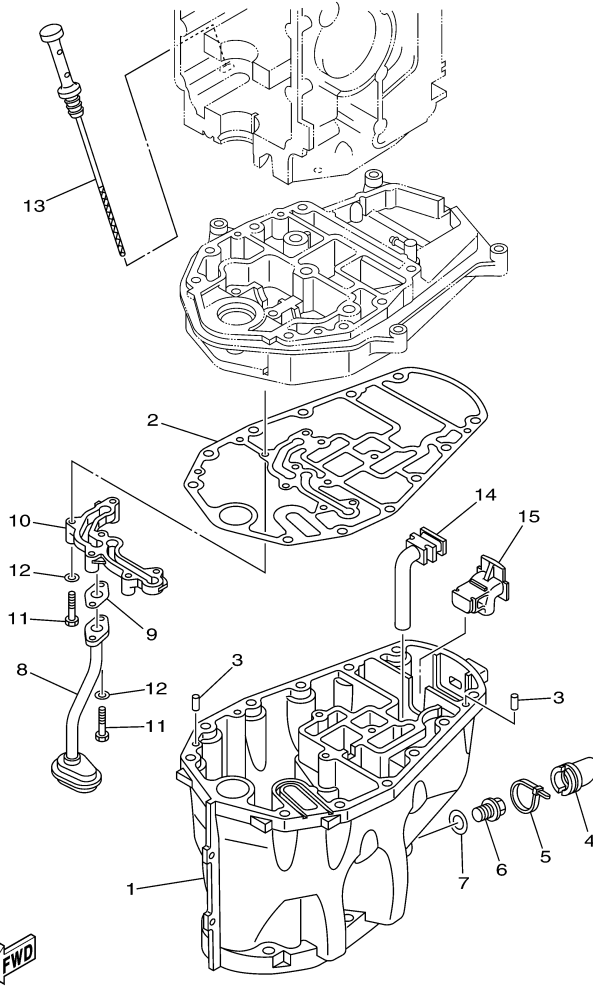

T60TLRD 2005 / OIL PAN

6C11010-D300

©2014 Yamaha Motor Corporation, U.S.A. All rights reserved.

Part List

T60TLRD 2005 / OIL PAN

REF - NO	PART NUMBER	PART NAME	QUANTITY	REMARKS
1	6C5-15311-00-5B	OIL PAN	1	
2	6C5-15312-00-00	.GASKET, OIL PAN	1	
3	93606-12019-00	.PIN, DOWEL	2	
4	6C5-15316-00-00	DAMPER 1	1	
5	90465-11M59-00	CLAMP	1	
6	90340-14M06-00	PLUG, STRAIGHT SCREW	1	
7	90430-14M09-00	.GASKET	1	
8	6C5-13411-00-00	STRAINER, OIL	1	
9	6C5-13414-00-00	GASKET, STRAINER COVER	1	
10	6C5-15333-00-00	COVER	1	
11	97013-06030-00	BOLT	6	
12	92903-06600-00	WASHER, PLATE	6	
13	6C5-15362-00-00	PLUG, OIL LEVEL	1	
14	6C5-45135-01-00	PIPE	1	
15	6C5-45136-01-00	PIPE	1	

Part Notes

T60TLRD 2005 / OIL PAN

PART NUMBER	NOTE TEXT
90430-14M09-00	OEM: This part number is among the Top 100 Most Popular Marine Maintenance Parts as of March 2014.

©2014 Yamaha Motor Corporation, U.S.A. All rights reserved.