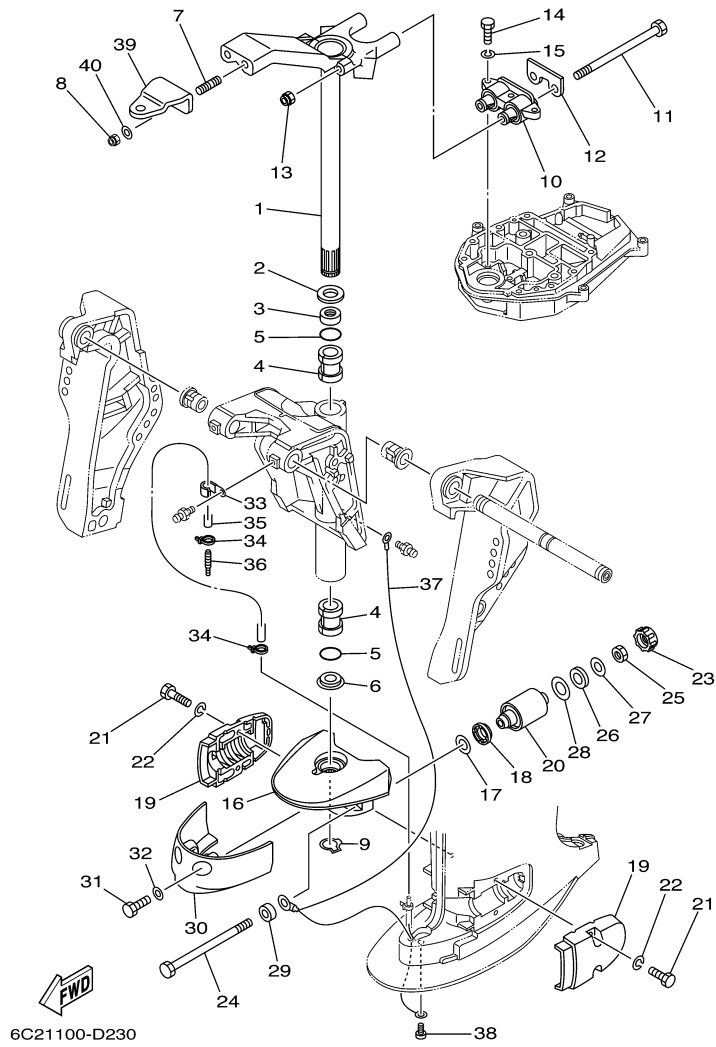

T60TLRD 2005 / BRACKET 2

©2014 Yamaha Motor Corporation, U.S.A. All rights reserved.

Part List

T60TLRD 2005 / BRACKET 2

REF - NO	PART NUMBER	PART NAME	QUANTITY	REMARKS
1	69W-42510-01-4D	STEERING BRACKET ASSY	1	
2	90201-30M00-00	WASHER, PLATE	1	
3	90386-30M78-00	BUSH	1	
4	90386-30M77-00	BUSH	2	
5	93210-29M94-00	O-RING	2	
6	90386-30M60-00	BUSH	1	
7	90116-10M28-00	BOLT, STUD	2	
8	90185-10051-00	NUT, SELF-LOCKING	2	
9	93410-28M06-00	CIRCLIP	1	
10	64J-44514-00-4D	MOUNT DAMPER, UPPER SIDE	1	
11	90101-08M15-00	BOLT	2	
12	69W-44526-01-00	PLATE	1	
13	90185-08045-00	NUT, SELF-LOCKING	2	
14	97075-08030-00	BOLT	3	
15	92995-08100-00	WASHER	3	
16	69W-44551-00-4D	HOUSING, LOWER MOUNT RUBBER	1	
17	90201-12M16-00	WASHER, PLATE	2	
18	6C5-43885-00-00	GROMMET	2	
19	6C5-44552-00-4D	HOUSING, LOWER MOUNT RUBBER 2	2	
20	69W-44555-00-4D	MOUNT DAMPER, LOWER SIDE	2	
21	97075-08030-00	BOLT	4	
22	92995-08100-00	WASHER	4	
23	6C5-44575-00-00	DAMPER, LOWER MOUNT RUBBER	2	
24	90109-12MA3-00	BOLT	2	
25	95380-12700-00	NUT	2	
26	90202-21100-00	WASHER, PLATE	2	
27	90201-13M19-00	WASHER, PLATE	2	
28	90201-22M05-00	WASHER, PLATE	2	
29	6C6-43127-00-00	COLLAR	2	
30	67C-44553-00-4D	COVER, LOWER MOUNT	1	
31	97095-08020-00	BOLT	2	
32	92995-08600-00	WASHER	2	
33	90465-06M86-00	.CLAMP	1	
34	90465-11M10-00	CLAMP	2	
35	90445-07M53-00	HOSE (L700)	1	
36	6E5-83558-00-00	END, NIPPLE	1	
37	67C-82127-10-00	WIRE, LEAD 2	1	
38	97885-06008-00	SCREW, PAN HEAD	1	
39	65W-48511-00-00	HOOK, STEERING	1	
40	92995-10600-00	WASHER	2