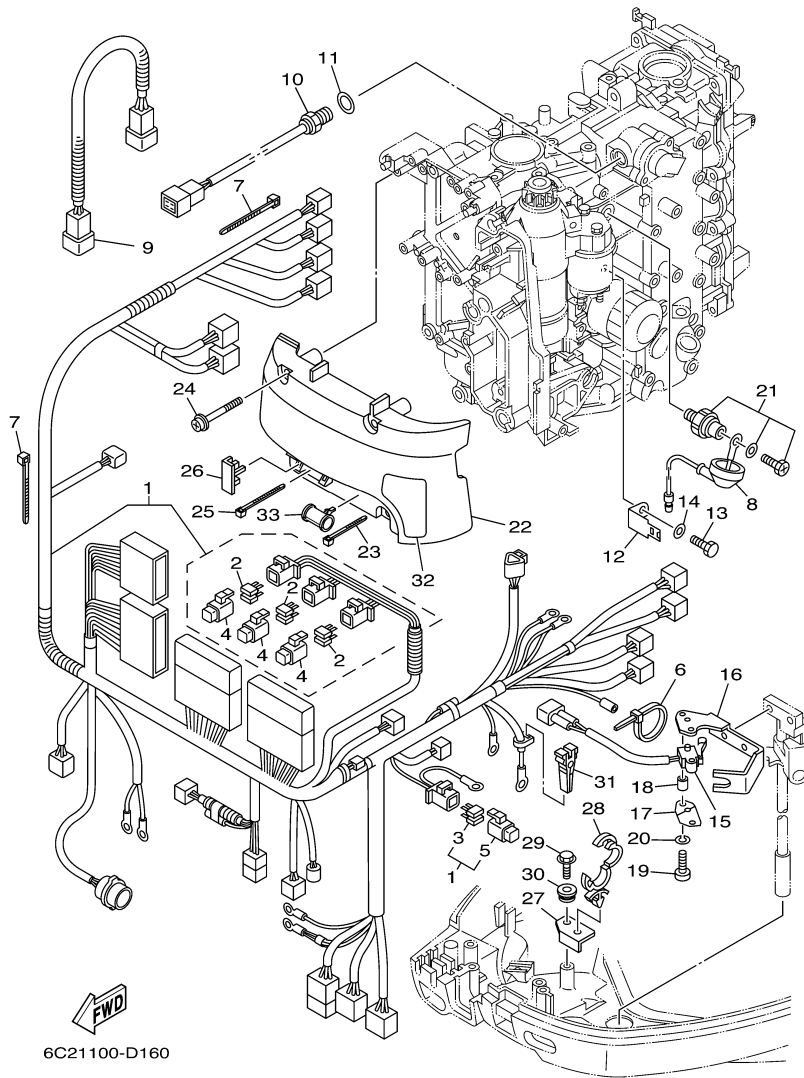

T60TLRD 2005 / ELECTRICAL 3

©2014 Yamaha Motor Corporation, U.S.A. All rights reserved.

Part List

T60TLRD 2005 / ELECTRICAL 3

REF - NO	PART NUMBER	PART NAME	QUANTITY	REMARKS
1	6C5-82590-00-00	WIRE HARNESS ASSY	1	
2	67F-82151-00-00	.FUSE (20A)	6	
3	67F-82151-10-00	.FUSE (30A)	2	
4	67F-8215B-10-00	.CAP (YELLOW)	3	
5	67F-8215B-20-00	.CAP (GREEN)	1	
6	90465-13M24-00	CLAMP	1	
7	90465-13M11-00	CLAMP	2	
8	68V-81315-00-00	LEAD WIRE ASSY	1	
9	6C5-82553-00-00	EXTENSION, WIRE LEAD	1	
10	6C5-85790-00-00	THERMOSENSOR ASSY	1	
11	90430-14115-00	.GASKET	1	
12	6C5-82388-00-00	PLATE	1	
13	97095-06014-00	BOLT	1	
14	92995-06600-00	WASHER	1	
15	60V-8259F-00-00	SWITCH ASSY	1	
16	6C5-82554-00-00	STAY, NEUTRAL SWITCH	1	
17	61A-82588-01-00	PLATE	1	
18	90387-04001-00	COLLAR	1	
19	97885-04016-00	SCREW, PAN HEAD	2	
20	92995-04100-00	WASHER	2	
21	64J-82504-00-00	OIL PRESSURE SWITCH ASSY	1	
22	6C5-81942-00-00	COVER	1	
23	90465-13M39-00	CLAMP	1	
24	90159-06M14-00	SCREW, WITH WASHER	4	
25	90465-13M24-00	CLAMP	1	
26	6C5-82176-00-00	DAMPER	2	
27	6C5-42811-00-00	STAY	1	
28	90464-18246-00	CLAMP	1	
29	90109-06M80-00	.BOLT	1	
30	90480-12072-00	GROMMET	1	
31	67F-2812A-00-00	.PULLER, FUSE	1	
32	6C5-81919-00-00	GRAPHIC, REGULATOR	1	
33	6C5-8252R-00-00	DAMPER	1	FROM 6C2L-1001728~ AND FROM 6C6L-1001973~

Part Notes

T60TLRD 2005 / ELECTRICAL 3

PART NUMBER	NOTE TEXT
90480-12072-00	OEM: GROMMET used on F115TLR and F/LF115TXR 0410 Production and Earlier

©2014 Yamaha Motor Corporation, U.S.A. All rights reserved.