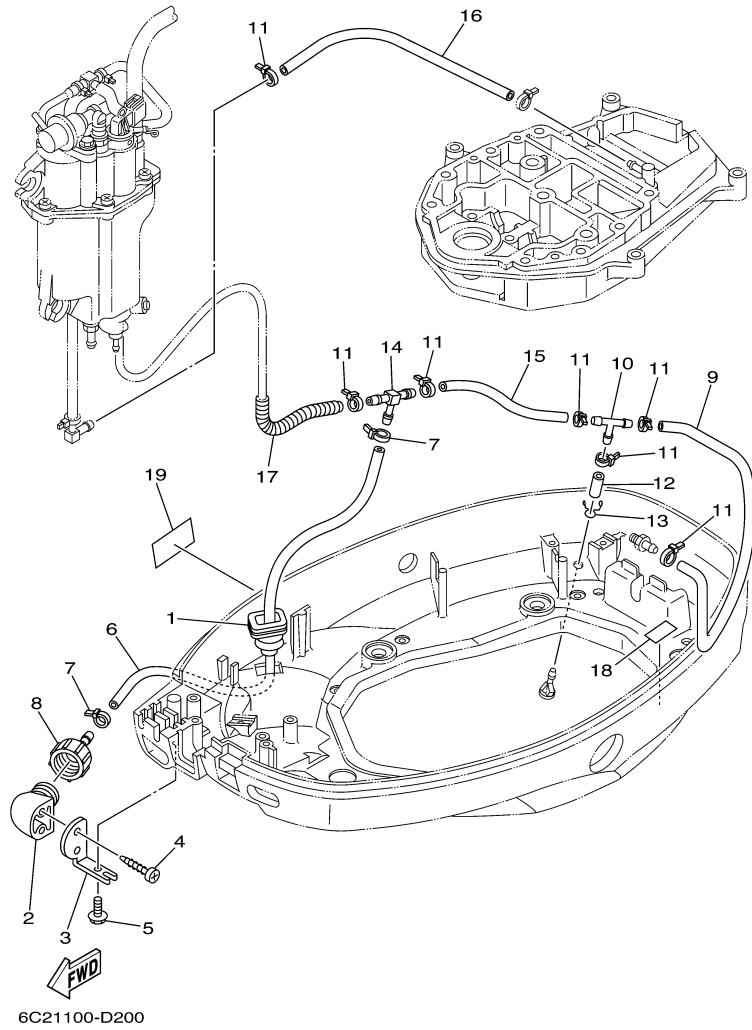

T60TLRD 2005 / BOTTOM COWLING 2

©2014 Yamaha Motor Corporation, U.S.A. All rights reserved.

Part List

T60TLRD 2005 / BOTTOM COWLING 2

REF - NO	PART NUMBER	PART NAME	QUANTITY	REMARKS
1	65W-42724-10-00	GROMMET	1	
2	68T-12572-00-00	ADAPTER	1	
3	69W-12535-00-00	PLATE	1	
4	90167-06002-00	SCREW, TAPPING	2	
5	90109-06M80-00	.BOLT	1	
6	6C5-24312-00-00	PIPE 2	1	
7	90465-11M10-00	CLAMP	2	
8	6R3-12580-00-00	JOINT ASSY	1	
9	90445-09226-00	HOSE (L390)	1	
10	688-24378-00-00	PIPE, JOINT 3	1	
11	90465-11M10-00	CLAMP	7	
12	90445-09220-00	HOSE (L30)	1	
13	90467-08M18-00	CLIP	1	
14	6C5-24378-00-00	PIPE, JOINT 3	1	
15	90445-09091-00	HOSE (L135)	1	
16	90445-09104-00	HOSE (L300)	1	
17	90447-10006-00	TUBE	1	
18	6C5-82377-00-00	LABEL	1	
19	62Y-13444-40-00	MARK	1