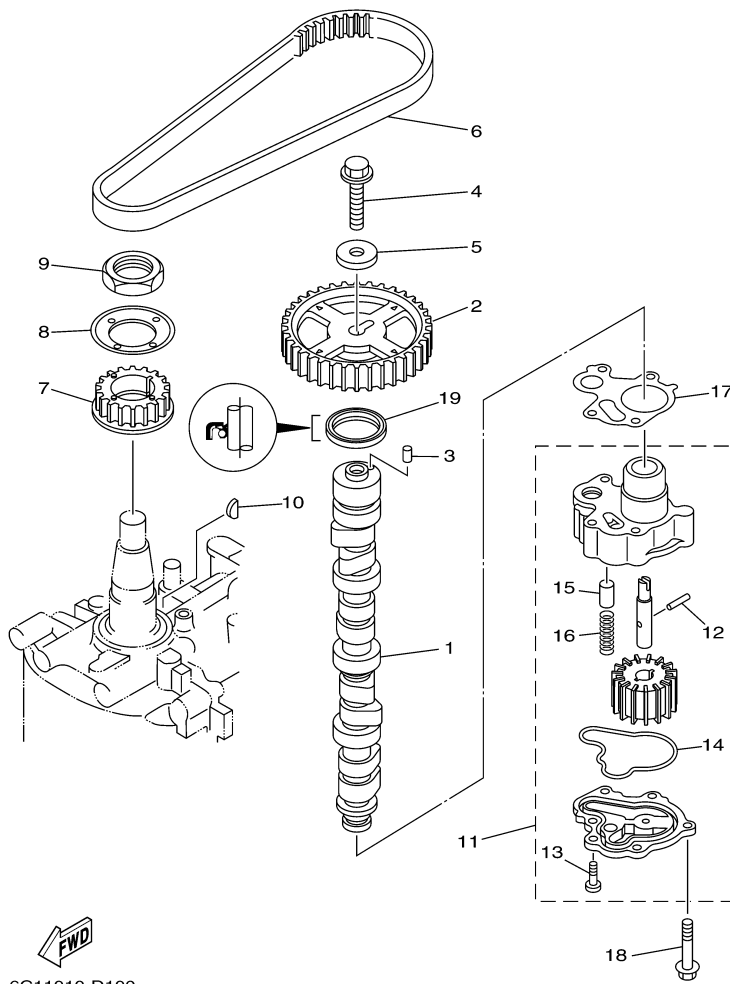

T60TLRD 2005 / OIL PUMP

©2014 Yamaha Motor Corporation, U.S.A. All rights reserved.

Part List

T60TLRD 2005 / OIL PUMP

REF - NO	PART NUMBER	PART NAME	QUANTITY	REMARKS
1	6C5-12171-00-00	CAMSHAFT 1	1	
2	6C5-11537-00-00	GEAR, DRIVEN	1	
3	93605-17002-00	PIN, DOWEL	1	
4	95817-10035-00	BOLT, FLANGE	1	
5	90201-10144-00	WASHER, PLATE	1	
6	6C5-46241-00-00	BELT	1	
7	6C5-11536-00-00	GEAR, DRIVE	1	
8	62Y-11557-00-00	WASHER 1	1	
9	90170-35008-00	NUT	1	
10	90280-03M01-00	.KEY, WOODRUFF	1	
11	6C5-13300-00-00	OIL PUMP ASSY	1	
12	93603-17070-00	.PIN, DOWEL	1	
13	98580-06016-00	.SCREW, PAN HEAD	2	
14	6C5-13142-00-00	.GASKET	1	
15	6G8-11577-00-00	.PLUNGER, RELIEF	1	
16	90501-6C500-00	.SPRING, COMPRESSION	1	
17	6C5-13329-00-00	.GASKET, PUMP COVER	1	
18	90119-06025-00	BOLT, WITH WASHER	4	
19	93102-37M40-00	.OIL SEAL	1