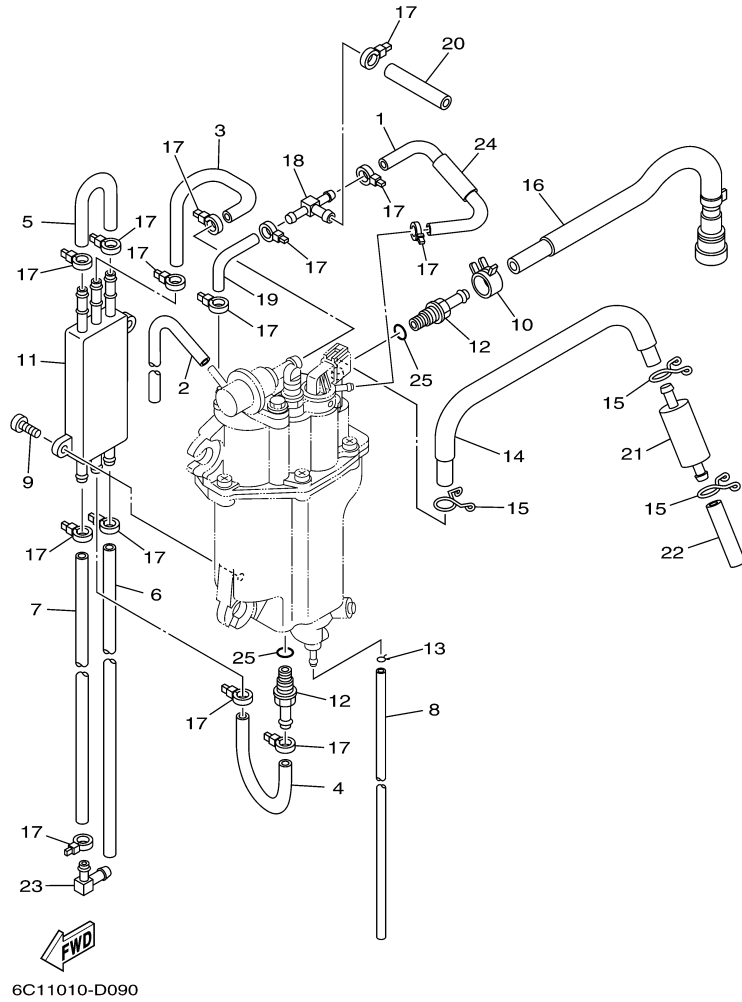

T60TLRD 2005 / FUEL INJECTION PUMP 2

©2014 Yamaha Motor Corporation, U.S.A. All rights reserved.

Part List

T60TLRD 2005 / FUEL INJECTION PUMP 2

REF - NO	PART NUMBER	PART NAME	QUANTITY	REMARKS
1	6C5-13546-00-00	HOSE 2	1	
2	6C5-13542-00-00	HOSE, VACUUM SENSING 1	1	
3	6C5-24321-00-00	PIPE 10	1	
4	6C5-24322-00-00	PIPE 11	1	
5	6C5-24323-00-00	PIPE 12	1	
6	6C5-24324-00-00	PIPE 13 (L150)	1	
7	6C5-24325-00-00	PIPE 14 (L110)	1	
8	6C5-14149-00-00	PIPE (L200)	1	
9	6C5-24444-00-00	SCREW	2	
10	6C5-13577-00-00	CLIP	1	
11	6C5-21841-00-00	COOLER	1	
12	6C5-14251-00-00	NIPPLE	2	
13	6C5-2411M-00-00	CLIP	1	
14	6C5-14148-00-00	PIPE	1	
15	6C5-24387-00-00	CLIP	3	
16	6C5-13974-00-00	PIPE, FUEL 4	1	
17	90465-11M10-00	CLAMP	14	
18	6C5-24379-00-00	PIPE, JOINT 4	1	
19	6C5-13545-00-00	HOSE 1	1	
20	6C5-13547-00-00	HOSE 3	1	
21	6C5-24251-00-00	STRAINER 1	1	
22	6C5-2451B-00-00	HOSE, FUEL INLET	1	
23	6C5-1410F-00-00	CONNECTOR	1	
24	6C5-13548-00-00	HOSE, AIR 4	1	
25	6C5-13739-00-00	O-RING	2	

Part Notes

T60TLRD 2005 / FUEL INJECTION PUMP 2

PART NUMBER	NOTE TEXT
6C5-24251-00-00	OEM: This part number is among the Top 100 Most Popular Marine Maintenance Parts as of March 2014.

©2014 Yamaha Motor Corporation, U.S.A. All rights reserved.