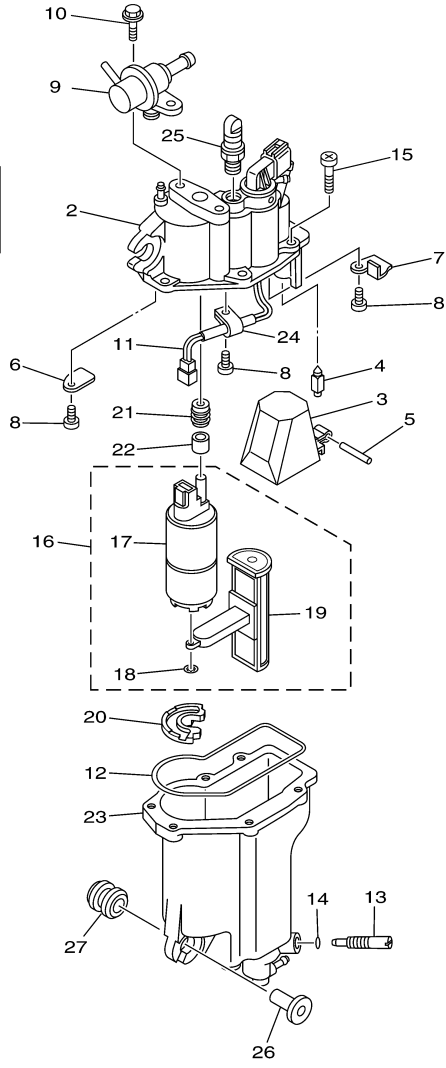

T60TLRD 2005 / FUEL INJECTION PUMP 1

1
FLOAT CHAMBER ASSY
FUEL INJECTION PUMP 1, Ref. No. 2 to 27
FUEL INJECTION PUMP 2, Ref. No. 1 to 25

6C11100-D080

Part List

T60TLRD 2005 / FUEL INJECTION PUMP 1

REF - NO	PART NUMBER	PART NAME	QUANTITY	REMARKS
1	6C5-14180-00-00	FLOAT CHAMBER ASSY	1	
2	6C5-14182-00-00	COVER, FLOAT CHAMBER	1	
3	6C5-14985-00-00	FLOAT	1	
4	6C5-14546-00-00	VALVE, NEEDLE	1	
5	6C5-14386-00-00	PIN, FLOAT	1	
6	6C5-2441R-00-00	PLATE, BAFFLE 1	1	
7	6C5-2441T-00-00	PLATE, BAFFLE 2	1	
8	6C5-24453-00-00	SCREW	3	
9	6C5-13906-00-00	REGULATOR, PRESSURE	1	
10	6C5-24592-00-00	BOLT	2	
11	6C5-87226-00-00	WIRE HARNESS ASSY	1	
12	6C5-14984-00-00	GASKET, FLOAT CHAMBER	1	
13	6C5-14191-00-00	PLUG, DRAIN	1	
14	6C5-14397-00-00	O-RING	1	
15	6C5-14567-00-00	SCREW	6	
16	6C5-13910-00-00	FUEL PUMP ASSY	1	
17	6C5-13907-00-00	.FUEL PUMP COMP	1	
18	6C5-14127-00-00	.CLIP	1	
19	6C5-13915-00-00	.FILTER	1	
20	6C5-13593-00-00	DAMPER	1	
21	6C5-13781-00-00	DAMPER, PUMP	1	
22	6C5-13716-00-00	COLLAR	1	
23	6C5-14960-00-00	BODY ASSY	1	
24	6C5-21337-00-00	CLAMP, CABLE	1	
25	6C5-14225-00-00	CAP	1	
26	90387-06M69-00	COLLAR	3	
27	90480-09M12-00	GROMMET	3