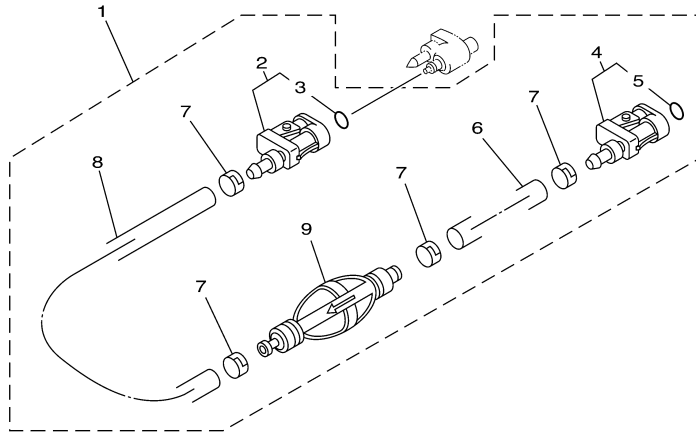

T60TLRC 2004 / FUEL 2

©2014 Yamaha Motor Corporation, U.S.A. All rights reserved.

Part List

T60TLRC 2004 / FUEL 2

REF - NO	PART NUMBER	PART NAME	QUANTITY	REMARKS
1	6Y2-24306-55-00	FUEL PIPE COMP. 1	1	AP
2	6E5-24305-05-00	.FUEL PIPE JOINT COMP 2	1	
3	93210-08287-00	..O-RING	1	
4	6Y2-24305-05-00	.FUEL PIPE JOINT COMP 2	1	
5	93210-08287-00	..O-RING	1	
6	90445-13M01-00	.HOSE (L2050)	1	
7	6E5-24351-51-00	.BAND 1	4	
8	90445-13M00-00	.HOSE (L850)	1	
9	6Y2-24360-60-00	.PRIMER PUMP ASSY	1