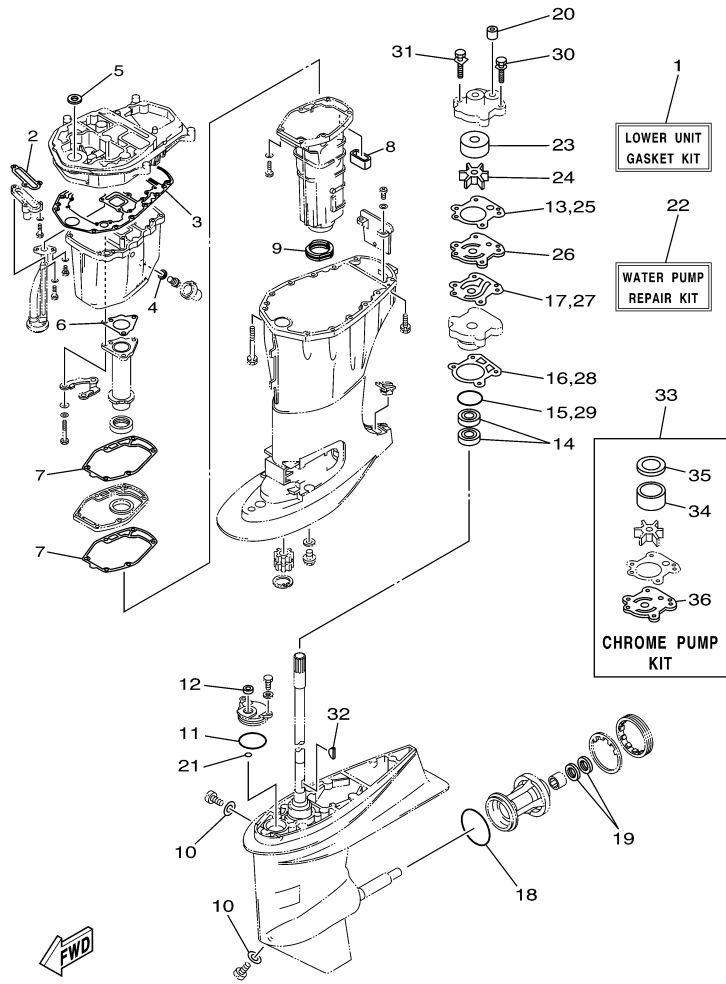

T60TLRC 2004 / REPAIR KIT 3

68S1100-3340

©2014 Yamaha Motor Corporation, U.S.A. All rights reserved.

Part List

T60TLRC 2004 / REPAIR KIT 3

REF - NO	PART NUMBER	PART NAME	QUANTITY	REMARKS
1	68S-W0001-20-00	LOWER UNIT GASKET KIT	1	
2	62Y-13475-00-00	.GASKET	1	
3	69W-15312-00-00	.GASKET, OIL PAN	1	
4	90430-14M09-00	.GASKET	1	
5	93103-18011-00	.OIL SEAL	1	
6	64J-41133-10-00	.GASKET, EXHAUST MANIFOLD 1	1	
7	62Y-41134-01-00	.GASKET, EXHAUST MANIFOLD	2	
8	62Y-45127-00-00	.SEAL	1	
9	67C-45123-00-00	.GASKET, MUFFLER	1	
10	90430-08020-00	.GASKET	2	
11	93210-49046-00	.O-RING	1	
12	93106-09014-00	.OIL SEAL	1	
13	6H3-44315-A0-00	.GASKET, WATER PUMP	1	
14	93101-23070-00	.OIL SEAL	2	
15	93210-46044-00	.O-RING	1	
16	688-44316-A0-00	.GASKET, WATER PUMP	1	
17	6H3-44324-A0-00	.GASKET, CARTRIDGE	1	
18	93210-86M39-00	.O-RING	1	
19	93101-25M03-00	.OIL SEAL	2	
20	663-44366-00-00	.DAMPER, WATER SEAL 2	1	
21	93210-07003-00	.O-RING	1	
22	6H3-W0078-02-00	WATER PUMP REPAIR KIT	1	
23	663-44322-00-00	.INSERT, CARTRIDGE	1	
24	6H3-44352-00-00	.IMPELLER	1	
25	6H3-44315-A0-00	.GASKET, WATER PUMP	1	
26	6H3-44323-00-00	.OUTER PLATE, CARTRIDGE	1	
27	6H3-44324-A0-00	.GASKET, CARTRIDGE	1	
28	688-44316-A0-00	.GASKET, WATER PUMP	1	
29	93210-46044-00	.O-RING	1	
30	90119-08M14-00	.BOLT, WITH WASHER	2	
31	90119-08M33-00	.BOLT, WITH WASHER	2	
32	90280-03M03-00	.KEY, WOODRUFF	1	
33	6H3-W0078-0A-00	CHROME PUMP KIT	1	
34	670-44322-01-00	.INSERT, CARTRIDGE	1	
35	670-44321-00-00	.INNER PLATE, CARTRIDGE	1	
36	6H3-44323-40-00	.OUTER PLATE, CARTRIDGE	1	

Part Notes

T60TLRC 2004 / REPAIR KIT 3

PART NUMBER		NOTE TEXT
90430-14M09-00		OEM: This part number is among the Top 100 Most Popular Marine Maintenance Parts as of March 2014.
90430-08020-00		OEM: This part number is among the Top 100 Most Popular Marine Maintenance Parts as of March 2014.
93106-09014-00		OEM: This part number is among the Top 100 Most Popular Marine Maintenance Parts as of March 2014.
93101-25M03-00		OEM: This part number is among the Top 100 Most Popular Marine Maintenance Parts as of March 2014.
6H3-44352-00-00		OEM: This part number is among the Top 100 Most Popular Marine Maintenance Parts as of March 2014.

©2014 Yamaha Motor Corporation, U.S.A. All rights reserved.

©2014 Yamaha Motor Corporation, U.S.A. All rights reserved.