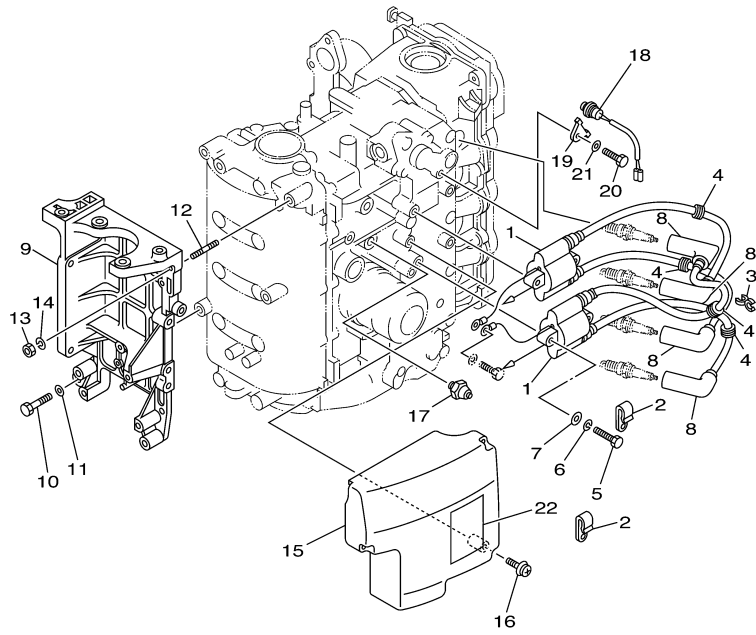

T60TLRC 2004 / ELECTRICAL 1

69W1010-2110

©2014 Yamaha Motor Corporation, U.S.A. All rights reserved.

Part List

T60TLRC 2004 / ELECTRICAL 1

REF - NO	PART NUMBER	PART NAME	QUANTITY	REMARKS
1	62Y-85570-00-00	IGNITION COIL ASSY	2	
2	90465-06M90-00	CLAMP	2	
3	90464-07M41-00	CLAMP	1	
4	90480-25161-00	GROMMET	4	
5	97095-06030-00	BOLT	4	
6	92995-06100-00	WASHER, SPRING	4	
7	92995-06600-00	WASHER	4	
8	6G8-82370-30-00	PLUG CAP ASSY	4	
9	62Y-81822-01-94	BRACKET, STARTING MOTOR	1	
10	97095-08035-00	BOLT	3	
11	92995-08600-00	WASHER	3	
12	90116-08M14-00	BOLT, STUD	1	
13	95380-08600-00	NUT	1	
14	92990-08100-00	WASHER, SPRING	1	
15	62Y-85599-00-00	COVER	1	
16	90159-06M08-00	SCREW, WITH WASHER	3	
17	64J-82504-00-00	OIL PRESSURE SWITCH ASSY	1	
18	62Y-82560-01-00	THERMO SWITCH ASSY	1	
19	6E9-82588-00-00	PLATE	1	
20	97095-06012-00	BOLT	1	
21	92995-06600-00	WASHER	1	
22	62Y-83626-00-00	MARK 6	1