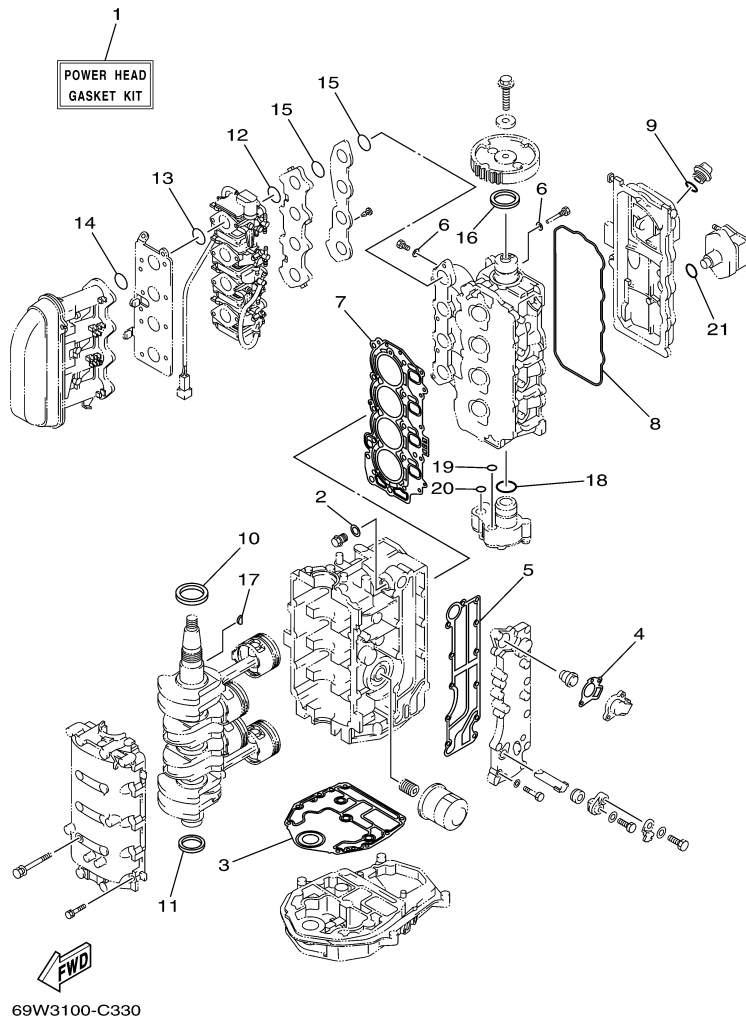

T60TLRC 2004 / REPAIR KIT 1

©2014 Yamaha Motor Corporation, U.S.A. All rights reserved.

Part List

T60TLRC 2004 / REPAIR KIT 1

REF - NO	PART NUMBER	PART NAME	QUANTITY	REMARKS
1	69W-W0001-00-00	POWER HEAD GASKET KIT	1	
2	90430-14115-00	.GASKET	1	
3	67C-11351-01-00	.GASKET, CYLINDER	1	
4	62Y-12414-00-00	.GASKET, COVER	1	
5	62Y-41114-00-00	.GASKET, EXHAUST OUTER COVER	1	
6	90430-06014-00	.GASKET	5	
7	69W-11181-00-00	.GASKET, CYLINDER HEAD 1	1	
8	62Y-11356-00-00	.SEAL, CYLINDER 2	1	
9	93210-24M79-00	.O-RING	1	
10	93102-43M42-00	.OIL SEAL	1	
11	93101-35002-00	.OIL SEAL	1	
12	69W-14561-00-00	.O-RING	4	
13	93210-35M86-00	.O-RING	4	
14	93210-38MH3-00	.O-RING	4	
15	93210-35M86-00	.O-RING	8	
16	93102-37M40-00	.OIL SEAL	1	
17	90280-04M06-00	.KEY, WOODRUFF	1	
18	93210-33MH2-00	.O-RING	1	
19	93210-12MG9-00	.O-RING	1	
20	93210-14515-00	.O-RING	1	
21	93210-24M79-00	.O-RING	1	

Part Notes

T60TLRC 2004 / REPAIR KIT 1

PART NUMBER	NOTE TEXT
62Y-12414-00-00	OEM: This part number is among the Top 100 Most Popular Marine Maintenance Parts as of March 2014.

©2014 Yamaha Motor Corporation, U.S.A. All rights reserved.