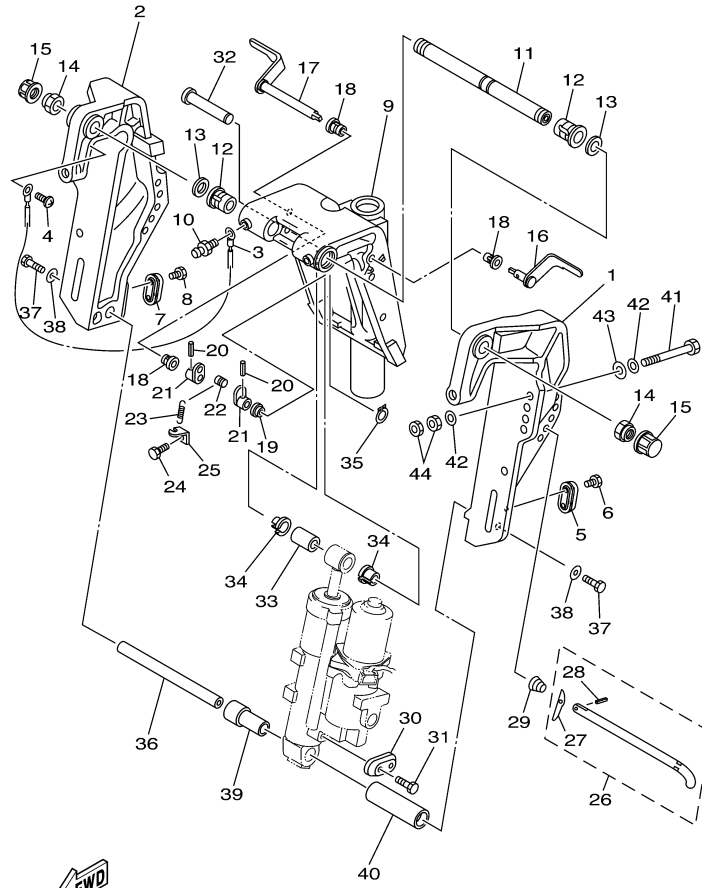

T60TLRC 2004 / BRACKET 1

69W1010-2190

©2014 Yamaha Motor Corporation, U.S.A. All rights reserved.

Part List

T60TLRC 2004 / BRACKET 1

REF - NO	PART NUMBER	PART NAME	QUANTITY	REMARKS
1	69W-43111-00-4D	BRACKET, CLAMP	1	
2	69W-43112-00-4D	BRACKET, CLAMP	1	
3	63D-82148-00-00	WIRE, LEAD 4	1	
4	97885-06008-00	SCREW, PAN HEAD	1	
5	65W-45251-00-00	ANODE	1	
6	90101-06020-00	BOLT	2	
7	65W-45251-00-00	ANODE	1	
8	90101-06020-00	BOLT	2	
9	63D-43311-13-4D	BRACKET, SWIVEL 1	1	
10	93700-06M03-00	NIPPLE, GREASE	3	
11	63D-43131-01-00	BOLT, CLAMP BRACKET	1	
12	90386-22M15-00	BUSH	2	
13	90201-22M03-00	WASHER, PLATE	2	
14	90185-22M11-00	NUT, SELF-LOCKING	2	
15	6G5-43145-01-00	CAP, CLAMP BRACKET	2	
16	6H5-43181-03-00	LEVER, TILT STOP	1	
17	6H5-43185-03-00	LEVER, TILT STOP	1	
18	90386-10M16-00	BUSH	3	
19	90386-10025-00	.BUSH	1	
20	91690-30020-00	PIN, SPRING	2	
21	6G5-43148-00-00	COLLAR, DISTANCE	2	
22	90249-06M19-00	PIN	1	
23	90506-14M24-00	SPRING, TENSION	1	
24	97095-06010-00	BOLT	1	
25	6G5-43144-00-00	HOOK, SPRING	1	
26	688-43160-01-00	TILT ROD ASSY	1	
27	688-43165-00-00	.PLATE, TILT LOCK	1	
28	91690-30012-00	.PIN, SPRING	1	
29	90502-16M02-00	SPRING, CONICAL	1	
30	65W-45251-00-00	ANODE	1	
31	90101-06020-00	BOLT	2	
32	6E5-43126-02-00	PIN, UPPER SHOCK MOUNT	1	
33	90386-18M92-00	BUSH	1	
34	90386-18M35-00	BUSH	2	
35	93410-18M02-00	CIRCLIP	1	
36	68S-43818-00-00	PIN, LOWER SHOCK MOUNT	1	
37	97080-08016-00	BOLT	2	
38	90201-08M04-00	WASHER, PLATE	2	
39	90387-18002-00	COLLAR	1	
40	90387-18003-00	COLLAR	1	
41	90101-12M65-00	BOLT	4	
42	92995-12200-00	WASHER	8	
43	90201-12426-00	WASHER, PLATE	4	
44	95380-12600-00	NUT	8	

Part Notes

T60TLRC 2004 / BRACKET 1

PART NUMBER	NOTE TEXT
65W-45251-00-00	OEM: This part number is among the Top 100 Most Popular Marine Maintenance Parts as of March 2014.
65W-45251-00-00	OEM: This part number is among the Top 100 Most Popular Marine Maintenance Parts as of March 2014.
65W-45251-00-00	OEM: This part number is among the Top 100 Most Popular Marine Maintenance Parts as of March 2014.

©2014 Yamaha Motor Corporation, U.S.A. All rights reserved.