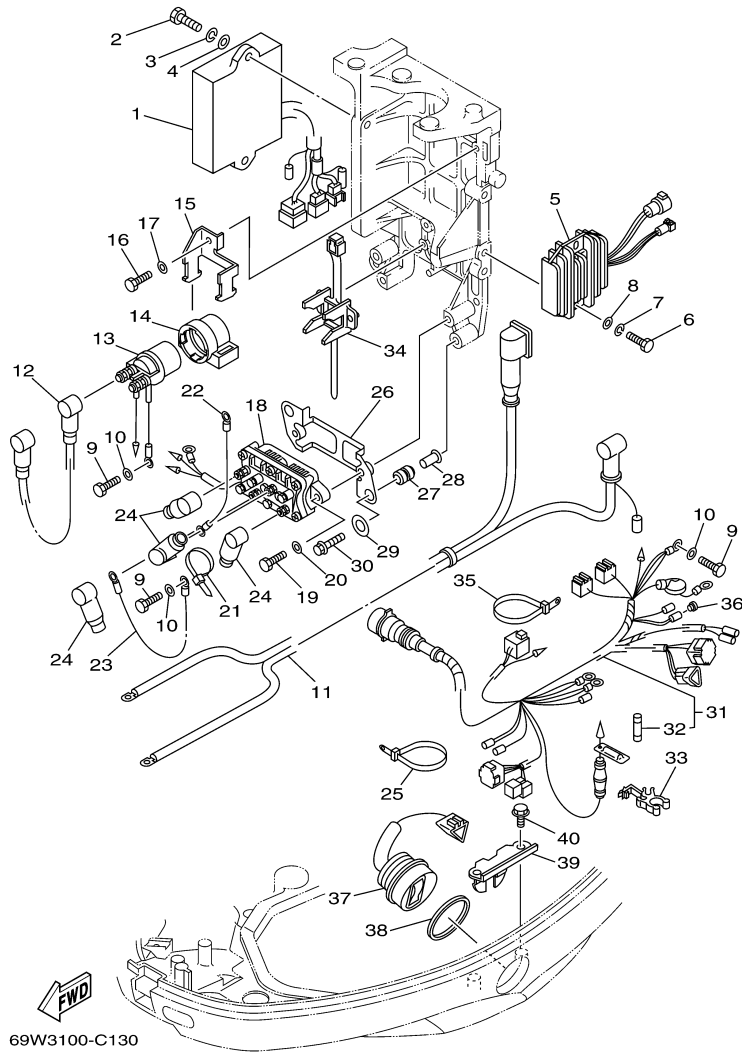

T60TLRC 2004 / ELECTRICAL 2

©2014 Yamaha Motor Corporation, U.S.A. All rights reserved.

Part List

T60TLRC 2004 / ELECTRICAL 2

REF - NO	PART NUMBER	PART NAME	QUANTITY	REMARKS
1	69W-85540-00-00	C.D.I. UNIT ASSY	1	
2	97095-06020-00	BOLT	2	
3	92995-06100-00	WASHER, SPRING	2	
4	92995-06600-00	WASHER	2	
5	64J-81960-00-00	RECTIFIER & REGULATOR ASSY	1	
6	97095-06025-00	BOLT	2	
7	92995-06100-00	WASHER, SPRING	2	
8	92995-06600-00	WASHER	2	
9	97095-06012-00	BOLT	3	
10	92995-06600-00	WASHER	3	
11	62Y-82105-U0-00	BATTERY CABLE	1	
12	6E5-82117-01-00	WIRE, LEAD	1	
13	6G1-81941-10-00	STARTER RELAY ASSY	1	
14	6G1-81952-00-00	HOLDER, RELAY	1	
15	6L2-81945-00-00	PLATE, SWITCH FITTING	1	
16	97095-06014-00	BOLT	1	
17	92995-06600-00	WASHER	1	
18	6H1-81950-00-00	RELAY ASSY	1	
19	97095-06020-00	BOLT	2	
20	92995-06600-00	WASHER	2	
21	90465-13M11-00	CLAMP	1	
22	6H2-81949-01-00	WIRE, LEAD	1	
23	61A-81949-00-00	WIRE, LEAD	1	
24	682-82119-01-00	COVER, LEAD WIRE	4	
25	90465-13M24-00	CLAMP	1	
26	62Y-81948-00-00	BRACKET	1	
27	6A0-82317-00-00	DAMPER, IGNITION COIL	2	
28	624-42542-00-00	PIPE	2	
29	90201-12M16-00	WASHER, PLATE	2	
30	95895-06025-00	BOLT, FLANGE	2	
31	69W-82590-00-00	WIRE HARNESS ASSY	1	
32	663-82151-00-00	.FUSE (12V-20A)	1	
33	6G5-82152-00-00	HOLDER, FUSE	1	
34	688-82594-00-00	CLAMP	1	
35	90465-13M24-00	CLAMP	1	
36	703-82119-00-00	COVER, LEAD WIRE	2	
37	63D-82563-10-00	TRIM & TILT SWITCH ASSY	1	
38	6E5-82587-00-00	GASKET	1	
39	62Y-83614-00-00	BRACKET	1	
40	90109-06M86-00	BOLT	2