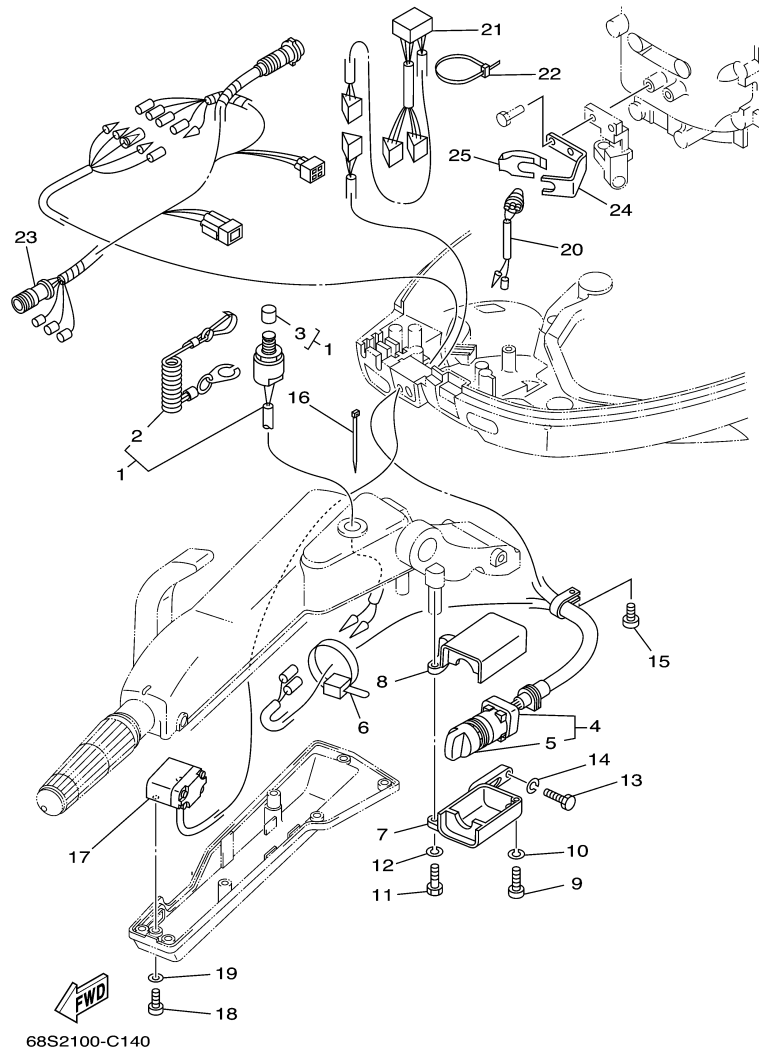

T60TLRC 2004 / ELECTRICAL 3

©2014 Yamaha Motor Corporation, U.S.A. All rights reserved.

Part List

T60TLRC 2004 / ELECTRICAL 3

REF - NO	PART NUMBER	PART NAME	QUANTITY	REMARKS
1	69W-82575-00-00	ENGINE STOP SWITCH ASSY	1	AP
2	682-82556-00-00	.LANYARD, STOP SWITCH	1	
3	689-8257Y-00-00	.CAP	1	
4	69W-82510-10-00	MAIN SWITCH ASSY	1	AP
5	676-82577-00-00	.CAP, KEY	1	
6	90465-13M11-00	CLAMP	1	AP
7	63D-8252F-01-4D	COVER, MAIN SWITCH 2	1	AP
8	63D-8252E-01-4D	COVER, MAIN SWITCH	1	AP
9	97885-06025-00	SCREW, PAN HEAD	1	AP
10	92995-06100-00	WASHER, SPRING	1	AP
11	97095-06025-00	BOLT	1	AP
12	92995-06100-00	WASHER, SPRING	1	AP
13	97095-06020-00	BOLT	1	AP
14	92995-06100-00	WASHER, SPRING	1	AP
15	97885-06012-00	SCREW, PAN HEAD	1	AP
16	90465-13M36-00	CLAMP	1	AP
17	67G-82563-00-00	TRIM & TILT SWITCH ASSY	1	AP
18	97885-06016-00	SCREW, PAN HEAD	2	AP
19	92995-06600-00	WASHER	2	AP
20	6F5-82540-00-00	NEUTRAL SWITCH ASSY	1	AP
21	63D-83728-00-00	CONNECTOR ASSY	1	AP
22	90465-13M24-00	CLAMP	1	AP
23	6H2-82586-02-00	EXTENSION, WIRE HARNESS	1	AP
24	62Y-82554-00-00	STAY, NEUTRAL ASSY	1	AP
25	62Y-82555-10-00	DAMPER, MAIN SWITCH 1	1	AP

Part Notes

T60TLRC 2004 / ELECTRICAL 3

PART NUMBER	NOTE TEXT
682-82556-00-00	OEM: This part number is among the Top 100 Most Popular Marine Maintenance Parts as of March 2014.

©2014 Yamaha Motor Corporation, U.S.A. All rights reserved.