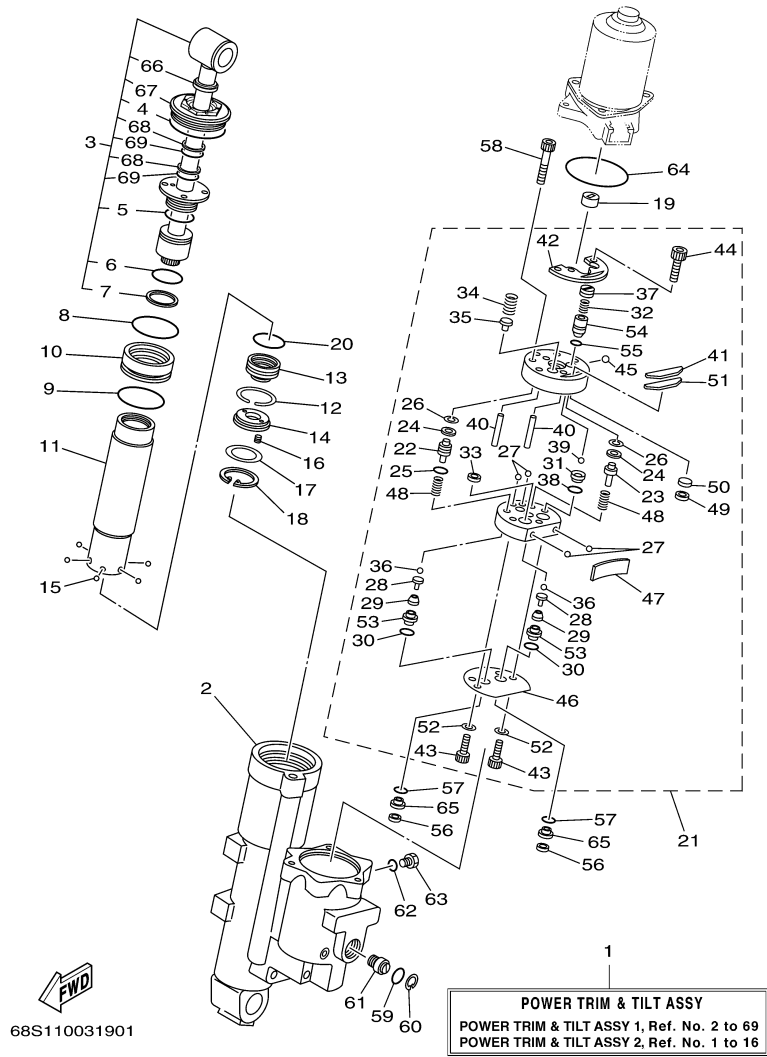

T60TLRC 2004 / POWER TRIM & TILT ASSY 1

©2014 Yamaha Motor Corporation, U.S.A. All rights reserved.

Part List

T60TLRC 2004 / POWER TRIM & TILT ASSY 1

REF - NO	PART NUMBER	PART NAME	QUANTITY	REMARKS
1	68S-43800-00-8D	POWER TRIM & TILT ASSY	1	
2	68S-4380K-00-00	CYLINDER, TILT SUB ASSY	1	
3	68S-43810-00-00	.TILT PISTON SUB ASSY	1	
4	62X-43861-00-00	..O-RING	1	
5	62X-43862-00-00	..O-RING	1	
6	93210-29375-00	..O-RING	1	
7	62X-43871-00-00	..RING, BACK UP	1	
8	93210-44383-00	O-RING	1	
9	93210-48214-00	.O-RING	1	
10	62X-4388A-00-00	PISTON, TRIM	1	
11	62Y-22471-00-00	CYLINDER, SHOCK ABSORBER	1	
12	67F-43875-00-00	RING, SNAP	1	
13	69W-4381B-00-00	FREE PISTON SUB ASSY	1	
14	62X-43899-00-00	PLATE STOPPER	1	
15	93503-16003-00	BALL	6	
16	62X-4384H-00-00	SPRING	2	
17	1UF-22434-00-00	PLATE, VALVE 1	1	
18	62X-43875-00-00	RING, SNAP	1	
19	6H1-43831-10-00	CONNECTOR, SHAFT	1	
20	93210-29375-00	.O-RING	1	
21	69W-43830-00-00	GEAR PUMP ASSY	1	
22	69J-43841-00-00	.PISTON, SHUTTLE	1	
23	69J-4384M-00-00	.PISTON, SHUTTLE 2	1	
24	69A-4384F-00-00	.SEAL, MAIN VALVE	2	
25	6H1-43883-00-00	.O-RING	1	
26	99002-03600-00	.CLIP	2	
27	93505-32038-00	.BALL	4	
28	65W-4386A-00-00	.PIN, ABSORBER VALVE	2	
29	69J-43853-00-00	.SPRING, MAIN VALVE	2	
30	69J-4389J-00-00	.O-RING	2	
31	69J-43851-00-00	.SEAT, RELIEF VALVE	1	
32	69J-43855-00-00	.SPRING, UP RELIEF	1	
33	6H1-4384F-10-00	.SEAL, MAIN VALVE	1	
34	69W-43856-00-00	.SPRING, DOWN RELIEF	1	
35	6H1-43844-10-00	.PIN, VALVE SUPPORT	1	
36	93505-32038-00	.BALL	2	
37	69J-43843-00-00	.SCREW, VALVE LOCK	1	
38	93210-08391-00	.O-RING	1	
39	93501-08001-00	.BALL	1	
40	93604-26256-00	.PIN, DOWEL	2	
41	62Y-43816-00-00	.FILTER 1	1	
42	69W-4382L-00-00	.CAP, RELIEF VALVE	1	
43	91318-05020-00	.BOLT	2	
44	91318-05008-00	.BOLT	2	
45	93501-08001-00	.BALL	1	
46	69W-4384G-00-00	.SEAL, RELIEF VALVE	1	
47	69W-43854-00-00	.SPRING, MANUAL RELEASE	1	
48	69J-43894-00-00	.SPRING, SHUTTLE RETURN	2	
49	62Y-4387J-00-00	.WASHER, SPECIAL 2	1	
50	62Y-22434-00-00	.PLATE, VALVE 1	1	
51	62Y-43871-00-00	.RING, BACK UP	1	
52	62Y-4387G-00-00	.WASHER	2	
53	69J-43893-00-00	.WASHER	2