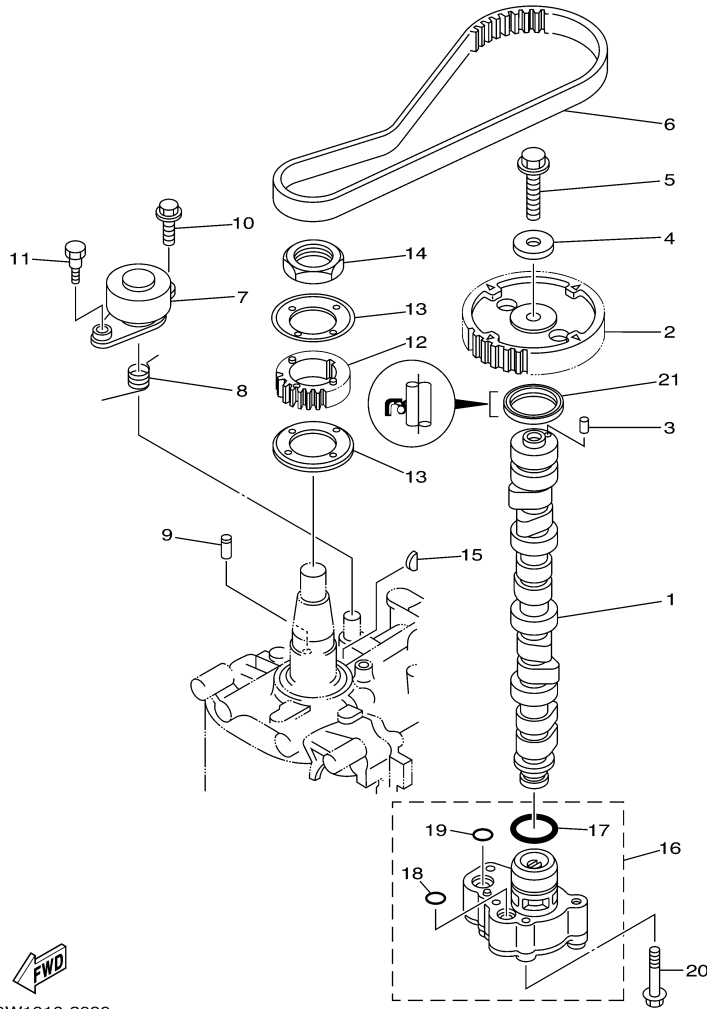

T60TLRC 2004 / OIL PUMP

69W1010-2080

©2014 Yamaha Motor Corporation, U.S.A. All rights reserved.

Part List

T60TLRC 2004 / OIL PUMP

REF - NO	PART NUMBER	PART NAME	QUANTITY	REMARKS
1	62Y-12171-00-00	CAMSHAFT 1	1	
2	62Y-11537-10-00	GEAR, DRIVEN	1	
3	93605-14143-00	PIN, DOWEL	1	
4	90201-10M06-00	WASHER, PLATE	1	
5	95895-10040-00	BOLT, FLANGE	1	
6	62Y-46241-00-00	BELT	1	
7	62Y-11590-10-00	TENSIONER ASSY	1	
8	90508-20018-00	SPRING, TORSION	1	
9	90249-07M29-00	PIN	1	
10	95895-08020-00	BOLT, FLANGE	1	
11	90109-06M64-00	BOLT	1	
12	62Y-11536-10-00	GEAR, DRIVE	1	
13	62Y-11557-00-00	WASHER 1	2	
14	90170-35M32-00	NUT	1	
15	90280-04M06-00	KEY, WOODRUFF	1	
16	69W-13300-00-00	OIL PUMP ASSY	1	
17	93210-33MH2-00	.O-RING	1	
18	93210-12MG9-00	.O-RING	1	
19	93210-14515-00	.O-RING	1	
20	90119-06025-00	BOLT, WITH WASHER	4	
21	93102-37M40-00	.OIL SEAL	1