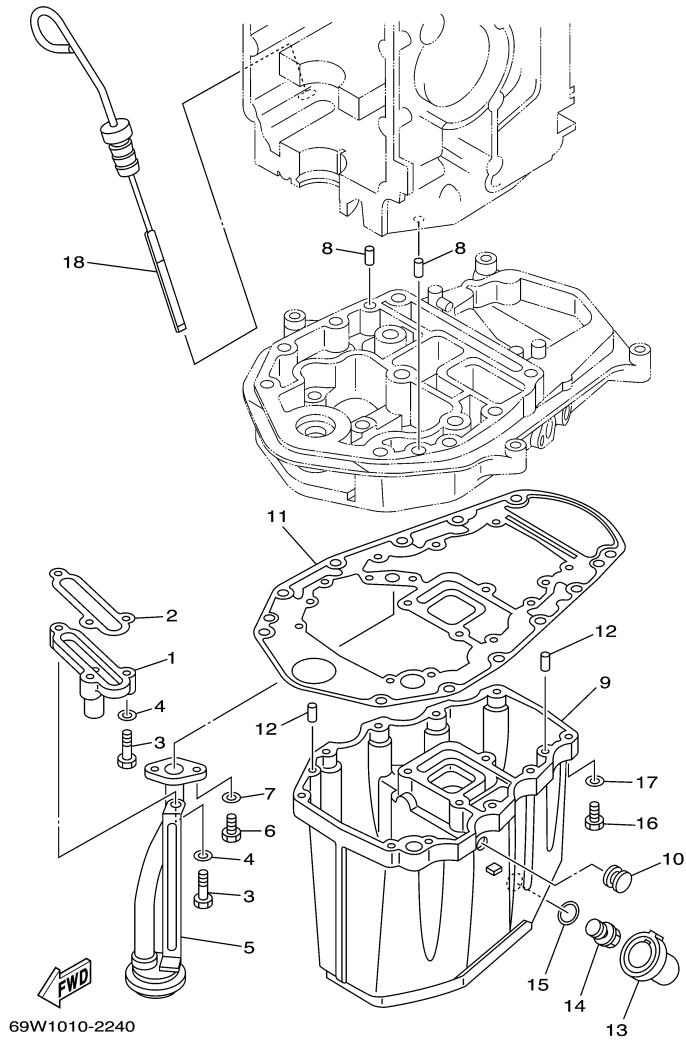

T60TLRC 2004 / OIL PAN

©2014 Yamaha Motor Corporation, U.S.A. All rights reserved.

Part List

T60TLRC 2004 / OIL PAN

REF - NO	PART NUMBER	PART NAME	QUANTITY	REMARKS
1	62Y-11575-00-00	RELIEF VALVE ASSY	1	
2	62Y-13475-00-00	.GASKET	1	
3	97013-06025-00	BOLT	3	
4	92903-06600-00	WASHER, PLATE	3	
5	62Y-13411-00-00	STRAINER, OIL	1	
6	97013-06016-00	BOLT	2	
7	92903-06600-00	WASHER, PLATE	2	
8	93608-12M05-00	PIN, DOWEL	2	
9	64J-15311-01-5B	OIL PAN	1	
10	90480-12M25-00	GROMMET	1	
11	69W-15312-00-00	.GASKET, OIL PAN	1	
12	93606-12019-00	.PIN, DOWEL	4	
13	67C-15316-00-00	DAMPER 1	1	
14	90340-14M06-00	PLUG, STRAIGHT SCREW	1	
15	90430-14M09-00	.GASKET	1	
16	97075-06025-00	BOLT	10	
17	92995-06600-00	WASHER	10	
18	67C-15362-00-00	PLUG, OIL LEVEL	1	

Part Notes

T60TLRC 2004 / OIL PAN

PART NUMBER	NOTE TEXT
90430-14M09-00	OEM: This part number is among the Top 100 Most Popular Marine Maintenance Parts as of March 2014.

©2014 Yamaha Motor Corporation, U.S.A. All rights reserved.