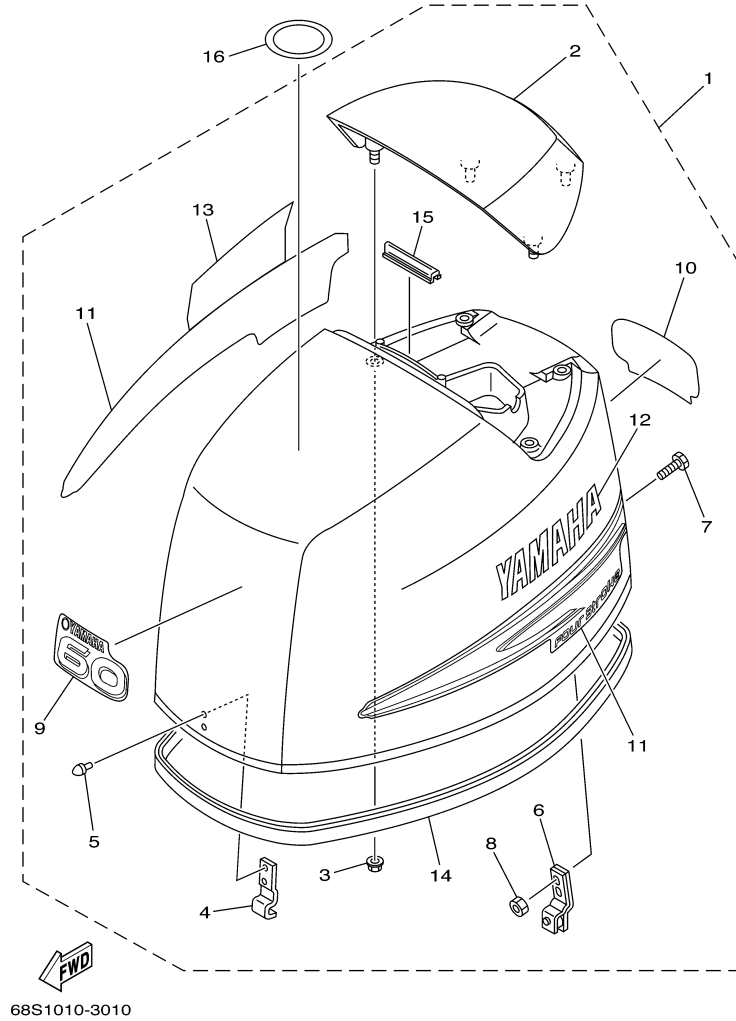

T60TLRC 2004 / TOP COWLING

68S1010-3010

©2014 Yamaha Motor Corporation, U.S.A. All rights reserved.

Part List

T60TLRC 2004 / TOP COWLING

REF - NO	PART NUMBER	PART NAME	QUANTITY	REMARKS
1	68S-42610-00-4D	TOP COWLING ASSY	1	
2	67C-42613-00-4D	.MOLDING, AIR DUCT	1	
3	90179-06M24-00	.NUT	4	
4	62Y-42651-00-00	.HOOK	1	
5	90266-06M02-00	.RIVET	2	
6	67C-42652-00-00	.HOOK	1	
7	90109-06047-00	.BOLT	2	
8	95680-06100-00	.NUT, U	2	
9	69W-42677-00-00	.GRAPHIC, FRONT	1	
10	68S-42678-00-00	.GRAPHIC, REAR	1	
11	69W-W0070-00-00	.GRAPHIC SET	1	
12	69W-42681-00-00	.MARK, COWLING	1	
13	69W-42682-00-00	.MARK, COWLING	1	
14	69W-42615-00-00	.SEAL	1	
15	61N-42628-00-00	.SEAL	1	
16	67F-13434-02-00	LABEL, CAUTION	1	