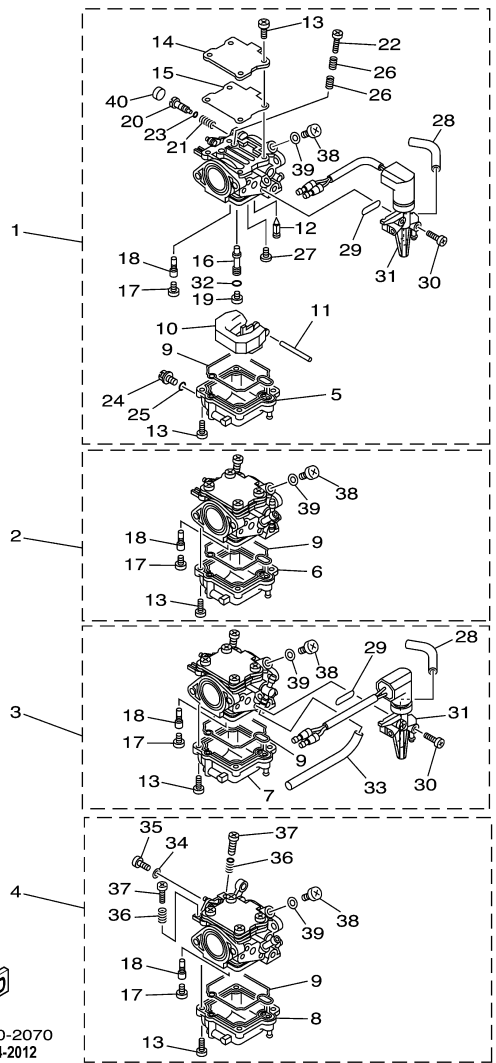

T60TLRC 2004 / CARBURETOR

©2014 Yamaha Motor Corporation, U.S.A. All rights reserved.

Part List

T60TLRC 2004 / CARBURETOR

REF - NO	PART NUMBER	PART NAME	QUANTITY	REMARKS
1	69W-14901-12-00	CARBURETOR ASSY 1	1	
2	69W-14902-12-00	CARBURETOR ASSY 2	1	
3	69W-14903-12-00	CARBURETOR ASSY 3	1	
4	69W-14904-12-00	CARBURETOR ASSY 4	1	
5	69W-14381-00-00	.BODY, FLOAT CHAMBER	1	#1
6	69W-14381-10-00	.BODY, FLOAT CHAMBER	1	#2
7	69W-14381-20-00	.BODY, FLOAT CHAMBER	1	#3
8	69W-14381-30-00	.BODY, FLOAT CHAMBER	1	#4
9	69W-14384-00-00	.GASKET, FLOAT CHAMBER	4	
10	6L2-14385-00-00	.FLOAT	4	
11	6E5-14386-01-00	.PIN, FLOAT	4	
12	62Y-14392-00-00	.VALVE, NEEDLE	4	
13	62Y-14321-00-00	.SCREW, THROTTLE	32	
14	62Y-14157-30-00	.COVER, MIXING	4	
15	69W-14399-00-00	.VALVE, BIMETAL	4	
16	69W-14341-00-00	.NOZZLE, MAIN	4	
17	69W-14343-62-00	.JET, MAIN (#124)	4	
18	64J-14342-20-00	.JET, PILOT (#39)	4	
19	66M-14355-00-00	.PLUG	4	
20	69W-14323-00-00	.SCREW, AIR ADJUSTING	4	
21	62Y-14334-00-00	.SPRING, AIR ADJUSTING	4	
22	62Y-14321-10-00	.SCREW, THROTTLE	4	
23	2T4-14397-00-00	.O-RING	4	
24	62Y-14383-30-00	.SCREW, DRAIN	4	
25	652-14397-00-00	.O-RING	4	
26	62Y-14212-00-00	.SPRING, PILOT ADJUSTING	8	
27	98980-04006-00	.SCREW, BIND	4	
28	69W-24311-00-00	.PIPE, FUEL 1	2	#1, 3
29	62Y-14398-30-00	.GASKET	2	#1, 3
30	62Y-14567-30-00	.SCREW	2	UR #1
30	62Y-14567-40-00	.SCREW	2	UR #3
31	69W-14380-11-00	.PRIME STARTER ASSY	1	UR #3
31	69W-14380-01-00	.PRIME STARTER ASSY	1	UR #1
32	62Y-14227-00-00	.WASHER	4	
33	62Y-24313-90-00	.PIPE 3	1	#3
34	62Y-14597-00-00	.WASHER	1	#4
35	664-14327-01-00	.SCREW	1	#4
36	69W-14212-00-00	.SPRING, PILOT ADJUSTING	2	#4
37	69W-14321-00-00	.SCREW, THROTTLE	2	#4
38	69W-14115-00-00	.PLUG, SCREW	4	
39	90430-08209-00	.GASKET	4	
40	62Y-1432A-01-00	.PLUG	4	

Part Notes

T60TLRC 2004 / CARBURETOR

PART NUMBER	NOTE TEXT
69W-14380-11-00	OEM: The O-Ring for sealing this part to the carburetor body is not shown separately. The Part Number for the O-Ring is 93210-17001-00.
69W-14380-01-00	OEM: The O-Ring for sealing this part to the carburetor body is not shown separately. The Part Number for the O-Ring is 93210-17001-00.

©2014 Yamaha Motor Corporation, U.S.A. All rights reserved.