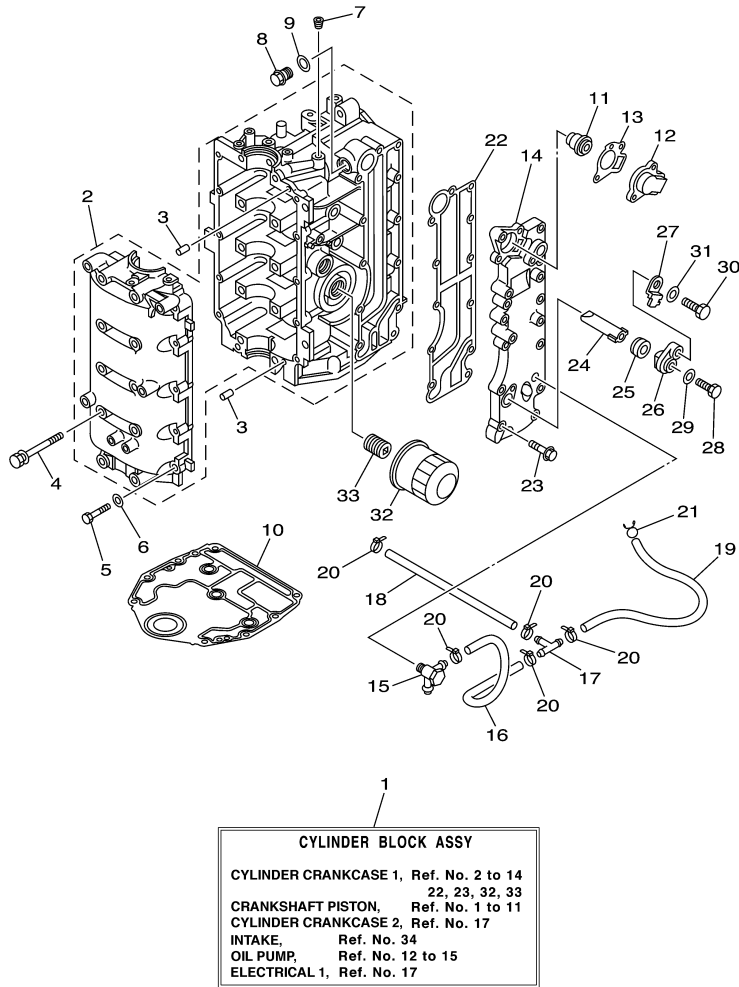

T60TLRC 2004 / CYLINDER CRANKCASE 1

69W3100-C020

Part List

T60TLRC 2004 / CYLINDER CRANKCASE 1

REF - NO	PART NUMBER	PART NAME	QUANTITY	REMARKS
1	69W-W009B-01-1S	CYLINDER BLOCK ASSY	1	
2	69W-15100-00-1S	CRANKCASE ASSY	1	
3	93606-12019-00	.PIN, DOWEL	4	
4	90119-08M01-00	BOLT, WITH WASHER	10	
5	97013-06035-00	BOLT	10	
6	92903-06600-00	WASHER, PLATE	10	
7	90344-51003-00	PLUG, TAPER SCREW	1	
8	90340-14M06-00	PLUG, STRAIGHT SCREW	1	
9	90430-14115-00	.GASKET	1	
10	67C-11351-01-00	.GASKET, CYLINDER	1	
11	6G8-12411-02-00	THERMOSTAT	1	
12	6H3-12413-00-1S	COVER, THERMOSTAT	1	
13	62Y-12414-00-00	.GASKET, COVER	1	
14	62Y-41113-20-1S	OUTER COVER, EXHAUST	1	
15	62Y-11372-01-00	NIPPLE, HOSE	1	FLUSHING KIT
16	90445-09068-00	HOSE (L110)	1	
17	688-24378-00-00	PIPE, JOINT 3	1	
18	90445-09095-00	HOSE (L215)	1	
19	90445-09105-00	HOSE (L300)	1	
20	90465-11M10-00	CLAMP	5	
21	90467-08M18-00	CLIP	1	
22	62Y-41114-00-00	GASKET, EXHAUST OUTER COVER	1	
23	90119-06MA5-00	BOLT, WITH WASHER	12	
24	62Y-11325-00-00	ANODE	1	
25	66M-11328-00-00	GROMMET, ANODE	1	
26	66M-11327-00-94	COVER, ANODE	1	
27	66M-12535-00-00	PLATE	1	
28	97095-05012-00	BOLT	1	
29	92995-05600-00	WASHER	1	
30	97095-06020-00	BOLT	1	
31	92995-06600-00	WASHER	1	
32	5GH-13440-00-00	ELEMENT ASSY, OIL CLEANER	1	
33	90401-20M00-00	BOLT, UNION	1	

Part Notes

T60TLRC 2004 / CYLINDER CRANKCASE 1

PART NUMBER	NOTE TEXT
62Y-12414-00-00	OEM: This part number is among the Top 100 Most Popular Marine Maintenance Parts as of March 2014.

©2014 Yamaha Motor Corporation, U.S.A. All rights reserved.