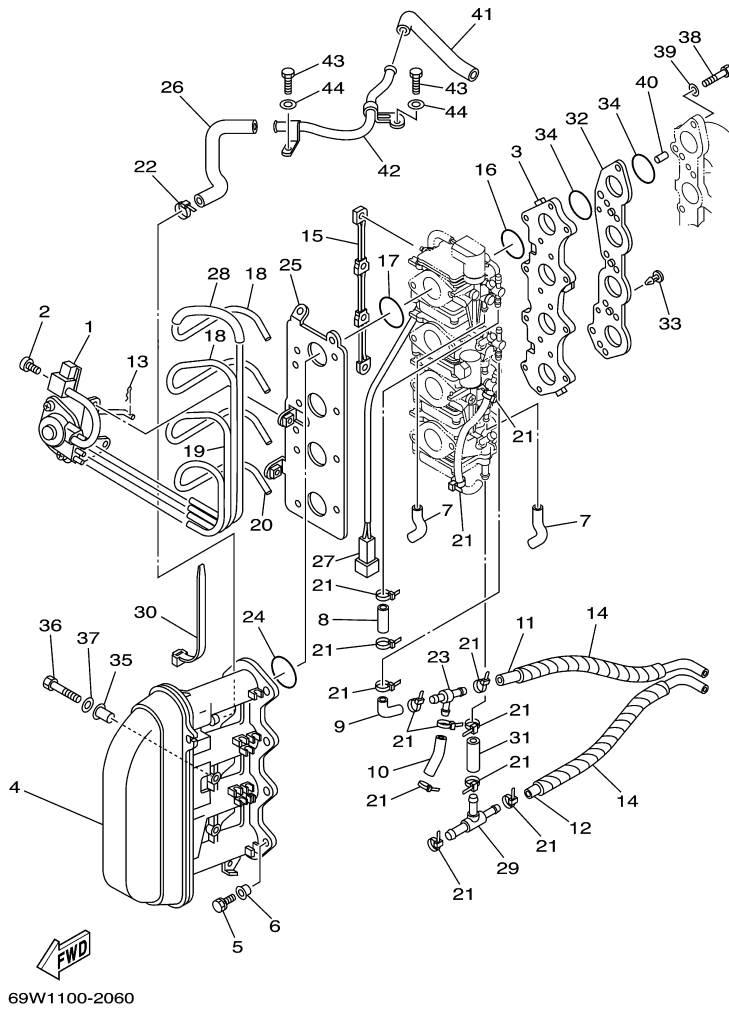

T60TLRC 2004 / INTAKE

©2014 Yamaha Motor Corporation, U.S.A. All rights reserved.

Part List

T60TLRC 2004 / INTAKE

REF - NO	PART NUMBER	PART NAME	QUANTITY	REMARKS
1	69W-14369-00-00	DIAPHRAGM ASSY 2	1	
2	650-14327-01-00	SCREW	3	
3	69W-13586-00-00	JOINT, CARBURETOR 1	1	
4	69W-14440-00-00	SILENCER ASSY, INTAKE	1	
5	97595-06590-00	BOLT, WITH WASHER	8	
6	90387-06M70-00	COLLAR	8	
7	62Y-24312-00-00	PIPE 2	2	
8	62Y-24313-30-00	PIPE 3	1	
9	62Y-24313-40-00	PIPE 3	1	
10	62Y-24313-50-00	PIPE 3	1	
11	62Y-24313-61-00	PIPE 3	1	
12	62Y-24313-70-00	PIPE 3	1	
13	69W-23153-00-00	RING, SNAP	1	
14	69W-24313-80-00	PIPE 3	2	
15	64J-14585-00-00	ROD, CHOKE	1	
16	69W-14561-00-00	.O-RING	4	
17	93210-35M86-00	.O-RING	4	
18	64J-14349-11-00	PIPE	2	
19	69W-14349-00-00	PIPE	1	
20	69W-14349-10-00	PIPE	1	
21	90465-11M10-00	CLAMP	13	
22	90465-13M36-00	CLAMP	1	
23	62Y-24378-00-00	PIPE, JOINT 4	1	
24	93210-38MH3-00	O-RING	4	
25	62Y-14291-30-00	BRACKET 1	1	
26	62Y-1532B-00-00	PIPE, BREATHER	1	
27	69W-82509-00-00	WIRE, SUB LEAD	1	
28	64J-14349-40-00	PIPE	1	
29	62Y-24378-00-00	PIPE, JOINT 4	1	
30	62Y-82544-00-00	CLAMP	1	
31	62Y-24314-00-00	PIPE 4	1	
32	69W-14271-00-00	INSULATOR	1	
33	90338-04M17-00	.PLUG	2	
34	93210-35M86-00	.O-RING	8	
35	90387-06M15-00	COLLAR	2	
36	97095-06030-00	BOLT	2	
37	92995-06600-00	WASHER	2	
38	97095-06025-00	BOLT	8	
39	92995-06600-00	WASHER	8	
40	93608-16M16-00	PIN, DOWEL	2	
41	62Y-1531A-00-00	HOSE, BREATHER 1	1	
42	62Y-15373-10-00	PIPE, BREATHER	1	
43	97095-06016-00	BOLT	2	
44	92995-06600-00	WASHER	2