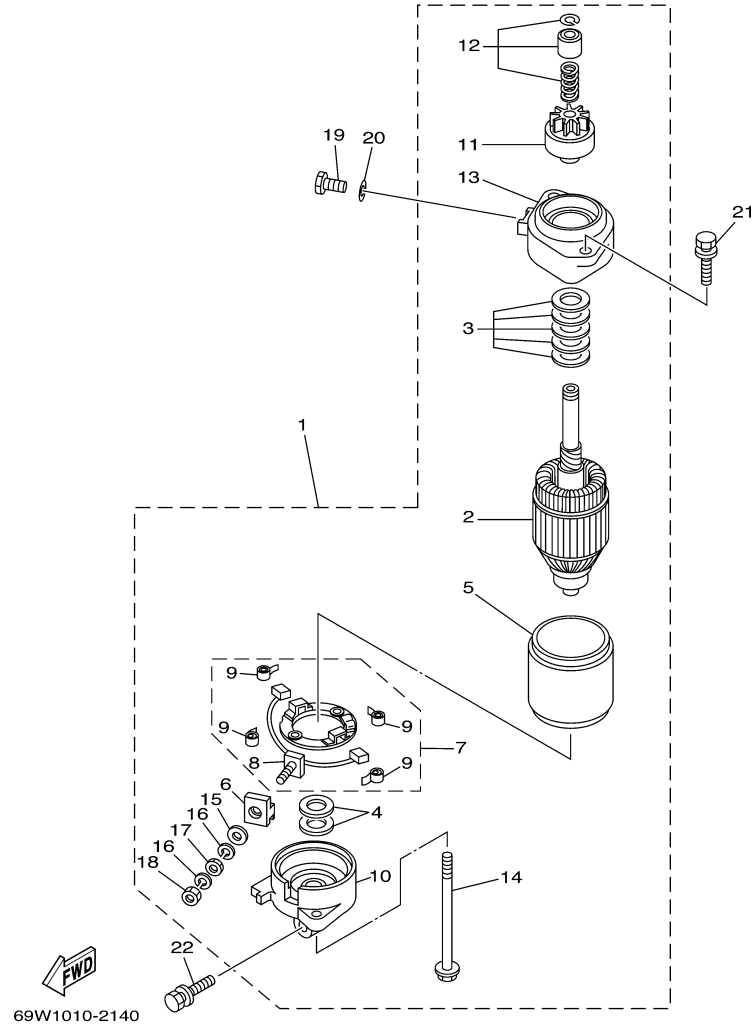

T60TLRC 2004 / STARTING MOTOR

©2014 Yamaha Motor Corporation, U.S.A. All rights reserved.

Part List

T60TLRC 2004 / STARTING MOTOR

REF - NO	PART NUMBER	PART NAME	QUANTITY	REMARKS
1	69W-81800-00-00	STARTING MOTOR ASSY	1	
2	6N7-81850-10-00	.ARMATURE ASSY	1	
3	61A-81809-00-00	.WASHER KIT	1	
4	61A-81824-00-00	.WASHER 2	2	
5	6N7-81810-00-00	.STATOR ASSY	1	
6	6K7-8182G-10-00	.BUSH, TERMINAL	1	
7	6N7-81840-00-00	.BRUSH HOLDER ASSY	1	
8	6N7-81801-00-00	..BRUSH SET	1	
9	6N7-81813-00-00	..SPRING, BRUSH	4	
10	6N7-81820-00-00	.REAR BRACKET ASSY	1	
11	69W-81807-00-00	.GEAR ASSY, STARTING MOTOR	1	
12	6N7-81857-00-00	.RETAINER	1	
13	6N7-81830-00-00	.FRONT BRACKET ASSY	1	
14	6K7-81826-10-00	.BOLT	2	
15	6E5-8182E-10-00	.WASHER	1	
16	6E5-8182F-10-00	.WASHER	2	
17	6E5-8182A-10-00	.NUT	1	
18	6E5-8182K-10-00	.NUT	1	
19	97095-08016-00	BOLT	1	
20	92995-08600-00	WASHER	1	
21	90119-08M76-00	BOLT, WITH WASHER	2	
22	90119-08M77-00	BOLT, WITH WASHER	1