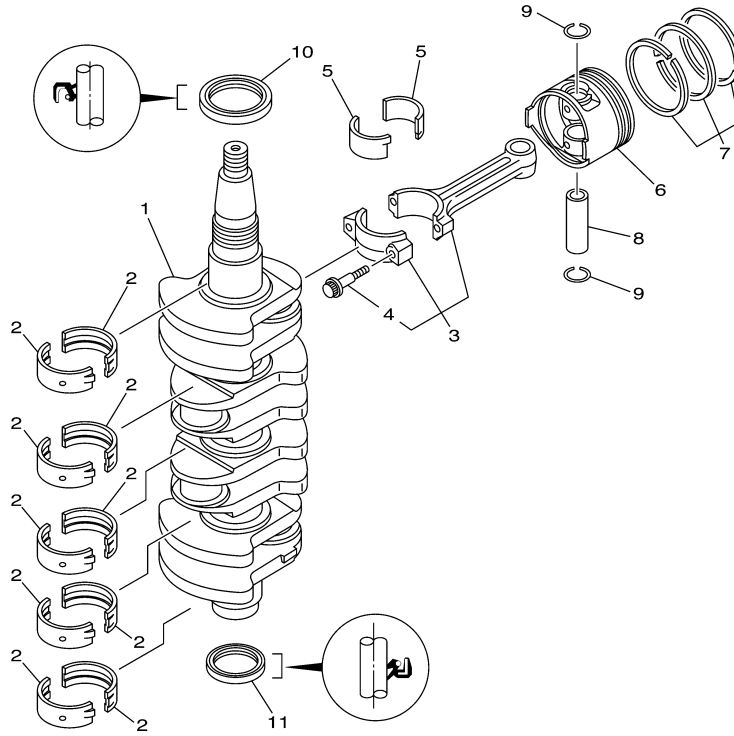

T60TLRC 2004 / CRANKSHAFT PISTON

69W1010-2030

Part List

T60TLRC 2004 / CRANKSHAFT PISTON

REF - NO	PART NUMBER	PART NAME	QUANTITY	REMARKS
1	69W-11411-00-00	CRANKSHAFT	1	
2	62Y-11416-50-00	PLANE BEARING, CRANKSHAFT 1	10	UR PINK
2	62Y-11416-60-00	PLANE BEARING, CRANKSHAFT 1	10	UR GREEN
2	62Y-11416-40-00	PLANE BEARING, CRANKSHAFT 1	10	UR RED
2	62Y-11416-30-00	PLANE BEARING, CRANKSHAFT 1	10	UR YELLOW
3	62Y-11650-10-00	CONNECTING ROD ASSY	4	
4	62Y-11654-00-00	.BOLT, CONNECTING ROD	2	
5	62Y-11656-40-00	PLANE BEARING, CONNECTING ROD	8	UR RED
5	62Y-11656-30-00	PLANE BEARING, CONNECTING ROD	8	UR YELLOW
5	62Y-11656-50-00	PLANE BEARING, CONNECTING ROD	8	UR PINK
5	62Y-11656-60-00	PLANE BEARING, CONNECTING ROD	8	UR GREEN
6	69W-11636-00-00	PISTON (0.50MM O/S)	4	AP
6	69W-11635-00-00	PISTON (0.25MM O/S)	4	AP
6	69W-11631-00-97	PISTON (STD)	4	
7	67C-11603-00-00	PISTON RING SET (STD)	4	
7	67C-11604-00-00	PISTON RING SET (0.25MM O/S)	4	AP
7	67C-11605-00-00	PISTON RING SET (0.50MM O/S)	4	AP
8	62Y-11633-00-00	PIN, PISTON	4	
9	93450-17129-00	CIRCLIP	8	
10	93102-43M42-00	.OIL SEAL	1	
11	93101-35002-00	.OIL SEAL	1