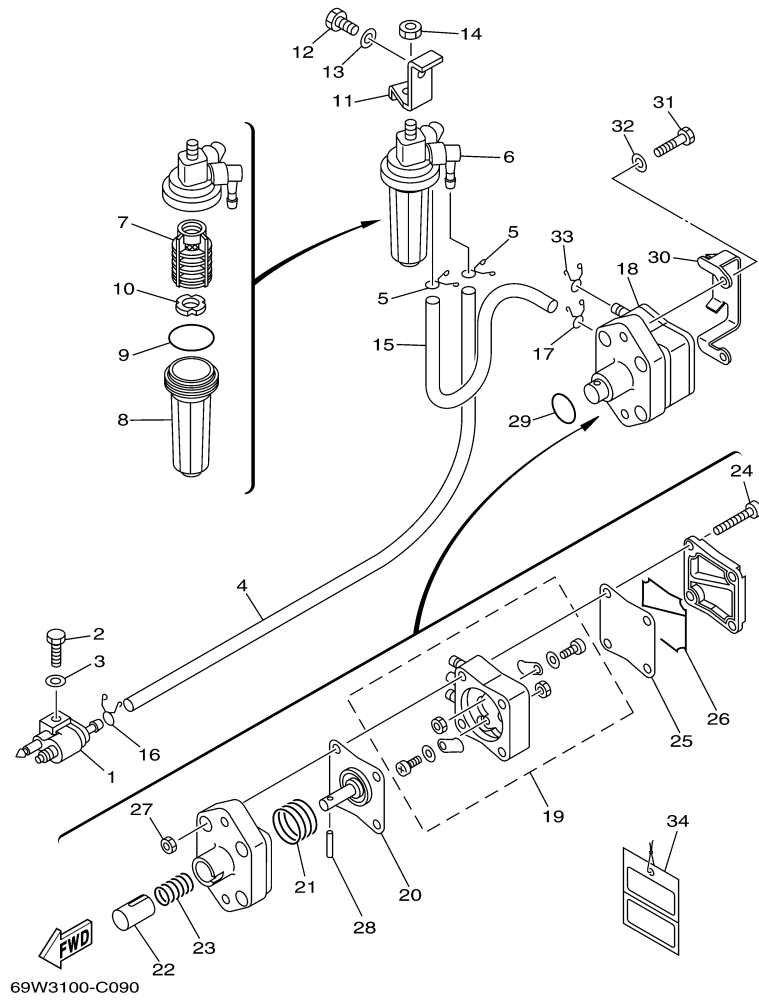

T60TLRC 2004 / FUEL 1

©2014 Yamaha Motor Corporation, U.S.A. All rights reserved.

Part List

T60TLRC 2004 / FUEL 1

REF - NO	PART NUMBER	PART NAME	QUANTITY	REMARKS
1	6G1-24304-02-00	FUEL PIPE JOINT COMP. 1	1	
2	97095-06025-00	BOLT	1	
3	92995-06600-00	WASHER	1	
4	90445-10020-00	HOSE (L590)	1	
5	90467-09M17-00	CLIP	2	
6	64J-24560-00-00	FILTER ASSY	1	
7	61N-24563-00-00	.ELEMENT, FILTER	1	
8	68V-24521-01-00	.CUP, FILTER	1	
9	93210-32738-00	.O-RING	1	
10	68V-24469-01-00	.FLOAT, WATER LEVEL	1	
11	62Y-24566-00-00	BRACKET, FILTER	1	
12	97095-08014-00	BOLT	1	
13	92995-08600-00	WASHER	1	
14	95380-08600-00	NUT	1	
15	90445-10M48-00	HOSE (L205)	1	
16	90467-09M17-00	CLIP	1	
17	90467-10M04-00	CLIP	1	
18	62Y-24410-03-00	FUEL PUMP ASSY	1	
19	62Y-24415-00-00	.PUMP BODY SUB ASSY	1	
20	62Y-24411-02-00	.DIAPHRAGM	1	
21	62Y-24423-00-00	.SPRING, DIAPHRAGM	1	
22	62Y-13131-01-00	.PLUNGER	1	
23	62Y-24454-00-00	.SPRING	1	
24	62Y-24444-01-00	.SCREW	4	
25	62Y-24471-00-00	.DIAPHRAGM	1	
26	62Y-24452-00-00	.PACKING	1	
27	95380-05600-00	.NUT	4	
28	62Y-24374-01-00	.PIN	1	
29	93210-24M79-00	.O-RING	1	
30	65W-24474-00-00	COVER	1	
31	97095-06030-00	BOLT	2	
32	92995-06600-00	WASHER	2	
33	90467-10M04-00	CLIP	2	
34	61H-2819R-31-00	TAG, WARNING	1