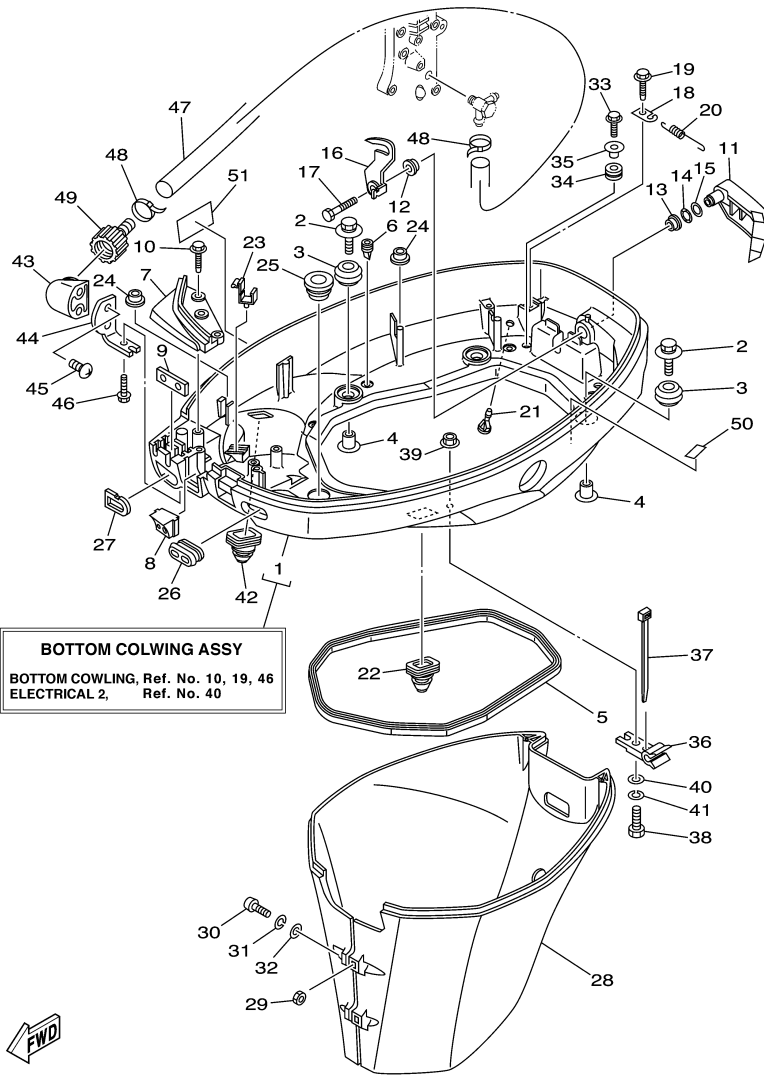

T60TLRC 2004 / BOTTOM COWLING

©2014 Yamaha Motor Corporation, U.S.A. All rights reserved.

Part List

T60TLRC 2004 / BOTTOM COWLING

REF - NO	PART NUMBER	PART NAME	QUANTITY	REMARKS
1	67C-42710-12-4D	BOTTOM COWLING ASSY	1	WITH TAPPING BOLT
2	90119-06M08-00	BOLT, WITH WASHER	4	
3	90480-09M12-00	GROMMET	4	
4	90387-06060-00	COLLAR	4	
5	62Y-42716-00-00	RUBBER, SEAL 1	1	
6	65W-42717-00-00	RUBBER, SEAL 2	4	
7	67C-42738-00-4D	PLATE, FITTING	1	
8	62Y-42725-40-00	GROMMET 2	1	AP
8	62Y-42725-30-00	GROMMET	1	
9	62Y-42727-00-00	GROMMET	1	
10	90109-06M81-00	BOLT	3	
11	67C-42815-00-4D	LEVER, CLAMP	1	
12	90386-12M37-00	BUSH	1	
13	90386-12MA2-00	BUSH	1	
14	90206-12052-00	WASHER, WAVE	1	
15	90201-12M07-00	WASHER, PLATE	1	
16	67C-42816-01-00	LEVER, CLAMP	1	
17	97095-06012-00	BOLT	1	
18	66T-43144-00-00	HOOK, SPRING	1	
19	90109-06M86-00	BOLT	1	
20	90506-18M40-00	SPRING, TENSION	1	
21	6H3-44391-01-00	NIPPLE, HOSE	1	
22	688-42726-10-00	GROMMET	1	
23	90464-09M13-00	CLAMP	1	
24	6E7-82317-00-00	DAMPER, IGNITION COIL	2	
25	68U-42727-00-00	GROMMET	1	
26	6H3-42727-00-00	GROMMET	1	
27	61N-24329-00-00	SEAL	1	
28	67C-42741-10-4D	APRON	1	
29	95380-06600-00	NUT, HEXAGON	2	
30	97880-06025-00	SCREW, PAN HEAD	2	
31	92990-06100-00	..WASHER, SPRING	2	
32	92990-06600-00	WASHER, PLATE	2	
33	90109-06M80-00	.BOLT	2	
34	90480-13M24-00	GROMMET	2	
35	90387-06M43-00	COLLAR	2	
36	90464-09M49-00	CLAMP	1	
37	90465-11M10-00	CLAMP	1	
38	90101-06020-00	BOLT	1	
39	90179-06M28-00	NUT	1	
40	92990-06600-00	WASHER, PLATE	1	
41	92995-06100-00	WASHER, SPRING	1	
42	65W-42724-10-00	GROMMET	1	FLUSHING KIT
43	68T-12572-00-00	ADAPTER	1	FLUSHING KIT
44	69W-12535-00-00	PLATE	1	FLUSHING KIT
45	90167-06002-00	SCREW, TAPPING	2	FLUSHING KIT
46	90109-06M80-00	.BOLT	1	FLUSHING KIT
47	67C-24312-00-00	PIPE 2	1	FLUSHING KIT
48	90465-11M10-00	CLAMP	2	FLUSHING KIT
49	6R3-12580-00-00	JOINT ASSY	1	FLUSHING KIT
50	69W-82377-00-00	LABEL	1	
51	62Y-13444-40-00	MARK	1	

Part Notes

T60TLRC 2004 / BOTTOM COWLING