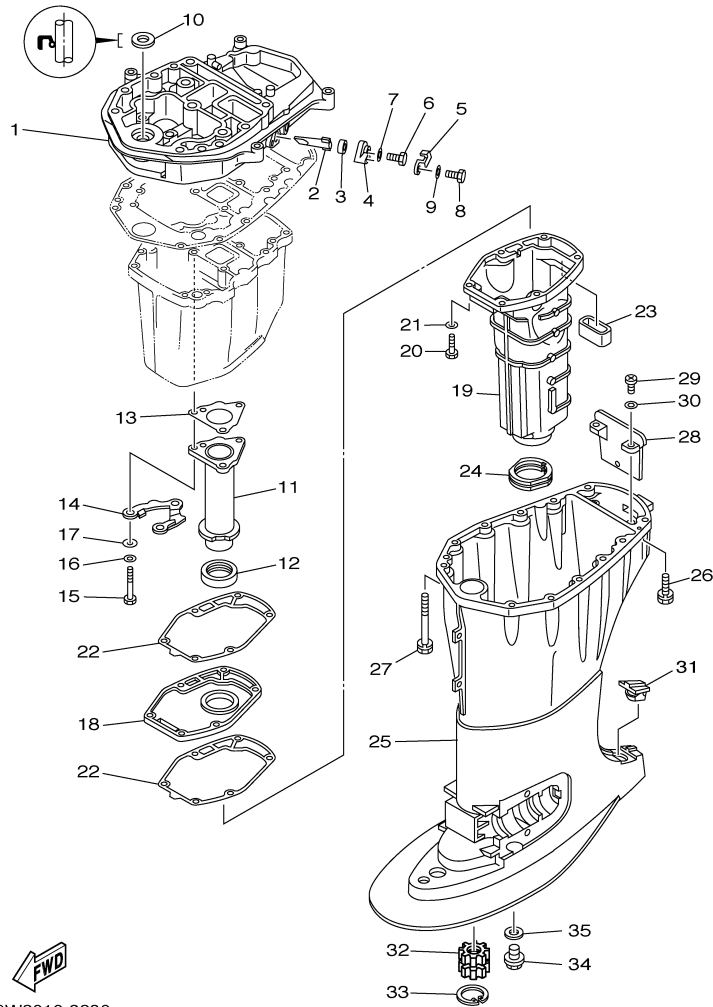

T60TLRC 2004 / UPPER CASING

©2014 Yamaha Motor Corporation, U.S.A. All rights reserved.

Part List

T60TLRC 2004 / UPPER CASING

REF - NO	PART NUMBER	PART NAME	QUANTITY	REMARKS
1	69W-41137-01-94	GUIDE, EXHAUST	1	
2	62Y-11325-00-00	ANODE	1	
3	66M-11328-00-00	GROMMET, ANODE	1	
4	66M-11327-00-94	COVER, ANODE	1	
5	66M-12535-00-00	PLATE	1	
6	97095-05012-00	BOLT	1	
7	92995-05600-00	WASHER	1	
8	97013-06020-00	BOLT	1	
9	92903-06600-00	WASHER, PLATE	1	
10	93103-18011-00	.OIL SEAL	1	
11	69W-41131-00-00	MANIFOLD, EXT. 1	1	
12	64J-46132-10-00	.GASKET 1	1	
13	64J-41133-10-00	.GASKET, EXHAUST MANIFOLD 1	1	
14	64J-41116-00-00	PROTECTOR	1	
15	97075-06050-00	BOLT	3	
16	92995-06600-00	WASHER	3	
17	90201-06015-00	WASHER, PLATE	3	
18	69W-45181-00-5B	PLATE	1	
19	69W-14711-00-5B	MUFFLER 1	1	
20	97075-06025-00	BOLT	6	
21	92995-06600-00	WASHER	6	
22	62Y-41134-01-00	.GASKET, EXHAUST MANIFOLD	2	
23	62Y-45127-00-00	.SEAL	1	
24	67C-45123-00-00	.GASKET, MUFFLER	1	
25	67C-45111-21-4D	CASING, UPPER	1	
26	90119-08M79-00	BOLT, WITH WASHER	4	
27	90119-08M82-00	BOLT, WITH WASHER	8	
28	67C-45151-00-00	COVER, UPPER CASING	1	
29	97880-05016-00	SCREW, PAN HEAD	2	
30	92990-05600-00	WASHER, PLATE	2	
31	6H3-45155-00-00	CAP	1	
32	69W-45318-00-00	BUSHING, DRIVE SHAFT	1	
33	93420-36M01-00	CIRCLIP	1	
34	90340-14M06-00	PLUG, STRAIGHT SCREW	1	
35	90430-14M09-00	.GASKET	1	

Part Notes

T60TLRC 2004 / UPPER CASING

PART NUMBER	NOTE TEXT
90430-14M09-00	OEM: This part number is among the Top 100 Most Popular Marine Maintenance Parts as of March 2014.

©2014 Yamaha Motor Corporation, U.S.A. All rights reserved.