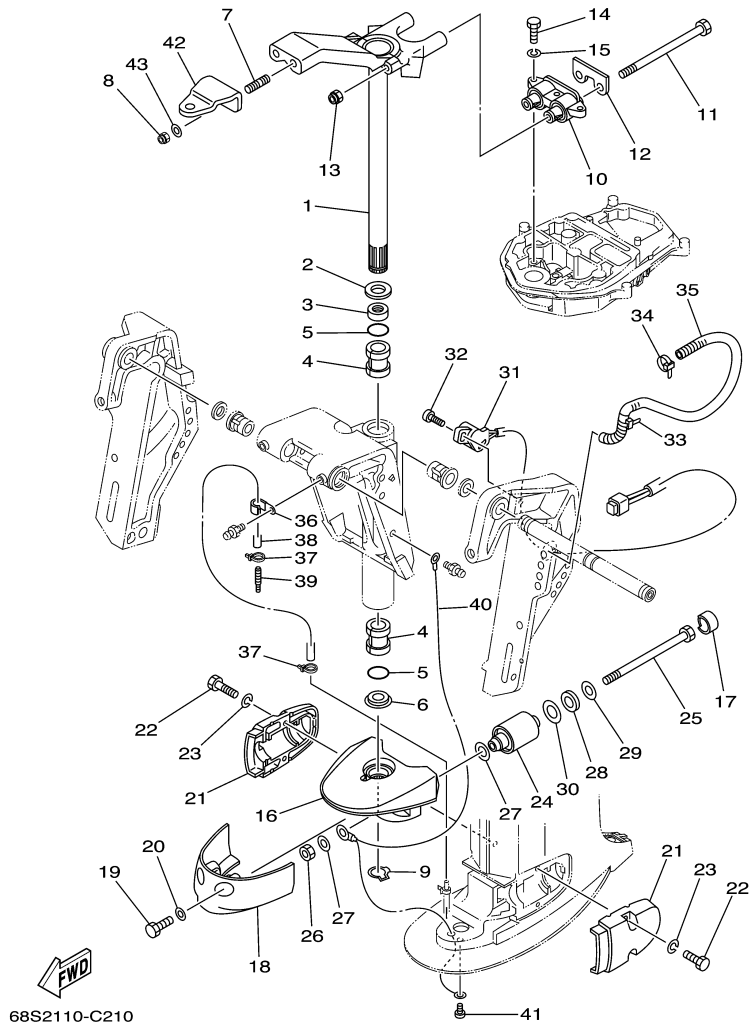

T60TLRC 2004 / BRACKET 2

68S2110-C210

S=1/8.5

©2014 Yamaha Motor Corporation, U.S.A. All rights reserved.

Part List

T60TLRC 2004 / BRACKET 2

REF - NO	PART NUMBER	PART NAME	QUANTITY	REMARKS
1	69W-42510-01-4D	STEERING BRACKET ASSY	1	
2	90201-30M00-00	WASHER, PLATE	1	
3	90386-30M78-00	BUSH	1	
4	90386-30M77-00	BUSH	2	
5	93210-29M94-00	O-RING	2	
6	90386-30M60-00	BUSH	1	
7	90116-10M28-00	BOLT, STUD	2	
8	90185-10051-00	NUT, SELF-LOCKING	2	
9	93410-28M06-00	CIRCLIP	1	
10	64J-44514-00-4D	MOUNT DAMPER, UPPER SIDE	1	
11	90101-08M15-00	BOLT	2	
12	69W-44526-01-00	PLATE	1	
13	90185-08045-00	NUT, SELF-LOCKING	2	
14	97075-08030-00	BOLT	3	
15	92995-08100-00	WASHER	3	
16	69W-44551-00-4D	HOUSING, LOWER MOUNT RUBBER	1	
17	64J-44575-00-00	DAMPER, LOWER MOUNT RUBBER	2	
18	67C-44553-00-4D	COVER, LOWER MOUNT	1	
19	97095-08020-00	BOLT	2	
20	92995-08600-00	WASHER	2	
21	67C-44552-01-4D	HOUSING, LOWER MOUNT RUBBER	2	
22	97075-08030-00	BOLT	4	
23	92995-08100-00	WASHER	4	
24	69W-44555-00-4D	MOUNT DAMPER, LOWER SIDE	2	
25	90109-12MA3-00	BOLT	2	
26	95380-12700-00	NUT	2	
27	90201-12M16-00	WASHER, PLATE	4	
28	90202-21100-00	WASHER, PLATE	2	
29	90201-13M19-00	WASHER, PLATE	2	
30	90201-22M05-00	WASHER, PLATE	2	
31	63D-83672-10-00	TRIM SENDER	1	
32	97885-06016-00	SCREW, PAN HEAD	2	
33	90465-13M18-00	CLAMP	1	
34	90465-11M10-00	CLAMP	1	
35	90446-17M91-00	HOSE	1	
36	90465-06M86-00	.CLAMP	1	
37	90465-11M10-00	CLAMP	2	
38	90445-07M53-00	HOSE (L700)	1	
39	6E5-83558-00-00	END, NIPPLE	1	
40	67C-82127-10-00	WIRE, LEAD 2	1	
41	97885-06008-00	SCREW, PAN HEAD	1	
42	65W-48511-00-00	HOOK, STEERING	1	
43	92995-10600-00	WASHER	2