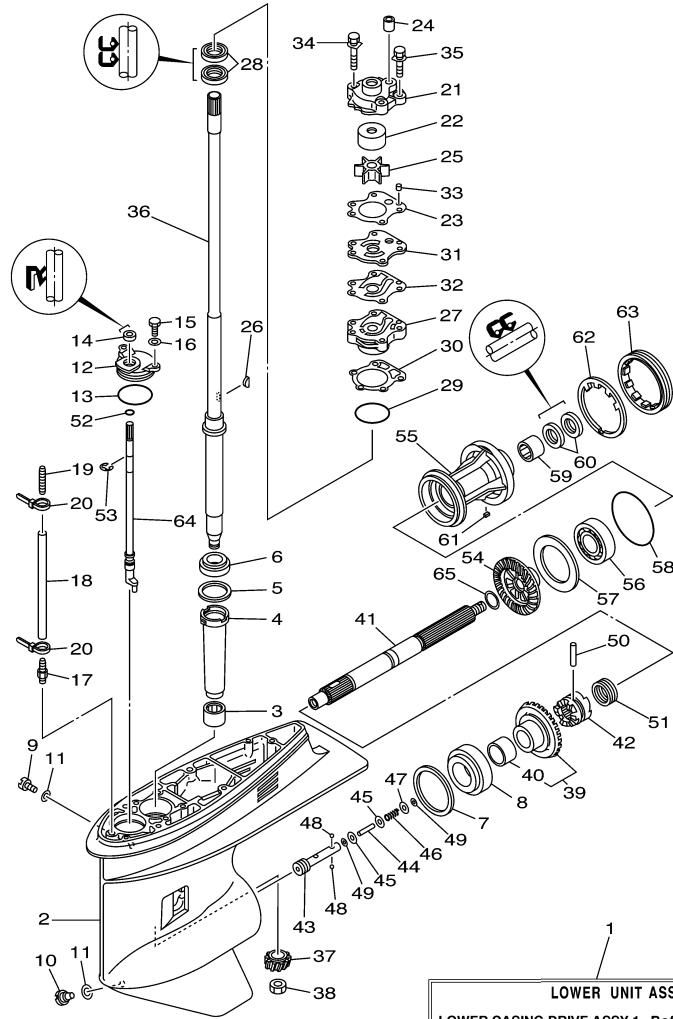

T60TLRC 2004 / LOWER CASING DRIVE 1

LOWER UNIT ASSY
LOWER CASING DRIVE ASSY 1, Ref. No. 2 to 65
LOWER CASING DRIVE ASSY 2, Ref. No. 10 to 15

68S2100-C260

Part List

T60TLRC 2004 / LOWER CASING DRIVE 1

REF - NO	PART NUMBER	PART NAME	QUANTITY	REMARKS
1	68S-45300-30-4D	LOWER UNIT ASSY	1	L
2	67F-45301-00-4D	CASING, LOWER	1	
3	93315-52563-00	BEARING	1	
4	688-45536-01-00	SLEEVE, DRIVE SHAFT	1	
5	688-45587-01-15	SHIM (T:0.15MM)	1	UR
5	688-45587-01-10	SHIM (T:0.10MM)	1	UR
5	688-45587-01-50	SHIM (T:0.50MM)	1	UR
5	688-45587-01-30	SHIM (T:0.30MM)	1	UR
5	688-45587-01-12	SHIM (T:0.12MM)	1	UR
5	688-45587-01-18	SHIM (T:0.18MM)	1	UR
5	688-45587-01-40	SHIM (T:0.40MM)	1	UR
6	93332-000U3-00	BEARING	1	
7	688-45567-01-30	SHIM (T:0.30MM)	1	UR
7	688-45567-01-50	SHIM (T:0.50MM)	1	UR
7	688-45567-01-12	SHIM (T:0.12MM)	1	UR
7	688-45567-01-10	SHIM (T:0.10MM)	1	UR
7	688-45567-01-15	SHIM (T:0.15MM)	1	UR
7	688-45567-01-18	SHIM (T:0.18MM)	1	UR
7	688-45567-01-40	SHIM (T:0.40MM)	1	UR
8	93332-00095-00	BEARING	1	
9	90340-08002-00	PLUG, STRAIGHT SCREW	1	
10	688-45341-10-00	PLUG, DRAIN	1	
11	90430-08020-00	.GASKET	2	
12	688-45321-00-00	PLATE	1	
13	93210-49046-00	.O-RING	1	
14	93106-09014-00	.OIL SEAL	1	
15	97095-06016-00	BOLT	2	
16	92995-06600-00	WASHER	2	
17	6E5-45378-00-00	NIPPLE, HOSE	1	
18	90445-07ME8-00	HOSE (L80)	1	L
19	6E5-83558-10-00	END, NIPPLE	1	
20	90465-11M10-00	CLAMP	2	
21	6H3-44311-00-00	HOUSING, WATER PUMP	1	
22	663-44322-00-00	.INSERT, CARTRIDGE	1	
23	6H3-44315-A0-00	.GASKET, WATER PUMP	1	
24	663-44366-00-00	.DAMPER, WATER SEAL 2	1	
25	6H3-44352-00-00	.IMPELLER	1	
26	90280-03M03-00	.KEY, WOODRUFF	1	
27	6H3-44341-00-94	HOUSING, WATER PUMP	1	
28	93101-23070-00	.OIL SEAL	2	
29	93210-46044-00	O-RING	1	
30	688-44316-A0-00	.GASKET, WATER PUMP	1	
31	6H3-44323-00-00	.OUTER PLATE, CARTRIDGE	1	
32	6H3-44324-A0-00	.GASKET, CARTRIDGE	1	
33	93604-10M03-00	PIN, DOWEL	2	
34	90119-08M33-00	.BOLT, WITH WASHER	2	
35	90119-08M14-00	.BOLT, WITH WASHER	2	
36	64J-45501-30-00	DRIVE SHAFT COMP.	1	L
37	6K5-45551-00-00	PINION (12T)	1	
38	90170-16M01-00	NUT	1	
39	68S-45560-00-00	GEAR 1 (28T)	1	
40	93317-322V0-00	.BEARING	1	
41	67F-45611-01-00	SHAFT, PROPELLER	1	
42	67F-45631-00-00	CLUTCH, DOG	1