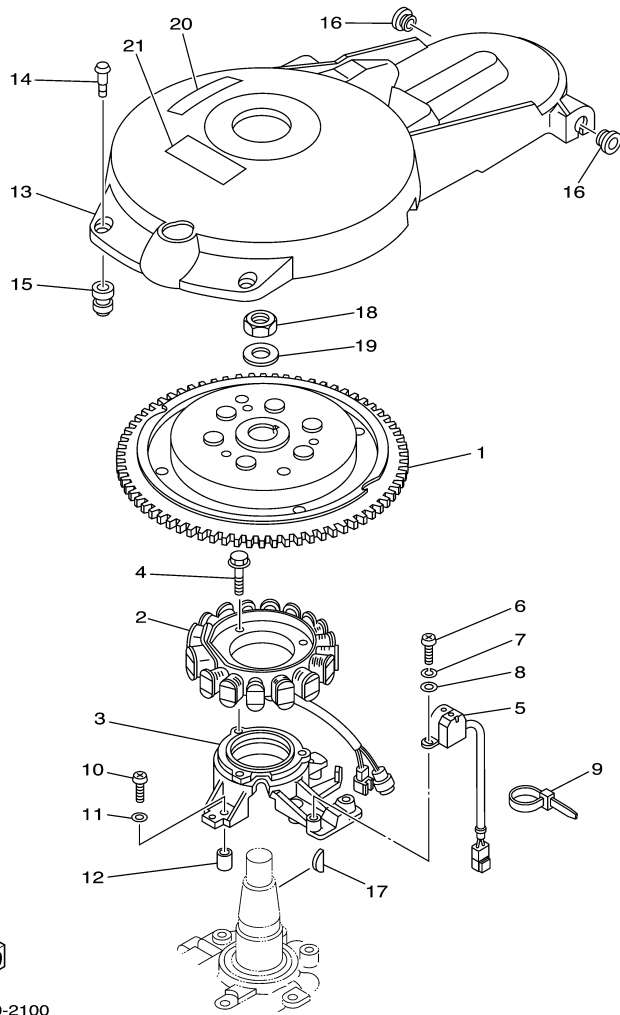

T60TLRC 2004 / GENERATOR

©2014 Yamaha Motor Corporation, U.S.A. All rights reserved.

Part List

T60TLRC 2004 / GENERATOR

REF - NO	PART NUMBER	PART NAME	QUANTITY	REMARKS
1	69W-85550-10-00	ROTOR ASSY	1	
2	64J-85510-00-00	STATOR ASSY	1	
3	62Y-85561-00-94	BASE, MAGNETO	1	
4	95023-06025-00	BOLT	3	
5	62Y-85580-00-00	COIL, PULSER	1	
6	97880-05012-00	SCREW, PAN HEAD	2	
7	92990-05100-00	.WASHER, SPRING	2	
8	92990-05600-00	WASHER, PLATE	2	
9	90465-13M97-00	CLAMP	1	
10	97880-06025-00	SCREW, PAN HEAD	4	
11	92990-06600-00	WASHER, PLATE	4	
12	99530-08012-00	PIN, DOWEL	2	
13	62Y-81337-11-00	COVER, FLYWHEEL	1	
14	6K7-81338-01-00	.CLAMP, LEAD	2	
15	663-82317-01-00	DAMPER, IGNITION COIL	2	
16	90480-12072-00	GROMMET	2	
17	6H4-11545-00-00	KEY, WOODRUFF	1	
18	90170-20137-00	NUT	1	
19	90201-21M18-00	WASHER, PLATE	1	
20	62Y-13437-41-00	MARK, CAUTION	1	
21	6A1-83625-41-00	MARK 5	1	

Part Notes

T60TLRC 2004 / GENERATOR

PART NUMBER	NOTE TEXT
92990-06600-00	OEM: This part number is among the Top 100 Most Popular Marine Maintenance Parts as of March 2014.
90480-12072-00	OEM: GROMMET used on F115TLR and F/LF115TXR 0410 Production and Earlier

©2014 Yamaha Motor Corporation, U.S.A. All rights reserved.