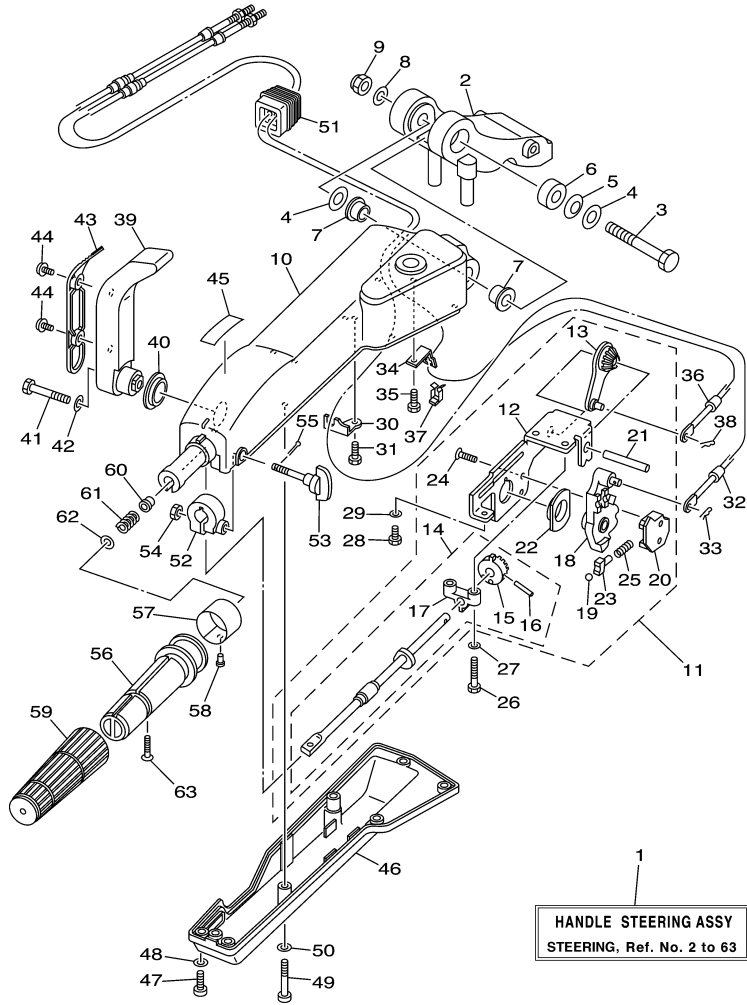

T60TLRC 2004 / STEERING

FWD
68S2100-C170

©2014 Yamaha Motor Corporation, U.S.A. All rights reserved.

Part List

T60TLRC 2004 / STEERING

REF - NO	PART NUMBER	PART NAME	QUANTITY	REMARKS
1	69W-W0084-01-4D	HANDLE STEERING ASSY	1	AP
2	63D-42121-20-4D	BRACKET	1	
3	90101-12M09-00	BOLT	1	
4	92990-12200-00	WASHER, PLAIN	2	
5	90206-12M22-00	WASHER, WAVE	1	
6	90387-12M02-00	COLLAR	1	
7	90386-12M93-00	BUSH	2	
8	92990-12600-00	WASHER, PLATE	1	
9	90185-12M12-00	NUT, SELF-LOCKING	1	
10	67G-42111-00-4D	HANDLE, STEERING	1	
11	69W-44100-00-00	SHIFT LINK ASSY	1	
12	67C-44104-00-00	.PLATE COMP	1	
13	69W-48261-00-00	.ARM, THROTTLE	1	
14	69W-42115-00-00	.SHAFT, STEERING HANDLE	1	
15	650-42152-00-94	..GEAR	1	
16	91690-30025-00	..PIN, SPRING	1	
17	67G-42159-00-00	..STAY	1	
18	67C-44113-00-00	.CAM PLATE, HANDLE	1	
19	63D-48236-00-00	.ROLLER, DETENT	1	
20	67C-48119-00-00	.COVER	1	
21	67G-42153-00-00	.SHAFT, THROTTLE CONTROL	1	
22	67G-44132-00-00	.BUSHING	1	
23	63D-48237-00-00	.ADAPTER	1	
24	98785-05014-00	.SCREW, FLAT HEAD	2	
25	63D-48238-00-00	.SPRING, DETENT	1	
26	97095-06030-00	BOLT	2	
27	92995-06600-00	WASHER	2	
28	97095-06014-00	BOLT	1	
29	92995-06600-00	WASHER	1	
30	67G-48531-00-00	BRACEKT, REMOTE CONTROL 1	1	
31	97095-06014-00	BOLT	1	
32	67C-48321-00-00	CABLE	1	
33	90468-10005-00	CLIP	1	
34	69W-48538-00-00	CLAMP, CABLE 1	1	
35	97095-06014-00	BOLT	1	
36	69W-26301-00-00	THROTTLE CABLE ASSY	1	
37	63D-48538-00-00	CLAMP, CABLE 1	1	
38	90468-10005-00	CLIP	1	
39	67G-44159-00-4D	HANDLE, GEAR SHIFT	1	
40	90386-26MA3-00	BUSH	1	
41	97095-08040-00	BOLT	1	
42	92995-08600-00	WASHER	1	
43	67G-44173-00-00	LEVER, SHIFT CONTROL	1	
44	90159-06M18-00	SCREW, WITH WASHER	2	
45	6G8-44191-00-00	INDICATOR, SHIFT	1	
46	67G-42131-00-00	COVER, HANDLE STEERING	1	
47	97885-06016-00	SCREW, PAN HEAD	5	
48	92995-06600-00	WASHER	5	
49	97885-06040-00	SCREW, PAN HEAD	2	
50	92995-06600-00	WASHER	2	
51	63D-42725-00-00	GROMMET	1	
52	63D-42126-00-00	FRICITION, STEERING HANDLE GRIP	1	
53	63D-48154-00-00	KNOB, THROTTLE	1