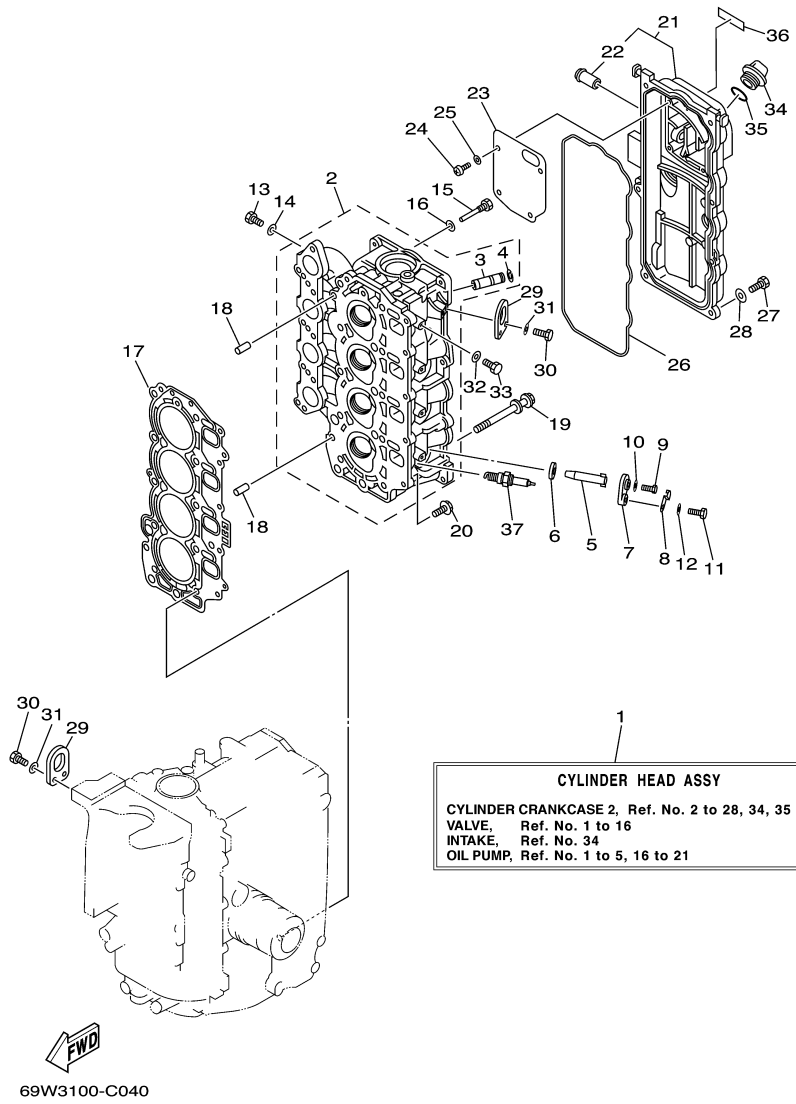

T60TLRC 2004 / CYLINDER CRANKCASE 2

Part List

T60TLRC 2004 / CYLINDER CRANKCASE 2

REF - NO	PART NUMBER	PART NAME	QUANTITY	REMARKS
1	69W-W009A-00-1S	CYLINDER HEAD COMPLETE	1	
2	69W-11111-00-1S	HEAD, CYLINDER 1	1	
3	62Y-11133-30-00	.GUIDE, VALVE 1	8	
4	93450-09M01-00	.CIRCLIP	8	
5	62Y-11325-00-00	ANODE	4	
6	66M-11328-00-00	GROMMET, ANODE	4	
7	66M-11327-00-94	COVER, ANODE	4	
8	66M-12535-00-00	PLATE	4	
9	97095-05012-00	BOLT	4	
10	92995-05600-00	WASHER	4	
11	97095-06020-00	BOLT	4	
12	92995-06600-00	WASHER	4	
13	97095-06010-00	BOLT	4	
14	90430-06014-00	.GASKET	4	
15	90109-06M65-00	BOLT	1	
16	90430-06014-00	.GASKET	1	
17	69W-11181-00-00	.GASKET, CYLINDER HEAD 1	1	
18	99530-08012-00	PIN, DOWEL	2	
19	90119-09M00-00	BOLT, WITH WASHER	10	
20	90119-06MA3-00	BOLT, WITH WASHER	5	
21	62Y-11191-01-1S	COVER, CYLINDER HEAD 1	1	
22	62Y-14485-00-00	.PIPE, JOINT	1	
23	62Y-11168-00-00	COVER, BREATHER	1	
24	98507-04010-00	SCREW, PAN HEAD	4	
25	92907-04600-00	WASHER	4	
26	62Y-11356-00-00	.SEAL, CYLINDER 2	1	
27	97095-06020-00	BOLT	7	
28	92995-06600-00	WASHER	7	
29	62Y-11119-00-00	HANGER, ENGINE	2	
30	97095-06020-00	BOLT	4	
31	92995-06600-00	WASHER	4	
32	90430-08143-00	GASKET	4	
33	97095-08014-00	BOLT	4	
34	6G8-15363-00-00	PLUG, OIL	1	
35	93210-24M79-00	.O-RING	1	
36	62Y-12138-40-00	MARK, CAUTION	1	
37	94701-00406-00	PLUG, SPARK (NGK DPR5EA-9)	4