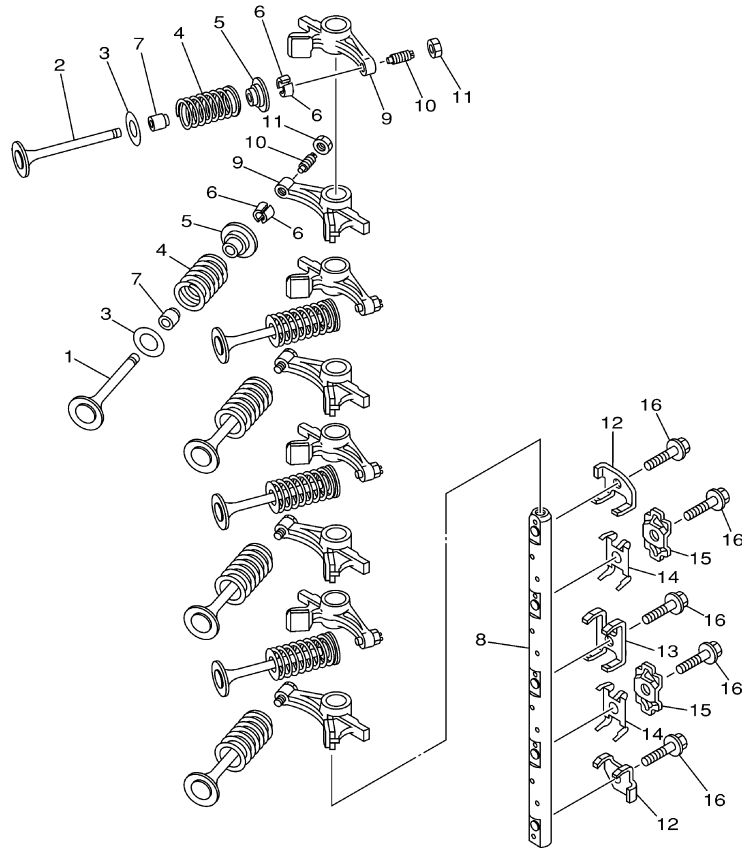

T60TLRC 2004 / VALVE

62Y1010-2050

©2014 Yamaha Motor Corporation, U.S.A. All rights reserved.

Part List

T60TLRC 2004 / VALVE

REF - NO	PART NUMBER	PART NAME	QUANTITY	REMARKS
1	69W-12111-00-00	VALVE, INTAKE	4	
2	69W-12121-00-00	VALVE, EXHAUST	4	
3	62Y-12116-00-00	SEAT, VALVE SPRING	8	
4	51Y-12114-00-00	SPRING, VALVE OUTER	8	
5	30X-12117-00-00	RETAINER, VALVE SPRING	8	
6	30X-12118-00-00	LOCK, VALVE SPRING RETAINER	16	
7	51Y-12119-00-00	SEAL, VALVE STEM	8	
8	62Y-12146-00-00	SHAFT, ROCKER	1	
9	62Y-12151-00-00	ARM, VALVE ROCKER	8	
10	64J-12159-00-00	SCREW, VALVE ADJUSTING	8	
11	62Y-12158-00-00	NUT, LOCK	8	
12	62Y-12238-00-00	PLATE, BOLT STOPPER	2	
13	62Y-12279-00-00	PLATE	1	
14	62Y-12216-00-00	SPRING	2	
15	62Y-12231-00-00	GUIDE, STOPPER 1	2	
16	90109-08M63-00	BOLT	5	