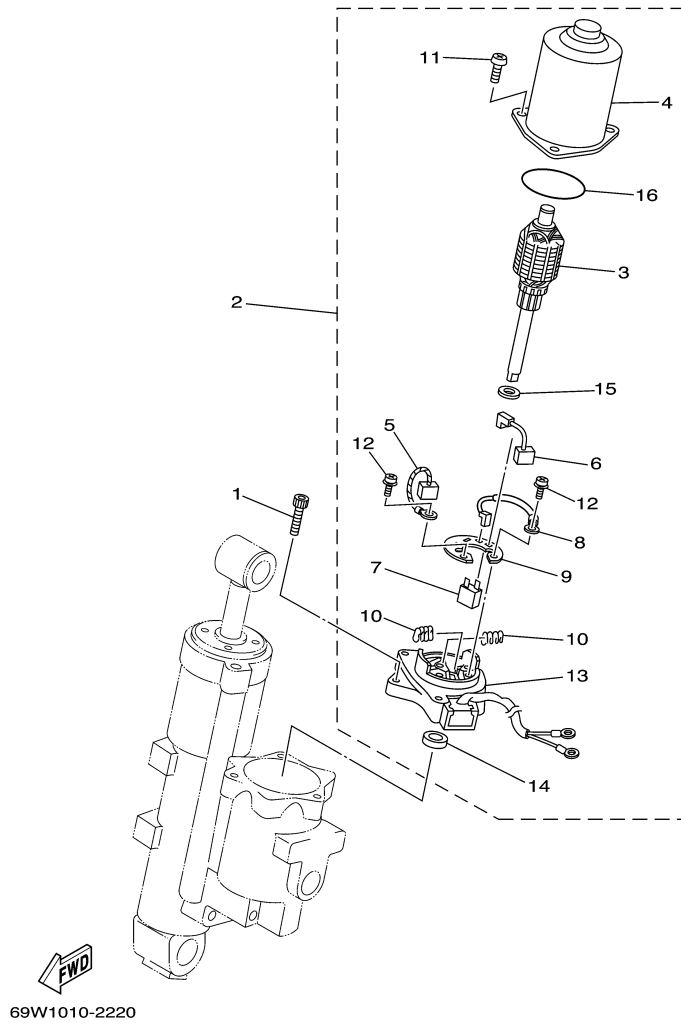

T60TLRC 2004 / POWER TRIM & TILT ASSY 2

©2014 Yamaha Motor Corporation, U.S.A. All rights reserved.

Part List

T60TLRC 2004 / POWER TRIM & TILT ASSY 2

REF - NO	PART NUMBER	PART NAME	QUANTITY	REMARKS
1	62X-43888-00-00	BOLT, SOCKET	3	
2	69W-43880-00-00	MOTOR ASSY	1	
3	69W-43805-00-00	.ARMATURE ASSY	1	
4	62X-43804-01-00	.STATOR ASSY	1	
5	62Y-43892-00-00	.BRUSH 2	1	
6	62Y-43891-00-00	.BRUSH 1	1	
7	69W-82181-00-00	.CIRCUIT BREAKER COMP	1	
8	62X-43807-00-00	.WIRE SUB ASSY	1	
9	69W-4380F-00-00	.PLATE, BRUSH HOLDER	1	
10	62X-4386K-00-00	.SPRING, BRUSH	2	
11	97880-05020-00	.SCREW, PAN HEAD	3	
12	97602-04216-00	..SCREW, PAN HEAD WITH WASHER	2	
13	69W-43881-00-00	.FRAME, END	1	
14	93102-08414-00	.OIL SEAL	1	
15	90201-083J8-00	.WASHER, PLATE	1	
16	93210-52449-00	.O-RING	1