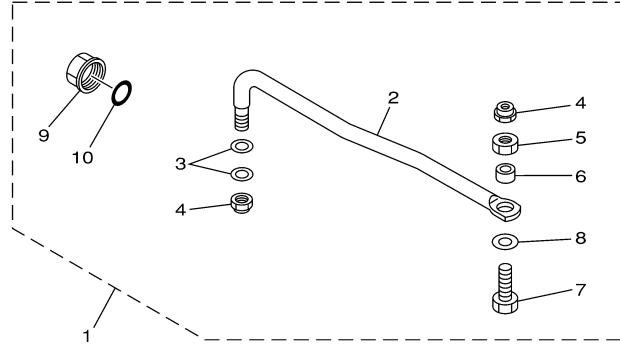

T60TLRC 2004 / STEERING GUIDE

65W0010-8210

Part List

T60TLRC 2004 / STEERING GUIDE

REF - NO	PART NUMBER	PART NAME	QUANTITY	REMARKS
1	65W-61350-00-00	STEERING GUIDE ATTACHMENT KIT	1	AP
2	65W-61351-00-00	.ROD, STEERING LINK	1	
3	90201-10M20-00	.WASHER, PLATE	2	
4	90185-09M01-00	.NUT, SELF-LOCKING	2	
5	90170-09M03-00	.NUT	1	
6	90387-10M42-00	.COLLAR	1	
7	90101-09M01-00	.BOLT	1	
8	90201-10M63-00	.WASHER, PLATE	1	
9	6E5-43145-01-00	.CAP, CLAMP BRACKET	1	
10	93210-16275-00	.O-RING	1