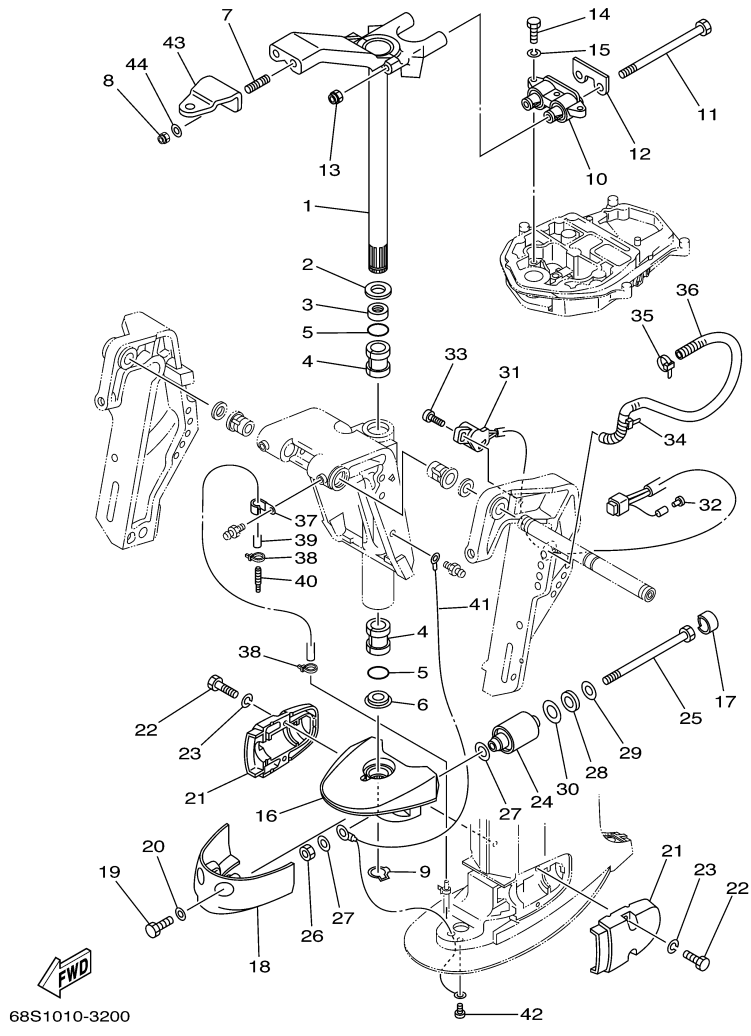

T60TLRB 2003 / BRACKET 2

68S1010-3200

©2014 Yamaha Motor Corporation, U.S.A. All rights reserved.

Part List

T60TLRB 2003 / BRACKET 2

REF - NO	PART NUMBER	PART NAME	QUANTITY	REMARKS
1	69W-42510-00-4D	STEERING BRACKET ASSY	1	
2	90201-30M00-00	WASHER, PLATE	1	
3	90386-30M78-00	BUSH	1	
4	90386-30M77-00	BUSH	2	
5	93210-29M94-00	O-RING	2	
6	90386-30M60-00	BUSH	1	
7	90116-10M28-00	BOLT, STUD	2	
8	90185-10051-00	NUT, SELF-LOCKING	2	
9	93410-28M06-00	CIRCLIP	1	
10	64J-44514-00-4D	MOUNT DAMPER, UPPER SIDE	1	
11	90101-08M15-00	BOLT	2	
12	69W-44526-01-00	PLATE	1	
13	90185-08045-00	NUT, SELF-LOCKING	2	
14	97075-08030-00	BOLT	3	
15	92995-08100-00	WASHER	3	
16	69W-44551-00-4D	HOUSING, LOWER MOUNT RUBBER	1	
17	64J-44575-00-00	DAMPER, LOWER MOUNT RUBBER	2	
18	67C-44553-00-4D	COVER, LOWER MOUNT	1	
19	97095-08020-00	BOLT	2	
20	92995-08600-00	WASHER	2	
21	67C-44552-01-4D	HOUSING, LOWER MOUNT RUBBER	2	
22	97075-08030-00	BOLT	4	
23	92995-08100-00	WASHER	4	
24	69W-44555-00-4D	MOUNT DAMPER, LOWER SIDE	2	
25	90109-12MA3-00	BOLT	2	
26	95380-12700-00	NUT	2	
27	90201-12M16-00	WASHER, PLATE	4	
28	90202-21100-00	WASHER, PLATE	2	
29	90201-13M19-00	WASHER, PLATE	2	
30	90201-22M05-00	WASHER, PLATE	2	
31	63D-83672-01-00	TRIM SENDER	1	
32	703-82119-00-00	COVER, LEAD WIRE	1	
33	97885-06016-00	SCREW, PAN HEAD	2	
34	90465-13M18-00	CLAMP	1	
35	90465-11M10-00	CLAMP	1	
36	90446-17M91-00	HOSE	1	
37	90465-06M86-00	.CLAMP	1	
38	90465-11M10-00	CLAMP	2	
39	90445-07M53-00	HOSE (L700)	1	
40	6E5-83558-00-00	END, NIPPLE	1	
41	67C-82127-10-00	WIRE, LEAD 2	1	
42	97885-06008-00	SCREW, PAN HEAD	1	
43	65W-48511-00-00	HOOK, STEERING	1	
44	92995-10600-00	WASHER	2