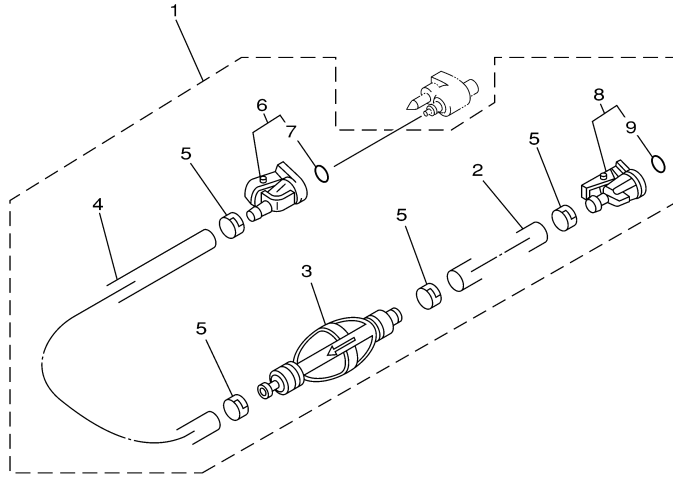

T60TLRB 2003 / FUEL 2

6960100-0050

Part List

T60TLRB 2003 / FUEL 2

REF - NO	PART NUMBER	PART NAME	QUANTITY	REMARKS
1	6Y1-24306-53-00	FUEL PIPE COMP. 1	1	AP
2	90445-11M06-00	.HOSE (L2050)	1	
3	6Y1-24360-52-00	.PRIMER PUMP ASSY	1	
4	90445-11M05-00	.HOSE (L850)	1	
5	650-24351-51-00	.BAND 1	4	
6	6G1-24305-03-00	.FUEL PIPE JOINT COMP 2	1	
7	93210-08287-00	..O-RING	1	
8	6Y1-24305-04-00	.FUEL PIPE JOINT COMP 2	1	
9	93210-08287-00	..O-RING	1