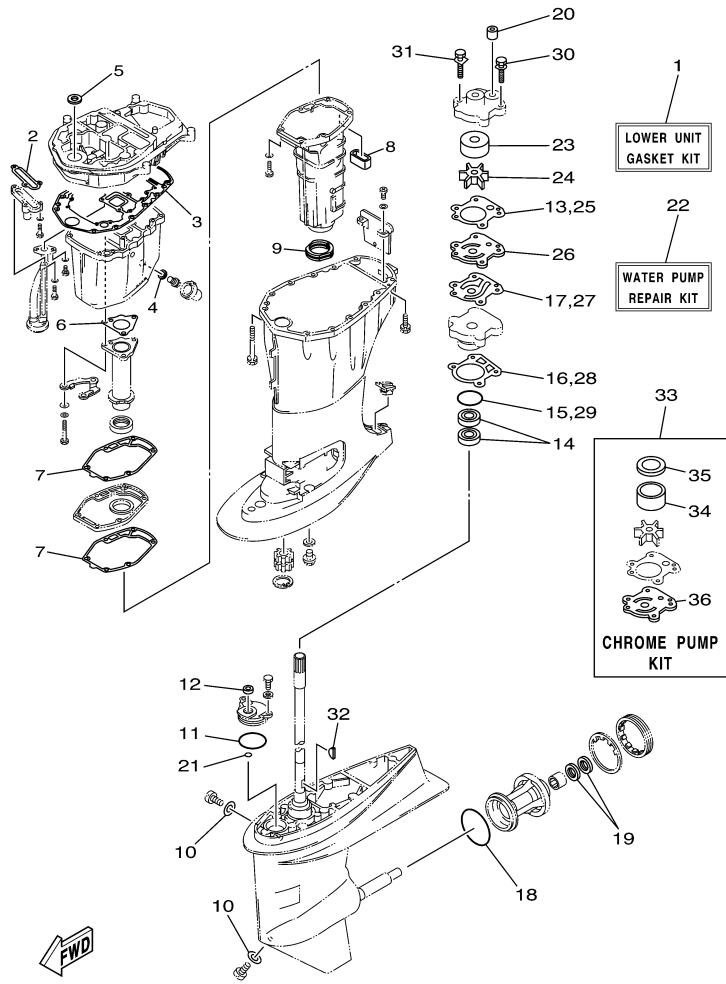

T60TLRB 2003 / REPAIR KIT 3

68S1100-3340

Part List

T60TLRB 2003 / REPAIR KIT 3

REF - NO	PART NUMBER	PART NAME	QUANTITY	REMARKS
1	68S-W0001-20-00	LOWER UNIT GASKET KIT	1	
2	62Y-13475-00-00	.GASKET	1	
3	69W-15312-00-00	.GASKET, OIL PAN	1	
4	90430-14M09-00	.GASKET	1	
5	93103-18011-00	.OIL SEAL	1	
6	64J-41133-10-00	.GASKET, EXHAUST MANIFOLD 1	1	
7	62Y-41134-01-00	.GASKET, EXHAUST MANIFOLD	2	
8	62Y-45127-00-00	.SEAL	1	
9	67C-45123-00-00	.GASKET, MUFFLER	1	
10	90430-08020-00	.GASKET	2	
11	93210-49046-00	.O-RING	1	
12	93106-09014-00	.OIL SEAL	1	
13	6H3-44315-A0-00	.GASKET, WATER PUMP	1	
14	93101-23070-00	.OIL SEAL	2	
15	93210-46044-00	.O-RING	1	
16	688-44316-A0-00	.GASKET, WATER PUMP	1	
17	6H3-44324-A0-00	.GASKET, CARTRIDGE	1	
18	93210-86M39-00	.O-RING	1	
19	93101-25M03-00	.OIL SEAL	2	
20	663-44366-00-00	.DAMPER, WATER SEAL 2	1	
21	93210-07003-00	.O-RING	1	
22	6H3-W0078-02-00	WATER PUMP REPAIR KIT	1	
23	663-44322-00-00	.INSERT, CARTRIDGE	1	
24	6H3-44352-00-00	.IMPELLER	1	
25	6H3-44315-A0-00	.GASKET, WATER PUMP	1	
26	6H3-44323-00-00	.OUTER PLATE, CARTRIDGE	1	
27	6H3-44324-A0-00	.GASKET, CARTRIDGE	1	
28	688-44316-A0-00	.GASKET, WATER PUMP	1	
29	93210-46044-00	.O-RING	1	
30	90119-08M14-00	.BOLT, WITH WASHER	2	
31	90119-08M33-00	.BOLT, WITH WASHER	2	
32	90280-03M03-00	.KEY, WOODRUFF	1	
33	6H3-W0078-0A-00	CHROME PUMP KIT	1	
34	670-44322-01-00	.INSERT, CARTRIDGE	1	
35	670-44321-00-00	.INNER PLATE, CARTRIDGE	1	
36	6H3-44323-40-00	.OUTER PLATE, CARTRIDGE	1	

Part Notes

T60TLRB 2003 / REPAIR KIT 3

PART NUMBER		NOTE TEXT
90430-14M09-00		OEM: This part number is among the Top 100 Most Popular Marine Maintenance Parts as of March 2014.
90430-08020-00		OEM: This part number is among the Top 100 Most Popular Marine Maintenance Parts as of March 2014.
93106-09014-00		OEM: This part number is among the Top 100 Most Popular Marine Maintenance Parts as of March 2014.
93101-25M03-00		OEM: This part number is among the Top 100 Most Popular Marine Maintenance Parts as of March 2014.
6H3-44352-00-00		OEM: This part number is among the Top 100 Most Popular Marine Maintenance Parts as of March 2014.

©2014 Yamaha Motor Corporation, U.S.A. All rights reserved.

©2014 Yamaha Motor Corporation, U.S.A. All rights reserved.