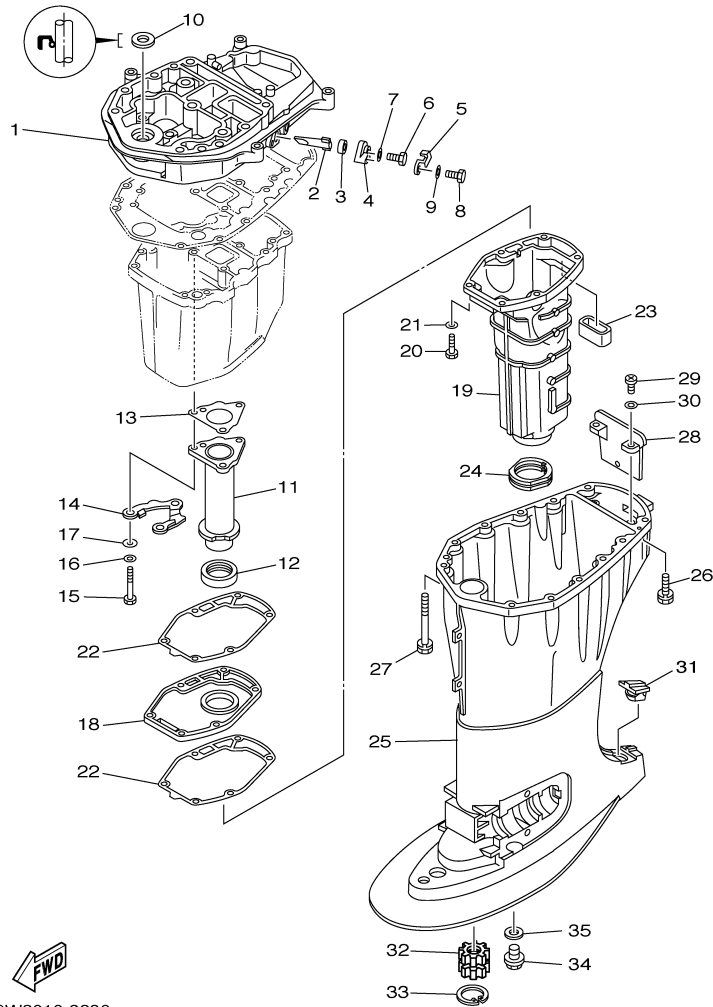

T60TLRB 2003 / UPPER CASING

©2014 Yamaha Motor Corporation, U.S.A. All rights reserved.

Part List

T60TLRB 2003 / UPPER CASING

REF - NO	PART NUMBER	PART NAME	QUANTITY	REMARKS
1	69W-41137-01-94	GUIDE, EXHAUST	1	
2	62Y-11325-00-00	ANODE	1	
3	66M-11328-00-00	GROMMET, ANODE	1	
4	66M-11327-00-94	COVER, ANODE	1	
5	66M-12535-00-00	PLATE	1	
6	97095-05012-00	BOLT	1	
7	92995-05600-00	WASHER	1	
8	97013-06020-00	BOLT	1	
9	92903-06600-00	WASHER, PLATE	1	
10	93103-18011-00	.OIL SEAL	1	
11	69W-41131-00-00	MANIFOLD, EXT. 1	1	
12	64J-46132-10-00	.GASKET 1	1	
13	64J-41133-10-00	.GASKET, EXHAUST MANIFOLD 1	1	
14	64J-41116-00-00	PROTECTOR	1	
15	97075-06050-00	BOLT	3	
16	92995-06600-00	WASHER	3	
17	90201-06015-00	WASHER, PLATE	3	
18	69W-45181-00-5B	PLATE	1	
19	69W-14711-00-5B	MUFFLER 1	1	
20	97075-06025-00	BOLT	6	
21	92995-06600-00	WASHER	6	
22	62Y-41134-01-00	.GASKET, EXHAUST MANIFOLD	2	
23	62Y-45127-00-00	.SEAL	1	
24	67C-45123-00-00	.GASKET, MUFFLER	1	
25	67C-45111-21-4D	CASING, UPPER	1	
26	90119-08M79-00	BOLT, WITH WASHER	4	
27	90119-08M82-00	BOLT, WITH WASHER	8	
28	67C-45151-00-00	COVER, UPPER CASING	1	
29	97880-05016-00	SCREW, PAN HEAD	2	
30	92990-05600-00	WASHER, PLATE	2	
31	6H3-45155-00-00	CAP	1	
32	69W-45318-00-00	BUSHING, DRIVE SHAFT	1	
33	93420-36M01-00	CIRCLIP	1	
34	90340-14M06-00	PLUG, STRAIGHT SCREW	1	
35	90430-14M09-00	.GASKET	1	

Part Notes

T60TLRB 2003 / UPPER CASING

PART NUMBER	NOTE TEXT
90430-14M09-00	OEM: This part number is among the Top 100 Most Popular Marine Maintenance Parts as of March 2014.

©2014 Yamaha Motor Corporation, U.S.A. All rights reserved.