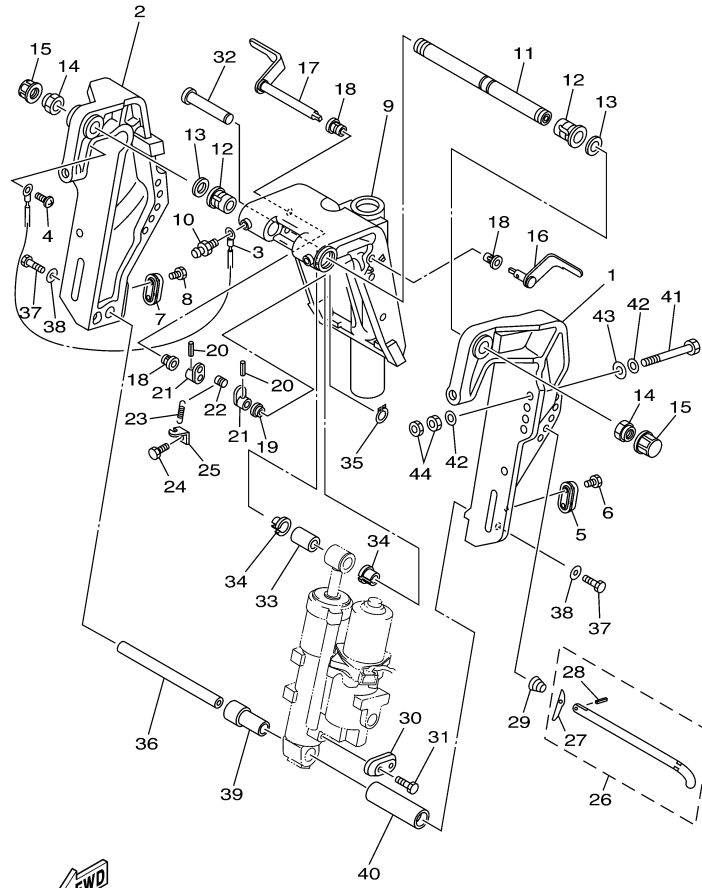

T60TLRB 2003 / BRACKET 1

69W1010-2190

©2014 Yamaha Motor Corporation, U.S.A. All rights reserved.

Part List

T60TLRB 2003 / BRACKET 1

REF - NO	PART NUMBER	PART NAME	QUANTITY	REMARKS
1	69W-43111-00-4D	BRACKET, CLAMP	1	
2	69W-43112-00-4D	BRACKET, CLAMP	1	
3	63D-82148-00-00	WIRE, LEAD 4	1	
4	97885-06008-00	SCREW, PAN HEAD	1	
5	65W-45251-00-00	ANODE	1	
6	90101-06020-00	BOLT	2	
7	65W-45251-00-00	ANODE	1	
8	90101-06020-00	BOLT	2	
9	63D-43311-13-4D	BRACKET, SWIVEL 1	1	
10	93700-06M03-00	NIPPLE, GREASE	3	
11	63D-43131-01-00	BOLT, CLAMP BRACKET	1	
12	90386-22M15-00	BUSH	2	
13	90201-22M03-00	WASHER, PLATE	2	
14	90185-22M11-00	NUT, SELF-LOCKING	2	
15	6G5-43145-01-00	CAP, CLAMP BRACKET	2	
16	6H5-43181-03-00	LEVER, TILT STOP	1	
17	6H5-43185-03-00	LEVER, TILT STOP	1	
18	90386-10M16-00	BUSH	3	
19	90386-10025-00	.BUSH	1	
20	91690-30020-00	PIN, SPRING	2	
21	6G5-43148-00-00	COLLAR, DISTANCE	2	
22	90249-06M19-00	PIN	1	
23	90506-14M24-00	SPRING, TENSION	1	
24	97095-06010-00	BOLT	1	
25	6G5-43144-00-00	HOOK, SPRING	1	
26	688-43160-01-00	TILT ROD ASSY	1	
27	688-43165-00-00	.PLATE, TILT LOCK	1	
28	91690-30012-00	.PIN, SPRING	1	
29	90502-16M02-00	SPRING, CONICAL	1	
30	65W-45251-00-00	ANODE	1	
31	90101-06020-00	BOLT	2	
32	6E5-43126-02-00	PIN, UPPER SHOCK MOUNT	1	
33	90386-18M92-00	BUSH	1	
34	90386-18M35-00	BUSH	2	
35	93410-18M02-00	CIRCLIP	1	
36	68S-43818-00-00	PIN, LOWER SHOCK MOUNT	1	
37	97080-08016-00	BOLT	2	
38	90201-08M04-00	WASHER, PLATE	2	
39	90387-18002-00	COLLAR	1	
40	90387-18003-00	COLLAR	1	
41	90101-12M65-00	BOLT	4	
42	92995-12200-00	WASHER	8	
43	90201-12426-00	WASHER, PLATE	4	
44	95380-12600-00	NUT	8	

Part Notes

T60TLRB 2003 / BRACKET 1

PART NUMBER	NOTE TEXT
65W-45251-00-00	OEM: This part number is among the Top 100 Most Popular Marine Maintenance Parts as of March 2014.
65W-45251-00-00	OEM: This part number is among the Top 100 Most Popular Marine Maintenance Parts as of March 2014.
65W-45251-00-00	OEM: This part number is among the Top 100 Most Popular Marine Maintenance Parts as of March 2014.

©2014 Yamaha Motor Corporation, U.S.A. All rights reserved.