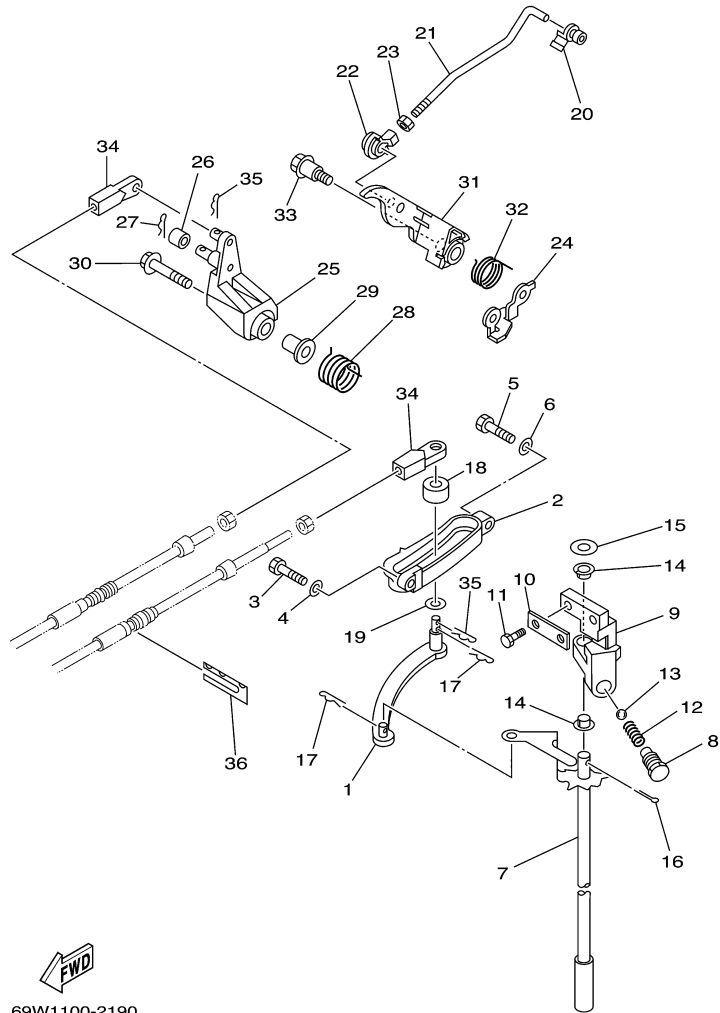

T60TLRB 2003 / CONTROL

69W1100-2190

©2014 Yamaha Motor Corporation, U.S.A. All rights reserved.

Part List

T60TLRB 2003 / CONTROL

REF - NO	PART NUMBER	PART NAME	QUANTITY	REMARKS
1	69W-44121-00-00	LEVER, SHIFT ROD	1	
2	62Y-44117-01-4D	BRACKET	1	
3	97095-06020-00	BOLT	1	
4	92995-06600-00	WASHER	1	
5	97095-06025-00	BOLT	1	
6	92995-06600-00	WASHER	1	
7	62Y-44120-01-00	HANDLE GEAR SHIFT ASSY	1	L
8	62Y-42715-01-00	BUSHING	1	
9	62Y-44118-00-00	BRACKET	1	
10	62Y-44112-00-00	STAY, HANDLE GEAR SHIFT	1	
11	97095-06020-00	BOLT	2	
12	90501-12082-00	SPRING, COMPRESSION	1	
13	93501-04M02-00	BALL	1	
14	90386-90M90-00	BUSH	2	
15	90201-10M20-00	.WASHER, PLATE	1	
16	91490-20015-00	PIN. COTTER	1	
17	90468-18008-00	CLIP	2	
18	688-44122-00-00	BUSHING, SHIFT ROD LEVER	1	
19	90202-07M07-00	WASHER, PLATE	1	
20	6F5-41237-00-00	JOINT, LINK	1	
21	69W-41241-00-00	ROD, LINK	1	
22	662-41237-01-00	JOINT, LINK	1	
23	95380-05700-00	NUT	1	
24	69W-42159-00-00	STAY	1	
25	62Y-42154-00-00	LEVER, THROTTLE CONTROL	1	
26	69W-42171-00-00	BUSHING	1	
27	91490-16010-00	PIN. COTTER	1	
28	62Y-44135-00-00	SPRING	1	
29	90387-06M45-00	COLLAR	1	
30	95895-06035-00	BOLT, FLANGE	1	
31	62Y-42335-20-00	LEVER, ACCEL. CONTROL	1	
32	62Y-44116-01-00	SPRING	1	
33	90109-06M30-00	BOLT	1	
34	69W-48344-00-00	CABLE END, REMOTE CONTROL	2	
35	90468-18008-00	CLIP	2	
36	62Y-48538-00-00	CLAMP, CABLE 1	1	

Part Notes

T60TLRB 2003 / CONTROL

PART NUMBER	NOTE TEXT
90468-18008-00	OEM: This part number is among the Top 100 Most Popular Marine Maintenance Parts as of March 2014.
90468-18008-00	OEM: This part number is among the Top 100 Most Popular Marine Maintenance Parts as of March 2014.

©2014 Yamaha Motor Corporation, U.S.A. All rights reserved.