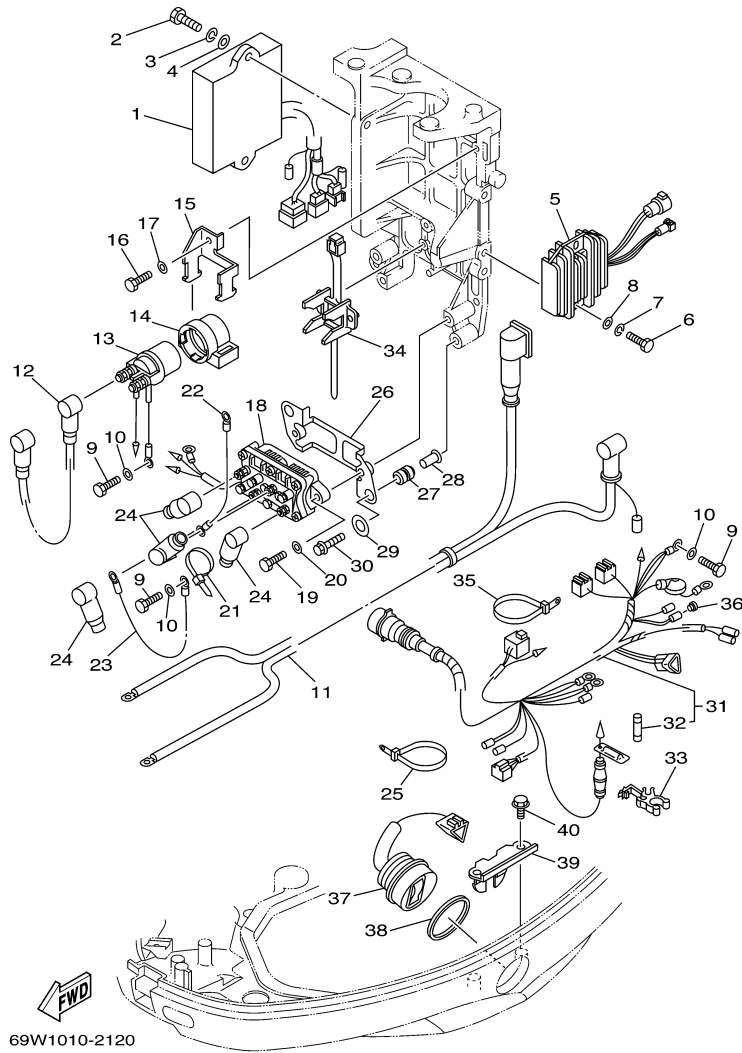

T60TLRB 2003 / ELECTRICAL 2

©2014 Yamaha Motor Corporation, U.S.A. All rights reserved.

Part List

T60TLRB 2003 / ELECTRICAL 2

REF - NO	PART NUMBER	PART NAME	QUANTITY	REMARKS
1	69W-85540-00-00	C.D.I. UNIT ASSY	1	
2	97095-06020-00	BOLT	2	
3	92995-06100-00	WASHER, SPRING	2	
4	92995-06600-00	WASHER	2	
5	64J-81960-00-00	RECTIFIER & REGULATOR ASSY	1	
6	97095-06025-00	BOLT	2	
7	92995-06100-00	WASHER, SPRING	2	
8	92995-06600-00	WASHER	2	
9	97095-06012-00	BOLT	3	
10	92995-06600-00	WASHER	3	
11	62Y-82105-U0-00	BATTERY CABLE	1	
12	6E5-82117-01-00	WIRE, LEAD	1	
13	6G1-81941-10-00	STARTER RELAY ASSY	1	
14	6G1-81952-00-00	HOLDER, RELAY	1	
15	6L2-81945-00-00	PLATE, SWITCH FITTING	1	
16	97095-06014-00	BOLT	1	
17	92995-06600-00	WASHER	1	
18	6H1-81950-00-00	RELAY ASSY	1	
19	97095-06020-00	BOLT	2	
20	92995-06600-00	WASHER	2	
21	90465-13M11-00	CLAMP	1	
22	6H2-81949-01-00	WIRE, LEAD	1	
23	61A-81949-00-00	WIRE, LEAD	1	
24	682-82119-01-00	COVER, LEAD WIRE	4	
25	90465-13M24-00	CLAMP	1	
26	62Y-81948-00-00	BRACKET	1	
27	6A0-82317-00-00	DAMPER, IGNITION COIL	2	
28	624-42542-00-00	PIPE	2	
29	90201-12M16-00	WASHER, PLATE	2	
30	95895-06025-00	BOLT, FLANGE	2	
31	69W-82590-00-00	WIRE HARNESS ASSY	1	
32	663-82151-00-00	.FUSE (12V-20A)	1	
33	6G5-82152-00-00	HOLDER, FUSE	1	
34	688-82594-00-00	CLAMP	1	
35	90465-13M24-00	CLAMP	1	
36	703-82119-00-00	COVER, LEAD WIRE	2	
37	63D-82563-10-00	TRIM & TILT SWITCH ASSY	1	
38	6E5-82587-00-00	GASKET	1	
39	62Y-83614-00-00	BRACKET	1	
40	90109-06M86-00	BOLT	2