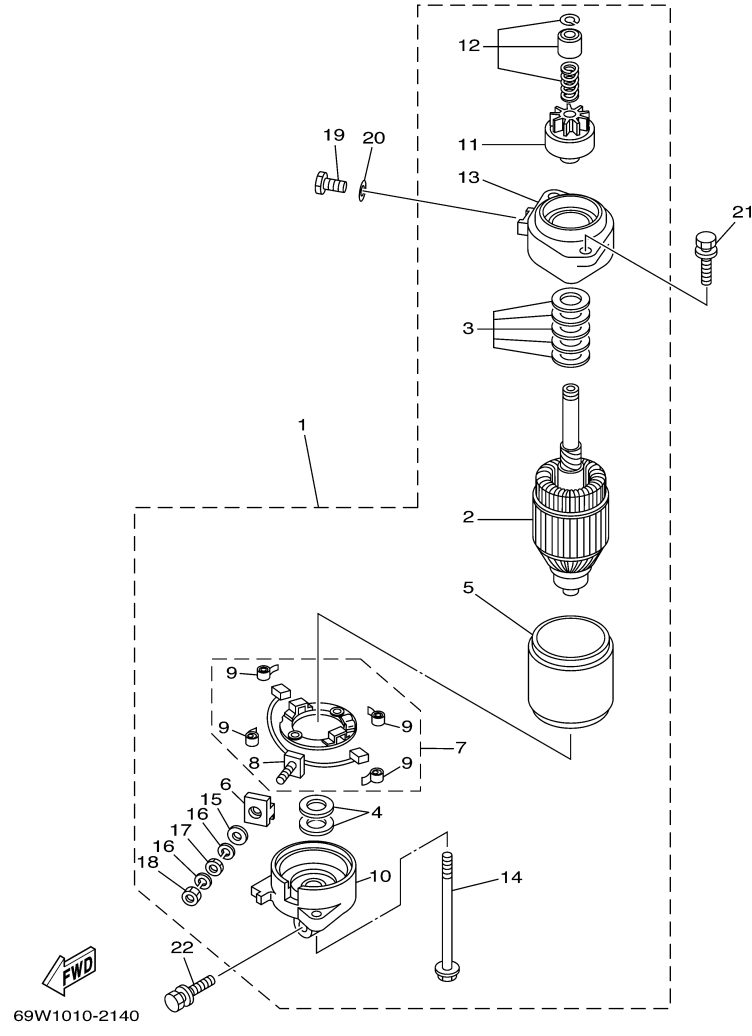

T60TLRB 2003 / STARTING MOTOR

©2014 Yamaha Motor Corporation, U.S.A. All rights reserved.

Part List

T60TLRB 2003 / STARTING MOTOR

REF - NO	PART NUMBER	PART NAME	QUANTITY	REMARKS
1	69W-81800-00-00	STARTING MOTOR ASSY	1	
2	6N7-81850-10-00	.ARMATURE ASSY	1	
3	61A-81809-00-00	.WASHER KIT	1	
4	61A-81824-00-00	.WASHER 2	2	
5	6N7-81810-00-00	.STATOR ASSY	1	
6	6K7-8182G-10-00	.BUSH, TERMINAL	1	
7	6N7-81840-00-00	.BRUSH HOLDER ASSY	1	
8	6N7-81801-00-00	..BRUSH SET	1	
9	6N7-81813-00-00	..SPRING, BRUSH	4	
10	6N7-81820-00-00	.REAR BRACKET ASSY	1	
11	69W-81807-00-00	.GEAR ASSY, STARTING MOTOR	1	
12	6N7-81857-00-00	.RETAINER	1	
13	6N7-81830-00-00	.FRONT BRACKET ASSY	1	
14	6K7-81826-10-00	.BOLT	2	
15	6E5-8182E-10-00	.WASHER	1	
16	6E5-8182F-10-00	.WASHER	2	
17	6E5-8182A-10-00	.NUT	1	
18	6E5-8182K-10-00	.NUT	1	
19	97095-08016-00	BOLT	1	
20	92995-08600-00	WASHER	1	
21	90119-08M76-00	BOLT, WITH WASHER	2	
22	90119-08M77-00	BOLT, WITH WASHER	1