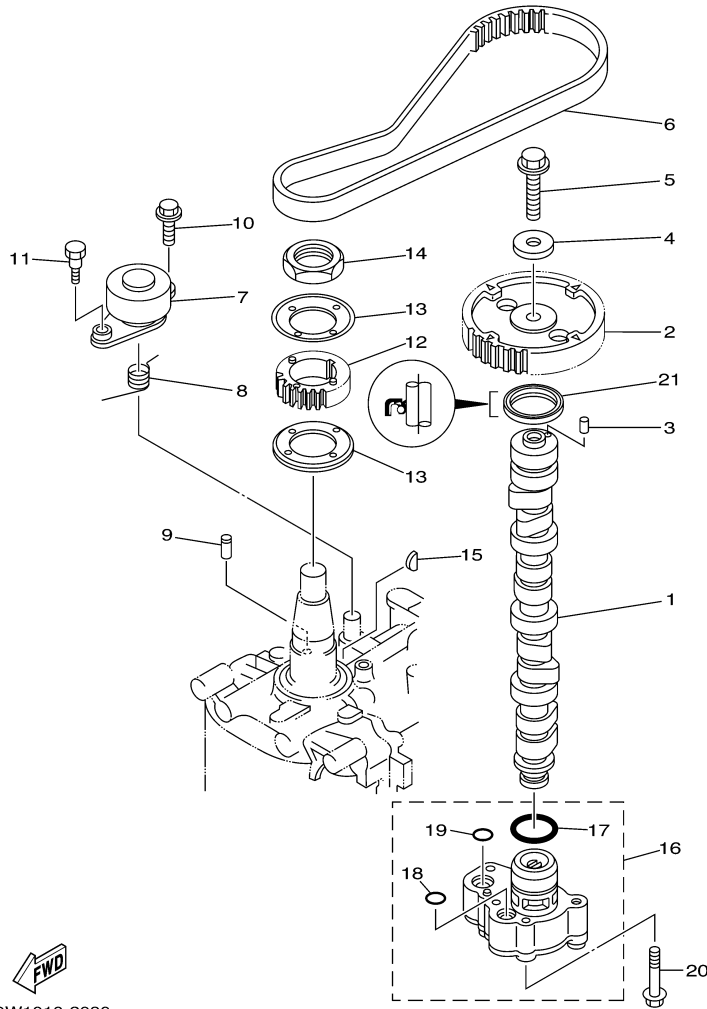

T60TLRB 2003 / OIL PUMP

69W1010-2080

©2014 Yamaha Motor Corporation, U.S.A. All rights reserved.

Part List

T60TLRB 2003 / OIL PUMP

REF - NO	PART NUMBER	PART NAME	QUANTITY	REMARKS
1	62Y-12171-00-00	CAMSHAFT 1	1	
2	62Y-11537-10-00	GEAR, DRIVEN	1	
3	93605-14143-00	PIN, DOWEL	1	
4	90201-10M06-00	WASHER, PLATE	1	
5	95895-10040-00	BOLT, FLANGE	1	
6	62Y-46241-00-00	BELT	1	
7	62Y-11590-10-00	TENSIONER ASSY	1	
8	90508-20018-00	SPRING, TORSION	1	
9	90249-07M29-00	PIN	1	
10	95895-08020-00	BOLT, FLANGE	1	
11	90109-06M64-00	BOLT	1	
12	62Y-11536-10-00	GEAR, DRIVE	1	
13	62Y-11557-00-00	WASHER 1	2	
14	90170-35M32-00	NUT	1	
15	90280-04M06-00	KEY, WOODRUFF	1	
16	69W-13300-00-00	OIL PUMP ASSY	1	
17	93210-33MH2-00	.O-RING	1	
18	93210-12MG9-00	.O-RING	1	
19	93210-14515-00	.O-RING	1	
20	90119-06025-00	BOLT, WITH WASHER	4	
21	93102-37M40-00	.OIL SEAL	1