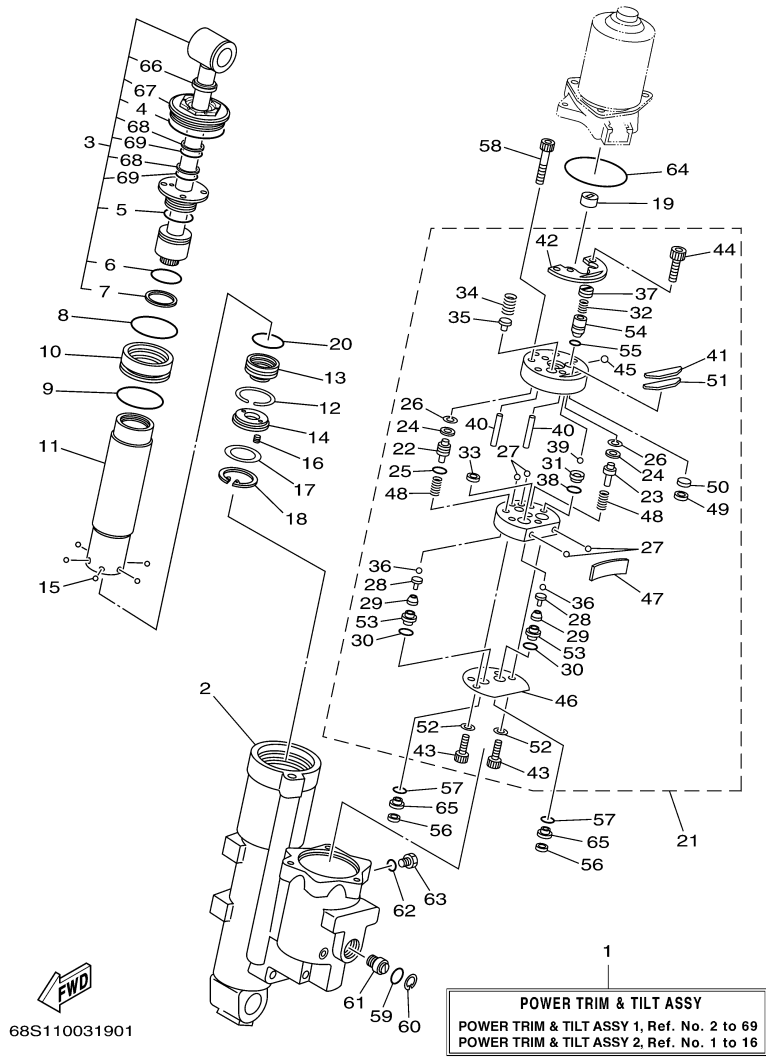

T60TLRB 2003 / POWER TRIM TILT ASSY 1

©2014 Yamaha Motor Corporation, U.S.A. All rights reserved.

Part List

T60TLRB 2003 / POWER TRIM TILT ASSY 1

REF - NO	PART NUMBER	PART NAME	QUANTITY	REMARKS
1	68S-43800-00-8D	POWER TRIM & TILT ASSY	1	
2	68S-4380K-00-00	CYLINDER, TILT SUB ASSY	1	
3	68S-43810-00-00	.TILT PISTON SUB ASSY	1	
4	62X-43861-00-00	..O-RING	1	
5	62X-43862-00-00	..O-RING	1	
6	93210-29375-00	..O-RING	1	
7	62X-43871-00-00	..RING, BACK UP	1	
8	93210-44383-00	O-RING	1	
9	93210-48214-00	.O-RING	1	
10	62X-4388A-00-00	PISTON, TRIM	1	
11	62Y-22471-00-00	CYLINDER, SHOCK ABSORBER	1	
12	67F-43875-00-00	RING, SNAP	1	
13	69W-4381B-00-00	FREE PISTON SUB ASSY	1	
14	62X-43899-00-00	PLATE STOPPER	1	
15	93503-16003-00	BALL	6	
16	62X-4384H-00-00	SPRING	2	
17	1UF-22434-00-00	PLATE, VALVE 1	1	
18	62X-43875-00-00	RING, SNAP	1	
19	6H1-43831-10-00	CONNECTOR, SHAFT	1	
20	93210-29375-00	.O-RING	1	
21	69W-43830-00-00	GEAR PUMP ASSY	1	
22	69J-43841-00-00	.PISTON, SHUTTLE	1	
23	69J-4384M-00-00	.PISTON, SHUTTLE 2	1	
24	69A-4384F-00-00	.SEAL, MAIN VALVE	2	
25	6H1-43883-00-00	.O-RING	1	
26	99002-03600-00	.CLIP	2	
27	93505-32038-00	.BALL	4	
28	65W-4386A-00-00	.PIN, ABSORBER VALVE	2	
29	69J-43853-00-00	.SPRING, MAIN VALVE	2	
30	69J-4389J-00-00	.O-RING	2	
31	69J-43851-00-00	.SEAT, RELIEF VALVE	1	
32	69J-43855-00-00	.SPRING, UP RELIEF	1	
33	6H1-4384F-10-00	.SEAL, MAIN VALVE	1	
34	69W-43856-00-00	.SPRING, DOWN RELIEF	1	
35	6H1-43844-10-00	.PIN, VALVE SUPPORT	1	
36	93505-32038-00	.BALL	2	
37	69J-43843-00-00	.SCREW, VALVE LOCK	1	
38	93210-08391-00	.O-RING	1	
39	93501-08001-00	.BALL	1	
40	93604-26256-00	.PIN, DOWEL	2	
41	62Y-43816-00-00	.FILTER 1	1	
42	69W-4382L-00-00	.CAP, RELIEF VALVE	1	
43	91318-05020-00	.BOLT	2	
44	91318-05008-00	.BOLT	2	
45	93501-08001-00	.BALL	1	
46	69W-4384G-00-00	.SEAL, RELIEF VALVE	1	
47	69W-43854-00-00	.SPRING, MANUAL RELEASE	1	
48	69J-43894-00-00	.SPRING, SHUTTLE RETURN	2	
49	62Y-4387J-00-00	.WASHER, SPECIAL 2	1	
50	62Y-22434-00-00	.PLATE, VALVE 1	1	
51	62Y-43871-00-00	.RING, BACK UP	1	
52	62Y-4387G-00-00	.WASHER	2	
53	69J-43893-00-00	.WASHER	2