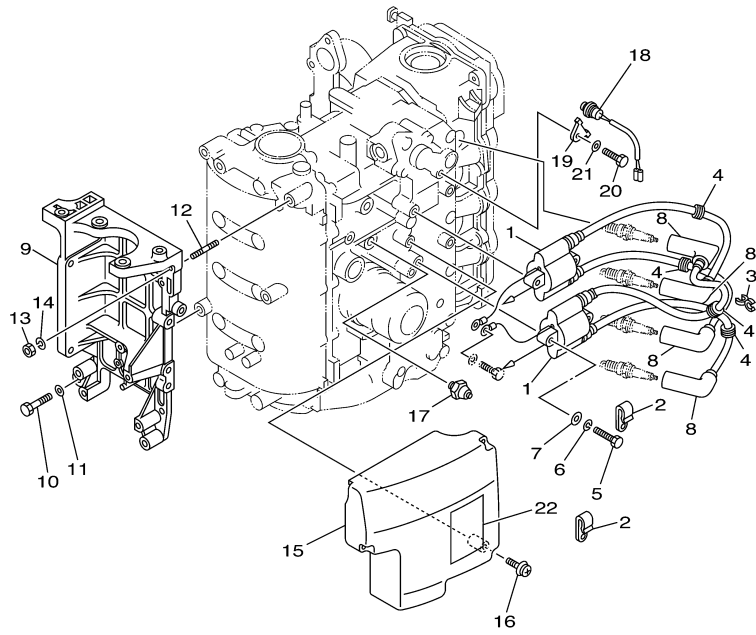

T60TLRB 2003 / ELECTRICAL 1

69W1010-2110

©2014 Yamaha Motor Corporation, U.S.A. All rights reserved.

Part List

T60TLRB 2003 / ELECTRICAL 1

REF - NO	PART NUMBER	PART NAME	QUANTITY	REMARKS
1	62Y-85570-00-00	IGNITION COIL ASSY	2	
2	90465-06M90-00	CLAMP	2	
3	90464-07M41-00	CLAMP	1	
4	90480-25161-00	GROMMET	4	
5	97095-06030-00	BOLT	4	
6	92995-06100-00	WASHER, SPRING	4	
7	92995-06600-00	WASHER	4	
8	6G8-82370-30-00	PLUG CAP ASSY	4	
9	62Y-81822-01-94	BRACKET, STARTING MOTOR	1	
10	97095-08035-00	BOLT	3	
11	92995-08600-00	WASHER	3	
12	90116-08M14-00	BOLT, STUD	1	
13	95380-08600-00	NUT	1	
14	92990-08100-00	WASHER, SPRING	1	
15	62Y-85599-00-00	COVER	1	
16	90159-06M08-00	SCREW, WITH WASHER	3	
17	64J-82504-00-00	OIL PRESSURE SWITCH ASSY	1	
18	62Y-82560-01-00	THERMO SWITCH ASSY	1	
19	6E9-82588-00-00	PLATE	1	
20	97095-06012-00	BOLT	1	
21	92995-06600-00	WASHER	1	
22	62Y-83626-00-00	MARK 6	1