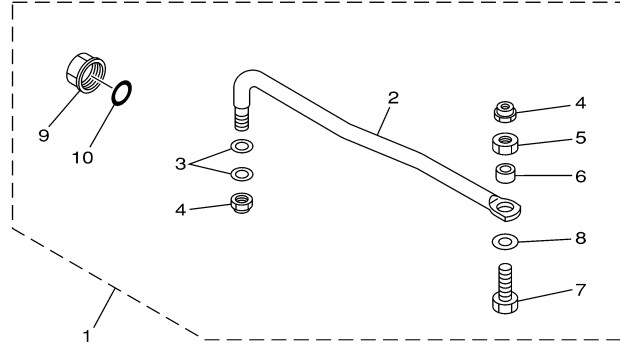

T60TLRB 2003 / STEERING GUIDE

65W0010-8210

Part List

T60TLRB 2003 / STEERING GUIDE

REF - NO	PART NUMBER	PART NAME	QUANTITY	REMARKS
1	65W-61350-00-00	STEERING GUIDE ATTACHMENT KIT	1	AP
2	65W-61351-00-00	.ROD, STEERING LINK	1	
3	90201-10M20-00	.WASHER, PLATE	2	
4	90185-09M01-00	.NUT, SELF-LOCKING	2	
5	90170-09M03-00	.NUT	1	
6	90387-10M42-00	.COLLAR	1	
7	90101-09M01-00	.BOLT	1	
8	90201-10M63-00	.WASHER, PLATE	1	
9	6E5-43145-01-00	.CAP, CLAMP BRACKET	1	
10	93210-16275-00	.O-RING	1