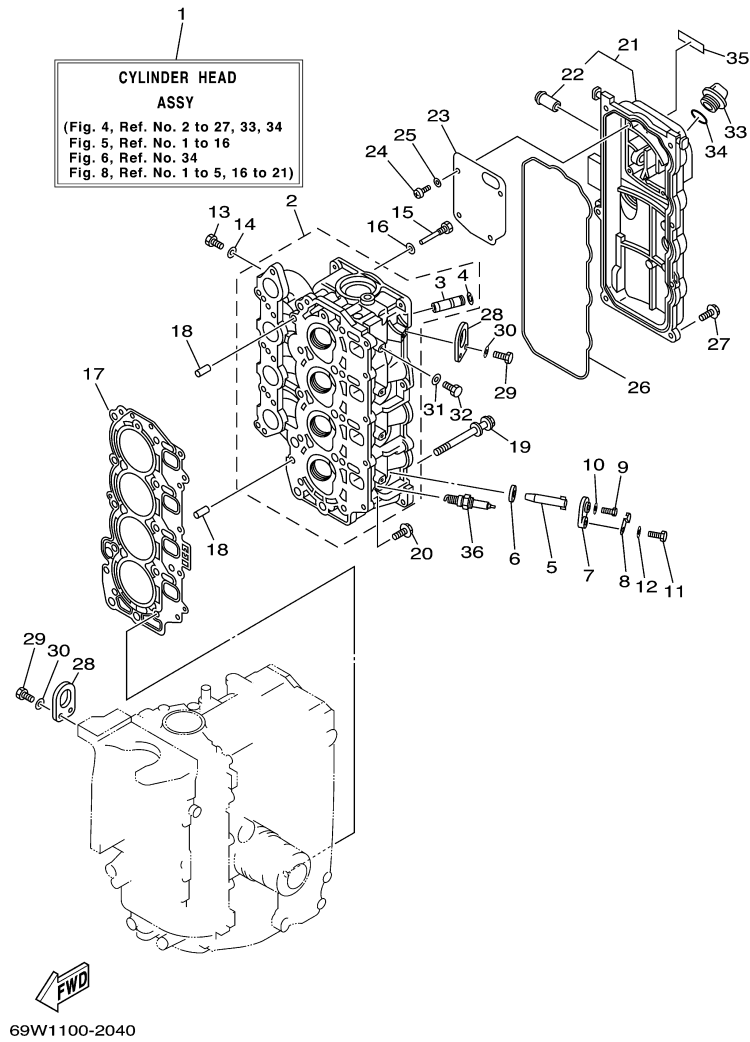

T60TLRB 2003 / CYLINDER CRANKCASE 2

©2014 Yamaha Motor Corporation, U.S.A. All rights reserved.

Part List

T60TLRB 2003 / CYLINDER CRANKCASE 2

REF - NO	PART NUMBER	PART NAME	QUANTITY	REMARKS
1	69W-W009A-00-1S	CYLINDER HEAD COMPLETE	1	
2	69W-11111-00-1S	HEAD, CYLINDER 1	1	
3	62Y-11133-30-00	.GUIDE, VALVE 1	8	
4	93450-09M01-00	.CIRCLIP	8	
5	62Y-11325-00-00	ANODE	4	
6	66M-11328-00-00	GROMMET, ANODE	4	
7	66M-11327-00-94	COVER, ANODE	4	
8	66M-12535-00-00	PLATE	4	
9	97095-05012-00	BOLT	4	
10	92995-05600-00	WASHER	4	
11	97095-06020-00	BOLT	4	
12	92995-06600-00	WASHER	4	
13	97095-06010-00	BOLT	4	
14	90430-06014-00	.GASKET	4	
15	90109-06M65-00	BOLT	1	
16	90430-06014-00	.GASKET	1	
17	69W-11181-00-00	.GASKET, CYLINDER HEAD 1	1	
18	99530-08012-00	PIN, DOWEL	2	
19	90119-09M00-00	BOLT, WITH WASHER	10	
20	90119-06MA3-00	BOLT, WITH WASHER	5	
21	62Y-11191-01-1S	COVER, CYLINDER HEAD 1	1	
22	62Y-14485-00-00	.PIPE, JOINT	1	
23	62Y-11168-00-00	COVER, BREATHER	1	
24	98507-04010-00	SCREW, PAN HEAD	4	
25	92907-04600-00	WASHER	4	
26	62Y-11356-00-00	.SEAL, CYLINDER 2	1	
27	97595-06520-00	BOLT, WITH WASHER	7	
28	62Y-11119-00-00	HANGER, ENGINE	2	
29	97095-06020-00	BOLT	4	
30	92995-06600-00	WASHER	4	
31	90430-08143-00	GASKET	4	
32	97095-08014-00	BOLT	4	
33	6G8-15363-00-00	PLUG, OIL	1	
34	93210-24M79-00	.O-RING	1	
35	62Y-12138-40-00	MARK, CAUTION	1	
36	NGK-DPR5E-A9-00	PLUG, SPARK (NGK DPR5EA-9)	4