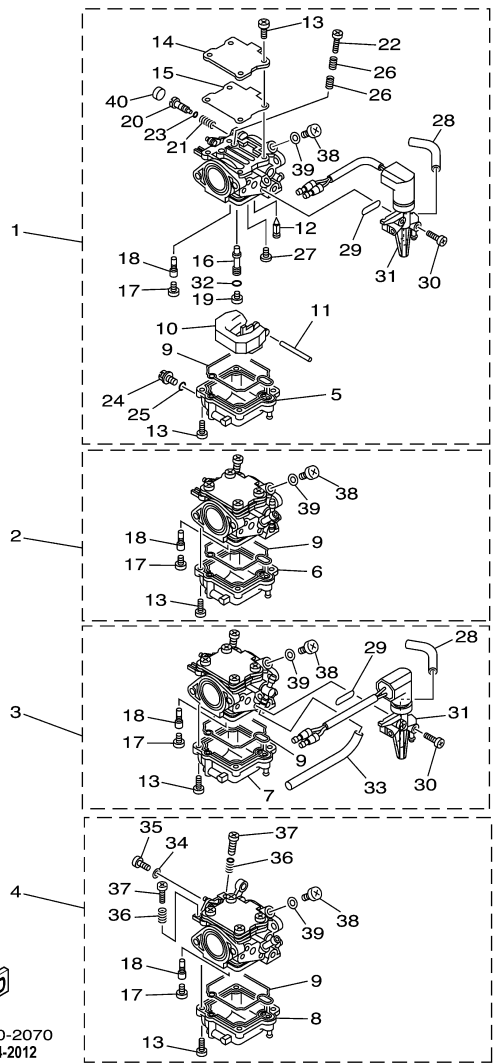

T60TLRB 2003 / CARBURETOR

©2014 Yamaha Motor Corporation, U.S.A. All rights reserved.

Part List

T60TLRB 2003 / CARBURETOR

REF - NO	PART NUMBER	PART NAME	QUANTITY	REMARKS
1	69W-14901-11-00	CARBURETOR ASSY 1	1	
2	69W-14902-11-00	CARBURETOR ASSY 2	1	
3	69W-14903-11-00	CARBURETOR ASSY 3	1	
4	69W-14904-11-00	CARBURETOR ASSY 4	1	
5	69W-14381-00-00	.BODY, FLOAT CHAMBER	1	#1
6	69W-14381-10-00	.BODY, FLOAT CHAMBER	1	#2
7	69W-14381-20-00	.BODY, FLOAT CHAMBER	1	#3
8	69W-14381-30-00	.BODY, FLOAT CHAMBER	1	#4
9	69W-14384-00-00	.GASKET, FLOAT CHAMBER	4	
10	6L2-14385-00-00	.FLOAT	4	
11	6E5-14386-01-00	.PIN, FLOAT	4	
12	62Y-14392-00-00	.VALVE, NEEDLE	4	
13	62Y-14321-00-00	.SCREW, THROTTLE	32	
14	62Y-14157-30-00	.COVER, MIXING	4	
15	69W-14399-00-00	.VALVE, BIMETAL	4	
16	69W-14341-00-00	.NOZZLE, MAIN	4	
17	69W-14343-62-00	.JET, MAIN (#124)	4	
18	64J-14342-20-00	.JET, PILOT (#39)	4	
19	66M-14355-00-00	.PLUG	4	
20	69W-14323-00-00	.SCREW, AIR ADJUSTING	4	
21	62Y-14334-00-00	.SPRING, AIR ADJUSTING	4	
22	62Y-14321-10-00	.SCREW, THROTTLE	4	
23	2T4-14397-00-00	.O-RING	4	
24	62Y-14383-30-00	.SCREW, DRAIN	4	
25	652-14397-00-00	.O-RING	4	
26	62Y-14212-00-00	.SPRING, PILOT ADJUSTING	8	
27	98980-04006-00	.SCREW, BIND	4	
28	69W-24311-00-00	..PIPE, FUEL 1	2	#1, 3
29	62Y-14398-30-00	..GASKET	2	#1, 3
30	62Y-14567-30-00	.SCREW	2	UR #1
30	62Y-14567-40-00	.SCREW	2	UR #3
31	69W-14380-11-00	.PRIME STARTER ASSY	1	UR #3
31	69W-14380-01-00	.PRIME STARTER ASSY	1	UR #1
32	62Y-14227-00-00	.WASHER	4	
33	62Y-24313-90-00	.PIPE 3	1	#3
34	62Y-14597-00-00	.WASHER	1	#4
35	664-14327-01-00	.SCREW	1	#4
36	69W-14212-00-00	.SPRING, PILOT ADJUSTING	2	#4
37	69W-14321-00-00	.SCREW, THROTTLE	2	#4
38	69W-14115-00-00	.PLUG, SCREW	4	
39	90430-08209-00	.GASKET	4	
40	62Y-1432A-01-00	.PLUG	4	

Part Notes

T60TLRB 2003 / CARBURETOR

PART NUMBER	NOTE TEXT
69W-14380-11-00	OEM: The O-Ring for sealing this part to the carburetor body is not shown separately. The Part Number for the O-Ring is 93210-17001-00.
69W-14380-01-00	OEM: The O-Ring for sealing this part to the carburetor body is not shown separately. The Part Number for the O-Ring is 93210-17001-00.

©2014 Yamaha Motor Corporation, U.S.A. All rights reserved.