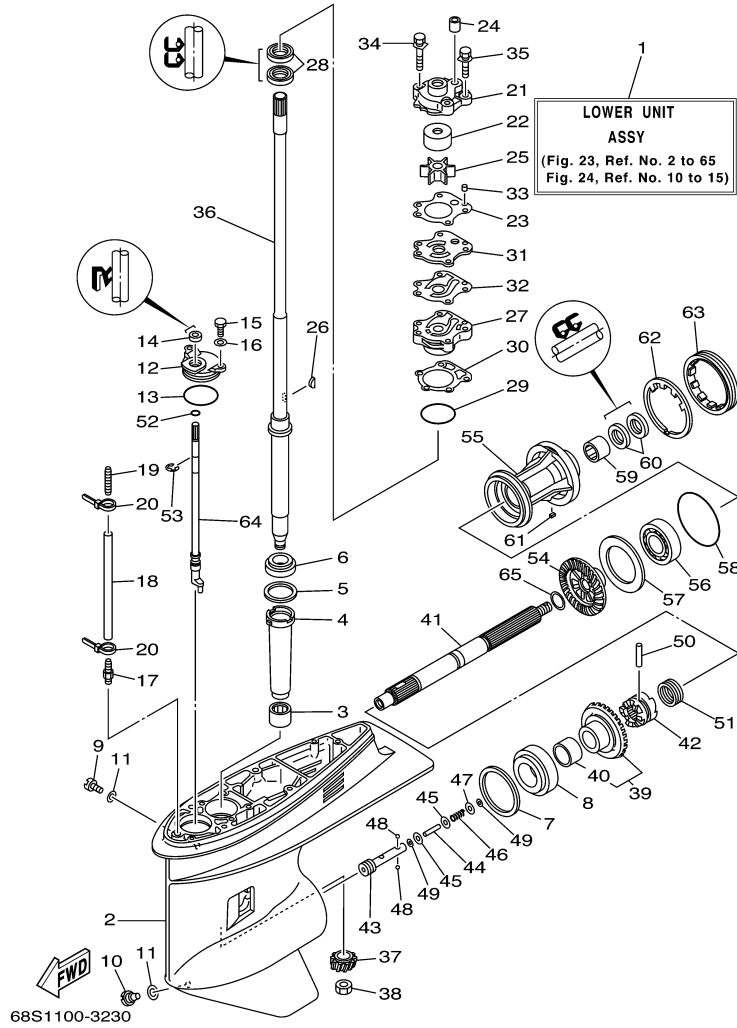

T60TLRB 2003 / LOWER CASING DRIVE 1

©2014 Yamaha Motor Corporation, U.S.A. All rights reserved.

Part List

T60TLRB 2003 / LOWER CASING DRIVE 1

REF - NO	PART NUMBER	PART NAME	QUANTITY	REMARKS
1	68S-45300-30-4D	LOWER UNIT ASSY	1	L
2	67F-45301-00-4D	CASING, LOWER	1	
3	93315-52563-00	BEARING	1	
4	688-45536-01-00	SLEEVE, DRIVE SHAFT	1	
5	688-45587-01-15	SHIM (T:0.15MM)	1	UR
5	688-45587-01-10	SHIM (T:0.10MM)	1	UR
5	688-45587-01-50	SHIM (T:0.50MM)	1	UR
5	688-45587-01-30	SHIM (T:0.30MM)	1	UR
5	688-45587-01-12	SHIM (T:0.12MM)	1	UR
5	688-45587-01-18	SHIM (T:0.18MM)	1	UR
5	688-45587-01-40	SHIM (T:0.40MM)	1	UR
6	93332-000U3-00	BEARING	1	
7	688-45567-01-30	SHIM (T:0.30MM)	1	UR
7	688-45567-01-50	SHIM (T:0.50MM)	1	UR
7	688-45567-01-12	SHIM (T:0.12MM)	1	UR
7	688-45567-01-10	SHIM (T:0.10MM)	1	UR
7	688-45567-01-15	SHIM (T:0.15MM)	1	UR
7	688-45567-01-18	SHIM (T:0.18MM)	1	UR
7	688-45567-01-40	SHIM (T:0.40MM)	1	UR
8	93332-00095-00	BEARING	1	
9	90340-08002-00	PLUG, STRAIGHT SCREW	1	
10	688-45341-10-00	PLUG, DRAIN	1	
11	90430-08020-00	.GASKET	2	
12	688-45321-00-00	PLATE	1	
13	93210-49046-00	.O-RING	1	
14	93106-09014-00	.OIL SEAL	1	
15	97095-06016-00	BOLT	2	
16	92995-06600-00	WASHER	2	
17	6E5-45378-00-00	NIPPLE, HOSE	1	
18	90445-07ME8-00	HOSE (L80)	1	L
19	6E5-83558-10-00	END, NIPPLE	1	
20	90465-11M10-00	CLAMP	2	
21	6H3-44311-00-00	HOUSING, WATER PUMP	1	
22	663-44322-00-00	.INSERT, CARTRIDGE	1	
23	6H3-44315-A0-00	.GASKET, WATER PUMP	1	
24	663-44366-00-00	.DAMPER, WATER SEAL 2	1	
25	6H3-44352-00-00	.IMPELLER	1	
26	90280-03M03-00	.KEY, WOODRUFF	1	
27	6H3-44341-00-94	HOUSING, WATER PUMP	1	
28	93101-23070-00	.OIL SEAL	2	
29	93210-46044-00	O-RING	1	
30	688-44316-A0-00	.GASKET, WATER PUMP	1	
31	6H3-44323-00-00	.OUTER PLATE, CARTRIDGE	1	
32	6H3-44324-A0-00	.GASKET, CARTRIDGE	1	
33	93604-10M03-00	PIN, DOWEL	2	
34	90119-08M33-00	.BOLT, WITH WASHER	2	
35	90119-08M14-00	.BOLT, WITH WASHER	2	
36	64J-45501-30-00	DRIVE SHAFT COMP.	1	L
37	68S-45551-00-00	PINION	1	
38	90170-16M01-00	NUT	1	
39	68S-45560-00-00	GEAR 1 (28T)	1	
40	93317-322V0-00	.BEARING	1	
41	67F-45611-00-00	SHAFT, PROPELLER	1	
42	67F-45631-00-00	CLUTCH, DOG	1