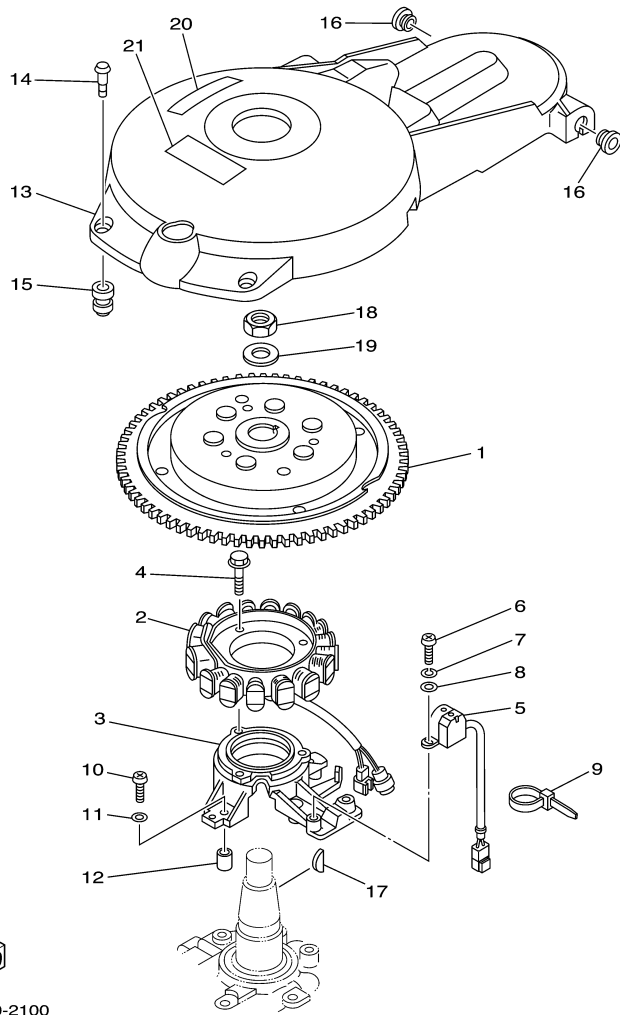

T60TLRB 2003 / GENERATOR

©2014 Yamaha Motor Corporation, U.S.A. All rights reserved.

Part List

T60TLRB 2003 / GENERATOR

REF - NO	PART NUMBER	PART NAME	QUANTITY	REMARKS
1	69W-85550-10-00	ROTOR ASSY	1	
2	64J-85510-00-00	STATOR ASSY	1	
3	62Y-85561-00-94	BASE, MAGNETO	1	
4	95023-06025-00	BOLT	3	
5	62Y-85580-00-00	COIL, PULSER	1	
6	97880-05012-00	SCREW, PAN HEAD	2	
7	92990-05100-00	.WASHER, SPRING	2	
8	92990-05600-00	WASHER, PLATE	2	
9	90465-13M97-00	CLAMP	1	
10	97880-06025-00	SCREW, PAN HEAD	4	
11	92990-06600-00	WASHER, PLATE	4	
12	99530-08012-00	PIN, DOWEL	2	
13	62Y-81337-11-00	COVER, FLYWHEEL	1	
14	6K7-81338-01-00	.CLAMP, LEAD	2	
15	663-82317-01-00	DAMPER, IGNITION COIL	2	
16	90480-12072-00	GROMMET	2	
17	6H4-11545-00-00	KEY, WOODRUFF	1	
18	90170-20137-00	NUT	1	
19	90201-21M18-00	WASHER, PLATE	1	
20	62Y-13437-41-00	MARK, CAUTION	1	
21	6A1-83625-41-00	MARK 5	1	

Part Notes

T60TLRB 2003 / GENERATOR

PART NUMBER	NOTE TEXT
92990-06600-00	OEM: This part number is among the Top 100 Most Popular Marine Maintenance Parts as of March 2014.
90480-12072-00	OEM: GROMMET used on F115TLR and F/LF115TXR 0410 Production and Earlier

©2014 Yamaha Motor Corporation, U.S.A. All rights reserved.