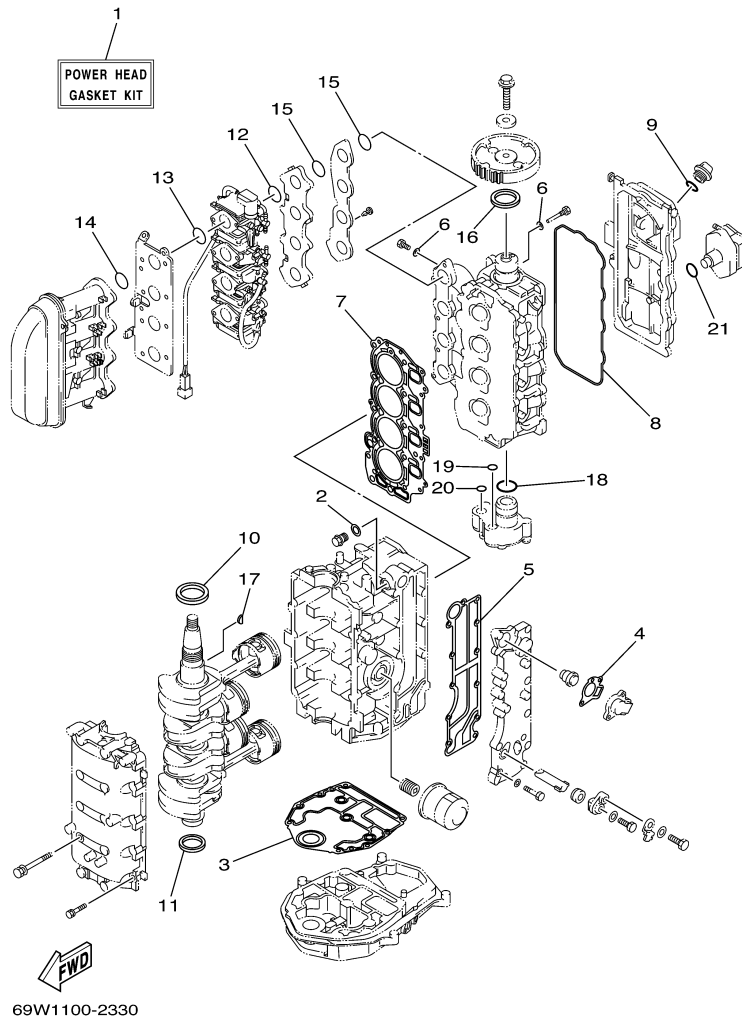

T60TLRB 2003 / REPAIR KIT 1

©2014 Yamaha Motor Corporation, U.S.A. All rights reserved.

Part List

T60TLRB 2003 / REPAIR KIT 1

REF - NO	PART NUMBER	PART NAME	QUANTITY	REMARKS
1	69W-W0001-00-00	POWER HEAD GASKET KIT	1	
2	90430-14115-00	.GASKET	1	
3	67C-11351-00-00	.GASKET, CYLINDER	1	
4	62Y-12414-00-00	.GASKET, COVER	1	
5	62Y-41114-00-00	.GASKET, EXHAUST OUTER COVER	1	
6	90430-06014-00	.GASKET	5	
7	69W-11181-00-00	.GASKET, CYLINDER HEAD 1	1	
8	62Y-11356-00-00	.SEAL, CYLINDER 2	1	
9	93210-24M79-00	.O-RING	1	
10	93102-43M42-00	.OIL SEAL	1	
11	93101-35002-00	.OIL SEAL	1	
12	69W-14561-00-00	.O-RING	4	
13	93210-35M86-00	.O-RING	4	
14	93210-38MH3-00	.O-RING	4	
15	93210-35M86-00	.O-RING	8	
16	93102-37M40-00	.OIL SEAL	1	
17	90280-04M06-00	.KEY, WOODRUFF	1	
18	93210-33MH2-00	.O-RING	1	
19	93210-12MG9-00	.O-RING	1	
20	93210-14515-00	.O-RING	1	
21	93210-24M79-00	.O-RING	1	

Part Notes

T60TLRB 2003 / REPAIR KIT 1

PART NUMBER	NOTE TEXT
62Y-12414-00-00	OEM: This part number is among the Top 100 Most Popular Marine Maintenance Parts as of March 2014.

©2014 Yamaha Motor Corporation, U.S.A. All rights reserved.