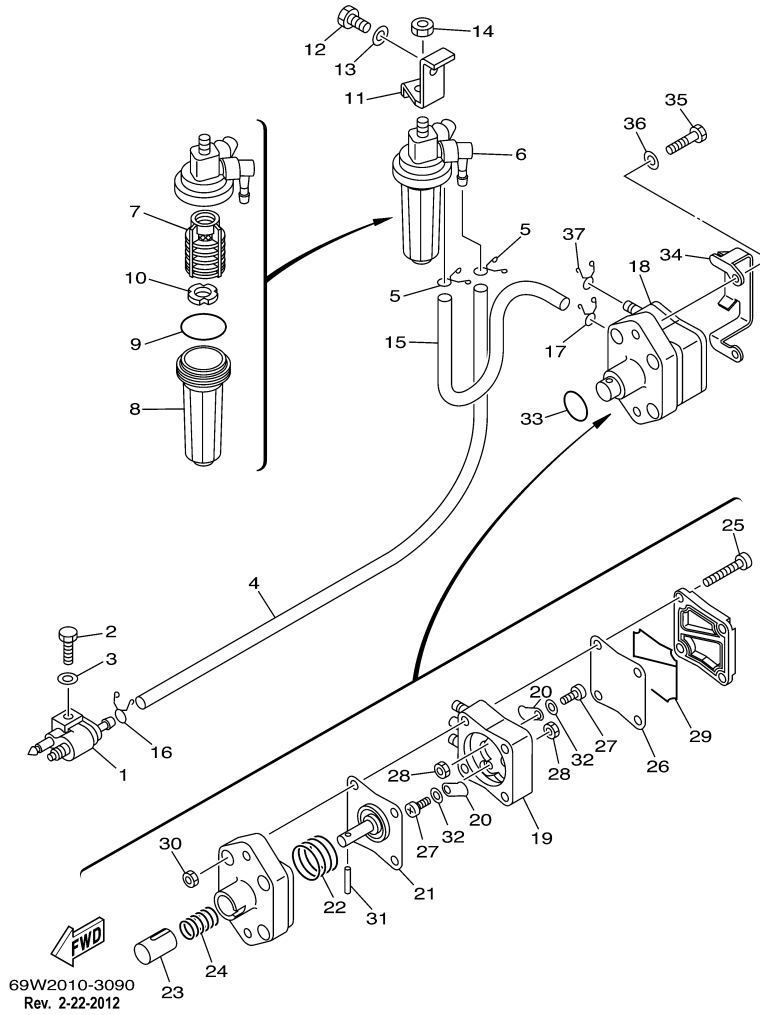

T60TLRB 2003 / FUEL 1

©2014 Yamaha Motor Corporation, U.S.A. All rights reserved.

Part List

T60TLRB 2003 / FUEL 1

REF - NO	PART NUMBER	PART NAME	QUANTITY	REMARKS
1	6G1-24304-02-00	FUEL PIPE JOINT COMP. 1	1	
2	97095-06025-00	BOLT	1	
3	92995-06600-00	WASHER	1	
4	90445-10020-00	HOSE (L590)	1	
5	90467-09M17-00	CLIP	2	
6	64J-24560-00-00	FILTER ASSY	1	
7	61N-24563-00-00	.ELEMENT, FILTER	1	
8	68V-24521-00-00	.CUP, FILTER	1	
9	93210-32738-00	.O-RING	1	
10	68V-24469-00-00	.FLOAT, WATER LEVEL	1	
11	62Y-24566-00-00	BRACKET, FILTER	1	
12	97095-08014-00	BOLT	1	
13	92995-08600-00	WASHER	1	
14	95380-08600-00	NUT	1	
15	90445-10M48-00	HOSE (L205)	1	
16	90467-09M17-00	CLIP	1	
17	90467-10M04-00	CLIP	1	
18	62Y-24410-03-00	FUEL PUMP ASSY	1	
19	62Y-24413-01-00	.BODY 2	1	
20	62Y-24421-01-00	.VALVE, CHECK	2	
21	62Y-24411-02-00	.DIAPHRAGM	1	
22	62Y-24423-00-00	.SPRING, DIAPHRAGM	1	
23	62Y-13131-01-00	.PLUNGER	1	
24	62Y-24454-00-00	.SPRING	1	
25	62Y-24444-01-00	.SCREW	4	
26	62Y-24471-00-00	.DIAPHRAGM	1	
27	6A0-14325-00-00	.SCREW, PAN HEAD	2	
28	95380-03600-00	.NUT	2	
29	62Y-24452-00-00	.PACKING	1	
30	95380-05600-00	.NUT	4	
31	62Y-24374-01-00	.PIN	1	
32	62Y-24422-00-00	.PLATE	2	
33	93210-24M79-00	.O-RING	1	
34	65W-24474-00-00	COVER	1	
35	97095-06030-00	BOLT	2	
36	92995-06600-00	WASHER	2	
37	90467-10M04-00	CLIP	2