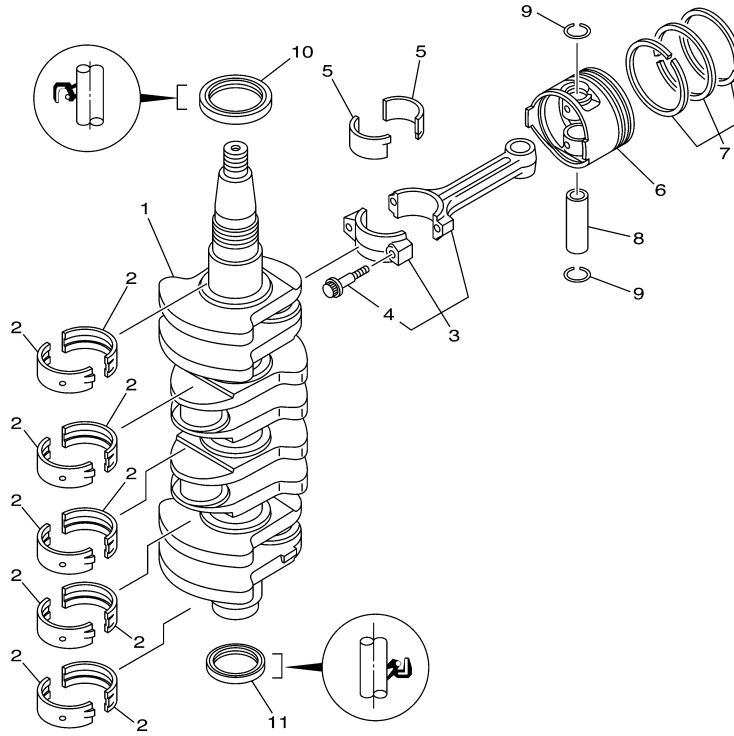

T60TLRB 2003 / CRANKSHAFT PISTON

69W1010-2030

Part List

T60TLRB 2003 / CRANKSHAFT PISTON

REF - NO	PART NUMBER	PART NAME	QUANTITY	REMARKS
1	69W-11411-00-00	CRANKSHAFT	1	
2	62Y-11416-50-00	PLANE BEARING, CRANKSHAFT 1	10	UR PINK
2	62Y-11416-60-00	PLANE BEARING, CRANKSHAFT 1	10	UR GREEN
2	62Y-11416-40-00	PLANE BEARING, CRANKSHAFT 1	10	UR RED
2	62Y-11416-30-00	PLANE BEARING, CRANKSHAFT 1	10	UR YELLOW
3	62Y-11650-10-00	CONNECTING ROD ASSY	4	
4	62Y-11654-00-00	.BOLT, CONNECTING ROD	2	
5	62Y-11656-40-00	PLANE BEARING, CONNECTING ROD	8	UR RED
5	62Y-11656-30-00	PLANE BEARING, CONNECTING ROD	8	UR YELLOW
5	62Y-11656-50-00	PLANE BEARING, CONNECTING ROD	8	UR PINK
5	62Y-11656-60-00	PLANE BEARING, CONNECTING ROD	8	UR GREEN
6	69W-11636-00-00	PISTON (0.50MM O/S)	4	AP
6	69W-11635-00-00	PISTON (0.25MM O/S)	4	AP
6	69W-11631-00-97	PISTON (STD)	4	
7	67C-11603-00-00	PISTON RING SET (STD)	4	
7	67C-11604-00-00	PISTON RING SET (0.25MM O/S)	4	AP
7	67C-11605-00-00	PISTON RING SET (0.50MM O/S)	4	AP
8	62Y-11633-00-00	PIN, PISTON	4	
9	93450-17129-00	CIRCLIP	8	
10	93102-43M42-00	.OIL SEAL	1	
11	93101-35002-00	.OIL SEAL	1