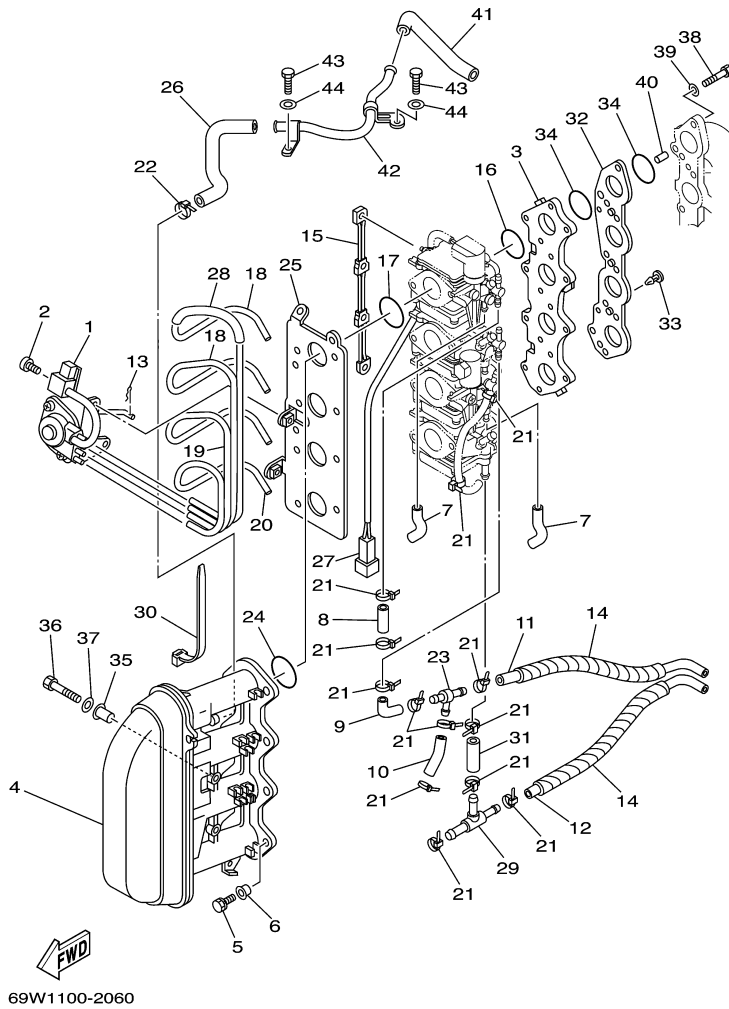

T60TLRB 2003 / INTAKE

69W1100-2060

©2014 Yamaha Motor Corporation, U.S.A. All rights reserved.

Part List

T60TLRB 2003 / INTAKE

REF - NO	PART NUMBER	PART NAME	QUANTITY	REMARKS
1	69W-14369-00-00	DIAPHRAGM ASSY 2	1	
2	650-14327-01-00	SCREW	3	
3	69W-13586-00-00	JOINT, CARBURETOR 1	1	
4	69W-14440-00-00	SILENCER ASSY, INTAKE	1	
5	97595-06590-00	BOLT, WITH WASHER	8	
6	90387-06M70-00	COLLAR	8	
7	62Y-24312-00-00	PIPE 2	2	
8	62Y-24313-30-00	PIPE 3	1	
9	62Y-24313-40-00	PIPE 3	1	
10	62Y-24313-50-00	PIPE 3	1	
11	62Y-24313-61-00	PIPE 3	1	
12	62Y-24313-70-00	PIPE 3	1	
13	69W-23153-00-00	RING, SNAP	1	
14	69W-24313-80-00	PIPE 3	2	
15	64J-14585-00-00	ROD, CHOKE	1	
16	69W-14561-00-00	.O-RING	4	
17	93210-35M86-00	.O-RING	4	
18	64J-14349-11-00	PIPE	2	
19	69W-14349-00-00	PIPE	1	
20	69W-14349-10-00	PIPE	1	
21	90465-11M10-00	CLAMP	13	
22	90465-13M36-00	CLAMP	1	
23	62Y-24378-00-00	PIPE, JOINT 4	1	
24	93210-38MH3-00	O-RING	4	
25	62Y-14291-30-00	BRACKET 1	1	
26	62Y-1532B-00-00	PIPE, BREATHER	1	
27	69W-82509-00-00	WIRE, SUB LEAD	1	
28	64J-14349-40-00	PIPE	1	
29	62Y-24378-00-00	PIPE, JOINT 4	1	
30	62Y-82544-00-00	CLAMP	1	
31	62Y-24314-00-00	PIPE 4	1	
32	69W-14271-00-00	INSULATOR	1	
33	90338-04M17-00	.PLUG	2	
34	93210-35M86-00	.O-RING	8	
35	90387-06M15-00	COLLAR	2	
36	97095-06030-00	BOLT	2	
37	92995-06600-00	WASHER	2	
38	97095-06025-00	BOLT	8	
39	92995-06600-00	WASHER	8	
40	93608-16M16-00	PIN, DOWEL	2	
41	62Y-1531A-00-00	HOSE, BREATHER 1	1	
42	62Y-15373-10-00	PIPE, BREATHER	1	
43	97095-06016-00	BOLT	2	
44	92995-06600-00	WASHER	2