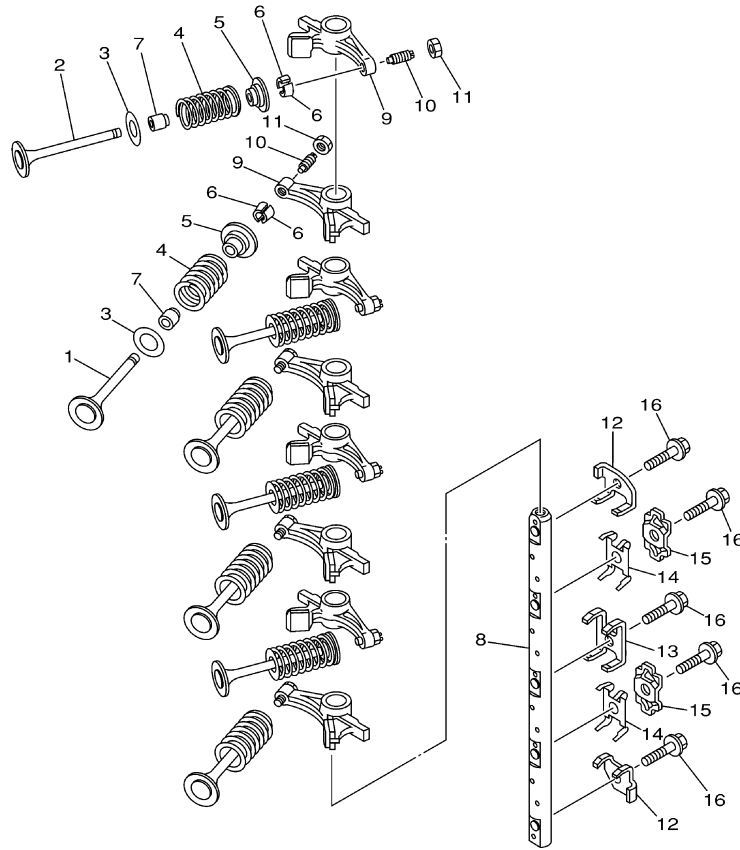

T60TLRB 2003 / VALVE

62Y1010-2050

©2014 Yamaha Motor Corporation, U.S.A. All rights reserved.

Part List

T60TLRB 2003 / VALVE

REF - NO	PART NUMBER	PART NAME	QUANTITY	REMARKS
1	69W-12111-00-00	VALVE, INTAKE	4	
2	69W-12121-00-00	VALVE, EXHAUST	4	
3	62Y-12116-00-00	SEAT, VALVE SPRING	8	
4	51Y-12114-00-00	SPRING, VALVE OUTER	8	
5	30X-12117-00-00	RETAINER, VALVE SPRING	8	
6	30X-12118-00-00	LOCK, VALVE SPRING RETAINER	16	
7	51Y-12119-00-00	SEAL, VALVE STEM	8	
8	62Y-12146-00-00	SHAFT, ROCKER	1	
9	62Y-12151-00-00	ARM, VALVE ROCKER	8	
10	64J-12159-00-00	SCREW, VALVE ADJUSTING	8	
11	62Y-12158-00-00	NUT, LOCK	8	
12	62Y-12238-00-00	PLATE, BOLT STOPPER	2	
13	62Y-12279-00-00	PLATE	1	
14	62Y-12216-00-00	SPRING	2	
15	62Y-12231-00-00	GUIDE, STOPPER 1	2	
16	90109-08M63-00	BOLT	5	