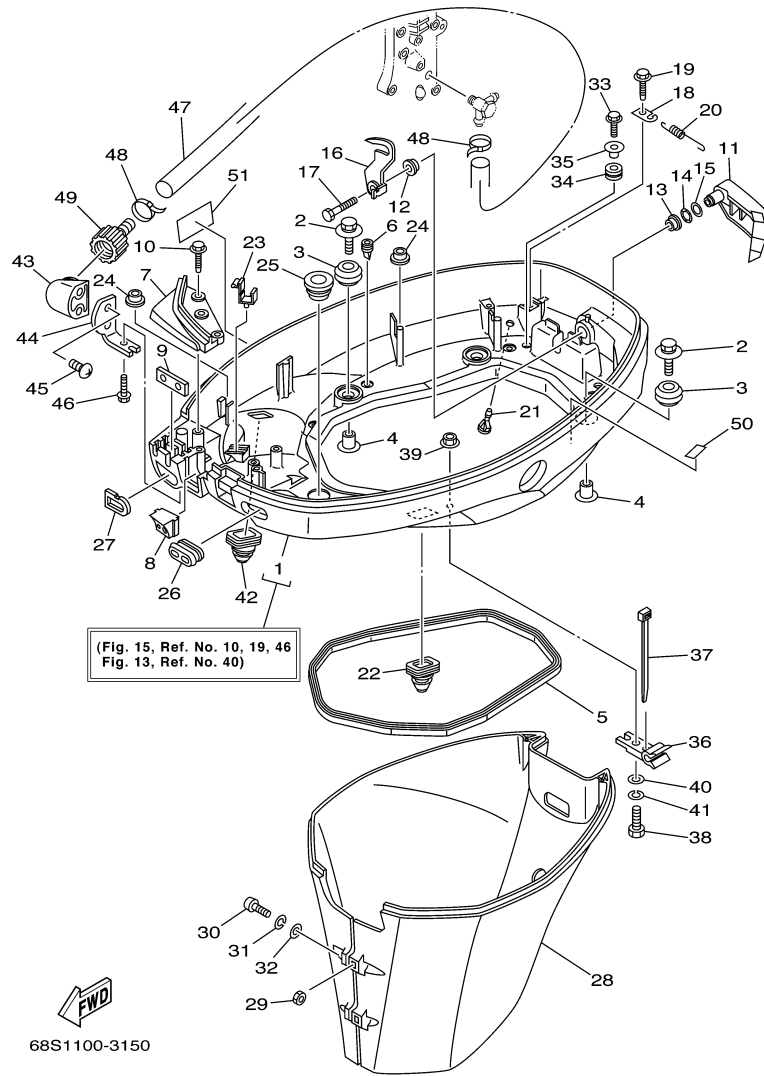

T60TLRB 2003 / BOTTOM COWLING

©2014 Yamaha Motor Corporation, U.S.A. All rights reserved.

Part List

T60TLRB 2003 / BOTTOM COWLING

REF - NO	PART NUMBER	PART NAME	QUANTITY	REMARKS
1	67C-42710-12-4D	BOTTOM COWLING ASSY	1	WITH TAPPING BOLT
2	90119-06M08-00	BOLT, WITH WASHER	4	
3	90480-09M12-00	GROMMET	4	
4	90387-06M69-00	COLLAR	4	
5	62Y-42716-00-00	RUBBER, SEAL 1	1	
6	65W-42717-00-00	RUBBER, SEAL 2	4	
7	67C-42738-00-4D	PLATE, FITTING	1	
8	62Y-42725-30-00	GROMMET	1	
9	62Y-42727-00-00	GROMMET	1	
10	90109-06M81-00	BOLT	3	
11	67C-42815-00-4D	LEVER, CLAMP	1	
12	90386-12M37-00	BUSH	1	
13	90386-12MA2-00	BUSH	1	
14	90206-12052-00	WASHER, WAVE	1	
15	90201-12M07-00	WASHER, PLATE	1	
16	67C-42816-01-00	LEVER, CLAMP	1	
17	97095-06012-00	BOLT	1	
18	66T-43144-00-00	HOOK, SPRING	1	
19	90109-06M86-00	BOLT	1	
20	90506-18M40-00	SPRING, TENSION	1	
21	6H3-44391-01-00	NIPPLE, HOSE	1	
22	688-42726-10-00	GROMMET	1	
23	90464-09M13-00	CLAMP	1	
24	6E7-82317-00-00	DAMPER, IGNITION COIL	2	
25	68U-42727-00-00	GROMMET	1	
26	6H3-42727-00-00	GROMMET	1	
27	61N-24329-00-00	SEAL	1	
28	67C-42741-10-4D	APRON	1	
29	95380-06600-00	NUT, HEXAGON	2	
30	97880-06025-00	SCREW, PAN HEAD	2	
31	92990-06100-00	.WASHER, SPRING	2	
32	92990-06600-00	WASHER, PLATE	2	
33	90109-06M80-00	.BOLT	2	
34	90480-13M24-00	GROMMET	2	
35	90387-06M43-00	COLLAR	2	
36	90464-09M49-00	CLAMP	1	
37	90465-11M10-00	CLAMP	1	
38	90101-06020-00	BOLT	1	
39	90179-06M28-00	NUT	1	
40	92990-06600-00	WASHER, PLATE	1	
41	92995-06100-00	WASHER, SPRING	1	
42	65W-42724-10-00	GROMMET	1	FLUSHING KIT
43	68T-12572-00-00	ADAPTER	1	FLUSHING KIT
44	69W-12535-00-00	PLATE	1	FLUSHING KIT
45	90167-06002-00	SCREW, TAPPING	2	FLUSHING KIT
46	90109-06M80-00	.BOLT	1	FLUSHING KIT
47	67C-24312-00-00	PIPE 2	1	FLUSHING KIT
48	90465-11M10-00	CLAMP	2	FLUSHING KIT
49	6R3-12580-00-00	JOINT ASSY	1	FLUSHING KIT
50	69W-82377-00-00	LABEL	1	
51	62Y-13444-40-00	MARK	1	

Part Notes

T60TLRB 2003 / BOTTOM COWLING