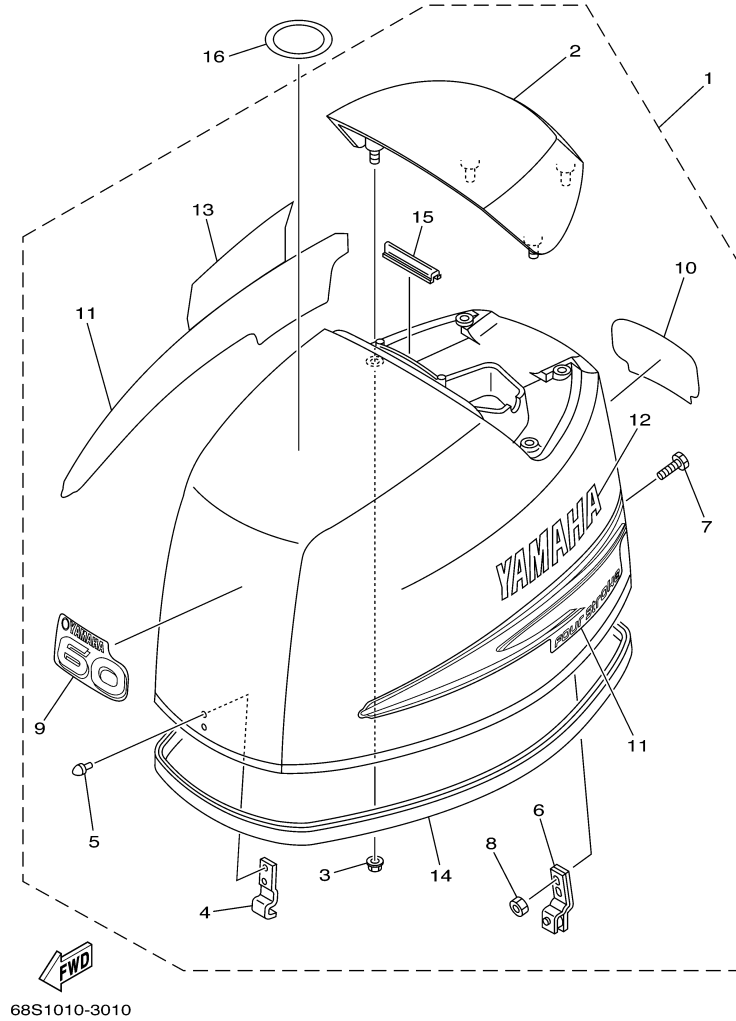

T60TLRB 2003 / TOP COWLING

©2014 Yamaha Motor Corporation, U.S.A. All rights reserved.

Part List

T60TLRB 2003 / TOP COWLING

REF - NO	PART NUMBER	PART NAME	QUANTITY	REMARKS
1	68S-42610-00-4D	TOP COWLING ASSY	1	
2	67C-42613-00-4D	.MOLDING, AIR DUCT	1	
3	90179-06M24-00	.NUT	4	
4	62Y-42651-00-00	.HOOK	1	
5	90266-06M02-00	.RIVET	2	
6	67C-42652-00-00	.HOOK	1	
7	90109-06047-00	.BOLT	2	
8	95680-06100-00	.NUT, U	2	
9	69W-42677-00-00	.GRAPHIC, FRONT	1	
10	68S-42678-00-00	.GRAPHIC, REAR	1	
11	69W-W0070-00-00	.GRAPHIC SET	1	
12	69W-42681-00-00	.MARK, COWLING	1	
13	69W-42682-00-00	.MARK, COWLING	1	
14	69W-42615-00-00	.SEAL	1	
15	61N-42628-00-00	.SEAL	1	
16	67F-13434-02-00	LABEL, CAUTION	1	

Part Notes

T60TLRB 2003 / TOP COWLING

PART NUMBER	NOTE TEXT
69W-42677-00-00	 OEM: The rear graphic correctly supersedes to this part. To match the original graphic, trim the word "Yamaha" from the front graphic.