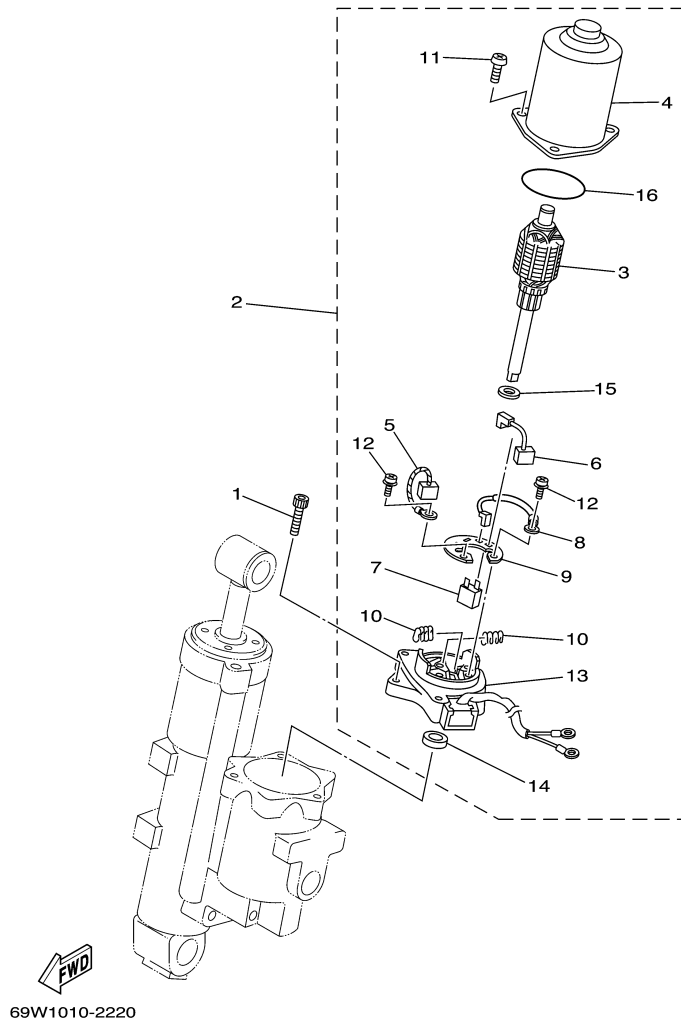

T60TLRB 2003 / POWER TRIM TILT ASSY 2

©2014 Yamaha Motor Corporation, U.S.A. All rights reserved.

Part List

T60TLRB 2003 / POWER TRIM TILT ASSY 2

REF - NO	PART NUMBER	PART NAME	QUANTITY	REMARKS
1	62X-43888-00-00	BOLT, SOCKET	3	
2	69W-43880-00-00	MOTOR ASSY	1	
3	69W-43805-00-00	.ARMATURE ASSY	1	
4	62X-43804-01-00	.STATOR ASSY	1	
5	62Y-43892-00-00	.BRUSH 2	1	
6	62Y-43891-00-00	.BRUSH 1	1	
7	69W-82181-00-00	.CIRCUIT BREAKER COMP	1	
8	62X-43807-00-00	.WIRE SUB ASSY	1	
9	69W-4380F-00-00	.PLATE, BRUSH HOLDER	1	
10	62X-4386K-00-00	.SPRING, BRUSH	2	
11	97880-05020-00	.SCREW, PAN HEAD	3	
12	97602-04216-00	.SCREW, PAN HEAD WITH WASHER	2	
13	69W-43881-00-00	.FRAME, END	1	
14	93102-08414-00	.OIL SEAL	1	
15	90201-083J8-00	.WASHER, PLATE	1	
16	93210-52449-00	.O-RING	1