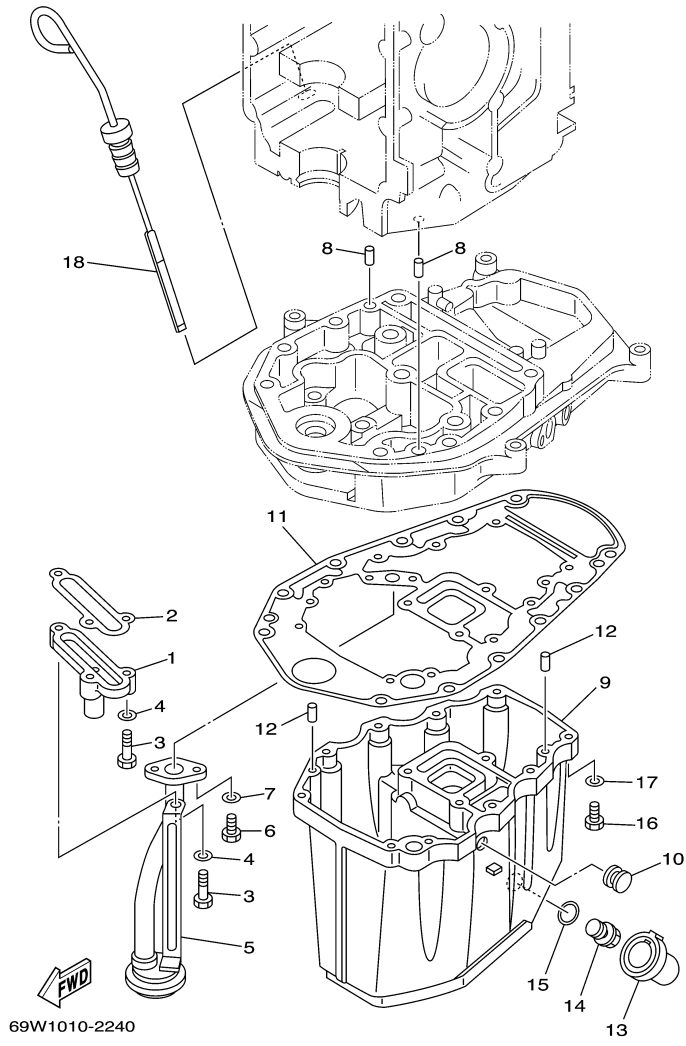

T60TLRB 2003 / OIL PAN

©2014 Yamaha Motor Corporation, U.S.A. All rights reserved.

Part List

T60TLRB 2003 / OIL PAN

REF - NO	PART NUMBER	PART NAME	QUANTITY	REMARKS
1	62Y-11575-00-00	RELIEF VALVE ASSY	1	
2	62Y-13475-00-00	.GASKET	1	
3	97013-06025-00	BOLT	3	
4	92903-06600-00	WASHER, PLATE	3	
5	62Y-13411-00-00	STRAINER, OIL	1	
6	97013-06016-00	BOLT	2	
7	92903-06600-00	WASHER, PLATE	2	
8	93608-12M05-00	PIN, DOWEL	2	
9	64J-15311-01-5B	OIL PAN	1	
10	90480-12M25-00	GROMMET	1	
11	69W-15312-00-00	.GASKET, OIL PAN	1	
12	93606-12019-00	.PIN, DOWEL	4	
13	67C-15316-00-00	DAMPER 1	1	
14	90340-14M06-00	PLUG, STRAIGHT SCREW	1	
15	90430-14M09-00	.GASKET	1	
16	97075-06025-00	BOLT	10	
17	92995-06600-00	WASHER	10	
18	67C-15362-00-00	PLUG, OIL LEVEL	1	

Part Notes

T60TLRB 2003 / OIL PAN

PART NUMBER	NOTE TEXT
90430-14M09-00	OEM: This part number is among the Top 100 Most Popular Marine Maintenance Parts as of March 2014.

©2014 Yamaha Motor Corporation, U.S.A. All rights reserved.