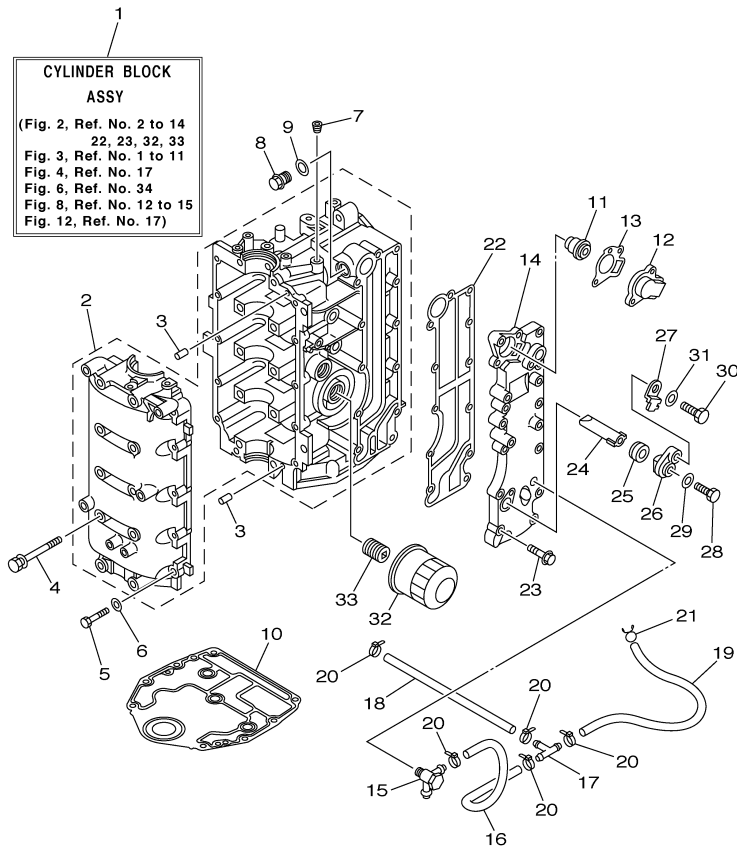

T60TLRB 2003 / CYLINDER CRANKCASE 1

69W2100-3020

Part List

T60TLRB 2003 / CYLINDER CRANKCASE 1

REF - NO	PART NUMBER	PART NAME	QUANTITY	REMARKS
1	69W-W009B-00-1S	CYLINDER BLOCK ASSY	1	
2	69W-15100-00-1S	CRANKCASE ASSY	1	
3	93606-12019-00	.PIN, DOWEL	4	
4	90119-08M01-00	BOLT, WITH WASHER	10	
5	97013-06035-00	BOLT	10	
6	92903-06600-00	WASHER, PLATE	10	
7	90344-51003-00	PLUG, TAPER SCREW	1	
8	90340-14M06-00	PLUG, STRAIGHT SCREW	1	
9	90430-14115-00	.GASKET	1	
10	67C-11351-00-00	.GASKET, CYLINDER	1	
11	6G8-12411-02-00	THERMOSTAT	1	
12	6H3-12413-00-1S	COVER, THERMOSTAT	1	
13	62Y-12414-00-00	.GASKET, COVER	1	
14	62Y-41113-20-1S	OUTER COVER, EXHAUST	1	
15	62Y-11372-01-00	NIPPLE, HOSE	1	FLUSHING KIT
16	90445-09068-00	HOSE (L110)	1	
17	688-24378-00-00	PIPE, JOINT 3	1	
18	90445-09095-00	HOSE (L215)	1	
19	90445-09105-00	HOSE (L300)	1	
20	90465-11M10-00	CLAMP	5	
21	90467-08M18-00	CLIP	1	
22	62Y-41114-00-00	GASKET, EXHAUST OUTER COVER	1	
23	90119-06MA5-00	BOLT, WITH WASHER	12	
24	62Y-11325-00-00	ANODE	1	
25	66M-11328-00-00	GROMMET, ANODE	1	
26	66M-11327-00-94	COVER, ANODE	1	
27	66M-12535-00-00	PLATE	1	
28	97095-05012-00	BOLT	1	
29	92995-05600-00	WASHER	1	
30	97095-06020-00	BOLT	1	
31	92995-06600-00	WASHER	1	
32	5GH-13440-00-00	ELEMENT ASSY, OIL CLEANER	1	
33	90401-20M00-00	BOLT, UNION	1	

Part Notes

T60TLRB 2003 / CYLINDER CRANKCASE 1

PART NUMBER	NOTE TEXT
62Y-12414-00-00	OEM: This part number is among the Top 100 Most Popular Marine Maintenance Parts as of March 2014.

©2014 Yamaha Motor Corporation, U.S.A. All rights reserved.